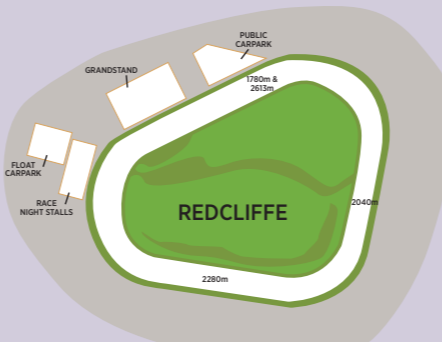

REDCLIFFE HARNESS RACING CLUB

The Redcliffe Harness Racing Club has been racing for over 50 years and is set in the heart of the Redcliffe community. Redcliffe will host six (6) Black Type races over their two featured nights.