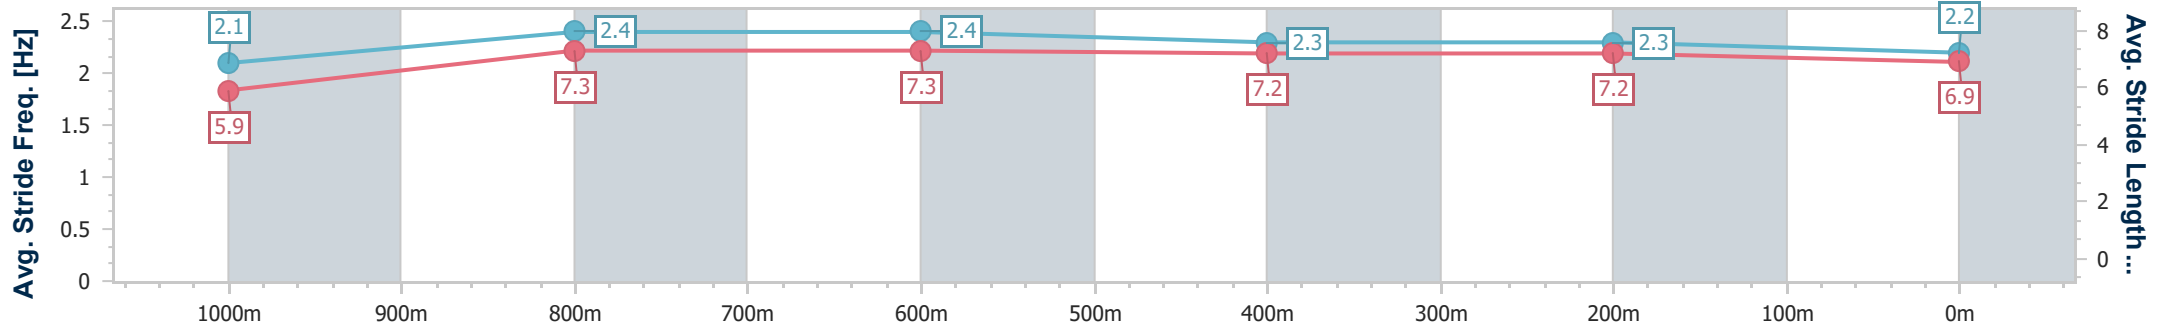

30 March 2025 - 12:39

Track Rating: Synthetic, Weather: Fine, Rail Position: True

Section	Overall	1000m	800m	600m	400m	200m
Section Times	1:06.60 [1] (0:08.01)	0:58.59 [2] (0:10.92)	0:47.67 [2] (0:11.00)	0:36.67 [1] (0:11.70)	0:24.97 [1] (0:11.94)	0:13.03 [1] (0:13.03)
Average Speed [km/h]	45.0	66.0	66.3	62.5	60.4	55.0
Top Speed [km/h]	62.8	68.6	69.2	64.2	63.3	58.3
Avg. Dist. to Rail [m]	2.6	1.5	2.1	2.4	2.5	2.8
Avg. Stride Freq. [Hz]	2.2	2.5	2.5	2.5	2.4	2.3
Avg. Stride Length [m]	5.6	7.2	7.3	7.0	7.0	6.6

- [] Ranking at each section and finish
- .-.- No data available at this section
- NA No data available

Horse/Jockey Name	Sidled
Final Rank	2
Fastest Section Time (Section)	0:08.19 (Overall)
Top Speed [km/h] (Section)	67.3 (800m)
Race State	Finished

Sunshine Coast Poly Track QLD Professional
 Race 1: SHERRIN RENTALS QTIS Three-Years-Old BM58
 Handicap - 1100m
 30 March 2025 - 12:39

Track Rating: Synthetic, Weather: Fine, Rail Position: True

Section	Overall	1000m	800m	600m	400m	200m
Section Times	1:07.02 [2] (0:08.19)	0:58.83 [3] (0:11.10)	0:47.73 [4] (0:11.19)	0:36.54 [4] (0:11.51)	0:25.03 [4] (0:12.08)	0:12.95 [3] (0:12.95)
Average Speed [km/h]	44.0	62.8	62.6	60.6	59.1	55.0
Top Speed [km/h]	44.2	66.1	67.3	66.4	63.6	60.0
Avg. Dist. to Rail [m]	5.3	3.4	3.3	1.3	4.1	5.0
Avg. Stride Freq. [Hz]	2.1	2.4	2.4	2.3	2.3	2.2
Avg. Stride Length [m]	5.9	7.3	7.3	7.2	7.2	6.9