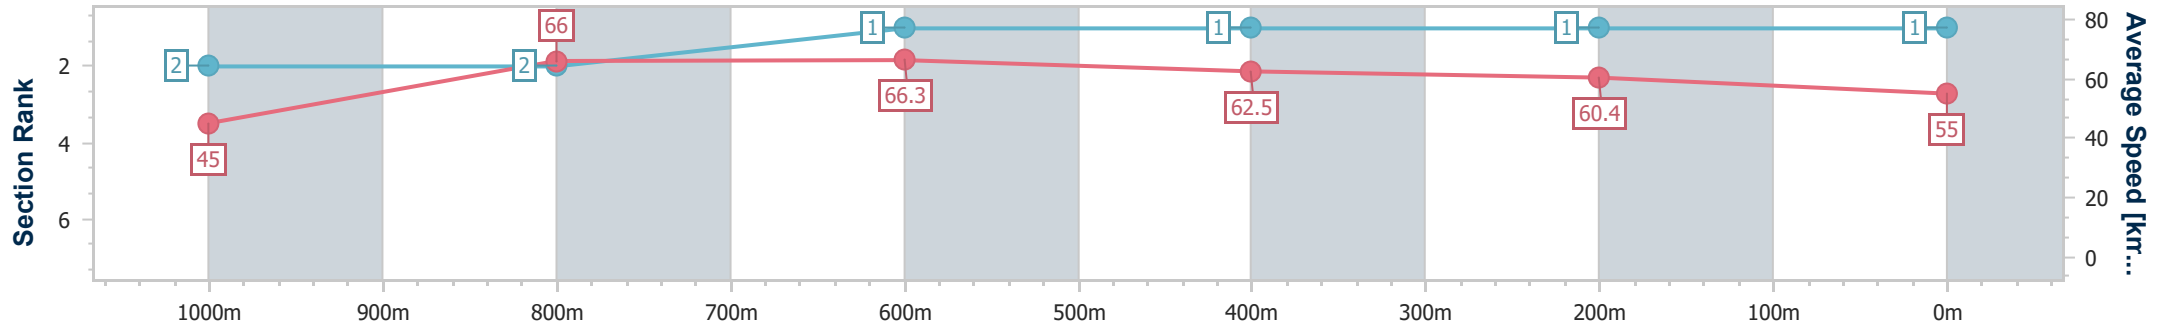

30 March 2025 - 12:39

Track Rating: Synthetic, Weather: Fine, Rail Position: True

Section	Overall	1000m	800m	600m	400m	200m
Section Times	1:06.60 [1] (0:08.01)	0:58.59 [2] (0:10.92)	0:47.67 [2] (0:11.00)	0:36.67 [1] (0:11.70)	0:24.97 [1] (0:11.94)	0:13.03 [1] (0:13.03)
Average Speed [km/h]	45.0	66.0	66.3	62.5	60.4	55.0
Top Speed [km/h]	62.8	68.6	69.2	64.2	63.3	58.3
Avg. Dist. to Rail [m]	2.6	1.5	2.1	2.4	2.5	2.8
Avg. Stride Freq. [Hz]	2.2	2.5	2.5	2.5	2.4	2.3
Avg. Stride Length [m]	5.6	7.2	7.3	7.0	7.0	6.6