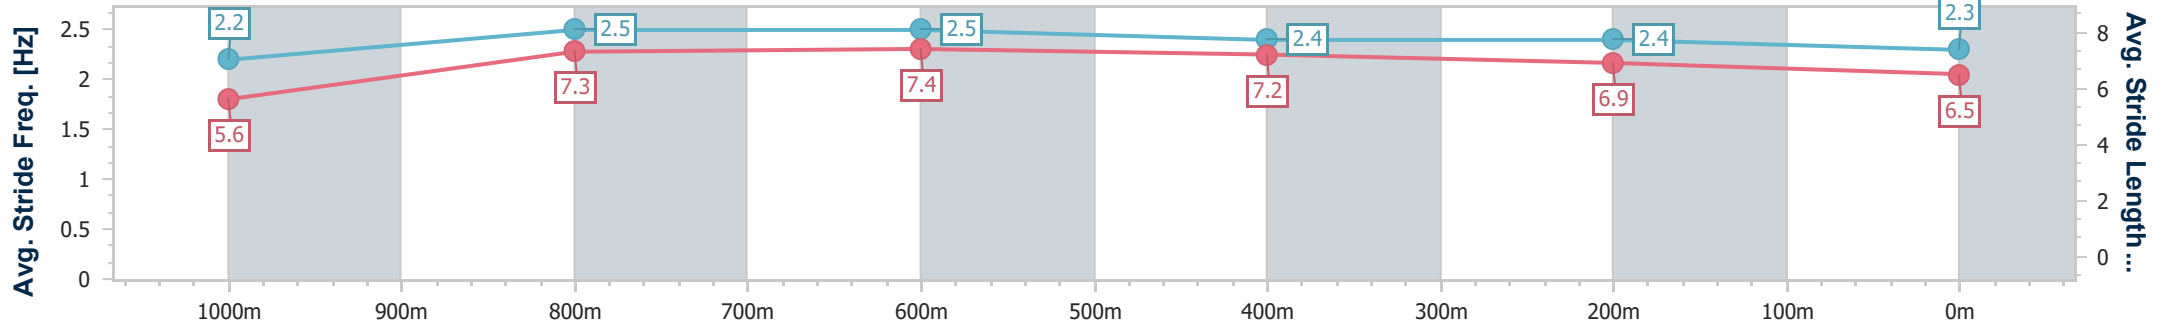

- [] Ranking at each section and finish
- .-.- No data available at this section
- NA No data available

Horse/Jockey Name	Aquatier
Final Rank	3
Fastest Section Time (Section)	0:07.97 (Overall)
Top Speed [km/h] (Section)	68.0 (1000m)
Race State	Finished

Sunshine Coast Poly Track QLD Professional
 Race 1: SHERRIN RENTALS QTIS Three-Years-Old BM58
 Handicap - 1100m
 30 March 2025 - 12:39

Track Rating: Synthetic, Weather: Fine, Rail Position: True

Section	Overall	1000m	800m	600m	400m	200m
Section Times	1:07.13 [3] (0:07.97)	0:59.16 [1] (0:10.95)	0:48.21 [1] (0:11.14)	0:37.07 [2] (0:11.57)	0:25.50 [2] (0:12.22)	0:13.28 [2] (0:13.28)
Average Speed [km/h]	45.3	65.9	65.5	62.6	58.8	54.0
Top Speed [km/h]	62.1	68.0	67.2	65.3	60.4	56.6
Avg. Dist. to Rail [m]	4.0	2.7	2.2	0.6	2.6	3.6
Avg. Stride Freq. [Hz]	2.2	2.5	2.5	2.4	2.4	2.3
Avg. Stride Length [m]	5.6	7.3	7.4	7.2	6.9	6.5