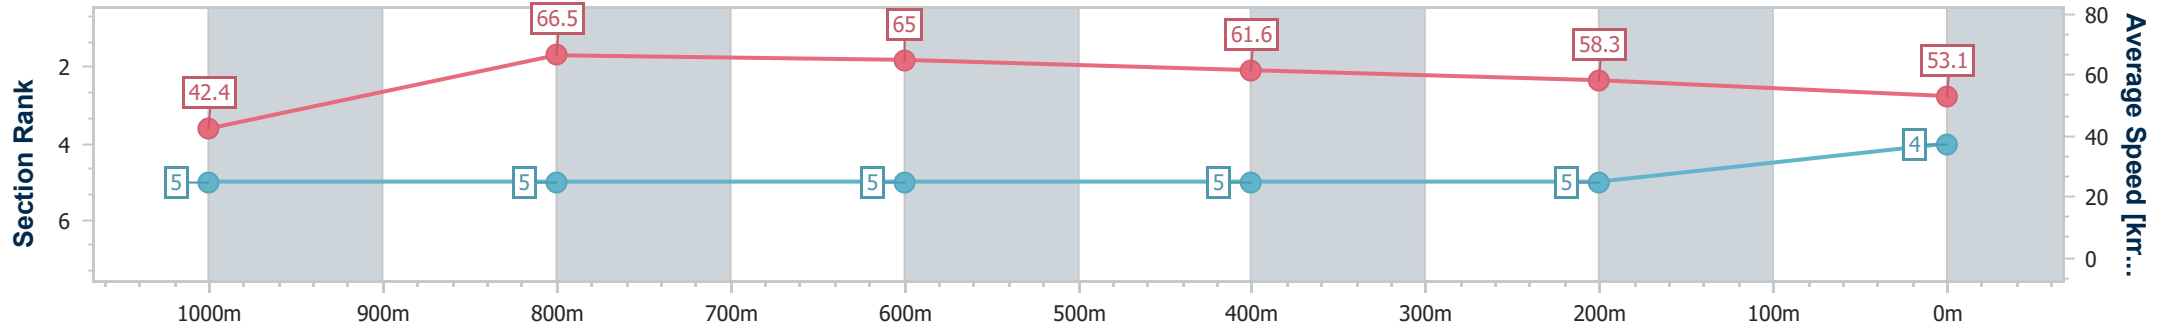

Horse/Jockey Name	Hacking
Final Rank	4
Fastest Section Time (Section)	0:08.48 (Overall)
Top Speed [km/h] (Section)	67.8 (1000m)
Race State	Finished

Sunshine Coast Poly Track QLD Professional
Race 1: SHERRIN RENTALS QTIS Three-Years-Old BM58
Handicap - 1100m
30 March 2025 - 12:39

Track Rating: Synthetic, Weather: Fine, Rail Position: True

Section	Overall	1000m	800m	600m	400m	200m
Section Times	1:08.05 [4] (0:08.48)	0:59.57 [5] (0:10.87)	0:48.70 [5] (0:11.26)	0:37.44 [5] (0:11.60)	0:25.84 [5] (0:12.35)	0:13.49 [5] (0:13.49)
Average Speed [km/h]	42.4	66.5	65.0	61.6	58.3	53.1
Top Speed [km/h]	62.7	67.8	67.5	63.4	59.6	56.3
Avg. Dist. to Rail [m]	6.5	4.5	2.3	1.4	3.2	5.8
Avg. Stride Freq. [Hz]	2.2	2.4	2.4	2.4	2.3	2.2
Avg. Stride Length [m]	5.4	7.0	6.9	6.9	7.1	6.7

- [ ] Ranking at each section and finish
- -.-.- No data available at this section
- NA No data available