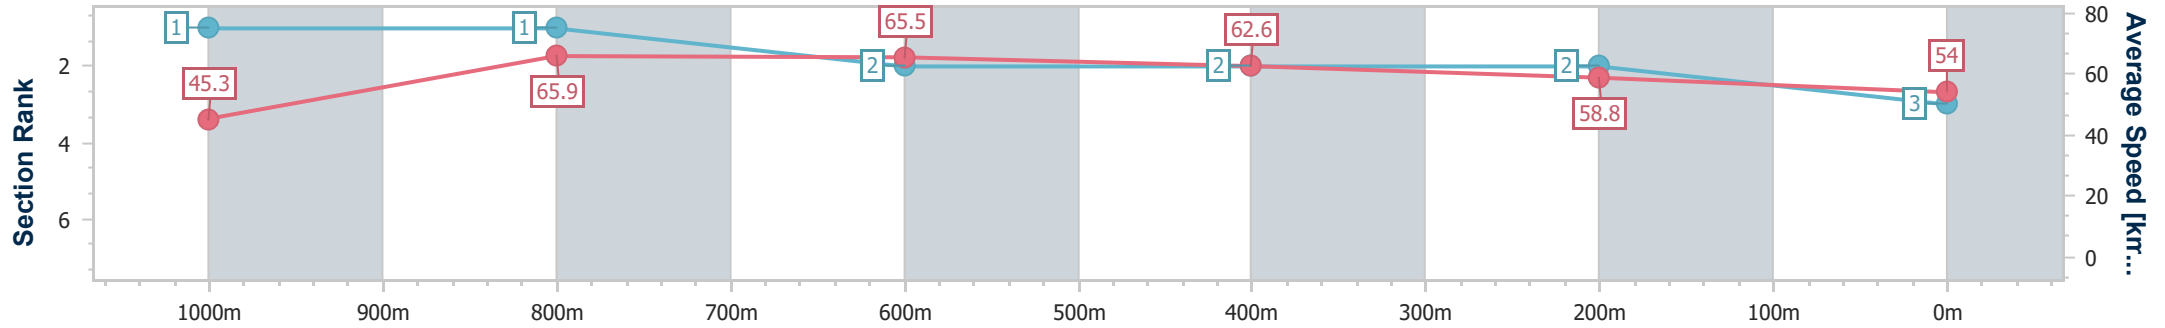

Horse/Jockey Name	Aquatier
Final Rank	3
Fastest Section Time (Section)	0:07.97 (Overall)
Top Speed [km/h] (Section)	68.0 (1000m)
Race State	Finished

Sunshine Coast Poly Track QLD Professional
Race 1: SHERRIN RENTALS QTIS Three-Years-Old BM58
Handicap - 1100m
30 March 2025 - 12:39

Track Rating: Synthetic, Weather: Fine, Rail Position: True

Section	Overall	1000m	800m	600m	400m	200m
Section Times	1:07.13 [3] (0:07.97)	0:59.16 [1] (0:10.95)	0:48.21 [1] (0:11.14)	0:37.07 [2] (0:11.57)	0:25.50 [2] (0:12.22)	0:13.28 [2] (0:13.28)
Average Speed [km/h]	45.3	65.9	65.5	62.6	58.8	54.0
Top Speed [km/h]	62.1	68.0	67.2	65.3	60.4	56.6
Avg. Dist. to Rail [m]	4.0	2.7	2.2	0.6	2.6	3.6
Avg. Stride Freq. [Hz]	2.2	2.5	2.5	2.4	2.4	2.3
Avg. Stride Length [m]	5.6	7.3	7.4	7.2	6.9	6.5

- [ ] Ranking at each section and finish
- -.-.- No data available at this section
- NA No data available