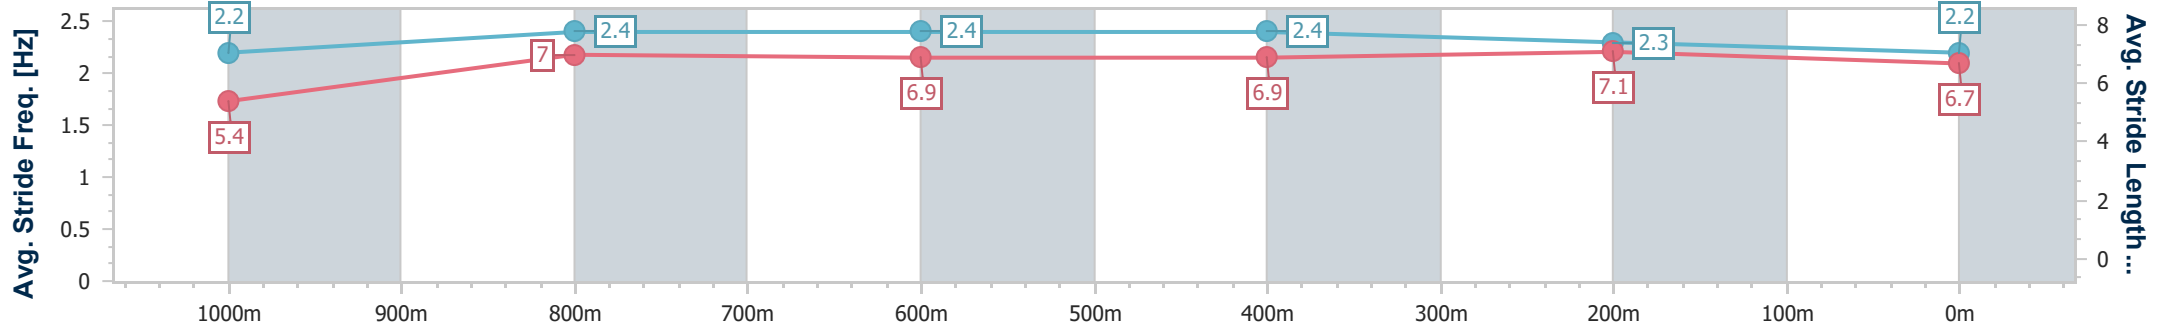

- [] Ranking at each section and finish
- .-.- No data available at this section
- NA No data available

Horse/Jockey Name	Hacking
Final Rank	4
Fastest Section Time (Section)	0:08.48 (Overall)
Top Speed [km/h] (Section)	67.8 (1000m)
Race State	Finished

Sunshine Coast Poly Track QLD Professional
 Race 1: SHERRIN RENTALS QTIS Three-Years-Old BM58
 Handicap - 1100m
 30 March 2025 - 12:39

Track Rating: Synthetic, Weather: Fine, Rail Position: True

Section	Overall	1000m	800m	600m	400m	200m
Section Times	1:08.05 [4] (0:08.48)	0:59.57 [5] (0:10.87)	0:48.70 [5] (0:11.26)	0:37.44 [5] (0:11.60)	0:25.84 [5] (0:12.35)	0:13.49 [5] (0:13.49)
Average Speed [km/h]	42.4	66.5	65.0	61.6	58.3	53.1
Top Speed [km/h]	62.7	67.8	67.5	63.4	59.6	56.3
Avg. Dist. to Rail [m]	6.5	4.5	2.3	1.4	3.2	5.8
Avg. Stride Freq. [Hz]	2.2	2.4	2.4	2.4	2.3	2.2
Avg. Stride Length [m]	5.4	7.0	6.9	6.9	7.1	6.7