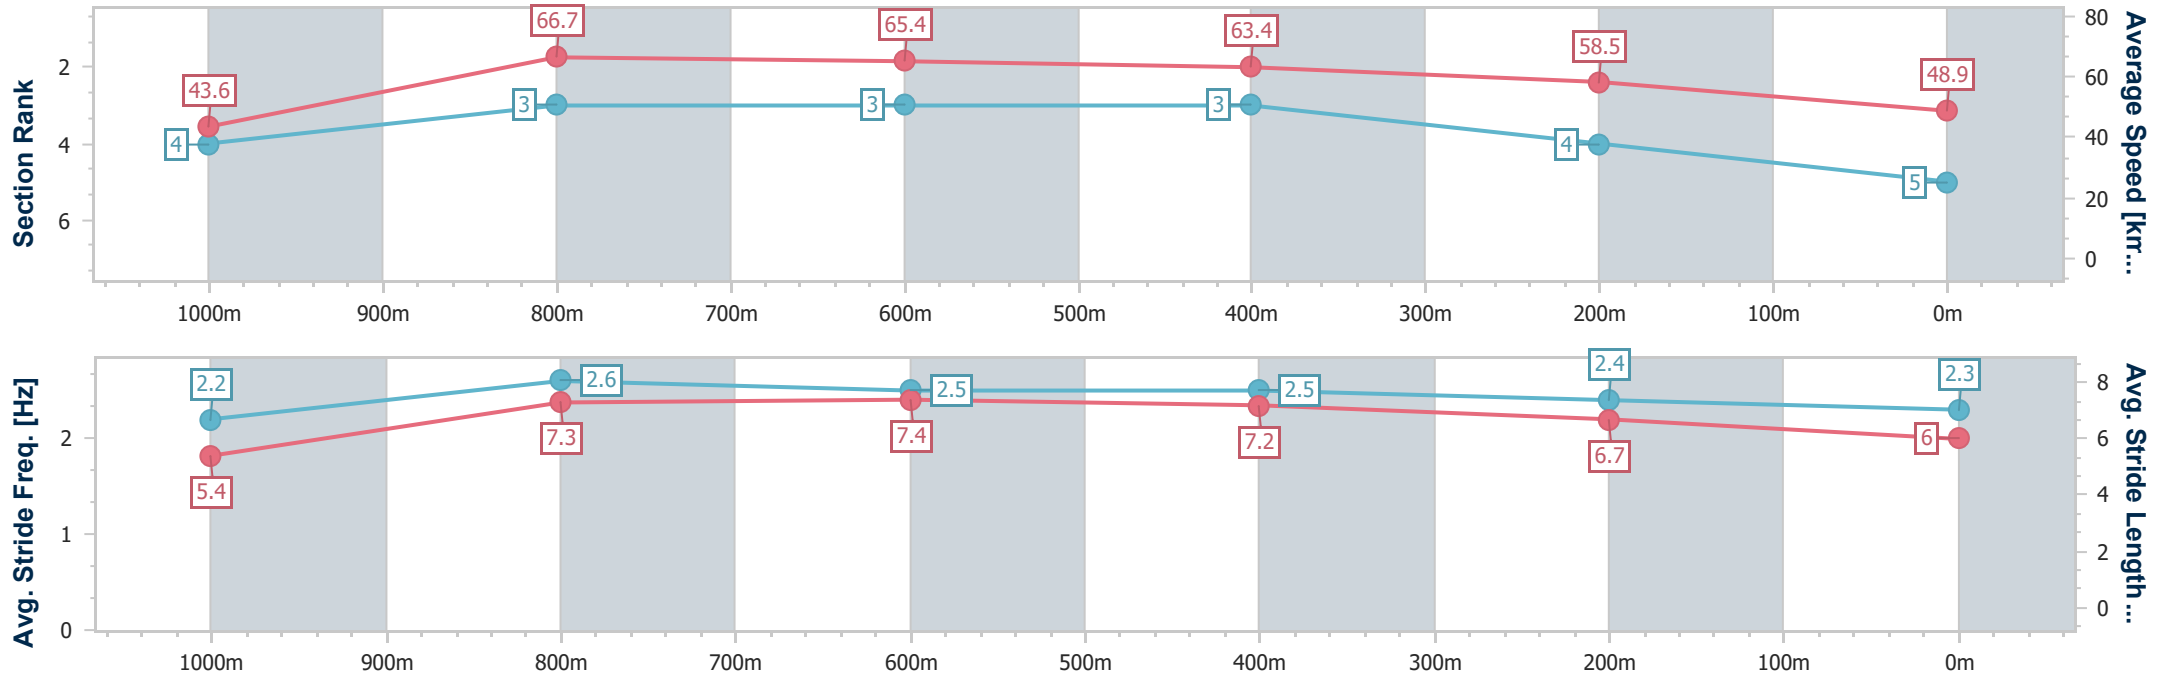

Sunshine Coast Poly Track QLD Professional
 Race 1: SHERRIN RENTALS QTIS Three-Years-Old BM58
 Handicap - 1100m
 30 March 2025 - 12:39

Track Rating: Synthetic, Weather: Fine, Rail Position: True

Section	Overall	1000m	800m	600m	400m	200m
Section Times	1:08.05 [4] (0:08.48)	0:59.57 [5] (0:10.87)	0:48.70 [5] (0:11.26)	0:37.44 [5] (0:11.60)	0:25.84 [5] (0:12.35)	0:13.49 [5] (0:13.49)
Average Speed [km/h]	42.4	66.5	65.0	61.6	58.3	53.1
Top Speed [km/h]	62.7	67.8	67.5	63.4	59.6	56.3
Avg. Dist. to Rail [m]	6.5	4.5	2.3	1.4	3.2	5.8
Avg. Stride Freq. [Hz]	2.2	2.4	2.4	2.4	2.3	2.2
Avg. Stride Length [m]	5.4	7.0	6.9	6.9	7.1	6.7

- [] Ranking at each section and finish
- .-.- No data available at this section
- NA No data available

Horse/Jockey Name	Soul Brother
Final Rank	5
Fastest Section Time (Section)	0:08.28 (Overall)
Top Speed [km/h] (Section)	68.3 (1000m)
Race State	Finished

Sunshine Coast Poly Track QLD Professional
 Race 1: SHERRIN RENTALS QTIS Three-Years-Old BM58
 Handicap - 1100m
 30 March 2025 - 12:39

Track Rating: Synthetic, Weather: Fine, Rail Position: True

Section	Overall	1000m	800m	600m	400m	200m
Section Times	1:08.76 [5] (0:08.28)	1:00.48 [4] (0:10.81)	0:49.67 [3] (0:11.16)	0:38.51 [3] (0:11.56)	0:26.95 [3] (0:12.30)	0:14.65 [4] (0:14.65)
Average Speed [km/h]	43.6	66.7	65.4	63.4	58.5	48.9
Top Speed [km/h]	63.6	68.3	66.7	64.9	62.1	54.2
Avg. Dist. to Rail [m]	6.1	3.2	2.0	2.4	4.1	3.6
Avg. Stride Freq. [Hz]	2.2	2.6	2.5	2.5	2.4	2.3
Avg. Stride Length [m]	5.4	7.3	7.4	7.2	6.7	6.0

- [] Ranking at each section and finish
- .-.- No data available at this section
- NA No data available