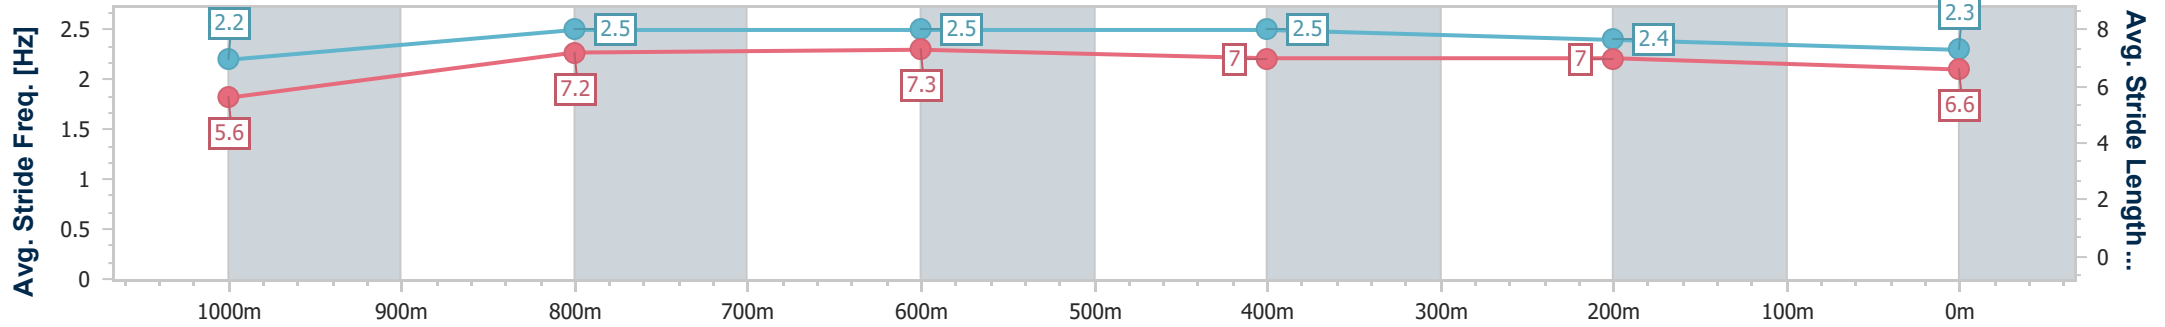

30 March 2025 - 12:39

Track Rating: Synthetic, Weather: Fine, Rail Position: True

Section	Overall	1000m	800m	600m	400m	200m
Section Times	1:06.60 [1] (0:08.01)	0:58.59 [2] (0:10.92)	0:47.67 [2] (0:11.00)	0:36.67 [1] (0:11.70)	0:24.97 [1] (0:11.94)	0:13.03 [1] (0:13.03)
Average Speed [km/h]	45.0	66.0	66.3	62.5	60.4	55.0
Top Speed [km/h]	62.8	68.6	69.2	64.2	63.3	58.3
Avg. Dist. to Rail [m]	2.6	1.5	2.1	2.4	2.5	2.8
Avg. Stride Freq. [Hz]	2.2	2.5	2.5	2.5	2.4	2.3
Avg. Stride Length [m]	5.6	7.2	7.3	7.0	7.0	6.6