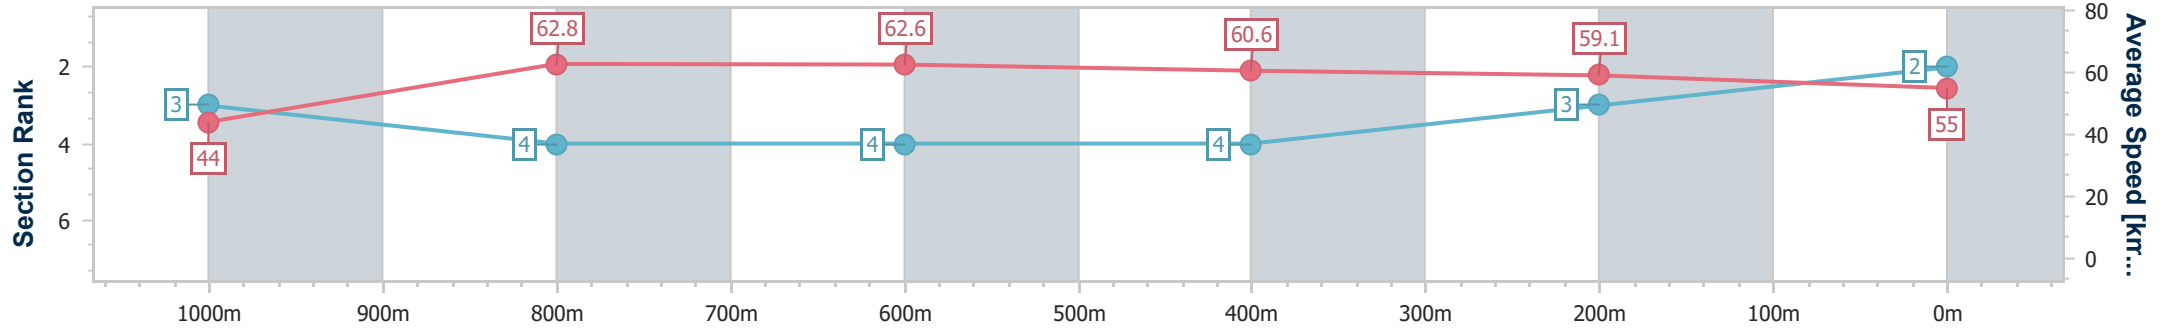

Horse/Jockey Name	Sidled
Final Rank	2
Fastest Section Time (Section)	0:08.19 (Overall)
Top Speed [km/h] (Section)	67.3 (800m)
Race State	Finished

Sunshine Coast Poly Track QLD Professional
Race 1: SHERRIN RENTALS QTIS Three-Years-Old BM58
Handicap - 1100m
30 March 2025 - 12:39

Track Rating: Synthetic, Weather: Fine, Rail Position: True

Section	Overall	1000m	800m	600m	400m	200m
Section Times	1:07.02 [2] (0:08.19)	0:58.83 [3] (0:11.10)	0:47.73 [4] (0:11.19)	0:36.54 [4] (0:11.51)	0:25.03 [4] (0:12.08)	0:12.95 [3] (0:12.95)
Average Speed [km/h]	44.0	62.8	62.6	60.6	59.1	55.0
Top Speed [km/h]	44.2	66.1	67.3	66.4	63.6	60.0
Avg. Dist. to Rail [m]	5.3	3.4	3.3	1.3	4.1	5.0
Avg. Stride Freq. [Hz]	2.1	2.4	2.4	2.3	2.3	2.2
Avg. Stride Length [m]	5.9	7.3	7.3	7.2	7.2	6.9

- [ ] Ranking at each section and finish
- -.-.- No data available at this section
- NA No data available