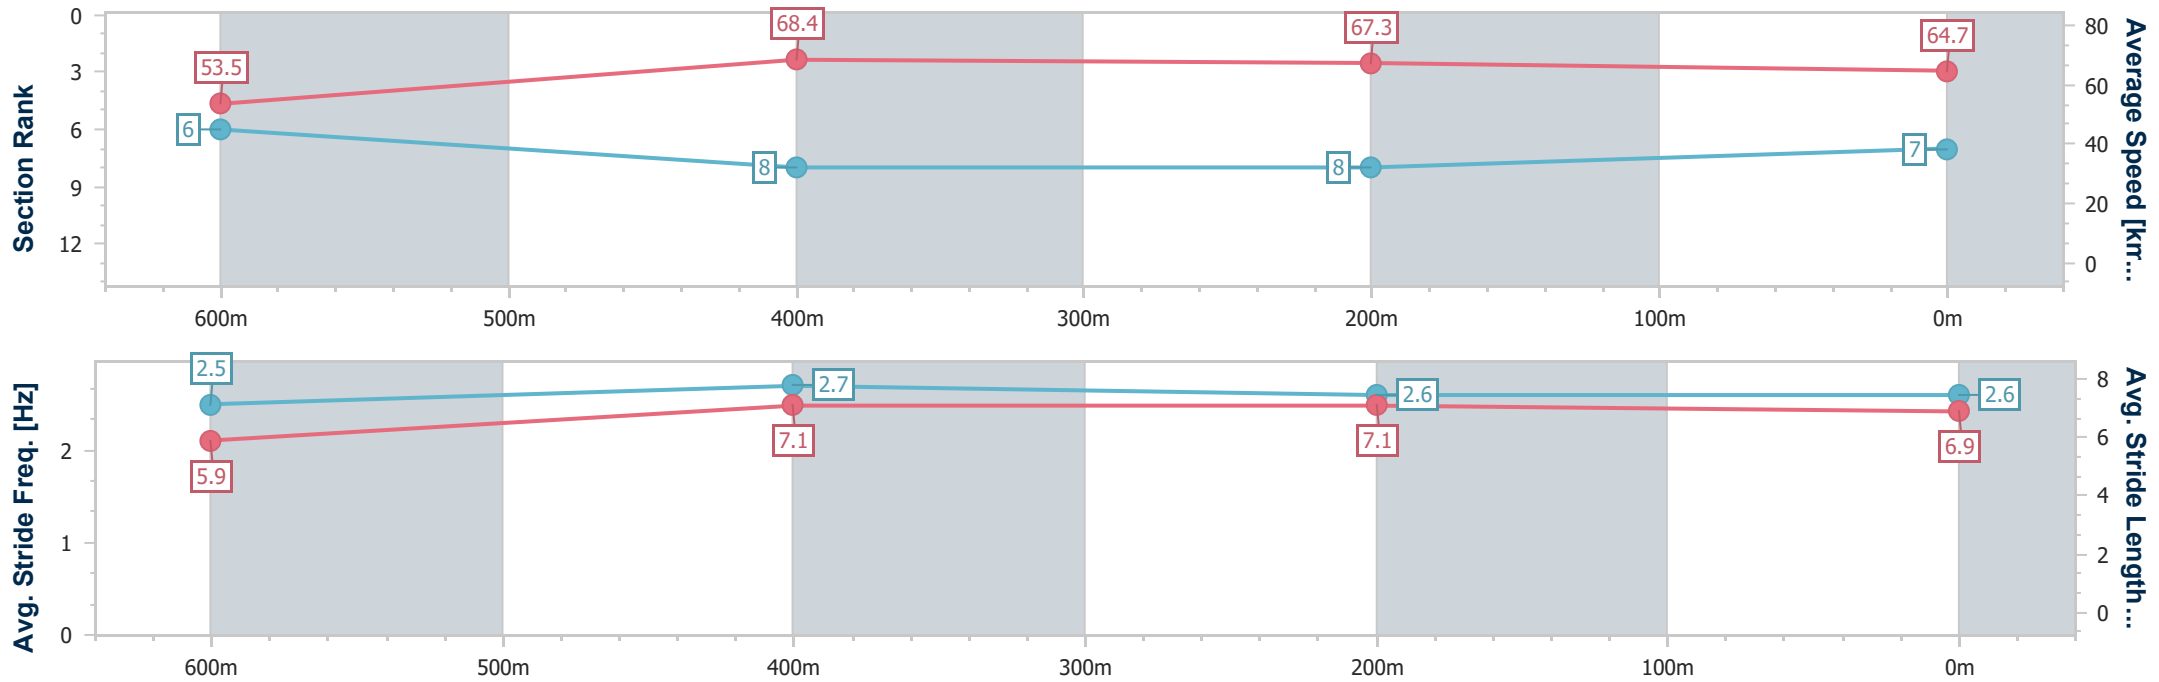

- [] Ranking at each section and finish
- .-.- No data available at this section
- NA No data available

Horse/Jockey Name	Albion Square
Final Rank	7
Fastest Section Time (Section)	0:10.69 (600m)
Top Speed [km/h] (Section)	69.7 (600m)
Race State	Finished

Ipswich QLD Professional

Race 5: TEMPUS TWO BENCHMARK 70 Handicap - 800m

13 March 2025 - 16:04

Track Rating: Soft 7, Weather: Overcast, Rail Position: +4m Entire

Section	Overall	600m	400m	200m
Section Times	0:46.16 [7] (0:13.46)	0:32.70 [6] (0:10.69)	0:22.01 [8] (0:10.92)	0:11.09 [8] (0:11.09)
Average Speed [km/h]	53.5	68.4	67.3	64.7
Top Speed [km/h]	69.2	69.7	67.9	67.2
Avg. Dist. to Rail [m]	9.8	5.3	5.5	8.4
Avg. Stride Freq. [Hz]	2.5	2.7	2.6	2.6
Avg. Stride Length [m]	5.9	7.1	7.1	6.9

- [] Ranking at each section and finish
- .-.- No data available at this section
- NA No data available

Horse/Jockey Name	Uno Moon
Final Rank	8
Fastest Section Time (Section)	0:10.48 (600m)
Top Speed [km/h] (Section)	70.5 (600m)
Race State	Finished