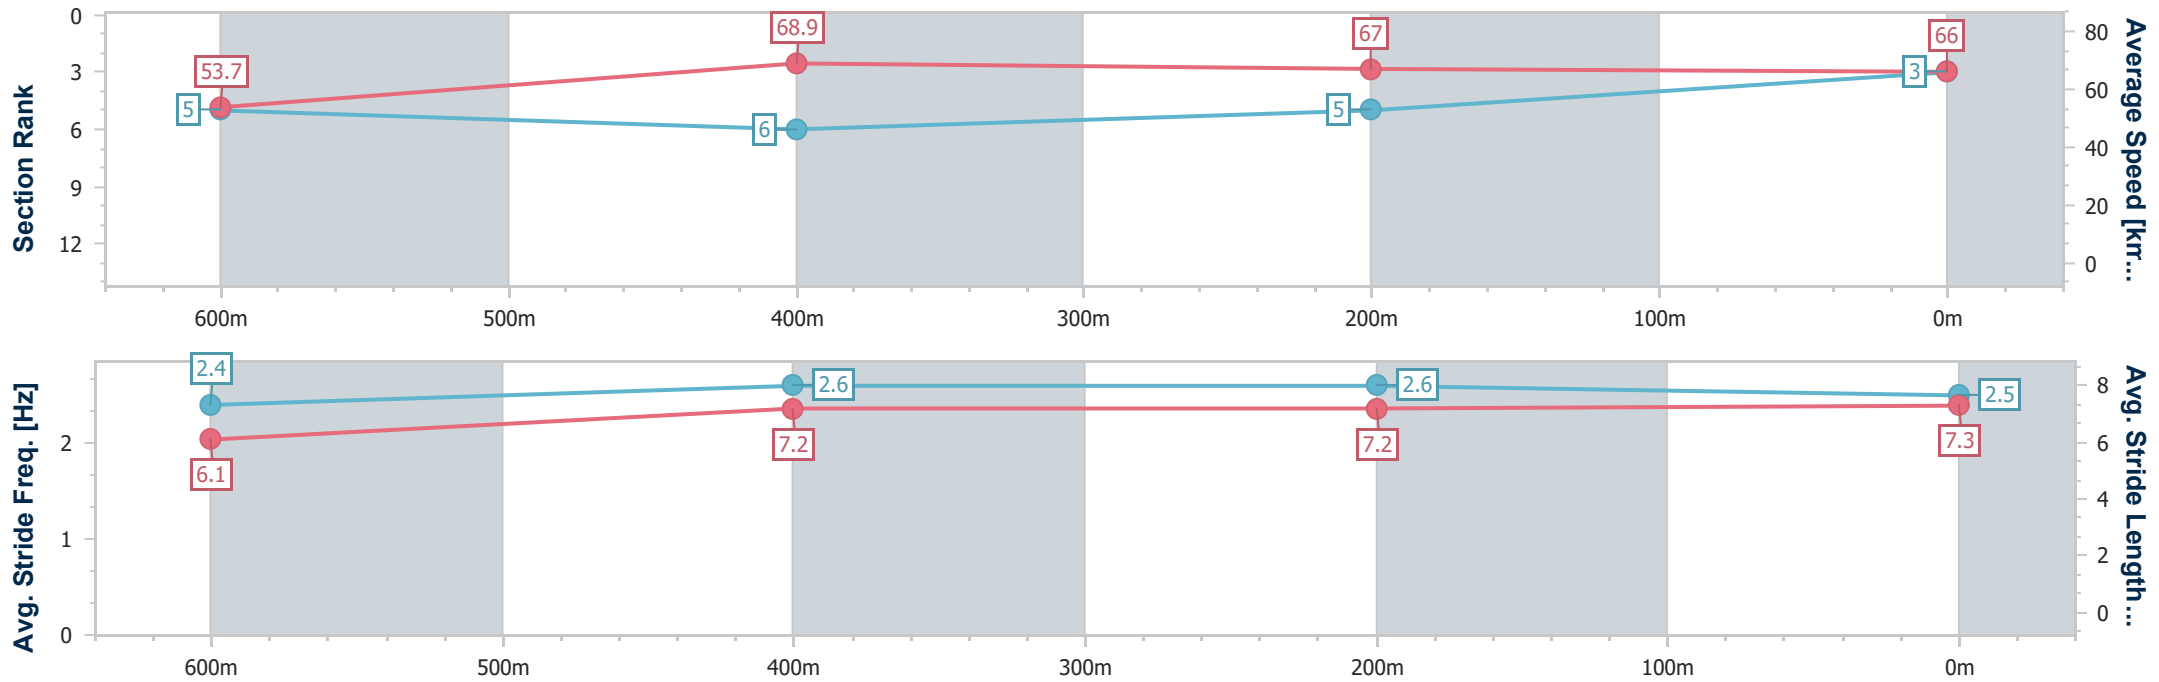

- [] Ranking at each section and finish
- .-.- No data available at this section
- NA No data available

Horse/Jockey Name	Lennic
Final Rank	4
Fastest Section Time (Section)	0:10.37 (600m)
Top Speed [km/h] (Section)	71.5 (600m)
Race State	Finished