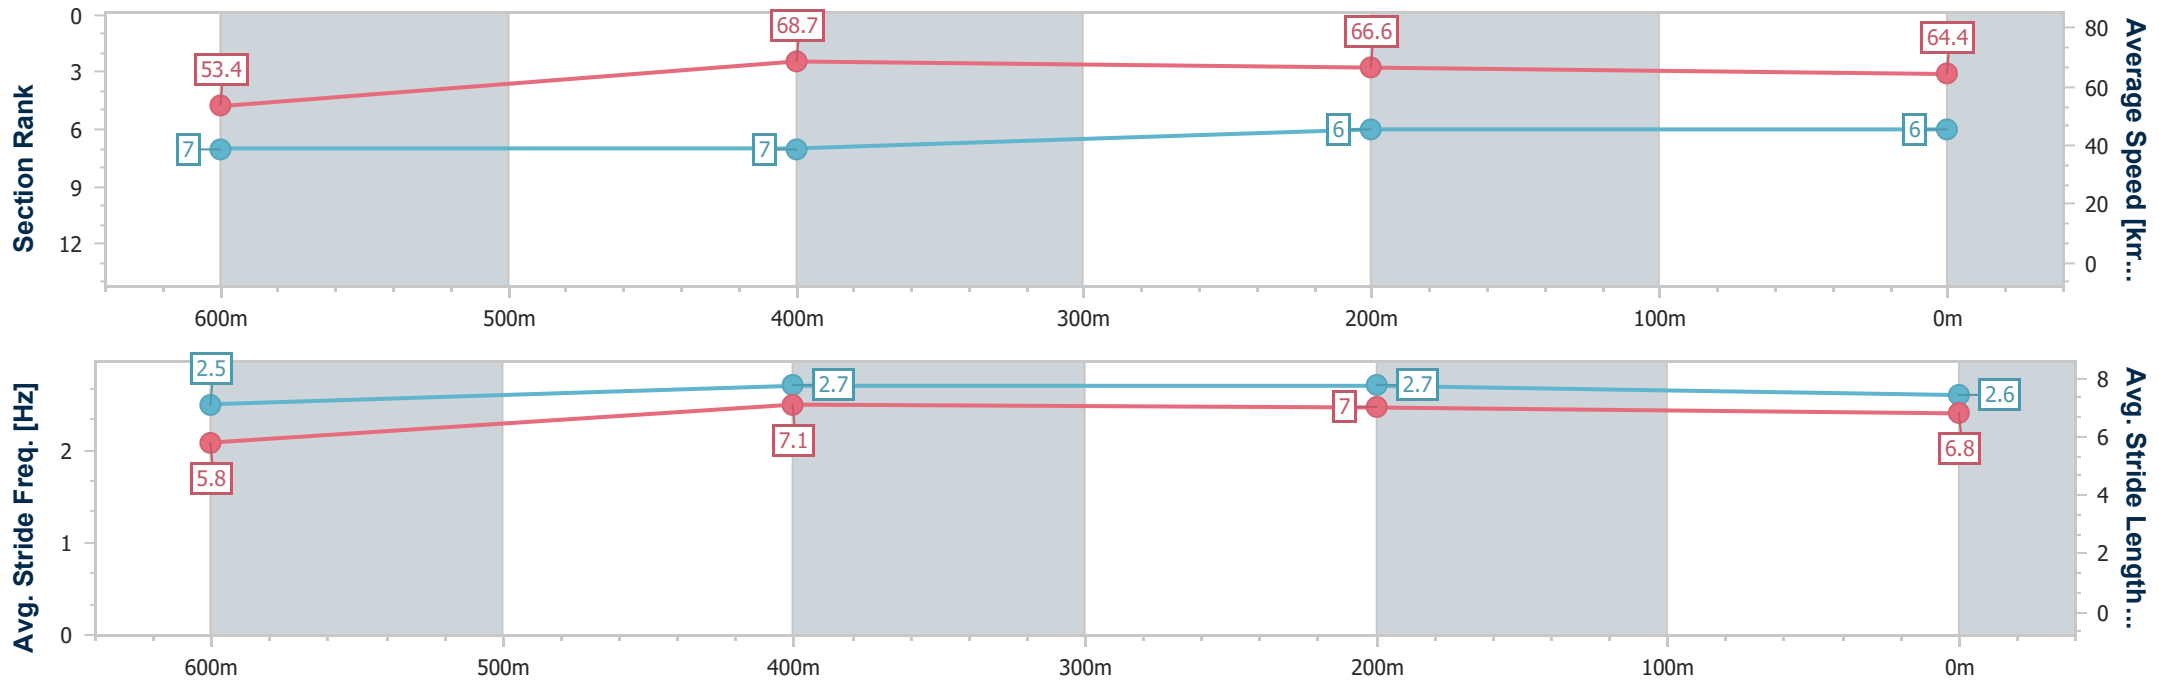

- [] Ranking at each section and finish
- .-.- No data available at this section
- NA No data available

Horse/Jockey Name	Dare To Share
Final Rank	6
Fastest Section Time (Section)	0:10.57 (600m)
Top Speed [km/h] (Section)	70.5 (600m)
Race State	Finished

Ipswich QLD Professional

Race 5: TEMPUS TWO BENCHMARK 70 Handicap - 800m

13 March 2025 - 16:04

Track Rating: Soft 7, Weather: Overcast, Rail Position: +4m Entire

Section	Overall	600m	400m	200m
Section Times	0:46.11 [6] (0:13.48)	0:32.63 [7] (0:10.57)	0:22.06 [7] (0:10.89)	0:11.17 [6] (0:11.17)
Average Speed [km/h]	53.4	68.7	66.6	64.4
Top Speed [km/h]	70.5	70.5	67.8	66.5
Avg. Dist. to Rail [m]	7.1	3.2	2.4	3.7
Avg. Stride Freq. [Hz]	2.5	2.7	2.7	2.6
Avg. Stride Length [m]	5.8	7.1	7.0	6.8

- [] Ranking at each section and finish
- .-.- No data available at this section
- NA No data available

Horse/Jockey Name	Albion Square
Final Rank	7
Fastest Section Time (Section)	0:10.69 (600m)
Top Speed [km/h] (Section)	69.7 (600m)
Race State	Finished