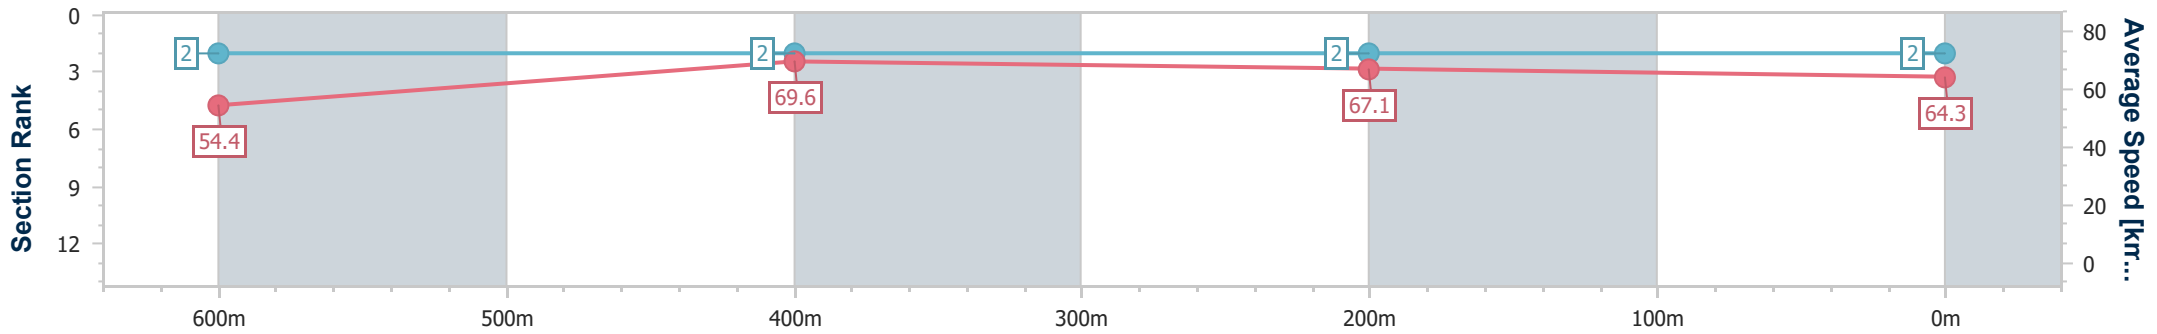

Ipswich QLD Professional

Race 5: TEMPUS TWO BENCHMARK 70 Handicap - 800m

13 March 2025 - 16:04

Track Rating: Soft 7, Weather: Overcast, Rail Position: +4m Entire

Section	Overall	600m	400m	200m
Section Times	0:45.83 [2] (0:13.28)	0:32.55 [2] (0:10.46)	0:22.09 [2] (0:10.78)	0:11.31 [2] (0:11.31)
Average Speed [km/h]	54.4	69.6	67.1	64.3
Top Speed [km/h]	71.2	71.2	68.3	66.1
Avg. Dist. to Rail [m]	10.6	4.1	2.5	3.9
Avg. Stride Freq. [Hz]	2.5	2.6	2.4	2.4
Avg. Stride Length [m]	6.0	7.3	7.5	7.4