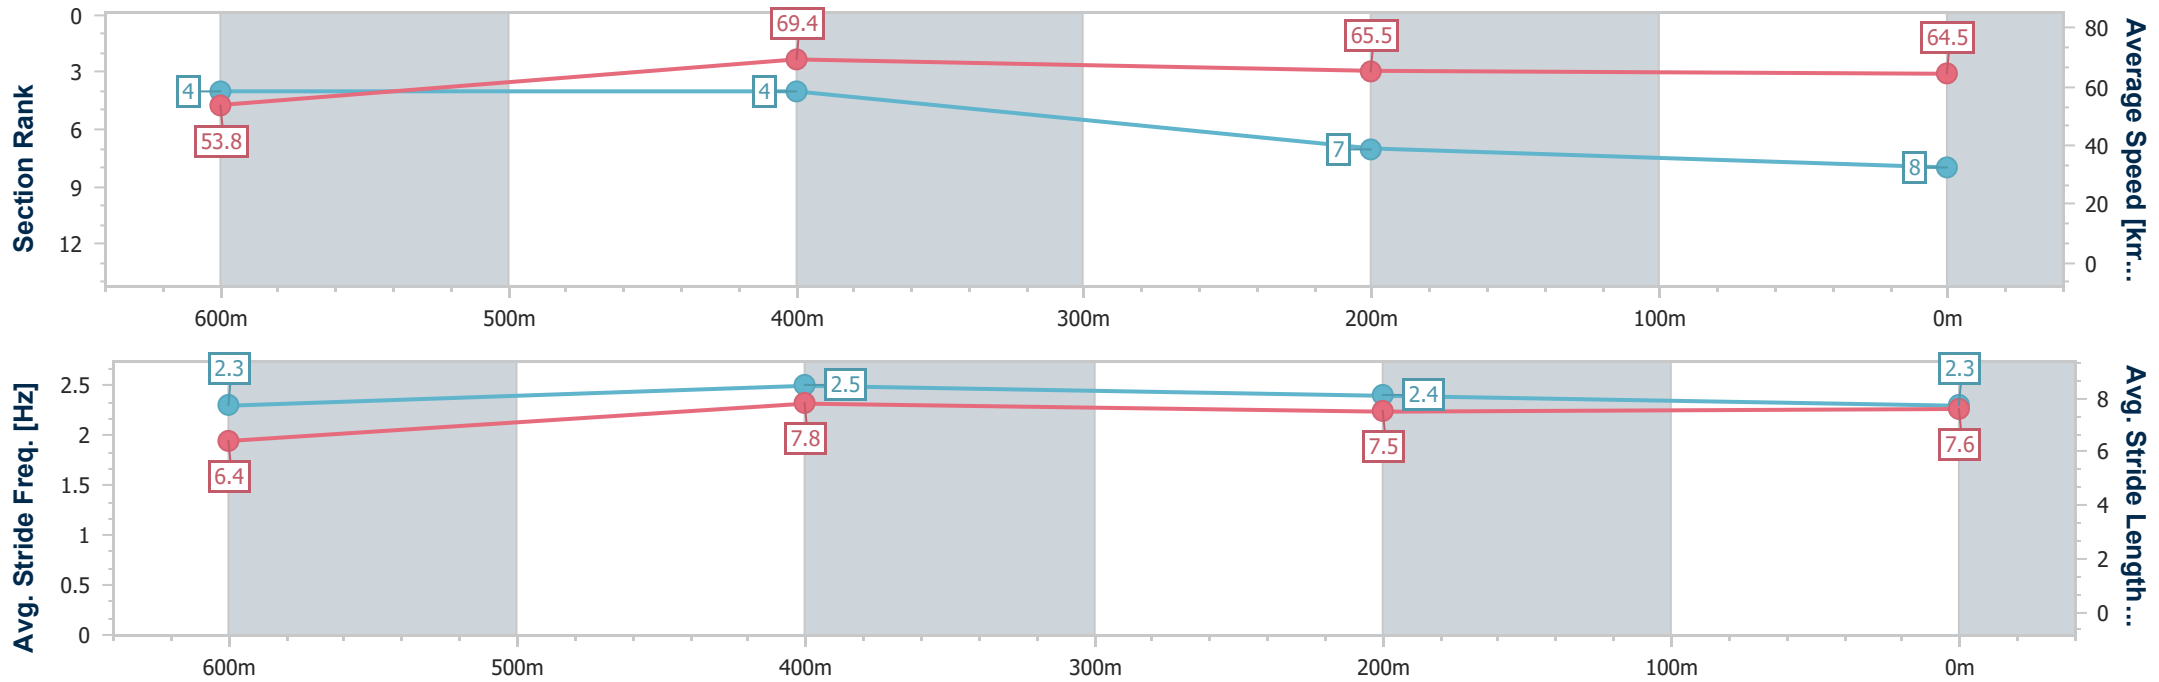

Ipswich QLD Professional

Race 5: TEMPUS TWO BENCHMARK 70 Handicap - 800m

13 March 2025 - 16:04

Track Rating: Soft 7, Weather: Overcast, Rail Position: +4m Entire

Section	Overall	600m	400m	200m
Section Times	0:46.24 [8] (0:13.40)	0:32.84 [4] (0:10.48)	0:22.36 [4] (0:11.12)	0:11.24 [7] (0:11.24)
Average Speed [km/h]	53.8	69.4	65.5	64.5
Top Speed [km/h]	69.6	70.5	68.7	66.3
Avg. Dist. to Rail [m]	7.4	3.5	4.2	3.5
Avg. Stride Freq. [Hz]	2.3	2.5	2.4	2.3
Avg. Stride Length [m]	6.4	7.8	7.5	7.6

- [] Ranking at each section and finish
- .-.- No data available at this section
- NA No data available