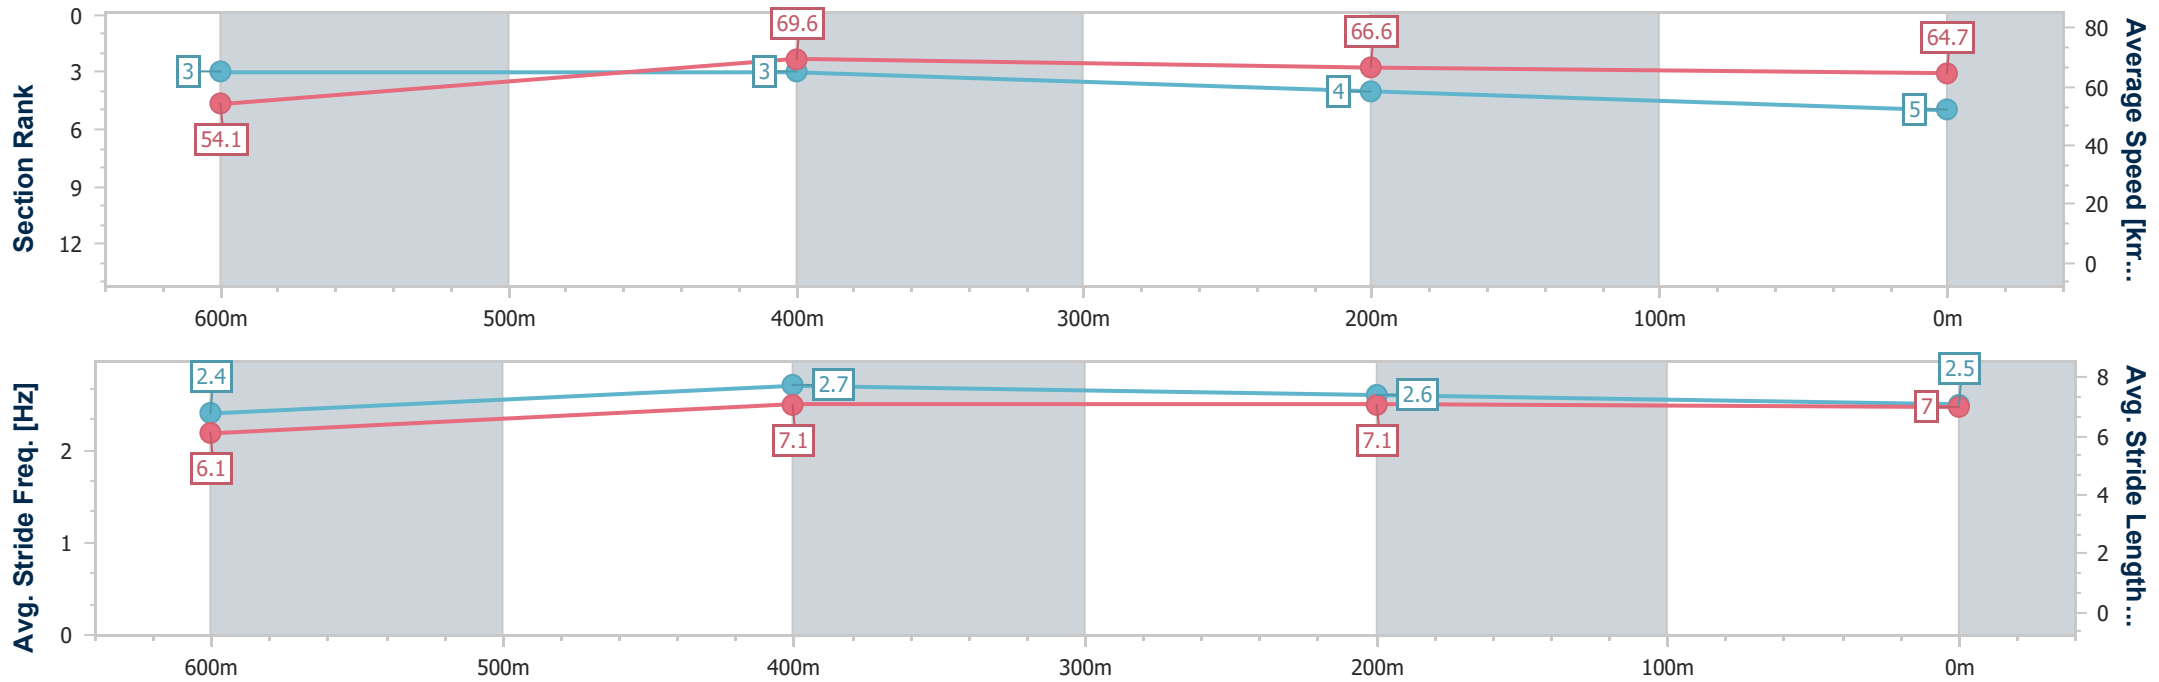

Ipswich QLD Professional

Race 5: TEMPUS TWO BENCHMARK 70 Handicap - 800m

13 March 2025 - 16:04

Track Rating: Soft 7, Weather: Overcast, Rail Position: +4m Entire

Section	Overall	600m	400m	200m
Section Times	0:46.04 [5] (0:13.33)	0:32.71 [3] (0:10.51)	0:22.20 [3] (0:11.04)	0:11.16 [4] (0:11.16)
Average Speed [km/h]	54.1	69.6	66.6	64.7
Top Speed [km/h]	69.3	70.4	68.0	66.1
Avg. Dist. to Rail [m]	11.7	5.5	5.8	8.0
Avg. Stride Freq. [Hz]	2.4	2.7	2.6	2.5
Avg. Stride Length [m]	6.1	7.1	7.1	7.0

- [] Ranking at each section and finish
- .-.- No data available at this section
- NA No data available

Horse/Jockey Name	Dare To Share
Final Rank	6
Fastest Section Time (Section)	0:10.57 (600m)
Top Speed [km/h] (Section)	70.5 (600m)
Race State	Finished