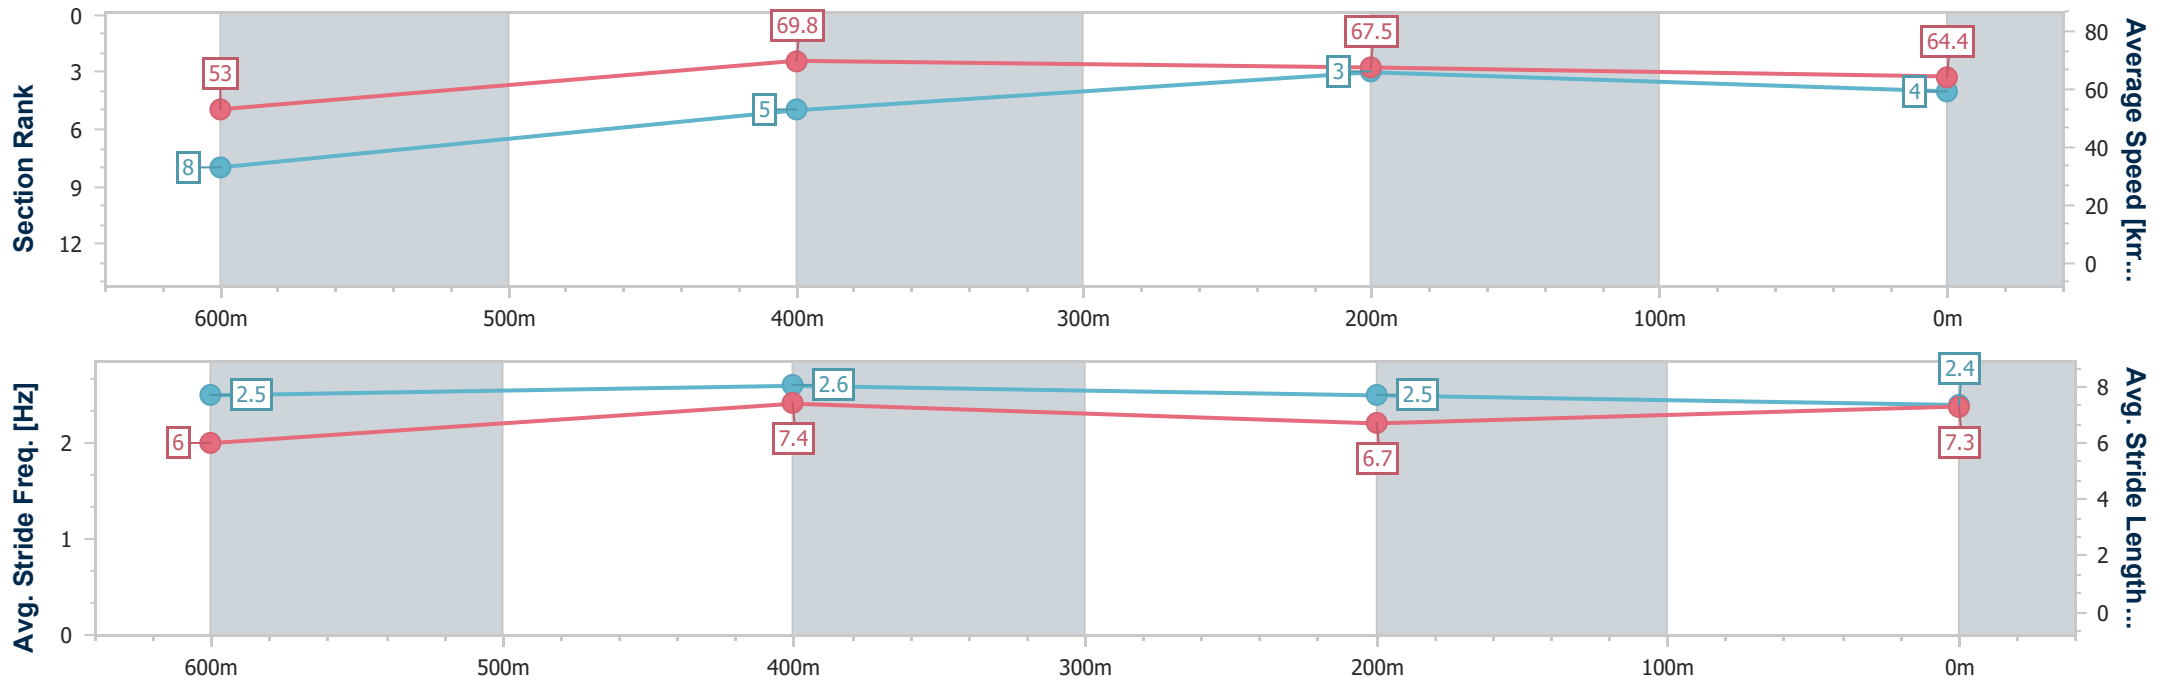

Ipswich QLD Professional

Race 5: TEMPUS TWO BENCHMARK 70 Handicap - 800m

13 March 2025 - 16:04

Track Rating: Soft 7, Weather: Overcast, Rail Position: +4m Entire

Section	Overall	600m	400m	200m
Section Times	0:45.93 [4] (0:13.57)	0:32.36 [8] (0:10.37)	0:21.99 [5] (0:10.78)	0:11.21 [3] (0:11.21)
Average Speed [km/h]	53.0	69.8	67.5	64.4
Top Speed [km/h]	70.5	71.5	68.8	66.0
Avg. Dist. to Rail [m]	6.1	2.5	3.1	5.7
Avg. Stride Freq. [Hz]	2.5	2.6	2.5	2.4
Avg. Stride Length [m]	6.0	7.4	6.7	7.3