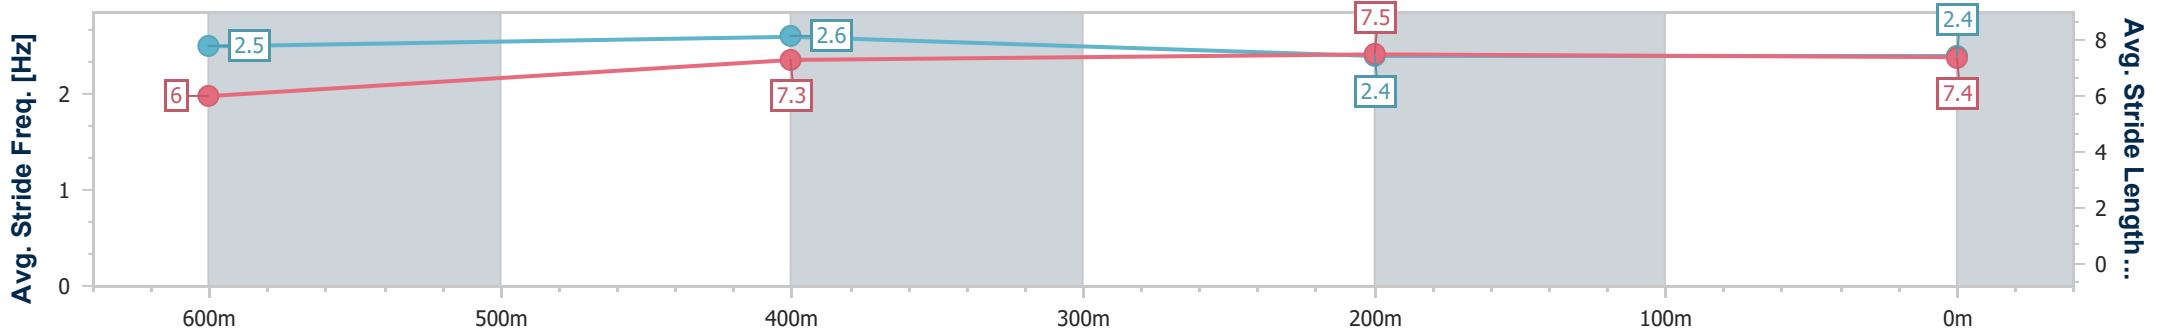

Ipswich QLD Professional

Race 5: TEMPUS TWO BENCHMARK 70 Handicap - 800m

13 March 2025 - 16:04

Track Rating: Soft 7, Weather: Overcast, Rail Position: +4m Entire

Section	Overall	600m	400m	200m
Section Times	0:45.83 [2] (0:13.28)	0:32.55 [2] (0:10.46)	0:22.09 [2] (0:10.78)	0:11.31 [2] (0:11.31)
Average Speed [km/h]	54.4	69.6	67.1	64.3
Top Speed [km/h]	71.2	71.2	68.3	66.1
Avg. Dist. to Rail [m]	10.6	4.1	2.5	3.9
Avg. Stride Freq. [Hz]	2.5	2.6	2.4	2.4
Avg. Stride Length [m]	6.0	7.3	7.5	7.4