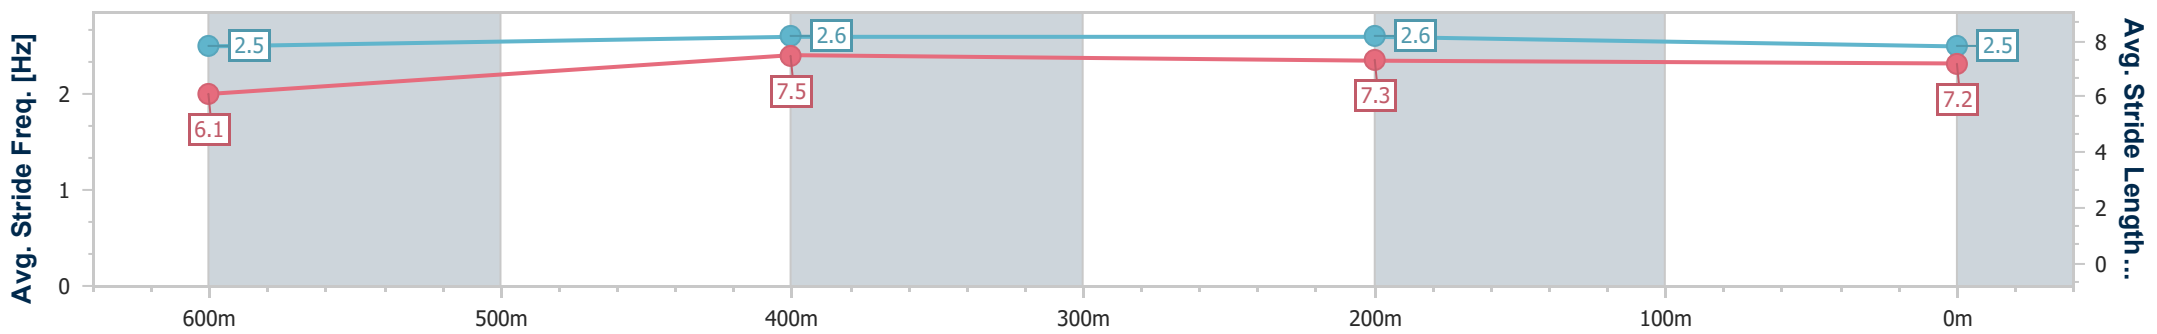

Ipswich QLD Professional

Race 5: TEMPUS TWO BENCHMARK 70 Handicap - 800m

13 March 2025 - 16:04

Track Rating: Soft 7, Weather: Overcast, Rail Position: +4m Entire

Section	Overall	600m	400m	200m
Section Times	0:45.66 [1] (0:13.13)	0:32.53 [1] (0:10.39)	0:22.14 [1] (0:10.82)	0:11.32 [1] (0:11.32)
Average Speed [km/h]	54.8	70.0	67.0	63.9
Top Speed [km/h]	70.5	71.9	69.2	65.9
Avg. Dist. to Rail [m]	5.5	3.2	2.1	2.9
Avg. Stride Freq. [Hz]	2.5	2.6	2.6	2.5
Avg. Stride Length [m]	6.1	7.5	7.3	7.2