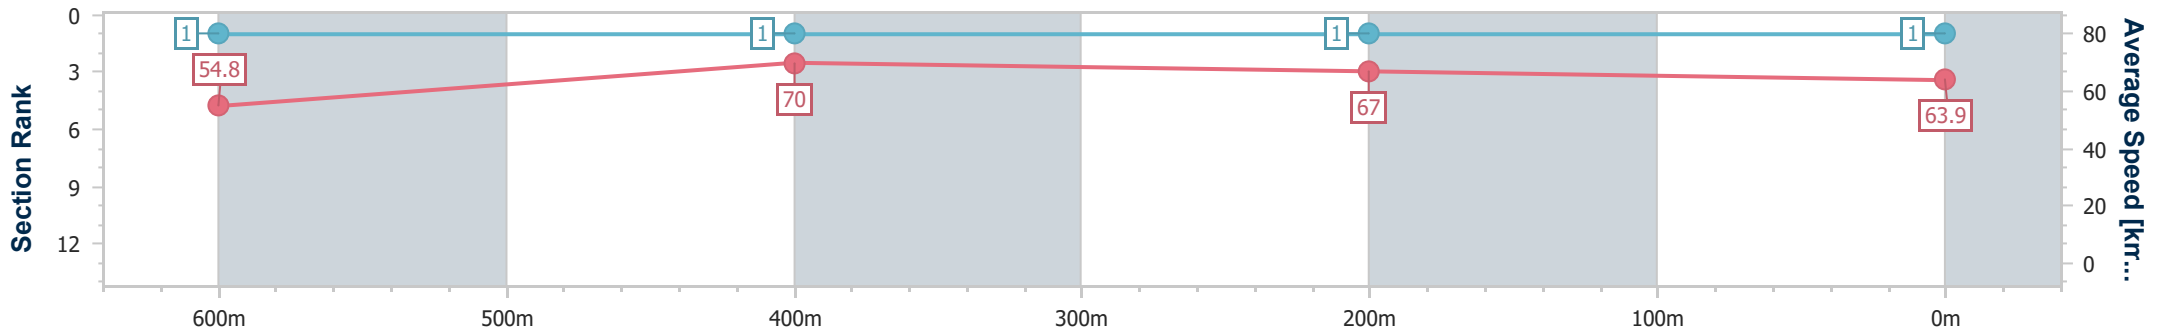

- [] Ranking at each section and finish
- .-.- No data available at this section
- NA No data available

Horse/Jockey Name	Writtle
Final Rank	2
Fastest Section Time (Section)	0:10.46 (600m)
Top Speed [km/h] (Section)	71.2 (Overall)
Race State	Finished