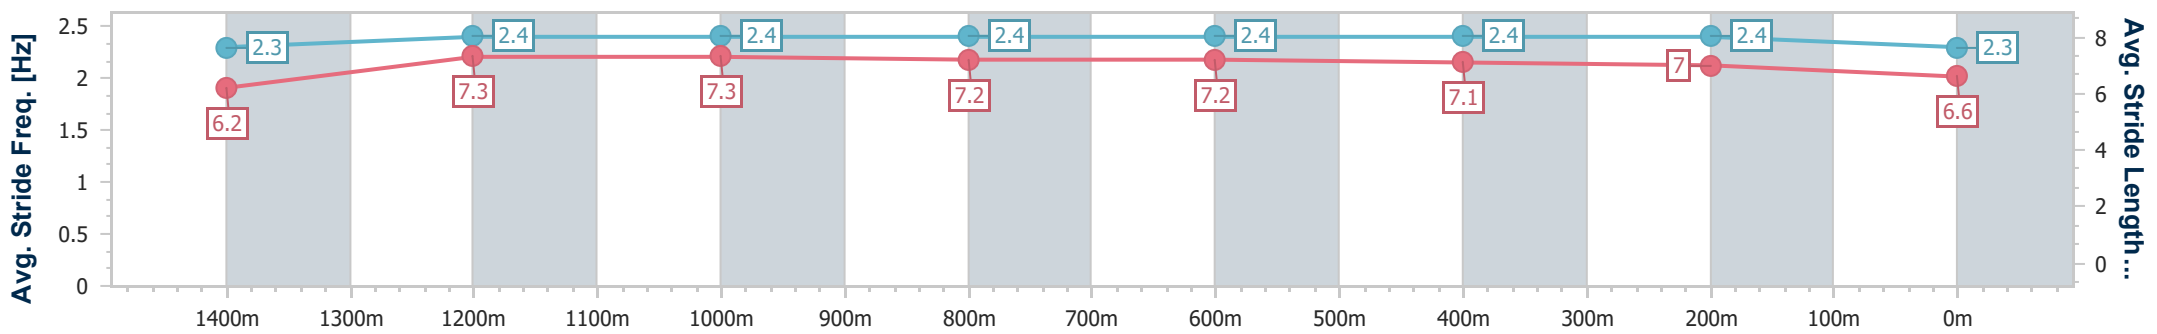

Eagle Farm QLD Professional
Race 9: SKY RACING Class 2 Plate - 1600m

12 March 2025 - 16:03

Track Rating: Soft 7, Weather: Overcast, Rail Position: +10m Entire

BRISBANE RACING CLUB

Section	Overall	1400m	1200m	1000m	800m	600m	400m	200m
Section Times	1:36.79 [5] (0:13.94)	1:22.85 [3] (0:11.38)	1:11.47 [3] (0:11.44)	1:00.03 [3] (0:11.70)	0:48.33 [3] (0:11.87)	0:36.46 [3] (0:11.56)	0:24.90 [3] (0:11.85)	0:13.05 [5] (0:13.05)
Average Speed [km/h]	51.8	63.4	63.1	61.9	61.6	62.6	60.9	55.1
Top Speed [km/h]	63.6	64.5	65.4	63.6	62.8	63.9	64.0	58.5
Avg. Dist. to Rail [m]	3.4	2.0	2.4	1.5	2.9	1.6	2.5	2.3
Avg. Stride Freq. [Hz]	2.3	2.4	2.4	2.4	2.4	2.4	2.4	2.3
Avg. Stride Length [m]	6.2	7.3	7.3	7.2	7.2	7.1	7.0	6.6

- [] Ranking at each section and finish
- .-.- No data available at this section
- NA No data available

Horse/Jockey Name	Poutchek
Final Rank	6
Fastest Section Time (Section)	0:11.38 (600m)
Top Speed [km/h] (Section)	65.4 (600m)
Race State	Finished