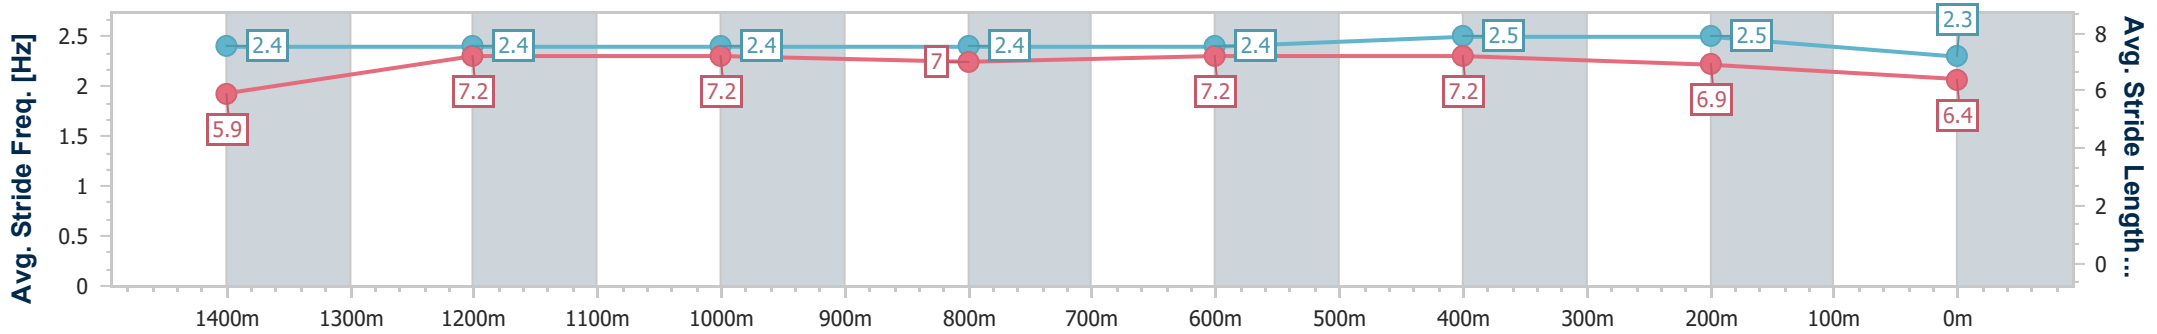

- [] Ranking at each section and finish
- .-.- No data available at this section
- NA No data available

Horse/Jockey Name	Poutchek
Final Rank	6
Fastest Section Time (Section)	0:11.38 (600m)
Top Speed [km/h] (Section)	65.4 (600m)
Race State	Finished

Eagle Farm QLD Professional
Race 9: SKY RACING Class 2 Plate - 1600m

12 March 2025 - 16:03

Track Rating: Soft 7, Weather: Overcast, Rail Position: +10m Entire

BRISBANE RACING CLUB

Section	Overall	1400m	1200m	1000m	800m	600m	400m	200m
Section Times	1:37.21 [6] (0:14.32)	1:22.89 [5] (0:11.49)	1:11.40 [4] (0:11.42)	0:59.98 [5] (0:11.58)	0:48.40 [5] (0:11.89)	0:36.51 [6] (0:11.38)	0:25.13 [6] (0:11.78)	0:13.35 [6] (0:13.35)
Average Speed [km/h]	50.4	62.7	63.1	63.1	62.8	64.1	61.0	53.9
Top Speed [km/h]	62.4	63.6	64.2	64.1	65.3	65.4	64.9	58.2
Avg. Dist. to Rail [m]	3.5	1.2	2.1	3.1	7.7	2.7	3.7	3.1
Avg. Stride Freq. [Hz]	2.4	2.4	2.4	2.4	2.4	2.5	2.5	2.3
Avg. Stride Length [m]	5.9	7.2	7.2	7.0	7.2	7.2	6.9	6.4

- [] Ranking at each section and finish
- .-.- No data available at this section
- NA No data available