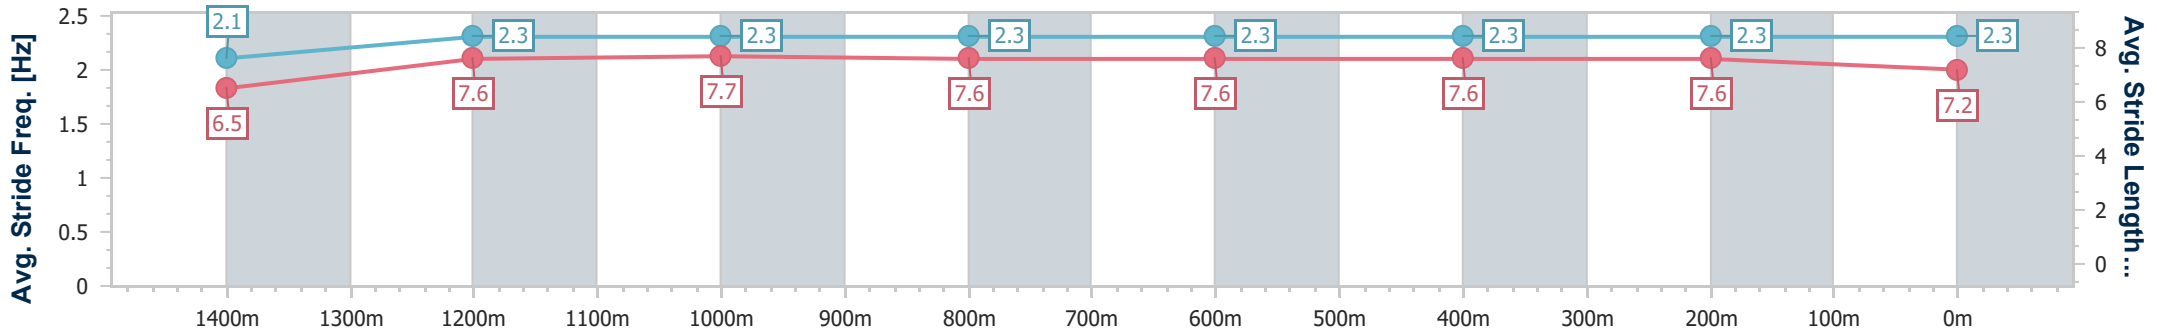

Eagle Farm QLD Professional
Race 9: SKY RACING Class 2 Plate - 1600m

12 March 2025 - 16:03

Track Rating: Soft 7, Weather: Overcast, Rail Position: +10m Entire

BRISBANE
RACING CLUB

Section	Overall	1400m	1200m	1000m	800m	600m	400m	200m
Section Times	1:35.57 [1] (0:14.56)	1:21.01 [6] (0:11.55)	1:09.46 [6] (0:11.40)	0:58.06 [6] (0:11.52)	0:46.54 [6] (0:11.56)	0:34.98 [5] (0:11.47)	0:23.51 [5] (0:11.33)	0:12.18 [3] (0:12.18)
Average Speed [km/h]	49.4	62.4	63.3	63.3	62.9	62.7	63.7	59.1
Top Speed [km/h]	61.6	63.9	64.1	63.7	64.0	64.2	64.5	62.0
Avg. Dist. to Rail [m]	3.4	1.5	2.0	2.1	2.3	0.4	1.2	1.1
Avg. Stride Freq. [Hz]	2.1	2.3	2.3	2.3	2.3	2.3	2.3	2.3
Avg. Stride Length [m]	6.5	7.6	7.7	7.6	7.6	7.6	7.6	7.2