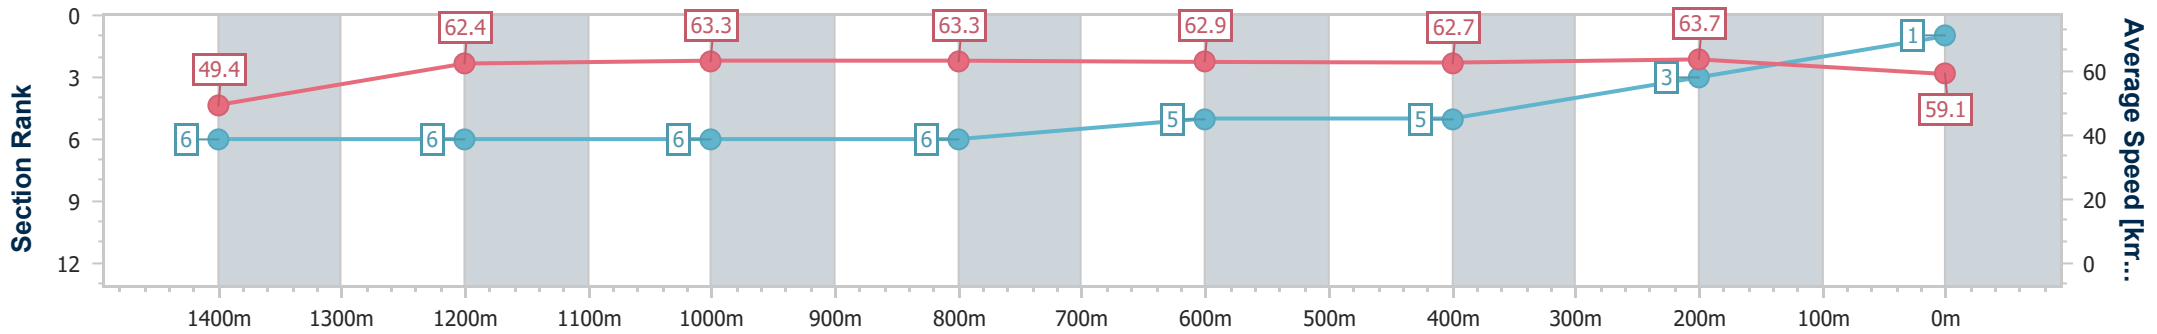

Eagle Farm QLD Professional
Race 9: SKY RACING Class 2 Plate - 1600m

12 March 2025 - 16:03

Track Rating: Soft 7, Weather: Overcast, Rail Position: +10m Entire

BRISBANE
RACING CLUB

Section	Overall	1400m	1200m	1000m	800m	600m	400m	200m
Section Times	1:35.57 [1] (0:14.56)	1:21.01 [6] (0:11.55)	1:09.46 [6] (0:11.40)	0:58.06 [6] (0:11.52)	0:46.54 [6] (0:11.56)	0:34.98 [5] (0:11.47)	0:23.51 [5] (0:11.33)	0:12.18 [3] (0:12.18)
Average Speed [km/h]	49.4	62.4	63.3	63.3	62.9	62.7	63.7	59.1
Top Speed [km/h]	61.6	63.9	64.1	63.7	64.0	64.2	64.5	62.0
Avg. Dist. to Rail [m]	3.4	1.5	2.0	2.1	2.3	0.4	1.2	1.1
Avg. Stride Freq. [Hz]	2.1	2.3	2.3	2.3	2.3	2.3	2.3	2.3
Avg. Stride Length [m]	6.5	7.6	7.7	7.6	7.6	7.6	7.6	7.2