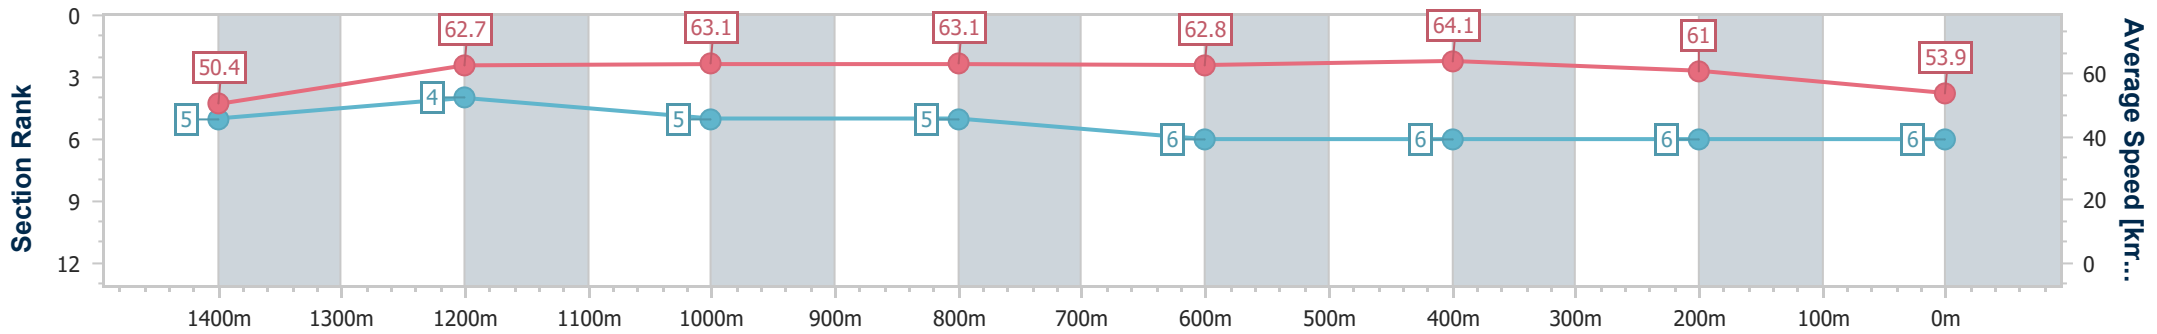

- [] Ranking at each section and finish
- .-.- No data available at this section
- NA No data available

Horse/Jockey Name	Poutchek
Final Rank	6
Fastest Section Time (Section)	0:11.38 (600m)
Top Speed [km/h] (Section)	65.4 (600m)
Race State	Finished

Eagle Farm QLD Professional
Race 9: SKY RACING Class 2 Plate - 1600m

12 March 2025 - 16:03

Track Rating: Soft 7, Weather: Overcast, Rail Position: +10m Entire

BRISBANE RACING CLUB

Section	Overall	1400m	1200m	1000m	800m	600m	400m	200m
Section Times	1:37.21 [6] (0:14.32)	1:22.89 [5] (0:11.49)	1:11.40 [4] (0:11.42)	0:59.98 [5] (0:11.58)	0:48.40 [5] (0:11.89)	0:36.51 [6] (0:11.38)	0:25.13 [6] (0:11.78)	0:13.35 [6] (0:13.35)
Average Speed [km/h]	50.4	62.7	63.1	63.1	62.8	64.1	61.0	53.9
Top Speed [km/h]	62.4	63.6	64.2	64.1	65.3	65.4	64.9	58.2
Avg. Dist. to Rail [m]	3.5	1.2	2.1	3.1	7.7	2.7	3.7	3.1
Avg. Stride Freq. [Hz]	2.4	2.4	2.4	2.4	2.4	2.5	2.5	2.3
Avg. Stride Length [m]	5.9	7.2	7.2	7.0	7.2	7.2	6.9	6.4

- [] Ranking at each section and finish
- .-.- No data available at this section
- NA No data available