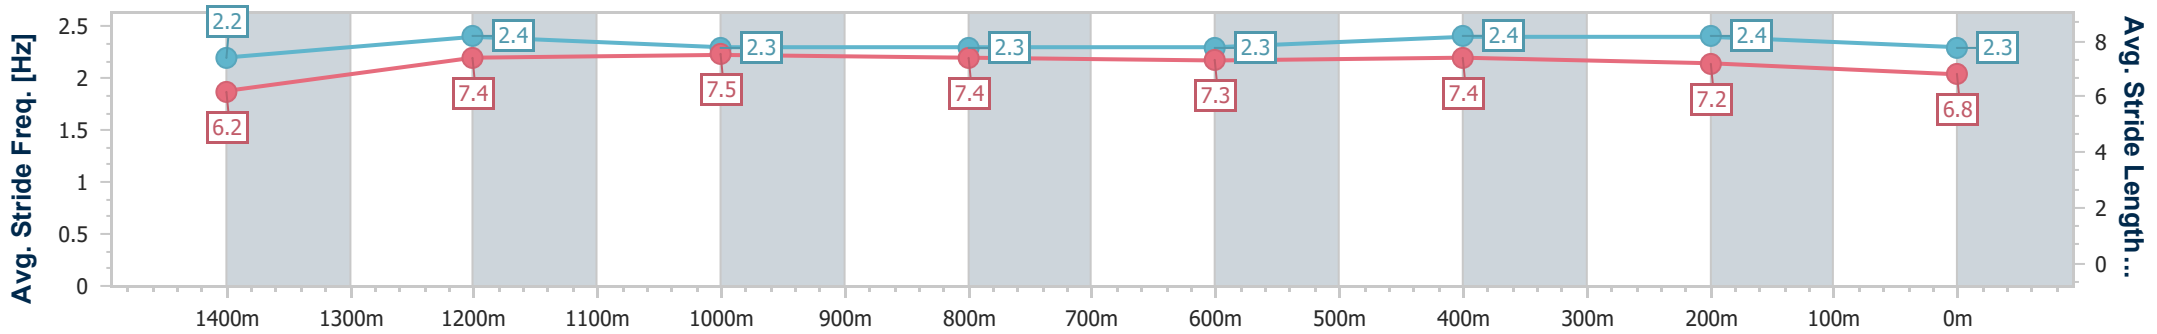

Eagle Farm QLD Professional
Race 9: SKY RACING Class 2 Plate - 1600m

12 March 2025 - 16:03

Track Rating: Soft 7, Weather: Overcast, Rail Position: +10m Entire

BRISBANE RACING CLUB

Section	Overall	1400m	1200m	1000m	800m	600m	400m	200m
Section Times	1:36.18 [4] (0:14.30)	1:21.88 [4] (0:11.56)	1:10.32 [5] (0:11.35)	0:58.97 [4] (0:11.56)	0:47.41 [4] (0:11.65)	0:35.76 [4] (0:11.53)	0:24.23 [4] (0:11.60)	0:12.63 [4] (0:12.63)
Average Speed [km/h]	50.4	62.2	63.5	62.8	62.2	62.1	62.4	56.9
Top Speed [km/h]	62.5	63.0	64.5	64.6	64.5	63.4	63.6	60.3
Avg. Dist. to Rail [m]	1.6	0.6	0.3	1.4	1.9	0.9	0.8	1.1
Avg. Stride Freq. [Hz]	2.2	2.4	2.3	2.3	2.3	2.4	2.4	2.3
Avg. Stride Length [m]	6.2	7.4	7.5	7.4	7.3	7.4	7.2	6.8