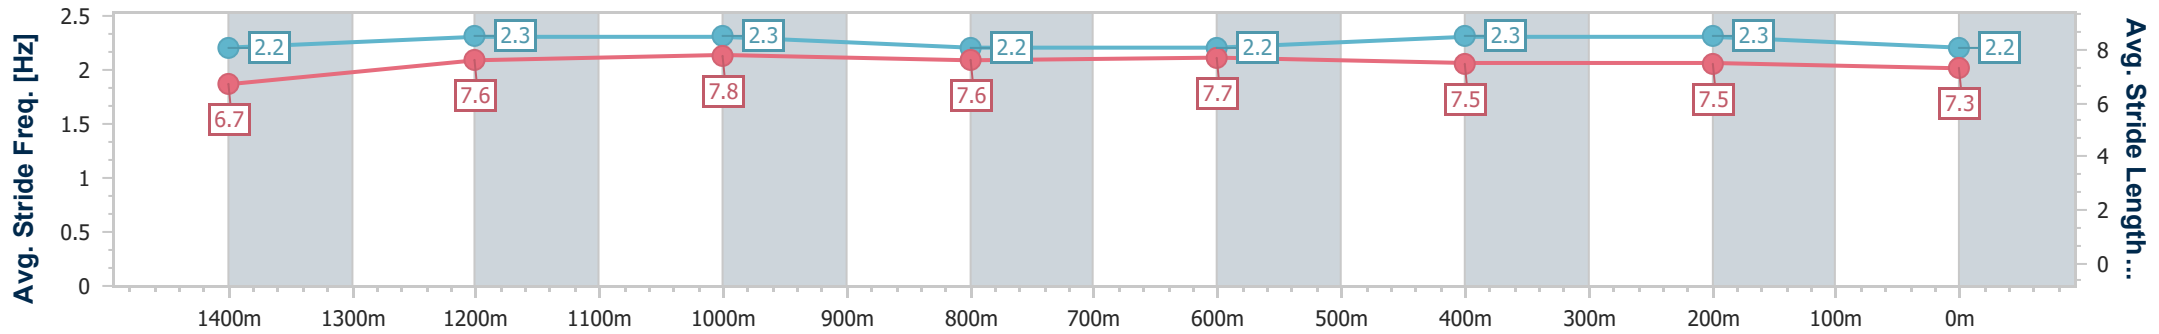

Eagle Farm QLD Professional
Race 9: SKY RACING Class 2 Plate - 1600m

12 March 2025 - 16:03

Track Rating: Soft 7, Weather: Overcast, Rail Position: +10m Entire

BRISBANE RACING CLUB

Section	Overall	1400m	1200m	1000m	800m	600m	400m	200m
Section Times	1:35.76 [2] (0:13.87)	1:21.89 [2] (0:11.30)	1:10.59 [2] (0:11.46)	0:59.13 [2] (0:11.54)	0:47.59 [2] (0:11.81)	0:35.78 [2] (0:11.67)	0:24.11 [2] (0:11.69)	0:12.42 [2] (0:12.42)
Average Speed [km/h]	51.9	63.7	63.0	61.6	61.2	61.7	61.6	58.0
Top Speed [km/h]	65.1	65.0	63.7	62.6	61.9	62.7	63.0	60.5
Avg. Dist. to Rail [m]	5.5	0.7	0.8	1.8	0.7	0.4	0.9	2.5
Avg. Stride Freq. [Hz]	2.2	2.3	2.3	2.2	2.2	2.3	2.3	2.2
Avg. Stride Length [m]	6.7	7.6	7.8	7.6	7.7	7.5	7.5	7.3