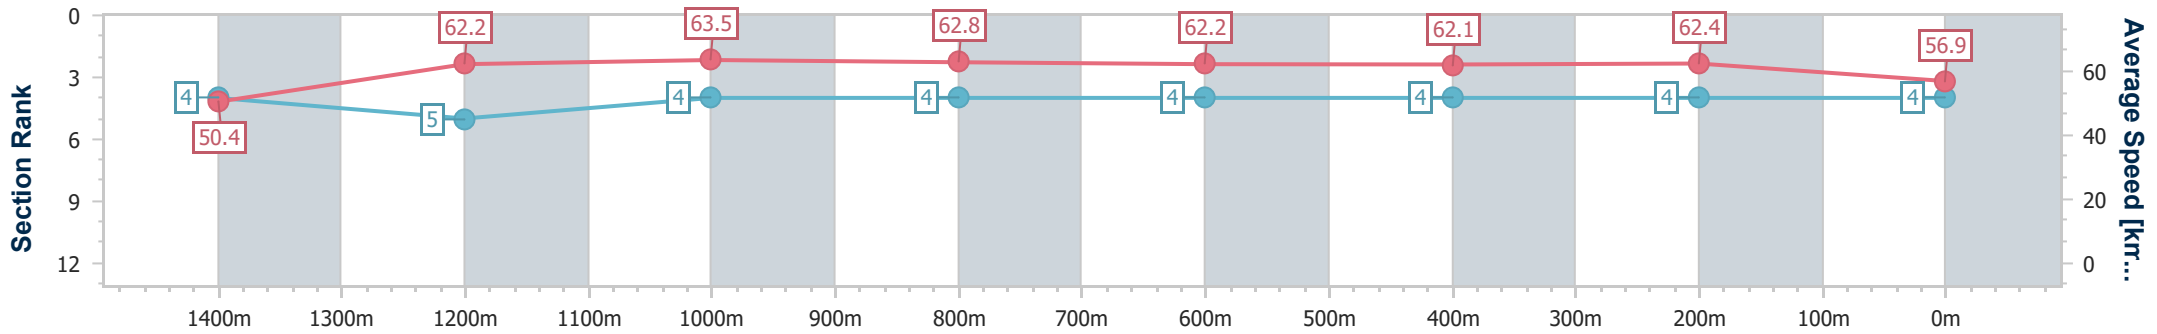

Eagle Farm QLD Professional
Race 9: SKY RACING Class 2 Plate - 1600m

12 March 2025 - 16:03

Track Rating: Soft 7, Weather: Overcast, Rail Position: +10m Entire

BRISBANE RACING CLUB

Section	Overall	1400m	1200m	1000m	800m	600m	400m	200m
Section Times	1:36.18 [4] (0:14.30)	1:21.88 [4] (0:11.56)	1:10.32 [5] (0:11.35)	0:58.97 [4] (0:11.56)	0:47.41 [4] (0:11.65)	0:35.76 [4] (0:11.53)	0:24.23 [4] (0:11.60)	0:12.63 [4] (0:12.63)
Average Speed [km/h]	50.4	62.2	63.5	62.8	62.2	62.1	62.4	56.9
Top Speed [km/h]	62.5	63.0	64.5	64.6	64.5	63.4	63.6	60.3
Avg. Dist. to Rail [m]	1.6	0.6	0.3	1.4	1.9	0.9	0.8	1.1
Avg. Stride Freq. [Hz]	2.2	2.4	2.3	2.3	2.3	2.4	2.4	2.3
Avg. Stride Length [m]	6.2	7.4	7.5	7.4	7.3	7.4	7.2	6.8