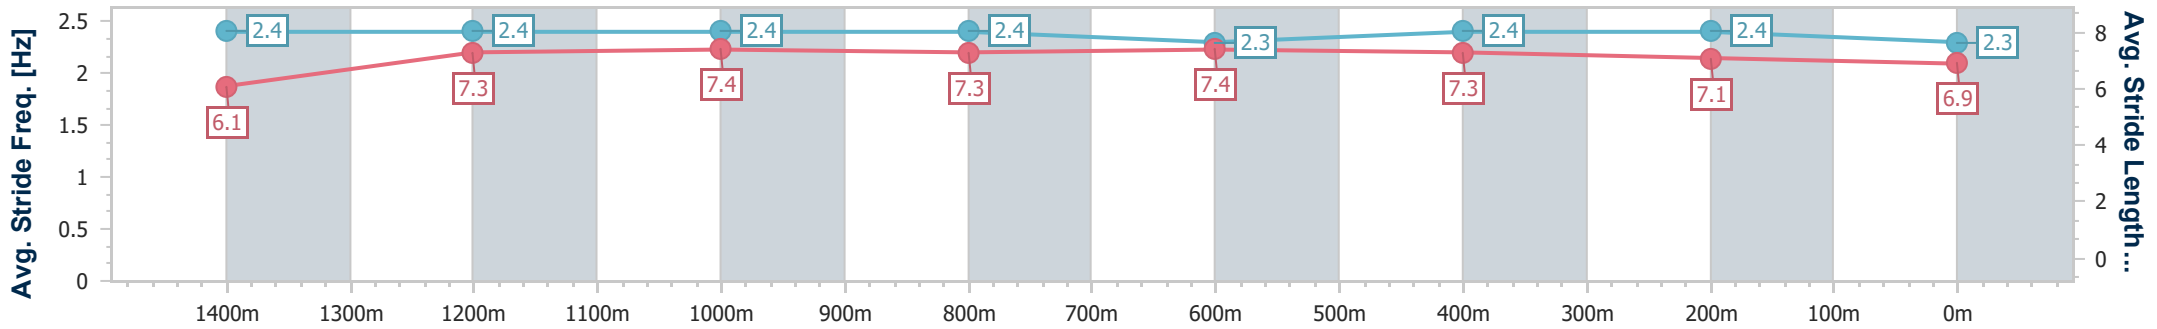

Eagle Farm QLD Professional
Race 9: SKY RACING Class 2 Plate - 1600m

12 March 2025 - 16:03

Track Rating: Soft 7, Weather: Overcast, Rail Position: +10m Entire

BRISBANE RACING CLUB

Section	Overall	1400m	1200m	1000m	800m	600m	400m	200m
Section Times	1:35.86 [3] (0:13.75)	1:22.11 [1] (0:11.17)	1:10.94 [1] (0:11.44)	0:59.50 [1] (0:11.61)	0:47.89 [1] (0:11.86)	0:36.03 [1] (0:11.69)	0:24.34 [1] (0:11.68)	0:12.66 [1] (0:12.66)
Average Speed [km/h]	52.4	64.2	63.1	61.8	61.9	62.1	61.5	56.9
Top Speed [km/h]	64.7	65.9	63.9	62.7	62.7	63.2	63.1	59.4
Avg. Dist. to Rail [m]	0.7	0.5	0.8	1.0	3.9	1.8	0.5	1.6
Avg. Stride Freq. [Hz]	2.4	2.4	2.4	2.4	2.3	2.4	2.4	2.3
Avg. Stride Length [m]	6.1	7.3	7.4	7.3	7.4	7.3	7.1	6.9