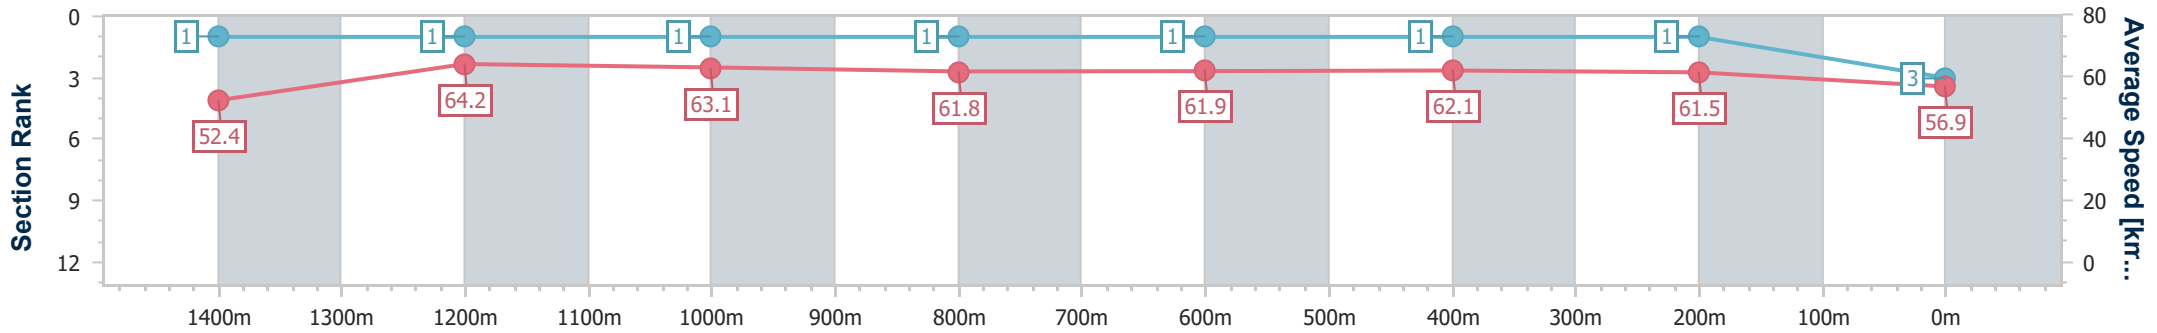

Eagle Farm QLD Professional
Race 9: SKY RACING Class 2 Plate - 1600m

12 March 2025 - 16:03

Track Rating: Soft 7, Weather: Overcast, Rail Position: +10m Entire

BRISBANE RACING CLUB

Section	Overall	1400m	1200m	1000m	800m	600m	400m	200m
Section Times	1:35.86 [3] (0:13.75)	1:22.11 [1] (0:11.17)	1:10.94 [1] (0:11.44)	0:59.50 [1] (0:11.61)	0:47.89 [1] (0:11.86)	0:36.03 [1] (0:11.69)	0:24.34 [1] (0:11.68)	0:12.66 [1] (0:12.66)
Average Speed [km/h]	52.4	64.2	63.1	61.8	61.9	62.1	61.5	56.9
Top Speed [km/h]	64.7	65.9	63.9	62.7	62.7	63.2	63.1	59.4
Avg. Dist. to Rail [m]	0.7	0.5	0.8	1.0	3.9	1.8	0.5	1.6
Avg. Stride Freq. [Hz]	2.4	2.4	2.4	2.4	2.3	2.4	2.4	2.3
Avg. Stride Length [m]	6.1	7.3	7.4	7.3	7.4	7.3	7.1	6.9