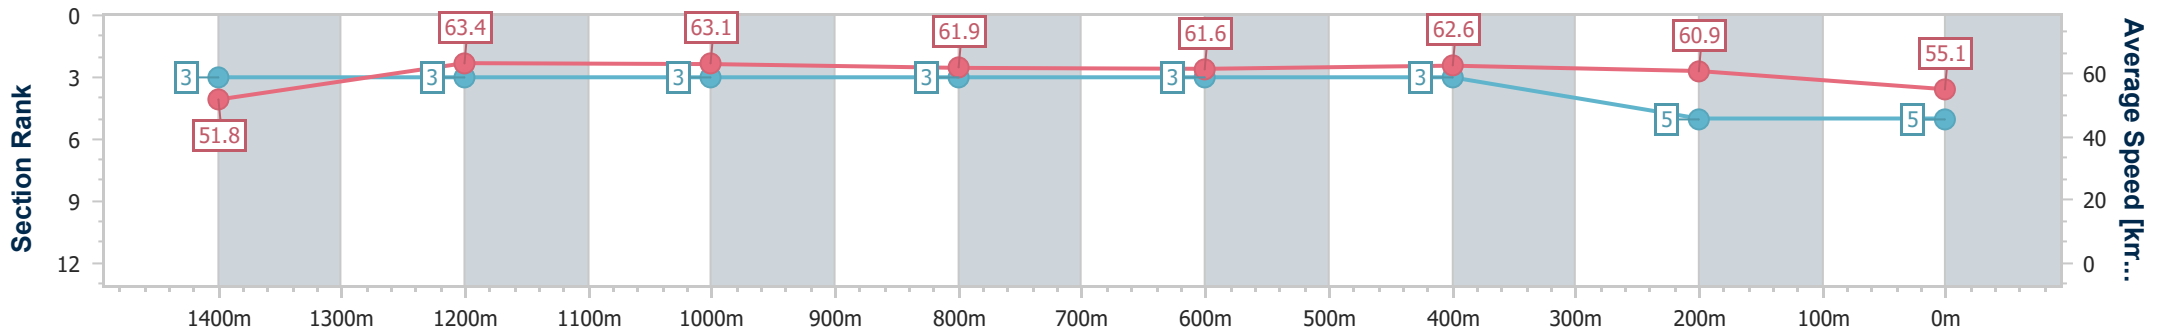

Eagle Farm QLD Professional
Race 9: SKY RACING Class 2 Plate - 1600m

12 March 2025 - 16:03

Track Rating: Soft 7, Weather: Overcast, Rail Position: +10m Entire

BRISBANE RACING CLUB

Section	Overall	1400m	1200m	1000m	800m	600m	400m	200m
Section Times	1:36.79 [5] (0:13.94)	1:22.85 [3] (0:11.38)	1:11.47 [3] (0:11.44)	1:00.03 [3] (0:11.70)	0:48.33 [3] (0:11.87)	0:36.46 [3] (0:11.56)	0:24.90 [3] (0:11.85)	0:13.05 [5] (0:13.05)
Average Speed [km/h]	51.8	63.4	63.1	61.9	61.6	62.6	60.9	55.1
Top Speed [km/h]	63.6	64.5	65.4	63.6	62.8	63.9	64.0	58.5
Avg. Dist. to Rail [m]	3.4	2.0	2.4	1.5	2.9	1.6	2.5	2.3
Avg. Stride Freq. [Hz]	2.3	2.4	2.4	2.4	2.4	2.4	2.4	2.3
Avg. Stride Length [m]	6.2	7.3	7.3	7.2	7.2	7.1	7.0	6.6

- [] Ranking at each section and finish
- .-.- No data available at this section
- NA No data available

Horse/Jockey Name	Poutchek
Final Rank	6
Fastest Section Time (Section)	0:11.38 (600m)
Top Speed [km/h] (Section)	65.4 (600m)
Race State	Finished