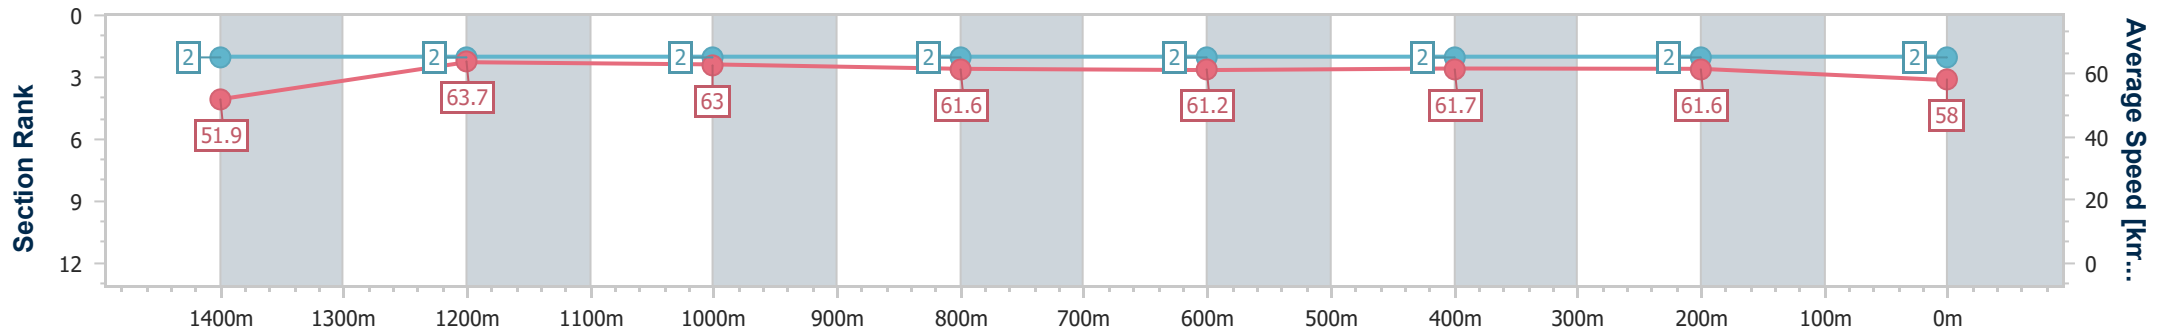

Eagle Farm QLD Professional
Race 9: SKY RACING Class 2 Plate - 1600m

12 March 2025 - 16:03

Track Rating: Soft 7, Weather: Overcast, Rail Position: +10m Entire

BRISBANE RACING CLUB

Section	Overall	1400m	1200m	1000m	800m	600m	400m	200m
Section Times	1:35.76 [2] (0:13.87)	1:21.89 [2] (0:11.30)	1:10.59 [2] (0:11.46)	0:59.13 [2] (0:11.54)	0:47.59 [2] (0:11.81)	0:35.78 [2] (0:11.67)	0:24.11 [2] (0:11.69)	0:12.42 [2] (0:12.42)
Average Speed [km/h]	51.9	63.7	63.0	61.6	61.2	61.7	61.6	58.0
Top Speed [km/h]	65.1	65.0	63.7	62.6	61.9	62.7	63.0	60.5
Avg. Dist. to Rail [m]	5.5	0.7	0.8	1.8	0.7	0.4	0.9	2.5
Avg. Stride Freq. [Hz]	2.2	2.3	2.3	2.2	2.2	2.3	2.3	2.2
Avg. Stride Length [m]	6.7	7.6	7.8	7.6	7.7	7.5	7.5	7.3