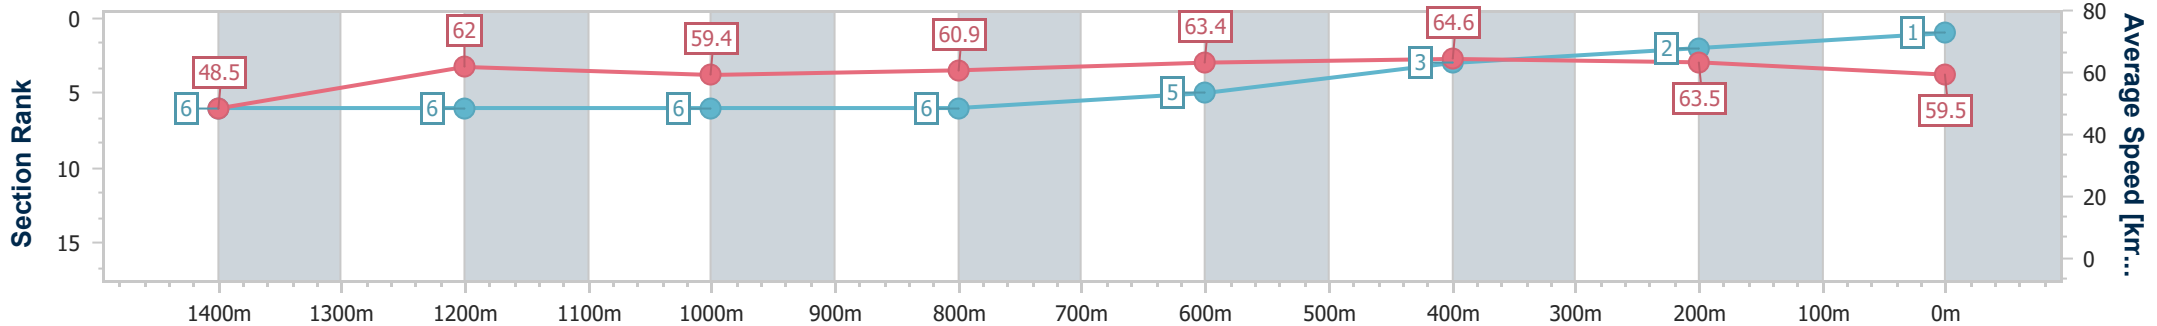

Horse/Jockey Name	Solar Apex
Final Rank	1
Fastest Section Time (Section)	0:10.97 (600m)
Top Speed [km/h] (Section)	66.0 (600m)
Race State	Finished

Eagle Farm QLD Professional
Race 7: STRADBROKE SEASON BOOK NOW BENCHMARK 78
Handicap - 1600m
12 March 2025 - 14:48

BRISBANE
RACING CLUB

Track Rating: Soft 7, Weather: Overcast, Rail Position: +10m Entire

Section	Overall	1400m	1200m	1000m	800m	600m	400m	200m
Section Times	1:36.30 [1] (0:14.87)	1:21.43 [6] (0:11.62)	1:09.81 [6] (0:12.11)	0:57.70 [6] (0:11.86)	0:45.84 [6] (0:11.39)	0:34.45 [5] (0:10.97)	0:23.48 [3] (0:11.35)	0:12.13 [2] (0:12.13)
Average Speed [km/h]	48.5	62.0	59.4	60.9	63.4	64.6	63.5	59.5
Top Speed [km/h]	64.9	64.6	60.0	62.2	65.7	66.0	65.8	63.1
Avg. Dist. to Rail [m]	2.8	0.9	0.5	1.1	2.1	2.9	1.7	2.8
Avg. Stride Freq. [Hz]	2.0	2.0	2.3	2.3	2.4	2.5	2.5	2.4
Avg. Stride Length [m]	7.0	8.7	7.2	7.2	7.2	7.1	6.8	6.8

- [ ] Ranking at each section and finish
- -.-.- No data available at this section
- NA No data available