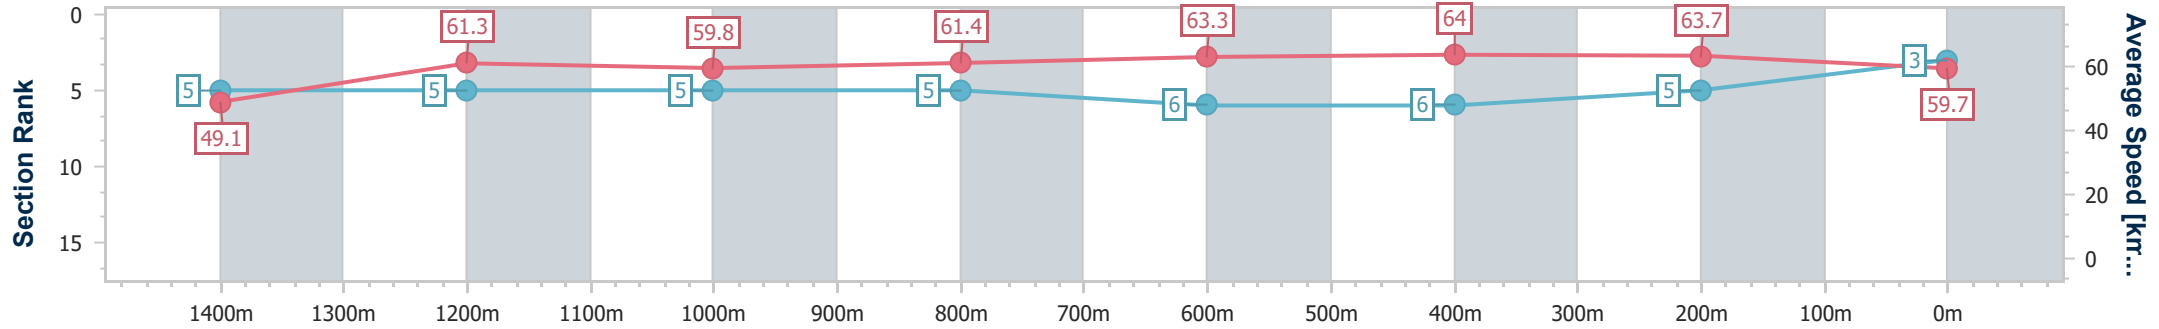

Horse/Jockey Name	Expectant
Final Rank	3
Fastest Section Time (Section)	0:11.30 (400m)
Top Speed [km/h] (Section)	64.8 (600m)
Race State	Finished

Eagle Farm QLD Professional
Race 7: STRADBROKE SEASON BOOK NOW BENCHMARK 78
Handicap - 1600m
12 March 2025 - 14:48

BRISBANE
RACING CLUB

Track Rating: Soft 7, Weather: Overcast, Rail Position: +10m Entire

Section	Overall	1400m	1200m	1000m	800m	600m	400m	200m
Section Times	1:36.55 [3] (0:14.71)	1:21.84 [5] (0:11.78)	1:10.06 [5] (0:12.04)	0:58.02 [5] (0:11.83)	0:46.19 [5] (0:11.50)	0:34.69 [6] (0:11.31)	0:23.38 [6] (0:11.30)	0:12.08 [5] (0:12.08)
Average Speed [km/h]	49.1	61.3	59.8	61.4	63.3	64.0	63.7	59.7
Top Speed [km/h]	64.8	62.3	60.9	62.4	63.8	64.8	64.6	61.9
Avg. Dist. to Rail [m]	4.9	2.5	2.6	2.0	1.8	1.8	4.7	5.5
Avg. Stride Freq. [Hz]	2.2	2.3	2.3	2.4	2.4	2.4	2.5	2.4
Avg. Stride Length [m]	6.1	7.3	7.1	7.1	7.2	7.3	7.2	6.9

- [ ] Ranking at each section and finish
- -.-.- No data available at this section
- NA No data available