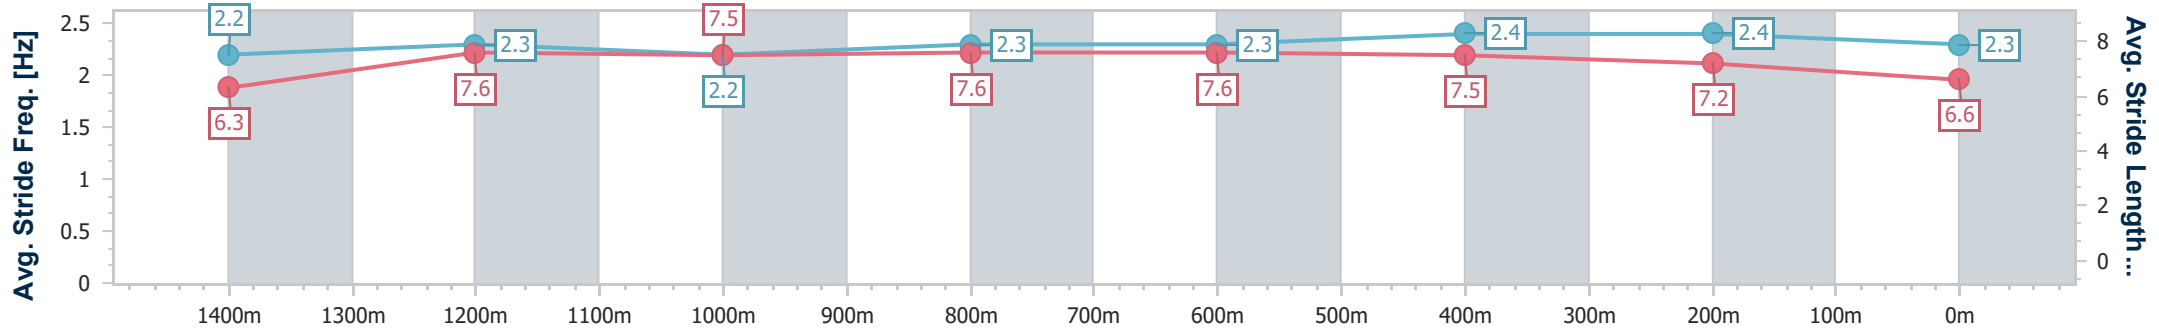

Section	Overall	1400m	1200m	1000m	800m	600m	400m	200m					
Section Times	1:37.98 [6] (0:14.96)	1:23.02 [7] (0:11.74)	1:11.28 [7] (0:12.11)	0:59.17 [7] (0:11.72)	0:47.45 [7] (0:11.46)	0:35.99 [7] (0:11.45)	0:24.54 [7] (0:11.65)	0:12.89 [7] (0:12.89)					
Average Speed [km/h]	48.4	61.5	59.6	61.8	63.2	63.4	61.8	55.7					
Top Speed [km/h]	62.2	62.2	59.9	62.7	63.4	63.6	63.7	58.9					
Avg. Dist. to Rail [m]	6.7	2.9	2.1	1.5	1.3	1.7	4.2	5.2					
Avg. Stride Freq. [Hz]	2.3	2.5	2.4	2.4	2.5	2.5	2.5	2.3					
Avg. Stride Length [m]	5.9	6.8	6.8	7.0	7.1	7.1	7.0	6.6					

- [] Ranking at each section and finish
- .-.- No data available at this section
- NA No data available

Horse/Jockey Name	Light Of Boom
Final Rank	7
Fastest Section Time (Section)	0:11.28 (600m)
Top Speed [km/h] (Section)	65.0 (600m)
Race State	Finished

Section	Overall	1400m	1200m	1000m	800m	600m	400m	200m
Section Times	1:38.00 [7] (0:14.59)	1:23.41 [4] (0:11.67)	1:11.74 [4] (0:12.00)	0:59.74 [4] (0:11.81)	0:47.93 [4] (0:11.49)	0:36.44 [4] (0:11.28)	0:25.16 [4] (0:11.68)	0:13.48 [6] (0:13.48)
Average Speed [km/h]	49.4	61.8	60.2	61.6	63.2	64.6	61.5	53.6
Top Speed [km/h]	63.1	63.1	60.9	62.5	64.0	65.0	63.7	58.5
Avg. Dist. to Rail [m]	3.5	2.1	2.2	2.0	2.1	2.3	4.0	4.7
Avg. Stride Freq. [Hz]	2.2	2.3	2.2	2.3	2.3	2.4	2.4	2.3
Avg. Stride Length [m]	6.3	7.6	7.5	7.6	7.6	7.5	7.2	6.6