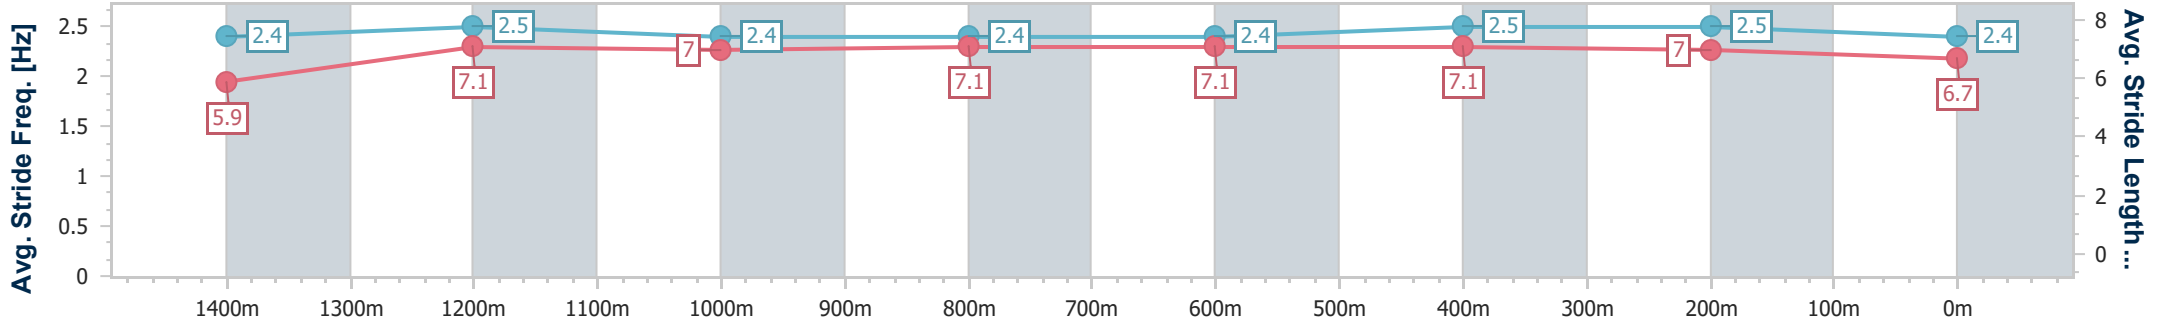

Horse/Jockey Name	Holstein
Final Rank	5
Fastest Section Time (Section)	0:11.41 (1400m)
Top Speed [km/h] (Section)	64.8 (Overall)
Race State	Finished

Eagle Farm QLD Professional
Race 7: STRADBROKE SEASON BOOK NOW BENCHMARK 78
Handicap - 1600m
12 March 2025 - 14:48
Track Rating: Soft 7, Weather: Overcast, Rail Position: +10m Entire

BRISBANE
RACING CLUB

Section	Overall	1400m	1200m	1000m	800m	600m	400m	200m
Section Times	1:36.84 [5] (0:14.39)	1:22.45 [2] (0:11.41)	1:11.04 [2] (0:12.04)	0:59.00 [2] (0:11.85)	0:47.15 [2] (0:11.62)	0:35.53 [2] (0:11.45)	0:24.08 [2] (0:11.48)	0:12.60 [3] (0:12.60)
Average Speed [km/h]	50.3	63.2	60.1	61.2	62.0	63.2	62.5	57.2
Top Speed [km/h]	64.8	64.7	60.4	62.0	63.7	63.9	64.5	60.1
Avg. Dist. to Rail [m]	9.4	4.1	2.5	1.3	0.6	0.7	1.9	2.9
Avg. Stride Freq. [Hz]	2.4	2.5	2.4	2.4	2.4	2.5	2.5	2.4
Avg. Stride Length [m]	5.9	7.1	7.0	7.1	7.1	7.1	7.0	6.7

- [ ] Ranking at each section and finish
- -.-.- No data available at this section
- NA No data available