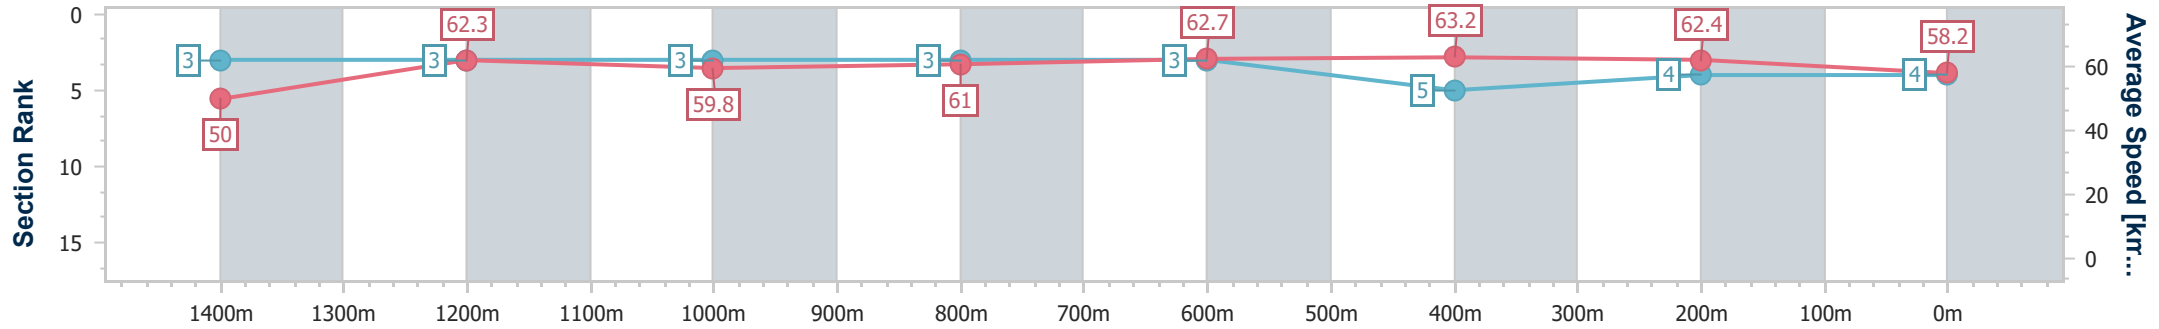

Section	Overall	1400m	1200m	1000m	800m	600m	400m	200m
Section Times	1:36.55 [3] (0:14.71)	1:21.84 [5] (0:11.78)	1:10.06 [5] (0:12.04)	0:58.02 [5] (0:11.83)	0:46.19 [5] (0:11.50)	0:34.69 [6] (0:11.31)	0:23.38 [6] (0:11.30)	0:12.08 [5] (0:12.08)
Average Speed [km/h]	49.1	61.3	59.8	61.4	63.3	64.0	63.7	59.7
Top Speed [km/h]	64.8	62.3	60.9	62.4	63.8	64.8	64.6	61.9
Avg. Dist. to Rail [m]	4.9	2.5	2.6	2.0	1.8	1.8	4.7	5.5
Avg. Stride Freq. [Hz]	2.2	2.3	2.3	2.4	2.4	2.4	2.5	2.4
Avg. Stride Length [m]	6.1	7.3	7.1	7.1	7.2	7.3	7.2	6.9

- [] Ranking at each section and finish
- .-.- No data available at this section
- NA No data available

Horse/Jockey Name	The Right Way
Final Rank	4
Fastest Section Time (Section)	0:11.42 (600m)
Top Speed [km/h] (Section)	64.9 (Overall)
Race State	Finished

Section	Overall	1400m	1200m	1000m	800m	600m	400m	200m
Section Times	1:36.79 [4] (0:14.41)	1:22.38 [3] (0:11.59)	1:10.79 [3] (0:12.04)	0:58.75 [3] (0:11.87)	0:46.88 [3] (0:11.54)	0:35.34 [3] (0:11.42)	0:23.92 [5] (0:11.55)	0:12.37 [4] (0:12.37)
Average Speed [km/h]	50.0	62.3	59.8	61.0	62.7	63.2	62.4	58.2
Top Speed [km/h]	64.9	64.4	60.7	61.8	63.3	64.1	63.4	60.9
Avg. Dist. to Rail [m]	5.4	2.0	1.6	0.9	1.0	1.1	1.7	1.2
Avg. Stride Freq. [Hz]	2.3	2.2	2.2	2.2	2.2	2.3	2.3	2.2
Avg. Stride Length [m]	6.3	7.9	7.7	7.8	7.8	7.7	7.7	7.4