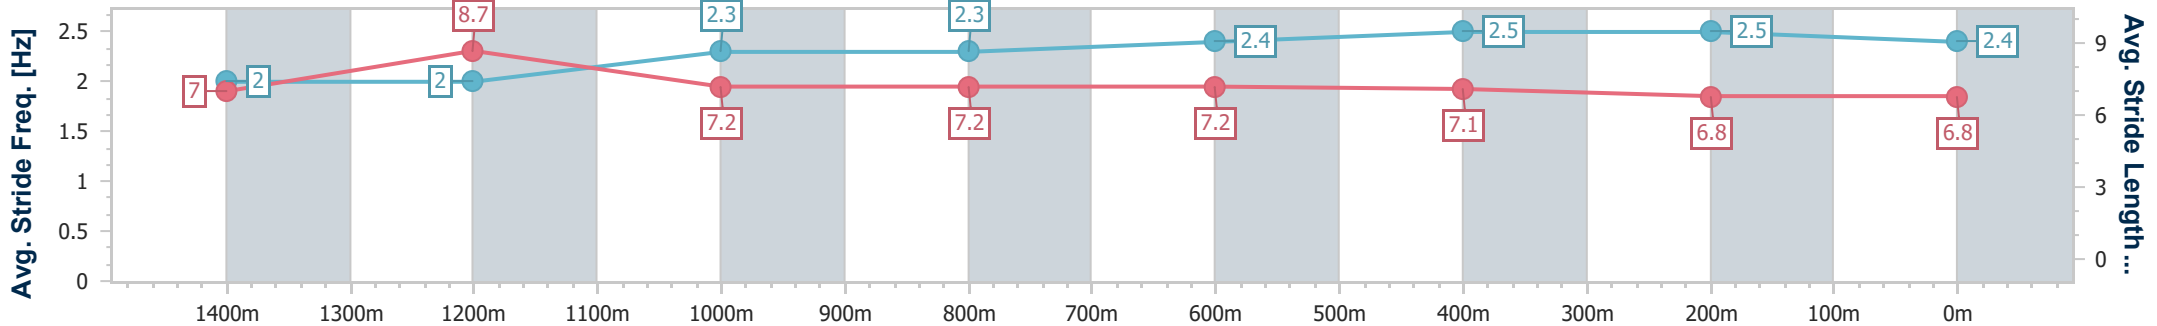

Horse/Jockey Name	Solar Apex
Final Rank	1
Fastest Section Time (Section)	0:10.97 (600m)
Top Speed [km/h] (Section)	66.0 (600m)
Race State	Finished

Eagle Farm QLD Professional
Race 7: STRADBROKE SEASON BOOK NOW BENCHMARK 78
Handicap - 1600m
12 March 2025 - 14:48

BRISBANE
RACING CLUB

Track Rating: Soft 7, Weather: Overcast, Rail Position: +10m Entire

Section	Overall	1400m	1200m	1000m	800m	600m	400m	200m
Section Times	1:36.30 [1] (0:14.87)	1:21.43 [6] (0:11.62)	1:09.81 [6] (0:12.11)	0:57.70 [6] (0:11.86)	0:45.84 [6] (0:11.39)	0:34.45 [5] (0:10.97)	0:23.48 [3] (0:11.35)	0:12.13 [2] (0:12.13)
Average Speed [km/h]	48.5	62.0	59.4	60.9	63.4	64.6	63.5	59.5
Top Speed [km/h]	64.9	64.6	60.0	62.2	65.7	66.0	65.8	63.1
Avg. Dist. to Rail [m]	2.8	0.9	0.5	1.1	2.1	2.9	1.7	2.8
Avg. Stride Freq. [Hz]	2.0	2.0	2.3	2.3	2.4	2.5	2.5	2.4
Avg. Stride Length [m]	7.0	8.7	7.2	7.2	7.2	7.1	6.8	6.8

- [ ] Ranking at each section and finish
- -.-.- No data available at this section
- NA No data available