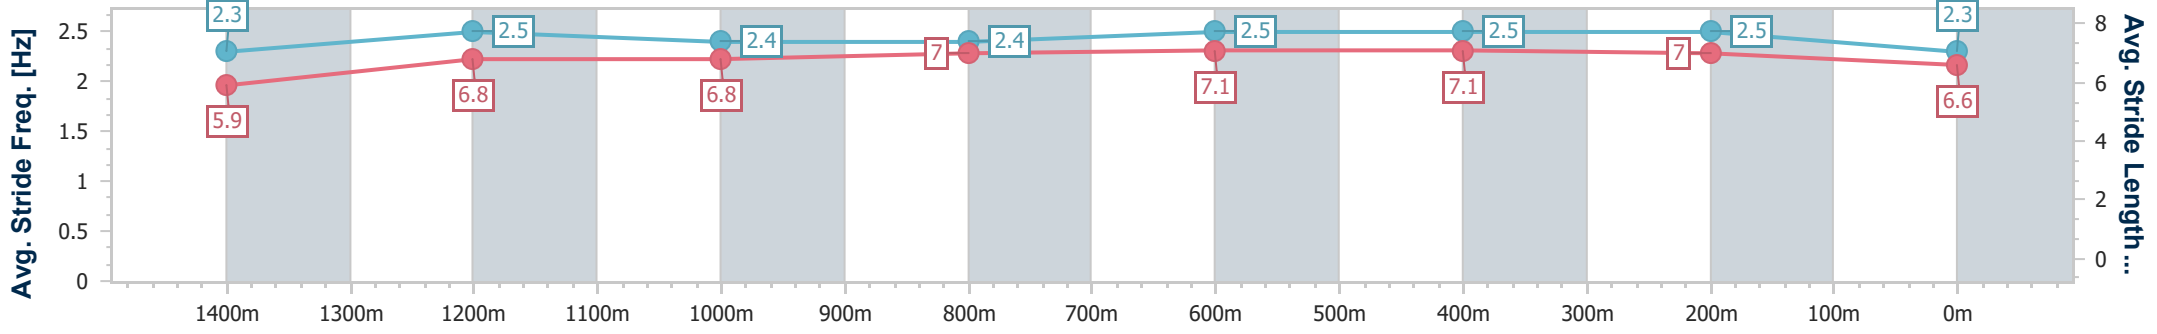

Section	Overall	1400m	1200m	1000m	800m	600m	400m	200m
Section Times	1:36.84 [5] (0:14.39)	1:22.45 [2] (0:11.41)	1:11.04 [2] (0:12.04)	0:59.00 [2] (0:11.85)	0:47.15 [2] (0:11.62)	0:35.53 [2] (0:11.45)	0:24.08 [2] (0:11.48)	0:12.60 [3] (0:12.60)
Average Speed [km/h]	50.3	63.2	60.1	61.2	62.0	63.2	62.5	57.2
Top Speed [km/h]	64.8	64.7	60.4	62.0	63.7	63.9	64.5	60.1
Avg. Dist. to Rail [m]	9.4	4.1	2.5	1.3	0.6	0.7	1.9	2.9
Avg. Stride Freq. [Hz]	2.4	2.5	2.4	2.4	2.4	2.5	2.5	2.4
Avg. Stride Length [m]	5.9	7.1	7.0	7.1	7.1	7.1	7.0	6.7

- [] Ranking at each section and finish
- .-.- No data available at this section
- NA No data available

Horse/Jockey Name	A Deel Of Humour
Final Rank	6
Fastest Section Time (Section)	0:11.45 (600m)
Top Speed [km/h] (Section)	63.7 (400m)
Race State	Finished

Section	Overall	1400m	1200m	1000m	800m	600m	400m	200m					
Section Times	1:37.98 [6] (0:14.96)	1:23.02 [7] (0:11.74)	1:11.28 [7] (0:12.11)	0:59.17 [7] (0:11.72)	0:47.45 [7] (0:11.46)	0:35.99 [7] (0:11.45)	0:24.54 [7] (0:11.65)	0:12.89 [7] (0:12.89)					
Average Speed [km/h]	48.4	61.5	59.6	61.8	63.2	63.4	61.8	55.7					
Top Speed [km/h]	62.2	62.2	59.9	62.7	63.4	63.6	63.7	58.9					
Avg. Dist. to Rail [m]	6.7	2.9	2.1	1.5	1.3	1.7	4.2	5.2					
Avg. Stride Freq. [Hz]	2.3	2.5	2.4	2.4	2.5	2.5	2.5	2.3					
Avg. Stride Length [m]	5.9	6.8	6.8	7.0	7.1	7.1	7.0	6.6					