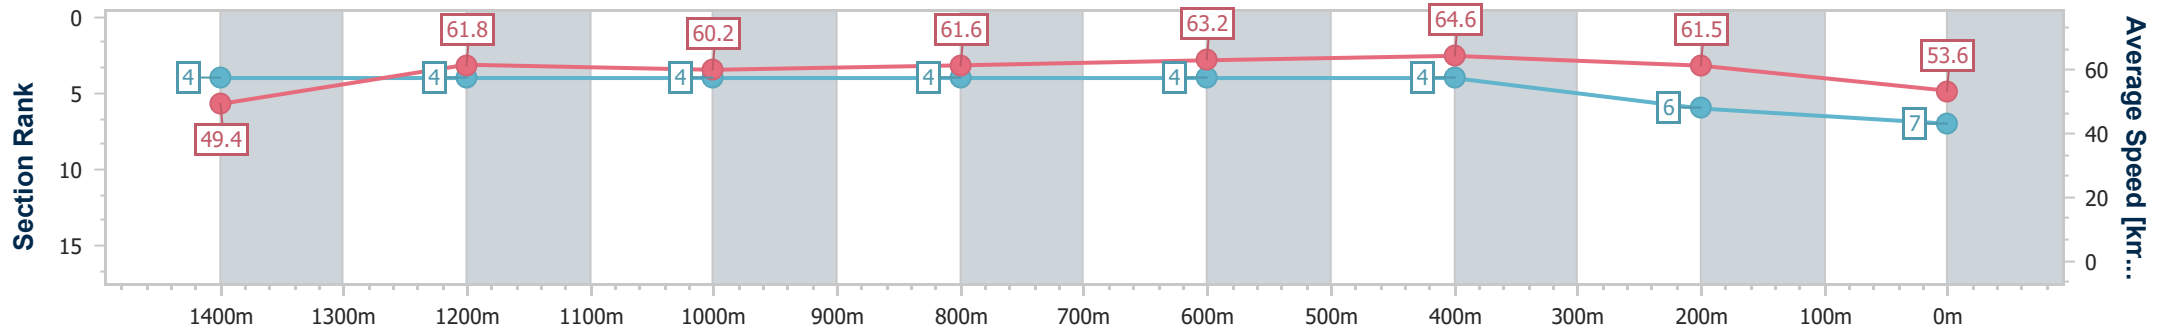

Horse/Jockey Name	Light Of Boom
Final Rank	7
Fastest Section Time (Section)	0:11.28 (600m)
Top Speed [km/h] (Section)	65.0 (600m)
Race State	Finished

Eagle Farm QLD Professional
Race 7: STRADBROKE SEASON BOOK NOW BENCHMARK 78
Handicap - 1600m
12 March 2025 - 14:48

BRISBANE
RACING CLUB

Track Rating: Soft 7, Weather: Overcast, Rail Position: +10m Entire

Section	Overall	1400m	1200m	1000m	800m	600m	400m	200m
Section Times	1:38.00 [7] (0:14.59)	1:23.41 [4] (0:11.67)	1:11.74 [4] (0:12.00)	0:59.74 [4] (0:11.81)	0:47.93 [4] (0:11.49)	0:36.44 [4] (0:11.28)	0:25.16 [4] (0:11.68)	0:13.48 [6] (0:13.48)
Average Speed [km/h]	49.4	61.8	60.2	61.6	63.2	64.6	61.5	53.6
Top Speed [km/h]	63.1	63.1	60.9	62.5	64.0	65.0	63.7	58.5
Avg. Dist. to Rail [m]	3.5	2.1	2.2	2.0	2.1	2.3	4.0	4.7
Avg. Stride Freq. [Hz]	2.2	2.3	2.2	2.3	2.3	2.4	2.4	2.3
Avg. Stride Length [m]	6.3	7.6	7.5	7.6	7.6	7.5	7.2	6.6

- [ ] Ranking at each section and finish
- -.-.- No data available at this section
- NA No data available