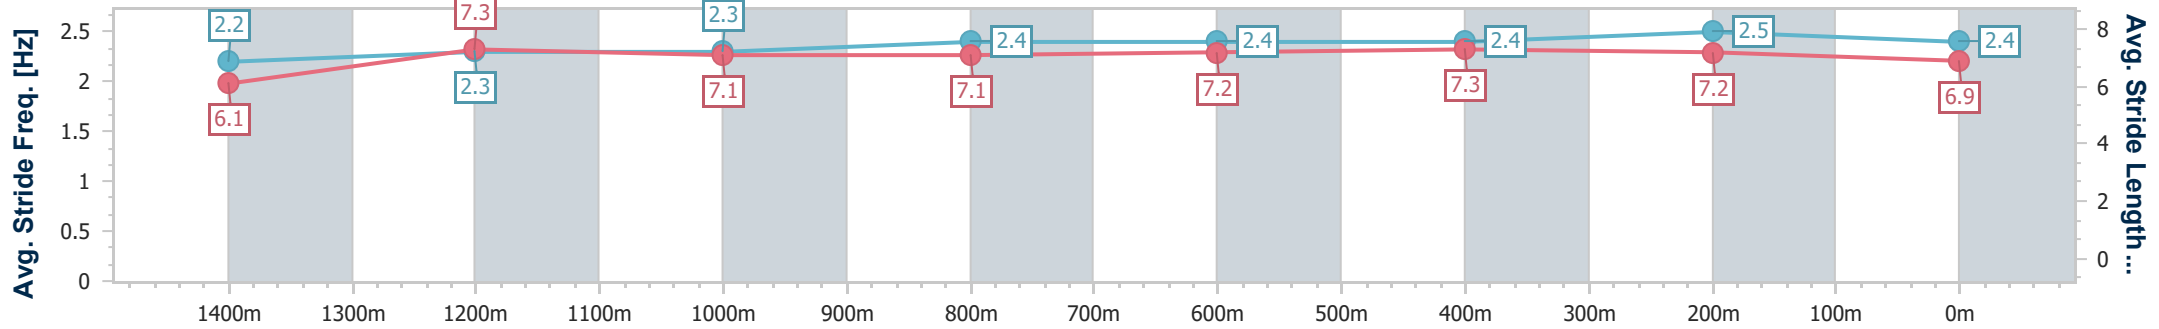

Horse/Jockey Name	Expectant
Final Rank	3
Fastest Section Time (Section)	0:11.30 (400m)
Top Speed [km/h] (Section)	64.8 (600m)
Race State	Finished

Eagle Farm QLD Professional
Race 7: STRADBROKE SEASON BOOK NOW BENCHMARK 78
Handicap - 1600m
12 March 2025 - 14:48

BRISBANE
RACING CLUB

Track Rating: Soft 7, Weather: Overcast, Rail Position: +10m Entire

Section	Overall	1400m	1200m	1000m	800m	600m	400m	200m
Section Times	1:36.55 [3] (0:14.71)	1:21.84 [5] (0:11.78)	1:10.06 [5] (0:12.04)	0:58.02 [5] (0:11.83)	0:46.19 [5] (0:11.50)	0:34.69 [6] (0:11.31)	0:23.38 [6] (0:11.30)	0:12.08 [5] (0:12.08)
Average Speed [km/h]	49.1	61.3	59.8	61.4	63.3	64.0	63.7	59.7
Top Speed [km/h]	64.8	62.3	60.9	62.4	63.8	64.8	64.6	61.9
Avg. Dist. to Rail [m]	4.9	2.5	2.6	2.0	1.8	1.8	4.7	5.5
Avg. Stride Freq. [Hz]	2.2	2.3	2.3	2.4	2.4	2.4	2.5	2.4
Avg. Stride Length [m]	6.1	7.3	7.1	7.1	7.2	7.3	7.2	6.9

- [ ] Ranking at each section and finish
- -.-.- No data available at this section
- NA No data available