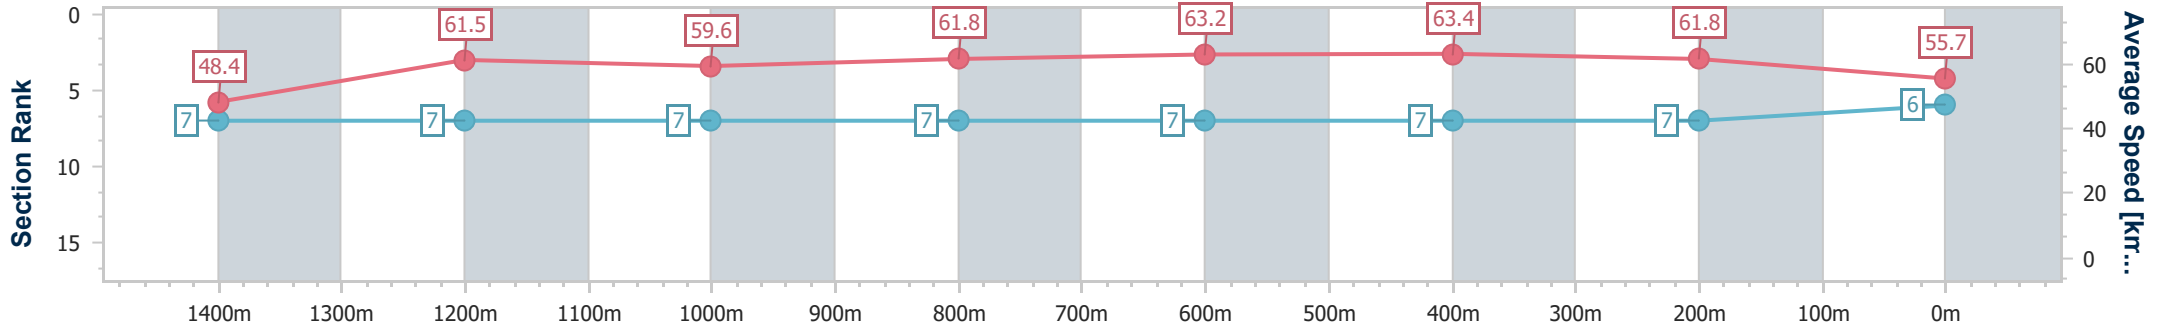

Horse/Jockey Name	A Deel Of Humour
Final Rank	6
Fastest Section Time (Section)	0:11.45 (600m)
Top Speed [km/h] (Section)	63.7 (400m)
Race State	Finished

Eagle Farm QLD Professional
Race 7: STRADBROKE SEASON BOOK NOW BENCHMARK 78
Handicap - 1600m
12 March 2025 - 14:48

BRISBANE
RACING CLUB

Track Rating: Soft 7, Weather: Overcast, Rail Position: +10m Entire

Section	Overall	1400m	1200m	1000m	800m	600m	400m	200m					
Section Times	1:37.98 [6] (0:14.96)	1:23.02 [7] (0:11.74)	1:11.28 [7] (0:12.11)	0:59.17 [7] (0:11.72)	0:47.45 [7] (0:11.46)	0:35.99 [7] (0:11.45)	0:24.54 [7] (0:11.65)	0:12.89 [7] (0:12.89)					
Average Speed [km/h]	48.4	61.5	59.6	61.8	63.2	63.4	61.8	55.7					
Top Speed [km/h]	62.2	62.2	59.9	62.7	63.4	63.6	63.7	58.9					
Avg. Dist. to Rail [m]	6.7	2.9	2.1	1.5	1.3	1.7	4.2	5.2					
Avg. Stride Freq. [Hz]	2.3	2.5	2.4	2.4	2.5	2.5	2.5	2.3					
Avg. Stride Length [m]	5.9	6.8	6.8	7.0	7.1	7.1	7.0	6.6					

- [ ] Ranking at each section and finish
- -.-.- No data available at this section
- NA No data available