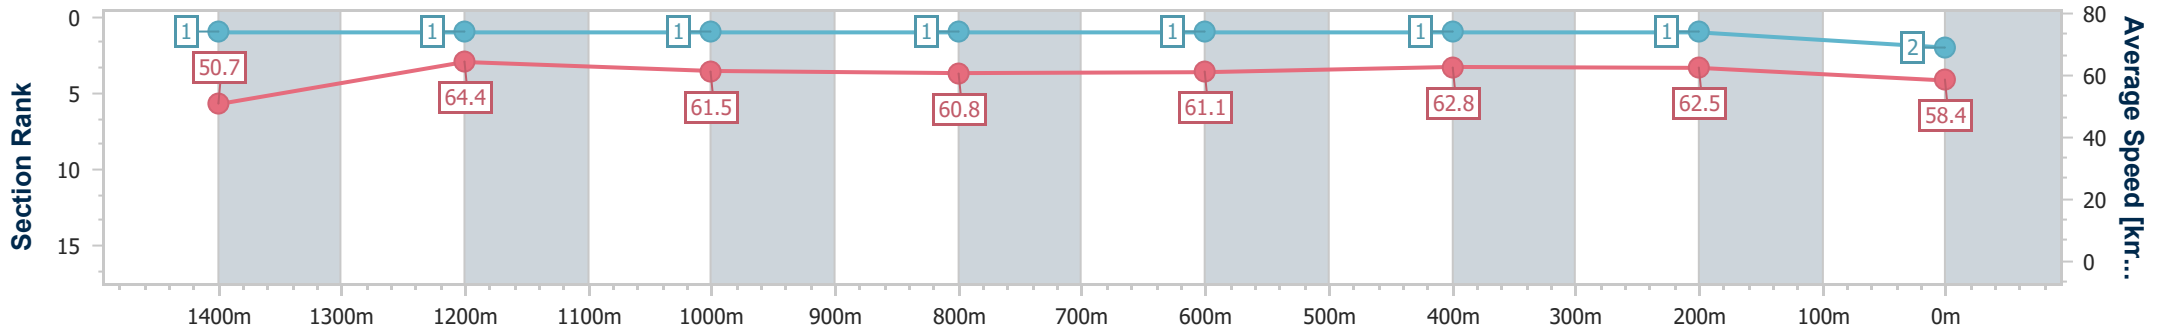

Horse/Jockey Name	Russian Roni
Final Rank	2
Fastest Section Time (Section)	0:11.19 (1400m)
Top Speed [km/h] (Section)	67.2 (1400m)
Race State	Finished

Eagle Farm QLD Professional
Race 7: STRADBROKE SEASON BOOK NOW BENCHMARK 78
Handicap - 1600m
12 March 2025 - 14:48
Track Rating: Soft 7, Weather: Overcast, Rail Position: +10m Entire

BRISBANE
RACING CLUB

Section	Overall	1400m	1200m	1000m	800m	600m	400m	200m
Section Times	1:36.34 [2] (0:14.28)	1:22.06 [1] (0:11.19)	1:10.87 [1] (0:11.73)	0:59.14 [1] (0:11.92)	0:47.22 [1] (0:11.85)	0:35.37 [1] (0:11.54)	0:23.83 [1] (0:11.51)	0:12.32 [1] (0:12.32)
Average Speed [km/h]	50.7	64.4	61.5	60.8	61.1	62.8	62.5	58.4
Top Speed [km/h]	65.2	67.2	62.1	61.0	62.0	63.9	64.1	61.1
Avg. Dist. to Rail [m]	7.6	2.3	1.4	1.7	1.5	1.0	1.8	0.7
Avg. Stride Freq. [Hz]	2.3	2.3	2.3	2.3	2.3	2.4	2.4	2.3
Avg. Stride Length [m]	6.3	7.7	7.5	7.4	7.4	7.4	7.3	6.9

- [ ] Ranking at each section and finish
- -.-.- No data available at this section
- NA No data available