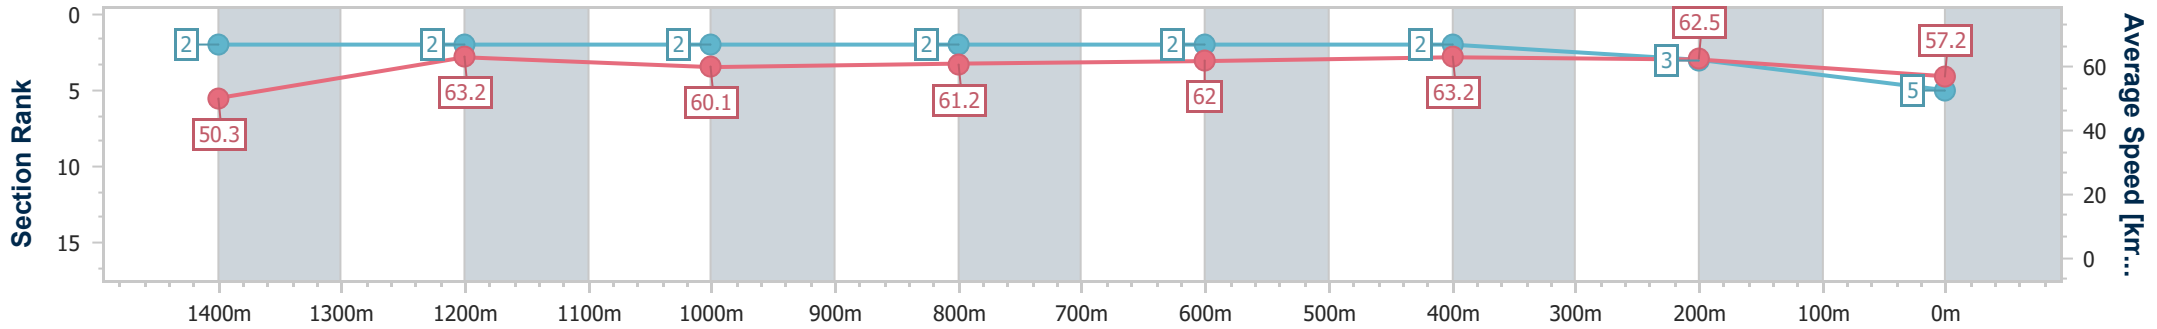

Horse/Jockey Name	Holstein
Final Rank	5
Fastest Section Time (Section)	0:11.41 (1400m)
Top Speed [km/h] (Section)	64.8 (Overall)
Race State	Finished

Eagle Farm QLD Professional
Race 7: STRADBROKE SEASON BOOK NOW BENCHMARK 78
Handicap - 1600m
12 March 2025 - 14:48
Track Rating: Soft 7, Weather: Overcast, Rail Position: +10m Entire

BRISBANE
RACING CLUB

Section	Overall	1400m	1200m	1000m	800m	600m	400m	200m
Section Times	1:36.84 [5] (0:14.39)	1:22.45 [2] (0:11.41)	1:11.04 [2] (0:12.04)	0:59.00 [2] (0:11.85)	0:47.15 [2] (0:11.62)	0:35.53 [2] (0:11.45)	0:24.08 [2] (0:11.48)	0:12.60 [3] (0:12.60)
Average Speed [km/h]	50.3	63.2	60.1	61.2	62.0	63.2	62.5	57.2
Top Speed [km/h]	64.8	64.7	60.4	62.0	63.7	63.9	64.5	60.1
Avg. Dist. to Rail [m]	9.4	4.1	2.5	1.3	0.6	0.7	1.9	2.9
Avg. Stride Freq. [Hz]	2.4	2.5	2.4	2.4	2.4	2.5	2.5	2.4
Avg. Stride Length [m]	5.9	7.1	7.0	7.1	7.1	7.1	7.0	6.7

- [ ] Ranking at each section and finish
- -.-.- No data available at this section
- NA No data available