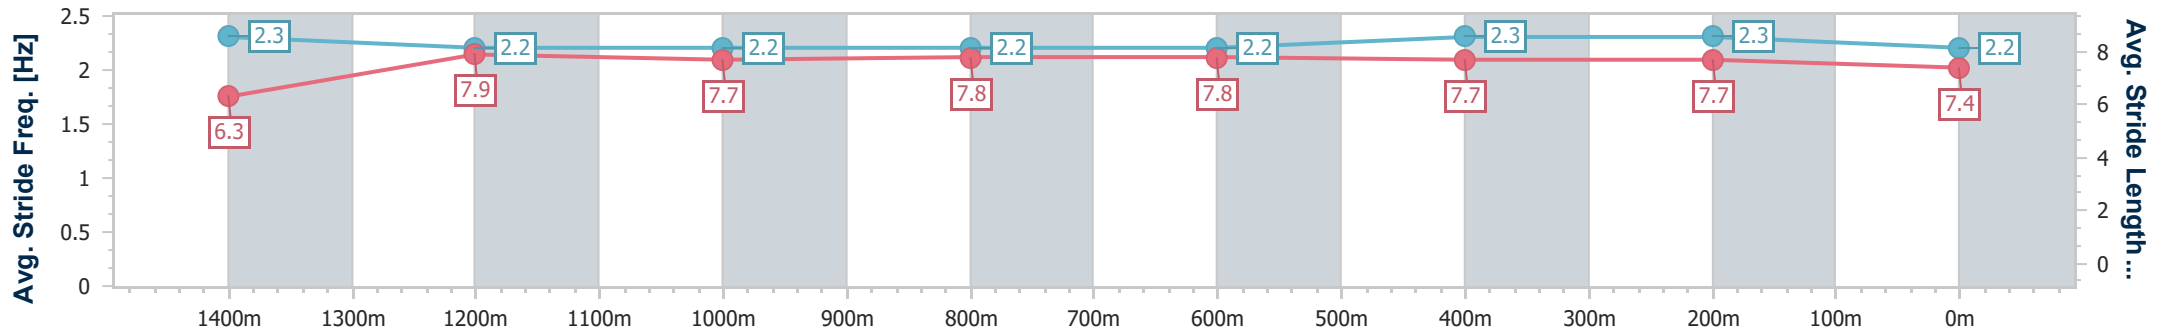

Section	Overall	1400m	1200m	1000m	800m	600m	400m	200m
Section Times	1:36.55 [3] (0:14.71)	1:21.84 [5] (0:11.78)	1:10.06 [5] (0:12.04)	0:58.02 [5] (0:11.83)	0:46.19 [5] (0:11.50)	0:34.69 [6] (0:11.31)	0:23.38 [6] (0:11.30)	0:12.08 [5] (0:12.08)
Average Speed [km/h]	49.1	61.3	59.8	61.4	63.3	64.0	63.7	59.7
Top Speed [km/h]	64.8	62.3	60.9	62.4	63.8	64.8	64.6	61.9
Avg. Dist. to Rail [m]	4.9	2.5	2.6	2.0	1.8	1.8	4.7	5.5
Avg. Stride Freq. [Hz]	2.2	2.3	2.3	2.4	2.4	2.4	2.5	2.4
Avg. Stride Length [m]	6.1	7.3	7.1	7.1	7.2	7.3	7.2	6.9

- [] Ranking at each section and finish
- .-.- No data available at this section
- NA No data available

Horse/Jockey Name	The Right Way
Final Rank	4
Fastest Section Time (Section)	0:11.42 (600m)
Top Speed [km/h] (Section)	64.9 (Overall)
Race State	Finished

Section	Overall	1400m	1200m	1000m	800m	600m	400m	200m
Section Times	1:36.79 [4] (0:14.41)	1:22.38 [3] (0:11.59)	1:10.79 [3] (0:12.04)	0:58.75 [3] (0:11.87)	0:46.88 [3] (0:11.54)	0:35.34 [3] (0:11.42)	0:23.92 [5] (0:11.55)	0:12.37 [4] (0:12.37)
Average Speed [km/h]	50.0	62.3	59.8	61.0	62.7	63.2	62.4	58.2
Top Speed [km/h]	64.9	64.4	60.7	61.8	63.3	64.1	63.4	60.9
Avg. Dist. to Rail [m]	5.4	2.0	1.6	0.9	1.0	1.1	1.7	1.2
Avg. Stride Freq. [Hz]	2.3	2.2	2.2	2.2	2.2	2.3	2.3	2.2
Avg. Stride Length [m]	6.3	7.9	7.7	7.8	7.8	7.7	7.7	7.4