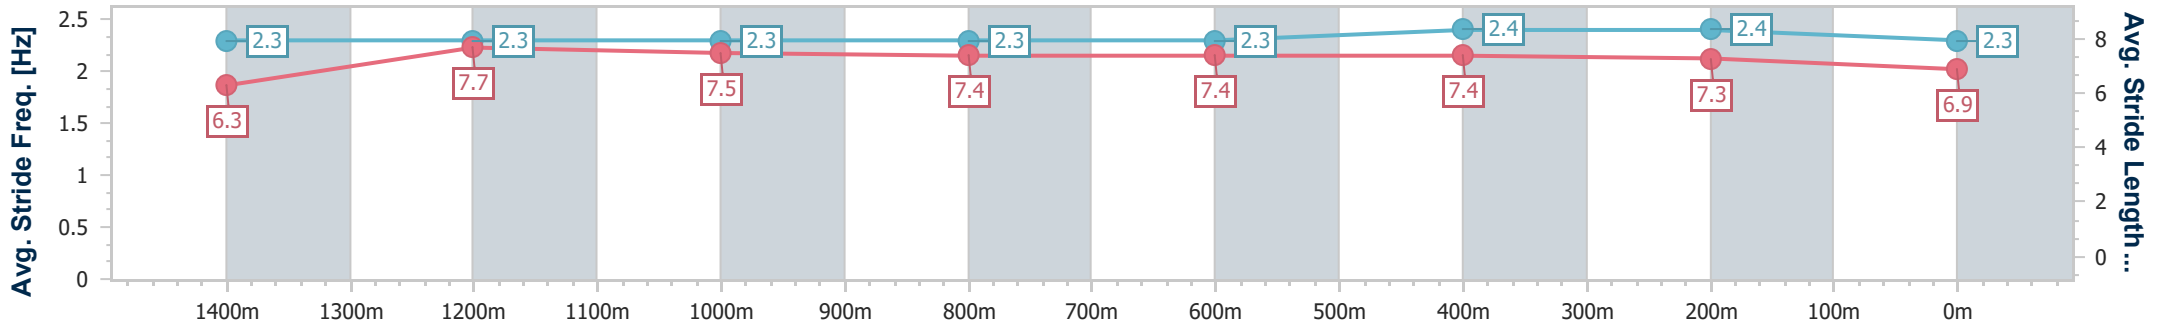

Horse/Jockey Name	Russian Roni
Final Rank	2
Fastest Section Time (Section)	0:11.19 (1400m)
Top Speed [km/h] (Section)	67.2 (1400m)
Race State	Finished

Eagle Farm QLD Professional
Race 7: STRADBROKE SEASON BOOK NOW BENCHMARK 78
Handicap - 1600m
12 March 2025 - 14:48
Track Rating: Soft 7, Weather: Overcast, Rail Position: +10m Entire

BRISBANE
RACING CLUB

Section	Overall	1400m	1200m	1000m	800m	600m	400m	200m
Section Times	1:36.34 [2] (0:14.28)	1:22.06 [1] (0:11.19)	1:10.87 [1] (0:11.73)	0:59.14 [1] (0:11.92)	0:47.22 [1] (0:11.85)	0:35.37 [1] (0:11.54)	0:23.83 [1] (0:11.51)	0:12.32 [1] (0:12.32)
Average Speed [km/h]	50.7	64.4	61.5	60.8	61.1	62.8	62.5	58.4
Top Speed [km/h]	65.2	67.2	62.1	61.0	62.0	63.9	64.1	61.1
Avg. Dist. to Rail [m]	7.6	2.3	1.4	1.7	1.5	1.0	1.8	0.7
Avg. Stride Freq. [Hz]	2.3	2.3	2.3	2.3	2.3	2.4	2.4	2.3
Avg. Stride Length [m]	6.3	7.7	7.5	7.4	7.4	7.4	7.3	6.9

- [ ] Ranking at each section and finish
- -.-.- No data available at this section
- NA No data available