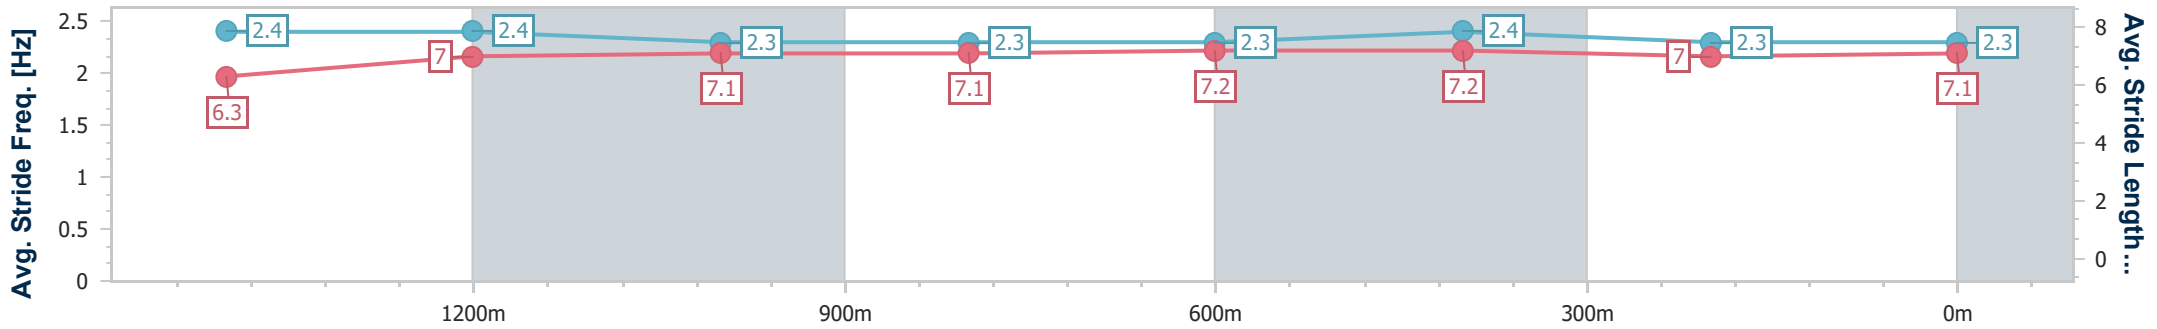

Horse/Jockey Name	Thebarberofseville
Final Rank	5
Fastest Section Time (Section)	0:11.93 (1400m)
Top Speed [km/h] (Section)	62.4 (Overall)
Race State	Finished

Ipswich QLD Professional
Race 4: SEVEN NEWS Class 2 Handicap - 1680m

05 February 2025 - 16:00

Track Rating: Soft 6, Weather: Overcast, Rail Position: +3.5m Entire

Section	Overall	1400m	1200m	1000m	800m	600m	400m	200m
Section Times	1:43.02 [5] (0:18.54)	1:24.48 [3] (0:11.93)	1:12.55 [3] (0:12.10)	1:00.45 [4] (0:12.20)	0:48.25 [4] (0:12.02)	0:36.23 [3] (0:11.95)	0:24.28 [5] (0:12.30)	0:11.98 [6]
Average Speed [km/h]	54.4	60.3	59.6	59.1	60.0	60.5	58.7	60.0
Top Speed [km/h]	62.4	61.8	60.9	59.9	61.4	61.5	59.7	60.5
Avg. Dist. to Rail [m]	1.6	0.3	0.6	0.6	0.1	0.6	1.1	3.4
Avg. Stride Freq. [Hz]	2.4	2.4	2.3	2.3	2.3	2.4	2.3	2.3
Avg. Stride Length [m]	6.3	7.0	7.1	7.1	7.2	7.2	7.0	7.1

- [ ] Ranking at each section and finish
- -.-.- No data available at this section
- NA No data available