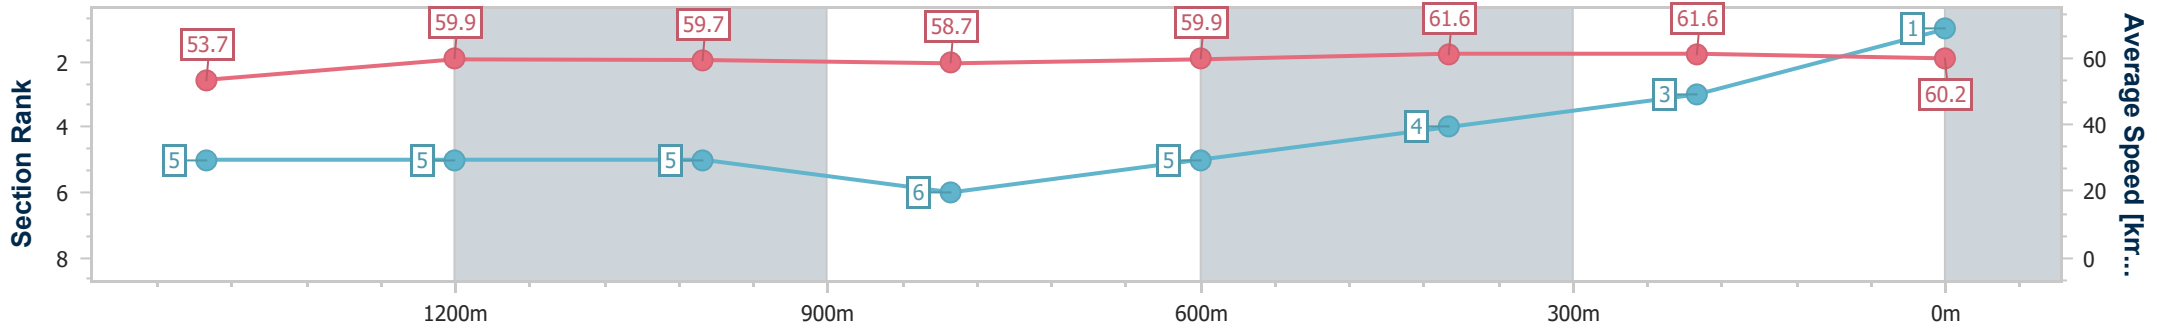

Horse/Jockey Name	Who Ordered Dafish
Final Rank	1
Fastest Section Time (Section)	0:11.68 (600m)
Top Speed [km/h] (Section)	62.5 (Overall)
Race State	Finished

Ipswich QLD Professional
Race 4: SEVEN NEWS Class 2 Handicap - 1680m

05 February 2025 - 16:00

Track Rating: Soft 6, Weather: Overcast, Rail Position: +3.5m Entire

Section	Overall	1400m	1200m	1000m	800m	600m	400m	200m
Section Times	1:42.39 [1] (0:18.83)	1:23.56 [5] (0:11.97)	1:11.59 [5] (0:12.04)	0:59.55 [5] (0:12.26)	0:47.29 [6] (0:11.95)	0:35.34 [5] (0:11.68)	0:23.66 [4] (0:11.70)	0:11.96 [3] (0:11.96)
Average Speed [km/h]	53.7	59.9	59.7	58.7	59.9	61.6	61.6	60.2
Top Speed [km/h]	62.5	61.4	60.8	60.4	60.4	62.3	62.3	61.4
Avg. Dist. to Rail [m]	2.7	0.4	0.5	0.5	1.0	0.5	1.2	4.6
Avg. Stride Freq. [Hz]	2.2	2.3	2.3	2.2	2.2	2.3	2.3	2.3
Avg. Stride Length [m]	6.7	7.4	7.4	7.3	7.4	7.4	7.4	7.4

- [ ] Ranking at each section and finish
- -.-.- No data available at this section
- NA No data available