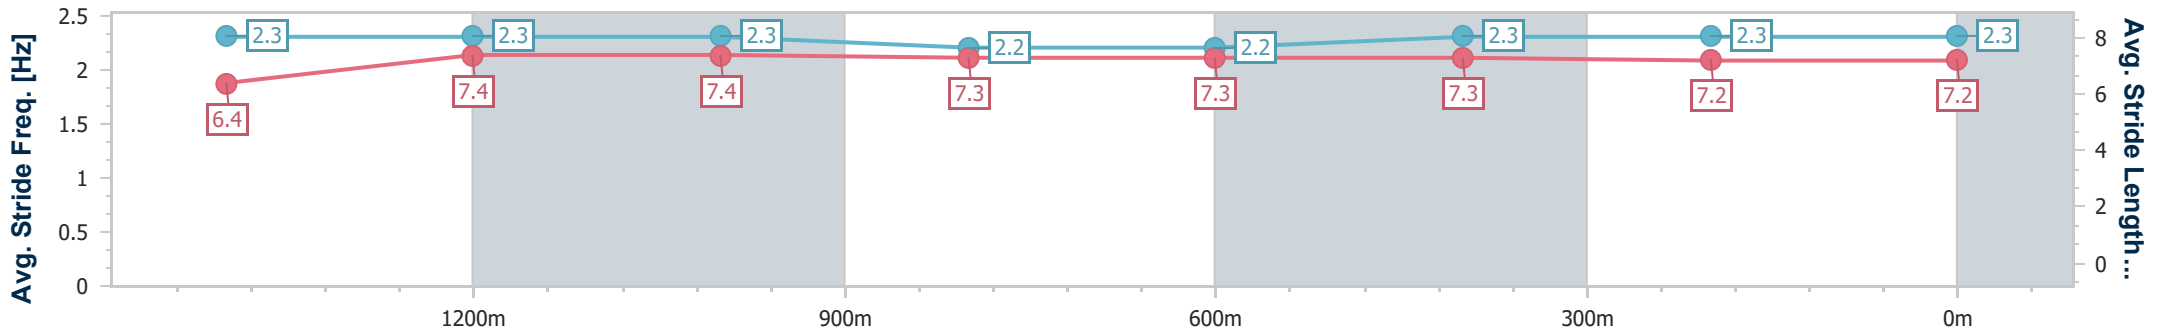

Ipswich QLD Professional

Race 4: SEVEN NEWS Class 2 Handicap - 1680m

05 February 2025 - 16:00

Track Rating: Soft 6, Weather: Overcast, Rail Position: +3.5m Entire

Section	Overall	1400m	1200m	1000m	800m	600m	400m	200m
Section Times	1:42.84 [3] (0:18.65)	1:24.19 [4] (0:11.88)	1:12.31 [4] (0:11.98)	1:00.33 [3] (0:12.19)	0:48.14 [3] (0:12.12)	0:36.02 [4] (0:11.87)	0:24.15 [3] (0:11.86)	0:12.29 [4] (0:12.29)
Average Speed [km/h]	54.1	60.6	60.0	58.8	59.2	60.2	60.4	58.7
Top Speed [km/h]	64.3	62.6	60.9	59.9	59.6	60.9	61.1	59.9
Avg. Dist. to Rail [m]	1.9	0.7	0.5	0.5	1.1	1.4	0.9	1.7
Avg. Stride Freq. [Hz]	2.3	2.3	2.3	2.2	2.2	2.3	2.3	2.3
Avg. Stride Length [m]	6.4	7.4	7.4	7.3	7.3	7.3	7.2	7.2

- [] Ranking at each section and finish
- .-.- No data available at this section
- NA No data available

Horse/Jockey Name	Sweet Proposal
Final Rank	4
Fastest Section Time (Section)	0:11.75 (1400m)
Top Speed [km/h] (Section)	63.8 (Overall)
Race State	Finished