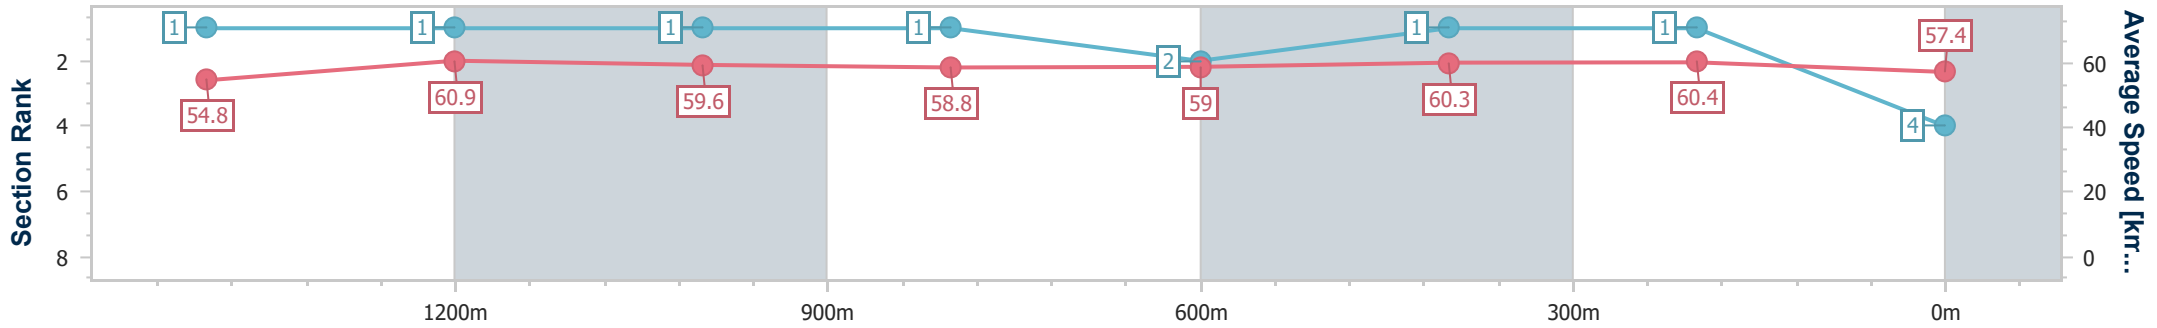

Ipswich QLD Professional

Race 4: SEVEN NEWS Class 2 Handicap - 1680m

05 February 2025 - 16:00

Track Rating: Soft 6, Weather: Overcast, Rail Position: +3.5m Entire

Section	Overall	1400m	1200m	1000m	800m	600m	400m	200m
Section Times	1:42.92 [4] (0:18.37)	1:24.55 [1] (0:11.75)	1:12.80 [1] (0:12.06)	1:00.74 [1] (0:12.25)	0:48.49 [1] (0:12.20)	0:36.29 [2] (0:11.86)	0:24.43 [1] (0:11.85)	0:12.58 [1] (0:12.58)
Average Speed [km/h]	54.8	60.9	59.6	58.8	59.0	60.3	60.4	57.4
Top Speed [km/h]	63.8	62.3	60.8	59.0	59.6	61.4	61.5	58.5
Avg. Dist. to Rail [m]	2.1	1.7	0.4	0.1	0.4	1.4	0.8	0.2
Avg. Stride Freq. [Hz]	2.4	2.3	2.3	2.3	2.3	2.3	2.3	2.3
Avg. Stride Length [m]	6.4	7.3	7.2	7.1	7.2	7.2	7.2	7.0

- [] Ranking at each section and finish
- .-.- No data available at this section
- NA No data available

Horse/Jockey Name	Thebarberofseville
Final Rank	5
Fastest Section Time (Section)	0:11.93 (1400m)
Top Speed [km/h] (Section)	62.4 (Overall)
Race State	Finished