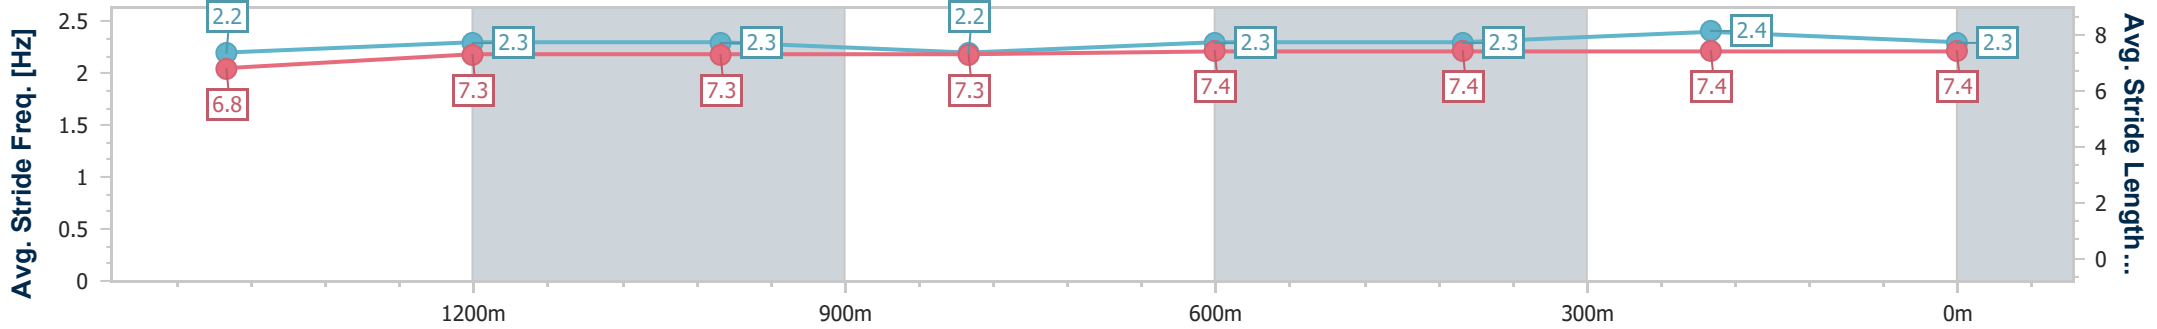

Ipswich QLD Professional
Race 4: SEVEN NEWS Class 2 Handicap - 1680m

05 February 2025 - 16:00

Track Rating: Soft 6, Weather: Overcast, Rail Position: +3.5m Entire

Section	Overall	1400m	1200m	1000m	800m	600m	400m	200m
Section Times	1:42.49 [2] (0:18.87)	1:23.62 [6] (0:12.19)	1:11.43 [7] (0:12.04)	0:59.39 [7] (0:12.19)	0:47.20 [7] (0:11.97)	0:35.23 [7] (0:11.80)	0:23.43 [7] (0:11.54)	0:11.89 [5] (0:11.89)
Average Speed [km/h]	53.2	59.3	60.0	59.0	60.3	61.3	63.0	60.4
Top Speed [km/h]	61.2	60.7	61.4	60.7	60.7	62.3	63.9	62.2
Avg. Dist. to Rail [m]	5.5	0.7	0.3	0.5	0.2	0.9	2.6	5.9
Avg. Stride Freq. [Hz]	2.2	2.3	2.3	2.2	2.3	2.3	2.4	2.3
Avg. Stride Length [m]	6.8	7.3	7.3	7.3	7.4	7.4	7.4	7.4