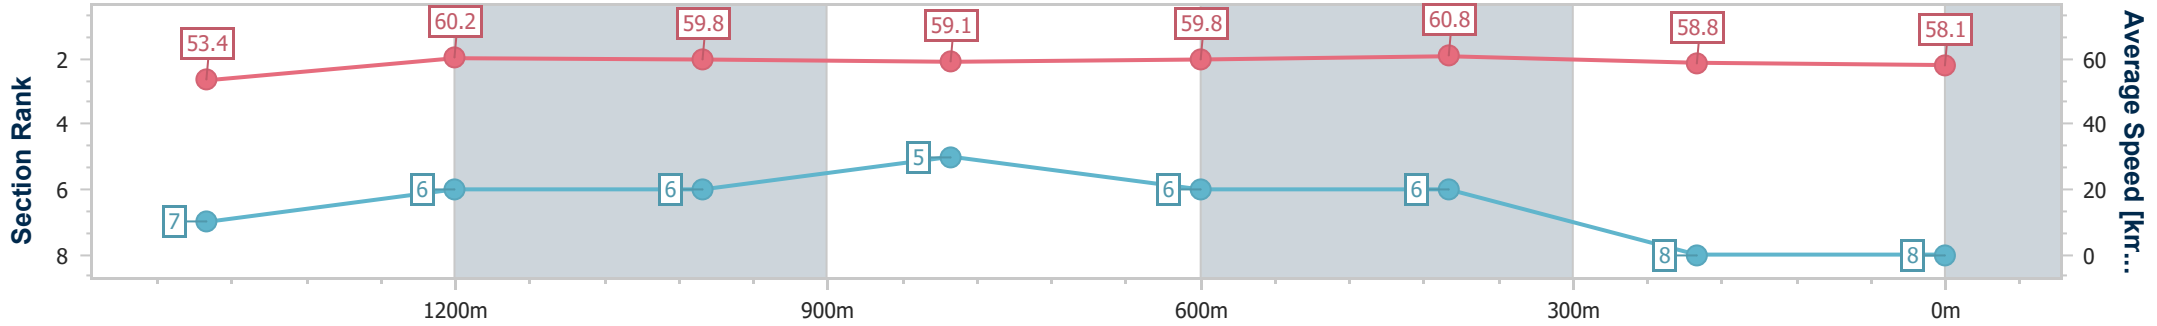

- [] Ranking at each section and finish
- .-.- No data available at this section
- NA No data available

Horse/Jockey Name	Twisted Mistress
Final Rank	8
Fastest Section Time (Section)	0:11.92 (600m)
Top Speed [km/h] (Section)	63.3 (Overall)
Race State	Finished

Ipswich QLD Professional

Race 4: SEVEN NEWS Class 2 Handicap - 1680m

05 February 2025 - 16:00

Track Rating: Soft 6, Weather: Overcast, Rail Position: +3.5m Entire

Section	Overall	1400m	1200m	1000m	800m	600m	400m	200m
Section Times	1:43.66 [8] (0:18.87)	1:24.79 [7] (0:11.98)	1:12.81 [6] (0:12.00)	1:00.81 [6] (0:12.19)	0:48.62 [5] (0:12.03)	0:36.59 [6] (0:11.92)	0:24.67 [6] (0:12.27)	0:12.40 [8] (0:12.40)
Average Speed [km/h]	53.4	60.2	59.8	59.1	59.8	60.8	58.8	58.1
Top Speed [km/h]	63.3	62.2	61.1	60.3	60.6	61.9	60.1	59.4
Avg. Dist. to Rail [m]	3.8	0.7	0.7	0.2	0.4	1.0	1.9	4.2
Avg. Stride Freq. [Hz]	2.4	2.3	2.3	2.3	2.4	2.4	2.4	2.3
Avg. Stride Length [m]	6.2	7.2	7.1	7.1	7.0	7.0	6.9	6.9

- [] Ranking at each section and finish
- .-.- No data available at this section
- NA No data available