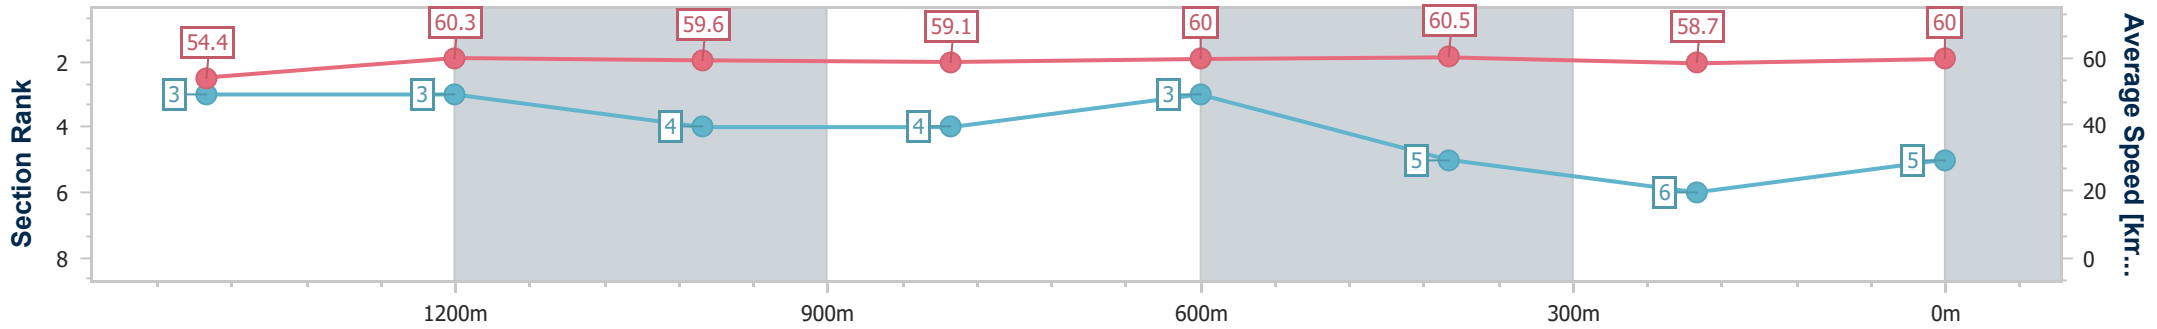

Horse/Jockey Name	Thebarberofseville
Final Rank	5
Fastest Section Time (Section)	0:11.93 (1400m)
Top Speed [km/h] (Section)	62.4 (Overall)
Race State	Finished

Ipswich QLD Professional
Race 4: SEVEN NEWS Class 2 Handicap - 1680m

05 February 2025 - 16:00

Track Rating: Soft 6, Weather: Overcast, Rail Position: +3.5m Entire

Section	Overall	1400m	1200m	1000m	800m	600m	400m	200m
Section Times	1:43.02 [5] (0:18.54)	1:24.48 [3] (0:11.93)	1:12.55 [3] (0:12.10)	1:00.45 [4] (0:12.20)	0:48.25 [4] (0:12.02)	0:36.23 [3] (0:11.95)	0:24.28 [5] (0:12.30)	0:11.98 [6]
Average Speed [km/h]	54.4	60.3	59.6	59.1	60.0	60.5	58.7	60.0
Top Speed [km/h]	62.4	61.8	60.9	59.9	61.4	61.5	59.7	60.5
Avg. Dist. to Rail [m]	1.6	0.3	0.6	0.6	0.1	0.6	1.1	3.4
Avg. Stride Freq. [Hz]	2.4	2.4	2.3	2.3	2.3	2.4	2.3	2.3
Avg. Stride Length [m]	6.3	7.0	7.1	7.1	7.2	7.2	7.0	7.1

- [ ] Ranking at each section and finish
- -.-.- No data available at this section
- NA No data available