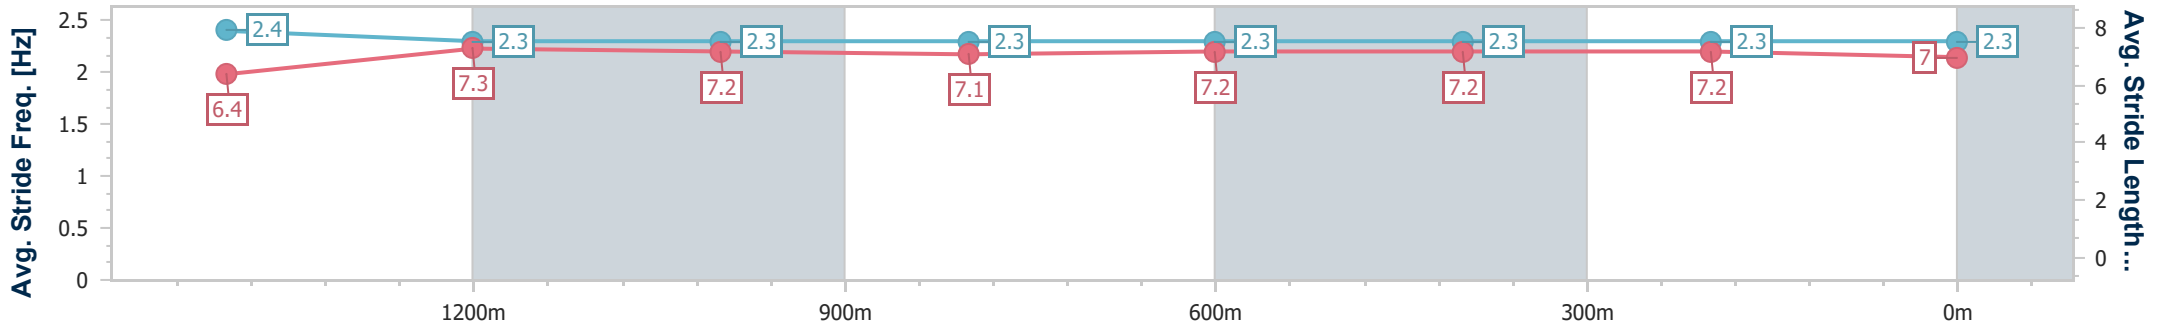

- [] Ranking at each section and finish
- .-.- No data available at this section
- NA No data available

Horse/Jockey Name	Sweet Proposal
Final Rank	4
Fastest Section Time (Section)	0:11.75 (1400m)
Top Speed [km/h] (Section)	63.8 (Overall)
Race State	Finished

Ipswich QLD Professional

Race 4: SEVEN NEWS Class 2 Handicap - 1680m

05 February 2025 - 16:00

Track Rating: Soft 6, Weather: Overcast, Rail Position: +3.5m Entire

Section	Overall	1400m	1200m	1000m	800m	600m	400m	200m
Section Times	1:42.92 [4] (0:18.37)	1:24.55 [1] (0:11.75)	1:12.80 [1] (0:12.06)	1:00.74 [1] (0:12.25)	0:48.49 [1] (0:12.20)	0:36.29 [2] (0:11.86)	0:24.43 [1] (0:11.85)	0:12.58 [1] (0:12.58)
Average Speed [km/h]	54.8	60.9	59.6	58.8	59.0	60.3	60.4	57.4
Top Speed [km/h]	63.8	62.3	60.8	59.0	59.6	61.4	61.5	58.5
Avg. Dist. to Rail [m]	2.1	1.7	0.4	0.1	0.4	1.4	0.8	0.2
Avg. Stride Freq. [Hz]	2.4	2.3	2.3	2.3	2.3	2.3	2.3	2.3
Avg. Stride Length [m]	6.4	7.3	7.2	7.1	7.2	7.2	7.2	7.0

- [] Ranking at each section and finish
- .-.- No data available at this section
- NA No data available

Horse/Jockey Name	Thebarberofseville
Final Rank	5
Fastest Section Time (Section)	0:11.93 (1400m)
Top Speed [km/h] (Section)	62.4 (Overall)
Race State	Finished