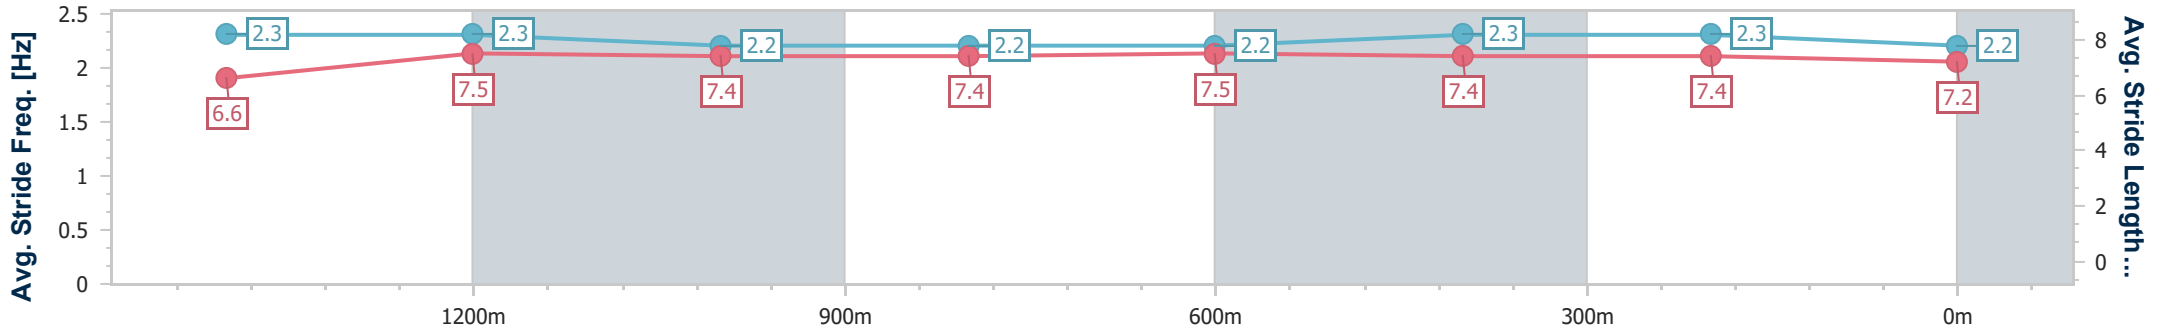

- [] Ranking at each section and finish
- .-.- No data available at this section
- NA No data available

Horse/Jockey Name	Able Seaman
Final Rank	6
Fastest Section Time (Section)	0:11.79 (1400m)
Top Speed [km/h] (Section)	63.9 (Overall)
Race State	Finished

Ipswich QLD Professional

Race 4: SEVEN NEWS Class 2 Handicap - 1680m

05 February 2025 - 16:00

Track Rating: Soft 6, Weather: Overcast, Rail Position: +3.5m Entire

Section	Overall	1400m	1200m	1000m	800m	600m	400m	200m
Section Times	1:43.05 [6] (0:18.42)	1:24.63 [2] (0:11.79)	1:12.84 [2] (0:12.11)	1:00.73 [2] (0:12.21)	0:48.52 [2] (0:12.10)	0:36.42 [1] (0:11.87)	0:24.55 [2] (0:11.92)	0:12.63 [2] (0:12.63)
Average Speed [km/h]	54.7	61.3	59.6	59.0	59.3	60.8	60.2	57.1
Top Speed [km/h]	63.9	62.3	60.8	59.6	59.6	61.5	61.6	58.8
Avg. Dist. to Rail [m]	2.7	0.9	0.4	0.4	0.3	0.4	0.8	3.0
Avg. Stride Freq. [Hz]	2.3	2.3	2.2	2.2	2.2	2.3	2.3	2.2
Avg. Stride Length [m]	6.6	7.5	7.4	7.4	7.5	7.4	7.4	7.2

- [] Ranking at each section and finish
- .-.- No data available at this section
- NA No data available

Horse/Jockey Name	Jamaican Mecrazy
Final Rank	7
Fastest Section Time (Section)	0:11.78 (600m)
Top Speed [km/h] (Section)	66.5 (Overall)
Race State	Finished