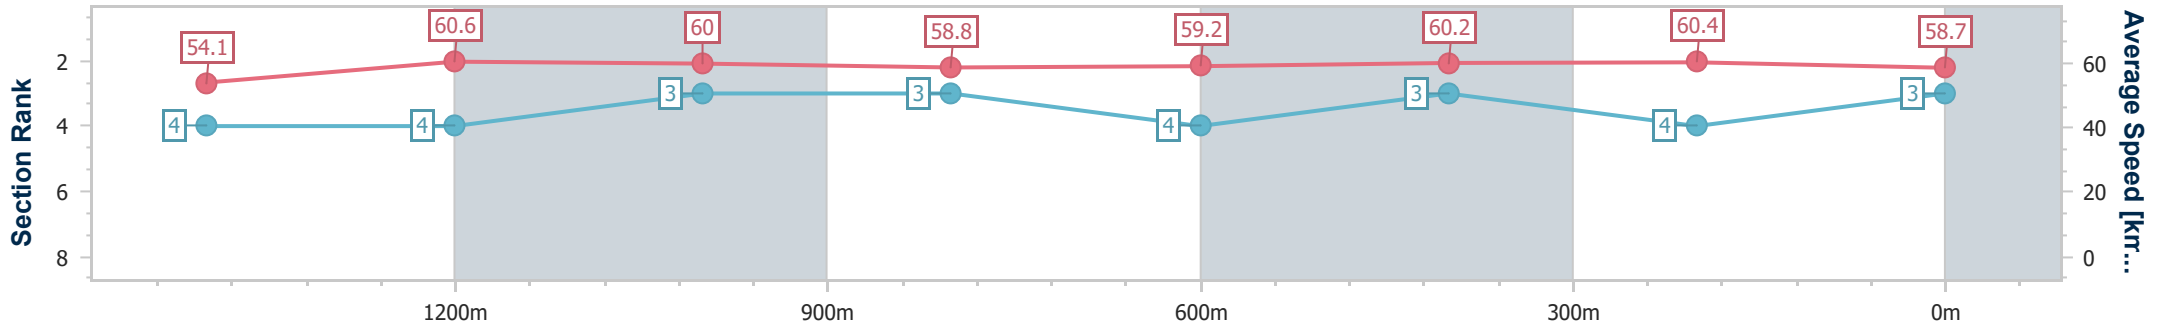

- [] Ranking at each section and finish
- .-.- No data available at this section
- NA No data available

Horse/Jockey Name	Sweet Proposal
Final Rank	4
Fastest Section Time (Section)	0:11.75 (1400m)
Top Speed [km/h] (Section)	63.8 (Overall)
Race State	Finished