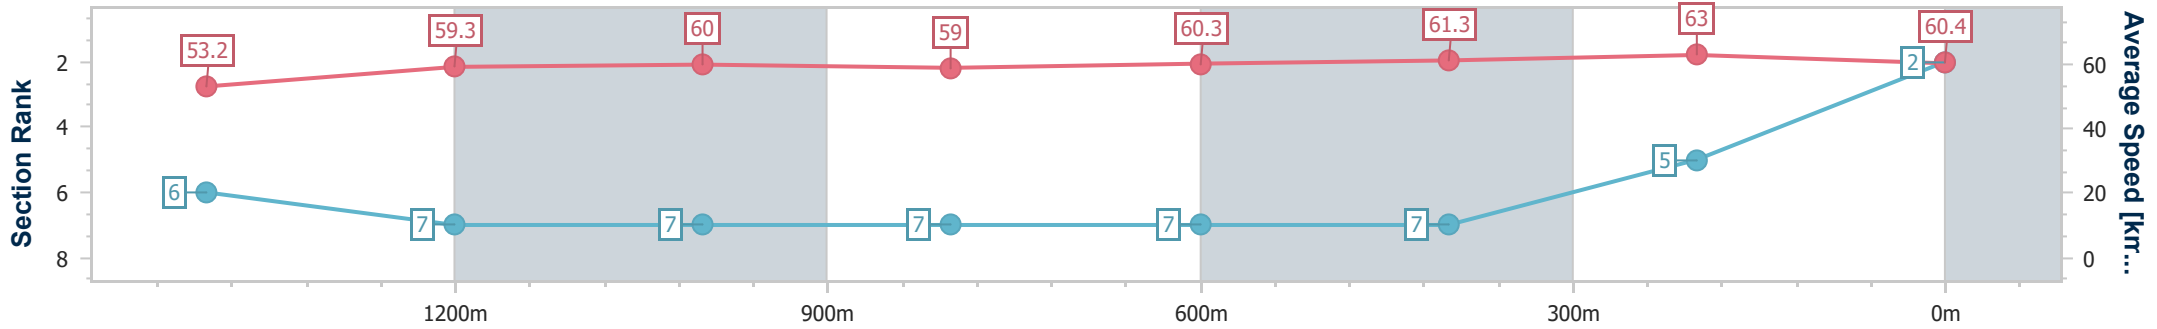

Ipswich QLD Professional
Race 4: SEVEN NEWS Class 2 Handicap - 1680m

05 February 2025 - 16:00

Track Rating: Soft 6, Weather: Overcast, Rail Position: +3.5m Entire

Section	Overall	1400m	1200m	1000m	800m	600m	400m	200m
Section Times	1:42.49 [2] (0:18.87)	1:23.62 [6] (0:12.19)	1:11.43 [7] (0:12.04)	0:59.39 [7] (0:12.19)	0:47.20 [7] (0:11.97)	0:35.23 [7] (0:11.80)	0:23.43 [7] (0:11.54)	0:11.89 [5] (0:11.89)
Average Speed [km/h]	53.2	59.3	60.0	59.0	60.3	61.3	63.0	60.4
Top Speed [km/h]	61.2	60.7	61.4	60.7	60.7	62.3	63.9	62.2
Avg. Dist. to Rail [m]	5.5	0.7	0.3	0.5	0.2	0.9	2.6	5.9
Avg. Stride Freq. [Hz]	2.2	2.3	2.3	2.2	2.3	2.3	2.4	2.3
Avg. Stride Length [m]	6.8	7.3	7.3	7.3	7.4	7.4	7.4	7.4