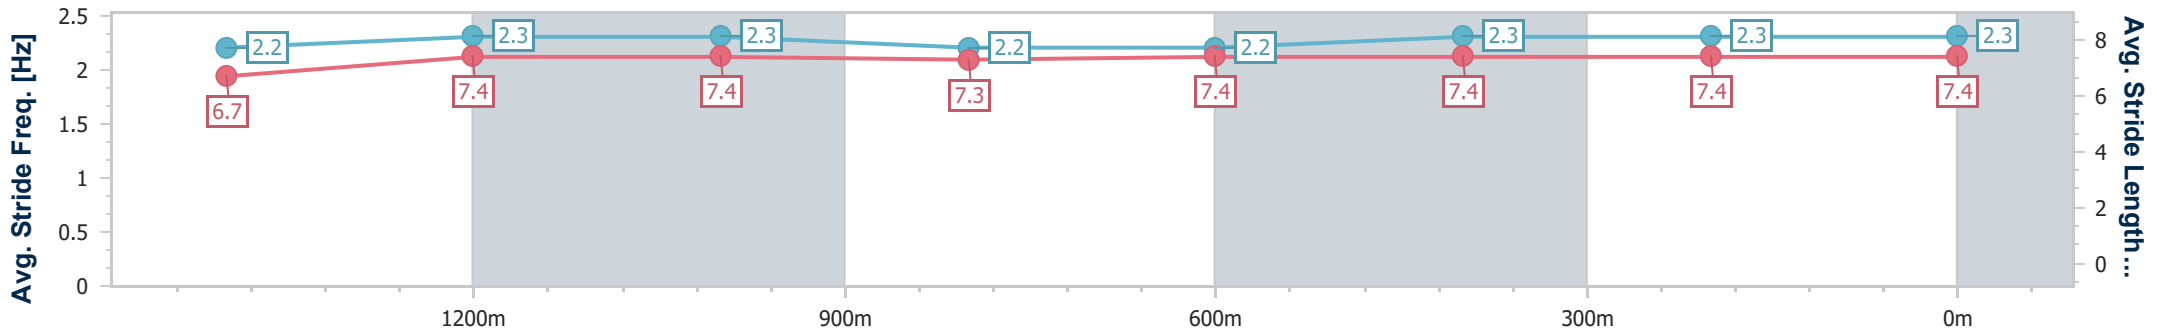

Horse/Jockey Name	Who Ordered Dafish
Final Rank	1
Fastest Section Time (Section)	0:11.68 (600m)
Top Speed [km/h] (Section)	62.5 (Overall)
Race State	Finished

Ipswich QLD Professional
Race 4: SEVEN NEWS Class 2 Handicap - 1680m

05 February 2025 - 16:00

Track Rating: Soft 6, Weather: Overcast, Rail Position: +3.5m Entire

Section	Overall	1400m	1200m	1000m	800m	600m	400m	200m
Section Times	1:42.39 [1] (0:18.83)	1:23.56 [5] (0:11.97)	1:11.59 [5] (0:12.04)	0:59.55 [5] (0:12.26)	0:47.29 [6] (0:11.95)	0:35.34 [5] (0:11.68)	0:23.66 [4] (0:11.70)	0:11.96 [3] (0:11.96)
Average Speed [km/h]	53.7	59.9	59.7	58.7	59.9	61.6	61.6	60.2
Top Speed [km/h]	62.5	61.4	60.8	60.4	60.4	62.3	62.3	61.4
Avg. Dist. to Rail [m]	2.7	0.4	0.5	0.5	1.0	0.5	1.2	4.6
Avg. Stride Freq. [Hz]	2.2	2.3	2.3	2.2	2.2	2.3	2.3	2.3
Avg. Stride Length [m]	6.7	7.4	7.4	7.3	7.4	7.4	7.4	7.4

- [ ] Ranking at each section and finish
- -.-.- No data available at this section
- NA No data available