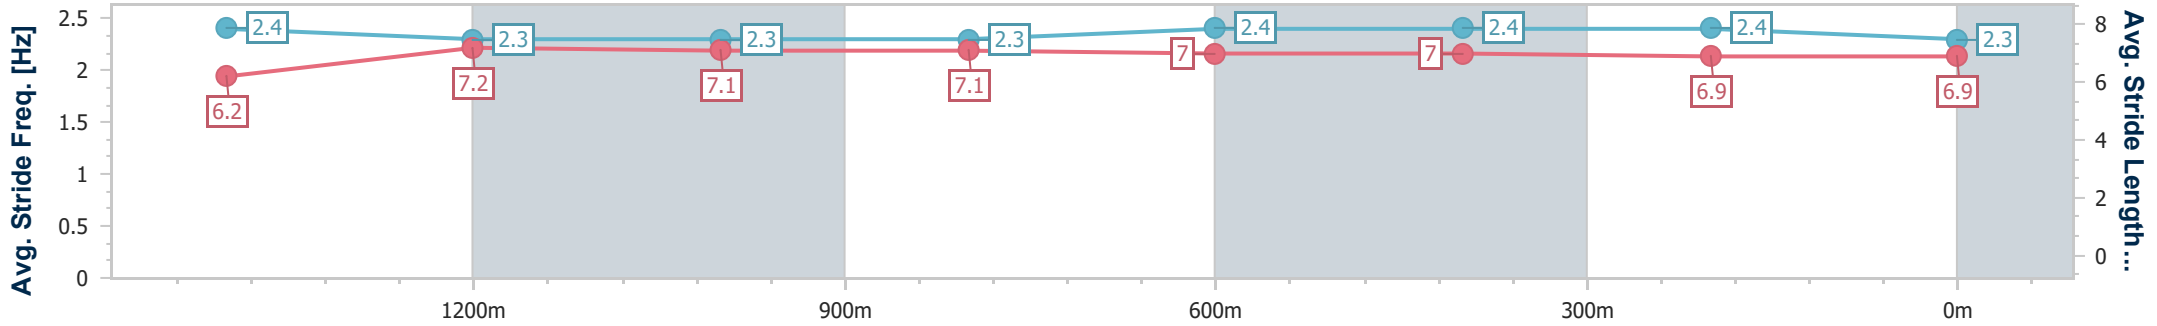

- [] Ranking at each section and finish
- .-.- No data available at this section
- NA No data available

Horse/Jockey Name	Twisted Mistress
Final Rank	8
Fastest Section Time (Section)	0:11.92 (600m)
Top Speed [km/h] (Section)	63.3 (Overall)
Race State	Finished

Ipswich QLD Professional

Race 4: SEVEN NEWS Class 2 Handicap - 1680m

05 February 2025 - 16:00

Track Rating: Soft 6, Weather: Overcast, Rail Position: +3.5m Entire

Section	Overall	1400m	1200m	1000m	800m	600m	400m	200m
Section Times	1:43.66 [8] (0:18.87)	1:24.79 [7] (0:11.98)	1:12.81 [6] (0:12.00)	1:00.81 [6] (0:12.19)	0:48.62 [5] (0:12.03)	0:36.59 [6] (0:11.92)	0:24.67 [6] (0:12.27)	0:12.40 [8] (0:12.40)
Average Speed [km/h]	53.4	60.2	59.8	59.1	59.8	60.8	58.8	58.1
Top Speed [km/h]	63.3	62.2	61.1	60.3	60.6	61.9	60.1	59.4
Avg. Dist. to Rail [m]	3.8	0.7	0.7	0.2	0.4	1.0	1.9	4.2
Avg. Stride Freq. [Hz]	2.4	2.3	2.3	2.3	2.4	2.4	2.4	2.3
Avg. Stride Length [m]	6.2	7.2	7.1	7.1	7.0	7.0	6.9	6.9

- [] Ranking at each section and finish
- .-.- No data available at this section
- NA No data available