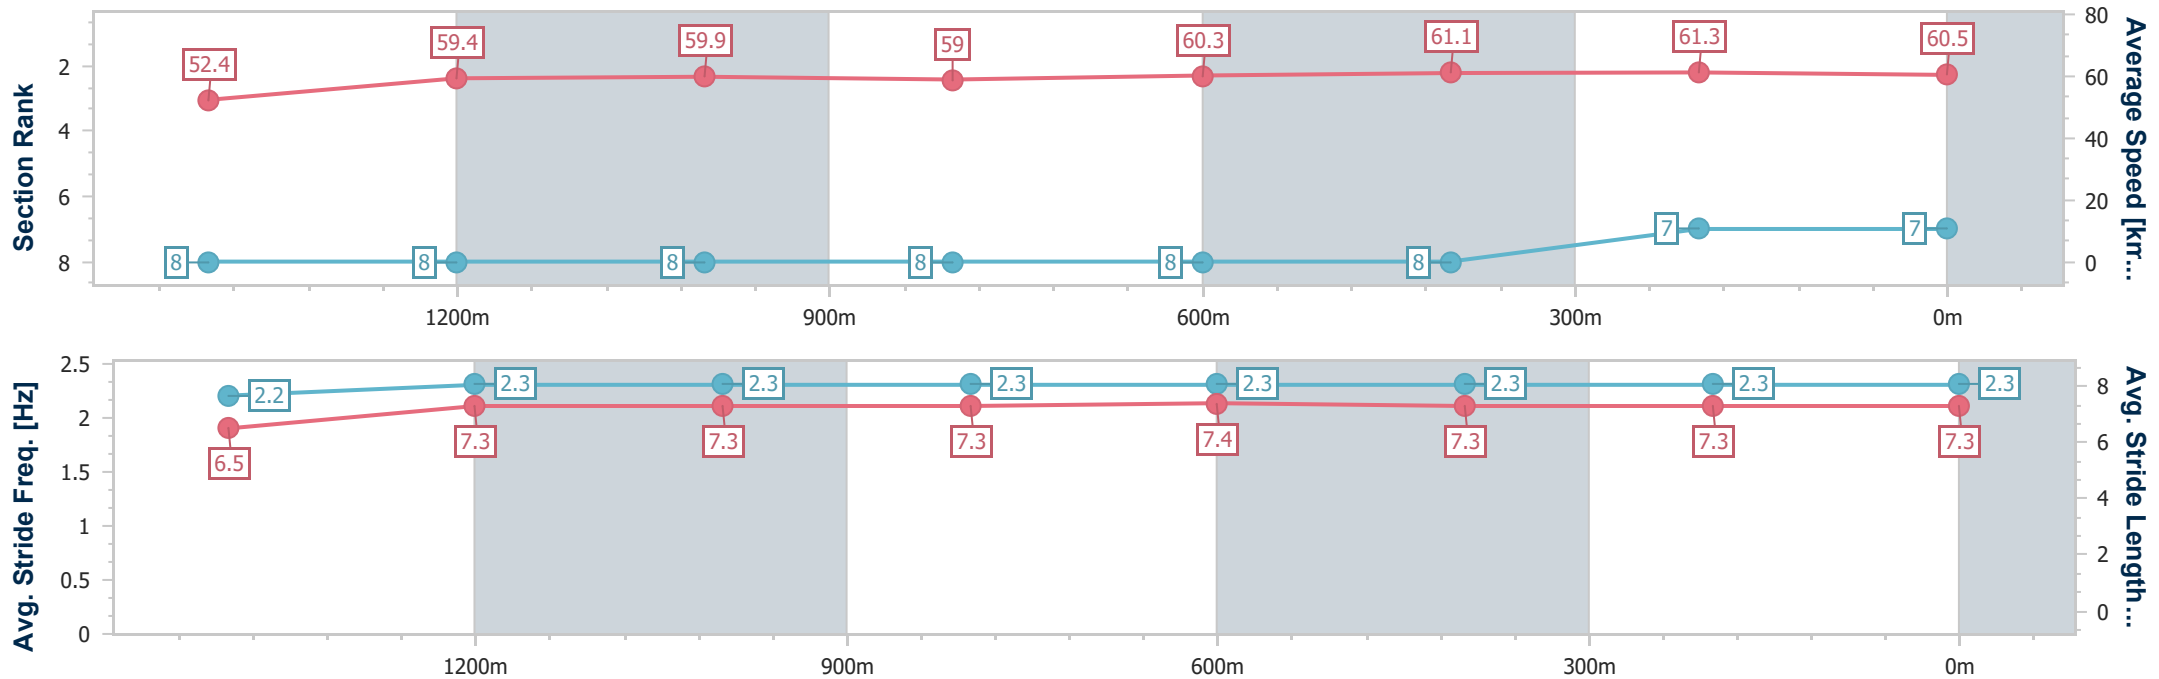

- [] Ranking at each section and finish
- .-.- No data available at this section
- NA No data available

Horse/Jockey Name	Jamaican Mecrazy
Final Rank	7
Fastest Section Time (Section)	0:11.78 (600m)
Top Speed [km/h] (Section)	66.5 (Overall)
Race State	Finished

Ipswich QLD Professional

Race 4: SEVEN NEWS Class 2 Handicap - 1680m

05 February 2025 - 16:00

Track Rating: Soft 6, Weather: Overcast, Rail Position: +3.5m Entire

Section	Overall	1400m	1200m	1000m	800m	600m	400m	200m					
Section Times	1:43.07 [7] (0:19.28)	1:23.79 [8] (0:12.09)	1:11.70 [8] (0:12.03)	0:59.67 [8] (0:12.24)	0:47.43 [8] (0:11.91)	0:35.52 [8] (0:11.78)	0:23.74 [8] (0:11.84)	0:11.90 [7] (0:11.90)					
Average Speed [km/h]	52.4	59.4	59.9	59.0	60.3	61.1	61.3	60.5					
Top Speed [km/h]	66.5	61.3	61.2	59.9	61.4	62.0	61.7	61.5					
Avg. Dist. to Rail [m]	4.5	0.2	0.3	0.4	0.2	0.6	2.6	6.2					
Avg. Stride Freq. [Hz]	2.2	2.3	2.3	2.3	2.3	2.3	2.3	2.3					
Avg. Stride Length [m]	6.5	7.3	7.3	7.3	7.4	7.3	7.3	7.3					

- [] Ranking at each section and finish
- .-.- No data available at this section
- NA No data available

Horse/Jockey Name	Twisted Mistress
Final Rank	8
Fastest Section Time (Section)	0:11.92 (600m)
Top Speed [km/h] (Section)	63.3 (Overall)
Race State	Finished