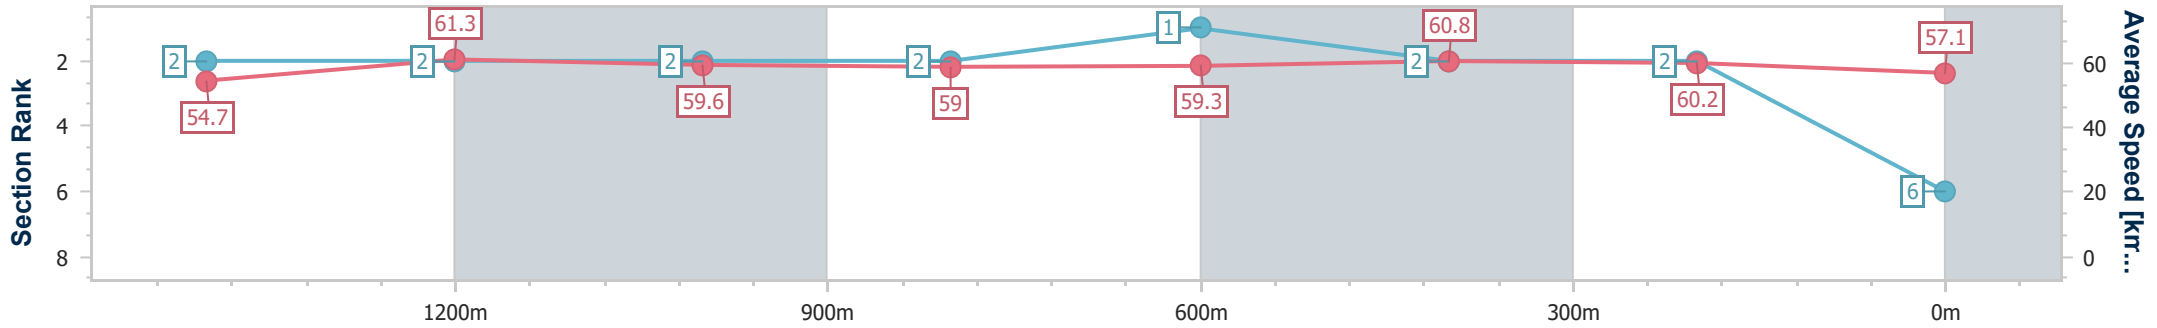

- [] Ranking at each section and finish
- .-.- No data available at this section
- NA No data available

Horse/Jockey Name	Able Seaman
Final Rank	6
Fastest Section Time (Section)	0:11.79 (1400m)
Top Speed [km/h] (Section)	63.9 (Overall)
Race State	Finished

Ipswich QLD Professional

Race 4: SEVEN NEWS Class 2 Handicap - 1680m

05 February 2025 - 16:00

Track Rating: Soft 6, Weather: Overcast, Rail Position: +3.5m Entire

Section	Overall	1400m	1200m	1000m	800m	600m	400m	200m
Section Times	1:43.05 [6] (0:18.42)	1:24.63 [2] (0:11.79)	1:12.84 [2] (0:12.11)	1:00.73 [2] (0:12.21)	0:48.52 [2] (0:12.10)	0:36.42 [1] (0:11.87)	0:24.55 [2] (0:11.92)	0:12.63 [2] (0:12.63)
Average Speed [km/h]	54.7	61.3	59.6	59.0	59.3	60.8	60.2	57.1
Top Speed [km/h]	63.9	62.3	60.8	59.6	59.6	61.5	61.6	58.8
Avg. Dist. to Rail [m]	2.7	0.9	0.4	0.4	0.3	0.4	0.8	3.0
Avg. Stride Freq. [Hz]	2.3	2.3	2.2	2.2	2.2	2.3	2.3	2.2
Avg. Stride Length [m]	6.6	7.5	7.4	7.4	7.5	7.4	7.4	7.2

- [] Ranking at each section and finish
- .-.- No data available at this section
- NA No data available

Horse/Jockey Name	Jamaican Mecrazy
Final Rank	7
Fastest Section Time (Section)	0:11.78 (600m)
Top Speed [km/h] (Section)	66.5 (Overall)
Race State	Finished