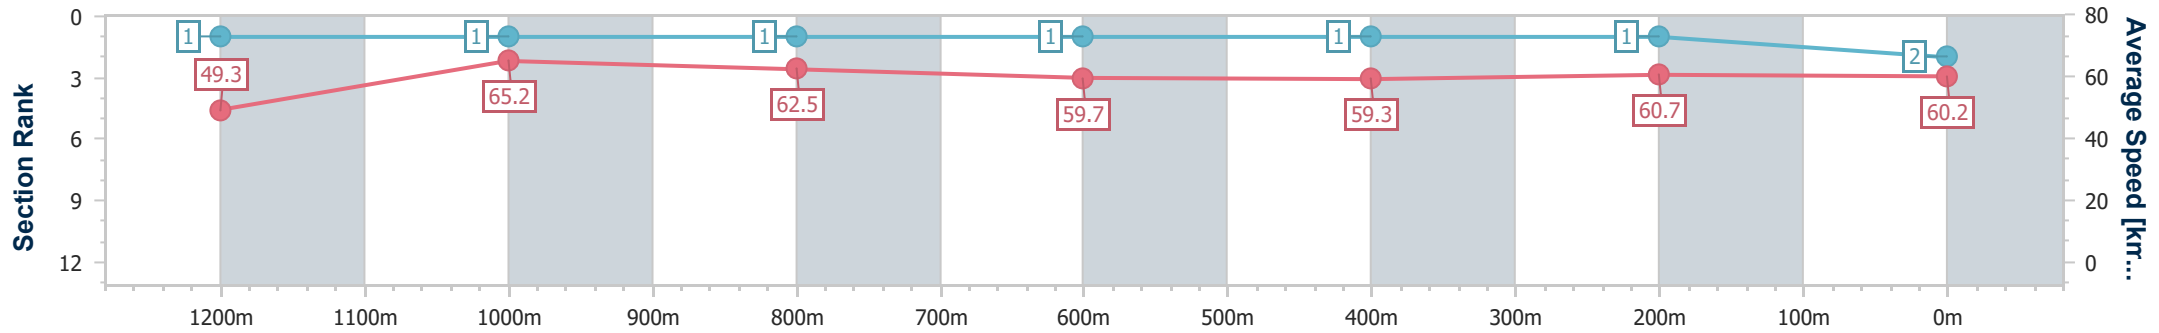

Horse/Jockey Name	Ninjitrou
Final Rank	2
Fastest Section Time (Section)	0:10.94 (Overall)
Top Speed [km/h] (Section)	65.9 (1200m)
Race State	Finished

Ipswich QLD Professional
Race 3: SCHWEPES Maiden Handicap - 1350m

05 February 2025 - 15:23

Track Rating: Soft 6, Weather: Overcast, Rail Position: +3.5m Entire

Section	Overall	1200m	1000m	800m	600m	400m	200m
Section Times	1:21.27 [2] (0:10.94)	1:10.33 [1] (0:11.04)	0:59.29 [1] (0:11.53)	0:47.76 [1] (0:11.99)	0:35.77 [1] (0:12.03)	0:23.74 [1] (0:11.75)	0:11.99 [1] (0:11.99)
Average Speed [km/h]	49.3	65.2	62.5	59.7	59.3	60.7	60.2
Top Speed [km/h]	64.8	65.9	64.6	60.2	60.1	61.8	61.5
Avg. Dist. to Rail [m]	7.0	0.9	0.3	1.5	2.1	1.4	3.0
Avg. Stride Freq. [Hz]	2.3	2.3	2.2	2.1	2.1	2.2	2.2
Avg. Stride Length [m]	6.2	8.0	7.9	7.7	7.7	7.6	7.6

- [ ] Ranking at each section and finish
- -.-.- No data available at this section
- NA No data available