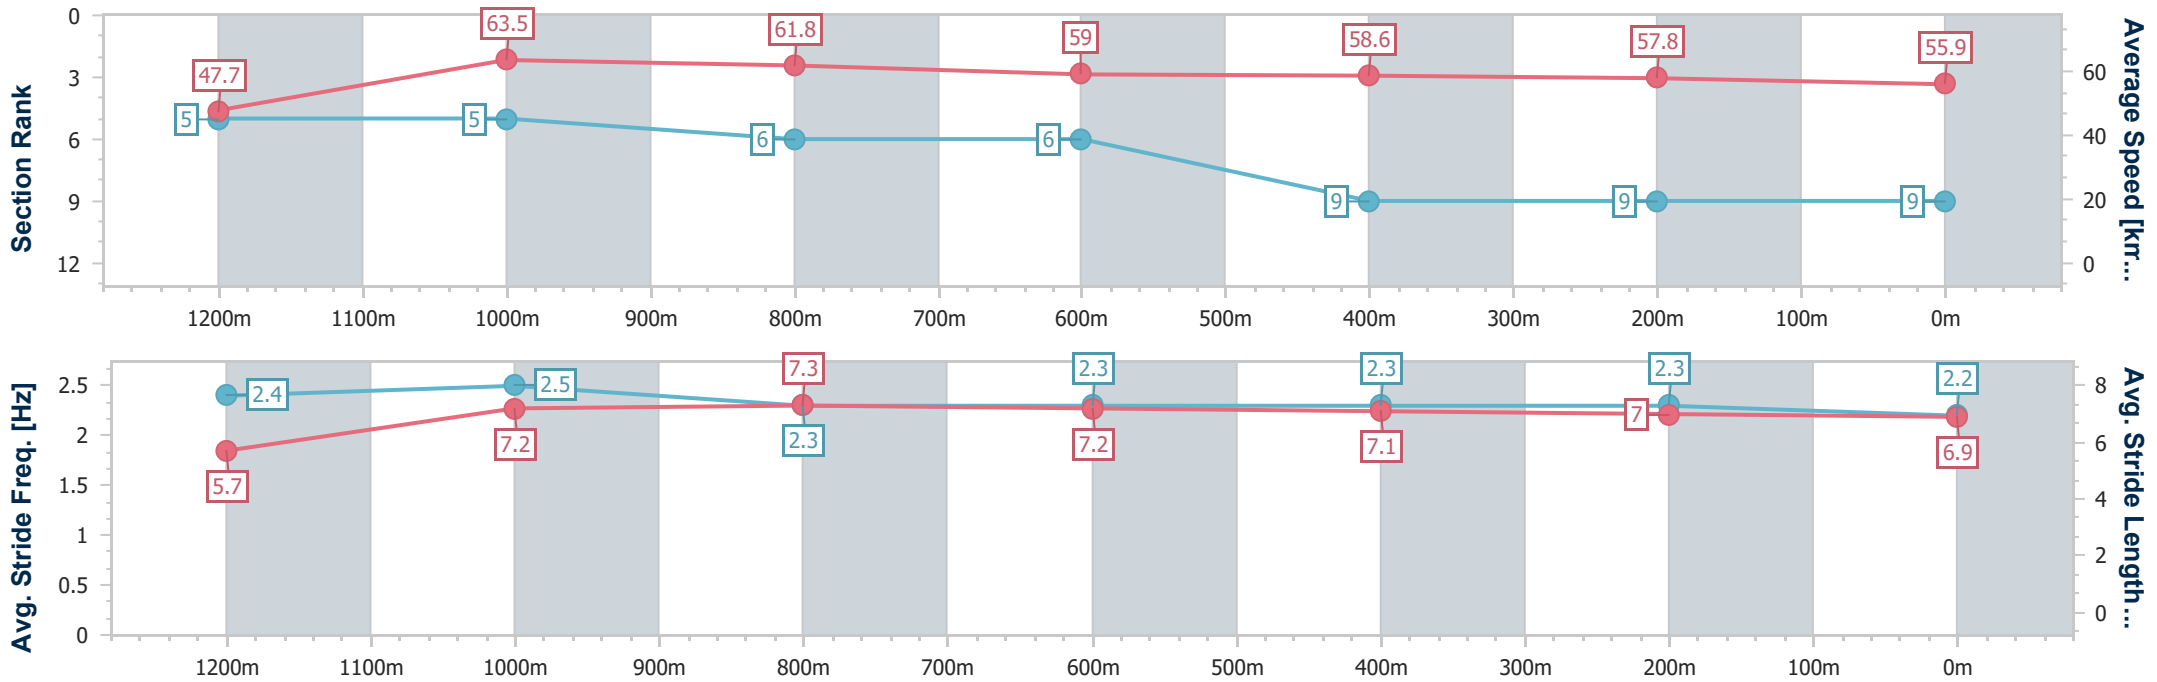

Ipswich QLD Professional
Race 3: SCHWEPPE'S Maiden Handicap - 1350m

05 February 2025 - 15:23

Track Rating: Soft 6, Weather: Overcast, Rail Position: +3.5m Entire

Section	Overall	1200m	1000m	800m	600m	400m	200m
Section Times	1:23.20 [8] (0:11.58)	1:11.62 [9] (0:11.69)	0:59.93 [9] (0:11.60)	0:48.33 [10] (0:12.04)	0:36.29 [10] (0:12.09)	0:24.20 [10] (0:12.14)	0:12.06 [10] (0:12.06)
Average Speed [km/h]	46.6	61.8	62.0	59.7	59.2	59.2	59.8
Top Speed [km/h]	62.1	63.1	62.8	62.1	60.2	60.5	60.6
Avg. Dist. to Rail [m]	7.4	3.1	0.4	0.7	1.1	1.7	4.6
Avg. Stride Freq. [Hz]	2.3	2.4	2.3	2.3	2.3	2.3	2.3
Avg. Stride Length [m]	5.9	7.2	7.4	7.1	7.1	7.1	7.2

- [] Ranking at each section and finish
- .-.- No data available at this section
- NA No data available

Horse/Jockey Name	Daunting Instinct
Final Rank	9
Fastest Section Time (Section)	0:11.30 (Overall)
Top Speed [km/h] (Section)	64.3 (1200m)
Race State	Finished

Ipswich QLD Professional
Race 3: SCHWEPPE'S Maiden Handicap - 1350m

05 February 2025 - 15:23

Track Rating: Soft 6, Weather: Overcast, Rail Position: +3.5m Entire

Section	Overall	1200m	1000m	800m	600m	400m	200m
Section Times	1:23.85 [9] (0:11.30)	1:12.55 [5] (0:11.34)	1:01.21 [5] (0:11.66)	0:49.55 [6] (0:12.07)	0:37.48 [6] (0:12.22)	0:25.26 [9] (0:12.39)	0:12.87 [9] (0:12.87)
Average Speed [km/h]	47.7	63.5	61.8	59.0	58.6	57.8	55.9
Top Speed [km/h]	62.8	64.3	62.5	60.5	60.1	58.6	58.8
Avg. Dist. to Rail [m]	1.5	0.5	0.6	2.0	2.0	1.2	0.4
Avg. Stride Freq. [Hz]	2.4	2.5	2.3	2.3	2.3	2.3	2.2
Avg. Stride Length [m]	5.7	7.2	7.3	7.2	7.1	7.0	6.9