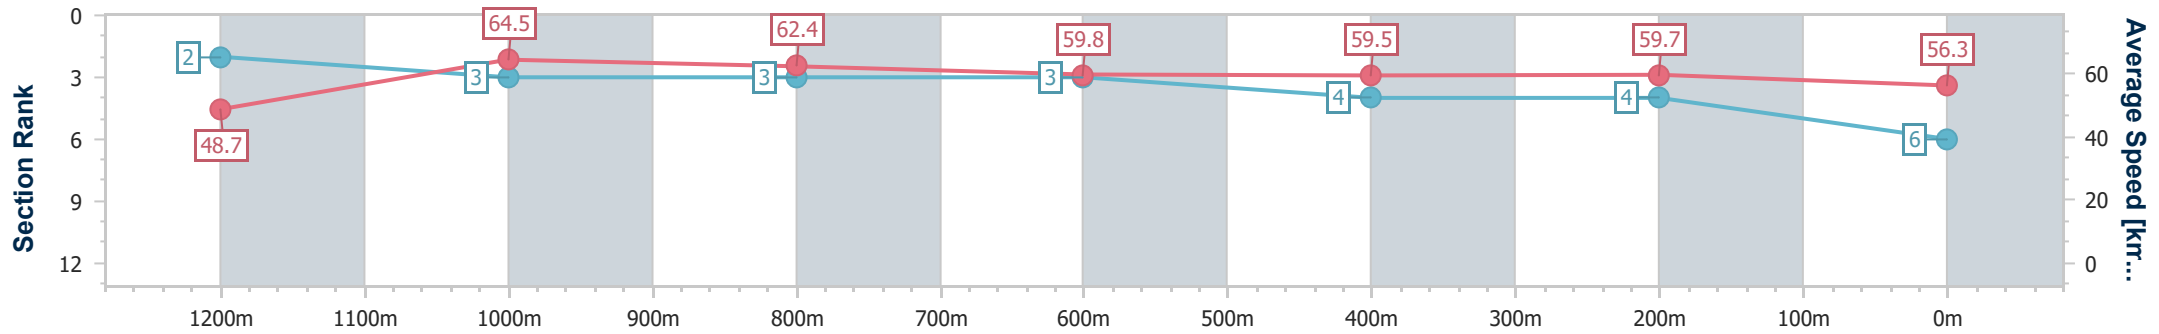

Horse/Jockey Name	Tajalat
Final Rank	6
Fastest Section Time (Section)	0:11.11 (Overall)
Top Speed [km/h] (Section)	65.2 (Overall)
Race State	Finished

Ipswich QLD Professional
Race 3: SCHWEPPE'S Maiden Handicap - 1350m

05 February 2025 - 15:23

Track Rating: Soft 6, Weather: Overcast, Rail Position: +3.5m Entire

Section	Overall	1200m	1000m	800m	600m	400m	200m
Section Times	1:22.52 [6] (0:11.11)	1:11.41 [2] (0:11.14)	1:00.27 [3] (0:11.50)	0:48.77 [3] (0:11.98)	0:36.79 [3] (0:12.05)	0:24.74 [4] (0:11.97)	0:12.77 [4]
Average Speed [km/h]	48.7	64.5	62.4	59.8	59.5	59.7	56.3
Top Speed [km/h]	65.2	65.0	64.0	60.5	60.2	60.8	58.7
Avg. Dist. to Rail [m]	3.6	1.4	0.5	1.4	1.9	1.1	0.7
Avg. Stride Freq. [Hz]	2.3	2.4	2.3	2.3	2.3	2.3	2.2
Avg. Stride Length [m]	6.0	7.5	7.4	7.3	7.3	7.3	7.2

- [ ] Ranking at each section and finish
- -.-.- No data available at this section
- NA No data available