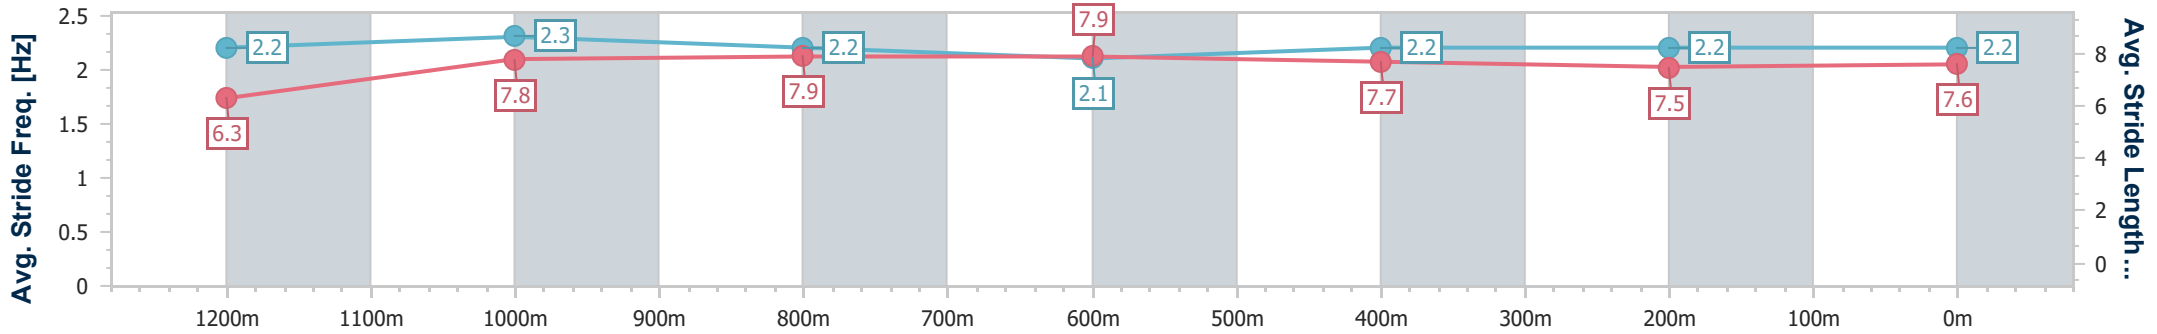

Horse/Jockey Name	Man Of The Town
Final Rank	3
Fastest Section Time (Section)	0:11.19 (1200m)
Top Speed [km/h] (Section)	64.9 (1200m)
Race State	Finished

Ipswich QLD Professional
Race 3: SCHWEPPE'S Maiden Handicap - 1350m

05 February 2025 - 15:23

Track Rating: Soft 6, Weather: Overcast, Rail Position: +3.5m Entire

Section	Overall	1200m	1000m	800m	600m	400m	200m
Section Times	1:21.36 [3] (0:11.28)	1:10.08 [4] (0:11.19)	0:58.89 [4] (0:11.54)	0:47.35 [4] (0:11.82)	0:35.53 [4] (0:11.83)	0:23.70 [3] (0:11.81)	0:11.89 [3] (0:11.89)
Average Speed [km/h]	48.0	64.4	62.4	60.7	60.7	61.0	60.6
Top Speed [km/h]	63.3	64.9	64.3	61.1	61.6	62.3	61.1
Avg. Dist. to Rail [m]	2.7	1.1	0.3	0.8	0.6	1.3	4.3
Avg. Stride Freq. [Hz]	2.2	2.3	2.2	2.1	2.2	2.2	2.2
Avg. Stride Length [m]	6.3	7.8	7.9	7.9	7.7	7.5	7.6

- [ ] Ranking at each section and finish
- -.-.- No data available at this section
- NA No data available