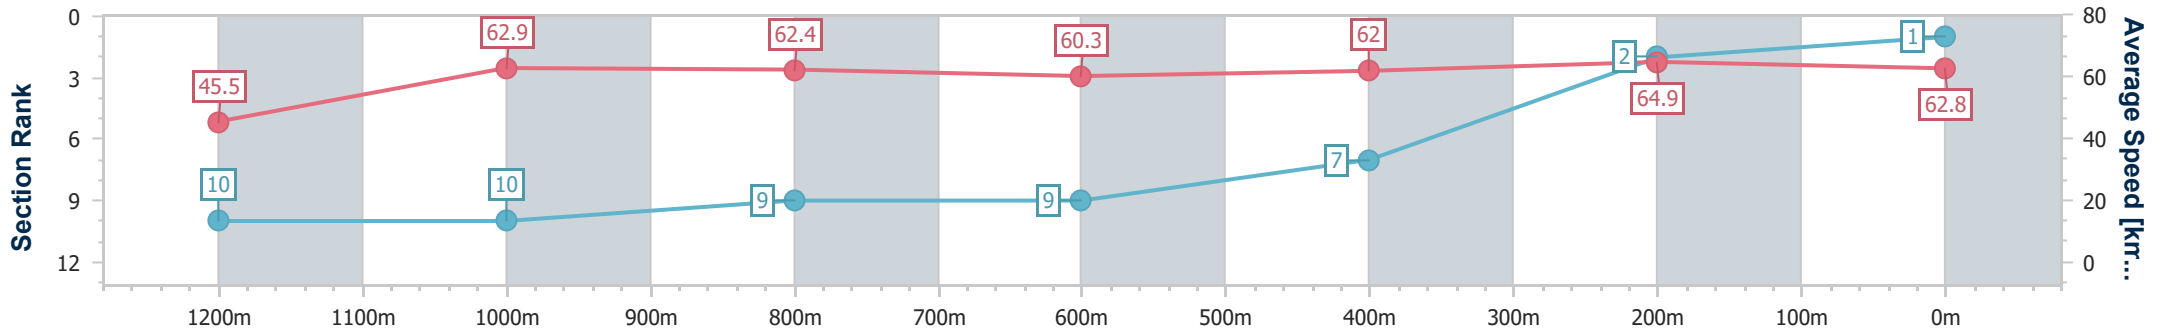

Horse/Jockey Name	Pele Princess
Final Rank	1
Fastest Section Time (Section)	0:11.19 (400m)
Top Speed [km/h] (Section)	66.0 (200m)
Race State	Finished

Ipswich QLD Professional
Race 3: SCHWEPPE'S Maiden Handicap - 1350m

05 February 2025 - 15:23

Track Rating: Soft 6, Weather: Overcast, Rail Position: +3.5m Entire

Section	Overall	1200m	1000m	800m	600m	400m	200m
Section Times	1:20.92 [1] (0:11.86)	1:09.06 [10] (0:11.47)	0:57.59 [10] (0:11.48)	0:46.11 [9] (0:11.87)	0:34.24 [9] (0:11.60)	0:22.64 [7] (0:11.19)	0:11.45 [2] (0:11.45)
Average Speed [km/h]	45.5	62.9	62.4	60.3	62.0	64.9	62.8
Top Speed [km/h]	61.4	63.9	63.4	61.9	65.9	65.9	66.0
Avg. Dist. to Rail [m]	4.8	1.4	1.1	1.8	0.6	4.1	7.1
Avg. Stride Freq. [Hz]	2.2	2.4	2.4	2.3	2.3	2.4	2.3
Avg. Stride Length [m]	5.8	7.2	7.4	7.3	7.4	7.5	7.4

- [ ] Ranking at each section and finish
- -.-.- No data available at this section
- NA No data available