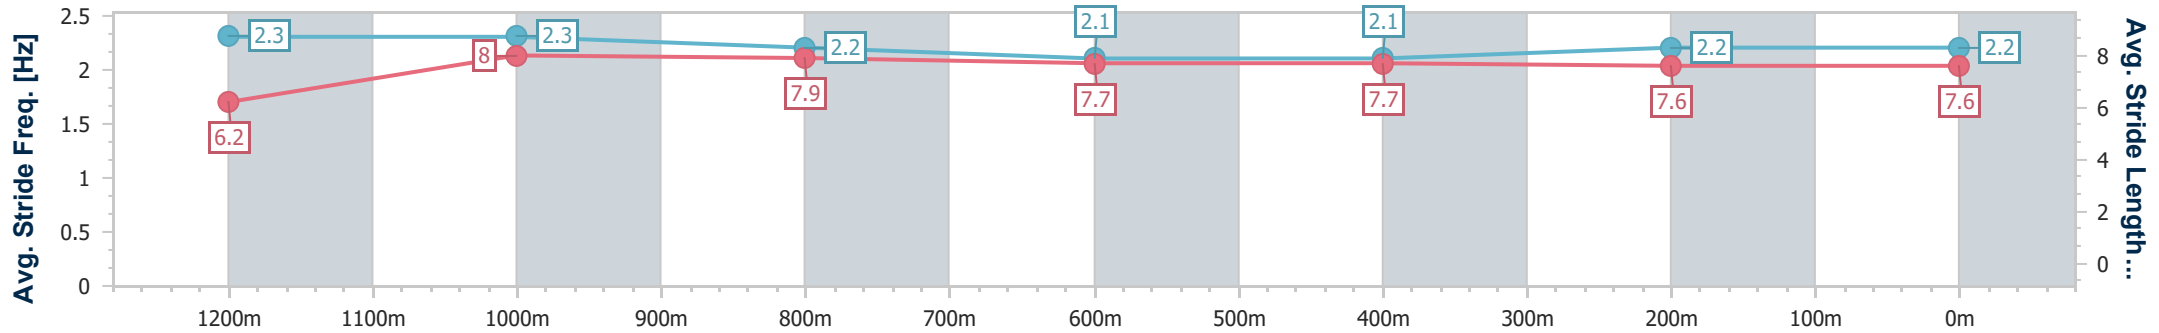

Horse/Jockey Name	Ninjitrou
Final Rank	2
Fastest Section Time (Section)	0:10.94 (Overall)
Top Speed [km/h] (Section)	65.9 (1200m)
Race State	Finished

Ipswich QLD Professional
Race 3: SCHWEPES Maiden Handicap - 1350m

05 February 2025 - 15:23

Track Rating: Soft 6, Weather: Overcast, Rail Position: +3.5m Entire

Section	Overall	1200m	1000m	800m	600m	400m	200m
Section Times	1:21.27 [2] (0:10.94)	1:10.33 [1] (0:11.04)	0:59.29 [1] (0:11.53)	0:47.76 [1] (0:11.99)	0:35.77 [1] (0:12.03)	0:23.74 [1] (0:11.75)	0:11.99 [1] (0:11.99)
Average Speed [km/h]	49.3	65.2	62.5	59.7	59.3	60.7	60.2
Top Speed [km/h]	64.8	65.9	64.6	60.2	60.1	61.8	61.5
Avg. Dist. to Rail [m]	7.0	0.9	0.3	1.5	2.1	1.4	3.0
Avg. Stride Freq. [Hz]	2.3	2.3	2.2	2.1	2.1	2.2	2.2
Avg. Stride Length [m]	6.2	8.0	7.9	7.7	7.7	7.6	7.6

- [ ] Ranking at each section and finish
- -.-.- No data available at this section
- NA No data available