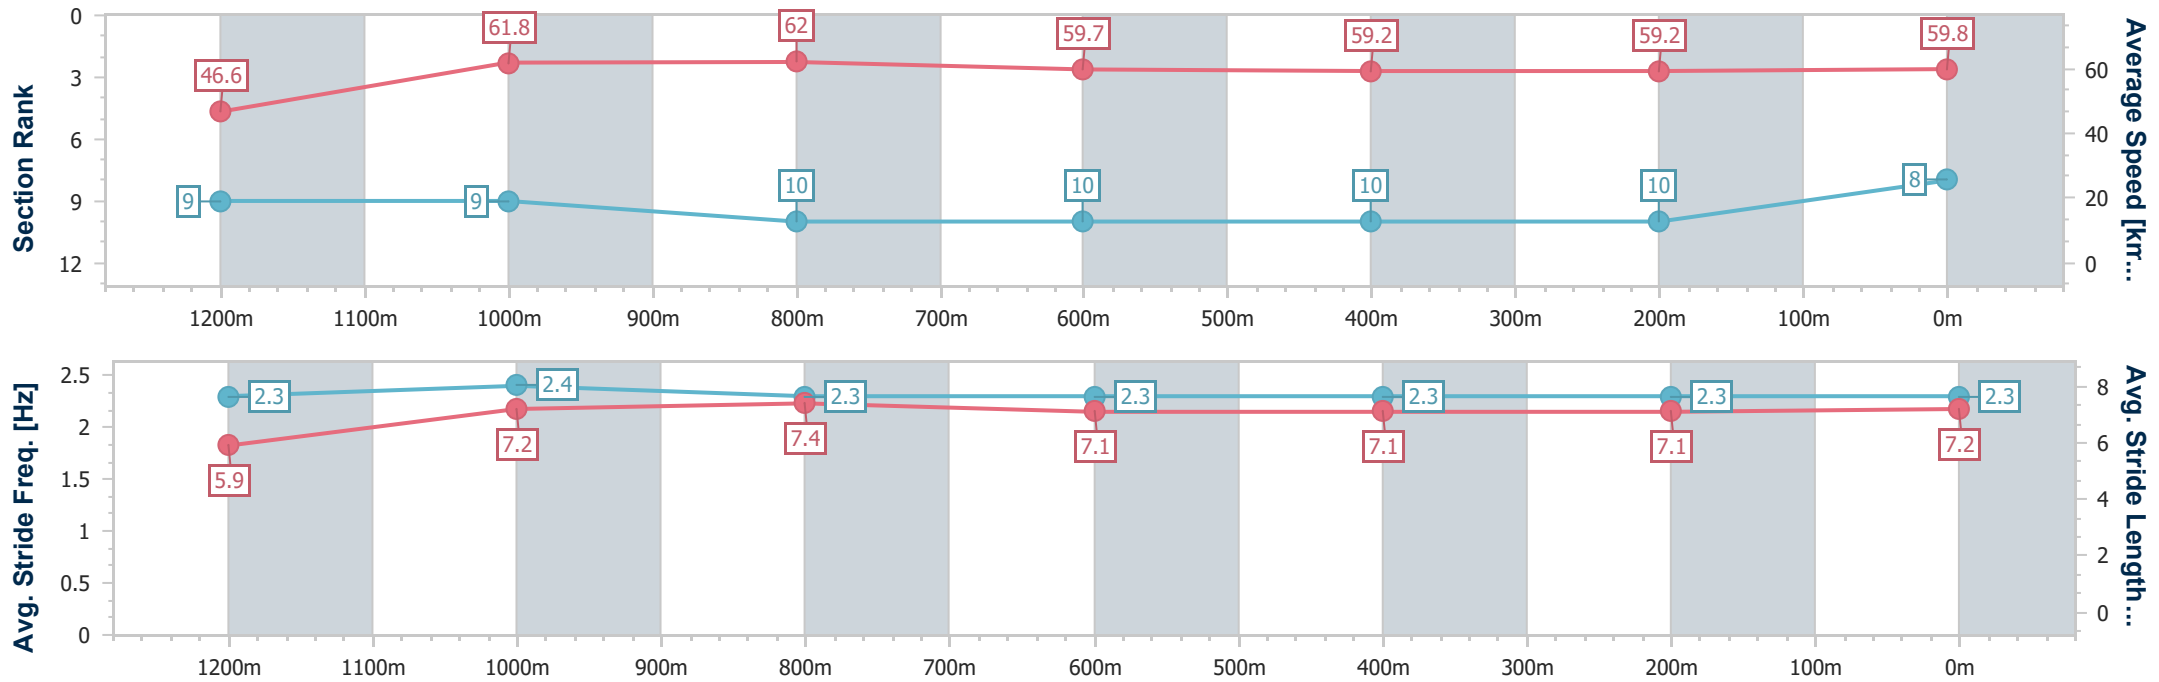

- [] Ranking at each section and finish
- .-.- No data available at this section
- NA No data available

Horse/Jockey Name	Freya's Magic
Final Rank	8
Fastest Section Time (Section)	0:11.58 (Overall)
Top Speed [km/h] (Section)	63.1 (1200m)
Race State	Finished

Ipswich QLD Professional
Race 3: SCHWEPPE'S Maiden Handicap - 1350m

05 February 2025 - 15:23

Track Rating: Soft 6, Weather: Overcast, Rail Position: +3.5m Entire

Section	Overall	1200m	1000m	800m	600m	400m	200m
Section Times	1:23.20 [8] (0:11.58)	1:11.62 [9] (0:11.69)	0:59.93 [9] (0:11.60)	0:48.33 [10] (0:12.04)	0:36.29 [10] (0:12.09)	0:24.20 [10] (0:12.14)	0:12.06 [10] (0:12.06)
Average Speed [km/h]	46.6	61.8	62.0	59.7	59.2	59.2	59.8
Top Speed [km/h]	62.1	63.1	62.8	62.1	60.2	60.5	60.6
Avg. Dist. to Rail [m]	7.4	3.1	0.4	0.7	1.1	1.7	4.6
Avg. Stride Freq. [Hz]	2.3	2.4	2.3	2.3	2.3	2.3	2.3
Avg. Stride Length [m]	5.9	7.2	7.4	7.1	7.1	7.1	7.2