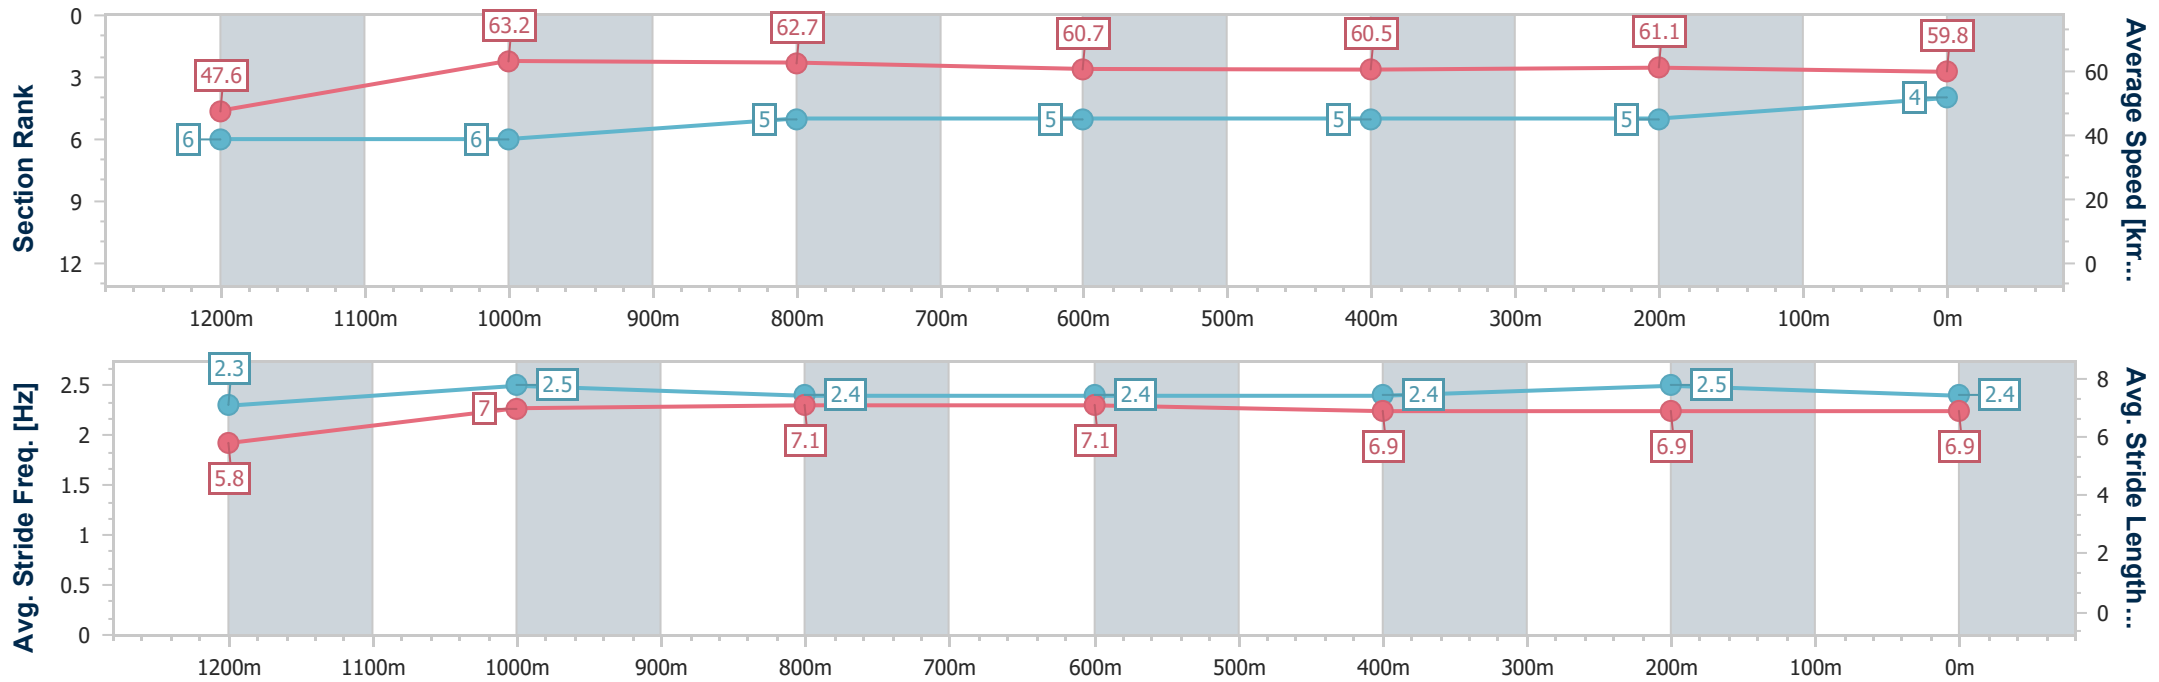

Ipswich QLD Professional

Race 3: SCHWEPPE'S Maiden Handicap - 1350m

05 February 2025 - 15:23

Track Rating: Soft 6, Weather: Overcast, Rail Position: +3.5m Entire

Section	Overall	1200m	1000m	800m	600m	400m	200m
Section Times	1:21.82 [4] (0:11.36)	1:10.46 [6] (0:11.42)	0:59.04 [6] (0:11.49)	0:47.55 [5] (0:11.86)	0:35.69 [5] (0:11.85)	0:23.84 [5] (0:11.84)	0:12.00 [5] (0:12.00)
Average Speed [km/h]	47.6	63.2	62.7	60.7	60.5	61.1	59.8
Top Speed [km/h]	61.5	64.1	64.2	60.9	61.2	61.5	61.1
Avg. Dist. to Rail [m]	2.1	1.2	0.4	0.4	0.5	1.5	2.9
Avg. Stride Freq. [Hz]	2.3	2.5	2.4	2.4	2.4	2.5	2.4
Avg. Stride Length [m]	5.8	7.0	7.1	7.1	6.9	6.9	6.9