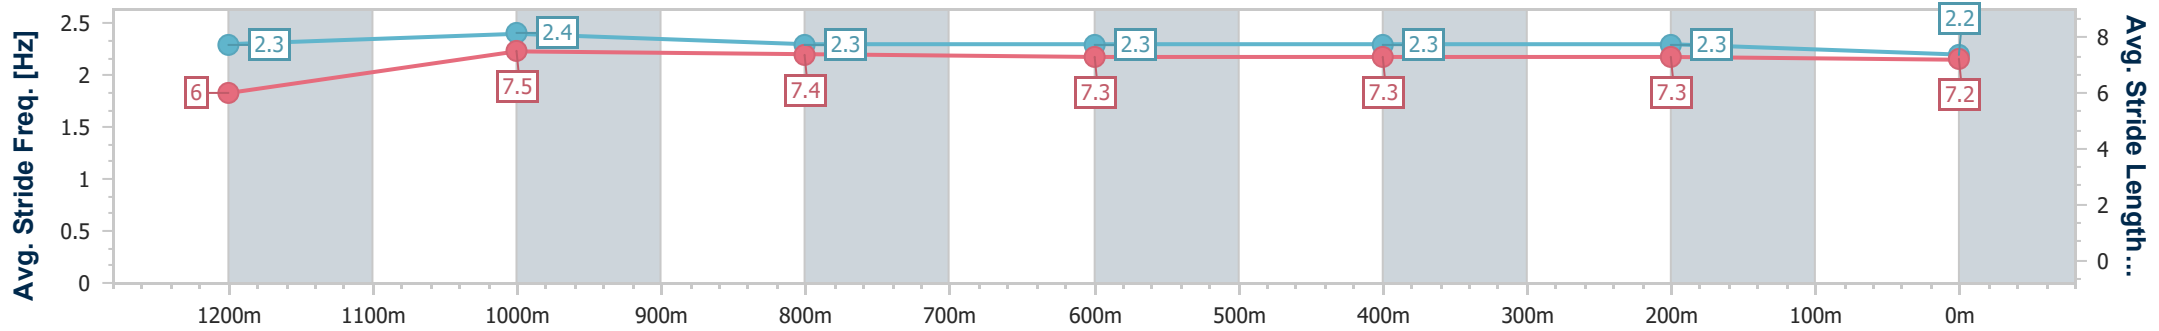

- [] Ranking at each section and finish
- .-.- No data available at this section
- NA No data available

Horse/Jockey Name	Tajalat
Final Rank	6
Fastest Section Time (Section)	0:11.11 (Overall)
Top Speed [km/h] (Section)	65.2 (Overall)
Race State	Finished

Ipswich QLD Professional
Race 3: SCHWEPPE'S Maiden Handicap - 1350m

05 February 2025 - 15:23

Track Rating: Soft 6, Weather: Overcast, Rail Position: +3.5m Entire

Section	Overall	1200m	1000m	800m	600m	400m	200m
Section Times	1:22.52 [6] (0:11.11)	1:11.41 [2] (0:11.14)	1:00.27 [3] (0:11.50)	0:48.77 [3] (0:11.98)	0:36.79 [3] (0:12.05)	0:24.74 [4] (0:11.97)	0:12.77 [4]
Average Speed [km/h]	48.7	64.5	62.4	59.8	59.5	59.7	56.3
Top Speed [km/h]	65.2	65.0	64.0	60.5	60.2	60.8	58.7
Avg. Dist. to Rail [m]	3.6	1.4	0.5	1.4	1.9	1.1	0.7
Avg. Stride Freq. [Hz]	2.3	2.4	2.3	2.3	2.3	2.3	2.2
Avg. Stride Length [m]	6.0	7.5	7.4	7.3	7.3	7.3	7.2