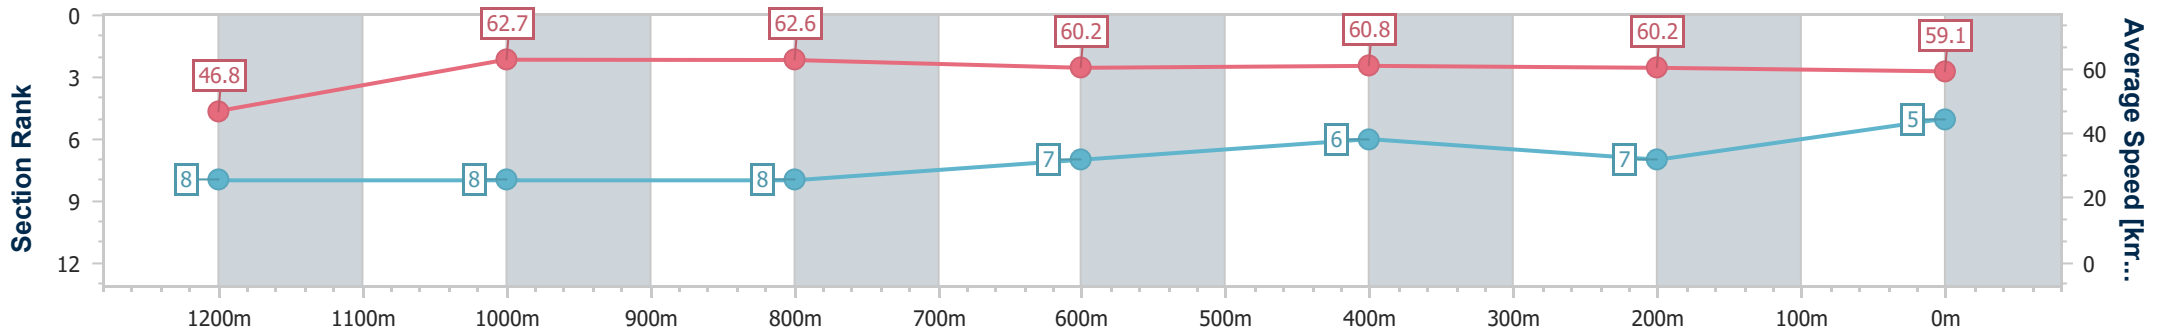

Horse/Jockey Name	He's A Saint
Final Rank	5
Fastest Section Time (Section)	0:11.49 (1200m)
Top Speed [km/h] (Section)	63.6 (1000m)
Race State	Finished

Ipswich QLD Professional
Race 3: SCHWEPPE'S Maiden Handicap - 1350m

05 February 2025 - 15:23

Track Rating: Soft 6, Weather: Overcast, Rail Position: +3.5m Entire

Section	Overall	1200m	1000m	800m	600m	400m	200m
Section Times	1:22.31 [5] (0:11.57)	1:10.74 [8] (0:11.49)	0:59.25 [8] (0:11.49)	0:47.76 [8] (0:11.86)	0:35.90 [7] (0:11.80)	0:24.10 [6] (0:11.88)	0:12.22 [7]
Average Speed [km/h]	46.8	62.7	62.6	60.2	60.8	60.2	59.1
Top Speed [km/h]	61.7	63.6	63.6	60.9	61.2	62.0	59.5
Avg. Dist. to Rail [m]	5.2	1.4	0.3	1.2	1.3	0.7	1.4
Avg. Stride Freq. [Hz]	2.3	2.4	2.4	2.3	2.3	2.4	2.3
Avg. Stride Length [m]	5.9	7.1	7.2	7.2	7.2	6.9	7.1

- [ ] Ranking at each section and finish
- -.-.- No data available at this section
- NA No data available