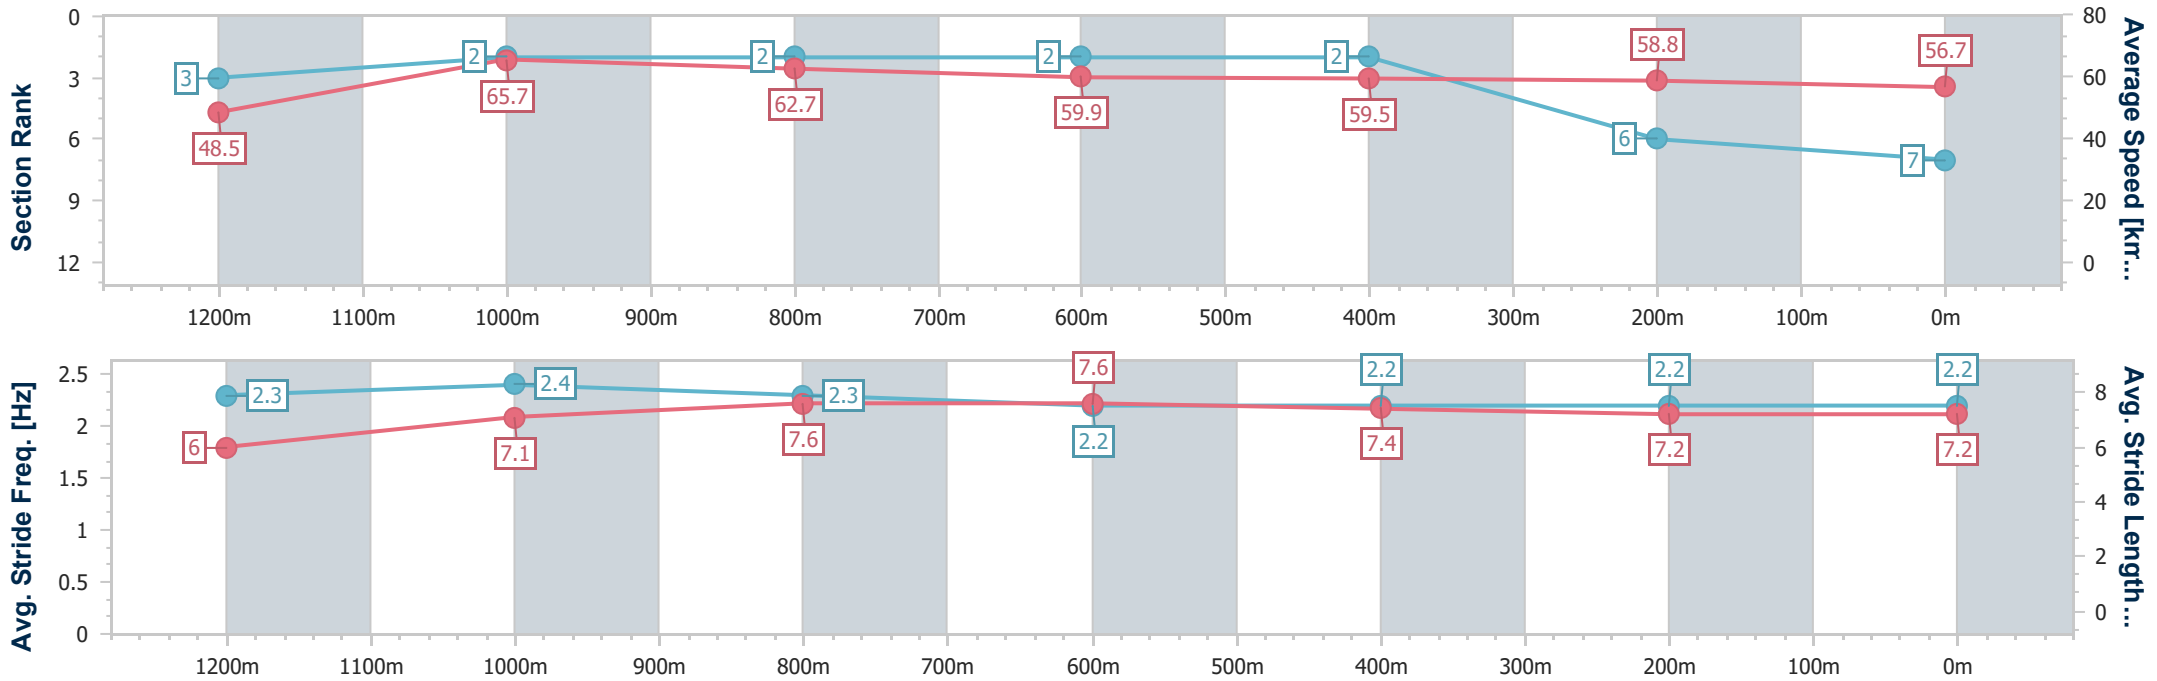

- [] Ranking at each section and finish
- .-.- No data available at this section
- NA No data available

Horse/Jockey Name	Sexy Time
Final Rank	7
Fastest Section Time (Section)	0:10.99 (1200m)
Top Speed [km/h] (Section)	66.3 (1200m)
Race State	Finished

Ipswich QLD Professional
Race 3: SCHWEPPE'S Maiden Handicap - 1350m

05 February 2025 - 15:23

Track Rating: Soft 6, Weather: Overcast, Rail Position: +3.5m Entire

Section	Overall	1200m	1000m	800m	600m	400m	200m
Section Times	1:22.57 [7] (0:11.15)	1:11.42 [3] (0:10.99)	1:00.43 [2] (0:11.49)	0:48.94 [2] (0:11.96)	0:36.98 [2] (0:12.07)	0:24.91 [2] (0:12.18)	0:12.73 [6] (0:12.73)
Average Speed [km/h]	48.5	65.7	62.7	59.9	59.5	58.8	56.7
Top Speed [km/h]	64.8	66.3	64.5	60.7	59.8	59.5	58.0
Avg. Dist. to Rail [m]	4.8	2.6	0.4	0.9	1.2	0.8	2.5
Avg. Stride Freq. [Hz]	2.3	2.4	2.3	2.2	2.2	2.2	2.2
Avg. Stride Length [m]	6.0	7.1	7.6	7.6	7.4	7.2	7.2