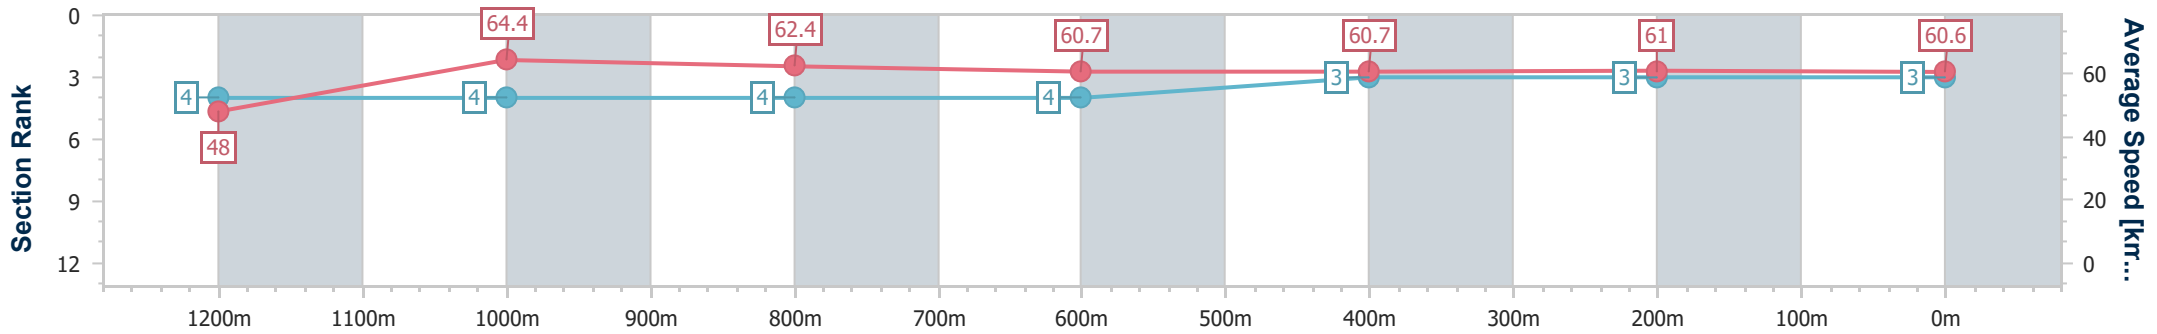

Horse/Jockey Name	Man Of The Town
Final Rank	3
Fastest Section Time (Section)	0:11.19 (1200m)
Top Speed [km/h] (Section)	64.9 (1200m)
Race State	Finished

Ipswich QLD Professional
Race 3: SCHWEPPE'S Maiden Handicap - 1350m

05 February 2025 - 15:23

Track Rating: Soft 6, Weather: Overcast, Rail Position: +3.5m Entire

Section	Overall	1200m	1000m	800m	600m	400m	200m
Section Times	1:21.36 [3] (0:11.28)	1:10.08 [4] (0:11.19)	0:58.89 [4] (0:11.54)	0:47.35 [4] (0:11.82)	0:35.53 [4] (0:11.83)	0:23.70 [3] (0:11.81)	0:11.89 [3] (0:11.89)
Average Speed [km/h]	48.0	64.4	62.4	60.7	60.7	61.0	60.6
Top Speed [km/h]	63.3	64.9	64.3	61.1	61.6	62.3	61.1
Avg. Dist. to Rail [m]	2.7	1.1	0.3	0.8	0.6	1.3	4.3
Avg. Stride Freq. [Hz]	2.2	2.3	2.2	2.1	2.2	2.2	2.2
Avg. Stride Length [m]	6.3	7.8	7.9	7.9	7.7	7.5	7.6

- [ ] Ranking at each section and finish
- -.-.- No data available at this section
- NA No data available