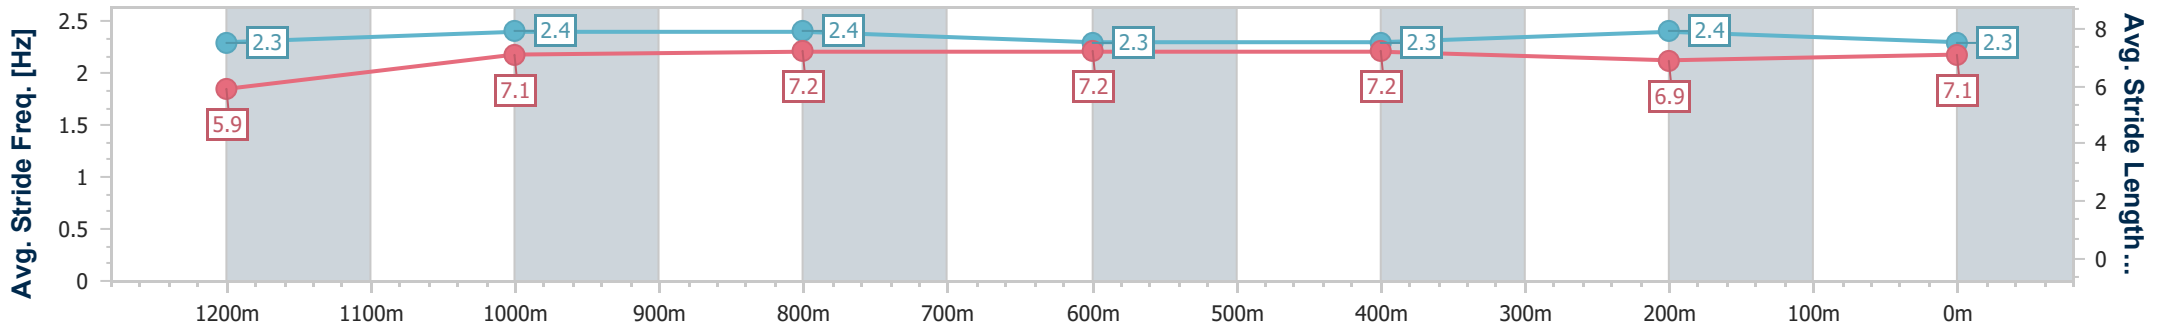

Horse/Jockey Name	He's A Saint
Final Rank	5
Fastest Section Time (Section)	0:11.49 (1200m)
Top Speed [km/h] (Section)	63.6 (1000m)
Race State	Finished

Ipswich QLD Professional
Race 3: SCHWEPPE'S Maiden Handicap - 1350m

05 February 2025 - 15:23

Track Rating: Soft 6, Weather: Overcast, Rail Position: +3.5m Entire

Section	Overall	1200m	1000m	800m	600m	400m	200m
Section Times	1:22.31 [5] (0:11.57)	1:10.74 [8] (0:11.49)	0:59.25 [8] (0:11.49)	0:47.76 [8] (0:11.86)	0:35.90 [7] (0:11.80)	0:24.10 [6] (0:11.88)	0:12.22 [7]
Average Speed [km/h]	46.8	62.7	62.6	60.2	60.8	60.2	59.1
Top Speed [km/h]	61.7	63.6	63.6	60.9	61.2	62.0	59.5
Avg. Dist. to Rail [m]	5.2	1.4	0.3	1.2	1.3	0.7	1.4
Avg. Stride Freq. [Hz]	2.3	2.4	2.4	2.3	2.3	2.4	2.3
Avg. Stride Length [m]	5.9	7.1	7.2	7.2	7.2	6.9	7.1

- [ ] Ranking at each section and finish
- -.-.- No data available at this section
- NA No data available