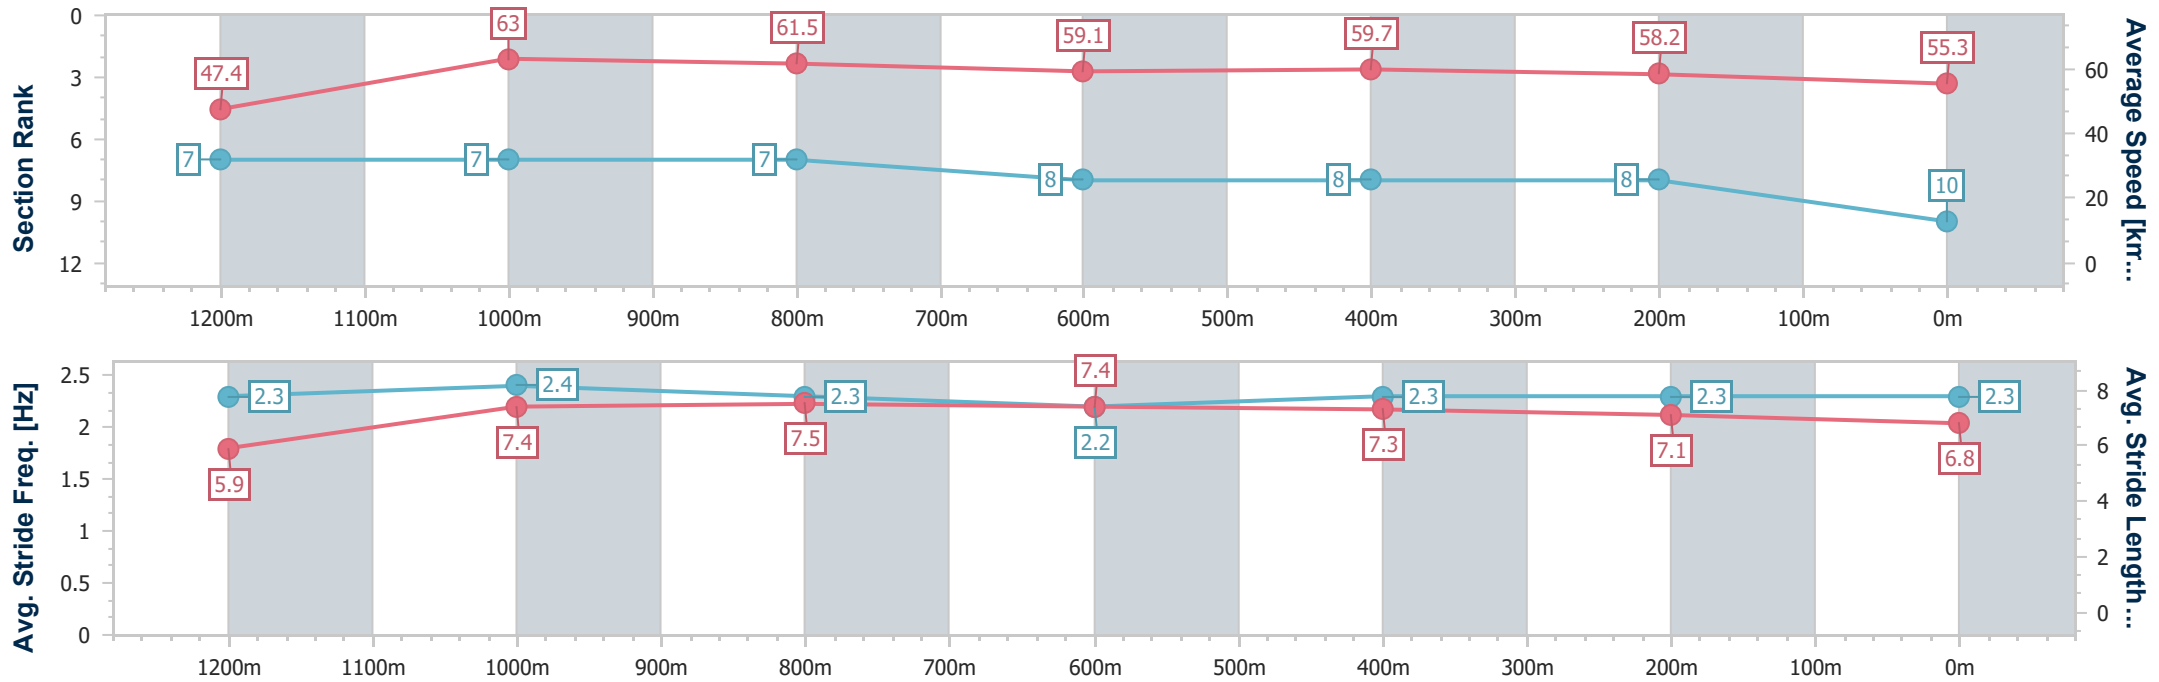

Ipswich QLD Professional
Race 3: SCHWEPPE'S Maiden Handicap - 1350m

05 February 2025 - 15:23

Track Rating: Soft 6, Weather: Overcast, Rail Position: +3.5m Entire

Section	Overall	1200m	1000m	800m	600m	400m	200m
Section Times	1:23.85 [9] (0:11.30)	1:12.55 [5] (0:11.34)	1:01.21 [5] (0:11.66)	0:49.55 [6] (0:12.07)	0:37.48 [6] (0:12.22)	0:25.26 [9] (0:12.39)	0:12.87 [9] (0:12.87)
Average Speed [km/h]	47.7	63.5	61.8	59.0	58.6	57.8	55.9
Top Speed [km/h]	62.8	64.3	62.5	60.5	60.1	58.6	58.8
Avg. Dist. to Rail [m]	1.5	0.5	0.6	2.0	2.0	1.2	0.4
Avg. Stride Freq. [Hz]	2.4	2.5	2.3	2.3	2.3	2.3	2.2
Avg. Stride Length [m]	5.7	7.2	7.3	7.2	7.1	7.0	6.9

- [] Ranking at each section and finish
- .-.- No data available at this section
- NA No data available

Horse/Jockey Name	Boulevard Boy
Final Rank	10
Fastest Section Time (Section)	0:11.39 (Overall)
Top Speed [km/h] (Section)	63.4 (1200m)
Race State	Finished

Ipswich QLD Professional
Race 3: SCHWEPPE'S Maiden Handicap - 1350m

05 February 2025 - 15:23

Track Rating: Soft 6, Weather: Overcast, Rail Position: +3.5m Entire

Section	Overall	1200m	1000m	800m	600m	400m	200m
Section Times	1:23.92 [10] (0:11.39)	1:12.53 [7] (0:11.42)	1:01.11 [7] (0:11.66)	0:49.45 [7] (0:12.08)	0:37.37 [8] (0:12.01)	0:25.36 [8] (0:12.35)	0:13.01 [8] (0:13.01)
Average Speed [km/h]	47.4	63.0	61.5	59.1	59.7	58.2	55.3
Top Speed [km/h]	62.4	63.4	63.0	60.4	60.1	59.5	58.0
Avg. Dist. to Rail [m]	1.0	0.5	1.1	2.0	1.4	0.6	1.8
Avg. Stride Freq. [Hz]	2.3	2.4	2.3	2.2	2.3	2.3	2.3
Avg. Stride Length [m]	5.9	7.4	7.5	7.4	7.3	7.1	6.8

- [] Ranking at each section and finish
- .-.- No data available at this section
- NA No data available