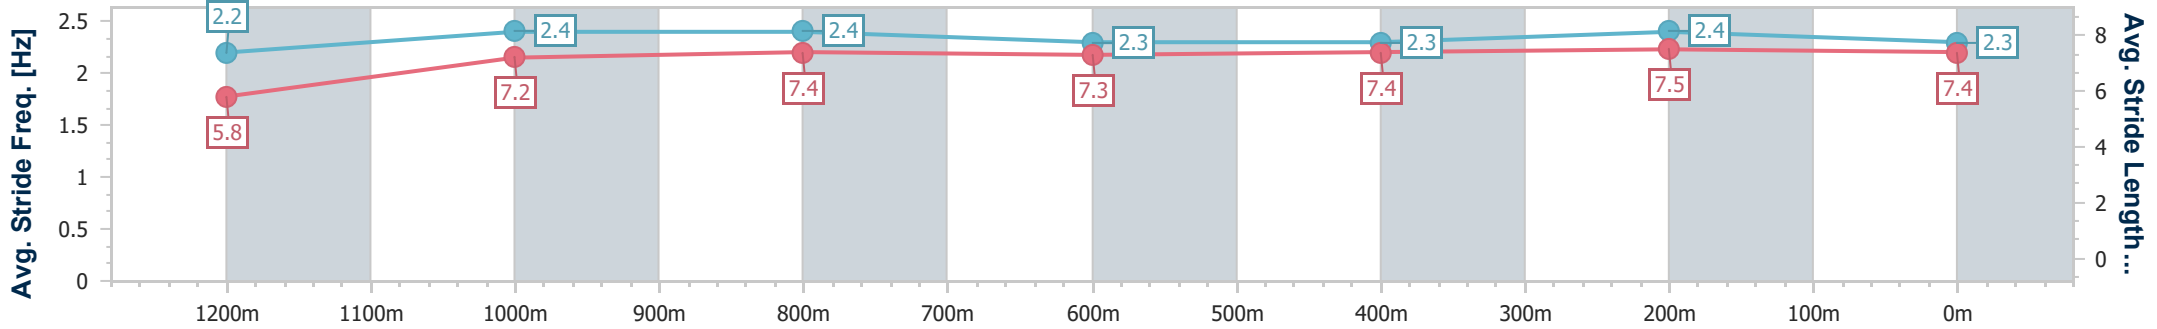

Horse/Jockey Name	Pele Princess
Final Rank	1
Fastest Section Time (Section)	0:11.19 (400m)
Top Speed [km/h] (Section)	66.0 (200m)
Race State	Finished

Ipswich QLD Professional
Race 3: SCHWEPPE'S Maiden Handicap - 1350m

05 February 2025 - 15:23

Track Rating: Soft 6, Weather: Overcast, Rail Position: +3.5m Entire

Section	Overall	1200m	1000m	800m	600m	400m	200m
Section Times	1:20.92 [1] (0:11.86)	1:09.06 [10] (0:11.47)	0:57.59 [10] (0:11.48)	0:46.11 [9] (0:11.87)	0:34.24 [9] (0:11.60)	0:22.64 [7] (0:11.19)	0:11.45 [2] (0:11.45)
Average Speed [km/h]	45.5	62.9	62.4	60.3	62.0	64.9	62.8
Top Speed [km/h]	61.4	63.9	63.4	61.9	65.9	65.9	66.0
Avg. Dist. to Rail [m]	4.8	1.4	1.1	1.8	0.6	4.1	7.1
Avg. Stride Freq. [Hz]	2.2	2.4	2.4	2.3	2.3	2.4	2.3
Avg. Stride Length [m]	5.8	7.2	7.4	7.3	7.4	7.5	7.4

- [ ] Ranking at each section and finish
- -.-.- No data available at this section
- NA No data available