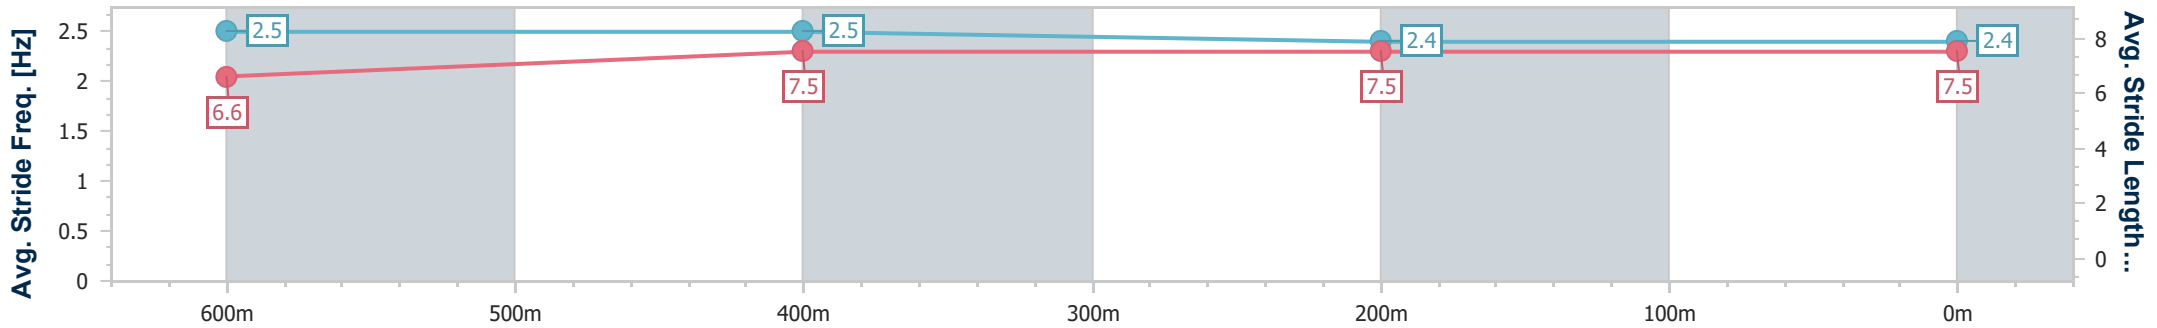

Race 1: TAB Maiden Plate - 800m

05 February 2025 - 14:13

Track Rating: Soft 5, Weather: Overcast, Rail Position: +3.5m Entire

Section	Overall	600m	400m	200m
Section Times	0:45.67 [1] (0:13.25)	0:32.42 [2] (0:10.44)	0:21.98 [1] (0:10.80)	0:11.18 [1] (0:11.18)
Average Speed [km/h]	54.3	68.5	65.9	64.3
Top Speed [km/h]	70.4	70.4	67.5	65.9
Avg. Dist. to Rail [m]	3.3	1.5	2.7	1.7
Avg. Stride Freq. [Hz]	2.5	2.5	2.4	2.4
Avg. Stride Length [m]	6.6	7.5	7.5	7.5