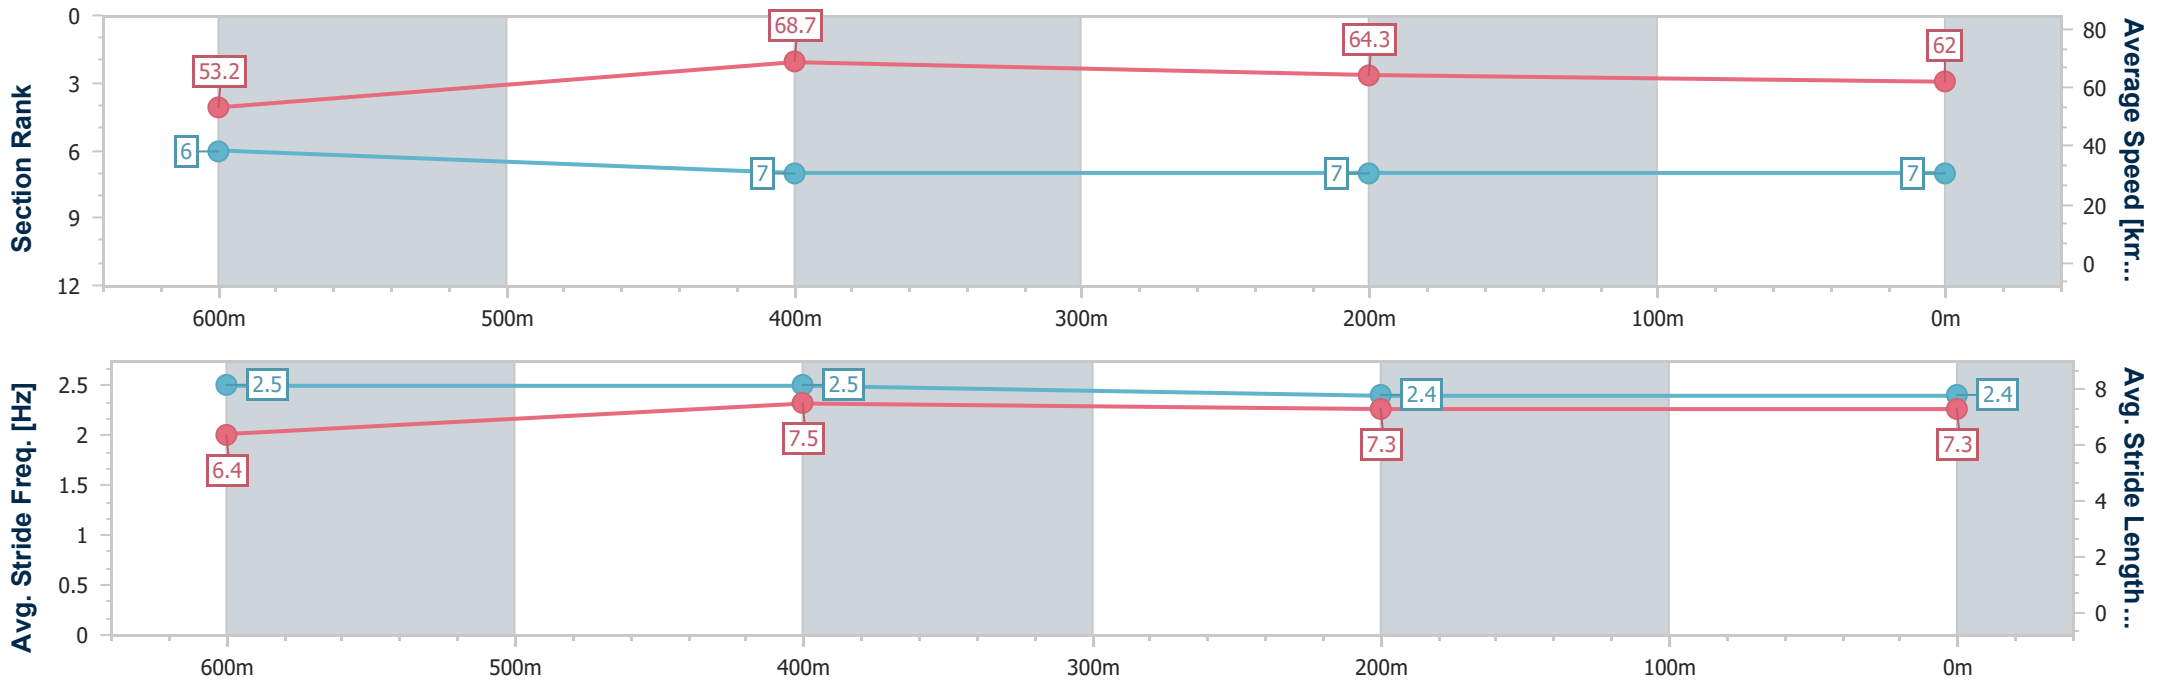

- [] Ranking at each section and finish
- .-.- No data available at this section
- NA No data available

Horse/Jockey Name	Razor's Magic
Final Rank	7
Fastest Section Time (Section)	0:10.63 (600m)
Top Speed [km/h] (Section)	70.0 (600m)
Race State	Finished

Ipswich QLD Professional

Race 1: TAB Maiden Plate - 800m

05 February 2025 - 14:13

Track Rating: Soft 5, Weather: Overcast, Rail Position: +3.5m Entire

Section	Overall	600m	400m	200m
Section Times	0:46.99 [7] (0:13.52)	0:33.47 [6] (0:10.63)	0:22.84 [7] (0:11.23)	0:11.61 [7] (0:11.61)
Average Speed [km/h]	53.2	68.7	64.3	62.0
Top Speed [km/h]	69.6	70.0	66.7	63.3
Avg. Dist. to Rail [m]	8.3	4.4	1.5	3.0
Avg. Stride Freq. [Hz]	2.5	2.5	2.4	2.4
Avg. Stride Length [m]	6.4	7.5	7.3	7.3

- [] Ranking at each section and finish
- .-.- No data available at this section
- NA No data available

Horse/Jockey Name	Kick And Run
Final Rank	8
Fastest Section Time (Section)	0:10.89 (600m)
Top Speed [km/h] (Section)	66.9 (600m)
Race State	Finished