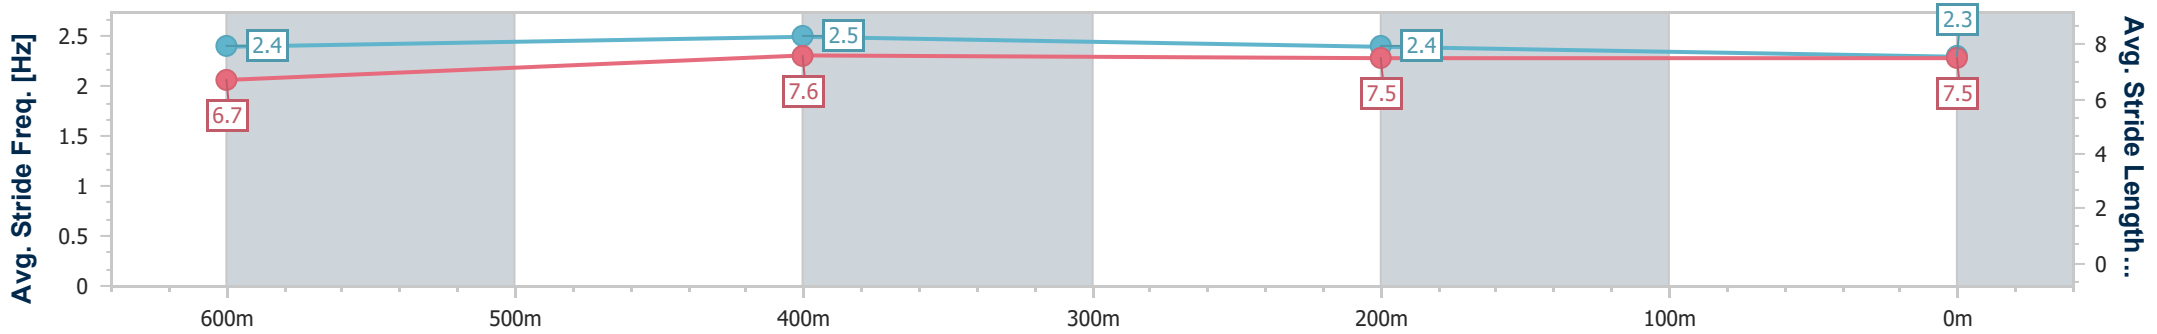

Ipswich QLD Professional

Race 1: TAB Maiden Plate - 800m

05 February 2025 - 14:13

Track Rating: Soft 5, Weather: Overcast, Rail Position: +3.5m Entire

Section	Overall	600m	400m	200m
Section Times	0:46.54 [5] (0:13.39)	0:33.15 [5] (0:10.63)	0:22.52 [5] (0:10.99)	0:11.53 [6] (0:11.53)
Average Speed [km/h]	53.6	68.3	66.1	62.4
Top Speed [km/h]	68.5	69.6	66.9	65.4
Avg. Dist. to Rail [m]	6.0	3.4	2.7	4.4
Avg. Stride Freq. [Hz]	2.4	2.5	2.4	2.3
Avg. Stride Length [m]	6.7	7.6	7.5	7.5

- [] Ranking at each section and finish
- .-.- No data available at this section
- NA No data available

Horse/Jockey Name	Hostwin Erico
Final Rank	6
Fastest Section Time (Section)	0:10.48 (600m)
Top Speed [km/h] (Section)	69.1 (600m)
Race State	Finished