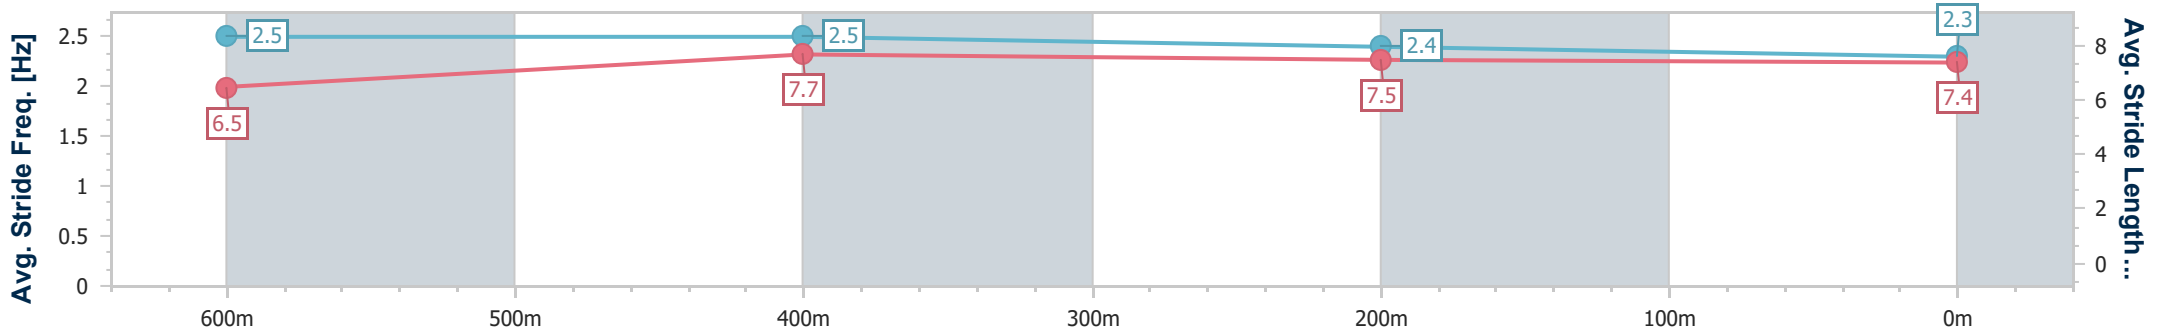

Ipswich QLD Professional

Race 1: TAB Maiden Plate - 800m

05 February 2025 - 14:13

Track Rating: Soft 5, Weather: Overcast, Rail Position: +3.5m Entire

Section	Overall	600m	400m	200m
Section Times	0:46.85 [6] (0:13.55)	0:33.30 [7] (0:10.48)	0:22.82 [6] (0:10.97)	0:11.85 [5] (0:11.85)
Average Speed [km/h]	57.9	68.4	64.8	60.7
Top Speed [km/h]	62.8	69.1	69.1	65.4
Avg. Dist. to Rail [m]	3.6	1.5	2.7	0.8
Avg. Stride Freq. [Hz]	2.5	2.5	2.4	2.3
Avg. Stride Length [m]	6.5	7.7	7.5	7.4

- [] Ranking at each section and finish
- .-.- No data available at this section
- NA No data available

Horse/Jockey Name	Razor's Magic
Final Rank	7
Fastest Section Time (Section)	0:10.63 (600m)
Top Speed [km/h] (Section)	70.0 (600m)
Race State	Finished