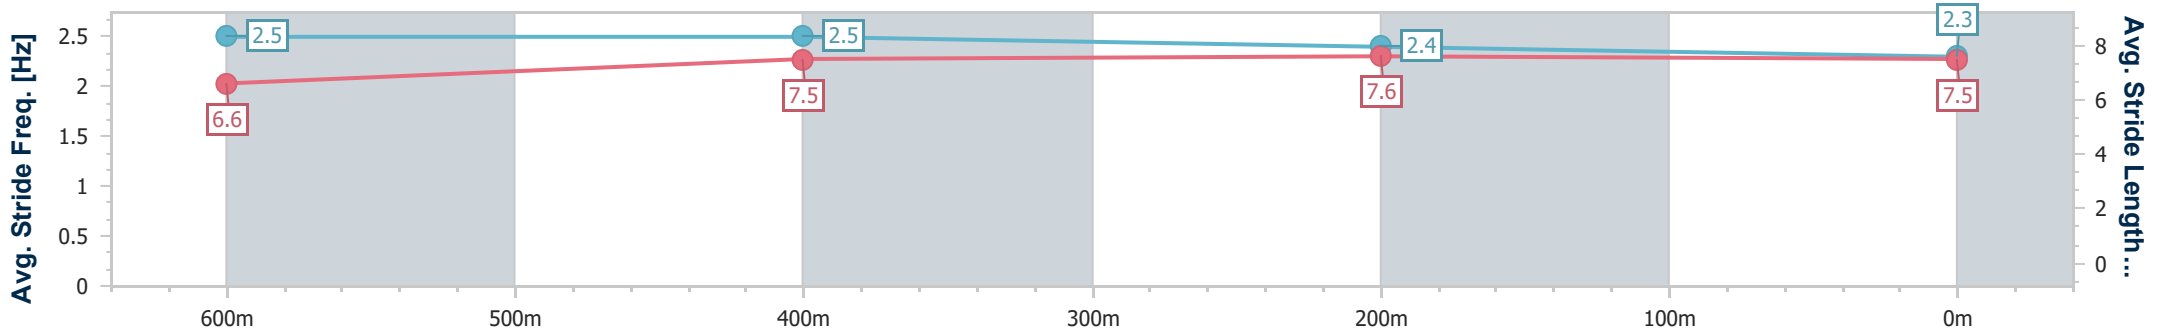

Ipswich QLD Professional

Race 1: TAB Maiden Plate - 800m

05 February 2025 - 14:13

Track Rating: Soft 5, Weather: Overcast, Rail Position: +3.5m Entire

Section	Overall	600m	400m	200m
Section Times	0:45.88 [2] (0:13.21)	0:32.67 [1] (0:10.51)	0:22.16 [3] (0:10.82)	0:11.34 [2] (0:11.34)
Average Speed [km/h]	54.5	68.0	66.2	63.4
Top Speed [km/h]	68.9	69.4	67.9	65.4
Avg. Dist. to Rail [m]	1.5	0.9	2.0	1.7
Avg. Stride Freq. [Hz]	2.5	2.5	2.4	2.3
Avg. Stride Length [m]	6.6	7.5	7.6	7.5