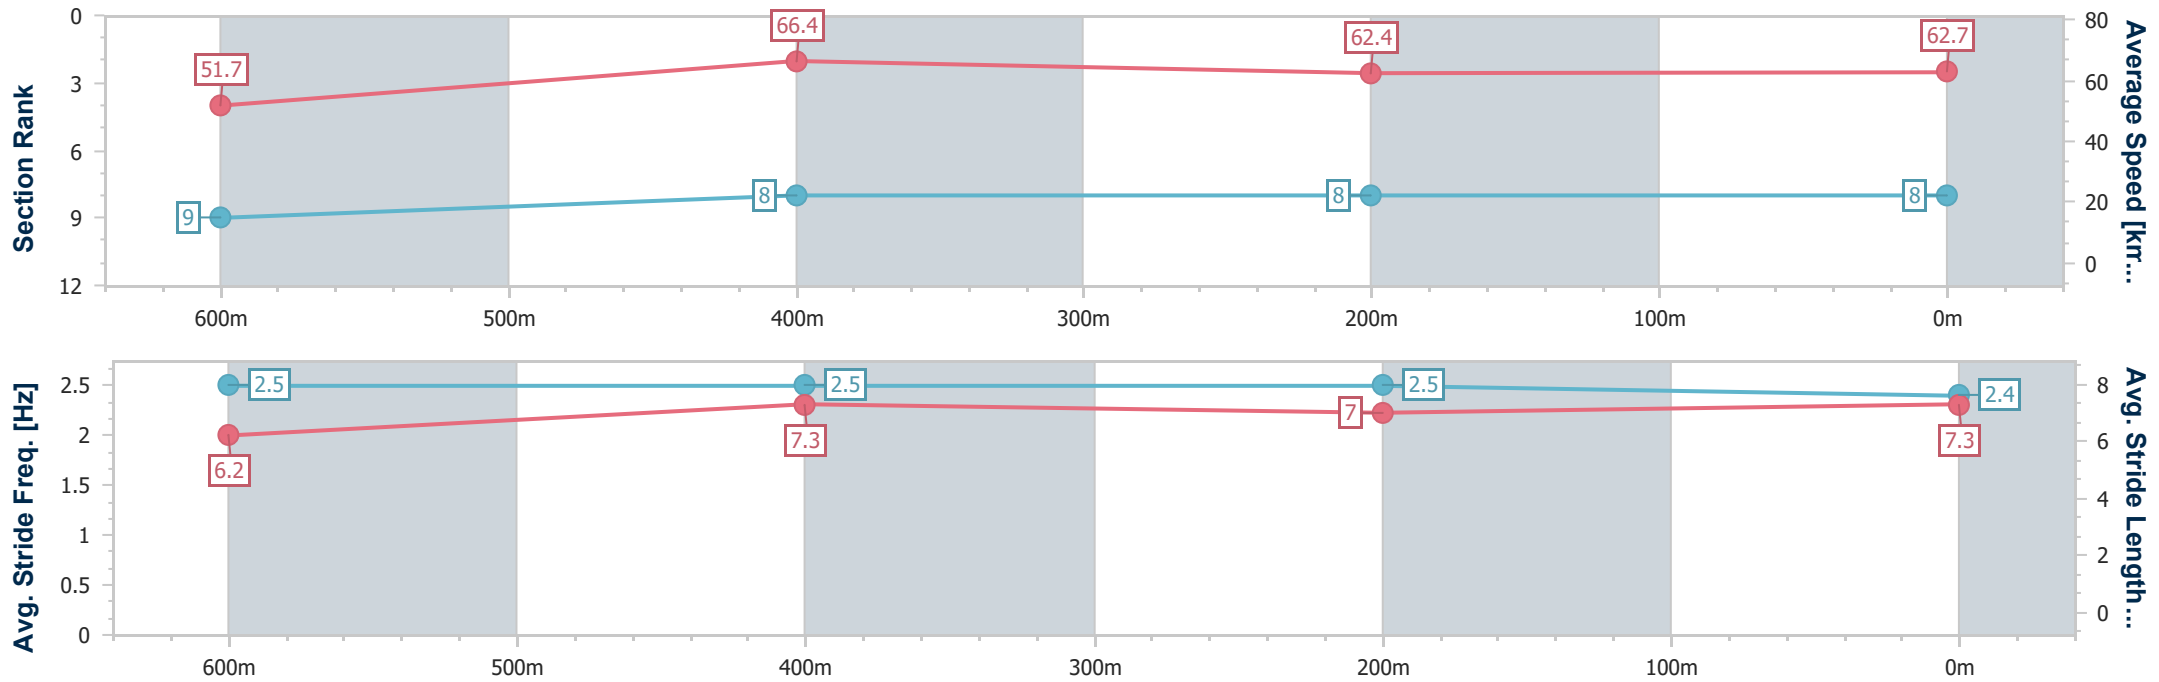

- [] Ranking at each section and finish
- .-.- No data available at this section
- NA No data available

Horse/Jockey Name	Kick And Run
Final Rank	8
Fastest Section Time (Section)	0:10.89 (600m)
Top Speed [km/h] (Section)	66.9 (600m)
Race State	Finished

Ipswich QLD Professional

Race 1: TAB Maiden Plate - 800m

05 February 2025 - 14:13

Track Rating: Soft 5, Weather: Overcast, Rail Position: +3.5m Entire

Section	Overall	600m	400m	200m
Section Times	0:47.85 [8] (0:13.94)	0:33.91 [9] (0:10.89)	0:23.02 [8] (0:11.53)	0:11.49 [8] (0:11.49)
Average Speed [km/h]	51.7	66.4	62.4	62.7
Top Speed [km/h]	66.6	66.9	65.0	64.4
Avg. Dist. to Rail [m]	8.6	2.7	0.8	2.6
Avg. Stride Freq. [Hz]	2.5	2.5	2.5	2.4
Avg. Stride Length [m]	6.2	7.3	7.0	7.3

- [] Ranking at each section and finish
- .-.- No data available at this section
- NA No data available

Horse/Jockey Name	Ella De Aur
Final Rank	9
Fastest Section Time (Section)	0:11.41 (600m)
Top Speed [km/h] (Section)	66.7 (Overall)
Race State	Finished