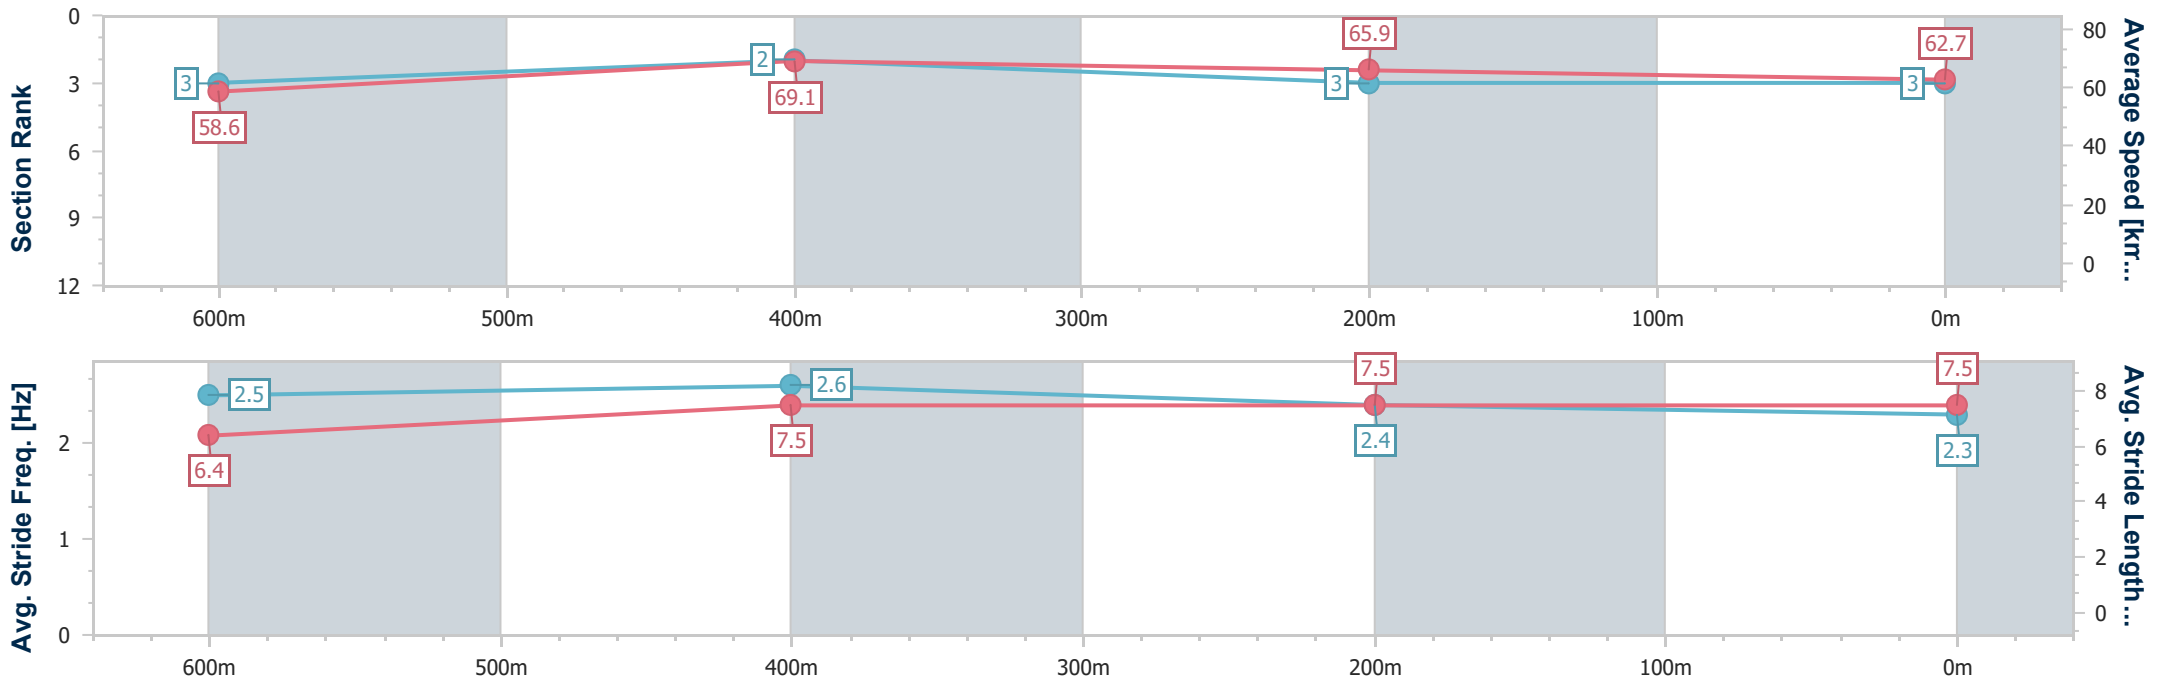

Ipswich QLD Professional

Race 1: TAB Maiden Plate - 800m

05 February 2025 - 14:13

Track Rating: Soft 5, Weather: Overcast, Rail Position: +3.5m Entire

Section	Overall	600m	400m	200m
Section Times	0:46.07 [3] (0:13.35)	0:32.72 [3] (0:10.35)	0:22.37 [2] (0:10.94)	0:11.43 [3] (0:11.43)
Average Speed [km/h]	58.6	69.1	65.9	62.7
Top Speed [km/h]	63.8	70.0	69.7	66.3
Avg. Dist. to Rail [m]	2.2	0.9	0.7	1.4
Avg. Stride Freq. [Hz]	2.5	2.6	2.4	2.3
Avg. Stride Length [m]	6.4	7.5	7.5	7.5

- [] Ranking at each section and finish
- .-.- No data available at this section
- NA No data available

Horse/Jockey Name	Borisova
Final Rank	4
Fastest Section Time (Section)	0:10.45 (600m)
Top Speed [km/h] (Section)	70.4 (600m)
Race State	Finished