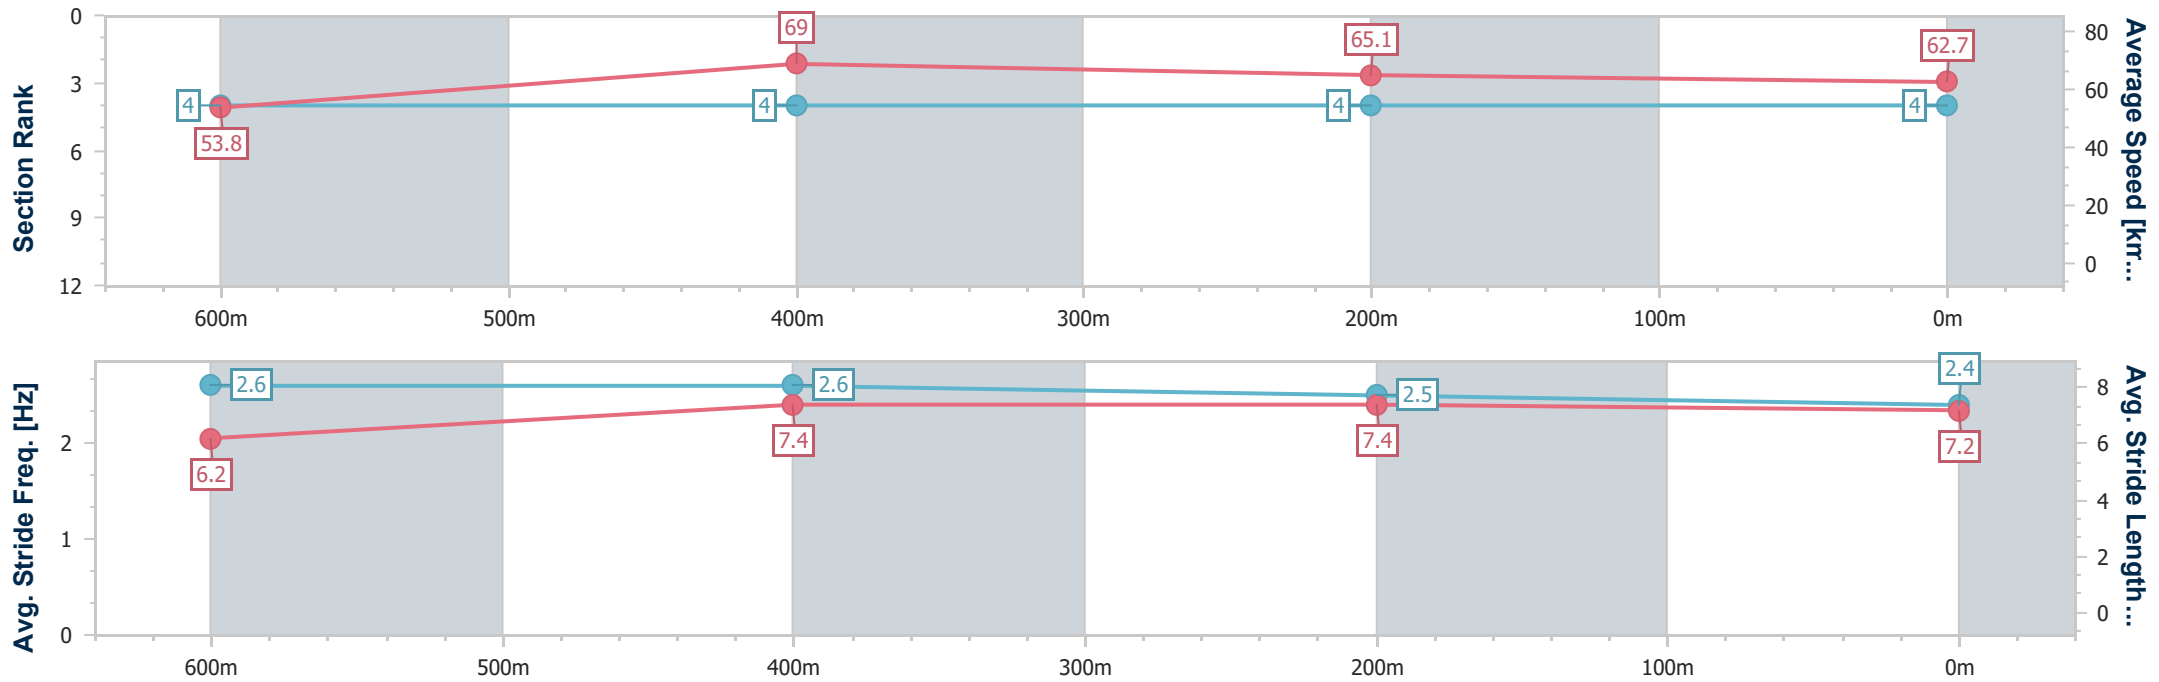

- [] Ranking at each section and finish
- .-.- No data available at this section
- NA No data available

Horse/Jockey Name	Borisova
Final Rank	4
Fastest Section Time (Section)	0:10.45 (600m)
Top Speed [km/h] (Section)	70.4 (600m)
Race State	Finished

Ipswich QLD Professional

Race 1: TAB Maiden Plate - 800m

05 February 2025 - 14:13

Track Rating: Soft 5, Weather: Overcast, Rail Position: +3.5m Entire

Section	Overall	600m	400m	200m
Section Times	0:46.36 [4] (0:13.36)	0:33.00 [4] (0:10.45)	0:22.55 [4] (0:11.08)	0:11.47 [4] (0:11.47)
Average Speed [km/h]	53.8	69.0	65.1	62.7
Top Speed [km/h]	69.8	70.4	67.1	64.4
Avg. Dist. to Rail [m]	4.8	2.0	0.8	2.9
Avg. Stride Freq. [Hz]	2.6	2.6	2.5	2.4
Avg. Stride Length [m]	6.2	7.4	7.4	7.2

- [] Ranking at each section and finish
- .-.- No data available at this section
- NA No data available

Horse/Jockey Name	Victory Melody
Final Rank	5
Fastest Section Time (Section)	0:10.63 (600m)
Top Speed [km/h] (Section)	69.6 (600m)
Race State	Finished