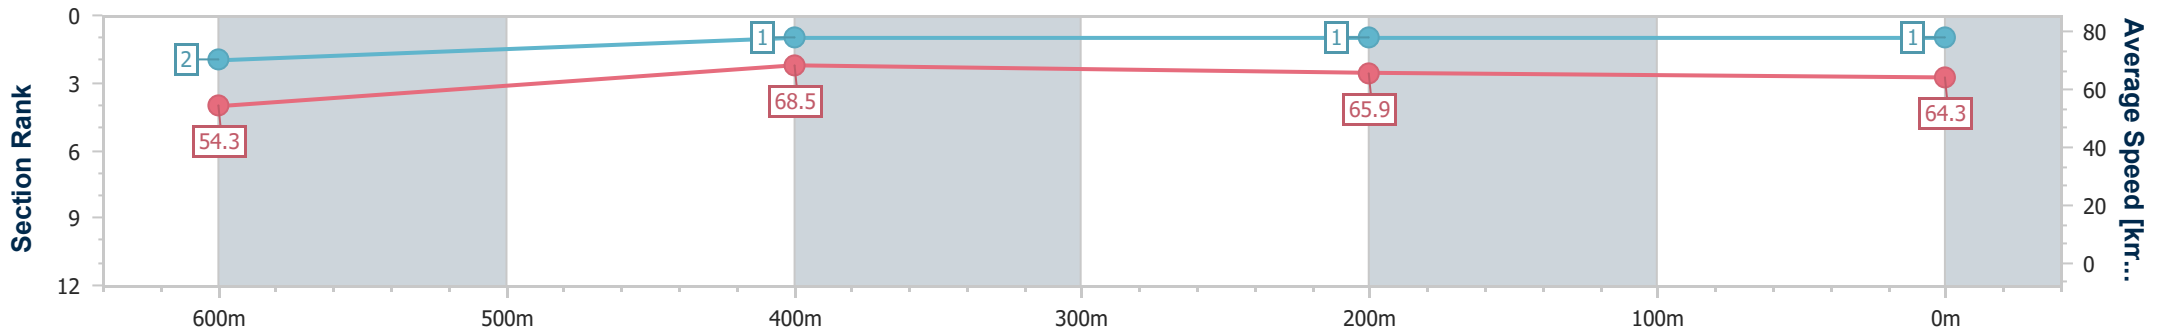

Race 1: TAB Maiden Plate - 800m

05 February 2025 - 14:13

Track Rating: Soft 5, Weather: Overcast, Rail Position: +3.5m Entire

Section	Overall	600m	400m	200m
Section Times	0:45.67 [1] (0:13.25)	0:32.42 [2] (0:10.44)	0:21.98 [1] (0:10.80)	0:11.18 [1] (0:11.18)
Average Speed [km/h]	54.3	68.5	65.9	64.3
Top Speed [km/h]	70.4	70.4	67.5	65.9
Avg. Dist. to Rail [m]	3.3	1.5	2.7	1.7
Avg. Stride Freq. [Hz]	2.5	2.5	2.4	2.4
Avg. Stride Length [m]	6.6	7.5	7.5	7.5