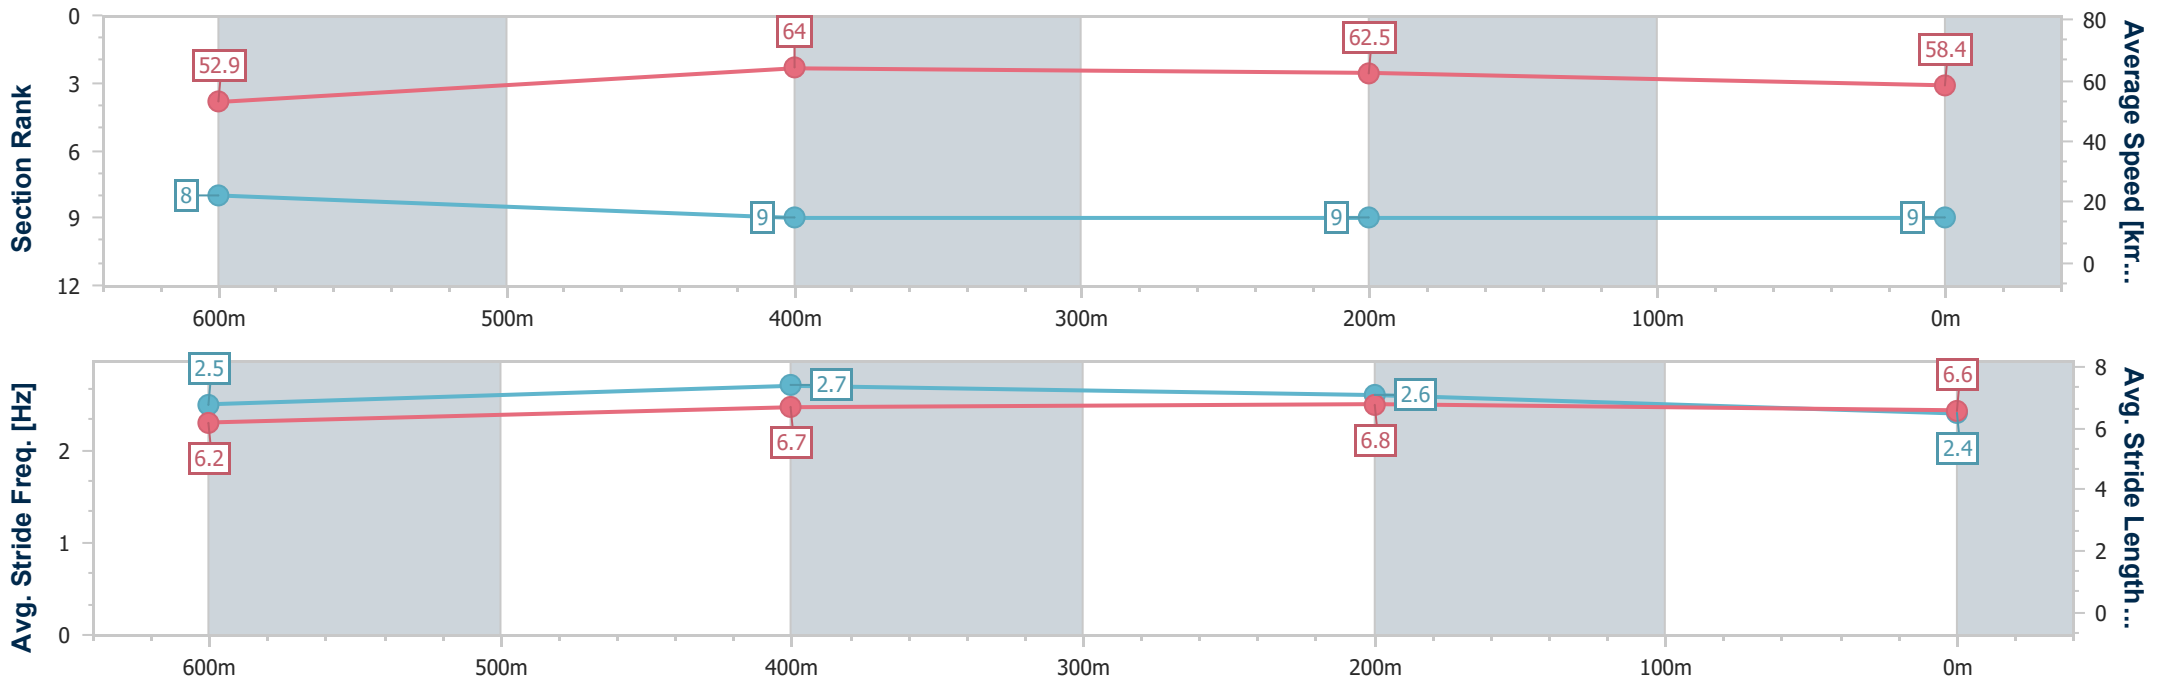

Ipswich QLD Professional

Race 1: TAB Maiden Plate - 800m

05 February 2025 - 14:13

Track Rating: Soft 5, Weather: Overcast, Rail Position: +3.5m Entire

Section	Overall	600m	400m	200m
Section Times	0:48.98 [9] (0:13.62)	0:35.36 [8] (0:11.41)	0:23.95 [9] (0:11.64)	0:12.31 [9] (0:12.31)
Average Speed [km/h]	52.9	64.0	62.5	58.4
Top Speed [km/h]	66.7	65.0	63.0	62.8
Avg. Dist. to Rail [m]	9.5	5.7	3.0	4.9
Avg. Stride Freq. [Hz]	2.5	2.7	2.6	2.4
Avg. Stride Length [m]	6.2	6.7	6.8	6.6

- [] Ranking at each section and finish
- .-.- No data available at this section
- NA No data available