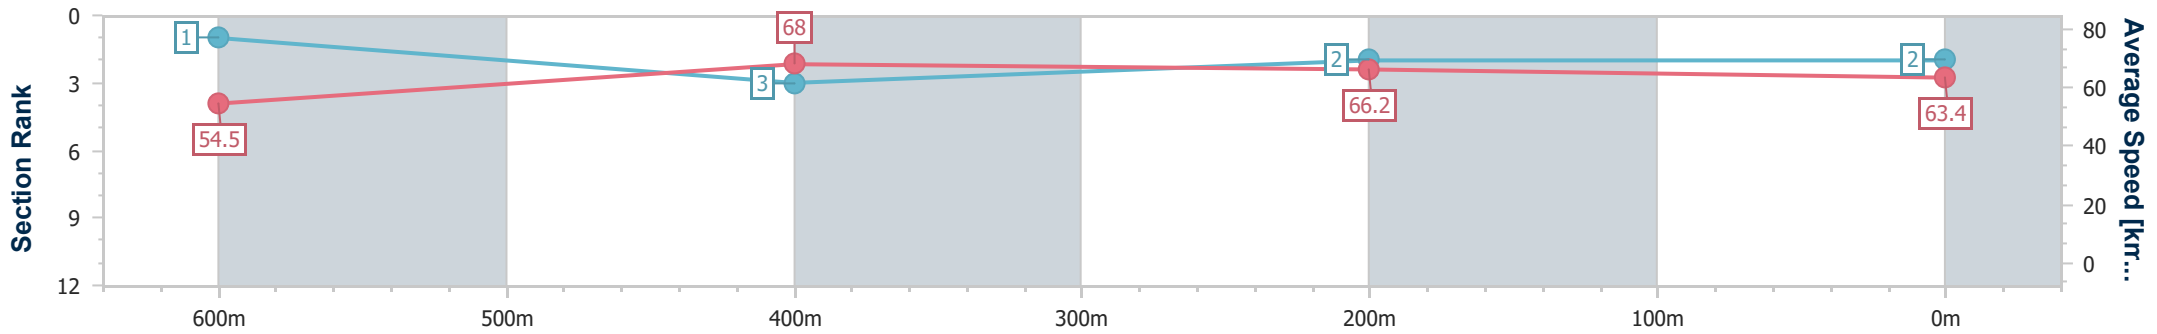

Ipswich QLD Professional

Race 1: TAB Maiden Plate - 800m

05 February 2025 - 14:13

Track Rating: Soft 5, Weather: Overcast, Rail Position: +3.5m Entire

Section	Overall	600m	400m	200m
Section Times	0:45.88 [2] (0:13.21)	0:32.67 [1] (0:10.51)	0:22.16 [3] (0:10.82)	0:11.34 [2] (0:11.34)
Average Speed [km/h]	54.5	68.0	66.2	63.4
Top Speed [km/h]	68.9	69.4	67.9	65.4
Avg. Dist. to Rail [m]	1.5	0.9	2.0	1.7
Avg. Stride Freq. [Hz]	2.5	2.5	2.4	2.3
Avg. Stride Length [m]	6.6	7.5	7.6	7.5