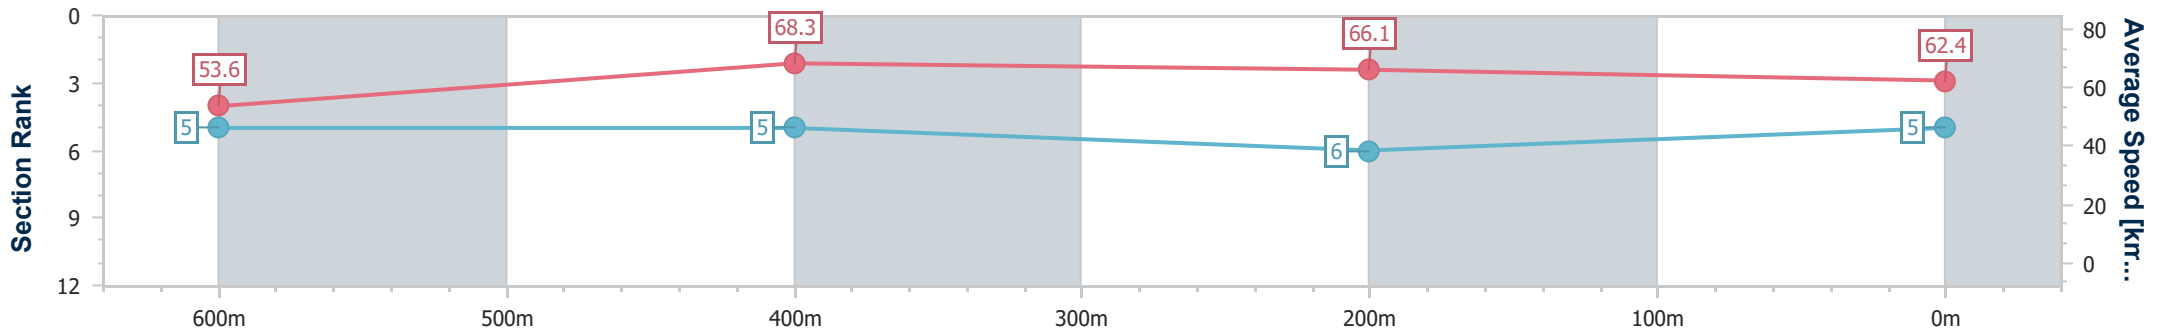

Ipswich QLD Professional

Race 1: TAB Maiden Plate - 800m

05 February 2025 - 14:13

Track Rating: Soft 5, Weather: Overcast, Rail Position: +3.5m Entire

Section	Overall	600m	400m	200m
Section Times	0:46.54 [5] (0:13.39)	0:33.15 [5] (0:10.63)	0:22.52 [5] (0:10.99)	0:11.53 [6] (0:11.53)
Average Speed [km/h]	53.6	68.3	66.1	62.4
Top Speed [km/h]	68.5	69.6	66.9	65.4
Avg. Dist. to Rail [m]	6.0	3.4	2.7	4.4
Avg. Stride Freq. [Hz]	2.4	2.5	2.4	2.3
Avg. Stride Length [m]	6.7	7.6	7.5	7.5