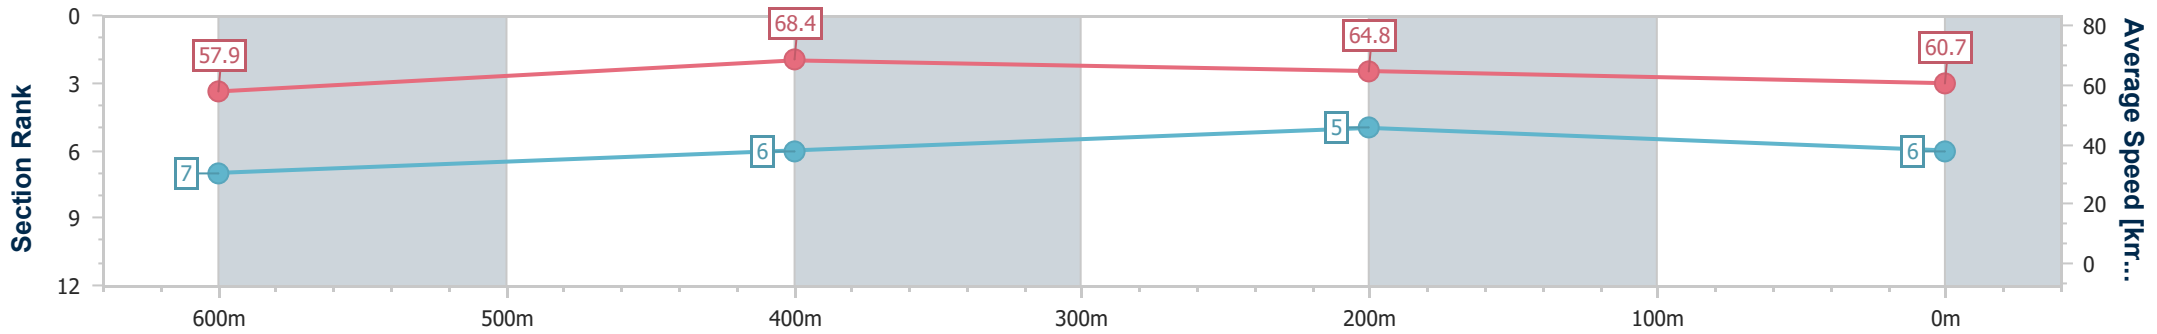

Ipswich QLD Professional

Race 1: TAB Maiden Plate - 800m

05 February 2025 - 14:13

Track Rating: Soft 5, Weather: Overcast, Rail Position: +3.5m Entire

Section	Overall	600m	400m	200m
Section Times	0:46.85 [6] (0:13.55)	0:33.30 [7] (0:10.48)	0:22.82 [6] (0:10.97)	0:11.85 [5] (0:11.85)
Average Speed [km/h]	57.9	68.4	64.8	60.7
Top Speed [km/h]	62.8	69.1	69.1	65.4
Avg. Dist. to Rail [m]	3.6	1.5	2.7	0.8
Avg. Stride Freq. [Hz]	2.5	2.5	2.4	2.3
Avg. Stride Length [m]	6.5	7.7	7.5	7.4

- [] Ranking at each section and finish
- .-.- No data available at this section
- NA No data available

Horse/Jockey Name	Razor's Magic
Final Rank	7
Fastest Section Time (Section)	0:10.63 (600m)
Top Speed [km/h] (Section)	70.0 (600m)
Race State	Finished