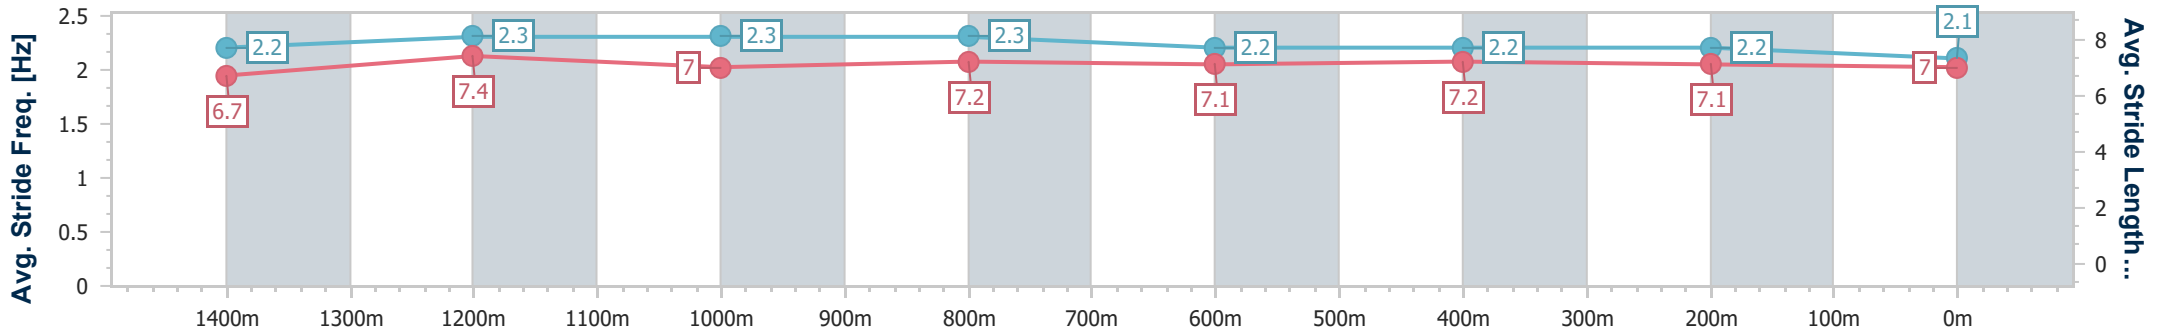

Sunshine Coast QLD Professional
 Race 2: CATANACH'S JEWELLERS Maiden Handicap - 1600m
 02 February 2025 - 13:39
 Track Rating: Good 4, Weather: Fine, Rail Position: +3m Entire

Section	Overall	1400m	1200m	1000m	800m	600m	400m	200m
Section Times	1:41.01 [9] (0:13.44)	1:27.57 [6] (0:11.62)	1:15.95 [7] (0:11.90)	1:04.05 [8] (0:12.50)	0:51.55 [8] (0:13.13)	0:38.42 [8] (0:12.50)	0:25.92 [9] (0:12.46)	0:13.46 [10] (0:13.46)
Average Speed [km/h]	53.8	62.2	60.5	58.0	55.4	57.9	57.8	53.6
Top Speed [km/h]	64.1	64.2	61.7	59.8	58.9	58.9	58.9	56.0
Avg. Dist. to Rail [m]	3.3	2.5	2.3	2.2	1.6	1.1	1.9	3.0
Avg. Stride Freq. [Hz]	2.3	2.3	2.3	2.2	2.2	2.3	2.3	2.2
Avg. Stride Length [m]	6.3	7.4	7.4	7.3	7.0	7.1	7.0	6.7

- [] Ranking at each section and finish
- .-.- No data available at this section
- NA No data available

Horse/Jockey Name	Stpeterscathedral
Final Rank	10
Fastest Section Time (Section)	0:11.39 (1400m)
Top Speed [km/h] (Section)	65.0 (Overall)
Race State	Finished

Sunshine Coast QLD Professional
 Race 2: CATANACH'S JEWELLERS Maiden Handicap - 1600m
 02 February 2025 - 13:39
 Track Rating: Good 4, Weather: Fine, Rail Position: +3m Entire

Section	Overall	1400m	1200m	1000m	800m	600m	400m	200m
Section Times	1:41.01 [10] (0:13.60)	1:27.41 [8] (0:11.39)	1:16.02 [6] (0:11.85)	1:04.17 [6] (0:12.18)	0:51.99 [4] (0:13.02)	0:38.97 [3] (0:12.63)	0:26.34 [5] (0:12.67)	0:13.67 [9]
Average Speed [km/h]	53.1	63.8	61.0	59.7	56.2	57.8	57.0	52.7
Top Speed [km/h]	65.0	64.7	62.6	60.7	57.9	58.3	58.4	55.2
Avg. Dist. to Rail [m]	6.2	4.1	3.7	3.7	3.1	2.4	4.6	4.8
Avg. Stride Freq. [Hz]	2.2	2.3	2.3	2.3	2.2	2.2	2.2	2.1
Avg. Stride Length [m]	6.7	7.4	7.0	7.2	7.1	7.2	7.1	7.0

- [] Ranking at each section and finish
- .-.- No data available at this section
- NA No data available