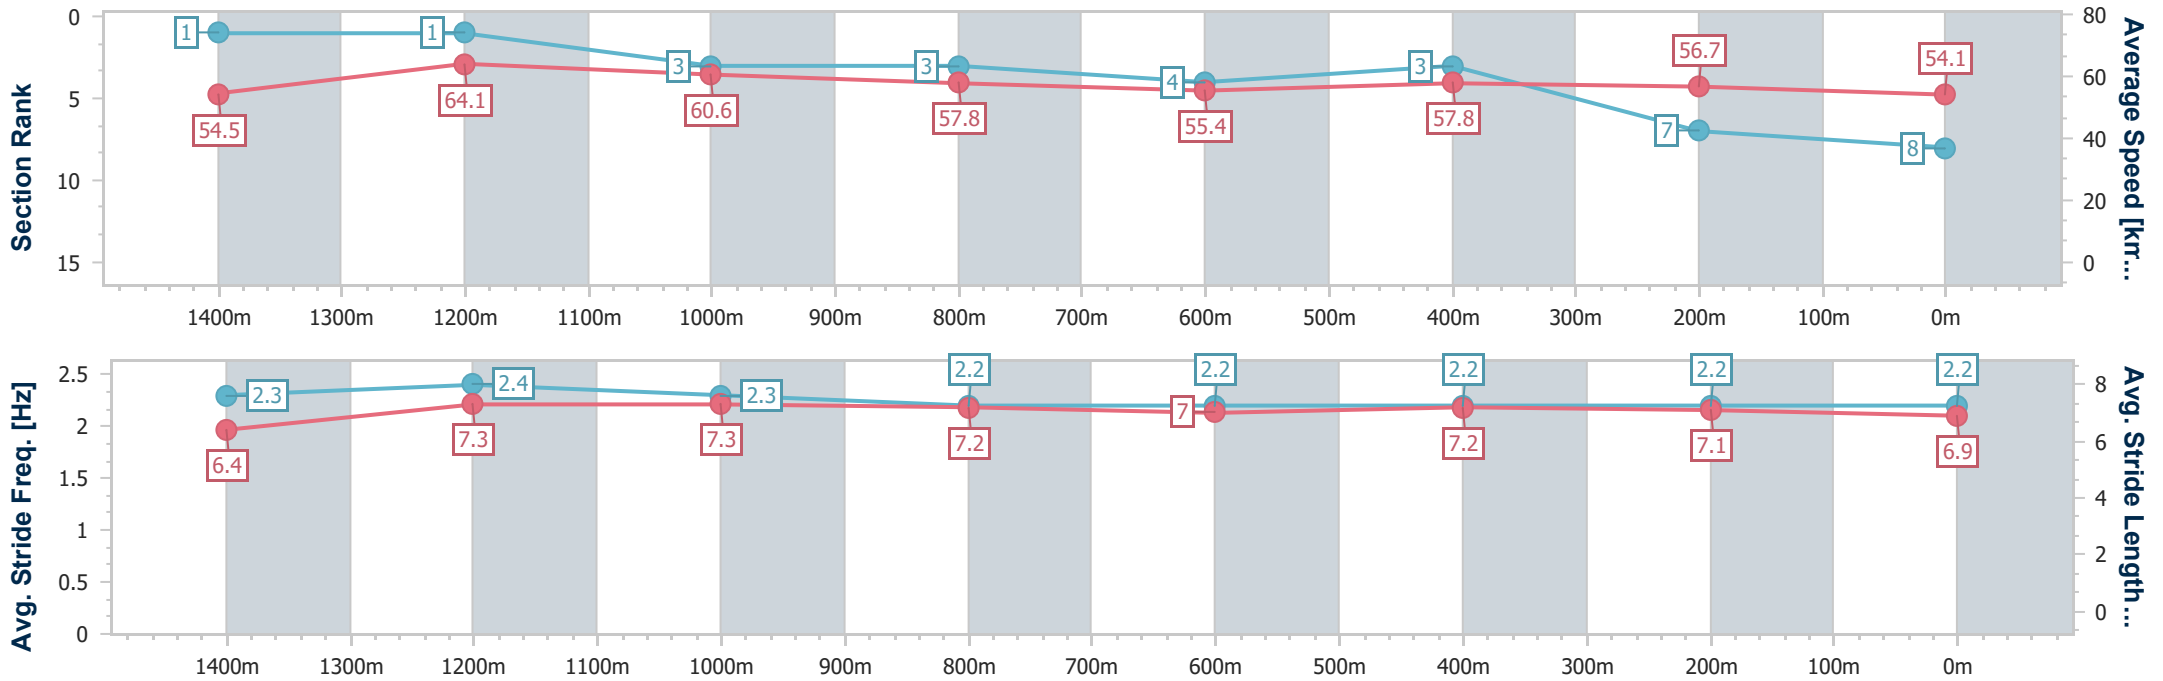

- [] Ranking at each section and finish
- .-.- No data available at this section
- NA No data available

Horse/Jockey Name	My Mischka
Final Rank	8
Fastest Section Time (Section)	0:11.36 (1400m)
Top Speed [km/h] (Section)	66.8 (1400m)
Race State	Finished

Sunshine Coast QLD Professional
 Race 2: CATANACH'S JEWELLERS Maiden Handicap - 1600m
 02 February 2025 - 13:39
 Track Rating: Good 4, Weather: Fine, Rail Position: +3m Entire

Section	Overall	1400m	1200m	1000m	800m	600m	400m	200m
Section Times	1:40.57 [8] (0:13.21)	1:27.36 [1] (0:11.36)	1:16.00 [1] (0:11.90)	1:04.10 [3] (0:12.53)	0:51.57 [3] (0:13.08)	0:38.49 [4] (0:12.51)	0:25.98 [3] (0:12.70)	0:13.28 [7] (0:13.28)
Average Speed [km/h]	54.5	64.1	60.6	57.8	55.4	57.8	56.7	54.1
Top Speed [km/h]	66.8	66.8	62.5	59.3	57.5	60.1	61.1	55.6
Avg. Dist. to Rail [m]	7.6	4.9	2.4	2.0	1.4	0.3	0.2	0.6
Avg. Stride Freq. [Hz]	2.3	2.4	2.3	2.2	2.2	2.2	2.2	2.2
Avg. Stride Length [m]	6.4	7.3	7.3	7.2	7.0	7.2	7.1	6.9

- [] Ranking at each section and finish
- .-.-.- No data available at this section
- NA No data available

Horse/Jockey Name	Lethally Stella
Final Rank	9
Fastest Section Time (Section)	0:11.62 (1400m)
Top Speed [km/h] (Section)	64.2 (1400m)
Race State	Finished