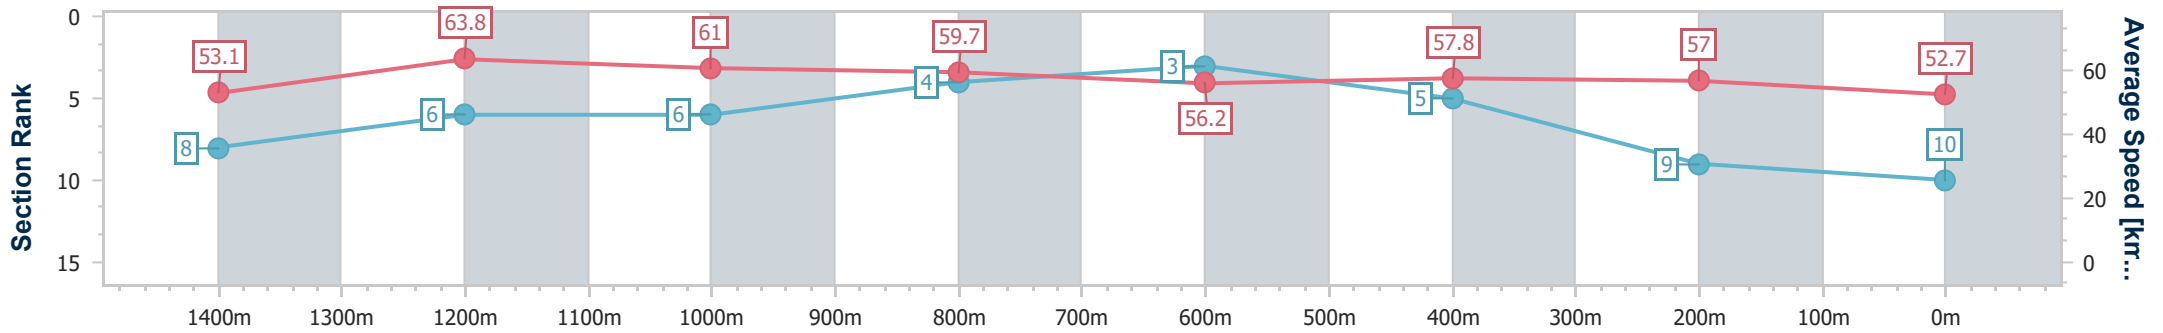

- [] Ranking at each section and finish
- .-.- No data available at this section
- NA No data available

Horse/Jockey Name	Stpeterscathedral
Final Rank	10
Fastest Section Time (Section)	0:11.39 (1400m)
Top Speed [km/h] (Section)	65.0 (Overall)
Race State	Finished

Sunshine Coast QLD Professional
 Race 2: CATANACH'S JEWELLERS Maiden Handicap - 1600m
 02 February 2025 - 13:39
 Track Rating: Good 4, Weather: Fine, Rail Position: +3m Entire

Section	Overall	1400m	1200m	1000m	800m	600m	400m	200m
Section Times	1:41.01 [10] (0:13.60)	1:27.41 [8] (0:11.39)	1:16.02 [6] (0:11.85)	1:04.17 [6] (0:12.18)	0:51.99 [4] (0:13.02)	0:38.97 [3] (0:12.63)	0:26.34 [5] (0:12.67)	0:13.67 [9]
Average Speed [km/h]	53.1	63.8	61.0	59.7	56.2	57.8	57.0	52.7
Top Speed [km/h]	65.0	64.7	62.6	60.7	57.9	58.3	58.4	55.2
Avg. Dist. to Rail [m]	6.2	4.1	3.7	3.7	3.1	2.4	4.6	4.8
Avg. Stride Freq. [Hz]	2.2	2.3	2.3	2.3	2.2	2.2	2.2	2.1
Avg. Stride Length [m]	6.7	7.4	7.0	7.2	7.1	7.2	7.1	7.0