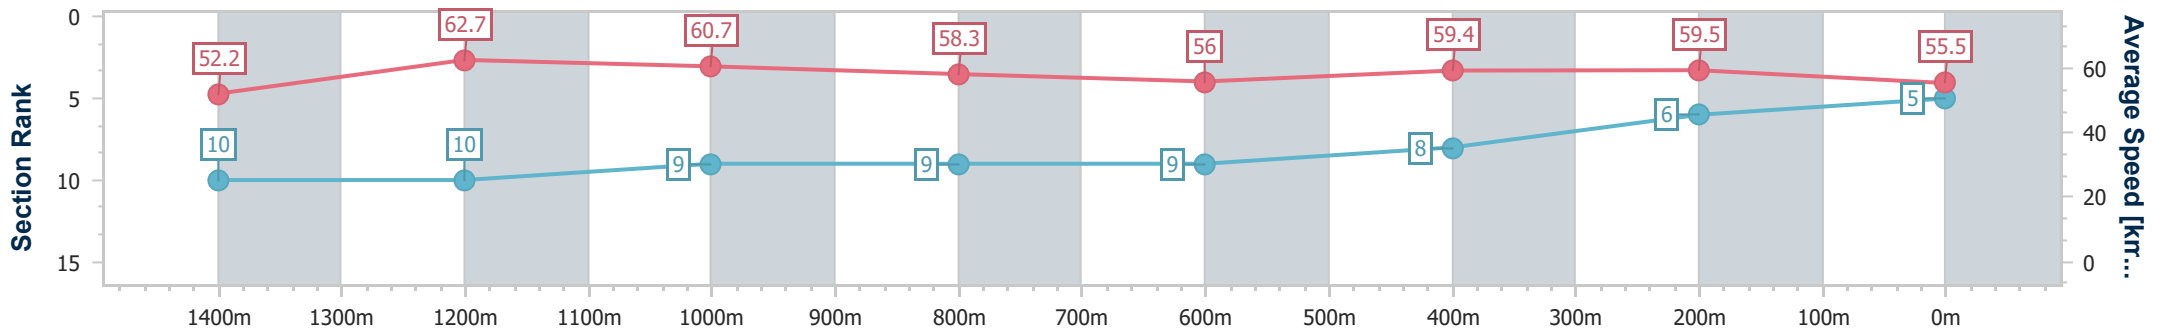

Horse/Jockey Name	Yonaka
Final Rank	5
Fastest Section Time (Section)	0:11.56 (1400m)
Top Speed [km/h] (Section)	64.3 (1400m)
Race State	Finished

Sunshine Coast QLD Professional
Race 2: CATANACH'S JEWELLERS Maiden Handicap - 1600m
02 February 2025 - 13:39
Track Rating: Good 4, Weather: Fine, Rail Position: +3m Entire

Section	Overall	1400m	1200m	1000m	800m	600m	400m	200m
Section Times	1:40.07 [5] (0:13.84)	1:26.23 [10] (0:11.56)	1:14.67 [10] (0:11.89)	1:02.78 [9] (0:12.45)	0:50.33 [9] (0:13.00)	0:37.33 [9] (0:12.25)	0:25.08 [8] (0:12.14)	0:12.94 [6] (0:12.94)
Average Speed [km/h]	52.2	62.7	60.7	58.3	56.0	59.4	59.5	55.5
Top Speed [km/h]	64.3	64.3	62.1	60.7	59.7	60.3	60.4	57.9
Avg. Dist. to Rail [m]	8.0	4.2	3.9	3.4	2.1	1.4	4.5	3.8
Avg. Stride Freq. [Hz]	2.2	2.3	2.3	2.2	2.2	2.3	2.3	2.2
Avg. Stride Length [m]	6.4	7.5	7.4	7.3	7.0	7.3	7.1	6.9

- [ ] Ranking at each section and finish
- -.-.- No data available at this section
- NA No data available