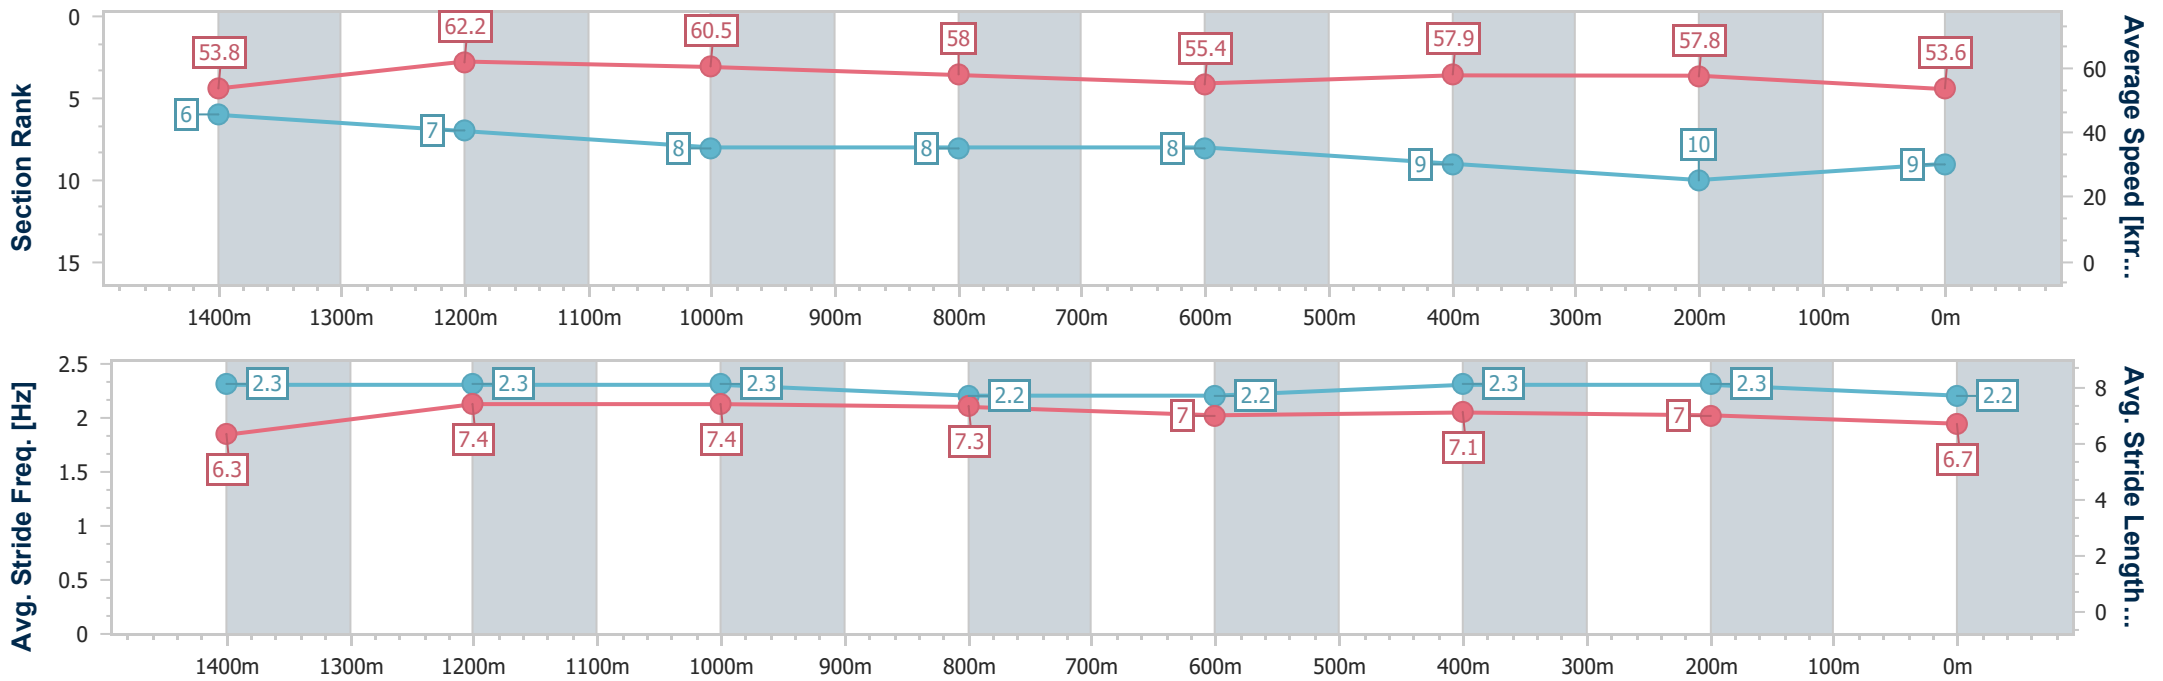

- [] Ranking at each section and finish
- .-.-.- No data available at this section
- NA No data available

Horse/Jockey Name	Lethally Stella
Final Rank	9
Fastest Section Time (Section)	0:11.62 (1400m)
Top Speed [km/h] (Section)	64.2 (1400m)
Race State	Finished

Sunshine Coast QLD Professional
 Race 2: CATANACH'S JEWELLERS Maiden Handicap - 1600m
 02 February 2025 - 13:39
 Track Rating: Good 4, Weather: Fine, Rail Position: +3m Entire

Section	Overall	1400m	1200m	1000m	800m	600m	400m	200m
Section Times	1:41.01 [9] (0:13.44)	1:27.57 [6] (0:11.62)	1:15.95 [7] (0:11.90)	1:04.05 [8] (0:12.50)	0:51.55 [8] (0:13.13)	0:38.42 [8] (0:12.50)	0:25.92 [9] (0:12.46)	0:13.46 [10] (0:13.46)
Average Speed [km/h]	53.8	62.2	60.5	58.0	55.4	57.9	57.8	53.6
Top Speed [km/h]	64.1	64.2	61.7	59.8	58.9	58.9	58.9	56.0
Avg. Dist. to Rail [m]	3.3	2.5	2.3	2.2	1.6	1.1	1.9	3.0
Avg. Stride Freq. [Hz]	2.3	2.3	2.3	2.2	2.2	2.3	2.3	2.2
Avg. Stride Length [m]	6.3	7.4	7.4	7.3	7.0	7.1	7.0	6.7