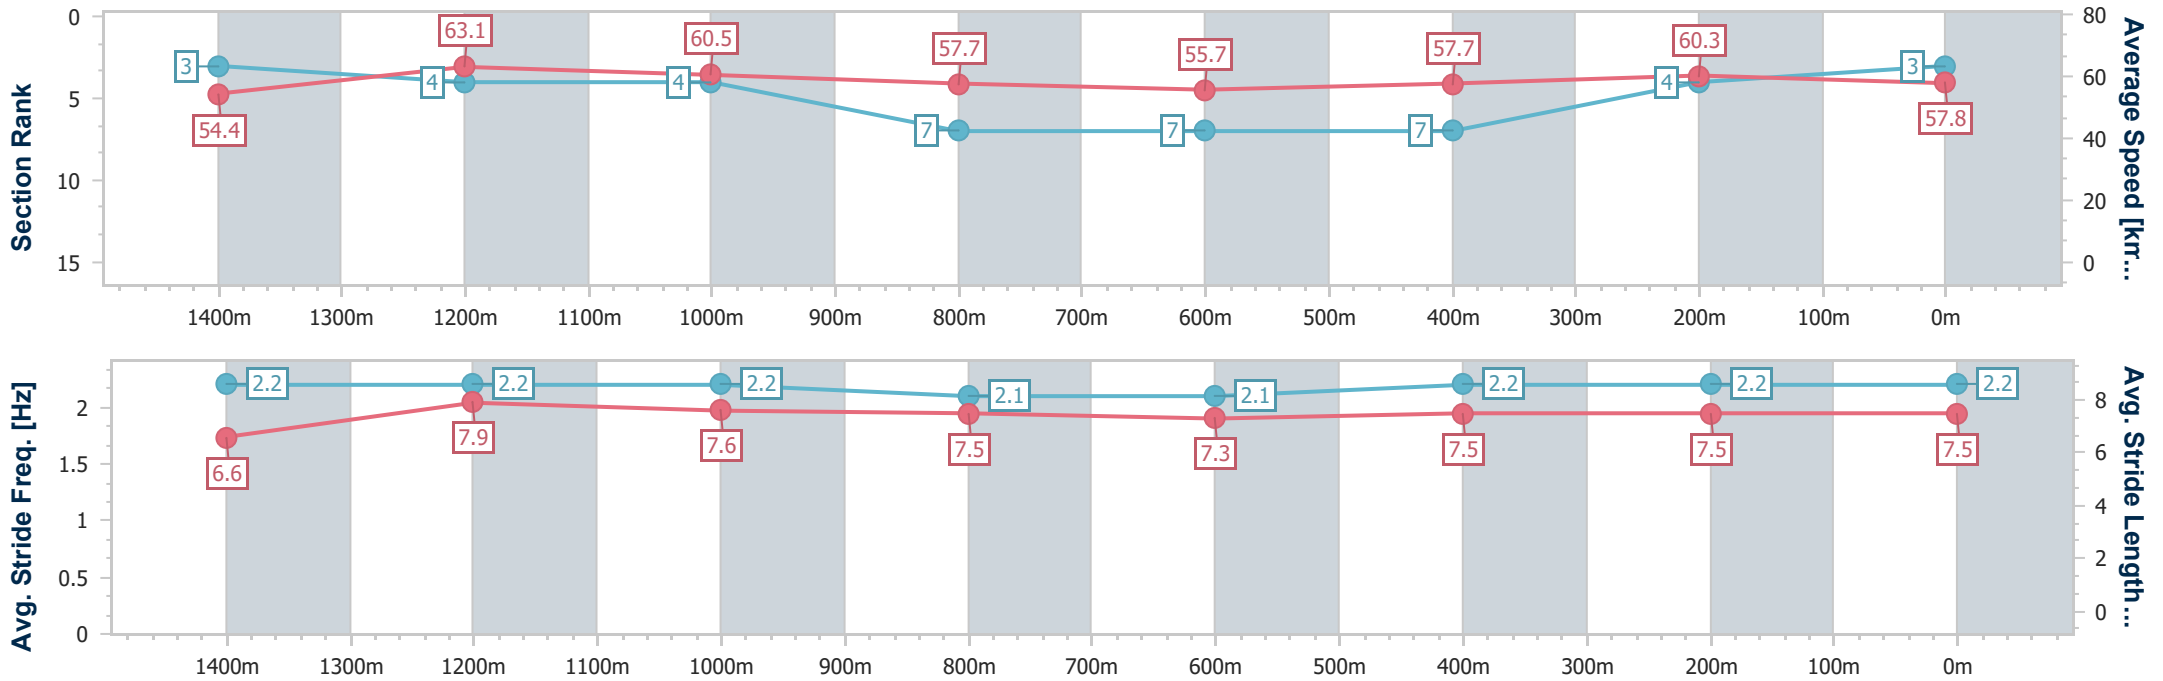

Horse/Jockey Name	Green Meadows
Final Rank	3
Fastest Section Time (Section)	0:11.49 (1400m)
Top Speed [km/h] (Section)	66.7 (Overall)
Race State	Finished

Sunshine Coast QLD Professional
Race 2: CATANACH'S JEWELLERS Maiden Handicap - 1600m
02 February 2025 - 13:39
Track Rating: Good 4, Weather: Fine, Rail Position: +3m Entire

Section	Overall	1400m	1200m	1000m	800m	600m	400m	200m
Section Times	1:39.20 [3] (0:13.25)	1:25.95 [3] (0:11.49)	1:14.46 [4] (0:11.93)	1:02.53 [4] (0:12.55)	0:49.98 [7] (0:13.07)	0:36.91 [7] (0:12.51)	0:24.40 [7] (0:11.94)	0:12.46 [4] (0:12.46)
Average Speed [km/h]	54.4	63.1	60.5	57.7	55.7	57.7	60.3	57.8
Top Speed [km/h]	66.7	66.1	61.7	59.4	58.5	61.1	61.2	59.2
Avg. Dist. to Rail [m]	4.5	3.3	2.4	2.2	1.9	0.7	2.4	3.2
Avg. Stride Freq. [Hz]	2.2	2.2	2.2	2.1	2.1	2.2	2.2	2.2
Avg. Stride Length [m]	6.6	7.9	7.6	7.5	7.3	7.5	7.5	7.5

- [ ] Ranking at each section and finish
- -.-.- No data available at this section
- NA No data available