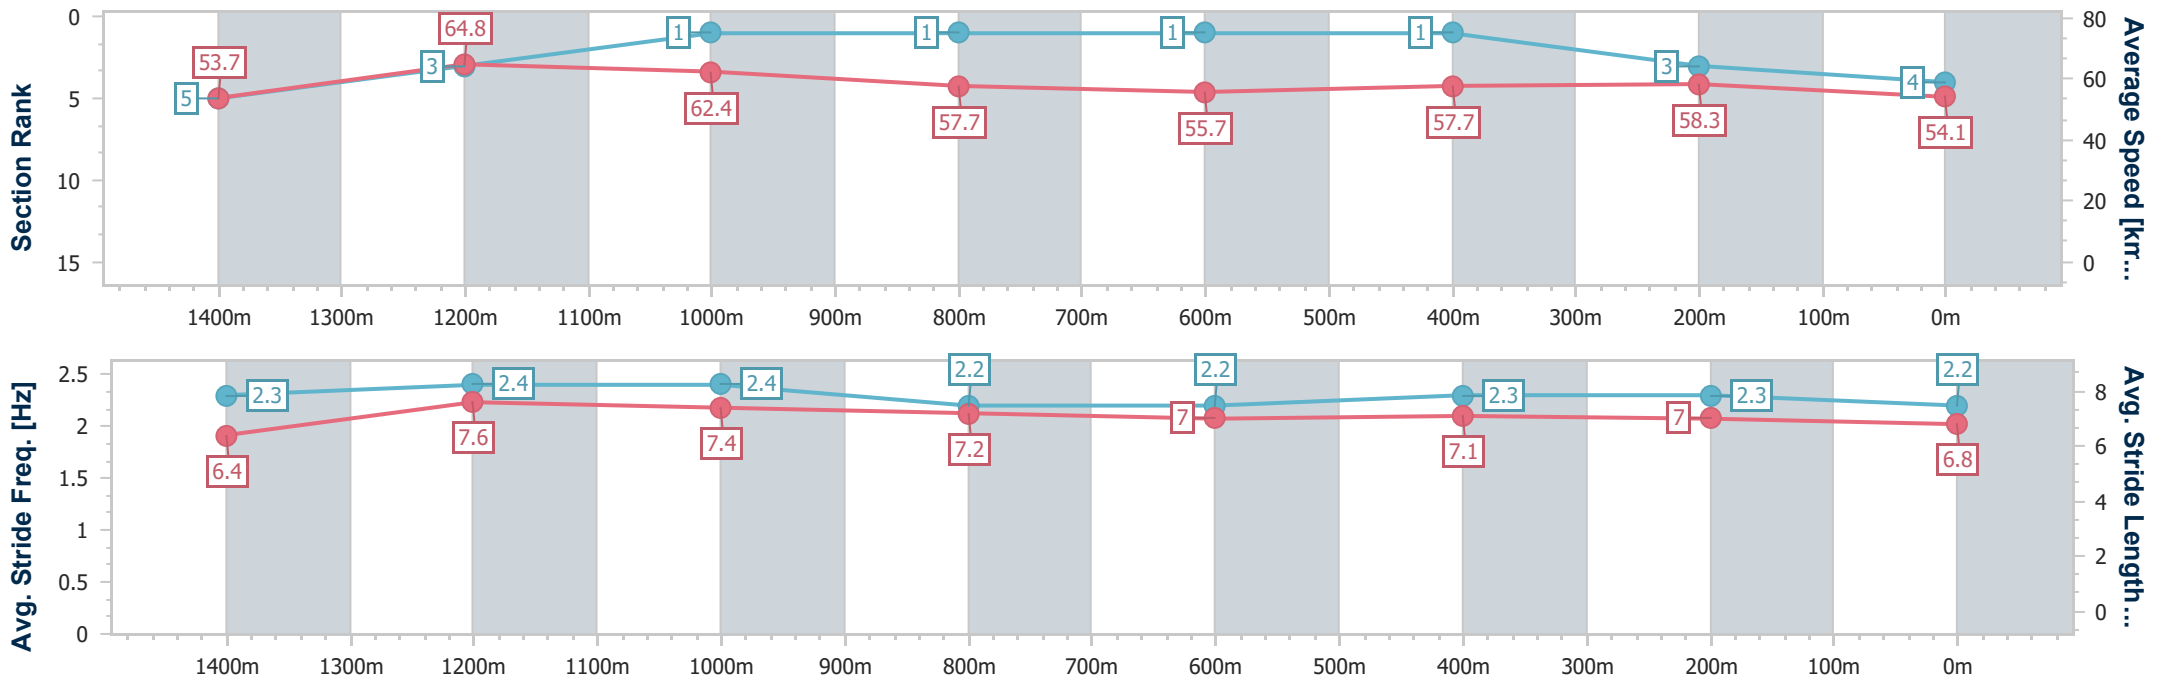

Horse/Jockey Name	Borogoru
Final Rank	4
Fastest Section Time (Section)	0:11.29 (1400m)
Top Speed [km/h] (Section)	67.7 (Overall)
Race State	Finished

Sunshine Coast QLD Professional
Race 2: CATANACH'S JEWELLERS Maiden Handicap - 1600m
02 February 2025 - 13:39
Track Rating: Good 4, Weather: Fine, Rail Position: +3m Entire

Section	Overall	1400m	1200m	1000m	800m	600m	400m	200m						
Section Times	1:39.98 [4] (0:13.37)	1:26.61 [5] (0:11.29)	1:15.32 [3] (0:11.59)	1:03.73 [1] (0:12.54)	0:51.19 [1] (0:13.01)	0:38.18 [1] (0:12.51)	0:25.67 [1] (0:12.35)	0:13.32 [3] (0:13.32)						
Average Speed [km/h]	53.7	64.8	62.4	57.7	55.7	57.7	58.3	54.1						
Top Speed [km/h]	67.7	67.5	64.4	61.2	57.1	58.9	59.2	56.5						
Avg. Dist. to Rail [m]	10.0	6.8	4.3	2.4	1.3	0.3	0.4	0.1						
Avg. Stride Freq. [Hz]	2.3	2.4	2.4	2.2	2.2	2.3	2.3	2.2						
Avg. Stride Length [m]	6.4	7.6	7.4	7.2	7.0	7.1	7.0	6.8						

- [ ] Ranking at each section and finish
- -.-.- No data available at this section
- NA No data available