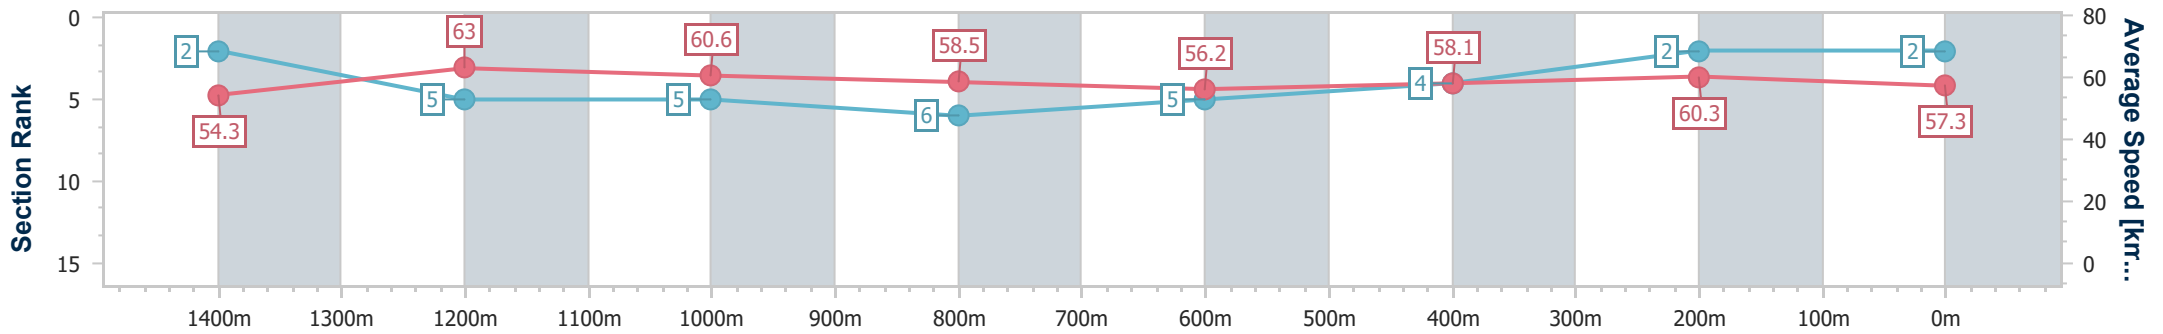

Horse/Jockey Name	Gagnante Enchere
Final Rank	2
Fastest Section Time (Section)	0:11.58 (1400m)
Top Speed [km/h] (Section)	67.2 (Overall)
Race State	Finished

Sunshine Coast QLD Professional
Race 2: CATANACH'S JEWELLERS Maiden Handicap - 1600m
02 February 2025 - 13:39
Track Rating: Good 4, Weather: Fine, Rail Position: +3m Entire

Section	Overall	1400m	1200m	1000m	800m	600m	400m	200m
Section Times	1:39.11 [2] (0:13.24)	1:25.87 [2] (0:11.58)	1:14.29 [5] (0:11.90)	1:02.39 [5] (0:12.46)	0:49.93 [6] (0:12.98)	0:36.95 [5] (0:12.46)	0:24.49 [4] (0:11.92)	0:12.57 [2] (0:12.57)
Average Speed [km/h]	54.3	63.0	60.6	58.5	56.2	58.1	60.3	57.3
Top Speed [km/h]	67.2	66.3	62.1	59.8	58.9	60.2	61.2	59.1
Avg. Dist. to Rail [m]	5.7	4.6	3.6	3.4	2.2	1.0	2.3	1.4
Avg. Stride Freq. [Hz]	2.3	2.4	2.3	2.2	2.2	2.2	2.3	2.2
Avg. Stride Length [m]	6.4	7.2	7.3	7.3	7.2	7.3	7.3	7.1

- [ ] Ranking at each section and finish
- -.-.- No data available at this section
- NA No data available