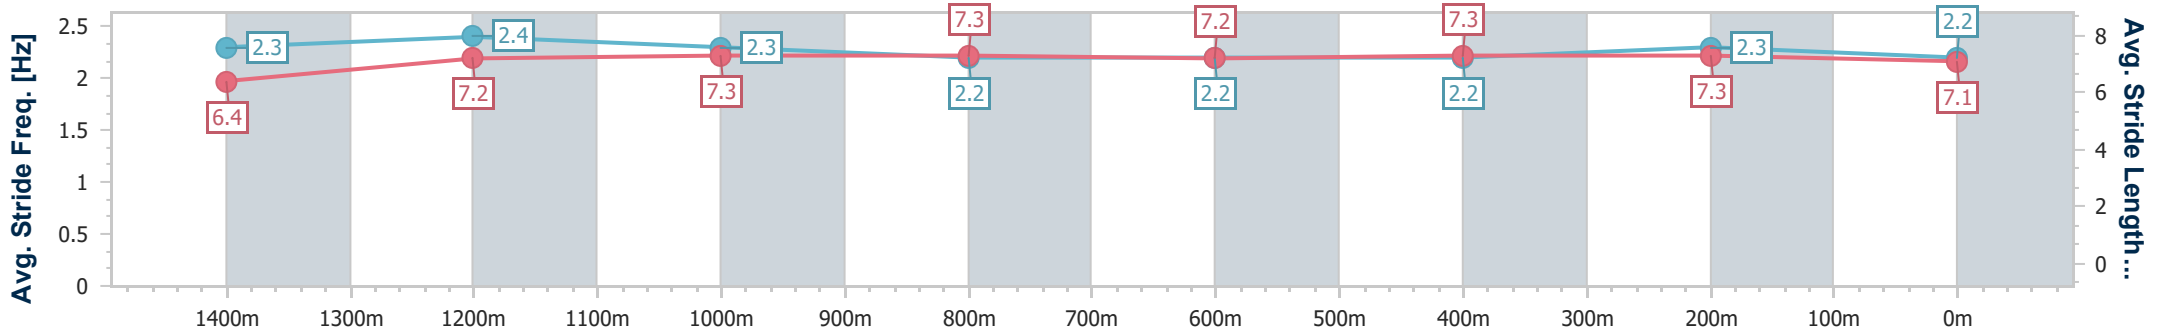

Horse/Jockey Name	Gagnante Enchere
Final Rank	2
Fastest Section Time (Section)	0:11.58 (1400m)
Top Speed [km/h] (Section)	67.2 (Overall)
Race State	Finished

Sunshine Coast QLD Professional
Race 2: CATANACH'S JEWELLERS Maiden Handicap - 1600m
02 February 2025 - 13:39
Track Rating: Good 4, Weather: Fine, Rail Position: +3m Entire

Section	Overall	1400m	1200m	1000m	800m	600m	400m	200m
Section Times	1:39.11 [2] (0:13.24)	1:25.87 [2] (0:11.58)	1:14.29 [5] (0:11.90)	1:02.39 [5] (0:12.46)	0:49.93 [6] (0:12.98)	0:36.95 [5] (0:12.46)	0:24.49 [4] (0:11.92)	0:12.57 [2] (0:12.57)
Average Speed [km/h]	54.3	63.0	60.6	58.5	56.2	58.1	60.3	57.3
Top Speed [km/h]	67.2	66.3	62.1	59.8	58.9	60.2	61.2	59.1
Avg. Dist. to Rail [m]	5.7	4.6	3.6	3.4	2.2	1.0	2.3	1.4
Avg. Stride Freq. [Hz]	2.3	2.4	2.3	2.2	2.2	2.2	2.3	2.2
Avg. Stride Length [m]	6.4	7.2	7.3	7.3	7.2	7.3	7.3	7.1

- [ ] Ranking at each section and finish
- -.-.- No data available at this section
- NA No data available