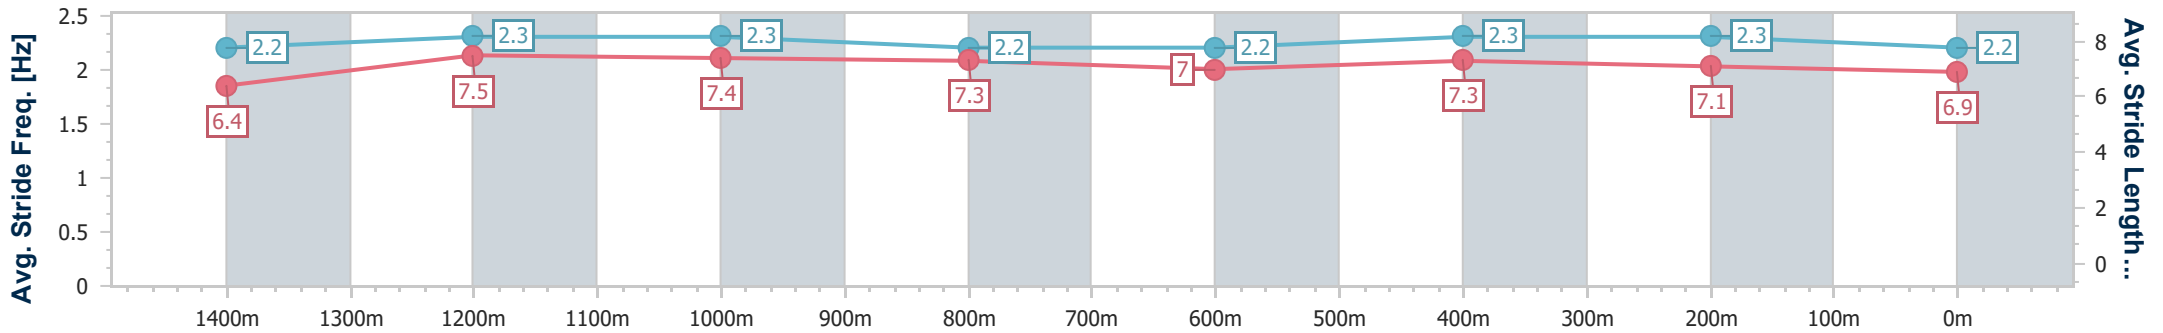

Horse/Jockey Name	Yonaka
Final Rank	5
Fastest Section Time (Section)	0:11.56 (1400m)
Top Speed [km/h] (Section)	64.3 (1400m)
Race State	Finished

Sunshine Coast QLD Professional
Race 2: CATANACH'S JEWELLERS Maiden Handicap - 1600m
02 February 2025 - 13:39
Track Rating: Good 4, Weather: Fine, Rail Position: +3m Entire

Section	Overall	1400m	1200m	1000m	800m	600m	400m	200m
Section Times	1:40.07 [5] (0:13.84)	1:26.23 [10] (0:11.56)	1:14.67 [10] (0:11.89)	1:02.78 [9] (0:12.45)	0:50.33 [9] (0:13.00)	0:37.33 [9] (0:12.25)	0:25.08 [8] (0:12.14)	0:12.94 [6] (0:12.94)
Average Speed [km/h]	52.2	62.7	60.7	58.3	56.0	59.4	59.5	55.5
Top Speed [km/h]	64.3	64.3	62.1	60.7	59.7	60.3	60.4	57.9
Avg. Dist. to Rail [m]	8.0	4.2	3.9	3.4	2.1	1.4	4.5	3.8
Avg. Stride Freq. [Hz]	2.2	2.3	2.3	2.2	2.2	2.3	2.3	2.2
Avg. Stride Length [m]	6.4	7.5	7.4	7.3	7.0	7.3	7.1	6.9

- [ ] Ranking at each section and finish
- -.-.- No data available at this section
- NA No data available