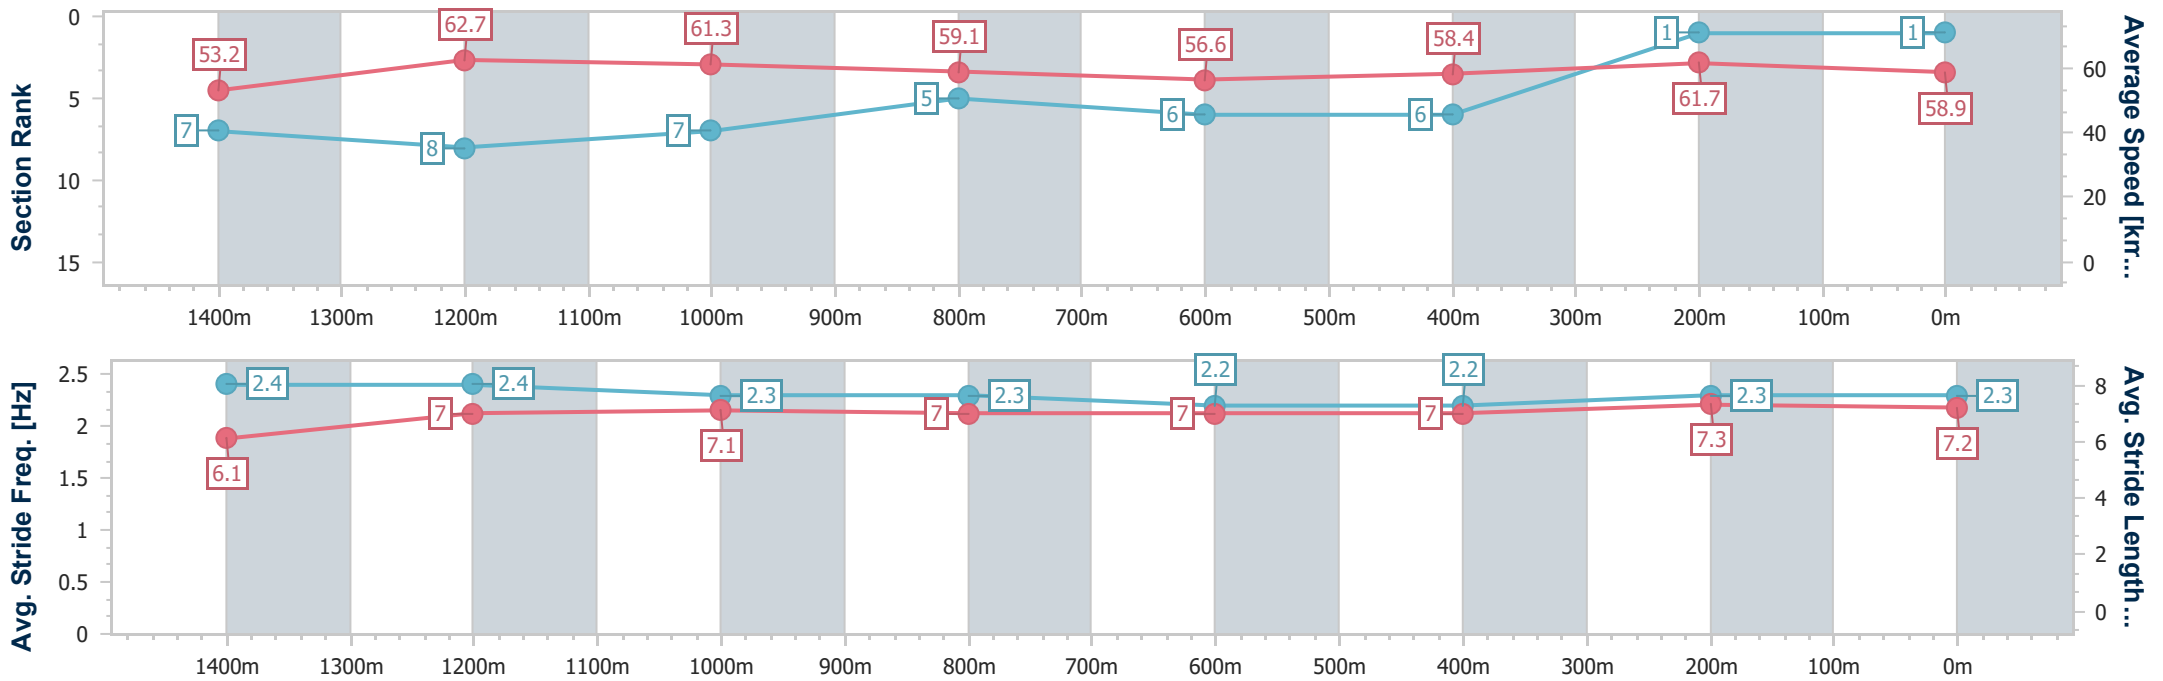

Section	Overall	1400m	1200m	1000m	800m	600m	400m	200m
Section Times	1:38.71 [1] (0:13.55)	1:25.16 [7] (0:11.54)	1:13.62 [8] (0:11.82)	1:01.80 [7] (0:12.26)	0:49.54 [5] (0:13.00)	0:36.54 [6] (0:12.62)	0:23.92 [6] (0:11.71)	0:12.21 [1] (0:12.21)
Average Speed [km/h]	53.2	62.7	61.3	59.1	56.6	58.4	61.7	58.9
Top Speed [km/h]	63.9	64.0	61.8	60.7	59.1	60.6	63.1	60.9
Avg. Dist. to Rail [m]	4.3	3.5	2.6	2.8	4.0	4.3	5.7	5.2
Avg. Stride Freq. [Hz]	2.4	2.4	2.3	2.3	2.2	2.2	2.3	2.3
Avg. Stride Length [m]	6.1	7.0	7.1	7.0	7.0	7.0	7.3	7.2