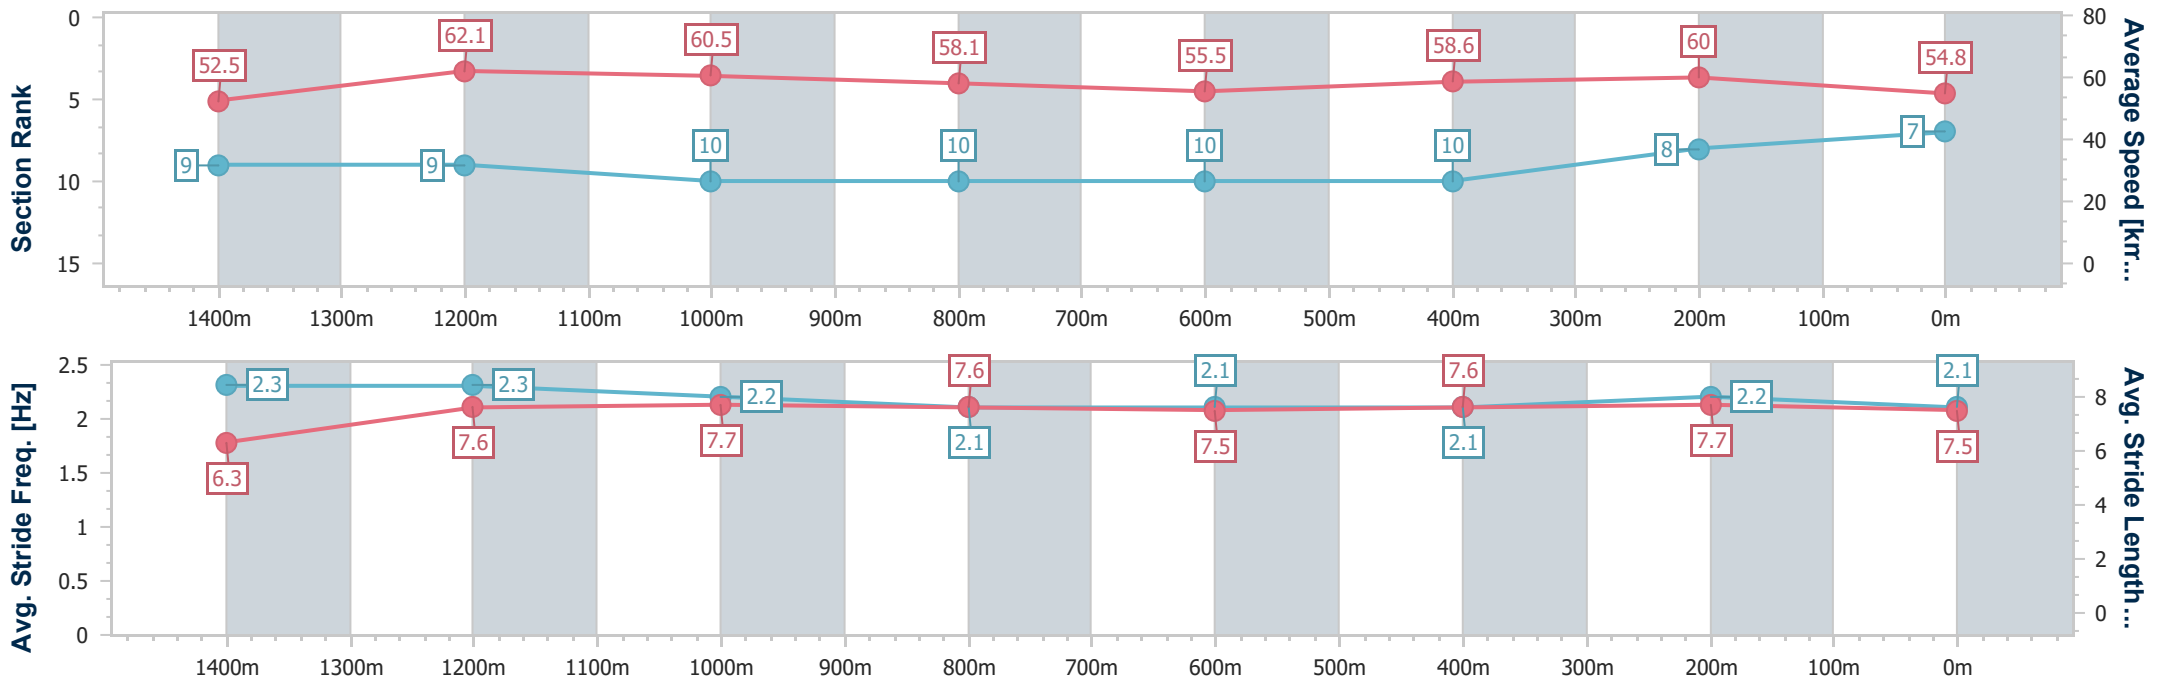

- [] Ranking at each section and finish
- .-.- No data available at this section
- NA No data available

Horse/Jockey Name	Brand New Moon
Final Rank	7
Fastest Section Time (Section)	0:11.69 (1400m)
Top Speed [km/h] (Section)	66.6 (Overall)
Race State	Finished

Sunshine Coast QLD Professional
 Race 2: CATANACH'S JEWELLERS Maiden Handicap - 1600m
 02 February 2025 - 13:39
 Track Rating: Good 4, Weather: Fine, Rail Position: +3m Entire

Section	Overall	1400m	1200m	1000m	800m	600m	400m	200m
Section Times	1:40.40 [7] (0:13.68)	1:26.72 [9] (0:11.69)	1:15.03 [9] (0:11.94)	1:03.09 [10] (0:12.49)	0:50.60 [10] (0:13.11)	0:37.49 [10] (0:12.36)	0:25.13 [10] (0:12.03)	0:13.10 [8] (0:13.10)
Average Speed [km/h]	52.5	62.1	60.5	58.1	55.5	58.6	60.0	54.8
Top Speed [km/h]	66.6	64.6	61.2	59.6	58.3	59.5	60.6	58.3
Avg. Dist. to Rail [m]	6.2	2.9	2.8	2.7	1.6	1.3	3.3	3.7
Avg. Stride Freq. [Hz]	2.3	2.3	2.2	2.1	2.1	2.1	2.2	2.1
Avg. Stride Length [m]	6.3	7.6	7.7	7.6	7.5	7.6	7.7	7.5