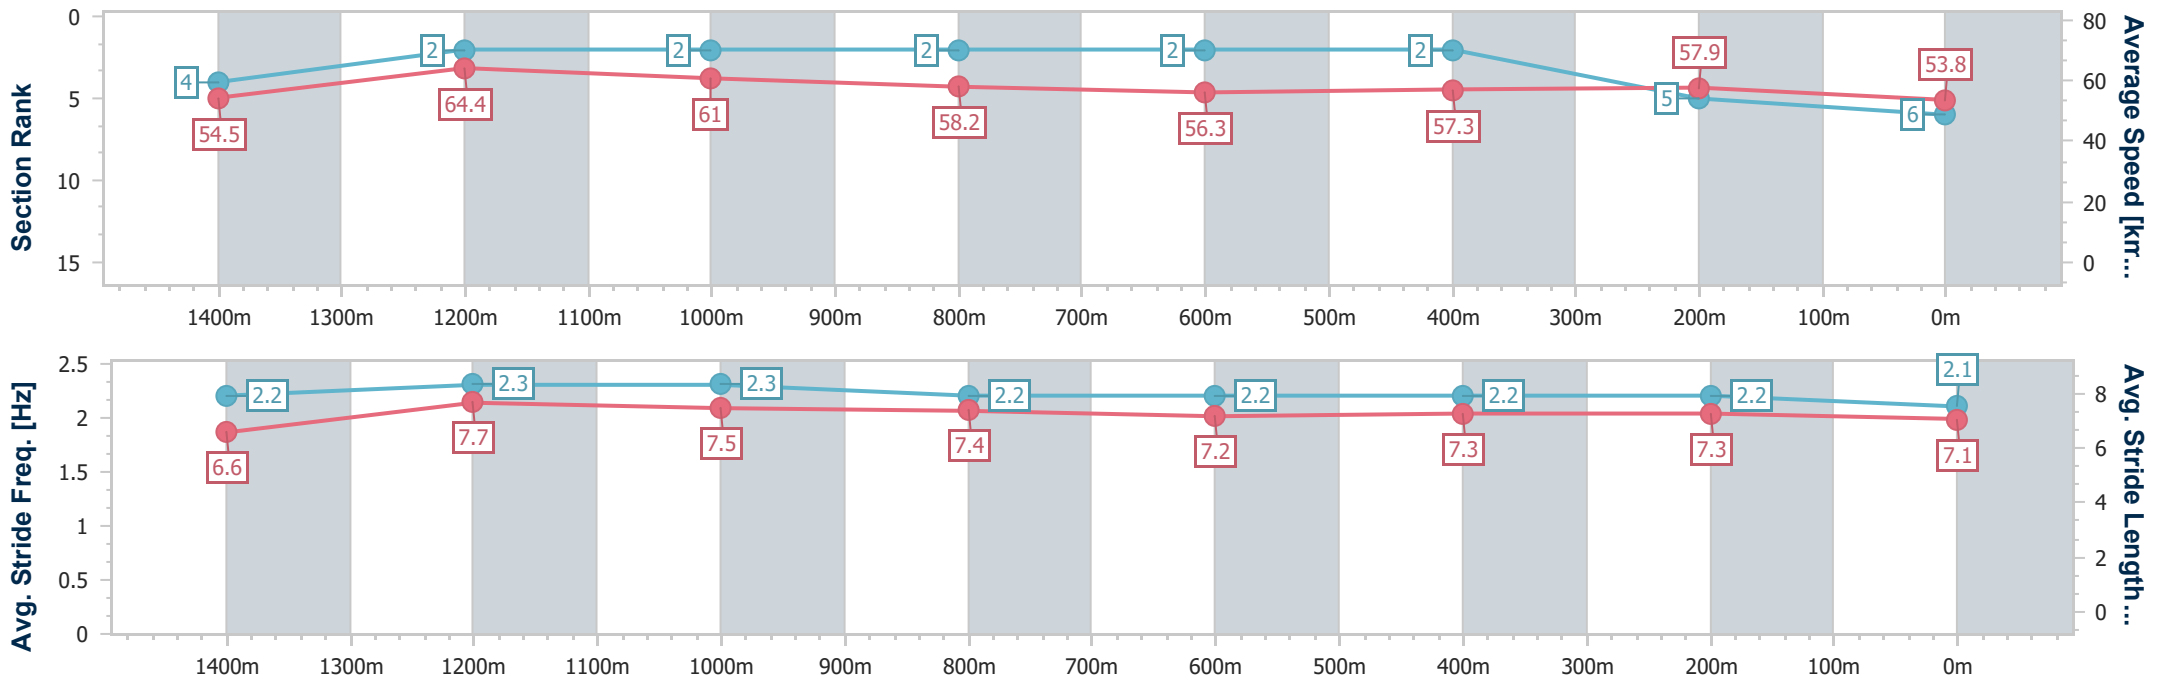

- [] Ranking at each section and finish
- .-.- No data available at this section
- NA No data available

Horse/Jockey Name	Kensington's Jewel
Final Rank	6
Fastest Section Time (Section)	0:11.33 (1400m)
Top Speed [km/h] (Section)	68.3 (Overall)
Race State	Finished

Sunshine Coast QLD Professional
 Race 2: CATANACH'S JEWELLERS Maiden Handicap - 1600m
 02 February 2025 - 13:39
 Track Rating: Good 4, Weather: Fine, Rail Position: +3m Entire

Section	Overall	1400m	1200m	1000m	800m	600m	400m	200m
Section Times	1:40.31 [6] (0:13.26)	1:27.05 [4] (0:11.33)	1:15.72 [2] (0:11.84)	1:03.88 [2] (0:12.46)	0:51.42 [2] (0:13.00)	0:38.42 [2] (0:12.57)	0:25.85 [2] (0:12.45)	0:13.40 [5] (0:13.40)
Average Speed [km/h]	54.5	64.4	61.0	58.2	56.3	57.3	57.9	53.8
Top Speed [km/h]	68.3	67.2	62.4	59.7	57.4	58.1	59.4	55.2
Avg. Dist. to Rail [m]	9.9	6.1	4.0	3.5	2.3	0.8	1.3	2.2
Avg. Stride Freq. [Hz]	2.2	2.3	2.3	2.2	2.2	2.2	2.2	2.1
Avg. Stride Length [m]	6.6	7.7	7.5	7.4	7.2	7.3	7.3	7.1