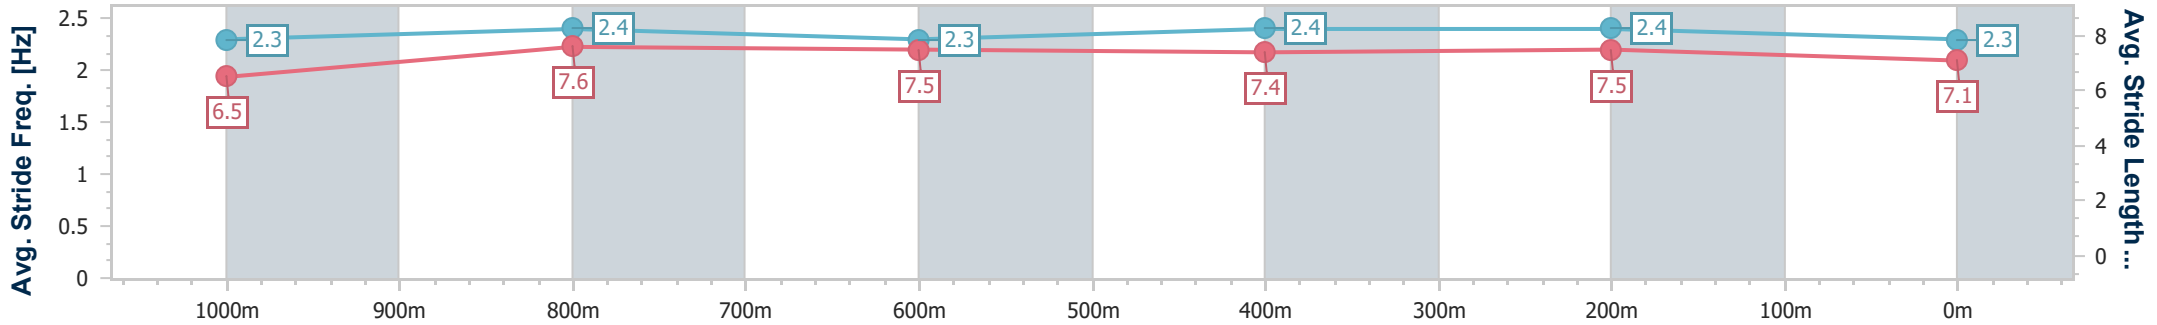

Doomben QLD Professional  
 Race 7: STRADBROKE SEASON BOOK NOW QTIS Three-Year-Old Handicap - 1200m

01 February 2025 - 15:48

Track Rating: Good 4, Weather: Fine, Rail Position: True

BRISBANE RACING CLUB

Section	Overall	1000m	800m	600m	400m	200m
Section Times	1:10.15 [3] (0:13.28)	0:56.87 [1] (0:10.75)	0:46.12 [1] (0:11.51)	0:34.61 [1] (0:11.32)	0:23.29 [1] (0:11.04)	0:12.25 [1] (0:12.25)
Average Speed [km/h]	54.3	66.8	62.5	62.8	65.1	58.7
Top Speed [km/h]	67.2	68.7	64.9	64.4	66.0	63.9
Avg. Dist. to Rail [m]	5.7	0.5	0.6	1.8	1.1	1.1
Avg. Stride Freq. [Hz]	2.3	2.4	2.3	2.4	2.4	2.3
Avg. Stride Length [m]	6.5	7.6	7.5	7.4	7.5	7.1

- [ ] Ranking at each section and finish
- .-.- No data available at this section
- NA No data available

Horse/Jockey Name	Run Lucy Run
Final Rank	4
Fastest Section Time (Section)	0:10.86 (1000m)
Top Speed [km/h] (Section)	68.8 (1000m)
Race State	Finished