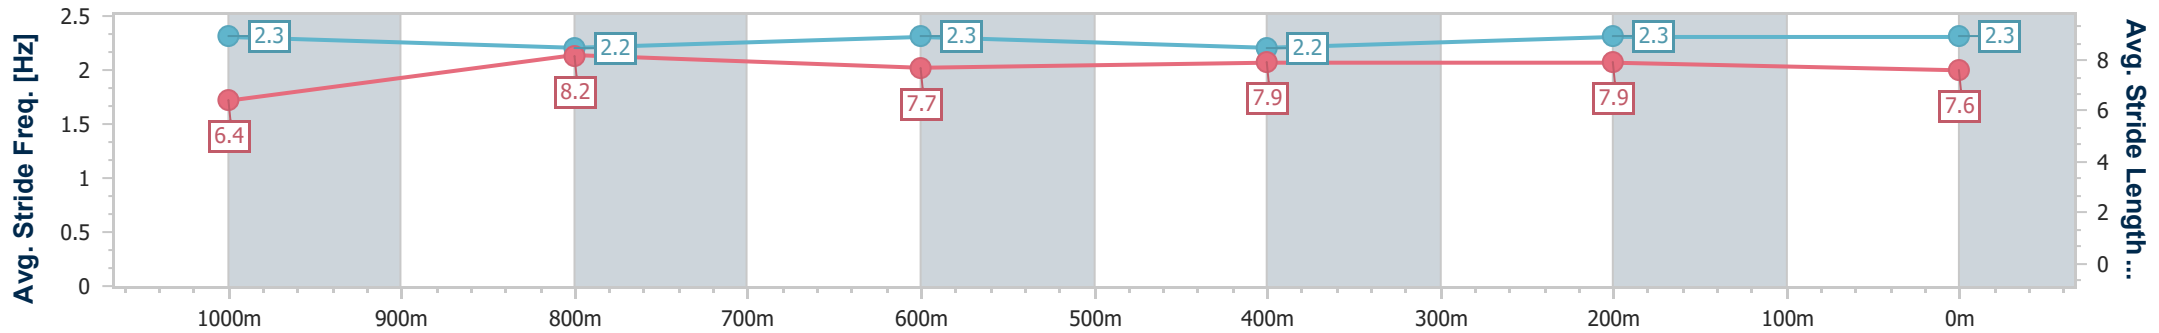

01 February 2025 - 15:48

Track Rating: Good 4, Weather: Fine, Rail Position: True

BRISBANE RACING CLUB

Section	Overall	1000m	800m	600m	400m	200m
Section Times	1:09.74 [1] (0:13.61)	0:56.13 [4] (0:10.66)	0:45.47 [4] (0:11.51)	0:33.96 [4] (0:11.29)	0:22.67 [3] (0:10.92)	0:11.75 [2] (0:11.75)
Average Speed [km/h]	53.1	67.4	62.5	63.5	65.7	61.4
Top Speed [km/h]	68.0	69.2	64.3	65.0	66.6	64.8
Avg. Dist. to Rail [m]	1.0	0.2	0.3	0.9	1.1	1.2
Avg. Stride Freq. [Hz]	2.3	2.2	2.3	2.2	2.3	2.3
Avg. Stride Length [m]	6.4	8.2	7.7	7.9	7.9	7.6