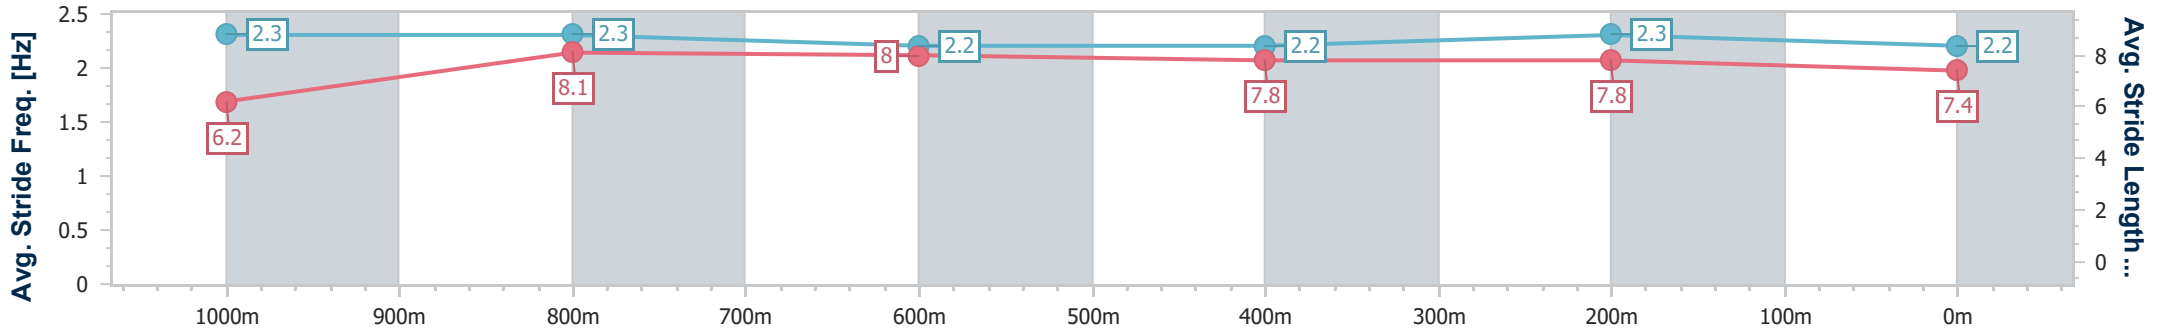

- [ ] Ranking at each section and finish
- .-.- No data available at this section
- NA No data available

Horse/Jockey Name	Blakemore Avenue
Final Rank	6
Fastest Section Time (Section)	0:10.76 (1000m)
Top Speed [km/h] (Section)	68.8 (1000m)
Race State	Finished

Doomben QLD Professional  
 Race 7: STRADBROKE SEASON BOOK NOW QTIS Three-Year-Old Handicap - 1200m

BRISBANE RACING CLUB

01 February 2025 - 15:48

Track Rating: Good 4, Weather: Fine, Rail Position: True

Section	Overall	1000m	800m	600m	400m	200m
Section Times	1:10.46 [6] (0:13.83)	0:56.63 [7] (0:10.76)	0:45.87 [7] (0:11.60)	0:34.27 [8] (0:11.28)	0:22.99 [9] (0:10.92)	0:12.07 [5] (0:12.07)
Average Speed [km/h]	52.2	66.9	62.5	63.4	65.5	59.7
Top Speed [km/h]	67.2	68.8	63.8	66.1	66.9	64.5
Avg. Dist. to Rail [m]	3.8	2.1	0.5	1.2	1.6	2.0
Avg. Stride Freq. [Hz]	2.3	2.3	2.2	2.2	2.3	2.2
Avg. Stride Length [m]	6.2	8.1	8.0	7.8	7.8	7.4

- [ ] Ranking at each section and finish
- .-.- No data available at this section
- NA No data available

Horse/Jockey Name	Ready To Schipp
Final Rank	7
Fastest Section Time (Section)	0:10.71 (1000m)
Top Speed [km/h] (Section)	68.7 (1000m)
Race State	Finished