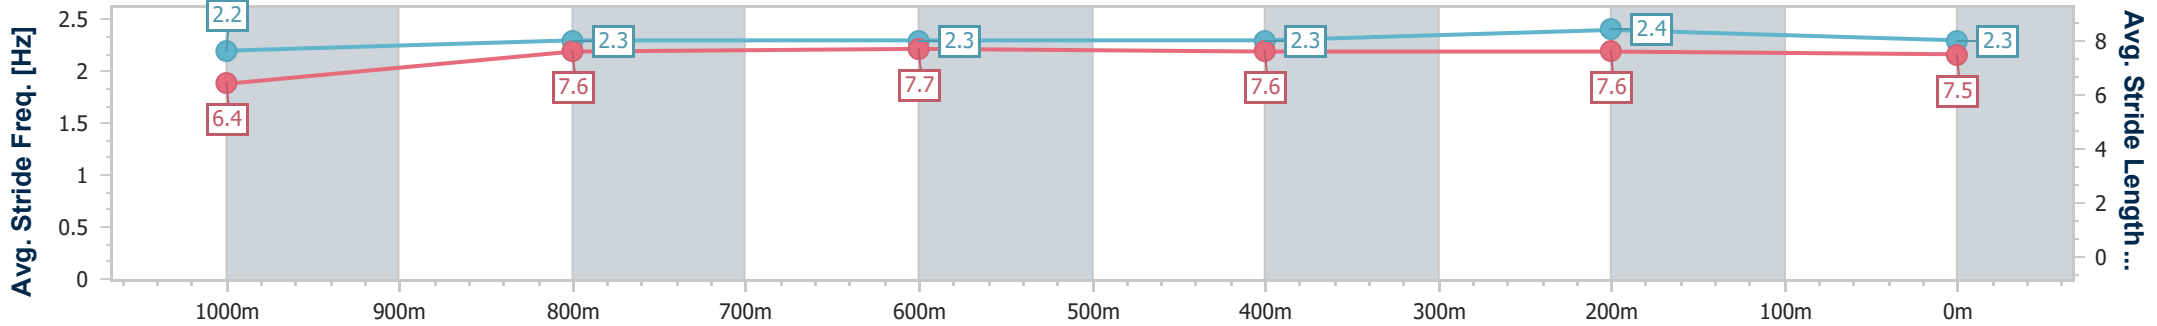

Doomben QLD Professional  
Race 7: STRADBROKE SEASON BOOK NOW QTIS Three-Year-Old Handicap - 1200m

BRISBANE RACING CLUB

01 February 2025 - 15:48

Track Rating: Good 4, Weather: Fine, Rail Position: True

Section	Overall	1000m	800m	600m	400m	200m
Section Times	1:10.10 [2] (0:14.09)	0:56.01 [9] (0:10.71)	0:45.30 [9] (0:11.42)	0:33.88 [9] (0:11.17)	0:22.71 [6] (0:11.00)	0:11.71 [5] (0:11.71)
Average Speed [km/h]	51.2	67.3	62.9	63.8	65.5	61.6
Top Speed [km/h]	66.1	68.0	65.6	65.1	66.3	64.7
Avg. Dist. to Rail [m]	6.9	1.9	1.1	1.8	2.3	2.7
Avg. Stride Freq. [Hz]	2.2	2.3	2.3	2.3	2.4	2.3
Avg. Stride Length [m]	6.4	7.6	7.7	7.6	7.6	7.5