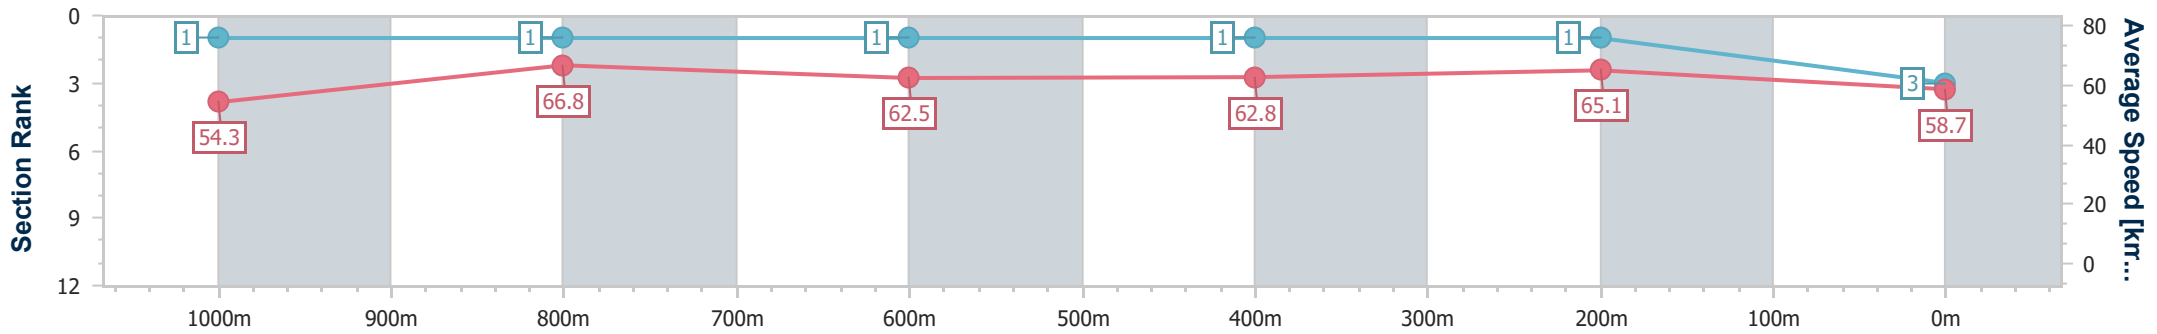

- [ ] Ranking at each section and finish
- .-.- No data available at this section
- NA No data available

Horse/Jockey Name	Run Lucy Run
Final Rank	4
Fastest Section Time (Section)	0:10.86 (1000m)
Top Speed [km/h] (Section)	68.8 (1000m)
Race State	Finished