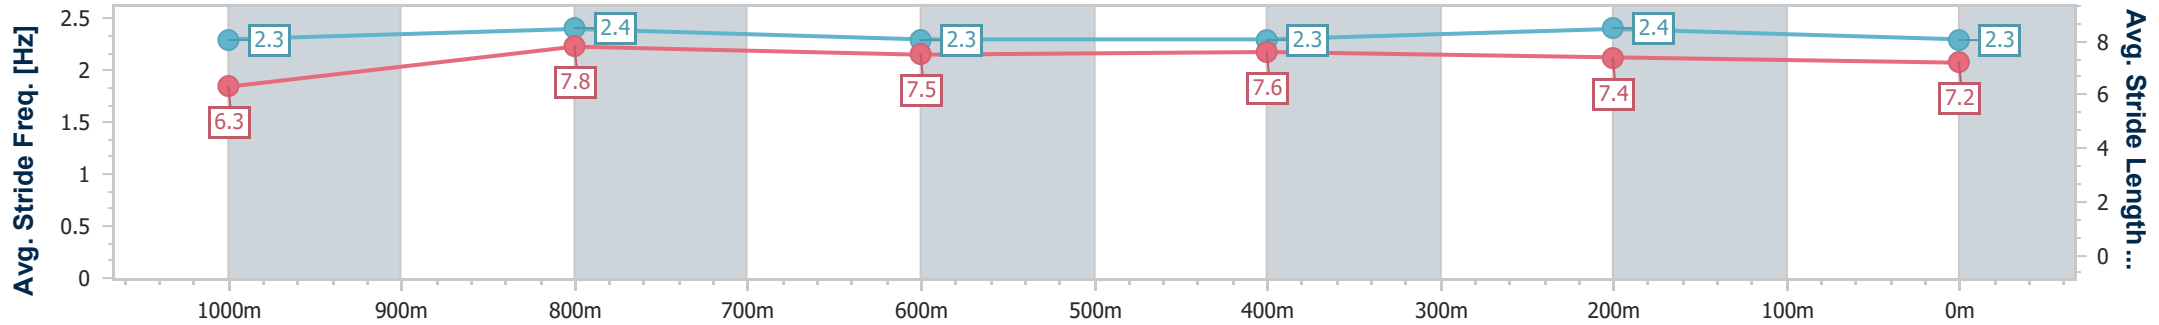

- [ ] Ranking at each section and finish
- .-.- No data available at this section
- NA No data available

Horse/Jockey Name	Ready To Schipp
Final Rank	7
Fastest Section Time (Section)	0:10.71 (1000m)
Top Speed [km/h] (Section)	68.7 (1000m)
Race State	Finished

Doomben QLD Professional  
Race 7: STRADBROKE SEASON BOOK NOW QTIS Three-Year-Old Handicap - 1200m

BRISBANE RACING CLUB

01 February 2025 - 15:48

Track Rating: Good 4, Weather: Fine, Rail Position: True

Section	Overall	1000m	800m	600m	400m	200m
Section Times	1:10.47 [7] (0:13.79)	0:56.68 [6] (0:10.71)	0:45.97 [5] (0:11.63)	0:34.34 [6] (0:11.29)	0:23.05 [7] (0:11.04)	0:12.01 [9] (0:12.01)
Average Speed [km/h]	52.1	67.8	62.7	64.4	65.0	60.0
Top Speed [km/h]	67.8	68.7	66.3	66.8	66.7	63.4
Avg. Dist. to Rail [m]	5.0	2.9	2.9	1.0	1.1	4.4
Avg. Stride Freq. [Hz]	2.3	2.4	2.3	2.3	2.4	2.3
Avg. Stride Length [m]	6.3	7.8	7.5	7.6	7.4	7.2