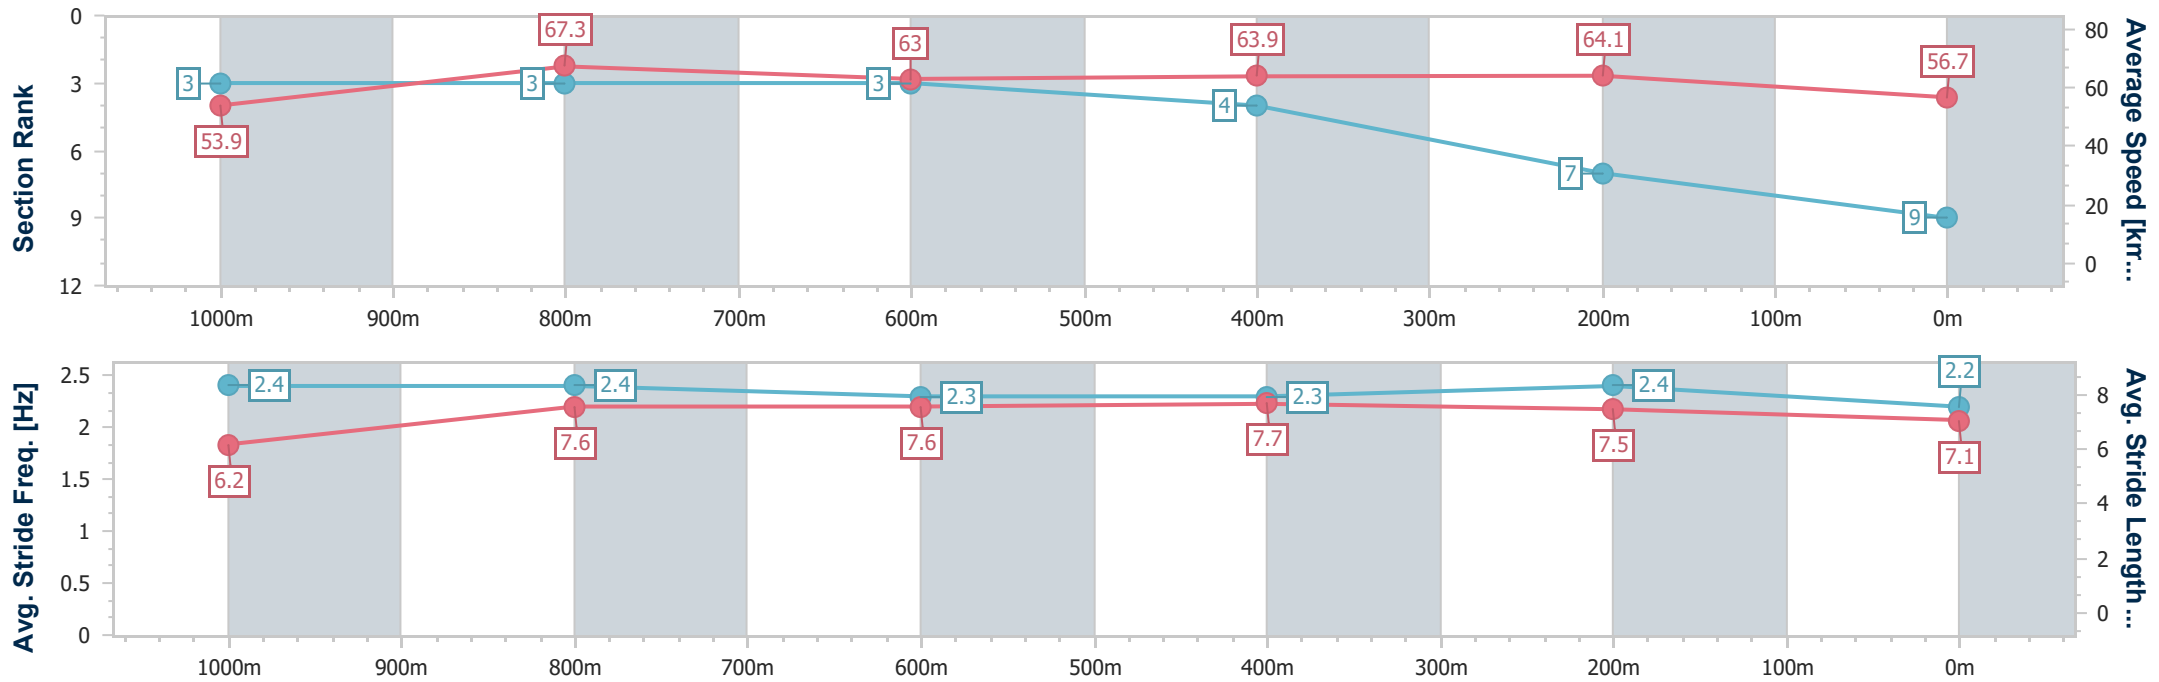

- [ ] Ranking at each section and finish
- .-.- No data available at this section
- NA No data available

Horse/Jockey Name	Mishani Aloha
Final Rank	9
Fastest Section Time (Section)	0:10.73 (1000m)
Top Speed [km/h] (Section)	69.2 (Overall)
Race State	Finished

Doomben QLD Professional  
Race 7: STRADBROKE SEASON BOOK NOW QTIS Three-Year-Old Handicap - 1200m

BRISBANE RACING CLUB

01 February 2025 - 15:48

Track Rating: Good 4, Weather: Fine, Rail Position: True

Section	Overall	1000m	800m	600m	400m	200m
Section Times	1:11.08 [9] (0:13.41)	0:57.67 [3] (0:10.73)	0:46.94 [3] (0:11.56)	0:35.38 [3] (0:11.42)	0:23.96 [4] (0:11.27)	0:12.69 [7] (0:12.69)
Average Speed [km/h]	53.9	67.3	63.0	63.9	64.1	56.7
Top Speed [km/h]	69.2	69.1	66.0	65.5	65.7	62.3
Avg. Dist. to Rail [m]	5.7	2.8	2.1	2.1	3.6	5.3
Avg. Stride Freq. [Hz]	2.4	2.4	2.3	2.3	2.4	2.2
Avg. Stride Length [m]	6.2	7.6	7.6	7.7	7.5	7.1

- [ ] Ranking at each section and finish
- .-.- No data available at this section
- NA No data available