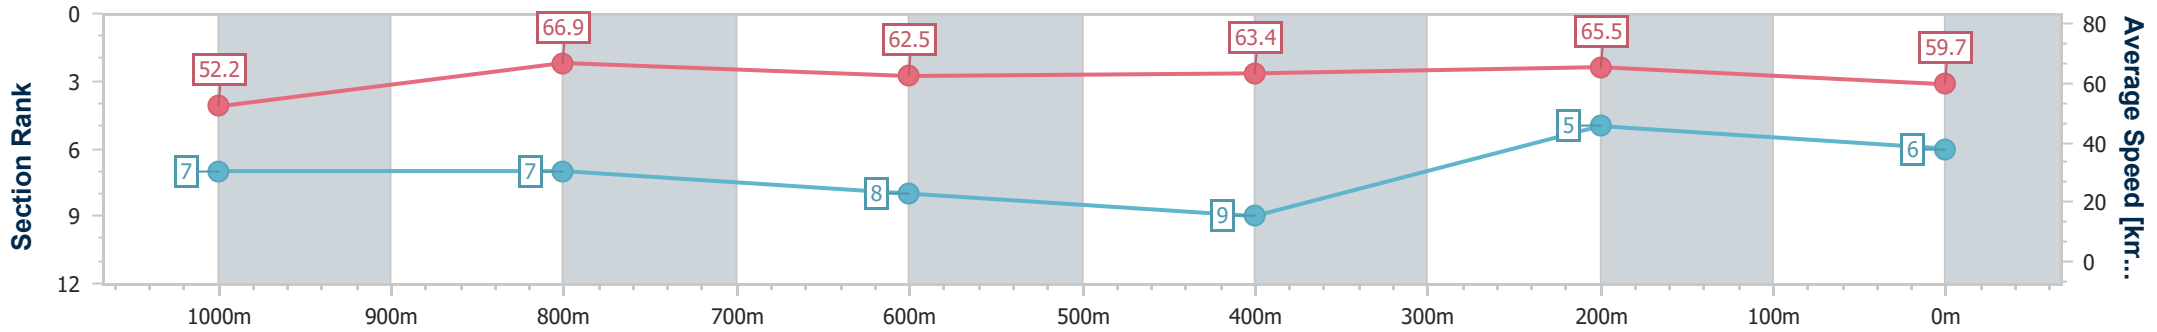

- [ ] Ranking at each section and finish
- .-.- No data available at this section
- NA No data available

Horse/Jockey Name	Blakemore Avenue
Final Rank	6
Fastest Section Time (Section)	0:10.76 (1000m)
Top Speed [km/h] (Section)	68.8 (1000m)
Race State	Finished

Doomben QLD Professional  
 Race 7: STRADBROKE SEASON BOOK NOW QTIS Three-Year-Old Handicap - 1200m

BRISBANE RACING CLUB

01 February 2025 - 15:48

Track Rating: Good 4, Weather: Fine, Rail Position: True

Section	Overall	1000m	800m	600m	400m	200m
Section Times	1:10.46 [6] (0:13.83)	0:56.63 [7] (0:10.76)	0:45.87 [7] (0:11.60)	0:34.27 [8] (0:11.28)	0:22.99 [9] (0:10.92)	0:12.07 [5] (0:12.07)
Average Speed [km/h]	52.2	66.9	62.5	63.4	65.5	59.7
Top Speed [km/h]	67.2	68.8	63.8	66.1	66.9	64.5
Avg. Dist. to Rail [m]	3.8	2.1	0.5	1.2	1.6	2.0
Avg. Stride Freq. [Hz]	2.3	2.3	2.2	2.2	2.3	2.2
Avg. Stride Length [m]	6.2	8.1	8.0	7.8	7.8	7.4

- [ ] Ranking at each section and finish
- .-.- No data available at this section
- NA No data available

Horse/Jockey Name	Ready To Schipp
Final Rank	7
Fastest Section Time (Section)	0:10.71 (1000m)
Top Speed [km/h] (Section)	68.7 (1000m)
Race State	Finished