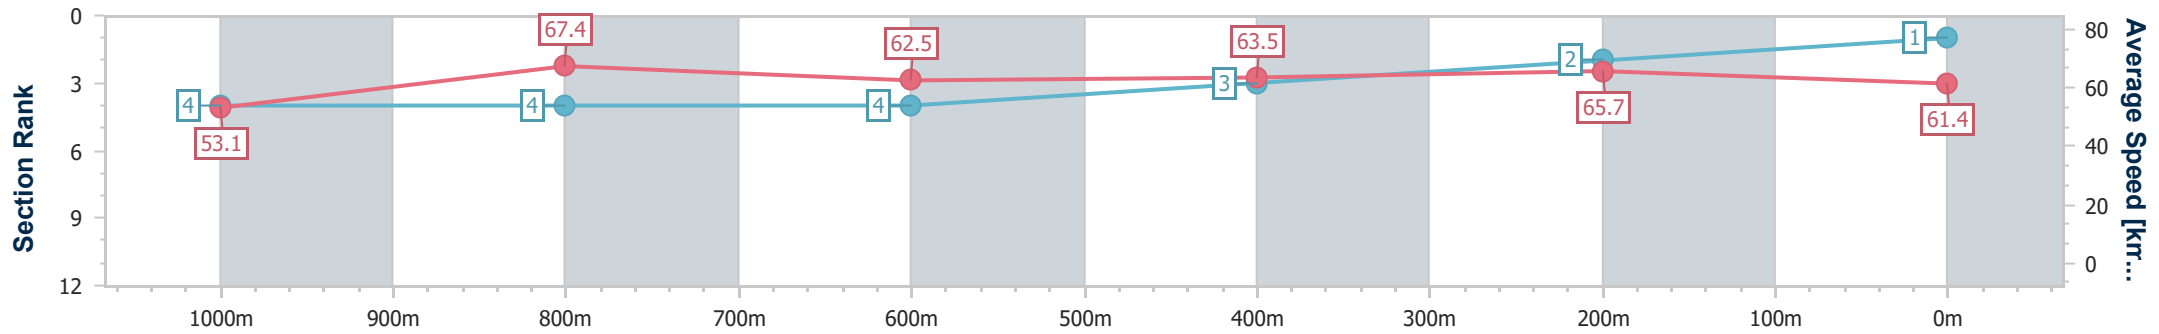

01 February 2025 - 15:48

Track Rating: Good 4, Weather: Fine, Rail Position: True

BRISBANE RACING CLUB

Section	Overall	1000m	800m	600m	400m	200m
Section Times	1:09.74 [1] (0:13.61)	0:56.13 [4] (0:10.66)	0:45.47 [4] (0:11.51)	0:33.96 [4] (0:11.29)	0:22.67 [3] (0:10.92)	0:11.75 [2] (0:11.75)
Average Speed [km/h]	53.1	67.4	62.5	63.5	65.7	61.4
Top Speed [km/h]	68.0	69.2	64.3	65.0	66.6	64.8
Avg. Dist. to Rail [m]	1.0	0.2	0.3	0.9	1.1	1.2
Avg. Stride Freq. [Hz]	2.3	2.2	2.3	2.2	2.3	2.3
Avg. Stride Length [m]	6.4	8.2	7.7	7.9	7.9	7.6