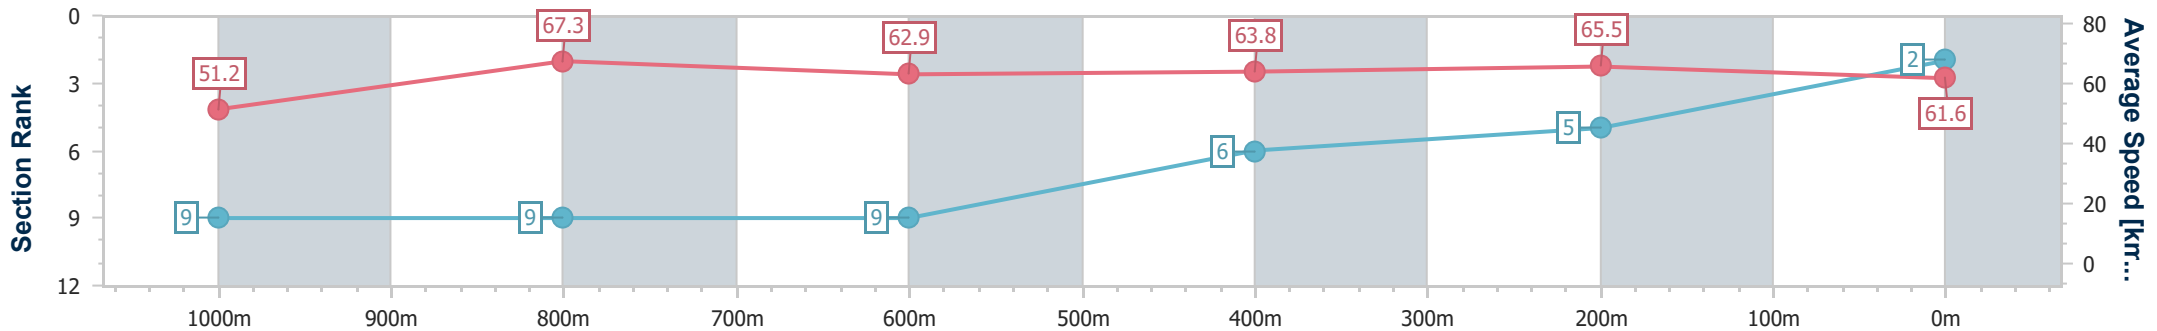

Doomben QLD Professional  
Race 7: STRADBROKE SEASON BOOK NOW QTIS Three-Year-Old Handicap - 1200m

BRISBANE RACING CLUB

01 February 2025 - 15:48

Track Rating: Good 4, Weather: Fine, Rail Position: True

Section	Overall	1000m	800m	600m	400m	200m
Section Times	1:10.10 [2] (0:14.09)	0:56.01 [9] (0:10.71)	0:45.30 [9] (0:11.42)	0:33.88 [9] (0:11.17)	0:22.71 [6] (0:11.00)	0:11.71 [5] (0:11.71)
Average Speed [km/h]	51.2	67.3	62.9	63.8	65.5	61.6
Top Speed [km/h]	66.1	68.0	65.6	65.1	66.3	64.7
Avg. Dist. to Rail [m]	6.9	1.9	1.1	1.8	2.3	2.7
Avg. Stride Freq. [Hz]	2.2	2.3	2.3	2.3	2.4	2.3
Avg. Stride Length [m]	6.4	7.6	7.7	7.6	7.6	7.5