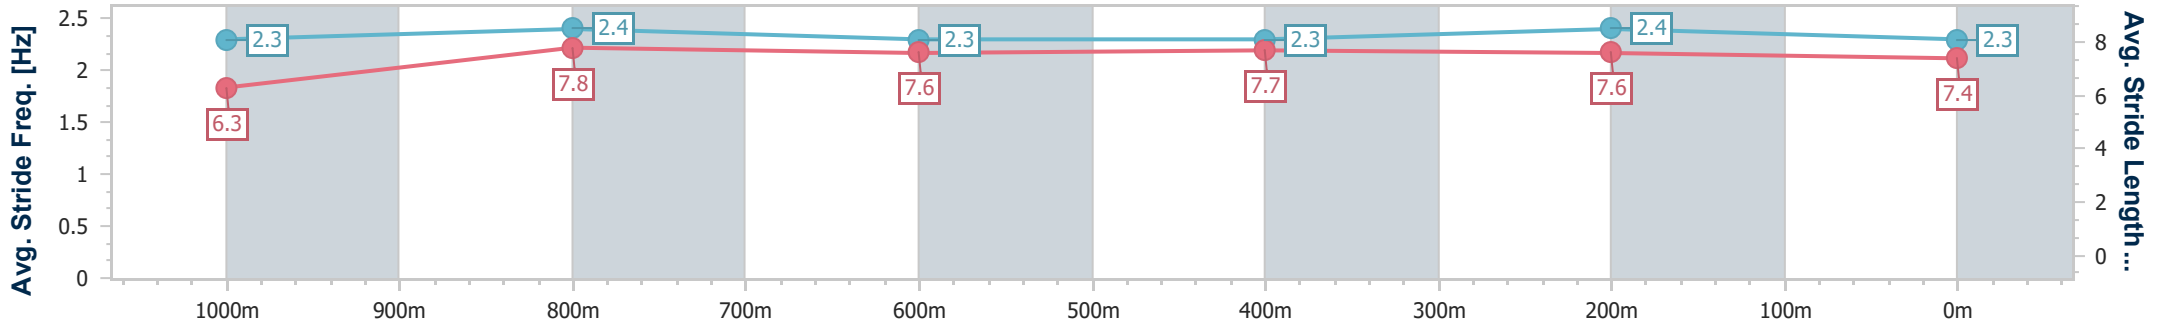

Horse/Jockey Name	Territory Ash
Final Rank	5
Fastest Section Time (Section)	0:10.77 (1000m)
Top Speed [km/h] (Section)	68.6 (1000m)
Race State	Finished

Doomben QLD Professional
Race 7: STRADBROKE SEASON BOOK NOW QTIS Three-Year-Old Handicap - 1200m
01 February 2025 - 15:48
Track Rating: Good 4, Weather: Fine, Rail Position: True

BRISBANE
RACING CLUB

Section	Overall	1000m	800m	600m	400m	200m
Section Times	1:10.28 [5] (0:13.87)	0:56.41 [8] (0:10.77)	0:45.64 [8] (0:11.50)	0:34.14 [7] (0:11.31)	0:22.83 [8] (0:10.98)	0:11.85 [8] (0:11.85)
Average Speed [km/h]	51.8	67.0	62.7	63.6	65.7	60.6
Top Speed [km/h]	66.6	68.6	64.6	65.2	66.5	65.2
Avg. Dist. to Rail [m]	2.0	0.3	0.5	0.4	0.7	0.6
Avg. Stride Freq. [Hz]	2.3	2.4	2.3	2.3	2.4	2.3
Avg. Stride Length [m]	6.3	7.8	7.6	7.7	7.6	7.4

- [ ] Ranking at each section and finish
- -.-.- No data available at this section
- NA No data available