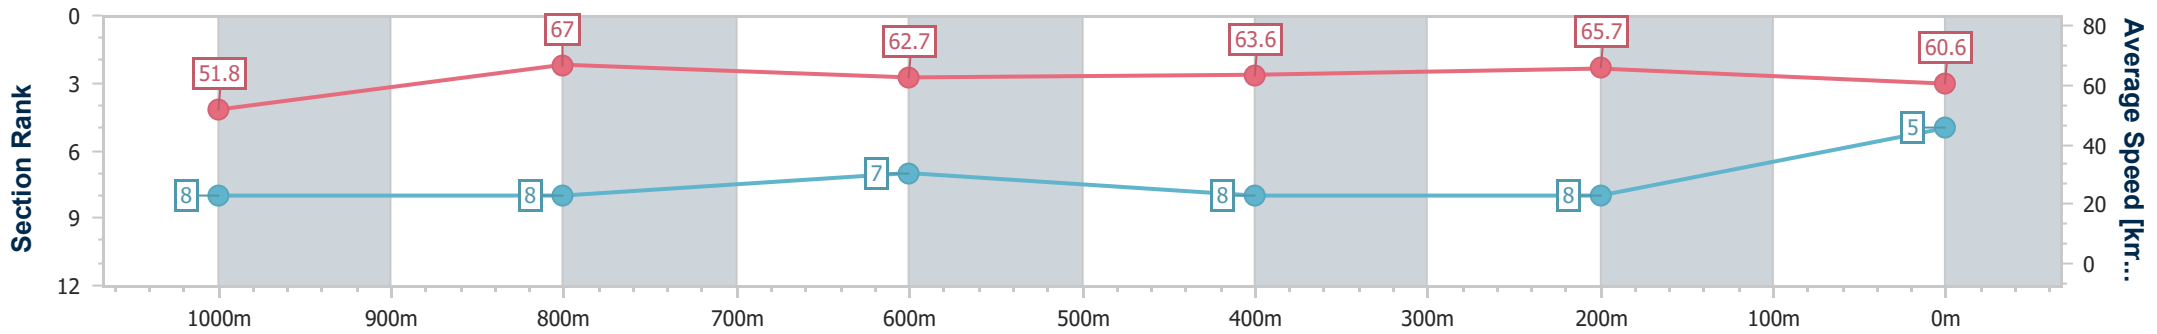

Horse/Jockey Name	Territory Ash
Final Rank	5
Fastest Section Time (Section)	0:10.77 (1000m)
Top Speed [km/h] (Section)	68.6 (1000m)
Race State	Finished

Doomben QLD Professional
Race 7: STRADBROKE SEASON BOOK NOW QTIS Three-Year-Old Handicap - 1200m
01 February 2025 - 15:48
Track Rating: Good 4, Weather: Fine, Rail Position: True

BRISBANE
RACING CLUB

Section	Overall	1000m	800m	600m	400m	200m
Section Times	1:10.28 [5] (0:13.87)	0:56.41 [8] (0:10.77)	0:45.64 [8] (0:11.50)	0:34.14 [7] (0:11.31)	0:22.83 [8] (0:10.98)	0:11.85 [8] (0:11.85)
Average Speed [km/h]	51.8	67.0	62.7	63.6	65.7	60.6
Top Speed [km/h]	66.6	68.6	64.6	65.2	66.5	65.2
Avg. Dist. to Rail [m]	2.0	0.3	0.5	0.4	0.7	0.6
Avg. Stride Freq. [Hz]	2.3	2.4	2.3	2.3	2.4	2.3
Avg. Stride Length [m]	6.3	7.8	7.6	7.7	7.6	7.4

- [ ] Ranking at each section and finish
- -.-.- No data available at this section
- NA No data available