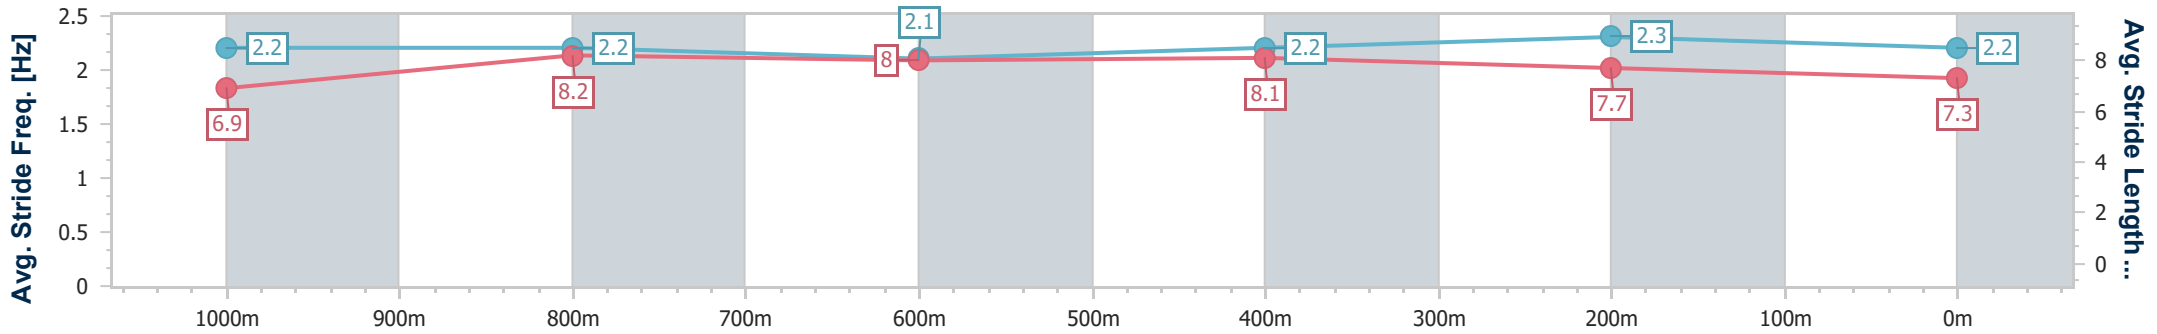

Horse/Jockey Name	Kingdom Undersiege
Final Rank	8
Fastest Section Time (Section)	0:10.77 (1000m)
Top Speed [km/h] (Section)	69.2 (1000m)
Race State	Finished

Doomben QLD Professional
Race 7: STRADBROKE SEASON BOOK NOW QTIS Three-Year-Old Handicap - 1200m
01 February 2025 - 15:48
Track Rating: Good 4, Weather: Fine, Rail Position: True

BRISBANE RACING CLUB

Section	Overall	1000m	800m	600m	400m	200m
Section Times	1:10.48 [8] (0:13.33)	0:57.15 [2] (0:10.77)	0:46.38 [2] (0:11.55)	0:34.83 [2] (0:11.30)	0:23.53 [2] (0:11.19)	0:12.34 [4] (0:12.34)
Average Speed [km/h]	54.2	67.0	62.8	63.9	64.1	58.6
Top Speed [km/h]	69.0	69.2	64.9	65.1	66.0	62.3
Avg. Dist. to Rail [m]	3.3	1.0	1.6	0.5	0.2	1.7
Avg. Stride Freq. [Hz]	2.2	2.2	2.1	2.2	2.3	2.2
Avg. Stride Length [m]	6.9	8.2	8.0	8.1	7.7	7.3

- [ ] Ranking at each section and finish
- -.-.- No data available at this section
- NA No data available