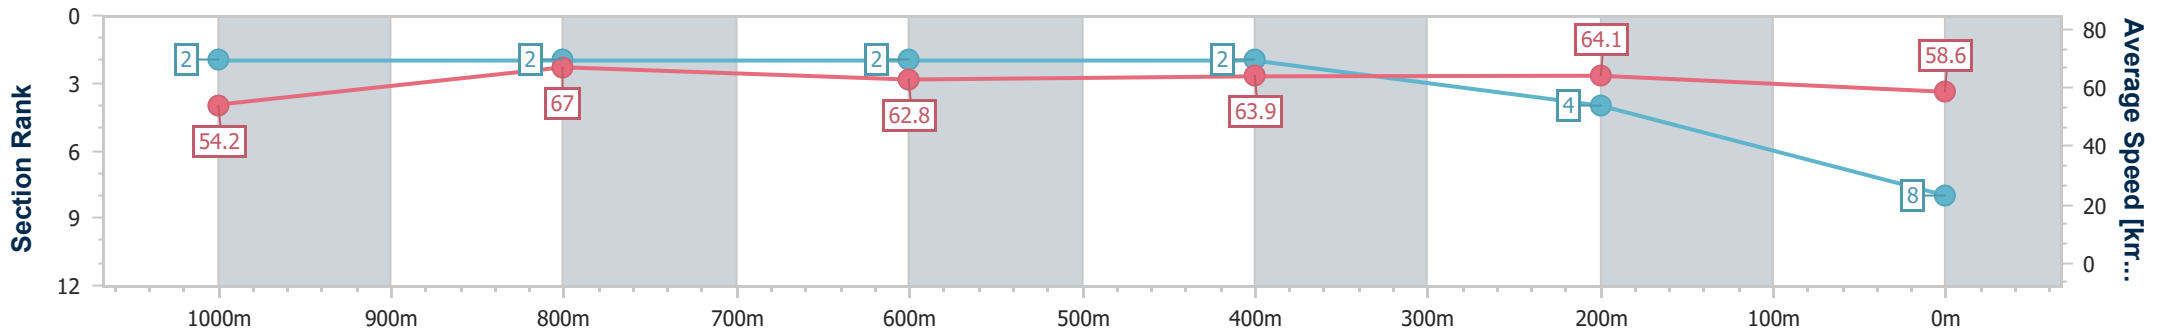

Horse/Jockey Name	Kingdom Undersiege
Final Rank	8
Fastest Section Time (Section)	0:10.77 (1000m)
Top Speed [km/h] (Section)	69.2 (1000m)
Race State	Finished

Doomben QLD Professional
Race 7: STRADBROKE SEASON BOOK NOW QTIS Three-Year-Old Handicap - 1200m
01 February 2025 - 15:48
Track Rating: Good 4, Weather: Fine, Rail Position: True

BRISBANE RACING CLUB

Section	Overall	1000m	800m	600m	400m	200m
Section Times	1:10.48 [8] (0:13.33)	0:57.15 [2] (0:10.77)	0:46.38 [2] (0:11.55)	0:34.83 [2] (0:11.30)	0:23.53 [2] (0:11.19)	0:12.34 [4] (0:12.34)
Average Speed [km/h]	54.2	67.0	62.8	63.9	64.1	58.6
Top Speed [km/h]	69.0	69.2	64.9	65.1	66.0	62.3
Avg. Dist. to Rail [m]	3.3	1.0	1.6	0.5	0.2	1.7
Avg. Stride Freq. [Hz]	2.2	2.2	2.1	2.2	2.3	2.2
Avg. Stride Length [m]	6.9	8.2	8.0	8.1	7.7	7.3

- [ ] Ranking at each section and finish
- -.-.- No data available at this section
- NA No data available