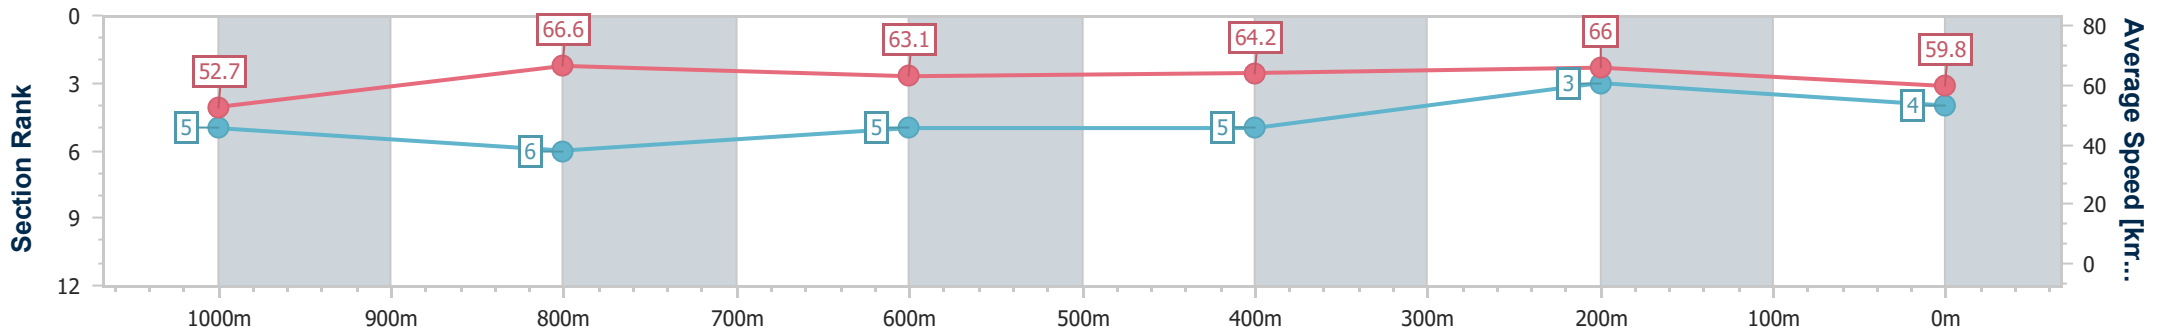

Horse/Jockey Name	Run Lucy Run
Final Rank	4
Fastest Section Time (Section)	0:10.86 (1000m)
Top Speed [km/h] (Section)	68.8 (1000m)
Race State	Finished

Doomben QLD Professional
Race 7: STRADBROKE SEASON BOOK NOW QTIS Three-Year-Old Handicap - 1200m
01 February 2025 - 15:48
Track Rating: Good 4, Weather: Fine, Rail Position: True

BRISBANE RACING CLUB

Section	Overall	1000m	800m	600m	400m	200m
Section Times	1:10.19 [4] (0:13.66)	0:56.53 [5] (0:10.86)	0:45.67 [6] (0:11.51)	0:34.16 [5] (0:11.20)	0:22.96 [5] (0:10.90)	0:12.06 [3] (0:12.06)
Average Speed [km/h]	52.7	66.6	63.1	64.2	66.0	59.8
Top Speed [km/h]	67.1	68.8	64.0	66.2	66.9	64.8
Avg. Dist. to Rail [m]	3.0	2.3	1.2	0.6	1.3	2.9
Avg. Stride Freq. [Hz]	2.3	2.3	2.2	2.3	2.4	2.3
Avg. Stride Length [m]	6.4	7.9	7.9	7.8	7.7	7.2

- [ ] Ranking at each section and finish
- -.-.- No data available at this section
- NA No data available