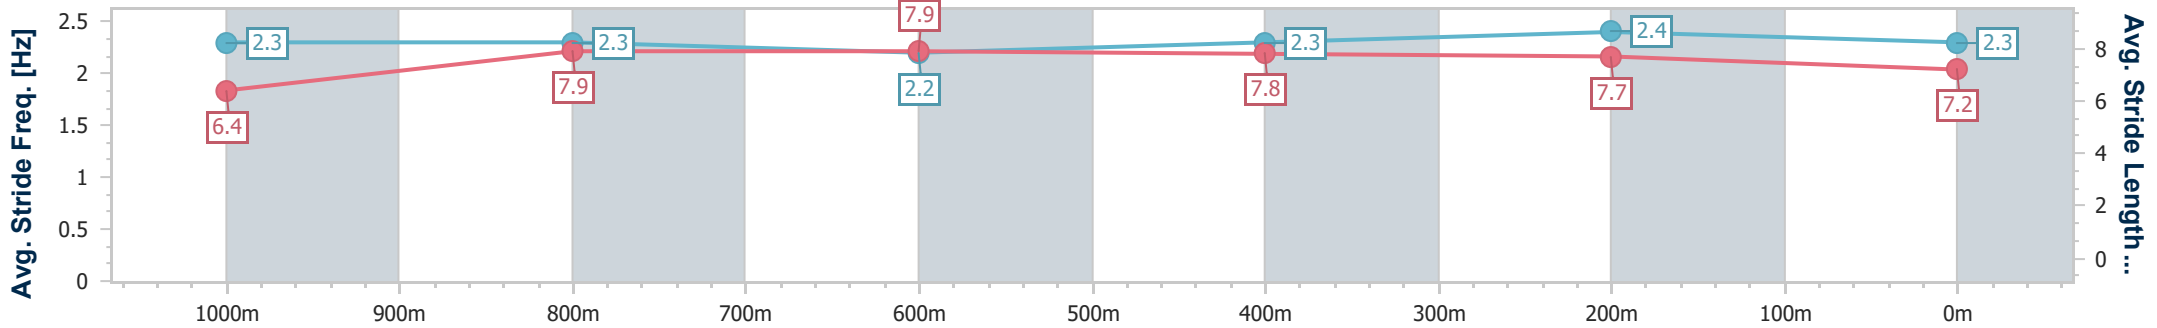

Horse/Jockey Name	Run Lucy Run
Final Rank	4
Fastest Section Time (Section)	0:10.86 (1000m)
Top Speed [km/h] (Section)	68.8 (1000m)
Race State	Finished

Doomben QLD Professional
Race 7: STRADBROKE SEASON BOOK NOW QTIS Three-Year-Old Handicap - 1200m
01 February 2025 - 15:48
Track Rating: Good 4, Weather: Fine, Rail Position: True

BRISBANE RACING CLUB

Section	Overall	1000m	800m	600m	400m	200m
Section Times	1:10.19 [4] (0:13.66)	0:56.53 [5] (0:10.86)	0:45.67 [6] (0:11.51)	0:34.16 [5] (0:11.20)	0:22.96 [5] (0:10.90)	0:12.06 [3] (0:12.06)
Average Speed [km/h]	52.7	66.6	63.1	64.2	66.0	59.8
Top Speed [km/h]	67.1	68.8	64.0	66.2	66.9	64.8
Avg. Dist. to Rail [m]	3.0	2.3	1.2	0.6	1.3	2.9
Avg. Stride Freq. [Hz]	2.3	2.3	2.2	2.3	2.4	2.3
Avg. Stride Length [m]	6.4	7.9	7.9	7.8	7.7	7.2

- [ ] Ranking at each section and finish
- -.-.- No data available at this section
- NA No data available