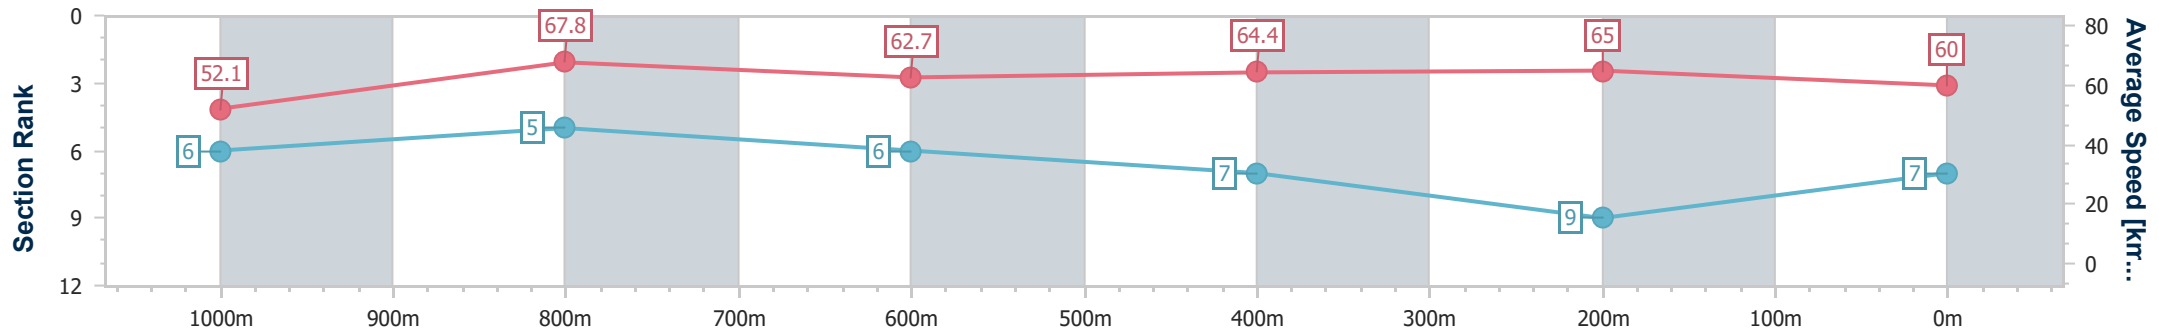

- [ ] Ranking at each section and finish
- .-.- No data available at this section
- NA No data available

Horse/Jockey Name	Ready To Schipp
Final Rank	7
Fastest Section Time (Section)	0:10.71 (1000m)
Top Speed [km/h] (Section)	68.7 (1000m)
Race State	Finished

Doomben QLD Professional  
Race 7: STRADBROKE SEASON BOOK NOW QTIS Three-Year-Old Handicap - 1200m

BRISBANE RACING CLUB

01 February 2025 - 15:48

Track Rating: Good 4, Weather: Fine, Rail Position: True

Section	Overall	1000m	800m	600m	400m	200m
Section Times	1:10.47 [7] (0:13.79)	0:56.68 [6] (0:10.71)	0:45.97 [5] (0:11.63)	0:34.34 [6] (0:11.29)	0:23.05 [7] (0:11.04)	0:12.01 [9] (0:12.01)
Average Speed [km/h]	52.1	67.8	62.7	64.4	65.0	60.0
Top Speed [km/h]	67.8	68.7	66.3	66.8	66.7	63.4
Avg. Dist. to Rail [m]	5.0	2.9	2.9	1.0	1.1	4.4
Avg. Stride Freq. [Hz]	2.3	2.4	2.3	2.3	2.4	2.3
Avg. Stride Length [m]	6.3	7.8	7.5	7.6	7.4	7.2