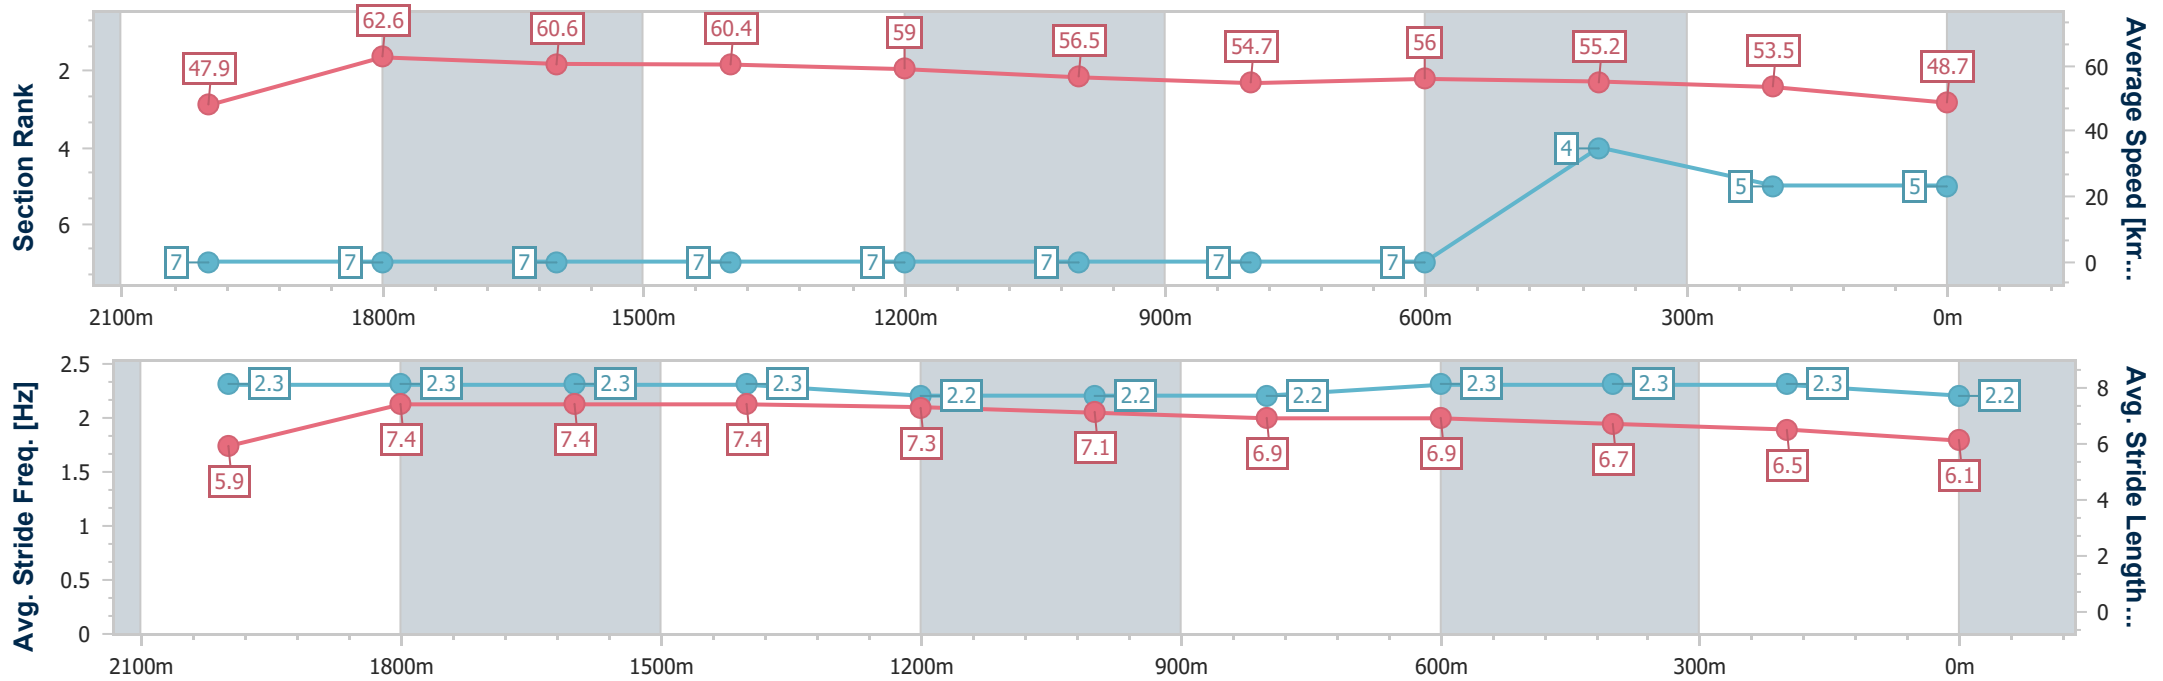

- [] Ranking at each section and finish
- .-.- No data available at this section
- NA No data available

Horse/Jockey Name	Cut Diamonds
Final Rank	5
Fastest Section Time (Section)	0:11.43 (2000m)
Top Speed [km/h] (Section)	63.5 (2000m)
Race State	Finished

Sunshine Coast QLD Professional

Race 1: SYMONS LAXON RACING Maiden Plate - 2200m

31 January 2025 - 18:08

Track Rating: Good 4, Weather: Fine, Rail Position: +3m Entire

Section	Overall	2000m	1800m	1600m	1400m	1200m	1000m	800m	600m	400m	200m
Section Times	2:23.03 [5] (0:15.07)	2:07.96 [7] (0:11.43)	1:56.53 [7] (0:11.85)	1:44.68 [7] (0:11.95)	1:32.73 [7] (0:12.27)	1:20.46 [7] (0:12.75)	1:07.71 [7] (0:13.23)	0:54.48 [7] (0:13.02)	0:41.46 [7] (0:13.19)	0:28.27 [4] (0:13.50)	0:14.77 [5] (0:14.77)
Average Speed [km/h]	47.9	62.6	60.6	60.4	59.0	56.5	54.7	56.0	55.2	53.5	48.7
Top Speed [km/h]	61.7	63.5	62.4	61.0	60.2	58.6	55.2	56.5	56.8	55.4	51.1
Avg. Dist. to Rail [m]	7.0	1.5	0.8	1.6	1.9	2.2	2.0	2.1	2.2	1.3	0.6
Avg. Stride Freq. [Hz]	2.3	2.3	2.3	2.3	2.2	2.2	2.2	2.3	2.3	2.3	2.2
Avg. Stride Length [m]	5.9	7.4	7.4	7.4	7.3	7.1	6.9	6.9	6.7	6.5	6.1