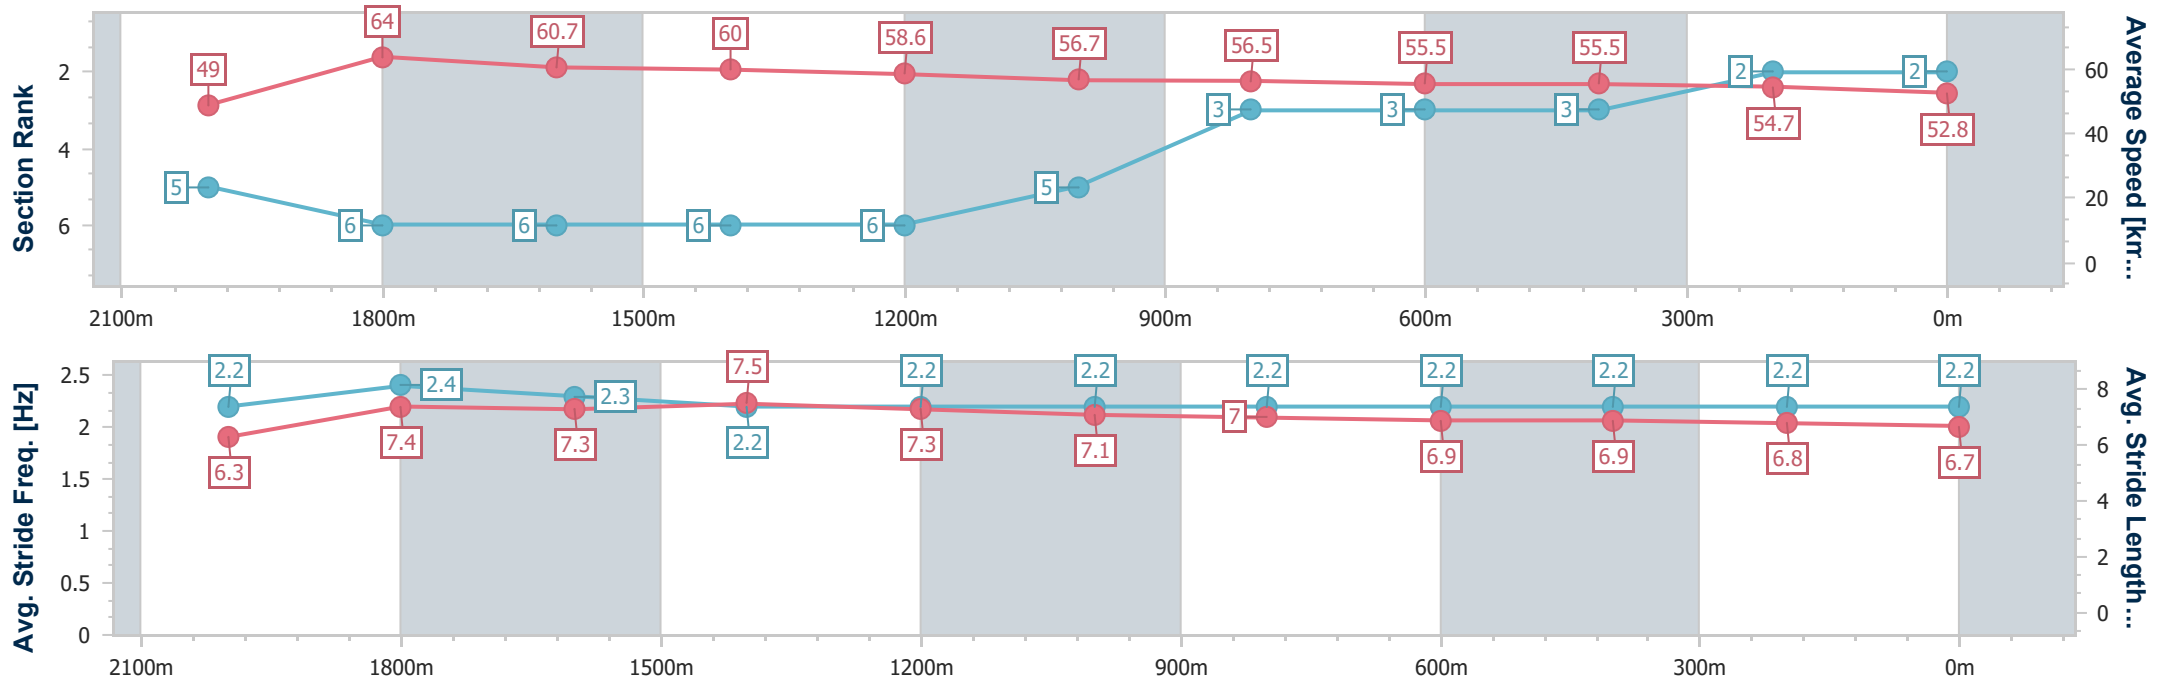

- [] Ranking at each section and finish
- .-.- No data available at this section
- NA No data available

Horse/Jockey Name	Bolero
Final Rank	2
Fastest Section Time (Section)	0:11.29 (2000m)
Top Speed [km/h] (Section)	64.3 (2000m)
Race State	Finished

Sunshine Coast QLD Professional

Race 1: SYMONS LAXON RACING Maiden Plate - 2200m

31 January 2025 - 18:08

Track Rating: Good 4, Weather: Fine, Rail Position: +3m Entire

Section	Overall	2000m	1800m	1600m	1400m	1200m	1000m	800m	600m	400m	200m
Section Times	2:21.19 [2] (0:14.67)	2:06.52 [5] (0:11.29)	1:55.23 [6] (0:11.97)	1:43.26 [6] (0:12.03)	1:31.23 [6] (0:12.33)	1:18.90 [6] (0:12.72)	1:06.18 [5] (0:12.84)	0:53.34 [3] (0:13.18)	0:40.16 [3] (0:13.37)	0:26.79 [3] (0:13.14)	0:13.65 [2] (0:13.65)
Average Speed [km/h]	49.0	64.0	60.7	60.0	58.6	56.7	56.5	55.5	55.5	54.7	52.8
Top Speed [km/h]	63.1	64.3	61.5	60.5	60.4	57.7	57.1	56.3	56.1	56.1	54.0
Avg. Dist. to Rail [m]	2.9	0.6	1.4	1.3	1.6	1.7	1.4	3.1	5.3	6.3	5.6
Avg. Stride Freq. [Hz]	2.2	2.4	2.3	2.2	2.2	2.2	2.2	2.2	2.2	2.2	2.2
Avg. Stride Length [m]	6.3	7.4	7.3	7.5	7.3	7.1	7.0	6.9	6.9	6.8	6.7

- [] Ranking at each section and finish
- .-.- No data available at this section
- NA No data available

Horse/Jockey Name	Sassy Tap
Final Rank	3
Fastest Section Time (Section)	0:11.00 (2000m)
Top Speed [km/h] (Section)	67.5 (Overall)
Race State	Finished