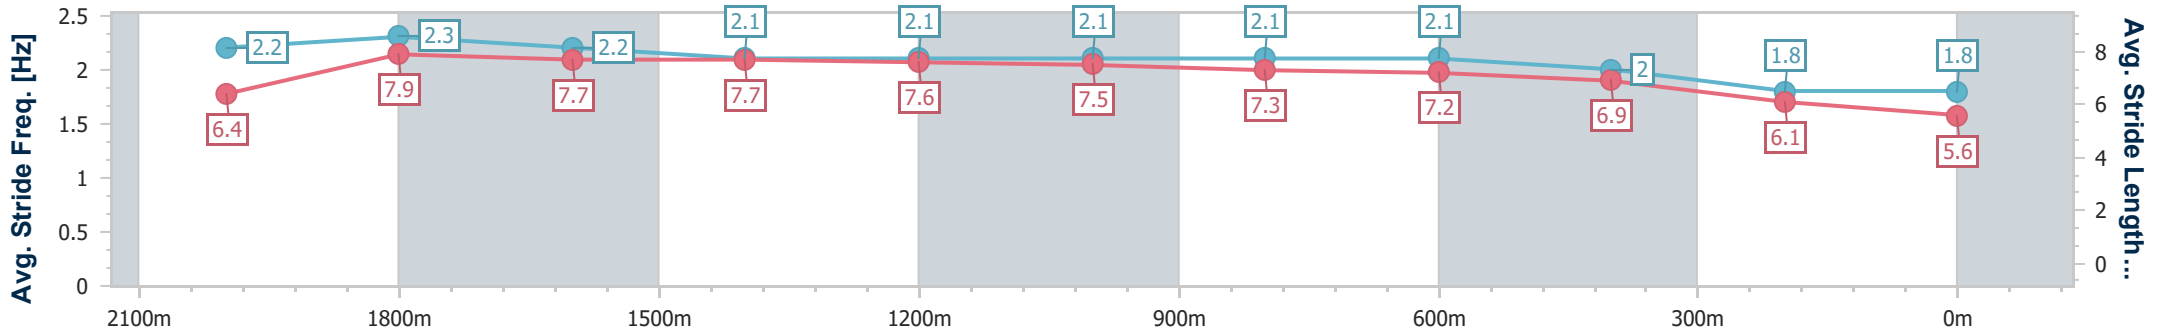

- [] Ranking at each section and finish
- .-.- No data available at this section
- NA No data available

Horse/Jockey Name	City Of Troy
Final Rank	7
Fastest Section Time (Section)	0:11.12 (2000m)
Top Speed [km/h] (Section)	65.7 (2000m)
Race State	Finished

Sunshine Coast QLD Professional

Race 1: SYMONS LAXON RACING Maiden Plate - 2200m

31 January 2025 - 18:08

Track Rating: Good 4, Weather: Fine, Rail Position: +3m Entire

Section	Overall	2000m	1800m	1600m	1400m	1200m	1000m	800m	600m	400m	200m
Section Times	2:33.44 [7] (0:14.31)	2:19.13 [2] (0:11.12)	2:08.01 [2] (0:11.80)	1:56.21 [2] (0:12.08)	1:44.13 [3] (0:12.52)	1:31.61 [3] (0:12.92)	1:18.69 [3] (0:13.30)	1:05.39 [5] (0:13.49)	0:51.90 [6] (0:14.39)	0:37.51 [7] (0:17.77)	0:19.74 [7] (0:19.74)
Average Speed [km/h]	50.3	65.0	61.3	59.7	57.7	55.8	54.2	54.2	50.6	40.5	36.5
Top Speed [km/h]	65.4	65.7	63.2	60.5	58.4	56.0	55.3	54.4	54.4	45.5	37.4
Avg. Dist. to Rail [m]	6.5	1.0	0.8	0.7	1.0	1.4	1.0	2.0	2.4	2.7	0.9
Avg. Stride Freq. [Hz]	2.2	2.3	2.2	2.1	2.1	2.1	2.1	2.1	2.0	1.8	1.8
Avg. Stride Length [m]	6.4	7.9	7.7	7.7	7.6	7.5	7.3	7.2	6.9	6.1	5.6

- [] Ranking at each section and finish
- .-.- No data available at this section
- NA No data available