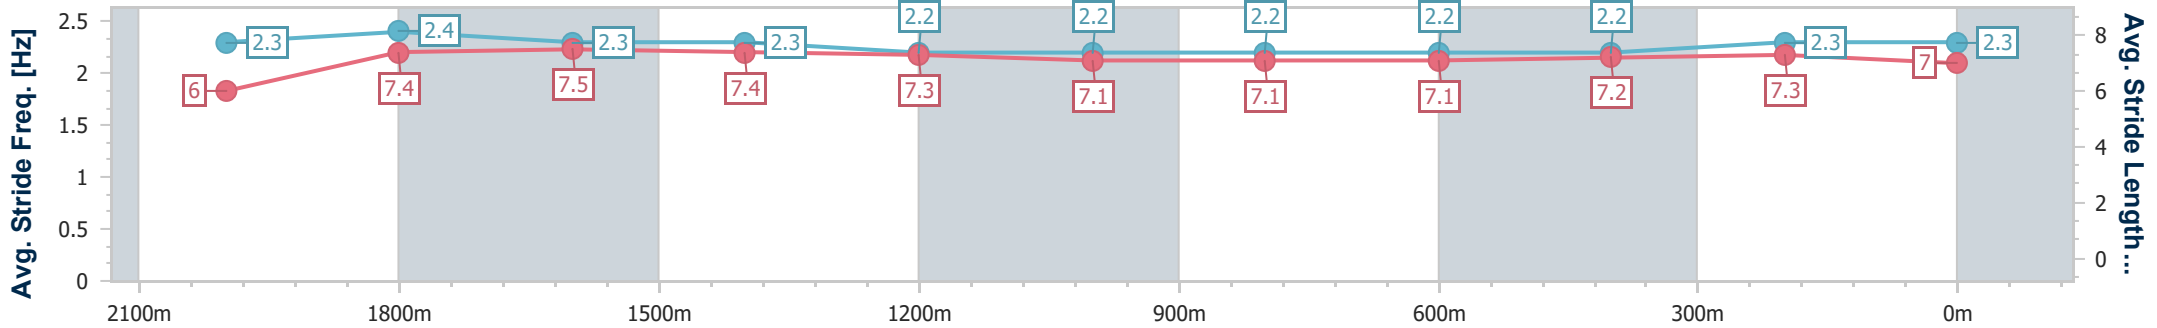

Sunshine Coast QLD Professional

Race 1: SYMONS LAXON RACING Maiden Plate - 2200m

31 January 2025 - 18:08

Track Rating: Good 4, Weather: Fine, Rail Position: +3m Entire

Section	Overall	2000m	1800m	1600m	1400m	1200m	1000m	800m	600m	400m	200m
Section Times	2:18.71 [1] (0:14.76)	2:03.95 [6] (0:11.19)	1:52.76 [5] (0:11.87)	1:40.89 [5] (0:12.04)	1:28.85 [5] (0:12.33)	1:16.52 [5] (0:12.81)	1:03.71 [4] (0:12.89)	0:50.82 [4] (0:13.11)	0:37.71 [2] (0:12.98)	0:24.73 [1] (0:12.09)	0:12.64 [1] (0:12.64)
Average Speed [km/h]	48.8	64.6	62.1	60.6	58.7	56.3	55.9	54.9	56.2	59.4	57.0
Top Speed [km/h]	64.3	65.9	64.6	61.9	60.7	57.5	56.8	55.9	58.0	61.5	59.6
Avg. Dist. to Rail [m]	7.7	0.7	3.6	4.3	2.4	1.5	0.2	0.3	2.0	1.1	1.6
Avg. Stride Freq. [Hz]	2.3	2.4	2.3	2.3	2.2	2.2	2.2	2.2	2.2	2.3	2.3
Avg. Stride Length [m]	6.0	7.4	7.5	7.4	7.3	7.1	7.1	7.1	7.2	7.3	7.0

- [] Ranking at each section and finish
- .-.- No data available at this section
- NA No data available

Horse/Jockey Name	Bolero
Final Rank	2
Fastest Section Time (Section)	0:11.29 (2000m)
Top Speed [km/h] (Section)	64.3 (2000m)
Race State	Finished