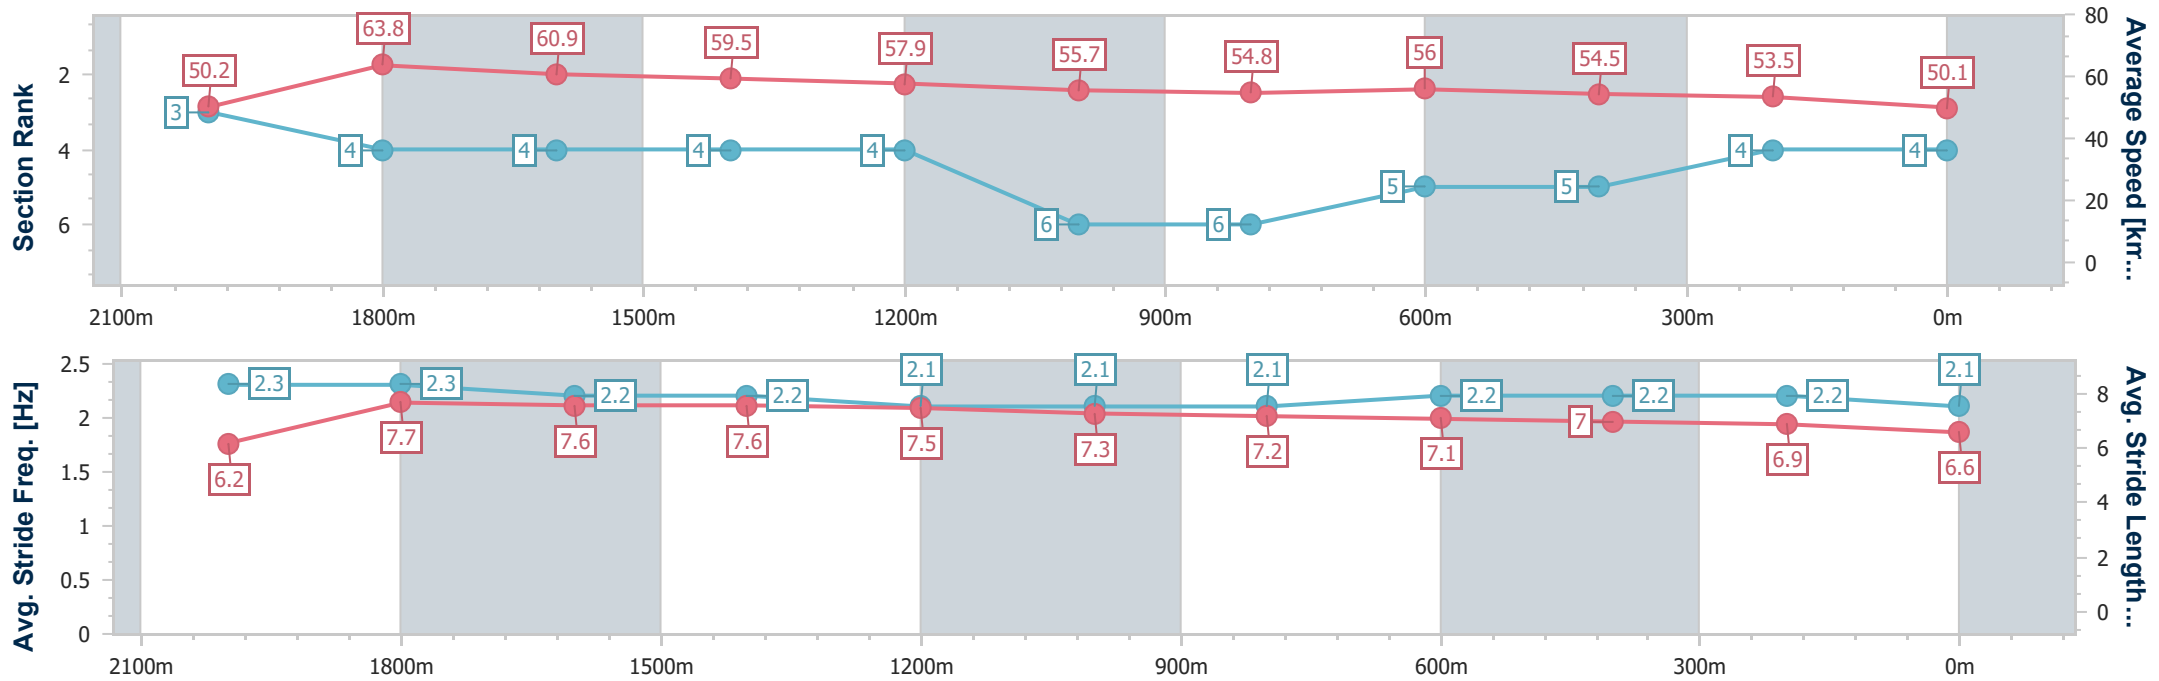

- [] Ranking at each section and finish
- .-.- No data available at this section
- NA No data available

Horse/Jockey Name	Better Believe It
Final Rank	4
Fastest Section Time (Section)	0:11.30 (2000m)
Top Speed [km/h] (Section)	66.2 (2000m)
Race State	Finished

Sunshine Coast QLD Professional

Race 1: SYMONS LAXON RACING Maiden Plate - 2200m

31 January 2025 - 18:08

Track Rating: Good 4, Weather: Fine, Rail Position: +3m Entire

Section	Overall	2000m	1800m	1600m	1400m	1200m	1000m	800m	600m	400m	200m
Section Times	2:22.62 [4] (0:14.40)	2:08.22 [3] (0:11.30)	1:56.92 [4] (0:11.77)	1:45.15 [4] (0:12.10)	1:33.05 [4] (0:12.52)	1:20.53 [4] (0:12.95)	1:07.58 [6] (0:13.26)	0:54.32 [6] (0:13.07)	0:41.25 [5] (0:13.42)	0:27.83 [5] (0:13.45)	0:14.38 [4] (0:14.38)
Average Speed [km/h]	50.2	63.8	60.9	59.5	57.9	55.7	54.8	56.0	54.5	53.5	50.1
Top Speed [km/h]	66.0	66.2	62.3	60.1	58.8	56.5	56.2	57.2	56.4	54.7	52.1
Avg. Dist. to Rail [m]	9.9	1.9	0.9	1.2	2.3	2.8	2.9	3.4	2.5	2.2	1.5
Avg. Stride Freq. [Hz]	2.3	2.3	2.2	2.2	2.1	2.1	2.1	2.2	2.2	2.2	2.1
Avg. Stride Length [m]	6.2	7.7	7.6	7.6	7.5	7.3	7.2	7.1	7.0	6.9	6.6

- [] Ranking at each section and finish
- .-.- No data available at this section
- NA No data available

Horse/Jockey Name	Cut Diamonds
Final Rank	5
Fastest Section Time (Section)	0:11.43 (2000m)
Top Speed [km/h] (Section)	63.5 (2000m)
Race State	Finished