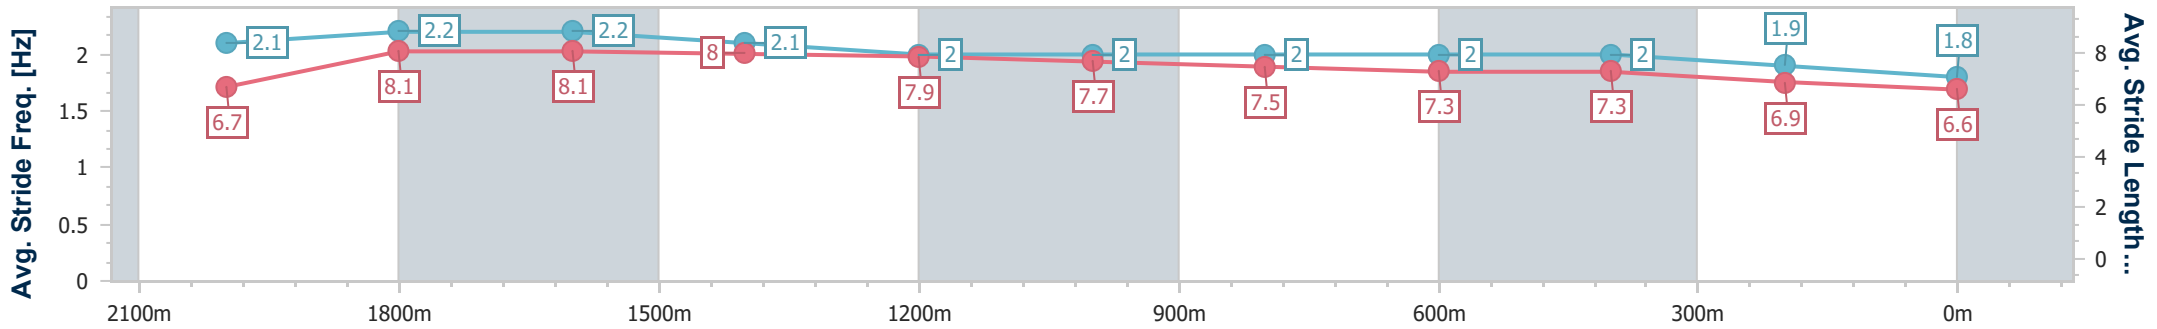

Sunshine Coast QLD Professional

Race 1: SYMONS LAXON RACING Maiden Plate - 2200m

31 January 2025 - 18:08

Track Rating: Good 4, Weather: Fine, Rail Position: +3m Entire

Section	Overall	2000m	1800m	1600m	1400m	1200m	1000m	800m	600m	400m	200m
Section Times	2:27.08 [6] (0:14.25)	2:12.83 [1] (0:11.10)	2:01.73 [1] (0:11.70)	1:50.03 [1] (0:12.07)	1:37.96 [1] (0:12.44)	1:25.52 [1] (0:12.90)	1:12.62 [1] (0:13.15)	0:59.47 [2] (0:13.73)	0:45.74 [4] (0:13.70)	0:32.04 [6] (0:15.39)	0:16.65 [6] (0:16.65)
Average Speed [km/h]	50.8	65.6	62.5	60.1	58.2	55.9	55.1	52.8	52.7	46.8	43.2
Top Speed [km/h]	66.0	67.4	63.9	61.1	59.8	57.0	55.4	53.5	53.5	51.1	45.9
Avg. Dist. to Rail [m]	8.4	3.3	2.9	1.2	1.9	2.3	2.0	1.2	0.7	0.9	1.0
Avg. Stride Freq. [Hz]	2.1	2.2	2.2	2.1	2.0	2.0	2.0	2.0	2.0	1.9	1.8
Avg. Stride Length [m]	6.7	8.1	8.1	8.0	7.9	7.7	7.5	7.3	7.3	6.9	6.6

- [] Ranking at each section and finish
- .-.- No data available at this section
- NA No data available

Horse/Jockey Name	City Of Troy
Final Rank	7
Fastest Section Time (Section)	0:11.12 (2000m)
Top Speed [km/h] (Section)	65.7 (2000m)
Race State	Finished