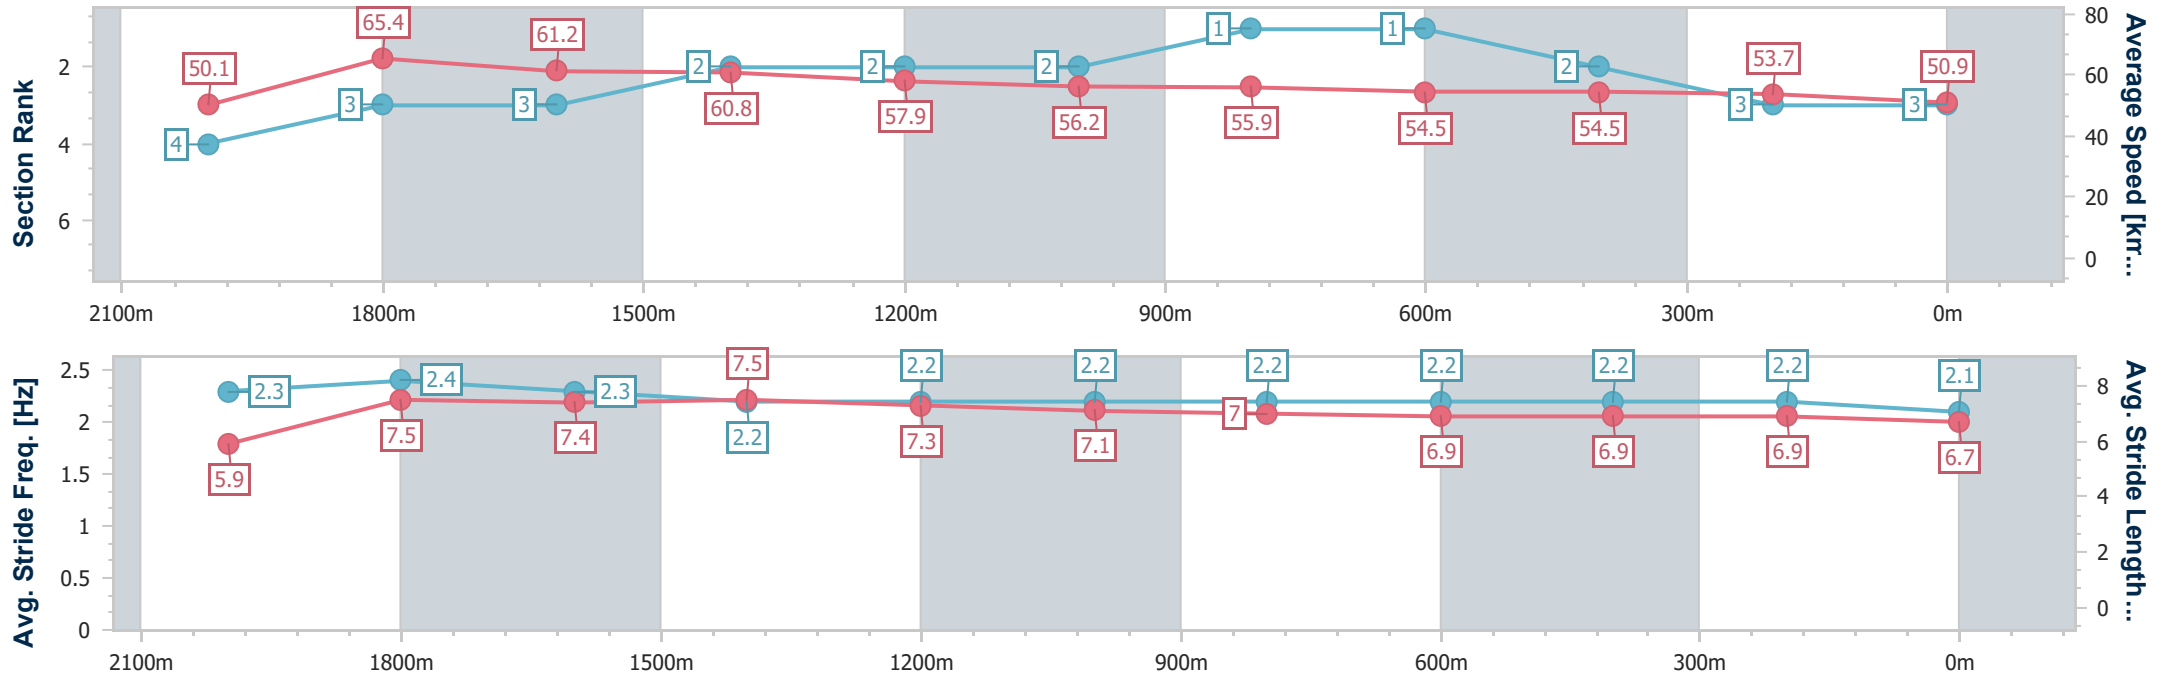

Sunshine Coast QLD Professional

Race 1: SYMONS LAXON RACING Maiden Plate - 2200m

31 January 2025 - 18:08

Track Rating: Good 4, Weather: Fine, Rail Position: +3m Entire

Section	Overall	2000m	1800m	1600m	1400m	1200m	1000m	800m	600m	400m	200m
Section Times	2:21.68 [3] (0:14.44)	2:07.24 [4] (0:11.00)	1:56.24 [3] (0:11.82)	1:44.42 [3] (0:11.92)	1:32.50 [2] (0:12.48)	1:20.02 [2] (0:12.86)	1:07.16 [2] (0:12.95)	0:54.21 [1] (0:13.40)	0:40.81 [1] (0:13.26)	0:27.55 [2] (0:13.42)	0:14.13 [3] (0:14.13)
Average Speed [km/h]	50.1	65.4	61.2	60.8	57.9	56.2	55.9	54.5	54.5	53.7	50.9
Top Speed [km/h]	67.5	67.4	63.0	62.0	59.0	57.1	56.3	54.9	55.0	54.8	52.7
Avg. Dist. to Rail [m]	6.3	0.7	0.7	1.6	1.9	2.7	2.5	2.0	1.1	1.6	3.0
Avg. Stride Freq. [Hz]	2.3	2.4	2.3	2.2	2.2	2.2	2.2	2.2	2.2	2.2	2.1
Avg. Stride Length [m]	5.9	7.5	7.4	7.5	7.3	7.1	7.0	6.9	6.9	6.9	6.7

- [] Ranking at each section and finish
- .-.- No data available at this section
- NA No data available

Horse/Jockey Name	Better Believe It
Final Rank	4
Fastest Section Time (Section)	0:11.30 (2000m)
Top Speed [km/h] (Section)	66.2 (2000m)
Race State	Finished