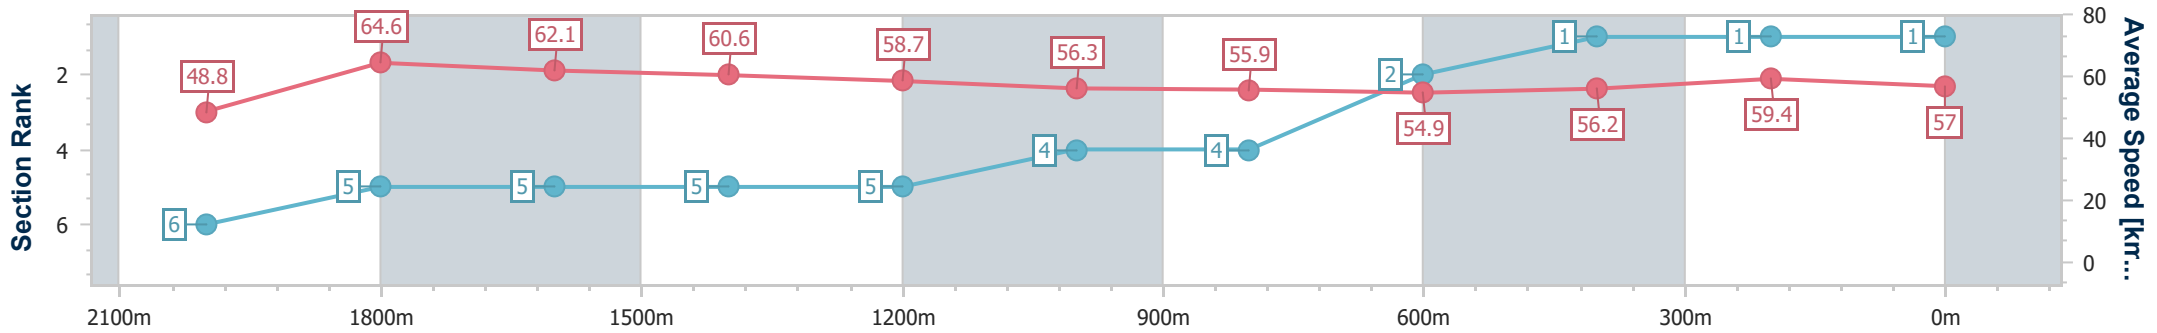

Sunshine Coast QLD Professional

Race 1: SYMONS LAXON RACING Maiden Plate - 2200m

31 January 2025 - 18:08

Track Rating: Good 4, Weather: Fine, Rail Position: +3m Entire

Section	Overall	2000m	1800m	1600m	1400m	1200m	1000m	800m	600m	400m	200m
Section Times	2:18.71 [1] (0:14.76)	2:03.95 [6] (0:11.19)	1:52.76 [5] (0:11.87)	1:40.89 [5] (0:12.04)	1:28.85 [5] (0:12.33)	1:16.52 [5] (0:12.81)	1:03.71 [4] (0:12.89)	0:50.82 [4] (0:13.11)	0:37.71 [2] (0:12.98)	0:24.73 [1] (0:12.09)	0:12.64 [1] (0:12.64)
Average Speed [km/h]	48.8	64.6	62.1	60.6	58.7	56.3	55.9	54.9	56.2	59.4	57.0
Top Speed [km/h]	64.3	65.9	64.6	61.9	60.7	57.5	56.8	55.9	58.0	61.5	59.6
Avg. Dist. to Rail [m]	7.7	0.7	3.6	4.3	2.4	1.5	0.2	0.3	2.0	1.1	1.6
Avg. Stride Freq. [Hz]	2.3	2.4	2.3	2.3	2.2	2.2	2.2	2.2	2.2	2.3	2.3
Avg. Stride Length [m]	6.0	7.4	7.5	7.4	7.3	7.1	7.1	7.1	7.2	7.3	7.0

- [] Ranking at each section and finish
- .-.- No data available at this section
- NA No data available

Horse/Jockey Name	Bolero
Final Rank	2
Fastest Section Time (Section)	0:11.29 (2000m)
Top Speed [km/h] (Section)	64.3 (2000m)
Race State	Finished