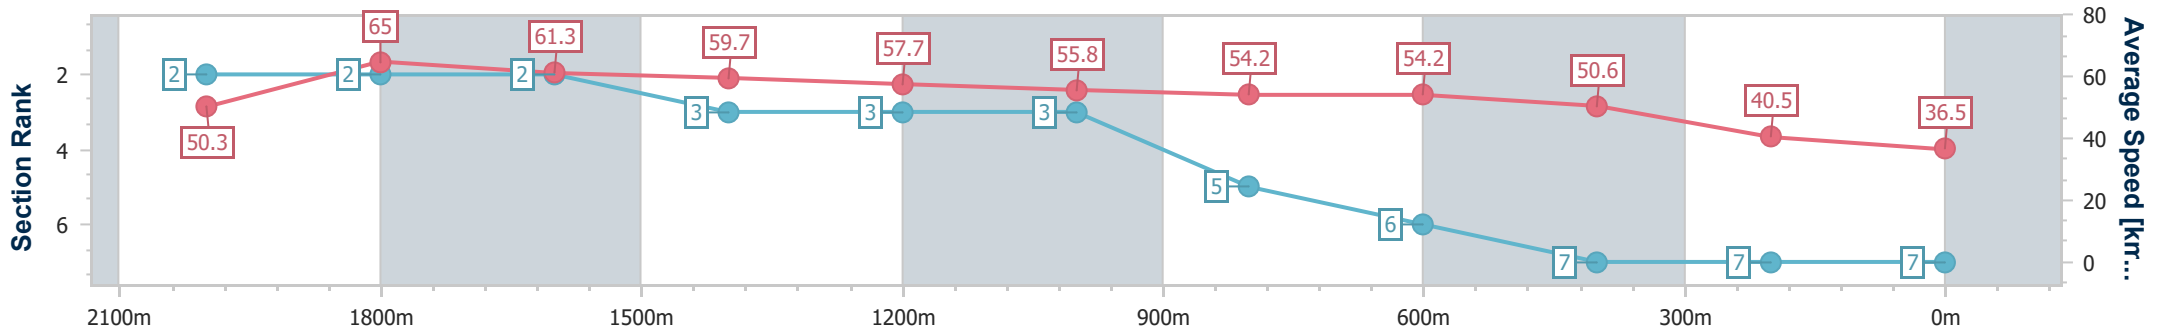

- [] Ranking at each section and finish
- .-.- No data available at this section
- NA No data available

Horse/Jockey Name	City Of Troy
Final Rank	7
Fastest Section Time (Section)	0:11.12 (2000m)
Top Speed [km/h] (Section)	65.7 (2000m)
Race State	Finished

Sunshine Coast QLD Professional

Race 1: SYMONS LAXON RACING Maiden Plate - 2200m

31 January 2025 - 18:08

Track Rating: Good 4, Weather: Fine, Rail Position: +3m Entire

Section	Overall	2000m	1800m	1600m	1400m	1200m	1000m	800m	600m	400m	200m
Section Times	2:33.44 [7] (0:14.31)	2:19.13 [2] (0:11.12)	2:08.01 [2] (0:11.80)	1:56.21 [2] (0:12.08)	1:44.13 [3] (0:12.52)	1:31.61 [3] (0:12.92)	1:18.69 [3] (0:13.30)	1:05.39 [5] (0:13.49)	0:51.90 [6] (0:14.39)	0:37.51 [7] (0:17.77)	0:19.74 [7] (0:19.74)
Average Speed [km/h]	50.3	65.0	61.3	59.7	57.7	55.8	54.2	54.2	50.6	40.5	36.5
Top Speed [km/h]	65.4	65.7	63.2	60.5	58.4	56.0	55.3	54.4	54.4	45.5	37.4
Avg. Dist. to Rail [m]	6.5	1.0	0.8	0.7	1.0	1.4	1.0	2.0	2.4	2.7	0.9
Avg. Stride Freq. [Hz]	2.2	2.3	2.2	2.1	2.1	2.1	2.1	2.1	2.0	1.8	1.8
Avg. Stride Length [m]	6.4	7.9	7.7	7.7	7.6	7.5	7.3	7.2	6.9	6.1	5.6

- [] Ranking at each section and finish
- .-.- No data available at this section
- NA No data available