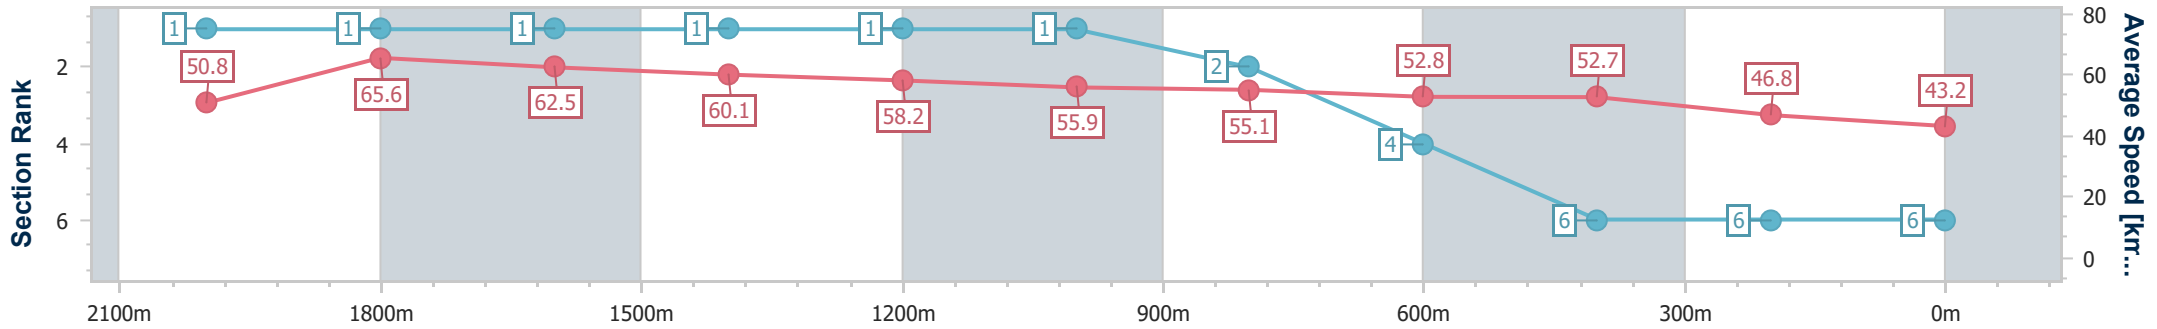

Sunshine Coast QLD Professional

Race 1: SYMONS LAXON RACING Maiden Plate - 2200m

31 January 2025 - 18:08

Track Rating: Good 4, Weather: Fine, Rail Position: +3m Entire

Section	Overall	2000m	1800m	1600m	1400m	1200m	1000m	800m	600m	400m	200m
Section Times	2:27.08 [6] (0:14.25)	2:12.83 [1] (0:11.10)	2:01.73 [1] (0:11.70)	1:50.03 [1] (0:12.07)	1:37.96 [1] (0:12.44)	1:25.52 [1] (0:12.90)	1:12.62 [1] (0:13.15)	0:59.47 [2] (0:13.73)	0:45.74 [4] (0:13.70)	0:32.04 [6] (0:15.39)	0:16.65 [6] (0:16.65)
Average Speed [km/h]	50.8	65.6	62.5	60.1	58.2	55.9	55.1	52.8	52.7	46.8	43.2
Top Speed [km/h]	66.0	67.4	63.9	61.1	59.8	57.0	55.4	53.5	53.5	51.1	45.9
Avg. Dist. to Rail [m]	8.4	3.3	2.9	1.2	1.9	2.3	2.0	1.2	0.7	0.9	1.0
Avg. Stride Freq. [Hz]	2.1	2.2	2.2	2.1	2.0	2.0	2.0	2.0	2.0	1.9	1.8
Avg. Stride Length [m]	6.7	8.1	8.1	8.0	7.9	7.7	7.5	7.3	7.3	6.9	6.6

- [] Ranking at each section and finish
- .-.- No data available at this section
- NA No data available

Horse/Jockey Name	City Of Troy
Final Rank	7
Fastest Section Time (Section)	0:11.12 (2000m)
Top Speed [km/h] (Section)	65.7 (2000m)
Race State	Finished