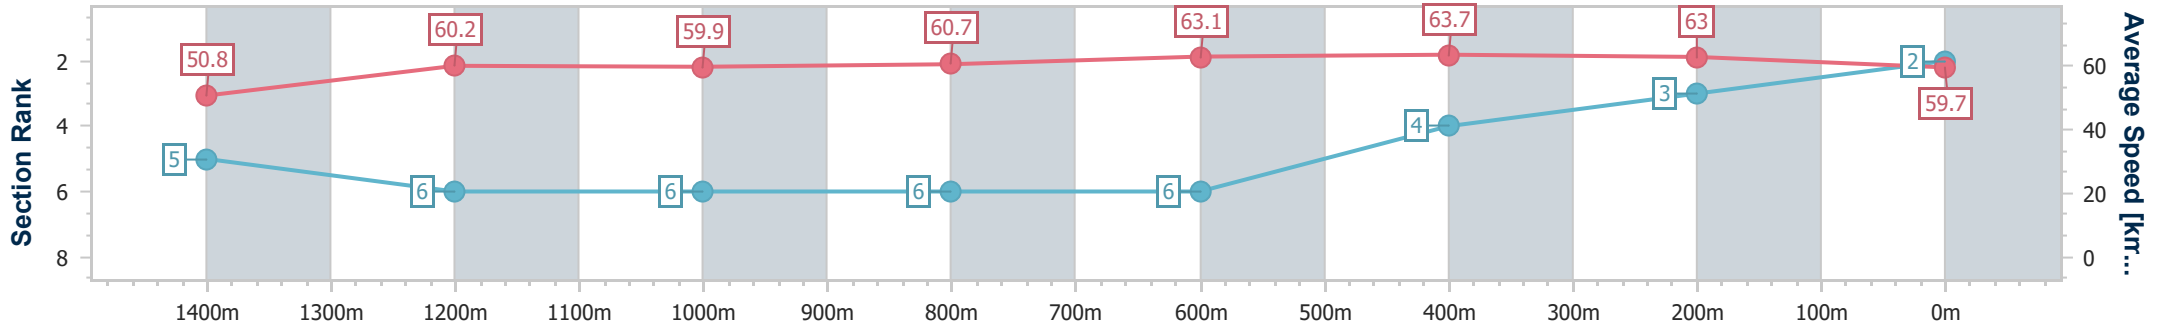

Horse/Jockey Name	Biker
Final Rank	2
Fastest Section Time (Section)	0:11.21 (600m)
Top Speed [km/h] (Section)	65.2 (600m)
Race State	Finished

Rockhampton QLD Professional
Race 3: CAPRICORNIA YEARLING SALE ENTRIES CLOSING
BENCHMARK 60 Handicap - 1600m

23 January 2025 - 10:30

Track Rating: Good 4, Weather: Hot, Rail Position: +7m Entire

Section	Overall	1400m	1200m	1000m	800m	600m	400m	200m
Section Times	1:36.38 [2] (0:14.16)	1:22.22 [5] (0:11.95)	1:10.27 [6] (0:12.02)	0:58.25 [6] (0:11.92)	0:46.33 [6] (0:11.61)	0:34.72 [6] (0:11.21)	0:23.51 [4] (0:11.43)	0:12.08 [3] (0:12.08)
Average Speed [km/h]	50.8	60.2	59.9	60.7	63.1	63.7	63.0	59.7
Top Speed [km/h]	60.5	60.6	61.0	62.5	64.2	65.2	64.1	61.9
Avg. Dist. to Rail [m]	3.0	0.2	0.2	0.7	2.3	3.4	5.0	5.9
Avg. Stride Freq. [Hz]	2.1	2.2	2.1	2.2	2.3	2.3	2.3	2.2
Avg. Stride Length [m]	6.6	7.6	7.5	7.6	7.7	7.8	7.3	7.2

- [ ] Ranking at each section and finish
- -.-.- No data available at this section
- NA No data available