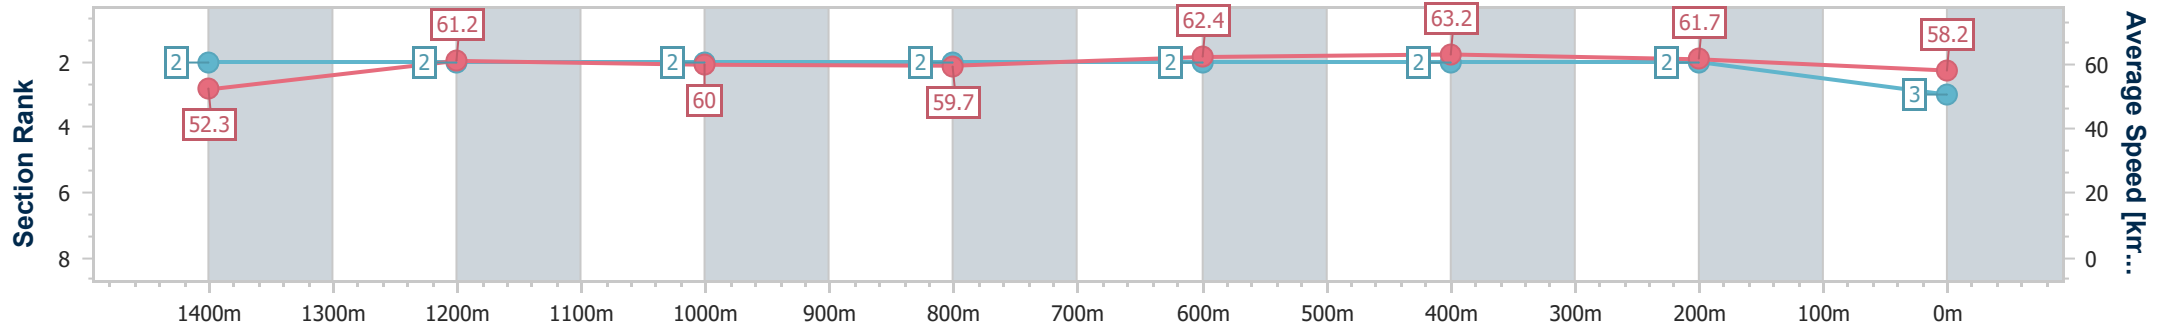

Horse/Jockey Name	Roy's Road
Final Rank	3
Fastest Section Time (Section)	0:11.43 (600m)
Top Speed [km/h] (Section)	64.0 (600m)
Race State	Finished

Rockhampton QLD Professional
Race 3: CAPRICORNIA YEARLING SALE ENTRIES CLOSING
BENCHMARK 60 Handicap - 1600m

23 January 2025 - 10:30

Track Rating: Good 4, Weather: Hot, Rail Position: +7m Entire

Section	Overall	1400m	1200m	1000m	800m	600m	400m	200m
Section Times	1:36.65 [3] (0:13.73)	1:22.92 [2] (0:11.80)	1:11.12 [2] (0:11.98)	0:59.14 [2] (0:11.99)	0:47.15 [2] (0:11.68)	0:35.47 [2] (0:11.43)	0:24.04 [2] (0:11.66)	0:12.38 [2] (0:12.38)
Average Speed [km/h]	52.3	61.2	60.0	59.7	62.4	63.2	61.7	58.2
Top Speed [km/h]	62.2	61.8	61.1	61.5	63.6	64.0	62.5	60.7
Avg. Dist. to Rail [m]	2.5	0.2	0.4	1.0	1.6	3.4	2.9	3.3
Avg. Stride Freq. [Hz]	2.2	2.3	2.3	2.2	2.3	2.4	2.3	2.2
Avg. Stride Length [m]	6.5	7.3	7.4	7.4	7.4	7.4	7.4	7.2

- [ ] Ranking at each section and finish
- -.-.- No data available at this section
- NA No data available