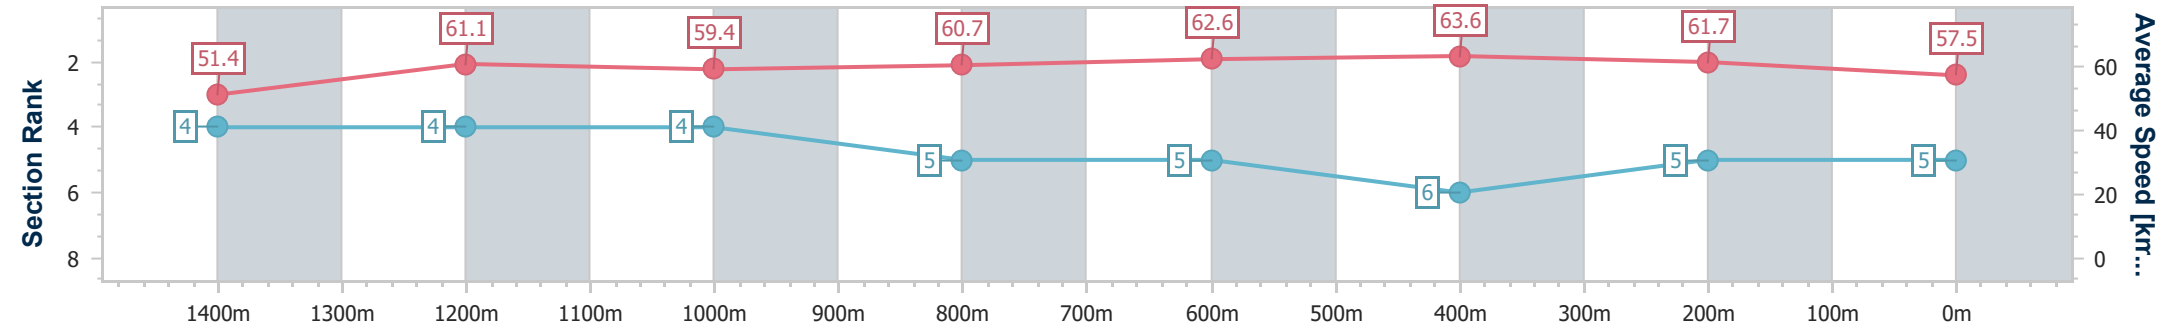

- [] Ranking at each section and finish
- .-.- No data available at this section
- NA No data available

Horse/Jockey Name	General Wolffe
Final Rank	5
Fastest Section Time (Section)	0:11.33 (600m)
Top Speed [km/h] (Section)	64.8 (800m)
Race State	Finished

Rockhampton QLD Professional
Race 3: CAPRICORNIA YEARLING SALE ENTRIES CLOSING
BENCHMARK 60 Handicap - 1600m

23 January 2025 - 10:30

Track Rating: Good 4, Weather: Hot, Rail Position: +7m Entire

Section	Overall	1400m	1200m	1000m	800m	600m	400m	200m						
Section Times	1:37.17 [5] (0:14.02)	1:23.15 [4] (0:11.78)	1:11.37 [4] (0:12.10)	0:59.27 [4] (0:11.95)	0:47.32 [5] (0:11.79)	0:35.53 [5] (0:11.33)	0:24.20 [6] (0:11.68)	0:12.52 [5] (0:12.52)						
Average Speed [km/h]	51.4	61.1	59.4	60.7	62.6	63.6	61.7	57.5						
Top Speed [km/h]	61.2	61.8	60.2	61.4	64.8	64.3	63.5	60.1						
Avg. Dist. to Rail [m]	1.0	0.3	0.3	1.0	3.2	4.5	6.1	6.1						
Avg. Stride Freq. [Hz]	2.3	2.4	2.3	2.4	2.4	2.4	2.4	2.4						
Avg. Stride Length [m]	6.2	6.9	6.9	7.1	7.2	7.2	7.1	6.8						