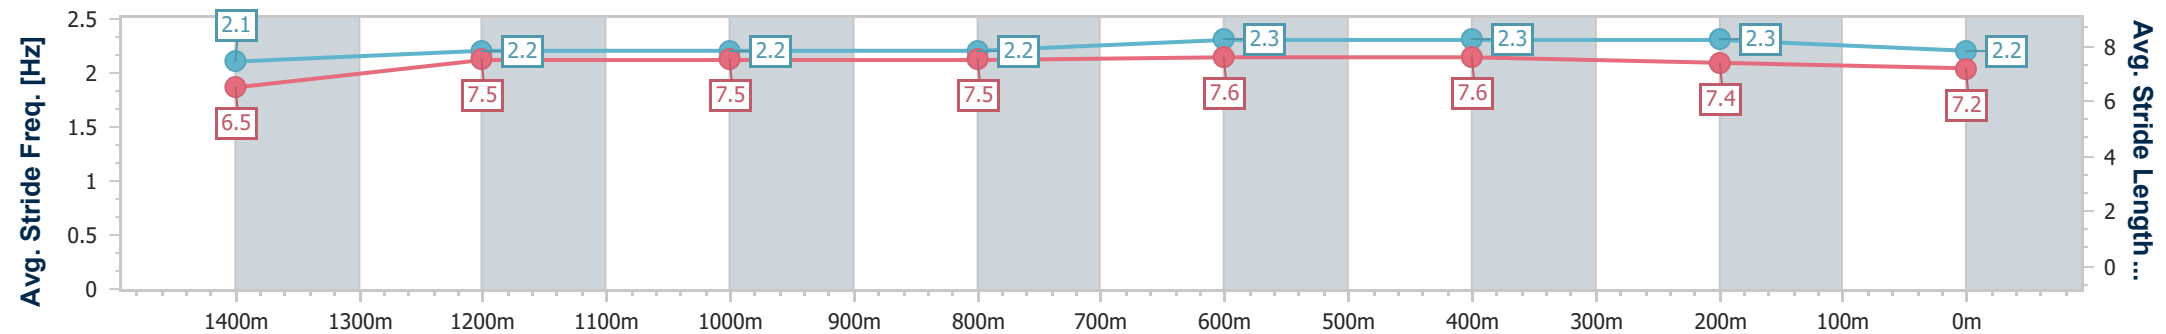

Rockhampton QLD Professional
Race 3: CAPRICORNIA YEARLING SALE ENTRIES CLOSING
BENCHMARK 60 Handicap - 1600m

23 January 2025 - 10:30

Track Rating: Good 4, Weather: Hot, Rail Position: +7m Entire

Section	Overall	1400m	1200m	1000m	800m	600m	400m	200m						
Section Times	1:37.17 [5] (0:14.02)	1:23.15 [4] (0:11.78)	1:11.37 [4] (0:12.10)	0:59.27 [4] (0:11.95)	0:47.32 [5] (0:11.79)	0:35.53 [5] (0:11.33)	0:24.20 [6] (0:11.68)	0:12.52 [5] (0:12.52)						
Average Speed [km/h]	51.4	61.1	59.4	60.7	62.6	63.6	61.7	57.5						
Top Speed [km/h]	61.2	61.8	60.2	61.4	64.8	64.3	63.5	60.1						
Avg. Dist. to Rail [m]	1.0	0.3	0.3	1.0	3.2	4.5	6.1	6.1						
Avg. Stride Freq. [Hz]	2.3	2.4	2.3	2.4	2.4	2.4	2.4	2.4						
Avg. Stride Length [m]	6.2	6.9	6.9	7.1	7.2	7.2	7.1	6.8						

- [] Ranking at each section and finish
- .-.- No data available at this section
- NA No data available

Horse/Jockey Name	Whatjeudoin'
Final Rank	6
Fastest Section Time (Section)	0:11.48 (600m)
Top Speed [km/h] (Section)	64.3 (800m)
Race State	Finished

Rockhampton QLD Professional
Race 3: CAPRICORNIA YEARLING SALE ENTRIES CLOSING
BENCHMARK 60 Handicap - 1600m

23 January 2025 - 10:30

Track Rating: Good 4, Weather: Hot, Rail Position: +7m Entire

Section	Overall	1400m	1200m	1000m	800m	600m	400m	200m
Section Times	1:37.18 [6] (0:14.22)	1:22.96 [6] (0:11.75)	1:11.21 [5] (0:11.96)	0:59.25 [5] (0:11.74)	0:47.51 [4] (0:11.72)	0:35.79 [4] (0:11.48)	0:24.31 [5] (0:11.83)	0:12.48 [6] (0:12.48)
Average Speed [km/h]	50.6	61.2	60.0	61.1	63.4	62.8	60.8	57.7
Top Speed [km/h]	61.5	61.9	60.4	63.4	64.3	63.6	62.2	59.9
Avg. Dist. to Rail [m]	1.2	2.3	2.5	1.7	4.1	5.0	4.4	3.8
Avg. Stride Freq. [Hz]	2.1	2.2	2.2	2.2	2.3	2.3	2.3	2.2
Avg. Stride Length [m]	6.5	7.5	7.5	7.5	7.6	7.6	7.4	7.2

- [] Ranking at each section and finish
- .-.- No data available at this section
- NA No data available