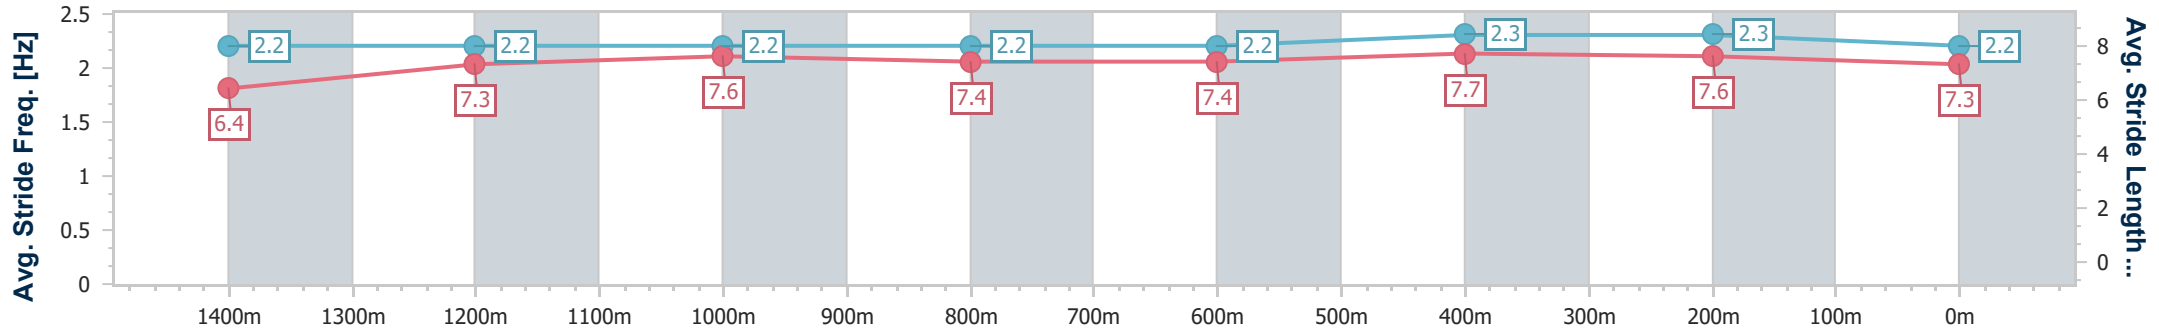

Scratched: Take The Lead (#1), Not A Guru (#7)

Horse/Jockey Name	Nondisclosure
Final Rank	1
Fastest Section Time (Section)	0:11.38 (600m)
Top Speed [km/h] (Section)	64.1 (600m)
Race State	Finished

Rockhampton QLD Professional
Race 3: CAPRICORNIA YEARLING SALE ENTRIES CLOSING
BENCHMARK 60 Handicap - 1600m

23 January 2025 - 10:30

Track Rating: Good 4, Weather: Hot, Rail Position: +7m Entire

Section	Overall	1400m	1200m	1000m	800m	600m	400m	200m
Section Times	1:36.35 [1] (0:13.58)	1:22.77 [1] (0:11.71)	1:11.06 [1] (0:11.97)	0:59.09 [1] (0:12.01)	0:47.08 [1] (0:11.80)	0:35.28 [1] (0:11.38)	0:23.90 [1] (0:11.68)	0:12.22 [1] (0:12.22)
Average Speed [km/h]	53.1	61.5	60.1	59.7	61.7	63.4	61.6	59.0
Top Speed [km/h]	62.5	61.7	61.0	61.0	62.9	64.1	63.3	60.9
Avg. Dist. to Rail [m]	1.4	0.9	1.0	0.7	1.6	2.2	1.9	1.6
Avg. Stride Freq. [Hz]	2.2	2.2	2.2	2.2	2.2	2.3	2.3	2.2
Avg. Stride Length [m]	6.4	7.3	7.6	7.4	7.4	7.7	7.6	7.3