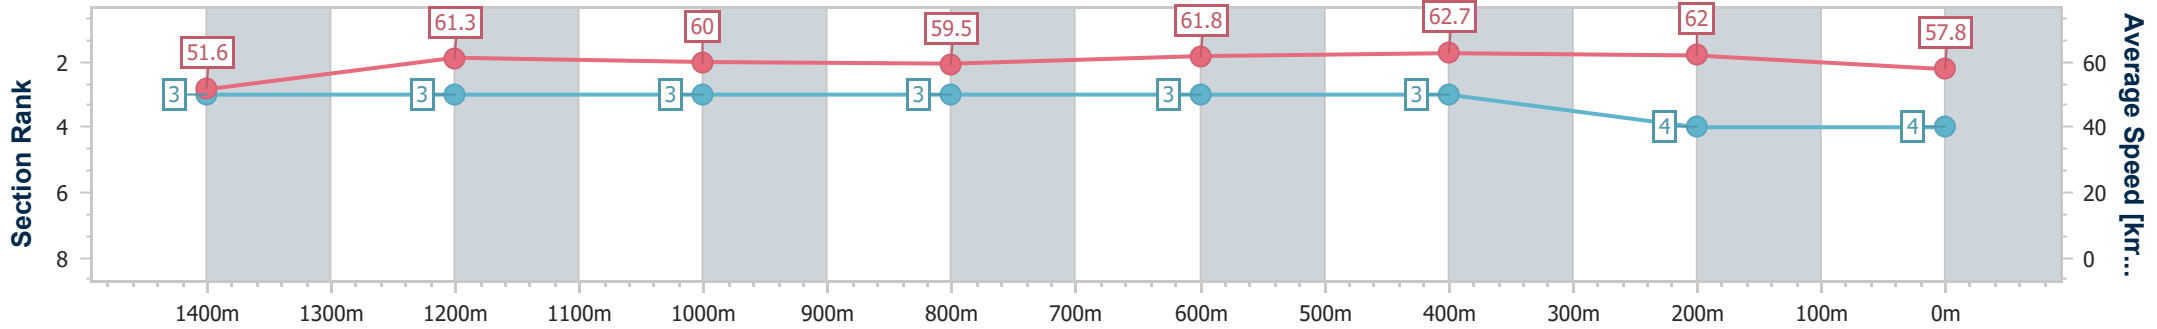

- [] Ranking at each section and finish
- .-.- No data available at this section
- NA No data available

Horse/Jockey Name	Leica Bita Fun
Final Rank	4
Fastest Section Time (Section)	0:11.47 (600m)
Top Speed [km/h] (Section)	63.4 (600m)
Race State	Finished

Rockhampton QLD Professional
Race 3: CAPRICORNIA YEARLING SALE ENTRIES CLOSING
BENCHMARK 60 Handicap - 1600m

23 January 2025 - 10:30

Track Rating: Good 4, Weather: Hot, Rail Position: +7m Entire

Section	Overall	1400m	1200m	1000m	800m	600m	400m	200m						
Section Times	1:36.93 [4] (0:13.96)	1:22.97 [3] (0:11.75)	1:11.22 [3] (0:11.97)	0:59.25 [3] (0:11.98)	0:47.27 [3] (0:11.69)	0:35.58 [3] (0:11.47)	0:24.11 [3] (0:11.64)	0:12.47 [4] (0:12.47)						
Average Speed [km/h]	51.6	61.3	60.0	59.5	61.8	62.7	62.0	57.8						
Top Speed [km/h]	61.3	61.9	60.7	61.2	62.1	63.4	63.1	60.6						
Avg. Dist. to Rail [m]	1.3	1.6	1.9	1.8	1.1	2.2	2.0	2.0						
Avg. Stride Freq. [Hz]	2.1	2.2	2.2	2.2	2.2	2.2	2.2	2.1						
Avg. Stride Length [m]	6.6	7.3	7.3	7.3	7.4	7.3	7.3	7.1						