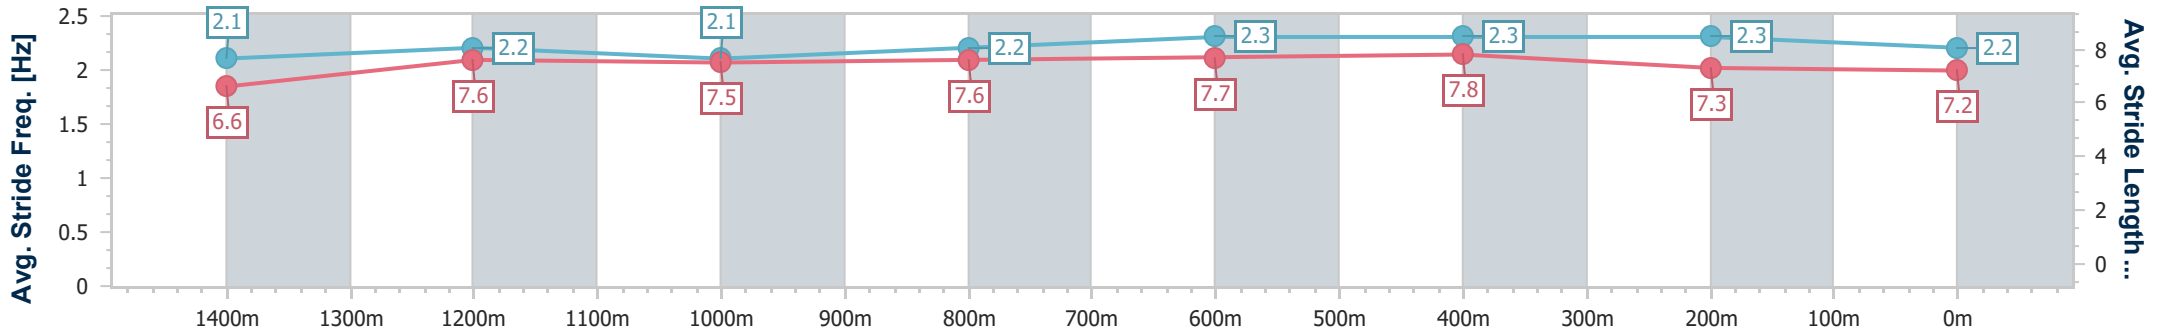

Horse/Jockey Name	Biker
Final Rank	2
Fastest Section Time (Section)	0:11.21 (600m)
Top Speed [km/h] (Section)	65.2 (600m)
Race State	Finished

Rockhampton QLD Professional
Race 3: CAPRICORNIA YEARLING SALE ENTRIES CLOSING
BENCHMARK 60 Handicap - 1600m

23 January 2025 - 10:30

Track Rating: Good 4, Weather: Hot, Rail Position: +7m Entire

Section	Overall	1400m	1200m	1000m	800m	600m	400m	200m
Section Times	1:36.38 [2] (0:14.16)	1:22.22 [5] (0:11.95)	1:10.27 [6] (0:12.02)	0:58.25 [6] (0:11.92)	0:46.33 [6] (0:11.61)	0:34.72 [6] (0:11.21)	0:23.51 [4] (0:11.43)	0:12.08 [3] (0:12.08)
Average Speed [km/h]	50.8	60.2	59.9	60.7	63.1	63.7	63.0	59.7
Top Speed [km/h]	60.5	60.6	61.0	62.5	64.2	65.2	64.1	61.9
Avg. Dist. to Rail [m]	3.0	0.2	0.2	0.7	2.3	3.4	5.0	5.9
Avg. Stride Freq. [Hz]	2.1	2.2	2.1	2.2	2.3	2.3	2.3	2.2
Avg. Stride Length [m]	6.6	7.6	7.5	7.6	7.7	7.8	7.3	7.2

- [ ] Ranking at each section and finish
- -.-.- No data available at this section
- NA No data available