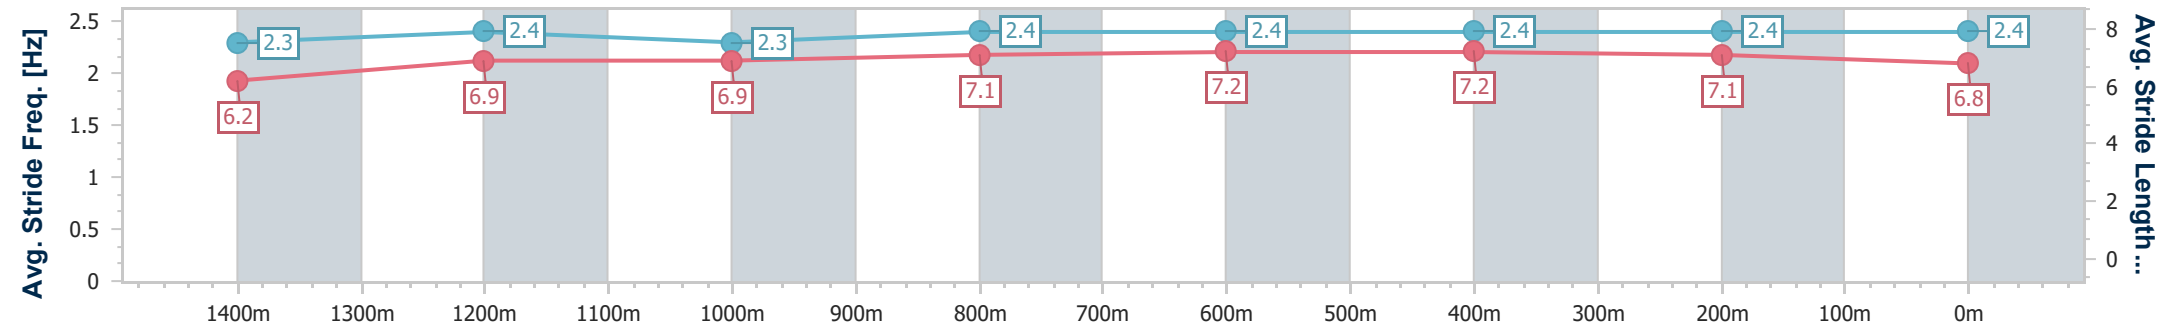

- [] Ranking at each section and finish
- .-.- No data available at this section
- NA No data available

Horse/Jockey Name	General Wolffe
Final Rank	5
Fastest Section Time (Section)	0:11.33 (600m)
Top Speed [km/h] (Section)	64.8 (800m)
Race State	Finished

Rockhampton QLD Professional
Race 3: CAPRICORNIA YEARLING SALE ENTRIES CLOSING
BENCHMARK 60 Handicap - 1600m

23 January 2025 - 10:30

Track Rating: Good 4, Weather: Hot, Rail Position: +7m Entire

Section	Overall	1400m	1200m	1000m	800m	600m	400m	200m						
Section Times	1:37.17 [5] (0:14.02)	1:23.15 [4] (0:11.78)	1:11.37 [4] (0:12.10)	0:59.27 [4] (0:11.95)	0:47.32 [5] (0:11.79)	0:35.53 [5] (0:11.33)	0:24.20 [6] (0:11.68)	0:12.52 [5] (0:12.52)						
Average Speed [km/h]	51.4	61.1	59.4	60.7	62.6	63.6	61.7	57.5						
Top Speed [km/h]	61.2	61.8	60.2	61.4	64.8	64.3	63.5	60.1						
Avg. Dist. to Rail [m]	1.0	0.3	0.3	1.0	3.2	4.5	6.1	6.1						
Avg. Stride Freq. [Hz]	2.3	2.4	2.3	2.4	2.4	2.4	2.4	2.4						
Avg. Stride Length [m]	6.2	6.9	6.9	7.1	7.2	7.2	7.1	6.8						