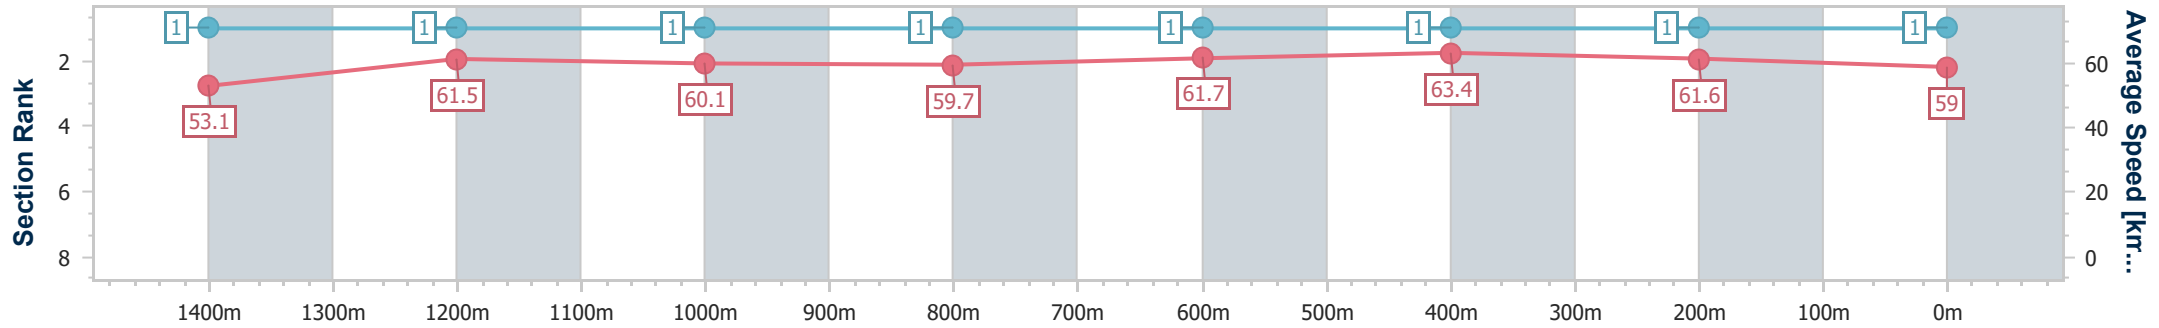

Scratched: Take The Lead (#1), Not A Guru (#7)

Horse/Jockey Name	Nondisclosure
Final Rank	1
Fastest Section Time (Section)	0:11.38 (600m)
Top Speed [km/h] (Section)	64.1 (600m)
Race State	Finished

Rockhampton QLD Professional
Race 3: CAPRICORNIA YEARLING SALE ENTRIES CLOSING
BENCHMARK 60 Handicap - 1600m

23 January 2025 - 10:30

Track Rating: Good 4, Weather: Hot, Rail Position: +7m Entire

Section	Overall	1400m	1200m	1000m	800m	600m	400m	200m
Section Times	1:36.35 [1] (0:13.58)	1:22.77 [1] (0:11.71)	1:11.06 [1] (0:11.97)	0:59.09 [1] (0:12.01)	0:47.08 [1] (0:11.80)	0:35.28 [1] (0:11.38)	0:23.90 [1] (0:11.68)	0:12.22 [1] (0:12.22)
Average Speed [km/h]	53.1	61.5	60.1	59.7	61.7	63.4	61.6	59.0
Top Speed [km/h]	62.5	61.7	61.0	61.0	62.9	64.1	63.3	60.9
Avg. Dist. to Rail [m]	1.4	0.9	1.0	0.7	1.6	2.2	1.9	1.6
Avg. Stride Freq. [Hz]	2.2	2.2	2.2	2.2	2.2	2.3	2.3	2.2
Avg. Stride Length [m]	6.4	7.3	7.6	7.4	7.4	7.7	7.6	7.3