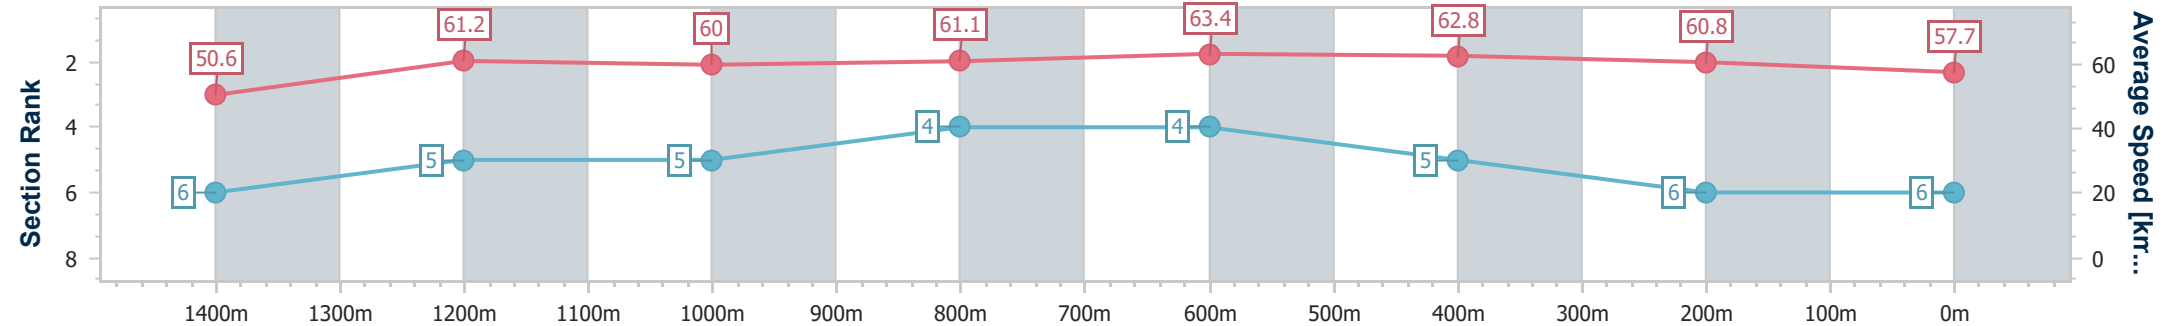

- [] Ranking at each section and finish
- .-.- No data available at this section
- NA No data available

Horse/Jockey Name	Whatjeudoin'
Final Rank	6
Fastest Section Time (Section)	0:11.48 (600m)
Top Speed [km/h] (Section)	64.3 (800m)
Race State	Finished

Rockhampton QLD Professional
Race 3: CAPRICORNIA YEARLING SALE ENTRIES CLOSING
BENCHMARK 60 Handicap - 1600m

23 January 2025 - 10:30

Track Rating: Good 4, Weather: Hot, Rail Position: +7m Entire

Section	Overall	1400m	1200m	1000m	800m	600m	400m	200m
Section Times	1:37.18 [6] (0:14.22)	1:22.96 [6] (0:11.75)	1:11.21 [5] (0:11.96)	0:59.25 [5] (0:11.74)	0:47.51 [4] (0:11.72)	0:35.79 [4] (0:11.48)	0:24.31 [5] (0:11.83)	0:12.48 [6] (0:12.48)
Average Speed [km/h]	50.6	61.2	60.0	61.1	63.4	62.8	60.8	57.7
Top Speed [km/h]	61.5	61.9	60.4	63.4	64.3	63.6	62.2	59.9
Avg. Dist. to Rail [m]	1.2	2.3	2.5	1.7	4.1	5.0	4.4	3.8
Avg. Stride Freq. [Hz]	2.1	2.2	2.2	2.2	2.3	2.3	2.3	2.2
Avg. Stride Length [m]	6.5	7.5	7.5	7.5	7.6	7.6	7.4	7.2

- [] Ranking at each section and finish
- .-.- No data available at this section
- NA No data available