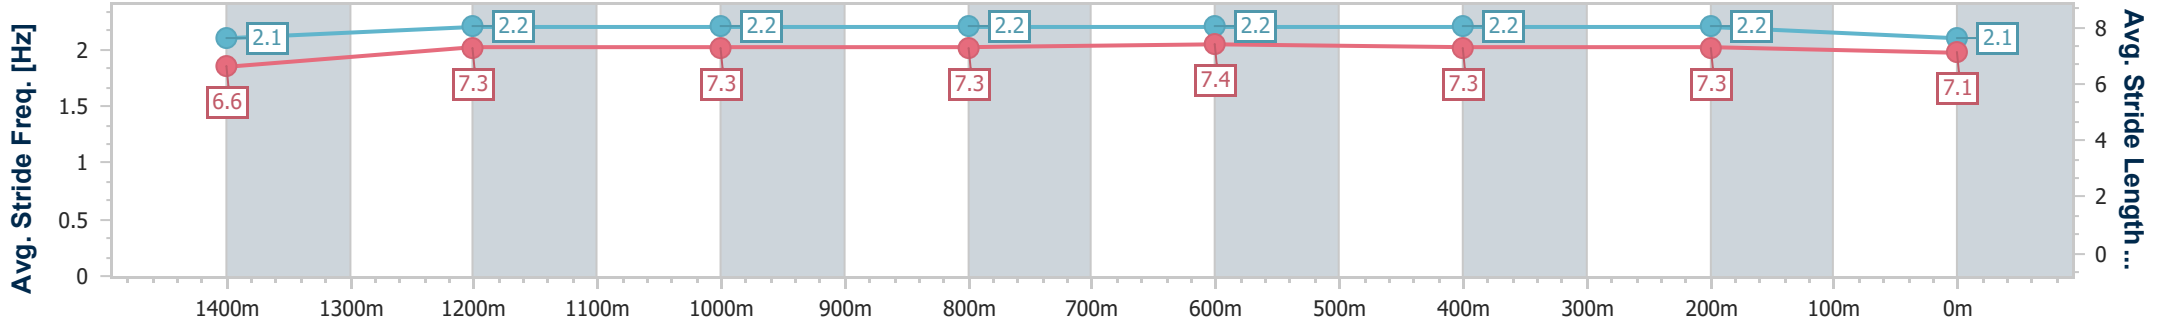

Horse/Jockey Name	Leica Bita Fun
Final Rank	4
Fastest Section Time (Section)	0:11.47 (600m)
Top Speed [km/h] (Section)	63.4 (600m)
Race State	Finished

Rockhampton QLD Professional
Race 3: CAPRICORNIA YEARLING SALE ENTRIES CLOSING
BENCHMARK 60 Handicap - 1600m

23 January 2025 - 10:30

Track Rating: Good 4, Weather: Hot, Rail Position: +7m Entire

Section	Overall	1400m	1200m	1000m	800m	600m	400m	200m						
Section Times	1:36.93 [4] (0:13.96)	1:22.97 [3] (0:11.75)	1:11.22 [3] (0:11.97)	0:59.25 [3] (0:11.98)	0:47.27 [3] (0:11.69)	0:35.58 [3] (0:11.47)	0:24.11 [3] (0:11.64)	0:12.47 [4] (0:12.47)						
Average Speed [km/h]	51.6	61.3	60.0	59.5	61.8	62.7	62.0	57.8						
Top Speed [km/h]	61.3	61.9	60.7	61.2	62.1	63.4	63.1	60.6						
Avg. Dist. to Rail [m]	1.3	1.6	1.9	1.8	1.1	2.2	2.0	2.0						
Avg. Stride Freq. [Hz]	2.1	2.2	2.2	2.2	2.2	2.2	2.2	2.1						
Avg. Stride Length [m]	6.6	7.3	7.3	7.3	7.4	7.3	7.3	7.1						

- [ ] Ranking at each section and finish
- -.-.- No data available at this section
- NA No data available