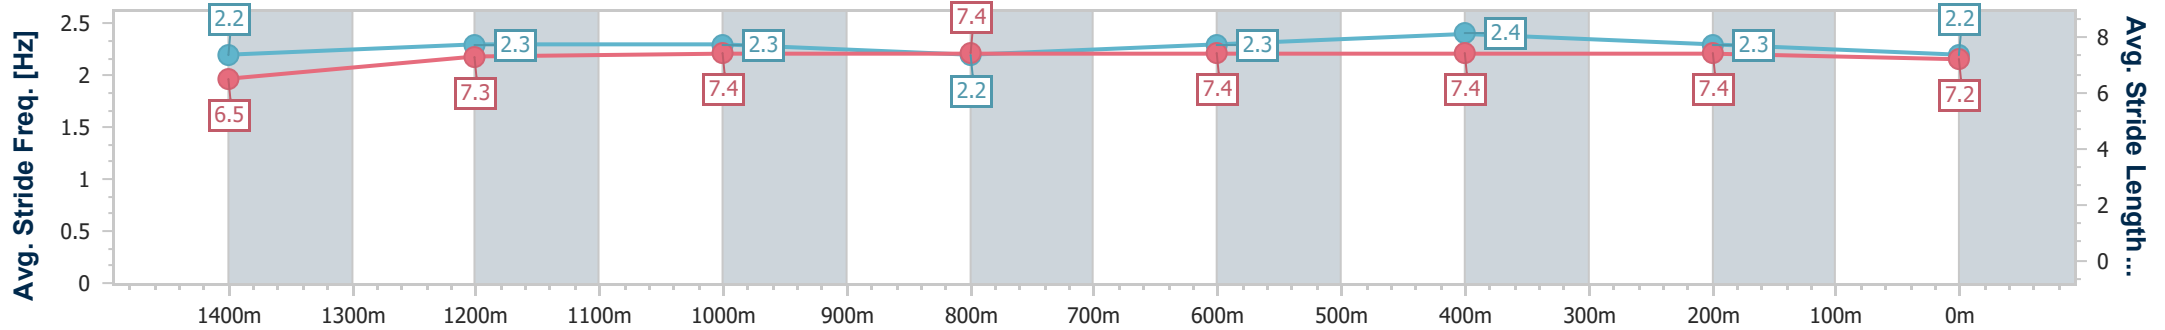

- [] Ranking at each section and finish
- .-.- No data available at this section
- NA No data available

Horse/Jockey Name	Roy's Road
Final Rank	3
Fastest Section Time (Section)	0:11.43 (600m)
Top Speed [km/h] (Section)	64.0 (600m)
Race State	Finished

Rockhampton QLD Professional
Race 3: CAPRICORNIA YEARLING SALE ENTRIES CLOSING
BENCHMARK 60 Handicap - 1600m

23 January 2025 - 10:30

Track Rating: Good 4, Weather: Hot, Rail Position: +7m Entire

Section	Overall	1400m	1200m	1000m	800m	600m	400m	200m
Section Times	1:36.65 [3] (0:13.73)	1:22.92 [2] (0:11.80)	1:11.12 [2] (0:11.98)	0:59.14 [2] (0:11.99)	0:47.15 [2] (0:11.68)	0:35.47 [2] (0:11.43)	0:24.04 [2] (0:11.66)	0:12.38 [2] (0:12.38)
Average Speed [km/h]	52.3	61.2	60.0	59.7	62.4	63.2	61.7	58.2
Top Speed [km/h]	62.2	61.8	61.1	61.5	63.6	64.0	62.5	60.7
Avg. Dist. to Rail [m]	2.5	0.2	0.4	1.0	1.6	3.4	2.9	3.3
Avg. Stride Freq. [Hz]	2.2	2.3	2.3	2.2	2.3	2.4	2.3	2.2
Avg. Stride Length [m]	6.5	7.3	7.4	7.4	7.4	7.4	7.4	7.2