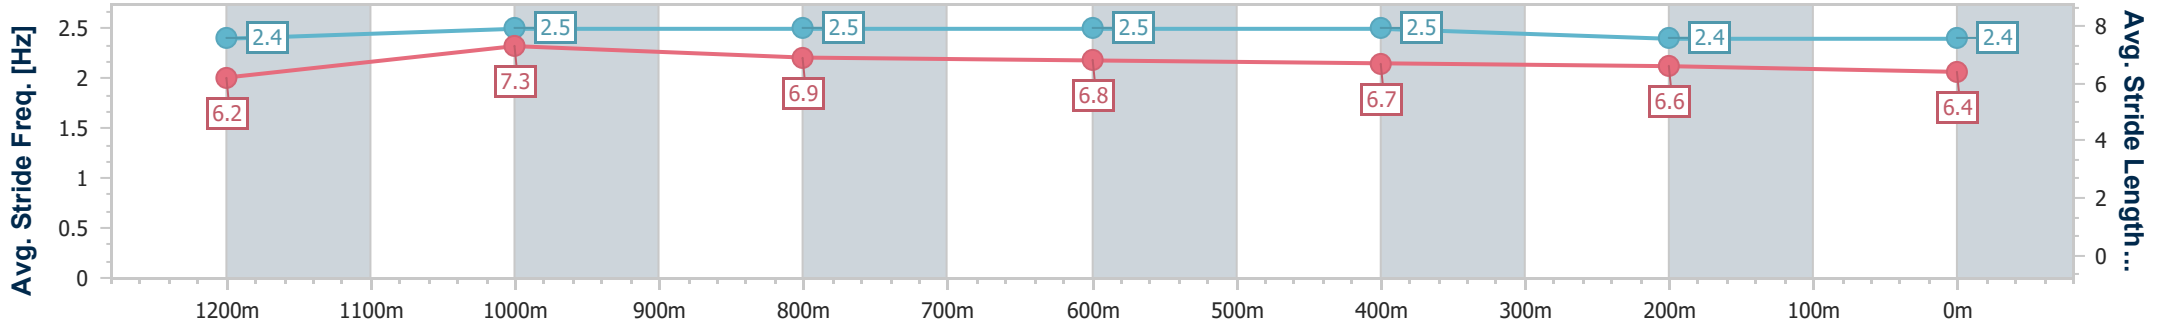

- [] Ranking at each section and finish
- .-.- No data available at this section
- NA No data available

Horse/Jockey Name	Latin Love
Final Rank	6
Fastest Section Time (Section)	0:10.85 (1200m)
Top Speed [km/h] (Section)	66.9 (1200m)
Race State	Finished

Rockhampton QLD Professional
 Race 1: GREAT NORTHERN Maiden Handicap - 1400m
 23 January 2025 - 09:30
 Track Rating: Soft 5, Weather: Hot, Rail Position: +7m Entire

Section	Overall	1200m	1000m	800m	600m	400m	200m
Section Times	1:24.65 [6] (0:12.94)	1:11.71 [1] (0:10.85)	1:00.86 [2] (0:11.60)	0:49.26 [3] (0:11.83)	0:37.43 [2] (0:11.80)	0:25.63 [4] (0:12.30)	0:13.33 [4] (0:13.33)
Average Speed [km/h]	55.7	66.3	62.5	61.6	61.2	58.5	54.1
Top Speed [km/h]	66.7	66.9	66.1	62.9	61.4	59.9	56.8
Avg. Dist. to Rail [m]	1.0	0.4	1.1	1.7	3.7	4.1	4.5
Avg. Stride Freq. [Hz]	2.4	2.5	2.5	2.5	2.5	2.4	2.4
Avg. Stride Length [m]	6.2	7.3	6.9	6.8	6.7	6.6	6.4