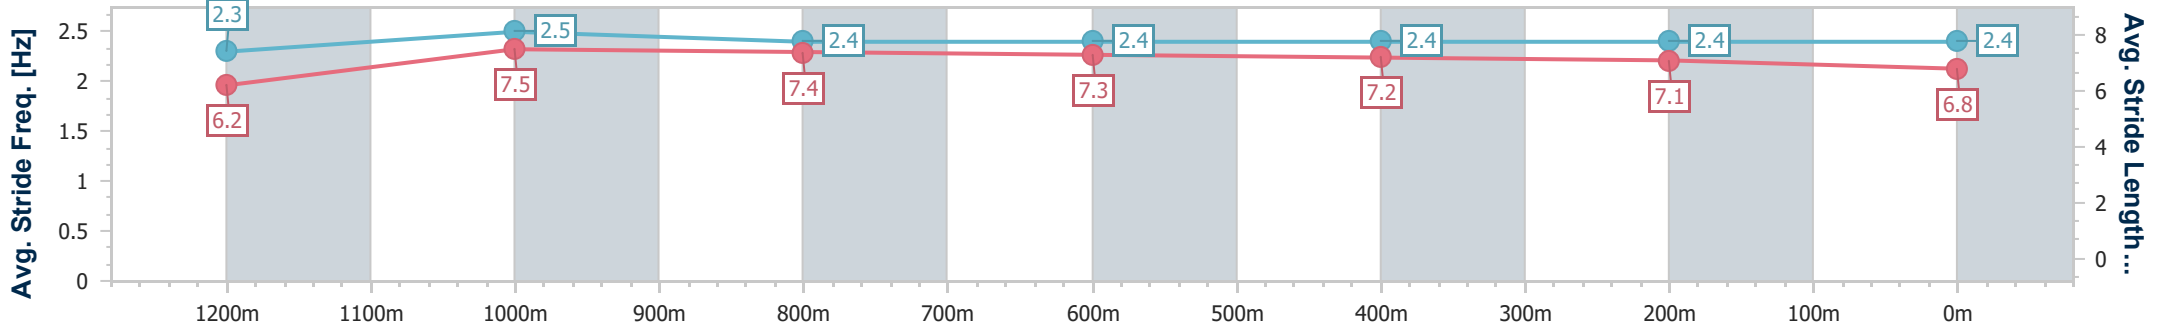

Horse/Jockey Name	Ain't Nobody
Final Rank	2
Fastest Section Time (Section)	0:10.77 (1200m)
Top Speed [km/h] (Section)	68.1 (1200m)
Race State	Finished

Rockhampton QLD Professional
Race 1: GREAT NORTHERN Maiden Handicap - 1400m
23 January 2025 - 09:30
Track Rating: Soft 5, Weather: Hot, Rail Position: +7m Entire

Section	Overall	1200m	1000m	800m	600m	400m	200m
Section Times	1:23.09 [2] (0:13.23)	1:09.86 [4] (0:10.77)	0:59.09 [4] (0:11.46)	0:47.63 [4] (0:11.97)	0:35.66 [5] (0:11.50)	0:24.16 [3] (0:11.67)	0:12.49 [2] (0:12.49)
Average Speed [km/h]	54.5	66.7	63.1	61.6	62.7	61.7	57.6
Top Speed [km/h]	66.7	68.1	66.0	63.3	64.6	64.2	60.7
Avg. Dist. to Rail [m]	2.6	0.4	1.2	3.1	3.9	5.3	5.5
Avg. Stride Freq. [Hz]	2.3	2.5	2.4	2.4	2.4	2.4	2.4
Avg. Stride Length [m]	6.2	7.5	7.4	7.3	7.2	7.1	6.8

- [ ] Ranking at each section and finish
- -.-.- No data available at this section
- NA No data available