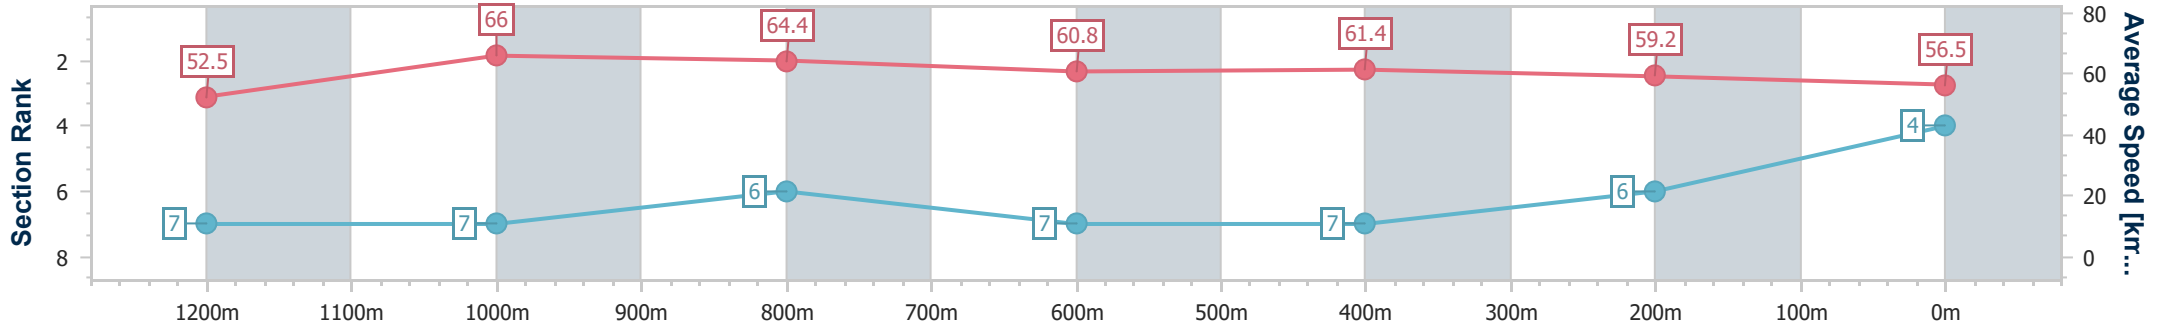

Horse/Jockey Name	Paul Edward
Final Rank	4
Fastest Section Time (Section)	0:10.89 (1200m)
Top Speed [km/h] (Section)	67.4 (1200m)
Race State	Finished

Rockhampton QLD Professional
Race 1: GREAT NORTHERN Maiden Handicap - 1400m
23 January 2025 - 09:30
Track Rating: Soft 5, Weather: Hot, Rail Position: +7m Entire

Section	Overall	1200m	1000m	800m	600m	400m	200m
Section Times	1:24.31 [4] (0:13.73)	1:10.58 [7] (0:10.89)	0:59.69 [7] (0:11.16)	0:48.53 [6] (0:11.90)	0:36.63 [7] (0:11.74)	0:24.89 [7] (0:12.16)	0:12.73 [6] (0:12.73)
Average Speed [km/h]	52.5	66.0	64.4	60.8	61.4	59.2	56.5
Top Speed [km/h]	66.4	67.4	66.0	62.6	62.7	60.9	58.6
Avg. Dist. to Rail [m]	1.9	0.4	0.5	0.8	2.2	3.3	3.7
Avg. Stride Freq. [Hz]	2.2	2.5	2.5	2.4	2.4	2.4	2.3
Avg. Stride Length [m]	6.2	6.9	7.3	7.0	7.0	7.0	6.8

- [ ] Ranking at each section and finish
- -.-.- No data available at this section
- NA No data available