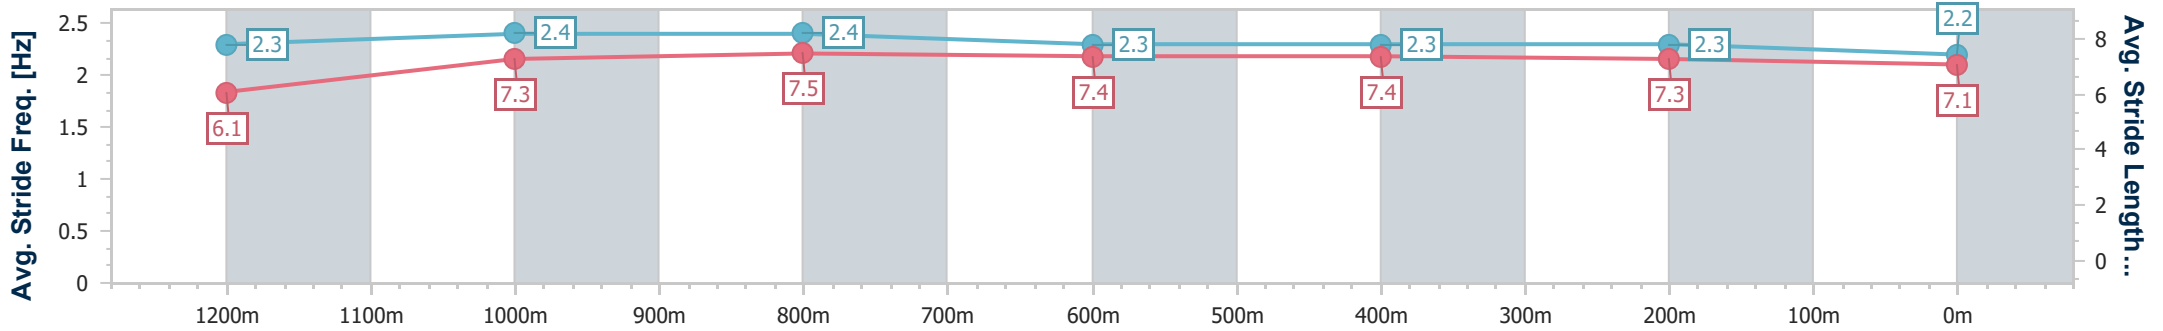

- [] Ranking at each section and finish
- .-.- No data available at this section
- NA No data available

Horse/Jockey Name	Neo Diamond
Final Rank	5
Fastest Section Time (Section)	0:10.92 (1200m)
Top Speed [km/h] (Section)	67.1 (1200m)
Race State	Finished

Rockhampton QLD Professional
 Race 1: GREAT NORTHERN Maiden Handicap - 1400m
 23 January 2025 - 09:30
 Track Rating: Soft 5, Weather: Hot, Rail Position: +7m Entire

Section	Overall	1200m	1000m	800m	600m	400m	200m
Section Times	1:24.41 [5] (0:13.68)	1:10.73 [6] (0:10.92)	0:59.81 [6] (0:11.33)	0:48.48 [7] (0:11.71)	0:36.77 [6] (0:11.78)	0:24.99 [6] (0:12.06)	0:12.93 [5] (0:12.93)
Average Speed [km/h]	52.7	65.9	64.5	62.7	61.4	59.7	55.7
Top Speed [km/h]	64.8	67.1	66.2	64.0	63.3	60.7	58.5
Avg. Dist. to Rail [m]	2.8	1.5	2.3	2.8	4.8	4.5	4.6
Avg. Stride Freq. [Hz]	2.3	2.4	2.4	2.3	2.3	2.3	2.2
Avg. Stride Length [m]	6.1	7.3	7.5	7.4	7.4	7.3	7.1