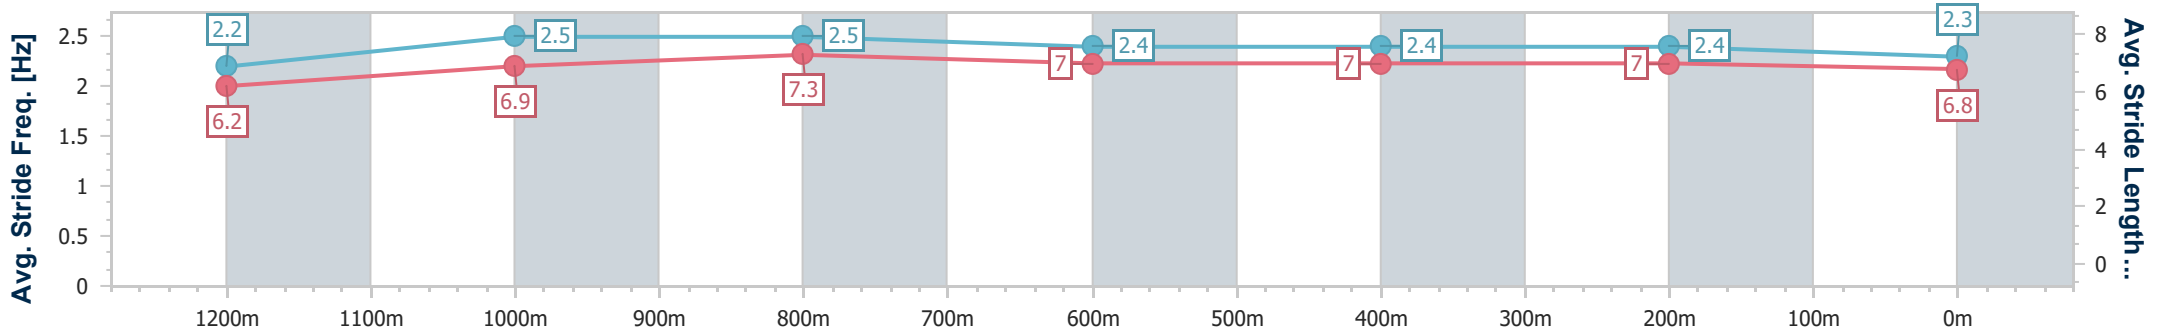

Horse/Jockey Name	Paul Edward
Final Rank	4
Fastest Section Time (Section)	0:10.89 (1200m)
Top Speed [km/h] (Section)	67.4 (1200m)
Race State	Finished

Rockhampton QLD Professional
Race 1: GREAT NORTHERN Maiden Handicap - 1400m
23 January 2025 - 09:30
Track Rating: Soft 5, Weather: Hot, Rail Position: +7m Entire

Section	Overall	1200m	1000m	800m	600m	400m	200m
Section Times	1:24.31 [4] (0:13.73)	1:10.58 [7] (0:10.89)	0:59.69 [7] (0:11.16)	0:48.53 [6] (0:11.90)	0:36.63 [7] (0:11.74)	0:24.89 [7] (0:12.16)	0:12.73 [6] (0:12.73)
Average Speed [km/h]	52.5	66.0	64.4	60.8	61.4	59.2	56.5
Top Speed [km/h]	66.4	67.4	66.0	62.6	62.7	60.9	58.6
Avg. Dist. to Rail [m]	1.9	0.4	0.5	0.8	2.2	3.3	3.7
Avg. Stride Freq. [Hz]	2.2	2.5	2.5	2.4	2.4	2.4	2.3
Avg. Stride Length [m]	6.2	6.9	7.3	7.0	7.0	7.0	6.8

- [ ] Ranking at each section and finish
- -.-.- No data available at this section
- NA No data available