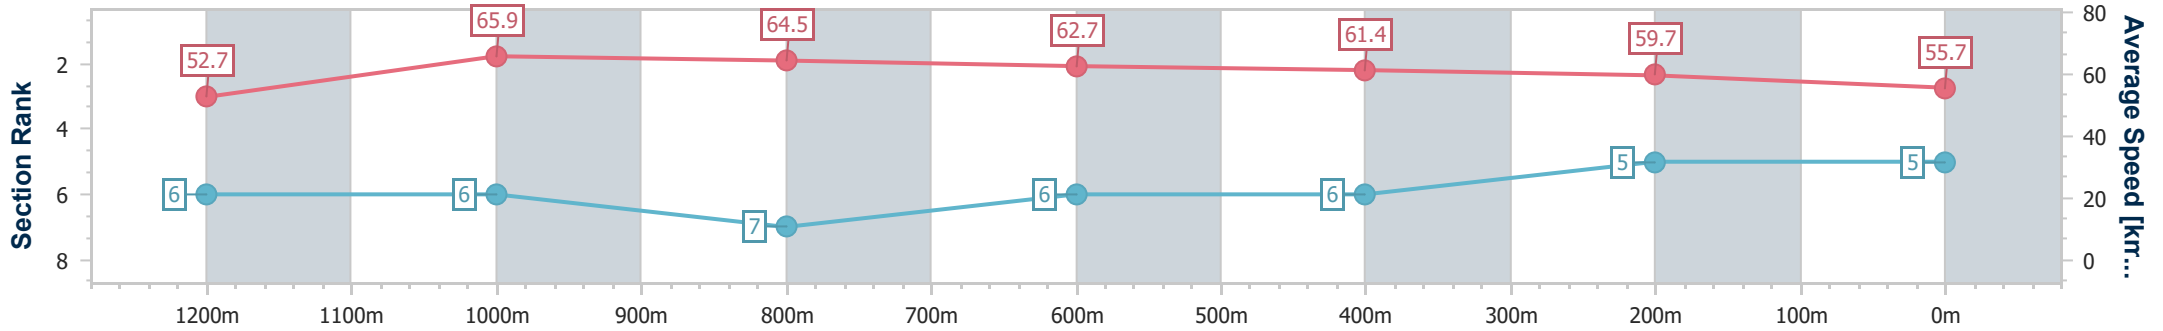

Horse/Jockey Name	Neo Diamond
Final Rank	5
Fastest Section Time (Section)	0:10.92 (1200m)
Top Speed [km/h] (Section)	67.1 (1200m)
Race State	Finished

Rockhampton QLD Professional
Race 1: GREAT NORTHERN Maiden Handicap - 1400m
23 January 2025 - 09:30
Track Rating: Soft 5, Weather: Hot, Rail Position: +7m Entire

Section	Overall	1200m	1000m	800m	600m	400m	200m
Section Times	1:24.41 [5] (0:13.68)	1:10.73 [6] (0:10.92)	0:59.81 [6] (0:11.33)	0:48.48 [7] (0:11.71)	0:36.77 [6] (0:11.78)	0:24.99 [6] (0:12.06)	0:12.93 [5] (0:12.93)
Average Speed [km/h]	52.7	65.9	64.5	62.7	61.4	59.7	55.7
Top Speed [km/h]	64.8	67.1	66.2	64.0	63.3	60.7	58.5
Avg. Dist. to Rail [m]	2.8	1.5	2.3	2.8	4.8	4.5	4.6
Avg. Stride Freq. [Hz]	2.3	2.4	2.4	2.3	2.3	2.3	2.2
Avg. Stride Length [m]	6.1	7.3	7.5	7.4	7.4	7.3	7.1

- [ ] Ranking at each section and finish
- -.-.- No data available at this section
- NA No data available