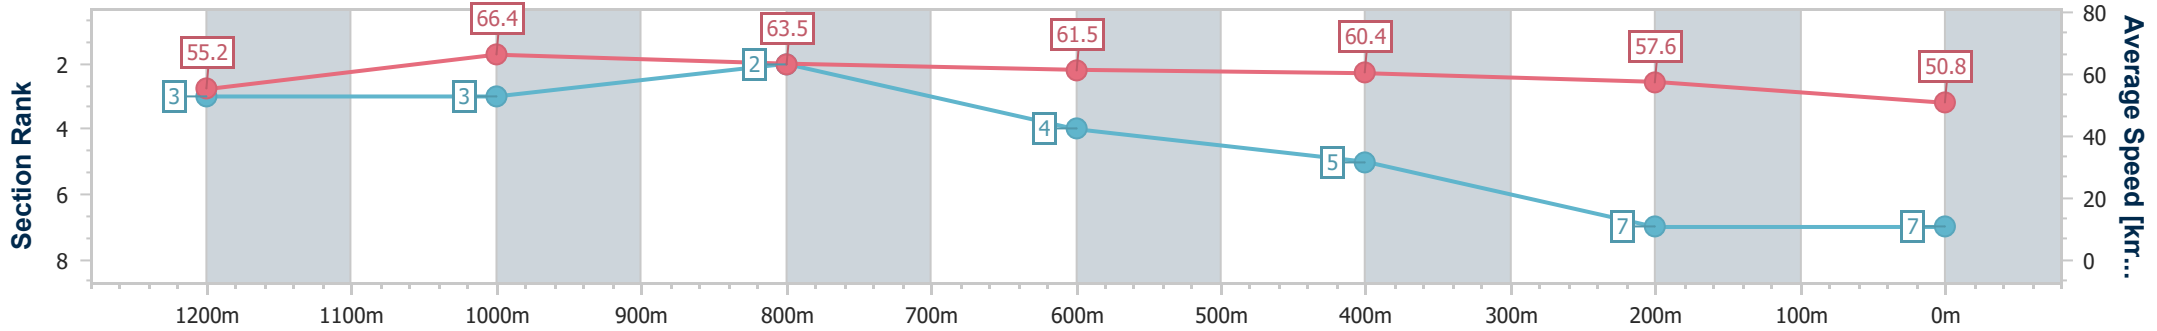

- [] Ranking at each section and finish
- .-.- No data available at this section
- NA No data available

Horse/Jockey Name	Riverview Red
Final Rank	7
Fastest Section Time (Section)	0:10.87 (1200m)
Top Speed [km/h] (Section)	67.0 (1200m)
Race State	Finished

Rockhampton QLD Professional
 Race 1: GREAT NORTHERN Maiden Handicap - 1400m
 23 January 2025 - 09:30
 Track Rating: Soft 5, Weather: Hot, Rail Position: +7m Entire

Section	Overall	1200m	1000m	800m	600m	400m	200m
Section Times	1:25.86 [7] (0:13.06)	1:12.80 [3] (0:10.87)	1:01.93 [3] (0:11.42)	0:50.51 [2] (0:11.89)	0:38.62 [4] (0:11.91)	0:26.71 [5] (0:12.50)	0:14.21 [7] (0:14.21)
Average Speed [km/h]	55.2	66.4	63.5	61.5	60.4	57.6	50.8
Top Speed [km/h]	66.3	67.0	65.3	62.8	61.3	60.0	55.3
Avg. Dist. to Rail [m]	2.4	1.4	1.2	2.0	4.3	4.7	4.7
Avg. Stride Freq. [Hz]	2.2	2.4	2.3	2.3	2.3	2.2	2.1
Avg. Stride Length [m]	6.4	7.3	7.2	7.0	6.9	6.8	6.5