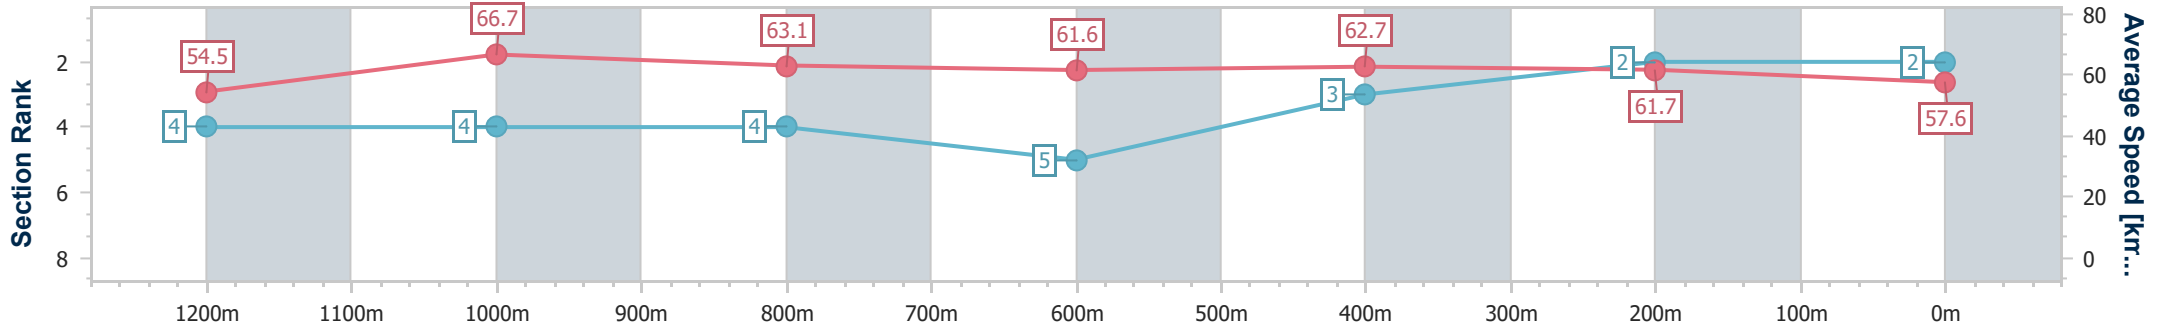

Horse/Jockey Name	Ain't Nobody
Final Rank	2
Fastest Section Time (Section)	0:10.77 (1200m)
Top Speed [km/h] (Section)	68.1 (1200m)
Race State	Finished

Rockhampton QLD Professional
Race 1: GREAT NORTHERN Maiden Handicap - 1400m
23 January 2025 - 09:30
Track Rating: Soft 5, Weather: Hot, Rail Position: +7m Entire

Section	Overall	1200m	1000m	800m	600m	400m	200m
Section Times	1:23.09 [2] (0:13.23)	1:09.86 [4] (0:10.77)	0:59.09 [4] (0:11.46)	0:47.63 [4] (0:11.97)	0:35.66 [5] (0:11.50)	0:24.16 [3] (0:11.67)	0:12.49 [2] (0:12.49)
Average Speed [km/h]	54.5	66.7	63.1	61.6	62.7	61.7	57.6
Top Speed [km/h]	66.7	68.1	66.0	63.3	64.6	64.2	60.7
Avg. Dist. to Rail [m]	2.6	0.4	1.2	3.1	3.9	5.3	5.5
Avg. Stride Freq. [Hz]	2.3	2.5	2.4	2.4	2.4	2.4	2.4
Avg. Stride Length [m]	6.2	7.5	7.4	7.3	7.2	7.1	6.8

- [ ] Ranking at each section and finish
- -.-.- No data available at this section
- NA No data available