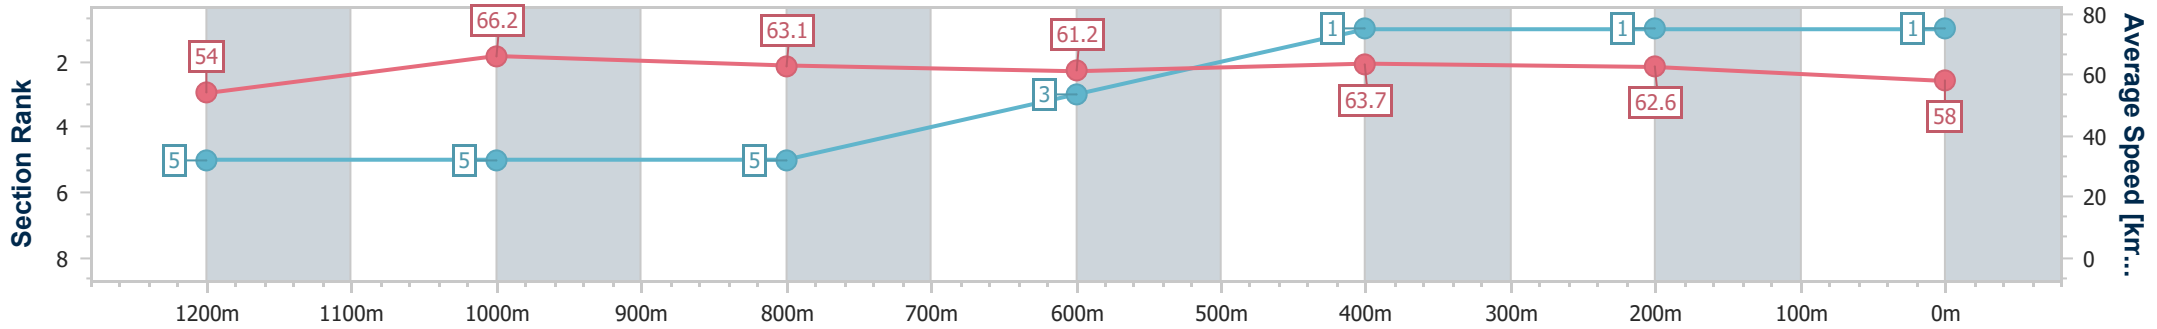

Horse/Jockey Name	Moment Of Truth
Final Rank	1
Fastest Section Time (Section)	0:10.89 (1200m)
Top Speed [km/h] (Section)	67.7 (1200m)
Race State	Finished

Rockhampton QLD Professional
Race 1: GREAT NORTHERN Maiden Handicap - 1400m
23 January 2025 - 09:30
Track Rating: Soft 5, Weather: Hot, Rail Position: +7m Entire

Section	Overall	1200m	1000m	800m	600m	400m	200m
Section Times	1:22.45 [1] (0:13.32)	1:09.13 [5] (0:10.89)	0:58.24 [5] (0:11.29)	0:46.95 [5] (0:11.72)	0:35.23 [3] (0:11.30)	0:23.93 [1] (0:11.53)	0:12.40 [1] (0:12.40)
Average Speed [km/h]	54.0	66.2	63.1	61.2	63.7	62.6	58.0
Top Speed [km/h]	65.6	67.7	65.8	62.6	66.0	64.4	60.3
Avg. Dist. to Rail [m]	0.8	0.5	1.2	0.6	2.3	4.2	3.1
Avg. Stride Freq. [Hz]	2.3	2.4	2.4	2.4	2.4	2.4	2.3
Avg. Stride Length [m]	6.3	7.4	7.4	7.2	7.4	7.3	7.0

- [ ] Ranking at each section and finish
- -.-.- No data available at this section
- NA No data available