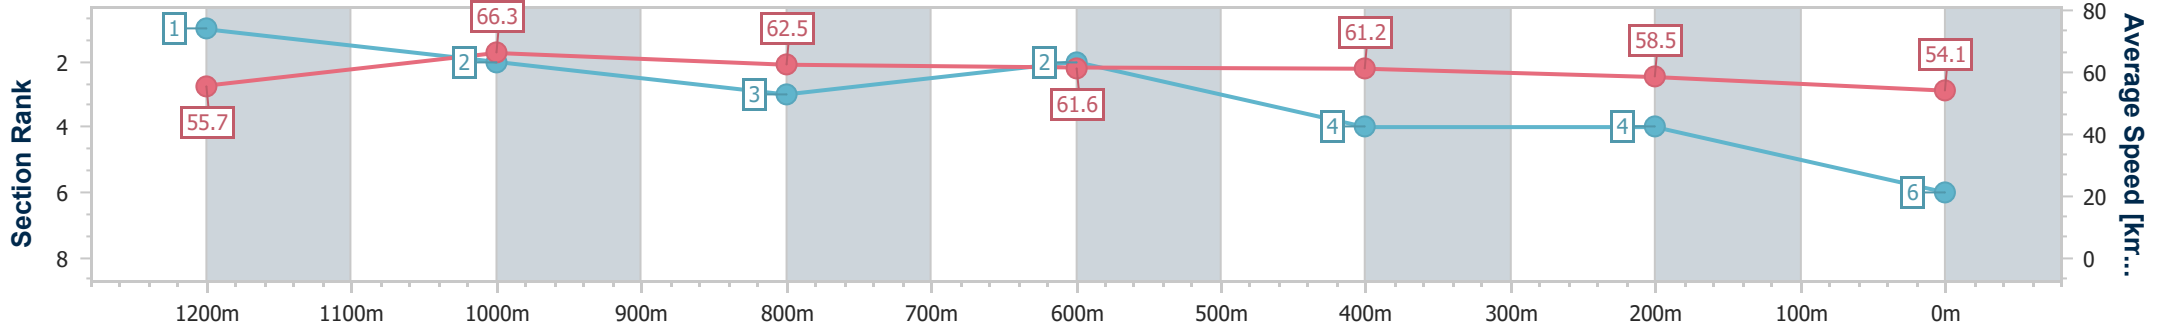

- [] Ranking at each section and finish
- .-.- No data available at this section
- NA No data available

Horse/Jockey Name	Latin Love
Final Rank	6
Fastest Section Time (Section)	0:10.85 (1200m)
Top Speed [km/h] (Section)	66.9 (1200m)
Race State	Finished

Rockhampton QLD Professional
 Race 1: GREAT NORTHERN Maiden Handicap - 1400m
 23 January 2025 - 09:30
 Track Rating: Soft 5, Weather: Hot, Rail Position: +7m Entire

Section	Overall	1200m	1000m	800m	600m	400m	200m
Section Times	1:24.65 [6] (0:12.94)	1:11.71 [1] (0:10.85)	1:00.86 [2] (0:11.60)	0:49.26 [3] (0:11.83)	0:37.43 [2] (0:11.80)	0:25.63 [4] (0:12.30)	0:13.33 [4] (0:13.33)
Average Speed [km/h]	55.7	66.3	62.5	61.6	61.2	58.5	54.1
Top Speed [km/h]	66.7	66.9	66.1	62.9	61.4	59.9	56.8
Avg. Dist. to Rail [m]	1.0	0.4	1.1	1.7	3.7	4.1	4.5
Avg. Stride Freq. [Hz]	2.4	2.5	2.5	2.5	2.5	2.4	2.4
Avg. Stride Length [m]	6.2	7.3	6.9	6.8	6.7	6.6	6.4