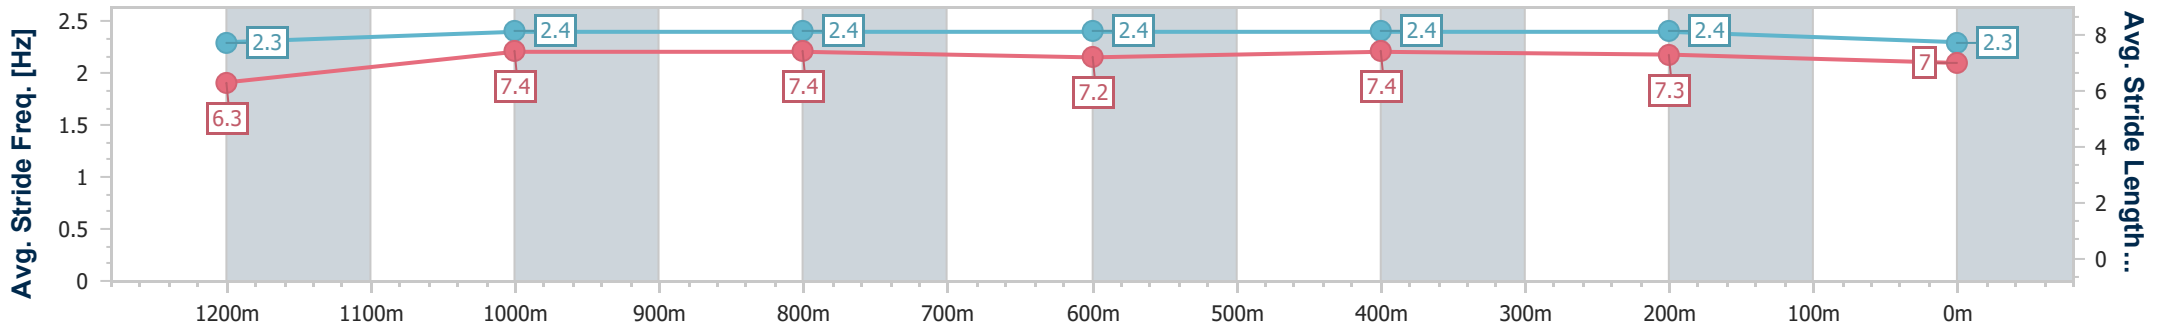

Horse/Jockey Name	Moment Of Truth
Final Rank	1
Fastest Section Time (Section)	0:10.89 (1200m)
Top Speed [km/h] (Section)	67.7 (1200m)
Race State	Finished

Rockhampton QLD Professional
Race 1: GREAT NORTHERN Maiden Handicap - 1400m
23 January 2025 - 09:30
Track Rating: Soft 5, Weather: Hot, Rail Position: +7m Entire

Section	Overall	1200m	1000m	800m	600m	400m	200m
Section Times	1:22.45 [1] (0:13.32)	1:09.13 [5] (0:10.89)	0:58.24 [5] (0:11.29)	0:46.95 [5] (0:11.72)	0:35.23 [3] (0:11.30)	0:23.93 [1] (0:11.53)	0:12.40 [1] (0:12.40)
Average Speed [km/h]	54.0	66.2	63.1	61.2	63.7	62.6	58.0
Top Speed [km/h]	65.6	67.7	65.8	62.6	66.0	64.4	60.3
Avg. Dist. to Rail [m]	0.8	0.5	1.2	0.6	2.3	4.2	3.1
Avg. Stride Freq. [Hz]	2.3	2.4	2.4	2.4	2.4	2.4	2.3
Avg. Stride Length [m]	6.3	7.4	7.4	7.2	7.4	7.3	7.0

- [ ] Ranking at each section and finish
- -.-.- No data available at this section
- NA No data available