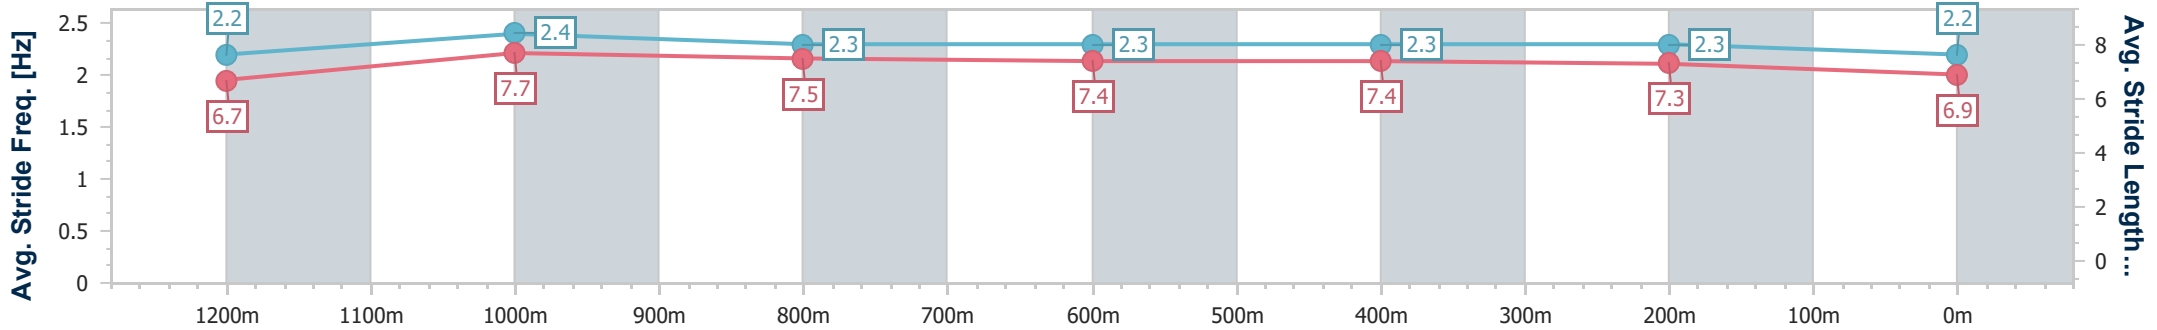

Horse/Jockey Name	Send The Money
Final Rank	3
Fastest Section Time (Section)	0:10.75 (1200m)
Top Speed [km/h] (Section)	67.4 (1200m)
Race State	Finished

Rockhampton QLD Professional
Race 1: GREAT NORTHERN Maiden Handicap - 1400m
23 January 2025 - 09:30
Track Rating: Soft 5, Weather: Hot, Rail Position: +7m Entire

Section	Overall	1200m	1000m	800m	600m	400m	200m
Section Times	1:23.87 [3] (0:13.00)	1:10.87 [2] (0:10.75)	1:00.12 [1] (0:11.16)	0:48.96 [1] (0:11.85)	0:37.11 [1] (0:11.77)	0:25.34 [2] (0:12.09)	0:13.25 [3] (0:13.25)
Average Speed [km/h]	55.4	66.9	64.0	60.7	61.2	59.6	54.3
Top Speed [km/h]	66.5	67.4	66.2	61.6	62.0	61.5	57.5
Avg. Dist. to Rail [m]	0.8	1.2	1.2	0.5	1.1	1.7	2.2
Avg. Stride Freq. [Hz]	2.2	2.4	2.3	2.3	2.3	2.3	2.2
Avg. Stride Length [m]	6.7	7.7	7.5	7.4	7.4	7.3	6.9

- [ ] Ranking at each section and finish
- -.-.- No data available at this section
- NA No data available