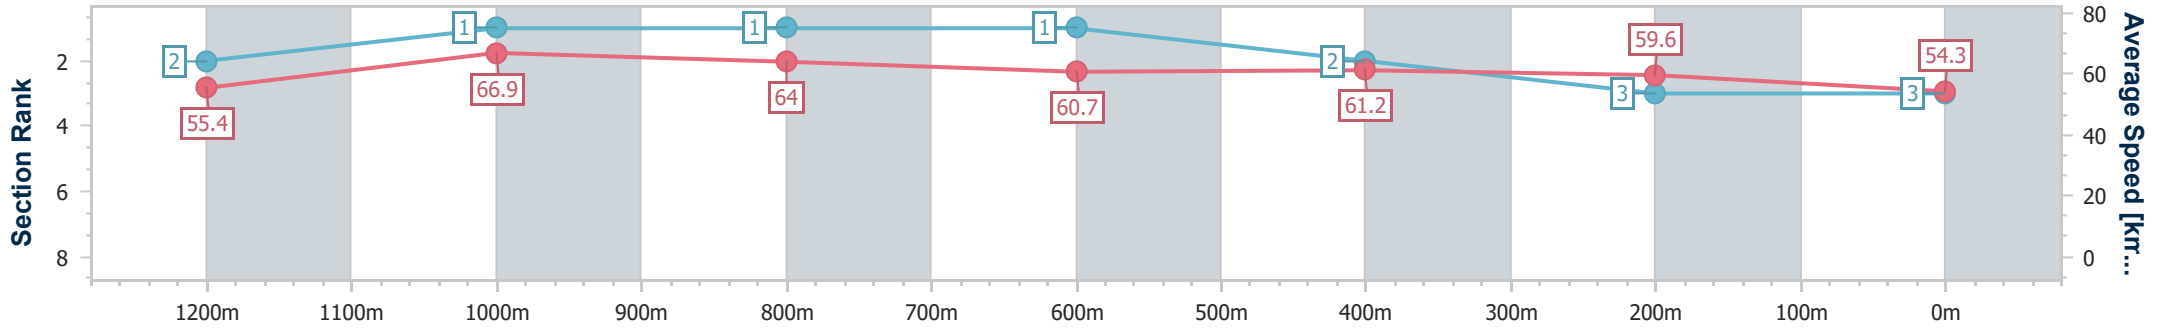

Horse/Jockey Name	Send The Money
Final Rank	3
Fastest Section Time (Section)	0:10.75 (1200m)
Top Speed [km/h] (Section)	67.4 (1200m)
Race State	Finished

Rockhampton QLD Professional
Race 1: GREAT NORTHERN Maiden Handicap - 1400m
23 January 2025 - 09:30
Track Rating: Soft 5, Weather: Hot, Rail Position: +7m Entire

Section	Overall	1200m	1000m	800m	600m	400m	200m
Section Times	1:23.87 [3] (0:13.00)	1:10.87 [2] (0:10.75)	1:00.12 [1] (0:11.16)	0:48.96 [1] (0:11.85)	0:37.11 [1] (0:11.77)	0:25.34 [2] (0:12.09)	0:13.25 [3] (0:13.25)
Average Speed [km/h]	55.4	66.9	64.0	60.7	61.2	59.6	54.3
Top Speed [km/h]	66.5	67.4	66.2	61.6	62.0	61.5	57.5
Avg. Dist. to Rail [m]	0.8	1.2	1.2	0.5	1.1	1.7	2.2
Avg. Stride Freq. [Hz]	2.2	2.4	2.3	2.3	2.3	2.3	2.2
Avg. Stride Length [m]	6.7	7.7	7.5	7.4	7.4	7.3	6.9

- [ ] Ranking at each section and finish
- -.-.- No data available at this section
- NA No data available