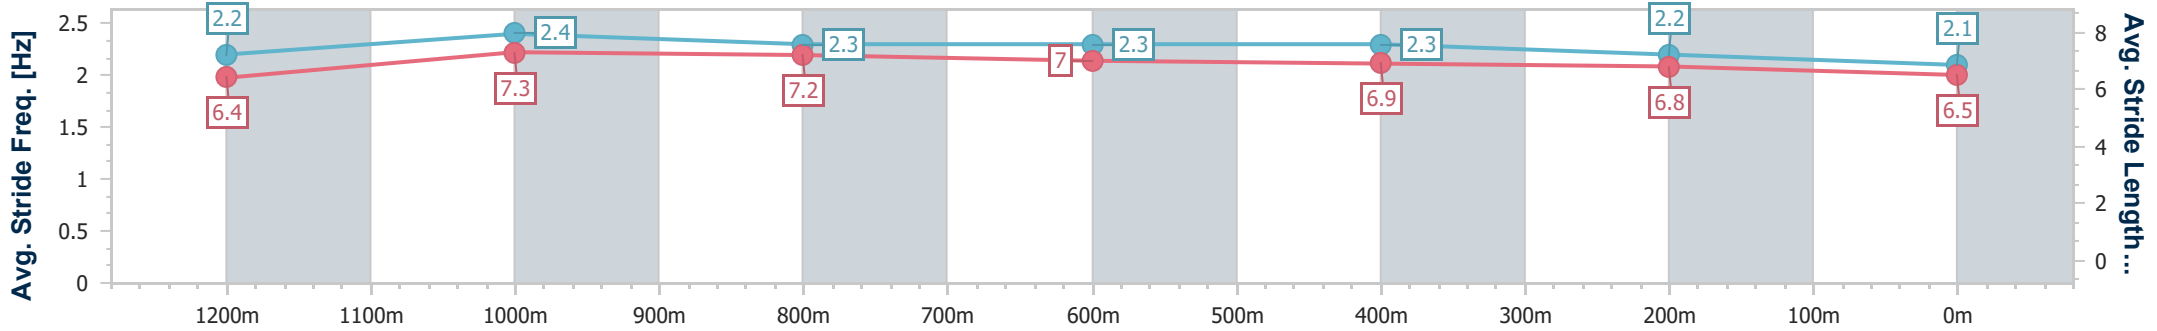

- [] Ranking at each section and finish
- .-.- No data available at this section
- NA No data available

Horse/Jockey Name	Riverview Red
Final Rank	7
Fastest Section Time (Section)	0:10.87 (1200m)
Top Speed [km/h] (Section)	67.0 (1200m)
Race State	Finished

Rockhampton QLD Professional
 Race 1: GREAT NORTHERN Maiden Handicap - 1400m
 23 January 2025 - 09:30
 Track Rating: Soft 5, Weather: Hot, Rail Position: +7m Entire

Section	Overall	1200m	1000m	800m	600m	400m	200m
Section Times	1:25.86 [7] (0:13.06)	1:12.80 [3] (0:10.87)	1:01.93 [3] (0:11.42)	0:50.51 [2] (0:11.89)	0:38.62 [4] (0:11.91)	0:26.71 [5] (0:12.50)	0:14.21 [7] (0:14.21)
Average Speed [km/h]	55.2	66.4	63.5	61.5	60.4	57.6	50.8
Top Speed [km/h]	66.3	67.0	65.3	62.8	61.3	60.0	55.3
Avg. Dist. to Rail [m]	2.4	1.4	1.2	2.0	4.3	4.7	4.7
Avg. Stride Freq. [Hz]	2.2	2.4	2.3	2.3	2.3	2.2	2.1
Avg. Stride Length [m]	6.4	7.3	7.2	7.0	6.9	6.8	6.5

- [] Ranking at each section and finish
- .-.- No data available at this section
- NA No data available