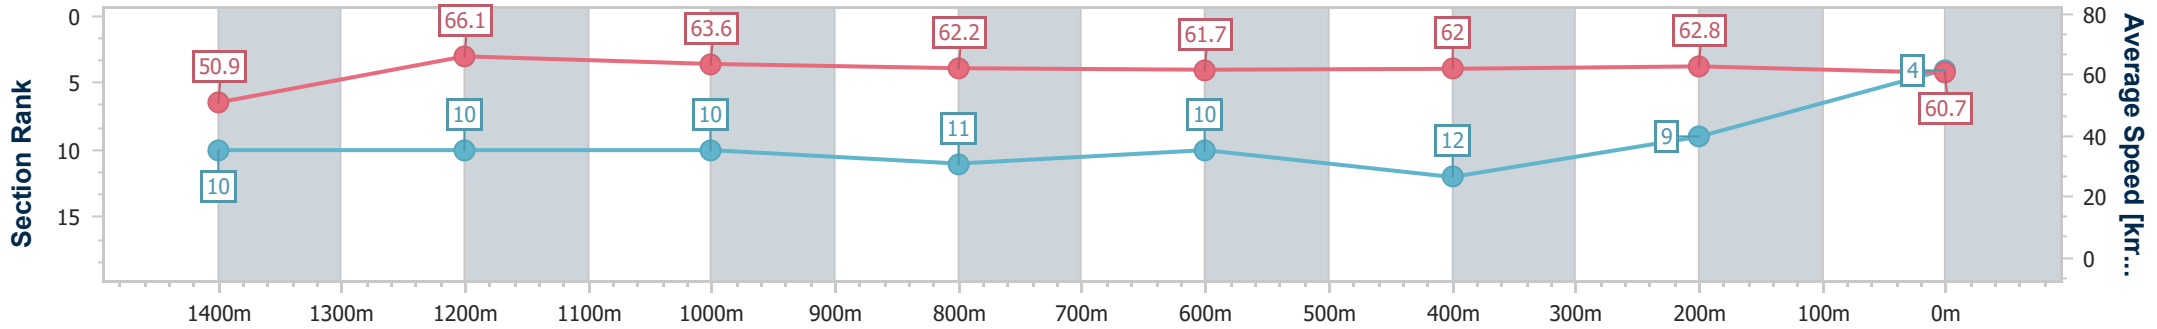

Eagle Farm QLD Professional

Race 8: MORETON HIRE BENCHMARK 78 Handicap - 1600m

18 January 2025 - 16:29

Track Rating: Good 4, Weather: Overcast, Rail Position: +1m Entire

BRISBANE RACING CLUB

Section	Overall	1400m	1200m	1000m	800m	600m	400m	200m
Section Times	1:35.23 [4] (0:14.25)	1:20.98 [10] (0:10.94)	1:10.04 [10] (0:11.34)	0:58.70 [10] (0:11.66)	0:47.04 [11] (0:11.78)	0:35.26 [10] (0:11.85)	0:23.41 [12] (0:11.45)	0:11.96 [9] (0:11.96)
Average Speed [km/h]	50.9	66.1	63.6	62.2	61.7	62.0	62.8	60.7
Top Speed [km/h]	66.8	67.6	65.3	62.9	62.6	63.3	63.2	61.8
Avg. Dist. to Rail [m]	14.0	4.7	3.5	1.7	1.6	4.1	6.9	7.1
Avg. Stride Freq. [Hz]	2.3	2.4	2.4	2.4	2.4	2.4	2.4	2.4
Avg. Stride Length [m]	6.2	7.6	7.4	7.3	7.2	7.2	7.2	7.0