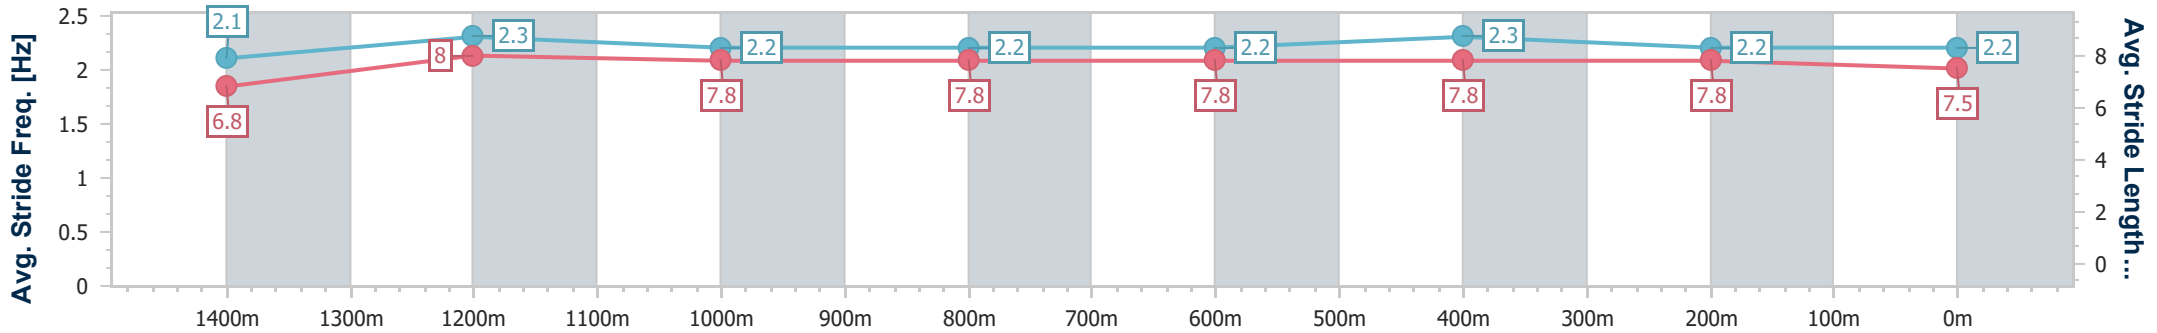

Eagle Farm QLD Professional

Race 8: MORETON HIRE BENCHMARK 78 Handicap - 1600m

18 January 2025 - 16:29

Track Rating: Good 4, Weather: Overcast, Rail Position: +1m Entire

BRISBANE RACING CLUB

Section	Overall	1400m	1200m	1000m	800m	600m	400m	200m
Section Times	1:35.36 [5] (0:14.27)	1:21.09 [11] (0:11.10)	1:09.99 [12] (0:11.37)	0:58.62 [12] (0:11.50)	0:47.12 [12] (0:11.90)	0:35.22 [12] (0:11.54)	0:23.68 [9] (0:11.53)	0:12.15 [8] (0:12.15)
Average Speed [km/h]	50.9	64.9	63.2	62.9	61.2	63.2	62.5	59.7
Top Speed [km/h]	66.3	66.3	64.3	63.4	62.7	64.4	64.4	61.2
Avg. Dist. to Rail [m]	14.3	2.6	1.2	1.1	1.9	3.4	6.7	4.3
Avg. Stride Freq. [Hz]	2.1	2.3	2.2	2.2	2.2	2.3	2.2	2.2
Avg. Stride Length [m]	6.8	8.0	7.8	7.8	7.8	7.8	7.8	7.5

- [] Ranking at each section and finish
- .-.- No data available at this section
- NA No data available

Horse/Jockey Name	Binding
Final Rank	6
Fastest Section Time (Section)	0:10.92 (1400m)
Top Speed [km/h] (Section)	68.1 (Overall)
Race State	Finished