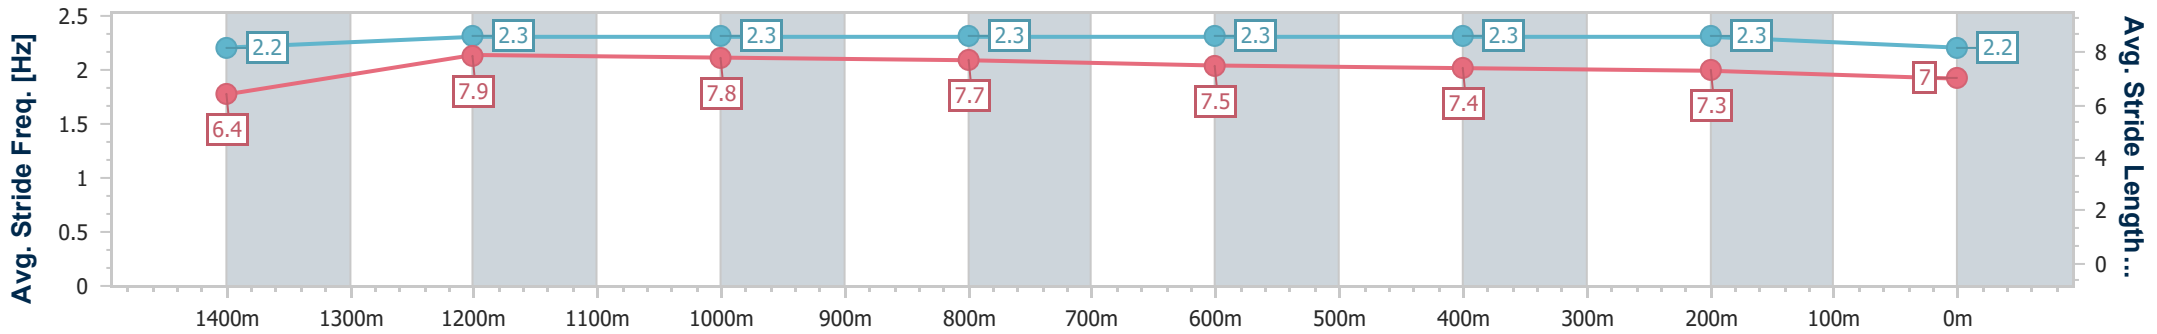

- [] Ranking at each section and finish
- .-.- No data available at this section
- NA No data available

Horse/Jockey Name	Colleagues
Final Rank	12
Fastest Section Time (Section)	0:10.97 (1400m)
Top Speed [km/h] (Section)	67.4 (1400m)
Race State	Finished

Eagle Farm QLD Professional

Race 8: MORETON HIRE BENCHMARK 78 Handicap - 1600m

18 January 2025 - 16:29

Track Rating: Good 4, Weather: Overcast, Rail Position: +1m Entire

BRISBANE RACING CLUB

Section	Overall	1400m	1200m	1000m	800m	600m	400m	200m
Section Times	1:36.42 [12] (0:14.32)	1:22.10 [13] (0:10.97)	1:11.13 [11] (0:11.29)	0:59.84 [11] (0:11.52)	0:48.32 [9] (0:11.79)	0:36.53 [9] (0:11.59)	0:24.94 [7] (0:11.98)	0:12.96 [11] (0:12.96)
Average Speed [km/h]	50.4	65.9	63.6	62.5	60.8	62.5	60.2	56.0
Top Speed [km/h]	66.5	67.4	64.8	63.2	62.2	64.8	62.1	57.7
Avg. Dist. to Rail [m]	8.9	0.9	1.4	0.4	0.5	1.4	5.3	6.0
Avg. Stride Freq. [Hz]	2.2	2.3	2.3	2.3	2.3	2.3	2.3	2.2
Avg. Stride Length [m]	6.4	7.9	7.8	7.7	7.5	7.4	7.3	7.0