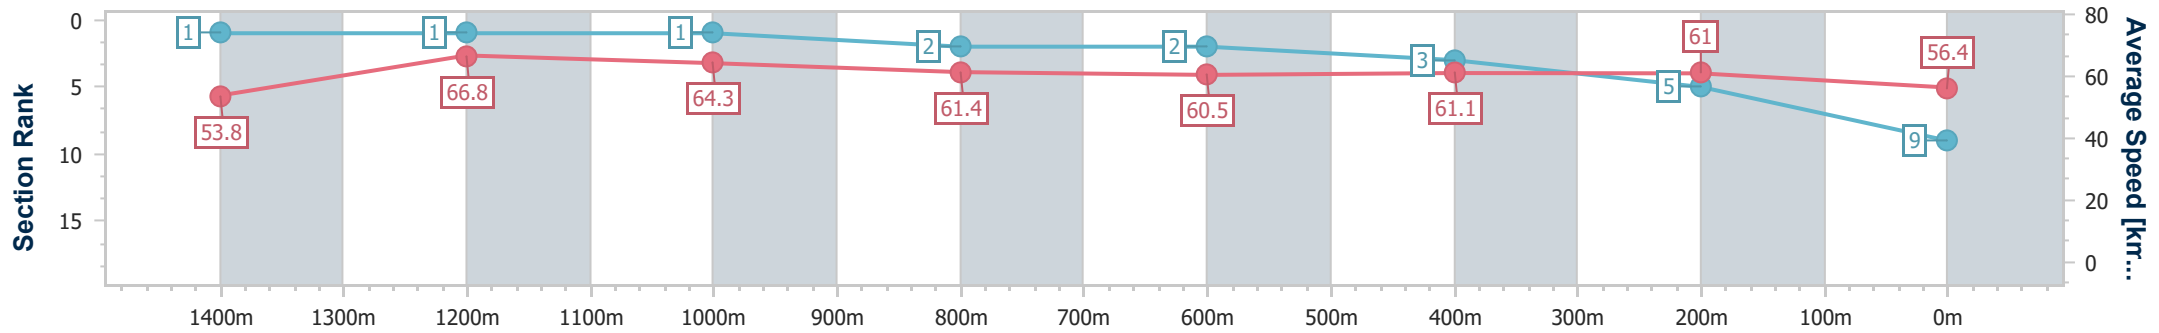

Eagle Farm QLD Professional

Race 8: MORETON HIRE BENCHMARK 78 Handicap - 1600m

18 January 2025 - 16:29

Track Rating: Good 4, Weather: Overcast, Rail Position: +1m Entire

BRISBANE RACING CLUB

Section	Overall	1400m	1200m	1000m	800m	600m	400m	200m
Section Times	1:35.61 [9] (0:13.44)	1:22.17 [1] (0:10.83)	1:11.34 [1] (0:11.19)	1:00.15 [1] (0:11.72)	0:48.43 [2] (0:11.89)	0:36.54 [2] (0:11.88)	0:24.66 [3] (0:11.82)	0:12.84 [5] (0:12.84)
Average Speed [km/h]	53.8	66.8	64.3	61.4	60.5	61.1	61.0	56.4
Top Speed [km/h]	67.0	67.3	66.3	62.9	61.3	63.3	63.6	58.2
Avg. Dist. to Rail [m]	9.5	1.0	0.4	0.1	0.2	1.9	5.7	4.6
Avg. Stride Freq. [Hz]	2.3	2.4	2.4	2.3	2.3	2.4	2.4	2.3
Avg. Stride Length [m]	6.5	7.6	7.5	7.3	7.2	7.0	7.1	6.8

- [] Ranking at each section and finish
- .-.- No data available at this section
- NA No data available

Horse/Jockey Name	Treporti
Final Rank	10
Fastest Section Time (Section)	0:10.88 (1400m)
Top Speed [km/h] (Section)	67.9 (1400m)
Race State	Finished