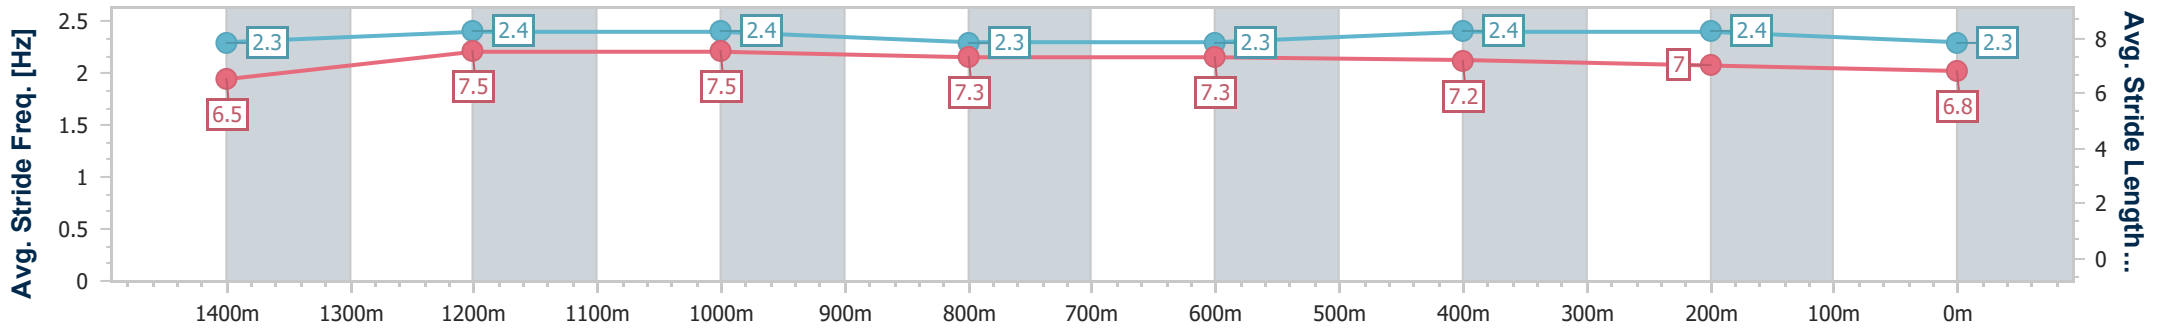

Eagle Farm QLD Professional

Race 8: MORETON HIRE BENCHMARK 78 Handicap - 1600m

18 January 2025 - 16:29

Track Rating: Good 4, Weather: Overcast, Rail Position: +1m Entire

BRISBANE RACING CLUB

Section	Overall	1400m	1200m	1000m	800m	600m	400m	200m
Section Times	1:35.37 [6] (0:13.46)	1:21.91 [2] (0:10.92)	1:10.99 [2] (0:11.30)	0:59.69 [2] (0:11.50)	0:48.19 [1] (0:11.83)	0:36.36 [1] (0:11.85)	0:24.51 [2] (0:11.83)	0:12.68 [3] (0:12.68)
Average Speed [km/h]	53.8	66.0	63.6	62.1	61.4	61.6	61.0	57.1
Top Speed [km/h]	68.1	68.1	65.5	63.5	61.8	62.5	62.0	59.6
Avg. Dist. to Rail [m]	11.1	1.9	0.3	1.1	1.1	3.3	6.4	4.4
Avg. Stride Freq. [Hz]	2.3	2.4	2.4	2.3	2.3	2.4	2.4	2.3
Avg. Stride Length [m]	6.5	7.5	7.5	7.3	7.3	7.2	7.0	6.8