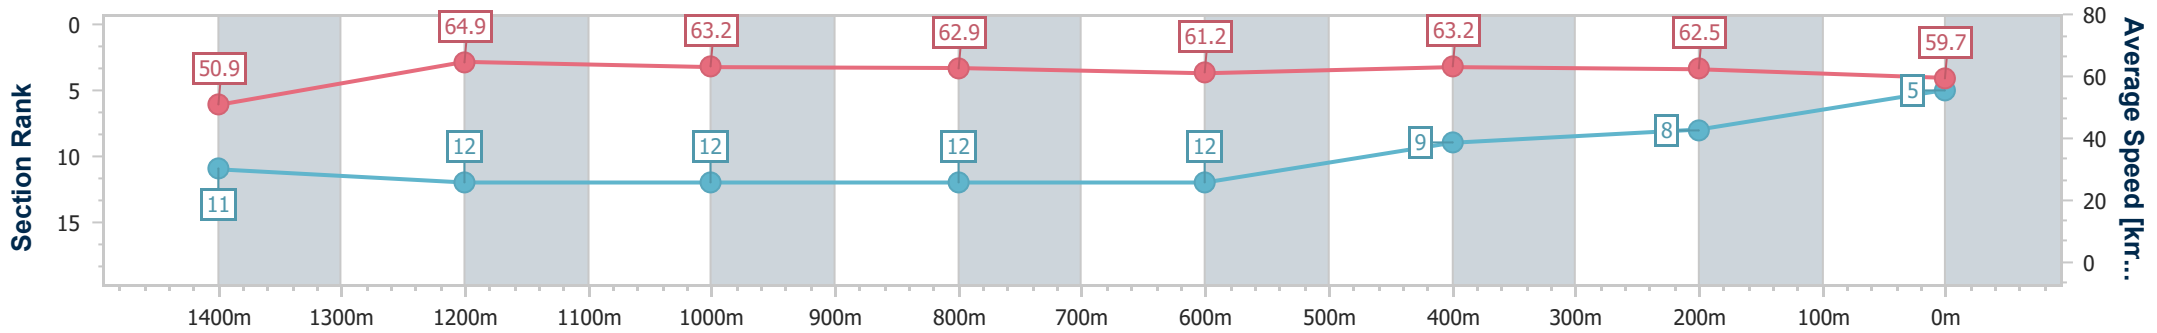

Eagle Farm QLD Professional

Race 8: MORETON HIRE BENCHMARK 78 Handicap - 1600m

18 January 2025 - 16:29

Track Rating: Good 4, Weather: Overcast, Rail Position: +1m Entire

BRISBANE RACING CLUB

Section	Overall	1400m	1200m	1000m	800m	600m	400m	200m
Section Times	1:35.36 [5] (0:14.27)	1:21.09 [11] (0:11.10)	1:09.99 [12] (0:11.37)	0:58.62 [12] (0:11.50)	0:47.12 [12] (0:11.90)	0:35.22 [12] (0:11.54)	0:23.68 [9] (0:11.53)	0:12.15 [8] (0:12.15)
Average Speed [km/h]	50.9	64.9	63.2	62.9	61.2	63.2	62.5	59.7
Top Speed [km/h]	66.3	66.3	64.3	63.4	62.7	64.4	64.4	61.2
Avg. Dist. to Rail [m]	14.3	2.6	1.2	1.1	1.9	3.4	6.7	4.3
Avg. Stride Freq. [Hz]	2.1	2.3	2.2	2.2	2.2	2.3	2.2	2.2
Avg. Stride Length [m]	6.8	8.0	7.8	7.8	7.8	7.8	7.8	7.5