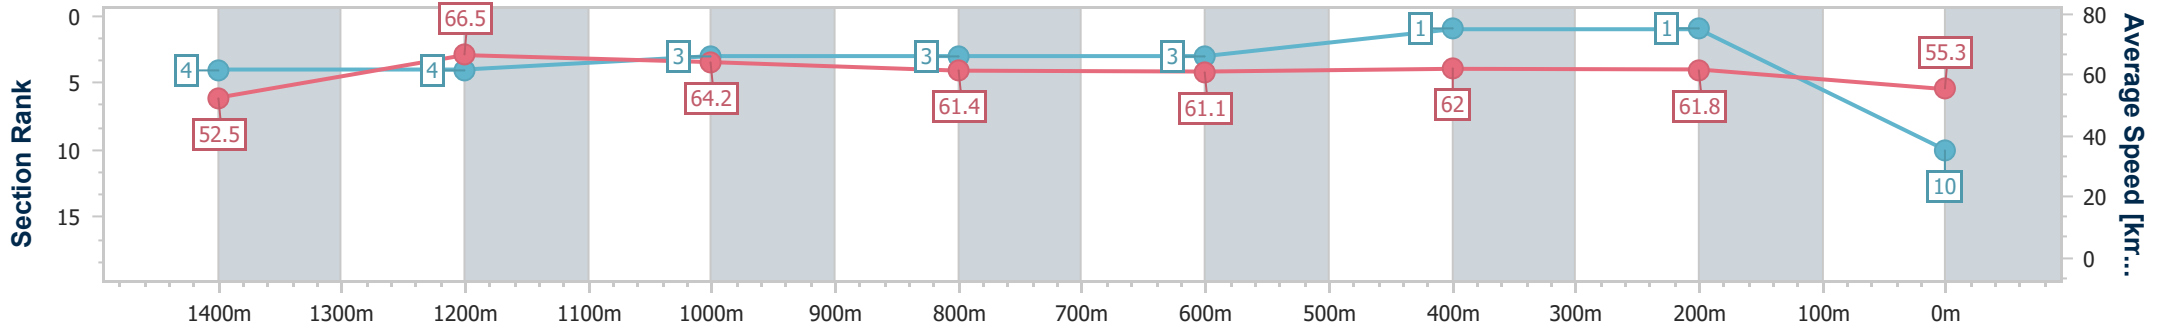

Eagle Farm QLD Professional

Race 8: MORETON HIRE BENCHMARK 78 Handicap - 1600m

18 January 2025 - 16:29

Track Rating: Good 4, Weather: Overcast, Rail Position: +1m Entire

BRISBANE RACING CLUB

Section	Overall	1400m	1200m	1000m	800m	600m	400m	200m
Section Times	1:35.66 [10] (0:13.72)	1:21.94 [4] (0:10.88)	1:11.06 [4] (0:11.21)	0:59.85 [3] (0:11.70)	0:48.15 [3] (0:11.78)	0:36.37 [3] (0:11.57)	0:24.80 [1] (0:11.68)	0:13.12 [1] (0:13.12)
Average Speed [km/h]	52.5	66.5	64.2	61.4	61.1	62.0	61.8	55.3
Top Speed [km/h]	67.6	67.9	65.1	62.6	62.0	63.5	63.3	58.2
Avg. Dist. to Rail [m]	10.3	2.9	2.4	0.5	0.9	1.0	5.3	7.6
Avg. Stride Freq. [Hz]	2.3	2.4	2.4	2.3	2.3	2.4	2.4	2.3
Avg. Stride Length [m]	6.4	7.6	7.5	7.3	7.4	7.2	7.2	6.7