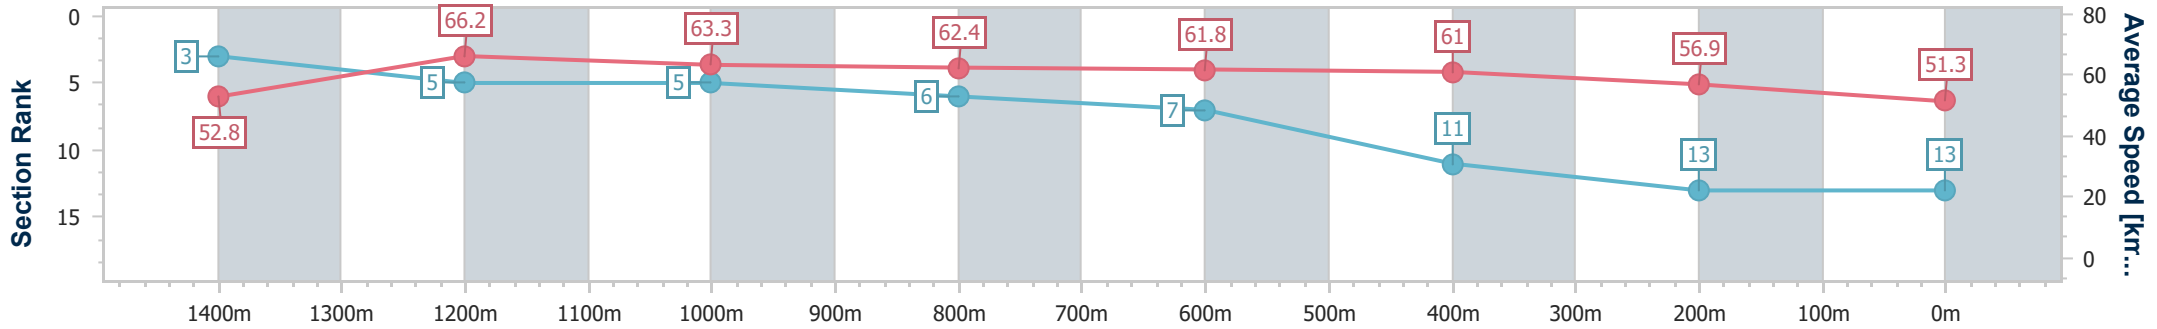

- [] Ranking at each section and finish
- .-.- No data available at this section
- NA No data available

Horse/Jockey Name	Damiani
Final Rank	13
Fastest Section Time (Section)	0:10.91 (1400m)
Top Speed [km/h] (Section)	67.5 (Overall)
Race State	Finished

Eagle Farm QLD Professional

Race 8: MORETON HIRE BENCHMARK 78 Handicap - 1600m

18 January 2025 - 16:29

Track Rating: Good 4, Weather: Overcast, Rail Position: +1m Entire

BRISBANE RACING CLUB

Section	Overall	1400m	1200m	1000m	800m	600m	400m	200m
Section Times	1:38.56 [13] (0:13.71)	1:24.85 [3] (0:10.91)	1:13.94 [5] (0:11.35)	1:02.59 [5] (0:11.86)	0:50.73 [6] (0:11.88)	0:38.85 [7] (0:12.09)	0:26.76 [11] (0:12.65)	0:14.11 [13] (0:14.11)
Average Speed [km/h]	52.8	66.2	63.3	62.4	61.8	61.0	56.9	51.3
Top Speed [km/h]	67.5	67.1	65.3	62.9	62.6	62.4	59.1	54.4
Avg. Dist. to Rail [m]	13.1	3.2	4.3	4.9	4.4	4.6	9.9	10.7
Avg. Stride Freq. [Hz]	2.3	2.4	2.3	2.3	2.3	2.3	2.2	2.2
Avg. Stride Length [m]	6.5	7.8	7.6	7.4	7.4	7.3	7.3	6.5

- [] Ranking at each section and finish
- .-.- No data available at this section
- NA No data available