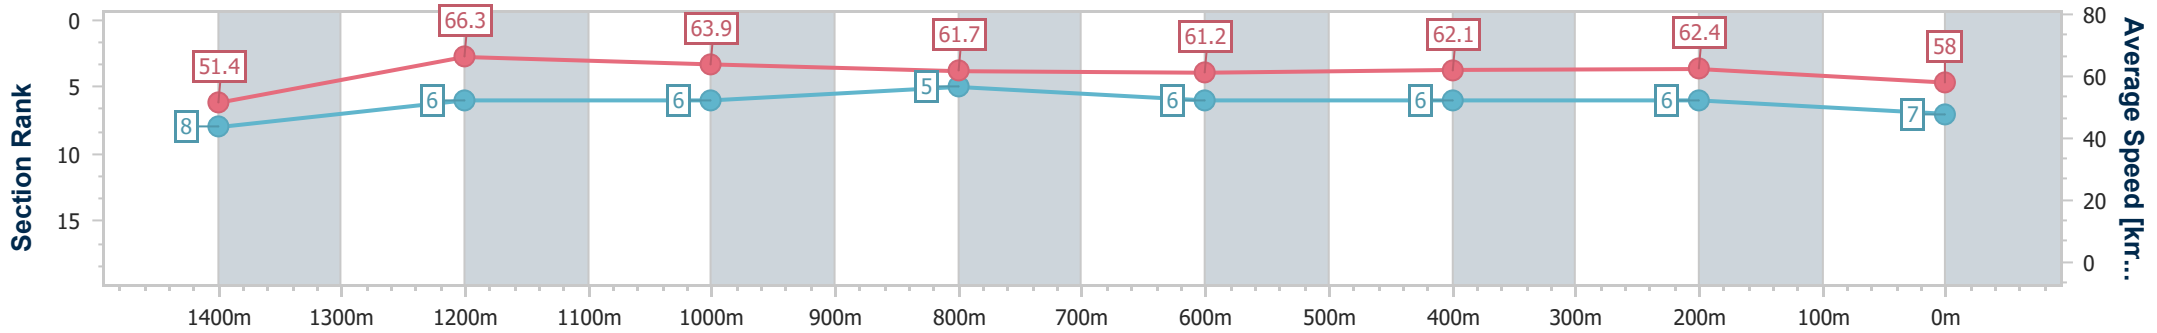

Eagle Farm QLD Professional

Race 8: MORETON HIRE BENCHMARK 78 Handicap - 1600m

18 January 2025 - 16:29

Track Rating: Good 4, Weather: Overcast, Rail Position: +1m Entire

BRISBANE RACING CLUB

Section	Overall	1400m	1200m	1000m	800m	600m	400m	200m
Section Times	1:35.39 [7] (0:14.00)	1:21.39 [8] (0:10.88)	1:10.51 [6] (0:11.28)	0:59.23 [6] (0:11.66)	0:47.57 [5] (0:11.82)	0:35.75 [6] (0:11.70)	0:24.05 [6] (0:11.54)	0:12.51 [6] (0:12.51)
Average Speed [km/h]	51.4	66.3	63.9	61.7	61.2	62.1	62.4	58.0
Top Speed [km/h]	66.8	67.0	65.1	62.7	62.0	63.8	64.2	59.2
Avg. Dist. to Rail [m]	8.5	1.0	1.0	0.2	0.6	2.2	6.4	7.2
Avg. Stride Freq. [Hz]	2.2	2.3	2.3	2.3	2.2	2.3	2.3	2.2
Avg. Stride Length [m]	6.4	7.9	7.8	7.6	7.6	7.6	7.5	7.3