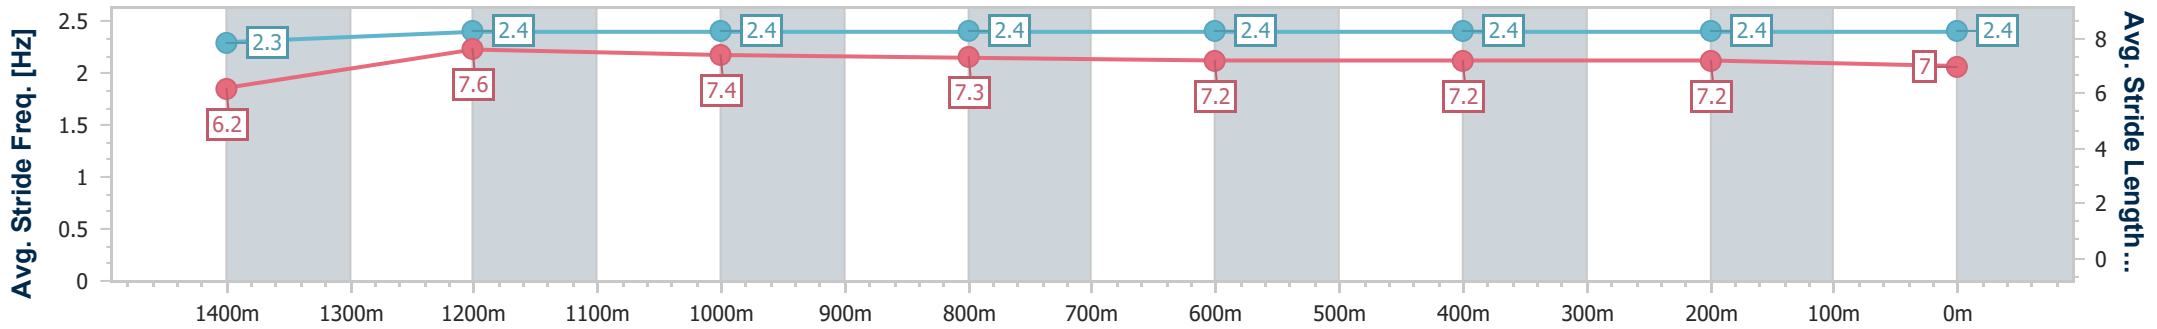

Eagle Farm QLD Professional

Race 8: MORETON HIRE BENCHMARK 78 Handicap - 1600m

18 January 2025 - 16:29

Track Rating: Good 4, Weather: Overcast, Rail Position: +1m Entire

BRISBANE RACING CLUB

Section	Overall	1400m	1200m	1000m	800m	600m	400m	200m
Section Times	1:35.23 [4] (0:14.25)	1:20.98 [10] (0:10.94)	1:10.04 [10] (0:11.34)	0:58.70 [10] (0:11.66)	0:47.04 [11] (0:11.78)	0:35.26 [10] (0:11.85)	0:23.41 [12] (0:11.45)	0:11.96 [9] (0:11.96)
Average Speed [km/h]	50.9	66.1	63.6	62.2	61.7	62.0	62.8	60.7
Top Speed [km/h]	66.8	67.6	65.3	62.9	62.6	63.3	63.2	61.8
Avg. Dist. to Rail [m]	14.0	4.7	3.5	1.7	1.6	4.1	6.9	7.1
Avg. Stride Freq. [Hz]	2.3	2.4	2.4	2.4	2.4	2.4	2.4	2.4
Avg. Stride Length [m]	6.2	7.6	7.4	7.3	7.2	7.2	7.2	7.0