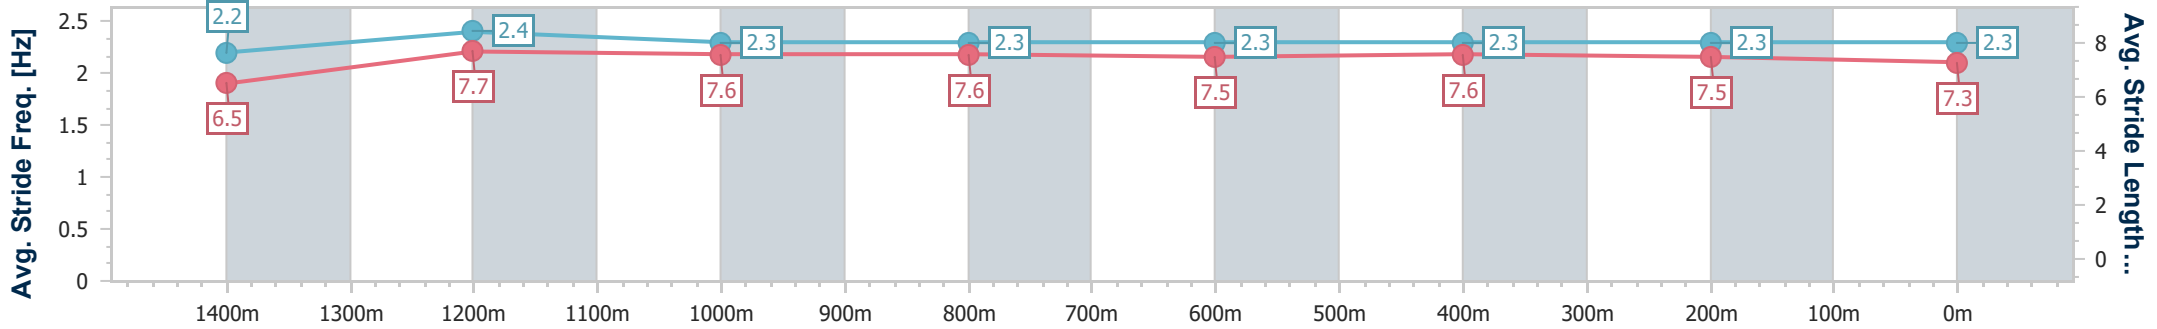

Eagle Farm QLD Professional

Race 8: MORETON HIRE BENCHMARK 78 Handicap - 1600m

18 January 2025 - 16:29

Track Rating: Good 4, Weather: Overcast, Rail Position: +1m Entire

BRISBANE RACING CLUB

Section	Overall	1400m	1200m	1000m	800m	600m	400m	200m
Section Times	1:35.21 [3] (0:14.17)	1:21.04 [9] (0:11.01)	1:10.03 [9] (0:11.27)	0:58.76 [9] (0:11.59)	0:47.17 [8] (0:11.81)	0:35.36 [8] (0:11.70)	0:23.66 [8] (0:11.58)	0:12.08 [7] (0:12.08)
Average Speed [km/h]	51.2	65.5	63.8	62.6	61.4	62.8	62.2	60.0
Top Speed [km/h]	67.5	66.8	65.3	63.2	62.6	63.3	63.1	60.8
Avg. Dist. to Rail [m]	11.4	2.1	2.4	1.5	1.4	4.1	9.3	10.0
Avg. Stride Freq. [Hz]	2.2	2.4	2.3	2.3	2.3	2.3	2.3	2.3
Avg. Stride Length [m]	6.5	7.7	7.6	7.6	7.5	7.6	7.5	7.3