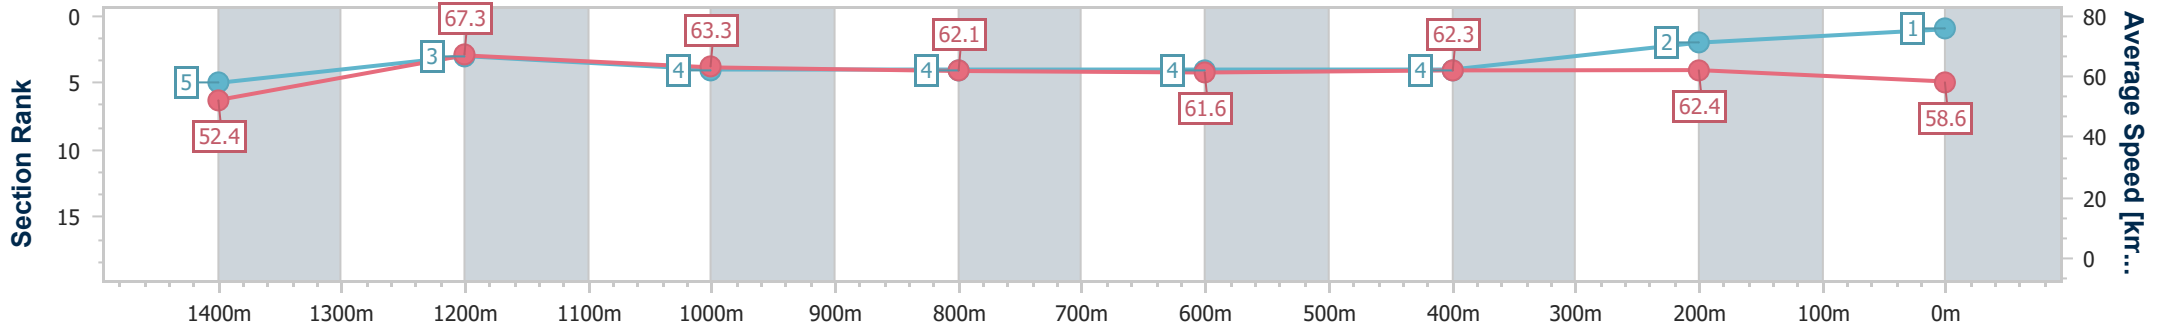

Eagle Farm QLD Professional

Race 8: MORETON HIRE BENCHMARK 78 Handicap - 1600m

18 January 2025 - 16:29

Track Rating: Good 4, Weather: Overcast, Rail Position: +1m Entire

BRISBANE RACING CLUB

Section	Overall	1400m	1200m	1000m	800m	600m	400m	200m
Section Times	1:34.91 [1] (0:13.81)	1:21.10 [5] (0:10.75)	1:10.35 [3] (0:11.38)	0:58.97 [4] (0:11.62)	0:47.35 [4] (0:11.77)	0:35.58 [4] (0:11.69)	0:23.89 [4] (0:11.54)	0:12.35 [2] (0:12.35)
Average Speed [km/h]	52.4	67.3	63.3	62.1	61.6	62.3	62.4	58.6
Top Speed [km/h]	68.6	68.8	65.2	62.6	61.7	64.0	65.2	60.5
Avg. Dist. to Rail [m]	18.1	5.4	2.0	0.4	1.2	2.9	7.7	8.2
Avg. Stride Freq. [Hz]	2.3	2.4	2.3	2.3	2.3	2.3	2.4	2.3
Avg. Stride Length [m]	6.4	8.0	7.7	7.6	7.6	7.4	7.3	7.2