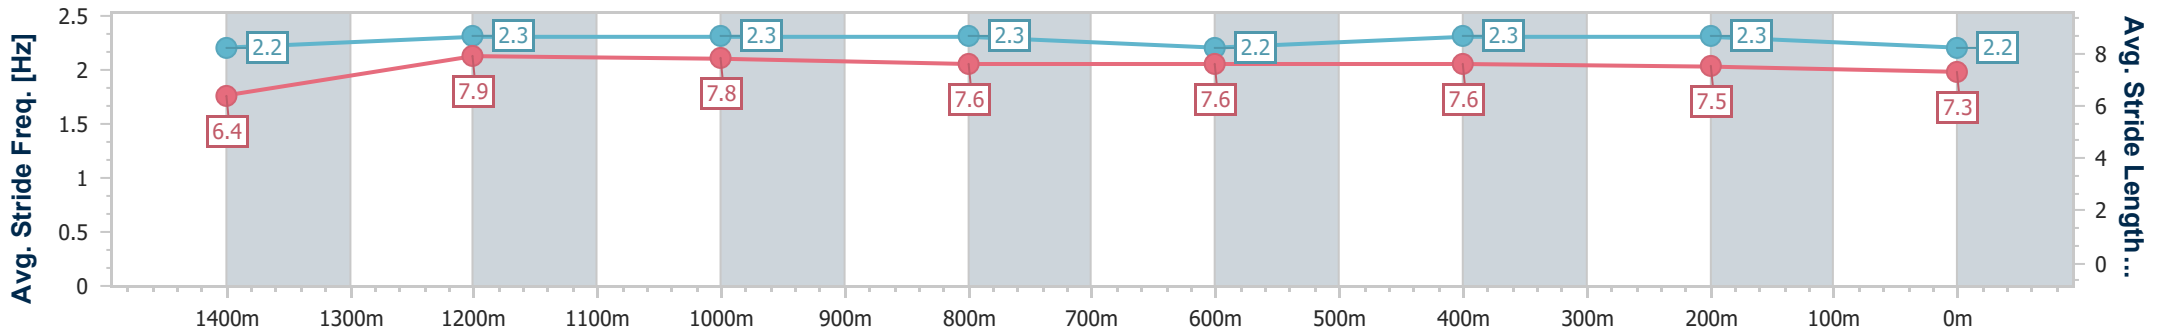

Eagle Farm QLD Professional

Race 8: MORETON HIRE BENCHMARK 78 Handicap - 1600m

18 January 2025 - 16:29

Track Rating: Good 4, Weather: Overcast, Rail Position: +1m Entire

BRISBANE RACING CLUB

Section	Overall	1400m	1200m	1000m	800m	600m	400m	200m
Section Times	1:35.39 [7] (0:14.00)	1:21.39 [8] (0:10.88)	1:10.51 [6] (0:11.28)	0:59.23 [6] (0:11.66)	0:47.57 [5] (0:11.82)	0:35.75 [6] (0:11.70)	0:24.05 [6] (0:11.54)	0:12.51 [6] (0:12.51)
Average Speed [km/h]	51.4	66.3	63.9	61.7	61.2	62.1	62.4	58.0
Top Speed [km/h]	66.8	67.0	65.1	62.7	62.0	63.8	64.2	59.2
Avg. Dist. to Rail [m]	8.5	1.0	1.0	0.2	0.6	2.2	6.4	7.2
Avg. Stride Freq. [Hz]	2.2	2.3	2.3	2.3	2.2	2.3	2.3	2.2
Avg. Stride Length [m]	6.4	7.9	7.8	7.6	7.6	7.6	7.5	7.3

- [] Ranking at each section and finish
- .-.- No data available at this section
- NA No data available

Horse/Jockey Name	Harbourmaster
Final Rank	8
Fastest Section Time (Section)	0:11.00 (1400m)
Top Speed [km/h] (Section)	67.4 (1400m)
Race State	Finished