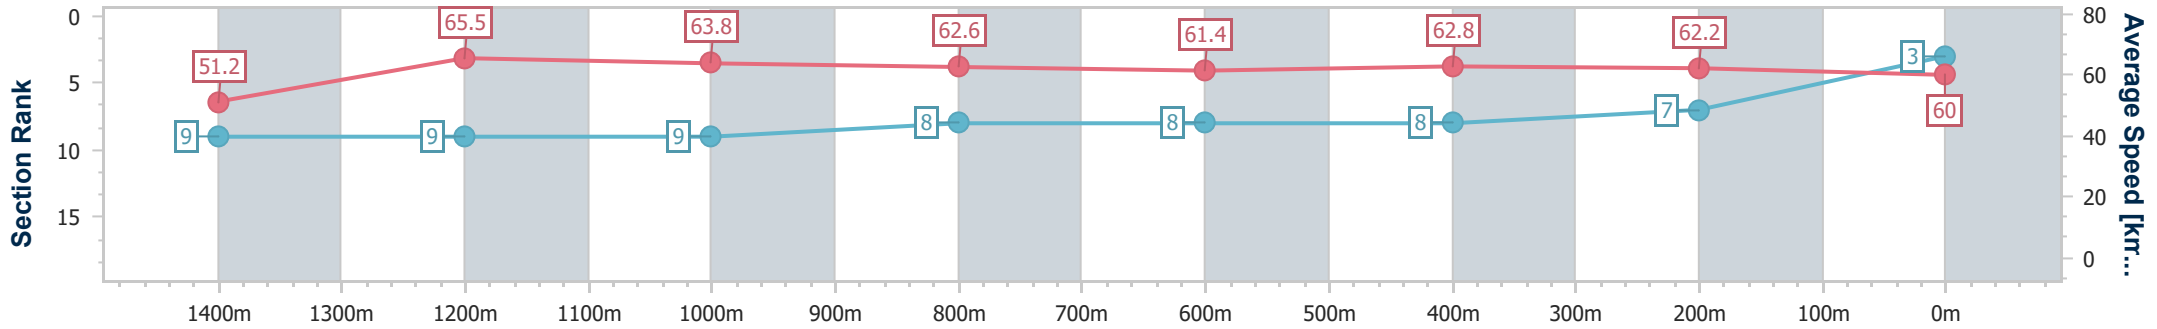

Eagle Farm QLD Professional

Race 8: MORETON HIRE BENCHMARK 78 Handicap - 1600m

18 January 2025 - 16:29

Track Rating: Good 4, Weather: Overcast, Rail Position: +1m Entire

BRISBANE RACING CLUB

Section	Overall	1400m	1200m	1000m	800m	600m	400m	200m
Section Times	1:35.21 [3] (0:14.17)	1:21.04 [9] (0:11.01)	1:10.03 [9] (0:11.27)	0:58.76 [9] (0:11.59)	0:47.17 [8] (0:11.81)	0:35.36 [8] (0:11.70)	0:23.66 [8] (0:11.58)	0:12.08 [7] (0:12.08)
Average Speed [km/h]	51.2	65.5	63.8	62.6	61.4	62.8	62.2	60.0
Top Speed [km/h]	67.5	66.8	65.3	63.2	62.6	63.3	63.1	60.8
Avg. Dist. to Rail [m]	11.4	2.1	2.4	1.5	1.4	4.1	9.3	10.0
Avg. Stride Freq. [Hz]	2.2	2.4	2.3	2.3	2.3	2.3	2.3	2.3
Avg. Stride Length [m]	6.5	7.7	7.6	7.6	7.5	7.6	7.5	7.3