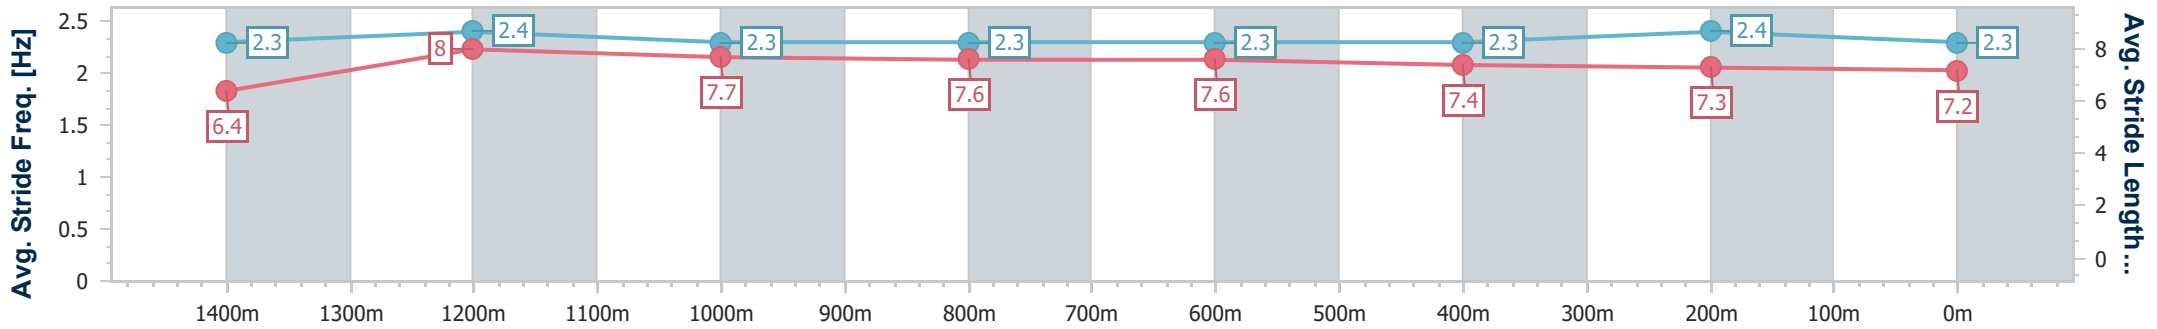

Eagle Farm QLD Professional

Race 8: MORETON HIRE BENCHMARK 78 Handicap - 1600m

18 January 2025 - 16:29

Track Rating: Good 4, Weather: Overcast, Rail Position: +1m Entire

BRISBANE RACING CLUB

Section	Overall	1400m	1200m	1000m	800m	600m	400m	200m
Section Times	1:34.91 [1] (0:13.81)	1:21.10 [5] (0:10.75)	1:10.35 [3] (0:11.38)	0:58.97 [4] (0:11.62)	0:47.35 [4] (0:11.77)	0:35.58 [4] (0:11.69)	0:23.89 [4] (0:11.54)	0:12.35 [2] (0:12.35)
Average Speed [km/h]	52.4	67.3	63.3	62.1	61.6	62.3	62.4	58.6
Top Speed [km/h]	68.6	68.8	65.2	62.6	61.7	64.0	65.2	60.5
Avg. Dist. to Rail [m]	18.1	5.4	2.0	0.4	1.2	2.9	7.7	8.2
Avg. Stride Freq. [Hz]	2.3	2.4	2.3	2.3	2.3	2.3	2.4	2.3
Avg. Stride Length [m]	6.4	8.0	7.7	7.6	7.6	7.4	7.3	7.2