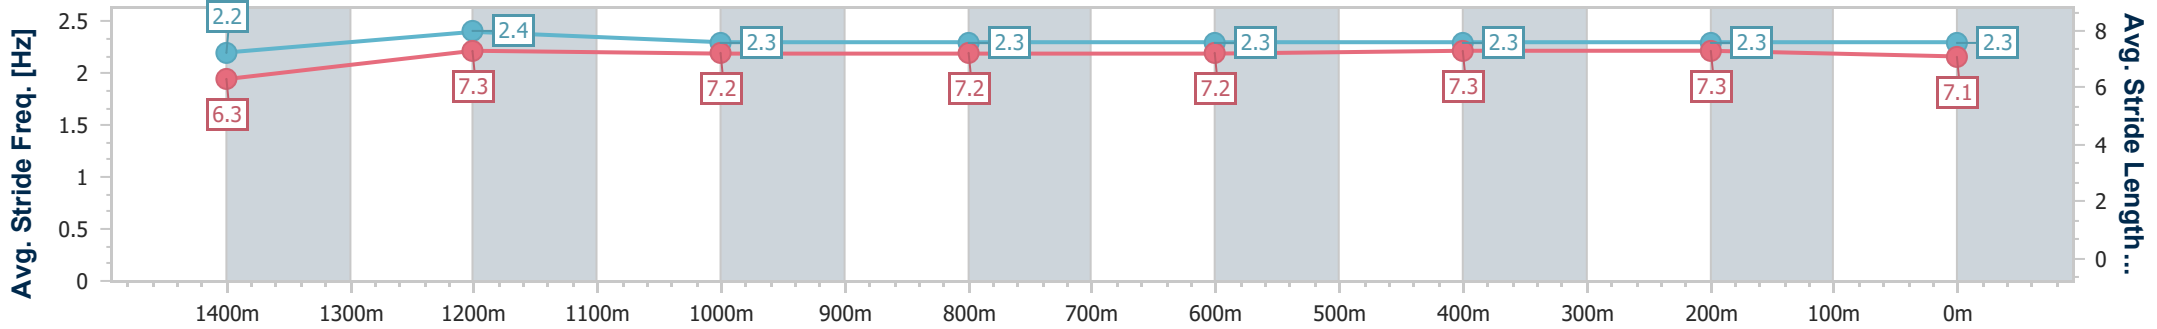

Eagle Farm QLD Professional

Race 8: MORETON HIRE BENCHMARK 78 Handicap - 1600m

18 January 2025 - 16:29

Track Rating: Good 4, Weather: Overcast, Rail Position: +1m Entire

BRISBANE RACING CLUB

Section	Overall	1400m	1200m	1000m	800m	600m	400m	200m
Section Times	1:36.11 [11] (0:14.28)	1:21.83 [12] (0:11.22)	1:10.61 [13] (0:11.33)	0:59.28 [13] (0:11.55)	0:47.73 [13] (0:11.86)	0:35.87 [13] (0:11.70)	0:24.17 [13] (0:11.82)	0:12.35 [12] (0:12.35)
Average Speed [km/h]	50.6	64.2	63.6	62.3	60.8	61.2	60.9	58.7
Top Speed [km/h]	67.1	67.0	64.1	62.8	61.7	61.5	61.6	60.2
Avg. Dist. to Rail [m]	11.3	1.8	1.1	0.3	0.6	0.9	3.1	2.9
Avg. Stride Freq. [Hz]	2.2	2.4	2.3	2.3	2.3	2.3	2.3	2.3
Avg. Stride Length [m]	6.3	7.3	7.2	7.2	7.2	7.3	7.3	7.1

- [] Ranking at each section and finish
- .-.- No data available at this section
- NA No data available

Horse/Jockey Name	Colleagues
Final Rank	12
Fastest Section Time (Section)	0:10.97 (1400m)
Top Speed [km/h] (Section)	67.4 (1400m)
Race State	Finished