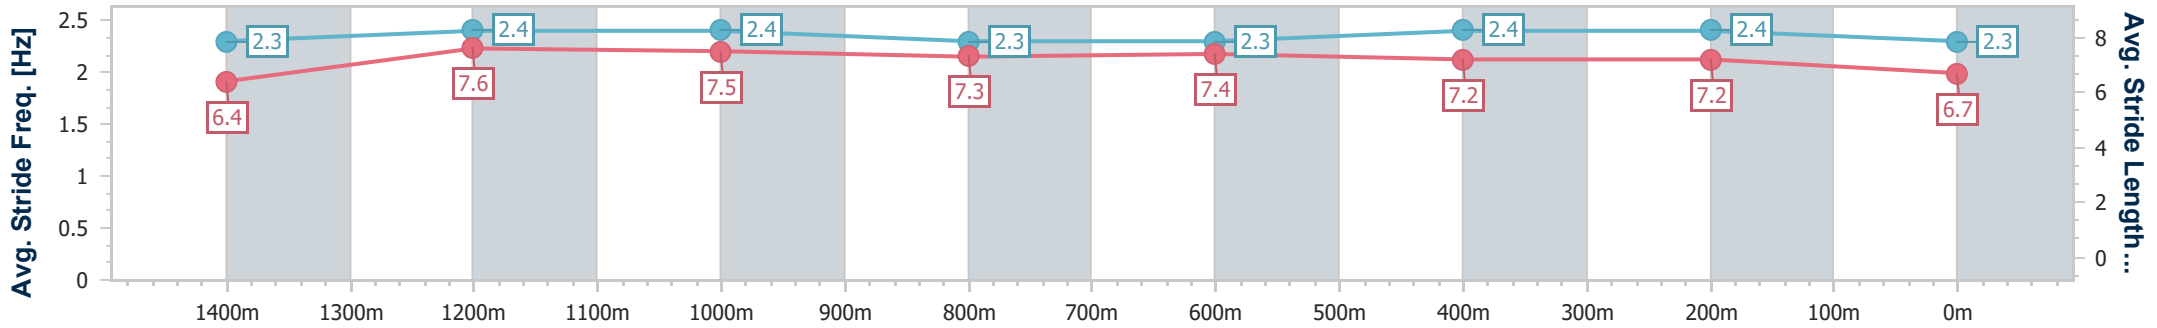

- [] Ranking at each section and finish
- .-.- No data available at this section
- NA No data available

Horse/Jockey Name	Treporti
Final Rank	10
Fastest Section Time (Section)	0:10.88 (1400m)
Top Speed [km/h] (Section)	67.9 (1400m)
Race State	Finished

Eagle Farm QLD Professional

Race 8: MORETON HIRE BENCHMARK 78 Handicap - 1600m

18 January 2025 - 16:29

Track Rating: Good 4, Weather: Overcast, Rail Position: +1m Entire

BRISBANE RACING CLUB

Section	Overall	1400m	1200m	1000m	800m	600m	400m	200m
Section Times	1:35.66 [10] (0:13.72)	1:21.94 [4] (0:10.88)	1:11.06 [4] (0:11.21)	0:59.85 [3] (0:11.70)	0:48.15 [3] (0:11.78)	0:36.37 [3] (0:11.57)	0:24.80 [1] (0:11.68)	0:13.12 [1] (0:13.12)
Average Speed [km/h]	52.5	66.5	64.2	61.4	61.1	62.0	61.8	55.3
Top Speed [km/h]	67.6	67.9	65.1	62.6	62.0	63.5	63.3	58.2
Avg. Dist. to Rail [m]	10.3	2.9	2.4	0.5	0.9	1.0	5.3	7.6
Avg. Stride Freq. [Hz]	2.3	2.4	2.4	2.3	2.3	2.4	2.4	2.3
Avg. Stride Length [m]	6.4	7.6	7.5	7.3	7.4	7.2	7.2	6.7