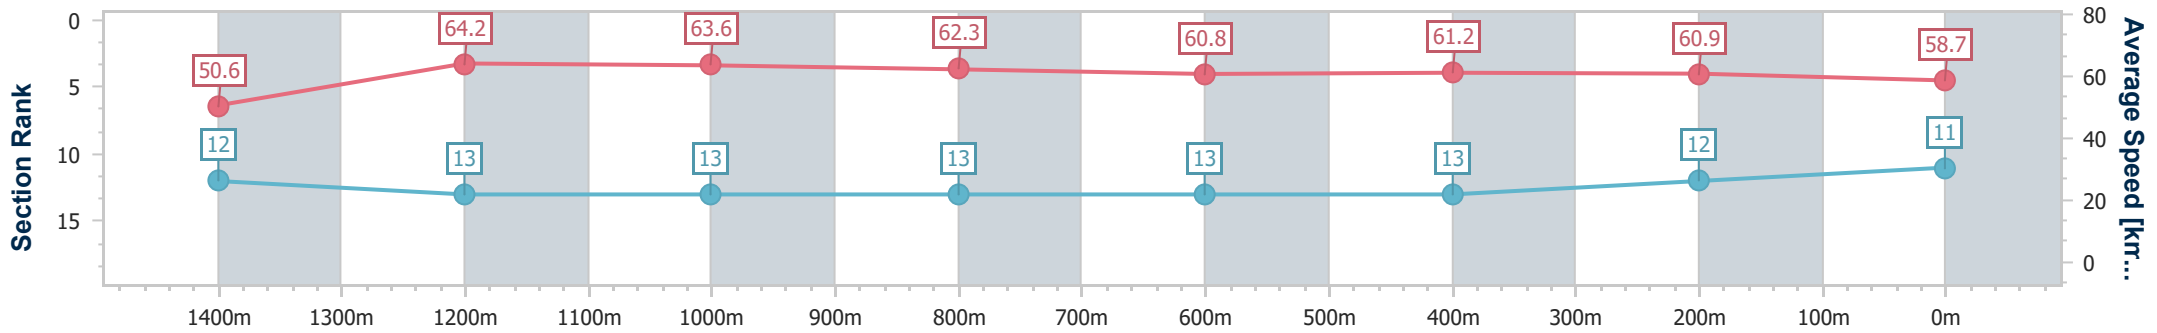

Eagle Farm QLD Professional

Race 8: MORETON HIRE BENCHMARK 78 Handicap - 1600m

18 January 2025 - 16:29

Track Rating: Good 4, Weather: Overcast, Rail Position: +1m Entire

BRISBANE RACING CLUB

Section	Overall	1400m	1200m	1000m	800m	600m	400m	200m
Section Times	1:36.11 [11] (0:14.28)	1:21.83 [12] (0:11.22)	1:10.61 [13] (0:11.33)	0:59.28 [13] (0:11.55)	0:47.73 [13] (0:11.86)	0:35.87 [13] (0:11.70)	0:24.17 [13] (0:11.82)	0:12.35 [12] (0:12.35)
Average Speed [km/h]	50.6	64.2	63.6	62.3	60.8	61.2	60.9	58.7
Top Speed [km/h]	67.1	67.0	64.1	62.8	61.7	61.5	61.6	60.2
Avg. Dist. to Rail [m]	11.3	1.8	1.1	0.3	0.6	0.9	3.1	2.9
Avg. Stride Freq. [Hz]	2.2	2.4	2.3	2.3	2.3	2.3	2.3	2.3
Avg. Stride Length [m]	6.3	7.3	7.2	7.2	7.2	7.3	7.3	7.1

- [] Ranking at each section and finish
- .-.- No data available at this section
- NA No data available

Horse/Jockey Name	Colleagues
Final Rank	12
Fastest Section Time (Section)	0:10.97 (1400m)
Top Speed [km/h] (Section)	67.4 (1400m)
Race State	Finished