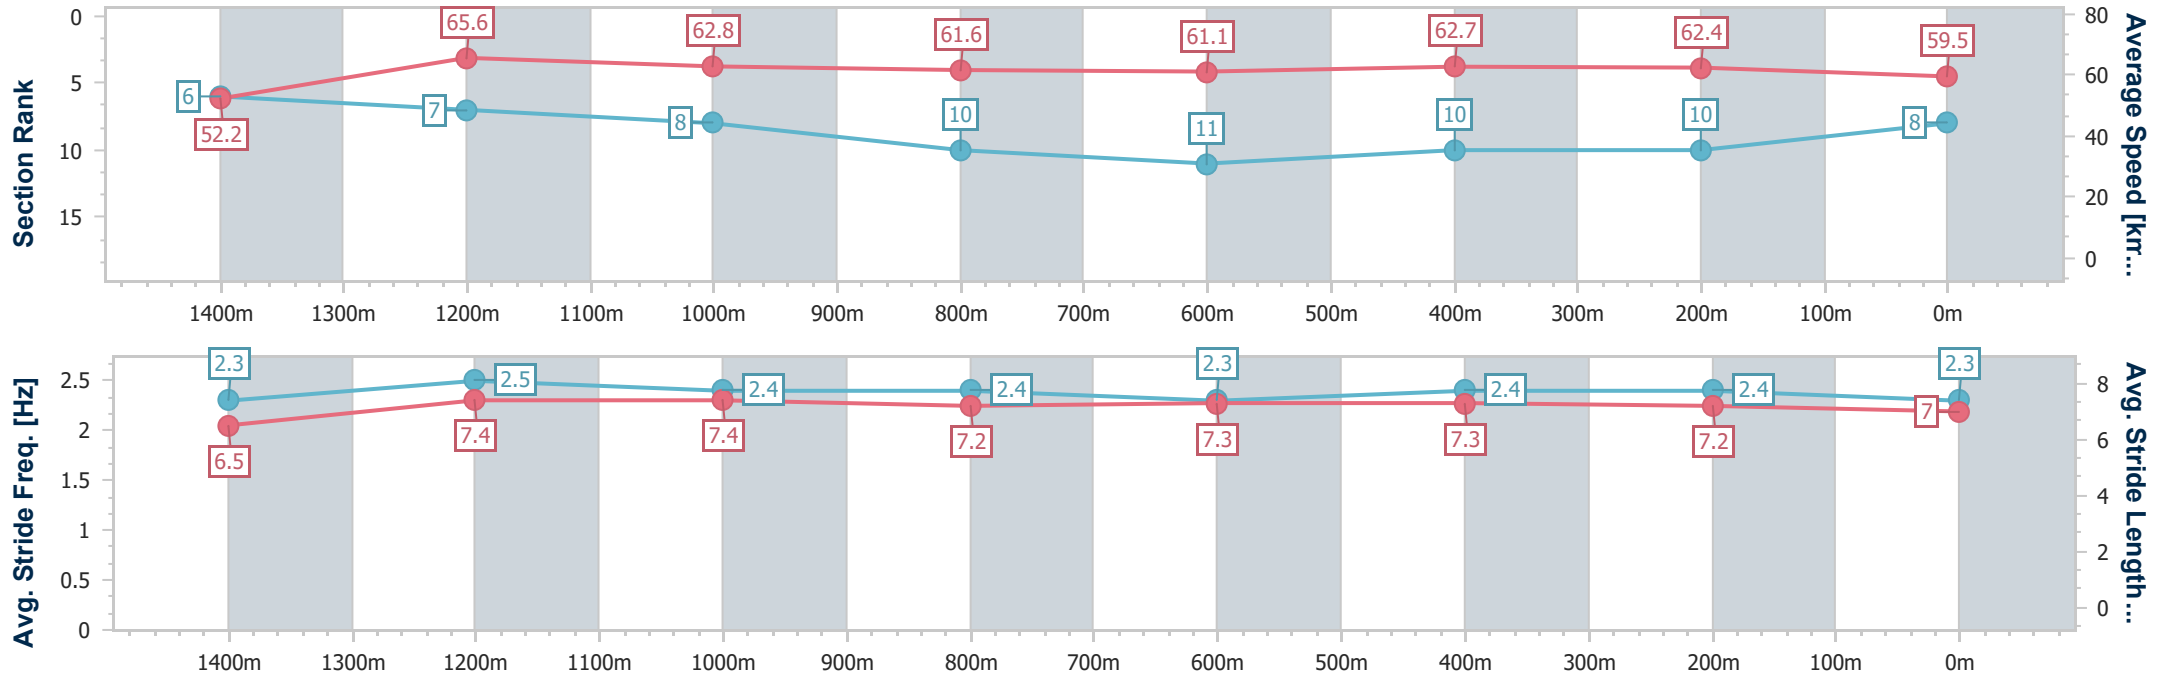

- [] Ranking at each section and finish
- .-.- No data available at this section
- NA No data available

Horse/Jockey Name	Harbourmaster
Final Rank	8
Fastest Section Time (Section)	0:11.00 (1400m)
Top Speed [km/h] (Section)	67.4 (1400m)
Race State	Finished

Eagle Farm QLD Professional

Race 8: MORETON HIRE BENCHMARK 78 Handicap - 1600m

18 January 2025 - 16:29

Track Rating: Good 4, Weather: Overcast, Rail Position: +1m Entire

BRISBANE RACING CLUB

Section	Overall	1400m	1200m	1000m	800m	600m	400m	200m
Section Times	1:35.53 [8] (0:13.89)	1:21.64 [6] (0:11.00)	1:10.64 [7] (0:11.46)	0:59.18 [8] (0:11.83)	0:47.35 [10] (0:11.82)	0:35.53 [11] (0:11.75)	0:23.78 [10] (0:11.55)	0:12.23 [10] (0:12.23)
Average Speed [km/h]	52.2	65.6	62.8	61.6	61.1	62.7	62.4	59.5
Top Speed [km/h]	67.3	67.4	64.2	62.7	62.2	63.5	64.0	61.1
Avg. Dist. to Rail [m]	14.1	2.7	2.4	1.8	1.5	4.7	9.1	9.7
Avg. Stride Freq. [Hz]	2.3	2.5	2.4	2.4	2.3	2.4	2.4	2.3
Avg. Stride Length [m]	6.5	7.4	7.4	7.2	7.3	7.3	7.2	7.0

- [] Ranking at each section and finish
- .-.- No data available at this section
- NA No data available

Horse/Jockey Name	Commandment
Final Rank	9
Fastest Section Time (Section)	0:10.83 (1400m)
Top Speed [km/h] (Section)	67.3 (1400m)
Race State	Finished