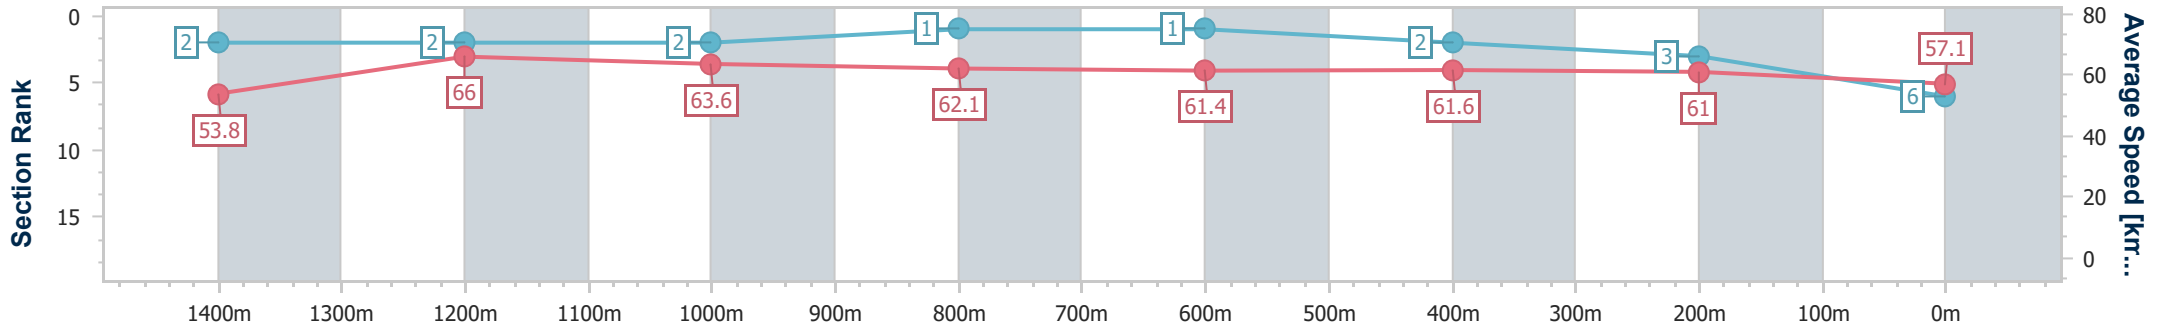

Eagle Farm QLD Professional

Race 8: MORETON HIRE BENCHMARK 78 Handicap - 1600m

18 January 2025 - 16:29

Track Rating: Good 4, Weather: Overcast, Rail Position: +1m Entire

BRISBANE RACING CLUB

Section	Overall	1400m	1200m	1000m	800m	600m	400m	200m
Section Times	1:35.37 [6] (0:13.46)	1:21.91 [2] (0:10.92)	1:10.99 [2] (0:11.30)	0:59.69 [2] (0:11.50)	0:48.19 [1] (0:11.83)	0:36.36 [1] (0:11.85)	0:24.51 [2] (0:11.83)	0:12.68 [3] (0:12.68)
Average Speed [km/h]	53.8	66.0	63.6	62.1	61.4	61.6	61.0	57.1
Top Speed [km/h]	68.1	68.1	65.5	63.5	61.8	62.5	62.0	59.6
Avg. Dist. to Rail [m]	11.1	1.9	0.3	1.1	1.1	3.3	6.4	4.4
Avg. Stride Freq. [Hz]	2.3	2.4	2.4	2.3	2.3	2.4	2.4	2.3
Avg. Stride Length [m]	6.5	7.5	7.5	7.3	7.3	7.2	7.0	6.8