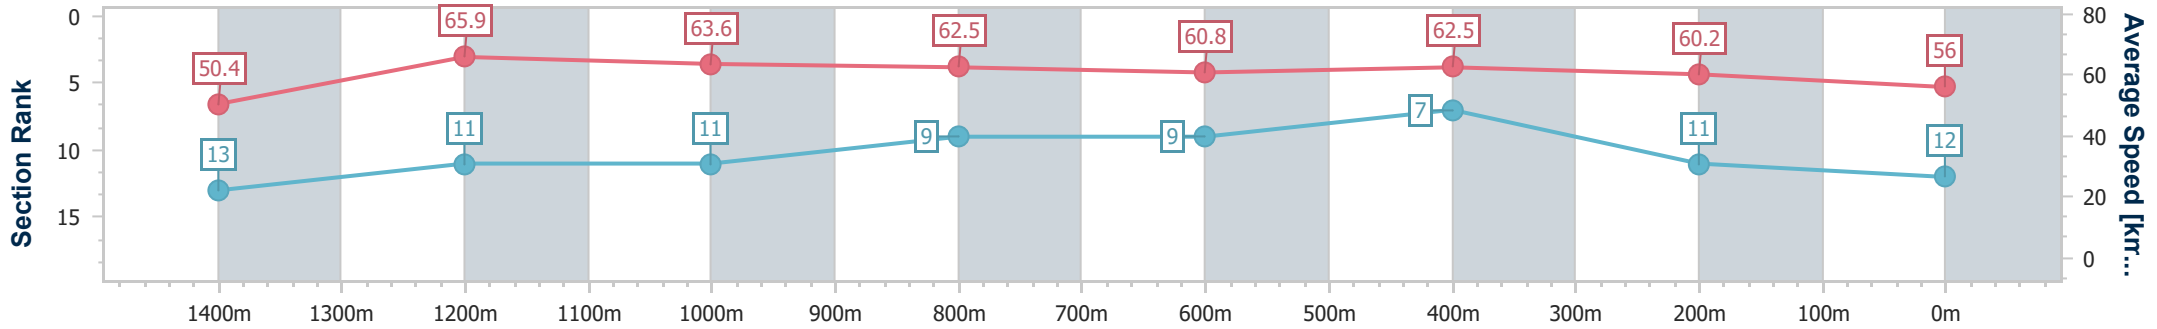

- [] Ranking at each section and finish
- .-.- No data available at this section
- NA No data available

Horse/Jockey Name	Colleagues
Final Rank	12
Fastest Section Time (Section)	0:10.97 (1400m)
Top Speed [km/h] (Section)	67.4 (1400m)
Race State	Finished

Eagle Farm QLD Professional

Race 8: MORETON HIRE BENCHMARK 78 Handicap - 1600m

18 January 2025 - 16:29

Track Rating: Good 4, Weather: Overcast, Rail Position: +1m Entire

BRISBANE RACING CLUB

Section	Overall	1400m	1200m	1000m	800m	600m	400m	200m
Section Times	1:36.42 [12] (0:14.32)	1:22.10 [13] (0:10.97)	1:11.13 [11] (0:11.29)	0:59.84 [11] (0:11.52)	0:48.32 [9] (0:11.79)	0:36.53 [9] (0:11.59)	0:24.94 [7] (0:11.98)	0:12.96 [11] (0:12.96)
Average Speed [km/h]	50.4	65.9	63.6	62.5	60.8	62.5	60.2	56.0
Top Speed [km/h]	66.5	67.4	64.8	63.2	62.2	64.8	62.1	57.7
Avg. Dist. to Rail [m]	8.9	0.9	1.4	0.4	0.5	1.4	5.3	6.0
Avg. Stride Freq. [Hz]	2.2	2.3	2.3	2.3	2.3	2.3	2.3	2.2
Avg. Stride Length [m]	6.4	7.9	7.8	7.7	7.5	7.4	7.3	7.0

- [] Ranking at each section and finish
- .-.- No data available at this section
- NA No data available

Horse/Jockey Name	Damiani
Final Rank	13
Fastest Section Time (Section)	0:10.91 (1400m)
Top Speed [km/h] (Section)	67.5 (Overall)
Race State	Finished