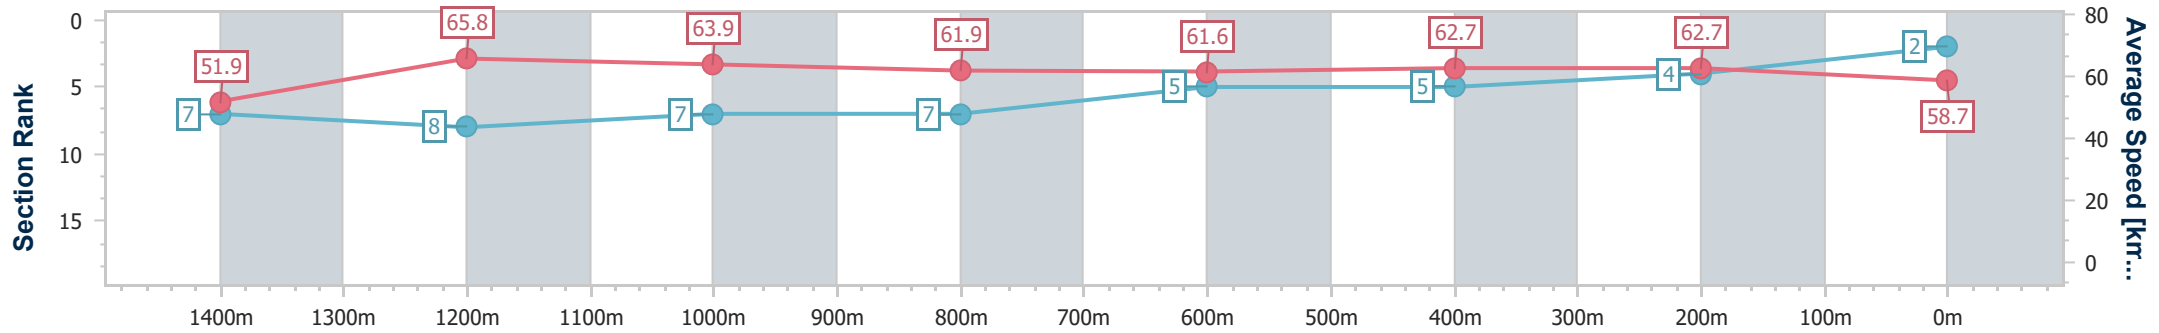

Eagle Farm QLD Professional

Race 8: MORETON HIRE BENCHMARK 78 Handicap - 1600m

18 January 2025 - 16:29

Track Rating: Good 4, Weather: Overcast, Rail Position: +1m Entire

BRISBANE RACING CLUB

Section	Overall	1400m	1200m	1000m	800m	600m	400m	200m
Section Times	1:35.13 [2] (0:13.96)	1:21.17 [7] (0:10.95)	1:10.22 [8] (0:11.29)	0:58.93 [7] (0:11.66)	0:47.27 [7] (0:11.74)	0:35.53 [5] (0:11.68)	0:23.85 [5] (0:11.46)	0:12.39 [4] (0:12.39)
Average Speed [km/h]	51.9	65.8	63.9	61.9	61.6	62.7	62.7	58.7
Top Speed [km/h]	65.7	66.8	66.2	63.4	62.3	64.4	64.3	61.6
Avg. Dist. to Rail [m]	10.6	1.7	1.7	1.0	0.7	3.3	8.4	7.4
Avg. Stride Freq. [Hz]	2.2	2.3	2.3	2.2	2.2	2.2	2.3	2.2
Avg. Stride Length [m]	6.5	7.8	7.8	7.7	7.7	7.8	7.6	7.3