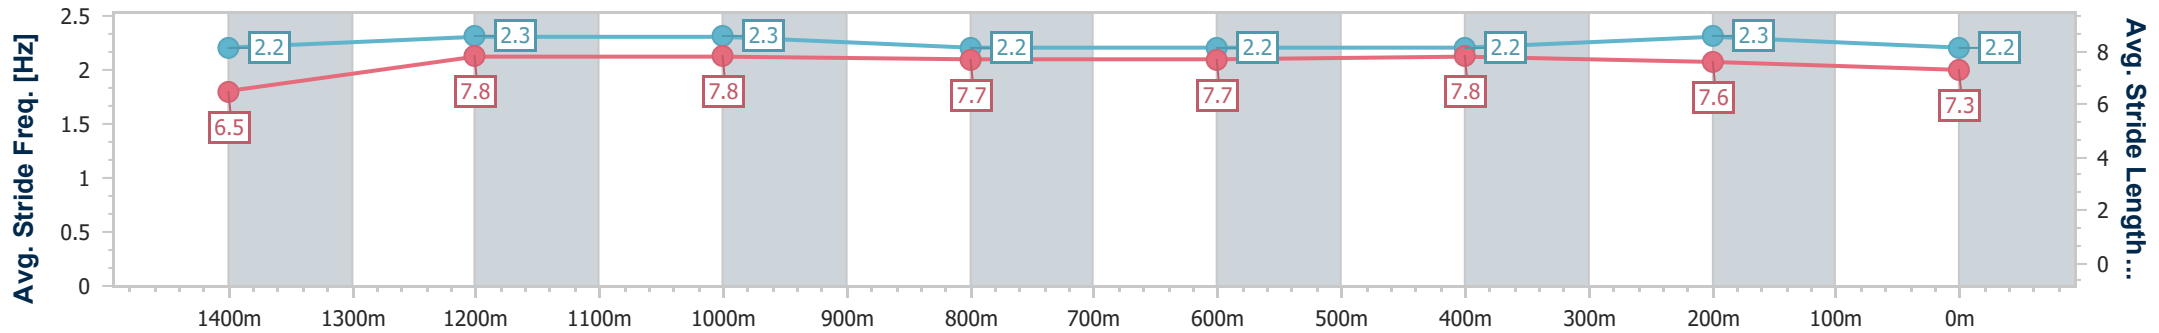

Eagle Farm QLD Professional

Race 8: MORETON HIRE BENCHMARK 78 Handicap - 1600m

18 January 2025 - 16:29

Track Rating: Good 4, Weather: Overcast, Rail Position: +1m Entire

BRISBANE RACING CLUB

Section	Overall	1400m	1200m	1000m	800m	600m	400m	200m
Section Times	1:35.13 [2] (0:13.96)	1:21.17 [7] (0:10.95)	1:10.22 [8] (0:11.29)	0:58.93 [7] (0:11.66)	0:47.27 [7] (0:11.74)	0:35.53 [5] (0:11.68)	0:23.85 [5] (0:11.46)	0:12.39 [4] (0:12.39)
Average Speed [km/h]	51.9	65.8	63.9	61.9	61.6	62.7	62.7	58.7
Top Speed [km/h]	65.7	66.8	66.2	63.4	62.3	64.4	64.3	61.6
Avg. Dist. to Rail [m]	10.6	1.7	1.7	1.0	0.7	3.3	8.4	7.4
Avg. Stride Freq. [Hz]	2.2	2.3	2.3	2.2	2.2	2.2	2.3	2.2
Avg. Stride Length [m]	6.5	7.8	7.8	7.7	7.7	7.8	7.6	7.3