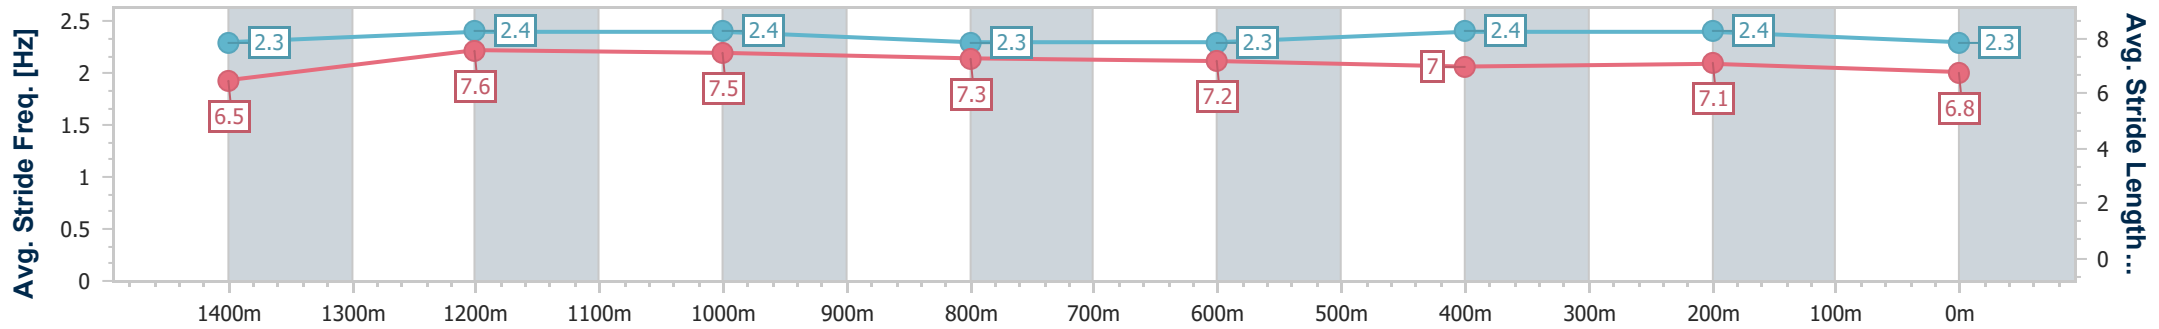

Eagle Farm QLD Professional

Race 8: MORETON HIRE BENCHMARK 78 Handicap - 1600m

18 January 2025 - 16:29

Track Rating: Good 4, Weather: Overcast, Rail Position: +1m Entire

BRISBANE RACING CLUB

Section	Overall	1400m	1200m	1000m	800m	600m	400m	200m
Section Times	1:35.61 [9] (0:13.44)	1:22.17 [1] (0:10.83)	1:11.34 [1] (0:11.19)	1:00.15 [1] (0:11.72)	0:48.43 [2] (0:11.89)	0:36.54 [2] (0:11.88)	0:24.66 [3] (0:11.82)	0:12.84 [5] (0:12.84)
Average Speed [km/h]	53.8	66.8	64.3	61.4	60.5	61.1	61.0	56.4
Top Speed [km/h]	67.0	67.3	66.3	62.9	61.3	63.3	63.6	58.2
Avg. Dist. to Rail [m]	9.5	1.0	0.4	0.1	0.2	1.9	5.7	4.6
Avg. Stride Freq. [Hz]	2.3	2.4	2.4	2.3	2.3	2.4	2.4	2.3
Avg. Stride Length [m]	6.5	7.6	7.5	7.3	7.2	7.0	7.1	6.8

- [] Ranking at each section and finish
- .-.- No data available at this section
- NA No data available

Horse/Jockey Name	Treporti
Final Rank	10
Fastest Section Time (Section)	0:10.88 (1400m)
Top Speed [km/h] (Section)	67.9 (1400m)
Race State	Finished