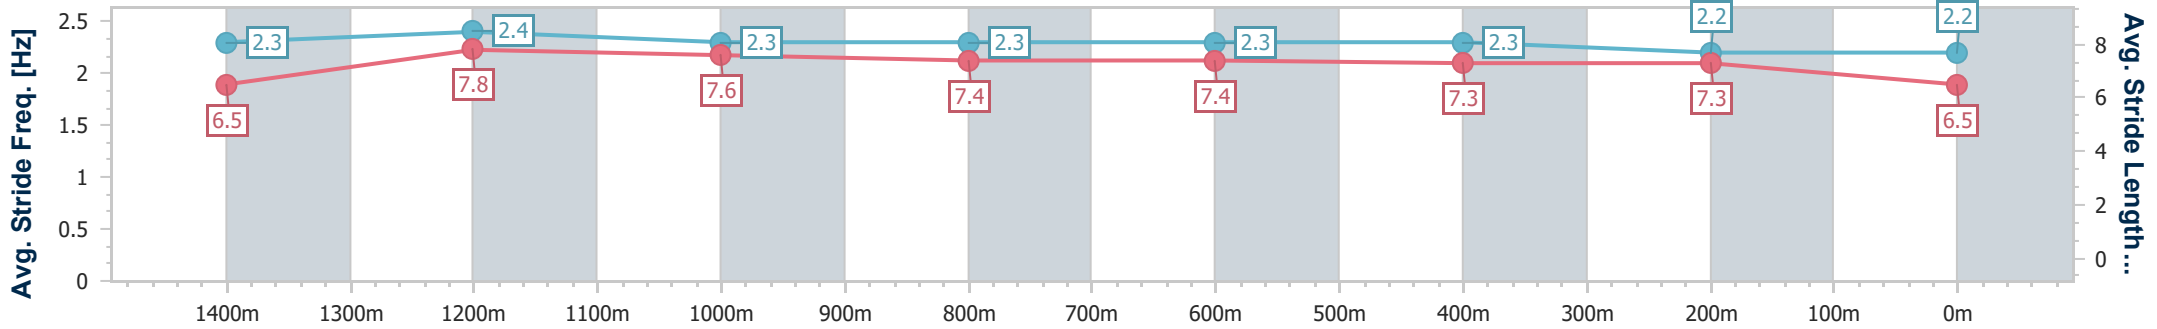

Eagle Farm QLD Professional

Race 8: MORETON HIRE BENCHMARK 78 Handicap - 1600m

18 January 2025 - 16:29

Track Rating: Good 4, Weather: Overcast, Rail Position: +1m Entire

BRISBANE RACING CLUB

Section	Overall	1400m	1200m	1000m	800m	600m	400m	200m
Section Times	1:38.56 [13] (0:13.71)	1:24.85 [3] (0:10.91)	1:13.94 [5] (0:11.35)	1:02.59 [5] (0:11.86)	0:50.73 [6] (0:11.88)	0:38.85 [7] (0:12.09)	0:26.76 [11] (0:12.65)	0:14.11 [13] (0:14.11)
Average Speed [km/h]	52.8	66.2	63.3	62.4	61.8	61.0	56.9	51.3
Top Speed [km/h]	67.5	67.1	65.3	62.9	62.6	62.4	59.1	54.4
Avg. Dist. to Rail [m]	13.1	3.2	4.3	4.9	4.4	4.6	9.9	10.7
Avg. Stride Freq. [Hz]	2.3	2.4	2.3	2.3	2.3	2.3	2.2	2.2
Avg. Stride Length [m]	6.5	7.8	7.6	7.4	7.4	7.3	7.3	6.5

- [] Ranking at each section and finish
- .-.- No data available at this section
- NA No data available