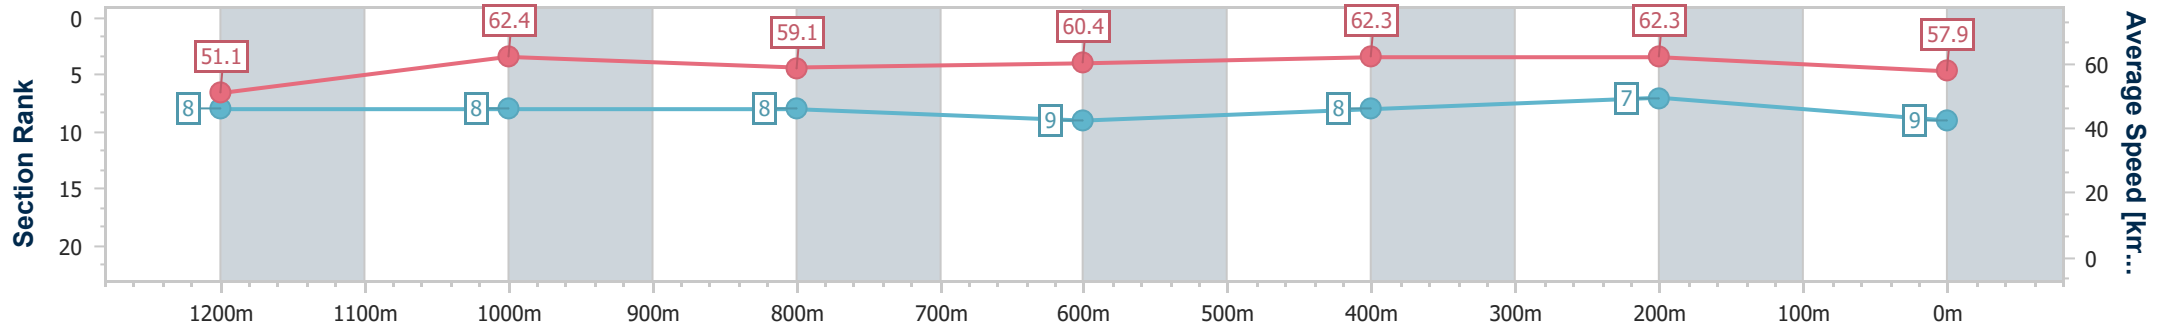

Sunshine Coast QLD Professional

Race 6: WILD HORSE TURF Maiden Handicap - 1400m

17 January 2025 - 15:47

Track Rating: Good 4, Weather: Fine, Rail Position: +9m Entire

Section	Overall	1200m	1000m	800m	600m	400m	200m
Section Times	1:25.79 [9] (0:14.12)	1:11.67 [8] (0:11.52)	1:00.15 [8] (0:12.21)	0:47.94 [8] (0:12.10)	0:35.84 [9] (0:11.81)	0:24.03 [8] (0:11.58)	0:12.45 [7] (0:12.45)
Average Speed [km/h]	51.1	62.4	59.1	60.4	62.3	62.3	57.9
Top Speed [km/h]	63.4	64.1	60.3	62.4	63.4	64.2	59.9
Avg. Dist. to Rail [m]	7.2	1.1	1.0	2.4	4.0	6.6	6.0
Avg. Stride Freq. [Hz]	2.2	2.2	2.2	2.2	2.3	2.3	2.2
Avg. Stride Length [m]	6.4	7.8	7.5	7.7	7.6	7.7	7.4

- [ ] Ranking at each section and finish
- .-.- No data available at this section
- NA No data available

Horse/Jockey Name	Grape Expectations
Final Rank	10
Fastest Section Time (Section)	0:11.46 (400m)
Top Speed [km/h] (Section)	63.9 (400m)
Race State	Finished