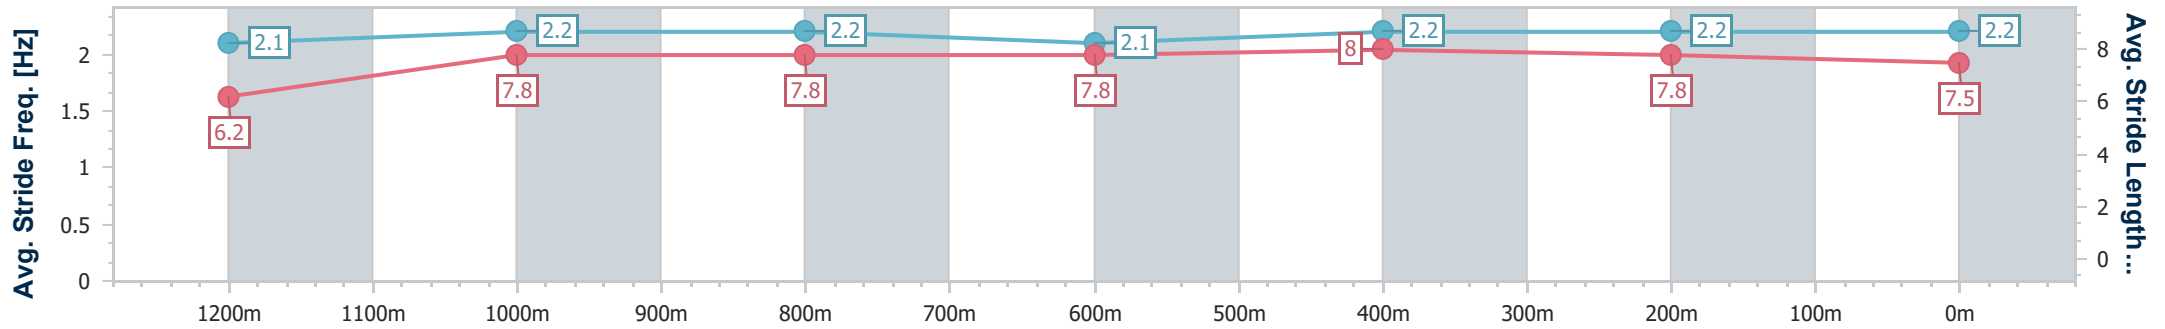

- [ ] Ranking at each section and finish
- .-.- No data available at this section
- NA No data available

Horse/Jockey Name	Grape Expectations
Final Rank	10
Fastest Section Time (Section)	0:11.46 (400m)
Top Speed [km/h] (Section)	63.9 (400m)
Race State	Finished

### Sunshine Coast QLD Professional

Race 6: WILD HORSE TURF Maiden Handicap - 1400m

17 January 2025 - 15:47

Track Rating: Good 4, Weather: Fine, Rail Position: +9m Entire

Section	Overall	1200m	1000m	800m	600m	400m	200m
Section Times	1:25.90 [10] (0:14.87)	1:11.03 [12] (0:11.86)	0:59.17 [13] (0:11.90)	0:47.27 [13] (0:12.04)	0:35.23 [13] (0:11.66)	0:23.57 [12] (0:11.46)	0:12.11 [12] (0:12.11)
Average Speed [km/h]	48.4	60.7	60.6	60.2	62.3	62.7	59.4
Top Speed [km/h]	62.1	61.9	62.0	62.3	63.1	63.9	60.7
Avg. Dist. to Rail [m]	0.6	0.2	0.2	0.8	1.6	1.3	2.2
Avg. Stride Freq. [Hz]	2.1	2.2	2.2	2.1	2.2	2.2	2.2
Avg. Stride Length [m]	6.2	7.8	7.8	7.8	8.0	7.8	7.5