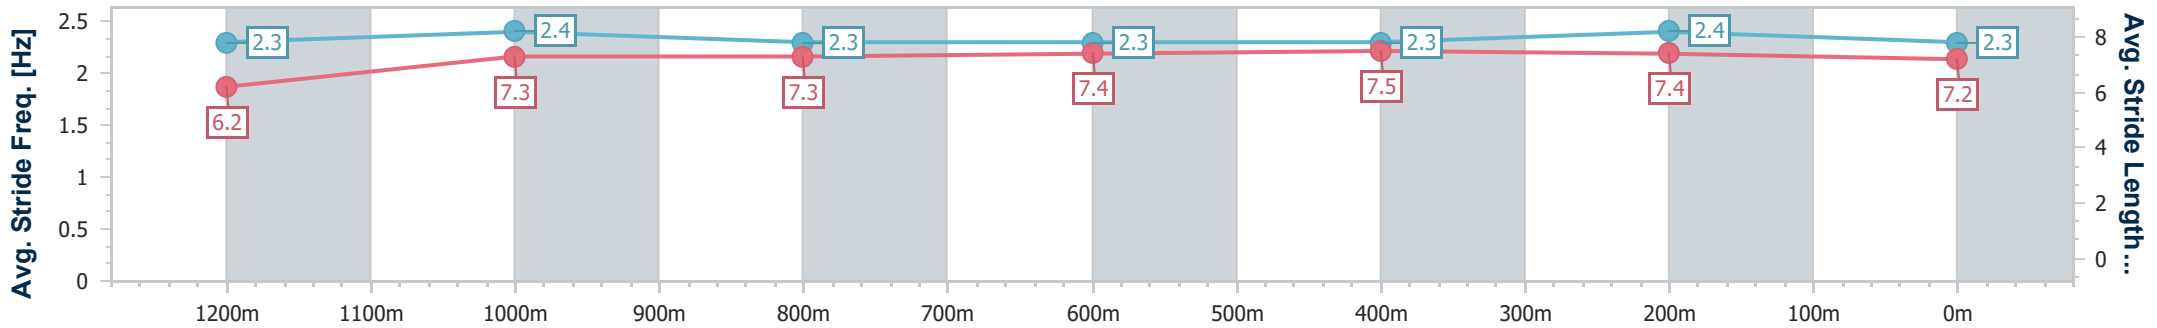

### Sunshine Coast QLD Professional

Race 6: WILD HORSE TURF Maiden Handicap - 1400m

17 January 2025 - 15:47

Track Rating: Good 4, Weather: Fine, Rail Position: +9m Entire

Section	Overall	1200m	1000m	800m	600m	400m	200m
Section Times	1:24.53 [2] (0:13.61)	1:10.92 [3] (0:11.47)	0:59.45 [4] (0:12.13)	0:47.32 [3] (0:12.04)	0:35.28 [3] (0:11.68)	0:23.60 [2] (0:11.39)	0:12.21 [1] (0:12.21)
Average Speed [km/h]	52.7	62.9	59.3	60.3	62.8	63.0	59.0
Top Speed [km/h]	66.4	66.1	60.1	61.0	63.8	64.6	61.8
Avg. Dist. to Rail [m]	0.8	1.2	1.0	1.4	3.2	4.4	3.7
Avg. Stride Freq. [Hz]	2.3	2.4	2.3	2.3	2.3	2.4	2.3
Avg. Stride Length [m]	6.2	7.3	7.3	7.4	7.5	7.4	7.2