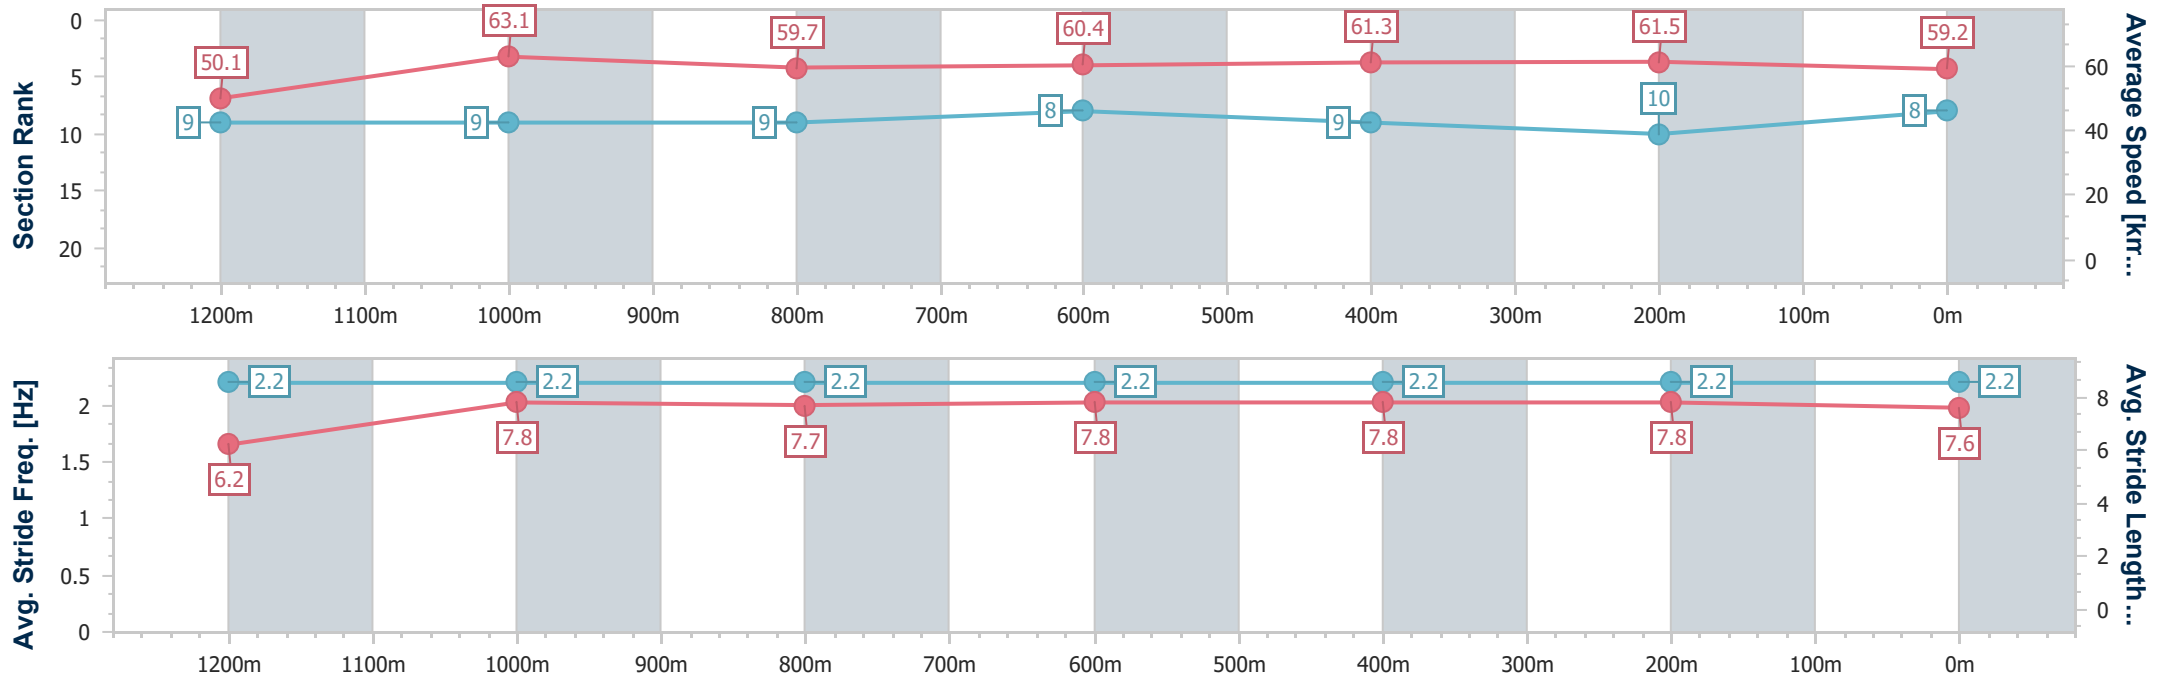

### Sunshine Coast QLD Professional

Race 6: WILD HORSE TURF Maiden Handicap - 1400m

17 January 2025 - 15:47

Track Rating: Good 4, Weather: Fine, Rail Position: +9m Entire

Section	Overall	1200m	1000m	800m	600m	400m	200m
Section Times	1:25.74 [8] (0:14.45)	1:11.29 [9] (0:11.41)	0:59.88 [9] (0:12.09)	0:47.79 [9] (0:11.99)	0:35.80 [8] (0:11.90)	0:23.90 [9] (0:11.71)	0:12.19 [10] (0:12.19)
Average Speed [km/h]	50.1	63.1	59.7	60.4	61.3	61.5	59.2
Top Speed [km/h]	64.5	64.4	61.7	61.9	62.1	62.3	60.9
Avg. Dist. to Rail [m]	7.8	1.1	0.6	1.6	2.2	2.9	4.3
Avg. Stride Freq. [Hz]	2.2	2.2	2.2	2.2	2.2	2.2	2.2
Avg. Stride Length [m]	6.2	7.8	7.7	7.8	7.8	7.8	7.6

- [ ] Ranking at each section and finish
- .-.- No data available at this section
- NA No data available

Horse/Jockey Name	Still Unwanted
Final Rank	9
Fastest Section Time (Section)	0:11.52 (1200m)
Top Speed [km/h] (Section)	64.2 (400m)
Race State	Finished