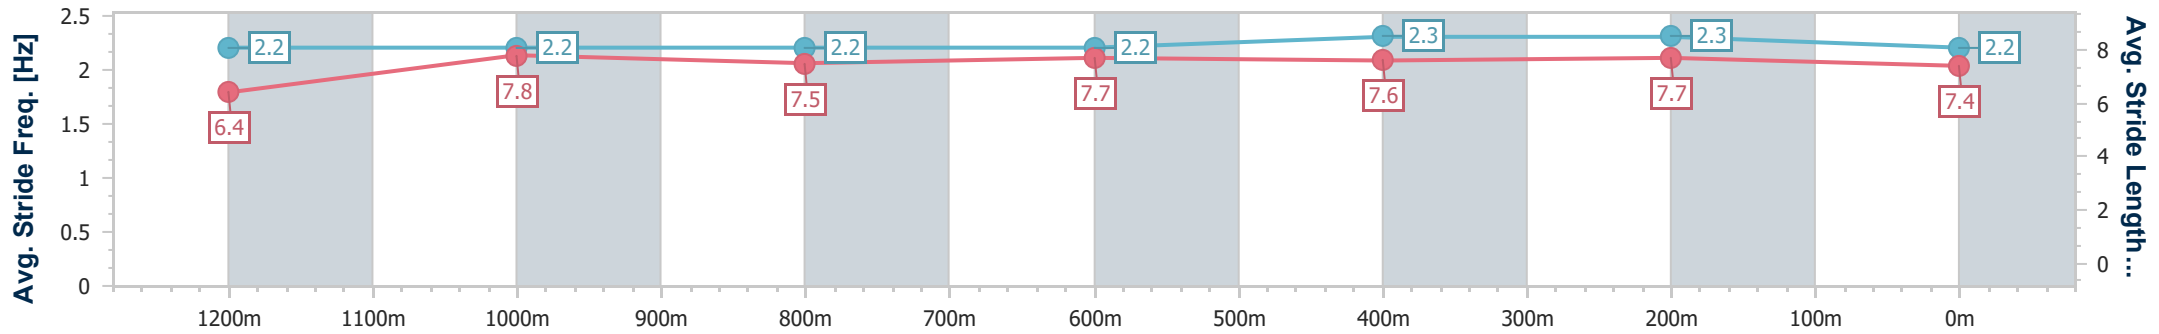

Sunshine Coast QLD Professional

Race 6: WILD HORSE TURF Maiden Handicap - 1400m

17 January 2025 - 15:47

Track Rating: Good 4, Weather: Fine, Rail Position: +9m Entire

Section	Overall	1200m	1000m	800m	600m	400m	200m
Section Times	1:25.79 [9] (0:14.12)	1:11.67 [8] (0:11.52)	1:00.15 [8] (0:12.21)	0:47.94 [8] (0:12.10)	0:35.84 [9] (0:11.81)	0:24.03 [8] (0:11.58)	0:12.45 [7] (0:12.45)
Average Speed [km/h]	51.1	62.4	59.1	60.4	62.3	62.3	57.9
Top Speed [km/h]	63.4	64.1	60.3	62.4	63.4	64.2	59.9
Avg. Dist. to Rail [m]	7.2	1.1	1.0	2.4	4.0	6.6	6.0
Avg. Stride Freq. [Hz]	2.2	2.2	2.2	2.2	2.3	2.3	2.2
Avg. Stride Length [m]	6.4	7.8	7.5	7.7	7.6	7.7	7.4

- [ ] Ranking at each section and finish
- .-.- No data available at this section
- NA No data available

Horse/Jockey Name	Grape Expectations
Final Rank	10
Fastest Section Time (Section)	0:11.46 (400m)
Top Speed [km/h] (Section)	63.9 (400m)
Race State	Finished