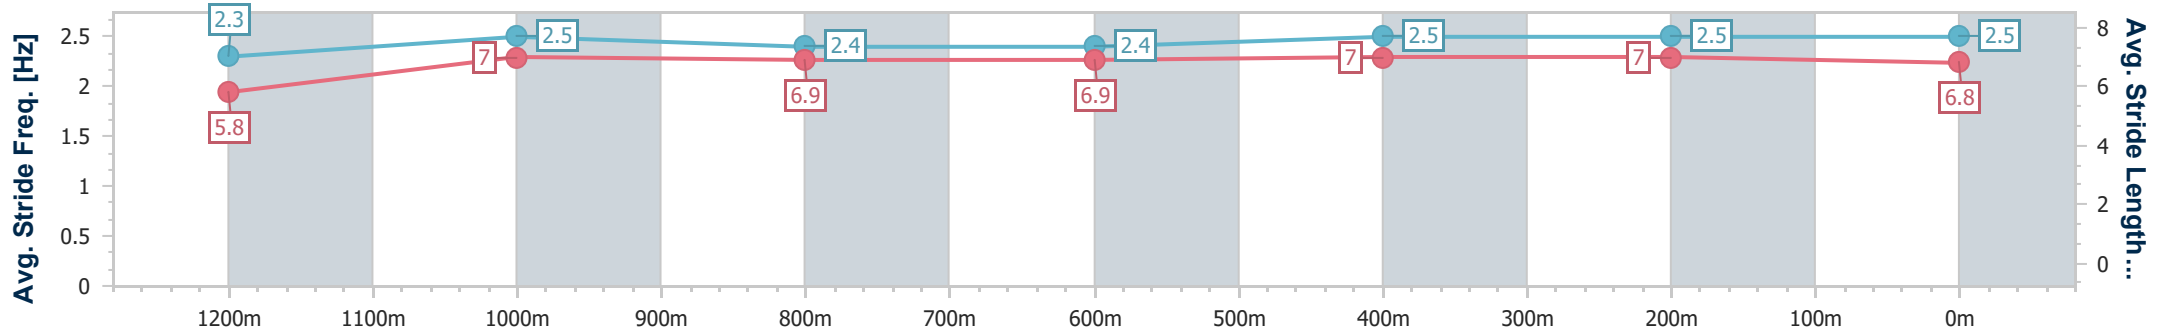

Sunshine Coast QLD Professional

Race 6: WILD HORSE TURF Maiden Handicap - 1400m

17 January 2025 - 15:47

Track Rating: Good 4, Weather: Fine, Rail Position: +9m Entire

Section	Overall	1200m	1000m	800m	600m	400m	200m
Section Times	1:25.42 [4] (0:14.71)	1:10.71 [10] (0:11.63)	0:59.08 [11] (0:11.94)	0:47.14 [10] (0:12.07)	0:35.07 [10] (0:11.65)	0:23.42 [10] (0:11.54)	0:11.88 [9] (0:11.88)
Average Speed [km/h]	49.0	61.8	60.4	60.0	62.5	62.4	60.5
Top Speed [km/h]	61.9	62.4	61.3	62.3	63.6	62.9	62.6
Avg. Dist. to Rail [m]	1.7	1.2	0.4	1.1	1.7	2.7	2.9
Avg. Stride Freq. [Hz]	2.3	2.5	2.4	2.4	2.5	2.5	2.5
Avg. Stride Length [m]	5.8	7.0	6.9	6.9	7.0	7.0	6.8