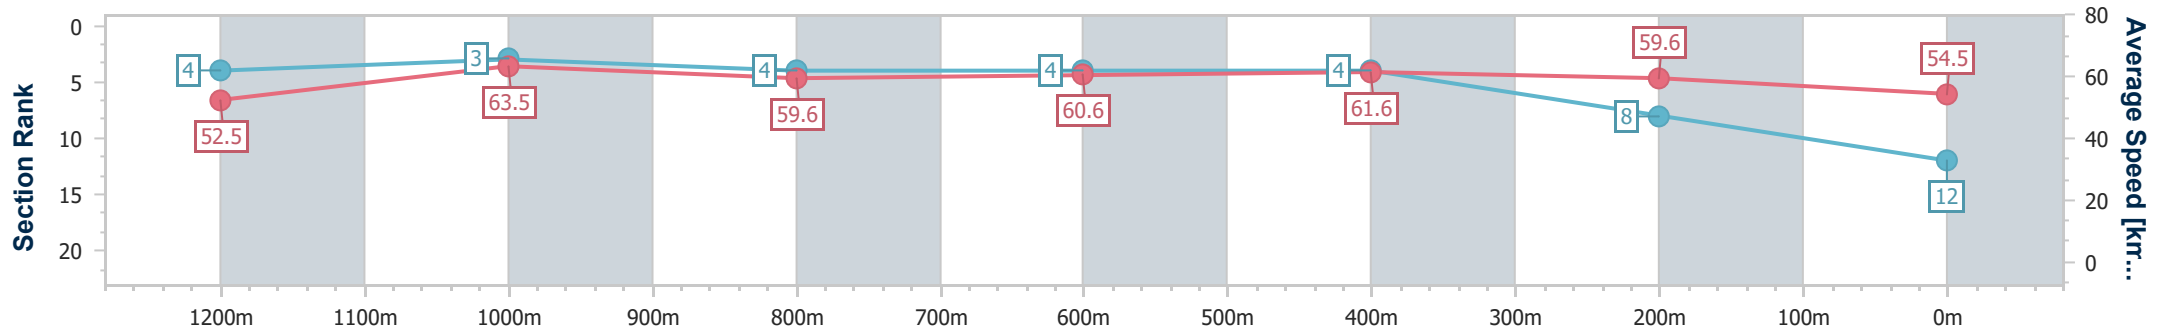

### Sunshine Coast QLD Professional

Race 6: WILD HORSE TURF Maiden Handicap - 1400m

17 January 2025 - 15:47

Track Rating: Good 4, Weather: Fine, Rail Position: +9m Entire

Section	Overall	1200m	1000m	800m	600m	400m	200m
Section Times	1:26.58 [12] (0:13.69)	1:12.89 [4] (0:11.39)	1:01.50 [3] (0:12.13)	0:49.37 [4] (0:12.12)	0:37.25 [4] (0:11.96)	0:25.29 [4] (0:12.07)	0:13.22 [8] (0:13.22)
Average Speed [km/h]	52.5	63.5	59.6	60.6	61.6	59.6	54.5
Top Speed [km/h]	65.1	65.6	60.8	61.7	62.2	61.5	57.3
Avg. Dist. to Rail [m]	9.6	2.7	2.0	3.1	4.1	7.3	7.2
Avg. Stride Freq. [Hz]	2.3	2.3	2.2	2.2	2.3	2.3	2.2
Avg. Stride Length [m]	6.3	7.6	7.5	7.6	7.5	7.4	7.0