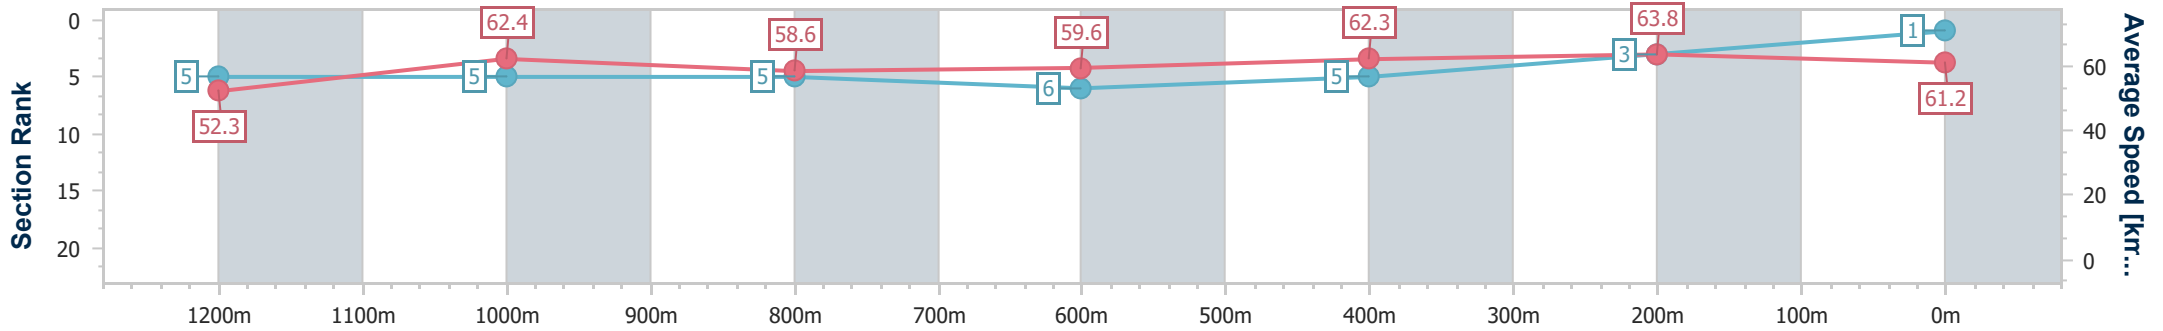

Sunshine Coast QLD Professional

Race 6: WILD HORSE TURF Maiden Handicap - 1400m

17 January 2025 - 15:47

Track Rating: Good 4, Weather: Fine, Rail Position: +9m Entire

Section	Overall	1200m	1000m	800m	600m	400m	200m
Section Times	1:24.39 [1] (0:13.76)	1:10.63 [5] (0:11.54)	0:59.09 [5] (0:12.28)	0:46.81 [5] (0:12.10)	0:34.71 [6] (0:11.68)	0:23.03 [5] (0:11.29)	0:11.74 [3] (0:11.74)
Average Speed [km/h]	52.3	62.4	58.6	59.6	62.3	63.8	61.2
Top Speed [km/h]	64.3	64.5	60.1	60.6	63.0	64.5	62.9
Avg. Dist. to Rail [m]	5.6	1.0	0.4	0.6	1.4	6.6	7.9
Avg. Stride Freq. [Hz]	2.2	2.2	2.2	2.2	2.2	2.3	2.3
Avg. Stride Length [m]	6.4	7.7	7.5	7.6	7.8	7.7	7.5