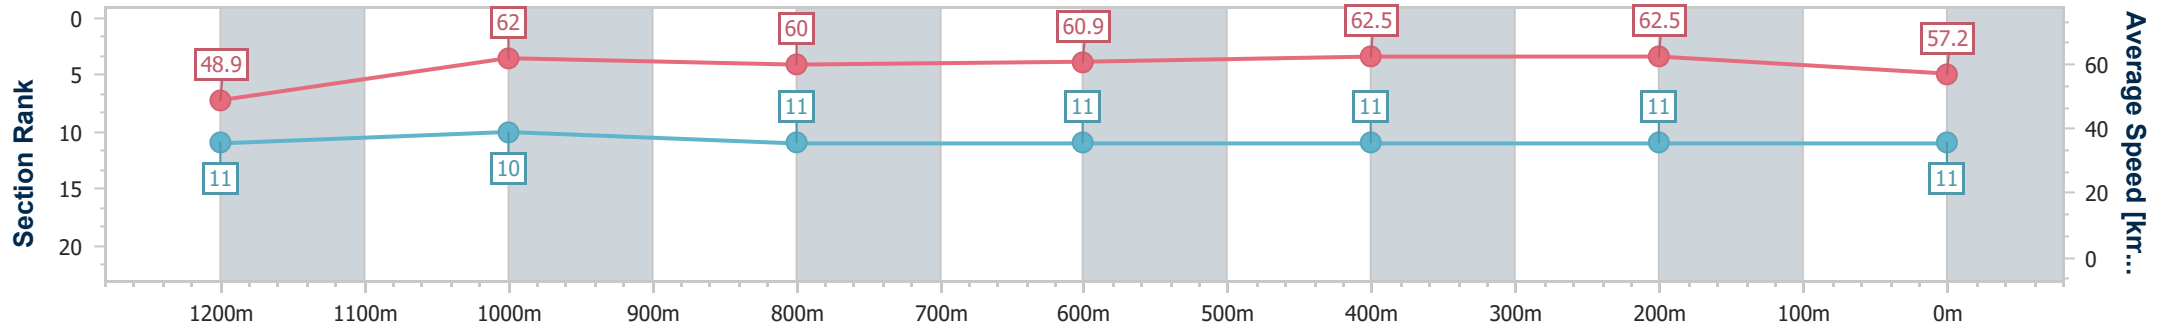

### Sunshine Coast QLD Professional

Race 6: WILD HORSE TURF Maiden Handicap - 1400m

17 January 2025 - 15:47

Track Rating: Good 4, Weather: Fine, Rail Position: +9m Entire

Section	Overall	1200m	1000m	800m	600m	400m	200m
Section Times	1:26.30 [11] (0:14.76)	1:11.54 [11] (0:11.58)	0:59.96 [10] (0:12.08)	0:47.88 [11] (0:12.02)	0:35.86 [11] (0:11.69)	0:24.17 [11] (0:11.54)	0:12.63 [11] (0:12.63)
Average Speed [km/h]	48.9	62.0	60.0	60.9	62.5	62.5	57.2
Top Speed [km/h]	62.5	63.2	61.2	62.9	63.7	64.0	60.1
Avg. Dist. to Rail [m]	3.9	1.9	2.2	2.6	3.2	5.3	5.6
Avg. Stride Freq. [Hz]	2.2	2.3	2.2	2.3	2.3	2.3	2.2
Avg. Stride Length [m]	6.1	7.4	7.4	7.5	7.6	7.5	7.2