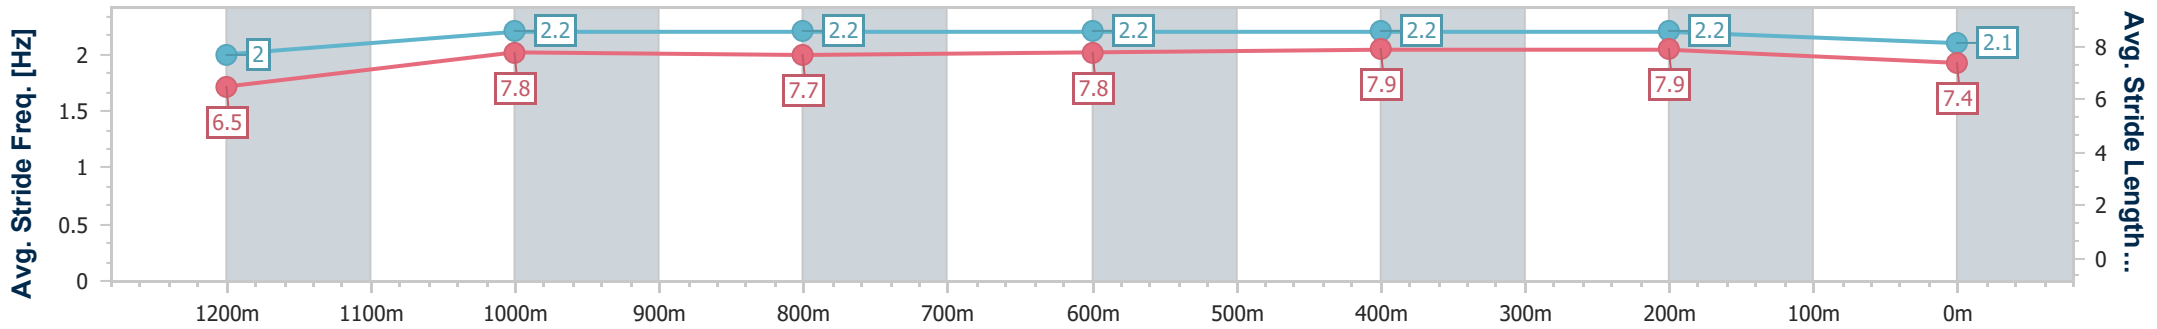

Sunshine Coast QLD Professional

Race 6: WILD HORSE TURF Maiden Handicap - 1400m

17 January 2025 - 15:47

Track Rating: Good 4, Weather: Fine, Rail Position: +9m Entire

Section	Overall	1200m	1000m	800m	600m	400m	200m
Section Times	1:27.25 [13] (0:14.90)	1:12.35 [13] (0:11.75)	1:00.60 [12] (0:11.93)	0:48.67 [12] (0:12.05)	0:36.62 [12] (0:11.75)	0:24.87 [13] (0:11.73)	0:13.14 [13] (0:13.14)
Average Speed [km/h]	48.2	61.4	60.7	60.4	62.5	61.5	54.7
Top Speed [km/h]	61.2	61.7	61.4	63.1	63.1	62.9	59.9
Avg. Dist. to Rail [m]	5.1	1.4	1.1	2.1	3.4	4.6	5.1
Avg. Stride Freq. [Hz]	2.0	2.2	2.2	2.2	2.2	2.2	2.1
Avg. Stride Length [m]	6.5	7.8	7.7	7.8	7.9	7.9	7.4

- [ ] Ranking at each section and finish
- .-.- No data available at this section
- NA No data available