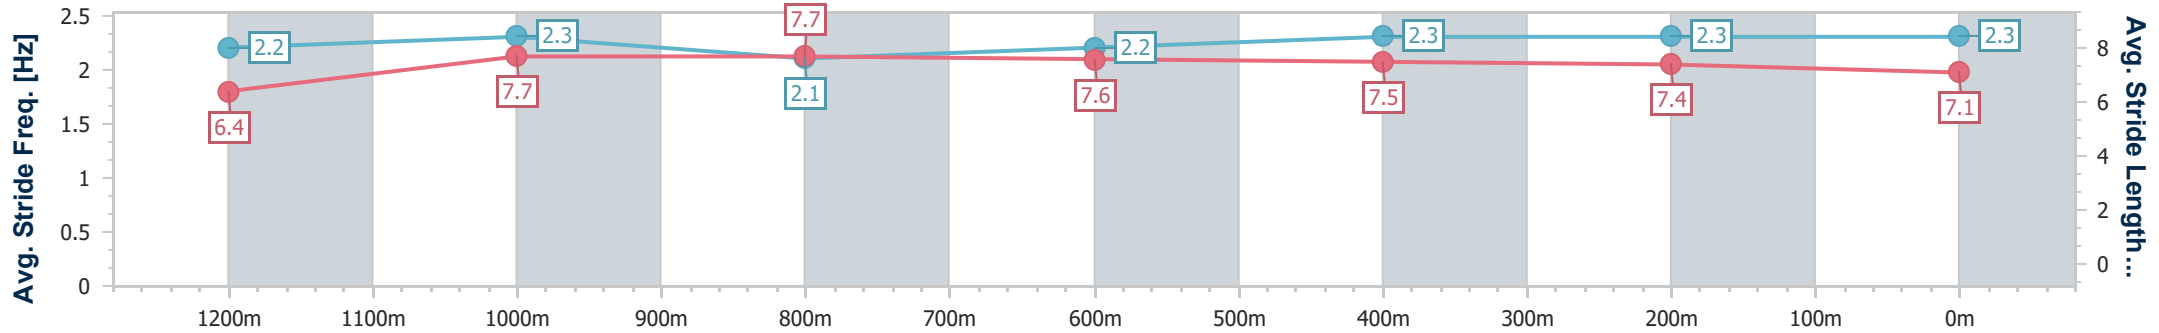

- [ ] Ranking at each section and finish
- .-.- No data available at this section
- NA No data available

Horse/Jockey Name	Seabee
Final Rank	6
Fastest Section Time (Section)	0:11.30 (1200m)
Top Speed [km/h] (Section)	66.4 (1200m)
Race State	Finished

Sunshine Coast QLD Professional

Race 6: WILD HORSE TURF Maiden Handicap - 1400m

17 January 2025 - 15:47

Track Rating: Good 4, Weather: Fine, Rail Position: +9m Entire

Section	Overall	1200m	1000m	800m	600m	400m	200m
Section Times	1:25.51 [6] (0:14.10)	1:11.41 [7] (0:11.30)	1:00.11 [6] (0:12.24)	0:47.87 [6] (0:12.00)	0:35.87 [5] (0:11.90)	0:23.97 [6] (0:11.65)	0:12.32 [5] (0:12.32)
Average Speed [km/h]	51.1	63.8	58.9	60.5	61.3	61.8	58.5
Top Speed [km/h]	66.2	66.4	59.7	61.7	62.1	62.8	60.6
Avg. Dist. to Rail [m]	5.8	0.5	0.5	1.4	2.4	2.6	3.6
Avg. Stride Freq. [Hz]	2.2	2.3	2.1	2.2	2.3	2.3	2.3
Avg. Stride Length [m]	6.4	7.7	7.7	7.6	7.5	7.4	7.1