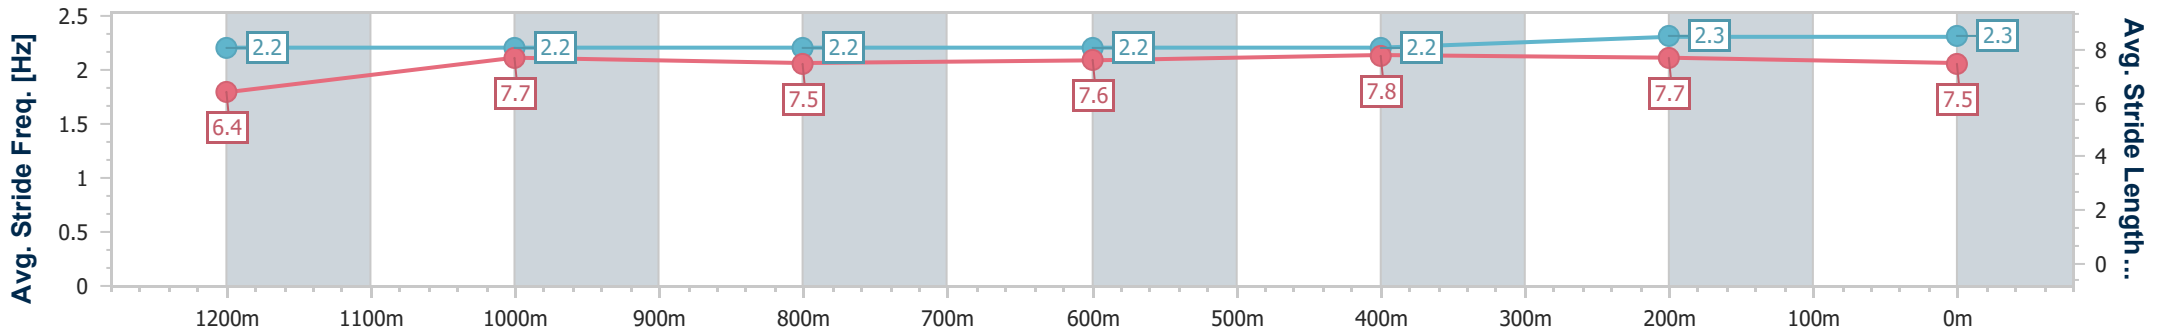

Sunshine Coast QLD Professional

Race 6: WILD HORSE TURF Maiden Handicap - 1400m

17 January 2025 - 15:47

Track Rating: Good 4, Weather: Fine, Rail Position: +9m Entire

Section	Overall	1200m	1000m	800m	600m	400m	200m
Section Times	1:24.39 [1] (0:13.76)	1:10.63 [5] (0:11.54)	0:59.09 [5] (0:12.28)	0:46.81 [5] (0:12.10)	0:34.71 [6] (0:11.68)	0:23.03 [5] (0:11.29)	0:11.74 [3] (0:11.74)
Average Speed [km/h]	52.3	62.4	58.6	59.6	62.3	63.8	61.2
Top Speed [km/h]	64.3	64.5	60.1	60.6	63.0	64.5	62.9
Avg. Dist. to Rail [m]	5.6	1.0	0.4	0.6	1.4	6.6	7.9
Avg. Stride Freq. [Hz]	2.2	2.2	2.2	2.2	2.2	2.3	2.3
Avg. Stride Length [m]	6.4	7.7	7.5	7.6	7.8	7.7	7.5