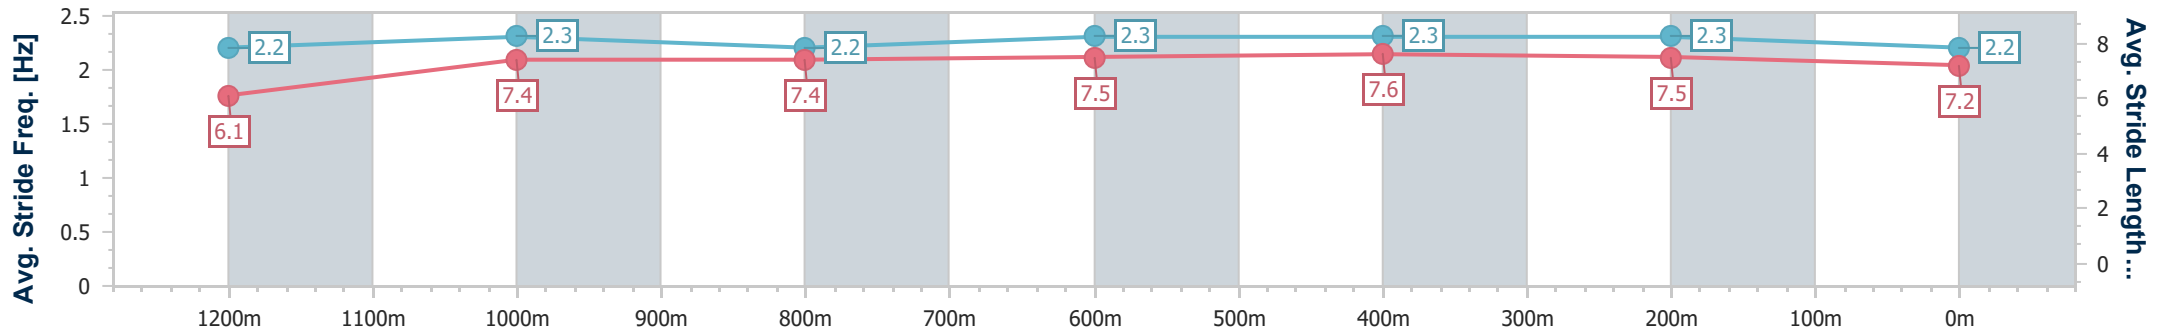

### Sunshine Coast QLD Professional

Race 6: WILD HORSE TURF Maiden Handicap - 1400m

17 January 2025 - 15:47

Track Rating: Good 4, Weather: Fine, Rail Position: +9m Entire

Section	Overall	1200m	1000m	800m	600m	400m	200m
Section Times	1:26.30 [11] (0:14.76)	1:11.54 [11] (0:11.58)	0:59.96 [10] (0:12.08)	0:47.88 [11] (0:12.02)	0:35.86 [11] (0:11.69)	0:24.17 [11] (0:11.54)	0:12.63 [11] (0:12.63)
Average Speed [km/h]	48.9	62.0	60.0	60.9	62.5	62.5	57.2
Top Speed [km/h]	62.5	63.2	61.2	62.9	63.7	64.0	60.1
Avg. Dist. to Rail [m]	3.9	1.9	2.2	2.6	3.2	5.3	5.6
Avg. Stride Freq. [Hz]	2.2	2.3	2.2	2.3	2.3	2.3	2.2
Avg. Stride Length [m]	6.1	7.4	7.4	7.5	7.6	7.5	7.2