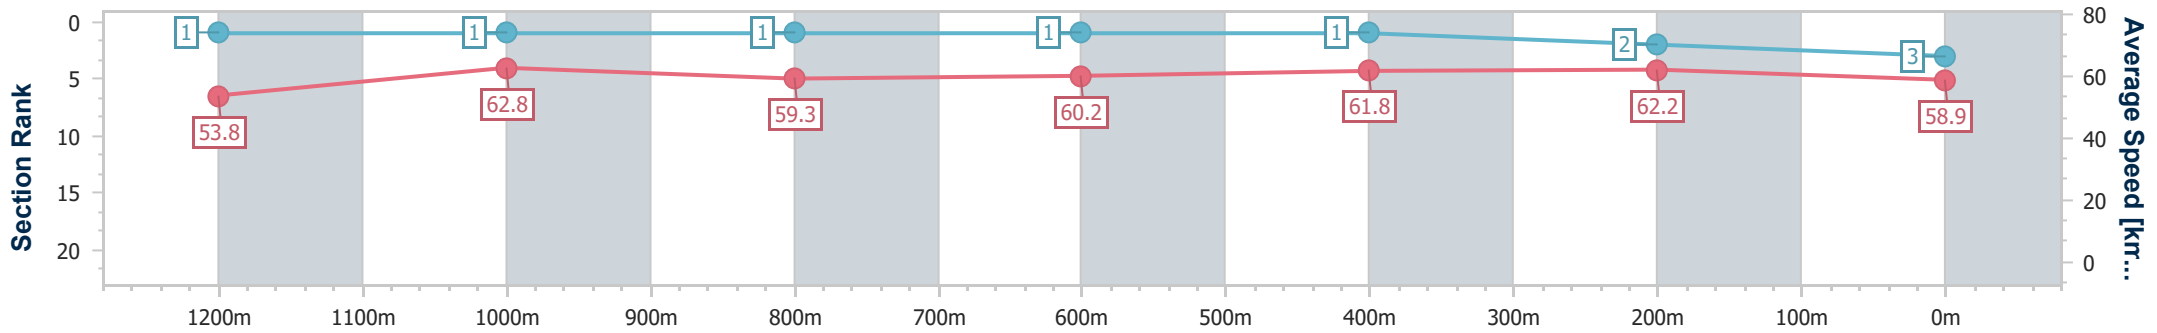

### Sunshine Coast QLD Professional

Race 6: WILD HORSE TURF Maiden Handicap - 1400m

17 January 2025 - 15:47

Track Rating: Good 4, Weather: Fine, Rail Position: +9m Entire

Section	Overall	1200m	1000m	800m	600m	400m	200m
Section Times	1:24.63 [3] (0:13.41)	1:11.22 [1] (0:11.43)	0:59.79 [1] (0:12.13)	0:47.66 [1] (0:12.09)	0:35.57 [1] (0:11.79)	0:23.78 [1] (0:11.53)	0:12.25 [2] (0:12.25)
Average Speed [km/h]	53.8	62.8	59.3	60.2	61.8	62.2	58.9
Top Speed [km/h]	66.8	66.3	60.9	60.9	63.1	63.8	61.0
Avg. Dist. to Rail [m]	3.2	0.3	0.3	1.4	1.9	2.3	2.1
Avg. Stride Freq. [Hz]	2.3	2.3	2.3	2.3	2.3	2.3	2.3
Avg. Stride Length [m]	6.5	7.5	7.3	7.3	7.4	7.4	7.2