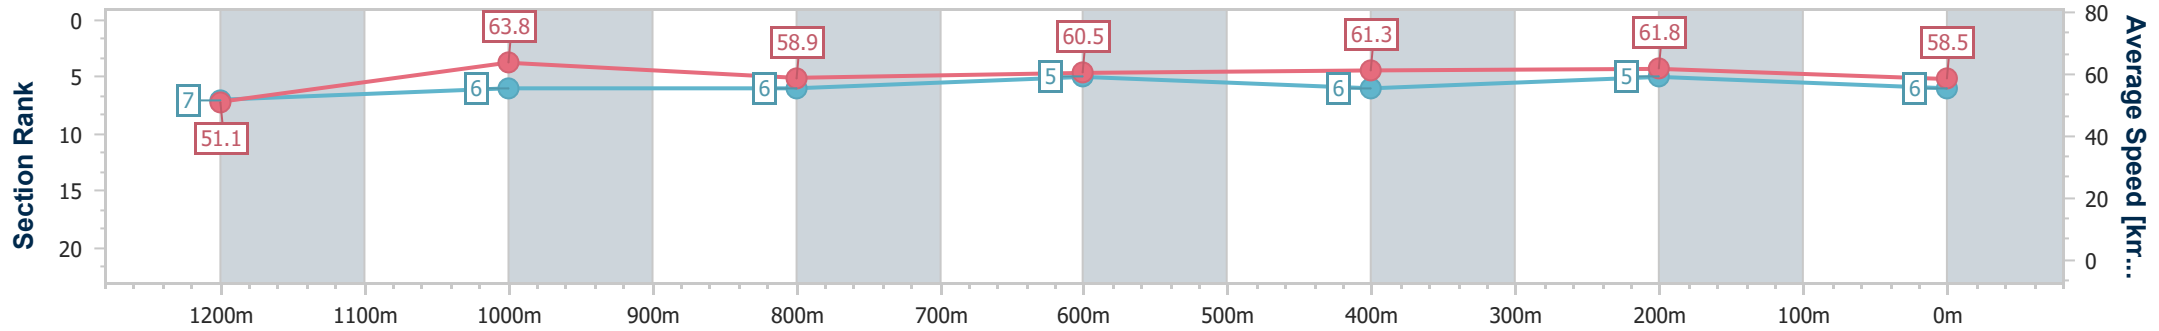

Sunshine Coast QLD Professional

Race 6: WILD HORSE TURF Maiden Handicap - 1400m

17 January 2025 - 15:47

Track Rating: Good 4, Weather: Fine, Rail Position: +9m Entire

Section	Overall	1200m	1000m	800m	600m	400m	200m
Section Times	1:25.51 [6] (0:14.10)	1:11.41 [7] (0:11.30)	1:00.11 [6] (0:12.24)	0:47.87 [6] (0:12.00)	0:35.87 [5] (0:11.90)	0:23.97 [6] (0:11.65)	0:12.32 [5] (0:12.32)
Average Speed [km/h]	51.1	63.8	58.9	60.5	61.3	61.8	58.5
Top Speed [km/h]	66.2	66.4	59.7	61.7	62.1	62.8	60.6
Avg. Dist. to Rail [m]	5.8	0.5	0.5	1.4	2.4	2.6	3.6
Avg. Stride Freq. [Hz]	2.2	2.3	2.1	2.2	2.3	2.3	2.3
Avg. Stride Length [m]	6.4	7.7	7.7	7.6	7.5	7.4	7.1