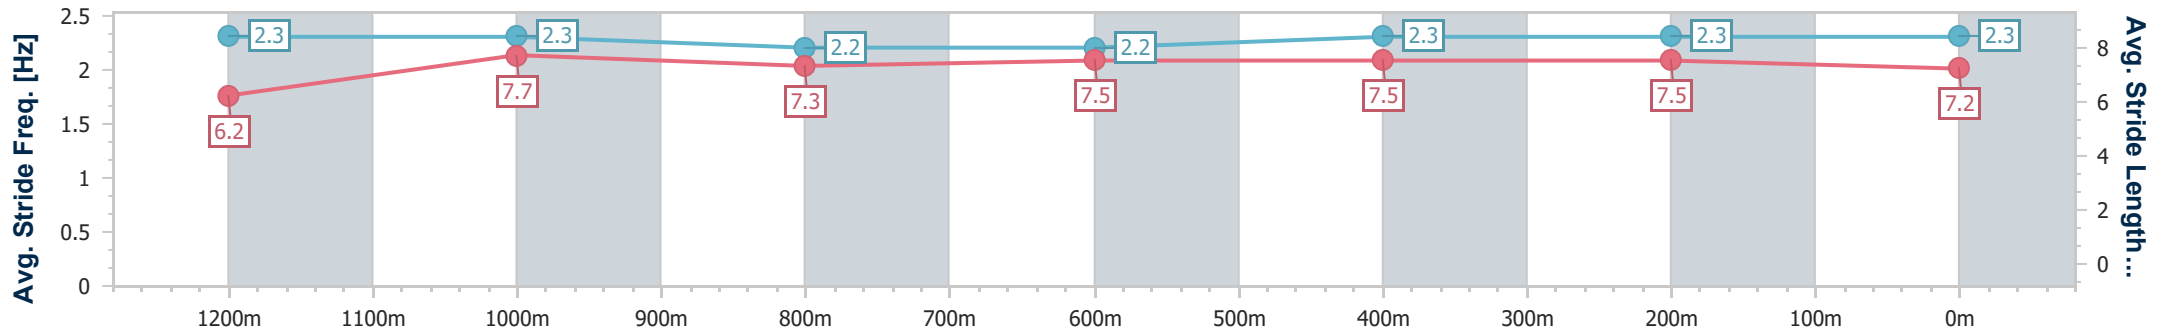

### Sunshine Coast QLD Professional

Race 6: WILD HORSE TURF Maiden Handicap - 1400m

17 January 2025 - 15:47

Track Rating: Good 4, Weather: Fine, Rail Position: +9m Entire

Section	Overall	1200m	1000m	800m	600m	400m	200m
Section Times	1:25.51 [7] (0:13.99)	1:11.52 [6] (0:11.46)	1:00.06 [7] (0:12.27)	0:47.79 [7] (0:12.08)	0:35.71 [7] (0:11.81)	0:23.90 [7] (0:11.59)	0:12.31 [6] (0:12.31)
Average Speed [km/h]	51.7	62.8	58.7	60.0	61.8	62.2	58.4
Top Speed [km/h]	65.2	65.3	59.8	61.3	64.0	65.0	59.5
Avg. Dist. to Rail [m]	4.2	1.2	0.9	1.0	2.2	5.8	7.1
Avg. Stride Freq. [Hz]	2.3	2.3	2.2	2.2	2.3	2.3	2.3
Avg. Stride Length [m]	6.2	7.7	7.3	7.5	7.5	7.5	7.2