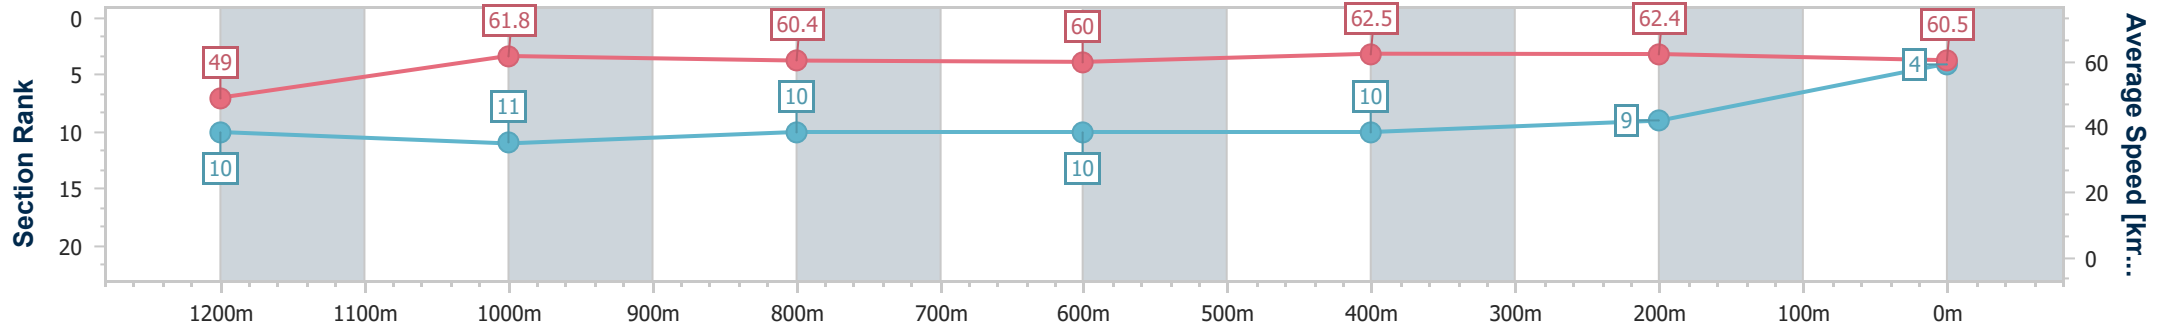

Sunshine Coast QLD Professional

Race 6: WILD HORSE TURF Maiden Handicap - 1400m

17 January 2025 - 15:47

Track Rating: Good 4, Weather: Fine, Rail Position: +9m Entire

Section	Overall	1200m	1000m	800m	600m	400m	200m
Section Times	1:25.42 [4] (0:14.71)	1:10.71 [10] (0:11.63)	0:59.08 [11] (0:11.94)	0:47.14 [10] (0:12.07)	0:35.07 [10] (0:11.65)	0:23.42 [10] (0:11.54)	0:11.88 [9] (0:11.88)
Average Speed [km/h]	49.0	61.8	60.4	60.0	62.5	62.4	60.5
Top Speed [km/h]	61.9	62.4	61.3	62.3	63.6	62.9	62.6
Avg. Dist. to Rail [m]	1.7	1.2	0.4	1.1	1.7	2.7	2.9
Avg. Stride Freq. [Hz]	2.3	2.5	2.4	2.4	2.5	2.5	2.5
Avg. Stride Length [m]	5.8	7.0	6.9	6.9	7.0	7.0	6.8