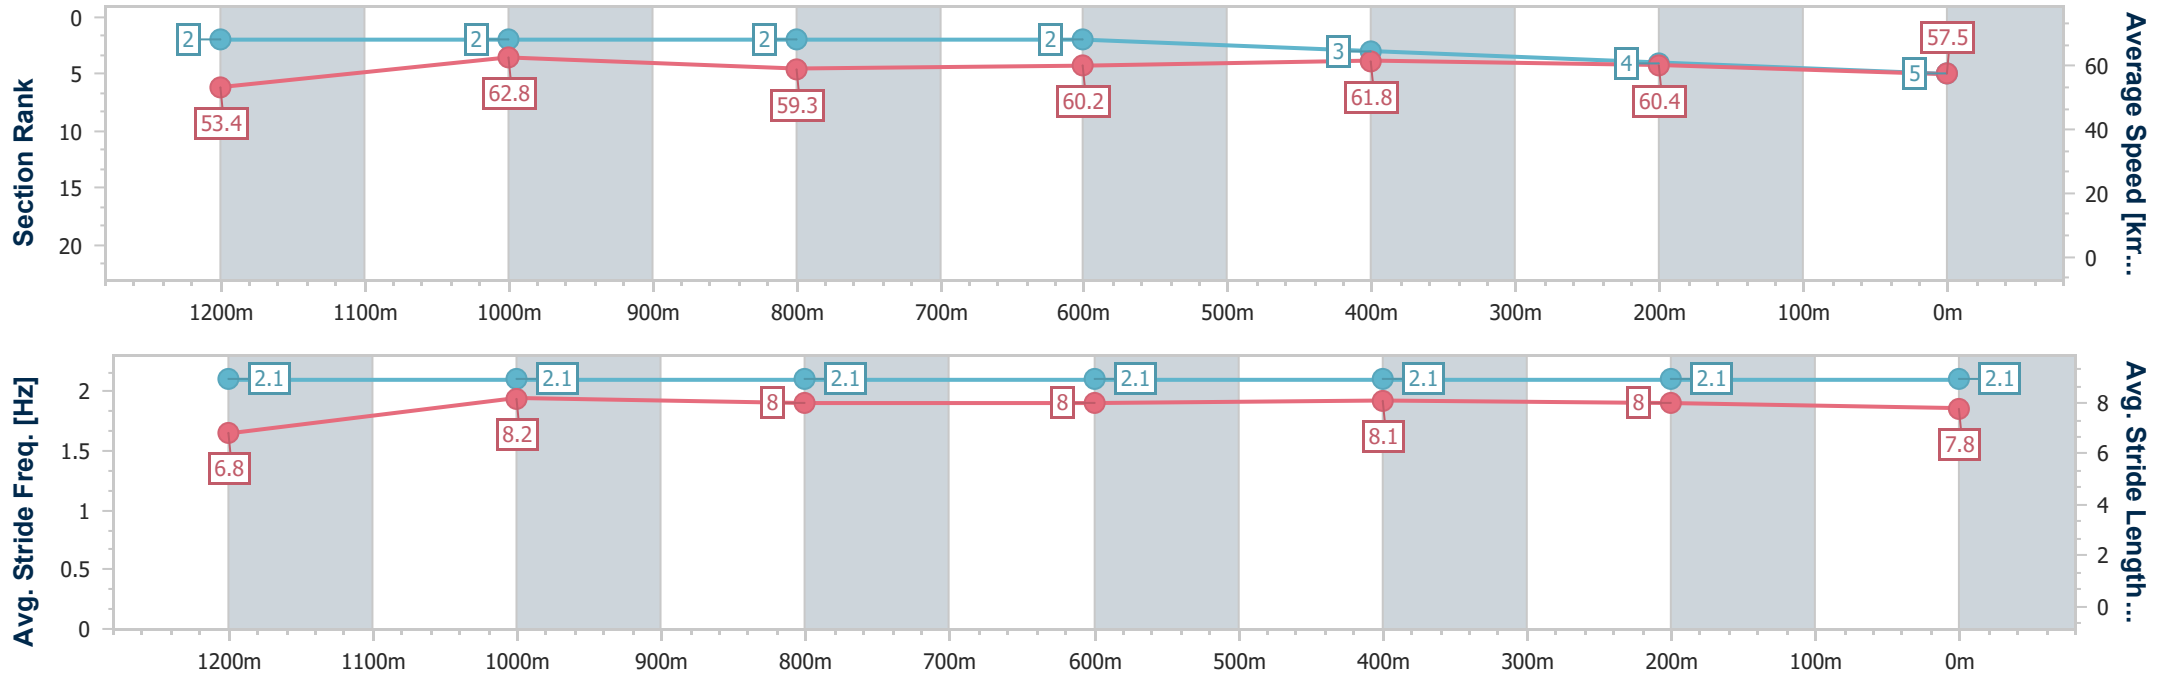

### Sunshine Coast QLD Professional

Race 6: WILD HORSE TURF Maiden Handicap - 1400m

17 January 2025 - 15:47

Track Rating: Good 4, Weather: Fine, Rail Position: +9m Entire

Section	Overall	1200m	1000m	800m	600m	400m	200m
Section Times	1:25.49 [5] (0:13.47)	1:12.02 [2] (0:11.49)	1:00.53 [2] (0:12.16)	0:48.37 [2] (0:12.11)	0:36.26 [2] (0:11.83)	0:24.43 [3] (0:11.89)	0:12.54 [4] (0:12.54)
Average Speed [km/h]	53.4	62.8	59.3	60.2	61.8	60.4	57.5
Top Speed [km/h]	65.3	65.3	60.4	61.6	62.3	61.9	59.3
Avg. Dist. to Rail [m]	7.2	1.9	1.2	1.9	2.4	4.3	4.7
Avg. Stride Freq. [Hz]	2.1	2.1	2.1	2.1	2.1	2.1	2.1
Avg. Stride Length [m]	6.8	8.2	8.0	8.0	8.1	8.0	7.8

- [ ] Ranking at each section and finish
- .-.- No data available at this section
- NA No data available

Horse/Jockey Name	Seabee
Final Rank	6
Fastest Section Time (Section)	0:11.30 (1200m)
Top Speed [km/h] (Section)	66.4 (1200m)
Race State	Finished