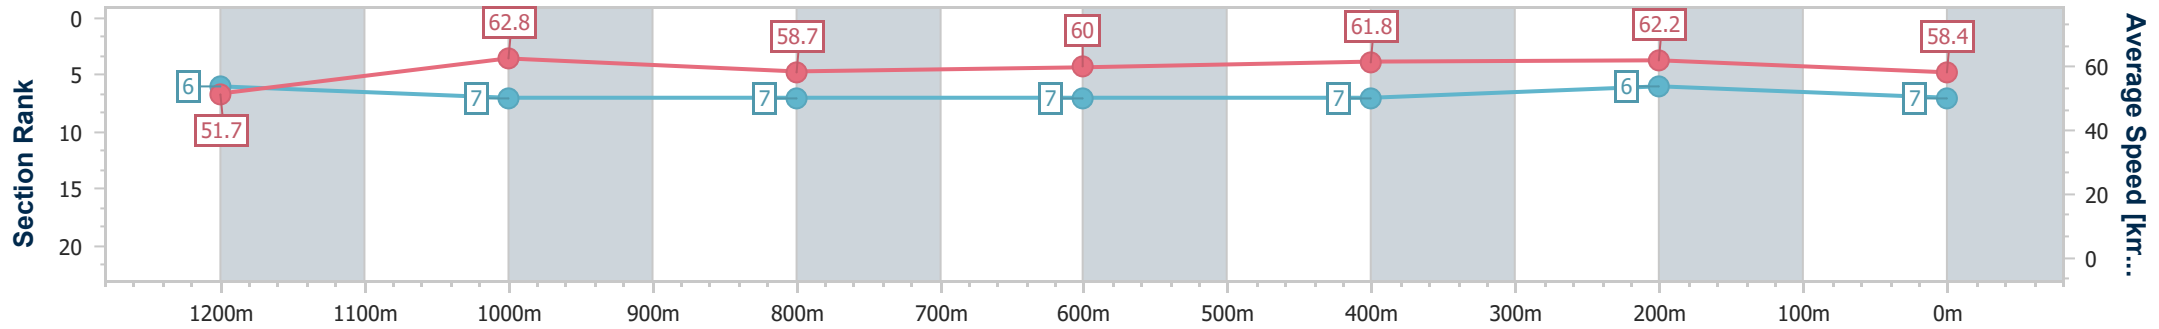

### Sunshine Coast QLD Professional

Race 6: WILD HORSE TURF Maiden Handicap - 1400m

17 January 2025 - 15:47

Track Rating: Good 4, Weather: Fine, Rail Position: +9m Entire

Section	Overall	1200m	1000m	800m	600m	400m	200m
Section Times	1:25.51 [7] (0:13.99)	1:11.52 [6] (0:11.46)	1:00.06 [7] (0:12.27)	0:47.79 [7] (0:12.08)	0:35.71 [7] (0:11.81)	0:23.90 [7] (0:11.59)	0:12.31 [6] (0:12.31)
Average Speed [km/h]	51.7	62.8	58.7	60.0	61.8	62.2	58.4
Top Speed [km/h]	65.2	65.3	59.8	61.3	64.0	65.0	59.5
Avg. Dist. to Rail [m]	4.2	1.2	0.9	1.0	2.2	5.8	7.1
Avg. Stride Freq. [Hz]	2.3	2.3	2.2	2.2	2.3	2.3	2.3
Avg. Stride Length [m]	6.2	7.7	7.3	7.5	7.5	7.5	7.2