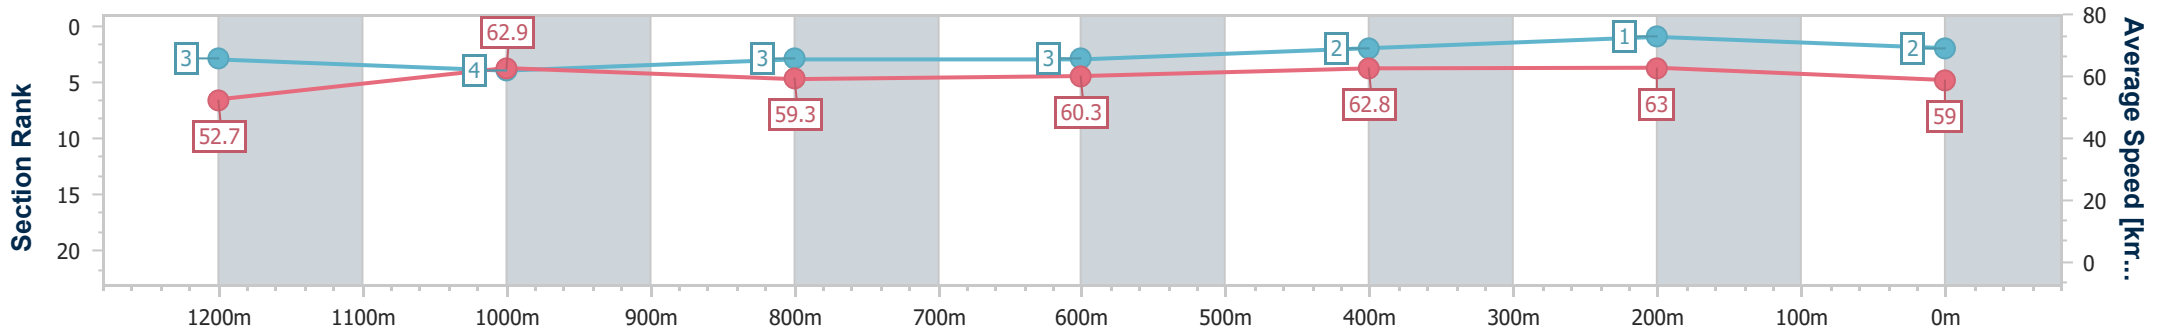

### Sunshine Coast QLD Professional

Race 6: WILD HORSE TURF Maiden Handicap - 1400m

17 January 2025 - 15:47

Track Rating: Good 4, Weather: Fine, Rail Position: +9m Entire

Section	Overall	1200m	1000m	800m	600m	400m	200m
Section Times	1:24.53 [2] (0:13.61)	1:10.92 [3] (0:11.47)	0:59.45 [4] (0:12.13)	0:47.32 [3] (0:12.04)	0:35.28 [3] (0:11.68)	0:23.60 [2] (0:11.39)	0:12.21 [1] (0:12.21)
Average Speed [km/h]	52.7	62.9	59.3	60.3	62.8	63.0	59.0
Top Speed [km/h]	66.4	66.1	60.1	61.0	63.8	64.6	61.8
Avg. Dist. to Rail [m]	0.8	1.2	1.0	1.4	3.2	4.4	3.7
Avg. Stride Freq. [Hz]	2.3	2.4	2.3	2.3	2.3	2.4	2.3
Avg. Stride Length [m]	6.2	7.3	7.3	7.4	7.5	7.4	7.2