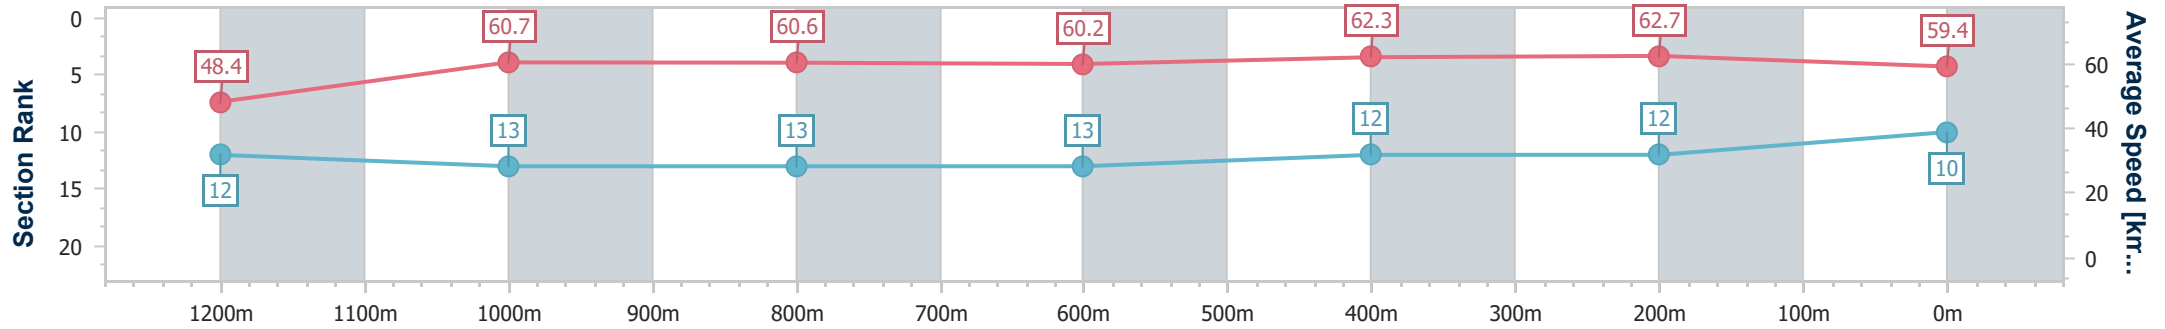

- [ ] Ranking at each section and finish
- .-.- No data available at this section
- NA No data available

Horse/Jockey Name	Grape Expectations
Final Rank	10
Fastest Section Time (Section)	0:11.46 (400m)
Top Speed [km/h] (Section)	63.9 (400m)
Race State	Finished

### Sunshine Coast QLD Professional

Race 6: WILD HORSE TURF Maiden Handicap - 1400m

17 January 2025 - 15:47

Track Rating: Good 4, Weather: Fine, Rail Position: +9m Entire

Section	Overall	1200m	1000m	800m	600m	400m	200m
Section Times	1:25.90 [10] (0:14.87)	1:11.03 [12] (0:11.86)	0:59.17 [13] (0:11.90)	0:47.27 [13] (0:12.04)	0:35.23 [13] (0:11.66)	0:23.57 [12] (0:11.46)	0:12.11 [12] (0:12.11)
Average Speed [km/h]	48.4	60.7	60.6	60.2	62.3	62.7	59.4
Top Speed [km/h]	62.1	61.9	62.0	62.3	63.1	63.9	60.7
Avg. Dist. to Rail [m]	0.6	0.2	0.2	0.8	1.6	1.3	2.2
Avg. Stride Freq. [Hz]	2.1	2.2	2.2	2.1	2.2	2.2	2.2
Avg. Stride Length [m]	6.2	7.8	7.8	7.8	8.0	7.8	7.5