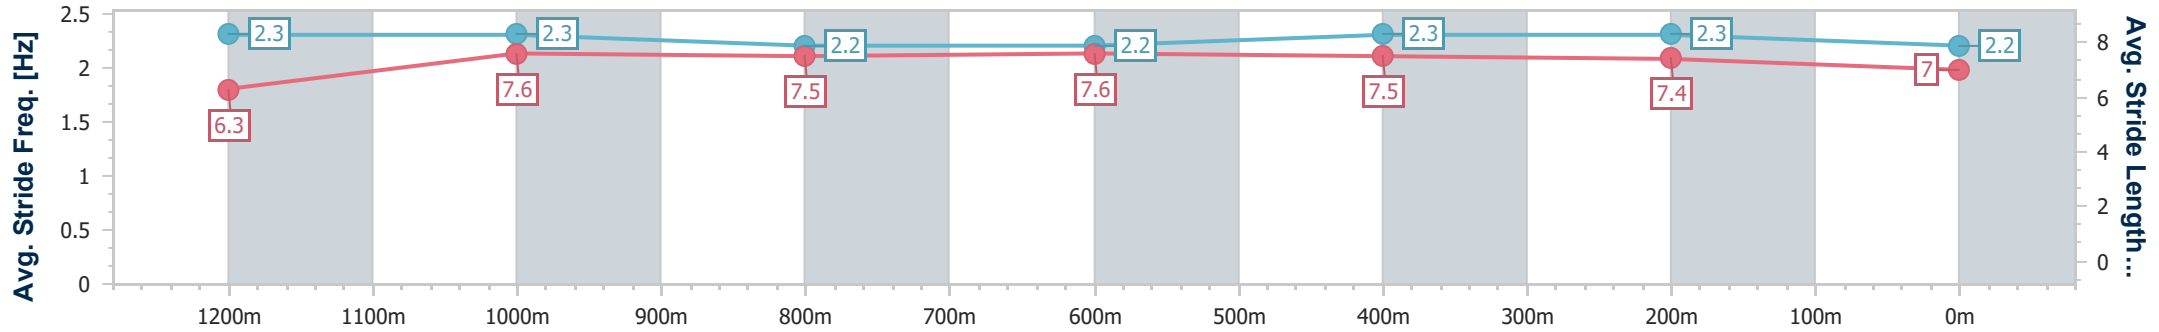

### Sunshine Coast QLD Professional

Race 6: WILD HORSE TURF Maiden Handicap - 1400m

17 January 2025 - 15:47

Track Rating: Good 4, Weather: Fine, Rail Position: +9m Entire

Section	Overall	1200m	1000m	800m	600m	400m	200m
Section Times	1:26.58 [12] (0:13.69)	1:12.89 [4] (0:11.39)	1:01.50 [3] (0:12.13)	0:49.37 [4] (0:12.12)	0:37.25 [4] (0:11.96)	0:25.29 [4] (0:12.07)	0:13.22 [8] (0:13.22)
Average Speed [km/h]	52.5	63.5	59.6	60.6	61.6	59.6	54.5
Top Speed [km/h]	65.1	65.6	60.8	61.7	62.2	61.5	57.3
Avg. Dist. to Rail [m]	9.6	2.7	2.0	3.1	4.1	7.3	7.2
Avg. Stride Freq. [Hz]	2.3	2.3	2.2	2.2	2.3	2.3	2.2
Avg. Stride Length [m]	6.3	7.6	7.5	7.6	7.5	7.4	7.0