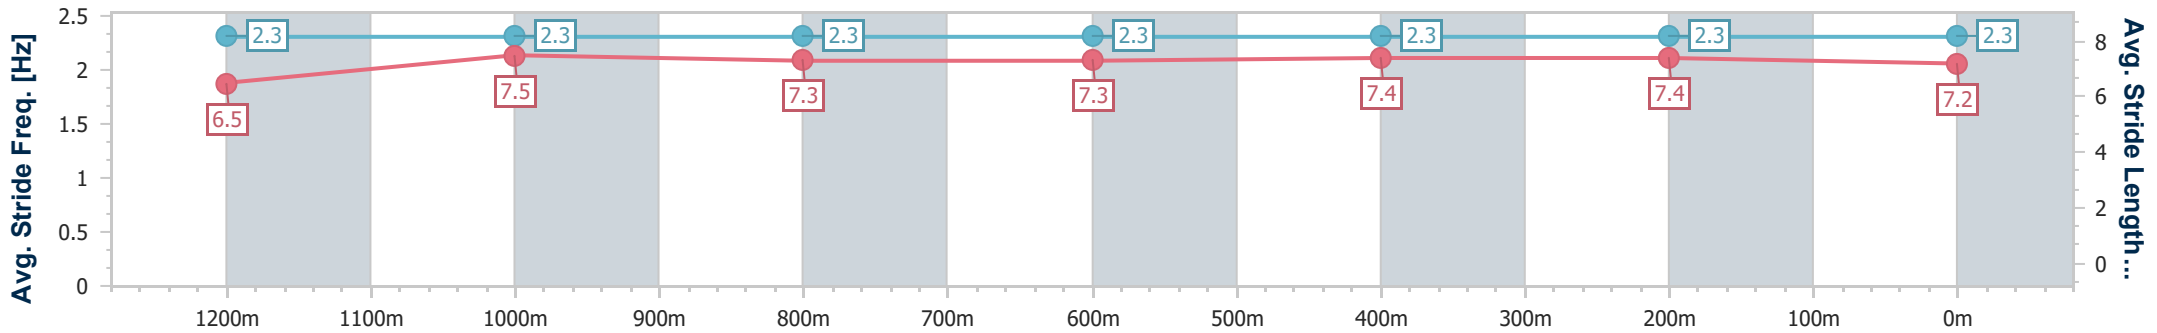

### Sunshine Coast QLD Professional

Race 6: WILD HORSE TURF Maiden Handicap - 1400m

17 January 2025 - 15:47

Track Rating: Good 4, Weather: Fine, Rail Position: +9m Entire

Section	Overall	1200m	1000m	800m	600m	400m	200m
Section Times	1:24.63 [3] (0:13.41)	1:11.22 [1] (0:11.43)	0:59.79 [1] (0:12.13)	0:47.66 [1] (0:12.09)	0:35.57 [1] (0:11.79)	0:23.78 [1] (0:11.53)	0:12.25 [2] (0:12.25)
Average Speed [km/h]	53.8	62.8	59.3	60.2	61.8	62.2	58.9
Top Speed [km/h]	66.8	66.3	60.9	60.9	63.1	63.8	61.0
Avg. Dist. to Rail [m]	3.2	0.3	0.3	1.4	1.9	2.3	2.1
Avg. Stride Freq. [Hz]	2.3	2.3	2.3	2.3	2.3	2.3	2.3
Avg. Stride Length [m]	6.5	7.5	7.3	7.3	7.4	7.4	7.2