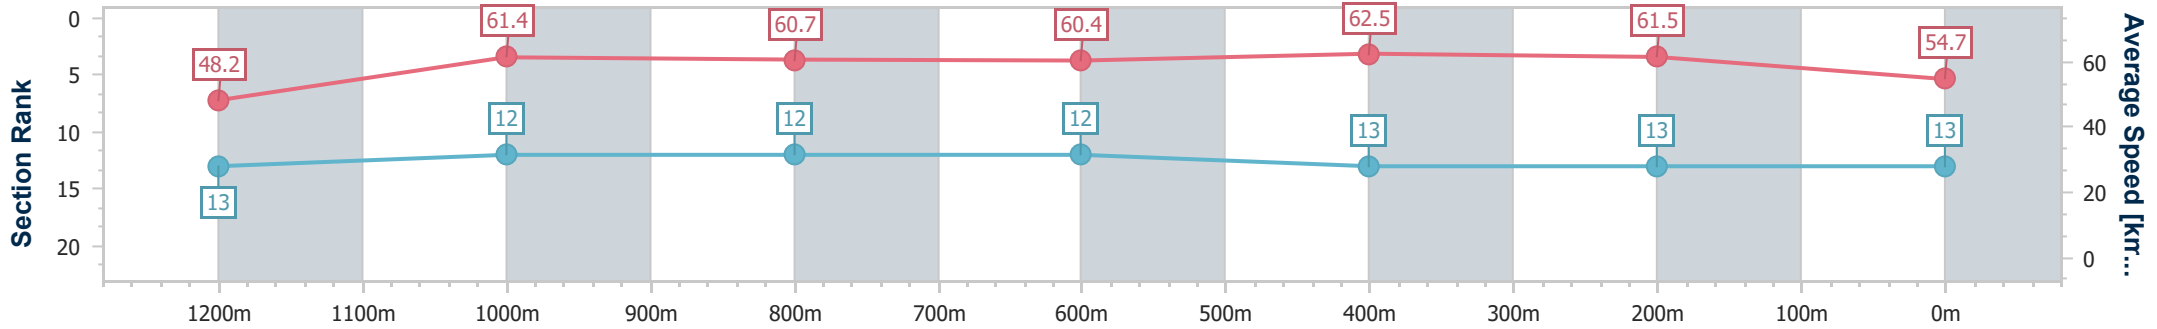

Sunshine Coast QLD Professional

Race 6: WILD HORSE TURF Maiden Handicap - 1400m

17 January 2025 - 15:47

Track Rating: Good 4, Weather: Fine, Rail Position: +9m Entire

Section	Overall	1200m	1000m	800m	600m	400m	200m
Section Times	1:27.25 [13] (0:14.90)	1:12.35 [13] (0:11.75)	1:00.60 [12] (0:11.93)	0:48.67 [12] (0:12.05)	0:36.62 [12] (0:11.75)	0:24.87 [13] (0:11.73)	0:13.14 [13] (0:13.14)
Average Speed [km/h]	48.2	61.4	60.7	60.4	62.5	61.5	54.7
Top Speed [km/h]	61.2	61.7	61.4	63.1	63.1	62.9	59.9
Avg. Dist. to Rail [m]	5.1	1.4	1.1	2.1	3.4	4.6	5.1
Avg. Stride Freq. [Hz]	2.0	2.2	2.2	2.2	2.2	2.2	2.1
Avg. Stride Length [m]	6.5	7.8	7.7	7.8	7.9	7.9	7.4

- [ ] Ranking at each section and finish
- .-.- No data available at this section
- NA No data available