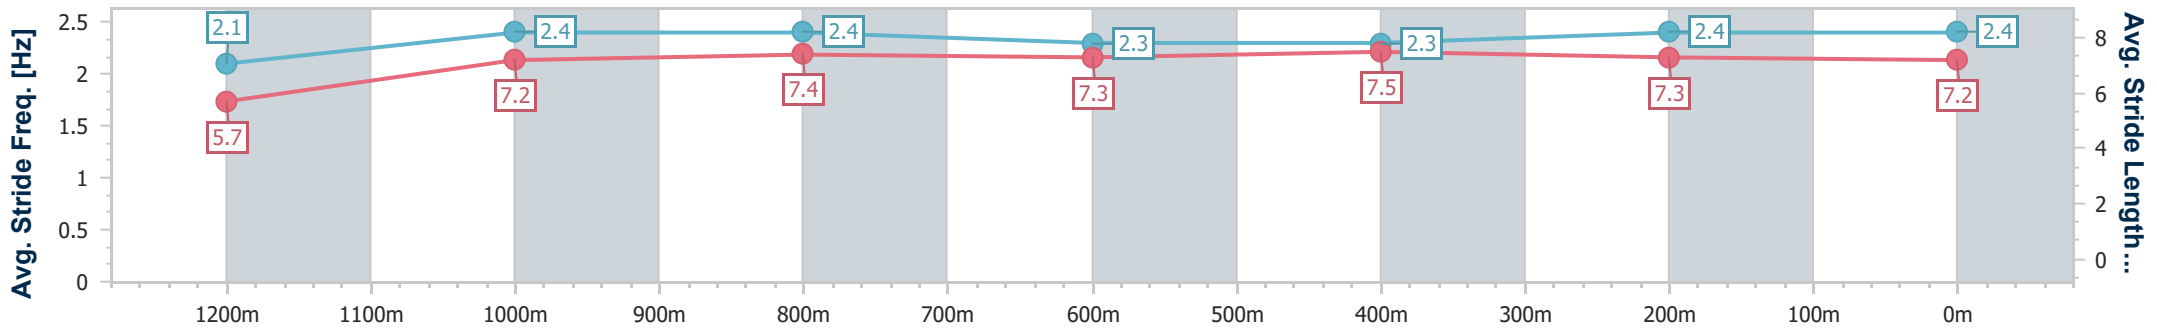

Horse/Jockey Name	Boom Torque
Final Rank	3
Fastest Section Time (Section)	0:08.35 (Overall)
Top Speed [km/h] (Section)	66.7 (400m)
Race State	Finished

Aquis Park Gold Coast QLD Professional
Race 7: RACING QUEENSLAND MAGIC MILLIONS QTIS OPEN - AQUIS PARK
1300m

17 January 2025 - 20:55

Track Rating: Good 4, Weather: Overcast, Rail Position: +0.5m
800m-400m; True Remainder

Section	Overall	1200m	1000m	800m	600m	400m	200m
Section Times	1:15.80 [3] (0:08.35)	1:07.45 [7] (0:11.17)	0:56.28 [7] (0:11.37)	0:44.91 [8] (0:11.50)	0:33.41 [10] (0:11.15)	0:22.26 [8] (0:10.93)	0:11.33 [3] (0:11.33)
Average Speed [km/h]	43.1	64.3	63.5	62.5	63.9	65.6	63.6
Top Speed [km/h]	60.6	65.5	64.8	63.6	64.7	66.7	65.4
Avg. Dist. to Rail [m]	2.2	0.7	0.7	0.5	2.6	1.7	1.9
Avg. Stride Freq. [Hz]	2.1	2.4	2.4	2.3	2.3	2.4	2.4
Avg. Stride Length [m]	5.7	7.2	7.4	7.3	7.5	7.3	7.2

- [ ] Ranking at each section and finish
- -.-.- No data available at this section
- NA No data available