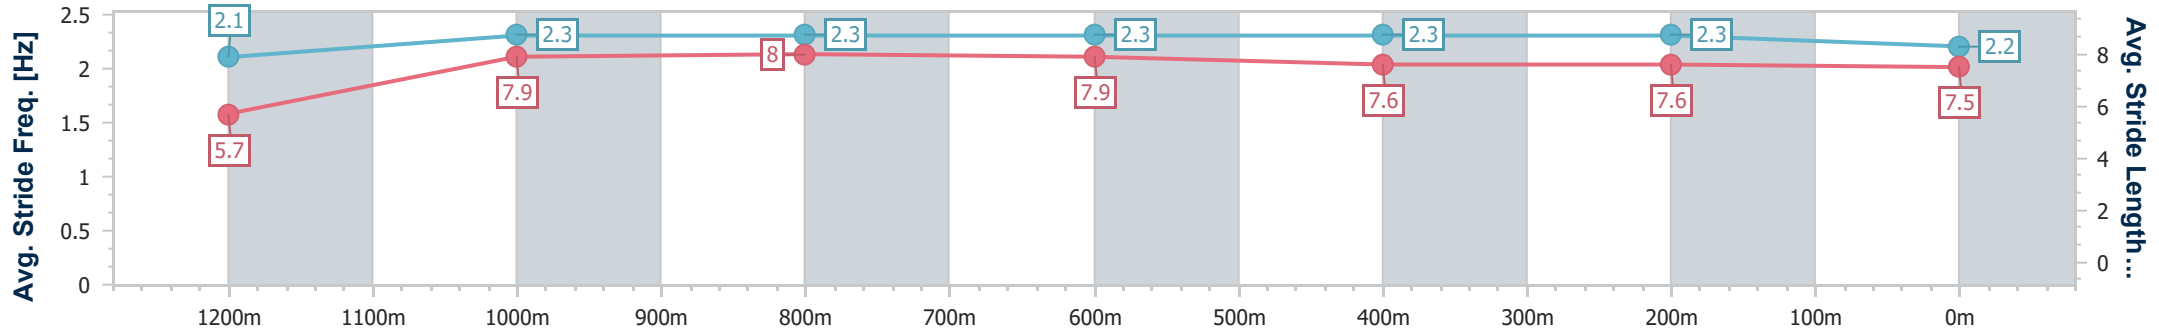

Horse/Jockey Name	Viminele
Final Rank	10
Fastest Section Time (Section)	0:08.72 (Overall)
Top Speed [km/h] (Section)	66.3 (1000m)
Race State	Finished

Aquis Park Gold Coast QLD Professional
Race 7: RACING QUEENSLAND MAGIC MILLIONS QTIS OPEN - AQUIS PARK
1300m
HOME OF THE GOLD COAST
TRIP CLUB & SPORT CENTRE

17 January 2025 - 20:55

Track Rating: Good 4, Weather: Overcast, Rail Position: +0.5m
800m-400m; True Remainder

Section	Overall	1200m	1000m	800m	600m	400m	200m							
Section Times	1:17.50 [10] (0:08.72)	1:08.78 [10] (0:11.13)	0:57.65 [10] (0:11.12)	0:46.53 [10] (0:11.20)	0:35.33 [7] (0:11.43)	0:23.90 [9] (0:11.62)	0:12.28 [10]							
Average Speed [km/h]	41.3	64.9	65.3	64.7	63.3	62.4	58.5							
Top Speed [km/h]	60.3	66.3	66.3	65.6	64.7	63.4	61.6							
Avg. Dist. to Rail [m]	6.2	3.8	2.2	1.3	1.4	5.8	6.3							
Avg. Stride Freq. [Hz]	2.1	2.3	2.3	2.3	2.3	2.3	2.2							
Avg. Stride Length [m]	5.7	7.9	8.0	7.9	7.6	7.6	7.5							

- [ ] Ranking at each section and finish
- -.-.- No data available at this section
- NA No data available