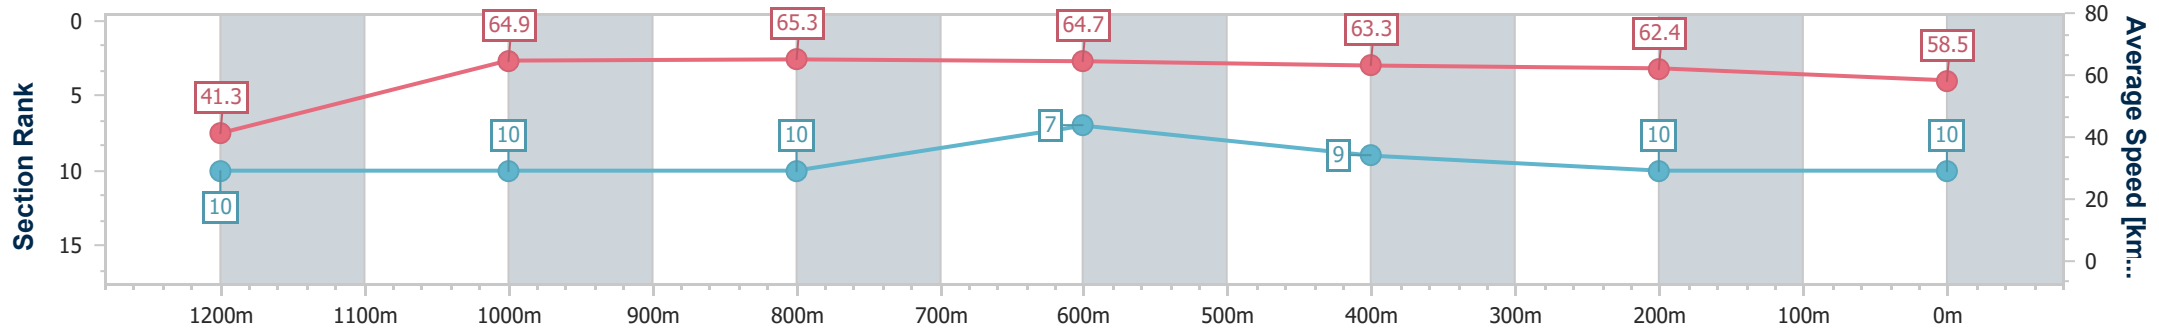

Horse/Jockey Name	Viminele
Final Rank	10
Fastest Section Time (Section)	0:08.72 (Overall)
Top Speed [km/h] (Section)	66.3 (1000m)
Race State	Finished

Aquis Park Gold Coast QLD Professional
Race 7: RACING QUEENSLAND MAGIC MILLIONS QTIS OPEN - AQUIS PARK
1300m
HOME OF THE GOLD COAST
TRIP CLUB & SPORT CENTRE

17 January 2025 - 20:55

Track Rating: Good 4, Weather: Overcast, Rail Position: +0.5m
800m-400m; True Remainder

Section	Overall	1200m	1000m	800m	600m	400m	200m							
Section Times	1:17.50 [10] (0:08.72)	1:08.78 [10] (0:11.13)	0:57.65 [10] (0:11.12)	0:46.53 [10] (0:11.20)	0:35.33 [7] (0:11.43)	0:23.90 [9] (0:11.62)	0:12.28 [10]							
Average Speed [km/h]	41.3	64.9	65.3	64.7	63.3	62.4	58.5							
Top Speed [km/h]	60.3	66.3	66.3	65.6	64.7	63.4	61.6							
Avg. Dist. to Rail [m]	6.2	3.8	2.2	1.3	1.4	5.8	6.3							
Avg. Stride Freq. [Hz]	2.1	2.3	2.3	2.3	2.3	2.3	2.2							
Avg. Stride Length [m]	5.7	7.9	8.0	7.9	7.6	7.6	7.5							

- [ ] Ranking at each section and finish
- -.-.- No data available at this section
- NA No data available