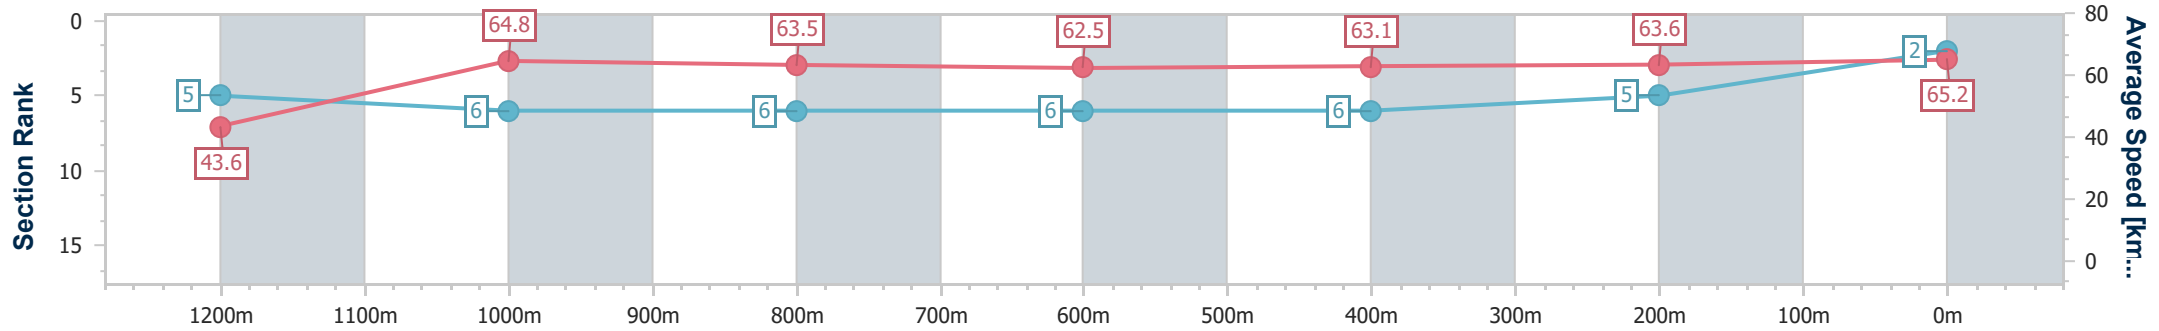

Horse/Jockey Name	Cifrado
Final Rank	2
Fastest Section Time (Section)	0:08.24 (Overall)
Top Speed [km/h] (Section)	65.7 (200m)
Race State	Finished

Aquis Park Gold Coast QLD Professional
Race 7: RACING QUEENSLAND MAGIC MILLIONS QTIS OPEN - AQUIS PARK
1300m
HOME OF THE GOLD COAST
TRIP CLUB & SPORT CENTRE

17 January 2025 - 20:55

Track Rating: Good 4, Weather: Overcast, Rail Position: +0.5m
800m-400m; True Remainder

Section	Overall	1200m	1000m	800m	600m	400m	200m
Section Times	1:15.64 [2] (0:08.24)	1:07.40 [5] (0:11.13)	0:56.27 [6] (0:11.22)	0:45.05 [6] (0:11.40)	0:33.65 [6] (0:11.28)	0:22.37 [6] (0:11.29)	0:11.08 [5] (0:11.08)
Average Speed [km/h]	43.6	64.8	63.5	62.5	63.1	63.6	65.2
Top Speed [km/h]	62.7	65.6	64.7	63.1	64.3	65.3	65.7
Avg. Dist. to Rail [m]	4.0	1.1	1.9	2.8	2.3	2.8	6.8
Avg. Stride Freq. [Hz]	2.2	2.4	2.3	2.2	2.3	2.4	2.4
Avg. Stride Length [m]	5.6	7.2	7.5	7.7	7.7	7.5	7.2

- [ ] Ranking at each section and finish
- -.-.- No data available at this section
- NA No data available