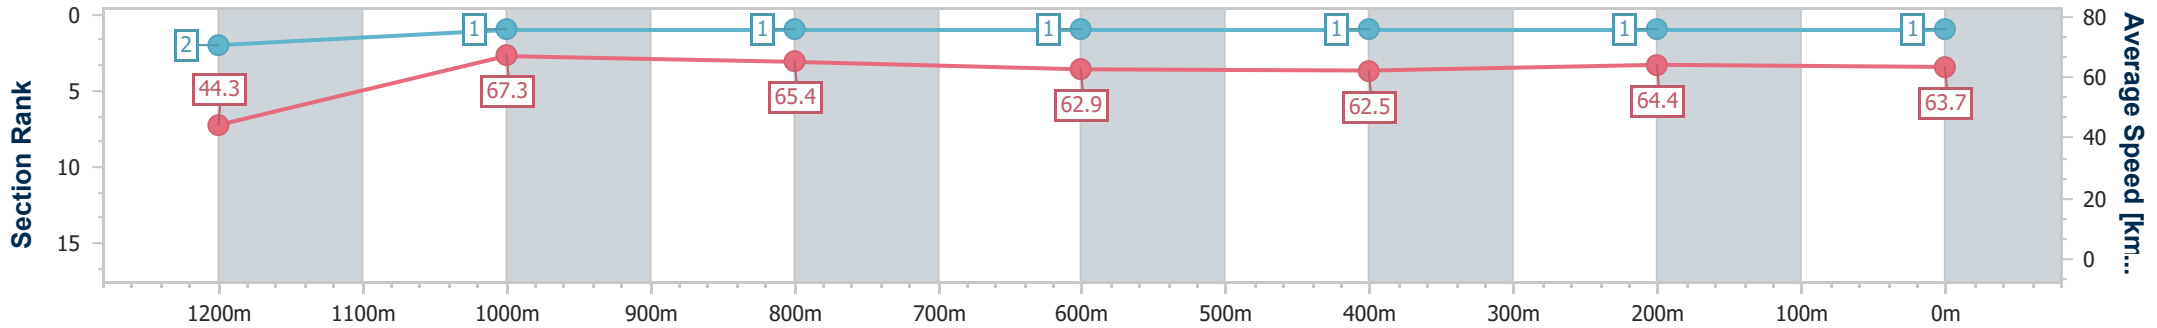

Horse/Jockey Name	Hidden Wealth
Final Rank	1
Fastest Section Time (Section)	0:08.15 (Overall)
Top Speed [km/h] (Section)	68.5 (1200m)
Race State	Finished

Aquis Park Gold Coast QLD Professional
Race 7: RACING QUEENSLAND MAGIC MILLIONS QTIS OPEN - AQUIS PARK
1300m
HOME OF THE GOLD COAST
CLUB & SPORT CENTRE

17 January 2025 - 20:55

Track Rating: Good 4, Weather: Overcast, Rail Position: +0.5m
800m-400m; True Remainder

Section	Overall	1200m	1000m	800m	600m	400m	200m
Section Times	1:15.55 [1] (0:08.15)	1:07.40 [2] (0:10.67)	0:56.73 [1] (0:11.17)	0:45.56 [1] (0:11.50)	0:34.06 [1] (0:11.52)	0:22.54 [1] (0:11.21)	0:11.33 [1] (0:11.33)
Average Speed [km/h]	44.3	67.3	65.4	62.9	62.5	64.4	63.7
Top Speed [km/h]	65.0	68.5	67.2	64.0	63.8	65.6	65.7
Avg. Dist. to Rail [m]	10.3	5.3	2.5	1.3	0.6	3.5	5.5
Avg. Stride Freq. [Hz]	2.4	2.4	2.4	2.3	2.3	2.4	2.4
Avg. Stride Length [m]	5.2	7.6	7.6	7.5	7.5	7.3	7.5

- [ ] Ranking at each section and finish
- -.-.- No data available at this section
- NA No data available