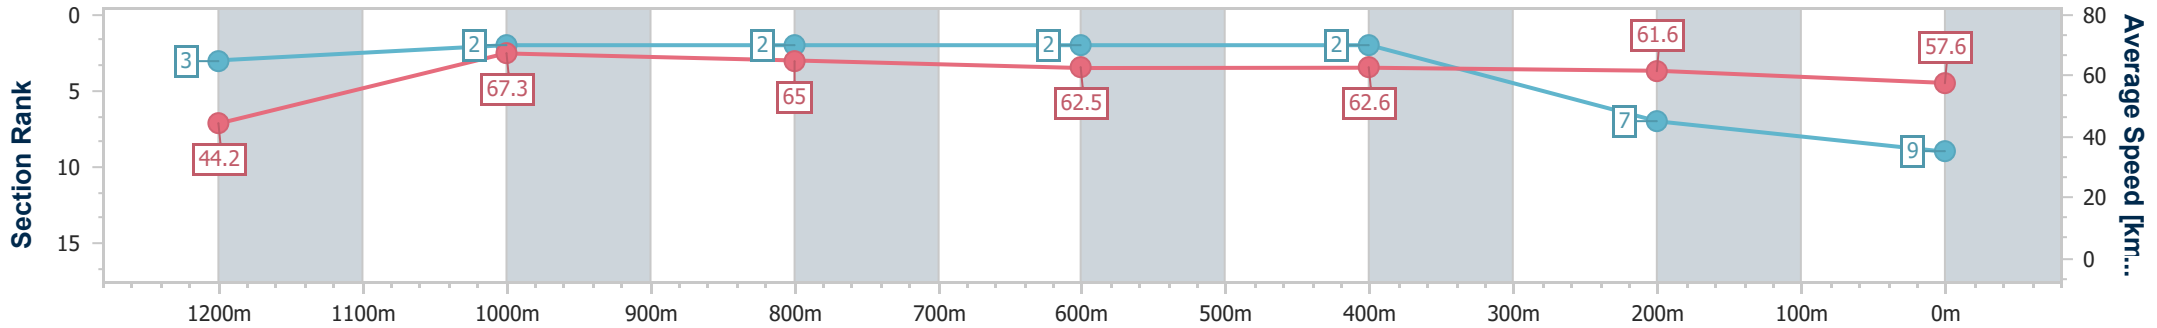

Horse/Jockey Name	Mishani Aloha
Final Rank	9
Fastest Section Time (Section)	0:08.16 (Overall)
Top Speed [km/h] (Section)	68.2 (1200m)
Race State	Finished

Aquis Park Gold Coast QLD Professional
Race 7: RACING QUEENSLAND MAGIC MILLIONS QTIS OPEN - AQUIS PARK
1300m

17 January 2025 - 20:55

Track Rating: Good 4, Weather: Overcast, Rail Position: +0.5m
800m-400m; True Remainder

Section	Overall	1200m	1000m	800m	600m	400m	200m
Section Times	1:17.19 [9] (0:08.16)	1:09.03 [3] (0:10.72)	0:58.31 [2] (0:11.13)	0:47.18 [2] (0:11.52)	0:35.66 [2] (0:11.49)	0:24.17 [2] (0:11.67)	0:12.50 [7] (0:12.50)
Average Speed [km/h]	44.2	67.3	65.0	62.5	62.6	61.6	57.6
Top Speed [km/h]	65.6	68.2	66.6	64.0	63.0	62.8	60.5
Avg. Dist. to Rail [m]	8.9	4.2	1.1	0.8	0.8	0.3	2.8
Avg. Stride Freq. [Hz]	2.2	2.5	2.4	2.3	2.4	2.4	2.3
Avg. Stride Length [m]	5.5	7.0	7.2	7.2	7.4	7.2	7.0

- [ ] Ranking at each section and finish
- -.-.- No data available at this section
- NA No data available