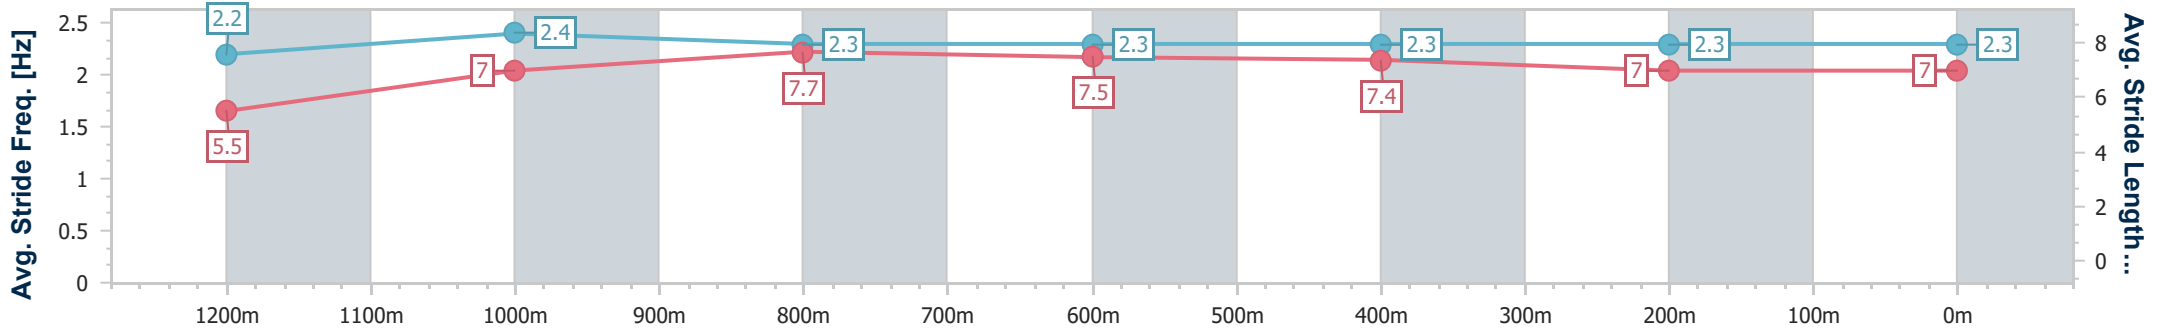

Horse/Jockey Name	Yellow Brick
Final Rank	5
Fastest Section Time (Section)	0:08.29 (Overall)
Top Speed [km/h] (Section)	67.9 (1200m)
Race State	Finished

Aquis Park Gold Coast QLD Professional
Race 7: RACING QUEENSLAND MAGIC MILLIONS QTIS OPEN - AQUIS PARK
1300m
HOME OF THE GOLD COAST
TRIP CLUB & SPORT CENTRE

17 January 2025 - 20:55

Track Rating: Good 4, Weather: Overcast, Rail Position: +0.5m
800m-400m; True Remainder

Section	Overall	1200m	1000m	800m	600m	400m	200m
Section Times	1:16.13 [5] (0:08.29)	1:07.84 [6] (0:10.77)	0:57.07 [3] (0:11.28)	0:45.79 [5] (0:11.61)	0:34.18 [5] (0:11.30)	0:22.88 [5] (0:11.31)	0:11.57 [6] (0:11.57)
Average Speed [km/h]	43.6	66.8	65.1	63.0	64.2	63.8	62.3
Top Speed [km/h]	63.7	67.9	66.9	63.7	65.4	64.7	63.7
Avg. Dist. to Rail [m]	11.4	4.5	3.4	3.8	1.4	3.9	7.8
Avg. Stride Freq. [Hz]	2.2	2.4	2.3	2.3	2.3	2.3	2.3
Avg. Stride Length [m]	5.5	7.0	7.7	7.5	7.4	7.0	7.0

- [ ] Ranking at each section and finish
- -.-.- No data available at this section
- NA No data available