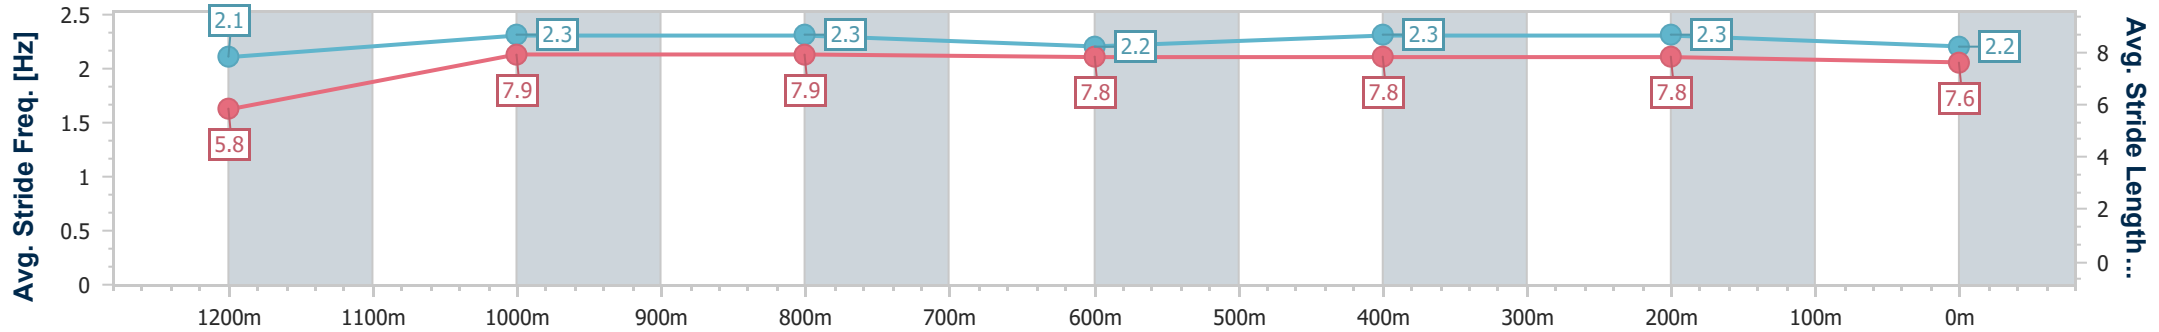

Horse/Jockey Name	Safework
Final Rank	4
Fastest Section Time (Section)	0:08.16 (Overall)
Top Speed [km/h] (Section)	66.7 (1200m)
Race State	Finished

Aquis Park Gold Coast QLD Professional
Race 7: RACING QUEENSLAND MAGIC MILLIONS QTIS OPEN - AQUIS PARK
1300m
HOME OF THE GOLD COAST
TRIP CLUB & SPORT CENTRE

17 January 2025 - 20:55

Track Rating: Good 4, Weather: Overcast, Rail Position: +0.5m
800m-400m; True Remainder

Section	Overall	1200m	1000m	800m	600m	400m	200m
Section Times	1:16.03 [4] (0:08.16)	1:07.87 [4] (0:10.93)	0:56.94 [4] (0:11.13)	0:45.81 [3] (0:11.49)	0:34.32 [4] (0:11.39)	0:22.93 [3] (0:11.15)	0:11.78 [2] (0:11.78)
Average Speed [km/h]	44.3	65.8	64.7	62.2	63.0	64.9	61.0
Top Speed [km/h]	63.5	66.7	65.8	63.3	63.8	65.7	64.2
Avg. Dist. to Rail [m]	5.6	2.3	0.6	1.2	1.0	3.7	5.9
Avg. Stride Freq. [Hz]	2.1	2.3	2.3	2.2	2.3	2.3	2.2
Avg. Stride Length [m]	5.8	7.9	7.9	7.8	7.8	7.8	7.6

- [ ] Ranking at each section and finish
- -.-.- No data available at this section
- NA No data available