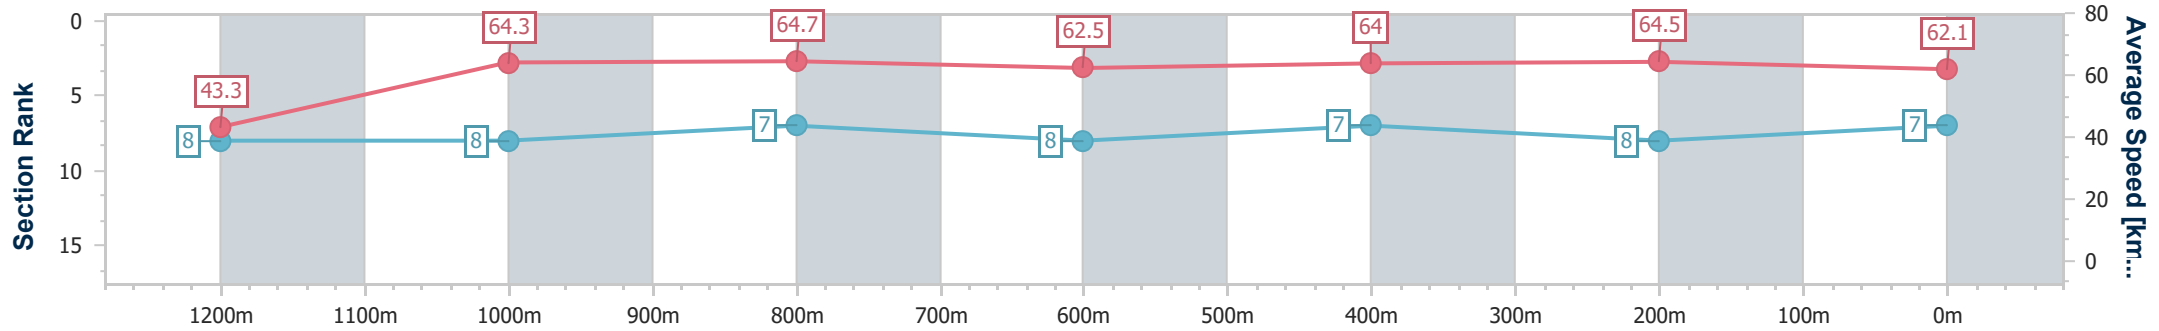

Horse/Jockey Name	Corfe Castle
Final Rank	7
Fastest Section Time (Section)	0:08.35 (Overall)
Top Speed [km/h] (Section)	65.9 (400m)
Race State	Finished

Aquis Park Gold Coast QLD Professional
Race 7: RACING QUEENSLAND MAGIC MILLIONS QTIS OPEN - AQUIS PARK
1300m
HOME OF THE GOLD COAST
TRIP CLUB & SPORT CENTRE

17 January 2025 - 20:55

Track Rating: Good 4, Weather: Overcast, Rail Position: +0.5m
800m-400m; True Remainder

Section	Overall	1200m	1000m	800m	600m	400m	200m
Section Times	1:16.29 [7] (0:08.35)	1:07.94 [8] (0:11.20)	0:56.74 [8] (0:11.21)	0:45.53 [7] (0:11.47)	0:34.06 [8] (0:11.28)	0:22.78 [7] (0:11.21)	0:11.57 [8] (0:11.57)
Average Speed [km/h]	43.3	64.3	64.7	62.5	64.0	64.5	62.1
Top Speed [km/h]	60.5	65.7	65.4	63.7	64.8	65.9	64.1
Avg. Dist. to Rail [m]	6.2	2.2	1.2	0.3	1.2	5.6	10.1
Avg. Stride Freq. [Hz]	2.2	2.3	2.3	2.2	2.2	2.3	2.2
Avg. Stride Length [m]	5.6	7.8	7.9	7.7	8.0	7.8	7.7

- [ ] Ranking at each section and finish
- -.-.- No data available at this section
- NA No data available