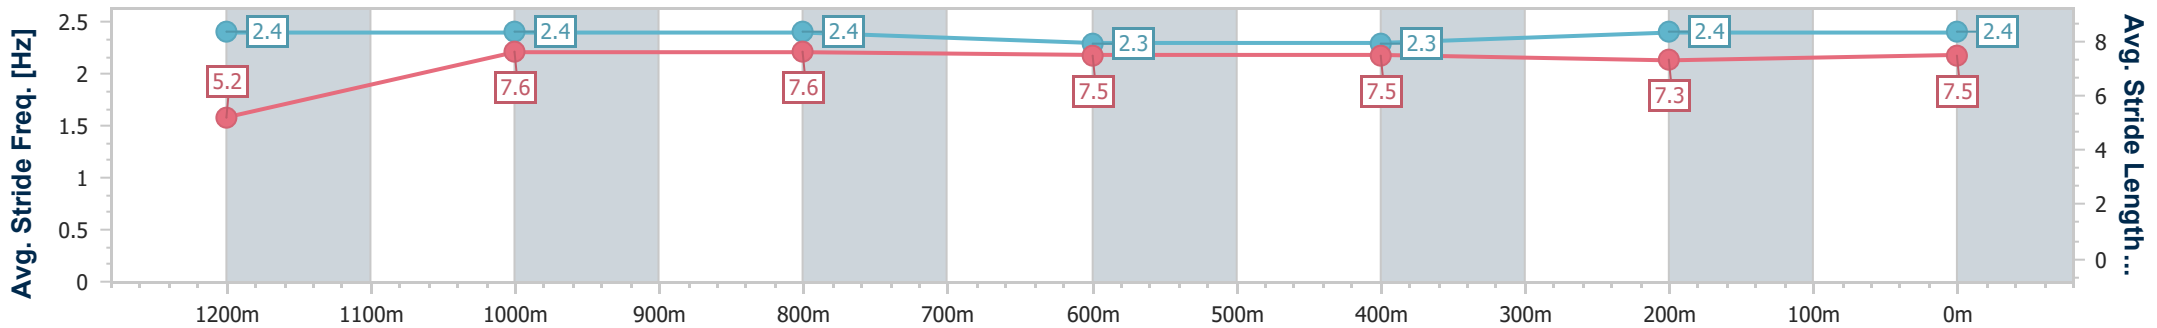

Horse/Jockey Name	Hidden Wealth
Final Rank	1
Fastest Section Time (Section)	0:08.15 (Overall)
Top Speed [km/h] (Section)	68.5 (1200m)
Race State	Finished

Aquis Park Gold Coast QLD Professional
Race 7: RACING QUEENSLAND MAGIC MILLIONS QTIS OPEN - AQUIS PARK
1300m
HOME OF THE GOLD COAST
CLUB & SPORT CENTRE

17 January 2025 - 20:55

Track Rating: Good 4, Weather: Overcast, Rail Position: +0.5m
800m-400m; True Remainder

Section	Overall	1200m	1000m	800m	600m	400m	200m
Section Times	1:15.55 [1] (0:08.15)	1:07.40 [2] (0:10.67)	0:56.73 [1] (0:11.17)	0:45.56 [1] (0:11.50)	0:34.06 [1] (0:11.52)	0:22.54 [1] (0:11.21)	0:11.33 [1] (0:11.33)
Average Speed [km/h]	44.3	67.3	65.4	62.9	62.5	64.4	63.7
Top Speed [km/h]	65.0	68.5	67.2	64.0	63.8	65.6	65.7
Avg. Dist. to Rail [m]	10.3	5.3	2.5	1.3	0.6	3.5	5.5
Avg. Stride Freq. [Hz]	2.4	2.4	2.4	2.3	2.3	2.4	2.4
Avg. Stride Length [m]	5.2	7.6	7.6	7.5	7.5	7.3	7.5

- [ ] Ranking at each section and finish
- -.-.- No data available at this section
- NA No data available