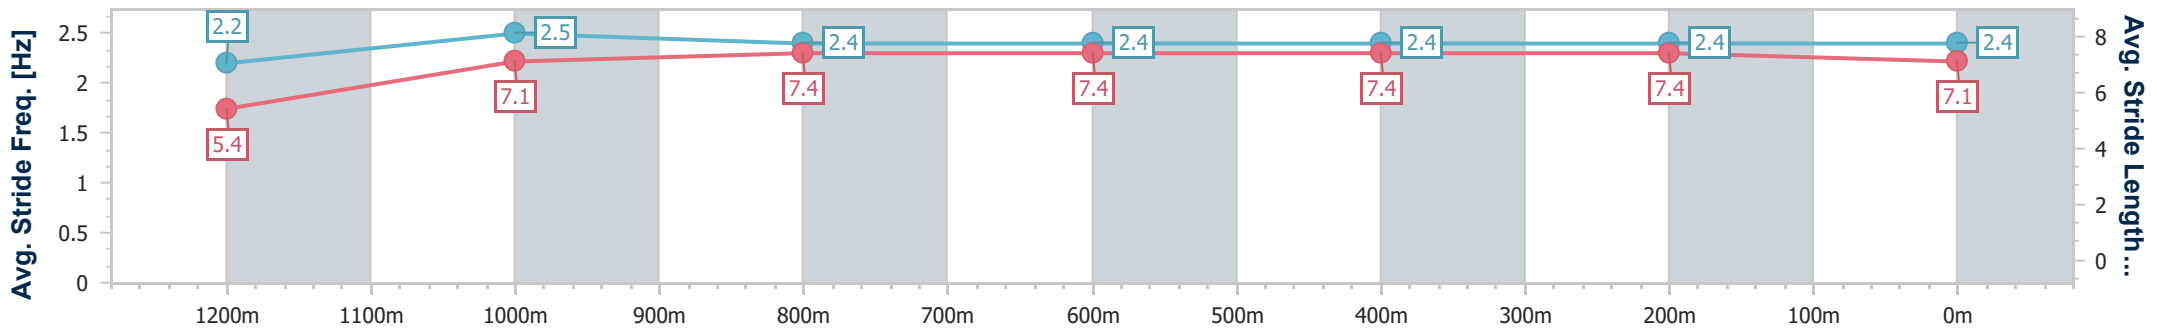

Horse/Jockey Name	Skirt The Law
Final Rank	8
Fastest Section Time (Section)	0:08.46 (Overall)
Top Speed [km/h] (Section)	66.7 (1200m)
Race State	Finished

Aquis Park Gold Coast QLD Professional
Race 7: RACING QUEENSLAND MAGIC MILLIONS QTIS OPEN - AQUIS PARK
1300m
HOME OF THE GOLD COAST
TURF CLUB & SPORT CENTRE

17 January 2025 - 20:55

Track Rating: Good 4, Weather: Overcast, Rail Position: +0.5m
800m-400m; True Remainder

Section	Overall	1200m	1000m	800m	600m	400m	200m
Section Times	1:16.85 [8] (0:08.46)	1:08.39 [9] (0:11.14)	0:57.25 [9] (0:11.30)	0:45.95 [9] (0:11.42)	0:34.53 [9] (0:11.41)	0:23.12 [10] (0:11.22)	0:11.90 [9] (0:11.90)
Average Speed [km/h]	42.7	64.7	64.9	63.7	63.8	64.5	60.5
Top Speed [km/h]	61.0	66.7	66.2	65.9	65.1	65.2	63.5
Avg. Dist. to Rail [m]	8.5	2.1	3.6	3.2	1.8	4.7	7.0
Avg. Stride Freq. [Hz]	2.2	2.5	2.4	2.4	2.4	2.4	2.4
Avg. Stride Length [m]	5.4	7.1	7.4	7.4	7.4	7.4	7.1

- [ ] Ranking at each section and finish
- -.-.- No data available at this section
- NA No data available