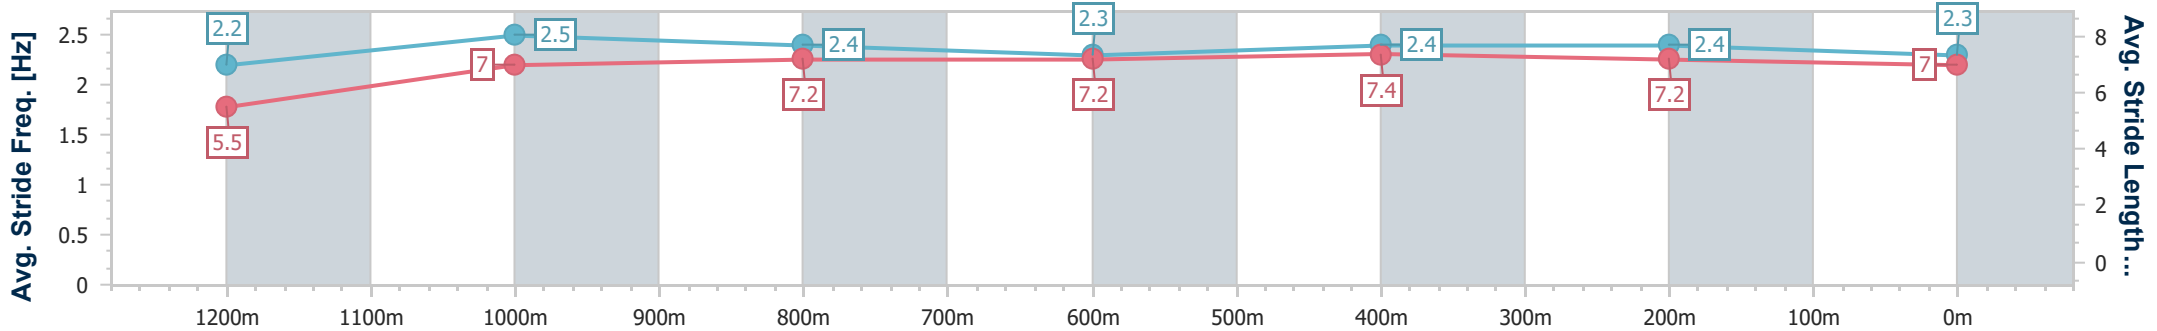

Horse/Jockey Name	Mishani Aloha
Final Rank	9
Fastest Section Time (Section)	0:08.16 (Overall)
Top Speed [km/h] (Section)	68.2 (1200m)
Race State	Finished

Aquis Park Gold Coast QLD Professional
Race 7: RACING QUEENSLAND MAGIC MILLIONS QTIS OPEN - AQUIS PARK
1300m

17 January 2025 - 20:55

Track Rating: Good 4, Weather: Overcast, Rail Position: +0.5m
800m-400m; True Remainder

Section	Overall	1200m	1000m	800m	600m	400m	200m
Section Times	1:17.19 [9] (0:08.16)	1:09.03 [3] (0:10.72)	0:58.31 [2] (0:11.13)	0:47.18 [2] (0:11.52)	0:35.66 [2] (0:11.49)	0:24.17 [2] (0:11.67)	0:12.50 [7] (0:12.50)
Average Speed [km/h]	44.2	67.3	65.0	62.5	62.6	61.6	57.6
Top Speed [km/h]	65.6	68.2	66.6	64.0	63.0	62.8	60.5
Avg. Dist. to Rail [m]	8.9	4.2	1.1	0.8	0.8	0.3	2.8
Avg. Stride Freq. [Hz]	2.2	2.5	2.4	2.3	2.4	2.4	2.3
Avg. Stride Length [m]	5.5	7.0	7.2	7.2	7.4	7.2	7.0

- [ ] Ranking at each section and finish
- -.-.- No data available at this section
- NA No data available