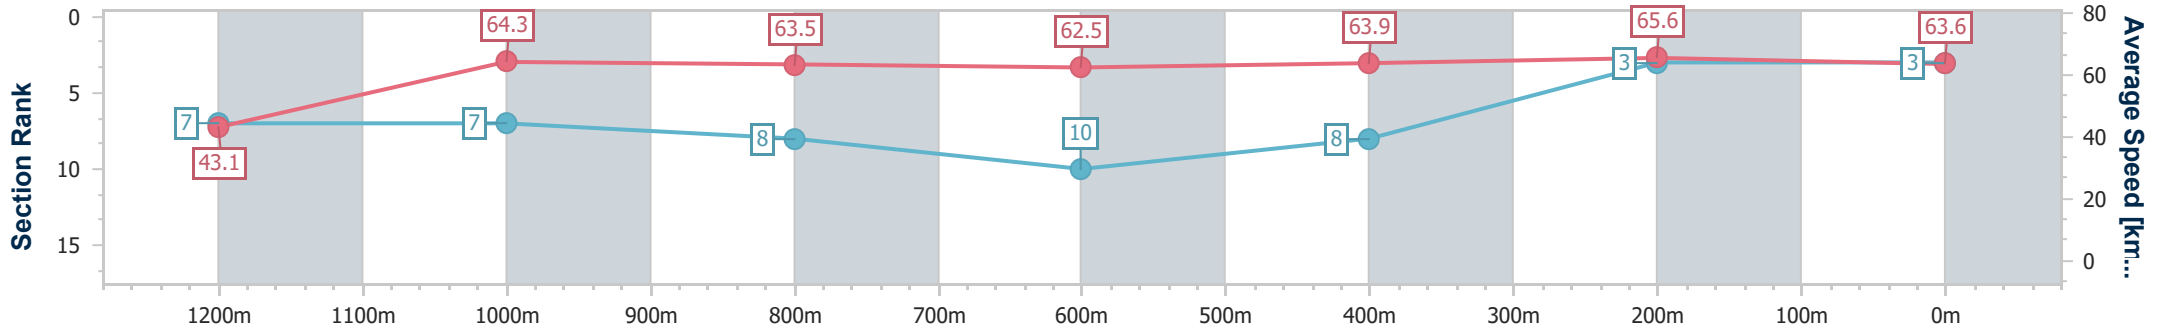

Horse/Jockey Name	Boom Torque
Final Rank	3
Fastest Section Time (Section)	0:08.35 (Overall)
Top Speed [km/h] (Section)	66.7 (400m)
Race State	Finished

Aquis Park Gold Coast QLD Professional
Race 7: RACING QUEENSLAND MAGIC MILLIONS QTIS OPEN - AQUIS PARK
1300m

17 January 2025 - 20:55

Track Rating: Good 4, Weather: Overcast, Rail Position: +0.5m
800m-400m; True Remainder

Section	Overall	1200m	1000m	800m	600m	400m	200m
Section Times	1:15.80 [3] (0:08.35)	1:07.45 [7] (0:11.17)	0:56.28 [7] (0:11.37)	0:44.91 [8] (0:11.50)	0:33.41 [10] (0:11.15)	0:22.26 [8] (0:10.93)	0:11.33 [3] (0:11.33)
Average Speed [km/h]	43.1	64.3	63.5	62.5	63.9	65.6	63.6
Top Speed [km/h]	60.6	65.5	64.8	63.6	64.7	66.7	65.4
Avg. Dist. to Rail [m]	2.2	0.7	0.7	0.5	2.6	1.7	1.9
Avg. Stride Freq. [Hz]	2.1	2.4	2.4	2.3	2.3	2.4	2.4
Avg. Stride Length [m]	5.7	7.2	7.4	7.3	7.5	7.3	7.2

- [ ] Ranking at each section and finish
- -.-.- No data available at this section
- NA No data available