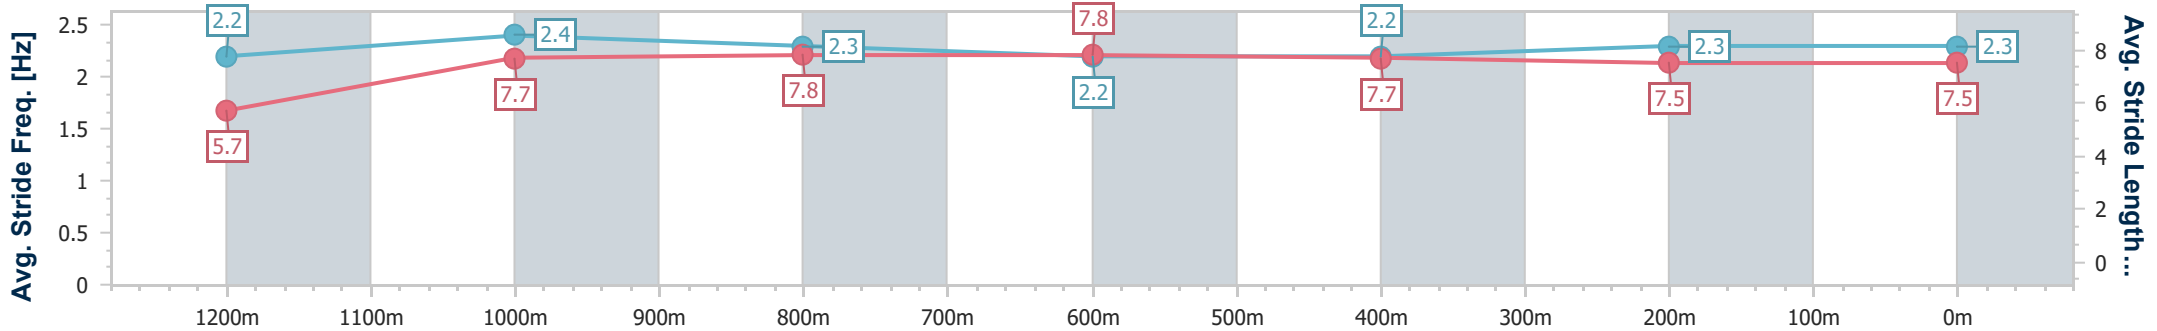

Horse/Jockey Name	Bohemian Lad
Final Rank	6
Fastest Section Time (Section)	0:08.13 (Overall)
Top Speed [km/h] (Section)	67.2 (1200m)
Race State	Finished

Aquis Park Gold Coast QLD Professional
Race 7: RACING QUEENSLAND MAGIC MILLIONS QTIS OPEN - AQUIS PARK
1300m
HOME OF THE GOLD COAST
TRIP CLUB & SPORT CENTRE

17 January 2025 - 20:55

Track Rating: Good 4, Weather: Overcast, Rail Position: +0.5m
800m-400m; True Remainder

Section	Overall	1200m	1000m	800m	600m	400m	200m						
Section Times	1:16.24 [6] (0:08.13)	1:08.11 [1] (0:11.02)	0:57.09 [5] (0:11.19)	0:45.90 [4] (0:11.36)	0:34.54 [3] (0:11.48)	0:23.06 [4] (0:11.36)	0:11.70 [4] (0:11.70)						
Average Speed [km/h]	44.4	65.2	64.0	62.6	61.9	63.4	61.5						
Top Speed [km/h]	64.2	67.2	65.0	64.1	62.9	64.5	64.1						
Avg. Dist. to Rail [m]	2.9	1.1	1.3	3.0	2.3	1.4	4.2						
Avg. Stride Freq. [Hz]	2.2	2.4	2.3	2.2	2.2	2.3	2.3						
Avg. Stride Length [m]	5.7	7.7	7.8	7.8	7.7	7.5	7.5						

- [ ] Ranking at each section and finish
- -.-.- No data available at this section
- NA No data available