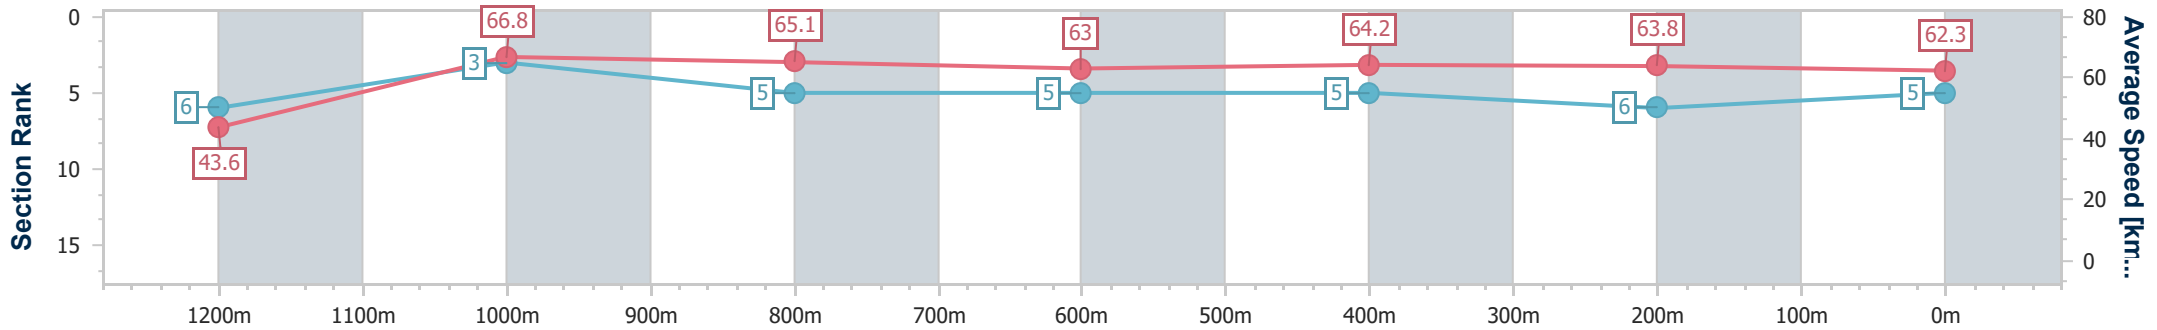

Horse/Jockey Name	Yellow Brick
Final Rank	5
Fastest Section Time (Section)	0:08.29 (Overall)
Top Speed [km/h] (Section)	67.9 (1200m)
Race State	Finished

Aquis Park Gold Coast QLD Professional
Race 7: RACING QUEENSLAND MAGIC MILLIONS QTIS OPEN - AQUIS PARK
1300m
HOME OF THE GOLD COAST
TRIP CLUB & SPORT CENTRE

17 January 2025 - 20:55

Track Rating: Good 4, Weather: Overcast, Rail Position: +0.5m
800m-400m; True Remainder

Section	Overall	1200m	1000m	800m	600m	400m	200m
Section Times	1:16.13 [5] (0:08.29)	1:07.84 [6] (0:10.77)	0:57.07 [3] (0:11.28)	0:45.79 [5] (0:11.61)	0:34.18 [5] (0:11.30)	0:22.88 [5] (0:11.31)	0:11.57 [6] (0:11.57)
Average Speed [km/h]	43.6	66.8	65.1	63.0	64.2	63.8	62.3
Top Speed [km/h]	63.7	67.9	66.9	63.7	65.4	64.7	63.7
Avg. Dist. to Rail [m]	11.4	4.5	3.4	3.8	1.4	3.9	7.8
Avg. Stride Freq. [Hz]	2.2	2.4	2.3	2.3	2.3	2.3	2.3
Avg. Stride Length [m]	5.5	7.0	7.7	7.5	7.4	7.0	7.0

- [ ] Ranking at each section and finish
- -.-.- No data available at this section
- NA No data available