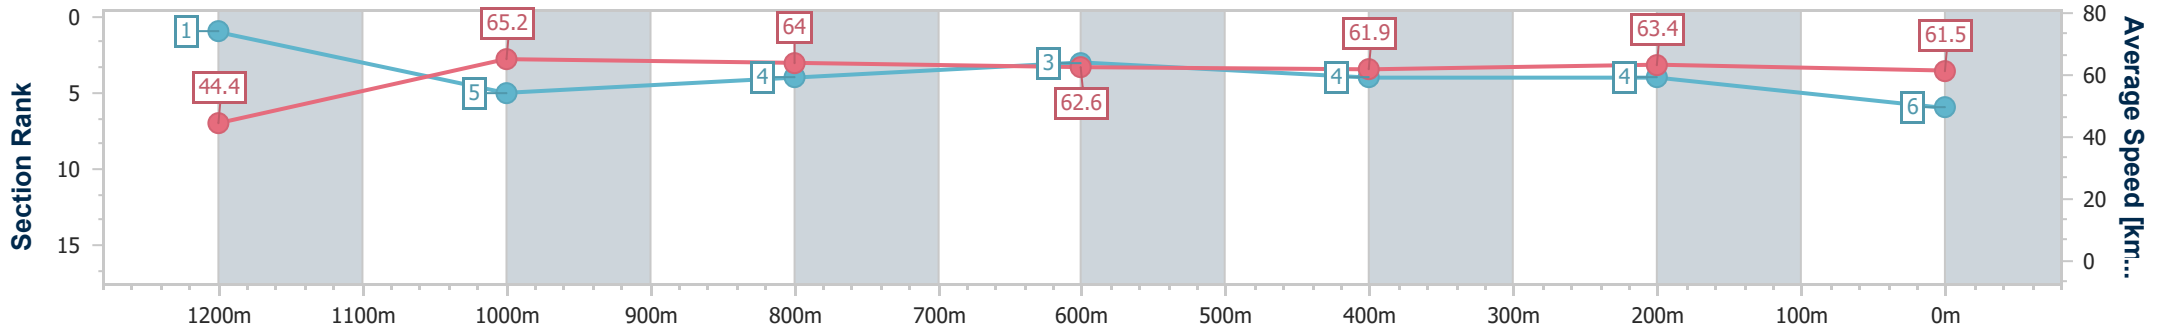

Horse/Jockey Name	Bohemian Lad
Final Rank	6
Fastest Section Time (Section)	0:08.13 (Overall)
Top Speed [km/h] (Section)	67.2 (1200m)
Race State	Finished

Aquis Park Gold Coast QLD Professional
Race 7: RACING QUEENSLAND MAGIC MILLIONS QTIS OPEN - AQUIS PARK
1300m
HOME OF THE GOLD COAST
TRIP CLUB & SPORT CENTRE

17 January 2025 - 20:55

Track Rating: Good 4, Weather: Overcast, Rail Position: +0.5m
800m-400m; True Remainder

Section	Overall	1200m	1000m	800m	600m	400m	200m						
Section Times	1:16.24 [6] (0:08.13)	1:08.11 [1] (0:11.02)	0:57.09 [5] (0:11.19)	0:45.90 [4] (0:11.36)	0:34.54 [3] (0:11.48)	0:23.06 [4] (0:11.36)	0:11.70 [4] (0:11.70)						
Average Speed [km/h]	44.4	65.2	64.0	62.6	61.9	63.4	61.5						
Top Speed [km/h]	64.2	67.2	65.0	64.1	62.9	64.5	64.1						
Avg. Dist. to Rail [m]	2.9	1.1	1.3	3.0	2.3	1.4	4.2						
Avg. Stride Freq. [Hz]	2.2	2.4	2.3	2.2	2.2	2.3	2.3						
Avg. Stride Length [m]	5.7	7.7	7.8	7.8	7.7	7.5	7.5						

- [ ] Ranking at each section and finish
- -.-.- No data available at this section
- NA No data available