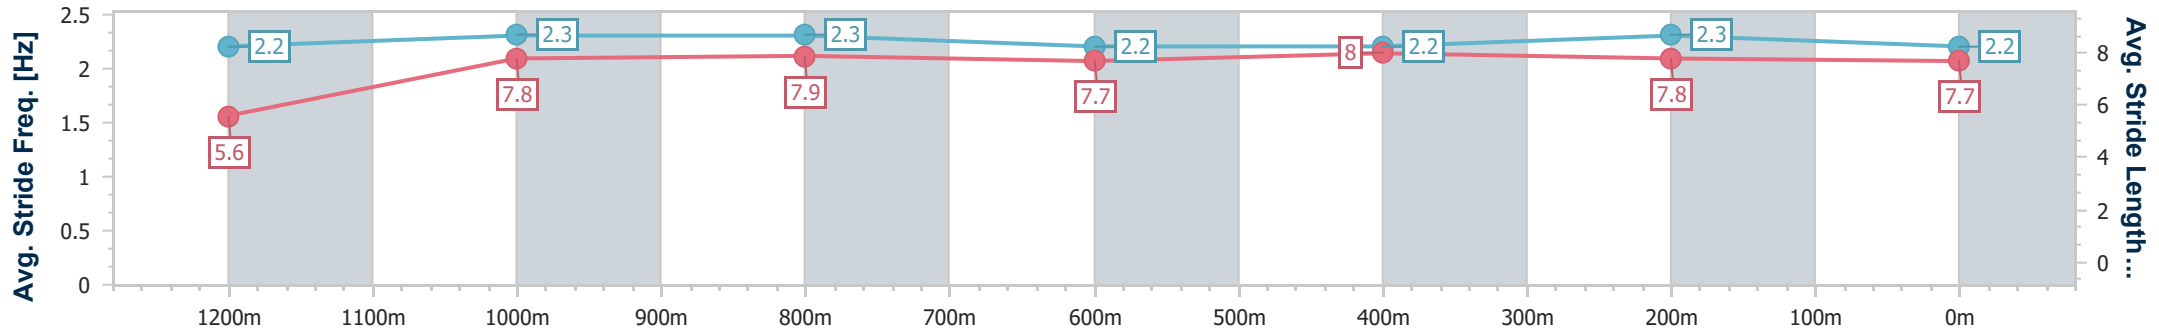

Horse/Jockey Name	Corfe Castle
Final Rank	7
Fastest Section Time (Section)	0:08.35 (Overall)
Top Speed [km/h] (Section)	65.9 (400m)
Race State	Finished

Aquis Park Gold Coast QLD Professional
Race 7: RACING QUEENSLAND MAGIC MILLIONS QTIS OPEN - AQUIS PARK
1300m
HOME OF THE GOLD COAST
TRIP CLUB & SPORT CENTRE

17 January 2025 - 20:55

Track Rating: Good 4, Weather: Overcast, Rail Position: +0.5m
800m-400m; True Remainder

Section	Overall	1200m	1000m	800m	600m	400m	200m
Section Times	1:16.29 [7] (0:08.35)	1:07.94 [8] (0:11.20)	0:56.74 [8] (0:11.21)	0:45.53 [7] (0:11.47)	0:34.06 [8] (0:11.28)	0:22.78 [7] (0:11.21)	0:11.57 [8] (0:11.57)
Average Speed [km/h]	43.3	64.3	64.7	62.5	64.0	64.5	62.1
Top Speed [km/h]	60.5	65.7	65.4	63.7	64.8	65.9	64.1
Avg. Dist. to Rail [m]	6.2	2.2	1.2	0.3	1.2	5.6	10.1
Avg. Stride Freq. [Hz]	2.2	2.3	2.3	2.2	2.2	2.3	2.2
Avg. Stride Length [m]	5.6	7.8	7.9	7.7	8.0	7.8	7.7

- [ ] Ranking at each section and finish
- -.-.- No data available at this section
- NA No data available