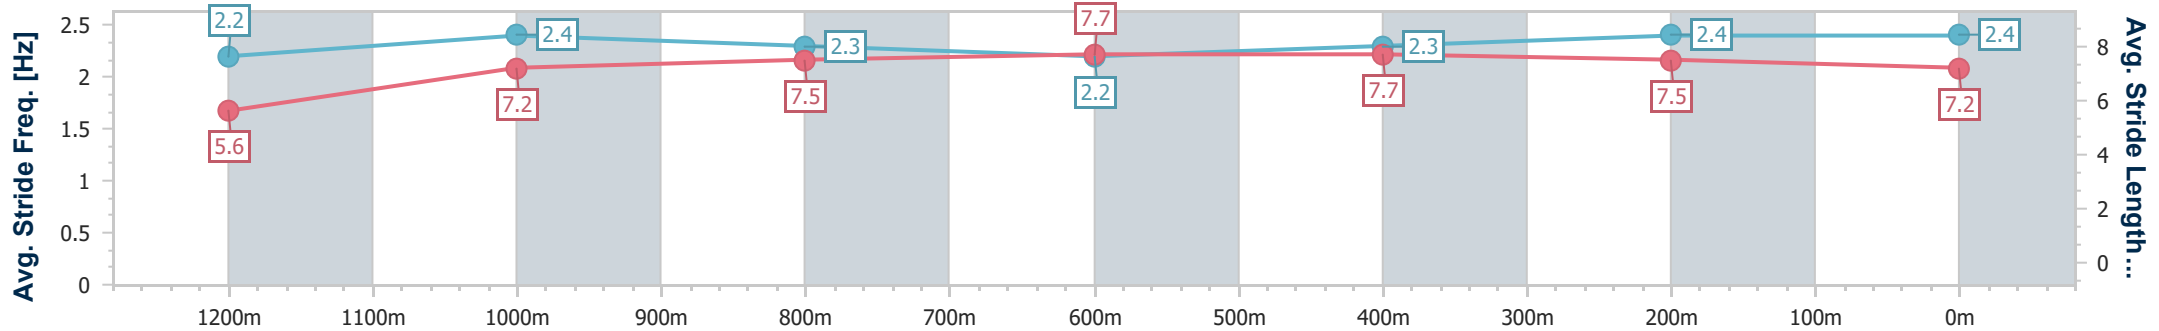

Horse/Jockey Name	Cifrado
Final Rank	2
Fastest Section Time (Section)	0:08.24 (Overall)
Top Speed [km/h] (Section)	65.7 (200m)
Race State	Finished

Aquis Park Gold Coast QLD Professional
Race 7: RACING QUEENSLAND MAGIC MILLIONS QTIS OPEN - AQUIS PARK
1300m
HOME OF THE GOLD COAST
TRIP CLUB & SPORT CENTRE

17 January 2025 - 20:55

Track Rating: Good 4, Weather: Overcast, Rail Position: +0.5m
800m-400m; True Remainder

Section	Overall	1200m	1000m	800m	600m	400m	200m
Section Times	1:15.64 [2] (0:08.24)	1:07.40 [5] (0:11.13)	0:56.27 [6] (0:11.22)	0:45.05 [6] (0:11.40)	0:33.65 [6] (0:11.28)	0:22.37 [6] (0:11.29)	0:11.08 [5] (0:11.08)
Average Speed [km/h]	43.6	64.8	63.5	62.5	63.1	63.6	65.2
Top Speed [km/h]	62.7	65.6	64.7	63.1	64.3	65.3	65.7
Avg. Dist. to Rail [m]	4.0	1.1	1.9	2.8	2.3	2.8	6.8
Avg. Stride Freq. [Hz]	2.2	2.4	2.3	2.2	2.3	2.4	2.4
Avg. Stride Length [m]	5.6	7.2	7.5	7.7	7.7	7.5	7.2

- [ ] Ranking at each section and finish
- -.-.- No data available at this section
- NA No data available