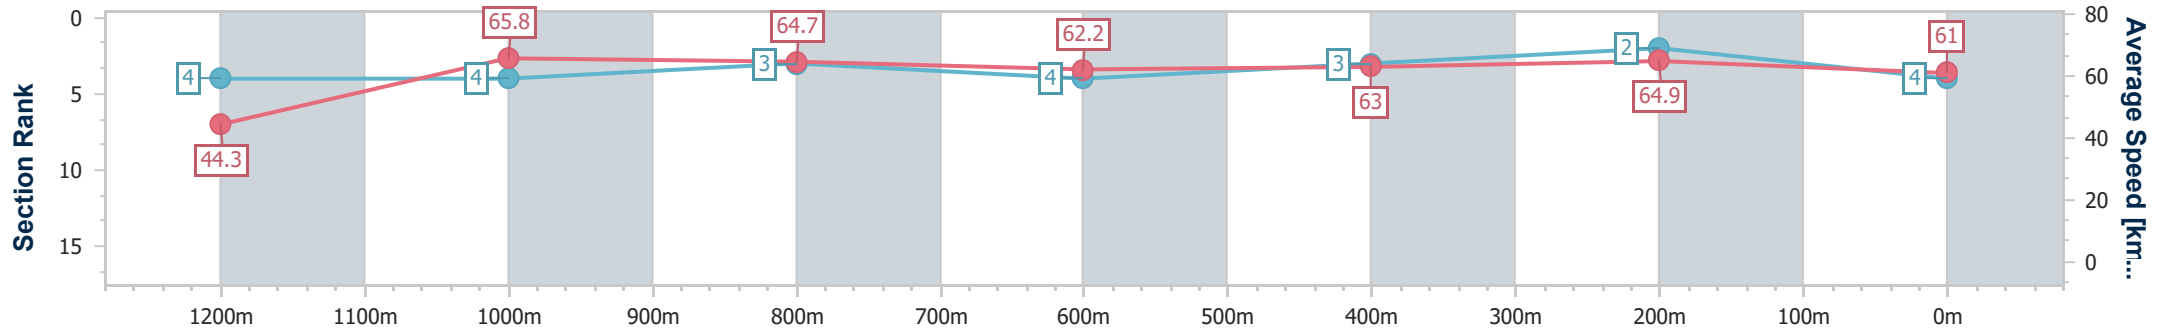

Horse/Jockey Name	Safework
Final Rank	4
Fastest Section Time (Section)	0:08.16 (Overall)
Top Speed [km/h] (Section)	66.7 (1200m)
Race State	Finished

Aquis Park Gold Coast QLD Professional
Race 7: RACING QUEENSLAND MAGIC MILLIONS QTIS OPEN - AQUIS PARK
1300m
HOME OF THE GOLD COAST
TRIP CLUB & SPORT CENTRE

17 January 2025 - 20:55

Track Rating: Good 4, Weather: Overcast, Rail Position: +0.5m
800m-400m; True Remainder

Section	Overall	1200m	1000m	800m	600m	400m	200m
Section Times	1:16.03 [4] (0:08.16)	1:07.87 [4] (0:10.93)	0:56.94 [4] (0:11.13)	0:45.81 [3] (0:11.49)	0:34.32 [4] (0:11.39)	0:22.93 [3] (0:11.15)	0:11.78 [2] (0:11.78)
Average Speed [km/h]	44.3	65.8	64.7	62.2	63.0	64.9	61.0
Top Speed [km/h]	63.5	66.7	65.8	63.3	63.8	65.7	64.2
Avg. Dist. to Rail [m]	5.6	2.3	0.6	1.2	1.0	3.7	5.9
Avg. Stride Freq. [Hz]	2.1	2.3	2.3	2.2	2.3	2.3	2.2
Avg. Stride Length [m]	5.8	7.9	7.9	7.8	7.8	7.8	7.6

- [ ] Ranking at each section and finish
- -.-.- No data available at this section
- NA No data available