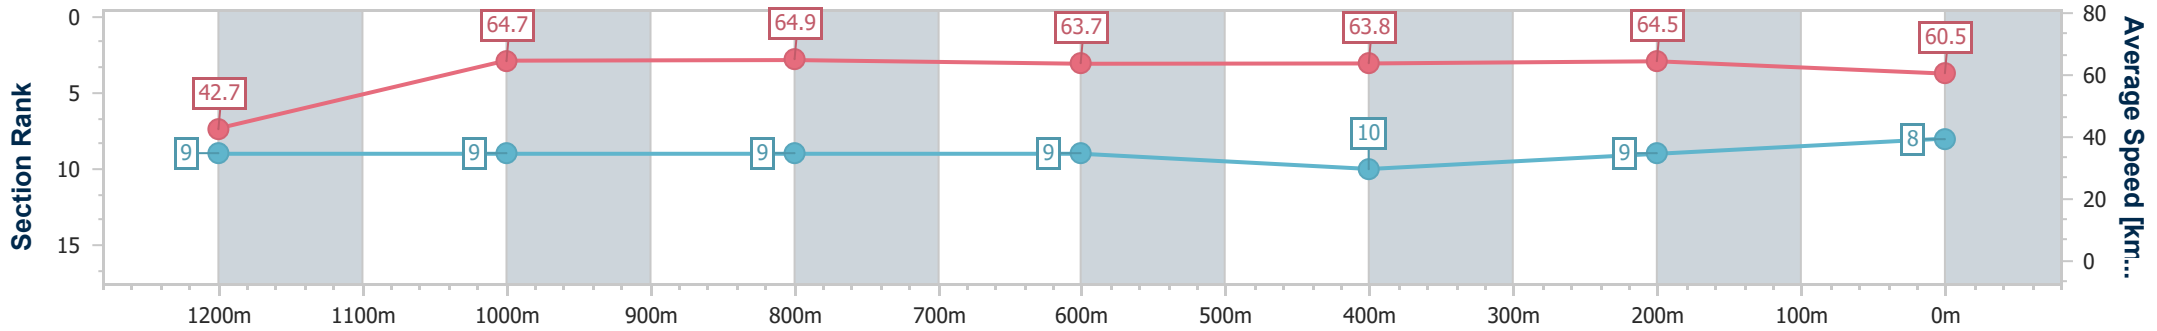

Horse/Jockey Name	Skirt The Law
Final Rank	8
Fastest Section Time (Section)	0:08.46 (Overall)
Top Speed [km/h] (Section)	66.7 (1200m)
Race State	Finished

Aquis Park Gold Coast QLD Professional
Race 7: RACING QUEENSLAND MAGIC MILLIONS QTIS OPEN - AQUIS PARK
1300m
HOME OF THE GOLD COAST
TURF CLUB & SPORT CENTRE

17 January 2025 - 20:55

Track Rating: Good 4, Weather: Overcast, Rail Position: +0.5m
800m-400m; True Remainder

Section	Overall	1200m	1000m	800m	600m	400m	200m
Section Times	1:16.85 [8] (0:08.46)	1:08.39 [9] (0:11.14)	0:57.25 [9] (0:11.30)	0:45.95 [9] (0:11.42)	0:34.53 [9] (0:11.41)	0:23.12 [10] (0:11.22)	0:11.90 [9] (0:11.90)
Average Speed [km/h]	42.7	64.7	64.9	63.7	63.8	64.5	60.5
Top Speed [km/h]	61.0	66.7	66.2	65.9	65.1	65.2	63.5
Avg. Dist. to Rail [m]	8.5	2.1	3.6	3.2	1.8	4.7	7.0
Avg. Stride Freq. [Hz]	2.2	2.5	2.4	2.4	2.4	2.4	2.4
Avg. Stride Length [m]	5.4	7.1	7.4	7.4	7.4	7.4	7.1

- [ ] Ranking at each section and finish
- -.-.- No data available at this section
- NA No data available