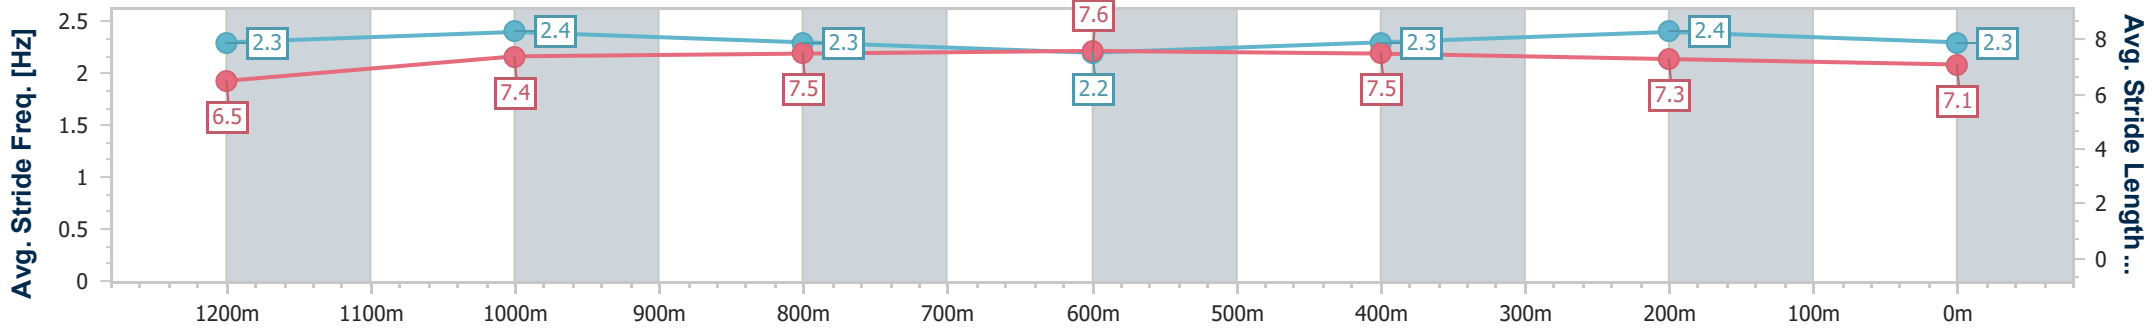

- [] Ranking at each section and finish
- .-.- No data available at this section
- NA No data available

Horse/Jockey Name	Skywriter
Final Rank	14
Fastest Section Time (Section)	0:11.14 (1200m)
Top Speed [km/h] (Section)	65.5 (1200m)
Race State	Finished

Eagle Farm QLD Professional
Race 7: LADBROKES BLACKBOOK BENCHMARK 68 Handicap
- 1400m

08 January 2025 - 17:46

BRISBANE
RACING CLUB

Track Rating: Good 4, Weather: Fine, Rail Position: +9m Entire

Section	Overall	1200m	1000m	800m	600m	400m	200m
Section Times	1:27.50 [14] (0:17.99)	1:09.51 [12] (0:11.14)	0:58.37 [11] (0:11.54)	0:46.83 [10] (0:11.84)	0:34.99 [10] (0:11.55)	0:23.44 [11] (0:11.22)	0:12.22 [12] (0:12.22)
Average Speed [km/h]	40.2	64.6	62.9	61.1	62.3	64.0	59.3
Top Speed [km/h]	63.2	65.5	64.5	61.6	64.7	65.4	61.9
Avg. Dist. to Rail [m]	4.9	1.8	1.3	0.7	0.3	0.2	0.4
Avg. Stride Freq. [Hz]	2.3	2.4	2.3	2.2	2.3	2.4	2.3
Avg. Stride Length [m]	6.5	7.4	7.5	7.6	7.5	7.3	7.1

- [] Ranking at each section and finish
- .-.- No data available at this section
- NA No data available