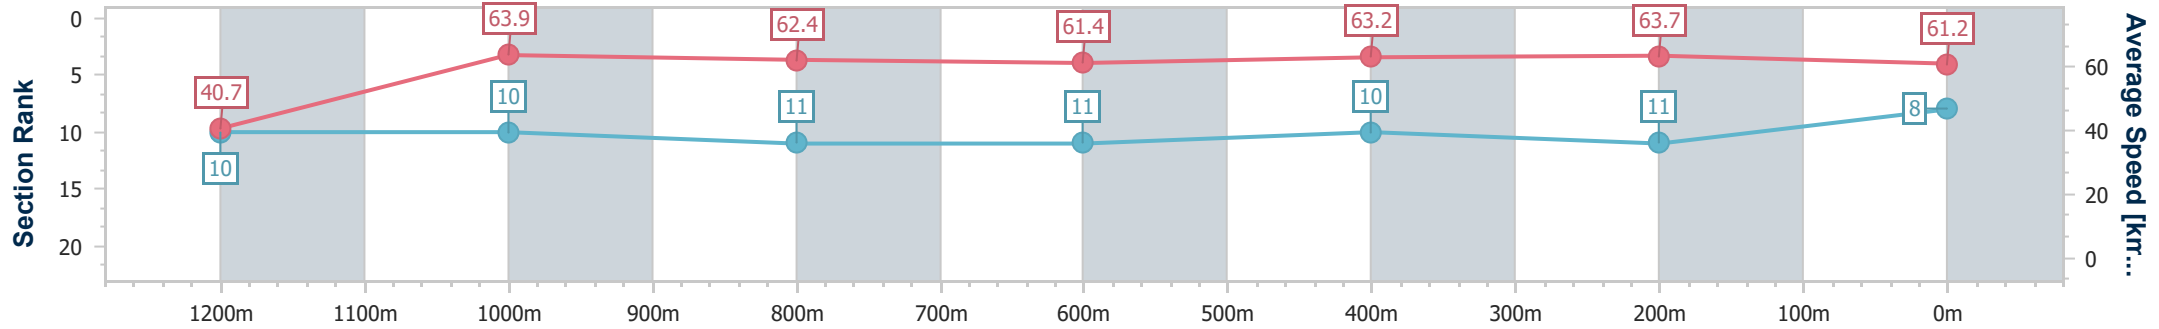

Eagle Farm QLD Professional
Race 7: LADBROKES BLACKBOOK BENCHMARK 68 Handicap
- 1400m

08 January 2025 - 17:46

BRISBANE
RACING CLUB

Track Rating: Good 4, Weather: Fine, Rail Position: +9m Entire

Section	Overall	1200m	1000m	800m	600m	400m	200m
Section Times	1:27.18 [8] (0:17.80)	1:09.38 [10] (0:11.28)	0:58.10 [10] (0:11.67)	0:46.43 [11] (0:11.83)	0:34.60 [11] (0:11.41)	0:23.19 [10] (0:11.28)	0:11.91 [11] (0:11.91)
Average Speed [km/h]	40.7	63.9	62.4	61.4	63.2	63.7	61.2
Top Speed [km/h]	62.8	65.2	63.5	62.0	64.8	65.3	61.7
Avg. Dist. to Rail [m]	8.7	3.1	2.8	1.5	0.4	2.7	3.0
Avg. Stride Freq. [Hz]	2.2	2.2	2.2	2.2	2.2	2.3	2.3
Avg. Stride Length [m]	6.7	7.8	7.9	7.9	7.9	7.7	7.3