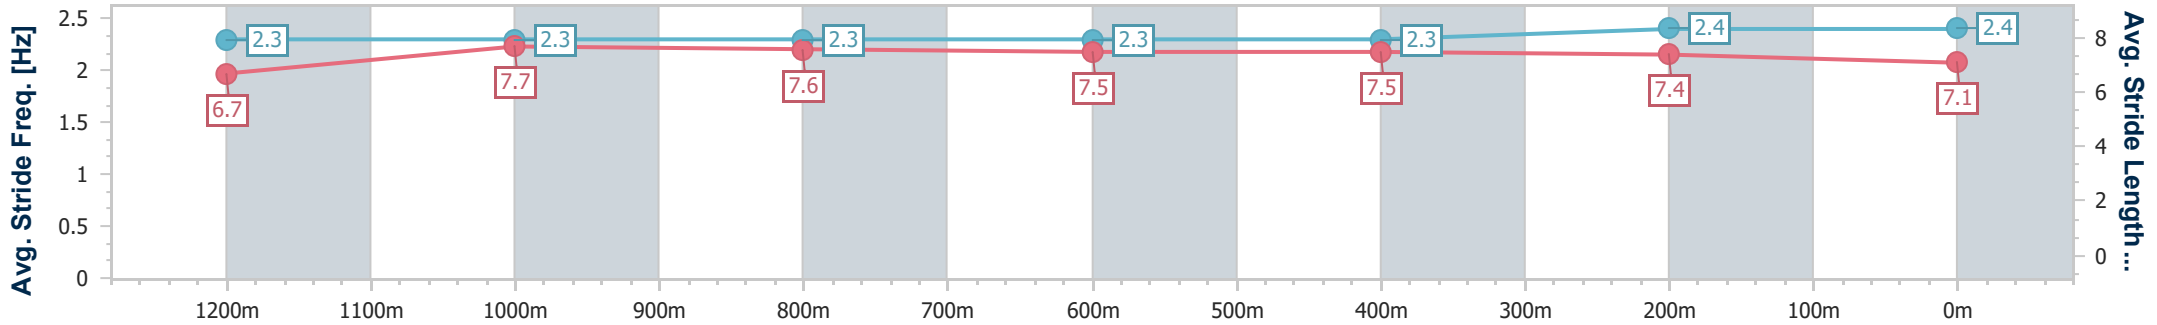

Eagle Farm QLD Professional
Race 7: LADBROKES BLACKBOOK BENCHMARK 68 Handicap
- 1400m

BRISBANE
RACING CLUB

08 January 2025 - 17:46

Track Rating: Good 4, Weather: Fine, Rail Position: +9m Entire

Section	Overall	1200m	1000m	800m	600m	400m	200m
Section Times	1:26.83 [4] (0:17.46)	1:09.37 [6] (0:11.21)	0:58.16 [6] (0:11.65)	0:46.51 [7] (0:11.83)	0:34.68 [7] (0:11.55)	0:23.13 [7] (0:11.33)	0:11.80 [4] (0:11.80)
Average Speed [km/h]	41.3	64.4	62.3	60.9	62.6	63.7	61.3
Top Speed [km/h]	64.8	65.3	63.4	61.8	63.7	64.0	63.2
Avg. Dist. to Rail [m]	3.9	2.7	1.3	0.6	0.5	3.0	3.8
Avg. Stride Freq. [Hz]	2.3	2.3	2.3	2.3	2.3	2.4	2.4
Avg. Stride Length [m]	6.7	7.7	7.6	7.5	7.5	7.4	7.1