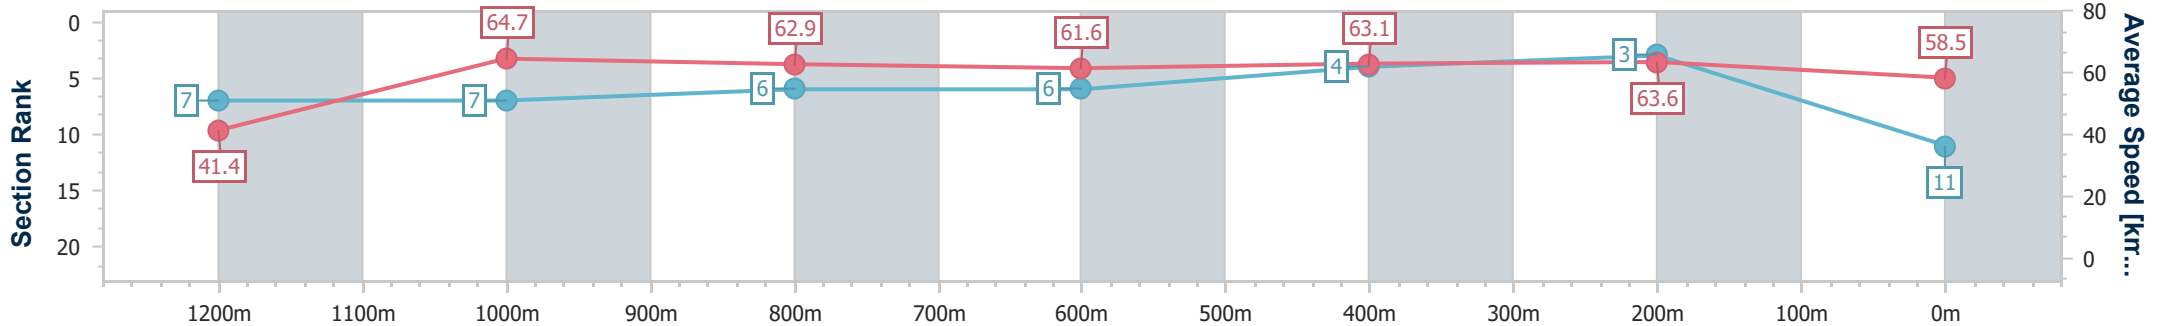

- [] Ranking at each section and finish
- .-.- No data available at this section
- NA No data available

Horse/Jockey Name	Rebel's Edge
Final Rank	11
Fastest Section Time (Section)	0:11.16 (1200m)
Top Speed [km/h] (Section)	65.6 (1200m)
Race State	Finished

Eagle Farm QLD Professional
Race 7: LADBROKES BLACKBOOK BENCHMARK 68 Handicap
- 1400m

08 January 2025 - 17:46

BRISBANE
RACING CLUB

Track Rating: Good 4, Weather: Fine, Rail Position: +9m Entire

Section	Overall	1200m	1000m	800m	600m	400m	200m
Section Times	1:27.30 [11] (0:17.54)	1:09.76 [7] (0:11.16)	0:58.60 [7] (0:11.61)	0:46.99 [6] (0:11.80)	0:35.19 [6] (0:11.48)	0:23.71 [4] (0:11.33)	0:12.38 [3] (0:12.38)
Average Speed [km/h]	41.4	64.7	62.9	61.6	63.1	63.6	58.5
Top Speed [km/h]	63.8	65.6	64.0	62.9	64.3	64.9	61.4
Avg. Dist. to Rail [m]	7.6	3.8	3.2	2.1	1.6	4.0	4.3
Avg. Stride Freq. [Hz]	2.2	2.3	2.3	2.2	2.3	2.3	2.3
Avg. Stride Length [m]	6.9	8.0	7.8	7.6	7.7	7.6	7.1

- [] Ranking at each section and finish
- .-.- No data available at this section
- NA No data available

Horse/Jockey Name	Counter
Final Rank	12
Fastest Section Time (Section)	0:11.12 (1200m)
Top Speed [km/h] (Section)	66.6 (1200m)
Race State	Finished