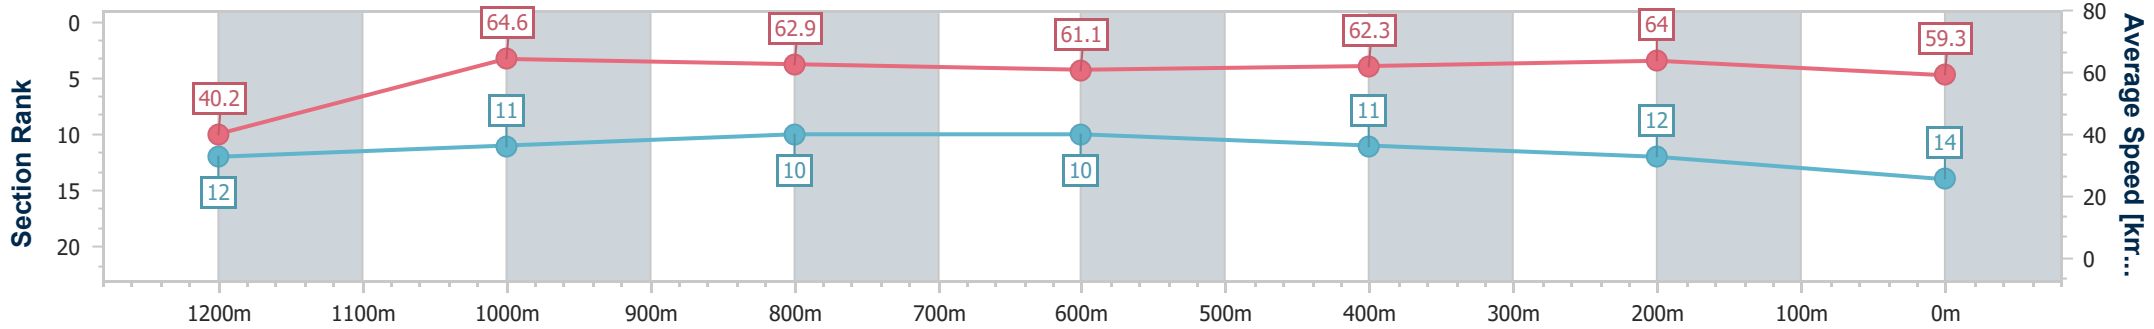

- [] Ranking at each section and finish
- .-.- No data available at this section
- NA No data available

Horse/Jockey Name	Skywriter
Final Rank	14
Fastest Section Time (Section)	0:11.14 (1200m)
Top Speed [km/h] (Section)	65.5 (1200m)
Race State	Finished

Eagle Farm QLD Professional
Race 7: LADBROKES BLACKBOOK BENCHMARK 68 Handicap
- 1400m

08 January 2025 - 17:46

BRISBANE
RACING CLUB

Track Rating: Good 4, Weather: Fine, Rail Position: +9m Entire

Section	Overall	1200m	1000m	800m	600m	400m	200m
Section Times	1:27.50 [14] (0:17.99)	1:09.51 [12] (0:11.14)	0:58.37 [11] (0:11.54)	0:46.83 [10] (0:11.84)	0:34.99 [10] (0:11.55)	0:23.44 [11] (0:11.22)	0:12.22 [12] (0:12.22)
Average Speed [km/h]	40.2	64.6	62.9	61.1	62.3	64.0	59.3
Top Speed [km/h]	63.2	65.5	64.5	61.6	64.7	65.4	61.9
Avg. Dist. to Rail [m]	4.9	1.8	1.3	0.7	0.3	0.2	0.4
Avg. Stride Freq. [Hz]	2.3	2.4	2.3	2.2	2.3	2.4	2.3
Avg. Stride Length [m]	6.5	7.4	7.5	7.6	7.5	7.3	7.1

- [] Ranking at each section and finish
- .-.- No data available at this section
- NA No data available