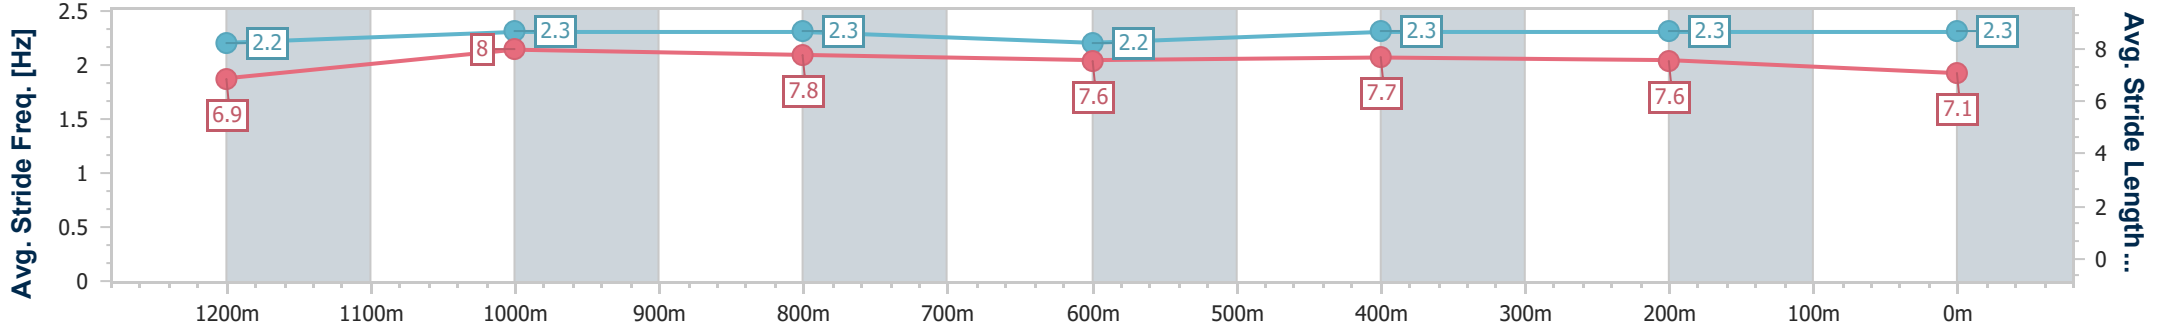

- [] Ranking at each section and finish
- .-.- No data available at this section
- NA No data available

Horse/Jockey Name	Rebel's Edge
Final Rank	11
Fastest Section Time (Section)	0:11.16 (1200m)
Top Speed [km/h] (Section)	65.6 (1200m)
Race State	Finished

Eagle Farm QLD Professional
Race 7: LADBROKES BLACKBOOK BENCHMARK 68 Handicap
- 1400m

08 January 2025 - 17:46

BRISBANE
RACING CLUB

Track Rating: Good 4, Weather: Fine, Rail Position: +9m Entire

Section	Overall	1200m	1000m	800m	600m	400m	200m
Section Times	1:27.30 [11] (0:17.54)	1:09.76 [7] (0:11.16)	0:58.60 [7] (0:11.61)	0:46.99 [6] (0:11.80)	0:35.19 [6] (0:11.48)	0:23.71 [4] (0:11.33)	0:12.38 [3] (0:12.38)
Average Speed [km/h]	41.4	64.7	62.9	61.6	63.1	63.6	58.5
Top Speed [km/h]	63.8	65.6	64.0	62.9	64.3	64.9	61.4
Avg. Dist. to Rail [m]	7.6	3.8	3.2	2.1	1.6	4.0	4.3
Avg. Stride Freq. [Hz]	2.2	2.3	2.3	2.2	2.3	2.3	2.3
Avg. Stride Length [m]	6.9	8.0	7.8	7.6	7.7	7.6	7.1

- [] Ranking at each section and finish
- .-.- No data available at this section
- NA No data available

Horse/Jockey Name	Counter
Final Rank	12
Fastest Section Time (Section)	0:11.12 (1200m)
Top Speed [km/h] (Section)	66.6 (1200m)
Race State	Finished