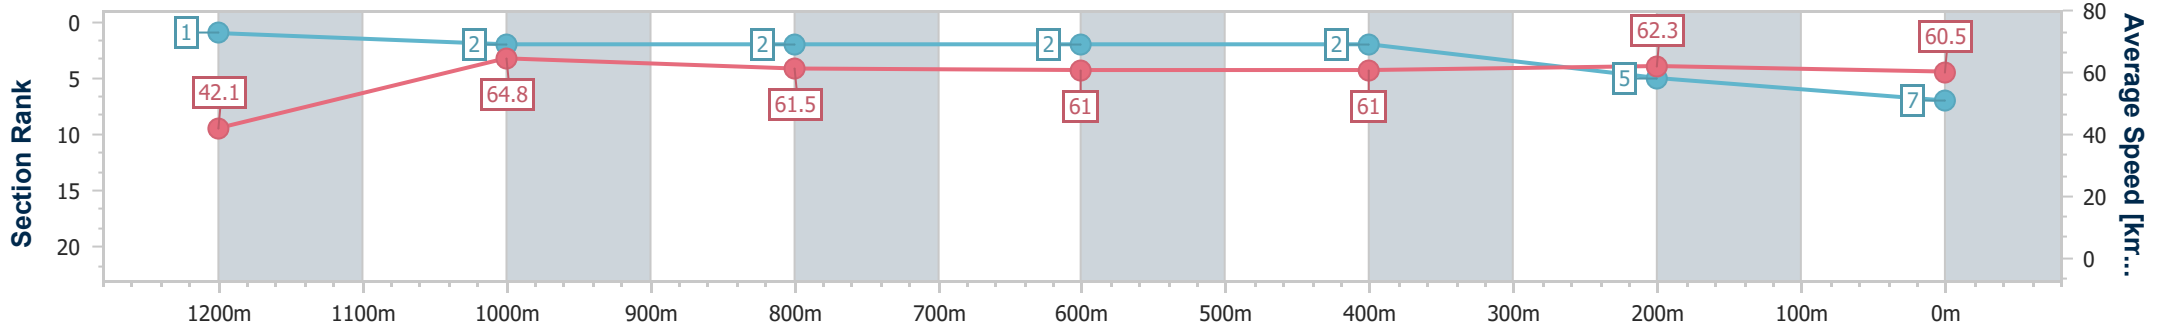

Eagle Farm QLD Professional
Race 7: LADBROKES BLACKBOOK BENCHMARK 68 Handicap
- 1400m

08 January 2025 - 17:46

BRISBANE
RACING CLUB

Track Rating: Good 4, Weather: Fine, Rail Position: +9m Entire

Section	Overall	1200m	1000m	800m	600m	400m	200m
Section Times	1:27.02 [7] (0:17.18)	1:09.84 [1] (0:11.12)	0:58.72 [2] (0:11.72)	0:47.00 [2] (0:11.75)	0:35.25 [2] (0:11.71)	0:23.54 [2] (0:11.56)	0:11.98 [5] (0:11.98)
Average Speed [km/h]	42.1	64.8	61.5	61.0	61.0	62.3	60.5
Top Speed [km/h]	65.9	65.9	62.9	61.6	62.8	63.5	61.6
Avg. Dist. to Rail [m]	3.4	1.7	0.6	1.1	1.4	1.4	1.7
Avg. Stride Freq. [Hz]	2.5	2.5	2.4	2.3	2.4	2.4	2.4
Avg. Stride Length [m]	6.3	7.3	7.3	7.2	7.1	7.1	6.9