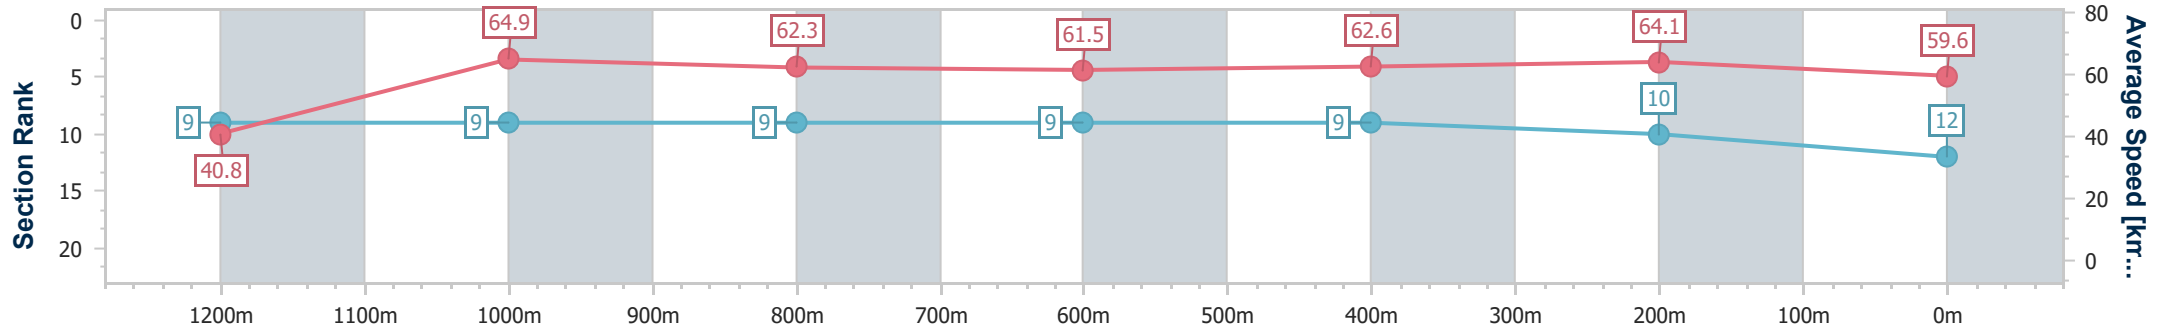

Eagle Farm QLD Professional
Race 7: LADBROKES BLACKBOOK BENCHMARK 68 Handicap
- 1400m

08 January 2025 - 17:46

BRISBANE
RACING CLUB

Track Rating: Good 4, Weather: Fine, Rail Position: +9m Entire

Section	Overall	1200m	1000m	800m	600m	400m	200m
Section Times	1:27.34 [12] (0:17.72)	1:09.62 [9] (0:11.12)	0:58.50 [9] (0:11.71)	0:46.79 [9] (0:11.83)	0:34.96 [9] (0:11.60)	0:23.36 [9] (0:11.24)	0:12.12 [10] (0:12.12)
Average Speed [km/h]	40.8	64.9	62.3	61.5	62.6	64.1	59.6
Top Speed [km/h]	65.8	66.6	63.8	62.8	64.9	65.9	62.1
Avg. Dist. to Rail [m]	6.7	2.7	2.2	2.4	2.2	4.3	6.1
Avg. Stride Freq. [Hz]	2.4	2.4	2.3	2.3	2.4	2.5	2.4
Avg. Stride Length [m]	6.3	7.5	7.5	7.5	7.3	7.3	6.9

- [] Ranking at each section and finish
- .-.- No data available at this section
- NA No data available

Horse/Jockey Name	New Level
Final Rank	13
Fastest Section Time (Section)	0:10.93 (1200m)
Top Speed [km/h] (Section)	66.5 (1200m)
Race State	Finished