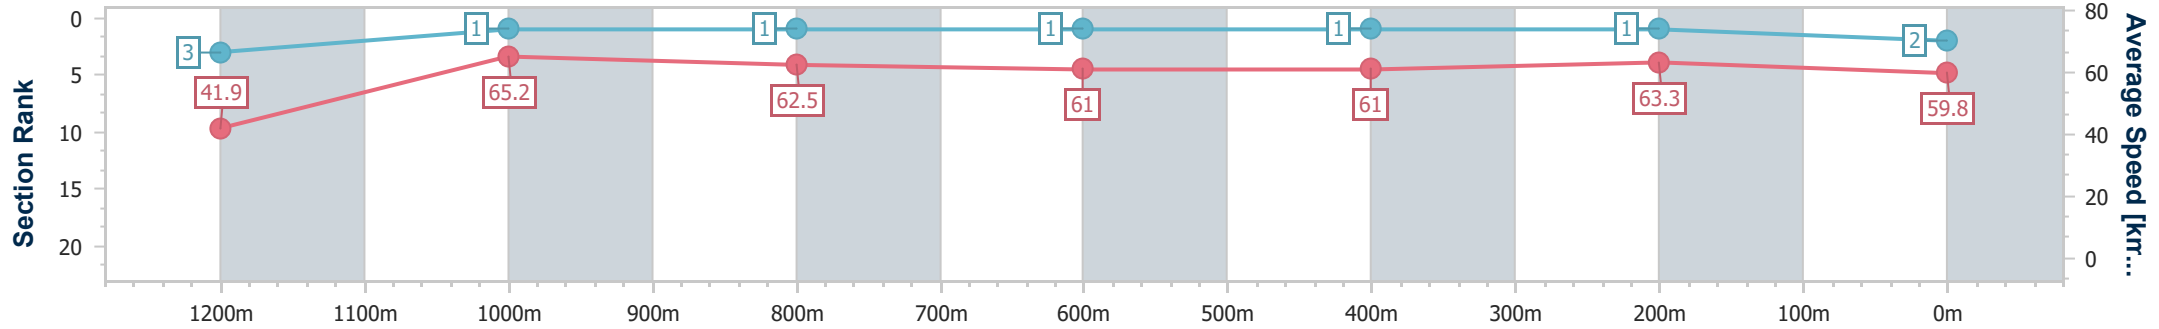

Eagle Farm QLD Professional
Race 7: LADBROKES BLACKBOOK BENCHMARK 68 Handicap
- 1400m

08 January 2025 - 17:46

BRISBANE
RACING CLUB

Track Rating: Good 4, Weather: Fine, Rail Position: +9m Entire

Section	Overall	1200m	1000m	800m	600m	400m	200m
Section Times	1:26.69 [2] (0:17.23)	1:09.46 [3] (0:11.06)	0:58.40 [1] (0:11.53)	0:46.87 [1] (0:11.72)	0:35.15 [1] (0:11.69)	0:23.46 [1] (0:11.38)	0:12.08 [1] (0:12.08)
Average Speed [km/h]	41.9	65.2	62.5	61.0	61.0	63.3	59.8
Top Speed [km/h]	64.0	66.9	64.1	61.4	63.1	64.1	62.0
Avg. Dist. to Rail [m]	4.6	2.7	0.6	1.7	1.5	0.6	0.7
Avg. Stride Freq. [Hz]	2.3	2.3	2.2	2.2	2.2	2.3	2.3
Avg. Stride Length [m]	6.7	7.8	7.8	7.7	7.6	7.5	7.3