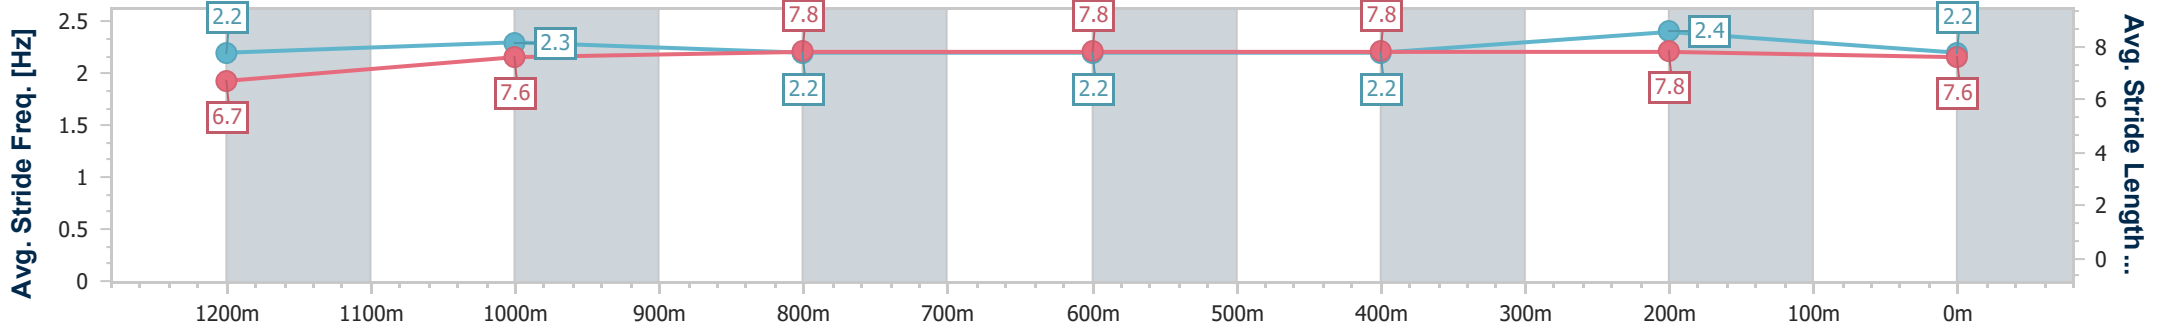

Eagle Farm QLD Professional
Race 7: LADBROKES BLACKBOOK BENCHMARK 68 Handicap
- 1400m

08 January 2025 - 17:46

BRISBANE
RACING CLUB

Track Rating: Good 4, Weather: Fine, Rail Position: +9m Entire

Section	Overall	1200m	1000m	800m	600m	400m	200m
Section Times	1:26.94 [5] (0:17.98)	1:08.96 [11] (0:11.64)	0:57.32 [14] (0:11.69)	0:45.63 [14] (0:11.70)	0:33.93 [14] (0:11.30)	0:22.63 [14] (0:10.88)	0:11.75 [9] (0:11.75)
Average Speed [km/h]	40.2	62.0	61.9	60.8	63.5	66.0	61.6
Top Speed [km/h]	61.2	64.4	63.1	62.5	66.5	67.3	64.4
Avg. Dist. to Rail [m]	7.9	3.5	1.0	2.5	1.6	4.8	5.9
Avg. Stride Freq. [Hz]	2.2	2.3	2.2	2.2	2.2	2.4	2.2
Avg. Stride Length [m]	6.7	7.6	7.8	7.8	7.8	7.8	7.6