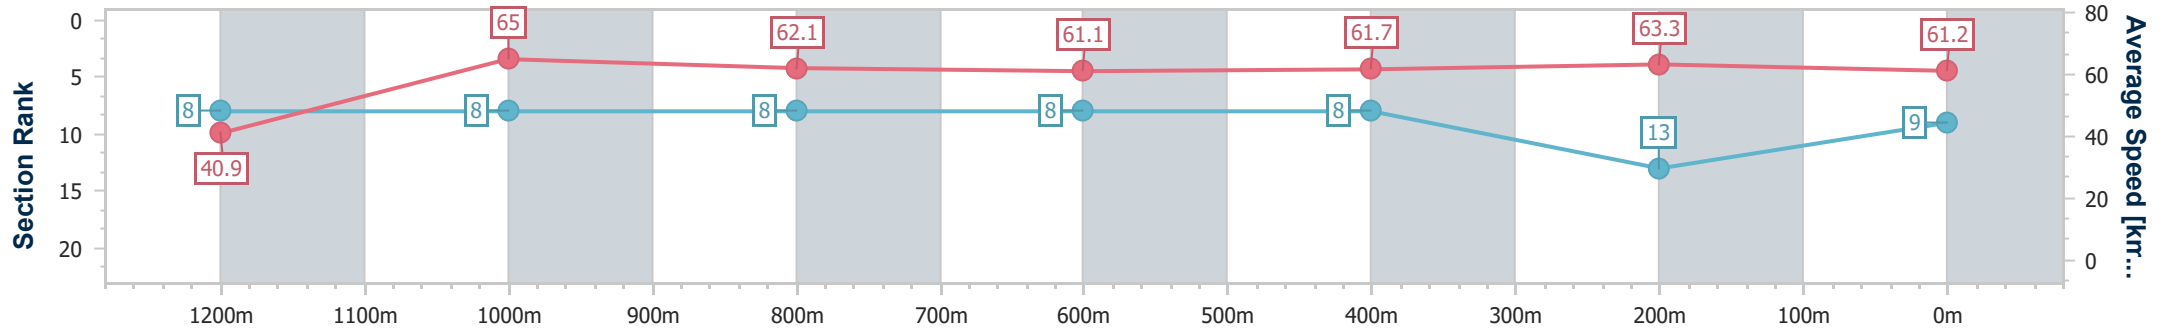

Eagle Farm QLD Professional
Race 7: LADBROKES BLACKBOOK BENCHMARK 68 Handicap
- 1400m

BRISBANE
RACING CLUB

08 January 2025 - 17:46

Track Rating: Good 4, Weather: Fine, Rail Position: +9m Entire

Section	Overall	1200m	1000m	800m	600m	400m	200m
Section Times	1:27.19 [9] (0:17.69)	1:09.50 [8] (0:11.08)	0:58.42 [8] (0:11.69)	0:46.73 [8] (0:11.81)	0:34.92 [8] (0:11.64)	0:23.28 [8] (0:11.39)	0:11.89 [13] (0:11.89)
Average Speed [km/h]	40.9	65.0	62.1	61.1	61.7	63.3	61.2
Top Speed [km/h]	64.7	66.7	63.9	61.7	63.5	64.4	61.6
Avg. Dist. to Rail [m]	2.8	1.9	1.3	0.6	0.3	2.0	2.7
Avg. Stride Freq. [Hz]	2.3	2.4	2.3	2.3	2.3	2.4	2.3
Avg. Stride Length [m]	6.6	7.6	7.5	7.4	7.4	7.4	7.2