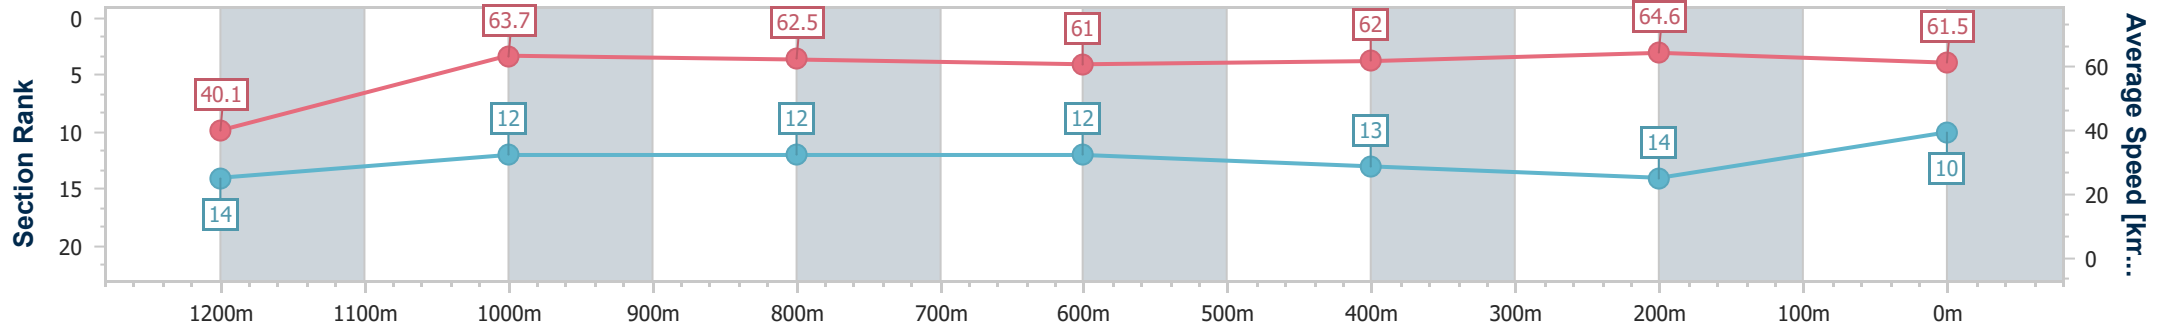

Eagle Farm QLD Professional
Race 7: LADBROKES BLACKBOOK BENCHMARK 68 Handicap
- 1400m

08 January 2025 - 17:46

BRISBANE
RACING CLUB

Track Rating: Good 4, Weather: Fine, Rail Position: +9m Entire

Section	Overall	1200m	1000m	800m	600m	400m	200m
Section Times	1:27.26 [10] (0:18.01)	1:09.25 [14] (0:11.35)	0:57.90 [12] (0:11.59)	0:46.31 [12] (0:11.80)	0:34.51 [12] (0:11.56)	0:22.95 [13] (0:11.14)	0:11.81 [14] (0:11.81)
Average Speed [km/h]	40.1	63.7	62.5	61.0	62.0	64.6	61.5
Top Speed [km/h]	64.1	63.9	63.5	62.4	64.8	65.1	63.1
Avg. Dist. to Rail [m]	8.5	2.5	1.2	0.4	0.9	2.1	6.4
Avg. Stride Freq. [Hz]	2.3	2.5	2.4	2.4	2.4	2.5	2.4
Avg. Stride Length [m]	6.3	7.2	7.2	7.1	7.1	7.2	7.0

- [] Ranking at each section and finish
- .-.- No data available at this section
- NA No data available

Horse/Jockey Name	Rebel's Edge
Final Rank	11
Fastest Section Time (Section)	0:11.16 (1200m)
Top Speed [km/h] (Section)	65.6 (1200m)
Race State	Finished