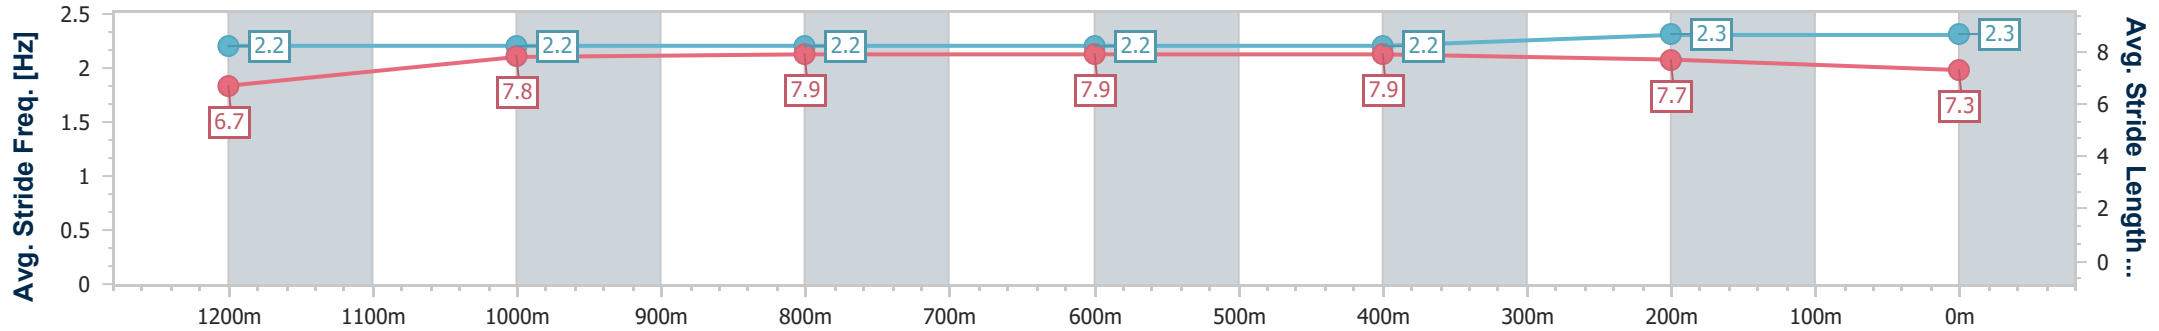

Eagle Farm QLD Professional
Race 7: LADBROKES BLACKBOOK BENCHMARK 68 Handicap
- 1400m

08 January 2025 - 17:46

BRISBANE
RACING CLUB

Track Rating: Good 4, Weather: Fine, Rail Position: +9m Entire

Section	Overall	1200m	1000m	800m	600m	400m	200m
Section Times	1:27.18 [8] (0:17.80)	1:09.38 [10] (0:11.28)	0:58.10 [10] (0:11.67)	0:46.43 [11] (0:11.83)	0:34.60 [11] (0:11.41)	0:23.19 [10] (0:11.28)	0:11.91 [11] (0:11.91)
Average Speed [km/h]	40.7	63.9	62.4	61.4	63.2	63.7	61.2
Top Speed [km/h]	62.8	65.2	63.5	62.0	64.8	65.3	61.7
Avg. Dist. to Rail [m]	8.7	3.1	2.8	1.5	0.4	2.7	3.0
Avg. Stride Freq. [Hz]	2.2	2.2	2.2	2.2	2.2	2.3	2.3
Avg. Stride Length [m]	6.7	7.8	7.9	7.9	7.9	7.7	7.3