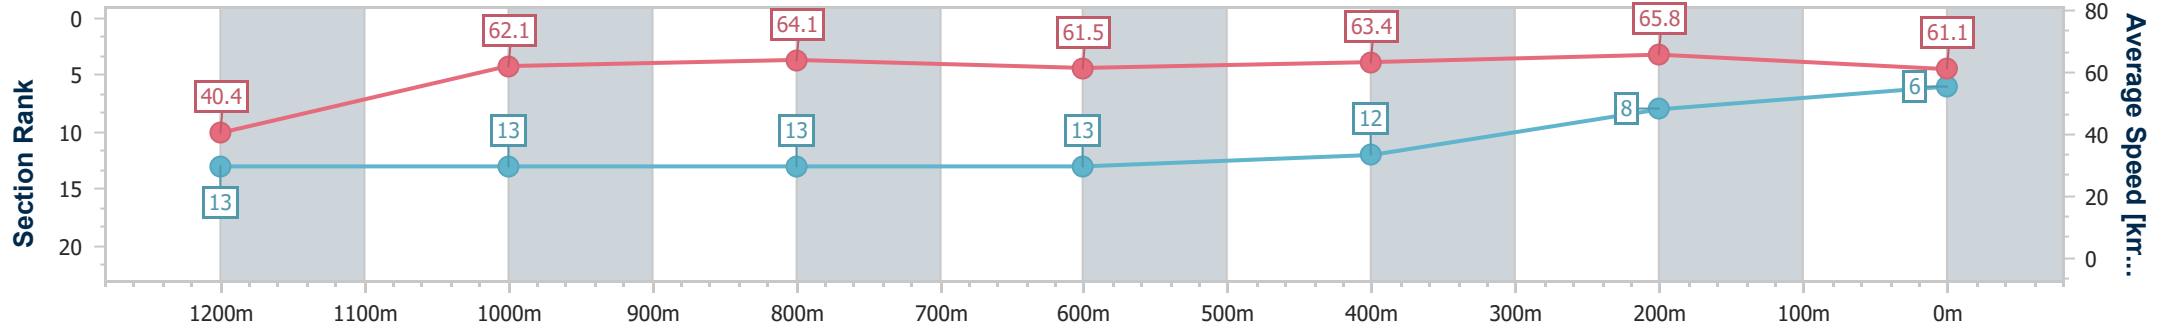

Eagle Farm QLD Professional
Race 7: LADBROKES BLACKBOOK BENCHMARK 68 Handicap
- 1400m

08 January 2025 - 17:46

BRISBANE
RACING CLUB

Track Rating: Good 4, Weather: Fine, Rail Position: +9m Entire

Section	Overall	1200m	1000m	800m	600m	400m	200m
Section Times	1:26.96 [6] (0:17.99)	1:08.97 [13] (0:11.62)	0:57.35 [13] (0:11.41)	0:45.94 [13] (0:11.76)	0:34.18 [13] (0:11.37)	0:22.81 [12] (0:10.97)	0:11.84 [8] (0:11.84)
Average Speed [km/h]	40.4	62.1	64.1	61.5	63.4	65.8	61.1
Top Speed [km/h]	60.5	63.9	66.5	62.5	65.9	66.9	64.6
Avg. Dist. to Rail [m]	11.0	4.2	2.8	1.2	0.8	5.1	5.9
Avg. Stride Freq. [Hz]	2.2	2.2	2.3	2.2	2.3	2.4	2.3
Avg. Stride Length [m]	6.7	7.6	7.8	7.8	7.7	7.7	7.4