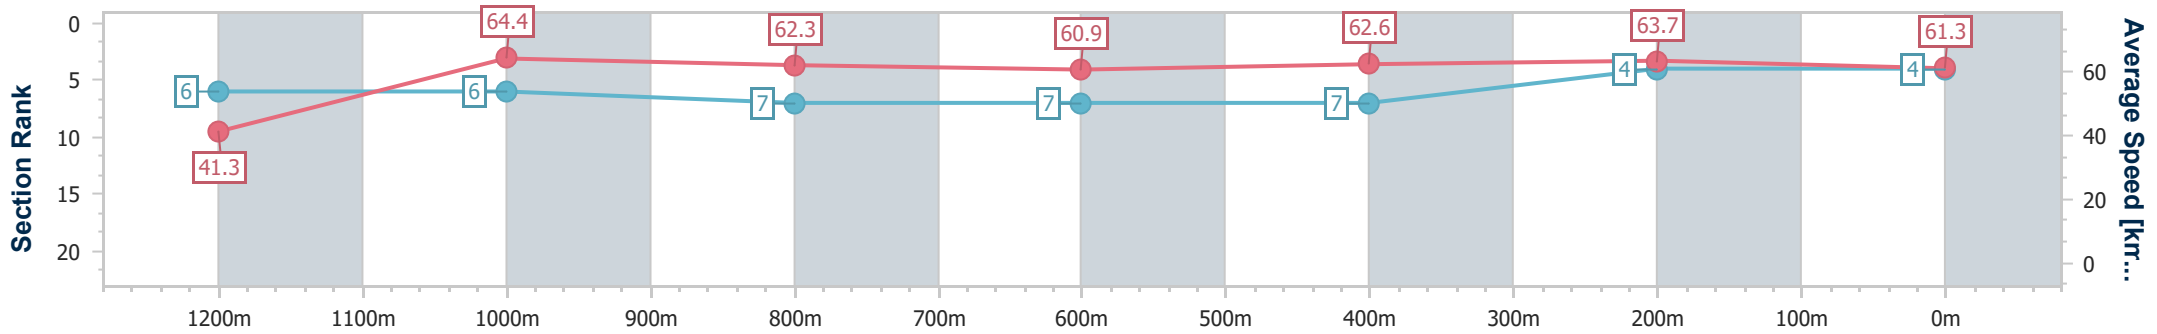

Eagle Farm QLD Professional
Race 7: LADBROKES BLACKBOOK BENCHMARK 68 Handicap
- 1400m

BRISBANE
RACING CLUB

08 January 2025 - 17:46

Track Rating: Good 4, Weather: Fine, Rail Position: +9m Entire

Section	Overall	1200m	1000m	800m	600m	400m	200m
Section Times	1:26.83 [4] (0:17.46)	1:09.37 [6] (0:11.21)	0:58.16 [6] (0:11.65)	0:46.51 [7] (0:11.83)	0:34.68 [7] (0:11.55)	0:23.13 [7] (0:11.33)	0:11.80 [4] (0:11.80)
Average Speed [km/h]	41.3	64.4	62.3	60.9	62.6	63.7	61.3
Top Speed [km/h]	64.8	65.3	63.4	61.8	63.7	64.0	63.2
Avg. Dist. to Rail [m]	3.9	2.7	1.3	0.6	0.5	3.0	3.8
Avg. Stride Freq. [Hz]	2.3	2.3	2.3	2.3	2.3	2.4	2.4
Avg. Stride Length [m]	6.7	7.7	7.6	7.5	7.5	7.4	7.1