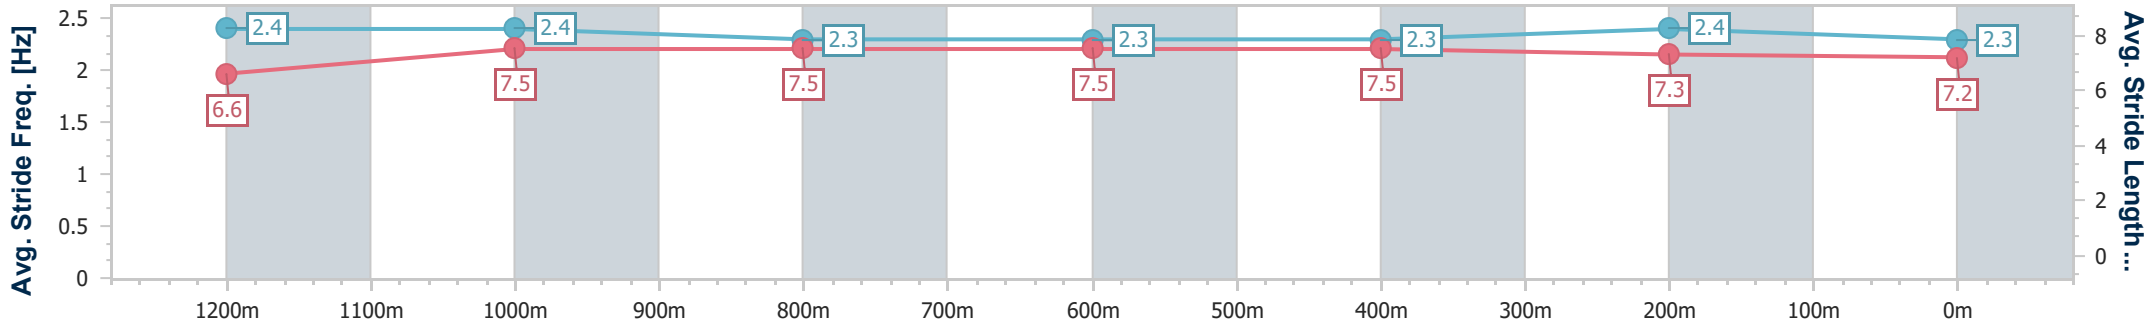

Eagle Farm QLD Professional
Race 7: LADBROKES BLACKBOOK BENCHMARK 68 Handicap
- 1400m

08 January 2025 - 17:46

BRISBANE
RACING CLUB

Track Rating: Good 4, Weather: Fine, Rail Position: +9m Entire

Section	Overall	1200m	1000m	800m	600m	400m	200m
Section Times	1:26.64 [1] (0:17.20)	1:09.44 [2] (0:11.23)	0:58.21 [4] (0:11.73)	0:46.48 [4] (0:11.75)	0:34.73 [4] (0:11.58)	0:23.15 [3] (0:11.26)	0:11.89 [2] (0:11.89)
Average Speed [km/h]	42.0	64.5	61.9	61.7	62.3	63.9	61.1
Top Speed [km/h]	64.1	65.9	63.2	62.3	64.8	65.4	62.2
Avg. Dist. to Rail [m]	4.3	3.4	2.3	0.6	0.9	2.5	1.5
Avg. Stride Freq. [Hz]	2.4	2.4	2.3	2.3	2.3	2.4	2.3
Avg. Stride Length [m]	6.6	7.5	7.5	7.5	7.5	7.3	7.2