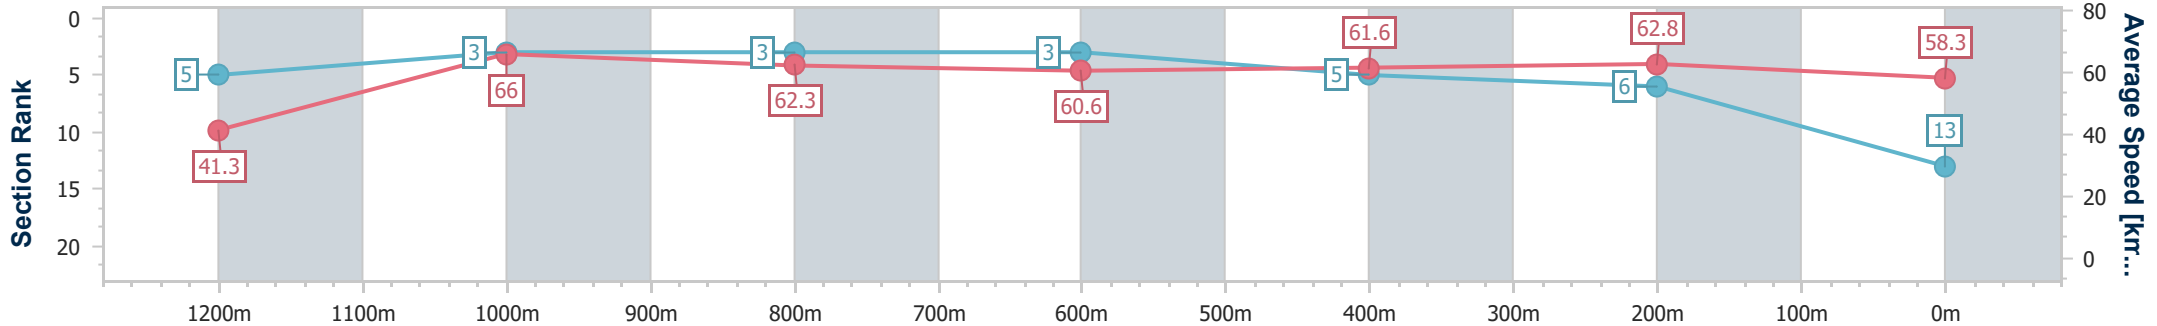

Eagle Farm QLD Professional
Race 7: LADBROKES BLACKBOOK BENCHMARK 68 Handicap
- 1400m

08 January 2025 - 17:46

BRISBANE
RACING CLUB

Track Rating: Good 4, Weather: Fine, Rail Position: +9m Entire

Section	Overall	1200m	1000m	800m	600m	400m	200m
Section Times	1:27.48 [13] (0:17.43)	1:10.05 [5] (0:10.93)	0:59.12 [3] (0:11.68)	0:47.44 [3] (0:11.86)	0:35.58 [3] (0:11.70)	0:23.88 [5] (0:11.45)	0:12.43 [6] (0:12.43)
Average Speed [km/h]	41.3	66.0	62.3	60.6	61.6	62.8	58.3
Top Speed [km/h]	65.8	66.5	65.9	62.3	62.7	64.4	60.7
Avg. Dist. to Rail [m]	4.4	3.1	1.6	0.9	0.5	0.4	0.2
Avg. Stride Freq. [Hz]	2.5	2.5	2.3	2.3	2.3	2.4	2.3
Avg. Stride Length [m]	6.3	7.4	7.4	7.3	7.3	7.2	6.9

- [] Ranking at each section and finish
- .-.- No data available at this section
- NA No data available

Horse/Jockey Name	Skywriter
Final Rank	14
Fastest Section Time (Section)	0:11.14 (1200m)
Top Speed [km/h] (Section)	65.5 (1200m)
Race State	Finished