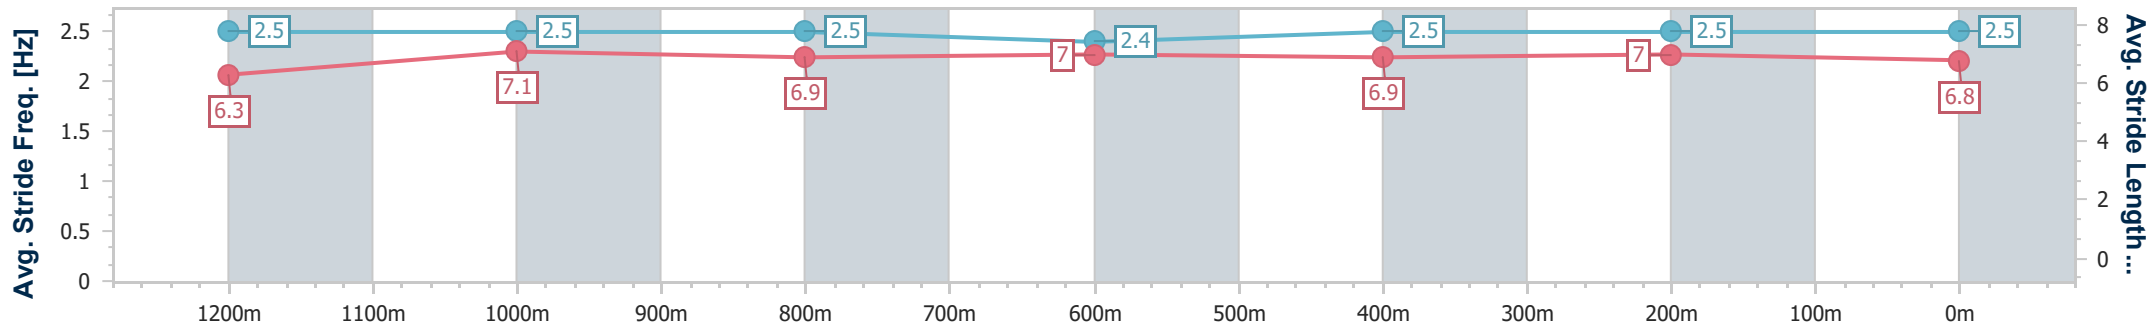

Eagle Farm QLD Professional
Race 7: LADBROKES BLACKBOOK BENCHMARK 68 Handicap
- 1400m

08 January 2025 - 17:46

BRISBANE
RACING CLUB

Track Rating: Good 4, Weather: Fine, Rail Position: +9m Entire

Section	Overall	1200m	1000m	800m	600m	400m	200m
Section Times	1:26.77 [3] (0:17.35)	1:09.42 [4] (0:11.11)	0:58.31 [5] (0:11.73)	0:46.58 [5] (0:11.82)	0:34.76 [5] (0:11.67)	0:23.09 [6] (0:11.39)	0:11.70 [7] (0:11.70)
Average Speed [km/h]	41.4	65.1	61.5	61.1	61.6	63.3	62.1
Top Speed [km/h]	65.1	65.8	62.4	61.9	62.5	63.5	62.9
Avg. Dist. to Rail [m]	2.4	1.7	1.0	0.3	0.5	0.9	1.6
Avg. Stride Freq. [Hz]	2.5	2.5	2.5	2.4	2.5	2.5	2.5
Avg. Stride Length [m]	6.3	7.1	6.9	7.0	6.9	7.0	6.8