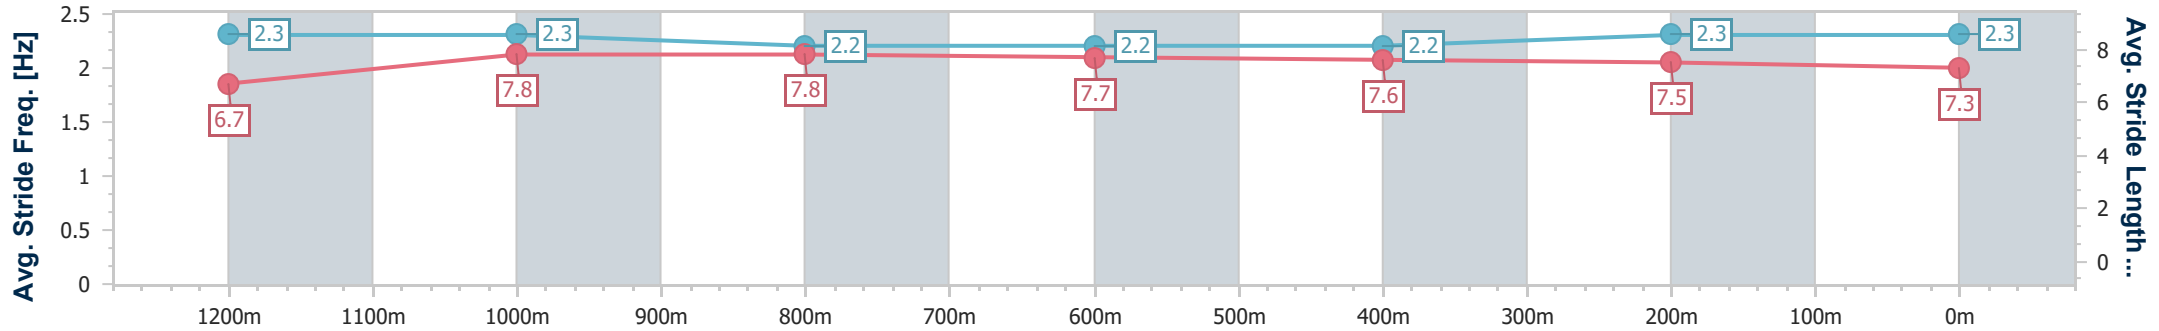

Eagle Farm QLD Professional
Race 7: LADBROKES BLACKBOOK BENCHMARK 68 Handicap
- 1400m

08 January 2025 - 17:46

BRISBANE
RACING CLUB

Track Rating: Good 4, Weather: Fine, Rail Position: +9m Entire

Section	Overall	1200m	1000m	800m	600m	400m	200m
Section Times	1:26.69 [2] (0:17.23)	1:09.46 [3] (0:11.06)	0:58.40 [1] (0:11.53)	0:46.87 [1] (0:11.72)	0:35.15 [1] (0:11.69)	0:23.46 [1] (0:11.38)	0:12.08 [1] (0:12.08)
Average Speed [km/h]	41.9	65.2	62.5	61.0	61.0	63.3	59.8
Top Speed [km/h]	64.0	66.9	64.1	61.4	63.1	64.1	62.0
Avg. Dist. to Rail [m]	4.6	2.7	0.6	1.7	1.5	0.6	0.7
Avg. Stride Freq. [Hz]	2.3	2.3	2.2	2.2	2.2	2.3	2.3
Avg. Stride Length [m]	6.7	7.8	7.8	7.7	7.6	7.5	7.3