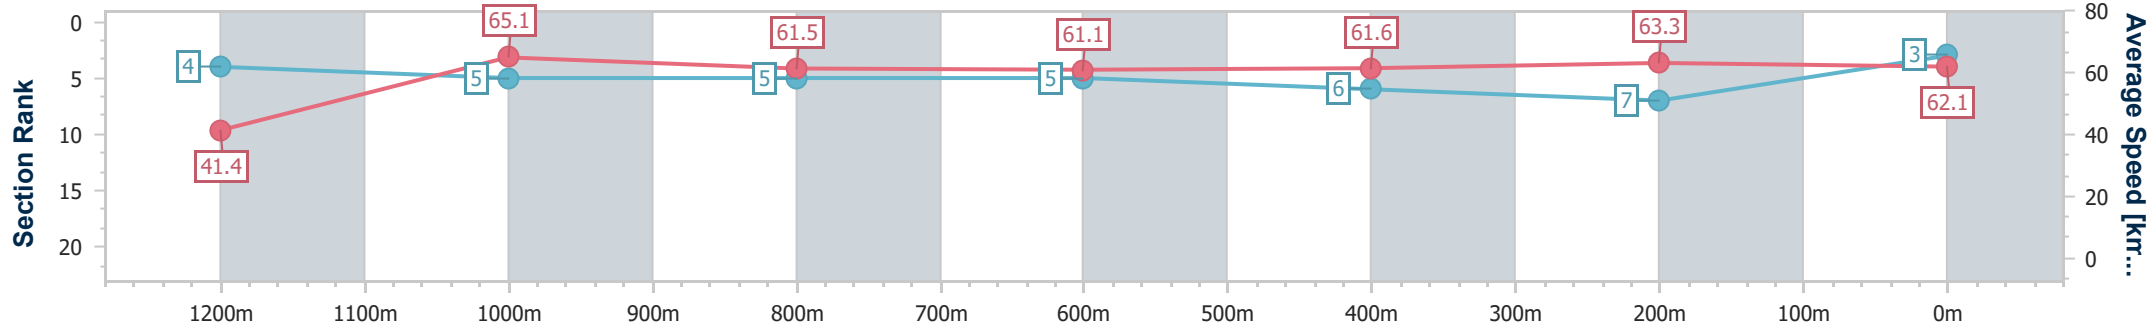

Eagle Farm QLD Professional
Race 7: LADBROKES BLACKBOOK BENCHMARK 68 Handicap
- 1400m

08 January 2025 - 17:46

BRISBANE
RACING CLUB

Track Rating: Good 4, Weather: Fine, Rail Position: +9m Entire

Section	Overall	1200m	1000m	800m	600m	400m	200m
Section Times	1:26.77 [3] (0:17.35)	1:09.42 [4] (0:11.11)	0:58.31 [5] (0:11.73)	0:46.58 [5] (0:11.82)	0:34.76 [5] (0:11.67)	0:23.09 [6] (0:11.39)	0:11.70 [7] (0:11.70)
Average Speed [km/h]	41.4	65.1	61.5	61.1	61.6	63.3	62.1
Top Speed [km/h]	65.1	65.8	62.4	61.9	62.5	63.5	62.9
Avg. Dist. to Rail [m]	2.4	1.7	1.0	0.3	0.5	0.9	1.6
Avg. Stride Freq. [Hz]	2.5	2.5	2.5	2.4	2.5	2.5	2.5
Avg. Stride Length [m]	6.3	7.1	6.9	7.0	6.9	7.0	6.8