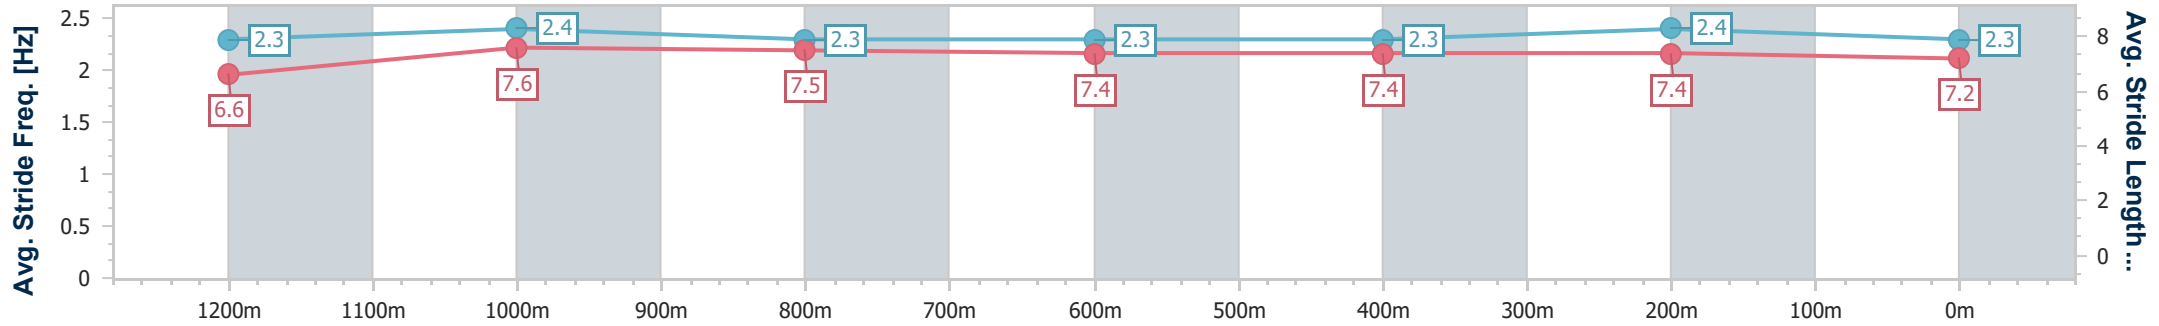

Eagle Farm QLD Professional
Race 7: LADBROKES BLACKBOOK BENCHMARK 68 Handicap
- 1400m

BRISBANE
RACING CLUB

08 January 2025 - 17:46

Track Rating: Good 4, Weather: Fine, Rail Position: +9m Entire

Section	Overall	1200m	1000m	800m	600m	400m	200m
Section Times	1:27.19 [9] (0:17.69)	1:09.50 [8] (0:11.08)	0:58.42 [8] (0:11.69)	0:46.73 [8] (0:11.81)	0:34.92 [8] (0:11.64)	0:23.28 [8] (0:11.39)	0:11.89 [13] (0:11.89)
Average Speed [km/h]	40.9	65.0	62.1	61.1	61.7	63.3	61.2
Top Speed [km/h]	64.7	66.7	63.9	61.7	63.5	64.4	61.6
Avg. Dist. to Rail [m]	2.8	1.9	1.3	0.6	0.3	2.0	2.7
Avg. Stride Freq. [Hz]	2.3	2.4	2.3	2.3	2.3	2.4	2.3
Avg. Stride Length [m]	6.6	7.6	7.5	7.4	7.4	7.4	7.2