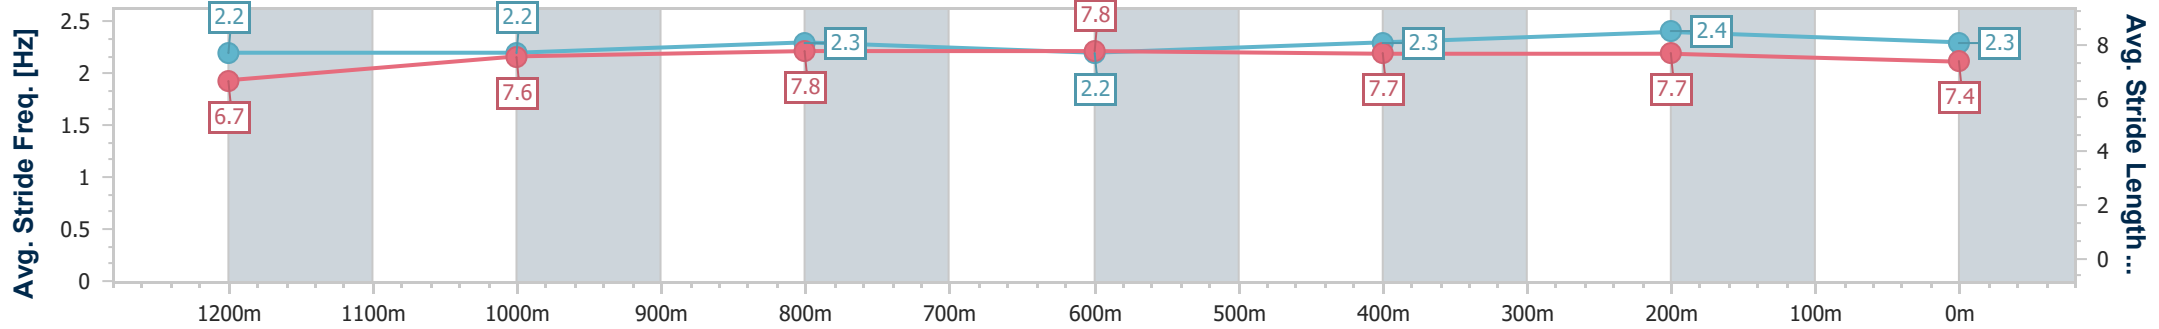

Eagle Farm QLD Professional
Race 7: LADBROKES BLACKBOOK BENCHMARK 68 Handicap
- 1400m

08 January 2025 - 17:46

BRISBANE
RACING CLUB

Track Rating: Good 4, Weather: Fine, Rail Position: +9m Entire

Section	Overall	1200m	1000m	800m	600m	400m	200m
Section Times	1:26.96 [6] (0:17.99)	1:08.97 [13] (0:11.62)	0:57.35 [13] (0:11.41)	0:45.94 [13] (0:11.76)	0:34.18 [13] (0:11.37)	0:22.81 [12] (0:10.97)	0:11.84 [8] (0:11.84)
Average Speed [km/h]	40.4	62.1	64.1	61.5	63.4	65.8	61.1
Top Speed [km/h]	60.5	63.9	66.5	62.5	65.9	66.9	64.6
Avg. Dist. to Rail [m]	11.0	4.2	2.8	1.2	0.8	5.1	5.9
Avg. Stride Freq. [Hz]	2.2	2.2	2.3	2.2	2.3	2.4	2.3
Avg. Stride Length [m]	6.7	7.6	7.8	7.8	7.7	7.7	7.4