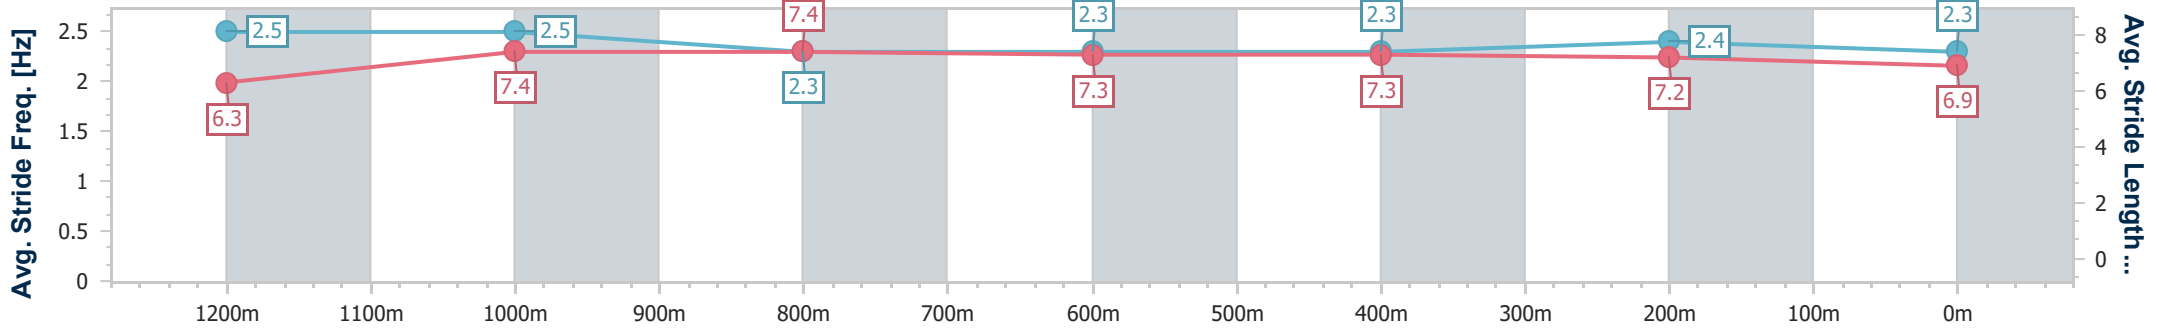

- [] Ranking at each section and finish
- .-.- No data available at this section
- NA No data available

Horse/Jockey Name	New Level
Final Rank	13
Fastest Section Time (Section)	0:10.93 (1200m)
Top Speed [km/h] (Section)	66.5 (1200m)
Race State	Finished

Eagle Farm QLD Professional
Race 7: LADBROKES BLACKBOOK BENCHMARK 68 Handicap
- 1400m

08 January 2025 - 17:46

BRISBANE
RACING CLUB

Track Rating: Good 4, Weather: Fine, Rail Position: +9m Entire

Section	Overall	1200m	1000m	800m	600m	400m	200m
Section Times	1:27.48 [13] (0:17.43)	1:10.05 [5] (0:10.93)	0:59.12 [3] (0:11.68)	0:47.44 [3] (0:11.86)	0:35.58 [3] (0:11.70)	0:23.88 [5] (0:11.45)	0:12.43 [6] (0:12.43)
Average Speed [km/h]	41.3	66.0	62.3	60.6	61.6	62.8	58.3
Top Speed [km/h]	65.8	66.5	65.9	62.3	62.7	64.4	60.7
Avg. Dist. to Rail [m]	4.4	3.1	1.6	0.9	0.5	0.4	0.2
Avg. Stride Freq. [Hz]	2.5	2.5	2.3	2.3	2.3	2.4	2.3
Avg. Stride Length [m]	6.3	7.4	7.4	7.3	7.3	7.2	6.9

- [] Ranking at each section and finish
- .-.- No data available at this section
- NA No data available

Horse/Jockey Name	Skywriter
Final Rank	14
Fastest Section Time (Section)	0:11.14 (1200m)
Top Speed [km/h] (Section)	65.5 (1200m)
Race State	Finished