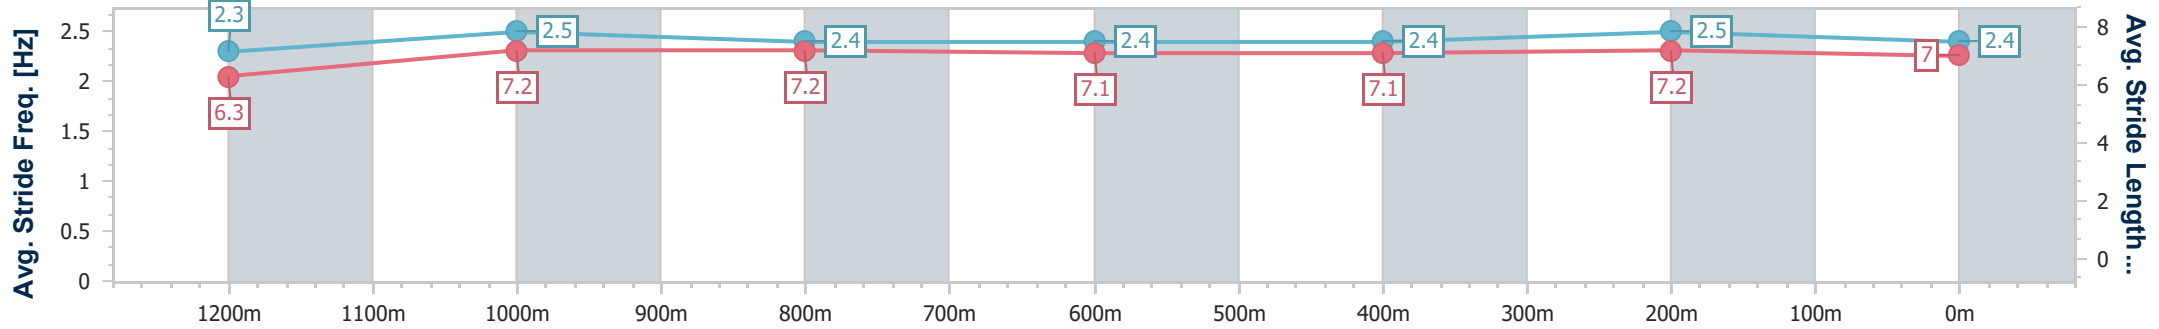

Eagle Farm QLD Professional
Race 7: LADBROKES BLACKBOOK BENCHMARK 68 Handicap
- 1400m

08 January 2025 - 17:46

BRISBANE
RACING CLUB

Track Rating: Good 4, Weather: Fine, Rail Position: +9m Entire

Section	Overall	1200m	1000m	800m	600m	400m	200m
Section Times	1:27.26 [10] (0:18.01)	1:09.25 [14] (0:11.35)	0:57.90 [12] (0:11.59)	0:46.31 [12] (0:11.80)	0:34.51 [12] (0:11.56)	0:22.95 [13] (0:11.14)	0:11.81 [14] (0:11.81)
Average Speed [km/h]	40.1	63.7	62.5	61.0	62.0	64.6	61.5
Top Speed [km/h]	64.1	63.9	63.5	62.4	64.8	65.1	63.1
Avg. Dist. to Rail [m]	8.5	2.5	1.2	0.4	0.9	2.1	6.4
Avg. Stride Freq. [Hz]	2.3	2.5	2.4	2.4	2.4	2.5	2.4
Avg. Stride Length [m]	6.3	7.2	7.2	7.1	7.1	7.2	7.0

- [] Ranking at each section and finish
- .-.- No data available at this section
- NA No data available

Horse/Jockey Name	Rebel's Edge
Final Rank	11
Fastest Section Time (Section)	0:11.16 (1200m)
Top Speed [km/h] (Section)	65.6 (1200m)
Race State	Finished