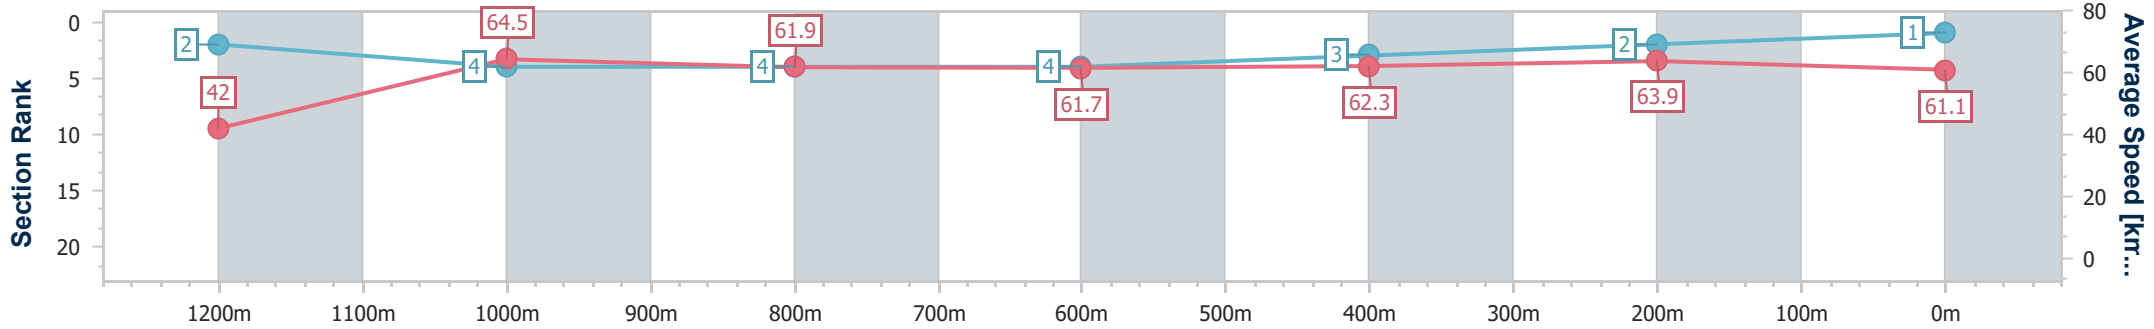

Eagle Farm QLD Professional
Race 7: LADBROKES BLACKBOOK BENCHMARK 68 Handicap
- 1400m

08 January 2025 - 17:46

BRISBANE
RACING CLUB

Track Rating: Good 4, Weather: Fine, Rail Position: +9m Entire

Section	Overall	1200m	1000m	800m	600m	400m	200m
Section Times	1:26.64 [1] (0:17.20)	1:09.44 [2] (0:11.23)	0:58.21 [4] (0:11.73)	0:46.48 [4] (0:11.75)	0:34.73 [4] (0:11.58)	0:23.15 [3] (0:11.26)	0:11.89 [2] (0:11.89)
Average Speed [km/h]	42.0	64.5	61.9	61.7	62.3	63.9	61.1
Top Speed [km/h]	64.1	65.9	63.2	62.3	64.8	65.4	62.2
Avg. Dist. to Rail [m]	4.3	3.4	2.3	0.6	0.9	2.5	1.5
Avg. Stride Freq. [Hz]	2.4	2.4	2.3	2.3	2.3	2.4	2.3
Avg. Stride Length [m]	6.6	7.5	7.5	7.5	7.5	7.3	7.2