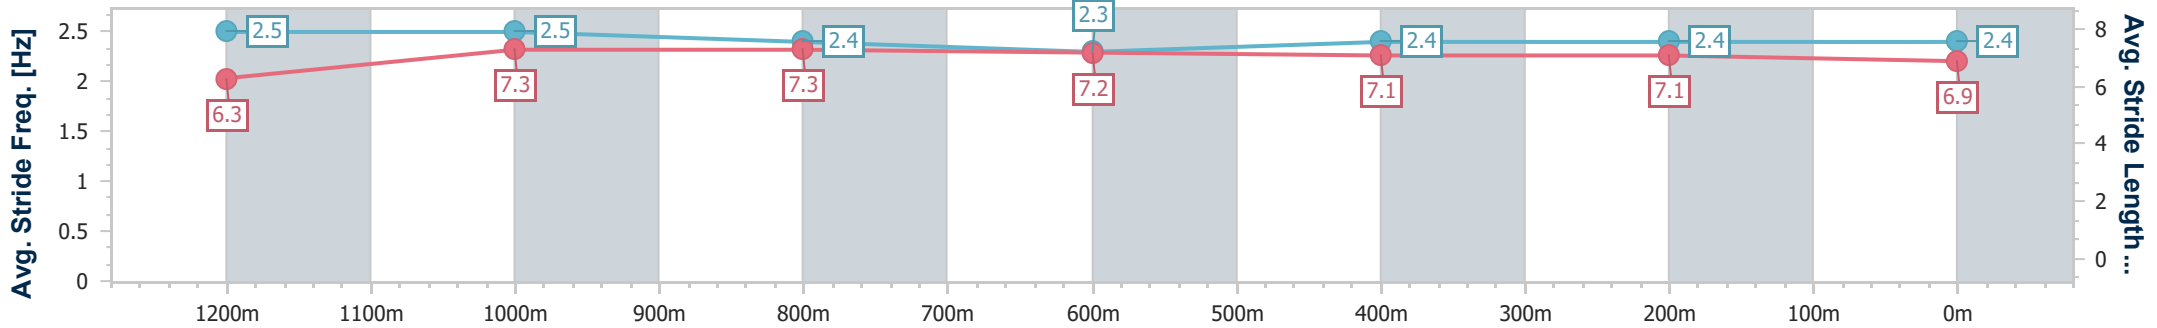

Eagle Farm QLD Professional
Race 7: LADBROKES BLACKBOOK BENCHMARK 68 Handicap
- 1400m

08 January 2025 - 17:46

BRISBANE
RACING CLUB

Track Rating: Good 4, Weather: Fine, Rail Position: +9m Entire

Section	Overall	1200m	1000m	800m	600m	400m	200m
Section Times	1:27.02 [7] (0:17.18)	1:09.84 [1] (0:11.12)	0:58.72 [2] (0:11.72)	0:47.00 [2] (0:11.75)	0:35.25 [2] (0:11.71)	0:23.54 [2] (0:11.56)	0:11.98 [5] (0:11.98)
Average Speed [km/h]	42.1	64.8	61.5	61.0	61.0	62.3	60.5
Top Speed [km/h]	65.9	65.9	62.9	61.6	62.8	63.5	61.6
Avg. Dist. to Rail [m]	3.4	1.7	0.6	1.1	1.4	1.4	1.7
Avg. Stride Freq. [Hz]	2.5	2.5	2.4	2.3	2.4	2.4	2.4
Avg. Stride Length [m]	6.3	7.3	7.3	7.2	7.1	7.1	6.9