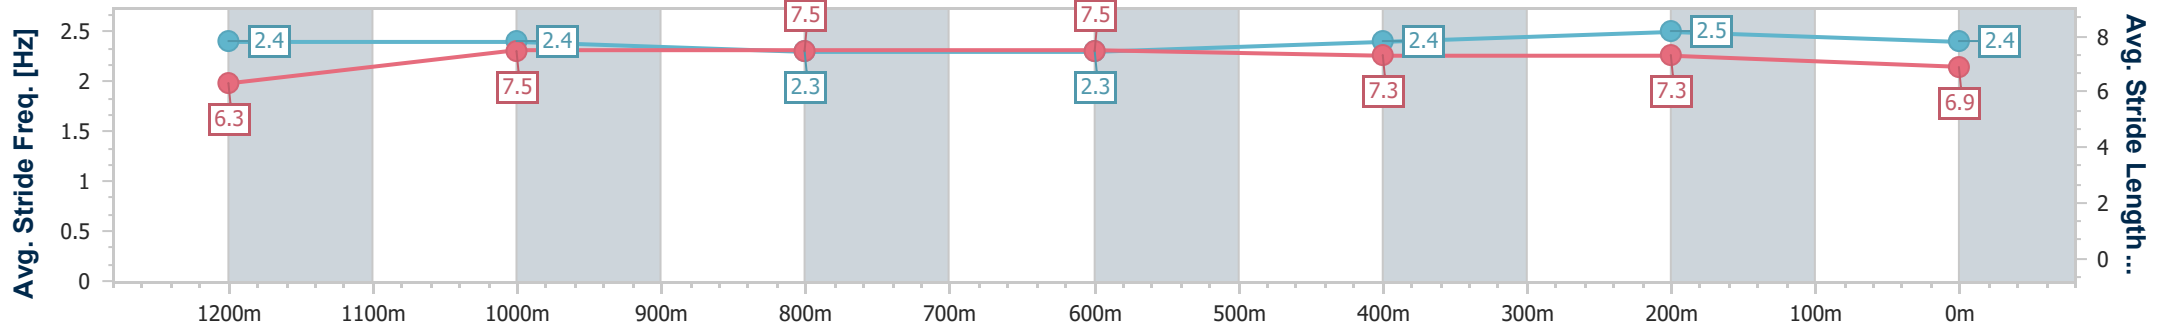

- [] Ranking at each section and finish
- .-.- No data available at this section
- NA No data available

Horse/Jockey Name	Counter
Final Rank	12
Fastest Section Time (Section)	0:11.12 (1200m)
Top Speed [km/h] (Section)	66.6 (1200m)
Race State	Finished

Eagle Farm QLD Professional
Race 7: LADBROKES BLACKBOOK BENCHMARK 68 Handicap
- 1400m

08 January 2025 - 17:46

BRISBANE
RACING CLUB

Track Rating: Good 4, Weather: Fine, Rail Position: +9m Entire

Section	Overall	1200m	1000m	800m	600m	400m	200m
Section Times	1:27.34 [12] (0:17.72)	1:09.62 [9] (0:11.12)	0:58.50 [9] (0:11.71)	0:46.79 [9] (0:11.83)	0:34.96 [9] (0:11.60)	0:23.36 [9] (0:11.24)	0:12.12 [10] (0:12.12)
Average Speed [km/h]	40.8	64.9	62.3	61.5	62.6	64.1	59.6
Top Speed [km/h]	65.8	66.6	63.8	62.8	64.9	65.9	62.1
Avg. Dist. to Rail [m]	6.7	2.7	2.2	2.4	2.2	4.3	6.1
Avg. Stride Freq. [Hz]	2.4	2.4	2.3	2.3	2.4	2.5	2.4
Avg. Stride Length [m]	6.3	7.5	7.5	7.5	7.3	7.3	6.9

- [] Ranking at each section and finish
- .-.- No data available at this section
- NA No data available

Horse/Jockey Name	New Level
Final Rank	13
Fastest Section Time (Section)	0:10.93 (1200m)
Top Speed [km/h] (Section)	66.5 (1200m)
Race State	Finished