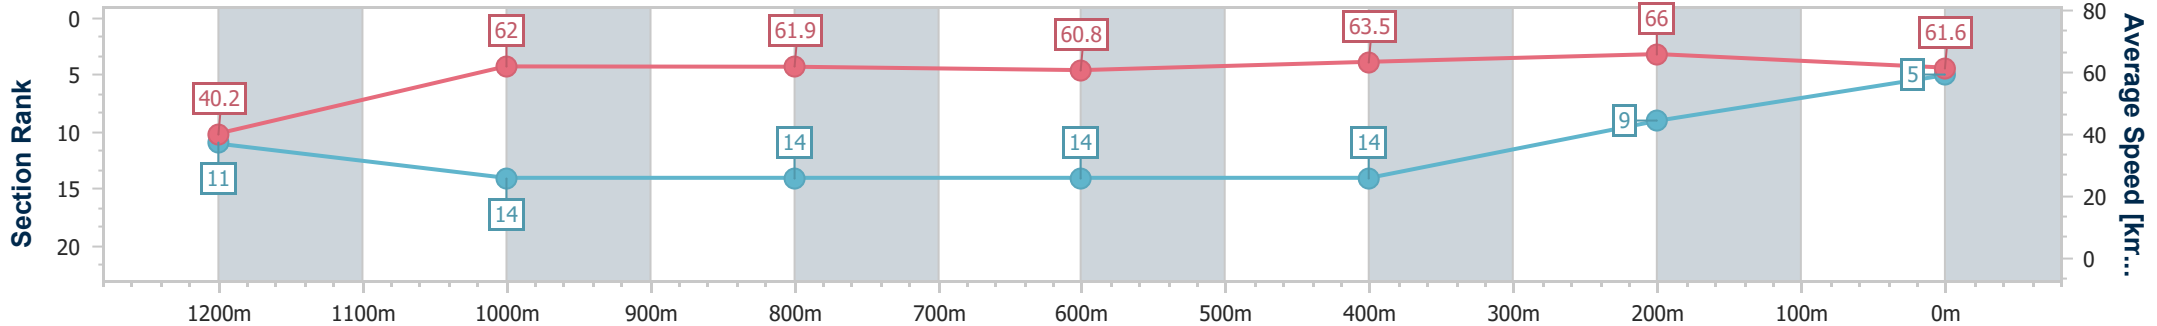

Eagle Farm QLD Professional
Race 7: LADBROKES BLACKBOOK BENCHMARK 68 Handicap
- 1400m

08 January 2025 - 17:46

BRISBANE
RACING CLUB

Track Rating: Good 4, Weather: Fine, Rail Position: +9m Entire

Section	Overall	1200m	1000m	800m	600m	400m	200m
Section Times	1:26.94 [5] (0:17.98)	1:08.96 [11] (0:11.64)	0:57.32 [14] (0:11.69)	0:45.63 [14] (0:11.70)	0:33.93 [14] (0:11.30)	0:22.63 [14] (0:10.88)	0:11.75 [9] (0:11.75)
Average Speed [km/h]	40.2	62.0	61.9	60.8	63.5	66.0	61.6
Top Speed [km/h]	61.2	64.4	63.1	62.5	66.5	67.3	64.4
Avg. Dist. to Rail [m]	7.9	3.5	1.0	2.5	1.6	4.8	5.9
Avg. Stride Freq. [Hz]	2.2	2.3	2.2	2.2	2.2	2.4	2.2
Avg. Stride Length [m]	6.7	7.6	7.8	7.8	7.8	7.8	7.6