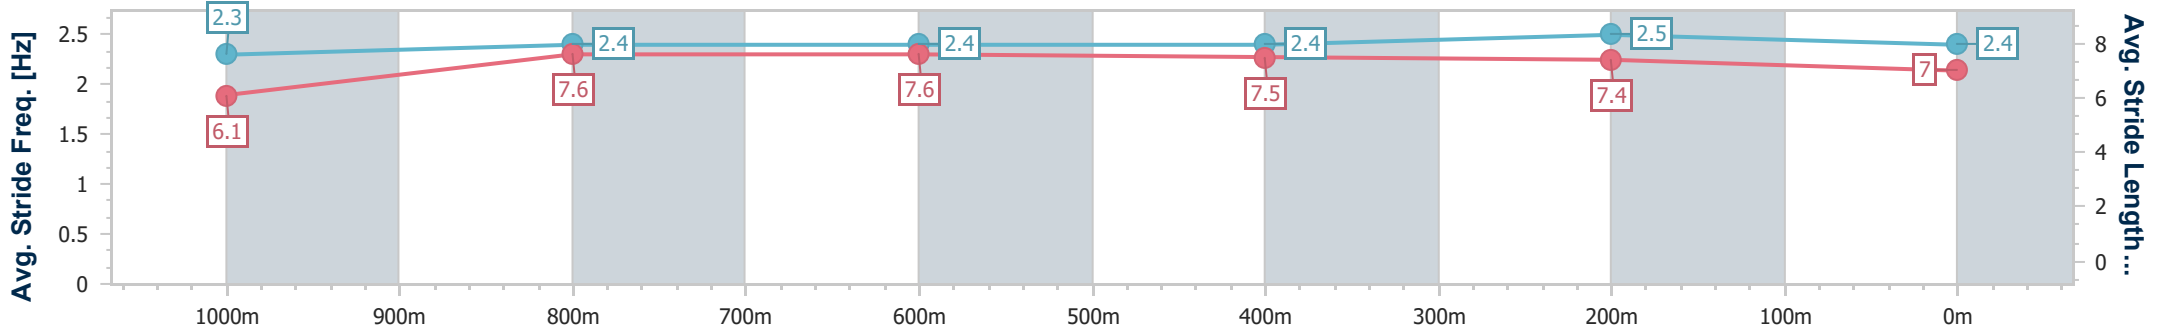

- [] Ranking at each section and finish
- .-.- No data available at this section
- NA No data available

Horse/Jockey Name	Bernice's Spirit
Final Rank	7
Fastest Section Time (Section)	0:11.02 (800m)
Top Speed [km/h] (Section)	67.0 (1000m)
Race State	Finished

Eagle Farm QLD Professional

Race 6: GALLOPERS SPORTS CLUB Class 1 Handicap - 1200m

08 January 2025 - 17:14

Track Rating: Good 4, Weather: Fine, Rail Position: +9m Entire

BRISBANE RACING CLUB

Section	Overall	1000m	800m	600m	400m	200m
Section Times	1:10.48 [7] (0:14.16)	0:56.32 [8] (0:11.03)	0:45.29 [8] (0:11.02)	0:34.27 [8] (0:11.25)	0:23.02 [9] (0:11.03)	0:11.99 [9] (0:11.99)
Average Speed [km/h]	50.9	65.9	65.9	65.1	65.4	59.9
Top Speed [km/h]	65.1	67.0	66.6	66.1	66.7	63.4
Avg. Dist. to Rail [m]	4.2	1.7	2.3	3.4	3.2	3.6
Avg. Stride Freq. [Hz]	2.3	2.4	2.4	2.4	2.5	2.4
Avg. Stride Length [m]	6.1	7.6	7.6	7.5	7.4	7.0

- [] Ranking at each section and finish
- .-.- No data available at this section
- NA No data available

Horse/Jockey Name	Clairvue Molly
Final Rank	8
Fastest Section Time (Section)	0:10.83 (800m)
Top Speed [km/h] (Section)	67.0 (800m)
Race State	Finished