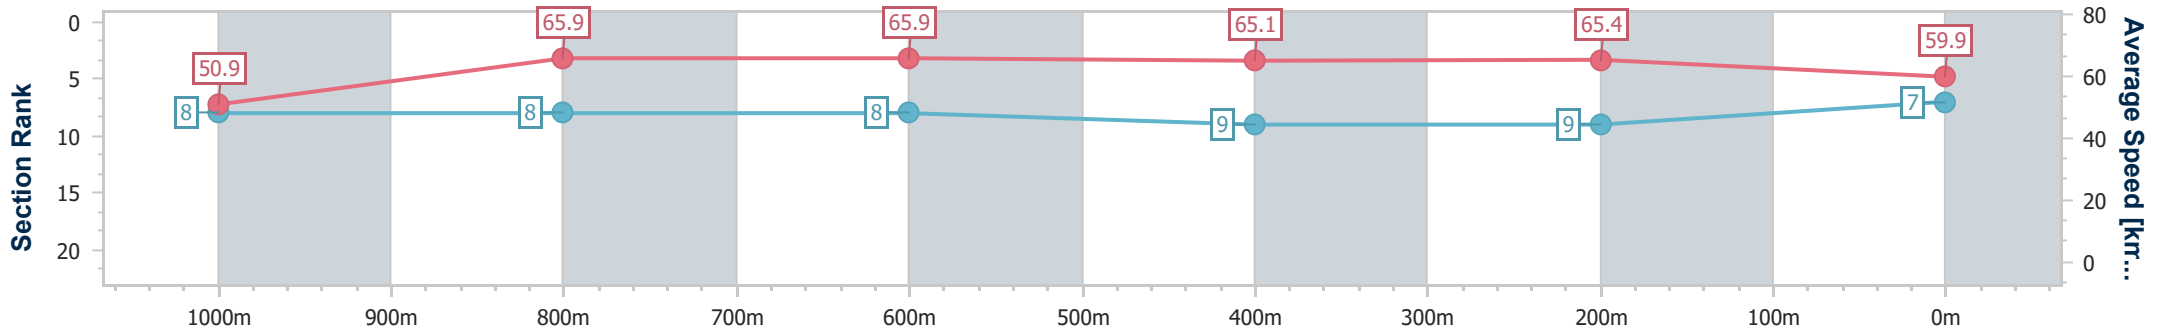

- [] Ranking at each section and finish
- .-.- No data available at this section
- NA No data available

Horse/Jockey Name	Bernice's Spirit
Final Rank	7
Fastest Section Time (Section)	0:11.02 (800m)
Top Speed [km/h] (Section)	67.0 (1000m)
Race State	Finished

Eagle Farm QLD Professional

Race 6: GALLOPERS SPORTS CLUB Class 1 Handicap - 1200m

08 January 2025 - 17:14

Track Rating: Good 4, Weather: Fine, Rail Position: +9m Entire

BRISBANE RACING CLUB

Section	Overall	1000m	800m	600m	400m	200m
Section Times	1:10.48 [7] (0:14.16)	0:56.32 [8] (0:11.03)	0:45.29 [8] (0:11.02)	0:34.27 [8] (0:11.25)	0:23.02 [9] (0:11.03)	0:11.99 [9] (0:11.99)
Average Speed [km/h]	50.9	65.9	65.9	65.1	65.4	59.9
Top Speed [km/h]	65.1	67.0	66.6	66.1	66.7	63.4
Avg. Dist. to Rail [m]	4.2	1.7	2.3	3.4	3.2	3.6
Avg. Stride Freq. [Hz]	2.3	2.4	2.4	2.4	2.5	2.4
Avg. Stride Length [m]	6.1	7.6	7.6	7.5	7.4	7.0