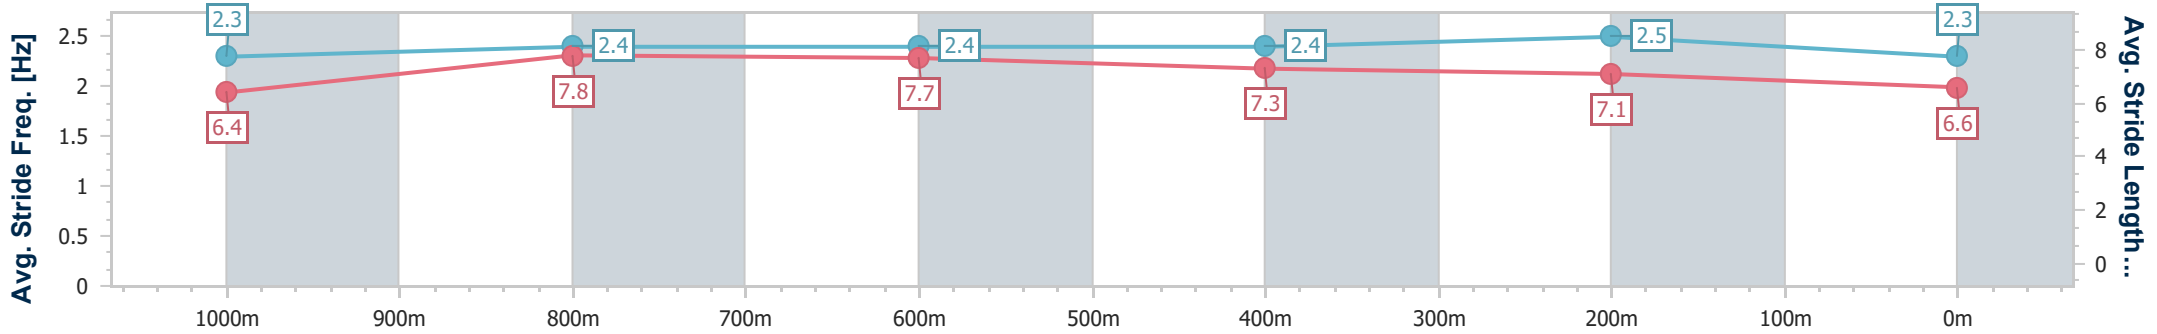

Eagle Farm QLD Professional

Race 6: GALLOPERS SPORTS CLUB Class 1 Handicap - 1200m

08 January 2025 - 17:14

Track Rating: Good 4, Weather: Fine, Rail Position: +9m Entire

BRISBANE RACING CLUB

Section	Overall	1000m	800m	600m	400m	200m
Section Times	1:10.97 [9] (0:13.86)	0:57.11 [5] (0:10.71)	0:46.40 [1] (0:10.79)	0:35.61 [1] (0:11.22)	0:24.39 [2] (0:11.50)	0:12.89 [4] (0:12.89)
Average Speed [km/h]	52.1	68.5	67.1	64.4	62.6	55.9
Top Speed [km/h]	68.3	69.1	68.5	65.3	65.1	59.4
Avg. Dist. to Rail [m]	8.5	3.0	1.3	1.2	2.2	1.5
Avg. Stride Freq. [Hz]	2.3	2.4	2.4	2.4	2.5	2.3
Avg. Stride Length [m]	6.4	7.8	7.7	7.3	7.1	6.6

- [] Ranking at each section and finish
- .-.- No data available at this section
- NA No data available

Horse/Jockey Name	Rubix Love
Final Rank	10
Fastest Section Time (Section)	0:11.14 (800m)
Top Speed [km/h] (Section)	65.8 (800m)
Race State	Finished