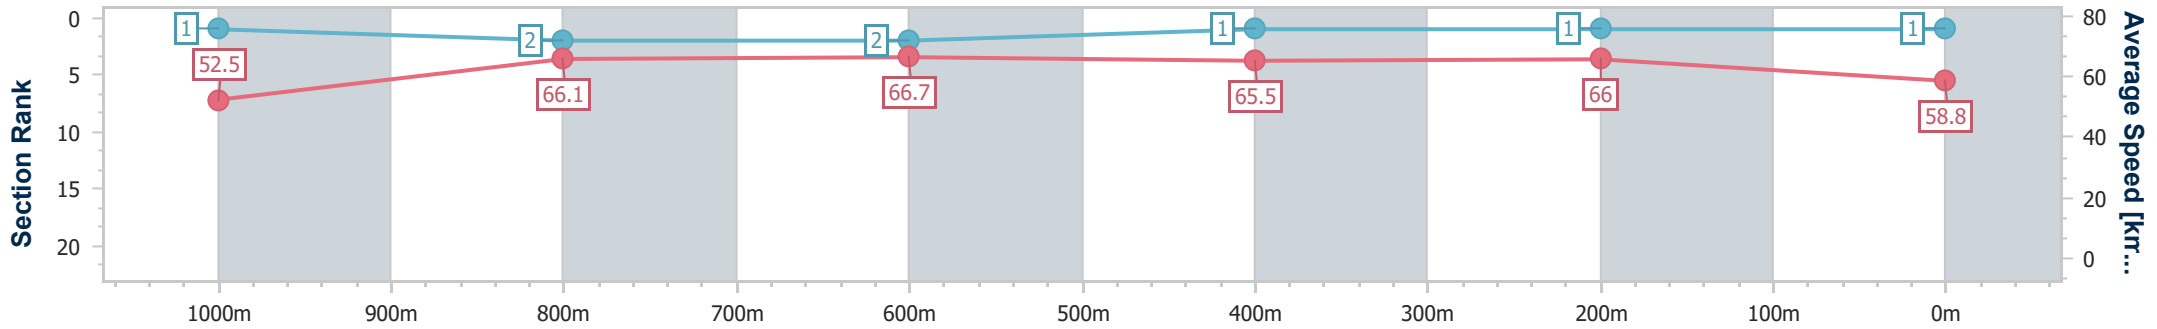

Eagle Farm QLD Professional

Race 6: GALLOPERS SPORTS CLUB Class 1 Handicap - 1200m

08 January 2025 - 17:14

Track Rating: Good 4, Weather: Fine, Rail Position: +9m Entire

BRISBANE RACING CLUB

Section	Overall	1000m	800m	600m	400m	200m
Section Times	1:09.58 [1] (0:13.78)	0:55.80 [1] (0:10.88)	0:44.92 [2] (0:10.81)	0:34.11 [2] (0:11.01)	0:23.10 [1] (0:10.88)	0:12.22 [1] (0:12.22)
Average Speed [km/h]	52.5	66.1	66.7	65.5	66.0	58.8
Top Speed [km/h]	68.9	68.0	68.3	66.2	67.8	63.1
Avg. Dist. to Rail [m]	4.5	0.6	0.6	0.2	0.6	1.2
Avg. Stride Freq. [Hz]	2.4	2.4	2.4	2.4	2.5	2.3
Avg. Stride Length [m]	6.0	7.7	7.7	7.7	7.4	7.0