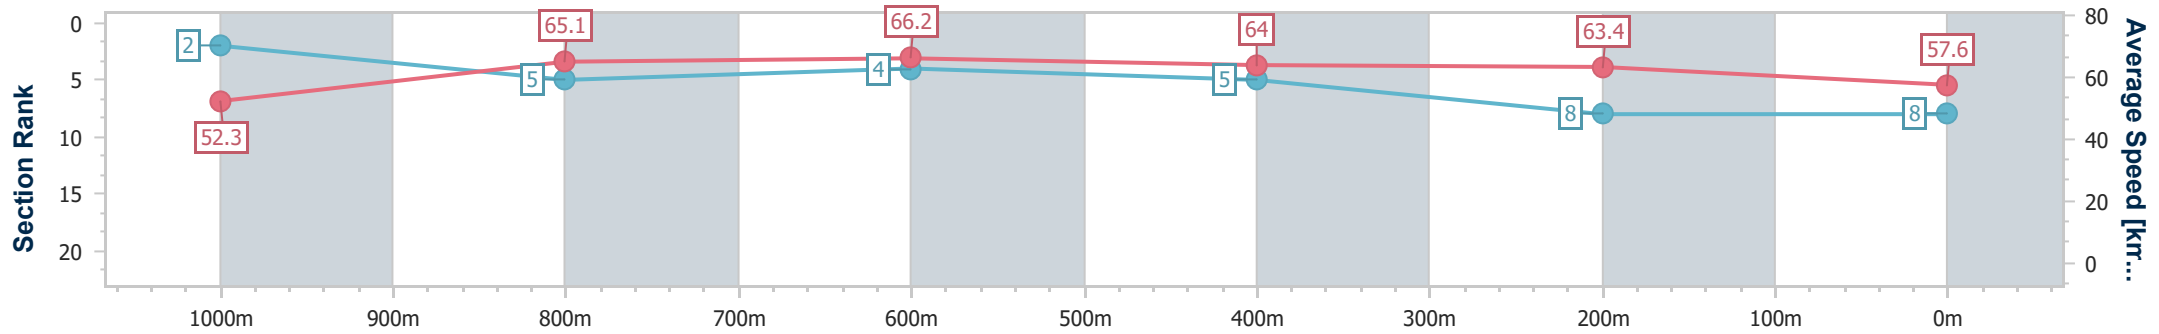

Eagle Farm QLD Professional

Race 6: GALLOPERS SPORTS CLUB Class 1 Handicap - 1200m

08 January 2025 - 17:14

Track Rating: Good 4, Weather: Fine, Rail Position: +9m Entire

BRISBANE RACING CLUB

Section	Overall	1000m	800m	600m	400m	200m
Section Times	1:10.77 [8] (0:13.80)	0:56.97 [2] (0:11.09)	0:45.88 [5] (0:10.83)	0:35.05 [4] (0:11.17)	0:23.88 [5] (0:11.38)	0:12.50 [8] (0:12.50)
Average Speed [km/h]	52.3	65.1	66.2	64.0	63.4	57.6
Top Speed [km/h]	66.2	66.0	67.0	65.6	65.3	60.3
Avg. Dist. to Rail [m]	1.3	0.4	0.5	1.1	0.5	0.8
Avg. Stride Freq. [Hz]	2.3	2.5	2.5	2.4	2.5	2.4
Avg. Stride Length [m]	6.3	7.4	7.5	7.3	7.1	6.7