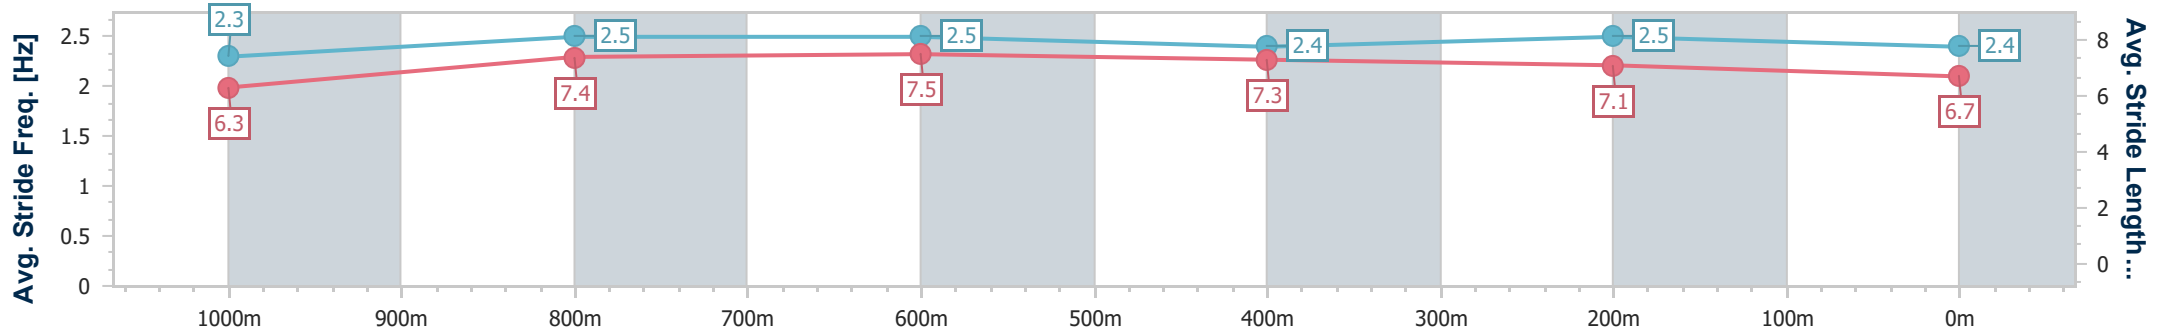

Eagle Farm QLD Professional

Race 6: GALLOPERS SPORTS CLUB Class 1 Handicap - 1200m

08 January 2025 - 17:14

Track Rating: Good 4, Weather: Fine, Rail Position: +9m Entire

BRISBANE RACING CLUB

Section	Overall	1000m	800m	600m	400m	200m
Section Times	1:10.77 [8] (0:13.80)	0:56.97 [2] (0:11.09)	0:45.88 [5] (0:10.83)	0:35.05 [4] (0:11.17)	0:23.88 [5] (0:11.38)	0:12.50 [8] (0:12.50)
Average Speed [km/h]	52.3	65.1	66.2	64.0	63.4	57.6
Top Speed [km/h]	66.2	66.0	67.0	65.6	65.3	60.3
Avg. Dist. to Rail [m]	1.3	0.4	0.5	1.1	0.5	0.8
Avg. Stride Freq. [Hz]	2.3	2.5	2.5	2.4	2.5	2.4
Avg. Stride Length [m]	6.3	7.4	7.5	7.3	7.1	6.7