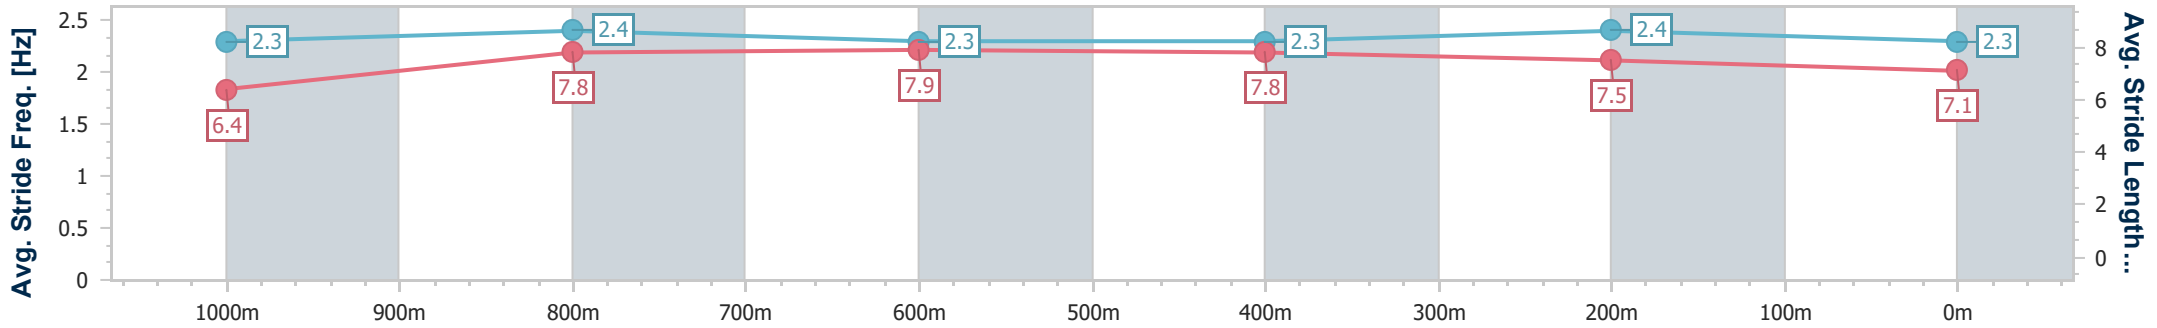

Eagle Farm QLD Professional

Race 6: GALLOPERS SPORTS CLUB Class 1 Handicap - 1200m

08 January 2025 - 17:14

Track Rating: Good 4, Weather: Fine, Rail Position: +9m Entire

BRISBANE RACING CLUB

Section	Overall	1000m	800m	600m	400m	200m
Section Times	1:10.18 [3] (0:13.84)	0:56.34 [4] (0:10.84)	0:45.50 [3] (0:10.97)	0:34.53 [3] (0:11.15)	0:23.38 [3] (0:11.14)	0:12.24 [3] (0:12.24)
Average Speed [km/h]	52.4	67.0	66.2	65.0	64.7	58.8
Top Speed [km/h]	68.4	68.6	67.8	66.8	66.9	62.1
Avg. Dist. to Rail [m]	6.0	2.6	2.0	1.3	3.2	1.3
Avg. Stride Freq. [Hz]	2.3	2.4	2.3	2.3	2.4	2.3
Avg. Stride Length [m]	6.4	7.8	7.9	7.8	7.5	7.1