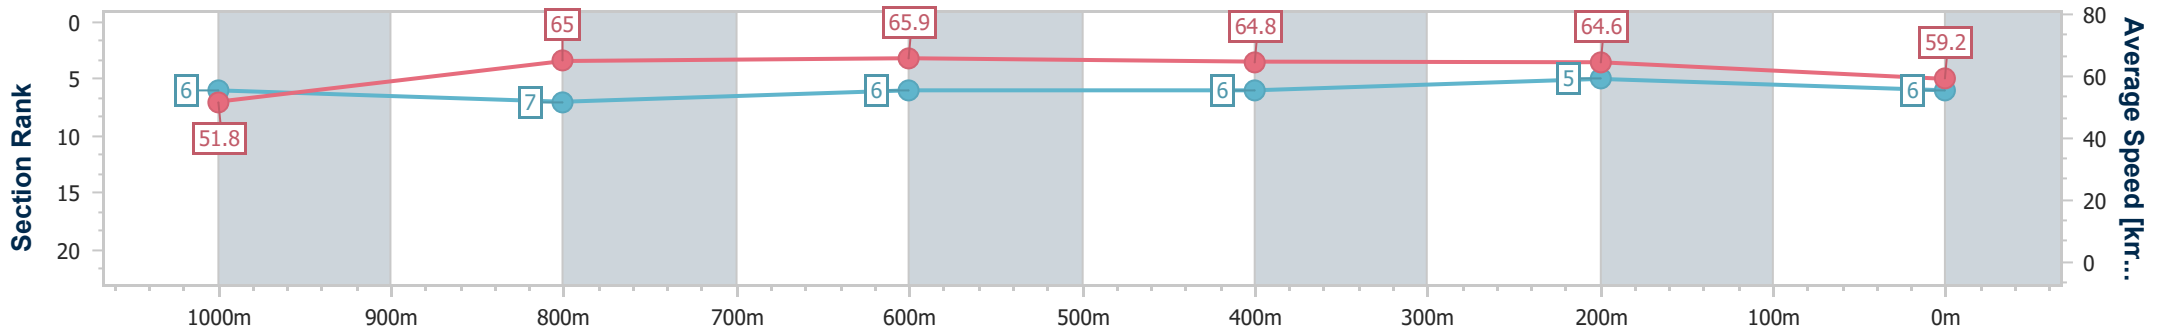

Eagle Farm QLD Professional

Race 6: GALLOPERS SPORTS CLUB Class 1 Handicap - 1200m

08 January 2025 - 17:14

Track Rating: Good 4, Weather: Fine, Rail Position: +9m Entire

BRISBANE RACING CLUB

Section	Overall	1000m	800m	600m	400m	200m
Section Times	1:10.37 [6] (0:13.92)	0:56.45 [6] (0:11.09)	0:45.36 [7] (0:10.97)	0:34.39 [6] (0:11.09)	0:23.30 [6] (0:11.17)	0:12.13 [5] (0:12.13)
Average Speed [km/h]	51.8	65.0	65.9	64.8	64.6	59.2
Top Speed [km/h]	64.7	66.1	66.5	65.5	65.6	63.0
Avg. Dist. to Rail [m]	2.3	0.5	0.6	0.5	1.1	1.1
Avg. Stride Freq. [Hz]	2.2	2.2	2.2	2.2	2.3	2.2
Avg. Stride Length [m]	6.7	8.1	8.2	8.1	7.8	7.6

- [] Ranking at each section and finish
- .-.- No data available at this section
- NA No data available

Horse/Jockey Name	Bernice's Spirit
Final Rank	7
Fastest Section Time (Section)	0:11.02 (800m)
Top Speed [km/h] (Section)	67.0 (1000m)
Race State	Finished