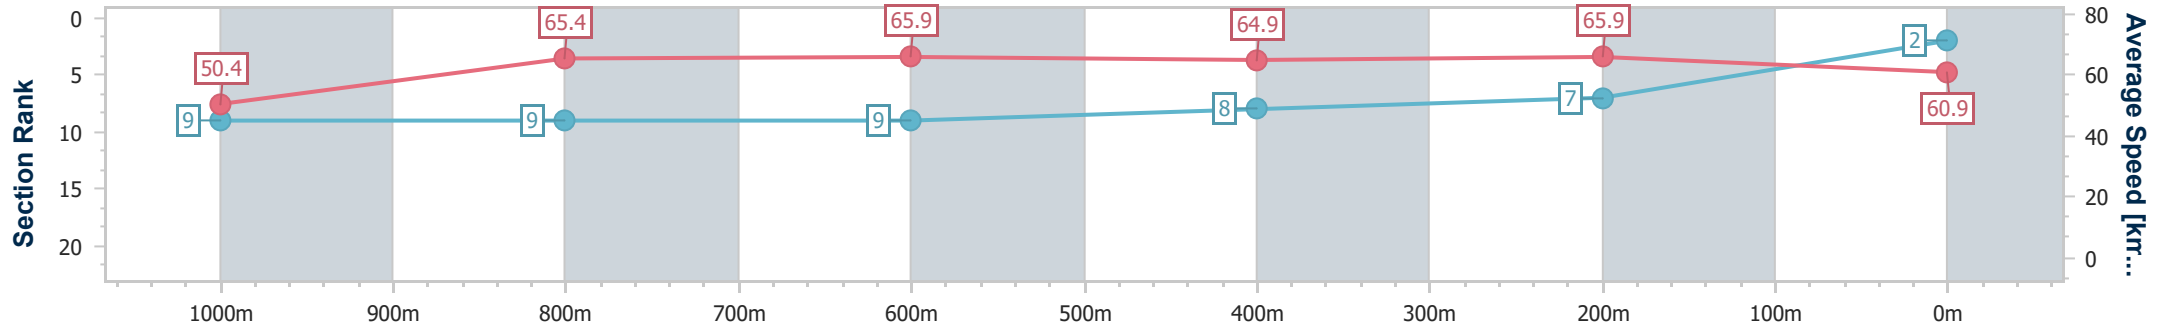

Eagle Farm QLD Professional

Race 6: GALLOPERS SPORTS CLUB Class 1 Handicap - 1200m

08 January 2025 - 17:14

Track Rating: Good 4, Weather: Fine, Rail Position: +9m Entire

BRISBANE RACING CLUB

Section	Overall	1000m	800m	600m	400m	200m
Section Times	1:10.03 [2] (0:14.27)	0:55.76 [9] (0:11.07)	0:44.69 [9] (0:10.90)	0:33.79 [9] (0:11.07)	0:22.72 [8] (0:10.93)	0:11.79 [7] (0:11.79)
Average Speed [km/h]	50.4	65.4	65.9	64.9	65.9	60.9
Top Speed [km/h]	64.7	66.3	66.4	66.4	67.4	63.6
Avg. Dist. to Rail [m]	3.9	0.4	0.4	0.4	1.0	0.4
Avg. Stride Freq. [Hz]	2.4	2.5	2.5	2.5	2.5	2.5
Avg. Stride Length [m]	5.9	7.2	7.3	7.2	7.2	6.8