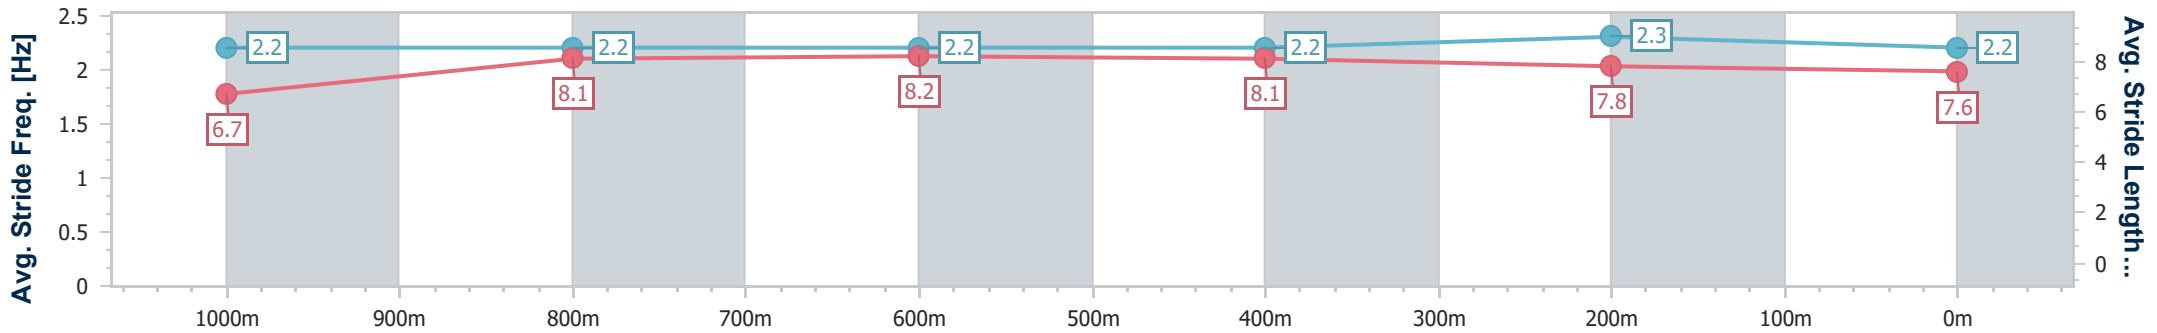

Eagle Farm QLD Professional

Race 6: GALLOPERS SPORTS CLUB Class 1 Handicap - 1200m

08 January 2025 - 17:14

Track Rating: Good 4, Weather: Fine, Rail Position: +9m Entire

BRISBANE RACING CLUB

Section	Overall	1000m	800m	600m	400m	200m
Section Times	1:10.37 [6] (0:13.92)	0:56.45 [6] (0:11.09)	0:45.36 [7] (0:10.97)	0:34.39 [6] (0:11.09)	0:23.30 [6] (0:11.17)	0:12.13 [5] (0:12.13)
Average Speed [km/h]	51.8	65.0	65.9	64.8	64.6	59.2
Top Speed [km/h]	64.7	66.1	66.5	65.5	65.6	63.0
Avg. Dist. to Rail [m]	2.3	0.5	0.6	0.5	1.1	1.1
Avg. Stride Freq. [Hz]	2.2	2.2	2.2	2.2	2.3	2.2
Avg. Stride Length [m]	6.7	8.1	8.2	8.1	7.8	7.6