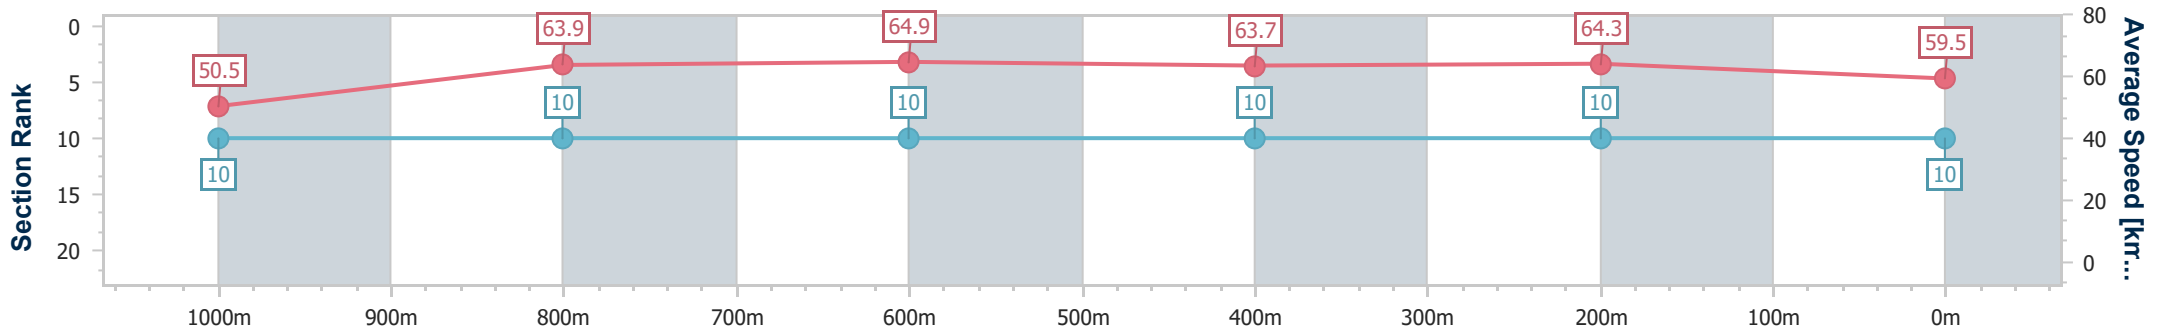

- [] Ranking at each section and finish
- .-.- No data available at this section
- NA No data available

Horse/Jockey Name	Rubix Love
Final Rank	10
Fastest Section Time (Section)	0:11.14 (800m)
Top Speed [km/h] (Section)	65.8 (800m)
Race State	Finished

Eagle Farm QLD Professional

Race 6: GALLOPERS SPORTS CLUB Class 1 Handicap - 1200m

08 January 2025 - 17:14

Track Rating: Good 4, Weather: Fine, Rail Position: +9m Entire

BRISBANE RACING CLUB

Section	Overall	1000m	800m	600m	400m	200m
Section Times	1:11.37 [10] (0:14.31)	0:57.06 [10] (0:11.32)	0:45.74 [10] (0:11.14)	0:34.60 [10] (0:11.32)	0:23.28 [10] (0:11.20)	0:12.08 [10] (0:12.08)
Average Speed [km/h]	50.5	63.9	64.9	63.7	64.3	59.5
Top Speed [km/h]	64.1	65.1	65.8	65.2	65.0	63.0
Avg. Dist. to Rail [m]	3.2	1.6	0.8	0.6	4.4	2.0
Avg. Stride Freq. [Hz]	2.2	2.2	2.2	2.2	2.3	2.2
Avg. Stride Length [m]	6.5	8.0	8.1	7.9	7.9	7.5

- [] Ranking at each section and finish
- .-.- No data available at this section
- NA No data available