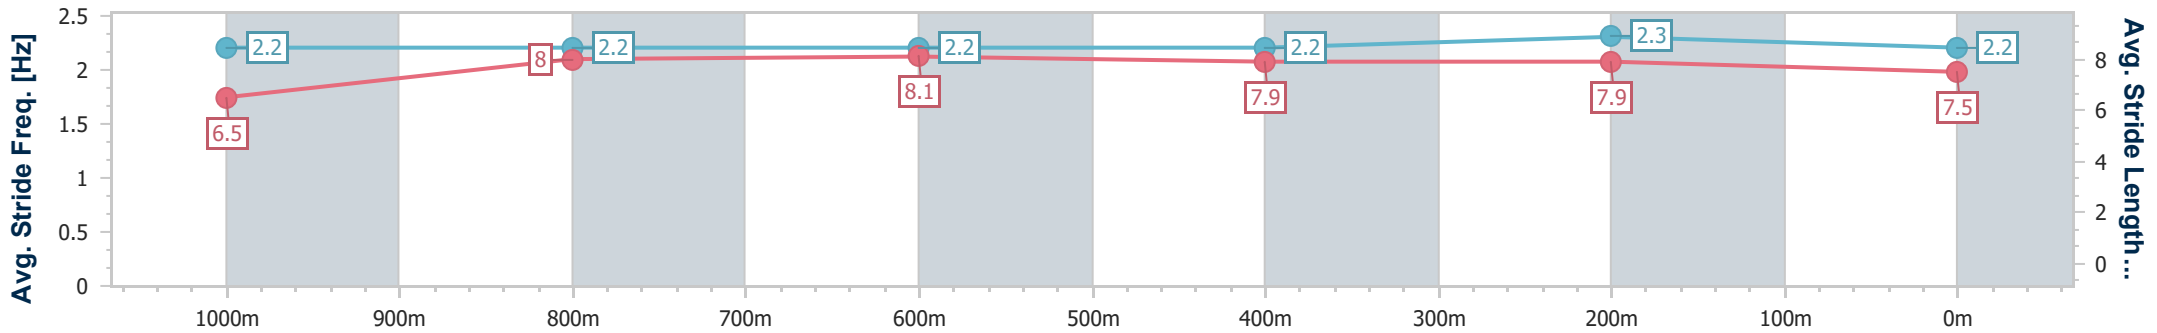

- [] Ranking at each section and finish
- .-.- No data available at this section
- NA No data available

Horse/Jockey Name	Rubix Love
Final Rank	10
Fastest Section Time (Section)	0:11.14 (800m)
Top Speed [km/h] (Section)	65.8 (800m)
Race State	Finished

Eagle Farm QLD Professional

Race 6: GALLOPERS SPORTS CLUB Class 1 Handicap - 1200m

08 January 2025 - 17:14

Track Rating: Good 4, Weather: Fine, Rail Position: +9m Entire

BRISBANE RACING CLUB

Section	Overall	1000m	800m	600m	400m	200m
Section Times	1:11.37 [10] (0:14.31)	0:57.06 [10] (0:11.32)	0:45.74 [10] (0:11.14)	0:34.60 [10] (0:11.32)	0:23.28 [10] (0:11.20)	0:12.08 [10] (0:12.08)
Average Speed [km/h]	50.5	63.9	64.9	63.7	64.3	59.5
Top Speed [km/h]	64.1	65.1	65.8	65.2	65.0	63.0
Avg. Dist. to Rail [m]	3.2	1.6	0.8	0.6	4.4	2.0
Avg. Stride Freq. [Hz]	2.2	2.2	2.2	2.2	2.3	2.2
Avg. Stride Length [m]	6.5	8.0	8.1	7.9	7.9	7.5

- [] Ranking at each section and finish
- .-.- No data available at this section
- NA No data available