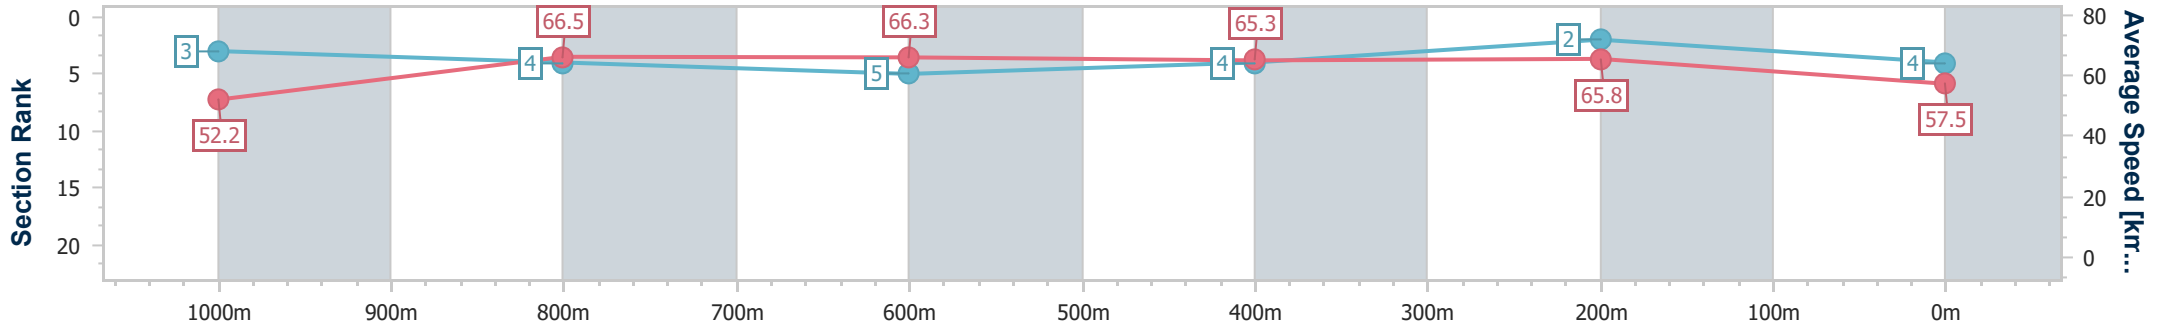

Eagle Farm QLD Professional

Race 6: GALLOPERS SPORTS CLUB Class 1 Handicap - 1200m

08 January 2025 - 17:14

Track Rating: Good 4, Weather: Fine, Rail Position: +9m Entire

BRISBANE RACING CLUB

Section	Overall	1000m	800m	600m	400m	200m
Section Times	1:10.35 [4] (0:13.80)	0:56.55 [3] (0:10.98)	0:45.57 [4] (0:11.03)	0:34.54 [5] (0:11.05)	0:23.49 [4] (0:10.95)	0:12.54 [2] (0:12.54)
Average Speed [km/h]	52.2	66.5	66.3	65.3	65.8	57.5
Top Speed [km/h]	66.5	68.3	67.8	67.3	67.5	61.9
Avg. Dist. to Rail [m]	2.4	2.4	2.7	0.9	4.1	3.8
Avg. Stride Freq. [Hz]	2.3	2.4	2.3	2.3	2.4	2.3
Avg. Stride Length [m]	6.4	7.6	7.8	7.8	7.5	7.0