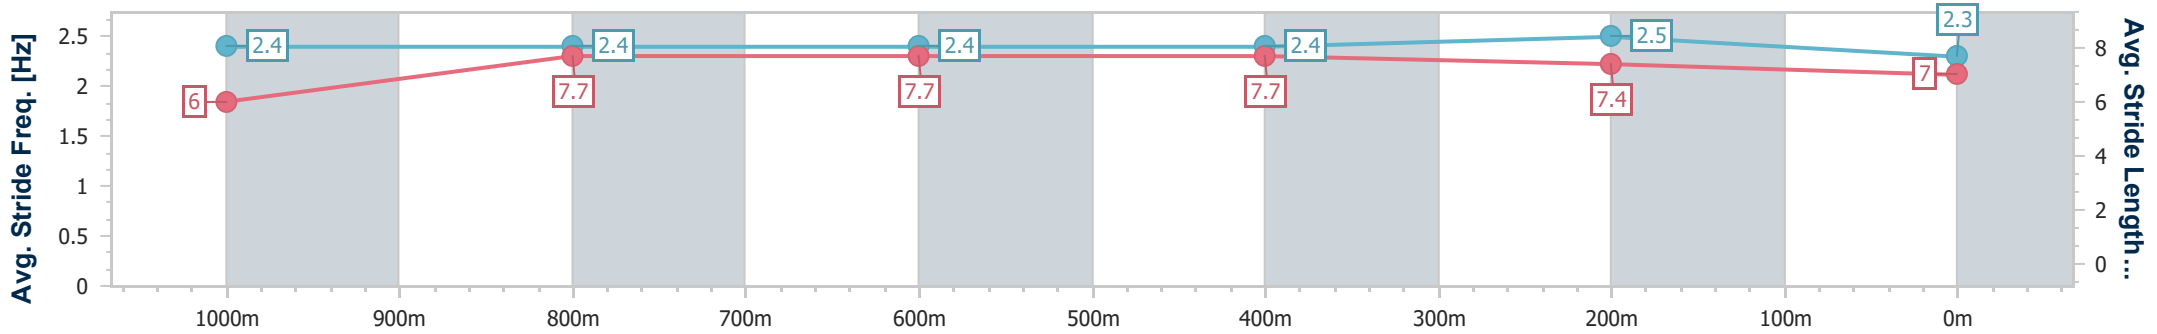

Eagle Farm QLD Professional

Race 6: GALLOPERS SPORTS CLUB Class 1 Handicap - 1200m

08 January 2025 - 17:14

Track Rating: Good 4, Weather: Fine, Rail Position: +9m Entire

BRISBANE RACING CLUB

Section	Overall	1000m	800m	600m	400m	200m
Section Times	1:09.58 [1] (0:13.78)	0:55.80 [1] (0:10.88)	0:44.92 [2] (0:10.81)	0:34.11 [2] (0:11.01)	0:23.10 [1] (0:10.88)	0:12.22 [1] (0:12.22)
Average Speed [km/h]	52.5	66.1	66.7	65.5	66.0	58.8
Top Speed [km/h]	68.9	68.0	68.3	66.2	67.8	63.1
Avg. Dist. to Rail [m]	4.5	0.6	0.6	0.2	0.6	1.2
Avg. Stride Freq. [Hz]	2.4	2.4	2.4	2.4	2.5	2.3
Avg. Stride Length [m]	6.0	7.7	7.7	7.7	7.4	7.0