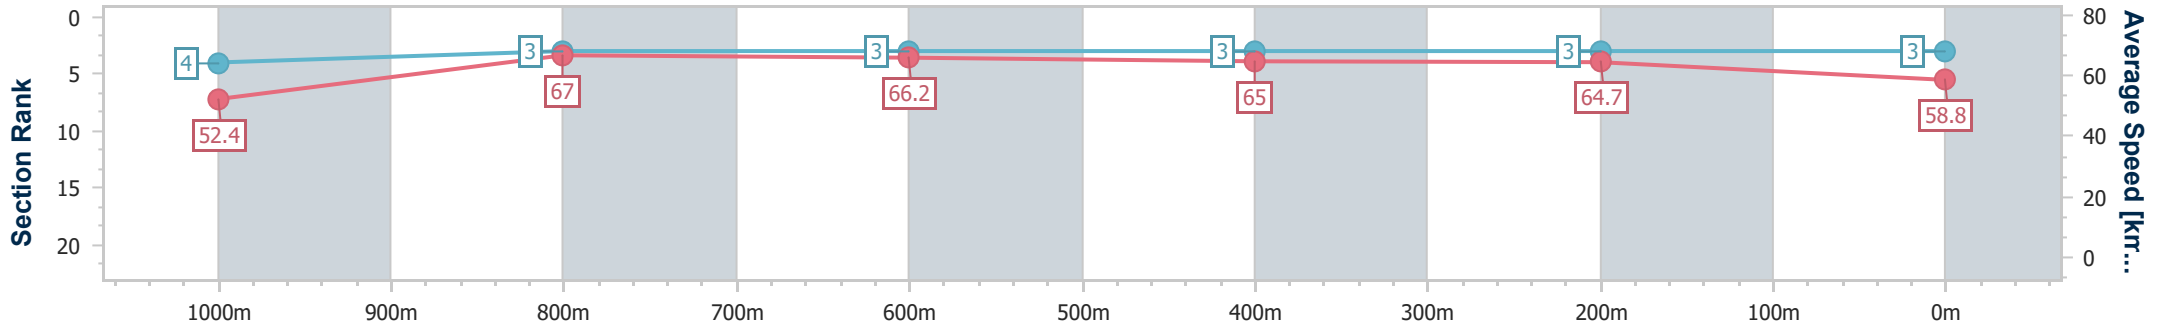

Eagle Farm QLD Professional

Race 6: GALLOPERS SPORTS CLUB Class 1 Handicap - 1200m

08 January 2025 - 17:14

Track Rating: Good 4, Weather: Fine, Rail Position: +9m Entire

BRISBANE RACING CLUB

Section	Overall	1000m	800m	600m	400m	200m
Section Times	1:10.18 [3] (0:13.84)	0:56.34 [4] (0:10.84)	0:45.50 [3] (0:10.97)	0:34.53 [3] (0:11.15)	0:23.38 [3] (0:11.14)	0:12.24 [3] (0:12.24)
Average Speed [km/h]	52.4	67.0	66.2	65.0	64.7	58.8
Top Speed [km/h]	68.4	68.6	67.8	66.8	66.9	62.1
Avg. Dist. to Rail [m]	6.0	2.6	2.0	1.3	3.2	1.3
Avg. Stride Freq. [Hz]	2.3	2.4	2.3	2.3	2.4	2.3
Avg. Stride Length [m]	6.4	7.8	7.9	7.8	7.5	7.1