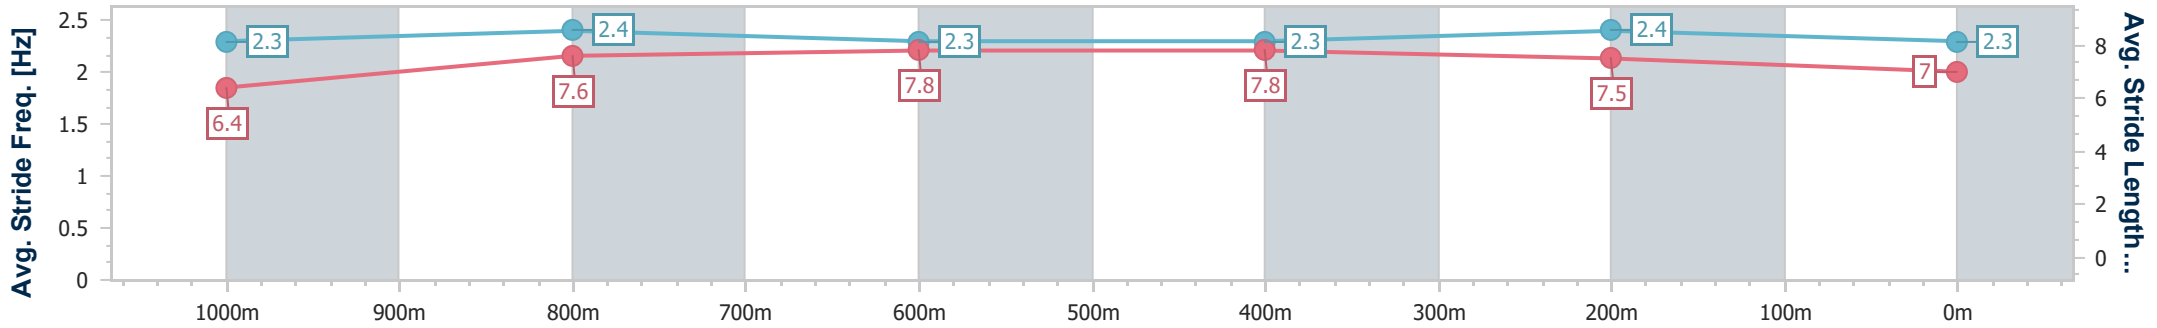

Eagle Farm QLD Professional

Race 6: GALLOPERS SPORTS CLUB Class 1 Handicap - 1200m

08 January 2025 - 17:14

Track Rating: Good 4, Weather: Fine, Rail Position: +9m Entire

BRISBANE RACING CLUB

Section	Overall	1000m	800m	600m	400m	200m
Section Times	1:10.35 [4] (0:13.80)	0:56.55 [3] (0:10.98)	0:45.57 [4] (0:11.03)	0:34.54 [5] (0:11.05)	0:23.49 [4] (0:10.95)	0:12.54 [2] (0:12.54)
Average Speed [km/h]	52.2	66.5	66.3	65.3	65.8	57.5
Top Speed [km/h]	66.5	68.3	67.8	67.3	67.5	61.9
Avg. Dist. to Rail [m]	2.4	2.4	2.7	0.9	4.1	3.8
Avg. Stride Freq. [Hz]	2.3	2.4	2.3	2.3	2.4	2.3
Avg. Stride Length [m]	6.4	7.6	7.8	7.8	7.5	7.0