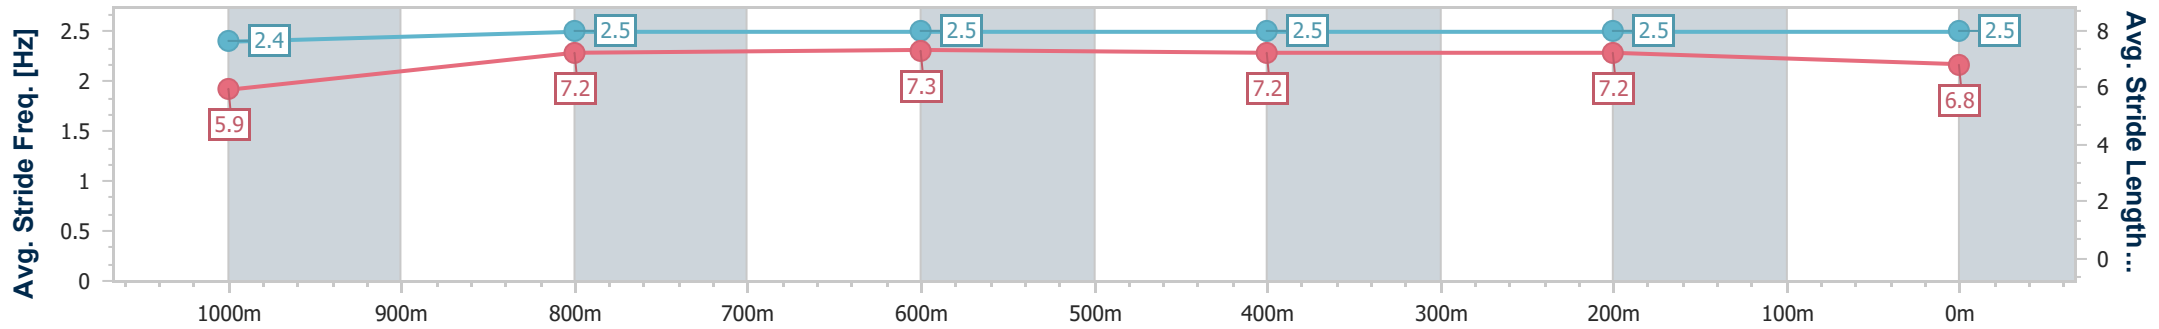

Eagle Farm QLD Professional

Race 6: GALLOPERS SPORTS CLUB Class 1 Handicap - 1200m

08 January 2025 - 17:14

Track Rating: Good 4, Weather: Fine, Rail Position: +9m Entire

BRISBANE RACING CLUB

Section	Overall	1000m	800m	600m	400m	200m
Section Times	1:10.03 [2] (0:14.27)	0:55.76 [9] (0:11.07)	0:44.69 [9] (0:10.90)	0:33.79 [9] (0:11.07)	0:22.72 [8] (0:10.93)	0:11.79 [7] (0:11.79)
Average Speed [km/h]	50.4	65.4	65.9	64.9	65.9	60.9
Top Speed [km/h]	64.7	66.3	66.4	66.4	67.4	63.6
Avg. Dist. to Rail [m]	3.9	0.4	0.4	0.4	1.0	0.4
Avg. Stride Freq. [Hz]	2.4	2.5	2.5	2.5	2.5	2.5
Avg. Stride Length [m]	5.9	7.2	7.3	7.2	7.2	6.8