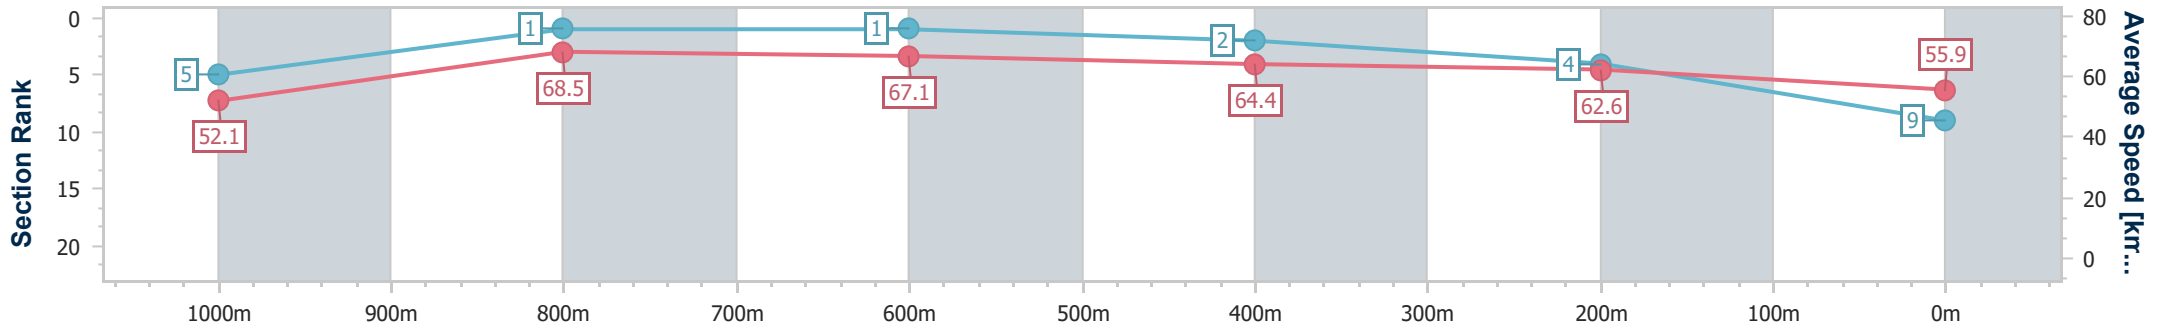

Eagle Farm QLD Professional

Race 6: GALLOPERS SPORTS CLUB Class 1 Handicap - 1200m

08 January 2025 - 17:14

Track Rating: Good 4, Weather: Fine, Rail Position: +9m Entire

BRISBANE RACING CLUB

Section	Overall	1000m	800m	600m	400m	200m
Section Times	1:10.97 [9] (0:13.86)	0:57.11 [5] (0:10.71)	0:46.40 [1] (0:10.79)	0:35.61 [1] (0:11.22)	0:24.39 [2] (0:11.50)	0:12.89 [4] (0:12.89)
Average Speed [km/h]	52.1	68.5	67.1	64.4	62.6	55.9
Top Speed [km/h]	68.3	69.1	68.5	65.3	65.1	59.4
Avg. Dist. to Rail [m]	8.5	3.0	1.3	1.2	2.2	1.5
Avg. Stride Freq. [Hz]	2.3	2.4	2.4	2.4	2.5	2.3
Avg. Stride Length [m]	6.4	7.8	7.7	7.3	7.1	6.6

- [] Ranking at each section and finish
- .-.- No data available at this section
- NA No data available

Horse/Jockey Name	Rubix Love
Final Rank	10
Fastest Section Time (Section)	0:11.14 (800m)
Top Speed [km/h] (Section)	65.8 (800m)
Race State	Finished