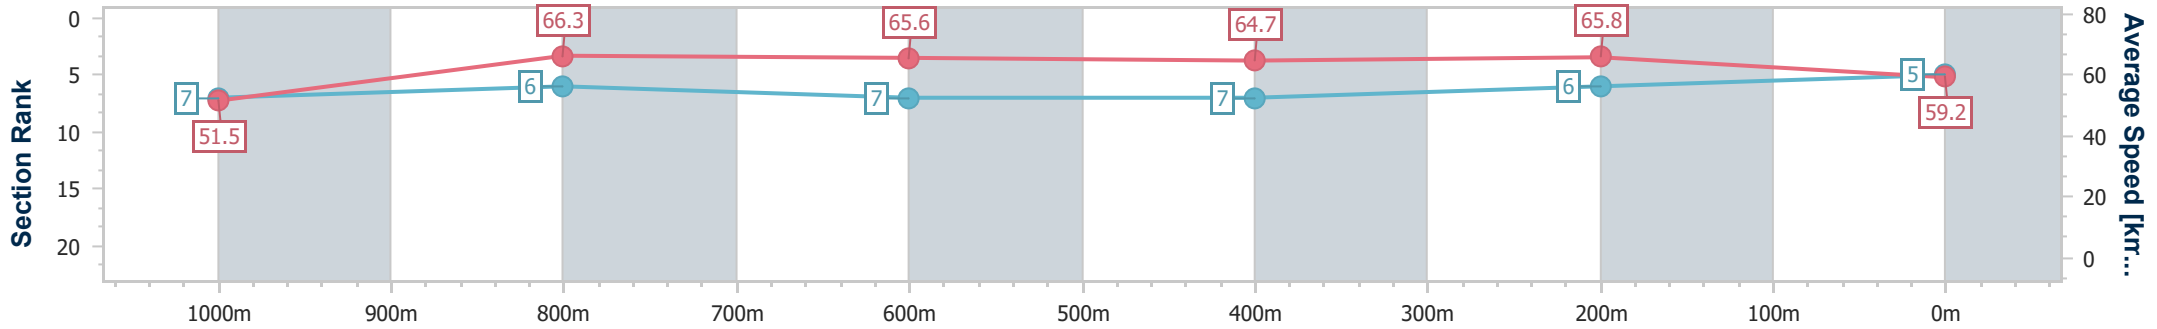

Eagle Farm QLD Professional

Race 6: GALLOPERS SPORTS CLUB Class 1 Handicap - 1200m

08 January 2025 - 17:14

Track Rating: Good 4, Weather: Fine, Rail Position: +9m Entire

BRISBANE RACING CLUB

Section	Overall	1000m	800m	600m	400m	200m
Section Times	1:10.37 [5] (0:13.99)	0:56.38 [7] (0:10.97)	0:45.41 [6] (0:11.11)	0:34.30 [7] (0:11.22)	0:23.08 [7] (0:10.95)	0:12.13 [6] (0:12.13)
Average Speed [km/h]	51.5	66.3	65.6	64.7	65.8	59.2
Top Speed [km/h]	66.6	67.5	66.2	67.6	67.5	65.1
Avg. Dist. to Rail [m]	3.1	1.3	2.4	2.1	4.8	6.0
Avg. Stride Freq. [Hz]	2.4	2.4	2.4	2.4	2.5	2.3
Avg. Stride Length [m]	6.1	7.7	7.7	7.5	7.5	7.1