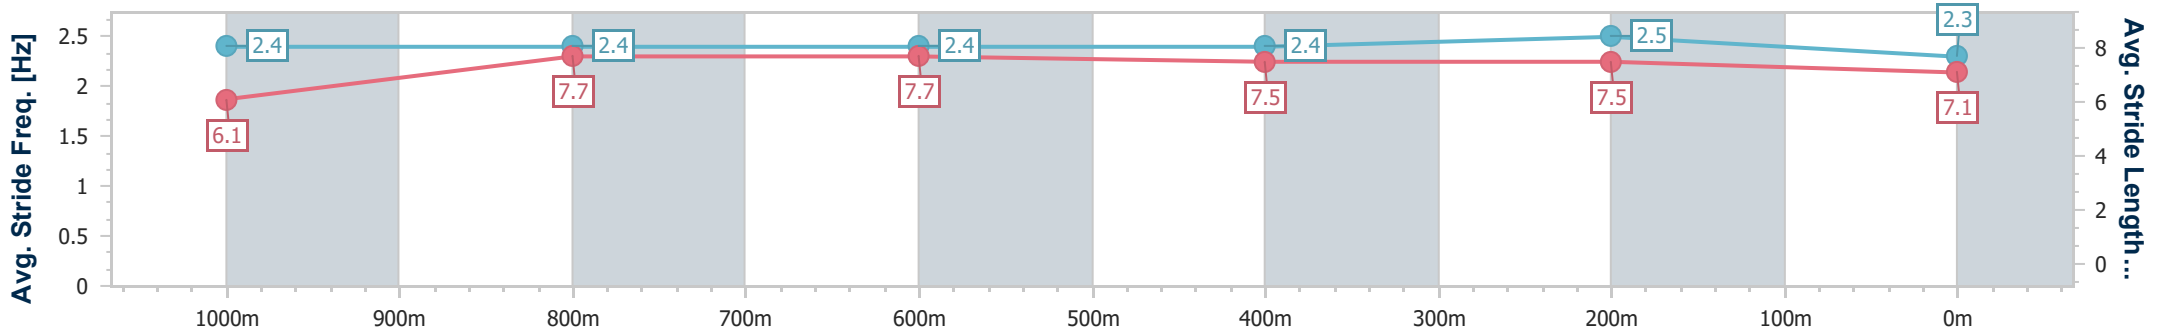

Eagle Farm QLD Professional

Race 6: GALLOPERS SPORTS CLUB Class 1 Handicap - 1200m

08 January 2025 - 17:14

Track Rating: Good 4, Weather: Fine, Rail Position: +9m Entire

BRISBANE RACING CLUB

Section	Overall	1000m	800m	600m	400m	200m
Section Times	1:10.37 [5] (0:13.99)	0:56.38 [7] (0:10.97)	0:45.41 [6] (0:11.11)	0:34.30 [7] (0:11.22)	0:23.08 [7] (0:10.95)	0:12.13 [6] (0:12.13)
Average Speed [km/h]	51.5	66.3	65.6	64.7	65.8	59.2
Top Speed [km/h]	66.6	67.5	66.2	67.6	67.5	65.1
Avg. Dist. to Rail [m]	3.1	1.3	2.4	2.1	4.8	6.0
Avg. Stride Freq. [Hz]	2.4	2.4	2.4	2.4	2.5	2.3
Avg. Stride Length [m]	6.1	7.7	7.7	7.5	7.5	7.1