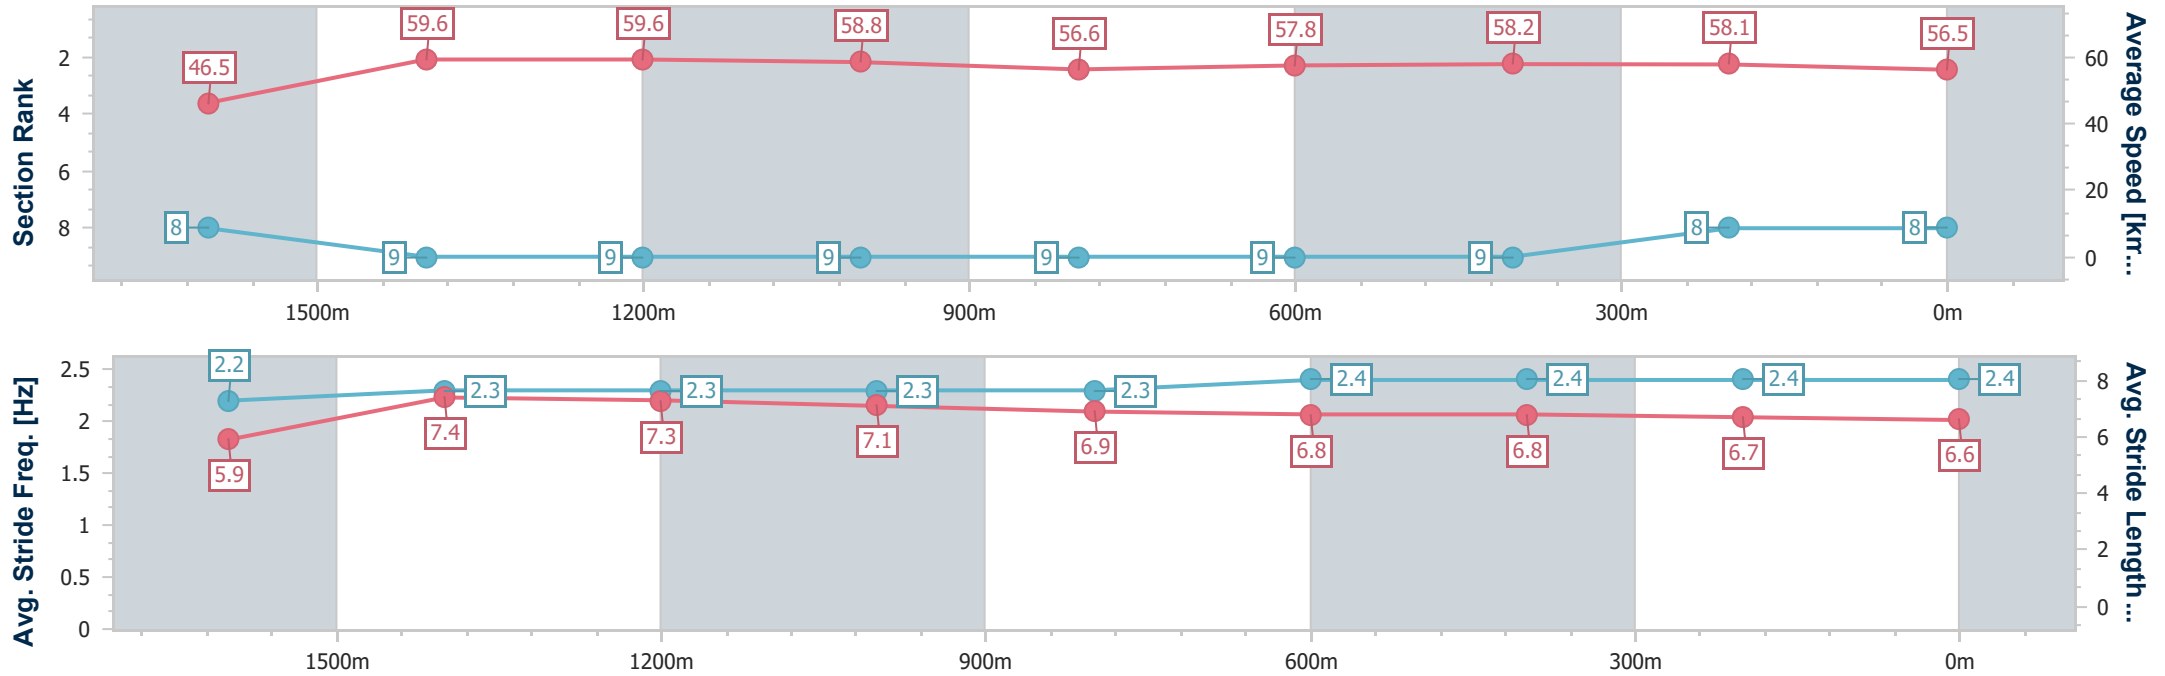

Toowoomba QLD Professional
Race 6: ELEGANT BLINDS TOOWOOMBA Class 3 Plate - 1890m

04 January 2025 - 19:41

Track Rating: Good 3, Weather: Fine, Rail Position: True

Section	Overall	1600m	1400m	1200m	1000m	800m	600m	400m	200m				
Section Times	2:01.67 [7] (0:22.20)	1:39.47 [7] (0:11.55)	1:27.92 [2] (0:11.86)	1:16.06 [2] (0:12.32)	1:03.74 [2] (0:12.40)	0:51.34 [2] (0:12.49)	0:38.85 [2] (0:12.66)	0:26.19 [2] (0:12.88)	0:13.31 [4] (0:13.31)				
Average Speed [km/h]	47.1	63.3	61.9	58.7	58.7	58.0	57.5	56.4	53.9				
Top Speed [km/h]	63.6	65.3	65.4	59.5	59.4	58.9	59.3	57.1	54.8				
Avg. Dist. to Rail [m]	5.7	4.2	3.8	4.3	3.5	2.2	2.0	2.0	1.5				
Avg. Stride Freq. [Hz]	2.2	2.3	2.3	2.3	2.3	2.3	2.3	2.3	2.2				
Avg. Stride Length [m]	5.9	7.6	7.5	7.2	7.1	7.0	6.9	6.9	6.8				

- [] Ranking at each section and finish
- .-.- No data available at this section
- NA No data available

Horse/Jockey Name	Romantic Thoughts
Final Rank	8
Fastest Section Time (Section)	0:12.16 (1400m)
Top Speed [km/h] (Section)	61.9 (1200m)
Race State	Finished

Toowoomba QLD Professional
Race 6: ELEGANT BLINDS TOOWOOMBA Class 3 Plate - 1890m

04 January 2025 - 19:41

Track Rating: Good 3, Weather: Fine, Rail Position: True

Section	Overall	1600m	1400m	1200m	1000m	800m	600m	400m	200m
Section Times	2:01.68 [8] (0:22.33)	1:39.35 [8] (0:12.25)	1:27.10 [9] (0:12.16)	1:14.94 [9] (0:12.28)	1:02.66 [9] (0:12.76)	0:49.90 [9] (0:12.42)	0:37.48 [9] (0:12.39)	0:25.09 [9] (0:12.39)	0:12.70 [8] (0:12.70)
Average Speed [km/h]	46.5	59.6	59.6	58.8	56.6	57.8	58.2	58.1	56.5
Top Speed [km/h]	61.5	61.4	61.0	61.9	57.7	60.0	59.6	59.2	58.5
Avg. Dist. to Rail [m]	5.6	3.4	1.3	2.2	0.9	0.5	0.3	1.0	1.2
Avg. Stride Freq. [Hz]	2.2	2.3	2.3	2.3	2.3	2.4	2.4	2.4	2.4
Avg. Stride Length [m]	5.9	7.4	7.3	7.1	6.9	6.8	6.8	6.7	6.6