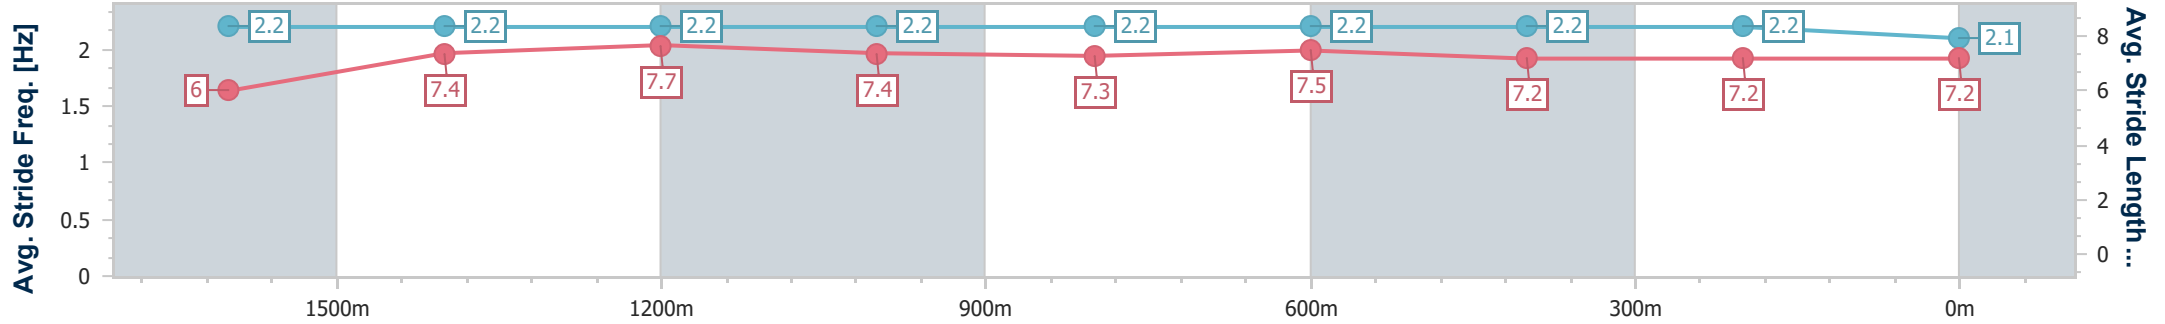

Horse/Jockey Name	Jorum
Final Rank	3
Fastest Section Time (Section)	0:12.04 (1400m)
Top Speed [km/h] (Section)	64.0 (Overall)
Race State	Finished

Toowoomba QLD Professional
Race 6: ELEGANT BLINDS TOOWOOMBA Class 3 Plate - 1890m

04 January 2025 - 19:41

Track Rating: Good 3, Weather: Fine, Rail Position: True

Section	Overall	1600m	1400m	1200m	1000m	800m	600m	400m	200m
Section Times	2:01.01 [3] (0:21.73)	1:39.28 [3] (0:12.22)	1:27.06 [5] (0:12.04)	1:15.02 [4] (0:12.45)	1:02.57 [4] (0:12.62)	0:49.95 [4] (0:12.26)	0:37.69 [4] (0:12.27)	0:25.42 [4] (0:12.54)	0:12.88 [3] (0:12.88)
Average Speed [km/h]	47.6	59.0	60.8	58.1	57.5	58.6	58.6	57.2	55.9
Top Speed [km/h]	64.0	60.4	61.8	59.6	58.2	60.3	59.8	58.0	57.7
Avg. Dist. to Rail [m]	7.2	1.4	2.9	3.9	2.2	0.5	0.4	1.1	1.0
Avg. Stride Freq. [Hz]	2.2	2.2	2.2	2.2	2.2	2.2	2.2	2.2	2.1
Avg. Stride Length [m]	6.0	7.4	7.7	7.4	7.3	7.5	7.2	7.2	7.2

- [ ] Ranking at each section and finish
- -.-.- No data available at this section
- NA No data available