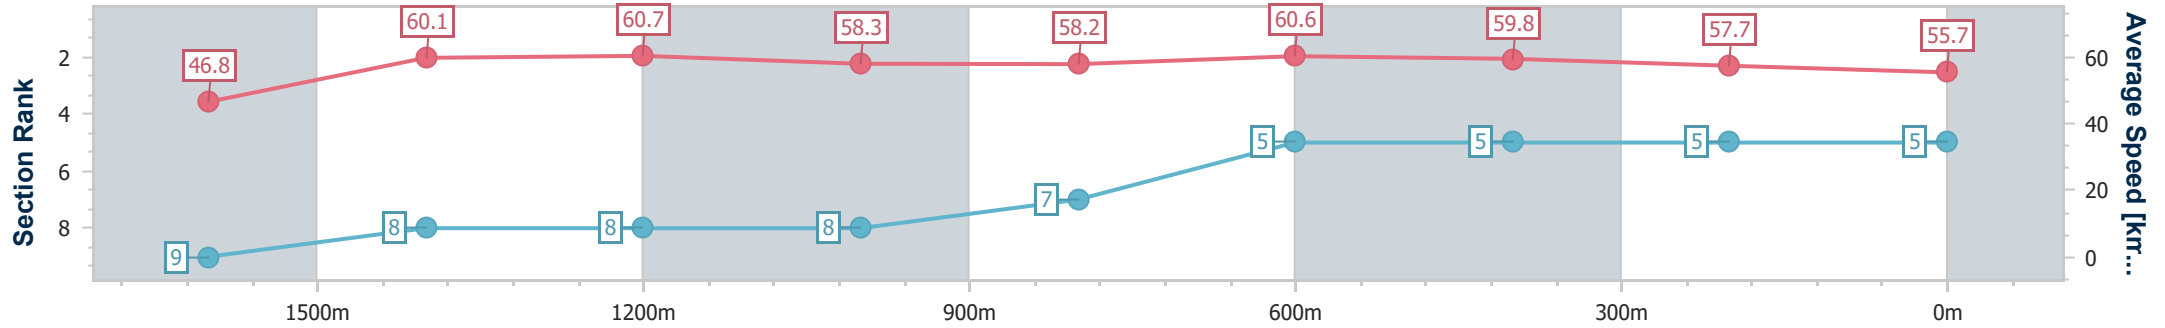

Horse/Jockey Name	Trautman
Final Rank	5
Fastest Section Time (Section)	0:12.02 (1400m)
Top Speed [km/h] (Section)	62.2 (1400m)
Race State	Finished

Toowoomba QLD Professional
Race 6: ELEGANT BLINDS TOOWOOMBA Class 3 Plate - 1890m

04 January 2025 - 19:41

Track Rating: Good 3, Weather: Fine, Rail Position: True

Section	Overall	1600m	1400m	1200m	1000m	800m	600m	400m	200m
Section Times	2:01.32 [5] (0:22.33)	1:38.99 [9] (0:12.06)	1:26.93 [8] (0:12.02)	1:14.91 [8] (0:12.37)	1:02.54 [8] (0:12.53)	0:50.01 [7] (0:12.08)	0:37.93 [5] (0:12.39)	0:25.54 [5] (0:12.62)	0:12.92 [5] (0:12.92)
Average Speed [km/h]	46.8	60.1	60.7	58.3	58.2	60.6	59.8	57.7	55.7
Top Speed [km/h]	62.0	61.6	62.2	61.3	60.8	61.2	61.6	59.8	56.3
Avg. Dist. to Rail [m]	6.4	2.1	2.4	3.0	3.0	5.2	5.4	3.6	3.1
Avg. Stride Freq. [Hz]	2.2	2.3	2.3	2.2	2.2	2.3	2.3	2.2	2.1
Avg. Stride Length [m]	5.8	7.3	7.3	7.3	7.3	7.4	7.3	7.2	7.2

- [ ] Ranking at each section and finish
- -.-.- No data available at this section
- NA No data available