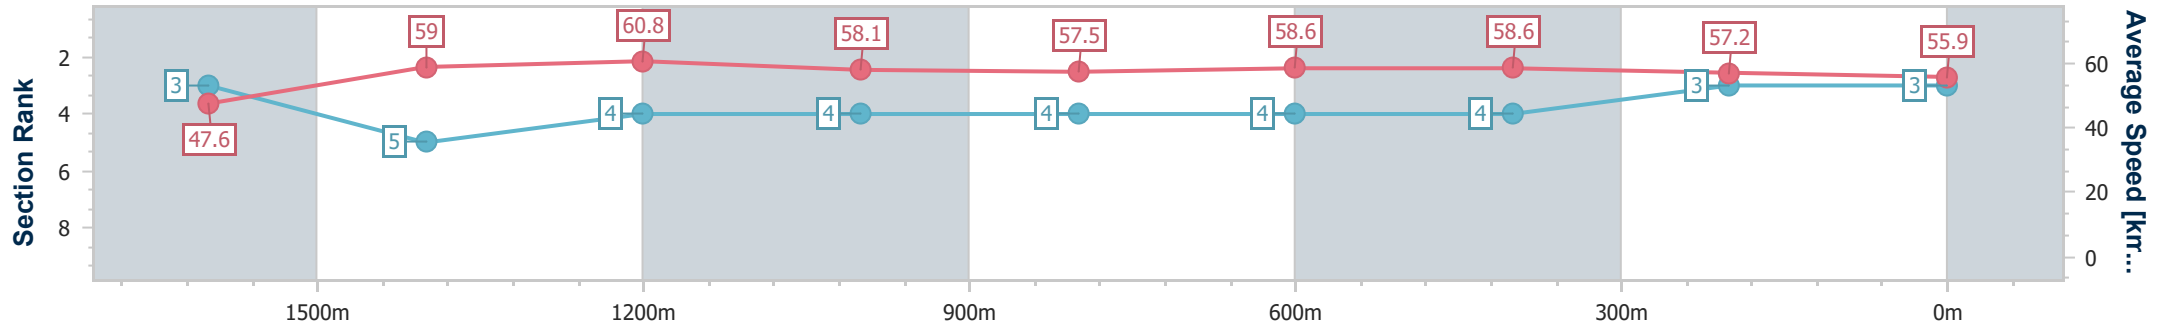

Horse/Jockey Name	Jorum
Final Rank	3
Fastest Section Time (Section)	0:12.04 (1400m)
Top Speed [km/h] (Section)	64.0 (Overall)
Race State	Finished

Toowoomba QLD Professional
Race 6: ELEGANT BLINDS TOOWOOMBA Class 3 Plate - 1890m

04 January 2025 - 19:41

Track Rating: Good 3, Weather: Fine, Rail Position: True

Section	Overall	1600m	1400m	1200m	1000m	800m	600m	400m	200m
Section Times	2:01.01 [3] (0:21.73)	1:39.28 [3] (0:12.22)	1:27.06 [5] (0:12.04)	1:15.02 [4] (0:12.45)	1:02.57 [4] (0:12.62)	0:49.95 [4] (0:12.26)	0:37.69 [4] (0:12.27)	0:25.42 [4] (0:12.54)	0:12.88 [3] (0:12.88)
Average Speed [km/h]	47.6	59.0	60.8	58.1	57.5	58.6	58.6	57.2	55.9
Top Speed [km/h]	64.0	60.4	61.8	59.6	58.2	60.3	59.8	58.0	57.7
Avg. Dist. to Rail [m]	7.2	1.4	2.9	3.9	2.2	0.5	0.4	1.1	1.0
Avg. Stride Freq. [Hz]	2.2	2.2	2.2	2.2	2.2	2.2	2.2	2.2	2.1
Avg. Stride Length [m]	6.0	7.4	7.7	7.4	7.3	7.5	7.2	7.2	7.2

- [ ] Ranking at each section and finish
- -.-.- No data available at this section
- NA No data available