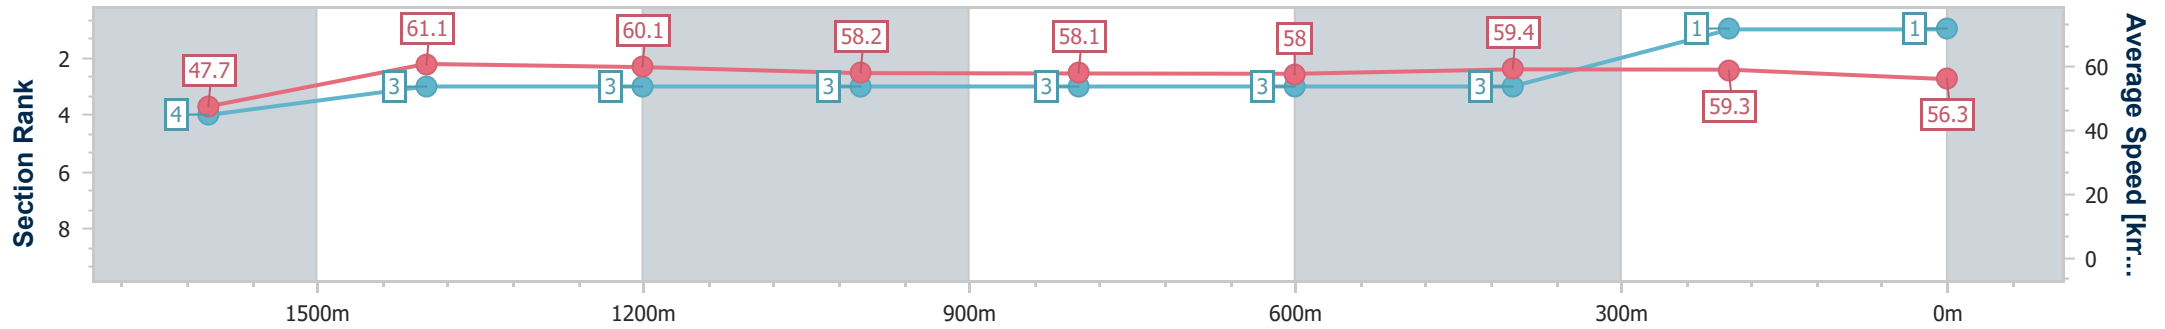

Horse/Jockey Name	Onomatopoeia
Final Rank	1
Fastest Section Time (Section)	0:11.82 (1600m)
Top Speed [km/h] (Section)	65.0 (Overall)
Race State	Finished

Toowoomba QLD Professional
Race 6: ELEGANT BLINDS TOOWOOMBA Class 3 Plate - 1890m

04 January 2025 - 19:41

Track Rating: Good 3, Weather: Fine, Rail Position: True

Section	Overall	1600m	1400m	1200m	1000m	800m	600m	400m	200m
Section Times	2:00.56 [1] (0:21.97)	1:38.59 [4] (0:11.82)	1:26.77 [3] (0:12.04)	1:14.73 [3] (0:12.38)	1:02.35 [3] (0:12.51)	0:49.84 [3] (0:12.54)	0:37.30 [3] (0:12.28)	0:25.02 [3] (0:12.22)	0:12.80 [1] (0:12.80)
Average Speed [km/h]	47.7	61.1	60.1	58.2	58.1	58.0	59.4	59.3	56.3
Top Speed [km/h]	65.0	62.2	61.7	59.4	59.7	60.6	61.7	60.8	58.5
Avg. Dist. to Rail [m]	5.9	0.4	1.5	2.4	2.2	3.3	2.6	2.0	1.3
Avg. Stride Freq. [Hz]	2.4	2.3	2.3	2.3	2.3	2.3	2.4	2.4	2.3
Avg. Stride Length [m]	5.6	7.3	7.2	7.1	7.0	7.0	7.0	7.0	6.9

- [ ] Ranking at each section and finish
- -.-.- No data available at this section
- NA No data available