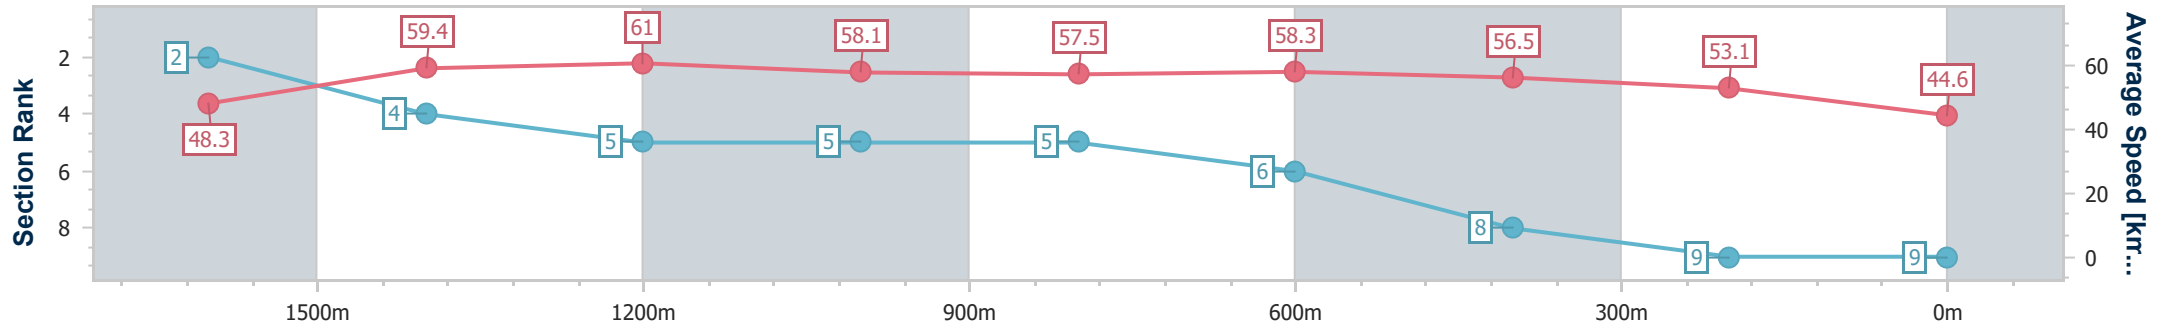

Toowoomba QLD Professional
Race 6: ELEGANT BLINDS TOOWOOMBA Class 3 Plate - 1890m

04 January 2025 - 19:41

Track Rating: Good 3, Weather: Fine, Rail Position: True

Section	Overall	1600m	1400m	1200m	1000m	800m	600m	400m	200m
Section Times	2:01.68 [8] (0:22.33)	1:39.35 [8] (0:12.25)	1:27.10 [9] (0:12.16)	1:14.94 [9] (0:12.28)	1:02.66 [9] (0:12.76)	0:49.90 [9] (0:12.42)	0:37.48 [9] (0:12.39)	0:25.09 [9] (0:12.39)	0:12.70 [8] (0:12.70)
Average Speed [km/h]	46.5	59.6	59.6	58.8	56.6	57.8	58.2	58.1	56.5
Top Speed [km/h]	61.5	61.4	61.0	61.9	57.7	60.0	59.6	59.2	58.5
Avg. Dist. to Rail [m]	5.6	3.4	1.3	2.2	0.9	0.5	0.3	1.0	1.2
Avg. Stride Freq. [Hz]	2.2	2.3	2.3	2.3	2.3	2.4	2.4	2.4	2.4
Avg. Stride Length [m]	5.9	7.4	7.3	7.1	6.9	6.8	6.8	6.7	6.6

- [] Ranking at each section and finish
- .-.- No data available at this section
- NA No data available

Horse/Jockey Name	Motion Sensor
Final Rank	9
Fastest Section Time (Section)	0:12.16 (1400m)
Top Speed [km/h] (Section)	64.7 (Overall)
Race State	Finished

Toowoomba QLD Professional
Race 6: ELEGANT BLINDS TOOWOOMBA Class 3 Plate - 1890m

04 January 2025 - 19:41

Track Rating: Good 3, Weather: Fine, Rail Position: True

Section	Overall	1600m	1400m	1200m	1000m	800m	600m	400m	200m
Section Times	2:06.19 [9] (0:21.61)	1:44.58 [2] (0:12.27)	1:32.31 [4] (0:12.16)	1:20.15 [5] (0:12.44)	1:07.71 [5] (0:12.67)	0:55.04 [5] (0:12.50)	0:42.54 [6] (0:12.90)	0:29.64 [8] (0:13.58)	0:16.06 [9] (0:16.06)
Average Speed [km/h]	48.3	59.4	61.0	58.1	57.5	58.3	56.5	53.1	44.6
Top Speed [km/h]	64.7	60.8	62.5	60.5	58.3	59.7	58.3	55.6	49.3
Avg. Dist. to Rail [m]	6.3	4.3	5.2	5.2	4.0	2.9	2.3	1.3	1.9
Avg. Stride Freq. [Hz]	2.2	2.3	2.3	2.3	2.3	2.3	2.3	2.2	2.0
Avg. Stride Length [m]	6.0	7.3	7.4	7.2	7.0	7.0	6.9	6.6	6.1