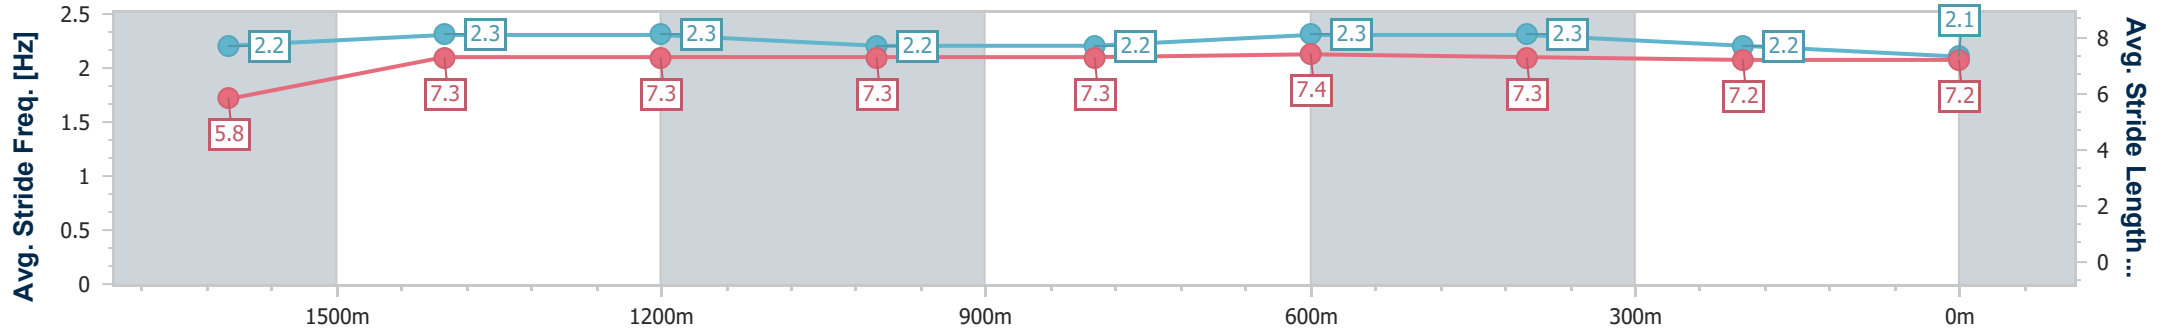

- [] Ranking at each section and finish
- .-.- No data available at this section
- NA No data available

Horse/Jockey Name	Trautman
Final Rank	5
Fastest Section Time (Section)	0:12.02 (1400m)
Top Speed [km/h] (Section)	62.2 (1400m)
Race State	Finished

Toowoomba QLD Professional
Race 6: ELEGANT BLINDS TOOWOOMBA Class 3 Plate - 1890m

04 January 2025 - 19:41

Track Rating: Good 3, Weather: Fine, Rail Position: True

Section	Overall	1600m	1400m	1200m	1000m	800m	600m	400m	200m
Section Times	2:01.32 [5] (0:22.33)	1:38.99 [9] (0:12.06)	1:26.93 [8] (0:12.02)	1:14.91 [8] (0:12.37)	1:02.54 [8] (0:12.53)	0:50.01 [7] (0:12.08)	0:37.93 [5] (0:12.39)	0:25.54 [5] (0:12.62)	0:12.92 [5] (0:12.92)
Average Speed [km/h]	46.8	60.1	60.7	58.3	58.2	60.6	59.8	57.7	55.7
Top Speed [km/h]	62.0	61.6	62.2	61.3	60.8	61.2	61.6	59.8	56.3
Avg. Dist. to Rail [m]	6.4	2.1	2.4	3.0	3.0	5.2	5.4	3.6	3.1
Avg. Stride Freq. [Hz]	2.2	2.3	2.3	2.2	2.2	2.3	2.3	2.2	2.1
Avg. Stride Length [m]	5.8	7.3	7.3	7.3	7.3	7.4	7.3	7.2	7.2