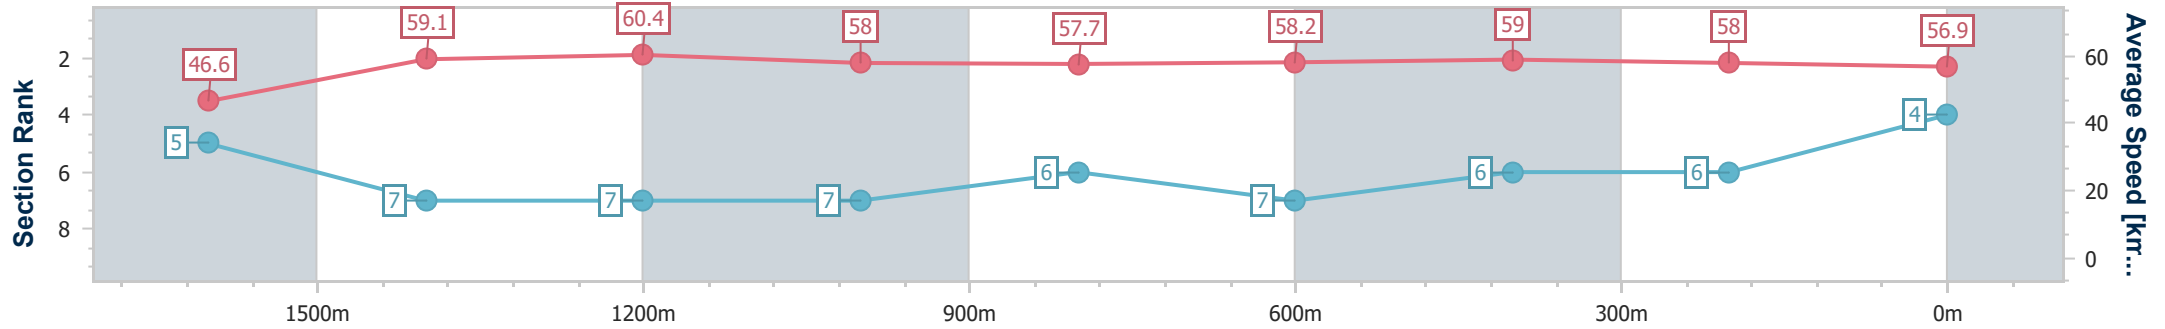

Horse/Jockey Name	Bilpa Morea
Final Rank	4
Fastest Section Time (Section)	0:11.97 (1400m)
Top Speed [km/h] (Section)	61.6 (Overall)
Race State	Finished

Toowoomba QLD Professional
Race 6: ELEGANT BLINDS TOOWOOMBA Class 3 Plate - 1890m

04 January 2025 - 19:41

Track Rating: Good 3, Weather: Fine, Rail Position: True

Section	Overall	1600m	1400m	1200m	1000m	800m	600m	400m	200m
Section Times	2:01.05 [4] (0:22.11)	1:38.94 [5] (0:12.19)	1:26.75 [7] (0:11.97)	1:14.78 [7] (0:12.42)	1:02.36 [7] (0:12.56)	0:49.80 [6] (0:12.45)	0:37.35 [7] (0:12.26)	0:25.09 [6] (0:12.47)	0:12.62 [6] (0:12.62)
Average Speed [km/h]	46.6	59.1	60.4	58.0	57.7	58.2	59.0	58.0	56.9
Top Speed [km/h]	61.6	60.5	61.4	60.0	58.4	60.7	60.5	59.6	57.4
Avg. Dist. to Rail [m]	8.0	0.8	1.0	2.0	1.4	1.8	1.7	0.9	2.0
Avg. Stride Freq. [Hz]	2.3	2.3	2.3	2.3	2.3	2.3	2.4	2.4	2.4
Avg. Stride Length [m]	5.7	7.3	7.4	7.1	6.9	7.0	6.8	6.7	6.6

- [ ] Ranking at each section and finish
- -.-.- No data available at this section
- NA No data available