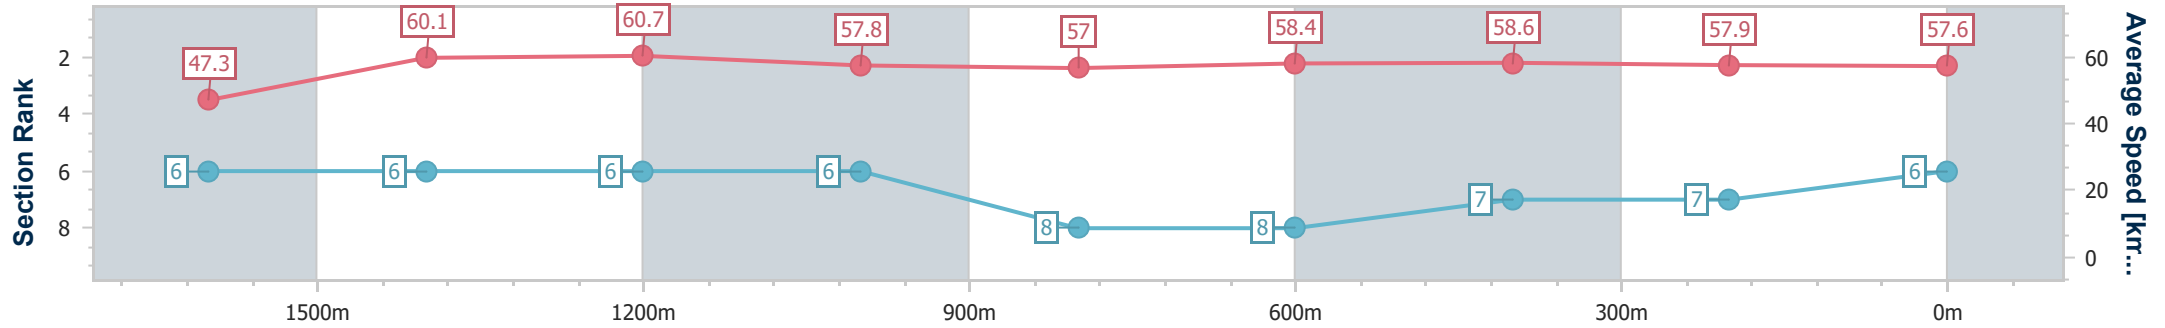

- [] Ranking at each section and finish
- .-.- No data available at this section
- NA No data available

Horse/Jockey Name	Saint Martin
Final Rank	6
Fastest Section Time (Section)	0:11.93 (1400m)
Top Speed [km/h] (Section)	62.4 (Overall)
Race State	Finished

Toowoomba QLD Professional
Race 6: ELEGANT BLINDS TOWOOMBA Class 3 Plate - 1890m

04 January 2025 - 19:41

Track Rating: Good 3, Weather: Fine, Rail Position: True

Section	Overall	1600m	1400m	1200m	1000m	800m	600m	400m	200m
Section Times	2:01.35 [6] (0:22.13)	1:39.22 [6] (0:12.03)	1:27.19 [6] (0:11.93)	1:15.26 [6] (0:12.53)	1:02.73 [6] (0:12.74)	0:49.99 [8] (0:12.47)	0:37.52 [8] (0:12.50)	0:25.02 [7] (0:12.51)	0:12.51 [7] (0:12.51)
Average Speed [km/h]	47.3	60.1	60.7	57.8	57.0	58.4	58.6	57.9	57.6
Top Speed [km/h]	62.4	60.7	62.2	60.2	58.7	60.2	60.5	59.2	58.3
Avg. Dist. to Rail [m]	6.0	1.4	1.6	2.9	3.3	3.3	3.3	1.9	3.3
Avg. Stride Freq. [Hz]	2.2	2.2	2.2	2.1	2.1	2.2	2.2	2.2	2.1
Avg. Stride Length [m]	6.1	7.8	7.8	7.6	7.4	7.5	7.5	7.4	7.4