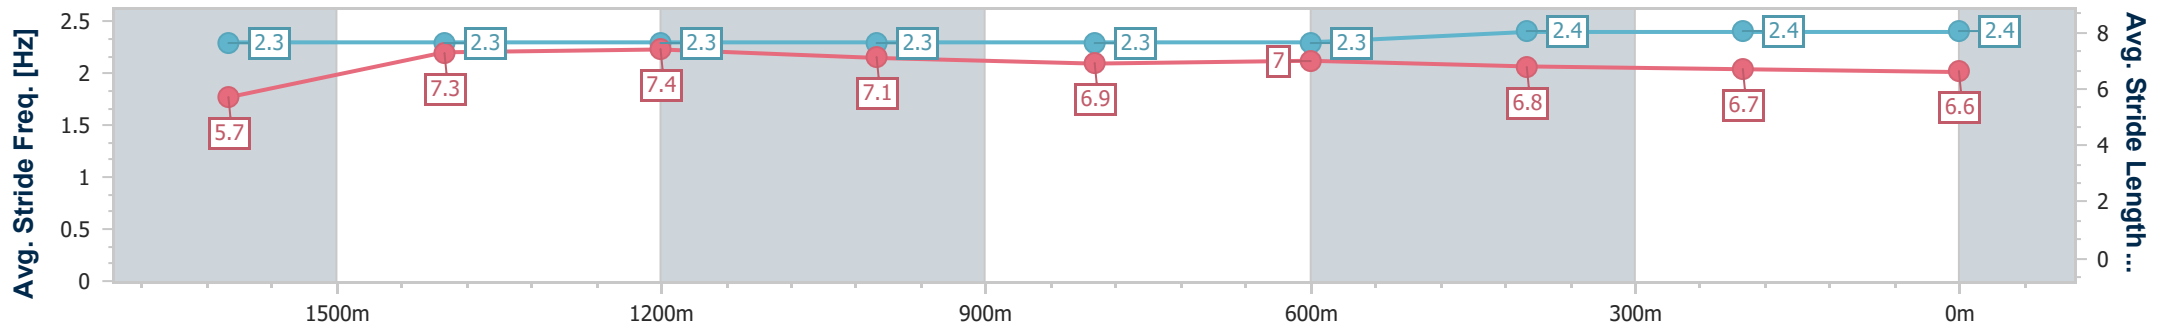

- [] Ranking at each section and finish
- .-.- No data available at this section
- NA No data available

Horse/Jockey Name	Bilpa Morea
Final Rank	4
Fastest Section Time (Section)	0:11.97 (1400m)
Top Speed [km/h] (Section)	61.6 (Overall)
Race State	Finished

Toowoomba QLD Professional
Race 6: ELEGANT BLINDS TOOWOOMBA Class 3 Plate - 1890m

04 January 2025 - 19:41

Track Rating: Good 3, Weather: Fine, Rail Position: True

Section	Overall	1600m	1400m	1200m	1000m	800m	600m	400m	200m
Section Times	2:01.05 [4] (0:22.11)	1:38.94 [5] (0:12.19)	1:26.75 [7] (0:11.97)	1:14.78 [7] (0:12.42)	1:02.36 [7] (0:12.56)	0:49.80 [6] (0:12.45)	0:37.35 [7] (0:12.26)	0:25.09 [6] (0:12.47)	0:12.62 [6] (0:12.62)
Average Speed [km/h]	46.6	59.1	60.4	58.0	57.7	58.2	59.0	58.0	56.9
Top Speed [km/h]	61.6	60.5	61.4	60.0	58.4	60.7	60.5	59.6	57.4
Avg. Dist. to Rail [m]	8.0	0.8	1.0	2.0	1.4	1.8	1.7	0.9	2.0
Avg. Stride Freq. [Hz]	2.3	2.3	2.3	2.3	2.3	2.3	2.4	2.4	2.4
Avg. Stride Length [m]	5.7	7.3	7.4	7.1	6.9	7.0	6.8	6.7	6.6