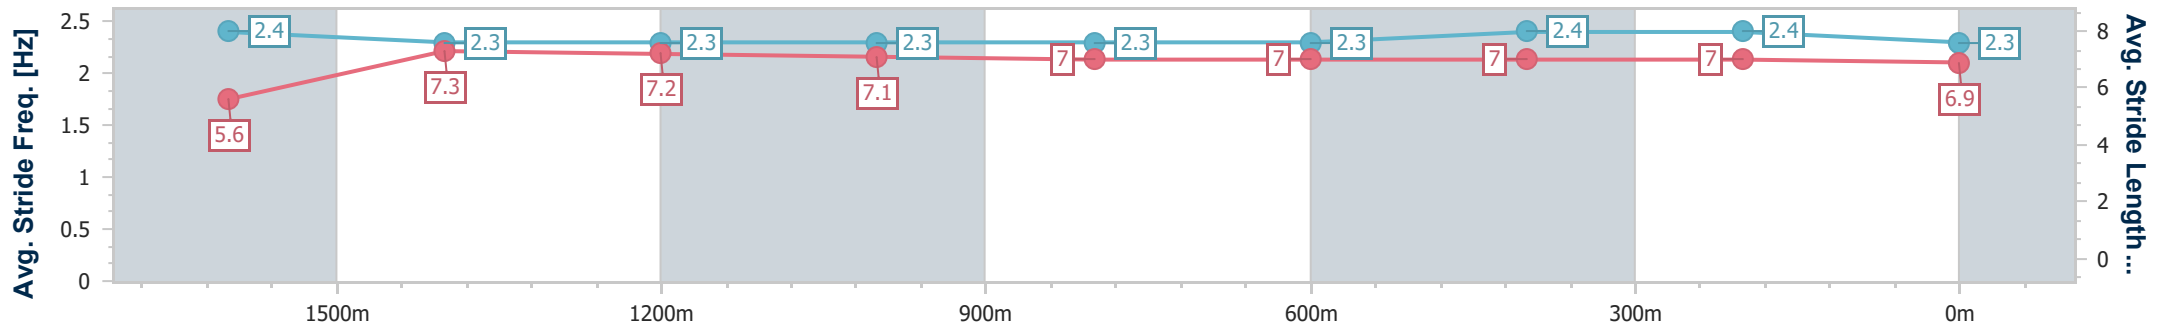

Horse/Jockey Name	Onomatopoeia
Final Rank	1
Fastest Section Time (Section)	0:11.82 (1600m)
Top Speed [km/h] (Section)	65.0 (Overall)
Race State	Finished

Toowoomba QLD Professional
Race 6: ELEGANT BLINDS TOOWOOMBA Class 3 Plate - 1890m

04 January 2025 - 19:41

Track Rating: Good 3, Weather: Fine, Rail Position: True

Section	Overall	1600m	1400m	1200m	1000m	800m	600m	400m	200m
Section Times	2:00.56 [1] (0:21.97)	1:38.59 [4] (0:11.82)	1:26.77 [3] (0:12.04)	1:14.73 [3] (0:12.38)	1:02.35 [3] (0:12.51)	0:49.84 [3] (0:12.54)	0:37.30 [3] (0:12.28)	0:25.02 [3] (0:12.22)	0:12.80 [1] (0:12.80)
Average Speed [km/h]	47.7	61.1	60.1	58.2	58.1	58.0	59.4	59.3	56.3
Top Speed [km/h]	65.0	62.2	61.7	59.4	59.7	60.6	61.7	60.8	58.5
Avg. Dist. to Rail [m]	5.9	0.4	1.5	2.4	2.2	3.3	2.6	2.0	1.3
Avg. Stride Freq. [Hz]	2.4	2.3	2.3	2.3	2.3	2.3	2.4	2.4	2.3
Avg. Stride Length [m]	5.6	7.3	7.2	7.1	7.0	7.0	7.0	7.0	6.9

- [ ] Ranking at each section and finish
- -.-.- No data available at this section
- NA No data available