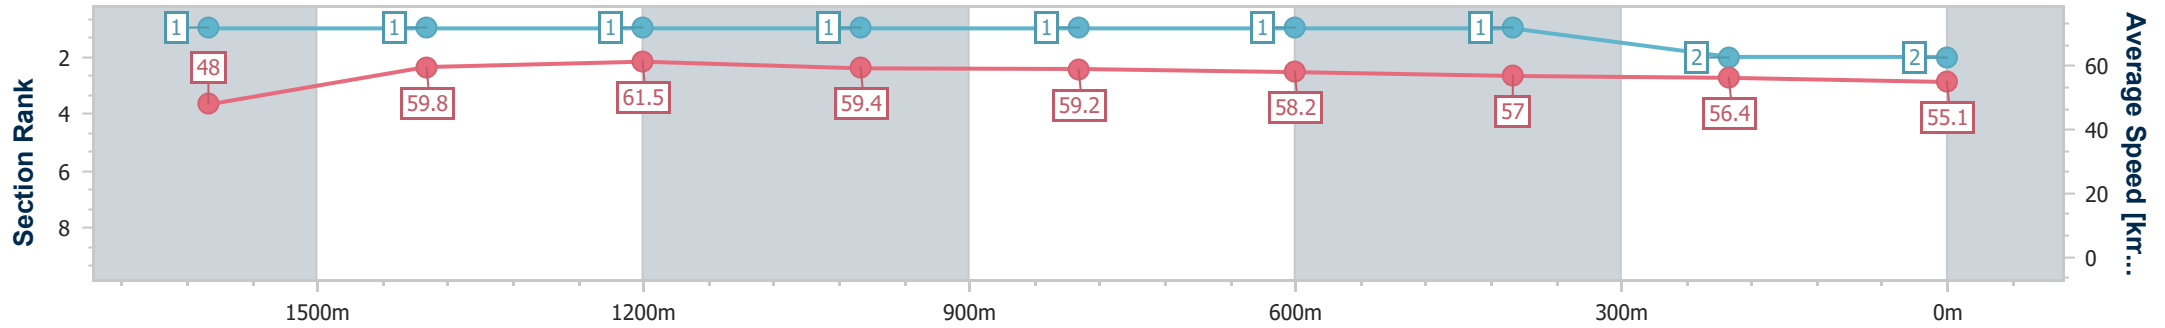

Horse/Jockey Name	Twisted Mistress
Final Rank	2
Fastest Section Time (Section)	0:11.89 (1400m)
Top Speed [km/h] (Section)	64.6 (1400m)
Race State	Finished

Toowoomba QLD Professional
Race 6: ELEGANT BLINDS TOWOOMBA Class 3 Plate - 1890m

04 January 2025 - 19:41

Track Rating: Good 3, Weather: Fine, Rail Position: True

Section	Overall	1600m	1400m	1200m	1000m	800m	600m	400m	200m
Section Times	2:00.92 [2] (0:21.53)	1:39.39 [1] (0:12.01)	1:27.38 [1] (0:11.89)	1:15.49 [1] (0:12.22)	1:03.27 [1] (0:12.27)	0:51.00 [1] (0:12.51)	0:38.49 [1] (0:12.68)	0:25.81 [1] (0:12.80)	0:13.01 [2] (0:13.01)
Average Speed [km/h]	48.0	59.8	61.5	59.4	59.2	58.2	57.0	56.4	55.1
Top Speed [km/h]	64.4	61.9	64.6	60.3	60.5	58.6	58.6	57.6	55.9
Avg. Dist. to Rail [m]	7.8	1.0	2.7	4.8	3.9	1.8	1.2	0.8	0.4
Avg. Stride Freq. [Hz]	2.3	2.3	2.3	2.3	2.3	2.3	2.3	2.4	2.3
Avg. Stride Length [m]	5.7	7.3	7.4	7.2	7.1	7.0	6.8	6.7	6.7

- [ ] Ranking at each section and finish
- -.-.- No data available at this section
- NA No data available