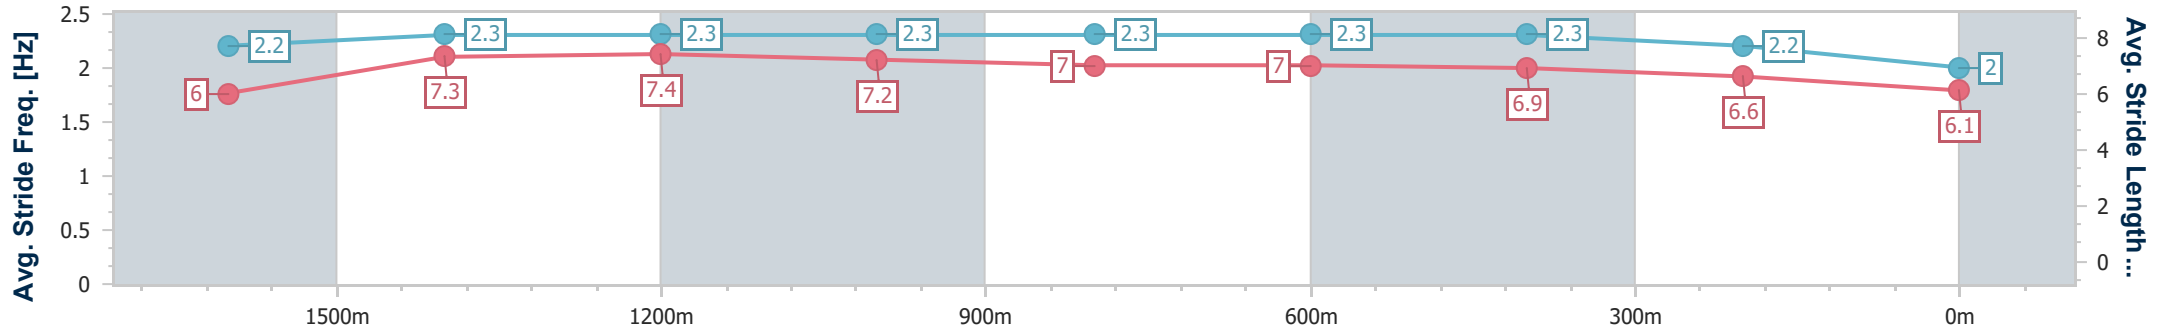

Toowoomba QLD Professional
Race 6: ELEGANT BLINDS TOOWOOMBA Class 3 Plate - 1890m

04 January 2025 - 19:41

Track Rating: Good 3, Weather: Fine, Rail Position: True

Section	Overall	1600m	1400m	1200m	1000m	800m	600m	400m	200m
Section Times	2:01.68 [8] (0:22.33)	1:39.35 [8] (0:12.25)	1:27.10 [9] (0:12.16)	1:14.94 [9] (0:12.28)	1:02.66 [9] (0:12.76)	0:49.90 [9] (0:12.42)	0:37.48 [9] (0:12.39)	0:25.09 [9] (0:12.39)	0:12.70 [8] (0:12.70)
Average Speed [km/h]	46.5	59.6	59.6	58.8	56.6	57.8	58.2	58.1	56.5
Top Speed [km/h]	61.5	61.4	61.0	61.9	57.7	60.0	59.6	59.2	58.5
Avg. Dist. to Rail [m]	5.6	3.4	1.3	2.2	0.9	0.5	0.3	1.0	1.2
Avg. Stride Freq. [Hz]	2.2	2.3	2.3	2.3	2.3	2.4	2.4	2.4	2.4
Avg. Stride Length [m]	5.9	7.4	7.3	7.1	6.9	6.8	6.8	6.7	6.6

- [] Ranking at each section and finish
- .-.- No data available at this section
- NA No data available

Horse/Jockey Name	Motion Sensor
Final Rank	9
Fastest Section Time (Section)	0:12.16 (1400m)
Top Speed [km/h] (Section)	64.7 (Overall)
Race State	Finished

Toowoomba QLD Professional
Race 6: ELEGANT BLINDS TOOWOOMBA Class 3 Plate - 1890m

04 January 2025 - 19:41

Track Rating: Good 3, Weather: Fine, Rail Position: True

Section	Overall	1600m	1400m	1200m	1000m	800m	600m	400m	200m
Section Times	2:06.19 [9] (0:21.61)	1:44.58 [2] (0:12.27)	1:32.31 [4] (0:12.16)	1:20.15 [5] (0:12.44)	1:07.71 [5] (0:12.67)	0:55.04 [5] (0:12.50)	0:42.54 [6] (0:12.90)	0:29.64 [8] (0:13.58)	0:16.06 [9] (0:16.06)
Average Speed [km/h]	48.3	59.4	61.0	58.1	57.5	58.3	56.5	53.1	44.6
Top Speed [km/h]	64.7	60.8	62.5	60.5	58.3	59.7	58.3	55.6	49.3
Avg. Dist. to Rail [m]	6.3	4.3	5.2	5.2	4.0	2.9	2.3	1.3	1.9
Avg. Stride Freq. [Hz]	2.2	2.3	2.3	2.3	2.3	2.3	2.3	2.2	2.0
Avg. Stride Length [m]	6.0	7.3	7.4	7.2	7.0	7.0	6.9	6.6	6.1

- [] Ranking at each section and finish
- .-.- No data available at this section
- NA No data available