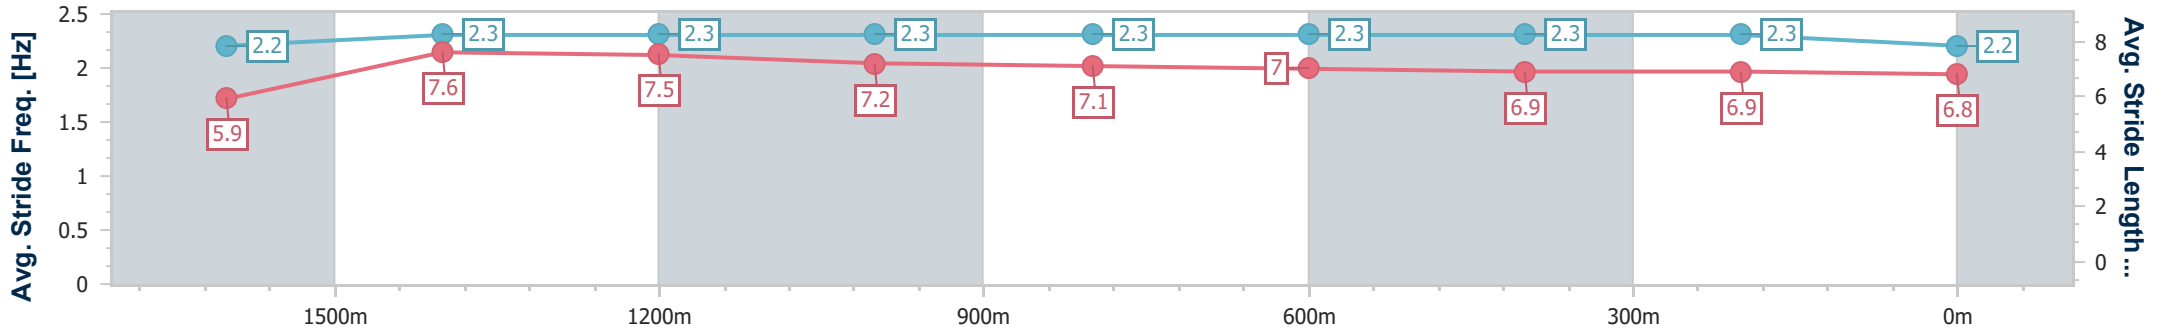

Toowoomba QLD Professional
Race 6: ELEGANT BLINDS TOWOOMBA Class 3 Plate - 1890m

04 January 2025 - 19:41

Track Rating: Good 3, Weather: Fine, Rail Position: True

Section	Overall	1600m	1400m	1200m	1000m	800m	600m	400m	200m
Section Times	2:01.35 [6] (0:22.13)	1:39.22 [6] (0:12.03)	1:27.19 [6] (0:11.93)	1:15.26 [6] (0:12.53)	1:02.73 [6] (0:12.74)	0:49.99 [8] (0:12.47)	0:37.52 [8] (0:12.50)	0:25.02 [7] (0:12.51)	0:12.51 [7] (0:12.51)
Average Speed [km/h]	47.3	60.1	60.7	57.8	57.0	58.4	58.6	57.9	57.6
Top Speed [km/h]	62.4	60.7	62.2	60.2	58.7	60.2	60.5	59.2	58.3
Avg. Dist. to Rail [m]	6.0	1.4	1.6	2.9	3.3	3.3	3.3	1.9	3.3
Avg. Stride Freq. [Hz]	2.2	2.2	2.2	2.1	2.1	2.2	2.2	2.2	2.1
Avg. Stride Length [m]	6.1	7.8	7.8	7.6	7.4	7.5	7.5	7.4	7.4

- [] Ranking at each section and finish
- .-.- No data available at this section
- NA No data available

Horse/Jockey Name	Visual Element
Final Rank	7
Fastest Section Time (Section)	0:11.55 (1600m)
Top Speed [km/h] (Section)	65.4 (1400m)
Race State	Finished

Toowoomba QLD Professional
Race 6: ELEGANT BLINDS TOOWOOMBA Class 3 Plate - 1890m

04 January 2025 - 19:41

Track Rating: Good 3, Weather: Fine, Rail Position: True

Section	Overall	1600m	1400m	1200m	1000m	800m	600m	400m	200m				
Section Times	2:01.67 [7] (0:22.20)	1:39.47 [7] (0:11.55)	1:27.92 [2] (0:11.86)	1:16.06 [2] (0:12.32)	1:03.74 [2] (0:12.40)	0:51.34 [2] (0:12.49)	0:38.85 [2] (0:12.66)	0:26.19 [2] (0:12.88)	0:13.31 [4] (0:13.31)				
Average Speed [km/h]	47.1	63.3	61.9	58.7	58.7	58.0	57.5	56.4	53.9				
Top Speed [km/h]	63.6	65.3	65.4	59.5	59.4	58.9	59.3	57.1	54.8				
Avg. Dist. to Rail [m]	5.7	4.2	3.8	4.3	3.5	2.2	2.0	2.0	1.5				
Avg. Stride Freq. [Hz]	2.2	2.3	2.3	2.3	2.3	2.3	2.3	2.3	2.2				
Avg. Stride Length [m]	5.9	7.6	7.5	7.2	7.1	7.0	6.9	6.9	6.8				