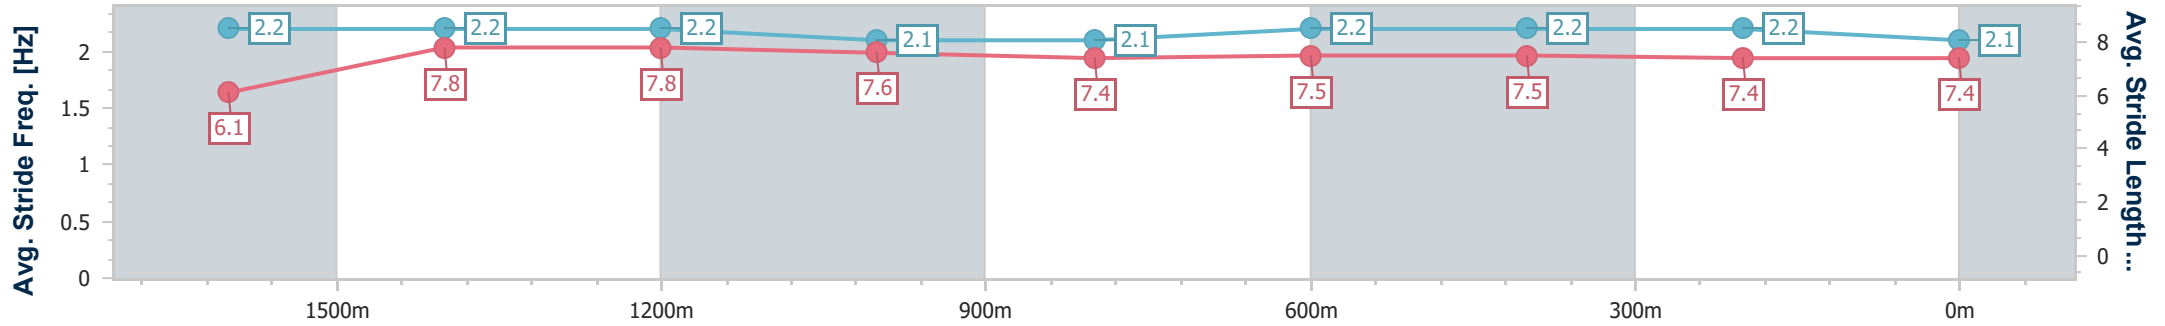

Toowoomba QLD Professional
Race 6: ELEGANT BLINDS TOOWOOMBA Class 3 Plate - 1890m

04 January 2025 - 19:41

Track Rating: Good 3, Weather: Fine, Rail Position: True

Section	Overall	1600m	1400m	1200m	1000m	800m	600m	400m	200m
Section Times	2:01.32 [5] (0:22.33)	1:38.99 [9] (0:12.06)	1:26.93 [8] (0:12.02)	1:14.91 [8] (0:12.37)	1:02.54 [8] (0:12.53)	0:50.01 [7] (0:12.08)	0:37.93 [5] (0:12.39)	0:25.54 [5] (0:12.62)	0:12.92 [5] (0:12.92)
Average Speed [km/h]	46.8	60.1	60.7	58.3	58.2	60.6	59.8	57.7	55.7
Top Speed [km/h]	62.0	61.6	62.2	61.3	60.8	61.2	61.6	59.8	56.3
Avg. Dist. to Rail [m]	6.4	2.1	2.4	3.0	3.0	5.2	5.4	3.6	3.1
Avg. Stride Freq. [Hz]	2.2	2.3	2.3	2.2	2.2	2.3	2.3	2.2	2.1
Avg. Stride Length [m]	5.8	7.3	7.3	7.3	7.3	7.4	7.3	7.2	7.2

- [] Ranking at each section and finish
- .-.- No data available at this section
- NA No data available

Horse/Jockey Name	Saint Martin
Final Rank	6
Fastest Section Time (Section)	0:11.93 (1400m)
Top Speed [km/h] (Section)	62.4 (Overall)
Race State	Finished

Toowoomba QLD Professional
Race 6: ELEGANT BLINDS TOWOOMBA Class 3 Plate - 1890m

04 January 2025 - 19:41

Track Rating: Good 3, Weather: Fine, Rail Position: True

Section	Overall	1600m	1400m	1200m	1000m	800m	600m	400m	200m
Section Times	2:01.35 [6] (0:22.13)	1:39.22 [6] (0:12.03)	1:27.19 [6] (0:11.93)	1:15.26 [6] (0:12.53)	1:02.73 [6] (0:12.74)	0:49.99 [8] (0:12.47)	0:37.52 [8] (0:12.50)	0:25.02 [7] (0:12.51)	0:12.51 [7] (0:12.51)
Average Speed [km/h]	47.3	60.1	60.7	57.8	57.0	58.4	58.6	57.9	57.6
Top Speed [km/h]	62.4	60.7	62.2	60.2	58.7	60.2	60.5	59.2	58.3
Avg. Dist. to Rail [m]	6.0	1.4	1.6	2.9	3.3	3.3	3.3	1.9	3.3
Avg. Stride Freq. [Hz]	2.2	2.2	2.2	2.1	2.1	2.2	2.2	2.2	2.1
Avg. Stride Length [m]	6.1	7.8	7.8	7.6	7.4	7.5	7.5	7.4	7.4