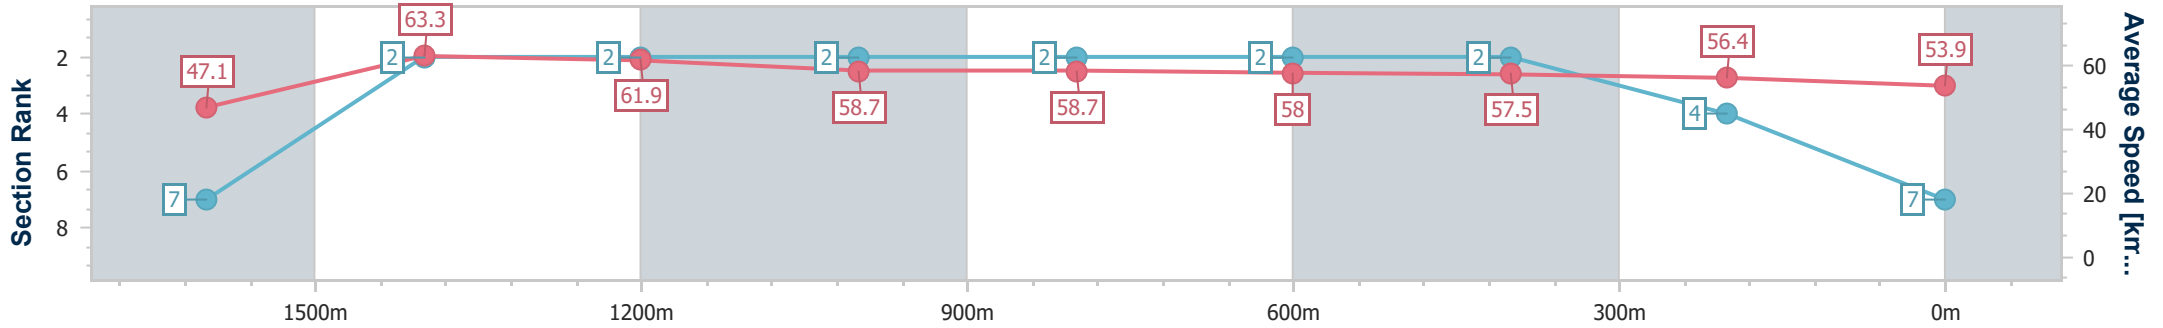

- [] Ranking at each section and finish
- .-.- No data available at this section
- NA No data available

Horse/Jockey Name	Visual Element
Final Rank	7
Fastest Section Time (Section)	0:11.55 (1600m)
Top Speed [km/h] (Section)	65.4 (1400m)
Race State	Finished

Toowoomba QLD Professional
Race 6: ELEGANT BLINDS TOOWOOMBA Class 3 Plate - 1890m

04 January 2025 - 19:41

Track Rating: Good 3, Weather: Fine, Rail Position: True

Section	Overall	1600m	1400m	1200m	1000m	800m	600m	400m	200m				
Section Times	2:01.67 [7] (0:22.20)	1:39.47 [7] (0:11.55)	1:27.92 [2] (0:11.86)	1:16.06 [2] (0:12.32)	1:03.74 [2] (0:12.40)	0:51.34 [2] (0:12.49)	0:38.85 [2] (0:12.66)	0:26.19 [2] (0:12.88)	0:13.31 [4] (0:13.31)				
Average Speed [km/h]	47.1	63.3	61.9	58.7	58.7	58.0	57.5	56.4	53.9				
Top Speed [km/h]	63.6	65.3	65.4	59.5	59.4	58.9	59.3	57.1	54.8				
Avg. Dist. to Rail [m]	5.7	4.2	3.8	4.3	3.5	2.2	2.0	2.0	1.5				
Avg. Stride Freq. [Hz]	2.2	2.3	2.3	2.3	2.3	2.3	2.3	2.3	2.2				
Avg. Stride Length [m]	5.9	7.6	7.5	7.2	7.1	7.0	6.9	6.9	6.8				