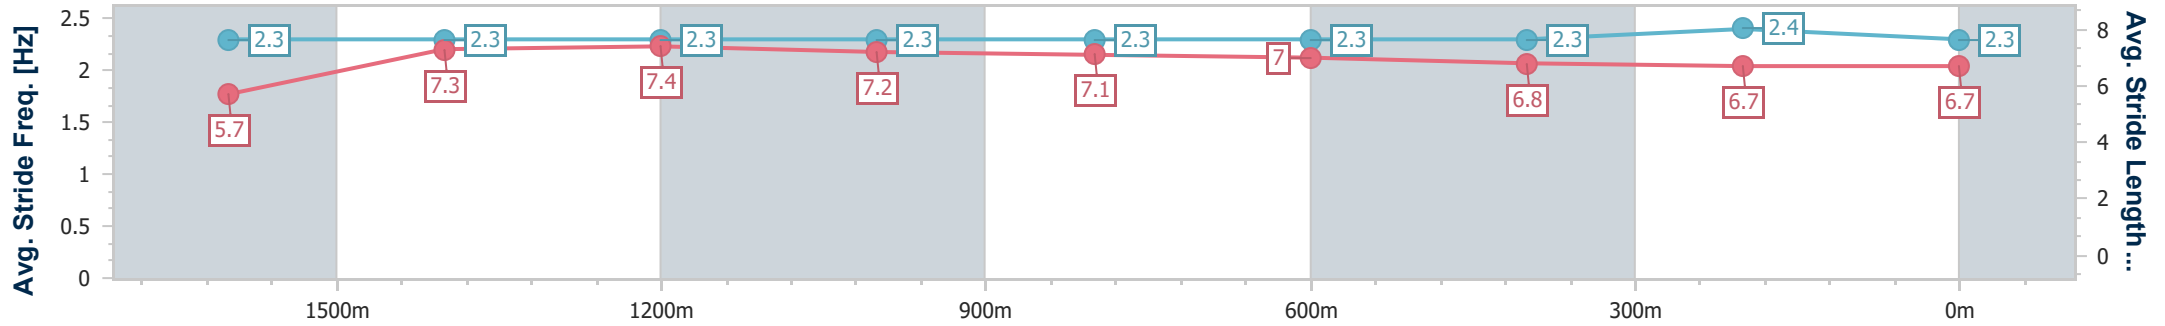

Horse/Jockey Name	Twisted Mistress
Final Rank	2
Fastest Section Time (Section)	0:11.89 (1400m)
Top Speed [km/h] (Section)	64.6 (1400m)
Race State	Finished

Toowoomba QLD Professional
Race 6: ELEGANT BLINDS TOWOOMBA Class 3 Plate - 1890m

04 January 2025 - 19:41

Track Rating: Good 3, Weather: Fine, Rail Position: True

Section	Overall	1600m	1400m	1200m	1000m	800m	600m	400m	200m
Section Times	2:00.92 [2] (0:21.53)	1:39.39 [1] (0:12.01)	1:27.38 [1] (0:11.89)	1:15.49 [1] (0:12.22)	1:03.27 [1] (0:12.27)	0:51.00 [1] (0:12.51)	0:38.49 [1] (0:12.68)	0:25.81 [1] (0:12.80)	0:13.01 [2] (0:13.01)
Average Speed [km/h]	48.0	59.8	61.5	59.4	59.2	58.2	57.0	56.4	55.1
Top Speed [km/h]	64.4	61.9	64.6	60.3	60.5	58.6	58.6	57.6	55.9
Avg. Dist. to Rail [m]	7.8	1.0	2.7	4.8	3.9	1.8	1.2	0.8	0.4
Avg. Stride Freq. [Hz]	2.3	2.3	2.3	2.3	2.3	2.3	2.3	2.4	2.3
Avg. Stride Length [m]	5.7	7.3	7.4	7.2	7.1	7.0	6.8	6.7	6.7

- [ ] Ranking at each section and finish
- -.-.- No data available at this section
- NA No data available