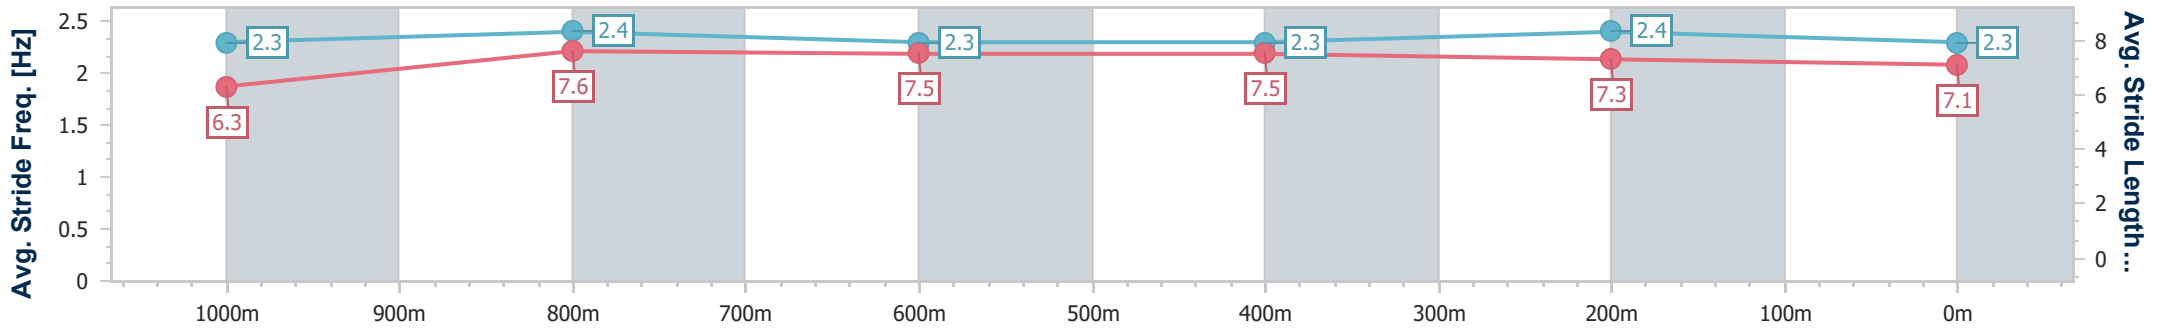

Horse/Jockey Name	Fastconi
Final Rank	7
Fastest Section Time (Section)	0:11.23 (1000m)
Top Speed [km/h] (Section)	66.2 (1000m)
Race State	Finished

Sunshine Coast QLD Professional
Race 6: MAGIC MILLIONS Class 6 Plate - 1200m

04 January 2025 - 17:25

Track Rating: Soft 6, Weather: Fine, Rail Position: +6m Entire

Section	Overall	1000m	800m	600m	400m	200m
Section Times	1:12.32 [7] (0:13.57)	0:58.75 [1] (0:11.23)	0:47.52 [1] (0:11.84)	0:35.68 [2] (0:11.78)	0:23.90 [1] (0:11.47)	0:12.43 [2]
Average Speed [km/h]	53.0	64.3	61.5	61.4	62.7	58.1
Top Speed [km/h]	66.1	66.2	62.1	62.5	63.9	61.1
Avg. Dist. to Rail [m]	6.4	2.6	1.5	1.1	1.1	1.0
Avg. Stride Freq. [Hz]	2.3	2.4	2.3	2.3	2.4	2.3
Avg. Stride Length [m]	6.3	7.6	7.5	7.5	7.3	7.1

- [ ] Ranking at each section and finish
- -.-.- No data available at this section
- NA No data available