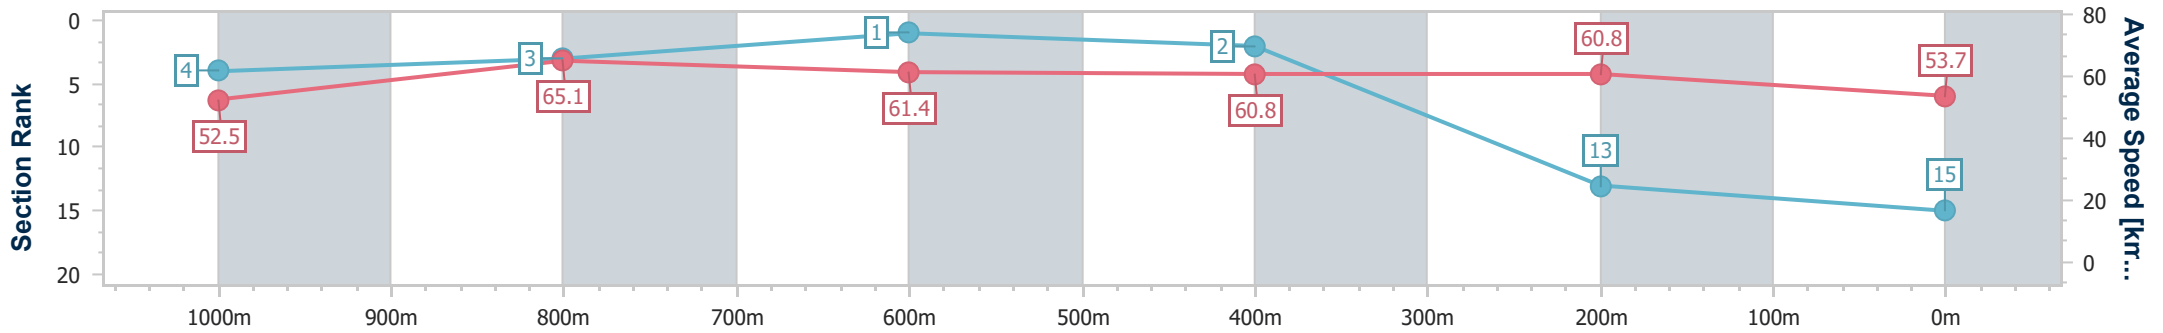

Horse/Jockey Name	Russian Sub
Final Rank	15
Fastest Section Time (Section)	0:11.16 (1000m)
Top Speed [km/h] (Section)	66.7 (1000m)
Race State	Finished

Sunshine Coast QLD Professional
Race 6: MAGIC MILLIONS Class 6 Plate - 1200m

04 January 2025 - 17:25

Track Rating: Soft 6, Weather: Fine, Rail Position: +6m Entire

Section	Overall	1000m	800m	600m	400m	200m
Section Times	1:13.79 [15] (0:13.69)	1:00.10 [4] (0:11.16)	0:48.94 [3] (0:11.76)	0:37.18 [1] (0:11.89)	0:25.29 [2] (0:11.85)	0:13.44 [13] (0:13.44)
Average Speed [km/h]	52.5	65.1	61.4	60.8	60.8	53.7
Top Speed [km/h]	66.1	66.7	65.0	62.4	63.2	57.8
Avg. Dist. to Rail [m]	8.3	3.9	1.0	0.8	2.9	2.5
Avg. Stride Freq. [Hz]	2.5	2.4	2.4	2.4	2.4	2.3
Avg. Stride Length [m]	5.9	7.4	7.2	7.1	6.9	6.6

- [ ] Ranking at each section and finish
- -.-.- No data available at this section
- NA No data available