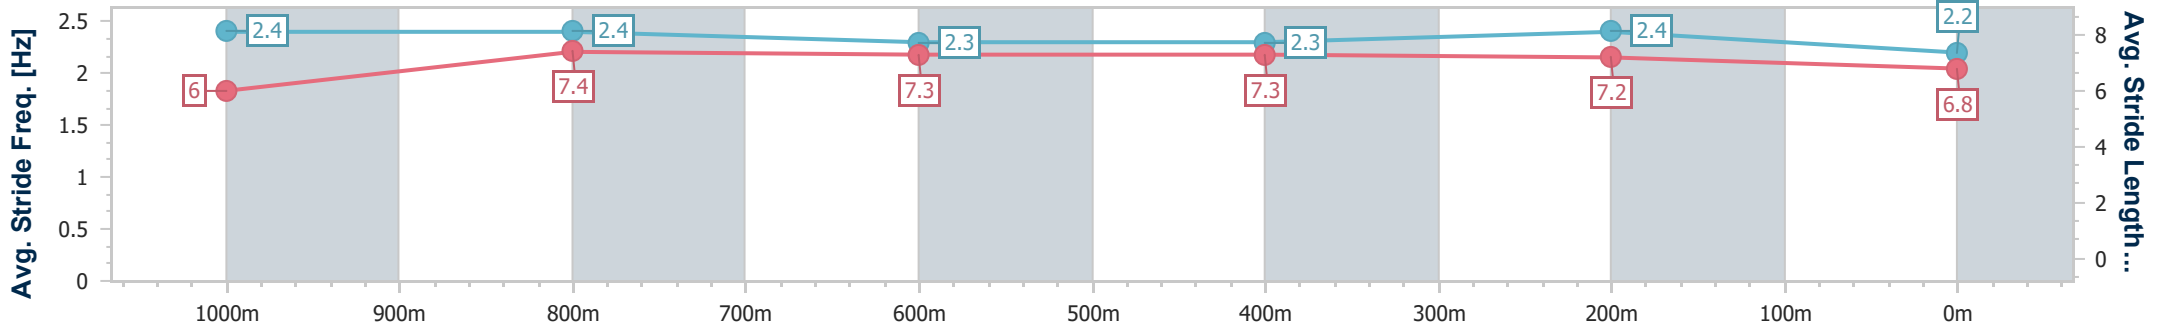

- [ ] Ranking at each section and finish
- .-.- No data available at this section
- NA No data available

Horse/Jockey Name	Amore Veloce
Final Rank	14
Fastest Section Time (Section)	0:11.19 (1000m)
Top Speed [km/h] (Section)	67.1 (1000m)
Race State	Finished

Sunshine Coast QLD Professional  
Race 6: MAGIC MILLIONS Class 6 Plate - 1200m

04 January 2025 - 17:25

Track Rating: Soft 6, Weather: Fine, Rail Position: +6m Entire

Section	Overall	1000m	800m	600m	400m	200m
Section Times	1:13.66 [14] (0:13.65)	1:00.01 [2] (0:11.19)	0:48.82 [2] (0:11.88)	0:36.94 [3] (0:11.89)	0:25.05 [4] (0:11.73)	0:13.32 [11] (0:13.32)
Average Speed [km/h]	52.8	65.2	61.1	61.2	61.5	54.0
Top Speed [km/h]	67.0	67.1	62.5	62.3	62.9	58.3
Avg. Dist. to Rail [m]	10.0	4.7	1.7	2.2	5.0	4.1
Avg. Stride Freq. [Hz]	2.4	2.4	2.3	2.3	2.4	2.2
Avg. Stride Length [m]	6.0	7.4	7.3	7.3	7.2	6.8