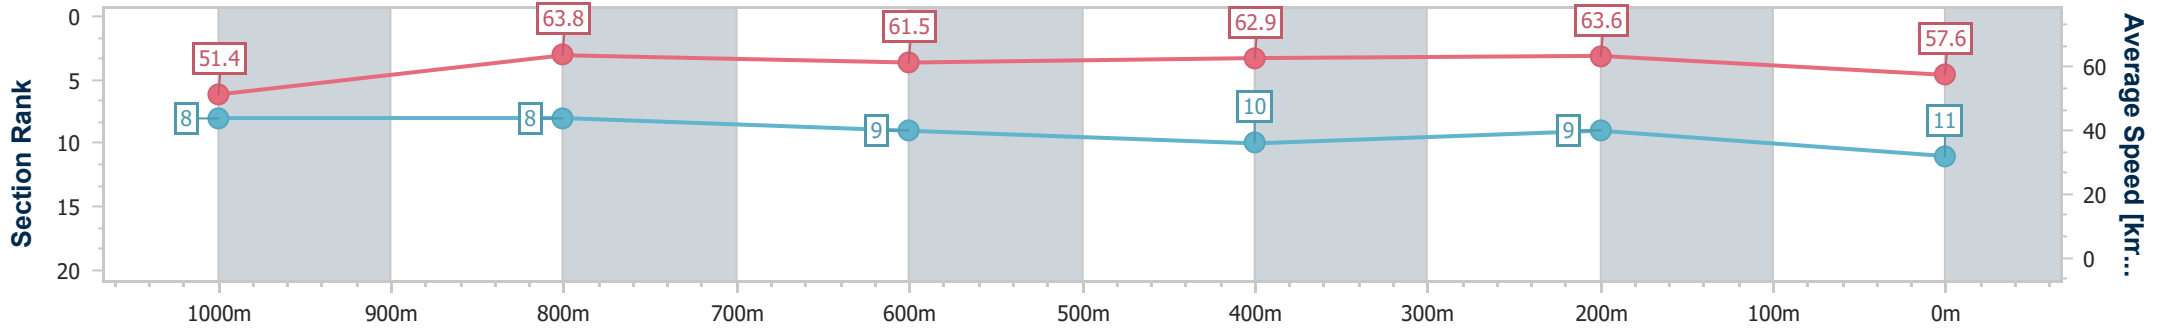

Horse/Jockey Name	Ezekeil
Final Rank	11
Fastest Section Time (Section)	0:11.32 (400m)
Top Speed [km/h] (Section)	64.9 (400m)
Race State	Finished

Sunshine Coast QLD Professional
Race 6: MAGIC MILLIONS Class 6 Plate - 1200m

04 January 2025 - 17:25

Track Rating: Soft 6, Weather: Fine, Rail Position: +6m Entire

Section	Overall	1000m	800m	600m	400m	200m
Section Times	1:12.79 [11] (0:14.00)	0:58.79 [8] (0:11.44)	0:47.35 [8] (0:11.91)	0:35.44 [9] (0:11.61)	0:23.83 [10] (0:11.32)	0:12.51 [9] (0:12.51)
Average Speed [km/h]	51.4	63.8	61.5	62.9	63.6	57.6
Top Speed [km/h]	62.8	64.6	62.4	64.9	64.9	62.4
Avg. Dist. to Rail [m]	12.7	4.0	3.0	2.2	5.5	4.8
Avg. Stride Freq. [Hz]	2.3	2.3	2.3	2.3	2.4	2.3
Avg. Stride Length [m]	6.1	7.5	7.5	7.5	7.5	7.1

- [ ] Ranking at each section and finish
- -.-.- No data available at this section
- NA No data available