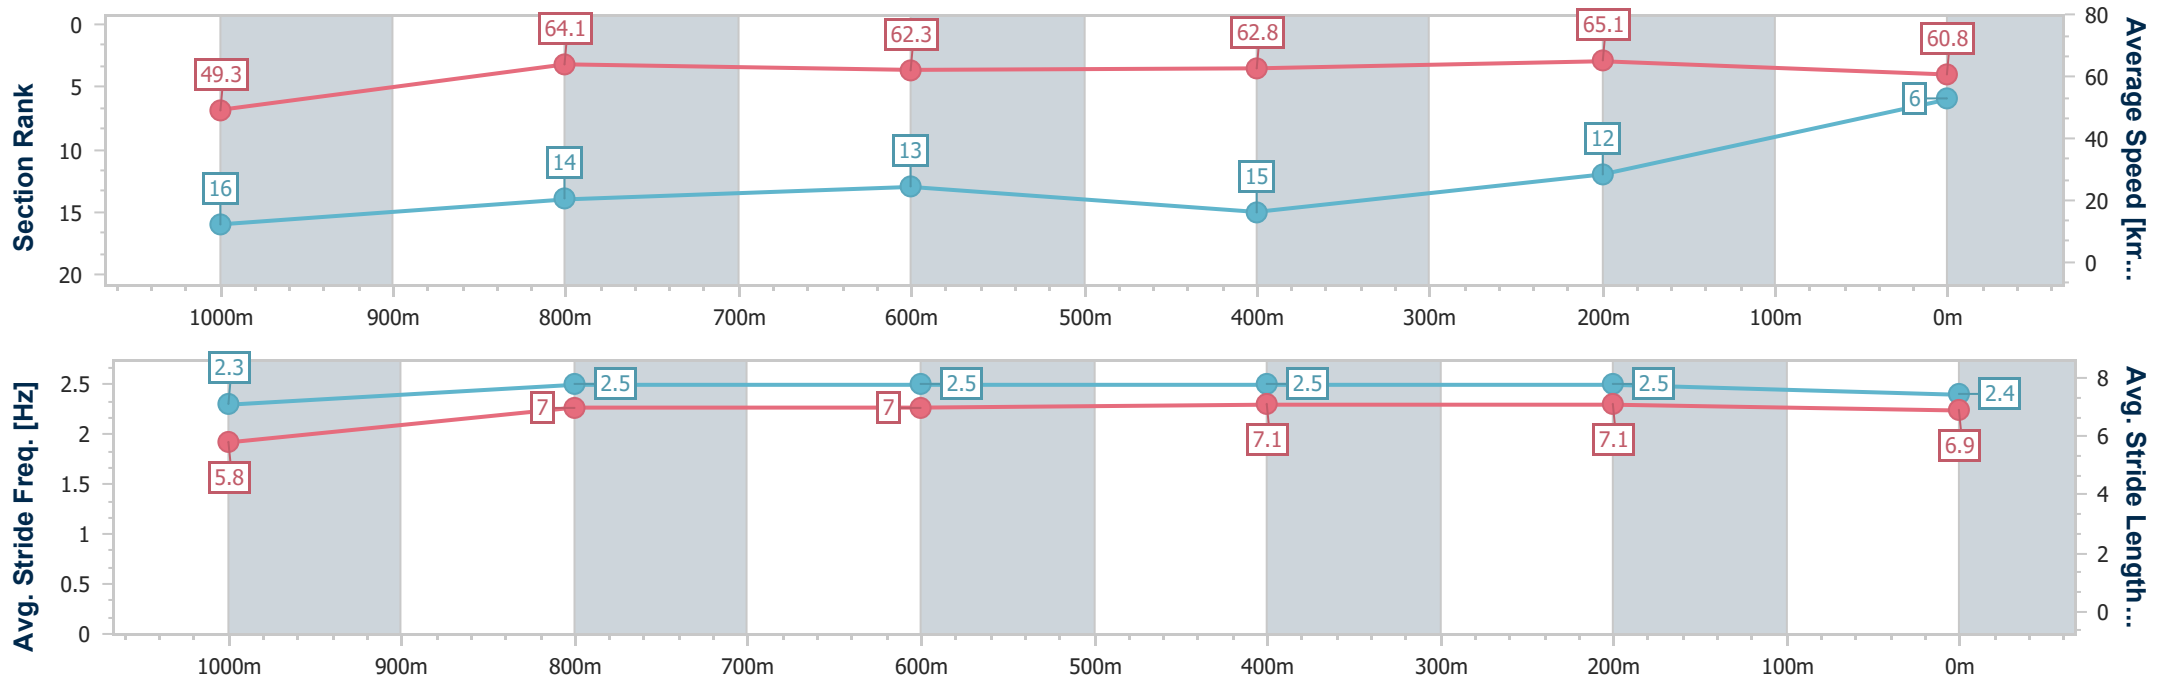

Horse/Jockey Name	Lady Shotgun
Final Rank	6
Fastest Section Time (Section)	0:11.06 (400m)
Top Speed [km/h] (Section)	65.6 (1000m)
Race State	Finished

Sunshine Coast QLD Professional
Race 6: MAGIC MILLIONS Class 6 Plate - 1200m

04 January 2025 - 17:25

Track Rating: Soft 6, Weather: Fine, Rail Position: +6m Entire

Section	Overall	1000m	800m	600m	400m	200m
Section Times	1:12.20 [6] (0:14.63)	0:57.57 [16] (0:11.29)	0:46.28 [14] (0:11.67)	0:34.61 [13] (0:11.70)	0:22.91 [15] (0:11.06)	0:11.85 [12] (0:11.85)
Average Speed [km/h]	49.3	64.1	62.3	62.8	65.1	60.8
Top Speed [km/h]	62.7	65.6	63.4	64.7	65.6	63.4
Avg. Dist. to Rail [m]	8.0	2.0	1.8	3.0	8.7	7.7
Avg. Stride Freq. [Hz]	2.3	2.5	2.5	2.5	2.5	2.4
Avg. Stride Length [m]	5.8	7.0	7.0	7.1	7.1	6.9

- [ ] Ranking at each section and finish
- -.-.- No data available at this section
- NA No data available