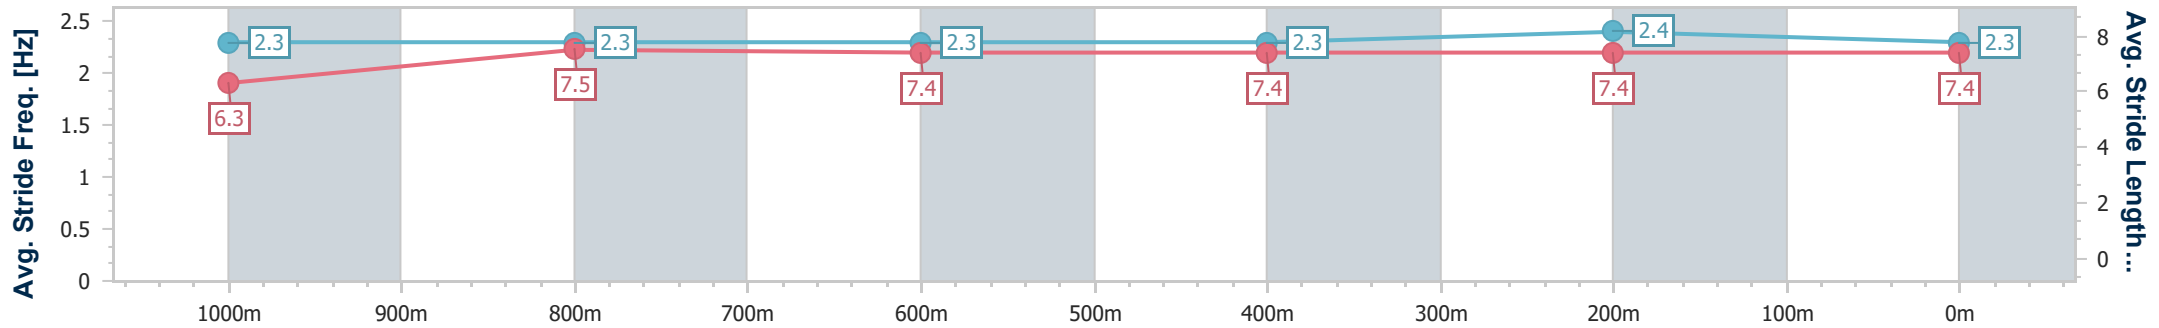

Sunshine Coast QLD Professional  
Race 6: MAGIC MILLIONS Class 6 Plate - 1200m

04 January 2025 - 17:25

Track Rating: Soft 6, Weather: Fine, Rail Position: +6m Entire

Section	Overall	1000m	800m	600m	400m	200m
Section Times	1:11.42 [1] (0:13.77)	0:57.65 [5] (0:11.40)	0:46.25 [5] (0:11.79)	0:34.46 [4] (0:11.59)	0:22.87 [3] (0:11.06)	0:11.81 [1] (0:11.81)
Average Speed [km/h]	52.3	63.3	61.1	61.9	65.1	60.9
Top Speed [km/h]	65.7	65.7	63.1	63.2	66.4	64.4
Avg. Dist. to Rail [m]	3.4	1.6	0.7	1.0	2.3	2.5
Avg. Stride Freq. [Hz]	2.3	2.3	2.3	2.3	2.4	2.3
Avg. Stride Length [m]	6.3	7.5	7.4	7.4	7.4	7.4