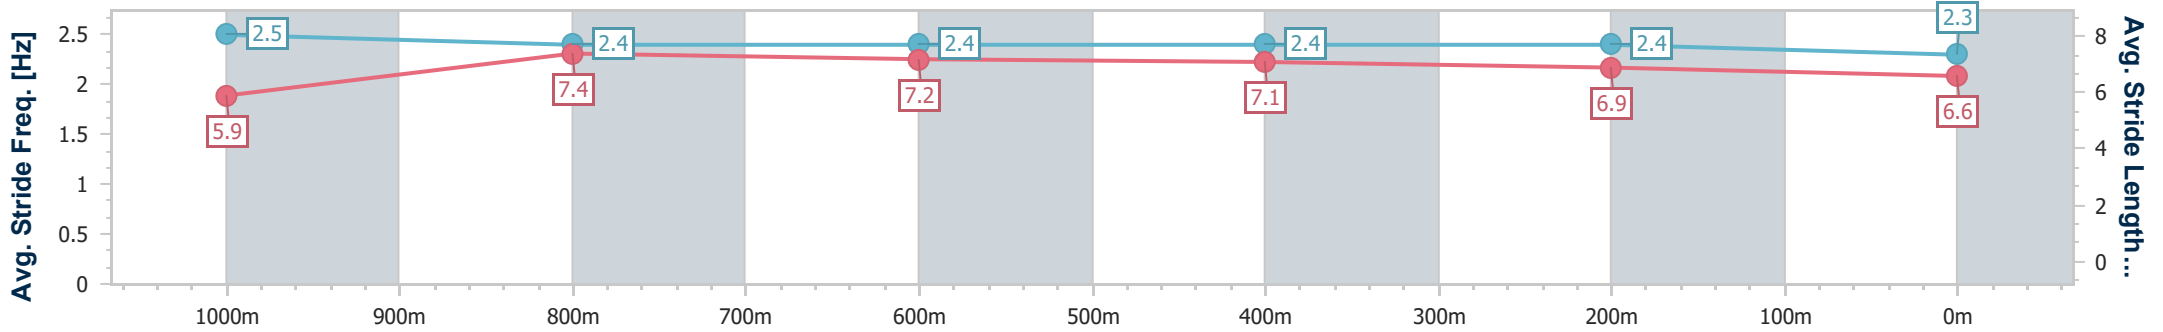

Sunshine Coast QLD Professional  
Race 6: MAGIC MILLIONS Class 6 Plate - 1200m

04 January 2025 - 17:25

Track Rating: Soft 6, Weather: Fine, Rail Position: +6m Entire

Section	Overall	1000m	800m	600m	400m	200m
Section Times	1:13.66 [14] (0:13.65)	1:00.01 [2] (0:11.19)	0:48.82 [2] (0:11.88)	0:36.94 [3] (0:11.89)	0:25.05 [4] (0:11.73)	0:13.32 [11] (0:13.32)
Average Speed [km/h]	52.8	65.2	61.1	61.2	61.5	54.0
Top Speed [km/h]	67.0	67.1	62.5	62.3	62.9	58.3
Avg. Dist. to Rail [m]	10.0	4.7	1.7	2.2	5.0	4.1
Avg. Stride Freq. [Hz]	2.4	2.4	2.3	2.3	2.4	2.2
Avg. Stride Length [m]	6.0	7.4	7.3	7.3	7.2	6.8

- [ ] Ranking at each section and finish
- .-.- No data available at this section
- NA No data available

Horse/Jockey Name	Russian Sub
Final Rank	15
Fastest Section Time (Section)	0:11.16 (1000m)
Top Speed [km/h] (Section)	66.7 (1000m)
Race State	Finished

Sunshine Coast QLD Professional  
Race 6: MAGIC MILLIONS Class 6 Plate - 1200m

04 January 2025 - 17:25

Track Rating: Soft 6, Weather: Fine, Rail Position: +6m Entire

Section	Overall	1000m	800m	600m	400m	200m
Section Times	1:13.79 [15] (0:13.69)	1:00.10 [4] (0:11.16)	0:48.94 [3] (0:11.76)	0:37.18 [1] (0:11.89)	0:25.29 [2] (0:11.85)	0:13.44 [13] (0:13.44)
Average Speed [km/h]	52.5	65.1	61.4	60.8	60.8	53.7
Top Speed [km/h]	66.1	66.7	65.0	62.4	63.2	57.8
Avg. Dist. to Rail [m]	8.3	3.9	1.0	0.8	2.9	2.5
Avg. Stride Freq. [Hz]	2.5	2.4	2.4	2.4	2.4	2.3
Avg. Stride Length [m]	5.9	7.4	7.2	7.1	6.9	6.6