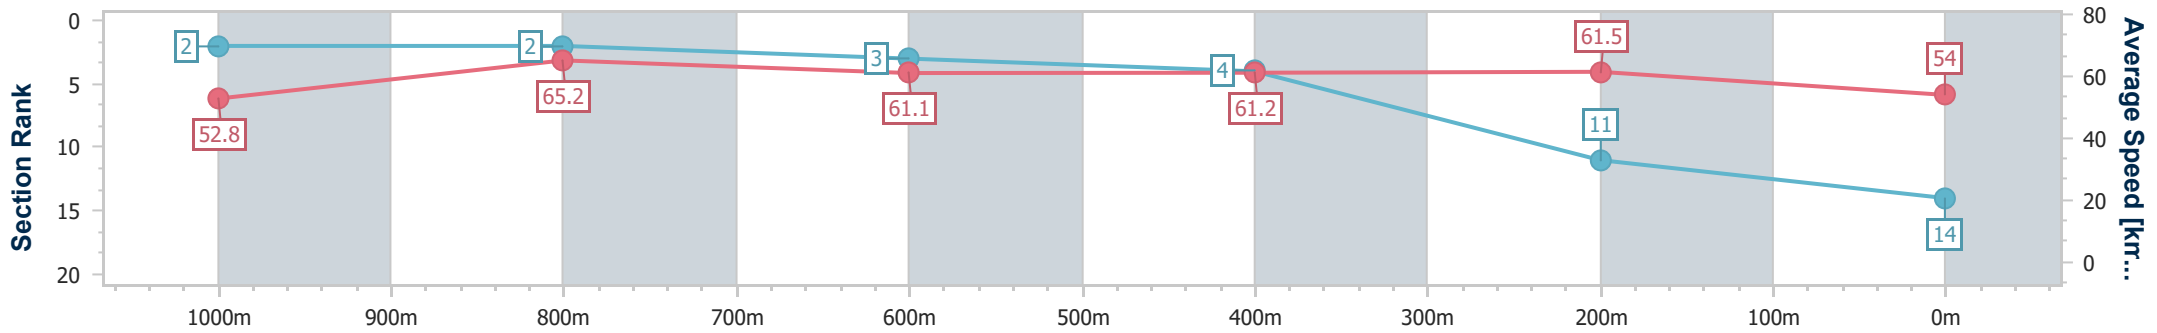

- [ ] Ranking at each section and finish
- .-.- No data available at this section
- NA No data available

Horse/Jockey Name	Amore Veloce
Final Rank	14
Fastest Section Time (Section)	0:11.19 (1000m)
Top Speed [km/h] (Section)	67.1 (1000m)
Race State	Finished

Sunshine Coast QLD Professional  
Race 6: MAGIC MILLIONS Class 6 Plate - 1200m

04 January 2025 - 17:25

Track Rating: Soft 6, Weather: Fine, Rail Position: +6m Entire

Section	Overall	1000m	800m	600m	400m	200m
Section Times	1:13.66 [14] (0:13.65)	1:00.01 [2] (0:11.19)	0:48.82 [2] (0:11.88)	0:36.94 [3] (0:11.89)	0:25.05 [4] (0:11.73)	0:13.32 [11] (0:13.32)
Average Speed [km/h]	52.8	65.2	61.1	61.2	61.5	54.0
Top Speed [km/h]	67.0	67.1	62.5	62.3	62.9	58.3
Avg. Dist. to Rail [m]	10.0	4.7	1.7	2.2	5.0	4.1
Avg. Stride Freq. [Hz]	2.4	2.4	2.3	2.3	2.4	2.2
Avg. Stride Length [m]	6.0	7.4	7.3	7.3	7.2	6.8