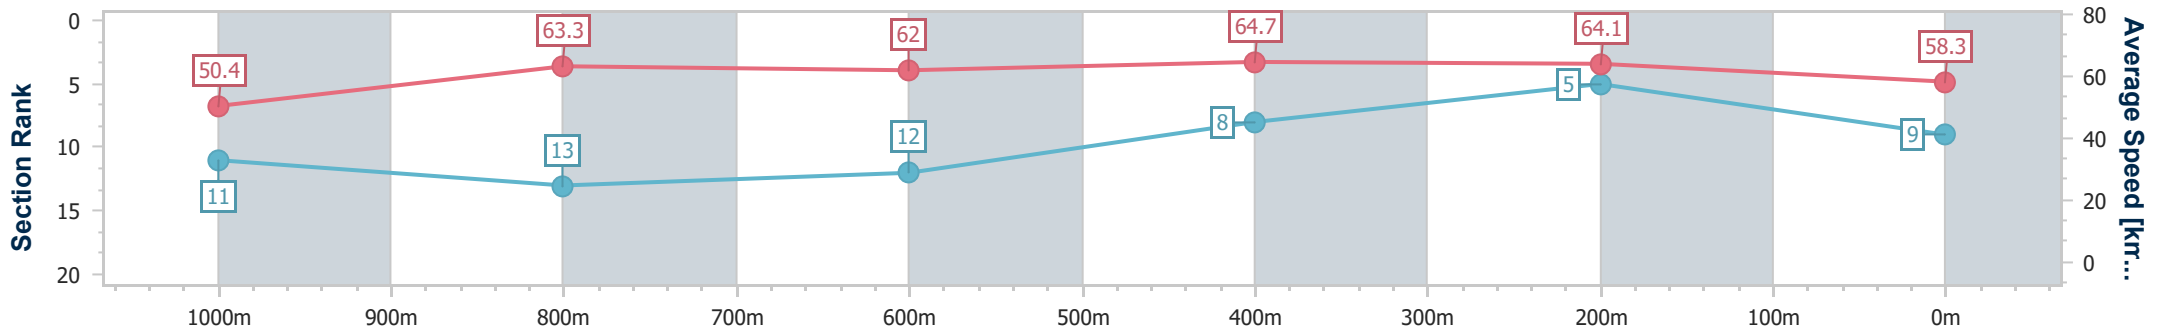

Horse/Jockey Name	Hollywood North
Final Rank	9
Fastest Section Time (Section)	0:11.25 (400m)
Top Speed [km/h] (Section)	66.6 (600m)
Race State	Finished

Sunshine Coast QLD Professional
Race 6: MAGIC MILLIONS Class 6 Plate - 1200m

04 January 2025 - 17:25

Track Rating: Soft 6, Weather: Fine, Rail Position: +6m Entire

Section	Overall	1000m	800m	600m	400m	200m
Section Times	1:12.47 [9] (0:14.33)	0:58.14 [11] (0:11.45)	0:46.69 [13] (0:11.76)	0:34.93 [12] (0:11.32)	0:23.61 [8] (0:11.25)	0:12.36 [5] (0:12.36)
Average Speed [km/h]	50.4	63.3	62.0	64.7	64.1	58.3
Top Speed [km/h]	62.6	64.7	63.7	66.6	65.6	61.6
Avg. Dist. to Rail [m]	10.7	3.5	2.2	2.9	7.1	6.4
Avg. Stride Freq. [Hz]	2.2	2.4	2.3	2.4	2.4	2.3
Avg. Stride Length [m]	6.2	7.5	7.6	7.5	7.4	7.0

- [ ] Ranking at each section and finish
- -.-.- No data available at this section
- NA No data available