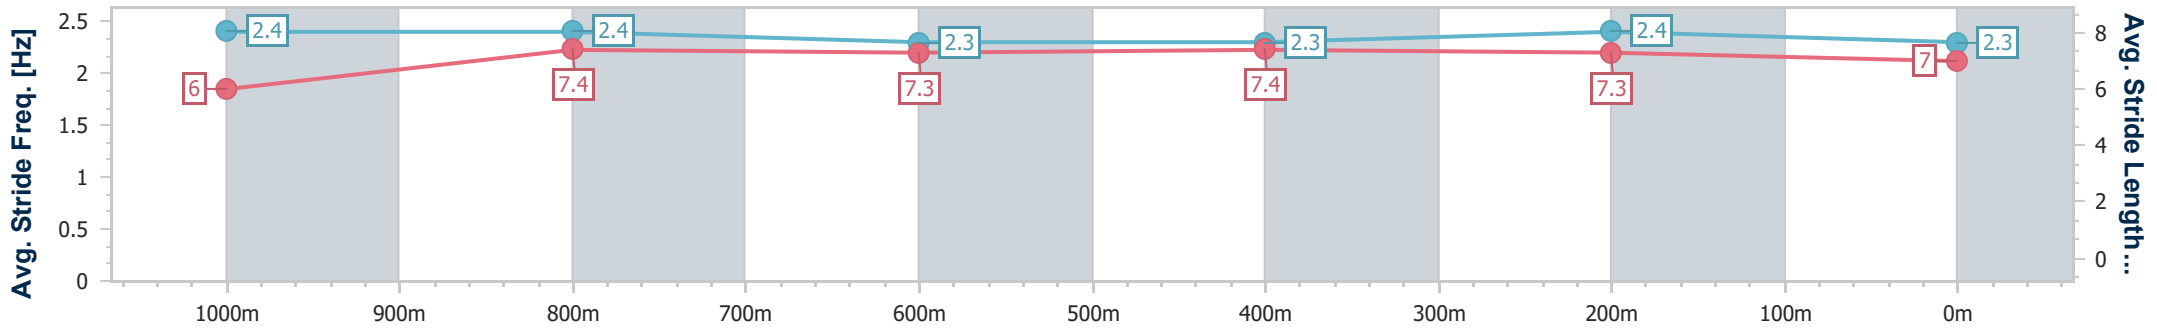

Horse/Jockey Name	Taltarni Fields
Final Rank	8
Fastest Section Time (Section)	0:11.32 (400m)
Top Speed [km/h] (Section)	67.1 (Overall)
Race State	Finished

Sunshine Coast QLD Professional
Race 6: MAGIC MILLIONS Class 6 Plate - 1200m

04 January 2025 - 17:25

Track Rating: Soft 6, Weather: Fine, Rail Position: +6m Entire

Section	Overall	1000m	800m	600m	400m	200m
Section Times	1:12.35 [8] (0:13.68)	0:58.67 [3] (0:11.43)	0:47.24 [4] (0:11.90)	0:35.34 [5] (0:11.80)	0:23.54 [7] (0:11.32)	0:12.22 [6] (0:12.22)
Average Speed [km/h]	52.6	63.5	60.8	61.3	63.6	58.9
Top Speed [km/h]	67.1	67.1	62.3	62.6	65.3	62.9
Avg. Dist. to Rail [m]	8.7	4.1	1.1	0.7	4.7	4.9
Avg. Stride Freq. [Hz]	2.4	2.4	2.3	2.3	2.4	2.3
Avg. Stride Length [m]	6.0	7.4	7.3	7.4	7.3	7.0

- [ ] Ranking at each section and finish
- -.-.- No data available at this section
- NA No data available