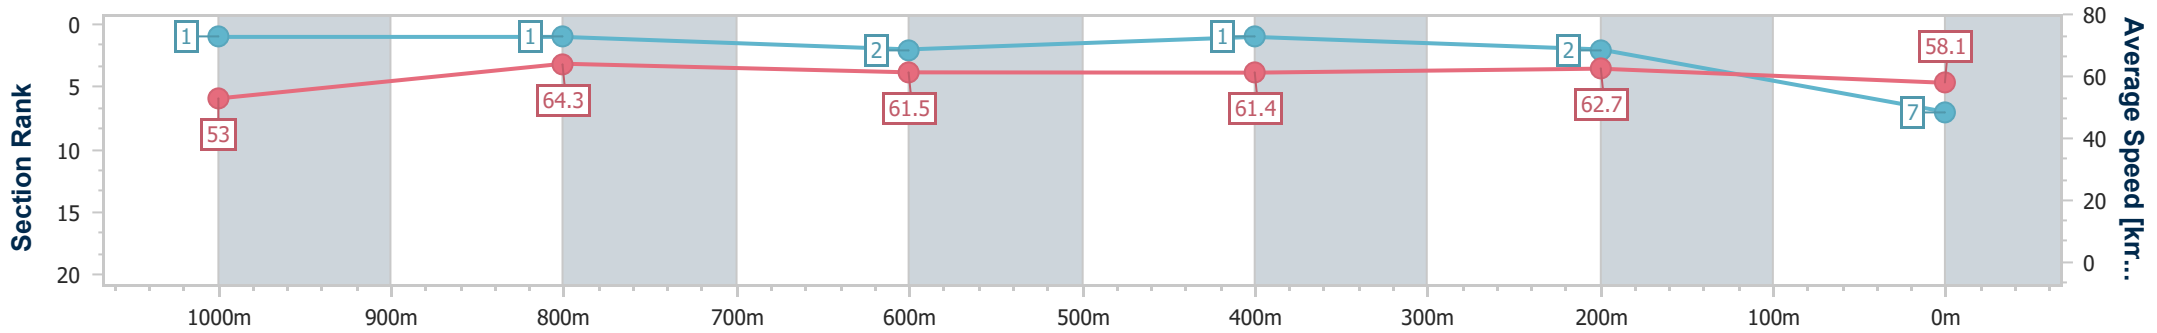

Horse/Jockey Name	Fastconi
Final Rank	7
Fastest Section Time (Section)	0:11.23 (1000m)
Top Speed [km/h] (Section)	66.2 (1000m)
Race State	Finished

Sunshine Coast QLD Professional
Race 6: MAGIC MILLIONS Class 6 Plate - 1200m

04 January 2025 - 17:25

Track Rating: Soft 6, Weather: Fine, Rail Position: +6m Entire

Section	Overall	1000m	800m	600m	400m	200m
Section Times	1:12.32 [7] (0:13.57)	0:58.75 [1] (0:11.23)	0:47.52 [1] (0:11.84)	0:35.68 [2] (0:11.78)	0:23.90 [1] (0:11.47)	0:12.43 [2]
Average Speed [km/h]	53.0	64.3	61.5	61.4	62.7	58.1
Top Speed [km/h]	66.1	66.2	62.1	62.5	63.9	61.1
Avg. Dist. to Rail [m]	6.4	2.6	1.5	1.1	1.1	1.0
Avg. Stride Freq. [Hz]	2.3	2.4	2.3	2.3	2.4	2.3
Avg. Stride Length [m]	6.3	7.6	7.5	7.5	7.3	7.1

- [ ] Ranking at each section and finish
- -.-.- No data available at this section
- NA No data available