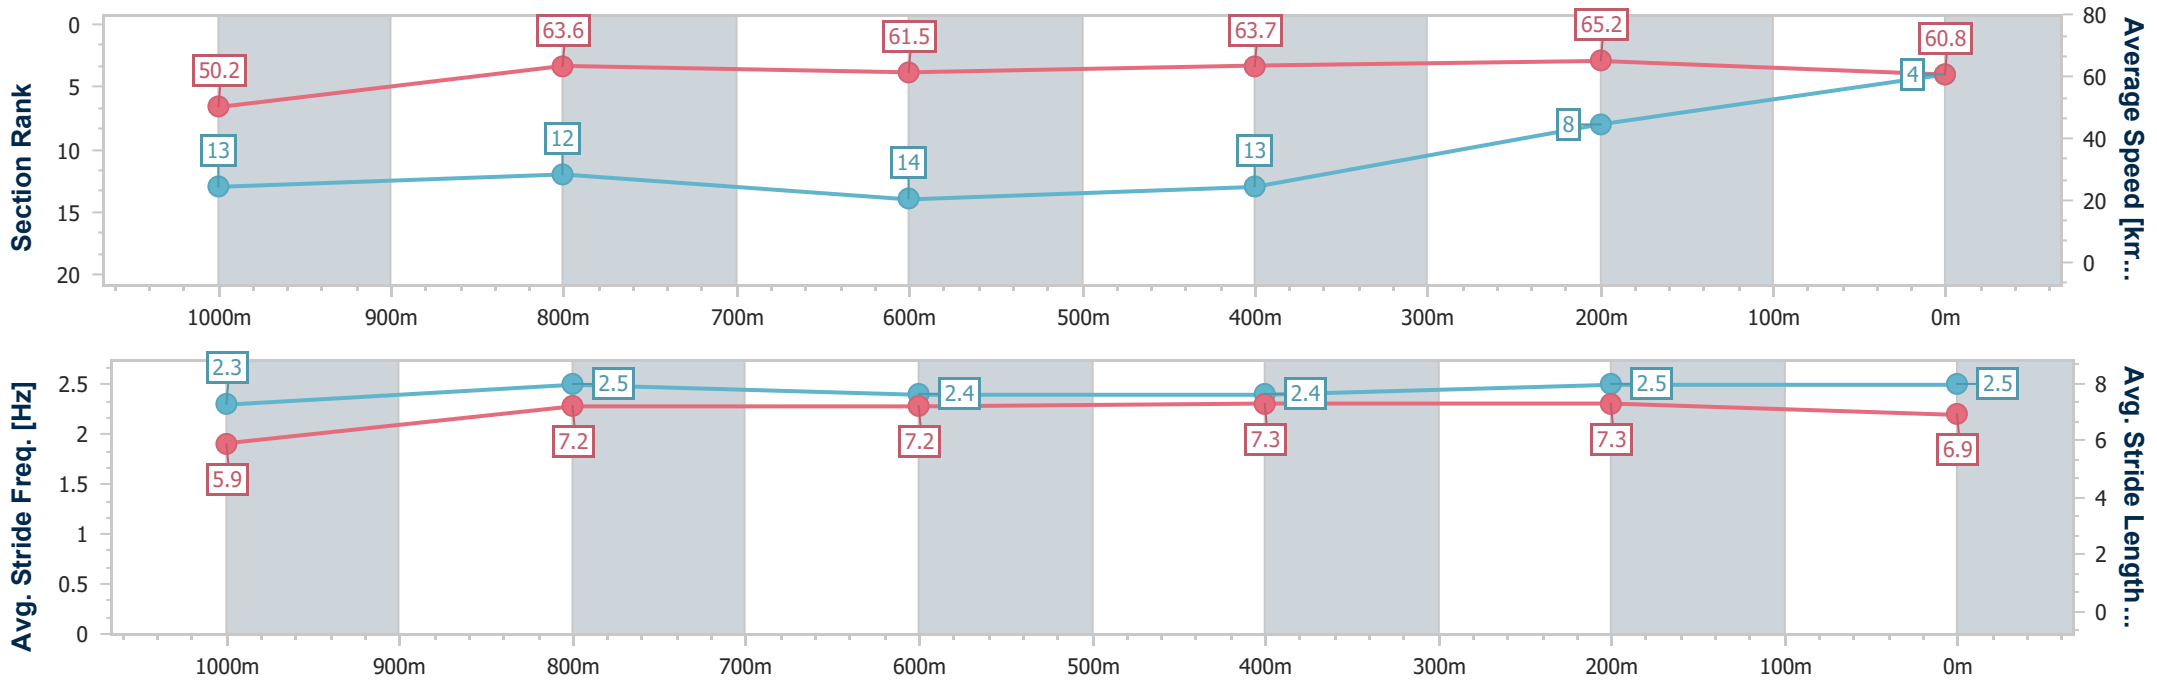

Horse/Jockey Name	Bews
Final Rank	4
Fastest Section Time (Section)	0:11.05 (400m)
Top Speed [km/h] (Section)	66.1 (400m)
Race State	Finished

Sunshine Coast QLD Professional
Race 6: MAGIC MILLIONS Class 6 Plate - 1200m

04 January 2025 - 17:25

Track Rating: Soft 6, Weather: Fine, Rail Position: +6m Entire

Section	Overall	1000m	800m	600m	400m	200m
Section Times	1:12.05 [4] (0:14.36)	0:57.69 [13] (0:11.40)	0:46.29 [12] (0:11.93)	0:34.36 [14] (0:11.50)	0:22.86 [13] (0:11.05)	0:11.81 [8] (0:11.81)
Average Speed [km/h]	50.2	63.6	61.5	63.7	65.2	60.8
Top Speed [km/h]	62.5	65.1	62.8	66.0	66.1	63.6
Avg. Dist. to Rail [m]	9.7	2.9	2.9	2.7	8.8	8.9
Avg. Stride Freq. [Hz]	2.3	2.5	2.4	2.4	2.5	2.5
Avg. Stride Length [m]	5.9	7.2	7.2	7.3	7.3	6.9

- [ ] Ranking at each section and finish
- -.-.- No data available at this section
- NA No data available