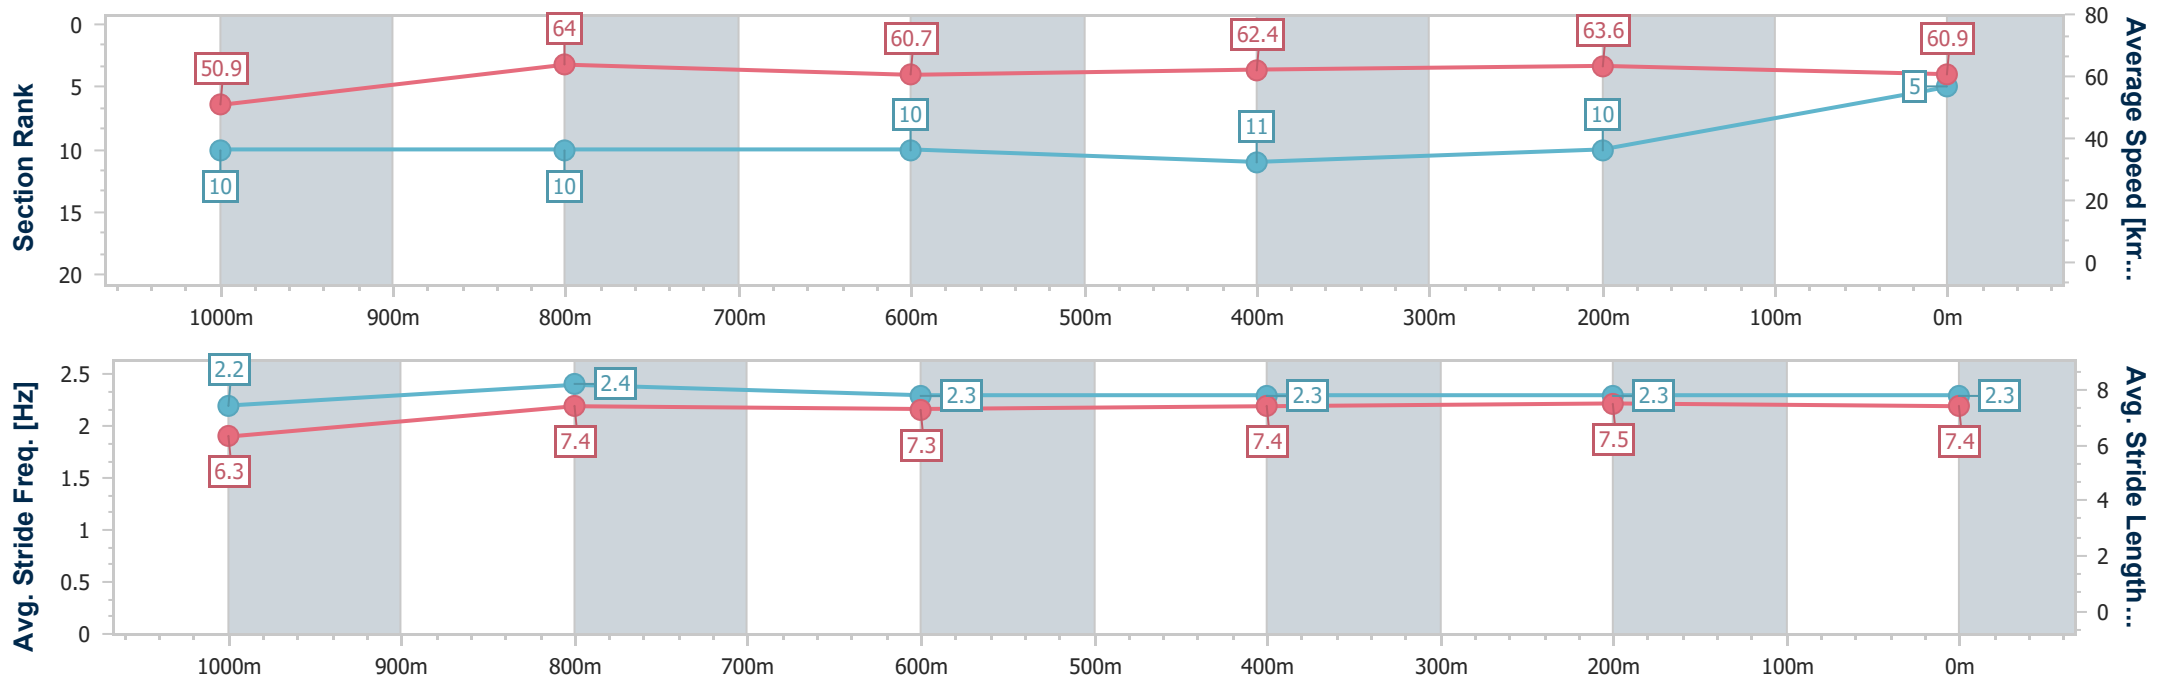

Horse/Jockey Name	Ready For Anything
Final Rank	5
Fastest Section Time (Section)	0:11.36 (1000m)
Top Speed [km/h] (Section)	65.5 (1000m)
Race State	Finished

Sunshine Coast QLD Professional
Race 6: MAGIC MILLIONS Class 6 Plate - 1200m

04 January 2025 - 17:25

Track Rating: Soft 6, Weather: Fine, Rail Position: +6m Entire

Section	Overall	1000m	800m	600m	400m	200m
Section Times	1:12.14 [5] (0:14.15)	0:57.99 [10] (0:11.36)	0:46.63 [10] (0:11.90)	0:34.73 [10] (0:11.56)	0:23.17 [11] (0:11.36)	0:11.81 [10] (0:11.81)
Average Speed [km/h]	50.9	64.0	60.7	62.4	63.6	60.9
Top Speed [km/h]	64.3	65.5	62.0	64.3	65.0	63.1
Avg. Dist. to Rail [m]	4.3	2.5	1.0	0.5	2.5	1.7
Avg. Stride Freq. [Hz]	2.2	2.4	2.3	2.3	2.3	2.3
Avg. Stride Length [m]	6.3	7.4	7.3	7.4	7.5	7.4

- [ ] Ranking at each section and finish
- -.-.- No data available at this section
- NA No data available