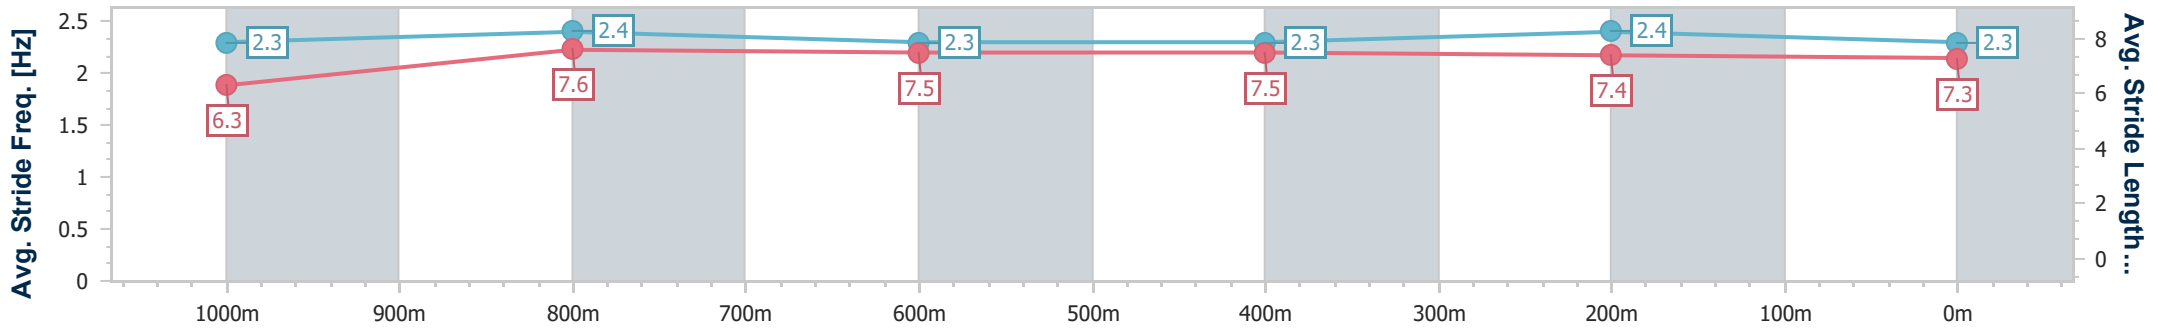

Horse/Jockey Name	Amigo
Final Rank	3
Fastest Section Time (Section)	0:11.23 (400m)
Top Speed [km/h] (Section)	65.5 (400m)
Race State	Finished

Sunshine Coast QLD Professional
Race 6: MAGIC MILLIONS Class 6 Plate - 1200m

04 January 2025 - 17:25

Track Rating: Soft 6, Weather: Fine, Rail Position: +6m Entire

Section	Overall	1000m	800m	600m	400m	200m
Section Times	1:12.04 [3] (0:13.83)	0:58.21 [6] (0:11.37)	0:46.84 [6] (0:11.93)	0:34.91 [6] (0:11.66)	0:23.25 [5] (0:11.23)	0:12.02 [4] (0:12.02)
Average Speed [km/h]	52.0	64.1	61.5	63.2	64.2	59.9
Top Speed [km/h]	64.0	64.9	62.6	65.0	65.5	63.1
Avg. Dist. to Rail [m]	7.4	4.3	3.6	4.1	7.2	6.9
Avg. Stride Freq. [Hz]	2.3	2.4	2.3	2.3	2.4	2.3
Avg. Stride Length [m]	6.3	7.6	7.5	7.5	7.4	7.3

- [ ] Ranking at each section and finish
- -.-.- No data available at this section
- NA No data available