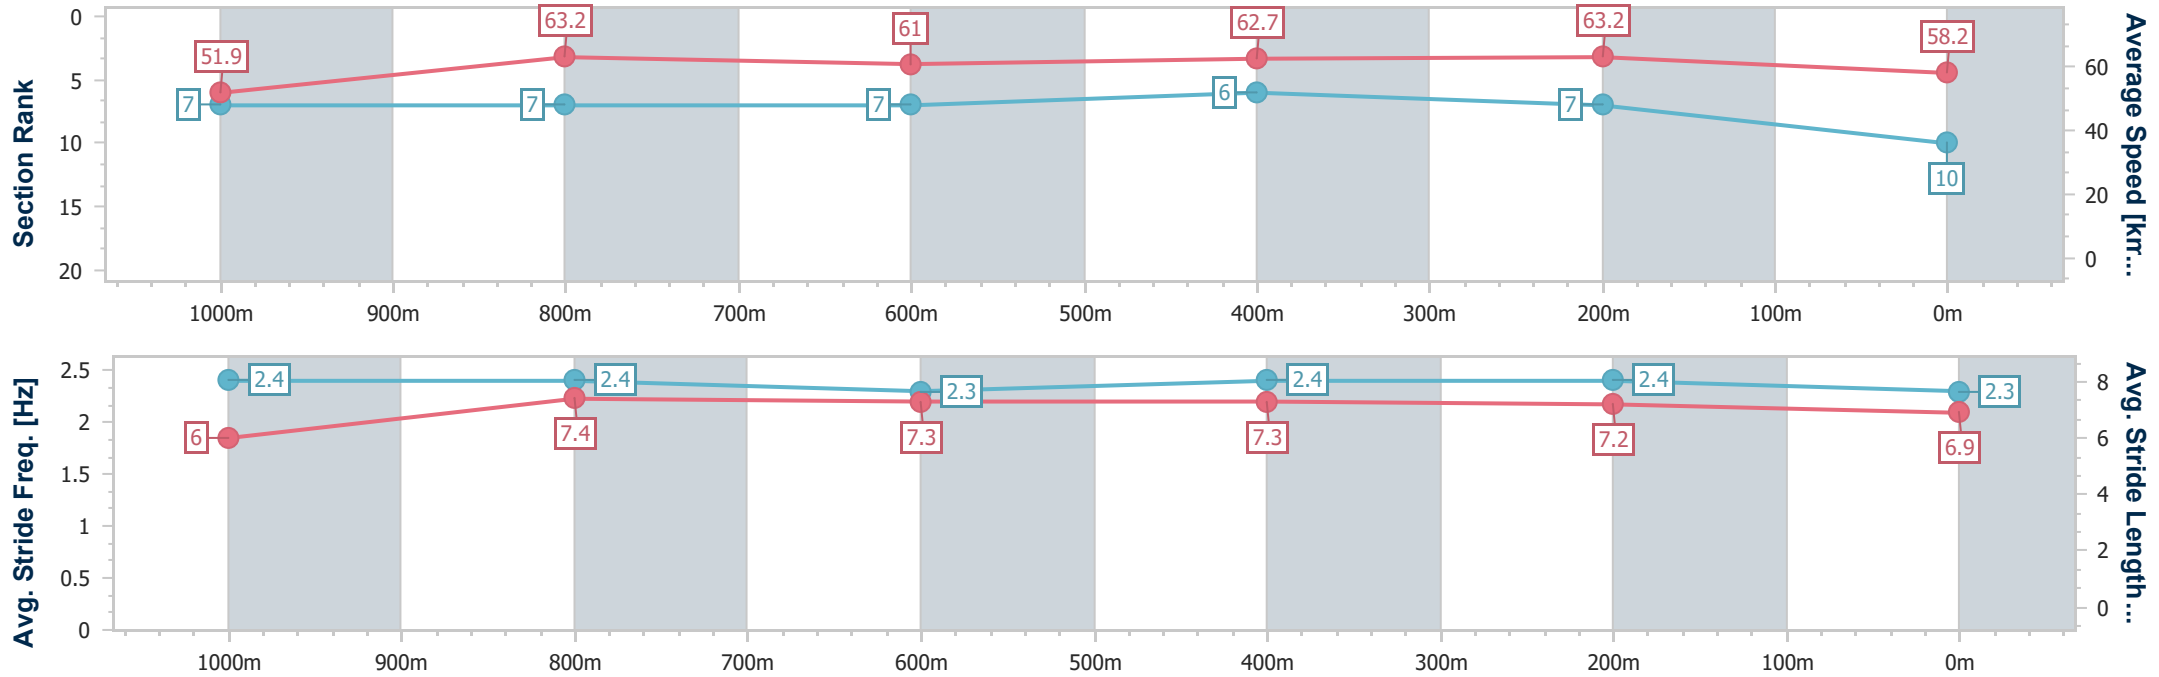

Horse/Jockey Name	Addriel
Final Rank	10
Fastest Section Time (Section)	0:11.37 (400m)
Top Speed [km/h] (Section)	64.8 (1000m)
Race State	Finished

Sunshine Coast QLD Professional
Race 6: MAGIC MILLIONS Class 6 Plate - 1200m

04 January 2025 - 17:25

Track Rating: Soft 6, Weather: Fine, Rail Position: +6m Entire

Section	Overall	1000m	800m	600m	400m	200m
Section Times	1:12.54 [10] (0:13.84)	0:58.70 [7] (0:11.47)	0:47.23 [7] (0:11.92)	0:35.31 [7] (0:11.57)	0:23.74 [6] (0:11.37)	0:12.37 [7]
Average Speed [km/h]	51.9	63.2	61.0	62.7	63.2	58.2
Top Speed [km/h]	64.2	64.8	62.3	64.4	64.3	61.2
Avg. Dist. to Rail [m]	5.5	2.6	1.5	1.2	3.1	3.7
Avg. Stride Freq. [Hz]	2.4	2.4	2.3	2.4	2.4	2.3
Avg. Stride Length [m]	6.0	7.4	7.3	7.3	7.2	6.9

- [ ] Ranking at each section and finish
- -.-.- No data available at this section
- NA No data available