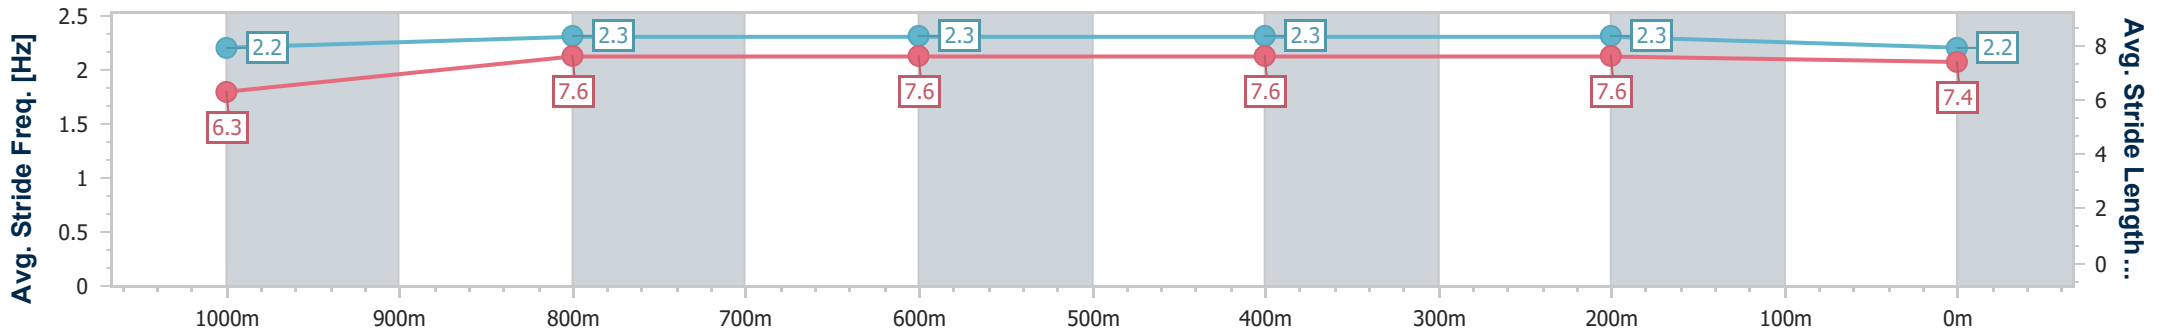

- [ ] Ranking at each section and finish
- .-.-.- No data available at this section
- NA No data available

Horse/Jockey Name	Standing Order
Final Rank	13
Fastest Section Time (Section)	0:11.41 (400m)
Top Speed [km/h] (Section)	64.1 (600m)
Race State	Finished

Sunshine Coast QLD Professional  
Race 6: MAGIC MILLIONS Class 6 Plate - 1200m

04 January 2025 - 17:25

Track Rating: Soft 6, Weather: Fine, Rail Position: +6m Entire

Section	Overall	1000m	800m	600m	400m	200m
Section Times	1:13.05 [13] (0:14.57)	0:58.48 [15] (0:11.53)	0:46.95 [15] (0:11.72)	0:35.23 [16] (0:11.61)	0:23.62 [16] (0:11.41)	0:12.21 [16] (0:12.21)
Average Speed [km/h]	49.5	63.2	62.4	62.9	63.0	59.0
Top Speed [km/h]	62.4	63.9	63.3	64.1	64.1	62.2
Avg. Dist. to Rail [m]	11.1	3.8	2.6	2.5	6.6	7.7
Avg. Stride Freq. [Hz]	2.2	2.3	2.3	2.3	2.3	2.2
Avg. Stride Length [m]	6.3	7.6	7.6	7.6	7.6	7.4