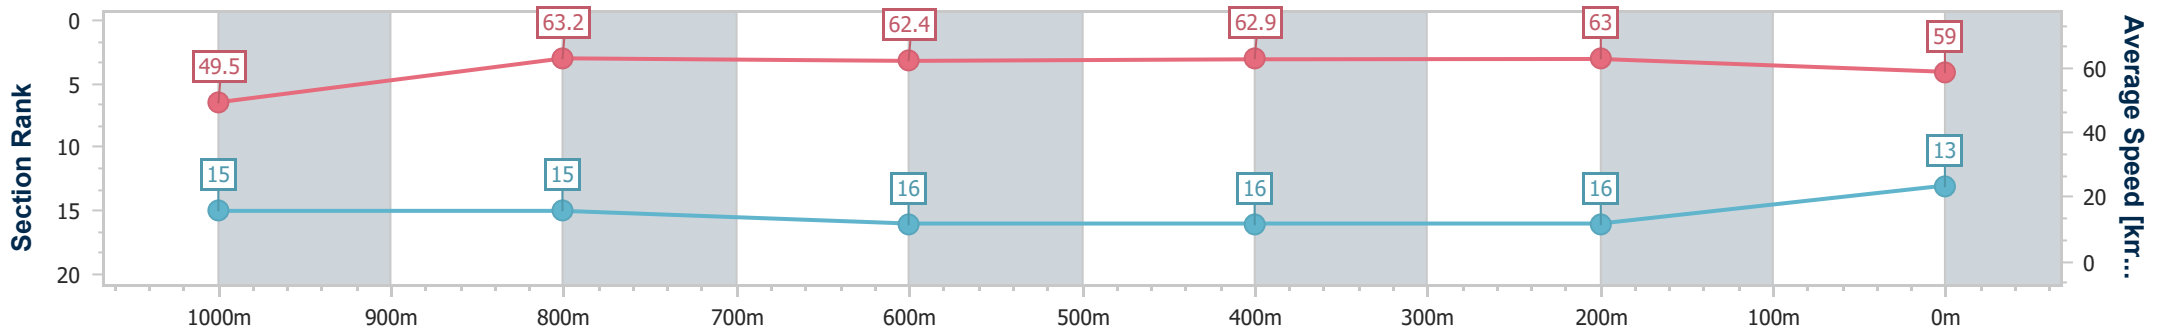

Horse/Jockey Name	Standing Order
Final Rank	13
Fastest Section Time (Section)	0:11.41 (400m)
Top Speed [km/h] (Section)	64.1 (600m)
Race State	Finished

Sunshine Coast QLD Professional
Race 6: MAGIC MILLIONS Class 6 Plate - 1200m

04 January 2025 - 17:25

Track Rating: Soft 6, Weather: Fine, Rail Position: +6m Entire

Section	Overall	1000m	800m	600m	400m	200m
Section Times	1:13.05 [13] (0:14.57)	0:58.48 [15] (0:11.53)	0:46.95 [15] (0:11.72)	0:35.23 [16] (0:11.61)	0:23.62 [16] (0:11.41)	0:12.21 [16] (0:12.21)
Average Speed [km/h]	49.5	63.2	62.4	62.9	63.0	59.0
Top Speed [km/h]	62.4	63.9	63.3	64.1	64.1	62.2
Avg. Dist. to Rail [m]	11.1	3.8	2.6	2.5	6.6	7.7
Avg. Stride Freq. [Hz]	2.2	2.3	2.3	2.3	2.3	2.2
Avg. Stride Length [m]	6.3	7.6	7.6	7.6	7.6	7.4

- [ ] Ranking at each section and finish
- -.-.- No data available at this section
- NA No data available