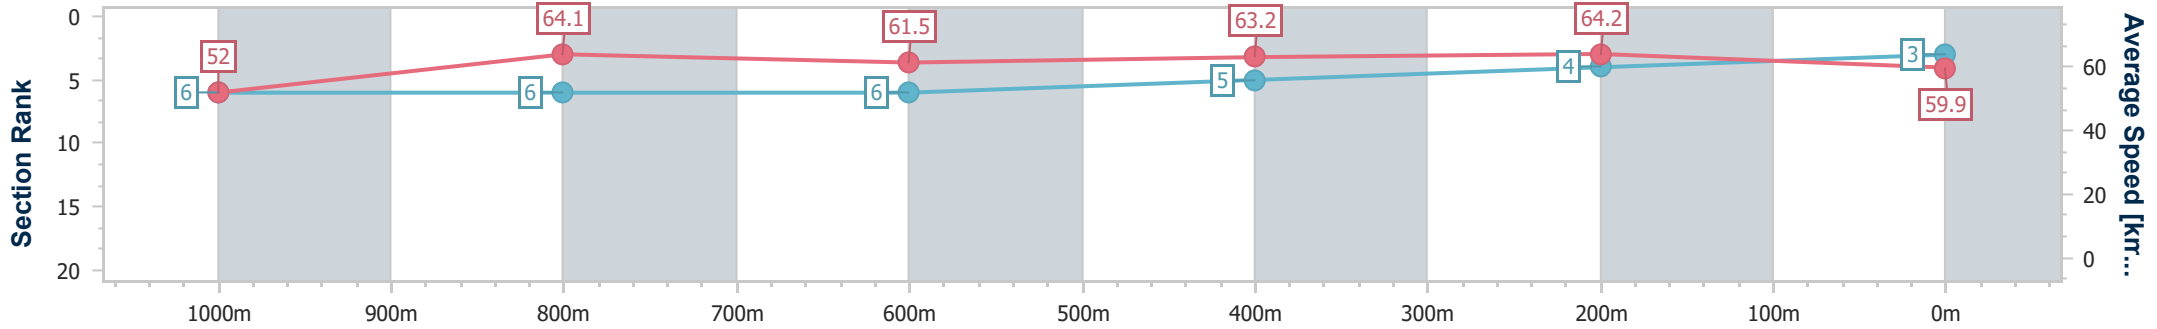

Horse/Jockey Name	Amigo
Final Rank	3
Fastest Section Time (Section)	0:11.23 (400m)
Top Speed [km/h] (Section)	65.5 (400m)
Race State	Finished

Sunshine Coast QLD Professional
Race 6: MAGIC MILLIONS Class 6 Plate - 1200m

04 January 2025 - 17:25

Track Rating: Soft 6, Weather: Fine, Rail Position: +6m Entire

Section	Overall	1000m	800m	600m	400m	200m
Section Times	1:12.04 [3] (0:13.83)	0:58.21 [6] (0:11.37)	0:46.84 [6] (0:11.93)	0:34.91 [6] (0:11.66)	0:23.25 [5] (0:11.23)	0:12.02 [4] (0:12.02)
Average Speed [km/h]	52.0	64.1	61.5	63.2	64.2	59.9
Top Speed [km/h]	64.0	64.9	62.6	65.0	65.5	63.1
Avg. Dist. to Rail [m]	7.4	4.3	3.6	4.1	7.2	6.9
Avg. Stride Freq. [Hz]	2.3	2.4	2.3	2.3	2.4	2.3
Avg. Stride Length [m]	6.3	7.6	7.5	7.5	7.4	7.3

- [ ] Ranking at each section and finish
- -.-.- No data available at this section
- NA No data available