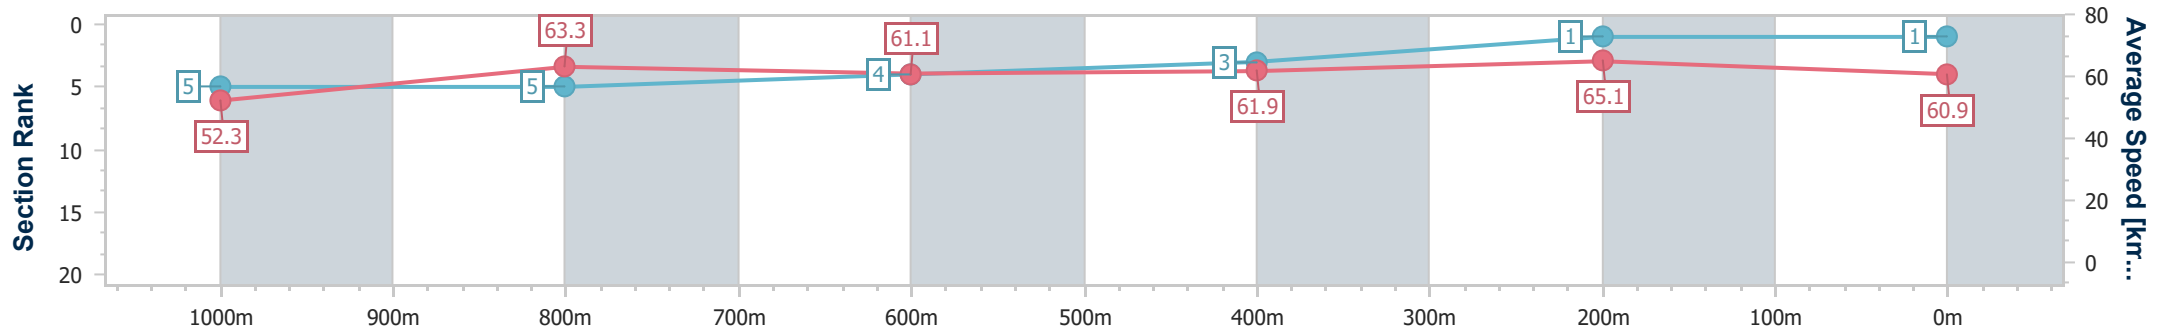

Sunshine Coast QLD Professional  
Race 6: MAGIC MILLIONS Class 6 Plate - 1200m

04 January 2025 - 17:25

Track Rating: Soft 6, Weather: Fine, Rail Position: +6m Entire

Section	Overall	1000m	800m	600m	400m	200m
Section Times	1:11.42 [1] (0:13.77)	0:57.65 [5] (0:11.40)	0:46.25 [5] (0:11.79)	0:34.46 [4] (0:11.59)	0:22.87 [3] (0:11.06)	0:11.81 [1] (0:11.81)
Average Speed [km/h]	52.3	63.3	61.1	61.9	65.1	60.9
Top Speed [km/h]	65.7	65.7	63.1	63.2	66.4	64.4
Avg. Dist. to Rail [m]	3.4	1.6	0.7	1.0	2.3	2.5
Avg. Stride Freq. [Hz]	2.3	2.3	2.3	2.3	2.4	2.3
Avg. Stride Length [m]	6.3	7.5	7.4	7.4	7.4	7.4