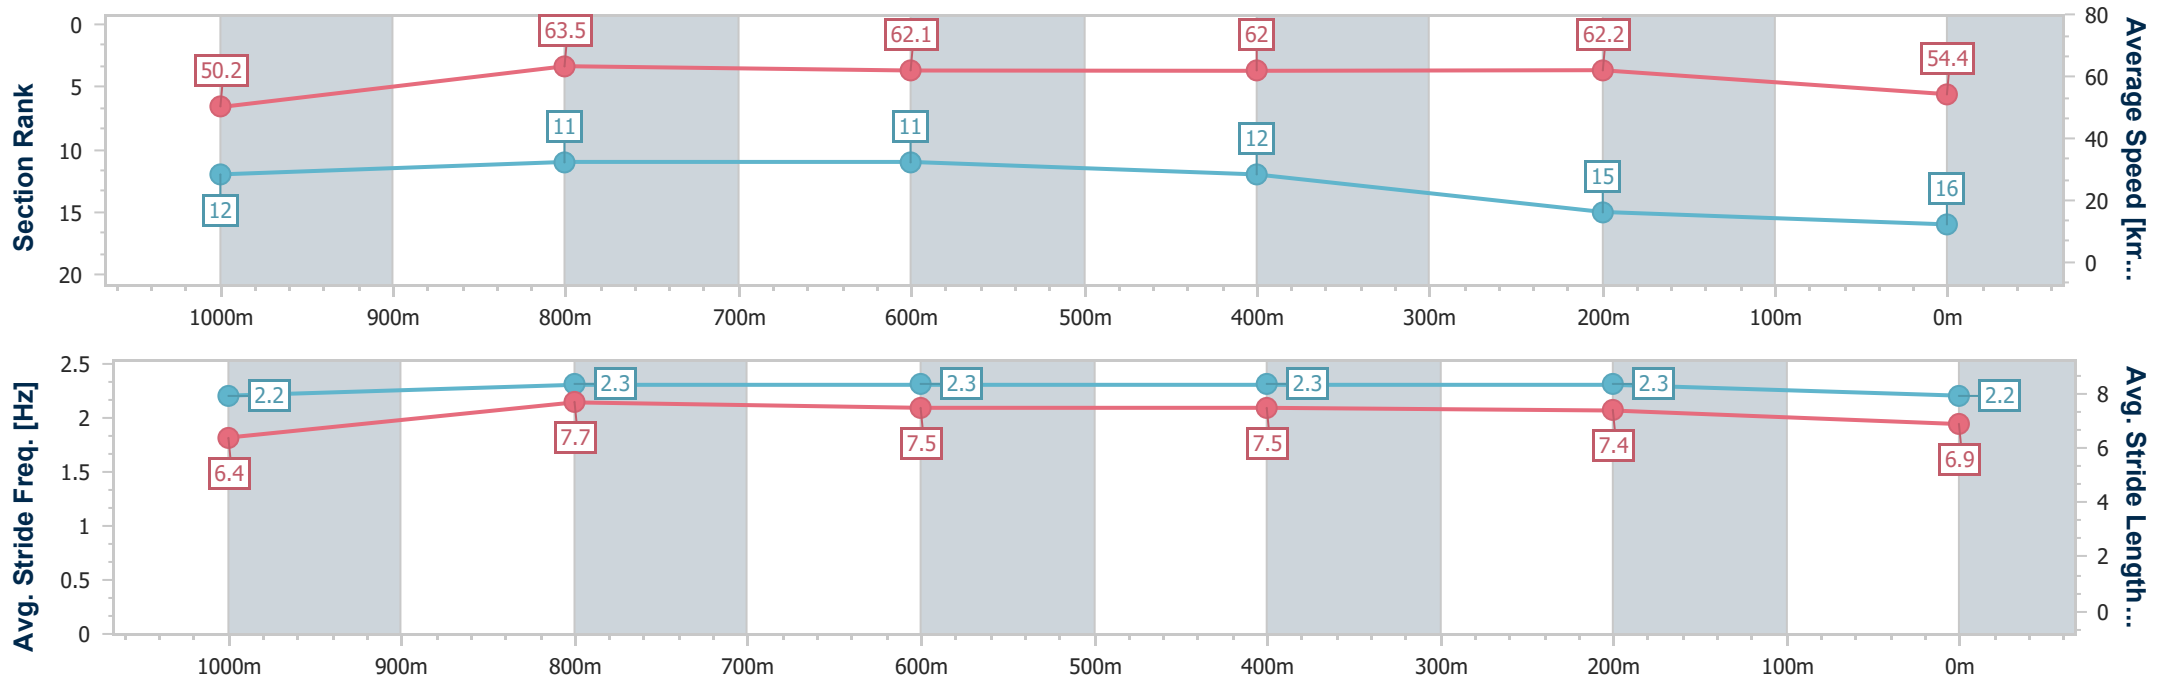

Sunshine Coast QLD Professional  
Race 6: MAGIC MILLIONS Class 6 Plate - 1200m

04 January 2025 - 17:25

Track Rating: Soft 6, Weather: Fine, Rail Position: +6m Entire

Section	Overall	1000m	800m	600m	400m	200m
Section Times	1:13.79 [15] (0:13.69)	1:00.10 [4] (0:11.16)	0:48.94 [3] (0:11.76)	0:37.18 [1] (0:11.89)	0:25.29 [2] (0:11.85)	0:13.44 [13] (0:13.44)
Average Speed [km/h]	52.5	65.1	61.4	60.8	60.8	53.7
Top Speed [km/h]	66.1	66.7	65.0	62.4	63.2	57.8
Avg. Dist. to Rail [m]	8.3	3.9	1.0	0.8	2.9	2.5
Avg. Stride Freq. [Hz]	2.5	2.4	2.4	2.4	2.4	2.3
Avg. Stride Length [m]	5.9	7.4	7.2	7.1	6.9	6.6

- [ ] Ranking at each section and finish
- .-.- No data available at this section
- NA No data available

Horse/Jockey Name	Brentwood
Final Rank	16
Fastest Section Time (Section)	0:11.38 (1000m)
Top Speed [km/h] (Section)	65.8 (1000m)
Race State	Finished

Sunshine Coast QLD Professional  
Race 6: MAGIC MILLIONS Class 6 Plate - 1200m

04 January 2025 - 17:25

Track Rating: Soft 6, Weather: Fine, Rail Position: +6m Entire

Section	Overall	1000m	800m	600m	400m	200m
Section Times	1:13.96 [16] (0:14.34)	0:59.62 [12] (0:11.38)	0:48.24 [11] (0:11.76)	0:36.48 [11] (0:11.66)	0:24.82 [12] (0:11.62)	0:13.20 [15] (0:13.20)
Average Speed [km/h]	50.2	63.5	62.1	62.0	62.2	54.4
Top Speed [km/h]	64.2	65.8	62.7	63.5	63.8	60.0
Avg. Dist. to Rail [m]	3.1	2.4	1.8	1.0	1.6	0.9
Avg. Stride Freq. [Hz]	2.2	2.3	2.3	2.3	2.3	2.2
Avg. Stride Length [m]	6.4	7.7	7.5	7.5	7.4	6.9

- [ ] Ranking at each section and finish
- .-.- No data available at this section
- NA No data available