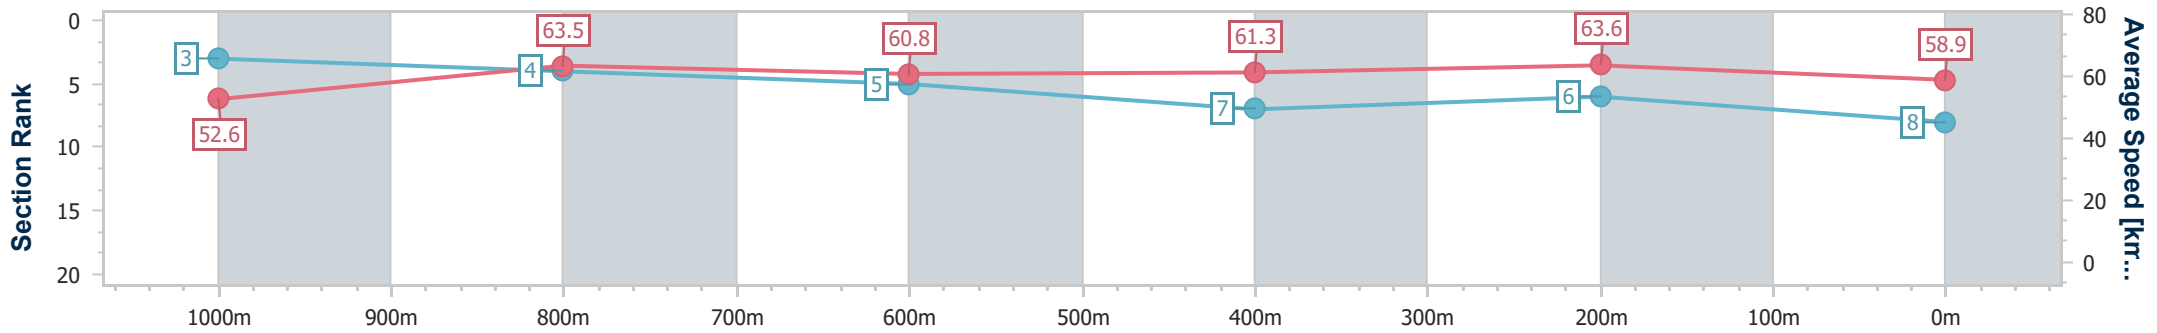

Horse/Jockey Name	Taltarni Fields
Final Rank	8
Fastest Section Time (Section)	0:11.32 (400m)
Top Speed [km/h] (Section)	67.1 (Overall)
Race State	Finished

Sunshine Coast QLD Professional
Race 6: MAGIC MILLIONS Class 6 Plate - 1200m

04 January 2025 - 17:25

Track Rating: Soft 6, Weather: Fine, Rail Position: +6m Entire

Section	Overall	1000m	800m	600m	400m	200m
Section Times	1:12.35 [8] (0:13.68)	0:58.67 [3] (0:11.43)	0:47.24 [4] (0:11.90)	0:35.34 [5] (0:11.80)	0:23.54 [7] (0:11.32)	0:12.22 [6] (0:12.22)
Average Speed [km/h]	52.6	63.5	60.8	61.3	63.6	58.9
Top Speed [km/h]	67.1	67.1	62.3	62.6	65.3	62.9
Avg. Dist. to Rail [m]	8.7	4.1	1.1	0.7	4.7	4.9
Avg. Stride Freq. [Hz]	2.4	2.4	2.3	2.3	2.4	2.3
Avg. Stride Length [m]	6.0	7.4	7.3	7.4	7.3	7.0

- [ ] Ranking at each section and finish
- -.-.- No data available at this section
- NA No data available