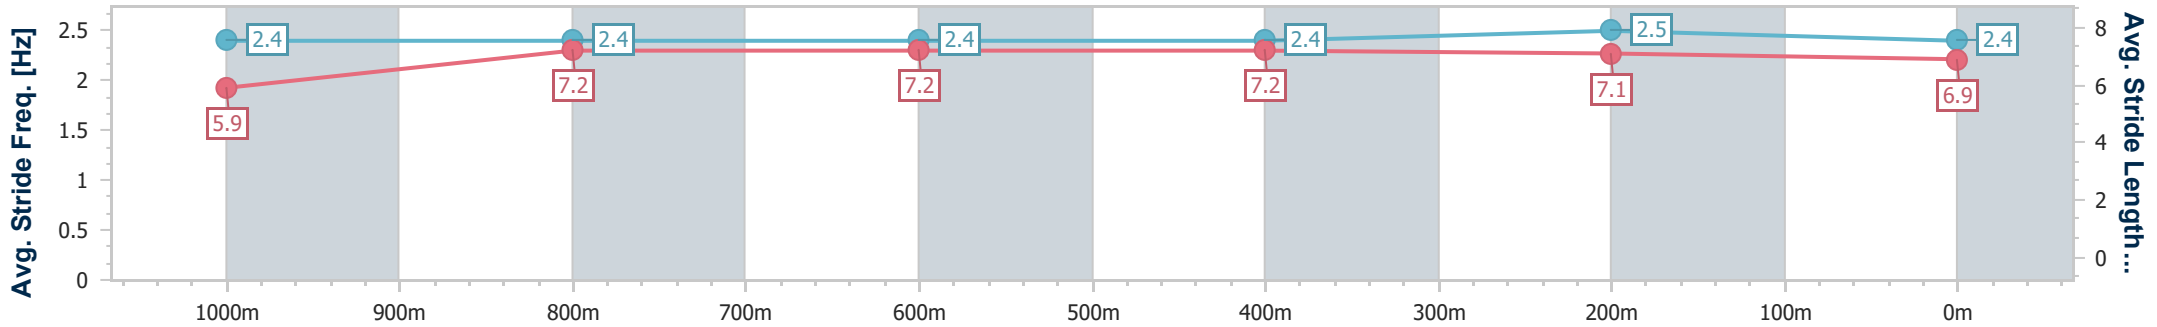

Horse/Jockey Name	Hatchet
Final Rank	2
Fastest Section Time (Section)	0:11.11 (400m)
Top Speed [km/h] (Section)	66.5 (1000m)
Race State	Finished

Sunshine Coast QLD Professional
Race 6: MAGIC MILLIONS Class 6 Plate - 1200m

04 January 2025 - 17:25

Track Rating: Soft 6, Weather: Fine, Rail Position: +6m Entire

Section	Overall	1000m	800m	600m	400m	200m
Section Times	1:11.78 [2] (0:14.06)	0:57.72 [9] (0:11.40)	0:46.32 [9] (0:11.77)	0:34.55 [8] (0:11.65)	0:22.90 [9] (0:11.11)	0:11.79 [3] (0:11.79)
Average Speed [km/h]	51.2	63.4	61.5	61.8	64.7	61.2
Top Speed [km/h]	64.2	66.5	62.5	63.9	65.6	63.2
Avg. Dist. to Rail [m]	1.4	1.4	0.8	0.3	2.1	4.3
Avg. Stride Freq. [Hz]	2.4	2.4	2.4	2.4	2.5	2.4
Avg. Stride Length [m]	5.9	7.2	7.2	7.2	7.1	6.9

- [ ] Ranking at each section and finish
- -.-.- No data available at this section
- NA No data available