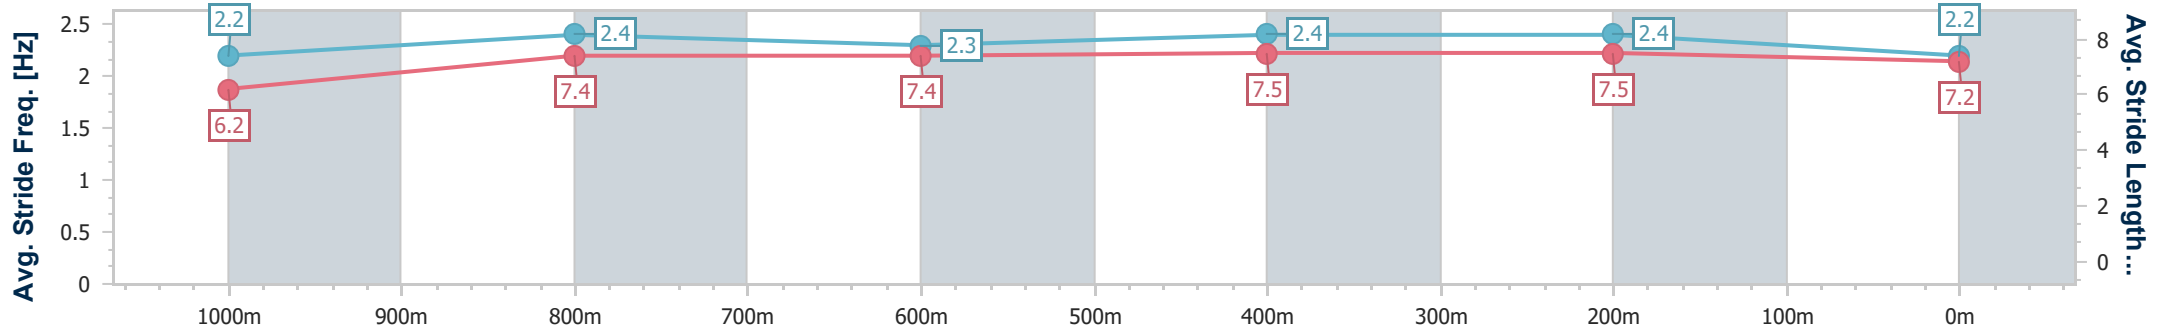

Horse/Jockey Name	The Catch
Final Rank	12
Fastest Section Time (Section)	0:11.37 (400m)
Top Speed [km/h] (Section)	64.6 (600m)
Race State	Finished

Sunshine Coast QLD Professional
Race 6: MAGIC MILLIONS Class 6 Plate - 1200m

04 January 2025 - 17:25

Track Rating: Soft 6, Weather: Fine, Rail Position: +6m Entire

Section	Overall	1000m	800m	600m	400m	200m
Section Times	1:13.04 [12] (0:14.52)	0:58.52 [14] (0:11.60)	0:46.92 [16] (0:11.69)	0:35.23 [15] (0:11.46)	0:23.77 [14] (0:11.37)	0:12.40 [14] (0:12.40)
Average Speed [km/h]	49.6	62.6	62.0	63.0	63.5	57.9
Top Speed [km/h]	60.7	64.1	63.0	64.6	64.5	61.6
Avg. Dist. to Rail [m]	5.0	3.1	1.5	0.7	5.0	4.8
Avg. Stride Freq. [Hz]	2.2	2.4	2.3	2.4	2.4	2.2
Avg. Stride Length [m]	6.2	7.4	7.4	7.5	7.5	7.2

- [ ] Ranking at each section and finish
- -.-.-.- No data available at this section
- NA No data available