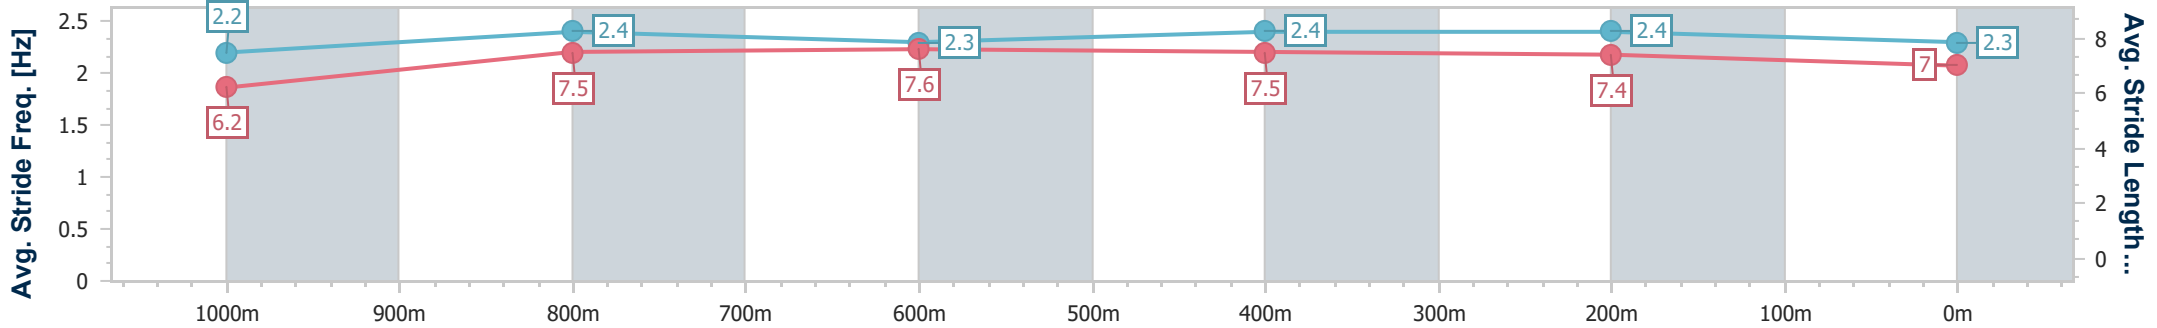

Horse/Jockey Name	Hollywood North
Final Rank	9
Fastest Section Time (Section)	0:11.25 (400m)
Top Speed [km/h] (Section)	66.6 (600m)
Race State	Finished

Sunshine Coast QLD Professional
Race 6: MAGIC MILLIONS Class 6 Plate - 1200m

04 January 2025 - 17:25

Track Rating: Soft 6, Weather: Fine, Rail Position: +6m Entire

Section	Overall	1000m	800m	600m	400m	200m
Section Times	1:12.47 [9] (0:14.33)	0:58.14 [11] (0:11.45)	0:46.69 [13] (0:11.76)	0:34.93 [12] (0:11.32)	0:23.61 [8] (0:11.25)	0:12.36 [5] (0:12.36)
Average Speed [km/h]	50.4	63.3	62.0	64.7	64.1	58.3
Top Speed [km/h]	62.6	64.7	63.7	66.6	65.6	61.6
Avg. Dist. to Rail [m]	10.7	3.5	2.2	2.9	7.1	6.4
Avg. Stride Freq. [Hz]	2.2	2.4	2.3	2.4	2.4	2.3
Avg. Stride Length [m]	6.2	7.5	7.6	7.5	7.4	7.0

- [ ] Ranking at each section and finish
- -.-.- No data available at this section
- NA No data available