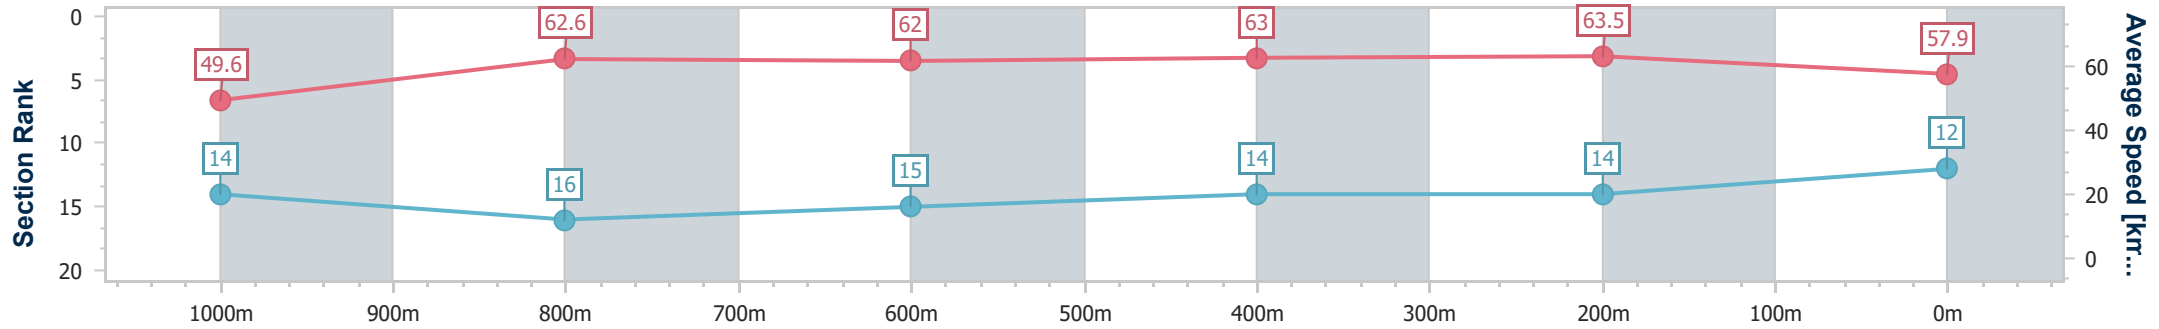

Horse/Jockey Name	The Catch
Final Rank	12
Fastest Section Time (Section)	0:11.37 (400m)
Top Speed [km/h] (Section)	64.6 (600m)
Race State	Finished

Sunshine Coast QLD Professional
Race 6: MAGIC MILLIONS Class 6 Plate - 1200m

04 January 2025 - 17:25

Track Rating: Soft 6, Weather: Fine, Rail Position: +6m Entire

Section	Overall	1000m	800m	600m	400m	200m
Section Times	1:13.04 [12] (0:14.52)	0:58.52 [14] (0:11.60)	0:46.92 [16] (0:11.69)	0:35.23 [15] (0:11.46)	0:23.77 [14] (0:11.37)	0:12.40 [14] (0:12.40)
Average Speed [km/h]	49.6	62.6	62.0	63.0	63.5	57.9
Top Speed [km/h]	60.7	64.1	63.0	64.6	64.5	61.6
Avg. Dist. to Rail [m]	5.0	3.1	1.5	0.7	5.0	4.8
Avg. Stride Freq. [Hz]	2.2	2.4	2.3	2.4	2.4	2.2
Avg. Stride Length [m]	6.2	7.4	7.4	7.5	7.5	7.2

- [ ] Ranking at each section and finish
- -.-.-.- No data available at this section
- NA No data available