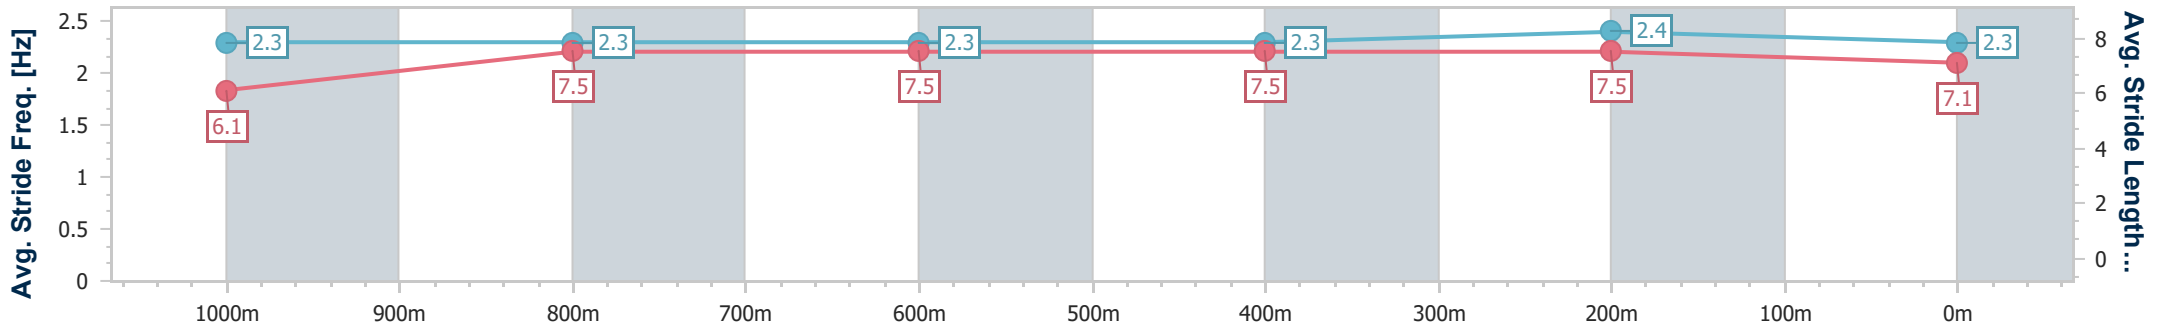

Horse/Jockey Name	Ezekeil
Final Rank	11
Fastest Section Time (Section)	0:11.32 (400m)
Top Speed [km/h] (Section)	64.9 (400m)
Race State	Finished

Sunshine Coast QLD Professional
Race 6: MAGIC MILLIONS Class 6 Plate - 1200m

04 January 2025 - 17:25

Track Rating: Soft 6, Weather: Fine, Rail Position: +6m Entire

Section	Overall	1000m	800m	600m	400m	200m
Section Times	1:12.79 [11] (0:14.00)	0:58.79 [8] (0:11.44)	0:47.35 [8] (0:11.91)	0:35.44 [9] (0:11.61)	0:23.83 [10] (0:11.32)	0:12.51 [9] (0:12.51)
Average Speed [km/h]	51.4	63.8	61.5	62.9	63.6	57.6
Top Speed [km/h]	62.8	64.6	62.4	64.9	64.9	62.4
Avg. Dist. to Rail [m]	12.7	4.0	3.0	2.2	5.5	4.8
Avg. Stride Freq. [Hz]	2.3	2.3	2.3	2.3	2.4	2.3
Avg. Stride Length [m]	6.1	7.5	7.5	7.5	7.5	7.1

- [ ] Ranking at each section and finish
- -.-.- No data available at this section
- NA No data available