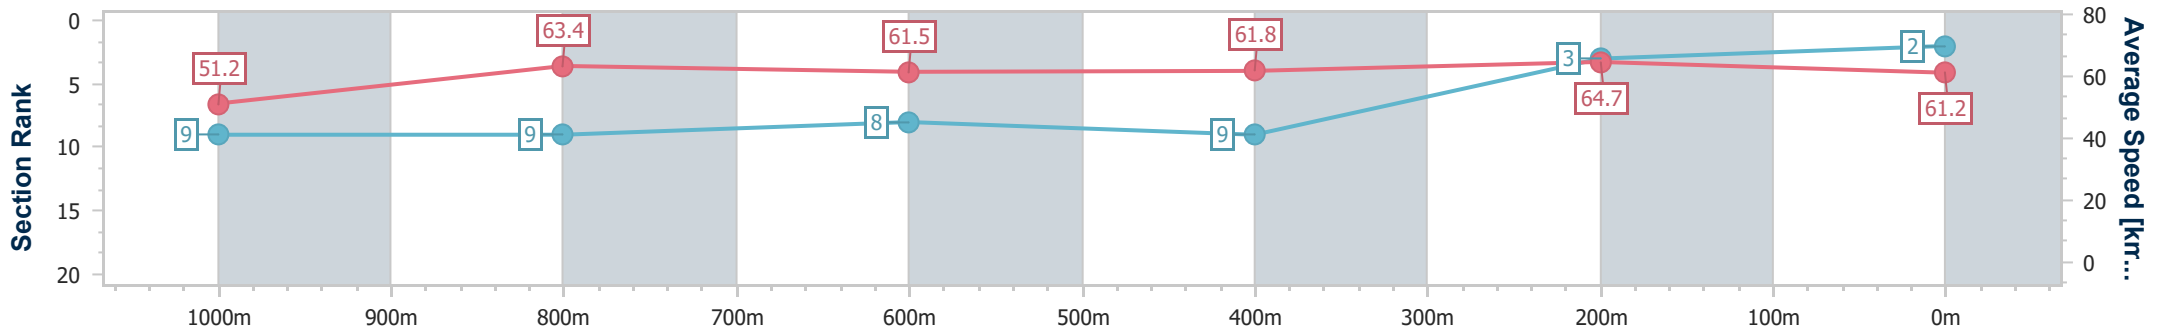

Horse/Jockey Name	Hatchet
Final Rank	2
Fastest Section Time (Section)	0:11.11 (400m)
Top Speed [km/h] (Section)	66.5 (1000m)
Race State	Finished

Sunshine Coast QLD Professional
Race 6: MAGIC MILLIONS Class 6 Plate - 1200m

04 January 2025 - 17:25

Track Rating: Soft 6, Weather: Fine, Rail Position: +6m Entire

Section	Overall	1000m	800m	600m	400m	200m
Section Times	1:11.78 [2] (0:14.06)	0:57.72 [9] (0:11.40)	0:46.32 [9] (0:11.77)	0:34.55 [8] (0:11.65)	0:22.90 [9] (0:11.11)	0:11.79 [3] (0:11.79)
Average Speed [km/h]	51.2	63.4	61.5	61.8	64.7	61.2
Top Speed [km/h]	64.2	66.5	62.5	63.9	65.6	63.2
Avg. Dist. to Rail [m]	1.4	1.4	0.8	0.3	2.1	4.3
Avg. Stride Freq. [Hz]	2.4	2.4	2.4	2.4	2.5	2.4
Avg. Stride Length [m]	5.9	7.2	7.2	7.2	7.1	6.9

- [ ] Ranking at each section and finish
- -.-.- No data available at this section
- NA No data available