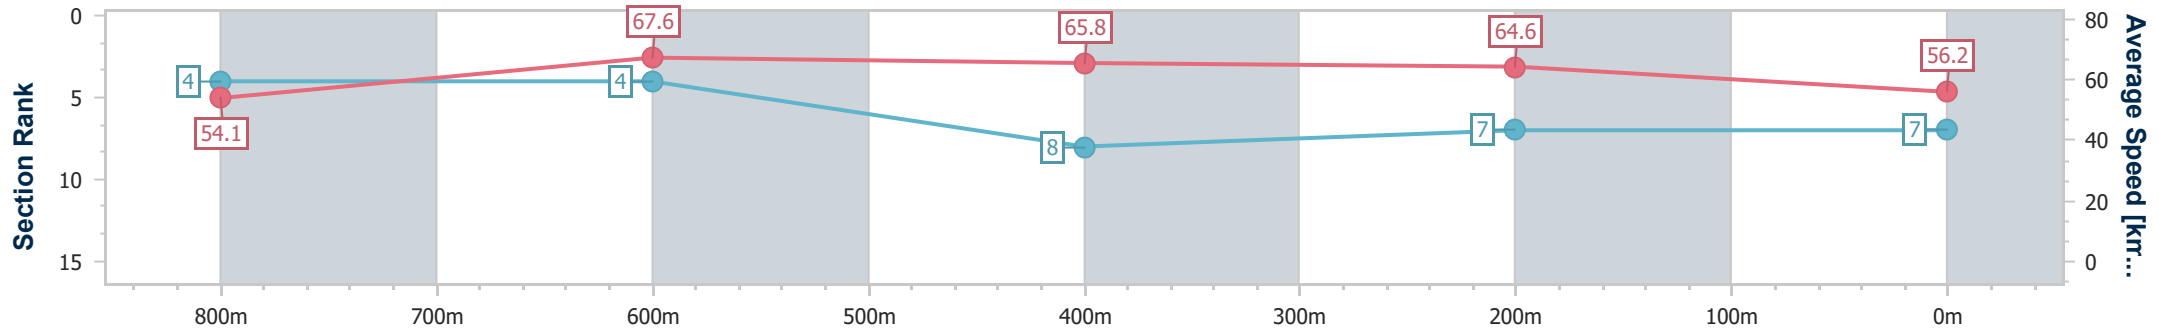

Sunshine Coast QLD Professional
Race 4: SUNSHINE COAST BUSINESS SOLUTIONS
BENCHMARK 65 Handicap - 1000m

01 January 2025 - 15:12

Track Rating: Soft 7, Weather: Fine, Rail Position: +4m Entire

Section	Overall	800m	600m	400m	200m
Section Times	0:59.28 [6] (0:13.40)	0:45.88 [7] (0:10.96)	0:34.92 [5] (0:11.39)	0:23.53 [5] (0:11.17)	0:12.36 [5] (0:12.36)
Average Speed [km/h]	53.8	67.3	66.0	64.3	58.3
Top Speed [km/h]	66.9	68.8	66.9	65.9	62.0
Avg. Dist. to Rail [m]	7.9	6.5	7.0	11.5	13.0
Avg. Stride Freq. [Hz]	2.3	2.5	2.5	2.4	2.3
Avg. Stride Length [m]	6.4	7.6	7.5	7.4	7.0

- [] Ranking at each section and finish
- .-.- No data available at this section
- NA No data available

Horse/Jockey Name	Super Zamboni
Final Rank	7
Fastest Section Time (Section)	0:11.00 (800m)
Top Speed [km/h] (Section)	69.1 (800m)
Race State	Finished

Sunshine Coast QLD Professional
 Race 4: SUNSHINE COAST BUSINESS SOLUTIONS
 BENCHMARK 65 Handicap - 1000m

01 January 2025 - 15:12

Track Rating: Soft 7, Weather: Fine, Rail Position: +4m Entire

Section	Overall	800m	600m	400m	200m
Section Times	0:59.87 [7] (0:13.29)	0:46.58 [4] (0:11.00)	0:35.58 [4] (0:11.60)	0:23.98 [8] (0:11.17)	0:12.81 [7] (0:12.81)
Average Speed [km/h]	54.1	67.6	65.8	64.6	56.2
Top Speed [km/h]	66.1	69.1	67.1	65.5	62.0
Avg. Dist. to Rail [m]	11.9	8.8	9.8	14.6	14.1
Avg. Stride Freq. [Hz]	2.3	2.5	2.4	2.4	2.2
Avg. Stride Length [m]	6.5	7.6	7.5	7.4	7.0