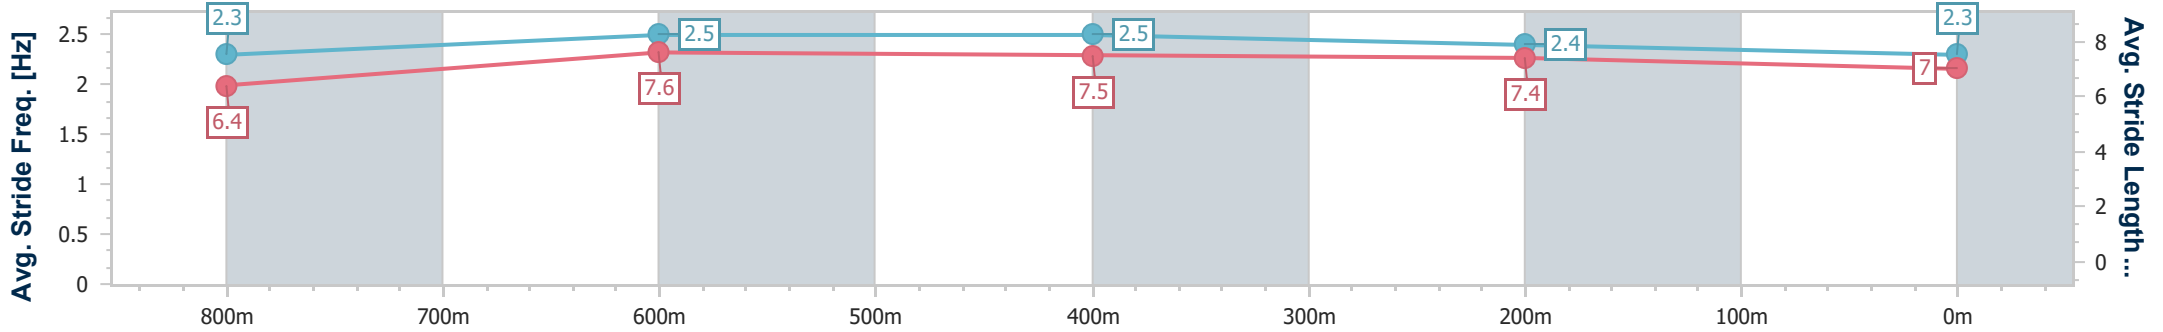

- [] Ranking at each section and finish
- .-.- No data available at this section
- NA No data available

Horse/Jockey Name	New Hampshire
Final Rank	6
Fastest Section Time (Section)	0:10.96 (800m)
Top Speed [km/h] (Section)	68.8 (800m)
Race State	Finished

Sunshine Coast QLD Professional
Race 4: SUNSHINE COAST BUSINESS SOLUTIONS
BENCHMARK 65 Handicap - 1000m

01 January 2025 - 15:12

Track Rating: Soft 7, Weather: Fine, Rail Position: +4m Entire

Section	Overall	800m	600m	400m	200m
Section Times	0:59.28 [6] (0:13.40)	0:45.88 [7] (0:10.96)	0:34.92 [5] (0:11.39)	0:23.53 [5] (0:11.17)	0:12.36 [5] (0:12.36)
Average Speed [km/h]	53.8	67.3	66.0	64.3	58.3
Top Speed [km/h]	66.9	68.8	66.9	65.9	62.0
Avg. Dist. to Rail [m]	7.9	6.5	7.0	11.5	13.0
Avg. Stride Freq. [Hz]	2.3	2.5	2.5	2.4	2.3
Avg. Stride Length [m]	6.4	7.6	7.5	7.4	7.0