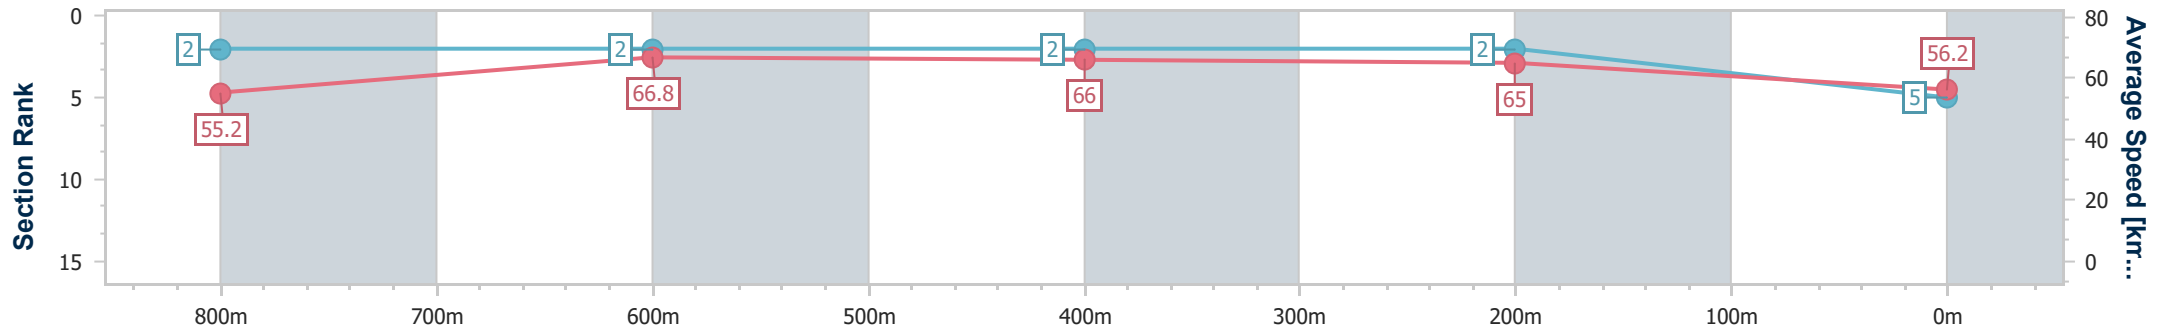

- [] Ranking at each section and finish
- .-.- No data available at this section
- NA No data available

Horse/Jockey Name	Stellar Lady
Final Rank	5
Fastest Section Time (Section)	0:11.04 (800m)
Top Speed [km/h] (Section)	67.4 (800m)
Race State	Finished

Sunshine Coast QLD Professional
 Race 4: SUNSHINE COAST BUSINESS SOLUTIONS
 BENCHMARK 65 Handicap - 1000m

01 January 2025 - 15:12

Track Rating: Soft 7, Weather: Fine, Rail Position: +4m Entire

Section	Overall	800m	600m	400m	200m
Section Times	0:59.23 [5] (0:13.05)	0:46.18 [2] (0:11.04)	0:35.14 [2] (0:11.21)	0:23.93 [2] (0:11.10)	0:12.83 [2] (0:12.83)
Average Speed [km/h]	55.2	66.8	66.0	65.0	56.2
Top Speed [km/h]	67.4	67.4	66.8	66.7	61.9
Avg. Dist. to Rail [m]	13.8	7.1	5.3	9.0	10.4
Avg. Stride Freq. [Hz]	2.5	2.6	2.6	2.5	2.4
Avg. Stride Length [m]	6.1	7.2	7.1	7.1	6.5