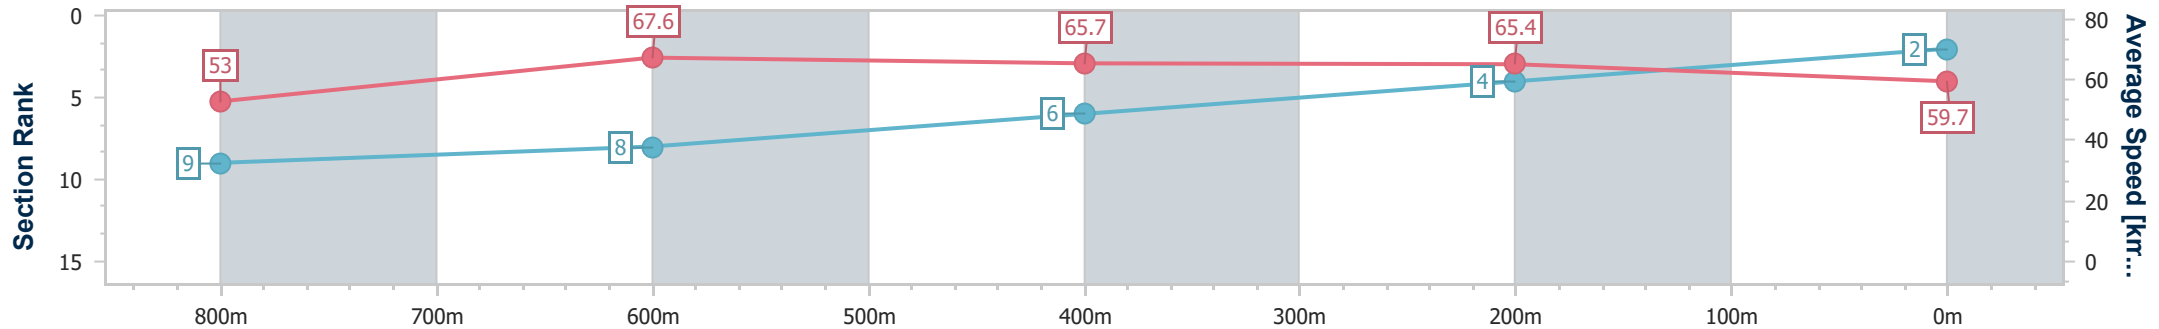

Horse/Jockey Name	Glass Of Rose
Final Rank	2
Fastest Section Time (Section)	0:10.90 (800m)
Top Speed [km/h] (Section)	69.0 (800m)
Race State	Finished

Sunshine Coast QLD Professional
Race 4: SUNSHINE COAST BUSINESS SOLUTIONS
BENCHMARK 65 Handicap - 1000m

01 January 2025 - 15:12

Track Rating: Soft 7, Weather: Fine, Rail Position: +4m Entire

Section	Overall	800m	600m	400m	200m
Section Times	0:58.87 [2] (0:13.64)	0:45.23 [9] (0:10.90)	0:34.33 [8] (0:11.26)	0:23.07 [6] (0:11.01)	0:12.06 [4] (0:12.06)
Average Speed [km/h]	53.0	67.6	65.7	65.4	59.7
Top Speed [km/h]	65.0	69.0	67.1	66.2	63.8
Avg. Dist. to Rail [m]	12.4	6.5	4.5	7.4	6.6
Avg. Stride Freq. [Hz]	2.3	2.5	2.5	2.5	2.4
Avg. Stride Length [m]	6.3	7.5	7.3	7.4	7.0

- [ ] Ranking at each section and finish
- -.-.- No data available at this section
- NA No data available