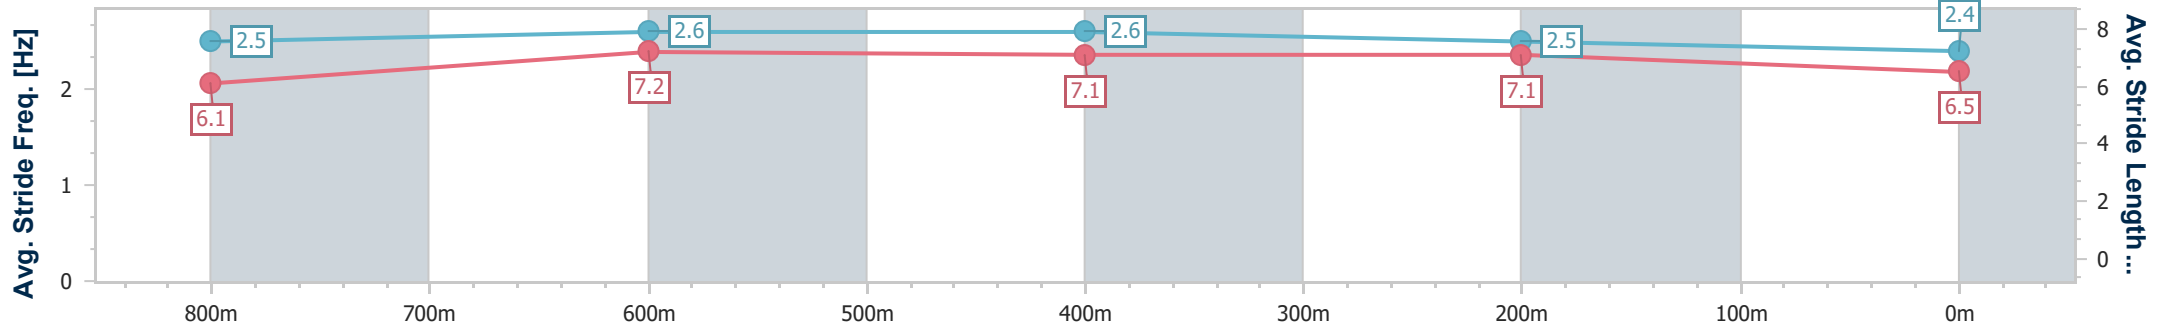

Horse/Jockey Name	Stellar Lady
Final Rank	5
Fastest Section Time (Section)	0:11.04 (800m)
Top Speed [km/h] (Section)	67.4 (800m)
Race State	Finished

Sunshine Coast QLD Professional
Race 4: SUNSHINE COAST BUSINESS SOLUTIONS
BENCHMARK 65 Handicap - 1000m

01 January 2025 - 15:12

Track Rating: Soft 7, Weather: Fine, Rail Position: +4m Entire

Section	Overall	800m	600m	400m	200m
Section Times	0:59.23 [5] (0:13.05)	0:46.18 [2] (0:11.04)	0:35.14 [2] (0:11.21)	0:23.93 [2] (0:11.10)	0:12.83 [2] (0:12.83)
Average Speed [km/h]	55.2	66.8	66.0	65.0	56.2
Top Speed [km/h]	67.4	67.4	66.8	66.7	61.9
Avg. Dist. to Rail [m]	13.8	7.1	5.3	9.0	10.4
Avg. Stride Freq. [Hz]	2.5	2.6	2.6	2.5	2.4
Avg. Stride Length [m]	6.1	7.2	7.1	7.1	6.5

- [ ] Ranking at each section and finish
- -.-.- No data available at this section
- NA No data available