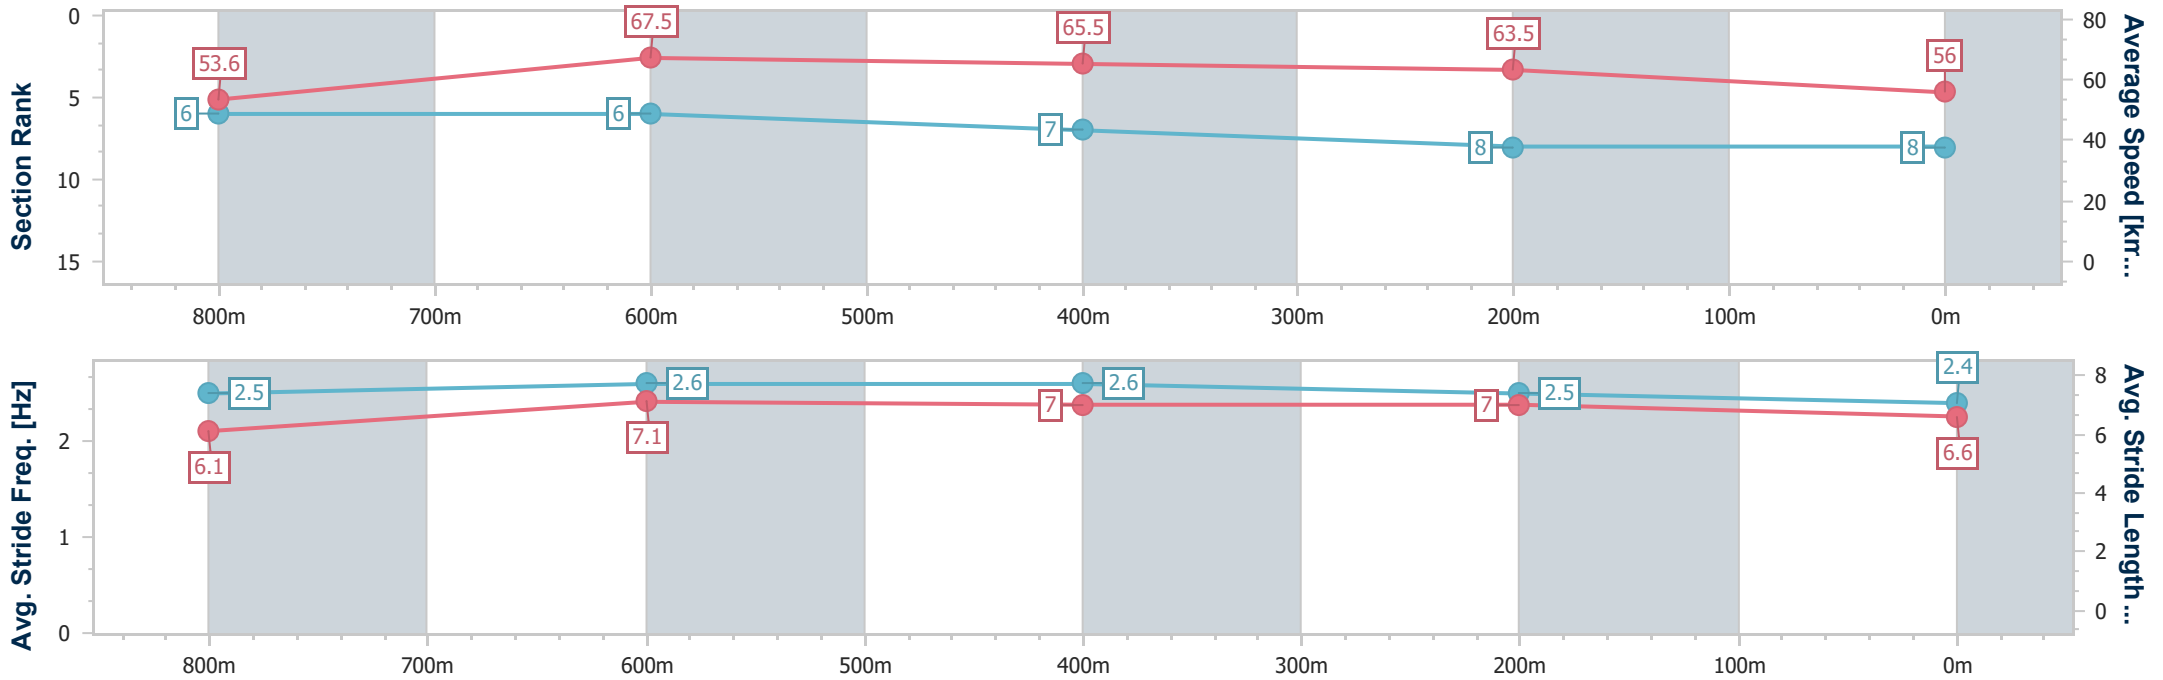

Sunshine Coast QLD Professional
 Race 4: SUNSHINE COAST BUSINESS SOLUTIONS
 BENCHMARK 65 Handicap - 1000m

01 January 2025 - 15:12

Track Rating: Soft 7, Weather: Fine, Rail Position: +4m Entire

Section	Overall	800m	600m	400m	200m
Section Times	0:59.87 [7] (0:13.29)	0:46.58 [4] (0:11.00)	0:35.58 [4] (0:11.60)	0:23.98 [8] (0:11.17)	0:12.81 [7] (0:12.81)
Average Speed [km/h]	54.1	67.6	65.8	64.6	56.2
Top Speed [km/h]	66.1	69.1	67.1	65.5	62.0
Avg. Dist. to Rail [m]	11.9	8.8	9.8	14.6	14.1
Avg. Stride Freq. [Hz]	2.3	2.5	2.4	2.4	2.2
Avg. Stride Length [m]	6.5	7.6	7.5	7.4	7.0

- [] Ranking at each section and finish
- .-.- No data available at this section
- NA No data available

Horse/Jockey Name	Xerri
Final Rank	8
Fastest Section Time (Section)	0:10.97 (800m)
Top Speed [km/h] (Section)	68.5 (800m)
Race State	Finished

Sunshine Coast QLD Professional
 Race 4: SUNSHINE COAST BUSINESS SOLUTIONS
 BENCHMARK 65 Handicap - 1000m

01 January 2025 - 15:12

Track Rating: Soft 7, Weather: Fine, Rail Position: +4m Entire

Section	Overall	800m	600m	400m	200m
Section Times	1:00.05 [8] (0:13.39)	0:46.66 [6] (0:10.97)	0:35.69 [6] (0:11.45)	0:24.24 [7] (0:11.35)	0:12.89 [8] (0:12.89)
Average Speed [km/h]	53.6	67.5	65.5	63.5	56.0
Top Speed [km/h]	66.1	68.5	67.8	64.5	60.4
Avg. Dist. to Rail [m]	9.3	7.4	6.9	12.2	14.1
Avg. Stride Freq. [Hz]	2.5	2.6	2.6	2.5	2.4
Avg. Stride Length [m]	6.1	7.1	7.0	7.0	6.6