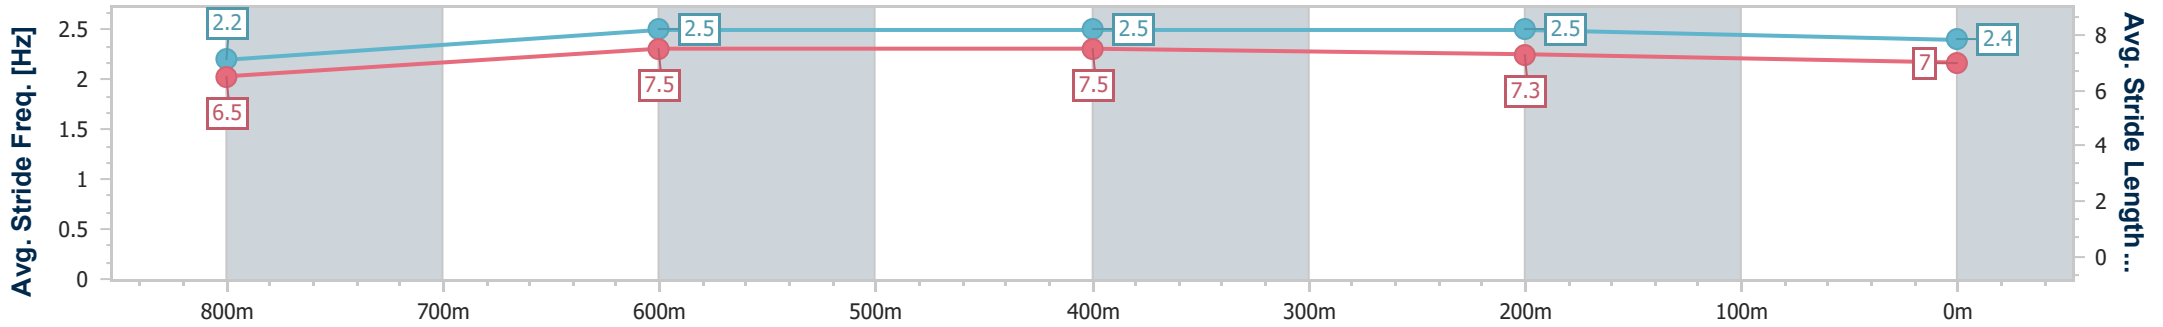

Horse/Jockey Name	Island Magic
Final Rank	3
Fastest Section Time (Section)	0:11.04 (800m)
Top Speed [km/h] (Section)	68.3 (800m)
Race State	Finished

Sunshine Coast QLD Professional
Race 4: SUNSHINE COAST BUSINESS SOLUTIONS
BENCHMARK 65 Handicap - 1000m

01 January 2025 - 15:12

Track Rating: Soft 7, Weather: Fine, Rail Position: +4m Entire

Section	Overall	800m	600m	400m	200m
Section Times	0:59.11 [3] (0:13.61)	0:45.50 [8] (0:11.04)	0:34.46 [9] (0:11.30)	0:23.16 [9] (0:11.07)	0:12.09 [6] (0:12.09)
Average Speed [km/h]	53.1	67.0	66.4	64.9	59.5
Top Speed [km/h]	65.7	68.3	67.1	66.4	64.1
Avg. Dist. to Rail [m]	10.8	8.0	6.5	9.9	9.6
Avg. Stride Freq. [Hz]	2.2	2.5	2.5	2.5	2.4
Avg. Stride Length [m]	6.5	7.5	7.5	7.3	7.0

- [ ] Ranking at each section and finish
- -.-.- No data available at this section
- NA No data available