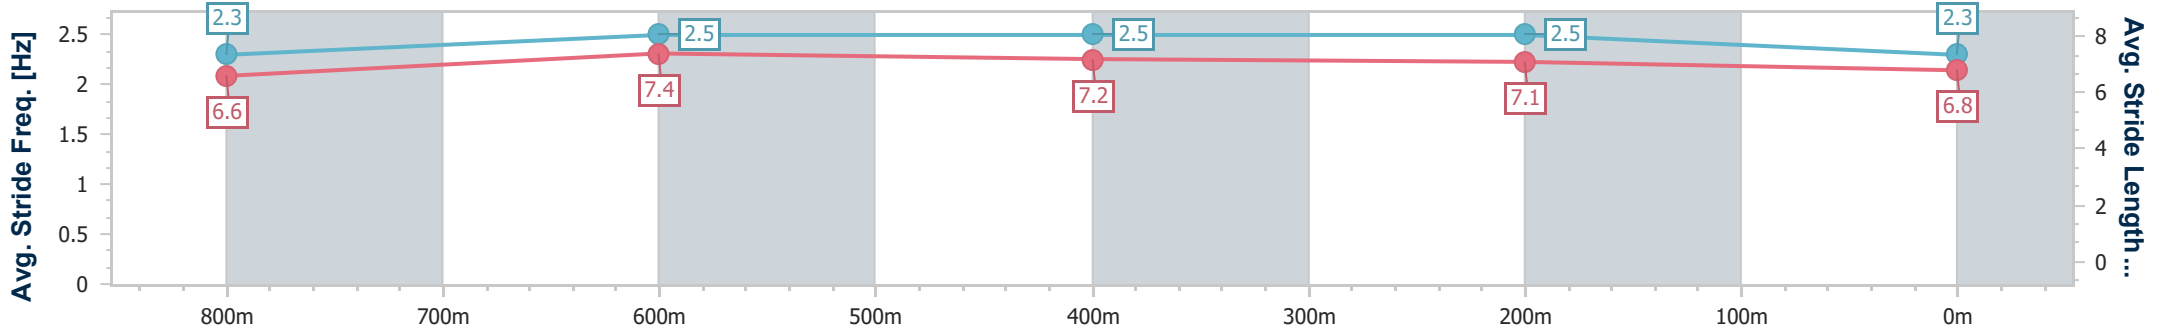

Sunshine Coast QLD Professional
 Race 4: SUNSHINE COAST BUSINESS SOLUTIONS
 BENCHMARK 65 Handicap - 1000m

01 January 2025 - 15:12

Track Rating: Soft 7, Weather: Fine, Rail Position: +4m Entire

Section	Overall	800m	600m	400m	200m
Section Times	1:00.05 [8] (0:13.39)	0:46.66 [6] (0:10.97)	0:35.69 [6] (0:11.45)	0:24.24 [7] (0:11.35)	0:12.89 [8] (0:12.89)
Average Speed [km/h]	53.6	67.5	65.5	63.5	56.0
Top Speed [km/h]	66.1	68.5	67.8	64.5	60.4
Avg. Dist. to Rail [m]	9.3	7.4	6.9	12.2	14.1
Avg. Stride Freq. [Hz]	2.5	2.6	2.6	2.5	2.4
Avg. Stride Length [m]	6.1	7.1	7.0	7.0	6.6

- [] Ranking at each section and finish
- .-.- No data available at this section
- NA No data available

Horse/Jockey Name	Making History
Final Rank	9
Fastest Section Time (Section)	0:11.05 (800m)
Top Speed [km/h] (Section)	67.5 (800m)
Race State	Finished

Sunshine Coast QLD Professional
 Race 4: SUNSHINE COAST BUSINESS SOLUTIONS
 BENCHMARK 65 Handicap - 1000m

01 January 2025 - 15:12

Track Rating: Soft 7, Weather: Fine, Rail Position: +4m Entire

Section	Overall	800m	600m	400m	200m
Section Times	1:00.11 [9] (0:13.32)	0:46.79 [5] (0:11.05)	0:35.74 [7] (0:11.31)	0:24.43 [4] (0:11.52)	0:12.91 [9] (0:12.91)
Average Speed [km/h]	54.3	66.3	65.2	62.4	55.8
Top Speed [km/h]	66.6	67.5	66.9	64.0	59.1
Avg. Dist. to Rail [m]	7.0	5.6	3.3	7.6	9.8
Avg. Stride Freq. [Hz]	2.3	2.5	2.5	2.5	2.3
Avg. Stride Length [m]	6.6	7.4	7.2	7.1	6.8

- [] Ranking at each section and finish
- .-.- No data available at this section
- NA No data available