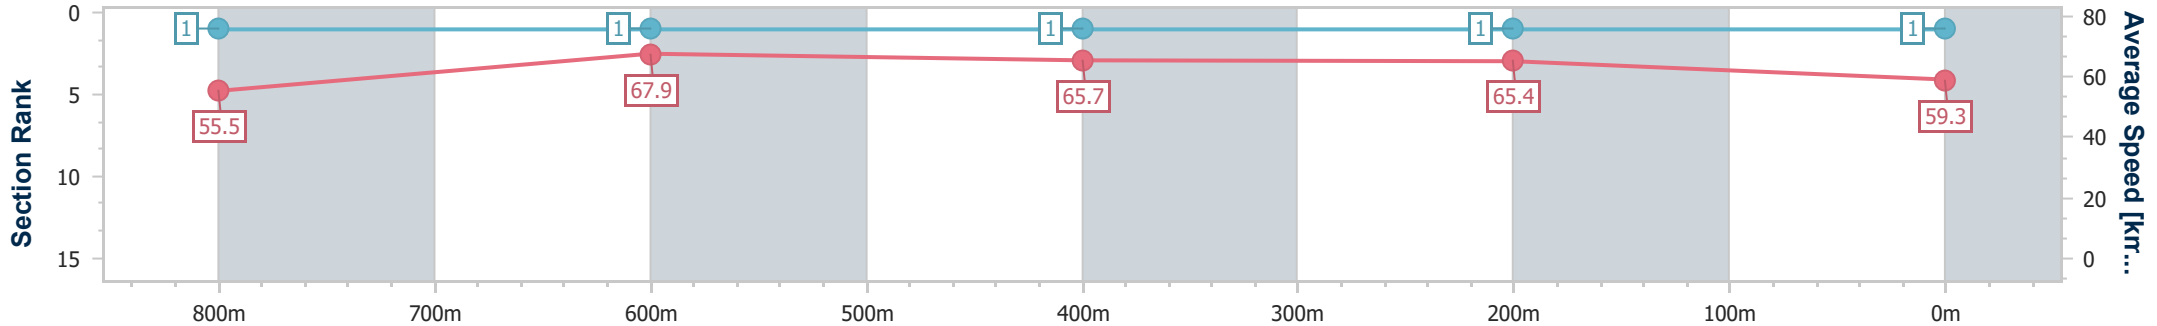

Sunshine Coast QLD Professional
 Race 4: SUNSHINE COAST BUSINESS SOLUTIONS
 BENCHMARK 65 Handicap - 1000m

01 January 2025 - 15:12

Track Rating: Soft 7, Weather: Fine, Rail Position: +4m Entire

Section	Overall	800m	600m	400m	200m
Section Times	0:58.21 [1] (0:13.02)	0:45.19 [1] (0:10.85)	0:34.34 [1] (0:11.21)	0:23.13 [1] (0:11.01)	0:12.12 [1] (0:12.12)
Average Speed [km/h]	55.5	67.9	65.7	65.4	59.3
Top Speed [km/h]	67.5	68.6	67.7	66.7	63.2
Avg. Dist. to Rail [m]	12.3	6.5	3.9	9.0	11.5
Avg. Stride Freq. [Hz]	2.4	2.5	2.5	2.5	2.4
Avg. Stride Length [m]	6.4	7.5	7.3	7.4	7.0