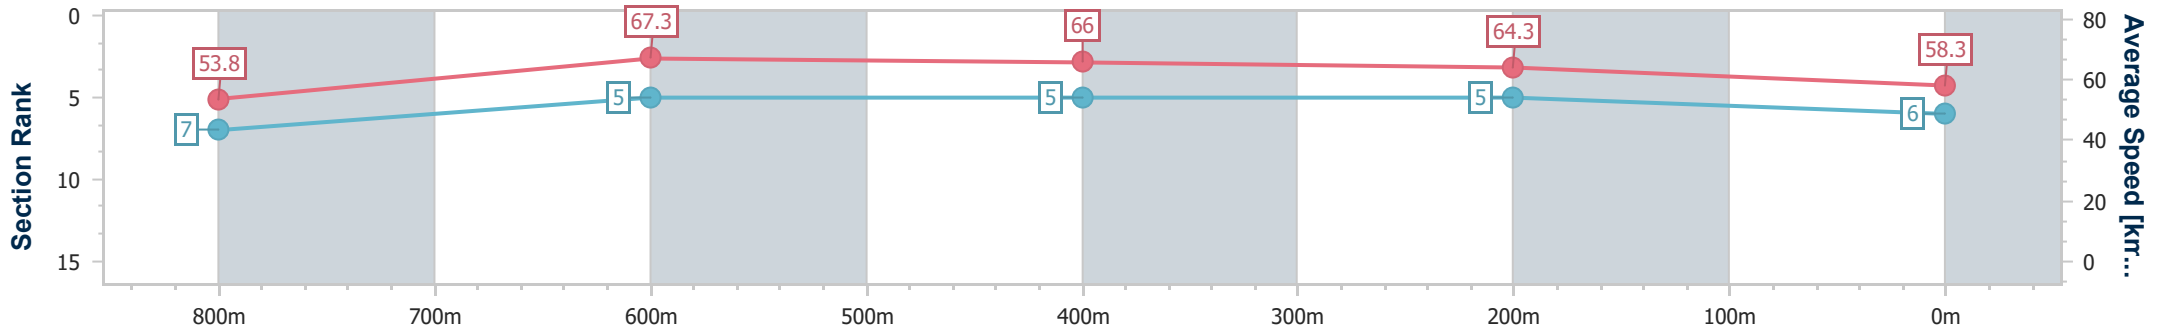

- [] Ranking at each section and finish
- .-.- No data available at this section
- NA No data available

Horse/Jockey Name	New Hampshire
Final Rank	6
Fastest Section Time (Section)	0:10.96 (800m)
Top Speed [km/h] (Section)	68.8 (800m)
Race State	Finished

Sunshine Coast QLD Professional
Race 4: SUNSHINE COAST BUSINESS SOLUTIONS
BENCHMARK 65 Handicap - 1000m

01 January 2025 - 15:12

Track Rating: Soft 7, Weather: Fine, Rail Position: +4m Entire

Section	Overall	800m	600m	400m	200m
Section Times	0:59.28 [6] (0:13.40)	0:45.88 [7] (0:10.96)	0:34.92 [5] (0:11.39)	0:23.53 [5] (0:11.17)	0:12.36 [5] (0:12.36)
Average Speed [km/h]	53.8	67.3	66.0	64.3	58.3
Top Speed [km/h]	66.9	68.8	66.9	65.9	62.0
Avg. Dist. to Rail [m]	7.9	6.5	7.0	11.5	13.0
Avg. Stride Freq. [Hz]	2.3	2.5	2.5	2.4	2.3
Avg. Stride Length [m]	6.4	7.6	7.5	7.4	7.0