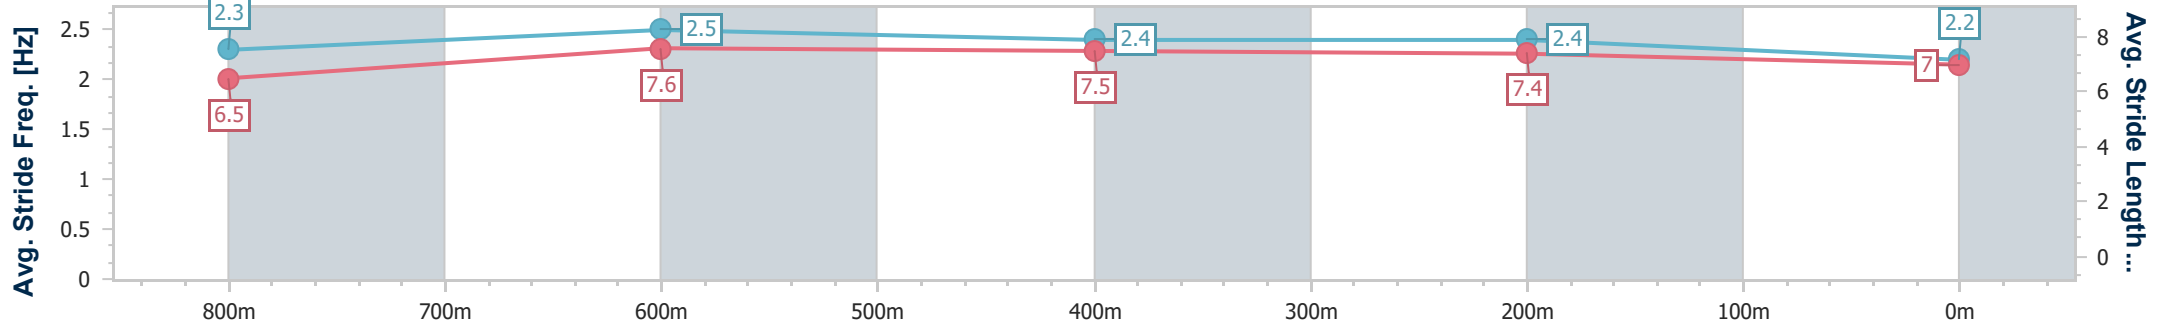

Sunshine Coast QLD Professional
Race 4: SUNSHINE COAST BUSINESS SOLUTIONS
BENCHMARK 65 Handicap - 1000m

01 January 2025 - 15:12

Track Rating: Soft 7, Weather: Fine, Rail Position: +4m Entire

Section	Overall	800m	600m	400m	200m
Section Times	0:59.28 [6] (0:13.40)	0:45.88 [7] (0:10.96)	0:34.92 [5] (0:11.39)	0:23.53 [5] (0:11.17)	0:12.36 [5] (0:12.36)
Average Speed [km/h]	53.8	67.3	66.0	64.3	58.3
Top Speed [km/h]	66.9	68.8	66.9	65.9	62.0
Avg. Dist. to Rail [m]	7.9	6.5	7.0	11.5	13.0
Avg. Stride Freq. [Hz]	2.3	2.5	2.5	2.4	2.3
Avg. Stride Length [m]	6.4	7.6	7.5	7.4	7.0

- [] Ranking at each section and finish
- .-.- No data available at this section
- NA No data available

Horse/Jockey Name	Super Zamboni
Final Rank	7
Fastest Section Time (Section)	0:11.00 (800m)
Top Speed [km/h] (Section)	69.1 (800m)
Race State	Finished

Sunshine Coast QLD Professional
 Race 4: SUNSHINE COAST BUSINESS SOLUTIONS
 BENCHMARK 65 Handicap - 1000m

01 January 2025 - 15:12

Track Rating: Soft 7, Weather: Fine, Rail Position: +4m Entire

Section	Overall	800m	600m	400m	200m
Section Times	0:59.87 [7] (0:13.29)	0:46.58 [4] (0:11.00)	0:35.58 [4] (0:11.60)	0:23.98 [8] (0:11.17)	0:12.81 [7] (0:12.81)
Average Speed [km/h]	54.1	67.6	65.8	64.6	56.2
Top Speed [km/h]	66.1	69.1	67.1	65.5	62.0
Avg. Dist. to Rail [m]	11.9	8.8	9.8	14.6	14.1
Avg. Stride Freq. [Hz]	2.3	2.5	2.4	2.4	2.2
Avg. Stride Length [m]	6.5	7.6	7.5	7.4	7.0