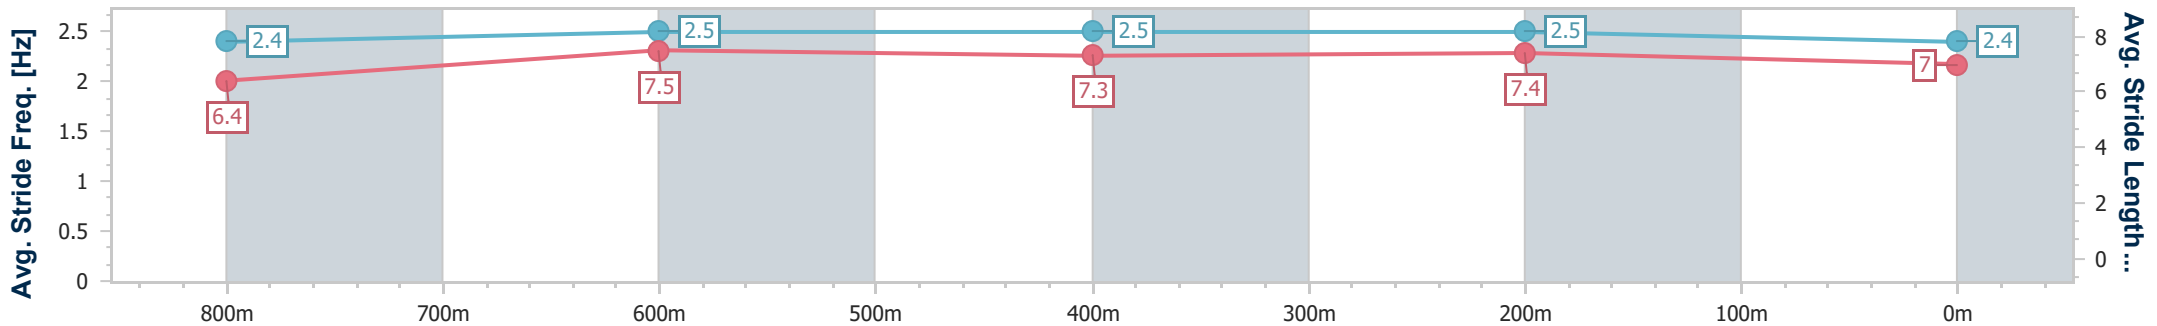

Horse/Jockey Name	King Yoshi
Final Rank	1
Fastest Section Time (Section)	0:10.85 (800m)
Top Speed [km/h] (Section)	68.6 (800m)
Race State	Finished

Sunshine Coast QLD Professional
Race 4: SUNSHINE COAST BUSINESS SOLUTIONS
BENCHMARK 65 Handicap - 1000m

01 January 2025 - 15:12

Track Rating: Soft 7, Weather: Fine, Rail Position: +4m Entire

Section	Overall	800m	600m	400m	200m
Section Times	0:58.21 [1] (0:13.02)	0:45.19 [1] (0:10.85)	0:34.34 [1] (0:11.21)	0:23.13 [1] (0:11.01)	0:12.12 [1] (0:12.12)
Average Speed [km/h]	55.5	67.9	65.7	65.4	59.3
Top Speed [km/h]	67.5	68.6	67.7	66.7	63.2
Avg. Dist. to Rail [m]	12.3	6.5	3.9	9.0	11.5
Avg. Stride Freq. [Hz]	2.4	2.5	2.5	2.5	2.4
Avg. Stride Length [m]	6.4	7.5	7.3	7.4	7.0

- [ ] Ranking at each section and finish
- -.-.- No data available at this section
- NA No data available