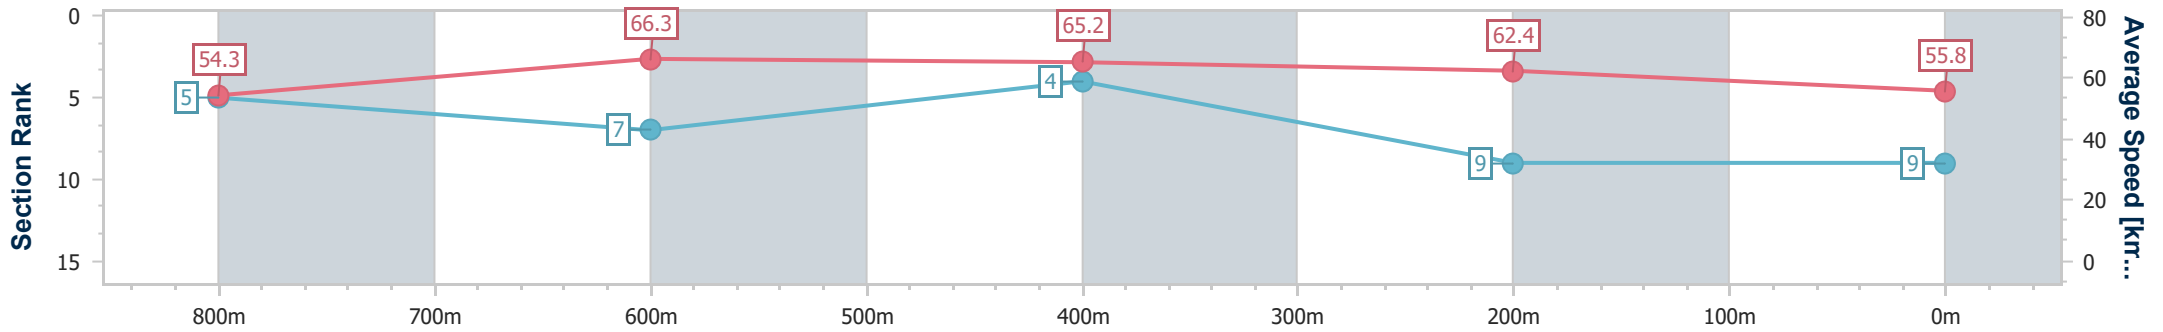

Sunshine Coast QLD Professional
 Race 4: SUNSHINE COAST BUSINESS SOLUTIONS
 BENCHMARK 65 Handicap - 1000m

01 January 2025 - 15:12

Track Rating: Soft 7, Weather: Fine, Rail Position: +4m Entire

Section	Overall	800m	600m	400m	200m
Section Times	1:00.05 [8] (0:13.39)	0:46.66 [6] (0:10.97)	0:35.69 [6] (0:11.45)	0:24.24 [7] (0:11.35)	0:12.89 [8] (0:12.89)
Average Speed [km/h]	53.6	67.5	65.5	63.5	56.0
Top Speed [km/h]	66.1	68.5	67.8	64.5	60.4
Avg. Dist. to Rail [m]	9.3	7.4	6.9	12.2	14.1
Avg. Stride Freq. [Hz]	2.5	2.6	2.6	2.5	2.4
Avg. Stride Length [m]	6.1	7.1	7.0	7.0	6.6

- [] Ranking at each section and finish
- .-.- No data available at this section
- NA No data available

Horse/Jockey Name	Making History
Final Rank	9
Fastest Section Time (Section)	0:11.05 (800m)
Top Speed [km/h] (Section)	67.5 (800m)
Race State	Finished

Sunshine Coast QLD Professional
 Race 4: SUNSHINE COAST BUSINESS SOLUTIONS
 BENCHMARK 65 Handicap - 1000m

01 January 2025 - 15:12

Track Rating: Soft 7, Weather: Fine, Rail Position: +4m Entire

Section	Overall	800m	600m	400m	200m
Section Times	1:00.11 [9] (0:13.32)	0:46.79 [5] (0:11.05)	0:35.74 [7] (0:11.31)	0:24.43 [4] (0:11.52)	0:12.91 [9] (0:12.91)
Average Speed [km/h]	54.3	66.3	65.2	62.4	55.8
Top Speed [km/h]	66.6	67.5	66.9	64.0	59.1
Avg. Dist. to Rail [m]	7.0	5.6	3.3	7.6	9.8
Avg. Stride Freq. [Hz]	2.3	2.5	2.5	2.5	2.3
Avg. Stride Length [m]	6.6	7.4	7.2	7.1	6.8