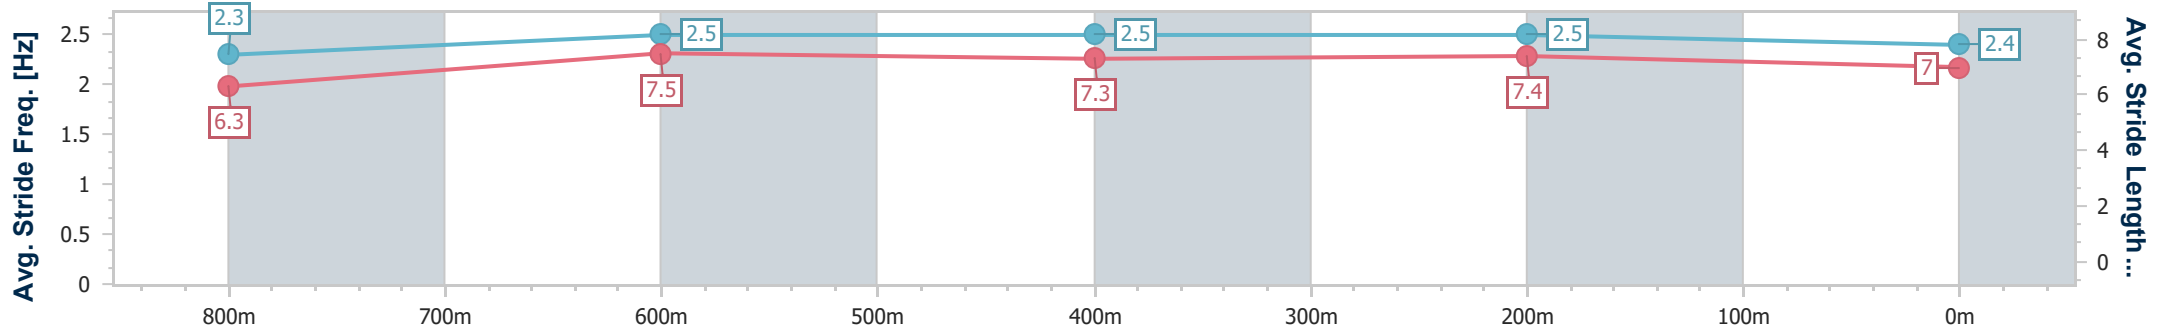

Horse/Jockey Name	Glass Of Rose
Final Rank	2
Fastest Section Time (Section)	0:10.90 (800m)
Top Speed [km/h] (Section)	69.0 (800m)
Race State	Finished

Sunshine Coast QLD Professional
Race 4: SUNSHINE COAST BUSINESS SOLUTIONS
BENCHMARK 65 Handicap - 1000m

01 January 2025 - 15:12

Track Rating: Soft 7, Weather: Fine, Rail Position: +4m Entire

Section	Overall	800m	600m	400m	200m
Section Times	0:58.87 [2] (0:13.64)	0:45.23 [9] (0:10.90)	0:34.33 [8] (0:11.26)	0:23.07 [6] (0:11.01)	0:12.06 [4] (0:12.06)
Average Speed [km/h]	53.0	67.6	65.7	65.4	59.7
Top Speed [km/h]	65.0	69.0	67.1	66.2	63.8
Avg. Dist. to Rail [m]	12.4	6.5	4.5	7.4	6.6
Avg. Stride Freq. [Hz]	2.3	2.5	2.5	2.5	2.4
Avg. Stride Length [m]	6.3	7.5	7.3	7.4	7.0

- [ ] Ranking at each section and finish
- -.-.- No data available at this section
- NA No data available