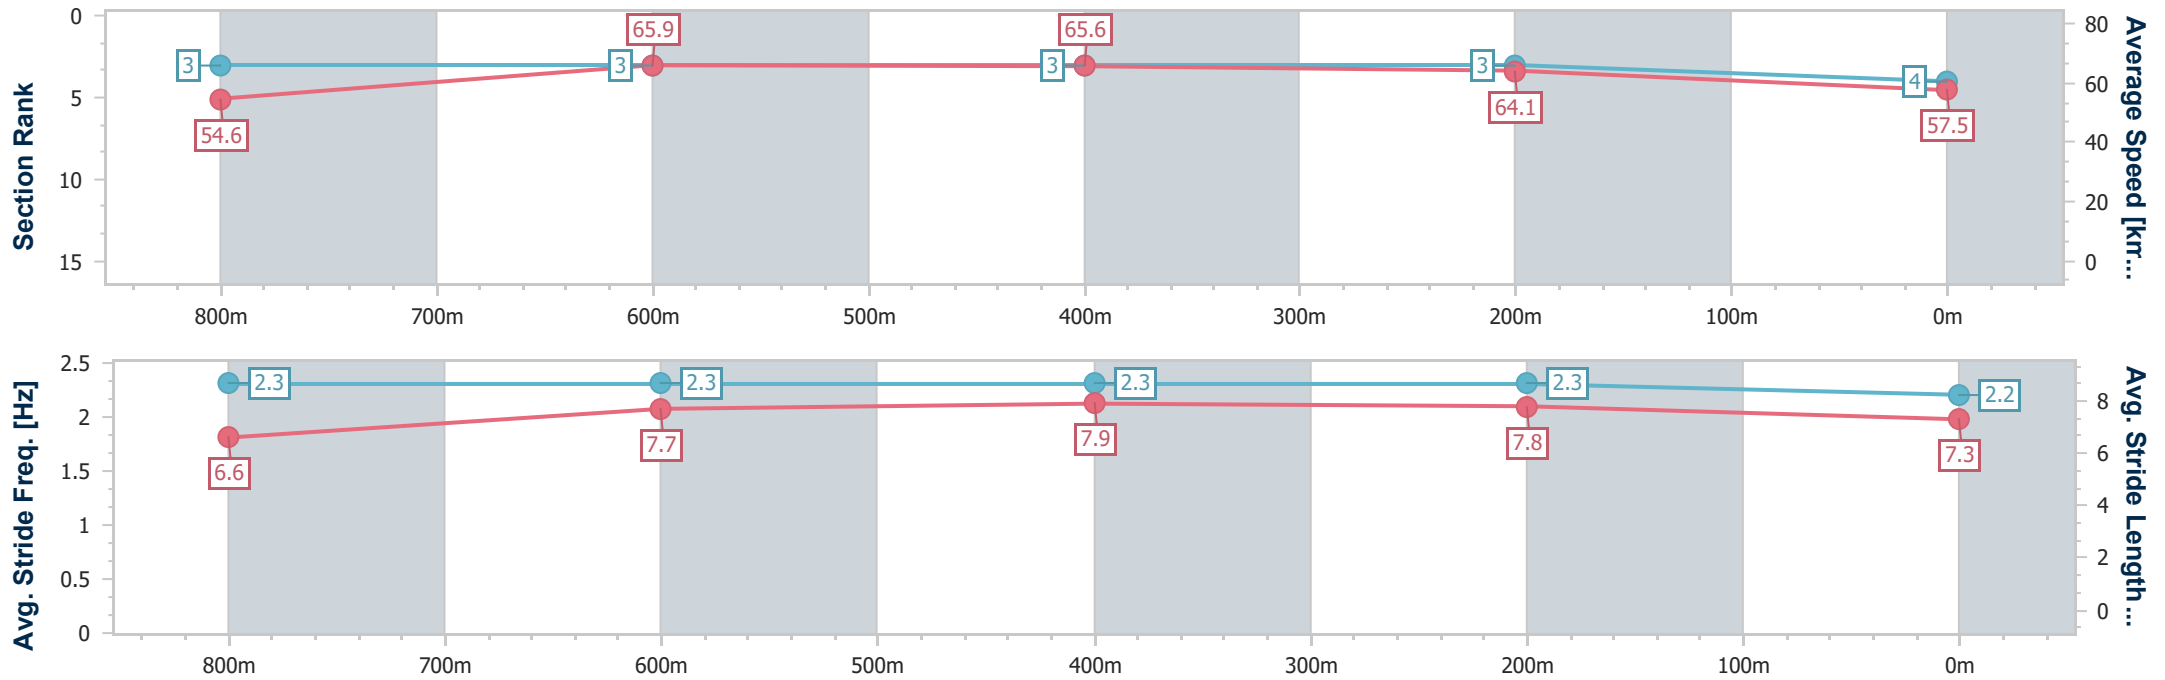

- [] Ranking at each section and finish
- .-.- No data available at this section
- NA No data available

Horse/Jockey Name	Bank Book
Final Rank	4
Fastest Section Time (Section)	0:11.07 (800m)
Top Speed [km/h] (Section)	69.9 (800m)
Race State	Finished

Sunshine Coast QLD Professional
Race 4: SUNSHINE COAST BUSINESS SOLUTIONS
BENCHMARK 65 Handicap - 1000m

01 January 2025 - 15:12

Track Rating: Soft 7, Weather: Fine, Rail Position: +4m Entire

Section	Overall	800m	600m	400m	200m
Section Times	0:59.20 [4] (0:13.18)	0:46.02 [3] (0:11.07)	0:34.95 [3] (0:11.17)	0:23.78 [3] (0:11.27)	0:12.51 [3] (0:12.51)
Average Speed [km/h]	54.6	65.9	65.6	64.1	57.5
Top Speed [km/h]	65.7	69.9	68.3	65.6	61.4
Avg. Dist. to Rail [m]	9.5	4.7	3.2	9.1	10.2
Avg. Stride Freq. [Hz]	2.3	2.3	2.3	2.3	2.2
Avg. Stride Length [m]	6.6	7.7	7.9	7.8	7.3