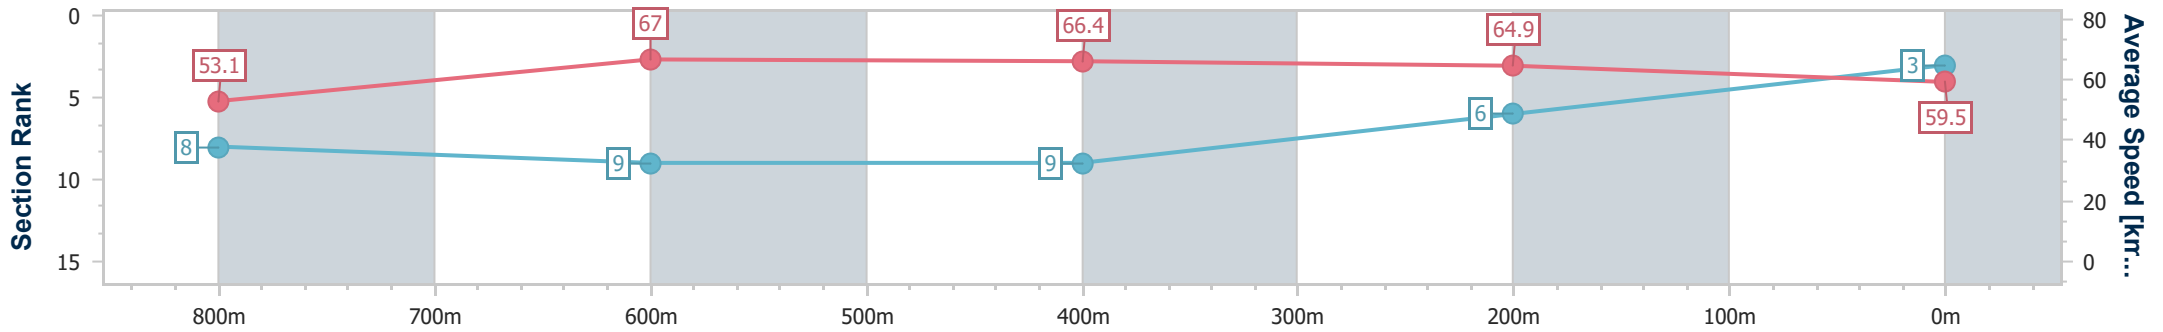

Sunshine Coast QLD Professional
 Race 4: SUNSHINE COAST BUSINESS SOLUTIONS
 BENCHMARK 65 Handicap - 1000m

01 January 2025 - 15:12

Track Rating: Soft 7, Weather: Fine, Rail Position: +4m Entire

Section	Overall	800m	600m	400m	200m
Section Times	0:59.11 [3] (0:13.61)	0:45.50 [8] (0:11.04)	0:34.46 [9] (0:11.30)	0:23.16 [9] (0:11.07)	0:12.09 [6] (0:12.09)
Average Speed [km/h]	53.1	67.0	66.4	64.9	59.5
Top Speed [km/h]	65.7	68.3	67.1	66.4	64.1
Avg. Dist. to Rail [m]	10.8	8.0	6.5	9.9	9.6
Avg. Stride Freq. [Hz]	2.2	2.5	2.5	2.5	2.4
Avg. Stride Length [m]	6.5	7.5	7.5	7.3	7.0