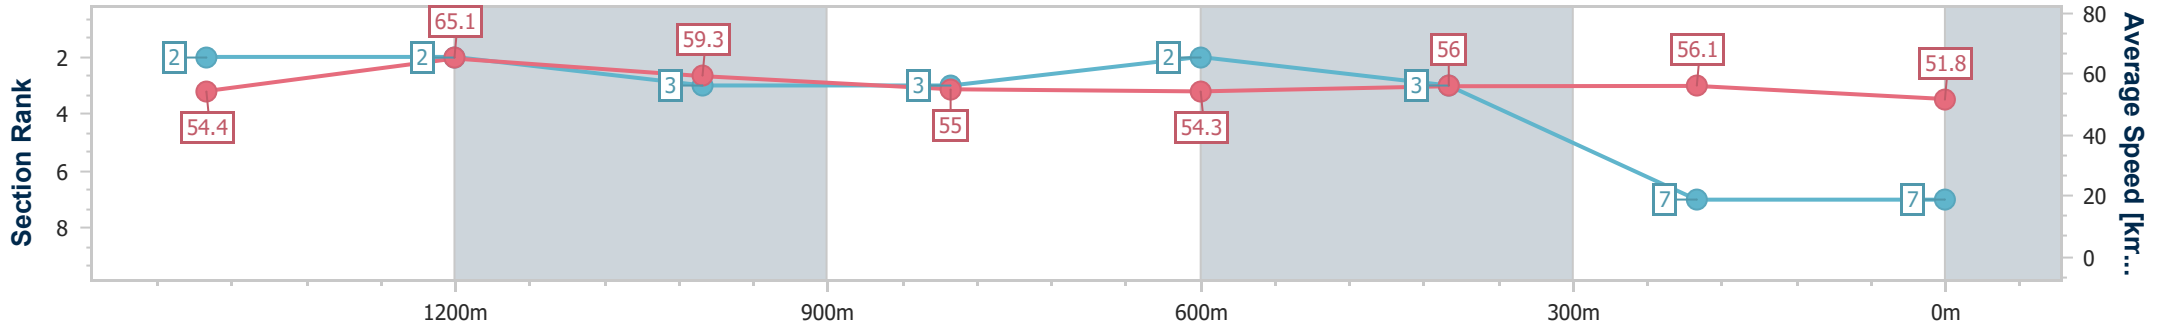

- [ ] Ranking at each section and finish
- .-.- No data available at this section
- NA No data available

Horse/Jockey Name	Twopointfour
Final Rank	7
Fastest Section Time (Section)	0:11.27 (1400m)
Top Speed [km/h] (Section)	67.8 (1400m)
Race State	Finished

Toowoomba QLD Professional  
 Race 7: HARVEY NORMAN COMMERCIAL TOOWOOMBA  
 Maiden Handicap - 1625m  
 28 December 2024 - 21:07

Track Rating: Good 3, Weather: Hot, Rail Position: +0m Entire

Section	Overall	1400m	1200m	1000m	800m	600m	400m	200m
Section Times	1:44.60 [7] (0:14.97)	1:29.63 [2] (0:11.27)	1:18.36 [2] (0:12.13)	1:06.23 [3] (0:13.16)	0:53.07 [3] (0:13.43)	0:39.64 [2] (0:12.92)	0:26.72 [3] (0:12.87)	0:13.85 [7] (0:13.85)
Average Speed [km/h]	54.4	65.1	59.3	55.0	54.3	56.0	56.1	51.8
Top Speed [km/h]	67.6	67.8	61.7	57.0	55.9	57.2	57.6	54.5
Avg. Dist. to Rail [m]	6.0	3.5	0.7	1.1	2.3	1.4	0.2	0.4
Avg. Stride Freq. [Hz]	2.2	2.4	2.3	2.3	2.3	2.4	2.4	2.3
Avg. Stride Length [m]	6.8	7.4	7.0	6.7	6.6	6.6	6.6	6.3