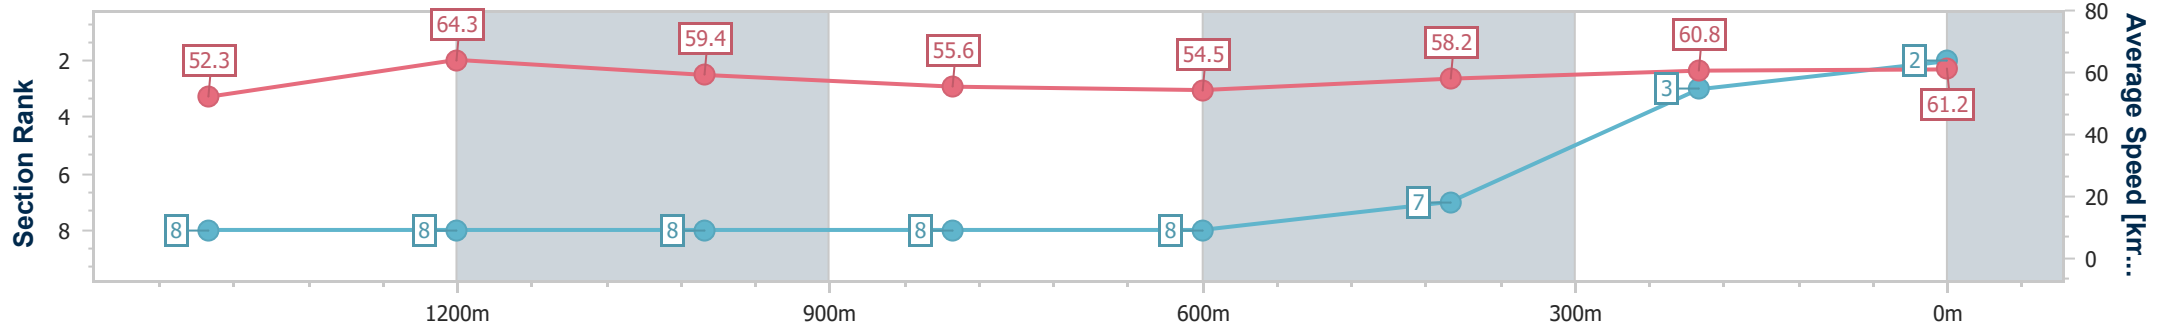

Toowoomba QLD Professional  
Race 7: HARVEY NORMAN COMMERCIAL TOOWOOMBA  
Maiden Handicap - 1625m

28 December 2024 - 21:07

Track Rating: Good 3, Weather: Hot, Rail Position: +0m Entire

Section	Overall	1400m	1200m	1000m	800m	600m	400m	200m					
Section Times	1:41.92 [2] (0:15.64)	1:26.28 [8] (0:11.37)	1:14.91 [8] (0:12.16)	1:02.75 [8] (0:13.04)	0:49.71 [8] (0:13.36)	0:36.35 [8] (0:12.54)	0:23.81 [7] (0:12.06)	0:11.75 [3] (0:11.75)					
Average Speed [km/h]	52.3	64.3	59.4	55.6	54.5	58.2	60.8	61.2					
Top Speed [km/h]	66.3	66.3	62.9	58.2	58.4	60.6	63.0	62.3					
Avg. Dist. to Rail [m]	8.3	2.8	3.0	2.0	3.0	2.8	5.2	6.1					
Avg. Stride Freq. [Hz]	2.2	2.3	2.2	2.2	2.1	2.2	2.3	2.2					
Avg. Stride Length [m]	6.8	7.7	7.4	7.1	7.1	7.4	7.5	7.5					