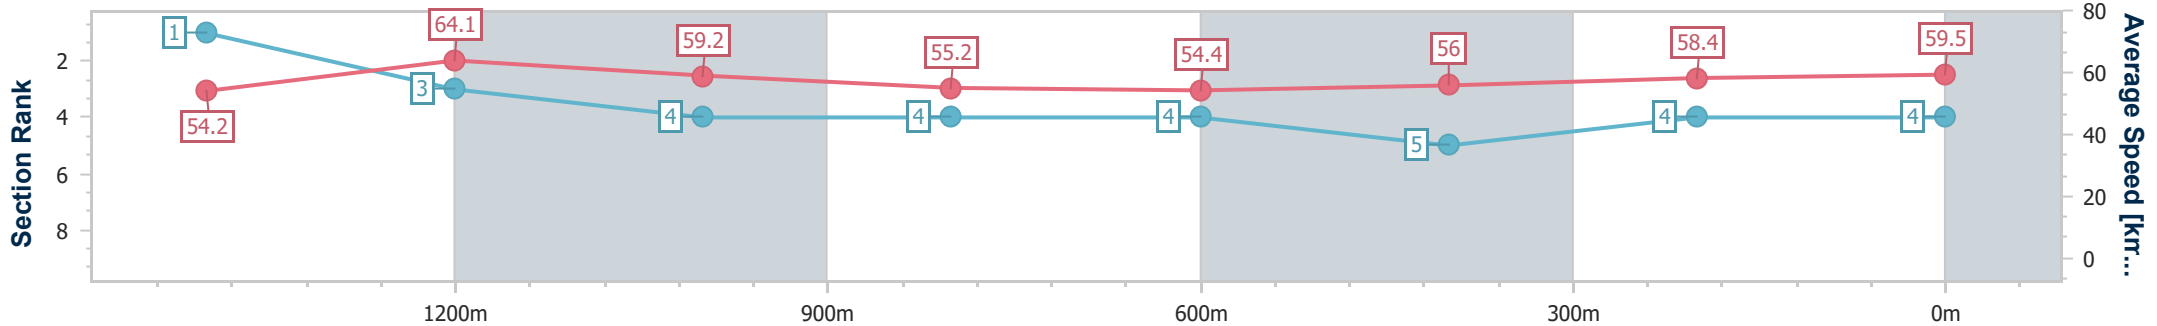

Horse/Jockey Name	Bonzabelter
Final Rank	4
Fastest Section Time (Section)	0:11.39 (1400m)
Top Speed [km/h] (Section)	65.7 (Overall)
Race State	Finished

Toowoomba QLD Professional
Race 7: HARVEY NORMAN COMMERCIAL TOOWOOMBA
Maiden Handicap - 1625m
28 December 2024 - 21:07

Track Rating: Good 3, Weather: Hot, Rail Position: +0m Entire

Section	Overall	1400m	1200m	1000m	800m	600m	400m	200m
Section Times	1:42.52 [4] (0:14.94)	1:27.58 [1] (0:11.39)	1:16.19 [3] (0:12.24)	1:03.95 [4] (0:13.18)	0:50.77 [4] (0:13.36)	0:37.41 [4] (0:12.96)	0:24.45 [5] (0:12.39)	0:12.06 [4] (0:12.06)
Average Speed [km/h]	54.2	64.1	59.2	55.2	54.4	56.0	58.4	59.5
Top Speed [km/h]	65.7	65.6	62.3	56.9	56.5	56.7	59.1	60.0
Avg. Dist. to Rail [m]	2.7	2.2	4.1	2.6	2.5	1.5	1.5	2.4
Avg. Stride Freq. [Hz]	2.2	2.3	2.2	2.1	2.1	2.1	2.2	2.2
Avg. Stride Length [m]	7.0	7.9	7.5	7.3	7.2	7.3	7.5	7.5

- [ ] Ranking at each section and finish
- -.-.- No data available at this section
- NA No data available