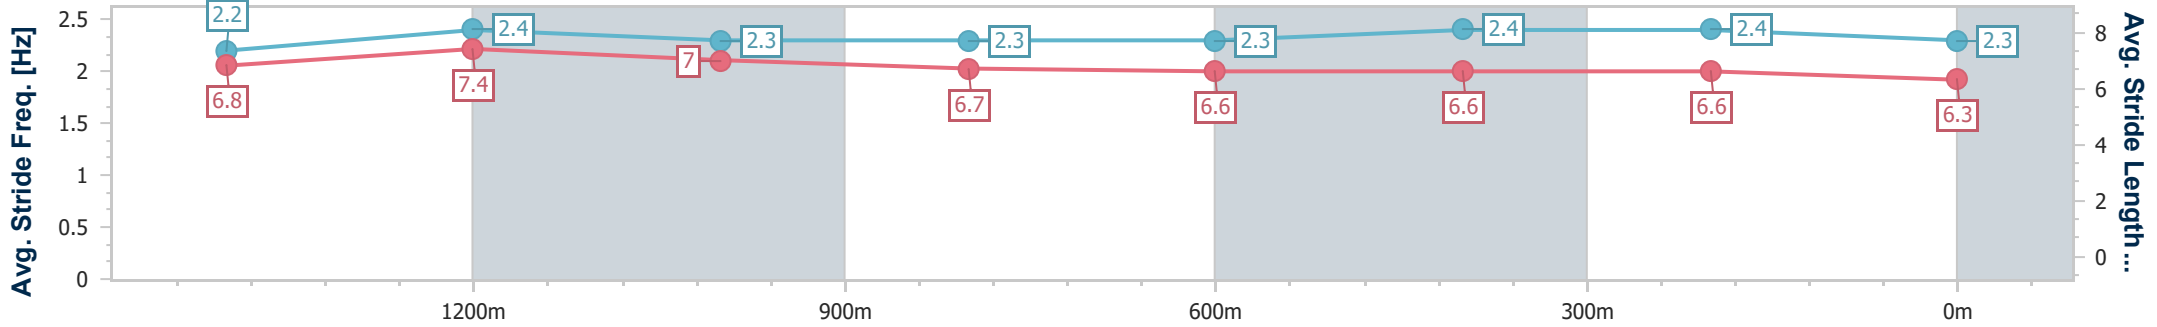

Toowoomba QLD Professional  
 Race 7: HARVEY NORMAN COMMERCIAL TOOWOOMBA  
 Maiden Handicap - 1625m  
 28 December 2024 - 21:07

Track Rating: Good 3, Weather: Hot, Rail Position: +0m Entire

Section	Overall	1400m	1200m	1000m	800m	600m	400m	200m
Section Times	1:43.08 [6] (0:15.04)	1:28.04 [3] (0:11.07)	1:16.97 [1] (0:12.24)	1:04.73 [2] (0:13.16)	0:51.57 [2] (0:13.31)	0:38.26 [1] (0:13.04)	0:25.22 [2] (0:12.65)	0:12.57 [5] (0:12.57)
Average Speed [km/h]	54.2	66.6	59.1	55.3	54.6	56.0	57.3	57.1
Top Speed [km/h]	68.7	69.6	62.4	56.7	56.3	56.7	58.2	58.1
Avg. Dist. to Rail [m]	6.2	4.1	3.0	2.5	3.2	2.8	1.6	1.3
Avg. Stride Freq. [Hz]	2.2	2.3	2.2	2.1	2.1	2.2	2.3	2.2
Avg. Stride Length [m]	6.8	7.9	7.6	7.3	7.1	6.9	7.1	7.2

- [ ] Ranking at each section and finish
- .-.- No data available at this section
- NA No data available

Horse/Jockey Name	Twopointfour
Final Rank	7
Fastest Section Time (Section)	0:11.27 (1400m)
Top Speed [km/h] (Section)	67.8 (1400m)
Race State	Finished

Toowoomba QLD Professional  
 Race 7: HARVEY NORMAN COMMERCIAL TOOWOOMBA  
 Maiden Handicap - 1625m  
 28 December 2024 - 21:07

Track Rating: Good 3, Weather: Hot, Rail Position: +0m Entire

Section	Overall	1400m	1200m	1000m	800m	600m	400m	200m
Section Times	1:44.60 [7] (0:14.97)	1:29.63 [2] (0:11.27)	1:18.36 [2] (0:12.13)	1:06.23 [3] (0:13.16)	0:53.07 [3] (0:13.43)	0:39.64 [2] (0:12.92)	0:26.72 [3] (0:12.87)	0:13.85 [7] (0:13.85)
Average Speed [km/h]	54.4	65.1	59.3	55.0	54.3	56.0	56.1	51.8
Top Speed [km/h]	67.6	67.8	61.7	57.0	55.9	57.2	57.6	54.5
Avg. Dist. to Rail [m]	6.0	3.5	0.7	1.1	2.3	1.4	0.2	0.4
Avg. Stride Freq. [Hz]	2.2	2.4	2.3	2.3	2.3	2.4	2.4	2.3
Avg. Stride Length [m]	6.8	7.4	7.0	6.7	6.6	6.6	6.6	6.3