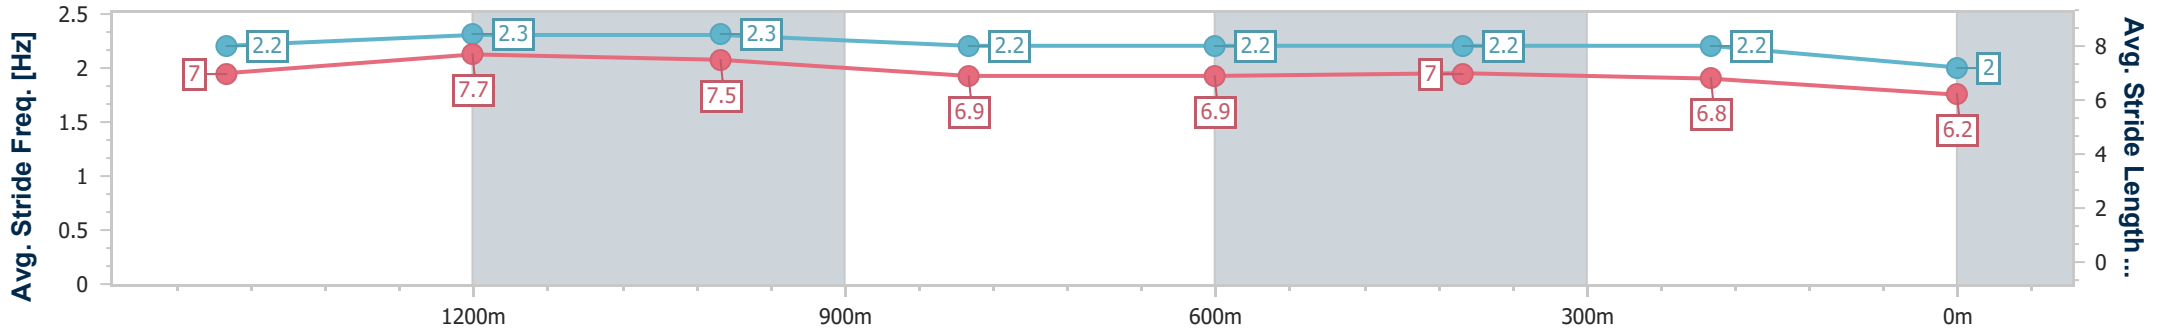

Toowoomba QLD Professional  
 Race 7: HARVEY NORMAN COMMERCIAL TOOWOOMBA  
 Maiden Handicap - 1625m  
 28 December 2024 - 21:07

Track Rating: Good 3, Weather: Hot, Rail Position: +0m Entire

Section	Overall	1400m	1200m	1000m	800m	600m	400m	200m
Section Times	1:44.60 [7] (0:14.97)	1:29.63 [2] (0:11.27)	1:18.36 [2] (0:12.13)	1:06.23 [3] (0:13.16)	0:53.07 [3] (0:13.43)	0:39.64 [2] (0:12.92)	0:26.72 [3] (0:12.87)	0:13.85 [7] (0:13.85)
Average Speed [km/h]	54.4	65.1	59.3	55.0	54.3	56.0	56.1	51.8
Top Speed [km/h]	67.6	67.8	61.7	57.0	55.9	57.2	57.6	54.5
Avg. Dist. to Rail [m]	6.0	3.5	0.7	1.1	2.3	1.4	0.2	0.4
Avg. Stride Freq. [Hz]	2.2	2.4	2.3	2.3	2.3	2.4	2.4	2.3
Avg. Stride Length [m]	6.8	7.4	7.0	6.7	6.6	6.6	6.6	6.3

- [ ] Ranking at each section and finish
- .-.- No data available at this section
- NA No data available

Horse/Jockey Name	Enclassic
Final Rank	8
Fastest Section Time (Section)	0:11.37 (1400m)
Top Speed [km/h] (Section)	69.2 (Overall)
Race State	Finished

Toowoomba QLD Professional  
 Race 7: HARVEY NORMAN COMMERCIAL TOOWOOMBA  
 Maiden Handicap - 1625m

28 December 2024 - 21:07

Track Rating: Good 3, Weather: Hot, Rail Position: +0m Entire

Section	Overall	1400m	1200m	1000m	800m	600m	400m	200m					
Section Times	1:47.74 [8] (0:15.15)	1:32.59 [4] (0:11.37)	1:21.22 [5] (0:11.71)	1:09.51 [1] (0:13.27)	0:56.24 [1] (0:13.49)	0:42.75 [3] (0:13.12)	0:29.63 [6] (0:13.73)	0:15.90 [8] (0:15.90)					
Average Speed [km/h]	53.8	64.8	61.9	54.5	53.6	55.2	52.6	45.2					
Top Speed [km/h]	69.2	66.8	64.0	58.8	55.2	56.6	54.0	50.3					
Avg. Dist. to Rail [m]	6.1	4.2	4.4	1.5	1.5	1.1	0.7	0.9					
Avg. Stride Freq. [Hz]	2.2	2.3	2.3	2.2	2.2	2.2	2.2	2.0					
Avg. Stride Length [m]	7.0	7.7	7.5	6.9	6.9	7.0	6.8	6.2					