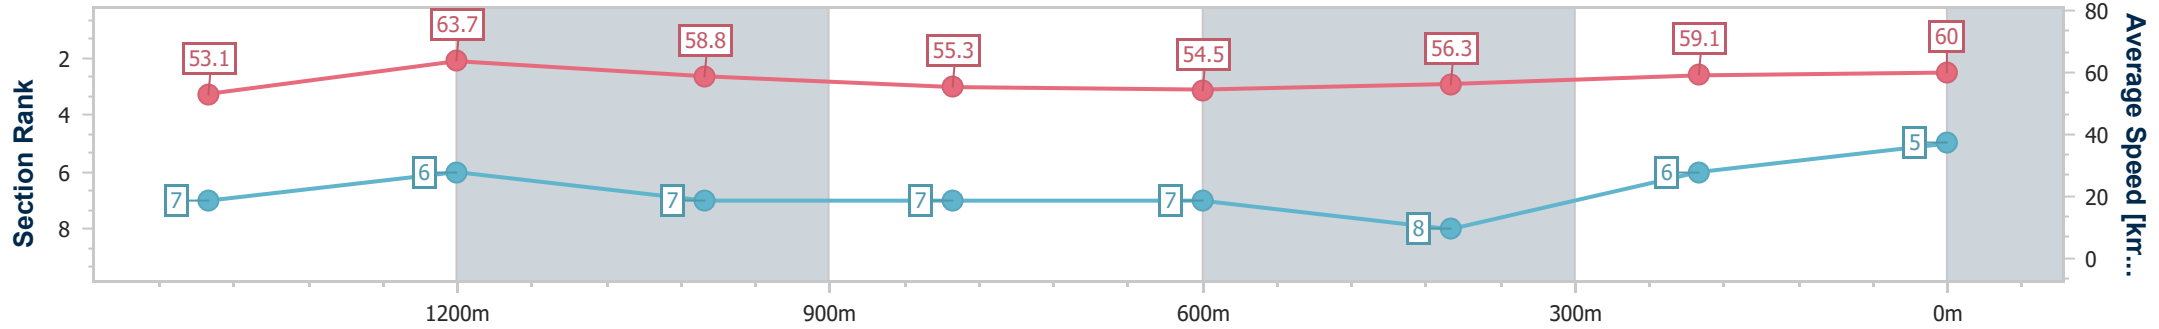

Horse/Jockey Name	Alfa Dundee
Final Rank	5
Fastest Section Time (Section)	0:11.31 (1400m)
Top Speed [km/h] (Section)	66.8 (Overall)
Race State	Finished

Toowoomba QLD Professional
Race 7: HARVEY NORMAN COMMERCIAL TOOWOOMBA
Maiden Handicap - 1625m

28 December 2024 - 21:07

Track Rating: Good 3, Weather: Hot, Rail Position: +0m Entire

Section	Overall	1400m	1200m	1000m	800m	600m	400m	200m
Section Times	1:42.61 [5] (0:15.29)	1:27.32 [7] (0:11.31)	1:16.01 [6] (0:12.27)	1:03.74 [7] (0:13.13)	0:50.61 [7] (0:13.32)	0:37.29 [7] (0:12.90)	0:24.39 [8] (0:12.38)	0:12.01 [6] (0:12.01)
Average Speed [km/h]	53.1	63.7	58.8	55.3	54.5	56.3	59.1	60.0
Top Speed [km/h]	66.8	66.2	61.9	57.8	55.4	57.5	60.1	61.0
Avg. Dist. to Rail [m]	2.3	0.7	2.3	2.4	1.9	1.7	4.6	6.3
Avg. Stride Freq. [Hz]	2.2	2.4	2.3	2.2	2.2	2.2	2.3	2.2
Avg. Stride Length [m]	6.8	7.3	7.1	7.0	7.0	7.1	7.2	7.5

- [ ] Ranking at each section and finish
- -.-.- No data available at this section
- NA No data available