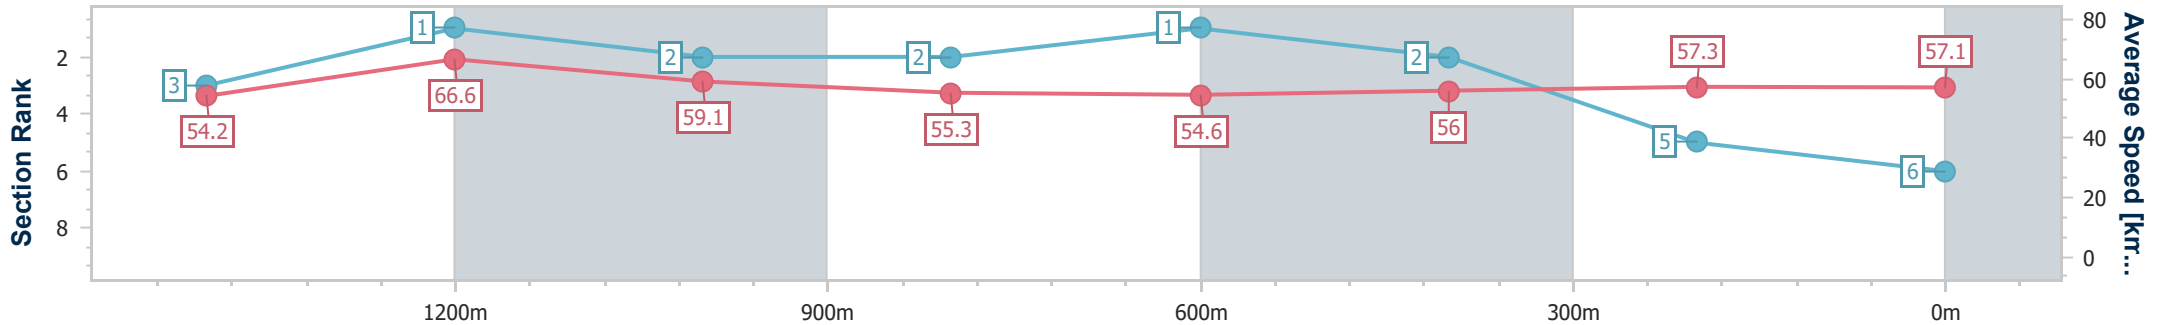

- [ ] Ranking at each section and finish
- .-.- No data available at this section
- NA No data available

Horse/Jockey Name	Reel Graceful
Final Rank	6
Fastest Section Time (Section)	0:11.07 (1400m)
Top Speed [km/h] (Section)	69.6 (1400m)
Race State	Finished

Toowoomba QLD Professional  
 Race 7: HARVEY NORMAN COMMERCIAL TOOWOOMBA  
 Maiden Handicap - 1625m  
 28 December 2024 - 21:07

Track Rating: Good 3, Weather: Hot, Rail Position: +0m Entire

Section	Overall	1400m	1200m	1000m	800m	600m	400m	200m
Section Times	1:43.08 [6] (0:15.04)	1:28.04 [3] (0:11.07)	1:16.97 [1] (0:12.24)	1:04.73 [2] (0:13.16)	0:51.57 [2] (0:13.31)	0:38.26 [1] (0:13.04)	0:25.22 [2] (0:12.65)	0:12.57 [5] (0:12.57)
Average Speed [km/h]	54.2	66.6	59.1	55.3	54.6	56.0	57.3	57.1
Top Speed [km/h]	68.7	69.6	62.4	56.7	56.3	56.7	58.2	58.1
Avg. Dist. to Rail [m]	6.2	4.1	3.0	2.5	3.2	2.8	1.6	1.3
Avg. Stride Freq. [Hz]	2.2	2.3	2.2	2.1	2.1	2.2	2.3	2.2
Avg. Stride Length [m]	6.8	7.9	7.6	7.3	7.1	6.9	7.1	7.2