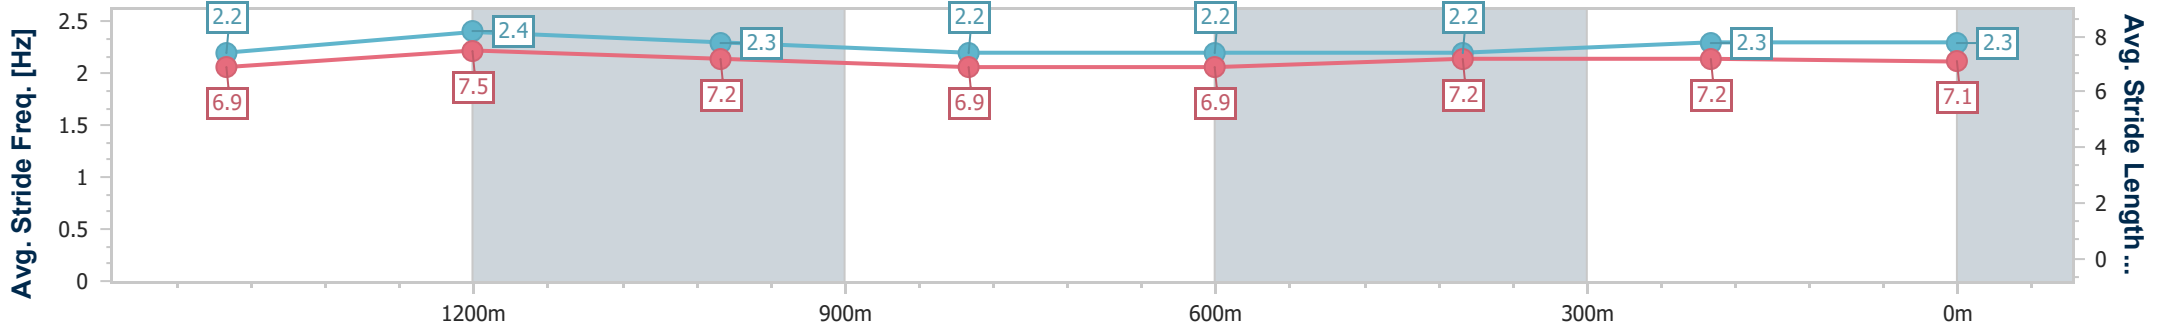

Toowoomba QLD Professional  
 Race 7: HARVEY NORMAN COMMERCIAL TOOWOOMBA  
 Maiden Handicap - 1625m

28 December 2024 - 21:07

Track Rating: Good 3, Weather: Hot, Rail Position: +0m Entire

Section	Overall	1400m	1200m	1000m	800m	600m	400m	200m
Section Times	1:42.21 [3] (0:15.25)	1:26.96 [6] (0:11.38)	1:15.58 [7] (0:12.15)	1:03.43 [6] (0:13.18)	0:50.25 [6] (0:13.33)	0:36.92 [6] (0:12.66)	0:24.26 [4] (0:12.09)	0:12.17 [2] (0:12.17)
Average Speed [km/h]	53.7	65.0	59.5	55.1	54.5	57.9	60.2	59.2
Top Speed [km/h]	66.6	66.4	62.6	57.6	56.9	59.7	61.5	60.3
Avg. Dist. to Rail [m]	9.1	4.7	2.9	1.7	3.2	3.5	3.8	5.2
Avg. Stride Freq. [Hz]	2.2	2.4	2.3	2.2	2.2	2.2	2.3	2.3
Avg. Stride Length [m]	6.9	7.5	7.2	6.9	6.9	7.2	7.2	7.1