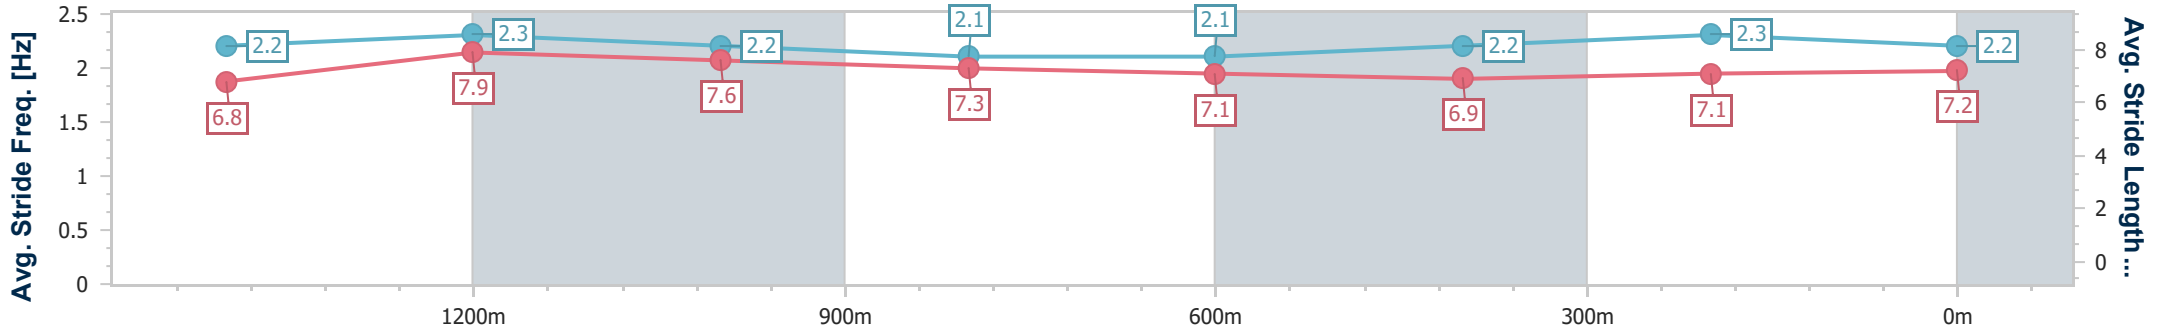

Toowoomba QLD Professional  
Race 7: HARVEY NORMAN COMMERCIAL TOOWOOMBA  
Maiden Handicap - 1625m

28 December 2024 - 21:07

Track Rating: Good 3, Weather: Hot, Rail Position: +0m Entire

Section	Overall	1400m	1200m	1000m	800m	600m	400m	200m
Section Times	1:42.61 [5] (0:15.29)	1:27.32 [7] (0:11.31)	1:16.01 [6] (0:12.27)	1:03.74 [7] (0:13.13)	0:50.61 [7] (0:13.32)	0:37.29 [7] (0:12.90)	0:24.39 [8] (0:12.38)	0:12.01 [6] (0:12.01)
Average Speed [km/h]	53.1	63.7	58.8	55.3	54.5	56.3	59.1	60.0
Top Speed [km/h]	66.8	66.2	61.9	57.8	55.4	57.5	60.1	61.0
Avg. Dist. to Rail [m]	2.3	0.7	2.3	2.4	1.9	1.7	4.6	6.3
Avg. Stride Freq. [Hz]	2.2	2.4	2.3	2.2	2.2	2.2	2.3	2.2
Avg. Stride Length [m]	6.8	7.3	7.1	7.0	7.0	7.1	7.2	7.5

- [ ] Ranking at each section and finish
- .-.- No data available at this section
- NA No data available

Horse/Jockey Name	Reel Graceful
Final Rank	6
Fastest Section Time (Section)	0:11.07 (1400m)
Top Speed [km/h] (Section)	69.6 (1400m)
Race State	Finished

Toowoomba QLD Professional  
 Race 7: HARVEY NORMAN COMMERCIAL TOOWOOMBA  
 Maiden Handicap - 1625m  
 28 December 2024 - 21:07

Track Rating: Good 3, Weather: Hot, Rail Position: +0m Entire

Section	Overall	1400m	1200m	1000m	800m	600m	400m	200m
Section Times	1:43.08 [6] (0:15.04)	1:28.04 [3] (0:11.07)	1:16.97 [1] (0:12.24)	1:04.73 [2] (0:13.16)	0:51.57 [2] (0:13.31)	0:38.26 [1] (0:13.04)	0:25.22 [2] (0:12.65)	0:12.57 [5] (0:12.57)
Average Speed [km/h]	54.2	66.6	59.1	55.3	54.6	56.0	57.3	57.1
Top Speed [km/h]	68.7	69.6	62.4	56.7	56.3	56.7	58.2	58.1
Avg. Dist. to Rail [m]	6.2	4.1	3.0	2.5	3.2	2.8	1.6	1.3
Avg. Stride Freq. [Hz]	2.2	2.3	2.2	2.1	2.1	2.2	2.3	2.2
Avg. Stride Length [m]	6.8	7.9	7.6	7.3	7.1	6.9	7.1	7.2