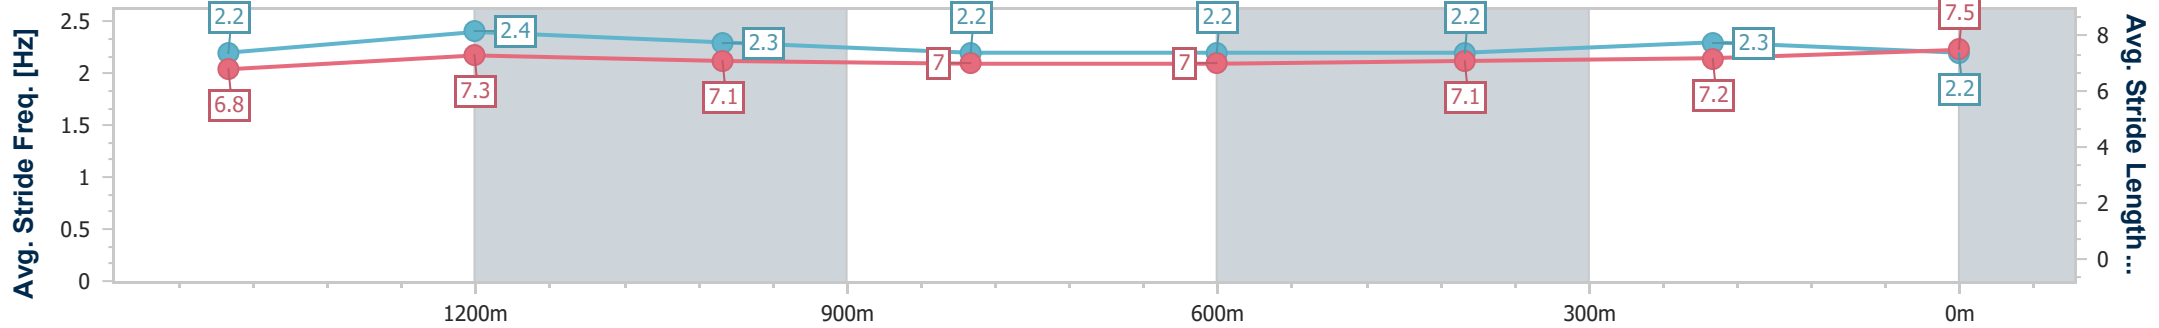

Toowoomba QLD Professional  
 Race 7: HARVEY NORMAN COMMERCIAL TOOWOOMBA  
 Maiden Handicap - 1625m  
 28 December 2024 - 21:07

Track Rating: Good 3, Weather: Hot, Rail Position: +0m Entire

Section	Overall	1400m	1200m	1000m	800m	600m	400m	200m
Section Times	1:42.52 [4] (0:14.94)	1:27.58 [1] (0:11.39)	1:16.19 [3] (0:12.24)	1:03.95 [4] (0:13.18)	0:50.77 [4] (0:13.36)	0:37.41 [4] (0:12.96)	0:24.45 [5] (0:12.39)	0:12.06 [4] (0:12.06)
Average Speed [km/h]	54.2	64.1	59.2	55.2	54.4	56.0	58.4	59.5
Top Speed [km/h]	65.7	65.6	62.3	56.9	56.5	56.7	59.1	60.0
Avg. Dist. to Rail [m]	2.7	2.2	4.1	2.6	2.5	1.5	1.5	2.4
Avg. Stride Freq. [Hz]	2.2	2.3	2.2	2.1	2.1	2.1	2.2	2.2
Avg. Stride Length [m]	7.0	7.9	7.5	7.3	7.2	7.3	7.5	7.5

- [ ] Ranking at each section and finish
- .-.- No data available at this section
- NA No data available

Horse/Jockey Name	Alfa Dundee
Final Rank	5
Fastest Section Time (Section)	0:11.31 (1400m)
Top Speed [km/h] (Section)	66.8 (Overall)
Race State	Finished

Toowoomba QLD Professional  
Race 7: HARVEY NORMAN COMMERCIAL TOOWOOMBA  
Maiden Handicap - 1625m

28 December 2024 - 21:07

Track Rating: Good 3, Weather: Hot, Rail Position: +0m Entire

Section	Overall	1400m	1200m	1000m	800m	600m	400m	200m
Section Times	1:42.61 [5] (0:15.29)	1:27.32 [7] (0:11.31)	1:16.01 [6] (0:12.27)	1:03.74 [7] (0:13.13)	0:50.61 [7] (0:13.32)	0:37.29 [7] (0:12.90)	0:24.39 [8] (0:12.38)	0:12.01 [6] (0:12.01)
Average Speed [km/h]	53.1	63.7	58.8	55.3	54.5	56.3	59.1	60.0
Top Speed [km/h]	66.8	66.2	61.9	57.8	55.4	57.5	60.1	61.0
Avg. Dist. to Rail [m]	2.3	0.7	2.3	2.4	1.9	1.7	4.6	6.3
Avg. Stride Freq. [Hz]	2.2	2.4	2.3	2.2	2.2	2.2	2.3	2.2
Avg. Stride Length [m]	6.8	7.3	7.1	7.0	7.0	7.1	7.2	7.5