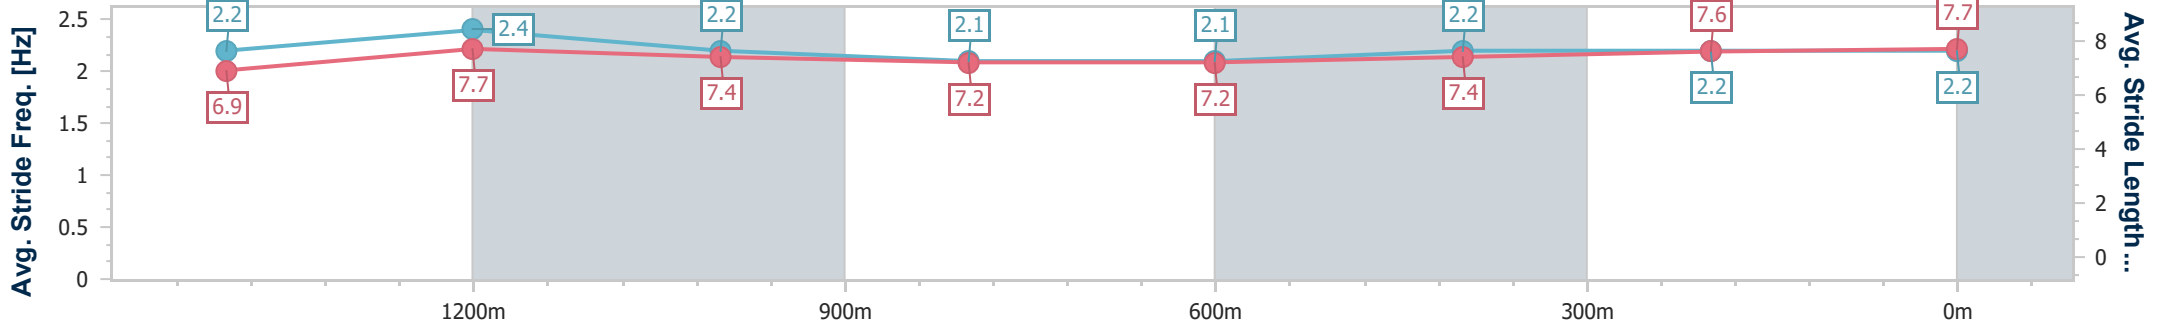

Horse/Jockey Name	Danny's Boy
Final Rank	1
Fastest Section Time (Section)	0:11.24 (1400m)
Top Speed [km/h] (Section)	67.9 (Overall)
Race State	Finished

Toowoomba QLD Professional
Race 7: HARVEY NORMAN COMMERCIAL TOOWOOMBA
Maiden Handicap - 1625m

28 December 2024 - 21:07

Track Rating: Good 3, Weather: Hot, Rail Position: +0m Entire

Section	Overall	1400m	1200m	1000m	800m	600m	400m	200m
Section Times	1:41.85 [1] (0:15.17)	1:26.68 [5] (0:11.24)	1:15.44 [4] (0:12.16)	1:03.28 [5] (0:13.20)	0:50.08 [5] (0:13.34)	0:36.74 [5] (0:12.67)	0:24.07 [1] (0:12.05)	0:12.02 [1] (0:12.02)
Average Speed [km/h]	53.9	65.4	59.5	55.1	54.5	57.7	60.5	60.0
Top Speed [km/h]	67.9	67.9	63.8	56.7	56.7	59.5	62.3	60.6
Avg. Dist. to Rail [m]	6.7	3.7	4.0	3.1	2.4	3.2	3.3	3.7
Avg. Stride Freq. [Hz]	2.2	2.4	2.2	2.1	2.1	2.2	2.2	2.2
Avg. Stride Length [m]	6.9	7.7	7.4	7.2	7.2	7.4	7.6	7.7

- [ ] Ranking at each section and finish
- -.-.- No data available at this section
- NA No data available