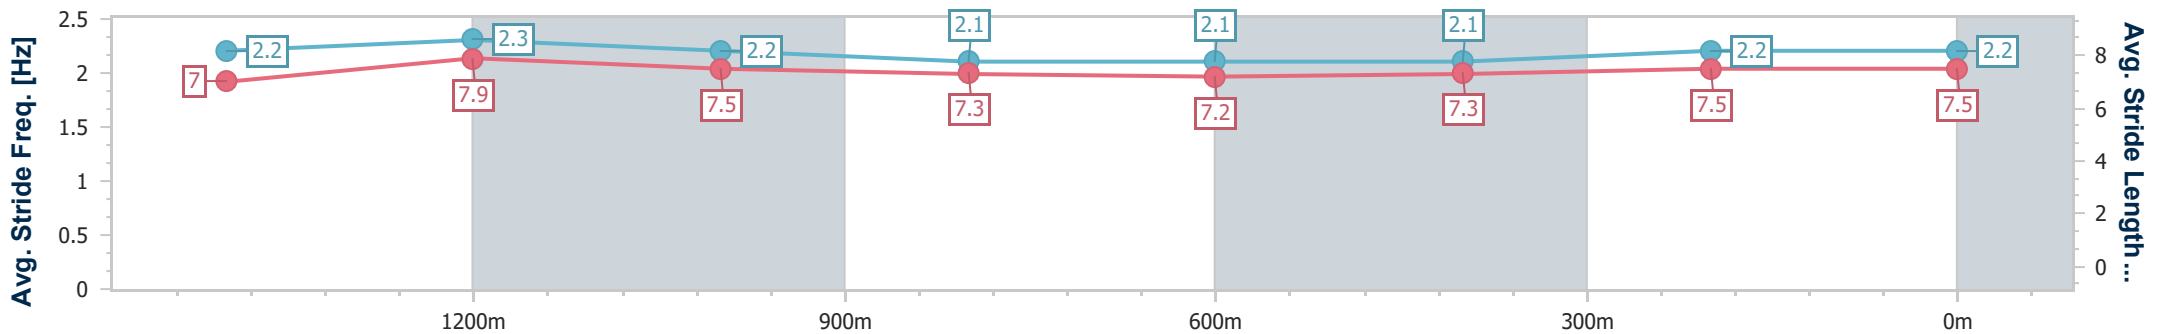

- [ ] Ranking at each section and finish
- .-.- No data available at this section
- NA No data available

Horse/Jockey Name	Bonzabelter
Final Rank	4
Fastest Section Time (Section)	0:11.39 (1400m)
Top Speed [km/h] (Section)	65.7 (Overall)
Race State	Finished

Toowoomba QLD Professional  
 Race 7: HARVEY NORMAN COMMERCIAL TOOWOOMBA  
 Maiden Handicap - 1625m  
 28 December 2024 - 21:07

Track Rating: Good 3, Weather: Hot, Rail Position: +0m Entire

Section	Overall	1400m	1200m	1000m	800m	600m	400m	200m
Section Times	1:42.52 [4] (0:14.94)	1:27.58 [1] (0:11.39)	1:16.19 [3] (0:12.24)	1:03.95 [4] (0:13.18)	0:50.77 [4] (0:13.36)	0:37.41 [4] (0:12.96)	0:24.45 [5] (0:12.39)	0:12.06 [4] (0:12.06)
Average Speed [km/h]	54.2	64.1	59.2	55.2	54.4	56.0	58.4	59.5
Top Speed [km/h]	65.7	65.6	62.3	56.9	56.5	56.7	59.1	60.0
Avg. Dist. to Rail [m]	2.7	2.2	4.1	2.6	2.5	1.5	1.5	2.4
Avg. Stride Freq. [Hz]	2.2	2.3	2.2	2.1	2.1	2.1	2.2	2.2
Avg. Stride Length [m]	7.0	7.9	7.5	7.3	7.2	7.3	7.5	7.5