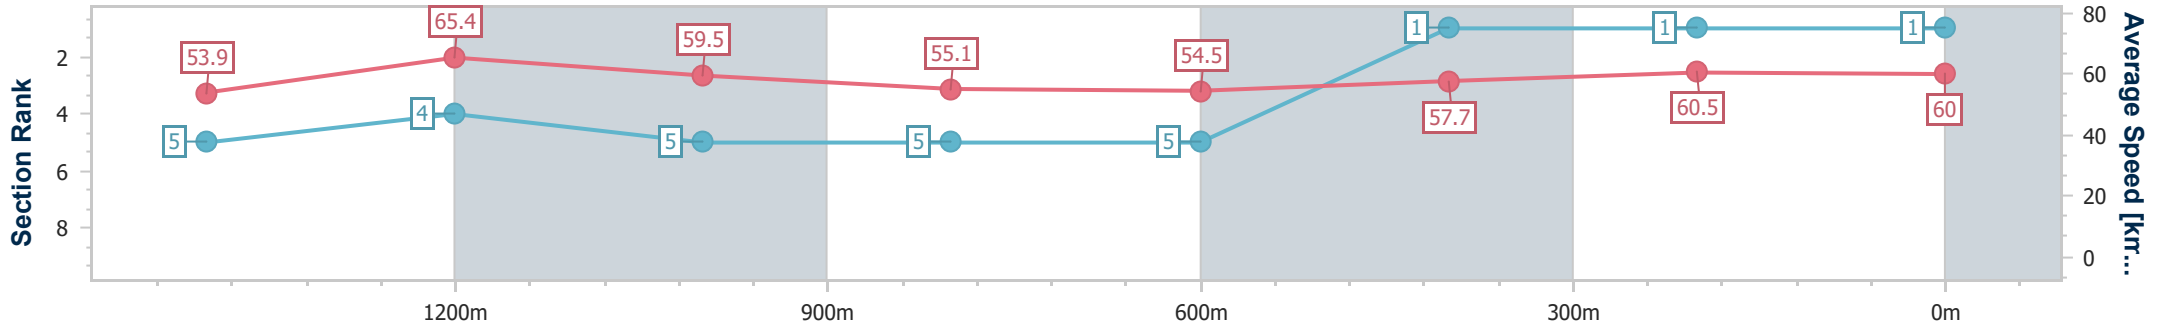

Horse/Jockey Name	Danny's Boy
Final Rank	1
Fastest Section Time (Section)	0:11.24 (1400m)
Top Speed [km/h] (Section)	67.9 (Overall)
Race State	Finished

Toowoomba QLD Professional
Race 7: HARVEY NORMAN COMMERCIAL TOOWOOMBA
Maiden Handicap - 1625m

28 December 2024 - 21:07

Track Rating: Good 3, Weather: Hot, Rail Position: +0m Entire

Section	Overall	1400m	1200m	1000m	800m	600m	400m	200m
Section Times	1:41.85 [1] (0:15.17)	1:26.68 [5] (0:11.24)	1:15.44 [4] (0:12.16)	1:03.28 [5] (0:13.20)	0:50.08 [5] (0:13.34)	0:36.74 [5] (0:12.67)	0:24.07 [1] (0:12.05)	0:12.02 [1] (0:12.02)
Average Speed [km/h]	53.9	65.4	59.5	55.1	54.5	57.7	60.5	60.0
Top Speed [km/h]	67.9	67.9	63.8	56.7	56.7	59.5	62.3	60.6
Avg. Dist. to Rail [m]	6.7	3.7	4.0	3.1	2.4	3.2	3.3	3.7
Avg. Stride Freq. [Hz]	2.2	2.4	2.2	2.1	2.1	2.2	2.2	2.2
Avg. Stride Length [m]	6.9	7.7	7.4	7.2	7.2	7.4	7.6	7.7

- [ ] Ranking at each section and finish
- -.-.- No data available at this section
- NA No data available