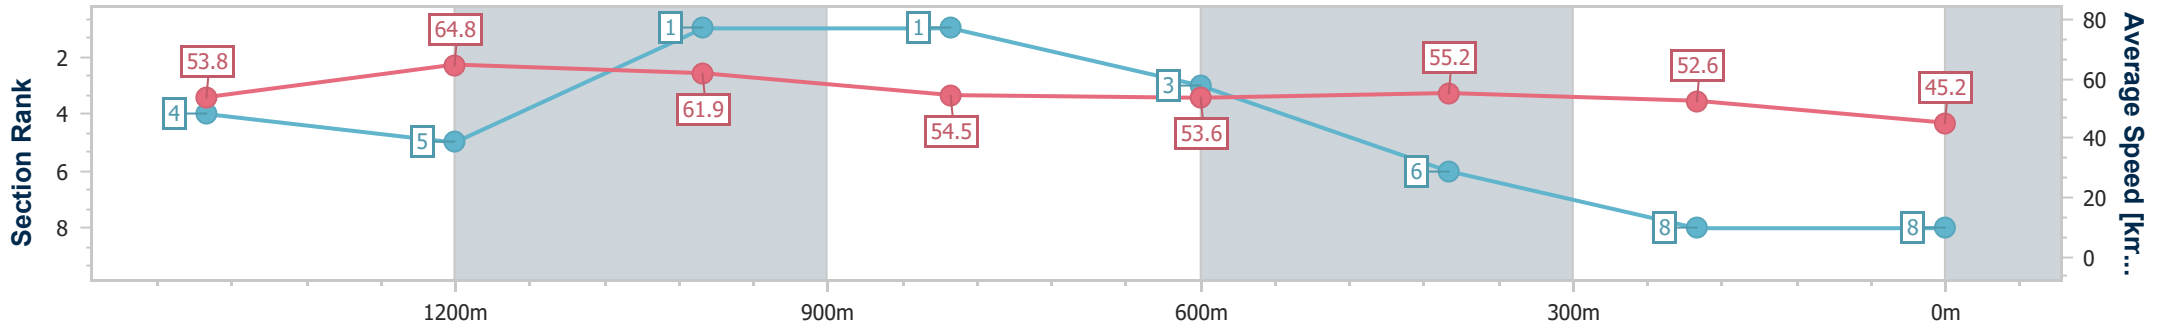

Toowoomba QLD Professional  
 Race 7: HARVEY NORMAN COMMERCIAL TOOWOOMBA  
 Maiden Handicap - 1625m  
 28 December 2024 - 21:07

Track Rating: Good 3, Weather: Hot, Rail Position: +0m Entire

Section	Overall	1400m	1200m	1000m	800m	600m	400m	200m
Section Times	1:44.60 [7] (0:14.97)	1:29.63 [2] (0:11.27)	1:18.36 [2] (0:12.13)	1:06.23 [3] (0:13.16)	0:53.07 [3] (0:13.43)	0:39.64 [2] (0:12.92)	0:26.72 [3] (0:12.87)	0:13.85 [7] (0:13.85)
Average Speed [km/h]	54.4	65.1	59.3	55.0	54.3	56.0	56.1	51.8
Top Speed [km/h]	67.6	67.8	61.7	57.0	55.9	57.2	57.6	54.5
Avg. Dist. to Rail [m]	6.0	3.5	0.7	1.1	2.3	1.4	0.2	0.4
Avg. Stride Freq. [Hz]	2.2	2.4	2.3	2.3	2.3	2.4	2.4	2.3
Avg. Stride Length [m]	6.8	7.4	7.0	6.7	6.6	6.6	6.6	6.3

- [ ] Ranking at each section and finish
- .-.- No data available at this section
- NA No data available

Horse/Jockey Name	Enclassic
Final Rank	8
Fastest Section Time (Section)	0:11.37 (1400m)
Top Speed [km/h] (Section)	69.2 (Overall)
Race State	Finished

Toowoomba QLD Professional  
 Race 7: HARVEY NORMAN COMMERCIAL TOOWOOMBA  
 Maiden Handicap - 1625m

28 December 2024 - 21:07

Track Rating: Good 3, Weather: Hot, Rail Position: +0m Entire

Section	Overall	1400m	1200m	1000m	800m	600m	400m	200m					
Section Times	1:47.74 [8] (0:15.15)	1:32.59 [4] (0:11.37)	1:21.22 [5] (0:11.71)	1:09.51 [1] (0:13.27)	0:56.24 [1] (0:13.49)	0:42.75 [3] (0:13.12)	0:29.63 [6] (0:13.73)	0:15.90 [8] (0:15.90)					
Average Speed [km/h]	53.8	64.8	61.9	54.5	53.6	55.2	52.6	45.2					
Top Speed [km/h]	69.2	66.8	64.0	58.8	55.2	56.6	54.0	50.3					
Avg. Dist. to Rail [m]	6.1	4.2	4.4	1.5	1.5	1.1	0.7	0.9					
Avg. Stride Freq. [Hz]	2.2	2.3	2.3	2.2	2.2	2.2	2.2	2.0					
Avg. Stride Length [m]	7.0	7.7	7.5	6.9	6.9	7.0	6.8	6.2					