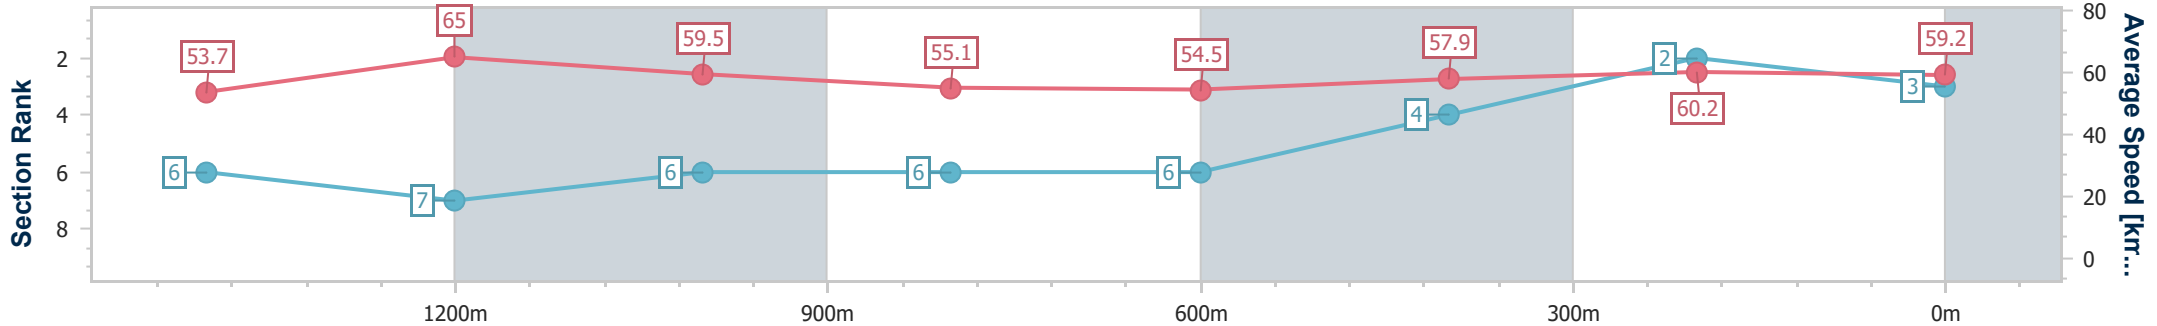

Toowoomba QLD Professional  
 Race 7: HARVEY NORMAN COMMERCIAL TOOWOOMBA  
 Maiden Handicap - 1625m

28 December 2024 - 21:07

Track Rating: Good 3, Weather: Hot, Rail Position: +0m Entire

Section	Overall	1400m	1200m	1000m	800m	600m	400m	200m
Section Times	1:42.21 [3] (0:15.25)	1:26.96 [6] (0:11.38)	1:15.58 [7] (0:12.15)	1:03.43 [6] (0:13.18)	0:50.25 [6] (0:13.33)	0:36.92 [6] (0:12.66)	0:24.26 [4] (0:12.09)	0:12.17 [2] (0:12.17)
Average Speed [km/h]	53.7	65.0	59.5	55.1	54.5	57.9	60.2	59.2
Top Speed [km/h]	66.6	66.4	62.6	57.6	56.9	59.7	61.5	60.3
Avg. Dist. to Rail [m]	9.1	4.7	2.9	1.7	3.2	3.5	3.8	5.2
Avg. Stride Freq. [Hz]	2.2	2.4	2.3	2.2	2.2	2.2	2.3	2.3
Avg. Stride Length [m]	6.9	7.5	7.2	6.9	6.9	7.2	7.2	7.1