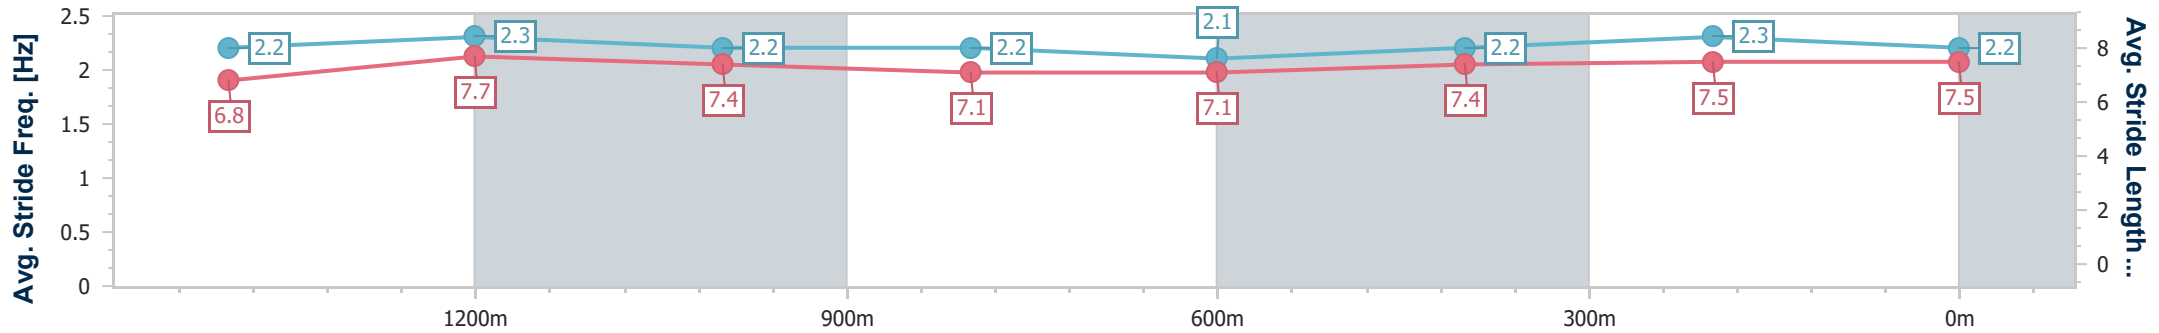

Toowoomba QLD Professional  
Race 7: HARVEY NORMAN COMMERCIAL TOOWOOMBA  
Maiden Handicap - 1625m

28 December 2024 - 21:07

Track Rating: Good 3, Weather: Hot, Rail Position: +0m Entire

Section	Overall	1400m	1200m	1000m	800m	600m	400m	200m					
Section Times	1:41.92 [2] (0:15.64)	1:26.28 [8] (0:11.37)	1:14.91 [8] (0:12.16)	1:02.75 [8] (0:13.04)	0:49.71 [8] (0:13.36)	0:36.35 [8] (0:12.54)	0:23.81 [7] (0:12.06)	0:11.75 [3] (0:11.75)					
Average Speed [km/h]	52.3	64.3	59.4	55.6	54.5	58.2	60.8	61.2					
Top Speed [km/h]	66.3	66.3	62.9	58.2	58.4	60.6	63.0	62.3					
Avg. Dist. to Rail [m]	8.3	2.8	3.0	2.0	3.0	2.8	5.2	6.1					
Avg. Stride Freq. [Hz]	2.2	2.3	2.2	2.2	2.1	2.2	2.3	2.2					
Avg. Stride Length [m]	6.8	7.7	7.4	7.1	7.1	7.4	7.5	7.5					