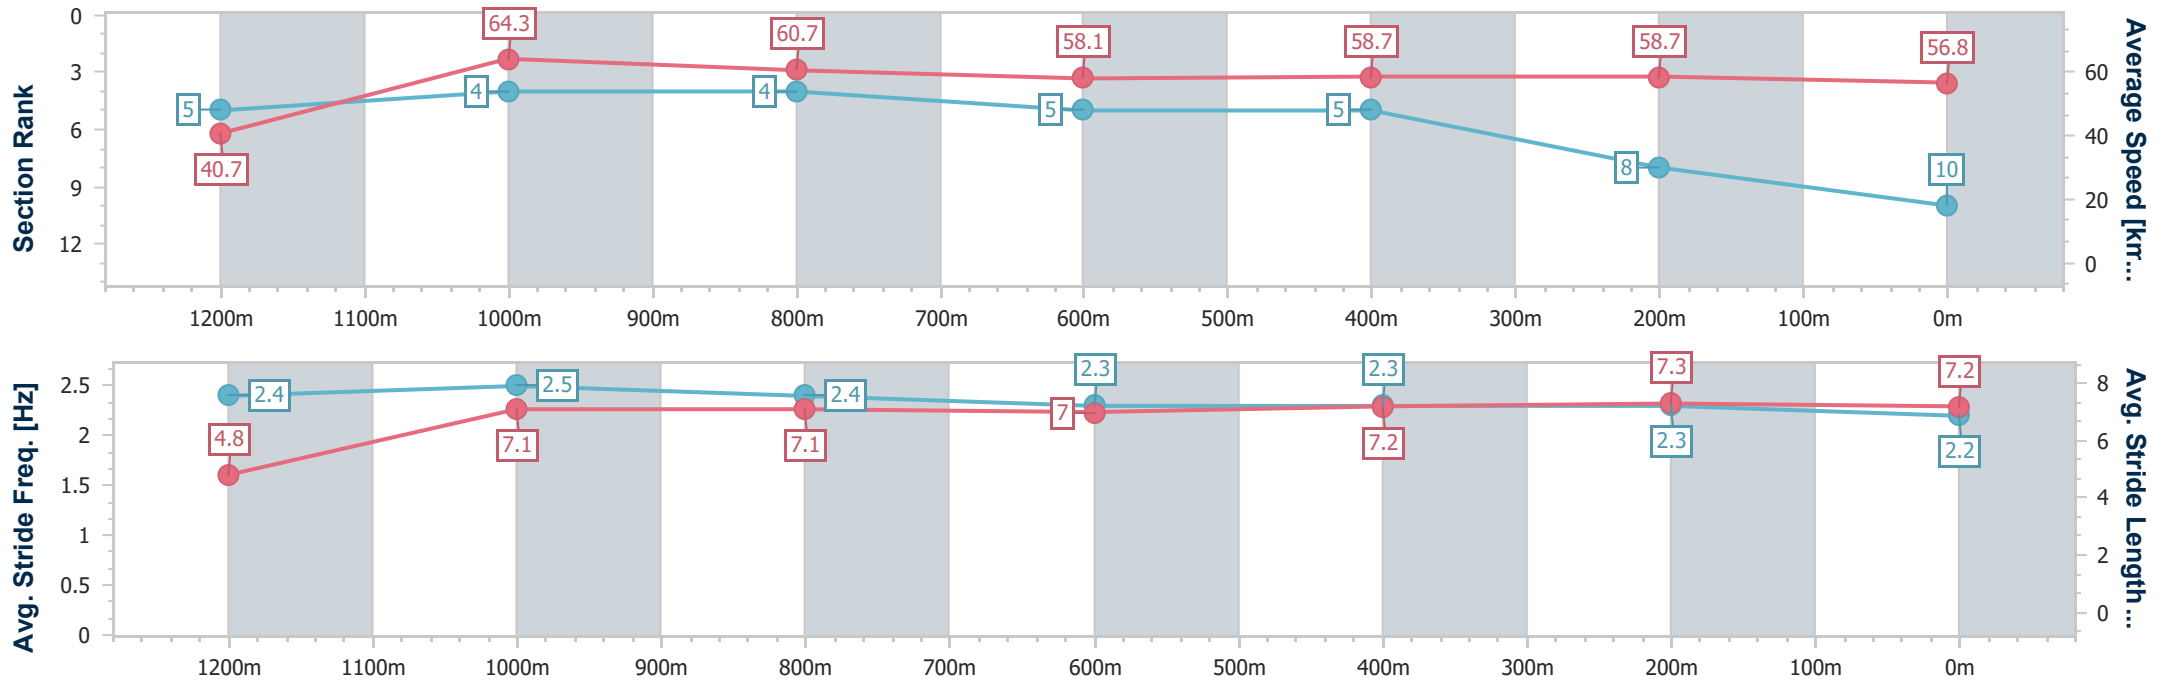

Toowoomba QLD Professional
 Race 4: TOOWOOMBA PLASTICS RATINGS BAND 0 - 58
 Handicap - 1300m

28 December 2024 - 19:16

Track Rating: Good 3, Weather: Hot, Rail Position: +0m Entire

Section	Overall	1200m	1000m	800m	600m	400m	200m
Section Times	1:21.13 [9] (0:09.17)	1:11.96 [11] (0:11.51)	1:00.45 [11] (0:12.07)	0:48.38 [11] (0:12.05)	0:36.33 [11] (0:12.04)	0:24.29 [11] (0:11.96)	0:12.33 [11] (0:12.33)
Average Speed [km/h]	39.4	62.7	60.2	60.3	60.6	60.5	58.6
Top Speed [km/h]	60.2	64.8	64.7	62.3	61.3	61.5	60.9
Avg. Dist. to Rail [m]	9.7	3.5	3.4	2.7	2.5	2.4	4.0
Avg. Stride Freq. [Hz]	2.2	2.5	2.4	2.4	2.4	2.4	2.3
Avg. Stride Length [m]	5.0	7.0	7.0	7.0	6.9	7.0	6.9

- [] Ranking at each section and finish
- .-.- No data available at this section
- NA No data available

Horse/Jockey Name	Dun With Roses
Final Rank	10
Fastest Section Time (Section)	0:08.82 (Overall)
Top Speed [km/h] (Section)	65.0 (1200m)
Race State	Finished

Toowoomba QLD Professional
Race 4: TOOWOOMBA PLASTICS RATINGS BAND 0 - 58
Handicap - 1300m

28 December 2024 - 19:16

Track Rating: Good 3, Weather: Hot, Rail Position: +0m Entire

Section	Overall	1200m	1000m	800m	600m	400m	200m
Section Times	1:21.29 [10] (0:08.82)	1:12.47 [5] (0:11.18)	1:01.29 [4] (0:11.79)	0:49.50 [4] (0:12.32)	0:37.18 [5] (0:12.20)	0:24.98 [5] (0:12.33)	0:12.65 [8] (0:12.65)
Average Speed [km/h]	40.7	64.3	60.7	58.1	58.7	58.7	56.8
Top Speed [km/h]	63.0	65.0	63.6	59.2	60.3	59.4	58.9
Avg. Dist. to Rail [m]	1.5	2.8	2.5	1.2	0.7	1.3	1.4
Avg. Stride Freq. [Hz]	2.4	2.5	2.4	2.3	2.3	2.3	2.2
Avg. Stride Length [m]	4.8	7.1	7.1	7.0	7.2	7.3	7.2