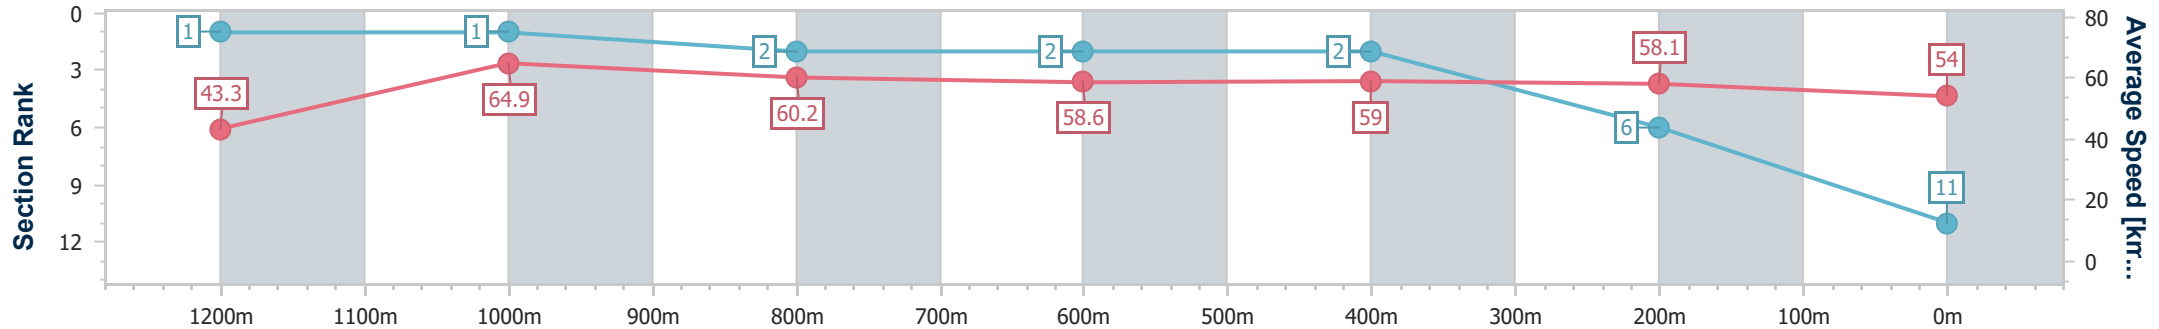

Toowoomba QLD Professional
Race 4: TOOWOOMBA PLASTICS RATINGS BAND 0 - 58
Handicap - 1300m

28 December 2024 - 19:16

Track Rating: Good 3, Weather: Hot, Rail Position: +0m Entire

Section	Overall	1200m	1000m	800m	600m	400m	200m
Section Times	1:21.29 [10] (0:08.82)	1:12.47 [5] (0:11.18)	1:01.29 [4] (0:11.79)	0:49.50 [4] (0:12.32)	0:37.18 [5] (0:12.20)	0:24.98 [5] (0:12.33)	0:12.65 [8] (0:12.65)
Average Speed [km/h]	40.7	64.3	60.7	58.1	58.7	58.7	56.8
Top Speed [km/h]	63.0	65.0	63.6	59.2	60.3	59.4	58.9
Avg. Dist. to Rail [m]	1.5	2.8	2.5	1.2	0.7	1.3	1.4
Avg. Stride Freq. [Hz]	2.4	2.5	2.4	2.3	2.3	2.3	2.2
Avg. Stride Length [m]	4.8	7.1	7.1	7.0	7.2	7.3	7.2

- [] Ranking at each section and finish
- .-.- No data available at this section
- NA No data available

Horse/Jockey Name	Palatial Prince
Final Rank	11
Fastest Section Time (Section)	0:08.36 (Overall)
Top Speed [km/h] (Section)	67.4 (1200m)
Race State	Finished

Toowoomba QLD Professional
 Race 4: TOOWOOMBA PLASTICS RATINGS BAND 0 - 58
 Handicap - 1300m

28 December 2024 - 19:16

Track Rating: Good 3, Weather: Hot, Rail Position: +0m Entire

Section	Overall	1200m	1000m	800m	600m	400m	200m
Section Times	1:21.92 [11] (0:08.36)	1:13.56 [1] (0:11.13)	1:02.43 [1] (0:12.14)	0:50.29 [2] (0:12.35)	0:37.94 [2] (0:12.23)	0:25.71 [2] (0:12.34)	0:13.37 [6] (0:13.37)
Average Speed [km/h]	43.3	64.9	60.2	58.6	59.0	58.1	54.0
Top Speed [km/h]	64.1	67.4	63.7	59.8	59.9	59.1	57.1
Avg. Dist. to Rail [m]	11.2	6.3	4.4	1.3	0.4	0.3	0.8
Avg. Stride Freq. [Hz]	2.2	2.4	2.3	2.3	2.3	2.3	2.2
Avg. Stride Length [m]	5.4	7.5	7.2	7.2	7.1	7.1	6.9