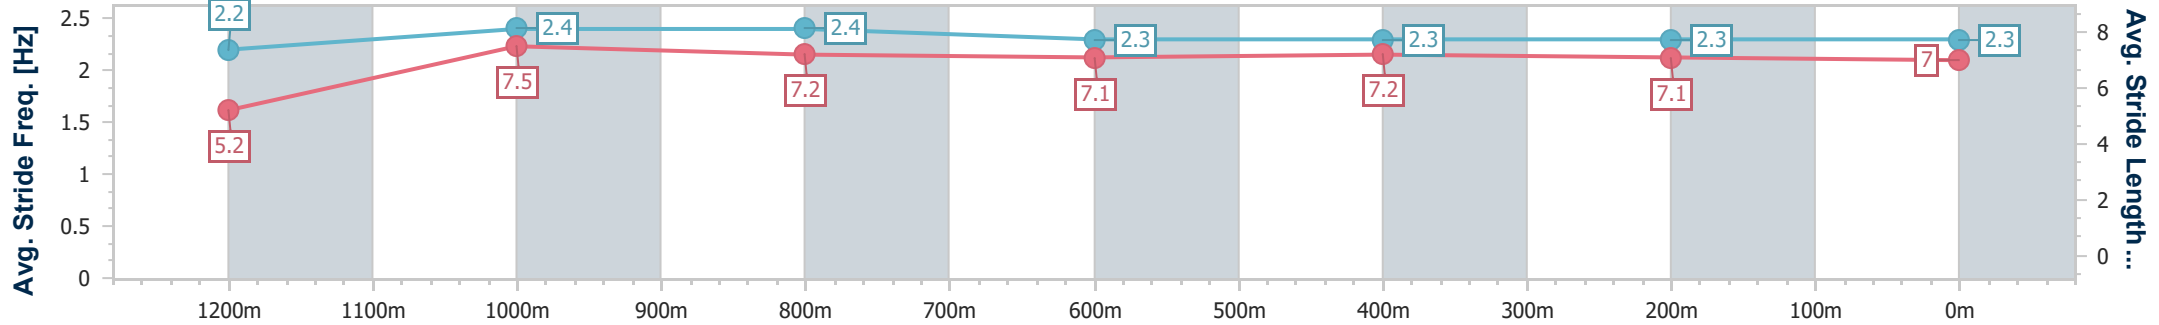

Horse/Jockey Name	Union Spirit
Final Rank	4
Fastest Section Time (Section)	0:08.98 (Overall)
Top Speed [km/h] (Section)	65.9 (1200m)
Race State	Finished

Toowoomba QLD Professional
Race 4: TOOWOOMBA PLASTICS RATINGS BAND 0 - 58
Handicap - 1300m

28 December 2024 - 19:16

Track Rating: Good 3, Weather: Hot, Rail Position: +0m Entire

Section	Overall	1200m	1000m	800m	600m	400m	200m
Section Times	1:20.74 [4] (0:08.98)	1:11.76 [9] (0:11.16)	1:00.60 [8] (0:11.81)	0:48.79 [5] (0:12.31)	0:36.48 [7] (0:12.19)	0:24.29 [7] (0:12.11)	0:12.18 [7] (0:12.18)
Average Speed [km/h]	40.3	64.4	61.1	58.6	59.2	60.0	59.4
Top Speed [km/h]	60.7	65.9	64.3	59.9	60.1	61.7	60.7
Avg. Dist. to Rail [m]	2.3	0.3	0.6	0.9	0.6	3.4	5.3
Avg. Stride Freq. [Hz]	2.2	2.4	2.4	2.3	2.3	2.3	2.3
Avg. Stride Length [m]	5.2	7.5	7.2	7.1	7.2	7.1	7.0

- [ ] Ranking at each section and finish
- -.-.- No data available at this section
- NA No data available