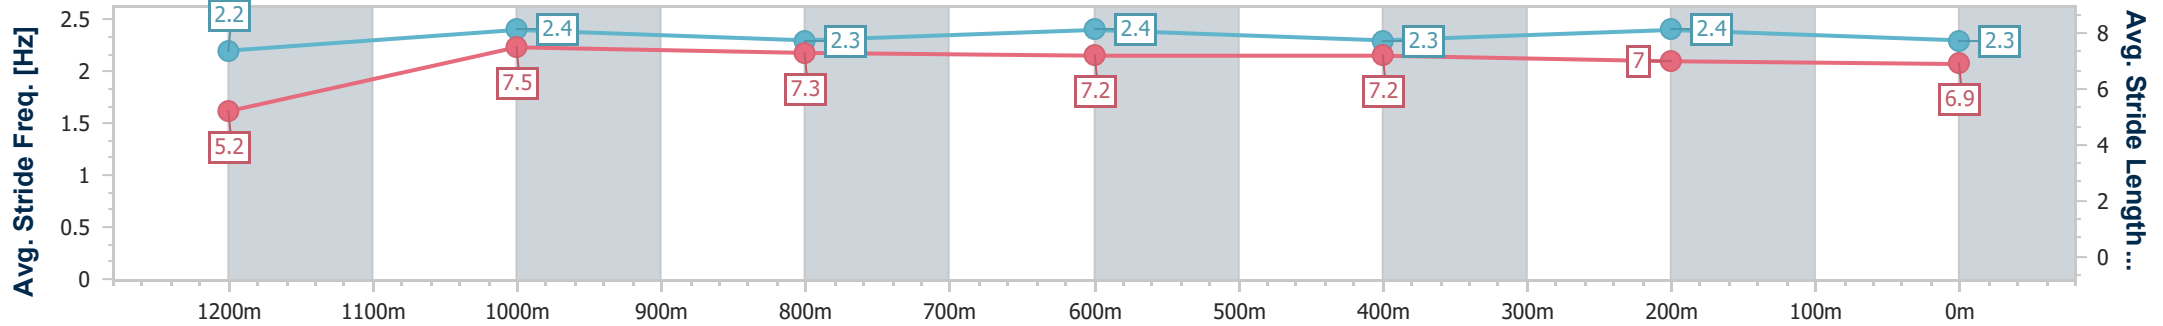

Horse/Jockey Name	Must Be The Money
Final Rank	7
Fastest Section Time (Section)	0:09.00 (Overall)
Top Speed [km/h] (Section)	68.2 (1200m)
Race State	Finished

Toowoomba QLD Professional
Race 4: TOOWOOMBA PLASTICS RATINGS BAND 0 - 58
Handicap - 1300m

28 December 2024 - 19:16

Track Rating: Good 3, Weather: Hot, Rail Position: +0m Entire

Section	Overall	1200m	1000m	800m	600m	400m	200m
Section Times	1:21.08 [7] (0:09.00)	1:12.08 [10] (0:11.05)	1:01.03 [6] (0:11.95)	0:49.08 [6] (0:12.07)	0:37.01 [3] (0:12.20)	0:24.81 [3] (0:12.07)	0:12.74 [3] (0:12.74)
Average Speed [km/h]	40.2	65.1	61.2	60.4	59.9	59.9	56.6
Top Speed [km/h]	61.8	68.2	62.2	61.9	60.6	60.9	58.7
Avg. Dist. to Rail [m]	12.3	5.7	4.2	3.7	2.8	2.1	2.5
Avg. Stride Freq. [Hz]	2.2	2.4	2.3	2.4	2.3	2.4	2.3
Avg. Stride Length [m]	5.2	7.5	7.3	7.2	7.2	7.0	6.9

- [ ] Ranking at each section and finish
- -.-.- No data available at this section
- NA No data available