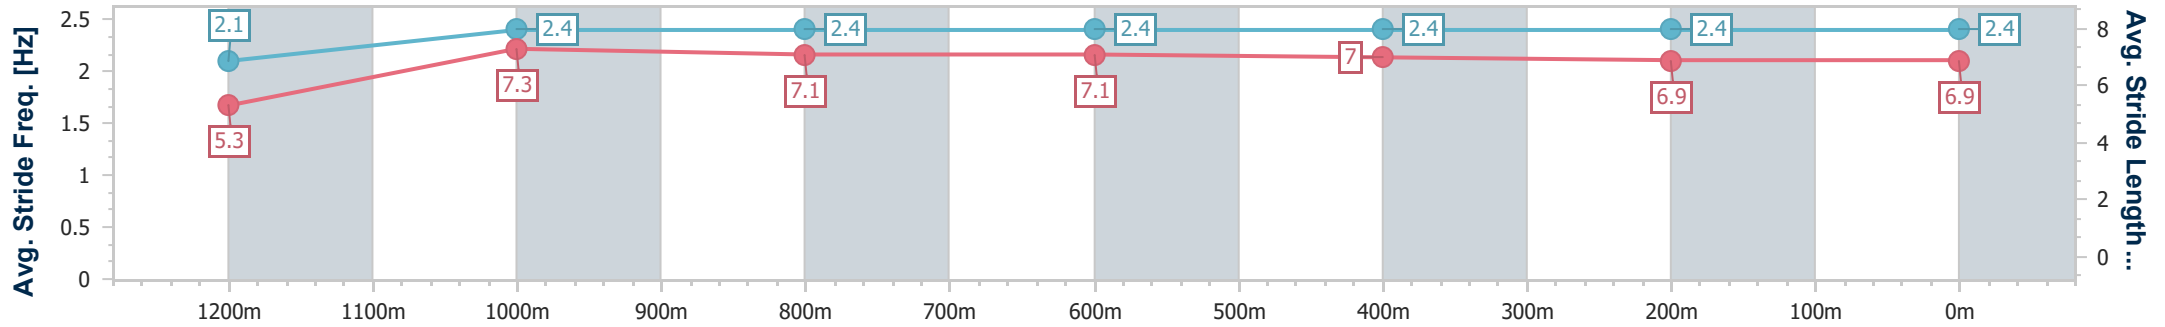

Horse/Jockey Name	Mikki Eight
Final Rank	3
Fastest Section Time (Section)	0:08.96 (Overall)
Top Speed [km/h] (Section)	65.7 (1200m)
Race State	Finished

Toowoomba QLD Professional
Race 4: TOOWOOMBA PLASTICS RATINGS BAND 0 - 58
Handicap - 1300m

28 December 2024 - 19:16

Track Rating: Good 3, Weather: Hot, Rail Position: +0m Entire

Section	Overall	1200m	1000m	800m	600m	400m	200m
Section Times	1:20.63 [3] (0:08.96)	1:11.67 [8] (0:11.24)	1:00.43 [9] (0:12.04)	0:48.39 [10] (0:12.22)	0:36.17 [9] (0:11.95)	0:24.22 [6] (0:12.00)	0:12.22 [4] (0:12.22)
Average Speed [km/h]	40.1	64.1	60.5	59.8	62.0	60.8	58.9
Top Speed [km/h]	60.8	65.7	63.4	61.8	62.5	62.6	60.4
Avg. Dist. to Rail [m]	10.1	4.0	3.8	4.3	4.9	4.2	4.7
Avg. Stride Freq. [Hz]	2.1	2.4	2.4	2.4	2.4	2.4	2.4
Avg. Stride Length [m]	5.3	7.3	7.1	7.1	7.0	6.9	6.9

- [ ] Ranking at each section and finish
- -.-.- No data available at this section
- NA No data available