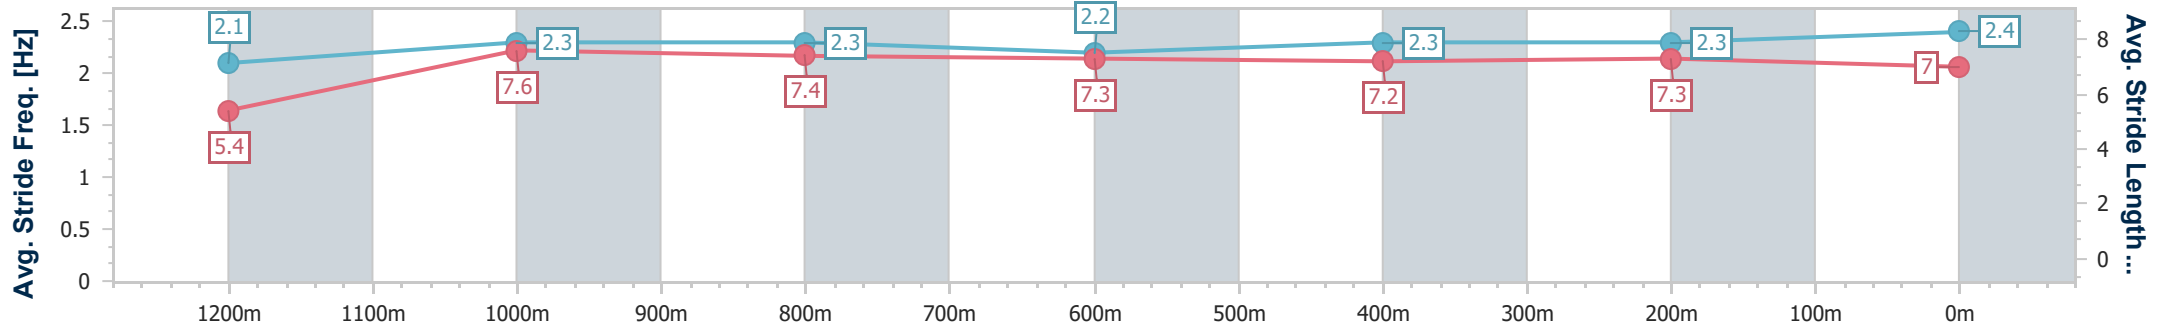

Horse/Jockey Name	Drop The Pilot
Final Rank	2
Fastest Section Time (Section)	0:08.74 (Overall)
Top Speed [km/h] (Section)	65.4 (1200m)
Race State	Finished

Toowoomba QLD Professional
Race 4: TOOWOOMBA PLASTICS RATINGS BAND 0 - 58
Handicap - 1300m

28 December 2024 - 19:16

Track Rating: Good 3, Weather: Hot, Rail Position: +0m Entire

Section	Overall	1200m	1000m	800m	600m	400m	200m
Section Times	1:20.55 [2] (0:08.74)	1:11.81 [4] (0:11.29)	1:00.52 [5] (0:12.05)	0:48.47 [7] (0:12.35)	0:36.12 [8] (0:12.19)	0:23.93 [9] (0:12.05)	0:11.88 [9] (0:11.88)
Average Speed [km/h]	41.2	63.9	60.2	58.7	60.5	60.6	60.6
Top Speed [km/h]	60.4	65.4	61.6	60.6	61.7	61.6	61.3
Avg. Dist. to Rail [m]	2.9	0.5	1.2	3.1	4.1	4.7	7.2
Avg. Stride Freq. [Hz]	2.1	2.3	2.3	2.2	2.3	2.3	2.4
Avg. Stride Length [m]	5.4	7.6	7.4	7.3	7.2	7.3	7.0

- [ ] Ranking at each section and finish
- -.-.- No data available at this section
- NA No data available