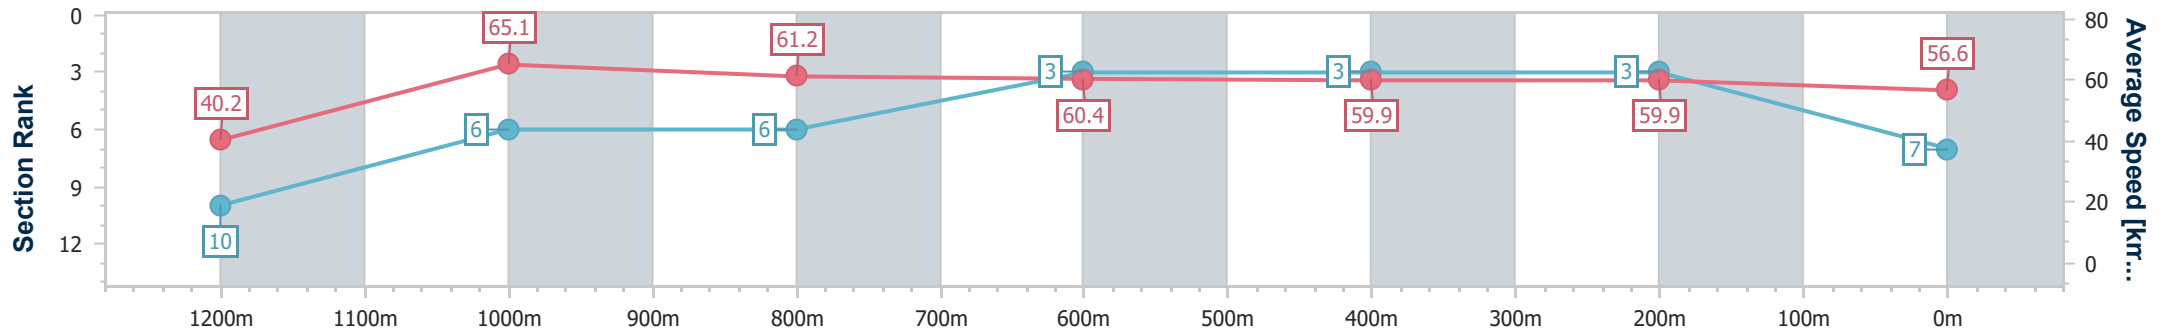

Horse/Jockey Name	Must Be The Money
Final Rank	7
Fastest Section Time (Section)	0:09.00 (Overall)
Top Speed [km/h] (Section)	68.2 (1200m)
Race State	Finished

Toowoomba QLD Professional
Race 4: TOOWOOMBA PLASTICS RATINGS BAND 0 - 58
Handicap - 1300m

28 December 2024 - 19:16

Track Rating: Good 3, Weather: Hot, Rail Position: +0m Entire

Section	Overall	1200m	1000m	800m	600m	400m	200m
Section Times	1:21.08 [7] (0:09.00)	1:12.08 [10] (0:11.05)	1:01.03 [6] (0:11.95)	0:49.08 [6] (0:12.07)	0:37.01 [3] (0:12.20)	0:24.81 [3] (0:12.07)	0:12.74 [3] (0:12.74)
Average Speed [km/h]	40.2	65.1	61.2	60.4	59.9	59.9	56.6
Top Speed [km/h]	61.8	68.2	62.2	61.9	60.6	60.9	58.7
Avg. Dist. to Rail [m]	12.3	5.7	4.2	3.7	2.8	2.1	2.5
Avg. Stride Freq. [Hz]	2.2	2.4	2.3	2.4	2.3	2.4	2.3
Avg. Stride Length [m]	5.2	7.5	7.3	7.2	7.2	7.0	6.9

- [ ] Ranking at each section and finish
- -.-.- No data available at this section
- NA No data available