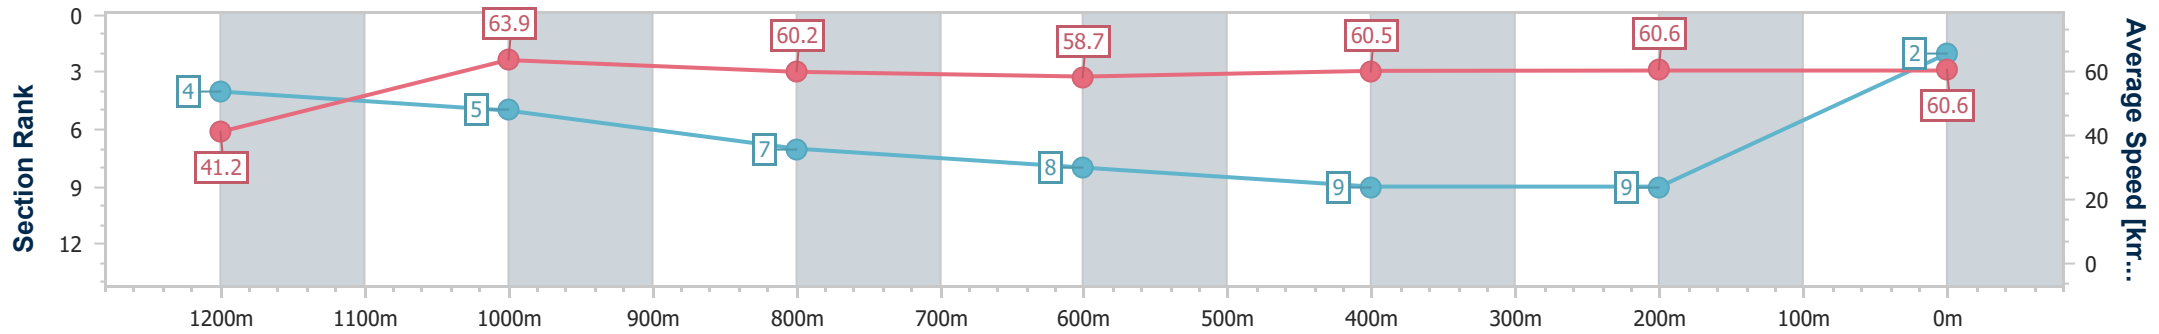

Horse/Jockey Name	Drop The Pilot
Final Rank	2
Fastest Section Time (Section)	0:08.74 (Overall)
Top Speed [km/h] (Section)	65.4 (1200m)
Race State	Finished

Toowoomba QLD Professional
Race 4: TOOWOOMBA PLASTICS RATINGS BAND 0 - 58
Handicap - 1300m

28 December 2024 - 19:16

Track Rating: Good 3, Weather: Hot, Rail Position: +0m Entire

Section	Overall	1200m	1000m	800m	600m	400m	200m
Section Times	1:20.55 [2] (0:08.74)	1:11.81 [4] (0:11.29)	1:00.52 [5] (0:12.05)	0:48.47 [7] (0:12.35)	0:36.12 [8] (0:12.19)	0:23.93 [9] (0:12.05)	0:11.88 [9] (0:11.88)
Average Speed [km/h]	41.2	63.9	60.2	58.7	60.5	60.6	60.6
Top Speed [km/h]	60.4	65.4	61.6	60.6	61.7	61.6	61.3
Avg. Dist. to Rail [m]	2.9	0.5	1.2	3.1	4.1	4.7	7.2
Avg. Stride Freq. [Hz]	2.1	2.3	2.3	2.2	2.3	2.3	2.4
Avg. Stride Length [m]	5.4	7.6	7.4	7.3	7.2	7.3	7.0

- [ ] Ranking at each section and finish
- -.-.- No data available at this section
- NA No data available