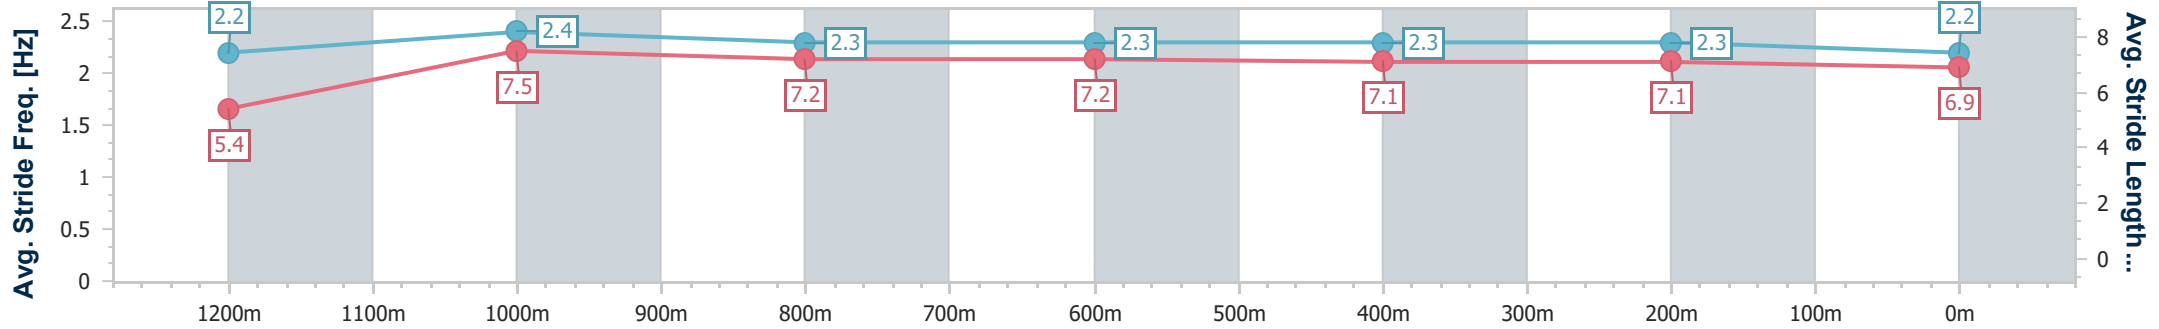

Toowoomba QLD Professional
Race 4: TOOWOOMBA PLASTICS RATINGS BAND 0 - 58
Handicap - 1300m

28 December 2024 - 19:16

Track Rating: Good 3, Weather: Hot, Rail Position: +0m Entire

Section	Overall	1200m	1000m	800m	600m	400m	200m
Section Times	1:21.29 [10] (0:08.82)	1:12.47 [5] (0:11.18)	1:01.29 [4] (0:11.79)	0:49.50 [4] (0:12.32)	0:37.18 [5] (0:12.20)	0:24.98 [5] (0:12.33)	0:12.65 [8] (0:12.65)
Average Speed [km/h]	40.7	64.3	60.7	58.1	58.7	58.7	56.8
Top Speed [km/h]	63.0	65.0	63.6	59.2	60.3	59.4	58.9
Avg. Dist. to Rail [m]	1.5	2.8	2.5	1.2	0.7	1.3	1.4
Avg. Stride Freq. [Hz]	2.4	2.5	2.4	2.3	2.3	2.3	2.2
Avg. Stride Length [m]	4.8	7.1	7.1	7.0	7.2	7.3	7.2

- [] Ranking at each section and finish
- .-.- No data available at this section
- NA No data available

Horse/Jockey Name	Palatial Prince
Final Rank	11
Fastest Section Time (Section)	0:08.36 (Overall)
Top Speed [km/h] (Section)	67.4 (1200m)
Race State	Finished

Toowoomba QLD Professional
 Race 4: TOOWOOMBA PLASTICS RATINGS BAND 0 - 58
 Handicap - 1300m

28 December 2024 - 19:16

Track Rating: Good 3, Weather: Hot, Rail Position: +0m Entire

Section	Overall	1200m	1000m	800m	600m	400m	200m
Section Times	1:21.92 [11] (0:08.36)	1:13.56 [1] (0:11.13)	1:02.43 [1] (0:12.14)	0:50.29 [2] (0:12.35)	0:37.94 [2] (0:12.23)	0:25.71 [2] (0:12.34)	0:13.37 [6] (0:13.37)
Average Speed [km/h]	43.3	64.9	60.2	58.6	59.0	58.1	54.0
Top Speed [km/h]	64.1	67.4	63.7	59.8	59.9	59.1	57.1
Avg. Dist. to Rail [m]	11.2	6.3	4.4	1.3	0.4	0.3	0.8
Avg. Stride Freq. [Hz]	2.2	2.4	2.3	2.3	2.3	2.3	2.2
Avg. Stride Length [m]	5.4	7.5	7.2	7.2	7.1	7.1	6.9