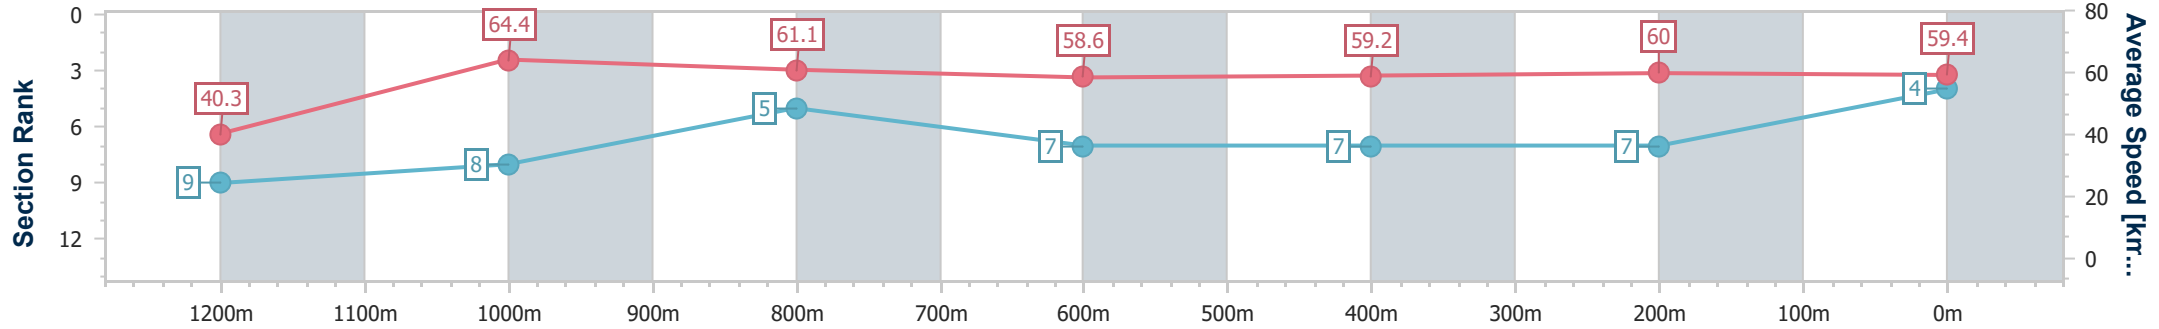

Horse/Jockey Name	Union Spirit
Final Rank	4
Fastest Section Time (Section)	0:08.98 (Overall)
Top Speed [km/h] (Section)	65.9 (1200m)
Race State	Finished

Toowoomba QLD Professional
Race 4: TOOWOOMBA PLASTICS RATINGS BAND 0 - 58
Handicap - 1300m

28 December 2024 - 19:16

Track Rating: Good 3, Weather: Hot, Rail Position: +0m Entire

Section	Overall	1200m	1000m	800m	600m	400m	200m
Section Times	1:20.74 [4] (0:08.98)	1:11.76 [9] (0:11.16)	1:00.60 [8] (0:11.81)	0:48.79 [5] (0:12.31)	0:36.48 [7] (0:12.19)	0:24.29 [7] (0:12.11)	0:12.18 [7] (0:12.18)
Average Speed [km/h]	40.3	64.4	61.1	58.6	59.2	60.0	59.4
Top Speed [km/h]	60.7	65.9	64.3	59.9	60.1	61.7	60.7
Avg. Dist. to Rail [m]	2.3	0.3	0.6	0.9	0.6	3.4	5.3
Avg. Stride Freq. [Hz]	2.2	2.4	2.4	2.3	2.3	2.3	2.3
Avg. Stride Length [m]	5.2	7.5	7.2	7.1	7.2	7.1	7.0

- [ ] Ranking at each section and finish
- -.-.- No data available at this section
- NA No data available