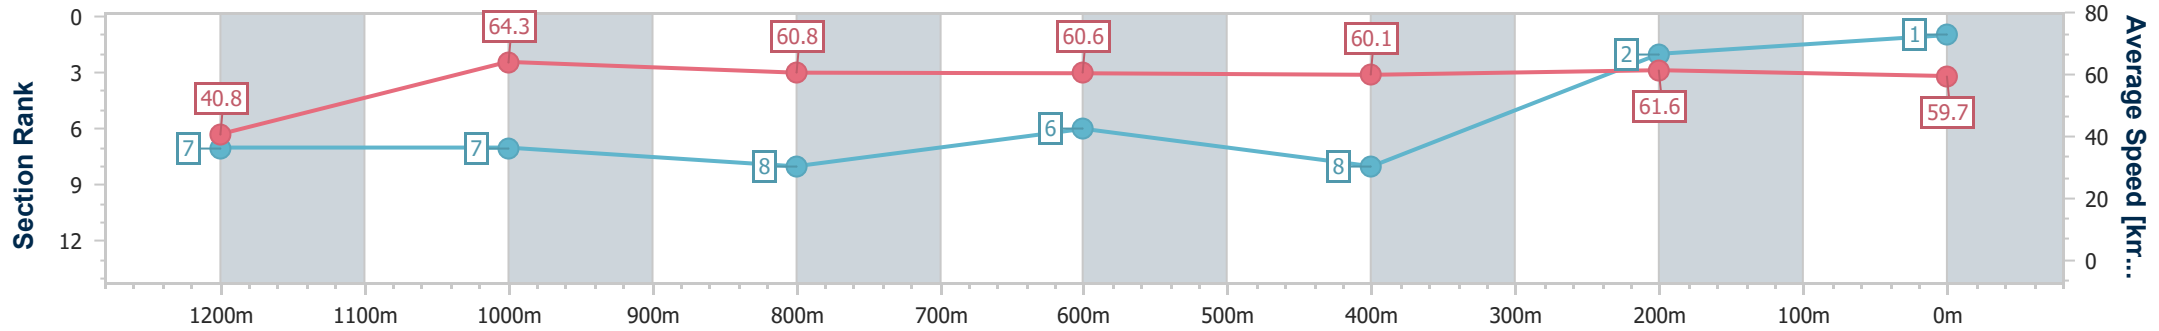

28 December 2024 - 19:16

Track Rating: Good 3, Weather: Hot, Rail Position: +0m Entire

Section	Overall	1200m	1000m	800m	600m	400m	200m
Section Times	1:20.34 [1] (0:08.89)	1:11.45 [7] (0:11.24)	1:00.21 [7] (0:12.01)	0:48.20 [8] (0:12.11)	0:36.09 [6] (0:12.21)	0:23.88 [8] (0:11.84)	0:12.04 [2] (0:12.04)
Average Speed [km/h]	40.8	64.3	60.8	60.6	60.1	61.6	59.7
Top Speed [km/h]	61.4	66.3	62.4	63.0	61.2	62.7	61.3
Avg. Dist. to Rail [m]	10.6	4.2	4.7	5.3	3.8	3.9	4.3
Avg. Stride Freq. [Hz]	2.0	2.4	2.3	2.3	2.3	2.4	2.4
Avg. Stride Length [m]	5.7	7.5	7.3	7.2	7.2	7.2	7.0