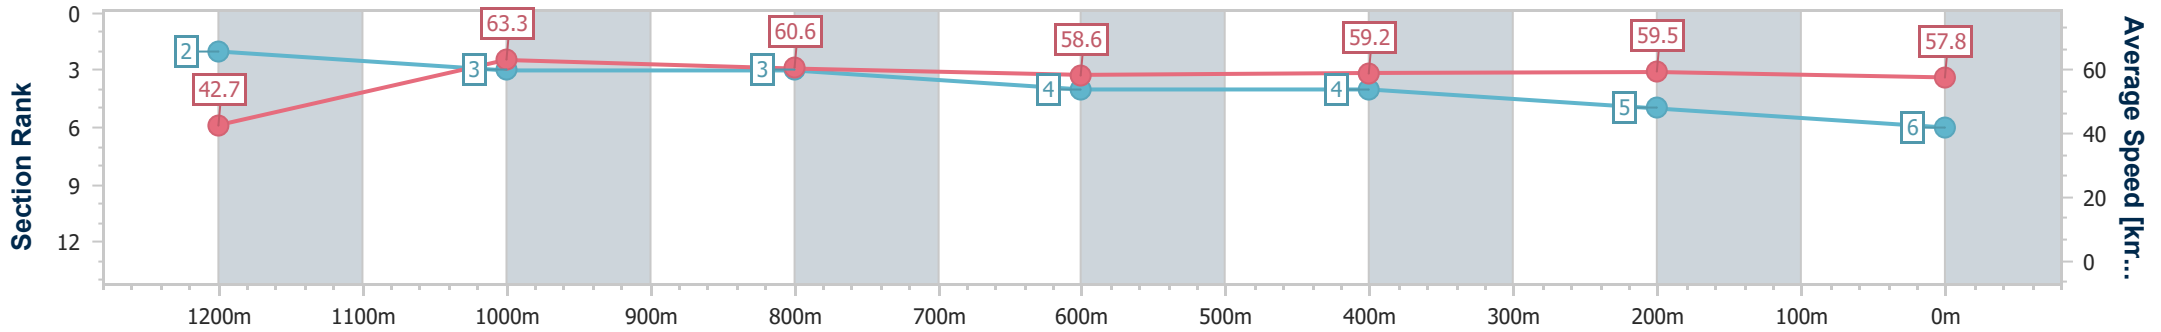

Horse/Jockey Name	Uncle Bud
Final Rank	6
Fastest Section Time (Section)	0:08.47 (Overall)
Top Speed [km/h] (Section)	65.1 (1200m)
Race State	Finished

Toowoomba QLD Professional
Race 4: TOOWOOMBA PLASTICS RATINGS BAND 0 - 58
Handicap - 1300m

28 December 2024 - 19:16

Track Rating: Good 3, Weather: Hot, Rail Position: +0m Entire

Section	Overall	1200m	1000m	800m	600m	400m	200m
Section Times	1:20.95 [6] (0:08.47)	1:12.48 [2] (0:11.34)	1:01.14 [3] (0:11.89)	0:49.25 [3] (0:12.39)	0:36.86 [4] (0:12.21)	0:24.65 [4] (0:12.23)	0:12.42 [5] (0:12.42)
Average Speed [km/h]	42.7	63.3	60.6	58.6	59.2	59.5	57.8
Top Speed [km/h]	61.1	65.1	63.5	59.2	60.8	61.3	60.2
Avg. Dist. to Rail [m]	4.4	0.4	0.4	2.0	1.3	2.5	3.6
Avg. Stride Freq. [Hz]	2.3	2.4	2.3	2.3	2.3	2.3	2.3
Avg. Stride Length [m]	5.2	7.4	7.2	7.1	7.2	7.3	7.0

- [ ] Ranking at each section and finish
- -.-.- No data available at this section
- NA No data available