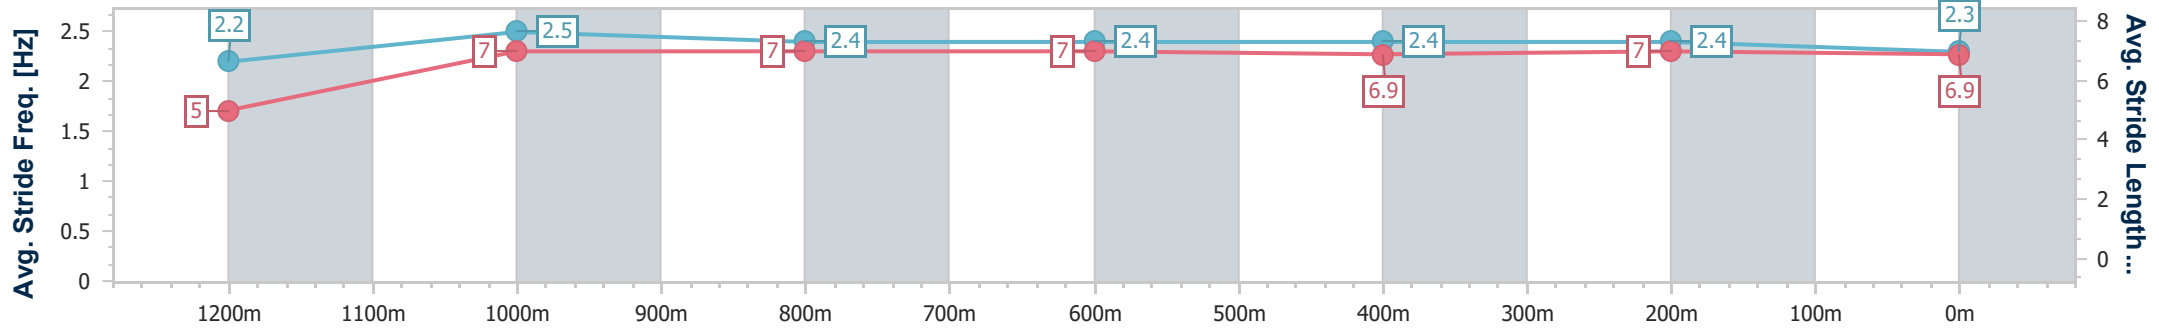

Toowoomba QLD Professional
Race 4: TOOWOOMBA PLASTICS RATINGS BAND 0 - 58
Handicap - 1300m

28 December 2024 - 19:16

Track Rating: Good 3, Weather: Hot, Rail Position: +0m Entire

Section	Overall	1200m	1000m	800m	600m	400m	200m
Section Times	1:21.12 [8] (0:08.68)	1:12.44 [3] (0:10.95)	1:01.49 [2] (0:11.95)	0:49.54 [1] (0:12.37)	0:37.17 [1] (0:12.14)	0:25.03 [1] (0:12.18)	0:12.85 [1] (0:12.85)
Average Speed [km/h]	41.6	65.8	60.9	58.8	59.6	59.1	56.2
Top Speed [km/h]	64.0	68.1	63.2	60.4	60.6	60.5	58.1
Avg. Dist. to Rail [m]	7.5	3.2	3.0	2.1	1.2	1.0	1.2
Avg. Stride Freq. [Hz]	2.3	2.6	2.4	2.4	2.4	2.4	2.4
Avg. Stride Length [m]	5.1	7.1	6.9	6.9	6.9	6.8	6.6

- [] Ranking at each section and finish
- .-.- No data available at this section
- NA No data available

Horse/Jockey Name	Make Haste
Final Rank	9
Fastest Section Time (Section)	0:09.17 (Overall)
Top Speed [km/h] (Section)	64.8 (1200m)
Race State	Finished

Toowoomba QLD Professional
 Race 4: TOOWOOMBA PLASTICS RATINGS BAND 0 - 58
 Handicap - 1300m

28 December 2024 - 19:16

Track Rating: Good 3, Weather: Hot, Rail Position: +0m Entire

Section	Overall	1200m	1000m	800m	600m	400m	200m
Section Times	1:21.13 [9] (0:09.17)	1:11.96 [11] (0:11.51)	1:00.45 [11] (0:12.07)	0:48.38 [11] (0:12.05)	0:36.33 [11] (0:12.04)	0:24.29 [11] (0:11.96)	0:12.33 [11] (0:12.33)
Average Speed [km/h]	39.4	62.7	60.2	60.3	60.6	60.5	58.6
Top Speed [km/h]	60.2	64.8	64.7	62.3	61.3	61.5	60.9
Avg. Dist. to Rail [m]	9.7	3.5	3.4	2.7	2.5	2.4	4.0
Avg. Stride Freq. [Hz]	2.2	2.5	2.4	2.4	2.4	2.4	2.3
Avg. Stride Length [m]	5.0	7.0	7.0	7.0	6.9	7.0	6.9