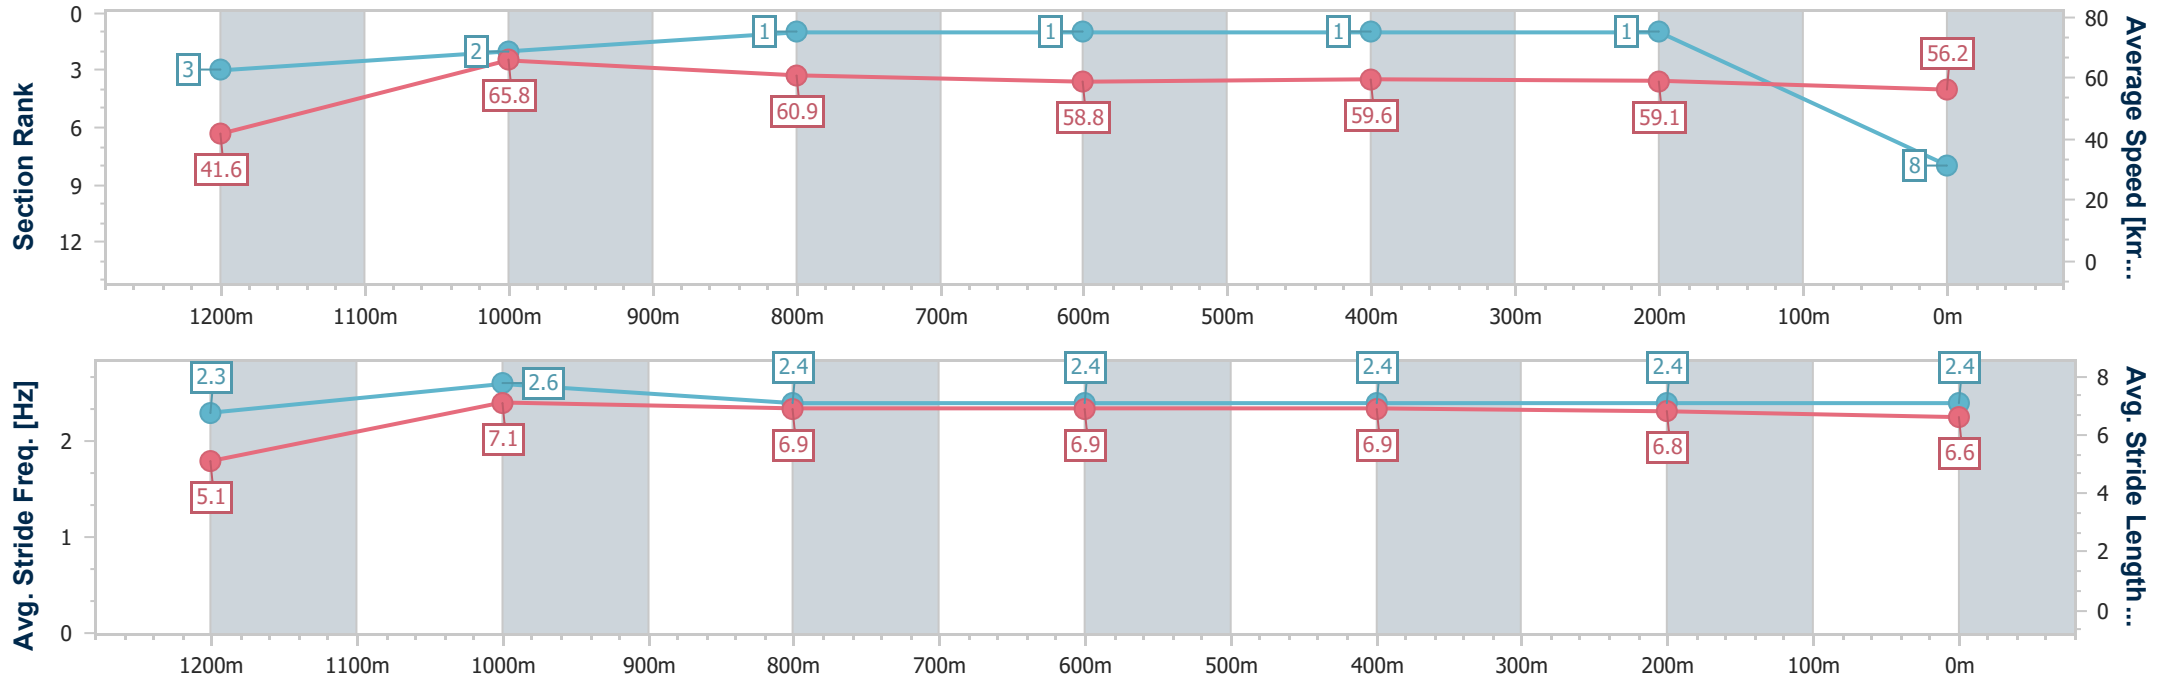

- [] Ranking at each section and finish
- .-.- No data available at this section
- NA No data available

Horse/Jockey Name	Beau's Girl
Final Rank	8
Fastest Section Time (Section)	0:08.68 (Overall)
Top Speed [km/h] (Section)	68.1 (1200m)
Race State	Finished

Toowoomba QLD Professional
Race 4: TOOWOOMBA PLASTICS RATINGS BAND 0 - 58
Handicap - 1300m

28 December 2024 - 19:16

Track Rating: Good 3, Weather: Hot, Rail Position: +0m Entire

Section	Overall	1200m	1000m	800m	600m	400m	200m
Section Times	1:21.12 [8] (0:08.68)	1:12.44 [3] (0:10.95)	1:01.49 [2] (0:11.95)	0:49.54 [1] (0:12.37)	0:37.17 [1] (0:12.14)	0:25.03 [1] (0:12.18)	0:12.85 [1] (0:12.85)
Average Speed [km/h]	41.6	65.8	60.9	58.8	59.6	59.1	56.2
Top Speed [km/h]	64.0	68.1	63.2	60.4	60.6	60.5	58.1
Avg. Dist. to Rail [m]	7.5	3.2	3.0	2.1	1.2	1.0	1.2
Avg. Stride Freq. [Hz]	2.3	2.6	2.4	2.4	2.4	2.4	2.4
Avg. Stride Length [m]	5.1	7.1	6.9	6.9	6.9	6.8	6.6