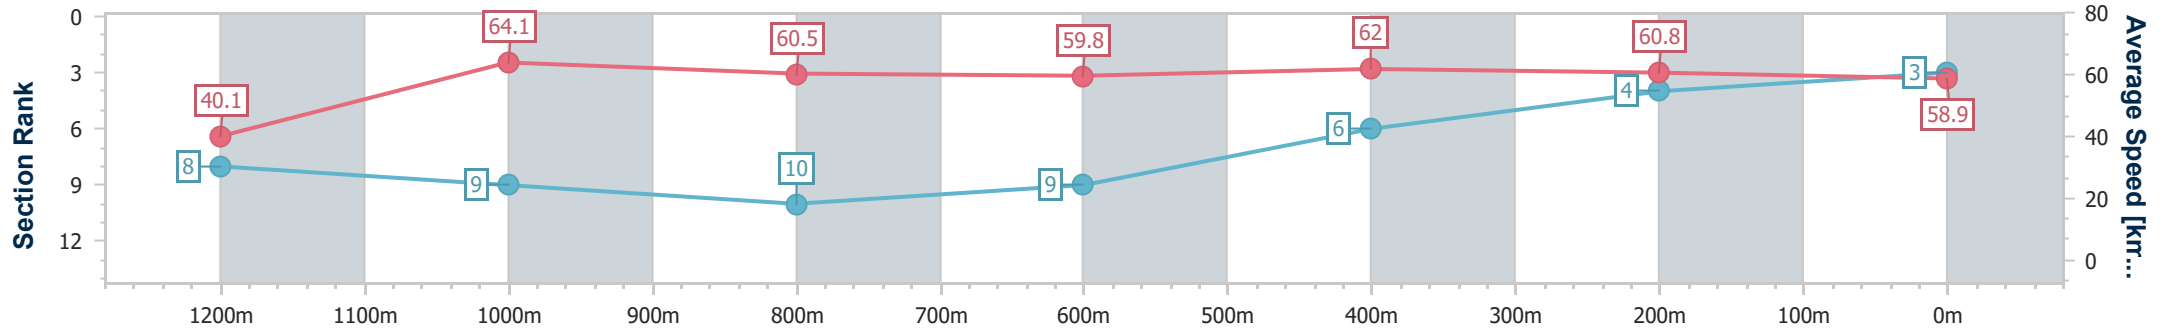

Horse/Jockey Name	Mikki Eight
Final Rank	3
Fastest Section Time (Section)	0:08.96 (Overall)
Top Speed [km/h] (Section)	65.7 (1200m)
Race State	Finished

Toowoomba QLD Professional
Race 4: TOOWOOMBA PLASTICS RATINGS BAND 0 - 58
Handicap - 1300m

28 December 2024 - 19:16

Track Rating: Good 3, Weather: Hot, Rail Position: +0m Entire

Section	Overall	1200m	1000m	800m	600m	400m	200m
Section Times	1:20.63 [3] (0:08.96)	1:11.67 [8] (0:11.24)	1:00.43 [9] (0:12.04)	0:48.39 [10] (0:12.22)	0:36.17 [9] (0:11.95)	0:24.22 [6] (0:12.00)	0:12.22 [4] (0:12.22)
Average Speed [km/h]	40.1	64.1	60.5	59.8	62.0	60.8	58.9
Top Speed [km/h]	60.8	65.7	63.4	61.8	62.5	62.6	60.4
Avg. Dist. to Rail [m]	10.1	4.0	3.8	4.3	4.9	4.2	4.7
Avg. Stride Freq. [Hz]	2.1	2.4	2.4	2.4	2.4	2.4	2.4
Avg. Stride Length [m]	5.3	7.3	7.1	7.1	7.0	6.9	6.9

- [ ] Ranking at each section and finish
- -.-.- No data available at this section
- NA No data available