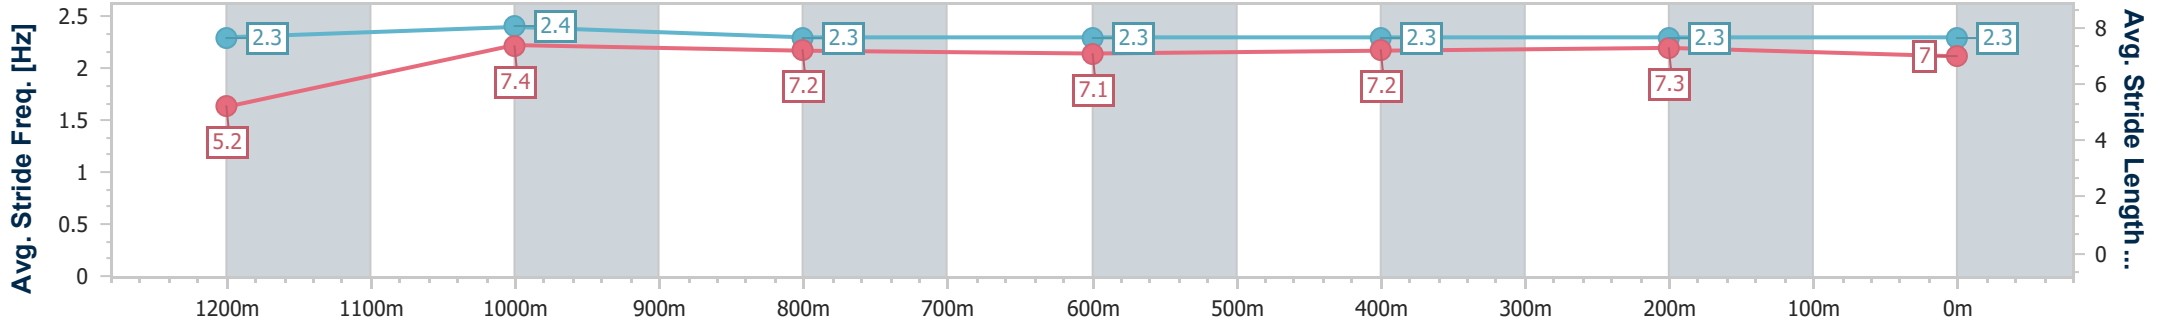

Horse/Jockey Name	Uncle Bud
Final Rank	6
Fastest Section Time (Section)	0:08.47 (Overall)
Top Speed [km/h] (Section)	65.1 (1200m)
Race State	Finished

Toowoomba QLD Professional
Race 4: TOOWOOMBA PLASTICS RATINGS BAND 0 - 58
Handicap - 1300m

28 December 2024 - 19:16

Track Rating: Good 3, Weather: Hot, Rail Position: +0m Entire

Section	Overall	1200m	1000m	800m	600m	400m	200m
Section Times	1:20.95 [6] (0:08.47)	1:12.48 [2] (0:11.34)	1:01.14 [3] (0:11.89)	0:49.25 [3] (0:12.39)	0:36.86 [4] (0:12.21)	0:24.65 [4] (0:12.23)	0:12.42 [5] (0:12.42)
Average Speed [km/h]	42.7	63.3	60.6	58.6	59.2	59.5	57.8
Top Speed [km/h]	61.1	65.1	63.5	59.2	60.8	61.3	60.2
Avg. Dist. to Rail [m]	4.4	0.4	0.4	2.0	1.3	2.5	3.6
Avg. Stride Freq. [Hz]	2.3	2.4	2.3	2.3	2.3	2.3	2.3
Avg. Stride Length [m]	5.2	7.4	7.2	7.1	7.2	7.3	7.0

- [ ] Ranking at each section and finish
- -.-.- No data available at this section
- NA No data available