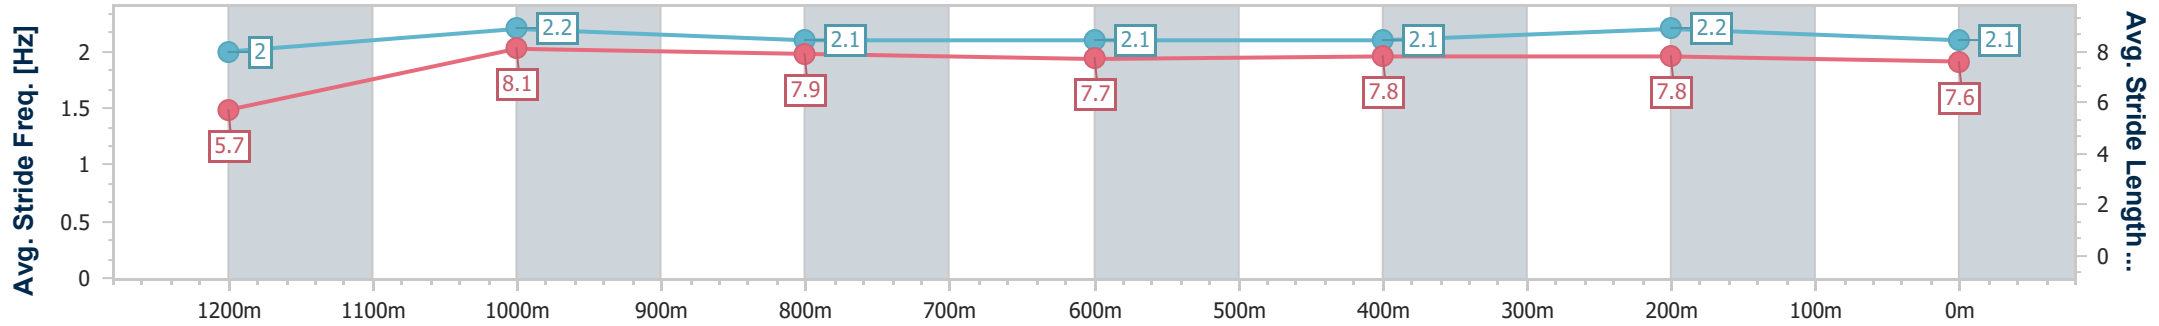

Horse/Jockey Name	Flash Prince
Final Rank	5
Fastest Section Time (Section)	0:08.84 (Overall)
Top Speed [km/h] (Section)	65.4 (1200m)
Race State	Finished

Toowoomba QLD Professional
Race 4: TOOWOOMBA PLASTICS RATINGS BAND 0 - 58
Handicap - 1300m

28 December 2024 - 19:16

Track Rating: Good 3, Weather: Hot, Rail Position: +0m Entire

Section	Overall	1200m	1000m	800m	600m	400m	200m
Section Times	1:20.90 [5] (0:08.84)	1:12.06 [6] (0:11.46)	1:00.60 [10] (0:11.93)	0:48.67 [9] (0:12.38)	0:36.29 [10] (0:12.15)	0:24.14 [10] (0:11.98)	0:12.16 [10] (0:12.16)
Average Speed [km/h]	40.5	62.9	60.4	58.6	59.2	60.3	59.0
Top Speed [km/h]	58.8	65.4	62.0	60.6	60.2	60.8	60.7
Avg. Dist. to Rail [m]	5.2	0.9	0.4	1.3	0.5	1.4	2.0
Avg. Stride Freq. [Hz]	2.0	2.2	2.1	2.1	2.1	2.2	2.1
Avg. Stride Length [m]	5.7	8.1	7.9	7.7	7.8	7.8	7.6

- [ ] Ranking at each section and finish
- -.-.- No data available at this section
- NA No data available