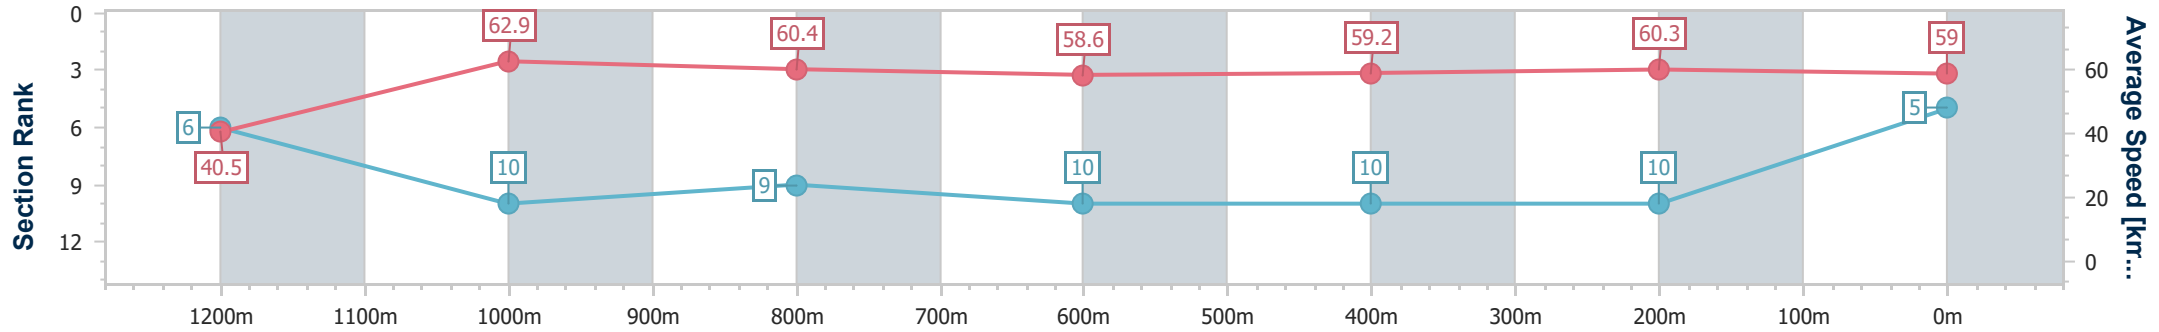

Horse/Jockey Name	Flash Prince
Final Rank	5
Fastest Section Time (Section)	0:08.84 (Overall)
Top Speed [km/h] (Section)	65.4 (1200m)
Race State	Finished

Toowoomba QLD Professional
Race 4: TOOWOOMBA PLASTICS RATINGS BAND 0 - 58
Handicap - 1300m

28 December 2024 - 19:16

Track Rating: Good 3, Weather: Hot, Rail Position: +0m Entire

Section	Overall	1200m	1000m	800m	600m	400m	200m
Section Times	1:20.90 [5] (0:08.84)	1:12.06 [6] (0:11.46)	1:00.60 [10] (0:11.93)	0:48.67 [9] (0:12.38)	0:36.29 [10] (0:12.15)	0:24.14 [10] (0:11.98)	0:12.16 [10] (0:12.16)
Average Speed [km/h]	40.5	62.9	60.4	58.6	59.2	60.3	59.0
Top Speed [km/h]	58.8	65.4	62.0	60.6	60.2	60.8	60.7
Avg. Dist. to Rail [m]	5.2	0.9	0.4	1.3	0.5	1.4	2.0
Avg. Stride Freq. [Hz]	2.0	2.2	2.1	2.1	2.1	2.2	2.1
Avg. Stride Length [m]	5.7	8.1	7.9	7.7	7.8	7.8	7.6

- [ ] Ranking at each section and finish
- -.-.- No data available at this section
- NA No data available