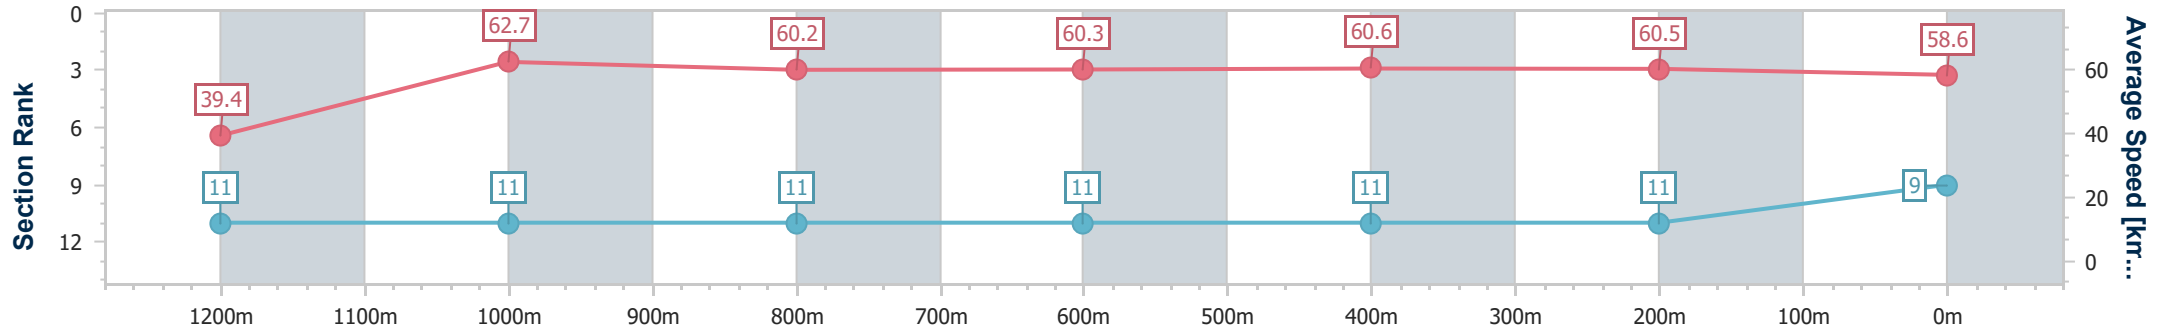

Horse/Jockey Name	Make Haste
Final Rank	9
Fastest Section Time (Section)	0:09.17 (Overall)
Top Speed [km/h] (Section)	64.8 (1200m)
Race State	Finished

Toowoomba QLD Professional
Race 4: TOOWOOMBA PLASTICS RATINGS BAND 0 - 58
Handicap - 1300m

28 December 2024 - 19:16

Track Rating: Good 3, Weather: Hot, Rail Position: +0m Entire

Section	Overall	1200m	1000m	800m	600m	400m	200m
Section Times	1:21.13 [9] (0:09.17)	1:11.96 [11] (0:11.51)	1:00.45 [11] (0:12.07)	0:48.38 [11] (0:12.05)	0:36.33 [11] (0:12.04)	0:24.29 [11] (0:11.96)	0:12.33 [11] (0:12.33)
Average Speed [km/h]	39.4	62.7	60.2	60.3	60.6	60.5	58.6
Top Speed [km/h]	60.2	64.8	64.7	62.3	61.3	61.5	60.9
Avg. Dist. to Rail [m]	9.7	3.5	3.4	2.7	2.5	2.4	4.0
Avg. Stride Freq. [Hz]	2.2	2.5	2.4	2.4	2.4	2.4	2.3
Avg. Stride Length [m]	5.0	7.0	7.0	7.0	6.9	7.0	6.9

- [ ] Ranking at each section and finish
- -.-.- No data available at this section
- NA No data available