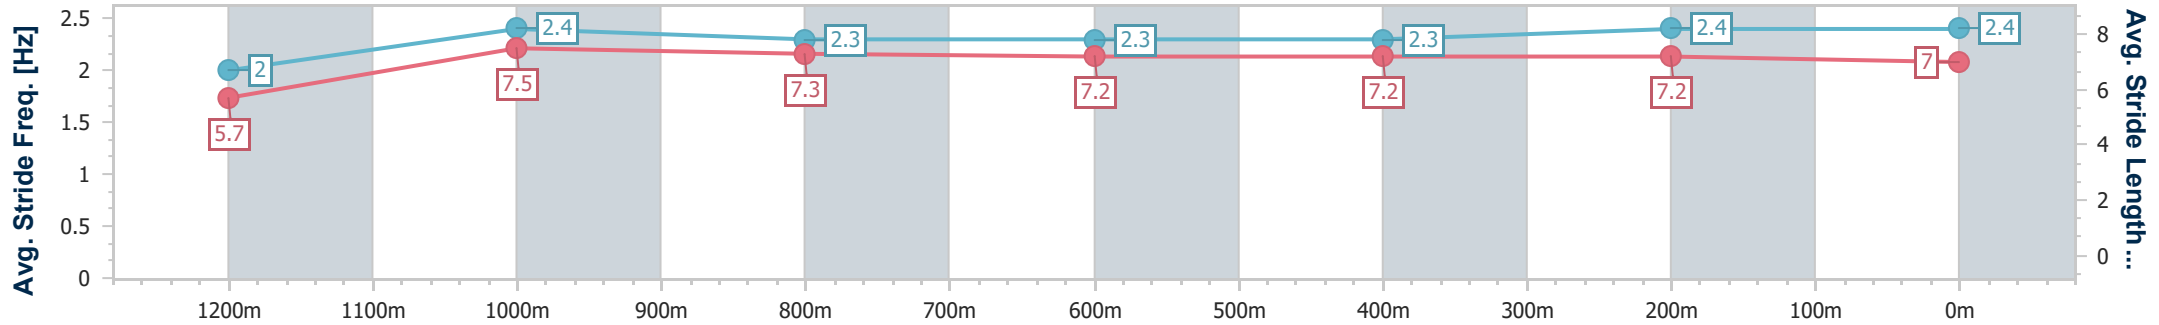

28 December 2024 - 19:16

Track Rating: Good 3, Weather: Hot, Rail Position: +0m Entire

Section	Overall	1200m	1000m	800m	600m	400m	200m
Section Times	1:20.34 [1] (0:08.89)	1:11.45 [7] (0:11.24)	1:00.21 [7] (0:12.01)	0:48.20 [8] (0:12.11)	0:36.09 [6] (0:12.21)	0:23.88 [8] (0:11.84)	0:12.04 [2] (0:12.04)
Average Speed [km/h]	40.8	64.3	60.8	60.6	60.1	61.6	59.7
Top Speed [km/h]	61.4	66.3	62.4	63.0	61.2	62.7	61.3
Avg. Dist. to Rail [m]	10.6	4.2	4.7	5.3	3.8	3.9	4.3
Avg. Stride Freq. [Hz]	2.0	2.4	2.3	2.3	2.3	2.4	2.4
Avg. Stride Length [m]	5.7	7.5	7.3	7.2	7.2	7.2	7.0