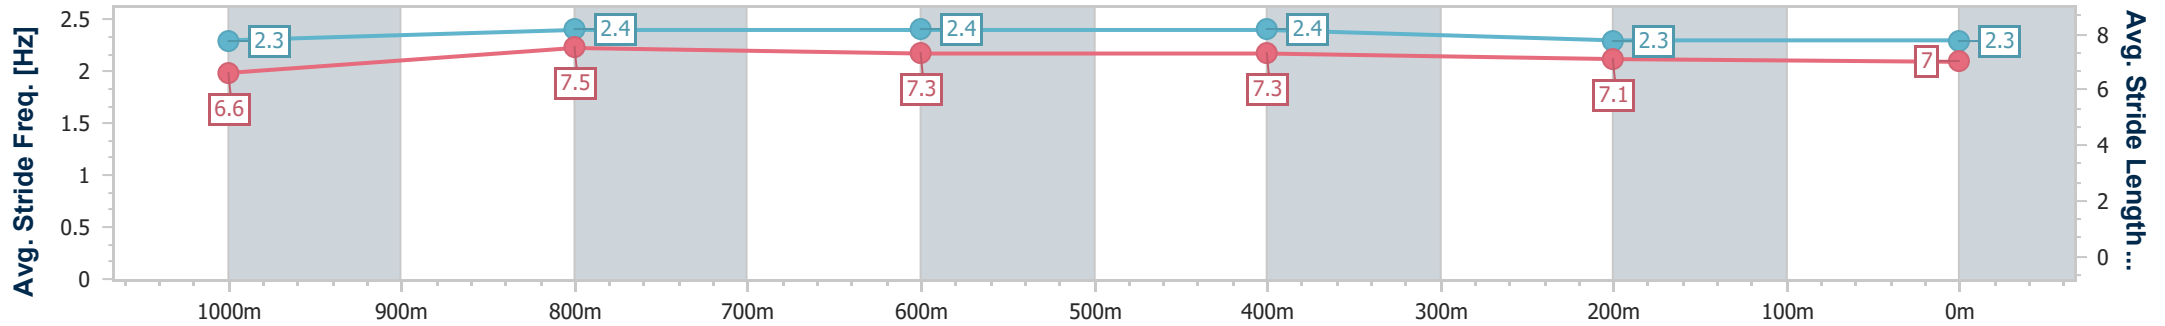

Horse/Jockey Name	Harry The Horse
Final Rank	7
Fastest Section Time (Section)	0:11.22 (1000m)
Top Speed [km/h] (Section)	67.1 (1000m)
Race State	Finished

Toowoomba QLD Professional
Race 1: THE TERRY BOURKE MEMORIAL Class 1 Handicap - 1200m

28 December 2024 - 17:28

Track Rating: Good 4, Weather: Fine, Rail Position: True

Section	Overall	1000m	800m	600m	400m	200m
Section Times	1:12.98 [7] (0:13.54)	0:59.44 [3] (0:11.22)	0:48.22 [4] (0:11.63)	0:36.59 [4] (0:11.70)	0:24.89 [4] (0:12.25)	0:12.64 [5] (0:12.64)
Average Speed [km/h]	53.3	64.2	62.7	62.0	59.1	56.9
Top Speed [km/h]	67.0	67.1	63.1	63.4	60.0	58.7
Avg. Dist. to Rail [m]	3.9	1.3	3.2	1.3	1.9	2.1
Avg. Stride Freq. [Hz]	2.3	2.4	2.4	2.4	2.3	2.3
Avg. Stride Length [m]	6.6	7.5	7.3	7.3	7.1	7.0

- [ ] Ranking at each section and finish
- -.-.- No data available at this section
- NA No data available