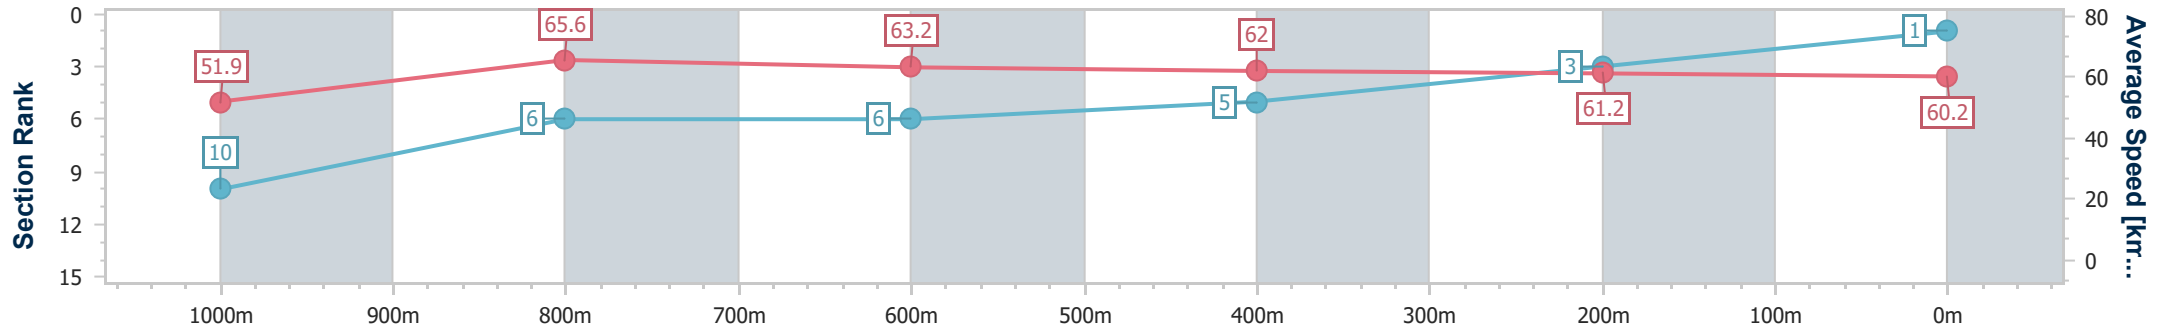

Horse/Jockey Name	Naughty Words
Final Rank	1
Fastest Section Time (Section)	0:11.03 (1000m)
Top Speed [km/h] (Section)	67.7 (1000m)
Race State	Finished

Toowoomba QLD Professional
 Race 1: THE TERRY BOURKE MEMORIAL Class 1 Handicap - 1200m

28 December 2024 - 17:28

Track Rating: Good 4, Weather: Fine, Rail Position: True

Section	Overall	1000m	800m	600m	400m	200m
Section Times	1:12.18 [1] (0:13.93)	0:58.25 [10] (0:11.03)	0:47.22 [6] (0:11.54)	0:35.68 [6] (0:11.75)	0:23.93 [5] (0:11.96)	0:11.97 [3] (0:11.97)
Average Speed [km/h]	51.9	65.6	63.2	62.0	61.2	60.2
Top Speed [km/h]	65.8	67.7	64.0	63.1	62.0	61.0
Avg. Dist. to Rail [m]	10.0	3.0	3.2	2.3	3.6	4.4
Avg. Stride Freq. [Hz]	2.3	2.4	2.3	2.3	2.4	2.3
Avg. Stride Length [m]	6.3	7.5	7.6	7.4	7.3	7.3