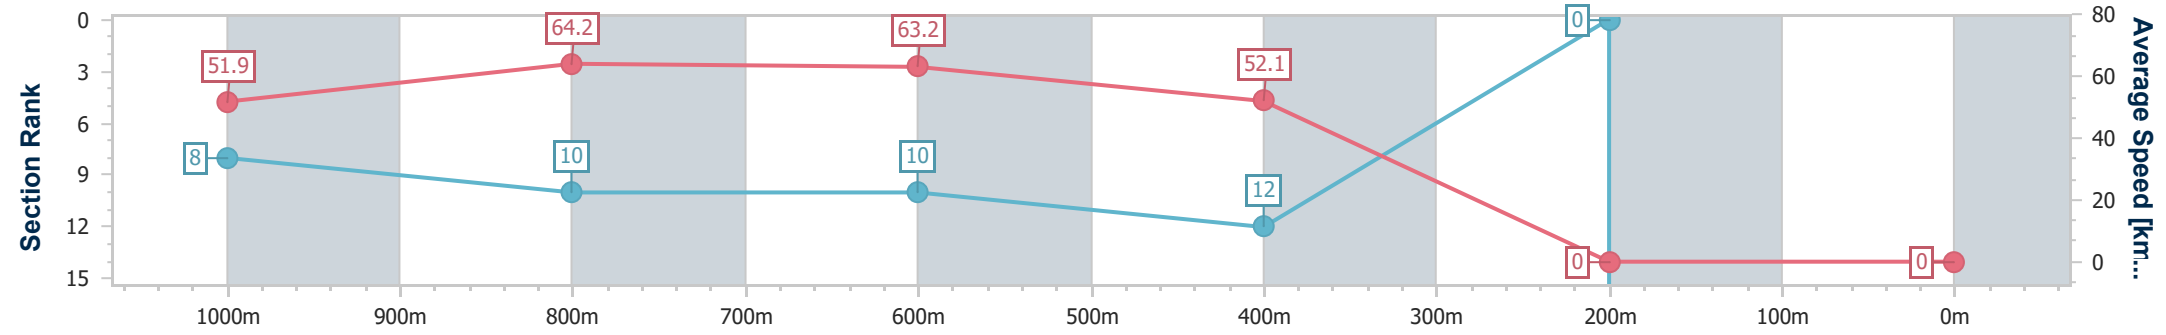

Horse/Jockey Name	Lozen
Final Rank	2147483647
Fastest Section Time (Section)	0:11.41 (1000m)
Top Speed [km/h] (Section)	65.6 (1000m)
Race State	DidNotFinish

Toowoomba QLD Professional
Race 1: THE TERRY BOURKE MEMORIAL Class 1 Handicap - 1200m

28 December 2024 - 17:28

Track Rating: Good 4, Weather: Fine, Rail Position: True

Section	Overall	1000m	800m	600m	400m	200m								
Section Times	0:00.00 [2147483647 1 (0:13.91)	0:00.00 [8] (0:11.41)	0:00.00 [10] (0:11.56)	0:00.00 [10] (0:14.23)	-:--:--	-:--:--								
Average Speed [km/h]	51.9	64.2	63.2	52.1	0.0	0.0								
Top Speed [km/h]	63.8	65.6	64.3	62.8	--:--	--:--								
Avg. Dist. to Rail [m]	9.5	5.4	3.7	5.5	0.0	0.0								
Avg. Stride Freq. [Hz]	2.3	2.4	2.4	2.3	--:--	--:--								
Avg. Stride Length [m]	6.3	7.3	7.3	6.4	--:--	--:--								

- [ ] Ranking at each section and finish
- -:--:-- No data available at this section
- NA No data available