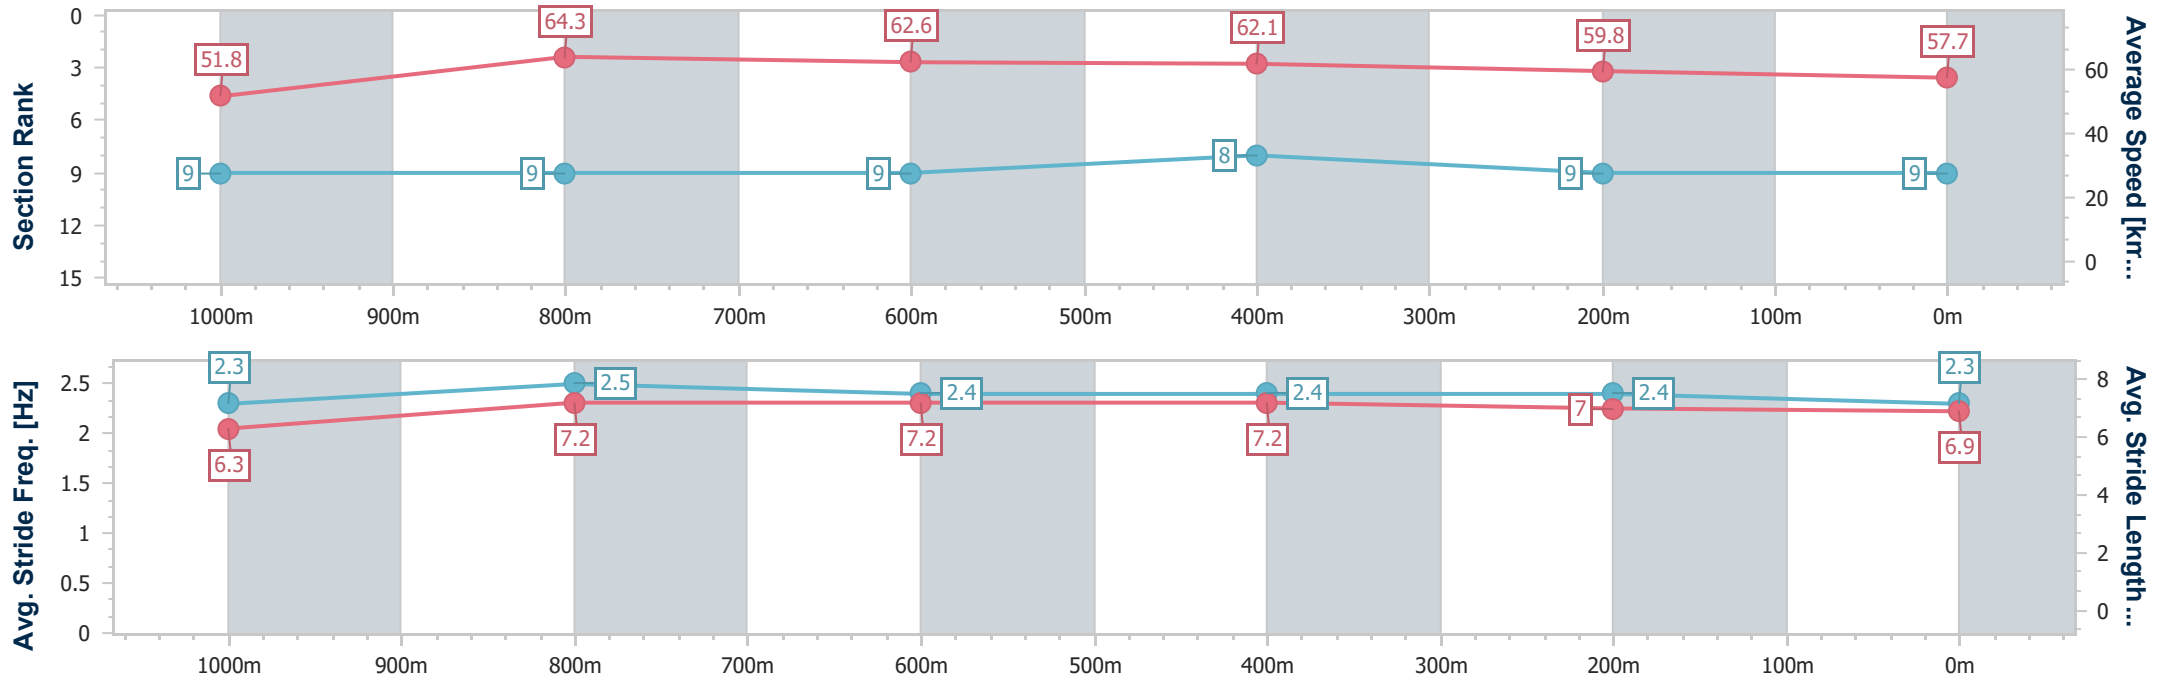

- [] Ranking at each section and finish
- .-.- No data available at this section
- NA No data available

Horse/Jockey Name	Siri Say Rubick
Final Rank	9
Fastest Section Time (Section)	0:11.31 (1000m)
Top Speed [km/h] (Section)	64.8 (1000m)
Race State	Finished

Toowoomba QLD Professional
Race 1: THE TERRY BOURKE MEMORIAL Class 1 Handicap - 1200m

28 December 2024 - 17:28

Track Rating: Good 4, Weather: Fine, Rail Position: True

Section	Overall	1000m	800m	600m	400m	200m
Section Times	1:13.26 [9] (0:13.92)	0:59.34 [9] (0:11.31)	0:48.03 [9] (0:11.65)	0:36.38 [9] (0:11.73)	0:24.65 [8] (0:12.20)	0:12.45 [9] (0:12.45)
Average Speed [km/h]	51.8	64.3	62.6	62.1	59.8	57.7
Top Speed [km/h]	63.8	64.8	63.4	63.6	61.0	59.7
Avg. Dist. to Rail [m]	8.4	2.6	3.1	2.4	3.7	4.3
Avg. Stride Freq. [Hz]	2.3	2.5	2.4	2.4	2.4	2.3
Avg. Stride Length [m]	6.3	7.2	7.2	7.2	7.0	6.9