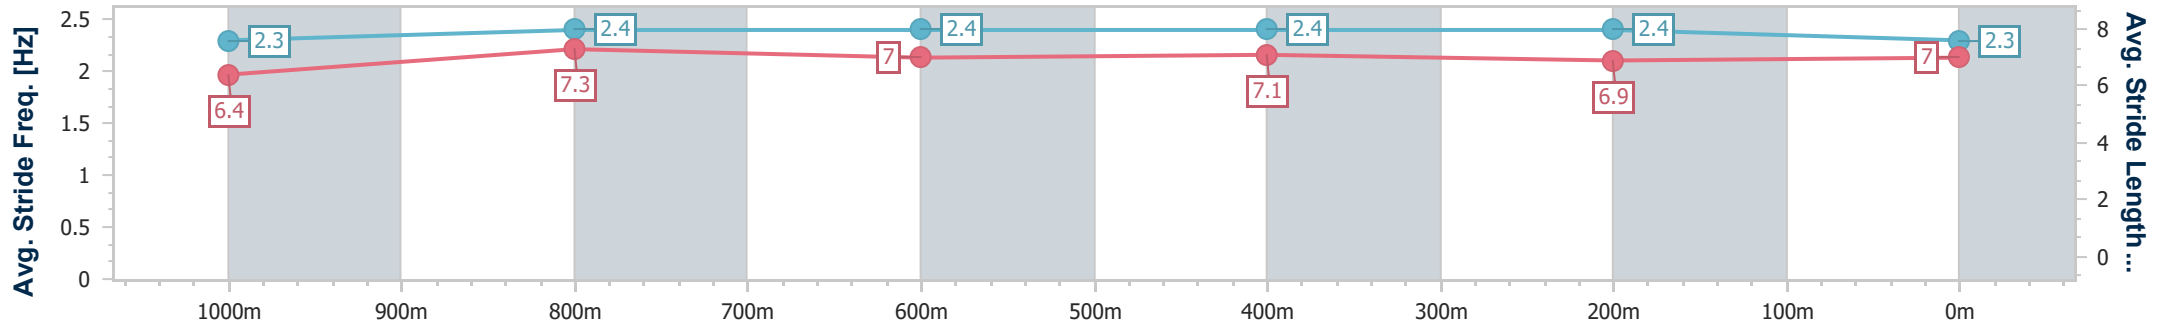

Horse/Jockey Name	Zephyrz Zoom
Final Rank	6
Fastest Section Time (Section)	0:11.17 (1000m)
Top Speed [km/h] (Section)	64.9 (1000m)
Race State	Finished

Toowoomba QLD Professional
Race 1: THE TERRY BOURKE MEMORIAL Class 1 Handicap - 1200m

28 December 2024 - 17:28

Track Rating: Good 4, Weather: Fine, Rail Position: True

Section	Overall	1000m	800m	600m	400m	200m
Section Times	1:12.89 [6] (0:13.89)	0:59.00 [7] (0:11.17)	0:47.83 [7] (0:11.81)	0:36.02 [8] (0:11.81)	0:24.21 [9] (0:11.94)	0:12.27 [7] (0:12.27)
Average Speed [km/h]	51.7	63.9	61.1	60.9	59.8	58.7
Top Speed [km/h]	64.3	64.9	63.1	61.9	60.9	60.9
Avg. Dist. to Rail [m]	1.8	2.3	1.2	0.8	1.7	3.0
Avg. Stride Freq. [Hz]	2.3	2.4	2.4	2.4	2.4	2.3
Avg. Stride Length [m]	6.4	7.3	7.0	7.1	6.9	7.0

- [ ] Ranking at each section and finish
- -.-.- No data available at this section
- NA No data available