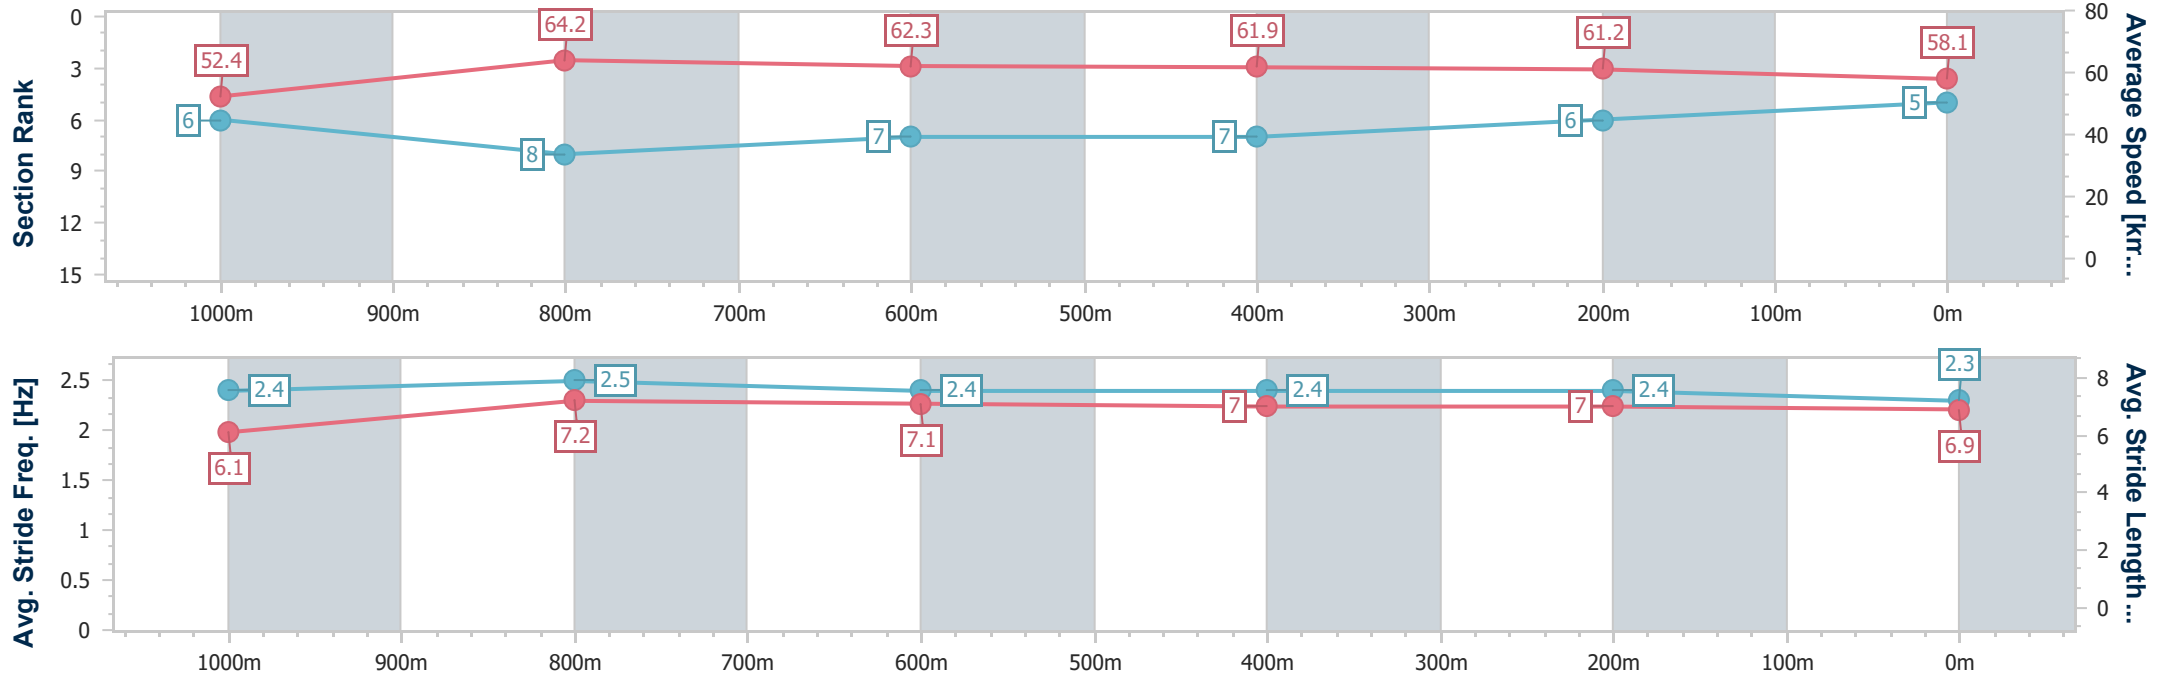

Horse/Jockey Name	Joy Mccoy
Final Rank	5
Fastest Section Time (Section)	0:11.30 (1000m)
Top Speed [km/h] (Section)	65.8 (1000m)
Race State	Finished

Toowoomba QLD Professional
Race 1: THE TERRY BOURKE MEMORIAL Class 1 Handicap - 1200m

28 December 2024 - 17:28

Track Rating: Good 4, Weather: Fine, Rail Position: True

Section	Overall	1000m	800m	600m	400m	200m
Section Times	1:12.81 [5] (0:13.80)	0:59.01 [6] (0:11.30)	0:47.71 [8] (0:11.66)	0:36.05 [7] (0:11.77)	0:24.28 [7] (0:11.89)	0:12.39 [6] (0:12.39)
Average Speed [km/h]	52.4	64.2	62.3	61.9	61.2	58.1
Top Speed [km/h]	64.8	65.8	63.3	62.9	63.2	59.6
Avg. Dist. to Rail [m]	9.0	3.4	3.0	2.2	3.4	4.1
Avg. Stride Freq. [Hz]	2.4	2.5	2.4	2.4	2.4	2.3
Avg. Stride Length [m]	6.1	7.2	7.1	7.0	7.0	6.9

- [ ] Ranking at each section and finish
- -.-.- No data available at this section
- NA No data available