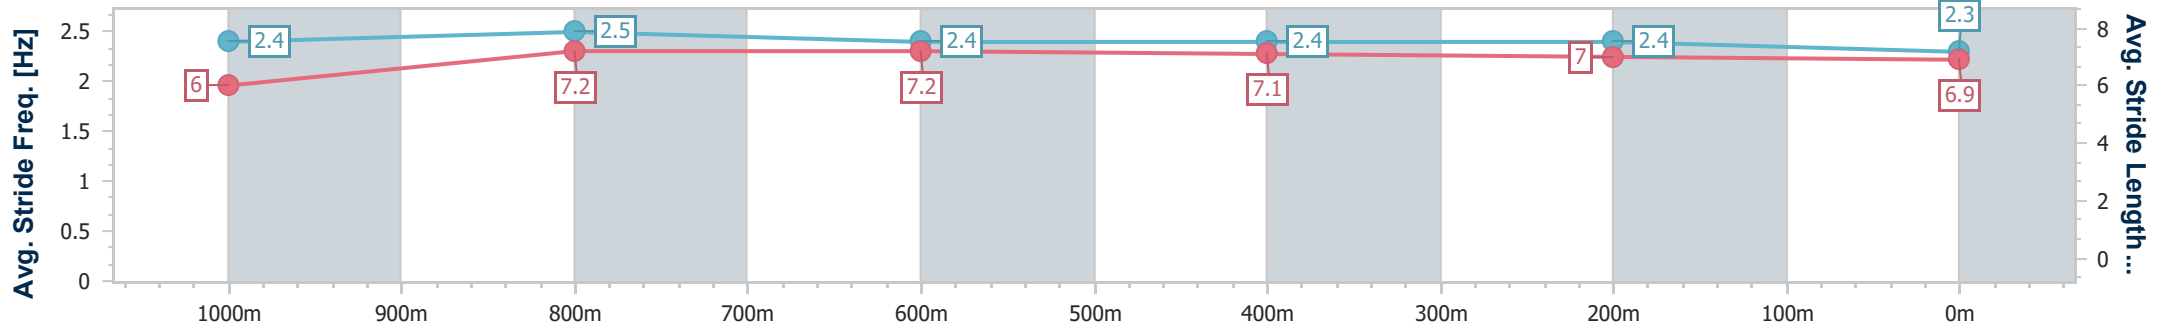

Horse/Jockey Name	Thebarberofseville
Final Rank	8
Fastest Section Time (Section)	0:11.30 (1000m)
Top Speed [km/h] (Section)	65.7 (1000m)
Race State	Finished

Toowoomba QLD Professional
Race 1: THE TERRY BOURKE MEMORIAL Class 1 Handicap - 1200m

28 December 2024 - 17:28

Track Rating: Good 4, Weather: Fine, Rail Position: True

Section	Overall	1000m	800m	600m	400m	200m
Section Times	1:13.19 [8] (0:14.17)	0:59.02 [11] (0:11.30)	0:47.72 [11] (0:11.65)	0:36.07 [11] (0:11.73)	0:24.34 [10] (0:12.01)	0:12.33 [10] (0:12.33)
Average Speed [km/h]	51.0	64.0	61.9	61.8	60.1	58.3
Top Speed [km/h]	65.6	65.7	62.9	63.0	60.9	60.2
Avg. Dist. to Rail [m]	6.7	0.5	1.2	1.2	0.8	0.4
Avg. Stride Freq. [Hz]	2.4	2.5	2.4	2.4	2.4	2.3
Avg. Stride Length [m]	6.0	7.2	7.2	7.1	7.0	6.9

- [ ] Ranking at each section and finish
- -.-.- No data available at this section
- NA No data available