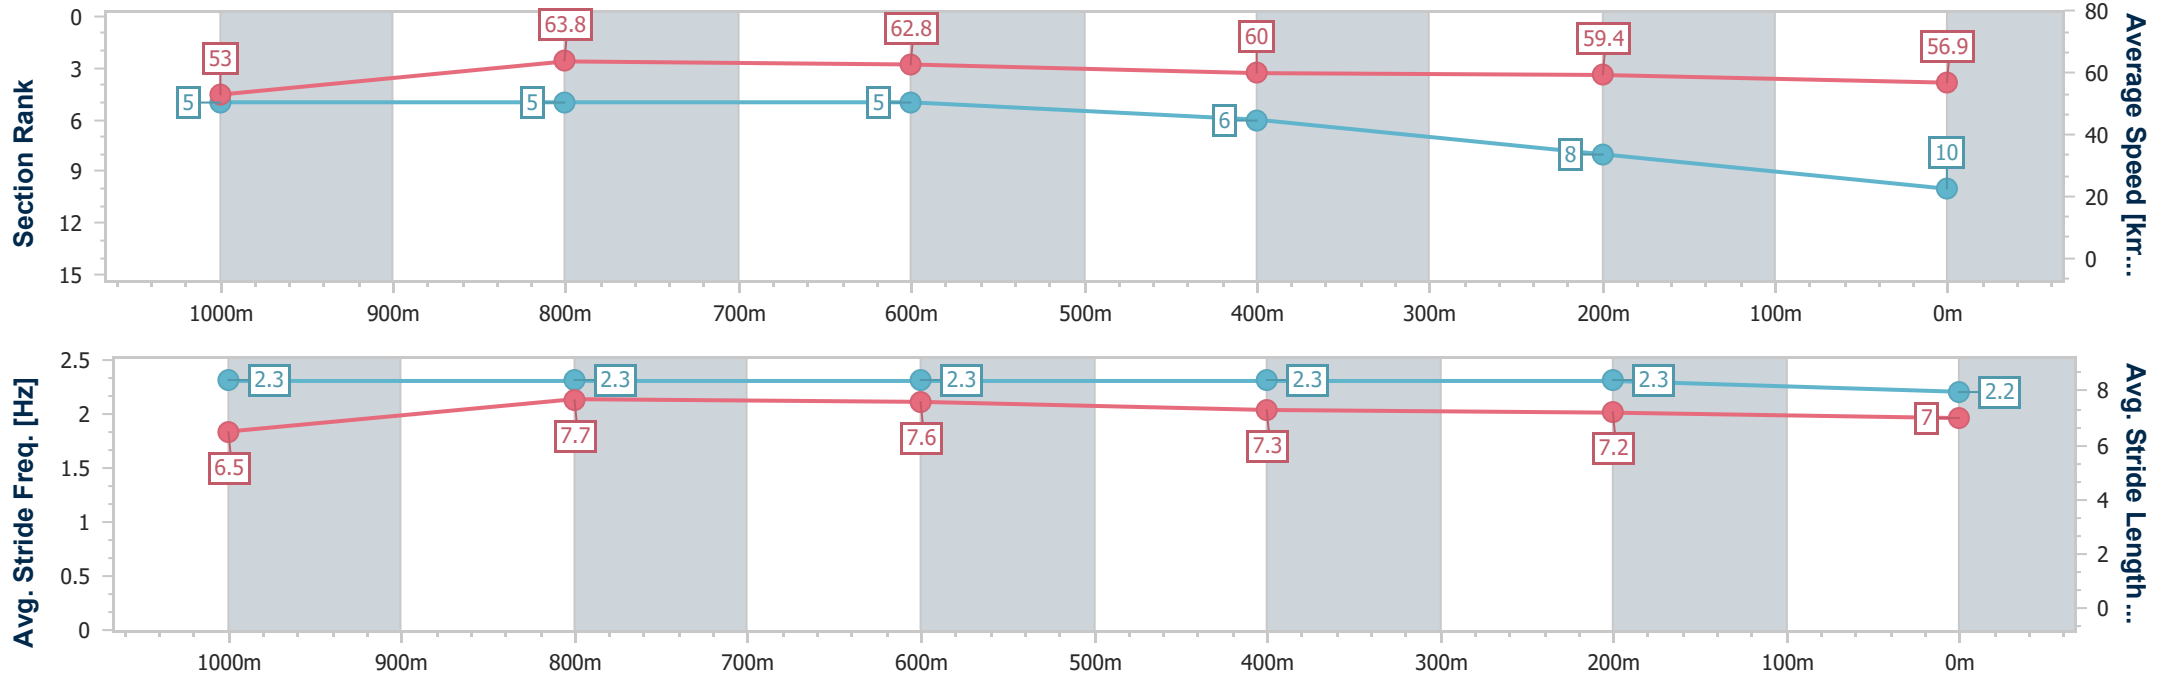

- [] Ranking at each section and finish
- .-.- No data available at this section
- NA No data available

Horse/Jockey Name	Good'n'lucky
Final Rank	10
Fastest Section Time (Section)	0:11.28 (1000m)
Top Speed [km/h] (Section)	65.6 (1000m)
Race State	Finished

Toowoomba QLD Professional
Race 1: THE TERRY BOURKE MEMORIAL Class 1 Handicap - 1200m

28 December 2024 - 17:28

Track Rating: Good 4, Weather: Fine, Rail Position: True

Section	Overall	1000m	800m	600m	400m	200m
Section Times	1:13.31 [10] (0:13.61)	0:59.70 [5] (0:11.28)	0:48.42 [5] (0:11.58)	0:36.84 [5] (0:12.04)	0:24.80 [6] (0:12.22)	0:12.58 [8] (0:12.58)
Average Speed [km/h]	53.0	63.8	62.8	60.0	59.4	56.9
Top Speed [km/h]	65.6	65.6	63.4	63.4	60.5	58.2
Avg. Dist. to Rail [m]	2.9	0.4	1.7	1.4	1.2	1.5
Avg. Stride Freq. [Hz]	2.3	2.3	2.3	2.3	2.3	2.2
Avg. Stride Length [m]	6.5	7.7	7.6	7.3	7.2	7.0

- [] Ranking at each section and finish
- .-.- No data available at this section
- NA No data available

Horse/Jockey Name	Asgoodasyougett
Final Rank	11
Fastest Section Time (Section)	0:11.29 (1000m)
Top Speed [km/h] (Section)	69.1 (Overall)
Race State	Finished