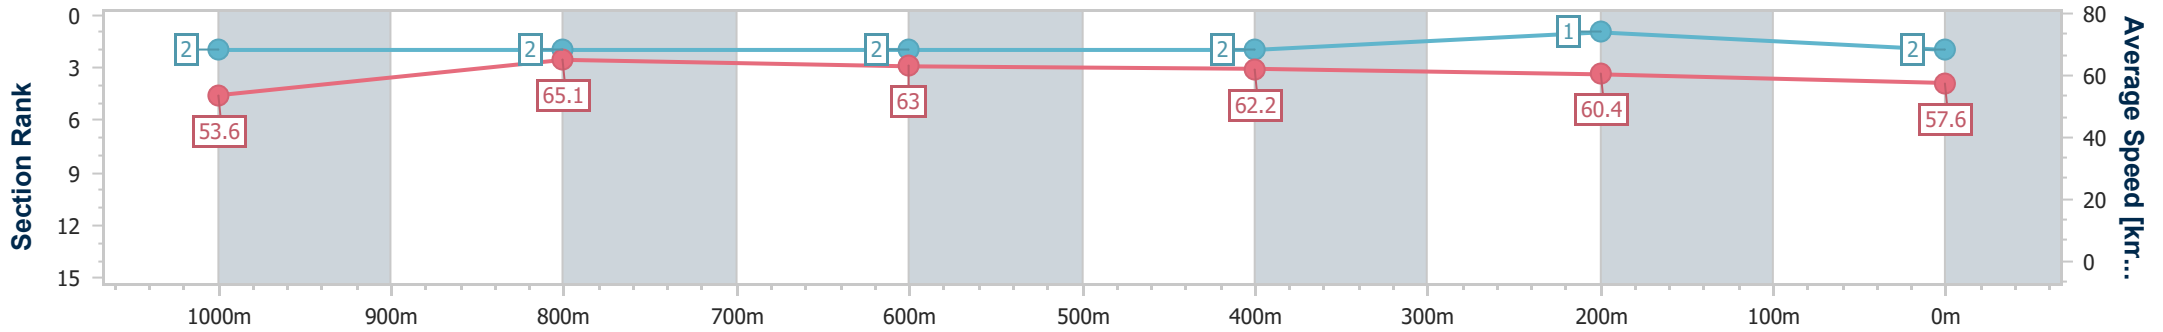

Horse/Jockey Name	Uluwatu
Final Rank	2
Fastest Section Time (Section)	0:11.16 (1000m)
Top Speed [km/h] (Section)	66.9 (1000m)
Race State	Finished

Toowoomba QLD Professional
Race 1: THE TERRY BOURKE MEMORIAL Class 1 Handicap - 1200m

28 December 2024 - 17:28

Track Rating: Good 4, Weather: Fine, Rail Position: True

Section	Overall	1000m	800m	600m	400m	200m
Section Times	1:12.31 [2] (0:13.43)	0:58.88 [2] (0:11.16)	0:47.72 [2] (0:11.58)	0:36.14 [2] (0:11.73)	0:24.41 [2] (0:11.95)	0:12.46 [1] (0:12.46)
Average Speed [km/h]	53.6	65.1	63.0	62.2	60.4	57.6
Top Speed [km/h]	66.6	66.9	63.9	63.3	61.5	59.5
Avg. Dist. to Rail [m]	6.2	3.0	3.4	2.4	0.7	0.9
Avg. Stride Freq. [Hz]	2.4	2.4	2.4	2.4	2.4	2.3
Avg. Stride Length [m]	6.3	7.5	7.4	7.3	7.1	6.8

- [ ] Ranking at each section and finish
- -.-.- No data available at this section
- NA No data available