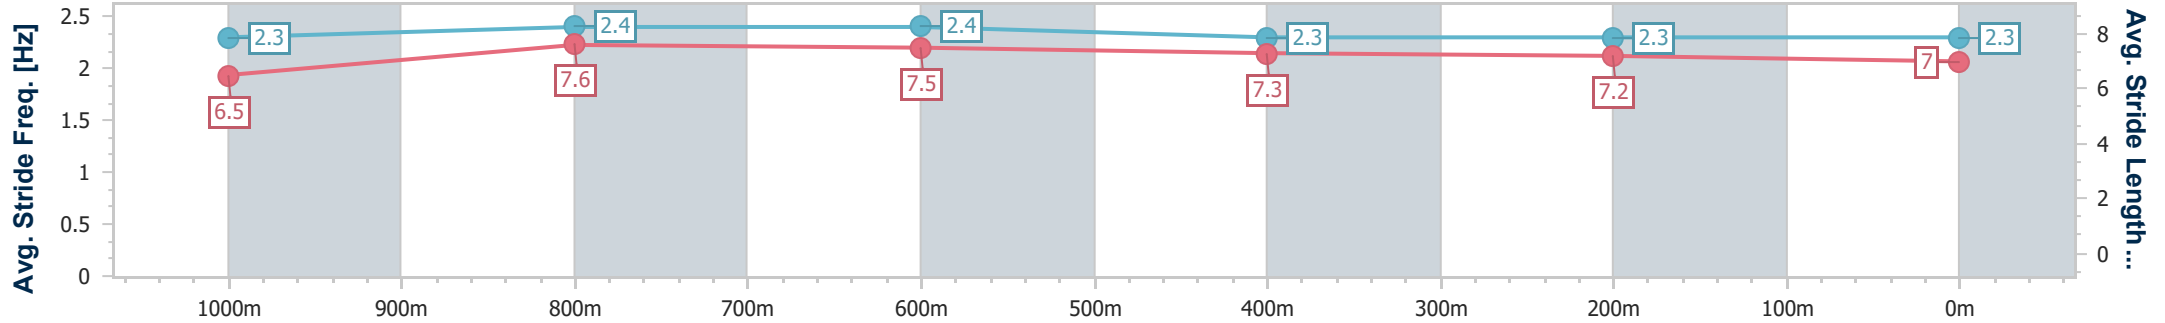

Horse/Jockey Name	Rock Lobster
Final Rank	3
Fastest Section Time (Section)	0:11.17 (1000m)
Top Speed [km/h] (Section)	67.2 (Overall)
Race State	Finished

Toowoomba QLD Professional
Race 1: THE TERRY BOURKE MEMORIAL Class 1 Handicap - 1200m

28 December 2024 - 17:28

Track Rating: Good 4, Weather: Fine, Rail Position: True

Section	Overall	1000m	800m	600m	400m	200m
Section Times	1:12.45 [3] (0:13.57)	0:58.88 [4] (0:11.17)	0:47.71 [3] (0:11.51)	0:36.20 [3] (0:11.81)	0:24.39 [3] (0:12.09)	0:12.30 [2] (0:12.30)
Average Speed [km/h]	53.1	65.1	63.6	61.8	60.1	58.4
Top Speed [km/h]	67.2	67.2	65.2	64.6	60.9	60.0
Avg. Dist. to Rail [m]	8.8	3.8	3.4	2.9	1.8	0.9
Avg. Stride Freq. [Hz]	2.3	2.4	2.4	2.3	2.3	2.3
Avg. Stride Length [m]	6.5	7.6	7.5	7.3	7.2	7.0

- [ ] Ranking at each section and finish
- -.-.-.- No data available at this section
- NA No data available