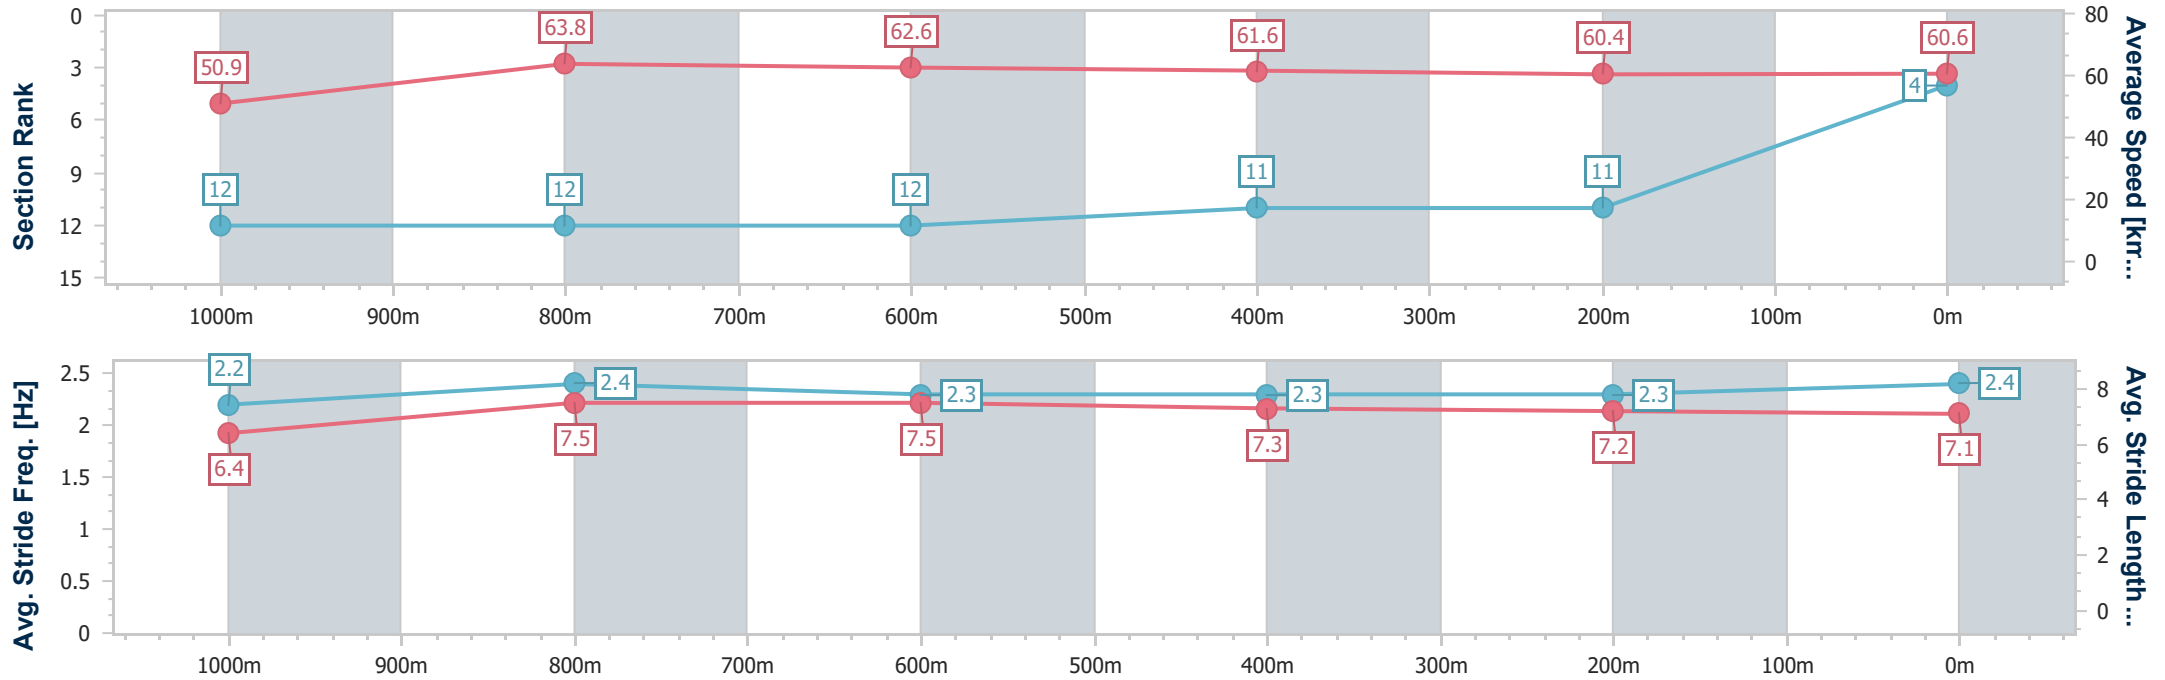

Horse/Jockey Name	Human Touch
Final Rank	4
Fastest Section Time (Section)	0:11.36 (1000m)
Top Speed [km/h] (Section)	66.8 (Overall)
Race State	Finished

Toowoomba QLD Professional
Race 1: THE TERRY BOURKE MEMORIAL Class 1 Handicap - 1200m

28 December 2024 - 17:28

Track Rating: Good 4, Weather: Fine, Rail Position: True

Section	Overall	1000m	800m	600m	400m	200m
Section Times	1:12.80 [4] (0:14.20)	0:58.60 [12] (0:11.36)	0:47.24 [12] (0:11.58)	0:35.66 [12] (0:11.81)	0:23.85 [11] (0:12.00)	0:11.85 [11] (0:11.85)
Average Speed [km/h]	50.9	63.8	62.6	61.6	60.4	60.6
Top Speed [km/h]	66.8	66.7	63.6	63.1	61.4	61.7
Avg. Dist. to Rail [m]	10.6	1.9	2.2	1.5	2.8	6.2
Avg. Stride Freq. [Hz]	2.2	2.4	2.3	2.3	2.3	2.4
Avg. Stride Length [m]	6.4	7.5	7.5	7.3	7.2	7.1

- [ ] Ranking at each section and finish
- -.-.- No data available at this section
- NA No data available