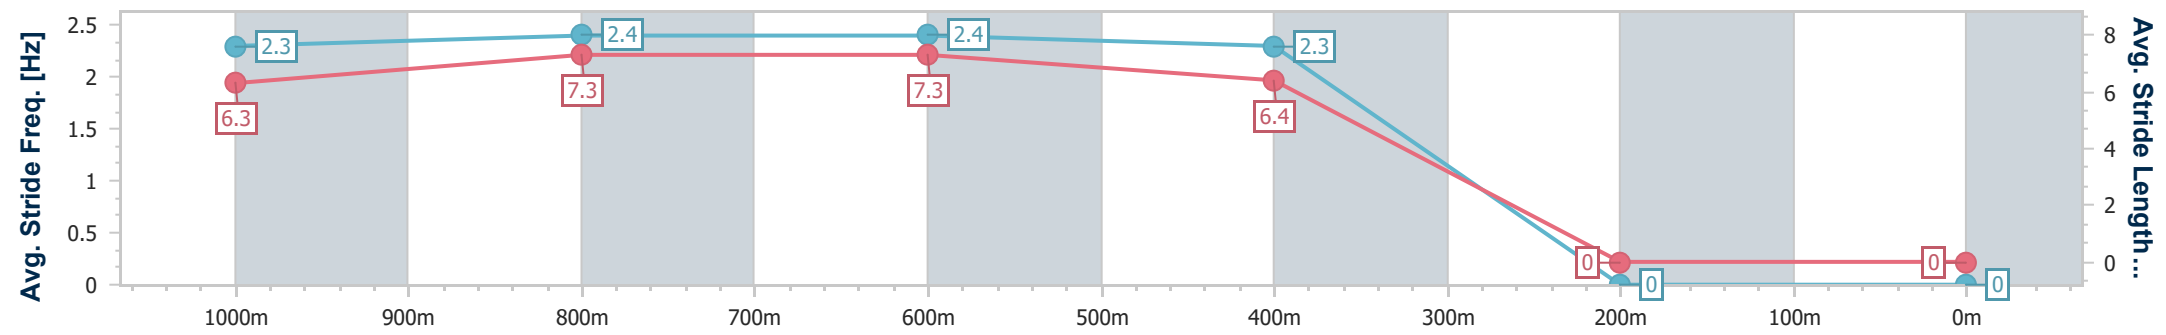

Horse/Jockey Name	Lozen
Final Rank	2147483647
Fastest Section Time (Section)	0:11.41 (1000m)
Top Speed [km/h] (Section)	65.6 (1000m)
Race State	DidNotFinish

Toowoomba QLD Professional
Race 1: THE TERRY BOURKE MEMORIAL Class 1 Handicap - 1200m

28 December 2024 - 17:28

Track Rating: Good 4, Weather: Fine, Rail Position: True

Section	Overall	1000m	800m	600m	400m	200m								
Section Times	0:00.00 [2147483647 1 (0:13.91)	0:00.00 [8] (0:11.41)	0:00.00 [10] (0:11.56)	0:00.00 [10] (0:14.23)	-:--:--	-:--:--								
Average Speed [km/h]	51.9	64.2	63.2	52.1	0.0	0.0								
Top Speed [km/h]	63.8	65.6	64.3	62.8	--:--	--:--								
Avg. Dist. to Rail [m]	9.5	5.4	3.7	5.5	0.0	0.0								
Avg. Stride Freq. [Hz]	2.3	2.4	2.4	2.3	--:--	--:--								
Avg. Stride Length [m]	6.3	7.3	7.3	6.4	--:--	--:--								

- [ ] Ranking at each section and finish
- -:--:-- No data available at this section
- NA No data available