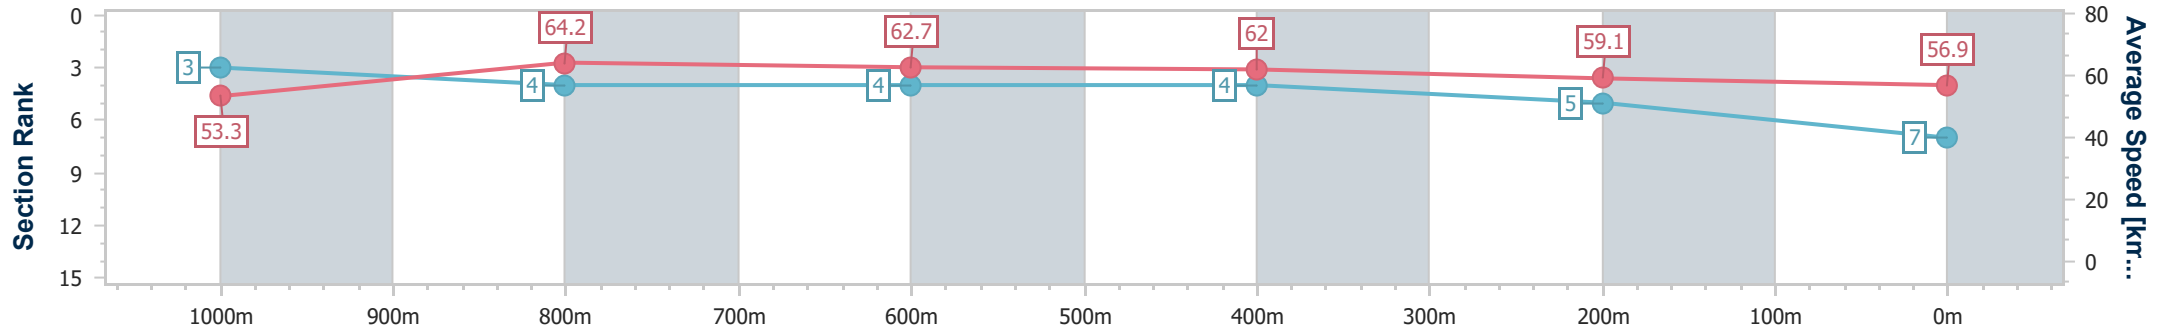

Horse/Jockey Name	Harry The Horse
Final Rank	7
Fastest Section Time (Section)	0:11.22 (1000m)
Top Speed [km/h] (Section)	67.1 (1000m)
Race State	Finished

Toowoomba QLD Professional
Race 1: THE TERRY BOURKE MEMORIAL Class 1 Handicap - 1200m

28 December 2024 - 17:28

Track Rating: Good 4, Weather: Fine, Rail Position: True

Section	Overall	1000m	800m	600m	400m	200m
Section Times	1:12.98 [7] (0:13.54)	0:59.44 [3] (0:11.22)	0:48.22 [4] (0:11.63)	0:36.59 [4] (0:11.70)	0:24.89 [4] (0:12.25)	0:12.64 [5] (0:12.64)
Average Speed [km/h]	53.3	64.2	62.7	62.0	59.1	56.9
Top Speed [km/h]	67.0	67.1	63.1	63.4	60.0	58.7
Avg. Dist. to Rail [m]	3.9	1.3	3.2	1.3	1.9	2.1
Avg. Stride Freq. [Hz]	2.3	2.4	2.4	2.4	2.3	2.3
Avg. Stride Length [m]	6.6	7.5	7.3	7.3	7.1	7.0

- [ ] Ranking at each section and finish
- -.-.- No data available at this section
- NA No data available