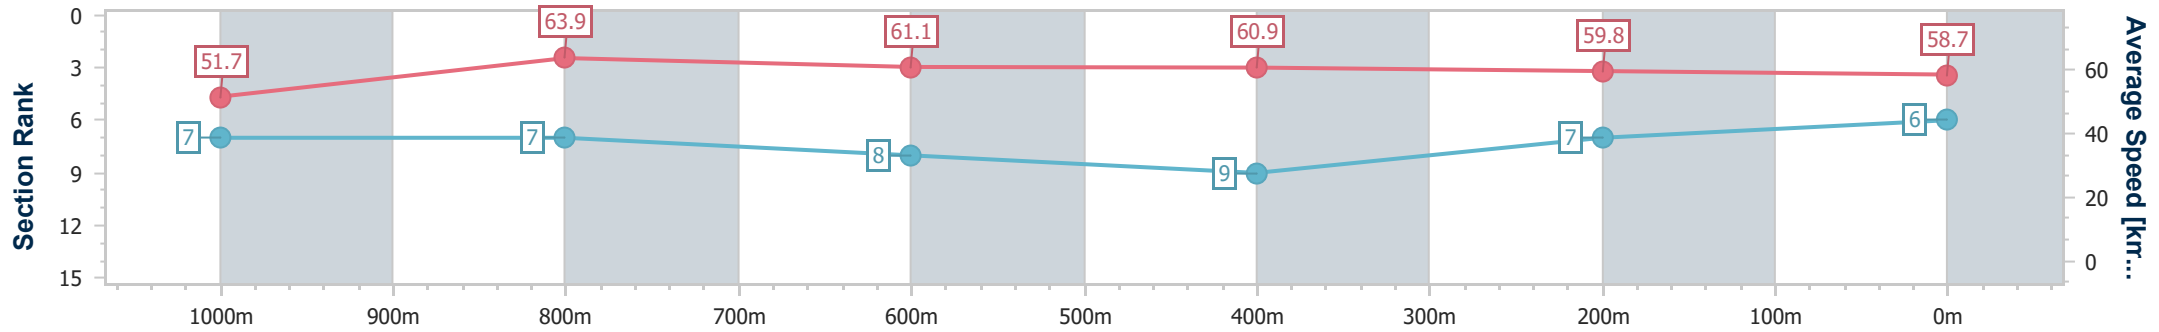

Horse/Jockey Name	Zephyrz Zoom
Final Rank	6
Fastest Section Time (Section)	0:11.17 (1000m)
Top Speed [km/h] (Section)	64.9 (1000m)
Race State	Finished

Toowoomba QLD Professional
Race 1: THE TERRY BOURKE MEMORIAL Class 1 Handicap - 1200m

28 December 2024 - 17:28

Track Rating: Good 4, Weather: Fine, Rail Position: True

Section	Overall	1000m	800m	600m	400m	200m
Section Times	1:12.89 [6] (0:13.89)	0:59.00 [7] (0:11.17)	0:47.83 [7] (0:11.81)	0:36.02 [8] (0:11.81)	0:24.21 [9] (0:11.94)	0:12.27 [7] (0:12.27)
Average Speed [km/h]	51.7	63.9	61.1	60.9	59.8	58.7
Top Speed [km/h]	64.3	64.9	63.1	61.9	60.9	60.9
Avg. Dist. to Rail [m]	1.8	2.3	1.2	0.8	1.7	3.0
Avg. Stride Freq. [Hz]	2.3	2.4	2.4	2.4	2.4	2.3
Avg. Stride Length [m]	6.4	7.3	7.0	7.1	6.9	7.0

- [ ] Ranking at each section and finish
- -.-.- No data available at this section
- NA No data available