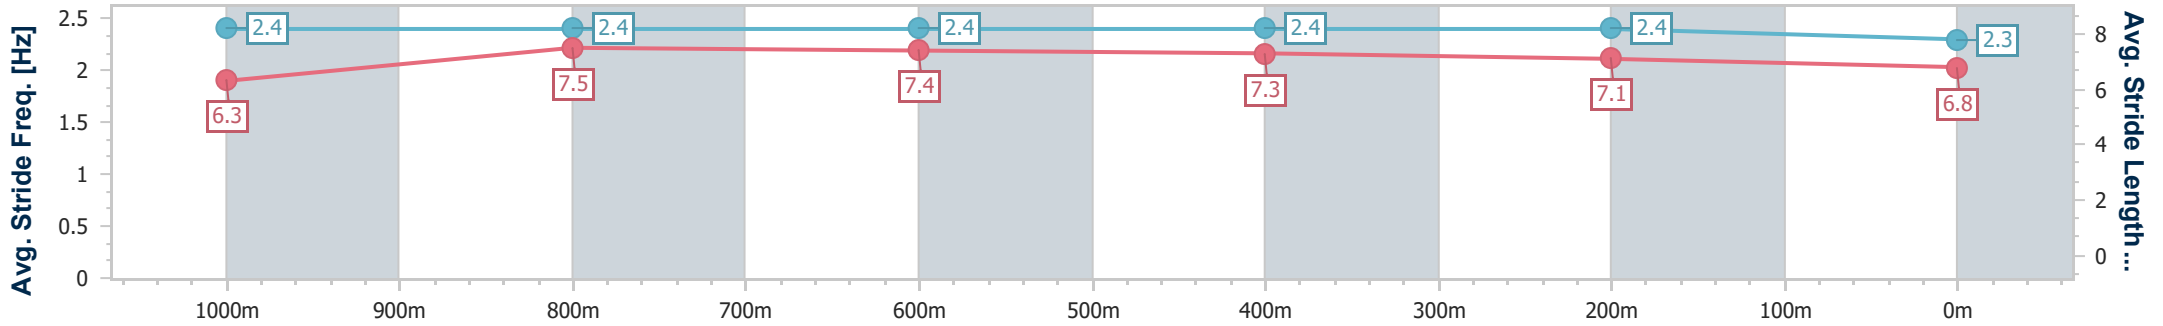

Horse/Jockey Name	Uluwatu
Final Rank	2
Fastest Section Time (Section)	0:11.16 (1000m)
Top Speed [km/h] (Section)	66.9 (1000m)
Race State	Finished

Toowoomba QLD Professional
Race 1: THE TERRY BOURKE MEMORIAL Class 1 Handicap - 1200m

28 December 2024 - 17:28

Track Rating: Good 4, Weather: Fine, Rail Position: True

Section	Overall	1000m	800m	600m	400m	200m
Section Times	1:12.31 [2] (0:13.43)	0:58.88 [2] (0:11.16)	0:47.72 [2] (0:11.58)	0:36.14 [2] (0:11.73)	0:24.41 [2] (0:11.95)	0:12.46 [1] (0:12.46)
Average Speed [km/h]	53.6	65.1	63.0	62.2	60.4	57.6
Top Speed [km/h]	66.6	66.9	63.9	63.3	61.5	59.5
Avg. Dist. to Rail [m]	6.2	3.0	3.4	2.4	0.7	0.9
Avg. Stride Freq. [Hz]	2.4	2.4	2.4	2.4	2.4	2.3
Avg. Stride Length [m]	6.3	7.5	7.4	7.3	7.1	6.8

- [ ] Ranking at each section and finish
- -.-.- No data available at this section
- NA No data available