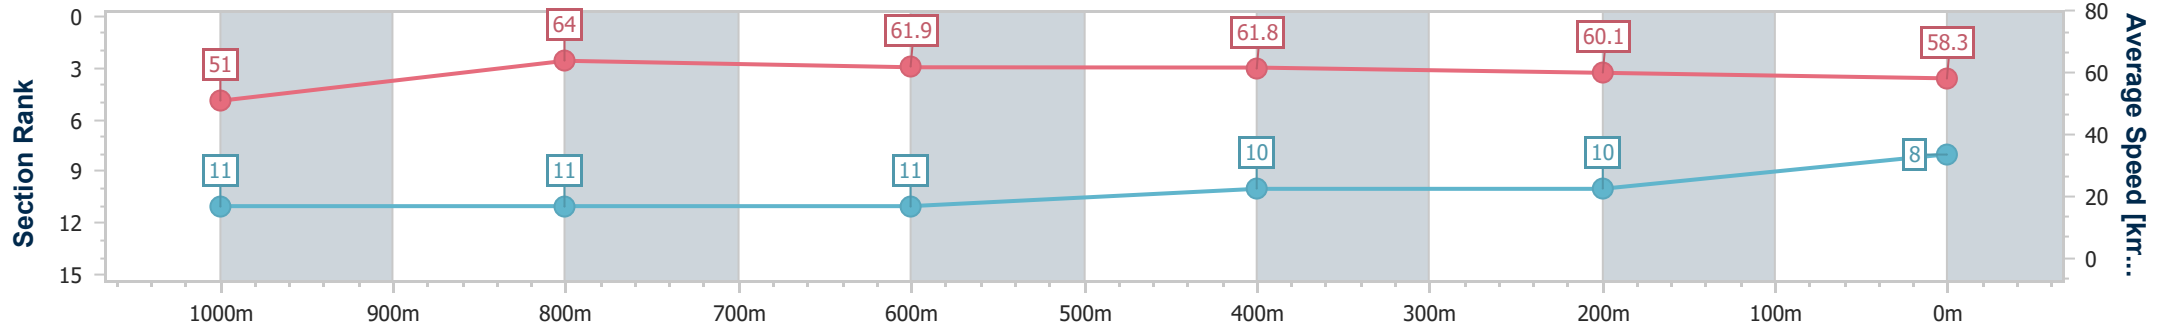

Horse/Jockey Name	Thebarberofseville
Final Rank	8
Fastest Section Time (Section)	0:11.30 (1000m)
Top Speed [km/h] (Section)	65.7 (1000m)
Race State	Finished

Toowoomba QLD Professional
Race 1: THE TERRY BOURKE MEMORIAL Class 1 Handicap - 1200m

28 December 2024 - 17:28

Track Rating: Good 4, Weather: Fine, Rail Position: True

Section	Overall	1000m	800m	600m	400m	200m
Section Times	1:13.19 [8] (0:14.17)	0:59.02 [11] (0:11.30)	0:47.72 [11] (0:11.65)	0:36.07 [11] (0:11.73)	0:24.34 [10] (0:12.01)	0:12.33 [10] (0:12.33)
Average Speed [km/h]	51.0	64.0	61.9	61.8	60.1	58.3
Top Speed [km/h]	65.6	65.7	62.9	63.0	60.9	60.2
Avg. Dist. to Rail [m]	6.7	0.5	1.2	1.2	0.8	0.4
Avg. Stride Freq. [Hz]	2.4	2.5	2.4	2.4	2.4	2.3
Avg. Stride Length [m]	6.0	7.2	7.2	7.1	7.0	6.9

- [ ] Ranking at each section and finish
- -.-.- No data available at this section
- NA No data available