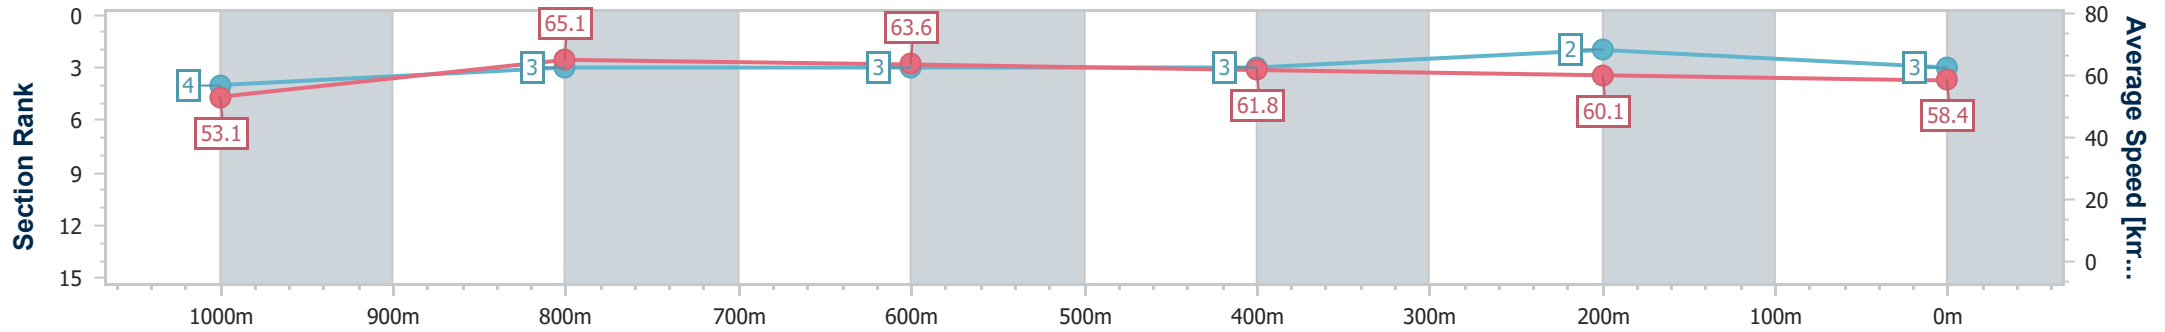

Horse/Jockey Name	Rock Lobster
Final Rank	3
Fastest Section Time (Section)	0:11.17 (1000m)
Top Speed [km/h] (Section)	67.2 (Overall)
Race State	Finished

Toowoomba QLD Professional
Race 1: THE TERRY BOURKE MEMORIAL Class 1 Handicap - 1200m

28 December 2024 - 17:28

Track Rating: Good 4, Weather: Fine, Rail Position: True

Section	Overall	1000m	800m	600m	400m	200m
Section Times	1:12.45 [3] (0:13.57)	0:58.88 [4] (0:11.17)	0:47.71 [3] (0:11.51)	0:36.20 [3] (0:11.81)	0:24.39 [3] (0:12.09)	0:12.30 [2] (0:12.30)
Average Speed [km/h]	53.1	65.1	63.6	61.8	60.1	58.4
Top Speed [km/h]	67.2	67.2	65.2	64.6	60.9	60.0
Avg. Dist. to Rail [m]	8.8	3.8	3.4	2.9	1.8	0.9
Avg. Stride Freq. [Hz]	2.3	2.4	2.4	2.3	2.3	2.3
Avg. Stride Length [m]	6.5	7.6	7.5	7.3	7.2	7.0

- [ ] Ranking at each section and finish
- -.-.-.- No data available at this section
- NA No data available