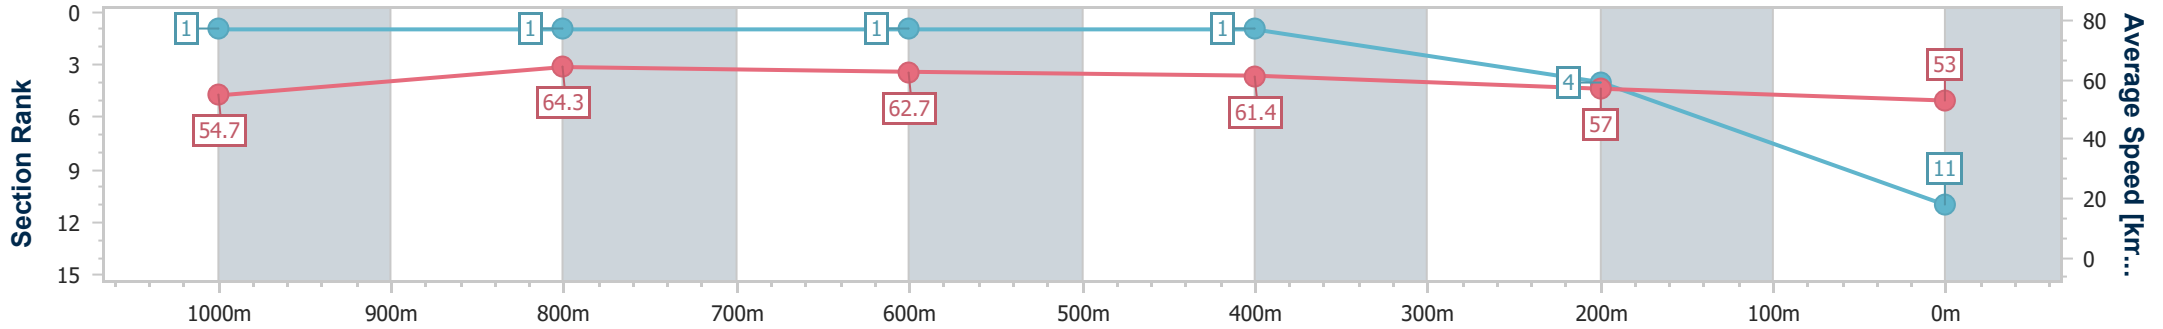

Horse/Jockey Name	Asgoodasyougett
Final Rank	11
Fastest Section Time (Section)	0:11.29 (1000m)
Top Speed [km/h] (Section)	69.1 (Overall)
Race State	Finished

Toowoomba QLD Professional
Race 1: THE TERRY BOURKE MEMORIAL Class 1 Handicap - 1200m

28 December 2024 - 17:28

Track Rating: Good 4, Weather: Fine, Rail Position: True

Section	Overall	1000m	800m	600m	400m	200m
Section Times	1:13.88 [11] (0:13.21)	1:00.67 [1] (0:11.29)	0:49.38 [1] (0:11.57)	0:37.81 [1] (0:11.67)	0:26.14 [1] (0:12.57)	0:13.57 [4] (0:13.57)
Average Speed [km/h]	54.7	64.3	62.7	61.4	57.0	53.0
Top Speed [km/h]	69.1	66.5	63.5	63.7	59.3	55.5
Avg. Dist. to Rail [m]	11.0	2.7	1.5	0.9	1.2	1.2
Avg. Stride Freq. [Hz]	2.3	2.3	2.3	2.3	2.2	2.1
Avg. Stride Length [m]	6.8	7.8	7.6	7.5	7.1	7.0

- [ ] Ranking at each section and finish
- -.-.- No data available at this section
- NA No data available