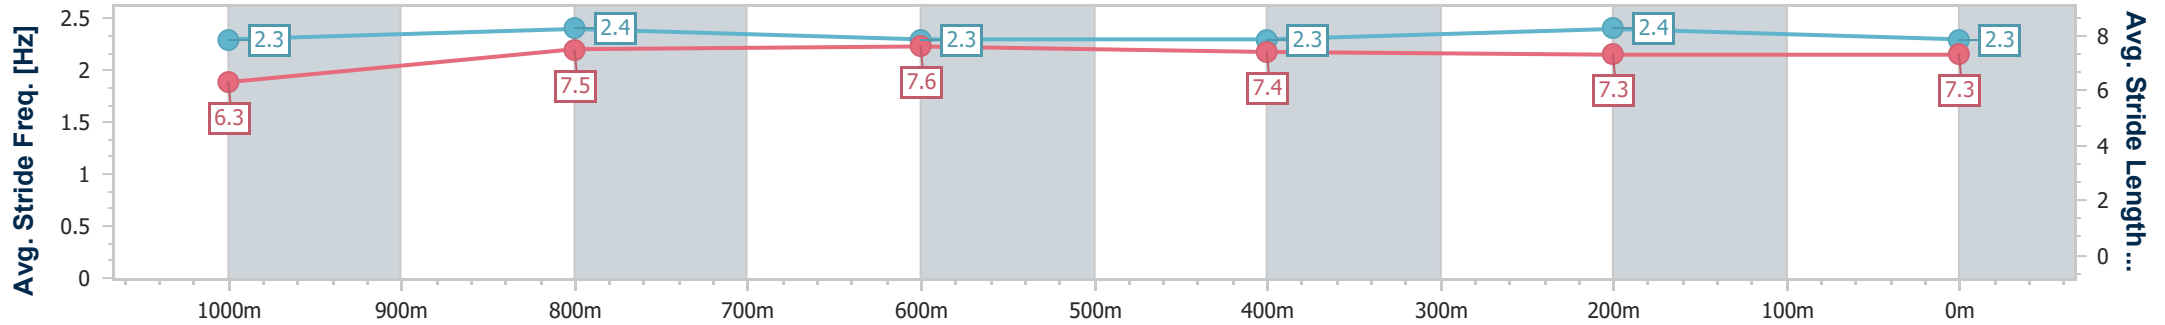

28 December 2024 - 17:28

Track Rating: Good 4, Weather: Fine, Rail Position: True

Section	Overall	1000m	800m	600m	400m	200m
Section Times	1:12.18 [1] (0:13.93)	0:58.25 [10] (0:11.03)	0:47.22 [6] (0:11.54)	0:35.68 [6] (0:11.75)	0:23.93 [5] (0:11.96)	0:11.97 [3] (0:11.97)
Average Speed [km/h]	51.9	65.6	63.2	62.0	61.2	60.2
Top Speed [km/h]	65.8	67.7	64.0	63.1	62.0	61.0
Avg. Dist. to Rail [m]	10.0	3.0	3.2	2.3	3.6	4.4
Avg. Stride Freq. [Hz]	2.3	2.4	2.3	2.3	2.4	2.3
Avg. Stride Length [m]	6.3	7.5	7.6	7.4	7.3	7.3