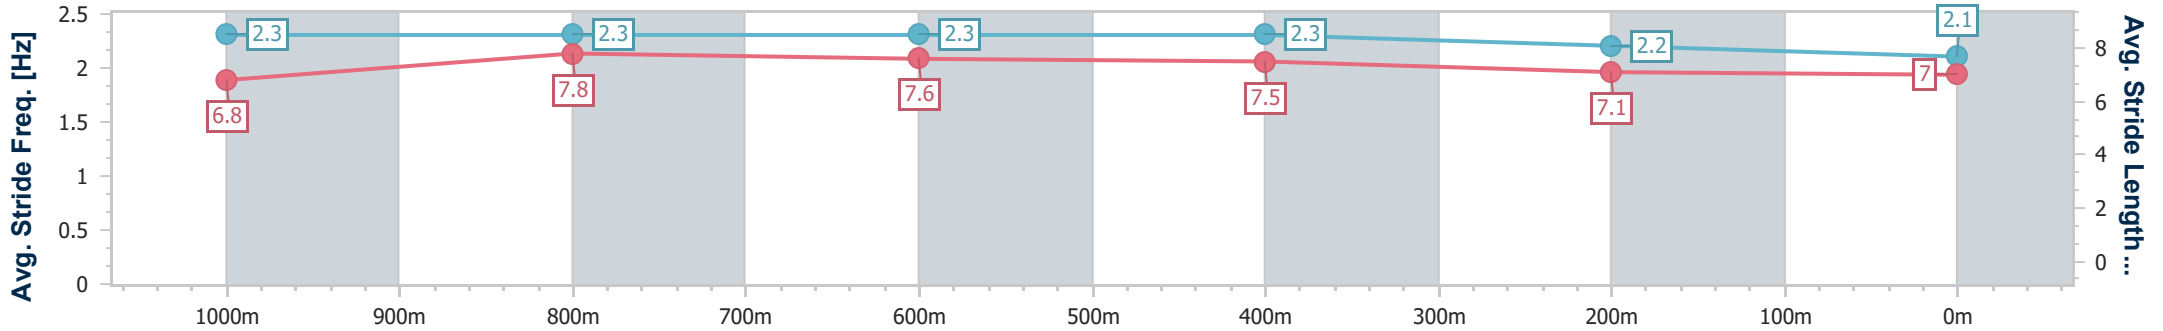

- [] Ranking at each section and finish
- .-.- No data available at this section
- NA No data available

Horse/Jockey Name	Asgoodasyougett
Final Rank	11
Fastest Section Time (Section)	0:11.29 (1000m)
Top Speed [km/h] (Section)	69.1 (Overall)
Race State	Finished

Toowoomba QLD Professional
Race 1: THE TERRY BOURKE MEMORIAL Class 1 Handicap - 1200m

28 December 2024 - 17:28

Track Rating: Good 4, Weather: Fine, Rail Position: True

Section	Overall	1000m	800m	600m	400m	200m
Section Times	1:13.88 [11] (0:13.21)	1:00.67 [1] (0:11.29)	0:49.38 [1] (0:11.57)	0:37.81 [1] (0:11.67)	0:26.14 [1] (0:12.57)	0:13.57 [4] (0:13.57)
Average Speed [km/h]	54.7	64.3	62.7	61.4	57.0	53.0
Top Speed [km/h]	69.1	66.5	63.5	63.7	59.3	55.5
Avg. Dist. to Rail [m]	11.0	2.7	1.5	0.9	1.2	1.2
Avg. Stride Freq. [Hz]	2.3	2.3	2.3	2.3	2.2	2.1
Avg. Stride Length [m]	6.8	7.8	7.6	7.5	7.1	7.0