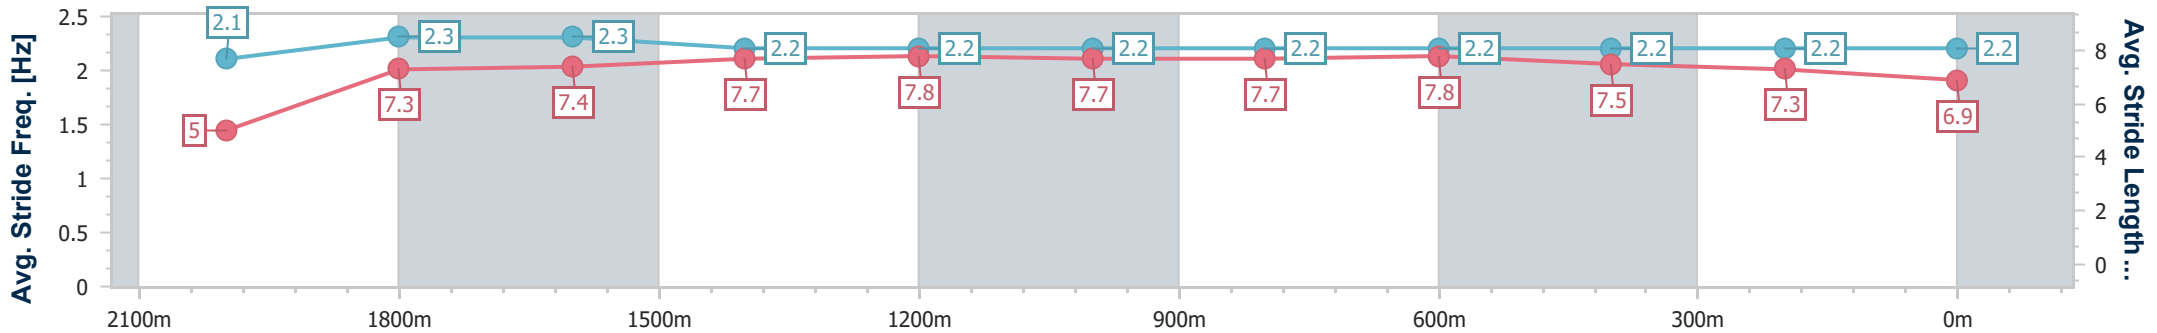

- [] Ranking at each section and finish
- .-.- No data available at this section
- NA No data available

Horse/Jockey Name	Red Top
Final Rank	11
Fastest Section Time (Section)	0:09.71 (Overall)
Top Speed [km/h] (Section)	63.2 (1400m)
Race State	Finished

Eagle Farm QLD Professional
Race 9: MAGIC MILLIONS SHOOT OUT - 2100m

28 December 2024 - 17:08
Track Rating: Good 3, Weather: Fine, Rail Position: +6.5m 1000m-400m; +6m Remainder

BRISBANE RACING CLUB

Section	Overall	2000m	1800m	1600m	1400m	1200m	1000m	800m	600m	400m	200m
Section Times	2:09.46 [11] (0:09.71)	1:59.75 [7] (0:11.71)	1:48.04 [4] (0:12.07)	1:35.97 [4] (0:11.71)	1:24.26 [4] (0:11.55)	1:12.71 [4] (0:11.69)	1:01.02 [4] (0:11.81)	0:49.21 [4] (0:11.69)	0:37.52 [4] (0:11.89)	0:25.63 [5] (0:12.29)	0:13.34 [12] (0:13.34)
Average Speed [km/h]	37.1	60.7	60.0	61.8	62.7	61.6	61.9	62.3	60.9	58.6	54.2
Top Speed [km/h]	58.2	62.0	60.8	62.5	63.2	62.0	62.9	62.9	61.9	60.4	56.4
Avg. Dist. to Rail [m]	3.6	1.7	0.9	2.4	2.6	2.7	3.2	2.7	1.2	1.0	1.8
Avg. Stride Freq. [Hz]	2.1	2.3	2.3	2.2	2.2	2.2	2.2	2.2	2.2	2.2	2.2
Avg. Stride Length [m]	5.0	7.3	7.4	7.7	7.8	7.7	7.7	7.8	7.5	7.3	6.9