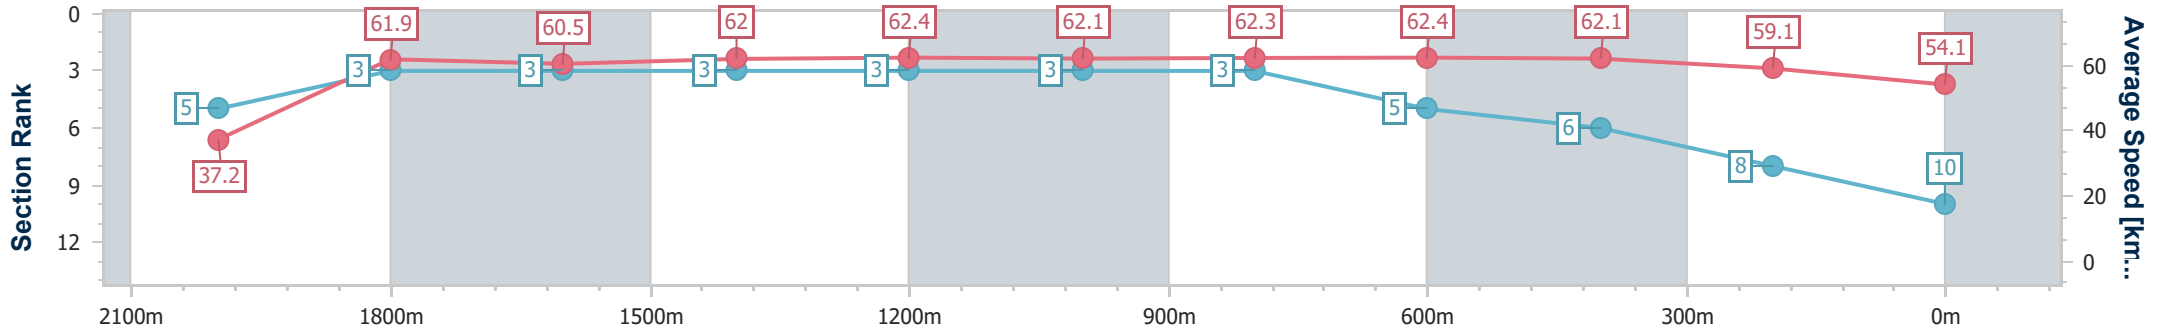

- [] Ranking at each section and finish
- .-.- No data available at this section
- NA No data available

Horse/Jockey Name	Little Mix
Final Rank	10
Fastest Section Time (Section)	0:09.69 (Overall)
Top Speed [km/h] (Section)	63.5 (2000m)
Race State	Finished

Eagle Farm QLD Professional
Race 9: MAGIC MILLIONS SHOOT OUT - 2100m

28 December 2024 - 17:08
Track Rating: Good 3, Weather: Fine, Rail Position: +6.5m 1000m-400m; +6m Remainder

BRISBANE RACING CLUB

Section	Overall	2000m	1800m	1600m	1400m	1200m	1000m	800m	600m	400m	200m
Section Times	2:09.43 [10] (0:09.69)	1:59.74 [5] (0:11.62)	1:48.12 [3] (0:12.07)	1:36.05 [3] (0:11.76)	1:24.29 [3] (0:11.59)	1:12.70 [3] (0:11.66)	1:01.04 [3] (0:11.86)	0:49.18 [3] (0:11.79)	0:37.39 [5] (0:11.83)	0:25.56 [6] (0:12.19)	0:13.37 [8] (0:13.37)
Average Speed [km/h]	37.2	61.9	60.5	62.0	62.4	62.1	62.3	62.4	62.1	59.1	54.1
Top Speed [km/h]	59.5	63.5	61.2	63.2	62.7	62.5	63.2	63.1	62.9	61.2	56.5
Avg. Dist. to Rail [m]	5.4	0.9	2.5	4.9	5.2	5.3	5.5	5.0	4.2	8.3	7.9
Avg. Stride Freq. [Hz]	2.2	2.3	2.3	2.3	2.3	2.3	2.3	2.3	2.3	2.3	2.2
Avg. Stride Length [m]	4.8	7.3	7.4	7.5	7.6	7.6	7.4	7.5	7.4	7.0	6.8