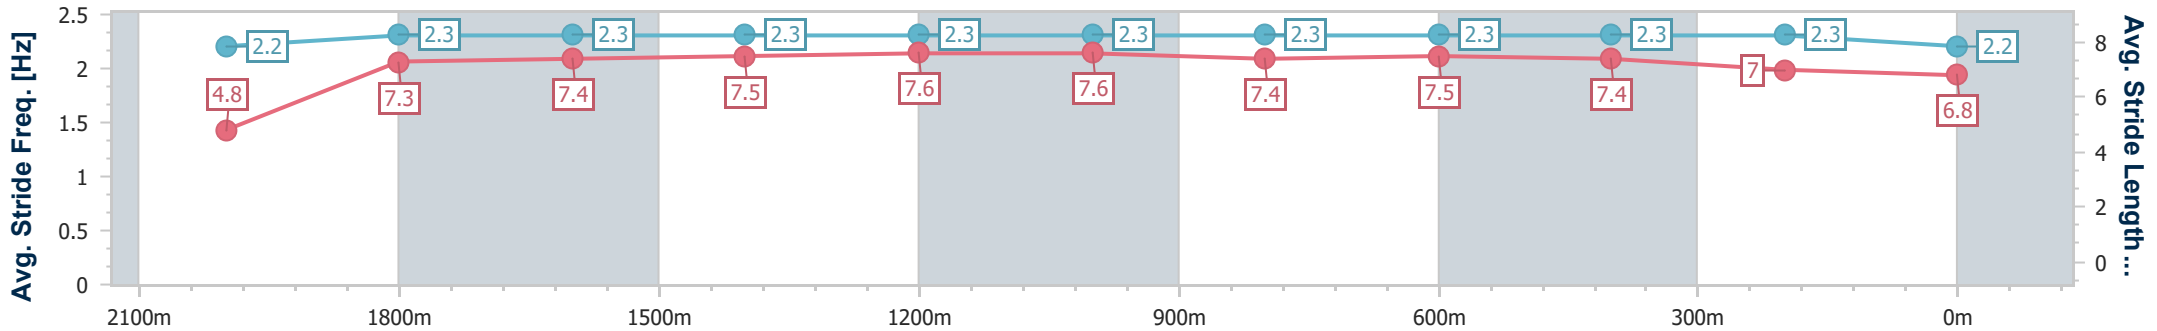

- [] Ranking at each section and finish
- .-.- No data available at this section
- NA No data available

Horse/Jockey Name	Little Mix
Final Rank	10
Fastest Section Time (Section)	0:09.69 (Overall)
Top Speed [km/h] (Section)	63.5 (2000m)
Race State	Finished

Eagle Farm QLD Professional
Race 9: MAGIC MILLIONS SHOOT OUT - 2100m

28 December 2024 - 17:08
Track Rating: Good 3, Weather: Fine, Rail Position: +6.5m 1000m-400m; +6m Remainder

BRISBANE RACING CLUB

Section	Overall	2000m	1800m	1600m	1400m	1200m	1000m	800m	600m	400m	200m
Section Times	2:09.43 [10] (0:09.69)	1:59.74 [5] (0:11.62)	1:48.12 [3] (0:12.07)	1:36.05 [3] (0:11.76)	1:24.29 [3] (0:11.59)	1:12.70 [3] (0:11.66)	1:01.04 [3] (0:11.86)	0:49.18 [3] (0:11.79)	0:37.39 [5] (0:11.83)	0:25.56 [6] (0:12.19)	0:13.37 [8] (0:13.37)
Average Speed [km/h]	37.2	61.9	60.5	62.0	62.4	62.1	62.3	62.4	62.1	59.1	54.1
Top Speed [km/h]	59.5	63.5	61.2	63.2	62.7	62.5	63.2	63.1	62.9	61.2	56.5
Avg. Dist. to Rail [m]	5.4	0.9	2.5	4.9	5.2	5.3	5.5	5.0	4.2	8.3	7.9
Avg. Stride Freq. [Hz]	2.2	2.3	2.3	2.3	2.3	2.3	2.3	2.3	2.3	2.3	2.2
Avg. Stride Length [m]	4.8	7.3	7.4	7.5	7.6	7.6	7.4	7.5	7.4	7.0	6.8