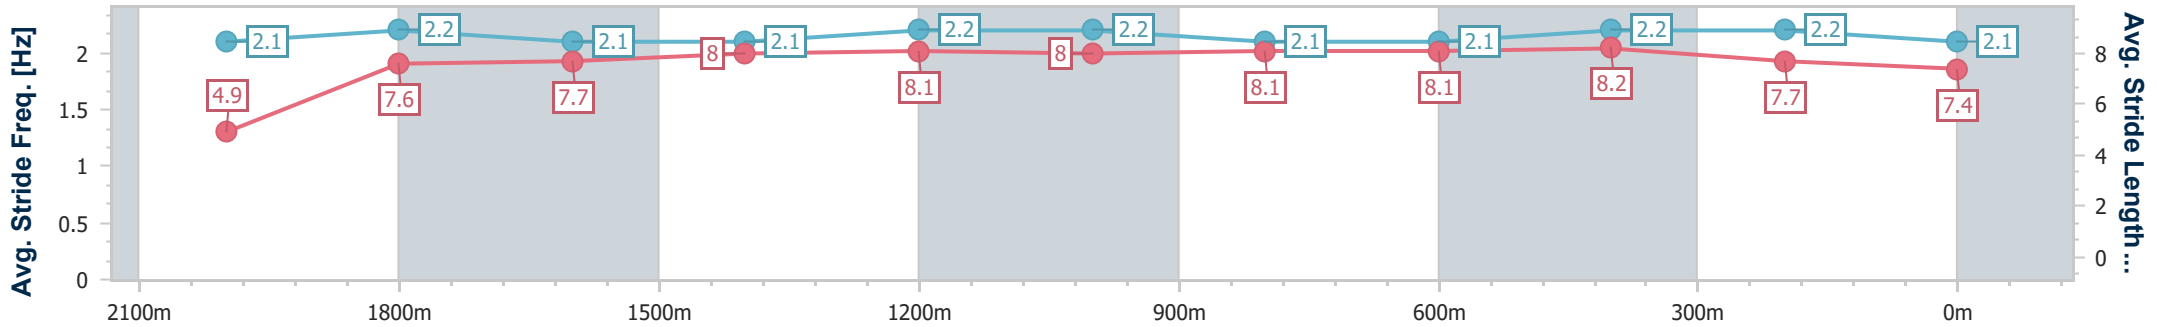

Eagle Farm QLD Professional
Race 9: MAGIC MILLIONS SHOOT OUT - 2100m

28 December 2024 - 17:08
Track Rating: Good 3, Weather: Fine, Rail Position: +6.5m 1000m-400m; +6m Remainder

BRISBANE RACING CLUB

Section	Overall	2000m	1800m	1600m	1400m	1200m	1000m	800m	600m	400m	200m
Section Times	2:08.89 [7] (0:09.91)	1:58.98 [11] (0:11.98)	1:47.00 [10] (0:12.20)	1:34.80 [10] (0:11.88)	1:22.92 [10] (0:11.48)	1:11.44 [9] (0:11.62)	0:59.82 [10] (0:11.70)	0:48.12 [11] (0:11.71)	0:36.41 [12] (0:11.55)	0:24.86 [9] (0:11.87)	0:12.99 [6] (0:12.99)
Average Speed [km/h]	36.7	59.9	59.9	61.1	63.0	62.2	62.6	62.4	63.6	60.5	55.7
Top Speed [km/h]	55.9	61.8	60.9	63.1	63.8	63.2	63.7	63.9	63.9	62.7	58.0
Avg. Dist. to Rail [m]	7.7	0.6	2.3	3.6	3.9	3.5	3.5	3.7	3.6	10.0	10.6
Avg. Stride Freq. [Hz]	2.1	2.2	2.1	2.1	2.2	2.2	2.1	2.1	2.2	2.2	2.1
Avg. Stride Length [m]	4.9	7.6	7.7	8.0	8.1	8.0	8.1	8.1	8.2	7.7	7.4