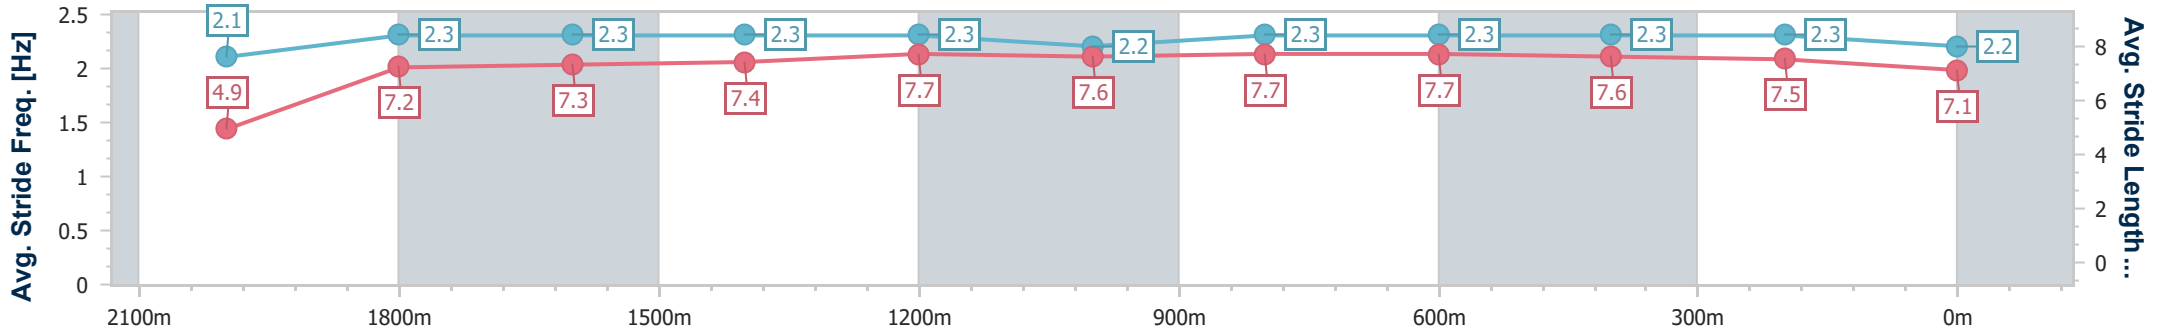

Eagle Farm QLD Professional

Race 9: MAGIC MILLIONS SHOOT OUT - 2100m

28 December 2024 - 17:08

Track Rating: Good 3, Weather: Fine, Rail Position: +6.5m 1000m-400m; +6m Remainder

BRISBANE RACING CLUB

Section	Overall	2000m	1800m	1600m	1400m	1200m	1000m	800m	600m	400m	200m
Section Times	2:07.76 [1] (0:09.75)	1:58.01 [8] (0:11.91)	1:46.10 [7] (0:12.27)	1:33.83 [7] (0:11.90)	1:21.93 [8] (0:11.54)	1:10.39 [8] (0:11.60)	0:58.79 [8] (0:11.69)	0:47.10 [8] (0:11.62)	0:35.48 [7] (0:11.53)	0:23.95 [4] (0:11.46)	0:12.49 [1] (0:12.49)
Average Speed [km/h]	37.0	60.0	59.1	61.0	62.4	62.1	62.3	62.7	62.9	62.8	57.9
Top Speed [km/h]	57.2	61.0	60.4	62.3	62.7	62.7	63.5	63.5	63.6	64.0	61.2
Avg. Dist. to Rail [m]	3.8	1.4	1.0	2.5	2.4	2.3	2.3	1.8	2.1	7.6	10.8
Avg. Stride Freq. [Hz]	2.1	2.3	2.3	2.3	2.3	2.2	2.3	2.3	2.3	2.3	2.2
Avg. Stride Length [m]	4.9	7.2	7.3	7.4	7.7	7.6	7.7	7.7	7.6	7.5	7.1