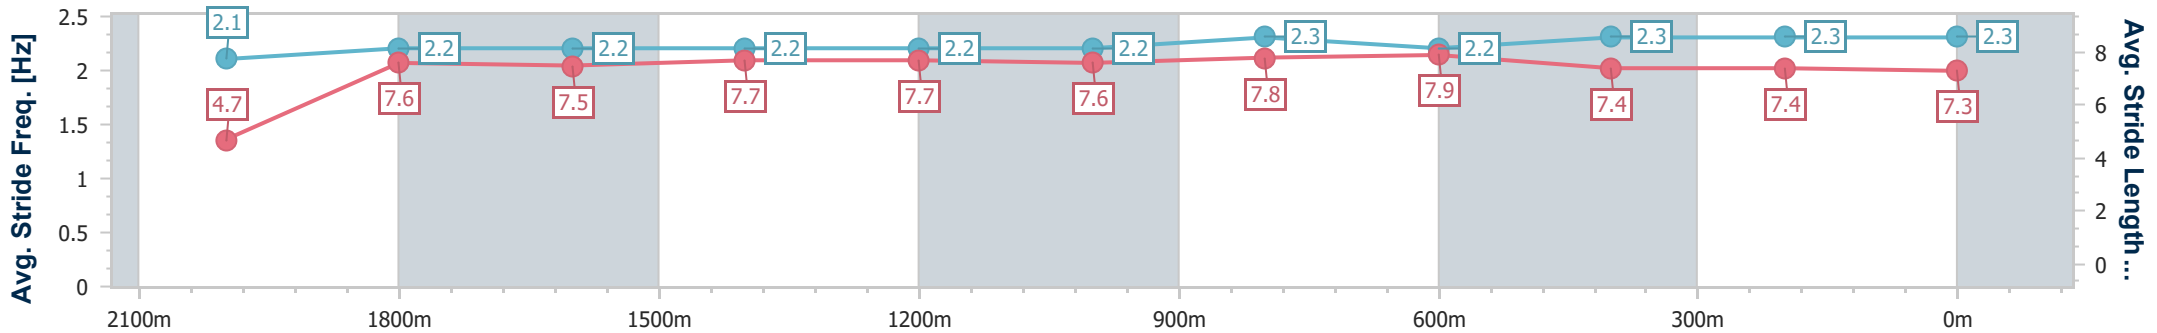

Horse/Jockey Name	Queen Air
Final Rank	2
Fastest Section Time (Section)	0:10.31 (Overall)
Top Speed [km/h] (Section)	65.1 (1000m)
Race State	Finished

Eagle Farm QLD Professional
Race 9: MAGIC MILLIONS SHOOT OUT - 2100m

28 December 2024 - 17:08
Track Rating: Good 3, Weather: Fine, Rail Position: +6.5m 1000m-400m; +6m Remainder

BRISBANE RACING CLUB

Section	Overall	2000m	1800m	1600m	1400m	1200m	1000m	800m	600m	400m	200m
Section Times	2:07.97 [2] (0:10.31)	1:57.66 [13] (0:11.71)	1:45.95 [12] (0:12.21)	1:33.74 [12] (0:11.80)	1:21.94 [11] (0:11.67)	1:10.27 [12] (0:11.78)	0:58.49 [13] (0:11.43)	0:47.06 [12] (0:11.53)	0:35.53 [10] (0:11.78)	0:23.75 [11] (0:11.56)	0:12.19 [5] (0:12.19)
Average Speed [km/h]	34.9	60.6	59.2	61.6	62.1	61.1	63.7	63.1	61.6	62.2	59.7
Top Speed [km/h]	56.0	62.4	60.6	62.6	62.5	63.6	65.1	64.5	63.8	64.6	60.2
Avg. Dist. to Rail [m]	8.3	3.6	1.8	2.8	4.1	4.4	2.2	2.0	2.4	6.1	6.8
Avg. Stride Freq. [Hz]	2.1	2.2	2.2	2.2	2.2	2.2	2.3	2.2	2.3	2.3	2.3
Avg. Stride Length [m]	4.7	7.6	7.5	7.7	7.7	7.6	7.8	7.9	7.4	7.4	7.3

- [ ] Ranking at each section and finish
- -.-.- No data available at this section
- NA No data available