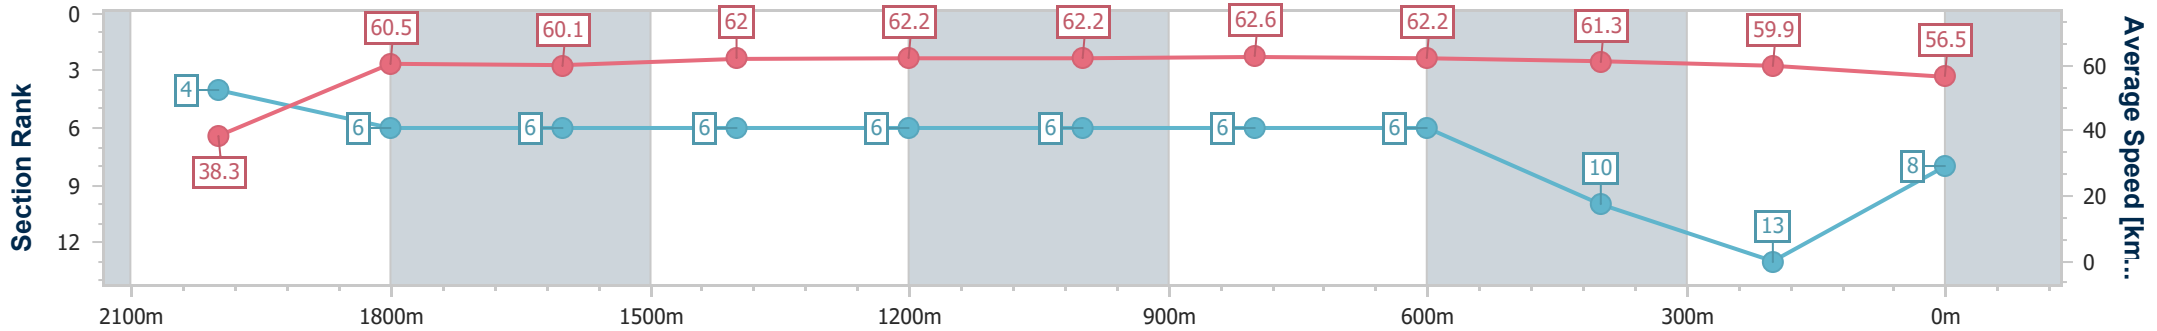

Eagle Farm QLD Professional

Race 9: MAGIC MILLIONS SHOOT OUT - 2100m

28 December 2024 - 17:08

Track Rating: Good 3, Weather: Fine, Rail Position: +6.5m 1000m-400m; +6m Remainder

BRISBANE RACING CLUB

Section	Overall	2000m	1800m	1600m	1400m	1200m	1000m	800m	600m	400m	200m
Section Times	2:09.02 [8] (0:09.57)	1:59.45 [4] (0:12.05)	1:47.40 [6] (0:12.13)	1:35.27 [6] (0:11.77)	1:23.50 [6] (0:11.62)	1:11.88 [6] (0:11.63)	1:00.25 [6] (0:11.74)	0:48.51 [6] (0:11.74)	0:36.77 [6] (0:11.95)	0:24.82 [10] (0:12.04)	0:12.78 [13] (0:12.78)
Average Speed [km/h]	38.3	60.5	60.1	62.0	62.2	62.2	62.6	62.2	61.3	59.9	56.5
Top Speed [km/h]	58.3	62.5	61.9	63.6	62.7	62.7	62.9	63.1	61.6	61.2	58.6
Avg. Dist. to Rail [m]	9.1	2.4	2.7	4.2	4.3	4.3	4.0	3.4	3.9	9.8	9.5
Avg. Stride Freq. [Hz]	2.1	2.3	2.2	2.2	2.2	2.2	2.2	2.2	2.2	2.2	2.1
Avg. Stride Length [m]	5.0	7.4	7.5	7.7	7.8	7.8	7.8	7.8	7.7	7.6	7.3