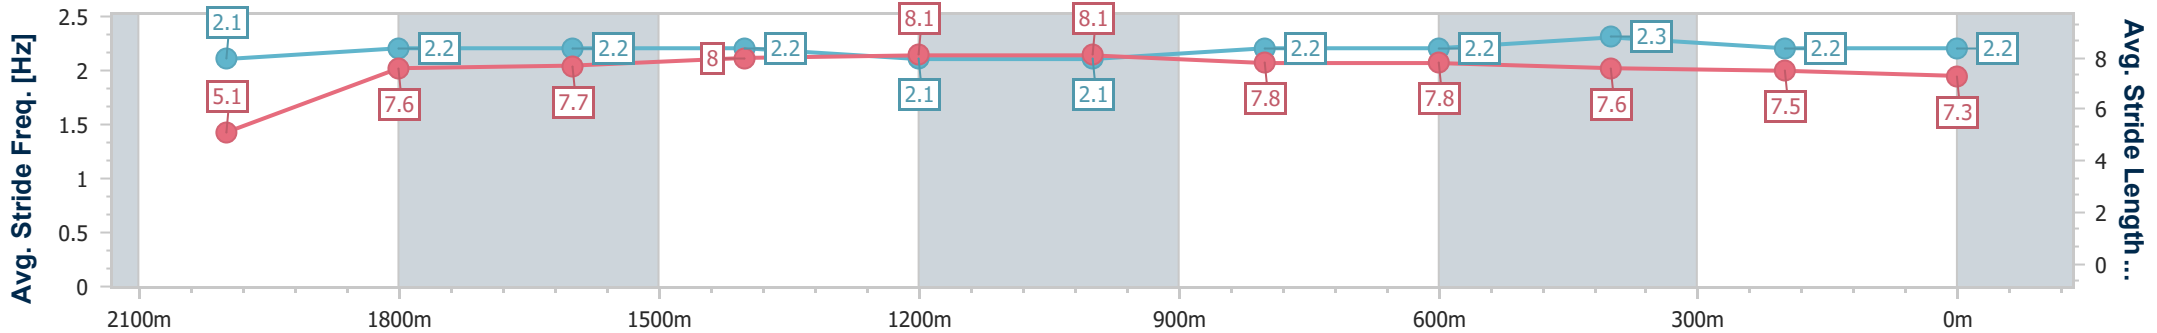

- [] Ranking at each section and finish
- .-.- No data available at this section
- NA No data available

Horse/Jockey Name	Regal Lion
Final Rank	4
Fastest Section Time (Section)	0:09.49 (Overall)
Top Speed [km/h] (Section)	63.8 (600m)
Race State	Finished

Eagle Farm QLD Professional
Race 9: MAGIC MILLIONS SHOOT OUT - 2100m

28 December 2024 - 17:08
Track Rating: Good 3, Weather: Fine, Rail Position: +6.5m 1000m-400m; +6m Remainder

BRISBANE RACING CLUB

Section	Overall	2000m	1800m	1600m	1400m	1200m	1000m	800m	600m	400m	200m
Section Times	2:08.16 [4] (0:09.49)	1:58.67 [3] (0:12.01)	1:46.66 [5] (0:12.11)	1:34.55 [5] (0:11.72)	1:22.83 [5] (0:11.55)	1:11.28 [5] (0:11.62)	0:59.66 [5] (0:11.75)	0:47.91 [4] (0:11.67)	0:36.24 [3] (0:11.59)	0:24.65 [2] (0:11.88)	0:12.77 [2] (0:12.77)
Average Speed [km/h]	38.1	60.5	60.2	62.2	62.5	62.2	62.3	62.8	63.0	60.5	56.8
Top Speed [km/h]	59.4	61.3	61.2	62.7	63.0	63.1	62.9	63.7	63.8	62.0	58.9
Avg. Dist. to Rail [m]	6.9	1.1	2.7	3.6	3.5	3.6	3.8	3.6	3.1	7.7	7.5
Avg. Stride Freq. [Hz]	2.1	2.2	2.2	2.2	2.1	2.1	2.2	2.2	2.3	2.2	2.2
Avg. Stride Length [m]	5.1	7.6	7.7	8.0	8.1	8.1	7.8	7.8	7.6	7.5	7.3