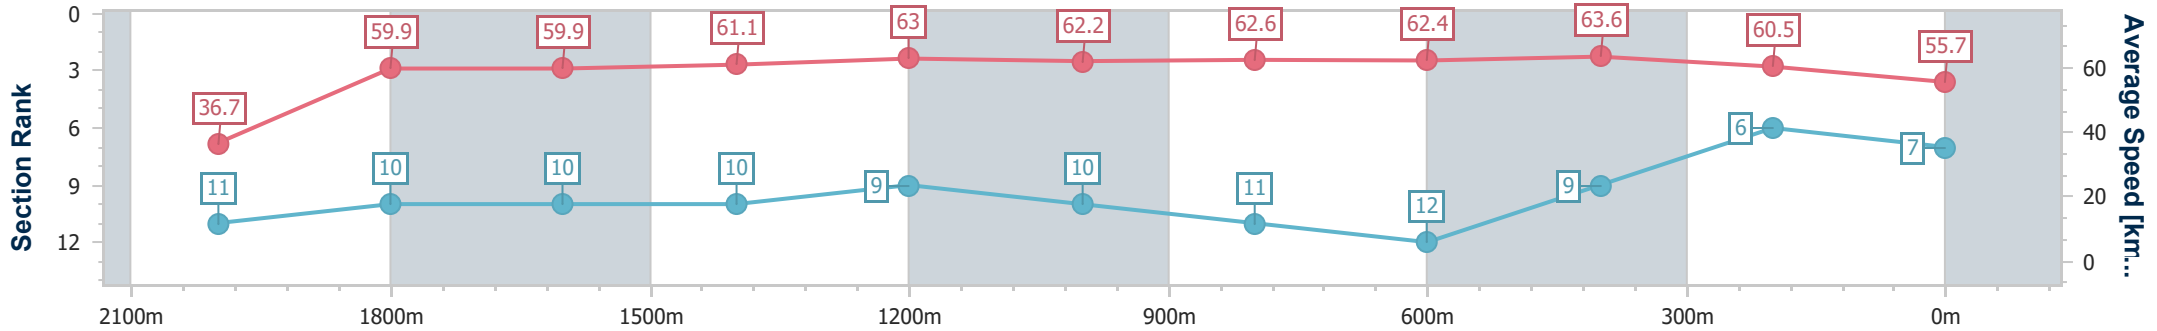

Eagle Farm QLD Professional
Race 9: MAGIC MILLIONS SHOOT OUT - 2100m

28 December 2024 - 17:08
Track Rating: Good 3, Weather: Fine, Rail Position: +6.5m 1000m-400m; +6m Remainder

BRISBANE RACING CLUB

Section	Overall	2000m	1800m	1600m	1400m	1200m	1000m	800m	600m	400m	200m
Section Times	2:08.89 [7] (0:09.91)	1:58.98 [11] (0:11.98)	1:47.00 [10] (0:12.20)	1:34.80 [10] (0:11.88)	1:22.92 [10] (0:11.48)	1:11.44 [9] (0:11.62)	0:59.82 [10] (0:11.70)	0:48.12 [11] (0:11.71)	0:36.41 [12] (0:11.55)	0:24.86 [9] (0:11.87)	0:12.99 [6] (0:12.99)
Average Speed [km/h]	36.7	59.9	59.9	61.1	63.0	62.2	62.6	62.4	63.6	60.5	55.7
Top Speed [km/h]	55.9	61.8	60.9	63.1	63.8	63.2	63.7	63.9	63.9	62.7	58.0
Avg. Dist. to Rail [m]	7.7	0.6	2.3	3.6	3.9	3.5	3.5	3.7	3.6	10.0	10.6
Avg. Stride Freq. [Hz]	2.1	2.2	2.1	2.1	2.2	2.2	2.1	2.1	2.2	2.2	2.1
Avg. Stride Length [m]	4.9	7.6	7.7	8.0	8.1	8.0	8.1	8.1	8.2	7.7	7.4