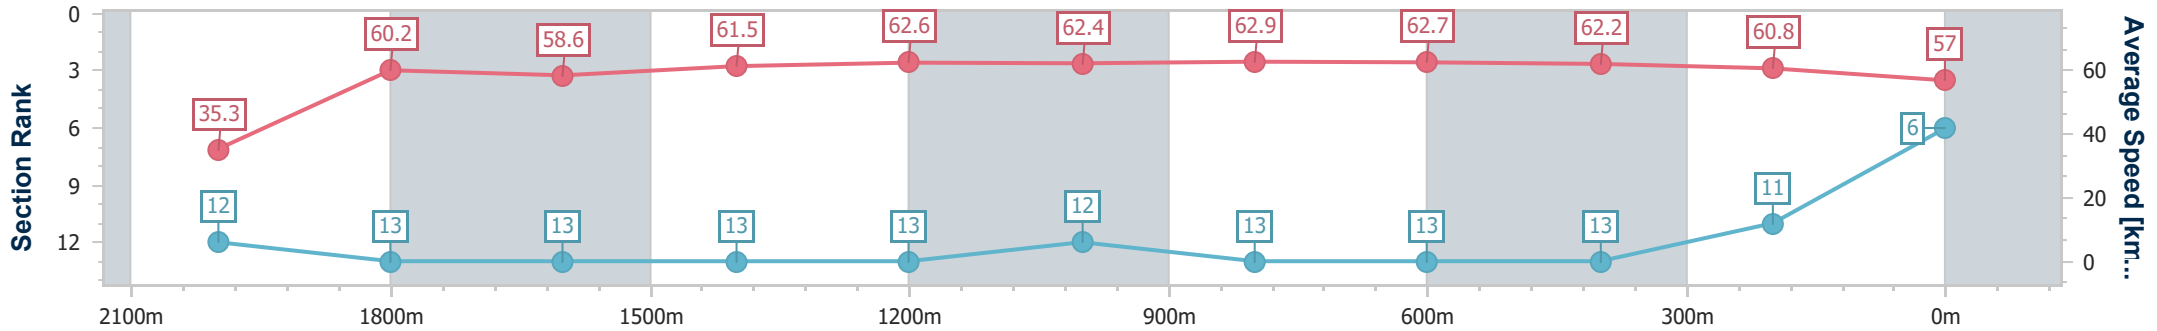

- [] Ranking at each section and finish
- .-.-.- No data available at this section
- NA No data available

Horse/Jockey Name	Bedford Square
Final Rank	6
Fastest Section Time (Section)	0:10.19 (Overall)
Top Speed [km/h] (Section)	64.7 (1000m)
Race State	Finished

Eagle Farm QLD Professional
Race 9: MAGIC MILLIONS SHOOT OUT - 2100m

28 December 2024 - 17:08
Track Rating: Good 3, Weather: Fine, Rail Position: +6.5m 1000m-400m; +6m Remainder

BRISBANE RACING CLUB

Section	Overall	2000m	1800m	1600m	1400m	1200m	1000m	800m	600m	400m	200m
Section Times	2:08.83 [6] (0:10.19)	1:58.64 [12] (0:11.91)	1:46.73 [13] (0:12.36)	1:34.37 [13] (0:11.79)	1:22.58 [13] (0:11.53)	1:11.05 [13] (0:11.57)	0:59.48 [12] (0:11.60)	0:47.88 [13] (0:11.63)	0:36.25 [13] (0:11.72)	0:24.53 [13] (0:11.82)	0:12.71 [11] (0:12.71)
Average Speed [km/h]	35.3	60.2	58.6	61.5	62.6	62.4	62.9	62.7	62.2	60.8	57.0
Top Speed [km/h]	55.7	61.7	60.2	63.2	63.3	63.6	64.7	63.8	63.2	62.7	59.0
Avg. Dist. to Rail [m]	6.6	1.0	1.5	2.4	2.6	2.6	3.0	2.7	2.3	6.9	6.4
Avg. Stride Freq. [Hz]	2.1	2.3	2.2	2.2	2.2	2.2	2.3	2.3	2.3	2.3	2.2
Avg. Stride Length [m]	4.8	7.3	7.3	7.6	7.8	7.7	7.7	7.6	7.4	7.3	7.1