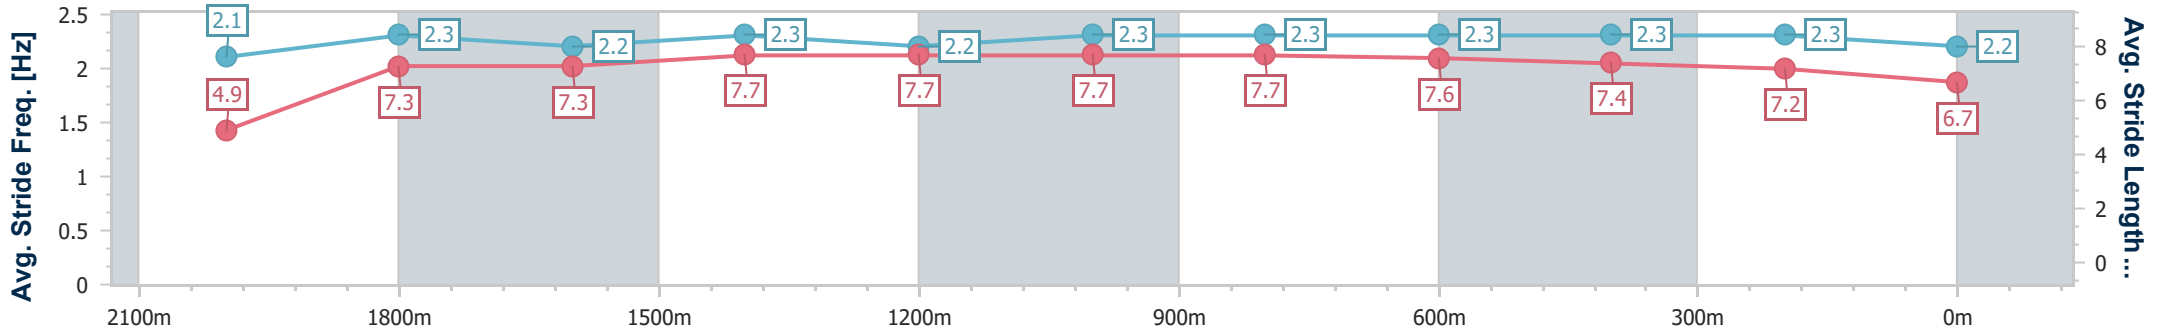

- [] Ranking at each section and finish
- .-.- No data available at this section
- NA No data available

Horse/Jockey Name	Point Counterpoint
Final Rank	12
Fastest Section Time (Section)	0:09.84 (Overall)
Top Speed [km/h] (Section)	63.9 (600m)
Race State	Finished

Eagle Farm QLD Professional

Race 9: MAGIC MILLIONS SHOOT OUT - 2100m

28 December 2024 - 17:08

Track Rating: Good 3, Weather: Fine, Rail Position: +6.5m 1000m-400m; +6m Remainder

BRISBANE RACING CLUB

Section	Overall	2000m	1800m	1600m	1400m	1200m	1000m	800m	600m	400m	200m
Section Times	2:09.72 [12] (0:09.84)	1:59.88 [10] (0:11.85)	1:48.03 [8] (0:12.28)	1:35.75 [8] (0:11.77)	1:23.98 [7] (0:11.55)	1:12.43 [7] (0:11.59)	1:00.84 [7] (0:11.64)	0:49.20 [7] (0:11.77)	0:37.43 [8] (0:11.66)	0:25.77 [8] (0:12.16)	0:13.61 [10] (0:13.61)
Average Speed [km/h]	36.5	60.4	59.4	62.0	62.5	62.3	62.6	62.2	62.7	59.1	53.2
Top Speed [km/h]	58.0	61.8	60.7	62.8	63.1	63.1	63.2	63.3	63.9	61.7	56.7
Avg. Dist. to Rail [m]	4.1	1.1	2.5	3.3	3.2	3.1	2.9	3.6	3.3	6.9	7.0
Avg. Stride Freq. [Hz]	2.1	2.3	2.2	2.3	2.2	2.3	2.3	2.3	2.3	2.3	2.2
Avg. Stride Length [m]	4.9	7.3	7.3	7.7	7.7	7.7	7.7	7.6	7.4	7.2	6.7