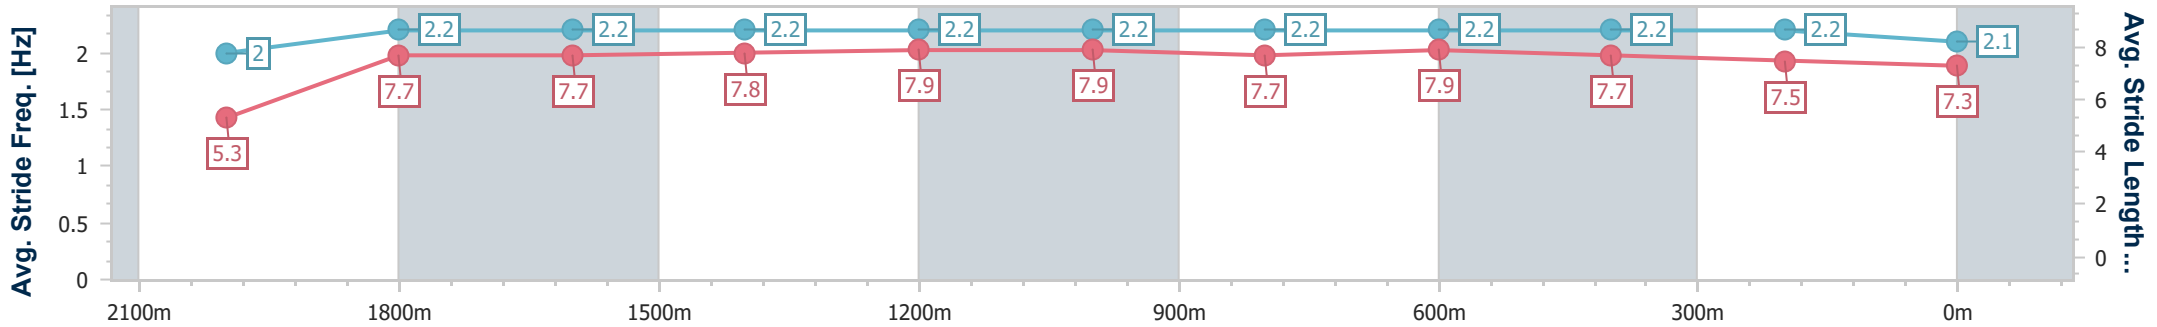

Horse/Jockey Name	Dune Forty Five
Final Rank	5
Fastest Section Time (Section)	0:09.43 (Overall)
Top Speed [km/h] (Section)	63.3 (1400m)
Race State	Finished

Eagle Farm QLD Professional
Race 9: MAGIC MILLIONS SHOOT OUT - 2100m

28 December 2024 - 17:08
Track Rating: Good 3, Weather: Fine, Rail Position: +6.5m 1000m-400m; +6m Remainder

BRISBANE RACING CLUB

Section	Overall	2000m	1800m	1600m	1400m	1200m	1000m	800m	600m	400m	200m
Section Times	2:08.48 [5] (0:09.43)	1:59.05 [2] (0:11.76)	1:47.29 [2] (0:12.07)	1:35.22 [2] (0:11.81)	1:23.41 [2] (0:11.54)	1:11.87 [2] (0:11.63)	1:00.24 [2] (0:11.77)	0:48.47 [2] (0:11.71)	0:36.76 [2] (0:11.75)	0:25.01 [1] (0:12.19)	0:12.82 [3] (0:12.82)
Average Speed [km/h]	38.4	61.2	60.1	61.8	62.6	61.9	62.1	62.3	61.7	59.2	56.5
Top Speed [km/h]	59.9	62.3	60.6	63.1	63.3	62.8	62.5	62.6	62.4	60.8	57.7
Avg. Dist. to Rail [m]	3.8	0.7	1.9	3.5	3.6	3.5	3.2	2.5	1.8	5.5	6.6
Avg. Stride Freq. [Hz]	2.0	2.2	2.2	2.2	2.2	2.2	2.2	2.2	2.2	2.2	2.1
Avg. Stride Length [m]	5.3	7.7	7.7	7.8	7.9	7.9	7.7	7.9	7.7	7.5	7.3

- [ ] Ranking at each section and finish
- -.-.-.- No data available at this section
- NA No data available