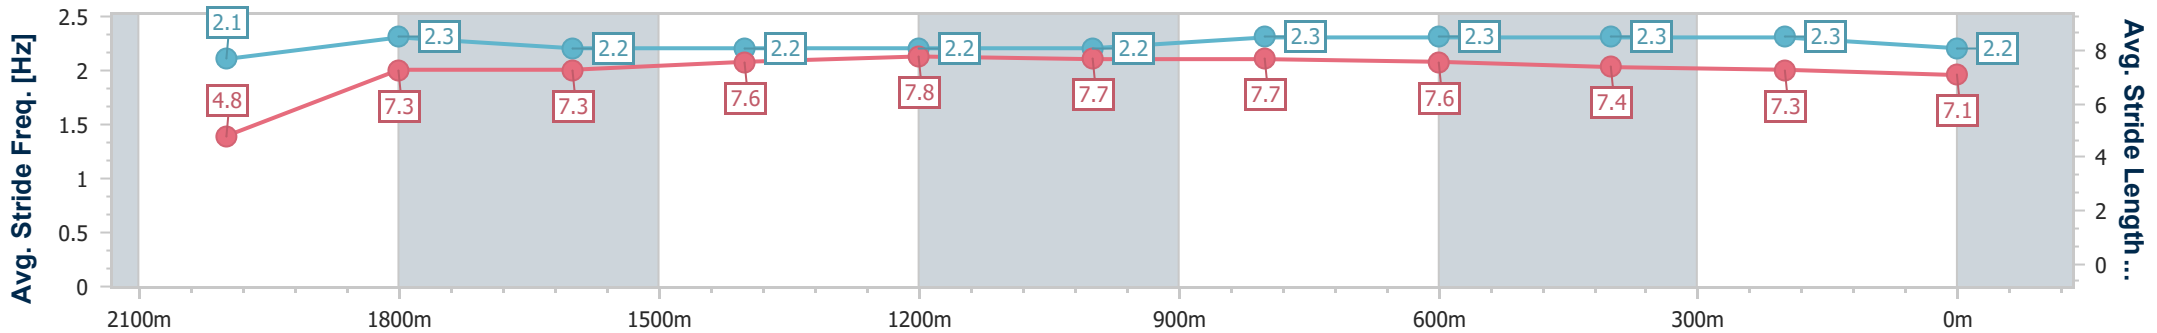

- [] Ranking at each section and finish
- .-.-.- No data available at this section
- NA No data available

Horse/Jockey Name	Bedford Square
Final Rank	6
Fastest Section Time (Section)	0:10.19 (Overall)
Top Speed [km/h] (Section)	64.7 (1000m)
Race State	Finished

Eagle Farm QLD Professional
Race 9: MAGIC MILLIONS SHOOT OUT - 2100m

28 December 2024 - 17:08
Track Rating: Good 3, Weather: Fine, Rail Position: +6.5m 1000m-400m; +6m Remainder

BRISBANE RACING CLUB

Section	Overall	2000m	1800m	1600m	1400m	1200m	1000m	800m	600m	400m	200m
Section Times	2:08.83 [6] (0:10.19)	1:58.64 [12] (0:11.91)	1:46.73 [13] (0:12.36)	1:34.37 [13] (0:11.79)	1:22.58 [13] (0:11.53)	1:11.05 [13] (0:11.57)	0:59.48 [12] (0:11.60)	0:47.88 [13] (0:11.63)	0:36.25 [13] (0:11.72)	0:24.53 [13] (0:11.82)	0:12.71 [11] (0:12.71)
Average Speed [km/h]	35.3	60.2	58.6	61.5	62.6	62.4	62.9	62.7	62.2	60.8	57.0
Top Speed [km/h]	55.7	61.7	60.2	63.2	63.3	63.6	64.7	63.8	63.2	62.7	59.0
Avg. Dist. to Rail [m]	6.6	1.0	1.5	2.4	2.6	2.6	3.0	2.7	2.3	6.9	6.4
Avg. Stride Freq. [Hz]	2.1	2.3	2.2	2.2	2.2	2.2	2.3	2.3	2.3	2.3	2.2
Avg. Stride Length [m]	4.8	7.3	7.3	7.6	7.8	7.7	7.7	7.6	7.4	7.3	7.1