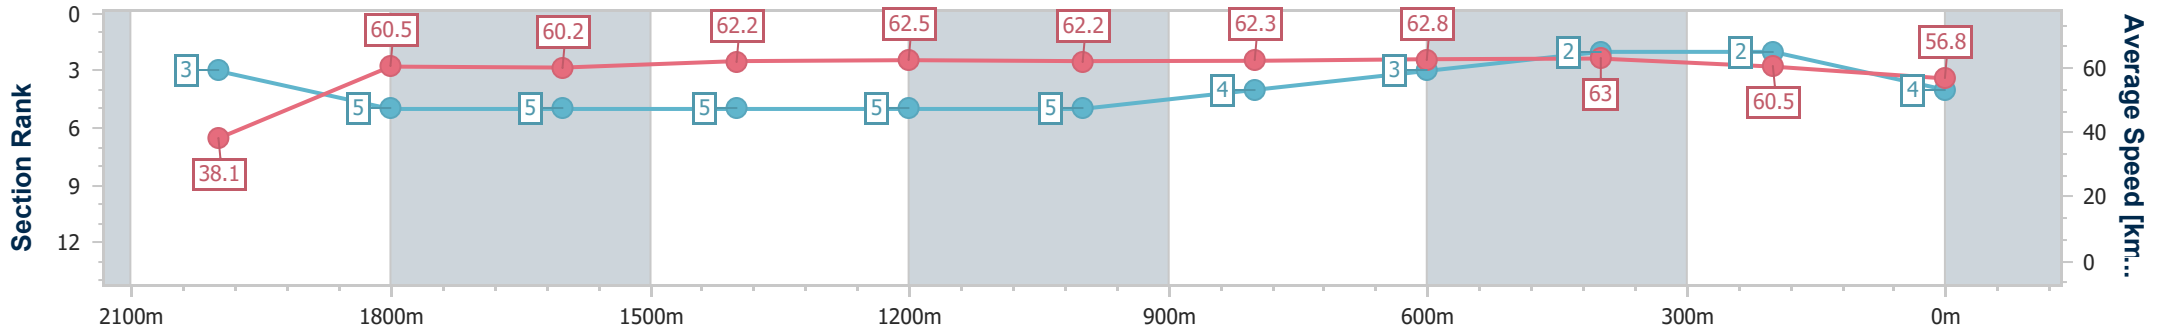

Horse/Jockey Name	Regal Lion
Final Rank	4
Fastest Section Time (Section)	0:09.49 (Overall)
Top Speed [km/h] (Section)	63.8 (600m)
Race State	Finished

Eagle Farm QLD Professional
Race 9: MAGIC MILLIONS SHOOT OUT - 2100m

28 December 2024 - 17:08
Track Rating: Good 3, Weather: Fine, Rail Position: +6.5m 1000m-400m; +6m Remainder

BRISBANE RACING CLUB

Section	Overall	2000m	1800m	1600m	1400m	1200m	1000m	800m	600m	400m	200m
Section Times	2:08.16 [4] (0:09.49)	1:58.67 [3] (0:12.01)	1:46.66 [5] (0:12.11)	1:34.55 [5] (0:11.72)	1:22.83 [5] (0:11.55)	1:11.28 [5] (0:11.62)	0:59.66 [5] (0:11.75)	0:47.91 [4] (0:11.67)	0:36.24 [3] (0:11.59)	0:24.65 [2] (0:11.88)	0:12.77 [2] (0:12.77)
Average Speed [km/h]	38.1	60.5	60.2	62.2	62.5	62.2	62.3	62.8	63.0	60.5	56.8
Top Speed [km/h]	59.4	61.3	61.2	62.7	63.0	63.1	62.9	63.7	63.8	62.0	58.9
Avg. Dist. to Rail [m]	6.9	1.1	2.7	3.6	3.5	3.6	3.8	3.6	3.1	7.7	7.5
Avg. Stride Freq. [Hz]	2.1	2.2	2.2	2.2	2.1	2.1	2.2	2.2	2.3	2.2	2.2
Avg. Stride Length [m]	5.1	7.6	7.7	8.0	8.1	8.1	7.8	7.8	7.6	7.5	7.3

- [ ] Ranking at each section and finish
- -.-.- No data available at this section
- NA No data available