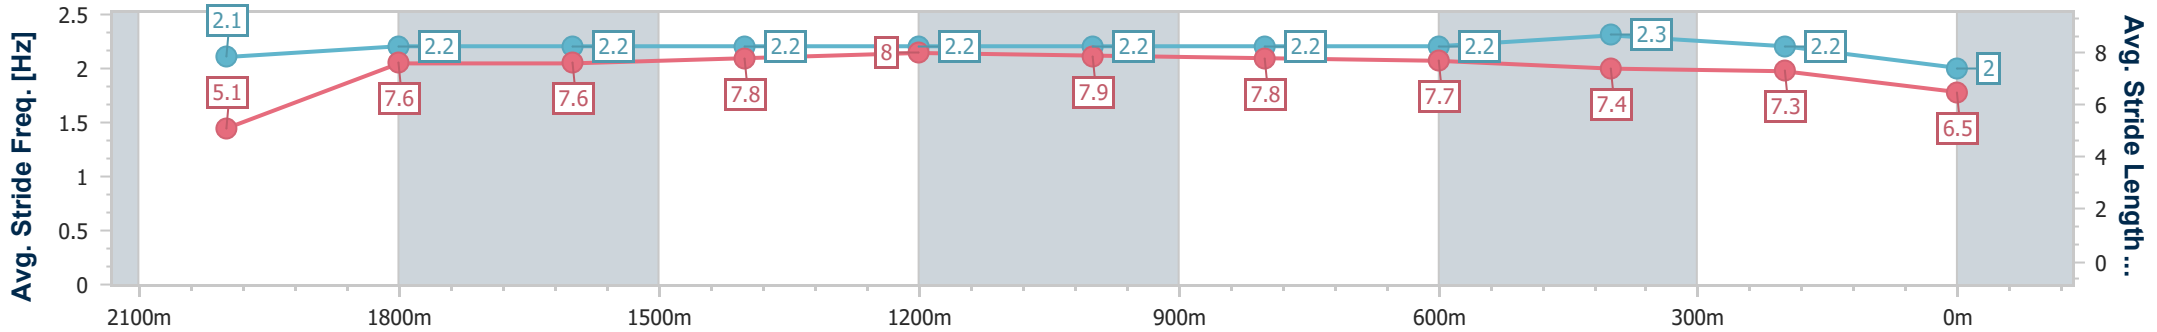

Horse/Jockey Name	Zoumon
Final Rank	13
Fastest Section Time (Section)	0:09.39 (Overall)
Top Speed [km/h] (Section)	63.6 (1400m)
Race State	Finished

Eagle Farm QLD Professional
Race 9: MAGIC MILLIONS SHOOT OUT - 2100m

28 December 2024 - 17:08
Track Rating: Good 3, Weather: Fine, Rail Position: +6.5m 1000m-400m; +6m Remainder

BRISBANE RACING CLUB

Section	Overall	2000m	1800m	1600m	1400m	1200m	1000m	800m	600m	400m	200m
Section Times	2:11.48 [13] (0:09.39)	2:02.09 [1] (0:11.73)	1:50.36 [1] (0:12.10)	1:38.26 [1] (0:11.75)	1:26.51 [1] (0:11.52)	1:14.99 [1] (0:11.65)	1:03.34 [1] (0:11.74)	0:51.60 [1] (0:11.76)	0:39.84 [1] (0:11.88)	0:27.96 [3] (0:12.45)	0:15.51 [7] (0:15.51)
Average Speed [km/h]	38.0	60.8	59.9	61.6	62.6	62.0	61.8	61.5	60.6	58.0	46.4
Top Speed [km/h]	59.8	62.9	60.2	62.8	63.6	62.4	62.6	62.7	61.7	59.5	55.7
Avg. Dist. to Rail [m]	3.8	1.9	1.1	2.0	1.7	1.6	1.6	1.6	0.5	1.9	4.4
Avg. Stride Freq. [Hz]	2.1	2.2	2.2	2.2	2.2	2.2	2.2	2.2	2.3	2.2	2.0
Avg. Stride Length [m]	5.1	7.6	7.6	7.8	8.0	7.9	7.8	7.7	7.4	7.3	6.5

- [ ] Ranking at each section and finish
- -.-.- No data available at this section
- NA No data available