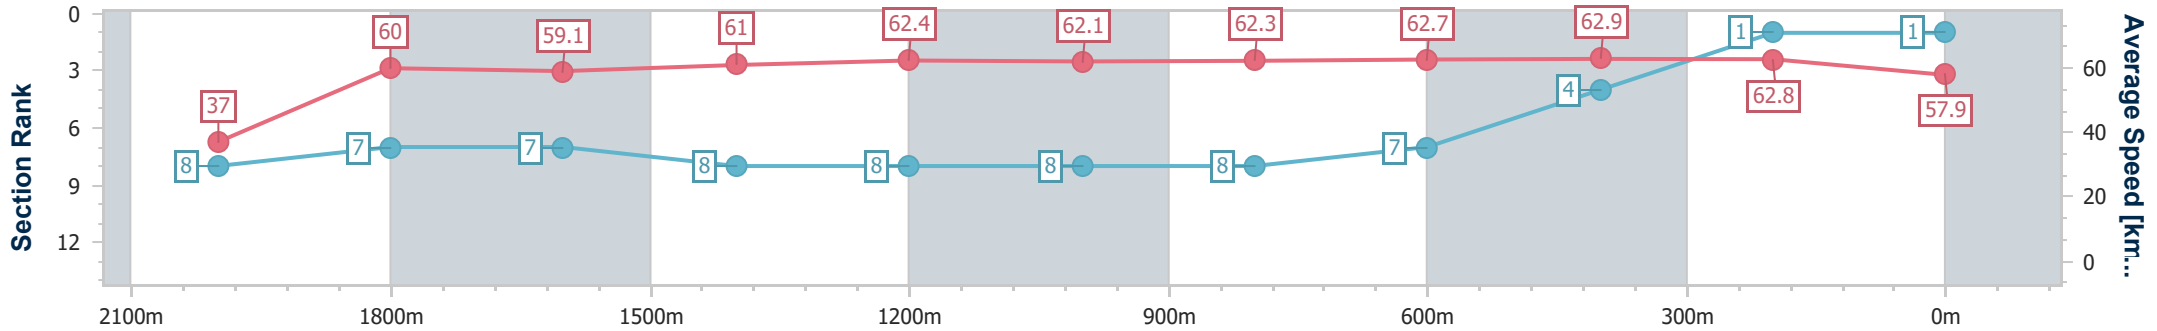

Eagle Farm QLD Professional

Race 9: MAGIC MILLIONS SHOOT OUT - 2100m

28 December 2024 - 17:08

Track Rating: Good 3, Weather: Fine, Rail Position: +6.5m 1000m-400m; +6m Remainder

BRISBANE RACING CLUB

Section	Overall	2000m	1800m	1600m	1400m	1200m	1000m	800m	600m	400m	200m
Section Times	2:07.76 [1] (0:09.75)	1:58.01 [8] (0:11.91)	1:46.10 [7] (0:12.27)	1:33.83 [7] (0:11.90)	1:21.93 [8] (0:11.54)	1:10.39 [8] (0:11.60)	0:58.79 [8] (0:11.69)	0:47.10 [8] (0:11.62)	0:35.48 [7] (0:11.53)	0:23.95 [4] (0:11.46)	0:12.49 [1] (0:12.49)
Average Speed [km/h]	37.0	60.0	59.1	61.0	62.4	62.1	62.3	62.7	62.9	62.8	57.9
Top Speed [km/h]	57.2	61.0	60.4	62.3	62.7	62.7	63.5	63.5	63.6	64.0	61.2
Avg. Dist. to Rail [m]	3.8	1.4	1.0	2.5	2.4	2.3	2.3	1.8	2.1	7.6	10.8
Avg. Stride Freq. [Hz]	2.1	2.3	2.3	2.3	2.3	2.2	2.3	2.3	2.3	2.3	2.2
Avg. Stride Length [m]	4.9	7.2	7.3	7.4	7.7	7.6	7.7	7.7	7.6	7.5	7.1

- [] Ranking at each section and finish
- .-.- No data available at this section
- NA No data available

Horse/Jockey Name	Queen Air
Final Rank	2
Fastest Section Time (Section)	0:10.31 (Overall)
Top Speed [km/h] (Section)	65.1 (1000m)
Race State	Finished