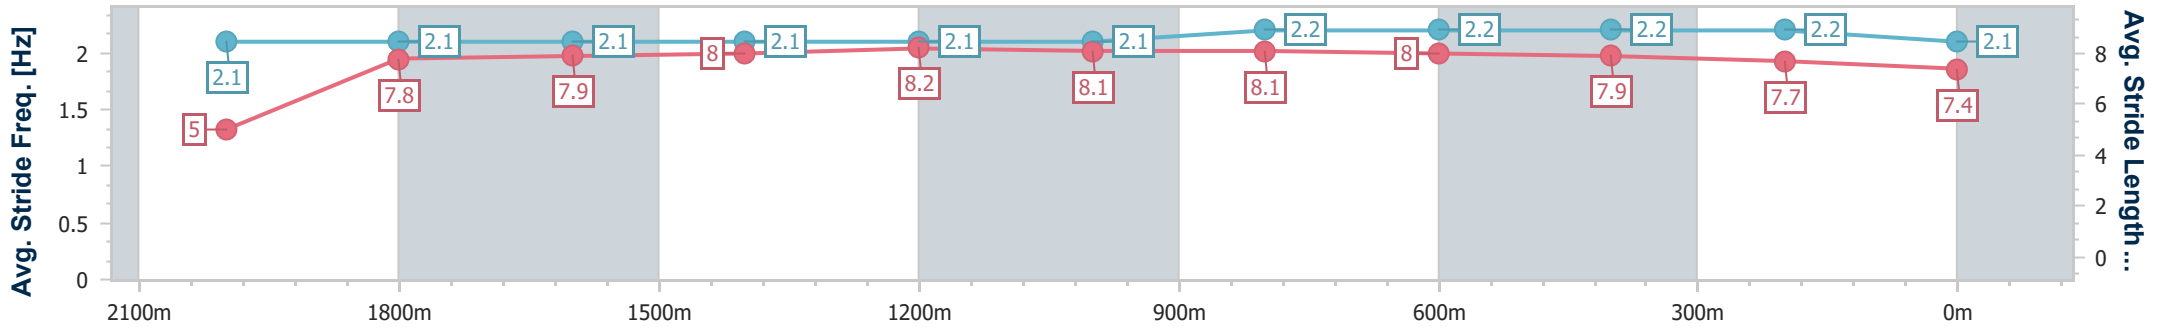

- [] Ranking at each section and finish
- .-.- No data available at this section
- NA No data available

Horse/Jockey Name	Kerchak
Final Rank	9
Fastest Section Time (Section)	0:09.70 (Overall)
Top Speed [km/h] (Section)	64.2 (1200m)
Race State	Finished

Eagle Farm QLD Professional
Race 9: MAGIC MILLIONS SHOOT OUT - 2100m

28 December 2024 - 17:08
Track Rating: Good 3, Weather: Fine, Rail Position: +6.5m 1000m-400m; +6m Remainder

BRISBANE RACING CLUB

Section	Overall	2000m	1800m	1600m	1400m	1200m	1000m	800m	600m	400m	200m
Section Times	2:09.03 [9] (0:09.70)	1:59.33 [6] (0:12.24)	1:47.09 [11] (0:12.12)	1:34.97 [9] (0:12.05)	1:22.92 [12] (0:11.39)	1:11.53 [11] (0:11.53)	1:00.00 [9] (0:11.67)	0:48.33 [9] (0:11.75)	0:36.58 [11] (0:11.83)	0:24.75 [12] (0:11.83)	0:12.92 [9] (0:12.92)
Average Speed [km/h]	37.5	59.6	60.2	60.9	63.4	62.7	63.0	62.5	62.5	61.0	55.9
Top Speed [km/h]	56.7	61.2	61.4	63.0	63.9	64.2	63.8	63.8	63.5	61.9	59.1
Avg. Dist. to Rail [m]	9.3	1.6	3.4	4.8	4.8	4.4	4.4	4.9	5.4	11.9	12.0
Avg. Stride Freq. [Hz]	2.1	2.1	2.1	2.1	2.1	2.1	2.2	2.2	2.2	2.2	2.1
Avg. Stride Length [m]	5.0	7.8	7.9	8.0	8.2	8.1	8.1	8.0	7.9	7.7	7.4