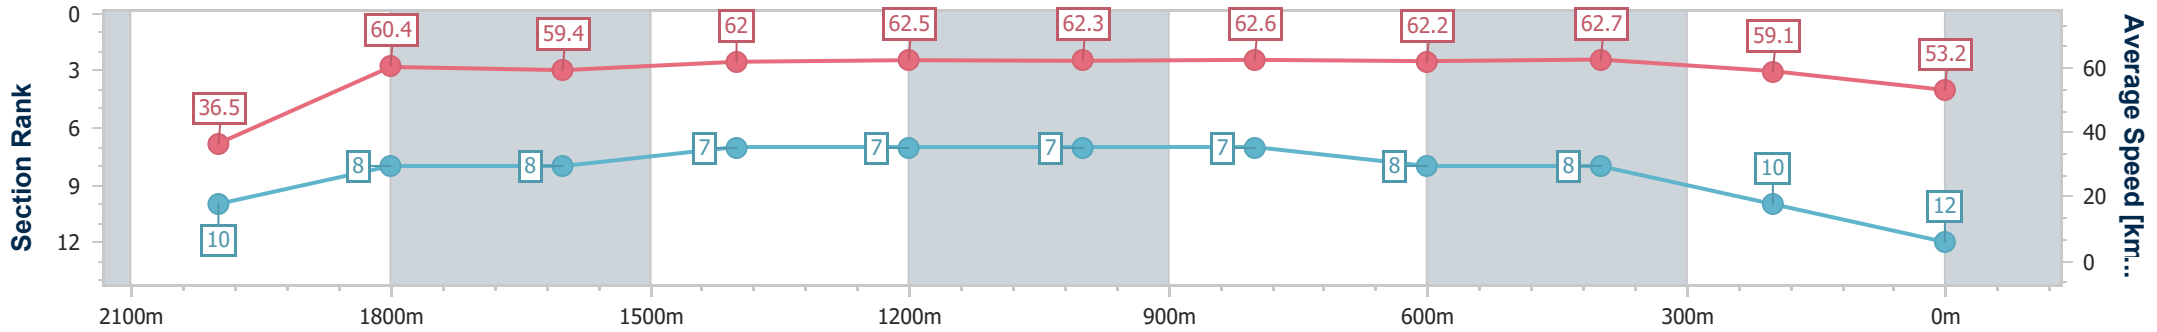

- [] Ranking at each section and finish
- .-.- No data available at this section
- NA No data available

Horse/Jockey Name	Point Counterpoint
Final Rank	12
Fastest Section Time (Section)	0:09.84 (Overall)
Top Speed [km/h] (Section)	63.9 (600m)
Race State	Finished

Eagle Farm QLD Professional

Race 9: MAGIC MILLIONS SHOOT OUT - 2100m

28 December 2024 - 17:08

Track Rating: Good 3, Weather: Fine, Rail Position: +6.5m 1000m-400m; +6m Remainder

BRISBANE RACING CLUB

Section	Overall	2000m	1800m	1600m	1400m	1200m	1000m	800m	600m	400m	200m
Section Times	2:09.72 [12] (0:09.84)	1:59.88 [10] (0:11.85)	1:48.03 [8] (0:12.28)	1:35.75 [8] (0:11.77)	1:23.98 [7] (0:11.55)	1:12.43 [7] (0:11.59)	1:00.84 [7] (0:11.64)	0:49.20 [7] (0:11.77)	0:37.43 [8] (0:11.66)	0:25.77 [8] (0:12.16)	0:13.61 [10] (0:13.61)
Average Speed [km/h]	36.5	60.4	59.4	62.0	62.5	62.3	62.6	62.2	62.7	59.1	53.2
Top Speed [km/h]	58.0	61.8	60.7	62.8	63.1	63.1	63.2	63.3	63.9	61.7	56.7
Avg. Dist. to Rail [m]	4.1	1.1	2.5	3.3	3.2	3.1	2.9	3.6	3.3	6.9	7.0
Avg. Stride Freq. [Hz]	2.1	2.3	2.2	2.3	2.2	2.3	2.3	2.3	2.3	2.3	2.2
Avg. Stride Length [m]	4.9	7.3	7.3	7.7	7.7	7.7	7.7	7.6	7.4	7.2	6.7

- [] Ranking at each section and finish
- .-.- No data available at this section
- NA No data available

Horse/Jockey Name	Zoumon
Final Rank	13
Fastest Section Time (Section)	0:09.39 (Overall)
Top Speed [km/h] (Section)	63.6 (1400m)
Race State	Finished