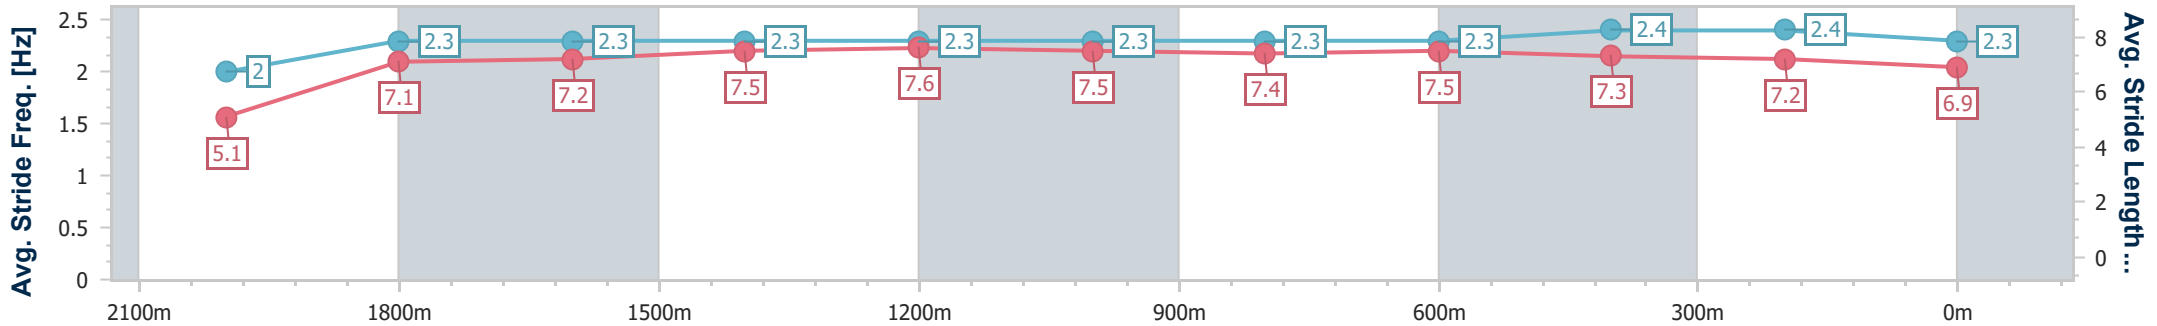

Horse/Jockey Name	Nikau Spur
Final Rank	3
Fastest Section Time (Section)	0:09.78 (Overall)
Top Speed [km/h] (Section)	63.7 (800m)
Race State	Finished

Eagle Farm QLD Professional
Race 9: MAGIC MILLIONS SHOOT OUT - 2100m

28 December 2024 - 17:08
Track Rating: Good 3, Weather: Fine, Rail Position: +6.5m 1000m-400m; +6m Remainder

BRISBANE RACING CLUB

Section	Overall	2000m	1800m	1600m	1400m	1200m	1000m	800m	600m	400m	200m
Section Times	2:08.00 [3] (0:09.78)	1:58.22 [9] (0:12.06)	1:46.16 [9] (0:12.36)	1:33.80 [11] (0:11.77)	1:22.03 [9] (0:11.53)	1:10.50 [10] (0:11.60)	0:58.90 [11] (0:11.64)	0:47.26 [10] (0:11.57)	0:35.69 [9] (0:11.56)	0:24.13 [7] (0:11.80)	0:12.33 [4] (0:12.33)
Average Speed [km/h]	36.8	60.0	58.8	61.7	62.6	62.2	62.4	62.8	62.8	61.1	58.6
Top Speed [km/h]	56.2	61.2	60.5	62.4	62.9	63.2	63.0	63.7	63.1	63.0	60.1
Avg. Dist. to Rail [m]	4.9	0.8	2.2	2.6	2.6	2.7	2.3	1.6	1.2	4.3	5.6
Avg. Stride Freq. [Hz]	2.0	2.3	2.3	2.3	2.3	2.3	2.3	2.3	2.4	2.4	2.3
Avg. Stride Length [m]	5.1	7.1	7.2	7.5	7.6	7.5	7.4	7.5	7.3	7.2	6.9

- [ ] Ranking at each section and finish
- -.-.- No data available at this section
- NA No data available