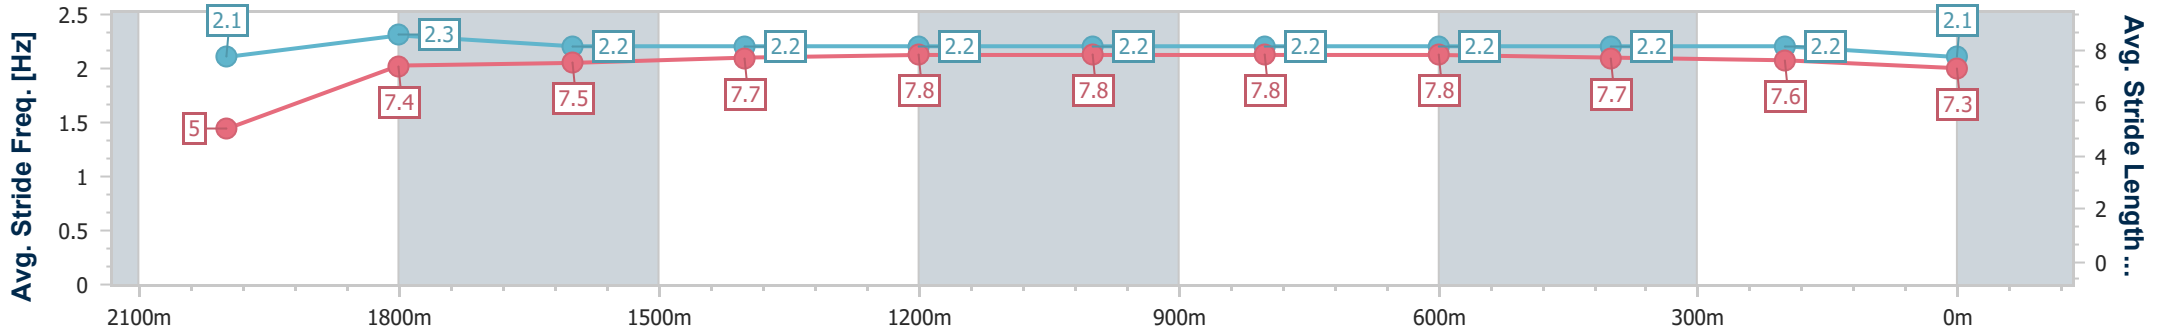

Eagle Farm QLD Professional

Race 9: MAGIC MILLIONS SHOOT OUT - 2100m

28 December 2024 - 17:08

Track Rating: Good 3, Weather: Fine, Rail Position: +6.5m 1000m-400m; +6m Remainder

BRISBANE RACING CLUB

Section	Overall	2000m	1800m	1600m	1400m	1200m	1000m	800m	600m	400m	200m
Section Times	2:09.02 [8] (0:09.57)	1:59.45 [4] (0:12.05)	1:47.40 [6] (0:12.13)	1:35.27 [6] (0:11.77)	1:23.50 [6] (0:11.62)	1:11.88 [6] (0:11.63)	1:00.25 [6] (0:11.74)	0:48.51 [6] (0:11.74)	0:36.77 [6] (0:11.95)	0:24.82 [10] (0:12.04)	0:12.78 [13] (0:12.78)
Average Speed [km/h]	38.3	60.5	60.1	62.0	62.2	62.2	62.6	62.2	61.3	59.9	56.5
Top Speed [km/h]	58.3	62.5	61.9	63.6	62.7	62.7	62.9	63.1	61.6	61.2	58.6
Avg. Dist. to Rail [m]	9.1	2.4	2.7	4.2	4.3	4.3	4.0	3.4	3.9	9.8	9.5
Avg. Stride Freq. [Hz]	2.1	2.3	2.2	2.2	2.2	2.2	2.2	2.2	2.2	2.2	2.1
Avg. Stride Length [m]	5.0	7.4	7.5	7.7	7.8	7.8	7.8	7.8	7.7	7.6	7.3