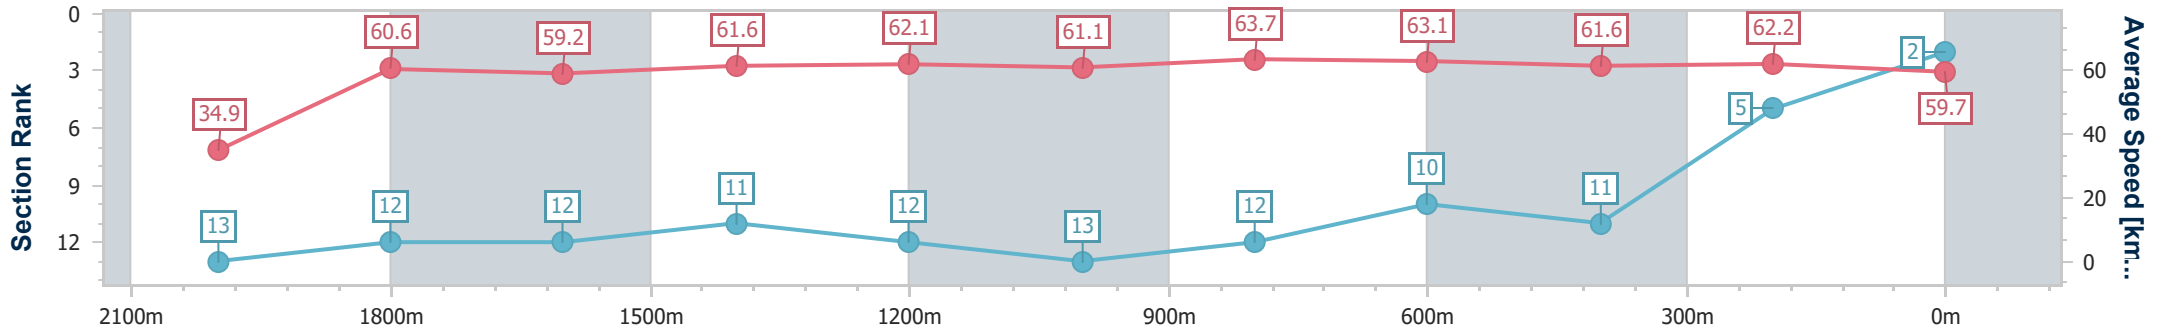

Horse/Jockey Name	Queen Air
Final Rank	2
Fastest Section Time (Section)	0:10.31 (Overall)
Top Speed [km/h] (Section)	65.1 (1000m)
Race State	Finished

Eagle Farm QLD Professional
Race 9: MAGIC MILLIONS SHOOT OUT - 2100m

28 December 2024 - 17:08
Track Rating: Good 3, Weather: Fine, Rail Position: +6.5m 1000m-400m; +6m Remainder

BRISBANE RACING CLUB

Section	Overall	2000m	1800m	1600m	1400m	1200m	1000m	800m	600m	400m	200m
Section Times	2:07.97 [2] (0:10.31)	1:57.66 [13] (0:11.71)	1:45.95 [12] (0:12.21)	1:33.74 [12] (0:11.80)	1:21.94 [11] (0:11.67)	1:10.27 [12] (0:11.78)	0:58.49 [13] (0:11.43)	0:47.06 [12] (0:11.53)	0:35.53 [10] (0:11.78)	0:23.75 [11] (0:11.56)	0:12.19 [5] (0:12.19)
Average Speed [km/h]	34.9	60.6	59.2	61.6	62.1	61.1	63.7	63.1	61.6	62.2	59.7
Top Speed [km/h]	56.0	62.4	60.6	62.6	62.5	63.6	65.1	64.5	63.8	64.6	60.2
Avg. Dist. to Rail [m]	8.3	3.6	1.8	2.8	4.1	4.4	2.2	2.0	2.4	6.1	6.8
Avg. Stride Freq. [Hz]	2.1	2.2	2.2	2.2	2.2	2.2	2.3	2.2	2.3	2.3	2.3
Avg. Stride Length [m]	4.7	7.6	7.5	7.7	7.7	7.6	7.8	7.9	7.4	7.4	7.3

- [ ] Ranking at each section and finish
- -.-.- No data available at this section
- NA No data available