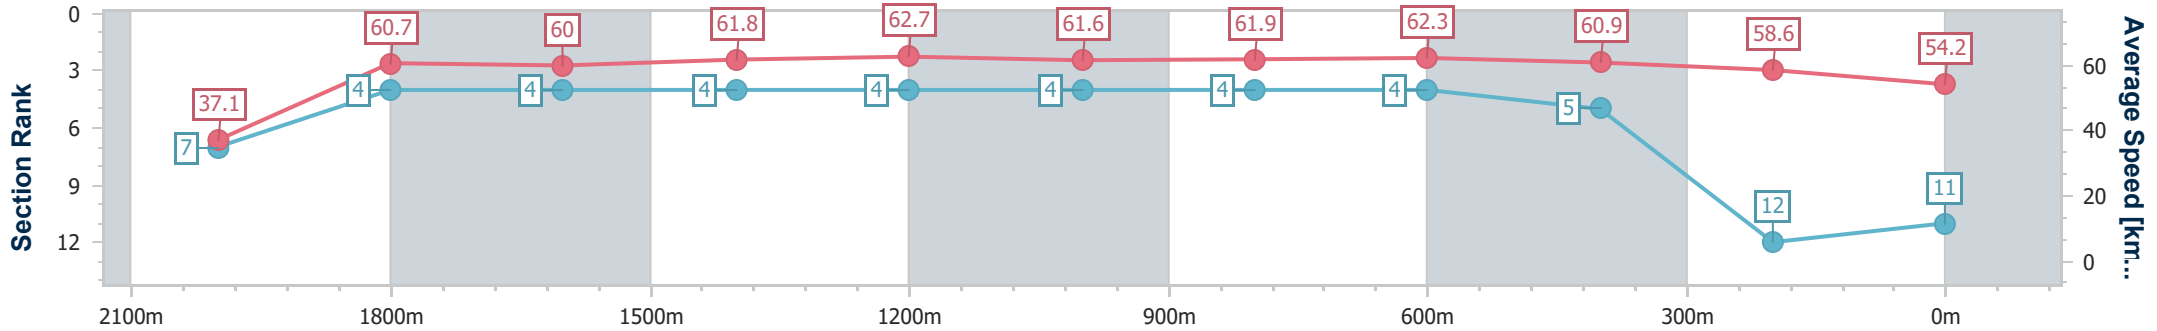

- [] Ranking at each section and finish
- .-.- No data available at this section
- NA No data available

Horse/Jockey Name	Red Top
Final Rank	11
Fastest Section Time (Section)	0:09.71 (Overall)
Top Speed [km/h] (Section)	63.2 (1400m)
Race State	Finished

Eagle Farm QLD Professional
Race 9: MAGIC MILLIONS SHOOT OUT - 2100m

28 December 2024 - 17:08
Track Rating: Good 3, Weather: Fine, Rail Position: +6.5m 1000m-400m; +6m Remainder

BRISBANE RACING CLUB

Section	Overall	2000m	1800m	1600m	1400m	1200m	1000m	800m	600m	400m	200m
Section Times	2:09.46 [11] (0:09.71)	1:59.75 [7] (0:11.71)	1:48.04 [4] (0:12.07)	1:35.97 [4] (0:11.71)	1:24.26 [4] (0:11.55)	1:12.71 [4] (0:11.69)	1:01.02 [4] (0:11.81)	0:49.21 [4] (0:11.69)	0:37.52 [4] (0:11.89)	0:25.63 [5] (0:12.29)	0:13.34 [12] (0:13.34)
Average Speed [km/h]	37.1	60.7	60.0	61.8	62.7	61.6	61.9	62.3	60.9	58.6	54.2
Top Speed [km/h]	58.2	62.0	60.8	62.5	63.2	62.0	62.9	62.9	61.9	60.4	56.4
Avg. Dist. to Rail [m]	3.6	1.7	0.9	2.4	2.6	2.7	3.2	2.7	1.2	1.0	1.8
Avg. Stride Freq. [Hz]	2.1	2.3	2.3	2.2	2.2	2.2	2.2	2.2	2.2	2.2	2.2
Avg. Stride Length [m]	5.0	7.3	7.4	7.7	7.8	7.7	7.7	7.8	7.5	7.3	6.9