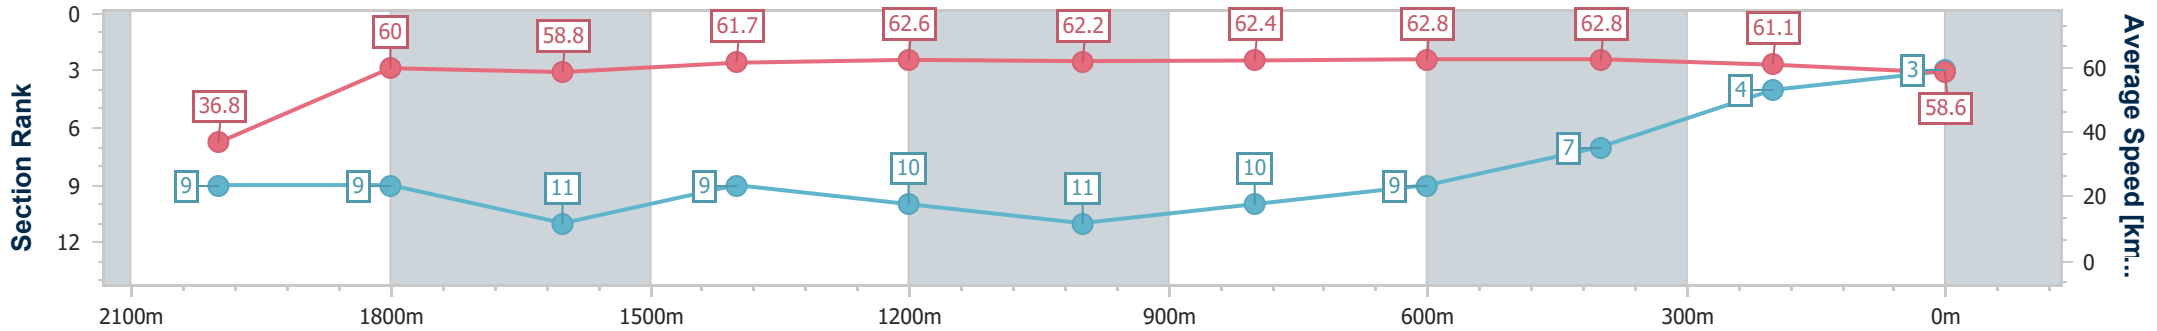

Horse/Jockey Name	Nikau Spur
Final Rank	3
Fastest Section Time (Section)	0:09.78 (Overall)
Top Speed [km/h] (Section)	63.7 (800m)
Race State	Finished

Eagle Farm QLD Professional
Race 9: MAGIC MILLIONS SHOOT OUT - 2100m

28 December 2024 - 17:08
Track Rating: Good 3, Weather: Fine, Rail Position: +6.5m 1000m-400m; +6m Remainder

BRISBANE RACING CLUB

Section	Overall	2000m	1800m	1600m	1400m	1200m	1000m	800m	600m	400m	200m
Section Times	2:08.00 [3] (0:09.78)	1:58.22 [9] (0:12.06)	1:46.16 [9] (0:12.36)	1:33.80 [11] (0:11.77)	1:22.03 [9] (0:11.53)	1:10.50 [10] (0:11.60)	0:58.90 [11] (0:11.64)	0:47.26 [10] (0:11.57)	0:35.69 [9] (0:11.56)	0:24.13 [7] (0:11.80)	0:12.33 [4] (0:12.33)
Average Speed [km/h]	36.8	60.0	58.8	61.7	62.6	62.2	62.4	62.8	62.8	61.1	58.6
Top Speed [km/h]	56.2	61.2	60.5	62.4	62.9	63.2	63.0	63.7	63.1	63.0	60.1
Avg. Dist. to Rail [m]	4.9	0.8	2.2	2.6	2.6	2.7	2.3	1.6	1.2	4.3	5.6
Avg. Stride Freq. [Hz]	2.0	2.3	2.3	2.3	2.3	2.3	2.3	2.3	2.4	2.4	2.3
Avg. Stride Length [m]	5.1	7.1	7.2	7.5	7.6	7.5	7.4	7.5	7.3	7.2	6.9

- [ ] Ranking at each section and finish
- -.-.- No data available at this section
- NA No data available