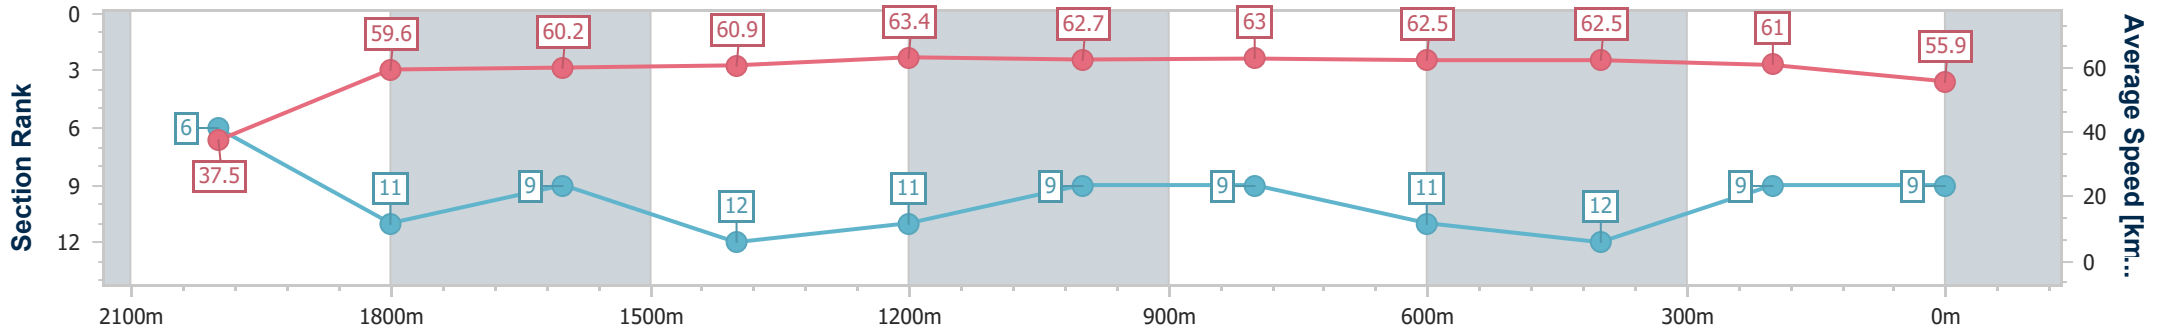

- [] Ranking at each section and finish
- .-.- No data available at this section
- NA No data available

Horse/Jockey Name	Kerchak
Final Rank	9
Fastest Section Time (Section)	0:09.70 (Overall)
Top Speed [km/h] (Section)	64.2 (1200m)
Race State	Finished

Eagle Farm QLD Professional
Race 9: MAGIC MILLIONS SHOOT OUT - 2100m

28 December 2024 - 17:08
Track Rating: Good 3, Weather: Fine, Rail Position: +6.5m 1000m-400m; +6m Remainder

BRISBANE RACING CLUB

Section	Overall	2000m	1800m	1600m	1400m	1200m	1000m	800m	600m	400m	200m
Section Times	2:09.03 [9] (0:09.70)	1:59.33 [6] (0:12.24)	1:47.09 [11] (0:12.12)	1:34.97 [9] (0:12.05)	1:22.92 [12] (0:11.39)	1:11.53 [11] (0:11.53)	1:00.00 [9] (0:11.67)	0:48.33 [9] (0:11.75)	0:36.58 [11] (0:11.83)	0:24.75 [12] (0:11.83)	0:12.92 [9] (0:12.92)
Average Speed [km/h]	37.5	59.6	60.2	60.9	63.4	62.7	63.0	62.5	62.5	61.0	55.9
Top Speed [km/h]	56.7	61.2	61.4	63.0	63.9	64.2	63.8	63.8	63.5	61.9	59.1
Avg. Dist. to Rail [m]	9.3	1.6	3.4	4.8	4.8	4.4	4.4	4.9	5.4	11.9	12.0
Avg. Stride Freq. [Hz]	2.1	2.1	2.1	2.1	2.1	2.1	2.2	2.2	2.2	2.2	2.1
Avg. Stride Length [m]	5.0	7.8	7.9	8.0	8.2	8.1	8.1	8.0	7.9	7.7	7.4