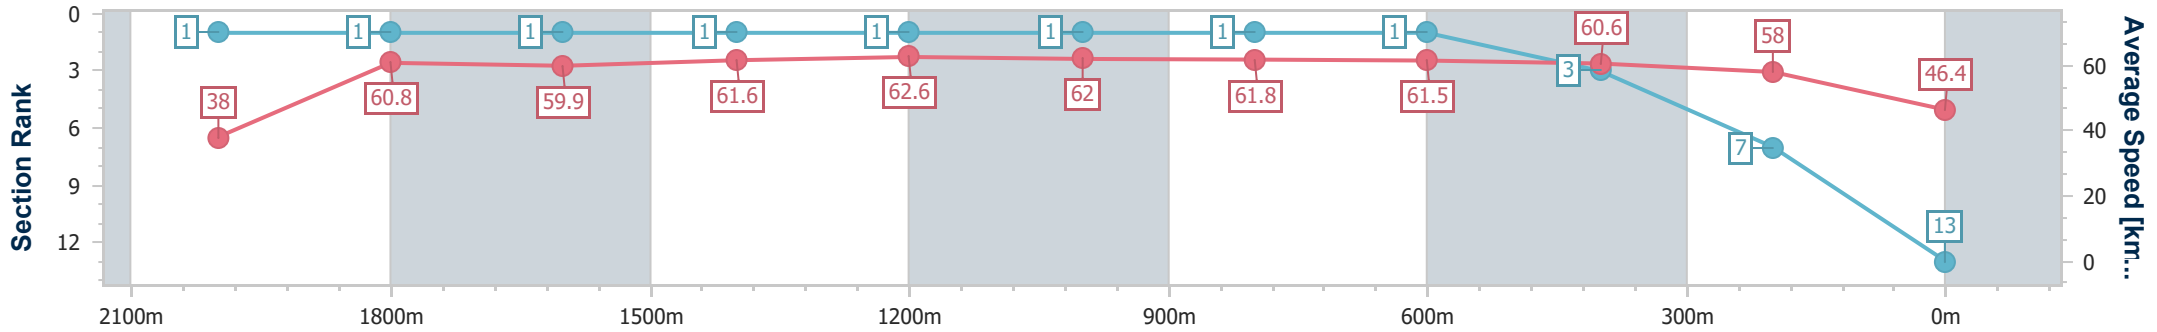

- [] Ranking at each section and finish
- .-.- No data available at this section
- NA No data available

Horse/Jockey Name	Zoumon
Final Rank	13
Fastest Section Time (Section)	0:09.39 (Overall)
Top Speed [km/h] (Section)	63.6 (1400m)
Race State	Finished

Eagle Farm QLD Professional
Race 9: MAGIC MILLIONS SHOOT OUT - 2100m

28 December 2024 - 17:08
Track Rating: Good 3, Weather: Fine, Rail Position: +6.5m 1000m-400m; +6m Remainder

BRISBANE RACING CLUB

Section	Overall	2000m	1800m	1600m	1400m	1200m	1000m	800m	600m	400m	200m
Section Times	2:11.48 [13] (0:09.39)	2:02.09 [1] (0:11.73)	1:50.36 [1] (0:12.10)	1:38.26 [1] (0:11.75)	1:26.51 [1] (0:11.52)	1:14.99 [1] (0:11.65)	1:03.34 [1] (0:11.74)	0:51.60 [1] (0:11.76)	0:39.84 [1] (0:11.88)	0:27.96 [3] (0:12.45)	0:15.51 [7] (0:15.51)
Average Speed [km/h]	38.0	60.8	59.9	61.6	62.6	62.0	61.8	61.5	60.6	58.0	46.4
Top Speed [km/h]	59.8	62.9	60.2	62.8	63.6	62.4	62.6	62.7	61.7	59.5	55.7
Avg. Dist. to Rail [m]	3.8	1.9	1.1	2.0	1.7	1.6	1.6	1.6	0.5	1.9	4.4
Avg. Stride Freq. [Hz]	2.1	2.2	2.2	2.2	2.2	2.2	2.2	2.2	2.3	2.2	2.0
Avg. Stride Length [m]	5.1	7.6	7.6	7.8	8.0	7.9	7.8	7.7	7.4	7.3	6.5