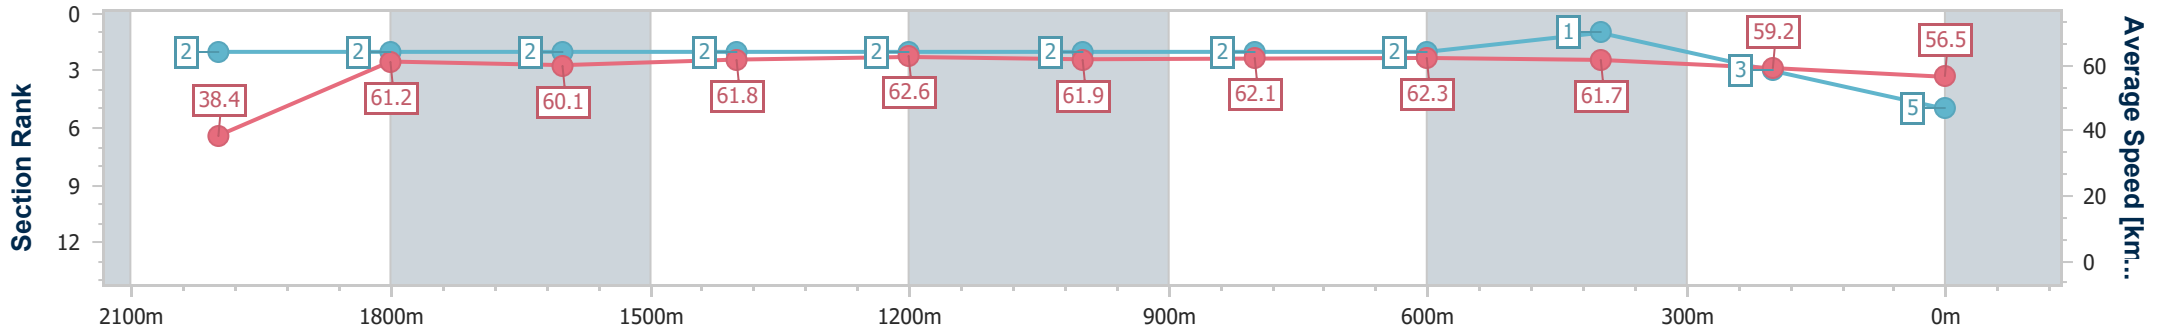

Horse/Jockey Name	Dune Forty Five
Final Rank	5
Fastest Section Time (Section)	0:09.43 (Overall)
Top Speed [km/h] (Section)	63.3 (1400m)
Race State	Finished

Eagle Farm QLD Professional
Race 9: MAGIC MILLIONS SHOOT OUT - 2100m

28 December 2024 - 17:08
Track Rating: Good 3, Weather: Fine, Rail Position: +6.5m 1000m-400m; +6m Remainder

BRISBANE RACING CLUB

Section	Overall	2000m	1800m	1600m	1400m	1200m	1000m	800m	600m	400m	200m
Section Times	2:08.48 [5] (0:09.43)	1:59.05 [2] (0:11.76)	1:47.29 [2] (0:12.07)	1:35.22 [2] (0:11.81)	1:23.41 [2] (0:11.54)	1:11.87 [2] (0:11.63)	1:00.24 [2] (0:11.77)	0:48.47 [2] (0:11.71)	0:36.76 [2] (0:11.75)	0:25.01 [1] (0:12.19)	0:12.82 [3] (0:12.82)
Average Speed [km/h]	38.4	61.2	60.1	61.8	62.6	61.9	62.1	62.3	61.7	59.2	56.5
Top Speed [km/h]	59.9	62.3	60.6	63.1	63.3	62.8	62.5	62.6	62.4	60.8	57.7
Avg. Dist. to Rail [m]	3.8	0.7	1.9	3.5	3.6	3.5	3.2	2.5	1.8	5.5	6.6
Avg. Stride Freq. [Hz]	2.0	2.2	2.2	2.2	2.2	2.2	2.2	2.2	2.2	2.2	2.1
Avg. Stride Length [m]	5.3	7.7	7.7	7.8	7.9	7.9	7.7	7.9	7.7	7.5	7.3

- [ ] Ranking at each section and finish
- -.-.-.- No data available at this section
- NA No data available