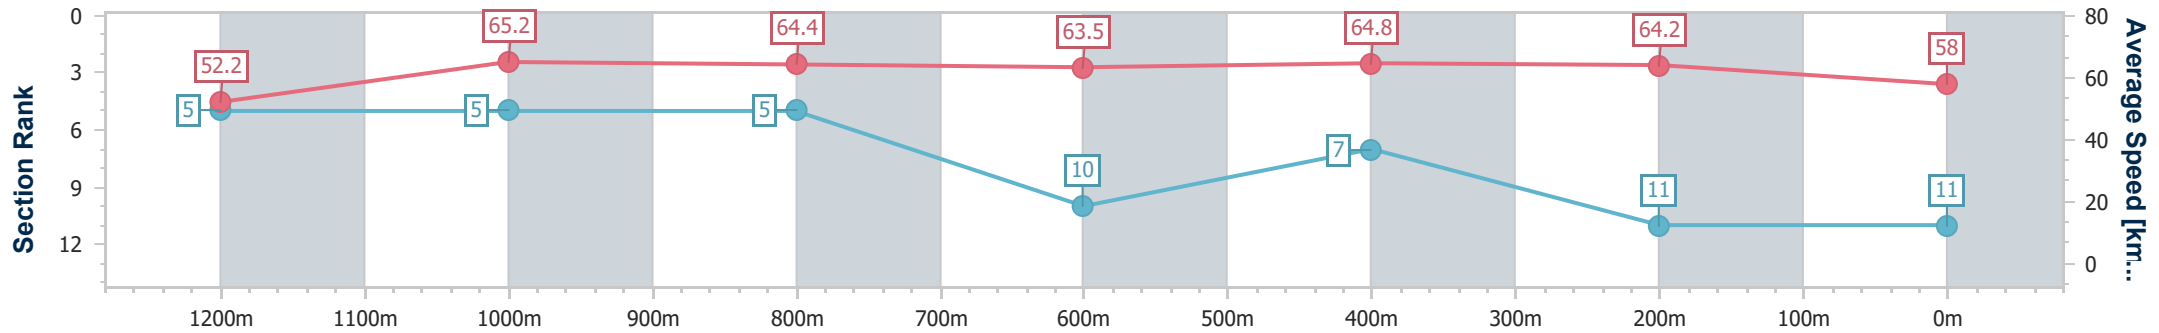

- [] Ranking at each section and finish
- .-.- No data available at this section
- NA No data available

Horse/Jockey Name	Trifling
Final Rank	11
Fastest Section Time (Section)	0:11.04 (1200m)
Top Speed [km/h] (Section)	66.9 (1200m)
Race State	Finished

Eagle Farm QLD Professional

Race 8: MAGIC MILLIONS BUFFERING - 1400m

28 December 2024 - 16:33

Track Rating: Good 3, Weather: Fine, Rail Position: +6.5m 1000m-400m; +6m Remainder

BRISBANE RACING CLUB

Section	Overall	1200m	1000m	800m	600m	400m	200m
Section Times	1:22.75 [11] (0:13.88)	1:08.87 [5] (0:11.04)	0:57.83 [5] (0:11.44)	0:46.39 [5] (0:11.61)	0:34.78 [10] (0:11.17)	0:23.61 [7] (0:11.23)	0:12.38 [11] (0:12.38)
Average Speed [km/h]	52.2	65.2	64.4	63.5	64.8	64.2	58.0
Top Speed [km/h]	65.8	66.9	65.6	65.0	66.4	66.3	62.0
Avg. Dist. to Rail [m]	4.9	2.1	4.4	5.0	1.2	3.9	4.4
Avg. Stride Freq. [Hz]	2.3	2.4	2.4	2.3	2.4	2.4	2.3
Avg. Stride Length [m]	6.3	7.5	7.5	7.5	7.6	7.5	7.0

- [] Ranking at each section and finish
- .-.- No data available at this section
- NA No data available

Horse/Jockey Name	Ucalledit
Final Rank	12
Fastest Section Time (Section)	0:10.97 (1200m)
Top Speed [km/h] (Section)	67.1 (400m)
Race State	Finished