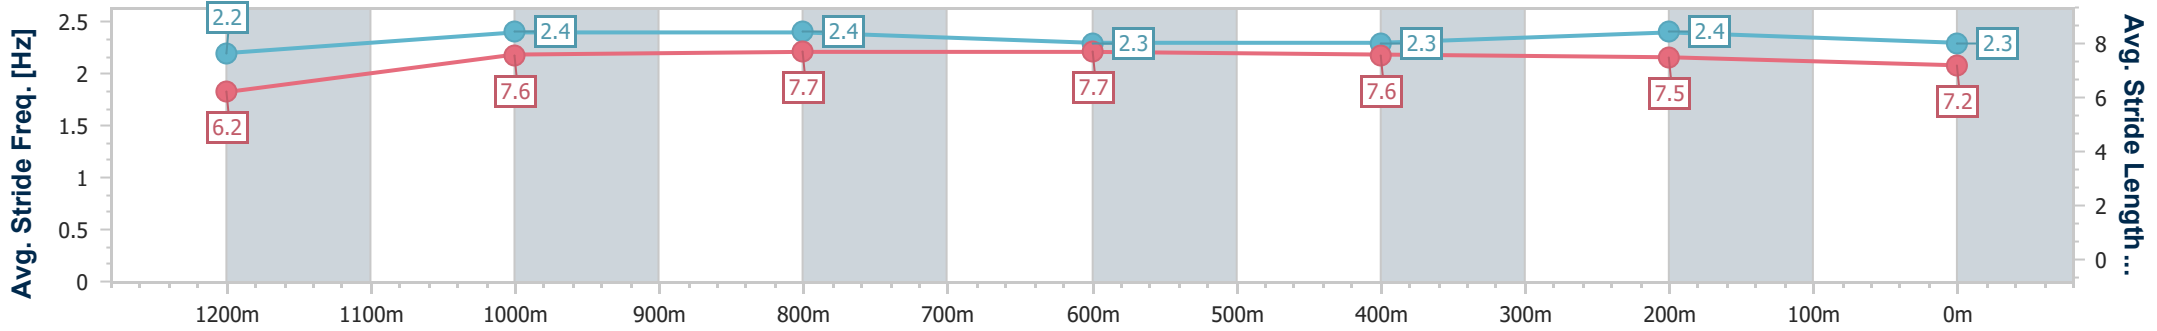

Eagle Farm QLD Professional

Race 8: MAGIC MILLIONS BUFFERING - 1400m

28 December 2024 - 16:33

Track Rating: Good 3, Weather: Fine, Rail Position: +6.5m 1000m-400m; +6m Remainder

BRISBANE RACING CLUB

Section	Overall	1200m	1000m	800m	600m	400m	200m
Section Times	1:22.78 [12] (0:14.57)	1:08.21 [11] (0:10.97)	0:57.24 [11] (0:11.26)	0:45.98 [12] (0:11.26)	0:34.72 [11] (0:11.32)	0:23.40 [11] (0:11.11)	0:12.29 [12] (0:12.29)
Average Speed [km/h]	49.6	65.9	64.9	64.7	64.5	64.7	58.7
Top Speed [km/h]	63.7	66.9	67.1	67.1	66.4	67.1	62.6
Avg. Dist. to Rail [m]	8.4	3.5	3.3	2.9	2.5	7.8	9.2
Avg. Stride Freq. [Hz]	2.2	2.4	2.4	2.3	2.3	2.4	2.3
Avg. Stride Length [m]	6.2	7.6	7.7	7.7	7.6	7.5	7.2

- [] Ranking at each section and finish
- .-.- No data available at this section
- NA No data available