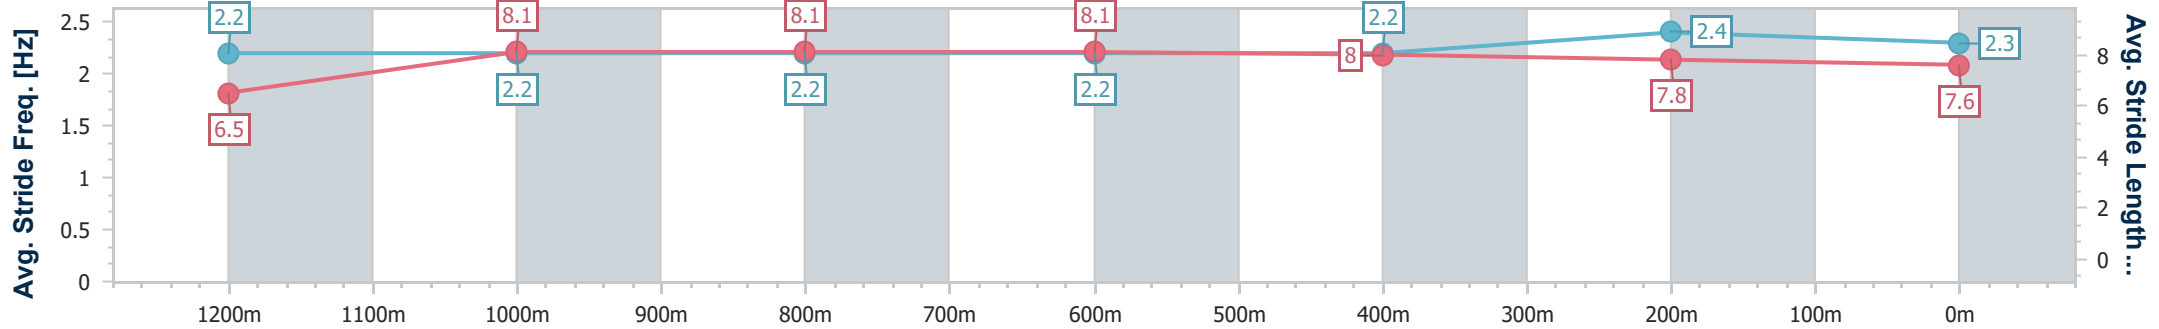

Eagle Farm QLD Professional

Race 8: MAGIC MILLIONS BUFFERING - 1400m

28 December 2024 - 16:33

Track Rating: Good 3, Weather: Fine, Rail Position: +6.5m 1000m-400m; +6m Remainder

BRISBANE RACING CLUB

Section	Overall	1200m	1000m	800m	600m	400m	200m
Section Times	1:21.84 [5] (0:14.12)	1:07.72 [7] (0:11.08)	0:56.64 [9] (0:11.29)	0:45.35 [9] (0:11.44)	0:33.91 [9] (0:11.30)	0:22.61 [9] (0:10.91)	0:11.70 [7] (0:11.70)
Average Speed [km/h]	51.0	65.3	63.9	63.4	63.9	65.9	61.6
Top Speed [km/h]	65.6	66.0	64.8	65.1	65.7	66.8	64.7
Avg. Dist. to Rail [m]	3.4	1.2	1.3	1.4	0.6	2.9	5.3
Avg. Stride Freq. [Hz]	2.2	2.2	2.2	2.2	2.2	2.4	2.3
Avg. Stride Length [m]	6.5	8.1	8.1	8.1	8.0	7.8	7.6

- [] Ranking at each section and finish
- .-.- No data available at this section
- NA No data available

Horse/Jockey Name	Contemporary
Final Rank	6
Fastest Section Time (Section)	0:10.87 (400m)
Top Speed [km/h] (Section)	68.4 (400m)
Race State	Finished