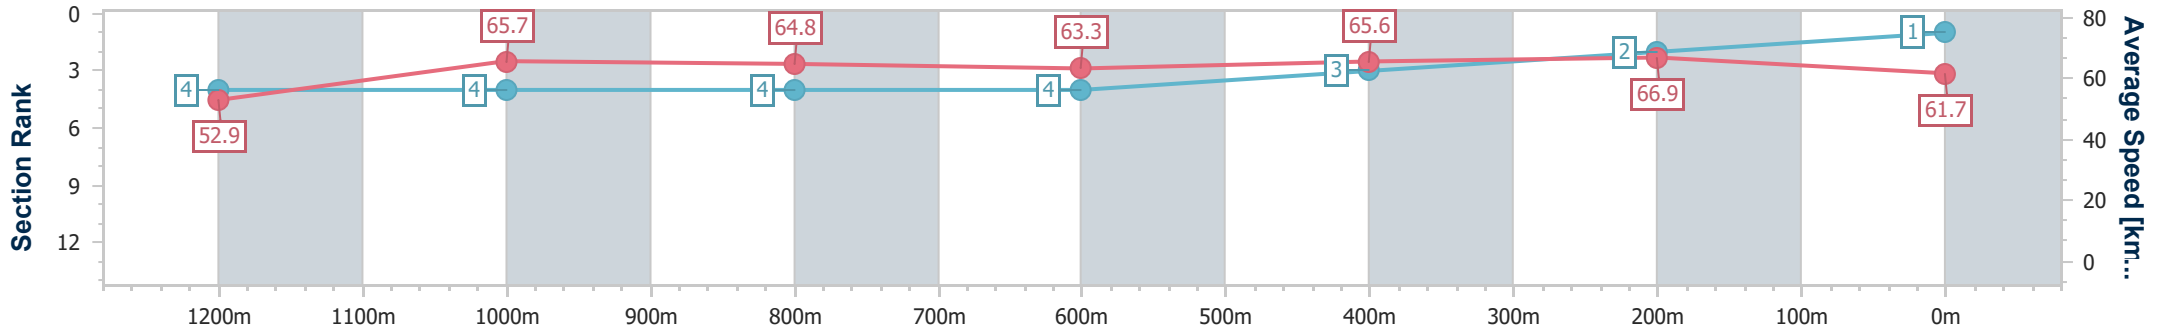

Eagle Farm QLD Professional

Race 8: MAGIC MILLIONS BUFFERING - 1400m

28 December 2024 - 16:33

Track Rating: Good 3, Weather: Fine, Rail Position: +6.5m 1000m-400m; +6m Remainder

BRISBANE RACING CLUB

Section	Overall	1200m	1000m	800m	600m	400m	200m
Section Times	1:21.09 [1] (0:13.70)	1:07.39 [4] (0:10.95)	0:56.44 [4] (0:11.35)	0:45.09 [4] (0:11.53)	0:33.56 [4] (0:11.17)	0:22.39 [3] (0:10.75)	0:11.64 [2] (0:11.64)
Average Speed [km/h]	52.9	65.7	64.8	63.3	65.6	66.9	61.7
Top Speed [km/h]	65.7	67.1	65.5	64.1	68.1	68.1	65.2
Avg. Dist. to Rail [m]	7.2	2.9	3.9	3.8	2.9	6.0	6.9
Avg. Stride Freq. [Hz]	2.2	2.3	2.3	2.2	2.3	2.4	2.3
Avg. Stride Length [m]	6.7	7.9	7.9	7.9	7.9	7.7	7.4