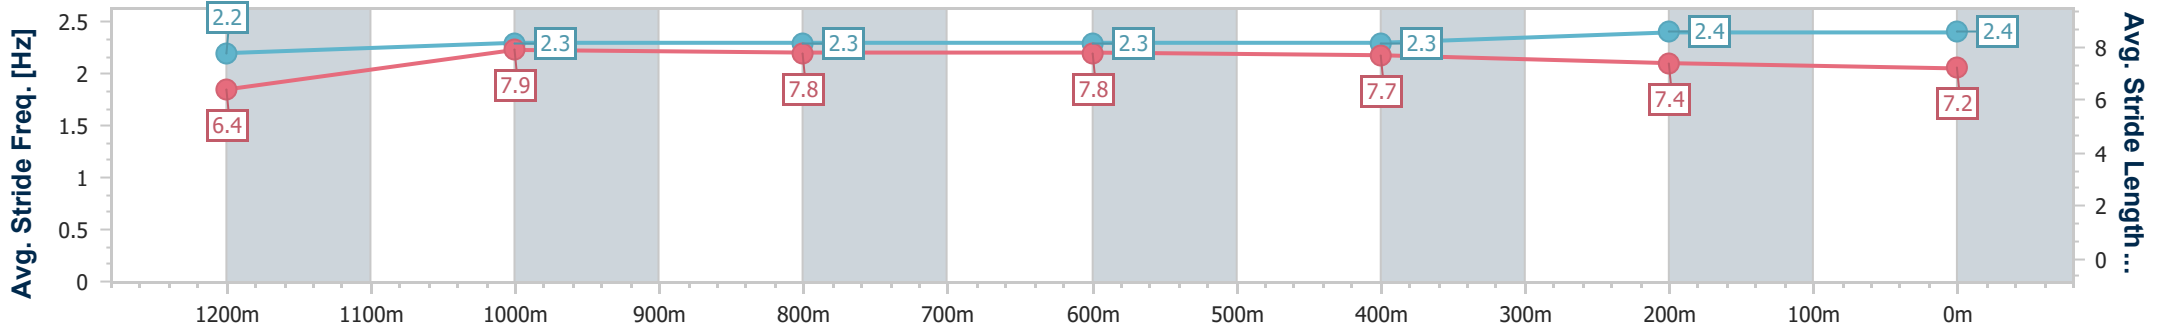

Eagle Farm QLD Professional

Race 8: MAGIC MILLIONS BUFFERING - 1400m

28 December 2024 - 16:33

Track Rating: Good 3, Weather: Fine, Rail Position: +6.5m 1000m-400m; +6m Remainder

BRISBANE RACING CLUB

Section	Overall	1200m	1000m	800m	600m	400m	200m
Section Times	1:22.09 [9] (0:14.14)	1:07.95 [8] (0:10.95)	0:57.00 [7] (0:11.36)	0:45.64 [8] (0:11.39)	0:34.25 [7] (0:11.35)	0:22.90 [8] (0:11.06)	0:11.84 [9] (0:11.84)
Average Speed [km/h]	51.0	65.9	64.2	63.9	63.9	65.0	60.9
Top Speed [km/h]	67.6	67.6	65.0	65.0	66.3	67.0	63.5
Avg. Dist. to Rail [m]	4.9	2.8	2.6	2.3	1.3	4.6	6.3
Avg. Stride Freq. [Hz]	2.2	2.3	2.3	2.3	2.3	2.4	2.4
Avg. Stride Length [m]	6.4	7.9	7.8	7.8	7.7	7.4	7.2

- [] Ranking at each section and finish
- .-.- No data available at this section
- NA No data available

Horse/Jockey Name	Zoology
Final Rank	10
Fastest Section Time (Section)	0:10.97 (1200m)
Top Speed [km/h] (Section)	67.1 (1200m)
Race State	Finished