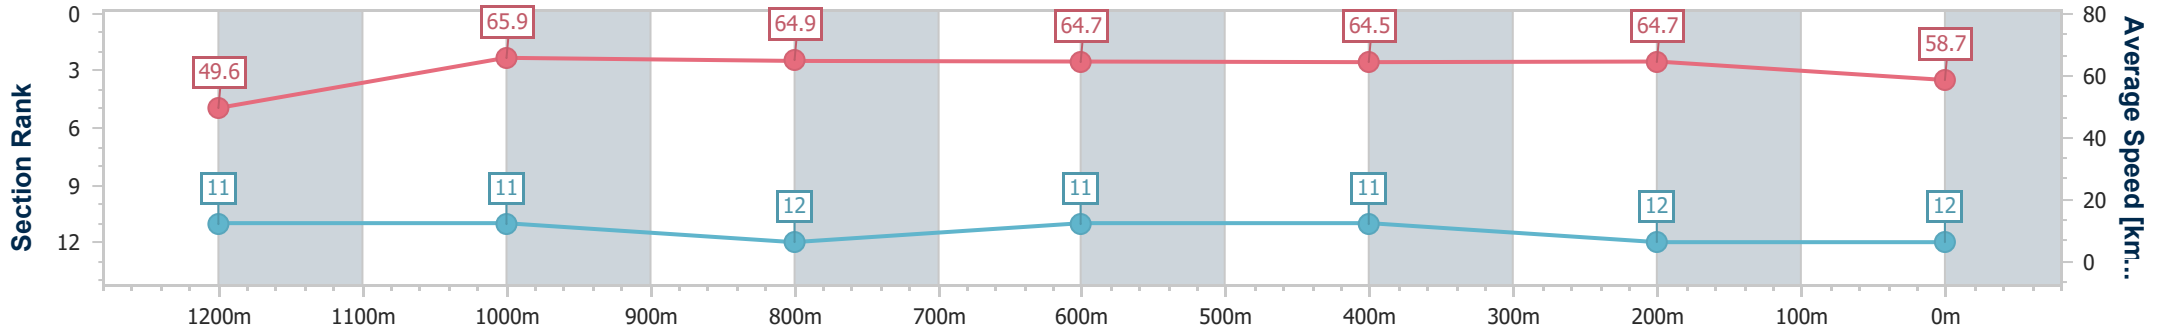

- [] Ranking at each section and finish
- .-.- No data available at this section
- NA No data available

Horse/Jockey Name	Ucalledit
Final Rank	12
Fastest Section Time (Section)	0:10.97 (1200m)
Top Speed [km/h] (Section)	67.1 (400m)
Race State	Finished

Eagle Farm QLD Professional

Race 8: MAGIC MILLIONS BUFFERING - 1400m

28 December 2024 - 16:33

Track Rating: Good 3, Weather: Fine, Rail Position: +6.5m 1000m-400m; +6m Remainder

BRISBANE RACING CLUB

Section	Overall	1200m	1000m	800m	600m	400m	200m
Section Times	1:22.78 [12] (0:14.57)	1:08.21 [11] (0:10.97)	0:57.24 [11] (0:11.26)	0:45.98 [12] (0:11.26)	0:34.72 [11] (0:11.32)	0:23.40 [11] (0:11.11)	0:12.29 [12] (0:12.29)
Average Speed [km/h]	49.6	65.9	64.9	64.7	64.5	64.7	58.7
Top Speed [km/h]	63.7	66.9	67.1	67.1	66.4	67.1	62.6
Avg. Dist. to Rail [m]	8.4	3.5	3.3	2.9	2.5	7.8	9.2
Avg. Stride Freq. [Hz]	2.2	2.4	2.4	2.3	2.3	2.4	2.3
Avg. Stride Length [m]	6.2	7.6	7.7	7.7	7.6	7.5	7.2

- [] Ranking at each section and finish
- .-.- No data available at this section
- NA No data available