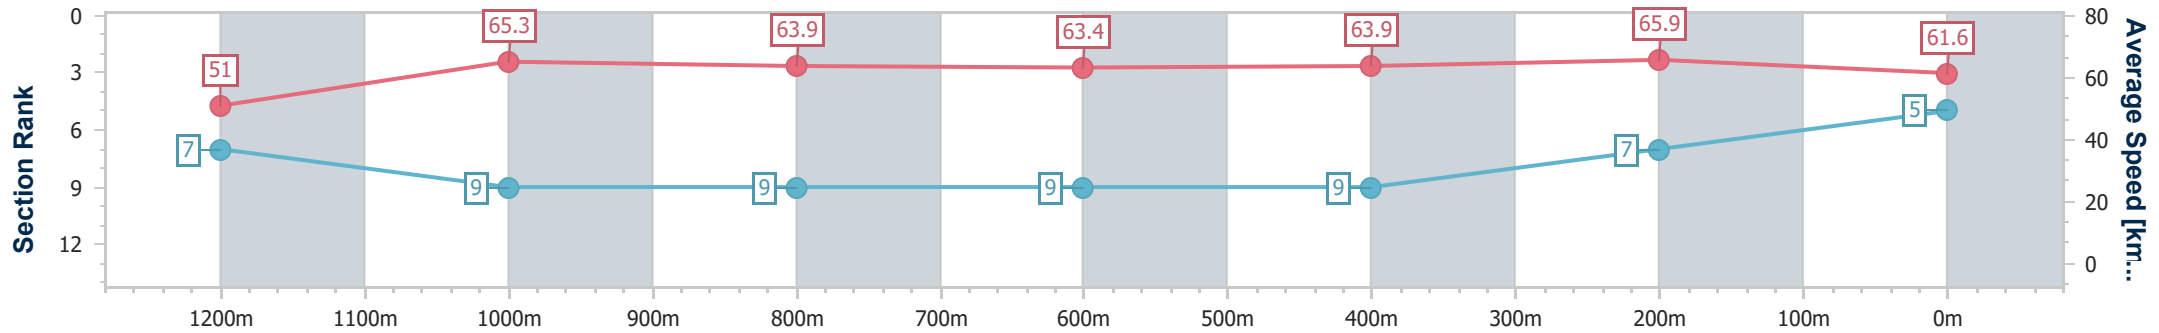

Eagle Farm QLD Professional

Race 8: MAGIC MILLIONS BUFFERING - 1400m

28 December 2024 - 16:33

Track Rating: Good 3, Weather: Fine, Rail Position: +6.5m 1000m-400m; +6m Remainder

BRISBANE RACING CLUB

Section	Overall	1200m	1000m	800m	600m	400m	200m
Section Times	1:21.84 [5] (0:14.12)	1:07.72 [7] (0:11.08)	0:56.64 [9] (0:11.29)	0:45.35 [9] (0:11.44)	0:33.91 [9] (0:11.30)	0:22.61 [9] (0:10.91)	0:11.70 [7] (0:11.70)
Average Speed [km/h]	51.0	65.3	63.9	63.4	63.9	65.9	61.6
Top Speed [km/h]	65.6	66.0	64.8	65.1	65.7	66.8	64.7
Avg. Dist. to Rail [m]	3.4	1.2	1.3	1.4	0.6	2.9	5.3
Avg. Stride Freq. [Hz]	2.2	2.2	2.2	2.2	2.2	2.4	2.3
Avg. Stride Length [m]	6.5	8.1	8.1	8.1	8.0	7.8	7.6