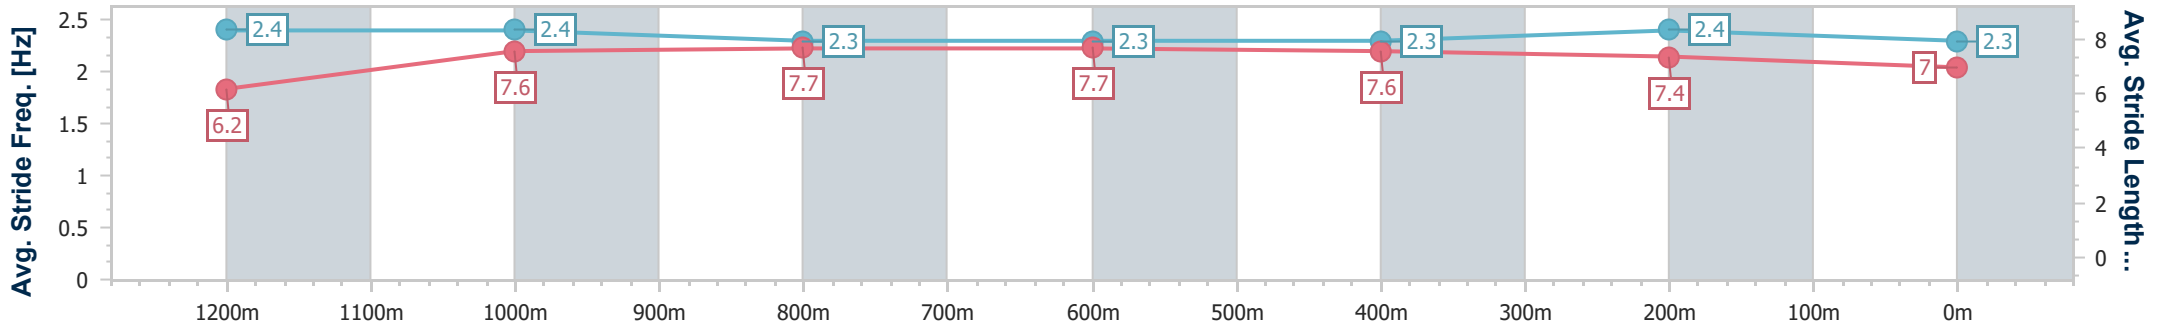

Eagle Farm QLD Professional

Race 8: MAGIC MILLIONS BUFFERING - 1400m

28 December 2024 - 16:33

Track Rating: Good 3, Weather: Fine, Rail Position: +6.5m 1000m-400m; +6m Remainder

BRISBANE RACING CLUB

Section	Overall	1200m	1000m	800m	600m	400m	200m
Section Times	1:21.76 [4] (0:13.58)	1:08.18 [1] (0:10.83)	0:57.35 [1] (0:11.37)	0:45.98 [1] (0:11.49)	0:34.49 [1] (0:11.18)	0:23.31 [1] (0:11.09)	0:12.22 [3] (0:12.22)
Average Speed [km/h]	53.2	66.5	63.9	63.0	64.2	65.0	58.8
Top Speed [km/h]	67.6	67.5	65.8	63.8	66.1	65.9	63.0
Avg. Dist. to Rail [m]	4.9	2.3	1.6	0.9	0.4	1.0	0.8
Avg. Stride Freq. [Hz]	2.4	2.4	2.3	2.3	2.3	2.4	2.3
Avg. Stride Length [m]	6.2	7.6	7.7	7.7	7.6	7.4	7.0