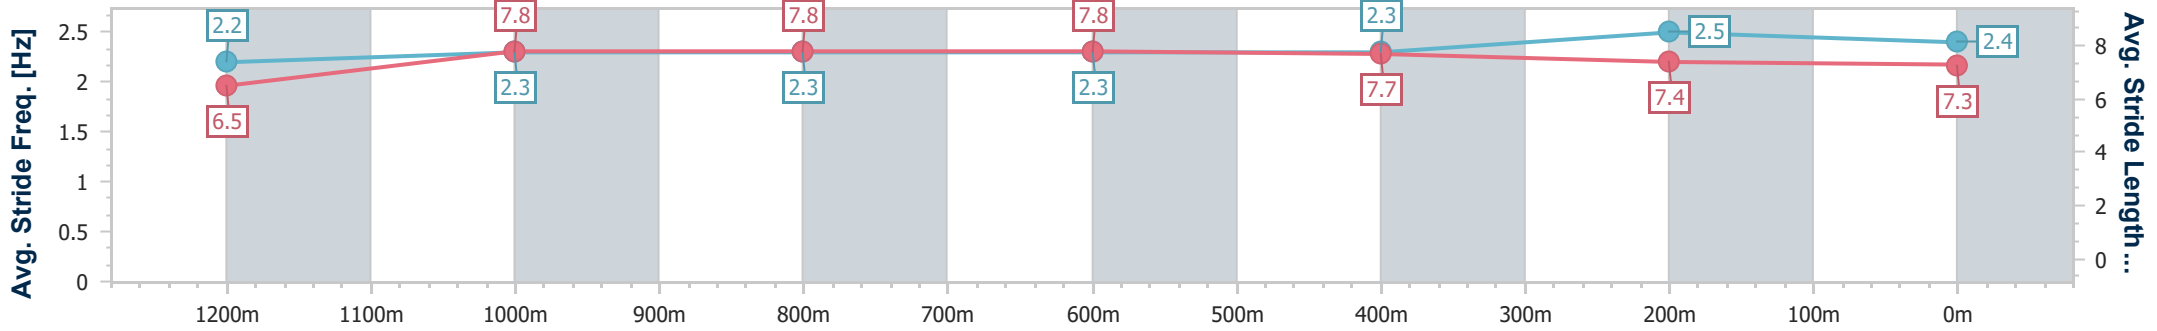

Eagle Farm QLD Professional

Race 8: MAGIC MILLIONS BUFFERING - 1400m

28 December 2024 - 16:33

Track Rating: Good 3, Weather: Fine, Rail Position: +6.5m 1000m-400m; +6m Remainder

BRISBANE RACING CLUB

Section	Overall	1200m	1000m	800m	600m	400m	200m
Section Times	1:21.36 [3] (0:13.95)	1:07.41 [6] (0:11.08)	0:56.33 [6] (0:11.39)	0:44.94 [6] (0:11.41)	0:33.53 [5] (0:11.09)	0:22.44 [5] (0:10.88)	0:11.56 [4] (0:11.56)
Average Speed [km/h]	51.7	65.1	63.7	63.4	64.3	66.1	62.3
Top Speed [km/h]	64.8	65.8	64.3	63.9	67.2	67.1	64.8
Avg. Dist. to Rail [m]	4.5	2.0	1.6	0.7	1.6	0.7	0.7
Avg. Stride Freq. [Hz]	2.2	2.3	2.3	2.3	2.3	2.5	2.4
Avg. Stride Length [m]	6.5	7.8	7.8	7.8	7.7	7.4	7.3