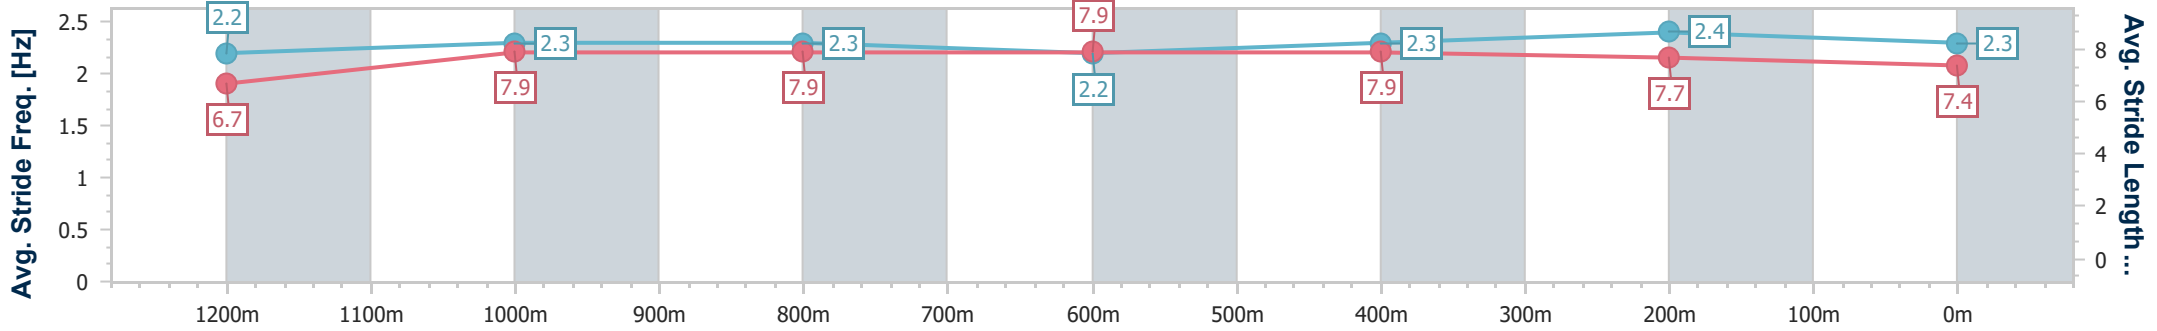

Eagle Farm QLD Professional

Race 8: MAGIC MILLIONS BUFFERING - 1400m

28 December 2024 - 16:33

Track Rating: Good 3, Weather: Fine, Rail Position: +6.5m 1000m-400m; +6m Remainder

BRISBANE RACING CLUB

Section	Overall	1200m	1000m	800m	600m	400m	200m
Section Times	1:21.09 [1] (0:13.70)	1:07.39 [4] (0:10.95)	0:56.44 [4] (0:11.35)	0:45.09 [4] (0:11.53)	0:33.56 [4] (0:11.17)	0:22.39 [3] (0:10.75)	0:11.64 [2] (0:11.64)
Average Speed [km/h]	52.9	65.7	64.8	63.3	65.6	66.9	61.7
Top Speed [km/h]	65.7	67.1	65.5	64.1	68.1	68.1	65.2
Avg. Dist. to Rail [m]	7.2	2.9	3.9	3.8	2.9	6.0	6.9
Avg. Stride Freq. [Hz]	2.2	2.3	2.3	2.2	2.3	2.4	2.3
Avg. Stride Length [m]	6.7	7.9	7.9	7.9	7.9	7.7	7.4