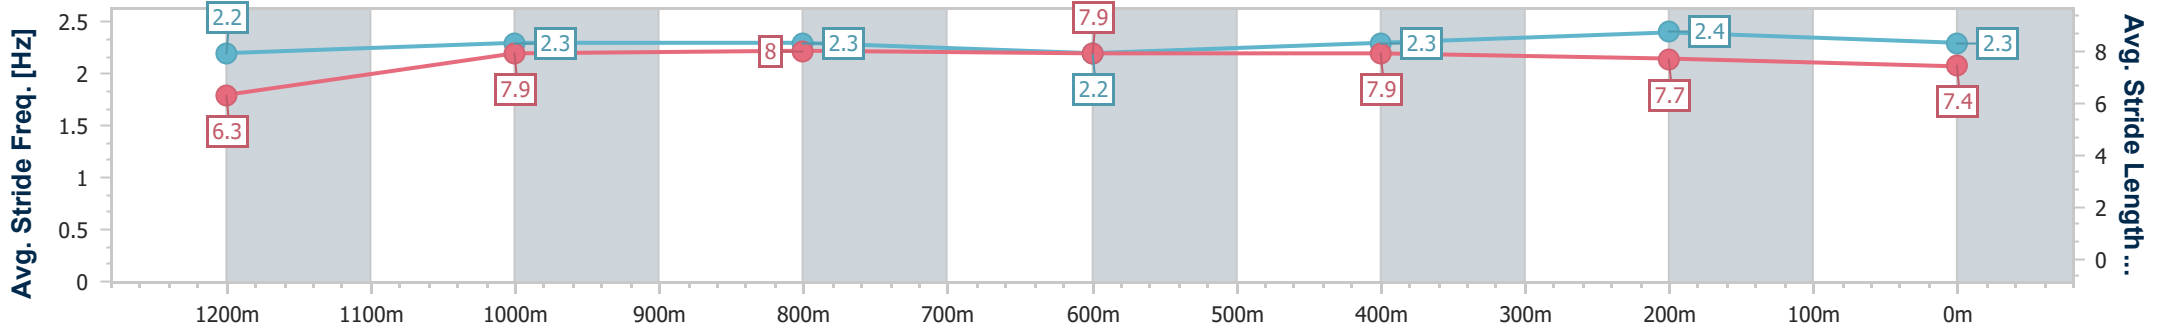

Eagle Farm QLD Professional

Race 8: MAGIC MILLIONS BUFFERING - 1400m

28 December 2024 - 16:33

Track Rating: Good 3, Weather: Fine, Rail Position: +6.5m 1000m-400m; +6m Remainder

BRISBANE RACING CLUB

Section	Overall	1200m	1000m	800m	600m	400m	200m
Section Times	1:22.07 [8] (0:14.63)	1:07.44 [12] (0:10.93)	0:56.51 [12] (0:11.18)	0:45.33 [11] (0:11.46)	0:33.87 [12] (0:11.24)	0:22.63 [12] (0:10.84)	0:11.79 [10] (0:11.79)
Average Speed [km/h]	49.3	65.9	65.2	63.4	64.6	66.2	61.1
Top Speed [km/h]	65.8	67.2	65.9	65.4	66.4	67.4	65.0
Avg. Dist. to Rail [m]	5.0	1.7	2.1	2.3	1.3	4.2	5.8
Avg. Stride Freq. [Hz]	2.2	2.3	2.3	2.2	2.3	2.4	2.3
Avg. Stride Length [m]	6.3	7.9	8.0	7.9	7.9	7.7	7.4