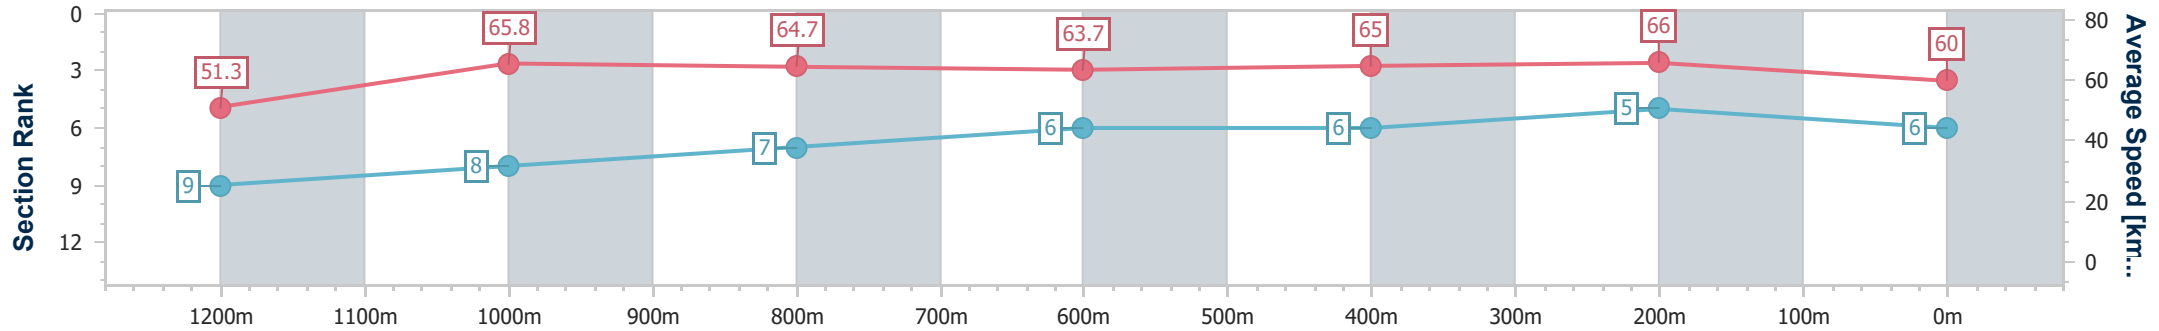

Eagle Farm QLD Professional

Race 8: MAGIC MILLIONS BUFFERING - 1400m

28 December 2024 - 16:33

Track Rating: Good 3, Weather: Fine, Rail Position: +6.5m 1000m-400m; +6m Remainder

BRISBANE RACING CLUB

Section	Overall	1200m	1000m	800m	600m	400m	200m
Section Times	1:21.86 [6] (0:14.15)	1:07.71 [9] (0:10.94)	0:56.77 [8] (0:11.34)	0:45.43 [7] (0:11.41)	0:34.02 [6] (0:11.14)	0:22.88 [6] (0:10.87)	0:12.01 [5] (0:12.01)
Average Speed [km/h]	51.3	65.8	64.7	63.7	65.0	66.0	60.0
Top Speed [km/h]	67.1	68.0	65.2	64.5	67.5	68.4	63.7
Avg. Dist. to Rail [m]	8.0	4.0	3.6	2.0	0.7	4.5	5.1
Avg. Stride Freq. [Hz]	2.2	2.3	2.3	2.2	2.3	2.4	2.2
Avg. Stride Length [m]	6.4	7.9	8.0	8.0	7.9	7.7	7.5

- [] Ranking at each section and finish
- .-.- No data available at this section
- NA No data available

Horse/Jockey Name	Tamerlane
Final Rank	7
Fastest Section Time (Section)	0:10.96 (1200m)
Top Speed [km/h] (Section)	66.8 (1200m)
Race State	Finished