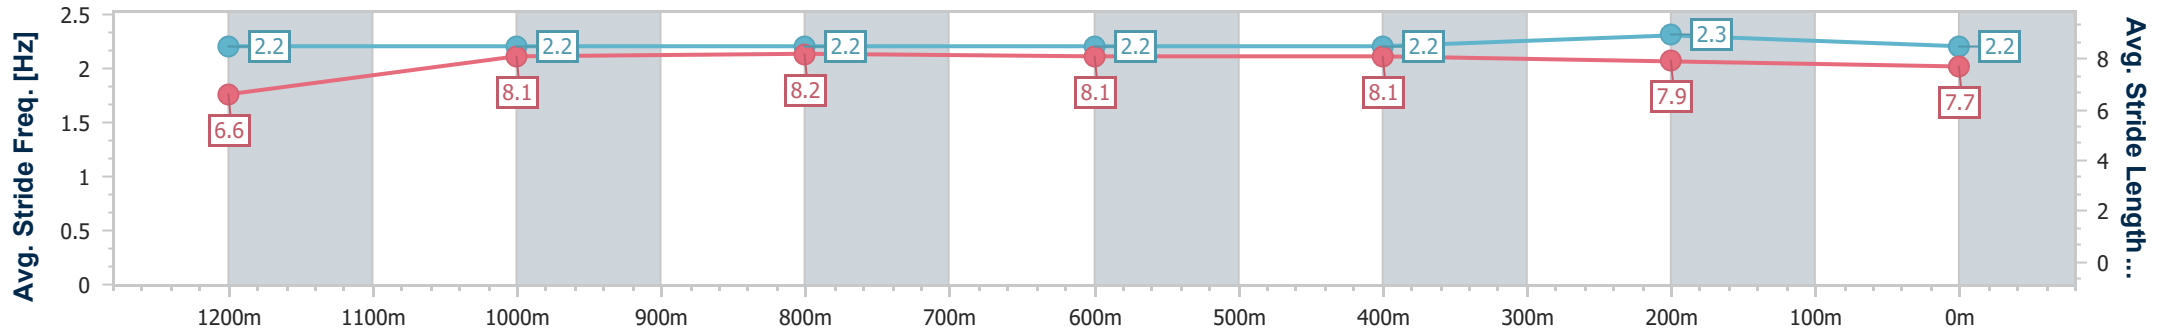

- [] Ranking at each section and finish
- .-.- No data available at this section
- NA No data available

Horse/Jockey Name	Tamerlane
Final Rank	7
Fastest Section Time (Section)	0:10.96 (1200m)
Top Speed [km/h] (Section)	66.8 (1200m)
Race State	Finished

Eagle Farm QLD Professional

Race 8: MAGIC MILLIONS BUFFERING - 1400m

28 December 2024 - 16:33

Track Rating: Good 3, Weather: Fine, Rail Position: +6.5m 1000m-400m; +6m Remainder

BRISBANE RACING CLUB

Section	Overall	1200m	1000m	800m	600m	400m	200m
Section Times	1:21.96 [7] (0:13.67)	1:08.29 [3] (0:10.96)	0:57.33 [3] (0:11.33)	0:46.00 [3] (0:11.52)	0:34.48 [3] (0:11.30)	0:23.18 [4] (0:11.17)	0:12.01 [6] (0:12.01)
Average Speed [km/h]	53.0	65.8	64.0	62.9	63.9	64.7	59.9
Top Speed [km/h]	65.8	66.8	64.6	63.8	65.4	65.4	63.0
Avg. Dist. to Rail [m]	3.4	2.0	2.0	1.4	0.8	2.8	3.1
Avg. Stride Freq. [Hz]	2.2	2.2	2.2	2.2	2.2	2.3	2.2
Avg. Stride Length [m]	6.6	8.1	8.2	8.1	8.1	7.9	7.7