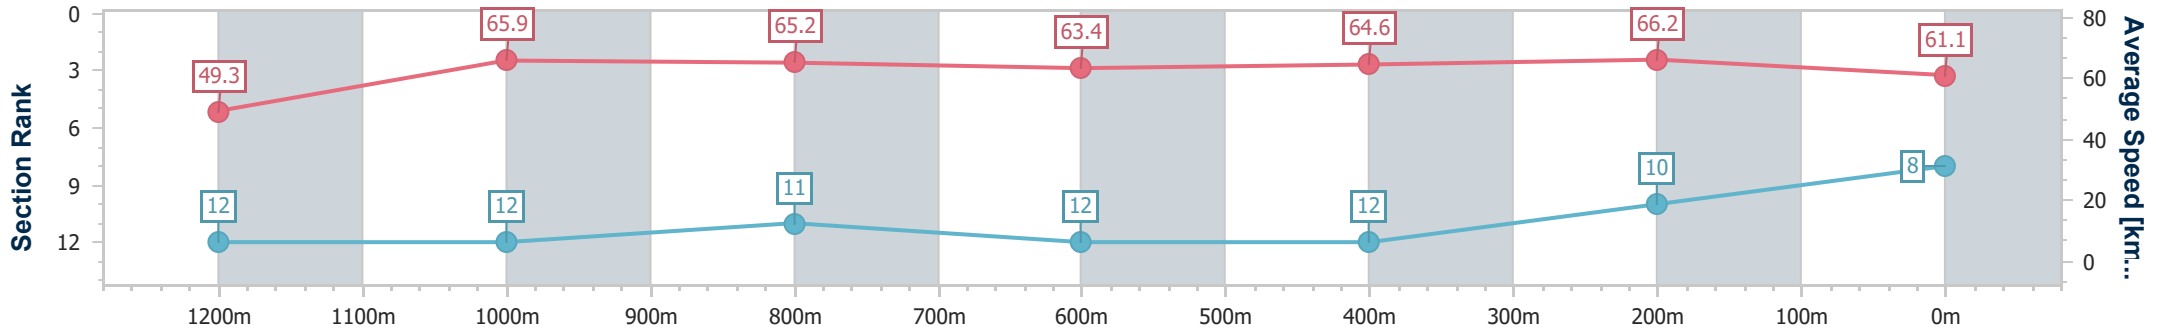

Eagle Farm QLD Professional

Race 8: MAGIC MILLIONS BUFFERING - 1400m

28 December 2024 - 16:33

Track Rating: Good 3, Weather: Fine, Rail Position: +6.5m 1000m-400m; +6m Remainder

BRISBANE RACING CLUB

Section	Overall	1200m	1000m	800m	600m	400m	200m
Section Times	1:22.07 [8] (0:14.63)	1:07.44 [12] (0:10.93)	0:56.51 [12] (0:11.18)	0:45.33 [11] (0:11.46)	0:33.87 [12] (0:11.24)	0:22.63 [12] (0:10.84)	0:11.79 [10] (0:11.79)
Average Speed [km/h]	49.3	65.9	65.2	63.4	64.6	66.2	61.1
Top Speed [km/h]	65.8	67.2	65.9	65.4	66.4	67.4	65.0
Avg. Dist. to Rail [m]	5.0	1.7	2.1	2.3	1.3	4.2	5.8
Avg. Stride Freq. [Hz]	2.2	2.3	2.3	2.2	2.3	2.4	2.3
Avg. Stride Length [m]	6.3	7.9	8.0	7.9	7.9	7.7	7.4