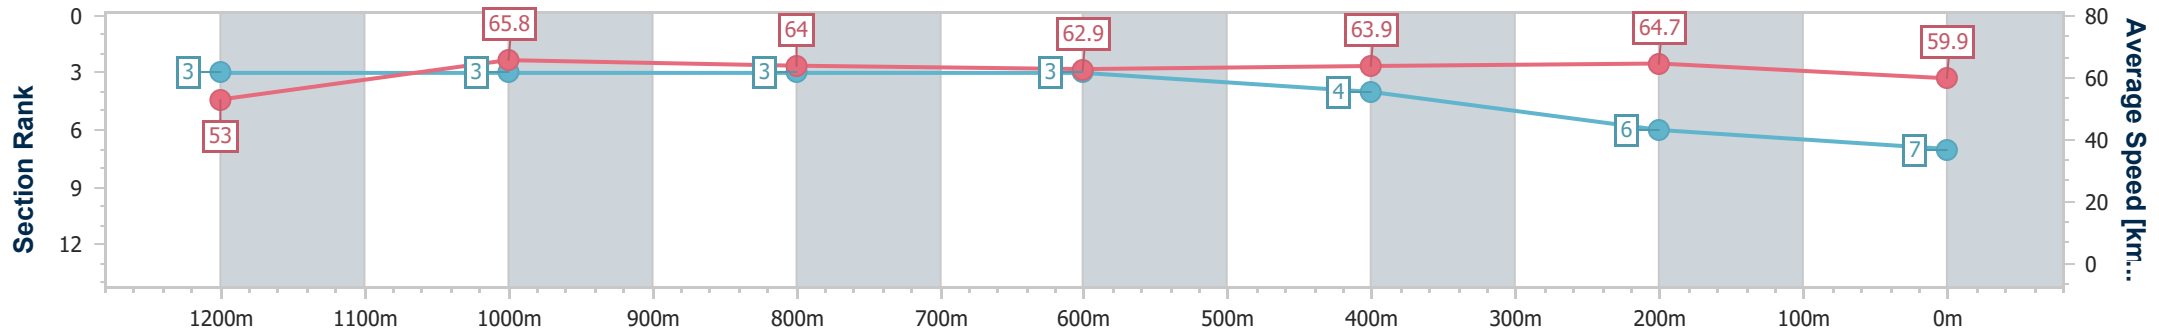

- [] Ranking at each section and finish
- .-.- No data available at this section
- NA No data available

Horse/Jockey Name	Tamerlane
Final Rank	7
Fastest Section Time (Section)	0:10.96 (1200m)
Top Speed [km/h] (Section)	66.8 (1200m)
Race State	Finished

Eagle Farm QLD Professional

Race 8: MAGIC MILLIONS BUFFERING - 1400m

28 December 2024 - 16:33

Track Rating: Good 3, Weather: Fine, Rail Position: +6.5m 1000m-400m; +6m Remainder

BRISBANE RACING CLUB

Section	Overall	1200m	1000m	800m	600m	400m	200m
Section Times	1:21.96 [7] (0:13.67)	1:08.29 [3] (0:10.96)	0:57.33 [3] (0:11.33)	0:46.00 [3] (0:11.52)	0:34.48 [3] (0:11.30)	0:23.18 [4] (0:11.17)	0:12.01 [6] (0:12.01)
Average Speed [km/h]	53.0	65.8	64.0	62.9	63.9	64.7	59.9
Top Speed [km/h]	65.8	66.8	64.6	63.8	65.4	65.4	63.0
Avg. Dist. to Rail [m]	3.4	2.0	2.0	1.4	0.8	2.8	3.1
Avg. Stride Freq. [Hz]	2.2	2.2	2.2	2.2	2.2	2.3	2.2
Avg. Stride Length [m]	6.6	8.1	8.2	8.1	8.1	7.9	7.7