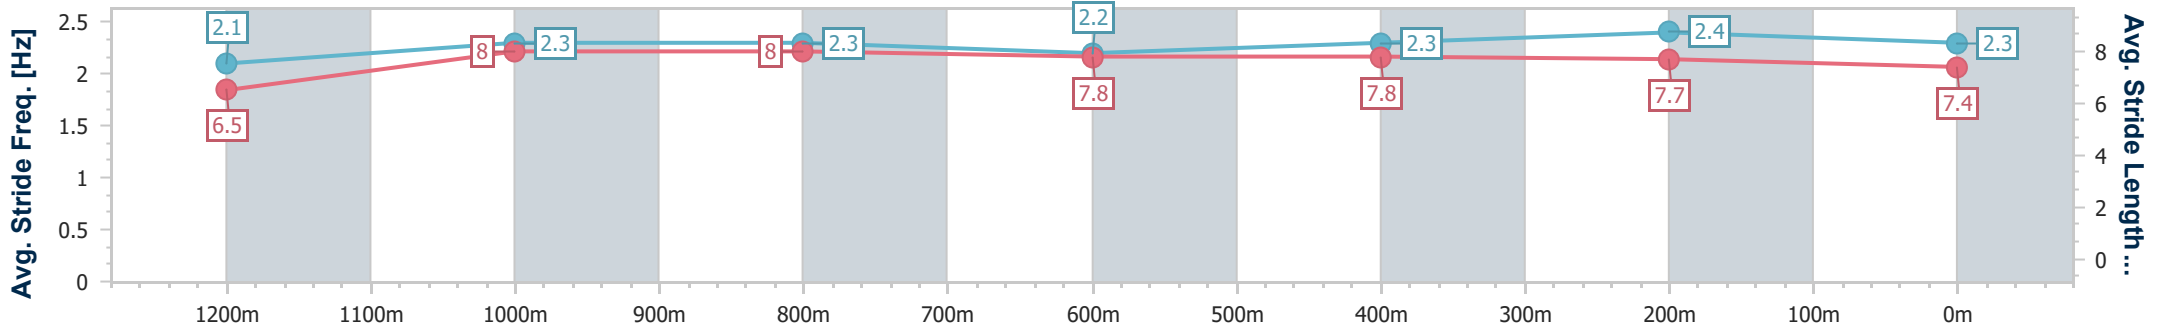

- [] Ranking at each section and finish
- .-.- No data available at this section
- NA No data available

Horse/Jockey Name	Zoology
Final Rank	10
Fastest Section Time (Section)	0:10.97 (1200m)
Top Speed [km/h] (Section)	67.1 (1200m)
Race State	Finished

Eagle Farm QLD Professional

Race 8: MAGIC MILLIONS BUFFERING - 1400m

28 December 2024 - 16:33

Track Rating: Good 3, Weather: Fine, Rail Position: +6.5m 1000m-400m; +6m Remainder

BRISBANE RACING CLUB

Section	Overall	1200m	1000m	800m	600m	400m	200m
Section Times	1:22.20 [10] (0:14.32)	1:07.88 [10] (0:10.97)	0:56.91 [10] (0:11.24)	0:45.67 [10] (0:11.36)	0:34.31 [8] (0:11.35)	0:22.96 [10] (0:11.00)	0:11.96 [8] (0:11.96)
Average Speed [km/h]	50.4	66.0	65.1	64.4	64.0	65.4	60.2
Top Speed [km/h]	65.6	67.1	65.8	65.1	65.2	66.7	63.7
Avg. Dist. to Rail [m]	6.9	3.4	3.4	3.2	1.7	6.0	8.1
Avg. Stride Freq. [Hz]	2.1	2.3	2.3	2.2	2.3	2.4	2.3
Avg. Stride Length [m]	6.5	8.0	8.0	7.8	7.8	7.7	7.4

- [] Ranking at each section and finish
- .-.- No data available at this section
- NA No data available

Horse/Jockey Name	Trifling
Final Rank	11
Fastest Section Time (Section)	0:11.04 (1200m)
Top Speed [km/h] (Section)	66.9 (1200m)
Race State	Finished