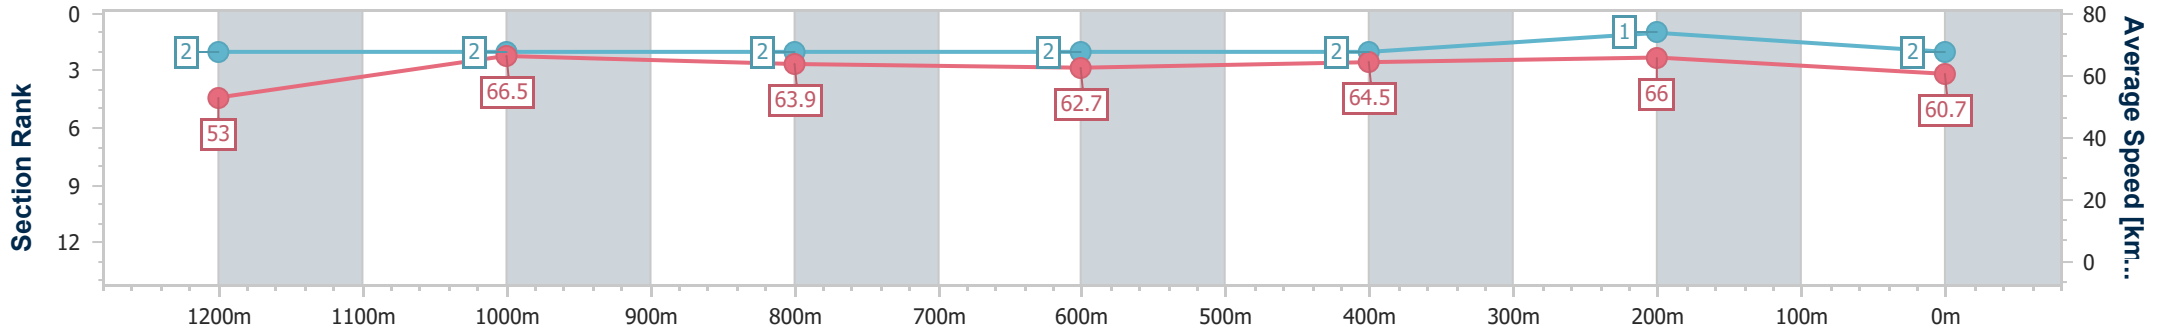

Eagle Farm QLD Professional

Race 8: MAGIC MILLIONS BUFFERING - 1400m

28 December 2024 - 16:33

Track Rating: Good 3, Weather: Fine, Rail Position: +6.5m 1000m-400m; +6m Remainder

BRISBANE RACING CLUB

Section	Overall	1200m	1000m	800m	600m	400m	200m
Section Times	1:21.28 [2] (0:13.64)	1:07.64 [2] (0:10.86)	0:56.78 [2] (0:11.42)	0:45.36 [2] (0:11.51)	0:33.85 [2] (0:11.11)	0:22.74 [2] (0:10.91)	0:11.83 [1] (0:11.83)
Average Speed [km/h]	53.0	66.5	63.9	62.7	64.5	66.0	60.7
Top Speed [km/h]	67.0	67.2	65.0	63.6	66.9	67.0	64.2
Avg. Dist. to Rail [m]	10.1	4.0	2.3	0.7	0.9	2.6	4.7
Avg. Stride Freq. [Hz]	2.3	2.4	2.3	2.3	2.4	2.4	2.3
Avg. Stride Length [m]	6.4	7.7	7.6	7.6	7.5	7.3	7.1