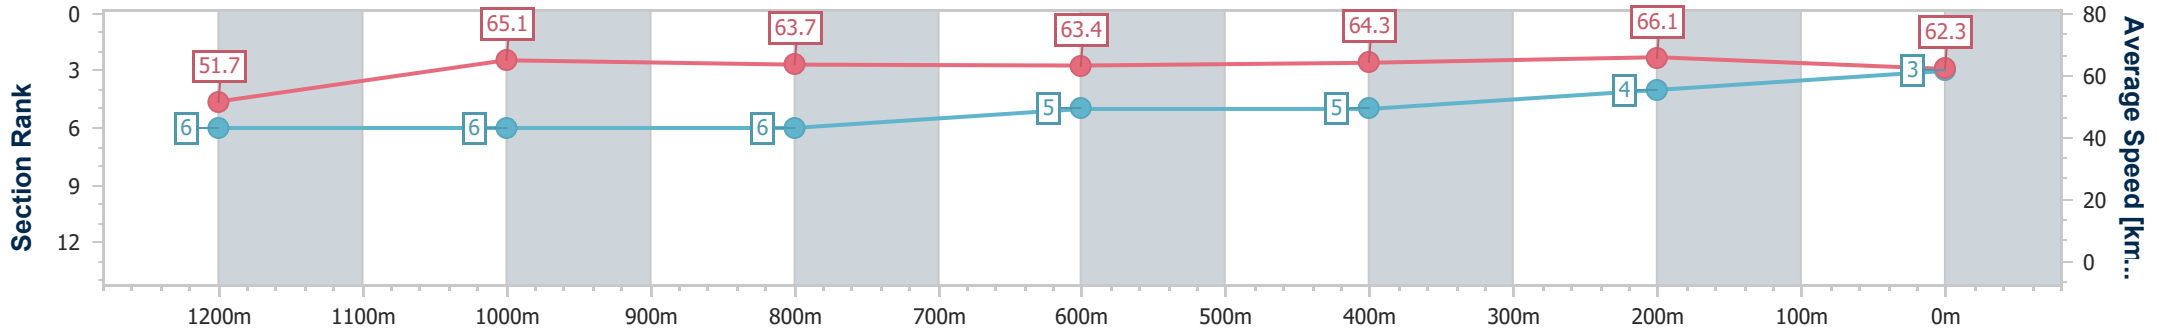

Eagle Farm QLD Professional

Race 8: MAGIC MILLIONS BUFFERING - 1400m

28 December 2024 - 16:33

Track Rating: Good 3, Weather: Fine, Rail Position: +6.5m 1000m-400m; +6m Remainder

BRISBANE RACING CLUB

Section	Overall	1200m	1000m	800m	600m	400m	200m
Section Times	1:21.36 [3] (0:13.95)	1:07.41 [6] (0:11.08)	0:56.33 [6] (0:11.39)	0:44.94 [6] (0:11.41)	0:33.53 [5] (0:11.09)	0:22.44 [5] (0:10.88)	0:11.56 [4] (0:11.56)
Average Speed [km/h]	51.7	65.1	63.7	63.4	64.3	66.1	62.3
Top Speed [km/h]	64.8	65.8	64.3	63.9	67.2	67.1	64.8
Avg. Dist. to Rail [m]	4.5	2.0	1.6	0.7	1.6	0.7	0.7
Avg. Stride Freq. [Hz]	2.2	2.3	2.3	2.3	2.3	2.5	2.4
Avg. Stride Length [m]	6.5	7.8	7.8	7.8	7.7	7.4	7.3