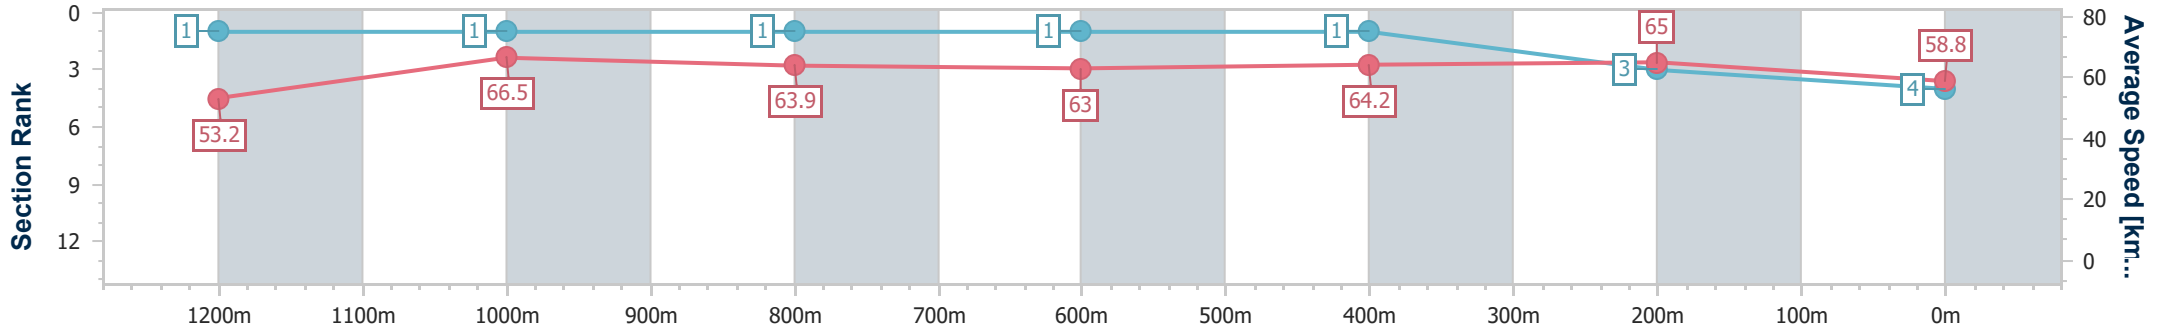

Eagle Farm QLD Professional

Race 8: MAGIC MILLIONS BUFFERING - 1400m

28 December 2024 - 16:33

Track Rating: Good 3, Weather: Fine, Rail Position: +6.5m 1000m-400m; +6m Remainder

BRISBANE RACING CLUB

Section	Overall	1200m	1000m	800m	600m	400m	200m
Section Times	1:21.76 [4] (0:13.58)	1:08.18 [1] (0:10.83)	0:57.35 [1] (0:11.37)	0:45.98 [1] (0:11.49)	0:34.49 [1] (0:11.18)	0:23.31 [1] (0:11.09)	0:12.22 [3] (0:12.22)
Average Speed [km/h]	53.2	66.5	63.9	63.0	64.2	65.0	58.8
Top Speed [km/h]	67.6	67.5	65.8	63.8	66.1	65.9	63.0
Avg. Dist. to Rail [m]	4.9	2.3	1.6	0.9	0.4	1.0	0.8
Avg. Stride Freq. [Hz]	2.4	2.4	2.3	2.3	2.3	2.4	2.3
Avg. Stride Length [m]	6.2	7.6	7.7	7.7	7.6	7.4	7.0