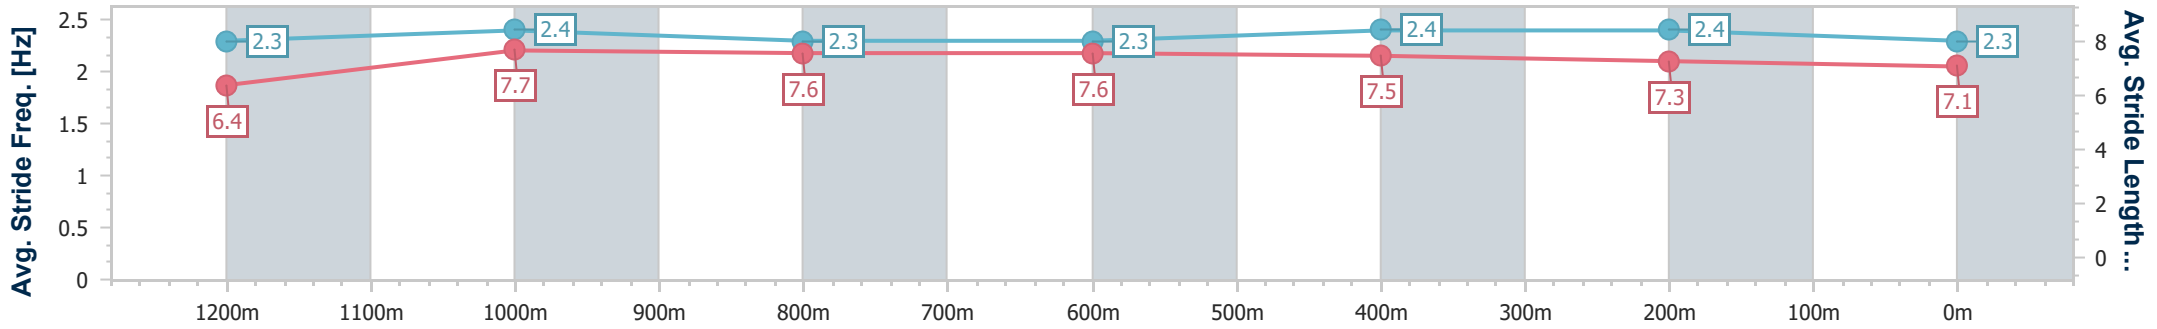

Eagle Farm QLD Professional

Race 8: MAGIC MILLIONS BUFFERING - 1400m

28 December 2024 - 16:33

Track Rating: Good 3, Weather: Fine, Rail Position: +6.5m 1000m-400m; +6m Remainder

BRISBANE RACING CLUB

Section	Overall	1200m	1000m	800m	600m	400m	200m
Section Times	1:21.28 [2] (0:13.64)	1:07.64 [2] (0:10.86)	0:56.78 [2] (0:11.42)	0:45.36 [2] (0:11.51)	0:33.85 [2] (0:11.11)	0:22.74 [2] (0:10.91)	0:11.83 [1] (0:11.83)
Average Speed [km/h]	53.0	66.5	63.9	62.7	64.5	66.0	60.7
Top Speed [km/h]	67.0	67.2	65.0	63.6	66.9	67.0	64.2
Avg. Dist. to Rail [m]	10.1	4.0	2.3	0.7	0.9	2.6	4.7
Avg. Stride Freq. [Hz]	2.3	2.4	2.3	2.3	2.4	2.4	2.3
Avg. Stride Length [m]	6.4	7.7	7.6	7.6	7.5	7.3	7.1