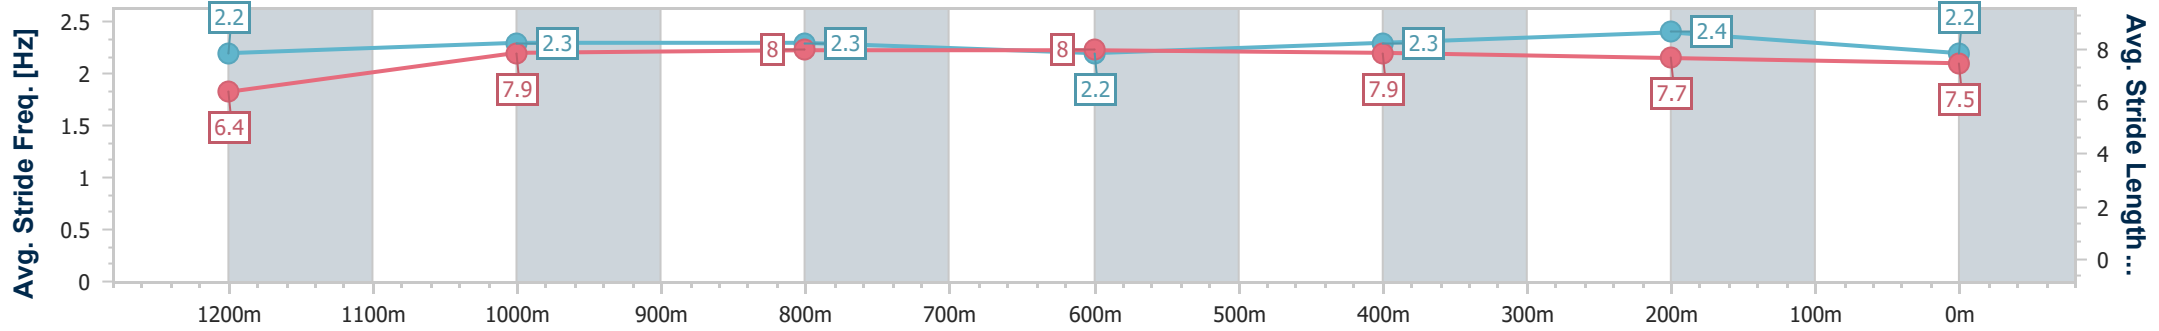

Eagle Farm QLD Professional

Race 8: MAGIC MILLIONS BUFFERING - 1400m

28 December 2024 - 16:33

Track Rating: Good 3, Weather: Fine, Rail Position: +6.5m 1000m-400m; +6m Remainder

BRISBANE RACING CLUB

Section	Overall	1200m	1000m	800m	600m	400m	200m
Section Times	1:21.86 [6] (0:14.15)	1:07.71 [9] (0:10.94)	0:56.77 [8] (0:11.34)	0:45.43 [7] (0:11.41)	0:34.02 [6] (0:11.14)	0:22.88 [6] (0:10.87)	0:12.01 [5] (0:12.01)
Average Speed [km/h]	51.3	65.8	64.7	63.7	65.0	66.0	60.0
Top Speed [km/h]	67.1	68.0	65.2	64.5	67.5	68.4	63.7
Avg. Dist. to Rail [m]	8.0	4.0	3.6	2.0	0.7	4.5	5.1
Avg. Stride Freq. [Hz]	2.2	2.3	2.3	2.2	2.3	2.4	2.2
Avg. Stride Length [m]	6.4	7.9	8.0	8.0	7.9	7.7	7.5

- [] Ranking at each section and finish
- .-.- No data available at this section
- NA No data available

Horse/Jockey Name	Tamerlane
Final Rank	7
Fastest Section Time (Section)	0:10.96 (1200m)
Top Speed [km/h] (Section)	66.8 (1200m)
Race State	Finished