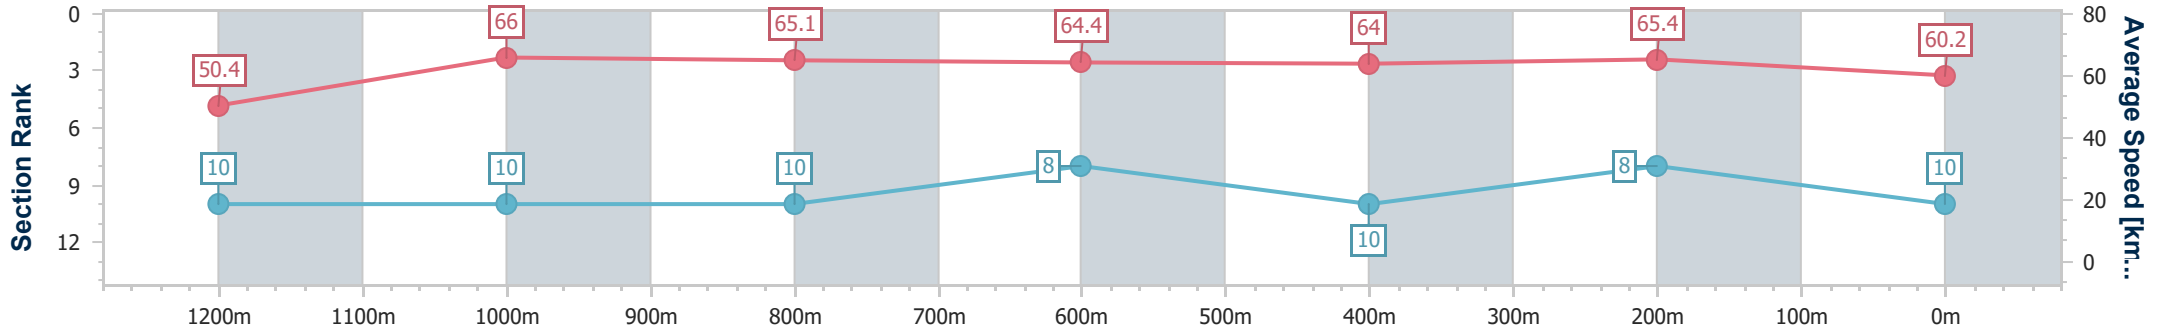

- [] Ranking at each section and finish
- .-.- No data available at this section
- NA No data available

Horse/Jockey Name	Zoology
Final Rank	10
Fastest Section Time (Section)	0:10.97 (1200m)
Top Speed [km/h] (Section)	67.1 (1200m)
Race State	Finished

Eagle Farm QLD Professional

Race 8: MAGIC MILLIONS BUFFERING - 1400m

28 December 2024 - 16:33

Track Rating: Good 3, Weather: Fine, Rail Position: +6.5m 1000m-400m; +6m Remainder

BRISBANE RACING CLUB

Section	Overall	1200m	1000m	800m	600m	400m	200m
Section Times	1:22.20 [10] (0:14.32)	1:07.88 [10] (0:10.97)	0:56.91 [10] (0:11.24)	0:45.67 [10] (0:11.36)	0:34.31 [8] (0:11.35)	0:22.96 [10] (0:11.00)	0:11.96 [8] (0:11.96)
Average Speed [km/h]	50.4	66.0	65.1	64.4	64.0	65.4	60.2
Top Speed [km/h]	65.6	67.1	65.8	65.1	65.2	66.7	63.7
Avg. Dist. to Rail [m]	6.9	3.4	3.4	3.2	1.7	6.0	8.1
Avg. Stride Freq. [Hz]	2.1	2.3	2.3	2.2	2.3	2.4	2.3
Avg. Stride Length [m]	6.5	8.0	8.0	7.8	7.8	7.7	7.4

- [] Ranking at each section and finish
- .-.- No data available at this section
- NA No data available

Horse/Jockey Name	Trifling
Final Rank	11
Fastest Section Time (Section)	0:11.04 (1200m)
Top Speed [km/h] (Section)	66.9 (1200m)
Race State	Finished