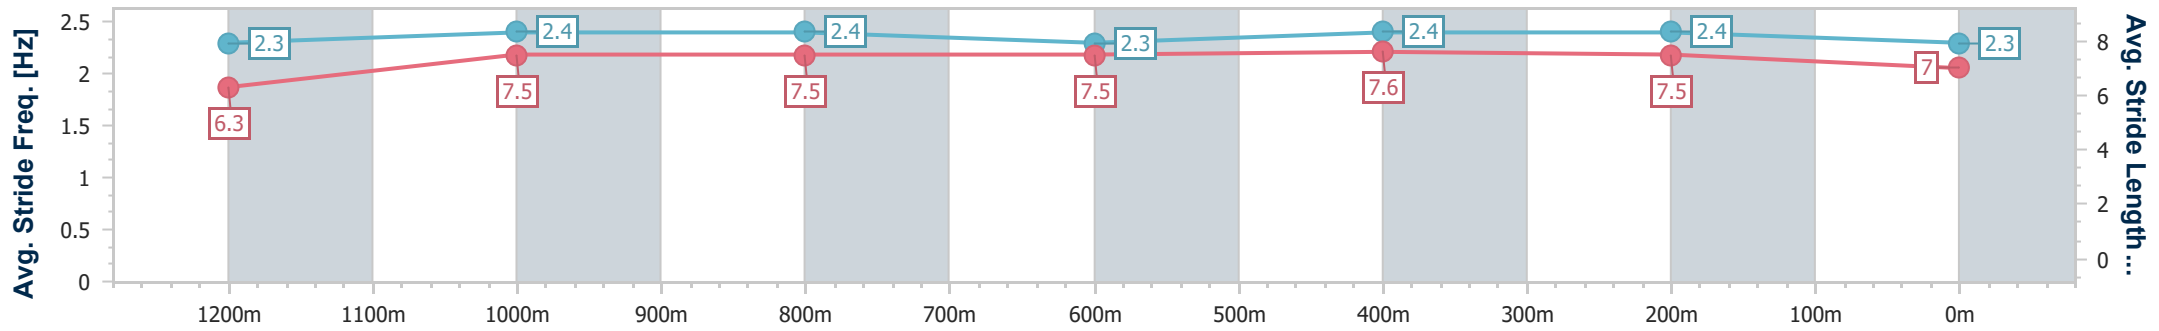

- [] Ranking at each section and finish
- .-.- No data available at this section
- NA No data available

Horse/Jockey Name	Trifling
Final Rank	11
Fastest Section Time (Section)	0:11.04 (1200m)
Top Speed [km/h] (Section)	66.9 (1200m)
Race State	Finished

Eagle Farm QLD Professional

Race 8: MAGIC MILLIONS BUFFERING - 1400m

28 December 2024 - 16:33

Track Rating: Good 3, Weather: Fine, Rail Position: +6.5m 1000m-400m; +6m Remainder

BRISBANE RACING CLUB

Section	Overall	1200m	1000m	800m	600m	400m	200m
Section Times	1:22.75 [11] (0:13.88)	1:08.87 [5] (0:11.04)	0:57.83 [5] (0:11.44)	0:46.39 [5] (0:11.61)	0:34.78 [10] (0:11.17)	0:23.61 [7] (0:11.23)	0:12.38 [11] (0:12.38)
Average Speed [km/h]	52.2	65.2	64.4	63.5	64.8	64.2	58.0
Top Speed [km/h]	65.8	66.9	65.6	65.0	66.4	66.3	62.0
Avg. Dist. to Rail [m]	4.9	2.1	4.4	5.0	1.2	3.9	4.4
Avg. Stride Freq. [Hz]	2.3	2.4	2.4	2.3	2.4	2.4	2.3
Avg. Stride Length [m]	6.3	7.5	7.5	7.5	7.6	7.5	7.0

- [] Ranking at each section and finish
- .-.- No data available at this section
- NA No data available

Horse/Jockey Name	Ucalledit
Final Rank	12
Fastest Section Time (Section)	0:10.97 (1200m)
Top Speed [km/h] (Section)	67.1 (400m)
Race State	Finished