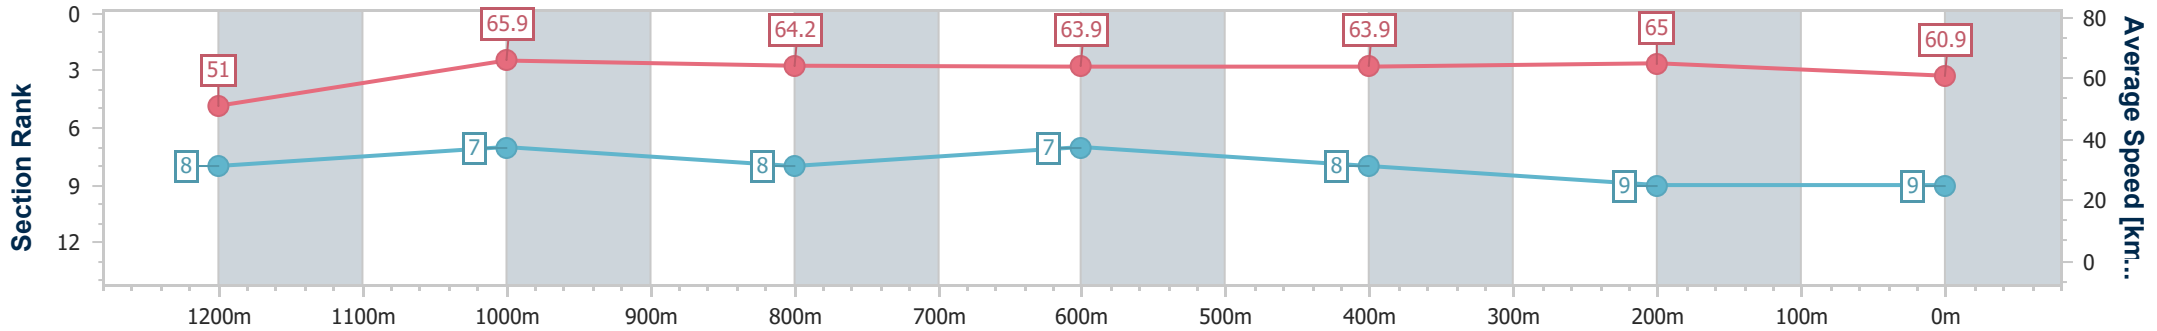

Eagle Farm QLD Professional

Race 8: MAGIC MILLIONS BUFFERING - 1400m

28 December 2024 - 16:33

Track Rating: Good 3, Weather: Fine, Rail Position: +6.5m 1000m-400m; +6m Remainder

BRISBANE RACING CLUB

Section	Overall	1200m	1000m	800m	600m	400m	200m
Section Times	1:22.09 [9] (0:14.14)	1:07.95 [8] (0:10.95)	0:57.00 [7] (0:11.36)	0:45.64 [8] (0:11.39)	0:34.25 [7] (0:11.35)	0:22.90 [8] (0:11.06)	0:11.84 [9] (0:11.84)
Average Speed [km/h]	51.0	65.9	64.2	63.9	63.9	65.0	60.9
Top Speed [km/h]	67.6	67.6	65.0	65.0	66.3	67.0	63.5
Avg. Dist. to Rail [m]	4.9	2.8	2.6	2.3	1.3	4.6	6.3
Avg. Stride Freq. [Hz]	2.2	2.3	2.3	2.3	2.3	2.4	2.4
Avg. Stride Length [m]	6.4	7.9	7.8	7.8	7.7	7.4	7.2

- [] Ranking at each section and finish
- .-.- No data available at this section
- NA No data available

Horse/Jockey Name	Zoology
Final Rank	10
Fastest Section Time (Section)	0:10.97 (1200m)
Top Speed [km/h] (Section)	67.1 (1200m)
Race State	Finished