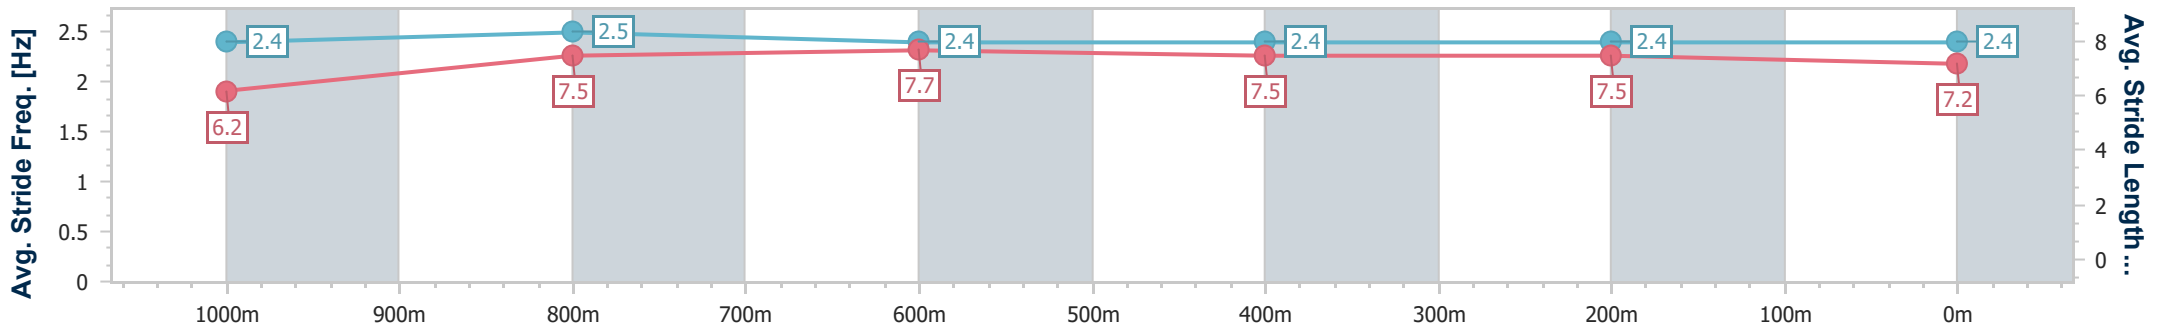

Eagle Farm QLD Professional

Race 6: MAGIC MILLIONS NUDGEES STAKES - 1200m

28 December 2024 - 15:13

Track Rating: Good 4, Weather: Fine, Rail Position: +6.5m 1000m-400m; +6m Remainder

BRISBANE RACING CLUB

Section	Overall	1000m	800m	600m	400m	200m
Section Times	1:09.42 [7] (0:13.63)	0:55.79 [8] (0:10.79)	0:45.00 [8] (0:10.98)	0:34.02 [7] (0:11.33)	0:22.69 [8] (0:11.02)	0:11.67 [12] (0:11.67)
Average Speed [km/h]	53.0	67.8	65.9	64.0	65.2	61.6
Top Speed [km/h]	67.4	69.6	68.1	64.8	66.7	66.5
Avg. Dist. to Rail [m]	2.0	3.1	1.8	0.9	1.6	0.7
Avg. Stride Freq. [Hz]	2.4	2.5	2.4	2.4	2.4	2.4
Avg. Stride Length [m]	6.2	7.5	7.7	7.5	7.5	7.2