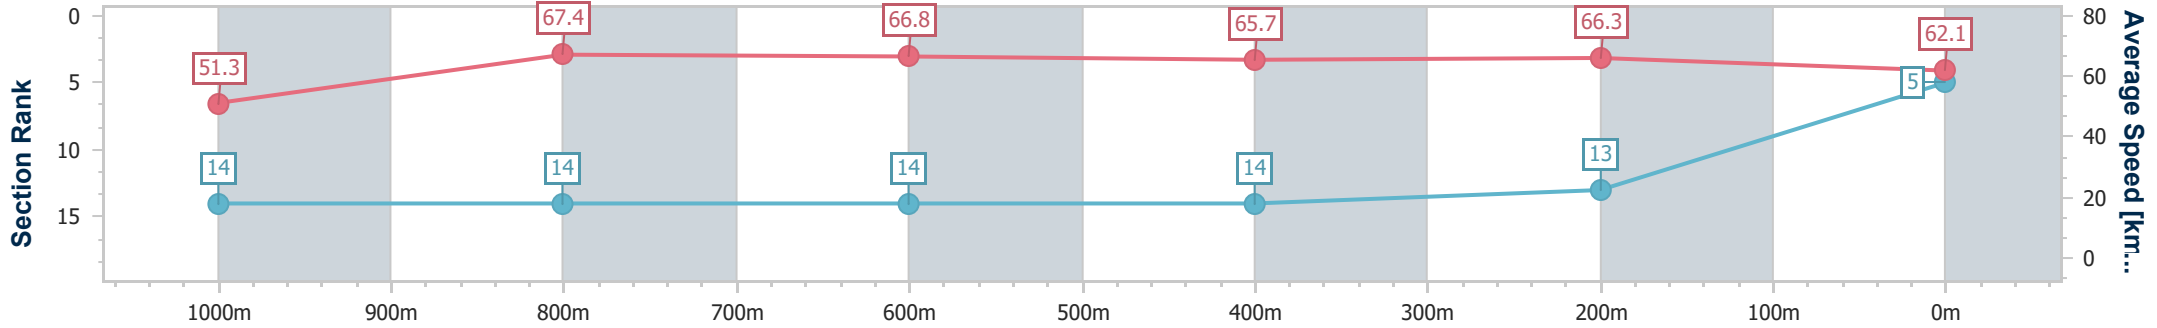

Eagle Farm QLD Professional

Race 6: MAGIC MILLIONS NUDGEES STAKES - 1200m

28 December 2024 - 15:13

Track Rating: Good 4, Weather: Fine, Rail Position: +6.5m 1000m-400m; +6m Remainder

BRISBANE RACING CLUB

Section	Overall	1000m	800m	600m	400m	200m
Section Times	1:09.40 [5] (0:14.09)	0:55.31 [14] (0:10.85)	0:44.46 [14] (0:10.88)	0:33.58 [14] (0:11.10)	0:22.48 [14] (0:10.85)	0:11.63 [13] (0:11.63)
Average Speed [km/h]	51.3	67.4	66.8	65.7	66.3	62.1
Top Speed [km/h]	67.4	68.8	68.8	67.4	67.5	64.4
Avg. Dist. to Rail [m]	8.7	2.9	2.5	2.4	5.1	6.2
Avg. Stride Freq. [Hz]	2.2	2.5	2.4	2.4	2.5	2.5
Avg. Stride Length [m]	6.3	7.6	7.5	7.4	7.3	7.0