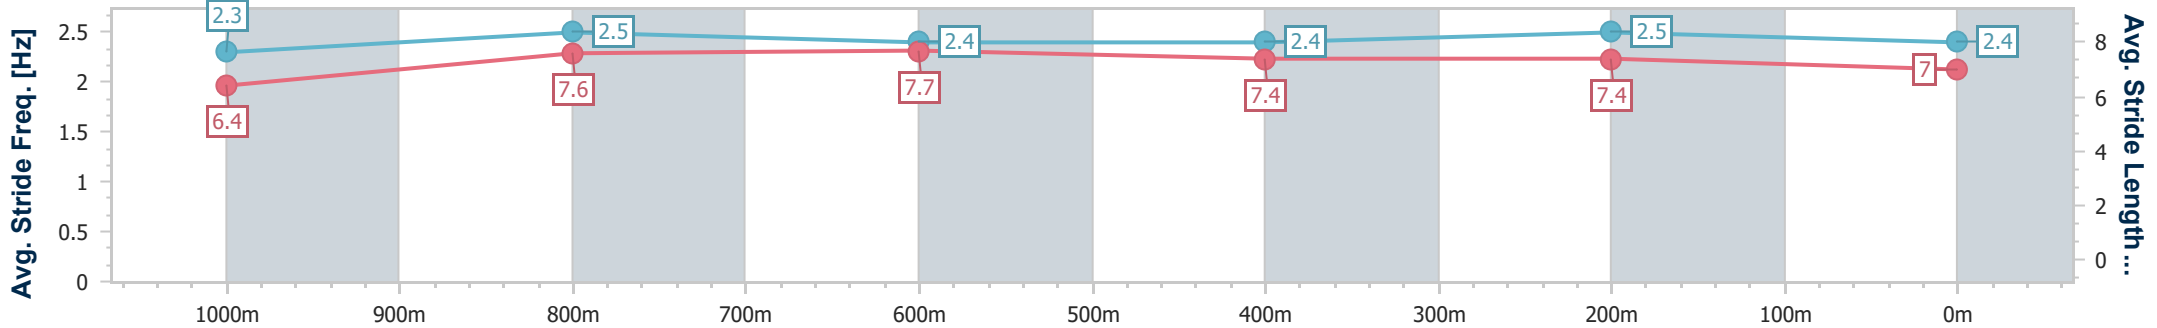

Eagle Farm QLD Professional

Race 6: MAGIC MILLIONS NUDGEES STAKES - 1200m

28 December 2024 - 15:13

Track Rating: Good 4, Weather: Fine, Rail Position: +6.5m 1000m-400m; +6m Remainder

BRISBANE RACING CLUB

Section	Overall	1000m	800m	600m	400m	200m
Section Times	1:09.56 [10] (0:13.34)	0:56.22 [3] (0:10.87)	0:45.35 [5] (0:11.00)	0:34.35 [4] (0:11.31)	0:23.04 [5] (0:11.00)	0:12.04 [5] (0:12.04)
Average Speed [km/h]	54.2	67.5	66.1	63.8	65.4	59.9
Top Speed [km/h]	69.3	69.3	68.0	66.2	67.3	63.2
Avg. Dist. to Rail [m]	6.3	3.8	1.8	1.2	4.6	4.9
Avg. Stride Freq. [Hz]	2.3	2.5	2.4	2.4	2.5	2.4
Avg. Stride Length [m]	6.4	7.6	7.7	7.4	7.4	7.0