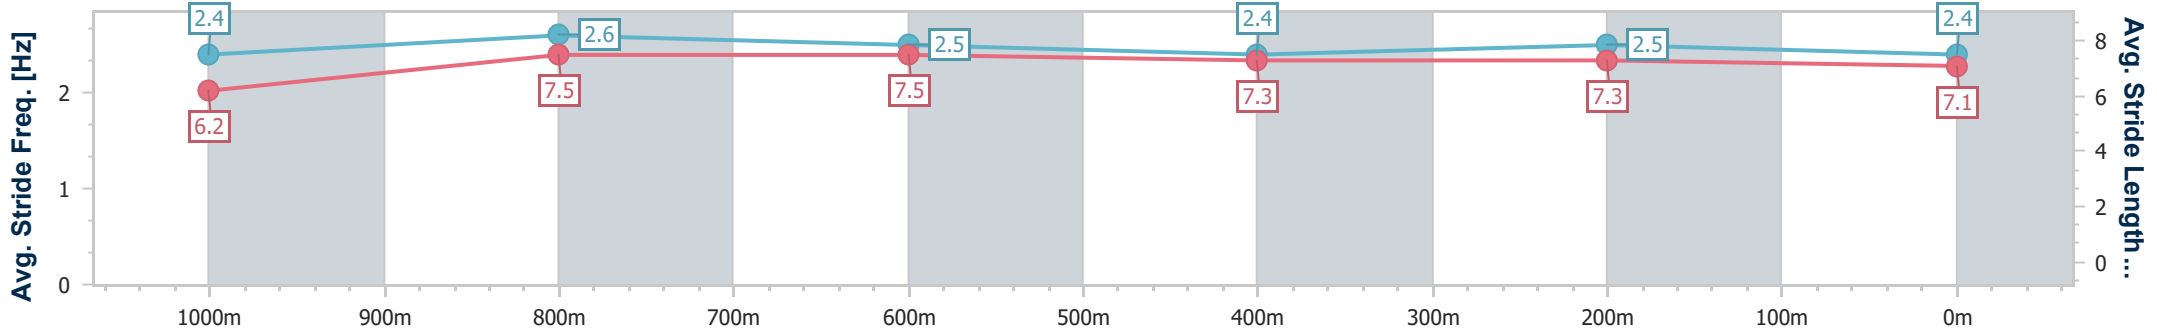

28 December 2024 - 15:13

Track Rating: Good 4, Weather: Fine, Rail Position: +6.5m 1000m-400m; +6m Remainder

BRISBANE RACING CLUB

Section	Overall	1000m	800m	600m	400m	200m
Section Times	1:09.23 [1] (0:13.28)	0:55.95 [2] (0:10.70)	0:45.25 [2] (0:10.91)	0:34.34 [2] (0:11.37)	0:22.97 [2] (0:11.13)	0:11.84 [2] (0:11.84)
Average Speed [km/h]	54.3	69.0	67.0	63.6	64.9	60.6
Top Speed [km/h]	67.8	70.2	68.4	65.5	65.3	64.2
Avg. Dist. to Rail [m]	8.7	5.1	2.8	1.2	2.0	1.2
Avg. Stride Freq. [Hz]	2.4	2.6	2.5	2.4	2.5	2.4
Avg. Stride Length [m]	6.2	7.5	7.5	7.3	7.3	7.1