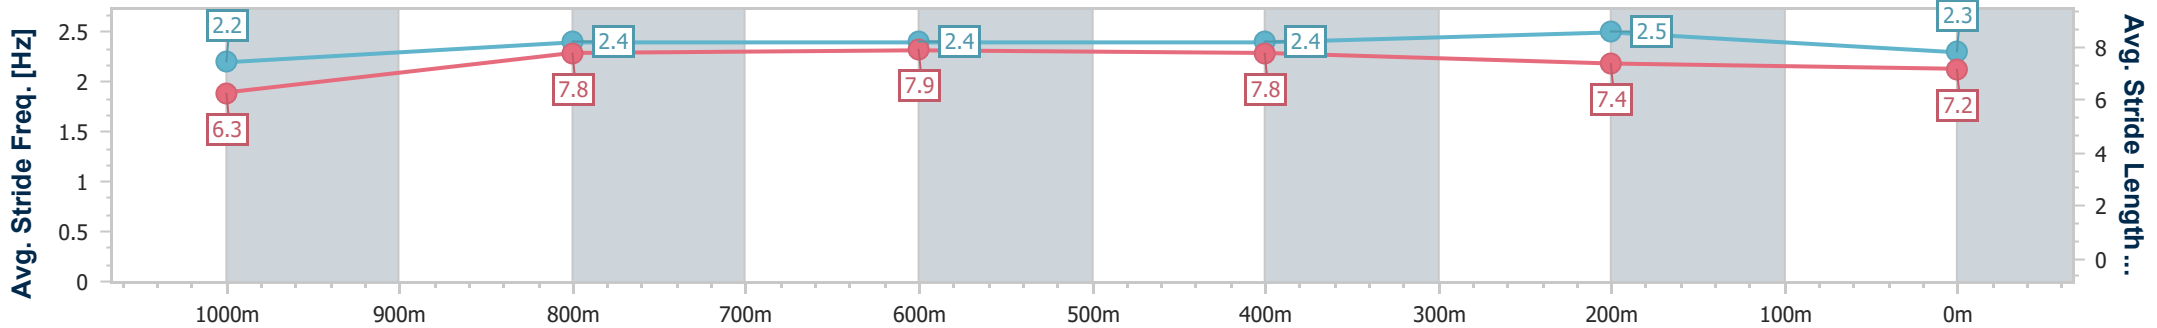

Eagle Farm QLD Professional

Race 6: MAGIC MILLIONS NUDGEES STAKES - 1200m

28 December 2024 - 15:13

Track Rating: Good 4, Weather: Fine, Rail Position: +6.5m 1000m-400m; +6m Remainder

BRISBANE RACING CLUB

Section	Overall	1000m	800m	600m	400m	200m
Section Times	1:09.47 [8] (0:14.04)	0:55.43 [13] (0:10.87)	0:44.56 [13] (0:10.82)	0:33.74 [13] (0:10.89)	0:22.85 [7] (0:10.93)	0:11.92 [6] (0:11.92)
Average Speed [km/h]	51.5	67.4	67.0	67.1	66.0	60.3
Top Speed [km/h]	65.8	68.4	69.0	68.3	69.0	63.1
Avg. Dist. to Rail [m]	10.3	3.0	2.0	3.1	7.0	6.2
Avg. Stride Freq. [Hz]	2.2	2.4	2.4	2.4	2.5	2.3
Avg. Stride Length [m]	6.3	7.8	7.9	7.8	7.4	7.2