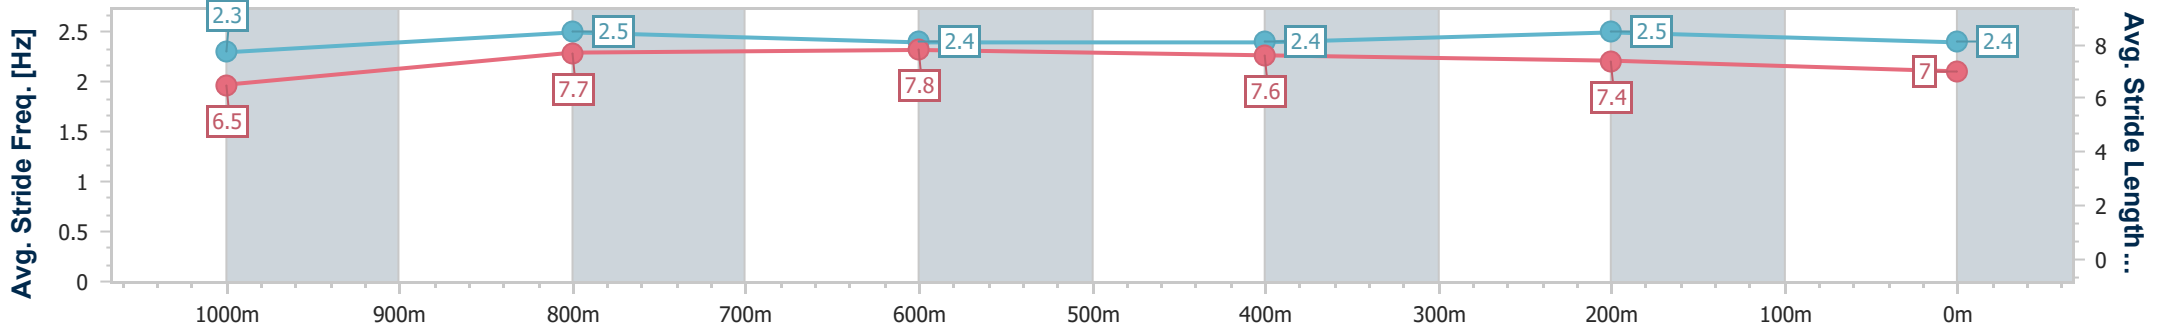

Eagle Farm QLD Professional

Race 6: MAGIC MILLIONS NUDGEES STAKES - 1200m

28 December 2024 - 15:13

Track Rating: Good 4, Weather: Fine, Rail Position: +6.5m 1000m-400m; +6m Remainder

BRISBANE RACING CLUB

Section	Overall	1000m	800m	600m	400m	200m
Section Times	1:09.69 [14] (0:13.62)	0:56.07 [7] (0:10.83)	0:45.24 [9] (0:11.06)	0:34.18 [10] (0:11.24)	0:22.94 [10] (0:10.99)	0:11.95 [11] (0:11.95)
Average Speed [km/h]	53.2	67.9	66.2	64.7	65.6	60.2
Top Speed [km/h]	69.4	69.7	69.0	66.5	66.6	64.2
Avg. Dist. to Rail [m]	4.4	4.6	3.2	3.0	4.5	4.5
Avg. Stride Freq. [Hz]	2.3	2.5	2.4	2.4	2.5	2.4
Avg. Stride Length [m]	6.5	7.7	7.8	7.6	7.4	7.0

- [] Ranking at each section and finish
- .-.- No data available at this section
- NA No data available

Horse/Jockey Name	Appin Girl
Final Rank	15
Fastest Section Time (Section)	0:10.89 (1000m)
Top Speed [km/h] (Section)	68.7 (800m)
Race State	Finished