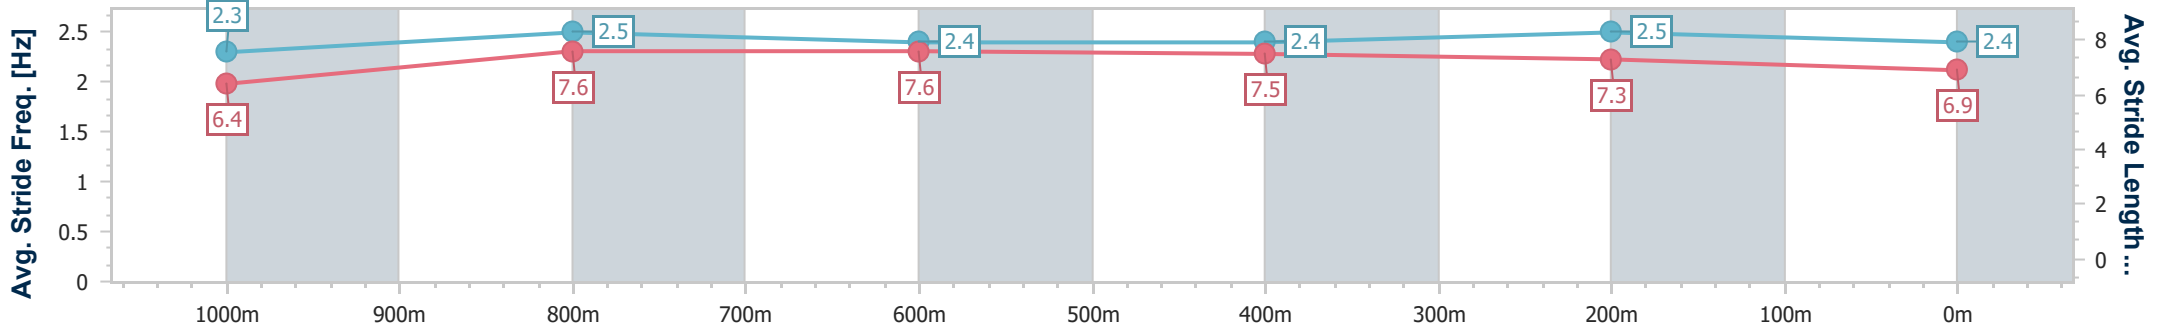

Eagle Farm QLD Professional

Race 6: MAGIC MILLIONS NUDGEES STAKES - 1200m

28 December 2024 - 15:13

Track Rating: Good 4, Weather: Fine, Rail Position: +6.5m 1000m-400m; +6m Remainder

BRISBANE RACING CLUB

Section	Overall	1000m	800m	600m	400m	200m
Section Times	1:09.51 [9] (0:13.42)	0:56.09 [6] (0:10.78)	0:45.31 [4] (0:11.09)	0:34.22 [6] (0:11.18)	0:23.04 [3] (0:11.05)	0:11.99 [4] (0:11.99)
Average Speed [km/h]	53.9	67.8	65.6	65.4	65.2	59.8
Top Speed [km/h]	67.7	69.6	67.6	66.4	66.2	63.5
Avg. Dist. to Rail [m]	7.7	3.4	2.8	2.4	4.1	4.7
Avg. Stride Freq. [Hz]	2.3	2.5	2.4	2.4	2.5	2.4
Avg. Stride Length [m]	6.4	7.6	7.6	7.5	7.3	6.9