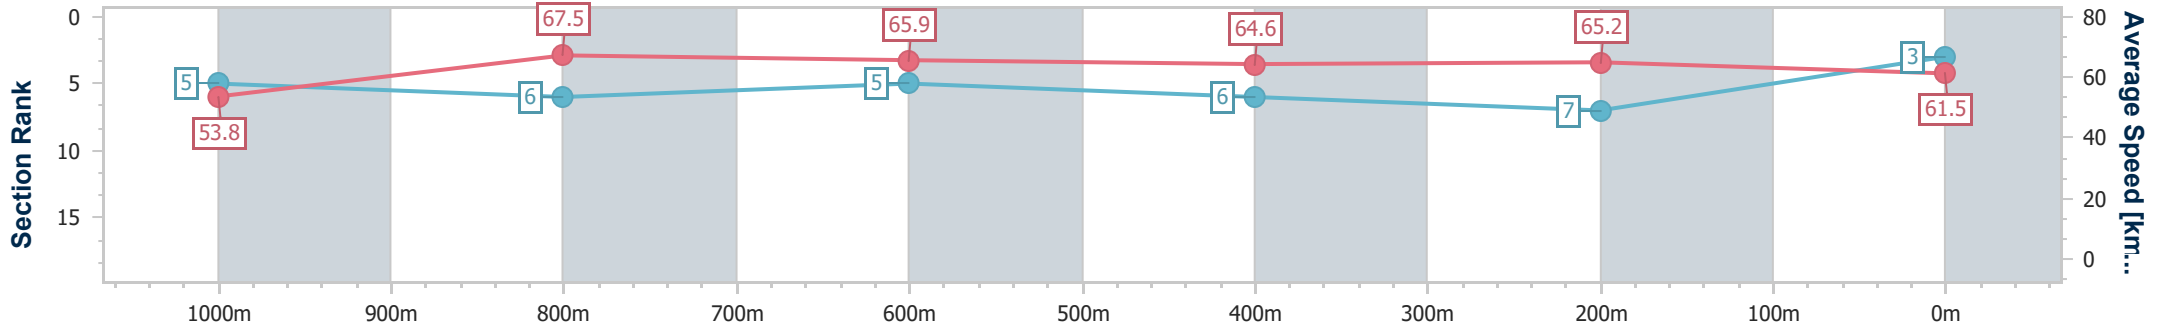

Eagle Farm QLD Professional

Race 6: MAGIC MILLIONS NUDGEES STAKES - 1200m

28 December 2024 - 15:13

Track Rating: Good 4, Weather: Fine, Rail Position: +6.5m 1000m-400m; +6m Remainder

BRISBANE RACING CLUB

Section	Overall	1000m	800m	600m	400m	200m
Section Times	1:09.30 [3] (0:13.41)	0:55.89 [5] (0:10.84)	0:45.05 [6] (0:11.04)	0:34.01 [5] (0:11.27)	0:22.74 [6] (0:11.06)	0:11.68 [7] (0:11.68)
Average Speed [km/h]	53.8	67.5	65.9	64.6	65.2	61.5
Top Speed [km/h]	68.8	69.0	68.8	65.8	65.9	64.1
Avg. Dist. to Rail [m]	4.4	3.1	2.5	1.7	2.2	2.1
Avg. Stride Freq. [Hz]	2.3	2.4	2.3	2.3	2.4	2.3
Avg. Stride Length [m]	6.5	7.5	7.8	7.8	7.7	7.4