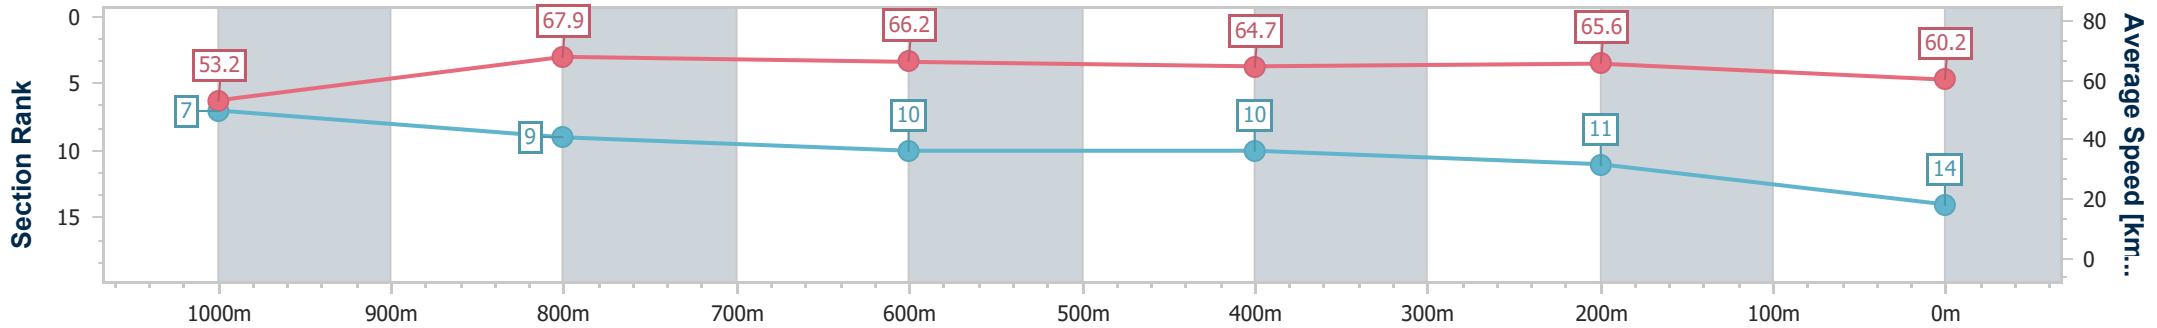

Eagle Farm QLD Professional

Race 6: MAGIC MILLIONS NUDGEES STAKES - 1200m

28 December 2024 - 15:13

Track Rating: Good 4, Weather: Fine, Rail Position: +6.5m 1000m-400m; +6m Remainder

BRISBANE RACING CLUB

Section	Overall	1000m	800m	600m	400m	200m
Section Times	1:09.69 [14] (0:13.62)	0:56.07 [7] (0:10.83)	0:45.24 [9] (0:11.06)	0:34.18 [10] (0:11.24)	0:22.94 [10] (0:10.99)	0:11.95 [11] (0:11.95)
Average Speed [km/h]	53.2	67.9	66.2	64.7	65.6	60.2
Top Speed [km/h]	69.4	69.7	69.0	66.5	66.6	64.2
Avg. Dist. to Rail [m]	4.4	4.6	3.2	3.0	4.5	4.5
Avg. Stride Freq. [Hz]	2.3	2.5	2.4	2.4	2.5	2.4
Avg. Stride Length [m]	6.5	7.7	7.8	7.6	7.4	7.0

- [] Ranking at each section and finish
- .-.- No data available at this section
- NA No data available

Horse/Jockey Name	Appin Girl
Final Rank	15
Fastest Section Time (Section)	0:10.89 (1000m)
Top Speed [km/h] (Section)	68.7 (800m)
Race State	Finished