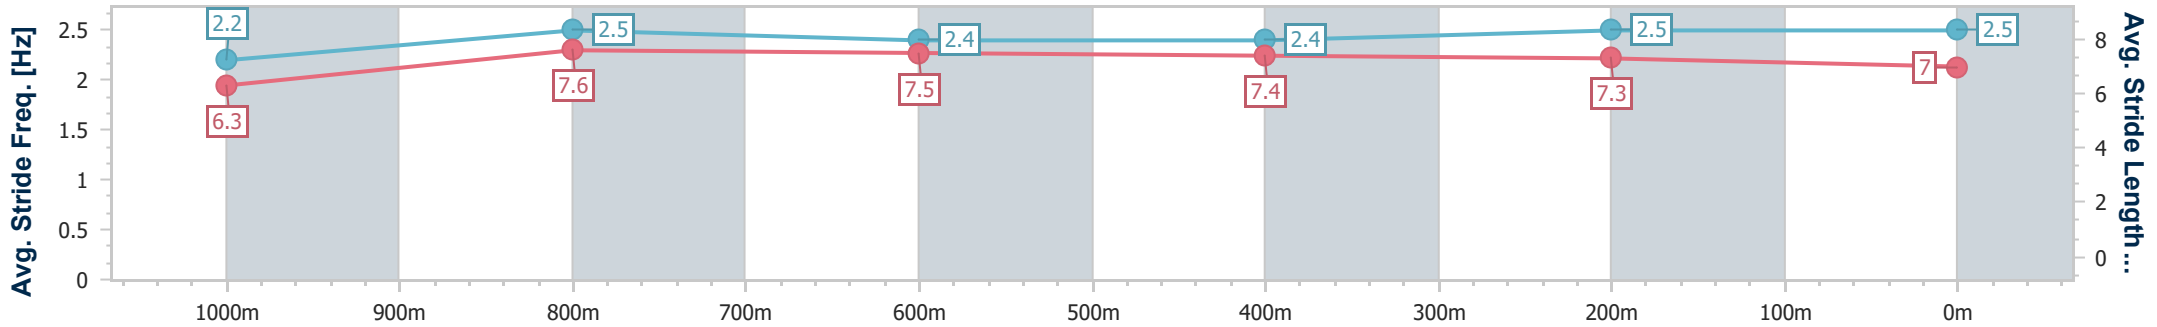

Eagle Farm QLD Professional

Race 6: MAGIC MILLIONS NUDGEES STAKES - 1200m

28 December 2024 - 15:13

Track Rating: Good 4, Weather: Fine, Rail Position: +6.5m 1000m-400m; +6m Remainder

BRISBANE RACING CLUB

Section	Overall	1000m	800m	600m	400m	200m
Section Times	1:09.40 [5] (0:14.09)	0:55.31 [14] (0:10.85)	0:44.46 [14] (0:10.88)	0:33.58 [14] (0:11.10)	0:22.48 [14] (0:10.85)	0:11.63 [13] (0:11.63)
Average Speed [km/h]	51.3	67.4	66.8	65.7	66.3	62.1
Top Speed [km/h]	67.4	68.8	68.8	67.4	67.5	64.4
Avg. Dist. to Rail [m]	8.7	2.9	2.5	2.4	5.1	6.2
Avg. Stride Freq. [Hz]	2.2	2.5	2.4	2.4	2.5	2.5
Avg. Stride Length [m]	6.3	7.6	7.5	7.4	7.3	7.0