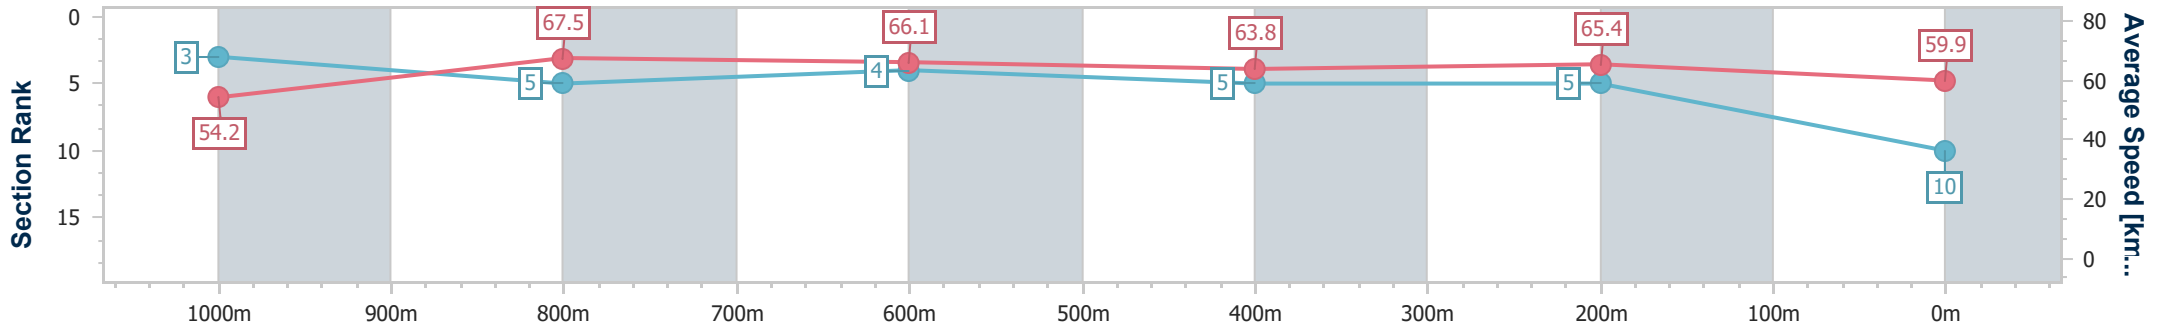

Eagle Farm QLD Professional

Race 6: MAGIC MILLIONS NUDGEES STAKES - 1200m

28 December 2024 - 15:13

Track Rating: Good 4, Weather: Fine, Rail Position: +6.5m 1000m-400m; +6m Remainder

BRISBANE RACING CLUB

Section	Overall	1000m	800m	600m	400m	200m
Section Times	1:09.56 [10] (0:13.34)	0:56.22 [3] (0:10.87)	0:45.35 [5] (0:11.00)	0:34.35 [4] (0:11.31)	0:23.04 [5] (0:11.00)	0:12.04 [5] (0:12.04)
Average Speed [km/h]	54.2	67.5	66.1	63.8	65.4	59.9
Top Speed [km/h]	69.3	69.3	68.0	66.2	67.3	63.2
Avg. Dist. to Rail [m]	6.3	3.8	1.8	1.2	4.6	4.9
Avg. Stride Freq. [Hz]	2.3	2.5	2.4	2.4	2.5	2.4
Avg. Stride Length [m]	6.4	7.6	7.7	7.4	7.4	7.0

- [] Ranking at each section and finish
- .-.- No data available at this section
- NA No data available

Horse/Jockey Name	Mahbaby
Final Rank	11
Fastest Section Time (Section)	0:10.76 (800m)
Top Speed [km/h] (Section)	68.8 (800m)
Race State	Finished