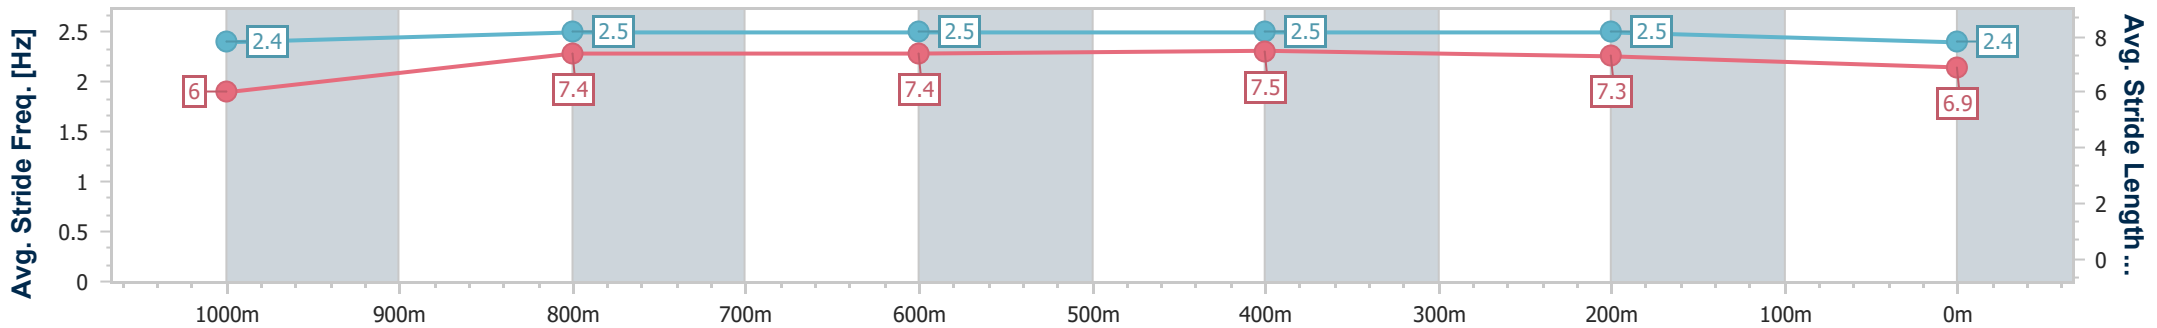

Eagle Farm QLD Professional

Race 6: MAGIC MILLIONS NUDGEES STAKES - 1200m

28 December 2024 - 15:13

Track Rating: Good 4, Weather: Fine, Rail Position: +6.5m 1000m-400m; +6m Remainder

BRISBANE RACING CLUB

Section	Overall	1000m	800m	600m	400m	200m
Section Times	1:09.29 [2] (0:13.90)	0:55.39 [12] (0:10.83)	0:44.56 [12] (0:10.97)	0:33.59 [12] (0:11.06)	0:22.53 [11] (0:10.71)	0:11.82 [3] (0:11.82)
Average Speed [km/h]	51.9	67.7	66.4	66.3	67.1	60.8
Top Speed [km/h]	67.8	69.0	69.0	67.4	68.1	65.6
Avg. Dist. to Rail [m]	8.3	3.3	3.2	3.5	6.5	6.2
Avg. Stride Freq. [Hz]	2.4	2.5	2.5	2.5	2.5	2.4
Avg. Stride Length [m]	6.0	7.4	7.4	7.5	7.3	6.9