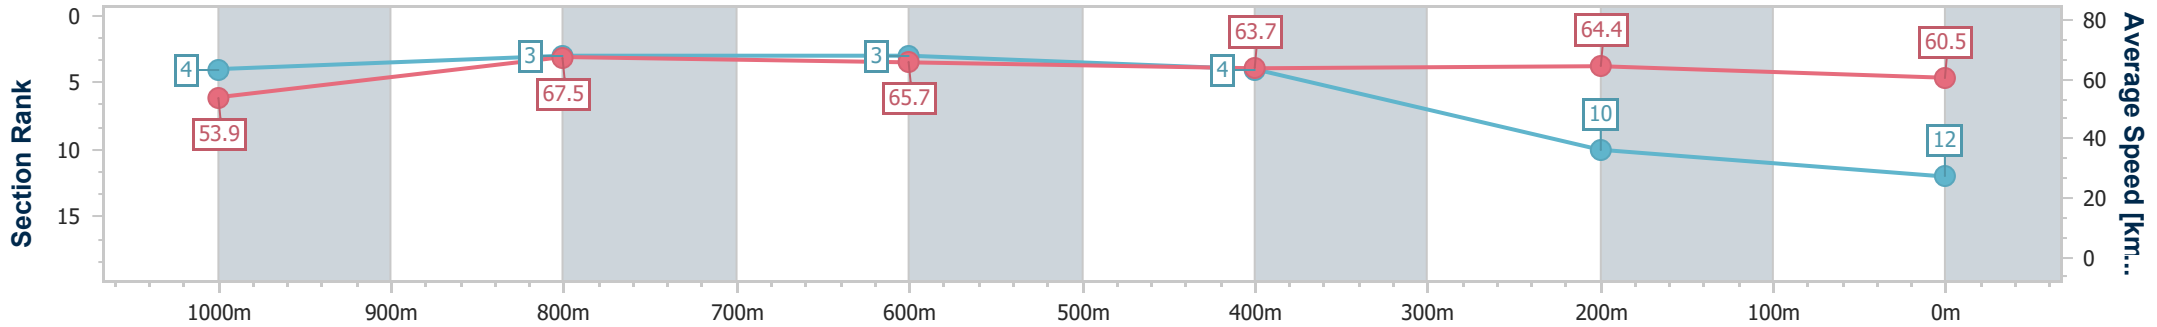

Eagle Farm QLD Professional

Race 6: MAGIC MILLIONS NUGGEE STAKES - 1200m

28 December 2024 - 15:13

Track Rating: Good 4, Weather: Fine, Rail Position: +6.5m 1000m-400m; +6m Remainder

BRISBANE RACING CLUB

Section	Overall	1000m	800m	600m	400m	200m
Section Times	1:09.61 [12] (0:13.39)	0:56.22 [4] (0:10.77)	0:45.45 [3] (0:11.00)	0:34.45 [3] (0:11.35)	0:23.10 [4] (0:11.20)	0:11.90 [10] (0:11.90)
Average Speed [km/h]	53.9	67.5	65.7	63.7	64.4	60.5
Top Speed [km/h]	69.5	68.2	67.4	65.1	65.1	63.9
Avg. Dist. to Rail [m]	4.8	1.2	1.6	0.8	0.5	0.2
Avg. Stride Freq. [Hz]	2.4	2.4	2.3	2.3	2.3	2.3
Avg. Stride Length [m]	6.2	7.9	7.8	7.6	7.6	7.4