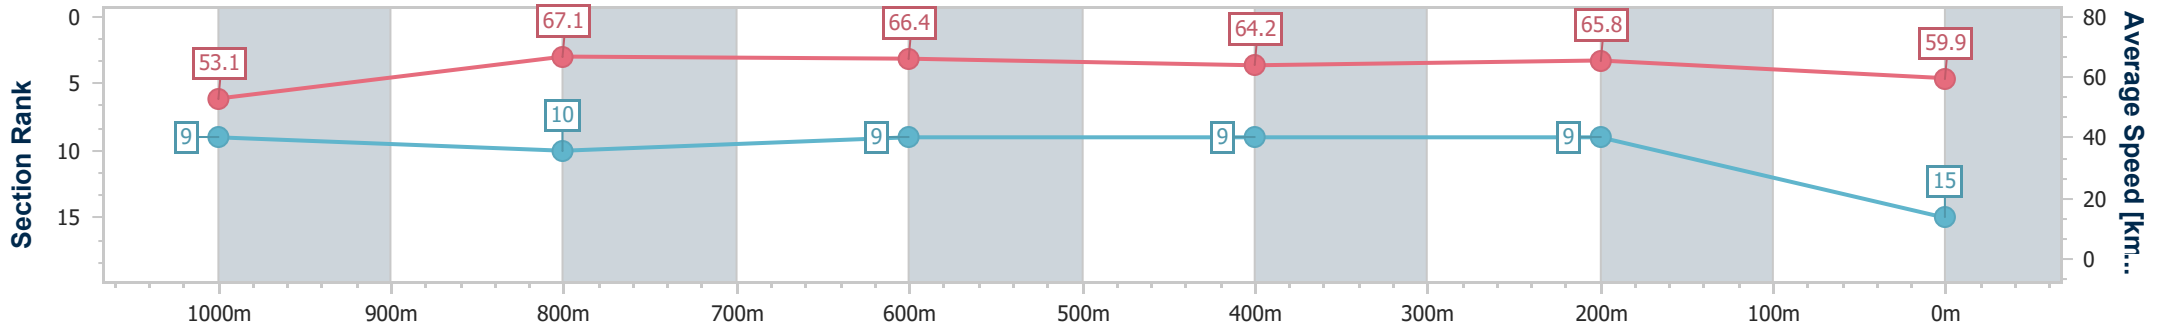

- [] Ranking at each section and finish
- .-.- No data available at this section
- NA No data available

Horse/Jockey Name	Appin Girl
Final Rank	15
Fastest Section Time (Section)	0:10.89 (1000m)
Top Speed [km/h] (Section)	68.7 (800m)
Race State	Finished

Eagle Farm QLD Professional

Race 6: MAGIC MILLIONS NUDGEES STAKES - 1200m

28 December 2024 - 15:13

Track Rating: Good 4, Weather: Fine, Rail Position: +6.5m 1000m-400m; +6m Remainder

BRISBANE RACING CLUB

Section	Overall	1000m	800m	600m	400m	200m
Section Times	1:09.73 [15] (0:13.66)	0:56.07 [9] (0:10.89)	0:45.18 [10] (0:10.95)	0:34.23 [9] (0:11.24)	0:22.99 [9] (0:10.96)	0:12.03 [9] (0:12.03)
Average Speed [km/h]	53.1	67.1	66.4	64.2	65.8	59.9
Top Speed [km/h]	67.5	68.7	68.7	65.2	67.0	64.2
Avg. Dist. to Rail [m]	3.7	3.4	2.0	1.2	3.1	3.1
Avg. Stride Freq. [Hz]	2.3	2.4	2.4	2.3	2.4	2.3
Avg. Stride Length [m]	6.4	7.7	7.8	7.7	7.5	7.2

- [] Ranking at each section and finish
- .-.- No data available at this section
- NA No data available