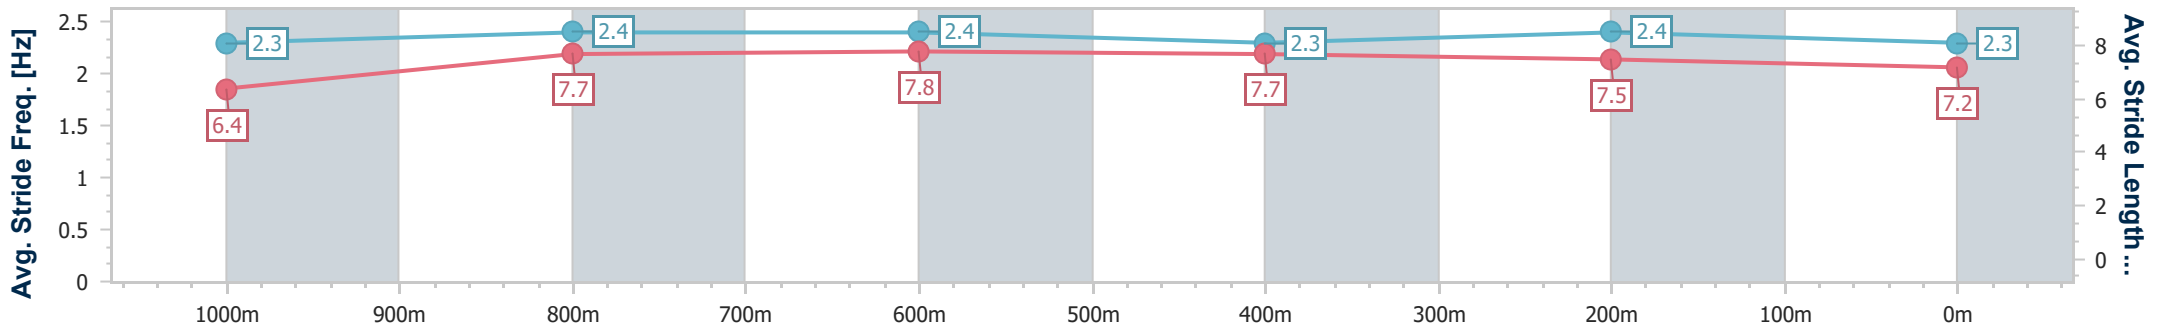

- [] Ranking at each section and finish
- .-.- No data available at this section
- NA No data available

Horse/Jockey Name	Appin Girl
Final Rank	15
Fastest Section Time (Section)	0:10.89 (1000m)
Top Speed [km/h] (Section)	68.7 (800m)
Race State	Finished

Eagle Farm QLD Professional

Race 6: MAGIC MILLIONS NUDGEES STAKES - 1200m

28 December 2024 - 15:13

Track Rating: Good 4, Weather: Fine, Rail Position: +6.5m 1000m-400m; +6m Remainder

BRISBANE RACING CLUB

Section	Overall	1000m	800m	600m	400m	200m
Section Times	1:09.73 [15] (0:13.66)	0:56.07 [9] (0:10.89)	0:45.18 [10] (0:10.95)	0:34.23 [9] (0:11.24)	0:22.99 [9] (0:10.96)	0:12.03 [9] (0:12.03)
Average Speed [km/h]	53.1	67.1	66.4	64.2	65.8	59.9
Top Speed [km/h]	67.5	68.7	68.7	65.2	67.0	64.2
Avg. Dist. to Rail [m]	3.7	3.4	2.0	1.2	3.1	3.1
Avg. Stride Freq. [Hz]	2.3	2.4	2.4	2.3	2.4	2.3
Avg. Stride Length [m]	6.4	7.7	7.8	7.7	7.5	7.2

- [] Ranking at each section and finish
- .-.- No data available at this section
- NA No data available