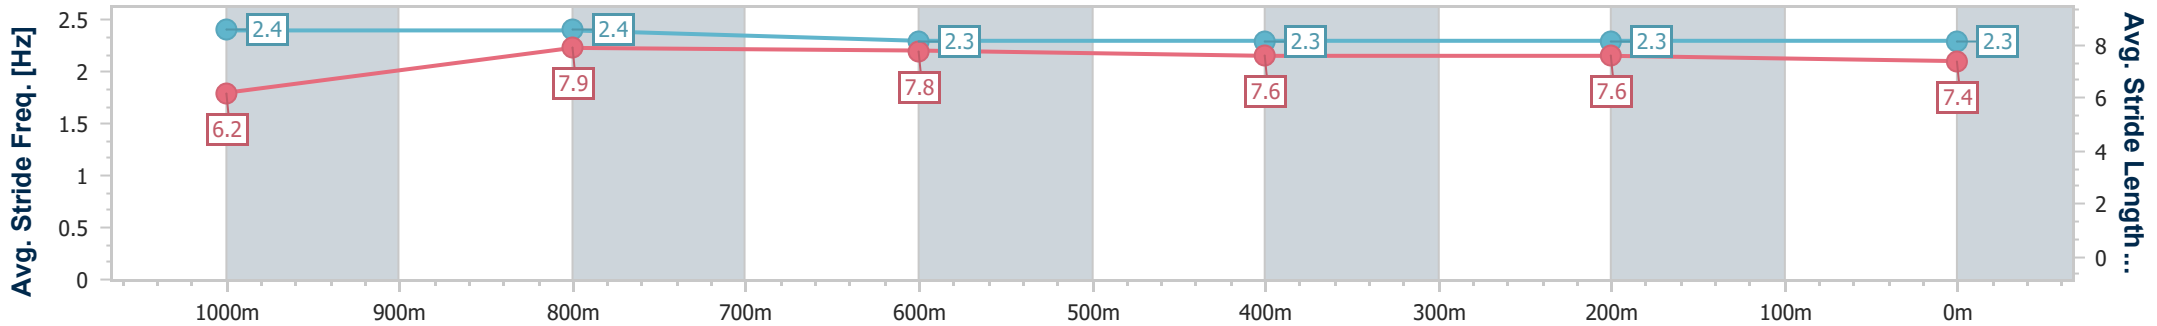

Eagle Farm QLD Professional

Race 6: MAGIC MILLIONS NUGGEE STAKES - 1200m

28 December 2024 - 15:13

Track Rating: Good 4, Weather: Fine, Rail Position: +6.5m 1000m-400m; +6m Remainder

BRISBANE RACING CLUB

Section	Overall	1000m	800m	600m	400m	200m
Section Times	1:09.61 [12] (0:13.39)	0:56.22 [4] (0:10.77)	0:45.45 [3] (0:11.00)	0:34.45 [3] (0:11.35)	0:23.10 [4] (0:11.20)	0:11.90 [10] (0:11.90)
Average Speed [km/h]	53.9	67.5	65.7	63.7	64.4	60.5
Top Speed [km/h]	69.5	68.2	67.4	65.1	65.1	63.9
Avg. Dist. to Rail [m]	4.8	1.2	1.6	0.8	0.5	0.2
Avg. Stride Freq. [Hz]	2.4	2.4	2.3	2.3	2.3	2.3
Avg. Stride Length [m]	6.2	7.9	7.8	7.6	7.6	7.4