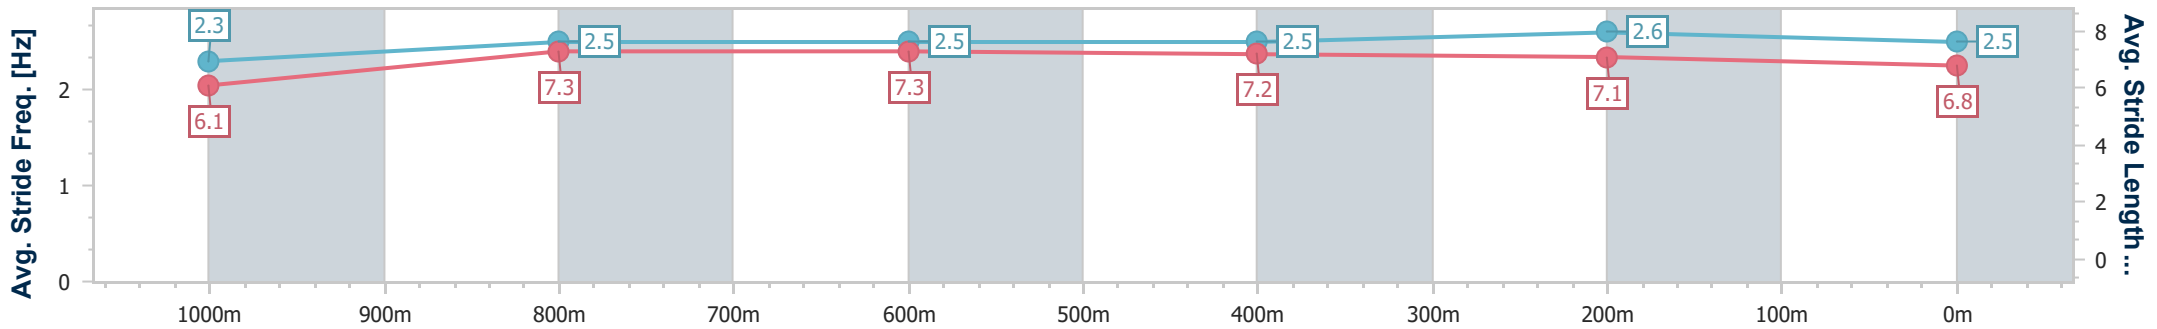

Eagle Farm QLD Professional

Race 6: MAGIC MILLIONS NUDGEES STAKES - 1200m

28 December 2024 - 15:13

Track Rating: Good 4, Weather: Fine, Rail Position: +6.5m 1000m-400m; +6m Remainder

BRISBANE RACING CLUB

Section	Overall	1000m	800m	600m	400m	200m
Section Times	1:09.58 [11] (0:14.22)	0:55.36 [15] (0:10.95)	0:44.41 [15] (0:10.76)	0:33.65 [15] (0:11.14)	0:22.51 [15] (0:10.83)	0:11.68 [15] (0:11.68)
Average Speed [km/h]	50.8	66.7	67.6	65.5	66.6	61.5
Top Speed [km/h]	65.4	67.9	68.8	67.0	67.2	64.5
Avg. Dist. to Rail [m]	9.7	3.1	2.3	3.0	7.2	8.7
Avg. Stride Freq. [Hz]	2.3	2.5	2.5	2.5	2.6	2.5
Avg. Stride Length [m]	6.1	7.3	7.3	7.2	7.1	6.8