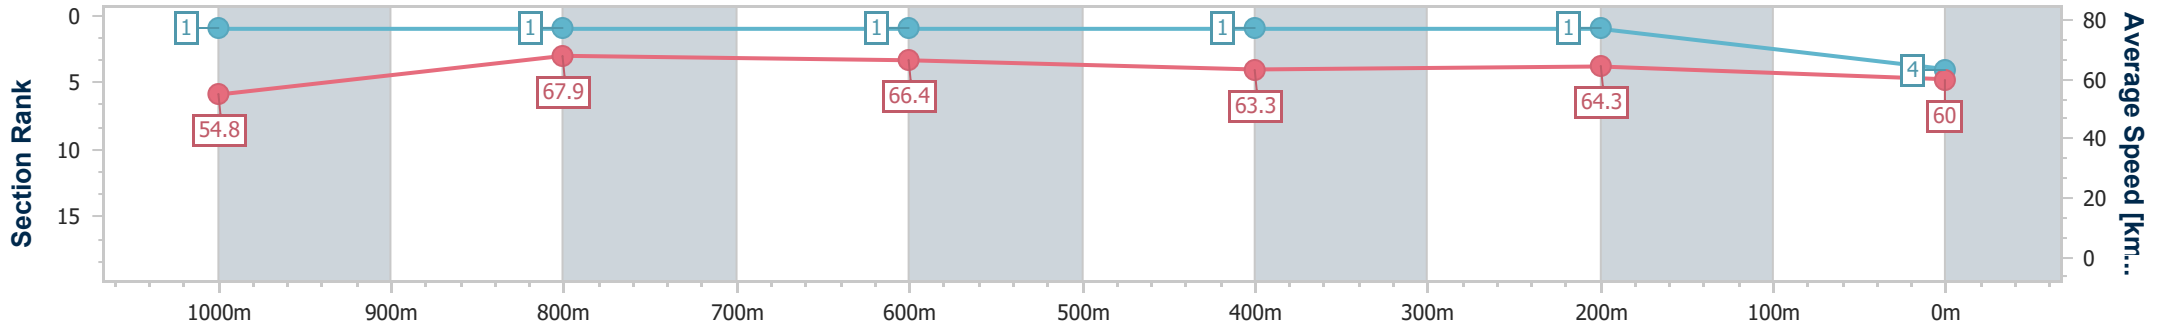

Eagle Farm QLD Professional

Race 6: MAGIC MILLIONS NUDGEES STAKES - 1200m

28 December 2024 - 15:13

Track Rating: Good 4, Weather: Fine, Rail Position: +6.5m 1000m-400m; +6m Remainder

BRISBANE RACING CLUB

Section	Overall	1000m	800m	600m	400m	200m
Section Times	1:09.36 [4] (0:13.14)	0:56.22 [1] (0:10.75)	0:45.47 [1] (0:10.90)	0:34.57 [1] (0:11.37)	0:23.20 [1] (0:11.17)	0:12.03 [1] (0:12.03)
Average Speed [km/h]	54.8	67.9	66.4	63.3	64.3	60.0
Top Speed [km/h]	69.6	68.8	67.8	64.7	65.4	62.8
Avg. Dist. to Rail [m]	3.0	2.3	0.9	0.2	0.3	0.5
Avg. Stride Freq. [Hz]	2.3	2.3	2.3	2.2	2.3	2.3
Avg. Stride Length [m]	6.7	8.1	8.1	7.9	7.7	7.4