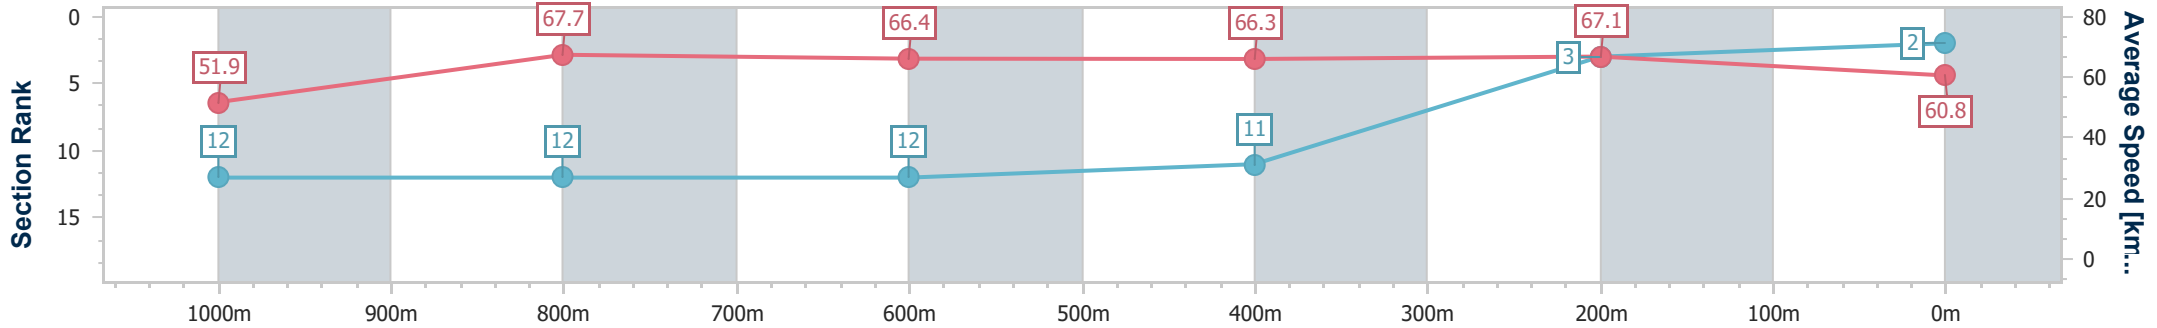

Eagle Farm QLD Professional

Race 6: MAGIC MILLIONS NUDGEES STAKES - 1200m

28 December 2024 - 15:13

Track Rating: Good 4, Weather: Fine, Rail Position: +6.5m 1000m-400m; +6m Remainder

BRISBANE RACING CLUB

Section	Overall	1000m	800m	600m	400m	200m
Section Times	1:09.29 [2] (0:13.90)	0:55.39 [12] (0:10.83)	0:44.56 [12] (0:10.97)	0:33.59 [12] (0:11.06)	0:22.53 [11] (0:10.71)	0:11.82 [3] (0:11.82)
Average Speed [km/h]	51.9	67.7	66.4	66.3	67.1	60.8
Top Speed [km/h]	67.8	69.0	69.0	67.4	68.1	65.6
Avg. Dist. to Rail [m]	8.3	3.3	3.2	3.5	6.5	6.2
Avg. Stride Freq. [Hz]	2.4	2.5	2.5	2.5	2.5	2.4
Avg. Stride Length [m]	6.0	7.4	7.4	7.5	7.3	6.9