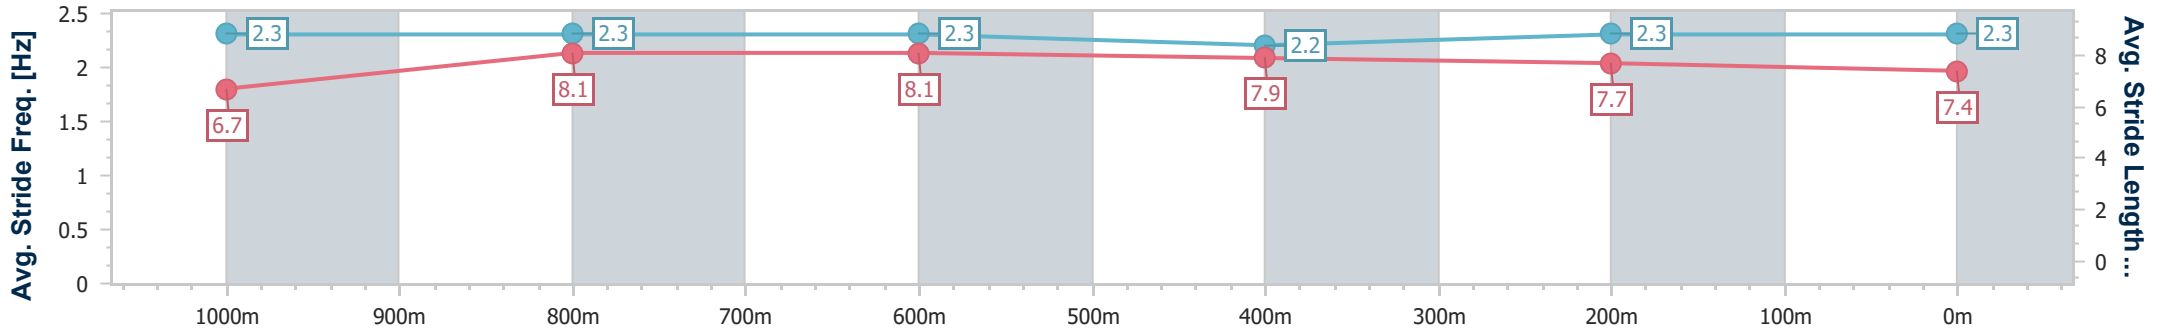

Eagle Farm QLD Professional

Race 6: MAGIC MILLIONS NUDGEES STAKES - 1200m

28 December 2024 - 15:13

Track Rating: Good 4, Weather: Fine, Rail Position: +6.5m 1000m-400m; +6m Remainder

BRISBANE RACING CLUB

Section	Overall	1000m	800m	600m	400m	200m
Section Times	1:09.36 [4] (0:13.14)	0:56.22 [1] (0:10.75)	0:45.47 [1] (0:10.90)	0:34.57 [1] (0:11.37)	0:23.20 [1] (0:11.17)	0:12.03 [1] (0:12.03)
Average Speed [km/h]	54.8	67.9	66.4	63.3	64.3	60.0
Top Speed [km/h]	69.6	68.8	67.8	64.7	65.4	62.8
Avg. Dist. to Rail [m]	3.0	2.3	0.9	0.2	0.3	0.5
Avg. Stride Freq. [Hz]	2.3	2.3	2.3	2.2	2.3	2.3
Avg. Stride Length [m]	6.7	8.1	8.1	7.9	7.7	7.4