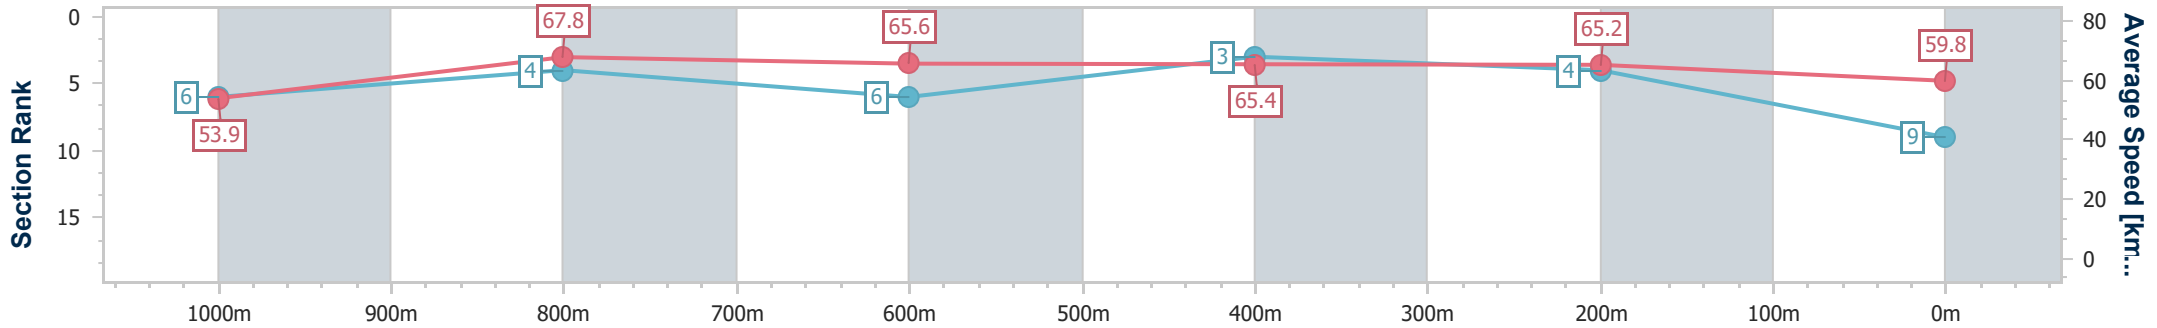

Eagle Farm QLD Professional

Race 6: MAGIC MILLIONS NUDGEES STAKES - 1200m

28 December 2024 - 15:13

Track Rating: Good 4, Weather: Fine, Rail Position: +6.5m 1000m-400m; +6m Remainder

BRISBANE RACING CLUB

Section	Overall	1000m	800m	600m	400m	200m
Section Times	1:09.51 [9] (0:13.42)	0:56.09 [6] (0:10.78)	0:45.31 [4] (0:11.09)	0:34.22 [6] (0:11.18)	0:23.04 [3] (0:11.05)	0:11.99 [4] (0:11.99)
Average Speed [km/h]	53.9	67.8	65.6	65.4	65.2	59.8
Top Speed [km/h]	67.7	69.6	67.6	66.4	66.2	63.5
Avg. Dist. to Rail [m]	7.7	3.4	2.8	2.4	4.1	4.7
Avg. Stride Freq. [Hz]	2.3	2.5	2.4	2.4	2.5	2.4
Avg. Stride Length [m]	6.4	7.6	7.6	7.5	7.3	6.9