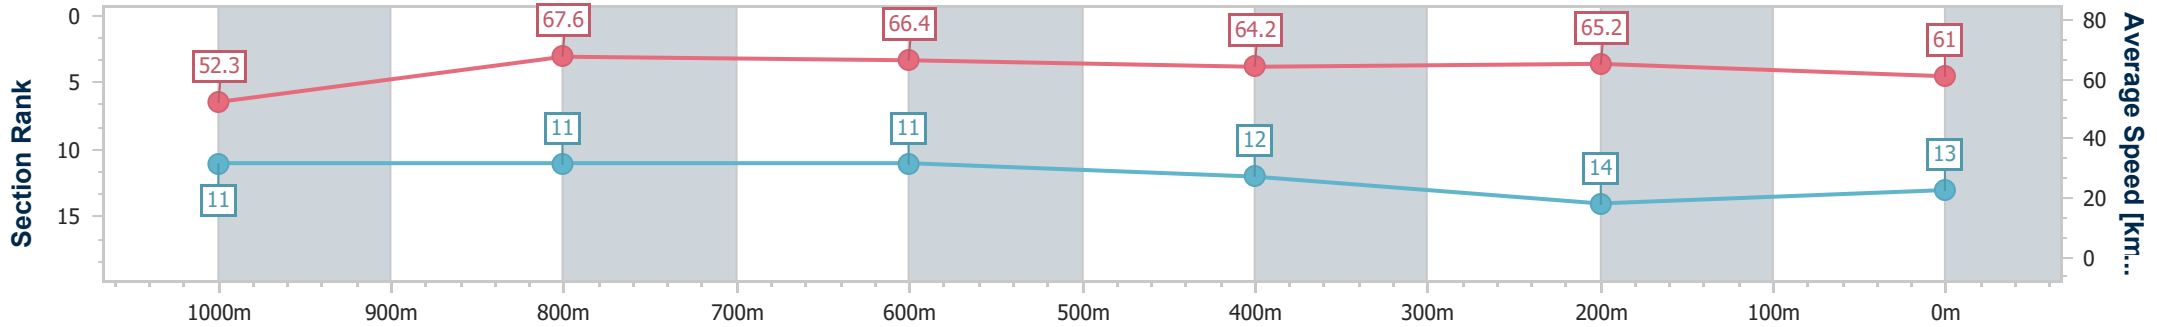

Eagle Farm QLD Professional

Race 6: MAGIC MILLIONS NUDGEES STAKES - 1200m

28 December 2024 - 15:13

Track Rating: Good 4, Weather: Fine, Rail Position: +6.5m 1000m-400m; +6m Remainder

BRISBANE RACING CLUB

Section	Overall	1000m	800m	600m	400m	200m
Section Times	1:09.64 [13] (0:13.82)	0:55.82 [11] (0:10.78)	0:45.04 [11] (0:10.92)	0:34.12 [11] (0:11.27)	0:22.85 [12] (0:11.05)	0:11.80 [14] (0:11.80)
Average Speed [km/h]	52.3	67.6	66.4	64.2	65.2	61.0
Top Speed [km/h]	67.9	69.6	69.6	65.7	66.2	63.5
Avg. Dist. to Rail [m]	5.5	2.4	1.7	1.0	1.8	1.0
Avg. Stride Freq. [Hz]	2.4	2.5	2.4	2.4	2.4	2.3
Avg. Stride Length [m]	6.1	7.5	7.6	7.5	7.5	7.3