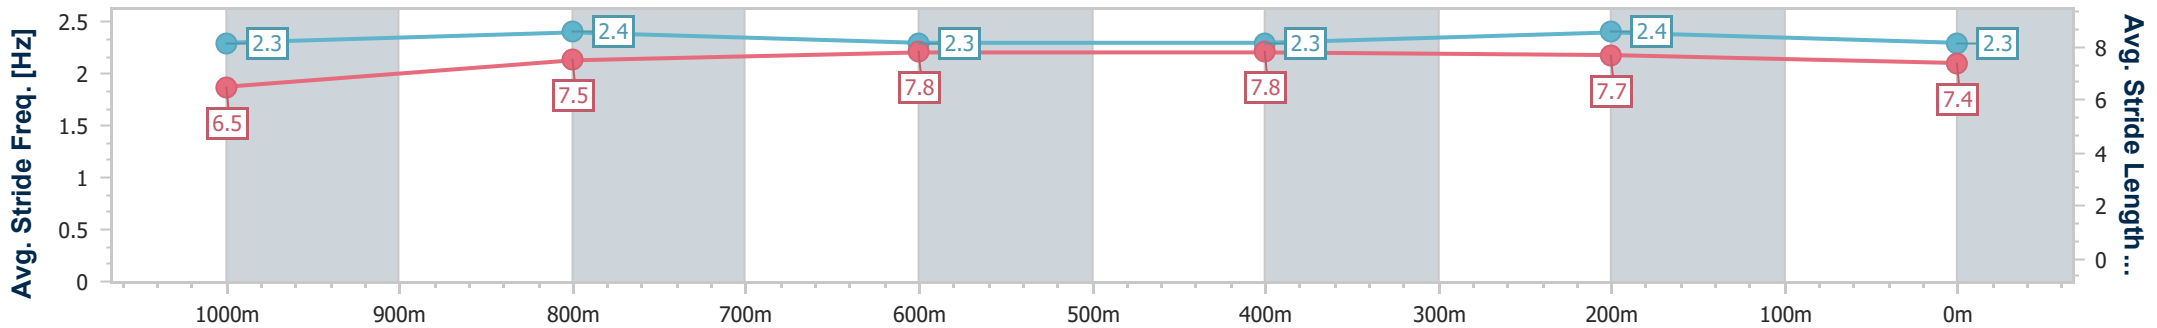

Eagle Farm QLD Professional

Race 6: MAGIC MILLIONS NUDGEES STAKES - 1200m

28 December 2024 - 15:13

Track Rating: Good 4, Weather: Fine, Rail Position: +6.5m 1000m-400m; +6m Remainder

BRISBANE RACING CLUB

Section	Overall	1000m	800m	600m	400m	200m
Section Times	1:09.30 [3] (0:13.41)	0:55.89 [5] (0:10.84)	0:45.05 [6] (0:11.04)	0:34.01 [5] (0:11.27)	0:22.74 [6] (0:11.06)	0:11.68 [7] (0:11.68)
Average Speed [km/h]	53.8	67.5	65.9	64.6	65.2	61.5
Top Speed [km/h]	68.8	69.0	68.8	65.8	65.9	64.1
Avg. Dist. to Rail [m]	4.4	3.1	2.5	1.7	2.2	2.1
Avg. Stride Freq. [Hz]	2.3	2.4	2.3	2.3	2.4	2.3
Avg. Stride Length [m]	6.5	7.5	7.8	7.8	7.7	7.4