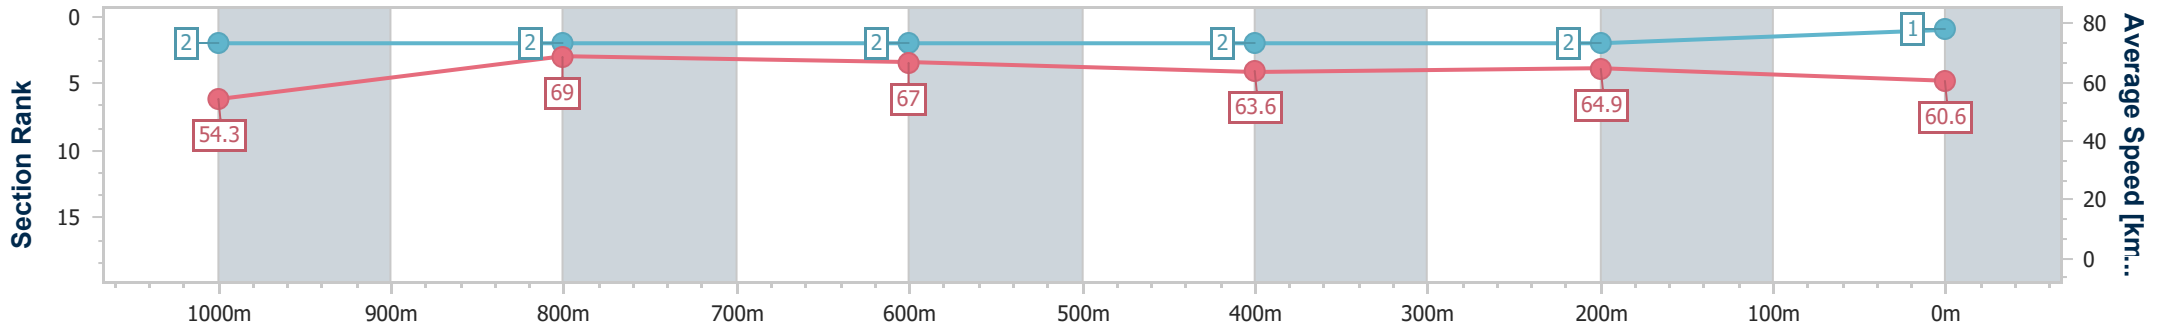

28 December 2024 - 15:13

Track Rating: Good 4, Weather: Fine, Rail Position: +6.5m 1000m-400m; +6m Remainder

BRISBANE RACING CLUB

Section	Overall	1000m	800m	600m	400m	200m
Section Times	1:09.23 [1] (0:13.28)	0:55.95 [2] (0:10.70)	0:45.25 [2] (0:10.91)	0:34.34 [2] (0:11.37)	0:22.97 [2] (0:11.13)	0:11.84 [2] (0:11.84)
Average Speed [km/h]	54.3	69.0	67.0	63.6	64.9	60.6
Top Speed [km/h]	67.8	70.2	68.4	65.5	65.3	64.2
Avg. Dist. to Rail [m]	8.7	5.1	2.8	1.2	2.0	1.2
Avg. Stride Freq. [Hz]	2.4	2.6	2.5	2.4	2.5	2.4
Avg. Stride Length [m]	6.2	7.5	7.5	7.3	7.3	7.1