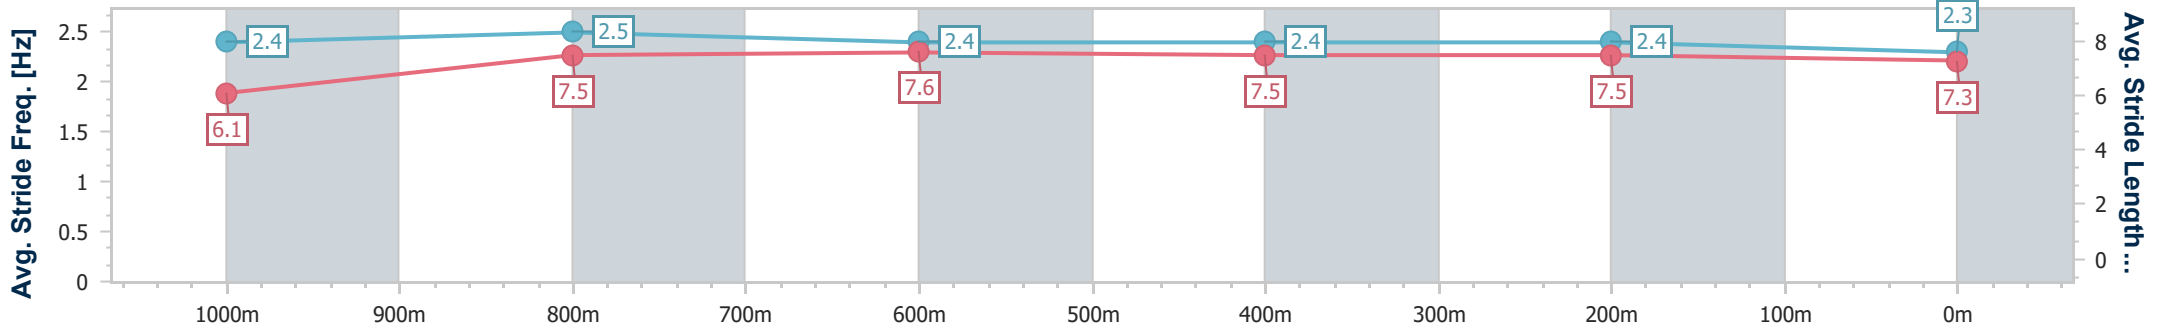

Eagle Farm QLD Professional

Race 6: MAGIC MILLIONS NUDGEES STAKES - 1200m

28 December 2024 - 15:13

Track Rating: Good 4, Weather: Fine, Rail Position: +6.5m 1000m-400m; +6m Remainder

BRISBANE RACING CLUB

Section	Overall	1000m	800m	600m	400m	200m
Section Times	1:09.64 [13] (0:13.82)	0:55.82 [11] (0:10.78)	0:45.04 [11] (0:10.92)	0:34.12 [11] (0:11.27)	0:22.85 [12] (0:11.05)	0:11.80 [14] (0:11.80)
Average Speed [km/h]	52.3	67.6	66.4	64.2	65.2	61.0
Top Speed [km/h]	67.9	69.6	69.6	65.7	66.2	63.5
Avg. Dist. to Rail [m]	5.5	2.4	1.7	1.0	1.8	1.0
Avg. Stride Freq. [Hz]	2.4	2.5	2.4	2.4	2.4	2.3
Avg. Stride Length [m]	6.1	7.5	7.6	7.5	7.5	7.3