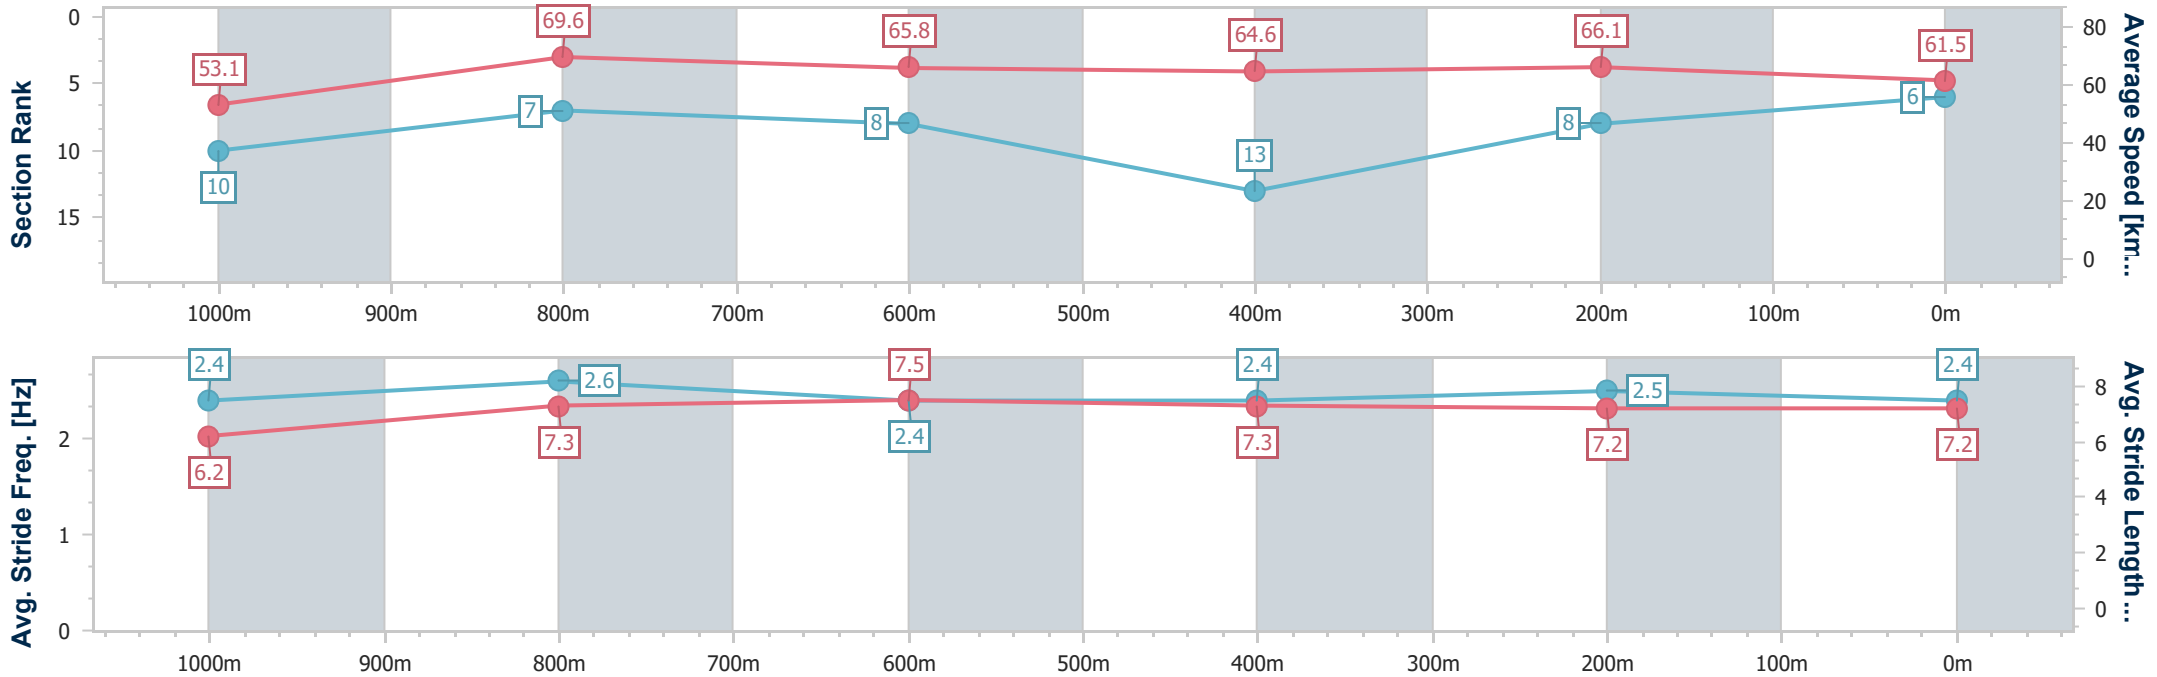

Eagle Farm QLD Professional

Race 6: MAGIC MILLIONS NUDGE STAKES - 1200m

28 December 2024 - 15:13

Track Rating: Good 4, Weather: Fine, Rail Position: +6.5m 1000m-400m; +6m Remainder

BRISBANE RACING CLUB

Section	Overall	1000m	800m	600m	400m	200m
Section Times	1:09.41 [6] (0:13.67)	0:55.74 [10] (0:10.70)	0:45.04 [7] (0:11.09)	0:33.95 [8] (0:11.36)	0:22.59 [13] (0:10.87)	0:11.72 [8] (0:11.72)
Average Speed [km/h]	53.1	69.6	65.8	64.6	66.1	61.5
Top Speed [km/h]	67.5	71.5	68.7	66.6	67.5	66.0
Avg. Dist. to Rail [m]	11.6	6.6	2.8	4.3	8.1	6.6
Avg. Stride Freq. [Hz]	2.4	2.6	2.4	2.4	2.5	2.4
Avg. Stride Length [m]	6.2	7.3	7.5	7.3	7.2	7.2