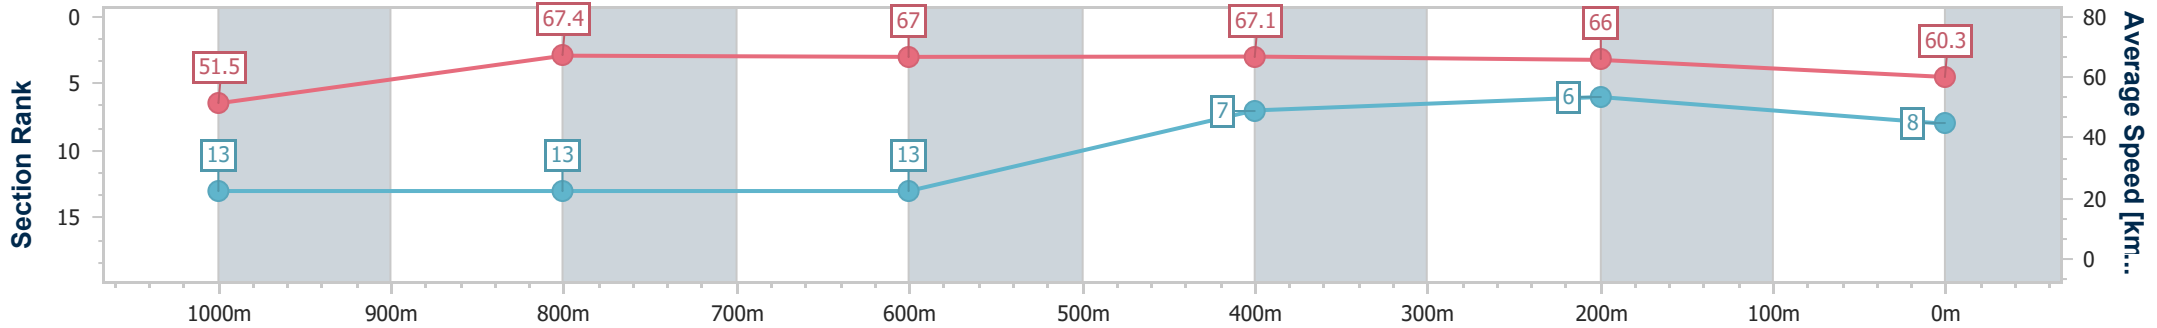

Eagle Farm QLD Professional

Race 6: MAGIC MILLIONS NUDGEES STAKES - 1200m

28 December 2024 - 15:13

Track Rating: Good 4, Weather: Fine, Rail Position: +6.5m 1000m-400m; +6m Remainder

BRISBANE RACING CLUB

Section	Overall	1000m	800m	600m	400m	200m
Section Times	1:09.47 [8] (0:14.04)	0:55.43 [13] (0:10.87)	0:44.56 [13] (0:10.82)	0:33.74 [13] (0:10.89)	0:22.85 [7] (0:10.93)	0:11.92 [6] (0:11.92)
Average Speed [km/h]	51.5	67.4	67.0	67.1	66.0	60.3
Top Speed [km/h]	65.8	68.4	69.0	68.3	69.0	63.1
Avg. Dist. to Rail [m]	10.3	3.0	2.0	3.1	7.0	6.2
Avg. Stride Freq. [Hz]	2.2	2.4	2.4	2.4	2.5	2.3
Avg. Stride Length [m]	6.3	7.8	7.9	7.8	7.4	7.2