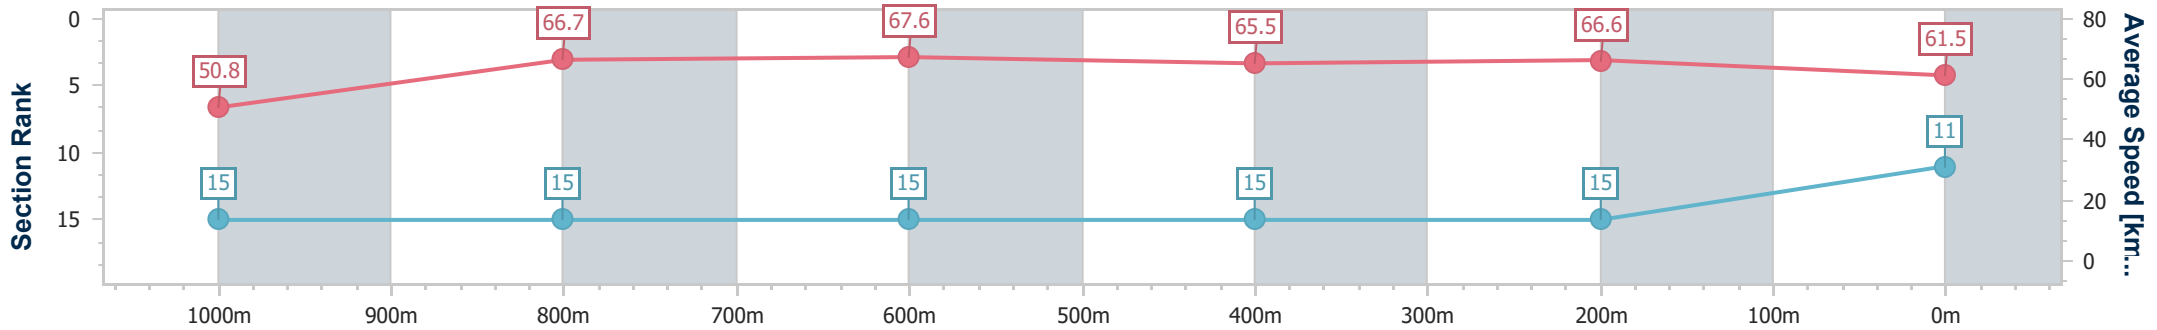

Eagle Farm QLD Professional

Race 6: MAGIC MILLIONS NUDGEES STAKES - 1200m

28 December 2024 - 15:13

Track Rating: Good 4, Weather: Fine, Rail Position: +6.5m 1000m-400m; +6m Remainder

BRISBANE RACING CLUB

Section	Overall	1000m	800m	600m	400m	200m
Section Times	1:09.58 [11] (0:14.22)	0:55.36 [15] (0:10.95)	0:44.41 [15] (0:10.76)	0:33.65 [15] (0:11.14)	0:22.51 [15] (0:10.83)	0:11.68 [15] (0:11.68)
Average Speed [km/h]	50.8	66.7	67.6	65.5	66.6	61.5
Top Speed [km/h]	65.4	67.9	68.8	67.0	67.2	64.5
Avg. Dist. to Rail [m]	9.7	3.1	2.3	3.0	7.2	8.7
Avg. Stride Freq. [Hz]	2.3	2.5	2.5	2.5	2.6	2.5
Avg. Stride Length [m]	6.1	7.3	7.3	7.2	7.1	6.8