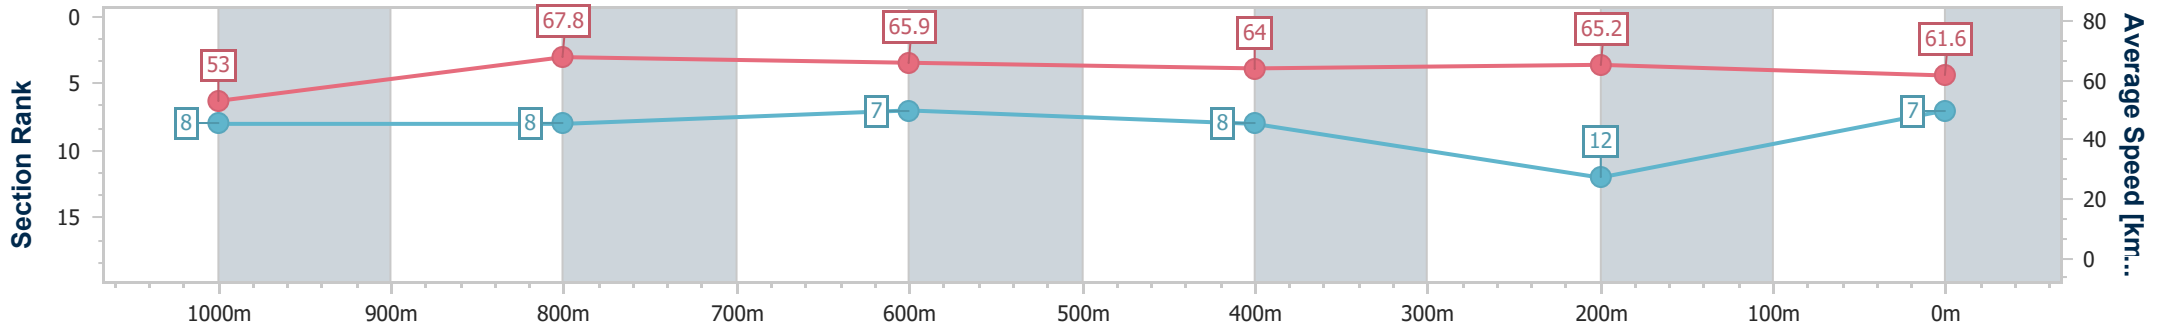

Eagle Farm QLD Professional

Race 6: MAGIC MILLIONS NUDGEES STAKES - 1200m

28 December 2024 - 15:13

Track Rating: Good 4, Weather: Fine, Rail Position: +6.5m 1000m-400m; +6m Remainder

BRISBANE RACING CLUB

Section	Overall	1000m	800m	600m	400m	200m
Section Times	1:09.42 [7] (0:13.63)	0:55.79 [8] (0:10.79)	0:45.00 [8] (0:10.98)	0:34.02 [7] (0:11.33)	0:22.69 [8] (0:11.02)	0:11.67 [12] (0:11.67)
Average Speed [km/h]	53.0	67.8	65.9	64.0	65.2	61.6
Top Speed [km/h]	67.4	69.6	68.1	64.8	66.7	66.5
Avg. Dist. to Rail [m]	2.0	3.1	1.8	0.9	1.6	0.7
Avg. Stride Freq. [Hz]	2.4	2.5	2.4	2.4	2.4	2.4
Avg. Stride Length [m]	6.2	7.5	7.7	7.5	7.5	7.2