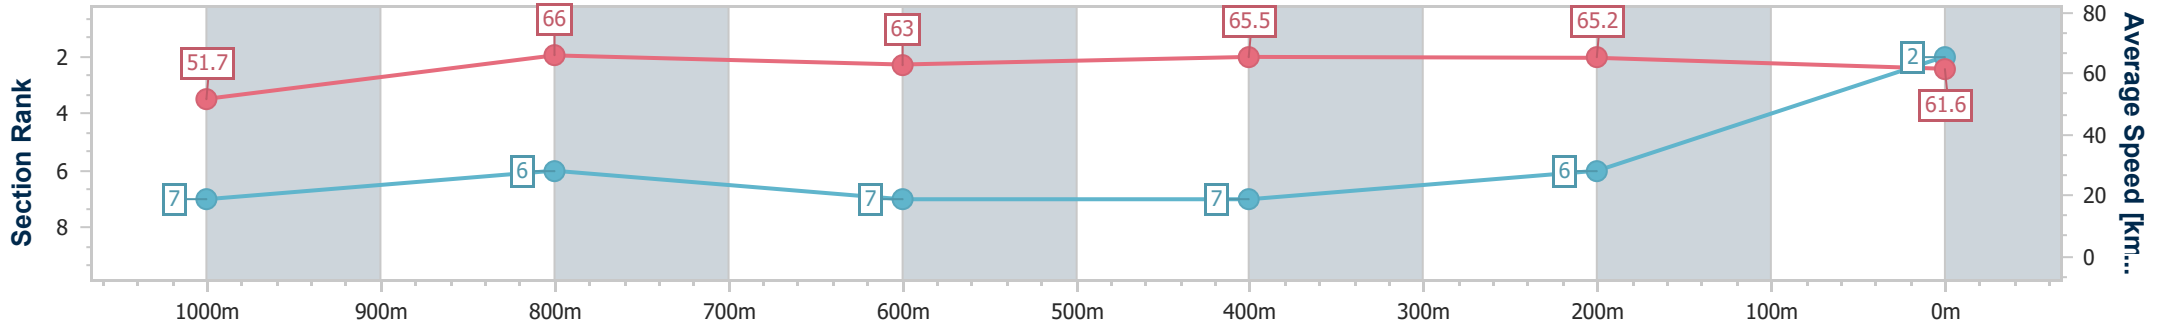

Horse/Jockey Name	Grafterburners
Final Rank	2
Fastest Section Time (Section)	0:11.03 (1000m)
Top Speed [km/h] (Section)	67.9 (600m)
Race State	Finished

Eagle Farm QLD Professional
Race 2: PORTLAND SKY FIRST CROP YEARLINGS @ WIDDEN
QTIS 2YO HANDICAP - 1200m
28 December 2024 - 12:48
Track Rating: Good 4, Weather: Fine, Rail Position: +6.5m 1000m-400m; +6m Remainder

BRISBANE
RACING CLUB

Section	Overall	1000m	800m	600m	400m	200m
Section Times	1:10.54 [2] (0:14.00)	0:56.54 [7] (0:11.03)	0:45.51 [6] (0:11.64)	0:33.87 [7] (0:11.14)	0:22.73 [7] (0:11.03)	0:11.70 [6] (0:11.70)
Average Speed [km/h]	51.7	66.0	63.0	65.5	65.2	61.6
Top Speed [km/h]	65.3	67.5	65.0	67.9	67.2	63.6
Avg. Dist. to Rail [m]	2.5	2.6	3.7	2.8	6.0	5.4
Avg. Stride Freq. [Hz]	2.2	2.4	2.3	2.3	2.4	2.3
Avg. Stride Length [m]	6.4	7.7	7.6	7.8	7.7	7.5

- [ ] Ranking at each section and finish
- -.-.- No data available at this section
- NA No data available