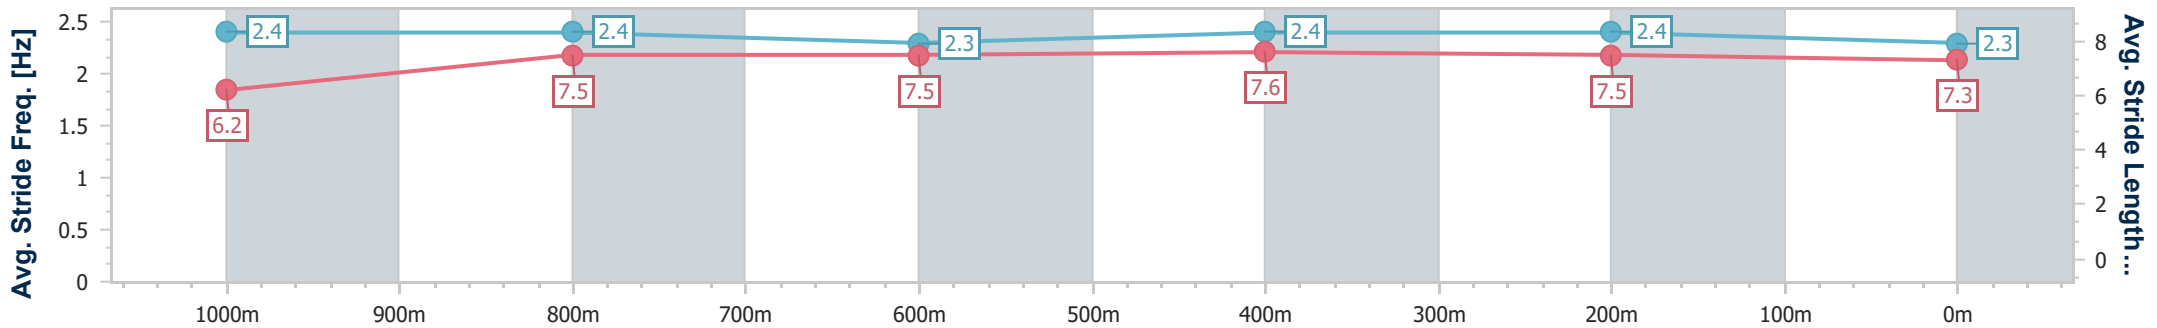

Horse/Jockey Name	Blitzburg
Final Rank	3
Fastest Section Time (Section)	0:10.99 (400m)
Top Speed [km/h] (Section)	67.2 (1000m)
Race State	Finished

Eagle Farm QLD Professional
Race 2: PORTLAND SKY FIRST CROP YEARLINGS @ WIDDEN
QTIS 2YO HANDICAP - 1200m
28 December 2024 - 12:48
Track Rating: Good 4, Weather: Fine, Rail Position: +6.5m 1000m-400m; +6m Remainder

BRISBANE
RACING CLUB

Section	Overall	1000m	800m	600m	400m	200m
Section Times	1:10.56 [3] (0:13.66)	0:56.90 [4] (0:11.18)	0:45.72 [5] (0:11.70)	0:34.02 [5] (0:11.15)	0:22.87 [5] (0:10.99)	0:11.88 [3] (0:11.88)
Average Speed [km/h]	53.0	65.6	62.5	64.9	65.5	60.8
Top Speed [km/h]	66.3	67.2	64.5	67.1	67.0	63.5
Avg. Dist. to Rail [m]	5.3	4.2	3.0	1.8	5.5	4.4
Avg. Stride Freq. [Hz]	2.4	2.4	2.3	2.4	2.4	2.3
Avg. Stride Length [m]	6.2	7.5	7.5	7.6	7.5	7.3

- [ ] Ranking at each section and finish
- -.-.- No data available at this section
- NA No data available