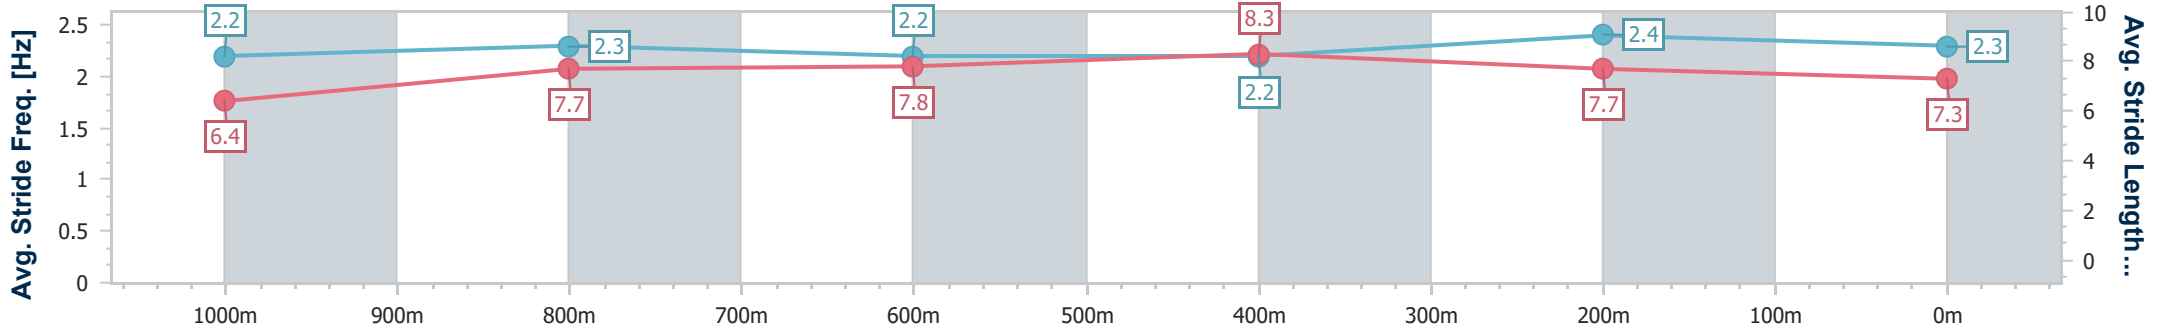

Horse/Jockey Name	Derivative
Final Rank	7
Fastest Section Time (Section)	0:10.97 (400m)
Top Speed [km/h] (Section)	67.1 (400m)
Race State	Finished

Eagle Farm QLD Professional
Race 2: PORTLAND SKY FIRST CROP YEARLINGS @ WIDDEN
QTIS 2YO HANDICAP - 1200m
28 December 2024 - 12:48
Track Rating: Good 4, Weather: Fine, Rail Position: +6.5m 1000m-400m; +6m Remainder

BRISBANE RACING CLUB

Section	Overall	1000m	800m	600m	400m	200m								
Section Times	1:11.19 [7] (0:14.18)	0:57.01 [8] (0:11.15)	0:45.86 [8] (0:11.53)	0:34.33 [8] (0:11.18)	0:23.15 [8] (0:10.97)	0:12.18 [8] (0:12.18)								
Average Speed [km/h]	50.9	65.7	63.0	65.2	65.4	59.3								
Top Speed [km/h]	65.4	66.3	64.3	66.4	67.1	62.9								
Avg. Dist. to Rail [m]	5.1	3.2	2.3	2.2	6.5	6.4								
Avg. Stride Freq. [Hz]	2.2	2.3	2.2	2.2	2.4	2.3								
Avg. Stride Length [m]	6.4	7.7	7.8	8.3	7.7	7.3								

- [ ] Ranking at each section and finish
- -.-.- No data available at this section
- NA No data available