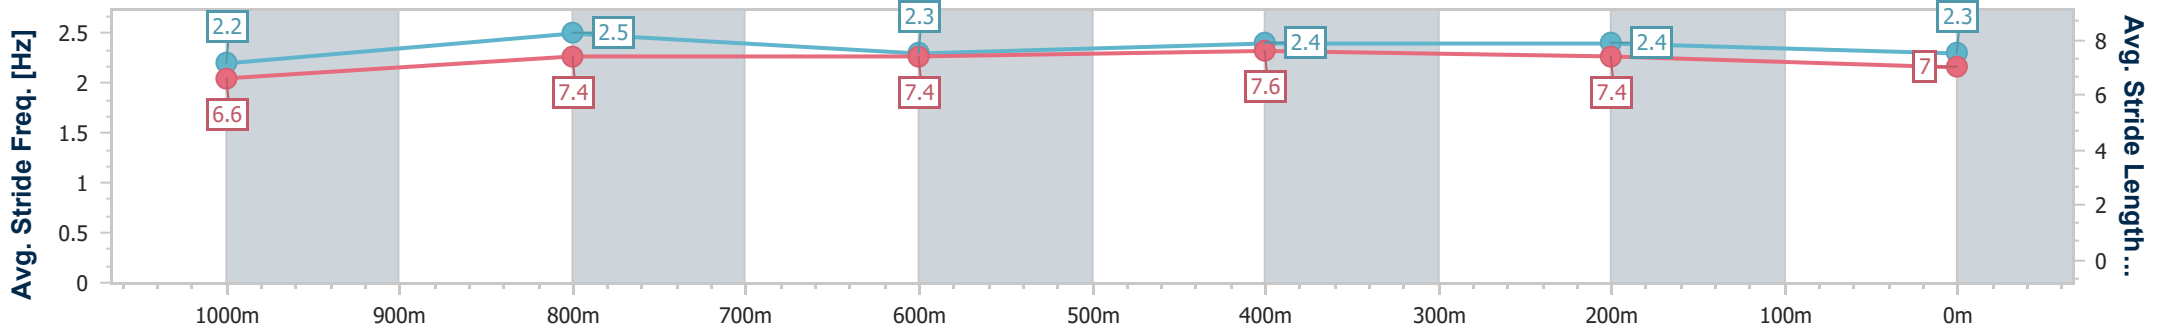

Horse/Jockey Name	Lockyer
Final Rank	6
Fastest Section Time (Section)	0:11.11 (400m)
Top Speed [km/h] (Section)	67.1 (400m)
Race State	Finished

Eagle Farm QLD Professional
Race 2: PORTLAND SKY FIRST CROP YEARLINGS @ WIDDEN
QTIS 2YO HANDICAP - 1200m
28 December 2024 - 12:48
Track Rating: Good 4, Weather: Fine, Rail Position: +6.5m 1000m-400m; +6m Remainder

BRISBANE
RACING CLUB

Section	Overall	1000m	800m	600m	400m	200m
Section Times	1:11.07 [6] (0:13.66)	0:57.41 [5] (0:11.12)	0:46.29 [4] (0:11.70)	0:34.59 [4] (0:11.12)	0:23.47 [4] (0:11.11)	0:12.36 [4] (0:12.36)
Average Speed [km/h]	52.9	65.7	62.2	65.2	64.8	58.1
Top Speed [km/h]	66.7	67.0	66.3	67.0	67.1	62.3
Avg. Dist. to Rail [m]	2.0	3.2	2.5	0.7	2.0	1.8
Avg. Stride Freq. [Hz]	2.2	2.5	2.3	2.4	2.4	2.3
Avg. Stride Length [m]	6.6	7.4	7.4	7.6	7.4	7.0

- [ ] Ranking at each section and finish
- -.-.- No data available at this section
- NA No data available