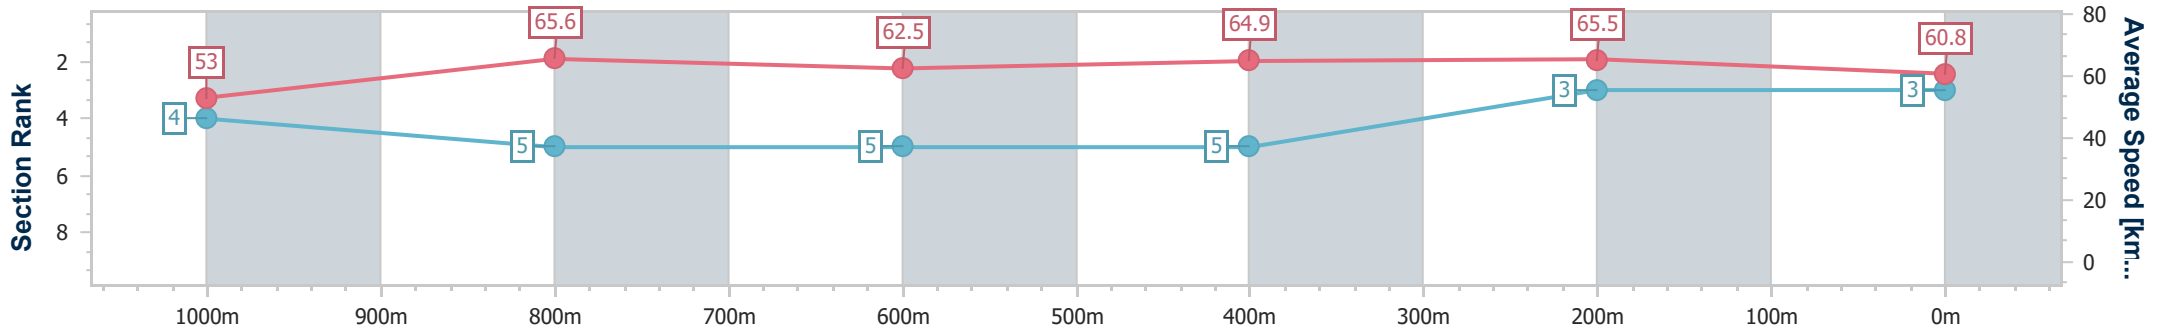

Horse/Jockey Name	Blitzburg
Final Rank	3
Fastest Section Time (Section)	0:10.99 (400m)
Top Speed [km/h] (Section)	67.2 (1000m)
Race State	Finished

Eagle Farm QLD Professional
Race 2: PORTLAND SKY FIRST CROP YEARLINGS @ WIDDEN
QTIS 2YO HANDICAP - 1200m
28 December 2024 - 12:48
Track Rating: Good 4, Weather: Fine, Rail Position: +6.5m 1000m-400m; +6m Remainder

BRISBANE
RACING CLUB

Section	Overall	1000m	800m	600m	400m	200m
Section Times	1:10.56 [3] (0:13.66)	0:56.90 [4] (0:11.18)	0:45.72 [5] (0:11.70)	0:34.02 [5] (0:11.15)	0:22.87 [5] (0:10.99)	0:11.88 [3] (0:11.88)
Average Speed [km/h]	53.0	65.6	62.5	64.9	65.5	60.8
Top Speed [km/h]	66.3	67.2	64.5	67.1	67.0	63.5
Avg. Dist. to Rail [m]	5.3	4.2	3.0	1.8	5.5	4.4
Avg. Stride Freq. [Hz]	2.4	2.4	2.3	2.4	2.4	2.3
Avg. Stride Length [m]	6.2	7.5	7.5	7.6	7.5	7.3

- [ ] Ranking at each section and finish
- -.-.- No data available at this section
- NA No data available