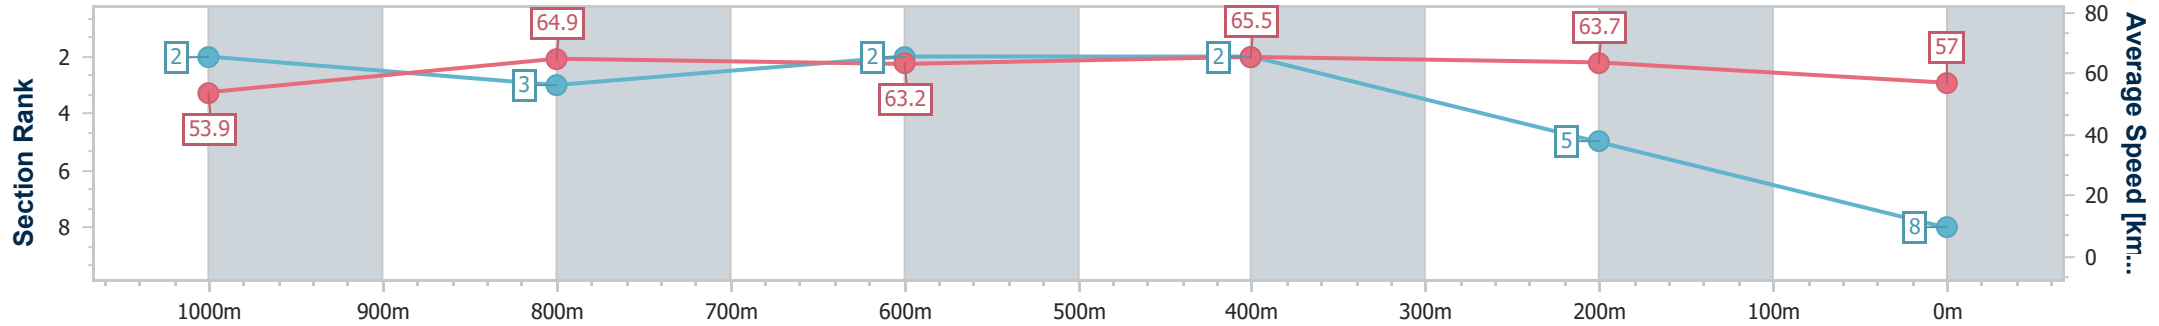

Horse/Jockey Name	Astern Effort
Final Rank	8
Fastest Section Time (Section)	0:11.11 (600m)
Top Speed [km/h] (Section)	68.1 (Overall)
Race State	Finished

Eagle Farm QLD Professional
Race 2: PORTLAND SKY FIRST CROP YEARLINGS @ WIDDEN
QTIS 2YO HANDICAP - 1200m
28 December 2024 - 12:48
Track Rating: Good 4, Weather: Fine, Rail Position: +6.5m 1000m-400m; +6m Remainder

BRISBANE
RACING CLUB

Section	Overall	1000m	800m	600m	400m	200m
Section Times	1:11.38 [8] (0:13.42)	0:57.96 [2] (0:11.23)	0:46.73 [3] (0:11.65)	0:35.08 [2] (0:11.11)	0:23.97 [2] (0:11.30)	0:12.67 [5] (0:12.67)
Average Speed [km/h]	53.9	64.9	63.2	65.5	63.7	57.0
Top Speed [km/h]	68.1	67.2	64.9	67.5	66.0	61.1
Avg. Dist. to Rail [m]	6.1	3.6	4.1	2.6	5.7	5.1
Avg. Stride Freq. [Hz]	2.3	2.4	2.3	2.4	2.4	2.2
Avg. Stride Length [m]	6.4	7.6	7.7	7.6	7.5	7.1

- [ ] Ranking at each section and finish
- -.-.- No data available at this section
- NA No data available