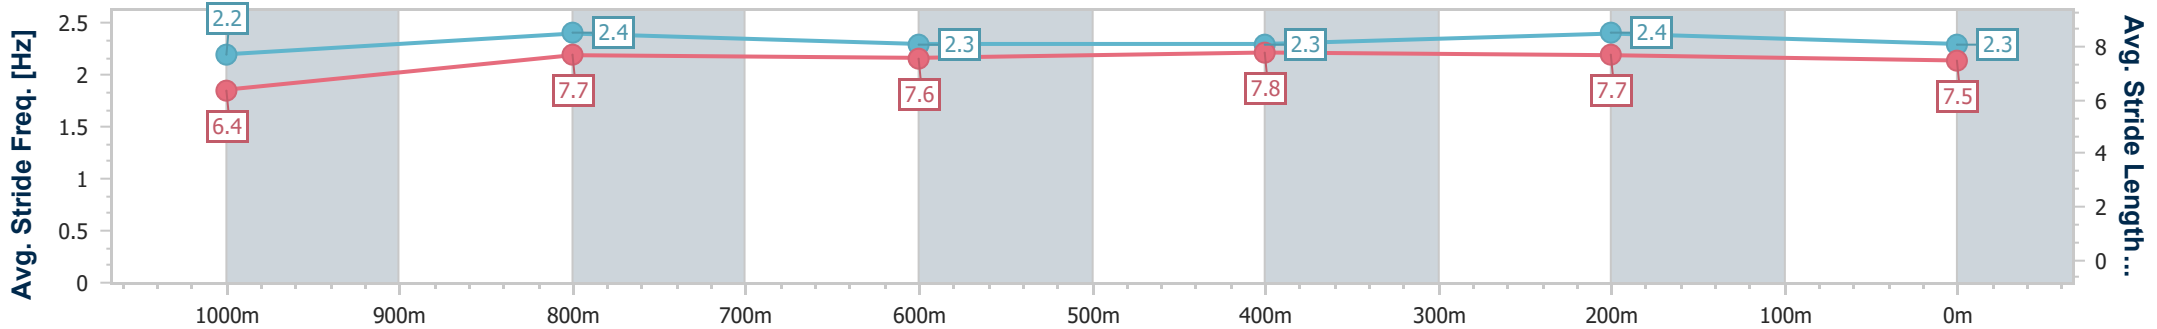

Horse/Jockey Name	Grafterburners
Final Rank	2
Fastest Section Time (Section)	0:11.03 (1000m)
Top Speed [km/h] (Section)	67.9 (600m)
Race State	Finished

Eagle Farm QLD Professional
Race 2: PORTLAND SKY FIRST CROP YEARLINGS @ WIDDEN
QTIS 2YO HANDICAP - 1200m
28 December 2024 - 12:48
Track Rating: Good 4, Weather: Fine, Rail Position: +6.5m 1000m-400m; +6m Remainder

BRISBANE
RACING CLUB

Section	Overall	1000m	800m	600m	400m	200m
Section Times	1:10.54 [2] (0:14.00)	0:56.54 [7] (0:11.03)	0:45.51 [6] (0:11.64)	0:33.87 [7] (0:11.14)	0:22.73 [7] (0:11.03)	0:11.70 [6] (0:11.70)
Average Speed [km/h]	51.7	66.0	63.0	65.5	65.2	61.6
Top Speed [km/h]	65.3	67.5	65.0	67.9	67.2	63.6
Avg. Dist. to Rail [m]	2.5	2.6	3.7	2.8	6.0	5.4
Avg. Stride Freq. [Hz]	2.2	2.4	2.3	2.3	2.4	2.3
Avg. Stride Length [m]	6.4	7.7	7.6	7.8	7.7	7.5

- [ ] Ranking at each section and finish
- -.-.- No data available at this section
- NA No data available