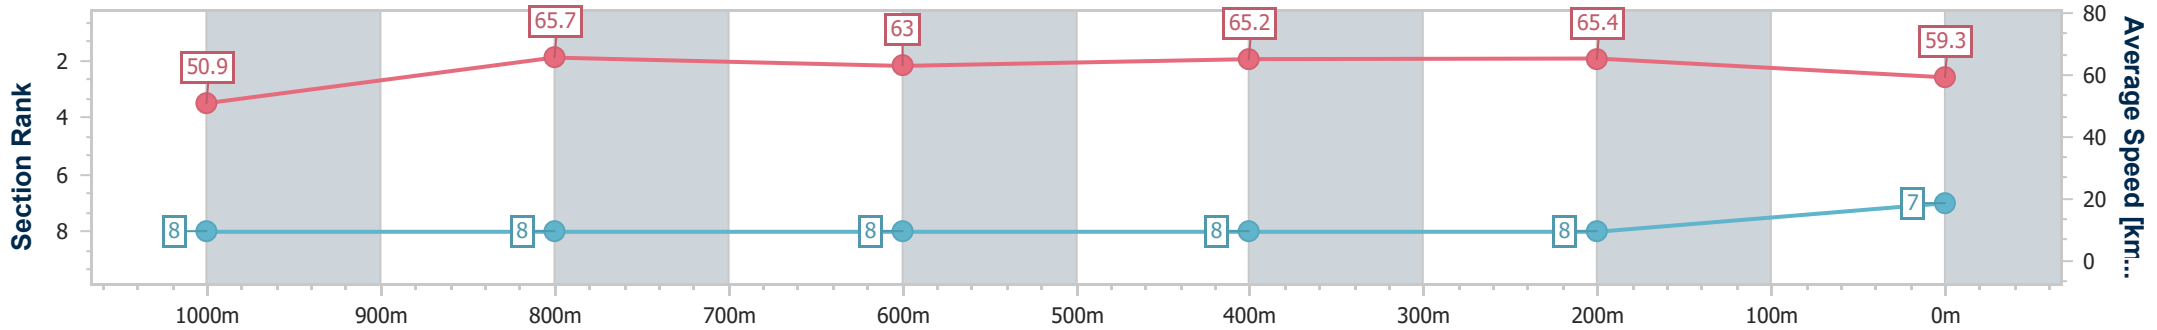

Horse/Jockey Name	Derivative
Final Rank	7
Fastest Section Time (Section)	0:10.97 (400m)
Top Speed [km/h] (Section)	67.1 (400m)
Race State	Finished

Eagle Farm QLD Professional
Race 2: PORTLAND SKY FIRST CROP YEARLINGS @ WIDDEN
QTIS 2YO HANDICAP - 1200m
28 December 2024 - 12:48
Track Rating: Good 4, Weather: Fine, Rail Position: +6.5m 1000m-400m; +6m Remainder

BRISBANE RACING CLUB

Section	Overall	1000m	800m	600m	400m	200m								
Section Times	1:11.19 [7] (0:14.18)	0:57.01 [8] (0:11.15)	0:45.86 [8] (0:11.53)	0:34.33 [8] (0:11.18)	0:23.15 [8] (0:10.97)	0:12.18 [8] (0:12.18)								
Average Speed [km/h]	50.9	65.7	63.0	65.2	65.4	59.3								
Top Speed [km/h]	65.4	66.3	64.3	66.4	67.1	62.9								
Avg. Dist. to Rail [m]	5.1	3.2	2.3	2.2	6.5	6.4								
Avg. Stride Freq. [Hz]	2.2	2.3	2.2	2.2	2.4	2.3								
Avg. Stride Length [m]	6.4	7.7	7.8	8.3	7.7	7.3								

- [ ] Ranking at each section and finish
- -.-.- No data available at this section
- NA No data available