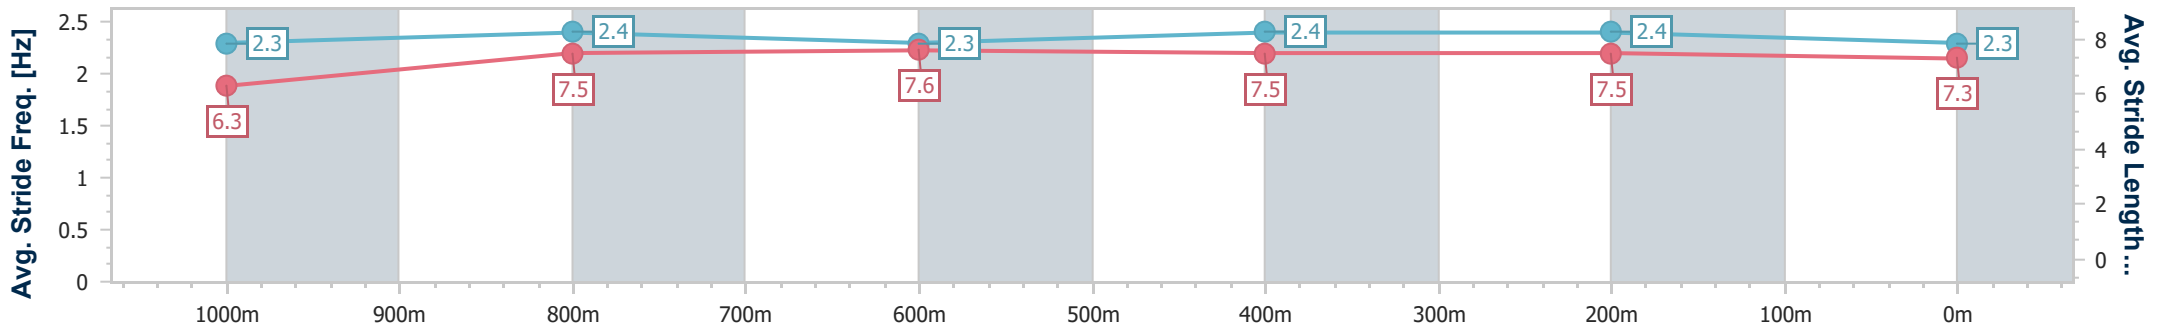

Horse/Jockey Name	Brazen Sailor
Final Rank	5
Fastest Section Time (Section)	0:11.05 (1000m)
Top Speed [km/h] (Section)	67.1 (1000m)
Race State	Finished

Eagle Farm QLD Professional
Race 2: PORTLAND SKY FIRST CROP YEARLINGS @ WIDDEN
QTIS 2YO HANDICAP - 1200m
28 December 2024 - 12:48
Track Rating: Good 4, Weather: Fine, Rail Position: +6.5m 1000m-400m; +6m Remainder

BRISBANE RACING CLUB

Section	Overall	1000m	800m	600m	400m	200m
Section Times	1:11.03 [5] (0:14.00)	0:57.03 [6] (0:11.05)	0:45.98 [7] (0:11.56)	0:34.42 [6] (0:11.11)	0:23.31 [6] (0:11.20)	0:12.11 [7] (0:12.11)
Average Speed [km/h]	51.4	66.1	62.9	64.9	64.3	59.5
Top Speed [km/h]	64.5	67.1	65.5	66.3	66.2	62.5
Avg. Dist. to Rail [m]	1.2	2.7	2.7	0.7	2.3	1.5
Avg. Stride Freq. [Hz]	2.3	2.4	2.3	2.4	2.4	2.3
Avg. Stride Length [m]	6.3	7.5	7.6	7.5	7.5	7.3

- [ ] Ranking at each section and finish
- -.-.- No data available at this section
- NA No data available