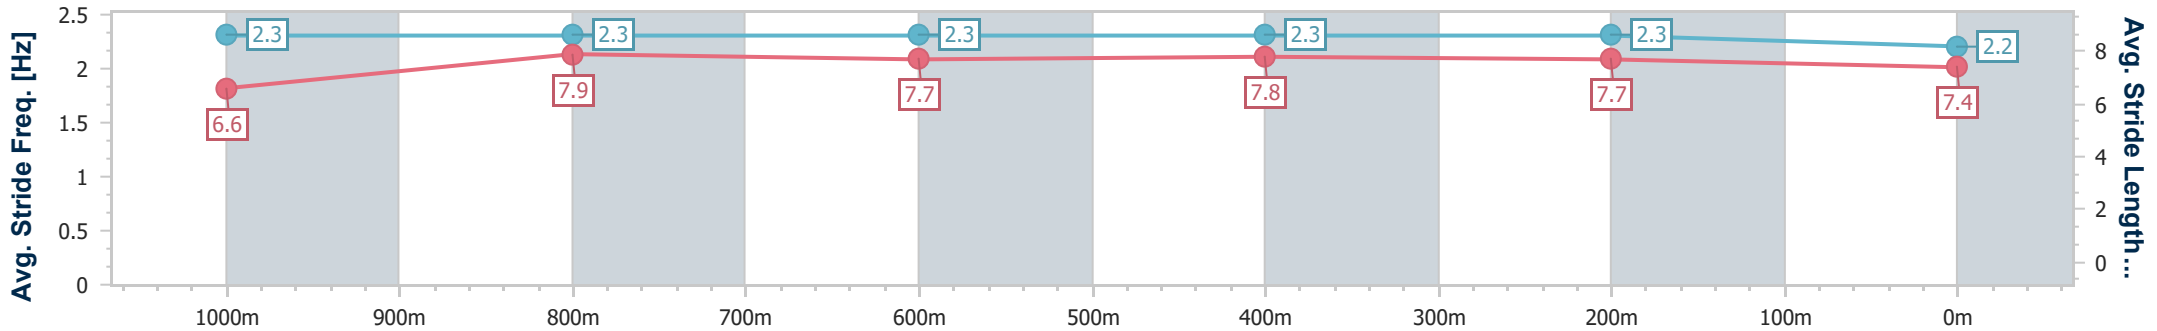

Horse/Jockey Name	Formula Rossa
Final Rank	4
Fastest Section Time (Section)	0:11.06 (1000m)
Top Speed [km/h] (Section)	67.8 (1000m)
Race State	Finished

Eagle Farm QLD Professional
Race 2: PORTLAND SKY FIRST CROP YEARLINGS @ WIDDEN
QTIS 2YO HANDICAP - 1200m
28 December 2024 - 12:48
Track Rating: Good 4, Weather: Fine, Rail Position: +6.5m 1000m-400m; +6m Remainder

BRISBANE RACING CLUB

Section	Overall	1000m	800m	600m	400m	200m
Section Times	1:10.81 [4] (0:13.49)	0:57.32 [3] (0:11.06)	0:46.26 [2] (0:11.79)	0:34.47 [3] (0:11.19)	0:23.28 [3] (0:11.10)	0:12.18 [2] (0:12.18)
Average Speed [km/h]	53.7	66.1	62.7	65.3	64.8	59.0
Top Speed [km/h]	66.9	67.8	64.4	66.7	66.2	62.7
Avg. Dist. to Rail [m]	3.7	3.7	6.1	2.6	3.1	2.9
Avg. Stride Freq. [Hz]	2.3	2.3	2.3	2.3	2.3	2.2
Avg. Stride Length [m]	6.6	7.9	7.7	7.8	7.7	7.4

- [ ] Ranking at each section and finish
- -.-.- No data available at this section
- NA No data available