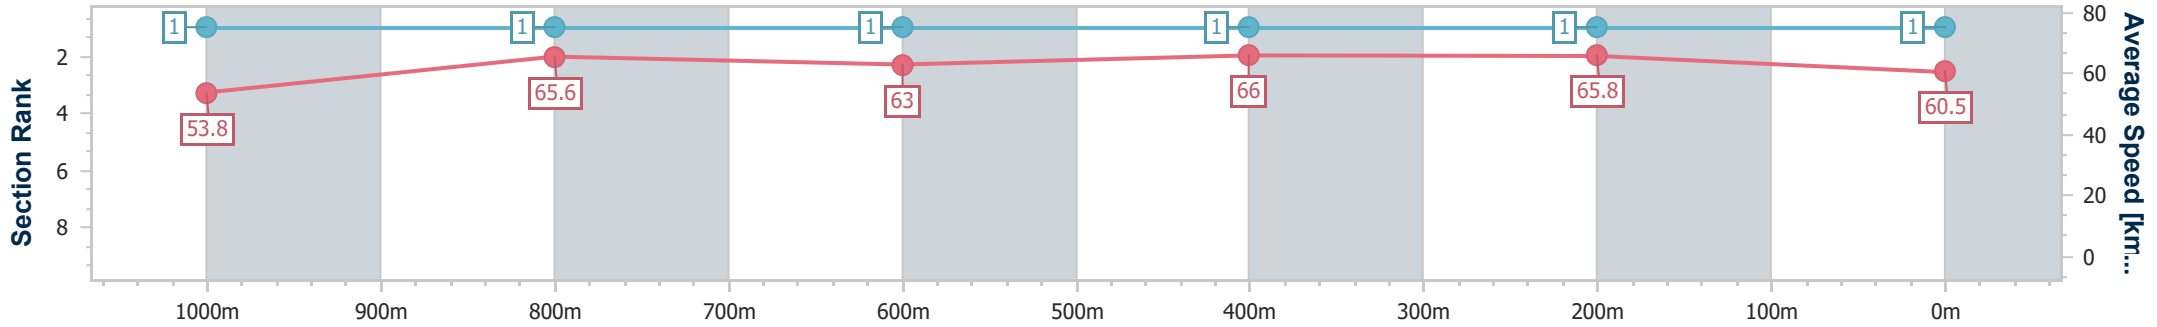

BRISBANE  
 RACING CLUB

Section	Overall	1000m	800m	600m	400m	200m
Section Times	1:09.99 [1] (0:13.38)	0:56.61 [1] (0:11.16)	0:45.45 [1] (0:11.59)	0:33.86 [1] (0:11.03)	0:22.83 [1] (0:10.98)	0:11.85 [1] (0:11.85)
Average Speed [km/h]	53.8	65.6	63.0	66.0	65.8	60.5
Top Speed [km/h]	67.5	66.4	64.5	67.3	67.2	63.9
Avg. Dist. to Rail [m]	2.4	2.8	3.8	2.1	3.7	1.8
Avg. Stride Freq. [Hz]	2.3	2.2	2.2	2.2	2.2	2.2
Avg. Stride Length [m]	6.4	8.2	8.0	8.2	8.0	7.9