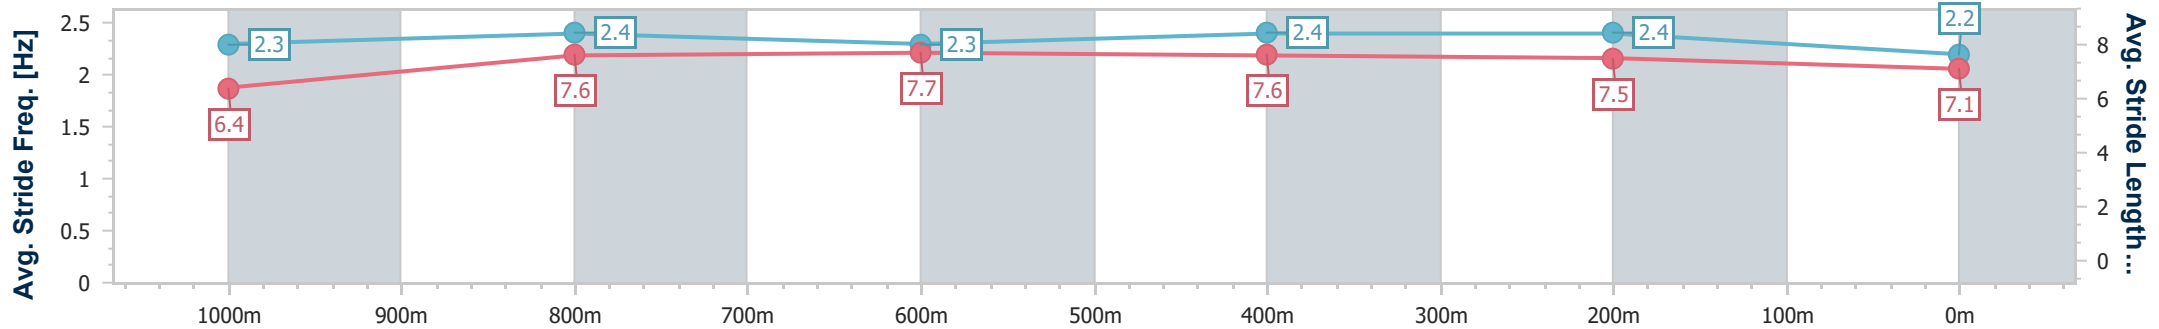

Horse/Jockey Name	Astern Effort
Final Rank	8
Fastest Section Time (Section)	0:11.11 (600m)
Top Speed [km/h] (Section)	68.1 (Overall)
Race State	Finished

Eagle Farm QLD Professional
Race 2: PORTLAND SKY FIRST CROP YEARLINGS @ WIDDEN
QTIS 2YO HANDICAP - 1200m
28 December 2024 - 12:48
Track Rating: Good 4, Weather: Fine, Rail Position: +6.5m 1000m-400m; +6m Remainder

BRISBANE
RACING CLUB

Section	Overall	1000m	800m	600m	400m	200m
Section Times	1:11.38 [8] (0:13.42)	0:57.96 [2] (0:11.23)	0:46.73 [3] (0:11.65)	0:35.08 [2] (0:11.11)	0:23.97 [2] (0:11.30)	0:12.67 [5] (0:12.67)
Average Speed [km/h]	53.9	64.9	63.2	65.5	63.7	57.0
Top Speed [km/h]	68.1	67.2	64.9	67.5	66.0	61.1
Avg. Dist. to Rail [m]	6.1	3.6	4.1	2.6	5.7	5.1
Avg. Stride Freq. [Hz]	2.3	2.4	2.3	2.4	2.4	2.2
Avg. Stride Length [m]	6.4	7.6	7.7	7.6	7.5	7.1

- [ ] Ranking at each section and finish
- -.-.- No data available at this section
- NA No data available