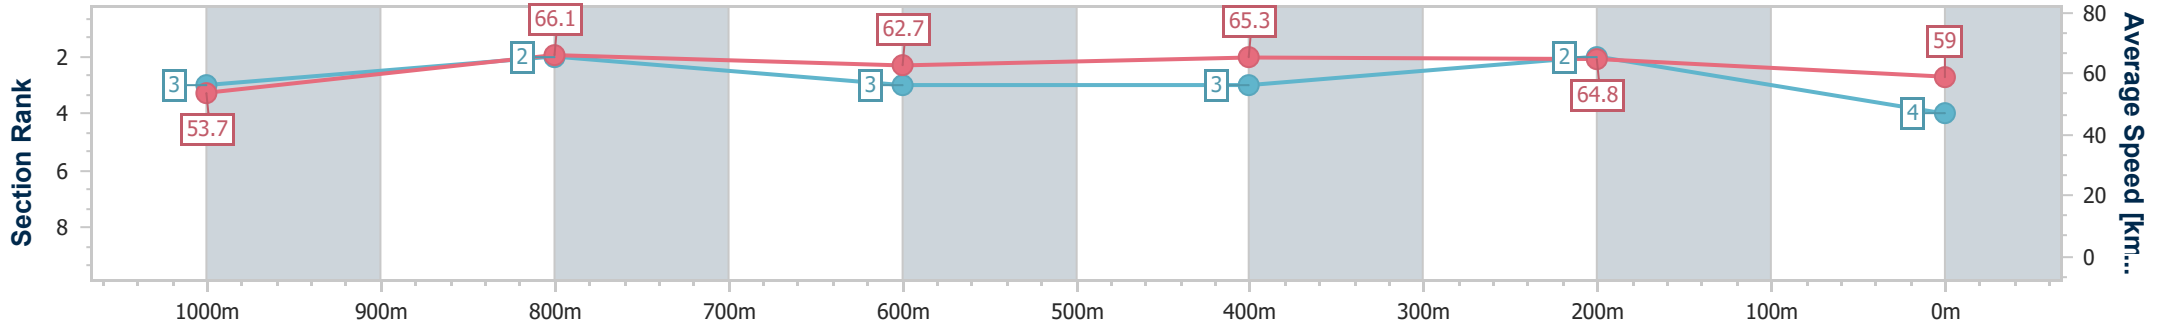

Horse/Jockey Name	Formula Rossa
Final Rank	4
Fastest Section Time (Section)	0:11.06 (1000m)
Top Speed [km/h] (Section)	67.8 (1000m)
Race State	Finished

Eagle Farm QLD Professional
Race 2: PORTLAND SKY FIRST CROP YEARLINGS @ WIDDEN
QTIS 2YO HANDICAP - 1200m
28 December 2024 - 12:48
Track Rating: Good 4, Weather: Fine, Rail Position: +6.5m 1000m-400m; +6m Remainder

BRISBANE RACING CLUB

Section	Overall	1000m	800m	600m	400m	200m
Section Times	1:10.81 [4] (0:13.49)	0:57.32 [3] (0:11.06)	0:46.26 [2] (0:11.79)	0:34.47 [3] (0:11.19)	0:23.28 [3] (0:11.10)	0:12.18 [2] (0:12.18)
Average Speed [km/h]	53.7	66.1	62.7	65.3	64.8	59.0
Top Speed [km/h]	66.9	67.8	64.4	66.7	66.2	62.7
Avg. Dist. to Rail [m]	3.7	3.7	6.1	2.6	3.1	2.9
Avg. Stride Freq. [Hz]	2.3	2.3	2.3	2.3	2.3	2.2
Avg. Stride Length [m]	6.6	7.9	7.7	7.8	7.7	7.4

- [ ] Ranking at each section and finish
- -.-.- No data available at this section
- NA No data available