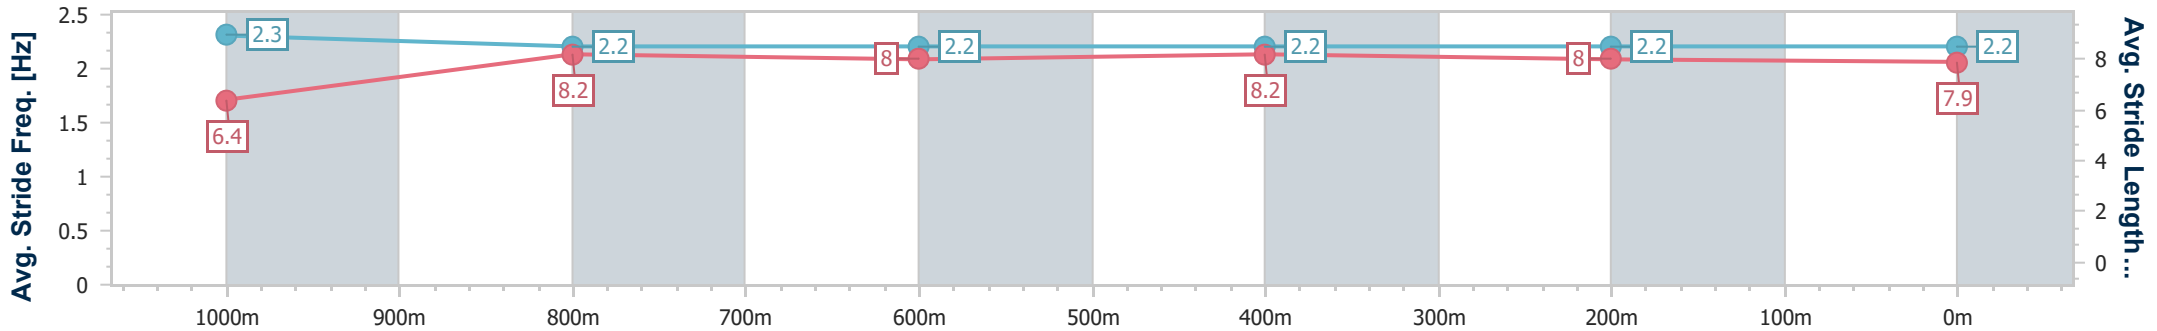

Horse/Jockey Name	Space Rider
Final Rank	1
Fastest Section Time (Section)	0:10.98 (400m)
Top Speed [km/h] (Section)	67.5 (Overall)
Race State	Finished

Eagle Farm QLD Professional  
 Race 2: PORTLAND SKY FIRST CROP YEARLINGS @ WIDDEN  
 QTIS 2YO HANDICAP - 1200m  
 28 December 2024 - 12:48  
 Track Rating: Good 4, Weather: Fine, Rail Position: +6.5m 1000m-400m; +6m Remainder

BRISBANE  
 RACING CLUB

Section	Overall	1000m	800m	600m	400m	200m
Section Times	1:09.99 [1] (0:13.38)	0:56.61 [1] (0:11.16)	0:45.45 [1] (0:11.59)	0:33.86 [1] (0:11.03)	0:22.83 [1] (0:10.98)	0:11.85 [1] (0:11.85)
Average Speed [km/h]	53.8	65.6	63.0	66.0	65.8	60.5
Top Speed [km/h]	67.5	66.4	64.5	67.3	67.2	63.9
Avg. Dist. to Rail [m]	2.4	2.8	3.8	2.1	3.7	1.8
Avg. Stride Freq. [Hz]	2.3	2.2	2.2	2.2	2.2	2.2
Avg. Stride Length [m]	6.4	8.2	8.0	8.2	8.0	7.9