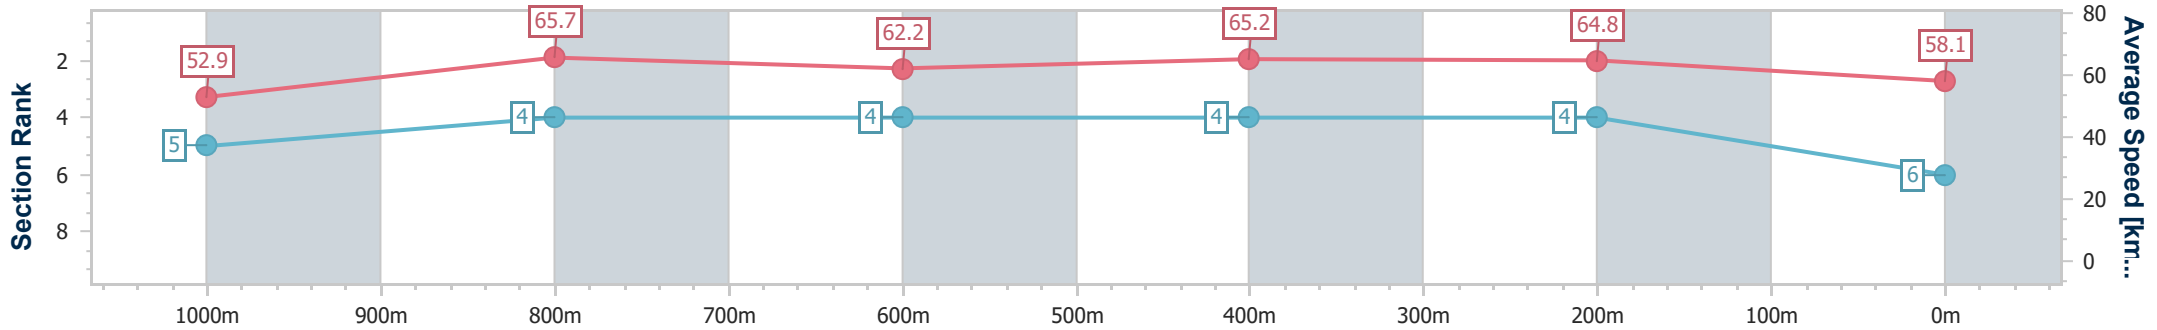

Horse/Jockey Name	Lockyer
Final Rank	6
Fastest Section Time (Section)	0:11.11 (400m)
Top Speed [km/h] (Section)	67.1 (400m)
Race State	Finished

Eagle Farm QLD Professional
Race 2: PORTLAND SKY FIRST CROP YEARLINGS @ WIDDEN
QTIS 2YO HANDICAP - 1200m
28 December 2024 - 12:48
Track Rating: Good 4, Weather: Fine, Rail Position: +6.5m 1000m-400m; +6m Remainder

BRISBANE
RACING CLUB

Section	Overall	1000m	800m	600m	400m	200m
Section Times	1:11.07 [6] (0:13.66)	0:57.41 [5] (0:11.12)	0:46.29 [4] (0:11.70)	0:34.59 [4] (0:11.12)	0:23.47 [4] (0:11.11)	0:12.36 [4] (0:12.36)
Average Speed [km/h]	52.9	65.7	62.2	65.2	64.8	58.1
Top Speed [km/h]	66.7	67.0	66.3	67.0	67.1	62.3
Avg. Dist. to Rail [m]	2.0	3.2	2.5	0.7	2.0	1.8
Avg. Stride Freq. [Hz]	2.2	2.5	2.3	2.4	2.4	2.3
Avg. Stride Length [m]	6.6	7.4	7.4	7.6	7.4	7.0

- [ ] Ranking at each section and finish
- -.-.- No data available at this section
- NA No data available