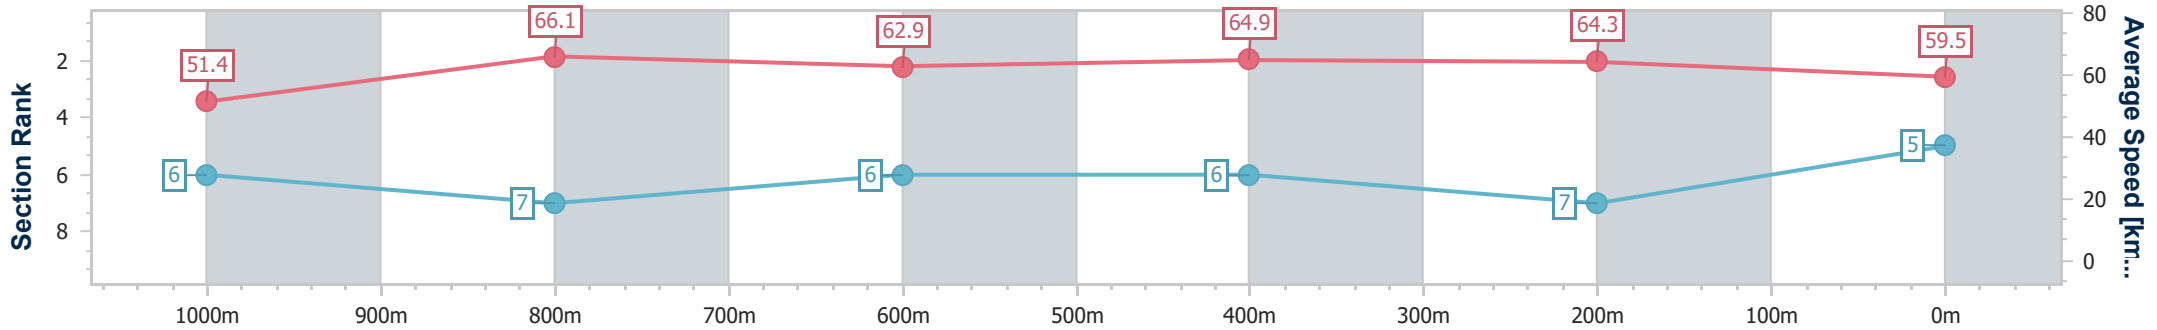

Horse/Jockey Name	Brazen Sailor
Final Rank	5
Fastest Section Time (Section)	0:11.05 (1000m)
Top Speed [km/h] (Section)	67.1 (1000m)
Race State	Finished

Eagle Farm QLD Professional
Race 2: PORTLAND SKY FIRST CROP YEARLINGS @ WIDDEN
QTIS 2YO HANDICAP - 1200m
28 December 2024 - 12:48
Track Rating: Good 4, Weather: Fine, Rail Position: +6.5m 1000m-400m; +6m Remainder

BRISBANE RACING CLUB

Section	Overall	1000m	800m	600m	400m	200m
Section Times	1:11.03 [5] (0:14.00)	0:57.03 [6] (0:11.05)	0:45.98 [7] (0:11.56)	0:34.42 [6] (0:11.11)	0:23.31 [6] (0:11.20)	0:12.11 [7] (0:12.11)
Average Speed [km/h]	51.4	66.1	62.9	64.9	64.3	59.5
Top Speed [km/h]	64.5	67.1	65.5	66.3	66.2	62.5
Avg. Dist. to Rail [m]	1.2	2.7	2.7	0.7	2.3	1.5
Avg. Stride Freq. [Hz]	2.3	2.4	2.3	2.4	2.4	2.3
Avg. Stride Length [m]	6.3	7.5	7.6	7.5	7.5	7.3

- [ ] Ranking at each section and finish
- -.-.- No data available at this section
- NA No data available