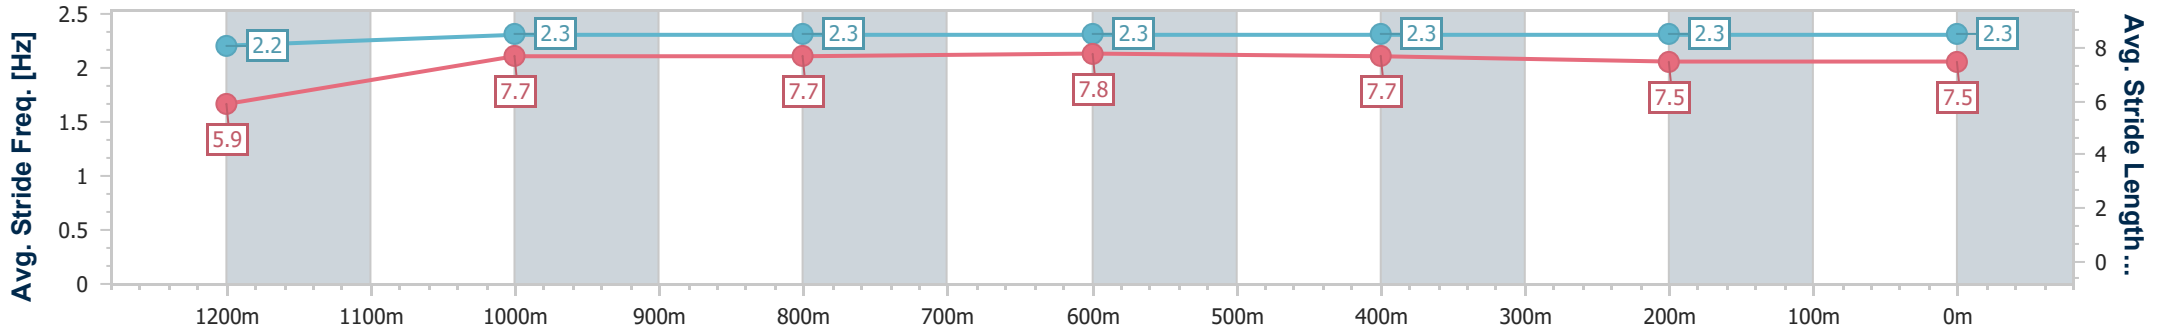

### Ipswich QLD Professional

Race 6: TAB Class 6 Handicap - 1350m

27 December 2024 - 16:44

Track Rating: Good 4, Weather: Fine, Rail Position: +7m Entire

Section	Overall	1200m	1000m	800m	600m	400m	200m
Section Times	1:20.10 [4] (0:11.71)	1:08.39 [5] (0:11.34)	0:57.05 [6] (0:11.46)	0:45.59 [6] (0:11.13)	0:34.46 [6] (0:11.19)	0:23.27 [6] (0:11.46)	0:11.81 [6] (0:11.81)
Average Speed [km/h]	46.0	63.6	62.8	64.1	64.0	62.8	61.0
Top Speed [km/h]	64.2	64.3	63.6	65.6	65.2	64.0	62.3
Avg. Dist. to Rail [m]	0.9	0.3	0.3	1.7	2.0	1.6	5.6
Avg. Stride Freq. [Hz]	2.2	2.3	2.3	2.3	2.3	2.3	2.3
Avg. Stride Length [m]	5.9	7.7	7.7	7.8	7.7	7.5	7.5

- [ ] Ranking at each section and finish
- .-.- No data available at this section
- NA No data available

Horse/Jockey Name	Whistling Spirit
Final Rank	5
Fastest Section Time (Section)	0:11.17 (800m)
Top Speed [km/h] (Section)	65.9 (600m)
Race State	Finished