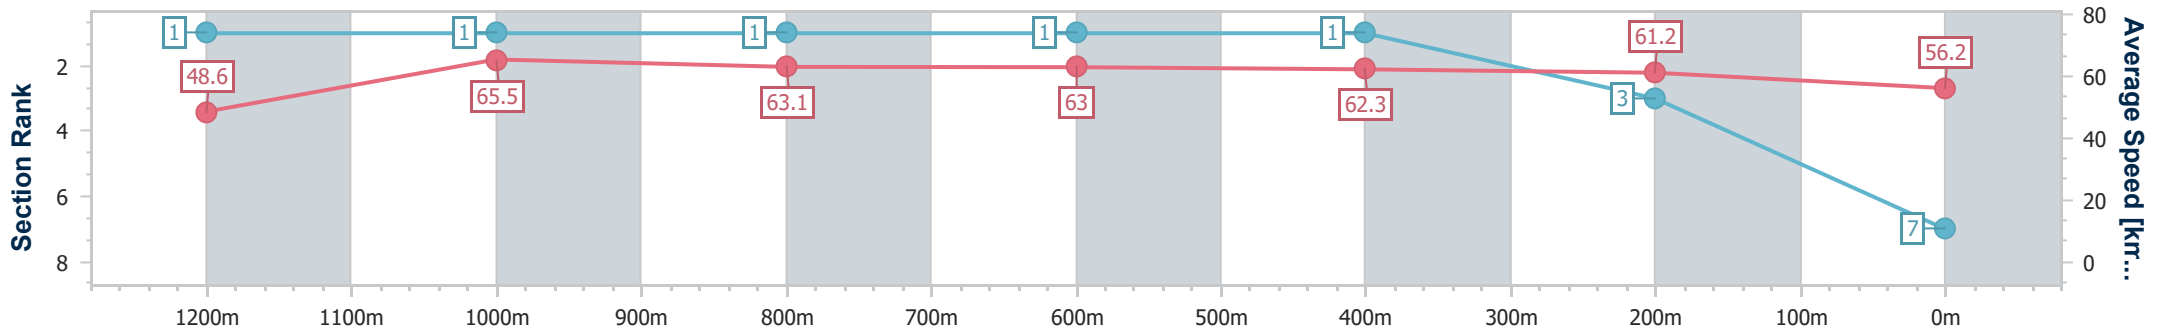

- [ ] Ranking at each section and finish
- .-.- No data available at this section
- NA No data available

Horse/Jockey Name	Elected
Final Rank	7
Fastest Section Time (Section)	0:10.99 (1200m)
Top Speed [km/h] (Section)	66.9 (1200m)
Race State	Finished

### Ipswich QLD Professional

Race 6: TAB Class 6 Handicap - 1350m

27 December 2024 - 16:44

Track Rating: Good 4, Weather: Fine, Rail Position: +7m Entire

Section	Overall	1200m	1000m	800m	600m	400m	200m
Section Times	1:20.87 [7] (0:11.13)	1:09.74 [1] (0:10.99)	0:58.75 [1] (0:11.34)	0:47.41 [1] (0:11.35)	0:36.06 [1] (0:11.49)	0:24.57 [1] (0:11.74)	0:12.83 [3] (0:12.83)
Average Speed [km/h]	48.6	65.5	63.1	63.0	62.3	61.2	56.2
Top Speed [km/h]	65.3	66.9	65.3	63.7	63.2	62.8	60.8
Avg. Dist. to Rail [m]	0.5	0.5	1.3	1.7	1.4	0.5	0.2
Avg. Stride Freq. [Hz]	2.4	2.3	2.3	2.3	2.3	2.3	2.2
Avg. Stride Length [m]	5.8	7.8	7.7	7.7	7.5	7.2	7.1

- [ ] Ranking at each section and finish
- .-.- No data available at this section
- NA No data available