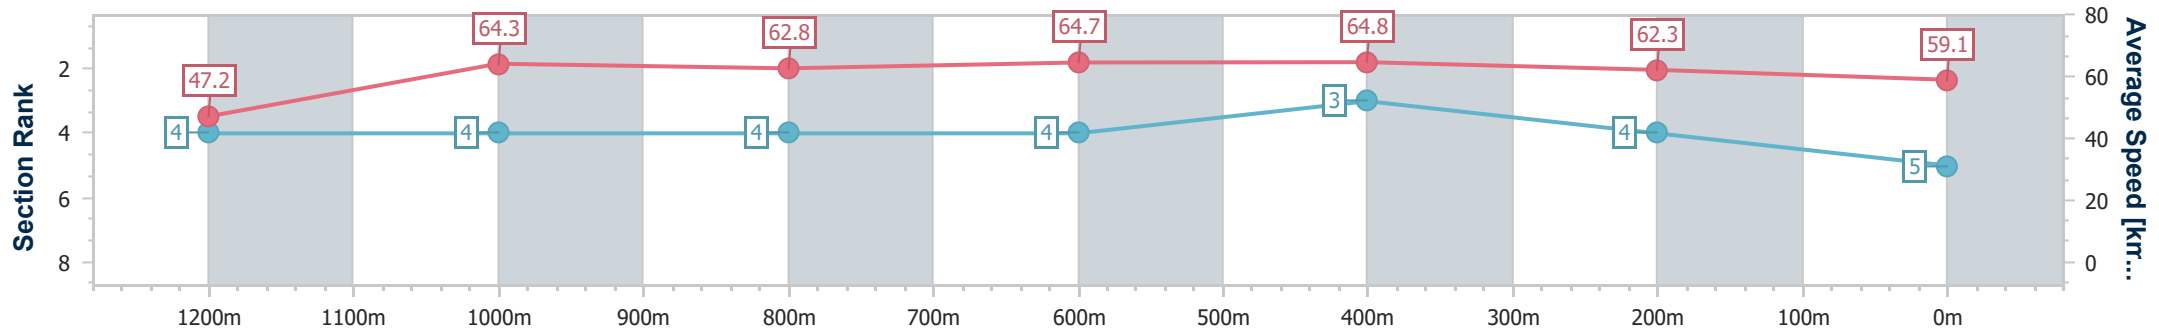

- [ ] Ranking at each section and finish
- .-.- No data available at this section
- NA No data available

Horse/Jockey Name	Whistling Spirit
Final Rank	5
Fastest Section Time (Section)	0:11.17 (800m)
Top Speed [km/h] (Section)	65.9 (600m)
Race State	Finished

### Ipswich QLD Professional

Race 6: TAB Class 6 Handicap - 1350m

27 December 2024 - 16:44

Track Rating: Good 4, Weather: Fine, Rail Position: +7m Entire

Section	Overall	1200m	1000m	800m	600m	400m	200m
Section Times	1:20.23 [5] (0:11.46)	1:08.77 [4] (0:11.23)	0:57.54 [4] (0:11.44)	0:46.10 [4] (0:11.17)	0:34.93 [4] (0:11.18)	0:23.75 [3] (0:11.58)	0:12.17 [4] (0:12.17)
Average Speed [km/h]	47.2	64.3	62.8	64.7	64.8	62.3	59.1
Top Speed [km/h]	63.9	64.9	63.7	65.1	65.9	63.9	61.7
Avg. Dist. to Rail [m]	1.8	1.2	0.8	0.4	1.1	2.0	3.4
Avg. Stride Freq. [Hz]	2.2	2.3	2.2	2.2	2.3	2.3	2.2
Avg. Stride Length [m]	6.1	7.9	8.0	8.1	8.0	7.7	7.6

- [ ] Ranking at each section and finish
- .-.- No data available at this section
- NA No data available

Horse/Jockey Name	Evocator
Final Rank	6
Fastest Section Time (Section)	0:11.08 (800m)
Top Speed [km/h] (Section)	66.3 (600m)
Race State	Finished