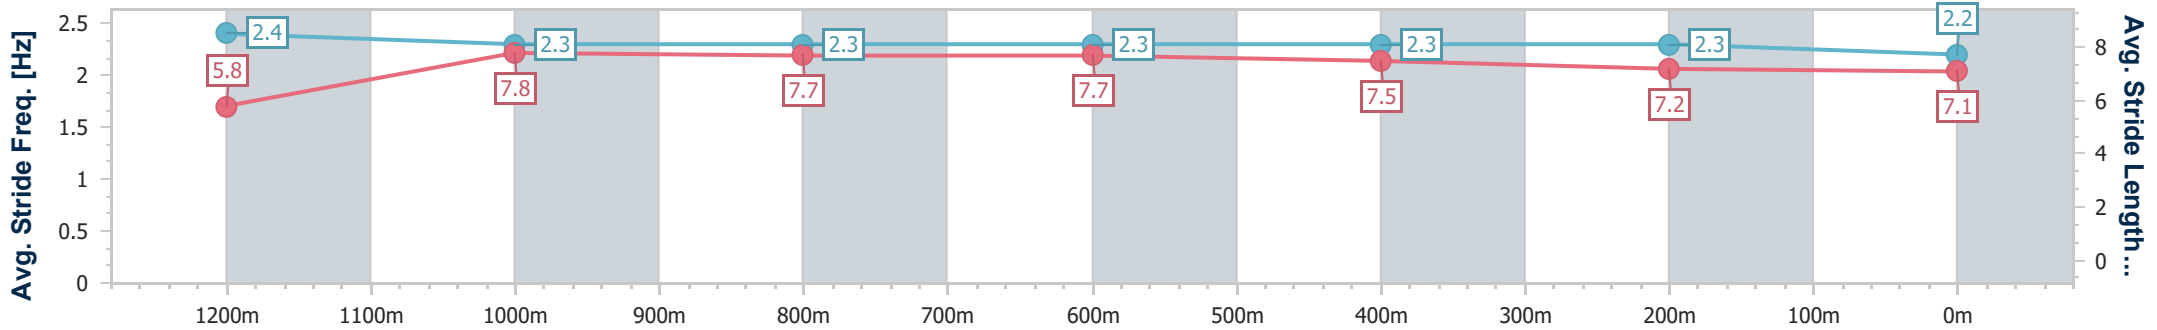

- [ ] Ranking at each section and finish
- .-.- No data available at this section
- NA No data available

Horse/Jockey Name	Elected
Final Rank	7
Fastest Section Time (Section)	0:10.99 (1200m)
Top Speed [km/h] (Section)	66.9 (1200m)
Race State	Finished

### Ipswich QLD Professional

Race 6: TAB Class 6 Handicap - 1350m

27 December 2024 - 16:44

Track Rating: Good 4, Weather: Fine, Rail Position: +7m Entire

Section	Overall	1200m	1000m	800m	600m	400m	200m
Section Times	1:20.87 [7] (0:11.13)	1:09.74 [1] (0:10.99)	0:58.75 [1] (0:11.34)	0:47.41 [1] (0:11.35)	0:36.06 [1] (0:11.49)	0:24.57 [1] (0:11.74)	0:12.83 [3] (0:12.83)
Average Speed [km/h]	48.6	65.5	63.1	63.0	62.3	61.2	56.2
Top Speed [km/h]	65.3	66.9	65.3	63.7	63.2	62.8	60.8
Avg. Dist. to Rail [m]	0.5	0.5	1.3	1.7	1.4	0.5	0.2
Avg. Stride Freq. [Hz]	2.4	2.3	2.3	2.3	2.3	2.3	2.2
Avg. Stride Length [m]	5.8	7.8	7.7	7.7	7.5	7.2	7.1

- [ ] Ranking at each section and finish
- .-.- No data available at this section
- NA No data available