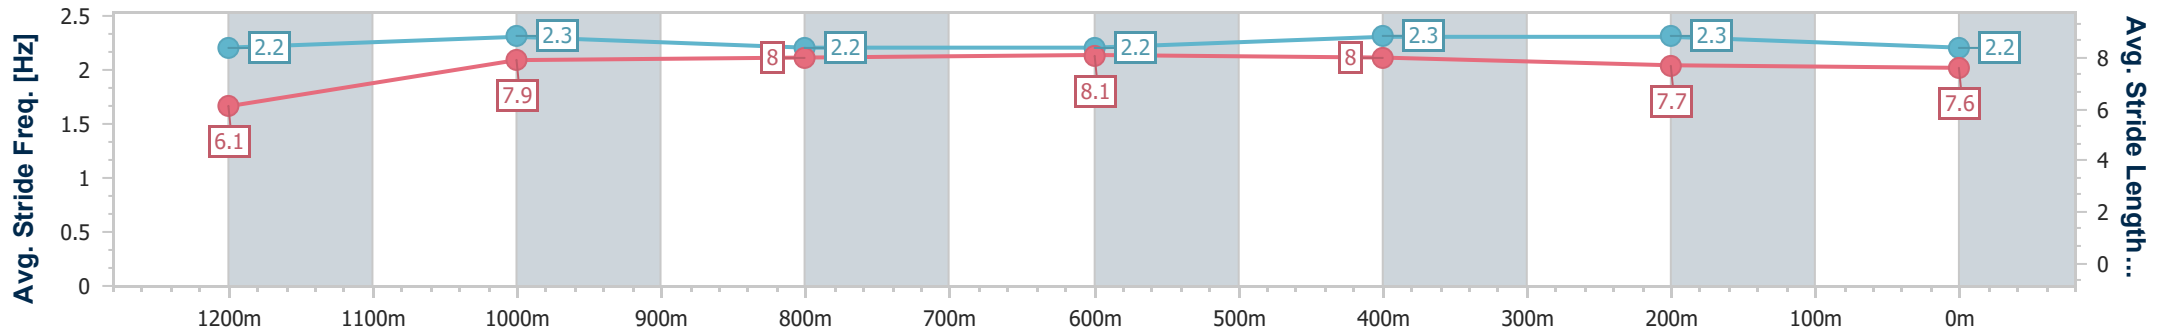

- [ ] Ranking at each section and finish
- .-.- No data available at this section
- NA No data available

Horse/Jockey Name	Whistling Spirit
Final Rank	5
Fastest Section Time (Section)	0:11.17 (800m)
Top Speed [km/h] (Section)	65.9 (600m)
Race State	Finished

### Ipswich QLD Professional

Race 6: TAB Class 6 Handicap - 1350m

27 December 2024 - 16:44

Track Rating: Good 4, Weather: Fine, Rail Position: +7m Entire

Section	Overall	1200m	1000m	800m	600m	400m	200m
Section Times	1:20.23 [5] (0:11.46)	1:08.77 [4] (0:11.23)	0:57.54 [4] (0:11.44)	0:46.10 [4] (0:11.17)	0:34.93 [4] (0:11.18)	0:23.75 [3] (0:11.58)	0:12.17 [4] (0:12.17)
Average Speed [km/h]	47.2	64.3	62.8	64.7	64.8	62.3	59.1
Top Speed [km/h]	63.9	64.9	63.7	65.1	65.9	63.9	61.7
Avg. Dist. to Rail [m]	1.8	1.2	0.8	0.4	1.1	2.0	3.4
Avg. Stride Freq. [Hz]	2.2	2.3	2.2	2.2	2.3	2.3	2.2
Avg. Stride Length [m]	6.1	7.9	8.0	8.1	8.0	7.7	7.6

- [ ] Ranking at each section and finish
- .-.- No data available at this section
- NA No data available

Horse/Jockey Name	Evocator
Final Rank	6
Fastest Section Time (Section)	0:11.08 (800m)
Top Speed [km/h] (Section)	66.3 (600m)
Race State	Finished