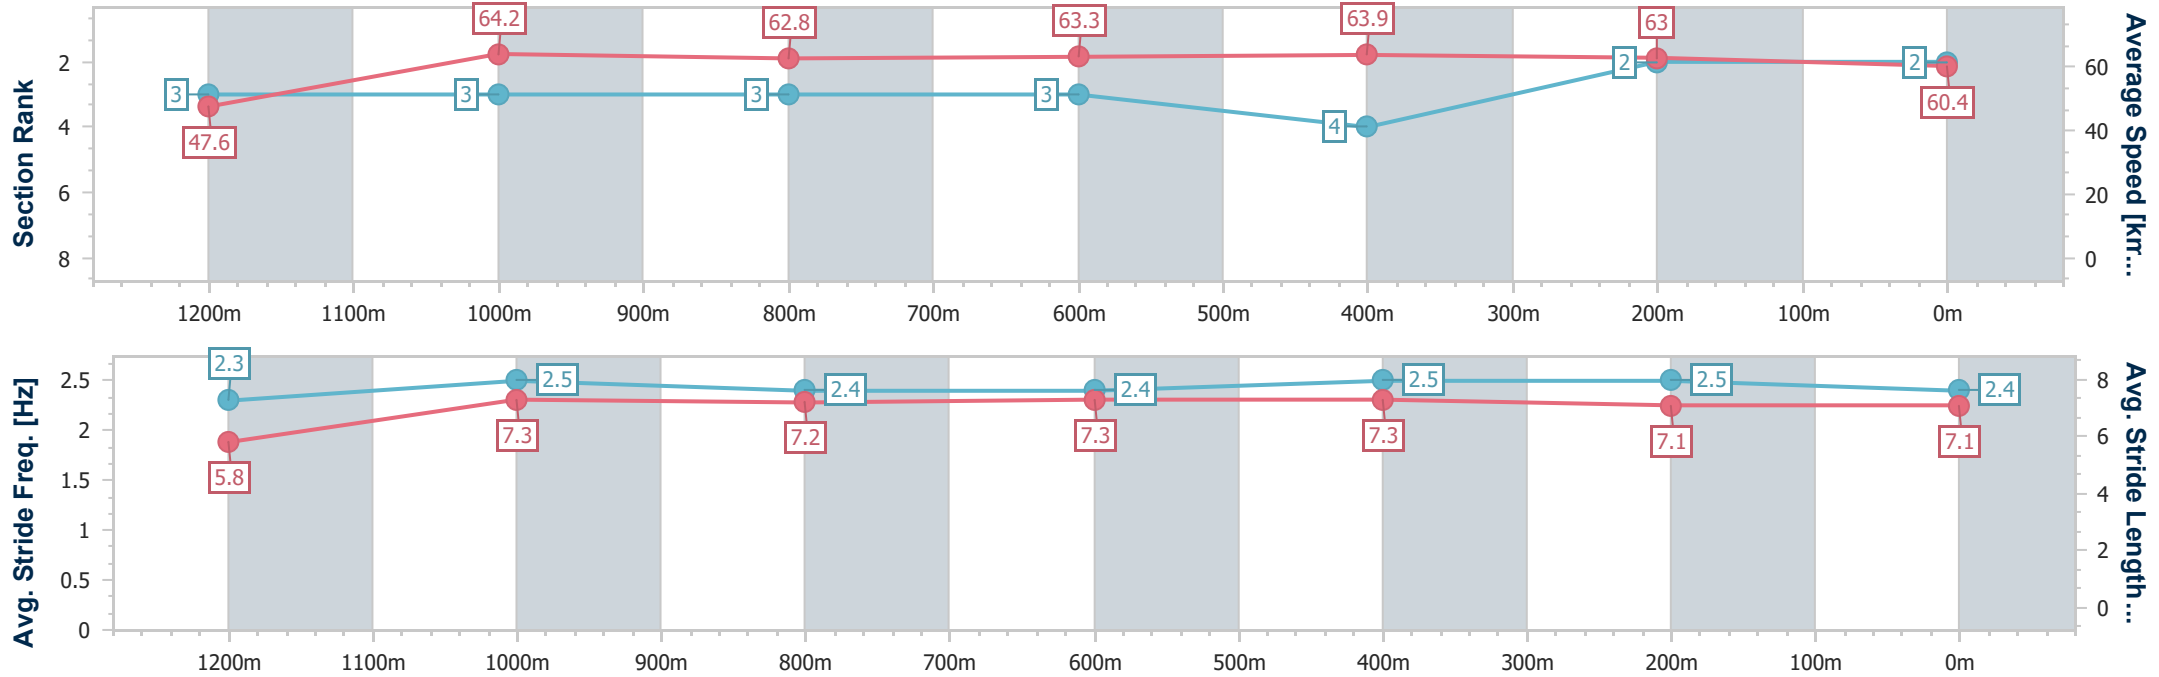

### Ipswich QLD Professional

Race 6: TAB Class 6 Handicap - 1350m

27 December 2024 - 16:44

Track Rating: Good 4, Weather: Fine, Rail Position: +7m Entire

Section	Overall	1200m	1000m	800m	600m	400m	200m
Section Times	1:19.87 [2] (0:11.35)	1:08.52 [3] (0:11.23)	0:57.29 [3] (0:11.41)	0:45.88 [3] (0:11.30)	0:34.58 [3] (0:11.25)	0:23.33 [4] (0:11.42)	0:11.91 [2] (0:11.91)
Average Speed [km/h]	47.6	64.2	62.8	63.3	63.9	63.0	60.4
Top Speed [km/h]	63.7	64.7	63.6	64.6	65.2	63.9	62.7
Avg. Dist. to Rail [m]	0.9	1.3	1.7	1.9	1.0	0.6	2.0
Avg. Stride Freq. [Hz]	2.3	2.5	2.4	2.4	2.5	2.5	2.4
Avg. Stride Length [m]	5.8	7.3	7.2	7.3	7.3	7.1	7.1