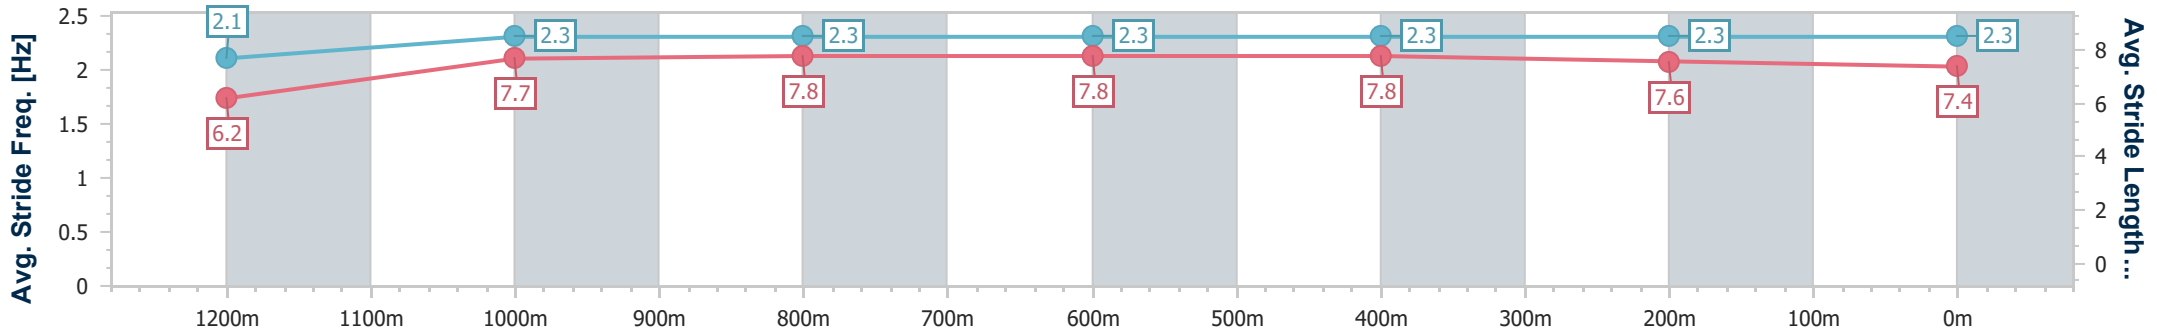

- [ ] Ranking at each section and finish
- .-.- No data available at this section
- NA No data available

Horse/Jockey Name	Evocator
Final Rank	6
Fastest Section Time (Section)	0:11.08 (800m)
Top Speed [km/h] (Section)	66.3 (600m)
Race State	Finished

### Ipswich QLD Professional

Race 6: TAB Class 6 Handicap - 1350m

27 December 2024 - 16:44

Track Rating: Good 4, Weather: Fine, Rail Position: +7m Entire

Section	Overall	1200m	1000m	800m	600m	400m	200m
Section Times	1:20.41 [6] (0:12.04)	1:08.37 [7] (0:11.25)	0:57.12 [7] (0:11.39)	0:45.73 [7] (0:11.08)	0:34.65 [7] (0:11.11)	0:23.54 [7] (0:11.50)	0:12.04 [7] (0:12.04)
Average Speed [km/h]	44.9	63.9	63.1	64.8	64.9	63.3	59.6
Top Speed [km/h]	63.4	64.4	64.1	66.2	66.3	64.7	62.1
Avg. Dist. to Rail [m]	4.3	1.1	0.7	1.1	0.5	3.7	6.4
Avg. Stride Freq. [Hz]	2.1	2.3	2.3	2.3	2.3	2.3	2.3
Avg. Stride Length [m]	6.2	7.7	7.8	7.8	7.8	7.6	7.4

- [ ] Ranking at each section and finish
- .-.- No data available at this section
- NA No data available

Horse/Jockey Name	Elected
Final Rank	7
Fastest Section Time (Section)	0:10.99 (1200m)
Top Speed [km/h] (Section)	66.9 (1200m)
Race State	Finished