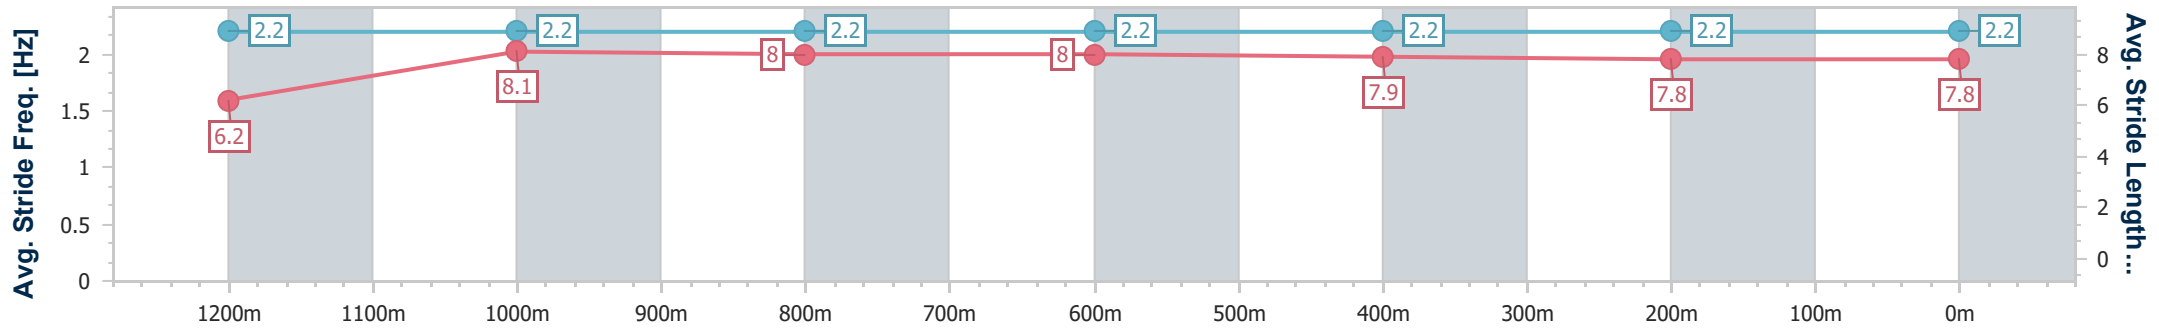

### Ipswich QLD Professional

Race 6: TAB Class 6 Handicap - 1350m

27 December 2024 - 16:44

Track Rating: Good 4, Weather: Fine, Rail Position: +7m Entire

Section	Overall	1200m	1000m	800m	600m	400m	200m
Section Times	1:19.67 [1] (0:11.25)	1:08.42 [2] (0:11.17)	0:57.25 [2] (0:11.38)	0:45.87 [2] (0:11.34)	0:34.53 [2] (0:11.24)	0:23.29 [2] (0:11.44)	0:11.85 [1] (0:11.85)
Average Speed [km/h]	48.1	64.3	62.9	63.2	64.1	63.0	60.9
Top Speed [km/h]	66.0	65.4	64.0	64.3	65.2	63.5	63.1
Avg. Dist. to Rail [m]	2.9	0.8	0.7	1.1	0.6	0.8	2.0
Avg. Stride Freq. [Hz]	2.2	2.2	2.2	2.2	2.2	2.2	2.2
Avg. Stride Length [m]	6.2	8.1	8.0	8.0	7.9	7.8	7.8