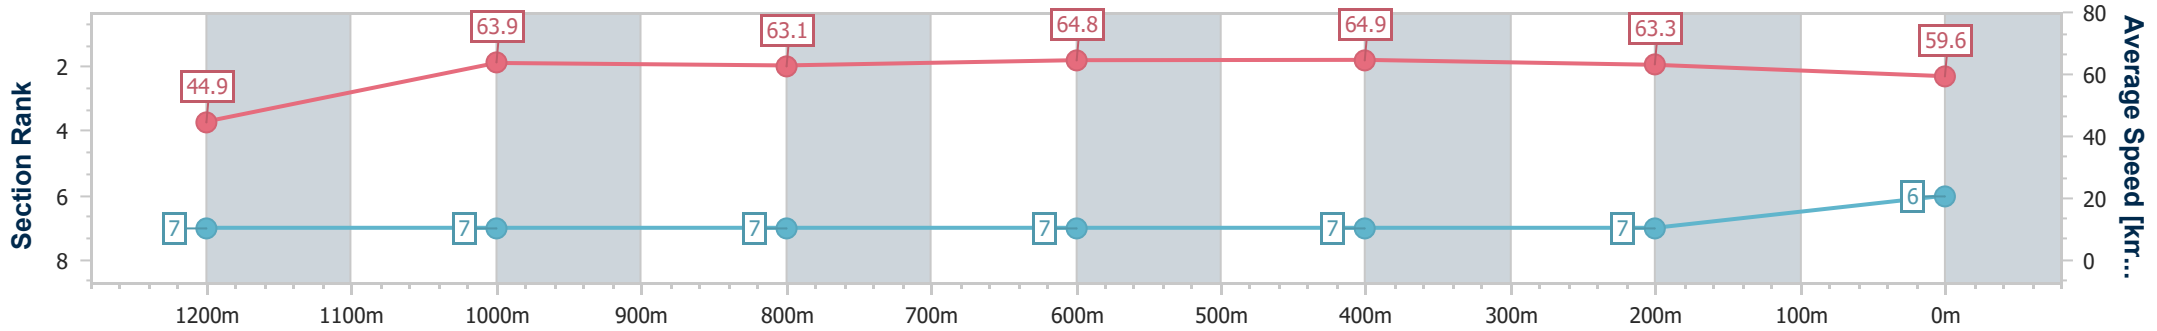

- [ ] Ranking at each section and finish
- .-.- No data available at this section
- NA No data available

Horse/Jockey Name	Evocator
Final Rank	6
Fastest Section Time (Section)	0:11.08 (800m)
Top Speed [km/h] (Section)	66.3 (600m)
Race State	Finished

### Ipswich QLD Professional

Race 6: TAB Class 6 Handicap - 1350m

27 December 2024 - 16:44

Track Rating: Good 4, Weather: Fine, Rail Position: +7m Entire

Section	Overall	1200m	1000m	800m	600m	400m	200m
Section Times	1:20.41 [6] (0:12.04)	1:08.37 [7] (0:11.25)	0:57.12 [7] (0:11.39)	0:45.73 [7] (0:11.08)	0:34.65 [7] (0:11.11)	0:23.54 [7] (0:11.50)	0:12.04 [7] (0:12.04)
Average Speed [km/h]	44.9	63.9	63.1	64.8	64.9	63.3	59.6
Top Speed [km/h]	63.4	64.4	64.1	66.2	66.3	64.7	62.1
Avg. Dist. to Rail [m]	4.3	1.1	0.7	1.1	0.5	3.7	6.4
Avg. Stride Freq. [Hz]	2.1	2.3	2.3	2.3	2.3	2.3	2.3
Avg. Stride Length [m]	6.2	7.7	7.8	7.8	7.8	7.6	7.4

- [ ] Ranking at each section and finish
- .-.- No data available at this section
- NA No data available

Horse/Jockey Name	Elected
Final Rank	7
Fastest Section Time (Section)	0:10.99 (1200m)
Top Speed [km/h] (Section)	66.9 (1200m)
Race State	Finished