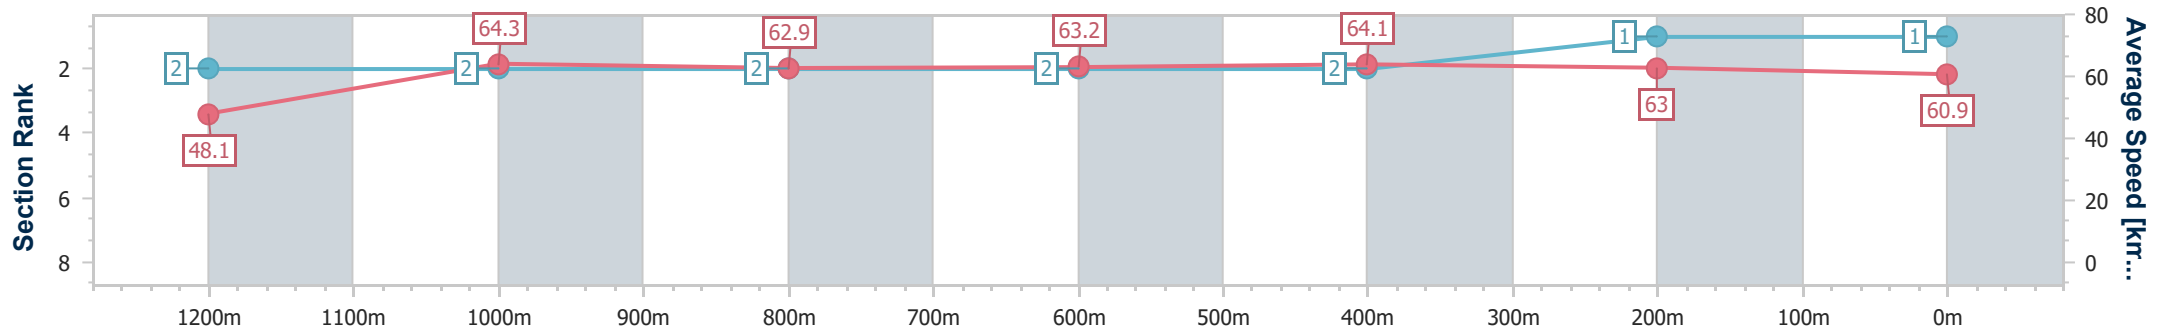

### Ipswich QLD Professional

Race 6: TAB Class 6 Handicap - 1350m

27 December 2024 - 16:44

Track Rating: Good 4, Weather: Fine, Rail Position: +7m Entire

Section	Overall	1200m	1000m	800m	600m	400m	200m
Section Times	1:19.67 [1] (0:11.25)	1:08.42 [2] (0:11.17)	0:57.25 [2] (0:11.38)	0:45.87 [2] (0:11.34)	0:34.53 [2] (0:11.24)	0:23.29 [2] (0:11.44)	0:11.85 [1] (0:11.85)
Average Speed [km/h]	48.1	64.3	62.9	63.2	64.1	63.0	60.9
Top Speed [km/h]	66.0	65.4	64.0	64.3	65.2	63.5	63.1
Avg. Dist. to Rail [m]	2.9	0.8	0.7	1.1	0.6	0.8	2.0
Avg. Stride Freq. [Hz]	2.2	2.2	2.2	2.2	2.2	2.2	2.2
Avg. Stride Length [m]	6.2	8.1	8.0	8.0	7.9	7.8	7.8