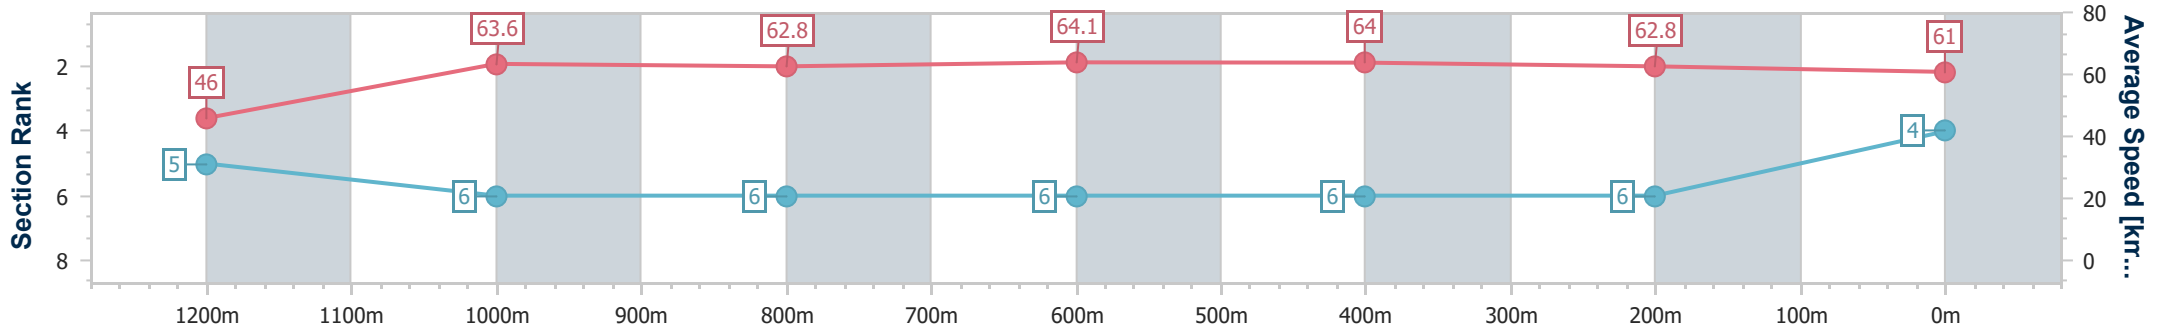

### Ipswich QLD Professional

Race 6: TAB Class 6 Handicap - 1350m

27 December 2024 - 16:44

Track Rating: Good 4, Weather: Fine, Rail Position: +7m Entire

Section	Overall	1200m	1000m	800m	600m	400m	200m
Section Times	1:20.10 [4] (0:11.71)	1:08.39 [5] (0:11.34)	0:57.05 [6] (0:11.46)	0:45.59 [6] (0:11.13)	0:34.46 [6] (0:11.19)	0:23.27 [6] (0:11.46)	0:11.81 [6] (0:11.81)
Average Speed [km/h]	46.0	63.6	62.8	64.1	64.0	62.8	61.0
Top Speed [km/h]	64.2	64.3	63.6	65.6	65.2	64.0	62.3
Avg. Dist. to Rail [m]	0.9	0.3	0.3	1.7	2.0	1.6	5.6
Avg. Stride Freq. [Hz]	2.2	2.3	2.3	2.3	2.3	2.3	2.3
Avg. Stride Length [m]	5.9	7.7	7.7	7.8	7.7	7.5	7.5

- [ ] Ranking at each section and finish
- .-.- No data available at this section
- NA No data available

Horse/Jockey Name	Whistling Spirit
Final Rank	5
Fastest Section Time (Section)	0:11.17 (800m)
Top Speed [km/h] (Section)	65.9 (600m)
Race State	Finished