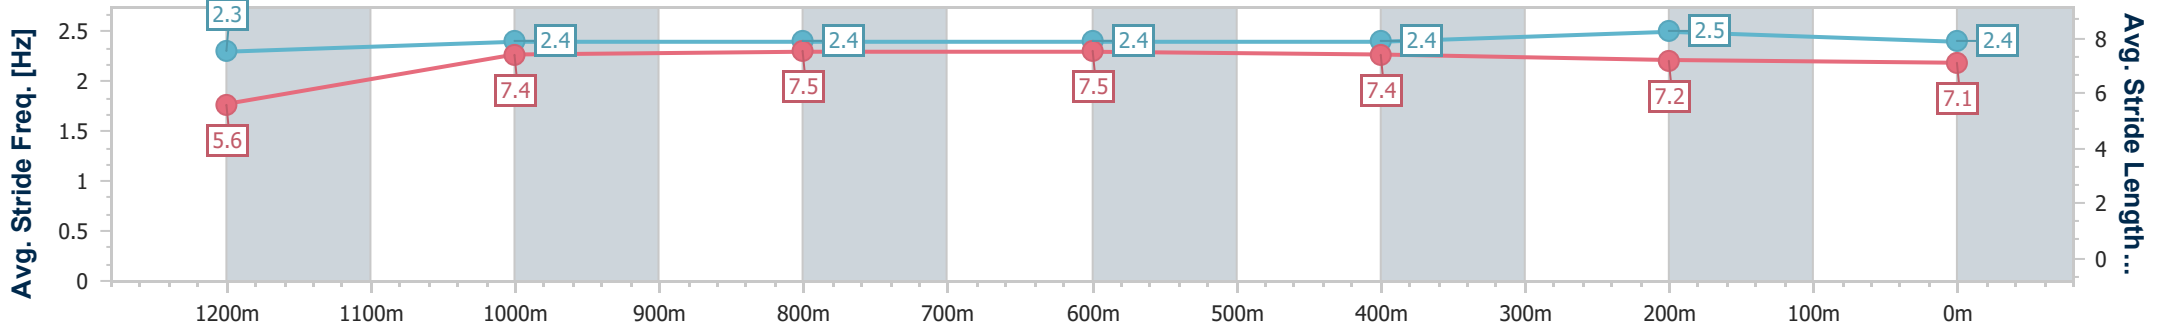

### Ipswich QLD Professional

Race 6: TAB Class 6 Handicap - 1350m

27 December 2024 - 16:44

Track Rating: Good 4, Weather: Fine, Rail Position: +7m Entire

Section	Overall	1200m	1000m	800m	600m	400m	200m
Section Times	1:19.88 [3] (0:11.77)	1:08.11 [6] (0:11.18)	0:56.93 [5] (0:11.41)	0:45.52 [5] (0:11.16)	0:34.36 [5] (0:11.17)	0:23.19 [5] (0:11.44)	0:11.75 [5] (0:11.75)
Average Speed [km/h]	46.1	64.2	63.1	64.8	64.7	63.8	61.0
Top Speed [km/h]	64.3	65.3	63.8	65.8	65.9	64.5	63.3
Avg. Dist. to Rail [m]	2.6	0.9	0.3	0.2	1.0	3.5	4.0
Avg. Stride Freq. [Hz]	2.3	2.4	2.4	2.4	2.4	2.5	2.4
Avg. Stride Length [m]	5.6	7.4	7.5	7.5	7.4	7.2	7.1

- [ ] Ranking at each section and finish
- .-.- No data available at this section
- NA No data available

Horse/Jockey Name	Colleagues
Final Rank	4
Fastest Section Time (Section)	0:11.13 (800m)
Top Speed [km/h] (Section)	65.6 (800m)
Race State	Finished