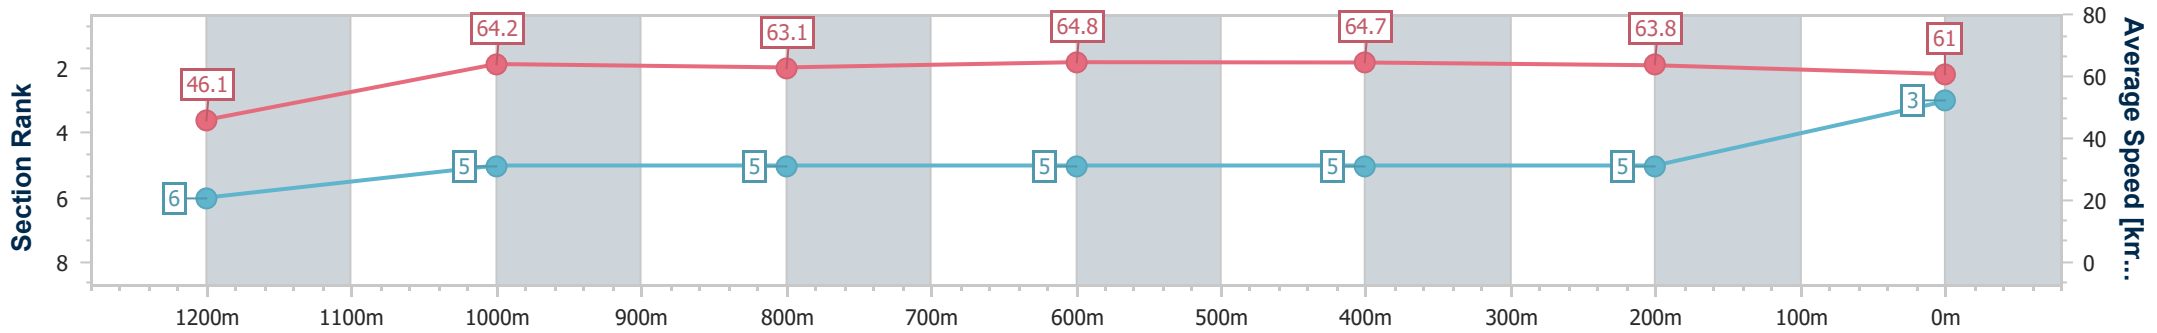

### Ipswich QLD Professional

Race 6: TAB Class 6 Handicap - 1350m

27 December 2024 - 16:44

Track Rating: Good 4, Weather: Fine, Rail Position: +7m Entire

Section	Overall	1200m	1000m	800m	600m	400m	200m
Section Times	1:19.88 [3] (0:11.77)	1:08.11 [6] (0:11.18)	0:56.93 [5] (0:11.41)	0:45.52 [5] (0:11.16)	0:34.36 [5] (0:11.17)	0:23.19 [5] (0:11.44)	0:11.75 [5] (0:11.75)
Average Speed [km/h]	46.1	64.2	63.1	64.8	64.7	63.8	61.0
Top Speed [km/h]	64.3	65.3	63.8	65.8	65.9	64.5	63.3
Avg. Dist. to Rail [m]	2.6	0.9	0.3	0.2	1.0	3.5	4.0
Avg. Stride Freq. [Hz]	2.3	2.4	2.4	2.4	2.4	2.5	2.4
Avg. Stride Length [m]	5.6	7.4	7.5	7.5	7.4	7.2	7.1

- [ ] Ranking at each section and finish
- .-.- No data available at this section
- NA No data available

Horse/Jockey Name	Colleagues
Final Rank	4
Fastest Section Time (Section)	0:11.13 (800m)
Top Speed [km/h] (Section)	65.6 (800m)
Race State	Finished