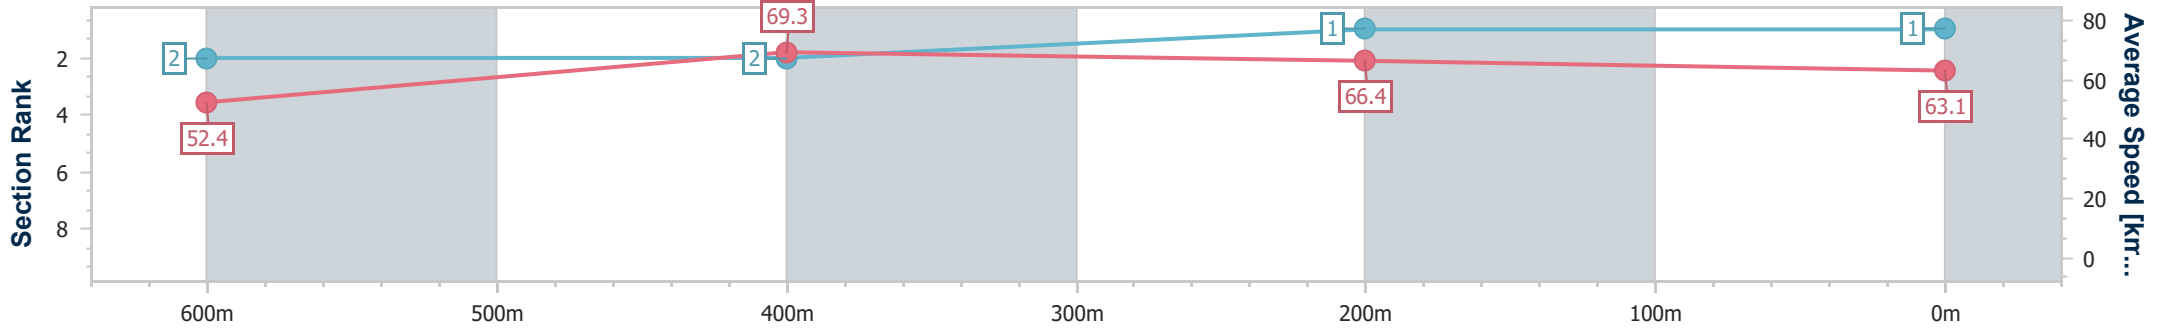

27 December 2024 - 14:04

Track Rating: Good 4, Weather: Fine, Rail Position: +7m Entire

Section	Overall	600m	400m	200m
Section Times	0:46.45 [1] (0:13.73)	0:32.72 [2] (0:10.47)	0:22.25 [2] (0:10.83)	0:11.42 [1] (0:11.42)
Average Speed [km/h]	52.4	69.3	66.4	63.1
Top Speed [km/h]	68.8	69.5	68.1	64.6
Avg. Dist. to Rail [m]	4.8	1.5	1.1	3.4
Avg. Stride Freq. [Hz]	2.4	2.5	2.5	2.4
Avg. Stride Length [m]	6.1	7.5	7.4	7.2