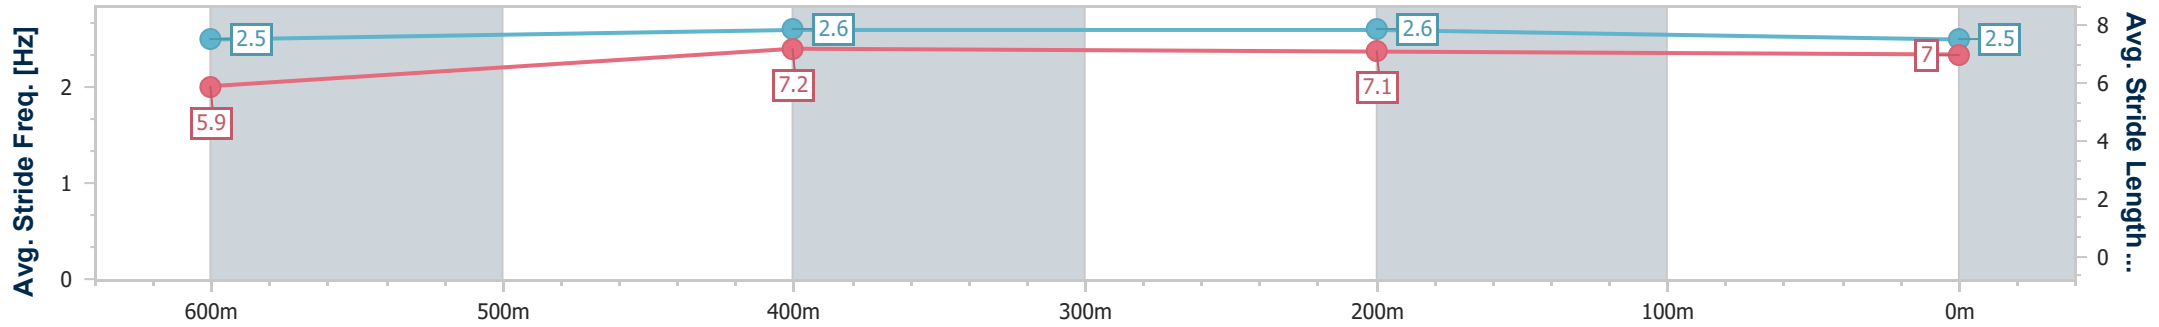

Horse/Jockey Name	Lovebug
Final Rank	3
Fastest Section Time (Section)	0:10.55 (600m)
Top Speed [km/h] (Section)	69.4 (600m)
Race State	Finished

Ipswich QLD Professional
Race 2: GREAT NORTHERN QTIS Two-Year-Old Handicap - 800m

27 December 2024 - 14:04

Track Rating: Good 4, Weather: Fine, Rail Position: +7m Entire

Section	Overall	600m	400m	200m
Section Times	0:46.63 [3] (0:13.82)	0:32.81 [3] (0:10.55)	0:22.26 [3] (0:10.90)	0:11.36 [3] (0:11.36)
Average Speed [km/h]	52.1	68.4	65.7	63.5
Top Speed [km/h]	68.7	69.4	67.1	65.4
Avg. Dist. to Rail [m]	3.2	0.6	1.0	1.1
Avg. Stride Freq. [Hz]	2.5	2.6	2.6	2.5
Avg. Stride Length [m]	5.9	7.2	7.1	7.0

- [ ] Ranking at each section and finish
- -.-.- No data available at this section
- NA No data available