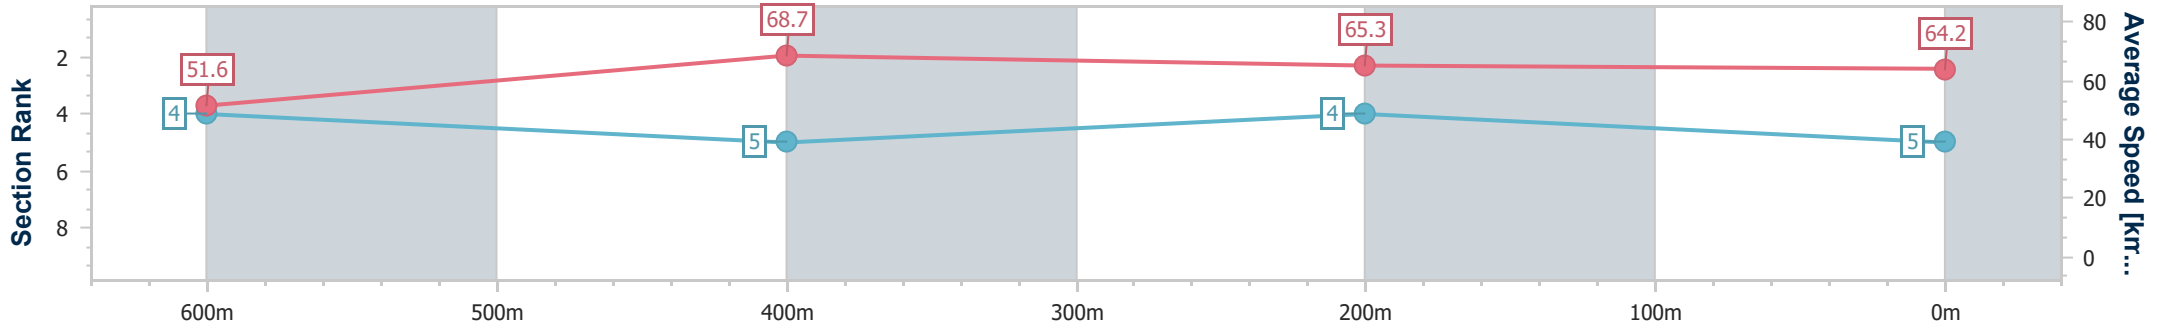

Horse/Jockey Name	Stiktodascrypt
Final Rank	5
Fastest Section Time (Section)	0:10.42 (600m)
Top Speed [km/h] (Section)	70.1 (600m)
Race State	Finished

Ipswich QLD Professional
Race 2: GREAT NORTHERN QTIS Two-Year-Old Handicap - 800m

27 December 2024 - 14:04

Track Rating: Good 4, Weather: Fine, Rail Position: +7m Entire

Section	Overall	600m	400m	200m
Section Times	0:46.65 [5] (0:14.02)	0:32.63 [4] (0:10.42)	0:22.21 [5] (0:10.97)	0:11.24 [4] (0:11.24)
Average Speed [km/h]	51.6	68.7	65.3	64.2
Top Speed [km/h]	69.3	70.1	67.3	66.2
Avg. Dist. to Rail [m]	0.9	1.8	0.7	0.4
Avg. Stride Freq. [Hz]	2.5	2.5	2.4	2.3
Avg. Stride Length [m]	5.8	7.6	7.4	7.7

- [ ] Ranking at each section and finish
- -.-.- No data available at this section
- NA No data available