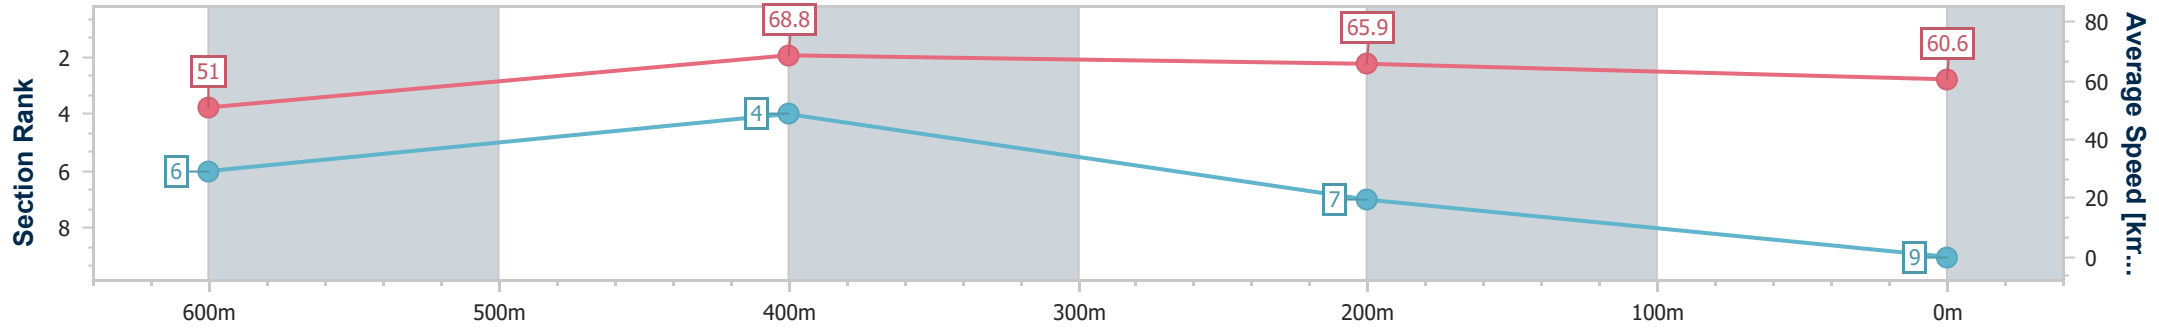

Horse/Jockey Name	Destinys Pinnacle
Final Rank	9
Fastest Section Time (Section)	0:10.33 (600m)
Top Speed [km/h] (Section)	70.6 (600m)
Race State	Finished

Ipswich QLD Professional
Race 2: GREAT NORTHERN QTIS Two-Year-Old Handicap - 800m

27 December 2024 - 14:04

Track Rating: Good 4, Weather: Fine, Rail Position: +7m Entire

Section	Overall	600m	400m	200m
Section Times	0:47.39 [9] (0:14.10)	0:33.29 [6] (0:10.33)	0:22.96 [4] (0:11.10)	0:11.86 [7] (0:11.86)
Average Speed [km/h]	51.0	68.8	65.9	60.6
Top Speed [km/h]	68.0	70.6	69.5	63.4
Avg. Dist. to Rail [m]	1.6	1.2	4.9	5.7
Avg. Stride Freq. [Hz]	2.3	2.5	2.5	2.3
Avg. Stride Length [m]	6.2	7.6	7.4	7.2

- [ ] Ranking at each section and finish
- -.-.- No data available at this section
- NA No data available