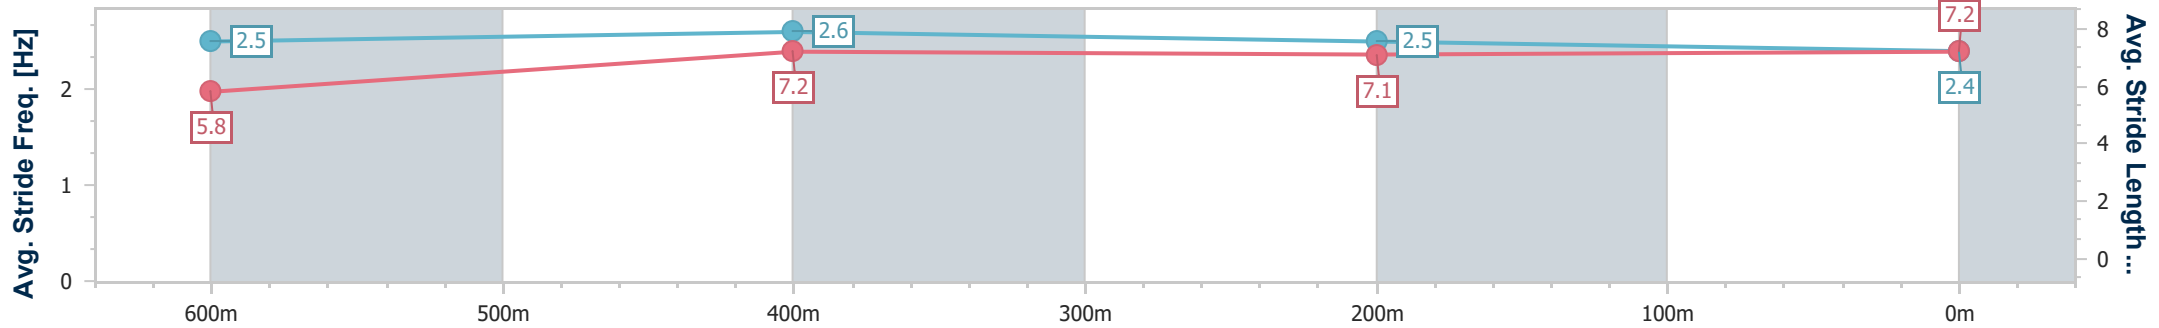

Horse/Jockey Name	Ridendo
Final Rank	7
Fastest Section Time (Section)	0:10.63 (600m)
Top Speed [km/h] (Section)	69.3 (600m)
Race State	Finished

Ipswich QLD Professional
Race 2: GREAT NORTHERN QTIS Two-Year-Old Handicap - 800m

27 December 2024 - 14:04

Track Rating: Good 4, Weather: Fine, Rail Position: +7m Entire

Section	Overall	600m	400m	200m
Section Times	0:47.12 [7] (0:14.28)	0:32.84 [9] (0:10.63)	0:22.21 [9] (0:10.95)	0:11.26 [9] (0:11.26)
Average Speed [km/h]	50.3	67.5	65.4	64.0
Top Speed [km/h]	68.3	69.3	67.2	65.3
Avg. Dist. to Rail [m]	1.9	0.8	1.2	0.5
Avg. Stride Freq. [Hz]	2.5	2.6	2.5	2.4
Avg. Stride Length [m]	5.8	7.2	7.1	7.2

- [ ] Ranking at each section and finish
- -.-.- No data available at this section
- NA No data available