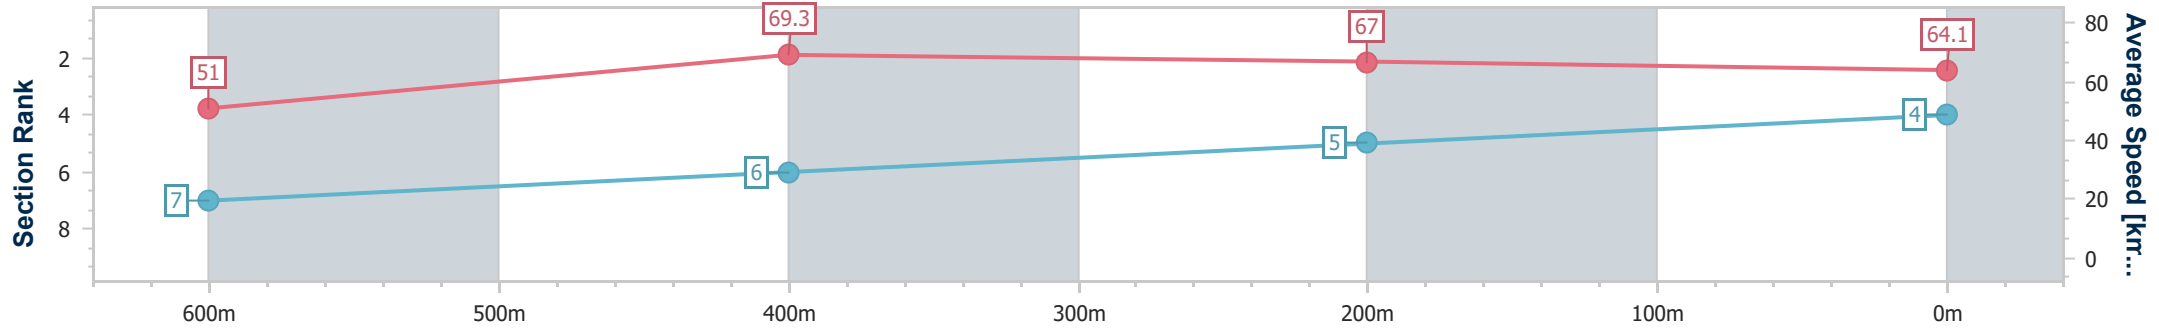

Horse/Jockey Name	Mishani Moet
Final Rank	4
Fastest Section Time (Section)	0:10.40 (600m)
Top Speed [km/h] (Section)	70.3 (600m)
Race State	Finished

Ipswich QLD Professional
Race 2: GREAT NORTHERN QTIS Two-Year-Old Handicap - 800m

27 December 2024 - 14:04

Track Rating: Good 4, Weather: Fine, Rail Position: +7m Entire

Section	Overall	600m	400m	200m
Section Times	0:46.64 [4] (0:14.16)	0:32.48 [7] (0:10.40)	0:22.08 [6] (0:10.86)	0:11.22 [5] (0:11.22)
Average Speed [km/h]	51.0	69.3	67.0	64.1
Top Speed [km/h]	68.6	70.3	69.0	65.9
Avg. Dist. to Rail [m]	5.4	1.4	2.2	5.0
Avg. Stride Freq. [Hz]	2.3	2.5	2.5	2.4
Avg. Stride Length [m]	6.1	7.7	7.6	7.5

- [ ] Ranking at each section and finish
- -.-.- No data available at this section
- NA No data available