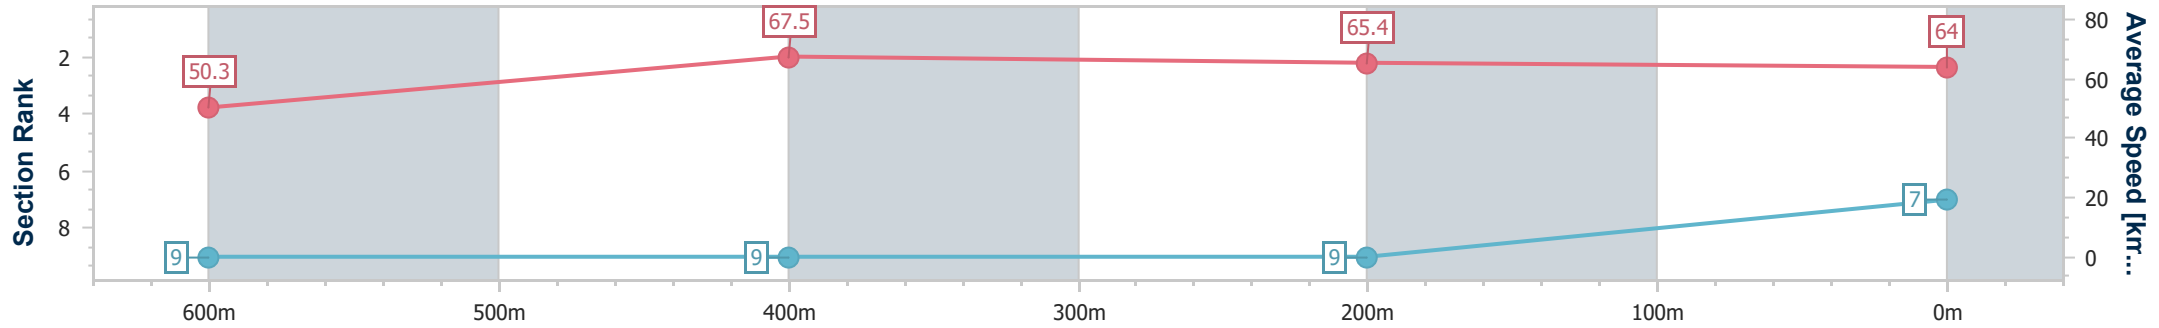

Horse/Jockey Name	Ridendo
Final Rank	7
Fastest Section Time (Section)	0:10.63 (600m)
Top Speed [km/h] (Section)	69.3 (600m)
Race State	Finished

Ipswich QLD Professional
Race 2: GREAT NORTHERN QTIS Two-Year-Old Handicap - 800m

27 December 2024 - 14:04

Track Rating: Good 4, Weather: Fine, Rail Position: +7m Entire

Section	Overall	600m	400m	200m
Section Times	0:47.12 [7] (0:14.28)	0:32.84 [9] (0:10.63)	0:22.21 [9] (0:10.95)	0:11.26 [9] (0:11.26)
Average Speed [km/h]	50.3	67.5	65.4	64.0
Top Speed [km/h]	68.3	69.3	67.2	65.3
Avg. Dist. to Rail [m]	1.9	0.8	1.2	0.5
Avg. Stride Freq. [Hz]	2.5	2.6	2.5	2.4
Avg. Stride Length [m]	5.8	7.2	7.1	7.2

- [ ] Ranking at each section and finish
- -.-.- No data available at this section
- NA No data available