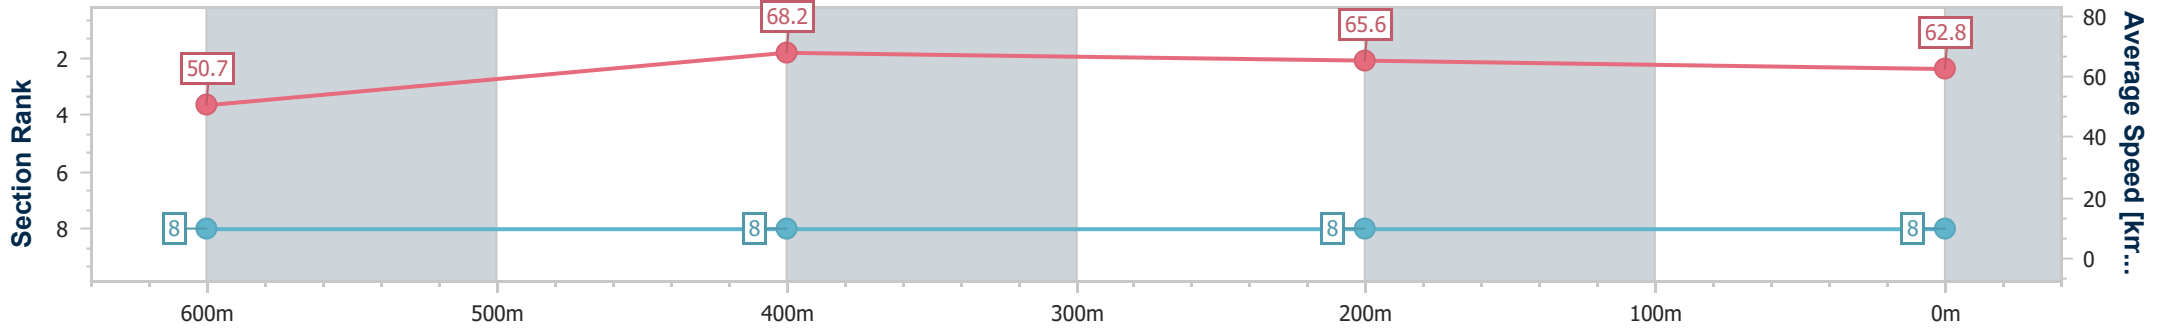

Horse/Jockey Name	Happy Coffee
Final Rank	8
Fastest Section Time (Section)	0:10.56 (600m)
Top Speed [km/h] (Section)	69.1 (600m)
Race State	Finished

Ipswich QLD Professional
Race 2: GREAT NORTHERN QTIS Two-Year-Old Handicap - 800m

27 December 2024 - 14:04

Track Rating: Good 4, Weather: Fine, Rail Position: +7m Entire

Section	Overall	600m	400m	200m
Section Times	0:47.24 [8] (0:14.22)	0:33.02 [8] (0:10.56)	0:22.46 [8] (0:10.99)	0:11.47 [8] (0:11.47)
Average Speed [km/h]	50.7	68.2	65.6	62.8
Top Speed [km/h]	69.1	69.1	67.4	64.0
Avg. Dist. to Rail [m]	4.4	0.7	0.5	3.1
Avg. Stride Freq. [Hz]	2.5	2.5	2.4	2.3
Avg. Stride Length [m]	5.7	7.4	7.4	7.4

- [ ] Ranking at each section and finish
- -.-.- No data available at this section
- NA No data available