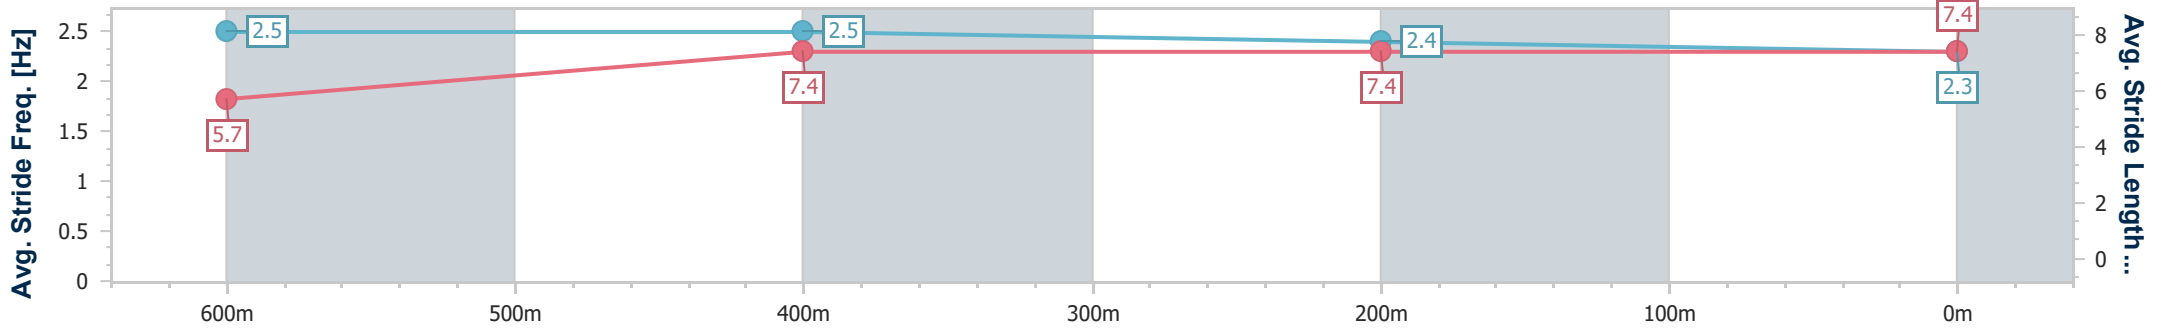

Horse/Jockey Name	Happy Coffee
Final Rank	8
Fastest Section Time (Section)	0:10.56 (600m)
Top Speed [km/h] (Section)	69.1 (600m)
Race State	Finished

Ipswich QLD Professional
Race 2: GREAT NORTHERN QTIS Two-Year-Old Handicap - 800m

27 December 2024 - 14:04

Track Rating: Good 4, Weather: Fine, Rail Position: +7m Entire

Section	Overall	600m	400m	200m
Section Times	0:47.24 [8] (0:14.22)	0:33.02 [8] (0:10.56)	0:22.46 [8] (0:10.99)	0:11.47 [8] (0:11.47)
Average Speed [km/h]	50.7	68.2	65.6	62.8
Top Speed [km/h]	69.1	69.1	67.4	64.0
Avg. Dist. to Rail [m]	4.4	0.7	0.5	3.1
Avg. Stride Freq. [Hz]	2.5	2.5	2.4	2.3
Avg. Stride Length [m]	5.7	7.4	7.4	7.4

- [ ] Ranking at each section and finish
- -.-.- No data available at this section
- NA No data available