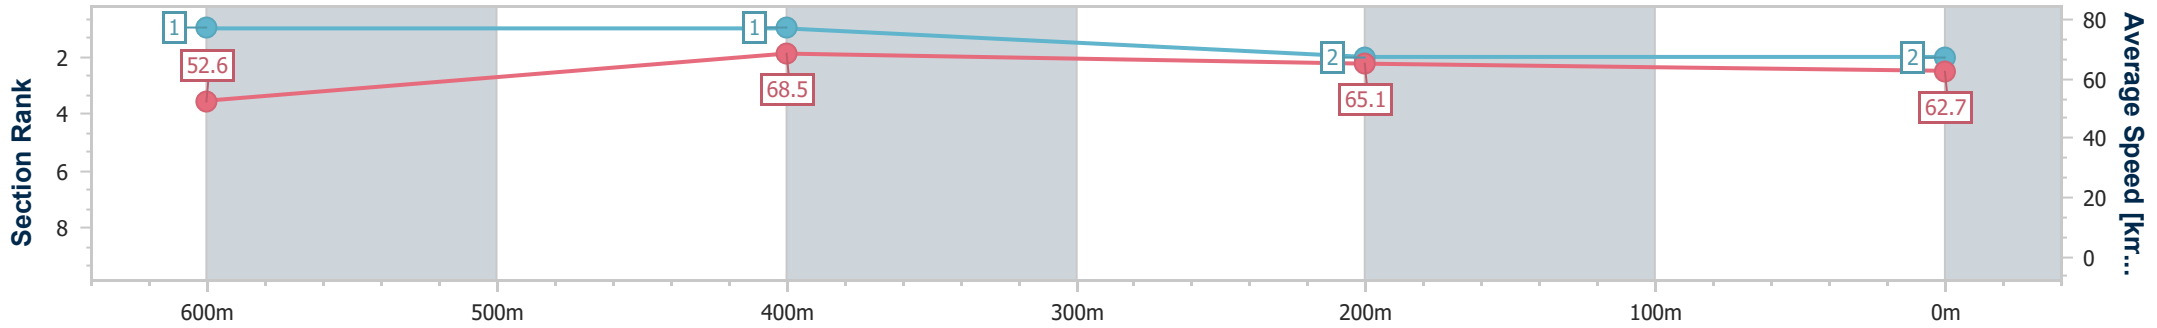

Horse/Jockey Name	Milestone
Final Rank	2
Fastest Section Time (Section)	0:10.46 (600m)
Top Speed [km/h] (Section)	69.9 (Overall)
Race State	Finished

Ipswich QLD Professional
Race 2: GREAT NORTHERN QTIS Two-Year-Old Handicap - 800m

27 December 2024 - 14:04

Track Rating: Good 4, Weather: Fine, Rail Position: +7m Entire

Section	Overall	600m	400m	200m
Section Times	0:46.58 [2] (0:13.65)	0:32.93 [1] (0:10.46)	0:22.47 [1] (0:11.00)	0:11.47 [2] (0:11.47)
Average Speed [km/h]	52.6	68.5	65.1	62.7
Top Speed [km/h]	69.9	69.9	65.9	64.6
Avg. Dist. to Rail [m]	1.6	1.5	1.5	1.3
Avg. Stride Freq. [Hz]	2.4	2.6	2.5	2.4
Avg. Stride Length [m]	6.1	7.4	7.2	7.3

- [ ] Ranking at each section and finish
- -.-.- No data available at this section
- NA No data available