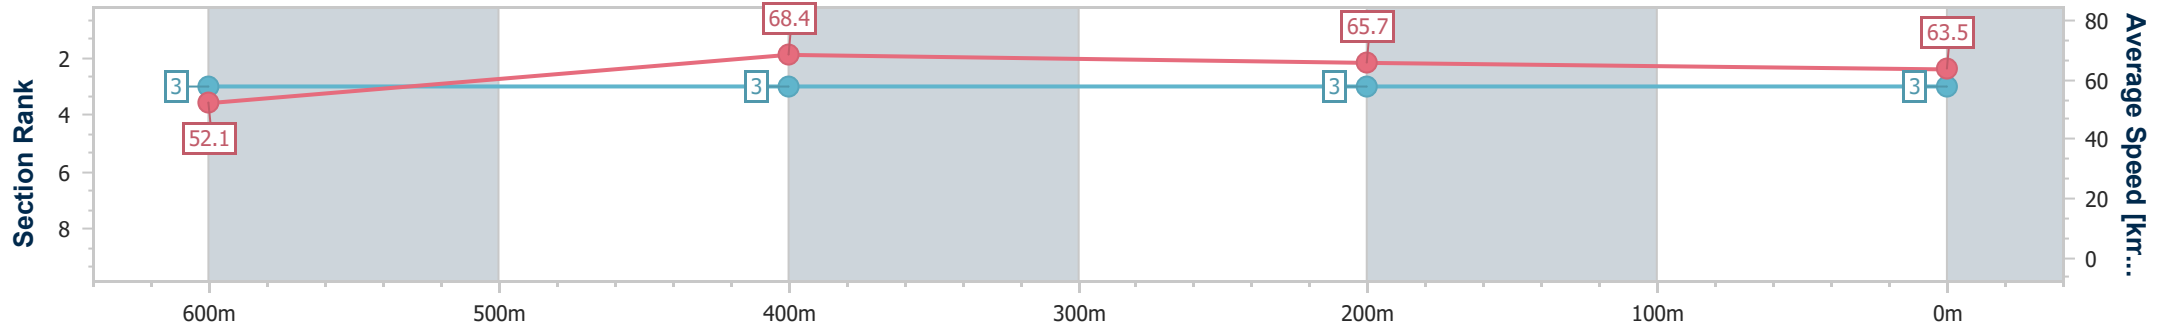

Horse/Jockey Name	Lovebug
Final Rank	3
Fastest Section Time (Section)	0:10.55 (600m)
Top Speed [km/h] (Section)	69.4 (600m)
Race State	Finished

Ipswich QLD Professional
Race 2: GREAT NORTHERN QTIS Two-Year-Old Handicap - 800m

27 December 2024 - 14:04

Track Rating: Good 4, Weather: Fine, Rail Position: +7m Entire

Section	Overall	600m	400m	200m
Section Times	0:46.63 [3] (0:13.82)	0:32.81 [3] (0:10.55)	0:22.26 [3] (0:10.90)	0:11.36 [3] (0:11.36)
Average Speed [km/h]	52.1	68.4	65.7	63.5
Top Speed [km/h]	68.7	69.4	67.1	65.4
Avg. Dist. to Rail [m]	3.2	0.6	1.0	1.1
Avg. Stride Freq. [Hz]	2.5	2.6	2.6	2.5
Avg. Stride Length [m]	5.9	7.2	7.1	7.0

- [ ] Ranking at each section and finish
- -.-.- No data available at this section
- NA No data available