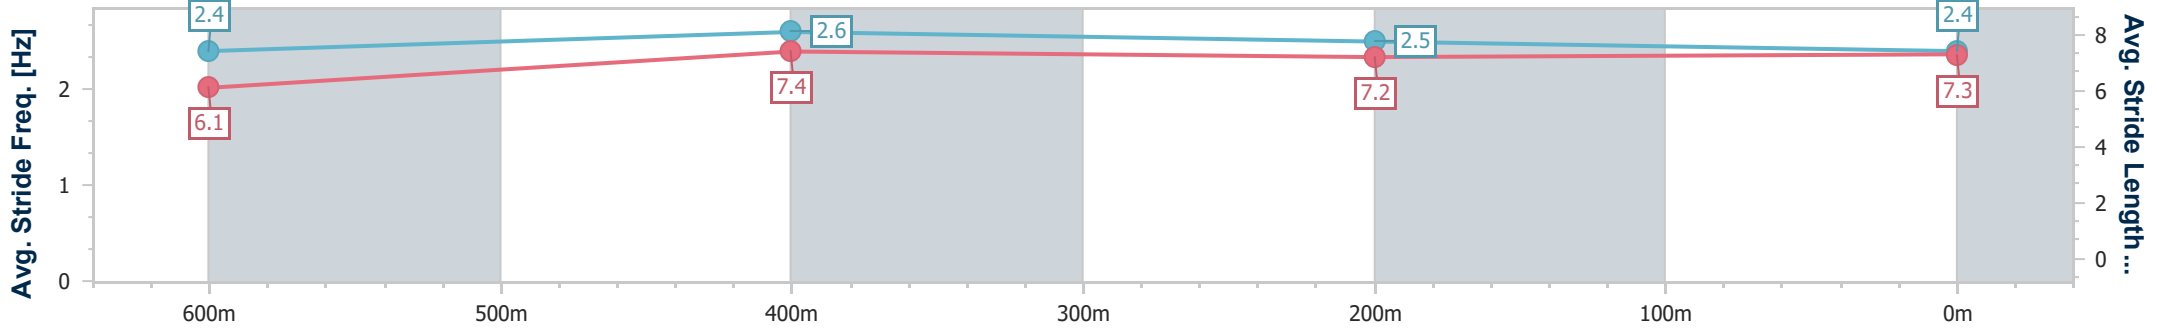

Horse/Jockey Name	Milestone
Final Rank	2
Fastest Section Time (Section)	0:10.46 (600m)
Top Speed [km/h] (Section)	69.9 (Overall)
Race State	Finished

Ipswich QLD Professional
Race 2: GREAT NORTHERN QTIS Two-Year-Old Handicap - 800m

27 December 2024 - 14:04

Track Rating: Good 4, Weather: Fine, Rail Position: +7m Entire

Section	Overall	600m	400m	200m
Section Times	0:46.58 [2] (0:13.65)	0:32.93 [1] (0:10.46)	0:22.47 [1] (0:11.00)	0:11.47 [2] (0:11.47)
Average Speed [km/h]	52.6	68.5	65.1	62.7
Top Speed [km/h]	69.9	69.9	65.9	64.6
Avg. Dist. to Rail [m]	1.6	1.5	1.5	1.3
Avg. Stride Freq. [Hz]	2.4	2.6	2.5	2.4
Avg. Stride Length [m]	6.1	7.4	7.2	7.3

- [ ] Ranking at each section and finish
- -.-.- No data available at this section
- NA No data available