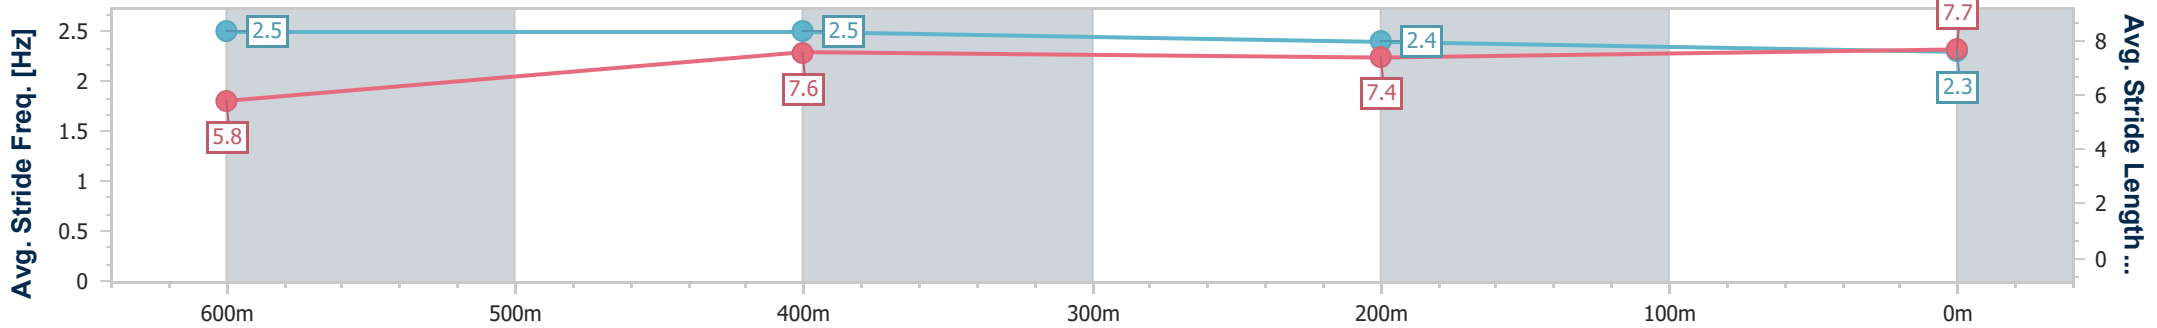

Horse/Jockey Name	Stiktodascrypt
Final Rank	5
Fastest Section Time (Section)	0:10.42 (600m)
Top Speed [km/h] (Section)	70.1 (600m)
Race State	Finished

Ipswich QLD Professional
Race 2: GREAT NORTHERN QTIS Two-Year-Old Handicap - 800m

27 December 2024 - 14:04

Track Rating: Good 4, Weather: Fine, Rail Position: +7m Entire

Section	Overall	600m	400m	200m
Section Times	0:46.65 [5] (0:14.02)	0:32.63 [4] (0:10.42)	0:22.21 [5] (0:10.97)	0:11.24 [4] (0:11.24)
Average Speed [km/h]	51.6	68.7	65.3	64.2
Top Speed [km/h]	69.3	70.1	67.3	66.2
Avg. Dist. to Rail [m]	0.9	1.8	0.7	0.4
Avg. Stride Freq. [Hz]	2.5	2.5	2.4	2.3
Avg. Stride Length [m]	5.8	7.6	7.4	7.7

- [ ] Ranking at each section and finish
- -.-.- No data available at this section
- NA No data available