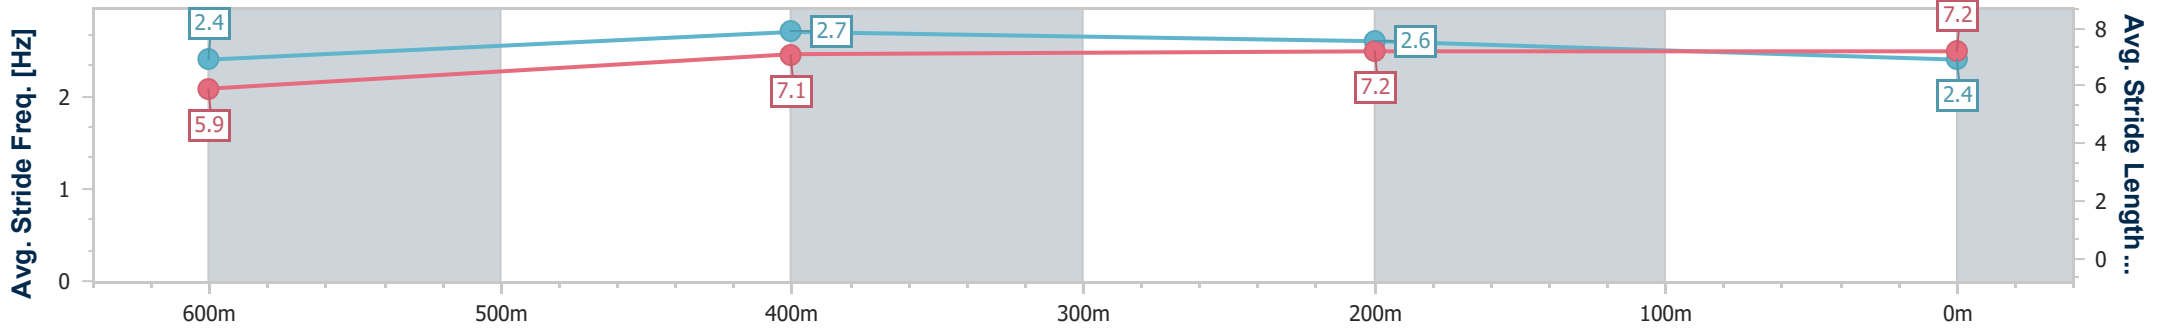

Horse/Jockey Name	Goldarnie
Final Rank	6
Fastest Section Time (Section)	0:10.55 (600m)
Top Speed [km/h] (Section)	69.3 (600m)
Race State	Finished

Ipswich QLD Professional
Race 2: GREAT NORTHERN QTIS Two-Year-Old Handicap - 800m

27 December 2024 - 14:04

Track Rating: Good 4, Weather: Fine, Rail Position: +7m Entire

Section	Overall	600m	400m	200m
Section Times	0:46.71 [6] (0:14.07)	0:32.64 [5] (0:10.55)	0:22.09 [7] (0:10.82)	0:11.27 [6] (0:11.27)
Average Speed [km/h]	51.2	68.2	67.0	63.8
Top Speed [km/h]	68.8	69.3	68.3	66.3
Avg. Dist. to Rail [m]	2.3	0.6	1.7	4.0
Avg. Stride Freq. [Hz]	2.4	2.7	2.6	2.4
Avg. Stride Length [m]	5.9	7.1	7.2	7.2

- [ ] Ranking at each section and finish
- -.-.- No data available at this section
- NA No data available