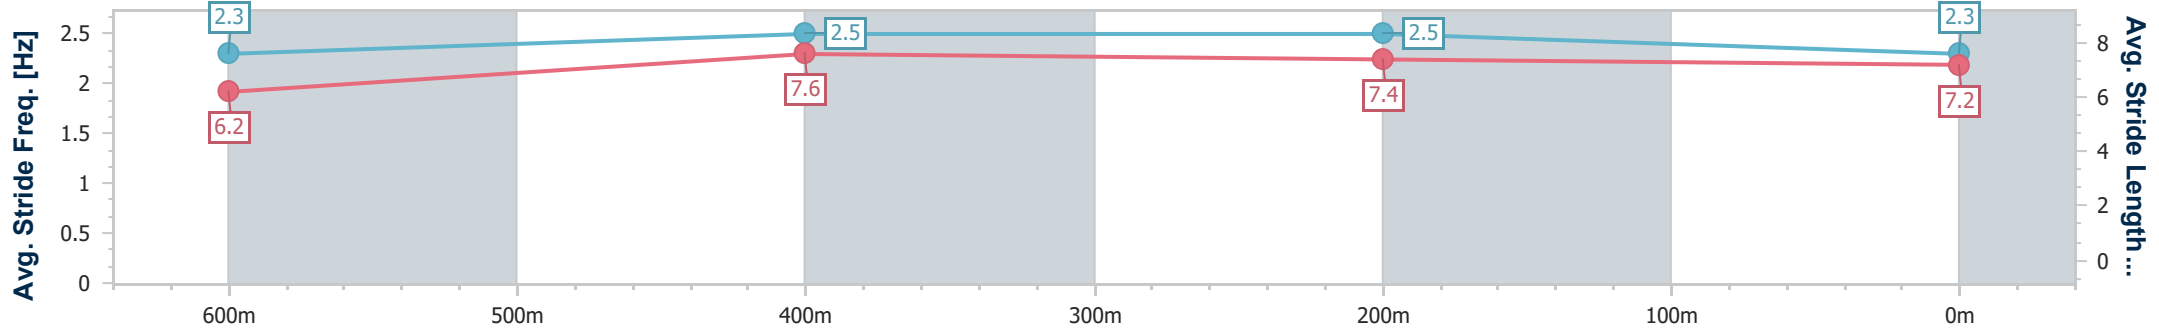

- [] Ranking at each section and finish
- .-.- No data available at this section
- NA No data available

Horse/Jockey Name	Destinys Pinnacle
Final Rank	9
Fastest Section Time (Section)	0:10.33 (600m)
Top Speed [km/h] (Section)	70.6 (600m)
Race State	Finished

- [] Ranking at each section and finish
- .-.- No data available at this section
- NA No data available