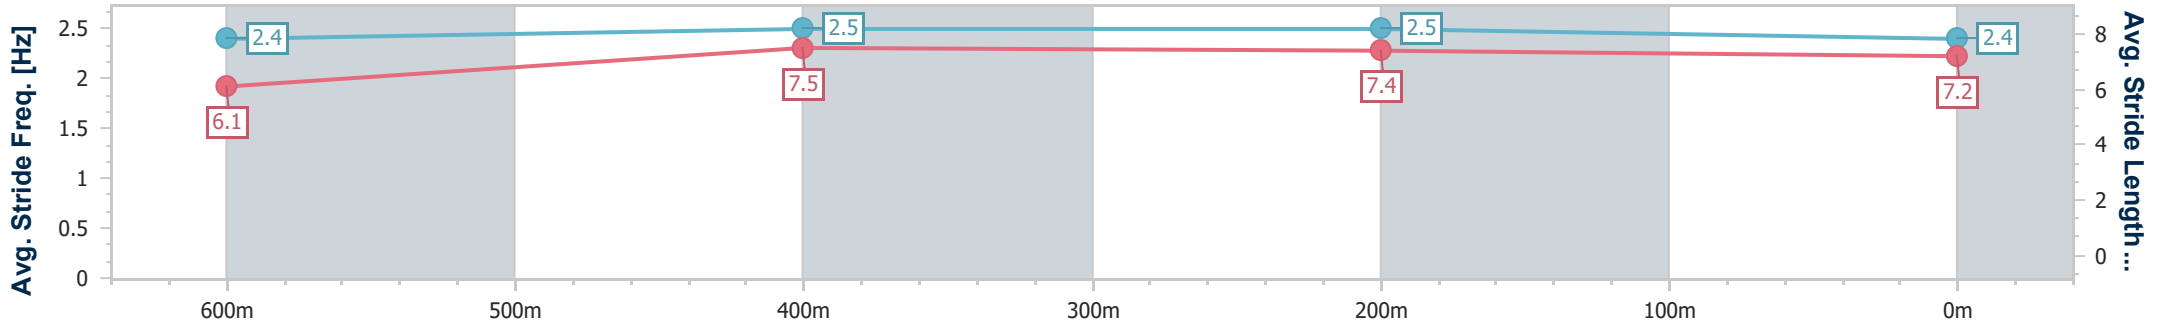

27 December 2024 - 14:04

Track Rating: Good 4, Weather: Fine, Rail Position: +7m Entire

Section	Overall	600m	400m	200m
Section Times	0:46.45 [1] (0:13.73)	0:32.72 [2] (0:10.47)	0:22.25 [2] (0:10.83)	0:11.42 [1] (0:11.42)
Average Speed [km/h]	52.4	69.3	66.4	63.1
Top Speed [km/h]	68.8	69.5	68.1	64.6
Avg. Dist. to Rail [m]	4.8	1.5	1.1	3.4
Avg. Stride Freq. [Hz]	2.4	2.5	2.5	2.4
Avg. Stride Length [m]	6.1	7.5	7.4	7.2