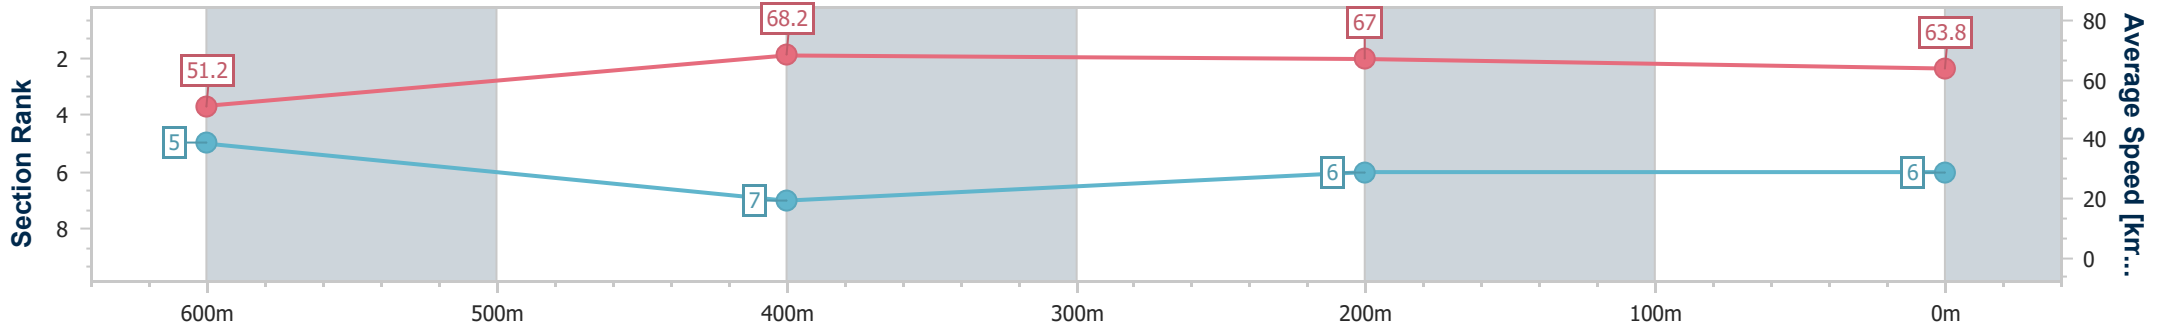

Horse/Jockey Name	Goldarnie
Final Rank	6
Fastest Section Time (Section)	0:10.55 (600m)
Top Speed [km/h] (Section)	69.3 (600m)
Race State	Finished

Ipswich QLD Professional
Race 2: GREAT NORTHERN QTIS Two-Year-Old Handicap - 800m

27 December 2024 - 14:04

Track Rating: Good 4, Weather: Fine, Rail Position: +7m Entire

Section	Overall	600m	400m	200m
Section Times	0:46.71 [6] (0:14.07)	0:32.64 [5] (0:10.55)	0:22.09 [7] (0:10.82)	0:11.27 [6] (0:11.27)
Average Speed [km/h]	51.2	68.2	67.0	63.8
Top Speed [km/h]	68.8	69.3	68.3	66.3
Avg. Dist. to Rail [m]	2.3	0.6	1.7	4.0
Avg. Stride Freq. [Hz]	2.4	2.7	2.6	2.4
Avg. Stride Length [m]	5.9	7.1	7.2	7.2

- [ ] Ranking at each section and finish
- -.-.- No data available at this section
- NA No data available