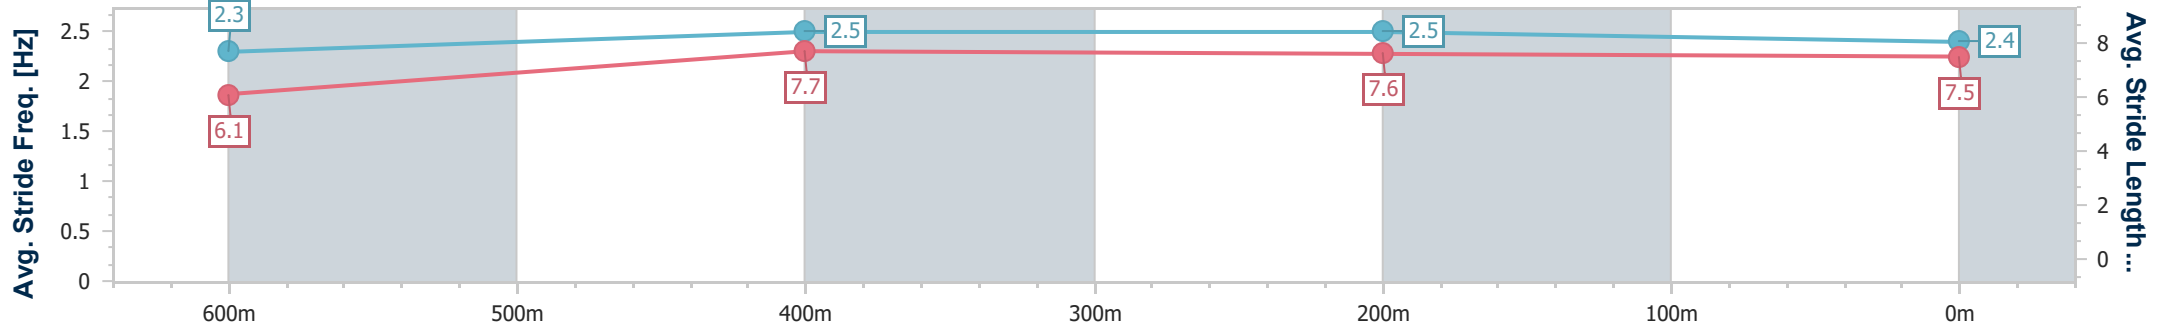

Horse/Jockey Name	Mishani Moet
Final Rank	4
Fastest Section Time (Section)	0:10.40 (600m)
Top Speed [km/h] (Section)	70.3 (600m)
Race State	Finished

Ipswich QLD Professional
Race 2: GREAT NORTHERN QTIS Two-Year-Old Handicap - 800m

27 December 2024 - 14:04

Track Rating: Good 4, Weather: Fine, Rail Position: +7m Entire

Section	Overall	600m	400m	200m
Section Times	0:46.64 [4] (0:14.16)	0:32.48 [7] (0:10.40)	0:22.08 [6] (0:10.86)	0:11.22 [5] (0:11.22)
Average Speed [km/h]	51.0	69.3	67.0	64.1
Top Speed [km/h]	68.6	70.3	69.0	65.9
Avg. Dist. to Rail [m]	5.4	1.4	2.2	5.0
Avg. Stride Freq. [Hz]	2.3	2.5	2.5	2.4
Avg. Stride Length [m]	6.1	7.7	7.6	7.5

- [ ] Ranking at each section and finish
- -.-.- No data available at this section
- NA No data available