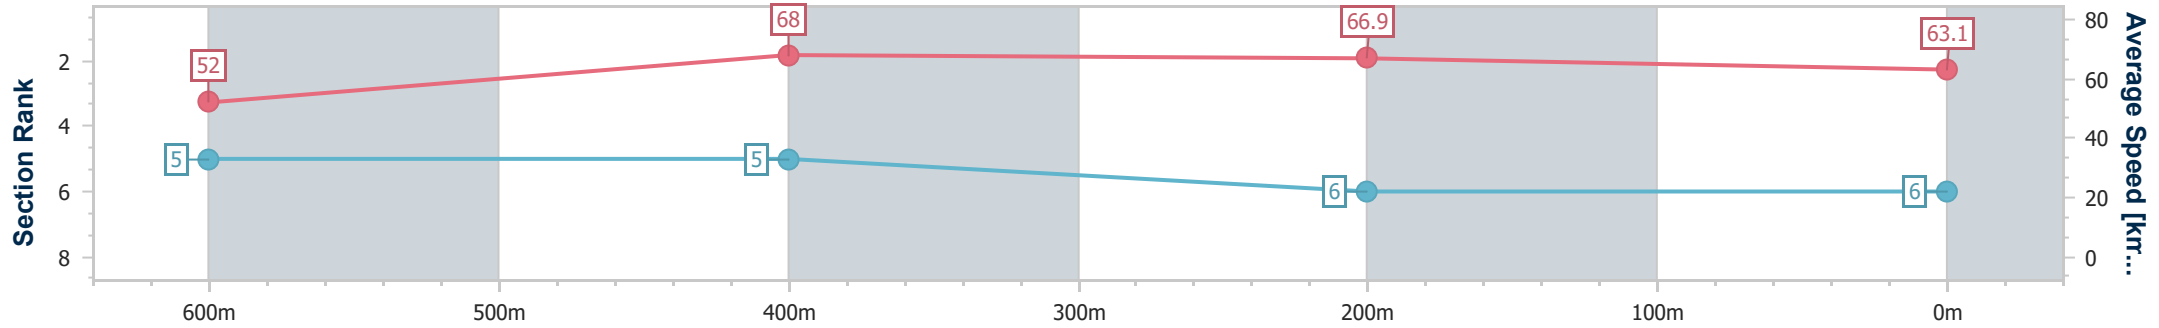

Horse/Jockey Name	Mishani Invincible
Final Rank	6
Fastest Section Time (Section)	0:10.61 (600m)
Top Speed [km/h] (Section)	69.1 (600m)
Race State	Finished

Ipswich QLD Professional
Race 3: RED BULL AUSTRALIA QTIS Three-Year-Old
BENCHMARK 65 Handicap - 800m

27 December 2024 - 14:44

Track Rating: Good 4, Weather: Fine, Rail Position: +7m Entire

Section	Overall	600m	400m	200m
Section Times	0:46.65 [6] (0:13.87)	0:32.78 [5] (0:10.61)	0:22.17 [5] (0:10.81)	0:11.36 [6] (0:11.36)
Average Speed [km/h]	52.0	68.0	66.9	63.1
Top Speed [km/h]	68.6	69.1	67.3	65.9
Avg. Dist. to Rail [m]	3.2	1.0	1.1	4.0
Avg. Stride Freq. [Hz]	2.3	2.4	2.4	2.3
Avg. Stride Length [m]	6.3	7.8	7.7	7.6

- [ ] Ranking at each section and finish
- -.-.- No data available at this section
- NA No data available