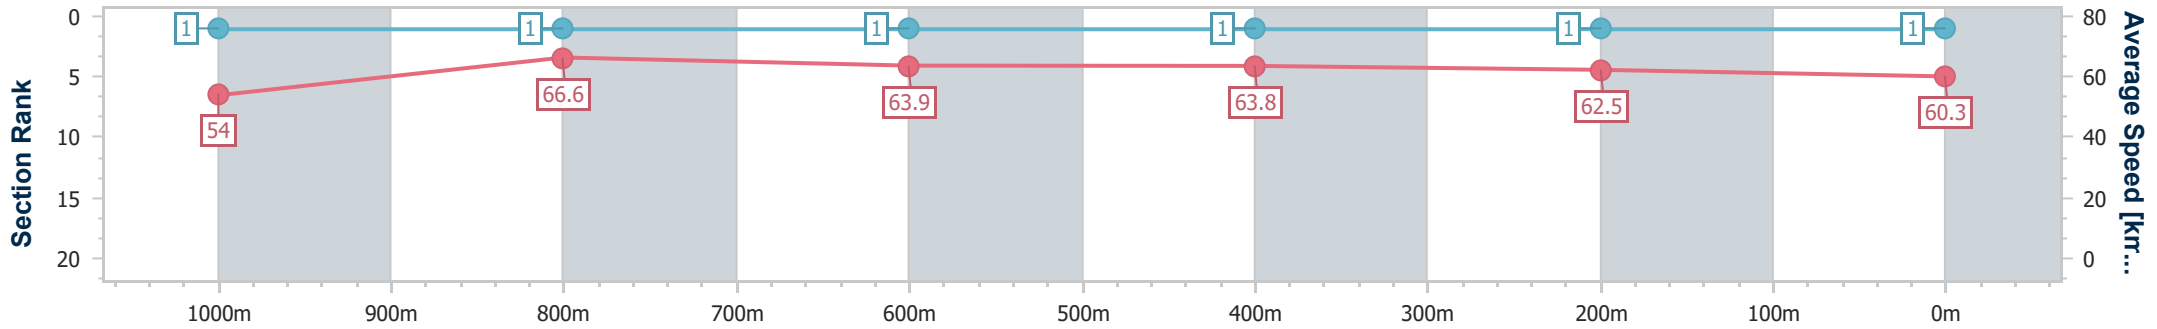

### Ipswich QLD Professional

Race 5: BARRIER REEF POOLS Maiden Plate - 1200m

27 December 2024 - 16:04

Track Rating: Good 4, Weather: Fine, Rail Position: +7m Entire

Section	Overall	1000m	800m	600m	400m	200m
Section Times	1:09.95 [1] (0:13.30)	0:56.65 [1] (0:10.82)	0:45.83 [1] (0:11.20)	0:34.63 [1] (0:11.21)	0:23.42 [1] (0:11.47)	0:11.95 [1] (0:11.95)
Average Speed [km/h]	54.0	66.6	63.9	63.8	62.5	60.3
Top Speed [km/h]	69.1	68.7	65.2	64.6	63.4	62.5
Avg. Dist. to Rail [m]	6.3	0.5	1.4	1.6	0.6	0.4
Avg. Stride Freq. [Hz]	2.4	2.4	2.3	2.3	2.4	2.3
Avg. Stride Length [m]	6.4	7.7	7.7	7.6	7.2	7.1