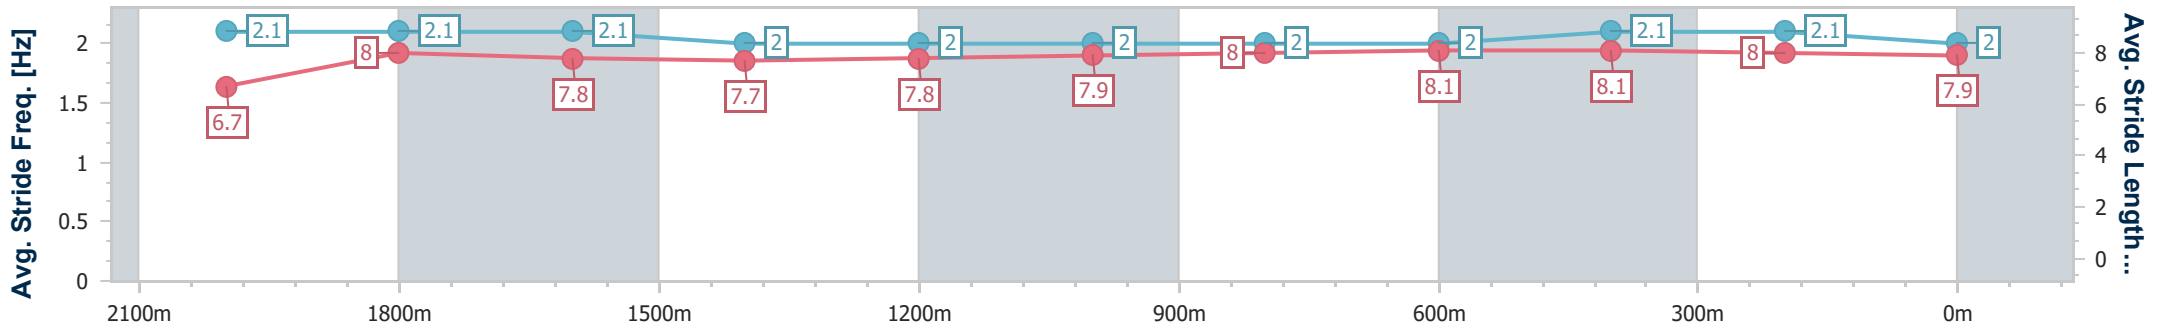

27 December 2024 - 13:29

Track Rating: Good 4, Weather: Fine, Rail Position: +7m Entire

Section	Overall	2000m	1800m	1600m	1400m	1200m	1000m	800m	600m	400m	200m
Section Times	2:16.41 [1] (0:13.83)	2:02.58 [1] (0:11.55)	1:51.03 [2] (0:12.46)	1:38.57 [2] (0:12.84)	1:25.73 [3] (0:12.68)	1:13.05 [3] (0:12.67)	1:00.38 [3] (0:12.41)	0:47.97 [3] (0:12.24)	0:35.73 [4] (0:11.81)	0:23.92 [4] (0:11.81)	0:12.11 [2] (0:12.11)
Average Speed [km/h]	49.6	62.4	57.6	56.1	56.7	57.1	58.0	58.7	60.8	61.0	59.4
Top Speed [km/h]	62.6	63.3	60.4	57.4	57.5	58.1	58.5	60.6	61.6	62.1	61.1
Avg. Dist. to Rail [m]	0.6	0.6	0.4	0.2	0.2	0.4	0.3	0.6	0.5	0.6	1.2
Avg. Stride Freq. [Hz]	2.1	2.1	2.1	2.0	2.0	2.0	2.0	2.0	2.1	2.1	2.0
Avg. Stride Length [m]	6.7	8.0	7.8	7.7	7.8	7.9	8.0	8.1	8.1	8.0	7.9