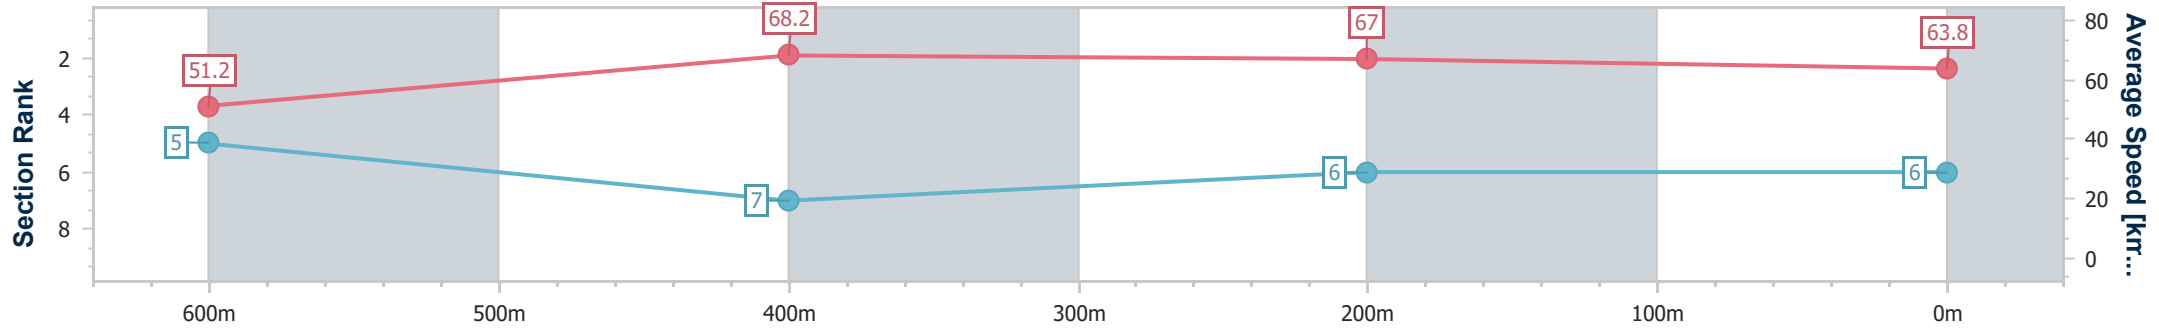

Horse/Jockey Name	Goldarnie
Final Rank	6
Fastest Section Time (Section)	0:10.55 (600m)
Top Speed [km/h] (Section)	69.3 (600m)
Race State	Finished

Ipswich QLD Professional
Race 2: GREAT NORTHERN QTIS Two-Year-Old Handicap - 800m

27 December 2024 - 14:04

Track Rating: Good 4, Weather: Fine, Rail Position: +7m Entire

Section	Overall	600m	400m	200m
Section Times	0:46.71 [6] (0:14.07)	0:32.64 [5] (0:10.55)	0:22.09 [7] (0:10.82)	0:11.27 [6] (0:11.27)
Average Speed [km/h]	51.2	68.2	67.0	63.8
Top Speed [km/h]	68.8	69.3	68.3	66.3
Avg. Dist. to Rail [m]	2.3	0.6	1.7	4.0
Avg. Stride Freq. [Hz]	2.4	2.7	2.6	2.4
Avg. Stride Length [m]	5.9	7.1	7.2	7.2

- [ ] Ranking at each section and finish
- -.-.- No data available at this section
- NA No data available