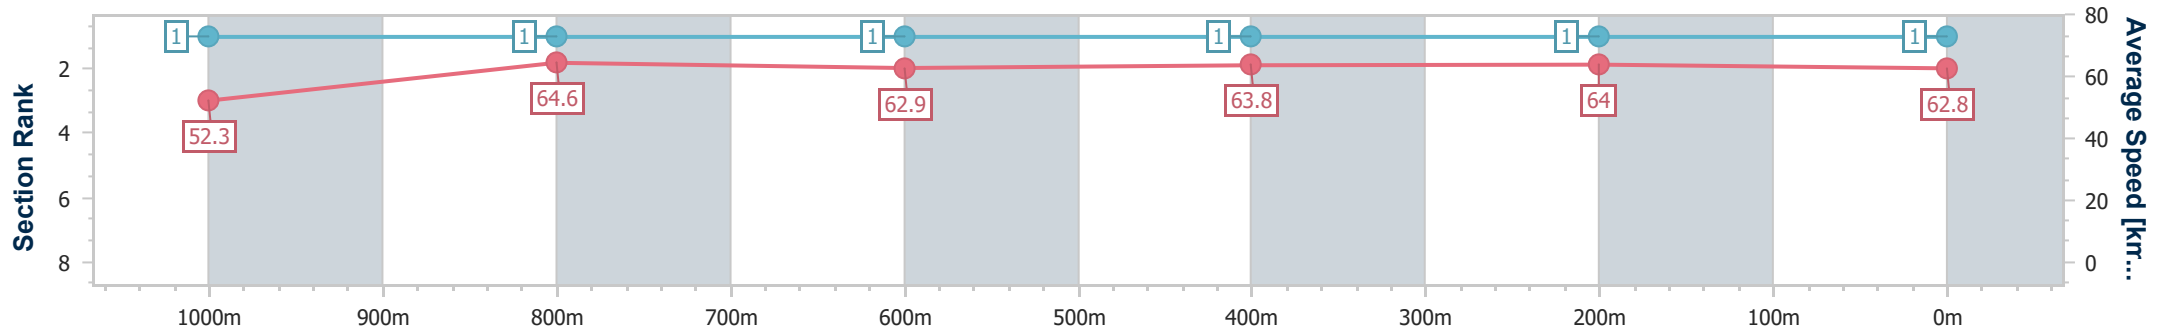

### Ipswich QLD Professional

Race 4: IMPERIAL RACING Class 4 Handicap - 1200m

27 December 2024 - 15:24

Track Rating: Good 4, Weather: Fine, Rail Position: +7m Entire

Section	Overall	1000m	800m	600m	400m	200m
Section Times	1:10.14 [1] (0:13.76)	0:56.38 [1] (0:11.11)	0:45.27 [1] (0:11.32)	0:33.95 [1] (0:11.28)	0:22.67 [1] (0:11.18)	0:11.49 [1] (0:11.49)
Average Speed [km/h]	52.3	64.6	62.9	63.8	64.0	62.8
Top Speed [km/h]	66.0	65.9	63.9	64.8	65.6	64.1
Avg. Dist. to Rail [m]	0.5	1.9	2.6	0.8	1.3	1.1
Avg. Stride Freq. [Hz]	2.3	2.4	2.3	2.3	2.4	2.4
Avg. Stride Length [m]	6.4	7.7	7.6	7.6	7.3	7.3