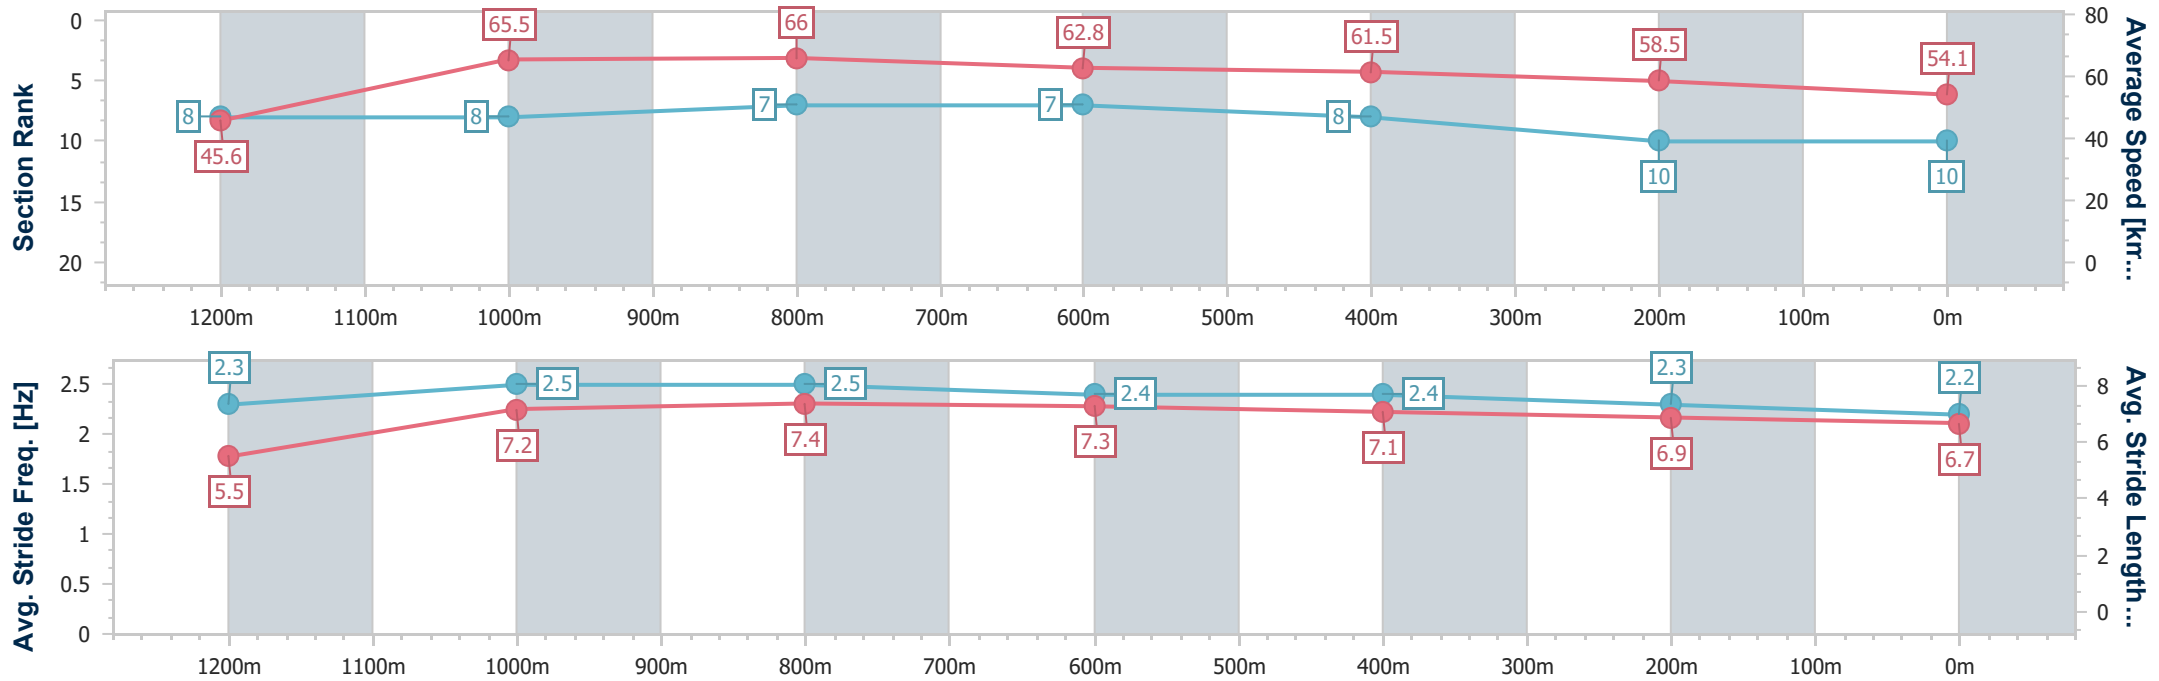

Horse/Jockey Name	Star Seeker
Final Rank	10
Fastest Section Time (Section)	0:10.86 (1000m)
Top Speed [km/h] (Section)	66.7 (1000m)
Race State	Finished

Ipswich QLD Professional
Race 7: GORDON'S GIN BENCHMARK 62 Handicap - 1350m
27 December 2024 - 17:20
Track Rating: Good 4, Weather: Fine, Rail Position: +7m Entire

Section	Overall	1200m	1000m	800m	600m	400m	200m
Section Times	1:22.29 [10] (0:11.81)	1:10.48 [8] (0:10.99)	0:59.49 [8] (0:10.86)	0:48.63 [7] (0:11.39)	0:37.24 [7] (0:11.67)	0:25.57 [8] (0:12.27)	0:13.30 [10] (0:13.30)
Average Speed [km/h]	45.6	65.5	66.0	62.8	61.5	58.5	54.1
Top Speed [km/h]	63.6	66.5	66.7	64.0	62.7	60.4	57.2
Avg. Dist. to Rail [m]	1.2	0.9	1.3	1.9	1.4	0.6	0.9
Avg. Stride Freq. [Hz]	2.3	2.5	2.5	2.4	2.4	2.3	2.2
Avg. Stride Length [m]	5.5	7.2	7.4	7.3	7.1	6.9	6.7

- [ ] Ranking at each section and finish
- -.-.- No data available at this section
- NA No data available