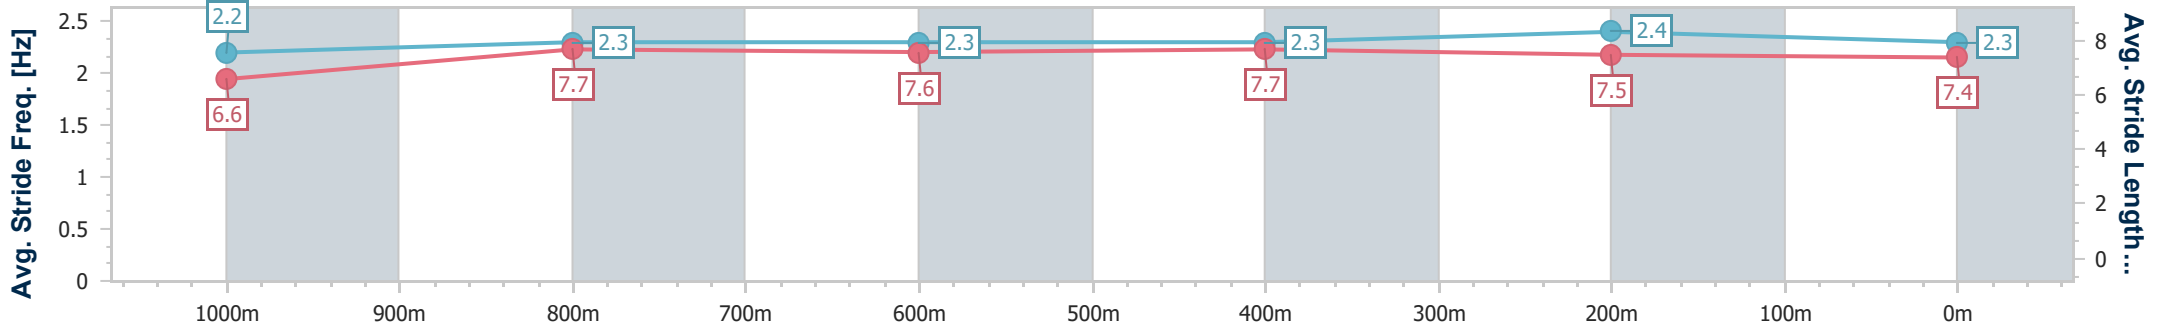

### Ipswich QLD Professional

Race 4: IMPERIAL RACING Class 4 Handicap - 1200m

27 December 2024 - 15:24

Track Rating: Good 4, Weather: Fine, Rail Position: +7m Entire

Section	Overall	1000m	800m	600m	400m	200m
Section Times	1:10.36 [3] (0:13.78)	0:56.58 [2] (0:11.18)	0:45.40 [2] (0:11.35)	0:34.05 [2] (0:11.22)	0:22.83 [2] (0:11.22)	0:11.61 [2]
Average Speed [km/h]	52.4	64.2	63.2	63.9	64.3	62.0
Top Speed [km/h]	66.0	66.0	64.1	65.4	66.6	64.2
Avg. Dist. to Rail [m]	2.9	0.5	1.3	0.9	1.5	3.8
Avg. Stride Freq. [Hz]	2.2	2.3	2.3	2.3	2.4	2.3
Avg. Stride Length [m]	6.6	7.7	7.6	7.7	7.5	7.4