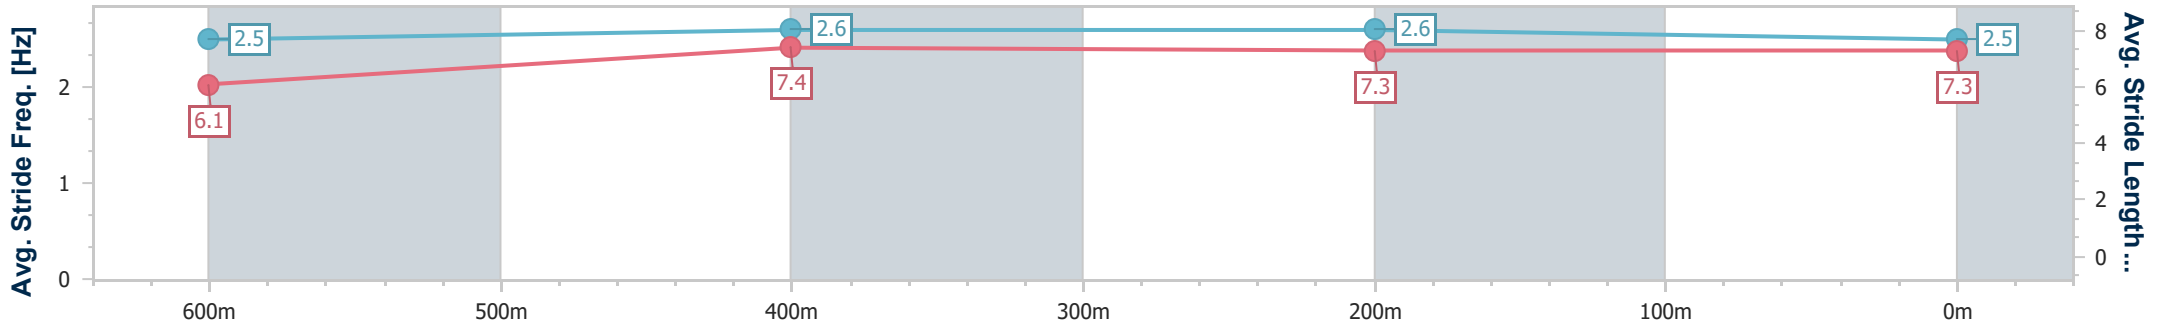

Horse/Jockey Name	Bonfire Spark
Final Rank	2
Fastest Section Time (Section)	0:10.43 (600m)
Top Speed [km/h] (Section)	69.7 (400m)
Race State	Finished

Ipswich QLD Professional
Race 3: RED BULL AUSTRALIA QTIS Three-Year-Old
BENCHMARK 65 Handicap - 800m

27 December 2024 - 14:44

Track Rating: Good 4, Weather: Fine, Rail Position: +7m Entire

Section	Overall	600m	400m	200m
Section Times	0:45.55 [2] (0:13.68)	0:31.87 [2] (0:10.43)	0:21.44 [1] (0:10.43)	0:11.01 [1] (0:11.01)
Average Speed [km/h]	52.7	69.0	68.8	65.4
Top Speed [km/h]	68.4	69.5	69.7	68.0
Avg. Dist. to Rail [m]	2.7	0.7	1.0	2.1
Avg. Stride Freq. [Hz]	2.5	2.6	2.6	2.5
Avg. Stride Length [m]	6.1	7.4	7.3	7.3

- [ ] Ranking at each section and finish
- -.-.- No data available at this section
- NA No data available