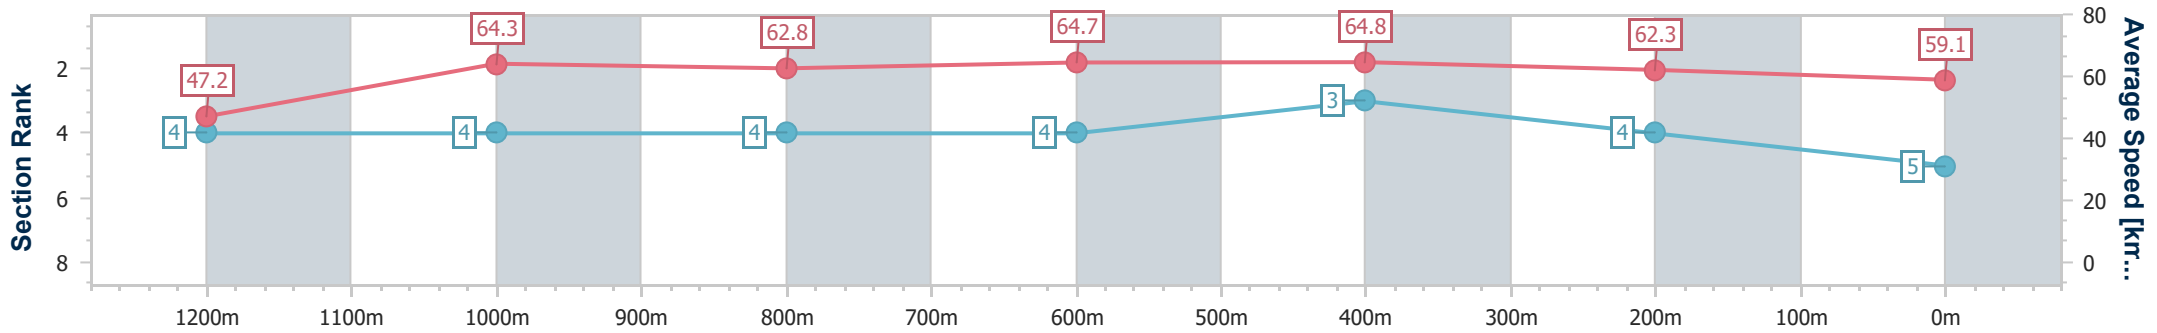

### Ipswich QLD Professional

Race 6: TAB Class 6 Handicap - 1350m

27 December 2024 - 16:44

Track Rating: Good 4, Weather: Fine, Rail Position: +7m Entire

Section	Overall	1200m	1000m	800m	600m	400m	200m
Section Times	1:20.23 [5] (0:11.46)	1:08.77 [4] (0:11.23)	0:57.54 [4] (0:11.44)	0:46.10 [4] (0:11.17)	0:34.93 [4] (0:11.18)	0:23.75 [3] (0:11.58)	0:12.17 [4] (0:12.17)
Average Speed [km/h]	47.2	64.3	62.8	64.7	64.8	62.3	59.1
Top Speed [km/h]	63.9	64.9	63.7	65.1	65.9	63.9	61.7
Avg. Dist. to Rail [m]	1.8	1.2	0.8	0.4	1.1	2.0	3.4
Avg. Stride Freq. [Hz]	2.2	2.3	2.2	2.2	2.3	2.3	2.2
Avg. Stride Length [m]	6.1	7.9	8.0	8.1	8.0	7.7	7.6