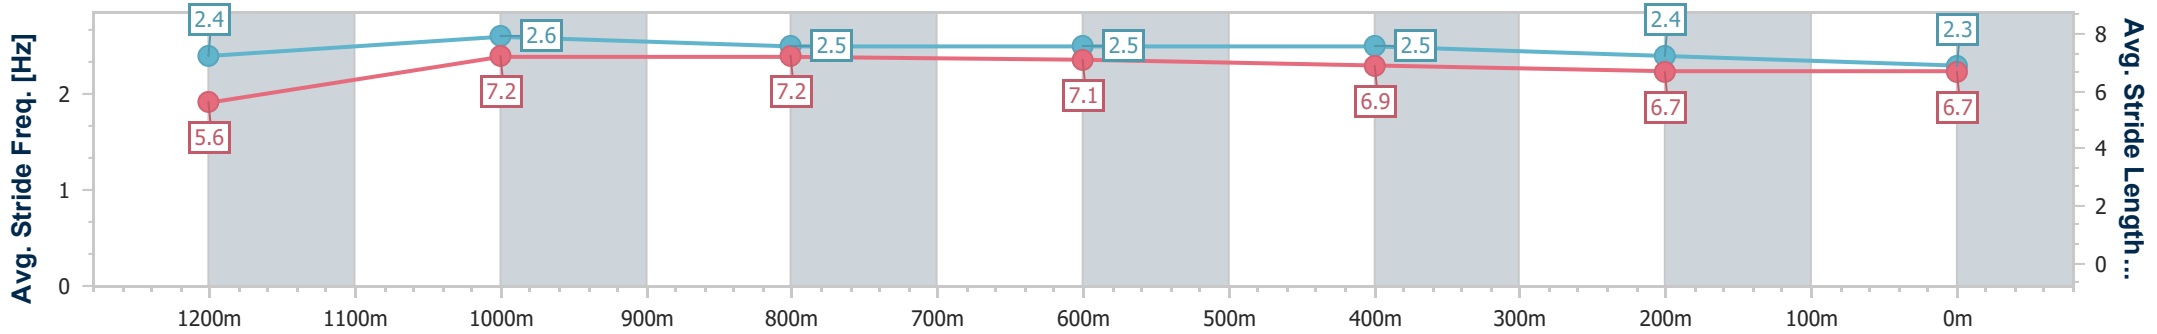

Horse/Jockey Name	Gregarious
Final Rank	8
Fastest Section Time (Section)	0:10.76 (1200m)
Top Speed [km/h] (Section)	68.8 (1200m)
Race State	Finished

Ipswich QLD Professional
Race 7: GORDON'S GIN BENCHMARK 62 Handicap - 1350m
27 December 2024 - 17:20
Track Rating: Good 4, Weather: Fine, Rail Position: +7m Entire

Section	Overall	1200m	1000m	800m	600m	400m	200m
Section Times	1:21.02 [8] (0:11.30)	1:09.72 [4] (0:10.76)	0:58.96 [3] (0:11.09)	0:47.87 [3] (0:11.36)	0:36.51 [2] (0:11.64)	0:24.87 [4] (0:12.09)	0:12.78 [4] (0:12.78)
Average Speed [km/h]	47.7	66.8	65.0	62.9	61.6	59.2	56.4
Top Speed [km/h]	66.8	68.8	65.9	64.3	63.2	61.8	57.9
Avg. Dist. to Rail [m]	1.2	0.7	0.4	1.6	1.4	1.4	0.7
Avg. Stride Freq. [Hz]	2.4	2.6	2.5	2.5	2.5	2.4	2.3
Avg. Stride Length [m]	5.6	7.2	7.2	7.1	6.9	6.7	6.7

- [ ] Ranking at each section and finish
- -.-.- No data available at this section
- NA No data available