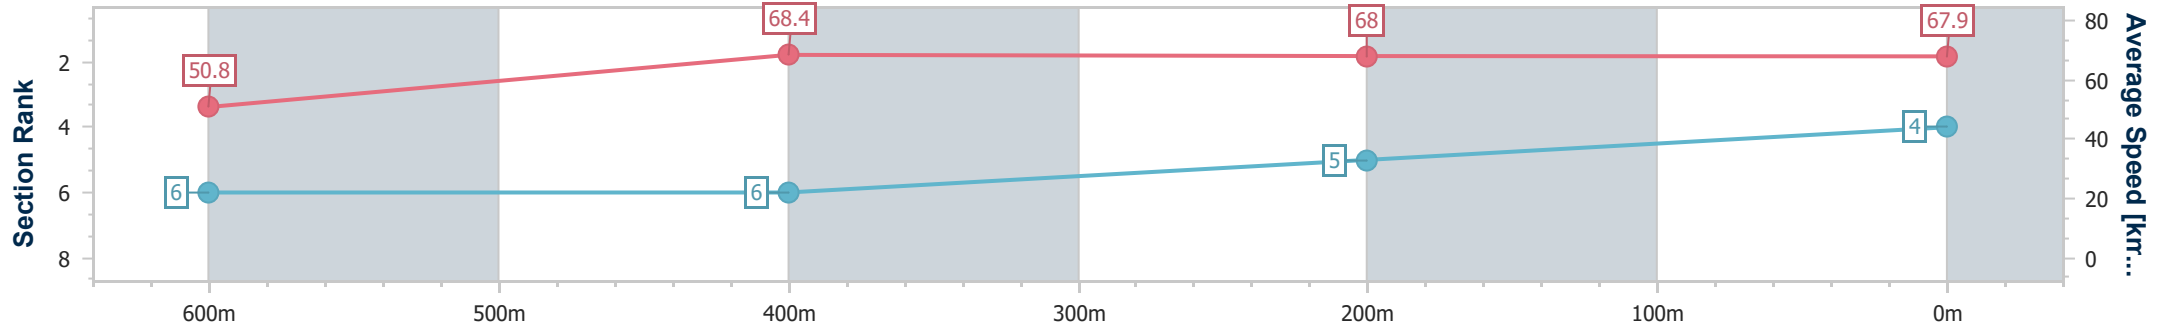

Horse/Jockey Name	Take A Bow
Final Rank	4
Fastest Section Time (Section)	0:10.45 (600m)
Top Speed [km/h] (Section)	69.6 (600m)
Race State	Finished

Ipswich QLD Professional
Race 3: RED BULL AUSTRALIA QTIS Three-Year-Old
BENCHMARK 65 Handicap - 800m

27 December 2024 - 14:44

Track Rating: Good 4, Weather: Fine, Rail Position: +7m Entire

Section	Overall	600m	400m	200m
Section Times	0:45.83 [4] (0:14.21)	0:31.62 [6] (0:10.45)	0:21.17 [6] (0:10.56)	0:10.61 [5] (0:10.61)
Average Speed [km/h]	50.8	68.4	68.0	67.9
Top Speed [km/h]	69.1	69.6	68.9	68.8
Avg. Dist. to Rail [m]	1.7	1.5	0.8	2.6
Avg. Stride Freq. [Hz]	2.2	2.4	2.5	2.5
Avg. Stride Length [m]	6.5	7.7	7.7	7.5

- [ ] Ranking at each section and finish
- -.-.- No data available at this section
- NA No data available