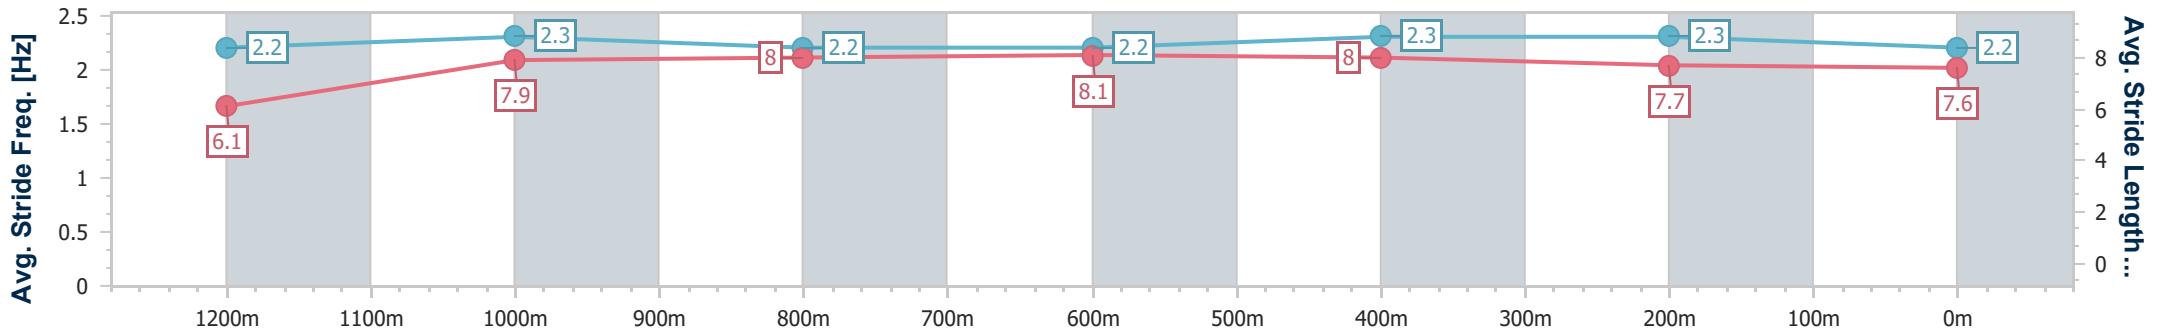

### Ipswich QLD Professional

Race 6: TAB Class 6 Handicap - 1350m

27 December 2024 - 16:44

Track Rating: Good 4, Weather: Fine, Rail Position: +7m Entire

Section	Overall	1200m	1000m	800m	600m	400m	200m
Section Times	1:20.23 [5] (0:11.46)	1:08.77 [4] (0:11.23)	0:57.54 [4] (0:11.44)	0:46.10 [4] (0:11.17)	0:34.93 [4] (0:11.18)	0:23.75 [3] (0:11.58)	0:12.17 [4] (0:12.17)
Average Speed [km/h]	47.2	64.3	62.8	64.7	64.8	62.3	59.1
Top Speed [km/h]	63.9	64.9	63.7	65.1	65.9	63.9	61.7
Avg. Dist. to Rail [m]	1.8	1.2	0.8	0.4	1.1	2.0	3.4
Avg. Stride Freq. [Hz]	2.2	2.3	2.2	2.2	2.3	2.3	2.2
Avg. Stride Length [m]	6.1	7.9	8.0	8.1	8.0	7.7	7.6