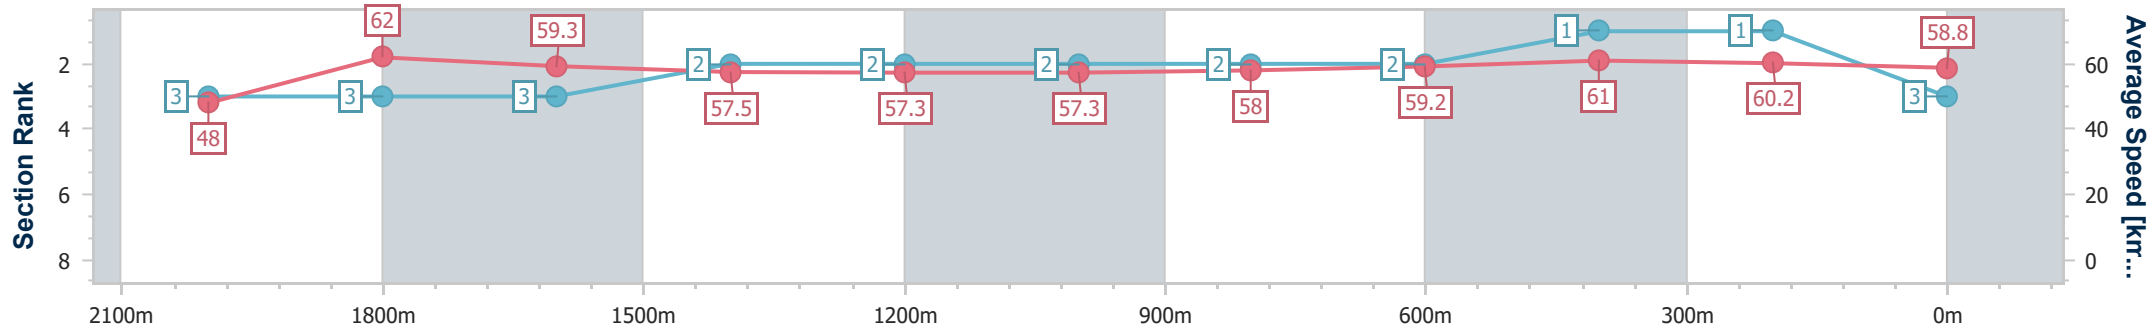

### Ipswich QLD Professional

Race 1: SCHWEPPE'S BENCHMARK 68 Handicap - 2190m

27 December 2024 - 13:29

Track Rating: Good 4, Weather: Fine, Rail Position: +7m Entire

Section	Overall	2000m	1800m	1600m	1400m	1200m	1000m	800m	600m	400m	200m
Section Times	2:16.45 [3] (0:14.27)	2:02.18 [3] (0:11.63)	1:50.55 [3] (0:12.15)	1:38.40 [3] (0:12.54)	1:25.86 [2] (0:12.61)	1:13.25 [2] (0:12.63)	1:00.62 [2] (0:12.39)	0:48.23 [2] (0:12.21)	0:36.02 [2] (0:11.78)	0:24.24 [1] (0:12.02)	0:12.22 [1] (0:12.22)
Average Speed [km/h]	48.0	62.0	59.3	57.5	57.3	57.3	58.0	59.2	61.0	60.2	58.8
Top Speed [km/h]	63.1	62.3	60.8	58.9	58.5	57.9	58.6	60.7	61.7	61.1	59.4
Avg. Dist. to Rail [m]	4.0	0.7	0.3	1.1	0.6	0.9	0.6	0.2	0.4	0.2	0.5
Avg. Stride Freq. [Hz]	2.2	2.3	2.3	2.2	2.2	2.2	2.2	2.2	2.3	2.3	2.3
Avg. Stride Length [m]	6.1	7.4	7.2	7.1	7.1	7.1	7.2	7.3	7.3	7.3	7.1