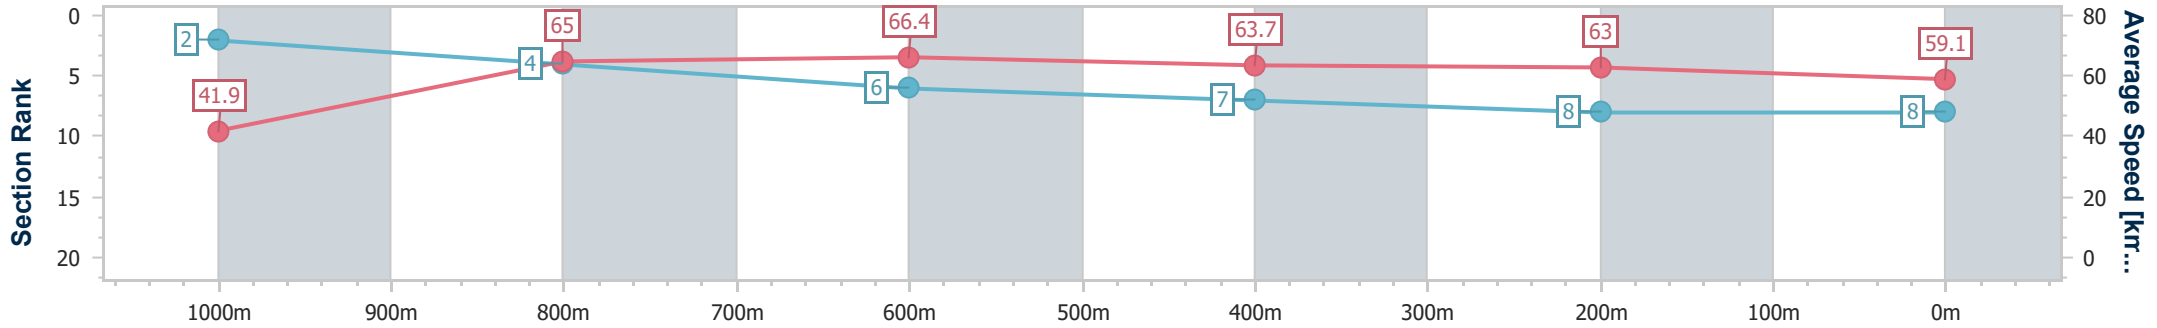

Horse/Jockey Name	Thunderous
Final Rank	8
Fastest Section Time (Section)	0:08.61 (Overall)
Top Speed [km/h] (Section)	68.4 (800m)
Race State	Finished

Ipswich QLD Professional
Race 8: RAY WHITE IPSWICH RATINGS BAND 0 - 58 Handicap - 1100m

27 December 2024 - 17:55

Track Rating: Good 4, Weather: Fine, Rail Position: +7m Entire

Section	Overall	1000m	800m	600m	400m	200m
Section Times	1:05.63 [8] (0:08.61)	0:57.02 [2] (0:11.13)	0:45.89 [4] (0:10.86)	0:35.03 [6] (0:11.35)	0:23.68 [7] (0:11.54)	0:12.14 [8] (0:12.14)
Average Speed [km/h]	41.9	65.0	66.4	63.7	63.0	59.1
Top Speed [km/h]	61.5	67.4	68.4	64.5	63.9	62.1
Avg. Dist. to Rail [m]	2.7	0.8	0.6	0.9	3.1	5.7
Avg. Stride Freq. [Hz]	2.4	2.5	2.5	2.4	2.4	2.3
Avg. Stride Length [m]	4.9	7.2	7.4	7.4	7.3	7.0

- [ ] Ranking at each section and finish
- -.-.- No data available at this section
- NA No data available