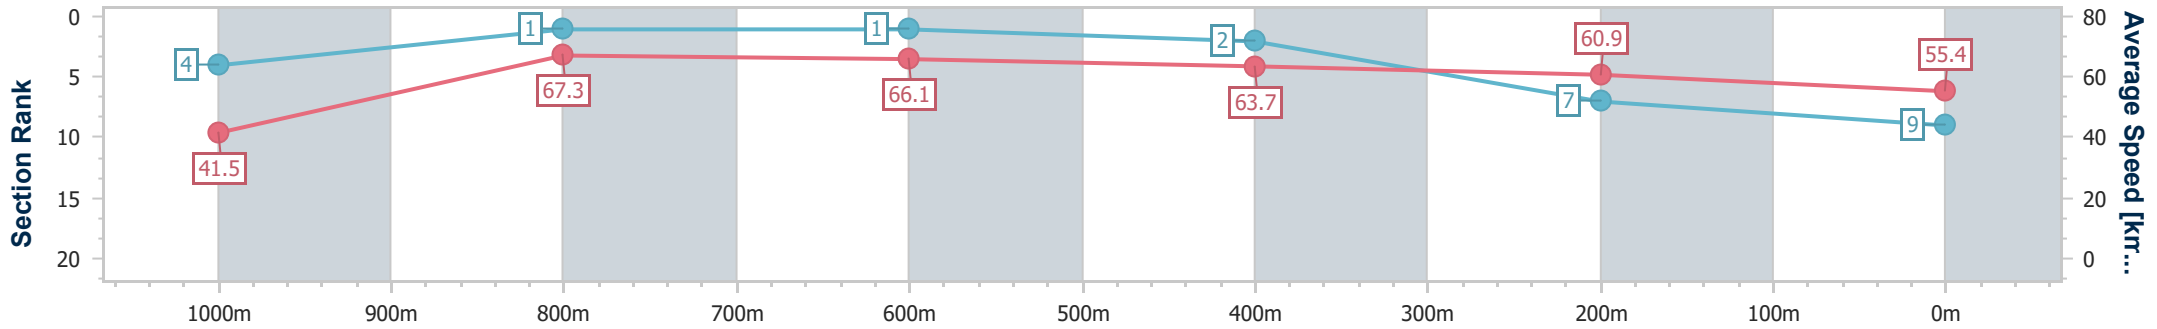

Horse/Jockey Name	Snowy Finn
Final Rank	9
Fastest Section Time (Section)	0:08.66 (Overall)
Top Speed [km/h] (Section)	68.8 (1000m)
Race State	Finished

Ipswich QLD Professional
Race 8: RAY WHITE IPSWICH RATINGS BAND 0 - 58 Handicap - 1100m

27 December 2024 - 17:55

Track Rating: Good 4, Weather: Fine, Rail Position: +7m Entire

Section	Overall	1000m	800m	600m	400m	200m
Section Times	1:06.38 [9] (0:08.66)	0:57.72 [4] (0:10.71)	0:47.01 [1] (0:10.85)	0:36.16 [1] (0:11.33)	0:24.83 [2] (0:11.88)	0:12.95 [7] (0:12.95)
Average Speed [km/h]	41.5	67.3	66.1	63.7	60.9	55.4
Top Speed [km/h]	65.2	68.8	67.1	65.7	62.8	58.9
Avg. Dist. to Rail [m]	6.9	1.2	0.6	0.7	1.1	1.9
Avg. Stride Freq. [Hz]	2.3	2.5	2.4	2.4	2.4	2.2
Avg. Stride Length [m]	5.2	7.6	7.7	7.5	7.1	7.0

- [ ] Ranking at each section and finish
- -.-.- No data available at this section
- NA No data available