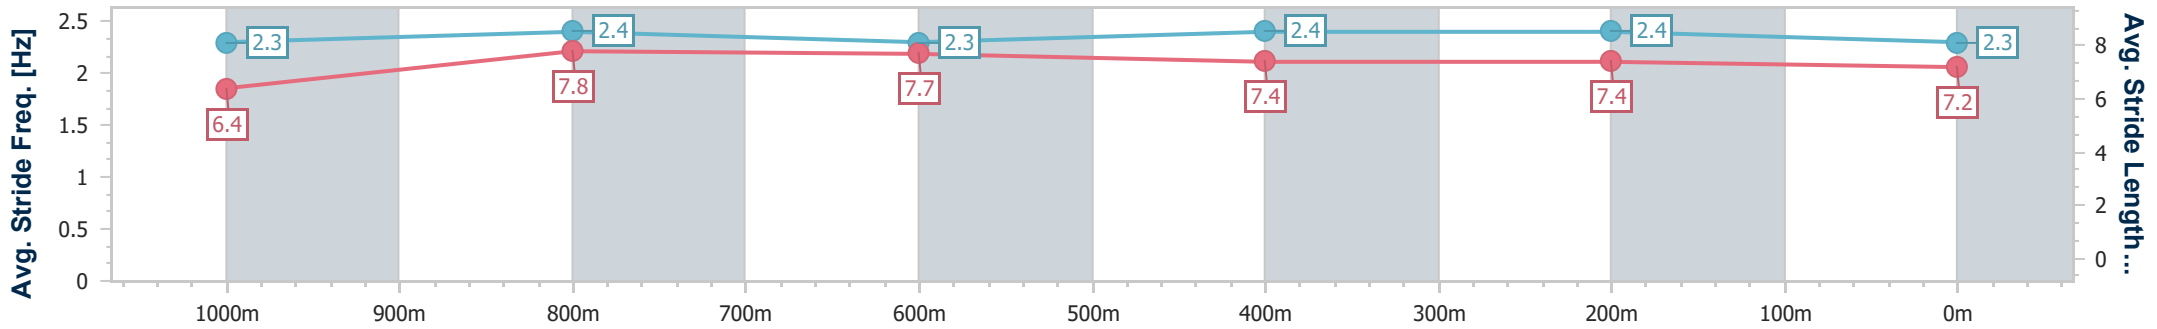

### Ipswich QLD Professional

Race 5: BARRIER REEF POOLS Maiden Plate - 1200m

27 December 2024 - 16:04

Track Rating: Good 4, Weather: Fine, Rail Position: +7m Entire

Section	Overall	1000m	800m	600m	400m	200m
Section Times	1:11.28 [4] (0:13.91)	0:57.37 [6] (0:10.84)	0:46.53 [6] (0:11.38)	0:35.15 [7] (0:11.37)	0:23.78 [7] (0:11.57)	0:12.21 [6] (0:12.21)
Average Speed [km/h]	51.9	66.3	63.1	63.4	62.2	59.0
Top Speed [km/h]	69.4	69.3	64.2	65.2	63.8	60.9
Avg. Dist. to Rail [m]	2.4	0.5	0.9	0.8	1.3	2.9
Avg. Stride Freq. [Hz]	2.3	2.4	2.3	2.4	2.4	2.3
Avg. Stride Length [m]	6.4	7.8	7.7	7.4	7.4	7.2