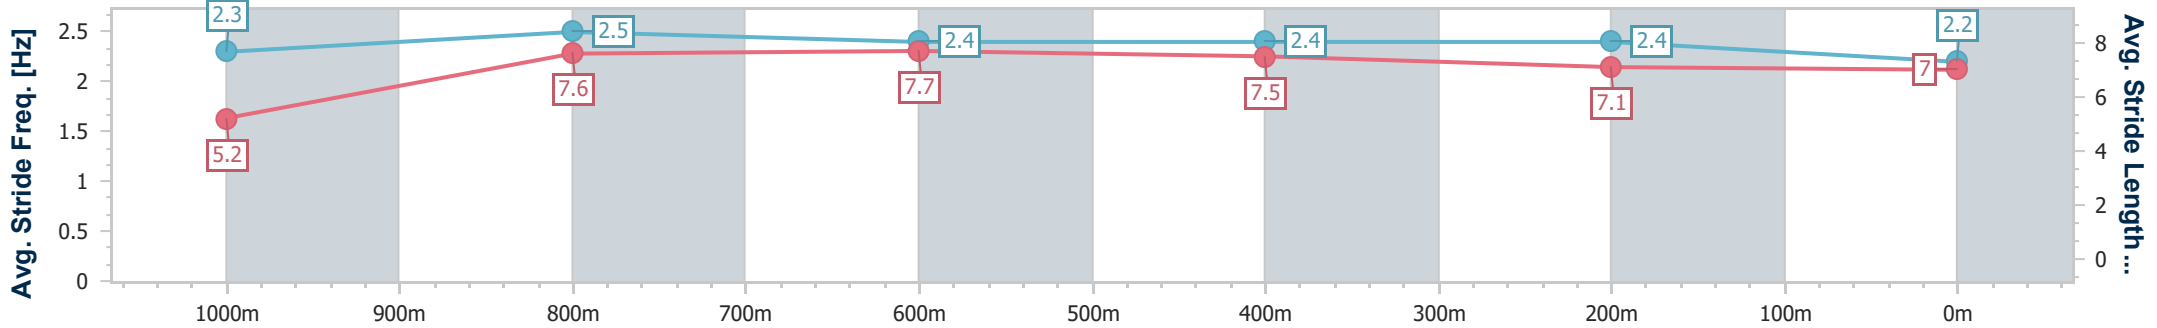

Ipswich QLD Professional  
 Race 8: RAY WHITE IPSWICH RATINGS BAND 0 - 58 Handicap - 1100m

27 December 2024 - 17:55

Track Rating: Good 4, Weather: Fine, Rail Position: +7m Entire

Section	Overall	1000m	800m	600m	400m	200m
Section Times	1:06.38 [9] (0:08.66)	0:57.72 [4] (0:10.71)	0:47.01 [1] (0:10.85)	0:36.16 [1] (0:11.33)	0:24.83 [2] (0:11.88)	0:12.95 [7] (0:12.95)
Average Speed [km/h]	41.5	67.3	66.1	63.7	60.9	55.4
Top Speed [km/h]	65.2	68.8	67.1	65.7	62.8	58.9
Avg. Dist. to Rail [m]	6.9	1.2	0.6	0.7	1.1	1.9
Avg. Stride Freq. [Hz]	2.3	2.5	2.4	2.4	2.4	2.2
Avg. Stride Length [m]	5.2	7.6	7.7	7.5	7.1	7.0