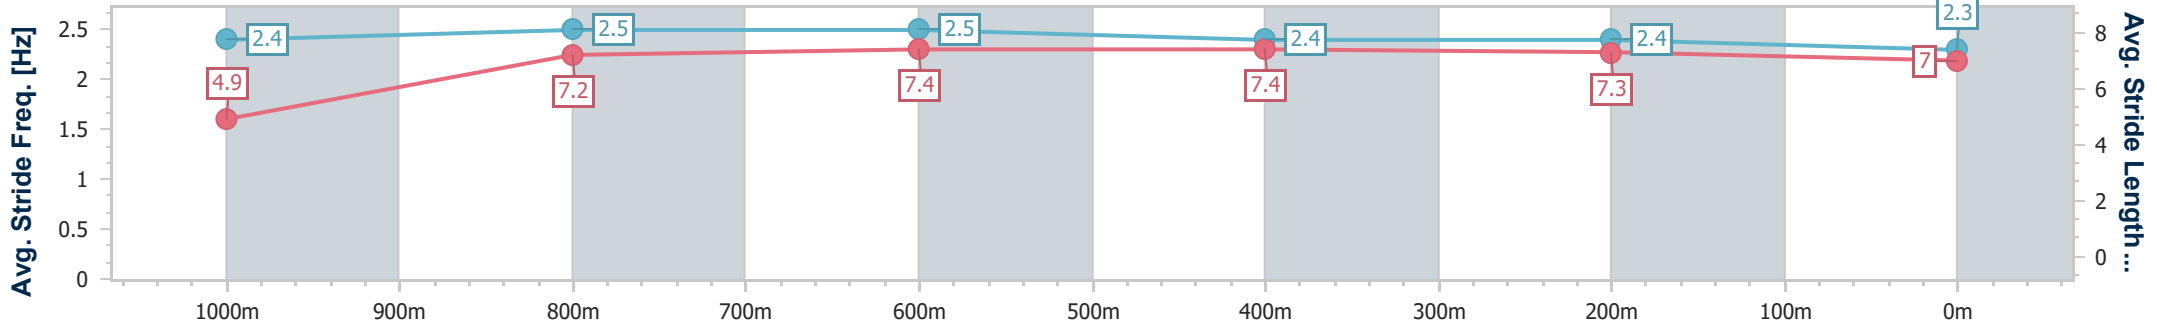

Horse/Jockey Name	Thunderous
Final Rank	8
Fastest Section Time (Section)	0:08.61 (Overall)
Top Speed [km/h] (Section)	68.4 (800m)
Race State	Finished

Ipswich QLD Professional
Race 8: RAY WHITE IPSWICH RATINGS BAND 0 - 58 Handicap - 1100m

27 December 2024 - 17:55

Track Rating: Good 4, Weather: Fine, Rail Position: +7m Entire

Section	Overall	1000m	800m	600m	400m	200m
Section Times	1:05.63 [8] (0:08.61)	0:57.02 [2] (0:11.13)	0:45.89 [4] (0:10.86)	0:35.03 [6] (0:11.35)	0:23.68 [7] (0:11.54)	0:12.14 [8] (0:12.14)
Average Speed [km/h]	41.9	65.0	66.4	63.7	63.0	59.1
Top Speed [km/h]	61.5	67.4	68.4	64.5	63.9	62.1
Avg. Dist. to Rail [m]	2.7	0.8	0.6	0.9	3.1	5.7
Avg. Stride Freq. [Hz]	2.4	2.5	2.5	2.4	2.4	2.3
Avg. Stride Length [m]	4.9	7.2	7.4	7.4	7.3	7.0

- [ ] Ranking at each section and finish
- -.-.- No data available at this section
- NA No data available