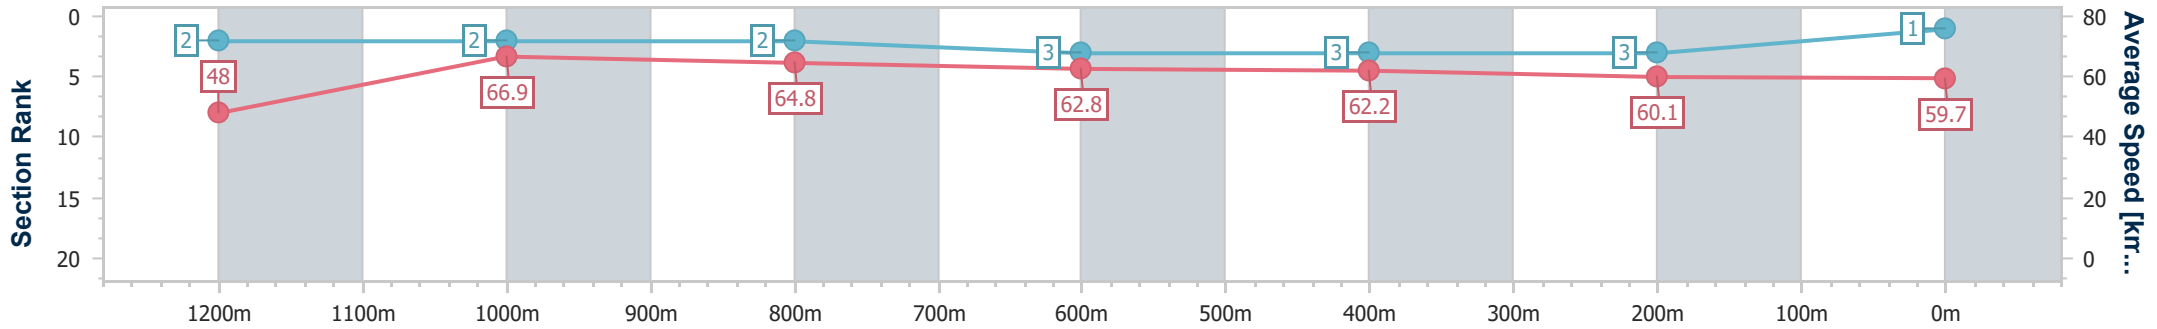

Horse/Jockey Name	Just Flying
Final Rank	1
Fastest Section Time (Section)	0:10.74 (1200m)
Top Speed [km/h] (Section)	68.4 (1200m)
Race State	Finished

Ipswich QLD Professional
Race 7: GORDON'S GIN BENCHMARK 62 Handicap - 1350m
27 December 2024 - 17:20
Track Rating: Good 4, Weather: Fine, Rail Position: +7m Entire

Section	Overall	1200m	1000m	800m	600m	400m	200m
Section Times	1:20.06 [1] (0:11.28)	1:08.78 [2] (0:10.74)	0:58.04 [2] (0:11.12)	0:46.92 [2] (0:11.44)	0:35.48 [3] (0:11.51)	0:23.97 [3] (0:11.91)	0:12.06 [3] (0:12.06)
Average Speed [km/h]	48.0	66.9	64.8	62.8	62.2	60.1	59.7
Top Speed [km/h]	65.8	68.4	66.2	64.4	63.4	62.1	61.4
Avg. Dist. to Rail [m]	0.9	0.5	0.5	1.0	1.2	0.8	1.1
Avg. Stride Freq. [Hz]	2.3	2.4	2.3	2.2	2.3	2.3	2.3
Avg. Stride Length [m]	6.0	7.8	7.9	7.9	7.6	7.3	7.2

- [ ] Ranking at each section and finish
- -.-.- No data available at this section
- NA No data available