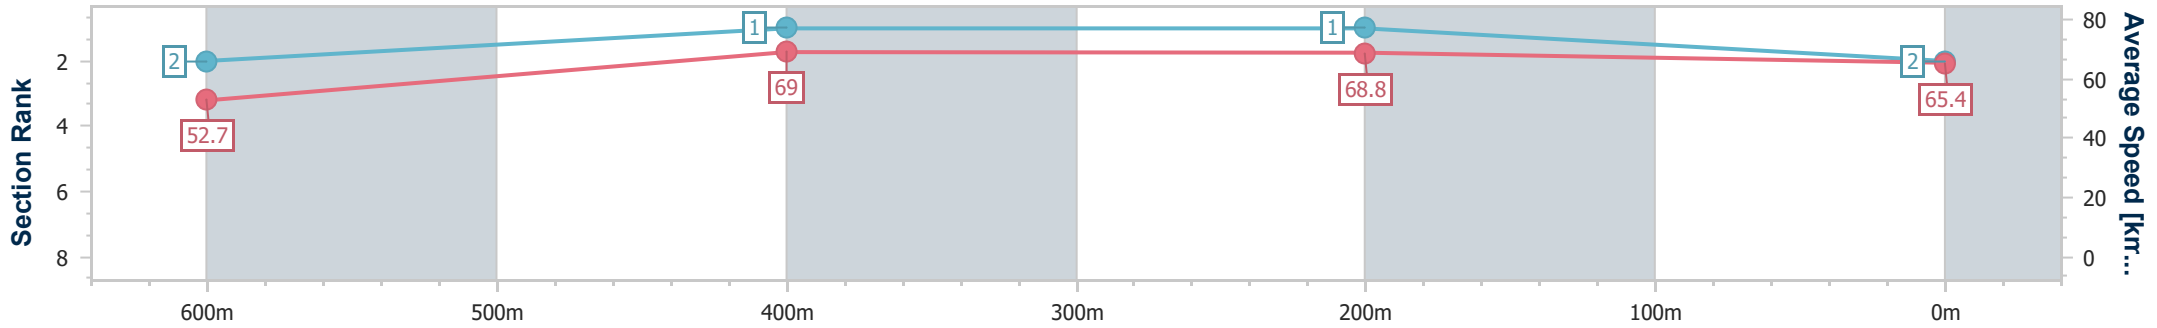

Horse/Jockey Name	Bonfire Spark
Final Rank	2
Fastest Section Time (Section)	0:10.43 (600m)
Top Speed [km/h] (Section)	69.7 (400m)
Race State	Finished

Ipswich QLD Professional
Race 3: RED BULL AUSTRALIA QTIS Three-Year-Old
BENCHMARK 65 Handicap - 800m

27 December 2024 - 14:44

Track Rating: Good 4, Weather: Fine, Rail Position: +7m Entire

Section	Overall	600m	400m	200m
Section Times	0:45.55 [2] (0:13.68)	0:31.87 [2] (0:10.43)	0:21.44 [1] (0:10.43)	0:11.01 [1] (0:11.01)
Average Speed [km/h]	52.7	69.0	68.8	65.4
Top Speed [km/h]	68.4	69.5	69.7	68.0
Avg. Dist. to Rail [m]	2.7	0.7	1.0	2.1
Avg. Stride Freq. [Hz]	2.5	2.6	2.6	2.5
Avg. Stride Length [m]	6.1	7.4	7.3	7.3

- [ ] Ranking at each section and finish
- -.-.- No data available at this section
- NA No data available