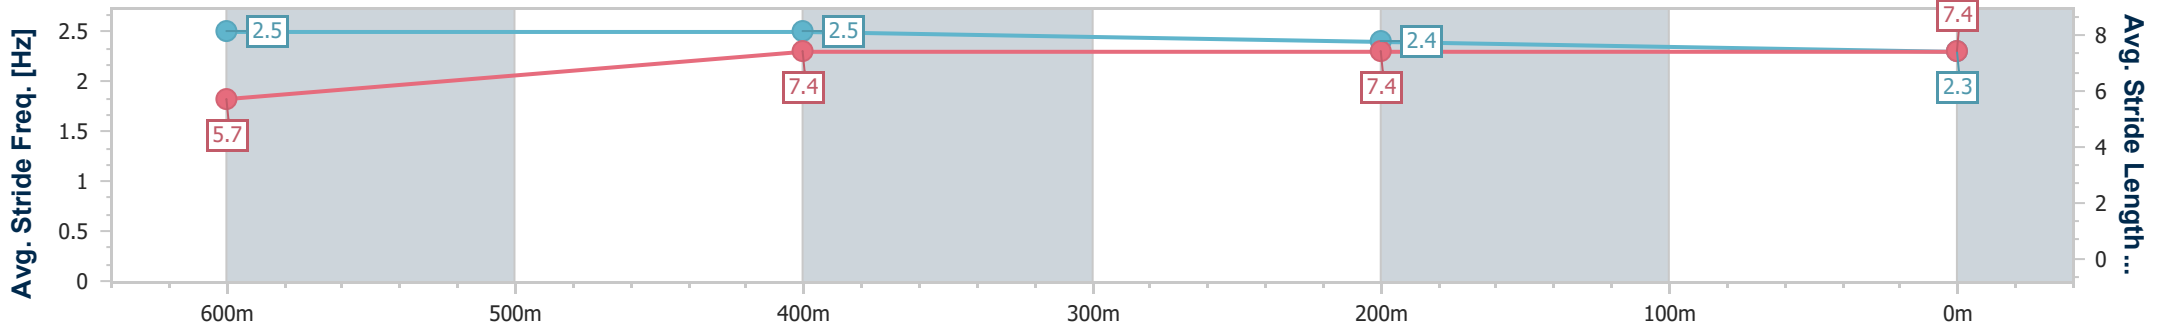

Horse/Jockey Name	Happy Coffee
Final Rank	8
Fastest Section Time (Section)	0:10.56 (600m)
Top Speed [km/h] (Section)	69.1 (600m)
Race State	Finished

Ipswich QLD Professional
Race 2: GREAT NORTHERN QTIS Two-Year-Old Handicap - 800m

27 December 2024 - 14:04

Track Rating: Good 4, Weather: Fine, Rail Position: +7m Entire

Section	Overall	600m	400m	200m
Section Times	0:47.24 [8] (0:14.22)	0:33.02 [8] (0:10.56)	0:22.46 [8] (0:10.99)	0:11.47 [8] (0:11.47)
Average Speed [km/h]	50.7	68.2	65.6	62.8
Top Speed [km/h]	69.1	69.1	67.4	64.0
Avg. Dist. to Rail [m]	4.4	0.7	0.5	3.1
Avg. Stride Freq. [Hz]	2.5	2.5	2.4	2.3
Avg. Stride Length [m]	5.7	7.4	7.4	7.4

- [ ] Ranking at each section and finish
- -.-.- No data available at this section
- NA No data available