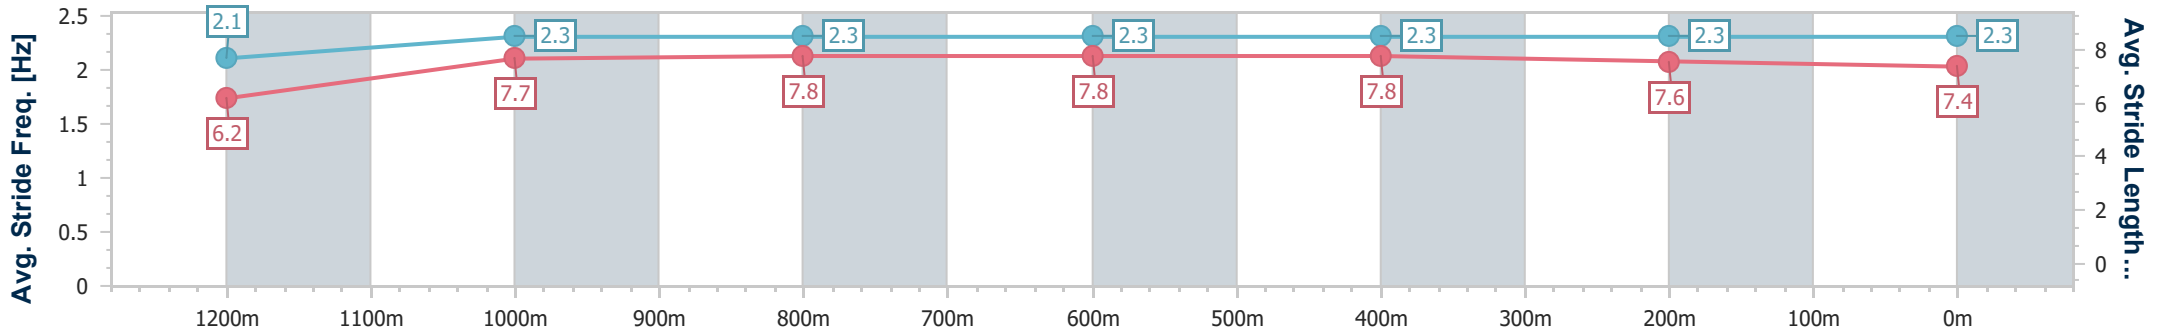

### Ipswich QLD Professional

Race 6: TAB Class 6 Handicap - 1350m

27 December 2024 - 16:44

Track Rating: Good 4, Weather: Fine, Rail Position: +7m Entire

Section	Overall	1200m	1000m	800m	600m	400m	200m
Section Times	1:20.41 [6] (0:12.04)	1:08.37 [7] (0:11.25)	0:57.12 [7] (0:11.39)	0:45.73 [7] (0:11.08)	0:34.65 [7] (0:11.11)	0:23.54 [7] (0:11.50)	0:12.04 [7] (0:12.04)
Average Speed [km/h]	44.9	63.9	63.1	64.8	64.9	63.3	59.6
Top Speed [km/h]	63.4	64.4	64.1	66.2	66.3	64.7	62.1
Avg. Dist. to Rail [m]	4.3	1.1	0.7	1.1	0.5	3.7	6.4
Avg. Stride Freq. [Hz]	2.1	2.3	2.3	2.3	2.3	2.3	2.3
Avg. Stride Length [m]	6.2	7.7	7.8	7.8	7.8	7.6	7.4