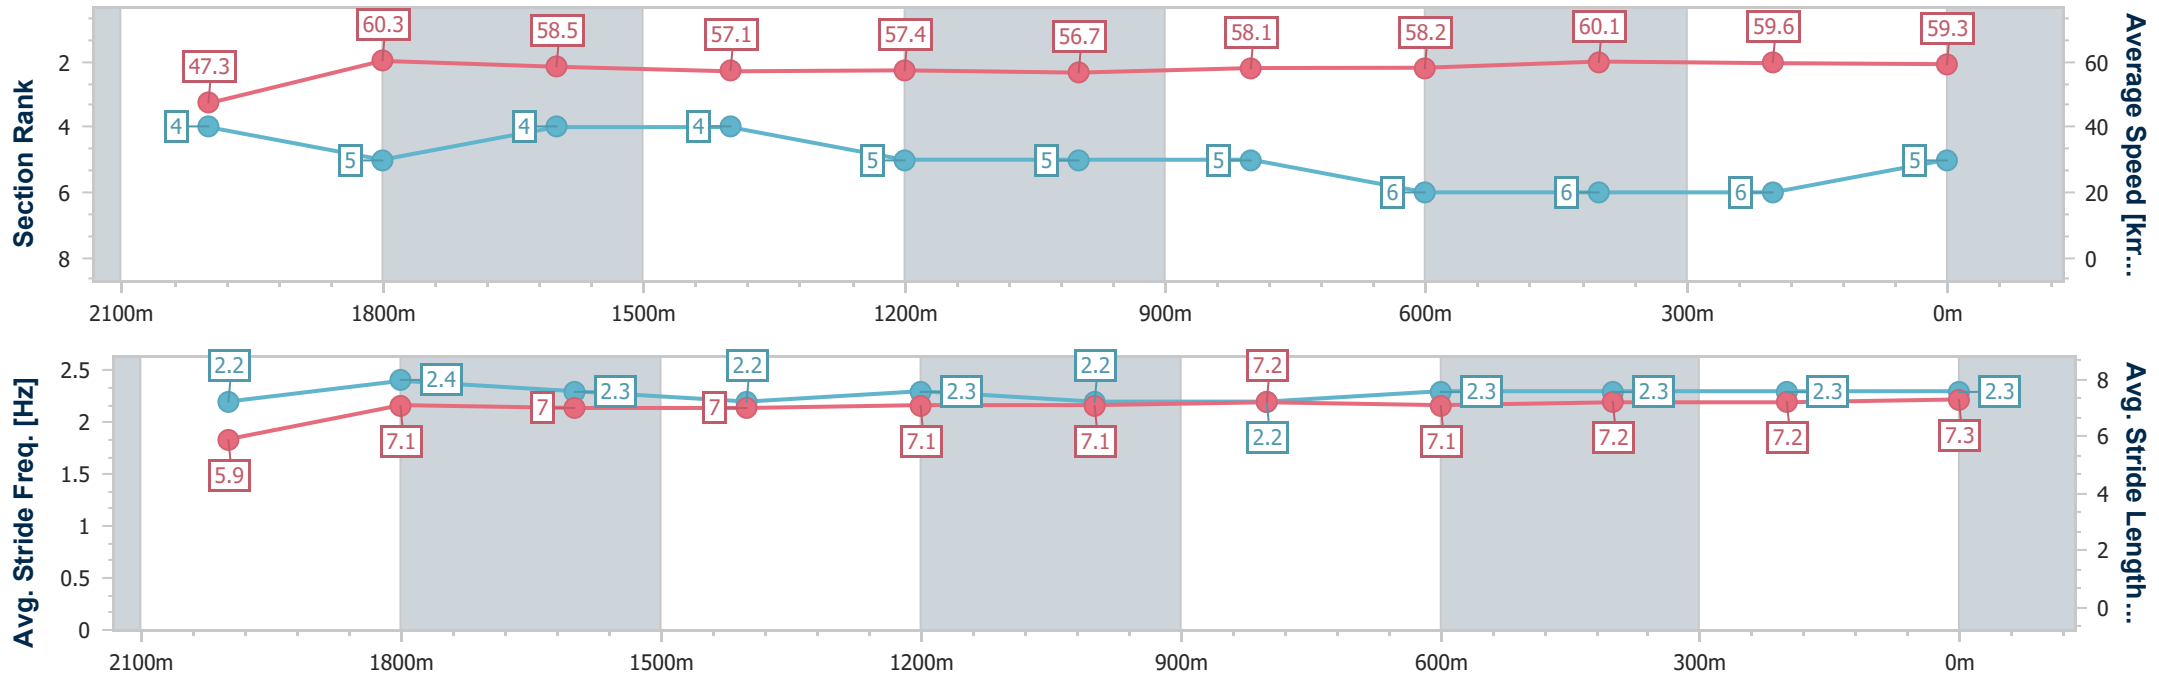

### Ipswich QLD Professional

Race 1: SCHWEPPE'S BENCHMARK 68 Handicap - 2190m

27 December 2024 - 13:29

Track Rating: Good 4, Weather: Fine, Rail Position: +7m Entire

Section	Overall	2000m	1800m	1600m	1400m	1200m	1000m	800m	600m	400m	200m
Section Times	2:17.02 [5] (0:14.48)	2:02.54 [4] (0:11.80)	1:50.74 [5] (0:12.21)	1:38.53 [4] (0:12.57)	1:25.96 [4] (0:12.55)	1:13.41 [5] (0:12.71)	1:00.70 [5] (0:12.38)	0:48.32 [5] (0:12.19)	0:36.13 [6] (0:11.97)	0:24.16 [6] (0:12.07)	0:12.09 [6] (0:12.09)
Average Speed [km/h]	47.3	60.3	58.5	57.1	57.4	56.7	58.1	58.2	60.1	59.6	59.3
Top Speed [km/h]	57.9	62.8	62.3	59.7	58.7	58.3	59.5	60.1	61.4	60.9	61.4
Avg. Dist. to Rail [m]	0.9	0.7	0.6	0.5	0.2	0.2	0.2	0.5	0.5	0.5	1.2
Avg. Stride Freq. [Hz]	2.2	2.4	2.3	2.2	2.3	2.2	2.2	2.3	2.3	2.3	2.3
Avg. Stride Length [m]	5.9	7.1	7.0	7.0	7.1	7.1	7.2	7.1	7.2	7.2	7.3