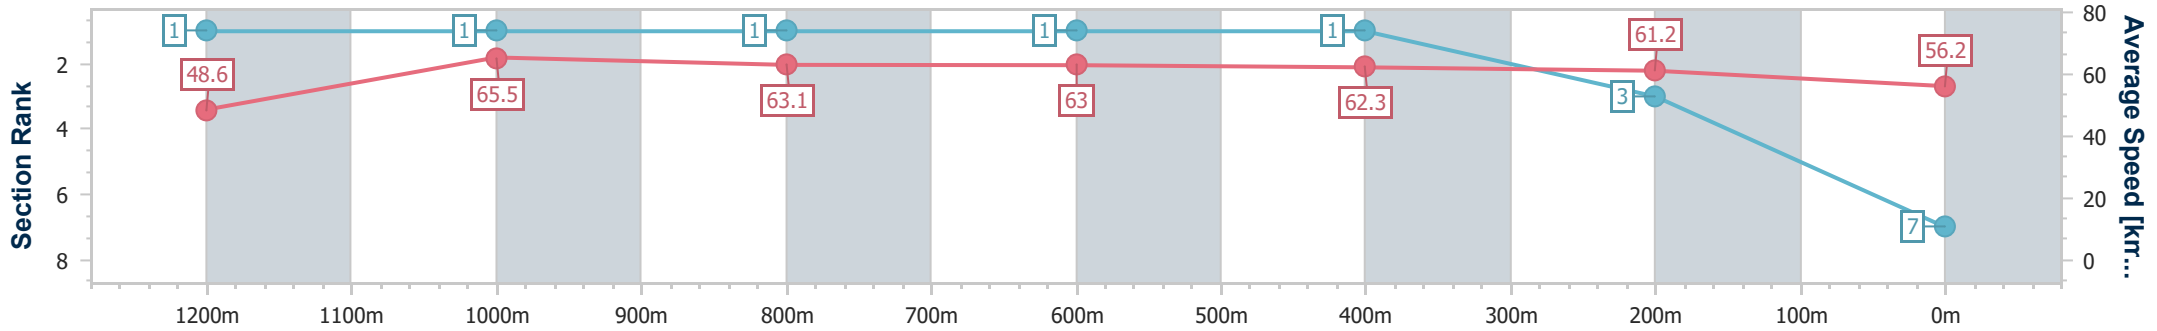

### Ipswich QLD Professional

Race 6: TAB Class 6 Handicap - 1350m

27 December 2024 - 16:44

Track Rating: Good 4, Weather: Fine, Rail Position: +7m Entire

Section	Overall	1200m	1000m	800m	600m	400m	200m
Section Times	1:20.87 [7] (0:11.13)	1:09.74 [1] (0:10.99)	0:58.75 [1] (0:11.34)	0:47.41 [1] (0:11.35)	0:36.06 [1] (0:11.49)	0:24.57 [1] (0:11.74)	0:12.83 [3] (0:12.83)
Average Speed [km/h]	48.6	65.5	63.1	63.0	62.3	61.2	56.2
Top Speed [km/h]	65.3	66.9	65.3	63.7	63.2	62.8	60.8
Avg. Dist. to Rail [m]	0.5	0.5	1.3	1.7	1.4	0.5	0.2
Avg. Stride Freq. [Hz]	2.4	2.3	2.3	2.3	2.3	2.3	2.2
Avg. Stride Length [m]	5.8	7.8	7.7	7.7	7.5	7.2	7.1