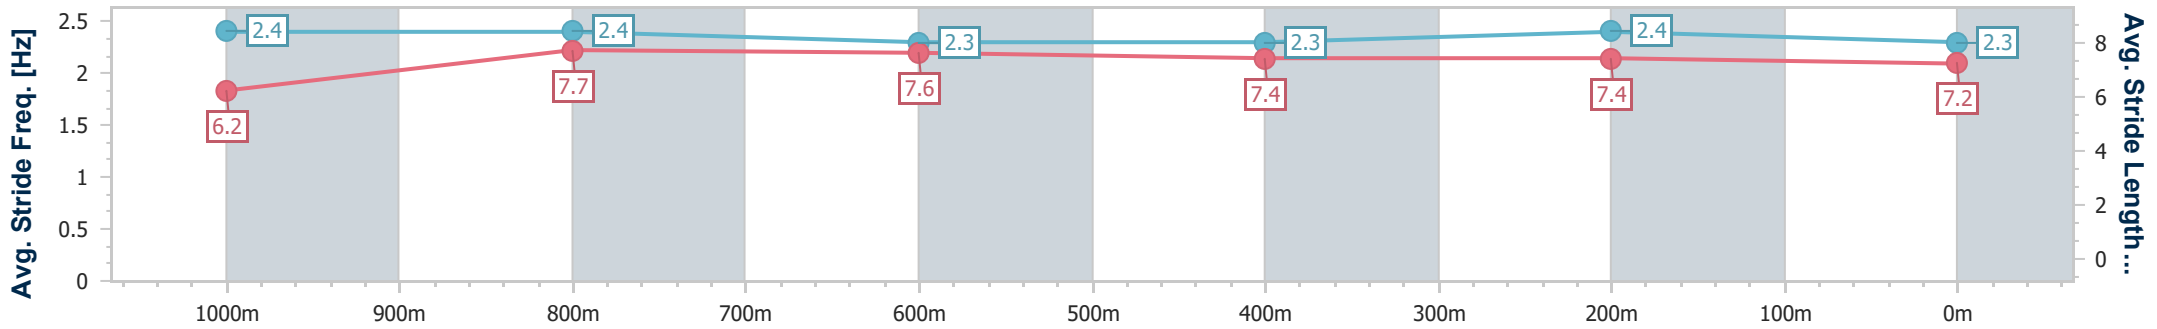

### Ipswich QLD Professional

Race 5: BARRIER REEF POOLS Maiden Plate - 1200m

27 December 2024 - 16:04

Track Rating: Good 4, Weather: Fine, Rail Position: +7m Entire

Section	Overall	1000m	800m	600m	400m	200m
Section Times	1:10.90 [3] (0:13.78)	0:57.12 [5] (0:10.79)	0:46.33 [5] (0:11.31)	0:35.02 [5] (0:11.38)	0:23.64 [5] (0:11.50)	0:12.14 [4] (0:12.14)
Average Speed [km/h]	52.2	66.6	63.4	62.9	62.5	59.4
Top Speed [km/h]	68.9	68.9	64.2	64.7	63.1	61.9
Avg. Dist. to Rail [m]	3.3	0.7	1.7	1.2	1.0	3.5
Avg. Stride Freq. [Hz]	2.4	2.4	2.3	2.3	2.4	2.3
Avg. Stride Length [m]	6.2	7.7	7.6	7.4	7.4	7.2