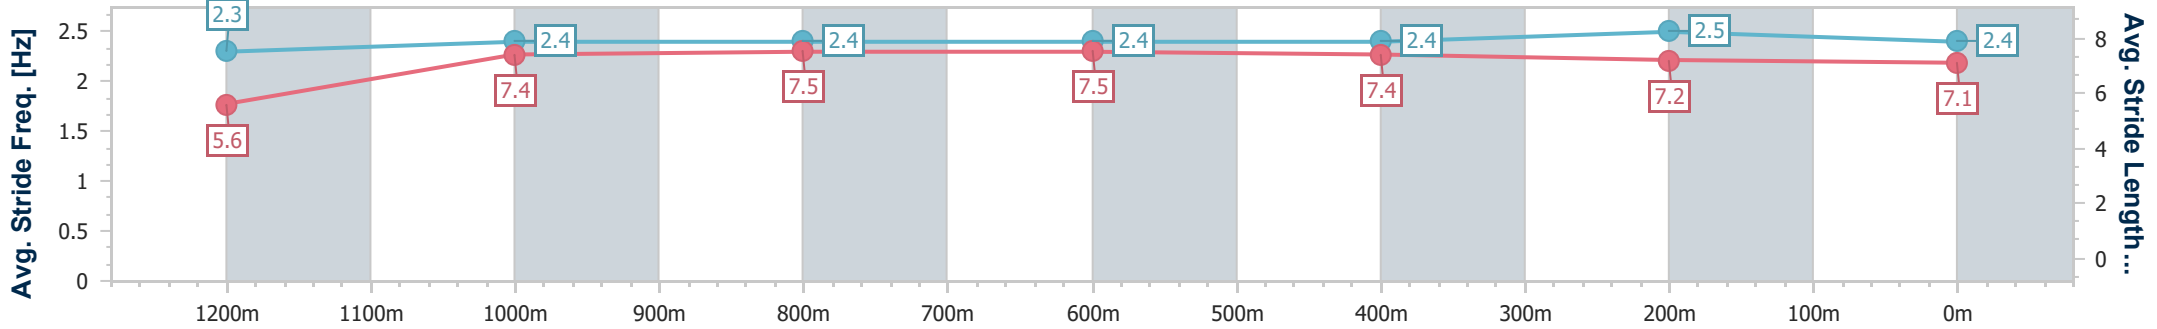

### Ipswich QLD Professional

Race 6: TAB Class 6 Handicap - 1350m

27 December 2024 - 16:44

Track Rating: Good 4, Weather: Fine, Rail Position: +7m Entire

Section	Overall	1200m	1000m	800m	600m	400m	200m
Section Times	1:19.88 [3] (0:11.77)	1:08.11 [6] (0:11.18)	0:56.93 [5] (0:11.41)	0:45.52 [5] (0:11.16)	0:34.36 [5] (0:11.17)	0:23.19 [5] (0:11.44)	0:11.75 [5] (0:11.75)
Average Speed [km/h]	46.1	64.2	63.1	64.8	64.7	63.8	61.0
Top Speed [km/h]	64.3	65.3	63.8	65.8	65.9	64.5	63.3
Avg. Dist. to Rail [m]	2.6	0.9	0.3	0.2	1.0	3.5	4.0
Avg. Stride Freq. [Hz]	2.3	2.4	2.4	2.4	2.4	2.5	2.4
Avg. Stride Length [m]	5.6	7.4	7.5	7.5	7.4	7.2	7.1