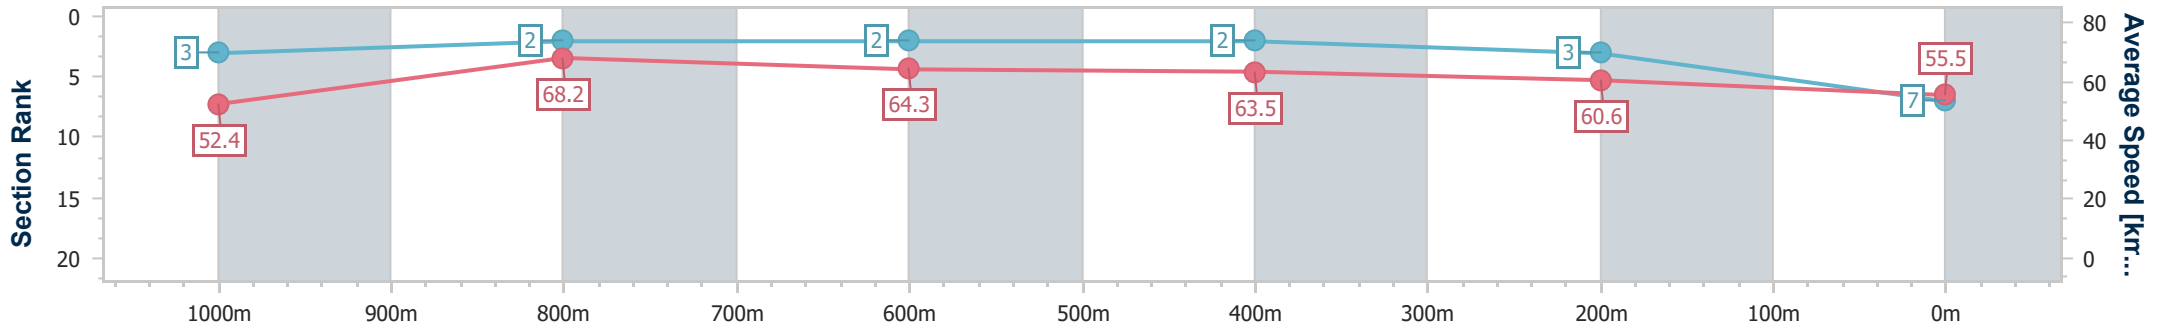

### Ipswich QLD Professional

Race 5: BARRIER REEF POOLS Maiden Plate - 1200m

27 December 2024 - 16:04

Track Rating: Good 4, Weather: Fine, Rail Position: +7m Entire

Section	Overall	1000m	800m	600m	400m	200m
Section Times	1:11.57 [7] (0:13.69)	0:57.88 [3] (0:10.57)	0:47.31 [2] (0:11.18)	0:36.13 [2] (0:11.30)	0:24.83 [2] (0:11.89)	0:12.94 [3] (0:12.94)
Average Speed [km/h]	52.4	68.2	64.3	63.5	60.6	55.5
Top Speed [km/h]	70.5	70.7	65.5	64.5	62.6	59.2
Avg. Dist. to Rail [m]	4.6	0.7	1.0	0.7	0.3	0.8
Avg. Stride Freq. [Hz]	2.4	2.5	2.3	2.4	2.4	2.3
Avg. Stride Length [m]	6.2	7.7	7.7	7.4	7.1	6.8