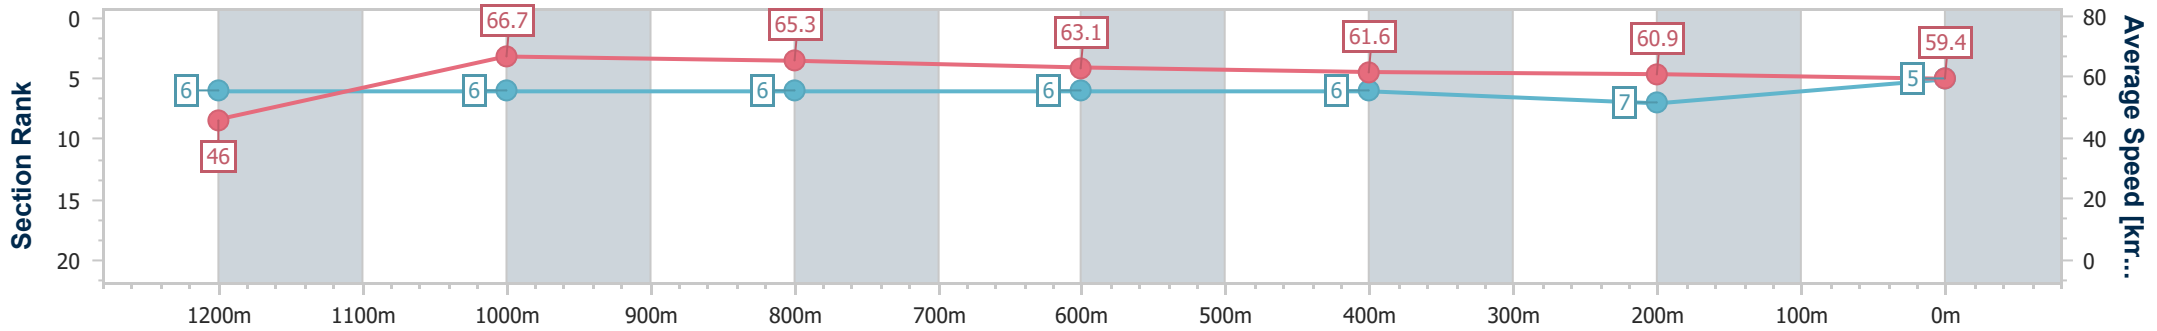

Horse/Jockey Name	Security Advisor
Final Rank	5
Fastest Section Time (Section)	0:10.80 (1200m)
Top Speed [km/h] (Section)	67.4 (1200m)
Race State	Finished

Ipswich QLD Professional
Race 7: GORDON'S GIN BENCHMARK 62 Handicap - 1350m
27 December 2024 - 17:20
Track Rating: Good 4, Weather: Fine, Rail Position: +7m Entire

Section	Overall	1200m	1000m	800m	600m	400m	200m
Section Times	1:20.53 [5] (0:11.71)	1:08.82 [6] (0:10.80)	0:58.02 [6] (0:11.00)	0:47.02 [6] (0:11.37)	0:35.65 [6] (0:11.66)	0:23.99 [6] (0:11.88)	0:12.11 [7] (0:12.11)
Average Speed [km/h]	46.0	66.7	65.3	63.1	61.6	60.9	59.4
Top Speed [km/h]	64.7	67.4	66.8	64.2	62.4	61.6	61.6
Avg. Dist. to Rail [m]	2.4	1.5	0.6	1.3	0.8	1.3	3.5
Avg. Stride Freq. [Hz]	2.2	2.3	2.3	2.2	2.2	2.3	2.2
Avg. Stride Length [m]	6.0	7.9	7.9	7.9	7.6	7.5	7.5

- [ ] Ranking at each section and finish
- -.-.- No data available at this section
- NA No data available