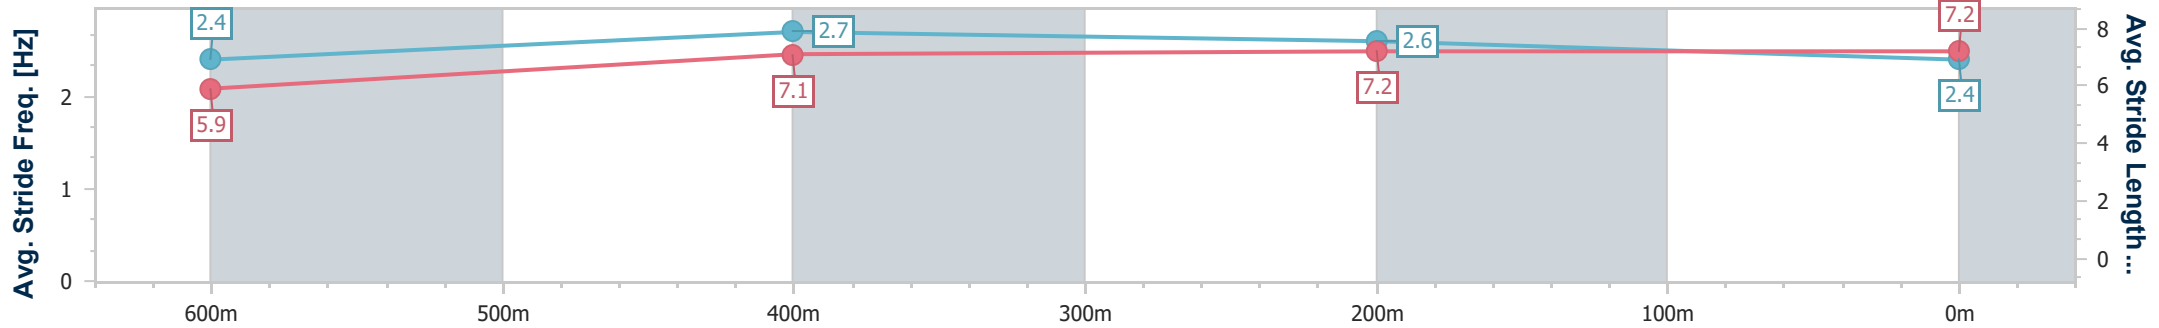

Horse/Jockey Name	Goldarnie
Final Rank	6
Fastest Section Time (Section)	0:10.55 (600m)
Top Speed [km/h] (Section)	69.3 (600m)
Race State	Finished

Ipswich QLD Professional
Race 2: GREAT NORTHERN QTIS Two-Year-Old Handicap - 800m

27 December 2024 - 14:04

Track Rating: Good 4, Weather: Fine, Rail Position: +7m Entire

Section	Overall	600m	400m	200m
Section Times	0:46.71 [6] (0:14.07)	0:32.64 [5] (0:10.55)	0:22.09 [7] (0:10.82)	0:11.27 [6] (0:11.27)
Average Speed [km/h]	51.2	68.2	67.0	63.8
Top Speed [km/h]	68.8	69.3	68.3	66.3
Avg. Dist. to Rail [m]	2.3	0.6	1.7	4.0
Avg. Stride Freq. [Hz]	2.4	2.7	2.6	2.4
Avg. Stride Length [m]	5.9	7.1	7.2	7.2

- [ ] Ranking at each section and finish
- -.-.- No data available at this section
- NA No data available