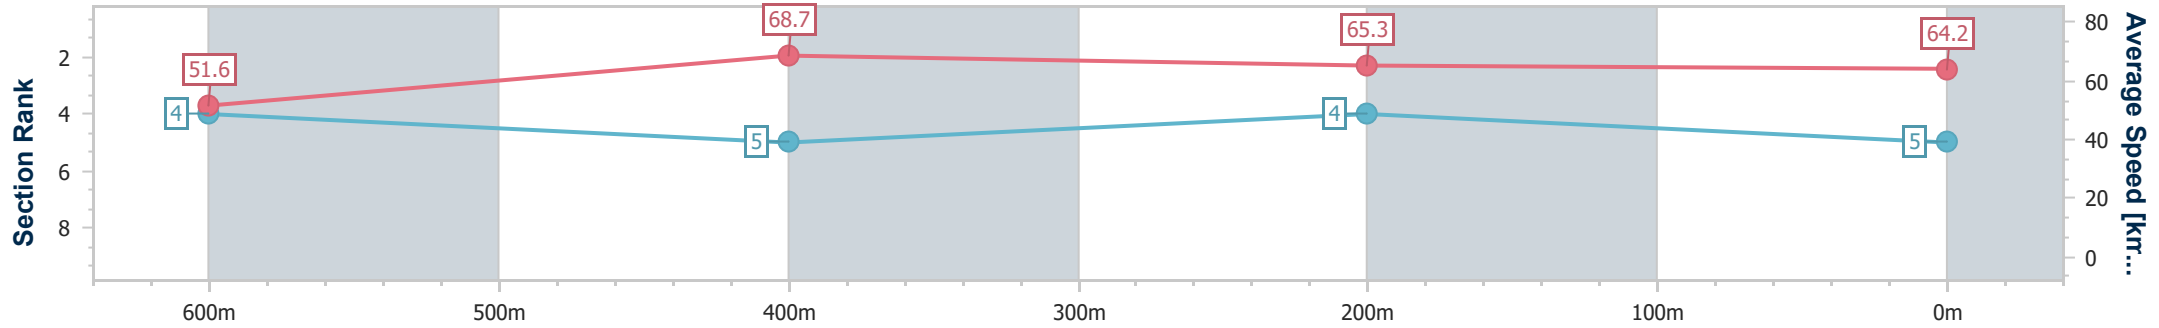

Horse/Jockey Name	Stiktodascrypt
Final Rank	5
Fastest Section Time (Section)	0:10.42 (600m)
Top Speed [km/h] (Section)	70.1 (600m)
Race State	Finished

Ipswich QLD Professional
Race 2: GREAT NORTHERN QTIS Two-Year-Old Handicap - 800m

27 December 2024 - 14:04

Track Rating: Good 4, Weather: Fine, Rail Position: +7m Entire

Section	Overall	600m	400m	200m
Section Times	0:46.65 [5] (0:14.02)	0:32.63 [4] (0:10.42)	0:22.21 [5] (0:10.97)	0:11.24 [4] (0:11.24)
Average Speed [km/h]	51.6	68.7	65.3	64.2
Top Speed [km/h]	69.3	70.1	67.3	66.2
Avg. Dist. to Rail [m]	0.9	1.8	0.7	0.4
Avg. Stride Freq. [Hz]	2.5	2.5	2.4	2.3
Avg. Stride Length [m]	5.8	7.6	7.4	7.7

- [ ] Ranking at each section and finish
- -.-.- No data available at this section
- NA No data available