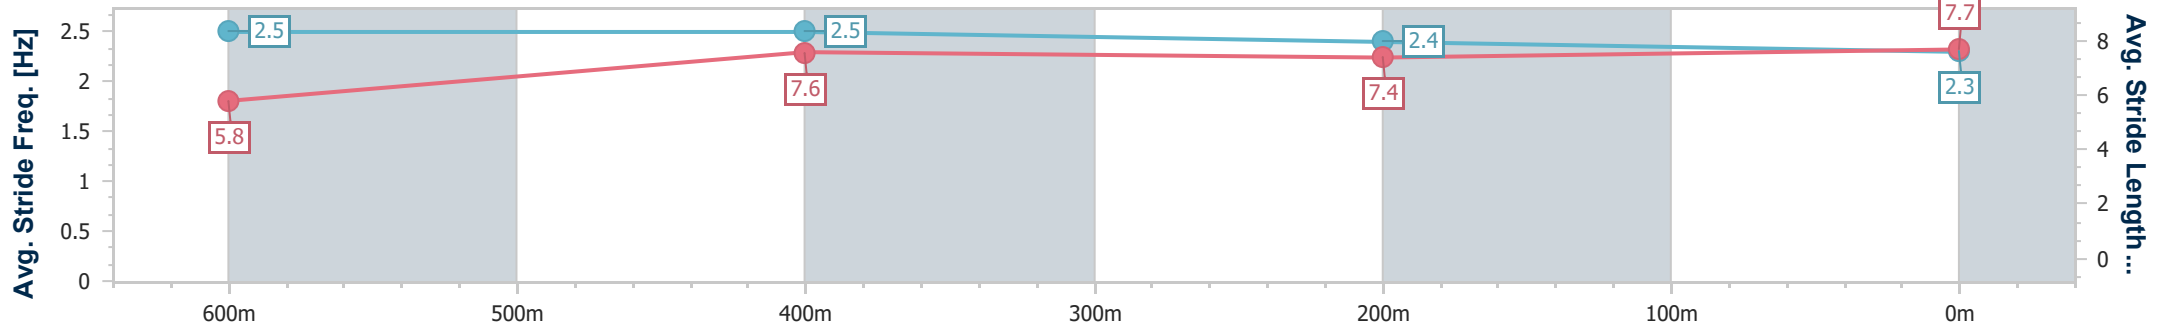

Horse/Jockey Name	Stiktodascrypt
Final Rank	5
Fastest Section Time (Section)	0:10.42 (600m)
Top Speed [km/h] (Section)	70.1 (600m)
Race State	Finished

Ipswich QLD Professional
Race 2: GREAT NORTHERN QTIS Two-Year-Old Handicap - 800m

27 December 2024 - 14:04

Track Rating: Good 4, Weather: Fine, Rail Position: +7m Entire

Section	Overall	600m	400m	200m
Section Times	0:46.65 [5] (0:14.02)	0:32.63 [4] (0:10.42)	0:22.21 [5] (0:10.97)	0:11.24 [4] (0:11.24)
Average Speed [km/h]	51.6	68.7	65.3	64.2
Top Speed [km/h]	69.3	70.1	67.3	66.2
Avg. Dist. to Rail [m]	0.9	1.8	0.7	0.4
Avg. Stride Freq. [Hz]	2.5	2.5	2.4	2.3
Avg. Stride Length [m]	5.8	7.6	7.4	7.7

- [ ] Ranking at each section and finish
- -.-.- No data available at this section
- NA No data available