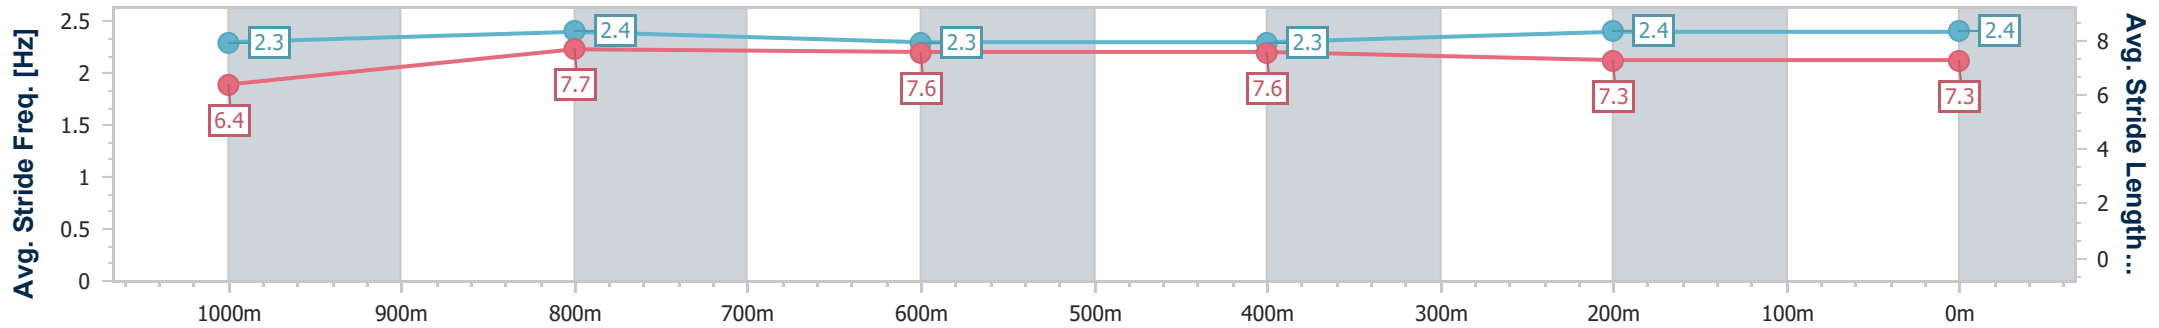

### Ipswich QLD Professional

Race 4: IMPERIAL RACING Class 4 Handicap - 1200m

27 December 2024 - 15:24

Track Rating: Good 4, Weather: Fine, Rail Position: +7m Entire

Section	Overall	1000m	800m	600m	400m	200m
Section Times	1:10.14 [1] (0:13.76)	0:56.38 [1] (0:11.11)	0:45.27 [1] (0:11.32)	0:33.95 [1] (0:11.28)	0:22.67 [1] (0:11.18)	0:11.49 [1] (0:11.49)
Average Speed [km/h]	52.3	64.6	62.9	63.8	64.0	62.8
Top Speed [km/h]	66.0	65.9	63.9	64.8	65.6	64.1
Avg. Dist. to Rail [m]	0.5	1.9	2.6	0.8	1.3	1.1
Avg. Stride Freq. [Hz]	2.3	2.4	2.3	2.3	2.4	2.4
Avg. Stride Length [m]	6.4	7.7	7.6	7.6	7.3	7.3