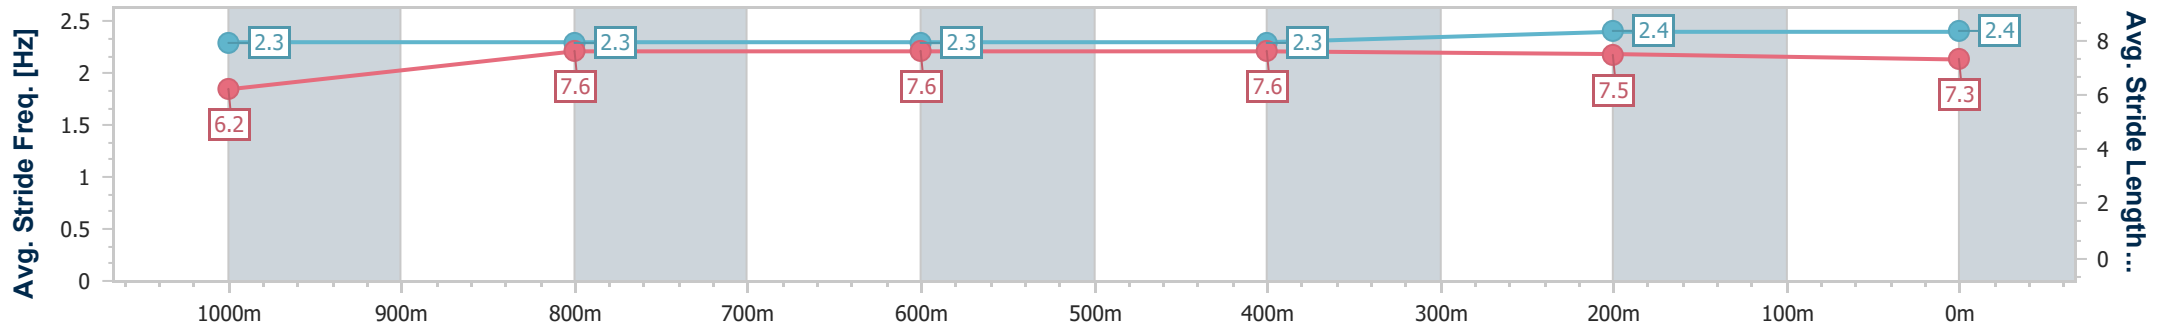

### Ipswich QLD Professional

Race 4: IMPERIAL RACING Class 4 Handicap - 1200m

27 December 2024 - 15:24

Track Rating: Good 4, Weather: Fine, Rail Position: +7m Entire

Section	Overall	1000m	800m	600m	400m	200m
Section Times	1:10.29 [2] (0:14.03)	0:56.26 [3] (0:11.16)	0:45.10 [4] (0:11.34)	0:33.76 [4] (0:11.20)	0:22.56 [3] (0:11.05)	0:11.51 [3] (0:11.51)
Average Speed [km/h]	51.4	64.6	63.3	64.4	65.5	62.5
Top Speed [km/h]	66.2	66.0	64.2	65.5	66.5	66.0
Avg. Dist. to Rail [m]	3.9	0.4	0.5	0.4	2.2	4.2
Avg. Stride Freq. [Hz]	2.3	2.3	2.3	2.3	2.4	2.4
Avg. Stride Length [m]	6.2	7.6	7.6	7.6	7.5	7.3