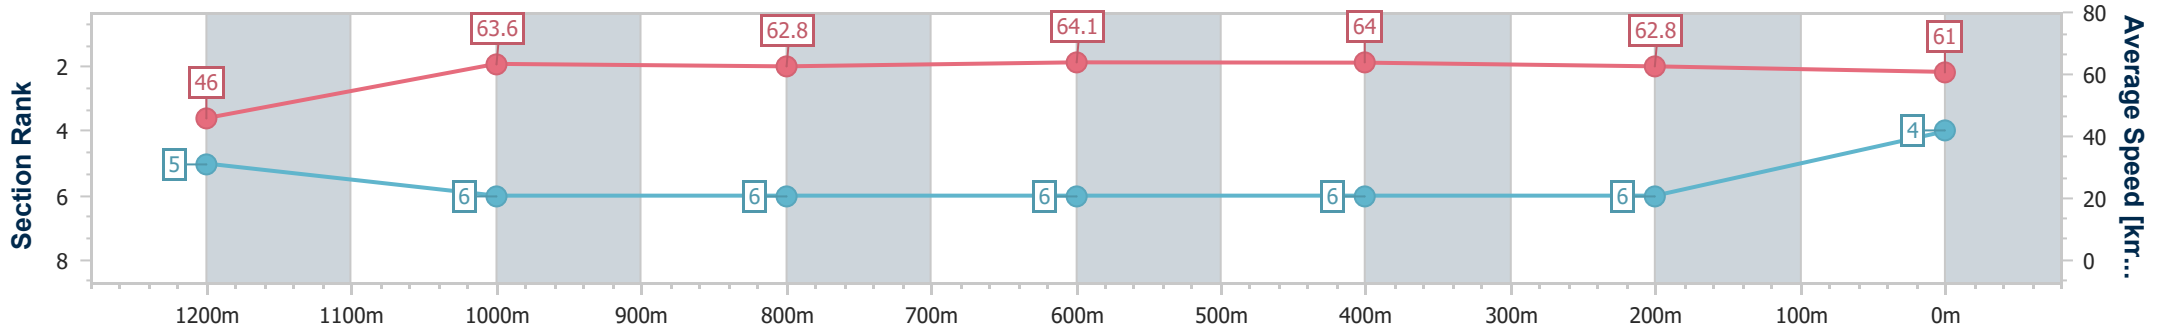

### Ipswich QLD Professional

Race 6: TAB Class 6 Handicap - 1350m

27 December 2024 - 16:44

Track Rating: Good 4, Weather: Fine, Rail Position: +7m Entire

Section	Overall	1200m	1000m	800m	600m	400m	200m
Section Times	1:20.10 [4] (0:11.71)	1:08.39 [5] (0:11.34)	0:57.05 [6] (0:11.46)	0:45.59 [6] (0:11.13)	0:34.46 [6] (0:11.19)	0:23.27 [6] (0:11.46)	0:11.81 [6] (0:11.81)
Average Speed [km/h]	46.0	63.6	62.8	64.1	64.0	62.8	61.0
Top Speed [km/h]	64.2	64.3	63.6	65.6	65.2	64.0	62.3
Avg. Dist. to Rail [m]	0.9	0.3	0.3	1.7	2.0	1.6	5.6
Avg. Stride Freq. [Hz]	2.2	2.3	2.3	2.3	2.3	2.3	2.3
Avg. Stride Length [m]	5.9	7.7	7.7	7.8	7.7	7.5	7.5