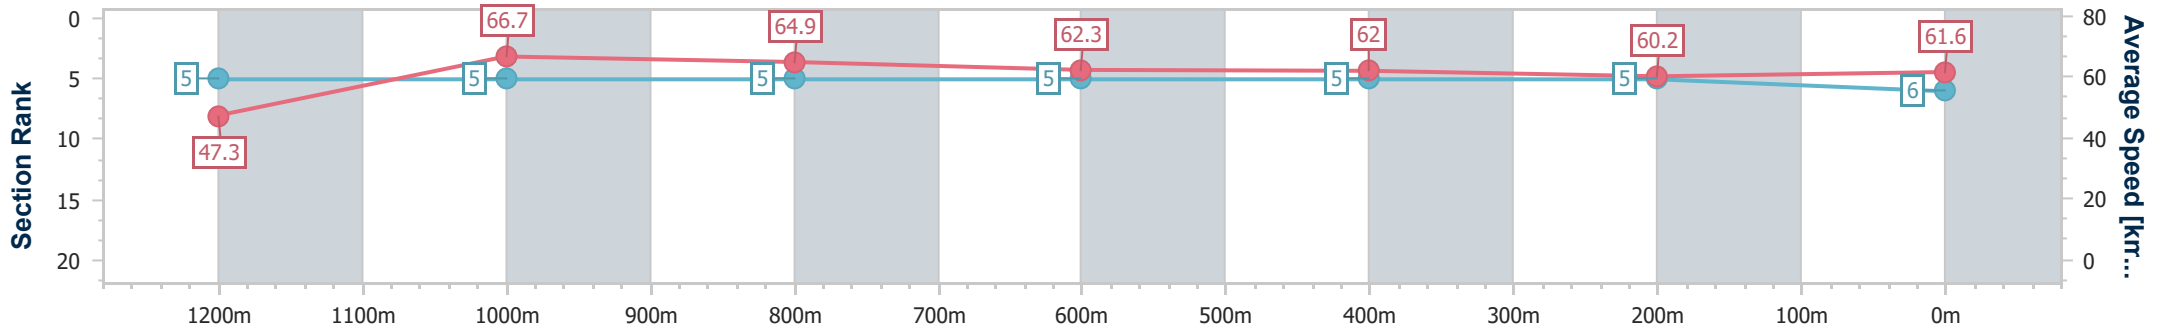

Horse/Jockey Name	Appellant
Final Rank	6
Fastest Section Time (Section)	0:10.77 (1200m)
Top Speed [km/h] (Section)	68.1 (1200m)
Race State	Finished

Ipswich QLD Professional
Race 7: GORDON'S GIN BENCHMARK 62 Handicap - 1350m
27 December 2024 - 17:20
Track Rating: Good 4, Weather: Fine, Rail Position: +7m Entire

Section	Overall	1200m	1000m	800m	600m	400m	200m
Section Times	1:20.58 [6] (0:11.48)	1:09.10 [5] (0:10.77)	0:58.33 [5] (0:11.09)	0:47.24 [5] (0:11.46)	0:35.78 [5] (0:11.56)	0:24.22 [5] (0:11.93)	0:12.29 [5] (0:12.29)
Average Speed [km/h]	47.3	66.7	64.9	62.3	62.0	60.2	61.6
Top Speed [km/h]	65.3	68.1	66.1	63.9	63.0	61.4	64.8
Avg. Dist. to Rail [m]	6.0	0.9	1.0	1.4	1.5	1.5	1.4
Avg. Stride Freq. [Hz]	2.2	2.4	2.3	2.3	2.3	2.3	2.3
Avg. Stride Length [m]	5.9	7.9	7.8	7.7	7.5	7.3	6.9

- [ ] Ranking at each section and finish
- -.-.- No data available at this section
- NA No data available