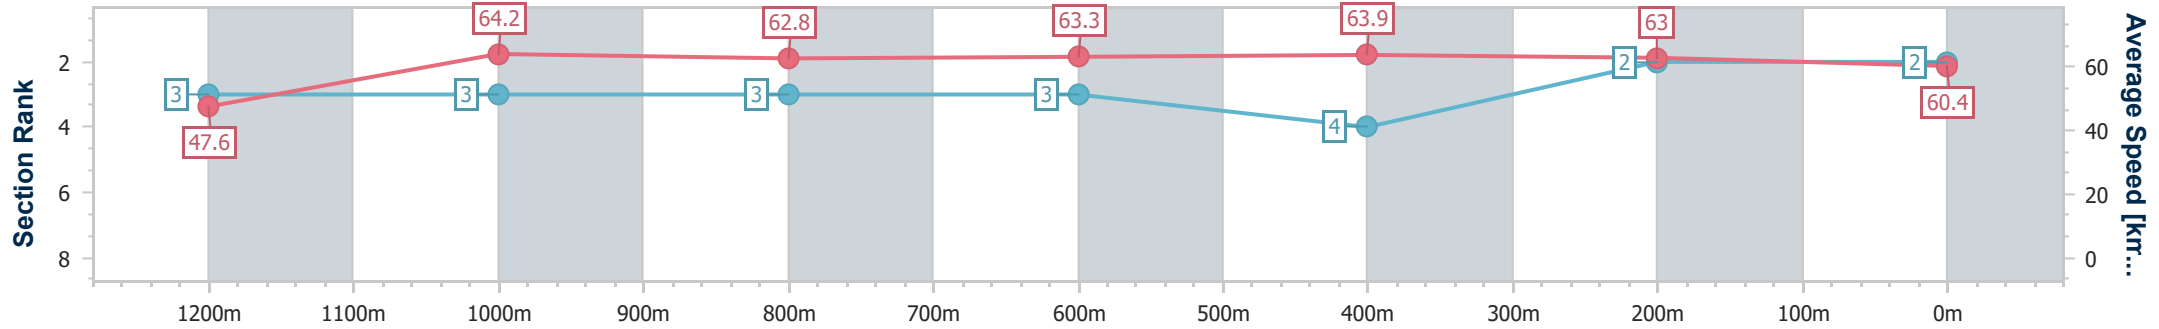

### Ipswich QLD Professional

Race 6: TAB Class 6 Handicap - 1350m

27 December 2024 - 16:44

Track Rating: Good 4, Weather: Fine, Rail Position: +7m Entire

Section	Overall	1200m	1000m	800m	600m	400m	200m
Section Times	1:19.87 [2] (0:11.35)	1:08.52 [3] (0:11.23)	0:57.29 [3] (0:11.41)	0:45.88 [3] (0:11.30)	0:34.58 [3] (0:11.25)	0:23.33 [4] (0:11.42)	0:11.91 [2] (0:11.91)
Average Speed [km/h]	47.6	64.2	62.8	63.3	63.9	63.0	60.4
Top Speed [km/h]	63.7	64.7	63.6	64.6	65.2	63.9	62.7
Avg. Dist. to Rail [m]	0.9	1.3	1.7	1.9	1.0	0.6	2.0
Avg. Stride Freq. [Hz]	2.3	2.5	2.4	2.4	2.5	2.5	2.4
Avg. Stride Length [m]	5.8	7.3	7.2	7.3	7.3	7.1	7.1