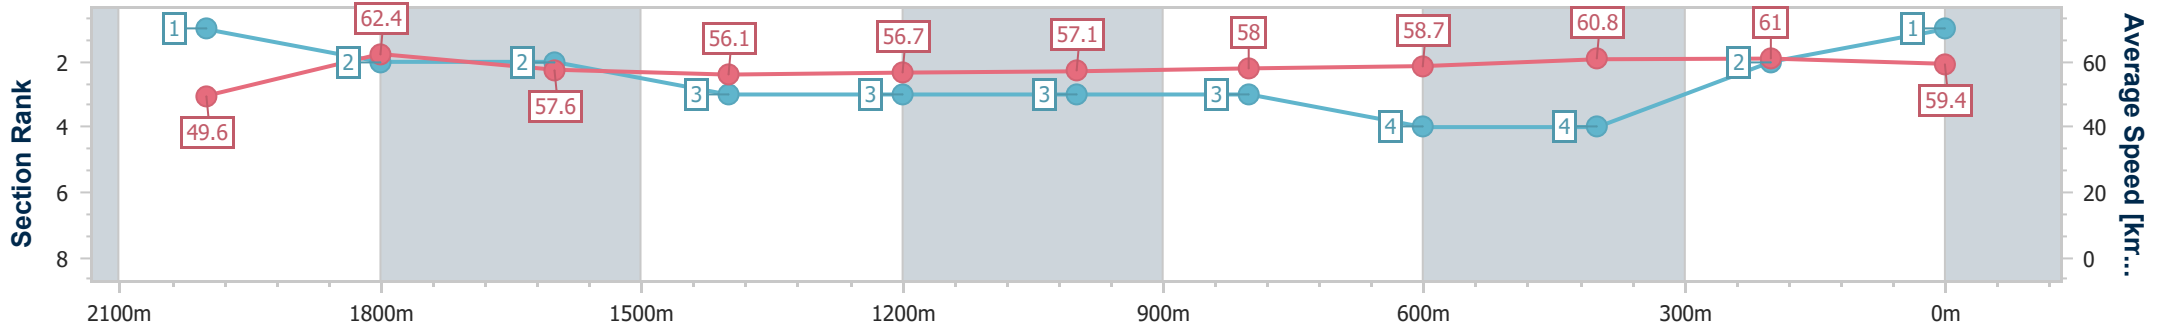

27 December 2024 - 13:29

Track Rating: Good 4, Weather: Fine, Rail Position: +7m Entire

Section	Overall	2000m	1800m	1600m	1400m	1200m	1000m	800m	600m	400m	200m
Section Times	2:16.41 [1] (0:13.83)	2:02.58 [1] (0:11.55)	1:51.03 [2] (0:12.46)	1:38.57 [2] (0:12.84)	1:25.73 [3] (0:12.68)	1:13.05 [3] (0:12.67)	1:00.38 [3] (0:12.41)	0:47.97 [3] (0:12.24)	0:35.73 [4] (0:11.81)	0:23.92 [4] (0:11.81)	0:12.11 [2] (0:12.11)
Average Speed [km/h]	49.6	62.4	57.6	56.1	56.7	57.1	58.0	58.7	60.8	61.0	59.4
Top Speed [km/h]	62.6	63.3	60.4	57.4	57.5	58.1	58.5	60.6	61.6	62.1	61.1
Avg. Dist. to Rail [m]	0.6	0.6	0.4	0.2	0.2	0.4	0.3	0.6	0.5	0.6	1.2
Avg. Stride Freq. [Hz]	2.1	2.1	2.1	2.0	2.0	2.0	2.0	2.0	2.1	2.1	2.0
Avg. Stride Length [m]	6.7	8.0	7.8	7.7	7.8	7.9	8.0	8.1	8.1	8.0	7.9