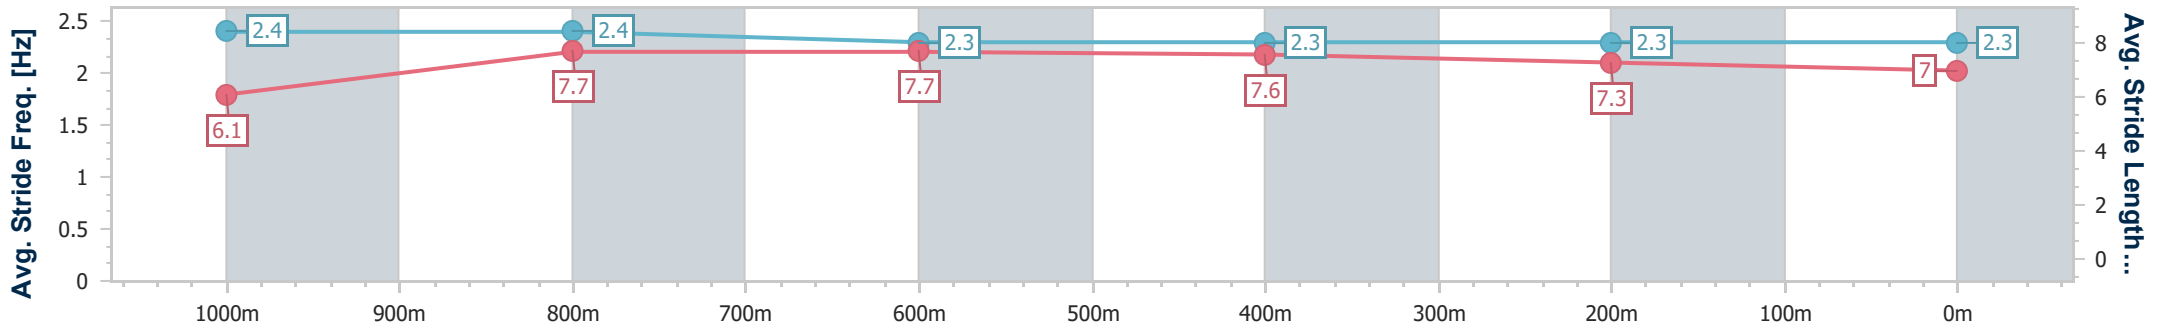

### Ipswich QLD Professional

Race 5: BARRIER REEF POOLS Maiden Plate - 1200m

27 December 2024 - 16:04

Track Rating: Good 4, Weather: Fine, Rail Position: +7m Entire

Section	Overall	1000m	800m	600m	400m	200m
Section Times	1:11.48 [6] (0:13.99)	0:57.49 [7] (0:10.80)	0:46.69 [7] (0:11.27)	0:35.42 [6] (0:11.35)	0:24.07 [6] (0:11.78)	0:12.29 [7] (0:12.29)
Average Speed [km/h]	51.3	66.7	64.1	63.6	61.4	58.6
Top Speed [km/h]	67.9	67.9	65.3	65.2	62.8	60.7
Avg. Dist. to Rail [m]	3.2	0.6	0.2	0.9	2.7	5.8
Avg. Stride Freq. [Hz]	2.4	2.4	2.3	2.3	2.3	2.3
Avg. Stride Length [m]	6.1	7.7	7.7	7.6	7.3	7.0