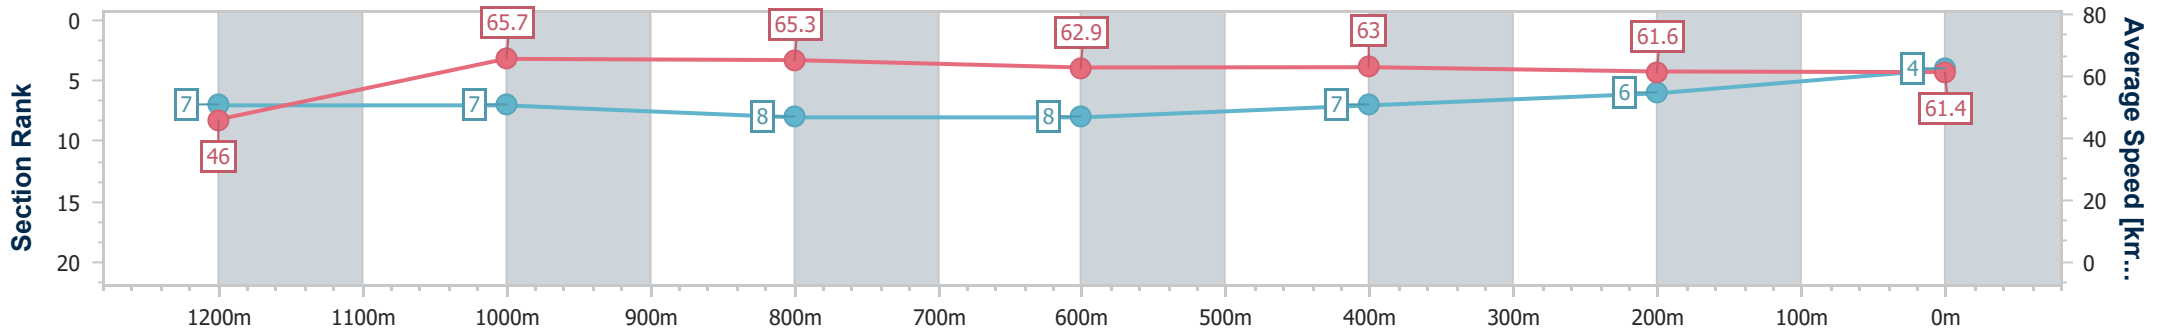

Horse/Jockey Name	Jungle Prince
Final Rank	4
Fastest Section Time (Section)	0:10.98 (1200m)
Top Speed [km/h] (Section)	66.5 (1200m)
Race State	Finished

Ipswich QLD Professional
Race 7: GORDON'S GIN BENCHMARK 62 Handicap - 1350m
27 December 2024 - 17:20
Track Rating: Good 4, Weather: Fine, Rail Position: +7m Entire

Section	Overall	1200m	1000m	800m	600m	400m	200m
Section Times	1:20.18 [4] (0:11.76)	1:08.42 [7] (0:10.98)	0:57.44 [7] (0:11.07)	0:46.37 [8] (0:11.42)	0:34.95 [8] (0:11.49)	0:23.46 [7] (0:11.69)	0:11.77 [6] (0:11.77)
Average Speed [km/h]	46.0	65.7	65.3	62.9	63.0	61.6	61.4
Top Speed [km/h]	64.0	66.5	66.5	64.1	63.6	62.9	62.1
Avg. Dist. to Rail [m]	1.4	0.7	1.6	0.5	0.4	1.7	4.0
Avg. Stride Freq. [Hz]	2.2	2.4	2.3	2.2	2.2	2.2	2.2
Avg. Stride Length [m]	5.8	7.7	7.9	7.8	7.8	7.6	7.7

- [ ] Ranking at each section and finish
- -.-.- No data available at this section
- NA No data available