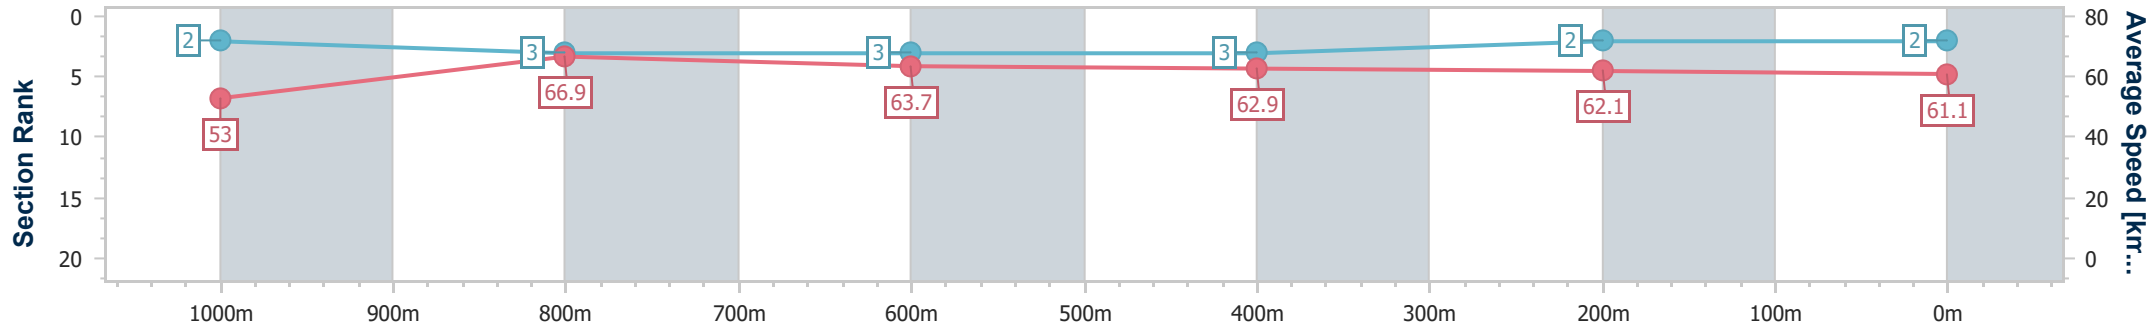

### Ipswich QLD Professional

Race 5: BARRIER REEF POOLS Maiden Plate - 1200m

27 December 2024 - 16:04

Track Rating: Good 4, Weather: Fine, Rail Position: +7m Entire

Section	Overall	1000m	800m	600m	400m	200m
Section Times	1:10.28 [2] (0:13.58)	0:56.70 [2] (0:10.76)	0:45.94 [3] (0:11.23)	0:34.71 [3] (0:11.39)	0:23.32 [3] (0:11.53)	0:11.79 [2] (0:11.79)
Average Speed [km/h]	53.0	66.9	63.7	62.9	62.1	61.1
Top Speed [km/h]	68.5	68.6	64.6	64.6	63.1	62.5
Avg. Dist. to Rail [m]	2.5	0.9	1.8	1.5	1.0	0.6
Avg. Stride Freq. [Hz]	2.3	2.3	2.2	2.2	2.2	2.2
Avg. Stride Length [m]	6.6	8.0	8.1	7.9	7.7	7.7