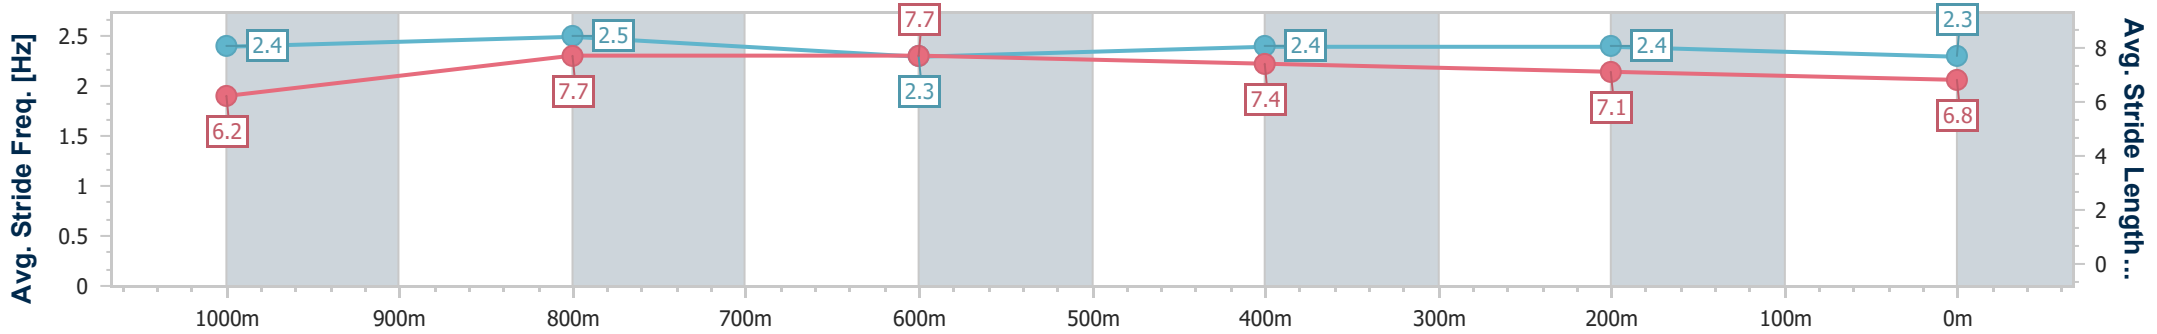

### Ipswich QLD Professional

Race 5: BARRIER REEF POOLS Maiden Plate - 1200m

27 December 2024 - 16:04

Track Rating: Good 4, Weather: Fine, Rail Position: +7m Entire

Section	Overall	1000m	800m	600m	400m	200m
Section Times	1:11.57 [7] (0:13.69)	0:57.88 [3] (0:10.57)	0:47.31 [2] (0:11.18)	0:36.13 [2] (0:11.30)	0:24.83 [2] (0:11.89)	0:12.94 [3] (0:12.94)
Average Speed [km/h]	52.4	68.2	64.3	63.5	60.6	55.5
Top Speed [km/h]	70.5	70.7	65.5	64.5	62.6	59.2
Avg. Dist. to Rail [m]	4.6	0.7	1.0	0.7	0.3	0.8
Avg. Stride Freq. [Hz]	2.4	2.5	2.3	2.4	2.4	2.3
Avg. Stride Length [m]	6.2	7.7	7.7	7.4	7.1	6.8