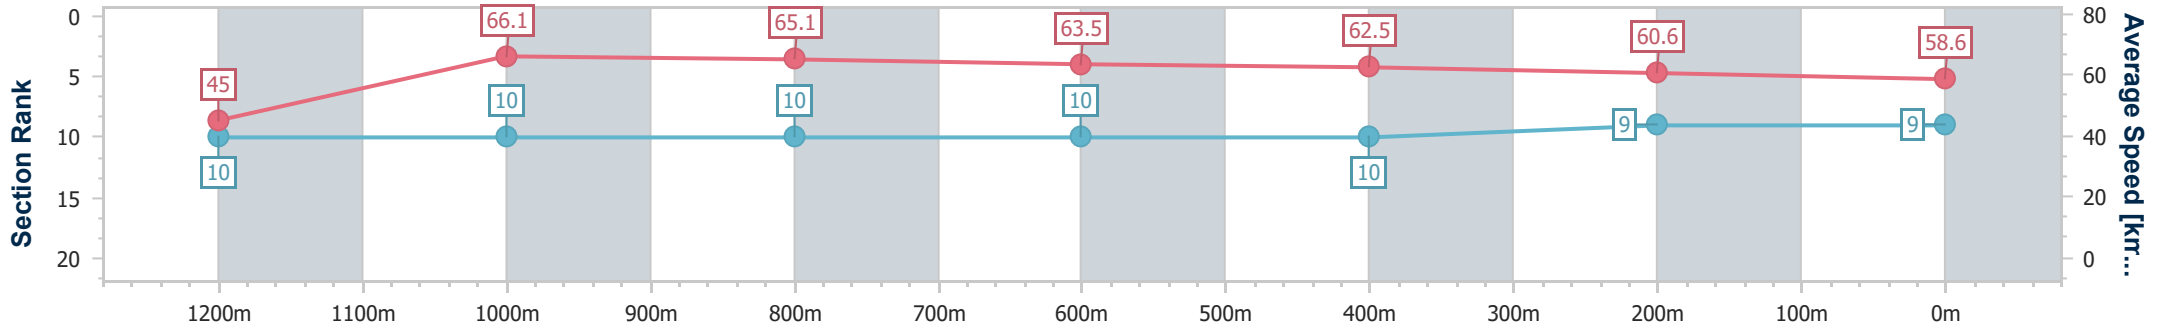

Horse/Jockey Name	One Thing Counts
Final Rank	9
Fastest Section Time (Section)	0:10.91 (1200m)
Top Speed [km/h] (Section)	67.5 (1200m)
Race State	Finished

Ipswich QLD Professional
Race 7: GORDON'S GIN BENCHMARK 62 Handicap - 1350m
27 December 2024 - 17:20
Track Rating: Good 4, Weather: Fine, Rail Position: +7m Entire

Section	Overall	1200m	1000m	800m	600m	400m	200m
Section Times	1:21.23 [9] (0:12.07)	1:09.16 [10] (0:10.91)	0:58.25 [10] (0:11.11)	0:47.14 [10] (0:11.34)	0:35.80 [10] (0:11.52)	0:24.28 [10] (0:11.98)	0:12.30 [9] (0:12.30)
Average Speed [km/h]	45.0	66.1	65.1	63.5	62.5	60.6	58.6
Top Speed [km/h]	64.1	67.5	66.7	64.3	63.2	62.3	61.1
Avg. Dist. to Rail [m]	6.0	1.5	0.7	0.2	0.8	2.5	4.7
Avg. Stride Freq. [Hz]	2.2	2.4	2.3	2.2	2.3	2.3	2.2
Avg. Stride Length [m]	5.8	7.8	7.9	7.9	7.6	7.5	7.3

- [ ] Ranking at each section and finish
- -.-.- No data available at this section
- NA No data available