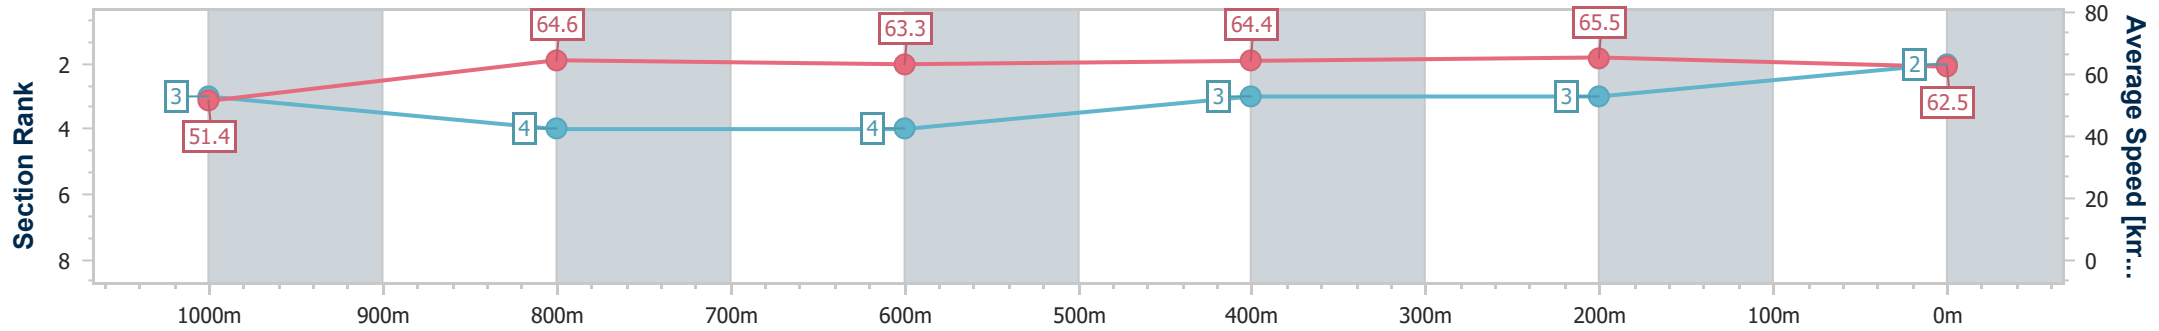

### Ipswich QLD Professional

Race 4: IMPERIAL RACING Class 4 Handicap - 1200m

27 December 2024 - 15:24

Track Rating: Good 4, Weather: Fine, Rail Position: +7m Entire

Section	Overall	1000m	800m	600m	400m	200m
Section Times	1:10.29 [2] (0:14.03)	0:56.26 [3] (0:11.16)	0:45.10 [4] (0:11.34)	0:33.76 [4] (0:11.20)	0:22.56 [3] (0:11.05)	0:11.51 [3] (0:11.51)
Average Speed [km/h]	51.4	64.6	63.3	64.4	65.5	62.5
Top Speed [km/h]	66.2	66.0	64.2	65.5	66.5	66.0
Avg. Dist. to Rail [m]	3.9	0.4	0.5	0.4	2.2	4.2
Avg. Stride Freq. [Hz]	2.3	2.3	2.3	2.3	2.4	2.4
Avg. Stride Length [m]	6.2	7.6	7.6	7.6	7.5	7.3