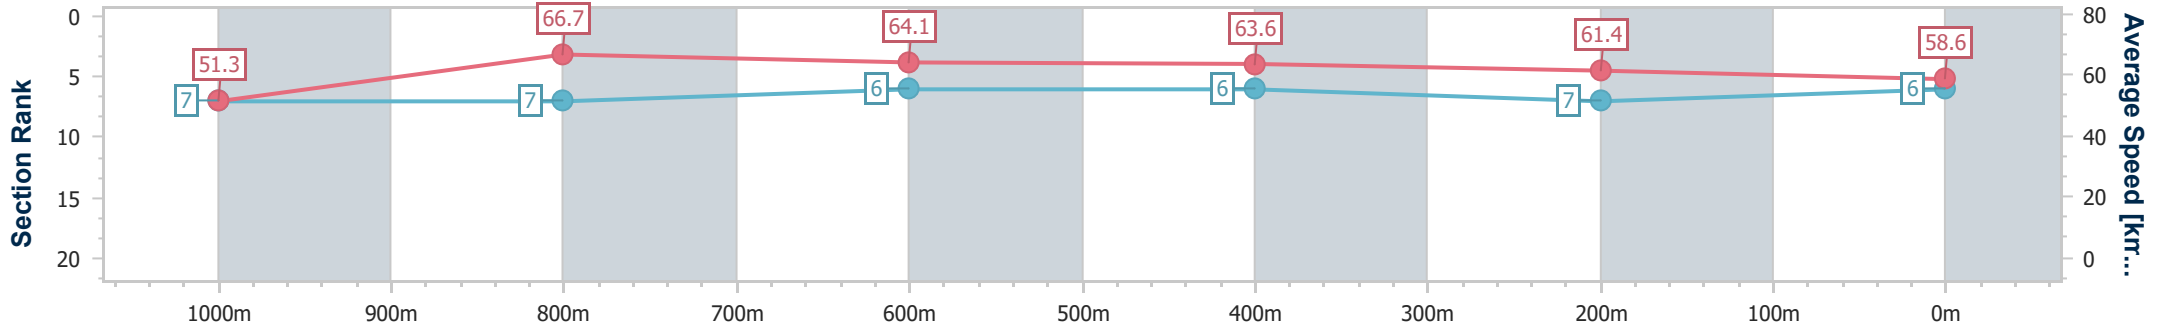

### Ipswich QLD Professional

Race 5: BARRIER REEF POOLS Maiden Plate - 1200m

27 December 2024 - 16:04

Track Rating: Good 4, Weather: Fine, Rail Position: +7m Entire

Section	Overall	1000m	800m	600m	400m	200m
Section Times	1:11.48 [6] (0:13.99)	0:57.49 [7] (0:10.80)	0:46.69 [7] (0:11.27)	0:35.42 [6] (0:11.35)	0:24.07 [6] (0:11.78)	0:12.29 [7] (0:12.29)
Average Speed [km/h]	51.3	66.7	64.1	63.6	61.4	58.6
Top Speed [km/h]	67.9	67.9	65.3	65.2	62.8	60.7
Avg. Dist. to Rail [m]	3.2	0.6	0.2	0.9	2.7	5.8
Avg. Stride Freq. [Hz]	2.4	2.4	2.3	2.3	2.3	2.3
Avg. Stride Length [m]	6.1	7.7	7.7	7.6	7.3	7.0