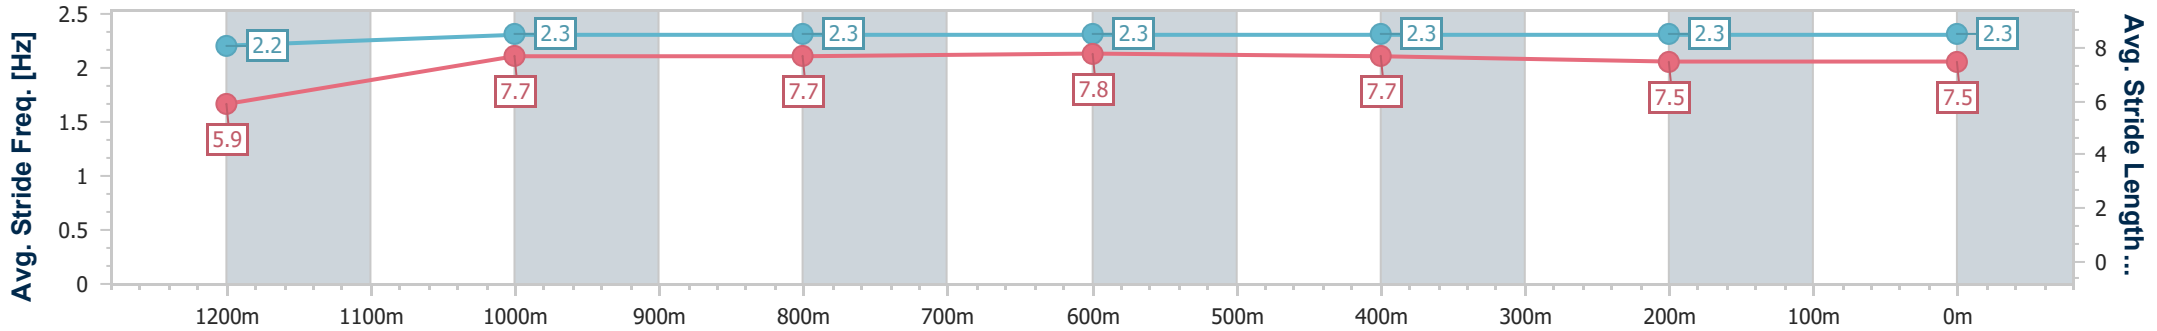

### Ipswich QLD Professional

Race 6: TAB Class 6 Handicap - 1350m

27 December 2024 - 16:44

Track Rating: Good 4, Weather: Fine, Rail Position: +7m Entire

Section	Overall	1200m	1000m	800m	600m	400m	200m
Section Times	1:20.10 [4] (0:11.71)	1:08.39 [5] (0:11.34)	0:57.05 [6] (0:11.46)	0:45.59 [6] (0:11.13)	0:34.46 [6] (0:11.19)	0:23.27 [6] (0:11.46)	0:11.81 [6] (0:11.81)
Average Speed [km/h]	46.0	63.6	62.8	64.1	64.0	62.8	61.0
Top Speed [km/h]	64.2	64.3	63.6	65.6	65.2	64.0	62.3
Avg. Dist. to Rail [m]	0.9	0.3	0.3	1.7	2.0	1.6	5.6
Avg. Stride Freq. [Hz]	2.2	2.3	2.3	2.3	2.3	2.3	2.3
Avg. Stride Length [m]	5.9	7.7	7.7	7.8	7.7	7.5	7.5