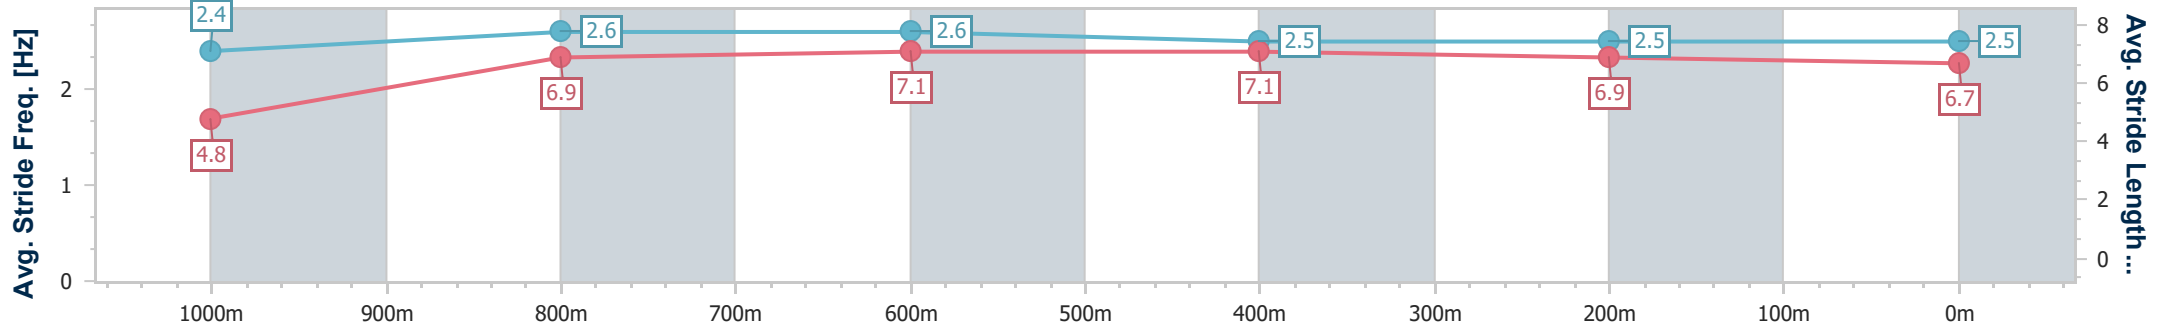

Horse/Jockey Name	Tapis Magique
Final Rank	3
Fastest Section Time (Section)	0:08.88 (Overall)
Top Speed [km/h] (Section)	67.8 (800m)
Race State	Finished

Ipswich QLD Professional
Race 8: RAY WHITE IPSWICH RATINGS BAND 0 - 58 Handicap - 1100m

27 December 2024 - 17:55

Track Rating: Good 4, Weather: Fine, Rail Position: +7m Entire

Section	Overall	1000m	800m	600m	400m	200m
Section Times	1:05.15 [3] (0:08.88)	0:56.27 [8] (0:10.99)	0:45.28 [7] (0:10.75)	0:34.53 [7] (0:11.14)	0:23.39 [6] (0:11.37)	0:12.02 [4] (0:12.02)
Average Speed [km/h]	40.7	65.5	66.8	64.5	63.6	59.9
Top Speed [km/h]	62.5	67.2	67.8	66.4	64.1	63.3
Avg. Dist. to Rail [m]	3.7	0.5	0.7	0.7	2.1	3.7
Avg. Stride Freq. [Hz]	2.4	2.6	2.6	2.5	2.5	2.5
Avg. Stride Length [m]	4.8	6.9	7.1	7.1	6.9	6.7

- [ ] Ranking at each section and finish
- -.-.- No data available at this section
- NA No data available