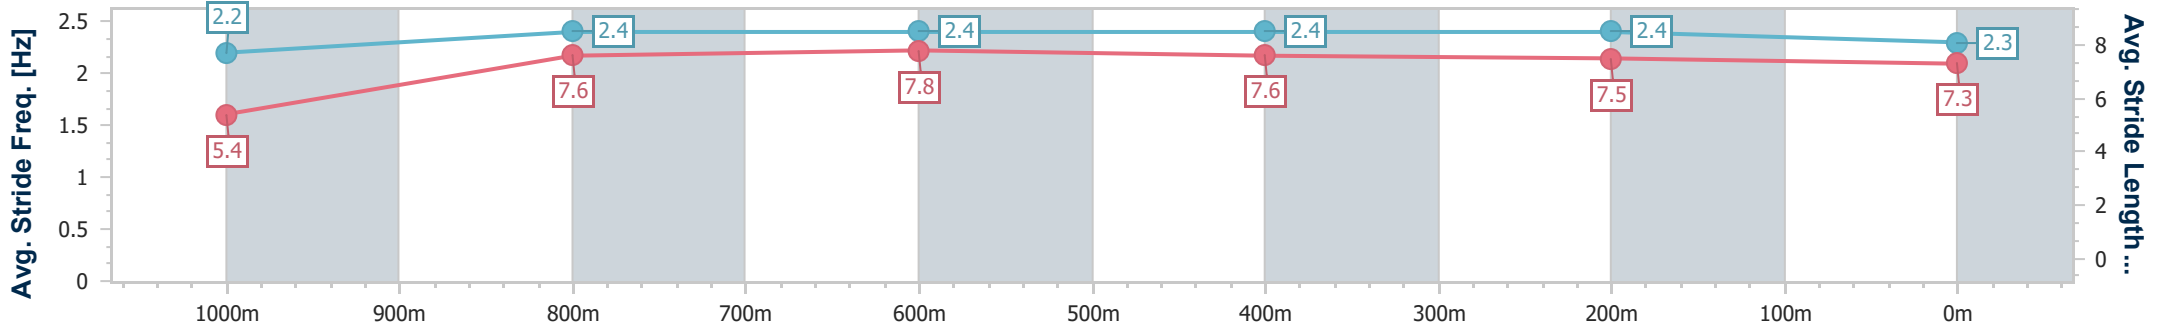

Horse/Jockey Name	Shapin Power
Final Rank	2
Fastest Section Time (Section)	0:08.65 (Overall)
Top Speed [km/h] (Section)	67.5 (800m)
Race State	Finished

Ipswich QLD Professional
Race 8: RAY WHITE IPSWICH RATINGS BAND 0 - 58 Handicap - 1100m

27 December 2024 - 17:55

Track Rating: Good 4, Weather: Fine, Rail Position: +7m Entire

Section	Overall	1000m	800m	600m	400m	200m
Section Times	1:05.04 [2] (0:08.65)	0:56.39 [3] (0:10.98)	0:45.41 [3] (0:10.81)	0:34.60 [4] (0:11.15)	0:23.45 [3] (0:11.37)	0:12.08 [3] (0:12.08)
Average Speed [km/h]	41.4	65.8	66.3	64.7	63.4	59.7
Top Speed [km/h]	63.3	66.6	67.5	65.6	64.7	62.4
Avg. Dist. to Rail [m]	2.1	0.3	0.7	0.7	0.6	1.5
Avg. Stride Freq. [Hz]	2.2	2.4	2.4	2.4	2.4	2.3
Avg. Stride Length [m]	5.4	7.6	7.8	7.6	7.5	7.3

- [ ] Ranking at each section and finish
- -.-.- No data available at this section
- NA No data available