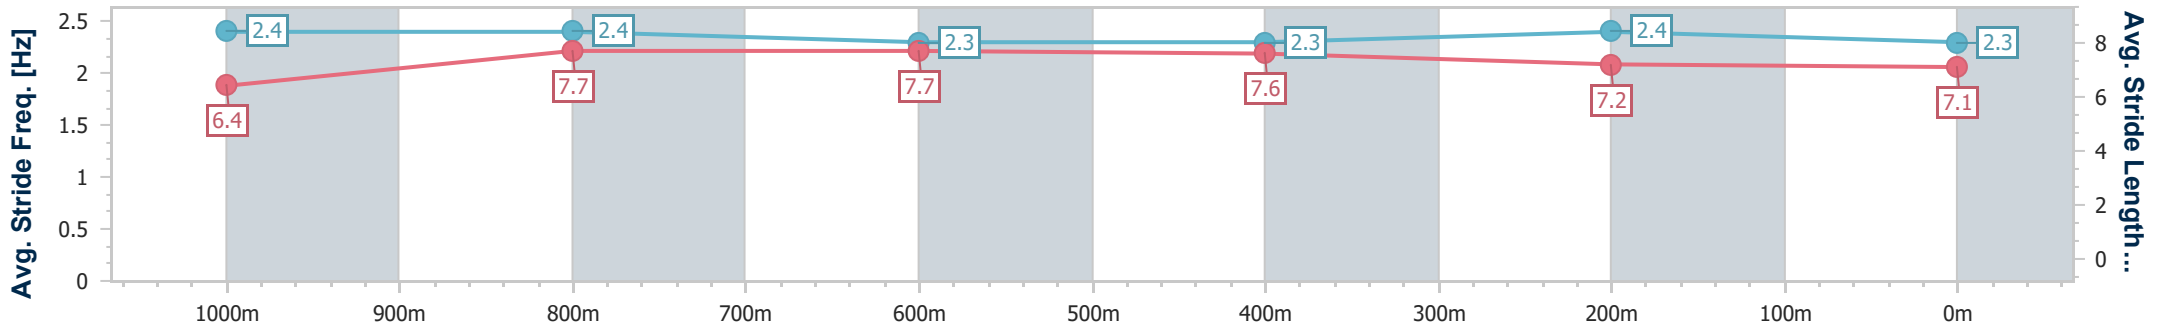

### Ipswich QLD Professional

Race 5: BARRIER REEF POOLS Maiden Plate - 1200m

27 December 2024 - 16:04

Track Rating: Good 4, Weather: Fine, Rail Position: +7m Entire

Section	Overall	1000m	800m	600m	400m	200m
Section Times	1:09.95 [1] (0:13.30)	0:56.65 [1] (0:10.82)	0:45.83 [1] (0:11.20)	0:34.63 [1] (0:11.21)	0:23.42 [1] (0:11.47)	0:11.95 [1] (0:11.95)
Average Speed [km/h]	54.0	66.6	63.9	63.8	62.5	60.3
Top Speed [km/h]	69.1	68.7	65.2	64.6	63.4	62.5
Avg. Dist. to Rail [m]	6.3	0.5	1.4	1.6	0.6	0.4
Avg. Stride Freq. [Hz]	2.4	2.4	2.3	2.3	2.4	2.3
Avg. Stride Length [m]	6.4	7.7	7.7	7.6	7.2	7.1