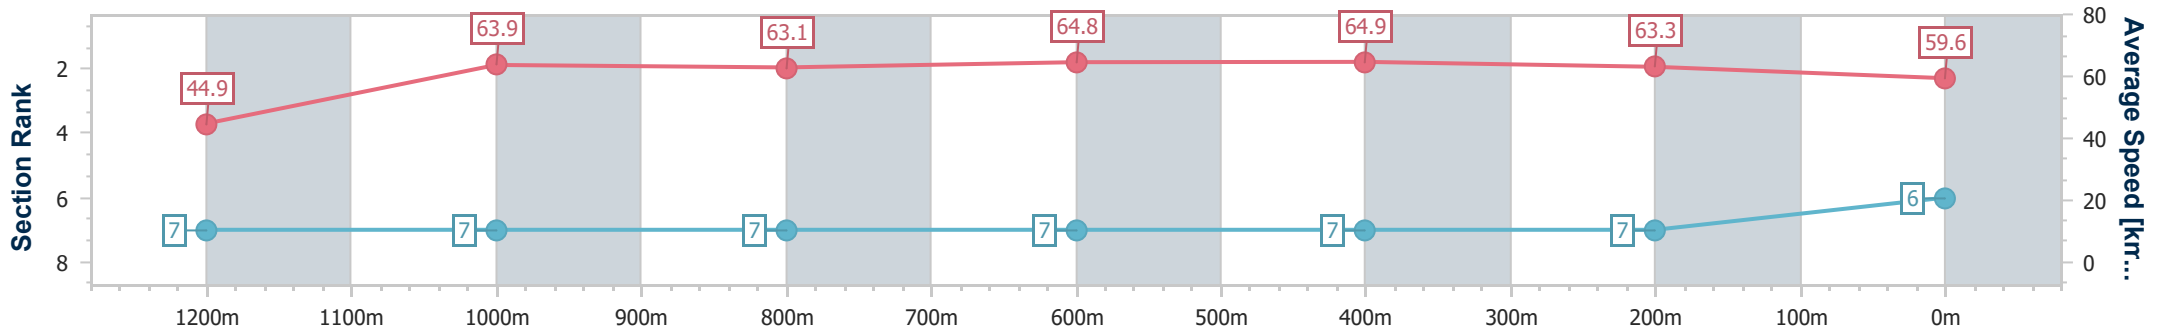

### Ipswich QLD Professional

Race 6: TAB Class 6 Handicap - 1350m

27 December 2024 - 16:44

Track Rating: Good 4, Weather: Fine, Rail Position: +7m Entire

Section	Overall	1200m	1000m	800m	600m	400m	200m
Section Times	1:20.41 [6] (0:12.04)	1:08.37 [7] (0:11.25)	0:57.12 [7] (0:11.39)	0:45.73 [7] (0:11.08)	0:34.65 [7] (0:11.11)	0:23.54 [7] (0:11.50)	0:12.04 [7] (0:12.04)
Average Speed [km/h]	44.9	63.9	63.1	64.8	64.9	63.3	59.6
Top Speed [km/h]	63.4	64.4	64.1	66.2	66.3	64.7	62.1
Avg. Dist. to Rail [m]	4.3	1.1	0.7	1.1	0.5	3.7	6.4
Avg. Stride Freq. [Hz]	2.1	2.3	2.3	2.3	2.3	2.3	2.3
Avg. Stride Length [m]	6.2	7.7	7.8	7.8	7.8	7.6	7.4