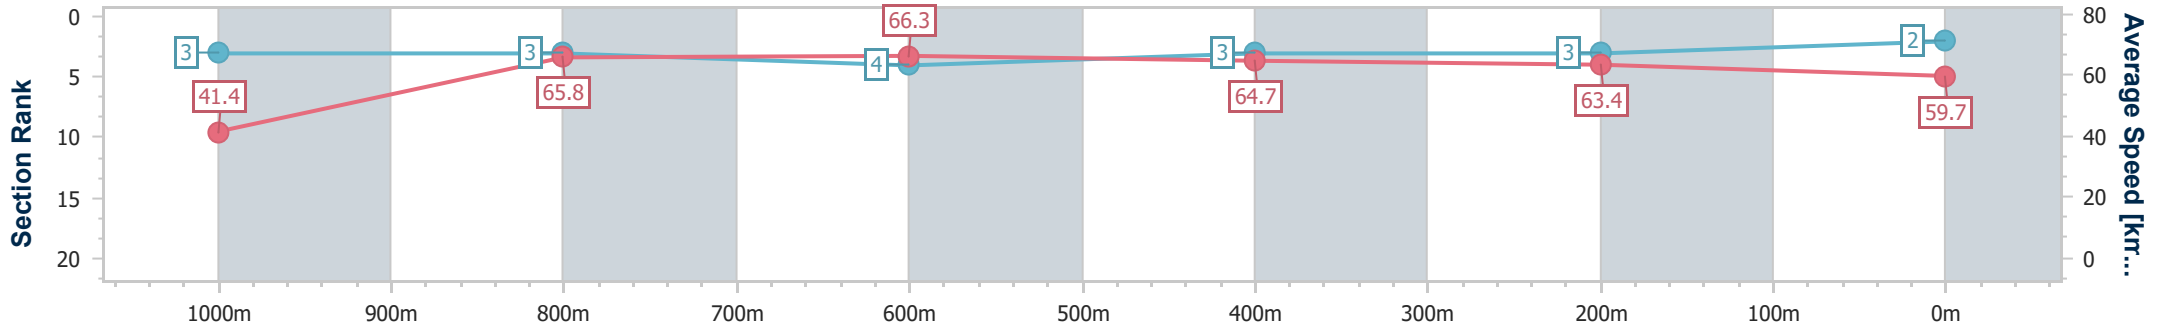

Horse/Jockey Name	Shapin Power
Final Rank	2
Fastest Section Time (Section)	0:08.65 (Overall)
Top Speed [km/h] (Section)	67.5 (800m)
Race State	Finished

Ipswich QLD Professional
Race 8: RAY WHITE IPSWICH RATINGS BAND 0 - 58 Handicap - 1100m

27 December 2024 - 17:55

Track Rating: Good 4, Weather: Fine, Rail Position: +7m Entire

Section	Overall	1000m	800m	600m	400m	200m
Section Times	1:05.04 [2] (0:08.65)	0:56.39 [3] (0:10.98)	0:45.41 [3] (0:10.81)	0:34.60 [4] (0:11.15)	0:23.45 [3] (0:11.37)	0:12.08 [3] (0:12.08)
Average Speed [km/h]	41.4	65.8	66.3	64.7	63.4	59.7
Top Speed [km/h]	63.3	66.6	67.5	65.6	64.7	62.4
Avg. Dist. to Rail [m]	2.1	0.3	0.7	0.7	0.6	1.5
Avg. Stride Freq. [Hz]	2.2	2.4	2.4	2.4	2.4	2.3
Avg. Stride Length [m]	5.4	7.6	7.8	7.6	7.5	7.3

- [ ] Ranking at each section and finish
- -.-.- No data available at this section
- NA No data available