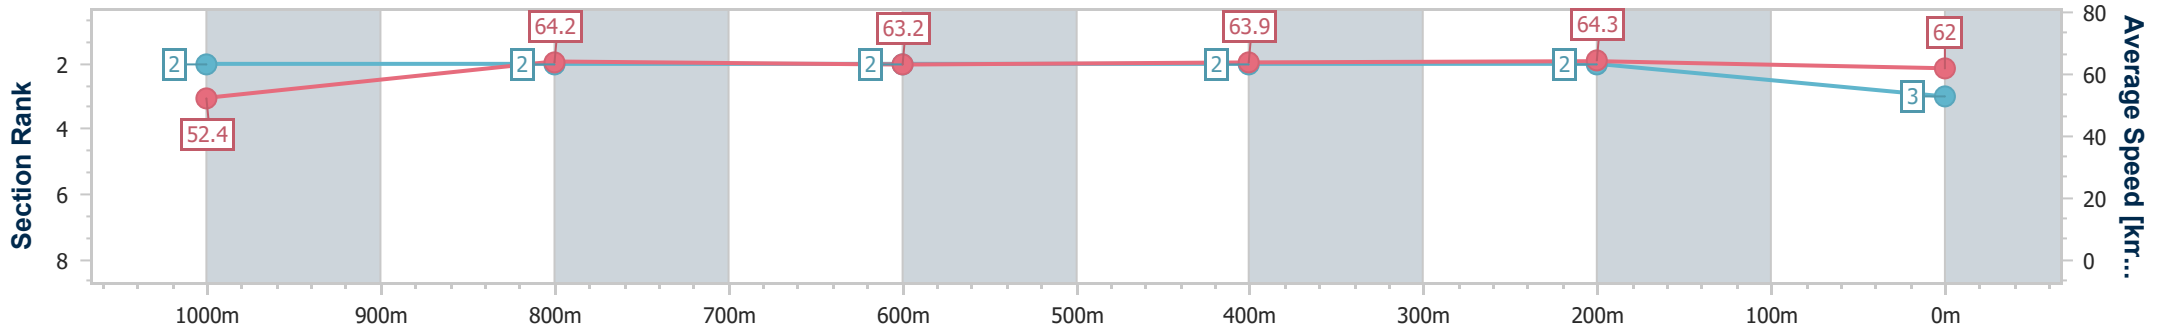

### Ipswich QLD Professional

Race 4: IMPERIAL RACING Class 4 Handicap - 1200m

27 December 2024 - 15:24

Track Rating: Good 4, Weather: Fine, Rail Position: +7m Entire

Section	Overall	1000m	800m	600m	400m	200m
Section Times	1:10.36 [3] (0:13.78)	0:56.58 [2] (0:11.18)	0:45.40 [2] (0:11.35)	0:34.05 [2] (0:11.22)	0:22.83 [2] (0:11.22)	0:11.61 [2]
Average Speed [km/h]	52.4	64.2	63.2	63.9	64.3	62.0
Top Speed [km/h]	66.0	66.0	64.1	65.4	66.6	64.2
Avg. Dist. to Rail [m]	2.9	0.5	1.3	0.9	1.5	3.8
Avg. Stride Freq. [Hz]	2.2	2.3	2.3	2.3	2.4	2.3
Avg. Stride Length [m]	6.6	7.7	7.6	7.7	7.5	7.4