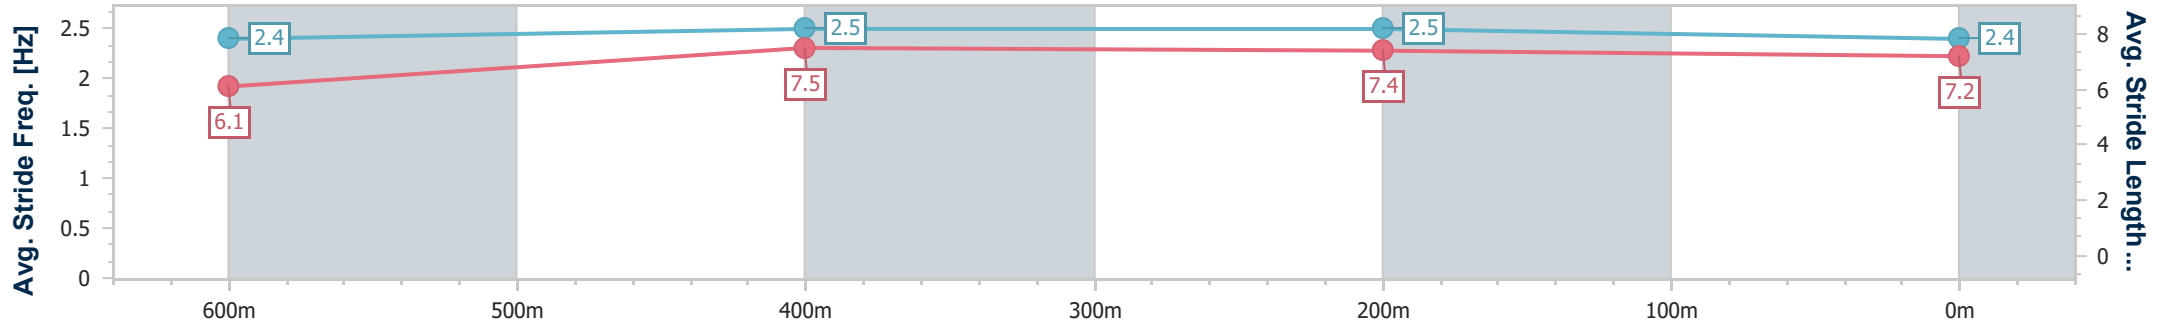

Horse/Jockey Name	Mishani Extreme
Final Rank	1
Fastest Section Time (Section)	0:10.47 (600m)
Top Speed [km/h] (Section)	69.5 (600m)
Race State	Finished

Ipswich QLD Professional
Race 2: GREAT NORTHERN QTIS Two-Year-Old Handicap - 800m

27 December 2024 - 14:04

Track Rating: Good 4, Weather: Fine, Rail Position: +7m Entire

Section	Overall	600m	400m	200m
Section Times	0:46.45 [1] (0:13.73)	0:32.72 [2] (0:10.47)	0:22.25 [2] (0:10.83)	0:11.42 [1] (0:11.42)
Average Speed [km/h]	52.4	69.3	66.4	63.1
Top Speed [km/h]	68.8	69.5	68.1	64.6
Avg. Dist. to Rail [m]	4.8	1.5	1.1	3.4
Avg. Stride Freq. [Hz]	2.4	2.5	2.5	2.4
Avg. Stride Length [m]	6.1	7.5	7.4	7.2

- [ ] Ranking at each section and finish
- -.-.- No data available at this section
- NA No data available