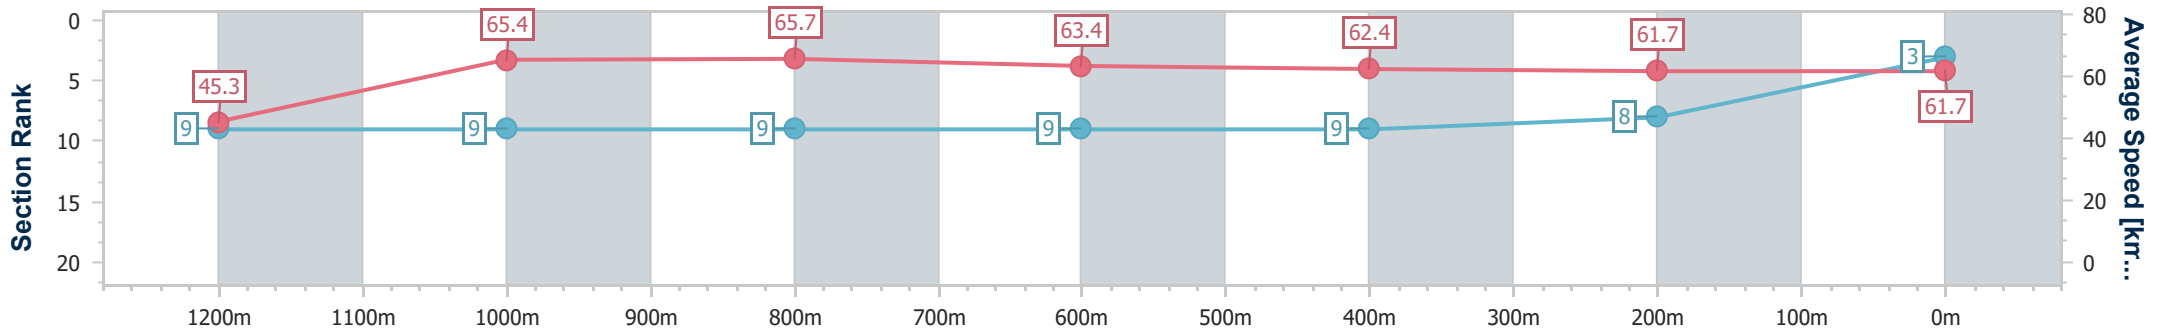

Horse/Jockey Name	Araminta
Final Rank	3
Fastest Section Time (Section)	0:10.96 (1000m)
Top Speed [km/h] (Section)	66.6 (1000m)
Race State	Finished

Ipswich QLD Professional
Race 7: GORDON'S GIN BENCHMARK 62 Handicap - 1350m
27 December 2024 - 17:20
Track Rating: Good 4, Weather: Fine, Rail Position: +7m Entire

Section	Overall	1200m	1000m	800m	600m	400m	200m
Section Times	1:20.17 [3] (0:11.97)	1:08.20 [9] (0:10.99)	0:57.21 [9] (0:10.96)	0:46.25 [9] (0:11.33)	0:34.92 [9] (0:11.49)	0:23.43 [9] (0:11.74)	0:11.69 [8] (0:11.69)
Average Speed [km/h]	45.3	65.4	65.7	63.4	62.4	61.7	61.7
Top Speed [km/h]	63.7	66.4	66.6	64.2	63.7	63.3	63.3
Avg. Dist. to Rail [m]	3.7	0.8	0.6	1.2	0.7	2.1	5.0
Avg. Stride Freq. [Hz]	2.2	2.4	2.3	2.3	2.3	2.3	2.4
Avg. Stride Length [m]	5.8	7.5	7.8	7.6	7.6	7.4	7.3

- [ ] Ranking at each section and finish
- -.-.- No data available at this section
- NA No data available