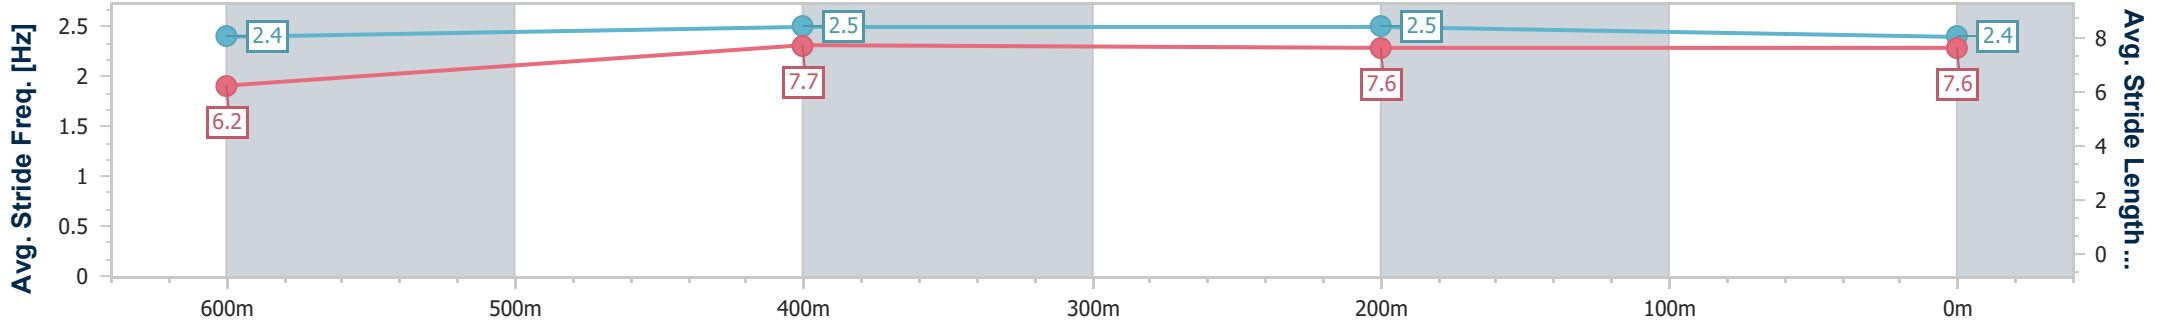

Horse/Jockey Name	Mishani Rock
Final Rank	3
Fastest Section Time (Section)	0:10.51 (400m)
Top Speed [km/h] (Section)	70.3 (600m)
Race State	Finished

Ipswich QLD Professional
Race 3: RED BULL AUSTRALIA QTIS Three-Year-Old
BENCHMARK 65 Handicap - 800m

27 December 2024 - 14:44

Track Rating: Good 4, Weather: Fine, Rail Position: +7m Entire

Section	Overall	600m	400m	200m
Section Times	0:45.69 [3] (0:13.79)	0:31.90 [4] (0:10.52)	0:21.38 [4] (0:10.51)	0:10.87 [3] (0:10.87)
Average Speed [km/h]	52.4	68.6	68.4	66.2
Top Speed [km/h]	69.7	70.3	69.7	69.2
Avg. Dist. to Rail [m]	1.3	0.7	0.8	0.8
Avg. Stride Freq. [Hz]	2.4	2.5	2.5	2.4
Avg. Stride Length [m]	6.2	7.7	7.6	7.6

- [ ] Ranking at each section and finish
- -.-.- No data available at this section
- NA No data available