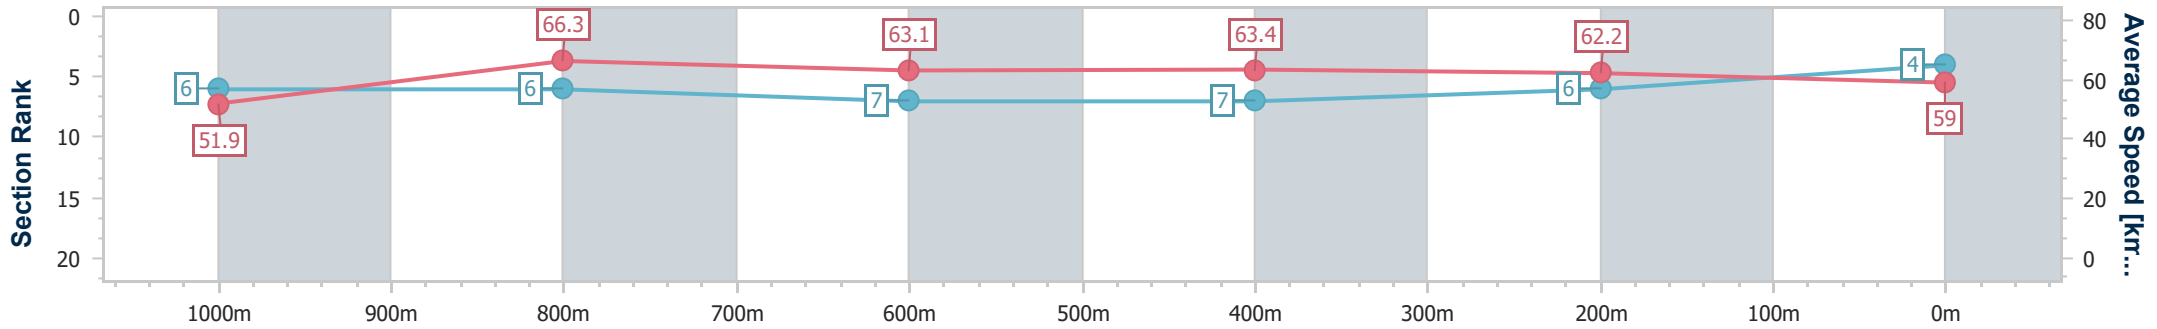

### Ipswich QLD Professional

Race 5: BARRIER REEF POOLS Maiden Plate - 1200m

27 December 2024 - 16:04

Track Rating: Good 4, Weather: Fine, Rail Position: +7m Entire

Section	Overall	1000m	800m	600m	400m	200m
Section Times	1:11.28 [4] (0:13.91)	0:57.37 [6] (0:10.84)	0:46.53 [6] (0:11.38)	0:35.15 [7] (0:11.37)	0:23.78 [7] (0:11.57)	0:12.21 [6] (0:12.21)
Average Speed [km/h]	51.9	66.3	63.1	63.4	62.2	59.0
Top Speed [km/h]	69.4	69.3	64.2	65.2	63.8	60.9
Avg. Dist. to Rail [m]	2.4	0.5	0.9	0.8	1.3	2.9
Avg. Stride Freq. [Hz]	2.3	2.4	2.3	2.4	2.4	2.3
Avg. Stride Length [m]	6.4	7.8	7.7	7.4	7.4	7.2