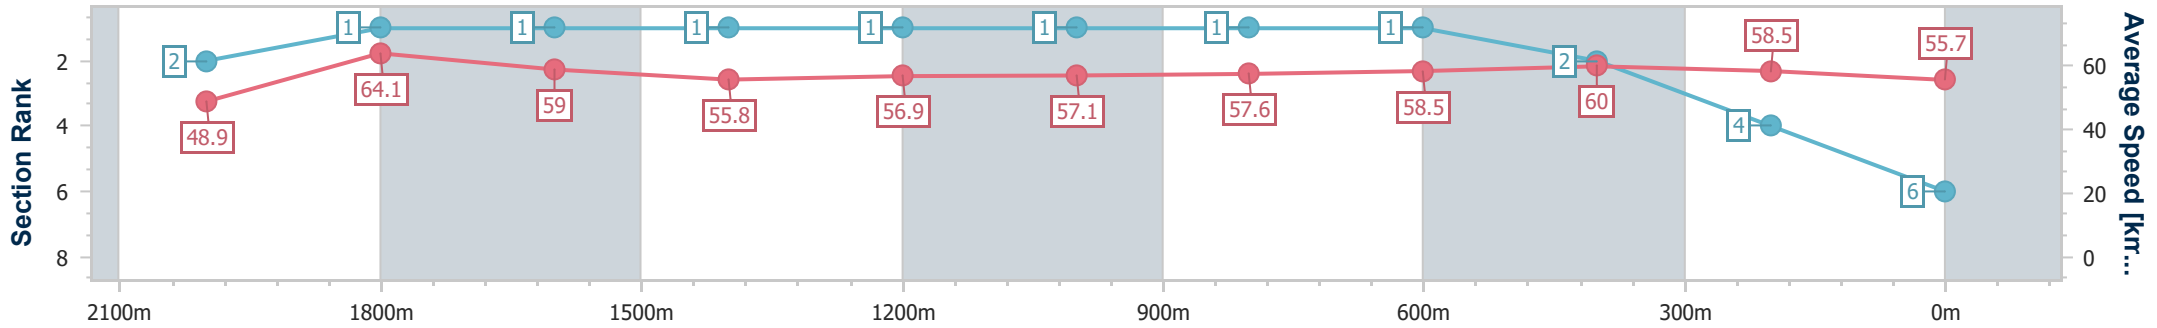

### Ipswich QLD Professional

Race 1: SCHWEPPE'S BENCHMARK 68 Handicap - 2190m

27 December 2024 - 13:29

Track Rating: Good 4, Weather: Fine, Rail Position: +7m Entire

Section	Overall	2000m	1800m	1600m	1400m	1200m	1000m	800m	600m	400m	200m
Section Times	2:17.51 [6] (0:13.99)	2:03.52 [2] (0:11.24)	1:52.28 [1] (0:12.12)	1:40.16 [1] (0:12.92)	1:27.24 [1] (0:12.65)	1:14.59 [1] (0:12.62)	1:01.97 [1] (0:12.53)	0:49.44 [1] (0:12.27)	0:37.17 [1] (0:11.95)	0:25.22 [2] (0:12.31)	0:12.91 [4] (0:12.91)
Average Speed [km/h]	48.9	64.1	59.0	55.8	56.9	57.1	57.6	58.5	60.0	58.5	55.7
Top Speed [km/h]	63.2	64.6	63.6	56.2	57.4	57.8	58.3	60.5	60.8	59.9	57.1
Avg. Dist. to Rail [m]	2.2	0.4	0.8	1.2	0.4	0.7	0.5	0.3	0.8	1.1	0.9
Avg. Stride Freq. [Hz]	2.2	2.3	2.2	2.1	2.1	2.1	2.1	2.2	2.2	2.2	2.1
Avg. Stride Length [m]	6.3	7.8	7.4	7.2	7.4	7.5	7.5	7.5	7.4	7.3	7.2