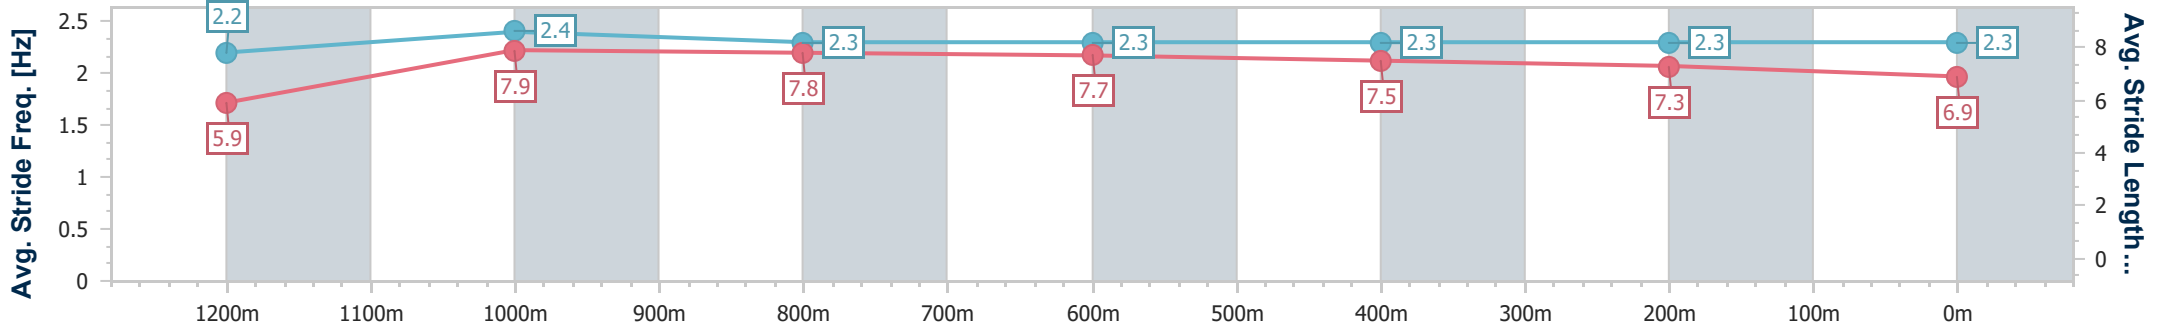

Horse/Jockey Name	Appellant
Final Rank	6
Fastest Section Time (Section)	0:10.77 (1200m)
Top Speed [km/h] (Section)	68.1 (1200m)
Race State	Finished

Ipswich QLD Professional
Race 7: GORDON'S GIN BENCHMARK 62 Handicap - 1350m
27 December 2024 - 17:20
Track Rating: Good 4, Weather: Fine, Rail Position: +7m Entire

Section	Overall	1200m	1000m	800m	600m	400m	200m
Section Times	1:20.58 [6] (0:11.48)	1:09.10 [5] (0:10.77)	0:58.33 [5] (0:11.09)	0:47.24 [5] (0:11.46)	0:35.78 [5] (0:11.56)	0:24.22 [5] (0:11.93)	0:12.29 [5] (0:12.29)
Average Speed [km/h]	47.3	66.7	64.9	62.3	62.0	60.2	61.6
Top Speed [km/h]	65.3	68.1	66.1	63.9	63.0	61.4	64.8
Avg. Dist. to Rail [m]	6.0	0.9	1.0	1.4	1.5	1.5	1.4
Avg. Stride Freq. [Hz]	2.2	2.4	2.3	2.3	2.3	2.3	2.3
Avg. Stride Length [m]	5.9	7.9	7.8	7.7	7.5	7.3	6.9

- [ ] Ranking at each section and finish
- -.-.- No data available at this section
- NA No data available