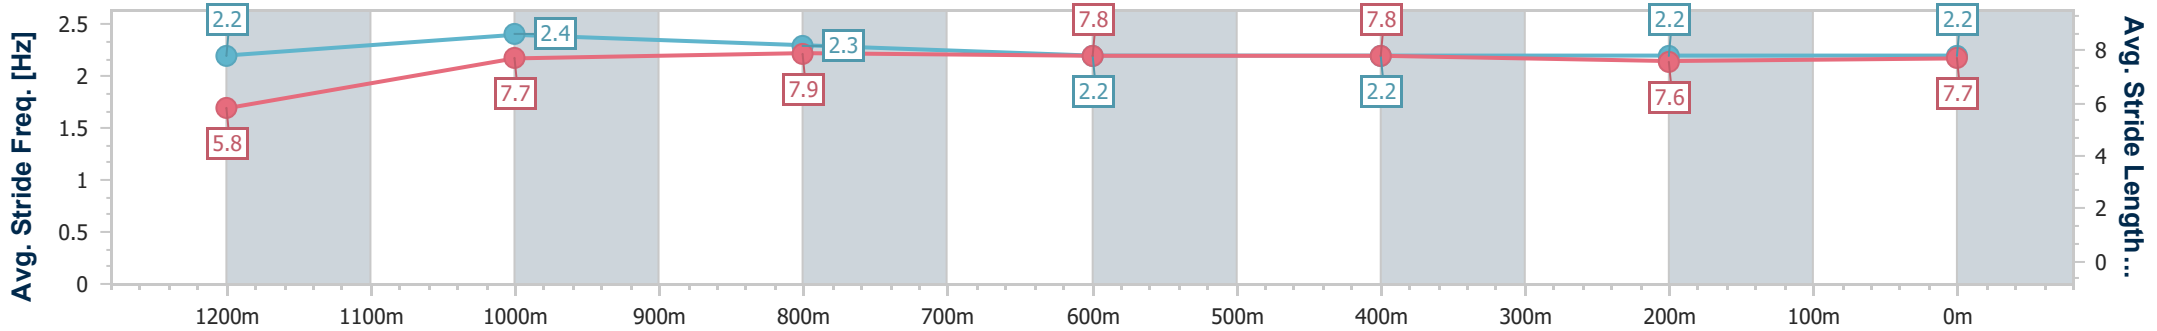

Horse/Jockey Name	Jungle Prince
Final Rank	4
Fastest Section Time (Section)	0:10.98 (1200m)
Top Speed [km/h] (Section)	66.5 (1200m)
Race State	Finished

Ipswich QLD Professional
Race 7: GORDON'S GIN BENCHMARK 62 Handicap - 1350m
27 December 2024 - 17:20
Track Rating: Good 4, Weather: Fine, Rail Position: +7m Entire

Section	Overall	1200m	1000m	800m	600m	400m	200m
Section Times	1:20.18 [4] (0:11.76)	1:08.42 [7] (0:10.98)	0:57.44 [7] (0:11.07)	0:46.37 [8] (0:11.42)	0:34.95 [8] (0:11.49)	0:23.46 [7] (0:11.69)	0:11.77 [6] (0:11.77)
Average Speed [km/h]	46.0	65.7	65.3	62.9	63.0	61.6	61.4
Top Speed [km/h]	64.0	66.5	66.5	64.1	63.6	62.9	62.1
Avg. Dist. to Rail [m]	1.4	0.7	1.6	0.5	0.4	1.7	4.0
Avg. Stride Freq. [Hz]	2.2	2.4	2.3	2.2	2.2	2.2	2.2
Avg. Stride Length [m]	5.8	7.7	7.9	7.8	7.8	7.6	7.7

- [ ] Ranking at each section and finish
- -.-.- No data available at this section
- NA No data available