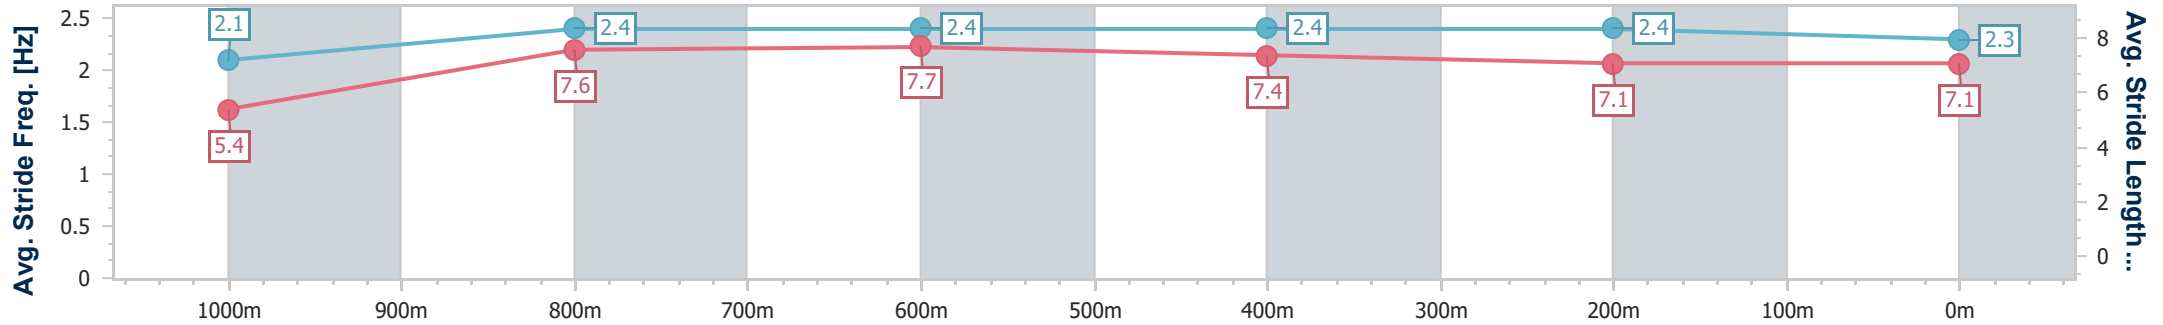

Horse/Jockey Name	Stormtrooper
Final Rank	11
Fastest Section Time (Section)	0:08.94 (Overall)
Top Speed [km/h] (Section)	67.0 (800m)
Race State	Finished

Ipswich QLD Professional
Race 8: RAY WHITE IPSWICH RATINGS BAND 0 - 58 Handicap - 1100m

27 December 2024 - 17:55

Track Rating: Good 4, Weather: Fine, Rail Position: +7m Entire

Section	Overall	1000m	800m	600m	400m	200m
Section Times	1:06.95 [11] (0:08.94)	0:58.01 [9] (0:11.12)	0:46.89 [9] (0:11.04)	0:35.85 [11] (0:11.36)	0:24.49 [11] (0:11.92)	0:12.57 [11] (0:12.57)
Average Speed [km/h]	40.4	65.2	65.2	63.5	60.6	57.1
Top Speed [km/h]	62.5	66.5	67.0	65.6	62.0	59.5
Avg. Dist. to Rail [m]	9.2	3.0	0.6	0.4	1.2	1.8
Avg. Stride Freq. [Hz]	2.1	2.4	2.4	2.4	2.4	2.3
Avg. Stride Length [m]	5.4	7.6	7.7	7.4	7.1	7.1

- [ ] Ranking at each section and finish
- -.-.- No data available at this section
- NA No data available