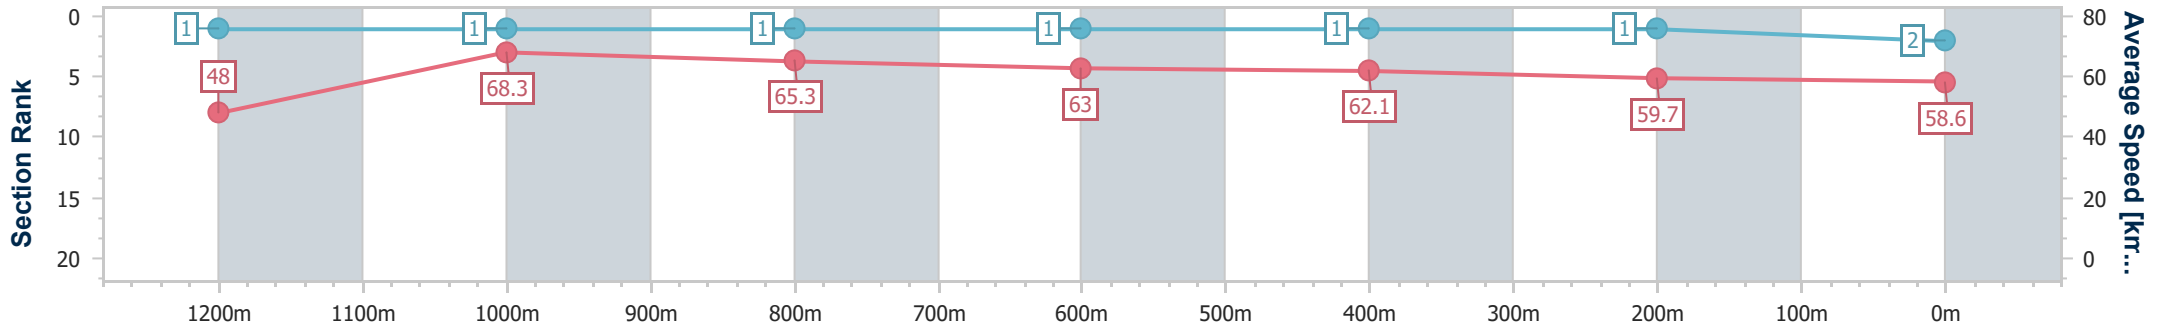

Horse/Jockey Name	West Cork
Final Rank	2
Fastest Section Time (Section)	0:10.55 (1200m)
Top Speed [km/h] (Section)	69.1 (1200m)
Race State	Finished

Ipswich QLD Professional
Race 7: GORDON'S GIN BENCHMARK 62 Handicap - 1350m
27 December 2024 - 17:20
Track Rating: Good 4, Weather: Fine, Rail Position: +7m Entire

Section	Overall	1200m	1000m	800m	600m	400m	200m
Section Times	1:20.07 [2] (0:11.26)	1:08.81 [1] (0:10.55)	0:58.26 [1] (0:11.00)	0:47.26 [1] (0:11.39)	0:35.87 [1] (0:11.57)	0:24.30 [1] (0:12.01)	0:12.29 [1] (0:12.29)
Average Speed [km/h]	48.0	68.3	65.3	63.0	62.1	59.7	58.6
Top Speed [km/h]	67.9	69.1	67.6	63.5	62.9	61.0	59.6
Avg. Dist. to Rail [m]	3.3	1.9	0.9	1.3	1.1	0.8	0.7
Avg. Stride Freq. [Hz]	2.3	2.5	2.4	2.3	2.3	2.3	2.2
Avg. Stride Length [m]	5.9	7.7	7.7	7.5	7.5	7.3	7.3

- [ ] Ranking at each section and finish
- -.-.- No data available at this section
- NA No data available