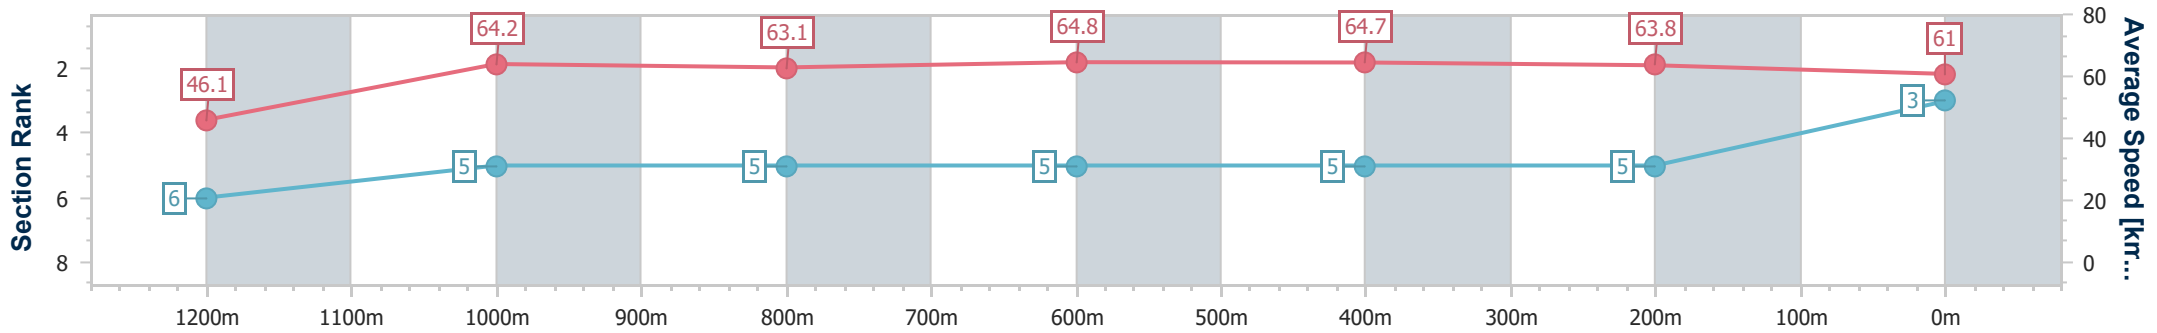

### Ipswich QLD Professional

Race 6: TAB Class 6 Handicap - 1350m

27 December 2024 - 16:44

Track Rating: Good 4, Weather: Fine, Rail Position: +7m Entire

Section	Overall	1200m	1000m	800m	600m	400m	200m
Section Times	1:19.88 [3] (0:11.77)	1:08.11 [6] (0:11.18)	0:56.93 [5] (0:11.41)	0:45.52 [5] (0:11.16)	0:34.36 [5] (0:11.17)	0:23.19 [5] (0:11.44)	0:11.75 [5] (0:11.75)
Average Speed [km/h]	46.1	64.2	63.1	64.8	64.7	63.8	61.0
Top Speed [km/h]	64.3	65.3	63.8	65.8	65.9	64.5	63.3
Avg. Dist. to Rail [m]	2.6	0.9	0.3	0.2	1.0	3.5	4.0
Avg. Stride Freq. [Hz]	2.3	2.4	2.4	2.4	2.4	2.5	2.4
Avg. Stride Length [m]	5.6	7.4	7.5	7.5	7.4	7.2	7.1