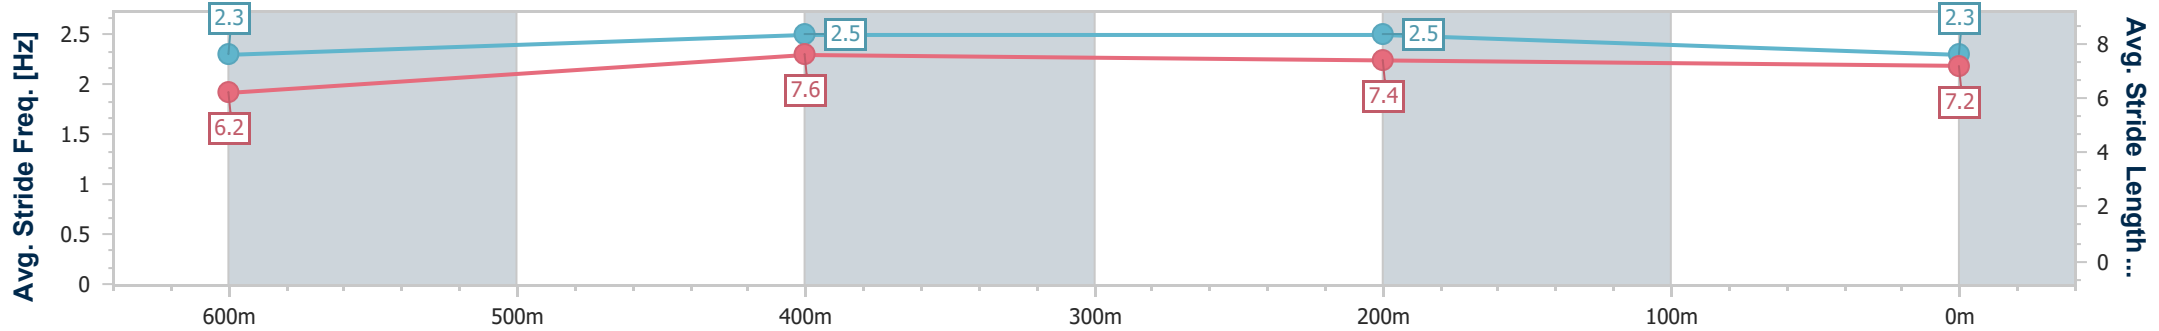

Horse/Jockey Name	Destinys Pinnacle
Final Rank	9
Fastest Section Time (Section)	0:10.33 (600m)
Top Speed [km/h] (Section)	70.6 (600m)
Race State	Finished

Ipswich QLD Professional
Race 2: GREAT NORTHERN QTIS Two-Year-Old Handicap - 800m

27 December 2024 - 14:04

Track Rating: Good 4, Weather: Fine, Rail Position: +7m Entire

Section	Overall	600m	400m	200m
Section Times	0:47.39 [9] (0:14.10)	0:33.29 [6] (0:10.33)	0:22.96 [4] (0:11.10)	0:11.86 [7] (0:11.86)
Average Speed [km/h]	51.0	68.8	65.9	60.6
Top Speed [km/h]	68.0	70.6	69.5	63.4
Avg. Dist. to Rail [m]	1.6	1.2	4.9	5.7
Avg. Stride Freq. [Hz]	2.3	2.5	2.5	2.3
Avg. Stride Length [m]	6.2	7.6	7.4	7.2

- [ ] Ranking at each section and finish
- -.-.- No data available at this section
- NA No data available