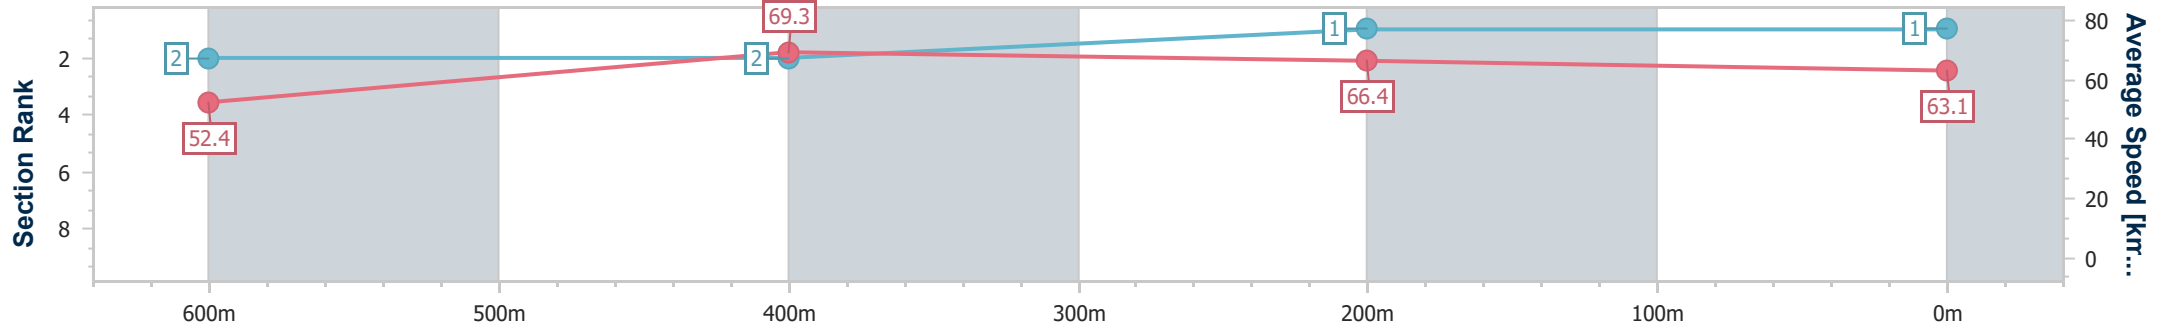

Horse/Jockey Name	Mishani Extreme
Final Rank	1
Fastest Section Time (Section)	0:10.47 (600m)
Top Speed [km/h] (Section)	69.5 (600m)
Race State	Finished

Ipswich QLD Professional
Race 2: GREAT NORTHERN QTIS Two-Year-Old Handicap - 800m

27 December 2024 - 14:04

Track Rating: Good 4, Weather: Fine, Rail Position: +7m Entire

Section	Overall	600m	400m	200m
Section Times	0:46.45 [1] (0:13.73)	0:32.72 [2] (0:10.47)	0:22.25 [2] (0:10.83)	0:11.42 [1] (0:11.42)
Average Speed [km/h]	52.4	69.3	66.4	63.1
Top Speed [km/h]	68.8	69.5	68.1	64.6
Avg. Dist. to Rail [m]	4.8	1.5	1.1	3.4
Avg. Stride Freq. [Hz]	2.4	2.5	2.5	2.4
Avg. Stride Length [m]	6.1	7.5	7.4	7.2

- [ ] Ranking at each section and finish
- -.-.- No data available at this section
- NA No data available