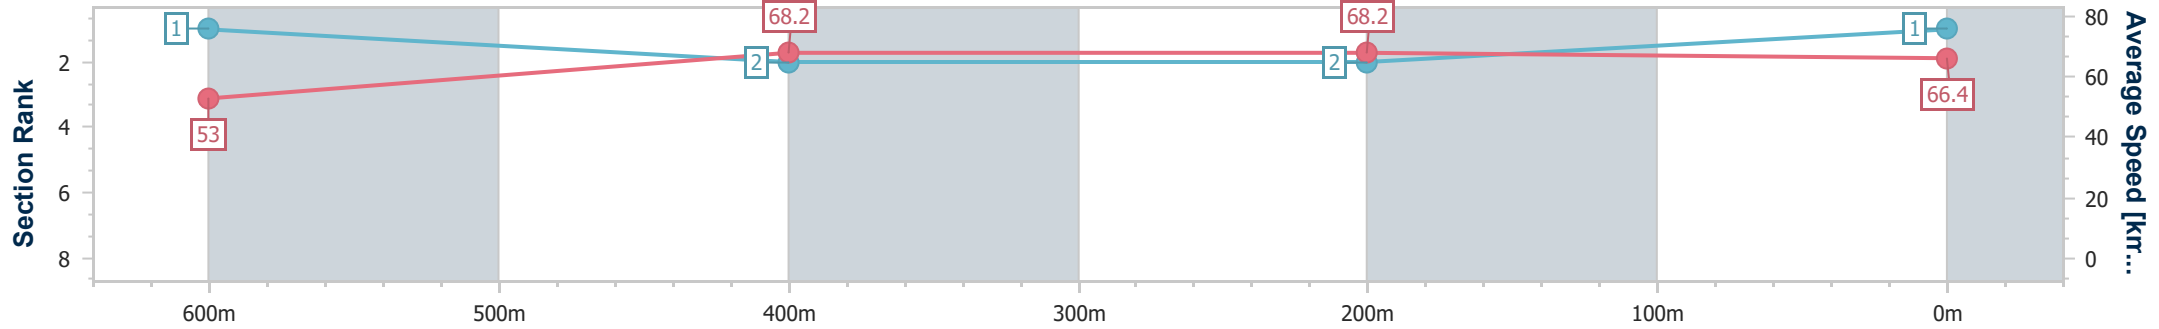

27 December 2024 - 14:44

Track Rating: Good 4, Weather: Fine, Rail Position: +7m Entire

Section	Overall	600m	400m	200m
Section Times	0:45.45 [1] (0:13.63)	0:31.82 [1] (0:10.49)	0:21.33 [2] (0:10.48)	0:10.85 [2] (0:10.85)
Average Speed [km/h]	53.0	68.2	68.2	66.4
Top Speed [km/h]	68.3	68.7	68.9	68.5
Avg. Dist. to Rail [m]	0.6	1.6	0.9	0.5
Avg. Stride Freq. [Hz]	2.4	2.5	2.5	2.4
Avg. Stride Length [m]	6.4	7.7	7.5	7.6