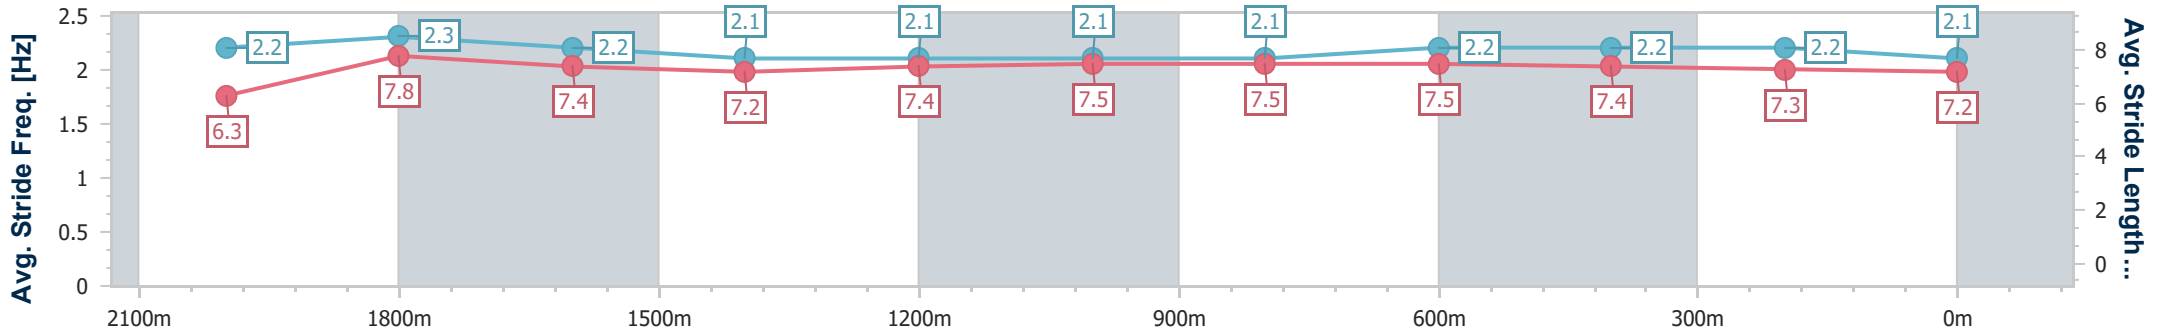

### Ipswich QLD Professional

Race 1: SCHWEPPE'S BENCHMARK 68 Handicap - 2190m

27 December 2024 - 13:29

Track Rating: Good 4, Weather: Fine, Rail Position: +7m Entire

Section	Overall	2000m	1800m	1600m	1400m	1200m	1000m	800m	600m	400m	200m
Section Times	2:17.51 [6] (0:13.99)	2:03.52 [2] (0:11.24)	1:52.28 [1] (0:12.12)	1:40.16 [1] (0:12.92)	1:27.24 [1] (0:12.65)	1:14.59 [1] (0:12.62)	1:01.97 [1] (0:12.53)	0:49.44 [1] (0:12.27)	0:37.17 [1] (0:11.95)	0:25.22 [2] (0:12.31)	0:12.91 [4] (0:12.91)
Average Speed [km/h]	48.9	64.1	59.0	55.8	56.9	57.1	57.6	58.5	60.0	58.5	55.7
Top Speed [km/h]	63.2	64.6	63.6	56.2	57.4	57.8	58.3	60.5	60.8	59.9	57.1
Avg. Dist. to Rail [m]	2.2	0.4	0.8	1.2	0.4	0.7	0.5	0.3	0.8	1.1	0.9
Avg. Stride Freq. [Hz]	2.2	2.3	2.2	2.1	2.1	2.1	2.1	2.2	2.2	2.2	2.1
Avg. Stride Length [m]	6.3	7.8	7.4	7.2	7.4	7.5	7.5	7.5	7.4	7.3	7.2