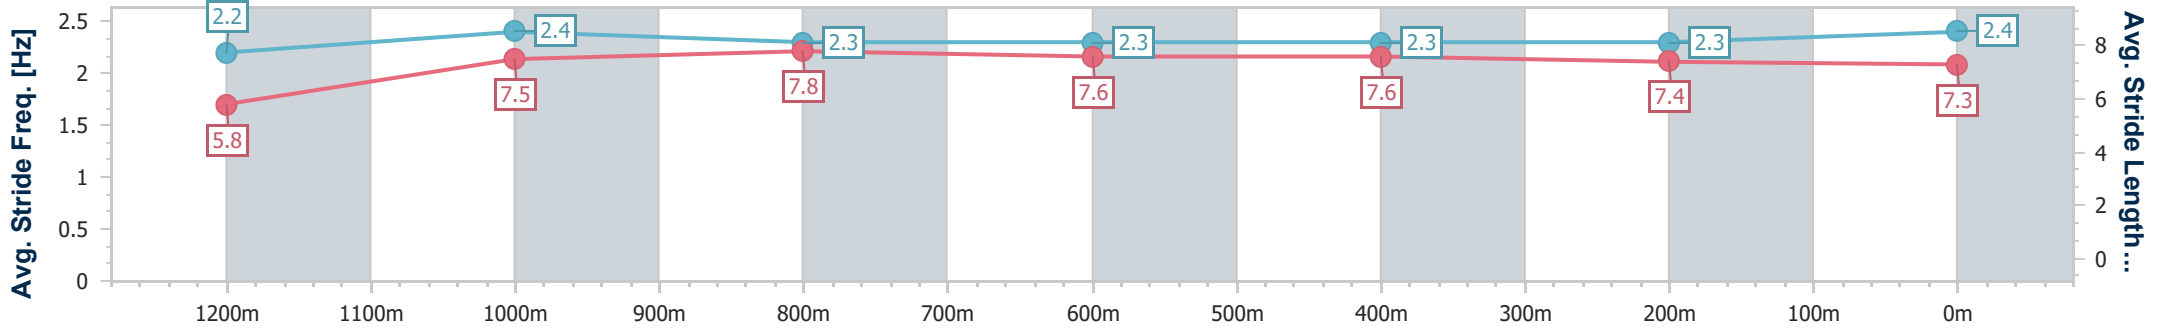

Horse/Jockey Name	Araminta
Final Rank	3
Fastest Section Time (Section)	0:10.96 (1000m)
Top Speed [km/h] (Section)	66.6 (1000m)
Race State	Finished

Ipswich QLD Professional
Race 7: GORDON'S GIN BENCHMARK 62 Handicap - 1350m
27 December 2024 - 17:20
Track Rating: Good 4, Weather: Fine, Rail Position: +7m Entire

Section	Overall	1200m	1000m	800m	600m	400m	200m
Section Times	1:20.17 [3] (0:11.97)	1:08.20 [9] (0:10.99)	0:57.21 [9] (0:10.96)	0:46.25 [9] (0:11.33)	0:34.92 [9] (0:11.49)	0:23.43 [9] (0:11.74)	0:11.69 [8] (0:11.69)
Average Speed [km/h]	45.3	65.4	65.7	63.4	62.4	61.7	61.7
Top Speed [km/h]	63.7	66.4	66.6	64.2	63.7	63.3	63.3
Avg. Dist. to Rail [m]	3.7	0.8	0.6	1.2	0.7	2.1	5.0
Avg. Stride Freq. [Hz]	2.2	2.4	2.3	2.3	2.3	2.3	2.4
Avg. Stride Length [m]	5.8	7.5	7.8	7.6	7.6	7.4	7.3

- [ ] Ranking at each section and finish
- -.-.- No data available at this section
- NA No data available