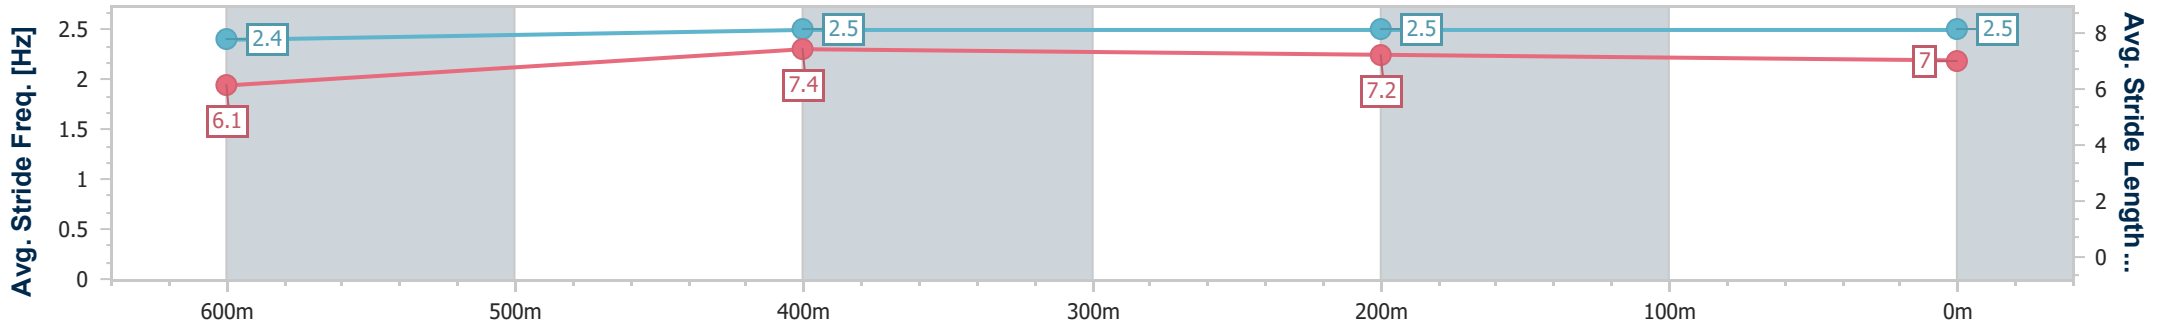

Horse/Jockey Name	l'ltellyougo
Final Rank	5
Fastest Section Time (Section)	0:10.54 (600m)
Top Speed [km/h] (Section)	69.2 (Overall)
Race State	Finished

Ipswich QLD Professional
Race 3: RED BULL AUSTRALIA QTIS Three-Year-Old
BENCHMARK 65 Handicap - 800m

27 December 2024 - 14:44

Track Rating: Good 4, Weather: Fine, Rail Position: +7m Entire

Section	Overall	600m	400m	200m
Section Times	0:46.53 [5] (0:13.74)	0:32.79 [3] (0:10.54)	0:22.25 [3] (0:10.93)	0:11.32 [4] (0:11.32)
Average Speed [km/h]	52.5	67.7	65.6	63.5
Top Speed [km/h]	69.2	68.7	67.1	65.9
Avg. Dist. to Rail [m]	1.3	2.4	1.1	0.7
Avg. Stride Freq. [Hz]	2.4	2.5	2.5	2.5
Avg. Stride Length [m]	6.1	7.4	7.2	7.0

- [ ] Ranking at each section and finish
- -.-.- No data available at this section
- NA No data available