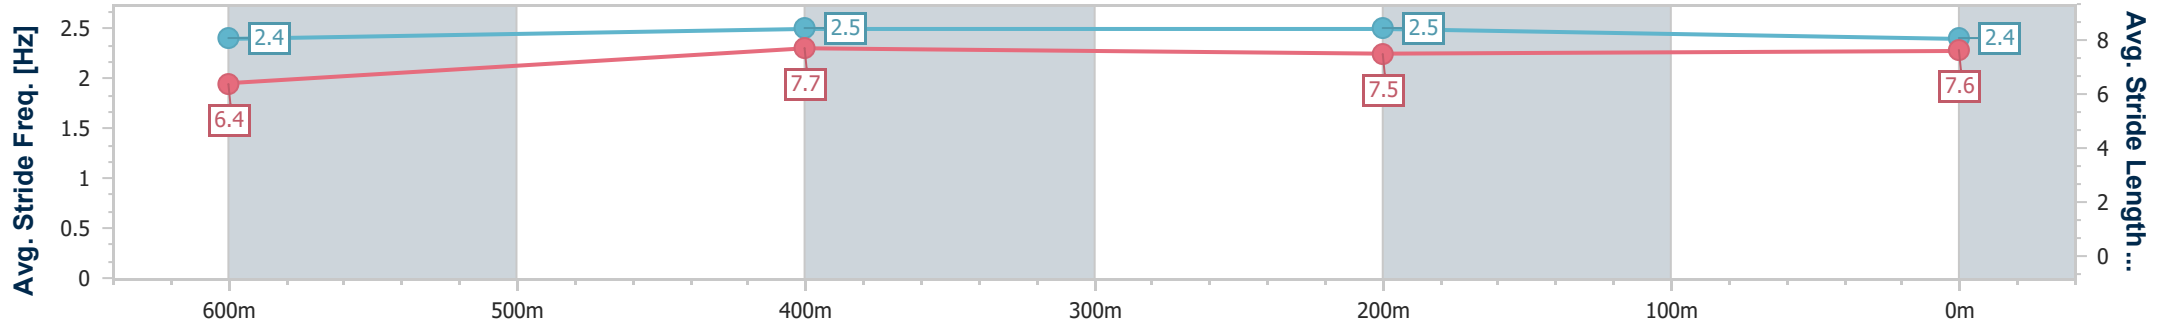

27 December 2024 - 14:44

Track Rating: Good 4, Weather: Fine, Rail Position: +7m Entire

Section	Overall	600m	400m	200m
Section Times	0:45.45 [1] (0:13.63)	0:31.82 [1] (0:10.49)	0:21.33 [2] (0:10.48)	0:10.85 [2] (0:10.85)
Average Speed [km/h]	53.0	68.2	68.2	66.4
Top Speed [km/h]	68.3	68.7	68.9	68.5
Avg. Dist. to Rail [m]	0.6	1.6	0.9	0.5
Avg. Stride Freq. [Hz]	2.4	2.5	2.5	2.4
Avg. Stride Length [m]	6.4	7.7	7.5	7.6