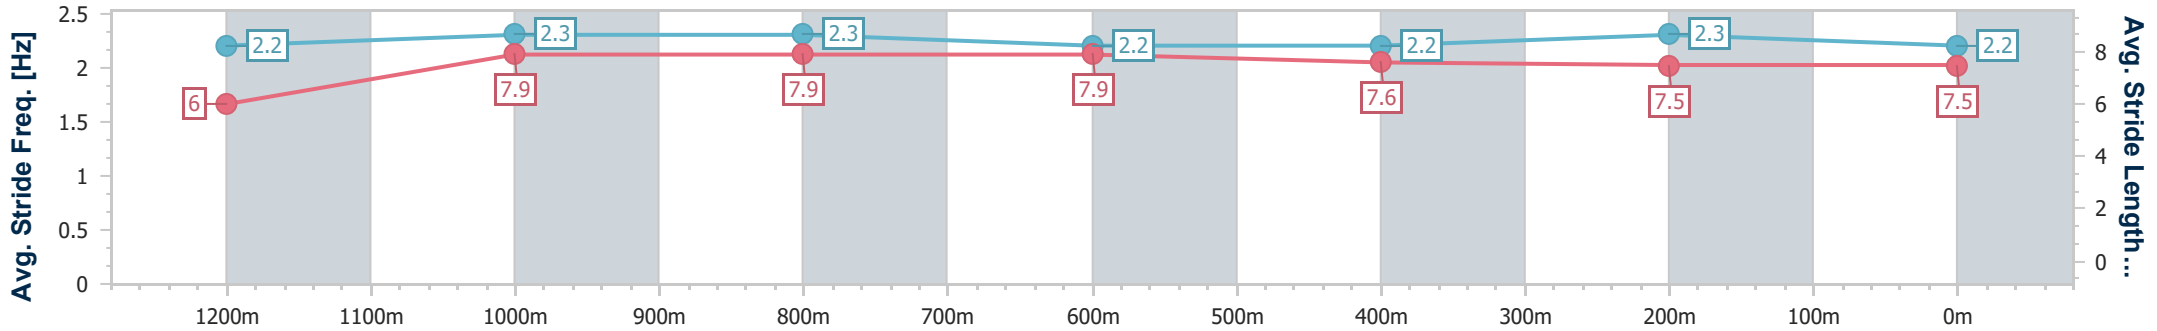

Horse/Jockey Name	Security Advisor
Final Rank	5
Fastest Section Time (Section)	0:10.80 (1200m)
Top Speed [km/h] (Section)	67.4 (1200m)
Race State	Finished

Ipswich QLD Professional
Race 7: GORDON'S GIN BENCHMARK 62 Handicap - 1350m
27 December 2024 - 17:20
Track Rating: Good 4, Weather: Fine, Rail Position: +7m Entire

Section	Overall	1200m	1000m	800m	600m	400m	200m
Section Times	1:20.53 [5] (0:11.71)	1:08.82 [6] (0:10.80)	0:58.02 [6] (0:11.00)	0:47.02 [6] (0:11.37)	0:35.65 [6] (0:11.66)	0:23.99 [6] (0:11.88)	0:12.11 [7] (0:12.11)
Average Speed [km/h]	46.0	66.7	65.3	63.1	61.6	60.9	59.4
Top Speed [km/h]	64.7	67.4	66.8	64.2	62.4	61.6	61.6
Avg. Dist. to Rail [m]	2.4	1.5	0.6	1.3	0.8	1.3	3.5
Avg. Stride Freq. [Hz]	2.2	2.3	2.3	2.2	2.2	2.3	2.2
Avg. Stride Length [m]	6.0	7.9	7.9	7.9	7.6	7.5	7.5

- [ ] Ranking at each section and finish
- -.-.- No data available at this section
- NA No data available