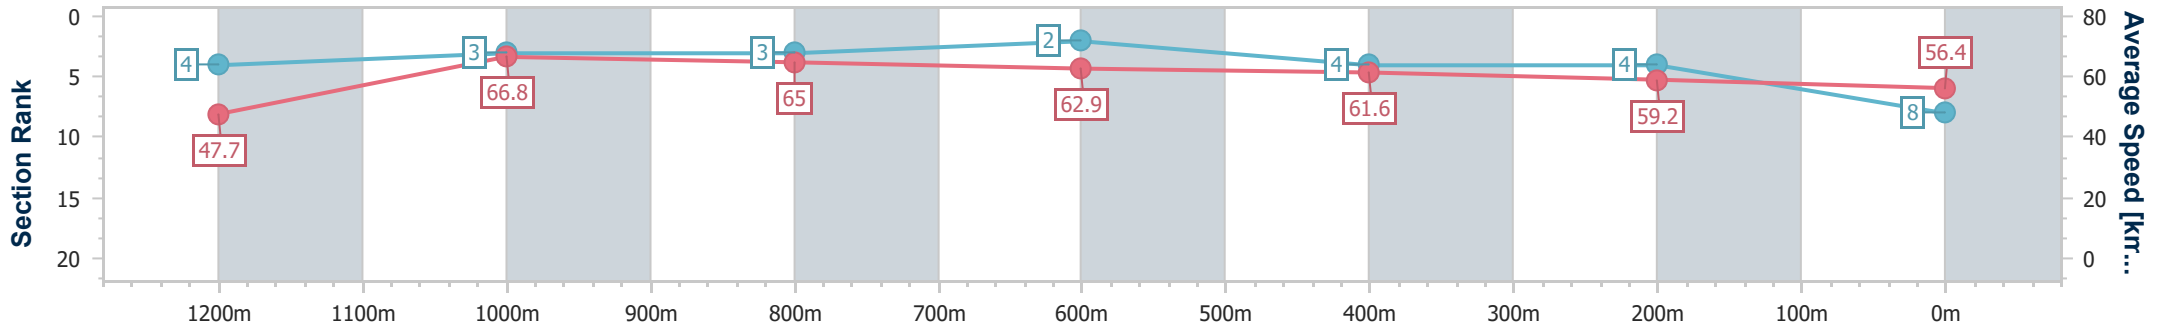

Horse/Jockey Name	Gregarious
Final Rank	8
Fastest Section Time (Section)	0:10.76 (1200m)
Top Speed [km/h] (Section)	68.8 (1200m)
Race State	Finished

Ipswich QLD Professional
Race 7: GORDON'S GIN BENCHMARK 62 Handicap - 1350m
27 December 2024 - 17:20
Track Rating: Good 4, Weather: Fine, Rail Position: +7m Entire

Section	Overall	1200m	1000m	800m	600m	400m	200m
Section Times	1:21.02 [8] (0:11.30)	1:09.72 [4] (0:10.76)	0:58.96 [3] (0:11.09)	0:47.87 [3] (0:11.36)	0:36.51 [2] (0:11.64)	0:24.87 [4] (0:12.09)	0:12.78 [4] (0:12.78)
Average Speed [km/h]	47.7	66.8	65.0	62.9	61.6	59.2	56.4
Top Speed [km/h]	66.8	68.8	65.9	64.3	63.2	61.8	57.9
Avg. Dist. to Rail [m]	1.2	0.7	0.4	1.6	1.4	1.4	0.7
Avg. Stride Freq. [Hz]	2.4	2.6	2.5	2.5	2.5	2.4	2.3
Avg. Stride Length [m]	5.6	7.2	7.2	7.1	6.9	6.7	6.7

- [ ] Ranking at each section and finish
- -.-.- No data available at this section
- NA No data available