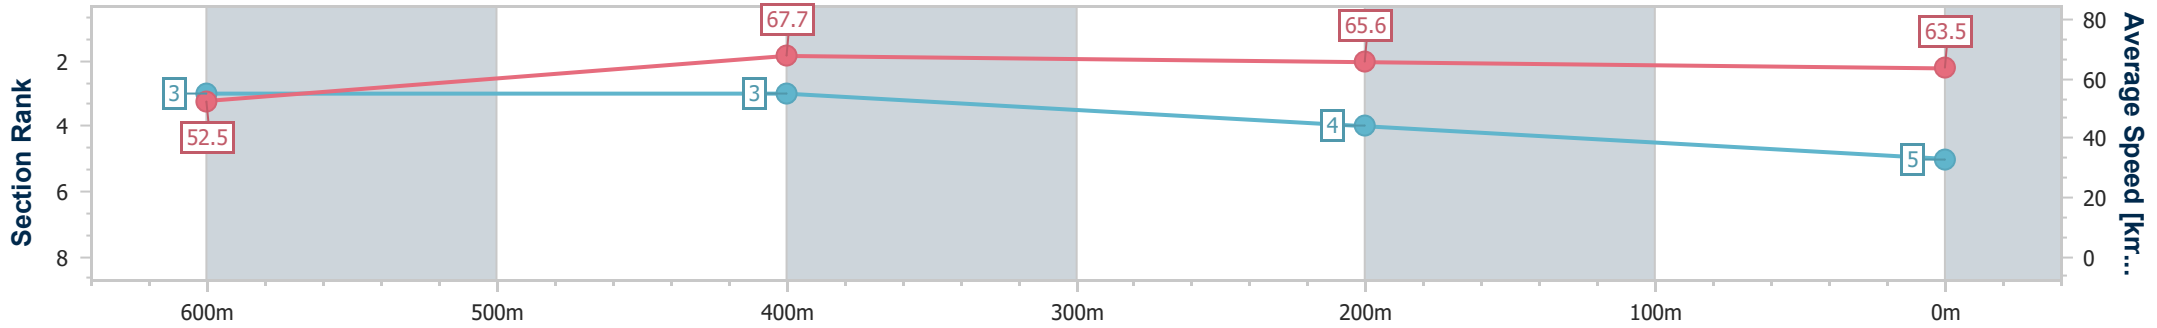

Horse/Jockey Name	l'ltellyougo
Final Rank	5
Fastest Section Time (Section)	0:10.54 (600m)
Top Speed [km/h] (Section)	69.2 (Overall)
Race State	Finished

Ipswich QLD Professional
Race 3: RED BULL AUSTRALIA QTIS Three-Year-Old
BENCHMARK 65 Handicap - 800m

27 December 2024 - 14:44

Track Rating: Good 4, Weather: Fine, Rail Position: +7m Entire

Section	Overall	600m	400m	200m
Section Times	0:46.53 [5] (0:13.74)	0:32.79 [3] (0:10.54)	0:22.25 [3] (0:10.93)	0:11.32 [4] (0:11.32)
Average Speed [km/h]	52.5	67.7	65.6	63.5
Top Speed [km/h]	69.2	68.7	67.1	65.9
Avg. Dist. to Rail [m]	1.3	2.4	1.1	0.7
Avg. Stride Freq. [Hz]	2.4	2.5	2.5	2.5
Avg. Stride Length [m]	6.1	7.4	7.2	7.0

- [ ] Ranking at each section and finish
- -.-.- No data available at this section
- NA No data available