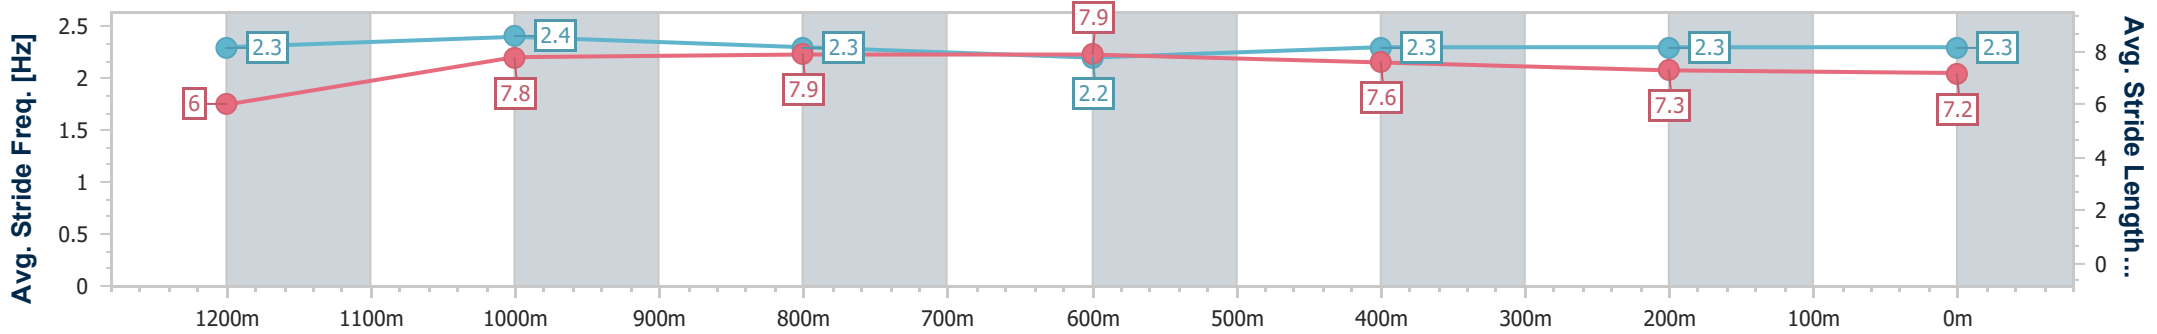

Horse/Jockey Name	Just Flying
Final Rank	1
Fastest Section Time (Section)	0:10.74 (1200m)
Top Speed [km/h] (Section)	68.4 (1200m)
Race State	Finished

Ipswich QLD Professional
Race 7: GORDON'S GIN BENCHMARK 62 Handicap - 1350m
27 December 2024 - 17:20
Track Rating: Good 4, Weather: Fine, Rail Position: +7m Entire

Section	Overall	1200m	1000m	800m	600m	400m	200m
Section Times	1:20.06 [1] (0:11.28)	1:08.78 [2] (0:10.74)	0:58.04 [2] (0:11.12)	0:46.92 [2] (0:11.44)	0:35.48 [3] (0:11.51)	0:23.97 [3] (0:11.91)	0:12.06 [3] (0:12.06)
Average Speed [km/h]	48.0	66.9	64.8	62.8	62.2	60.1	59.7
Top Speed [km/h]	65.8	68.4	66.2	64.4	63.4	62.1	61.4
Avg. Dist. to Rail [m]	0.9	0.5	0.5	1.0	1.2	0.8	1.1
Avg. Stride Freq. [Hz]	2.3	2.4	2.3	2.2	2.3	2.3	2.3
Avg. Stride Length [m]	6.0	7.8	7.9	7.9	7.6	7.3	7.2

- [ ] Ranking at each section and finish
- -.-.- No data available at this section
- NA No data available