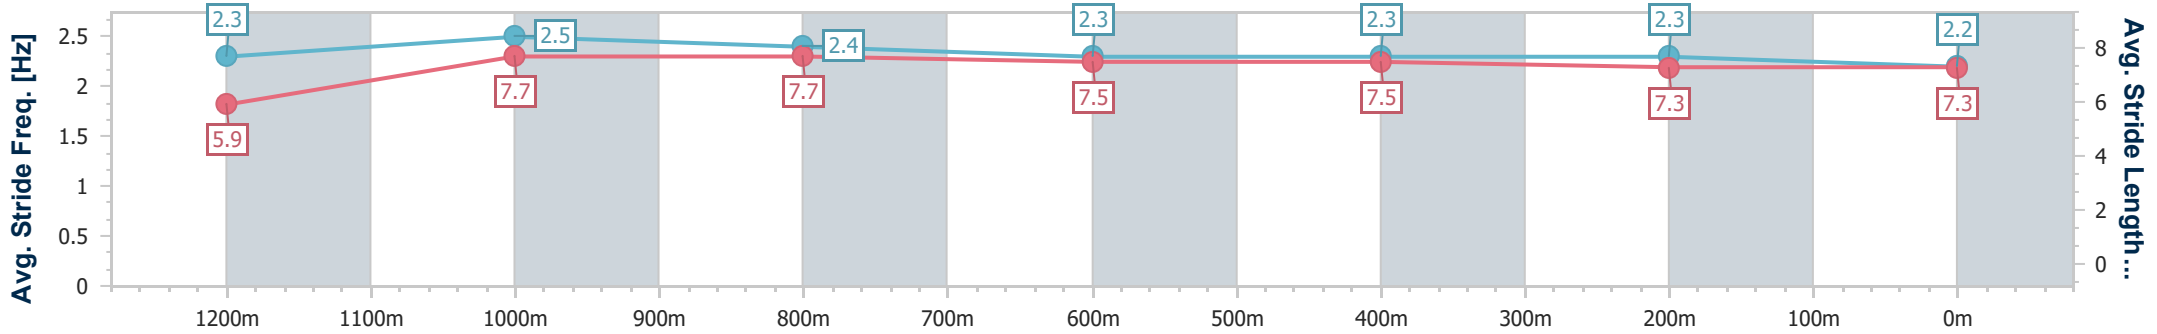

Horse/Jockey Name	West Cork
Final Rank	2
Fastest Section Time (Section)	0:10.55 (1200m)
Top Speed [km/h] (Section)	69.1 (1200m)
Race State	Finished

Ipswich QLD Professional
Race 7: GORDON'S GIN BENCHMARK 62 Handicap - 1350m
27 December 2024 - 17:20
Track Rating: Good 4, Weather: Fine, Rail Position: +7m Entire

Section	Overall	1200m	1000m	800m	600m	400m	200m
Section Times	1:20.07 [2] (0:11.26)	1:08.81 [1] (0:10.55)	0:58.26 [1] (0:11.00)	0:47.26 [1] (0:11.39)	0:35.87 [1] (0:11.57)	0:24.30 [1] (0:12.01)	0:12.29 [1] (0:12.29)
Average Speed [km/h]	48.0	68.3	65.3	63.0	62.1	59.7	58.6
Top Speed [km/h]	67.9	69.1	67.6	63.5	62.9	61.0	59.6
Avg. Dist. to Rail [m]	3.3	1.9	0.9	1.3	1.1	0.8	0.7
Avg. Stride Freq. [Hz]	2.3	2.5	2.4	2.3	2.3	2.3	2.2
Avg. Stride Length [m]	5.9	7.7	7.7	7.5	7.5	7.3	7.3

- [ ] Ranking at each section and finish
- -.-.- No data available at this section
- NA No data available