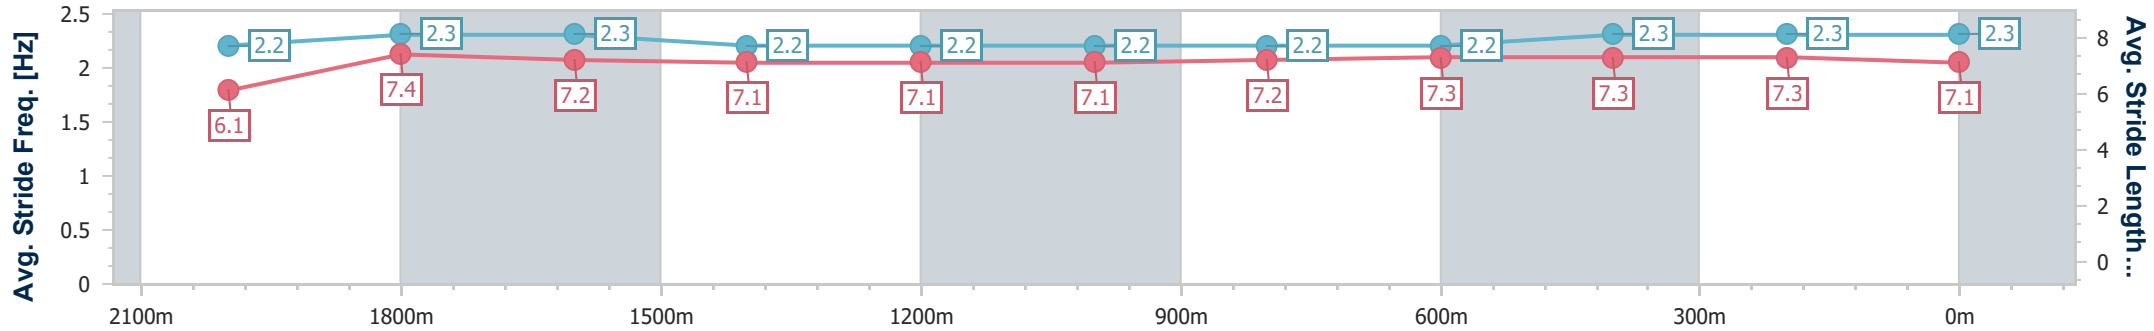

### Ipswich QLD Professional

Race 1: SCHWEPPE'S BENCHMARK 68 Handicap - 2190m

27 December 2024 - 13:29

Track Rating: Good 4, Weather: Fine, Rail Position: +7m Entire

Section	Overall	2000m	1800m	1600m	1400m	1200m	1000m	800m	600m	400m	200m
Section Times	2:16.45 [3] (0:14.27)	2:02.18 [3] (0:11.63)	1:50.55 [3] (0:12.15)	1:38.40 [3] (0:12.54)	1:25.86 [2] (0:12.61)	1:13.25 [2] (0:12.63)	1:00.62 [2] (0:12.39)	0:48.23 [2] (0:12.21)	0:36.02 [2] (0:11.78)	0:24.24 [1] (0:12.02)	0:12.22 [1] (0:12.22)
Average Speed [km/h]	48.0	62.0	59.3	57.5	57.3	57.3	58.0	59.2	61.0	60.2	58.8
Top Speed [km/h]	63.1	62.3	60.8	58.9	58.5	57.9	58.6	60.7	61.7	61.1	59.4
Avg. Dist. to Rail [m]	4.0	0.7	0.3	1.1	0.6	0.9	0.6	0.2	0.4	0.2	0.5
Avg. Stride Freq. [Hz]	2.2	2.3	2.3	2.2	2.2	2.2	2.2	2.2	2.3	2.3	2.3
Avg. Stride Length [m]	6.1	7.4	7.2	7.1	7.1	7.1	7.2	7.3	7.3	7.3	7.1