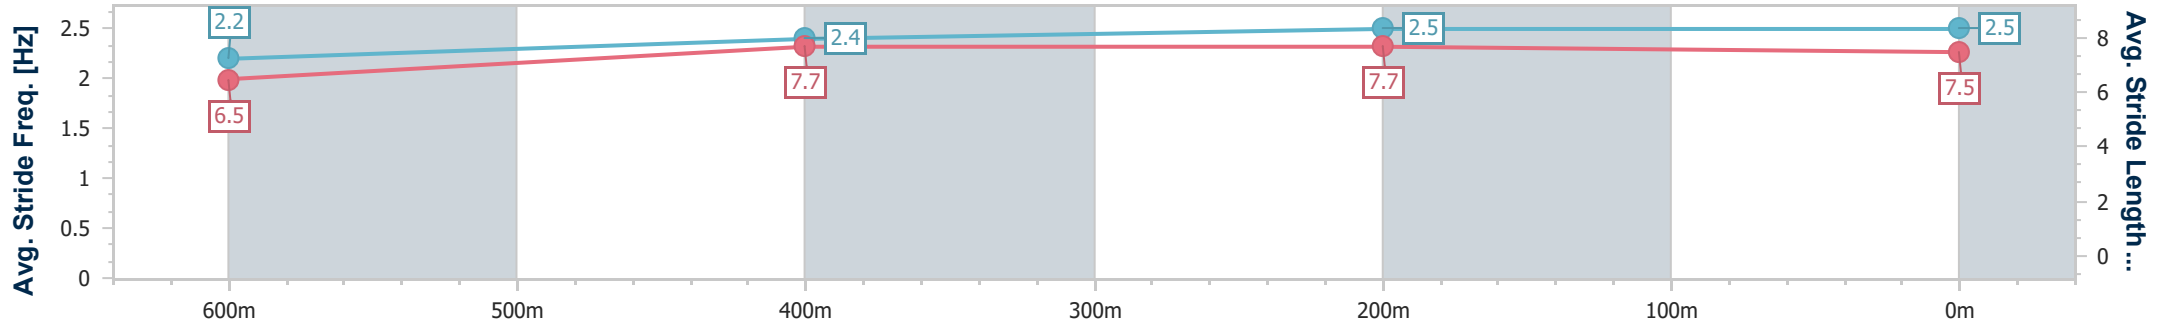

Horse/Jockey Name	Take A Bow
Final Rank	4
Fastest Section Time (Section)	0:10.45 (600m)
Top Speed [km/h] (Section)	69.6 (600m)
Race State	Finished

Ipswich QLD Professional
Race 3: RED BULL AUSTRALIA QTIS Three-Year-Old
BENCHMARK 65 Handicap - 800m

27 December 2024 - 14:44

Track Rating: Good 4, Weather: Fine, Rail Position: +7m Entire

Section	Overall	600m	400m	200m
Section Times	0:45.83 [4] (0:14.21)	0:31.62 [6] (0:10.45)	0:21.17 [6] (0:10.56)	0:10.61 [5] (0:10.61)
Average Speed [km/h]	50.8	68.4	68.0	67.9
Top Speed [km/h]	69.1	69.6	68.9	68.8
Avg. Dist. to Rail [m]	1.7	1.5	0.8	2.6
Avg. Stride Freq. [Hz]	2.2	2.4	2.5	2.5
Avg. Stride Length [m]	6.5	7.7	7.7	7.5

- [ ] Ranking at each section and finish
- -.-.- No data available at this section
- NA No data available