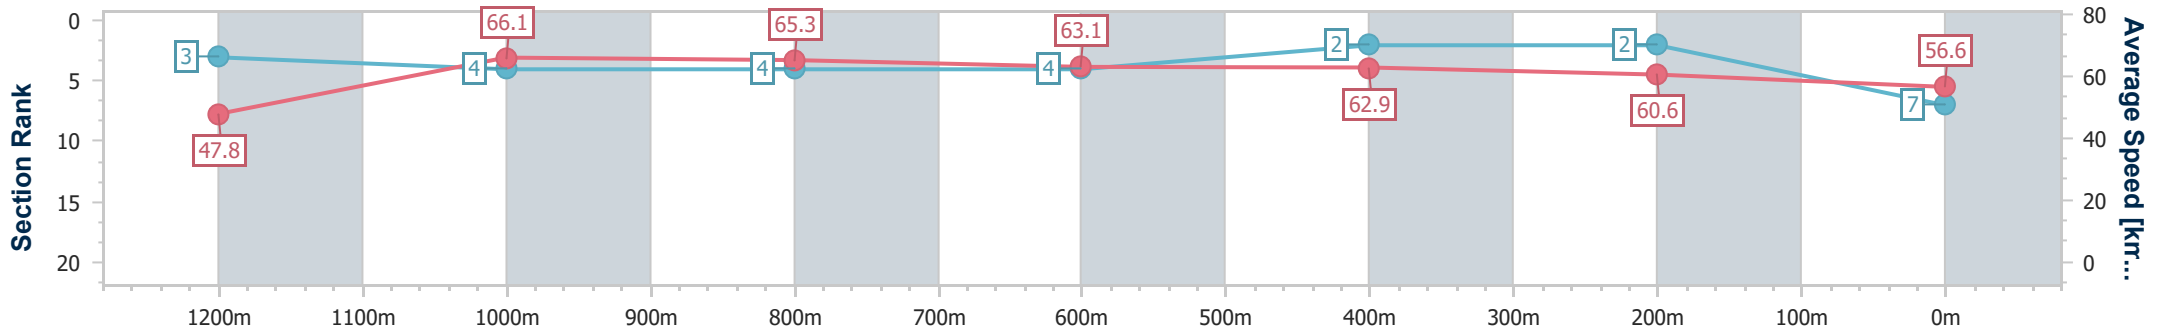

Horse/Jockey Name	To Wish
Final Rank	7
Fastest Section Time (Section)	0:10.91 (1200m)
Top Speed [km/h] (Section)	67.0 (1200m)
Race State	Finished

Ipswich QLD Professional
Race 7: GORDON'S GIN BENCHMARK 62 Handicap - 1350m
27 December 2024 - 17:20
Track Rating: Good 4, Weather: Fine, Rail Position: +7m Entire

Section	Overall	1200m	1000m	800m	600m	400m	200m
Section Times	1:20.70 [7] (0:11.29)	1:09.41 [3] (0:10.91)	0:58.50 [4] (0:11.02)	0:47.48 [4] (0:11.42)	0:36.06 [4] (0:11.43)	0:24.63 [2] (0:11.92)	0:12.71 [2] (0:12.71)
Average Speed [km/h]	47.8	66.1	65.3	63.1	62.9	60.6	56.6
Top Speed [km/h]	65.9	67.0	66.7	64.0	63.8	63.2	58.9
Avg. Dist. to Rail [m]	4.9	2.0	0.4	0.3	0.3	0.8	2.6
Avg. Stride Freq. [Hz]	2.3	2.4	2.4	2.3	2.4	2.4	2.3
Avg. Stride Length [m]	5.8	7.5	7.5	7.6	7.2	7.1	6.8

- [ ] Ranking at each section and finish
- -.-.- No data available at this section
- NA No data available