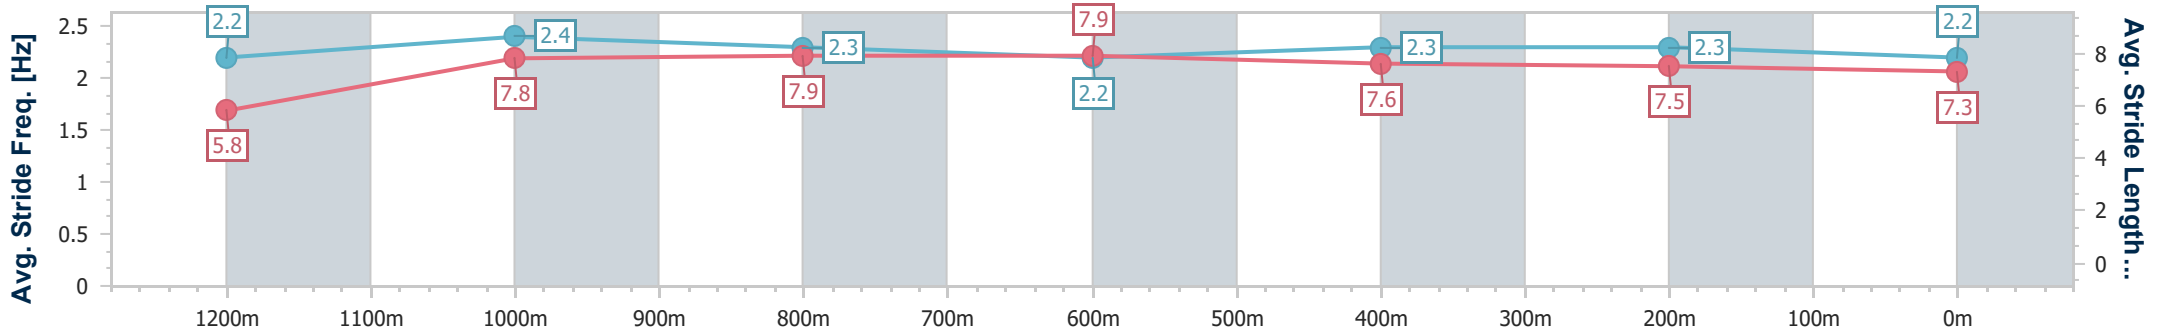

Horse/Jockey Name	One Thing Counts
Final Rank	9
Fastest Section Time (Section)	0:10.91 (1200m)
Top Speed [km/h] (Section)	67.5 (1200m)
Race State	Finished

Ipswich QLD Professional
Race 7: GORDON'S GIN BENCHMARK 62 Handicap - 1350m
27 December 2024 - 17:20
Track Rating: Good 4, Weather: Fine, Rail Position: +7m Entire

Section	Overall	1200m	1000m	800m	600m	400m	200m
Section Times	1:21.23 [9] (0:12.07)	1:09.16 [10] (0:10.91)	0:58.25 [10] (0:11.11)	0:47.14 [10] (0:11.34)	0:35.80 [10] (0:11.52)	0:24.28 [10] (0:11.98)	0:12.30 [9] (0:12.30)
Average Speed [km/h]	45.0	66.1	65.1	63.5	62.5	60.6	58.6
Top Speed [km/h]	64.1	67.5	66.7	64.3	63.2	62.3	61.1
Avg. Dist. to Rail [m]	6.0	1.5	0.7	0.2	0.8	2.5	4.7
Avg. Stride Freq. [Hz]	2.2	2.4	2.3	2.2	2.3	2.3	2.2
Avg. Stride Length [m]	5.8	7.8	7.9	7.9	7.6	7.5	7.3

- [ ] Ranking at each section and finish
- -.-.- No data available at this section
- NA No data available