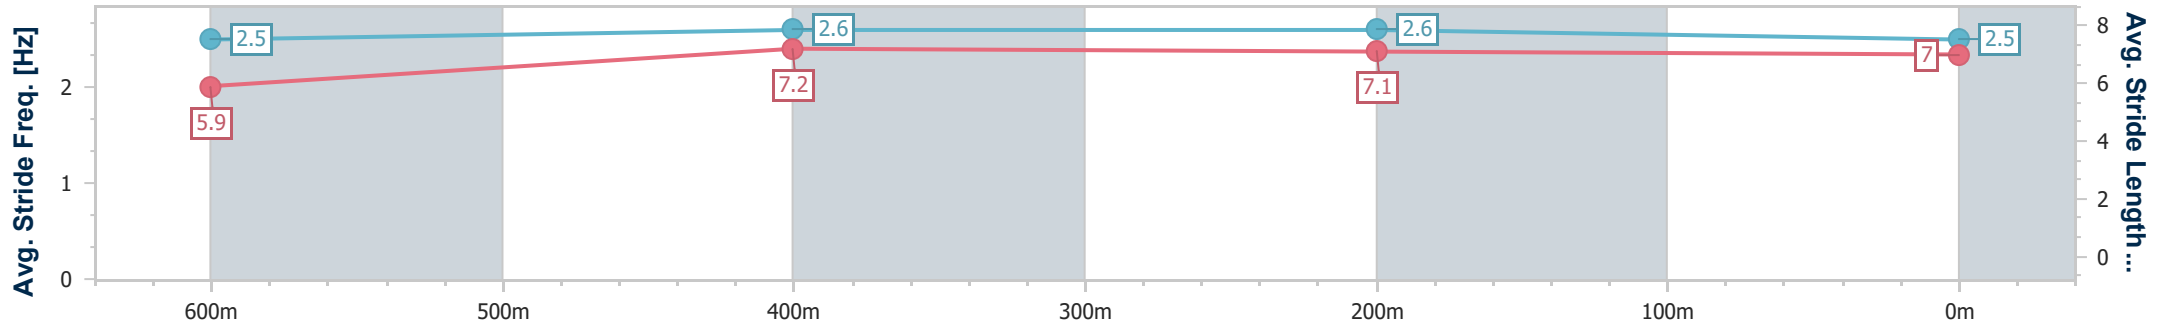

Horse/Jockey Name	Lovebug
Final Rank	3
Fastest Section Time (Section)	0:10.55 (600m)
Top Speed [km/h] (Section)	69.4 (600m)
Race State	Finished

Ipswich QLD Professional
Race 2: GREAT NORTHERN QTIS Two-Year-Old Handicap - 800m

27 December 2024 - 14:04

Track Rating: Good 4, Weather: Fine, Rail Position: +7m Entire

Section	Overall	600m	400m	200m
Section Times	0:46.63 [3] (0:13.82)	0:32.81 [3] (0:10.55)	0:22.26 [3] (0:10.90)	0:11.36 [3] (0:11.36)
Average Speed [km/h]	52.1	68.4	65.7	63.5
Top Speed [km/h]	68.7	69.4	67.1	65.4
Avg. Dist. to Rail [m]	3.2	0.6	1.0	1.1
Avg. Stride Freq. [Hz]	2.5	2.6	2.6	2.5
Avg. Stride Length [m]	5.9	7.2	7.1	7.0

- [ ] Ranking at each section and finish
- -.-.- No data available at this section
- NA No data available