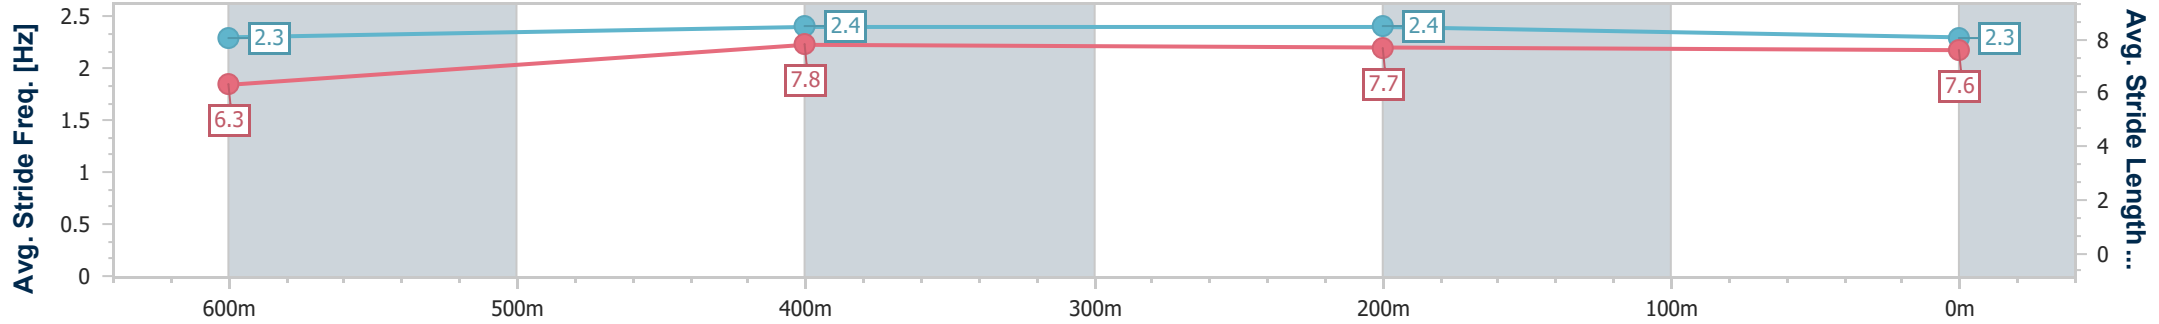

Horse/Jockey Name	Mishani Invincible
Final Rank	6
Fastest Section Time (Section)	0:10.61 (600m)
Top Speed [km/h] (Section)	69.1 (600m)
Race State	Finished

Ipswich QLD Professional
Race 3: RED BULL AUSTRALIA QTIS Three-Year-Old
BENCHMARK 65 Handicap - 800m

27 December 2024 - 14:44

Track Rating: Good 4, Weather: Fine, Rail Position: +7m Entire

Section	Overall	600m	400m	200m
Section Times	0:46.65 [6] (0:13.87)	0:32.78 [5] (0:10.61)	0:22.17 [5] (0:10.81)	0:11.36 [6] (0:11.36)
Average Speed [km/h]	52.0	68.0	66.9	63.1
Top Speed [km/h]	68.6	69.1	67.3	65.9
Avg. Dist. to Rail [m]	3.2	1.0	1.1	4.0
Avg. Stride Freq. [Hz]	2.3	2.4	2.4	2.3
Avg. Stride Length [m]	6.3	7.8	7.7	7.6

- [ ] Ranking at each section and finish
- -.-.- No data available at this section
- NA No data available