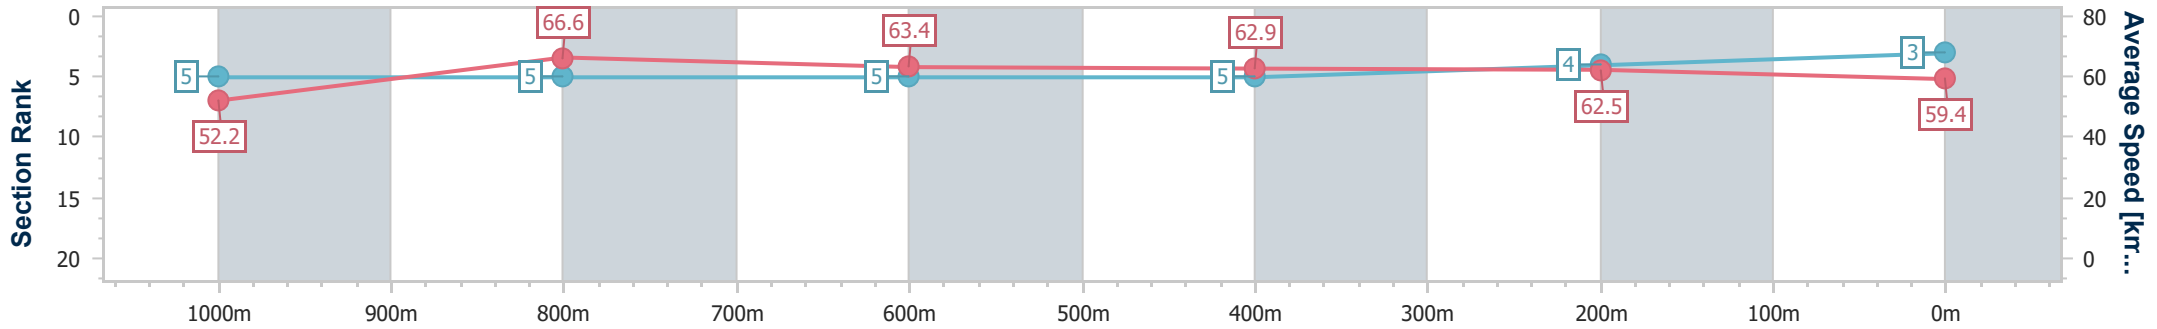

### Ipswich QLD Professional

Race 5: BARRIER REEF POOLS Maiden Plate - 1200m

27 December 2024 - 16:04

Track Rating: Good 4, Weather: Fine, Rail Position: +7m Entire

Section	Overall	1000m	800m	600m	400m	200m
Section Times	1:10.90 [3] (0:13.78)	0:57.12 [5] (0:10.79)	0:46.33 [5] (0:11.31)	0:35.02 [5] (0:11.38)	0:23.64 [5] (0:11.50)	0:12.14 [4] (0:12.14)
Average Speed [km/h]	52.2	66.6	63.4	62.9	62.5	59.4
Top Speed [km/h]	68.9	68.9	64.2	64.7	63.1	61.9
Avg. Dist. to Rail [m]	3.3	0.7	1.7	1.2	1.0	3.5
Avg. Stride Freq. [Hz]	2.4	2.4	2.3	2.3	2.4	2.3
Avg. Stride Length [m]	6.2	7.7	7.6	7.4	7.4	7.2