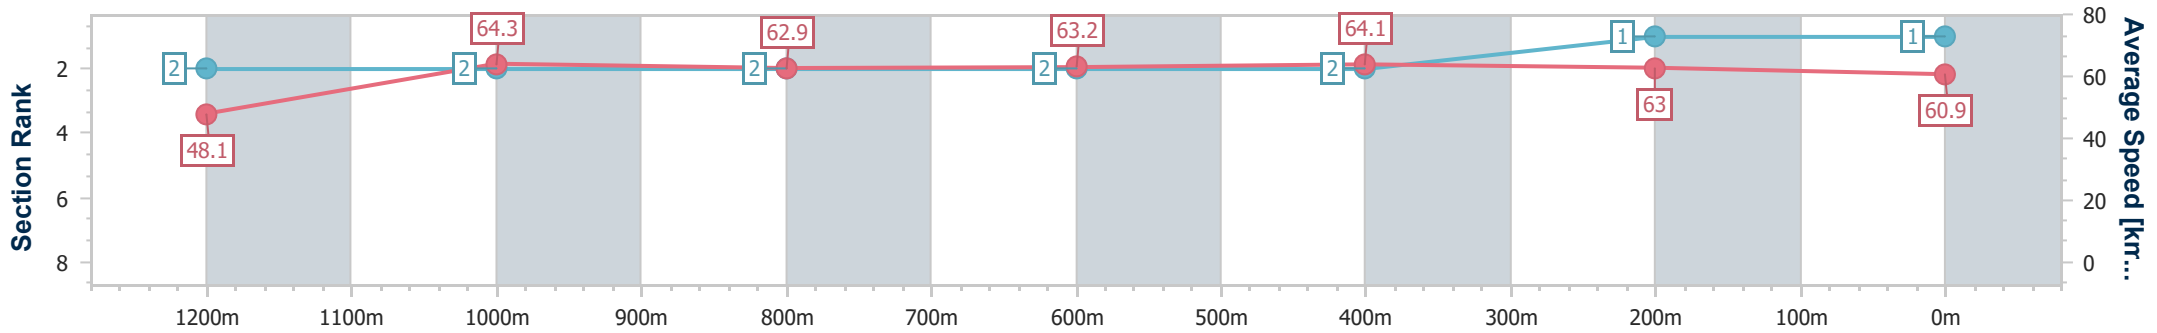

### Ipswich QLD Professional

Race 6: TAB Class 6 Handicap - 1350m

27 December 2024 - 16:44

Track Rating: Good 4, Weather: Fine, Rail Position: +7m Entire

Section	Overall	1200m	1000m	800m	600m	400m	200m
Section Times	1:19.67 [1] (0:11.25)	1:08.42 [2] (0:11.17)	0:57.25 [2] (0:11.38)	0:45.87 [2] (0:11.34)	0:34.53 [2] (0:11.24)	0:23.29 [2] (0:11.44)	0:11.85 [1] (0:11.85)
Average Speed [km/h]	48.1	64.3	62.9	63.2	64.1	63.0	60.9
Top Speed [km/h]	66.0	65.4	64.0	64.3	65.2	63.5	63.1
Avg. Dist. to Rail [m]	2.9	0.8	0.7	1.1	0.6	0.8	2.0
Avg. Stride Freq. [Hz]	2.2	2.2	2.2	2.2	2.2	2.2	2.2
Avg. Stride Length [m]	6.2	8.1	8.0	8.0	7.9	7.8	7.8