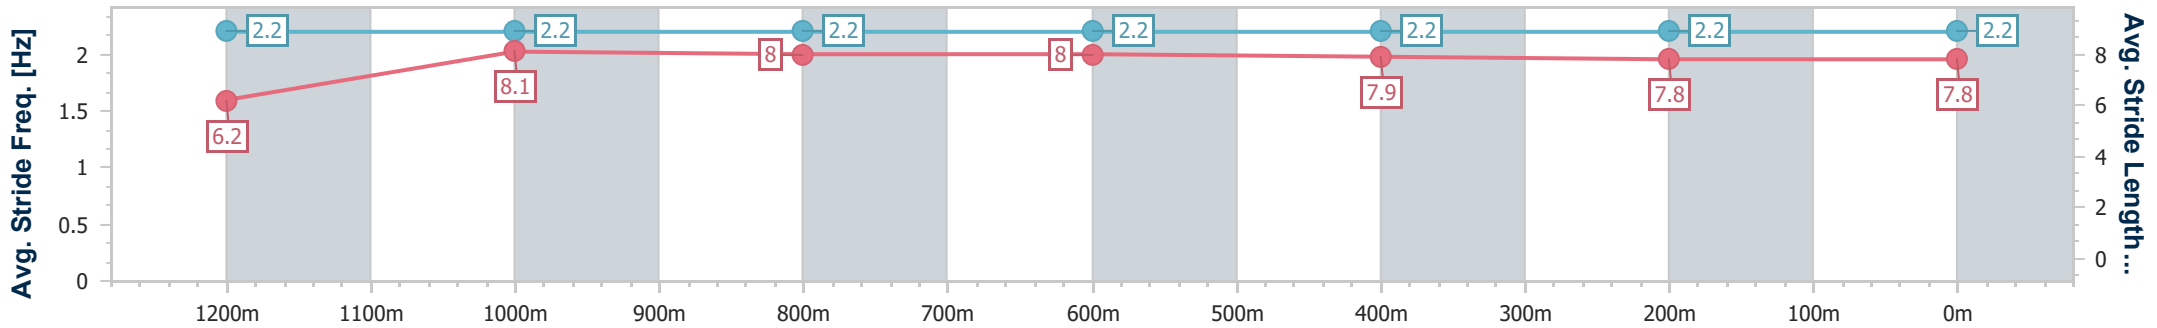

### Ipswich QLD Professional

Race 6: TAB Class 6 Handicap - 1350m

27 December 2024 - 16:44

Track Rating: Good 4, Weather: Fine, Rail Position: +7m Entire

Section	Overall	1200m	1000m	800m	600m	400m	200m
Section Times	1:19.67 [1] (0:11.25)	1:08.42 [2] (0:11.17)	0:57.25 [2] (0:11.38)	0:45.87 [2] (0:11.34)	0:34.53 [2] (0:11.24)	0:23.29 [2] (0:11.44)	0:11.85 [1] (0:11.85)
Average Speed [km/h]	48.1	64.3	62.9	63.2	64.1	63.0	60.9
Top Speed [km/h]	66.0	65.4	64.0	64.3	65.2	63.5	63.1
Avg. Dist. to Rail [m]	2.9	0.8	0.7	1.1	0.6	0.8	2.0
Avg. Stride Freq. [Hz]	2.2	2.2	2.2	2.2	2.2	2.2	2.2
Avg. Stride Length [m]	6.2	8.1	8.0	8.0	7.9	7.8	7.8