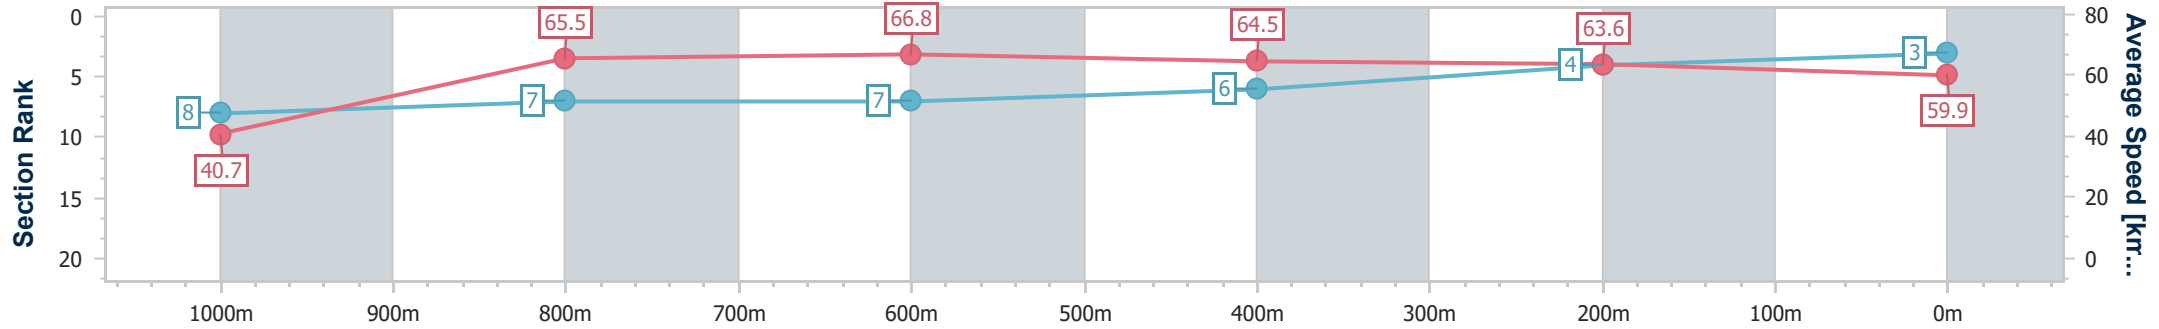

Horse/Jockey Name	Tapis Magique
Final Rank	3
Fastest Section Time (Section)	0:08.88 (Overall)
Top Speed [km/h] (Section)	67.8 (800m)
Race State	Finished

Ipswich QLD Professional
Race 8: RAY WHITE IPSWICH RATINGS BAND 0 - 58 Handicap - 1100m

27 December 2024 - 17:55

Track Rating: Good 4, Weather: Fine, Rail Position: +7m Entire

Section	Overall	1000m	800m	600m	400m	200m
Section Times	1:05.15 [3] (0:08.88)	0:56.27 [8] (0:10.99)	0:45.28 [7] (0:10.75)	0:34.53 [7] (0:11.14)	0:23.39 [6] (0:11.37)	0:12.02 [4] (0:12.02)
Average Speed [km/h]	40.7	65.5	66.8	64.5	63.6	59.9
Top Speed [km/h]	62.5	67.2	67.8	66.4	64.1	63.3
Avg. Dist. to Rail [m]	3.7	0.5	0.7	0.7	2.1	3.7
Avg. Stride Freq. [Hz]	2.4	2.6	2.6	2.5	2.5	2.5
Avg. Stride Length [m]	4.8	6.9	7.1	7.1	6.9	6.7

- [ ] Ranking at each section and finish
- -.-.- No data available at this section
- NA No data available