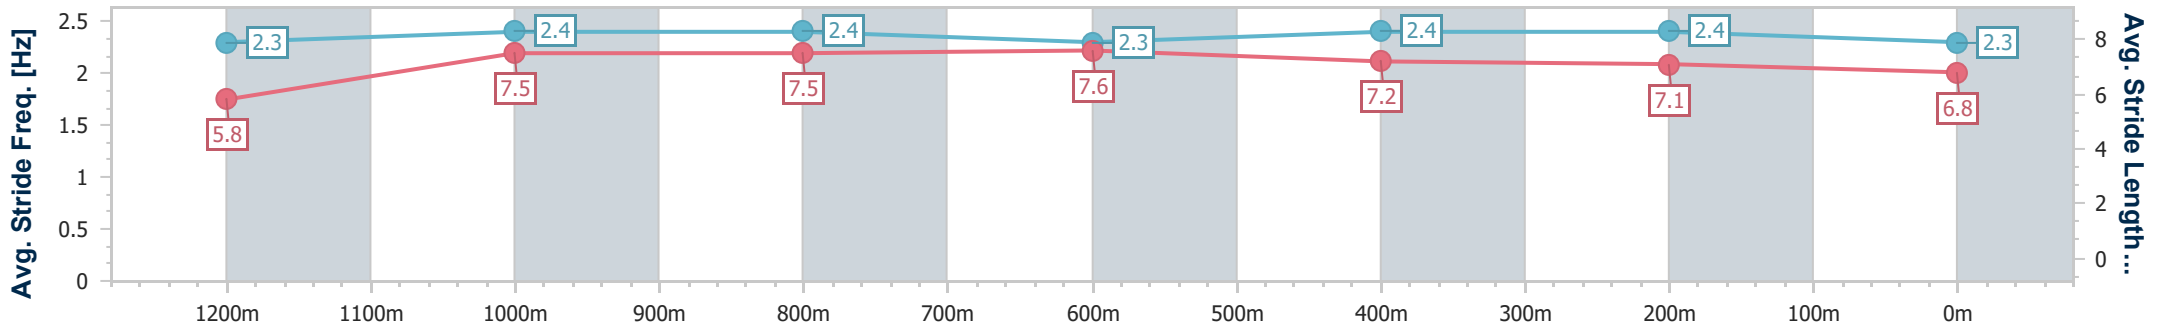

Horse/Jockey Name	To Wish
Final Rank	7
Fastest Section Time (Section)	0:10.91 (1200m)
Top Speed [km/h] (Section)	67.0 (1200m)
Race State	Finished

Ipswich QLD Professional
Race 7: GORDON'S GIN BENCHMARK 62 Handicap - 1350m
27 December 2024 - 17:20
Track Rating: Good 4, Weather: Fine, Rail Position: +7m Entire

Section	Overall	1200m	1000m	800m	600m	400m	200m
Section Times	1:20.70 [7] (0:11.29)	1:09.41 [3] (0:10.91)	0:58.50 [4] (0:11.02)	0:47.48 [4] (0:11.42)	0:36.06 [4] (0:11.43)	0:24.63 [2] (0:11.92)	0:12.71 [2] (0:12.71)
Average Speed [km/h]	47.8	66.1	65.3	63.1	62.9	60.6	56.6
Top Speed [km/h]	65.9	67.0	66.7	64.0	63.8	63.2	58.9
Avg. Dist. to Rail [m]	4.9	2.0	0.4	0.3	0.3	0.8	2.6
Avg. Stride Freq. [Hz]	2.3	2.4	2.4	2.3	2.4	2.4	2.3
Avg. Stride Length [m]	5.8	7.5	7.5	7.6	7.2	7.1	6.8

- [ ] Ranking at each section and finish
- -.-.- No data available at this section
- NA No data available