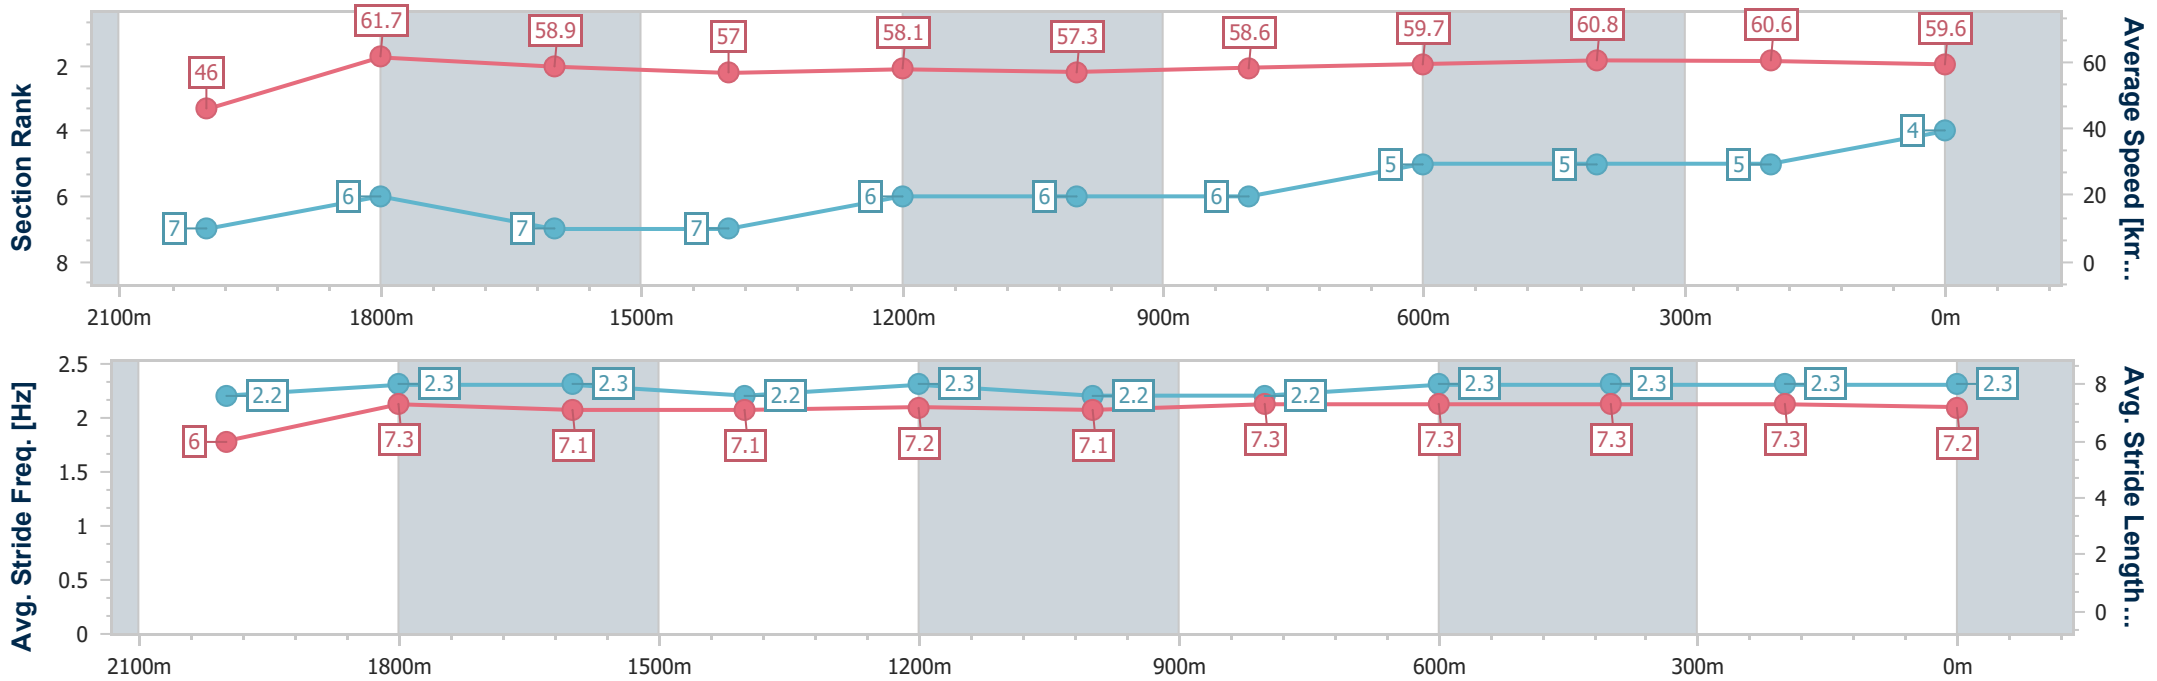

### Ipswich QLD Professional

Race 1: SCHWEPPE'S BENCHMARK 68 Handicap - 2190m

27 December 2024 - 13:29

Track Rating: Good 4, Weather: Fine, Rail Position: +7m Entire

Section	Overall	2000m	1800m	1600m	1400m	1200m	1000m	800m	600m	400m	200m
Section Times	2:16.75 [4] (0:14.85)	2:01.90 [7] (0:11.69)	1:50.21 [6] (0:12.29)	1:37.92 [7] (0:12.61)	1:25.31 [7] (0:12.38)	1:12.93 [6] (0:12.60)	1:00.33 [6] (0:12.33)	0:48.00 [6] (0:12.08)	0:35.92 [5] (0:11.87)	0:24.05 [5] (0:11.95)	0:12.10 [5] (0:12.10)
Average Speed [km/h]	46.0	61.7	58.9	57.0	58.1	57.3	58.6	59.7	60.8	60.6	59.6
Top Speed [km/h]	60.4	62.2	61.5	58.1	58.9	58.3	59.6	61.1	61.7	60.9	60.8
Avg. Dist. to Rail [m]	4.7	1.1	0.6	0.6	0.7	0.9	0.8	0.3	1.0	1.9	3.2
Avg. Stride Freq. [Hz]	2.2	2.3	2.3	2.2	2.3	2.2	2.2	2.3	2.3	2.3	2.3
Avg. Stride Length [m]	6.0	7.3	7.1	7.1	7.2	7.1	7.3	7.3	7.3	7.3	7.2