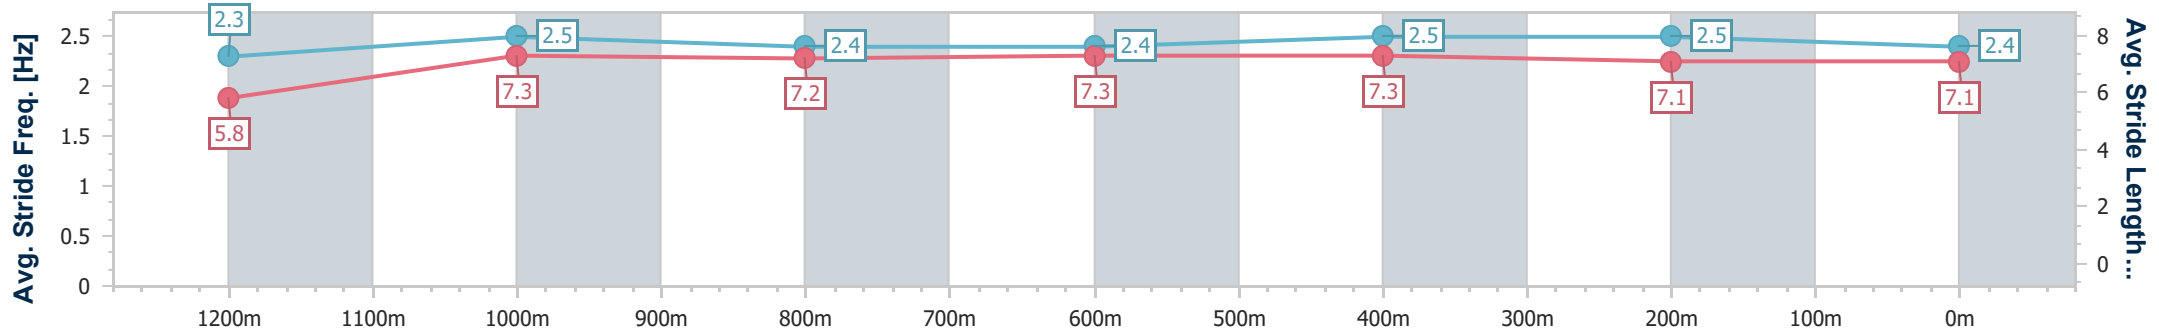

### Ipswich QLD Professional

Race 6: TAB Class 6 Handicap - 1350m

27 December 2024 - 16:44

Track Rating: Good 4, Weather: Fine, Rail Position: +7m Entire

Section	Overall	1200m	1000m	800m	600m	400m	200m
Section Times	1:19.87 [2] (0:11.35)	1:08.52 [3] (0:11.23)	0:57.29 [3] (0:11.41)	0:45.88 [3] (0:11.30)	0:34.58 [3] (0:11.25)	0:23.33 [4] (0:11.42)	0:11.91 [2] (0:11.91)
Average Speed [km/h]	47.6	64.2	62.8	63.3	63.9	63.0	60.4
Top Speed [km/h]	63.7	64.7	63.6	64.6	65.2	63.9	62.7
Avg. Dist. to Rail [m]	0.9	1.3	1.7	1.9	1.0	0.6	2.0
Avg. Stride Freq. [Hz]	2.3	2.5	2.4	2.4	2.5	2.5	2.4
Avg. Stride Length [m]	5.8	7.3	7.2	7.3	7.3	7.1	7.1