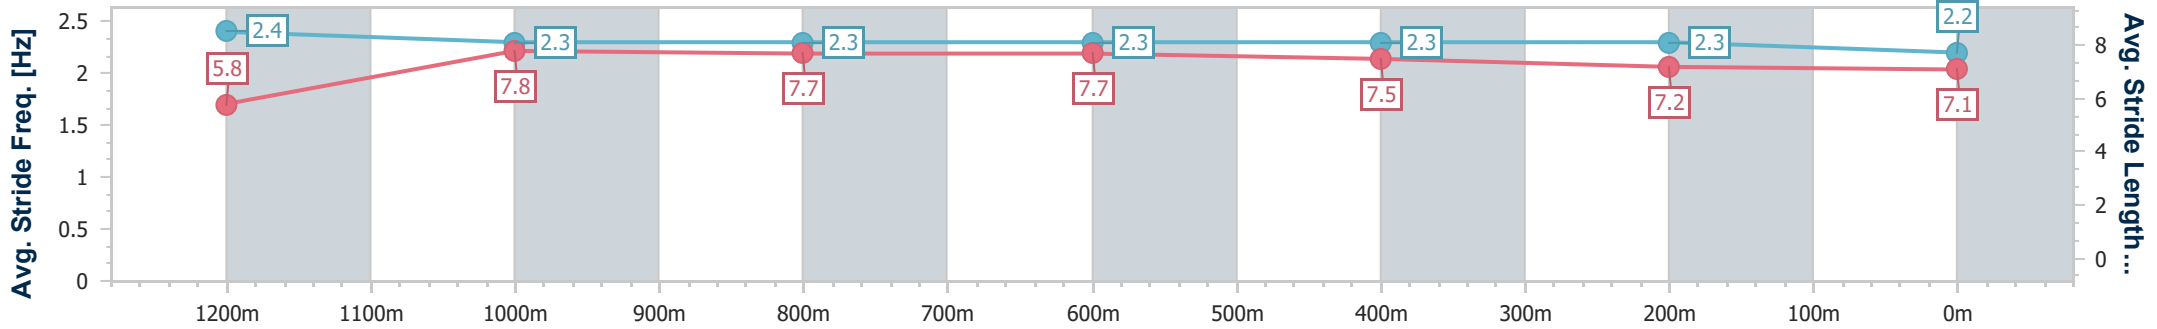

### Ipswich QLD Professional

Race 6: TAB Class 6 Handicap - 1350m

27 December 2024 - 16:44

Track Rating: Good 4, Weather: Fine, Rail Position: +7m Entire

Section	Overall	1200m	1000m	800m	600m	400m	200m
Section Times	1:20.87 [7] (0:11.13)	1:09.74 [1] (0:10.99)	0:58.75 [1] (0:11.34)	0:47.41 [1] (0:11.35)	0:36.06 [1] (0:11.49)	0:24.57 [1] (0:11.74)	0:12.83 [3] (0:12.83)
Average Speed [km/h]	48.6	65.5	63.1	63.0	62.3	61.2	56.2
Top Speed [km/h]	65.3	66.9	65.3	63.7	63.2	62.8	60.8
Avg. Dist. to Rail [m]	0.5	0.5	1.3	1.7	1.4	0.5	0.2
Avg. Stride Freq. [Hz]	2.4	2.3	2.3	2.3	2.3	2.3	2.2
Avg. Stride Length [m]	5.8	7.8	7.7	7.7	7.5	7.2	7.1