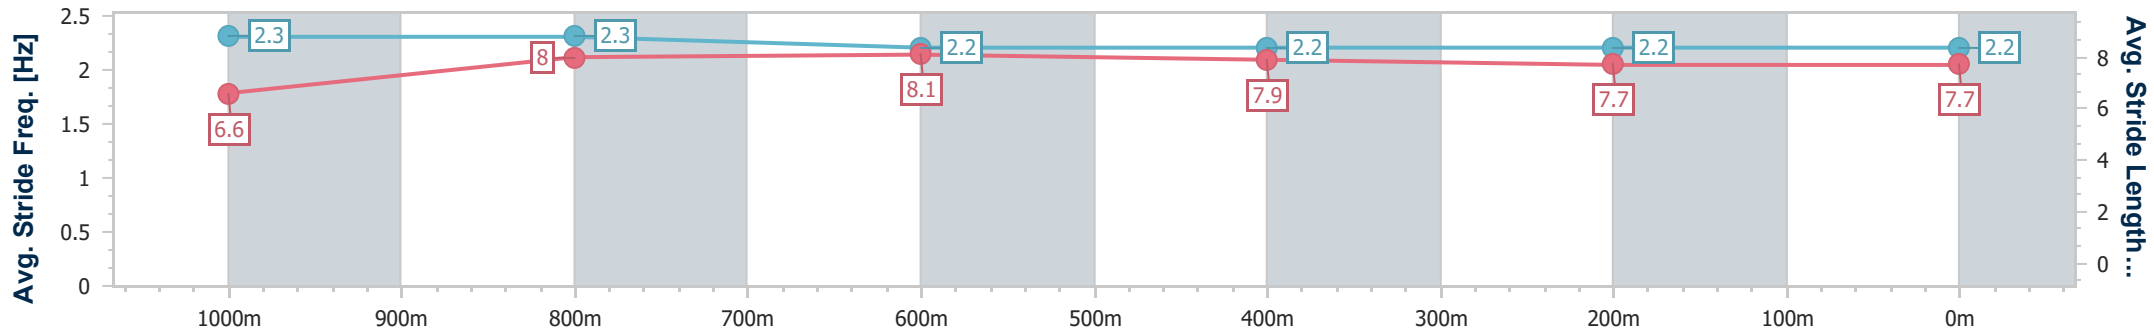

### Ipswich QLD Professional

Race 5: BARRIER REEF POOLS Maiden Plate - 1200m

27 December 2024 - 16:04

Track Rating: Good 4, Weather: Fine, Rail Position: +7m Entire

Section	Overall	1000m	800m	600m	400m	200m
Section Times	1:10.28 [2] (0:13.58)	0:56.70 [2] (0:10.76)	0:45.94 [3] (0:11.23)	0:34.71 [3] (0:11.39)	0:23.32 [3] (0:11.53)	0:11.79 [2] (0:11.79)
Average Speed [km/h]	53.0	66.9	63.7	62.9	62.1	61.1
Top Speed [km/h]	68.5	68.6	64.6	64.6	63.1	62.5
Avg. Dist. to Rail [m]	2.5	0.9	1.8	1.5	1.0	0.6
Avg. Stride Freq. [Hz]	2.3	2.3	2.2	2.2	2.2	2.2
Avg. Stride Length [m]	6.6	8.0	8.1	7.9	7.7	7.7