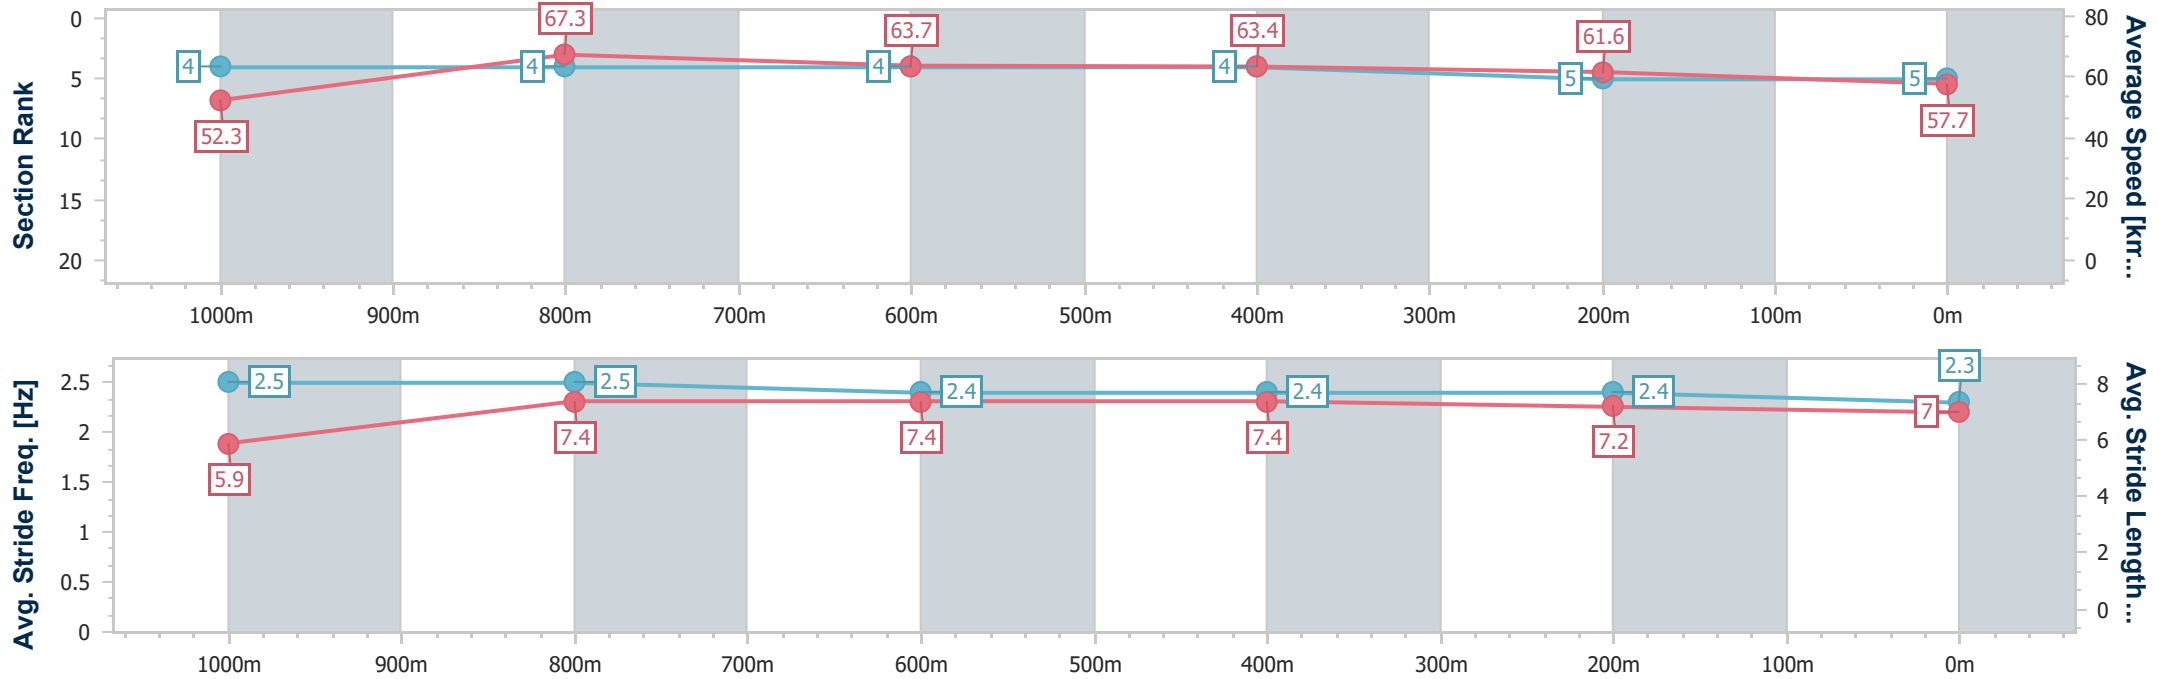

### Ipswich QLD Professional

Race 5: BARRIER REEF POOLS Maiden Plate - 1200m

27 December 2024 - 16:04

Track Rating: Good 4, Weather: Fine, Rail Position: +7m Entire

Section	Overall	1000m	800m	600m	400m	200m
Section Times	1:11.35 [5] (0:13.74)	0:57.61 [4] (0:10.76)	0:46.85 [4] (0:11.27)	0:35.58 [4] (0:11.41)	0:24.17 [4] (0:11.70)	0:12.47 [5] (0:12.47)
Average Speed [km/h]	52.3	67.3	63.7	63.4	61.6	57.7
Top Speed [km/h]	68.1	68.1	65.4	64.7	62.2	60.1
Avg. Dist. to Rail [m]	6.2	1.7	0.3	0.7	1.3	4.3
Avg. Stride Freq. [Hz]	2.5	2.5	2.4	2.4	2.4	2.3
Avg. Stride Length [m]	5.9	7.4	7.4	7.4	7.2	7.0