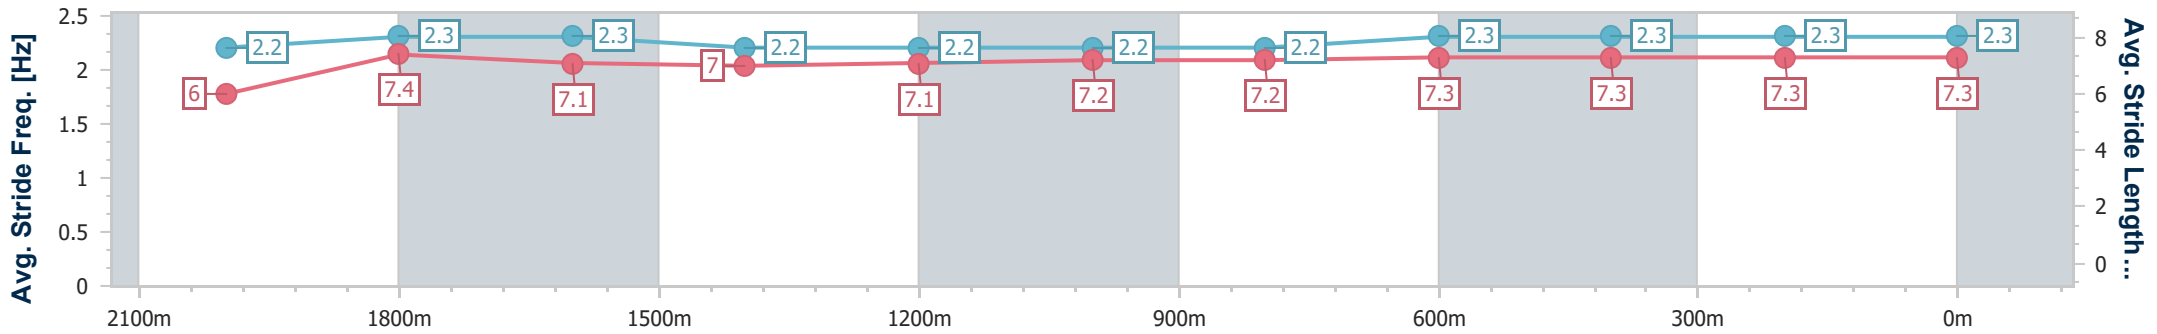

### Ipswich QLD Professional

Race 1: SCHWEPPE'S BENCHMARK 68 Handicap - 2190m

27 December 2024 - 13:29

Track Rating: Good 4, Weather: Fine, Rail Position: +7m Entire

Section	Overall	2000m	1800m	1600m	1400m	1200m	1000m	800m	600m	400m	200m
Section Times	2:16.42 [2] (0:14.53)	2:01.89 [5] (0:11.73)	1:50.16 [4] (0:12.27)	1:37.89 [5] (0:12.59)	1:25.30 [5] (0:12.40)	1:12.90 [4] (0:12.63)	1:00.27 [4] (0:12.37)	0:47.90 [4] (0:12.09)	0:35.81 [3] (0:11.88)	0:23.93 [3] (0:11.87)	0:12.06 [3] (0:12.06)
Average Speed [km/h]	46.9	61.5	58.8	57.2	58.3	57.4	58.3	59.7	61.0	60.8	59.7
Top Speed [km/h]	60.0	63.0	60.5	58.4	58.8	58.8	59.0	61.1	61.7	62.1	61.3
Avg. Dist. to Rail [m]	1.1	0.5	0.5	0.5	0.8	0.9	0.7	0.7	1.1	2.0	2.5
Avg. Stride Freq. [Hz]	2.2	2.3	2.3	2.2	2.2	2.2	2.2	2.3	2.3	2.3	2.3
Avg. Stride Length [m]	6.0	7.4	7.1	7.0	7.1	7.2	7.2	7.3	7.3	7.3	7.3