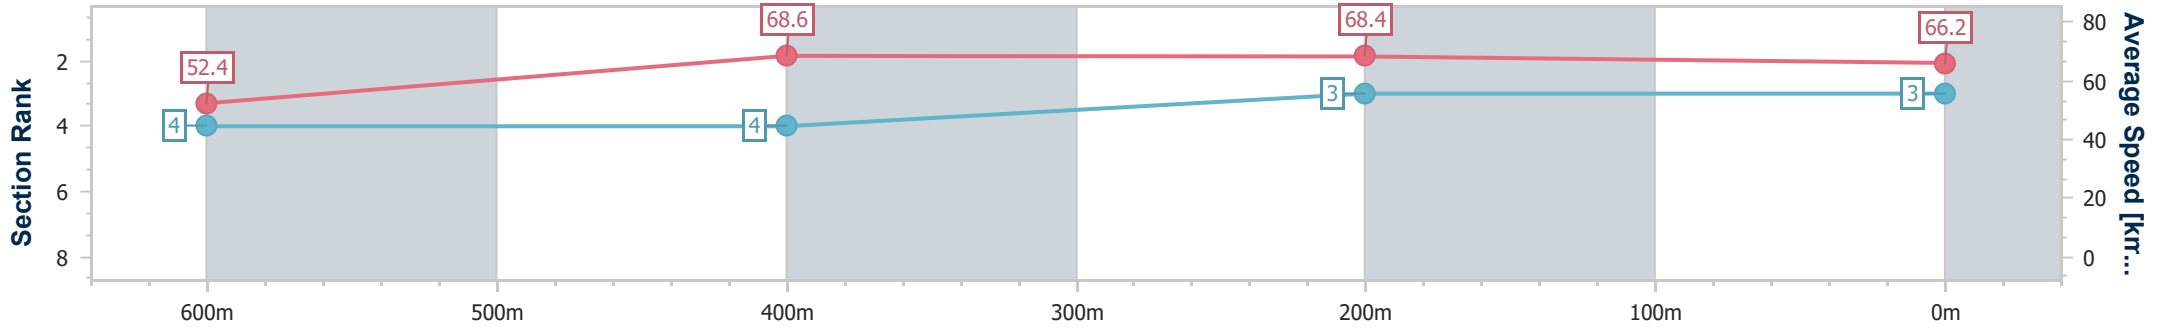

Horse/Jockey Name	Mishani Rock
Final Rank	3
Fastest Section Time (Section)	0:10.51 (400m)
Top Speed [km/h] (Section)	70.3 (600m)
Race State	Finished

Ipswich QLD Professional
Race 3: RED BULL AUSTRALIA QTIS Three-Year-Old
BENCHMARK 65 Handicap - 800m

27 December 2024 - 14:44

Track Rating: Good 4, Weather: Fine, Rail Position: +7m Entire

Section	Overall	600m	400m	200m
Section Times	0:45.69 [3] (0:13.79)	0:31.90 [4] (0:10.52)	0:21.38 [4] (0:10.51)	0:10.87 [3] (0:10.87)
Average Speed [km/h]	52.4	68.6	68.4	66.2
Top Speed [km/h]	69.7	70.3	69.7	69.2
Avg. Dist. to Rail [m]	1.3	0.7	0.8	0.8
Avg. Stride Freq. [Hz]	2.4	2.5	2.5	2.4
Avg. Stride Length [m]	6.2	7.7	7.6	7.6

- [ ] Ranking at each section and finish
- -.-.- No data available at this section
- NA No data available