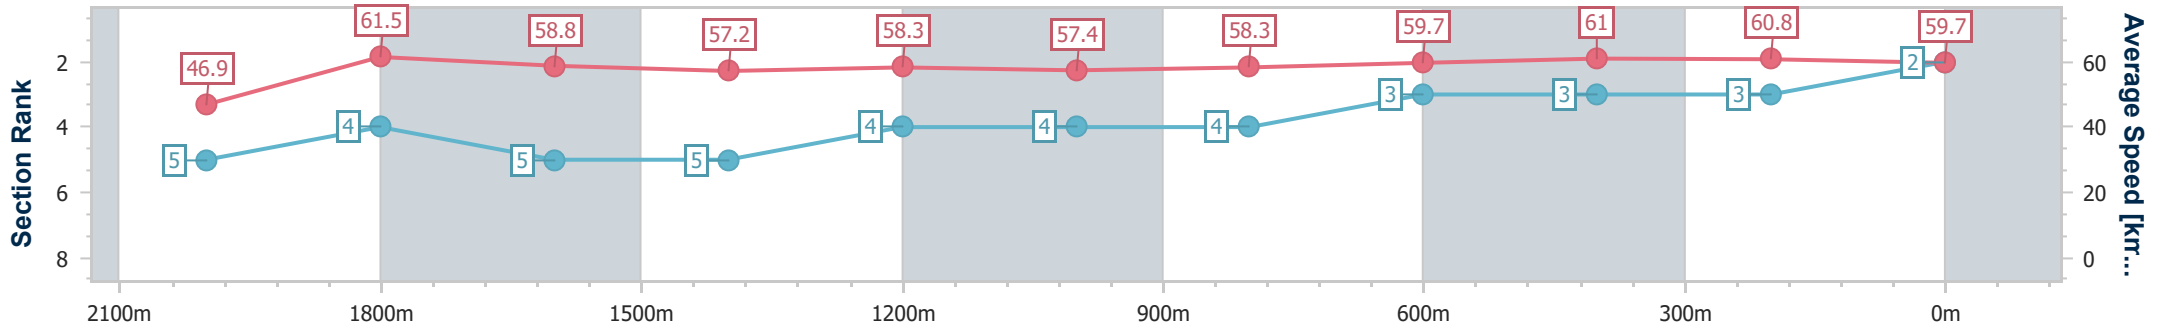

### Ipswich QLD Professional

Race 1: SCHWEPPE'S BENCHMARK 68 Handicap - 2190m

27 December 2024 - 13:29

Track Rating: Good 4, Weather: Fine, Rail Position: +7m Entire

Section	Overall	2000m	1800m	1600m	1400m	1200m	1000m	800m	600m	400m	200m
Section Times	2:16.42 [2] (0:14.53)	2:01.89 [5] (0:11.73)	1:50.16 [4] (0:12.27)	1:37.89 [5] (0:12.59)	1:25.30 [5] (0:12.40)	1:12.90 [4] (0:12.63)	1:00.27 [4] (0:12.37)	0:47.90 [4] (0:12.09)	0:35.81 [3] (0:11.88)	0:23.93 [3] (0:11.87)	0:12.06 [3] (0:12.06)
Average Speed [km/h]	46.9	61.5	58.8	57.2	58.3	57.4	58.3	59.7	61.0	60.8	59.7
Top Speed [km/h]	60.0	63.0	60.5	58.4	58.8	58.8	59.0	61.1	61.7	62.1	61.3
Avg. Dist. to Rail [m]	1.1	0.5	0.5	0.5	0.8	0.9	0.7	0.7	1.1	2.0	2.5
Avg. Stride Freq. [Hz]	2.2	2.3	2.3	2.2	2.2	2.2	2.2	2.3	2.3	2.3	2.3
Avg. Stride Length [m]	6.0	7.4	7.1	7.0	7.1	7.2	7.2	7.3	7.3	7.3	7.3