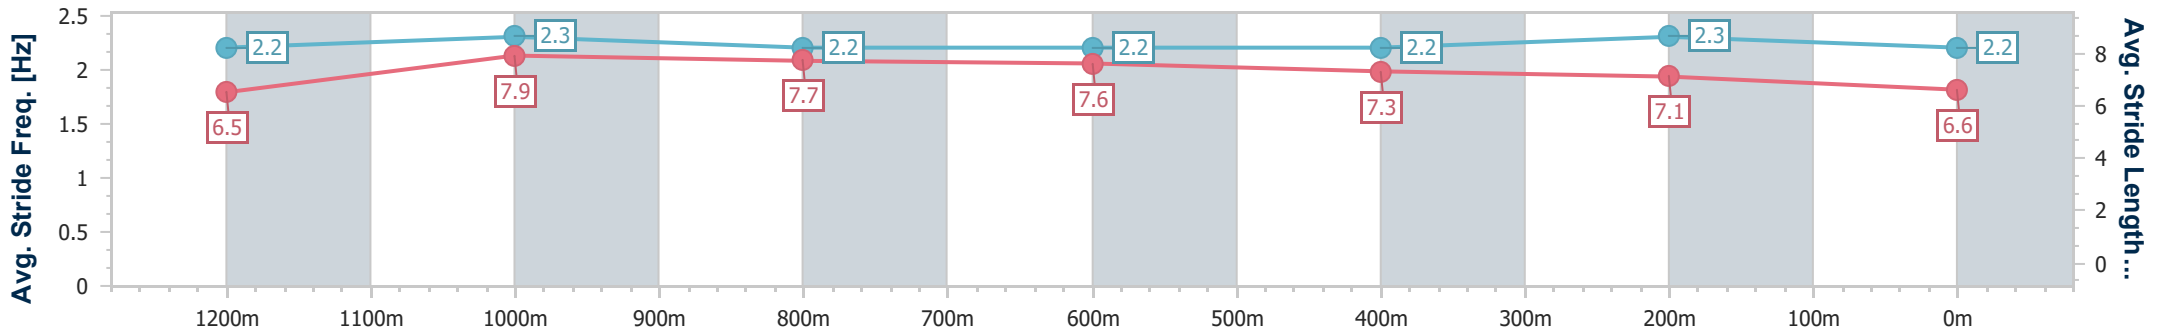

Sunshine Coast QLD Professional
 Race 2: SOUTHEAST STAINLESS Maiden Plate - 1400m
 26 December 2024 - 13:57
 Track Rating: Good 4, Weather: Fine, Rail Position: True

Section	Overall	1200m	1000m	800m	600m	400m	200m
Section Times	1:26.36 [9] (0:13.76)	1:12.60 [2] (0:11.07)	1:01.53 [4] (0:11.84)	0:49.69 [6] (0:12.14)	0:37.55 [7] (0:12.36)	0:25.19 [9] (0:12.28)	0:12.91 [11] (0:12.91)
Average Speed [km/h]	52.4	64.9	61.5	61.0	59.8	58.7	55.8
Top Speed [km/h]	65.9	66.6	63.3	62.1	60.8	59.7	57.1
Avg. Dist. to Rail [m]	14.7	8.2	5.0	4.4	4.5	9.4	9.9
Avg. Stride Freq. [Hz]	2.3	2.4	2.3	2.3	2.3	2.3	2.2
Avg. Stride Length [m]	6.2	7.6	7.6	7.5	7.3	7.2	6.9

- [] Ranking at each section and finish
- .-.- No data available at this section
- NA No data available

Horse/Jockey Name	Swiper
Final Rank	10
Fastest Section Time (Section)	0:11.03 (1200m)
Top Speed [km/h] (Section)	66.9 (Overall)
Race State	Finished

Sunshine Coast QLD Professional
 Race 2: SOUTHEAST STAINLESS Maiden Plate - 1400m
 26 December 2024 - 13:57
 Track Rating: Good 4, Weather: Fine, Rail Position: True

Section	Overall	1200m	1000m	800m	600m	400m	200m
Section Times	1:27.25 [10] (0:13.85)	1:13.40 [6] (0:11.03)	1:02.37 [5] (0:11.60)	0:50.77 [3] (0:12.02)	0:38.75 [3] (0:12.21)	0:26.54 [4] (0:12.59)	0:13.95 [9] (0:13.95)
Average Speed [km/h]	52.0	65.3	62.3	60.5	59.5	57.2	51.7
Top Speed [km/h]	66.9	66.3	63.9	60.9	61.3	59.4	54.8
Avg. Dist. to Rail [m]	5.7	2.1	1.9	1.3	1.6	2.7	1.3
Avg. Stride Freq. [Hz]	2.2	2.3	2.2	2.2	2.2	2.3	2.2
Avg. Stride Length [m]	6.5	7.9	7.7	7.6	7.3	7.1	6.6