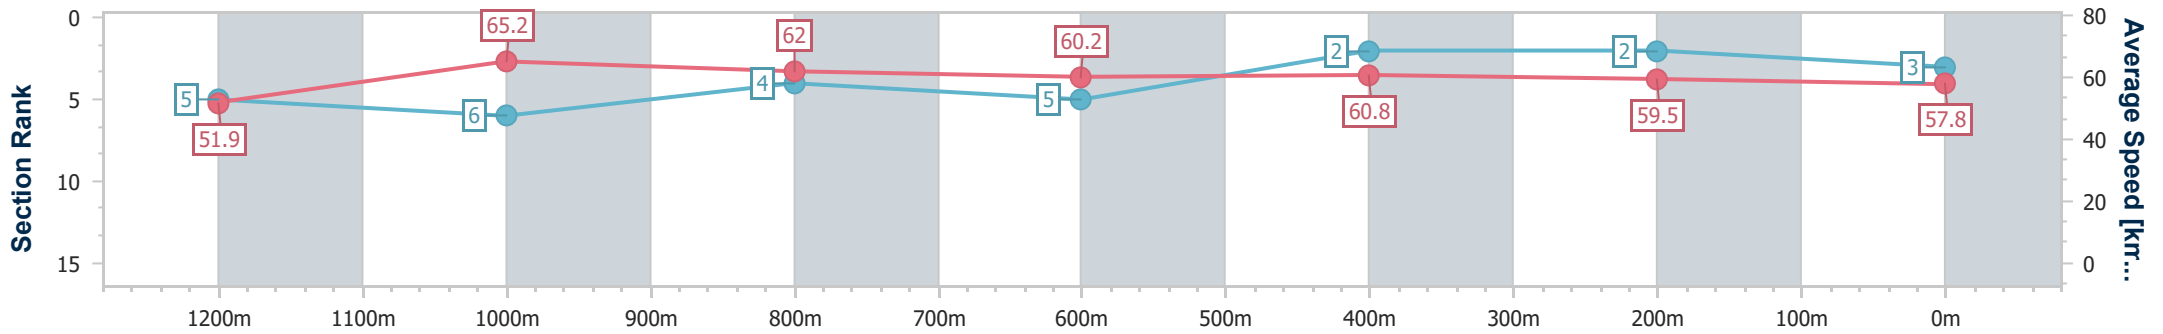

Sunshine Coast QLD Professional
 Race 2: SOUTHEAST STAINLESS Maiden Plate - 1400m
 26 December 2024 - 13:57
 Track Rating: Good 4, Weather: Fine, Rail Position: True

Section	Overall	1200m	1000m	800m	600m	400m	200m
Section Times	1:25.08 [3] (0:13.85)	1:11.23 [5] (0:11.08)	1:00.15 [6] (0:11.67)	0:48.48 [4] (0:12.02)	0:36.46 [5] (0:11.89)	0:24.57 [2] (0:12.11)	0:12.46 [2] (0:12.46)
Average Speed [km/h]	51.9	65.2	62.0	60.2	60.8	59.5	57.8
Top Speed [km/h]	66.6	66.6	63.8	61.3	61.8	61.2	59.3
Avg. Dist. to Rail [m]	7.2	3.5	2.8	0.8	1.3	5.1	4.9
Avg. Stride Freq. [Hz]	2.2	2.3	2.2	2.2	2.2	2.2	2.1
Avg. Stride Length [m]	6.5	7.9	7.9	7.7	7.7	7.7	7.4