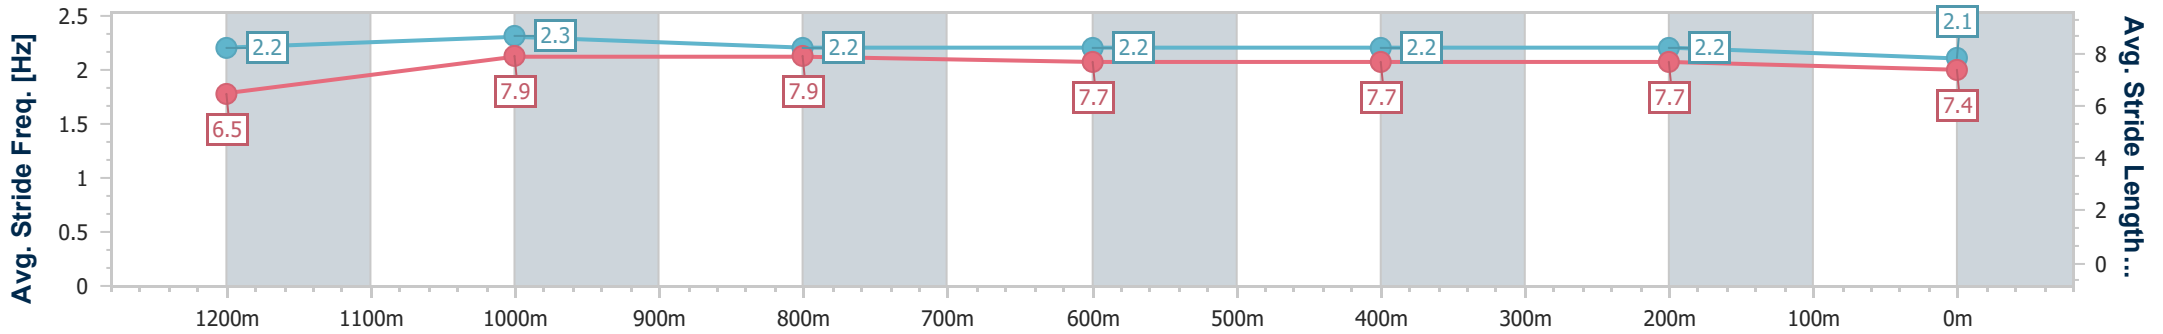

Sunshine Coast QLD Professional
 Race 2: SOUTHEAST STAINLESS Maiden Plate - 1400m
 26 December 2024 - 13:57
 Track Rating: Good 4, Weather: Fine, Rail Position: True

Section	Overall	1200m	1000m	800m	600m	400m	200m
Section Times	1:25.08 [3] (0:13.85)	1:11.23 [5] (0:11.08)	1:00.15 [6] (0:11.67)	0:48.48 [4] (0:12.02)	0:36.46 [5] (0:11.89)	0:24.57 [2] (0:12.11)	0:12.46 [2] (0:12.46)
Average Speed [km/h]	51.9	65.2	62.0	60.2	60.8	59.5	57.8
Top Speed [km/h]	66.6	66.6	63.8	61.3	61.8	61.2	59.3
Avg. Dist. to Rail [m]	7.2	3.5	2.8	0.8	1.3	5.1	4.9
Avg. Stride Freq. [Hz]	2.2	2.3	2.2	2.2	2.2	2.2	2.1
Avg. Stride Length [m]	6.5	7.9	7.9	7.7	7.7	7.7	7.4