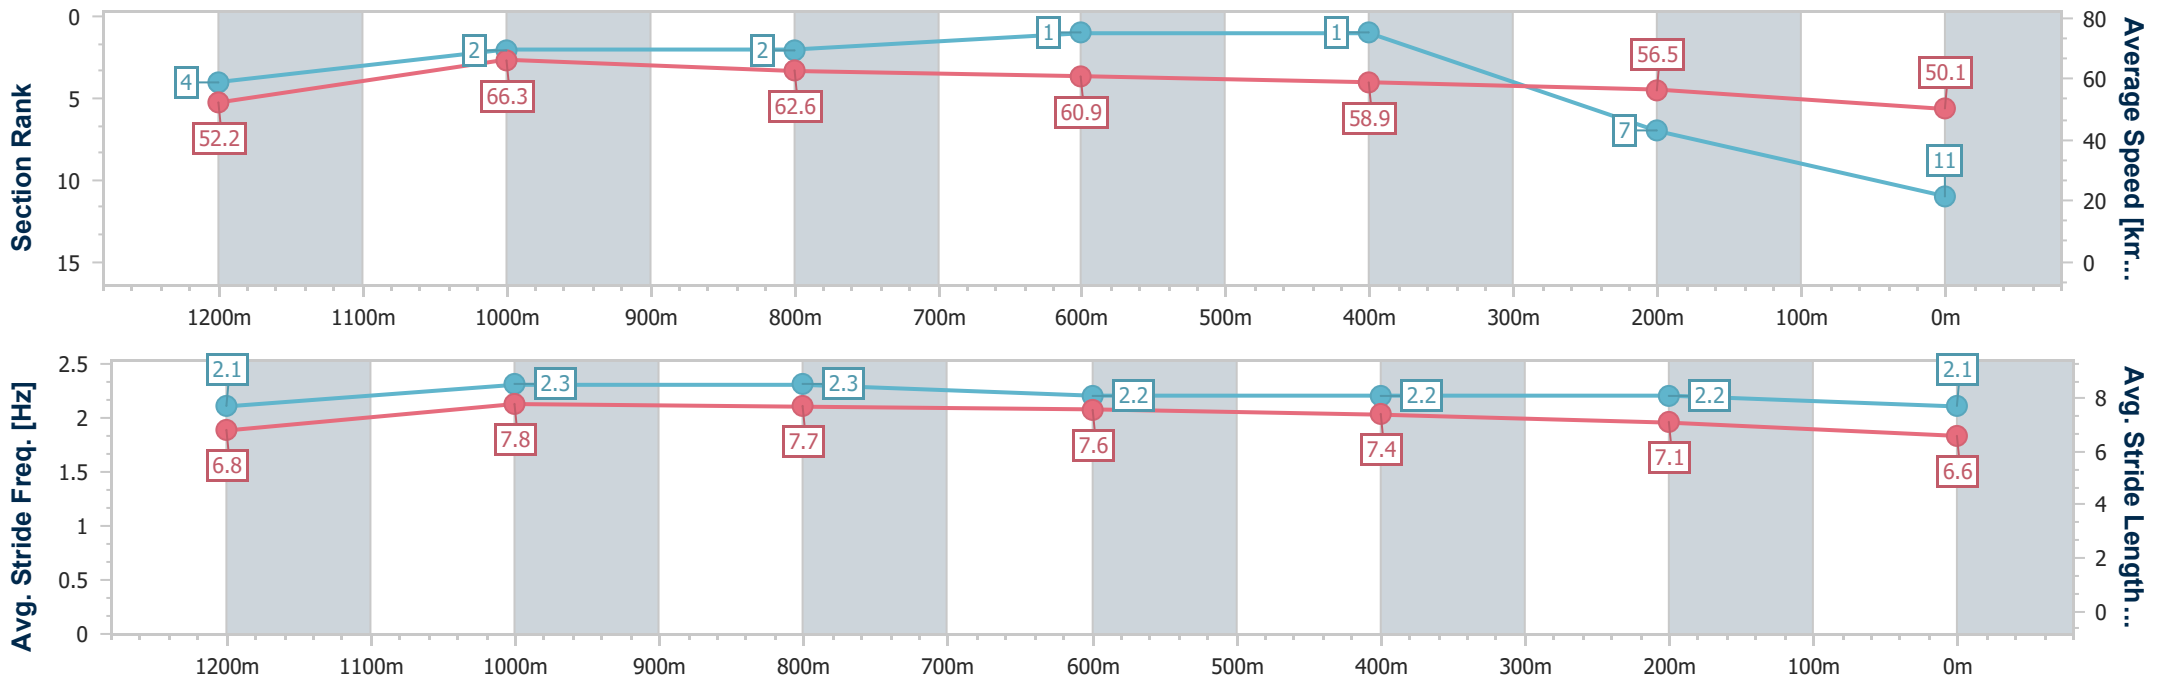

Sunshine Coast QLD Professional
 Race 2: SOUTHEAST STAINLESS Maiden Plate - 1400m
 26 December 2024 - 13:57
 Track Rating: Good 4, Weather: Fine, Rail Position: True

Section	Overall	1200m	1000m	800m	600m	400m	200m
Section Times	1:27.25 [10] (0:13.85)	1:13.40 [6] (0:11.03)	1:02.37 [5] (0:11.60)	0:50.77 [3] (0:12.02)	0:38.75 [3] (0:12.21)	0:26.54 [4] (0:12.59)	0:13.95 [9] (0:13.95)
Average Speed [km/h]	52.0	65.3	62.3	60.5	59.5	57.2	51.7
Top Speed [km/h]	66.9	66.3	63.9	60.9	61.3	59.4	54.8
Avg. Dist. to Rail [m]	5.7	2.1	1.9	1.3	1.6	2.7	1.3
Avg. Stride Freq. [Hz]	2.2	2.3	2.2	2.2	2.2	2.3	2.2
Avg. Stride Length [m]	6.5	7.9	7.7	7.6	7.3	7.1	6.6

- [] Ranking at each section and finish
- .-.- No data available at this section
- NA No data available

Horse/Jockey Name	Herecomesantorini
Final Rank	11
Fastest Section Time (Section)	0:10.83 (1200m)
Top Speed [km/h] (Section)	68.2 (1200m)
Race State	Finished

Sunshine Coast QLD Professional
 Race 2: SOUTHEAST STAINLESS Maiden Plate - 1400m
 26 December 2024 - 13:57
 Track Rating: Good 4, Weather: Fine, Rail Position: True

Section	Overall	1200m	1000m	800m	600m	400m	200m
Section Times	1:27.35 [11] (0:13.82)	1:13.53 [4] (0:10.83)	1:02.70 [2] (0:11.55)	0:51.15 [2] (0:11.87)	0:39.28 [1] (0:12.18)	0:27.10 [1] (0:12.75)	0:14.35 [7] (0:14.35)
Average Speed [km/h]	52.2	66.3	62.6	60.9	58.9	56.5	50.1
Top Speed [km/h]	67.6	68.2	64.2	61.5	60.7	58.0	54.4
Avg. Dist. to Rail [m]	5.2	2.4	2.4	0.6	0.7	3.0	4.9
Avg. Stride Freq. [Hz]	2.1	2.3	2.3	2.2	2.2	2.2	2.1
Avg. Stride Length [m]	6.8	7.8	7.7	7.6	7.4	7.1	6.6