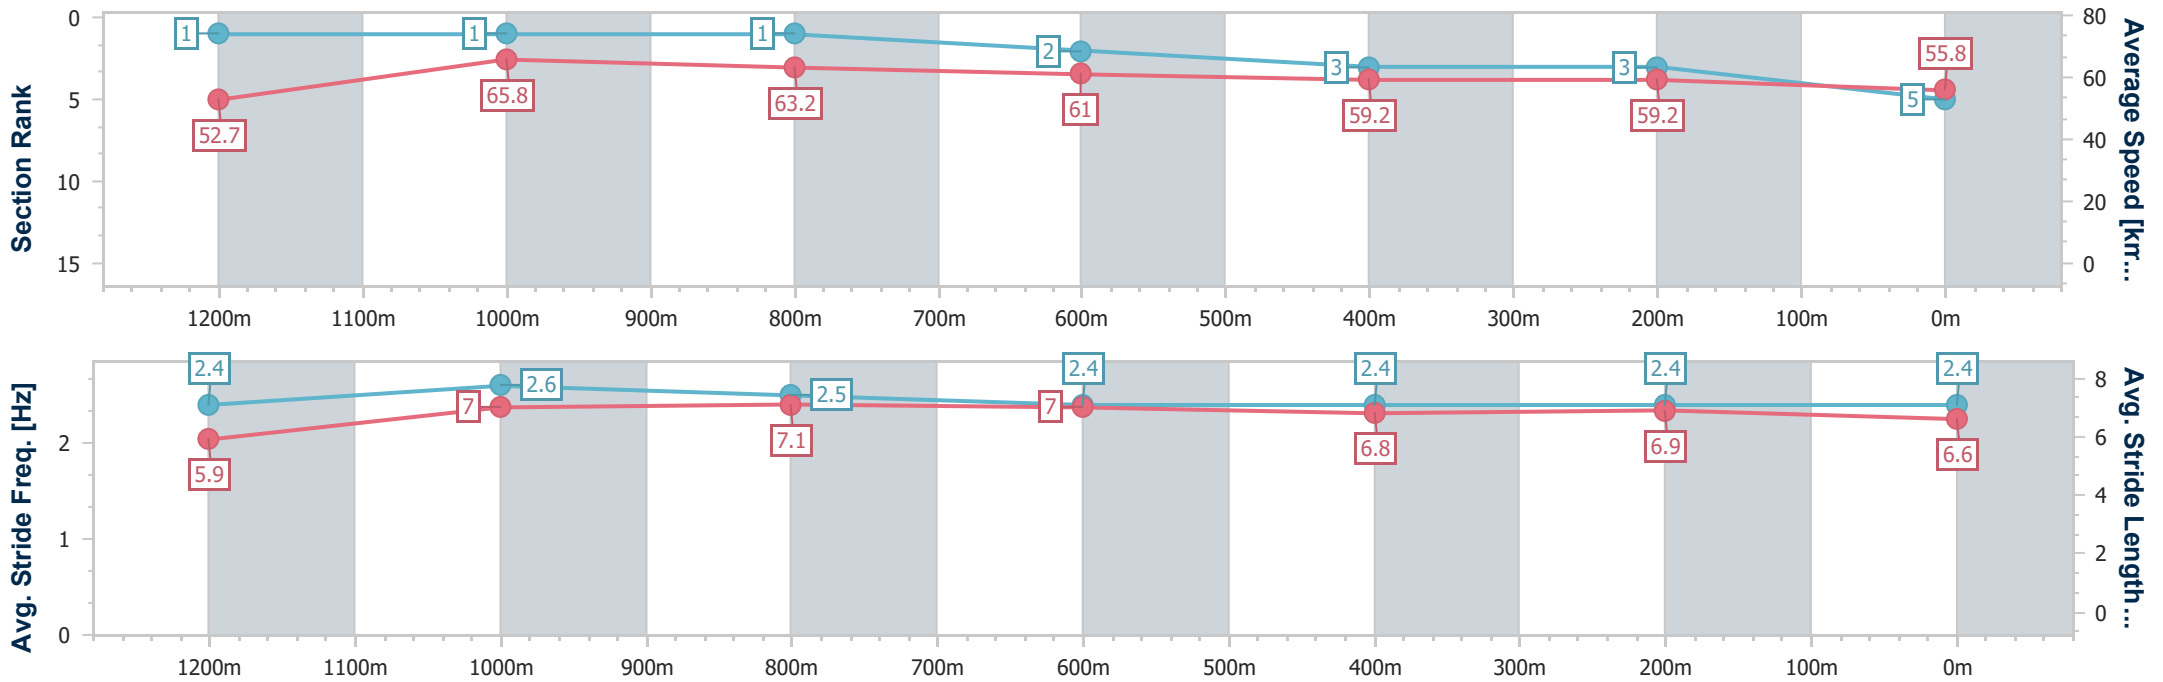

- [] Ranking at each section and finish
- .-.- No data available at this section
- NA No data available

Horse/Jockey Name	Aratiri
Final Rank	5
Fastest Section Time (Section)	0:10.94 (1200m)
Top Speed [km/h] (Section)	66.5 (Overall)
Race State	Finished

Sunshine Coast QLD Professional
 Race 2: SOUTHEAST STAINLESS Maiden Plate - 1400m
 26 December 2024 - 13:57
 Track Rating: Good 4, Weather: Fine, Rail Position: True

Section	Overall	1200m	1000m	800m	600m	400m	200m
Section Times	1:25.58 [5] (0:13.69)	1:11.89 [1] (0:10.94)	1:00.95 [1] (0:11.49)	0:49.46 [1] (0:11.99)	0:37.47 [2] (0:12.41)	0:25.06 [3] (0:12.13)	0:12.93 [3] (0:12.93)
Average Speed [km/h]	52.7	65.8	63.2	61.0	59.2	59.2	55.8
Top Speed [km/h]	66.5	66.4	65.7	62.6	60.4	60.6	58.4
Avg. Dist. to Rail [m]	11.8	5.6	3.9	3.1	3.0	4.8	2.2
Avg. Stride Freq. [Hz]	2.4	2.6	2.5	2.4	2.4	2.4	2.4
Avg. Stride Length [m]	5.9	7.0	7.1	7.0	6.8	6.9	6.6