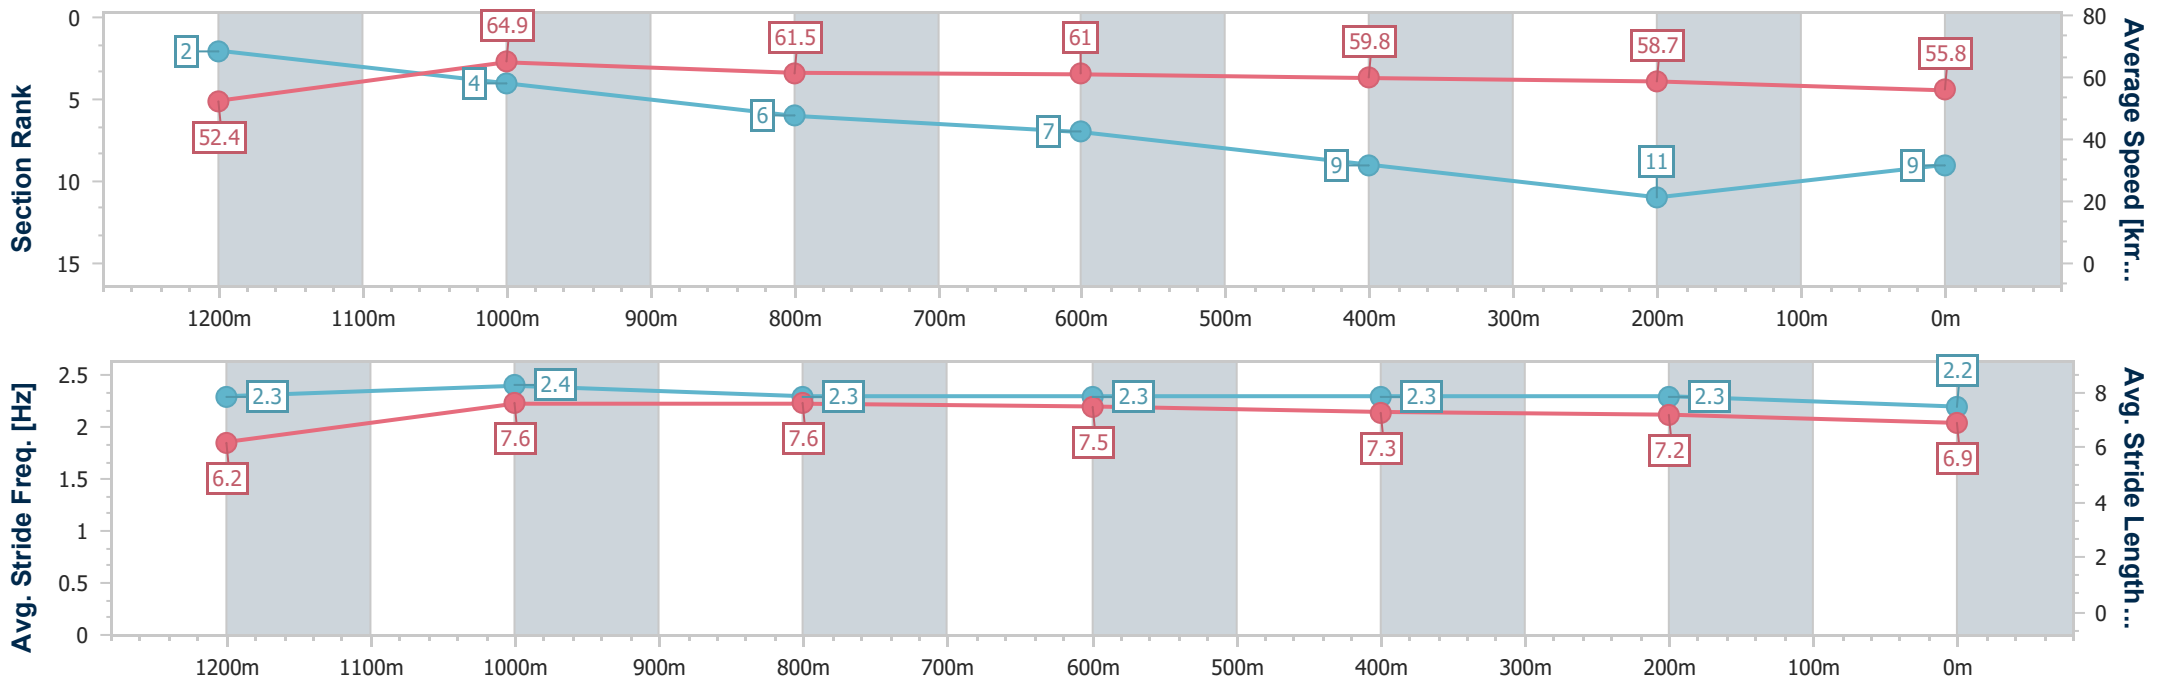

Sunshine Coast QLD Professional
 Race 2: SOUTHEAST STAINLESS Maiden Plate - 1400m
 26 December 2024 - 13:57
 Track Rating: Good 4, Weather: Fine, Rail Position: True

Section	Overall	1200m	1000m	800m	600m	400m	200m
Section Times	1:26.22 [8] (0:14.09)	1:12.13 [8] (0:11.28)	1:00.85 [10] (0:11.68)	0:49.17 [9] (0:12.05)	0:37.12 [10] (0:12.10)	0:25.02 [10] (0:12.16)	0:12.86 [10] (0:12.86)
Average Speed [km/h]	51.1	63.9	61.8	60.6	60.3	59.2	56.0
Top Speed [km/h]	64.8	64.8	63.9	61.5	60.7	60.6	58.0
Avg. Dist. to Rail [m]	10.7	4.5	3.1	2.4	2.0	6.0	6.6
Avg. Stride Freq. [Hz]	2.4	2.4	2.4	2.3	2.3	2.3	2.2
Avg. Stride Length [m]	5.9	7.3	7.3	7.3	7.2	7.2	6.9

- [] Ranking at each section and finish
- .-.- No data available at this section
- NA No data available

Horse/Jockey Name	Has Bean
Final Rank	9
Fastest Section Time (Section)	0:11.07 (1200m)
Top Speed [km/h] (Section)	66.6 (1200m)
Race State	Finished

Sunshine Coast QLD Professional
 Race 2: SOUTHEAST STAINLESS Maiden Plate - 1400m
 26 December 2024 - 13:57
 Track Rating: Good 4, Weather: Fine, Rail Position: True

Section	Overall	1200m	1000m	800m	600m	400m	200m
Section Times	1:26.36 [9] (0:13.76)	1:12.60 [2] (0:11.07)	1:01.53 [4] (0:11.84)	0:49.69 [6] (0:12.14)	0:37.55 [7] (0:12.36)	0:25.19 [9] (0:12.28)	0:12.91 [11] (0:12.91)
Average Speed [km/h]	52.4	64.9	61.5	61.0	59.8	58.7	55.8
Top Speed [km/h]	65.9	66.6	63.3	62.1	60.8	59.7	57.1
Avg. Dist. to Rail [m]	14.7	8.2	5.0	4.4	4.5	9.4	9.9
Avg. Stride Freq. [Hz]	2.3	2.4	2.3	2.3	2.3	2.3	2.2
Avg. Stride Length [m]	6.2	7.6	7.6	7.5	7.3	7.2	6.9

- [] Ranking at each section and finish
- .-.- No data available at this section
- NA No data available

Horse/Jockey Name	Swiper
Final Rank	10
Fastest Section Time (Section)	0:11.03 (1200m)
Top Speed [km/h] (Section)	66.9 (Overall)
Race State	Finished