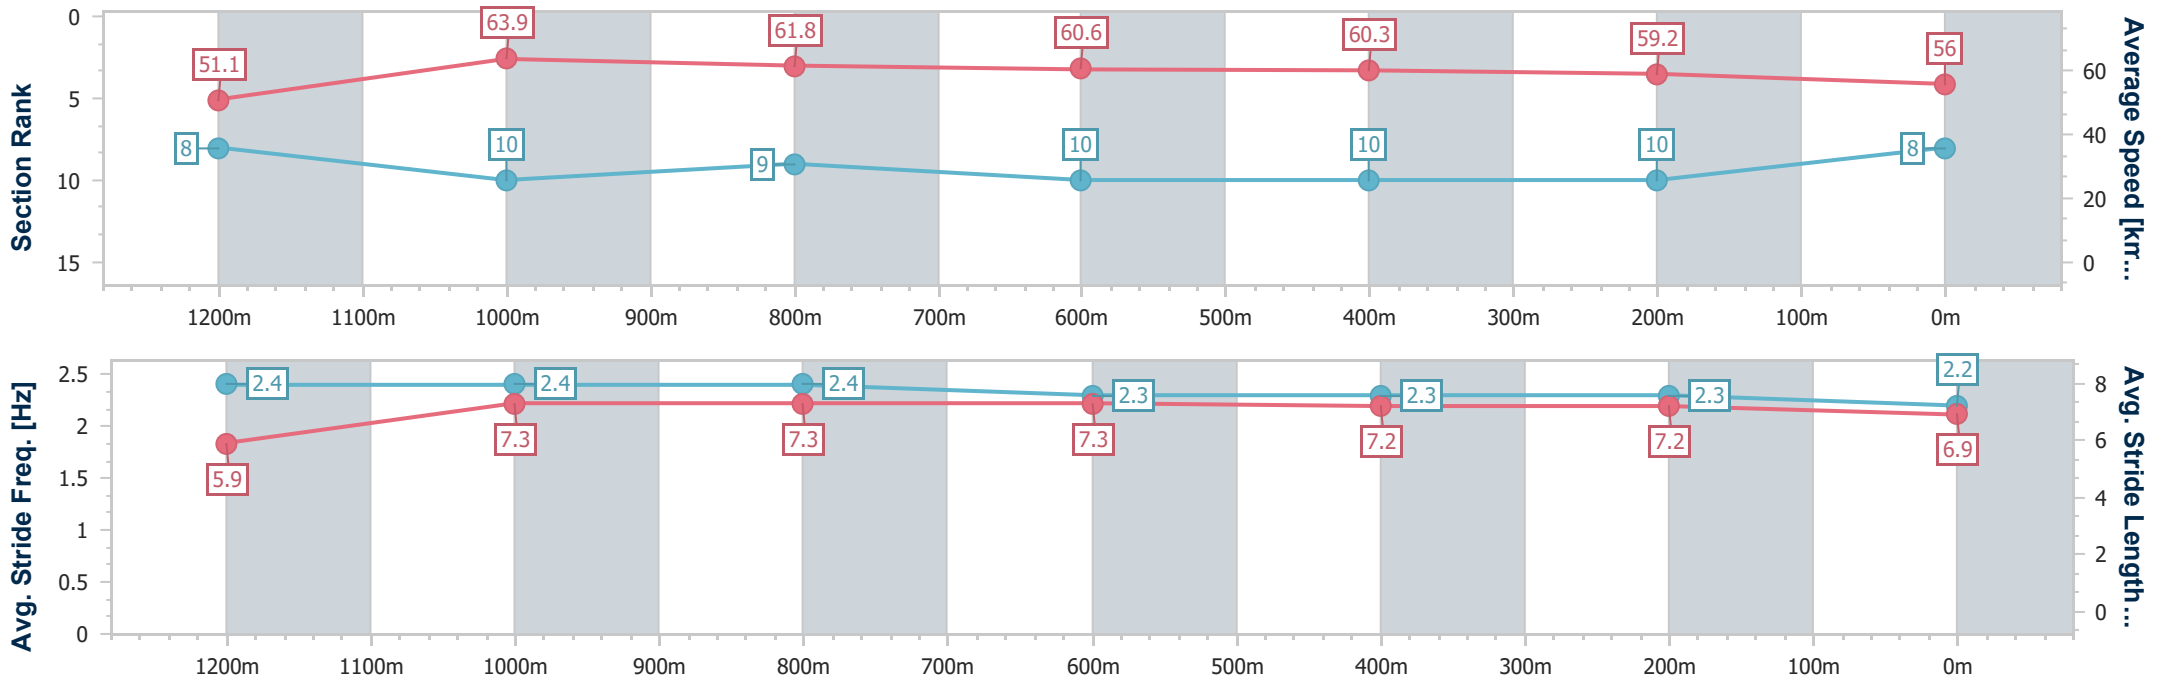

Sunshine Coast QLD Professional
 Race 2: SOUTHEAST STAINLESS Maiden Plate - 1400m
 26 December 2024 - 13:57
 Track Rating: Good 4, Weather: Fine, Rail Position: True

Section	Overall	1200m	1000m	800m	600m	400m	200m
Section Times	1:26.12 [7] (0:14.10)	1:12.02 [9] (0:11.09)	1:00.93 [8] (0:11.60)	0:49.33 [8] (0:12.02)	0:37.31 [6] (0:11.92)	0:25.39 [5] (0:12.03)	0:13.36 [4] (0:13.36)
Average Speed [km/h]	51.1	64.9	62.5	60.4	61.0	59.9	53.9
Top Speed [km/h]	66.7	66.7	63.2	62.1	62.6	62.5	56.5
Avg. Dist. to Rail [m]	8.3	3.6	2.6	2.0	1.2	3.7	4.5
Avg. Stride Freq. [Hz]	2.2	2.4	2.3	2.2	2.2	2.3	2.2
Avg. Stride Length [m]	6.4	7.6	7.7	7.5	7.5	7.3	6.9

- [] Ranking at each section and finish
- .-.- No data available at this section
- NA No data available

Horse/Jockey Name	Shadow Cruiser
Final Rank	8
Fastest Section Time (Section)	0:11.28 (1200m)
Top Speed [km/h] (Section)	64.8 (Overall)
Race State	Finished

Sunshine Coast QLD Professional
 Race 2: SOUTHEAST STAINLESS Maiden Plate - 1400m
 26 December 2024 - 13:57
 Track Rating: Good 4, Weather: Fine, Rail Position: True

Section	Overall	1200m	1000m	800m	600m	400m	200m
Section Times	1:26.22 [8] (0:14.09)	1:12.13 [8] (0:11.28)	1:00.85 [10] (0:11.68)	0:49.17 [9] (0:12.05)	0:37.12 [10] (0:12.10)	0:25.02 [10] (0:12.16)	0:12.86 [10] (0:12.86)
Average Speed [km/h]	51.1	63.9	61.8	60.6	60.3	59.2	56.0
Top Speed [km/h]	64.8	64.8	63.9	61.5	60.7	60.6	58.0
Avg. Dist. to Rail [m]	10.7	4.5	3.1	2.4	2.0	6.0	6.6
Avg. Stride Freq. [Hz]	2.4	2.4	2.4	2.3	2.3	2.3	2.2
Avg. Stride Length [m]	5.9	7.3	7.3	7.3	7.2	7.2	6.9