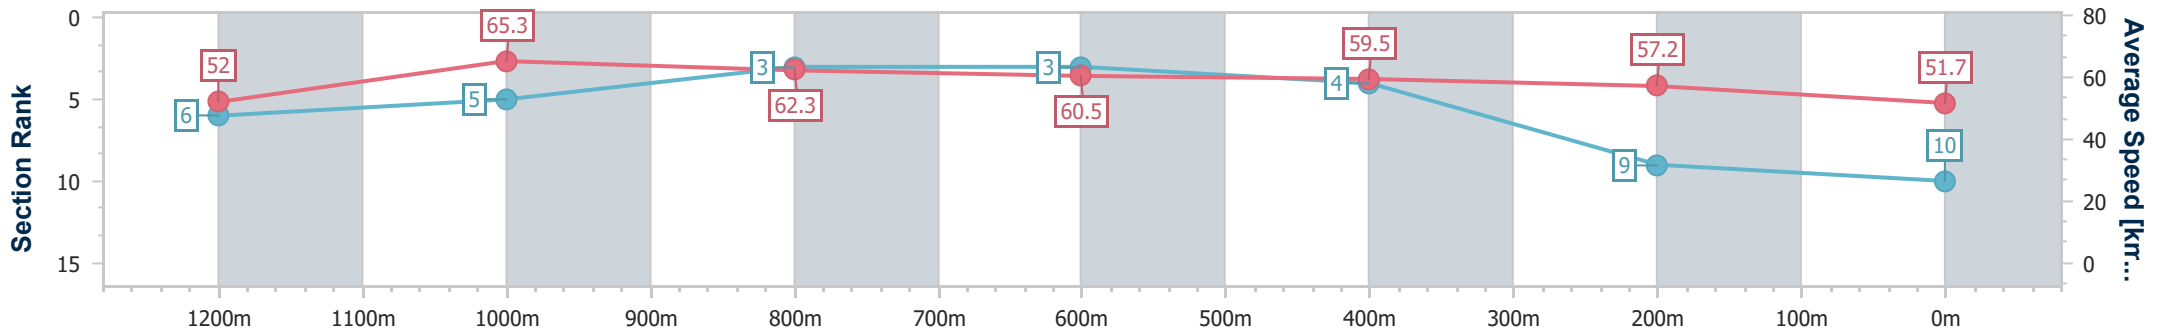

Sunshine Coast QLD Professional
 Race 2: SOUTHEAST STAINLESS Maiden Plate - 1400m
 26 December 2024 - 13:57
 Track Rating: Good 4, Weather: Fine, Rail Position: True

Section	Overall	1200m	1000m	800m	600m	400m	200m
Section Times	1:26.36 [9] (0:13.76)	1:12.60 [2] (0:11.07)	1:01.53 [4] (0:11.84)	0:49.69 [6] (0:12.14)	0:37.55 [7] (0:12.36)	0:25.19 [9] (0:12.28)	0:12.91 [11] (0:12.91)
Average Speed [km/h]	52.4	64.9	61.5	61.0	59.8	58.7	55.8
Top Speed [km/h]	65.9	66.6	63.3	62.1	60.8	59.7	57.1
Avg. Dist. to Rail [m]	14.7	8.2	5.0	4.4	4.5	9.4	9.9
Avg. Stride Freq. [Hz]	2.3	2.4	2.3	2.3	2.3	2.3	2.2
Avg. Stride Length [m]	6.2	7.6	7.6	7.5	7.3	7.2	6.9

- [] Ranking at each section and finish
- .-.- No data available at this section
- NA No data available

Horse/Jockey Name	Swiper
Final Rank	10
Fastest Section Time (Section)	0:11.03 (1200m)
Top Speed [km/h] (Section)	66.9 (Overall)
Race State	Finished

Sunshine Coast QLD Professional
 Race 2: SOUTHEAST STAINLESS Maiden Plate - 1400m
 26 December 2024 - 13:57
 Track Rating: Good 4, Weather: Fine, Rail Position: True

Section	Overall	1200m	1000m	800m	600m	400m	200m
Section Times	1:27.25 [10] (0:13.85)	1:13.40 [6] (0:11.03)	1:02.37 [5] (0:11.60)	0:50.77 [3] (0:12.02)	0:38.75 [3] (0:12.21)	0:26.54 [4] (0:12.59)	0:13.95 [9] (0:13.95)
Average Speed [km/h]	52.0	65.3	62.3	60.5	59.5	57.2	51.7
Top Speed [km/h]	66.9	66.3	63.9	60.9	61.3	59.4	54.8
Avg. Dist. to Rail [m]	5.7	2.1	1.9	1.3	1.6	2.7	1.3
Avg. Stride Freq. [Hz]	2.2	2.3	2.2	2.2	2.2	2.3	2.2
Avg. Stride Length [m]	6.5	7.9	7.7	7.6	7.3	7.1	6.6