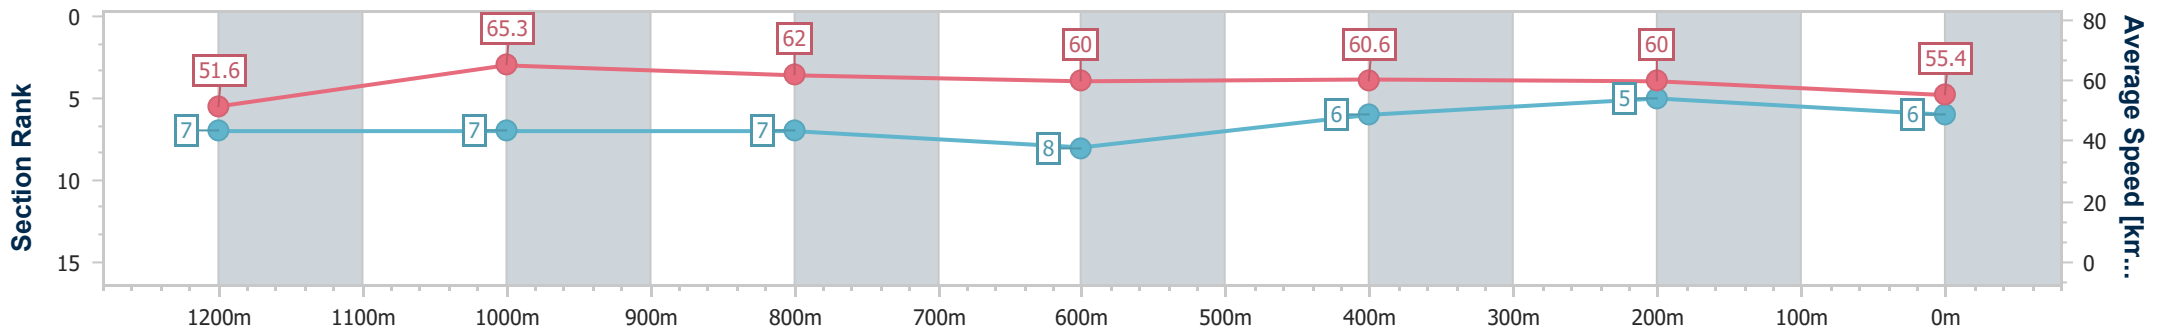

Sunshine Coast QLD Professional
 Race 2: SOUTHEAST STAINLESS Maiden Plate - 1400m
 26 December 2024 - 13:57
 Track Rating: Good 4, Weather: Fine, Rail Position: True

Section	Overall	1200m	1000m	800m	600m	400m	200m
Section Times	1:25.77 [6] (0:13.99)	1:11.78 [7] (0:11.03)	1:00.75 [7] (0:11.68)	0:49.07 [7] (0:12.11)	0:36.96 [8] (0:11.97)	0:24.99 [6] (0:12.02)	0:12.97 [5] (0:12.97)
Average Speed [km/h]	51.6	65.3	62.0	60.0	60.6	60.0	55.4
Top Speed [km/h]	66.8	68.8	63.4	60.5	61.0	60.8	58.1
Avg. Dist. to Rail [m]	13.4	4.6	2.5	1.2	1.4	5.7	4.8
Avg. Stride Freq. [Hz]	2.3	2.4	2.3	2.3	2.3	2.3	2.2
Avg. Stride Length [m]	6.2	7.5	7.5	7.4	7.3	7.3	7.0