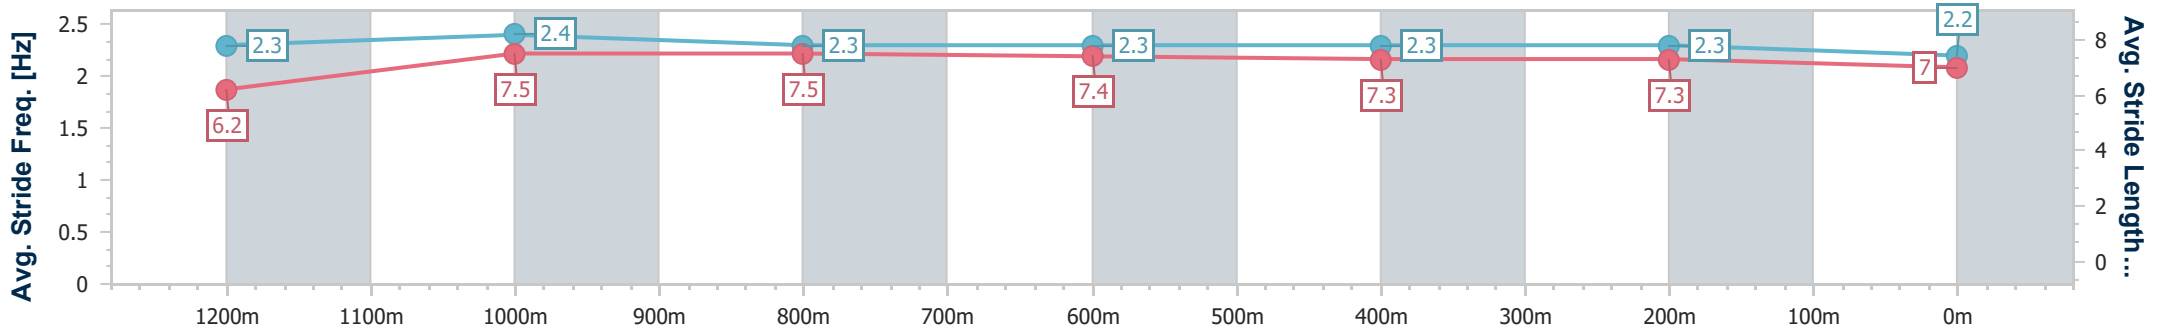

Sunshine Coast QLD Professional
 Race 2: SOUTHEAST STAINLESS Maiden Plate - 1400m
 26 December 2024 - 13:57
 Track Rating: Good 4, Weather: Fine, Rail Position: True

Section	Overall	1200m	1000m	800m	600m	400m	200m
Section Times	1:25.58 [5] (0:13.69)	1:11.89 [1] (0:10.94)	1:00.95 [1] (0:11.49)	0:49.46 [1] (0:11.99)	0:37.47 [2] (0:12.41)	0:25.06 [3] (0:12.13)	0:12.93 [3] (0:12.93)
Average Speed [km/h]	52.7	65.8	63.2	61.0	59.2	59.2	55.8
Top Speed [km/h]	66.5	66.4	65.7	62.6	60.4	60.6	58.4
Avg. Dist. to Rail [m]	11.8	5.6	3.9	3.1	3.0	4.8	2.2
Avg. Stride Freq. [Hz]	2.4	2.6	2.5	2.4	2.4	2.4	2.4
Avg. Stride Length [m]	5.9	7.0	7.1	7.0	6.8	6.9	6.6

- [] Ranking at each section and finish
- .-.- No data available at this section
- NA No data available

Horse/Jockey Name	Vredelfort
Final Rank	6
Fastest Section Time (Section)	0:11.03 (1200m)
Top Speed [km/h] (Section)	68.8 (1200m)
Race State	Finished

Sunshine Coast QLD Professional
 Race 2: SOUTHEAST STAINLESS Maiden Plate - 1400m
 26 December 2024 - 13:57
 Track Rating: Good 4, Weather: Fine, Rail Position: True

Section	Overall	1200m	1000m	800m	600m	400m	200m
Section Times	1:25.77 [6] (0:13.99)	1:11.78 [7] (0:11.03)	1:00.75 [7] (0:11.68)	0:49.07 [7] (0:12.11)	0:36.96 [8] (0:11.97)	0:24.99 [6] (0:12.02)	0:12.97 [5] (0:12.97)
Average Speed [km/h]	51.6	65.3	62.0	60.0	60.6	60.0	55.4
Top Speed [km/h]	66.8	68.8	63.4	60.5	61.0	60.8	58.1
Avg. Dist. to Rail [m]	13.4	4.6	2.5	1.2	1.4	5.7	4.8
Avg. Stride Freq. [Hz]	2.3	2.4	2.3	2.3	2.3	2.3	2.2
Avg. Stride Length [m]	6.2	7.5	7.5	7.4	7.3	7.3	7.0