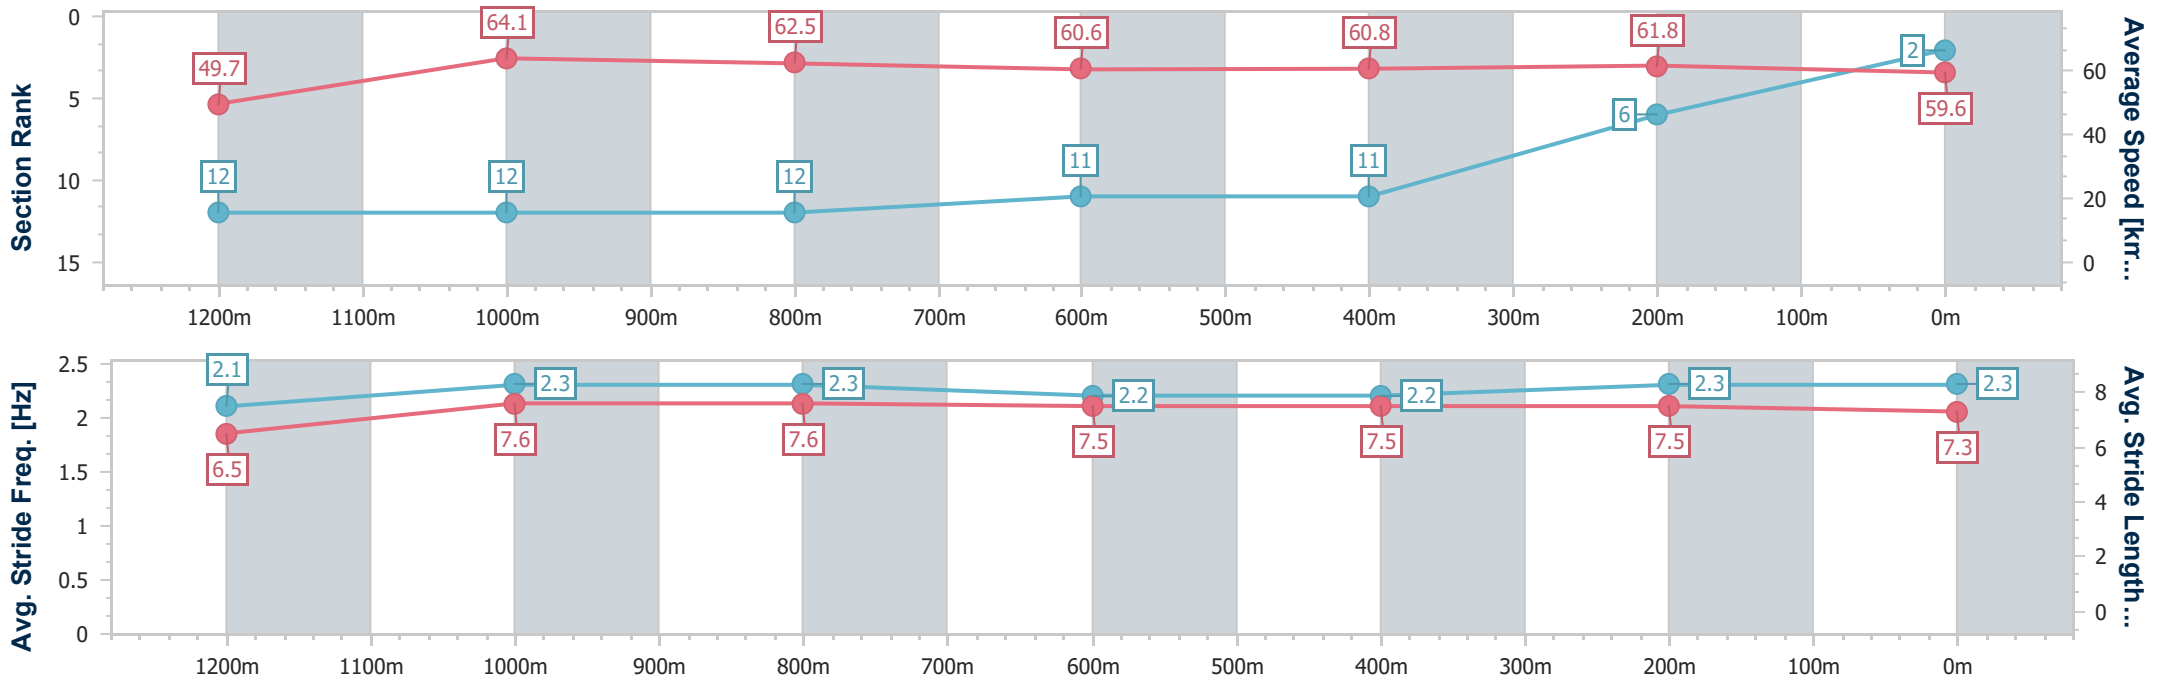

Section	Overall	1200m	1000m	800m	600m	400m	200m
Section Times	1:24.60 [1] (0:14.37)	1:10.23 [11] (0:10.99)	0:59.24 [9] (0:11.70)	0:47.54 [10] (0:11.98)	0:35.56 [9] (0:12.04)	0:23.52 [8] (0:11.53)	0:11.99 [1] (0:11.99)
Average Speed [km/h]	50.1	65.5	61.9	60.7	60.2	62.3	60.2
Top Speed [km/h]	64.5	66.9	63.9	61.9	61.4	63.5	62.8
Avg. Dist. to Rail [m]	9.8	3.4	2.2	1.4	1.0	6.0	5.0
Avg. Stride Freq. [Hz]	2.2	2.4	2.3	2.3	2.3	2.4	2.3
Avg. Stride Length [m]	6.2	7.7	7.4	7.2	7.3	7.4	7.2

- [] Ranking at each section and finish
- .-.- No data available at this section
- NA No data available

Horse/Jockey Name	Silvio Dante
Final Rank	2
Fastest Section Time (Section)	0:11.24 (1200m)
Top Speed [km/h] (Section)	65.5 (1200m)
Race State	Finished

Sunshine Coast QLD Professional
 Race 2: SOUTHEAST STAINLESS Maiden Plate - 1400m
 26 December 2024 - 13:57
 Track Rating: Good 4, Weather: Fine, Rail Position: True

Section	Overall	1200m	1000m	800m	600m	400m	200m
Section Times	1:25.00 [2] (0:14.54)	1:10.46 [12] (0:11.24)	0:59.22 [12] (0:11.58)	0:47.64 [12] (0:11.94)	0:35.70 [11] (0:11.96)	0:23.74 [11] (0:11.64)	0:12.10 [6] (0:12.10)
Average Speed [km/h]	49.7	64.1	62.5	60.6	60.8	61.8	59.6
Top Speed [km/h]	63.2	65.5	64.8	61.9	62.5	63.1	61.3
Avg. Dist. to Rail [m]	15.0	3.4	2.1	0.9	1.3	6.2	10.3
Avg. Stride Freq. [Hz]	2.1	2.3	2.3	2.2	2.2	2.3	2.3
Avg. Stride Length [m]	6.5	7.6	7.6	7.5	7.5	7.5	7.3