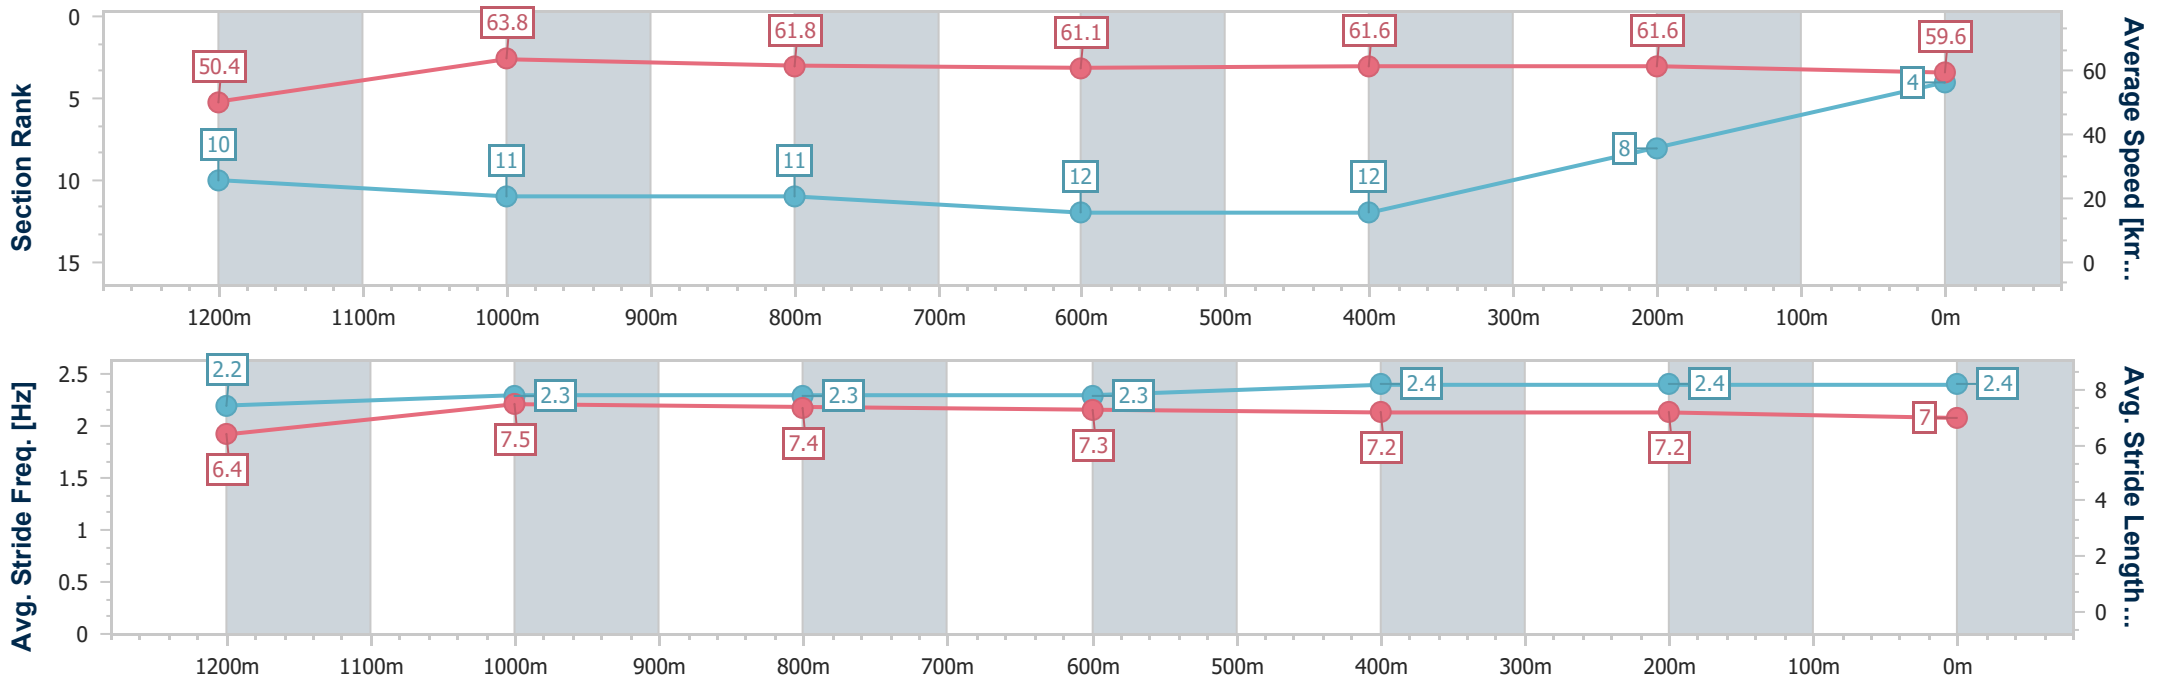

- [] Ranking at each section and finish
- .-.- No data available at this section
- NA No data available

Horse/Jockey Name	Strike The Heart
Final Rank	4
Fastest Section Time (Section)	0:11.31 (1200m)
Top Speed [km/h] (Section)	65.3 (1200m)
Race State	Finished

Sunshine Coast QLD Professional
 Race 2: SOUTHEAST STAINLESS Maiden Plate - 1400m
 26 December 2024 - 13:57
 Track Rating: Good 4, Weather: Fine, Rail Position: True

Section	Overall	1200m	1000m	800m	600m	400m	200m
Section Times	1:25.11 [4] (0:14.32)	1:10.79 [10] (0:11.31)	0:59.48 [11] (0:11.73)	0:47.75 [11] (0:11.95)	0:35.80 [12] (0:11.97)	0:23.83 [12] (0:11.73)	0:12.10 [8] (0:12.10)
Average Speed [km/h]	50.4	63.8	61.8	61.1	61.6	61.6	59.6
Top Speed [km/h]	64.1	65.3	63.6	61.8	62.4	62.0	61.2
Avg. Dist. to Rail [m]	14.4	4.2	3.3	2.9	3.8	9.2	10.4
Avg. Stride Freq. [Hz]	2.2	2.3	2.3	2.3	2.4	2.4	2.4
Avg. Stride Length [m]	6.4	7.5	7.4	7.3	7.2	7.2	7.0