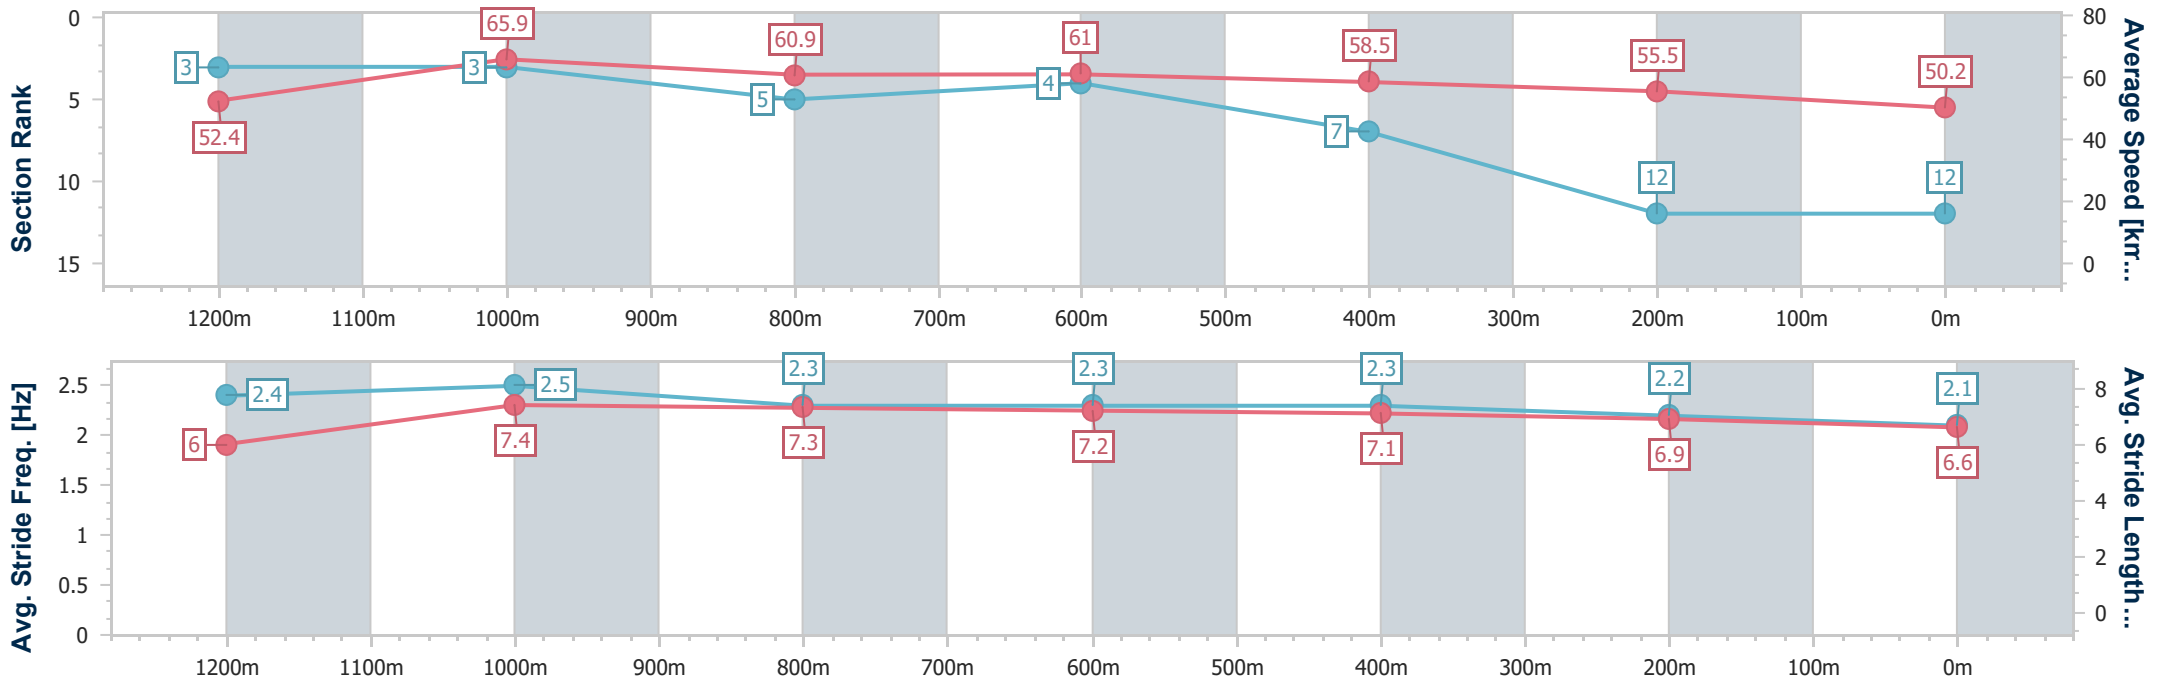

Sunshine Coast QLD Professional
 Race 2: SOUTHEAST STAINLESS Maiden Plate - 1400m
 26 December 2024 - 13:57
 Track Rating: Good 4, Weather: Fine, Rail Position: True

Section	Overall	1200m	1000m	800m	600m	400m	200m
Section Times	1:27.35 [11] (0:13.82)	1:13.53 [4] (0:10.83)	1:02.70 [2] (0:11.55)	0:51.15 [2] (0:11.87)	0:39.28 [1] (0:12.18)	0:27.10 [1] (0:12.75)	0:14.35 [7] (0:14.35)
Average Speed [km/h]	52.2	66.3	62.6	60.9	58.9	56.5	50.1
Top Speed [km/h]	67.6	68.2	64.2	61.5	60.7	58.0	54.4
Avg. Dist. to Rail [m]	5.2	2.4	2.4	0.6	0.7	3.0	4.9
Avg. Stride Freq. [Hz]	2.1	2.3	2.3	2.2	2.2	2.2	2.1
Avg. Stride Length [m]	6.8	7.8	7.7	7.6	7.4	7.1	6.6

- [] Ranking at each section and finish
- .-.- No data available at this section
- NA No data available

Horse/Jockey Name	Flying Warrior
Final Rank	12
Fastest Section Time (Section)	0:10.91 (1200m)
Top Speed [km/h] (Section)	67.1 (1200m)
Race State	Finished

Sunshine Coast QLD Professional
 Race 2: SOUTHEAST STAINLESS Maiden Plate - 1400m
 26 December 2024 - 13:57
 Track Rating: Good 4, Weather: Fine, Rail Position: True

Section	Overall	1200m	1000m	800m	600m	400m	200m
Section Times	1:28.33 [12] (0:13.78)	1:14.55 [3] (0:10.91)	1:03.64 [3] (0:11.91)	0:51.73 [5] (0:11.97)	0:39.76 [4] (0:12.44)	0:27.32 [7] (0:12.94)	0:14.38 [12] (0:14.38)
Average Speed [km/h]	52.4	65.9	60.9	61.0	58.5	55.5	50.2
Top Speed [km/h]	66.0	67.1	64.9	62.1	60.1	57.8	52.8
Avg. Dist. to Rail [m]	13.0	6.9	4.1	2.1	1.9	7.2	8.3
Avg. Stride Freq. [Hz]	2.4	2.5	2.3	2.3	2.3	2.2	2.1
Avg. Stride Length [m]	6.0	7.4	7.3	7.2	7.1	6.9	6.6

- [] Ranking at each section and finish
- .-.- No data available at this section
- NA No data available