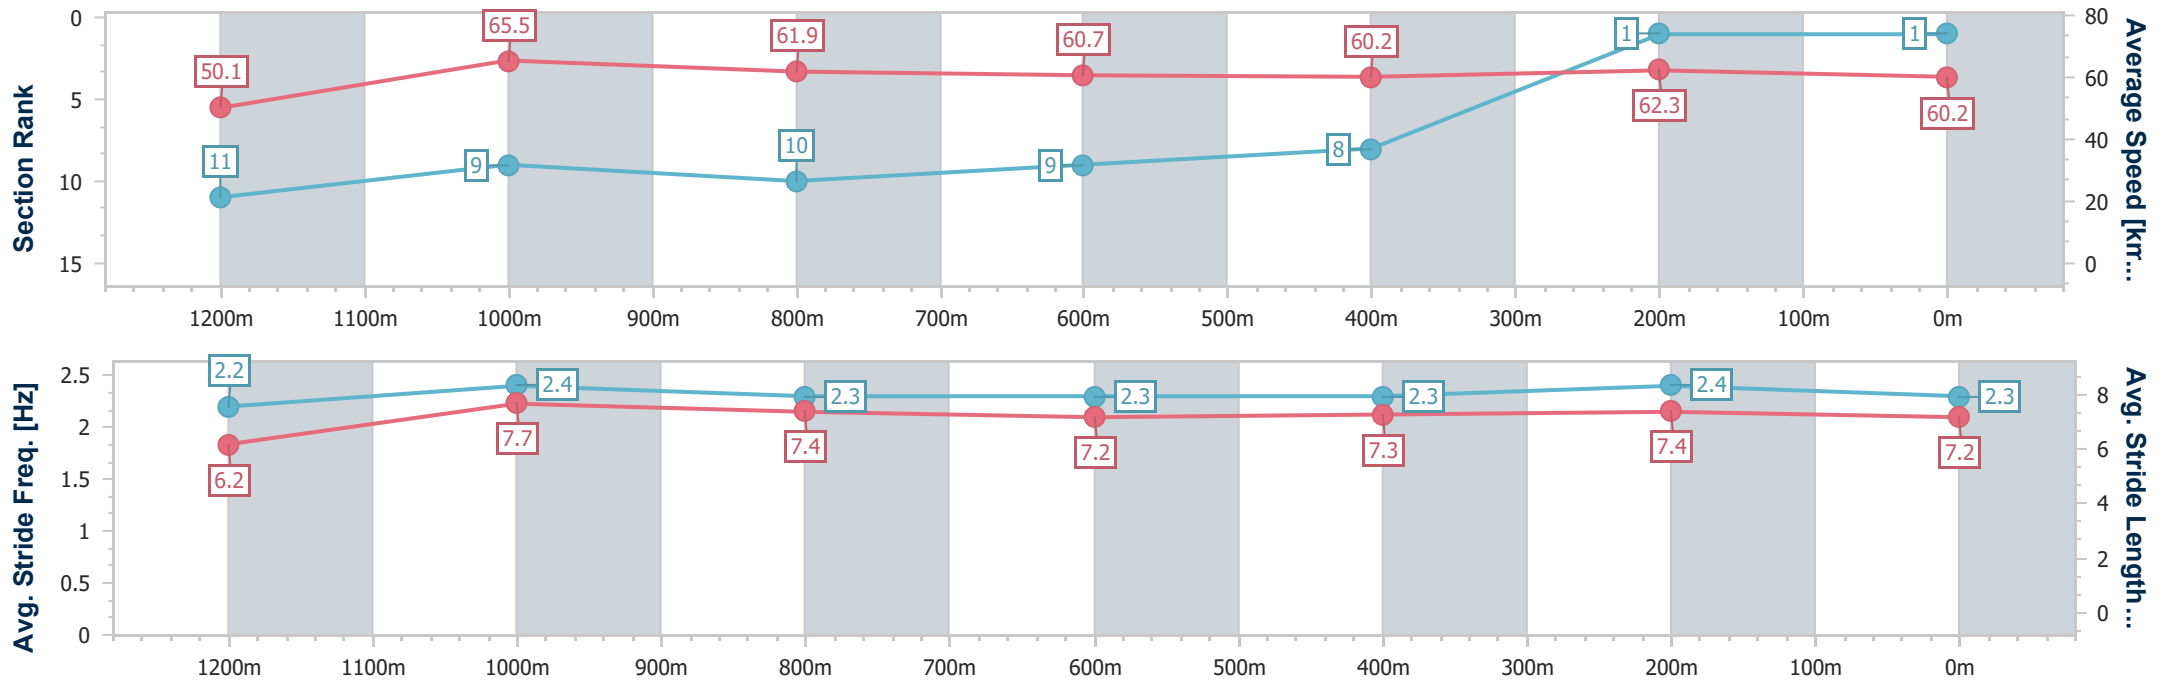

Horse/Jockey Name	Trapedo
Final Rank	1
Fastest Section Time (Section)	0:10.99 (1200m)
Top Speed [km/h] (Section)	66.9 (1200m)
Race State	Finished

Sunshine Coast QLD Professional
Race 2: SOUTHEAST STAINLESS Maiden Plate - 1400m
26 December 2024 - 13:57
Track Rating: Good 4, Weather: Fine, Rail Position: True

Section	Overall	1200m	1000m	800m	600m	400m	200m
Section Times	1:24.60 [1] (0:14.37)	1:10.23 [11] (0:10.99)	0:59.24 [9] (0:11.70)	0:47.54 [10] (0:11.98)	0:35.56 [9] (0:12.04)	0:23.52 [8] (0:11.53)	0:11.99 [1] (0:11.99)
Average Speed [km/h]	50.1	65.5	61.9	60.7	60.2	62.3	60.2
Top Speed [km/h]	64.5	66.9	63.9	61.9	61.4	63.5	62.8
Avg. Dist. to Rail [m]	9.8	3.4	2.2	1.4	1.0	6.0	5.0
Avg. Stride Freq. [Hz]	2.2	2.4	2.3	2.3	2.3	2.4	2.3
Avg. Stride Length [m]	6.2	7.7	7.4	7.2	7.3	7.4	7.2

- [ ] Ranking at each section and finish
- -.-.- No data available at this section
- NA No data available