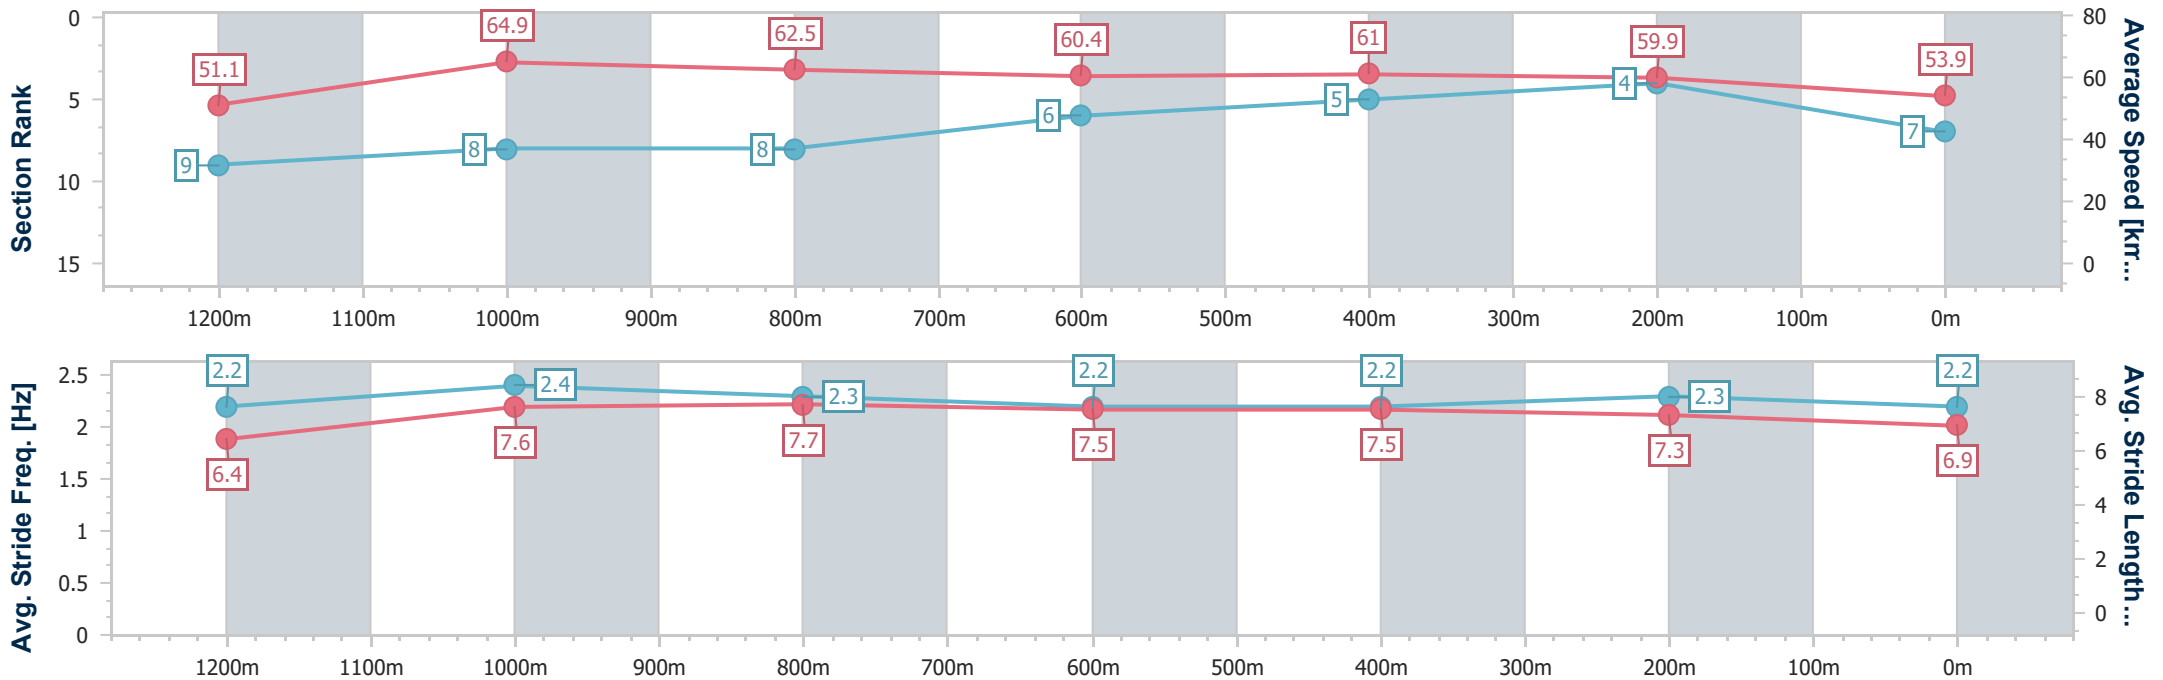

Sunshine Coast QLD Professional
 Race 2: SOUTHEAST STAINLESS Maiden Plate - 1400m
 26 December 2024 - 13:57
 Track Rating: Good 4, Weather: Fine, Rail Position: True

Section	Overall	1200m	1000m	800m	600m	400m	200m
Section Times	1:25.77 [6] (0:13.99)	1:11.78 [7] (0:11.03)	1:00.75 [7] (0:11.68)	0:49.07 [7] (0:12.11)	0:36.96 [8] (0:11.97)	0:24.99 [6] (0:12.02)	0:12.97 [5] (0:12.97)
Average Speed [km/h]	51.6	65.3	62.0	60.0	60.6	60.0	55.4
Top Speed [km/h]	66.8	68.8	63.4	60.5	61.0	60.8	58.1
Avg. Dist. to Rail [m]	13.4	4.6	2.5	1.2	1.4	5.7	4.8
Avg. Stride Freq. [Hz]	2.3	2.4	2.3	2.3	2.3	2.3	2.2
Avg. Stride Length [m]	6.2	7.5	7.5	7.4	7.3	7.3	7.0

- [] Ranking at each section and finish
- .-.- No data available at this section
- NA No data available

Horse/Jockey Name	Midnight Madness
Final Rank	7
Fastest Section Time (Section)	0:11.09 (1200m)
Top Speed [km/h] (Section)	66.7 (1200m)
Race State	Finished

Sunshine Coast QLD Professional
 Race 2: SOUTHEAST STAINLESS Maiden Plate - 1400m
 26 December 2024 - 13:57
 Track Rating: Good 4, Weather: Fine, Rail Position: True

Section	Overall	1200m	1000m	800m	600m	400m	200m
Section Times	1:26.12 [7] (0:14.10)	1:12.02 [9] (0:11.09)	1:00.93 [8] (0:11.60)	0:49.33 [8] (0:12.02)	0:37.31 [6] (0:11.92)	0:25.39 [5] (0:12.03)	0:13.36 [4] (0:13.36)
Average Speed [km/h]	51.1	64.9	62.5	60.4	61.0	59.9	53.9
Top Speed [km/h]	66.7	66.7	63.2	62.1	62.6	62.5	56.5
Avg. Dist. to Rail [m]	8.3	3.6	2.6	2.0	1.2	3.7	4.5
Avg. Stride Freq. [Hz]	2.2	2.4	2.3	2.2	2.2	2.3	2.2
Avg. Stride Length [m]	6.4	7.6	7.7	7.5	7.5	7.3	6.9