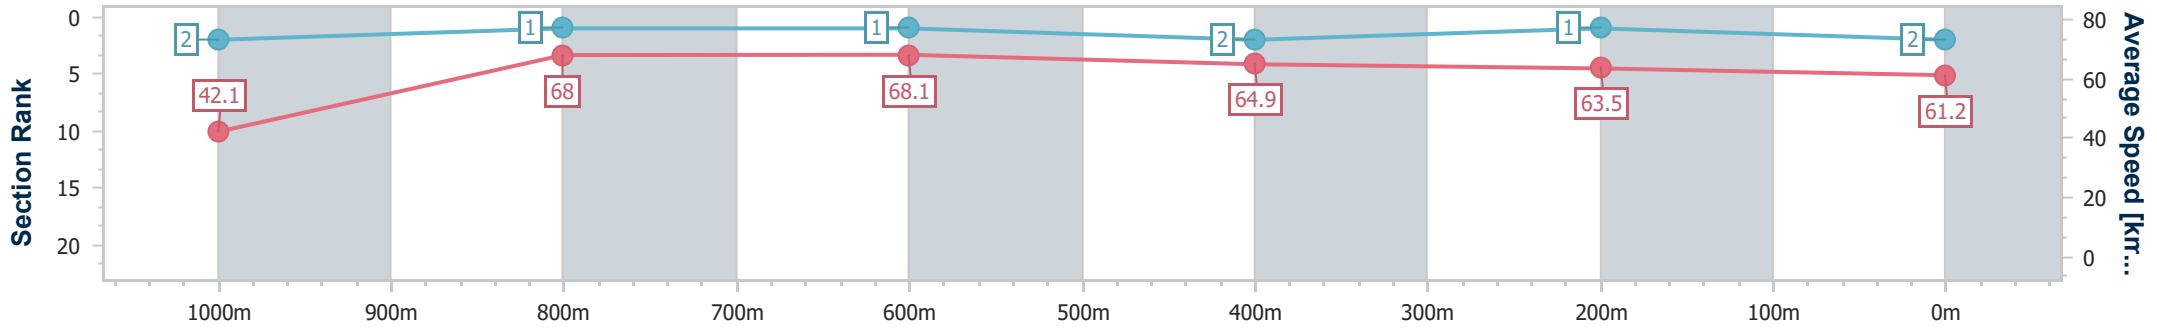

Horse/Jockey Name	Action King
Final Rank	2
Fastest Section Time (Section)	0:08.58 (Overall)
Top Speed [km/h] (Section)	70.0 (800m)
Race State	Finished

Ipswich QLD Professional
Race 8: MERRY CHRISTMAS FROM ITC TEAM BENCHMARK 65
Handicap - 1100m

21 December 2024 - 17:24

Track Rating: Good 3, Weather: Fine, Rail Position: +5m Entire

Section	Overall	1000m	800m	600m	400m	200m
Section Times	1:03.93 [2] (0:08.58)	0:55.35 [2] (0:10.63)	0:44.72 [1] (0:10.52)	0:34.20 [1] (0:11.06)	0:23.14 [2] (0:11.38)	0:11.76 [1] (0:11.76)
Average Speed [km/h]	42.1	68.0	68.1	64.9	63.5	61.2
Top Speed [km/h]	64.9	69.1	70.0	66.0	63.8	63.5
Avg. Dist. to Rail [m]	4.8	1.1	0.7	0.6	0.4	1.5
Avg. Stride Freq. [Hz]	2.3	2.5	2.5	2.5	2.5	2.5
Avg. Stride Length [m]	5.1	7.4	7.5	7.3	7.1	6.9

- [ ] Ranking at each section and finish
- -.-.- No data available at this section
- NA No data available