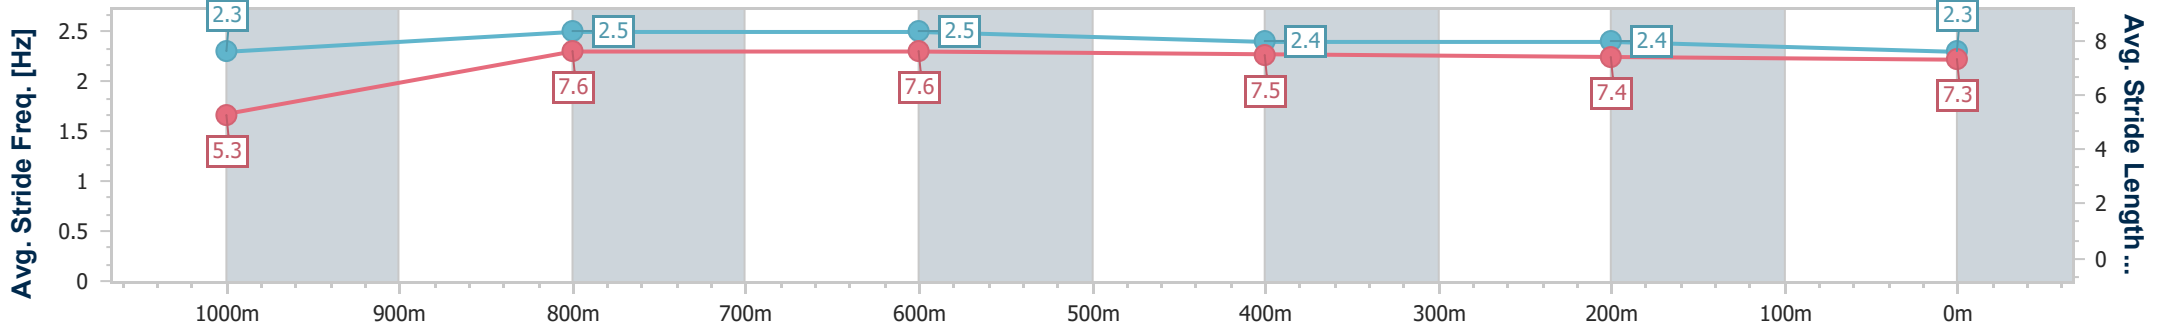

Horse/Jockey Name	Good Times Again
Final Rank	4
Fastest Section Time (Section)	0:08.65 (Overall)
Top Speed [km/h] (Section)	68.7 (1000m)
Race State	Finished

Ipswich QLD Professional
Race 8: MERRY CHRISTMAS FROM ITC TEAM BENCHMARK 65
Handicap - 1100m

21 December 2024 - 17:24

Track Rating: Good 3, Weather: Fine, Rail Position: +5m Entire

Section	Overall	1000m	800m	600m	400m	200m
Section Times	1:04.10 [4] (0:08.65)	0:55.45 [5] (0:10.66)	0:44.79 [3] (0:10.66)	0:34.13 [4] (0:11.06)	0:23.07 [4] (0:11.44)	0:11.63 [5] (0:11.63)
Average Speed [km/h]	41.7	67.7	67.4	64.6	63.3	62.0
Top Speed [km/h]	64.5	68.7	68.5	66.0	64.2	64.2
Avg. Dist. to Rail [m]	4.3	0.5	0.5	0.7	1.7	3.3
Avg. Stride Freq. [Hz]	2.3	2.5	2.5	2.4	2.4	2.3
Avg. Stride Length [m]	5.3	7.6	7.6	7.5	7.4	7.3

- [ ] Ranking at each section and finish
- -.-.- No data available at this section
- NA No data available