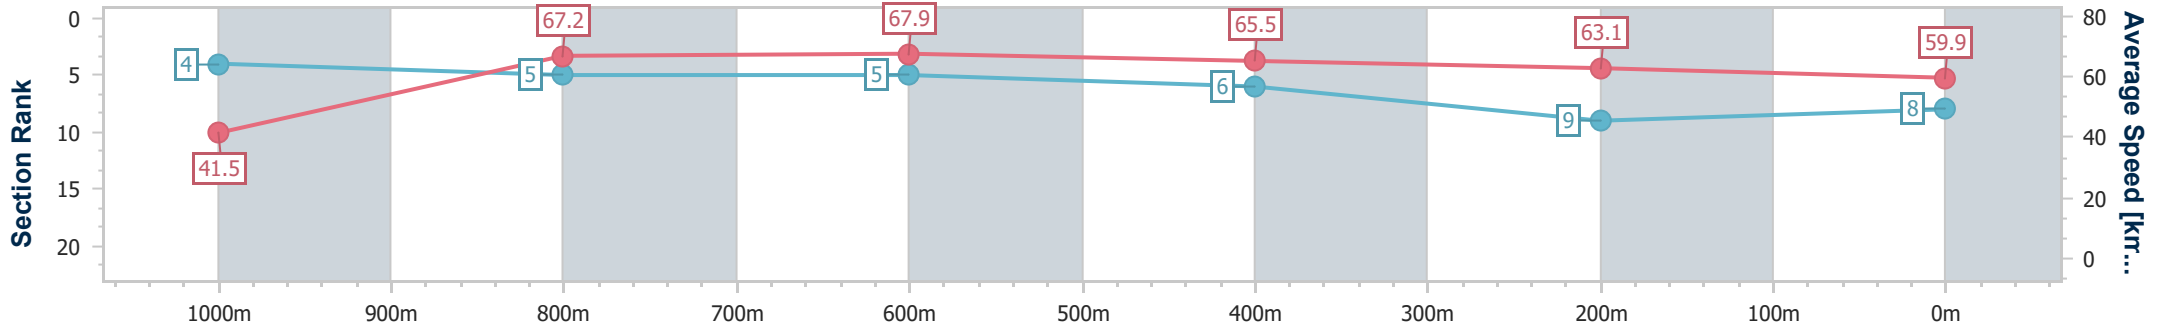

Horse/Jockey Name	Deputize
Final Rank	8
Fastest Section Time (Section)	0:08.62 (Overall)
Top Speed [km/h] (Section)	68.5 (800m)
Race State	Finished

Ipswich QLD Professional
Race 8: MERRY CHRISTMAS FROM ITC TEAM BENCHMARK 65
Handicap - 1100m

21 December 2024 - 17:24

Track Rating: Good 3, Weather: Fine, Rail Position: +5m Entire

Section	Overall	1000m	800m	600m	400m	200m
Section Times	1:04.69 [8] (0:08.62)	0:56.07 [4] (0:10.81)	0:45.26 [5] (0:10.62)	0:34.64 [5] (0:11.08)	0:23.56 [6] (0:11.56)	0:12.00 [9]
Average Speed [km/h]	41.5	67.2	67.9	65.5	63.1	59.9
Top Speed [km/h]	65.3	68.2	68.5	67.4	63.8	63.4
Avg. Dist. to Rail [m]	7.8	2.8	0.6	1.4	4.7	6.9
Avg. Stride Freq. [Hz]	2.3	2.4	2.4	2.4	2.4	2.3
Avg. Stride Length [m]	5.3	7.6	7.7	7.5	7.5	7.2

- [ ] Ranking at each section and finish
- -.-.- No data available at this section
- NA No data available