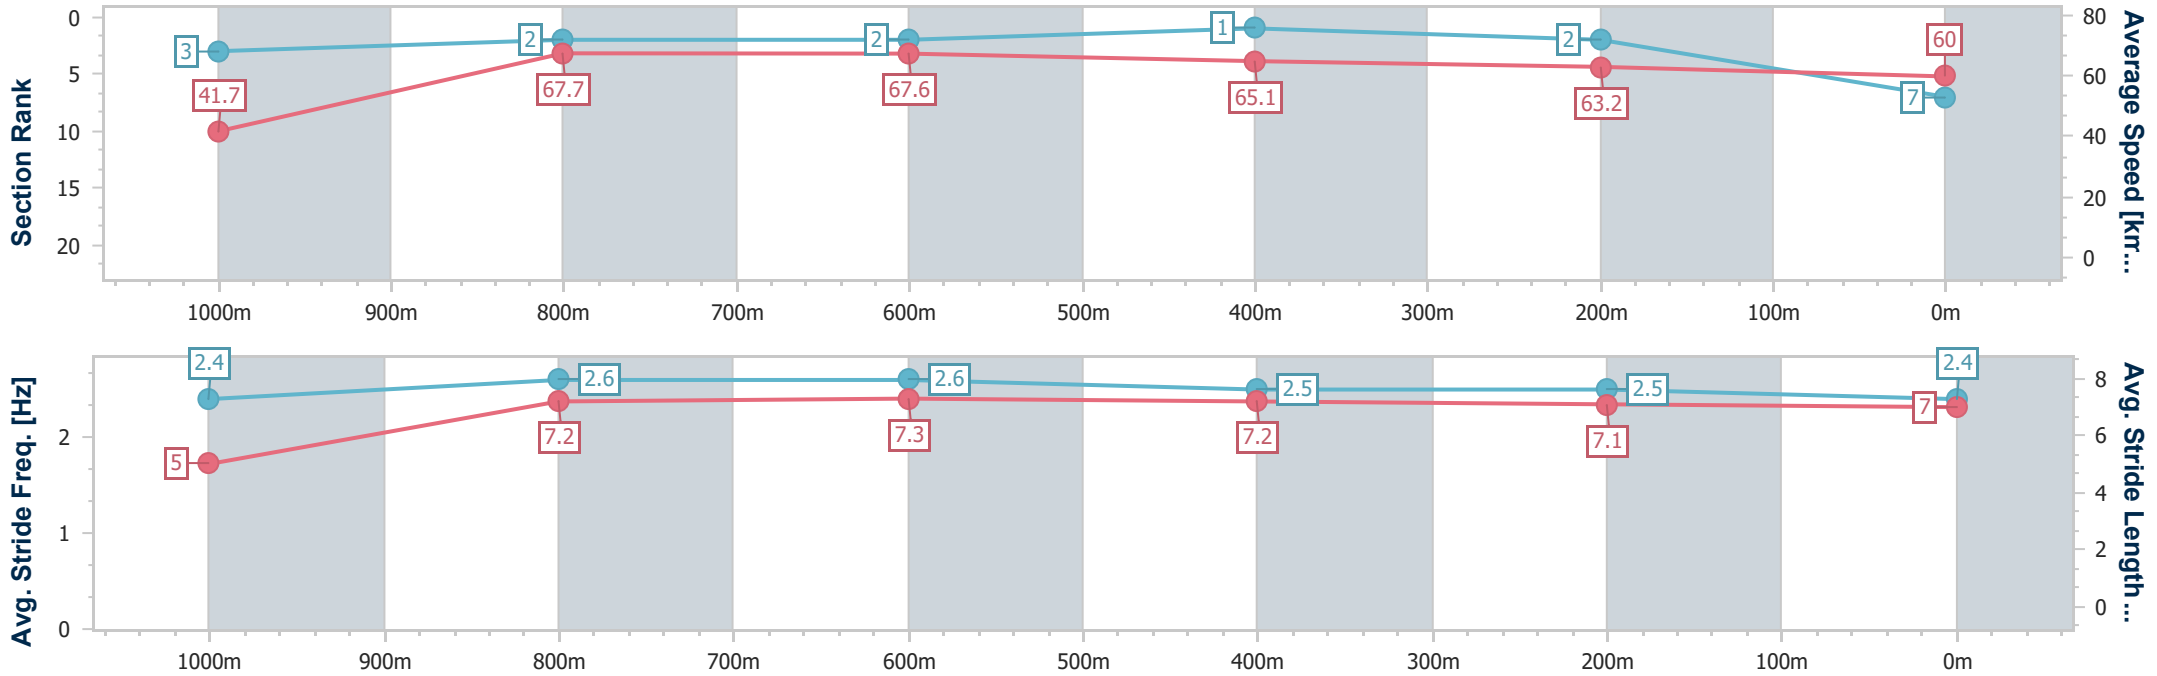

- [] Ranking at each section and finish
- .-.- No data available at this section
- NA No data available

Horse/Jockey Name	Surreal Ascot
Final Rank	7
Fastest Section Time (Section)	0:08.61 (Overall)
Top Speed [km/h] (Section)	68.8 (1000m)
Race State	Finished

Ipswich QLD Professional
 Race 8: MERRY CHRISTMAS FROM ITC TEAM BENCHMARK 65
 Handicap - 1100m

21 December 2024 - 17:24

Track Rating: Good 3, Weather: Fine, Rail Position: +5m Entire

Section	Overall	1000m	800m	600m	400m	200m
Section Times	1:04.16 [7] (0:08.61)	0:55.55 [3] (0:10.60)	0:44.95 [2] (0:10.58)	0:34.37 [2] (0:10.99)	0:23.38 [1] (0:11.39)	0:11.99 [2] (0:11.99)
Average Speed [km/h]	41.7	67.7	67.6	65.1	63.2	60.0
Top Speed [km/h]	65.5	68.8	68.6	66.3	64.2	62.4
Avg. Dist. to Rail [m]	2.6	1.1	2.2	1.8	0.5	0.5
Avg. Stride Freq. [Hz]	2.4	2.6	2.6	2.5	2.5	2.4
Avg. Stride Length [m]	5.0	7.2	7.3	7.2	7.1	7.0