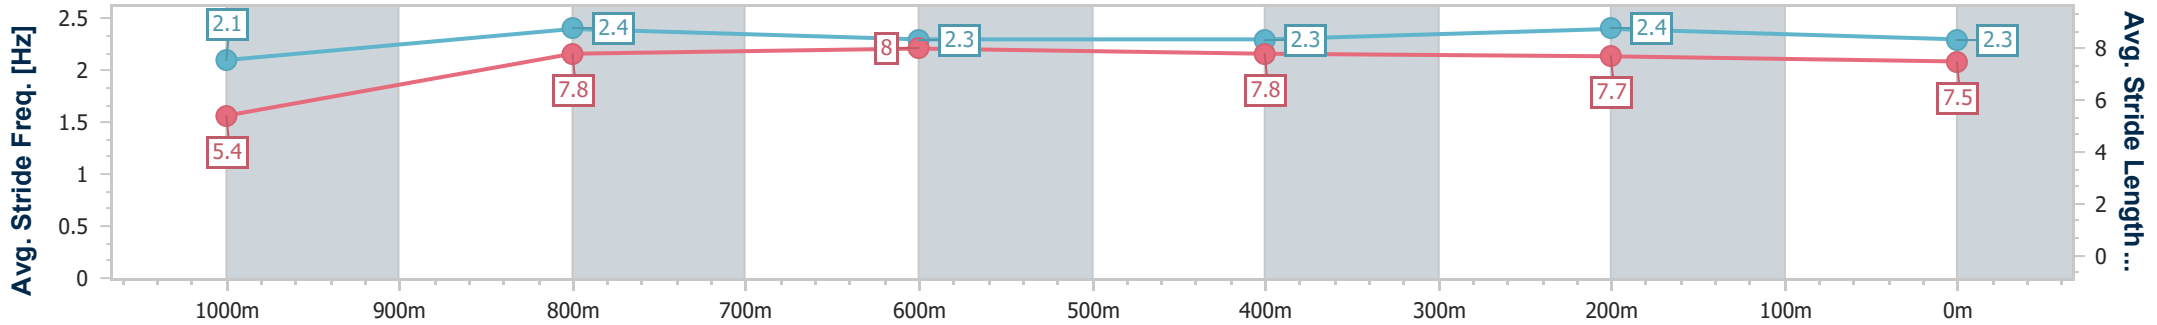

Horse/Jockey Name	Selous
Final Rank	6
Fastest Section Time (Section)	0:08.92 (Overall)
Top Speed [km/h] (Section)	68.6 (1000m)
Race State	Finished

Ipswich QLD Professional
Race 8: MERRY CHRISTMAS FROM ITC TEAM BENCHMARK 65
Handicap - 1100m

21 December 2024 - 17:24

Track Rating: Good 3, Weather: Fine, Rail Position: +5m Entire

Section	Overall	1000m	800m	600m	400m	200m
Section Times	1:04.15 [6] (0:08.92)	0:55.23 [9] (0:10.80)	0:44.43 [9] (0:10.78)	0:33.65 [9] (0:11.01)	0:22.64 [9] (0:11.11)	0:11.53 [7] (0:11.53)
Average Speed [km/h]	40.2	66.8	67.1	65.8	65.5	62.7
Top Speed [km/h]	63.1	68.6	68.0	68.1	66.5	66.5
Avg. Dist. to Rail [m]	9.1	1.6	0.5	1.5	3.7	5.5
Avg. Stride Freq. [Hz]	2.1	2.4	2.3	2.3	2.4	2.3
Avg. Stride Length [m]	5.4	7.8	8.0	7.8	7.7	7.5

- [ ] Ranking at each section and finish
- -.-.- No data available at this section
- NA No data available