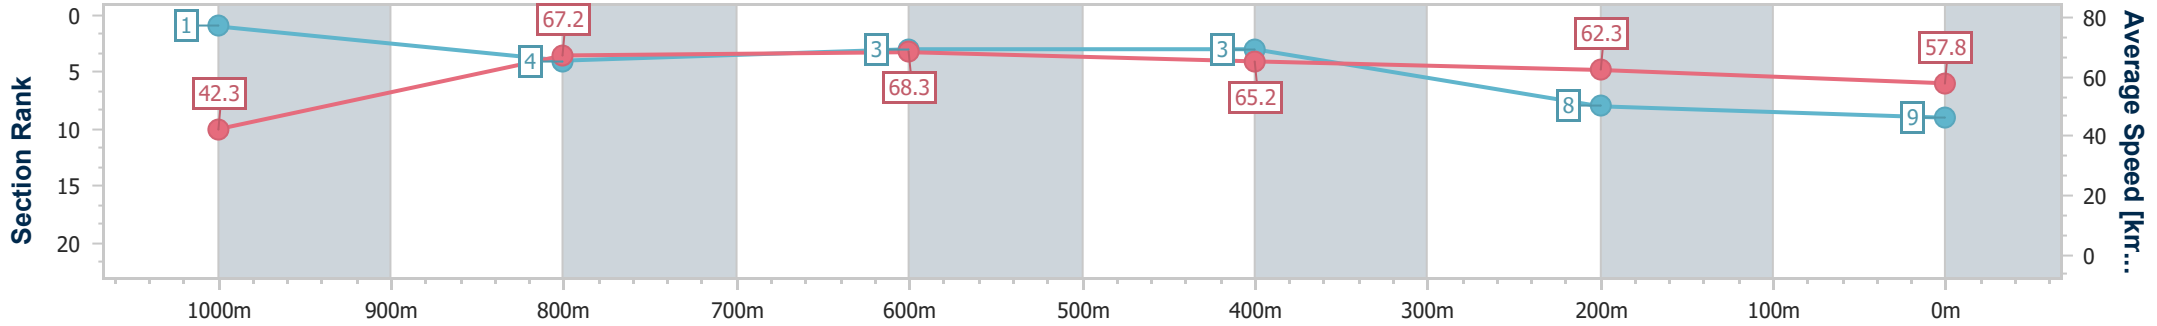

Horse/Jockey Name	Orsetto
Final Rank	9
Fastest Section Time (Section)	0:08.54 (Overall)
Top Speed [km/h] (Section)	69.2 (800m)
Race State	Finished

Ipswich QLD Professional
Race 8: MERRY CHRISTMAS FROM ITC TEAM BENCHMARK 65
Handicap - 1100m

21 December 2024 - 17:24

Track Rating: Good 3, Weather: Fine, Rail Position: +5m Entire

Section	Overall	1000m	800m	600m	400m	200m
Section Times	1:05.12 [9] (0:08.54)	0:56.58 [1] (0:10.78)	0:45.80 [4] (0:10.64)	0:35.16 [3] (0:11.06)	0:24.10 [3] (0:11.62)	0:12.48 [8] (0:12.48)
Average Speed [km/h]	42.3	67.2	68.3	65.2	62.3	57.8
Top Speed [km/h]	63.2	68.6	69.2	67.8	63.4	61.4
Avg. Dist. to Rail [m]	7.4	3.5	1.8	0.8	3.4	6.0
Avg. Stride Freq. [Hz]	2.3	2.5	2.6	2.5	2.5	2.4
Avg. Stride Length [m]	5.1	7.4	7.4	7.3	7.0	6.7

- [ ] Ranking at each section and finish
- -.-.- No data available at this section
- NA No data available