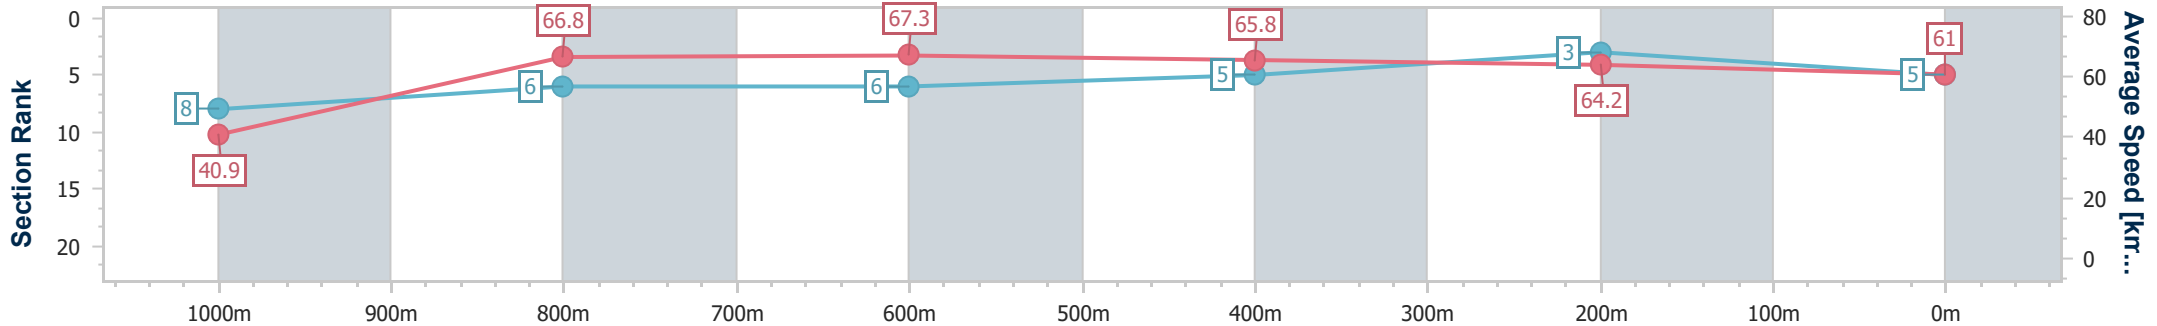

Horse/Jockey Name	Clairvue Molly
Final Rank	5
Fastest Section Time (Section)	0:08.75 (Overall)
Top Speed [km/h] (Section)	68.7 (1000m)
Race State	Finished

Ipswich QLD Professional
Race 8: MERRY CHRISTMAS FROM ITC TEAM BENCHMARK 65
Handicap - 1100m

21 December 2024 - 17:24

Track Rating: Good 3, Weather: Fine, Rail Position: +5m Entire

Section	Overall	1000m	800m	600m	400m	200m
Section Times	1:04.13 [5] (0:08.75)	0:55.38 [8] (0:10.80)	0:44.58 [6] (0:10.69)	0:33.89 [6] (0:10.89)	0:23.00 [5] (0:11.22)	0:11.78 [3] (0:11.78)
Average Speed [km/h]	40.9	66.8	67.3	65.8	64.2	61.0
Top Speed [km/h]	61.3	68.7	68.2	67.1	64.9	62.6
Avg. Dist. to Rail [m]	6.7	0.8	0.4	1.5	0.6	0.7
Avg. Stride Freq. [Hz]	2.3	2.5	2.4	2.4	2.4	2.4
Avg. Stride Length [m]	5.2	7.5	7.7	7.4	7.3	7.0

- [ ] Ranking at each section and finish
- -.-.- No data available at this section
- NA No data available