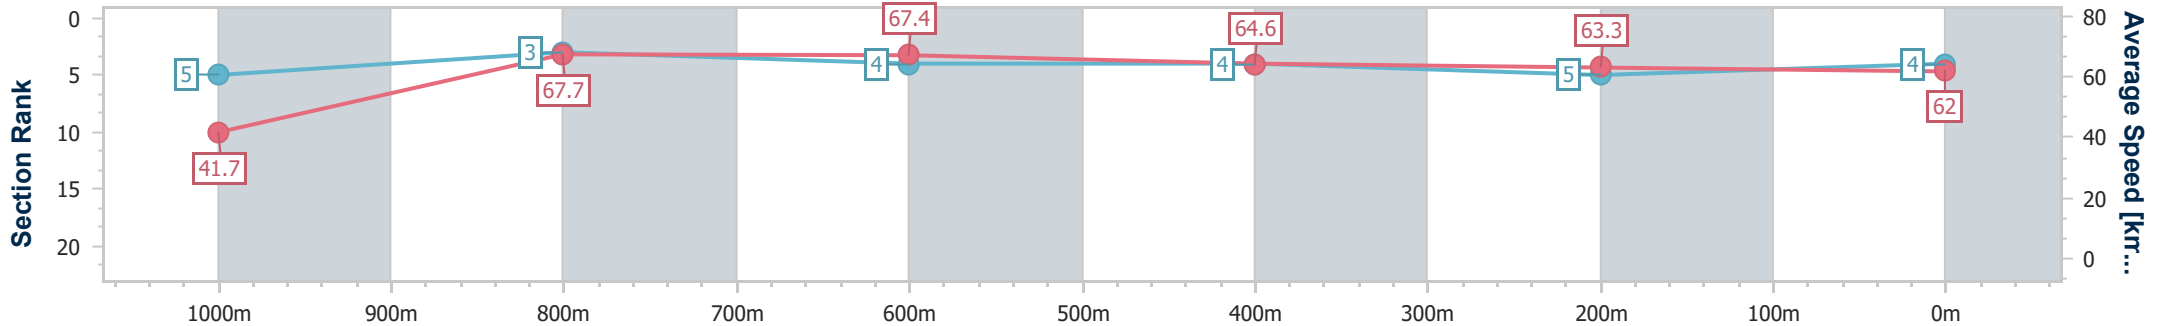

Horse/Jockey Name	Good Times Again
Final Rank	4
Fastest Section Time (Section)	0:08.65 (Overall)
Top Speed [km/h] (Section)	68.7 (1000m)
Race State	Finished

Ipswich QLD Professional
Race 8: MERRY CHRISTMAS FROM ITC TEAM BENCHMARK 65
Handicap - 1100m

21 December 2024 - 17:24

Track Rating: Good 3, Weather: Fine, Rail Position: +5m Entire

Section	Overall	1000m	800m	600m	400m	200m
Section Times	1:04.10 [4] (0:08.65)	0:55.45 [5] (0:10.66)	0:44.79 [3] (0:10.66)	0:34.13 [4] (0:11.06)	0:23.07 [4] (0:11.44)	0:11.63 [5] (0:11.63)
Average Speed [km/h]	41.7	67.7	67.4	64.6	63.3	62.0
Top Speed [km/h]	64.5	68.7	68.5	66.0	64.2	64.2
Avg. Dist. to Rail [m]	4.3	0.5	0.5	0.7	1.7	3.3
Avg. Stride Freq. [Hz]	2.3	2.5	2.5	2.4	2.4	2.3
Avg. Stride Length [m]	5.3	7.6	7.6	7.5	7.4	7.3

- [ ] Ranking at each section and finish
- -.-.- No data available at this section
- NA No data available