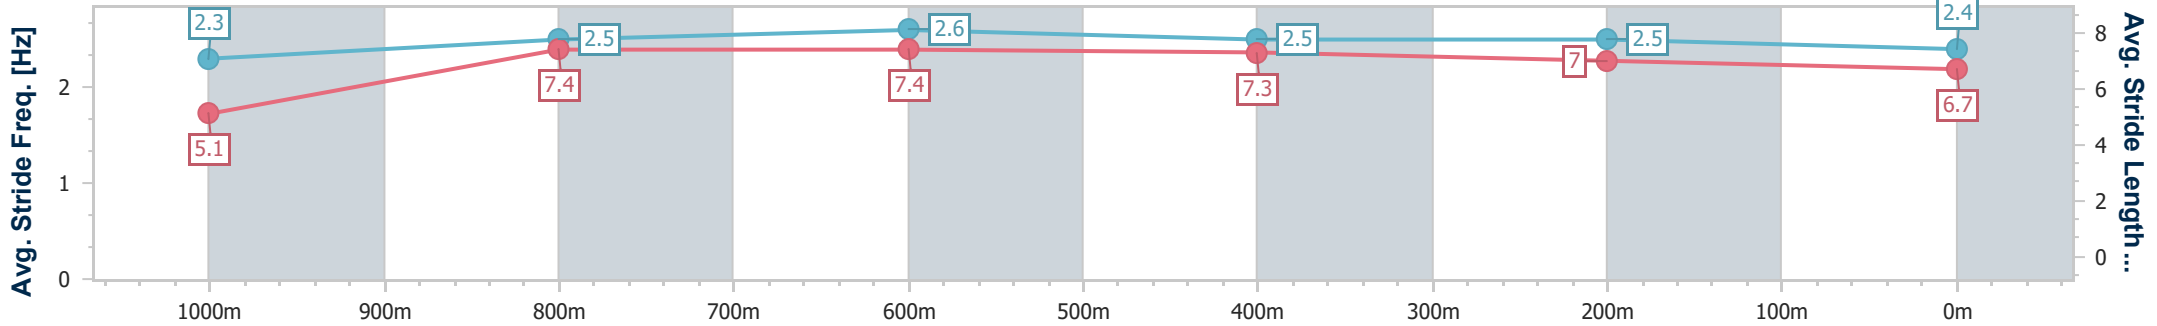

Ipswich QLD Professional
 Race 8: MERRY CHRISTMAS FROM ITC TEAM BENCHMARK 65
 Handicap - 1100m

21 December 2024 - 17:24

Track Rating: Good 3, Weather: Fine, Rail Position: +5m Entire

Section	Overall	1000m	800m	600m	400m	200m
Section Times	1:04.69 [8] (0:08.62)	0:56.07 [4] (0:10.81)	0:45.26 [5] (0:10.62)	0:34.64 [5] (0:11.08)	0:23.56 [6] (0:11.56)	0:12.00 [9]
Average Speed [km/h]	41.5	67.2	67.9	65.5	63.1	59.9
Top Speed [km/h]	65.3	68.2	68.5	67.4	63.8	63.4
Avg. Dist. to Rail [m]	7.8	2.8	0.6	1.4	4.7	6.9
Avg. Stride Freq. [Hz]	2.3	2.4	2.4	2.4	2.4	2.3
Avg. Stride Length [m]	5.3	7.6	7.7	7.5	7.5	7.2

- [] Ranking at each section and finish
- .-.- No data available at this section
- NA No data available

Horse/Jockey Name	Orsetto
Final Rank	9
Fastest Section Time (Section)	0:08.54 (Overall)
Top Speed [km/h] (Section)	69.2 (800m)
Race State	Finished

Ipswich QLD Professional
 Race 8: MERRY CHRISTMAS FROM ITC TEAM BENCHMARK 65
 Handicap - 1100m

21 December 2024 - 17:24

Track Rating: Good 3, Weather: Fine, Rail Position: +5m Entire

Section	Overall	1000m	800m	600m	400m	200m
Section Times	1:05.12 [9] (0:08.54)	0:56.58 [1] (0:10.78)	0:45.80 [4] (0:10.64)	0:35.16 [3] (0:11.06)	0:24.10 [3] (0:11.62)	0:12.48 [8] (0:12.48)
Average Speed [km/h]	42.3	67.2	68.3	65.2	62.3	57.8
Top Speed [km/h]	63.2	68.6	69.2	67.8	63.4	61.4
Avg. Dist. to Rail [m]	7.4	3.5	1.8	0.8	3.4	6.0
Avg. Stride Freq. [Hz]	2.3	2.5	2.6	2.5	2.5	2.4
Avg. Stride Length [m]	5.1	7.4	7.4	7.3	7.0	6.7

- [] Ranking at each section and finish
- .-.- No data available at this section
- NA No data available