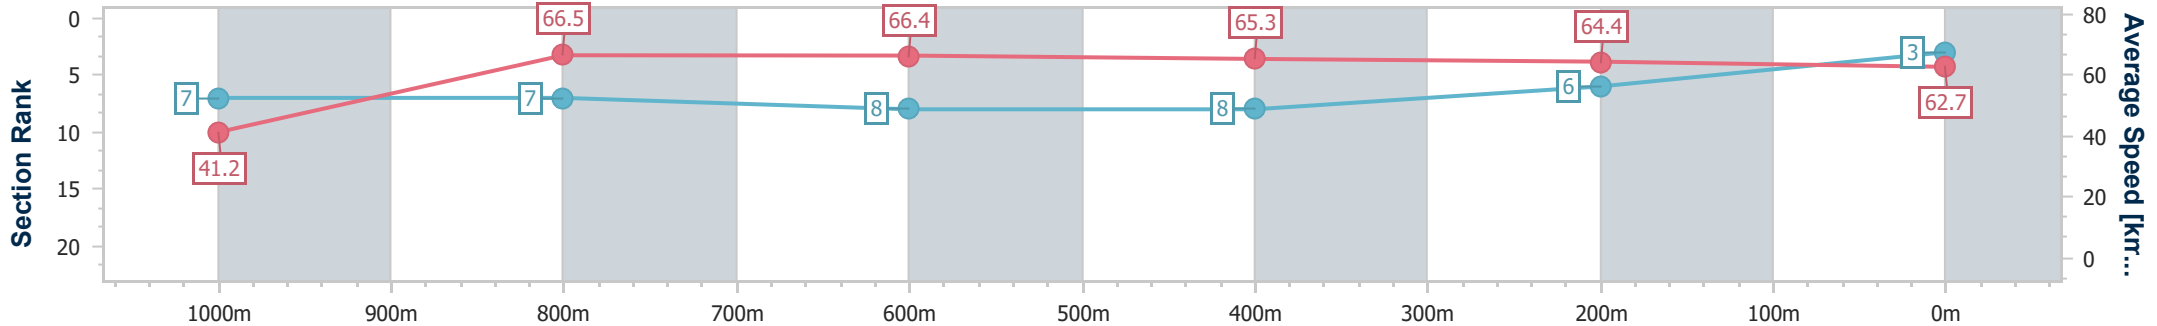

Horse/Jockey Name	Sujeed
Final Rank	3
Fastest Section Time (Section)	0:08.75 (Overall)
Top Speed [km/h] (Section)	67.9 (1000m)
Race State	Finished

Ipswich QLD Professional
Race 8: MERRY CHRISTMAS FROM ITC TEAM BENCHMARK 65
Handicap - 1100m

21 December 2024 - 17:24

Track Rating: Good 3, Weather: Fine, Rail Position: +5m Entire

Section	Overall	1000m	800m	600m	400m	200m
Section Times	1:04.02 [3] (0:08.75)	0:55.27 [7] (0:10.82)	0:44.45 [7] (0:10.77)	0:33.68 [8] (0:11.00)	0:22.68 [8] (0:11.23)	0:11.45 [6] (0:11.45)
Average Speed [km/h]	41.2	66.5	66.4	65.3	64.4	62.7
Top Speed [km/h]	61.8	67.9	67.3	67.1	65.1	64.1
Avg. Dist. to Rail [m]	2.8	0.6	1.2	1.0	1.7	1.7
Avg. Stride Freq. [Hz]	2.2	2.4	2.4	2.3	2.3	2.3
Avg. Stride Length [m]	5.4	7.8	7.8	7.8	7.6	7.7

- [ ] Ranking at each section and finish
- -.-.- No data available at this section
- NA No data available