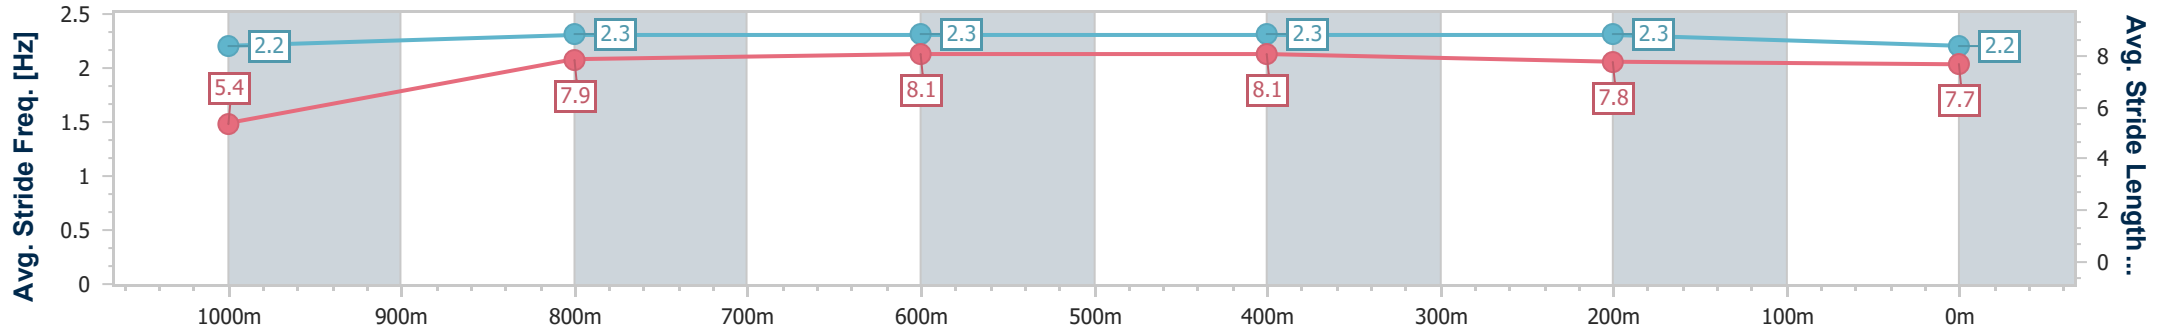

Horse/Jockey Name	Kemi Zabi
Final Rank	1
Fastest Section Time (Section)	0:08.72 (Overall)
Top Speed [km/h] (Section)	68.3 (800m)
Race State	Finished

Ipswich QLD Professional
Race 8: MERRY CHRISTMAS FROM ITC TEAM BENCHMARK 65
Handicap - 1100m

21 December 2024 - 17:24

Track Rating: Good 3, Weather: Fine, Rail Position: +5m Entire

Section	Overall	1000m	800m	600m	400m	200m
Section Times	1:03.91 [1] (0:08.72)	0:55.19 [6] (0:10.90)	0:44.29 [8] (0:10.66)	0:33.63 [7] (0:10.95)	0:22.68 [7] (0:11.18)	0:11.50 [4]
Average Speed [km/h]	41.3	66.5	67.5	65.7	64.6	62.7
Top Speed [km/h]	62.7	67.6	68.3	66.7	65.5	64.0
Avg. Dist. to Rail [m]	8.7	3.0	0.4	0.3	2.3	3.7
Avg. Stride Freq. [Hz]	2.2	2.3	2.3	2.3	2.3	2.2
Avg. Stride Length [m]	5.4	7.9	8.1	8.1	7.8	7.7

- [ ] Ranking at each section and finish
- -.-.- No data available at this section
- NA No data available