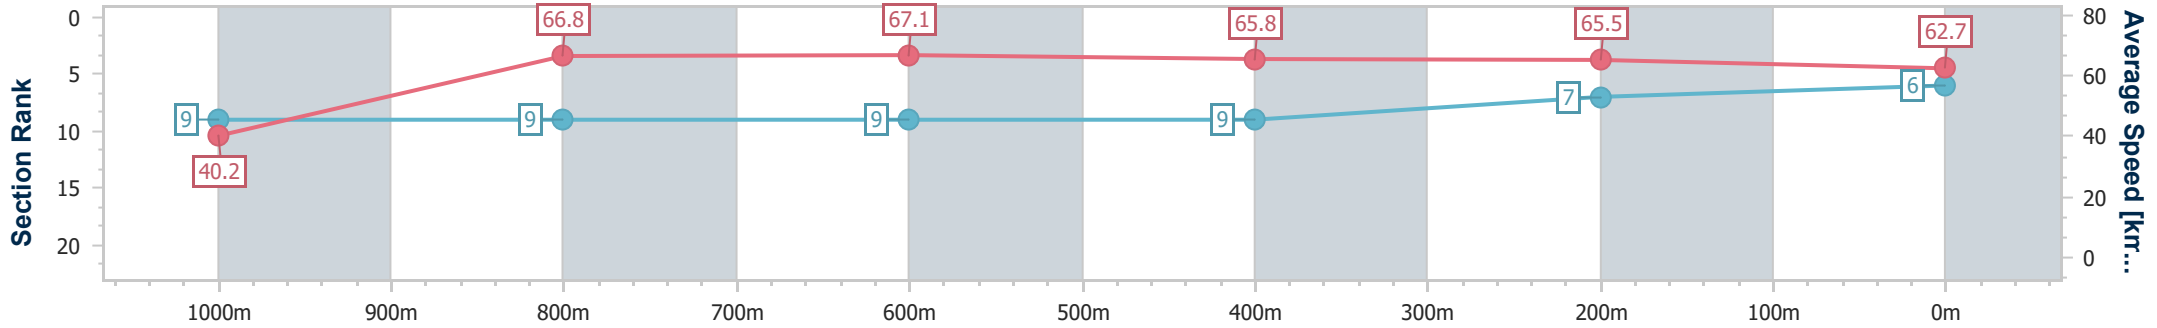

Horse/Jockey Name	Selous
Final Rank	6
Fastest Section Time (Section)	0:08.92 (Overall)
Top Speed [km/h] (Section)	68.6 (1000m)
Race State	Finished

Ipswich QLD Professional
Race 8: MERRY CHRISTMAS FROM ITC TEAM BENCHMARK 65
Handicap - 1100m

21 December 2024 - 17:24

Track Rating: Good 3, Weather: Fine, Rail Position: +5m Entire

Section	Overall	1000m	800m	600m	400m	200m
Section Times	1:04.15 [6] (0:08.92)	0:55.23 [9] (0:10.80)	0:44.43 [9] (0:10.78)	0:33.65 [9] (0:11.01)	0:22.64 [9] (0:11.11)	0:11.53 [7] (0:11.53)
Average Speed [km/h]	40.2	66.8	67.1	65.8	65.5	62.7
Top Speed [km/h]	63.1	68.6	68.0	68.1	66.5	66.5
Avg. Dist. to Rail [m]	9.1	1.6	0.5	1.5	3.7	5.5
Avg. Stride Freq. [Hz]	2.1	2.4	2.3	2.3	2.4	2.3
Avg. Stride Length [m]	5.4	7.8	8.0	7.8	7.7	7.5

- [ ] Ranking at each section and finish
- -.-.- No data available at this section
- NA No data available