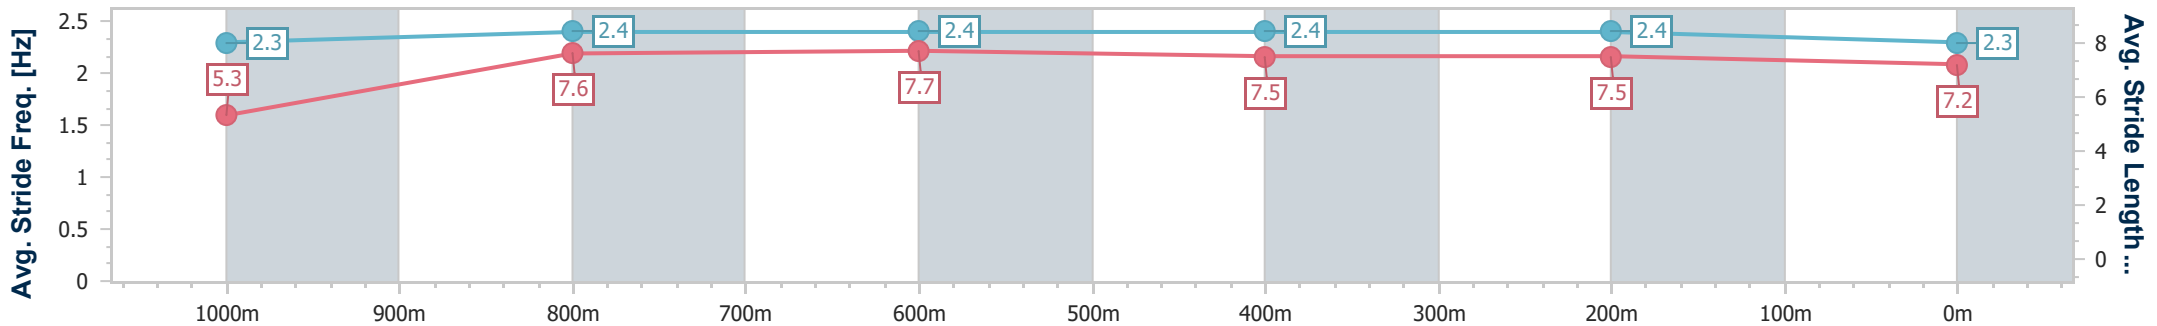

- [] Ranking at each section and finish
- .-.- No data available at this section
- NA No data available

Horse/Jockey Name	Deputize
Final Rank	8
Fastest Section Time (Section)	0:08.62 (Overall)
Top Speed [km/h] (Section)	68.5 (800m)
Race State	Finished

Ipswich QLD Professional
 Race 8: MERRY CHRISTMAS FROM ITC TEAM BENCHMARK 65
 Handicap - 1100m

21 December 2024 - 17:24

Track Rating: Good 3, Weather: Fine, Rail Position: +5m Entire

Section	Overall	1000m	800m	600m	400m	200m
Section Times	1:04.69 [8] (0:08.62)	0:56.07 [4] (0:10.81)	0:45.26 [5] (0:10.62)	0:34.64 [5] (0:11.08)	0:23.56 [6] (0:11.56)	0:12.00 [9]
Average Speed [km/h]	41.5	67.2	67.9	65.5	63.1	59.9
Top Speed [km/h]	65.3	68.2	68.5	67.4	63.8	63.4
Avg. Dist. to Rail [m]	7.8	2.8	0.6	1.4	4.7	6.9
Avg. Stride Freq. [Hz]	2.3	2.4	2.4	2.4	2.4	2.3
Avg. Stride Length [m]	5.3	7.6	7.7	7.5	7.5	7.2