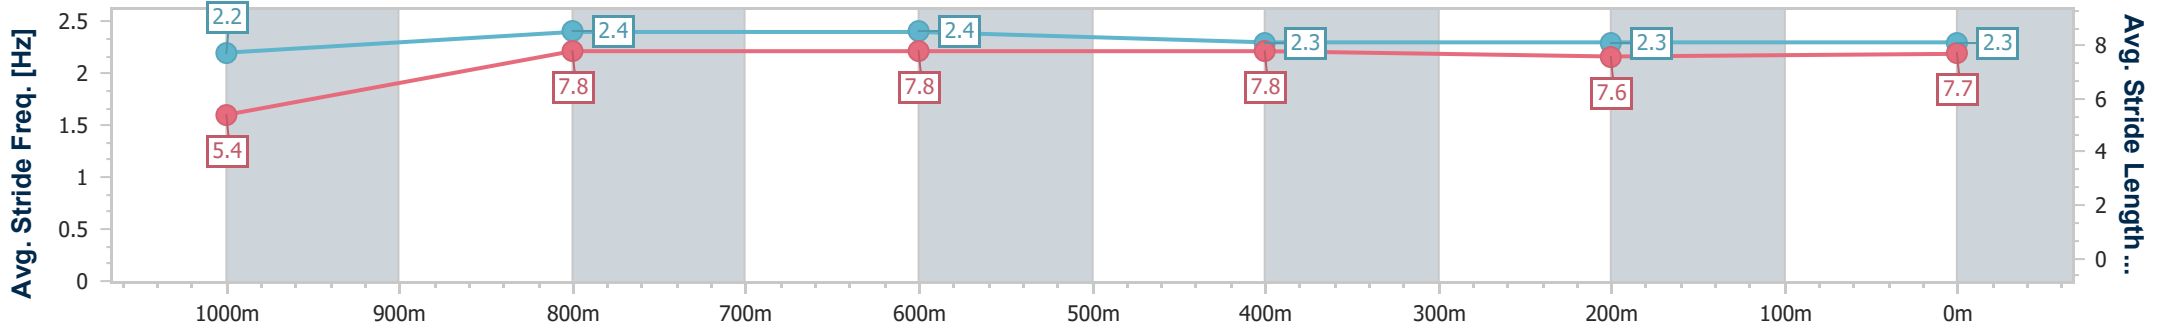

Horse/Jockey Name	Sujeed
Final Rank	3
Fastest Section Time (Section)	0:08.75 (Overall)
Top Speed [km/h] (Section)	67.9 (1000m)
Race State	Finished

Ipswich QLD Professional
Race 8: MERRY CHRISTMAS FROM ITC TEAM BENCHMARK 65
Handicap - 1100m

21 December 2024 - 17:24

Track Rating: Good 3, Weather: Fine, Rail Position: +5m Entire

Section	Overall	1000m	800m	600m	400m	200m
Section Times	1:04.02 [3] (0:08.75)	0:55.27 [7] (0:10.82)	0:44.45 [7] (0:10.77)	0:33.68 [8] (0:11.00)	0:22.68 [8] (0:11.23)	0:11.45 [6] (0:11.45)
Average Speed [km/h]	41.2	66.5	66.4	65.3	64.4	62.7
Top Speed [km/h]	61.8	67.9	67.3	67.1	65.1	64.1
Avg. Dist. to Rail [m]	2.8	0.6	1.2	1.0	1.7	1.7
Avg. Stride Freq. [Hz]	2.2	2.4	2.4	2.3	2.3	2.3
Avg. Stride Length [m]	5.4	7.8	7.8	7.8	7.6	7.7

- [ ] Ranking at each section and finish
- -.-.- No data available at this section
- NA No data available