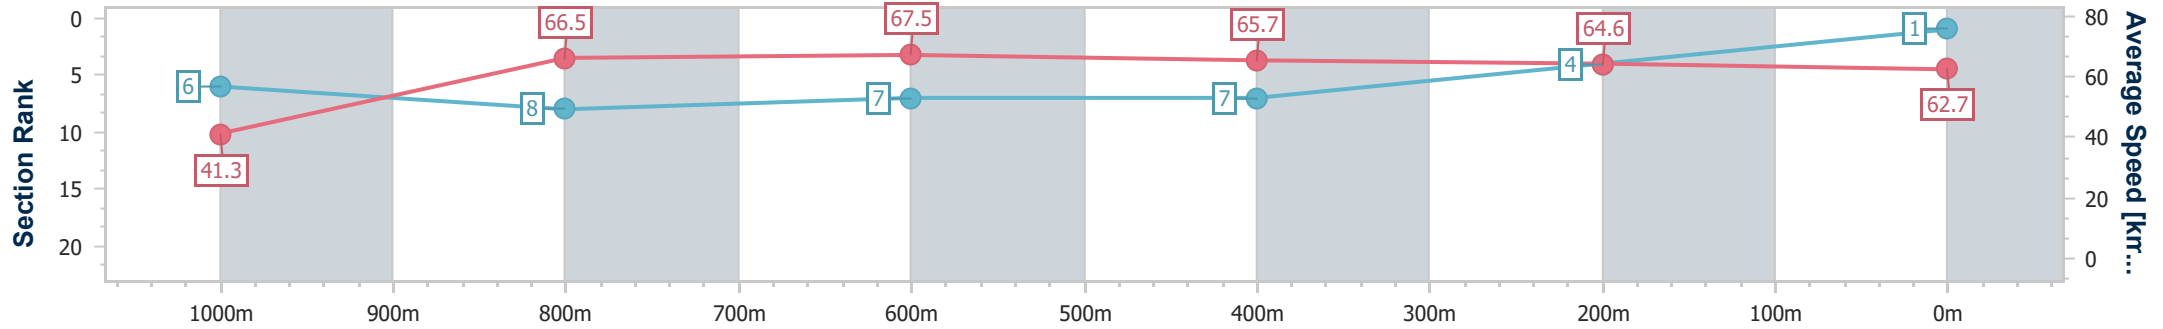

Horse/Jockey Name	Kemi Zabi
Final Rank	1
Fastest Section Time (Section)	0:08.72 (Overall)
Top Speed [km/h] (Section)	68.3 (800m)
Race State	Finished

Ipswich QLD Professional
Race 8: MERRY CHRISTMAS FROM ITC TEAM BENCHMARK 65
Handicap - 1100m

21 December 2024 - 17:24

Track Rating: Good 3, Weather: Fine, Rail Position: +5m Entire

Section	Overall	1000m	800m	600m	400m	200m
Section Times	1:03.91 [1] (0:08.72)	0:55.19 [6] (0:10.90)	0:44.29 [8] (0:10.66)	0:33.63 [7] (0:10.95)	0:22.68 [7] (0:11.18)	0:11.50 [4]
Average Speed [km/h]	41.3	66.5	67.5	65.7	64.6	62.7
Top Speed [km/h]	62.7	67.6	68.3	66.7	65.5	64.0
Avg. Dist. to Rail [m]	8.7	3.0	0.4	0.3	2.3	3.7
Avg. Stride Freq. [Hz]	2.2	2.3	2.3	2.3	2.3	2.2
Avg. Stride Length [m]	5.4	7.9	8.1	8.1	7.8	7.7

- [ ] Ranking at each section and finish
- -.-.- No data available at this section
- NA No data available