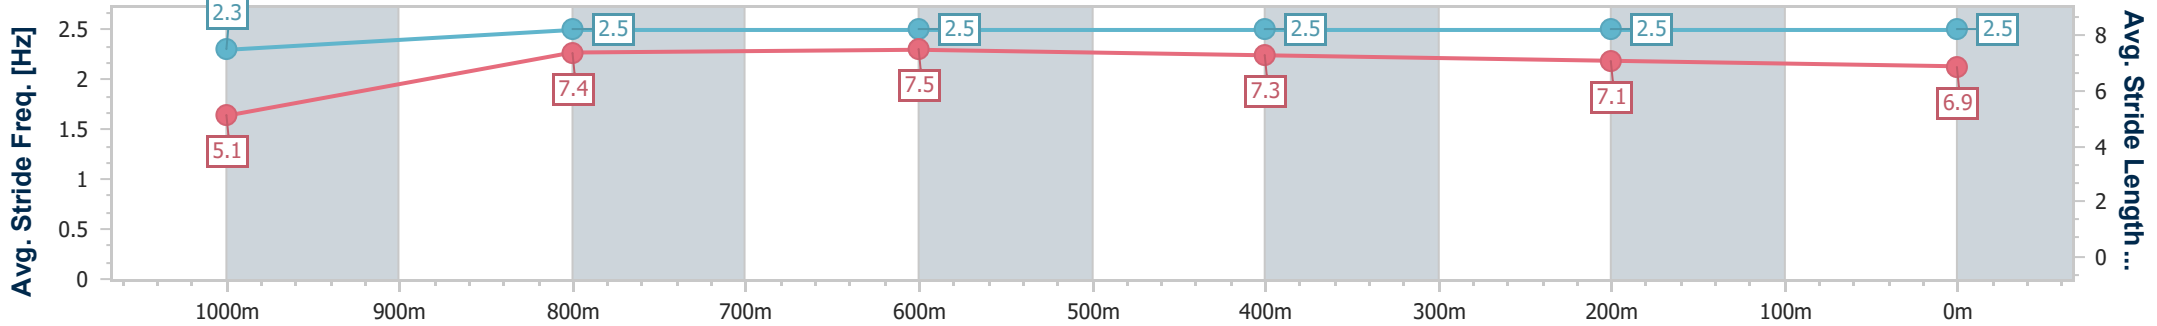

Horse/Jockey Name	Action King
Final Rank	2
Fastest Section Time (Section)	0:08.58 (Overall)
Top Speed [km/h] (Section)	70.0 (800m)
Race State	Finished

Ipswich QLD Professional
Race 8: MERRY CHRISTMAS FROM ITC TEAM BENCHMARK 65
Handicap - 1100m

21 December 2024 - 17:24

Track Rating: Good 3, Weather: Fine, Rail Position: +5m Entire

Section	Overall	1000m	800m	600m	400m	200m
Section Times	1:03.93 [2] (0:08.58)	0:55.35 [2] (0:10.63)	0:44.72 [1] (0:10.52)	0:34.20 [1] (0:11.06)	0:23.14 [2] (0:11.38)	0:11.76 [1] (0:11.76)
Average Speed [km/h]	42.1	68.0	68.1	64.9	63.5	61.2
Top Speed [km/h]	64.9	69.1	70.0	66.0	63.8	63.5
Avg. Dist. to Rail [m]	4.8	1.1	0.7	0.6	0.4	1.5
Avg. Stride Freq. [Hz]	2.3	2.5	2.5	2.5	2.5	2.5
Avg. Stride Length [m]	5.1	7.4	7.5	7.3	7.1	6.9

- [ ] Ranking at each section and finish
- -.-.- No data available at this section
- NA No data available