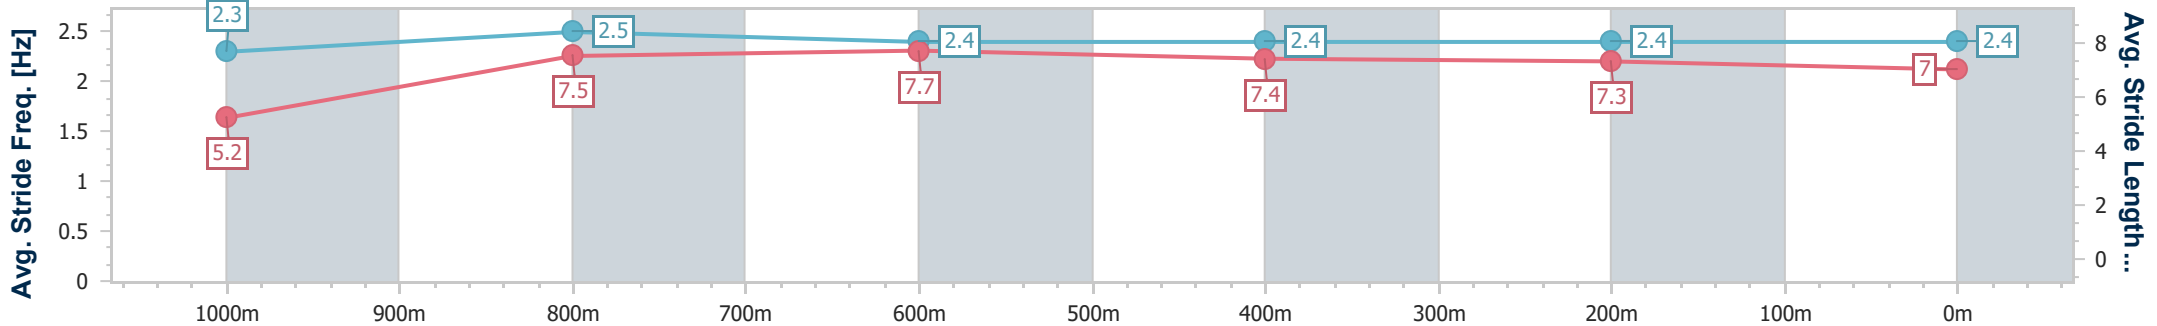

Horse/Jockey Name	Clairvue Molly
Final Rank	5
Fastest Section Time (Section)	0:08.75 (Overall)
Top Speed [km/h] (Section)	68.7 (1000m)
Race State	Finished

Ipswich QLD Professional
Race 8: MERRY CHRISTMAS FROM ITC TEAM BENCHMARK 65
Handicap - 1100m

21 December 2024 - 17:24

Track Rating: Good 3, Weather: Fine, Rail Position: +5m Entire

Section	Overall	1000m	800m	600m	400m	200m
Section Times	1:04.13 [5] (0:08.75)	0:55.38 [8] (0:10.80)	0:44.58 [6] (0:10.69)	0:33.89 [6] (0:10.89)	0:23.00 [5] (0:11.22)	0:11.78 [3] (0:11.78)
Average Speed [km/h]	40.9	66.8	67.3	65.8	64.2	61.0
Top Speed [km/h]	61.3	68.7	68.2	67.1	64.9	62.6
Avg. Dist. to Rail [m]	6.7	0.8	0.4	1.5	0.6	0.7
Avg. Stride Freq. [Hz]	2.3	2.5	2.4	2.4	2.4	2.4
Avg. Stride Length [m]	5.2	7.5	7.7	7.4	7.3	7.0

- [ ] Ranking at each section and finish
- -.-.- No data available at this section
- NA No data available