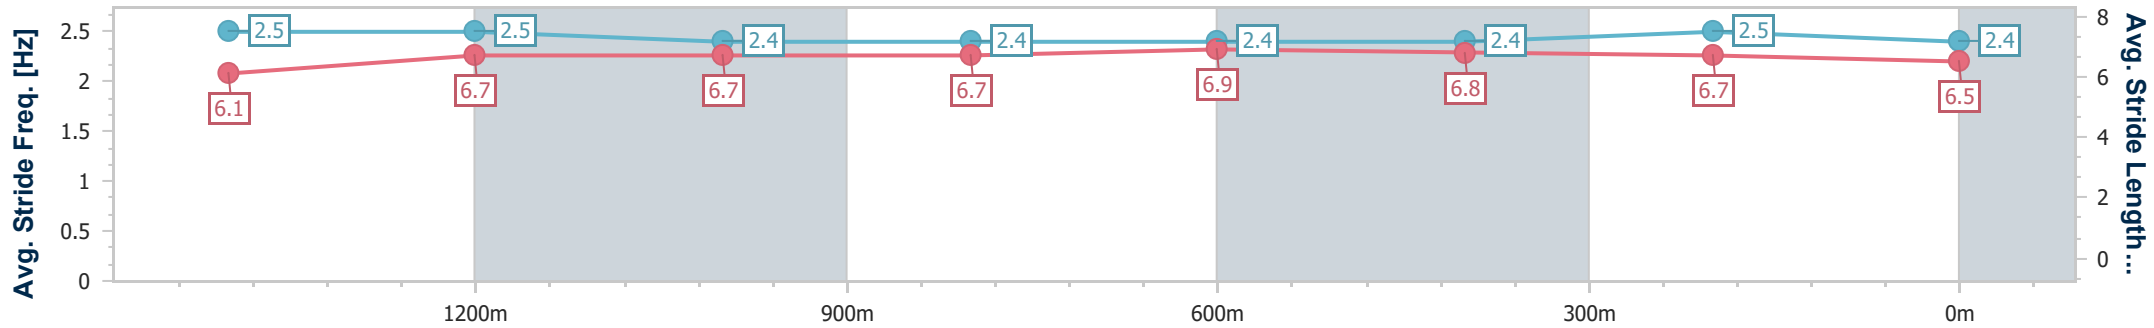

Ipswich QLD Professional

Race 3: RAY WHITE IPSWICH Class 1 Handicap - 1690m

21 December 2024 - 14:15

Track Rating: Good 4, Weather: Fine, Rail Position: +5m Entire

Section	Overall	1400m	1200m	1000m	800m	600m	400m	200m
Section Times	1:44.51 [10] (0:19.37)	1:25.14 [3] (0:11.95)	1:13.19 [5] (0:12.23)	1:00.96 [5] (0:12.42)	0:48.54 [5] (0:12.01)	0:36.53 [4] (0:12.07)	0:24.46 [6] (0:11.98)	0:12.48 [5] (0:12.48)
Average Speed [km/h]	53.8	60.2	58.8	57.8	59.6	59.7	60.0	58.0
Top Speed [km/h]	66.5	61.7	60.2	59.1	60.7	60.1	61.3	60.0
Avg. Dist. to Rail [m]	3.5	0.4	0.3	0.7	1.5	1.1	0.4	0.4
Avg. Stride Freq. [Hz]	2.5	2.5	2.4	2.4	2.4	2.4	2.5	2.4
Avg. Stride Length [m]	6.1	6.7	6.7	6.7	6.9	6.8	6.7	6.5