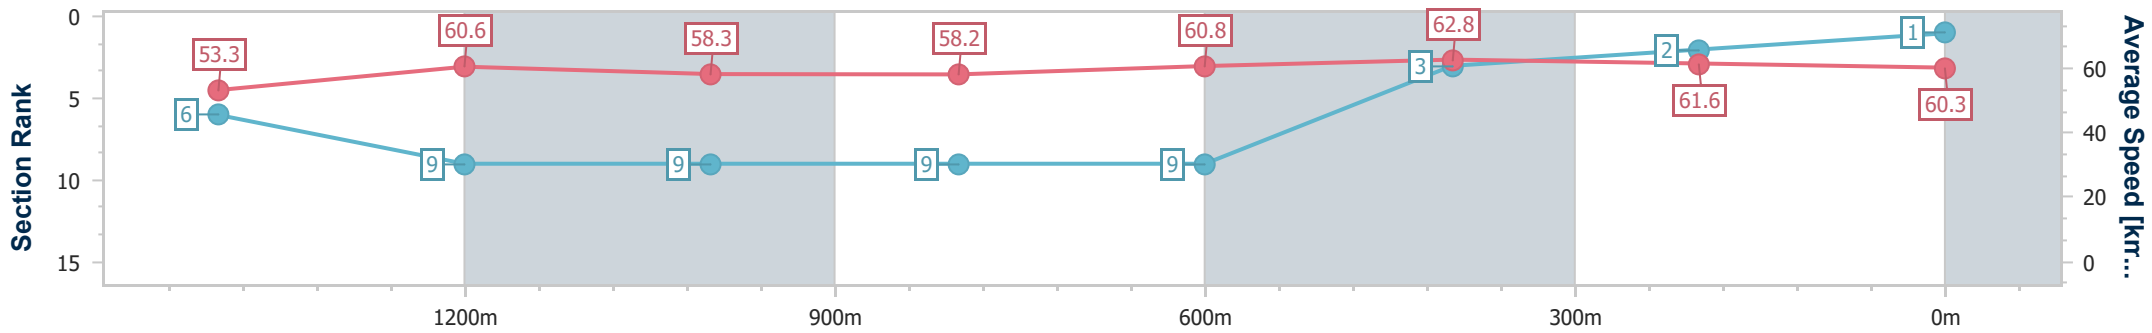

- [ ] Ranking at each section and finish
- .-.- No data available at this section
- NA No data available

Horse/Jockey Name	Hello In There
Final Rank	2
Fastest Section Time (Section)	0:11.38 (1400m)
Top Speed [km/h] (Section)	65.4 (1400m)
Race State	Finished