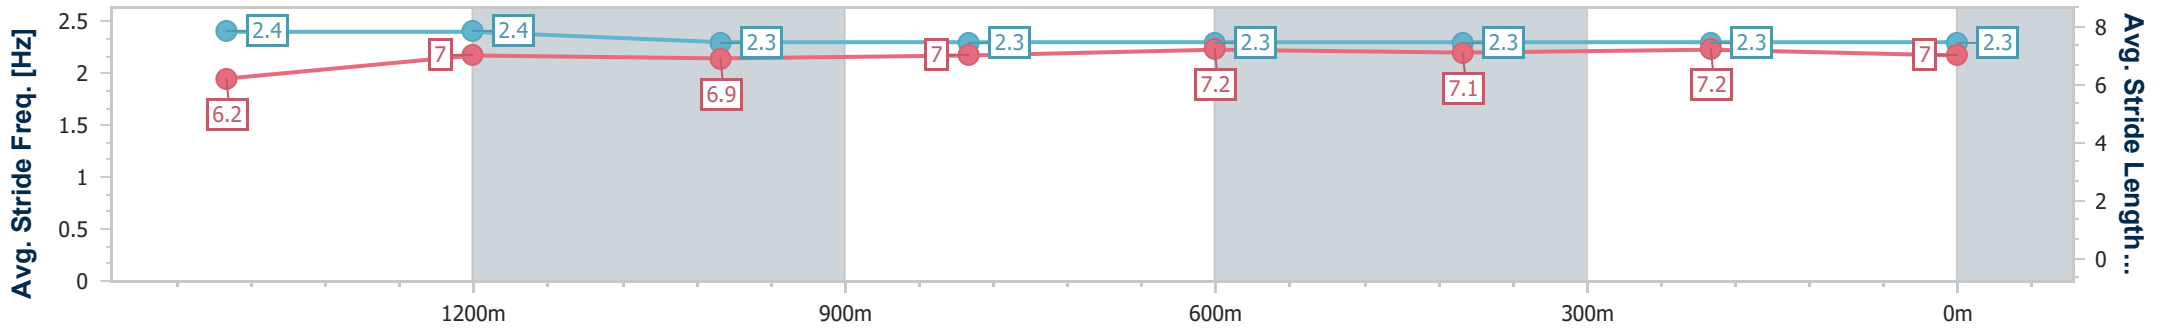

- [ ] Ranking at each section and finish
- .-.- No data available at this section
- NA No data available

Horse/Jockey Name	Rosefinch
Final Rank	9
Fastest Section Time (Section)	0:11.92 (400m)
Top Speed [km/h] (Section)	64.0 (Overall)
Race State	Finished

### Ipswich QLD Professional

Race 3: RAY WHITE IPSWICH Class 1 Handicap - 1690m

21 December 2024 - 14:15

Track Rating: Good 4, Weather: Fine, Rail Position: +5m Entire

Section	Overall	1400m	1200m	1000m	800m	600m	400m	200m
Section Times	1:44.48 [9] (0:19.50)	1:24.98 [4] (0:11.93)	1:13.05 [6] (0:12.33)	1:00.72 [8] (0:12.46)	0:48.26 [8] (0:12.04)	0:36.22 [8] (0:12.07)	0:24.15 [10] (0:11.92)	0:12.23 [8] (0:12.23)
Average Speed [km/h]	53.6	60.3	58.5	58.0	60.0	59.4	60.7	59.0
Top Speed [km/h]	64.0	62.2	59.9	59.2	60.5	60.4	62.3	61.1
Avg. Dist. to Rail [m]	1.8	0.5	0.9	1.6	0.6	0.5	0.9	0.6
Avg. Stride Freq. [Hz]	2.4	2.4	2.3	2.3	2.3	2.3	2.3	2.3
Avg. Stride Length [m]	6.2	7.0	6.9	7.0	7.2	7.1	7.2	7.0