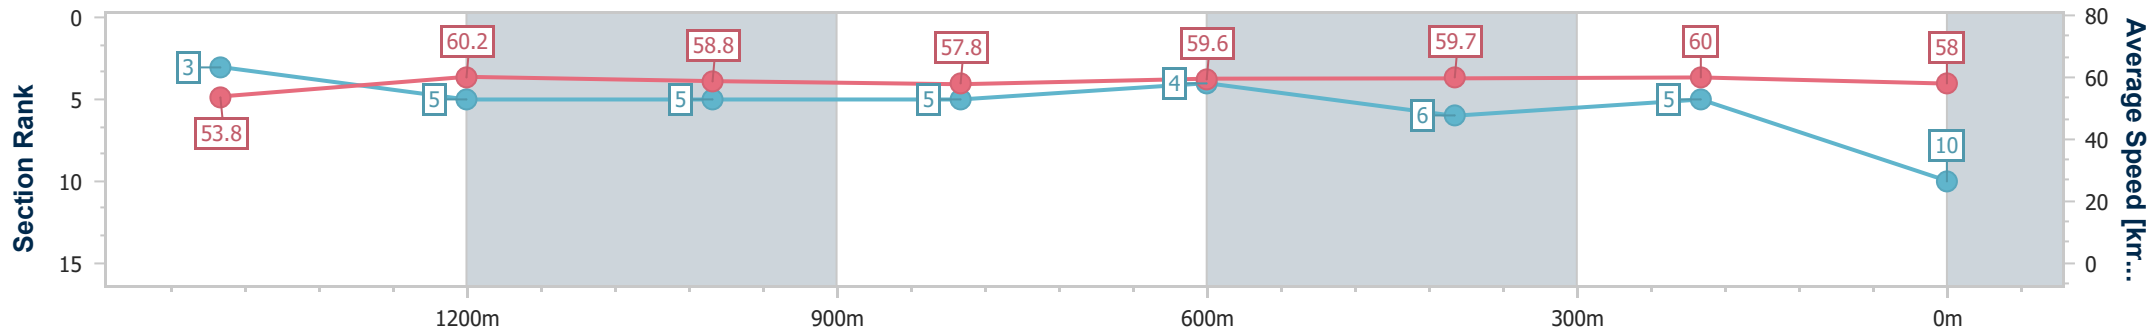

Ipswich QLD Professional

Race 3: RAY WHITE IPSWICH Class 1 Handicap - 1690m

21 December 2024 - 14:15

Track Rating: Good 4, Weather: Fine, Rail Position: +5m Entire

Section	Overall	1400m	1200m	1000m	800m	600m	400m	200m
Section Times	1:44.51 [10] (0:19.37)	1:25.14 [3] (0:11.95)	1:13.19 [5] (0:12.23)	1:00.96 [5] (0:12.42)	0:48.54 [5] (0:12.01)	0:36.53 [4] (0:12.07)	0:24.46 [6] (0:11.98)	0:12.48 [5] (0:12.48)
Average Speed [km/h]	53.8	60.2	58.8	57.8	59.6	59.7	60.0	58.0
Top Speed [km/h]	66.5	61.7	60.2	59.1	60.7	60.1	61.3	60.0
Avg. Dist. to Rail [m]	3.5	0.4	0.3	0.7	1.5	1.1	0.4	0.4
Avg. Stride Freq. [Hz]	2.5	2.5	2.4	2.4	2.4	2.4	2.5	2.4
Avg. Stride Length [m]	6.1	6.7	6.7	6.7	6.9	6.8	6.7	6.5