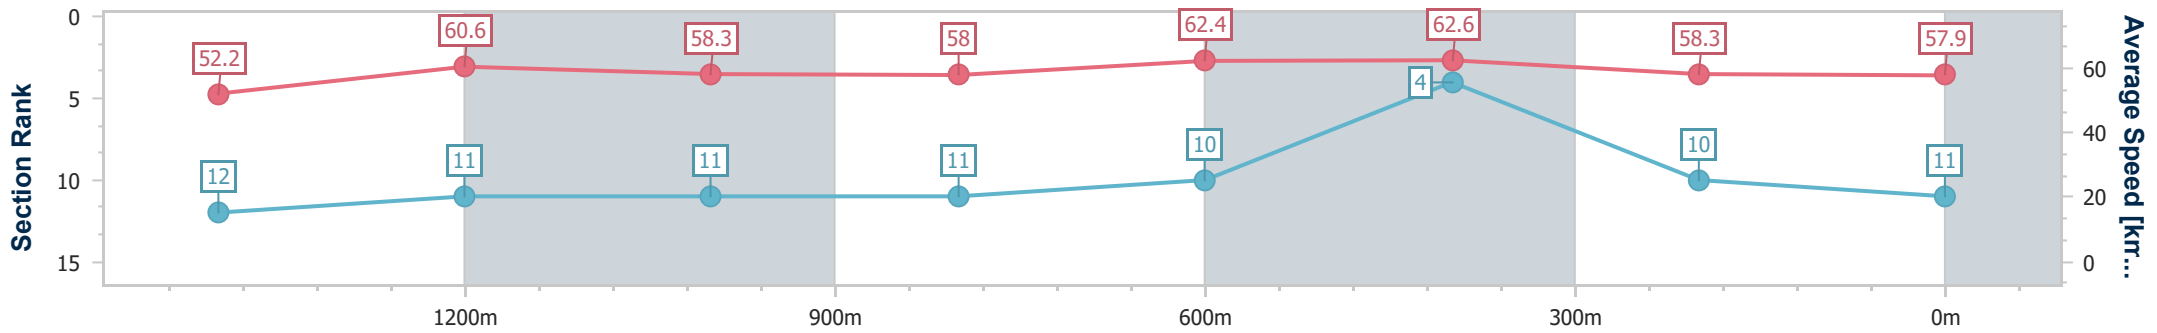

### Ipswich QLD Professional

Race 3: RAY WHITE IPSWICH Class 1 Handicap - 1690m

21 December 2024 - 14:15

Track Rating: Good 4, Weather: Fine, Rail Position: +5m Entire

Section	Overall	1400m	1200m	1000m	800m	600m	400m	200m
Section Times	1:44.99 [11] (0:20.03)	1:24.96 [12] (0:11.84)	1:13.12 [11] (0:12.41)	1:00.71 [11] (0:12.39)	0:48.32 [11] (0:11.65)	0:36.67 [10] (0:11.60)	0:25.07 [4] (0:12.55)	0:12.52 [10] (0:12.52)
Average Speed [km/h]	52.2	60.6	58.3	58.0	62.4	62.6	58.3	57.9
Top Speed [km/h]	63.8	63.3	60.1	59.9	63.9	64.1	60.9	58.7
Avg. Dist. to Rail [m]	3.7	0.3	0.2	1.0	1.5	3.2	4.4	4.6
Avg. Stride Freq. [Hz]	2.2	2.3	2.2	2.2	2.3	2.3	2.2	2.2
Avg. Stride Length [m]	6.5	7.5	7.3	7.3	7.5	7.6	7.4	7.4

- [ ] Ranking at each section and finish
- .-.- No data available at this section
- NA No data available

Horse/Jockey Name	No Double Dipping
Final Rank	12
Fastest Section Time (Section)	0:11.82 (1400m)
Top Speed [km/h] (Section)	64.3 (Overall)
Race State	Finished