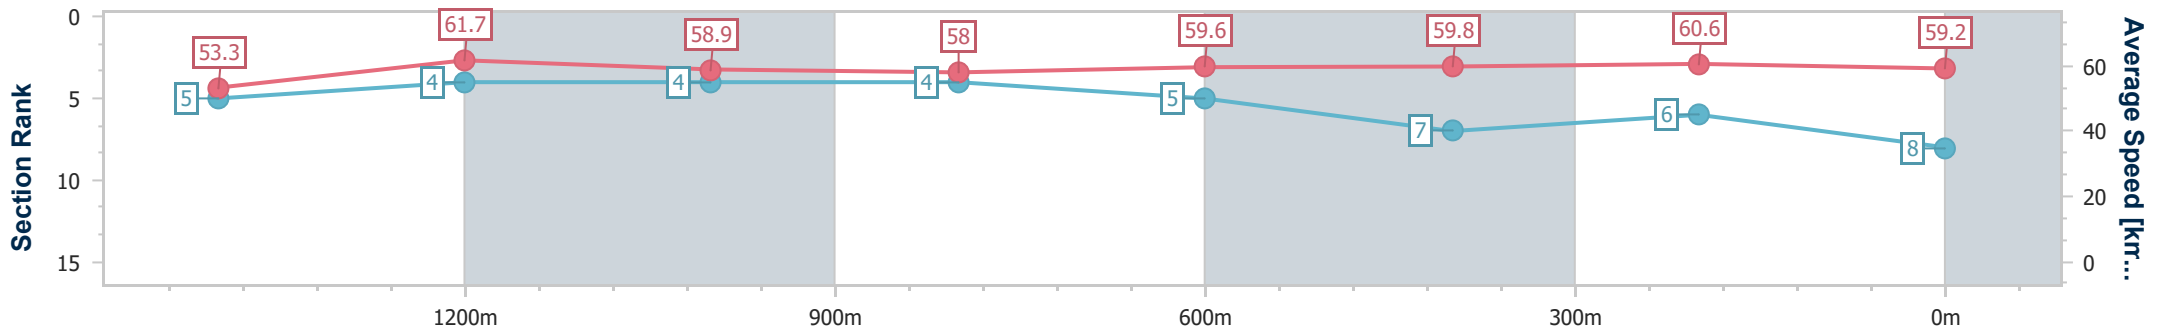

- [ ] Ranking at each section and finish
- .-.- No data available at this section
- NA No data available

Horse/Jockey Name	Rosefinch
Final Rank	9
Fastest Section Time (Section)	0:11.92 (400m)
Top Speed [km/h] (Section)	64.0 (Overall)
Race State	Finished