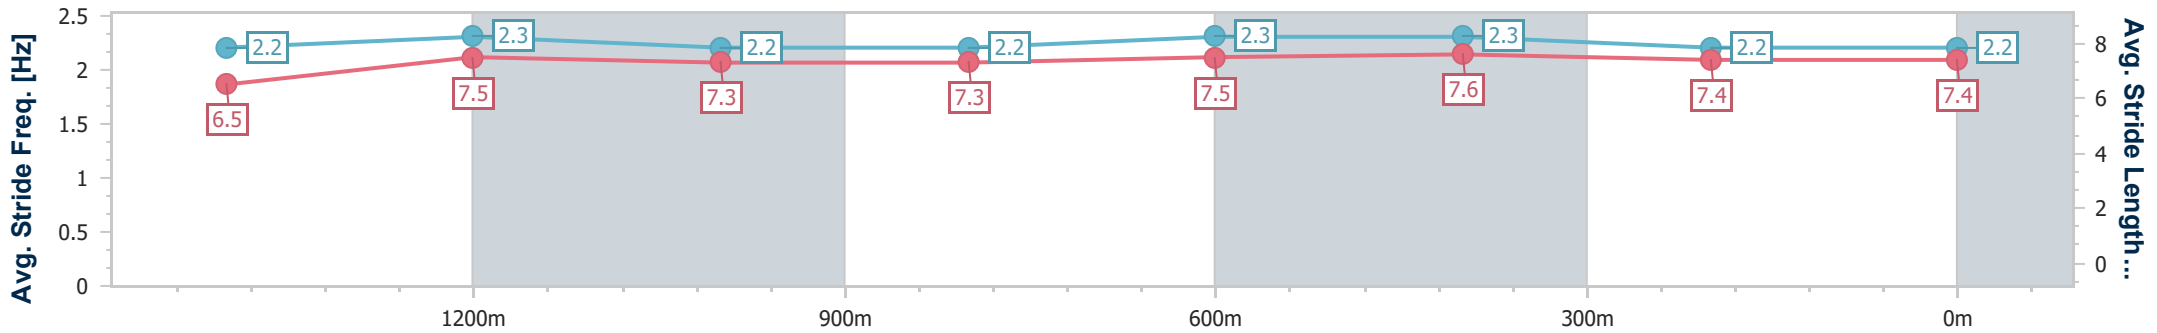

### Ipswich QLD Professional

Race 3: RAY WHITE IPSWICH Class 1 Handicap - 1690m

21 December 2024 - 14:15

Track Rating: Good 4, Weather: Fine, Rail Position: +5m Entire

Section	Overall	1400m	1200m	1000m	800m	600m	400m	200m
Section Times	1:44.99 [11] (0:20.03)	1:24.96 [12] (0:11.84)	1:13.12 [11] (0:12.41)	1:00.71 [11] (0:12.39)	0:48.32 [11] (0:11.65)	0:36.67 [10] (0:11.60)	0:25.07 [4] (0:12.55)	0:12.52 [10] (0:12.52)
Average Speed [km/h]	52.2	60.6	58.3	58.0	62.4	62.6	58.3	57.9
Top Speed [km/h]	63.8	63.3	60.1	59.9	63.9	64.1	60.9	58.7
Avg. Dist. to Rail [m]	3.7	0.3	0.2	1.0	1.5	3.2	4.4	4.6
Avg. Stride Freq. [Hz]	2.2	2.3	2.2	2.2	2.3	2.3	2.2	2.2
Avg. Stride Length [m]	6.5	7.5	7.3	7.3	7.5	7.6	7.4	7.4

- [ ] Ranking at each section and finish
- .-.- No data available at this section
- NA No data available

Horse/Jockey Name	No Double Dipping
Final Rank	12
Fastest Section Time (Section)	0:11.82 (1400m)
Top Speed [km/h] (Section)	64.3 (Overall)
Race State	Finished