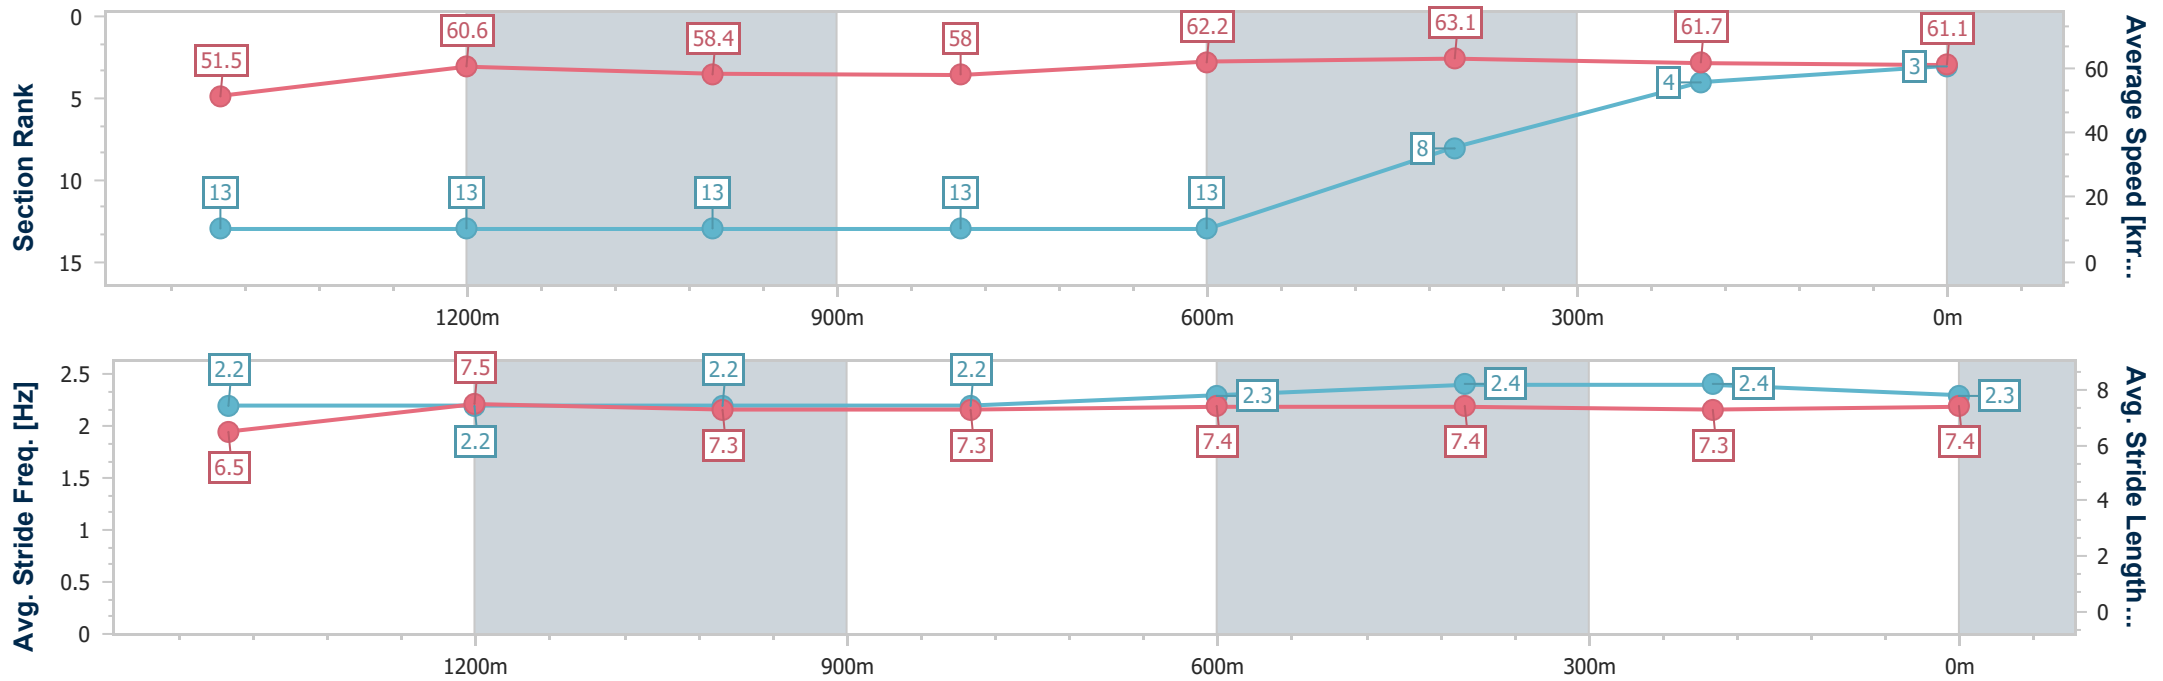

### Ipswich QLD Professional

Race 3: RAY WHITE IPSWICH Class 1 Handicap - 1690m

21 December 2024 - 14:15

Track Rating: Good 4, Weather: Fine, Rail Position: +5m Entire

Section	Overall	1400m	1200m	1000m	800m	600m	400m	200m
Section Times	1:43.76 [3] (0:20.30)	1:23.46 [13] (0:11.93)	1:11.53 [13] (0:12.35)	0:59.18 [13] (0:12.46)	0:46.72 [13] (0:11.59)	0:35.13 [13] (0:11.51)	0:23.62 [8] (0:11.80)	0:11.82 [4]
Average Speed [km/h]	51.5	60.6	58.4	58.0	62.2	63.1	61.7	61.1
Top Speed [km/h]	63.0	63.1	60.5	59.3	64.5	64.0	62.8	62.0
Avg. Dist. to Rail [m]	6.3	0.7	1.0	0.8	0.6	2.1	3.3	4.5
Avg. Stride Freq. [Hz]	2.2	2.2	2.2	2.2	2.3	2.4	2.4	2.3
Avg. Stride Length [m]	6.5	7.5	7.3	7.3	7.4	7.4	7.3	7.4