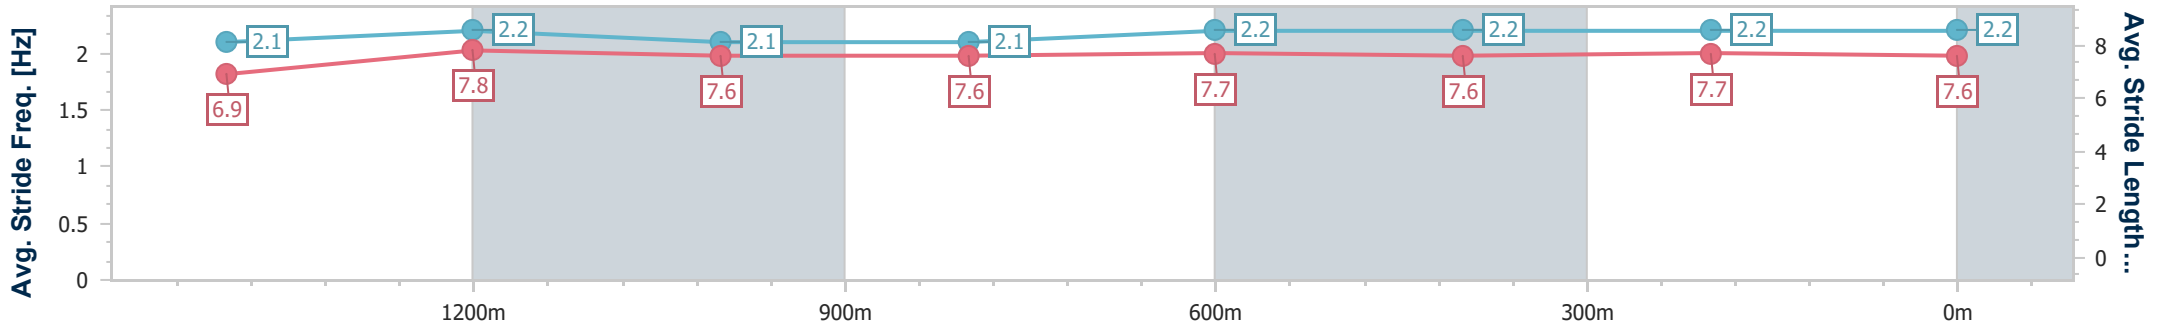

### Ipswich QLD Professional

Race 3: RAY WHITE IPSWICH Class 1 Handicap - 1690m

21 December 2024 - 14:15

Track Rating: Good 4, Weather: Fine, Rail Position: +5m Entire

Section	Overall	1400m	1200m	1000m	800m	600m	400m	200m
Section Times	1:44.06 [7] (0:19.78)	1:24.28 [10] (0:11.73)	1:12.55 [8] (0:12.23)	1:00.32 [6] (0:12.42)	0:47.90 [7] (0:12.04)	0:35.86 [7] (0:12.11)	0:23.75 [9] (0:11.89)	0:11.86 [7] (0:11.86)
Average Speed [km/h]	52.9	61.3	59.0	57.9	59.8	59.6	61.0	60.9
Top Speed [km/h]	63.7	62.3	60.2	59.1	61.0	61.3	62.0	61.9
Avg. Dist. to Rail [m]	0.8	0.3	0.2	0.4	0.3	0.6	2.2	2.8
Avg. Stride Freq. [Hz]	2.1	2.2	2.1	2.1	2.2	2.2	2.2	2.2
Avg. Stride Length [m]	6.9	7.8	7.6	7.6	7.7	7.6	7.7	7.6