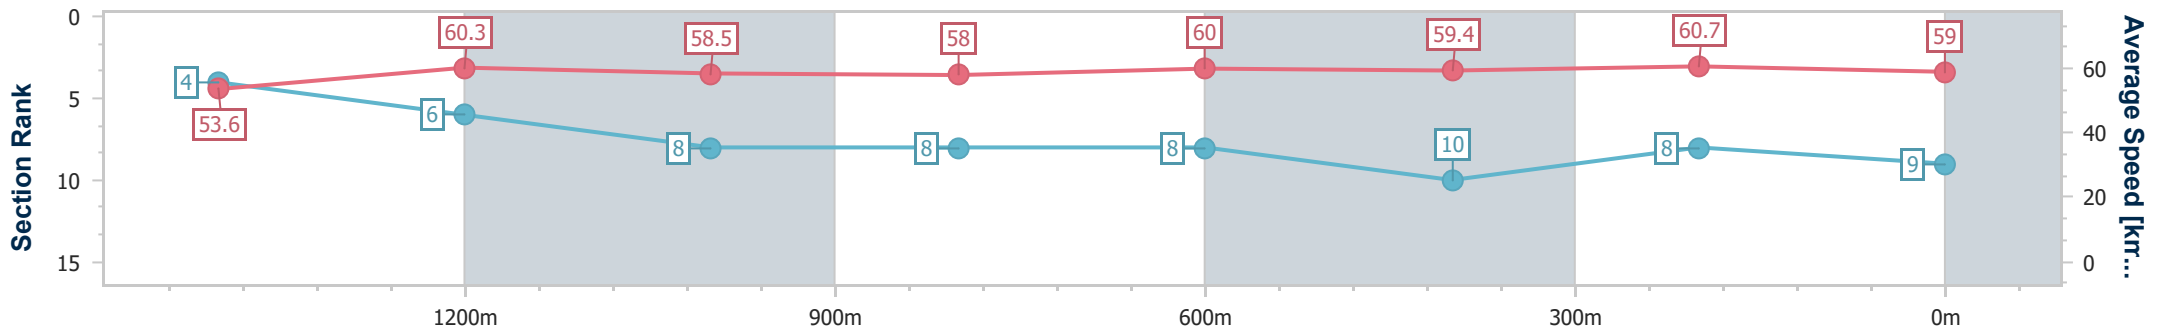

### Ipswich QLD Professional

Race 3: RAY WHITE IPSWICH Class 1 Handicap - 1690m

21 December 2024 - 14:15

Track Rating: Good 4, Weather: Fine, Rail Position: +5m Entire

Section	Overall	1400m	1200m	1000m	800m	600m	400m	200m
Section Times	1:44.48 [9] (0:19.50)	1:24.98 [4] (0:11.93)	1:13.05 [6] (0:12.33)	1:00.72 [8] (0:12.46)	0:48.26 [8] (0:12.04)	0:36.22 [8] (0:12.07)	0:24.15 [10] (0:11.92)	0:12.23 [8] (0:12.23)
Average Speed [km/h]	53.6	60.3	58.5	58.0	60.0	59.4	60.7	59.0
Top Speed [km/h]	64.0	62.2	59.9	59.2	60.5	60.4	62.3	61.1
Avg. Dist. to Rail [m]	1.8	0.5	0.9	1.6	0.6	0.5	0.9	0.6
Avg. Stride Freq. [Hz]	2.4	2.4	2.3	2.3	2.3	2.3	2.3	2.3
Avg. Stride Length [m]	6.2	7.0	6.9	7.0	7.2	7.1	7.2	7.0