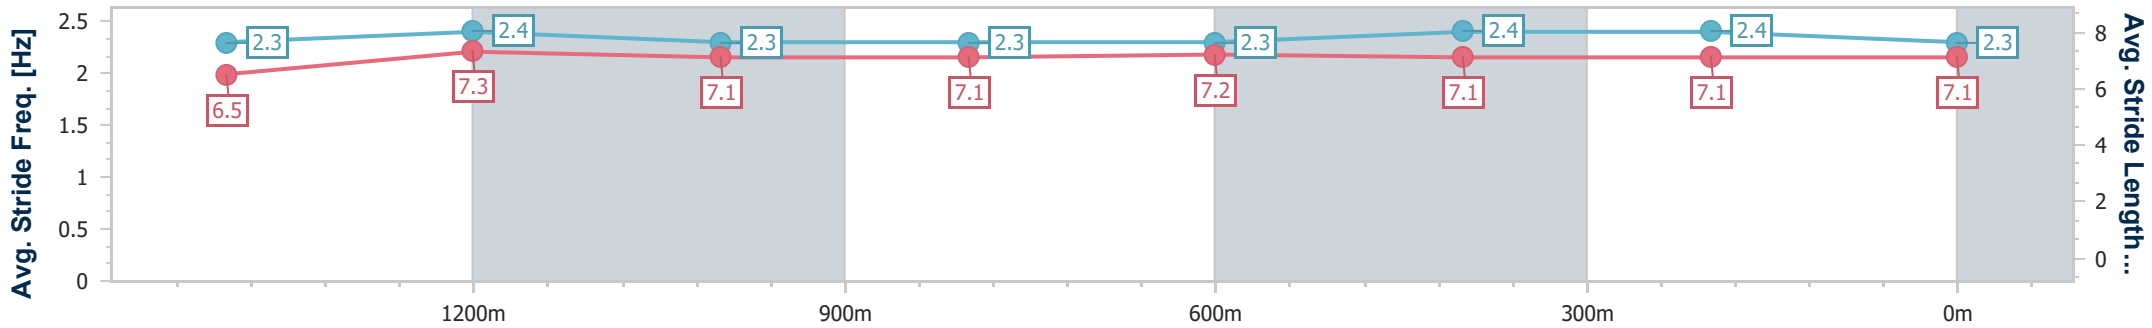

### Ipswich QLD Professional

Race 3: RAY WHITE IPSWICH Class 1 Handicap - 1690m

21 December 2024 - 14:15

Track Rating: Good 4, Weather: Fine, Rail Position: +5m Entire

Section	Overall	1400m	1200m	1000m	800m	600m	400m	200m
Section Times	1:43.75 [2] (0:19.74)	1:24.01 [8] (0:11.38)	1:12.63 [3] (0:12.34)	1:00.29 [3] (0:12.38)	0:47.91 [3] (0:12.05)	0:35.86 [3] (0:11.97)	0:23.89 [1] (0:11.84)	0:12.05 [1] (0:12.05)
Average Speed [km/h]	53.2	63.7	59.0	58.5	60.0	60.4	61.3	60.0
Top Speed [km/h]	64.8	65.4	60.2	59.7	60.6	61.9	61.9	60.9
Avg. Dist. to Rail [m]	8.1	2.2	2.1	1.7	1.0	1.3	2.5	3.4
Avg. Stride Freq. [Hz]	2.3	2.4	2.3	2.3	2.3	2.4	2.4	2.3
Avg. Stride Length [m]	6.5	7.3	7.1	7.1	7.2	7.1	7.1	7.1