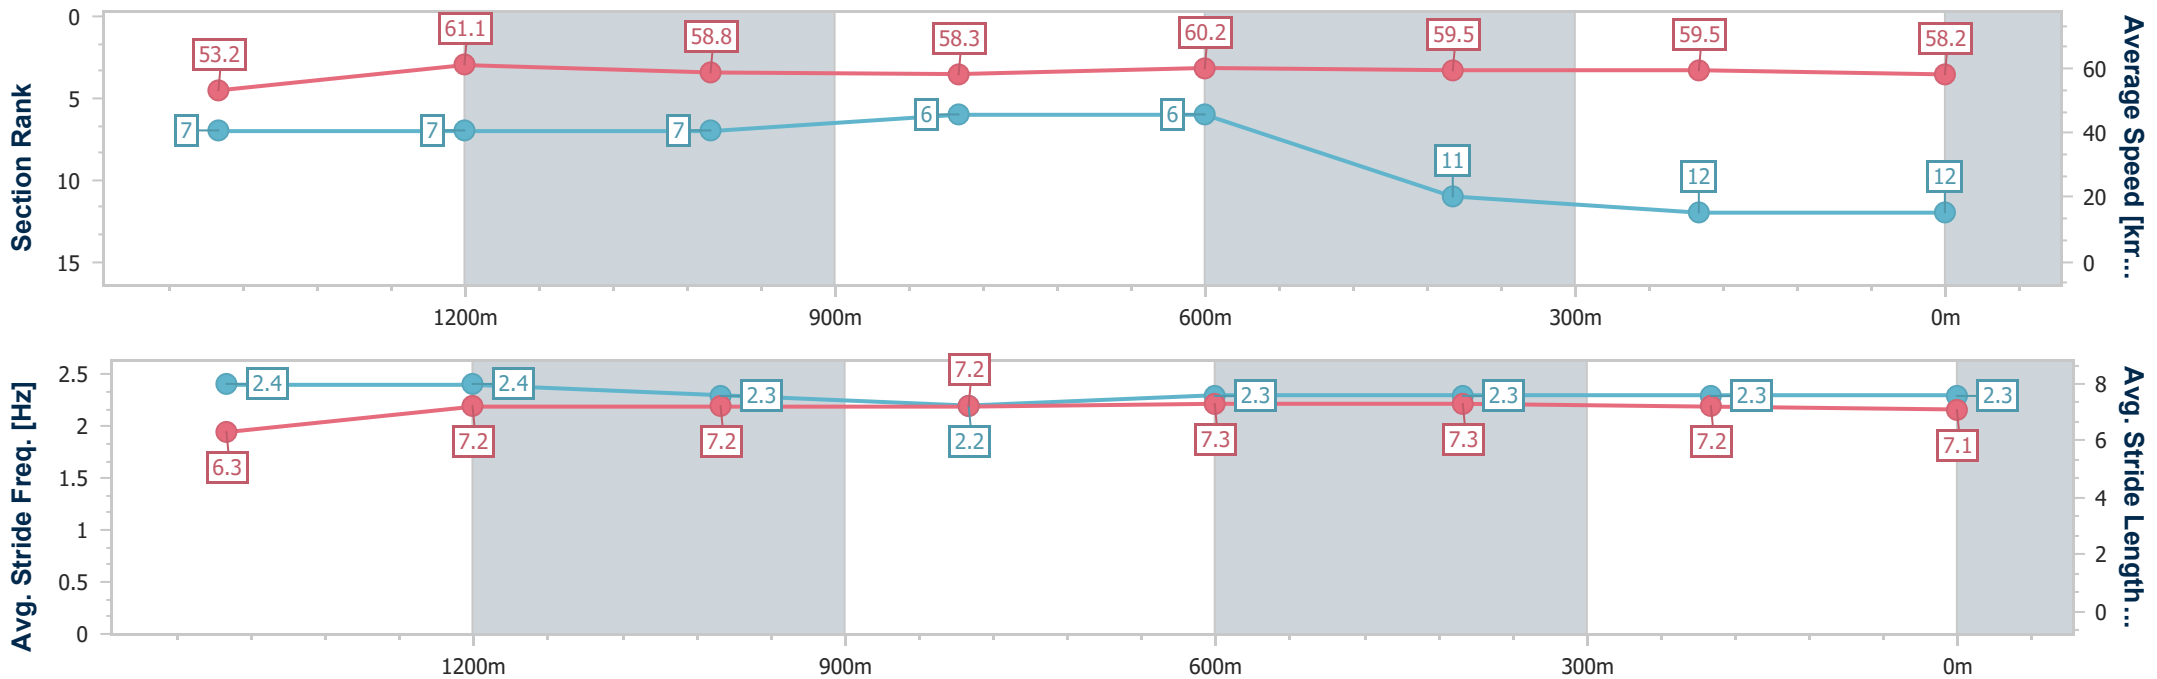

- [ ] Ranking at each section and finish
- .-.- No data available at this section
- NA No data available

Horse/Jockey Name	No Double Dipping
Final Rank	12
Fastest Section Time (Section)	0:11.82 (1400m)
Top Speed [km/h] (Section)	64.3 (Overall)
Race State	Finished

### Ipswich QLD Professional

Race 3: RAY WHITE IPSWICH Class 1 Handicap - 1690m

21 December 2024 - 14:15

Track Rating: Good 4, Weather: Fine, Rail Position: +5m Entire

Section	Overall	1400m	1200m	1000m	800m	600m	400m	200m
Section Times	1:45.01 [12] (0:19.65)	1:25.36 [7] (0:11.82)	1:13.54 [7] (0:12.28)	1:01.26 [7] (0:12.39)	0:48.87 [6] (0:12.04)	0:36.83 [6] (0:12.19)	0:24.64 [11] (0:12.23)	0:12.41 [12] (0:12.41)
Average Speed [km/h]	53.2	61.1	58.8	58.3	60.2	59.5	59.5	58.2
Top Speed [km/h]	64.3	63.4	59.9	59.6	61.0	59.9	61.1	59.5
Avg. Dist. to Rail [m]	4.7	1.1	1.0	1.3	1.0	1.5	4.6	6.6
Avg. Stride Freq. [Hz]	2.4	2.4	2.3	2.2	2.3	2.3	2.3	2.3
Avg. Stride Length [m]	6.3	7.2	7.2	7.2	7.3	7.3	7.2	7.1