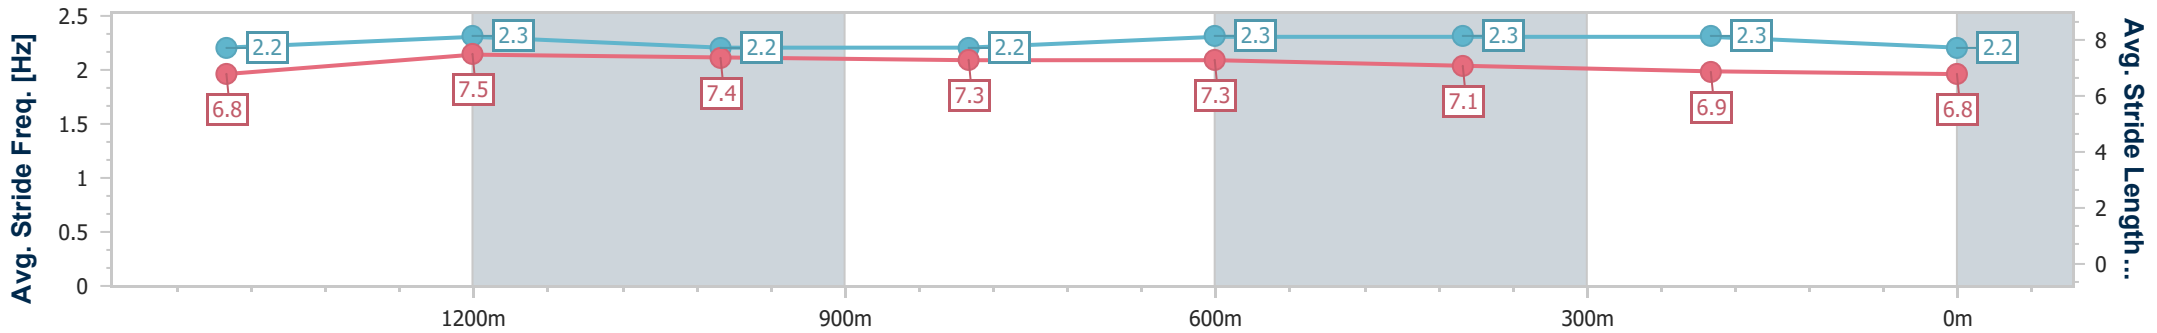

### Ipswich QLD Professional

Race 3: RAY WHITE IPSWICH Class 1 Handicap - 1690m

21 December 2024 - 14:15

Track Rating: Good 4, Weather: Fine, Rail Position: +5m Entire

Section	Overall	1400m	1200m	1000m	800m	600m	400m	200m
Section Times	1:46.20 [13] (0:19.27)	1:26.93 [2] (0:11.75)	1:15.18 [2] (0:12.22)	1:02.96 [1] (0:12.37)	0:50.59 [1] (0:12.11)	0:38.48 [1] (0:12.30)	0:26.18 [5] (0:12.81)	0:13.37 [13] (0:13.37)
Average Speed [km/h]	54.2	61.3	58.9	58.2	59.4	58.3	56.3	53.8
Top Speed [km/h]	65.2	62.8	59.8	59.0	59.6	59.2	57.4	55.4
Avg. Dist. to Rail [m]	5.5	0.4	0.2	0.3	0.7	0.7	0.5	1.2
Avg. Stride Freq. [Hz]	2.2	2.3	2.2	2.2	2.3	2.3	2.3	2.2
Avg. Stride Length [m]	6.8	7.5	7.4	7.3	7.3	7.1	6.9	6.8

- [ ] Ranking at each section and finish
- .-.- No data available at this section
- NA No data available