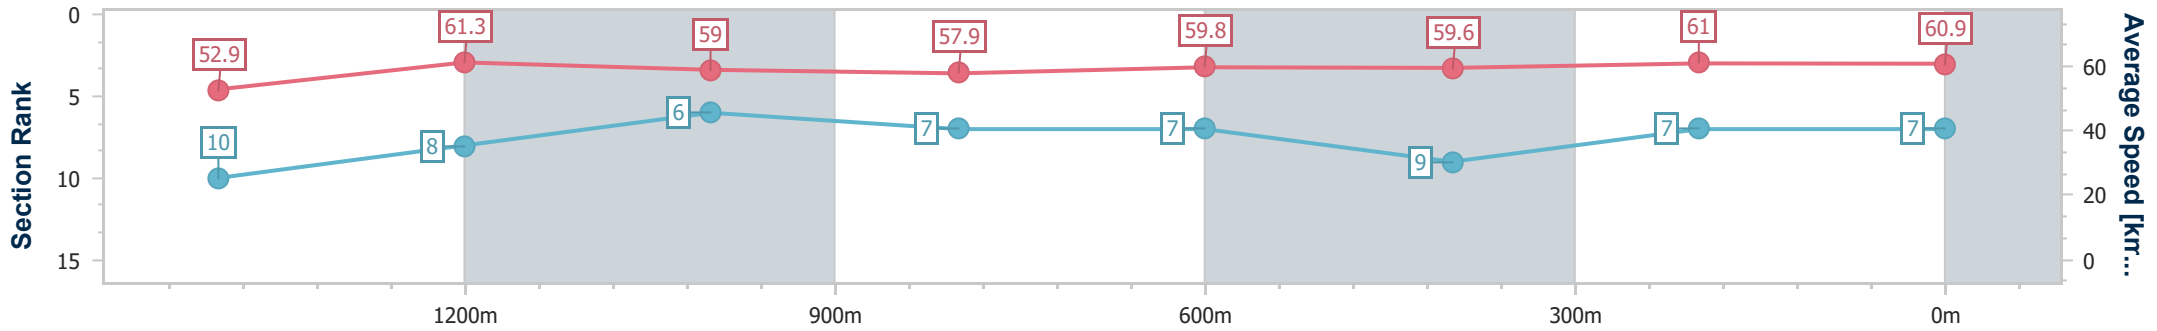

### Ipswich QLD Professional

Race 3: RAY WHITE IPSWICH Class 1 Handicap - 1690m

21 December 2024 - 14:15

Track Rating: Good 4, Weather: Fine, Rail Position: +5m Entire

Section	Overall	1400m	1200m	1000m	800m	600m	400m	200m
Section Times	1:44.06 [7] (0:19.78)	1:24.28 [10] (0:11.73)	1:12.55 [8] (0:12.23)	1:00.32 [6] (0:12.42)	0:47.90 [7] (0:12.04)	0:35.86 [7] (0:12.11)	0:23.75 [9] (0:11.89)	0:11.86 [7] (0:11.86)
Average Speed [km/h]	52.9	61.3	59.0	57.9	59.8	59.6	61.0	60.9
Top Speed [km/h]	63.7	62.3	60.2	59.1	61.0	61.3	62.0	61.9
Avg. Dist. to Rail [m]	0.8	0.3	0.2	0.4	0.3	0.6	2.2	2.8
Avg. Stride Freq. [Hz]	2.1	2.2	2.1	2.1	2.2	2.2	2.2	2.2
Avg. Stride Length [m]	6.9	7.8	7.6	7.6	7.7	7.6	7.7	7.6