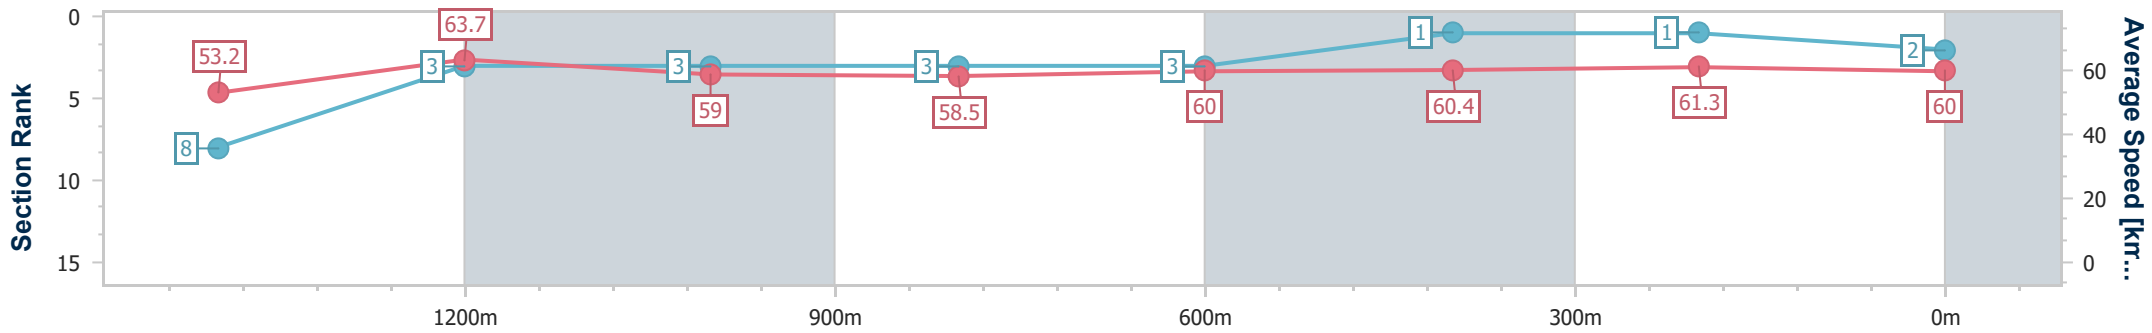

### Ipswich QLD Professional

Race 3: RAY WHITE IPSWICH Class 1 Handicap - 1690m

21 December 2024 - 14:15

Track Rating: Good 4, Weather: Fine, Rail Position: +5m Entire

Section	Overall	1400m	1200m	1000m	800m	600m	400m	200m
Section Times	1:43.75 [2] (0:19.74)	1:24.01 [8] (0:11.38)	1:12.63 [3] (0:12.34)	1:00.29 [3] (0:12.38)	0:47.91 [3] (0:12.05)	0:35.86 [3] (0:11.97)	0:23.89 [1] (0:11.84)	0:12.05 [1] (0:12.05)
Average Speed [km/h]	53.2	63.7	59.0	58.5	60.0	60.4	61.3	60.0
Top Speed [km/h]	64.8	65.4	60.2	59.7	60.6	61.9	61.9	60.9
Avg. Dist. to Rail [m]	8.1	2.2	2.1	1.7	1.0	1.3	2.5	3.4
Avg. Stride Freq. [Hz]	2.3	2.4	2.3	2.3	2.3	2.4	2.4	2.3
Avg. Stride Length [m]	6.5	7.3	7.1	7.1	7.2	7.1	7.1	7.1