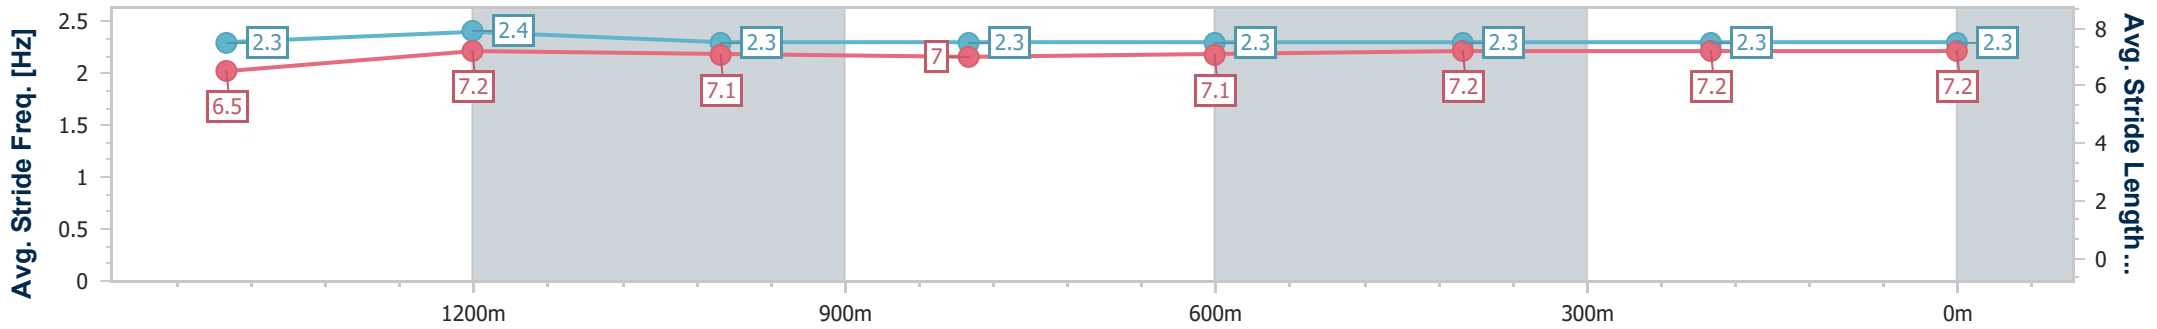

### Ipswich QLD Professional

Race 3: RAY WHITE IPSWICH Class 1 Handicap - 1690m

21 December 2024 - 14:15

Track Rating: Good 4, Weather: Fine, Rail Position: +5m Entire

Section	Overall	1400m	1200m	1000m	800m	600m	400m	200m
Section Times	1:43.85 [6] (0:19.24)	1:24.61 [1] (0:11.73)	1:12.88 [1] (0:12.33)	1:00.55 [2] (0:12.34)	0:48.21 [2] (0:12.12)	0:36.09 [2] (0:12.13)	0:23.96 [2] (0:11.91)	0:12.05 [3] (0:12.05)
Average Speed [km/h]	54.4	61.8	58.5	58.5	59.4	59.6	60.6	60.0
Top Speed [km/h]	65.7	65.3	60.2	59.5	60.1	60.3	61.1	60.8
Avg. Dist. to Rail [m]	6.7	1.1	1.0	0.8	0.3	0.6	1.1	1.4
Avg. Stride Freq. [Hz]	2.3	2.4	2.3	2.3	2.3	2.3	2.3	2.3
Avg. Stride Length [m]	6.5	7.2	7.1	7.0	7.1	7.2	7.2	7.2