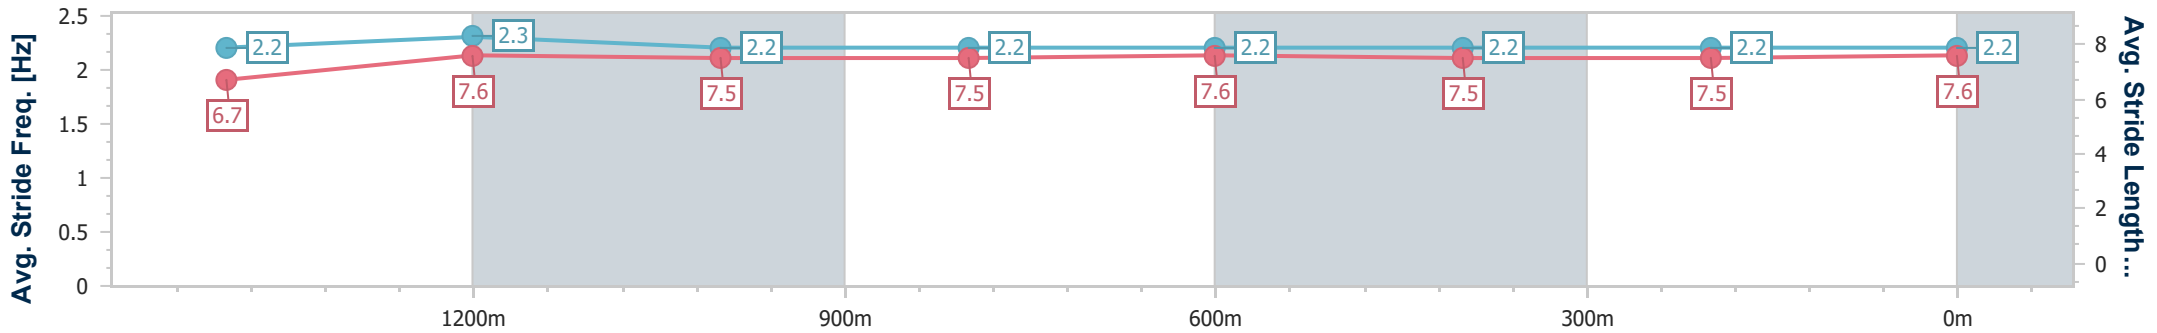

### Ipswich QLD Professional

Race 3: RAY WHITE IPSWICH Class 1 Handicap - 1690m

21 December 2024 - 14:15

Track Rating: Good 4, Weather: Fine, Rail Position: +5m Entire

Section	Overall	1400m	1200m	1000m	800m	600m	400m	200m
Section Times	1:44.25 [8] (0:19.60)	1:24.65 [5] (0:11.66)	1:12.99 [4] (0:12.28)	1:00.71 [4] (0:12.39)	0:48.32 [4] (0:12.07)	0:36.25 [5] (0:12.12)	0:24.13 [7] (0:11.95)	0:12.18 [6] (0:12.18)
Average Speed [km/h]	53.3	61.7	58.9	58.0	59.6	59.8	60.6	59.2
Top Speed [km/h]	62.9	63.5	59.9	59.6	60.3	60.4	61.3	59.6
Avg. Dist. to Rail [m]	2.4	0.2	0.7	0.8	0.3	0.8	1.8	1.5
Avg. Stride Freq. [Hz]	2.2	2.3	2.2	2.2	2.2	2.2	2.2	2.2
Avg. Stride Length [m]	6.7	7.6	7.5	7.5	7.6	7.5	7.5	7.6

- [ ] Ranking at each section and finish
- .-.- No data available at this section
- NA No data available

Horse/Jockey Name	Rosefinch
Final Rank	9
Fastest Section Time (Section)	0:11.92 (400m)
Top Speed [km/h] (Section)	64.0 (Overall)
Race State	Finished