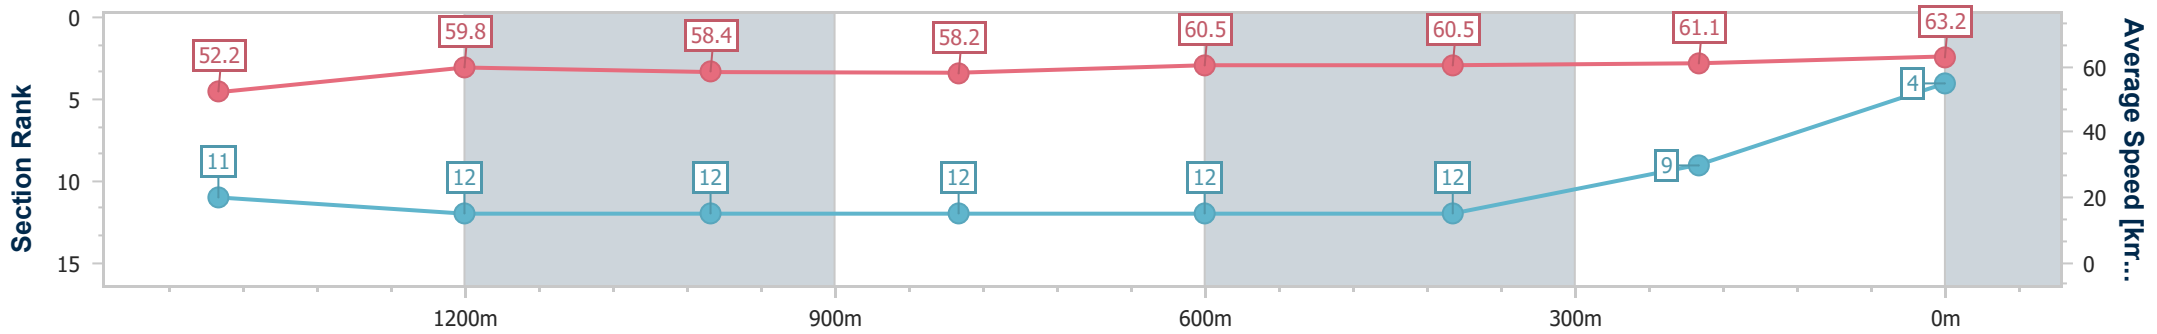

### Ipswich QLD Professional

Race 3: RAY WHITE IPSWICH Class 1 Handicap - 1690m

21 December 2024 - 14:15

Track Rating: Good 4, Weather: Fine, Rail Position: +5m Entire

Section	Overall	1400m	1200m	1000m	800m	600m	400m	200m
Section Times	1:43.76 [4] (0:20.03)	1:23.73 [11] (0:12.00)	1:11.73 [12] (0:12.32)	0:59.41 [12] (0:12.38)	0:47.03 [12] (0:11.87)	0:35.16 [12] (0:11.94)	0:23.22 [12] (0:11.84)	0:11.38 [9] (0:11.38)
Average Speed [km/h]	52.2	59.8	58.4	58.2	60.5	60.5	61.1	63.2
Top Speed [km/h]	63.4	62.7	59.5	59.4	61.2	61.3	62.9	63.6
Avg. Dist. to Rail [m]	2.4	0.5	0.1	0.2	0.4	0.7	2.2	6.1
Avg. Stride Freq. [Hz]	2.2	2.2	2.1	2.1	2.2	2.2	2.2	2.2
Avg. Stride Length [m]	6.8	7.6	7.5	7.6	7.7	7.7	7.6	7.7