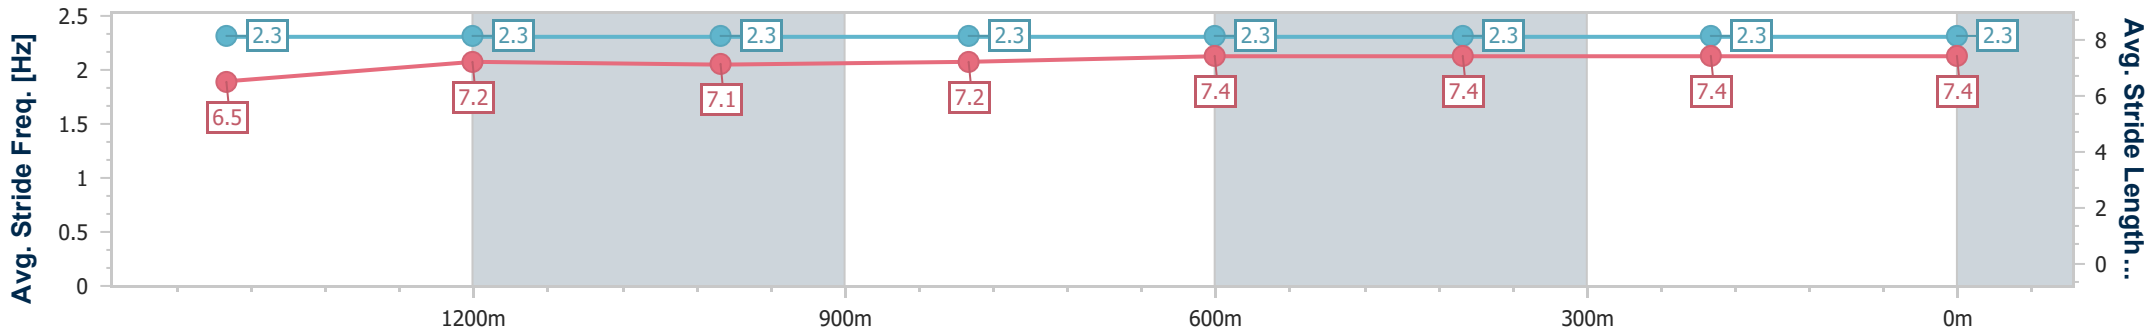

- [ ] Ranking at each section and finish
- .-.- No data available at this section
- NA No data available

Horse/Jockey Name	Hello In There
Final Rank	2
Fastest Section Time (Section)	0:11.38 (1400m)
Top Speed [km/h] (Section)	65.4 (1400m)
Race State	Finished