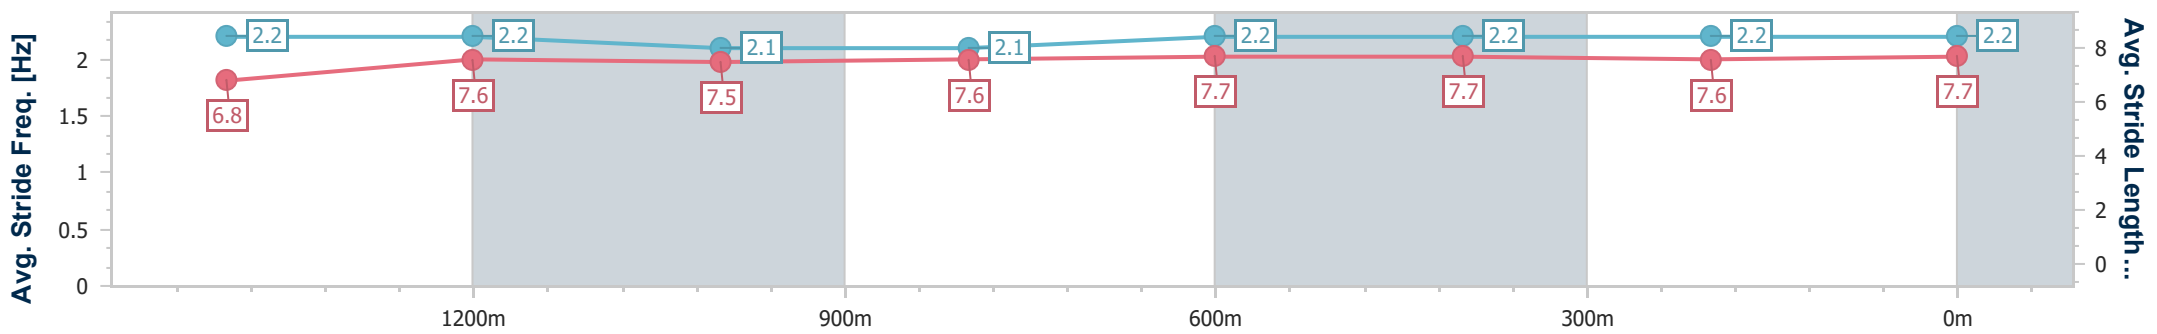

### Ipswich QLD Professional

Race 3: RAY WHITE IPSWICH Class 1 Handicap - 1690m

21 December 2024 - 14:15

Track Rating: Good 4, Weather: Fine, Rail Position: +5m Entire

Section	Overall	1400m	1200m	1000m	800m	600m	400m	200m
Section Times	1:43.76 [4] (0:20.03)	1:23.73 [11] (0:12.00)	1:11.73 [12] (0:12.32)	0:59.41 [12] (0:12.38)	0:47.03 [12] (0:11.87)	0:35.16 [12] (0:11.94)	0:23.22 [12] (0:11.84)	0:11.38 [9] (0:11.38)
Average Speed [km/h]	52.2	59.8	58.4	58.2	60.5	60.5	61.1	63.2
Top Speed [km/h]	63.4	62.7	59.5	59.4	61.2	61.3	62.9	63.6
Avg. Dist. to Rail [m]	2.4	0.5	0.1	0.2	0.4	0.7	2.2	6.1
Avg. Stride Freq. [Hz]	2.2	2.2	2.1	2.1	2.2	2.2	2.2	2.2
Avg. Stride Length [m]	6.8	7.6	7.5	7.6	7.7	7.7	7.6	7.7