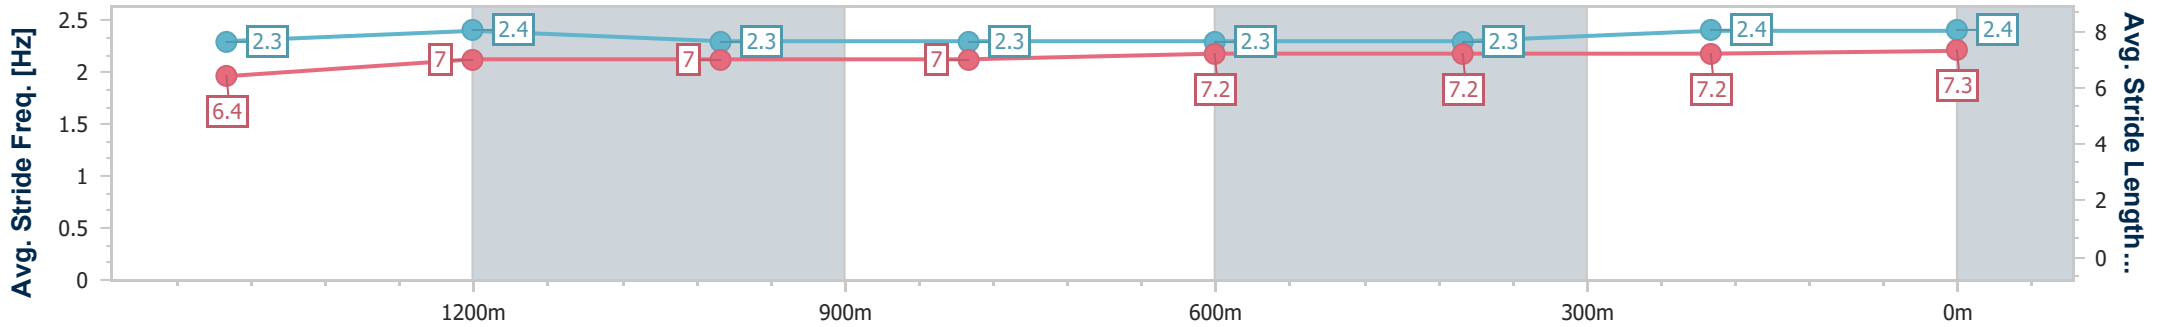

### Ipswich QLD Professional

Race 3: RAY WHITE IPSWICH Class 1 Handicap - 1690m

21 December 2024 - 14:15

Track Rating: Good 4, Weather: Fine, Rail Position: +5m Entire

Section	Overall	1400m	1200m	1000m	800m	600m	400m	200m
Section Times	1:43.80 [5] (0:19.77)	1:24.03 [9] (0:12.03)	1:12.00 [10] (0:12.30)	0:59.70 [10] (0:12.46)	0:47.24 [10] (0:11.96)	0:35.28 [11] (0:12.12)	0:23.16 [13] (0:11.93)	0:11.23 [11]
Average Speed [km/h]	52.7	59.6	58.6	57.8	59.9	59.3	60.5	64.4
Top Speed [km/h]	63.7	61.5	59.5	59.3	60.9	59.9	64.1	66.2
Avg. Dist. to Rail [m]	1.0	0.7	0.2	0.4	0.7	0.7	1.4	5.8
Avg. Stride Freq. [Hz]	2.3	2.4	2.3	2.3	2.3	2.3	2.4	2.4
Avg. Stride Length [m]	6.4	7.0	7.0	7.0	7.2	7.2	7.2	7.3