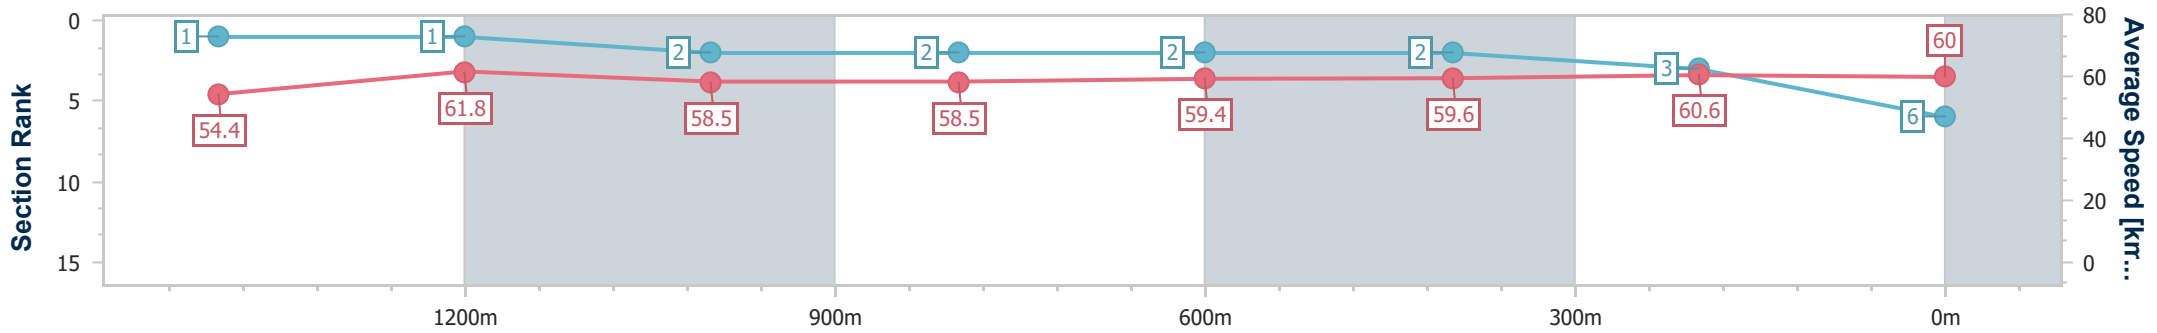

### Ipswich QLD Professional

Race 3: RAY WHITE IPSWICH Class 1 Handicap - 1690m

21 December 2024 - 14:15

Track Rating: Good 4, Weather: Fine, Rail Position: +5m Entire

Section	Overall	1400m	1200m	1000m	800m	600m	400m	200m
Section Times	1:43.85 [6] (0:19.24)	1:24.61 [1] (0:11.73)	1:12.88 [1] (0:12.33)	1:00.55 [2] (0:12.34)	0:48.21 [2] (0:12.12)	0:36.09 [2] (0:12.13)	0:23.96 [2] (0:11.91)	0:12.05 [3] (0:12.05)
Average Speed [km/h]	54.4	61.8	58.5	58.5	59.4	59.6	60.6	60.0
Top Speed [km/h]	65.7	65.3	60.2	59.5	60.1	60.3	61.1	60.8
Avg. Dist. to Rail [m]	6.7	1.1	1.0	0.8	0.3	0.6	1.1	1.4
Avg. Stride Freq. [Hz]	2.3	2.4	2.3	2.3	2.3	2.3	2.3	2.3
Avg. Stride Length [m]	6.5	7.2	7.1	7.0	7.1	7.2	7.2	7.2