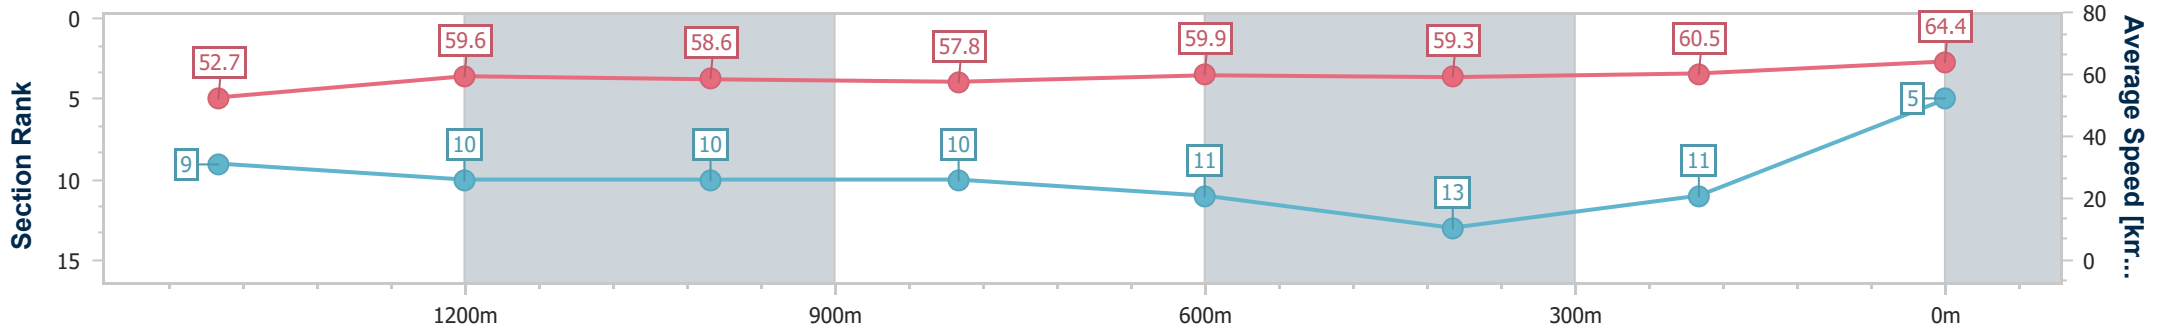

### Ipswich QLD Professional

Race 3: RAY WHITE IPSWICH Class 1 Handicap - 1690m

21 December 2024 - 14:15

Track Rating: Good 4, Weather: Fine, Rail Position: +5m Entire

Section	Overall	1400m	1200m	1000m	800m	600m	400m	200m
Section Times	1:43.80 [5] (0:19.77)	1:24.03 [9] (0:12.03)	1:12.00 [10] (0:12.30)	0:59.70 [10] (0:12.46)	0:47.24 [10] (0:11.96)	0:35.28 [11] (0:12.12)	0:23.16 [13] (0:11.93)	0:11.23 [11]
Average Speed [km/h]	52.7	59.6	58.6	57.8	59.9	59.3	60.5	64.4
Top Speed [km/h]	63.7	61.5	59.5	59.3	60.9	59.9	64.1	66.2
Avg. Dist. to Rail [m]	1.0	0.7	0.2	0.4	0.7	0.7	1.4	5.8
Avg. Stride Freq. [Hz]	2.3	2.4	2.3	2.3	2.3	2.3	2.4	2.4
Avg. Stride Length [m]	6.4	7.0	7.0	7.0	7.2	7.2	7.2	7.3