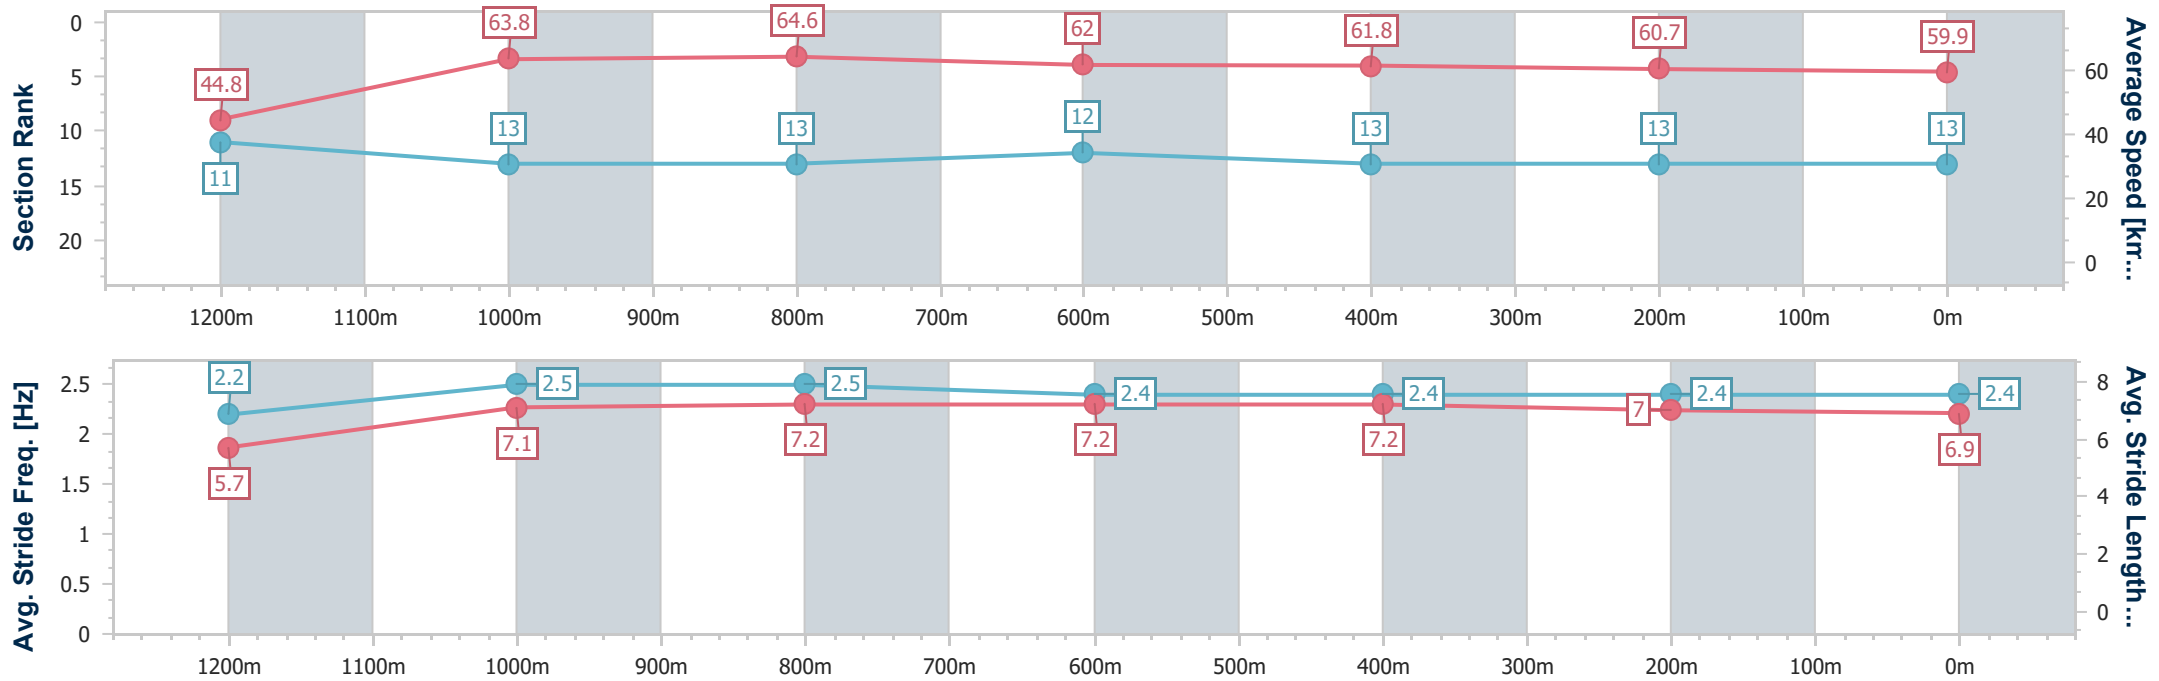

Ipswich QLD Professional

Race 6: SEVEN RATINGS BAND 0 - 58 Handicap - 1350m

21 December 2024 - 16:11

Track Rating: Good 3, Weather: Fine, Rail Position: +5m Entire

Section	Overall	1200m	1000m	800m	600m	400m	200m
Section Times	1:21.79 [13] (0:12.11)	1:09.68 [11] (0:11.33)	0:58.35 [13] (0:11.16)	0:47.19 [13] (0:11.59)	0:35.60 [12] (0:11.63)	0:23.97 [13] (0:11.98)	0:11.99 [13] (0:11.99)
Average Speed [km/h]	44.8	63.8	64.6	62.0	61.8	60.7	59.9
Top Speed [km/h]	61.9	64.7	65.4	63.5	63.1	62.1	62.1
Avg. Dist. to Rail [m]	7.6	2.4	0.8	0.5	0.6	2.6	2.8
Avg. Stride Freq. [Hz]	2.2	2.5	2.5	2.4	2.4	2.4	2.4
Avg. Stride Length [m]	5.7	7.1	7.2	7.2	7.2	7.0	6.9