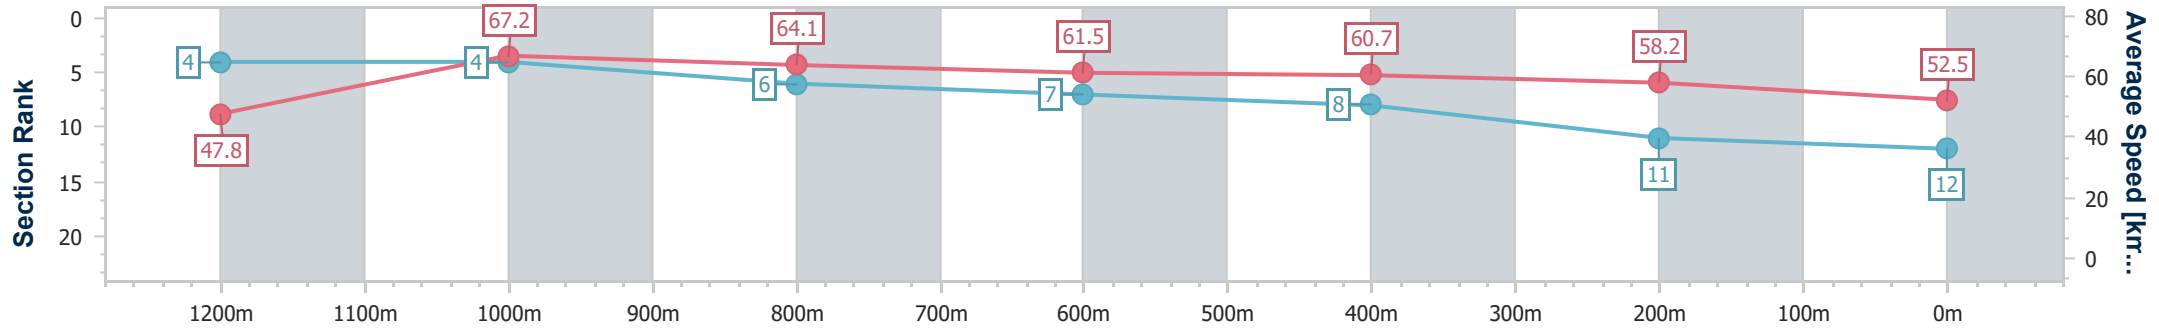

Ipswich QLD Professional

Race 5: TAB Maiden Plate - 1350m

21 December 2024 - 15:31

Track Rating: Good 4, Weather: Fine, Rail Position: +5m Entire

Section	Overall	1200m	1000m	800m	600m	400m	200m
Section Times	1:23.14 [12] (0:11.29)	1:11.85 [4] (0:10.76)	1:01.09 [4] (0:11.22)	0:49.87 [6] (0:11.71)	0:38.16 [7] (0:11.95)	0:26.21 [8] (0:12.50)	0:13.71 [11] (0:13.71)
Average Speed [km/h]	47.8	67.2	64.1	61.5	60.7	58.2	52.5
Top Speed [km/h]	67.8	68.4	66.6	63.1	61.6	59.9	56.5
Avg. Dist. to Rail [m]	5.8	2.4	0.6	0.3	1.2	4.0	5.6
Avg. Stride Freq. [Hz]	2.3	2.4	2.2	2.2	2.2	2.1	2.0
Avg. Stride Length [m]	5.8	7.9	8.0	7.9	7.8	7.7	7.2