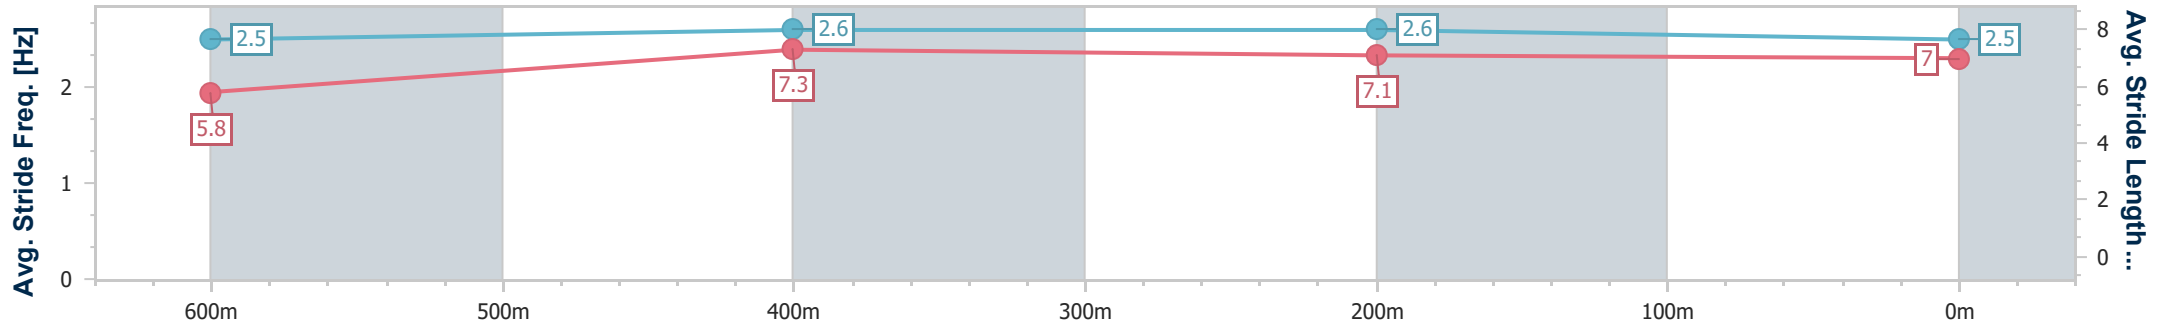

Horse/Jockey Name	Arnie's Lane
Final Rank	10
Fastest Section Time (Section)	0:10.70 (600m)
Top Speed [km/h] (Section)	68.2 (600m)
Race State	Finished

Ipswich QLD Professional
Race 1: VALE BARRY HINTON QTIS Three-Year-Old Maiden
Handicap - 800m

21 December 2024 - 13:04

Track Rating: Soft 5, Weather: Fine, Rail Position: +5m Entire

Section	Overall	600m	400m	200m
Section Times	0:47.28 [10] (0:14.18)	0:33.10 [10] (0:10.70)	0:22.40 [10] (0:10.92)	0:11.48 [10] (0:11.48)
Average Speed [km/h]	50.7	67.3	65.6	62.6
Top Speed [km/h]	66.9	68.2	66.8	65.0
Avg. Dist. to Rail [m]	2.6	1.1	1.2	0.9
Avg. Stride Freq. [Hz]	2.5	2.6	2.6	2.5
Avg. Stride Length [m]	5.8	7.3	7.1	7.0

- [ ] Ranking at each section and finish
- -.-.- No data available at this section
- NA No data available