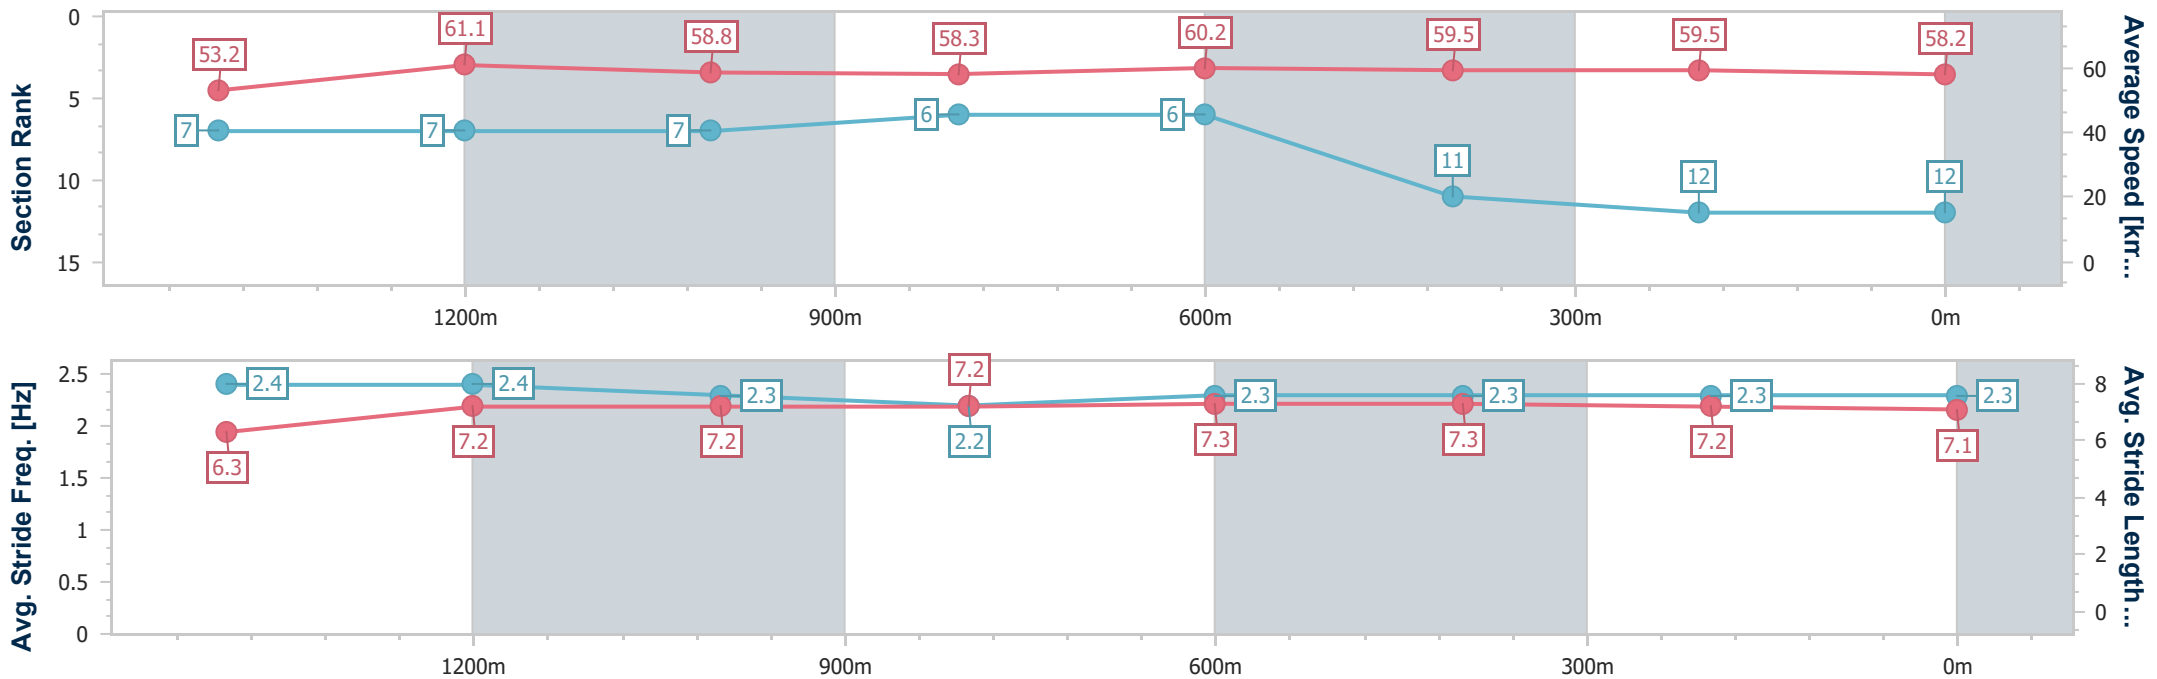

Ipswich QLD Professional

Race 3: RAY WHITE IPSWICH Class 1 Handicap - 1690m

21 December 2024 - 14:15

Track Rating: Good 4, Weather: Fine, Rail Position: +5m Entire

Section	Overall	1400m	1200m	1000m	800m	600m	400m	200m
Section Times	1:45.01 [12] (0:19.65)	1:25.36 [7] (0:11.82)	1:13.54 [7] (0:12.28)	1:01.26 [7] (0:12.39)	0:48.87 [6] (0:12.04)	0:36.83 [6] (0:12.19)	0:24.64 [11] (0:12.23)	0:12.41 [12] (0:12.41)
Average Speed [km/h]	53.2	61.1	58.8	58.3	60.2	59.5	59.5	58.2
Top Speed [km/h]	64.3	63.4	59.9	59.6	61.0	59.9	61.1	59.5
Avg. Dist. to Rail [m]	4.7	1.1	1.0	1.3	1.0	1.5	4.6	6.6
Avg. Stride Freq. [Hz]	2.4	2.4	2.3	2.2	2.3	2.3	2.3	2.3
Avg. Stride Length [m]	6.3	7.2	7.2	7.2	7.3	7.3	7.2	7.1