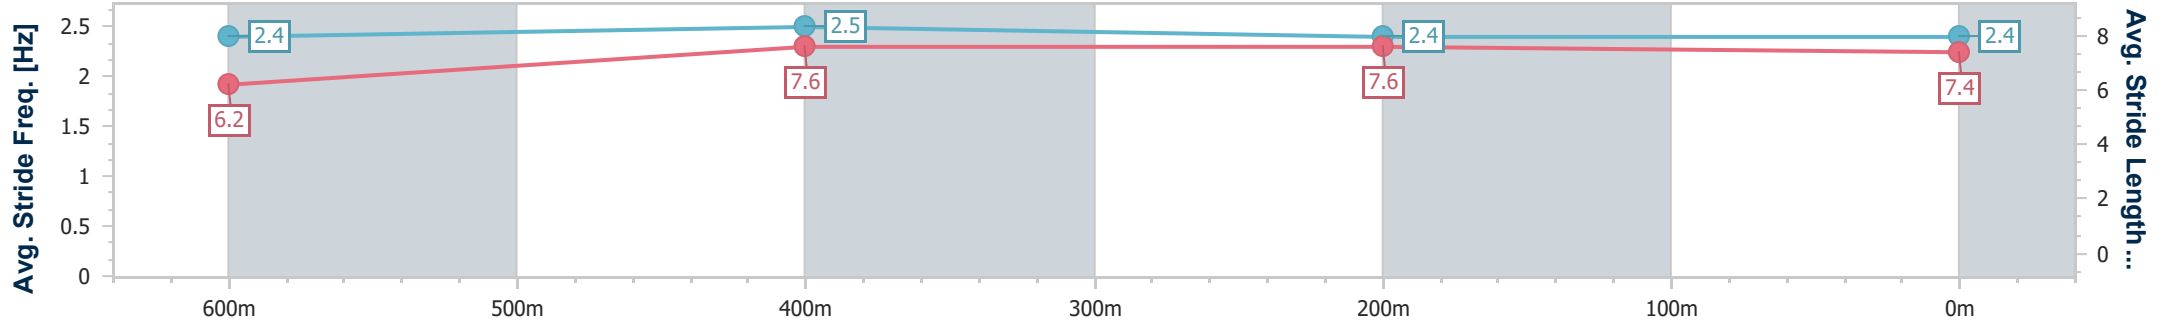

Horse/Jockey Name	Upturn
Final Rank	5
Fastest Section Time (Section)	0:10.43 (600m)
Top Speed [km/h] (Section)	70.0 (600m)
Race State	Finished

Ipswich QLD Professional
Race 1: VALE BARRY HINTON QTIS Three-Year-Old Maiden
Handicap - 800m

21 December 2024 - 13:04

Track Rating: Soft 5, Weather: Fine, Rail Position: +5m Entire

Section	Overall	600m	400m	200m
Section Times	0:46.53 [5] (0:13.63)	0:32.90 [7] (0:10.43)	0:22.47 [5] (0:11.06)	0:11.41 [6] (0:11.41)
Average Speed [km/h]	53.1	69.0	65.8	63.1
Top Speed [km/h]	68.9	70.0	67.6	65.3
Avg. Dist. to Rail [m]	7.6	2.2	3.1	5.0
Avg. Stride Freq. [Hz]	2.4	2.5	2.4	2.4
Avg. Stride Length [m]	6.2	7.6	7.6	7.4

- [ ] Ranking at each section and finish
- -.-.- No data available at this section
- NA No data available