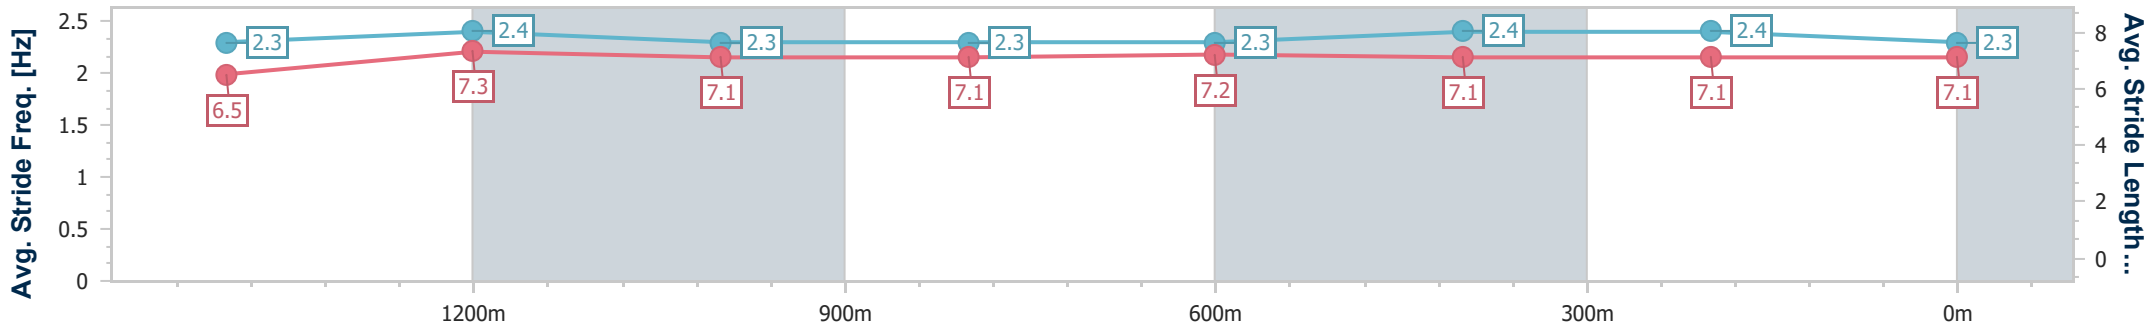

Horse/Jockey Name	Hello In There
Final Rank	2
Fastest Section Time (Section)	0:11.38 (1400m)
Top Speed [km/h] (Section)	65.4 (1400m)
Race State	Finished

Ipswich QLD Professional

Race 3: RAY WHITE IPSWICH Class 1 Handicap - 1690m

21 December 2024 - 14:15

Track Rating: Good 4, Weather: Fine, Rail Position: +5m Entire

Section	Overall	1400m	1200m	1000m	800m	600m	400m	200m
Section Times	1:43.75 [2] (0:19.74)	1:24.01 [8] (0:11.38)	1:12.63 [3] (0:12.34)	1:00.29 [3] (0:12.38)	0:47.91 [3] (0:12.05)	0:35.86 [3] (0:11.97)	0:23.89 [1] (0:11.84)	0:12.05 [1] (0:12.05)
Average Speed [km/h]	53.2	63.7	59.0	58.5	60.0	60.4	61.3	60.0
Top Speed [km/h]	64.8	65.4	60.2	59.7	60.6	61.9	61.9	60.9
Avg. Dist. to Rail [m]	8.1	2.2	2.1	1.7	1.0	1.3	2.5	3.4
Avg. Stride Freq. [Hz]	2.3	2.4	2.3	2.3	2.3	2.4	2.4	2.3
Avg. Stride Length [m]	6.5	7.3	7.1	7.1	7.2	7.1	7.1	7.1

- [ ] Ranking at each section and finish
- -.-.- No data available at this section
- NA No data available