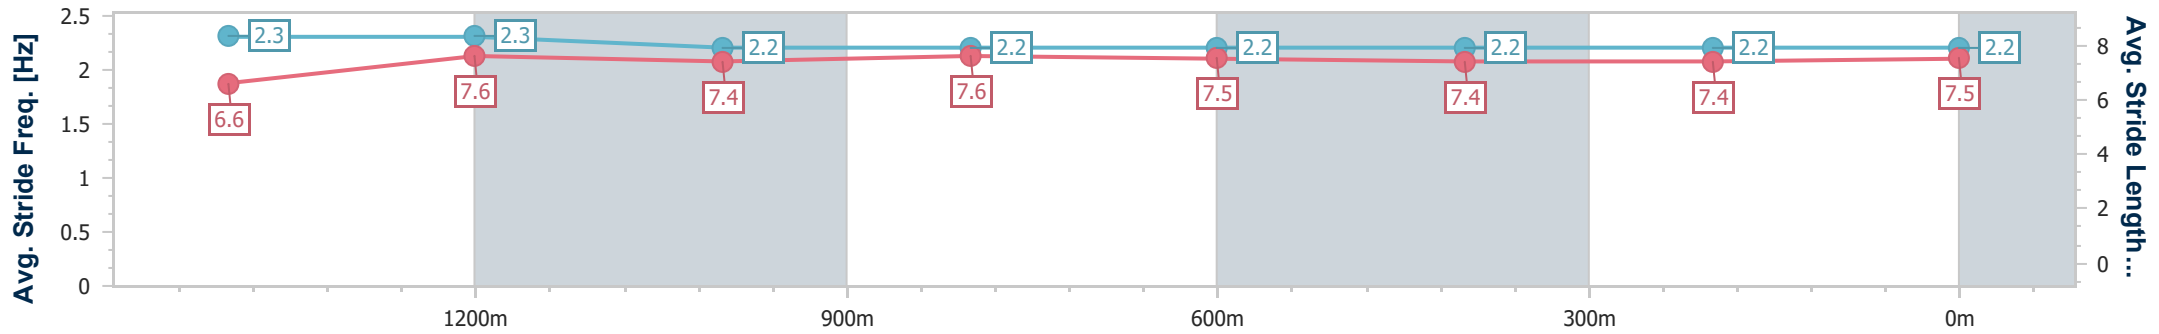

Horse/Jockey Name	Migratory
Final Rank	1
Fastest Section Time (Section)	0:11.71 (1400m)
Top Speed [km/h] (Section)	64.5 (Overall)
Race State	Finished

Ipswich QLD Professional

Race 2: IMPERIAL RACING Maiden Plate - 1690m

21 December 2024 - 13:39

Track Rating: Soft 5, Weather: Fine, Rail Position: +5m Entire

Section	Overall	1400m	1200m	1000m	800m	600m	400m	200m
Section Times	1:43.13 [1] (0:19.46)	1:23.67 [4] (0:11.71)	1:11.96 [5] (0:12.06)	0:59.90 [5] (0:11.92)	0:47.98 [5] (0:11.97)	0:36.01 [4] (0:11.92)	0:24.09 [3] (0:12.07)	0:12.02 [2] (0:12.02)
Average Speed [km/h]	53.8	61.3	59.5	60.5	59.9	60.4	60.0	60.2
Top Speed [km/h]	64.5	63.3	60.8	61.2	60.8	61.2	60.4	60.5
Avg. Dist. to Rail [m]	0.8	0.5	0.5	0.2	0.7	0.6	1.7	4.3
Avg. Stride Freq. [Hz]	2.3	2.3	2.2	2.2	2.2	2.2	2.2	2.2
Avg. Stride Length [m]	6.6	7.6	7.4	7.6	7.5	7.4	7.4	7.5

- [ ] Ranking at each section and finish
- -.-.- No data available at this section
- NA No data available