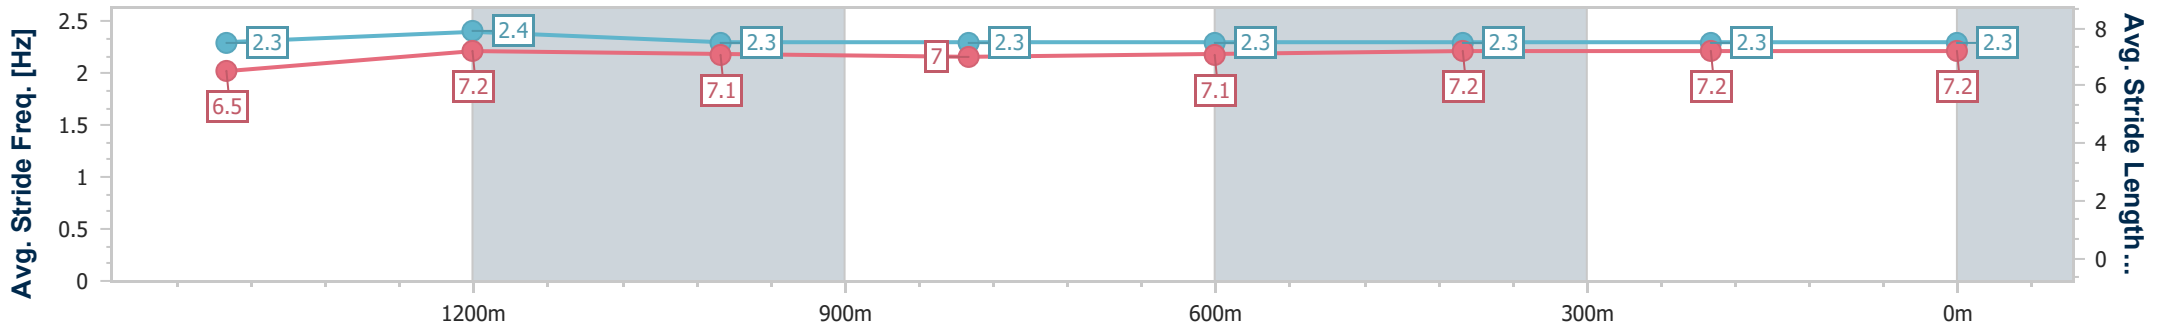

Ipswich QLD Professional

Race 3: RAY WHITE IPSWICH Class 1 Handicap - 1690m

21 December 2024 - 14:15

Track Rating: Good 4, Weather: Fine, Rail Position: +5m Entire

Section	Overall	1400m	1200m	1000m	800m	600m	400m	200m
Section Times	1:43.85 [6] (0:19.24)	1:24.61 [1] (0:11.73)	1:12.88 [1] (0:12.33)	1:00.55 [2] (0:12.34)	0:48.21 [2] (0:12.12)	0:36.09 [2] (0:12.13)	0:23.96 [2] (0:11.91)	0:12.05 [3] (0:12.05)
Average Speed [km/h]	54.4	61.8	58.5	58.5	59.4	59.6	60.6	60.0
Top Speed [km/h]	65.7	65.3	60.2	59.5	60.1	60.3	61.1	60.8
Avg. Dist. to Rail [m]	6.7	1.1	1.0	0.8	0.3	0.6	1.1	1.4
Avg. Stride Freq. [Hz]	2.3	2.4	2.3	2.3	2.3	2.3	2.3	2.3
Avg. Stride Length [m]	6.5	7.2	7.1	7.0	7.1	7.2	7.2	7.2