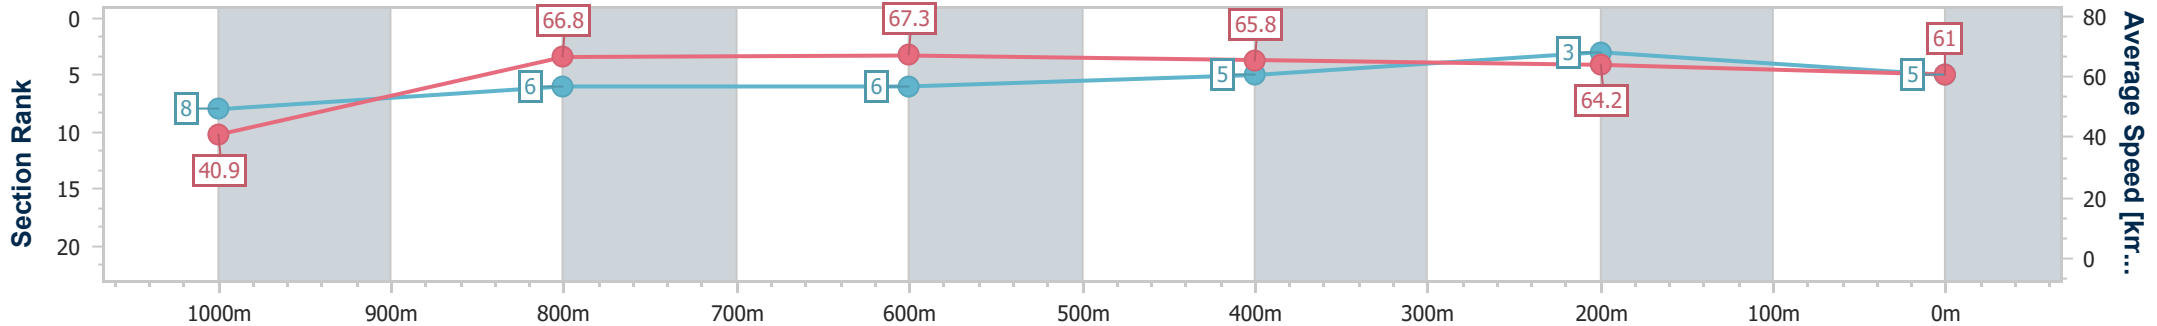

Ipswich QLD Professional
 Race 8: MERRY CHRISTMAS FROM ITC TEAM BENCHMARK 65
 Handicap - 1100m

21 December 2024 - 17:24

Track Rating: Good 3, Weather: Fine, Rail Position: +5m Entire

Section	Overall	1000m	800m	600m	400m	200m
Section Times	1:04.13 [5] (0:08.75)	0:55.38 [8] (0:10.80)	0:44.58 [6] (0:10.69)	0:33.89 [6] (0:10.89)	0:23.00 [5] (0:11.22)	0:11.78 [3] (0:11.78)
Average Speed [km/h]	40.9	66.8	67.3	65.8	64.2	61.0
Top Speed [km/h]	61.3	68.7	68.2	67.1	64.9	62.6
Avg. Dist. to Rail [m]	6.7	0.8	0.4	1.5	0.6	0.7
Avg. Stride Freq. [Hz]	2.3	2.5	2.4	2.4	2.4	2.4
Avg. Stride Length [m]	5.2	7.5	7.7	7.4	7.3	7.0