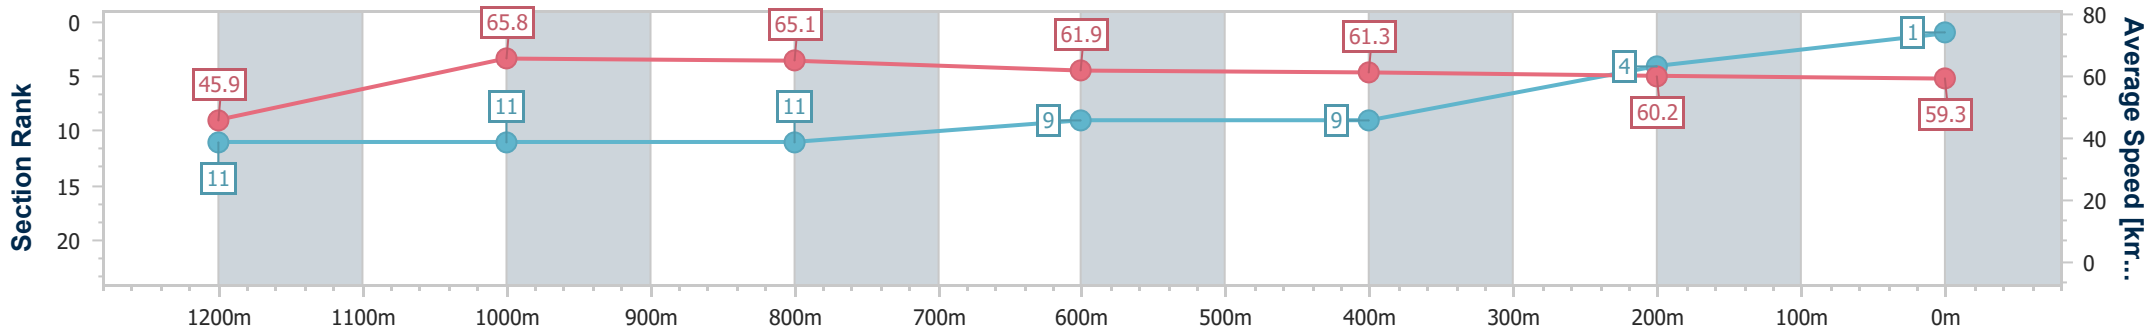

Ipswich QLD Professional

Race 5: TAB Maiden Plate - 1350m

21 December 2024 - 15:31

Track Rating: Good 4, Weather: Fine, Rail Position: +5m Entire

Section	Overall	1200m	1000m	800m	600m	400m	200m
Section Times	1:21.10 [1] (0:11.79)	1:09.31 [11] (0:10.89)	0:58.42 [11] (0:11.10)	0:47.32 [11] (0:11.57)	0:35.75 [9] (0:11.67)	0:24.08 [9] (0:11.92)	0:12.16 [4] (0:12.16)
Average Speed [km/h]	45.9	65.8	65.1	61.9	61.3	60.2	59.3
Top Speed [km/h]	63.6	66.9	66.3	63.9	62.2	62.4	61.3
Avg. Dist. to Rail [m]	4.9	0.9	0.2	1.3	1.3	0.8	3.3
Avg. Stride Freq. [Hz]	2.2	2.4	2.3	2.2	2.3	2.3	2.3
Avg. Stride Length [m]	5.7	7.7	7.7	7.7	7.5	7.3	7.1