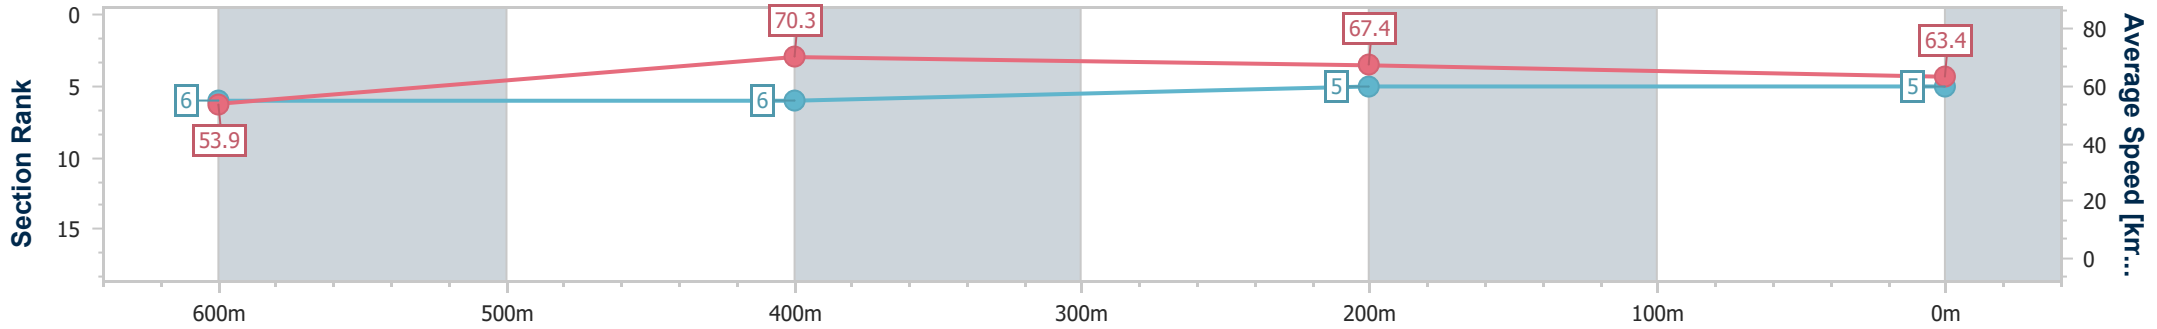

Ipswich QLD Professional
Race 7: BARRIER REEF POOLS BENCHMARK 58 Handicap - 800m

21 December 2024 - 16:49

Track Rating: Good 3, Weather: Fine, Rail Position: +5m Entire

Section	Overall	600m	400m	200m
Section Times	0:45.75 [5] (0:13.41)	0:32.34 [6] (0:10.29)	0:22.05 [6] (0:10.68)	0:11.37 [5] (0:11.37)
Average Speed [km/h]	53.9	70.3	67.4	63.4
Top Speed [km/h]	71.4	72.0	68.7	65.5
Avg. Dist. to Rail [m]	8.1	1.7	1.8	5.5
Avg. Stride Freq. [Hz]	2.3	2.5	2.5	2.4
Avg. Stride Length [m]	6.4	7.7	7.5	7.4