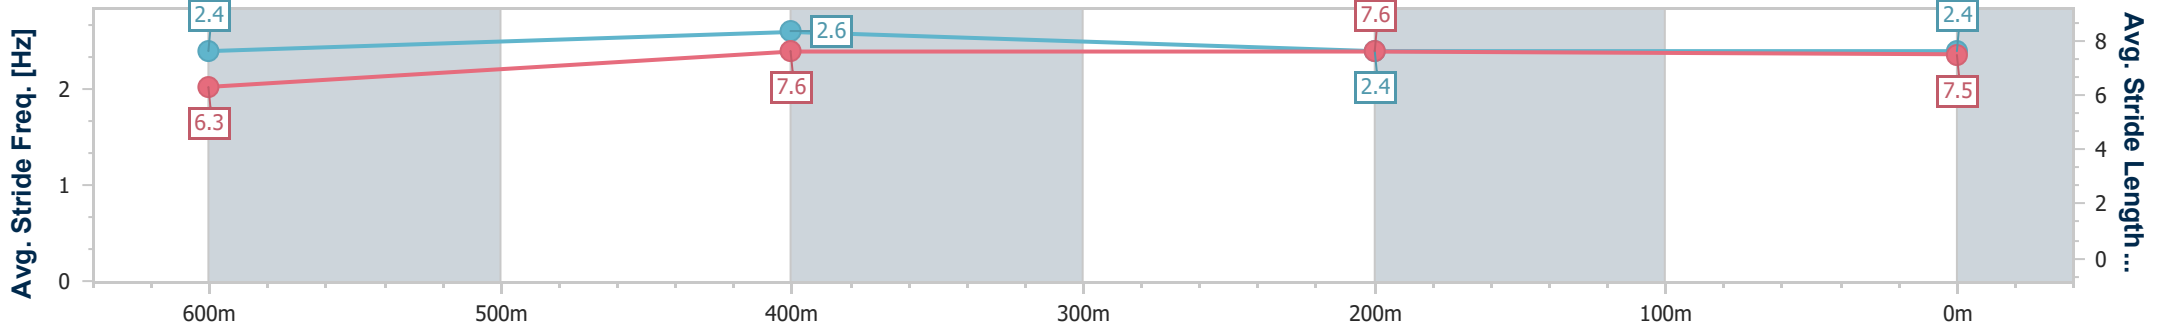

Horse/Jockey Name	Freakshake
Final Rank	7
Fastest Section Time (Section)	0:10.35 (600m)
Top Speed [km/h] (Section)	71.4 (600m)
Race State	Finished

Ipswich QLD Professional
Race 7: BARRIER REEF POOLS BENCHMARK 58 Handicap - 800m

21 December 2024 - 16:49

Track Rating: Good 3, Weather: Fine, Rail Position: +5m Entire

Section	Overall	600m	400m	200m
Section Times	0:45.98 [7] (0:13.49)	0:32.49 [8] (0:10.35)	0:22.14 [8] (0:10.91)	0:11.23 [9] (0:11.23)
Average Speed [km/h]	53.5	69.9	66.6	64.0
Top Speed [km/h]	70.9	71.4	67.8	66.7
Avg. Dist. to Rail [m]	9.4	2.8	2.2	5.4
Avg. Stride Freq. [Hz]	2.4	2.6	2.4	2.4
Avg. Stride Length [m]	6.3	7.6	7.6	7.5

- [ ] Ranking at each section and finish
- -.-.- No data available at this section
- NA No data available