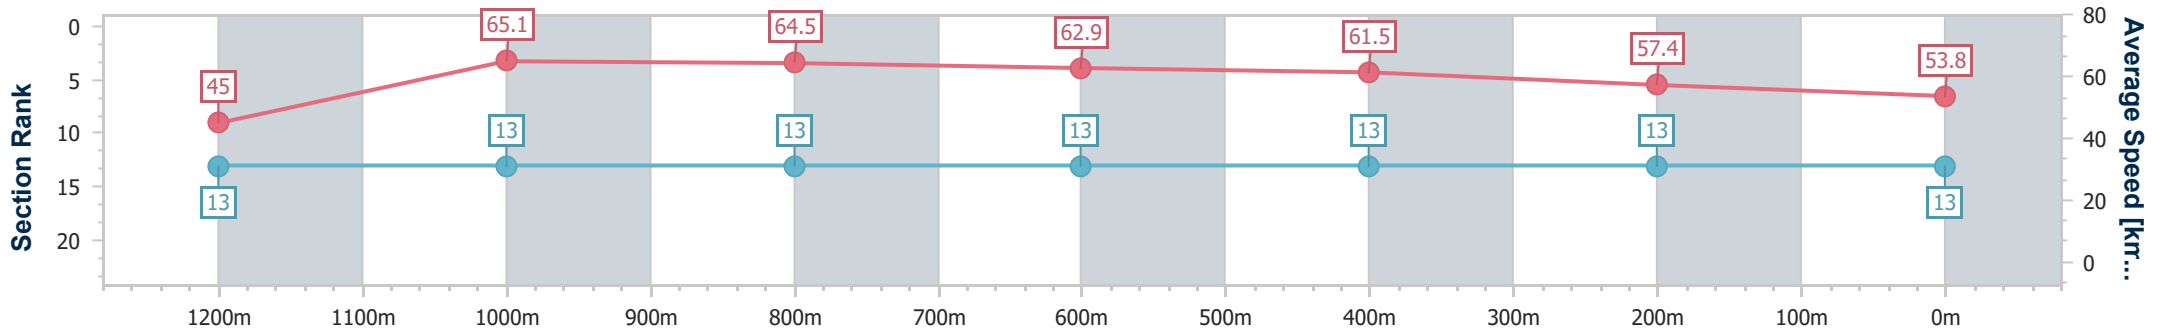

Ipswich QLD Professional

Race 5: TAB Maiden Plate - 1350m

21 December 2024 - 15:31

Track Rating: Good 4, Weather: Fine, Rail Position: +5m Entire

Section	Overall	1200m	1000m	800m	600m	400m	200m
Section Times	1:23.32 [13] (0:12.05)	1:11.27 [13] (0:11.08)	1:00.19 [13] (0:11.12)	0:49.07 [13] (0:11.40)	0:37.67 [13] (0:11.71)	0:25.96 [13] (0:12.56)	0:13.40 [13] (0:13.40)
Average Speed [km/h]	45.0	65.1	64.5	62.9	61.5	57.4	53.8
Top Speed [km/h]	62.6	65.8	65.9	64.2	62.7	59.2	56.7
Avg. Dist. to Rail [m]	3.4	0.5	0.4	0.8	0.4	0.7	1.2
Avg. Stride Freq. [Hz]	2.3	2.4	2.3	2.3	2.3	2.3	2.2
Avg. Stride Length [m]	5.5	7.7	7.7	7.5	7.4	7.0	6.8