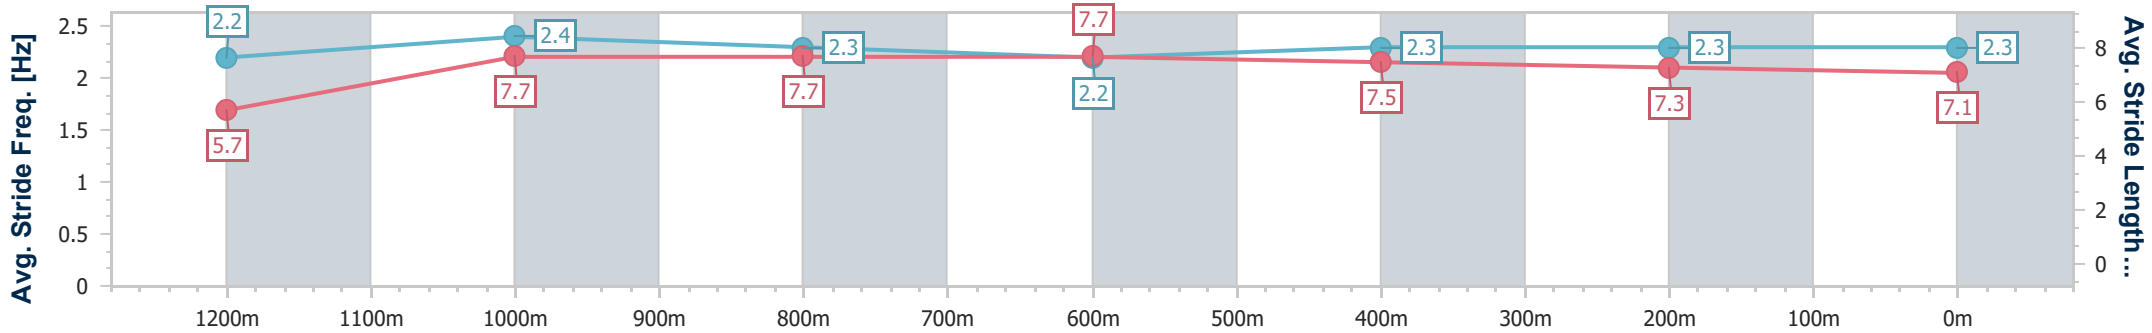

Ipswich QLD Professional

Race 5: TAB Maiden Plate - 1350m

21 December 2024 - 15:31

Track Rating: Good 4, Weather: Fine, Rail Position: +5m Entire

Section	Overall	1200m	1000m	800m	600m	400m	200m
Section Times	1:21.10 [1] (0:11.79)	1:09.31 [11] (0:10.89)	0:58.42 [11] (0:11.10)	0:47.32 [11] (0:11.57)	0:35.75 [9] (0:11.67)	0:24.08 [9] (0:11.92)	0:12.16 [4] (0:12.16)
Average Speed [km/h]	45.9	65.8	65.1	61.9	61.3	60.2	59.3
Top Speed [km/h]	63.6	66.9	66.3	63.9	62.2	62.4	61.3
Avg. Dist. to Rail [m]	4.9	0.9	0.2	1.3	1.3	0.8	3.3
Avg. Stride Freq. [Hz]	2.2	2.4	2.3	2.2	2.3	2.3	2.3
Avg. Stride Length [m]	5.7	7.7	7.7	7.7	7.5	7.3	7.1