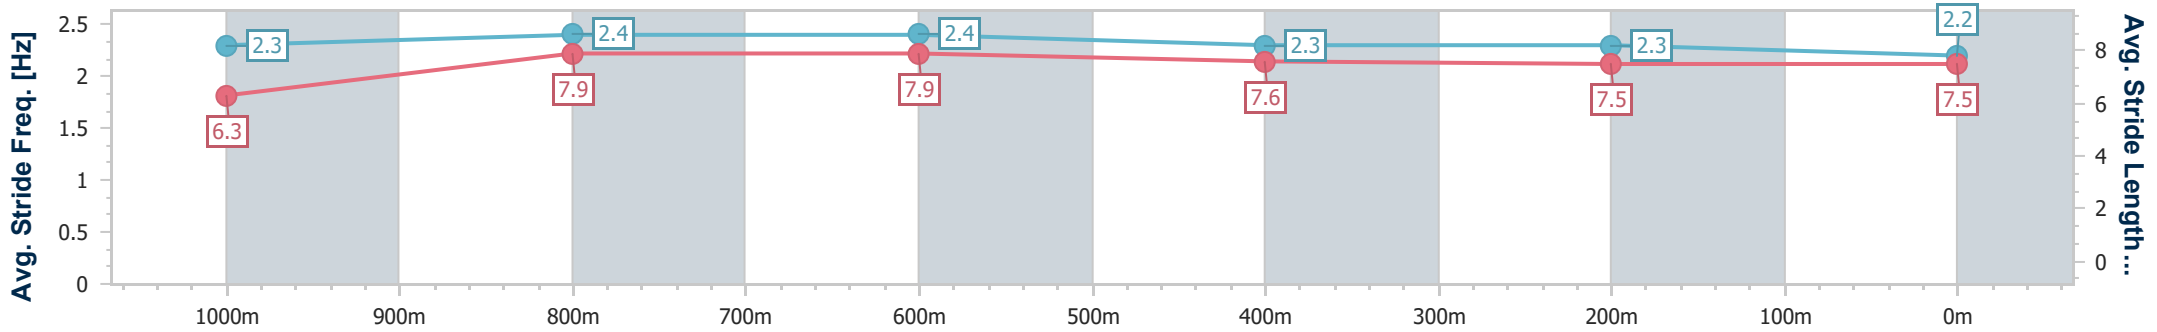

Ipswich QLD Professional

Race 4: GREAT NORTHERN Class 5 Handicap - 1200m

21 December 2024 - 14:55

Track Rating: Good 4, Weather: Fine, Rail Position: +5m Entire

Section	Overall	1000m	800m	600m	400m	200m
Section Times	1:10.39 [5] (0:14.06)	0:56.33 [4] (0:10.64)	0:45.69 [4] (0:10.79)	0:34.90 [4] (0:11.44)	0:23.46 [4] (0:11.62)	0:11.84 [4] (0:11.84)
Average Speed [km/h]	51.1	67.7	66.7	63.2	62.4	60.9
Top Speed [km/h]	67.0	68.7	67.9	64.7	64.0	62.0
Avg. Dist. to Rail [m]	3.6	0.3	0.5	0.7	3.2	5.9
Avg. Stride Freq. [Hz]	2.3	2.4	2.4	2.3	2.3	2.2
Avg. Stride Length [m]	6.3	7.9	7.9	7.6	7.5	7.5