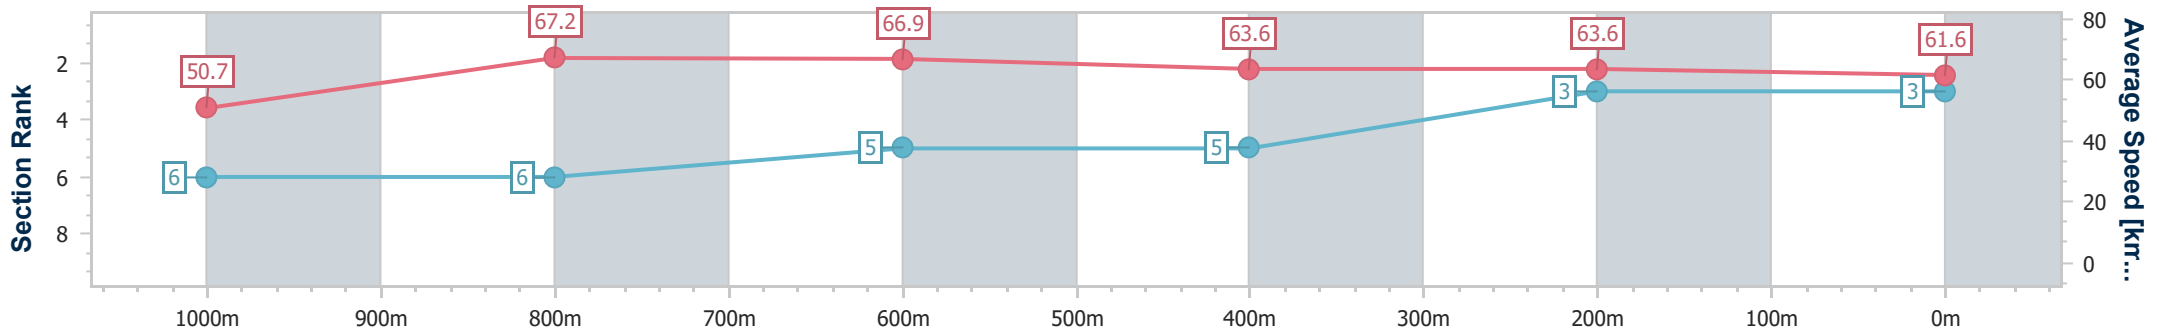

Ipswich QLD Professional

Race 4: GREAT NORTHERN Class 5 Handicap - 1200m

21 December 2024 - 14:55

Track Rating: Good 4, Weather: Fine, Rail Position: +5m Entire

Section	Overall	1000m	800m	600m	400m	200m
Section Times	1:10.09 [3] (0:14.22)	0:55.87 [6] (0:10.68)	0:45.19 [6] (0:10.77)	0:34.42 [5] (0:11.32)	0:23.10 [5] (0:11.40)	0:11.70 [3] (0:11.70)
Average Speed [km/h]	50.7	67.2	66.9	63.6	63.6	61.6
Top Speed [km/h]	67.0	67.7	67.7	65.8	63.9	63.3
Avg. Dist. to Rail [m]	4.6	0.3	0.5	0.6	2.1	3.6
Avg. Stride Freq. [Hz]	2.4	2.4	2.4	2.4	2.4	2.4
Avg. Stride Length [m]	6.0	7.7	7.7	7.4	7.2	7.0