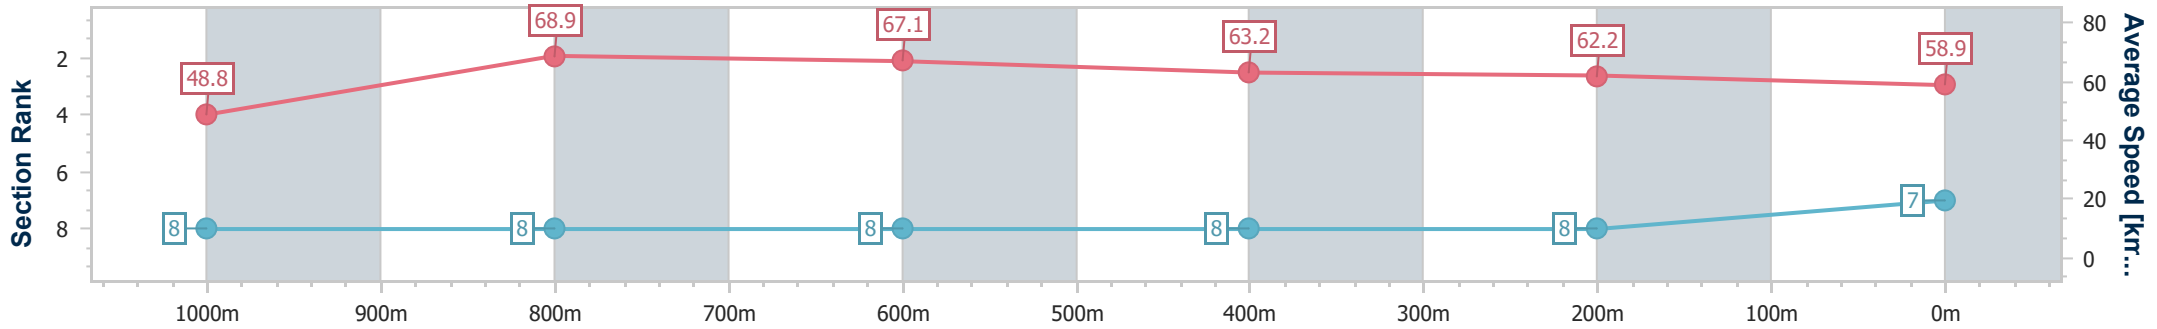

Ipswich QLD Professional

Race 4: GREAT NORTHERN Class 5 Handicap - 1200m

21 December 2024 - 14:55

Track Rating: Good 4, Weather: Fine, Rail Position: +5m Entire

Section	Overall	1000m	800m	600m	400m	200m
Section Times	1:11.25 [7] (0:14.80)	0:56.45 [8] (0:10.46)	0:45.99 [8] (0:10.68)	0:35.31 [8] (0:11.40)	0:23.91 [8] (0:11.69)	0:12.22 [8] (0:12.22)
Average Speed [km/h]	48.8	68.9	67.1	63.2	62.2	58.9
Top Speed [km/h]	67.0	70.1	69.0	66.0	62.9	61.6
Avg. Dist. to Rail [m]	5.4	0.8	0.8	0.6	3.1	5.3
Avg. Stride Freq. [Hz]	2.3	2.4	2.4	2.3	2.3	2.3
Avg. Stride Length [m]	6.0	7.8	7.9	7.6	7.3	7.2