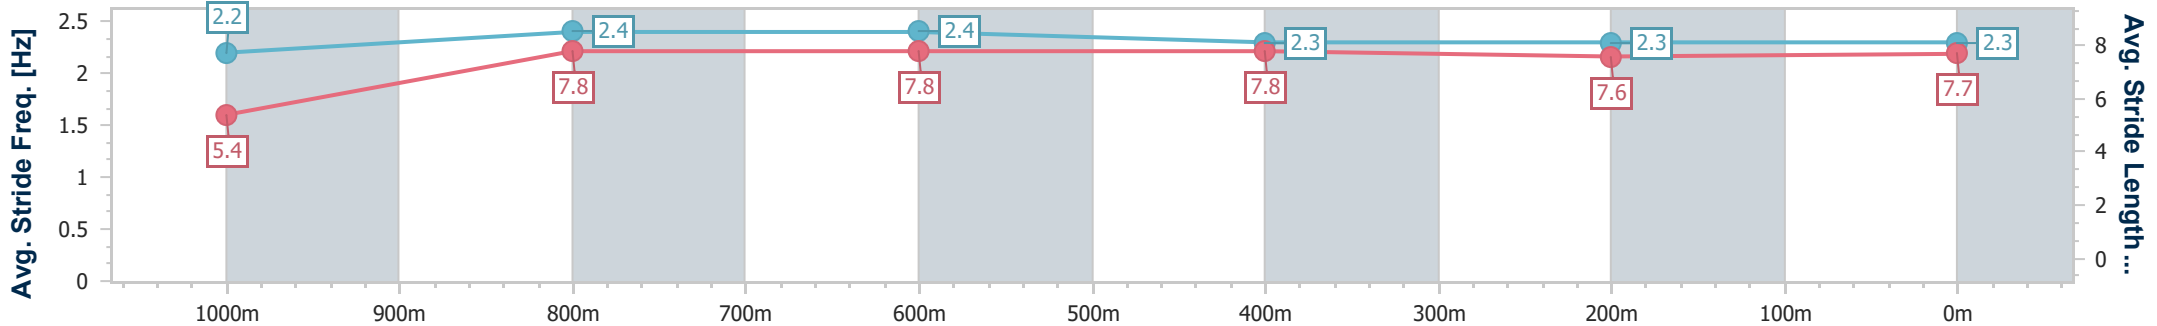

Ipswich QLD Professional
 Race 8: MERRY CHRISTMAS FROM ITC TEAM BENCHMARK 65
 Handicap - 1100m

21 December 2024 - 17:24

Track Rating: Good 3, Weather: Fine, Rail Position: +5m Entire

Section	Overall	1000m	800m	600m	400m	200m
Section Times	1:04.02 [3] (0:08.75)	0:55.27 [7] (0:10.82)	0:44.45 [7] (0:10.77)	0:33.68 [8] (0:11.00)	0:22.68 [8] (0:11.23)	0:11.45 [6] (0:11.45)
Average Speed [km/h]	41.2	66.5	66.4	65.3	64.4	62.7
Top Speed [km/h]	61.8	67.9	67.3	67.1	65.1	64.1
Avg. Dist. to Rail [m]	2.8	0.6	1.2	1.0	1.7	1.7
Avg. Stride Freq. [Hz]	2.2	2.4	2.4	2.3	2.3	2.3
Avg. Stride Length [m]	5.4	7.8	7.8	7.8	7.6	7.7