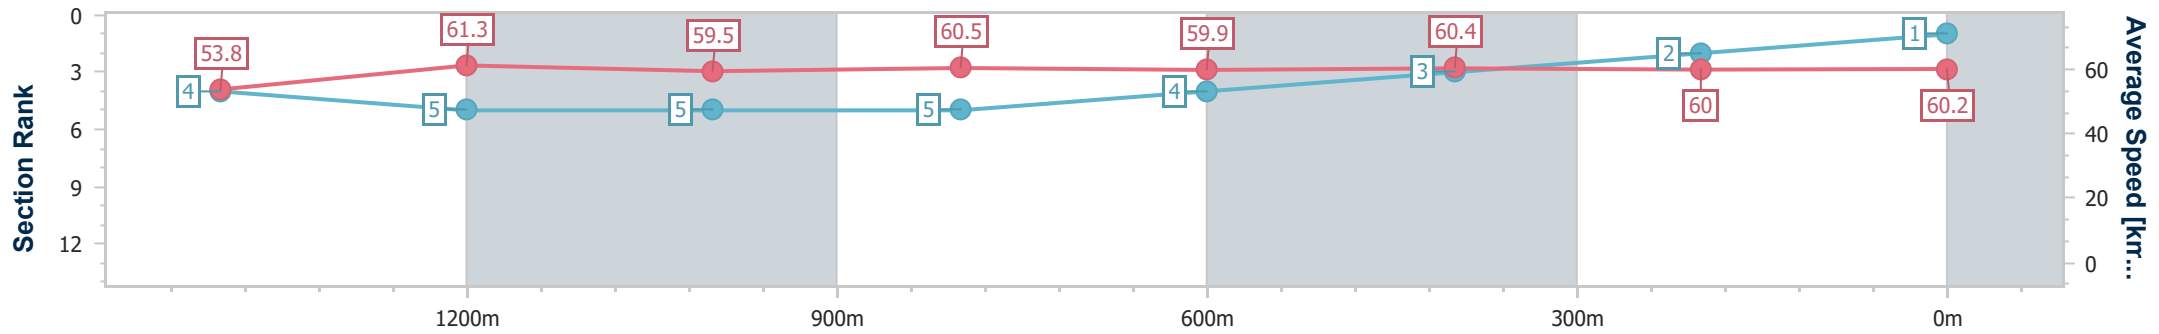

Horse/Jockey Name	Migratory
Final Rank	1
Fastest Section Time (Section)	0:11.71 (1400m)
Top Speed [km/h] (Section)	64.5 (Overall)
Race State	Finished

Ipswich QLD Professional

Race 2: IMPERIAL RACING Maiden Plate - 1690m

21 December 2024 - 13:39

Track Rating: Soft 5, Weather: Fine, Rail Position: +5m Entire

Section	Overall	1400m	1200m	1000m	800m	600m	400m	200m
Section Times	1:43.13 [1] (0:19.46)	1:23.67 [4] (0:11.71)	1:11.96 [5] (0:12.06)	0:59.90 [5] (0:11.92)	0:47.98 [5] (0:11.97)	0:36.01 [4] (0:11.92)	0:24.09 [3] (0:12.07)	0:12.02 [2] (0:12.02)
Average Speed [km/h]	53.8	61.3	59.5	60.5	59.9	60.4	60.0	60.2
Top Speed [km/h]	64.5	63.3	60.8	61.2	60.8	61.2	60.4	60.5
Avg. Dist. to Rail [m]	0.8	0.5	0.5	0.2	0.7	0.6	1.7	4.3
Avg. Stride Freq. [Hz]	2.3	2.3	2.2	2.2	2.2	2.2	2.2	2.2
Avg. Stride Length [m]	6.6	7.6	7.4	7.6	7.5	7.4	7.4	7.5

- [ ] Ranking at each section and finish
- -.-.- No data available at this section
- NA No data available