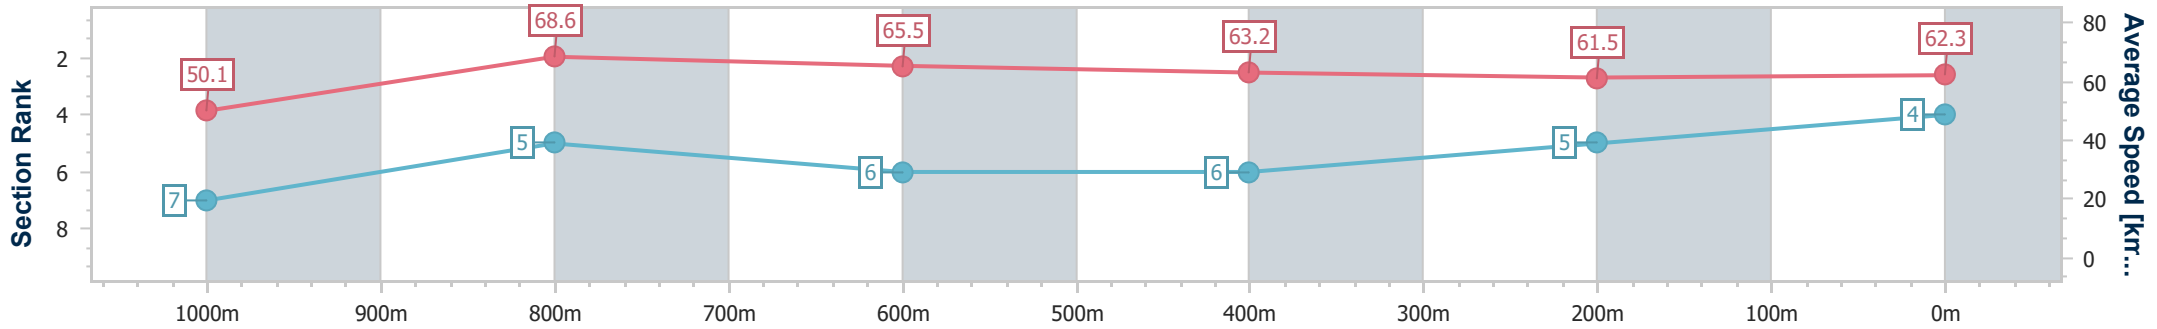

Ipswich QLD Professional

Race 4: GREAT NORTHERN Class 5 Handicap - 1200m

21 December 2024 - 14:55

Track Rating: Good 4, Weather: Fine, Rail Position: +5m Entire

Section	Overall	1000m	800m	600m	400m	200m
Section Times	1:10.26 [4] (0:14.33)	0:55.93 [7] (0:10.51)	0:45.42 [5] (0:10.89)	0:34.53 [6] (0:11.33)	0:23.20 [6] (0:11.64)	0:11.56 [5] (0:11.56)
Average Speed [km/h]	50.1	68.6	65.5	63.2	61.5	62.3
Top Speed [km/h]	69.6	70.2	66.9	64.0	63.6	63.9
Avg. Dist. to Rail [m]	3.5	0.7	2.0	2.1	1.2	1.9
Avg. Stride Freq. [Hz]	2.2	2.2	2.3	2.3	2.2	2.2
Avg. Stride Length [m]	6.4	8.8	7.8	7.8	7.6	7.8