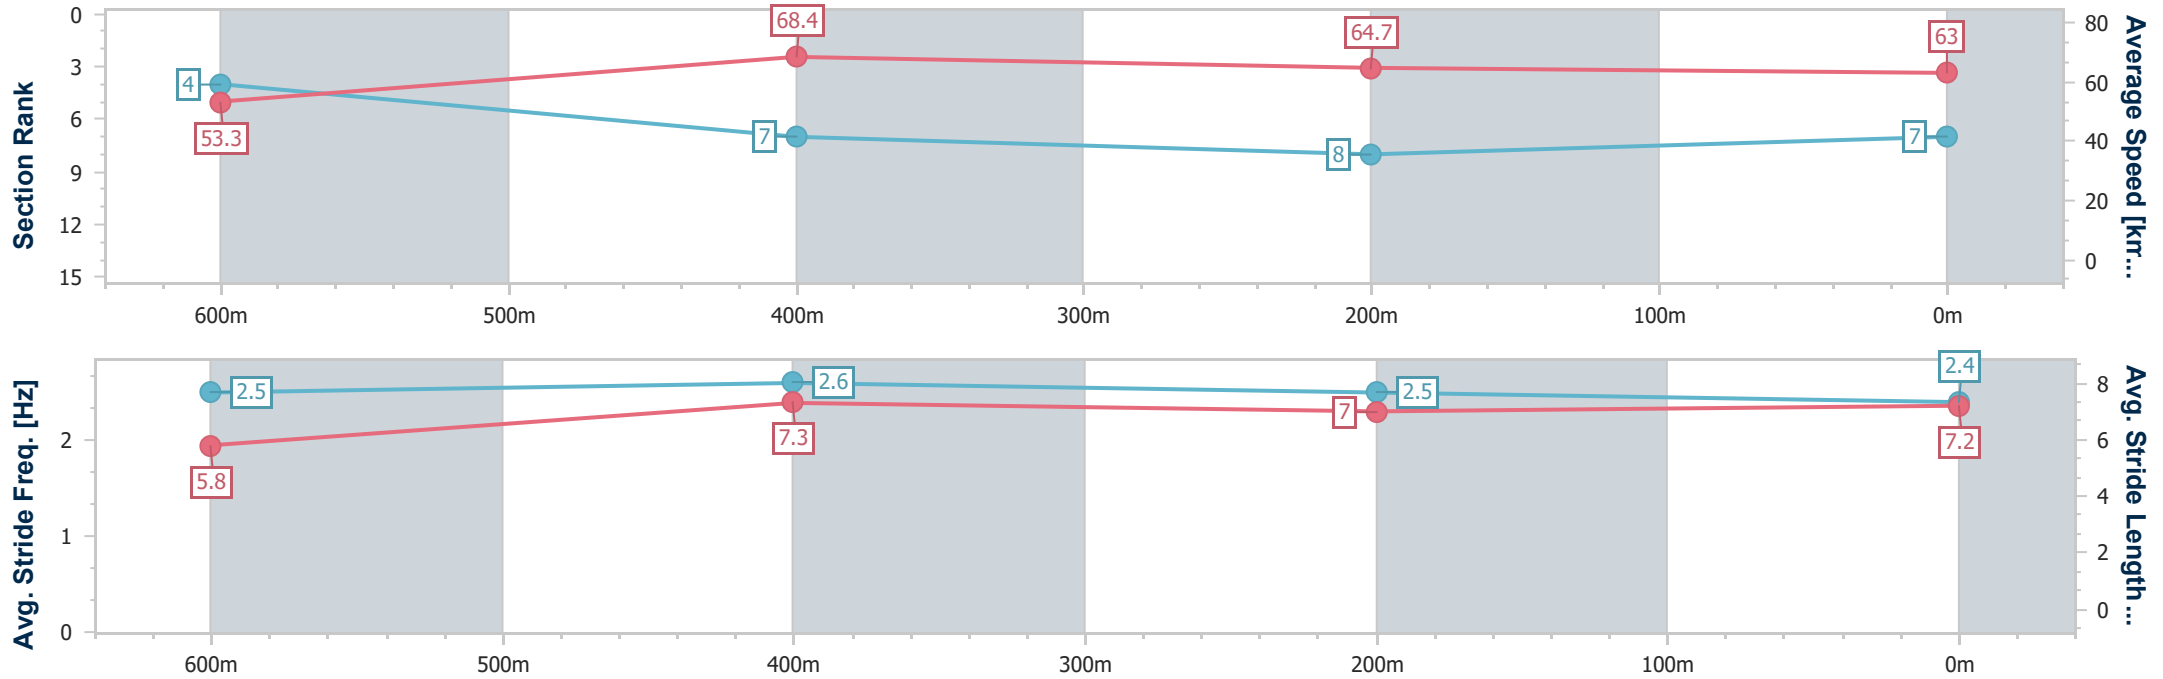

Horse/Jockey Name	Lucky Man
Final Rank	7
Fastest Section Time (Section)	0:10.59 (600m)
Top Speed [km/h] (Section)	69.7 (600m)
Race State	Finished

Ipswich QLD Professional
Race 1: VALE BARRY HINTON QTIS Three-Year-Old Maiden
Handicap - 800m

21 December 2024 - 13:04

Track Rating: Soft 5, Weather: Fine, Rail Position: +5m Entire

Section	Overall	600m	400m	200m
Section Times	0:46.85 [7] (0:13.54)	0:33.31 [4] (0:10.59)	0:22.72 [7] (0:11.30)	0:11.42 [8] (0:11.42)
Average Speed [km/h]	53.3	68.4	64.7	63.0
Top Speed [km/h]	69.5	69.7	67.6	64.7
Avg. Dist. to Rail [m]	6.0	2.8	4.8	5.7
Avg. Stride Freq. [Hz]	2.5	2.6	2.5	2.4
Avg. Stride Length [m]	5.8	7.3	7.0	7.2

- [ ] Ranking at each section and finish
- -.-.- No data available at this section
- NA No data available