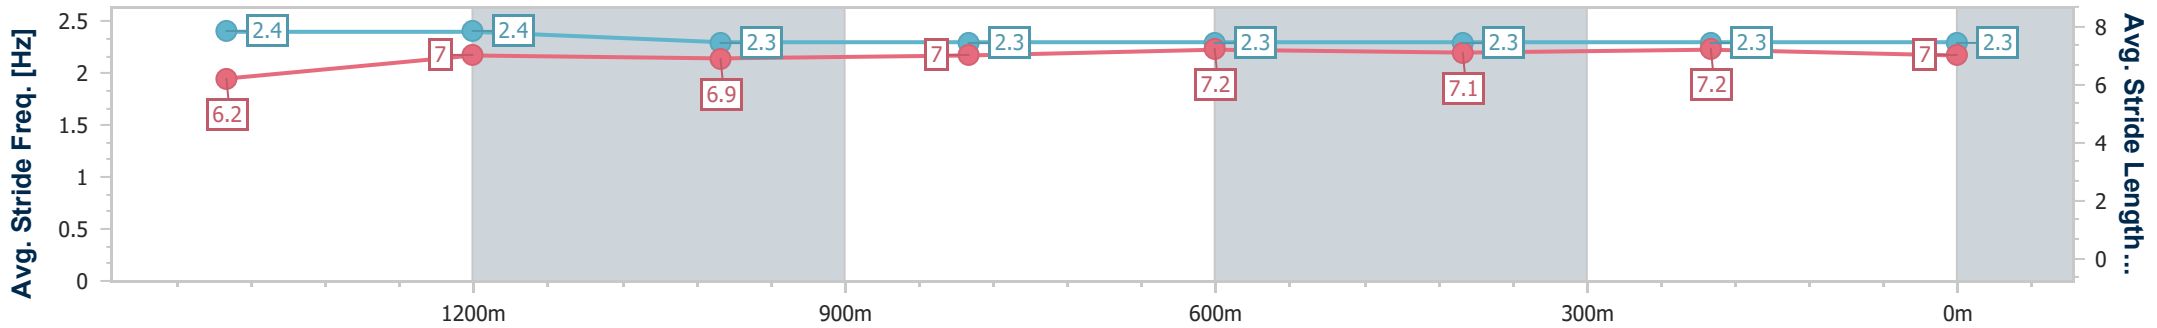

Ipswich QLD Professional

Race 3: RAY WHITE IPSWICH Class 1 Handicap - 1690m

21 December 2024 - 14:15

Track Rating: Good 4, Weather: Fine, Rail Position: +5m Entire

Section	Overall	1400m	1200m	1000m	800m	600m	400m	200m
Section Times	1:44.48 [9] (0:19.50)	1:24.98 [4] (0:11.93)	1:13.05 [6] (0:12.33)	1:00.72 [8] (0:12.46)	0:48.26 [8] (0:12.04)	0:36.22 [8] (0:12.07)	0:24.15 [10] (0:11.92)	0:12.23 [8] (0:12.23)
Average Speed [km/h]	53.6	60.3	58.5	58.0	60.0	59.4	60.7	59.0
Top Speed [km/h]	64.0	62.2	59.9	59.2	60.5	60.4	62.3	61.1
Avg. Dist. to Rail [m]	1.8	0.5	0.9	1.6	0.6	0.5	0.9	0.6
Avg. Stride Freq. [Hz]	2.4	2.4	2.3	2.3	2.3	2.3	2.3	2.3
Avg. Stride Length [m]	6.2	7.0	6.9	7.0	7.2	7.1	7.2	7.0