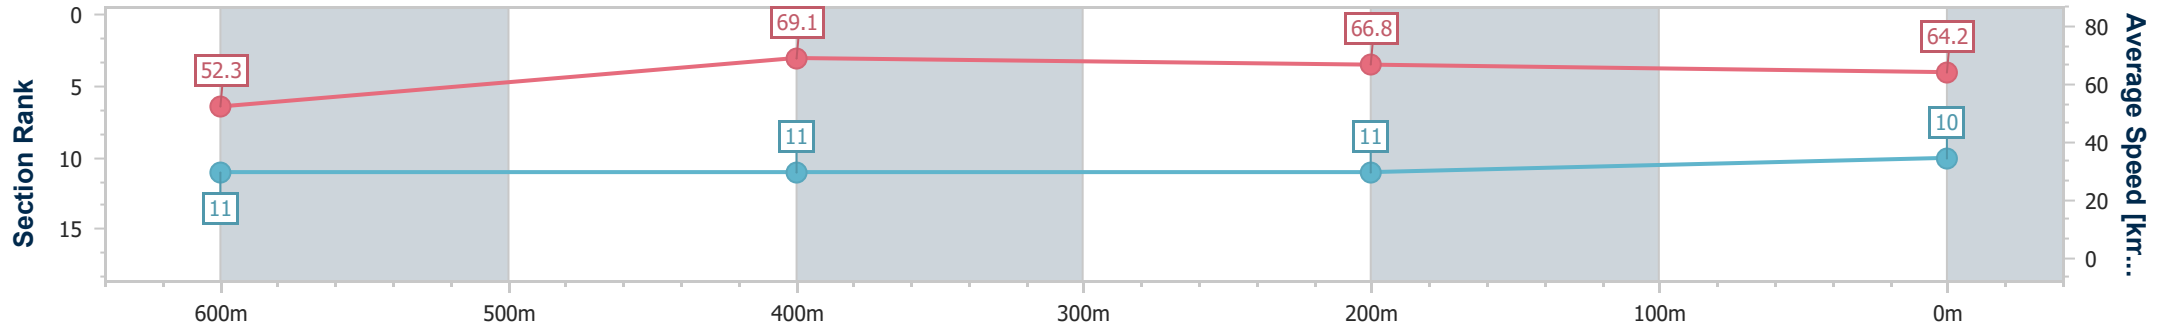

Horse/Jockey Name	The Bell Jar
Final Rank	10
Fastest Section Time (Section)	0:10.35 (600m)
Top Speed [km/h] (Section)	71.1 (600m)
Race State	Finished

Ipswich QLD Professional
Race 7: BARRIER REEF POOLS BENCHMARK 58 Handicap - 800m

21 December 2024 - 16:49

Track Rating: Good 3, Weather: Fine, Rail Position: +5m Entire

Section	Overall	600m	400m	200m
Section Times	0:46.06 [10] (0:13.79)	0:32.27 [11] (0:10.35)	0:21.92 [11] (0:10.70)	0:11.22 [11] (0:11.22)
Average Speed [km/h]	52.3	69.1	66.8	64.2
Top Speed [km/h]	70.6	71.1	68.4	66.5
Avg. Dist. to Rail [m]	0.9	1.7	1.5	0.3
Avg. Stride Freq. [Hz]	2.4	2.5	2.5	2.4
Avg. Stride Length [m]	6.1	7.7	7.5	7.5

- [ ] Ranking at each section and finish
- -.-.- No data available at this section
- NA No data available