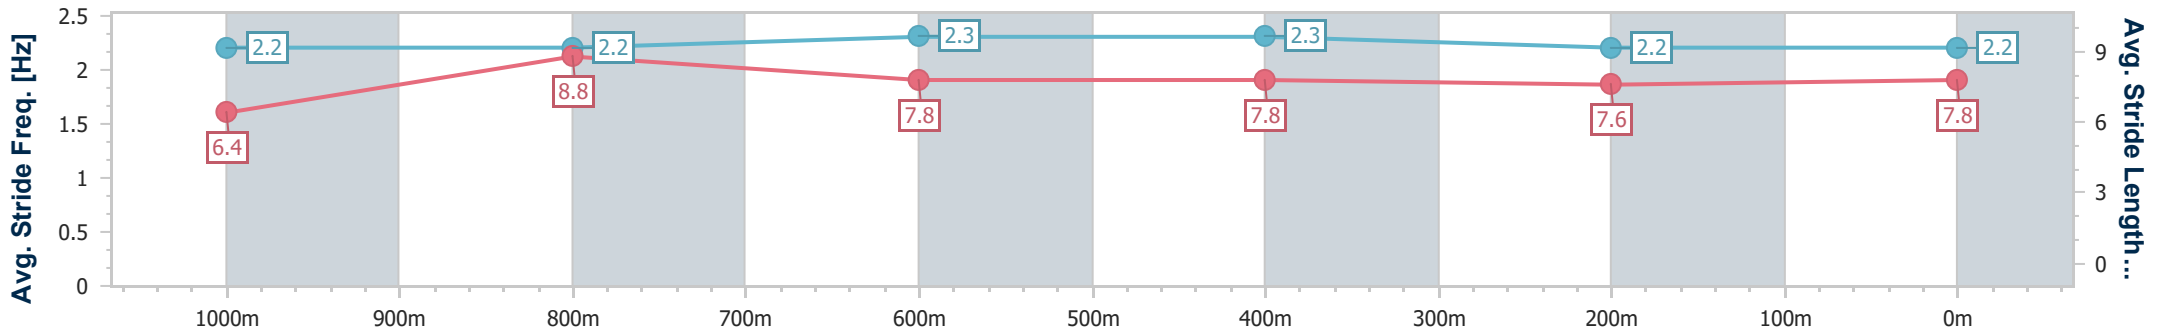

Ipswich QLD Professional

Race 4: GREAT NORTHERN Class 5 Handicap - 1200m

21 December 2024 - 14:55

Track Rating: Good 4, Weather: Fine, Rail Position: +5m Entire

Section	Overall	1000m	800m	600m	400m	200m
Section Times	1:10.26 [4] (0:14.33)	0:55.93 [7] (0:10.51)	0:45.42 [5] (0:10.89)	0:34.53 [6] (0:11.33)	0:23.20 [6] (0:11.64)	0:11.56 [5] (0:11.56)
Average Speed [km/h]	50.1	68.6	65.5	63.2	61.5	62.3
Top Speed [km/h]	69.6	70.2	66.9	64.0	63.6	63.9
Avg. Dist. to Rail [m]	3.5	0.7	2.0	2.1	1.2	1.9
Avg. Stride Freq. [Hz]	2.2	2.2	2.3	2.3	2.2	2.2
Avg. Stride Length [m]	6.4	8.8	7.8	7.8	7.6	7.8