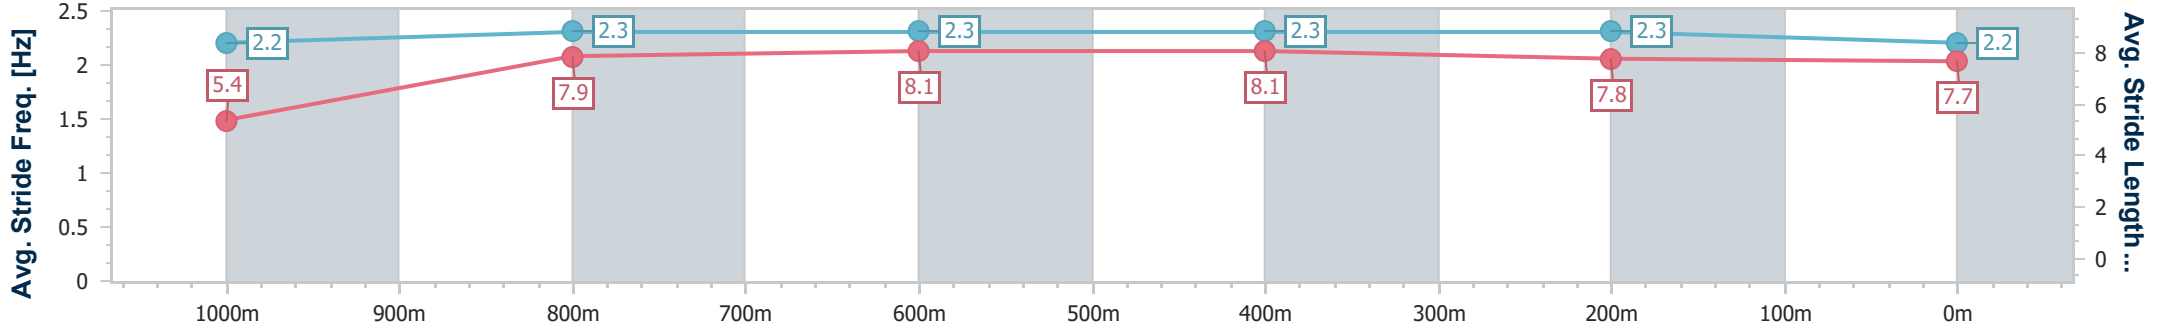

Horse/Jockey Name	Kemi Zabi
Final Rank	1
Fastest Section Time (Section)	0:08.72 (Overall)
Top Speed [km/h] (Section)	68.3 (800m)
Race State	Finished

Ipswich QLD Professional
Race 8: MERRY CHRISTMAS FROM ITC TEAM BENCHMARK 65
Handicap - 1100m

21 December 2024 - 17:24

Track Rating: Good 3, Weather: Fine, Rail Position: +5m Entire

Section	Overall	1000m	800m	600m	400m	200m
Section Times	1:03.91 [1] (0:08.72)	0:55.19 [6] (0:10.90)	0:44.29 [8] (0:10.66)	0:33.63 [7] (0:10.95)	0:22.68 [7] (0:11.18)	0:11.50 [4]
Average Speed [km/h]	41.3	66.5	67.5	65.7	64.6	62.7
Top Speed [km/h]	62.7	67.6	68.3	66.7	65.5	64.0
Avg. Dist. to Rail [m]	8.7	3.0	0.4	0.3	2.3	3.7
Avg. Stride Freq. [Hz]	2.2	2.3	2.3	2.3	2.3	2.2
Avg. Stride Length [m]	5.4	7.9	8.1	8.1	7.8	7.7

- [ ] Ranking at each section and finish
- -.-.- No data available at this section
- NA No data available