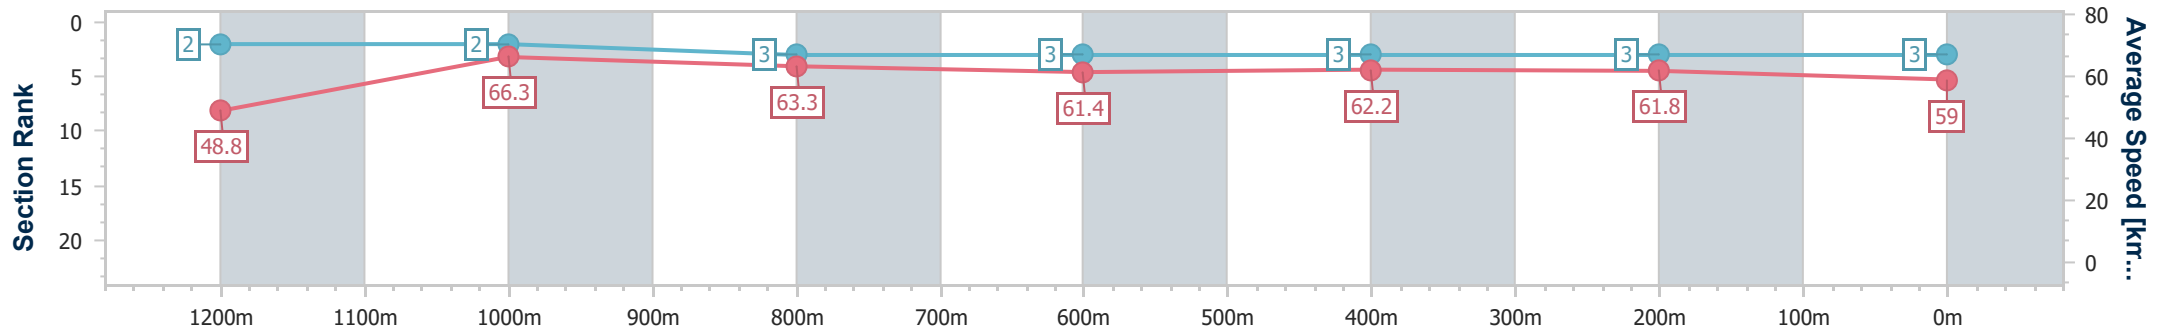

Ipswich QLD Professional

Race 6: SEVEN RATINGS BAND 0 - 58 Handicap - 1350m

21 December 2024 - 16:11

Track Rating: Good 3, Weather: Fine, Rail Position: +5m Entire

Section	Overall	1200m	1000m	800m	600m	400m	200m
Section Times	1:20.35 [3] (0:11.12)	1:09.23 [2] (0:10.82)	0:58.41 [2] (0:11.40)	0:47.01 [3] (0:11.63)	0:35.38 [3] (0:11.49)	0:23.89 [3] (0:11.72)	0:12.17 [3] (0:12.17)
Average Speed [km/h]	48.8	66.3	63.3	61.4	62.2	61.8	59.0
Top Speed [km/h]	66.9	67.0	65.8	62.4	62.8	63.1	61.6
Avg. Dist. to Rail [m]	1.1	0.6	0.2	1.3	1.6	2.1	6.7
Avg. Stride Freq. [Hz]	2.4	2.4	2.3	2.2	2.3	2.3	2.3
Avg. Stride Length [m]	5.7	7.6	7.7	7.6	7.5	7.4	7.2