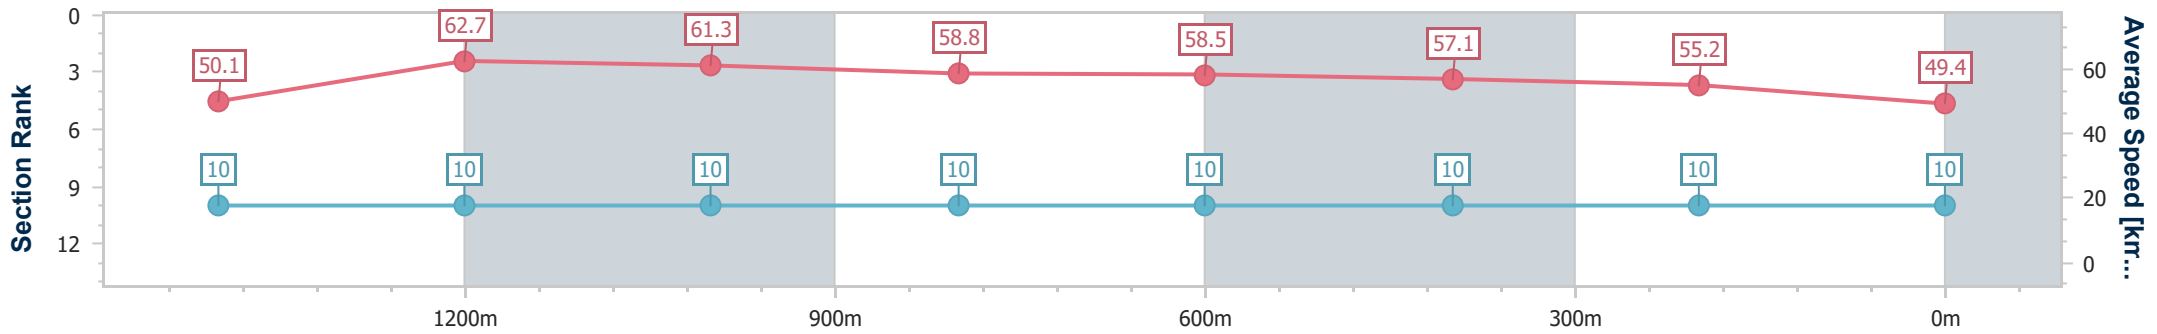

Ipswich QLD Professional

Race 2: IMPERIAL RACING Maiden Plate - 1690m

21 December 2024 - 13:39

Track Rating: Soft 5, Weather: Fine, Rail Position: +5m Entire

Section	Overall	1400m	1200m	1000m	800m	600m	400m	200m
Section Times	1:48.72 [10] (0:20.87)	1:27.85 [10] (0:11.46)	1:16.39 [10] (0:11.77)	1:04.62 [10] (0:12.25)	0:52.37 [10] (0:12.25)	0:40.12 [10] (0:12.55)	0:27.57 [10] (0:12.97)	0:14.60 [10] (0:14.60)
Average Speed [km/h]	50.1	62.7	61.3	58.8	58.5	57.1	55.2	49.4
Top Speed [km/h]	62.4	63.7	64.4	59.9	60.2	60.8	56.5	54.4
Avg. Dist. to Rail [m]	3.0	0.3	0.6	0.4	1.4	1.1	1.4	0.6
Avg. Stride Freq. [Hz]	2.3	2.5	2.4	2.4	2.4	2.4	2.3	2.2
Avg. Stride Length [m]	6.1	7.1	7.0	6.9	6.7	6.7	6.6	6.3