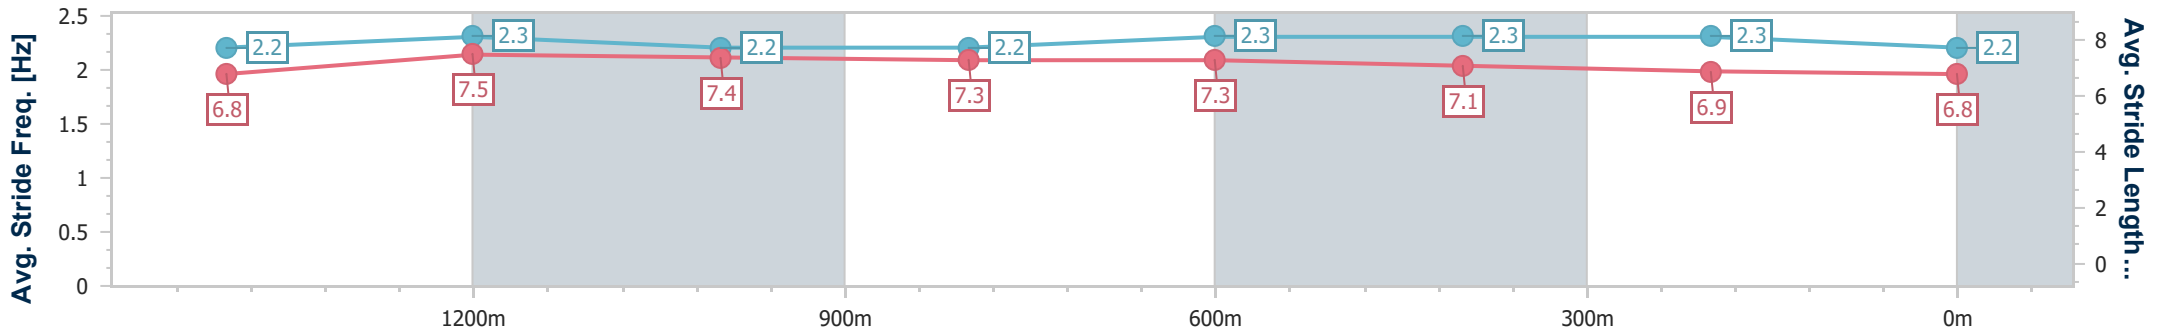

Ipswich QLD Professional

Race 3: RAY WHITE IPSWICH Class 1 Handicap - 1690m

21 December 2024 - 14:15

Track Rating: Good 4, Weather: Fine, Rail Position: +5m Entire

Section	Overall	1400m	1200m	1000m	800m	600m	400m	200m
Section Times	1:46.20 [13] (0:19.27)	1:26.93 [2] (0:11.75)	1:15.18 [2] (0:12.22)	1:02.96 [1] (0:12.37)	0:50.59 [1] (0:12.11)	0:38.48 [1] (0:12.30)	0:26.18 [5] (0:12.81)	0:13.37 [13] (0:13.37)
Average Speed [km/h]	54.2	61.3	58.9	58.2	59.4	58.3	56.3	53.8
Top Speed [km/h]	65.2	62.8	59.8	59.0	59.6	59.2	57.4	55.4
Avg. Dist. to Rail [m]	5.5	0.4	0.2	0.3	0.7	0.7	0.5	1.2
Avg. Stride Freq. [Hz]	2.2	2.3	2.2	2.2	2.3	2.3	2.3	2.2
Avg. Stride Length [m]	6.8	7.5	7.4	7.3	7.3	7.1	6.9	6.8