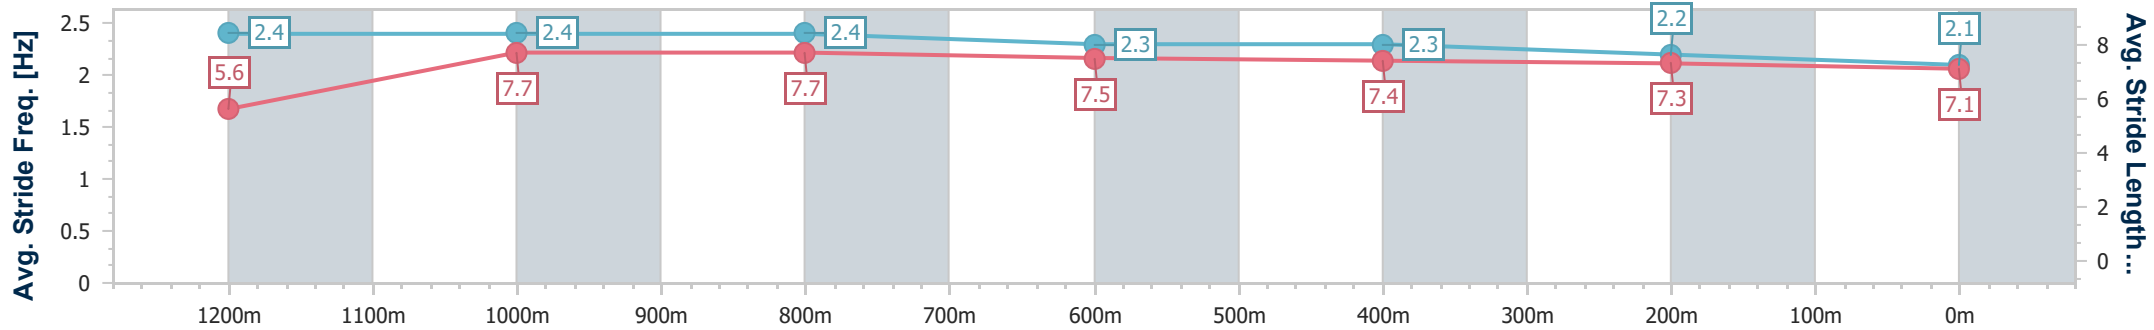

Ipswich QLD Professional

Race 5: TAB Maiden Plate - 1350m

21 December 2024 - 15:31

Track Rating: Good 4, Weather: Fine, Rail Position: +5m Entire

Section	Overall	1200m	1000m	800m	600m	400m	200m
Section Times	1:22.57 [10] (0:11.16)	1:11.41 [1] (0:10.72)	1:00.69 [1] (0:10.99)	0:49.70 [1] (0:11.71)	0:37.99 [2] (0:12.03)	0:25.96 [4] (0:12.71)	0:13.25 [8] (0:13.25)
Average Speed [km/h]	48.6	67.4	65.6	61.7	60.2	57.1	54.3
Top Speed [km/h]	65.6	68.7	67.5	63.3	61.8	58.8	57.0
Avg. Dist. to Rail [m]	7.0	3.5	2.0	1.0	0.8	2.5	2.8
Avg. Stride Freq. [Hz]	2.4	2.4	2.4	2.3	2.3	2.2	2.1
Avg. Stride Length [m]	5.6	7.7	7.7	7.5	7.4	7.3	7.1