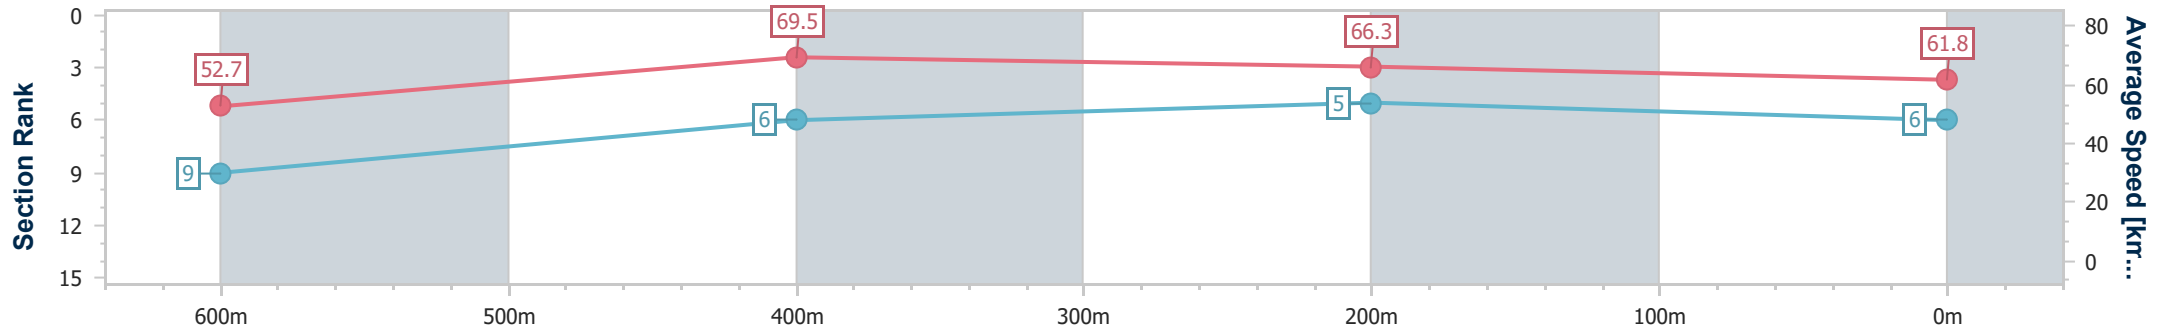

Horse/Jockey Name	Sandy Grip
Final Rank	6
Fastest Section Time (Section)	0:10.44 (600m)
Top Speed [km/h] (Section)	70.9 (600m)
Race State	Finished

Ipswich QLD Professional
Race 1: VALE BARRY HINTON QTIS Three-Year-Old Maiden
Handicap - 800m

21 December 2024 - 13:04

Track Rating: Soft 5, Weather: Fine, Rail Position: +5m Entire

Section	Overall	600m	400m	200m
Section Times	0:46.73 [6] (0:13.68)	0:33.05 [9] (0:10.44)	0:22.61 [6] (0:10.98)	0:11.63 [5] (0:11.63)
Average Speed [km/h]	52.7	69.5	66.3	61.8
Top Speed [km/h]	69.4	70.9	68.9	64.6
Avg. Dist. to Rail [m]	10.0	3.2	3.0	5.9
Avg. Stride Freq. [Hz]	2.5	2.6	2.6	2.5
Avg. Stride Length [m]	6.0	7.4	7.2	6.9

- [ ] Ranking at each section and finish
- -.-.- No data available at this section
- NA No data available