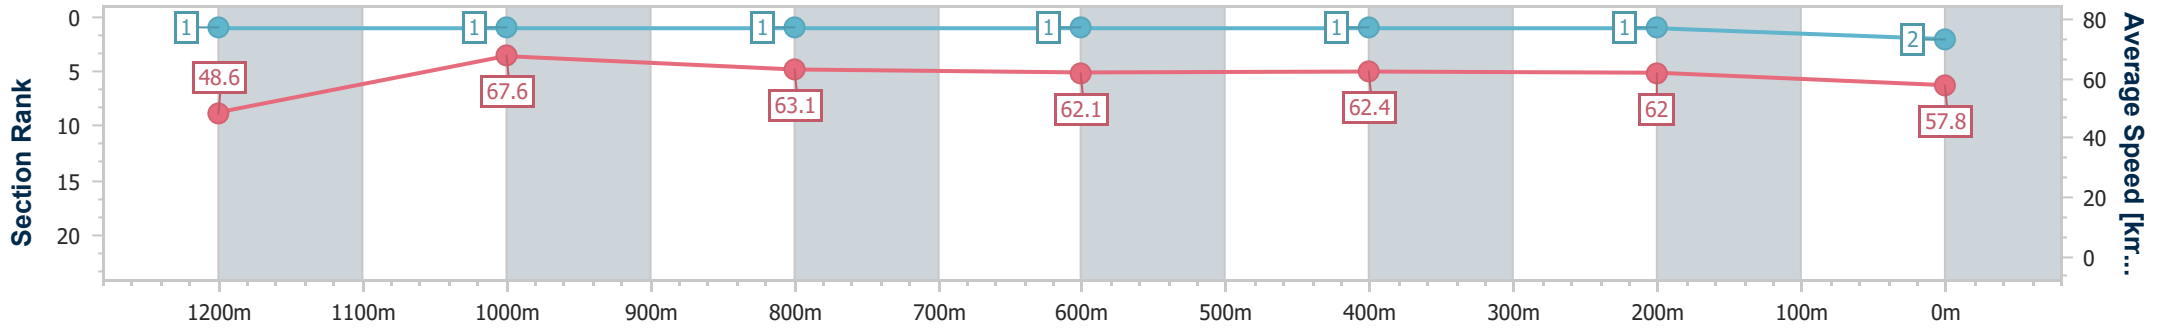

Ipswich QLD Professional

Race 6: SEVEN RATINGS BAND 0 - 58 Handicap - 1350m

21 December 2024 - 16:11

Track Rating: Good 3, Weather: Fine, Rail Position: +5m Entire

Section	Overall	1200m	1000m	800m	600m	400m	200m
Section Times	1:20.21 [2] (0:11.07)	1:09.14 [1] (0:10.68)	0:58.46 [1] (0:11.37)	0:47.09 [1] (0:11.57)	0:35.52 [1] (0:11.44)	0:24.08 [1] (0:11.62)	0:12.46 [1] (0:12.46)
Average Speed [km/h]	48.6	67.6	63.1	62.1	62.4	62.0	57.8
Top Speed [km/h]	66.8	69.4	65.7	62.3	63.5	63.2	60.4
Avg. Dist. to Rail [m]	4.9	1.5	0.5	1.6	1.5	0.7	3.2
Avg. Stride Freq. [Hz]	2.3	2.4	2.3	2.3	2.3	2.4	2.3
Avg. Stride Length [m]	6.1	7.7	7.6	7.6	7.4	7.2	6.9