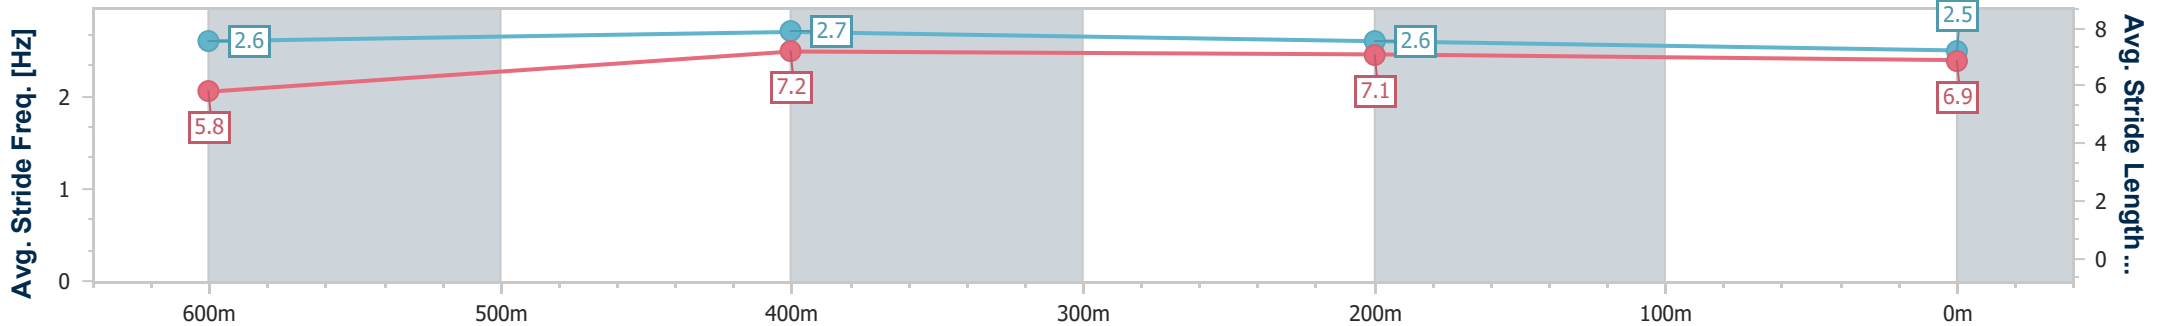

Horse/Jockey Name	Charlotte's Here
Final Rank	2
Fastest Section Time (Section)	0:10.28 (600m)
Top Speed [km/h] (Section)	71.1 (Overall)
Race State	Finished

Ipswich QLD Professional
Race 1: VALE BARRY HINTON QTIS Three-Year-Old Maiden Handicap - 800m

21 December 2024 - 13:04

Track Rating: Soft 5, Weather: Fine, Rail Position: +5m Entire

Section	Overall	600m	400m	200m
Section Times	0:45.94 [2] (0:13.42)	0:32.52 [1] (0:10.28)	0:22.24 [2] (0:10.76)	0:11.48 [2] (0:11.48)
Average Speed [km/h]	53.6	69.9	66.6	62.6
Top Speed [km/h]	71.1	71.0	67.8	64.7
Avg. Dist. to Rail [m]	4.2	1.2	0.7	0.5
Avg. Stride Freq. [Hz]	2.6	2.7	2.6	2.5
Avg. Stride Length [m]	5.8	7.2	7.1	6.9

- [ ] Ranking at each section and finish
- -.-.- No data available at this section
- NA No data available