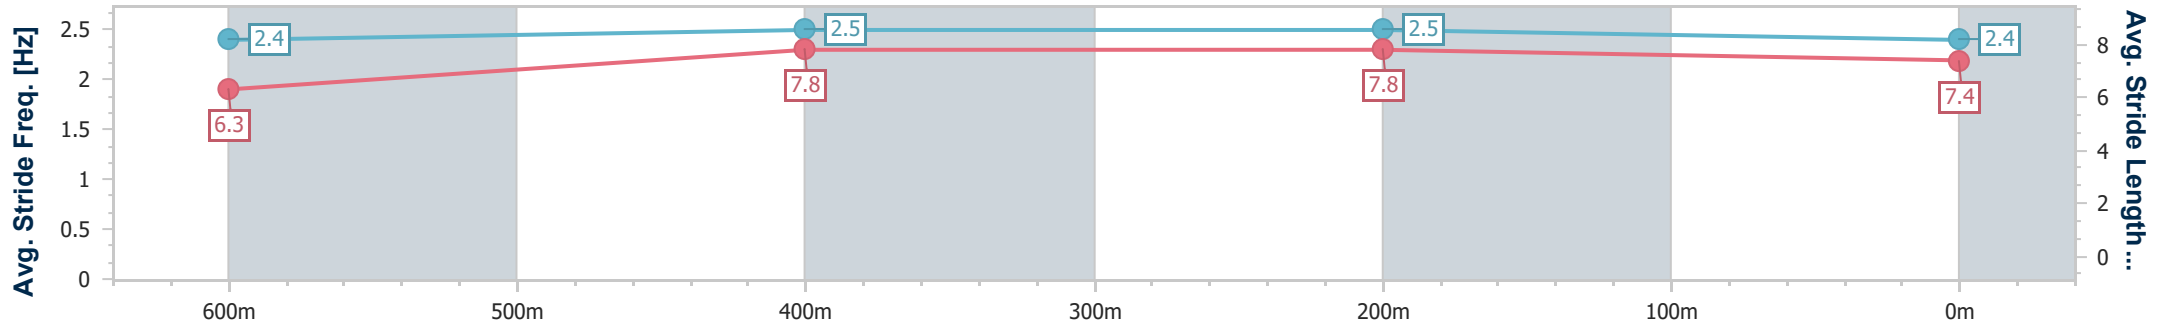

Ipswich QLD Professional
Race 7: BARRIER REEF POOLS BENCHMARK 58 Handicap - 800m

21 December 2024 - 16:49

Track Rating: Good 3, Weather: Fine, Rail Position: +5m Entire

Section	Overall	600m	400m	200m
Section Times	0:45.30 [2] (0:13.21)	0:32.09 [2] (0:10.15)	0:21.94 [3] (0:10.58)	0:11.36 [3] (0:11.36)
Average Speed [km/h]	54.7	71.0	68.2	63.3
Top Speed [km/h]	72.2	71.9	69.9	66.4
Avg. Dist. to Rail [m]	3.3	0.5	0.9	1.9
Avg. Stride Freq. [Hz]	2.4	2.5	2.5	2.4
Avg. Stride Length [m]	6.3	7.8	7.8	7.4