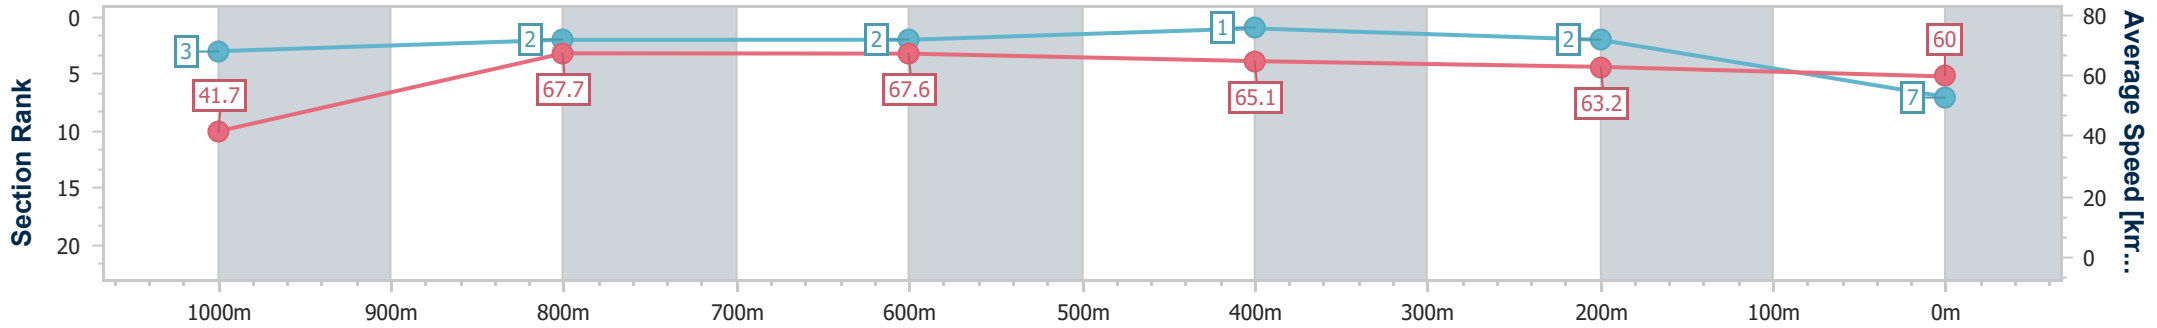

Ipswich QLD Professional
 Race 8: MERRY CHRISTMAS FROM ITC TEAM BENCHMARK 65
 Handicap - 1100m

21 December 2024 - 17:24

Track Rating: Good 3, Weather: Fine, Rail Position: +5m Entire

Section	Overall	1000m	800m	600m	400m	200m
Section Times	1:04.16 [7] (0:08.61)	0:55.55 [3] (0:10.60)	0:44.95 [2] (0:10.58)	0:34.37 [2] (0:10.99)	0:23.38 [1] (0:11.39)	0:11.99 [2] (0:11.99)
Average Speed [km/h]	41.7	67.7	67.6	65.1	63.2	60.0
Top Speed [km/h]	65.5	68.8	68.6	66.3	64.2	62.4
Avg. Dist. to Rail [m]	2.6	1.1	2.2	1.8	0.5	0.5
Avg. Stride Freq. [Hz]	2.4	2.6	2.6	2.5	2.5	2.4
Avg. Stride Length [m]	5.0	7.2	7.3	7.2	7.1	7.0