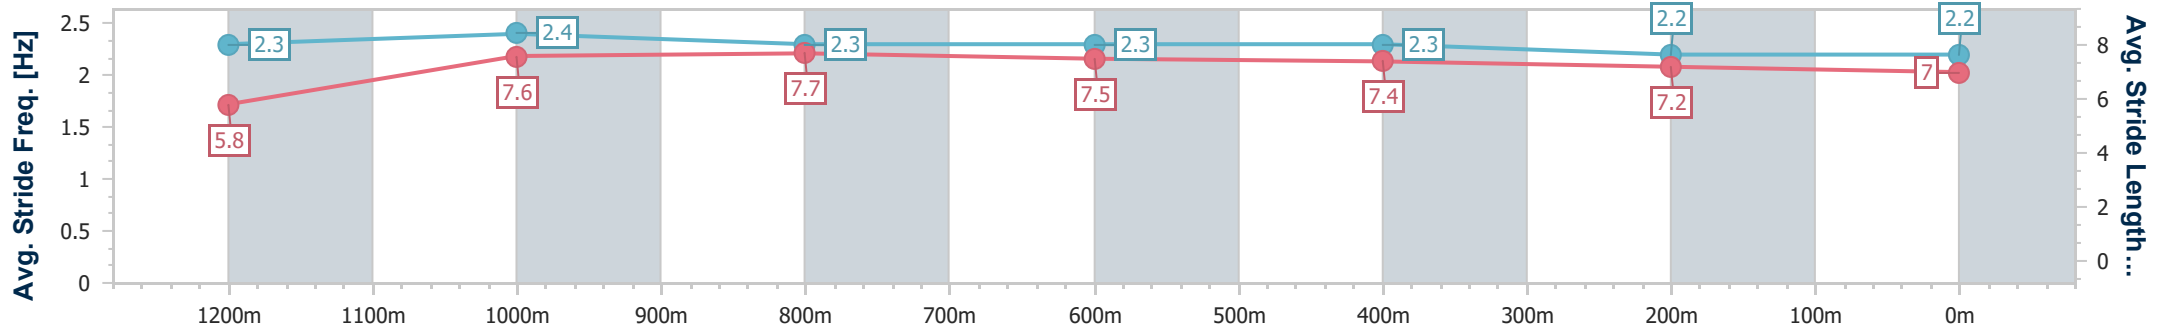

Ipswich QLD Professional

Race 5: TAB Maiden Plate - 1350m

21 December 2024 - 15:31

Track Rating: Good 4, Weather: Fine, Rail Position: +5m Entire

Section	Overall	1200m	1000m	800m	600m	400m	200m
Section Times	1:22.87 [11] (0:11.43)	1:11.44 [6] (0:10.92)	1:00.52 [8] (0:11.25)	0:49.27 [9] (0:11.79)	0:37.48 [10] (0:11.87)	0:25.61 [12] (0:12.44)	0:13.17 [12] (0:13.17)
Average Speed [km/h]	47.2	66.2	64.3	61.2	61.1	58.3	54.6
Top Speed [km/h]	66.0	67.6	66.3	62.4	62.7	60.1	58.2
Avg. Dist. to Rail [m]	2.9	2.3	1.6	0.8	1.8	2.2	2.2
Avg. Stride Freq. [Hz]	2.3	2.4	2.3	2.3	2.3	2.2	2.2
Avg. Stride Length [m]	5.8	7.6	7.7	7.5	7.4	7.2	7.0