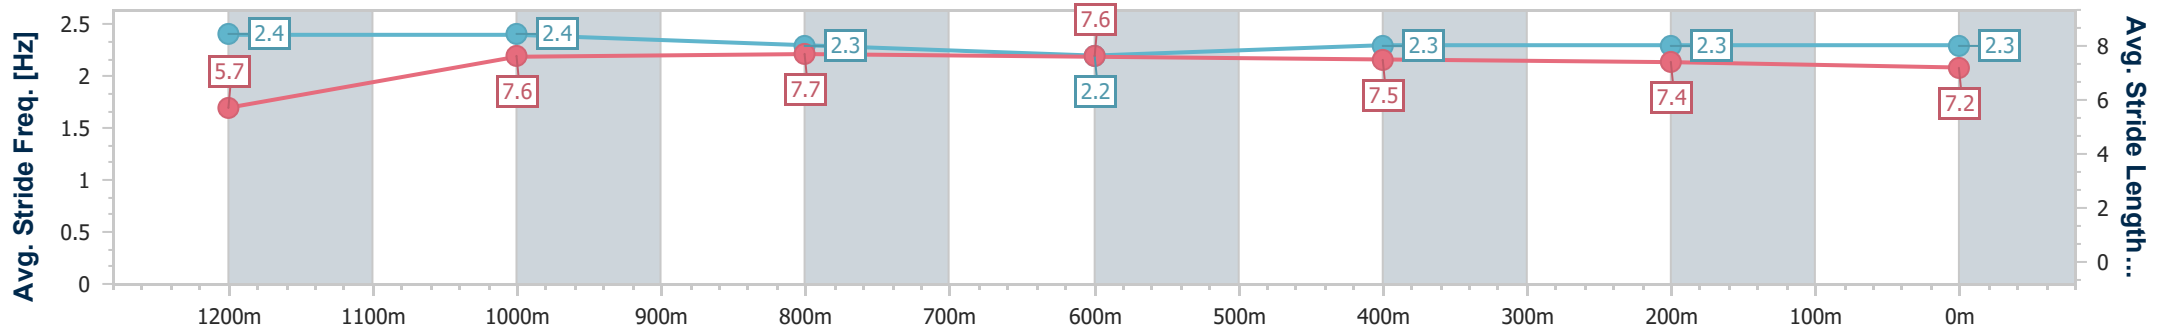

Ipswich QLD Professional

Race 6: SEVEN RATINGS BAND 0 - 58 Handicap - 1350m

21 December 2024 - 16:11

Track Rating: Good 3, Weather: Fine, Rail Position: +5m Entire

Section	Overall	1200m	1000m	800m	600m	400m	200m
Section Times	1:20.35 [3] (0:11.12)	1:09.23 [2] (0:10.82)	0:58.41 [2] (0:11.40)	0:47.01 [3] (0:11.63)	0:35.38 [3] (0:11.49)	0:23.89 [3] (0:11.72)	0:12.17 [3] (0:12.17)
Average Speed [km/h]	48.8	66.3	63.3	61.4	62.2	61.8	59.0
Top Speed [km/h]	66.9	67.0	65.8	62.4	62.8	63.1	61.6
Avg. Dist. to Rail [m]	1.1	0.6	0.2	1.3	1.6	2.1	6.7
Avg. Stride Freq. [Hz]	2.4	2.4	2.3	2.2	2.3	2.3	2.3
Avg. Stride Length [m]	5.7	7.6	7.7	7.6	7.5	7.4	7.2