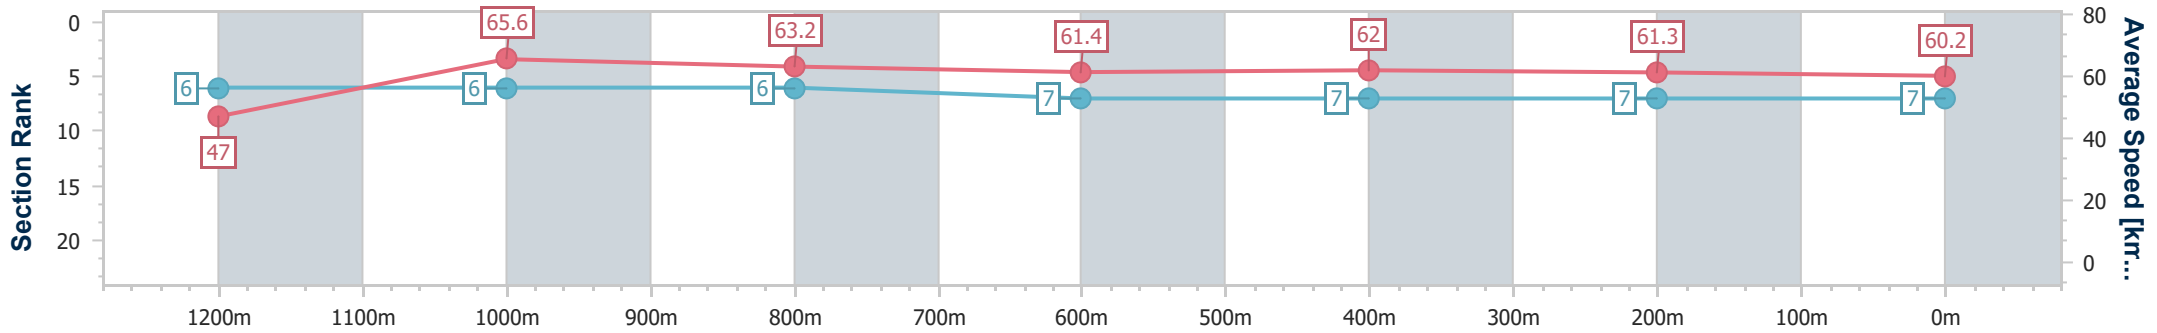

Ipswich QLD Professional

Race 6: SEVEN RATINGS BAND 0 - 58 Handicap - 1350m

21 December 2024 - 16:11

Track Rating: Good 3, Weather: Fine, Rail Position: +5m Entire

Section	Overall	1200m	1000m	800m	600m	400m	200m
Section Times	1:20.80 [7] (0:11.54)	1:09.26 [6] (0:10.96)	0:58.30 [6] (0:11.36)	0:46.94 [6] (0:11.69)	0:35.25 [7] (0:11.59)	0:23.66 [7] (0:11.71)	0:11.95 [7] (0:11.95)
Average Speed [km/h]	47.0	65.6	63.2	61.4	62.0	61.3	60.2
Top Speed [km/h]	64.4	66.8	65.9	62.2	63.3	62.0	61.6
Avg. Dist. to Rail [m]	0.4	0.4	0.5	1.1	0.7	0.2	0.4
Avg. Stride Freq. [Hz]	2.3	2.4	2.3	2.3	2.3	2.4	2.3
Avg. Stride Length [m]	5.7	7.7	7.6	7.4	7.3	7.0	7.2