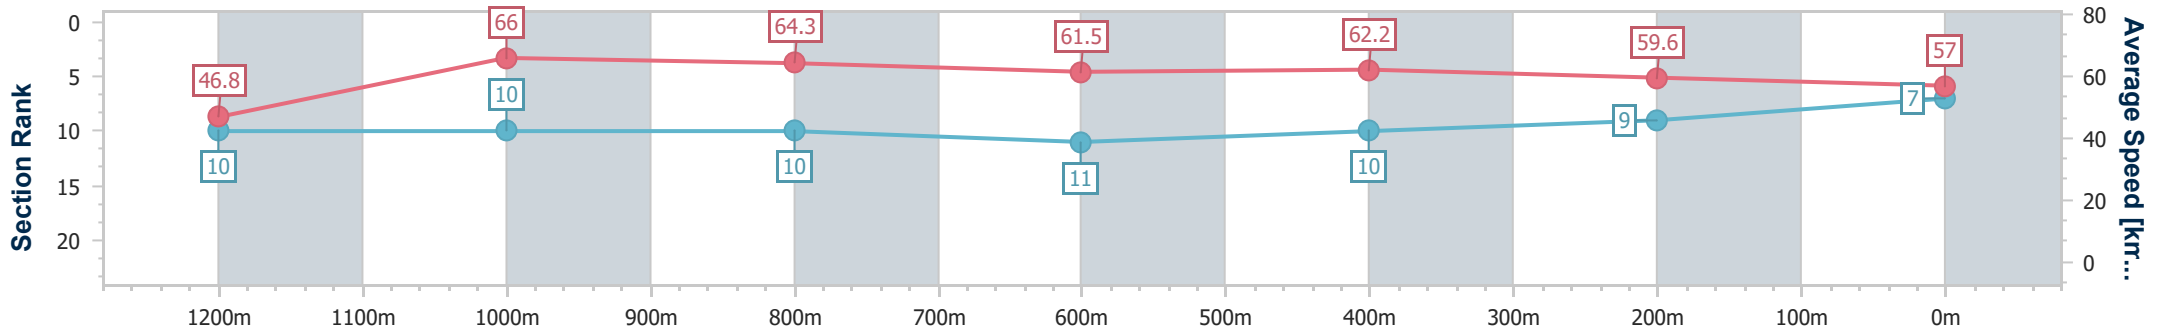

Ipswich QLD Professional

Race 5: TAB Maiden Plate - 1350m

21 December 2024 - 15:31

Track Rating: Good 4, Weather: Fine, Rail Position: +5m Entire

Section	Overall	1200m	1000m	800m	600m	400m	200m
Section Times	1:22.00 [7] (0:11.54)	1:10.46 [10] (0:10.94)	0:59.52 [10] (0:11.24)	0:48.28 [10] (0:11.71)	0:36.57 [11] (0:11.72)	0:24.85 [10] (0:12.20)	0:12.65 [9] (0:12.65)
Average Speed [km/h]	46.8	66.0	64.3	61.5	62.2	59.6	57.0
Top Speed [km/h]	64.3	67.1	66.0	62.7	63.9	61.2	59.6
Avg. Dist. to Rail [m]	1.2	1.0	0.9	1.1	2.3	4.7	6.4
Avg. Stride Freq. [Hz]	2.3	2.4	2.3	2.3	2.3	2.3	2.2
Avg. Stride Length [m]	5.6	7.7	7.8	7.5	7.4	7.1	7.1