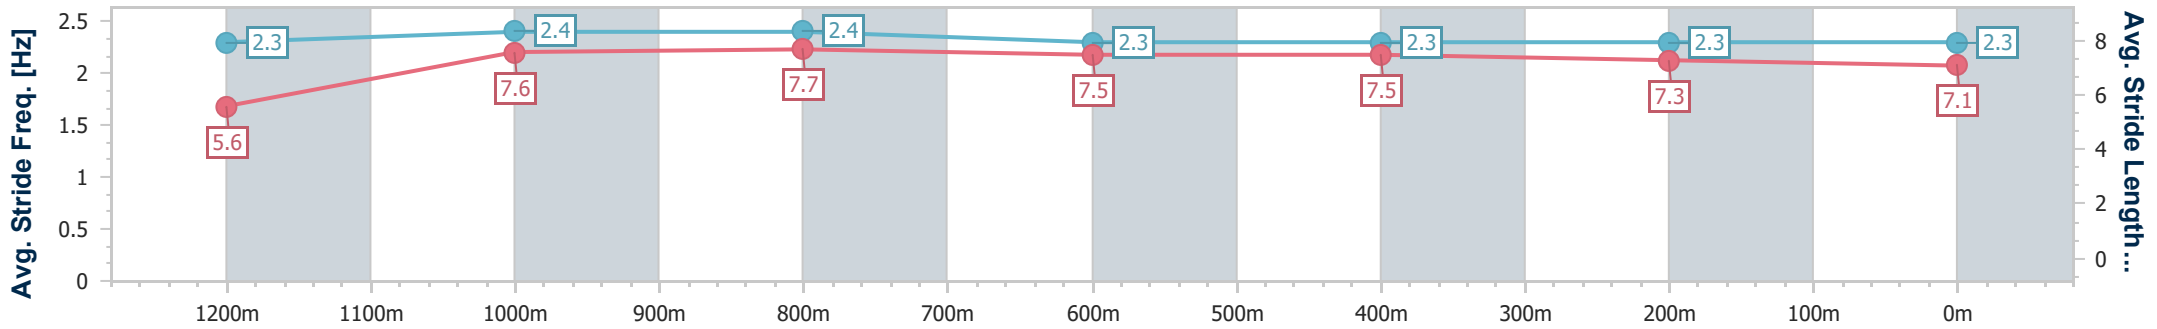

Ipswich QLD Professional

Race 5: TAB Maiden Plate - 1350m

21 December 2024 - 15:31

Track Rating: Good 4, Weather: Fine, Rail Position: +5m Entire

Section	Overall	1200m	1000m	800m	600m	400m	200m
Section Times	1:21.79 [6] (0:11.90)	1:09.89 [12] (0:10.90)	0:58.99 [12] (0:11.08)	0:47.91 [12] (0:11.65)	0:36.26 [12] (0:11.69)	0:24.57 [11] (0:12.08)	0:12.49 [7] (0:12.49)
Average Speed [km/h]	45.5	66.2	65.3	62.2	62.4	61.0	57.5
Top Speed [km/h]	63.1	68.3	67.3	63.5	64.2	62.4	59.9
Avg. Dist. to Rail [m]	6.4	2.5	1.6	1.9	2.9	6.4	8.9
Avg. Stride Freq. [Hz]	2.3	2.4	2.4	2.3	2.3	2.3	2.3
Avg. Stride Length [m]	5.6	7.6	7.7	7.5	7.5	7.3	7.1