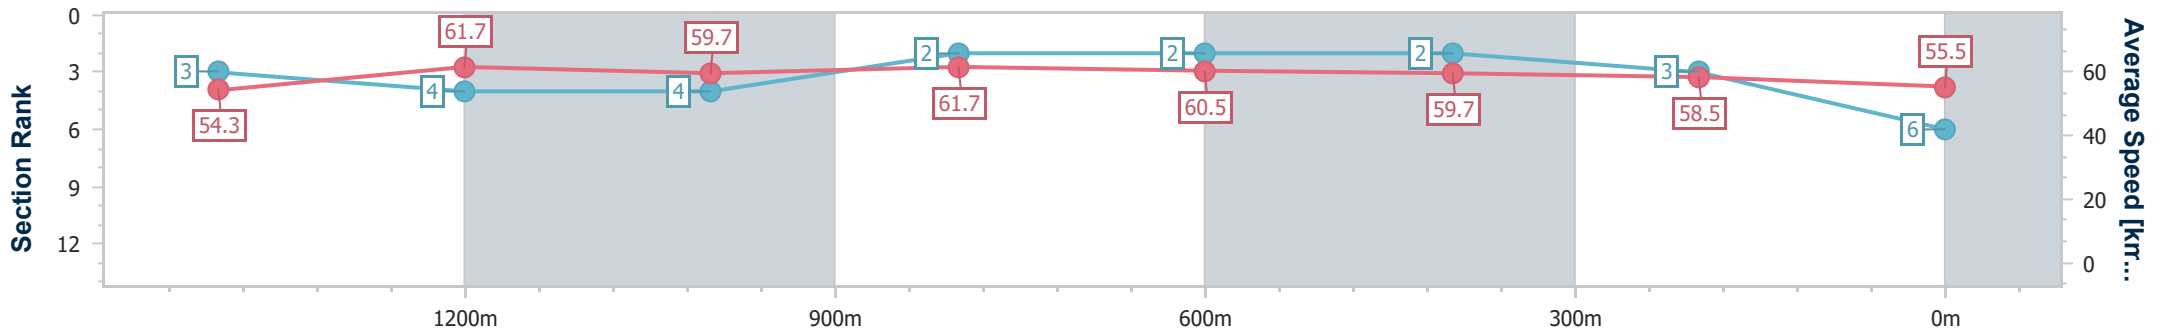

Ipswich QLD Professional

Race 2: IMPERIAL RACING Maiden Plate - 1690m

21 December 2024 - 13:39

Track Rating: Soft 5, Weather: Fine, Rail Position: +5m Entire

Section	Overall	1400m	1200m	1000m	800m	600m	400m	200m
Section Times	1:44.23 [6] (0:19.28)	1:24.95 [3] (0:11.72)	1:13.23 [4] (0:12.12)	1:01.11 [4] (0:11.74)	0:49.37 [2] (0:11.97)	0:37.40 [2] (0:12.07)	0:25.33 [2] (0:12.33)	0:13.00 [3] (0:13.00)
Average Speed [km/h]	54.3	61.7	59.7	61.7	60.5	59.7	58.5	55.5
Top Speed [km/h]	64.6	63.5	61.1	61.9	61.5	61.1	59.3	57.4
Avg. Dist. to Rail [m]	4.2	1.0	1.9	1.9	1.3	1.0	0.3	1.9
Avg. Stride Freq. [Hz]	2.4	2.4	2.3	2.4	2.3	2.4	2.4	2.3
Avg. Stride Length [m]	6.3	7.2	7.1	7.3	7.2	7.0	6.9	6.7