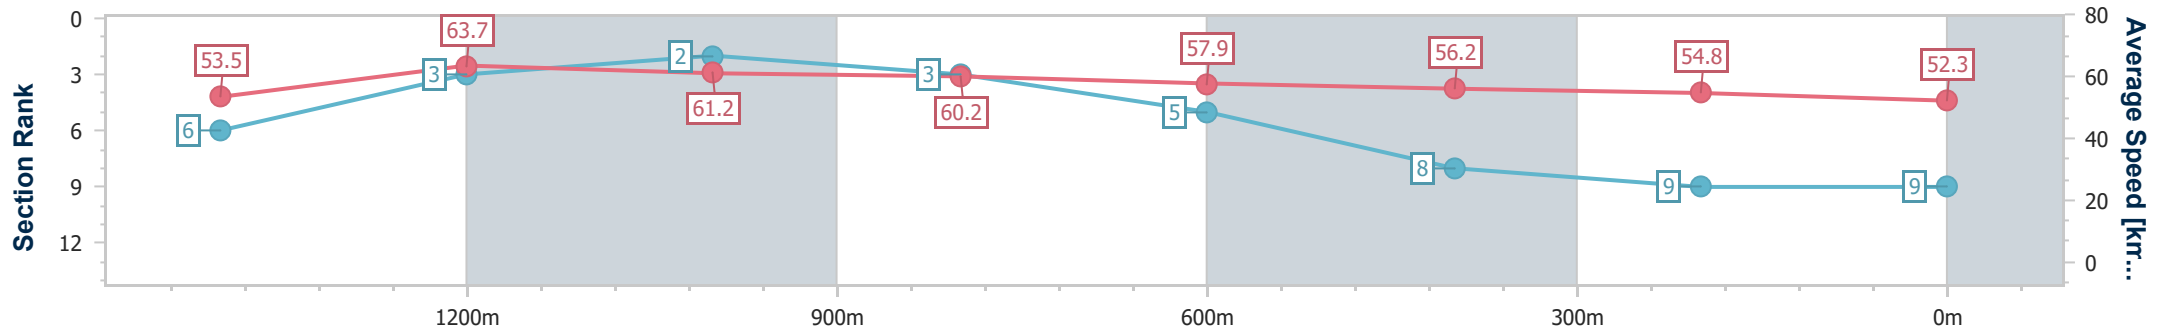

Ipswich QLD Professional

Race 2: IMPERIAL RACING Maiden Plate - 1690m

21 December 2024 - 13:39

Track Rating: Soft 5, Weather: Fine, Rail Position: +5m Entire

Section	Overall	1400m	1200m	1000m	800m	600m	400m	200m
Section Times	1:46.61 [9] (0:19.59)	1:27.02 [6] (0:11.40)	1:15.62 [3] (0:11.89)	1:03.73 [2] (0:11.99)	0:51.74 [3] (0:12.32)	0:39.42 [5] (0:12.61)	0:26.81 [8] (0:13.00)	0:13.81 [9] (0:13.81)
Average Speed [km/h]	53.5	63.7	61.2	60.2	57.9	56.2	54.8	52.3
Top Speed [km/h]	65.7	65.1	62.6	60.5	59.7	58.2	55.5	54.4
Avg. Dist. to Rail [m]	4.5	2.8	2.4	1.3	2.2	3.7	1.9	0.6
Avg. Stride Freq. [Hz]	---	---	---	---	---	---	---	---
Avg. Stride Length [m]	---	---	---	---	---	---	---	---