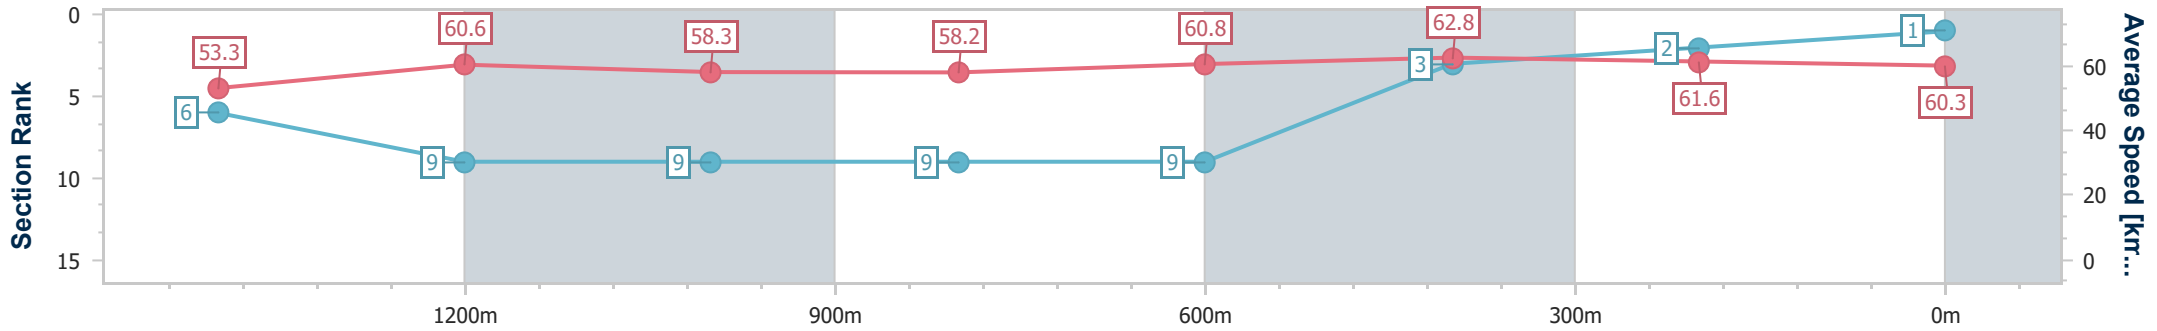

Horse/Jockey Name	Lonegry
Final Rank	1
Fastest Section Time (Section)	0:11.59 (600m)
Top Speed [km/h] (Section)	64.2 (Overall)
Race State	Finished

Ipswich QLD Professional

Race 3: RAY WHITE IPSWICH Class 1 Handicap - 1690m

21 December 2024 - 14:15

Track Rating: Good 4, Weather: Fine, Rail Position: +5m Entire

Section	Overall	1400m	1200m	1000m	800m	600m	400m	200m
Section Times	1:43.74 [1] (0:19.64)	1:24.10 [6] (0:11.96)	1:12.14 [9] (0:12.43)	0:59.71 [9] (0:12.40)	0:47.31 [9] (0:11.87)	0:35.44 [9] (0:11.59)	0:23.85 [3] (0:11.85)	0:12.00 [2] (0:12.00)
Average Speed [km/h]	53.3	60.6	58.3	58.2	60.8	62.8	61.6	60.3
Top Speed [km/h]	64.2	63.3	59.5	60.1	61.5	63.8	62.4	61.0
Avg. Dist. to Rail [m]	6.0	2.1	1.4	0.9	0.9	2.3	3.9	5.9
Avg. Stride Freq. [Hz]	2.3	2.3	2.3	2.3	2.3	2.3	2.3	2.3
Avg. Stride Length [m]	6.5	7.2	7.1	7.2	7.4	7.4	7.4	7.4

- [ ] Ranking at each section and finish
- -.-.- No data available at this section
- NA No data available