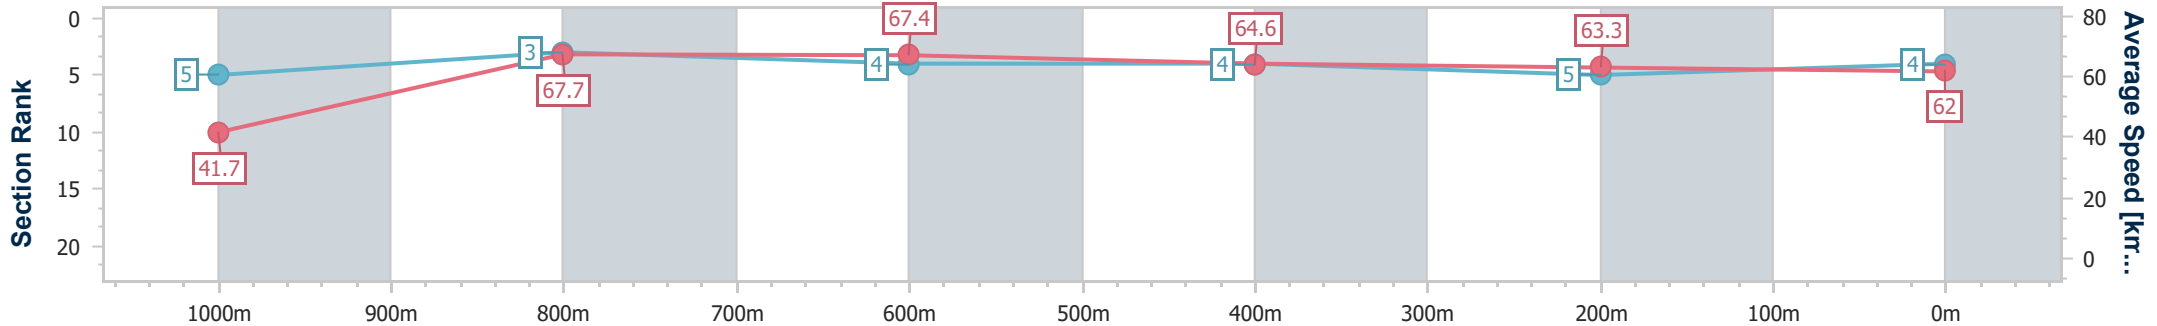

Horse/Jockey Name	Good Times Again
Final Rank	4
Fastest Section Time (Section)	0:08.65 (Overall)
Top Speed [km/h] (Section)	68.7 (1000m)
Race State	Finished

Ipswich QLD Professional
Race 8: MERRY CHRISTMAS FROM ITC TEAM BENCHMARK 65
Handicap - 1100m

21 December 2024 - 17:24

Track Rating: Good 3, Weather: Fine, Rail Position: +5m Entire

Section	Overall	1000m	800m	600m	400m	200m
Section Times	1:04.10 [4] (0:08.65)	0:55.45 [5] (0:10.66)	0:44.79 [3] (0:10.66)	0:34.13 [4] (0:11.06)	0:23.07 [4] (0:11.44)	0:11.63 [5] (0:11.63)
Average Speed [km/h]	41.7	67.7	67.4	64.6	63.3	62.0
Top Speed [km/h]	64.5	68.7	68.5	66.0	64.2	64.2
Avg. Dist. to Rail [m]	4.3	0.5	0.5	0.7	1.7	3.3
Avg. Stride Freq. [Hz]	2.3	2.5	2.5	2.4	2.4	2.3
Avg. Stride Length [m]	5.3	7.6	7.6	7.5	7.4	7.3

- [ ] Ranking at each section and finish
- -.-.-.- No data available at this section
- NA No data available