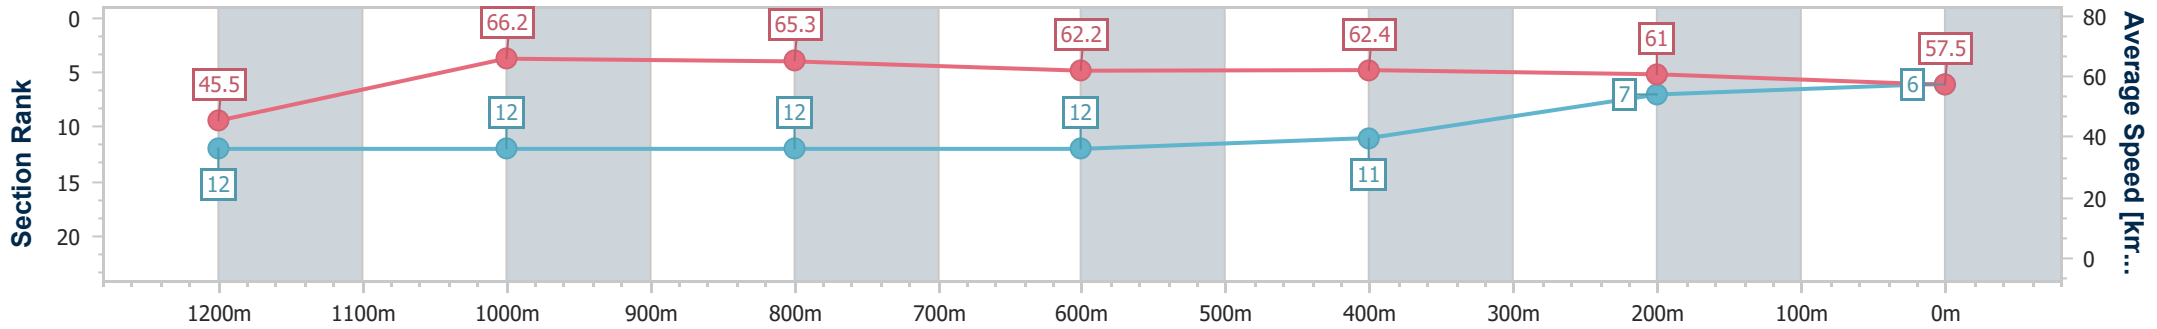

Ipswich QLD Professional

Race 5: TAB Maiden Plate - 1350m

21 December 2024 - 15:31

Track Rating: Good 4, Weather: Fine, Rail Position: +5m Entire

Section	Overall	1200m	1000m	800m	600m	400m	200m
Section Times	1:21.79 [6] (0:11.90)	1:09.89 [12] (0:10.90)	0:58.99 [12] (0:11.08)	0:47.91 [12] (0:11.65)	0:36.26 [12] (0:11.69)	0:24.57 [11] (0:12.08)	0:12.49 [7] (0:12.49)
Average Speed [km/h]	45.5	66.2	65.3	62.2	62.4	61.0	57.5
Top Speed [km/h]	63.1	68.3	67.3	63.5	64.2	62.4	59.9
Avg. Dist. to Rail [m]	6.4	2.5	1.6	1.9	2.9	6.4	8.9
Avg. Stride Freq. [Hz]	2.3	2.4	2.4	2.3	2.3	2.3	2.3
Avg. Stride Length [m]	5.6	7.6	7.7	7.5	7.5	7.3	7.1