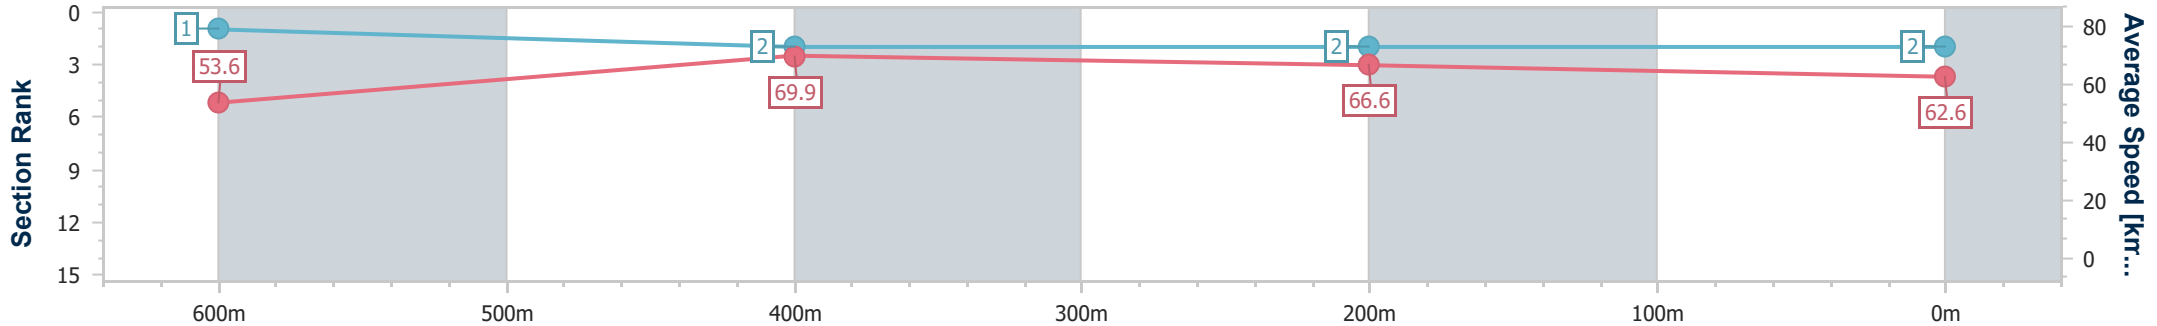

Horse/Jockey Name	Charlotte's Here
Final Rank	2
Fastest Section Time (Section)	0:10.28 (600m)
Top Speed [km/h] (Section)	71.1 (Overall)
Race State	Finished

Ipswich QLD Professional
Race 1: VALE BARRY HINTON QTIS Three-Year-Old Maiden Handicap - 800m

21 December 2024 - 13:04

Track Rating: Soft 5, Weather: Fine, Rail Position: +5m Entire

Section	Overall	600m	400m	200m
Section Times	0:45.94 [2] (0:13.42)	0:32.52 [1] (0:10.28)	0:22.24 [2] (0:10.76)	0:11.48 [2] (0:11.48)
Average Speed [km/h]	53.6	69.9	66.6	62.6
Top Speed [km/h]	71.1	71.0	67.8	64.7
Avg. Dist. to Rail [m]	4.2	1.2	0.7	0.5
Avg. Stride Freq. [Hz]	2.6	2.7	2.6	2.5
Avg. Stride Length [m]	5.8	7.2	7.1	6.9

- [ ] Ranking at each section and finish
- -.-.- No data available at this section
- NA No data available