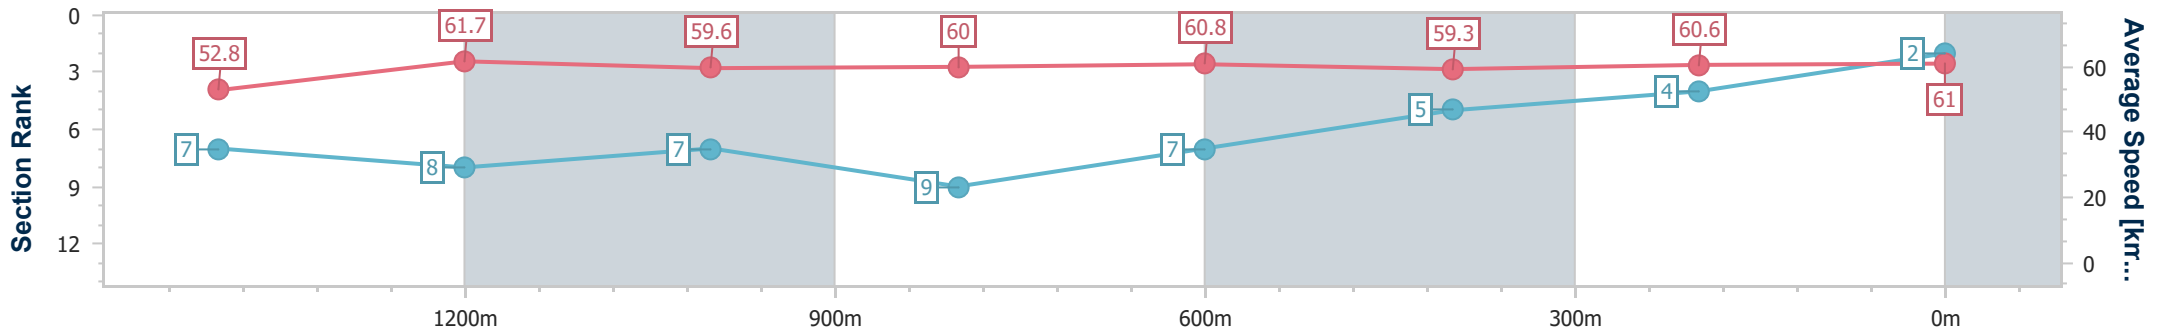

Ipswich QLD Professional

Race 2: IMPERIAL RACING Maiden Plate - 1690m

21 December 2024 - 13:39

Track Rating: Soft 5, Weather: Fine, Rail Position: +5m Entire

Section	Overall	1400m	1200m	1000m	800m	600m	400m	200m
Section Times	1:43.26 [2] (0:19.78)	1:23.48 [7] (0:11.67)	1:11.81 [8] (0:12.11)	0:59.70 [7] (0:11.95)	0:47.75 [9] (0:11.83)	0:35.92 [7] (0:12.16)	0:23.76 [5] (0:11.90)	0:11.86 [4]
Average Speed [km/h]	52.8	61.7	59.6	60.0	60.8	59.3	60.6	61.0
Top Speed [km/h]	63.7	63.2	60.0	61.1	61.6	60.4	61.7	61.8
Avg. Dist. to Rail [m]	2.2	0.2	0.1	0.2	0.9	0.6	1.1	4.6
Avg. Stride Freq. [Hz]	2.2	2.2	2.2	2.2	2.2	2.2	2.2	2.2
Avg. Stride Length [m]	6.7	7.6	7.7	7.7	7.9	7.6	7.6	7.7