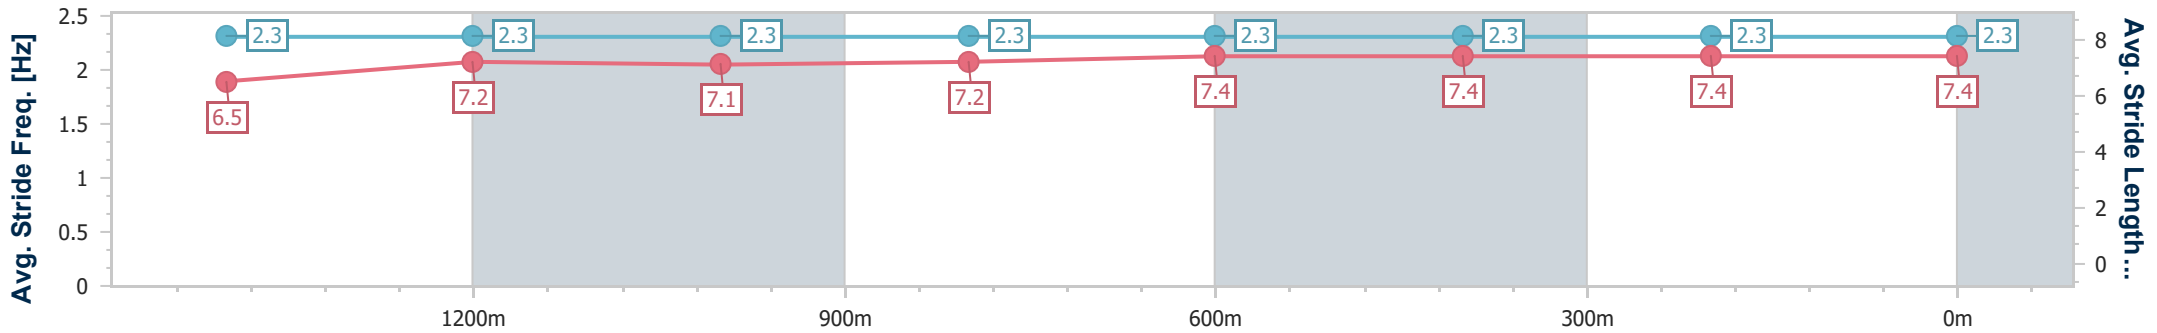

Horse/Jockey Name	Lonegry
Final Rank	1
Fastest Section Time (Section)	0:11.59 (600m)
Top Speed [km/h] (Section)	64.2 (Overall)
Race State	Finished

Ipswich QLD Professional

Race 3: RAY WHITE IPSWICH Class 1 Handicap - 1690m

21 December 2024 - 14:15

Track Rating: Good 4, Weather: Fine, Rail Position: +5m Entire

Section	Overall	1400m	1200m	1000m	800m	600m	400m	200m
Section Times	1:43.74 [1] (0:19.64)	1:24.10 [6] (0:11.96)	1:12.14 [9] (0:12.43)	0:59.71 [9] (0:12.40)	0:47.31 [9] (0:11.87)	0:35.44 [9] (0:11.59)	0:23.85 [3] (0:11.85)	0:12.00 [2] (0:12.00)
Average Speed [km/h]	53.3	60.6	58.3	58.2	60.8	62.8	61.6	60.3
Top Speed [km/h]	64.2	63.3	59.5	60.1	61.5	63.8	62.4	61.0
Avg. Dist. to Rail [m]	6.0	2.1	1.4	0.9	0.9	2.3	3.9	5.9
Avg. Stride Freq. [Hz]	2.3	2.3	2.3	2.3	2.3	2.3	2.3	2.3
Avg. Stride Length [m]	6.5	7.2	7.1	7.2	7.4	7.4	7.4	7.4

- [ ] Ranking at each section and finish
- -.-.- No data available at this section
- NA No data available