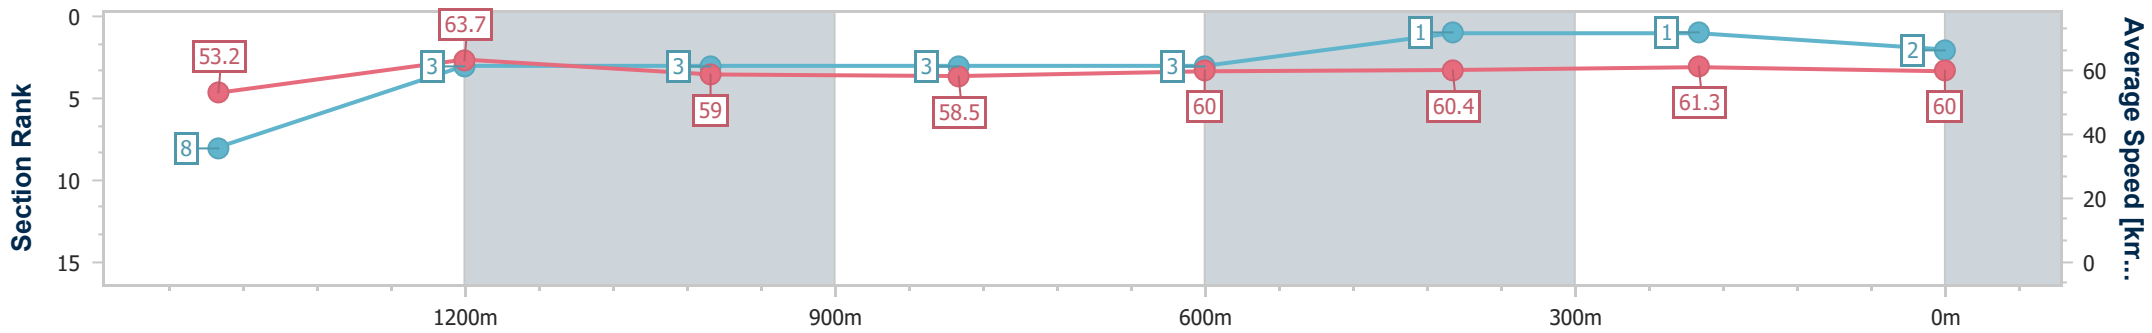

Horse/Jockey Name	Hello In There
Final Rank	2
Fastest Section Time (Section)	0:11.38 (1400m)
Top Speed [km/h] (Section)	65.4 (1400m)
Race State	Finished

Ipswich QLD Professional

Race 3: RAY WHITE IPSWICH Class 1 Handicap - 1690m

21 December 2024 - 14:15

Track Rating: Good 4, Weather: Fine, Rail Position: +5m Entire

Section	Overall	1400m	1200m	1000m	800m	600m	400m	200m
Section Times	1:43.75 [2] (0:19.74)	1:24.01 [8] (0:11.38)	1:12.63 [3] (0:12.34)	1:00.29 [3] (0:12.38)	0:47.91 [3] (0:12.05)	0:35.86 [3] (0:11.97)	0:23.89 [1] (0:11.84)	0:12.05 [1] (0:12.05)
Average Speed [km/h]	53.2	63.7	59.0	58.5	60.0	60.4	61.3	60.0
Top Speed [km/h]	64.8	65.4	60.2	59.7	60.6	61.9	61.9	60.9
Avg. Dist. to Rail [m]	8.1	2.2	2.1	1.7	1.0	1.3	2.5	3.4
Avg. Stride Freq. [Hz]	2.3	2.4	2.3	2.3	2.3	2.4	2.4	2.3
Avg. Stride Length [m]	6.5	7.3	7.1	7.1	7.2	7.1	7.1	7.1

- [ ] Ranking at each section and finish
- -.-.- No data available at this section
- NA No data available