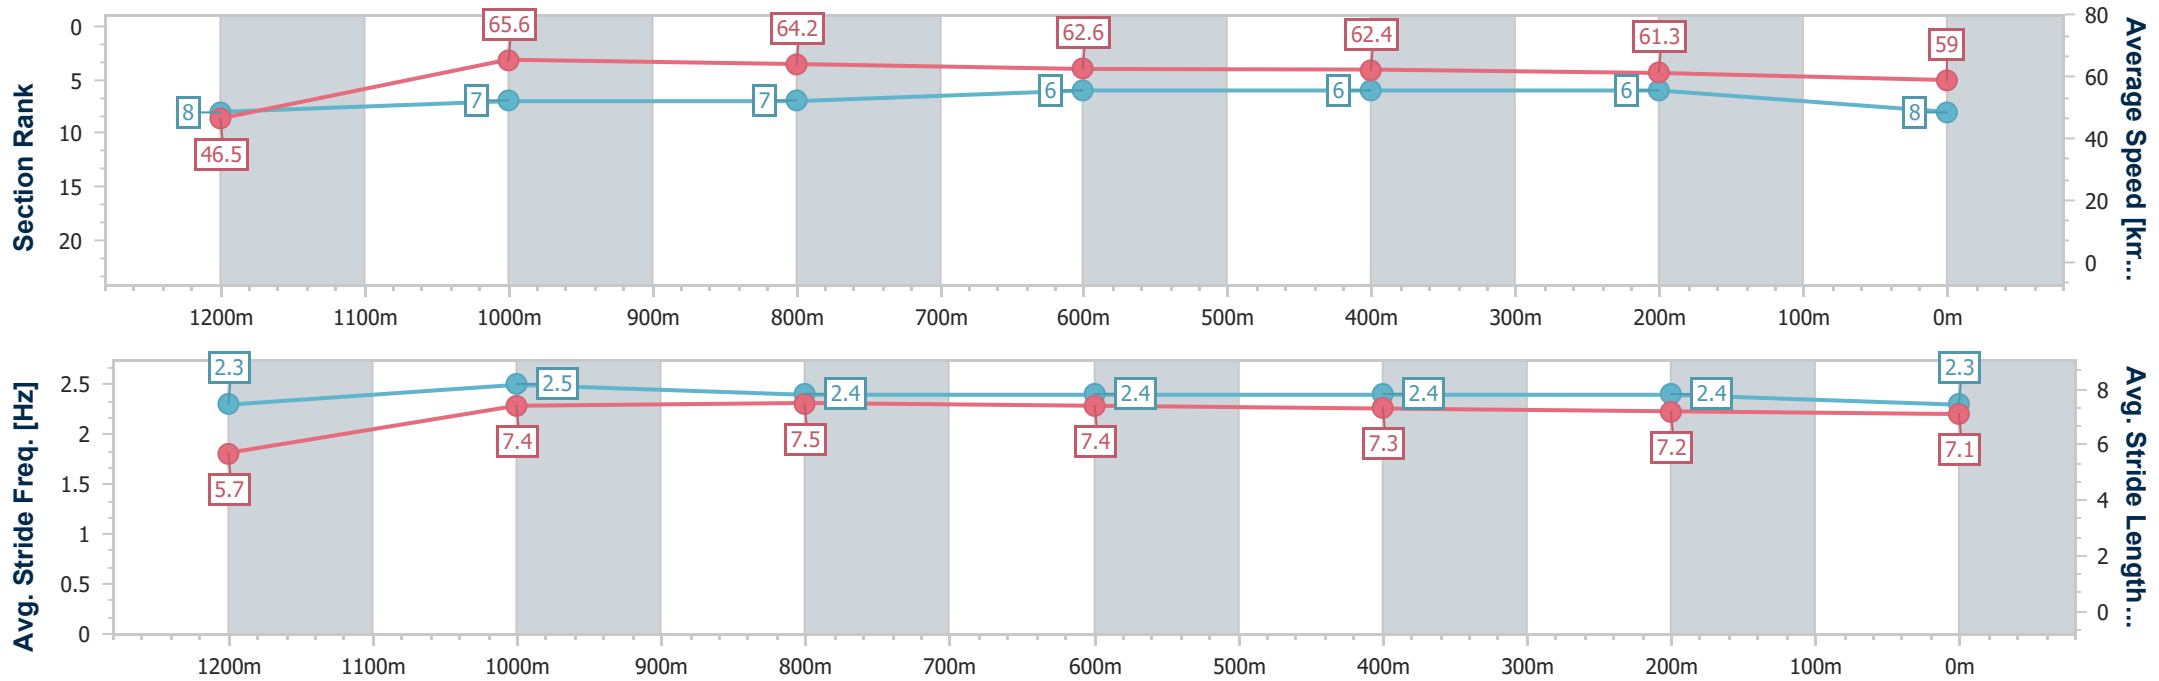

Ipswich QLD Professional

Race 6: SEVEN RATINGS BAND 0 - 58 Handicap - 1350m

21 December 2024 - 16:11

Track Rating: Good 3, Weather: Fine, Rail Position: +5m Entire

Section	Overall	1200m	1000m	800m	600m	400m	200m
Section Times	1:20.91 [8] (0:11.68)	1:09.23 [8] (0:10.97)	0:58.26 [7] (0:11.21)	0:47.05 [7] (0:11.47)	0:35.58 [6] (0:11.54)	0:24.04 [6] (0:11.81)	0:12.23 [6] (0:12.23)
Average Speed [km/h]	46.5	65.6	64.2	62.6	62.4	61.3	59.0
Top Speed [km/h]	65.0	66.4	66.2	63.1	63.3	62.0	60.8
Avg. Dist. to Rail [m]	6.7	1.9	0.6	1.0	1.0	2.7	6.5
Avg. Stride Freq. [Hz]	2.3	2.5	2.4	2.4	2.4	2.4	2.3
Avg. Stride Length [m]	5.7	7.4	7.5	7.4	7.3	7.2	7.1