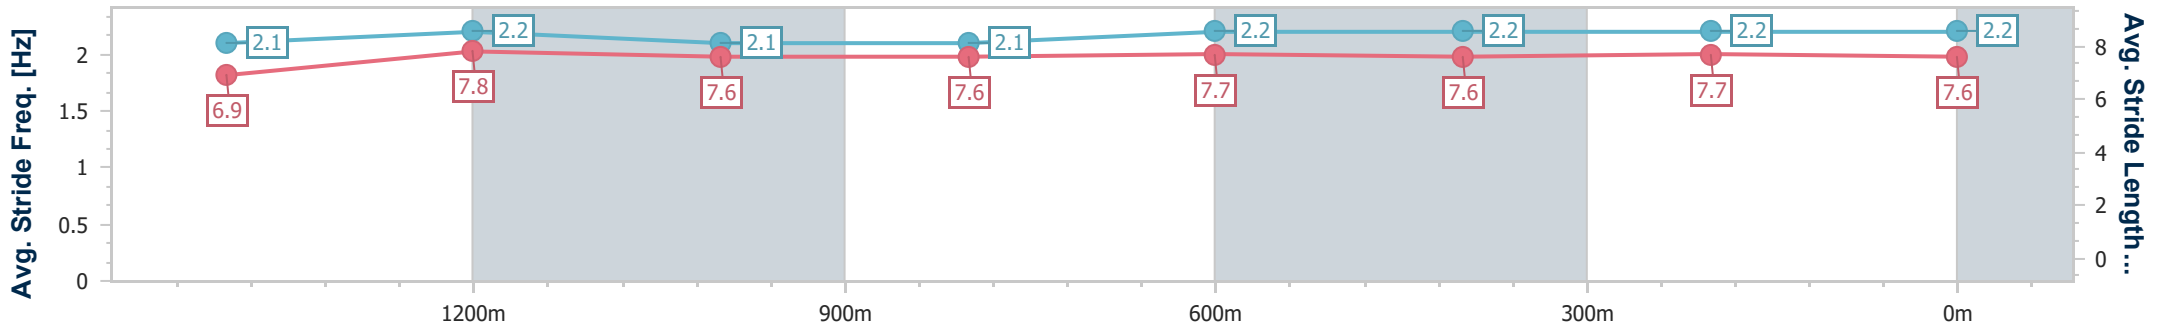

Ipswich QLD Professional

Race 3: RAY WHITE IPSWICH Class 1 Handicap - 1690m

21 December 2024 - 14:15

Track Rating: Good 4, Weather: Fine, Rail Position: +5m Entire

Section	Overall	1400m	1200m	1000m	800m	600m	400m	200m
Section Times	1:44.06 [7] (0:19.78)	1:24.28 [10] (0:11.73)	1:12.55 [8] (0:12.23)	1:00.32 [6] (0:12.42)	0:47.90 [7] (0:12.04)	0:35.86 [7] (0:12.11)	0:23.75 [9] (0:11.89)	0:11.86 [7] (0:11.86)
Average Speed [km/h]	52.9	61.3	59.0	57.9	59.8	59.6	61.0	60.9
Top Speed [km/h]	63.7	62.3	60.2	59.1	61.0	61.3	62.0	61.9
Avg. Dist. to Rail [m]	0.8	0.3	0.2	0.4	0.3	0.6	2.2	2.8
Avg. Stride Freq. [Hz]	2.1	2.2	2.1	2.1	2.2	2.2	2.2	2.2
Avg. Stride Length [m]	6.9	7.8	7.6	7.6	7.7	7.6	7.7	7.6