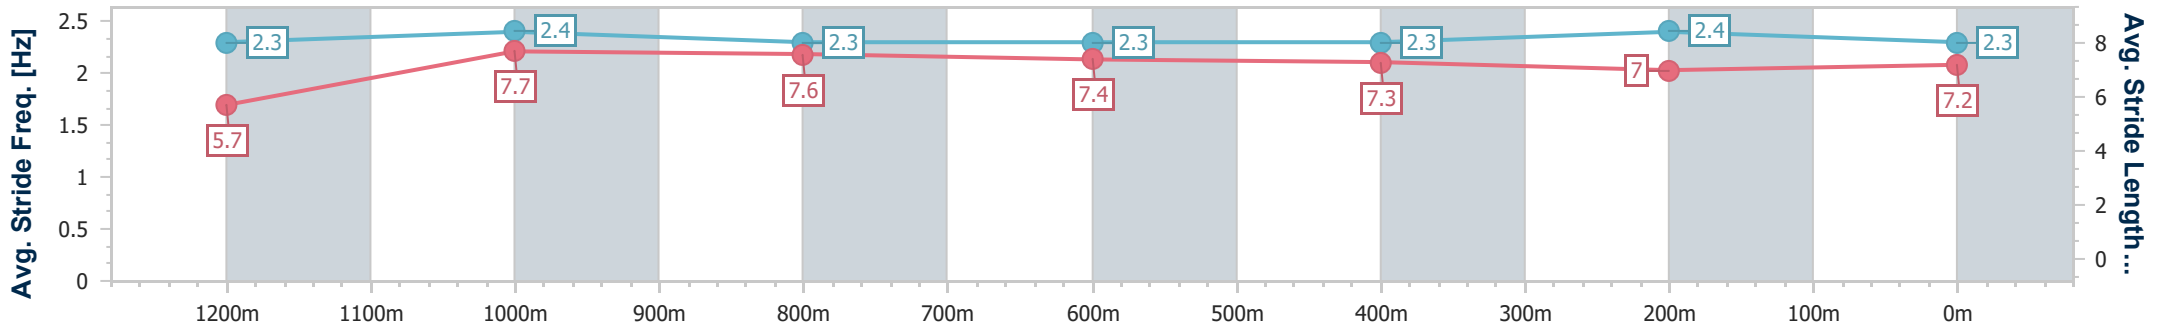

Ipswich QLD Professional

Race 6: SEVEN RATINGS BAND 0 - 58 Handicap - 1350m

21 December 2024 - 16:11

Track Rating: Good 3, Weather: Fine, Rail Position: +5m Entire

Section	Overall	1200m	1000m	800m	600m	400m	200m
Section Times	1:20.80 [7] (0:11.54)	1:09.26 [6] (0:10.96)	0:58.30 [6] (0:11.36)	0:46.94 [6] (0:11.69)	0:35.25 [7] (0:11.59)	0:23.66 [7] (0:11.71)	0:11.95 [7] (0:11.95)
Average Speed [km/h]	47.0	65.6	63.2	61.4	62.0	61.3	60.2
Top Speed [km/h]	64.4	66.8	65.9	62.2	63.3	62.0	61.6
Avg. Dist. to Rail [m]	0.4	0.4	0.5	1.1	0.7	0.2	0.4
Avg. Stride Freq. [Hz]	2.3	2.4	2.3	2.3	2.3	2.4	2.3
Avg. Stride Length [m]	5.7	7.7	7.6	7.4	7.3	7.0	7.2