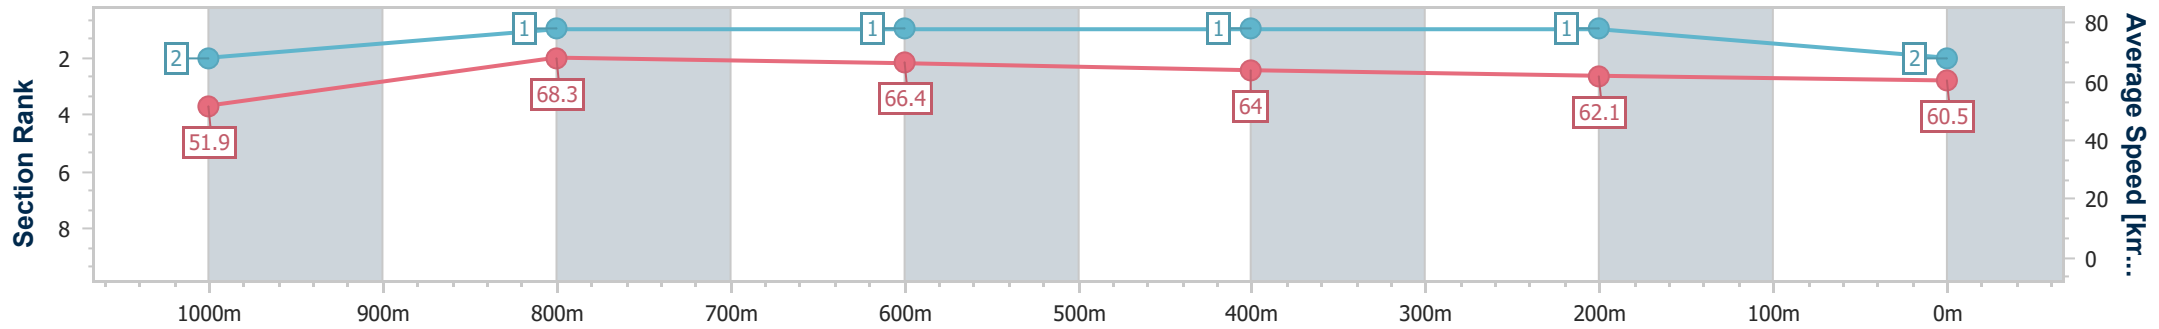

Ipswich QLD Professional

Race 4: GREAT NORTHERN Class 5 Handicap - 1200m

21 December 2024 - 14:55

Track Rating: Good 4, Weather: Fine, Rail Position: +5m Entire

Section	Overall	1000m	800m	600m	400m	200m
Section Times	1:09.99 [2] (0:13.90)	0:56.09 [2] (0:10.58)	0:45.51 [1] (0:10.83)	0:34.68 [1] (0:11.21)	0:23.47 [1] (0:11.57)	0:11.90 [1] (0:11.90)
Average Speed [km/h]	51.9	68.3	66.4	64.0	62.1	60.5
Top Speed [km/h]	67.6	70.2	67.9	66.1	62.6	62.1
Avg. Dist. to Rail [m]	7.5	1.9	0.7	0.7	0.2	1.6
Avg. Stride Freq. [Hz]	2.3	2.5	2.4	2.4	2.4	2.3
Avg. Stride Length [m]	6.2	7.7	7.6	7.5	7.3	7.2