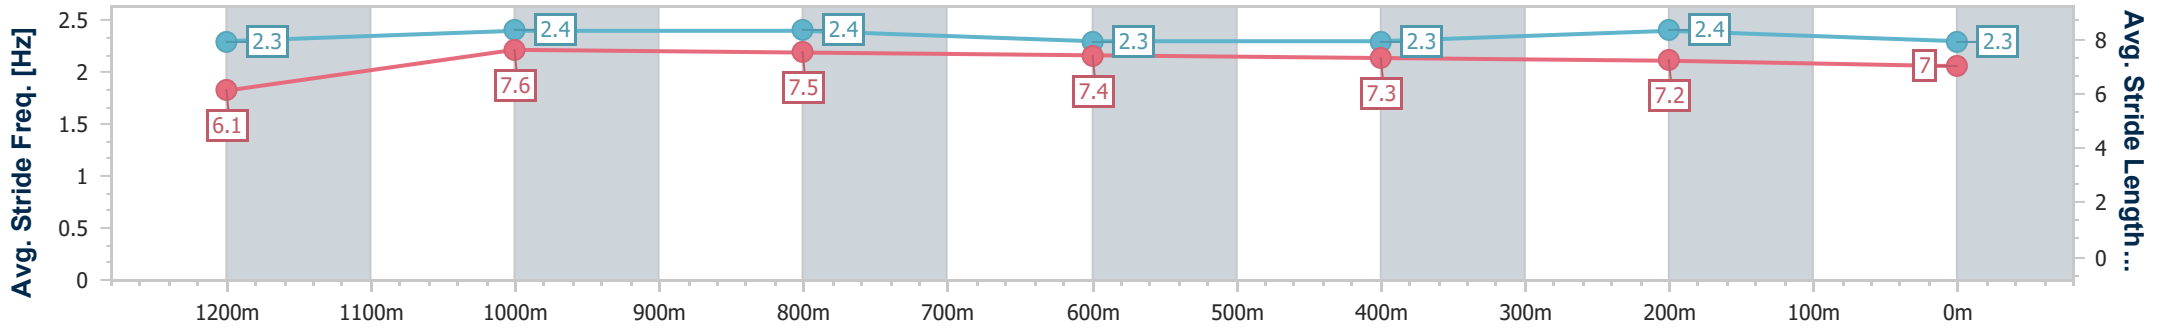

Ipswich QLD Professional

Race 6: SEVEN RATINGS BAND 0 - 58 Handicap - 1350m

21 December 2024 - 16:11

Track Rating: Good 3, Weather: Fine, Rail Position: +5m Entire

Section	Overall	1200m	1000m	800m	600m	400m	200m
Section Times	1:20.21 [1] (0:11.28)	1:08.93 [3] (0:10.76)	0:58.17 [3] (0:11.24)	0:46.93 [2] (0:11.57)	0:35.36 [2] (0:11.38)	0:23.98 [2] (0:11.65)	0:12.33 [2] (0:12.33)
Average Speed [km/h]	48.0	66.8	63.9	61.9	62.8	61.6	58.5
Top Speed [km/h]	67.0	67.4	67.0	62.5	63.1	62.9	60.7
Avg. Dist. to Rail [m]	2.6	0.9	0.4	1.4	1.9	1.3	4.5
Avg. Stride Freq. [Hz]	2.3	2.4	2.4	2.3	2.3	2.4	2.3
Avg. Stride Length [m]	6.1	7.6	7.5	7.4	7.3	7.2	7.0