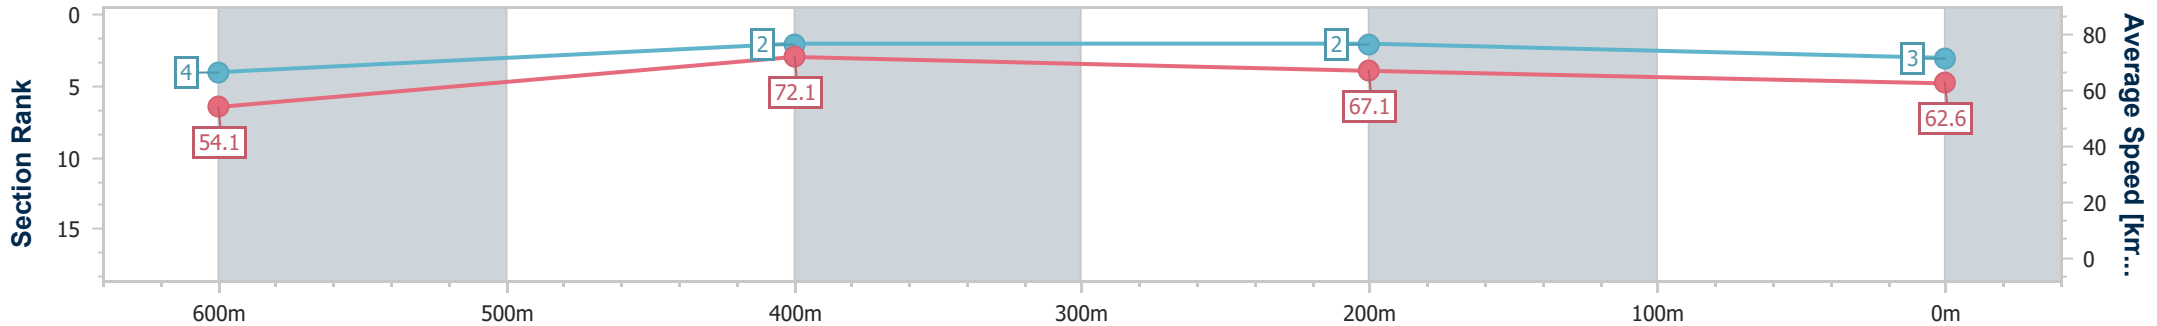

Horse/Jockey Name	Yemean
Final Rank	3
Fastest Section Time (Section)	0:09.93 (600m)
Top Speed [km/h] (Section)	74.6 (600m)
Race State	Finished

Ipswich QLD Professional
Race 7: BARRIER REEF POOLS BENCHMARK 58 Handicap - 800m

21 December 2024 - 16:49

Track Rating: Good 3, Weather: Fine, Rail Position: +5m Entire

Section	Overall	600m	400m	200m
Section Times	0:45.38 [3] (0:13.32)	0:32.06 [4] (0:09.93)	0:22.13 [2] (0:10.63)	0:11.50 [2] (0:11.50)
Average Speed [km/h]	54.1	72.1	67.1	62.6
Top Speed [km/h]	73.6	74.6	69.5	66.3
Avg. Dist. to Rail [m]	1.2	1.9	1.7	0.8
Avg. Stride Freq. [Hz]	2.4	2.6	2.6	2.4
Avg. Stride Length [m]	6.2	7.6	7.3	7.2

- [ ] Ranking at each section and finish
- -.-.- No data available at this section
- NA No data available