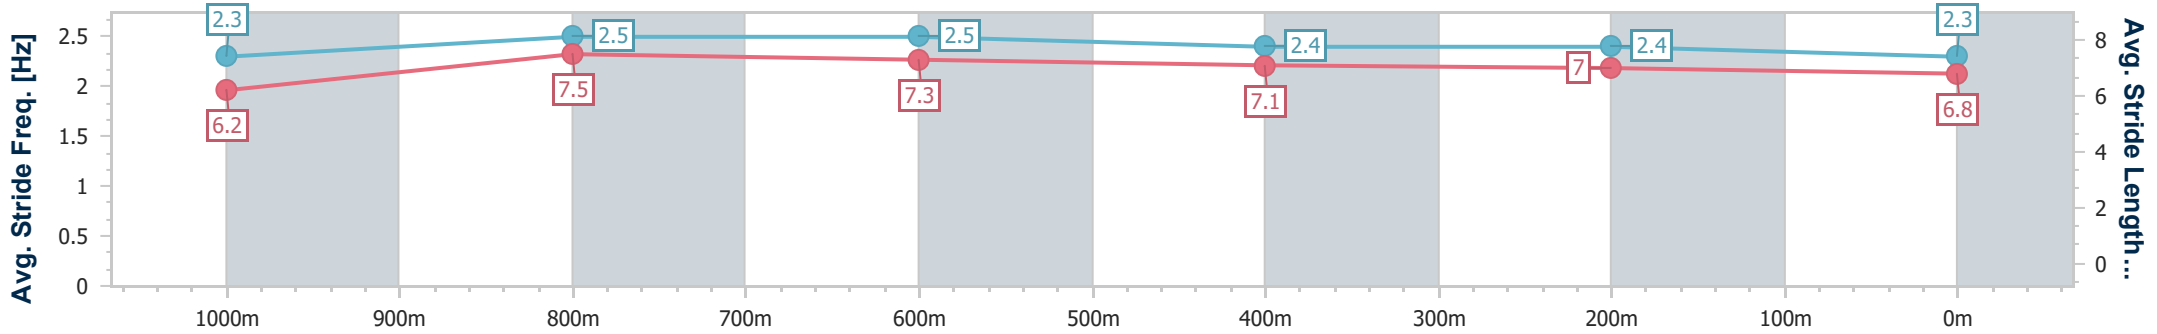

Ipswich QLD Professional

Race 4: GREAT NORTHERN Class 5 Handicap - 1200m

21 December 2024 - 14:55

Track Rating: Good 4, Weather: Fine, Rail Position: +5m Entire

Section	Overall	1000m	800m	600m	400m	200m
Section Times	1:11.65 [8] (0:13.88)	0:57.77 [1] (0:10.64)	0:47.13 [2] (0:10.92)	0:36.21 [3] (0:11.45)	0:24.76 [3] (0:11.95)	0:12.81 [7] (0:12.81)
Average Speed [km/h]	51.9	67.5	65.4	62.6	60.2	56.3
Top Speed [km/h]	67.9	68.2	66.8	64.0	61.8	58.0
Avg. Dist. to Rail [m]	2.4	0.8	1.5	1.1	0.4	3.1
Avg. Stride Freq. [Hz]	2.3	2.5	2.5	2.4	2.4	2.3
Avg. Stride Length [m]	6.2	7.5	7.3	7.1	7.0	6.8