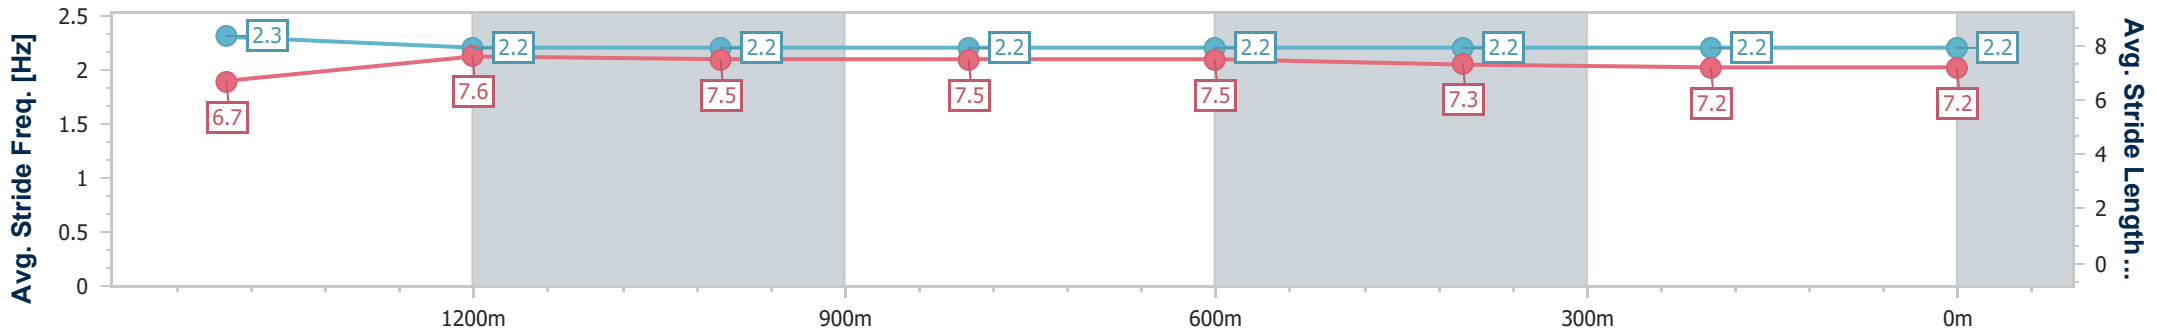

Ipswich QLD Professional

Race 2: IMPERIAL RACING Maiden Plate - 1690m

21 December 2024 - 13:39

Track Rating: Soft 5, Weather: Fine, Rail Position: +5m Entire

Section	Overall	1400m	1200m	1000m	800m	600m	400m	200m
Section Times	1:45.13 [7] (0:19.18)	1:25.95 [2] (0:11.70)	1:14.25 [2] (0:12.10)	1:02.15 [3] (0:11.98)	0:50.17 [4] (0:11.98)	0:38.19 [3] (0:12.47)	0:25.72 [4] (0:12.79)	0:12.93 [6] (0:12.93)
Average Speed [km/h]	54.4	61.4	59.5	60.0	59.6	57.7	56.4	55.8
Top Speed [km/h]	66.0	63.9	60.4	60.4	60.6	59.7	57.3	56.6
Avg. Dist. to Rail [m]	1.8	0.5	0.2	0.8	1.4	0.8	0.5	0.7
Avg. Stride Freq. [Hz]	2.3	2.2	2.2	2.2	2.2	2.2	2.2	2.2
Avg. Stride Length [m]	6.7	7.6	7.5	7.5	7.5	7.3	7.2	7.2