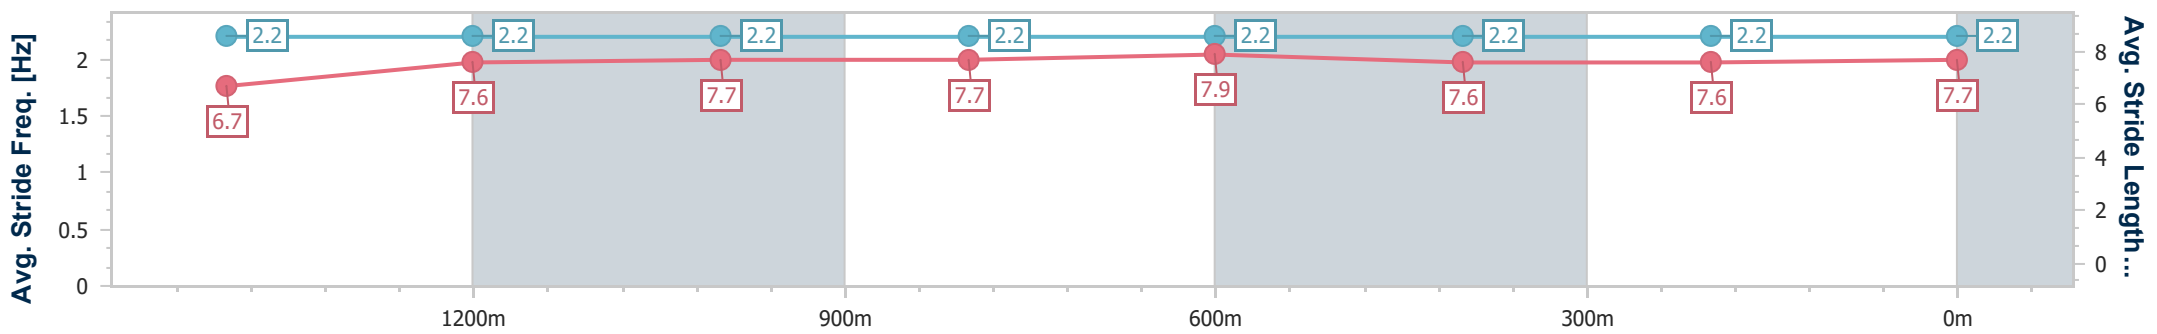

Ipswich QLD Professional

Race 2: IMPERIAL RACING Maiden Plate - 1690m

21 December 2024 - 13:39

Track Rating: Soft 5, Weather: Fine, Rail Position: +5m Entire

Section	Overall	1400m	1200m	1000m	800m	600m	400m	200m
Section Times	1:43.26 [2] (0:19.78)	1:23.48 [7] (0:11.67)	1:11.81 [8] (0:12.11)	0:59.70 [7] (0:11.95)	0:47.75 [9] (0:11.83)	0:35.92 [7] (0:12.16)	0:23.76 [5] (0:11.90)	0:11.86 [4]
Average Speed [km/h]	52.8	61.7	59.6	60.0	60.8	59.3	60.6	61.0
Top Speed [km/h]	63.7	63.2	60.0	61.1	61.6	60.4	61.7	61.8
Avg. Dist. to Rail [m]	2.2	0.2	0.1	0.2	0.9	0.6	1.1	4.6
Avg. Stride Freq. [Hz]	2.2	2.2	2.2	2.2	2.2	2.2	2.2	2.2
Avg. Stride Length [m]	6.7	7.6	7.7	7.7	7.9	7.6	7.6	7.7