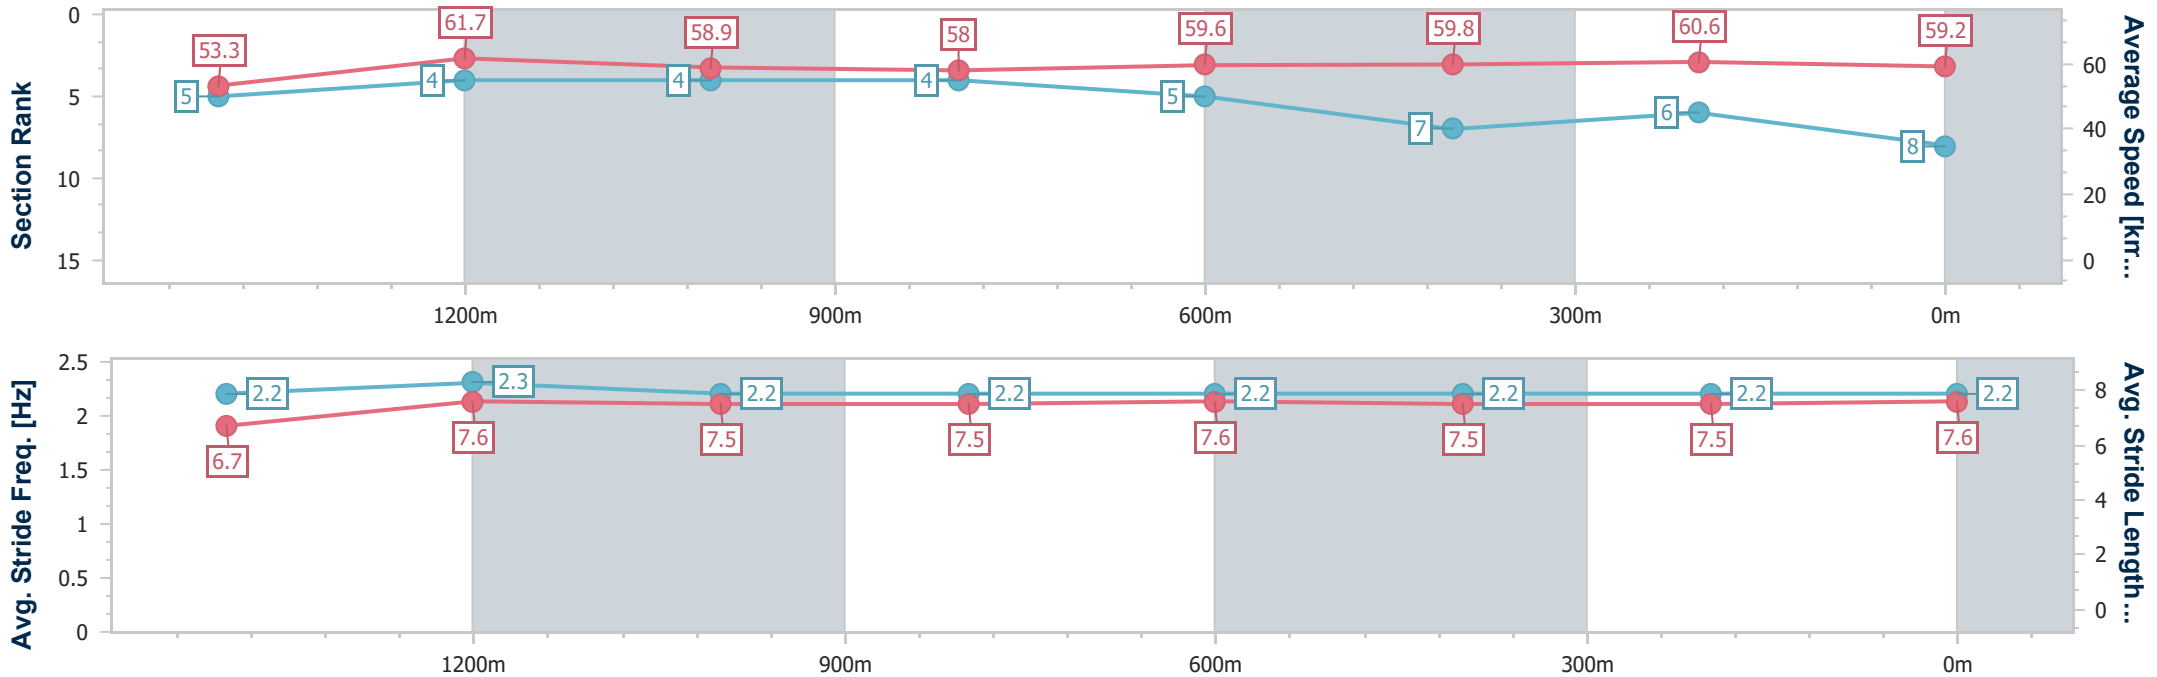

Ipswich QLD Professional

Race 3: RAY WHITE IPSWICH Class 1 Handicap - 1690m

21 December 2024 - 14:15

Track Rating: Good 4, Weather: Fine, Rail Position: +5m Entire

Section	Overall	1400m	1200m	1000m	800m	600m	400m	200m
Section Times	1:44.25 [8] (0:19.60)	1:24.65 [5] (0:11.66)	1:12.99 [4] (0:12.28)	1:00.71 [4] (0:12.39)	0:48.32 [4] (0:12.07)	0:36.25 [5] (0:12.12)	0:24.13 [7] (0:11.95)	0:12.18 [6] (0:12.18)
Average Speed [km/h]	53.3	61.7	58.9	58.0	59.6	59.8	60.6	59.2
Top Speed [km/h]	62.9	63.5	59.9	59.6	60.3	60.4	61.3	59.6
Avg. Dist. to Rail [m]	2.4	0.2	0.7	0.8	0.3	0.8	1.8	1.5
Avg. Stride Freq. [Hz]	2.2	2.3	2.2	2.2	2.2	2.2	2.2	2.2
Avg. Stride Length [m]	6.7	7.6	7.5	7.5	7.6	7.5	7.5	7.6