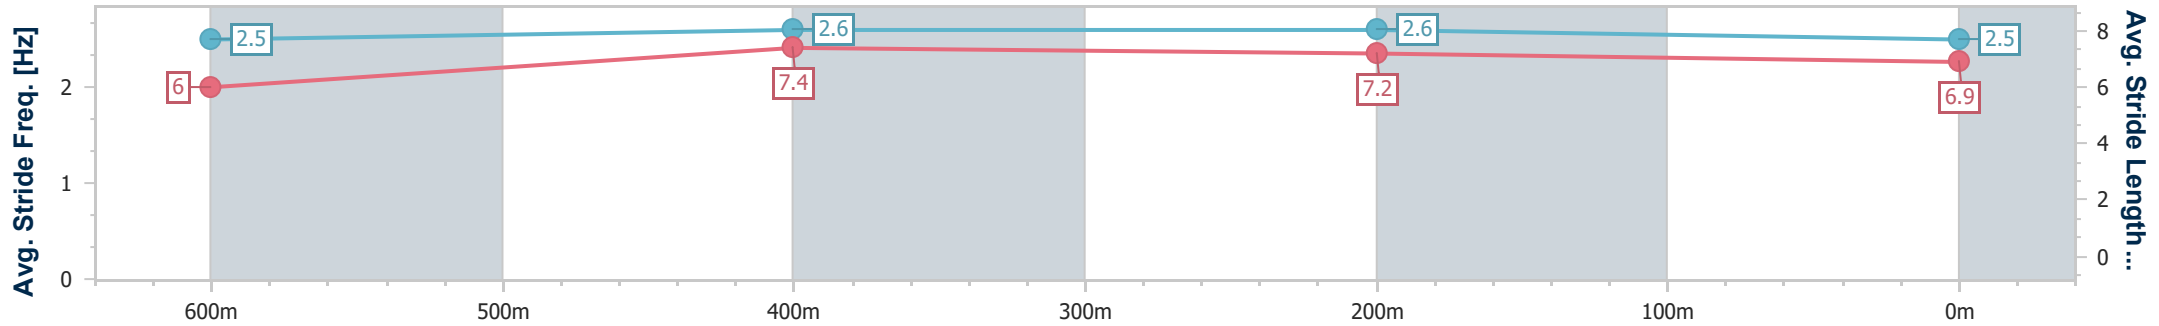

Horse/Jockey Name	Sandy Grip
Final Rank	6
Fastest Section Time (Section)	0:10.44 (600m)
Top Speed [km/h] (Section)	70.9 (600m)
Race State	Finished

Ipswich QLD Professional
Race 1: VALE BARRY HINTON QTIS Three-Year-Old Maiden
Handicap - 800m

21 December 2024 - 13:04

Track Rating: Soft 5, Weather: Fine, Rail Position: +5m Entire

Section	Overall	600m	400m	200m
Section Times	0:46.73 [6] (0:13.68)	0:33.05 [9] (0:10.44)	0:22.61 [6] (0:10.98)	0:11.63 [5] (0:11.63)
Average Speed [km/h]	52.7	69.5	66.3	61.8
Top Speed [km/h]	69.4	70.9	68.9	64.6
Avg. Dist. to Rail [m]	10.0	3.2	3.0	5.9
Avg. Stride Freq. [Hz]	2.5	2.6	2.6	2.5
Avg. Stride Length [m]	6.0	7.4	7.2	6.9

- [ ] Ranking at each section and finish
- -.-.- No data available at this section
- NA No data available