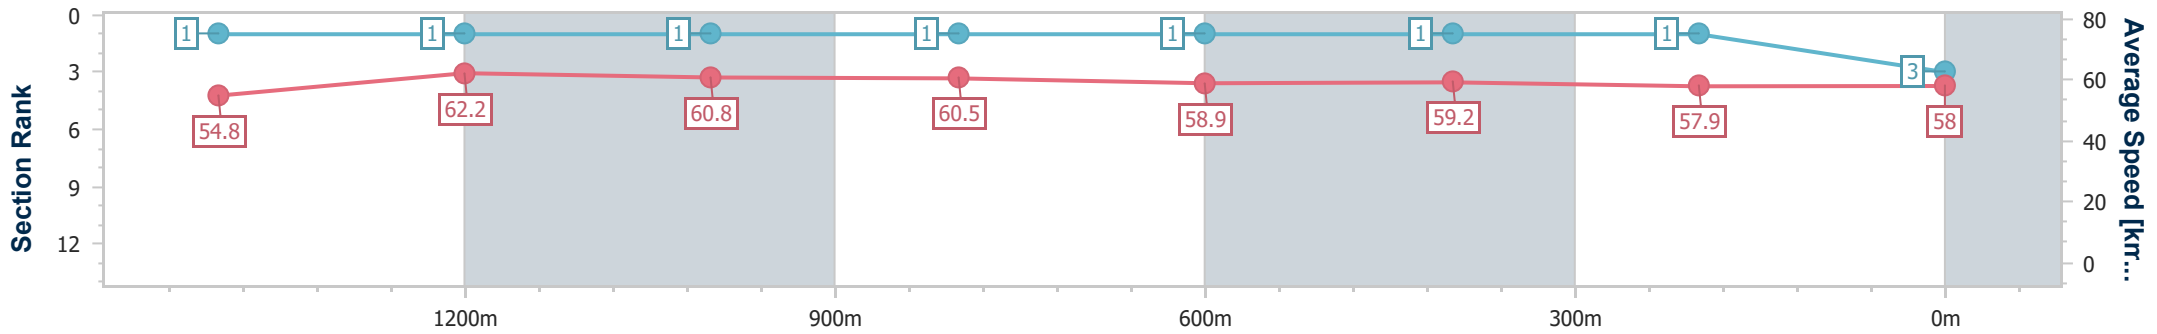

Ipswich QLD Professional

Race 2: IMPERIAL RACING Maiden Plate - 1690m

21 December 2024 - 13:39

Track Rating: Soft 5, Weather: Fine, Rail Position: +5m Entire

Section	Overall	1400m	1200m	1000m	800m	600m	400m	200m
Section Times	1:43.49 [3] (0:19.08)	1:24.41 [1] (0:11.63)	1:12.78 [1] (0:11.81)	1:00.97 [1] (0:11.89)	0:49.08 [1] (0:12.15)	0:36.93 [1] (0:12.10)	0:24.83 [1] (0:12.38)	0:12.45 [1] (0:12.45)
Average Speed [km/h]	54.8	62.2	60.8	60.5	58.9	59.2	57.9	58.0
Top Speed [km/h]	67.5	65.5	61.4	61.1	59.7	59.7	59.0	58.8
Avg. Dist. to Rail [m]	5.7	0.6	0.3	0.5	1.6	1.5	0.7	1.5
Avg. Stride Freq. [Hz]	2.3	2.2	2.2	2.2	2.2	2.2	2.2	2.1
Avg. Stride Length [m]	6.7	7.7	7.7	7.7	7.6	7.5	7.4	7.4