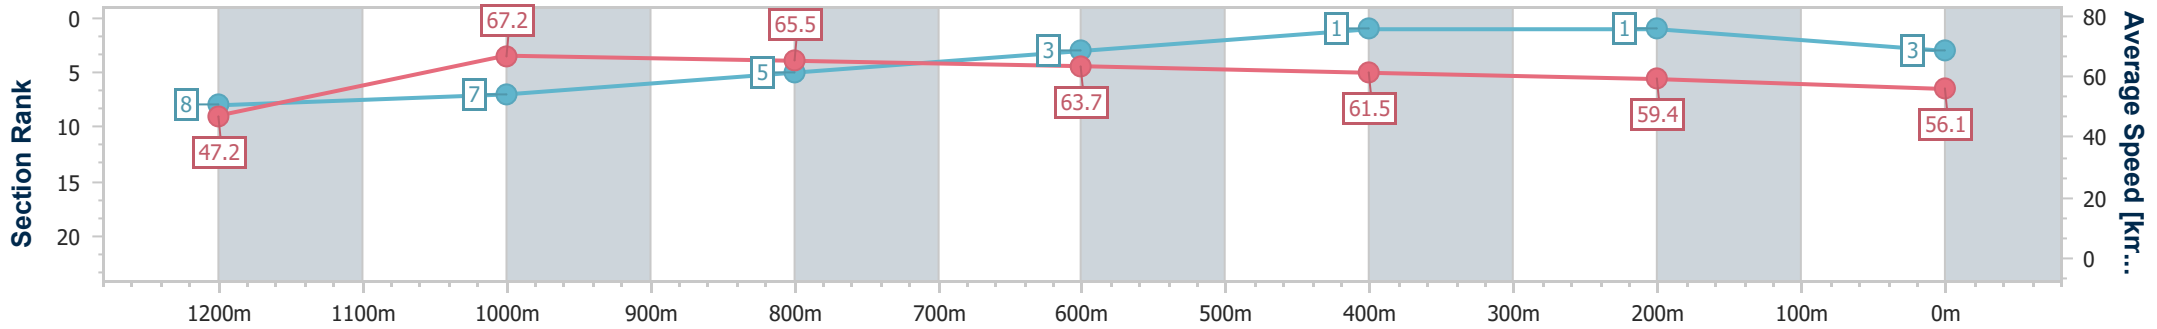

Ipswich QLD Professional

Race 5: TAB Maiden Plate - 1350m

21 December 2024 - 15:31

Track Rating: Good 4, Weather: Fine, Rail Position: +5m Entire

Section	Overall	1200m	1000m	800m	600m	400m	200m
Section Times	1:21.30 [3] (0:11.48)	1:09.82 [8] (0:10.73)	0:59.09 [7] (0:11.03)	0:48.06 [5] (0:11.36)	0:36.70 [3] (0:11.71)	0:24.99 [1] (0:12.18)	0:12.81 [1] (0:12.81)
Average Speed [km/h]	47.2	67.2	65.5	63.7	61.5	59.4	56.1
Top Speed [km/h]	65.8	68.5	66.9	65.4	63.1	61.1	57.8
Avg. Dist. to Rail [m]	3.5	2.6	1.3	1.0	0.9	1.7	4.1
Avg. Stride Freq. [Hz]	2.3	2.5	2.4	2.4	2.4	2.4	2.3
Avg. Stride Length [m]	5.7	7.5	7.6	7.3	7.2	7.0	6.8