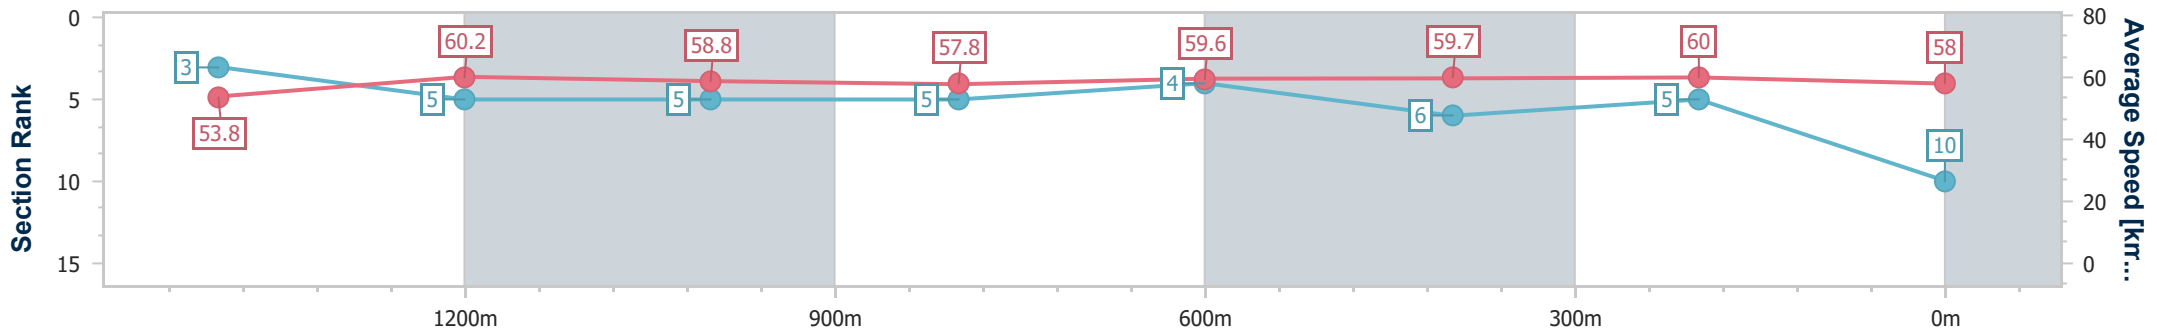

Ipswich QLD Professional

Race 3: RAY WHITE IPSWICH Class 1 Handicap - 1690m

21 December 2024 - 14:15

Track Rating: Good 4, Weather: Fine, Rail Position: +5m Entire

Section	Overall	1400m	1200m	1000m	800m	600m	400m	200m
Section Times	1:44.51 [10] (0:19.37)	1:25.14 [3] (0:11.95)	1:13.19 [5] (0:12.23)	1:00.96 [5] (0:12.42)	0:48.54 [5] (0:12.01)	0:36.53 [4] (0:12.07)	0:24.46 [6] (0:11.98)	0:12.48 [5] (0:12.48)
Average Speed [km/h]	53.8	60.2	58.8	57.8	59.6	59.7	60.0	58.0
Top Speed [km/h]	66.5	61.7	60.2	59.1	60.7	60.1	61.3	60.0
Avg. Dist. to Rail [m]	3.5	0.4	0.3	0.7	1.5	1.1	0.4	0.4
Avg. Stride Freq. [Hz]	2.5	2.5	2.4	2.4	2.4	2.4	2.5	2.4
Avg. Stride Length [m]	6.1	6.7	6.7	6.7	6.9	6.8	6.7	6.5