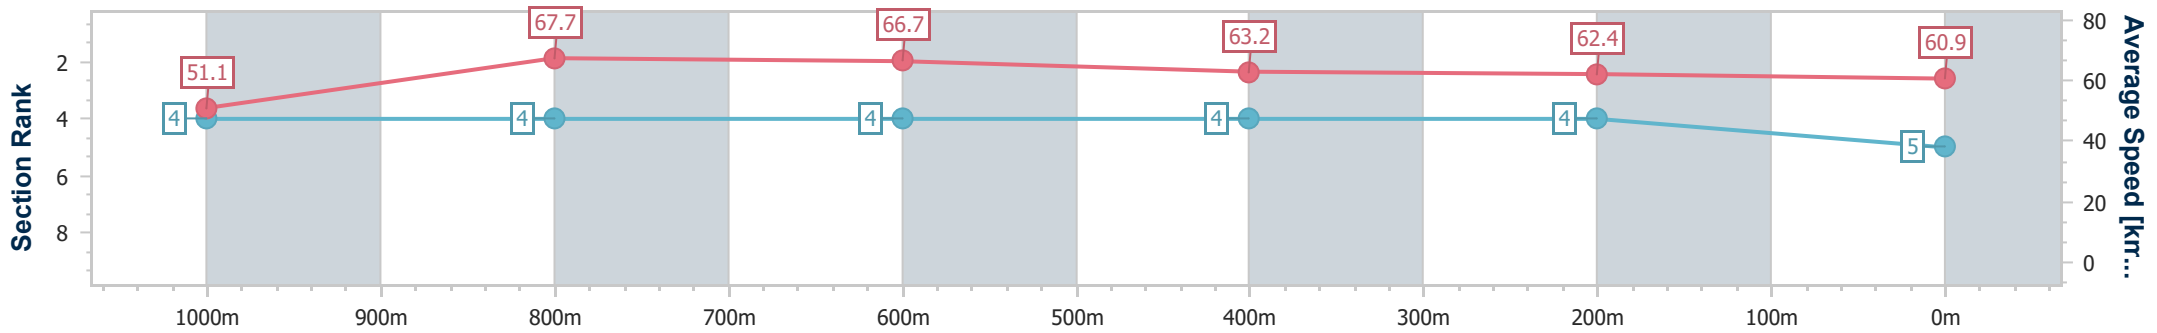

Ipswich QLD Professional

Race 4: GREAT NORTHERN Class 5 Handicap - 1200m

21 December 2024 - 14:55

Track Rating: Good 4, Weather: Fine, Rail Position: +5m Entire

Section	Overall	1000m	800m	600m	400m	200m
Section Times	1:10.39 [5] (0:14.06)	0:56.33 [4] (0:10.64)	0:45.69 [4] (0:10.79)	0:34.90 [4] (0:11.44)	0:23.46 [4] (0:11.62)	0:11.84 [4] (0:11.84)
Average Speed [km/h]	51.1	67.7	66.7	63.2	62.4	60.9
Top Speed [km/h]	67.0	68.7	67.9	64.7	64.0	62.0
Avg. Dist. to Rail [m]	3.6	0.3	0.5	0.7	3.2	5.9
Avg. Stride Freq. [Hz]	2.3	2.4	2.4	2.3	2.3	2.2
Avg. Stride Length [m]	6.3	7.9	7.9	7.6	7.5	7.5