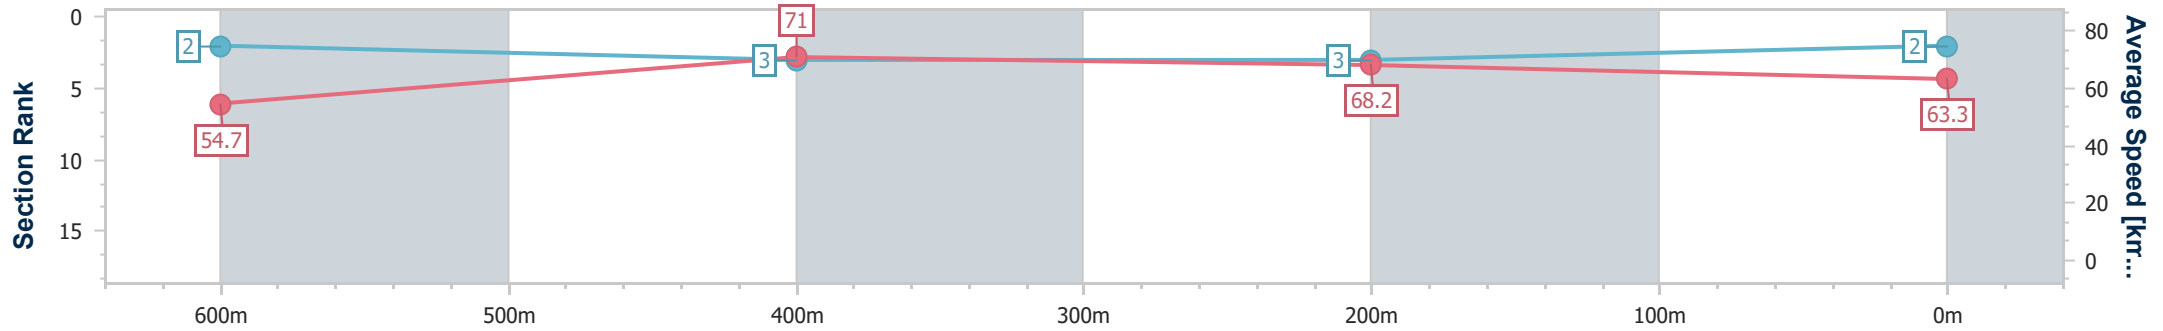

Ipswich QLD Professional
Race 7: BARRIER REEF POOLS BENCHMARK 58 Handicap - 800m

21 December 2024 - 16:49

Track Rating: Good 3, Weather: Fine, Rail Position: +5m Entire

Section	Overall	600m	400m	200m
Section Times	0:45.30 [2] (0:13.21)	0:32.09 [2] (0:10.15)	0:21.94 [3] (0:10.58)	0:11.36 [3] (0:11.36)
Average Speed [km/h]	54.7	71.0	68.2	63.3
Top Speed [km/h]	72.2	71.9	69.9	66.4
Avg. Dist. to Rail [m]	3.3	0.5	0.9	1.9
Avg. Stride Freq. [Hz]	2.4	2.5	2.5	2.4
Avg. Stride Length [m]	6.3	7.8	7.8	7.4