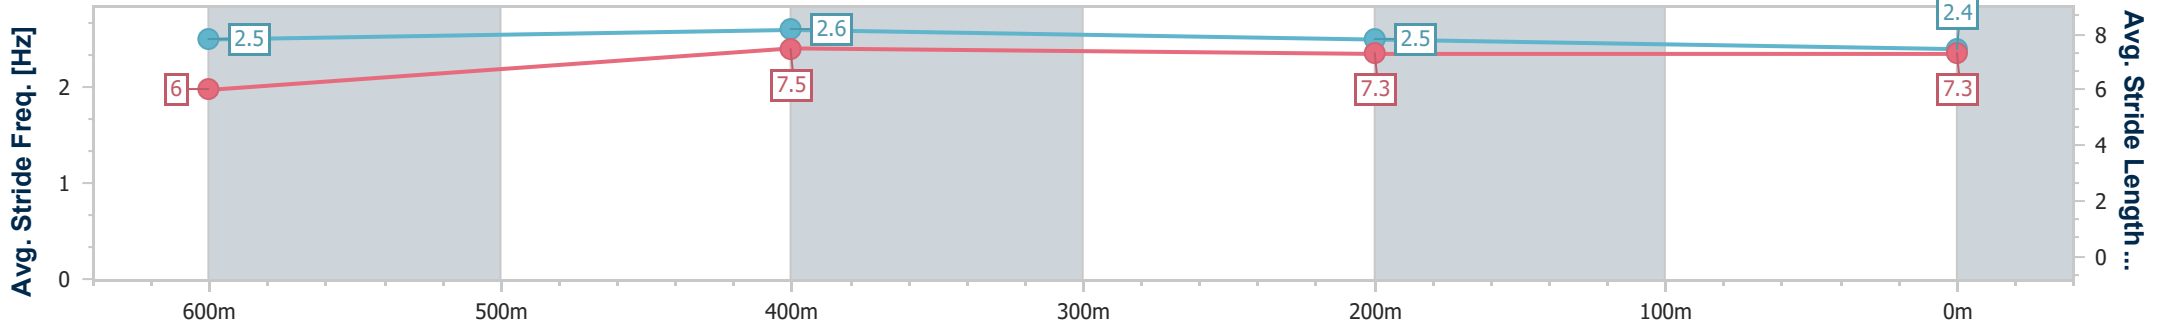

21 December 2024 - 13:04

Track Rating: Soft 5, Weather: Fine, Rail Position: +5m Entire

Section	Overall	600m	400m	200m
Section Times	0:45.86 [1] (0:13.45)	0:32.41 [2] (0:10.20)	0:22.21 [1] (0:10.75)	0:11.46 [1] (0:11.46)
Average Speed [km/h]	53.6	70.6	66.8	62.9
Top Speed [km/h]	70.9	72.4	68.6	65.0
Avg. Dist. to Rail [m]	8.0	1.9	0.5	1.4
Avg. Stride Freq. [Hz]	2.5	2.6	2.5	2.4
Avg. Stride Length [m]	6.0	7.5	7.3	7.3