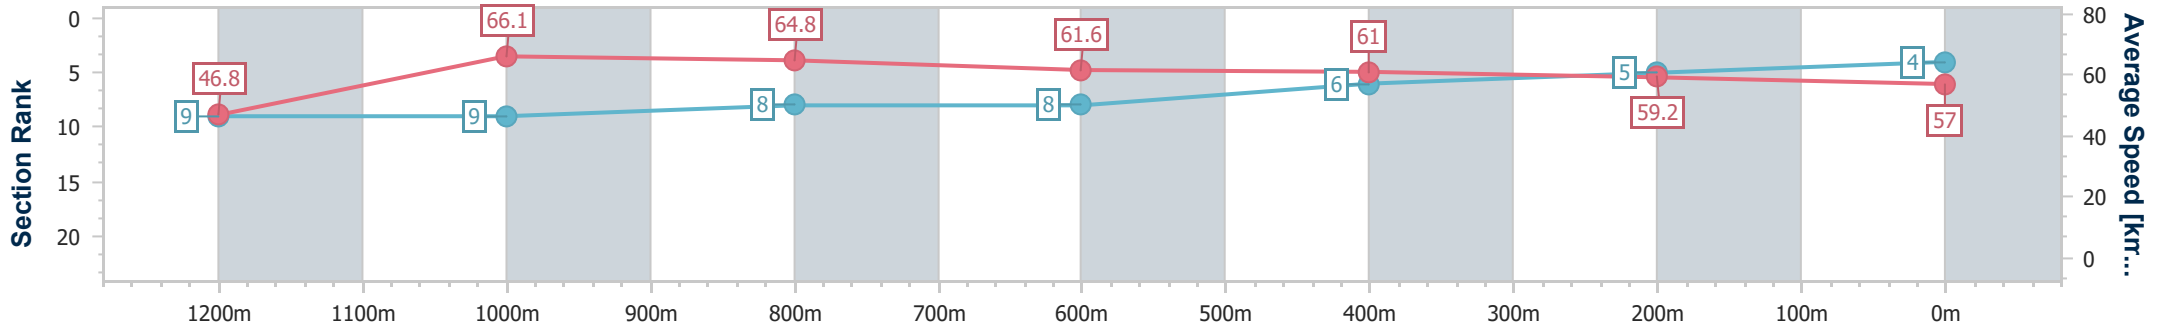

Ipswich QLD Professional

Race 5: TAB Maiden Plate - 1350m

21 December 2024 - 15:31

Track Rating: Good 4, Weather: Fine, Rail Position: +5m Entire

Section	Overall	1200m	1000m	800m	600m	400m	200m
Section Times	1:21.67 [4] (0:11.51)	1:10.16 [9] (0:10.88)	0:59.28 [9] (0:11.11)	0:48.17 [8] (0:11.66)	0:36.51 [8] (0:11.74)	0:24.77 [6] (0:12.19)	0:12.58 [5] (0:12.58)
Average Speed [km/h]	46.8	66.1	64.8	61.6	61.0	59.2	57.0
Top Speed [km/h]	64.7	67.5	66.3	63.6	62.2	60.2	59.2
Avg. Dist. to Rail [m]	0.7	0.4	0.6	1.0	1.0	1.5	5.6
Avg. Stride Freq. [Hz]	2.2	2.3	2.2	2.2	2.2	2.2	2.2
Avg. Stride Length [m]	5.9	8.0	8.1	7.9	7.7	7.5	7.3