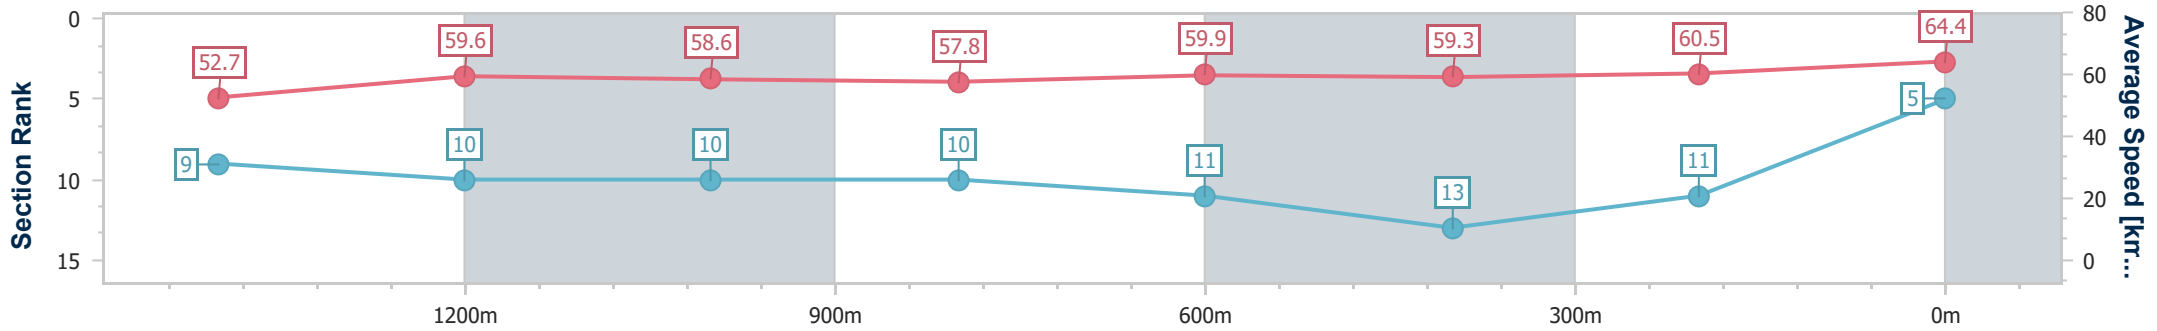

Ipswich QLD Professional

Race 3: RAY WHITE IPSWICH Class 1 Handicap - 1690m

21 December 2024 - 14:15

Track Rating: Good 4, Weather: Fine, Rail Position: +5m Entire

Section	Overall	1400m	1200m	1000m	800m	600m	400m	200m
Section Times	1:43.80 [5] (0:19.77)	1:24.03 [9] (0:12.03)	1:12.00 [10] (0:12.30)	0:59.70 [10] (0:12.46)	0:47.24 [10] (0:11.96)	0:35.28 [11] (0:12.12)	0:23.16 [13] (0:11.93)	0:11.23 [11] (0:11.23)
Average Speed [km/h]	52.7	59.6	58.6	57.8	59.9	59.3	60.5	64.4
Top Speed [km/h]	63.7	61.5	59.5	59.3	60.9	59.9	64.1	66.2
Avg. Dist. to Rail [m]	1.0	0.7	0.2	0.4	0.7	0.7	1.4	5.8
Avg. Stride Freq. [Hz]	2.3	2.4	2.3	2.3	2.3	2.3	2.4	2.4
Avg. Stride Length [m]	6.4	7.0	7.0	7.0	7.2	7.2	7.2	7.3