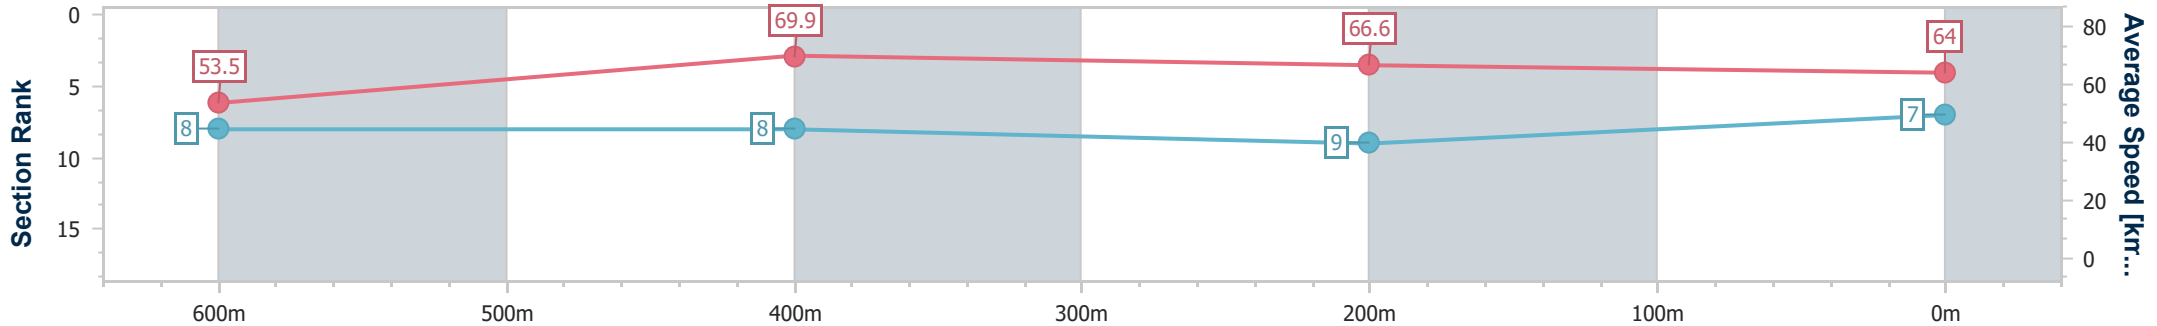

Ipswich QLD Professional
 Race 7: BARRIER REEF POOLS BENCHMARK 58 Handicap - 800m

21 December 2024 - 16:49

Track Rating: Good 3, Weather: Fine, Rail Position: +5m Entire

Section	Overall	600m	400m	200m
Section Times	0:45.98 [7] (0:13.49)	0:32.49 [8] (0:10.35)	0:22.14 [8] (0:10.91)	0:11.23 [9] (0:11.23)
Average Speed [km/h]	53.5	69.9	66.6	64.0
Top Speed [km/h]	70.9	71.4	67.8	66.7
Avg. Dist. to Rail [m]	9.4	2.8	2.2	5.4
Avg. Stride Freq. [Hz]	2.4	2.6	2.4	2.4
Avg. Stride Length [m]	6.3	7.6	7.6	7.5