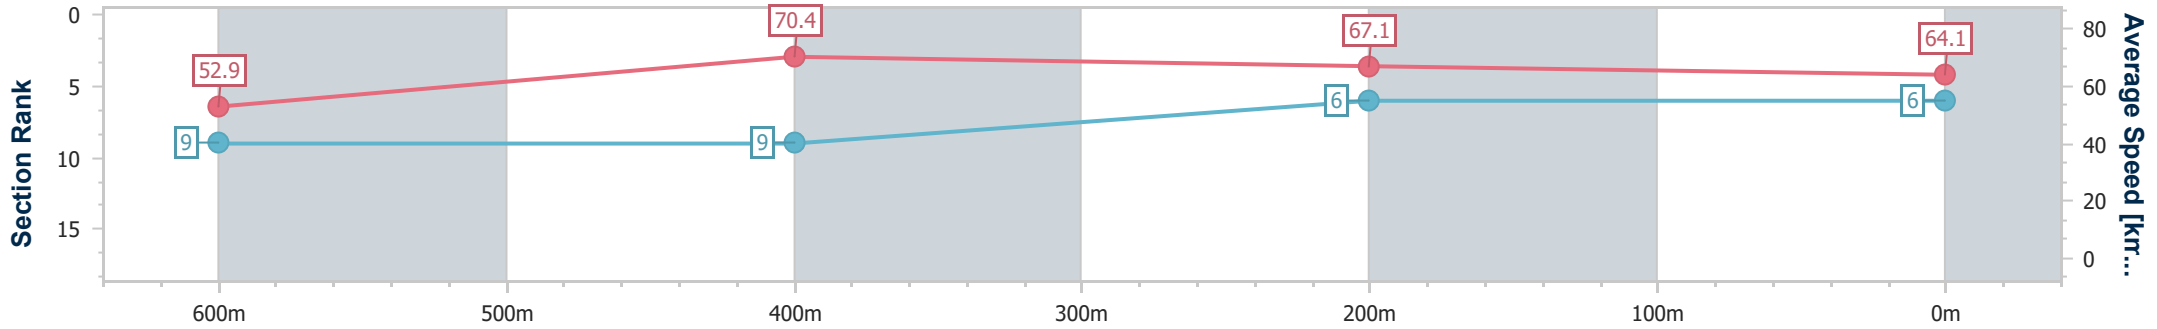

Horse/Jockey Name	Suniki
Final Rank	6
Fastest Section Time (Section)	0:10.21 (600m)
Top Speed [km/h] (Section)	72.2 (600m)
Race State	Finished

Ipswich QLD Professional
Race 7: BARRIER REEF POOLS BENCHMARK 58 Handicap - 800m

21 December 2024 - 16:49

Track Rating: Good 3, Weather: Fine, Rail Position: +5m Entire

Section	Overall	600m	400m	200m
Section Times	0:45.77 [6] (0:13.66)	0:32.11 [9] (0:10.21)	0:21.90 [9] (0:10.66)	0:11.24 [6] (0:11.24)
Average Speed [km/h]	52.9	70.4	67.1	64.1
Top Speed [km/h]	71.9	72.2	68.7	67.0
Avg. Dist. to Rail [m]	3.9	0.3	1.5	1.2
Avg. Stride Freq. [Hz]	2.4	2.5	2.4	2.3
Avg. Stride Length [m]	6.2	7.9	7.8	7.6

- [ ] Ranking at each section and finish
- -.-.- No data available at this section
- NA No data available