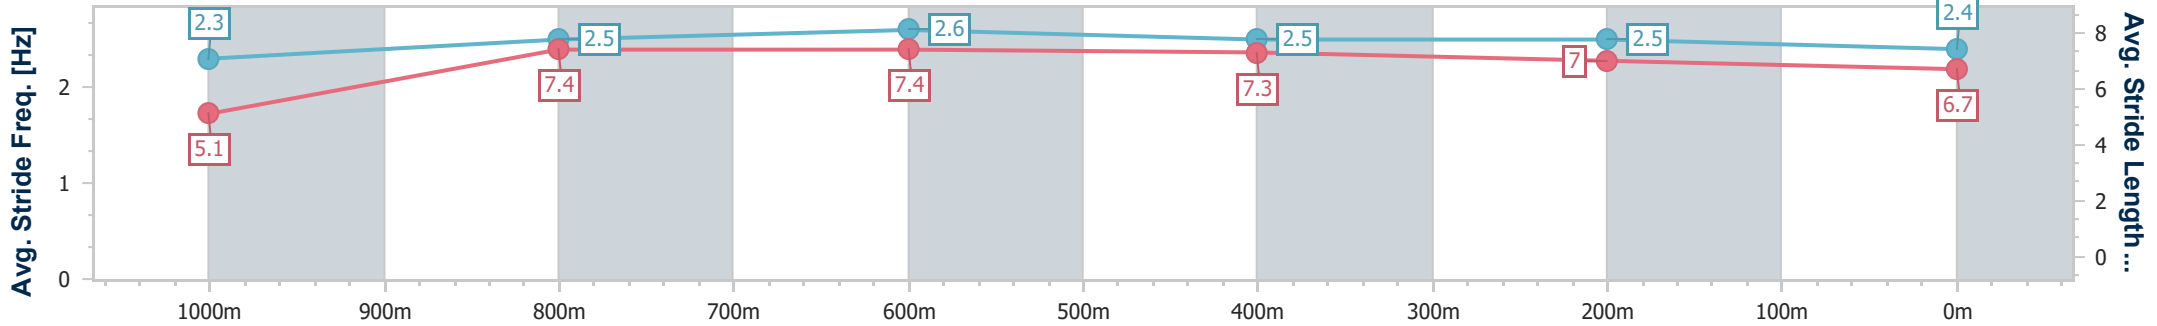

Horse/Jockey Name	Orsetto
Final Rank	9
Fastest Section Time (Section)	0:08.54 (Overall)
Top Speed [km/h] (Section)	69.2 (800m)
Race State	Finished

Ipswich QLD Professional
Race 8: MERRY CHRISTMAS FROM ITC TEAM BENCHMARK 65
Handicap - 1100m

21 December 2024 - 17:24

Track Rating: Good 3, Weather: Fine, Rail Position: +5m Entire

Section	Overall	1000m	800m	600m	400m	200m
Section Times	1:05.12 [9] (0:08.54)	0:56.58 [1] (0:10.78)	0:45.80 [4] (0:10.64)	0:35.16 [3] (0:11.06)	0:24.10 [3] (0:11.62)	0:12.48 [8] (0:12.48)
Average Speed [km/h]	42.3	67.2	68.3	65.2	62.3	57.8
Top Speed [km/h]	63.2	68.6	69.2	67.8	63.4	61.4
Avg. Dist. to Rail [m]	7.4	3.5	1.8	0.8	3.4	6.0
Avg. Stride Freq. [Hz]	2.3	2.5	2.6	2.5	2.5	2.4
Avg. Stride Length [m]	5.1	7.4	7.4	7.3	7.0	6.7

- [ ] Ranking at each section and finish
- -.-.- No data available at this section
- NA No data available