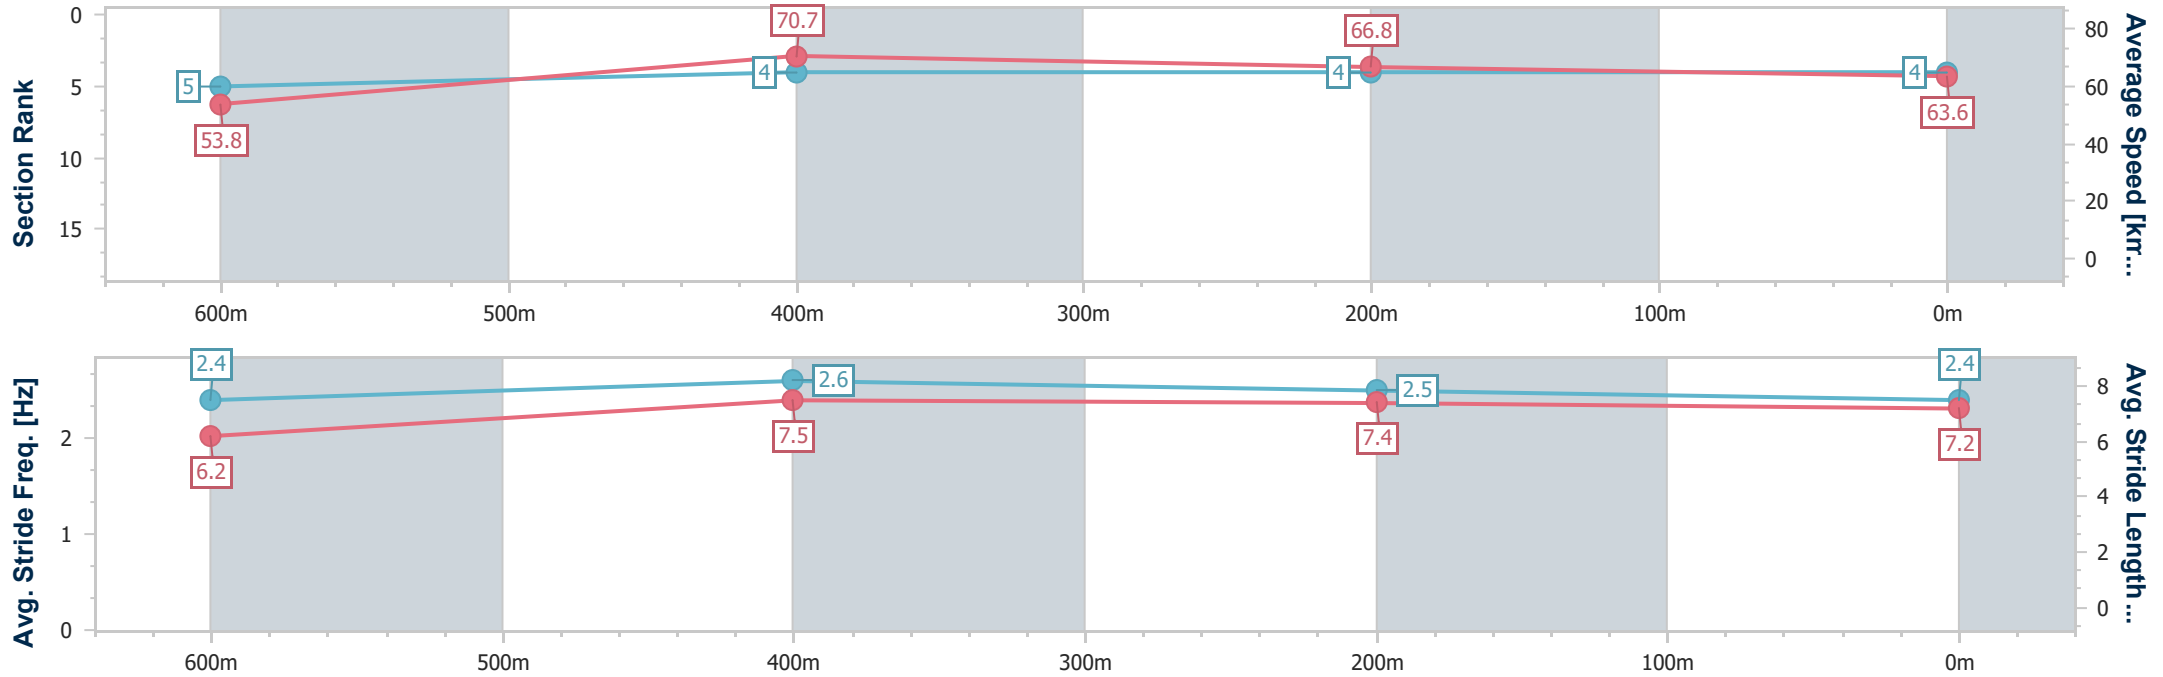

Horse/Jockey Name	It's Hells Bells
Final Rank	4
Fastest Section Time (Section)	0:10.15 (600m)
Top Speed [km/h] (Section)	72.3 (600m)
Race State	Finished

Ipswich QLD Professional
Race 7: BARRIER REEF POOLS BENCHMARK 58 Handicap - 800m

21 December 2024 - 16:49

Track Rating: Good 3, Weather: Fine, Rail Position: +5m Entire

Section	Overall	600m	400m	200m
Section Times	0:45.56 [4] (0:13.39)	0:32.17 [5] (0:10.15)	0:22.02 [4] (0:10.72)	0:11.30 [4] (0:11.30)
Average Speed [km/h]	53.8	70.7	66.8	63.6
Top Speed [km/h]	71.9	72.3	68.5	65.9
Avg. Dist. to Rail [m]	1.8	1.2	1.5	4.2
Avg. Stride Freq. [Hz]	2.4	2.6	2.5	2.4
Avg. Stride Length [m]	6.2	7.5	7.4	7.2

- [ ] Ranking at each section and finish
- -.-.- No data available at this section
- NA No data available