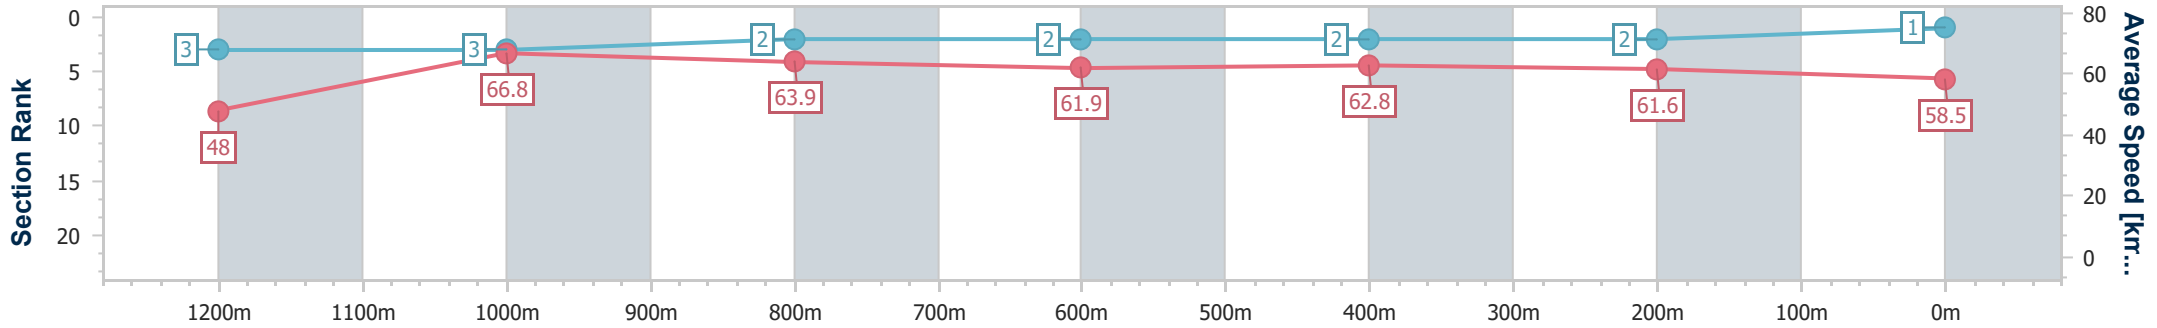

Ipswich QLD Professional

Race 6: SEVEN RATINGS BAND 0 - 58 Handicap - 1350m

21 December 2024 - 16:11

Track Rating: Good 3, Weather: Fine, Rail Position: +5m Entire

Section	Overall	1200m	1000m	800m	600m	400m	200m
Section Times	1:20.21 [1] (0:11.28)	1:08.93 [3] (0:10.76)	0:58.17 [3] (0:11.24)	0:46.93 [2] (0:11.57)	0:35.36 [2] (0:11.38)	0:23.98 [2] (0:11.65)	0:12.33 [2] (0:12.33)
Average Speed [km/h]	48.0	66.8	63.9	61.9	62.8	61.6	58.5
Top Speed [km/h]	67.0	67.4	67.0	62.5	63.1	62.9	60.7
Avg. Dist. to Rail [m]	2.6	0.9	0.4	1.4	1.9	1.3	4.5
Avg. Stride Freq. [Hz]	2.3	2.4	2.4	2.3	2.3	2.4	2.3
Avg. Stride Length [m]	6.1	7.6	7.5	7.4	7.3	7.2	7.0