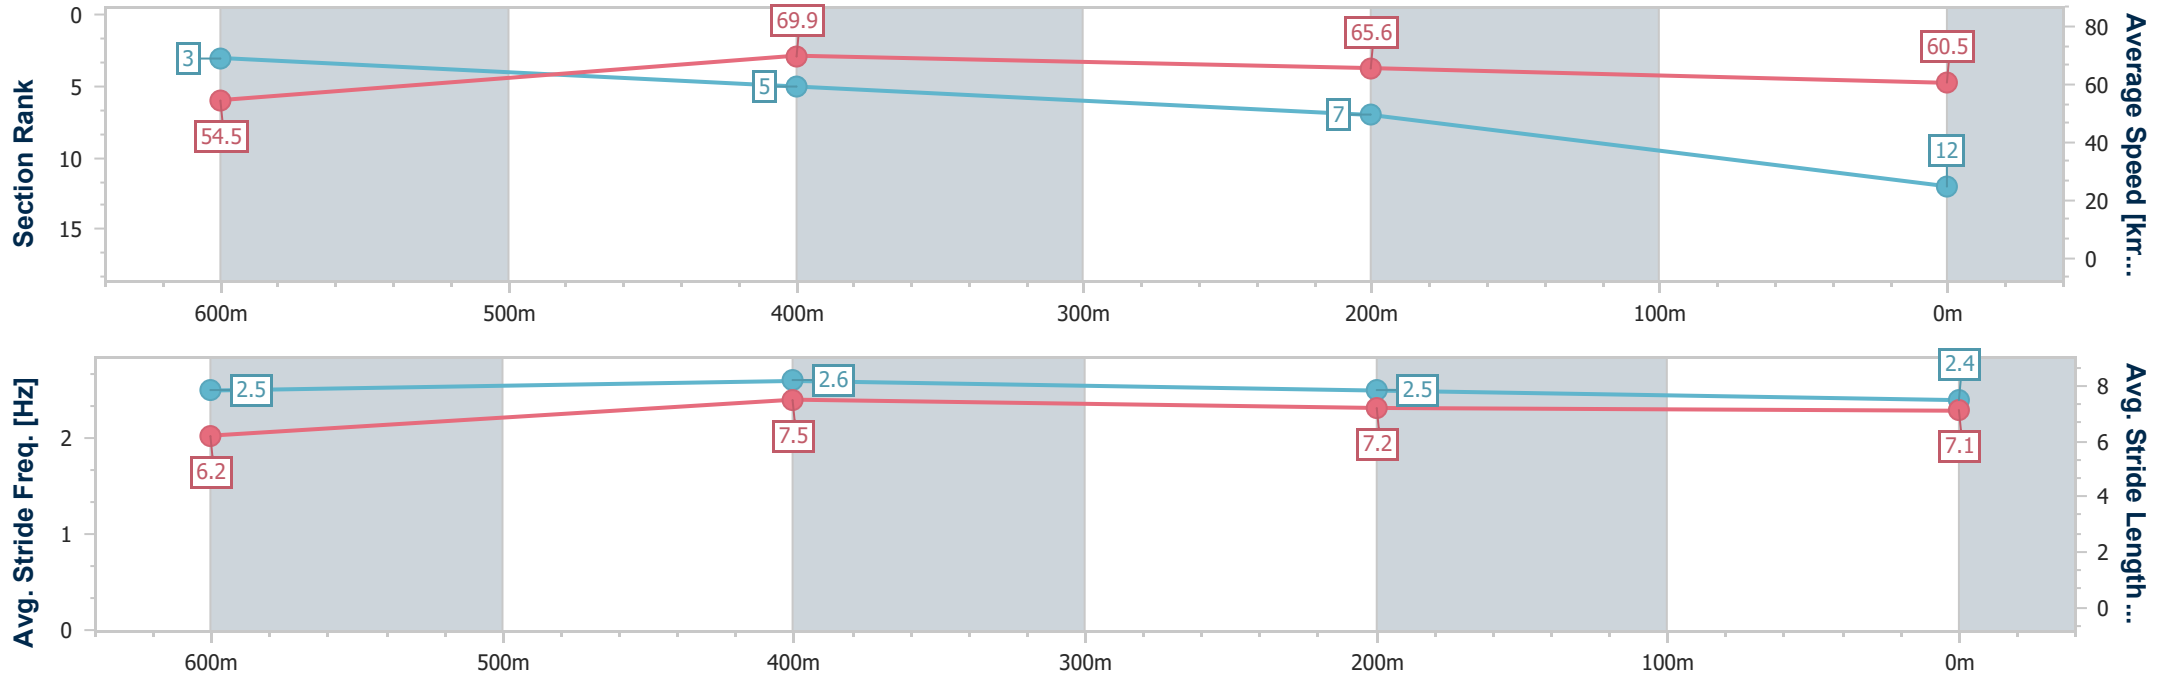

Horse/Jockey Name	Princess Marian
Final Rank	12
Fastest Section Time (Section)	0:10.31 (600m)
Top Speed [km/h] (Section)	71.3 (600m)
Race State	Finished

Ipswich QLD Professional
Race 7: BARRIER REEF POOLS BENCHMARK 58 Handicap - 800m

21 December 2024 - 16:49

Track Rating: Good 3, Weather: Fine, Rail Position: +5m Entire

Section	Overall	600m	400m	200m
Section Times	0:46.47 [12] (0:13.24)	0:33.23 [3] (0:10.31)	0:22.92 [5] (0:11.04)	0:11.88 [7] (0:11.88)
Average Speed [km/h]	54.5	69.9	65.6	60.5
Top Speed [km/h]	71.2	71.3	67.2	64.0
Avg. Dist. to Rail [m]	7.1	1.2	2.1	3.7
Avg. Stride Freq. [Hz]	2.5	2.6	2.5	2.4
Avg. Stride Length [m]	6.2	7.5	7.2	7.1

- [ ] Ranking at each section and finish
- -.-.- No data available at this section
- NA No data available