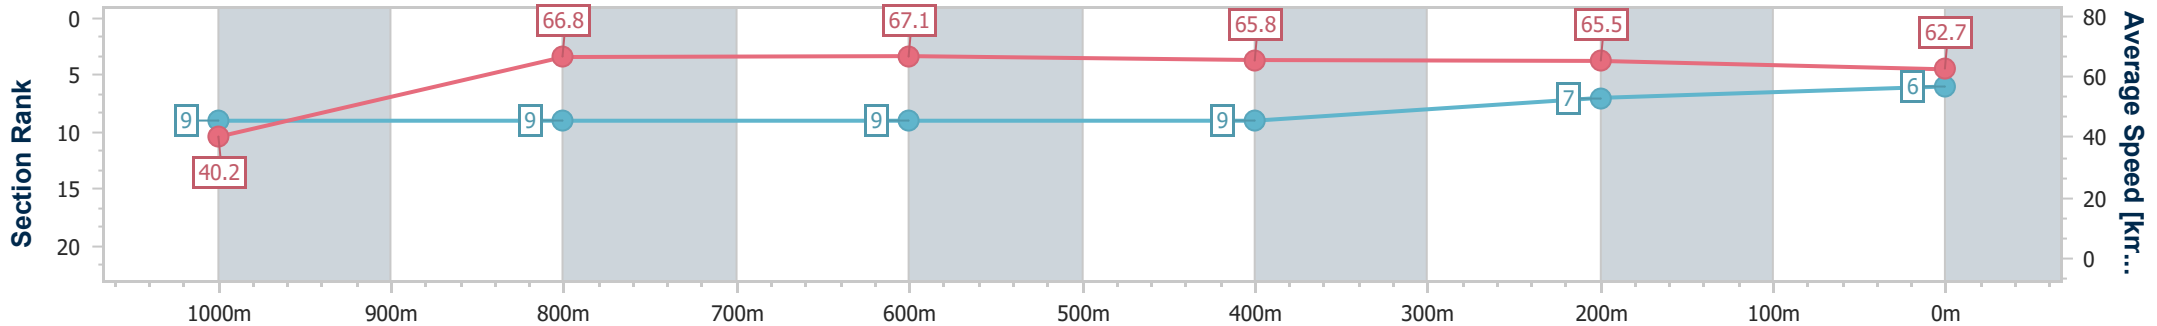

Horse/Jockey Name	Selous
Final Rank	6
Fastest Section Time (Section)	0:08.92 (Overall)
Top Speed [km/h] (Section)	68.6 (1000m)
Race State	Finished

Ipswich QLD Professional
Race 8: MERRY CHRISTMAS FROM ITC TEAM BENCHMARK 65
Handicap - 1100m

21 December 2024 - 17:24

Track Rating: Good 3, Weather: Fine, Rail Position: +5m Entire

Section	Overall	1000m	800m	600m	400m	200m
Section Times	1:04.15 [6] (0:08.92)	0:55.23 [9] (0:10.80)	0:44.43 [9] (0:10.78)	0:33.65 [9] (0:11.01)	0:22.64 [9] (0:11.11)	0:11.53 [7] (0:11.53)
Average Speed [km/h]	40.2	66.8	67.1	65.8	65.5	62.7
Top Speed [km/h]	63.1	68.6	68.0	68.1	66.5	66.5
Avg. Dist. to Rail [m]	9.1	1.6	0.5	1.5	3.7	5.5
Avg. Stride Freq. [Hz]	2.1	2.4	2.3	2.3	2.4	2.3
Avg. Stride Length [m]	5.4	7.8	8.0	7.8	7.7	7.5

- [ ] Ranking at each section and finish
- -.-.- No data available at this section
- NA No data available