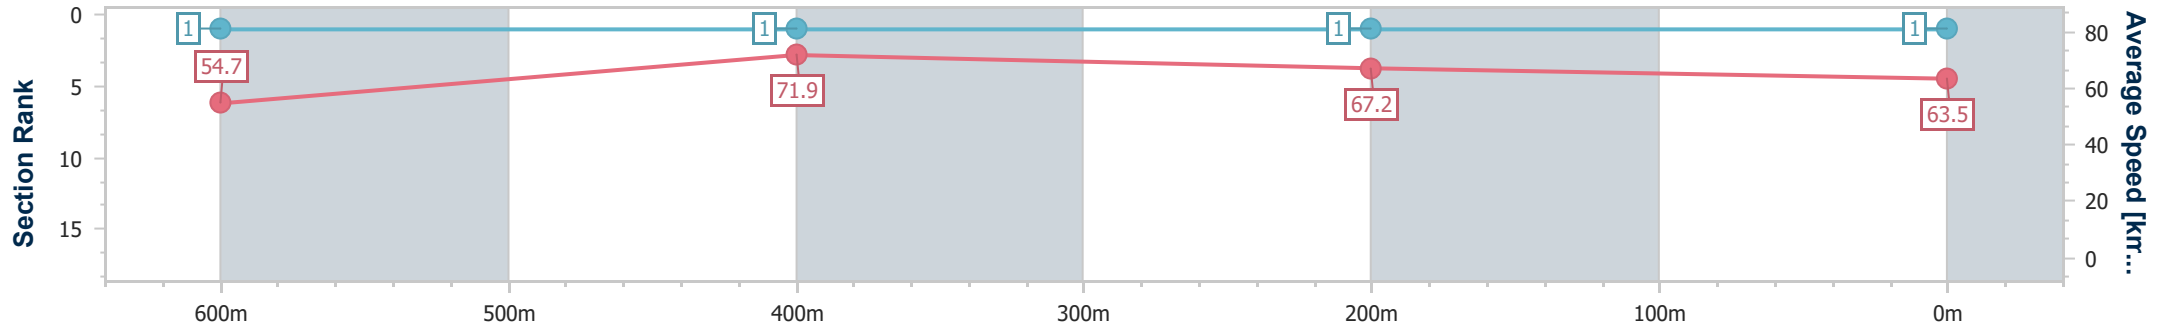

Horse/Jockey Name	Russian Pins
Final Rank	1
Fastest Section Time (Section)	0:10.03 (600m)
Top Speed [km/h] (Section)	73.1 (600m)
Race State	Finished

Ipswich QLD Professional
Race 7: BARRIER REEF POOLS BENCHMARK 58 Handicap - 800m

21 December 2024 - 16:49

Track Rating: Good 3, Weather: Fine, Rail Position: +5m Entire

Section	Overall	600m	400m	200m
Section Times	0:45.23 [1] (0:13.15)	0:32.08 [1] (0:10.03)	0:22.05 [1] (0:10.68)	0:11.37 [1] (0:11.37)
Average Speed [km/h]	54.7	71.9	67.2	63.5
Top Speed [km/h]	72.5	73.1	69.4	65.9
Avg. Dist. to Rail [m]	5.8	0.5	0.5	1.0
Avg. Stride Freq. [Hz]	2.6	2.6	2.6	2.4
Avg. Stride Length [m]	6.0	7.6	7.3	7.1

- [ ] Ranking at each section and finish
- -.-.- No data available at this section
- NA No data available