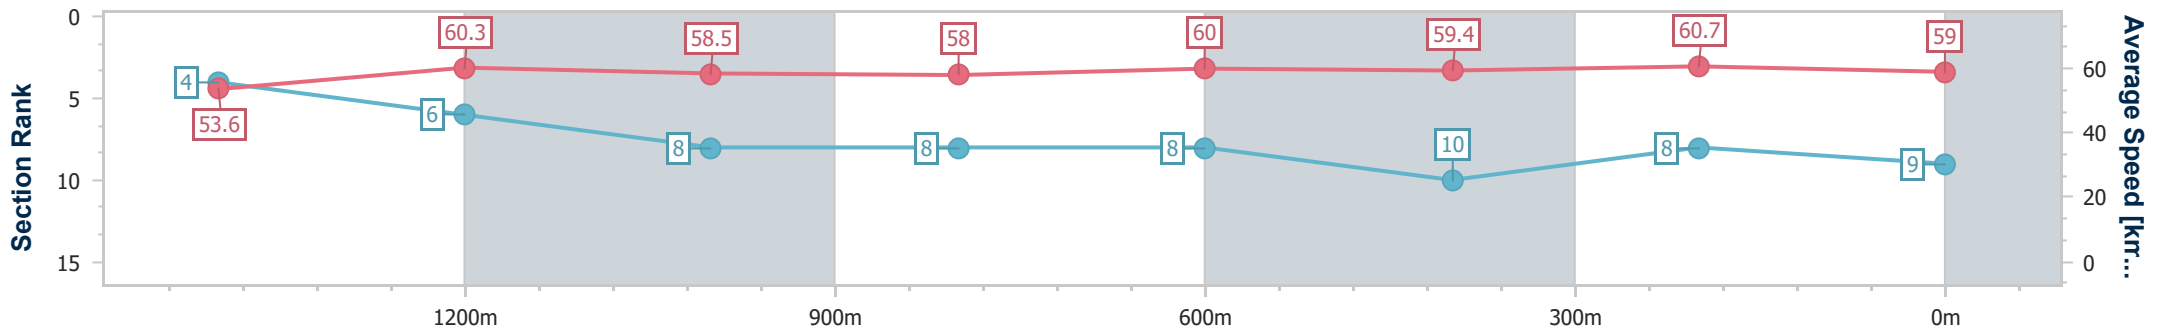

Ipswich QLD Professional

Race 3: RAY WHITE IPSWICH Class 1 Handicap - 1690m

21 December 2024 - 14:15

Track Rating: Good 4, Weather: Fine, Rail Position: +5m Entire

Section	Overall	1400m	1200m	1000m	800m	600m	400m	200m
Section Times	1:44.48 [9] (0:19.50)	1:24.98 [4] (0:11.93)	1:13.05 [6] (0:12.33)	1:00.72 [8] (0:12.46)	0:48.26 [8] (0:12.04)	0:36.22 [8] (0:12.07)	0:24.15 [10] (0:11.92)	0:12.23 [8] (0:12.23)
Average Speed [km/h]	53.6	60.3	58.5	58.0	60.0	59.4	60.7	59.0
Top Speed [km/h]	64.0	62.2	59.9	59.2	60.5	60.4	62.3	61.1
Avg. Dist. to Rail [m]	1.8	0.5	0.9	1.6	0.6	0.5	0.9	0.6
Avg. Stride Freq. [Hz]	2.4	2.4	2.3	2.3	2.3	2.3	2.3	2.3
Avg. Stride Length [m]	6.2	7.0	6.9	7.0	7.2	7.1	7.2	7.0