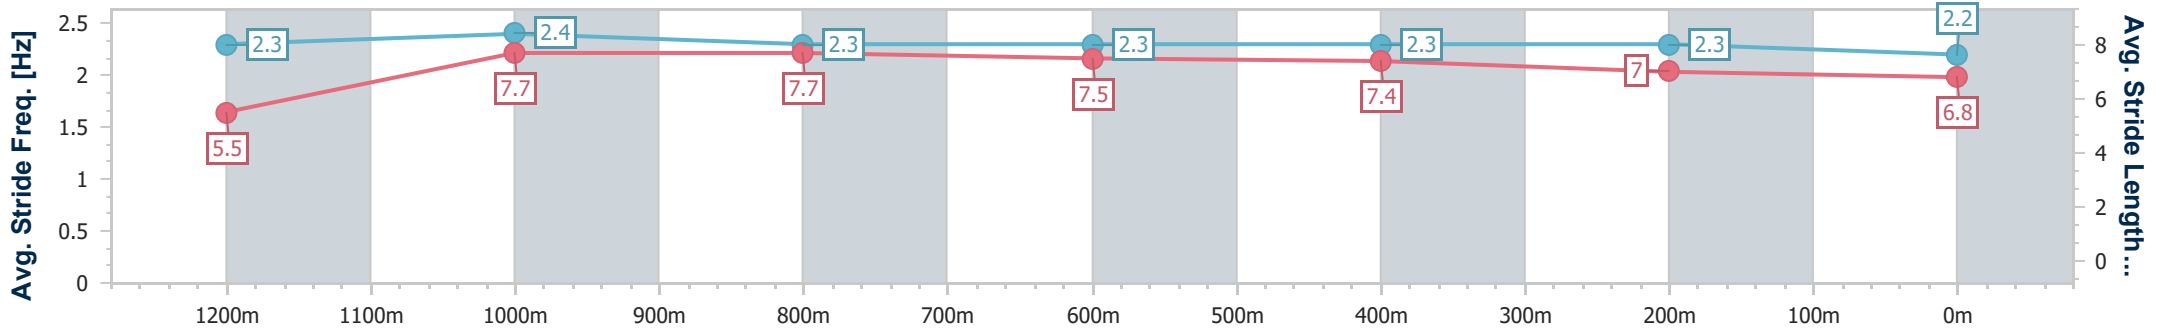

Ipswich QLD Professional

Race 5: TAB Maiden Plate - 1350m

21 December 2024 - 15:31

Track Rating: Good 4, Weather: Fine, Rail Position: +5m Entire

Section	Overall	1200m	1000m	800m	600m	400m	200m
Section Times	1:23.32 [13] (0:12.05)	1:11.27 [13] (0:11.08)	1:00.19 [13] (0:11.12)	0:49.07 [13] (0:11.40)	0:37.67 [13] (0:11.71)	0:25.96 [13] (0:12.56)	0:13.40 [13] (0:13.40)
Average Speed [km/h]	45.0	65.1	64.5	62.9	61.5	57.4	53.8
Top Speed [km/h]	62.6	65.8	65.9	64.2	62.7	59.2	56.7
Avg. Dist. to Rail [m]	3.4	0.5	0.4	0.8	0.4	0.7	1.2
Avg. Stride Freq. [Hz]	2.3	2.4	2.3	2.3	2.3	2.3	2.2
Avg. Stride Length [m]	5.5	7.7	7.7	7.5	7.4	7.0	6.8