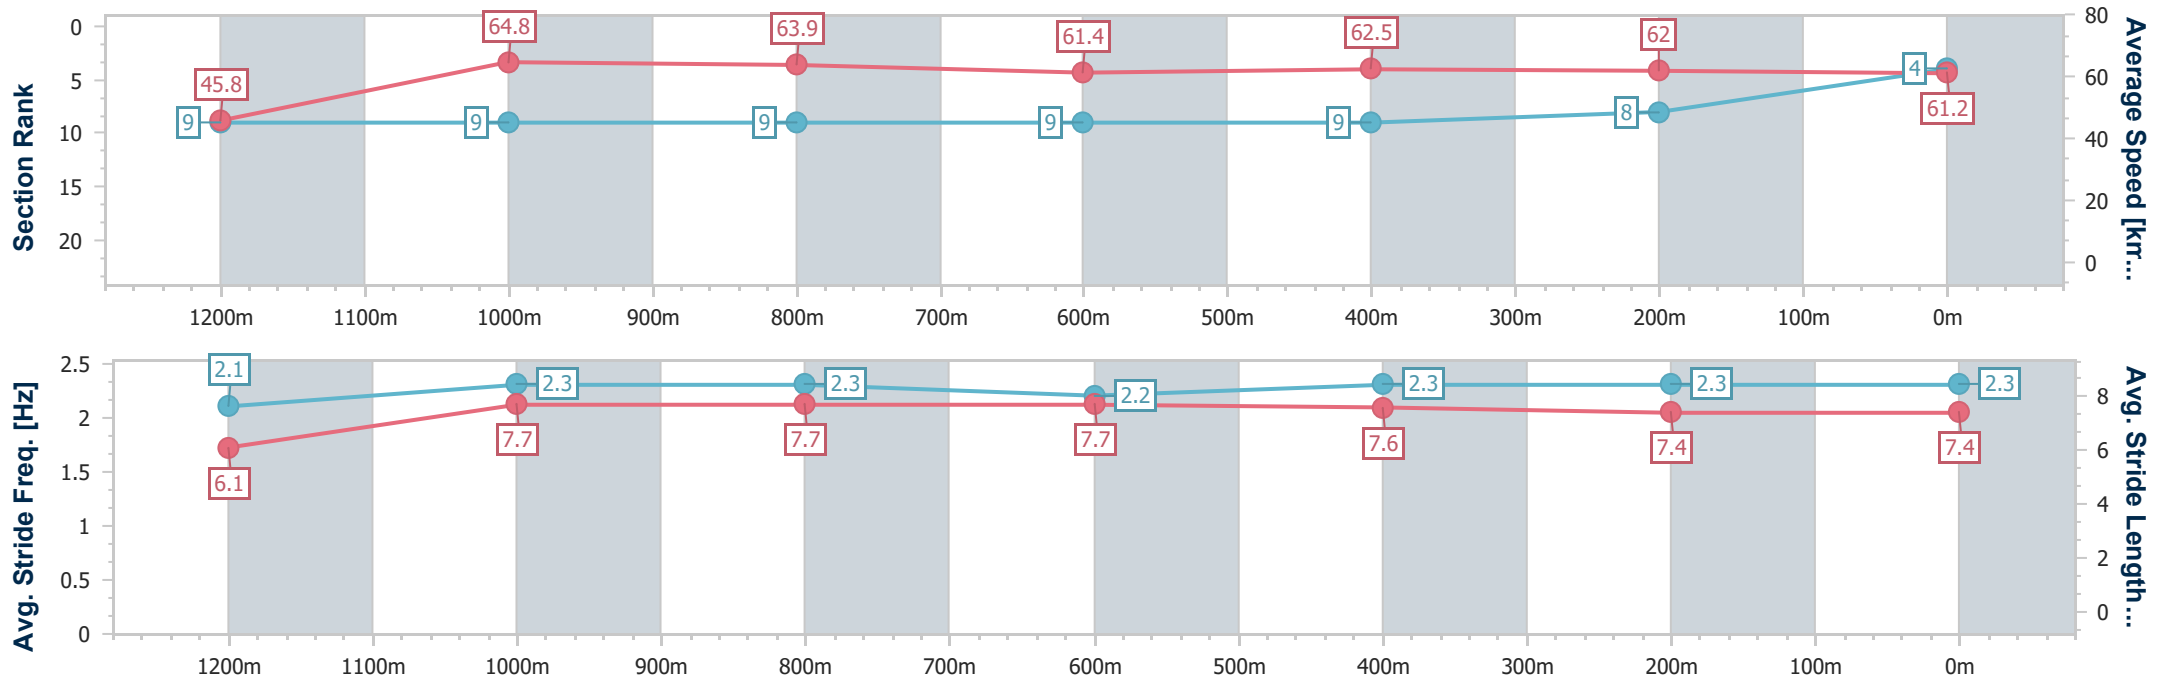

Ipswich QLD Professional

Race 6: SEVEN RATINGS BAND 0 - 58 Handicap - 1350m

21 December 2024 - 16:11

Track Rating: Good 3, Weather: Fine, Rail Position: +5m Entire

Section	Overall	1200m	1000m	800m	600m	400m	200m
Section Times	1:20.67 [4] (0:11.84)	1:08.83 [9] (0:11.08)	0:57.75 [9] (0:11.25)	0:46.50 [9] (0:11.64)	0:34.86 [9] (0:11.46)	0:23.40 [9] (0:11.62)	0:11.78 [8] (0:11.78)
Average Speed [km/h]	45.8	64.8	63.9	61.4	62.5	62.0	61.2
Top Speed [km/h]	63.5	65.6	65.7	61.9	63.4	63.0	62.8
Avg. Dist. to Rail [m]	1.5	0.7	0.9	2.0	1.6	1.1	1.8
Avg. Stride Freq. [Hz]	2.1	2.3	2.3	2.2	2.3	2.3	2.3
Avg. Stride Length [m]	6.1	7.7	7.7	7.7	7.6	7.4	7.4