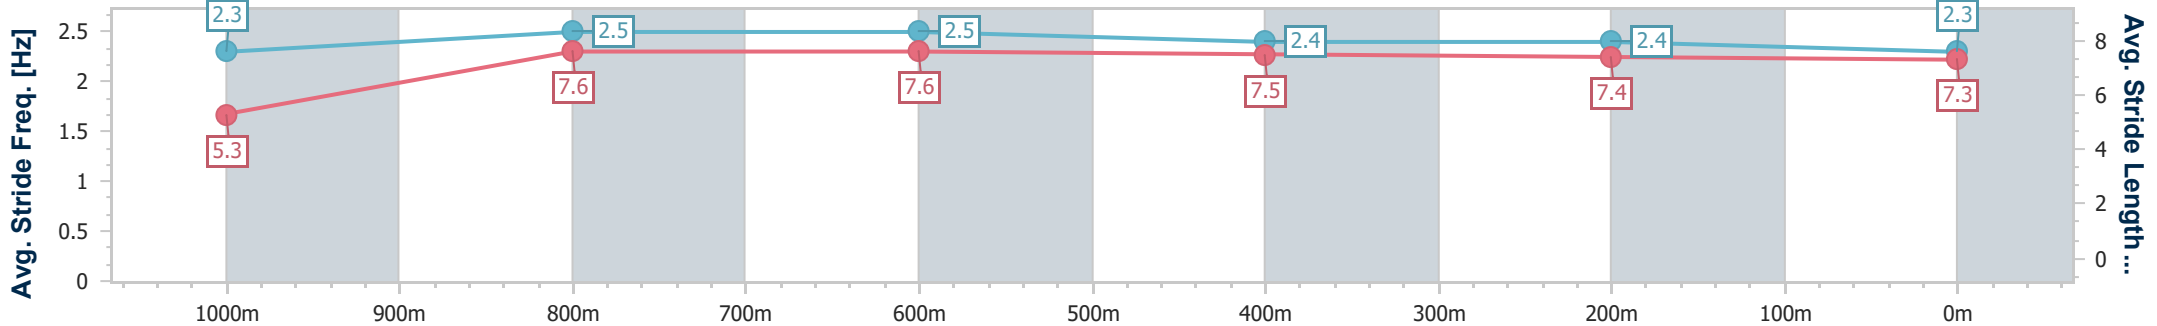

Horse/Jockey Name	Good Times Again
Final Rank	4
Fastest Section Time (Section)	0:08.65 (Overall)
Top Speed [km/h] (Section)	68.7 (1000m)
Race State	Finished

Ipswich QLD Professional
Race 8: MERRY CHRISTMAS FROM ITC TEAM BENCHMARK 65
Handicap - 1100m

21 December 2024 - 17:24

Track Rating: Good 3, Weather: Fine, Rail Position: +5m Entire

Section	Overall	1000m	800m	600m	400m	200m
Section Times	1:04.10 [4] (0:08.65)	0:55.45 [5] (0:10.66)	0:44.79 [3] (0:10.66)	0:34.13 [4] (0:11.06)	0:23.07 [4] (0:11.44)	0:11.63 [5] (0:11.63)
Average Speed [km/h]	41.7	67.7	67.4	64.6	63.3	62.0
Top Speed [km/h]	64.5	68.7	68.5	66.0	64.2	64.2
Avg. Dist. to Rail [m]	4.3	0.5	0.5	0.7	1.7	3.3
Avg. Stride Freq. [Hz]	2.3	2.5	2.5	2.4	2.4	2.3
Avg. Stride Length [m]	5.3	7.6	7.6	7.5	7.4	7.3

- [ ] Ranking at each section and finish
- -.-.-.- No data available at this section
- NA No data available