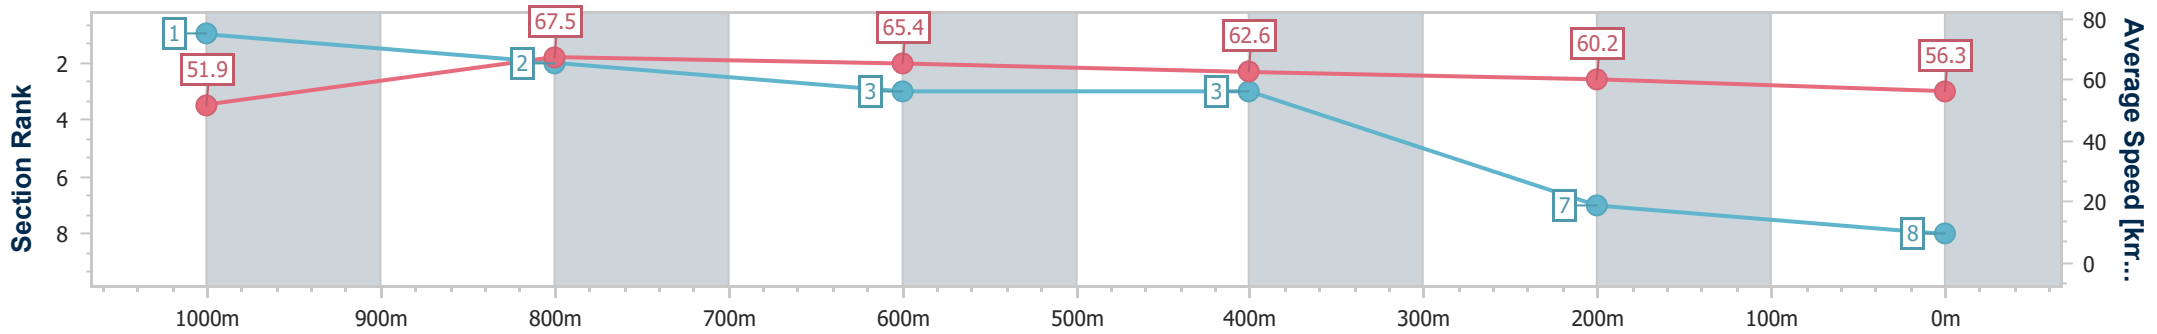

Ipswich QLD Professional

Race 4: GREAT NORTHERN Class 5 Handicap - 1200m

21 December 2024 - 14:55

Track Rating: Good 4, Weather: Fine, Rail Position: +5m Entire

Section	Overall	1000m	800m	600m	400m	200m
Section Times	1:11.65 [8] (0:13.88)	0:57.77 [1] (0:10.64)	0:47.13 [2] (0:10.92)	0:36.21 [3] (0:11.45)	0:24.76 [3] (0:11.95)	0:12.81 [7] (0:12.81)
Average Speed [km/h]	51.9	67.5	65.4	62.6	60.2	56.3
Top Speed [km/h]	67.9	68.2	66.8	64.0	61.8	58.0
Avg. Dist. to Rail [m]	2.4	0.8	1.5	1.1	0.4	3.1
Avg. Stride Freq. [Hz]	2.3	2.5	2.5	2.4	2.4	2.3
Avg. Stride Length [m]	6.2	7.5	7.3	7.1	7.0	6.8