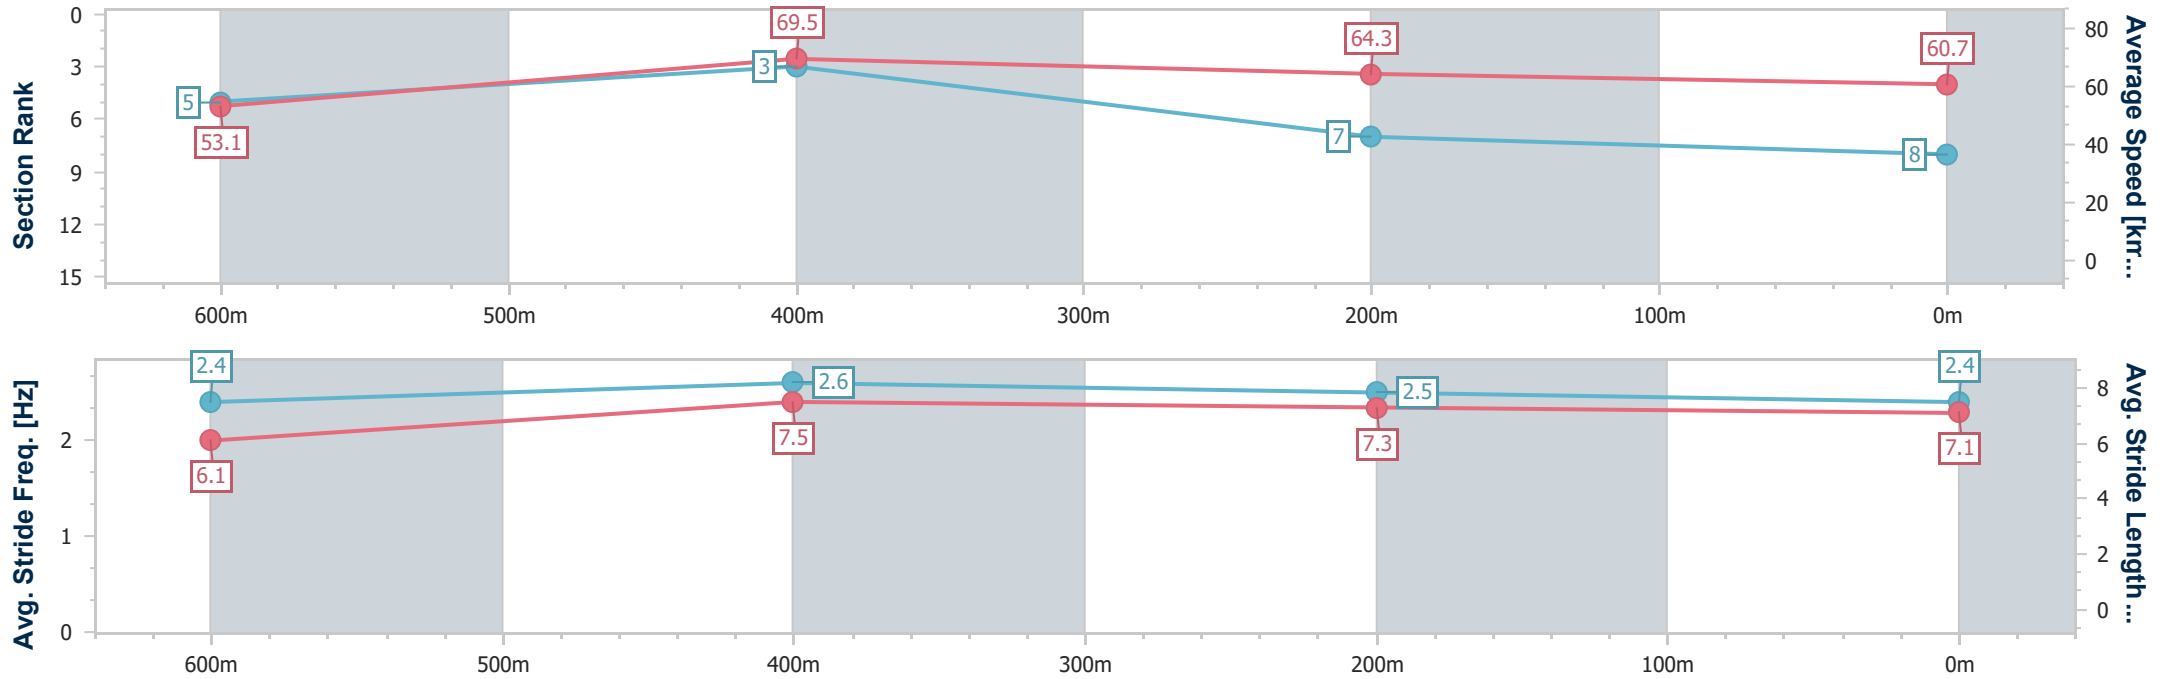

Horse/Jockey Name	Jumbled
Final Rank	8
Fastest Section Time (Section)	0:10.40 (600m)
Top Speed [km/h] (Section)	71.3 (600m)
Race State	Finished

Ipswich QLD Professional
Race 1: VALE BARRY HINTON QTIS Three-Year-Old Maiden
Handicap - 800m

21 December 2024 - 13:04

Track Rating: Soft 5, Weather: Fine, Rail Position: +5m Entire

Section	Overall	600m	400m	200m
Section Times	0:47.06 [8] (0:13.57)	0:33.49 [5] (0:10.40)	0:23.09 [3] (0:11.25)	0:11.84 [7] (0:11.84)
Average Speed [km/h]	53.1	69.5	64.3	60.7
Top Speed [km/h]	70.0	71.3	67.3	62.7
Avg. Dist. to Rail [m]	3.2	1.2	1.5	1.3
Avg. Stride Freq. [Hz]	2.4	2.6	2.5	2.4
Avg. Stride Length [m]	6.1	7.5	7.3	7.1

- [ ] Ranking at each section and finish
- -.-.- No data available at this section
- NA No data available