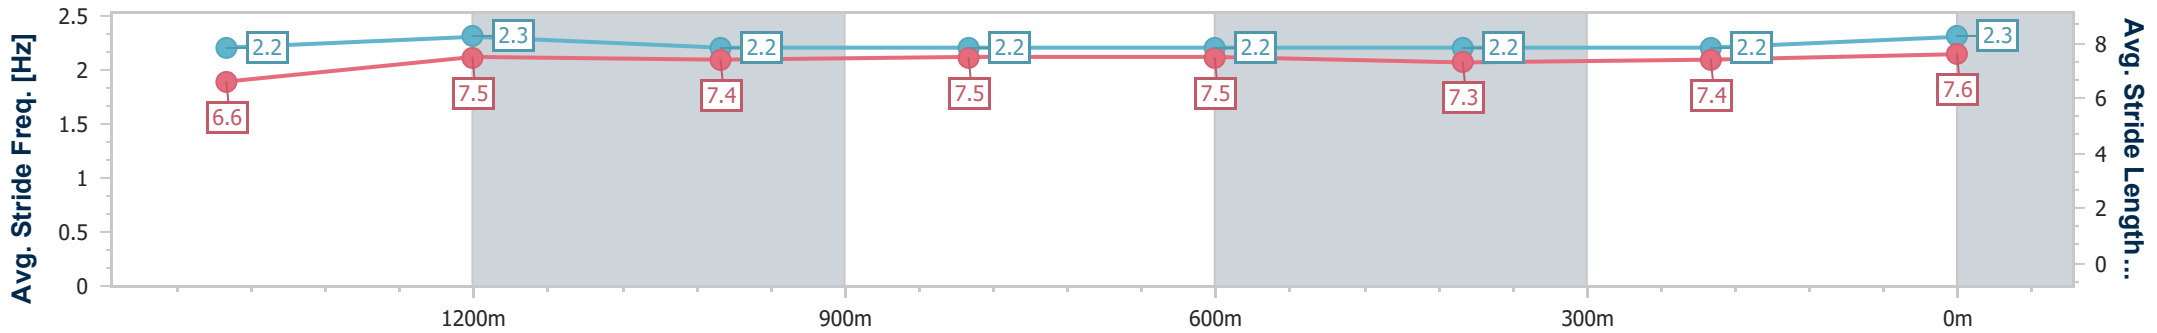

Ipswich QLD Professional

Race 2: IMPERIAL RACING Maiden Plate - 1690m

21 December 2024 - 13:39

Track Rating: Soft 5, Weather: Fine, Rail Position: +5m Entire

Section	Overall	1400m	1200m	1000m	800m	600m	400m	200m
Section Times	1:44.03 [5] (0:19.52)	1:24.51 [5] (0:11.89)	1:12.62 [7] (0:12.14)	1:00.48 [6] (0:11.88)	0:48.60 [6] (0:11.99)	0:36.61 [8] (0:12.49)	0:24.12 [9] (0:12.33)	0:11.79 [7] (0:11.79)
Average Speed [km/h]	53.4	61.0	59.4	60.6	59.9	57.5	58.5	61.4
Top Speed [km/h]	66.0	62.3	60.6	61.5	60.8	60.6	61.1	61.7
Avg. Dist. to Rail [m]	1.6	0.9	0.6	0.4	0.6	0.6	1.5	5.9
Avg. Stride Freq. [Hz]	2.2	2.3	2.2	2.2	2.2	2.2	2.2	2.3
Avg. Stride Length [m]	6.6	7.5	7.4	7.5	7.5	7.3	7.4	7.6