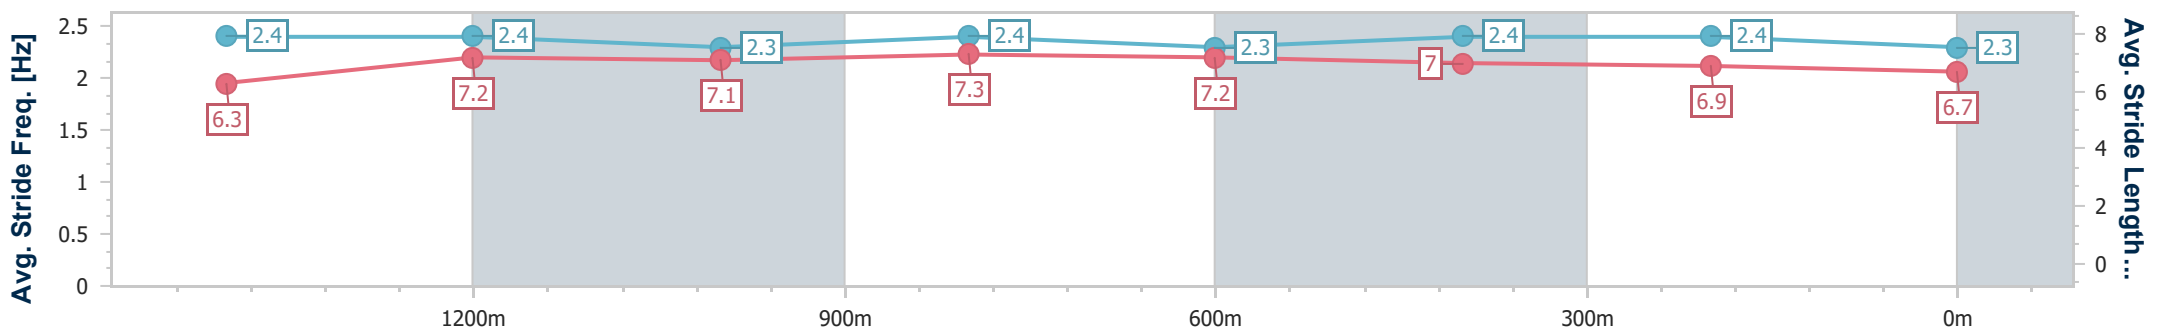

Ipswich QLD Professional

Race 2: IMPERIAL RACING Maiden Plate - 1690m

21 December 2024 - 13:39

Track Rating: Soft 5, Weather: Fine, Rail Position: +5m Entire

Section	Overall	1400m	1200m	1000m	800m	600m	400m	200m
Section Times	1:44.23 [6] (0:19.28)	1:24.95 [3] (0:11.72)	1:13.23 [4] (0:12.12)	1:01.11 [4] (0:11.74)	0:49.37 [2] (0:11.97)	0:37.40 [2] (0:12.07)	0:25.33 [2] (0:12.33)	0:13.00 [3] (0:13.00)
Average Speed [km/h]	54.3	61.7	59.7	61.7	60.5	59.7	58.5	55.5
Top Speed [km/h]	64.6	63.5	61.1	61.9	61.5	61.1	59.3	57.4
Avg. Dist. to Rail [m]	4.2	1.0	1.9	1.9	1.3	1.0	0.3	1.9
Avg. Stride Freq. [Hz]	2.4	2.4	2.3	2.4	2.3	2.4	2.4	2.3
Avg. Stride Length [m]	6.3	7.2	7.1	7.3	7.2	7.0	6.9	6.7