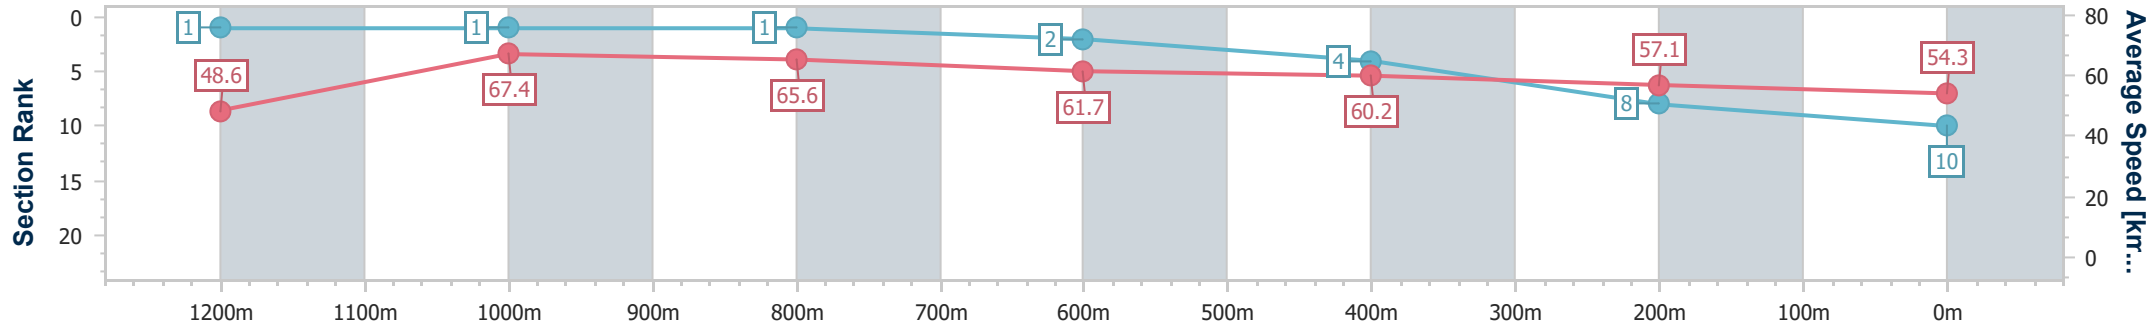

Ipswich QLD Professional

Race 5: TAB Maiden Plate - 1350m

21 December 2024 - 15:31

Track Rating: Good 4, Weather: Fine, Rail Position: +5m Entire

Section	Overall	1200m	1000m	800m	600m	400m	200m
Section Times	1:22.57 [10] (0:11.16)	1:11.41 [1] (0:10.72)	1:00.69 [1] (0:10.99)	0:49.70 [1] (0:11.71)	0:37.99 [2] (0:12.03)	0:25.96 [4] (0:12.71)	0:13.25 [8] (0:13.25)
Average Speed [km/h]	48.6	67.4	65.6	61.7	60.2	57.1	54.3
Top Speed [km/h]	65.6	68.7	67.5	63.3	61.8	58.8	57.0
Avg. Dist. to Rail [m]	7.0	3.5	2.0	1.0	0.8	2.5	2.8
Avg. Stride Freq. [Hz]	2.4	2.4	2.4	2.3	2.3	2.2	2.1
Avg. Stride Length [m]	5.6	7.7	7.7	7.5	7.4	7.3	7.1