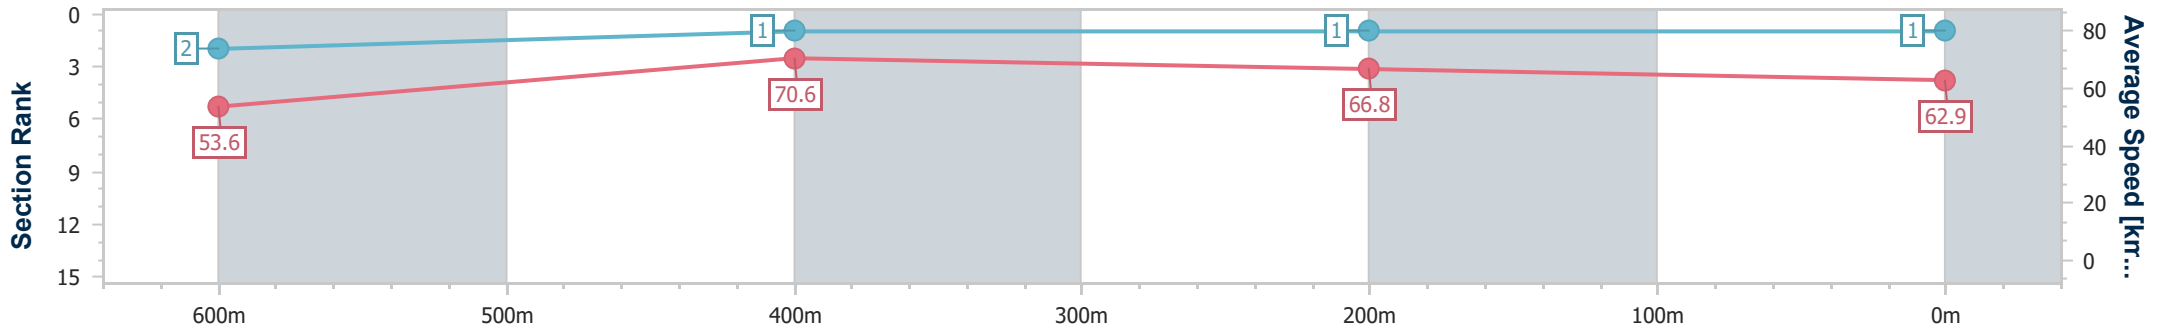

21 December 2024 - 13:04

Track Rating: Soft 5, Weather: Fine, Rail Position: +5m Entire

Section	Overall	600m	400m	200m
Section Times	0:45.86 [1] (0:13.45)	0:32.41 [2] (0:10.20)	0:22.21 [1] (0:10.75)	0:11.46 [1] (0:11.46)
Average Speed [km/h]	53.6	70.6	66.8	62.9
Top Speed [km/h]	70.9	72.4	68.6	65.0
Avg. Dist. to Rail [m]	8.0	1.9	0.5	1.4
Avg. Stride Freq. [Hz]	2.5	2.6	2.5	2.4
Avg. Stride Length [m]	6.0	7.5	7.3	7.3