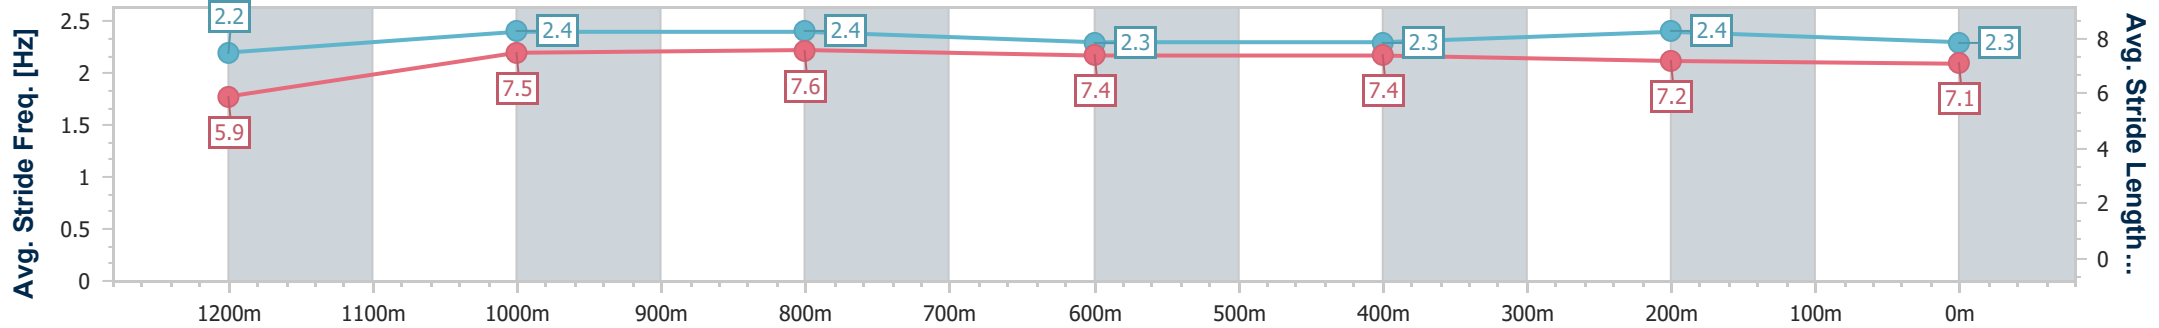

Ipswich QLD Professional

Race 6: SEVEN RATINGS BAND 0 - 58 Handicap - 1350m

21 December 2024 - 16:11

Track Rating: Good 3, Weather: Fine, Rail Position: +5m Entire

Section	Overall	1200m	1000m	800m	600m	400m	200m
Section Times	1:21.29 [10] (0:11.67)	1:09.62 [7] (0:11.14)	0:58.48 [8] (0:11.25)	0:47.23 [8] (0:11.59)	0:35.64 [8] (0:11.62)	0:24.02 [8] (0:11.86)	0:12.16 [9] (0:12.16)
Average Speed [km/h]	46.3	64.7	64.0	62.2	62.3	61.3	59.2
Top Speed [km/h]	63.7	65.6	65.5	63.4	63.3	62.3	61.2
Avg. Dist. to Rail [m]	4.9	0.8	0.5	0.3	0.6	3.2	3.4
Avg. Stride Freq. [Hz]	2.2	2.4	2.4	2.3	2.3	2.4	2.3
Avg. Stride Length [m]	5.9	7.5	7.6	7.4	7.4	7.2	7.1