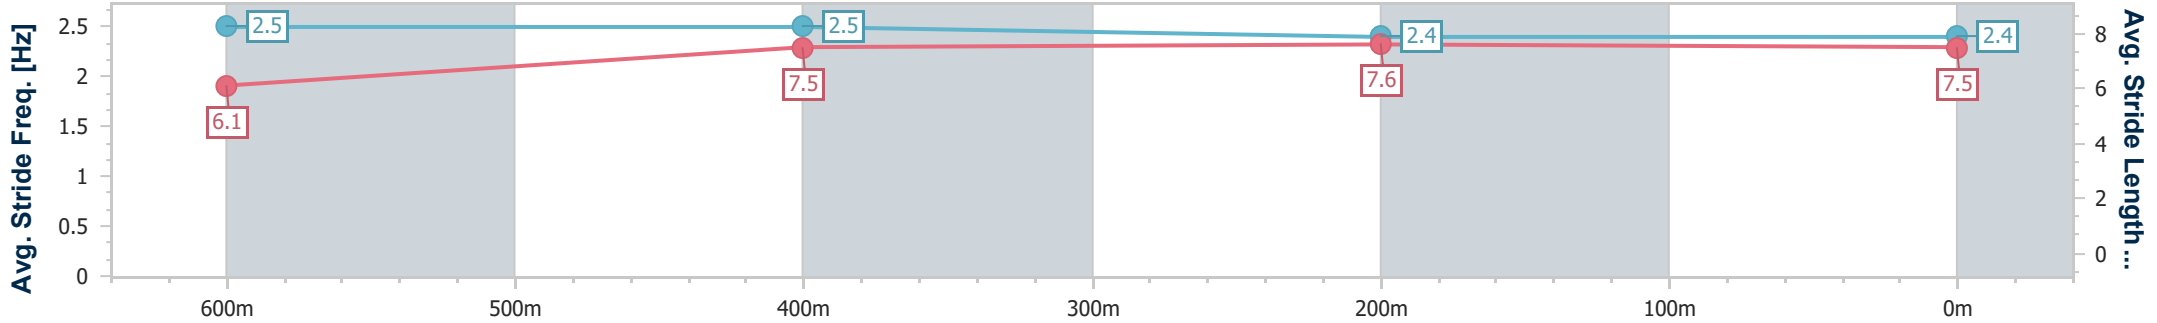

Horse/Jockey Name	Day To Remember
Final Rank	3
Fastest Section Time (Section)	0:10.47 (600m)
Top Speed [km/h] (Section)	70.8 (600m)
Race State	Finished

Ipswich QLD Professional
Race 1: VALE BARRY HINTON QTIS Three-Year-Old Maiden
Handicap - 800m

21 December 2024 - 13:04

Track Rating: Soft 5, Weather: Fine, Rail Position: +5m Entire

Section	Overall	600m	400m	200m
Section Times	0:46.22 [3] (0:13.52)	0:32.70 [3] (0:10.47)	0:22.23 [4] (0:11.02)	0:11.21 [4] (0:11.21)
Average Speed [km/h]	53.2	68.9	65.2	64.2
Top Speed [km/h]	70.3	70.8	67.5	65.2
Avg. Dist. to Rail [m]	2.2	0.6	0.8	1.9
Avg. Stride Freq. [Hz]	2.5	2.5	2.4	2.4
Avg. Stride Length [m]	6.1	7.5	7.6	7.5

- [ ] Ranking at each section and finish
- -.-.- No data available at this section
- NA No data available