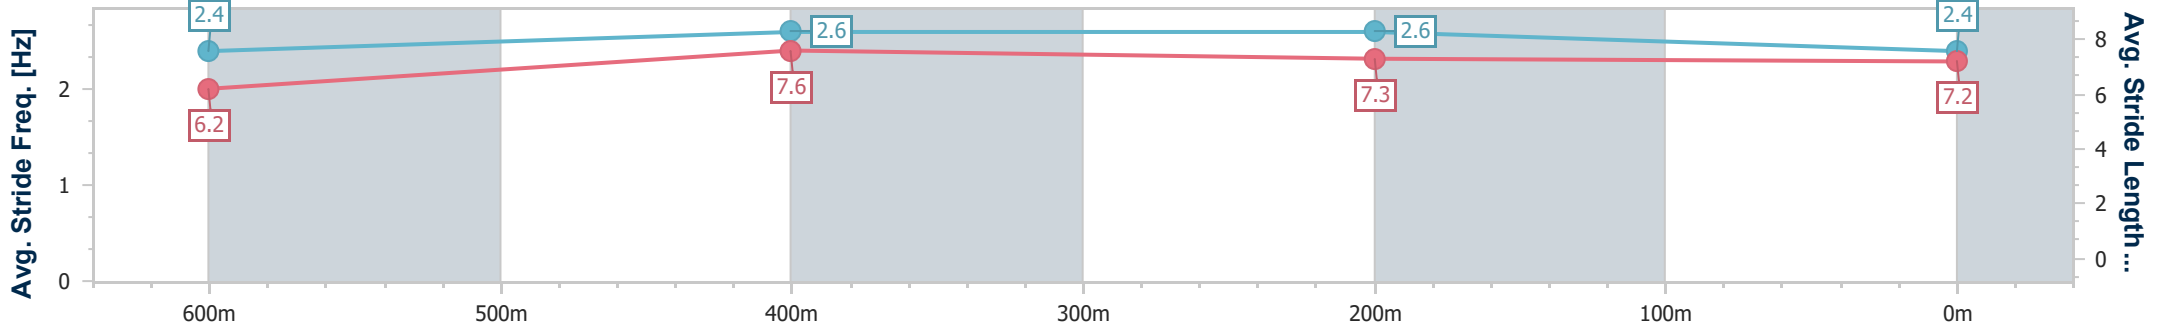

Horse/Jockey Name	Yemean
Final Rank	3
Fastest Section Time (Section)	0:09.93 (600m)
Top Speed [km/h] (Section)	74.6 (600m)
Race State	Finished

Ipswich QLD Professional
Race 7: BARRIER REEF POOLS BENCHMARK 58 Handicap - 800m

21 December 2024 - 16:49

Track Rating: Good 3, Weather: Fine, Rail Position: +5m Entire

Section	Overall	600m	400m	200m
Section Times	0:45.38 [3] (0:13.32)	0:32.06 [4] (0:09.93)	0:22.13 [2] (0:10.63)	0:11.50 [2] (0:11.50)
Average Speed [km/h]	54.1	72.1	67.1	62.6
Top Speed [km/h]	73.6	74.6	69.5	66.3
Avg. Dist. to Rail [m]	1.2	1.9	1.7	0.8
Avg. Stride Freq. [Hz]	2.4	2.6	2.6	2.4
Avg. Stride Length [m]	6.2	7.6	7.3	7.2

- [ ] Ranking at each section and finish
- -.-.- No data available at this section
- NA No data available