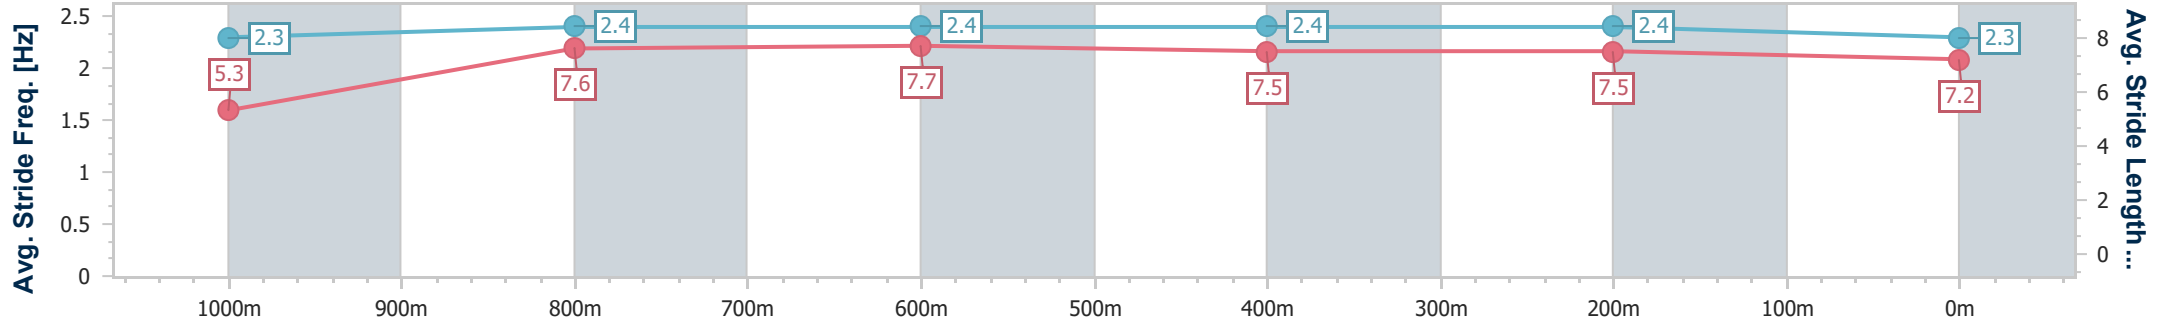

Horse/Jockey Name	Deputize
Final Rank	8
Fastest Section Time (Section)	0:08.62 (Overall)
Top Speed [km/h] (Section)	68.5 (800m)
Race State	Finished

Ipswich QLD Professional
Race 8: MERRY CHRISTMAS FROM ITC TEAM BENCHMARK 65
Handicap - 1100m

21 December 2024 - 17:24

Track Rating: Good 3, Weather: Fine, Rail Position: +5m Entire

Section	Overall	1000m	800m	600m	400m	200m
Section Times	1:04.69 [8] (0:08.62)	0:56.07 [4] (0:10.81)	0:45.26 [5] (0:10.62)	0:34.64 [5] (0:11.08)	0:23.56 [6] (0:11.56)	0:12.00 [9]
Average Speed [km/h]	41.5	67.2	67.9	65.5	63.1	59.9
Top Speed [km/h]	65.3	68.2	68.5	67.4	63.8	63.4
Avg. Dist. to Rail [m]	7.8	2.8	0.6	1.4	4.7	6.9
Avg. Stride Freq. [Hz]	2.3	2.4	2.4	2.4	2.4	2.3
Avg. Stride Length [m]	5.3	7.6	7.7	7.5	7.5	7.2

- [ ] Ranking at each section and finish
- -.-.- No data available at this section
- NA No data available