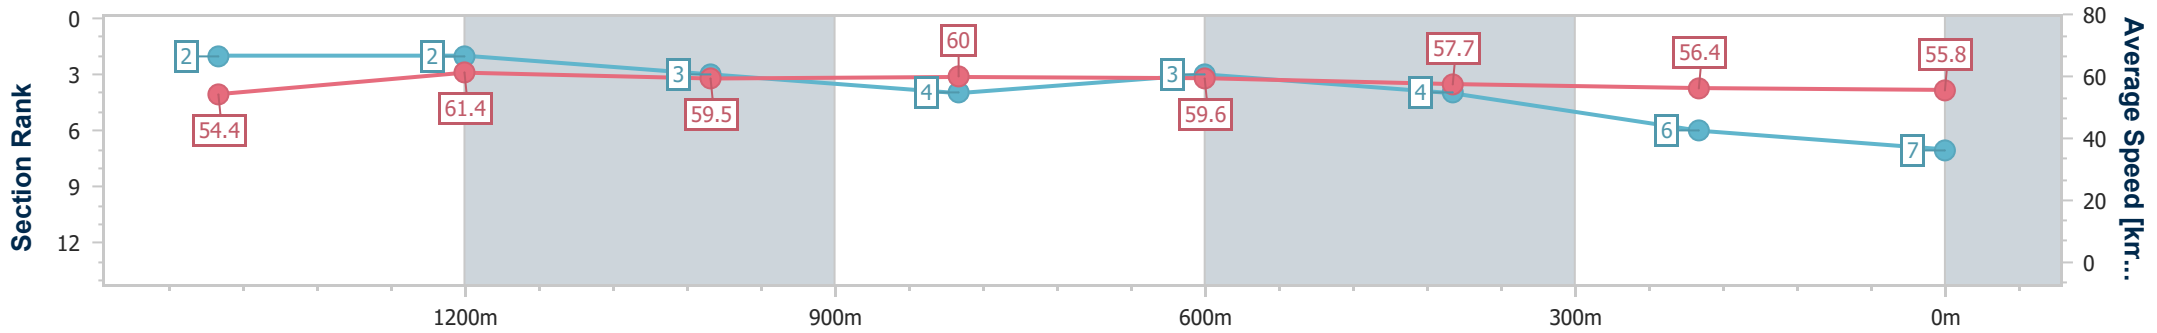

Ipswich QLD Professional

Race 2: IMPERIAL RACING Maiden Plate - 1690m

21 December 2024 - 13:39

Track Rating: Soft 5, Weather: Fine, Rail Position: +5m Entire

Section	Overall	1400m	1200m	1000m	800m	600m	400m	200m
Section Times	1:45.13 [7] (0:19.18)	1:25.95 [2] (0:11.70)	1:14.25 [2] (0:12.10)	1:02.15 [3] (0:11.98)	0:50.17 [4] (0:11.98)	0:38.19 [3] (0:12.47)	0:25.72 [4] (0:12.79)	0:12.93 [6] (0:12.93)
Average Speed [km/h]	54.4	61.4	59.5	60.0	59.6	57.7	56.4	55.8
Top Speed [km/h]	66.0	63.9	60.4	60.4	60.6	59.7	57.3	56.6
Avg. Dist. to Rail [m]	1.8	0.5	0.2	0.8	1.4	0.8	0.5	0.7
Avg. Stride Freq. [Hz]	2.3	2.2	2.2	2.2	2.2	2.2	2.2	2.2
Avg. Stride Length [m]	6.7	7.6	7.5	7.5	7.5	7.3	7.2	7.2