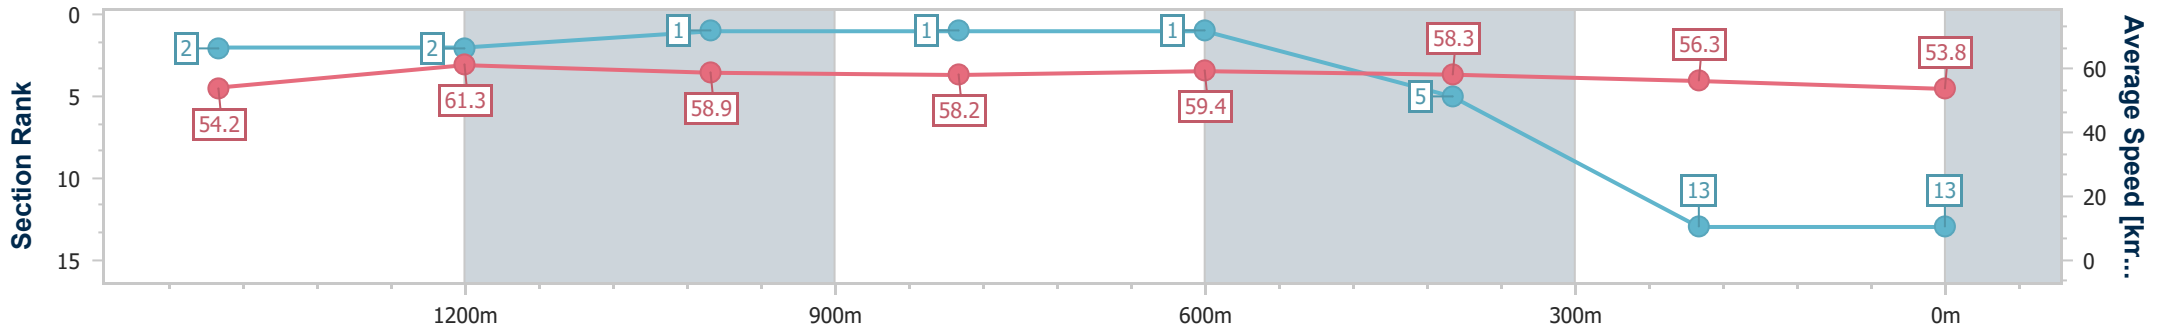

Ipswich QLD Professional

Race 3: RAY WHITE IPSWICH Class 1 Handicap - 1690m

21 December 2024 - 14:15

Track Rating: Good 4, Weather: Fine, Rail Position: +5m Entire

Section	Overall	1400m	1200m	1000m	800m	600m	400m	200m
Section Times	1:46.20 [13] (0:19.27)	1:26.93 [2] (0:11.75)	1:15.18 [2] (0:12.22)	1:02.96 [1] (0:12.37)	0:50.59 [1] (0:12.11)	0:38.48 [1] (0:12.30)	0:26.18 [5] (0:12.81)	0:13.37 [13] (0:13.37)
Average Speed [km/h]	54.2	61.3	58.9	58.2	59.4	58.3	56.3	53.8
Top Speed [km/h]	65.2	62.8	59.8	59.0	59.6	59.2	57.4	55.4
Avg. Dist. to Rail [m]	5.5	0.4	0.2	0.3	0.7	0.7	0.5	1.2
Avg. Stride Freq. [Hz]	2.2	2.3	2.2	2.2	2.3	2.3	2.3	2.2
Avg. Stride Length [m]	6.8	7.5	7.4	7.3	7.3	7.1	6.9	6.8