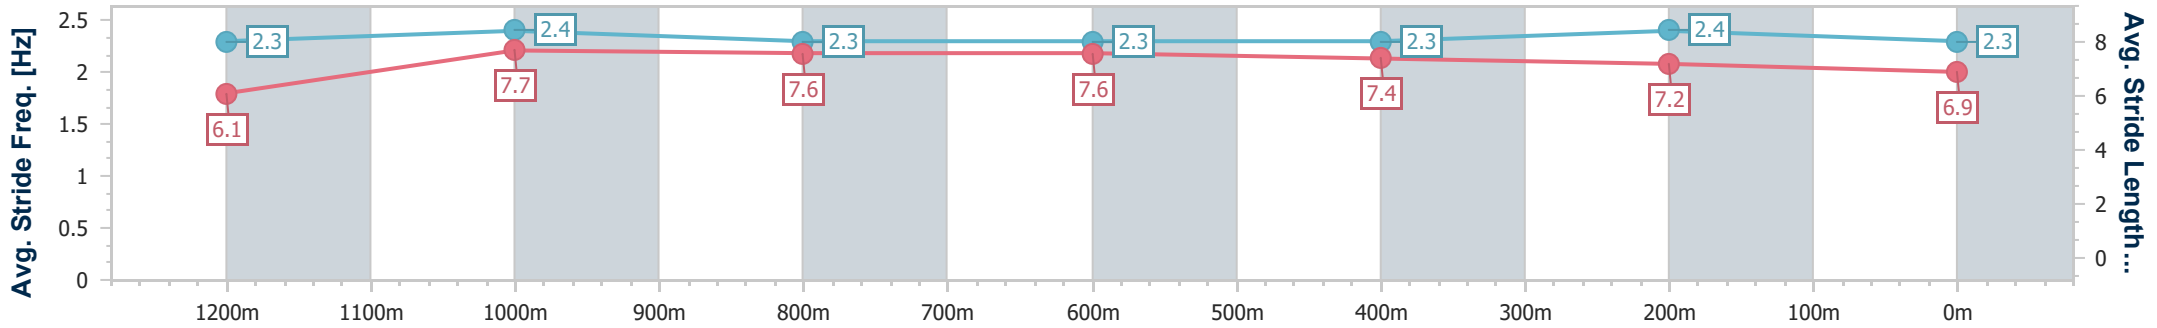

Ipswich QLD Professional

Race 6: SEVEN RATINGS BAND 0 - 58 Handicap - 1350m

21 December 2024 - 16:11

Track Rating: Good 3, Weather: Fine, Rail Position: +5m Entire

Section	Overall	1200m	1000m	800m	600m	400m	200m
Section Times	1:20.21 [2] (0:11.07)	1:09.14 [1] (0:10.68)	0:58.46 [1] (0:11.37)	0:47.09 [1] (0:11.57)	0:35.52 [1] (0:11.44)	0:24.08 [1] (0:11.62)	0:12.46 [1] (0:12.46)
Average Speed [km/h]	48.6	67.6	63.1	62.1	62.4	62.0	57.8
Top Speed [km/h]	66.8	69.4	65.7	62.3	63.5	63.2	60.4
Avg. Dist. to Rail [m]	4.9	1.5	0.5	1.6	1.5	0.7	3.2
Avg. Stride Freq. [Hz]	2.3	2.4	2.3	2.3	2.3	2.4	2.3
Avg. Stride Length [m]	6.1	7.7	7.6	7.6	7.4	7.2	6.9