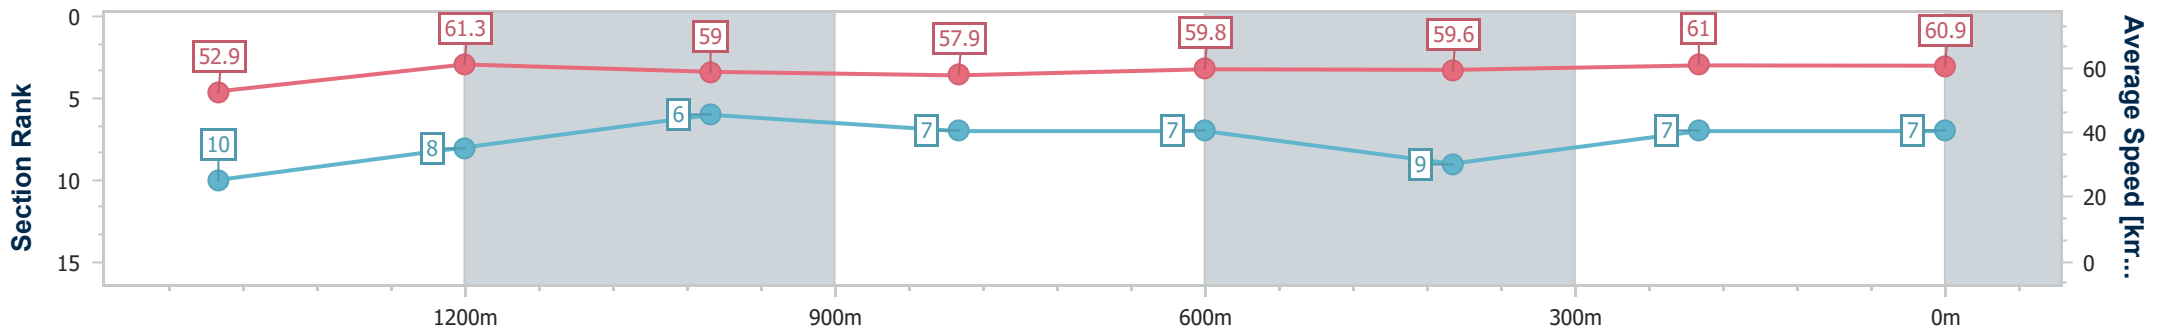

- [] Ranking at each section and finish
- .-.-.- No data available at this section
- NA No data available

Horse/Jockey Name	Lumiere
Final Rank	8
Fastest Section Time (Section)	0:11.66 (1400m)
Top Speed [km/h] (Section)	63.5 (1400m)
Race State	Finished