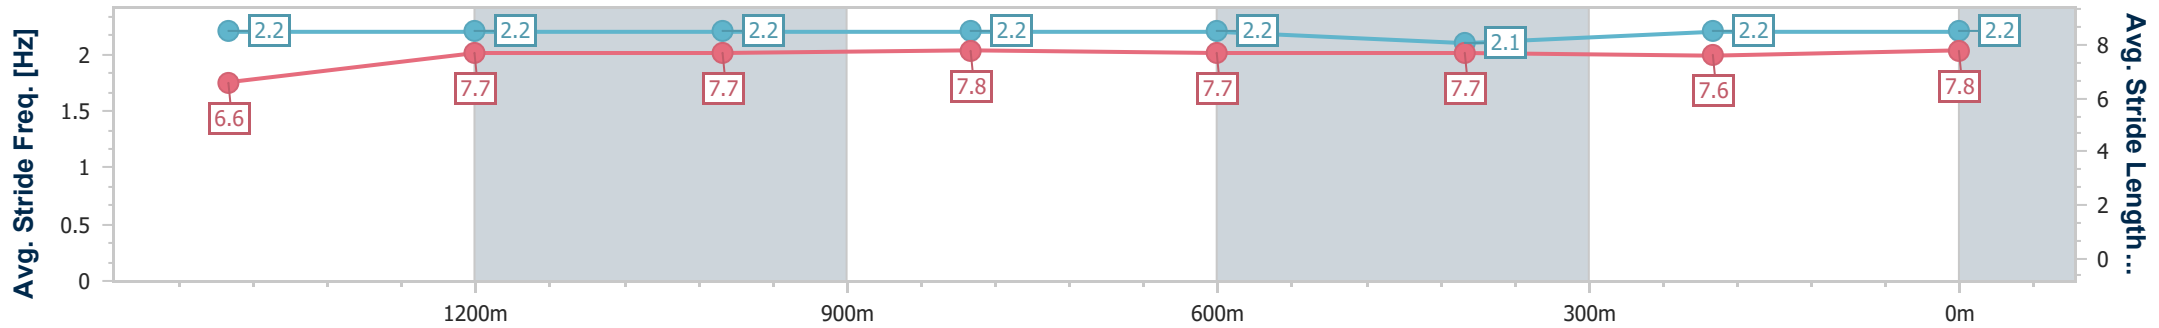

Ipswich QLD Professional

Race 2: IMPERIAL RACING Maiden Plate - 1690m

21 December 2024 - 13:39

Track Rating: Soft 5, Weather: Fine, Rail Position: +5m Entire

Section	Overall	1400m	1200m	1000m	800m	600m	400m	200m
Section Times	1:43.63 [4] (0:19.91)	1:23.72 [8] (0:11.67)	1:12.05 [9] (0:12.05)	1:00.00 [9] (0:11.86)	0:48.14 [8] (0:11.95)	0:36.19 [9] (0:12.23)	0:23.96 [7] (0:12.02)	0:11.94 [5]
Average Speed [km/h]	52.5	62.1	59.7	61.0	60.2	59.0	59.8	60.6
Top Speed [km/h]	64.0	64.0	60.9	62.1	61.6	60.3	61.7	60.8
Avg. Dist. to Rail [m]	3.4	1.4	0.2	0.5	0.4	0.4	0.4	1.8
Avg. Stride Freq. [Hz]	2.2	2.2	2.2	2.2	2.2	2.1	2.2	2.2
Avg. Stride Length [m]	6.6	7.7	7.7	7.8	7.7	7.7	7.6	7.8