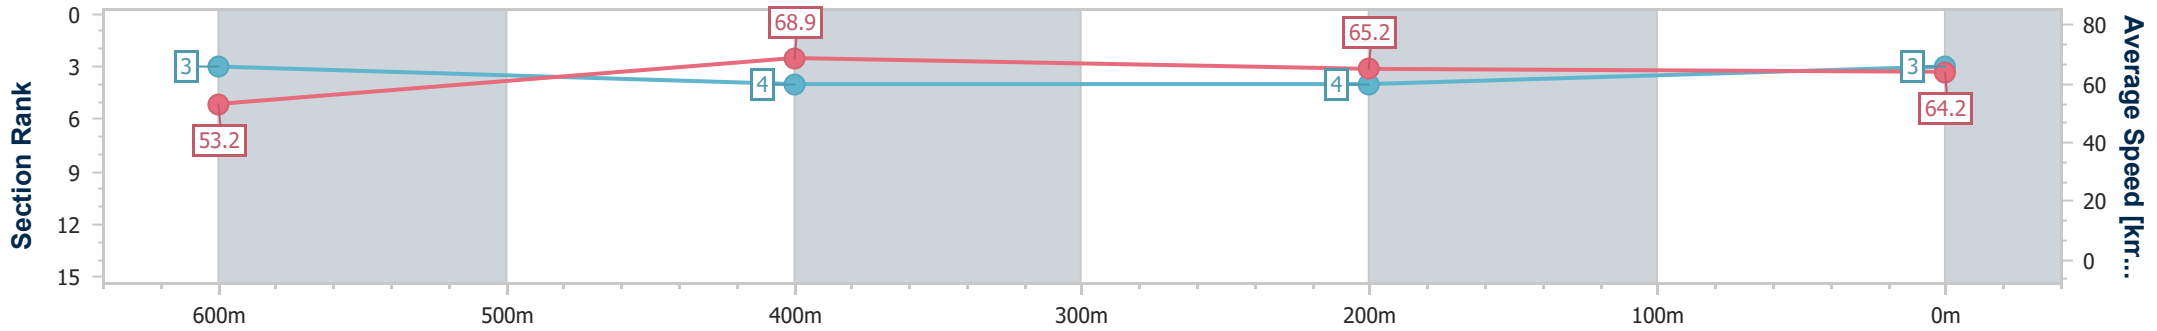

Horse/Jockey Name	Day To Remember
Final Rank	3
Fastest Section Time (Section)	0:10.47 (600m)
Top Speed [km/h] (Section)	70.8 (600m)
Race State	Finished

Ipswich QLD Professional
Race 1: VALE BARRY HINTON QTIS Three-Year-Old Maiden
Handicap - 800m

21 December 2024 - 13:04

Track Rating: Soft 5, Weather: Fine, Rail Position: +5m Entire

Section	Overall	600m	400m	200m
Section Times	0:46.22 [3] (0:13.52)	0:32.70 [3] (0:10.47)	0:22.23 [4] (0:11.02)	0:11.21 [4] (0:11.21)
Average Speed [km/h]	53.2	68.9	65.2	64.2
Top Speed [km/h]	70.3	70.8	67.5	65.2
Avg. Dist. to Rail [m]	2.2	0.6	0.8	1.9
Avg. Stride Freq. [Hz]	2.5	2.5	2.4	2.4
Avg. Stride Length [m]	6.1	7.5	7.6	7.5

- [ ] Ranking at each section and finish
- -.-.- No data available at this section
- NA No data available