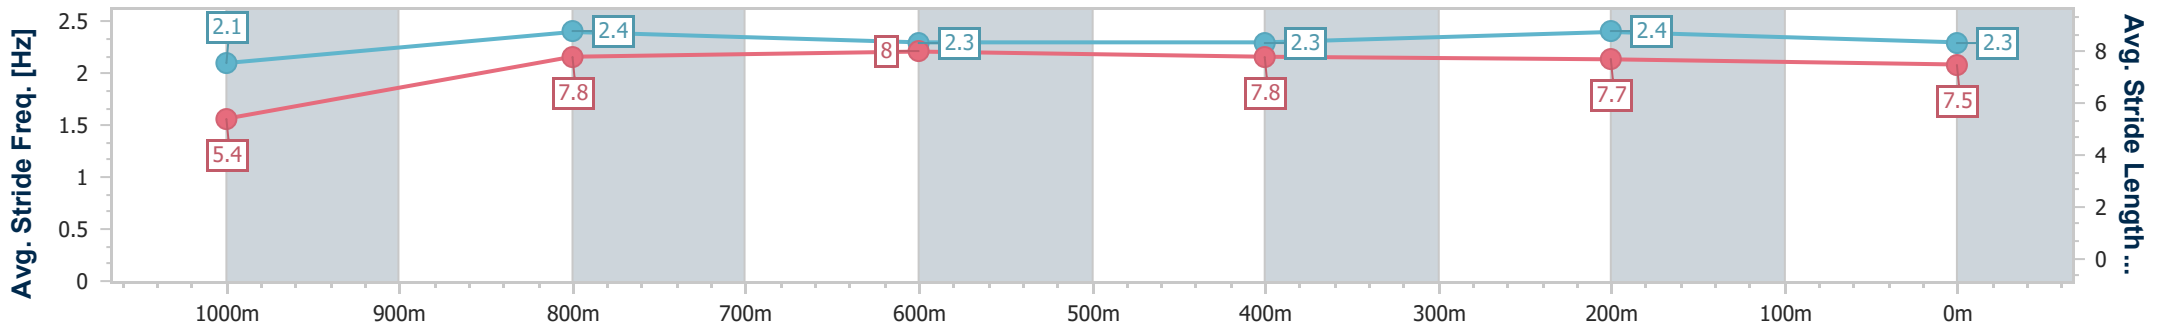

Horse/Jockey Name	Selous
Final Rank	6
Fastest Section Time (Section)	0:08.92 (Overall)
Top Speed [km/h] (Section)	68.6 (1000m)
Race State	Finished

Ipswich QLD Professional
Race 8: MERRY CHRISTMAS FROM ITC TEAM BENCHMARK 65
Handicap - 1100m

21 December 2024 - 17:24

Track Rating: Good 3, Weather: Fine, Rail Position: +5m Entire

Section	Overall	1000m	800m	600m	400m	200m
Section Times	1:04.15 [6] (0:08.92)	0:55.23 [9] (0:10.80)	0:44.43 [9] (0:10.78)	0:33.65 [9] (0:11.01)	0:22.64 [9] (0:11.11)	0:11.53 [7] (0:11.53)
Average Speed [km/h]	40.2	66.8	67.1	65.8	65.5	62.7
Top Speed [km/h]	63.1	68.6	68.0	68.1	66.5	66.5
Avg. Dist. to Rail [m]	9.1	1.6	0.5	1.5	3.7	5.5
Avg. Stride Freq. [Hz]	2.1	2.4	2.3	2.3	2.4	2.3
Avg. Stride Length [m]	5.4	7.8	8.0	7.8	7.7	7.5

- [ ] Ranking at each section and finish
- -.-.- No data available at this section
- NA No data available