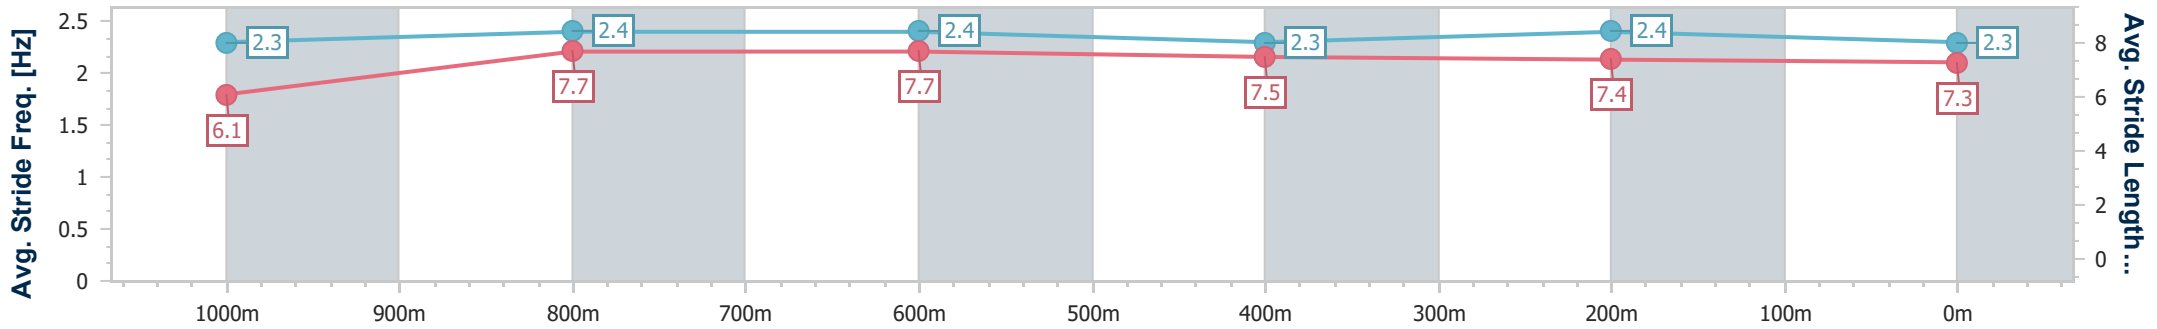

Ipswich QLD Professional

Race 4: GREAT NORTHERN Class 5 Handicap - 1200m

21 December 2024 - 14:55

Track Rating: Good 4, Weather: Fine, Rail Position: +5m Entire

Section	Overall	1000m	800m	600m	400m	200m
Section Times	1:10.67 [6] (0:14.22)	0:56.45 [5] (0:10.74)	0:45.71 [7] (0:10.80)	0:34.91 [7] (0:11.45)	0:23.46 [7] (0:11.52)	0:11.94 [6] (0:11.94)
Average Speed [km/h]	50.6	67.4	66.8	63.3	63.1	60.2
Top Speed [km/h]	65.7	68.0	67.6	65.8	65.0	62.6
Avg. Dist. to Rail [m]	5.9	1.4	0.5	1.3	4.4	7.5
Avg. Stride Freq. [Hz]	2.3	2.4	2.4	2.3	2.4	2.3
Avg. Stride Length [m]	6.1	7.7	7.7	7.5	7.4	7.3