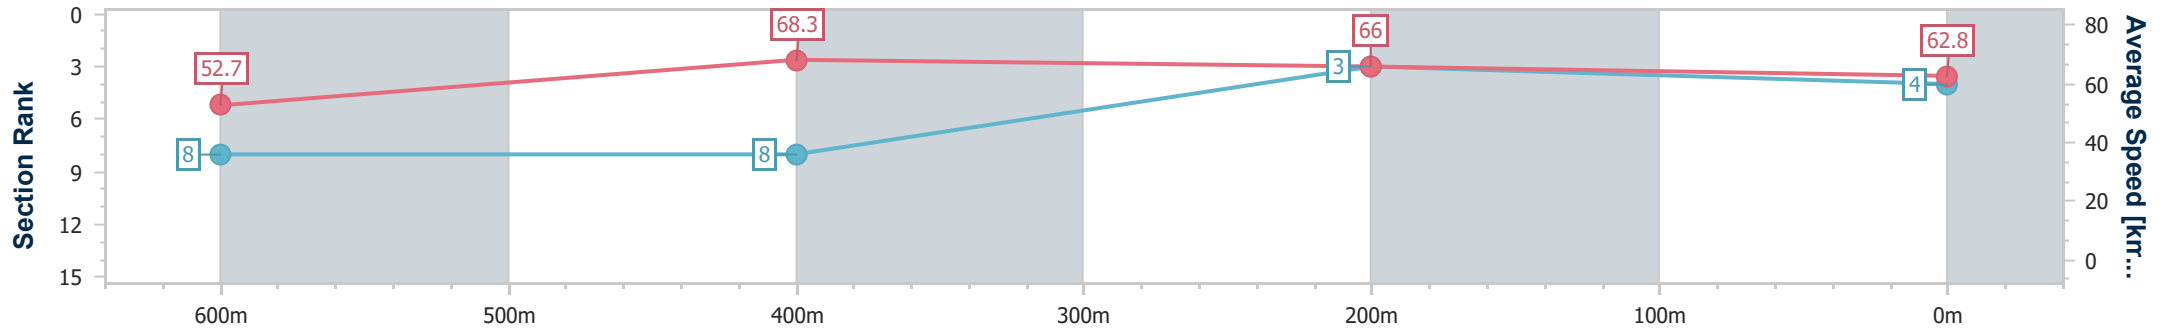

Horse/Jockey Name	Bodyswerve
Final Rank	4
Fastest Section Time (Section)	0:10.49 (600m)
Top Speed [km/h] (Section)	70.6 (600m)
Race State	Finished

Ipswich QLD Professional
Race 1: VALE BARRY HINTON QTIS Three-Year-Old Maiden Handicap - 800m

21 December 2024 - 13:04

Track Rating: Soft 5, Weather: Fine, Rail Position: +5m Entire

Section	Overall	600m	400m	200m
Section Times	0:46.43 [4] (0:13.65)	0:32.78 [8] (0:10.49)	0:22.29 [8] (0:10.85)	0:11.44 [3] (0:11.44)
Average Speed [km/h]	52.7	68.3	66.0	62.8
Top Speed [km/h]	70.1	70.6	67.0	65.1
Avg. Dist. to Rail [m]	1.0	2.5	1.2	0.8
Avg. Stride Freq. [Hz]	2.5	2.6	2.6	2.5
Avg. Stride Length [m]	5.8	7.2	7.2	7.1

- [ ] Ranking at each section and finish
- -.-.- No data available at this section
- NA No data available