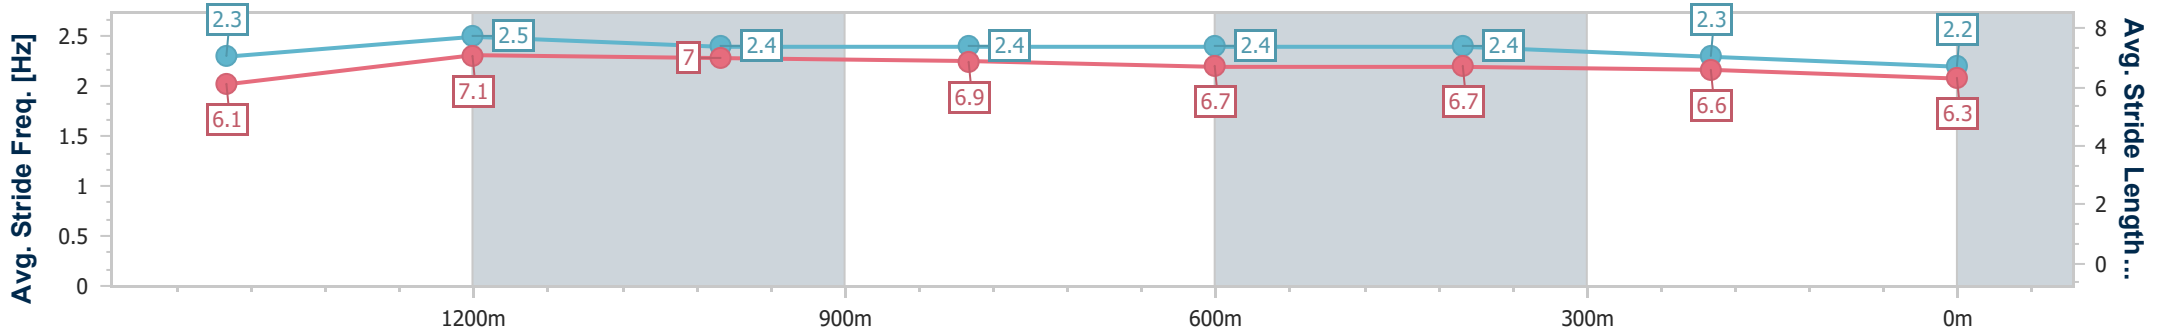

Ipswich QLD Professional

Race 2: IMPERIAL RACING Maiden Plate - 1690m

21 December 2024 - 13:39

Track Rating: Soft 5, Weather: Fine, Rail Position: +5m Entire

Section	Overall	1400m	1200m	1000m	800m	600m	400m	200m
Section Times	1:48.72 [10] (0:20.87)	1:27.85 [10] (0:11.46)	1:16.39 [10] (0:11.77)	1:04.62 [10] (0:12.25)	0:52.37 [10] (0:12.25)	0:40.12 [10] (0:12.55)	0:27.57 [10] (0:12.97)	0:14.60 [10] (0:14.60)
Average Speed [km/h]	50.1	62.7	61.3	58.8	58.5	57.1	55.2	49.4
Top Speed [km/h]	62.4	63.7	64.4	59.9	60.2	60.8	56.5	54.4
Avg. Dist. to Rail [m]	3.0	0.3	0.6	0.4	1.4	1.1	1.4	0.6
Avg. Stride Freq. [Hz]	2.3	2.5	2.4	2.4	2.4	2.4	2.3	2.2
Avg. Stride Length [m]	6.1	7.1	7.0	6.9	6.7	6.7	6.6	6.3