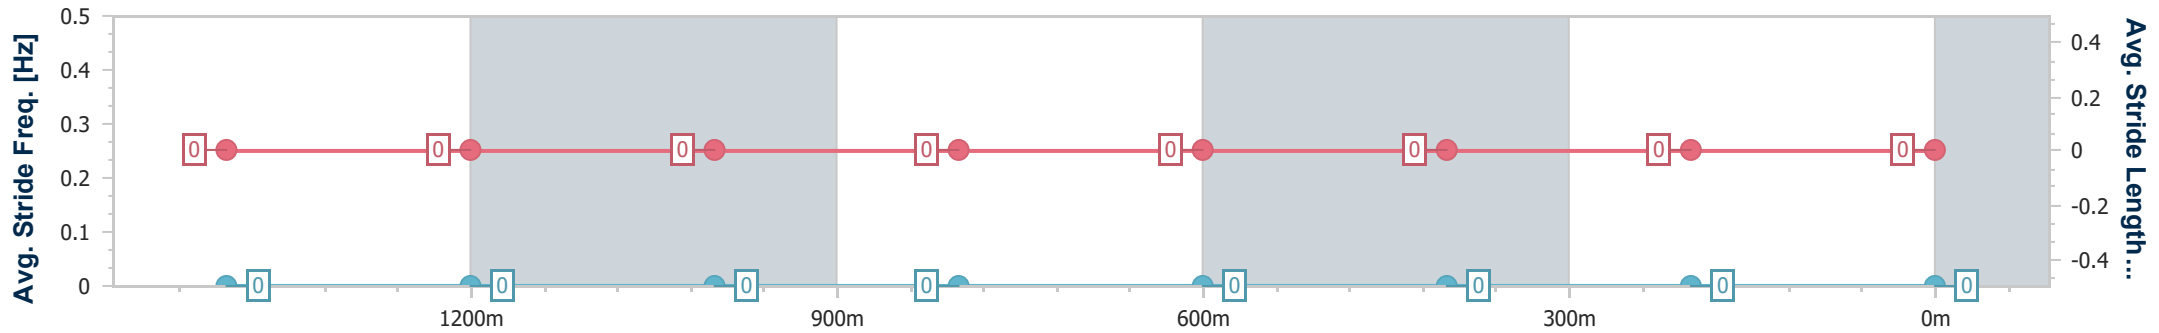

Ipswich QLD Professional

Race 2: IMPERIAL RACING Maiden Plate - 1690m

21 December 2024 - 13:39

Track Rating: Soft 5, Weather: Fine, Rail Position: +5m Entire

Section	Overall	1400m	1200m	1000m	800m	600m	400m	200m
Section Times	1:46.61 [9] (0:19.59)	1:27.02 [6] (0:11.40)	1:15.62 [3] (0:11.89)	1:03.73 [2] (0:11.99)	0:51.74 [3] (0:12.32)	0:39.42 [5] (0:12.61)	0:26.81 [8] (0:13.00)	0:13.81 [9] (0:13.81)
Average Speed [km/h]	53.5	63.7	61.2	60.2	57.9	56.2	54.8	52.3
Top Speed [km/h]	65.7	65.1	62.6	60.5	59.7	58.2	55.5	54.4
Avg. Dist. to Rail [m]	4.5	2.8	2.4	1.3	2.2	3.7	1.9	0.6
Avg. Stride Freq. [Hz]	---	---	---	---	---	---	---	---
Avg. Stride Length [m]	---	---	---	---	---	---	---	---