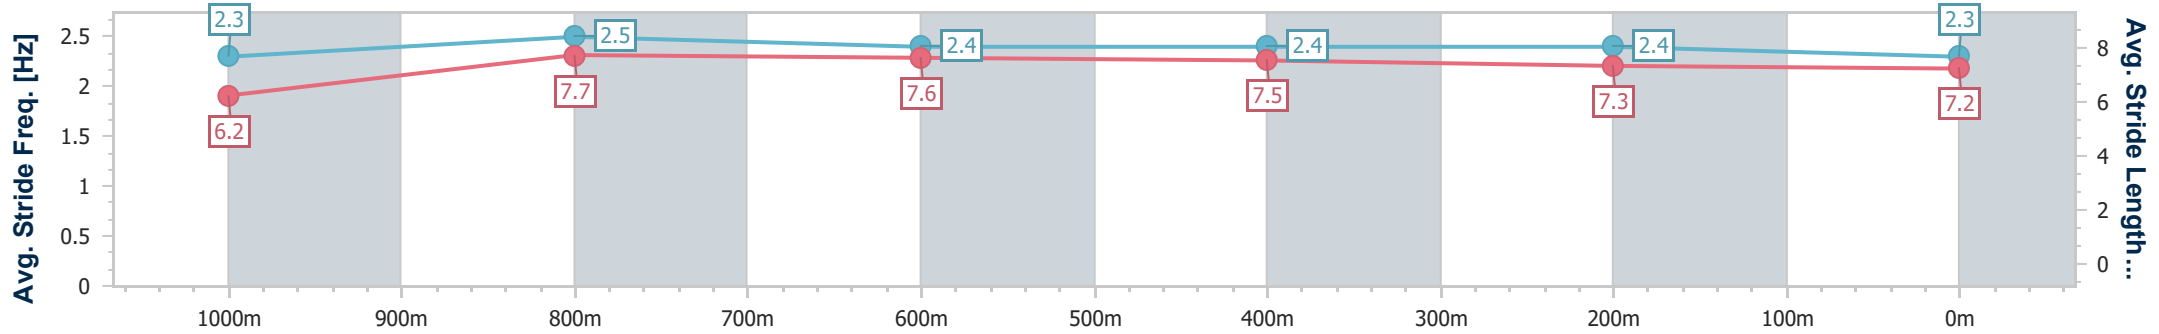

Ipswich QLD Professional

Race 4: GREAT NORTHERN Class 5 Handicap - 1200m

21 December 2024 - 14:55

Track Rating: Good 4, Weather: Fine, Rail Position: +5m Entire

Section	Overall	1000m	800m	600m	400m	200m
Section Times	1:09.99 [2] (0:13.90)	0:56.09 [2] (0:10.58)	0:45.51 [1] (0:10.83)	0:34.68 [1] (0:11.21)	0:23.47 [1] (0:11.57)	0:11.90 [1] (0:11.90)
Average Speed [km/h]	51.9	68.3	66.4	64.0	62.1	60.5
Top Speed [km/h]	67.6	70.2	67.9	66.1	62.6	62.1
Avg. Dist. to Rail [m]	7.5	1.9	0.7	0.7	0.2	1.6
Avg. Stride Freq. [Hz]	2.3	2.5	2.4	2.4	2.4	2.3
Avg. Stride Length [m]	6.2	7.7	7.6	7.5	7.3	7.2