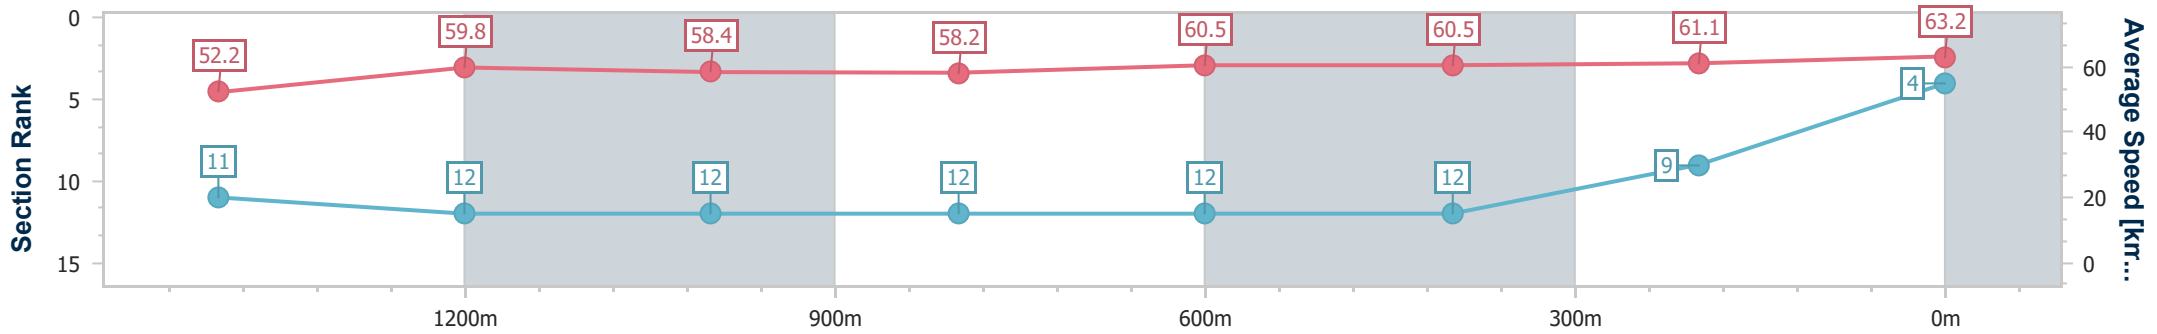

Ipswich QLD Professional

Race 3: RAY WHITE IPSWICH Class 1 Handicap - 1690m

21 December 2024 - 14:15

Track Rating: Good 4, Weather: Fine, Rail Position: +5m Entire

Section	Overall	1400m	1200m	1000m	800m	600m	400m	200m
Section Times	1:43.76 [4] (0:20.03)	1:23.73 [11] (0:12.00)	1:11.73 [12] (0:12.32)	0:59.41 [12] (0:12.38)	0:47.03 [12] (0:11.87)	0:35.16 [12] (0:11.94)	0:23.22 [12] (0:11.84)	0:11.38 [9] (0:11.38)
Average Speed [km/h]	52.2	59.8	58.4	58.2	60.5	60.5	61.1	63.2
Top Speed [km/h]	63.4	62.7	59.5	59.4	61.2	61.3	62.9	63.6
Avg. Dist. to Rail [m]	2.4	0.5	0.1	0.2	0.4	0.7	2.2	6.1
Avg. Stride Freq. [Hz]	2.2	2.2	2.1	2.1	2.2	2.2	2.2	2.2
Avg. Stride Length [m]	6.8	7.6	7.5	7.6	7.7	7.7	7.6	7.7