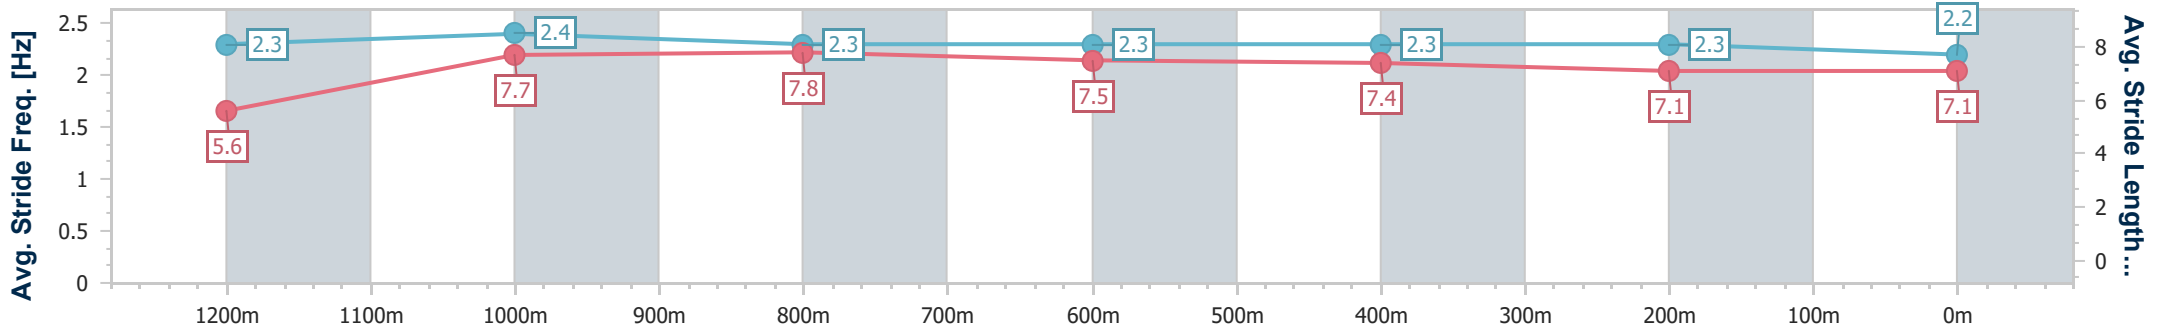

Ipswich QLD Professional

Race 5: TAB Maiden Plate - 1350m

21 December 2024 - 15:31

Track Rating: Good 4, Weather: Fine, Rail Position: +5m Entire

Section	Overall	1200m	1000m	800m	600m	400m	200m
Section Times	1:22.00 [7] (0:11.54)	1:10.46 [10] (0:10.94)	0:59.52 [10] (0:11.24)	0:48.28 [10] (0:11.71)	0:36.57 [11] (0:11.72)	0:24.85 [10] (0:12.20)	0:12.65 [9] (0:12.65)
Average Speed [km/h]	46.8	66.0	64.3	61.5	62.2	59.6	57.0
Top Speed [km/h]	64.3	67.1	66.0	62.7	63.9	61.2	59.6
Avg. Dist. to Rail [m]	1.2	1.0	0.9	1.1	2.3	4.7	6.4
Avg. Stride Freq. [Hz]	2.3	2.4	2.3	2.3	2.3	2.3	2.2
Avg. Stride Length [m]	5.6	7.7	7.8	7.5	7.4	7.1	7.1