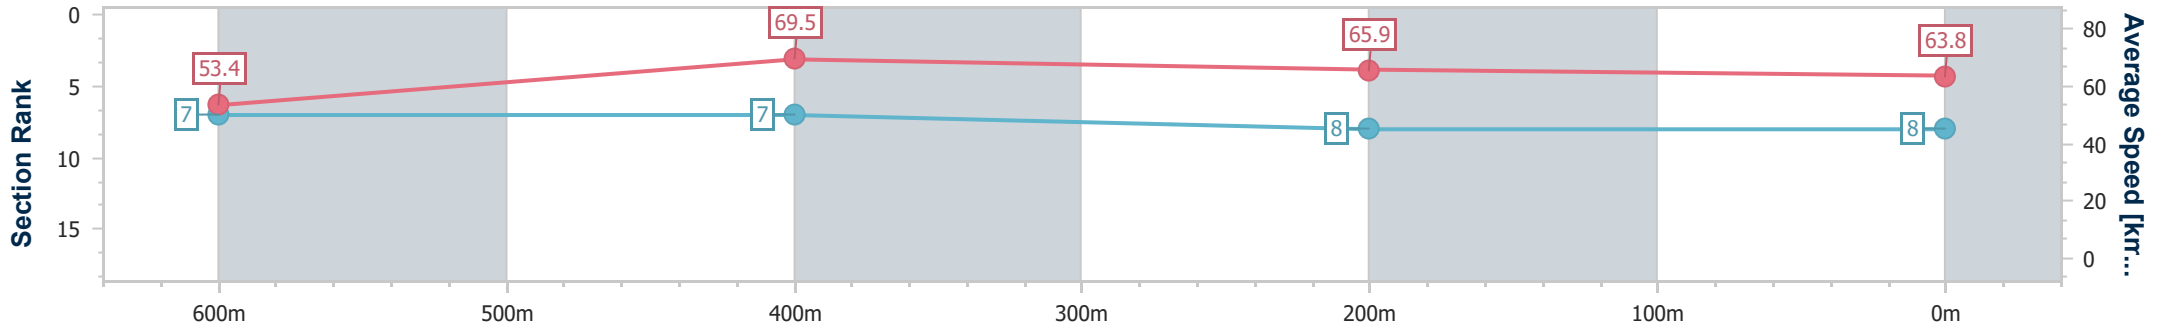

Horse/Jockey Name	The Power Of One
Final Rank	8
Fastest Section Time (Section)	0:10.33 (600m)
Top Speed [km/h] (Section)	71.9 (600m)
Race State	Finished

Ipswich QLD Professional
Race 7: BARRIER REEF POOLS BENCHMARK 58 Handicap - 800m

21 December 2024 - 16:49

Track Rating: Good 3, Weather: Fine, Rail Position: +5m Entire

Section	Overall	600m	400m	200m
Section Times	0:46.01 [8] (0:13.47)	0:32.54 [7] (0:10.33)	0:22.21 [7] (0:10.94)	0:11.27 [8] (0:11.27)
Average Speed [km/h]	53.4	69.5	65.9	63.8
Top Speed [km/h]	71.5	71.9	67.2	66.6
Avg. Dist. to Rail [m]	3.9	0.5	1.0	1.8
Avg. Stride Freq. [Hz]	2.5	2.5	2.4	2.4
Avg. Stride Length [m]	6.1	7.7	7.6	7.3

- [ ] Ranking at each section and finish
- -.-.- No data available at this section
- NA No data available