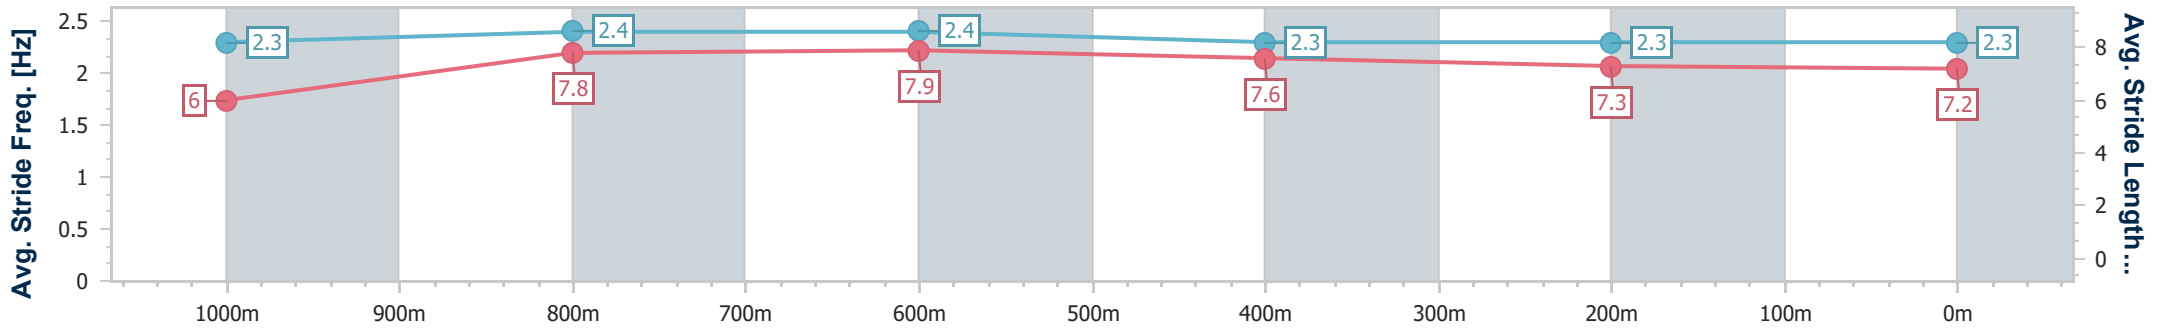

Ipswich QLD Professional

Race 4: GREAT NORTHERN Class 5 Handicap - 1200m

21 December 2024 - 14:55

Track Rating: Good 4, Weather: Fine, Rail Position: +5m Entire

Section	Overall	1000m	800m	600m	400m	200m
Section Times	1:11.25 [7] (0:14.80)	0:56.45 [8] (0:10.46)	0:45.99 [8] (0:10.68)	0:35.31 [8] (0:11.40)	0:23.91 [8] (0:11.69)	0:12.22 [8] (0:12.22)
Average Speed [km/h]	48.8	68.9	67.1	63.2	62.2	58.9
Top Speed [km/h]	67.0	70.1	69.0	66.0	62.9	61.6
Avg. Dist. to Rail [m]	5.4	0.8	0.8	0.6	3.1	5.3
Avg. Stride Freq. [Hz]	2.3	2.4	2.4	2.3	2.3	2.3
Avg. Stride Length [m]	6.0	7.8	7.9	7.6	7.3	7.2