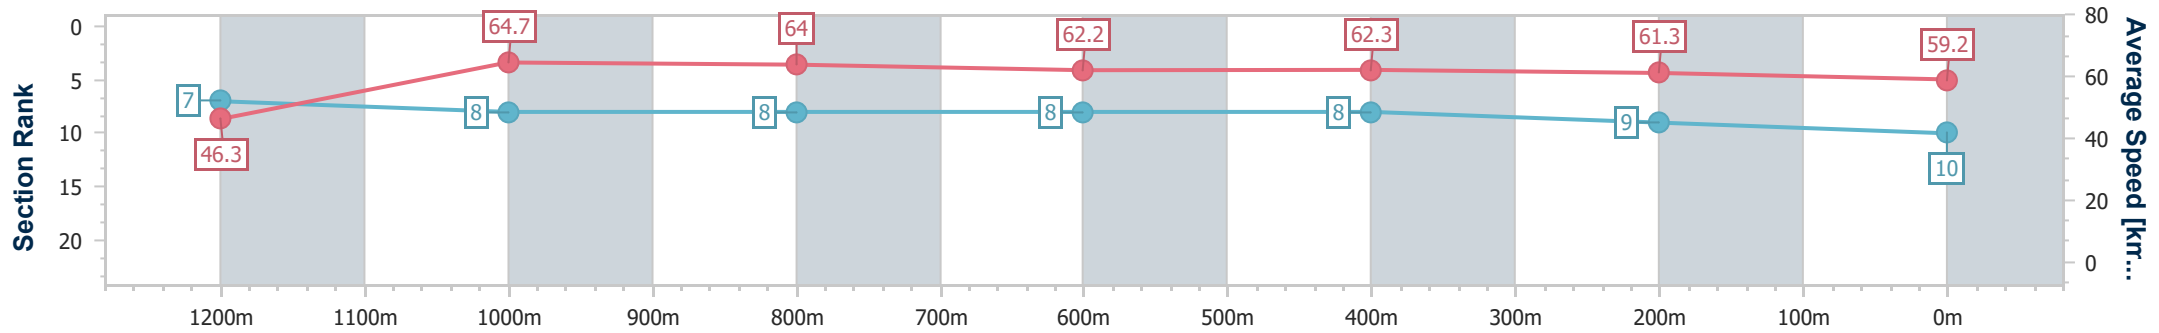

Ipswich QLD Professional

Race 6: SEVEN RATINGS BAND 0 - 58 Handicap - 1350m

21 December 2024 - 16:11

Track Rating: Good 3, Weather: Fine, Rail Position: +5m Entire

Section	Overall	1200m	1000m	800m	600m	400m	200m
Section Times	1:21.29 [10] (0:11.67)	1:09.62 [7] (0:11.14)	0:58.48 [8] (0:11.25)	0:47.23 [8] (0:11.59)	0:35.64 [8] (0:11.62)	0:24.02 [8] (0:11.86)	0:12.16 [9] (0:12.16)
Average Speed [km/h]	46.3	64.7	64.0	62.2	62.3	61.3	59.2
Top Speed [km/h]	63.7	65.6	65.5	63.4	63.3	62.3	61.2
Avg. Dist. to Rail [m]	4.9	0.8	0.5	0.3	0.6	3.2	3.4
Avg. Stride Freq. [Hz]	2.2	2.4	2.4	2.3	2.3	2.4	2.3
Avg. Stride Length [m]	5.9	7.5	7.6	7.4	7.4	7.2	7.1