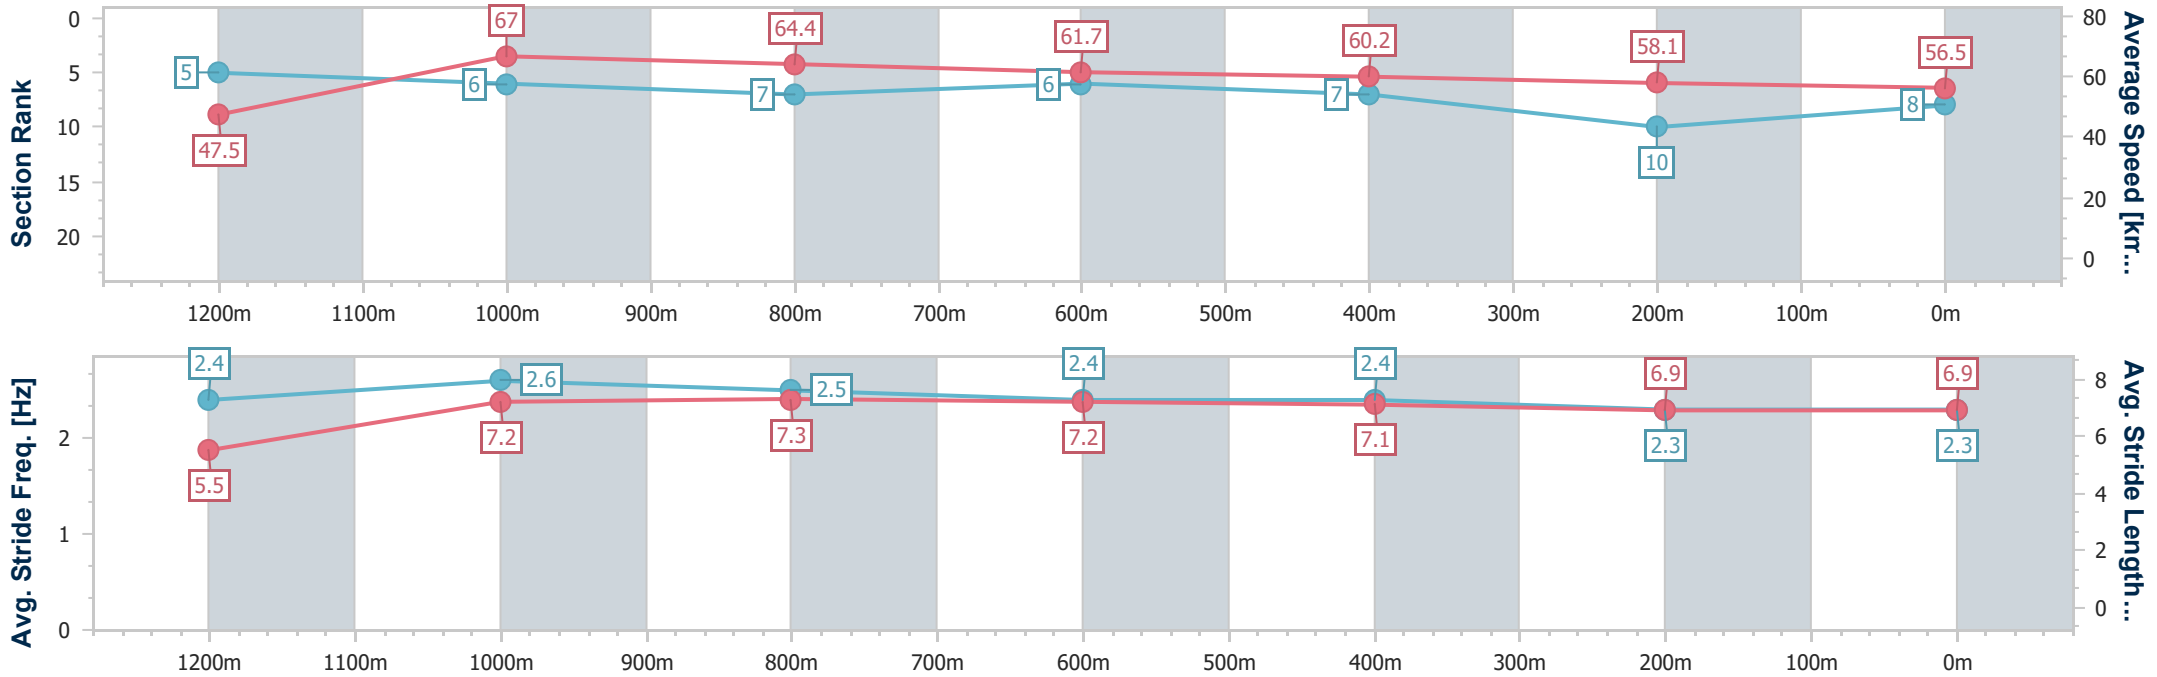

Ipswich QLD Professional

Race 5: TAB Maiden Plate - 1350m

21 December 2024 - 15:31

Track Rating: Good 4, Weather: Fine, Rail Position: +5m Entire

Section	Overall	1200m	1000m	800m	600m	400m	200m
Section Times	1:22.09 [8] (0:11.37)	1:10.72 [5] (0:10.76)	0:59.96 [6] (0:11.17)	0:48.79 [7] (0:11.67)	0:37.12 [6] (0:11.94)	0:25.18 [7] (0:12.44)	0:12.74 [10] (0:12.74)
Average Speed [km/h]	47.5	67.0	64.4	61.7	60.2	58.1	56.5
Top Speed [km/h]	65.7	68.7	66.5	63.4	62.1	60.6	57.3
Avg. Dist. to Rail [m]	2.1	0.4	0.4	0.7	0.6	1.2	2.0
Avg. Stride Freq. [Hz]	2.4	2.6	2.5	2.4	2.4	2.3	2.3
Avg. Stride Length [m]	5.5	7.2	7.3	7.2	7.1	6.9	6.9