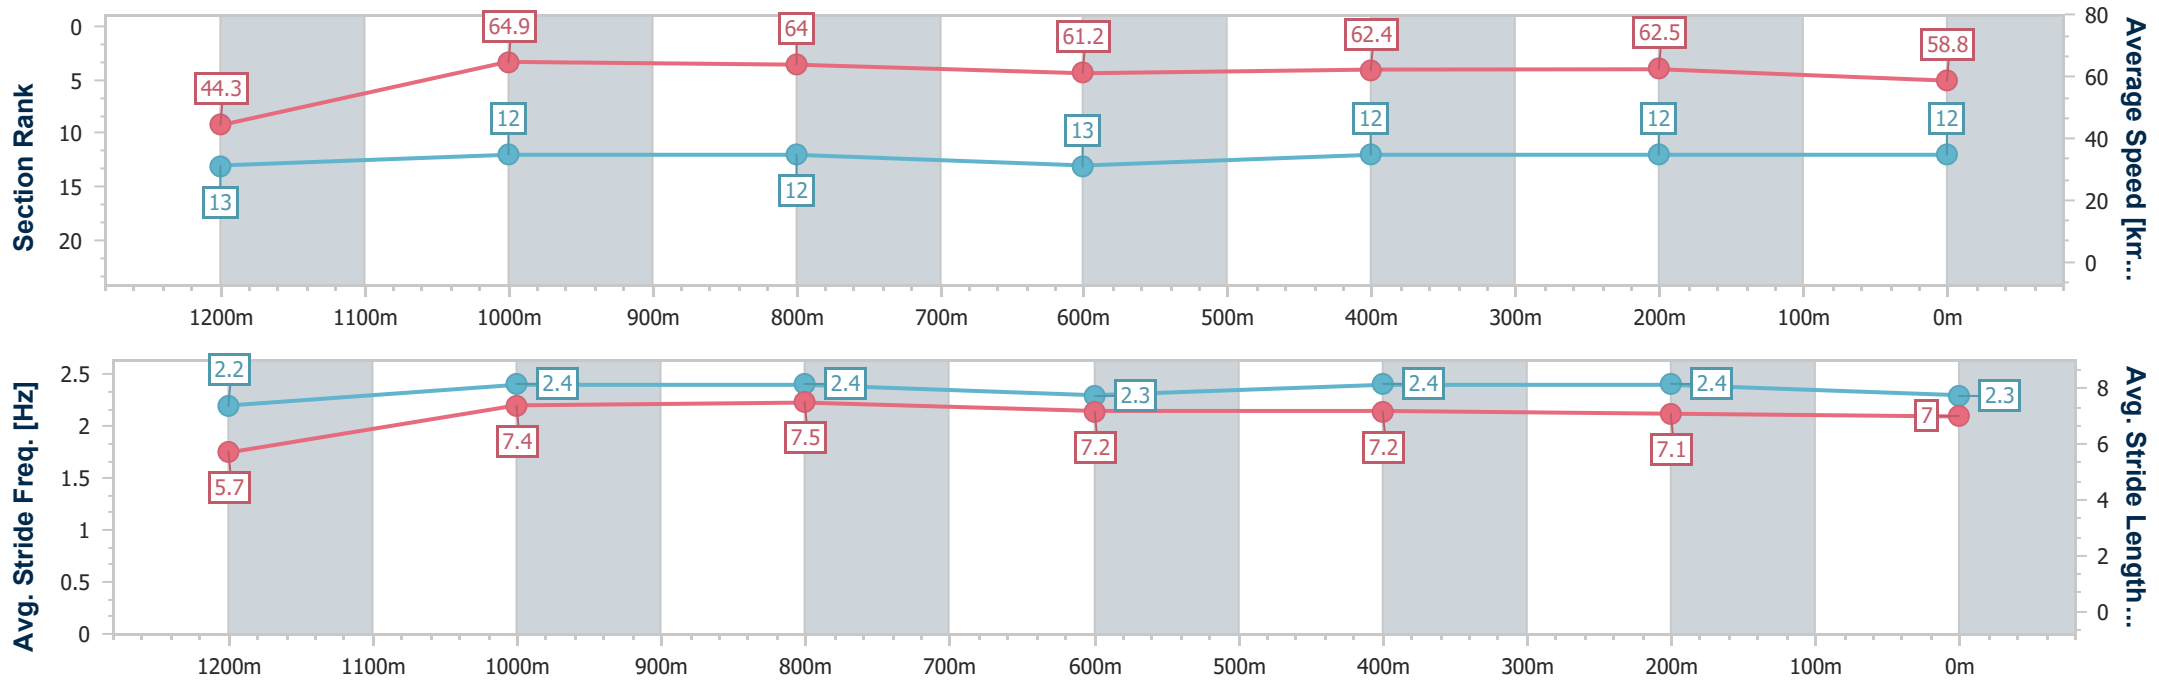

Ipswich QLD Professional

Race 6: SEVEN RATINGS BAND 0 - 58 Handicap - 1350m

21 December 2024 - 16:11

Track Rating: Good 3, Weather: Fine, Rail Position: +5m Entire

Section	Overall	1200m	1000m	800m	600m	400m	200m
Section Times	1:21.53 [12] (0:12.20)	1:09.33 [13] (0:11.12)	0:58.21 [12] (0:11.20)	0:47.01 [12] (0:11.69)	0:35.32 [13] (0:11.51)	0:23.81 [12] (0:11.56)	0:12.25 [12] (0:12.25)
Average Speed [km/h]	44.3	64.9	64.0	61.2	62.4	62.5	58.8
Top Speed [km/h]	63.7	66.3	65.4	63.9	63.1	63.2	61.9
Avg. Dist. to Rail [m]	5.9	1.0	0.7	1.8	1.2	2.5	5.3
Avg. Stride Freq. [Hz]	2.2	2.4	2.4	2.3	2.4	2.4	2.3
Avg. Stride Length [m]	5.7	7.4	7.5	7.2	7.2	7.1	7.0