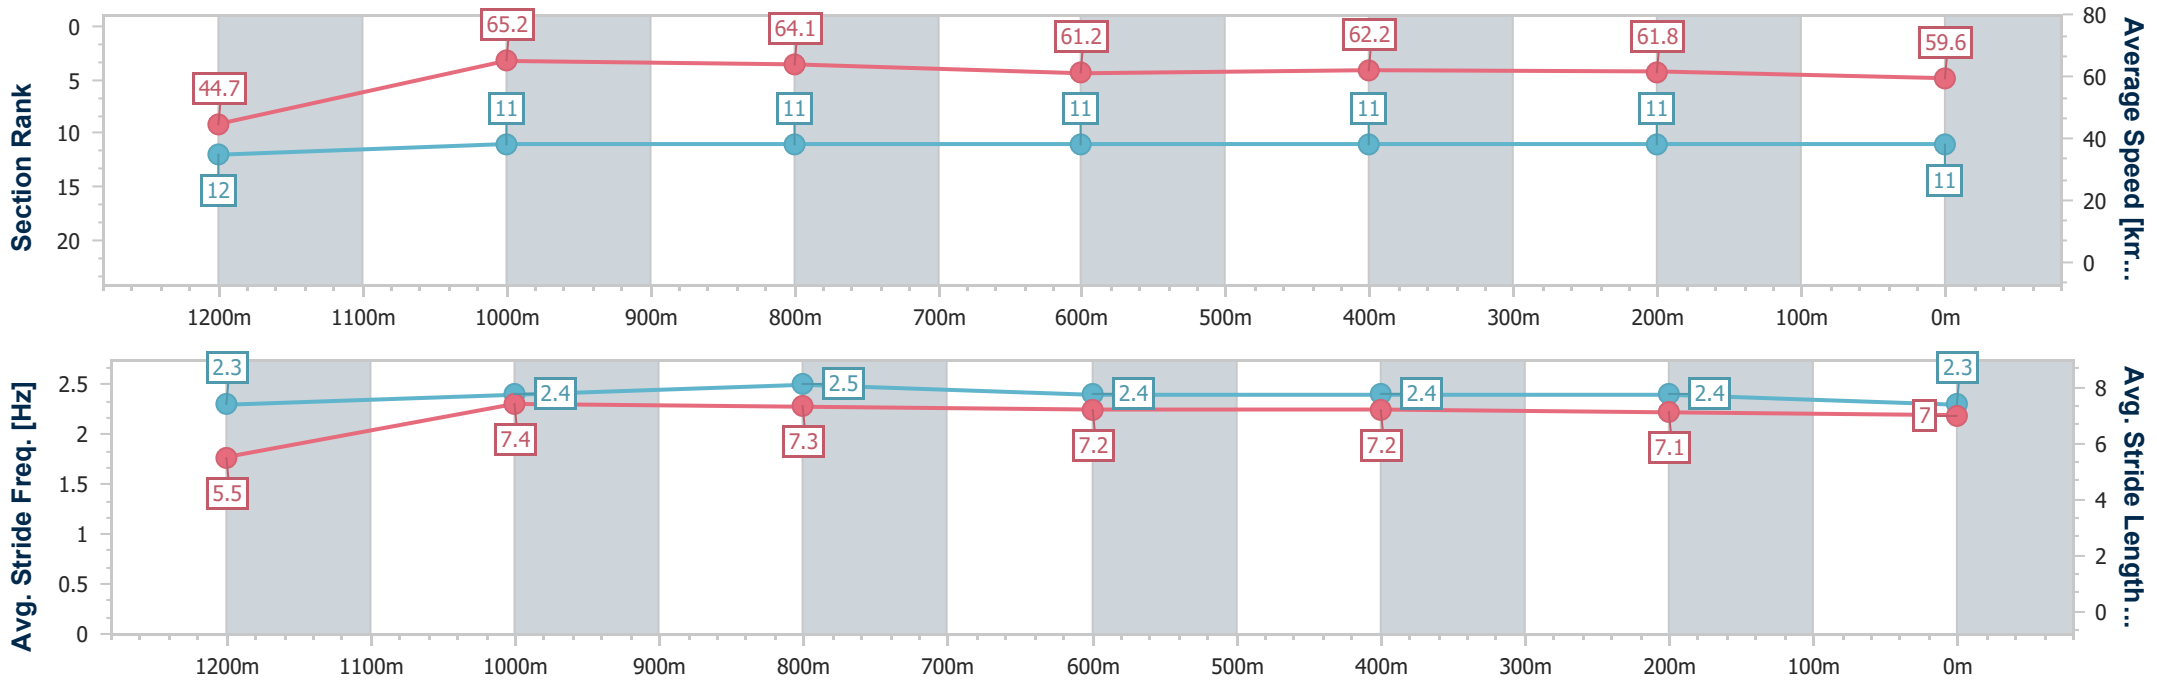

Ipswich QLD Professional

Race 6: SEVEN RATINGS BAND 0 - 58 Handicap - 1350m

21 December 2024 - 16:11

Track Rating: Good 3, Weather: Fine, Rail Position: +5m Entire

Section	Overall	1200m	1000m	800m	600m	400m	200m
Section Times	1:21.34 [11] (0:12.13)	1:09.21 [12] (0:11.04)	0:58.17 [11] (0:11.18)	0:46.99 [11] (0:11.67)	0:35.32 [11] (0:11.55)	0:23.77 [11] (0:11.67)	0:12.10 [11] (0:12.10)
Average Speed [km/h]	44.7	65.2	64.1	61.2	62.2	61.8	59.6
Top Speed [km/h]	63.9	66.2	66.1	62.3	62.7	62.2	61.3
Avg. Dist. to Rail [m]	2.3	0.4	0.6	1.5	0.8	0.7	1.9
Avg. Stride Freq. [Hz]	2.3	2.4	2.5	2.4	2.4	2.4	2.3
Avg. Stride Length [m]	5.5	7.4	7.3	7.2	7.2	7.1	7.0