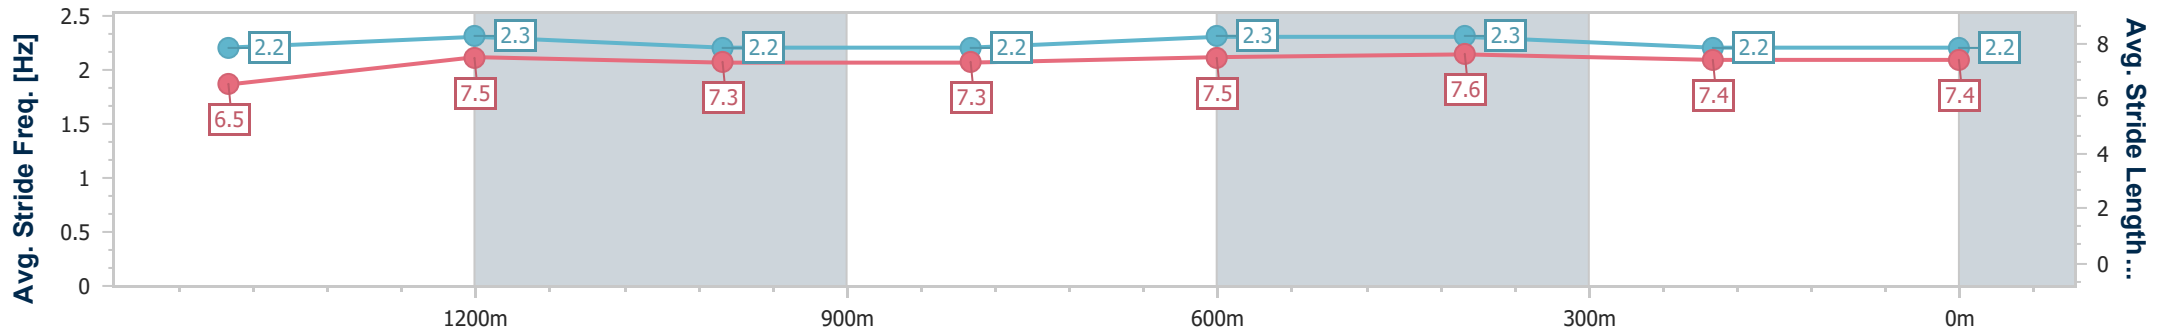

Ipswich QLD Professional

Race 3: RAY WHITE IPSWICH Class 1 Handicap - 1690m

21 December 2024 - 14:15

Track Rating: Good 4, Weather: Fine, Rail Position: +5m Entire

Section	Overall	1400m	1200m	1000m	800m	600m	400m	200m
Section Times	1:44.99 [11] (0:20.03)	1:24.96 [12] (0:11.84)	1:13.12 [11] (0:12.41)	1:00.71 [11] (0:12.39)	0:48.32 [11] (0:11.65)	0:36.67 [10] (0:11.60)	0:25.07 [4] (0:12.55)	0:12.52 [10] (0:12.52)
Average Speed [km/h]	52.2	60.6	58.3	58.0	62.4	62.6	58.3	57.9
Top Speed [km/h]	63.8	63.3	60.1	59.9	63.9	64.1	60.9	58.7
Avg. Dist. to Rail [m]	3.7	0.3	0.2	1.0	1.5	3.2	4.4	4.6
Avg. Stride Freq. [Hz]	2.2	2.3	2.2	2.2	2.3	2.3	2.2	2.2
Avg. Stride Length [m]	6.5	7.5	7.3	7.3	7.5	7.6	7.4	7.4