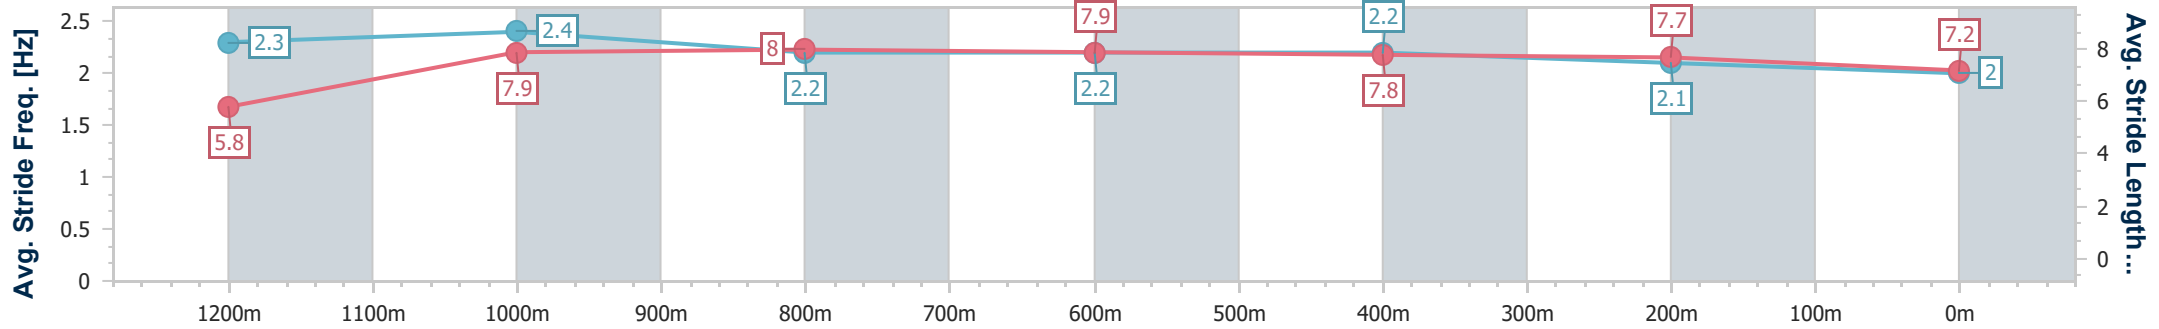

Ipswich QLD Professional

Race 5: TAB Maiden Plate - 1350m

21 December 2024 - 15:31

Track Rating: Good 4, Weather: Fine, Rail Position: +5m Entire

Section	Overall	1200m	1000m	800m	600m	400m	200m
Section Times	1:23.14 [12] (0:11.29)	1:11.85 [4] (0:10.76)	1:01.09 [4] (0:11.22)	0:49.87 [6] (0:11.71)	0:38.16 [7] (0:11.95)	0:26.21 [8] (0:12.50)	0:13.71 [11] (0:13.71)
Average Speed [km/h]	47.8	67.2	64.1	61.5	60.7	58.2	52.5
Top Speed [km/h]	67.8	68.4	66.6	63.1	61.6	59.9	56.5
Avg. Dist. to Rail [m]	5.8	2.4	0.6	0.3	1.2	4.0	5.6
Avg. Stride Freq. [Hz]	2.3	2.4	2.2	2.2	2.2	2.1	2.0
Avg. Stride Length [m]	5.8	7.9	8.0	7.9	7.8	7.7	7.2