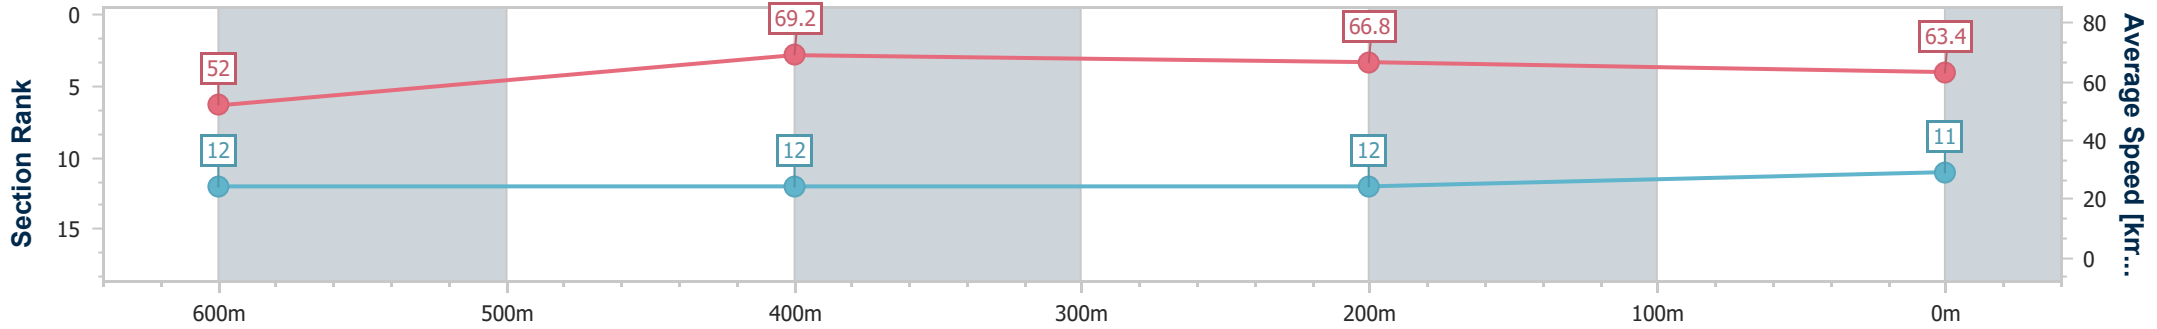

Horse/Jockey Name	Viking Valour
Final Rank	11
Fastest Section Time (Section)	0:10.43 (600m)
Top Speed [km/h] (Section)	70.6 (600m)
Race State	Finished

Ipswich QLD Professional
Race 7: BARRIER REEF POOLS BENCHMARK 58 Handicap - 800m

21 December 2024 - 16:49

Track Rating: Good 3, Weather: Fine, Rail Position: +5m Entire

Section	Overall	600m	400m	200m
Section Times	0:46.38 [11] (0:13.83)	0:32.55 [12] (0:10.43)	0:22.12 [12] (0:10.79)	0:11.33 [12] (0:11.33)
Average Speed [km/h]	52.0	69.2	66.8	63.4
Top Speed [km/h]	69.6	70.6	67.4	65.8
Avg. Dist. to Rail [m]	6.0	1.2	1.5	5.4
Avg. Stride Freq. [Hz]	2.6	2.7	2.6	2.5
Avg. Stride Length [m]	5.7	7.1	7.0	6.9

- [ ] Ranking at each section and finish
- -.-.- No data available at this section
- NA No data available