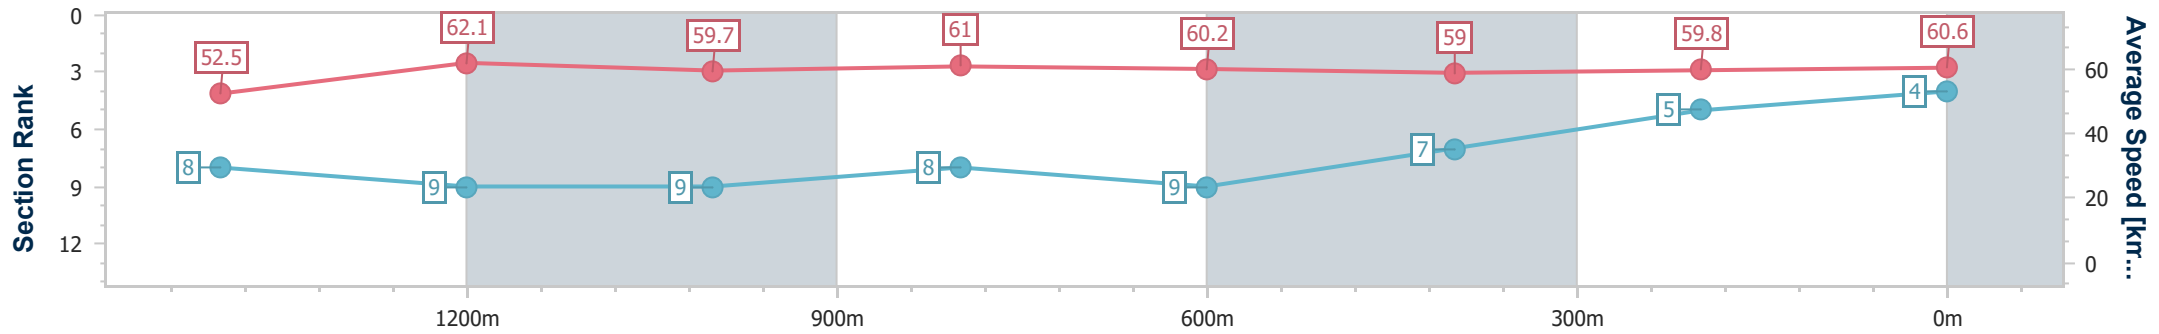

Ipswich QLD Professional

Race 2: IMPERIAL RACING Maiden Plate - 1690m

21 December 2024 - 13:39

Track Rating: Soft 5, Weather: Fine, Rail Position: +5m Entire

Section	Overall	1400m	1200m	1000m	800m	600m	400m	200m
Section Times	1:43.63 [4] (0:19.91)	1:23.72 [8] (0:11.67)	1:12.05 [9] (0:12.05)	1:00.00 [9] (0:11.86)	0:48.14 [8] (0:11.95)	0:36.19 [9] (0:12.23)	0:23.96 [7] (0:12.02)	0:11.94 [5]
Average Speed [km/h]	52.5	62.1	59.7	61.0	60.2	59.0	59.8	60.6
Top Speed [km/h]	64.0	64.0	60.9	62.1	61.6	60.3	61.7	60.8
Avg. Dist. to Rail [m]	3.4	1.4	0.2	0.5	0.4	0.4	0.4	1.8
Avg. Stride Freq. [Hz]	2.2	2.2	2.2	2.2	2.2	2.1	2.2	2.2
Avg. Stride Length [m]	6.6	7.7	7.7	7.8	7.7	7.7	7.6	7.8