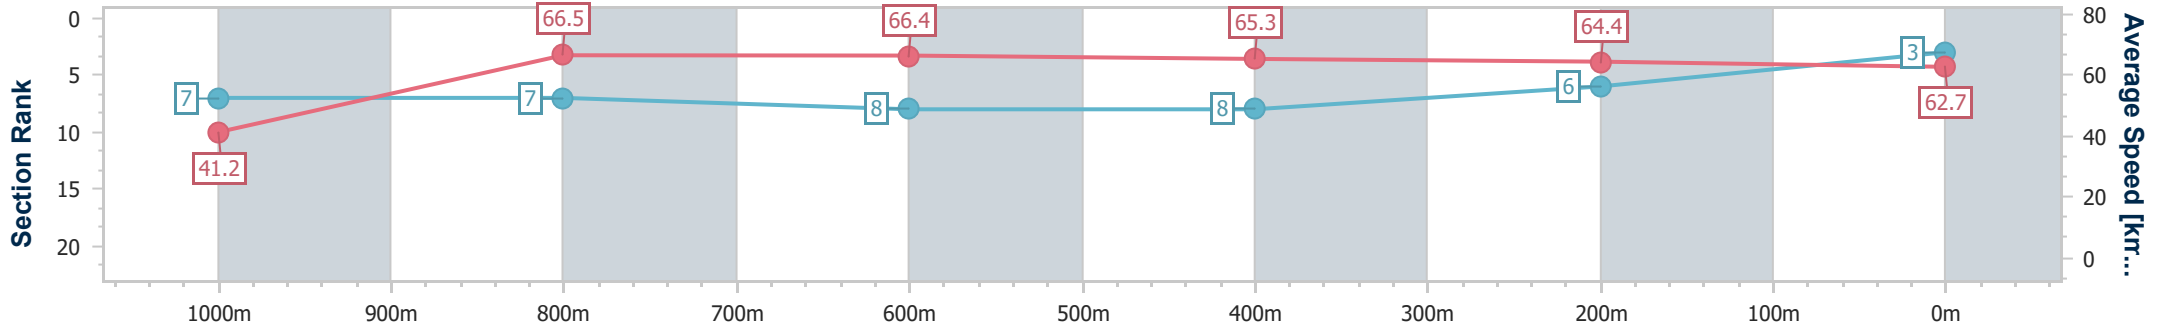

Ipswich QLD Professional
 Race 8: MERRY CHRISTMAS FROM ITC TEAM BENCHMARK 65
 Handicap - 1100m

21 December 2024 - 17:24

Track Rating: Good 3, Weather: Fine, Rail Position: +5m Entire

Section	Overall	1000m	800m	600m	400m	200m
Section Times	1:04.02 [3] (0:08.75)	0:55.27 [7] (0:10.82)	0:44.45 [7] (0:10.77)	0:33.68 [8] (0:11.00)	0:22.68 [8] (0:11.23)	0:11.45 [6] (0:11.45)
Average Speed [km/h]	41.2	66.5	66.4	65.3	64.4	62.7
Top Speed [km/h]	61.8	67.9	67.3	67.1	65.1	64.1
Avg. Dist. to Rail [m]	2.8	0.6	1.2	1.0	1.7	1.7
Avg. Stride Freq. [Hz]	2.2	2.4	2.4	2.3	2.3	2.3
Avg. Stride Length [m]	5.4	7.8	7.8	7.8	7.6	7.7