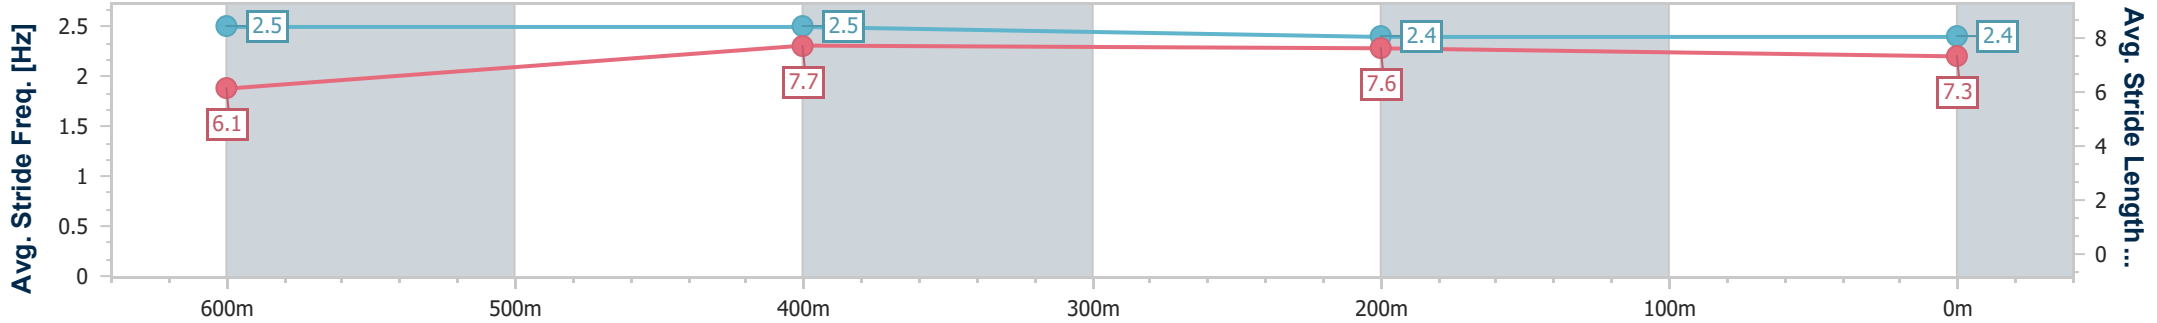

Horse/Jockey Name	The Power Of One
Final Rank	8
Fastest Section Time (Section)	0:10.33 (600m)
Top Speed [km/h] (Section)	71.9 (600m)
Race State	Finished

Ipswich QLD Professional
Race 7: BARRIER REEF POOLS BENCHMARK 58 Handicap - 800m

21 December 2024 - 16:49

Track Rating: Good 3, Weather: Fine, Rail Position: +5m Entire

Section	Overall	600m	400m	200m
Section Times	0:46.01 [8] (0:13.47)	0:32.54 [7] (0:10.33)	0:22.21 [7] (0:10.94)	0:11.27 [8] (0:11.27)
Average Speed [km/h]	53.4	69.5	65.9	63.8
Top Speed [km/h]	71.5	71.9	67.2	66.6
Avg. Dist. to Rail [m]	3.9	0.5	1.0	1.8
Avg. Stride Freq. [Hz]	2.5	2.5	2.4	2.4
Avg. Stride Length [m]	6.1	7.7	7.6	7.3

- [ ] Ranking at each section and finish
- -.-.- No data available at this section
- NA No data available