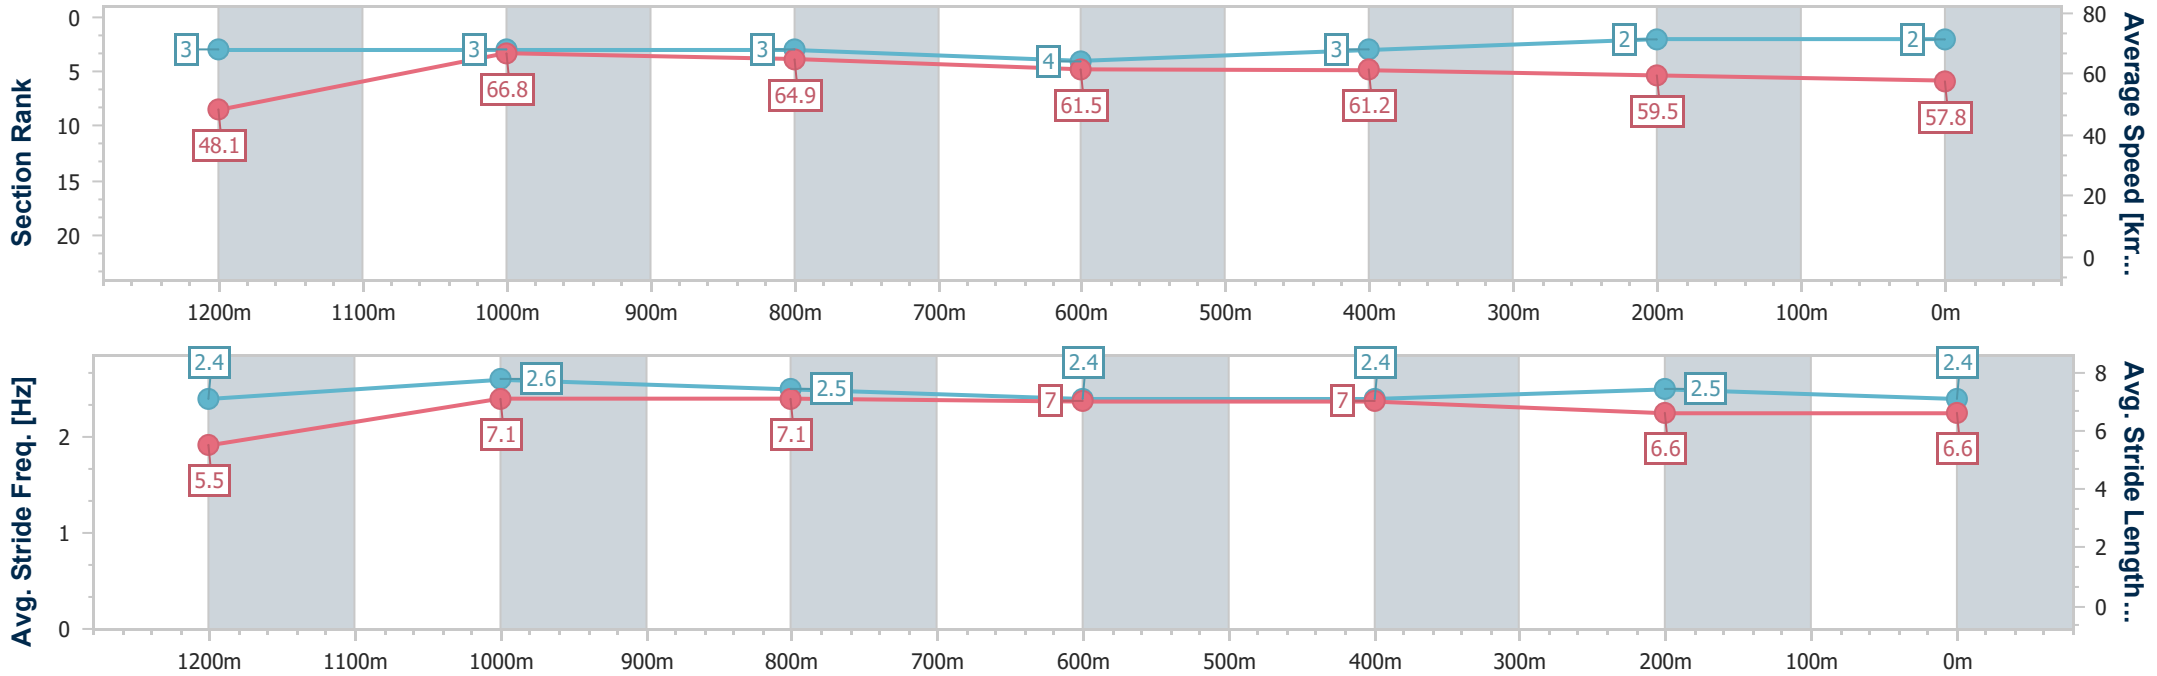

Ipswich QLD Professional

Race 5: TAB Maiden Plate - 1350m

21 December 2024 - 15:31

Track Rating: Good 4, Weather: Fine, Rail Position: +5m Entire

Section	Overall	1200m	1000m	800m	600m	400m	200m
Section Times	1:21.13 [2] (0:11.22)	1:09.91 [3] (0:10.78)	0:59.13 [3] (0:11.05)	0:48.08 [3] (0:11.65)	0:36.43 [4] (0:11.76)	0:24.67 [3] (0:12.21)	0:12.46 [2] (0:12.46)
Average Speed [km/h]	48.1	66.8	64.9	61.5	61.2	59.5	57.8
Top Speed [km/h]	64.6	68.2	66.8	62.6	62.2	62.2	59.0
Avg. Dist. to Rail [m]	0.9	0.9	0.9	0.9	1.0	3.3	2.1
Avg. Stride Freq. [Hz]	2.4	2.6	2.5	2.4	2.4	2.5	2.4
Avg. Stride Length [m]	5.5	7.1	7.1	7.0	7.0	6.6	6.6