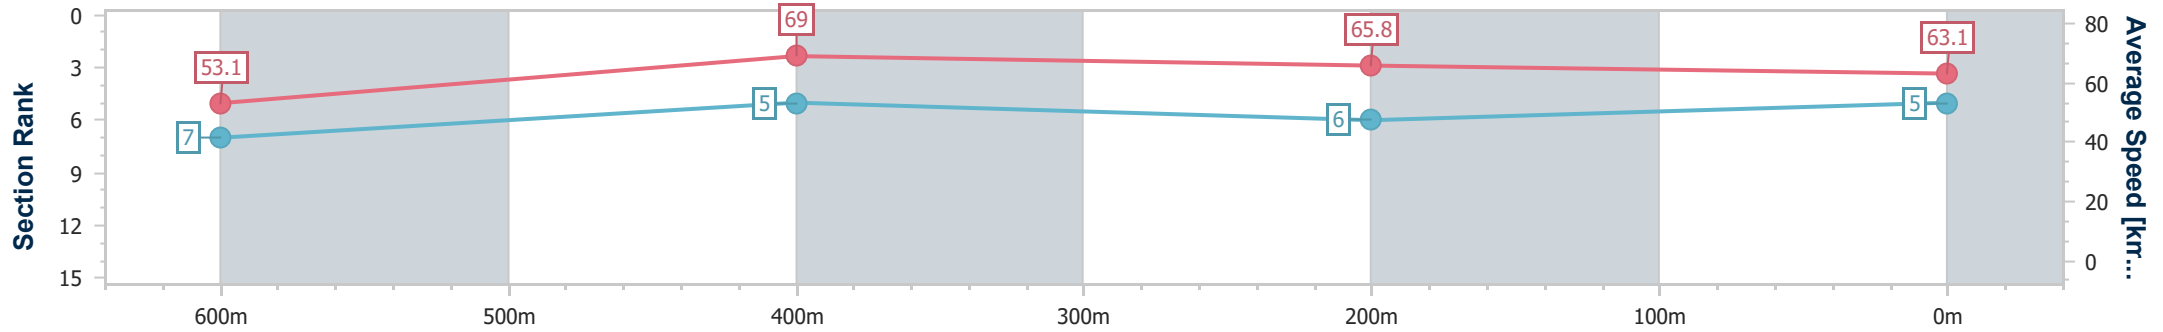

Horse/Jockey Name	Upturn
Final Rank	5
Fastest Section Time (Section)	0:10.43 (600m)
Top Speed [km/h] (Section)	70.0 (600m)
Race State	Finished

Ipswich QLD Professional
Race 1: VALE BARRY HINTON QTIS Three-Year-Old Maiden
Handicap - 800m

21 December 2024 - 13:04

Track Rating: Soft 5, Weather: Fine, Rail Position: +5m Entire

Section	Overall	600m	400m	200m
Section Times	0:46.53 [5] (0:13.63)	0:32.90 [7] (0:10.43)	0:22.47 [5] (0:11.06)	0:11.41 [6] (0:11.41)
Average Speed [km/h]	53.1	69.0	65.8	63.1
Top Speed [km/h]	68.9	70.0	67.6	65.3
Avg. Dist. to Rail [m]	7.6	2.2	3.1	5.0
Avg. Stride Freq. [Hz]	2.4	2.5	2.4	2.4
Avg. Stride Length [m]	6.2	7.6	7.6	7.4

- [ ] Ranking at each section and finish
- -.-.- No data available at this section
- NA No data available