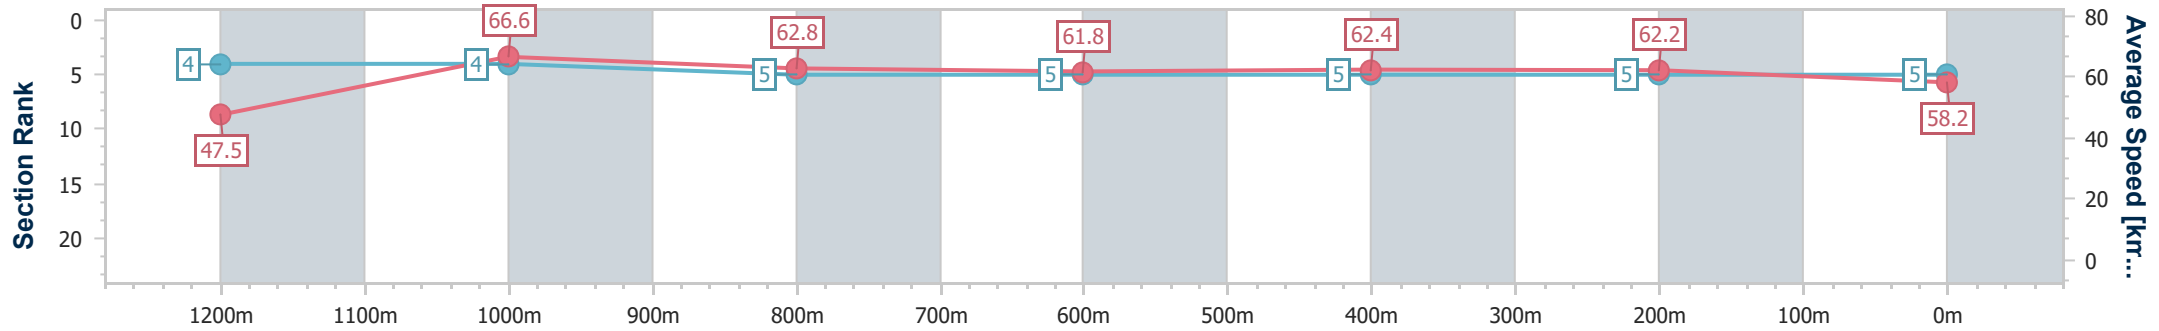

Ipswich QLD Professional

Race 6: SEVEN RATINGS BAND 0 - 58 Handicap - 1350m

21 December 2024 - 16:11

Track Rating: Good 3, Weather: Fine, Rail Position: +5m Entire

Section	Overall	1200m	1000m	800m	600m	400m	200m
Section Times	1:20.78 [5] (0:11.33)	1:09.45 [4] (0:10.83)	0:58.62 [4] (0:11.45)	0:47.17 [5] (0:11.62)	0:35.55 [5] (0:11.51)	0:24.04 [5] (0:11.67)	0:12.37 [5] (0:12.37)
Average Speed [km/h]	47.5	66.6	62.8	61.8	62.4	62.2	58.2
Top Speed [km/h]	65.1	67.5	66.0	62.5	63.1	63.5	60.8
Avg. Dist. to Rail [m]	0.9	0.5	0.5	1.3	1.1	3.5	7.2
Avg. Stride Freq. [Hz]	2.4	2.5	2.4	2.4	2.4	2.5	2.4
Avg. Stride Length [m]	5.7	7.4	7.3	7.3	7.2	6.9	6.8