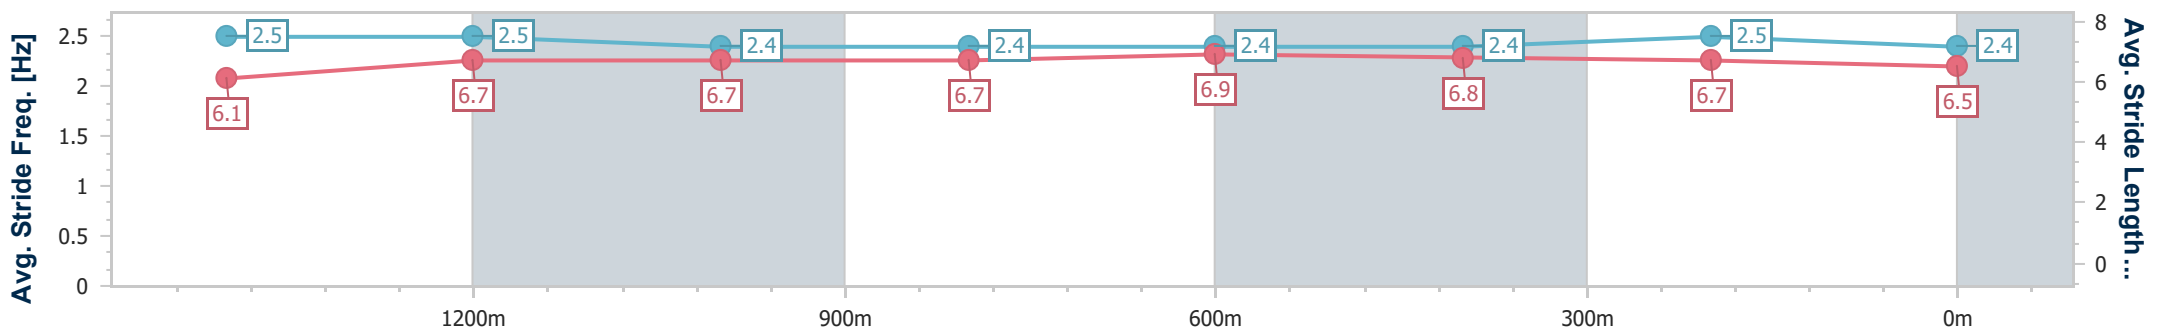

Ipswich QLD Professional

Race 3: RAY WHITE IPSWICH Class 1 Handicap - 1690m

21 December 2024 - 14:15

Track Rating: Good 4, Weather: Fine, Rail Position: +5m Entire

Section	Overall	1400m	1200m	1000m	800m	600m	400m	200m
Section Times	1:44.51 [10] (0:19.37)	1:25.14 [3] (0:11.95)	1:13.19 [5] (0:12.23)	1:00.96 [5] (0:12.42)	0:48.54 [5] (0:12.01)	0:36.53 [4] (0:12.07)	0:24.46 [6] (0:11.98)	0:12.48 [5] (0:12.48)
Average Speed [km/h]	53.8	60.2	58.8	57.8	59.6	59.7	60.0	58.0
Top Speed [km/h]	66.5	61.7	60.2	59.1	60.7	60.1	61.3	60.0
Avg. Dist. to Rail [m]	3.5	0.4	0.3	0.7	1.5	1.1	0.4	0.4
Avg. Stride Freq. [Hz]	2.5	2.5	2.4	2.4	2.4	2.4	2.5	2.4
Avg. Stride Length [m]	6.1	6.7	6.7	6.7	6.9	6.8	6.7	6.5