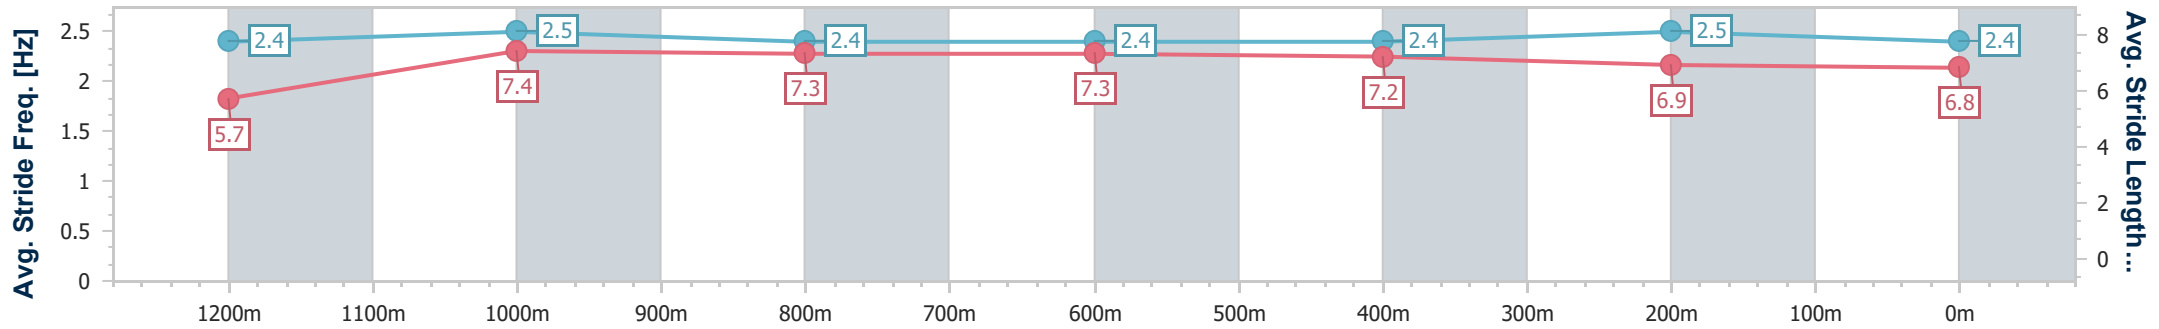

Ipswich QLD Professional

Race 6: SEVEN RATINGS BAND 0 - 58 Handicap - 1350m

21 December 2024 - 16:11

Track Rating: Good 3, Weather: Fine, Rail Position: +5m Entire

Section	Overall	1200m	1000m	800m	600m	400m	200m
Section Times	1:20.78 [5] (0:11.33)	1:09.45 [4] (0:10.83)	0:58.62 [4] (0:11.45)	0:47.17 [5] (0:11.62)	0:35.55 [5] (0:11.51)	0:24.04 [5] (0:11.67)	0:12.37 [5] (0:12.37)
Average Speed [km/h]	47.5	66.6	62.8	61.8	62.4	62.2	58.2
Top Speed [km/h]	65.1	67.5	66.0	62.5	63.1	63.5	60.8
Avg. Dist. to Rail [m]	0.9	0.5	0.5	1.3	1.1	3.5	7.2
Avg. Stride Freq. [Hz]	2.4	2.5	2.4	2.4	2.4	2.5	2.4
Avg. Stride Length [m]	5.7	7.4	7.3	7.3	7.2	6.9	6.8