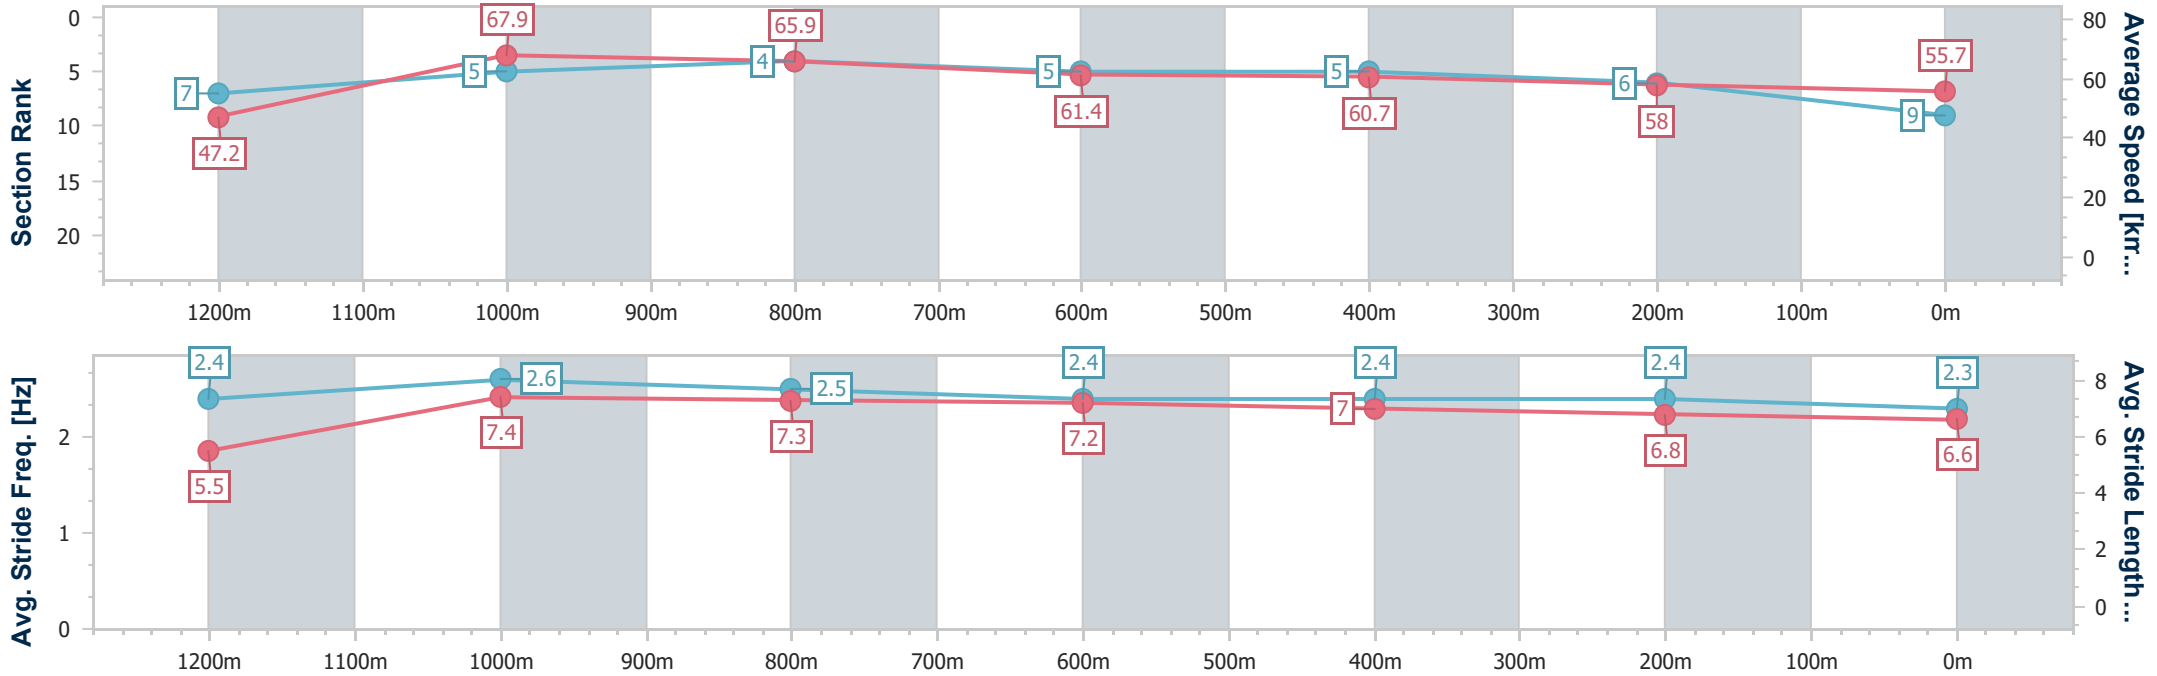

Ipswich QLD Professional

Race 5: TAB Maiden Plate - 1350m

21 December 2024 - 15:31

Track Rating: Good 4, Weather: Fine, Rail Position: +5m Entire

Section	Overall	1200m	1000m	800m	600m	400m	200m
Section Times	1:22.20 [9] (0:11.43)	1:10.77 [7] (0:10.67)	1:00.10 [5] (0:10.97)	0:49.13 [4] (0:11.74)	0:37.39 [5] (0:11.90)	0:25.49 [5] (0:12.58)	0:12.91 [6] (0:12.91)
Average Speed [km/h]	47.2	67.9	65.9	61.4	60.7	58.0	55.7
Top Speed [km/h]	65.7	69.3	67.3	63.0	62.3	59.6	57.8
Avg. Dist. to Rail [m]	8.3	4.3	2.1	0.4	0.6	3.7	4.2
Avg. Stride Freq. [Hz]	2.4	2.6	2.5	2.4	2.4	2.4	2.3
Avg. Stride Length [m]	5.5	7.4	7.3	7.2	7.0	6.8	6.6