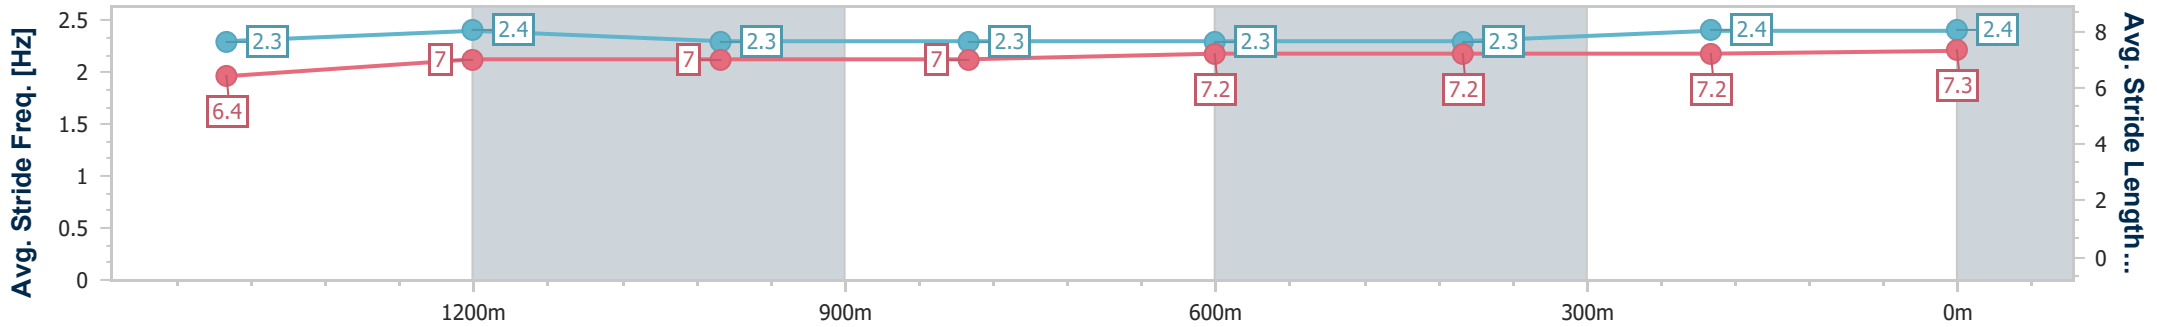

Ipswich QLD Professional

Race 3: RAY WHITE IPSWICH Class 1 Handicap - 1690m

21 December 2024 - 14:15

Track Rating: Good 4, Weather: Fine, Rail Position: +5m Entire

Section	Overall	1400m	1200m	1000m	800m	600m	400m	200m
Section Times	1:43.80 [5] (0:19.77)	1:24.03 [9] (0:12.03)	1:12.00 [10] (0:12.30)	0:59.70 [10] (0:12.46)	0:47.24 [10] (0:11.96)	0:35.28 [11] (0:12.12)	0:23.16 [13] (0:11.93)	0:11.23 [11] (0:11.23)
Average Speed [km/h]	52.7	59.6	58.6	57.8	59.9	59.3	60.5	64.4
Top Speed [km/h]	63.7	61.5	59.5	59.3	60.9	59.9	64.1	66.2
Avg. Dist. to Rail [m]	1.0	0.7	0.2	0.4	0.7	0.7	1.4	5.8
Avg. Stride Freq. [Hz]	2.3	2.4	2.3	2.3	2.3	2.3	2.4	2.4
Avg. Stride Length [m]	6.4	7.0	7.0	7.0	7.2	7.2	7.2	7.3