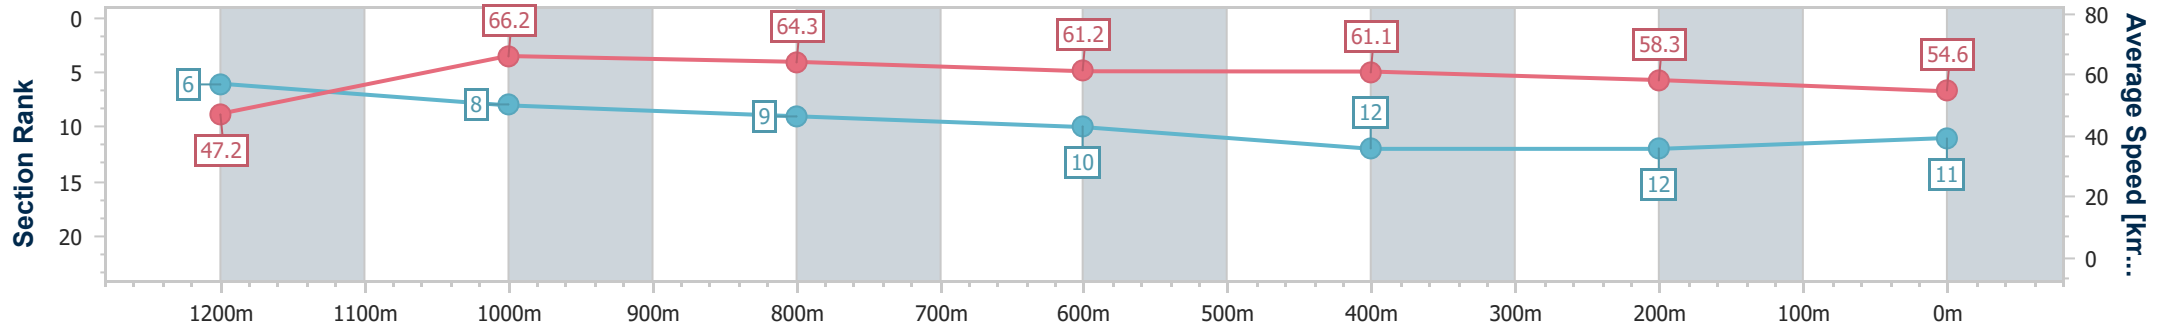

Ipswich QLD Professional

Race 5: TAB Maiden Plate - 1350m

21 December 2024 - 15:31

Track Rating: Good 4, Weather: Fine, Rail Position: +5m Entire

Section	Overall	1200m	1000m	800m	600m	400m	200m
Section Times	1:22.87 [11] (0:11.43)	1:11.44 [6] (0:10.92)	1:00.52 [8] (0:11.25)	0:49.27 [9] (0:11.79)	0:37.48 [10] (0:11.87)	0:25.61 [12] (0:12.44)	0:13.17 [12] (0:13.17)
Average Speed [km/h]	47.2	66.2	64.3	61.2	61.1	58.3	54.6
Top Speed [km/h]	66.0	67.6	66.3	62.4	62.7	60.1	58.2
Avg. Dist. to Rail [m]	2.9	2.3	1.6	0.8	1.8	2.2	2.2
Avg. Stride Freq. [Hz]	2.3	2.4	2.3	2.3	2.3	2.2	2.2
Avg. Stride Length [m]	5.8	7.6	7.7	7.5	7.4	7.2	7.0