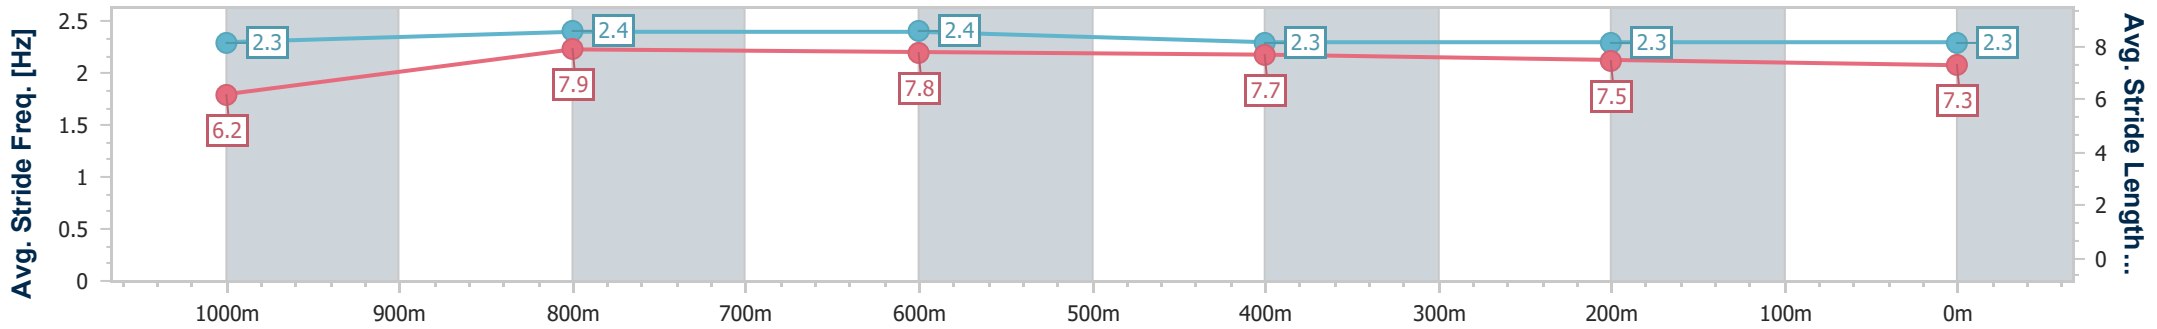

Ipswich QLD Professional

Race 4: GREAT NORTHERN Class 5 Handicap - 1200m

21 December 2024 - 14:55

Track Rating: Good 4, Weather: Fine, Rail Position: +5m Entire

Section	Overall	1000m	800m	600m	400m	200m
Section Times	1:09.99 [1] (0:13.99)	0:56.00 [3] (0:10.65)	0:45.35 [3] (0:10.74)	0:34.61 [2] (0:11.21)	0:23.40 [2] (0:11.56)	0:11.84 [2] (0:11.84)
Average Speed [km/h]	51.5	67.6	67.2	64.0	62.3	61.0
Top Speed [km/h]	67.5	68.5	68.1	66.4	62.9	62.7
Avg. Dist. to Rail [m]	5.4	0.6	0.4	0.7	1.0	2.5
Avg. Stride Freq. [Hz]	2.3	2.4	2.4	2.3	2.3	2.3
Avg. Stride Length [m]	6.2	7.9	7.8	7.7	7.5	7.3