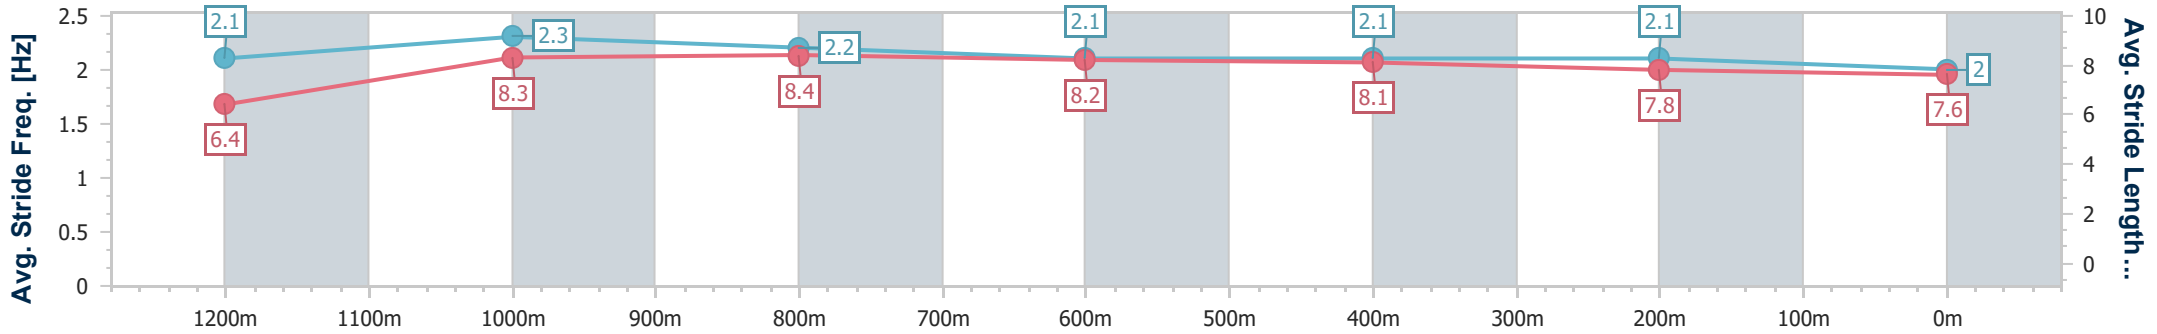

Ipswich QLD Professional

Race 5: TAB Maiden Plate - 1350m

21 December 2024 - 15:31

Track Rating: Good 4, Weather: Fine, Rail Position: +5m Entire

Section	Overall	1200m	1000m	800m	600m	400m	200m
Section Times	1:21.67 [4] (0:11.21)	1:10.46 [2] (0:10.71)	0:59.75 [2] (0:11.01)	0:48.74 [2] (0:11.64)	0:37.10 [1] (0:11.80)	0:25.30 [2] (0:12.38)	0:12.92 [3] (0:12.92)
Average Speed [km/h]	48.4	67.4	64.9	61.7	60.7	58.2	55.8
Top Speed [km/h]	65.5	68.3	67.6	62.7	62.3	59.7	57.5
Avg. Dist. to Rail [m]	4.0	1.1	0.7	1.1	0.7	0.4	0.8
Avg. Stride Freq. [Hz]	2.1	2.3	2.2	2.1	2.1	2.1	2.0
Avg. Stride Length [m]	6.4	8.3	8.4	8.2	8.1	7.8	7.6