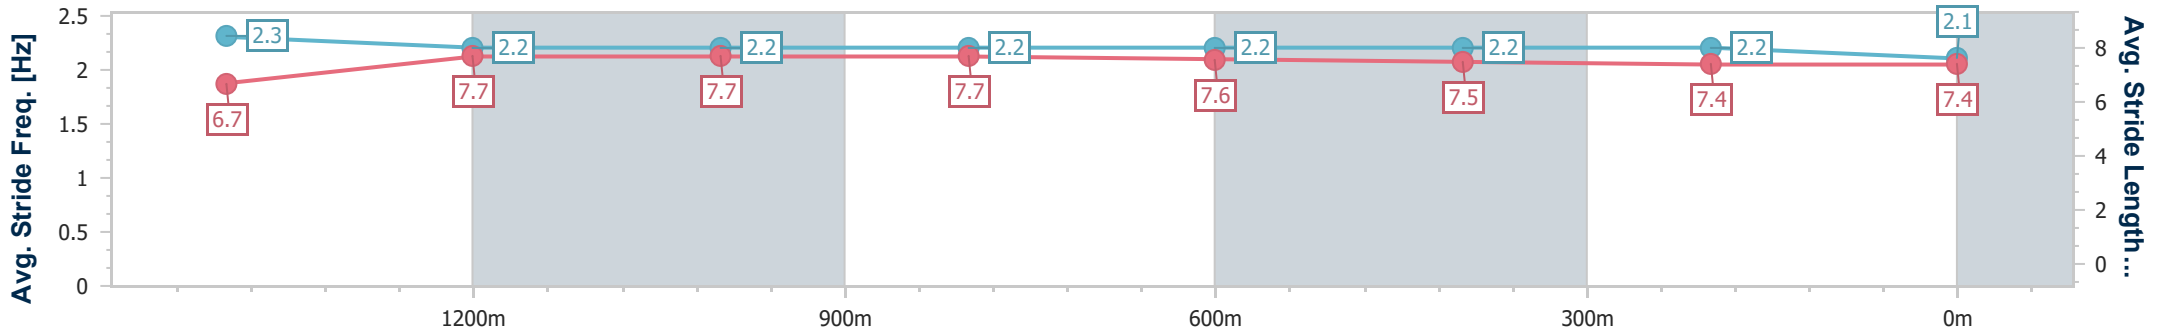

Ipswich QLD Professional

Race 2: IMPERIAL RACING Maiden Plate - 1690m

21 December 2024 - 13:39

Track Rating: Soft 5, Weather: Fine, Rail Position: +5m Entire

Section	Overall	1400m	1200m	1000m	800m	600m	400m	200m
Section Times	1:43.49 [3] (0:19.08)	1:24.41 [1] (0:11.63)	1:12.78 [1] (0:11.81)	1:00.97 [1] (0:11.89)	0:49.08 [1] (0:12.15)	0:36.93 [1] (0:12.10)	0:24.83 [1] (0:12.38)	0:12.45 [1] (0:12.45)
Average Speed [km/h]	54.8	62.2	60.8	60.5	58.9	59.2	57.9	58.0
Top Speed [km/h]	67.5	65.5	61.4	61.1	59.7	59.7	59.0	58.8
Avg. Dist. to Rail [m]	5.7	0.6	0.3	0.5	1.6	1.5	0.7	1.5
Avg. Stride Freq. [Hz]	2.3	2.2	2.2	2.2	2.2	2.2	2.2	2.1
Avg. Stride Length [m]	6.7	7.7	7.7	7.7	7.6	7.5	7.4	7.4