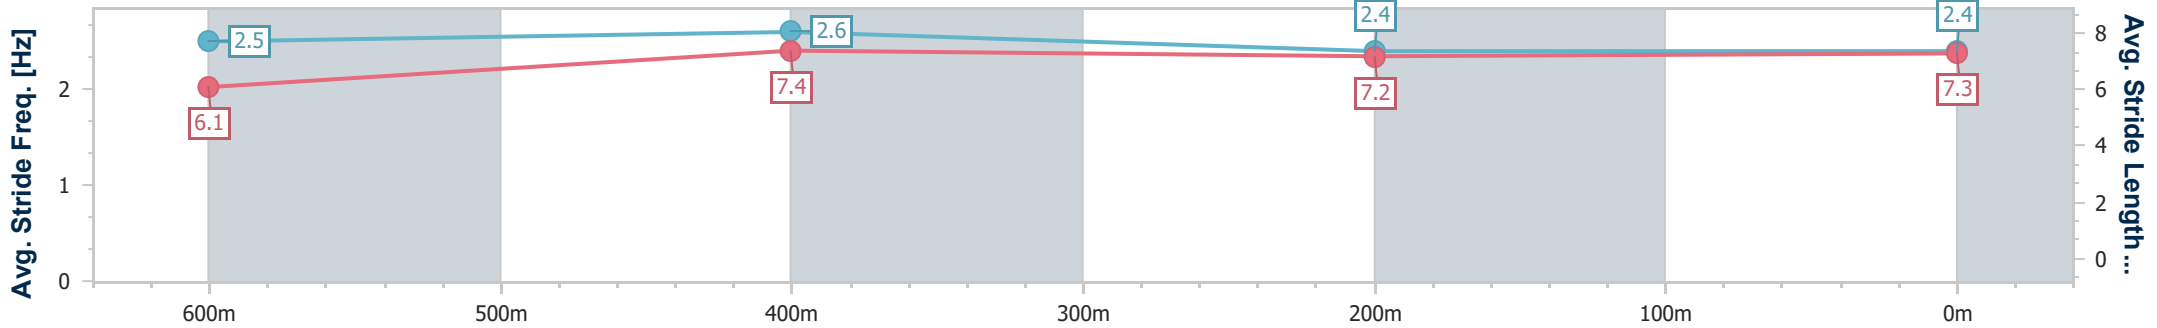

Horse/Jockey Name	Leucaena
Final Rank	9
Fastest Section Time (Section)	0:10.57 (600m)
Top Speed [km/h] (Section)	69.7 (Overall)
Race State	Finished

Ipswich QLD Professional
Race 1: VALE BARRY HINTON QTIS Three-Year-Old Maiden
Handicap - 800m

21 December 2024 - 13:04

Track Rating: Soft 5, Weather: Fine, Rail Position: +5m Entire

Section	Overall	600m	400m	200m
Section Times	0:47.16 [9] (0:13.58)	0:33.58 [6] (0:10.57)	0:23.01 [9] (0:11.43)	0:11.58 [9] (0:11.58)
Average Speed [km/h]	53.0	68.5	63.3	62.0
Top Speed [km/h]	69.7	69.7	66.0	63.5
Avg. Dist. to Rail [m]	5.0	1.0	1.9	1.2
Avg. Stride Freq. [Hz]	2.5	2.6	2.4	2.4
Avg. Stride Length [m]	6.1	7.4	7.2	7.3

- [ ] Ranking at each section and finish
- -.-.- No data available at this section
- NA No data available