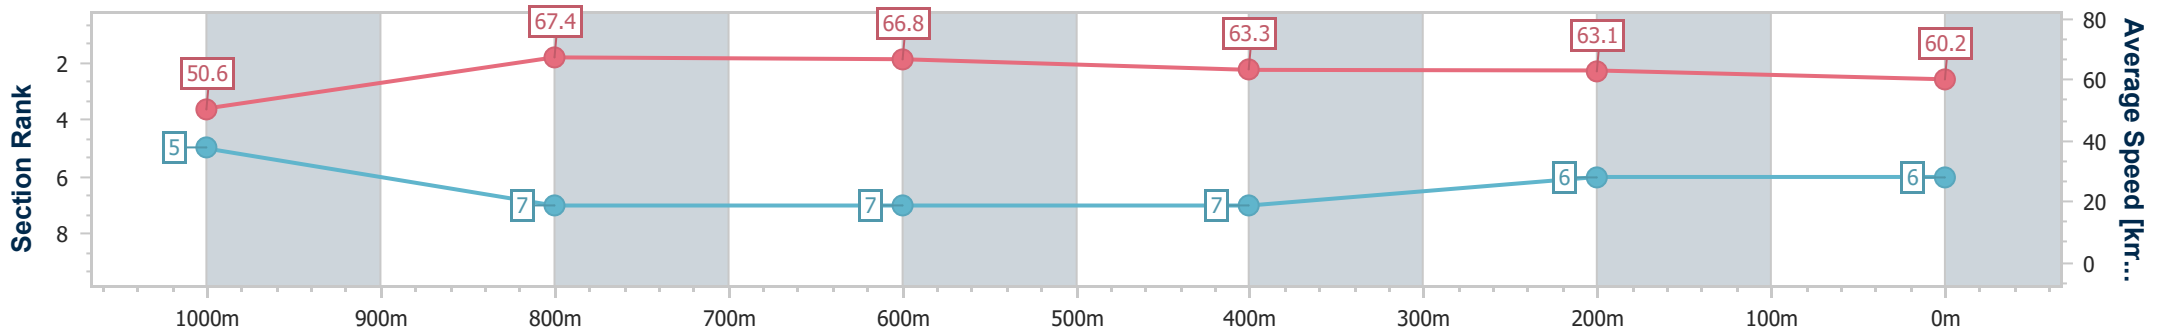

Ipswich QLD Professional

Race 4: GREAT NORTHERN Class 5 Handicap - 1200m

21 December 2024 - 14:55

Track Rating: Good 4, Weather: Fine, Rail Position: +5m Entire

Section	Overall	1000m	800m	600m	400m	200m
Section Times	1:10.67 [6] (0:14.22)	0:56.45 [5] (0:10.74)	0:45.71 [7] (0:10.80)	0:34.91 [7] (0:11.45)	0:23.46 [7] (0:11.52)	0:11.94 [6] (0:11.94)
Average Speed [km/h]	50.6	67.4	66.8	63.3	63.1	60.2
Top Speed [km/h]	65.7	68.0	67.6	65.8	65.0	62.6
Avg. Dist. to Rail [m]	5.9	1.4	0.5	1.3	4.4	7.5
Avg. Stride Freq. [Hz]	2.3	2.4	2.4	2.3	2.4	2.3
Avg. Stride Length [m]	6.1	7.7	7.7	7.5	7.4	7.3