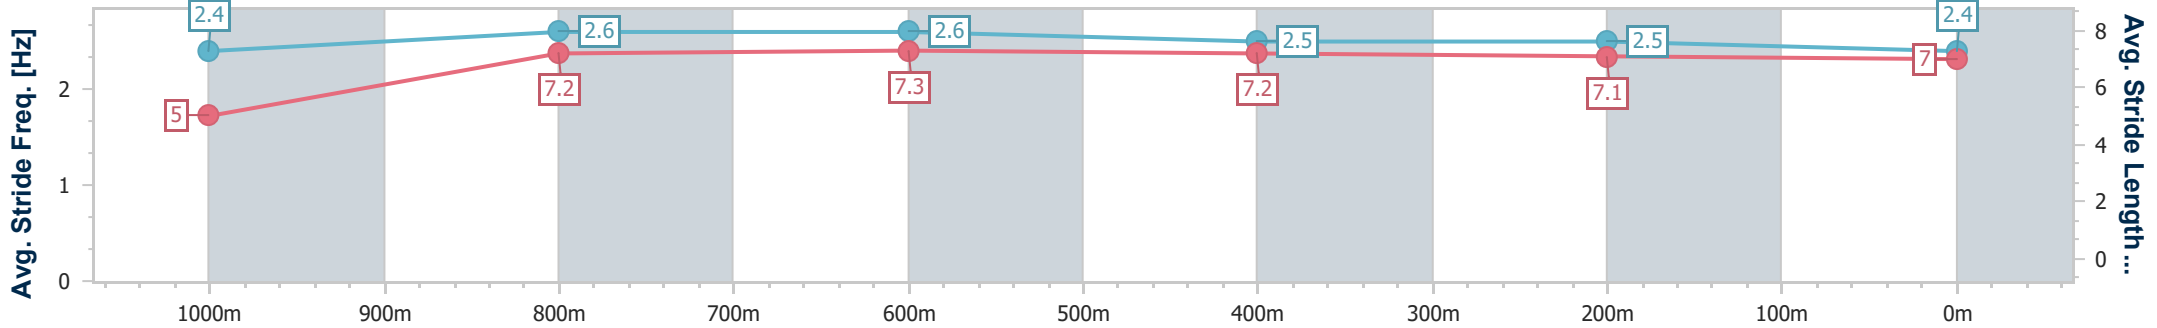

Ipswich QLD Professional
 Race 8: MERRY CHRISTMAS FROM ITC TEAM BENCHMARK 65
 Handicap - 1100m

21 December 2024 - 17:24

Track Rating: Good 3, Weather: Fine, Rail Position: +5m Entire

Section	Overall	1000m	800m	600m	400m	200m
Section Times	1:04.16 [7] (0:08.61)	0:55.55 [3] (0:10.60)	0:44.95 [2] (0:10.58)	0:34.37 [2] (0:10.99)	0:23.38 [1] (0:11.39)	0:11.99 [2] (0:11.99)
Average Speed [km/h]	41.7	67.7	67.6	65.1	63.2	60.0
Top Speed [km/h]	65.5	68.8	68.6	66.3	64.2	62.4
Avg. Dist. to Rail [m]	2.6	1.1	2.2	1.8	0.5	0.5
Avg. Stride Freq. [Hz]	2.4	2.6	2.6	2.5	2.5	2.4
Avg. Stride Length [m]	5.0	7.2	7.3	7.2	7.1	7.0