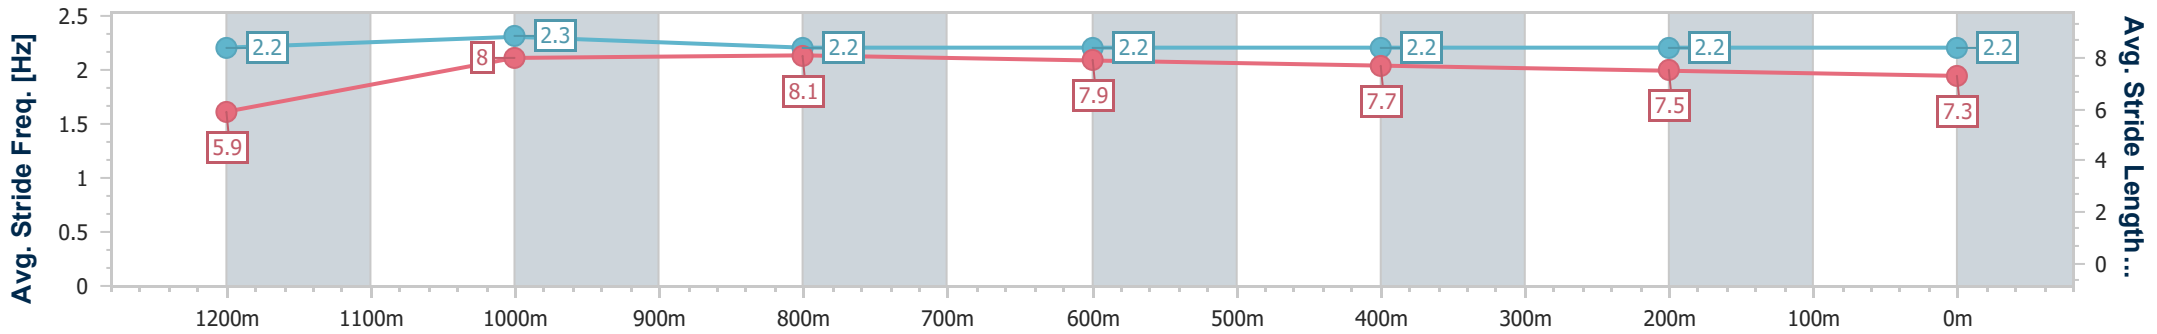

Ipswich QLD Professional

Race 5: TAB Maiden Plate - 1350m

21 December 2024 - 15:31

Track Rating: Good 4, Weather: Fine, Rail Position: +5m Entire

Section	Overall	1200m	1000m	800m	600m	400m	200m
Section Times	1:21.67 [4] (0:11.51)	1:10.16 [9] (0:10.88)	0:59.28 [9] (0:11.11)	0:48.17 [8] (0:11.66)	0:36.51 [8] (0:11.74)	0:24.77 [6] (0:12.19)	0:12.58 [5] (0:12.58)
Average Speed [km/h]	46.8	66.1	64.8	61.6	61.0	59.2	57.0
Top Speed [km/h]	64.7	67.5	66.3	63.6	62.2	60.2	59.2
Avg. Dist. to Rail [m]	0.7	0.4	0.6	1.0	1.0	1.5	5.6
Avg. Stride Freq. [Hz]	2.2	2.3	2.2	2.2	2.2	2.2	2.2
Avg. Stride Length [m]	5.9	8.0	8.1	7.9	7.7	7.5	7.3