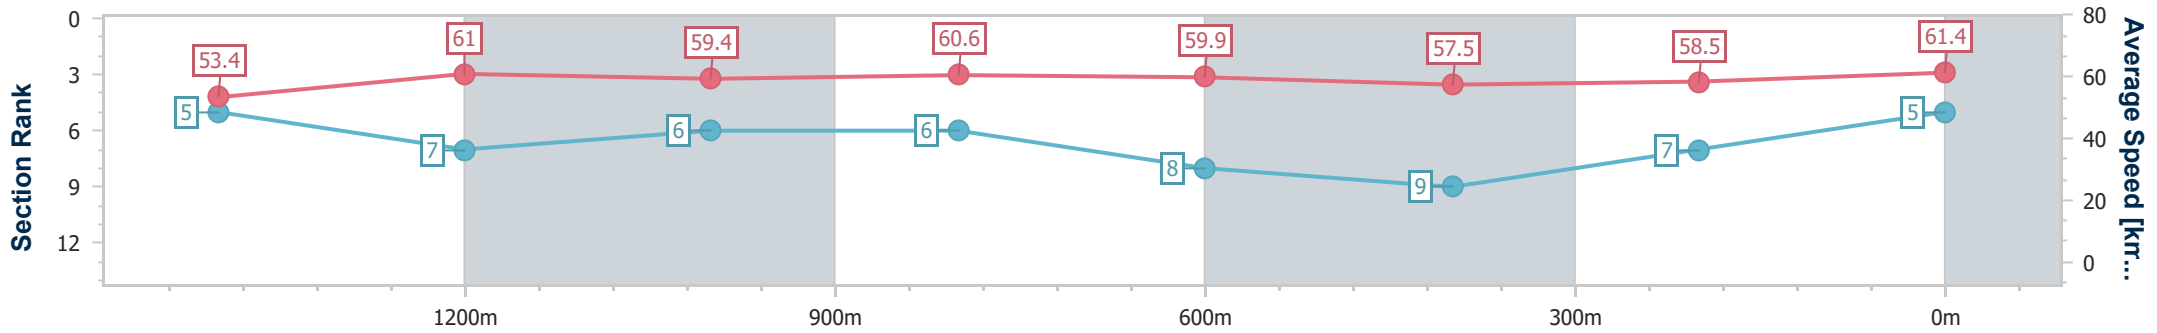

Ipswich QLD Professional

Race 2: IMPERIAL RACING Maiden Plate - 1690m

21 December 2024 - 13:39

Track Rating: Soft 5, Weather: Fine, Rail Position: +5m Entire

Section	Overall	1400m	1200m	1000m	800m	600m	400m	200m
Section Times	1:44.03 [5] (0:19.52)	1:24.51 [5] (0:11.89)	1:12.62 [7] (0:12.14)	1:00.48 [6] (0:11.88)	0:48.60 [6] (0:11.99)	0:36.61 [8] (0:12.49)	0:24.12 [9] (0:12.33)	0:11.79 [7] (0:11.79)
Average Speed [km/h]	53.4	61.0	59.4	60.6	59.9	57.5	58.5	61.4
Top Speed [km/h]	66.0	62.3	60.6	61.5	60.8	60.6	61.1	61.7
Avg. Dist. to Rail [m]	1.6	0.9	0.6	0.4	0.6	0.6	1.5	5.9
Avg. Stride Freq. [Hz]	2.2	2.3	2.2	2.2	2.2	2.2	2.2	2.3
Avg. Stride Length [m]	6.6	7.5	7.4	7.5	7.5	7.3	7.4	7.6