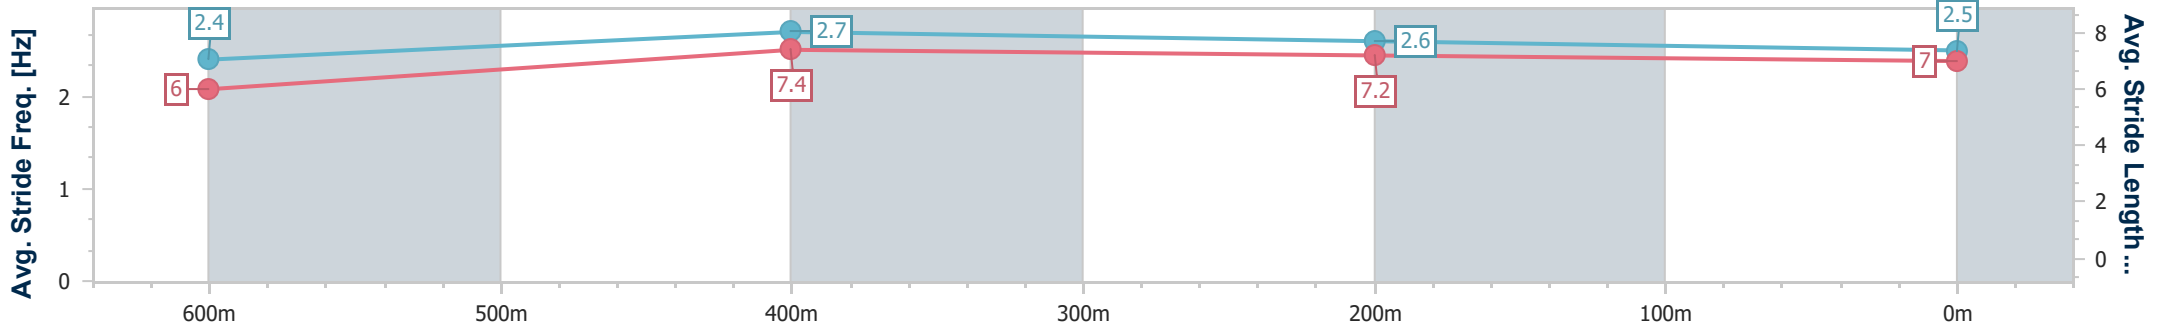

Horse/Jockey Name	I Am Thor
Final Rank	9
Fastest Section Time (Section)	0:10.26 (600m)
Top Speed [km/h] (Section)	71.9 (600m)
Race State	Finished

Ipswich QLD Professional
Race 7: BARRIER REEF POOLS BENCHMARK 58 Handicap - 800m

21 December 2024 - 16:49

Track Rating: Good 3, Weather: Fine, Rail Position: +5m Entire

Section	Overall	600m	400m	200m
Section Times	0:46.05 [9] (0:13.75)	0:32.30 [10] (0:10.26)	0:22.04 [10] (0:10.77)	0:11.27 [10] (0:11.27)
Average Speed [km/h]	52.3	70.7	67.3	63.8
Top Speed [km/h]	71.5	71.9	69.0	66.1
Avg. Dist. to Rail [m]	4.6	1.4	3.4	7.0
Avg. Stride Freq. [Hz]	2.4	2.7	2.6	2.5
Avg. Stride Length [m]	6.0	7.4	7.2	7.0

- [ ] Ranking at each section and finish
- -.-.- No data available at this section
- NA No data available