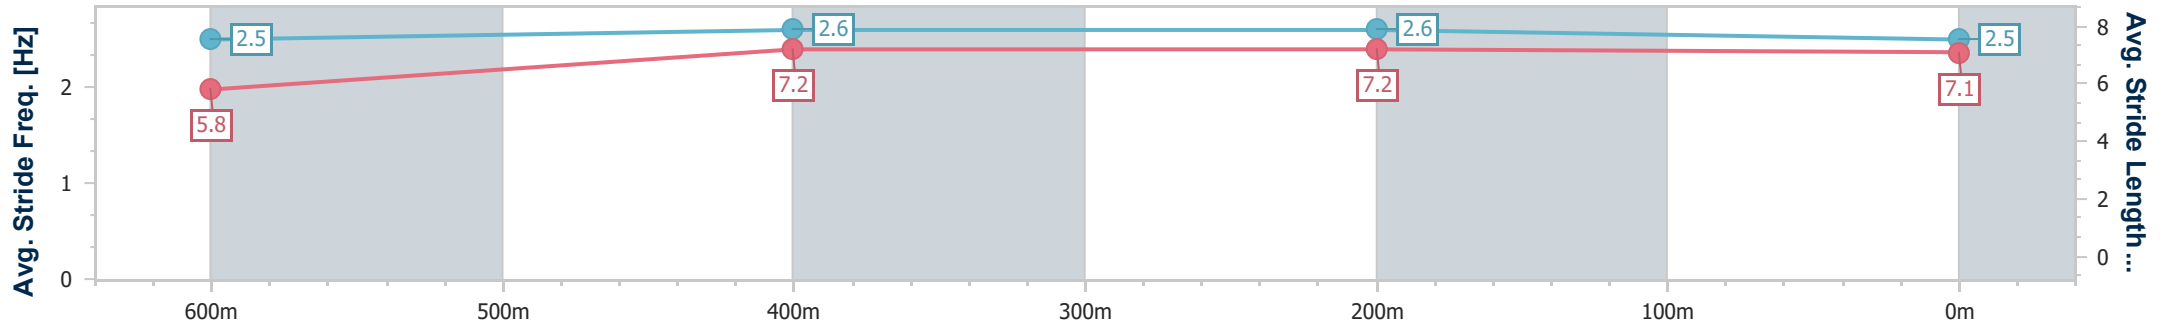

Horse/Jockey Name	Bodyswerve
Final Rank	4
Fastest Section Time (Section)	0:10.49 (600m)
Top Speed [km/h] (Section)	70.6 (600m)
Race State	Finished

Ipswich QLD Professional
Race 1: VALE BARRY HINTON QTIS Three-Year-Old Maiden Handicap - 800m

21 December 2024 - 13:04

Track Rating: Soft 5, Weather: Fine, Rail Position: +5m Entire

Section	Overall	600m	400m	200m
Section Times	0:46.43 [4] (0:13.65)	0:32.78 [8] (0:10.49)	0:22.29 [8] (0:10.85)	0:11.44 [3] (0:11.44)
Average Speed [km/h]	52.7	68.3	66.0	62.8
Top Speed [km/h]	70.1	70.6	67.0	65.1
Avg. Dist. to Rail [m]	1.0	2.5	1.2	0.8
Avg. Stride Freq. [Hz]	2.5	2.6	2.6	2.5
Avg. Stride Length [m]	5.8	7.2	7.2	7.1

- [ ] Ranking at each section and finish
- -.-.- No data available at this section
- NA No data available