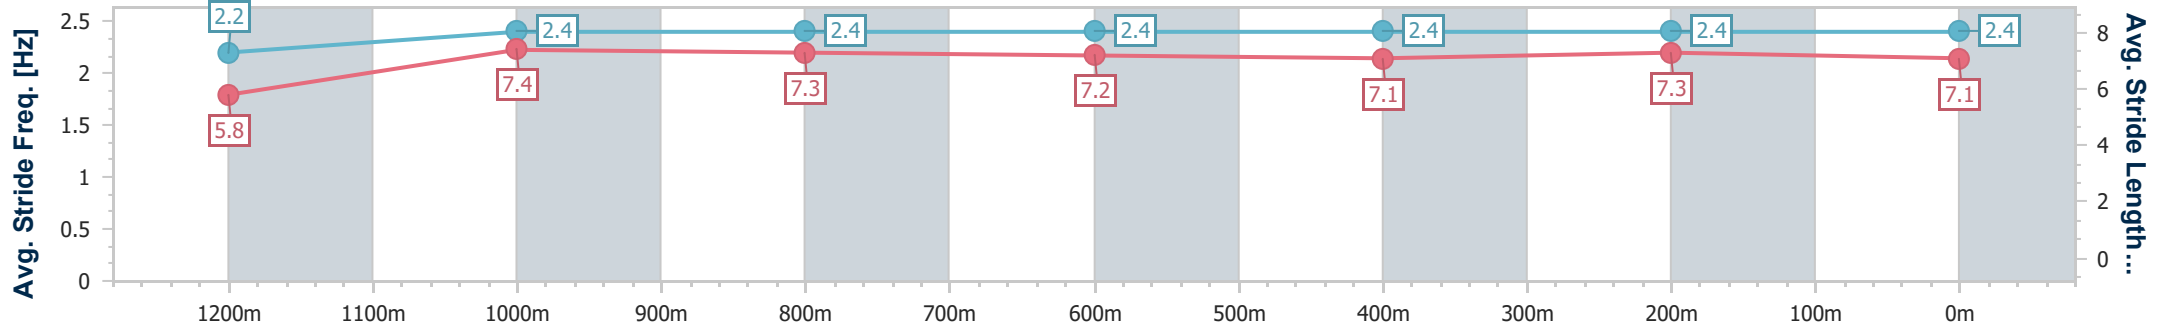

Ipswich QLD Professional

Race 6: SEVEN RATINGS BAND 0 - 58 Handicap - 1350m

21 December 2024 - 16:11

Track Rating: Good 3, Weather: Fine, Rail Position: +5m Entire

Section	Overall	1200m	1000m	800m	600m	400m	200m
Section Times	1:20.99 [9] (0:12.03)	1:08.96 [10] (0:11.08)	0:57.88 [10] (0:11.20)	0:46.68 [10] (0:11.59)	0:35.09 [10] (0:11.55)	0:23.54 [10] (0:11.68)	0:11.86 [10] (0:11.86)
Average Speed [km/h]	45.0	65.0	64.3	62.2	62.5	62.8	60.7
Top Speed [km/h]	64.1	65.5	65.6	62.8	63.3	64.5	62.8
Avg. Dist. to Rail [m]	4.6	1.0	0.7	0.2	0.7	5.5	5.4
Avg. Stride Freq. [Hz]	2.2	2.4	2.4	2.4	2.4	2.4	2.4
Avg. Stride Length [m]	5.8	7.4	7.3	7.2	7.1	7.3	7.1