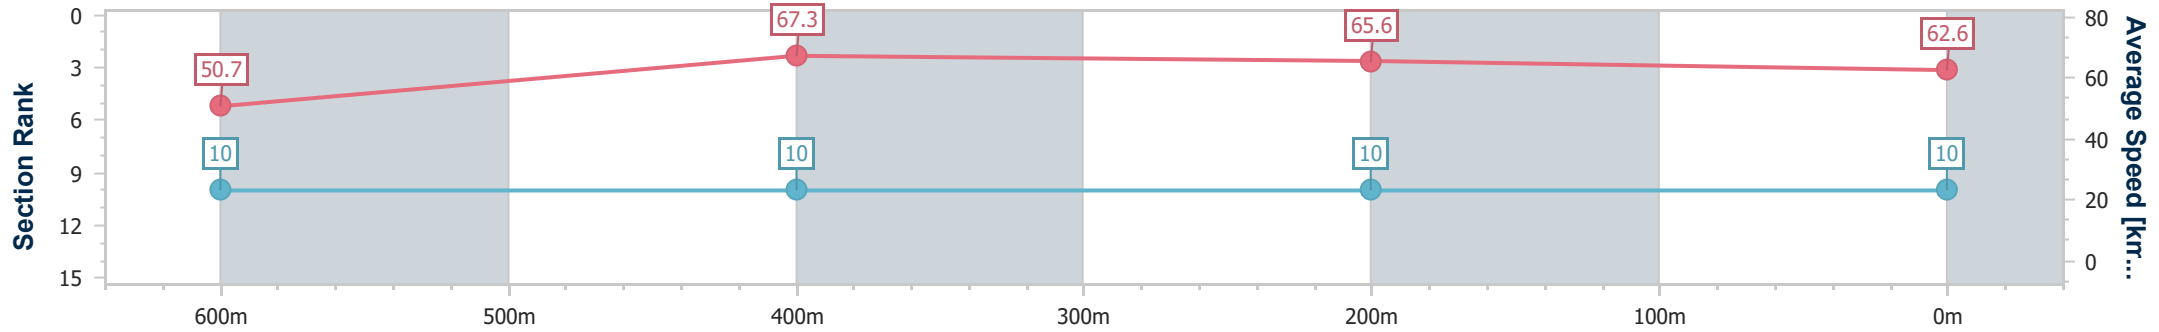

Horse/Jockey Name	Arnie's Lane
Final Rank	10
Fastest Section Time (Section)	0:10.70 (600m)
Top Speed [km/h] (Section)	68.2 (600m)
Race State	Finished

Ipswich QLD Professional
Race 1: VALE BARRY HINTON QTIS Three-Year-Old Maiden
Handicap - 800m

21 December 2024 - 13:04

Track Rating: Soft 5, Weather: Fine, Rail Position: +5m Entire

Section	Overall	600m	400m	200m
Section Times	0:47.28 [10] (0:14.18)	0:33.10 [10] (0:10.70)	0:22.40 [10] (0:10.92)	0:11.48 [10] (0:11.48)
Average Speed [km/h]	50.7	67.3	65.6	62.6
Top Speed [km/h]	66.9	68.2	66.8	65.0
Avg. Dist. to Rail [m]	2.6	1.1	1.2	0.9
Avg. Stride Freq. [Hz]	2.5	2.6	2.6	2.5
Avg. Stride Length [m]	5.8	7.3	7.1	7.0

- [ ] Ranking at each section and finish
- -.-.- No data available at this section
- NA No data available