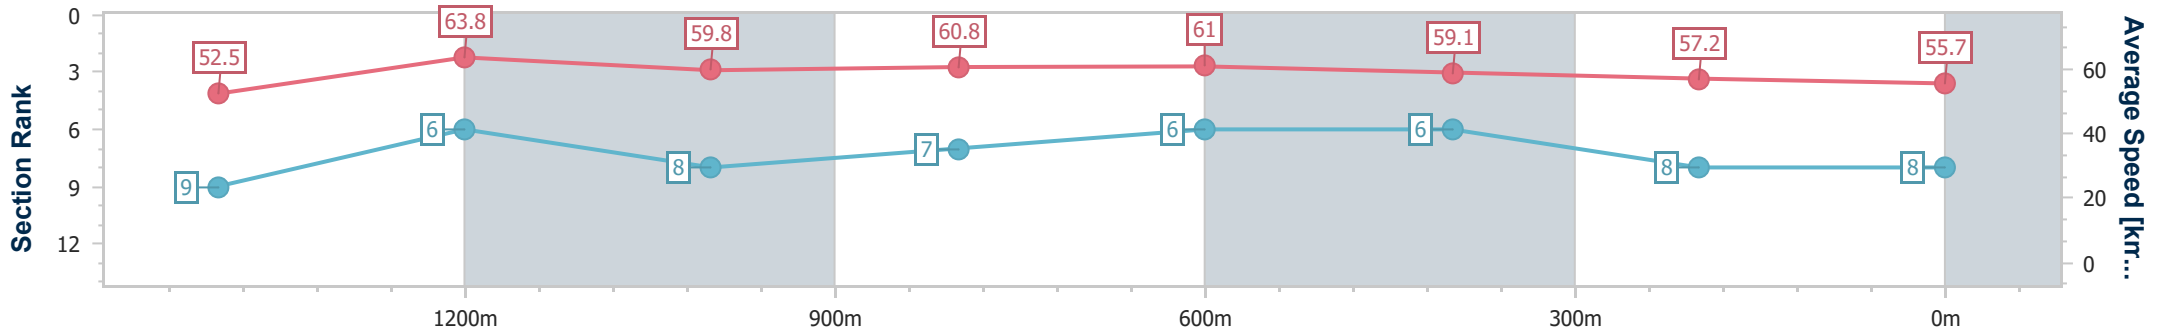

Ipswich QLD Professional

Race 2: IMPERIAL RACING Maiden Plate - 1690m

21 December 2024 - 13:39

Track Rating: Soft 5, Weather: Fine, Rail Position: +5m Entire

Section	Overall	1400m	1200m	1000m	800m	600m	400m	200m
Section Times	1:45.19 [8] (0:19.96)	1:25.23 [9] (0:11.43)	1:13.80 [6] (0:12.19)	1:01.61 [8] (0:11.87)	0:49.74 [7] (0:11.87)	0:37.87 [6] (0:12.26)	0:25.61 [6] (0:12.67)	0:12.94 [8] (0:12.94)
Average Speed [km/h]	52.5	63.8	59.8	60.8	61.0	59.1	57.2	55.7
Top Speed [km/h]	64.1	64.4	62.0	62.4	61.9	60.4	58.1	57.1
Avg. Dist. to Rail [m]	7.1	2.6	2.8	2.7	1.1	1.7	1.4	1.3
Avg. Stride Freq. [Hz]	2.4	2.5	2.4	2.4	2.4	2.3	2.3	2.3
Avg. Stride Length [m]	6.1	7.1	6.9	7.1	7.2	7.0	6.9	6.8