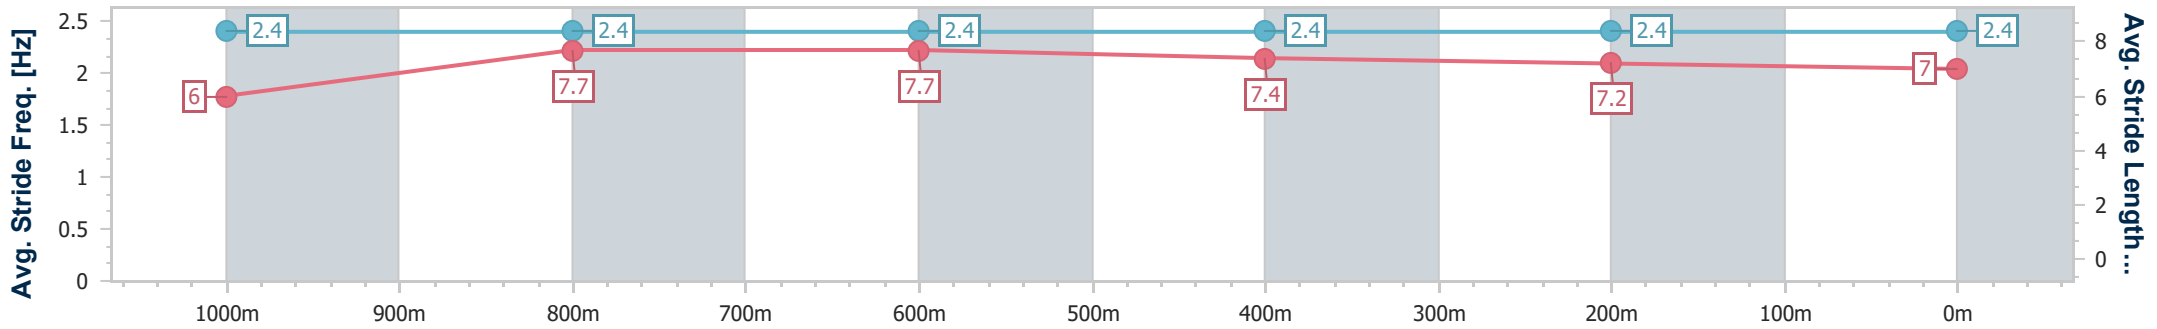

Ipswich QLD Professional

Race 4: GREAT NORTHERN Class 5 Handicap - 1200m

21 December 2024 - 14:55

Track Rating: Good 4, Weather: Fine, Rail Position: +5m Entire

Section	Overall	1000m	800m	600m	400m	200m
Section Times	1:10.09 [3] (0:14.22)	0:55.87 [6] (0:10.68)	0:45.19 [6] (0:10.77)	0:34.42 [5] (0:11.32)	0:23.10 [5] (0:11.40)	0:11.70 [3] (0:11.70)
Average Speed [km/h]	50.7	67.2	66.9	63.6	63.6	61.6
Top Speed [km/h]	67.0	67.7	67.7	65.8	63.9	63.3
Avg. Dist. to Rail [m]	4.6	0.3	0.5	0.6	2.1	3.6
Avg. Stride Freq. [Hz]	2.4	2.4	2.4	2.4	2.4	2.4
Avg. Stride Length [m]	6.0	7.7	7.7	7.4	7.2	7.0