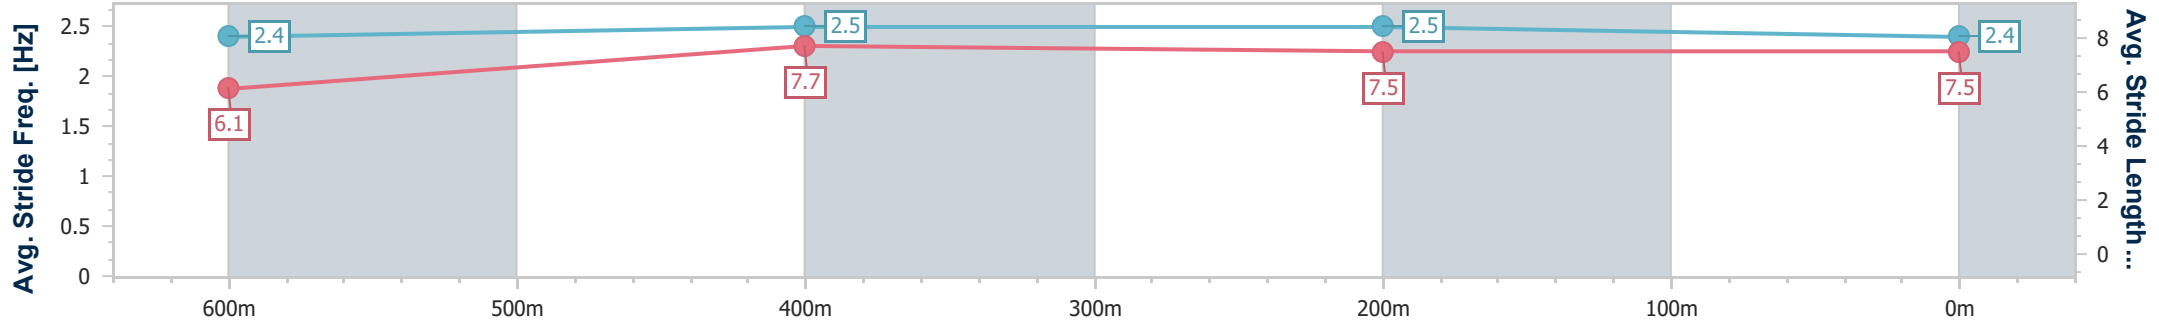

Horse/Jockey Name	The Bell Jar
Final Rank	10
Fastest Section Time (Section)	0:10.35 (600m)
Top Speed [km/h] (Section)	71.1 (600m)
Race State	Finished

Ipswich QLD Professional
Race 7: BARRIER REEF POOLS BENCHMARK 58 Handicap - 800m

21 December 2024 - 16:49

Track Rating: Good 3, Weather: Fine, Rail Position: +5m Entire

Section	Overall	600m	400m	200m
Section Times	0:46.06 [10] (0:13.79)	0:32.27 [11] (0:10.35)	0:21.92 [11] (0:10.70)	0:11.22 [11] (0:11.22)
Average Speed [km/h]	52.3	69.1	66.8	64.2
Top Speed [km/h]	70.6	71.1	68.4	66.5
Avg. Dist. to Rail [m]	0.9	1.7	1.5	0.3
Avg. Stride Freq. [Hz]	2.4	2.5	2.5	2.4
Avg. Stride Length [m]	6.1	7.7	7.5	7.5

- [ ] Ranking at each section and finish
- -.-.- No data available at this section
- NA No data available