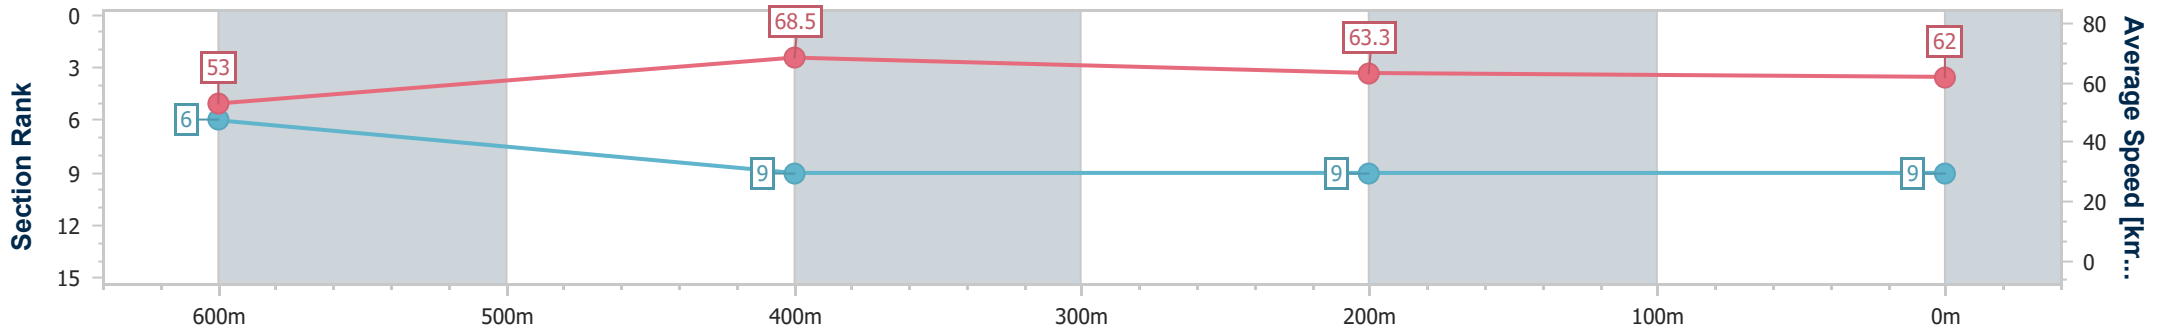

Horse/Jockey Name	Leucaena
Final Rank	9
Fastest Section Time (Section)	0:10.57 (600m)
Top Speed [km/h] (Section)	69.7 (Overall)
Race State	Finished

Ipswich QLD Professional
Race 1: VALE BARRY HINTON QTIS Three-Year-Old Maiden
Handicap - 800m

21 December 2024 - 13:04

Track Rating: Soft 5, Weather: Fine, Rail Position: +5m Entire

Section	Overall	600m	400m	200m
Section Times	0:47.16 [9] (0:13.58)	0:33.58 [6] (0:10.57)	0:23.01 [9] (0:11.43)	0:11.58 [9] (0:11.58)
Average Speed [km/h]	53.0	68.5	63.3	62.0
Top Speed [km/h]	69.7	69.7	66.0	63.5
Avg. Dist. to Rail [m]	5.0	1.0	1.9	1.2
Avg. Stride Freq. [Hz]	2.5	2.6	2.4	2.4
Avg. Stride Length [m]	6.1	7.4	7.2	7.3

- [ ] Ranking at each section and finish
- -.-.- No data available at this section
- NA No data available