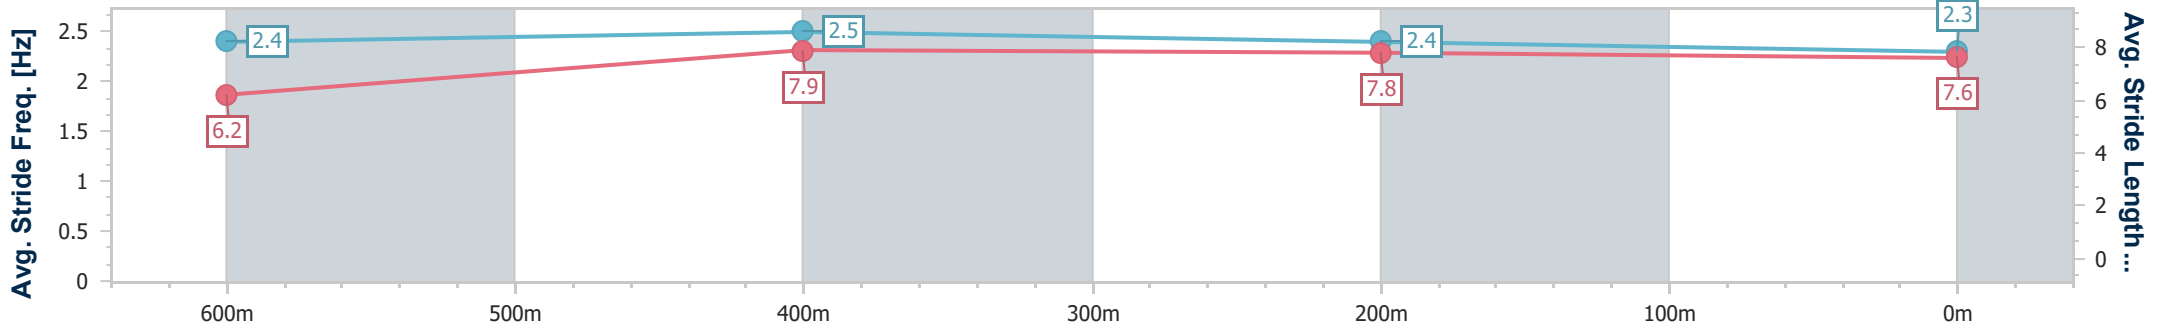

Horse/Jockey Name	Suniki
Final Rank	6
Fastest Section Time (Section)	0:10.21 (600m)
Top Speed [km/h] (Section)	72.2 (600m)
Race State	Finished

Ipswich QLD Professional
Race 7: BARRIER REEF POOLS BENCHMARK 58 Handicap - 800m

21 December 2024 - 16:49

Track Rating: Good 3, Weather: Fine, Rail Position: +5m Entire

Section	Overall	600m	400m	200m
Section Times	0:45.77 [6] (0:13.66)	0:32.11 [9] (0:10.21)	0:21.90 [9] (0:10.66)	0:11.24 [6] (0:11.24)
Average Speed [km/h]	52.9	70.4	67.1	64.1
Top Speed [km/h]	71.9	72.2	68.7	67.0
Avg. Dist. to Rail [m]	3.9	0.3	1.5	1.2
Avg. Stride Freq. [Hz]	2.4	2.5	2.4	2.3
Avg. Stride Length [m]	6.2	7.9	7.8	7.6

- [ ] Ranking at each section and finish
- -.-.- No data available at this section
- NA No data available