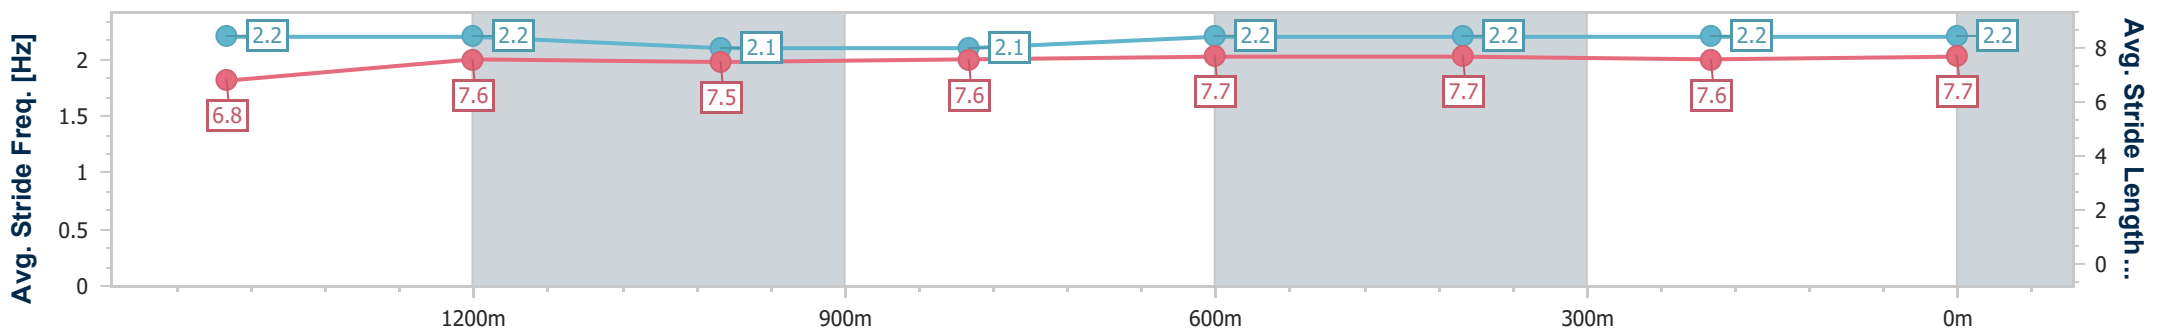

Ipswich QLD Professional

Race 3: RAY WHITE IPSWICH Class 1 Handicap - 1690m

21 December 2024 - 14:15

Track Rating: Good 4, Weather: Fine, Rail Position: +5m Entire

Section	Overall	1400m	1200m	1000m	800m	600m	400m	200m
Section Times	1:43.76 [4] (0:20.03)	1:23.73 [11] (0:12.00)	1:11.73 [12] (0:12.32)	0:59.41 [12] (0:12.38)	0:47.03 [12] (0:11.87)	0:35.16 [12] (0:11.94)	0:23.22 [12] (0:11.84)	0:11.38 [9] (0:11.38)
Average Speed [km/h]	52.2	59.8	58.4	58.2	60.5	60.5	61.1	63.2
Top Speed [km/h]	63.4	62.7	59.5	59.4	61.2	61.3	62.9	63.6
Avg. Dist. to Rail [m]	2.4	0.5	0.1	0.2	0.4	0.7	2.2	6.1
Avg. Stride Freq. [Hz]	2.2	2.2	2.1	2.1	2.2	2.2	2.2	2.2
Avg. Stride Length [m]	6.8	7.6	7.5	7.6	7.7	7.7	7.6	7.7