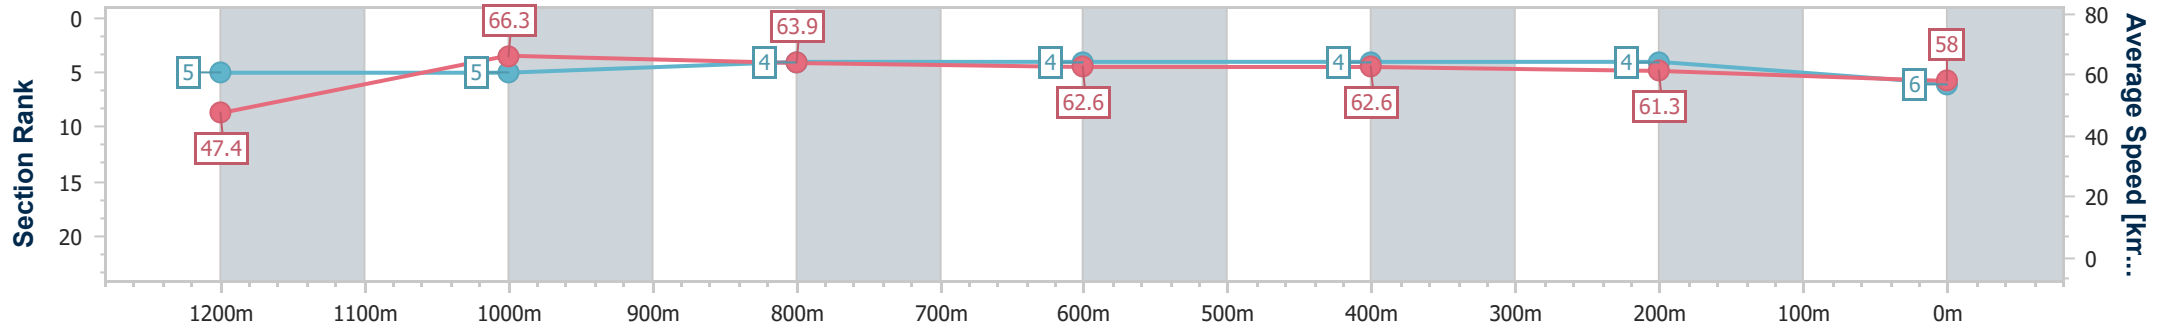

Ipswich QLD Professional

Race 6: SEVEN RATINGS BAND 0 - 58 Handicap - 1350m

21 December 2024 - 16:11

Track Rating: Good 3, Weather: Fine, Rail Position: +5m Entire

Section	Overall	1200m	1000m	800m	600m	400m	200m
Section Times	1:20.79 [6] (0:11.35)	1:09.44 [5] (0:10.89)	0:58.55 [5] (0:11.26)	0:47.29 [4] (0:11.53)	0:35.76 [4] (0:11.51)	0:24.25 [4] (0:11.83)	0:12.42 [4] (0:12.42)
Average Speed [km/h]	47.4	66.3	63.9	62.6	62.6	61.3	58.0
Top Speed [km/h]	65.8	67.1	67.3	63.3	63.1	62.2	59.9
Avg. Dist. to Rail [m]	4.3	1.5	0.6	0.2	0.5	2.4	5.1
Avg. Stride Freq. [Hz]	2.4	2.5	2.4	2.4	2.4	2.4	2.3
Avg. Stride Length [m]	5.7	7.4	7.4	7.3	7.2	7.2	7.0