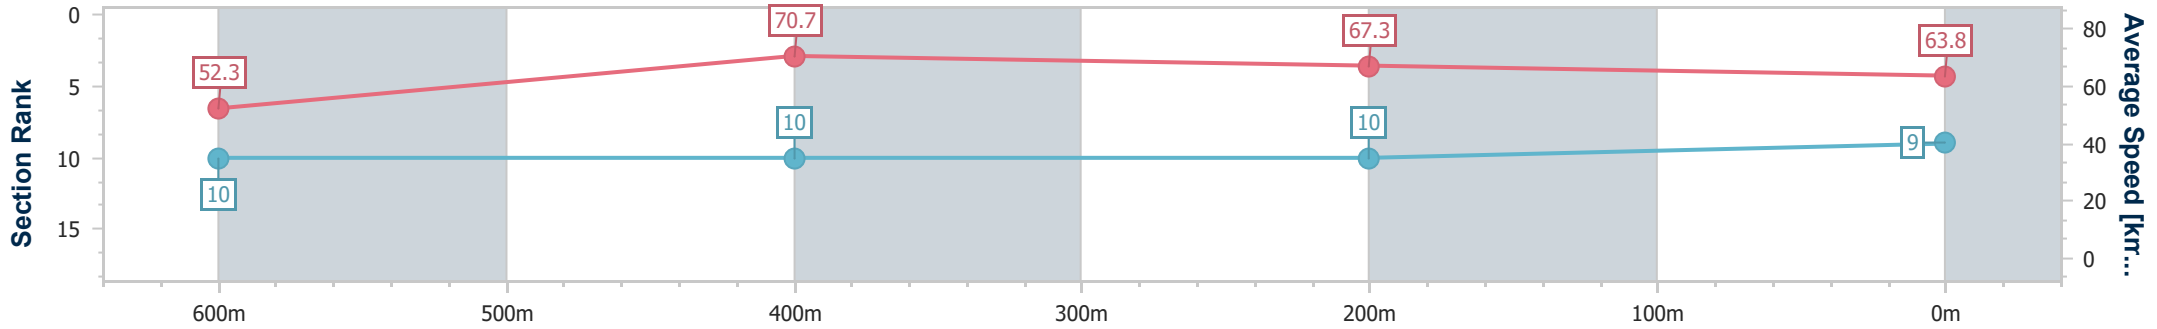

Horse/Jockey Name	I Am Thor
Final Rank	9
Fastest Section Time (Section)	0:10.26 (600m)
Top Speed [km/h] (Section)	71.9 (600m)
Race State	Finished

Ipswich QLD Professional
Race 7: BARRIER REEF POOLS BENCHMARK 58 Handicap - 800m

21 December 2024 - 16:49

Track Rating: Good 3, Weather: Fine, Rail Position: +5m Entire

Section	Overall	600m	400m	200m
Section Times	0:46.05 [9] (0:13.75)	0:32.30 [10] (0:10.26)	0:22.04 [10] (0:10.77)	0:11.27 [10] (0:11.27)
Average Speed [km/h]	52.3	70.7	67.3	63.8
Top Speed [km/h]	71.5	71.9	69.0	66.1
Avg. Dist. to Rail [m]	4.6	1.4	3.4	7.0
Avg. Stride Freq. [Hz]	2.4	2.7	2.6	2.5
Avg. Stride Length [m]	6.0	7.4	7.2	7.0

- [ ] Ranking at each section and finish
- -.-.- No data available at this section
- NA No data available