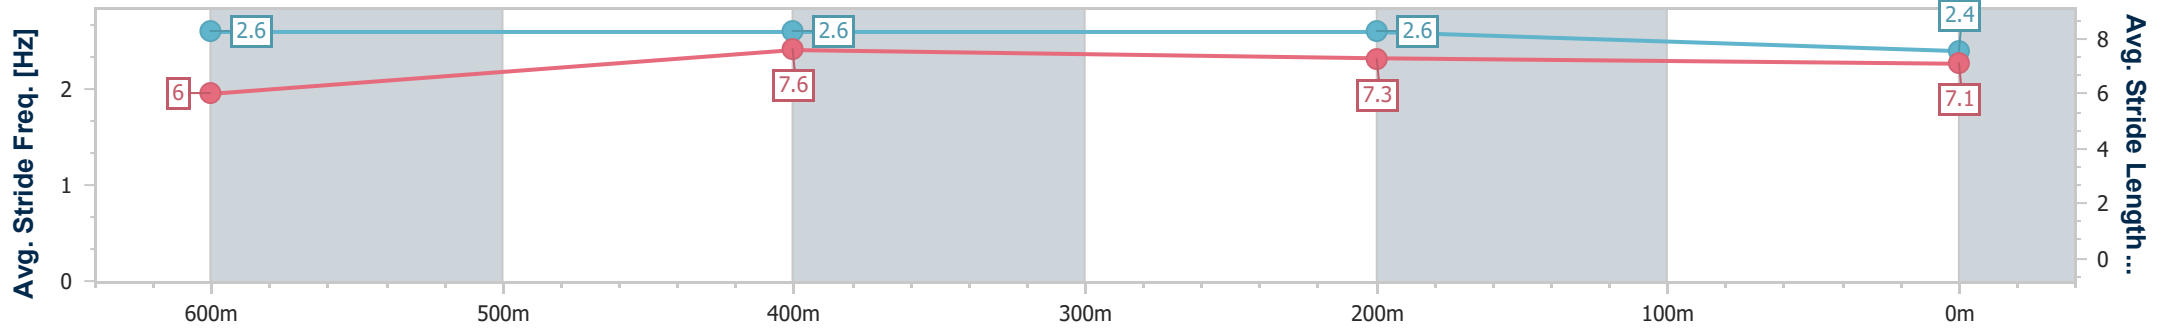

Ipswich QLD Professional
 Race 7: BARRIER REEF POOLS BENCHMARK 58 Handicap - 800m

21 December 2024 - 16:49

Track Rating: Good 3, Weather: Fine, Rail Position: +5m Entire

Section	Overall	600m	400m	200m
Section Times	0:45.23 [1] (0:13.15)	0:32.08 [1] (0:10.03)	0:22.05 [1] (0:10.68)	0:11.37 [1] (0:11.37)
Average Speed [km/h]	54.7	71.9	67.2	63.5
Top Speed [km/h]	72.5	73.1	69.4	65.9
Avg. Dist. to Rail [m]	5.8	0.5	0.5	1.0
Avg. Stride Freq. [Hz]	2.6	2.6	2.6	2.4
Avg. Stride Length [m]	6.0	7.6	7.3	7.1