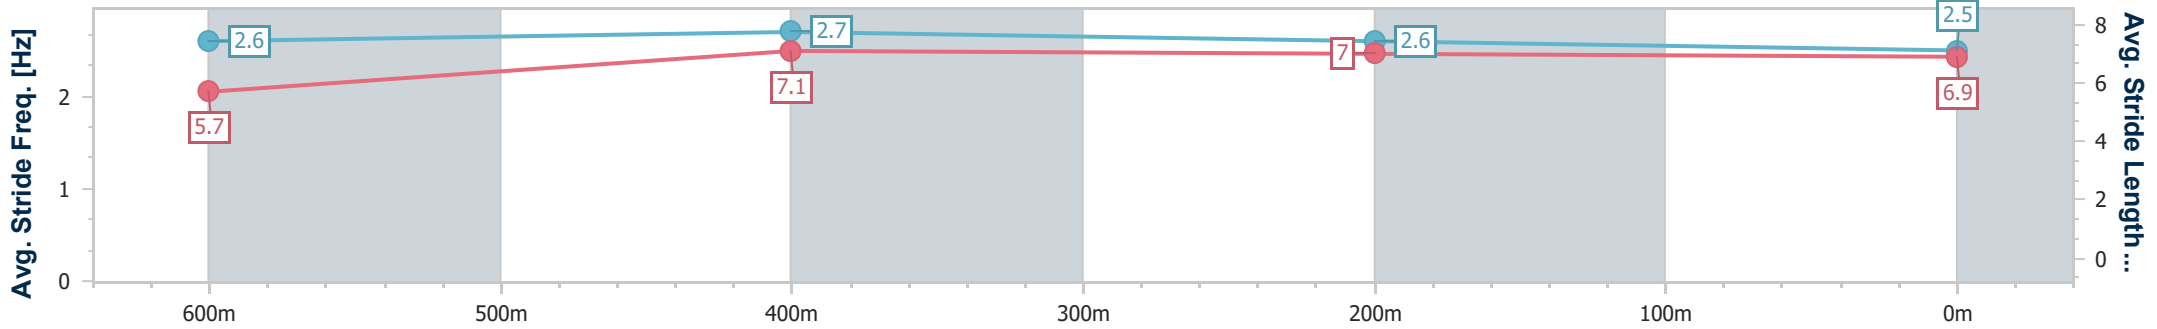

Horse/Jockey Name	Viking Valour
Final Rank	11
Fastest Section Time (Section)	0:10.43 (600m)
Top Speed [km/h] (Section)	70.6 (600m)
Race State	Finished

Ipswich QLD Professional
Race 7: BARRIER REEF POOLS BENCHMARK 58 Handicap - 800m

21 December 2024 - 16:49

Track Rating: Good 3, Weather: Fine, Rail Position: +5m Entire

Section	Overall	600m	400m	200m
Section Times	0:46.38 [11] (0:13.83)	0:32.55 [12] (0:10.43)	0:22.12 [12] (0:10.79)	0:11.33 [12] (0:11.33)
Average Speed [km/h]	52.0	69.2	66.8	63.4
Top Speed [km/h]	69.6	70.6	67.4	65.8
Avg. Dist. to Rail [m]	6.0	1.2	1.5	5.4
Avg. Stride Freq. [Hz]	2.6	2.7	2.6	2.5
Avg. Stride Length [m]	5.7	7.1	7.0	6.9

- [ ] Ranking at each section and finish
- -.-.- No data available at this section
- NA No data available