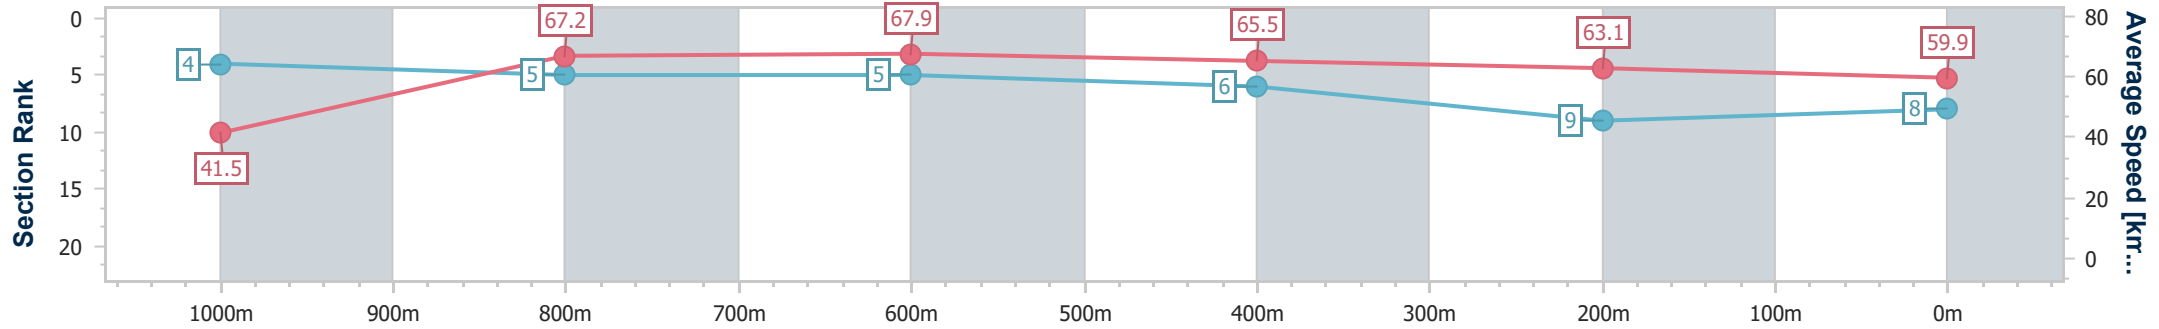

Ipswich QLD Professional
 Race 8: MERRY CHRISTMAS FROM ITC TEAM BENCHMARK 65
 Handicap - 1100m

21 December 2024 - 17:24

Track Rating: Good 3, Weather: Fine, Rail Position: +5m Entire

Section	Overall	1000m	800m	600m	400m	200m
Section Times	1:04.69 [8] (0:08.62)	0:56.07 [4] (0:10.81)	0:45.26 [5] (0:10.62)	0:34.64 [5] (0:11.08)	0:23.56 [6] (0:11.56)	0:12.00 [9]
Average Speed [km/h]	41.5	67.2	67.9	65.5	63.1	59.9
Top Speed [km/h]	65.3	68.2	68.5	67.4	63.8	63.4
Avg. Dist. to Rail [m]	7.8	2.8	0.6	1.4	4.7	6.9
Avg. Stride Freq. [Hz]	2.3	2.4	2.4	2.4	2.4	2.3
Avg. Stride Length [m]	5.3	7.6	7.7	7.5	7.5	7.2