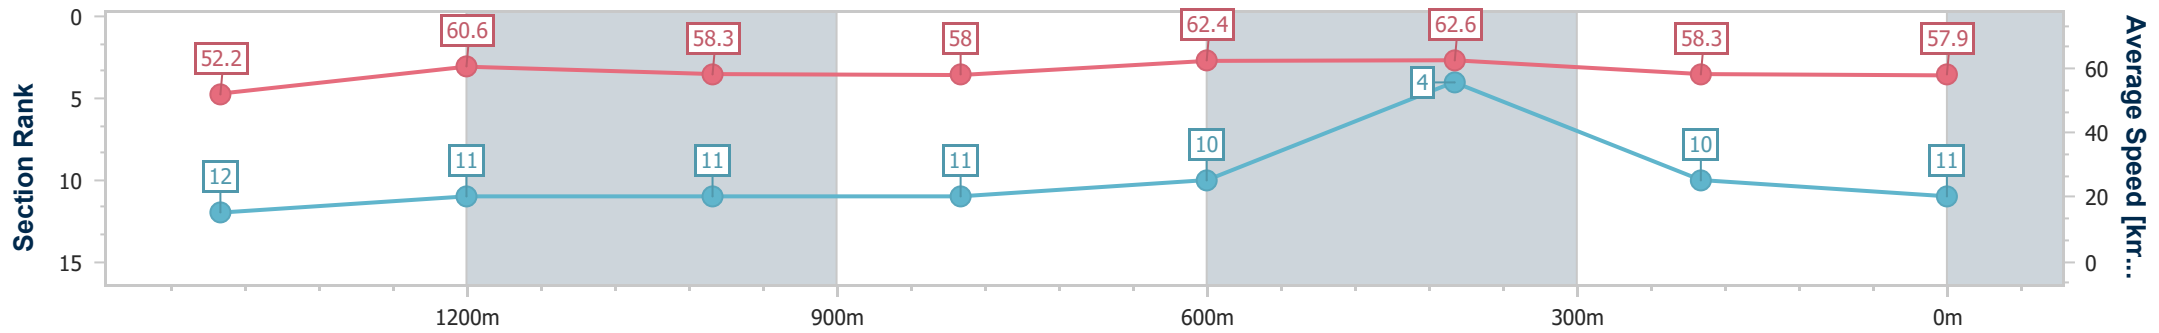

Ipswich QLD Professional

Race 3: RAY WHITE IPSWICH Class 1 Handicap - 1690m

21 December 2024 - 14:15

Track Rating: Good 4, Weather: Fine, Rail Position: +5m Entire

Section	Overall	1400m	1200m	1000m	800m	600m	400m	200m
Section Times	1:44.99 [11] (0:20.03)	1:24.96 [12] (0:11.84)	1:13.12 [11] (0:12.41)	1:00.71 [11] (0:12.39)	0:48.32 [11] (0:11.65)	0:36.67 [10] (0:11.60)	0:25.07 [4] (0:12.55)	0:12.52 [10] (0:12.52)
Average Speed [km/h]	52.2	60.6	58.3	58.0	62.4	62.6	58.3	57.9
Top Speed [km/h]	63.8	63.3	60.1	59.9	63.9	64.1	60.9	58.7
Avg. Dist. to Rail [m]	3.7	0.3	0.2	1.0	1.5	3.2	4.4	4.6
Avg. Stride Freq. [Hz]	2.2	2.3	2.2	2.2	2.3	2.3	2.2	2.2
Avg. Stride Length [m]	6.5	7.5	7.3	7.3	7.5	7.6	7.4	7.4