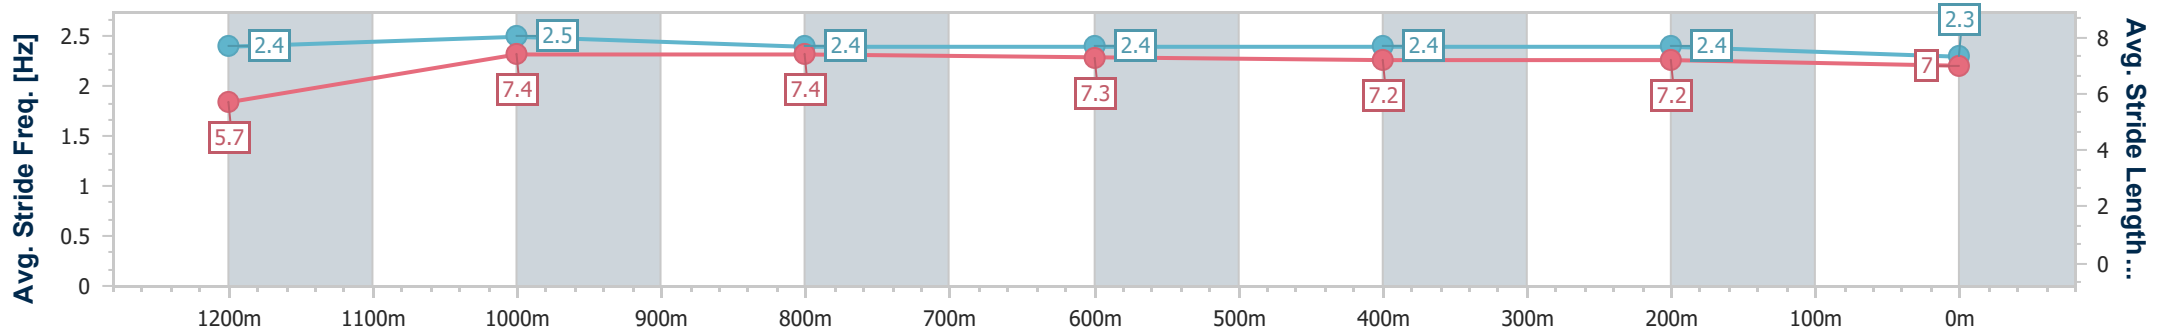

Ipswich QLD Professional

Race 6: SEVEN RATINGS BAND 0 - 58 Handicap - 1350m

21 December 2024 - 16:11

Track Rating: Good 3, Weather: Fine, Rail Position: +5m Entire

Section	Overall	1200m	1000m	800m	600m	400m	200m
Section Times	1:20.79 [6] (0:11.35)	1:09.44 [5] (0:10.89)	0:58.55 [5] (0:11.26)	0:47.29 [4] (0:11.53)	0:35.76 [4] (0:11.51)	0:24.25 [4] (0:11.83)	0:12.42 [4] (0:12.42)
Average Speed [km/h]	47.4	66.3	63.9	62.6	62.6	61.3	58.0
Top Speed [km/h]	65.8	67.1	67.3	63.3	63.1	62.2	59.9
Avg. Dist. to Rail [m]	4.3	1.5	0.6	0.2	0.5	2.4	5.1
Avg. Stride Freq. [Hz]	2.4	2.5	2.4	2.4	2.4	2.4	2.3
Avg. Stride Length [m]	5.7	7.4	7.4	7.3	7.2	7.2	7.0