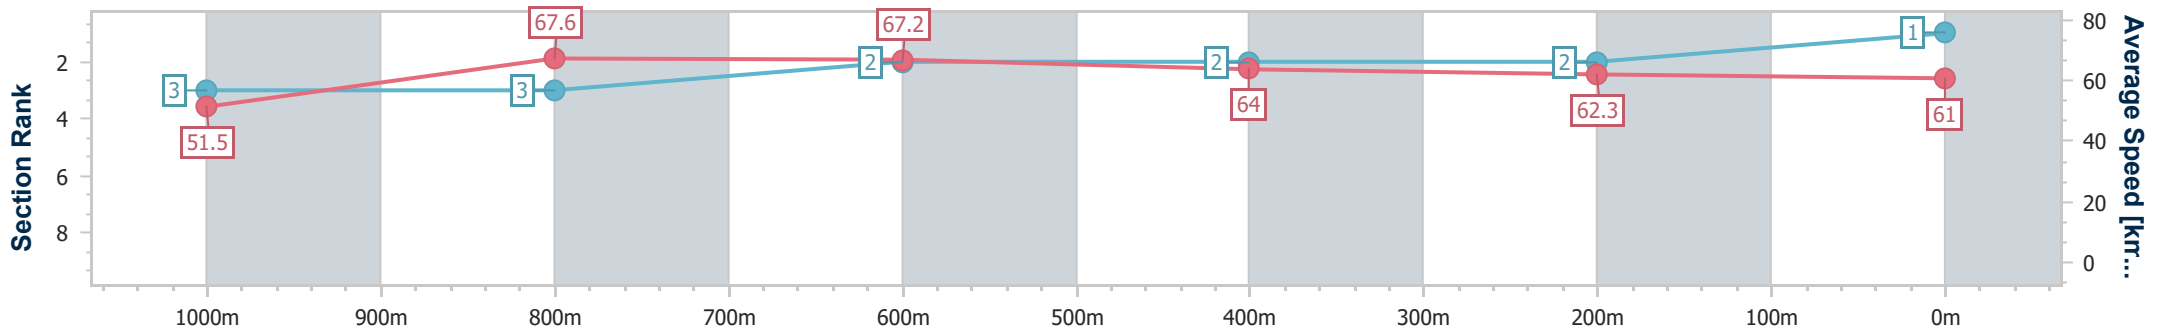

Ipswich QLD Professional

Race 4: GREAT NORTHERN Class 5 Handicap - 1200m

21 December 2024 - 14:55

Track Rating: Good 4, Weather: Fine, Rail Position: +5m Entire

Section	Overall	1000m	800m	600m	400m	200m
Section Times	1:09.99 [1] (0:13.99)	0:56.00 [3] (0:10.65)	0:45.35 [3] (0:10.74)	0:34.61 [2] (0:11.21)	0:23.40 [2] (0:11.56)	0:11.84 [2] (0:11.84)
Average Speed [km/h]	51.5	67.6	67.2	64.0	62.3	61.0
Top Speed [km/h]	67.5	68.5	68.1	66.4	62.9	62.7
Avg. Dist. to Rail [m]	5.4	0.6	0.4	0.7	1.0	2.5
Avg. Stride Freq. [Hz]	2.3	2.4	2.4	2.3	2.3	2.3
Avg. Stride Length [m]	6.2	7.9	7.8	7.7	7.5	7.3