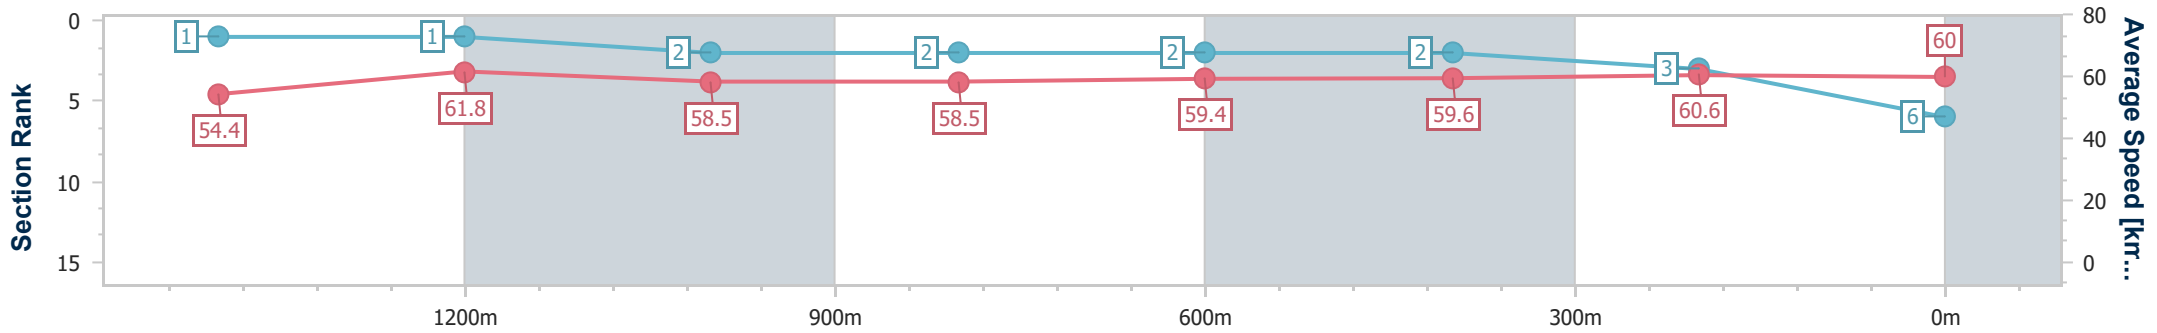

Ipswich QLD Professional

Race 3: RAY WHITE IPSWICH Class 1 Handicap - 1690m

21 December 2024 - 14:15

Track Rating: Good 4, Weather: Fine, Rail Position: +5m Entire

Section	Overall	1400m	1200m	1000m	800m	600m	400m	200m
Section Times	1:43.85 [6] (0:19.24)	1:24.61 [1] (0:11.73)	1:12.88 [1] (0:12.33)	1:00.55 [2] (0:12.34)	0:48.21 [2] (0:12.12)	0:36.09 [2] (0:12.13)	0:23.96 [2] (0:11.91)	0:12.05 [3] (0:12.05)
Average Speed [km/h]	54.4	61.8	58.5	58.5	59.4	59.6	60.6	60.0
Top Speed [km/h]	65.7	65.3	60.2	59.5	60.1	60.3	61.1	60.8
Avg. Dist. to Rail [m]	6.7	1.1	1.0	0.8	0.3	0.6	1.1	1.4
Avg. Stride Freq. [Hz]	2.3	2.4	2.3	2.3	2.3	2.3	2.3	2.3
Avg. Stride Length [m]	6.5	7.2	7.1	7.0	7.1	7.2	7.2	7.2