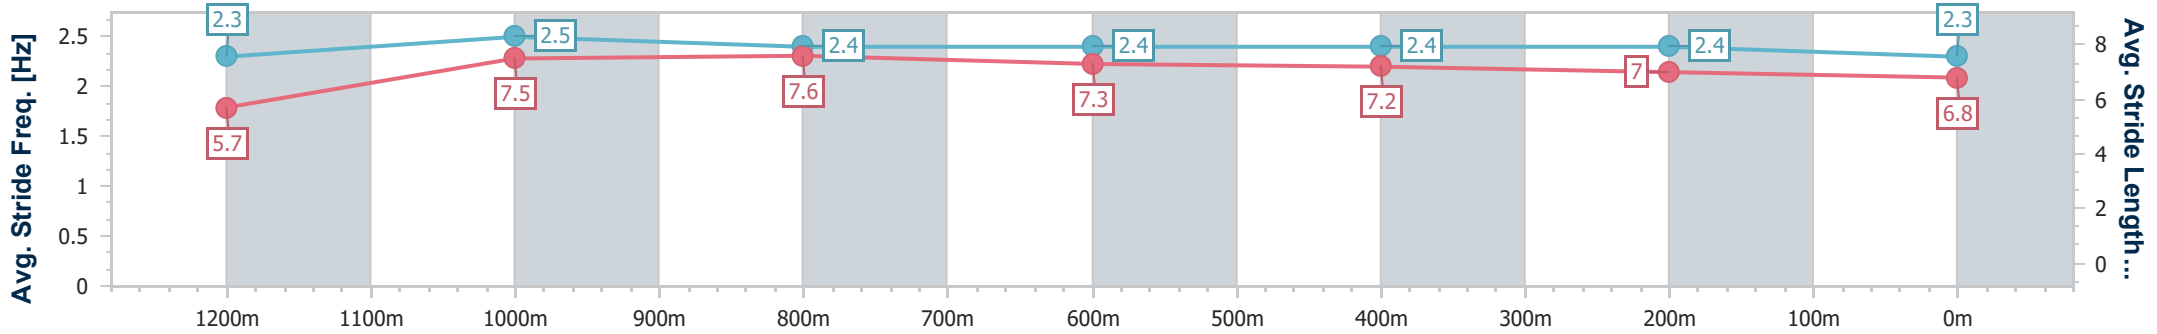

Ipswich QLD Professional

Race 5: TAB Maiden Plate - 1350m

21 December 2024 - 15:31

Track Rating: Good 4, Weather: Fine, Rail Position: +5m Entire

Section	Overall	1200m	1000m	800m	600m	400m	200m
Section Times	1:21.30 [3] (0:11.48)	1:09.82 [8] (0:10.73)	0:59.09 [7] (0:11.03)	0:48.06 [5] (0:11.36)	0:36.70 [3] (0:11.71)	0:24.99 [1] (0:12.18)	0:12.81 [1] (0:12.81)
Average Speed [km/h]	47.2	67.2	65.5	63.7	61.5	59.4	56.1
Top Speed [km/h]	65.8	68.5	66.9	65.4	63.1	61.1	57.8
Avg. Dist. to Rail [m]	3.5	2.6	1.3	1.0	0.9	1.7	4.1
Avg. Stride Freq. [Hz]	2.3	2.5	2.4	2.4	2.4	2.4	2.3
Avg. Stride Length [m]	5.7	7.5	7.6	7.3	7.2	7.0	6.8