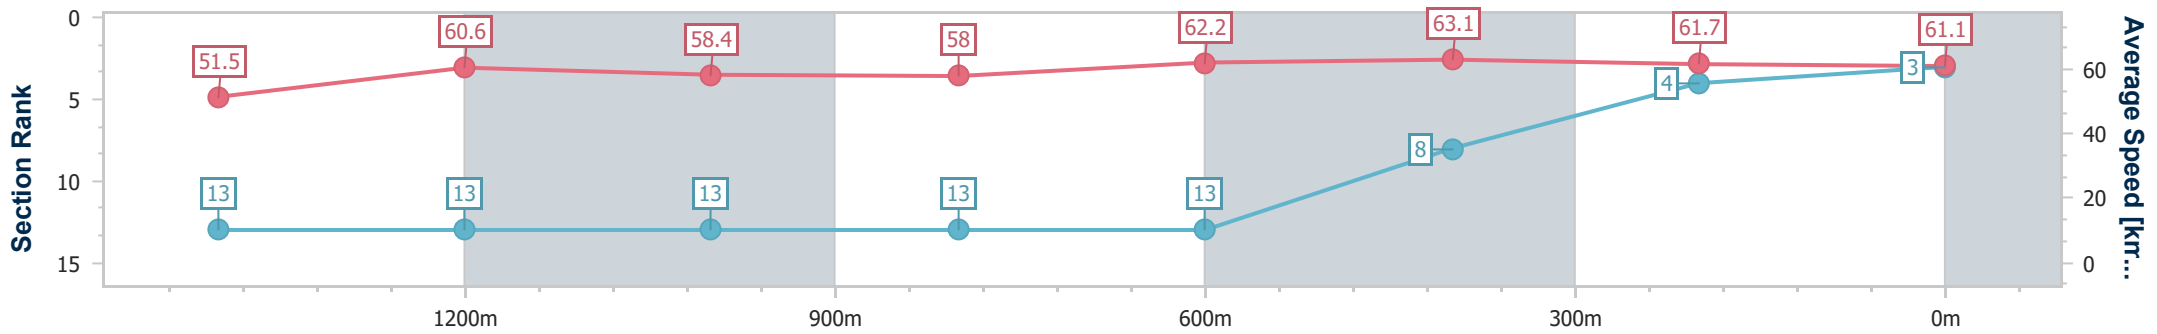

Ipswich QLD Professional

Race 3: RAY WHITE IPSWICH Class 1 Handicap - 1690m

21 December 2024 - 14:15

Track Rating: Good 4, Weather: Fine, Rail Position: +5m Entire

Section	Overall	1400m	1200m	1000m	800m	600m	400m	200m
Section Times	1:43.76 [3] (0:20.30)	1:23.46 [13] (0:11.93)	1:11.53 [13] (0:12.35)	0:59.18 [13] (0:12.46)	0:46.72 [13] (0:11.59)	0:35.13 [13] (0:11.51)	0:23.62 [8] (0:11.80)	0:11.82 [4]
Average Speed [km/h]	51.5	60.6	58.4	58.0	62.2	63.1	61.7	61.1
Top Speed [km/h]	63.0	63.1	60.5	59.3	64.5	64.0	62.8	62.0
Avg. Dist. to Rail [m]	6.3	0.7	1.0	0.8	0.6	2.1	3.3	4.5
Avg. Stride Freq. [Hz]	2.2	2.2	2.2	2.2	2.3	2.4	2.4	2.3
Avg. Stride Length [m]	6.5	7.5	7.3	7.3	7.4	7.4	7.3	7.4