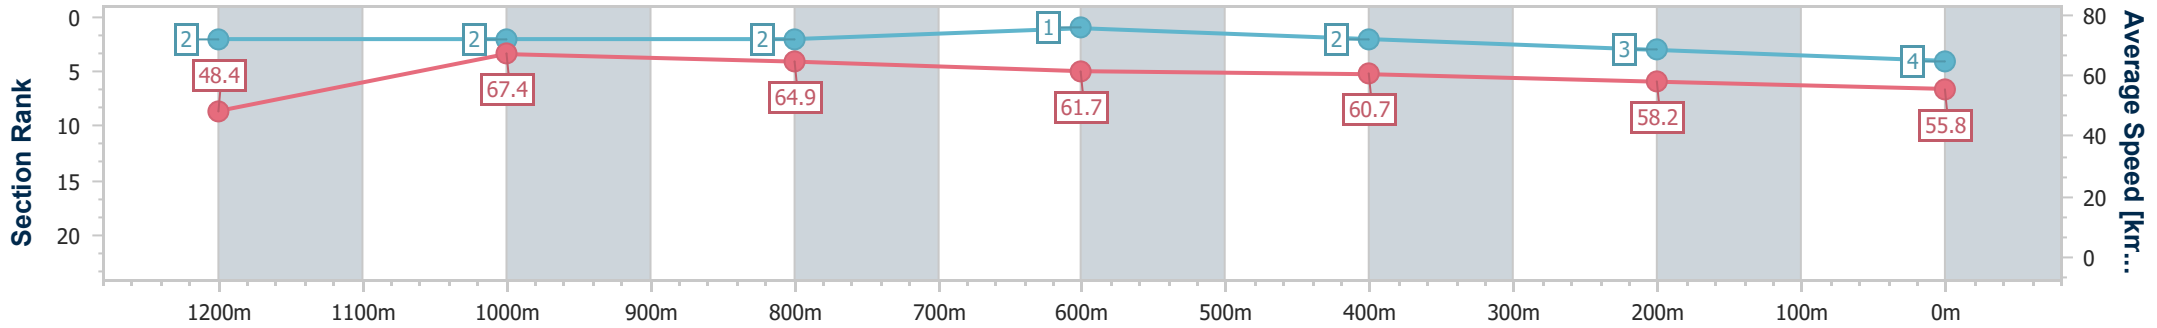

Ipswich QLD Professional

Race 5: TAB Maiden Plate - 1350m

21 December 2024 - 15:31

Track Rating: Good 4, Weather: Fine, Rail Position: +5m Entire

Section	Overall	1200m	1000m	800m	600m	400m	200m
Section Times	1:21.67 [4] (0:11.21)	1:10.46 [2] (0:10.71)	0:59.75 [2] (0:11.01)	0:48.74 [2] (0:11.64)	0:37.10 [1] (0:11.80)	0:25.30 [2] (0:12.38)	0:12.92 [3] (0:12.92)
Average Speed [km/h]	48.4	67.4	64.9	61.7	60.7	58.2	55.8
Top Speed [km/h]	65.5	68.3	67.6	62.7	62.3	59.7	57.5
Avg. Dist. to Rail [m]	4.0	1.1	0.7	1.1	0.7	0.4	0.8
Avg. Stride Freq. [Hz]	2.1	2.3	2.2	2.1	2.1	2.1	2.0
Avg. Stride Length [m]	6.4	8.3	8.4	8.2	8.1	7.8	7.6