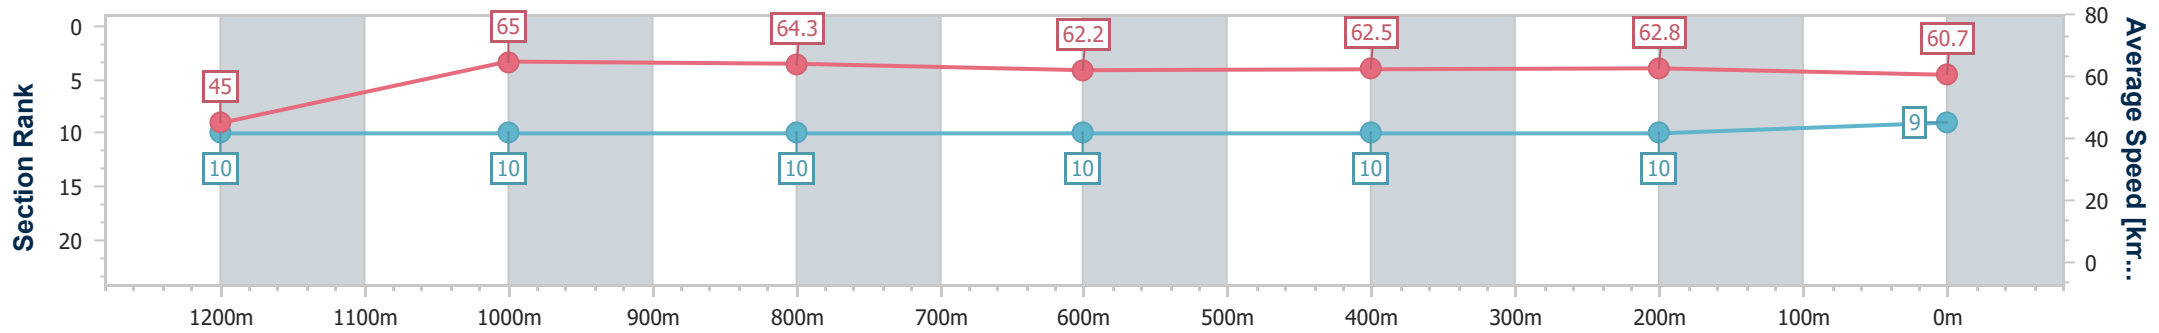

Ipswich QLD Professional

Race 6: SEVEN RATINGS BAND 0 - 58 Handicap - 1350m

21 December 2024 - 16:11

Track Rating: Good 3, Weather: Fine, Rail Position: +5m Entire

Section	Overall	1200m	1000m	800m	600m	400m	200m
Section Times	1:20.99 [9] (0:12.03)	1:08.96 [10] (0:11.08)	0:57.88 [10] (0:11.20)	0:46.68 [10] (0:11.59)	0:35.09 [10] (0:11.55)	0:23.54 [10] (0:11.68)	0:11.86 [10] (0:11.86)
Average Speed [km/h]	45.0	65.0	64.3	62.2	62.5	62.8	60.7
Top Speed [km/h]	64.1	65.5	65.6	62.8	63.3	64.5	62.8
Avg. Dist. to Rail [m]	4.6	1.0	0.7	0.2	0.7	5.5	5.4
Avg. Stride Freq. [Hz]	2.2	2.4	2.4	2.4	2.4	2.4	2.4
Avg. Stride Length [m]	5.8	7.4	7.3	7.2	7.1	7.3	7.1