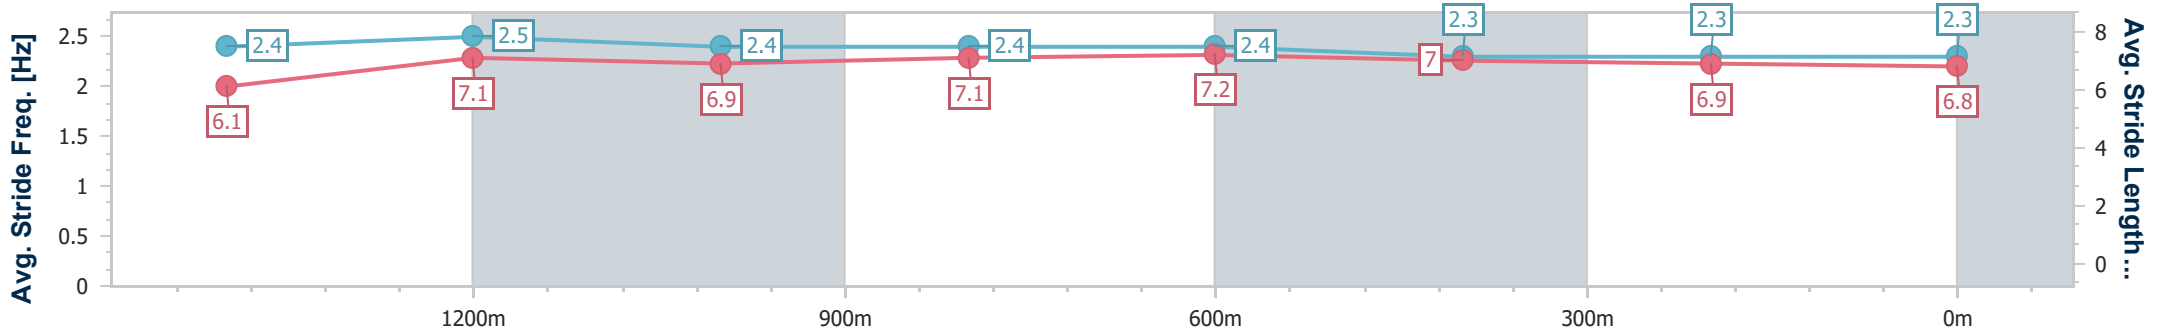

Ipswich QLD Professional

Race 2: IMPERIAL RACING Maiden Plate - 1690m

21 December 2024 - 13:39

Track Rating: Soft 5, Weather: Fine, Rail Position: +5m Entire

Section	Overall	1400m	1200m	1000m	800m	600m	400m	200m
Section Times	1:45.19 [8] (0:19.96)	1:25.23 [9] (0:11.43)	1:13.80 [6] (0:12.19)	1:01.61 [8] (0:11.87)	0:49.74 [7] (0:11.87)	0:37.87 [6] (0:12.26)	0:25.61 [6] (0:12.67)	0:12.94 [8] (0:12.94)
Average Speed [km/h]	52.5	63.8	59.8	60.8	61.0	59.1	57.2	55.7
Top Speed [km/h]	64.1	64.4	62.0	62.4	61.9	60.4	58.1	57.1
Avg. Dist. to Rail [m]	7.1	2.6	2.8	2.7	1.1	1.7	1.4	1.3
Avg. Stride Freq. [Hz]	2.4	2.5	2.4	2.4	2.4	2.3	2.3	2.3
Avg. Stride Length [m]	6.1	7.1	6.9	7.1	7.2	7.0	6.9	6.8