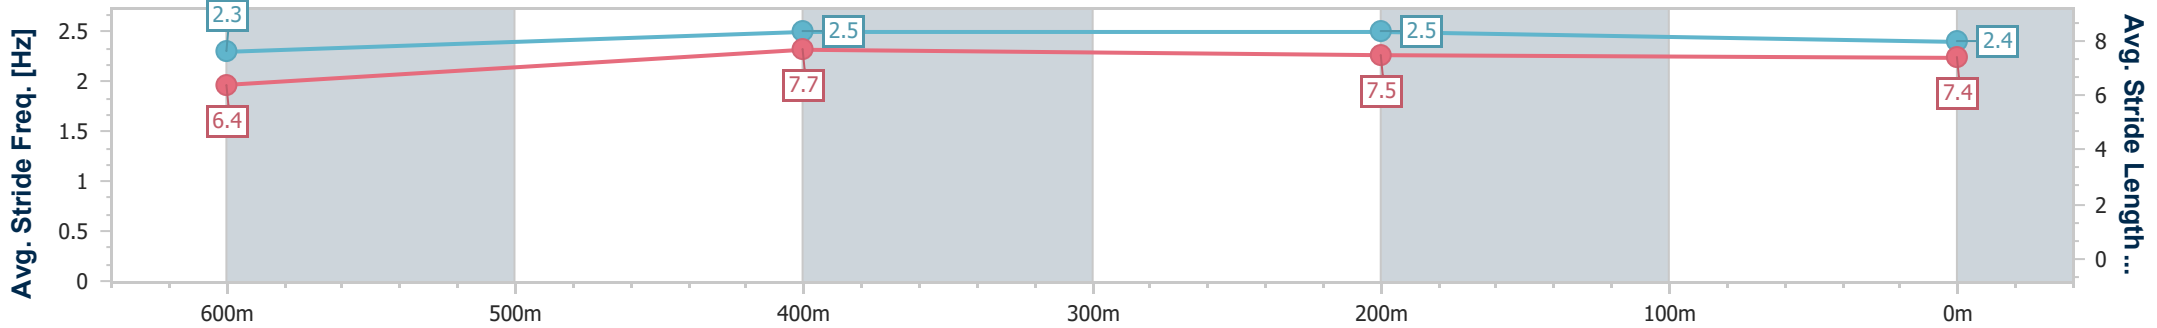

Horse/Jockey Name	Mr Brose
Final Rank	5
Fastest Section Time (Section)	0:10.29 (600m)
Top Speed [km/h] (Section)	72.0 (600m)
Race State	Finished

Ipswich QLD Professional
Race 7: BARRIER REEF POOLS BENCHMARK 58 Handicap - 800m

21 December 2024 - 16:49

Track Rating: Good 3, Weather: Fine, Rail Position: +5m Entire

Section	Overall	600m	400m	200m
Section Times	0:45.75 [5] (0:13.41)	0:32.34 [6] (0:10.29)	0:22.05 [6] (0:10.68)	0:11.37 [5] (0:11.37)
Average Speed [km/h]	53.9	70.3	67.4	63.4
Top Speed [km/h]	71.4	72.0	68.7	65.5
Avg. Dist. to Rail [m]	8.1	1.7	1.8	5.5
Avg. Stride Freq. [Hz]	2.3	2.5	2.5	2.4
Avg. Stride Length [m]	6.4	7.7	7.5	7.4

- [ ] Ranking at each section and finish
- -.-.- No data available at this section
- NA No data available