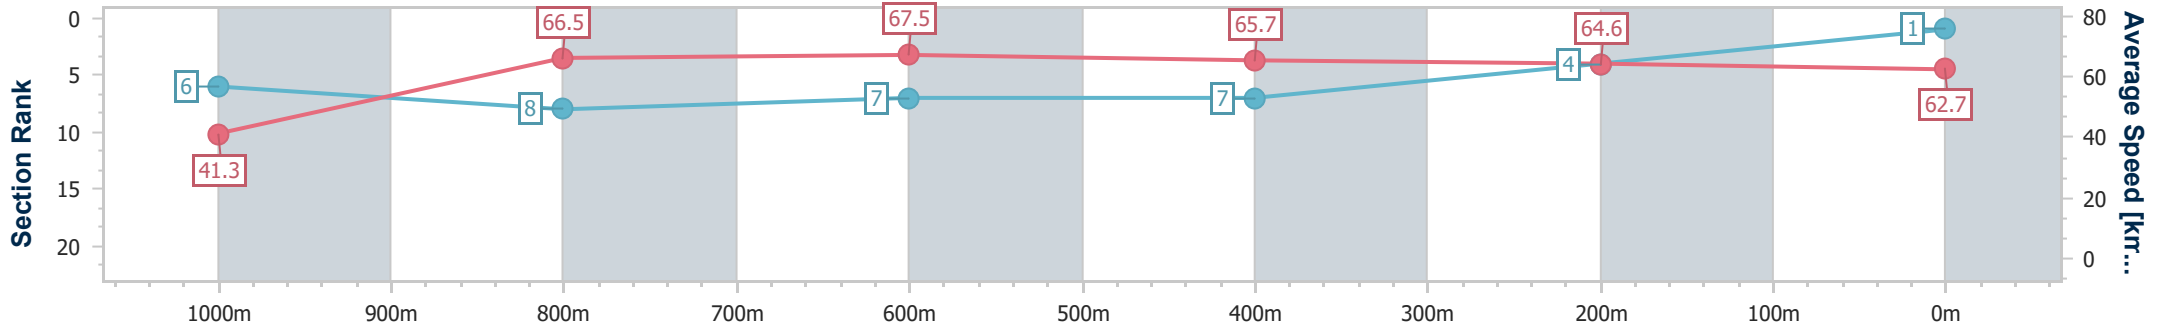

Horse/Jockey Name	Kemi Zabi
Final Rank	1
Fastest Section Time (Section)	0:08.72 (Overall)
Top Speed [km/h] (Section)	68.3 (800m)
Race State	Finished

Ipswich QLD Professional
Race 8: MERRY CHRISTMAS FROM ITC TEAM BENCHMARK 65
Handicap - 1100m

21 December 2024 - 17:24

Track Rating: Good 3, Weather: Fine, Rail Position: +5m Entire

Section	Overall	1000m	800m	600m	400m	200m
Section Times	1:03.91 [1] (0:08.72)	0:55.19 [6] (0:10.90)	0:44.29 [8] (0:10.66)	0:33.63 [7] (0:10.95)	0:22.68 [7] (0:11.18)	0:11.50 [4]
Average Speed [km/h]	41.3	66.5	67.5	65.7	64.6	62.7
Top Speed [km/h]	62.7	67.6	68.3	66.7	65.5	64.0
Avg. Dist. to Rail [m]	8.7	3.0	0.4	0.3	2.3	3.7
Avg. Stride Freq. [Hz]	2.2	2.3	2.3	2.3	2.3	2.2
Avg. Stride Length [m]	5.4	7.9	8.1	8.1	7.8	7.7

- [ ] Ranking at each section and finish
- -.-.- No data available at this section
- NA No data available