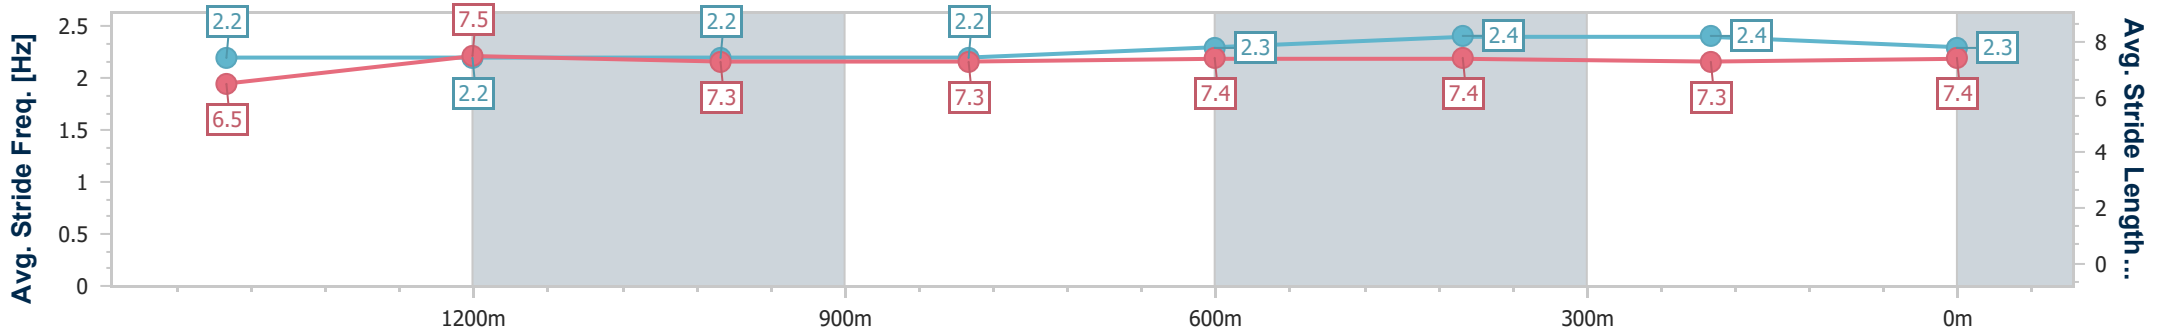

Ipswich QLD Professional

Race 3: RAY WHITE IPSWICH Class 1 Handicap - 1690m

21 December 2024 - 14:15

Track Rating: Good 4, Weather: Fine, Rail Position: +5m Entire

Section	Overall	1400m	1200m	1000m	800m	600m	400m	200m
Section Times	1:43.76 [3] (0:20.30)	1:23.46 [13] (0:11.93)	1:11.53 [13] (0:12.35)	0:59.18 [13] (0:12.46)	0:46.72 [13] (0:11.59)	0:35.13 [13] (0:11.51)	0:23.62 [8] (0:11.80)	0:11.82 [4]
Average Speed [km/h]	51.5	60.6	58.4	58.0	62.2	63.1	61.7	61.1
Top Speed [km/h]	63.0	63.1	60.5	59.3	64.5	64.0	62.8	62.0
Avg. Dist. to Rail [m]	6.3	0.7	1.0	0.8	0.6	2.1	3.3	4.5
Avg. Stride Freq. [Hz]	2.2	2.2	2.2	2.2	2.3	2.4	2.4	2.3
Avg. Stride Length [m]	6.5	7.5	7.3	7.3	7.4	7.4	7.3	7.4