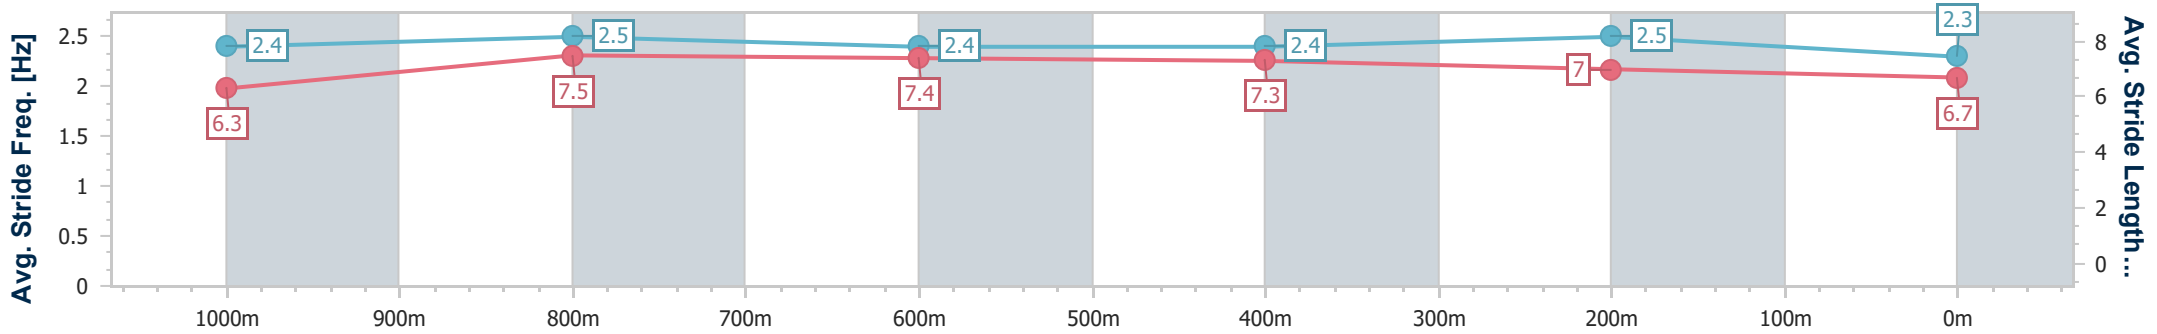

Horse/Jockey Name	Russian Sub
Final Rank	10
Fastest Section Time (Section)	0:10.82 (1000m)
Top Speed [km/h] (Section)	69.5 (Overall)
Race State	Finished

Eagle Farm QLD Professional
Race 10: LADBROKES RACING CLUB Class 3 Plate - 1200m
21 December 2024 - 17:51
Track Rating: Good 4, Weather: Fine, Rail Position: +4.5m Entire

BRISBANE
RACING CLUB

Section	Overall	1000m	800m	600m	400m	200m
Section Times	1:11.33 [10] (0:13.27)	0:58.06 [2] (0:10.82)	0:47.24 [2] (0:11.35)	0:35.89 [2] (0:11.60)	0:24.29 [4] (0:11.43)	0:12.86 [7] (0:12.86)
Average Speed [km/h]	54.4	67.1	64.4	62.8	62.8	56.0
Top Speed [km/h]	69.5	68.0	65.7	64.0	64.8	60.6
Avg. Dist. to Rail [m]	5.1	1.8	3.0	2.2	5.2	4.3
Avg. Stride Freq. [Hz]	2.4	2.5	2.4	2.4	2.5	2.3
Avg. Stride Length [m]	6.3	7.5	7.4	7.3	7.0	6.7

- [ ] Ranking at each section and finish
- -.-.-.- No data available at this section
- NA No data available