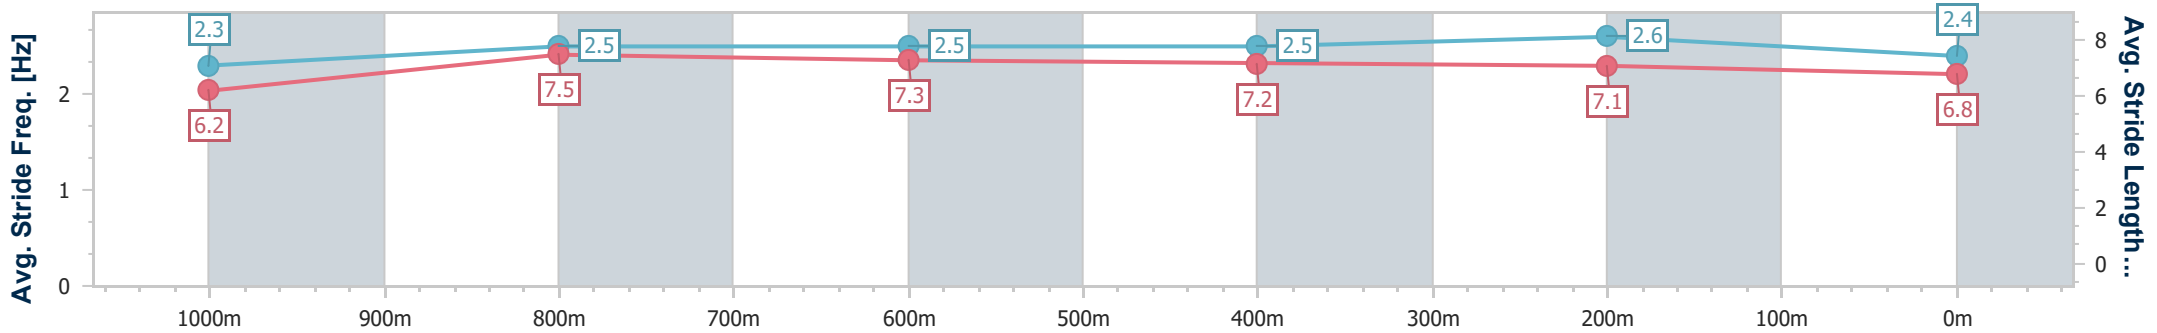

Horse/Jockey Name	Tannenburg
Final Rank	7
Fastest Section Time (Section)	0:11.00 (1000m)
Top Speed [km/h] (Section)	66.9 (1000m)
Race State	Finished

Eagle Farm QLD Professional
Race 10: LADBROKES RACING CLUB Class 3 Plate - 1200m
21 December 2024 - 17:51
Track Rating: Good 4, Weather: Fine, Rail Position: +4.5m Entire

BRISBANE
RACING CLUB

Section	Overall	1000m	800m	600m	400m	200m
Section Times	1:10.85 [7] (0:14.29)	0:56.56 [10] (0:11.00)	0:45.56 [10] (0:11.28)	0:34.28 [10] (0:11.17)	0:23.11 [10] (0:11.09)	0:12.02 [10] (0:12.02)
Average Speed [km/h]	50.5	66.3	65.1	65.3	64.9	59.9
Top Speed [km/h]	64.8	66.9	65.7	65.9	65.6	63.6
Avg. Dist. to Rail [m]	6.3	2.6	4.0	3.1	9.4	9.9
Avg. Stride Freq. [Hz]	2.3	2.5	2.5	2.5	2.6	2.4
Avg. Stride Length [m]	6.2	7.5	7.3	7.2	7.1	6.8

- [ ] Ranking at each section and finish
- -.-.- No data available at this section
- NA No data available