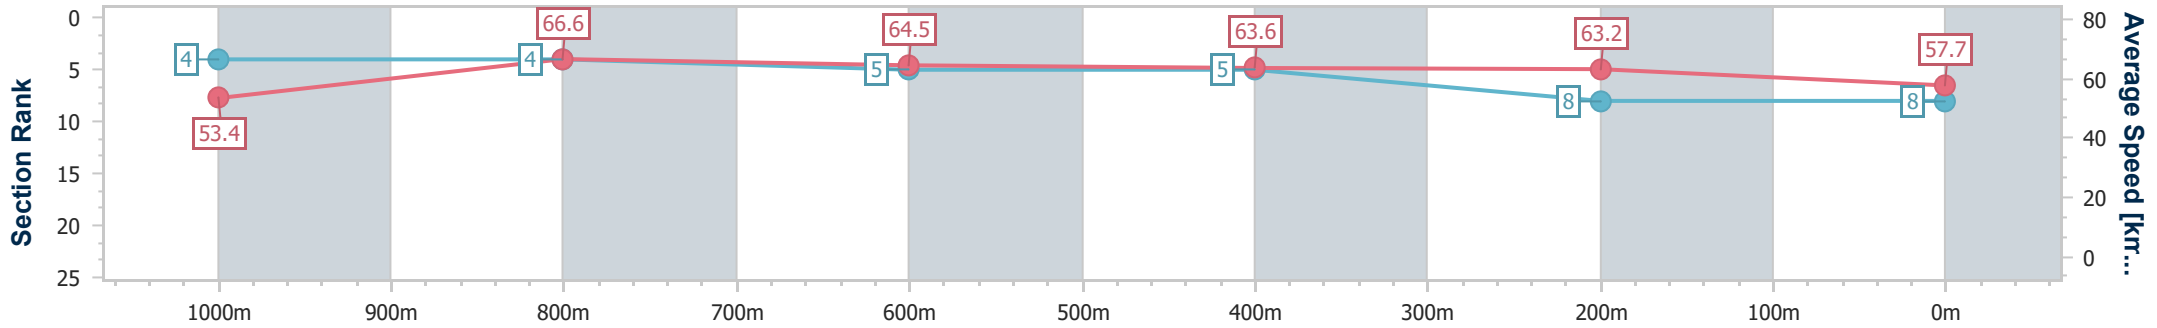

Horse/Jockey Name	She Mine
Final Rank	8
Fastest Section Time (Section)	0:10.99 (1000m)
Top Speed [km/h] (Section)	69.7 (Overall)
Race State	Finished

Eagle Farm QLD Professional
Race 10: LADBROKES RACING CLUB Class 3 Plate - 1200m
21 December 2024 - 17:51
Track Rating: Good 4, Weather: Fine, Rail Position: +4.5m Entire

BRISBANE
RACING CLUB

Section	Overall	1000m	800m	600m	400m	200m
Section Times	1:10.98 [8] (0:13.45)	0:57.53 [4] (0:10.99)	0:46.54 [4] (0:11.25)	0:35.29 [5] (0:11.43)	0:23.86 [5] (0:11.39)	0:12.47 [8] (0:12.47)
Average Speed [km/h]	53.4	66.6	64.5	63.6	63.2	57.7
Top Speed [km/h]	69.7	67.3	65.3	64.6	64.4	61.2
Avg. Dist. to Rail [m]	0.7	2.5	1.9	2.2	5.9	5.6
Avg. Stride Freq. [Hz]	2.4	2.3	2.3	2.3	2.3	2.2
Avg. Stride Length [m]	6.2	8.1	7.9	7.8	7.6	7.3

- [ ] Ranking at each section and finish
- -.-.- No data available at this section
- NA No data available