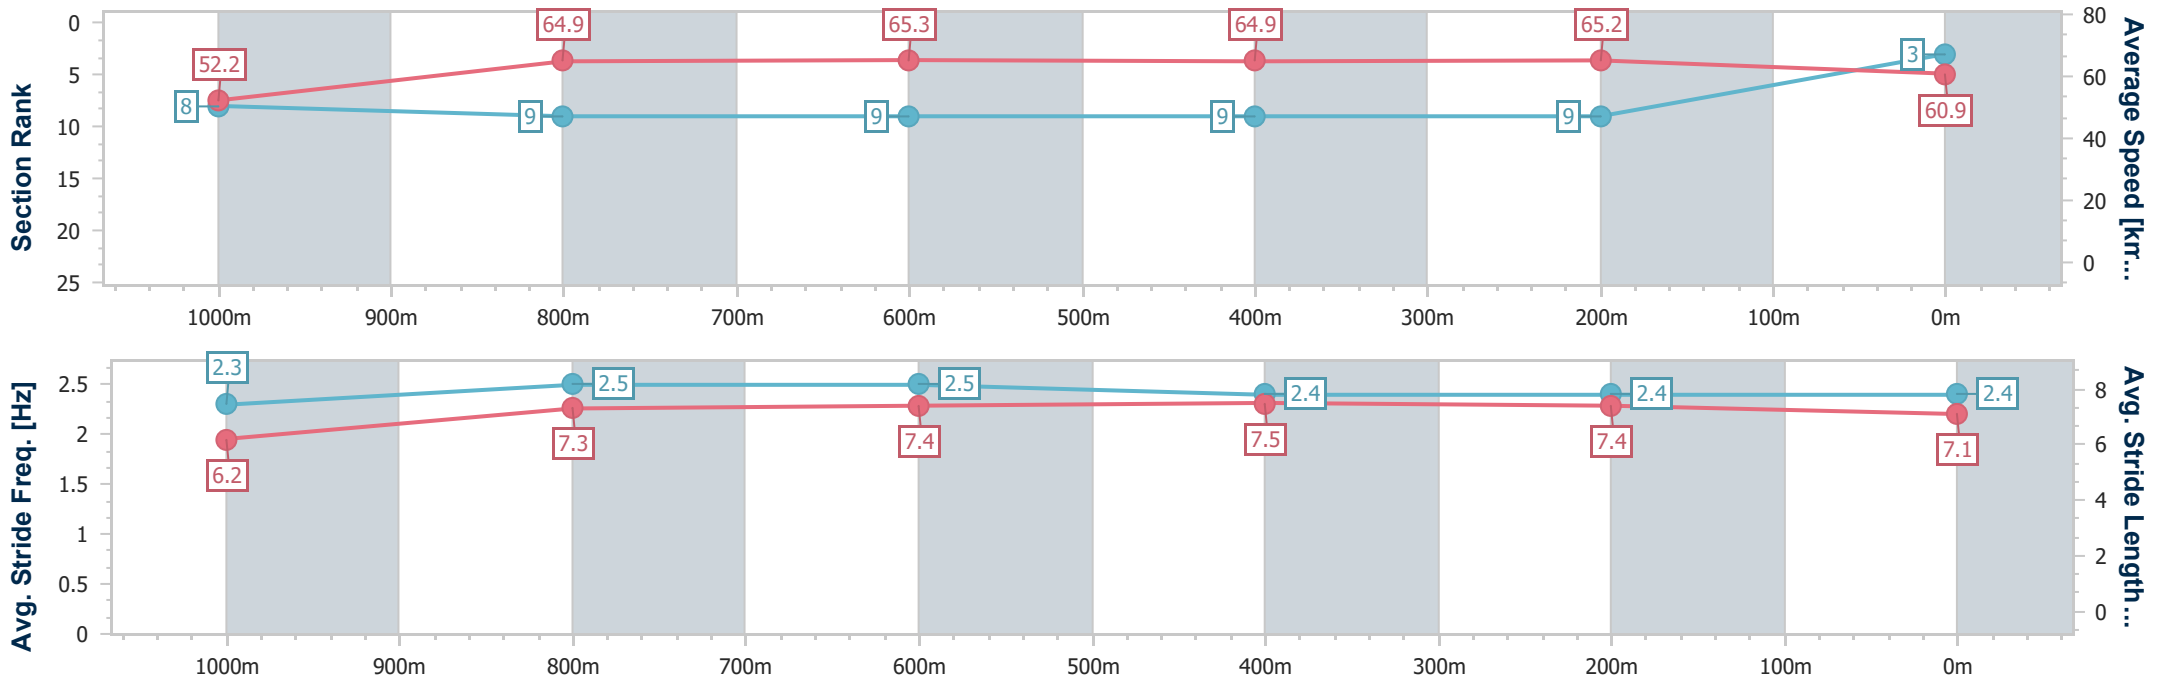

Horse/Jockey Name	Miss Bayles
Final Rank	3
Fastest Section Time (Section)	0:11.02 (400m)
Top Speed [km/h] (Section)	67.2 (800m)
Race State	Finished

Eagle Farm QLD Professional
Race 10: LADBROKES RACING CLUB Class 3 Plate - 1200m
21 December 2024 - 17:51
Track Rating: Good 4, Weather: Fine, Rail Position: +4.5m Entire

BRISBANE
RACING CLUB

Section	Overall	1000m	800m	600m	400m	200m
Section Times	1:10.33 [3] (0:13.84)	0:56.49 [8] (0:11.31)	0:45.18 [9] (0:11.12)	0:34.06 [9] (0:11.23)	0:22.83 [9] (0:11.02)	0:11.81 [9] (0:11.81)
Average Speed [km/h]	52.2	64.9	65.3	64.9	65.2	60.9
Top Speed [km/h]	67.0	67.2	67.2	66.5	66.6	63.4
Avg. Dist. to Rail [m]	3.8	3.8	2.4	2.2	8.6	9.1
Avg. Stride Freq. [Hz]	2.3	2.5	2.5	2.4	2.4	2.4
Avg. Stride Length [m]	6.2	7.3	7.4	7.5	7.4	7.1

- [ ] Ranking at each section and finish
- -.-.- No data available at this section
- NA No data available