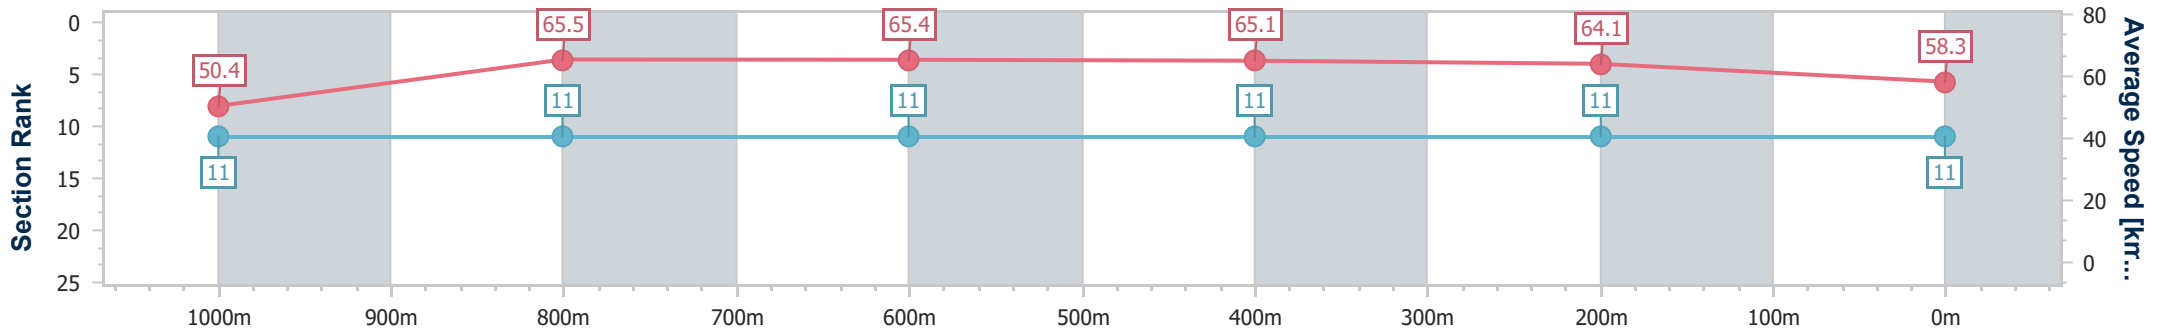

Horse/Jockey Name	Heman
Final Rank	11
Fastest Section Time (Section)	0:11.13 (1000m)
Top Speed [km/h] (Section)	66.6 (800m)
Race State	Finished

Eagle Farm QLD Professional
Race 10: LADBROKES RACING CLUB Class 3 Plate - 1200m
21 December 2024 - 17:51
Track Rating: Good 4, Weather: Fine, Rail Position: +4.5m Entire

BRISBANE
RACING CLUB

Section	Overall	1000m	800m	600m	400m	200m
Section Times	1:11.41 [11] (0:14.32)	0:57.09 [11] (0:11.13)	0:45.96 [11] (0:11.16)	0:34.80 [11] (0:11.20)	0:23.60 [11] (0:11.28)	0:12.32 [11] (0:12.32)
Average Speed [km/h]	50.4	65.5	65.4	65.1	64.1	58.3
Top Speed [km/h]	64.2	66.0	66.6	66.0	65.4	61.9
Avg. Dist. to Rail [m]	3.0	2.7	2.8	3.2	7.1	7.2
Avg. Stride Freq. [Hz]	2.3	2.4	2.4	2.4	2.3	2.3
Avg. Stride Length [m]	6.2	7.5	7.7	7.7	7.6	7.2

- [ ] Ranking at each section and finish
- -.-.- No data available at this section
- NA No data available