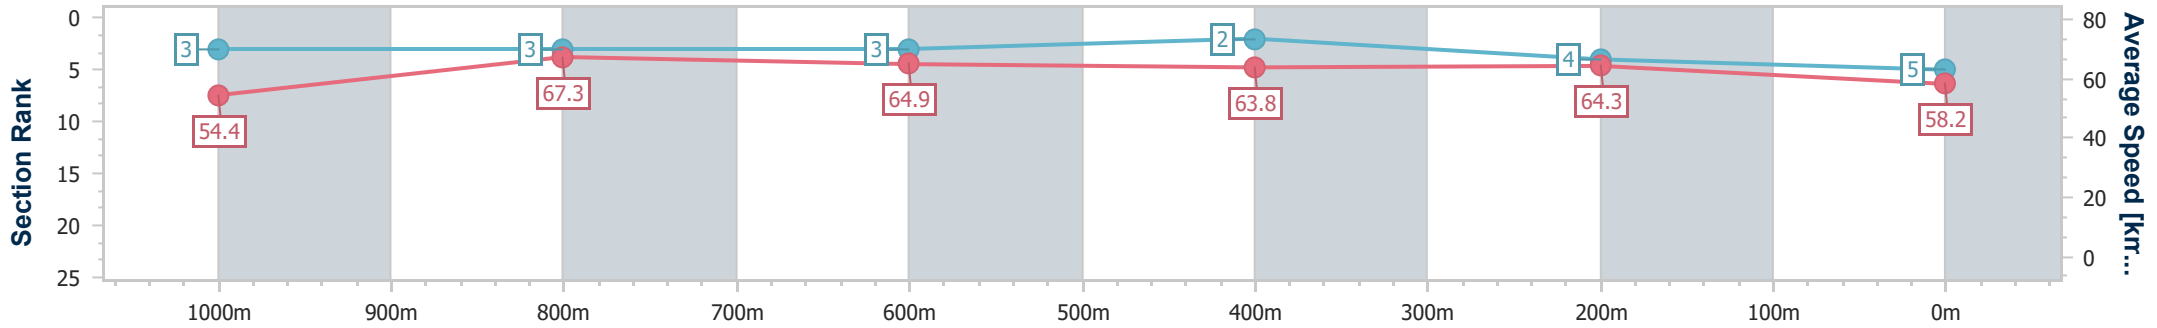

Horse/Jockey Name	Taltarni Fields
Final Rank	5
Fastest Section Time (Section)	0:10.88 (1000m)
Top Speed [km/h] (Section)	69.3 (Overall)
Race State	Finished

Eagle Farm QLD Professional
Race 10: LADBROKES RACING CLUB Class 3 Plate - 1200m
21 December 2024 - 17:51
Track Rating: Good 4, Weather: Fine, Rail Position: +4.5m Entire

BRISBANE
RACING CLUB

Section	Overall	1000m	800m	600m	400m	200m
Section Times	1:10.45 [5] (0:13.28)	0:57.17 [3] (0:10.88)	0:46.29 [3] (0:11.33)	0:34.96 [3] (0:11.40)	0:23.56 [2] (0:11.22)	0:12.34 [4] (0:12.34)
Average Speed [km/h]	54.4	67.3	64.9	63.8	64.3	58.2
Top Speed [km/h]	69.3	68.8	66.7	66.6	67.1	61.2
Avg. Dist. to Rail [m]	6.7	3.4	3.9	2.5	6.8	6.3
Avg. Stride Freq. [Hz]	2.2	2.5	2.4	2.4	2.4	2.3
Avg. Stride Length [m]	6.8	7.6	7.5	7.4	7.4	6.9

- [ ] Ranking at each section and finish
- -.-.-.- No data available at this section
- NA No data available