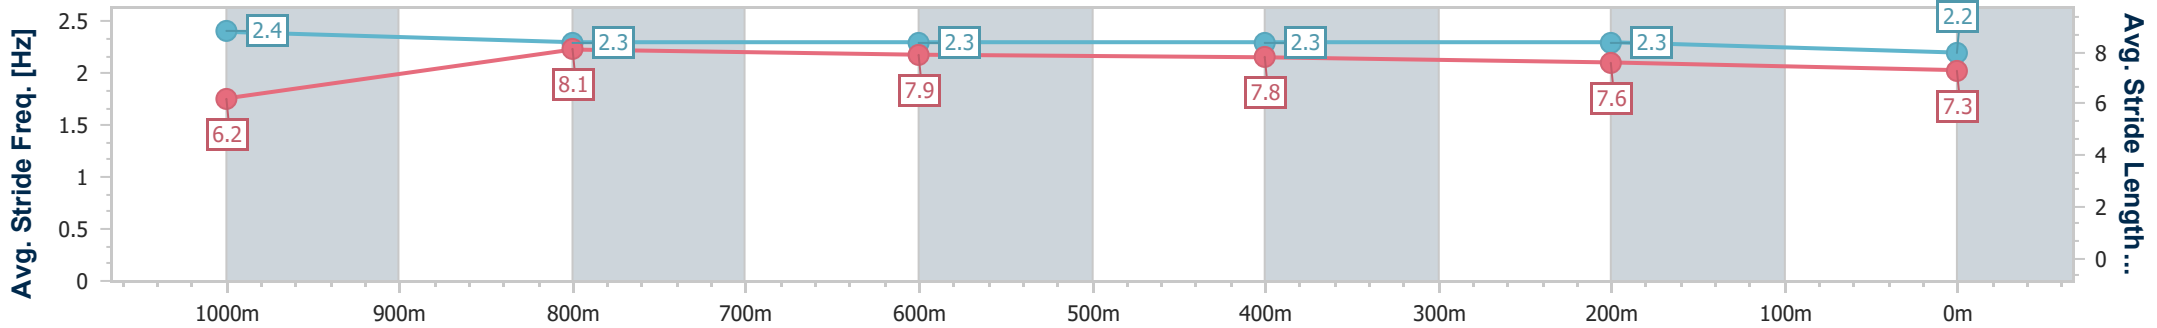

Horse/Jockey Name	She Mine
Final Rank	8
Fastest Section Time (Section)	0:10.99 (1000m)
Top Speed [km/h] (Section)	69.7 (Overall)
Race State	Finished

Eagle Farm QLD Professional
Race 10: LADBROKES RACING CLUB Class 3 Plate - 1200m
21 December 2024 - 17:51
Track Rating: Good 4, Weather: Fine, Rail Position: +4.5m Entire

BRISBANE
RACING CLUB

Section	Overall	1000m	800m	600m	400m	200m
Section Times	1:10.98 [8] (0:13.45)	0:57.53 [4] (0:10.99)	0:46.54 [4] (0:11.25)	0:35.29 [5] (0:11.43)	0:23.86 [5] (0:11.39)	0:12.47 [8] (0:12.47)
Average Speed [km/h]	53.4	66.6	64.5	63.6	63.2	57.7
Top Speed [km/h]	69.7	67.3	65.3	64.6	64.4	61.2
Avg. Dist. to Rail [m]	0.7	2.5	1.9	2.2	5.9	5.6
Avg. Stride Freq. [Hz]	2.4	2.3	2.3	2.3	2.3	2.2
Avg. Stride Length [m]	6.2	8.1	7.9	7.8	7.6	7.3

- [ ] Ranking at each section and finish
- -.-.- No data available at this section
- NA No data available