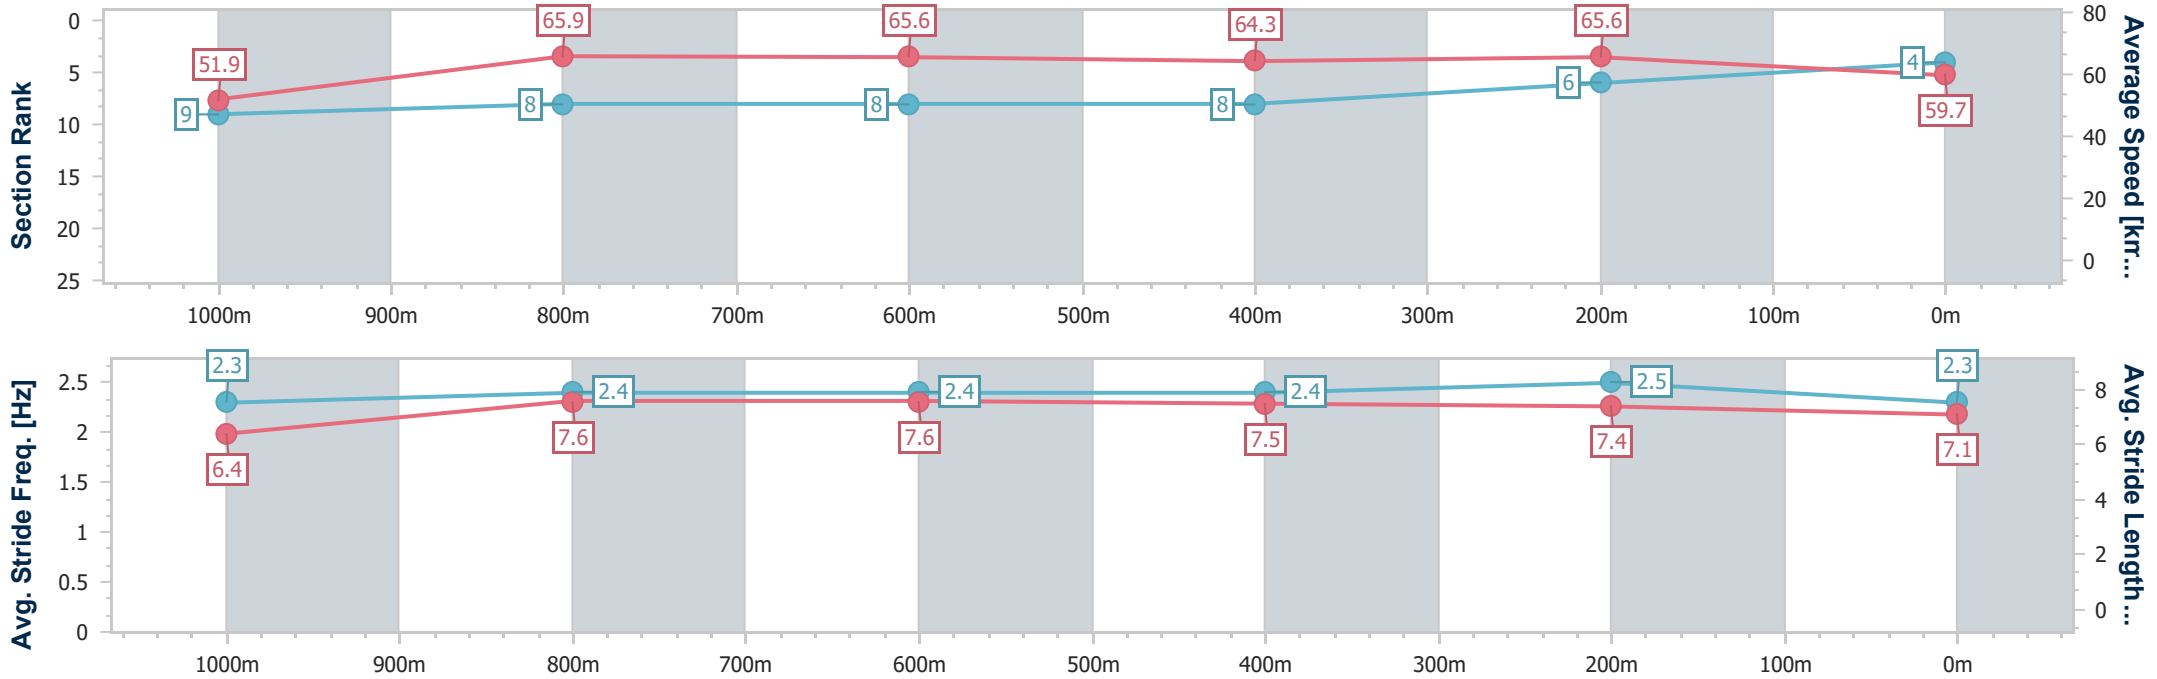

Horse/Jockey Name	Take A Picture
Final Rank	4
Fastest Section Time (Section)	0:10.99 (400m)
Top Speed [km/h] (Section)	67.2 (800m)
Race State	Finished

Eagle Farm QLD Professional
Race 10: LADBROKES RACING CLUB Class 3 Plate - 1200m
21 December 2024 - 17:51
Track Rating: Good 4, Weather: Fine, Rail Position: +4.5m Entire

BRISBANE
RACING CLUB

Section	Overall	1000m	800m	600m	400m	200m
Section Times	1:10.45 [4] (0:13.89)	0:56.56 [9] (0:11.09)	0:45.47 [8] (0:11.11)	0:34.36 [8] (0:11.33)	0:23.03 [8] (0:10.99)	0:12.04 [6] (0:12.04)
Average Speed [km/h]	51.9	65.9	65.6	64.3	65.6	59.7
Top Speed [km/h]	64.2	67.2	67.2	66.7	66.5	63.7
Avg. Dist. to Rail [m]	5.4	3.2	2.3	2.6	8.7	11.1
Avg. Stride Freq. [Hz]	2.3	2.4	2.4	2.4	2.5	2.3
Avg. Stride Length [m]	6.4	7.6	7.6	7.5	7.4	7.1

- [ ] Ranking at each section and finish
- -.-.- No data available at this section
- NA No data available