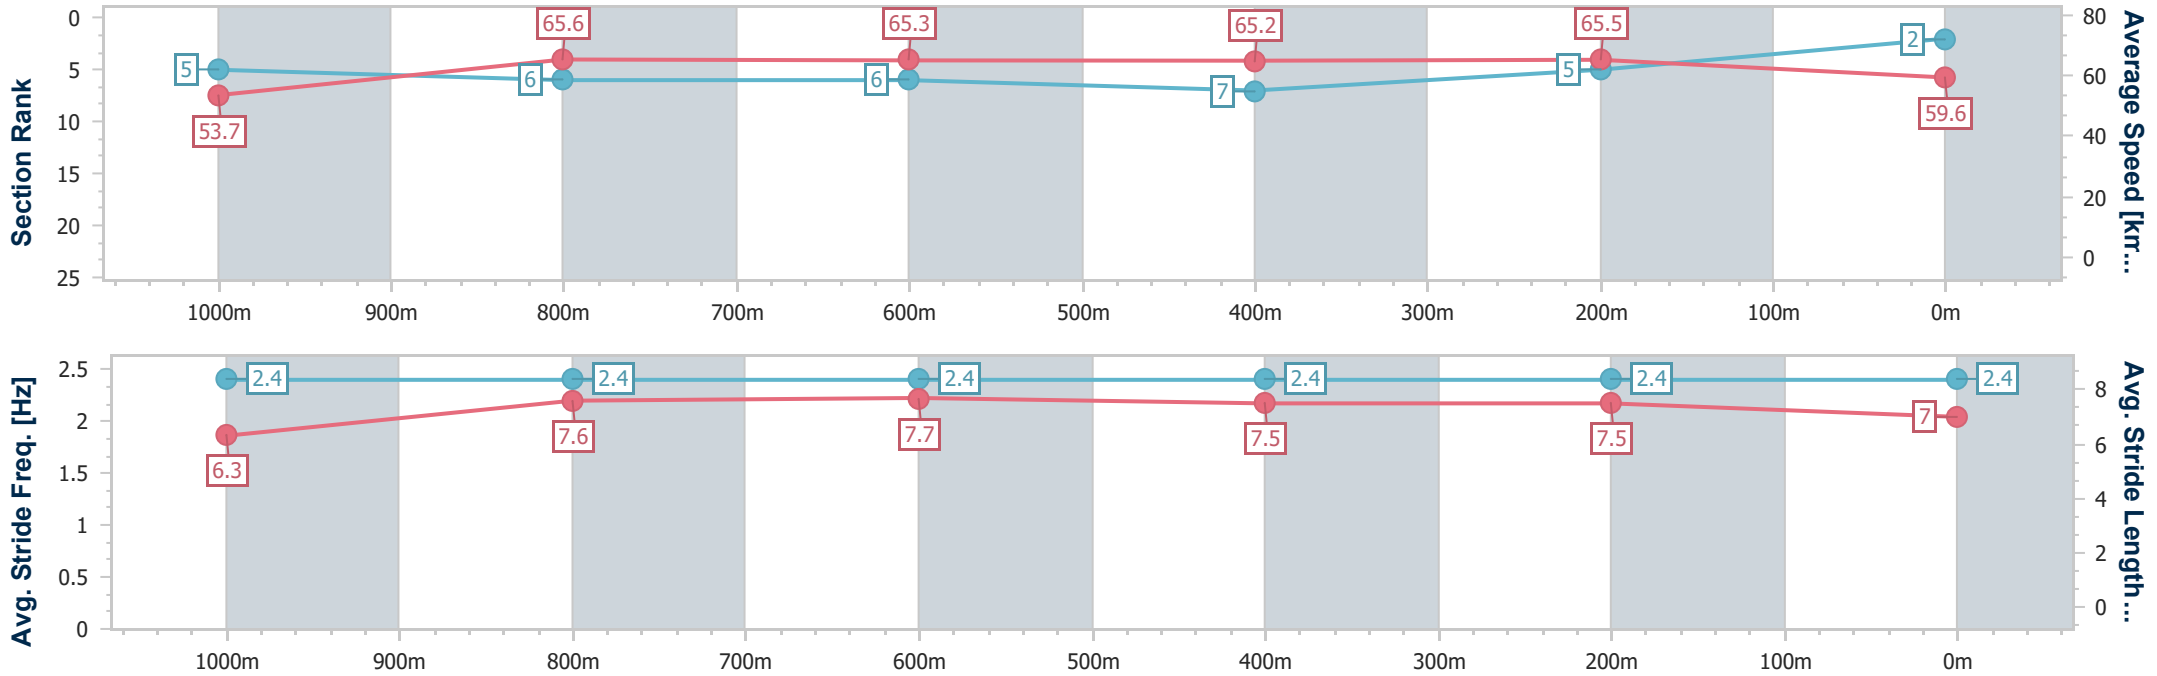

Horse/Jockey Name	Thankyou Henry
Final Rank	2
Fastest Section Time (Section)	0:10.99 (400m)
Top Speed [km/h] (Section)	68.8 (Overall)
Race State	Finished

Eagle Farm QLD Professional
Race 10: LADBROKES RACING CLUB Class 3 Plate - 1200m
21 December 2024 - 17:51
Track Rating: Good 4, Weather: Fine, Rail Position: +4.5m Entire

BRISBANE
RACING CLUB

Section	Overall	1000m	800m	600m	400m	200m
Section Times	1:10.30 [2] (0:13.48)	0:56.82 [5] (0:11.20)	0:45.62 [6] (0:11.25)	0:34.37 [6] (0:11.28)	0:23.09 [7] (0:10.99)	0:12.10 [5]
Average Speed [km/h]	53.7	65.6	65.3	65.2	65.5	59.6
Top Speed [km/h]	68.8	66.9	66.3	67.5	68.3	63.0
Avg. Dist. to Rail [m]	8.7	4.2	4.3	4.7	10.4	11.6
Avg. Stride Freq. [Hz]	2.4	2.4	2.4	2.4	2.4	2.4
Avg. Stride Length [m]	6.3	7.6	7.7	7.5	7.5	7.0

- [ ] Ranking at each section and finish
- -.-.- No data available at this section
- NA No data available