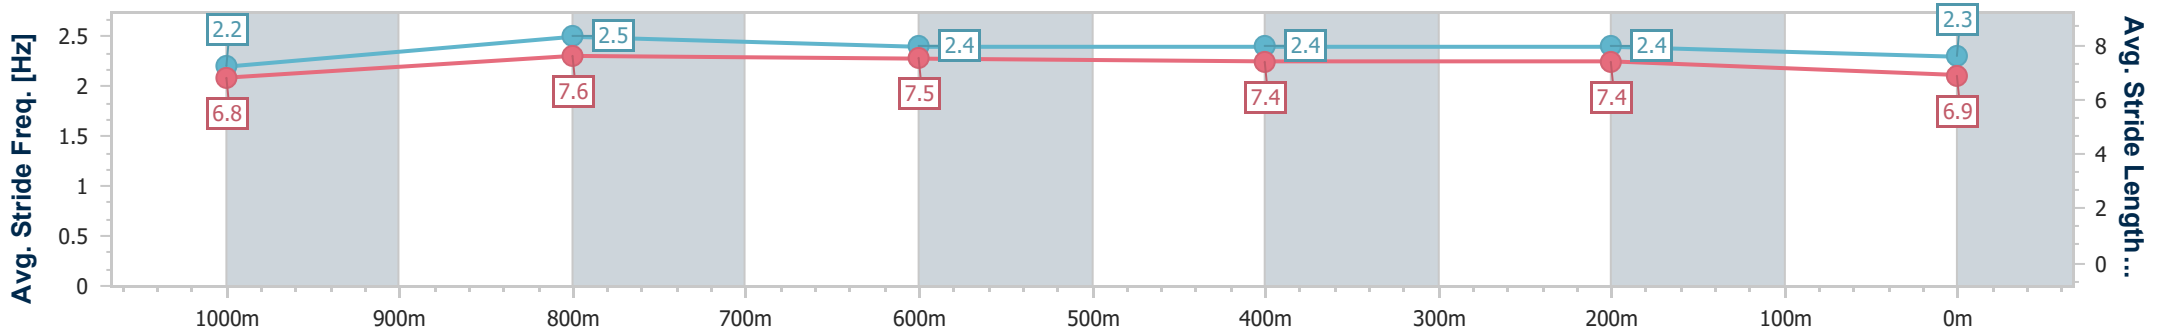

Horse/Jockey Name	Taltarni Fields
Final Rank	5
Fastest Section Time (Section)	0:10.88 (1000m)
Top Speed [km/h] (Section)	69.3 (Overall)
Race State	Finished

Eagle Farm QLD Professional
Race 10: LADBROKES RACING CLUB Class 3 Plate - 1200m
21 December 2024 - 17:51
Track Rating: Good 4, Weather: Fine, Rail Position: +4.5m Entire

BRISBANE
RACING CLUB

Section	Overall	1000m	800m	600m	400m	200m
Section Times	1:10.45 [5] (0:13.28)	0:57.17 [3] (0:10.88)	0:46.29 [3] (0:11.33)	0:34.96 [3] (0:11.40)	0:23.56 [2] (0:11.22)	0:12.34 [4] (0:12.34)
Average Speed [km/h]	54.4	67.3	64.9	63.8	64.3	58.2
Top Speed [km/h]	69.3	68.8	66.7	66.6	67.1	61.2
Avg. Dist. to Rail [m]	6.7	3.4	3.9	2.5	6.8	6.3
Avg. Stride Freq. [Hz]	2.2	2.5	2.4	2.4	2.4	2.3
Avg. Stride Length [m]	6.8	7.6	7.5	7.4	7.4	6.9

- [ ] Ranking at each section and finish
- -.-.-.- No data available at this section
- NA No data available