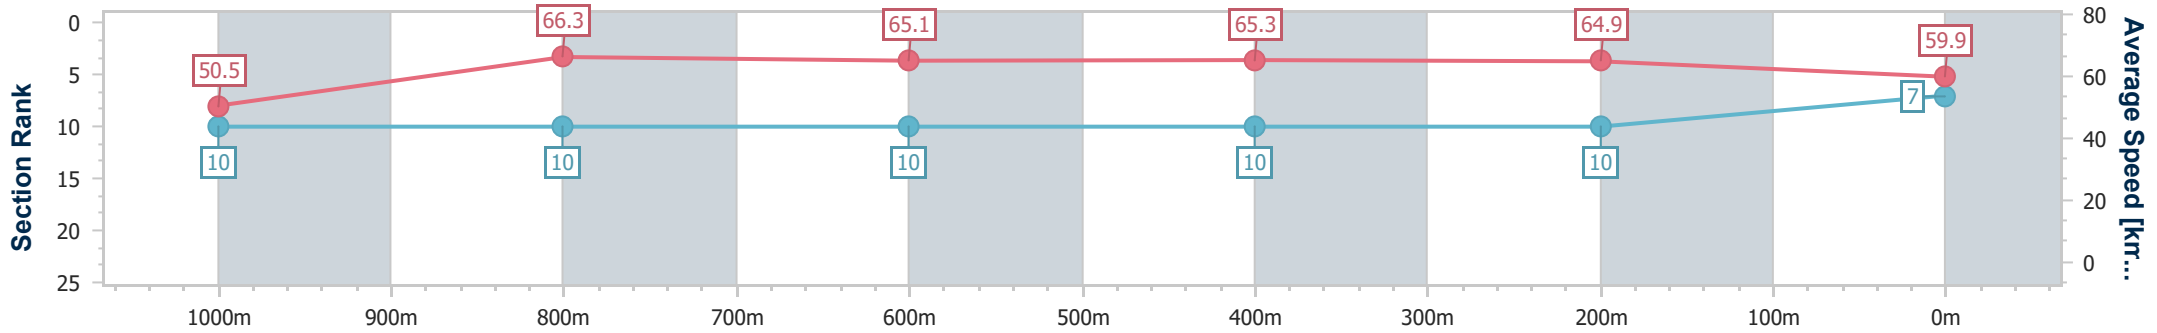

Horse/Jockey Name	Tannenburg
Final Rank	7
Fastest Section Time (Section)	0:11.00 (1000m)
Top Speed [km/h] (Section)	66.9 (1000m)
Race State	Finished

Eagle Farm QLD Professional
Race 10: LADBROKES RACING CLUB Class 3 Plate - 1200m
21 December 2024 - 17:51
Track Rating: Good 4, Weather: Fine, Rail Position: +4.5m Entire

BRISBANE
RACING CLUB

Section	Overall	1000m	800m	600m	400m	200m
Section Times	1:10.85 [7] (0:14.29)	0:56.56 [10] (0:11.00)	0:45.56 [10] (0:11.28)	0:34.28 [10] (0:11.17)	0:23.11 [10] (0:11.09)	0:12.02 [10] (0:12.02)
Average Speed [km/h]	50.5	66.3	65.1	65.3	64.9	59.9
Top Speed [km/h]	64.8	66.9	65.7	65.9	65.6	63.6
Avg. Dist. to Rail [m]	6.3	2.6	4.0	3.1	9.4	9.9
Avg. Stride Freq. [Hz]	2.3	2.5	2.5	2.5	2.6	2.4
Avg. Stride Length [m]	6.2	7.5	7.3	7.2	7.1	6.8

- [ ] Ranking at each section and finish
- -.-.- No data available at this section
- NA No data available