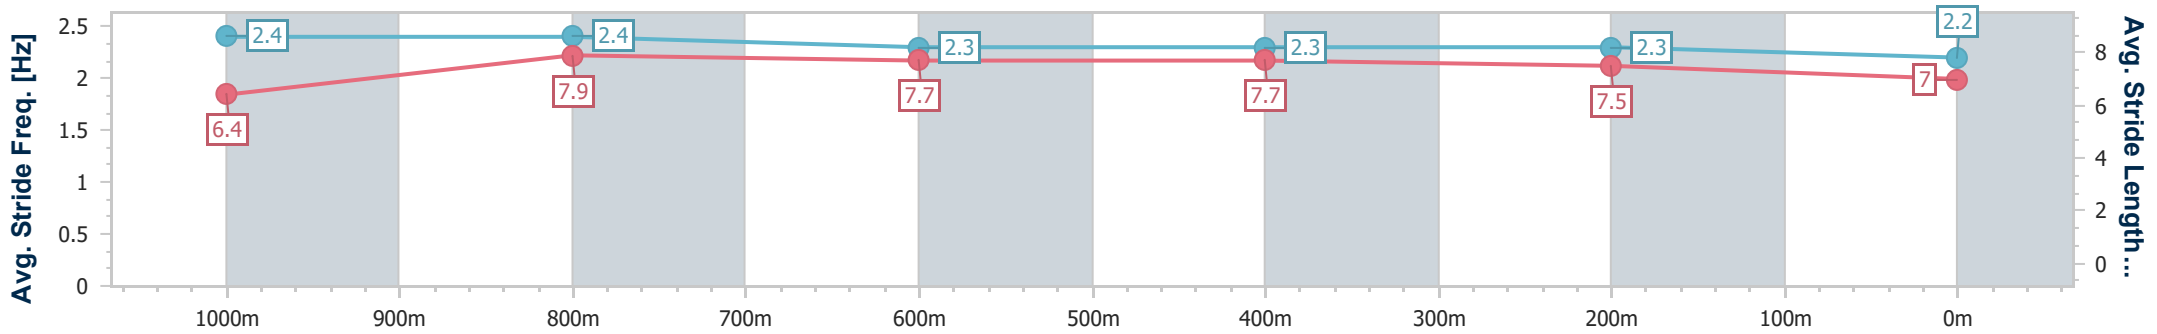

Horse/Jockey Name	Tarps
Final Rank	9
Fastest Section Time (Section)	0:10.61 (1000m)
Top Speed [km/h] (Section)	70.9 (Overall)
Race State	Finished

Eagle Farm QLD Professional
Race 10: LADBROKES RACING CLUB Class 3 Plate - 1200m
21 December 2024 - 17:51
Track Rating: Good 4, Weather: Fine, Rail Position: +4.5m Entire

BRISBANE
RACING CLUB

Section	Overall	1000m	800m	600m	400m	200m
Section Times	1:11.03 [9] (0:13.12)	0:57.91 [1] (0:10.61)	0:47.30 [1] (0:11.19)	0:36.11 [1] (0:11.33)	0:24.78 [1] (0:11.70)	0:13.08 [1] (0:13.08)
Average Speed [km/h]	55.1	69.4	64.9	63.5	61.5	55.2
Top Speed [km/h]	70.9	70.3	66.7	64.3	63.8	59.1
Avg. Dist. to Rail [m]	8.3	3.9	2.3	0.4	3.9	3.8
Avg. Stride Freq. [Hz]	2.4	2.4	2.3	2.3	2.3	2.2
Avg. Stride Length [m]	6.4	7.9	7.7	7.7	7.5	7.0

- [ ] Ranking at each section and finish
- -.-.- No data available at this section
- NA No data available