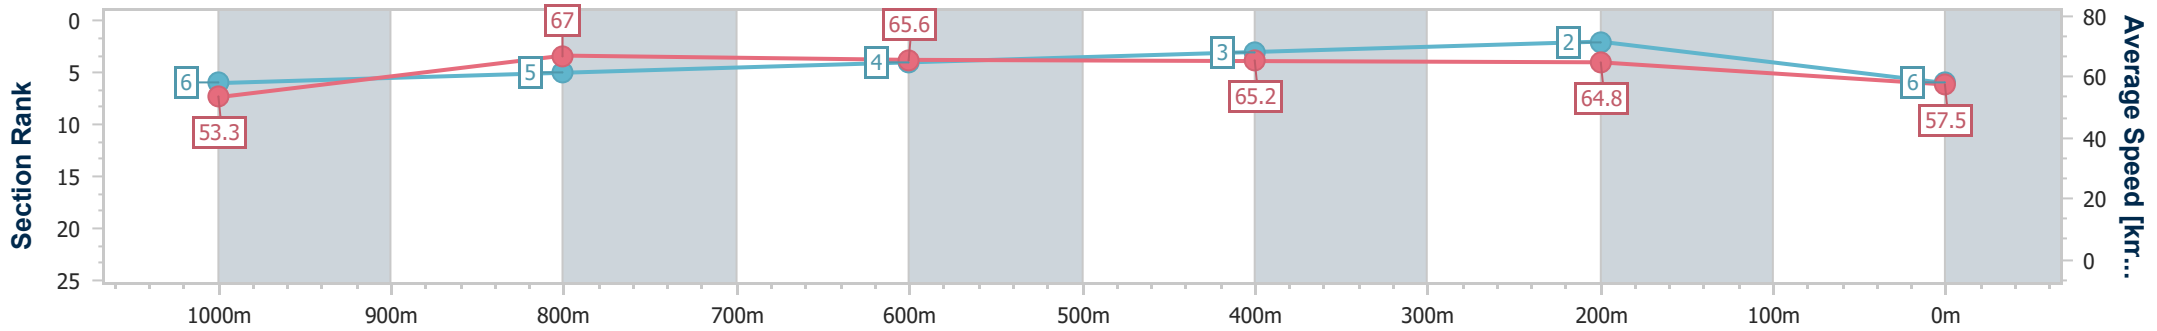

Horse/Jockey Name	Certainlycan
Final Rank	6
Fastest Section Time (Section)	0:10.99 (1000m)
Top Speed [km/h] (Section)	67.6 (1000m)
Race State	Finished

Eagle Farm QLD Professional
Race 10: LADBROKES RACING CLUB Class 3 Plate - 1200m
21 December 2024 - 17:51
Track Rating: Good 4, Weather: Fine, Rail Position: +4.5m Entire

BRISBANE
RACING CLUB

Section	Overall	1000m	800m	600m	400m	200m
Section Times	1:10.55 [6] (0:13.50)	0:57.05 [6] (0:10.99)	0:46.06 [5] (0:11.15)	0:34.91 [4] (0:11.27)	0:23.64 [3] (0:11.10)	0:12.54 [2] (0:12.54)
Average Speed [km/h]	53.3	67.0	65.6	65.2	64.8	57.5
Top Speed [km/h]	66.5	67.6	66.9	66.9	67.1	62.1
Avg. Dist. to Rail [m]	2.7	3.8	3.9	4.1	7.0	7.0
Avg. Stride Freq. [Hz]	2.4	2.4	2.4	2.4	2.4	2.3
Avg. Stride Length [m]	6.2	7.6	7.7	7.7	7.6	7.0

- [ ] Ranking at each section and finish
- -.-.- No data available at this section
- NA No data available