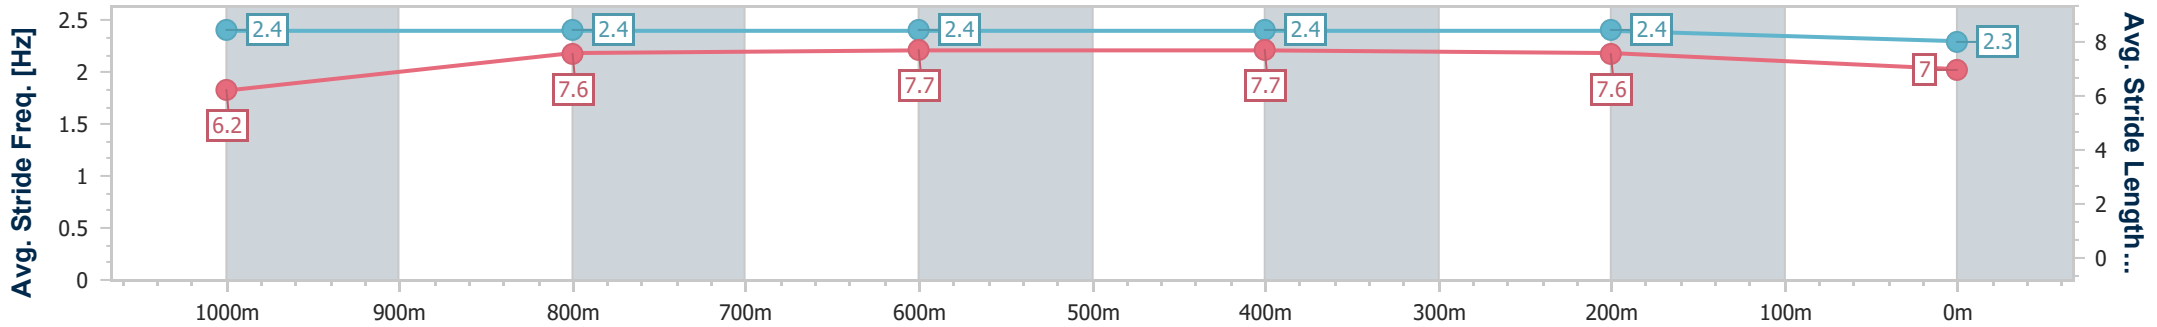

Horse/Jockey Name	Certainlycan
Final Rank	6
Fastest Section Time (Section)	0:10.99 (1000m)
Top Speed [km/h] (Section)	67.6 (1000m)
Race State	Finished

Eagle Farm QLD Professional
Race 10: LADBROKES RACING CLUB Class 3 Plate - 1200m
21 December 2024 - 17:51
Track Rating: Good 4, Weather: Fine, Rail Position: +4.5m Entire

BRISBANE
RACING CLUB

Section	Overall	1000m	800m	600m	400m	200m
Section Times	1:10.55 [6] (0:13.50)	0:57.05 [6] (0:10.99)	0:46.06 [5] (0:11.15)	0:34.91 [4] (0:11.27)	0:23.64 [3] (0:11.10)	0:12.54 [2] (0:12.54)
Average Speed [km/h]	53.3	67.0	65.6	65.2	64.8	57.5
Top Speed [km/h]	66.5	67.6	66.9	66.9	67.1	62.1
Avg. Dist. to Rail [m]	2.7	3.8	3.9	4.1	7.0	7.0
Avg. Stride Freq. [Hz]	2.4	2.4	2.4	2.4	2.4	2.3
Avg. Stride Length [m]	6.2	7.6	7.7	7.7	7.6	7.0

- [ ] Ranking at each section and finish
- -.-.- No data available at this section
- NA No data available