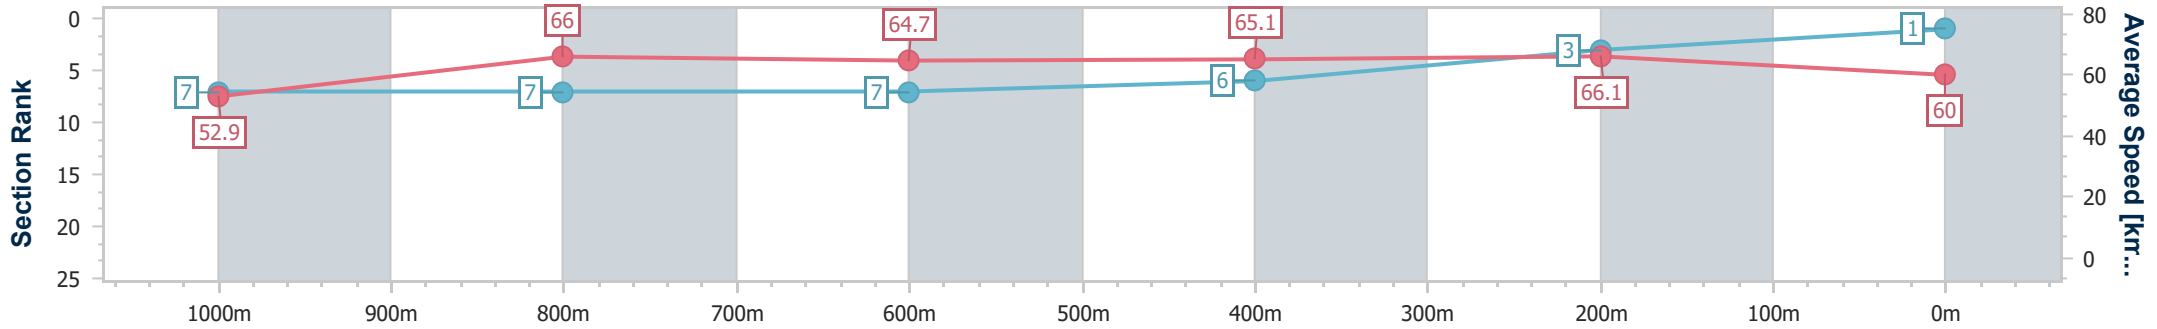

Section	Overall	1000m	800m	600m	400m	200m
Section Times	1:10.04 [1] (0:13.65)	0:56.39 [7] (0:11.09)	0:45.30 [7] (0:11.20)	0:34.10 [7] (0:11.20)	0:22.90 [6] (0:10.89)	0:12.01 [3] (0:12.01)
Average Speed [km/h]	52.9	66.0	64.7	65.1	66.1	60.0
Top Speed [km/h]	67.9	67.3	65.9	66.3	67.9	63.5
Avg. Dist. to Rail [m]	3.9	3.2	1.7	2.4	7.2	8.9
Avg. Stride Freq. [Hz]	2.4	2.4	2.4	2.4	2.5	2.4
Avg. Stride Length [m]	6.2	7.6	7.6	7.6	7.3	7.0