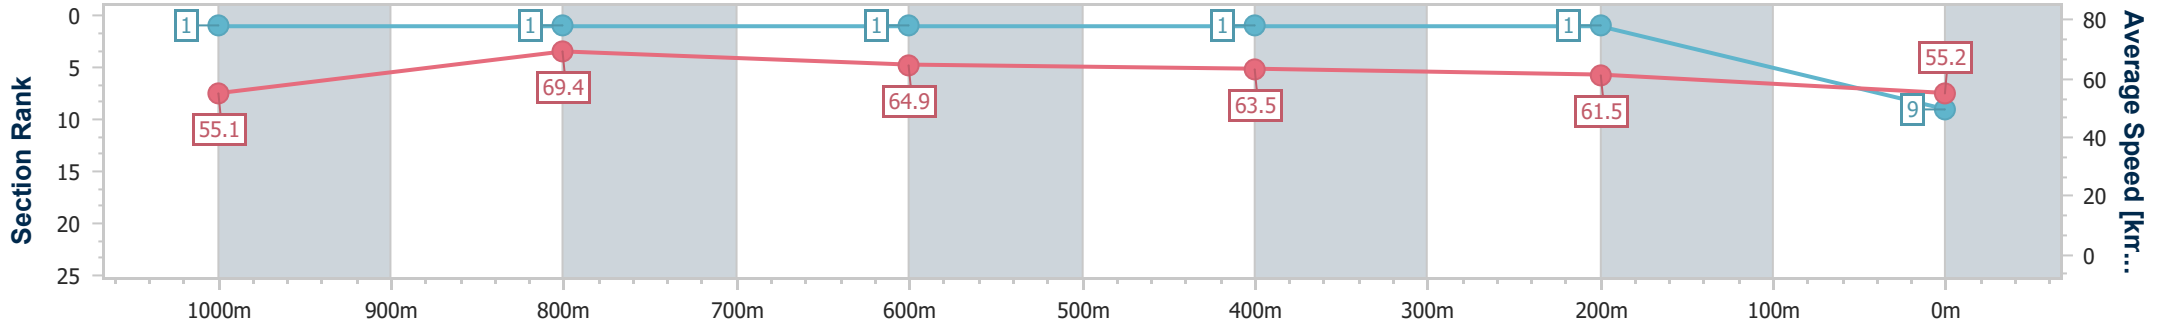

Horse/Jockey Name	Tarps
Final Rank	9
Fastest Section Time (Section)	0:10.61 (1000m)
Top Speed [km/h] (Section)	70.9 (Overall)
Race State	Finished

Eagle Farm QLD Professional
Race 10: LADBROKES RACING CLUB Class 3 Plate - 1200m
21 December 2024 - 17:51
Track Rating: Good 4, Weather: Fine, Rail Position: +4.5m Entire

BRISBANE
RACING CLUB

Section	Overall	1000m	800m	600m	400m	200m
Section Times	1:11.03 [9] (0:13.12)	0:57.91 [1] (0:10.61)	0:47.30 [1] (0:11.19)	0:36.11 [1] (0:11.33)	0:24.78 [1] (0:11.70)	0:13.08 [1] (0:13.08)
Average Speed [km/h]	55.1	69.4	64.9	63.5	61.5	55.2
Top Speed [km/h]	70.9	70.3	66.7	64.3	63.8	59.1
Avg. Dist. to Rail [m]	8.3	3.9	2.3	0.4	3.9	3.8
Avg. Stride Freq. [Hz]	2.4	2.4	2.3	2.3	2.3	2.2
Avg. Stride Length [m]	6.4	7.9	7.7	7.7	7.5	7.0

- [ ] Ranking at each section and finish
- -.-.- No data available at this section
- NA No data available