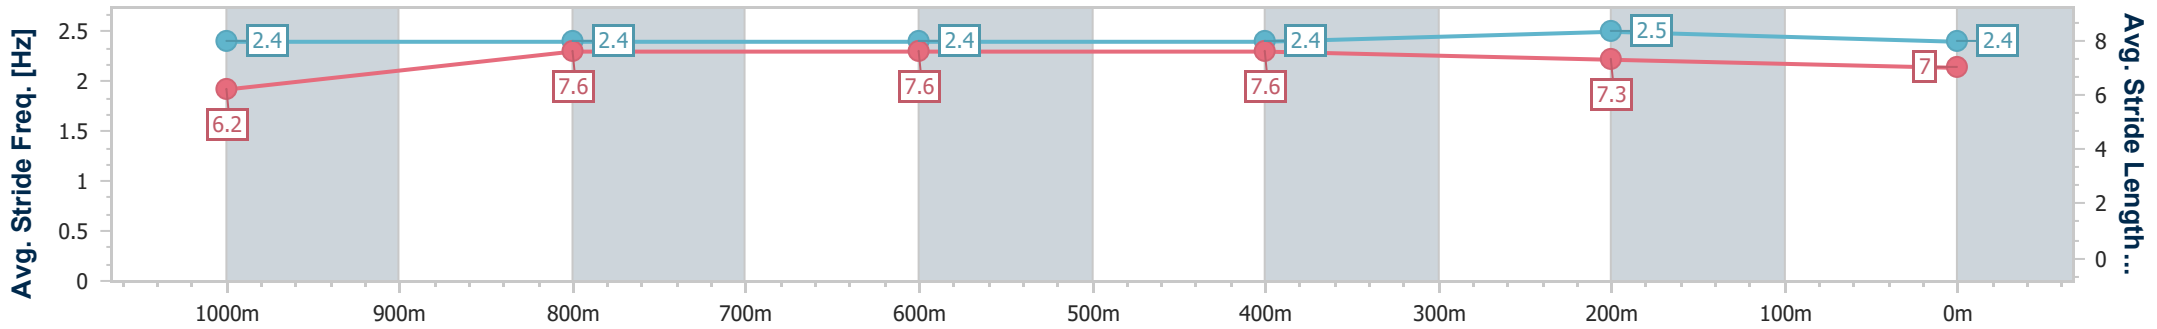

Horse/Jockey Name	Adriel
Final Rank	1
Fastest Section Time (Section)	0:10.89 (400m)
Top Speed [km/h] (Section)	67.9 (400m)
Race State	Finished

Eagle Farm QLD Professional
Race 10: LADBROKES RACING CLUB Class 3 Plate - 1200m
21 December 2024 - 17:51
Track Rating: Good 4, Weather: Fine, Rail Position: +4.5m Entire

BRISBANE
RACING CLUB

Section	Overall	1000m	800m	600m	400m	200m
Section Times	1:10.04 [1] (0:13.65)	0:56.39 [7] (0:11.09)	0:45.30 [7] (0:11.20)	0:34.10 [7] (0:11.20)	0:22.90 [6] (0:10.89)	0:12.01 [3] (0:12.01)
Average Speed [km/h]	52.9	66.0	64.7	65.1	66.1	60.0
Top Speed [km/h]	67.9	67.3	65.9	66.3	67.9	63.5
Avg. Dist. to Rail [m]	3.9	3.2	1.7	2.4	7.2	8.9
Avg. Stride Freq. [Hz]	2.4	2.4	2.4	2.4	2.5	2.4
Avg. Stride Length [m]	6.2	7.6	7.6	7.6	7.3	7.0

- [ ] Ranking at each section and finish
- -.-.- No data available at this section
- NA No data available