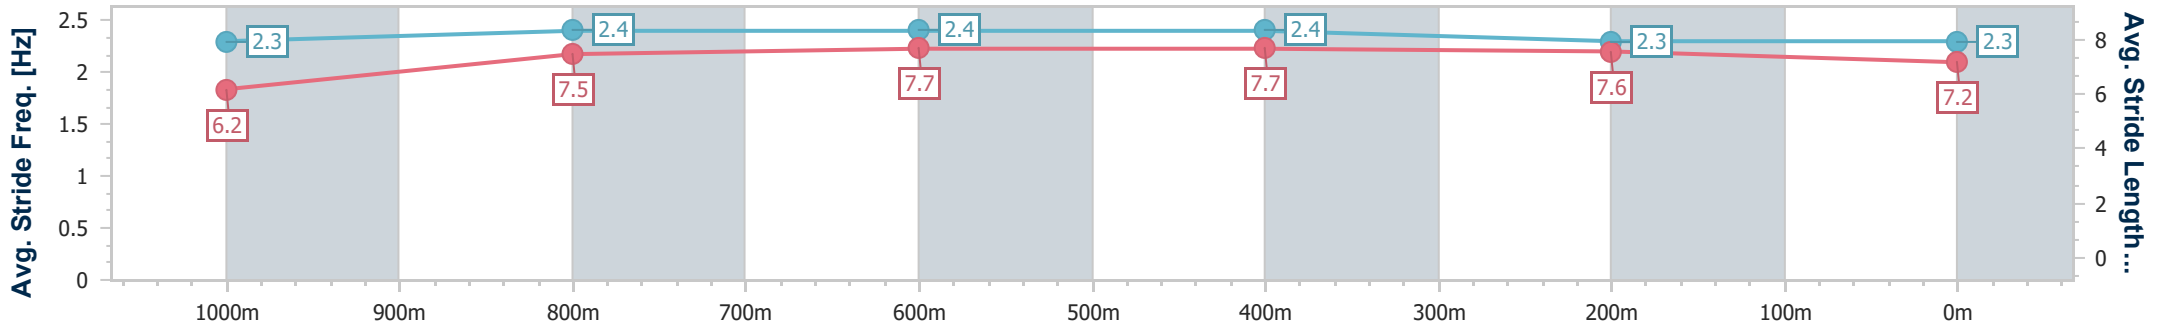

Horse/Jockey Name	Heman
Final Rank	11
Fastest Section Time (Section)	0:11.13 (1000m)
Top Speed [km/h] (Section)	66.6 (800m)
Race State	Finished

Eagle Farm QLD Professional
Race 10: LADBROKES RACING CLUB Class 3 Plate - 1200m
21 December 2024 - 17:51
Track Rating: Good 4, Weather: Fine, Rail Position: +4.5m Entire

BRISBANE
RACING CLUB

Section	Overall	1000m	800m	600m	400m	200m
Section Times	1:11.41 [11] (0:14.32)	0:57.09 [11] (0:11.13)	0:45.96 [11] (0:11.16)	0:34.80 [11] (0:11.20)	0:23.60 [11] (0:11.28)	0:12.32 [11] (0:12.32)
Average Speed [km/h]	50.4	65.5	65.4	65.1	64.1	58.3
Top Speed [km/h]	64.2	66.0	66.6	66.0	65.4	61.9
Avg. Dist. to Rail [m]	3.0	2.7	2.8	3.2	7.1	7.2
Avg. Stride Freq. [Hz]	2.3	2.4	2.4	2.4	2.3	2.3
Avg. Stride Length [m]	6.2	7.5	7.7	7.7	7.6	7.2

- [ ] Ranking at each section and finish
- -.-.- No data available at this section
- NA No data available