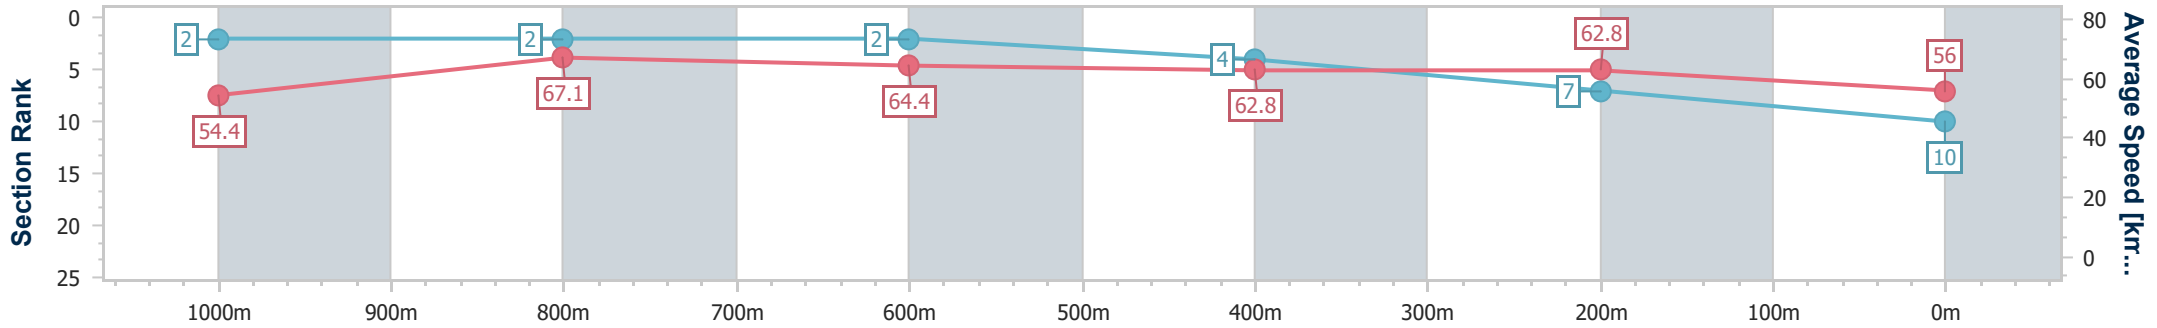

Horse/Jockey Name	Russian Sub
Final Rank	10
Fastest Section Time (Section)	0:10.82 (1000m)
Top Speed [km/h] (Section)	69.5 (Overall)
Race State	Finished

Eagle Farm QLD Professional
Race 10: LADBROKES RACING CLUB Class 3 Plate - 1200m
21 December 2024 - 17:51
Track Rating: Good 4, Weather: Fine, Rail Position: +4.5m Entire

BRISBANE
RACING CLUB

Section	Overall	1000m	800m	600m	400m	200m
Section Times	1:11.33 [10] (0:13.27)	0:58.06 [2] (0:10.82)	0:47.24 [2] (0:11.35)	0:35.89 [2] (0:11.60)	0:24.29 [4] (0:11.43)	0:12.86 [7] (0:12.86)
Average Speed [km/h]	54.4	67.1	64.4	62.8	62.8	56.0
Top Speed [km/h]	69.5	68.0	65.7	64.0	64.8	60.6
Avg. Dist. to Rail [m]	5.1	1.8	3.0	2.2	5.2	4.3
Avg. Stride Freq. [Hz]	2.4	2.5	2.4	2.4	2.5	2.3
Avg. Stride Length [m]	6.3	7.5	7.4	7.3	7.0	6.7

- [ ] Ranking at each section and finish
- -.-.-.- No data available at this section
- NA No data available