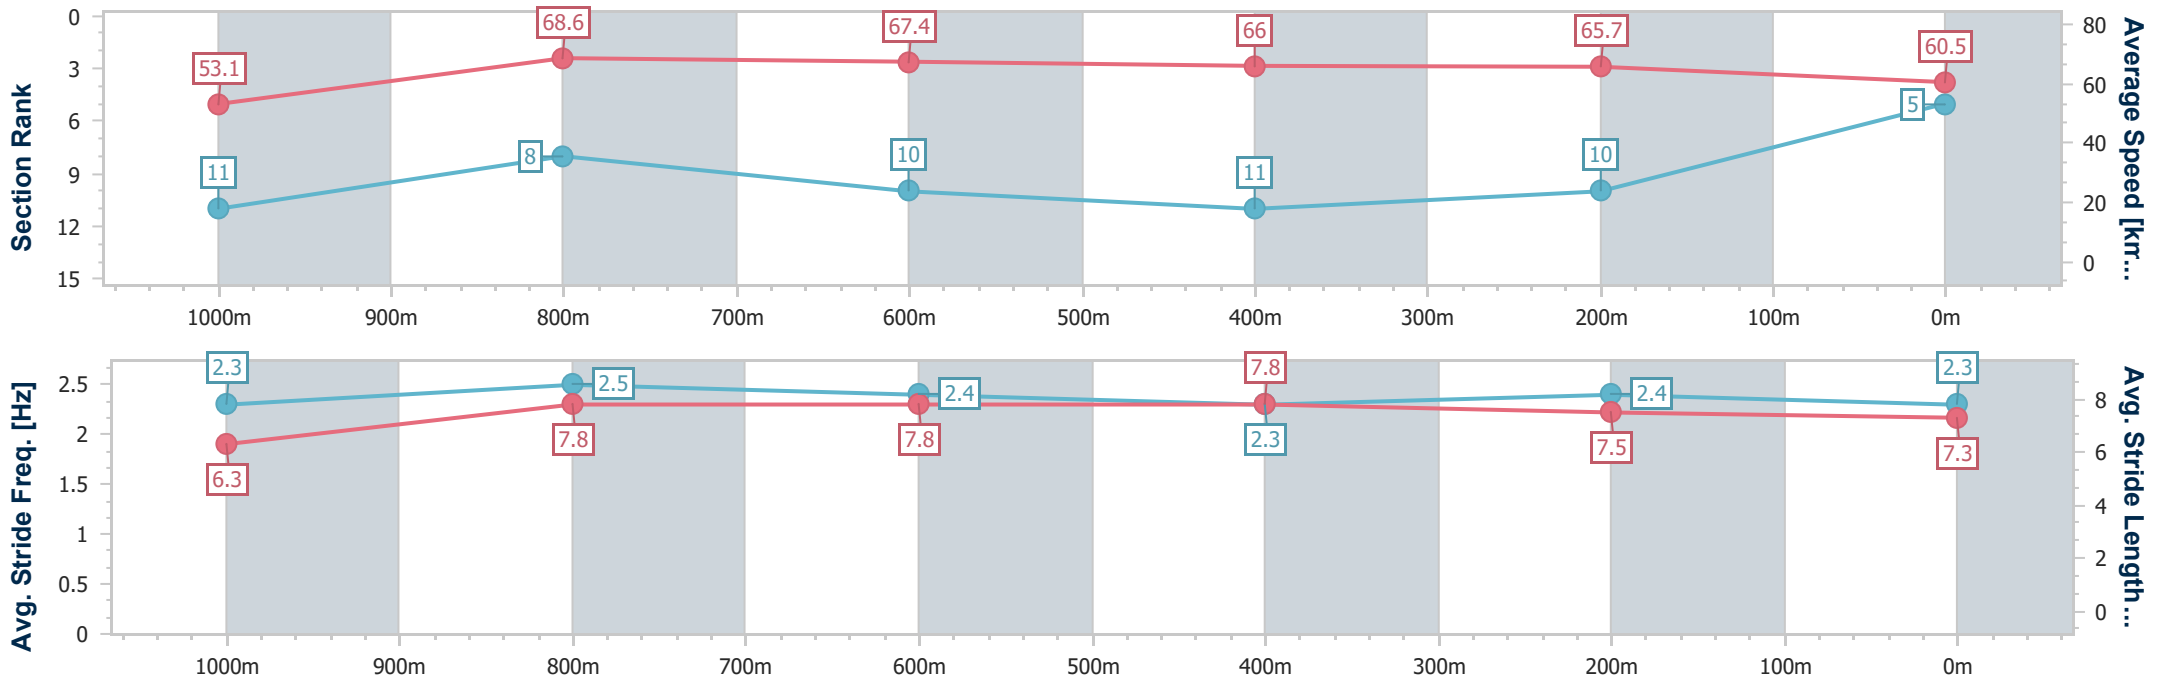

- [] Ranking at each section and finish
- .-.- No data available at this section
- NA No data available

| | |
|--------------------------------|-----------------|
| Horse/Jockey Name | Nettuno |
| Final Rank | 5 |
| Fastest Section Time (Section) | 0:10.80 (1000m) |
| Top Speed [km/h] (Section) | 69.4 (1000m) |
| Race State | Finished |

Eagle Farm QLD Professional
 Race 8: MAGIC MILLIONS FALVELON - 1200m
 21 December 2024 - 16:32
 Track Rating: Good 4, Weather: Fine, Rail Position: +4.5m Entire

BRISBANE
 RACING CLUB

| Section | Overall | 1000m | 800m | 600m | 400m | 200m |
|------------------------|--------------------------|---------------------------|--------------------------|---------------------------|---------------------------|---------------------------|
| Section Times | 1:09.47 [5] (0:13.60) | 0:55.87 [11] (0:10.80) | 0:45.07 [8] (0:11.01) | 0:34.06 [10] (0:11.20) | 0:22.86 [11] (0:10.93) | 0:11.93 [10] (0:11.93) |
| Average Speed [km/h] | 53.1 | 68.6 | 67.4 | 66.0 | 65.7 | 60.5 |
| Top Speed [km/h] | 68.2 | 69.4 | 69.0 | 67.2 | 67.1 | 64.1 |
| Avg. Dist. to Rail [m] | 8.3 | 5.6 | 5.9 | 5.3 | 10.0 | 10.6 |
| Avg. Stride Freq. [Hz] | 2.3 | 2.5 | 2.4 | 2.3 | 2.4 | 2.3 |
| Avg. Stride Length [m] | 6.3 | 7.8 | 7.8 | 7.8 | 7.5 | 7.3 |