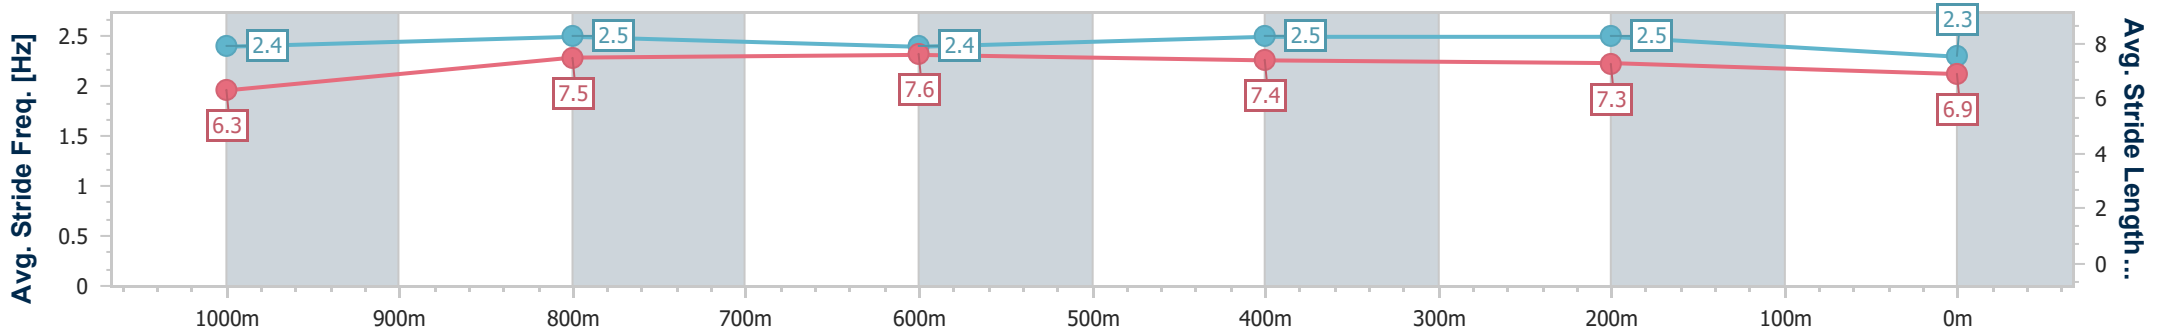

Horse/Jockey Name	All That Pizzazz
Final Rank	8
Fastest Section Time (Section)	0:10.81 (1000m)
Top Speed [km/h] (Section)	69.7 (1000m)
Race State	Finished

Eagle Farm QLD Professional
Race 8: MAGIC MILLIONS FALVELON - 1200m
21 December 2024 - 16:32
Track Rating: Good 4, Weather: Fine, Rail Position: +4.5m Entire

BRISBANE
RACING CLUB

Section	Overall	1000m	800m	600m	400m	200m
Section Times	1:09.78 [8] (0:13.26)	0:56.52 [6] (0:10.81)	0:45.71 [6] (0:11.13)	0:34.58 [6] (0:11.23)	0:23.35 [8] (0:10.95)	0:12.40 [7] (0:12.40)
Average Speed [km/h]	54.5	68.3	66.9	66.1	65.8	58.1
Top Speed [km/h]	66.4	69.7	68.8	67.0	67.0	63.0
Avg. Dist. to Rail [m]	3.3	5.7	7.6	5.7	7.5	7.8
Avg. Stride Freq. [Hz]	2.4	2.5	2.4	2.5	2.5	2.3
Avg. Stride Length [m]	6.3	7.5	7.6	7.4	7.3	6.9

- [ ] Ranking at each section and finish
- -.-.- No data available at this section
- NA No data available