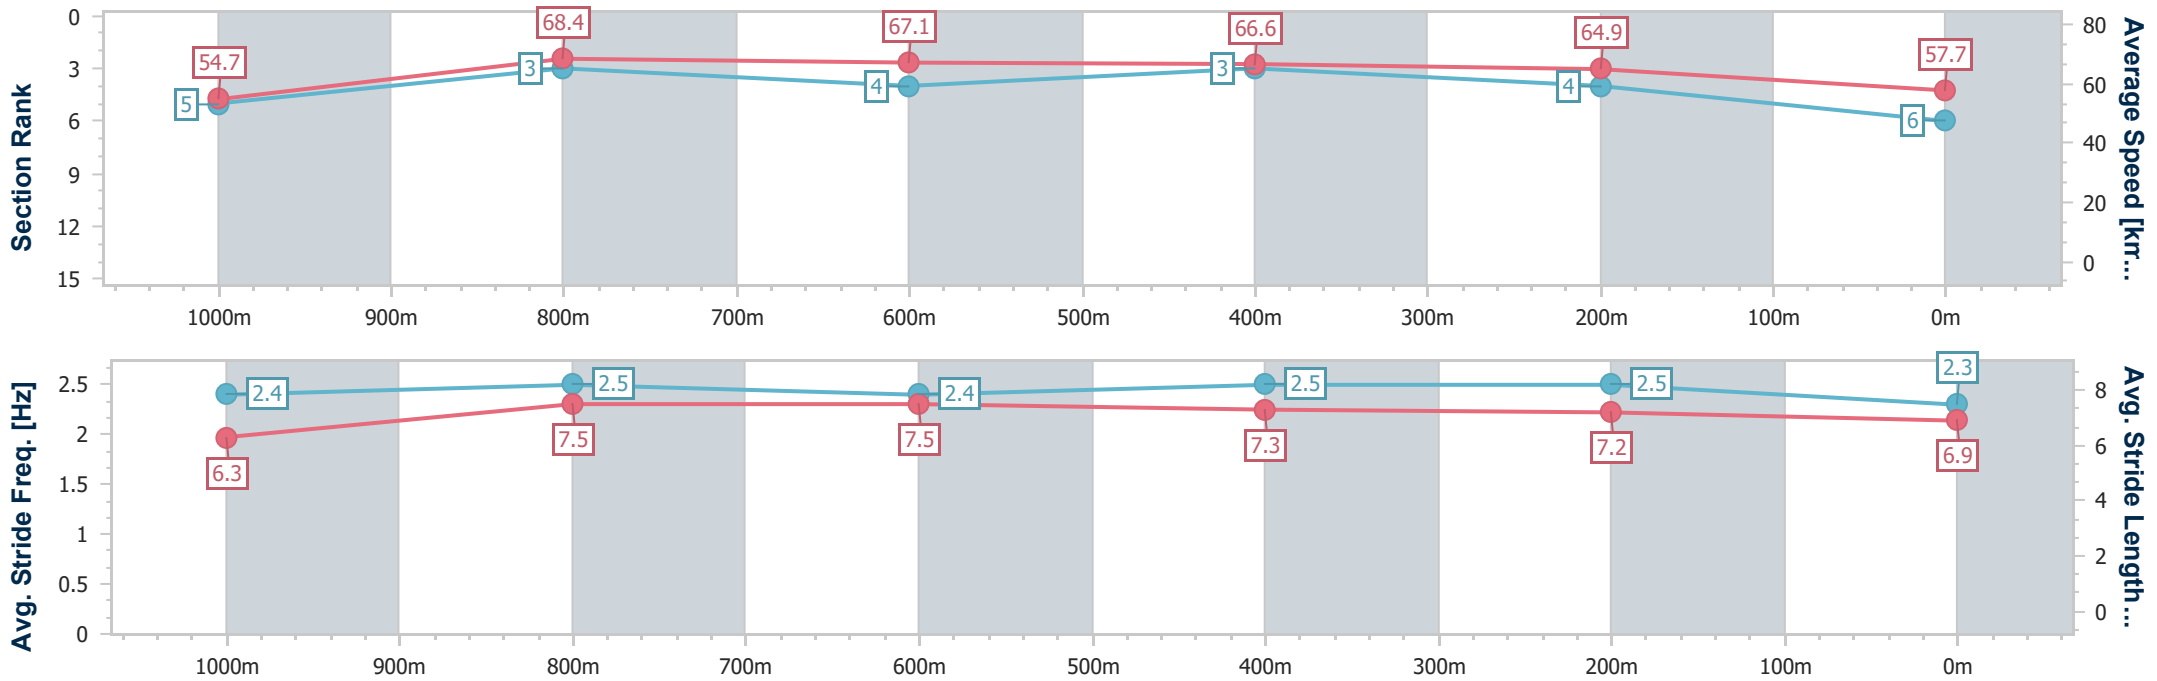

- [] Ranking at each section and finish
- .-.- No data available at this section
- NA No data available

| | |
|--------------------------------|-----------------|
| Horse/Jockey Name | Rothfire |
| Final Rank | 6 |
| Fastest Section Time (Section) | 0:10.80 (1000m) |
| Top Speed [km/h] (Section) | 69.6 (1000m) |
| Race State | Finished |

Eagle Farm QLD Professional
 Race 8: MAGIC MILLIONS FALVELON - 1200m
 21 December 2024 - 16:32
 Track Rating: Good 4, Weather: Fine, Rail Position: +4.5m Entire

BRISBANE
 RACING CLUB

| Section | Overall | 1000m | 800m | 600m | 400m | 200m |
|------------------------|--------------------------|--------------------------|--------------------------|--------------------------|--------------------------|--------------------------|
| Section Times | 1:09.62 [6] (0:13.18) | 0:56.44 [5] (0:10.80) | 0:45.64 [3] (0:11.04) | 0:34.60 [4] (0:11.05) | 0:23.55 [3] (0:11.09) | 0:12.46 [4] (0:12.46) |
| Average Speed [km/h] | 54.7 | 68.4 | 67.1 | 66.6 | 64.9 | 57.7 |
| Top Speed [km/h] | 67.3 | 69.6 | 68.1 | 67.3 | 67.8 | 61.8 |
| Avg. Dist. to Rail [m] | 8.2 | 5.4 | 6.2 | 4.3 | 6.8 | 5.3 |
| Avg. Stride Freq. [Hz] | 2.4 | 2.5 | 2.4 | 2.5 | 2.5 | 2.3 |
| Avg. Stride Length [m] | 6.3 | 7.5 | 7.5 | 7.3 | 7.2 | 6.9 |