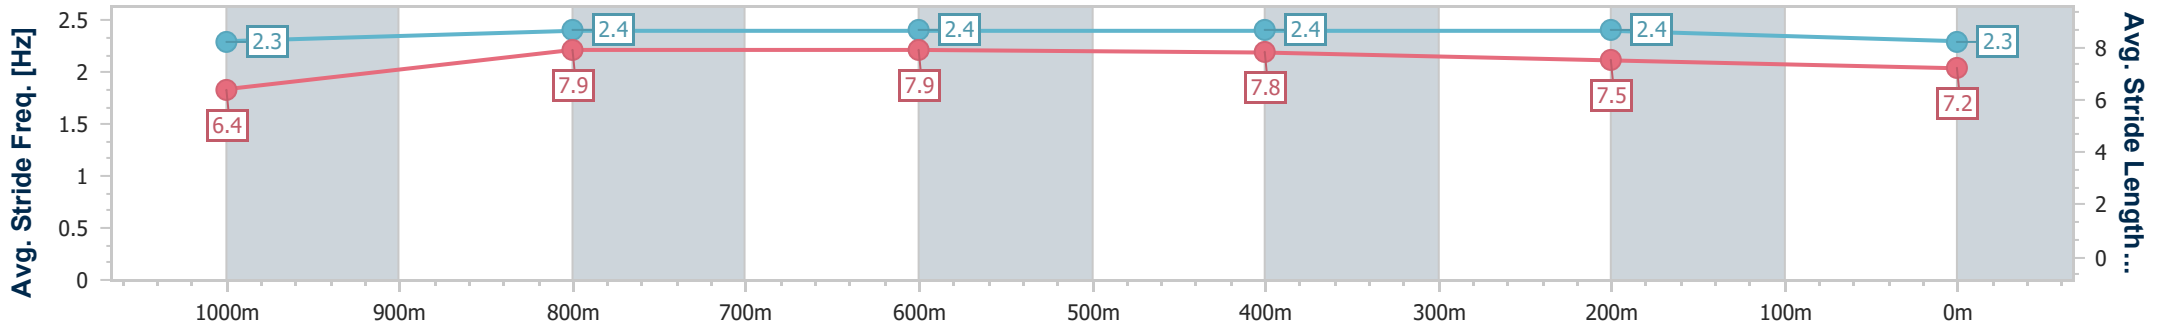

Horse/Jockey Name	Cannonball
Final Rank	1
Fastest Section Time (Section)	0:10.79 (1000m)
Top Speed [km/h] (Section)	69.4 (1000m)
Race State	Finished

Eagle Farm QLD Professional
Race 8: MAGIC MILLIONS FALVELON - 1200m
21 December 2024 - 16:32
Track Rating: Good 4, Weather: Fine, Rail Position: +4.5m Entire

BRISBANE
RACING CLUB

Section	Overall	1000m	800m	600m	400m	200m
Section Times	1:09.24 [1] (0:13.44)	0:55.80 [8] (0:10.79)	0:45.01 [7] (0:10.99)	0:34.02 [7] (0:11.05)	0:22.97 [6] (0:10.87)	0:12.10 [1] (0:12.10)
Average Speed [km/h]	53.9	68.1	66.9	66.4	66.1	59.5
Top Speed [km/h]	69.0	69.4	67.7	67.7	68.0	63.5
Avg. Dist. to Rail [m]	4.7	4.6	4.4	3.8	8.5	7.0
Avg. Stride Freq. [Hz]	2.3	2.4	2.4	2.4	2.4	2.3
Avg. Stride Length [m]	6.4	7.9	7.9	7.8	7.5	7.2

- [ ] Ranking at each section and finish
- -.-.- No data available at this section
- NA No data available