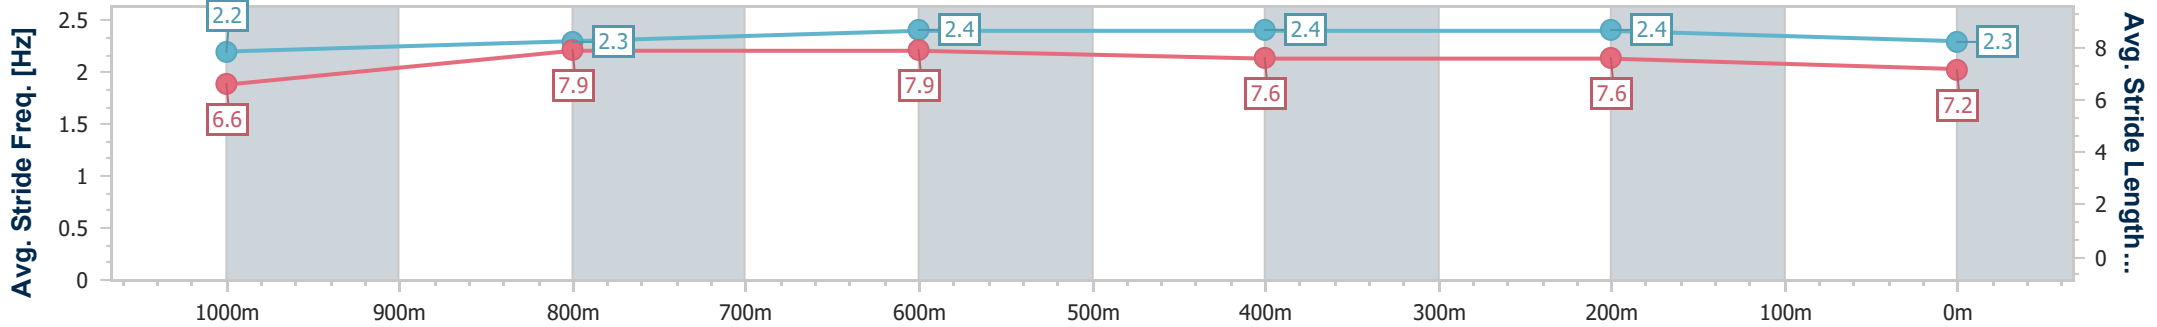

Horse/Jockey Name	Sinawann
Final Rank	10
Fastest Section Time (Section)	0:10.83 (1000m)
Top Speed [km/h] (Section)	68.6 (1000m)
Race State	Finished

Eagle Farm QLD Professional
Race 8: MAGIC MILLIONS FALVELON - 1200m
21 December 2024 - 16:32
Track Rating: Good 4, Weather: Fine, Rail Position: +4.5m Entire

BRISBANE
RACING CLUB

Section	Overall	1000m	800m	600m	400m	200m
Section Times	1:09.95 [10] (0:13.70)	0:56.25 [12] (0:10.83)	0:45.42 [12] (0:10.92)	0:34.50 [11] (0:11.17)	0:23.33 [12] (0:11.15)	0:12.18 [12] (0:12.18)
Average Speed [km/h]	52.6	67.4	66.8	65.0	64.6	59.3
Top Speed [km/h]	66.2	68.6	67.9	65.6	65.8	62.5
Avg. Dist. to Rail [m]	4.7	2.6	2.4	2.2	3.4	1.2
Avg. Stride Freq. [Hz]	2.2	2.3	2.4	2.4	2.4	2.3
Avg. Stride Length [m]	6.6	7.9	7.9	7.6	7.6	7.2

- [ ] Ranking at each section and finish
- -.-.- No data available at this section
- NA No data available