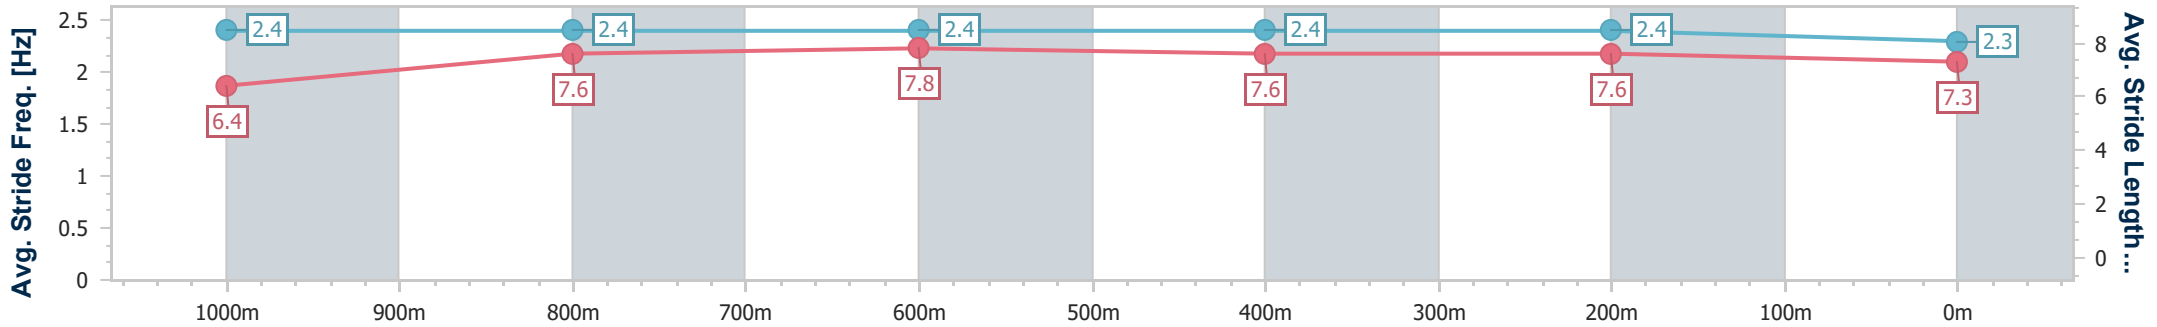

Horse/Jockey Name	King Kapa
Final Rank	3
Fastest Section Time (Section)	0:11.02 (400m)
Top Speed [km/h] (Section)	69.3 (Overall)
Race State	Finished

Eagle Farm QLD Professional
Race 8: MAGIC MILLIONS FALVELON - 1200m
21 December 2024 - 16:32
Track Rating: Good 4, Weather: Fine, Rail Position: +4.5m Entire

BRISBANE
RACING CLUB

Section	Overall	1000m	800m	600m	400m	200m
Section Times	1:09.27 [3] (0:12.95)	0:56.32 [3] (0:11.05)	0:45.27 [4] (0:11.05)	0:34.22 [5] (0:11.14)	0:23.08 [4] (0:11.02)	0:12.06 [5] (0:12.06)
Average Speed [km/h]	55.7	66.0	65.7	64.9	65.1	59.8
Top Speed [km/h]	69.3	68.4	67.8	66.9	68.0	62.7
Avg. Dist. to Rail [m]	5.4	2.8	1.4	1.0	4.1	4.4
Avg. Stride Freq. [Hz]	2.4	2.4	2.4	2.4	2.4	2.3
Avg. Stride Length [m]	6.4	7.6	7.8	7.6	7.6	7.3

- [ ] Ranking at each section and finish
- -.-.- No data available at this section
- NA No data available