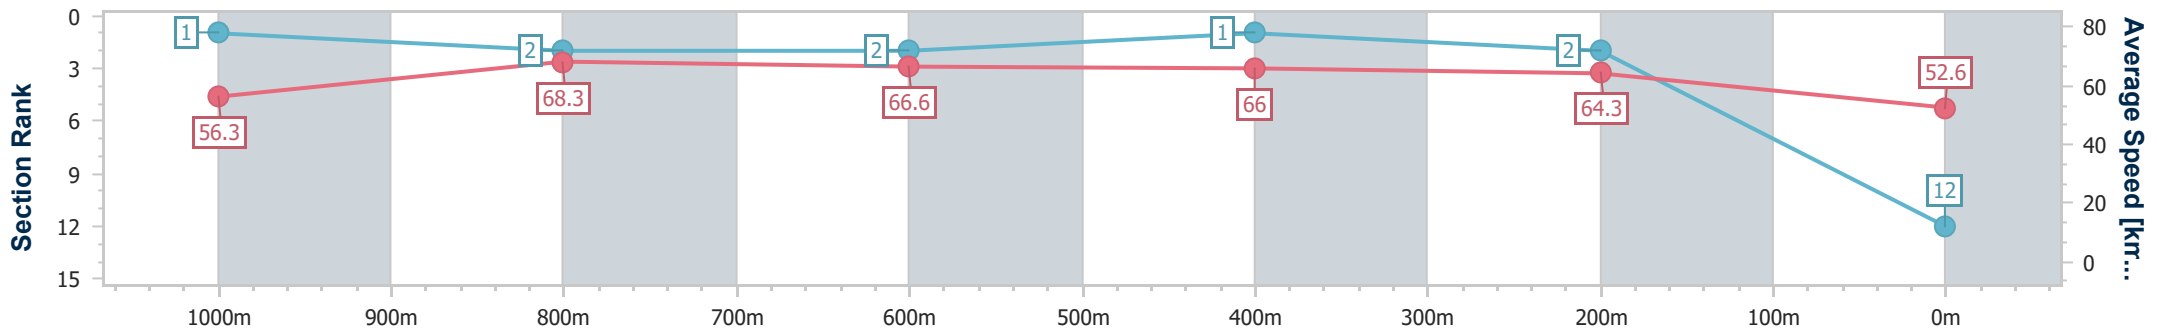

Horse/Jockey Name	Hidden Wealth
Final Rank	12
Fastest Section Time (Section)	0:10.91 (1000m)
Top Speed [km/h] (Section)	70.5 (Overall)
Race State	Finished

Eagle Farm QLD Professional
Race 8: MAGIC MILLIONS FALVELON - 1200m
21 December 2024 - 16:32
Track Rating: Good 4, Weather: Fine, Rail Position: +4.5m Entire

BRISBANE
RACING CLUB

Section	Overall	1000m	800m	600m	400m	200m
Section Times	1:10.84 [12] (0:12.86)	0:57.98 [1] (0:10.91)	0:47.07 [2] (0:11.07)	0:36.00 [2] (0:11.13)	0:24.87 [1] (0:11.17)	0:13.70 [2] (0:13.70)
Average Speed [km/h]	56.3	68.3	66.6	66.0	64.3	52.6
Top Speed [km/h]	70.5	70.2	68.2	66.7	67.6	61.2
Avg. Dist. to Rail [m]	8.0	7.3	4.9	3.8	6.9	6.4
Avg. Stride Freq. [Hz]	2.5	2.5	2.4	2.4	2.4	2.2
Avg. Stride Length [m]	6.4	7.6	7.7	7.5	7.3	6.6

- [ ] Ranking at each section and finish
- -.-.- No data available at this section
- NA No data available