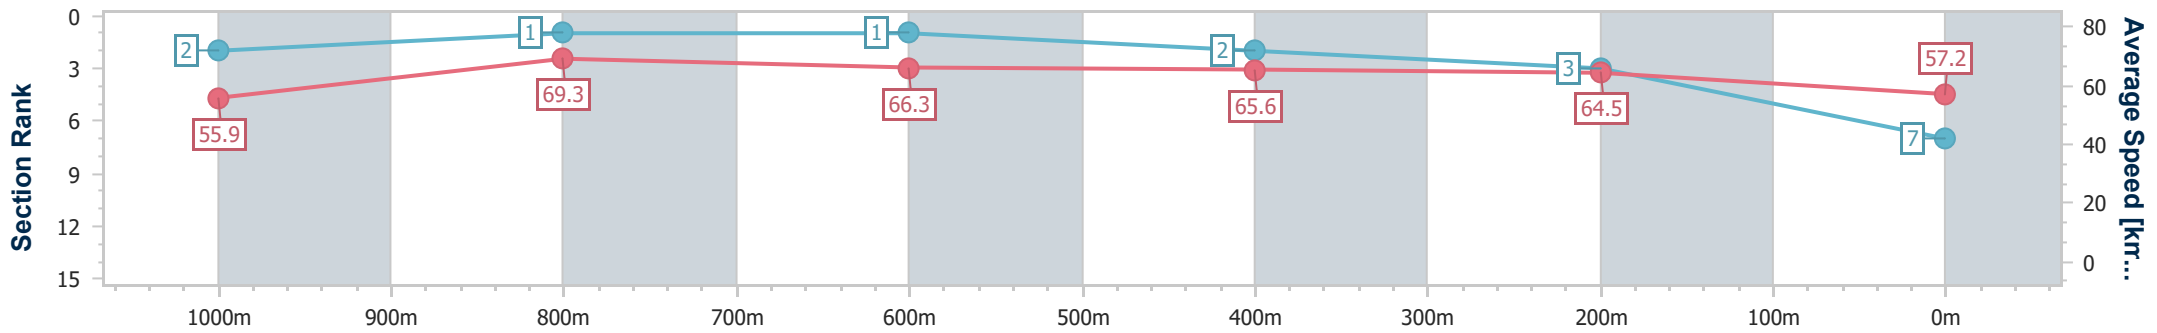

Horse/Jockey Name	Zarastro
Final Rank	7
Fastest Section Time (Section)	0:10.68 (1000m)
Top Speed [km/h] (Section)	70.9 (1000m)
Race State	Finished

Eagle Farm QLD Professional
Race 8: MAGIC MILLIONS FALVELON - 1200m
21 December 2024 - 16:32
Track Rating: Good 4, Weather: Fine, Rail Position: +4.5m Entire

BRISBANE
RACING CLUB

Section	Overall	1000m	800m	600m	400m	200m
Section Times	1:09.70 [7] (0:12.95)	0:56.75 [2] (0:10.68)	0:46.07 [1] (0:11.14)	0:34.93 [1] (0:11.23)	0:23.70 [2] (0:11.15)	0:12.55 [3] (0:12.55)
Average Speed [km/h]	55.9	69.3	66.3	65.6	64.5	57.2
Top Speed [km/h]	69.3	70.9	67.5	66.5	66.8	62.7
Avg. Dist. to Rail [m]	6.5	5.5	5.9	4.4	6.8	6.2
Avg. Stride Freq. [Hz]	2.4	2.4	2.3	2.3	2.4	2.3
Avg. Stride Length [m]	6.5	8.1	7.9	7.9	7.5	6.9

- [ ] Ranking at each section and finish
- -.-.- No data available at this section
- NA No data available