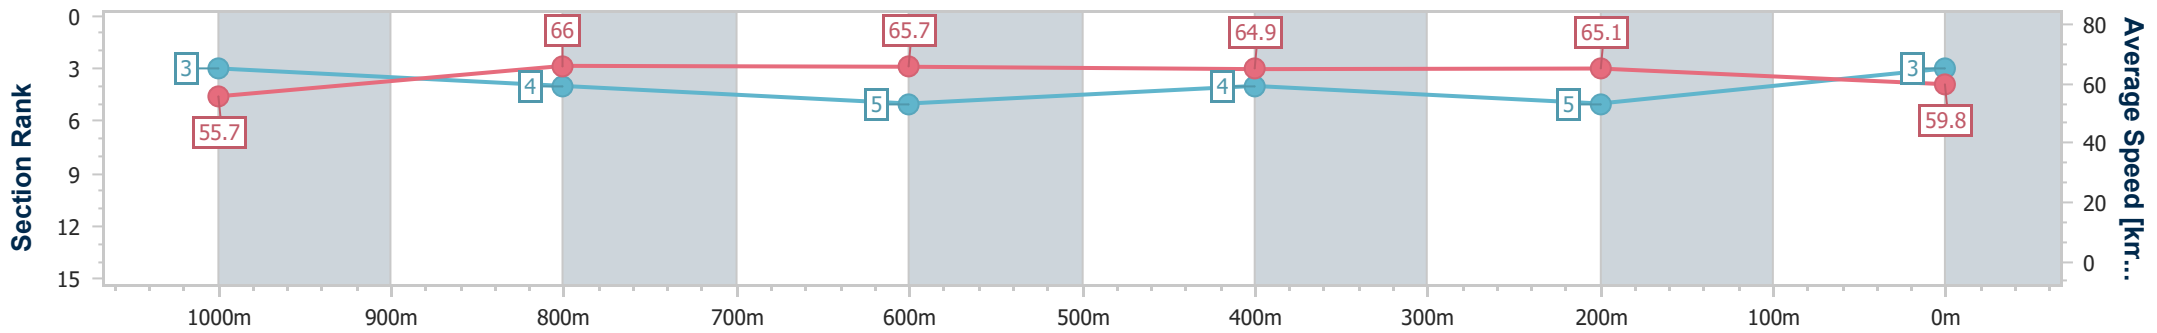

Horse/Jockey Name	King Kapa
Final Rank	3
Fastest Section Time (Section)	0:11.02 (400m)
Top Speed [km/h] (Section)	69.3 (Overall)
Race State	Finished

Eagle Farm QLD Professional
Race 8: MAGIC MILLIONS FALVELON - 1200m
21 December 2024 - 16:32
Track Rating: Good 4, Weather: Fine, Rail Position: +4.5m Entire

BRISBANE
RACING CLUB

Section	Overall	1000m	800m	600m	400m	200m
Section Times	1:09.27 [3] (0:12.95)	0:56.32 [3] (0:11.05)	0:45.27 [4] (0:11.05)	0:34.22 [5] (0:11.14)	0:23.08 [4] (0:11.02)	0:12.06 [5] (0:12.06)
Average Speed [km/h]	55.7	66.0	65.7	64.9	65.1	59.8
Top Speed [km/h]	69.3	68.4	67.8	66.9	68.0	62.7
Avg. Dist. to Rail [m]	5.4	2.8	1.4	1.0	4.1	4.4
Avg. Stride Freq. [Hz]	2.4	2.4	2.4	2.4	2.4	2.3
Avg. Stride Length [m]	6.4	7.6	7.8	7.6	7.6	7.3

- [ ] Ranking at each section and finish
- -.-.- No data available at this section
- NA No data available