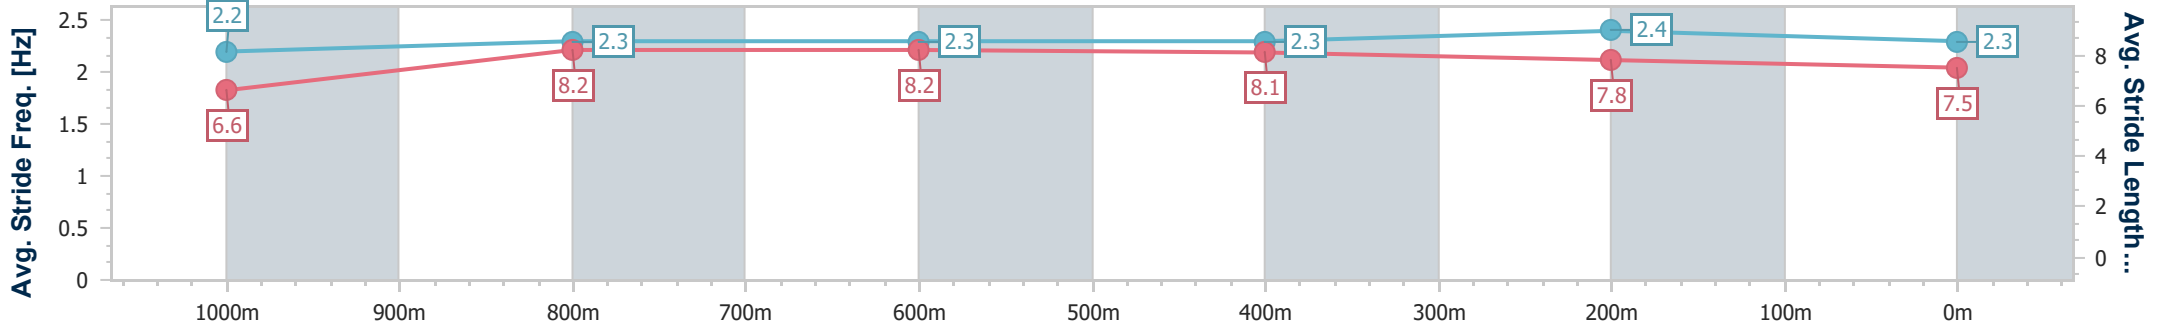

Horse/Jockey Name	Oughton
Final Rank	2
Fastest Section Time (Section)	0:10.87 (1000m)
Top Speed [km/h] (Section)	69.0 (1000m)
Race State	Finished

Eagle Farm QLD Professional
Race 8: MAGIC MILLIONS FALVELON - 1200m
21 December 2024 - 16:32
Track Rating: Good 4, Weather: Fine, Rail Position: +4.5m Entire

BRISBANE
RACING CLUB

Section	Overall	1000m	800m	600m	400m	200m
Section Times	1:09.26 [2] (0:13.54)	0:55.72 [10] (0:10.87)	0:44.85 [9] (0:10.92)	0:33.93 [8] (0:11.07)	0:22.86 [7] (0:10.90)	0:11.96 [6] (0:11.96)
Average Speed [km/h]	53.4	67.6	67.4	66.7	66.0	60.2
Top Speed [km/h]	67.4	69.0	67.9	67.2	67.7	63.5
Avg. Dist. to Rail [m]	6.0	4.4	4.5	5.0	8.9	9.1
Avg. Stride Freq. [Hz]	2.2	2.3	2.3	2.3	2.4	2.3
Avg. Stride Length [m]	6.6	8.2	8.2	8.1	7.8	7.5

- [ ] Ranking at each section and finish
- -.-.- No data available at this section
- NA No data available