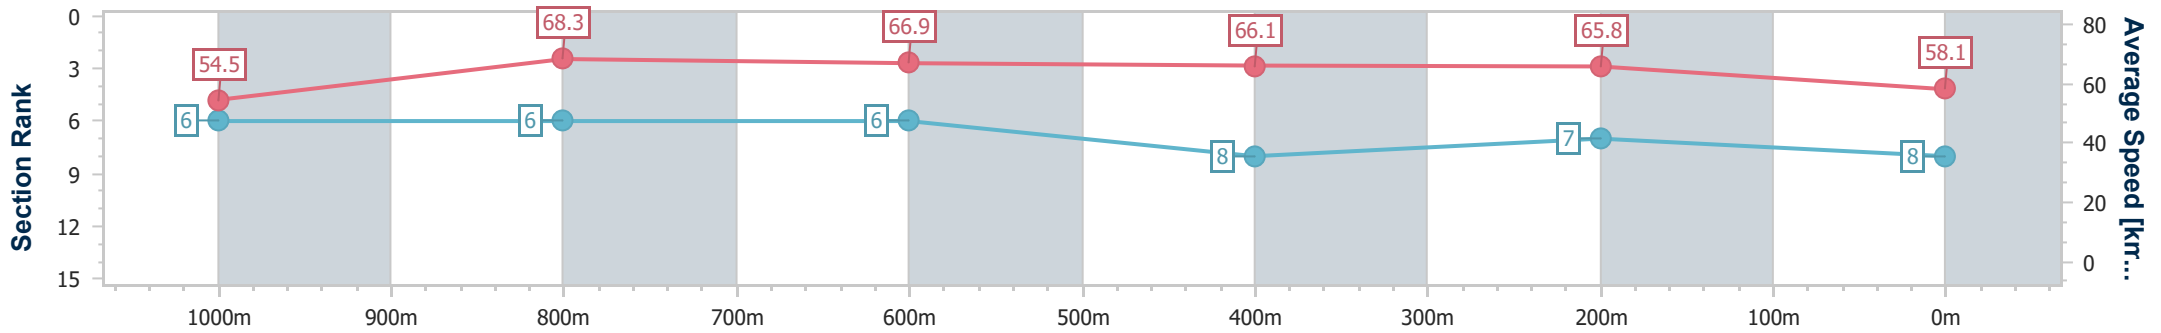

Horse/Jockey Name	All That Pizzazz
Final Rank	8
Fastest Section Time (Section)	0:10.81 (1000m)
Top Speed [km/h] (Section)	69.7 (1000m)
Race State	Finished

Eagle Farm QLD Professional
Race 8: MAGIC MILLIONS FALVELON - 1200m
21 December 2024 - 16:32
Track Rating: Good 4, Weather: Fine, Rail Position: +4.5m Entire

BRISBANE
RACING CLUB

Section	Overall	1000m	800m	600m	400m	200m
Section Times	1:09.78 [8] (0:13.26)	0:56.52 [6] (0:10.81)	0:45.71 [6] (0:11.13)	0:34.58 [6] (0:11.23)	0:23.35 [8] (0:10.95)	0:12.40 [7] (0:12.40)
Average Speed [km/h]	54.5	68.3	66.9	66.1	65.8	58.1
Top Speed [km/h]	66.4	69.7	68.8	67.0	67.0	63.0
Avg. Dist. to Rail [m]	3.3	5.7	7.6	5.7	7.5	7.8
Avg. Stride Freq. [Hz]	2.4	2.5	2.4	2.5	2.5	2.3
Avg. Stride Length [m]	6.3	7.5	7.6	7.4	7.3	6.9

- [ ] Ranking at each section and finish
- -.-.- No data available at this section
- NA No data available