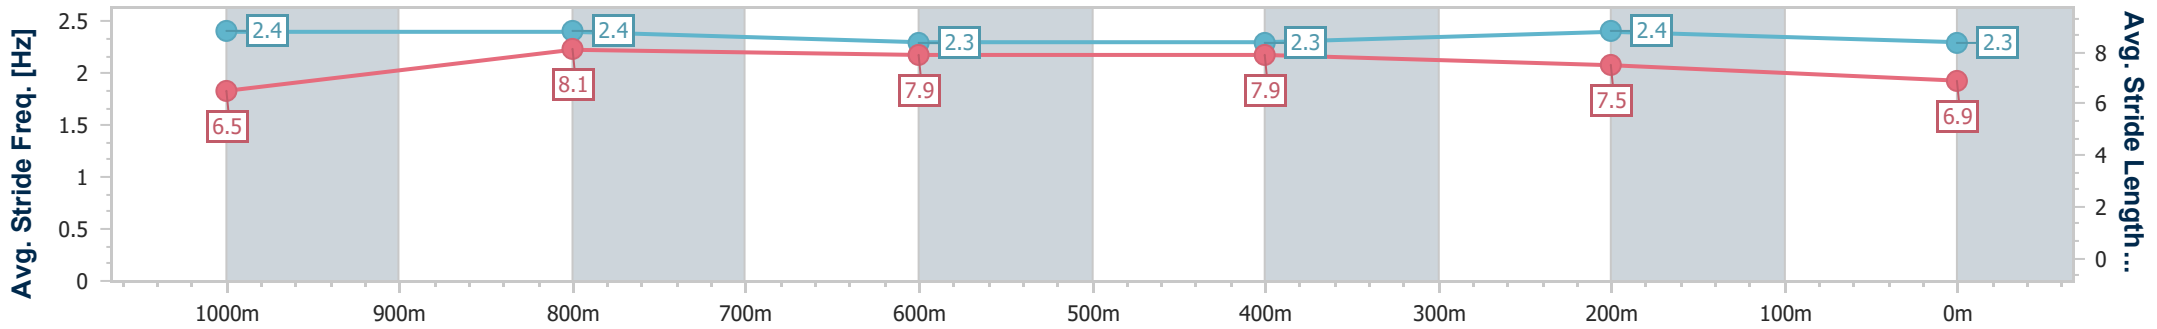

Horse/Jockey Name	Zarastro
Final Rank	7
Fastest Section Time (Section)	0:10.68 (1000m)
Top Speed [km/h] (Section)	70.9 (1000m)
Race State	Finished

Eagle Farm QLD Professional
Race 8: MAGIC MILLIONS FALVELON - 1200m
21 December 2024 - 16:32
Track Rating: Good 4, Weather: Fine, Rail Position: +4.5m Entire

BRISBANE
RACING CLUB

Section	Overall	1000m	800m	600m	400m	200m
Section Times	1:09.70 [7] (0:12.95)	0:56.75 [2] (0:10.68)	0:46.07 [1] (0:11.14)	0:34.93 [1] (0:11.23)	0:23.70 [2] (0:11.15)	0:12.55 [3] (0:12.55)
Average Speed [km/h]	55.9	69.3	66.3	65.6	64.5	57.2
Top Speed [km/h]	69.3	70.9	67.5	66.5	66.8	62.7
Avg. Dist. to Rail [m]	6.5	5.5	5.9	4.4	6.8	6.2
Avg. Stride Freq. [Hz]	2.4	2.4	2.3	2.3	2.4	2.3
Avg. Stride Length [m]	6.5	8.1	7.9	7.9	7.5	6.9

- [ ] Ranking at each section and finish
- -.-.- No data available at this section
- NA No data available