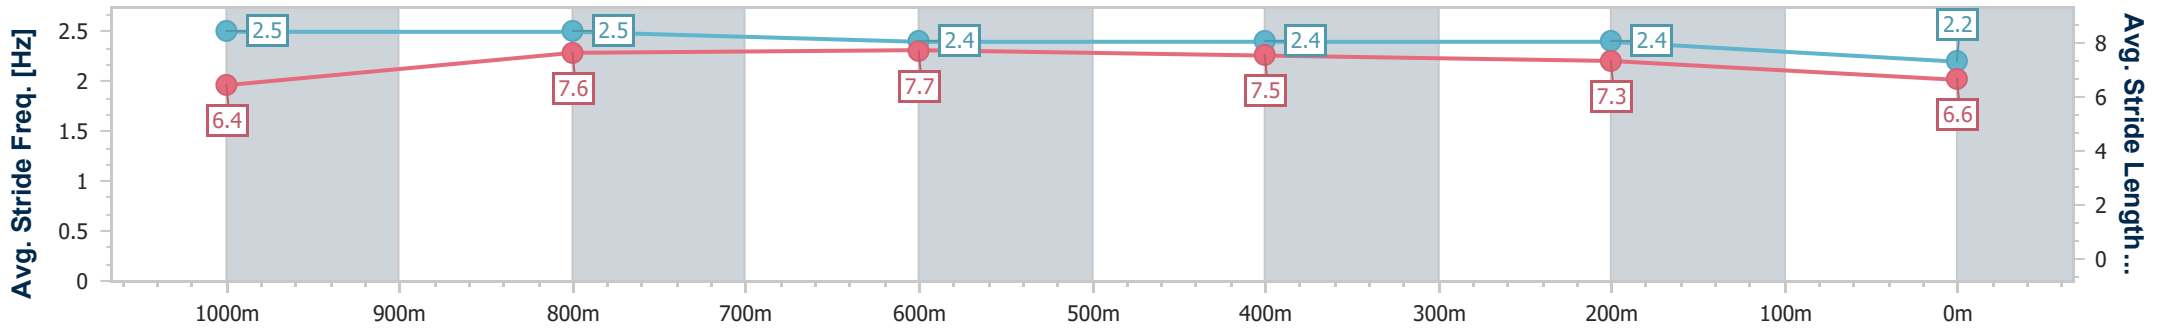

- [] Ranking at each section and finish
- .-.- No data available at this section
- NA No data available

| | |
|--------------------------------|-----------------|
| Horse/Jockey Name | Hidden Wealth |
| Final Rank | 12 |
| Fastest Section Time (Section) | 0:10.91 (1000m) |
| Top Speed [km/h] (Section) | 70.5 (Overall) |
| Race State | Finished |

Eagle Farm QLD Professional
 Race 8: MAGIC MILLIONS FALVELON - 1200m
 21 December 2024 - 16:32
 Track Rating: Good 4, Weather: Fine, Rail Position: +4.5m Entire

BRISBANE
 RACING CLUB

| Section | Overall | 1000m | 800m | 600m | 400m | 200m |
|------------------------|---------------------------|--------------------------|--------------------------|--------------------------|--------------------------|--------------------------|
| Section Times | 1:10.84 [12] (0:12.86) | 0:57.98 [1] (0:10.91) | 0:47.07 [2] (0:11.07) | 0:36.00 [2] (0:11.13) | 0:24.87 [1] (0:11.17) | 0:13.70 [2] (0:13.70) |
| Average Speed [km/h] | 56.3 | 68.3 | 66.6 | 66.0 | 64.3 | 52.6 |
| Top Speed [km/h] | 70.5 | 70.2 | 68.2 | 66.7 | 67.6 | 61.2 |
| Avg. Dist. to Rail [m] | 8.0 | 7.3 | 4.9 | 3.8 | 6.9 | 6.4 |
| Avg. Stride Freq. [Hz] | 2.5 | 2.5 | 2.4 | 2.4 | 2.4 | 2.2 |
| Avg. Stride Length [m] | 6.4 | 7.6 | 7.7 | 7.5 | 7.3 | 6.6 |