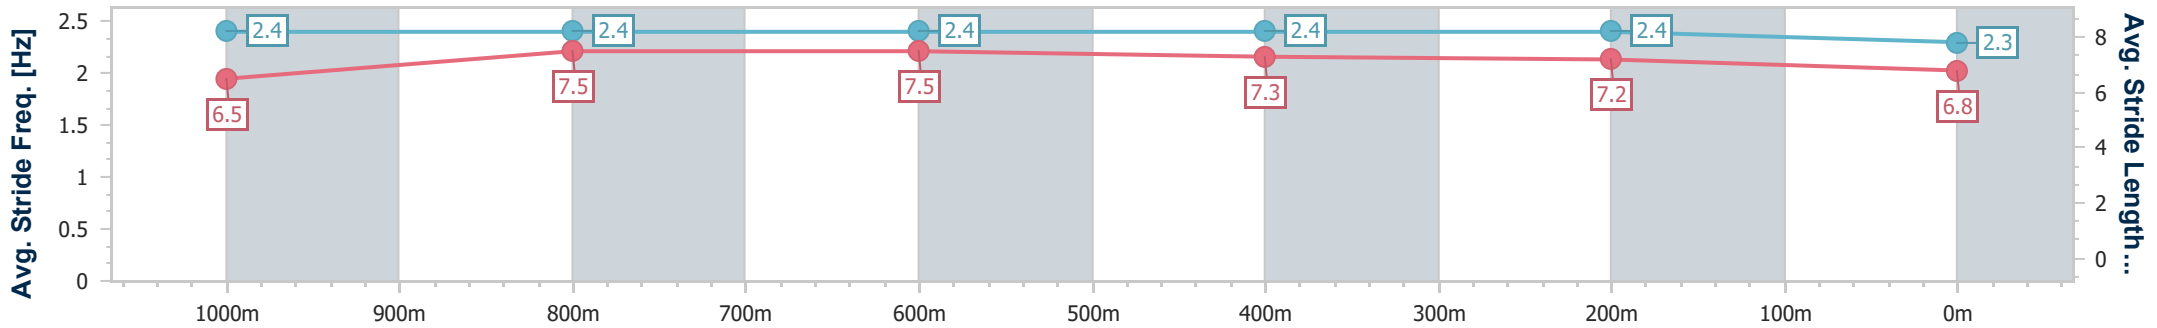

- [] Ranking at each section and finish
- .-.- No data available at this section
- NA No data available

| | |
|--------------------------------|-----------------|
| Horse/Jockey Name | Harry's Bar |
| Final Rank | 11 |
| Fastest Section Time (Section) | 0:10.97 (1000m) |
| Top Speed [km/h] (Section) | 68.2 (1000m) |
| Race State | Finished |

Eagle Farm QLD Professional
 Race 8: MAGIC MILLIONS FALVELON - 1200m
 21 December 2024 - 16:32
 Track Rating: Good 4, Weather: Fine, Rail Position: +4.5m Entire

BRISBANE
 RACING CLUB

| Section | Overall | 1000m | 800m | 600m | 400m | 200m |
|------------------------|---------------------------|--------------------------|--------------------------|--------------------------|--------------------------|---------------------------|
| Section Times | 1:10.61 [11] (0:13.06) | 0:57.55 [4] (0:10.97) | 0:46.58 [5] (0:10.98) | 0:35.60 [3] (0:11.24) | 0:24.36 [5] (0:11.47) | 0:12.89 [11] (0:12.89) |
| Average Speed [km/h] | 55.2 | 66.1 | 65.5 | 63.8 | 63.0 | 55.7 |
| Top Speed [km/h] | 67.7 | 68.2 | 66.8 | 64.6 | 64.3 | 60.0 |
| Avg. Dist. to Rail [m] | 2.1 | 1.2 | 0.3 | 0.9 | 3.2 | 3.6 |
| Avg. Stride Freq. [Hz] | 2.4 | 2.4 | 2.4 | 2.4 | 2.4 | 2.3 |
| Avg. Stride Length [m] | 6.5 | 7.5 | 7.5 | 7.3 | 7.2 | 6.8 |