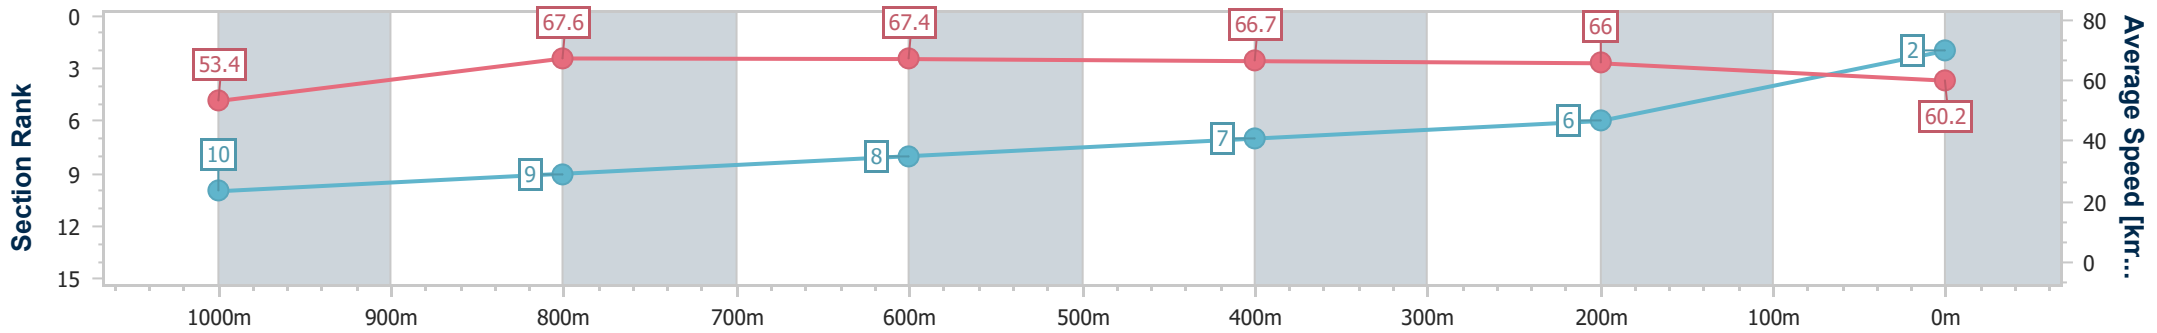

Horse/Jockey Name	Oughton
Final Rank	2
Fastest Section Time (Section)	0:10.87 (1000m)
Top Speed [km/h] (Section)	69.0 (1000m)
Race State	Finished

Eagle Farm QLD Professional
Race 8: MAGIC MILLIONS FALVELON - 1200m
21 December 2024 - 16:32
Track Rating: Good 4, Weather: Fine, Rail Position: +4.5m Entire

BRISBANE
RACING CLUB

Section	Overall	1000m	800m	600m	400m	200m
Section Times	1:09.26 [2] (0:13.54)	0:55.72 [10] (0:10.87)	0:44.85 [9] (0:10.92)	0:33.93 [8] (0:11.07)	0:22.86 [7] (0:10.90)	0:11.96 [6] (0:11.96)
Average Speed [km/h]	53.4	67.6	67.4	66.7	66.0	60.2
Top Speed [km/h]	67.4	69.0	67.9	67.2	67.7	63.5
Avg. Dist. to Rail [m]	6.0	4.4	4.5	5.0	8.9	9.1
Avg. Stride Freq. [Hz]	2.2	2.3	2.3	2.3	2.4	2.3
Avg. Stride Length [m]	6.6	8.2	8.2	8.1	7.8	7.5

- [ ] Ranking at each section and finish
- -.-.- No data available at this section
- NA No data available