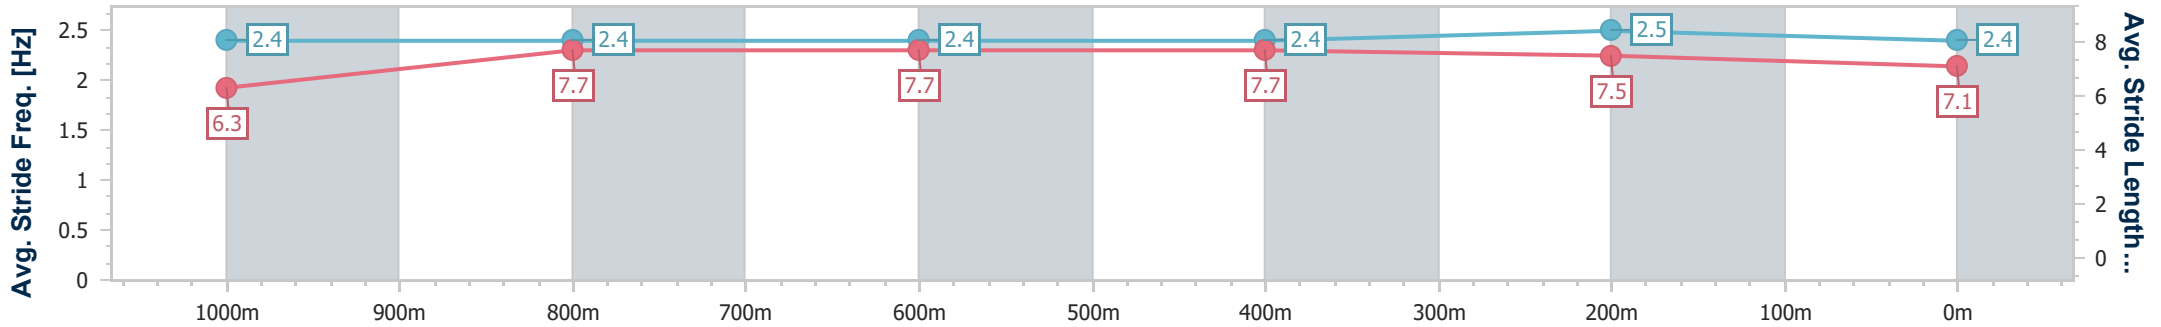

Horse/Jockey Name	Boom Torque
Final Rank	4
Fastest Section Time (Section)	0:10.83 (400m)
Top Speed [km/h] (Section)	68.4 (1000m)
Race State	Finished

Eagle Farm QLD Professional
Race 8: MAGIC MILLIONS FALVELON - 1200m
21 December 2024 - 16:32
Track Rating: Good 4, Weather: Fine, Rail Position: +4.5m Entire

BRISBANE
RACING CLUB

Section	Overall	1000m	800m	600m	400m	200m
Section Times	1:09.41 [4] (0:13.50)	0:55.91 [9] (0:10.92)	0:44.99 [10] (0:11.06)	0:33.93 [12] (0:11.11)	0:22.82 [10] (0:10.83)	0:11.99 [8]
Average Speed [km/h]	53.4	67.2	66.0	65.7	66.5	59.9
Top Speed [km/h]	66.3	68.4	68.0	67.1	68.0	62.9
Avg. Dist. to Rail [m]	3.1	3.3	3.0	3.0	9.2	8.9
Avg. Stride Freq. [Hz]	2.4	2.4	2.4	2.4	2.5	2.4
Avg. Stride Length [m]	6.3	7.7	7.7	7.7	7.5	7.1

- [ ] Ranking at each section and finish
- -.-.- No data available at this section
- NA No data available