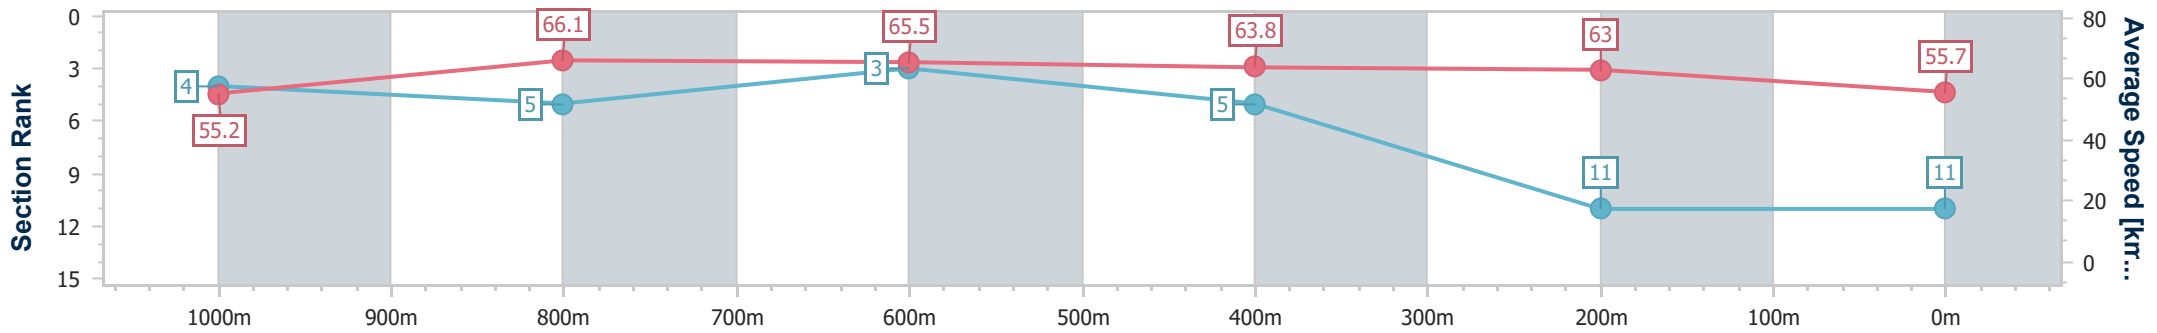

Horse/Jockey Name	Harry's Bar
Final Rank	11
Fastest Section Time (Section)	0:10.97 (1000m)
Top Speed [km/h] (Section)	68.2 (1000m)
Race State	Finished

Eagle Farm QLD Professional
Race 8: MAGIC MILLIONS FALVELON - 1200m
21 December 2024 - 16:32
Track Rating: Good 4, Weather: Fine, Rail Position: +4.5m Entire

BRISBANE
RACING CLUB

Section	Overall	1000m	800m	600m	400m	200m
Section Times	1:10.61 [11] (0:13.06)	0:57.55 [4] (0:10.97)	0:46.58 [5] (0:10.98)	0:35.60 [3] (0:11.24)	0:24.36 [5] (0:11.47)	0:12.89 [11] (0:12.89)
Average Speed [km/h]	55.2	66.1	65.5	63.8	63.0	55.7
Top Speed [km/h]	67.7	68.2	66.8	64.6	64.3	60.0
Avg. Dist. to Rail [m]	2.1	1.2	0.3	0.9	3.2	3.6
Avg. Stride Freq. [Hz]	2.4	2.4	2.4	2.4	2.4	2.3
Avg. Stride Length [m]	6.5	7.5	7.5	7.3	7.2	6.8

- [ ] Ranking at each section and finish
- -.-.- No data available at this section
- NA No data available