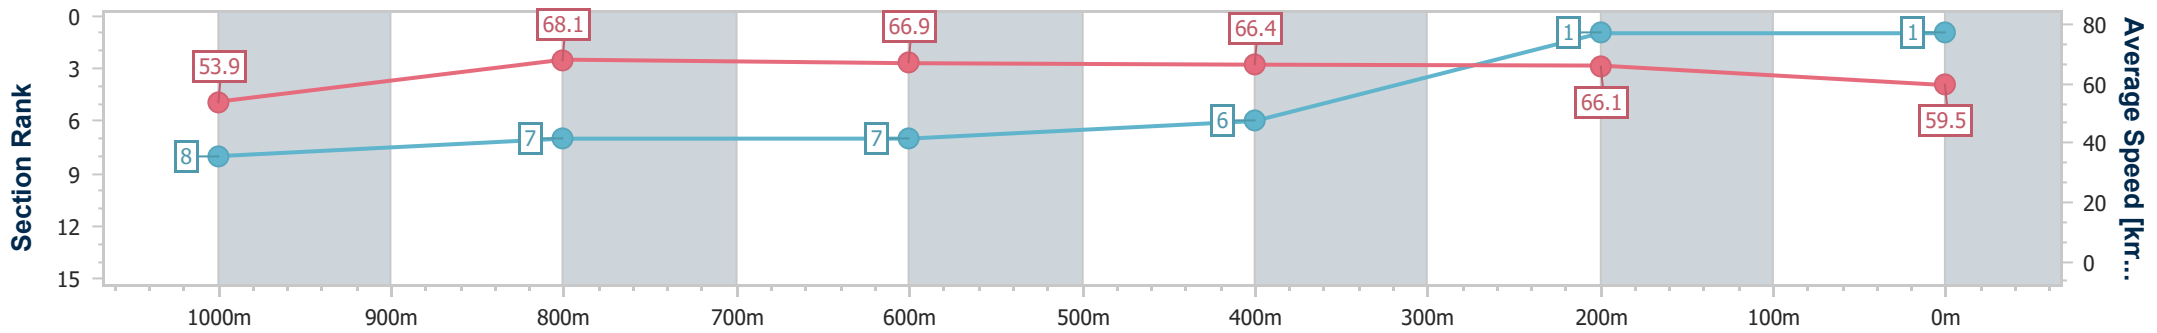

Horse/Jockey Name	Cannonball
Final Rank	1
Fastest Section Time (Section)	0:10.79 (1000m)
Top Speed [km/h] (Section)	69.4 (1000m)
Race State	Finished

Eagle Farm QLD Professional
Race 8: MAGIC MILLIONS FALVELON - 1200m
21 December 2024 - 16:32
Track Rating: Good 4, Weather: Fine, Rail Position: +4.5m Entire

BRISBANE
RACING CLUB

Section	Overall	1000m	800m	600m	400m	200m
Section Times	1:09.24 [1] (0:13.44)	0:55.80 [8] (0:10.79)	0:45.01 [7] (0:10.99)	0:34.02 [7] (0:11.05)	0:22.97 [6] (0:10.87)	0:12.10 [1] (0:12.10)
Average Speed [km/h]	53.9	68.1	66.9	66.4	66.1	59.5
Top Speed [km/h]	69.0	69.4	67.7	67.7	68.0	63.5
Avg. Dist. to Rail [m]	4.7	4.6	4.4	3.8	8.5	7.0
Avg. Stride Freq. [Hz]	2.3	2.4	2.4	2.4	2.4	2.3
Avg. Stride Length [m]	6.4	7.9	7.9	7.8	7.5	7.2

- [ ] Ranking at each section and finish
- -.-.- No data available at this section
- NA No data available