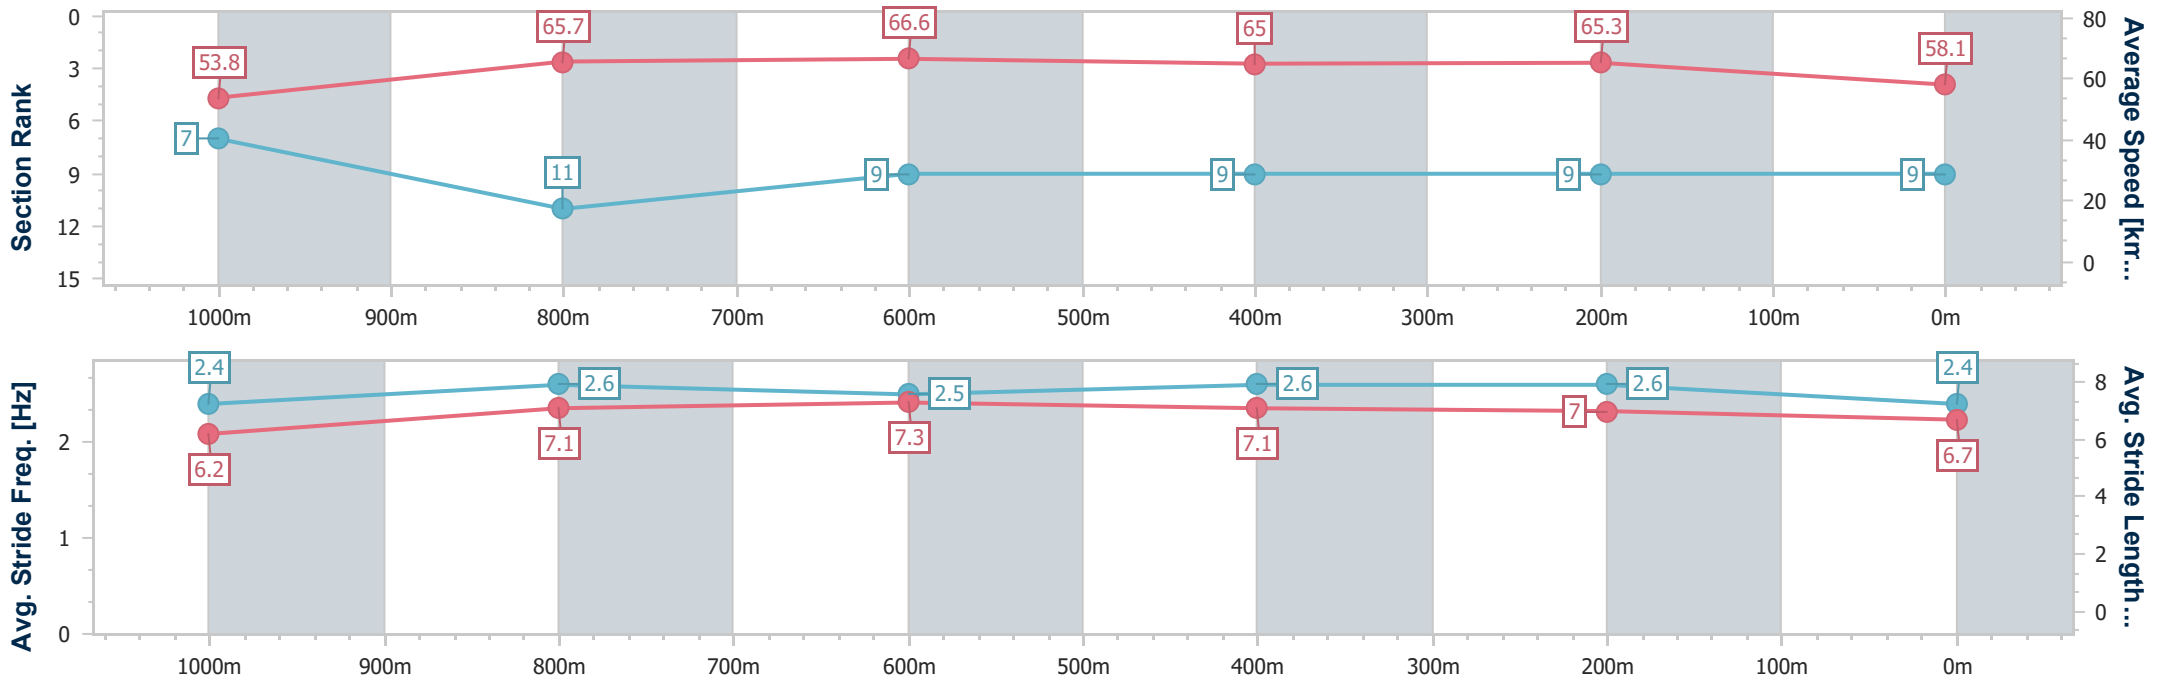

- [] Ranking at each section and finish
- .-.- No data available at this section
- NA No data available

| | |
|--------------------------------|-----------------|
| Horse/Jockey Name | The Big Goodbye |
| Final Rank | 9 |
| Fastest Section Time (Section) | 0:10.94 (800m) |
| Top Speed [km/h] (Section) | 67.8 (800m) |
| Race State | Finished |

Eagle Farm QLD Professional
 Race 8: MAGIC MILLIONS FALVELON - 1200m
 21 December 2024 - 16:32
 Track Rating: Good 4, Weather: Fine, Rail Position: +4.5m Entire

BRISBANE
 RACING CLUB

| Section | Overall | 1000m | 800m | 600m | 400m | 200m |
|------------------------|--------------------------|--------------------------|---------------------------|--------------------------|--------------------------|--------------------------|
| Section Times | 1:09.83 [9] (0:13.40) | 0:56.43 [7] (0:11.07) | 0:45.36 [11] (0:10.94) | 0:34.42 [9] (0:11.04) | 0:23.38 [9] (0:11.01) | 0:12.37 [9] (0:12.37) |
| Average Speed [km/h] | 53.8 | 65.7 | 66.6 | 65.0 | 65.3 | 58.1 |
| Top Speed [km/h] | 66.3 | 67.5 | 67.8 | 66.0 | 67.3 | 62.6 |
| Avg. Dist. to Rail [m] | 0.8 | 2.6 | 1.9 | 0.6 | 3.1 | 3.3 |
| Avg. Stride Freq. [Hz] | 2.4 | 2.6 | 2.5 | 2.6 | 2.6 | 2.4 |
| Avg. Stride Length [m] | 6.2 | 7.1 | 7.3 | 7.1 | 7.0 | 6.7 |