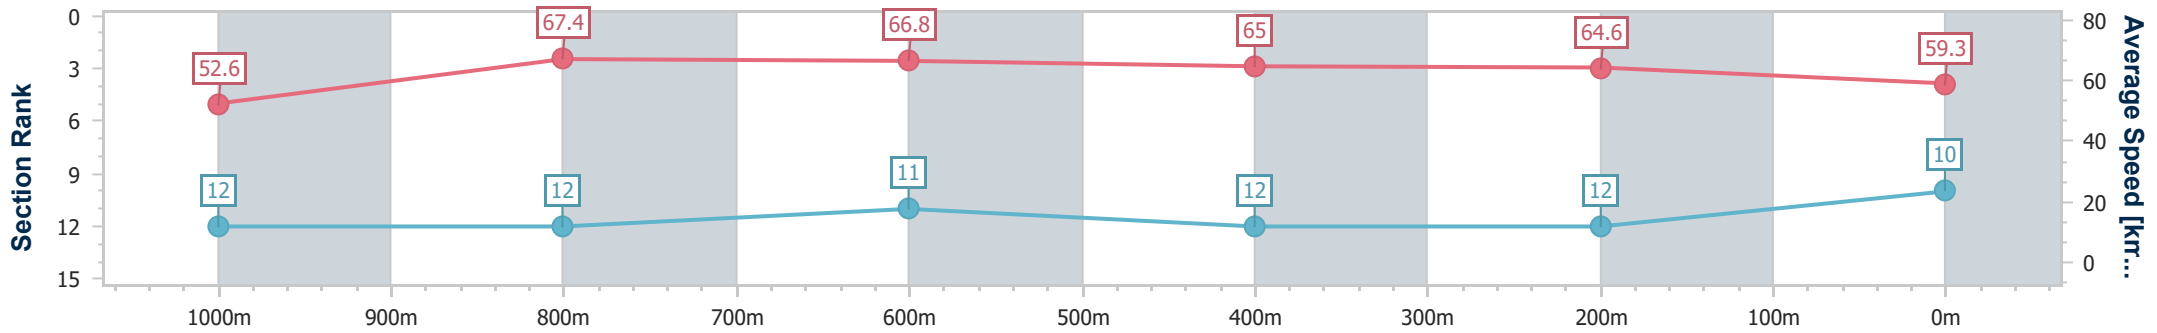

Horse/Jockey Name	Sinawann
Final Rank	10
Fastest Section Time (Section)	0:10.83 (1000m)
Top Speed [km/h] (Section)	68.6 (1000m)
Race State	Finished

Eagle Farm QLD Professional
Race 8: MAGIC MILLIONS FALVELON - 1200m
21 December 2024 - 16:32
Track Rating: Good 4, Weather: Fine, Rail Position: +4.5m Entire

BRISBANE
RACING CLUB

Section	Overall	1000m	800m	600m	400m	200m
Section Times	1:09.95 [10] (0:13.70)	0:56.25 [12] (0:10.83)	0:45.42 [12] (0:10.92)	0:34.50 [11] (0:11.17)	0:23.33 [12] (0:11.15)	0:12.18 [12] (0:12.18)
Average Speed [km/h]	52.6	67.4	66.8	65.0	64.6	59.3
Top Speed [km/h]	66.2	68.6	67.9	65.6	65.8	62.5
Avg. Dist. to Rail [m]	4.7	2.6	2.4	2.2	3.4	1.2
Avg. Stride Freq. [Hz]	2.2	2.3	2.4	2.4	2.4	2.3
Avg. Stride Length [m]	6.6	7.9	7.9	7.6	7.6	7.2

- [ ] Ranking at each section and finish
- -.-.- No data available at this section
- NA No data available