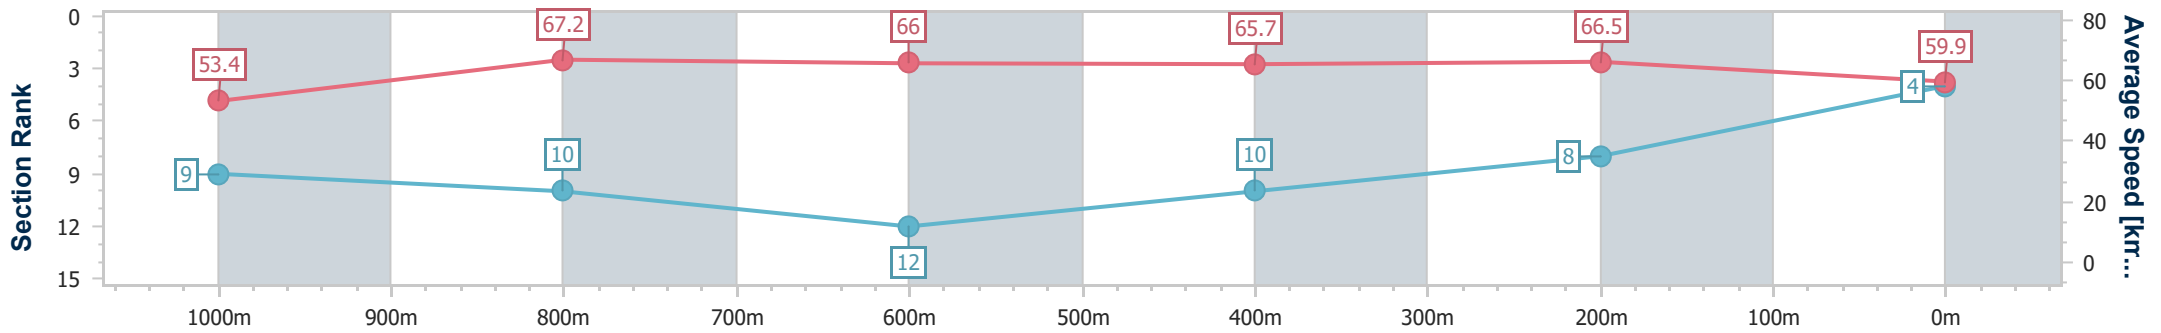

Horse/Jockey Name	Boom Torque
Final Rank	4
Fastest Section Time (Section)	0:10.83 (400m)
Top Speed [km/h] (Section)	68.4 (1000m)
Race State	Finished

Eagle Farm QLD Professional
Race 8: MAGIC MILLIONS FALVELON - 1200m
21 December 2024 - 16:32
Track Rating: Good 4, Weather: Fine, Rail Position: +4.5m Entire

BRISBANE
RACING CLUB

Section	Overall	1000m	800m	600m	400m	200m
Section Times	1:09.41 [4] (0:13.50)	0:55.91 [9] (0:10.92)	0:44.99 [10] (0:11.06)	0:33.93 [12] (0:11.11)	0:22.82 [10] (0:10.83)	0:11.99 [8]
Average Speed [km/h]	53.4	67.2	66.0	65.7	66.5	59.9
Top Speed [km/h]	66.3	68.4	68.0	67.1	68.0	62.9
Avg. Dist. to Rail [m]	3.1	3.3	3.0	3.0	9.2	8.9
Avg. Stride Freq. [Hz]	2.4	2.4	2.4	2.4	2.5	2.4
Avg. Stride Length [m]	6.3	7.7	7.7	7.7	7.5	7.1

- [ ] Ranking at each section and finish
- -.-.- No data available at this section
- NA No data available