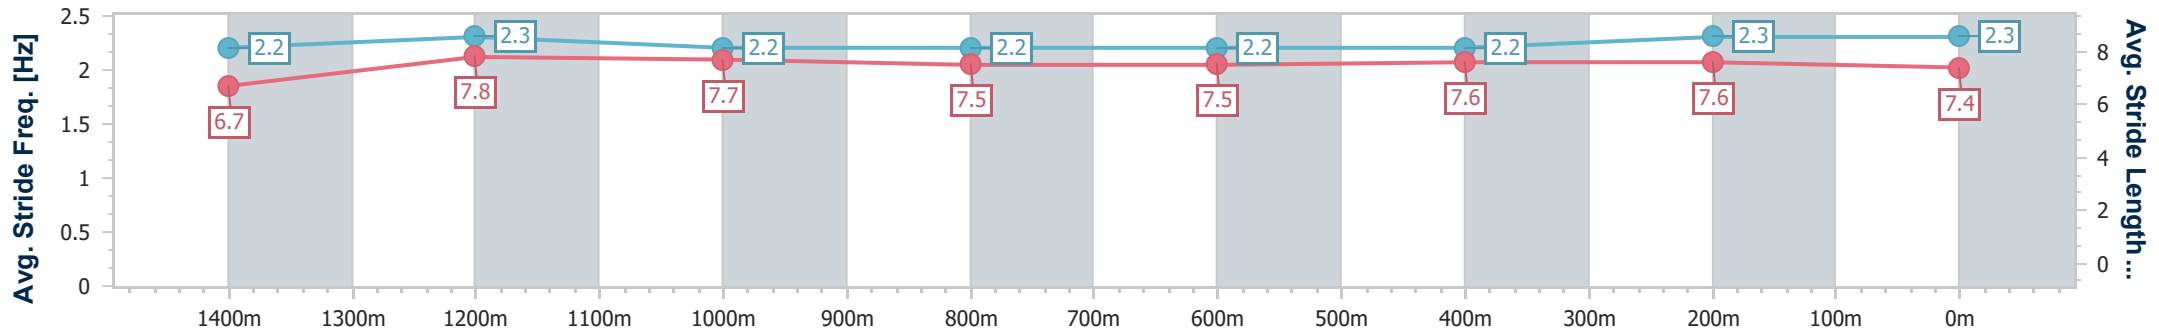

Eagle Farm QLD Professional
Race 5: SKY RACING QTIS Three-Year-Old Quality Handicap - 1600m

21 December 2024 - 14:37

BRISBANE RACING CLUB

Track Rating: Good 4, Weather: Fine, Rail Position: +4.5m Entire

Section	Overall	1400m	1200m	1000m	800m	600m	400m	200m
Section Times	1:36.92 [7] (0:13.91)	1:23.01 [8] (0:11.09)	1:11.92 [6] (0:11.84)	1:00.08 [5] (0:12.42)	0:47.66 [5] (0:12.32)	0:35.34 [5] (0:11.88)	0:23.46 [4] (0:11.42)	0:12.04 [8] (0:12.04)
Average Speed [km/h]	52.1	65.0	61.0	58.8	58.9	61.1	63.3	59.9
Top Speed [km/h]	65.3	66.2	63.0	59.6	60.2	62.9	63.9	62.2
Avg. Dist. to Rail [m]	12.6	5.1	4.0	2.6	1.4	2.6	8.9	9.8
Avg. Stride Freq. [Hz]	2.2	2.3	2.2	2.2	2.2	2.2	2.3	2.3
Avg. Stride Length [m]	6.7	7.8	7.7	7.5	7.5	7.6	7.6	7.4