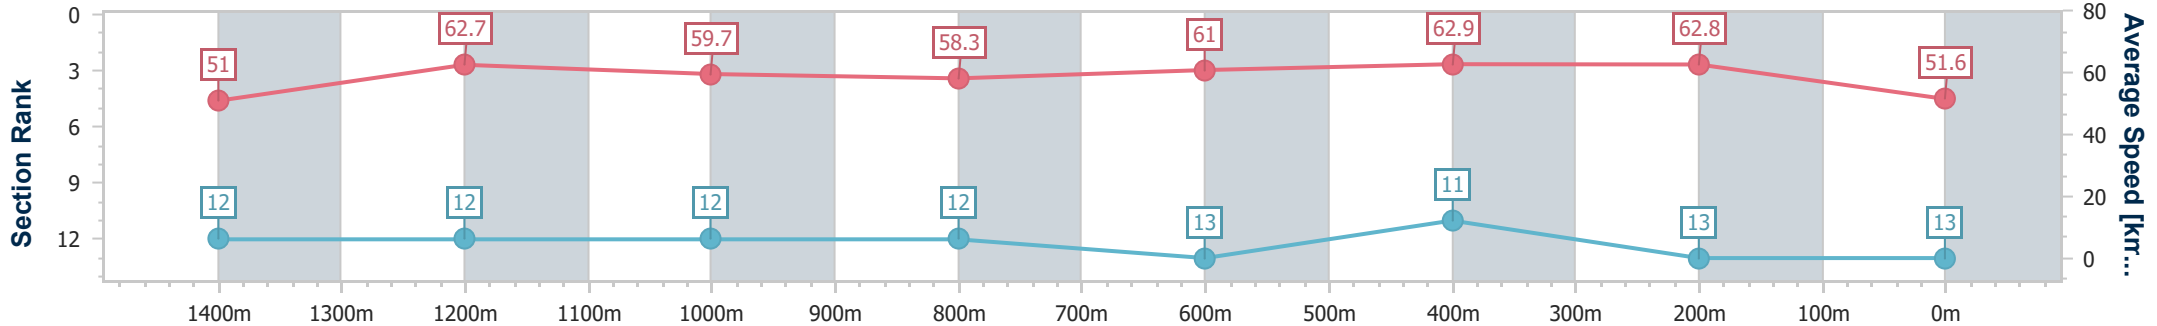

Eagle Farm QLD Professional
Race 5: SKY RACING QTIS Three-Year-Old Quality Handicap - 1600m

21 December 2024 - 14:37

BRISBANE RACING CLUB

Track Rating: Good 4, Weather: Fine, Rail Position: +4.5m Entire

Section	Overall	1400m	1200m	1000m	800m	600m	400m	200m
Section Times	1:39.27 [13] (0:14.17)	1:25.10 [12] (0:11.48)	1:13.62 [12] (0:12.05)	1:01.57 [12] (0:12.51)	0:49.06 [12] (0:11.95)	0:37.11 [13] (0:11.69)	0:25.42 [11] (0:11.47)	0:13.95 [13] (0:13.95)
Average Speed [km/h]	51.0	62.7	59.7	58.3	61.0	62.9	62.8	51.6
Top Speed [km/h]	65.3	65.8	62.8	59.1	64.5	64.5	64.8	59.5
Avg. Dist. to Rail [m]	6.7	1.8	2.4	1.9	2.7	4.4	10.3	10.3
Avg. Stride Freq. [Hz]	2.2	2.4	2.3	2.2	2.3	2.3	2.3	2.2
Avg. Stride Length [m]	6.4	7.4	7.3	7.3	7.4	7.5	7.5	6.6

- [] Ranking at each section and finish
- .-.- No data available at this section
- NA No data available