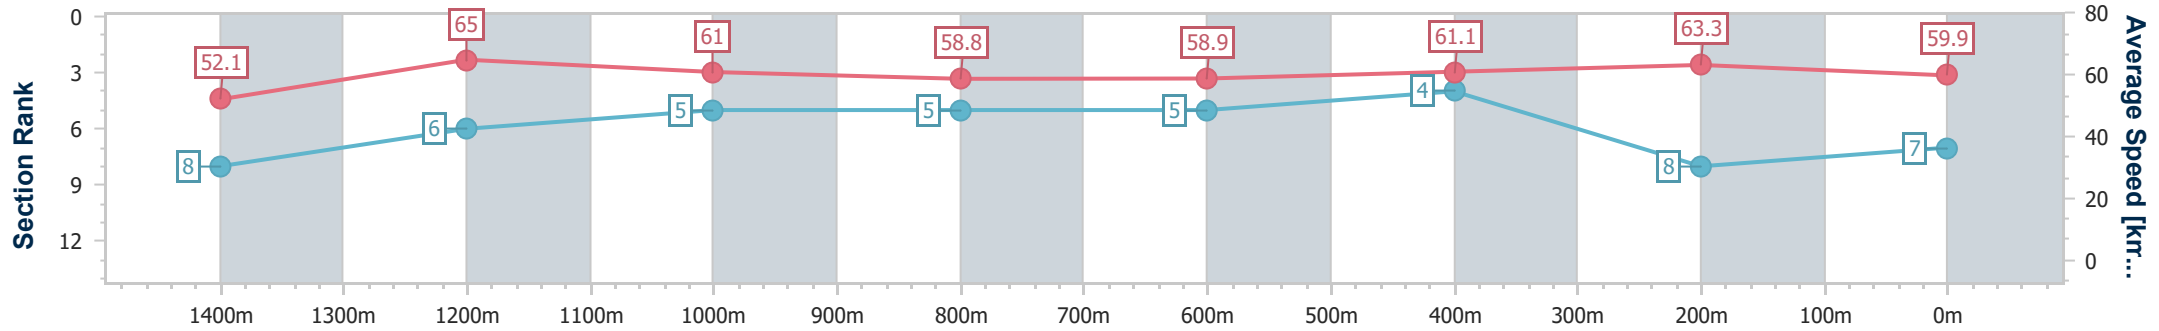

Eagle Farm QLD Professional
Race 5: SKY RACING QTIS Three-Year-Old Quality Handicap - 1600m

21 December 2024 - 14:37

BRISBANE RACING CLUB

Track Rating: Good 4, Weather: Fine, Rail Position: +4.5m Entire

Section	Overall	1400m	1200m	1000m	800m	600m	400m	200m
Section Times	1:36.92 [7] (0:13.91)	1:23.01 [8] (0:11.09)	1:11.92 [6] (0:11.84)	1:00.08 [5] (0:12.42)	0:47.66 [5] (0:12.32)	0:35.34 [5] (0:11.88)	0:23.46 [4] (0:11.42)	0:12.04 [8] (0:12.04)
Average Speed [km/h]	52.1	65.0	61.0	58.8	58.9	61.1	63.3	59.9
Top Speed [km/h]	65.3	66.2	63.0	59.6	60.2	62.9	63.9	62.2
Avg. Dist. to Rail [m]	12.6	5.1	4.0	2.6	1.4	2.6	8.9	9.8
Avg. Stride Freq. [Hz]	2.2	2.3	2.2	2.2	2.2	2.2	2.3	2.3
Avg. Stride Length [m]	6.7	7.8	7.7	7.5	7.5	7.6	7.6	7.4