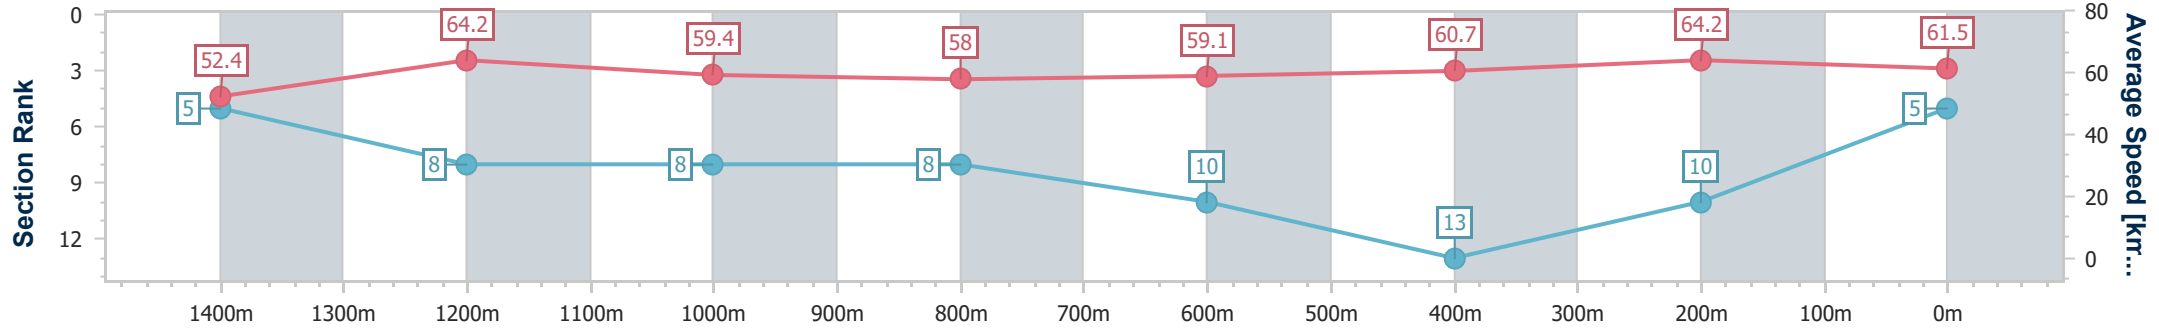

Eagle Farm QLD Professional
Race 5: SKY RACING QTIS Three-Year-Old Quality Handicap - 1600m

21 December 2024 - 14:37

BRISBANE RACING CLUB

Track Rating: Good 4, Weather: Fine, Rail Position: +4.5m Entire

Section	Overall	1400m	1200m	1000m	800m	600m	400m	200m
Section Times	1:36.85 [5] (0:13.79)	1:23.06 [5] (0:11.24)	1:11.82 [8] (0:12.12)	0:59.70 [8] (0:12.57)	0:47.13 [8] (0:12.29)	0:34.84 [10] (0:11.91)	0:22.93 [13] (0:11.23)	0:11.70 [10] (0:11.70)
Average Speed [km/h]	52.4	64.2	59.4	58.0	59.1	60.7	64.2	61.5
Top Speed [km/h]	65.2	65.2	61.1	59.5	59.7	63.1	65.6	63.3
Avg. Dist. to Rail [m]	5.7	2.3	2.5	2.5	1.8	1.0	2.2	1.3
Avg. Stride Freq. [Hz]	2.1	2.3	2.2	2.2	2.2	2.2	2.3	2.3
Avg. Stride Length [m]	7.0	7.6	7.5	7.4	7.4	7.6	7.6	7.4

- [] Ranking at each section and finish
- .-.- No data available at this section
- NA No data available

Horse/Jockey Name	Sheraquay
Final Rank	6
Fastest Section Time (Section)	0:11.27 (400m)
Top Speed [km/h] (Section)	65.3 (400m)
Race State	Finished