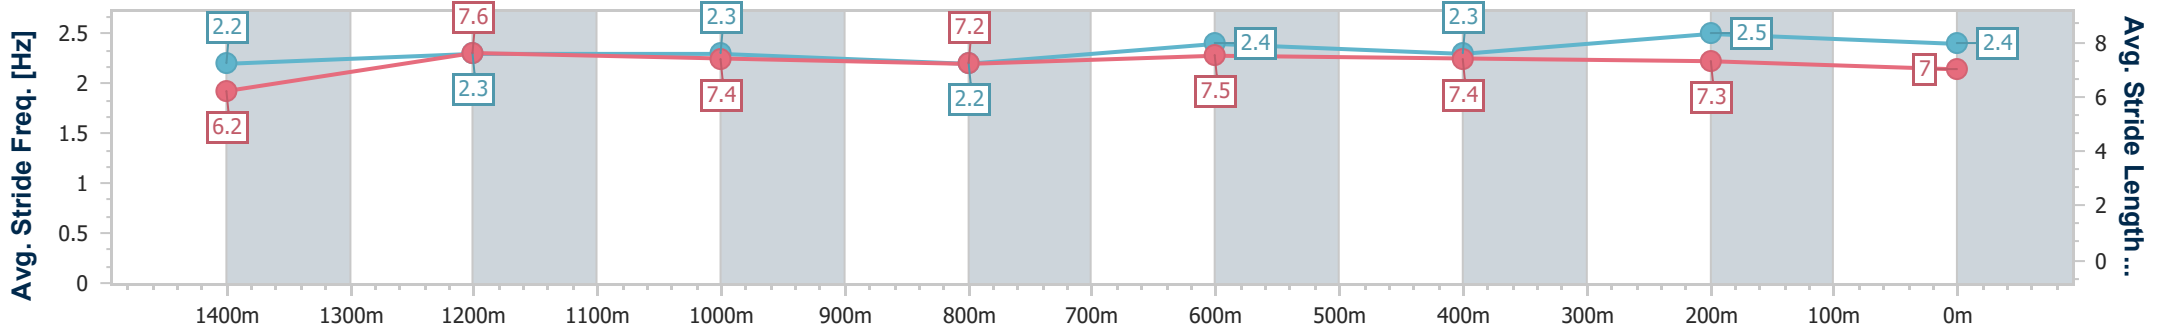

Eagle Farm QLD Professional
Race 5: SKY RACING QTIS Three-Year-Old Quality Handicap - 1600m

21 December 2024 - 14:37

BRISBANE RACING CLUB

Track Rating: Good 4, Weather: Fine, Rail Position: +4.5m Entire

Section	Overall	1400m	1200m	1000m	800m	600m	400m	200m
Section Times	1:36.68 [4] (0:14.60)	1:22.08 [13] (0:11.34)	1:10.74 [13] (0:11.98)	0:58.76 [13] (0:12.52)	0:46.24 [13] (0:11.48)	0:34.76 [9] (0:11.71)	0:23.05 [8] (0:11.13)	0:11.92 [6] (0:11.92)
Average Speed [km/h]	49.5	63.6	60.1	57.9	63.0	62.6	64.5	60.6
Top Speed [km/h]	66.3	65.9	62.6	59.0	66.3	65.1	65.6	63.5
Avg. Dist. to Rail [m]	8.5	1.9	2.6	1.6	1.4	3.3	9.9	11.0
Avg. Stride Freq. [Hz]	2.2	2.3	2.3	2.2	2.4	2.3	2.5	2.4
Avg. Stride Length [m]	6.2	7.6	7.4	7.2	7.5	7.4	7.3	7.0