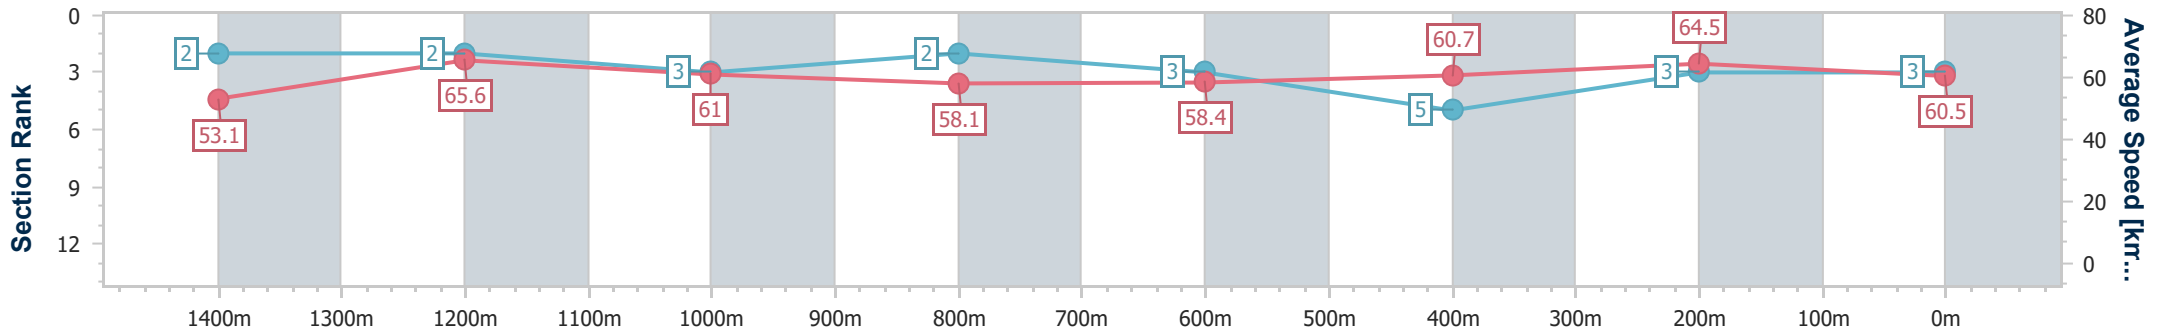

Eagle Farm QLD Professional
Race 5: SKY RACING QTIS Three-Year-Old Quality Handicap - 1600m

21 December 2024 - 14:37

BRISBANE RACING CLUB

Track Rating: Good 4, Weather: Fine, Rail Position: +4.5m Entire

Section	Overall	1400m	1200m	1000m	800m	600m	400m	200m
Section Times	1:36.57 [3] (0:13.61)	1:22.96 [2] (0:11.03)	1:11.93 [2] (0:11.80)	1:00.13 [3] (0:12.47)	0:47.66 [2] (0:12.54)	0:35.12 [3] (0:12.06)	0:23.06 [5] (0:11.18)	0:11.88 [3] (0:11.88)
Average Speed [km/h]	53.1	65.6	61.0	58.1	58.4	60.7	64.5	60.5
Top Speed [km/h]	66.9	67.1	63.5	59.3	59.1	63.1	65.7	63.3
Avg. Dist. to Rail [m]	9.5	3.6	0.7	1.9	3.6	3.2	7.5	7.5
Avg. Stride Freq. [Hz]	2.2	2.3	2.2	2.1	2.2	2.2	2.3	2.3
Avg. Stride Length [m]	6.6	7.9	7.7	7.6	7.4	7.6	7.6	7.4