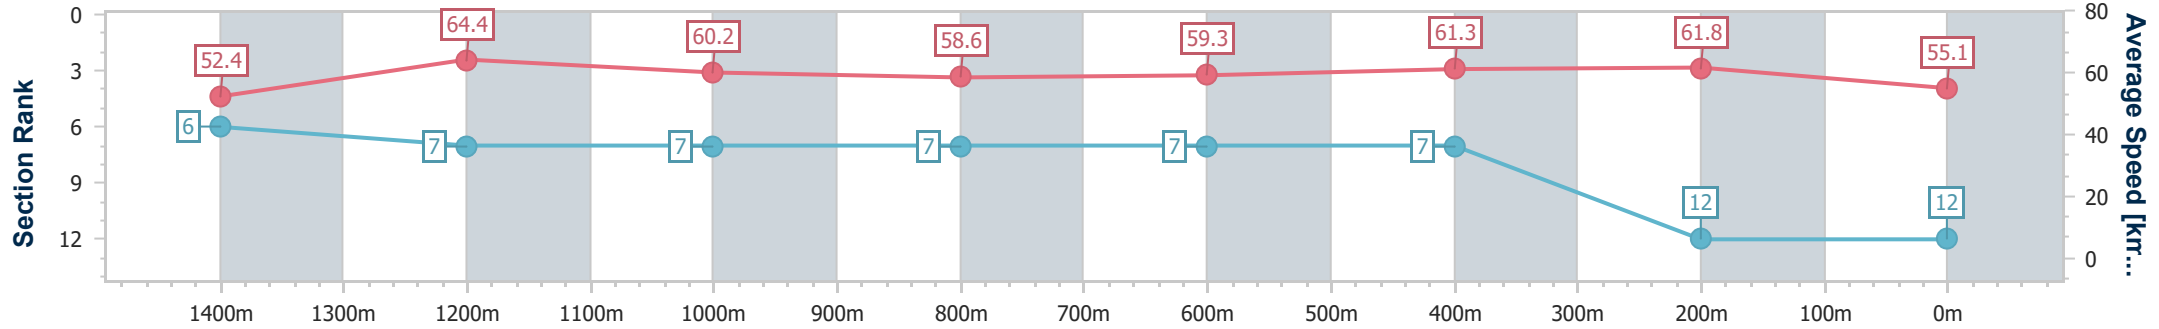

Eagle Farm QLD Professional
Race 5: SKY RACING QTIS Three-Year-Old Quality Handicap - 1600m

21 December 2024 - 14:37

BRISBANE RACING CLUB

Track Rating: Good 4, Weather: Fine, Rail Position: +4.5m Entire

Section	Overall	1400m	1200m	1000m	800m	600m	400m	200m
Section Times	1:38.37 [12] (0:13.79)	1:24.58 [6] (0:11.23)	1:13.35 [7] (0:11.96)	1:01.39 [7] (0:12.49)	0:48.90 [7] (0:12.29)	0:36.61 [7] (0:11.87)	0:24.74 [7] (0:11.66)	0:13.08 [12] (0:13.08)
Average Speed [km/h]	52.4	64.4	60.2	58.6	59.3	61.3	61.8	55.1
Top Speed [km/h]	66.0	66.0	61.8	59.0	60.1	63.1	63.5	59.7
Avg. Dist. to Rail [m]	6.6	3.0	3.1	3.2	2.6	2.6	7.1	7.7
Avg. Stride Freq. [Hz]	2.2	2.3	2.2	2.2	2.2	2.2	2.3	2.1
Avg. Stride Length [m]	6.6	7.7	7.7	7.6	7.6	7.6	7.6	7.1

- [] Ranking at each section and finish
- .-.- No data available at this section
- NA No data available

Horse/Jockey Name	Walsh Bay
Final Rank	13
Fastest Section Time (Section)	0:11.47 (400m)
Top Speed [km/h] (Section)	65.8 (1400m)
Race State	Finished