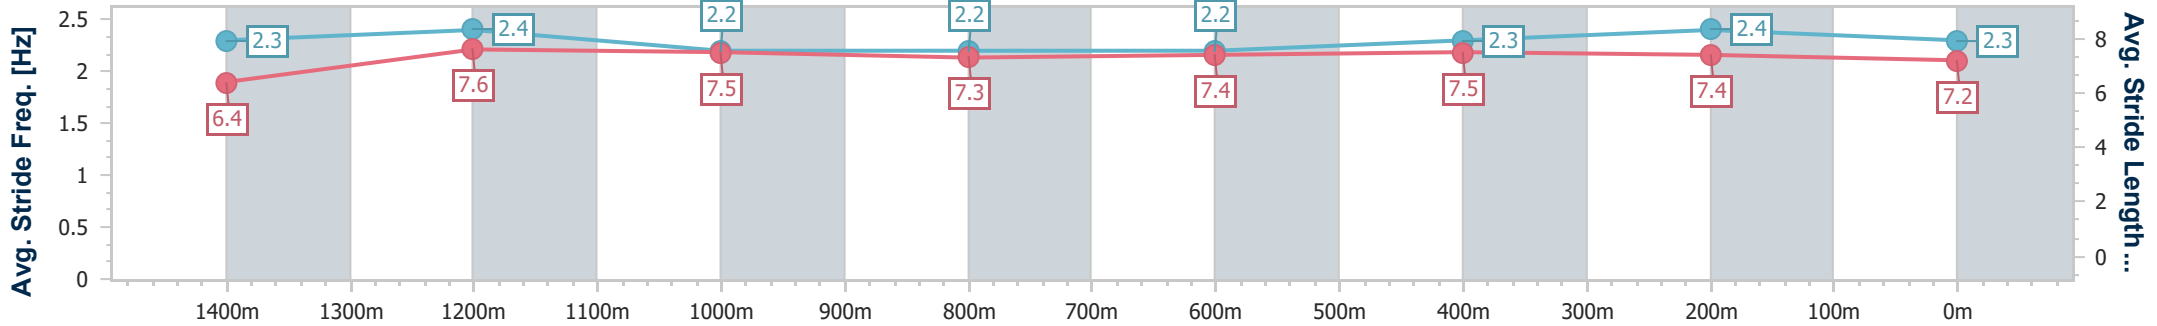

Eagle Farm QLD Professional
Race 5: SKY RACING QTIS Three-Year-Old Quality Handicap - 1600m

21 December 2024 - 14:37

BRISBANE RACING CLUB

Track Rating: Good 4, Weather: Fine, Rail Position: +4.5m Entire

Section	Overall	1400m	1200m	1000m	800m	600m	400m	200m
Section Times	1:37.04 [8] (0:13.72)	1:23.32 [4] (0:11.14)	1:12.18 [5] (0:11.98)	1:00.20 [6] (0:12.56)	0:47.64 [6] (0:12.30)	0:35.34 [6] (0:12.04)	0:23.30 [9] (0:11.31)	0:11.99 [9] (0:11.99)
Average Speed [km/h]	52.7	64.7	60.3	57.9	58.8	60.5	63.6	60.1
Top Speed [km/h]	66.4	67.3	61.2	59.0	59.9	62.6	65.1	62.6
Avg. Dist. to Rail [m]	7.4	3.3	2.3	2.4	1.3	2.2	4.3	3.2
Avg. Stride Freq. [Hz]	2.3	2.4	2.2	2.2	2.2	2.3	2.4	2.3
Avg. Stride Length [m]	6.4	7.6	7.5	7.3	7.4	7.5	7.4	7.2