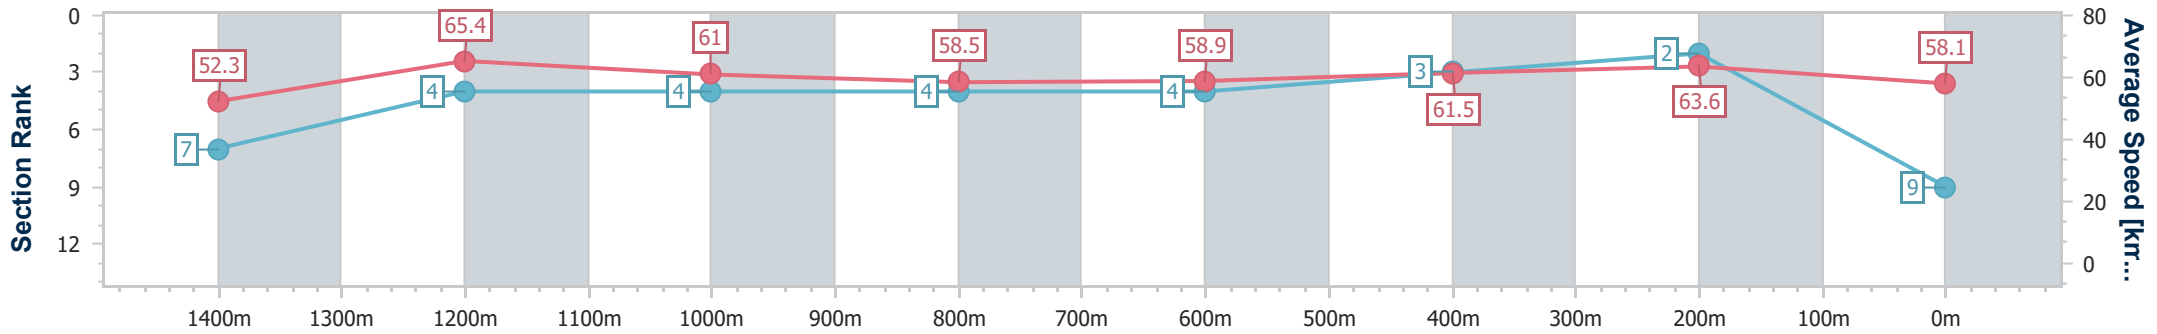

Eagle Farm QLD Professional
Race 5: SKY RACING QTIS Three-Year-Old Quality Handicap - 1600m

21 December 2024 - 14:37

BRISBANE RACING CLUB

Track Rating: Good 4, Weather: Fine, Rail Position: +4.5m Entire

Section	Overall	1400m	1200m	1000m	800m	600m	400m	200m
Section Times	1:37.08 [9] (0:13.82)	1:23.26 [7] (0:11.04)	1:12.22 [4] (0:11.81)	1:00.41 [4] (0:12.51)	0:47.90 [4] (0:12.34)	0:35.56 [4] (0:11.82)	0:23.74 [3] (0:11.34)	0:12.40 [2] (0:12.40)
Average Speed [km/h]	52.3	65.4	61.0	58.5	58.9	61.5	63.6	58.1
Top Speed [km/h]	66.0	67.2	63.9	59.1	60.2	64.0	64.8	61.8
Avg. Dist. to Rail [m]	10.3	4.2	3.0	2.9	2.0	2.4	7.3	6.8
Avg. Stride Freq. [Hz]	2.2	2.2	2.2	2.1	2.1	2.2	2.3	2.2
Avg. Stride Length [m]	6.7	8.1	7.8	7.6	7.6	7.7	7.6	7.3

- [] Ranking at each section and finish
- .-.- No data available at this section
- NA No data available

Horse/Jockey Name	Celestial Blaze
Final Rank	10
Fastest Section Time (Section)	0:11.00 (1400m)
Top Speed [km/h] (Section)	66.5 (1400m)
Race State	Finished