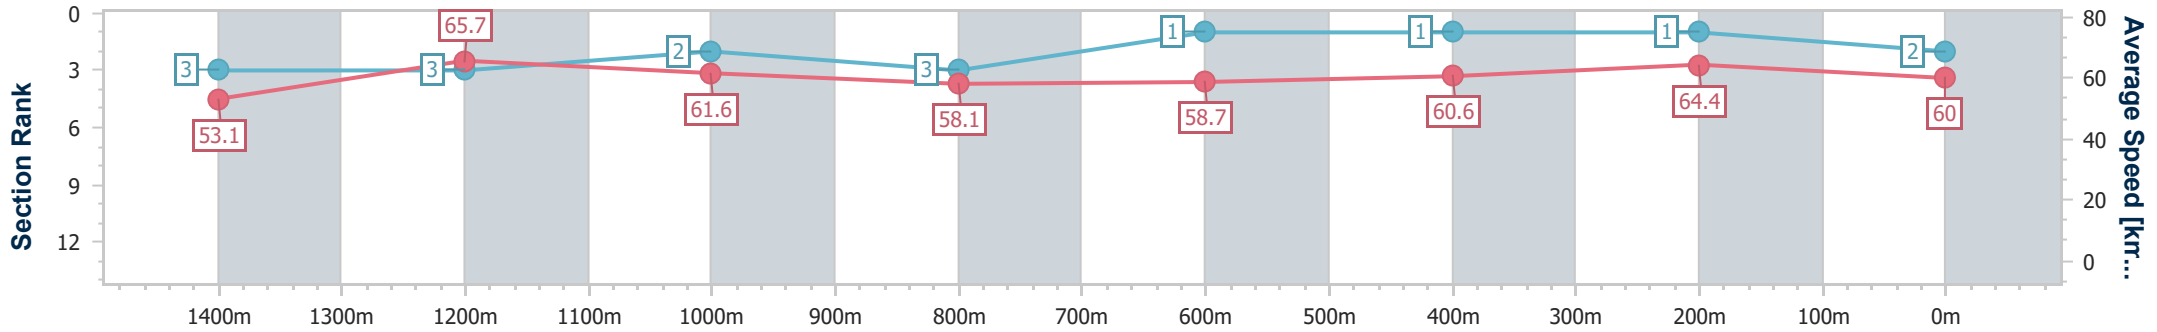

Eagle Farm QLD Professional
Race 5: SKY RACING QTIS Three-Year-Old Quality Handicap - 1600m

21 December 2024 - 14:37

BRISBANE RACING CLUB

Track Rating: Good 4, Weather: Fine, Rail Position: +4.5m Entire

Section	Overall	1400m	1200m	1000m	800m	600m	400m	200m
Section Times	1:36.45 [2] (0:13.67)	1:22.78 [3] (0:11.01)	1:11.77 [3] (0:11.70)	1:00.07 [2] (0:12.59)	0:47.48 [3] (0:12.38)	0:35.10 [1] (0:11.88)	0:23.22 [1] (0:11.19)	0:12.03 [1] (0:12.03)
Average Speed [km/h]	53.1	65.7	61.6	58.1	58.7	60.6	64.4	60.0
Top Speed [km/h]	66.6	67.6	63.8	58.7	59.1	64.4	65.8	62.8
Avg. Dist. to Rail [m]	13.3	6.4	4.0	2.9	1.6	0.9	5.0	5.8
Avg. Stride Freq. [Hz]	2.3	2.3	2.3	2.2	2.2	2.3	2.4	2.3
Avg. Stride Length [m]	6.5	7.7	7.6	7.3	7.3	7.3	7.6	7.2