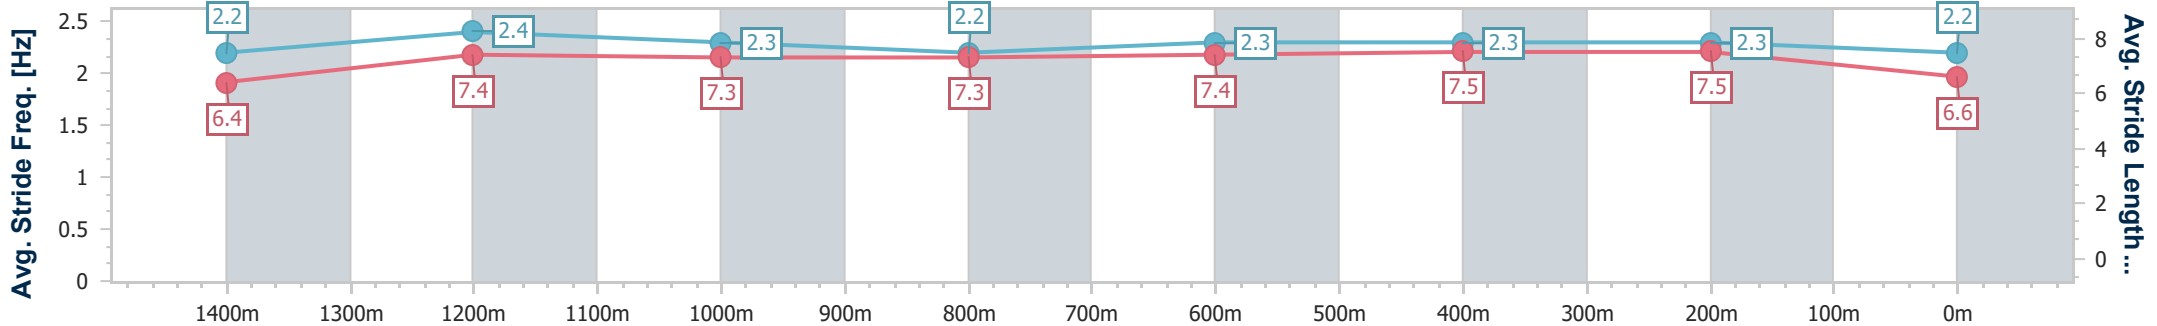

- [] Ranking at each section and finish
- .-.- No data available at this section
- NA No data available

Horse/Jockey Name	Walsh Bay
Final Rank	13
Fastest Section Time (Section)	0:11.47 (400m)
Top Speed [km/h] (Section)	65.8 (1400m)
Race State	Finished

Eagle Farm QLD Professional
Race 5: SKY RACING QTIS Three-Year-Old Quality Handicap - 1600m

21 December 2024 - 14:37

BRISBANE RACING CLUB

Track Rating: Good 4, Weather: Fine, Rail Position: +4.5m Entire

Section	Overall	1400m	1200m	1000m	800m	600m	400m	200m
Section Times	1:39.27 [13] (0:14.17)	1:25.10 [12] (0:11.48)	1:13.62 [12] (0:12.05)	1:01.57 [12] (0:12.51)	0:49.06 [12] (0:11.95)	0:37.11 [13] (0:11.69)	0:25.42 [11] (0:11.47)	0:13.95 [13] (0:13.95)
Average Speed [km/h]	51.0	62.7	59.7	58.3	61.0	62.9	62.8	51.6
Top Speed [km/h]	65.3	65.8	62.8	59.1	64.5	64.5	64.8	59.5
Avg. Dist. to Rail [m]	6.7	1.8	2.4	1.9	2.7	4.4	10.3	10.3
Avg. Stride Freq. [Hz]	2.2	2.4	2.3	2.2	2.3	2.3	2.3	2.2
Avg. Stride Length [m]	6.4	7.4	7.3	7.3	7.4	7.5	7.5	6.6

- [] Ranking at each section and finish
- .-.- No data available at this section
- NA No data available