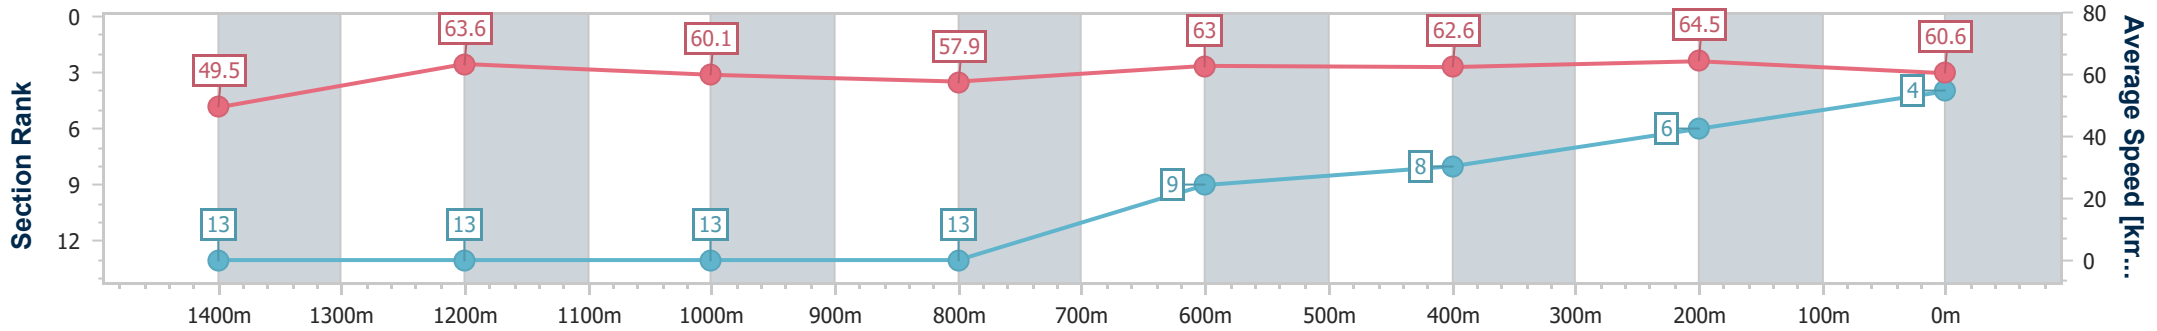

Eagle Farm QLD Professional
Race 5: SKY RACING QTIS Three-Year-Old Quality Handicap - 1600m

21 December 2024 - 14:37

BRISBANE RACING CLUB

Track Rating: Good 4, Weather: Fine, Rail Position: +4.5m Entire

Section	Overall	1400m	1200m	1000m	800m	600m	400m	200m
Section Times	1:36.68 [4] (0:14.60)	1:22.08 [13] (0:11.34)	1:10.74 [13] (0:11.98)	0:58.76 [13] (0:12.52)	0:46.24 [13] (0:11.48)	0:34.76 [9] (0:11.71)	0:23.05 [8] (0:11.13)	0:11.92 [6] (0:11.92)
Average Speed [km/h]	49.5	63.6	60.1	57.9	63.0	62.6	64.5	60.6
Top Speed [km/h]	66.3	65.9	62.6	59.0	66.3	65.1	65.6	63.5
Avg. Dist. to Rail [m]	8.5	1.9	2.6	1.6	1.4	3.3	9.9	11.0
Avg. Stride Freq. [Hz]	2.2	2.3	2.3	2.2	2.4	2.3	2.5	2.4
Avg. Stride Length [m]	6.2	7.6	7.4	7.2	7.5	7.4	7.3	7.0