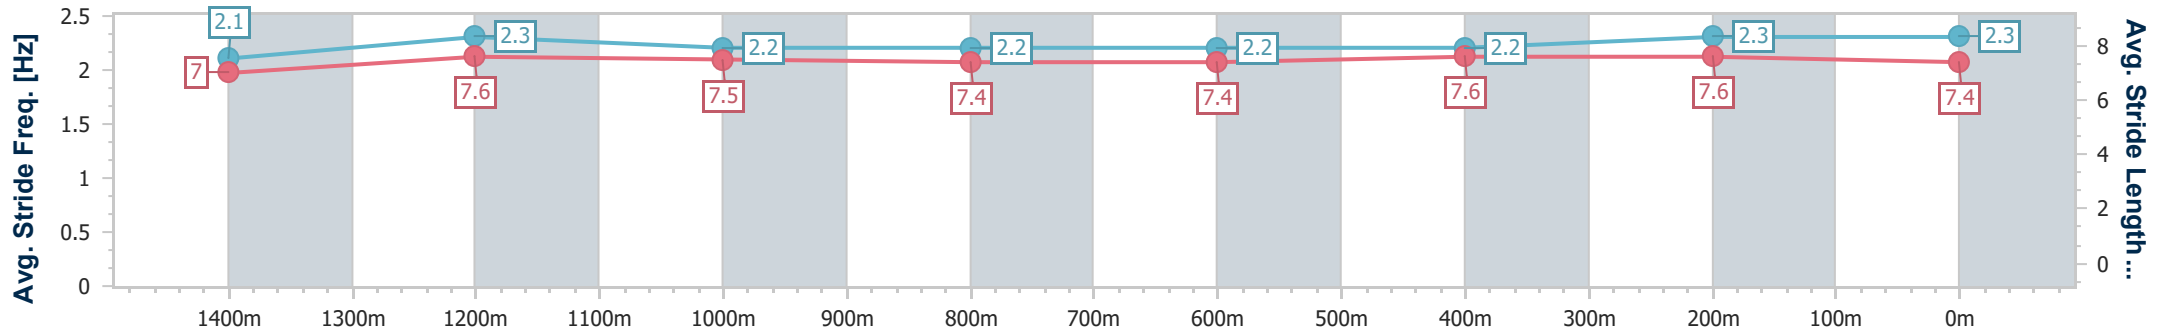

Eagle Farm QLD Professional
Race 5: SKY RACING QTIS Three-Year-Old Quality Handicap - 1600m

21 December 2024 - 14:37

BRISBANE RACING CLUB

Track Rating: Good 4, Weather: Fine, Rail Position: +4.5m Entire

Section	Overall	1400m	1200m	1000m	800m	600m	400m	200m
Section Times	1:36.85 [5] (0:13.79)	1:23.06 [5] (0:11.24)	1:11.82 [8] (0:12.12)	0:59.70 [8] (0:12.57)	0:47.13 [8] (0:12.29)	0:34.84 [10] (0:11.91)	0:22.93 [13] (0:11.23)	0:11.70 [10] (0:11.70)
Average Speed [km/h]	52.4	64.2	59.4	58.0	59.1	60.7	64.2	61.5
Top Speed [km/h]	65.2	65.2	61.1	59.5	59.7	63.1	65.6	63.3
Avg. Dist. to Rail [m]	5.7	2.3	2.5	2.5	1.8	1.0	2.2	1.3
Avg. Stride Freq. [Hz]	2.1	2.3	2.2	2.2	2.2	2.2	2.3	2.3
Avg. Stride Length [m]	7.0	7.6	7.5	7.4	7.4	7.6	7.6	7.4

- [] Ranking at each section and finish
- .-.- No data available at this section
- NA No data available

Horse/Jockey Name	Sheraquay
Final Rank	6
Fastest Section Time (Section)	0:11.27 (400m)
Top Speed [km/h] (Section)	65.3 (400m)
Race State	Finished