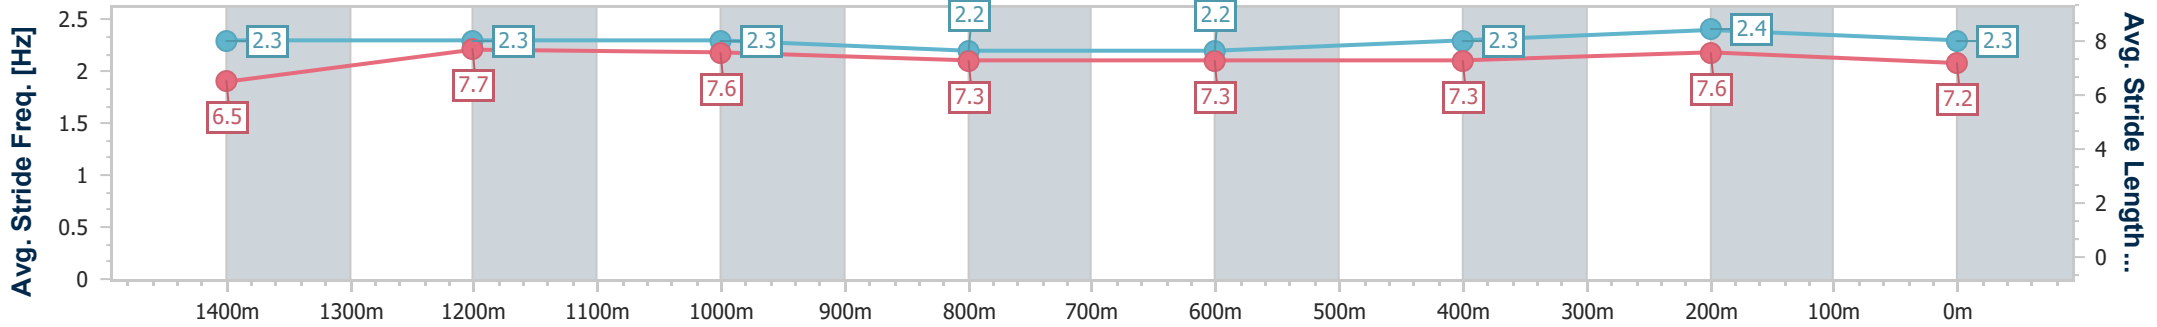

Eagle Farm QLD Professional
Race 5: SKY RACING QTIS Three-Year-Old Quality Handicap - 1600m

21 December 2024 - 14:37

BRISBANE RACING CLUB

Track Rating: Good 4, Weather: Fine, Rail Position: +4.5m Entire

Section	Overall	1400m	1200m	1000m	800m	600m	400m	200m
Section Times	1:36.45 [2] (0:13.67)	1:22.78 [3] (0:11.01)	1:11.77 [3] (0:11.70)	1:00.07 [2] (0:12.59)	0:47.48 [3] (0:12.38)	0:35.10 [1] (0:11.88)	0:23.22 [1] (0:11.19)	0:12.03 [1] (0:12.03)
Average Speed [km/h]	53.1	65.7	61.6	58.1	58.7	60.6	64.4	60.0
Top Speed [km/h]	66.6	67.6	63.8	58.7	59.1	64.4	65.8	62.8
Avg. Dist. to Rail [m]	13.3	6.4	4.0	2.9	1.6	0.9	5.0	5.8
Avg. Stride Freq. [Hz]	2.3	2.3	2.3	2.2	2.2	2.3	2.4	2.3
Avg. Stride Length [m]	6.5	7.7	7.6	7.3	7.3	7.3	7.6	7.2