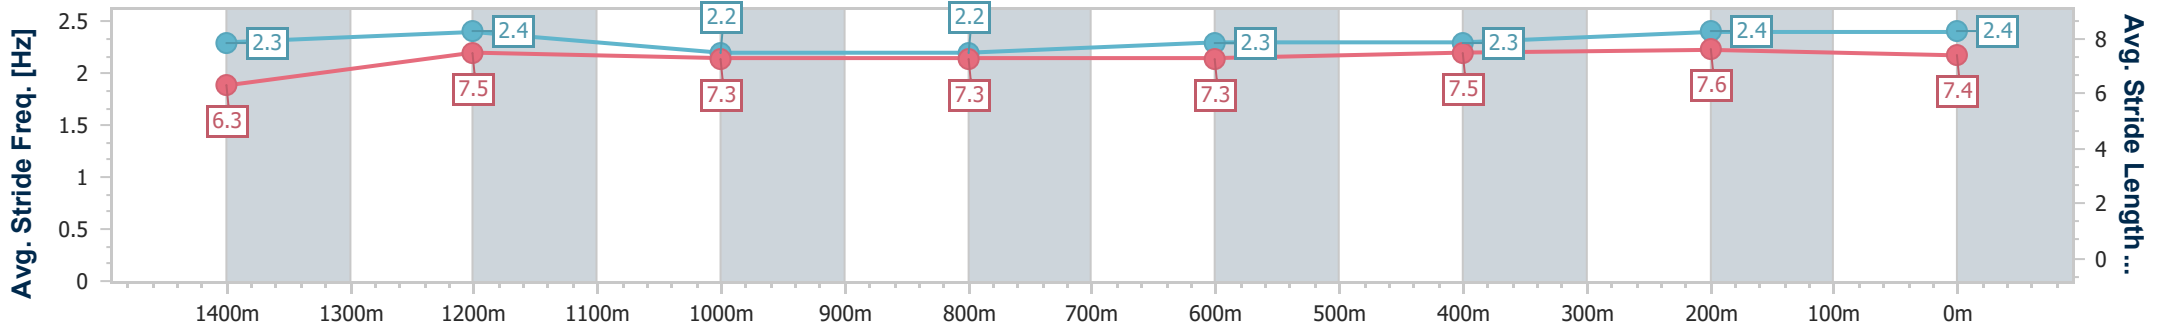

21 December 2024 - 14:37

BRISBANE RACING CLUB

Track Rating: Good 4, Weather: Fine, Rail Position: +4.5m Entire

Section	Overall	1400m	1200m	1000m	800m	600m	400m	200m
Section Times	1:36.16 [1] (0:14.02)	1:22.14 [10] (0:11.25)	1:10.89 [9] (0:12.14)	0:58.75 [9] (0:12.53)	0:46.22 [10] (0:12.16)	0:34.06 [12] (0:11.77)	0:22.29 [12] (0:10.85)	0:11.44 [4] (0:11.44)
Average Speed [km/h]	51.6	64.1	59.2	58.2	59.6	62.0	66.6	62.8
Top Speed [km/h]	65.4	65.8	61.6	59.4	61.4	64.0	67.4	65.9
Avg. Dist. to Rail [m]	7.8	1.9	1.7	2.1	2.0	2.7	5.5	5.8
Avg. Stride Freq. [Hz]	2.3	2.4	2.2	2.2	2.3	2.3	2.4	2.4
Avg. Stride Length [m]	6.3	7.5	7.3	7.3	7.3	7.5	7.6	7.4