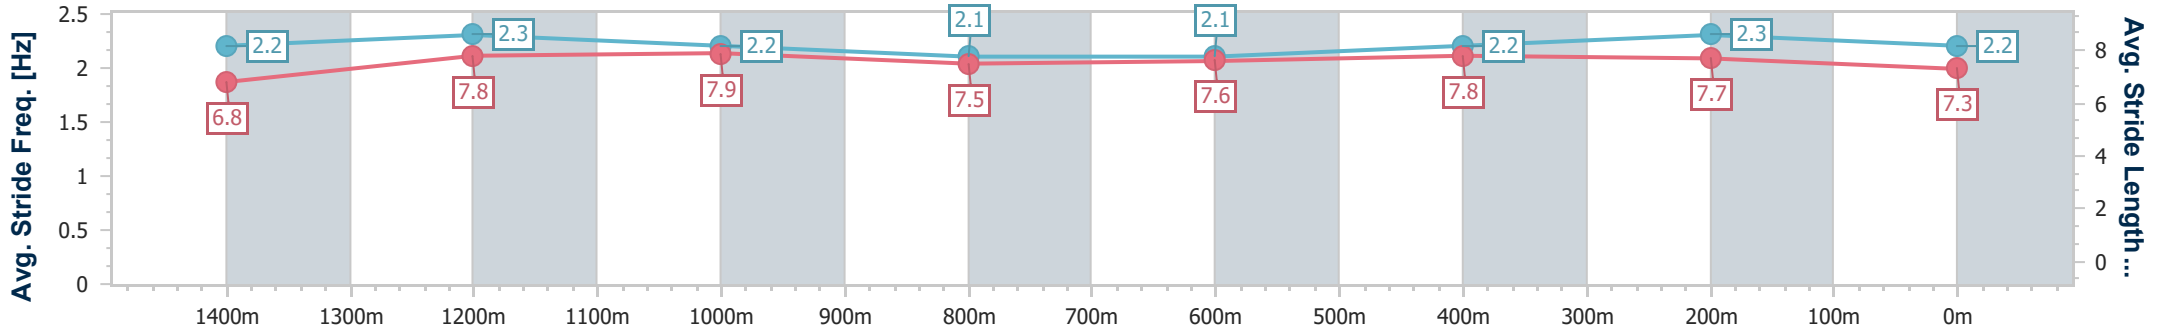

- [] Ranking at each section and finish
- .-.- No data available at this section
- NA No data available

Horse/Jockey Name	Celestial Blaze
Final Rank	10
Fastest Section Time (Section)	0:11.00 (1400m)
Top Speed [km/h] (Section)	66.5 (1400m)
Race State	Finished

Eagle Farm QLD Professional
Race 5: SKY RACING QTIS Three-Year-Old Quality Handicap - 1600m

21 December 2024 - 14:37

BRISBANE RACING CLUB

Track Rating: Good 4, Weather: Fine, Rail Position: +4.5m Entire

Section	Overall	1400m	1200m	1000m	800m	600m	400m	200m
Section Times	1:37.08 [10] (0:13.60)	1:23.48 [1] (0:11.00)	1:12.48 [1] (0:11.69)	1:00.79 [1] (0:12.57)	0:48.22 [1] (0:12.57)	0:35.65 [2] (0:11.89)	0:23.76 [2] (0:11.43)	0:12.33 [5] (0:12.33)
Average Speed [km/h]	53.3	65.5	61.8	58.0	58.3	60.6	63.2	58.1
Top Speed [km/h]	66.3	66.5	63.7	59.2	59.5	62.5	65.1	61.4
Avg. Dist. to Rail [m]	11.5	5.0	2.2	2.8	3.5	0.9	5.2	3.6
Avg. Stride Freq. [Hz]	2.2	2.3	2.2	2.1	2.1	2.2	2.3	2.2
Avg. Stride Length [m]	6.8	7.8	7.9	7.5	7.6	7.8	7.7	7.3

- [] Ranking at each section and finish
- .-.- No data available at this section
- NA No data available

Horse/Jockey Name	Hang Out
Final Rank	11
Fastest Section Time (Section)	0:11.33 (1400m)
Top Speed [km/h] (Section)	65.4 (Overall)
Race State	Finished