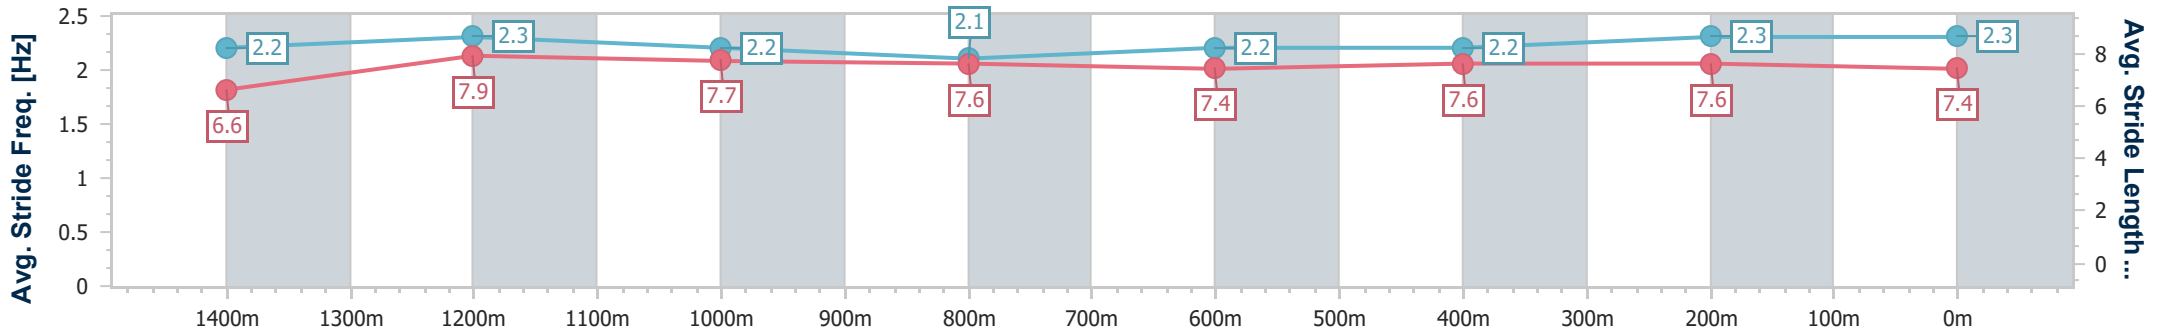

Eagle Farm QLD Professional
Race 5: SKY RACING QTIS Three-Year-Old Quality Handicap - 1600m

21 December 2024 - 14:37

BRISBANE RACING CLUB

Track Rating: Good 4, Weather: Fine, Rail Position: +4.5m Entire

Section	Overall	1400m	1200m	1000m	800m	600m	400m	200m
Section Times	1:36.57 [3] (0:13.61)	1:22.96 [2] (0:11.03)	1:11.93 [2] (0:11.80)	1:00.13 [3] (0:12.47)	0:47.66 [2] (0:12.54)	0:35.12 [3] (0:12.06)	0:23.06 [5] (0:11.18)	0:11.88 [3] (0:11.88)
Average Speed [km/h]	53.1	65.6	61.0	58.1	58.4	60.7	64.5	60.5
Top Speed [km/h]	66.9	67.1	63.5	59.3	59.1	63.1	65.7	63.3
Avg. Dist. to Rail [m]	9.5	3.6	0.7	1.9	3.6	3.2	7.5	7.5
Avg. Stride Freq. [Hz]	2.2	2.3	2.2	2.1	2.2	2.2	2.3	2.3
Avg. Stride Length [m]	6.6	7.9	7.7	7.6	7.4	7.6	7.6	7.4