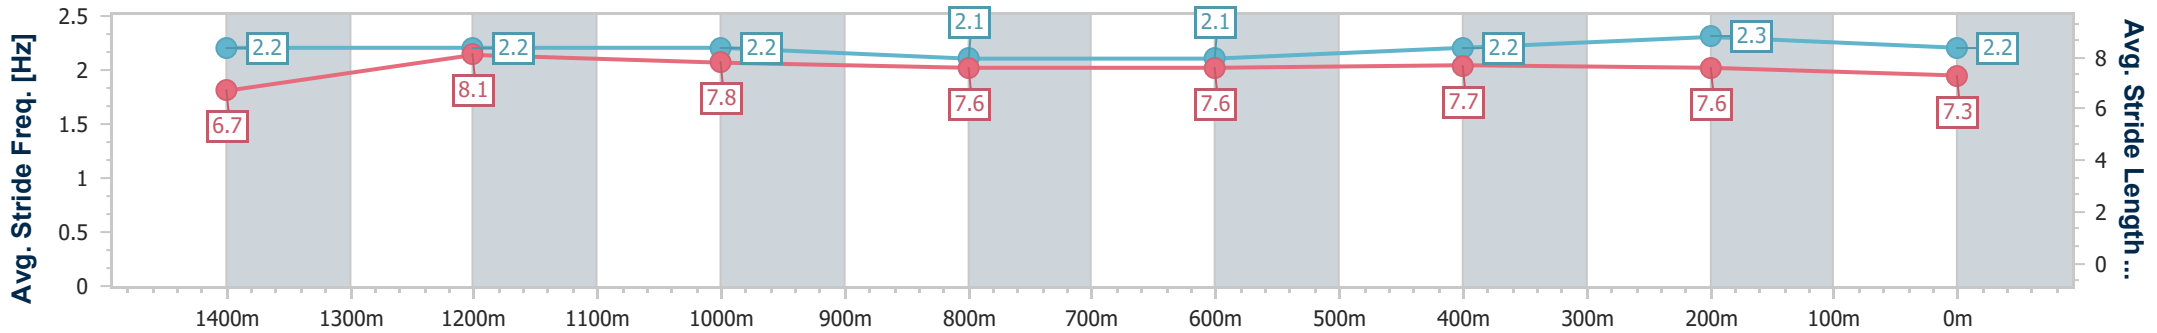

Eagle Farm QLD Professional
Race 5: SKY RACING QTIS Three-Year-Old Quality Handicap - 1600m

21 December 2024 - 14:37

BRISBANE RACING CLUB

Track Rating: Good 4, Weather: Fine, Rail Position: +4.5m Entire

Section	Overall	1400m	1200m	1000m	800m	600m	400m	200m
Section Times	1:37.08 [9] (0:13.82)	1:23.26 [7] (0:11.04)	1:12.22 [4] (0:11.81)	1:00.41 [4] (0:12.51)	0:47.90 [4] (0:12.34)	0:35.56 [4] (0:11.82)	0:23.74 [3] (0:11.34)	0:12.40 [2] (0:12.40)
Average Speed [km/h]	52.3	65.4	61.0	58.5	58.9	61.5	63.6	58.1
Top Speed [km/h]	66.0	67.2	63.9	59.1	60.2	64.0	64.8	61.8
Avg. Dist. to Rail [m]	10.3	4.2	3.0	2.9	2.0	2.4	7.3	6.8
Avg. Stride Freq. [Hz]	2.2	2.2	2.2	2.1	2.1	2.2	2.3	2.2
Avg. Stride Length [m]	6.7	8.1	7.8	7.6	7.6	7.7	7.6	7.3

- [] Ranking at each section and finish
- .-.- No data available at this section
- NA No data available

Horse/Jockey Name	Celestial Blaze
Final Rank	10
Fastest Section Time (Section)	0:11.00 (1400m)
Top Speed [km/h] (Section)	66.5 (1400m)
Race State	Finished