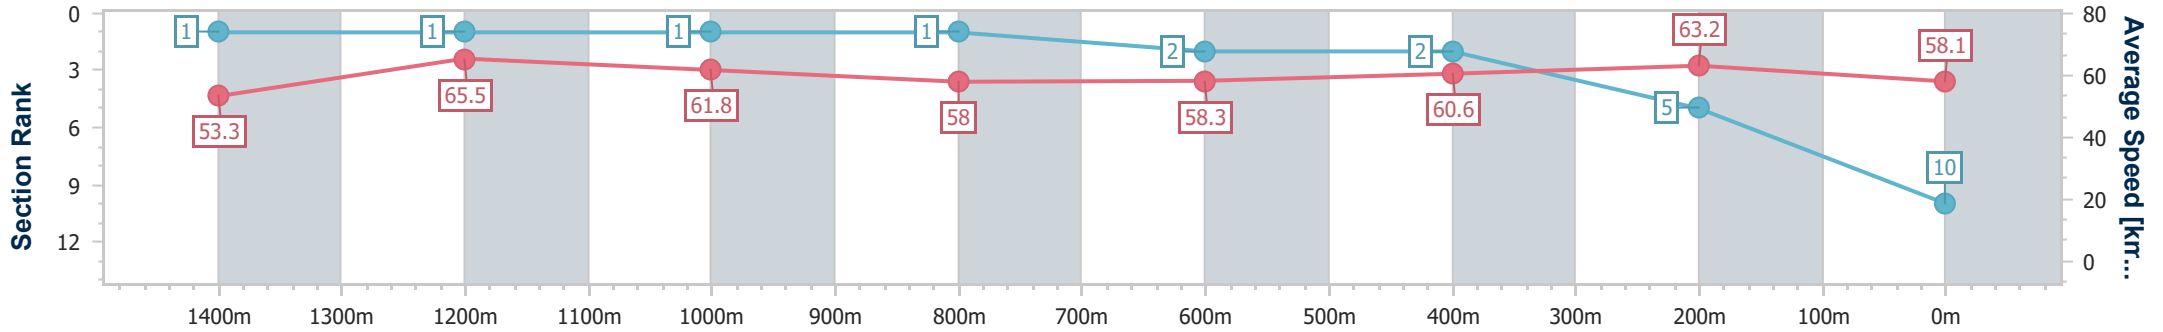

- [] Ranking at each section and finish
- .-.- No data available at this section
- NA No data available

Horse/Jockey Name	Celestial Blaze
Final Rank	10
Fastest Section Time (Section)	0:11.00 (1400m)
Top Speed [km/h] (Section)	66.5 (1400m)
Race State	Finished

Eagle Farm QLD Professional
Race 5: SKY RACING QTIS Three-Year-Old Quality Handicap - 1600m

21 December 2024 - 14:37

BRISBANE RACING CLUB

Track Rating: Good 4, Weather: Fine, Rail Position: +4.5m Entire

Section	Overall	1400m	1200m	1000m	800m	600m	400m	200m
Section Times	1:37.08 [10] (0:13.60)	1:23.48 [1] (0:11.00)	1:12.48 [1] (0:11.69)	1:00.79 [1] (0:12.57)	0:48.22 [1] (0:12.57)	0:35.65 [2] (0:11.89)	0:23.76 [2] (0:11.43)	0:12.33 [5] (0:12.33)
Average Speed [km/h]	53.3	65.5	61.8	58.0	58.3	60.6	63.2	58.1
Top Speed [km/h]	66.3	66.5	63.7	59.2	59.5	62.5	65.1	61.4
Avg. Dist. to Rail [m]	11.5	5.0	2.2	2.8	3.5	0.9	5.2	3.6
Avg. Stride Freq. [Hz]	2.2	2.3	2.2	2.1	2.1	2.2	2.3	2.2
Avg. Stride Length [m]	6.8	7.8	7.9	7.5	7.6	7.8	7.7	7.3

- [] Ranking at each section and finish
- .-.- No data available at this section
- NA No data available

Horse/Jockey Name	Hang Out
Final Rank	11
Fastest Section Time (Section)	0:11.33 (1400m)
Top Speed [km/h] (Section)	65.4 (Overall)
Race State	Finished