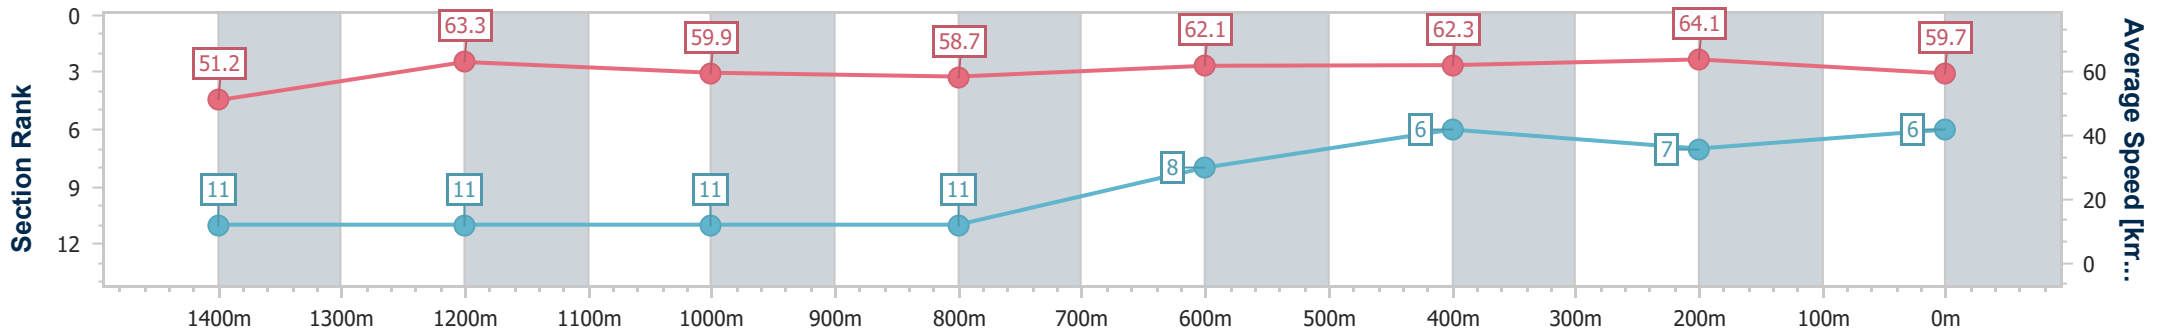

Eagle Farm QLD Professional
Race 5: SKY RACING QTIS Three-Year-Old Quality Handicap - 1600m

21 December 2024 - 14:37

BRISBANE RACING CLUB

Track Rating: Good 4, Weather: Fine, Rail Position: +4.5m Entire

Section	Overall	1400m	1200m	1000m	800m	600m	400m	200m
Section Times	1:36.89 [6] (0:14.15)	1:22.74 [11] (0:11.40)	1:11.34 [11] (0:12.02)	0:59.32 [11] (0:12.42)	0:46.90 [11] (0:11.77)	0:35.13 [8] (0:11.83)	0:23.30 [6] (0:11.27)	0:12.03 [7] (0:12.03)
Average Speed [km/h]	51.2	63.3	59.9	58.7	62.1	62.3	64.1	59.7
Top Speed [km/h]	64.8	65.1	62.7	60.0	63.9	63.9	65.3	62.6
Avg. Dist. to Rail [m]	13.5	3.2	2.2	2.2	3.6	5.0	9.2	8.9
Avg. Stride Freq. [Hz]	2.2	2.4	2.3	2.3	2.3	2.3	2.4	2.3
Avg. Stride Length [m]	6.5	7.5	7.3	7.2	7.5	7.5	7.5	7.2