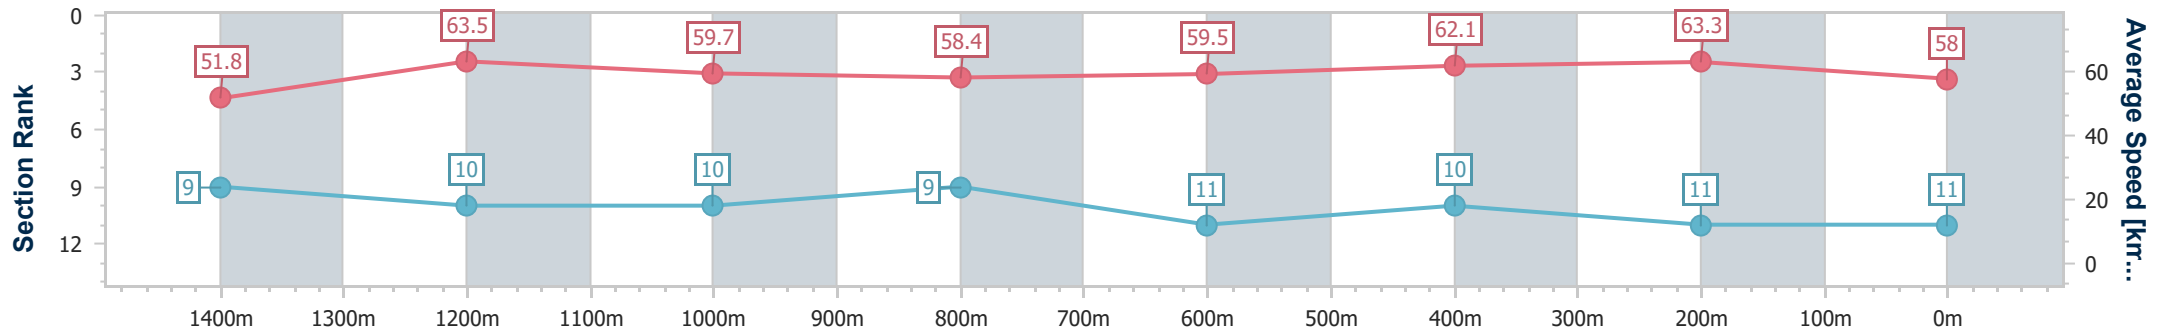

- [] Ranking at each section and finish
- .-.- No data available at this section
- NA No data available

Horse/Jockey Name	Hang Out
Final Rank	11
Fastest Section Time (Section)	0:11.33 (1400m)
Top Speed [km/h] (Section)	65.4 (Overall)
Race State	Finished

Eagle Farm QLD Professional
Race 5: SKY RACING QTIS Three-Year-Old Quality Handicap - 1600m

21 December 2024 - 14:37

BRISBANE RACING CLUB

Track Rating: Good 4, Weather: Fine, Rail Position: +4.5m Entire

Section	Overall	1400m	1200m	1000m	800m	600m	400m	200m
Section Times	1:37.60 [11] (0:14.01)	1:23.59 [9] (0:11.33)	1:12.26 [10] (0:12.11)	1:00.15 [10] (0:12.44)	0:47.71 [9] (0:12.16)	0:35.55 [11] (0:11.74)	0:23.81 [10] (0:11.39)	0:12.42 [11] (0:12.42)
Average Speed [km/h]	51.8	63.5	59.7	58.4	59.5	62.1	63.3	58.0
Top Speed [km/h]	65.4	65.2	61.3	59.9	60.2	63.6	64.9	61.6
Avg. Dist. to Rail [m]	10.2	3.3	3.0	1.6	1.4	2.8	8.2	7.7
Avg. Stride Freq. [Hz]	2.2	2.2	2.1	2.1	2.2	2.2	2.3	2.3
Avg. Stride Length [m]	6.6	7.9	7.8	7.7	7.6	7.7	7.5	7.1