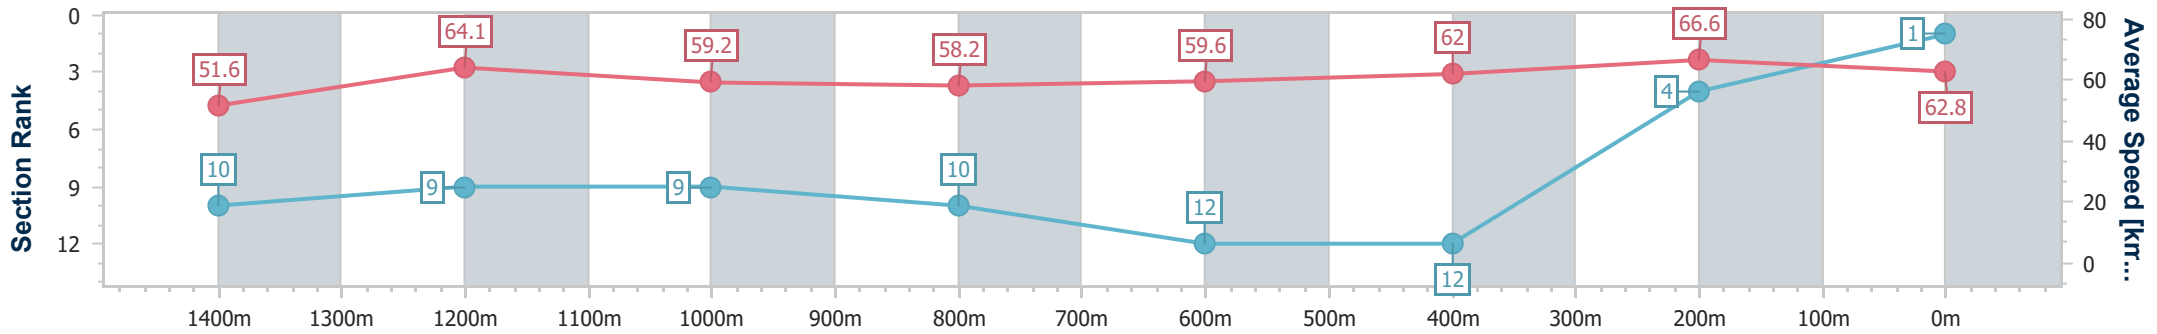

21 December 2024 - 14:37

BRISBANE RACING CLUB

Track Rating: Good 4, Weather: Fine, Rail Position: +4.5m Entire

Section	Overall	1400m	1200m	1000m	800m	600m	400m	200m
Section Times	1:36.16 [1] (0:14.02)	1:22.14 [10] (0:11.25)	1:10.89 [9] (0:12.14)	0:58.75 [9] (0:12.53)	0:46.22 [10] (0:12.16)	0:34.06 [12] (0:11.77)	0:22.29 [12] (0:10.85)	0:11.44 [4] (0:11.44)
Average Speed [km/h]	51.6	64.1	59.2	58.2	59.6	62.0	66.6	62.8
Top Speed [km/h]	65.4	65.8	61.6	59.4	61.4	64.0	67.4	65.9
Avg. Dist. to Rail [m]	7.8	1.9	1.7	2.1	2.0	2.7	5.5	5.8
Avg. Stride Freq. [Hz]	2.3	2.4	2.2	2.2	2.3	2.3	2.4	2.4
Avg. Stride Length [m]	6.3	7.5	7.3	7.3	7.3	7.5	7.6	7.4