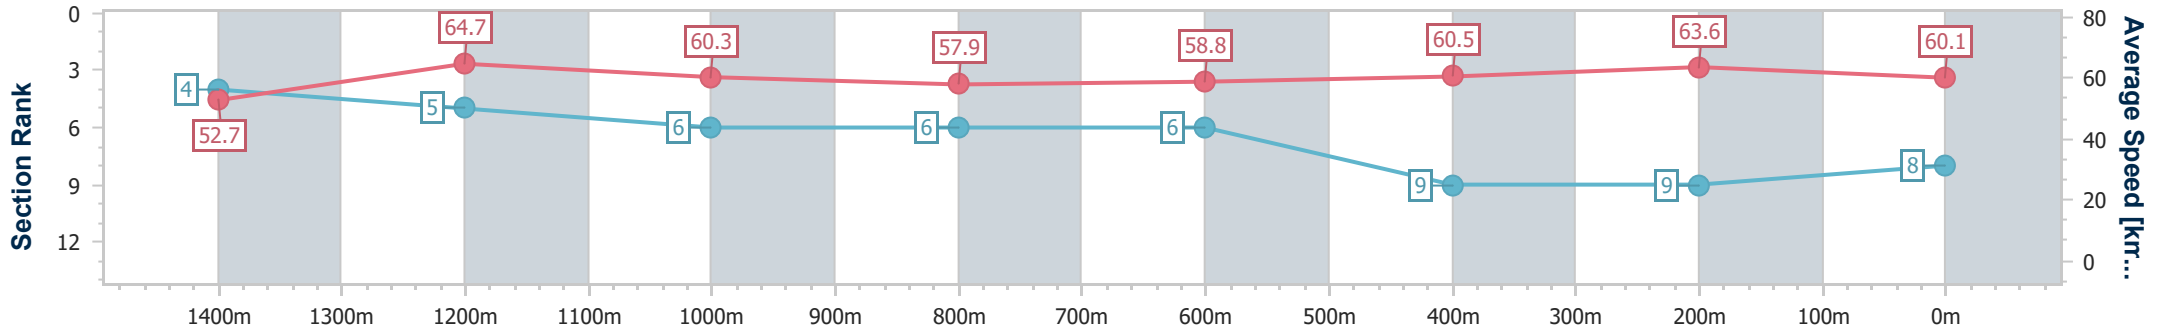

Eagle Farm QLD Professional
Race 5: SKY RACING QTIS Three-Year-Old Quality Handicap - 1600m

21 December 2024 - 14:37

BRISBANE RACING CLUB

Track Rating: Good 4, Weather: Fine, Rail Position: +4.5m Entire

Section	Overall	1400m	1200m	1000m	800m	600m	400m	200m
Section Times	1:37.04 [8] (0:13.72)	1:23.32 [4] (0:11.14)	1:12.18 [5] (0:11.98)	1:00.20 [6] (0:12.56)	0:47.64 [6] (0:12.30)	0:35.34 [6] (0:12.04)	0:23.30 [9] (0:11.31)	0:11.99 [9] (0:11.99)
Average Speed [km/h]	52.7	64.7	60.3	57.9	58.8	60.5	63.6	60.1
Top Speed [km/h]	66.4	67.3	61.2	59.0	59.9	62.6	65.1	62.6
Avg. Dist. to Rail [m]	7.4	3.3	2.3	2.4	1.3	2.2	4.3	3.2
Avg. Stride Freq. [Hz]	2.3	2.4	2.2	2.2	2.2	2.3	2.4	2.3
Avg. Stride Length [m]	6.4	7.6	7.5	7.3	7.4	7.5	7.4	7.2