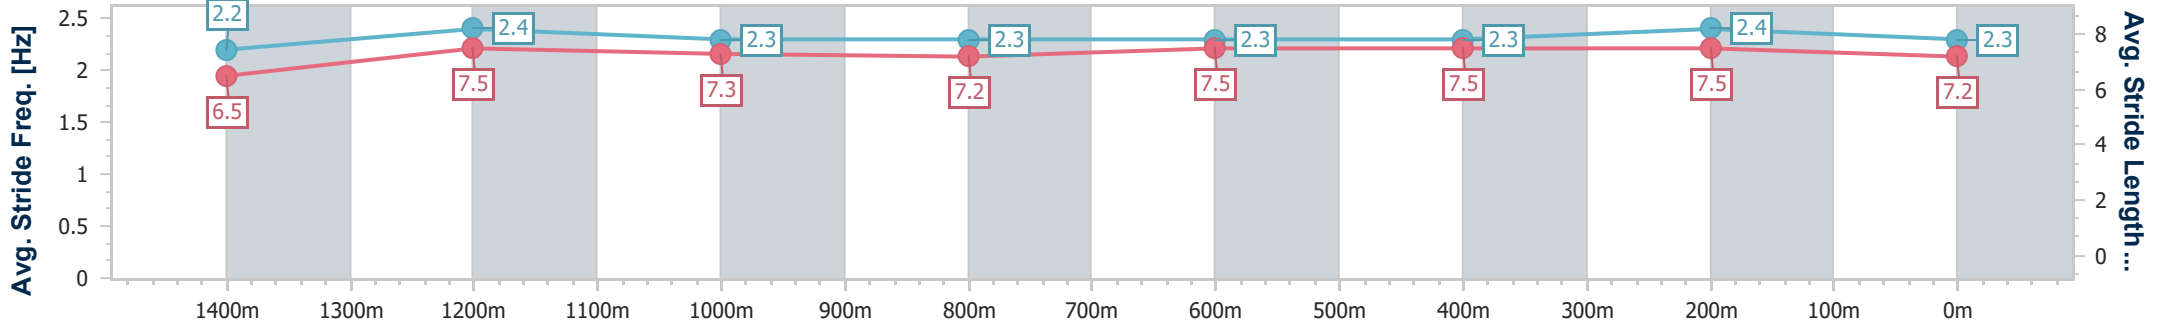

Eagle Farm QLD Professional
Race 5: SKY RACING QTIS Three-Year-Old Quality Handicap - 1600m

21 December 2024 - 14:37

BRISBANE RACING CLUB

Track Rating: Good 4, Weather: Fine, Rail Position: +4.5m Entire

Section	Overall	1400m	1200m	1000m	800m	600m	400m	200m
Section Times	1:36.89 [6] (0:14.15)	1:22.74 [11] (0:11.40)	1:11.34 [11] (0:12.02)	0:59.32 [11] (0:12.42)	0:46.90 [11] (0:11.77)	0:35.13 [8] (0:11.83)	0:23.30 [6] (0:11.27)	0:12.03 [7] (0:12.03)
Average Speed [km/h]	51.2	63.3	59.9	58.7	62.1	62.3	64.1	59.7
Top Speed [km/h]	64.8	65.1	62.7	60.0	63.9	63.9	65.3	62.6
Avg. Dist. to Rail [m]	13.5	3.2	2.2	2.2	3.6	5.0	9.2	8.9
Avg. Stride Freq. [Hz]	2.2	2.4	2.3	2.3	2.3	2.3	2.4	2.3
Avg. Stride Length [m]	6.5	7.5	7.3	7.2	7.5	7.5	7.5	7.2