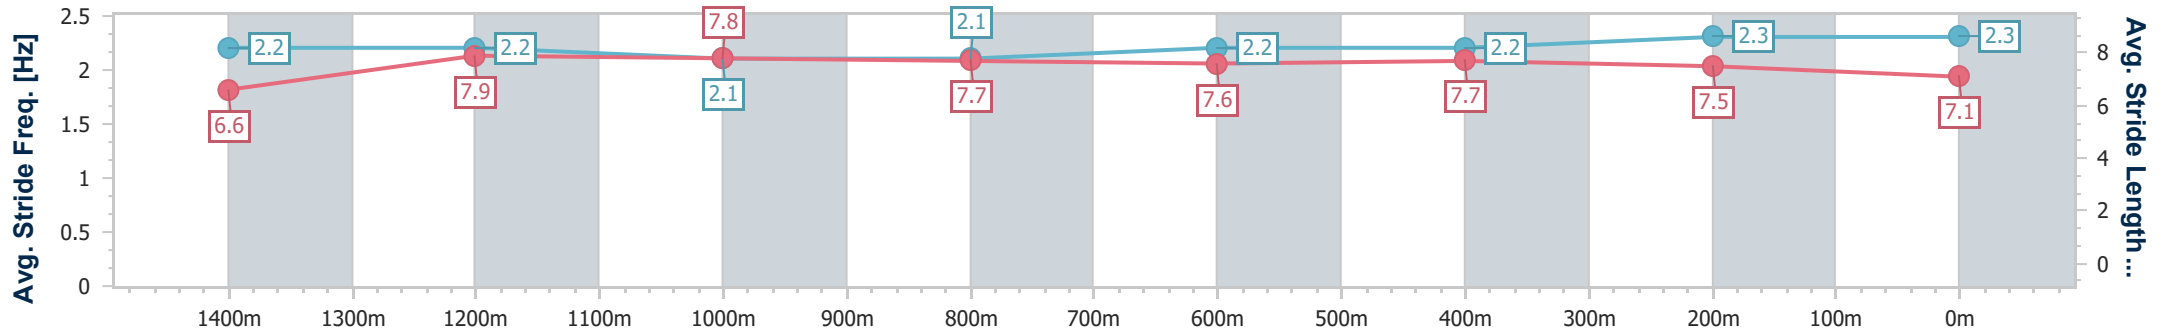

- [] Ranking at each section and finish
- .-.- No data available at this section
- NA No data available

Horse/Jockey Name	Hang Out
Final Rank	11
Fastest Section Time (Section)	0:11.33 (1400m)
Top Speed [km/h] (Section)	65.4 (Overall)
Race State	Finished

Eagle Farm QLD Professional
Race 5: SKY RACING QTIS Three-Year-Old Quality Handicap - 1600m

21 December 2024 - 14:37

BRISBANE RACING CLUB

Track Rating: Good 4, Weather: Fine, Rail Position: +4.5m Entire

Section	Overall	1400m	1200m	1000m	800m	600m	400m	200m
Section Times	1:37.60 [11] (0:14.01)	1:23.59 [9] (0:11.33)	1:12.26 [10] (0:12.11)	1:00.15 [10] (0:12.44)	0:47.71 [9] (0:12.16)	0:35.55 [11] (0:11.74)	0:23.81 [10] (0:11.39)	0:12.42 [11] (0:12.42)
Average Speed [km/h]	51.8	63.5	59.7	58.4	59.5	62.1	63.3	58.0
Top Speed [km/h]	65.4	65.2	61.3	59.9	60.2	63.6	64.9	61.6
Avg. Dist. to Rail [m]	10.2	3.3	3.0	1.6	1.4	2.8	8.2	7.7
Avg. Stride Freq. [Hz]	2.2	2.2	2.1	2.1	2.2	2.2	2.3	2.3
Avg. Stride Length [m]	6.6	7.9	7.8	7.7	7.6	7.7	7.5	7.1