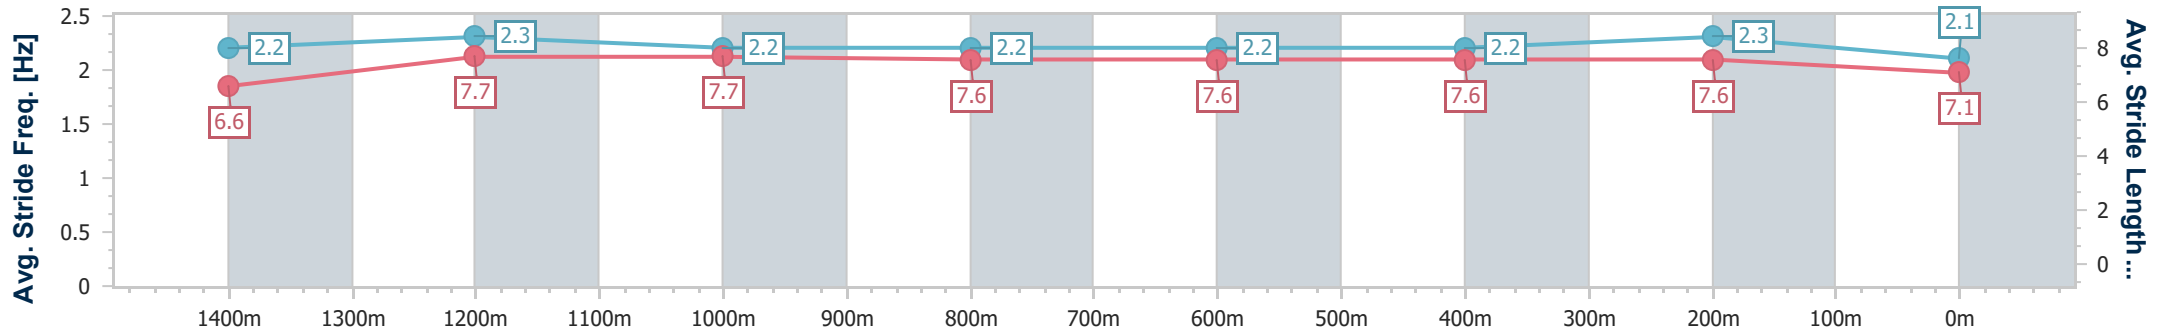

Eagle Farm QLD Professional
Race 5: SKY RACING QTIS Three-Year-Old Quality Handicap - 1600m

21 December 2024 - 14:37

BRISBANE RACING CLUB

Track Rating: Good 4, Weather: Fine, Rail Position: +4.5m Entire

Section	Overall	1400m	1200m	1000m	800m	600m	400m	200m
Section Times	1:38.37 [12] (0:13.79)	1:24.58 [6] (0:11.23)	1:13.35 [7] (0:11.96)	1:01.39 [7] (0:12.49)	0:48.90 [7] (0:12.29)	0:36.61 [7] (0:11.87)	0:24.74 [7] (0:11.66)	0:13.08 [12] (0:13.08)
Average Speed [km/h]	52.4	64.4	60.2	58.6	59.3	61.3	61.8	55.1
Top Speed [km/h]	66.0	66.0	61.8	59.0	60.1	63.1	63.5	59.7
Avg. Dist. to Rail [m]	6.6	3.0	3.1	3.2	2.6	2.6	7.1	7.7
Avg. Stride Freq. [Hz]	2.2	2.3	2.2	2.2	2.2	2.2	2.3	2.1
Avg. Stride Length [m]	6.6	7.7	7.7	7.6	7.6	7.6	7.6	7.1

- [] Ranking at each section and finish
- .-.- No data available at this section
- NA No data available

Horse/Jockey Name	Walsh Bay
Final Rank	13
Fastest Section Time (Section)	0:11.47 (400m)
Top Speed [km/h] (Section)	65.8 (1400m)
Race State	Finished