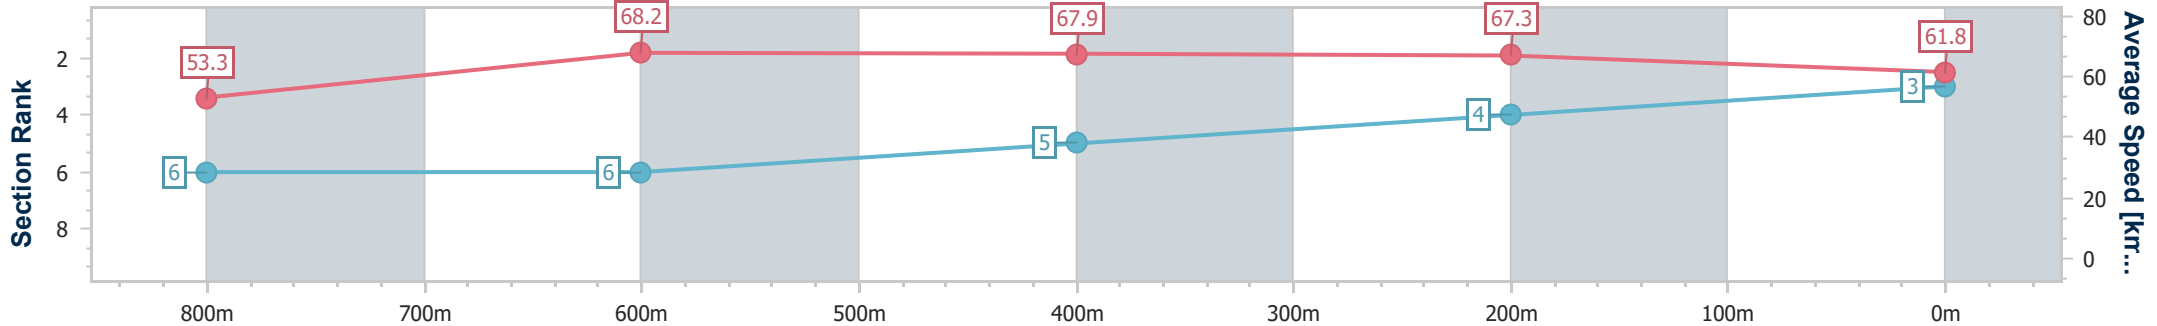

Eagle Farm QLD Professional  
Race 3: SEASON GREETINGS FROM BRC Class 6 Handicap - 1000m

21 December 2024 - 13:23

Track Rating: Good 4, Weather: Fine, Rail Position: +4.5m Entire

BRISBANE RACING CLUB

Section	Overall	800m	600m	400m	200m
Section Times	0:57.25 [3] (0:13.59)	0:43.66 [6] (0:10.63)	0:33.03 [6] (0:10.70)	0:22.33 [5] (0:10.70)	0:11.63 [4] (0:11.63)
Average Speed [km/h]	53.3	68.2	67.9	67.3	61.8
Top Speed [km/h]	68.4	68.9	68.4	68.2	65.5
Avg. Dist. to Rail [m]	4.0	1.5	1.4	3.4	3.0
Avg. Stride Freq. [Hz]	2.2	2.4	2.4	2.4	2.3
Avg. Stride Length [m]	6.6	8.0	8.0	7.8	7.4