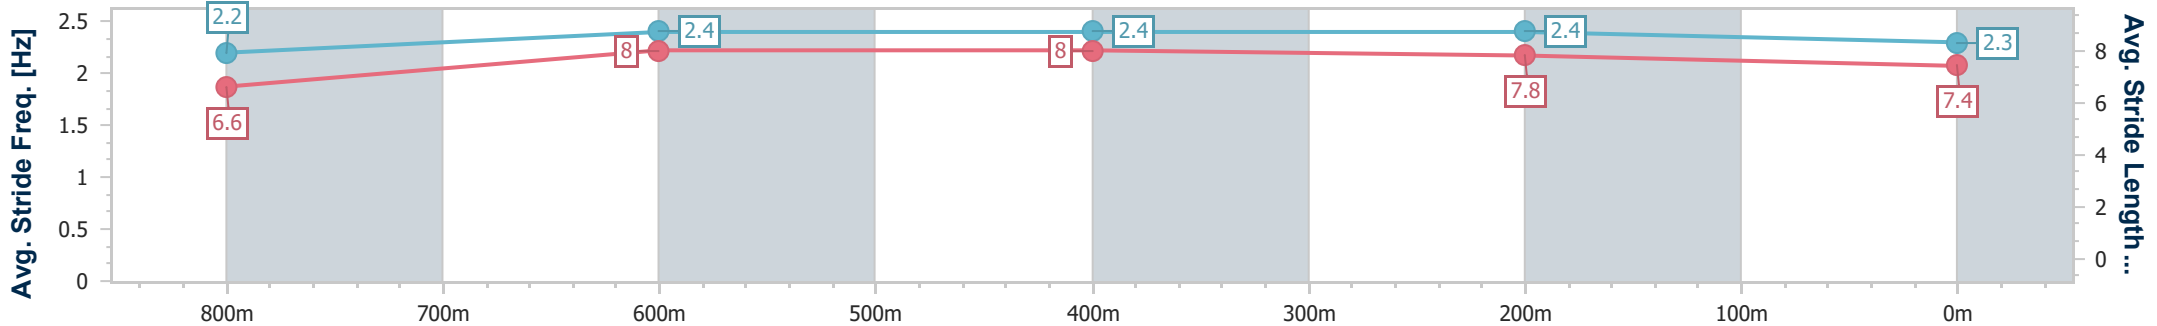

Eagle Farm QLD Professional  
Race 3: SEASON GREETINGS FROM BRC Class 6 Handicap - 1000m

21 December 2024 - 13:23

Track Rating: Good 4, Weather: Fine, Rail Position: +4.5m Entire

BRISBANE RACING CLUB

Section	Overall	800m	600m	400m	200m
Section Times	0:57.25 [3] (0:13.59)	0:43.66 [6] (0:10.63)	0:33.03 [6] (0:10.70)	0:22.33 [5] (0:10.70)	0:11.63 [4] (0:11.63)
Average Speed [km/h]	53.3	68.2	67.9	67.3	61.8
Top Speed [km/h]	68.4	68.9	68.4	68.2	65.5
Avg. Dist. to Rail [m]	4.0	1.5	1.4	3.4	3.0
Avg. Stride Freq. [Hz]	2.2	2.4	2.4	2.4	2.3
Avg. Stride Length [m]	6.6	8.0	8.0	7.8	7.4