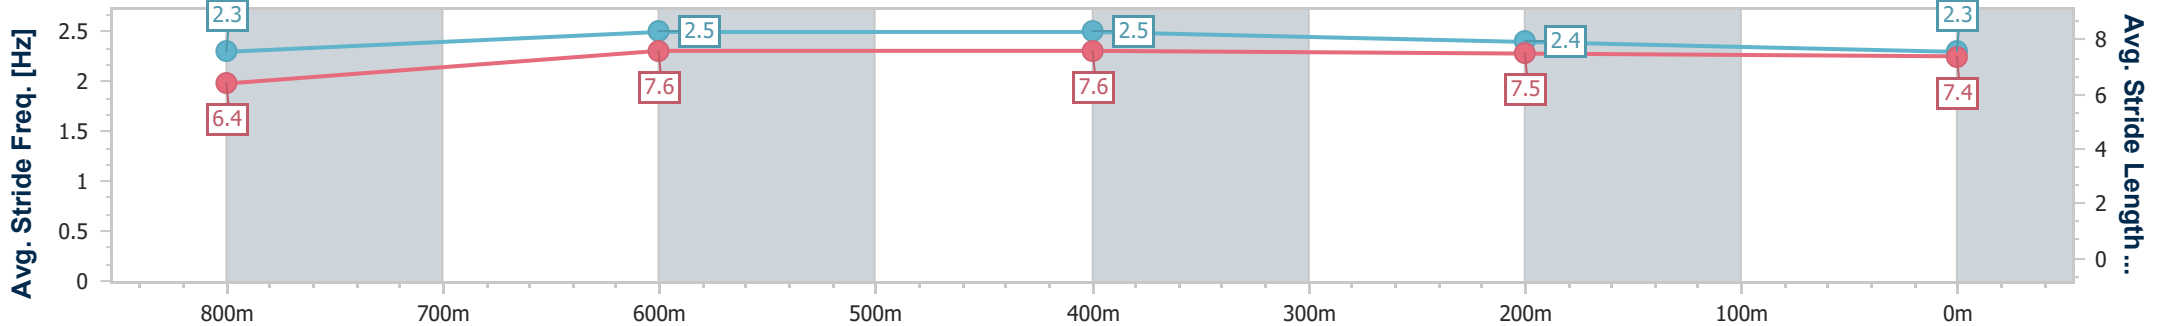

Eagle Farm QLD Professional  
Race 3: SEASON GREETINGS FROM BRC Class 6 Handicap - 1000m

21 December 2024 - 13:23

Track Rating: Good 4, Weather: Fine, Rail Position: +4.5m Entire

BRISBANE RACING CLUB

Section	Overall	800m	600m	400m	200m
Section Times	0:57.26 [4] (0:13.47)	0:43.79 [4] (0:10.51)	0:33.28 [3] (0:10.79)	0:22.49 [4] (0:10.92)	0:11.57 [6] (0:11.57)
Average Speed [km/h]	54.0	69.2	68.0	65.9	62.4
Top Speed [km/h]	68.5	70.6	70.1	67.3	65.6
Avg. Dist. to Rail [m]	5.3	3.2	3.7	5.2	5.5
Avg. Stride Freq. [Hz]	2.3	2.5	2.5	2.4	2.3
Avg. Stride Length [m]	6.4	7.6	7.6	7.5	7.4