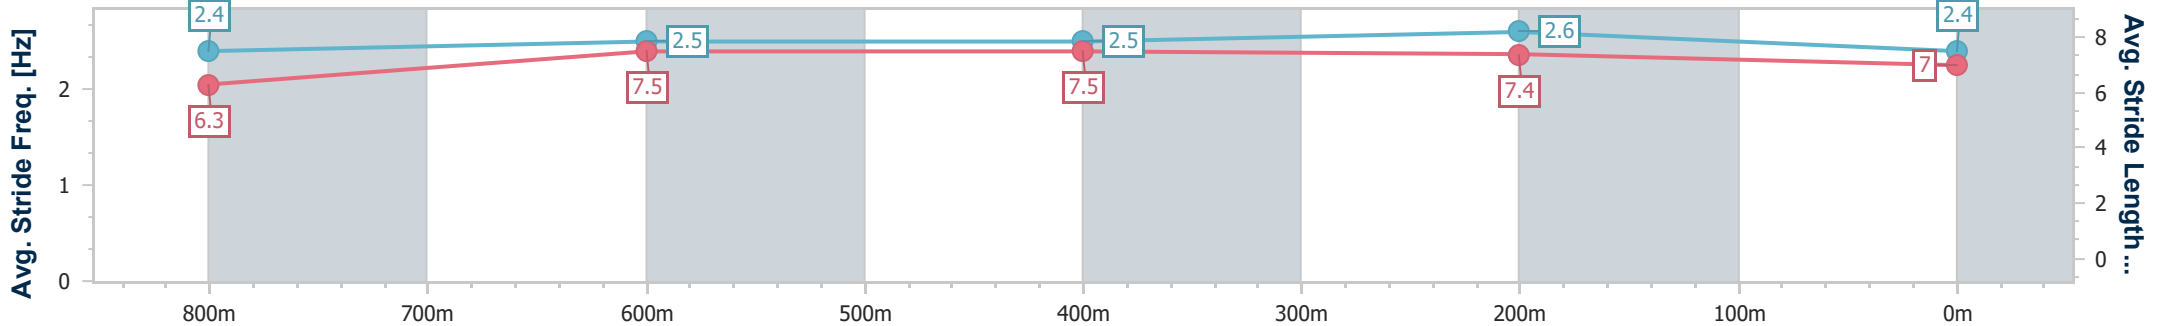

Eagle Farm QLD Professional  
Race 3: SEASON GREETINGS FROM BRC Class 6 Handicap - 1000m

21 December 2024 - 13:23

Track Rating: Good 4, Weather: Fine, Rail Position: +4.5m Entire

BRISBANE RACING CLUB

Section	Overall	800m	600m	400m	200m
Section Times	0:56.91 [1] (0:13.37)	0:43.54 [3] (0:10.61)	0:32.93 [4] (0:10.62)	0:22.31 [2] (0:10.60)	0:11.71 [1] (0:11.71)
Average Speed [km/h]	54.3	68.7	68.9	67.9	61.5
Top Speed [km/h]	68.0	69.2	69.5	68.8	66.1
Avg. Dist. to Rail [m]	5.0	3.0	3.0	5.3	6.6
Avg. Stride Freq. [Hz]	2.4	2.5	2.5	2.6	2.4
Avg. Stride Length [m]	6.3	7.5	7.5	7.4	7.0