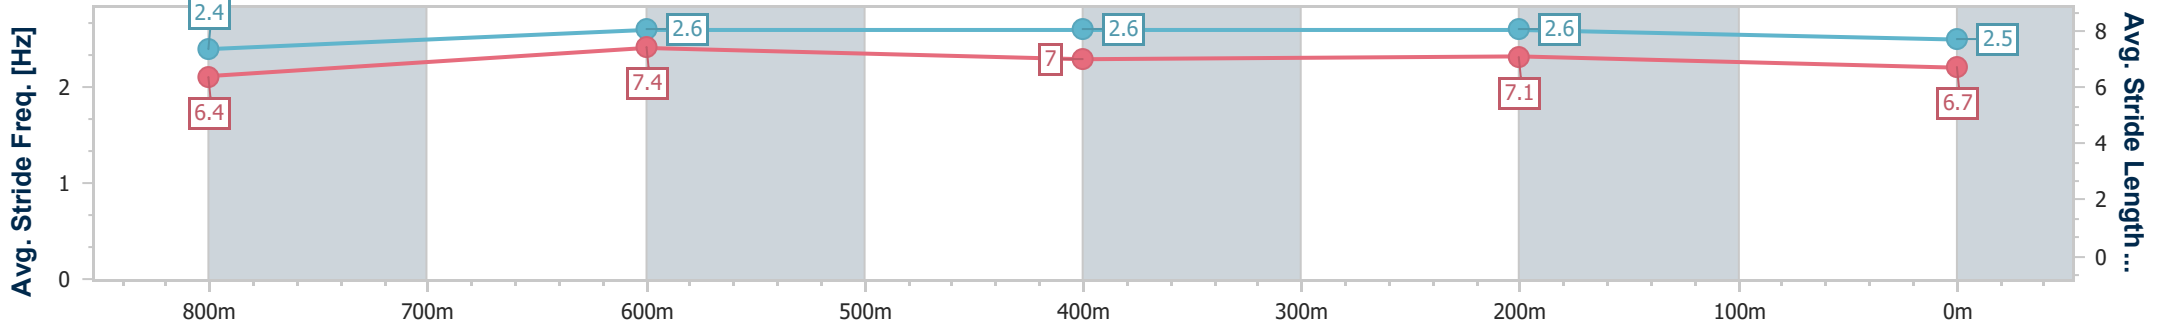

Eagle Farm QLD Professional  
Race 3: SEASON GREETINGS FROM BRC Class 6 Handicap - 1000m

21 December 2024 - 13:23

Track Rating: Good 4, Weather: Fine, Rail Position: +4.5m Entire

BRISBANE RACING CLUB

Section	Overall	800m	600m	400m	200m
Section Times	0:57.28 [5] (0:13.16)	0:44.12 [1] (0:10.53)	0:33.59 [1] (0:10.75)	0:22.84 [1] (0:10.89)	0:11.95 [2] (0:11.95)
Average Speed [km/h]	54.8	68.4	67.2	66.1	60.3
Top Speed [km/h]	68.5	68.8	68.8	67.2	63.4
Avg. Dist. to Rail [m]	2.3	0.4	1.2	1.3	4.4
Avg. Stride Freq. [Hz]	2.4	2.6	2.6	2.6	2.5
Avg. Stride Length [m]	6.4	7.4	7.0	7.1	6.7

- [ ] Ranking at each section and finish
- .-.- No data available at this section
- NA No data available

Horse/Jockey Name	Sunnycoast
Final Rank	6
Fastest Section Time (Section)	0:10.59 (800m)
Top Speed [km/h] (Section)	70.6 (800m)
Race State	Finished