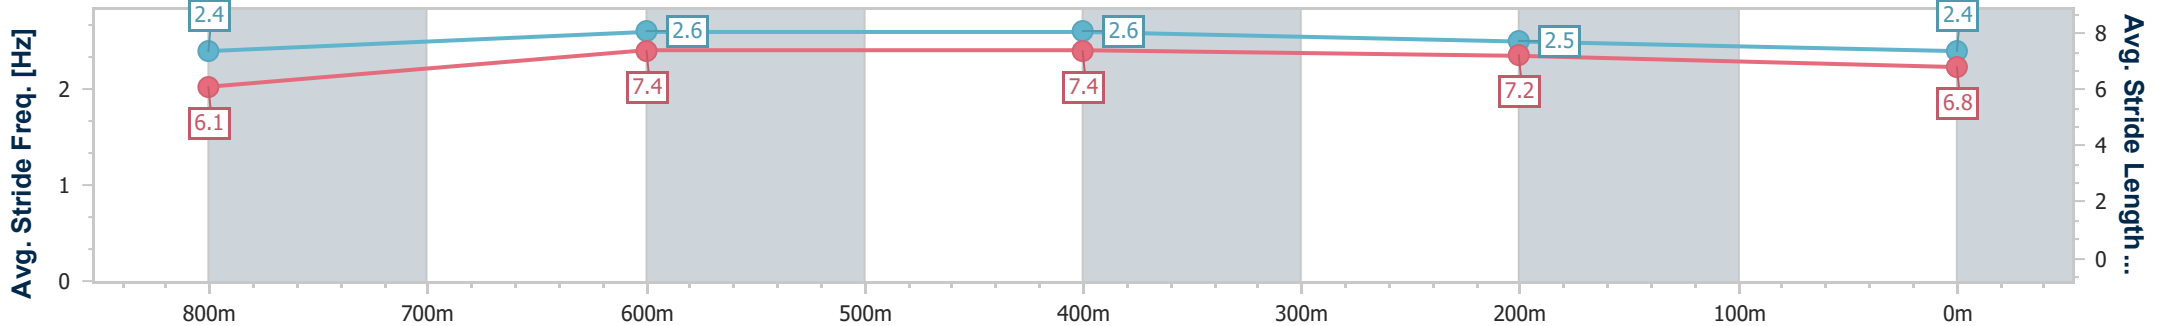

- [ ] Ranking at each section and finish
- .-.- No data available at this section
- NA No data available

Horse/Jockey Name	Albion Square
Final Rank	8
Fastest Section Time (Section)	0:10.63 (800m)
Top Speed [km/h] (Section)	69.5 (800m)
Race State	Finished

Eagle Farm QLD Professional  
Race 3: SEASON GREETINGS FROM BRC Class 6 Handicap - 1000m

21 December 2024 - 13:23

BRISBANE RACING CLUB

Track Rating: Good 4, Weather: Fine, Rail Position: +4.5m Entire

Section	Overall	800m	600m	400m	200m
Section Times	0:58.42 [8] (0:13.83)	0:44.59 [8] (0:10.63)	0:33.96 [7] (0:10.78)	0:23.18 [8] (0:10.93)	0:12.25 [8] (0:12.25)
Average Speed [km/h]	52.6	68.3	67.4	65.9	58.9
Top Speed [km/h]	67.9	69.5	69.1	68.3	63.1
Avg. Dist. to Rail [m]	8.4	1.7	1.7	7.0	6.8
Avg. Stride Freq. [Hz]	2.4	2.6	2.6	2.5	2.4
Avg. Stride Length [m]	6.1	7.4	7.4	7.2	6.8

- [ ] Ranking at each section and finish
- .-.- No data available at this section
- NA No data available