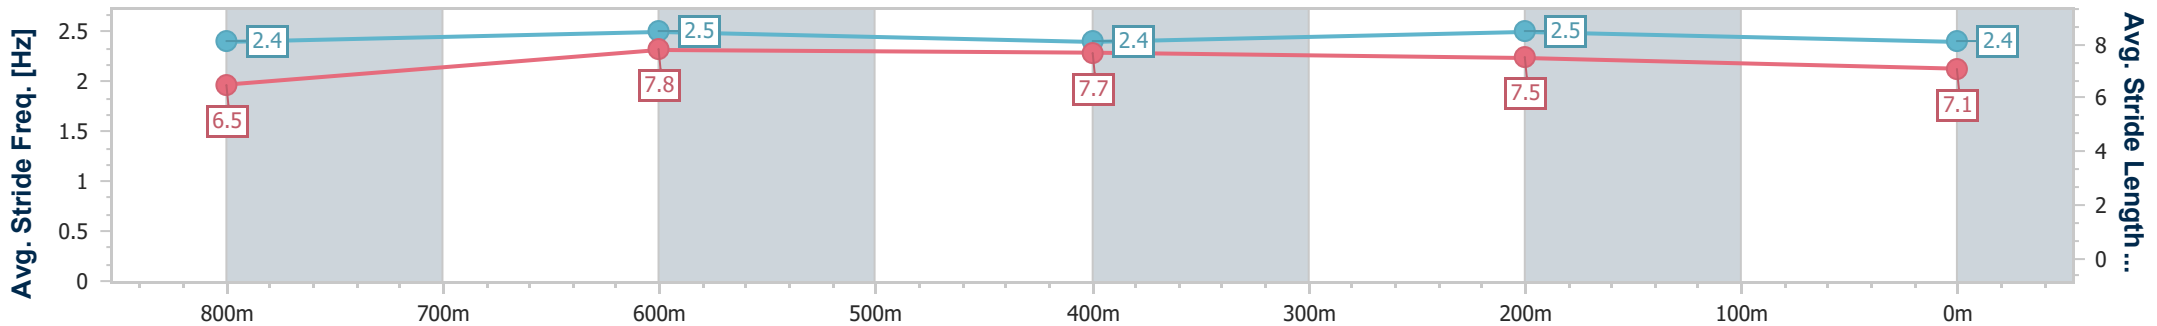

Eagle Farm QLD Professional  
Race 3: SEASON GREETINGS FROM BRC Class 6 Handicap - 1000m

21 December 2024 - 13:23

BRISBANE RACING CLUB

Track Rating: Good 4, Weather: Fine, Rail Position: +4.5m Entire

Section	Overall	800m	600m	400m	200m
Section Times	0:57.39 [6] (0:13.21)	0:44.18 [2] (0:10.59)	0:33.59 [2] (0:10.82)	0:22.77 [3] (0:10.84)	0:11.93 [3] (0:11.93)
Average Speed [km/h]	55.0	69.6	67.6	66.2	60.5
Top Speed [km/h]	69.0	70.6	68.9	68.2	65.2
Avg. Dist. to Rail [m]	4.6	4.8	3.0	3.5	0.9
Avg. Stride Freq. [Hz]	2.4	2.5	2.4	2.5	2.4
Avg. Stride Length [m]	6.5	7.8	7.7	7.5	7.1

- [ ] Ranking at each section and finish
- .-.- No data available at this section
- NA No data available

Horse/Jockey Name	Light Of Boom
Final Rank	7
Fastest Section Time (Section)	0:10.66 (800m)
Top Speed [km/h] (Section)	69.2 (800m)
Race State	Finished