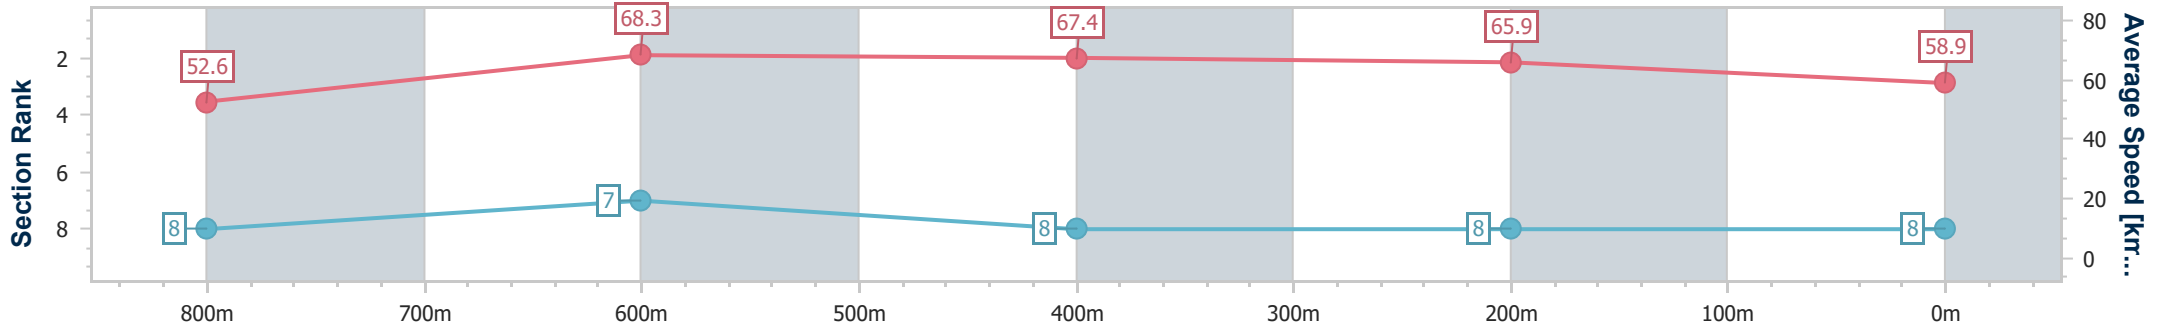

- [ ] Ranking at each section and finish
- .-.- No data available at this section
- NA No data available

Horse/Jockey Name	Albion Square
Final Rank	8
Fastest Section Time (Section)	0:10.63 (800m)
Top Speed [km/h] (Section)	69.5 (800m)
Race State	Finished

Eagle Farm QLD Professional  
Race 3: SEASON GREETINGS FROM BRC Class 6 Handicap - 1000m

21 December 2024 - 13:23

BRISBANE RACING CLUB

Track Rating: Good 4, Weather: Fine, Rail Position: +4.5m Entire

Section	Overall	800m	600m	400m	200m
Section Times	0:58.42 [8] (0:13.83)	0:44.59 [8] (0:10.63)	0:33.96 [7] (0:10.78)	0:23.18 [8] (0:10.93)	0:12.25 [8] (0:12.25)
Average Speed [km/h]	52.6	68.3	67.4	65.9	58.9
Top Speed [km/h]	67.9	69.5	69.1	68.3	63.1
Avg. Dist. to Rail [m]	8.4	1.7	1.7	7.0	6.8
Avg. Stride Freq. [Hz]	2.4	2.6	2.6	2.5	2.4
Avg. Stride Length [m]	6.1	7.4	7.4	7.2	6.8

- [ ] Ranking at each section and finish
- .-.- No data available at this section
- NA No data available