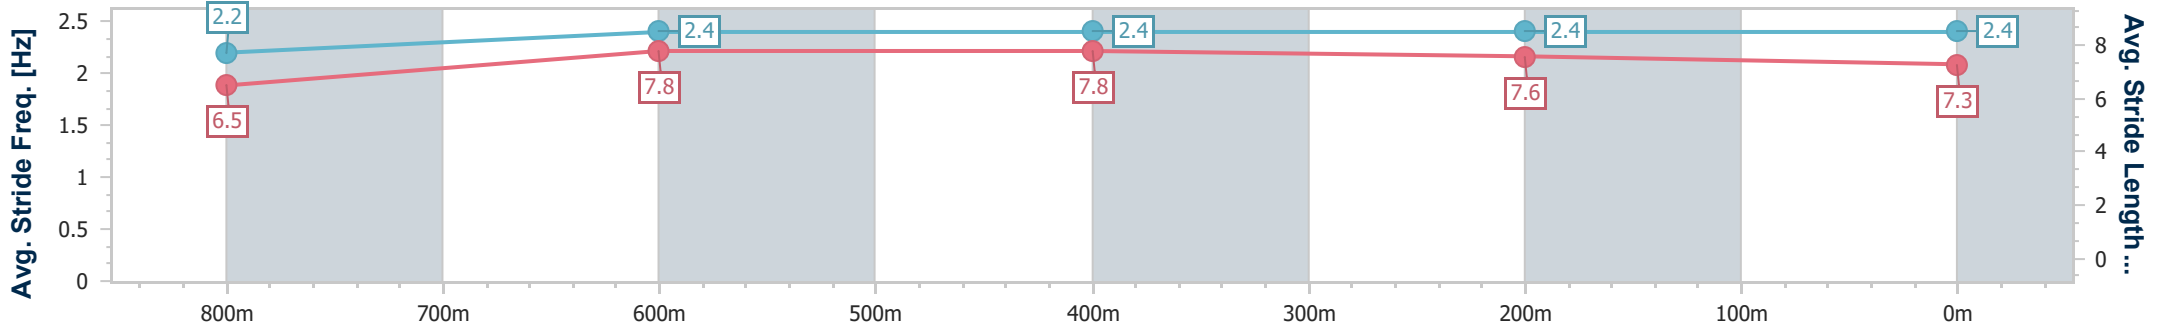

- [ ] Ranking at each section and finish
- .-.- No data available at this section
- NA No data available

Horse/Jockey Name	Light Of Boom
Final Rank	7
Fastest Section Time (Section)	0:10.66 (800m)
Top Speed [km/h] (Section)	69.2 (800m)
Race State	Finished

Eagle Farm QLD Professional  
Race 3: SEASON GREETINGS FROM BRC Class 6 Handicap - 1000m

21 December 2024 - 13:23

BRISBANE RACING CLUB

Track Rating: Good 4, Weather: Fine, Rail Position: +4.5m Entire

Section	Overall	800m	600m	400m	200m
Section Times	0:57.48 [7] (0:13.81)	0:43.67 [7] (0:10.66)	0:33.01 [8] (0:10.71)	0:22.30 [7] (0:10.71)	0:11.59 [7] (0:11.59)
Average Speed [km/h]	52.4	68.3	67.9	67.3	62.2
Top Speed [km/h]	68.8	69.2	68.7	68.8	66.2
Avg. Dist. to Rail [m]	5.0	2.4	2.0	3.6	3.0
Avg. Stride Freq. [Hz]	2.2	2.4	2.4	2.4	2.4
Avg. Stride Length [m]	6.5	7.8	7.8	7.6	7.3

- [ ] Ranking at each section and finish
- .-.- No data available at this section
- NA No data available

Horse/Jockey Name	Albion Square
Final Rank	8
Fastest Section Time (Section)	0:10.63 (800m)
Top Speed [km/h] (Section)	69.5 (800m)
Race State	Finished