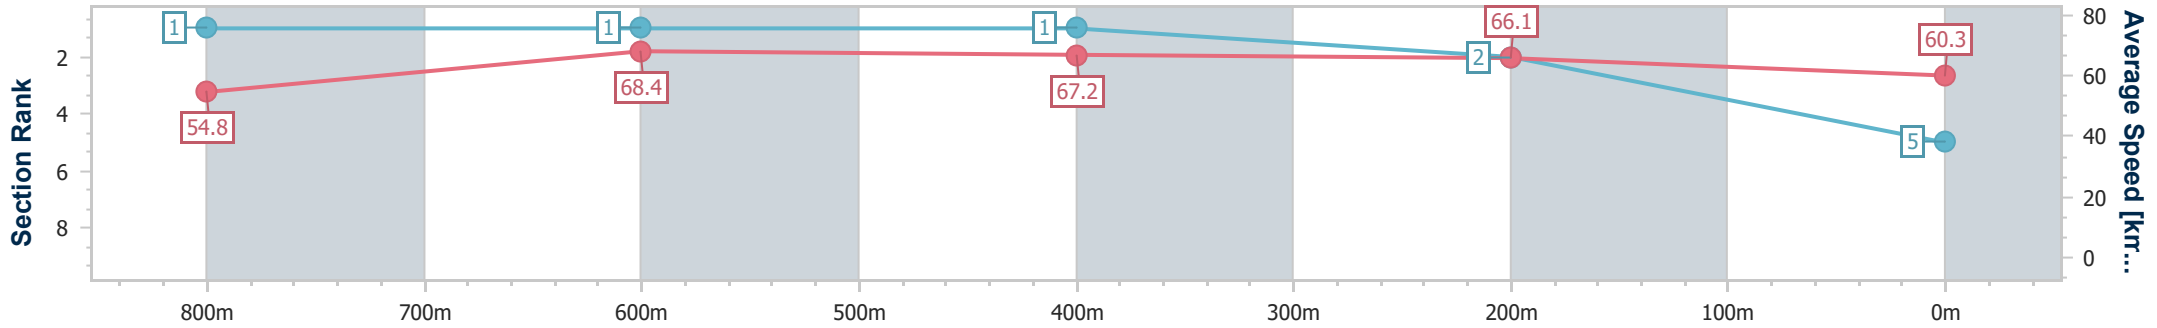

Eagle Farm QLD Professional  
Race 3: SEASON GREETINGS FROM BRC Class 6 Handicap - 1000m

21 December 2024 - 13:23

Track Rating: Good 4, Weather: Fine, Rail Position: +4.5m Entire

BRISBANE RACING CLUB

Section	Overall	800m	600m	400m	200m
Section Times	0:57.28 [5] (0:13.16)	0:44.12 [1] (0:10.53)	0:33.59 [1] (0:10.75)	0:22.84 [1] (0:10.89)	0:11.95 [2] (0:11.95)
Average Speed [km/h]	54.8	68.4	67.2	66.1	60.3
Top Speed [km/h]	68.5	68.8	68.8	67.2	63.4
Avg. Dist. to Rail [m]	2.3	0.4	1.2	1.3	4.4
Avg. Stride Freq. [Hz]	2.4	2.6	2.6	2.6	2.5
Avg. Stride Length [m]	6.4	7.4	7.0	7.1	6.7

- [ ] Ranking at each section and finish
- .-.- No data available at this section
- NA No data available

Horse/Jockey Name	Sunnycoast
Final Rank	6
Fastest Section Time (Section)	0:10.59 (800m)
Top Speed [km/h] (Section)	70.6 (800m)
Race State	Finished