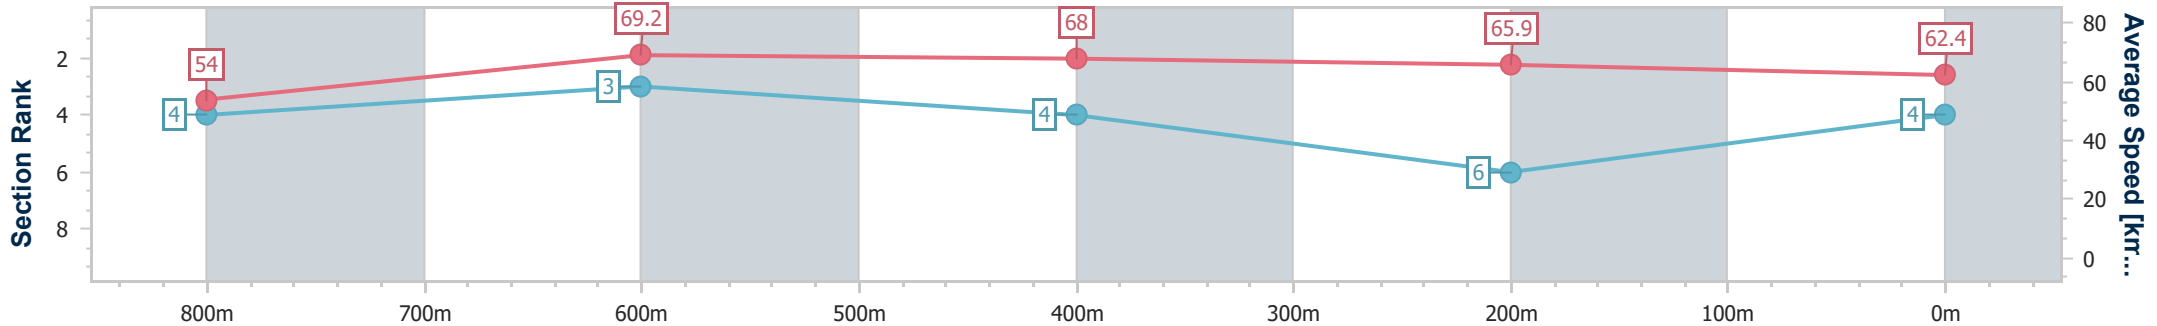

Eagle Farm QLD Professional  
Race 3: SEASON GREETINGS FROM BRC Class 6 Handicap - 1000m

21 December 2024 - 13:23

Track Rating: Good 4, Weather: Fine, Rail Position: +4.5m Entire

BRISBANE RACING CLUB

Section	Overall	800m	600m	400m	200m
Section Times	0:57.26 [4] (0:13.47)	0:43.79 [4] (0:10.51)	0:33.28 [3] (0:10.79)	0:22.49 [4] (0:10.92)	0:11.57 [6] (0:11.57)
Average Speed [km/h]	54.0	69.2	68.0	65.9	62.4
Top Speed [km/h]	68.5	70.6	70.1	67.3	65.6
Avg. Dist. to Rail [m]	5.3	3.2	3.7	5.2	5.5
Avg. Stride Freq. [Hz]	2.3	2.5	2.5	2.4	2.3
Avg. Stride Length [m]	6.4	7.6	7.6	7.5	7.4