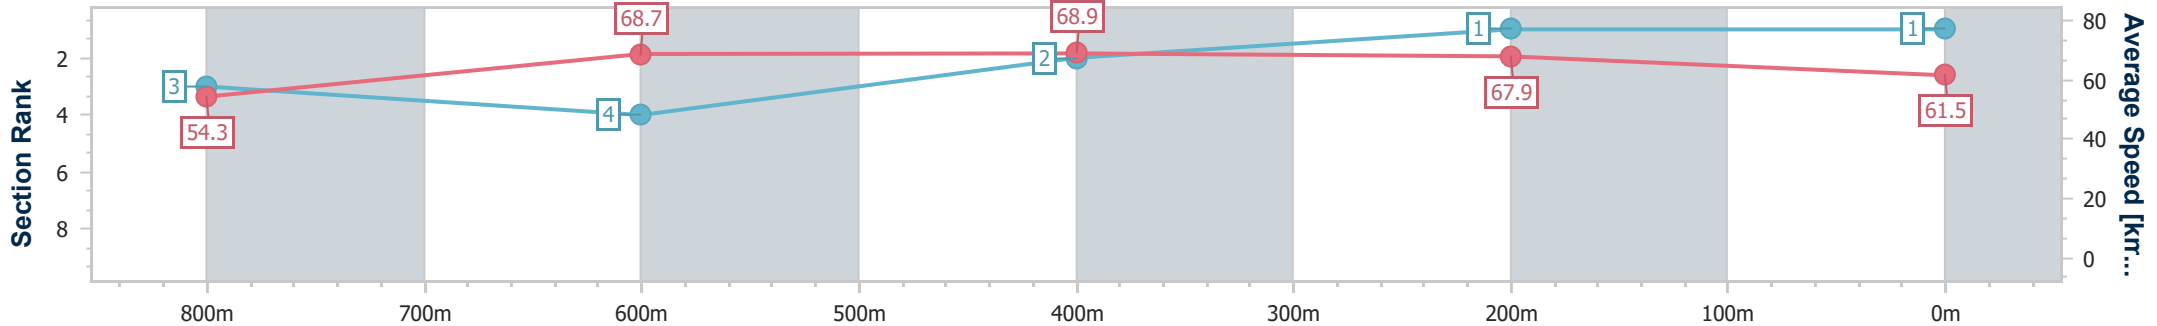

Eagle Farm QLD Professional  
Race 3: SEASON GREETINGS FROM BRC Class 6 Handicap - 1000m

21 December 2024 - 13:23

Track Rating: Good 4, Weather: Fine, Rail Position: +4.5m Entire

BRISBANE RACING CLUB

Section	Overall	800m	600m	400m	200m
Section Times	0:56.91 [1] (0:13.37)	0:43.54 [3] (0:10.61)	0:32.93 [4] (0:10.62)	0:22.31 [2] (0:10.60)	0:11.71 [1] (0:11.71)
Average Speed [km/h]	54.3	68.7	68.9	67.9	61.5
Top Speed [km/h]	68.0	69.2	69.5	68.8	66.1
Avg. Dist. to Rail [m]	5.0	3.0	3.0	5.3	6.6
Avg. Stride Freq. [Hz]	2.4	2.5	2.5	2.6	2.4
Avg. Stride Length [m]	6.3	7.5	7.5	7.4	7.0