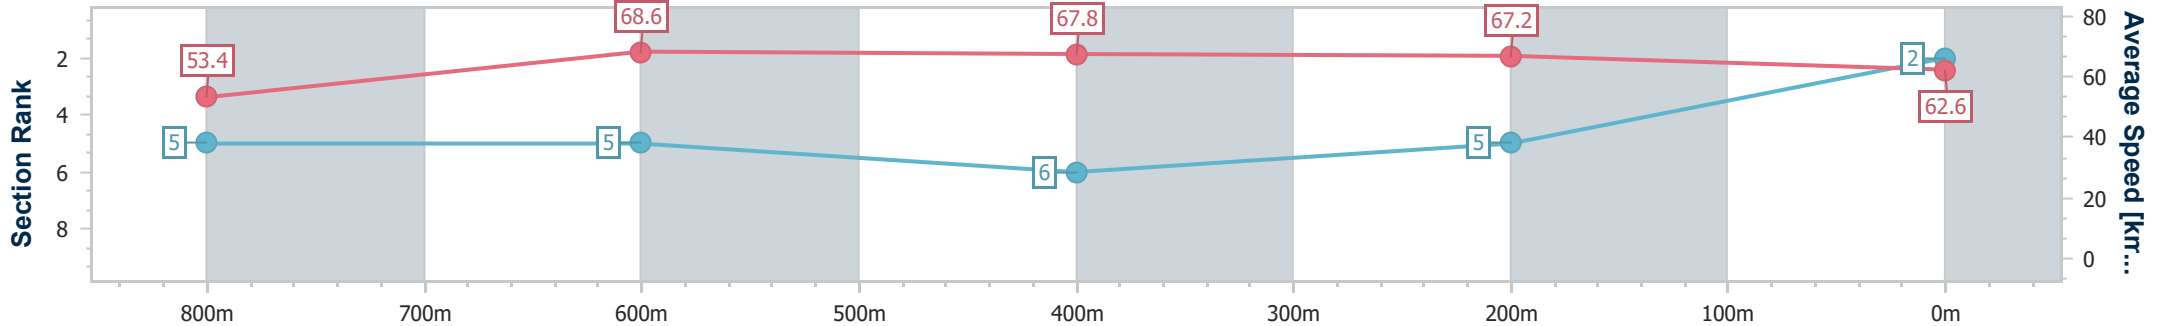

Eagle Farm QLD Professional  
Race 3: SEASON GREETINGS FROM BRC Class 6 Handicap - 1000m

21 December 2024 - 13:23

Track Rating: Good 4, Weather: Fine, Rail Position: +4.5m Entire

BRISBANE RACING CLUB

Section	Overall	800m	600m	400m	200m
Section Times	0:57.18 [2] (0:13.58)	0:43.60 [5] (0:10.61)	0:32.99 [5] (0:10.76)	0:22.23 [6] (0:10.70)	0:11.53 [5] (0:11.53)
Average Speed [km/h]	53.4	68.6	67.8	67.2	62.6
Top Speed [km/h]	68.4	69.1	68.7	68.5	66.4
Avg. Dist. to Rail [m]	6.8	2.7	2.7	7.8	8.1
Avg. Stride Freq. [Hz]	2.3	2.5	2.4	2.4	2.4
Avg. Stride Length [m]	6.4	7.7	7.8	7.6	7.3