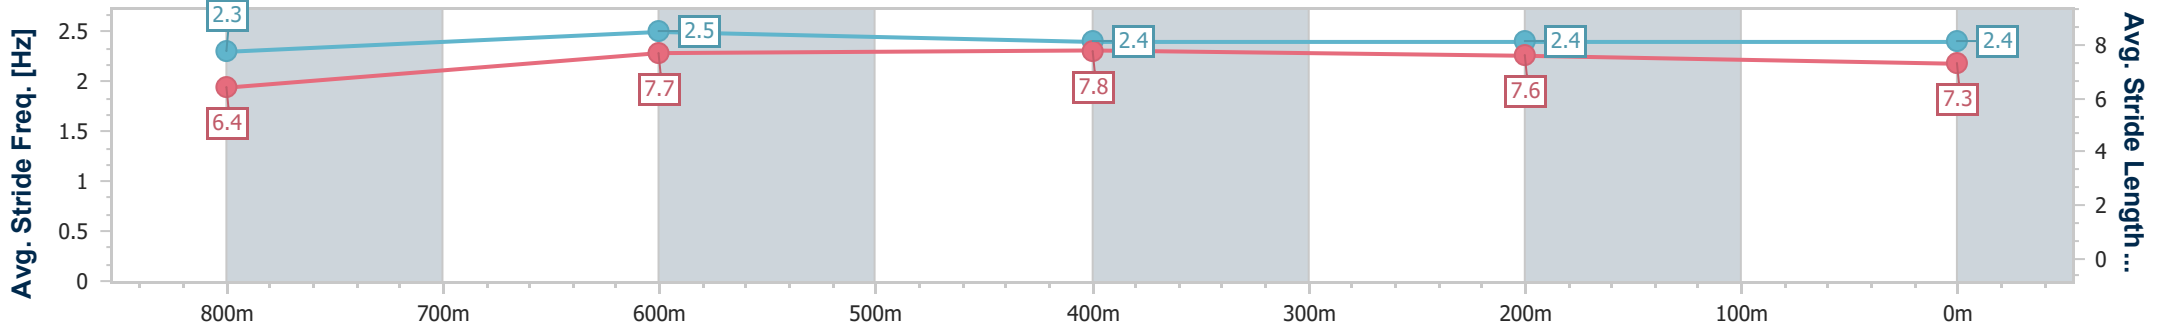

Eagle Farm QLD Professional  
Race 3: SEASON GREETINGS FROM BRC Class 6 Handicap - 1000m

21 December 2024 - 13:23

Track Rating: Good 4, Weather: Fine, Rail Position: +4.5m Entire

BRISBANE RACING CLUB

Section	Overall	800m	600m	400m	200m
Section Times	0:57.18 [2] (0:13.58)	0:43.60 [5] (0:10.61)	0:32.99 [5] (0:10.76)	0:22.23 [6] (0:10.70)	0:11.53 [5] (0:11.53)
Average Speed [km/h]	53.4	68.6	67.8	67.2	62.6
Top Speed [km/h]	68.4	69.1	68.7	68.5	66.4
Avg. Dist. to Rail [m]	6.8	2.7	2.7	7.8	8.1
Avg. Stride Freq. [Hz]	2.3	2.5	2.4	2.4	2.4
Avg. Stride Length [m]	6.4	7.7	7.8	7.6	7.3