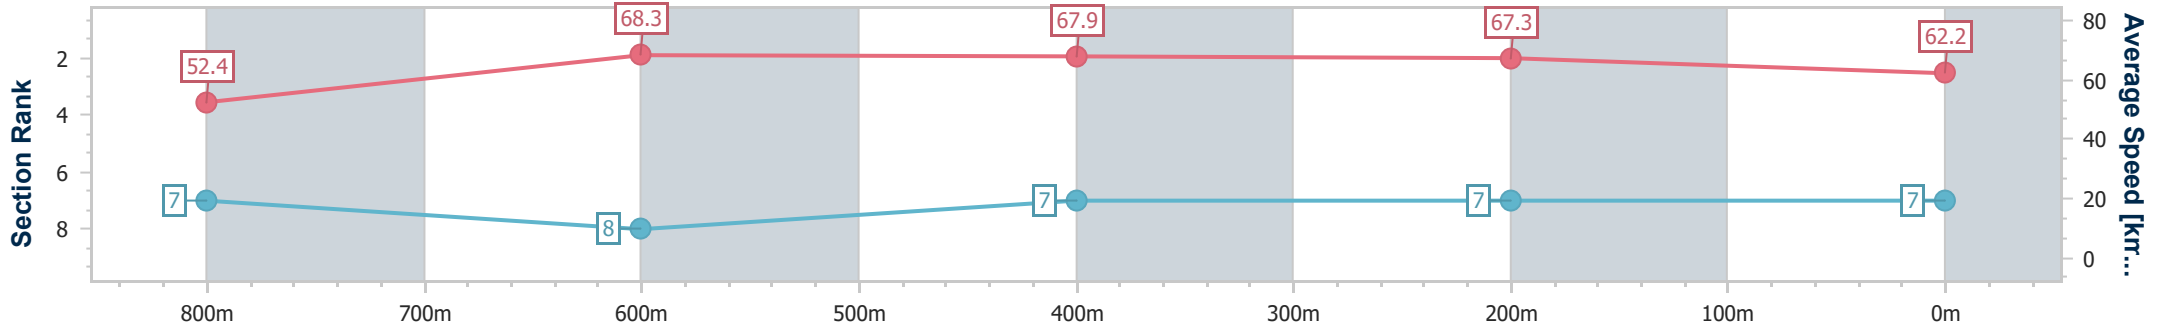

- [ ] Ranking at each section and finish
- .-.- No data available at this section
- NA No data available

Horse/Jockey Name	Light Of Boom
Final Rank	7
Fastest Section Time (Section)	0:10.66 (800m)
Top Speed [km/h] (Section)	69.2 (800m)
Race State	Finished

Eagle Farm QLD Professional  
Race 3: SEASON GREETINGS FROM BRC Class 6 Handicap - 1000m

21 December 2024 - 13:23

BRISBANE RACING CLUB

Track Rating: Good 4, Weather: Fine, Rail Position: +4.5m Entire

Section	Overall	800m	600m	400m	200m
Section Times	0:57.48 [7] (0:13.81)	0:43.67 [7] (0:10.66)	0:33.01 [8] (0:10.71)	0:22.30 [7] (0:10.71)	0:11.59 [7] (0:11.59)
Average Speed [km/h]	52.4	68.3	67.9	67.3	62.2
Top Speed [km/h]	68.8	69.2	68.7	68.8	66.2
Avg. Dist. to Rail [m]	5.0	2.4	2.0	3.6	3.0
Avg. Stride Freq. [Hz]	2.2	2.4	2.4	2.4	2.4
Avg. Stride Length [m]	6.5	7.8	7.8	7.6	7.3

- [ ] Ranking at each section and finish
- .-.- No data available at this section
- NA No data available

Horse/Jockey Name	Albion Square
Final Rank	8
Fastest Section Time (Section)	0:10.63 (800m)
Top Speed [km/h] (Section)	69.5 (800m)
Race State	Finished