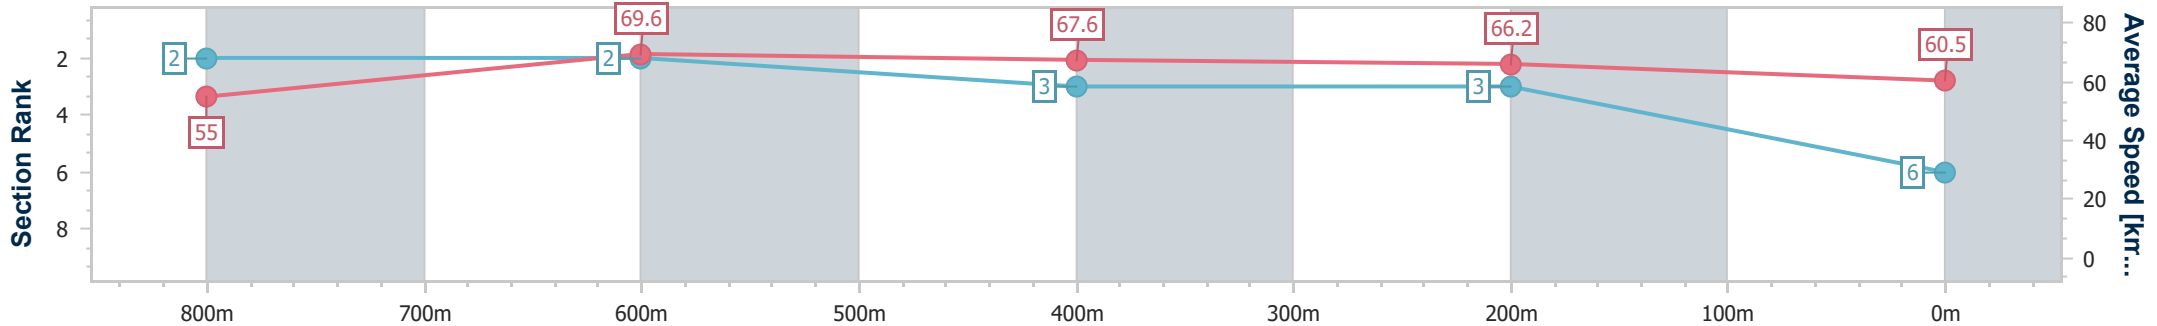

Eagle Farm QLD Professional  
Race 3: SEASON GREETINGS FROM BRC Class 6 Handicap - 1000m

21 December 2024 - 13:23

BRISBANE RACING CLUB

Track Rating: Good 4, Weather: Fine, Rail Position: +4.5m Entire

Section	Overall	800m	600m	400m	200m
Section Times	0:57.39 [6] (0:13.21)	0:44.18 [2] (0:10.59)	0:33.59 [2] (0:10.82)	0:22.77 [3] (0:10.84)	0:11.93 [3] (0:11.93)
Average Speed [km/h]	55.0	69.6	67.6	66.2	60.5
Top Speed [km/h]	69.0	70.6	68.9	68.2	65.2
Avg. Dist. to Rail [m]	4.6	4.8	3.0	3.5	0.9
Avg. Stride Freq. [Hz]	2.4	2.5	2.4	2.5	2.4
Avg. Stride Length [m]	6.5	7.8	7.7	7.5	7.1

- [ ] Ranking at each section and finish
- .-.- No data available at this section
- NA No data available

Horse/Jockey Name	Light Of Boom
Final Rank	7
Fastest Section Time (Section)	0:10.66 (800m)
Top Speed [km/h] (Section)	69.2 (800m)
Race State	Finished