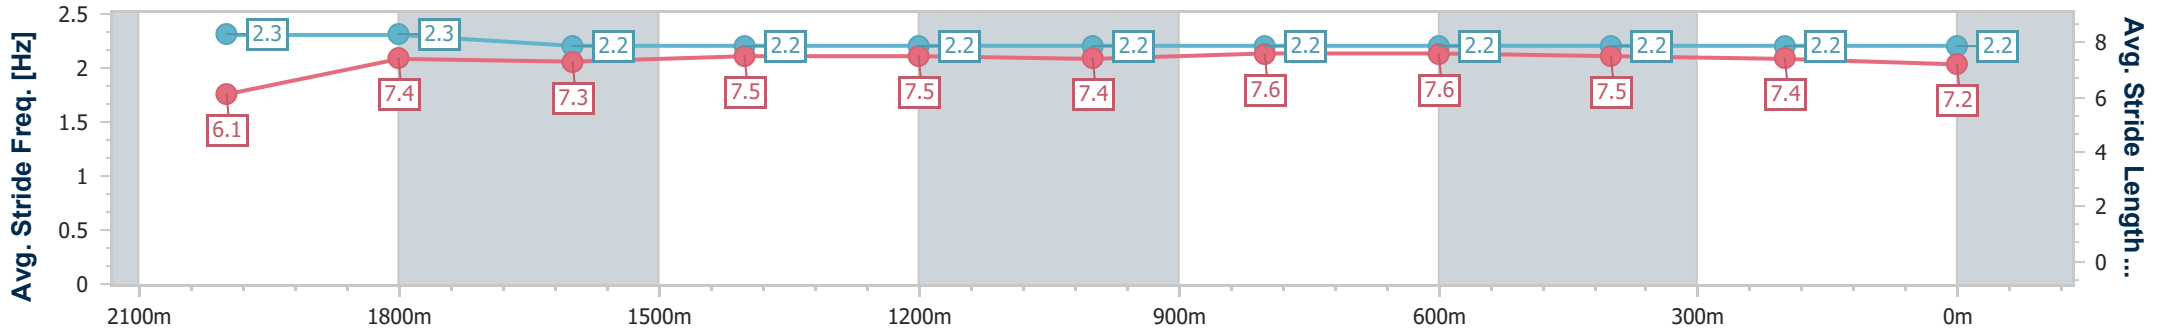

- [] Ranking at each section and finish
- .-.- No data available at this section
- NA No data available

Horse/Jockey Name	New World Tapestry
Final Rank	6
Fastest Section Time (Section)	0:11.83 (2000m)
Top Speed [km/h] (Section)	62.8 (Overall)
Race State	Finished

Eagle Farm QLD Professional
Race 1: GIRLS DAY OUT 1 MARCH BENCHMARK 78 Handicap - 2218m

21 December 2024 - 12:13

BRISBANE RACING CLUB

Track Rating: Good 4, Weather: Fine, Rail Position: +4.5m Entire

Section	Overall	2000m	1800m	1600m	1400m	1200m	1000m	800m	600m	400m	200m
Section Times	2:18.00 [6] (0:15.75)	2:02.25 [2] (0:11.83)	1:50.42 [1] (0:12.39)	1:38.03 [1] (0:12.31)	1:25.72 [1] (0:12.28)	1:13.44 [1] (0:12.35)	1:01.09 [1] (0:12.42)	0:48.67 [1] (0:11.93)	0:36.74 [1] (0:11.98)	0:24.76 [2] (0:12.17)	0:12.59 [7] (0:12.59)
Average Speed [km/h]	49.9	60.5	58.2	59.1	58.8	58.3	58.9	61.1	60.4	59.1	57.6
Top Speed [km/h]	62.8	62.4	59.2	59.9	59.7	58.8	60.9	61.6	60.8	59.9	58.9
Avg. Dist. to Rail [m]	2.8	0.9	0.6	2.2	2.8	3.1	3.0	2.6	1.0	0.4	1.0
Avg. Stride Freq. [Hz]	2.3	2.3	2.2	2.2	2.2	2.2	2.2	2.2	2.2	2.2	2.2
Avg. Stride Length [m]	6.1	7.4	7.3	7.5	7.5	7.4	7.6	7.6	7.5	7.4	7.2

- [] Ranking at each section and finish
- .-.- No data available at this section
- NA No data available

Horse/Jockey Name	Habeebah
Final Rank	7
Fastest Section Time (Section)	0:11.70 (600m)
Top Speed [km/h] (Section)	63.0 (800m)
Race State	Finished