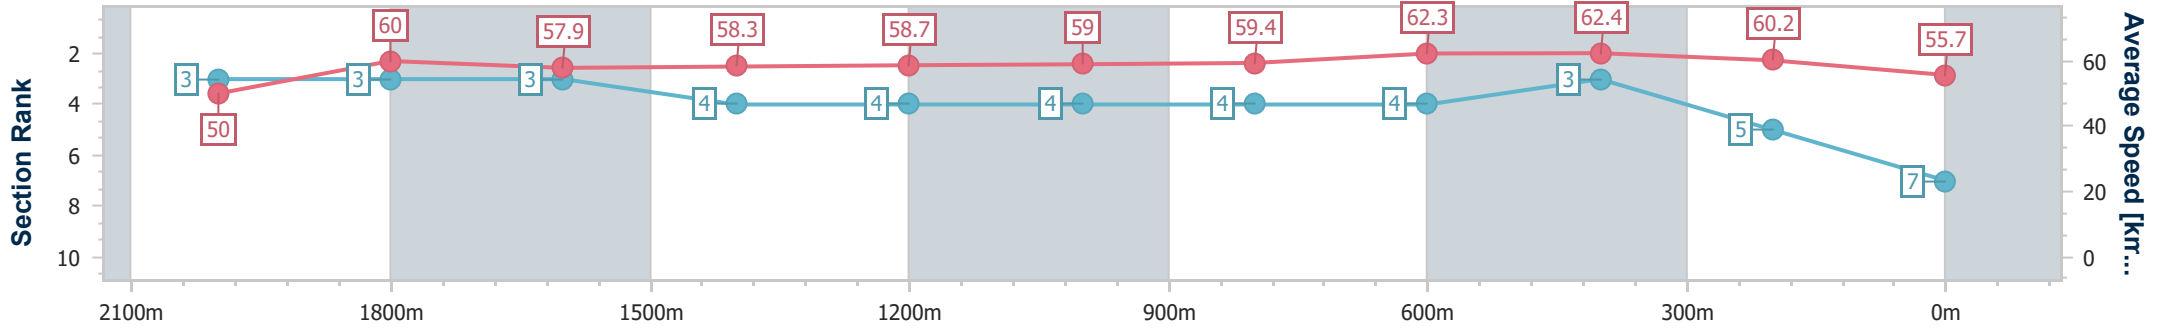

Eagle Farm QLD Professional
Race 1: GIRLS DAY OUT 1 MARCH BENCHMARK 78 Handicap - 2218m

21 December 2024 - 12:13

BRISBANE RACING CLUB

Track Rating: Good 4, Weather: Fine, Rail Position: +4.5m Entire

Section	Overall	2000m	1800m	1600m	1400m	1200m	1000m	800m	600m	400m	200m
Section Times	2:18.31 [7] (0:15.76)	2:02.55 [3] (0:12.06)	1:50.49 [3] (0:12.61)	1:37.88 [3] (0:12.51)	1:25.37 [4] (0:12.30)	1:13.07 [4] (0:12.27)	1:00.80 [4] (0:12.34)	0:48.46 [4] (0:11.75)	0:36.71 [4] (0:11.70)	0:25.01 [3] (0:11.97)	0:13.04 [5] (0:13.04)
Average Speed [km/h]	50.0	60.0	57.9	58.3	58.7	59.0	59.4	62.3	62.4	60.2	55.7
Top Speed [km/h]	61.3	60.5	59.1	59.2	59.3	59.3	60.8	63.0	62.8	61.7	57.7
Avg. Dist. to Rail [m]	4.8	1.2	2.7	3.9	4.0	4.3	4.5	3.7	2.6	4.3	4.5
Avg. Stride Freq. [Hz]	2.4	2.4	2.4	2.3	2.3	2.3	2.3	2.4	2.4	2.4	2.3
Avg. Stride Length [m]	5.9	6.9	6.8	7.0	7.1	7.0	7.1	7.3	7.1	6.9	6.6