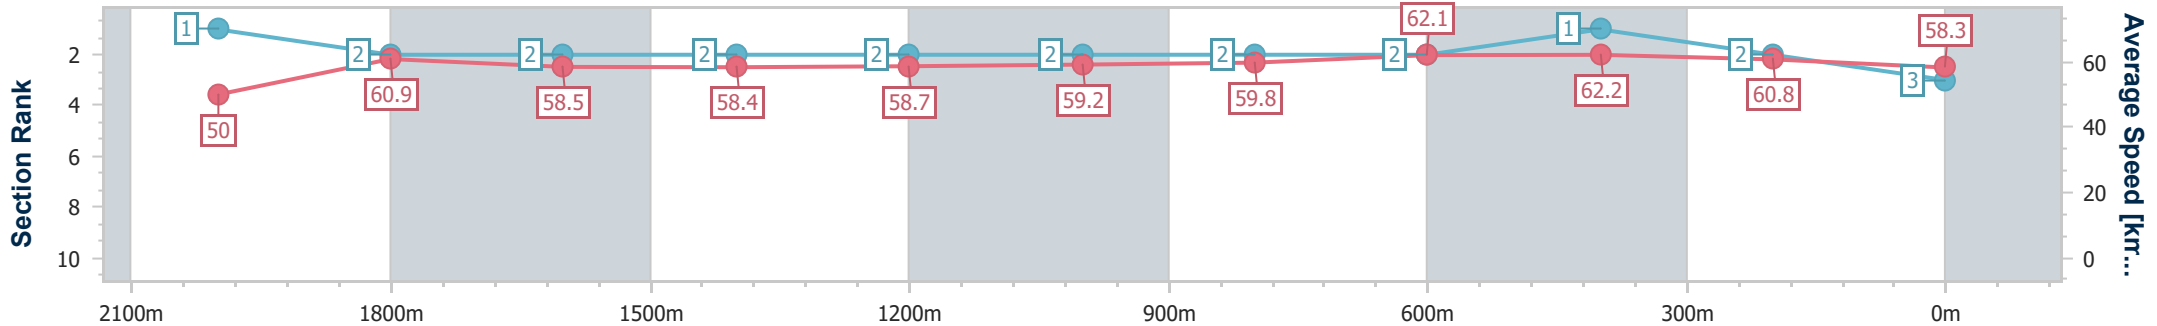

Eagle Farm QLD Professional
Race 1: GIRLS DAY OUT 1 MARCH BENCHMARK 78 Handicap - 2218m

21 December 2024 - 12:13

BRISBANE RACING CLUB

Track Rating: Good 4, Weather: Fine, Rail Position: +4.5m Entire

Section	Overall	2000m	1800m	1600m	1400m	1200m	1000m	800m	600m	400m	200m
Section Times	2:17.45 [3] (0:15.74)	2:01.71 [1] (0:11.93)	1:49.78 [2] (0:12.51)	1:37.27 [2] (0:12.57)	1:24.70 [2] (0:12.30)	1:12.40 [2] (0:12.23)	1:00.17 [2] (0:12.28)	0:47.89 [2] (0:11.81)	0:36.08 [2] (0:11.81)	0:24.27 [1] (0:11.80)	0:12.47 [2] (0:12.47)
Average Speed [km/h]	50.0	60.9	58.5	58.4	58.7	59.2	59.8	62.1	62.2	60.8	58.3
Top Speed [km/h]	62.4	62.0	60.5	59.4	59.0	59.6	61.7	62.9	62.9	61.7	60.4
Avg. Dist. to Rail [m]	5.2	2.1	3.7	4.8	4.6	4.3	4.5	4.2	3.6	3.8	2.2
Avg. Stride Freq. [Hz]	2.2	2.3	2.2	2.1	2.1	2.2	2.1	2.2	2.2	2.3	2.2
Avg. Stride Length [m]	6.4	7.4	7.4	7.6	7.6	7.6	7.7	7.8	7.7	7.5	7.4

- [] Ranking at each section and finish
- .-.- No data available at this section
- NA No data available

Horse/Jockey Name	So Sleek
Final Rank	4
Fastest Section Time (Section)	0:11.62 (400m)
Top Speed [km/h] (Section)	63.1 (800m)
Race State	Finished