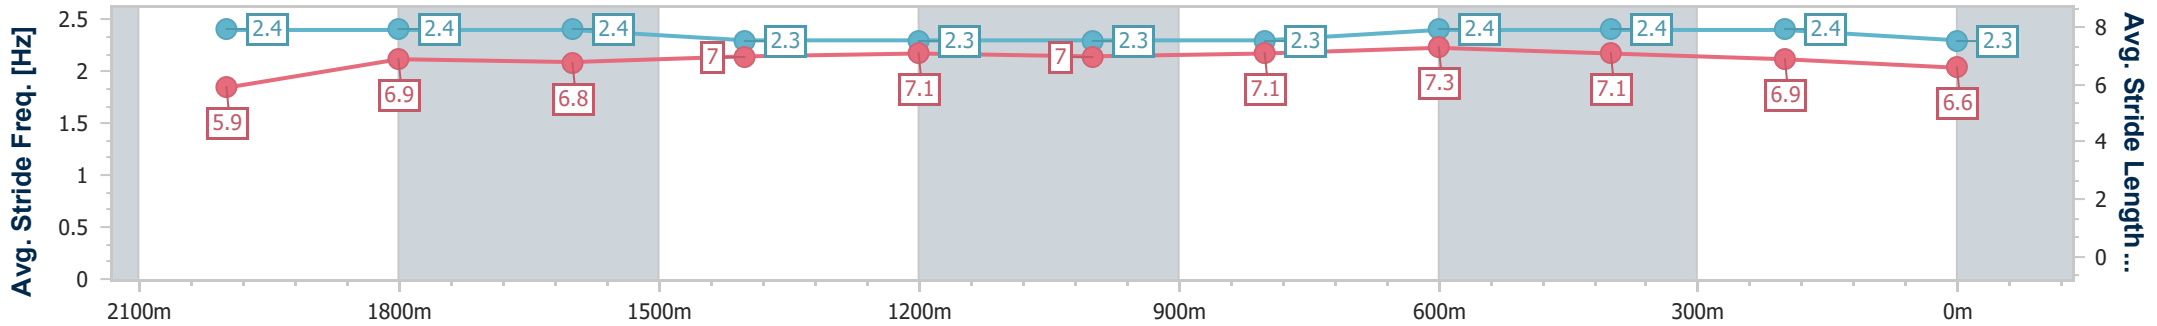

- [] Ranking at each section and finish
- .-.- No data available at this section
- NA No data available

Horse/Jockey Name	Habeebah
Final Rank	7
Fastest Section Time (Section)	0:11.70 (600m)
Top Speed [km/h] (Section)	63.0 (800m)
Race State	Finished

Eagle Farm QLD Professional
Race 1: GIRLS DAY OUT 1 MARCH BENCHMARK 78 Handicap - 2218m

21 December 2024 - 12:13

BRISBANE RACING CLUB

Track Rating: Good 4, Weather: Fine, Rail Position: +4.5m Entire

Section	Overall	2000m	1800m	1600m	1400m	1200m	1000m	800m	600m	400m	200m
Section Times	2:18.31 [7] (0:15.76)	2:02.55 [3] (0:12.06)	1:50.49 [3] (0:12.61)	1:37.88 [3] (0:12.51)	1:25.37 [4] (0:12.30)	1:13.07 [4] (0:12.27)	1:00.80 [4] (0:12.34)	0:48.46 [4] (0:11.75)	0:36.71 [4] (0:11.70)	0:25.01 [3] (0:11.97)	0:13.04 [5] (0:13.04)
Average Speed [km/h]	50.0	60.0	57.9	58.3	58.7	59.0	59.4	62.3	62.4	60.2	55.7
Top Speed [km/h]	61.3	60.5	59.1	59.2	59.3	59.3	60.8	63.0	62.8	61.7	57.7
Avg. Dist. to Rail [m]	4.8	1.2	2.7	3.9	4.0	4.3	4.5	3.7	2.6	4.3	4.5
Avg. Stride Freq. [Hz]	2.4	2.4	2.4	2.3	2.3	2.3	2.3	2.4	2.4	2.4	2.3
Avg. Stride Length [m]	5.9	6.9	6.8	7.0	7.1	7.0	7.1	7.3	7.1	6.9	6.6