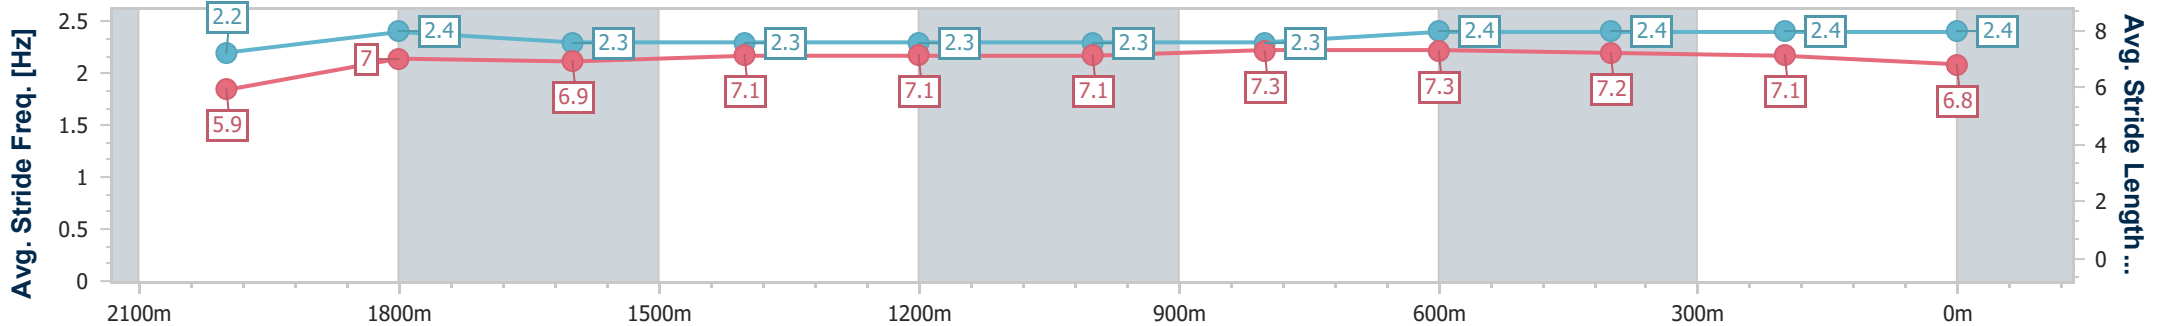

- [] Ranking at each section and finish
- .-.- No data available at this section
- NA No data available

Horse/Jockey Name	So Sleek
Final Rank	4
Fastest Section Time (Section)	0:11.62 (400m)
Top Speed [km/h] (Section)	63.1 (800m)
Race State	Finished

Eagle Farm QLD Professional
Race 1: GIRLS DAY OUT 1 MARCH BENCHMARK 78 Handicap - 2218m

21 December 2024 - 12:13

BRISBANE RACING CLUB

Track Rating: Good 4, Weather: Fine, Rail Position: +4.5m Entire

Section	Overall	2000m	1800m	1600m	1400m	1200m	1000m	800m	600m	400m	200m
Section Times	2:17.67 [4] (0:16.69)	2:00.98 [6] (0:11.86)	1:49.12 [6] (0:12.46)	1:36.66 [6] (0:12.33)	1:24.33 [6] (0:12.33)	1:12.00 [5] (0:12.11)	0:59.89 [5] (0:12.34)	0:47.55 [5] (0:11.70)	0:35.85 [5] (0:11.71)	0:24.14 [6] (0:11.62)	0:12.52 [3] (0:12.52)
Average Speed [km/h]	47.0	60.0	58.2	59.1	58.7	59.6	59.4	62.4	62.0	61.8	58.0
Top Speed [km/h]	59.8	61.0	59.0	59.6	59.4	60.1	60.3	63.1	62.6	62.7	60.4
Avg. Dist. to Rail [m]	1.5	1.7	1.7	3.5	3.9	4.5	3.8	2.2	1.9	4.5	5.1
Avg. Stride Freq. [Hz]	2.2	2.4	2.3	2.3	2.3	2.3	2.3	2.4	2.4	2.4	2.4
Avg. Stride Length [m]	5.9	7.0	6.9	7.1	7.1	7.1	7.3	7.3	7.2	7.1	6.8

- [] Ranking at each section and finish
- .-.- No data available at this section
- NA No data available

Horse/Jockey Name	Old Song
Final Rank	5
Fastest Section Time (Section)	0:11.58 (600m)
Top Speed [km/h] (Section)	64.3 (600m)
Race State	Finished