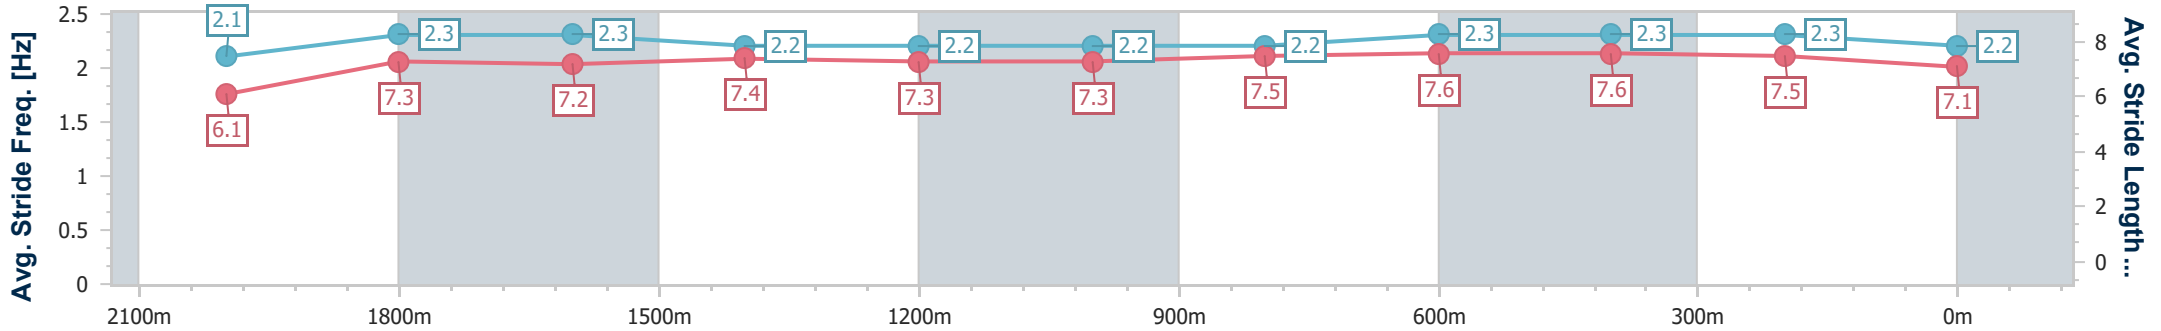

- [] Ranking at each section and finish
- .-.- No data available at this section
- NA No data available

Horse/Jockey Name	Old Song
Final Rank	5
Fastest Section Time (Section)	0:11.58 (600m)
Top Speed [km/h] (Section)	64.3 (600m)
Race State	Finished

Eagle Farm QLD Professional
Race 1: GIRLS DAY OUT 1 MARCH BENCHMARK 78 Handicap - 2218m

21 December 2024 - 12:13

BRISBANE RACING CLUB

Track Rating: Good 4, Weather: Fine, Rail Position: +4.5m Entire

Section	Overall	2000m	1800m	1600m	1400m	1200m	1000m	800m	600m	400m	200m
Section Times	2:17.95 [5] (0:16.74)	2:01.21 [7] (0:11.98)	1:49.23 [7] (0:12.49)	1:36.74 [7] (0:12.39)	1:24.35 [7] (0:12.31)	1:12.04 [7] (0:12.21)	0:59.83 [8] (0:12.30)	0:47.53 [7] (0:11.71)	0:35.82 [8] (0:11.58)	0:24.24 [8] (0:11.64)	0:12.60 [6] (0:12.60)
Average Speed [km/h]	46.9	60.6	58.7	58.7	58.9	59.2	59.8	62.4	63.0	61.9	57.3
Top Speed [km/h]	60.4	61.9	59.5	59.7	59.6	60.1	60.9	64.0	64.3	64.2	59.8
Avg. Dist. to Rail [m]	1.5	1.3	3.2	3.9	3.5	4.2	4.4	3.4	3.1	6.5	5.7
Avg. Stride Freq. [Hz]	2.1	2.3	2.3	2.2	2.2	2.2	2.2	2.3	2.3	2.3	2.2
Avg. Stride Length [m]	6.1	7.3	7.2	7.4	7.3	7.3	7.5	7.6	7.6	7.5	7.1

- [] Ranking at each section and finish
- .-.- No data available at this section
- NA No data available

Horse/Jockey Name	New World Tapestry
Final Rank	6
Fastest Section Time (Section)	0:11.83 (2000m)
Top Speed [km/h] (Section)	62.8 (Overall)
Race State	Finished