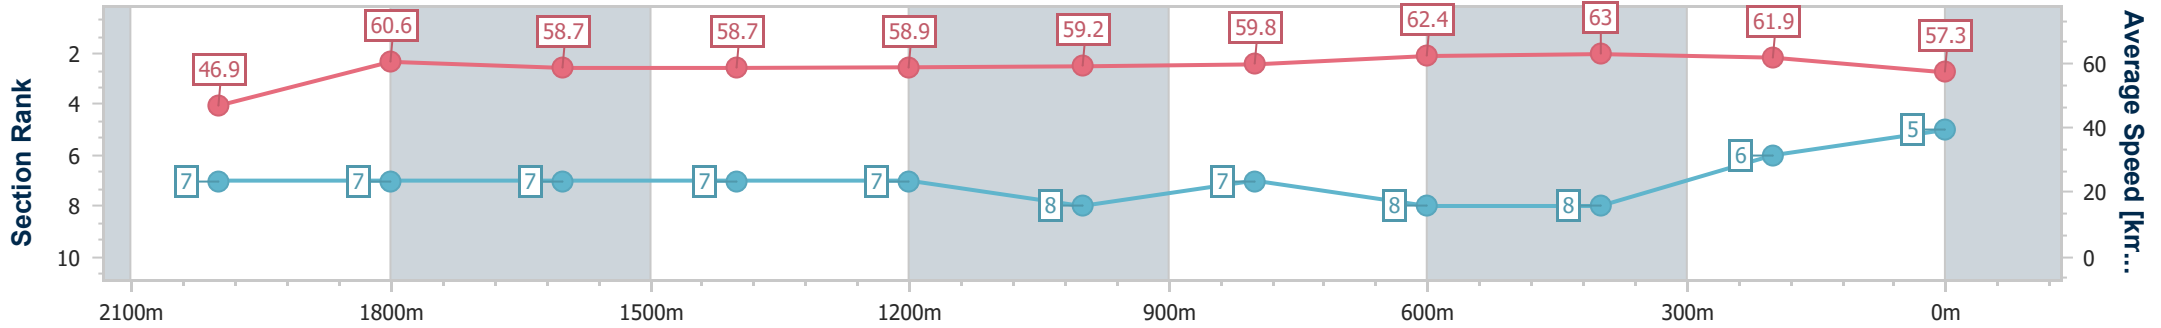

- [] Ranking at each section and finish
- .-.- No data available at this section
- NA No data available

Horse/Jockey Name	Old Song
Final Rank	5
Fastest Section Time (Section)	0:11.58 (600m)
Top Speed [km/h] (Section)	64.3 (600m)
Race State	Finished

Eagle Farm QLD Professional
Race 1: GIRLS DAY OUT 1 MARCH BENCHMARK 78 Handicap - 2218m

21 December 2024 - 12:13

BRISBANE RACING CLUB

Track Rating: Good 4, Weather: Fine, Rail Position: +4.5m Entire

Section	Overall	2000m	1800m	1600m	1400m	1200m	1000m	800m	600m	400m	200m
Section Times	2:17.95 [5] (0:16.74)	2:01.21 [7] (0:11.98)	1:49.23 [7] (0:12.49)	1:36.74 [7] (0:12.39)	1:24.35 [7] (0:12.31)	1:12.04 [7] (0:12.21)	0:59.83 [8] (0:12.30)	0:47.53 [7] (0:11.71)	0:35.82 [8] (0:11.58)	0:24.24 [8] (0:11.64)	0:12.60 [6] (0:12.60)
Average Speed [km/h]	46.9	60.6	58.7	58.7	58.9	59.2	59.8	62.4	63.0	61.9	57.3
Top Speed [km/h]	60.4	61.9	59.5	59.7	59.6	60.1	60.9	64.0	64.3	64.2	59.8
Avg. Dist. to Rail [m]	1.5	1.3	3.2	3.9	3.5	4.2	4.4	3.4	3.1	6.5	5.7
Avg. Stride Freq. [Hz]	2.1	2.3	2.3	2.2	2.2	2.2	2.2	2.3	2.3	2.3	2.2
Avg. Stride Length [m]	6.1	7.3	7.2	7.4	7.3	7.3	7.5	7.6	7.6	7.5	7.1