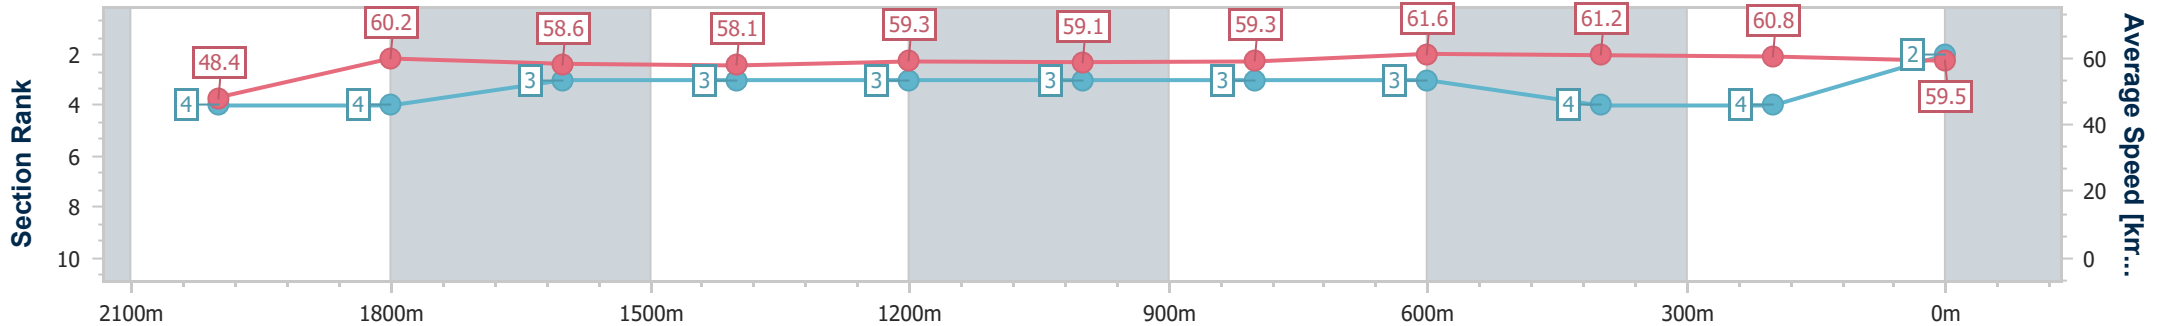

Eagle Farm QLD Professional
Race 1: GIRLS DAY OUT 1 MARCH BENCHMARK 78 Handicap - 2218m

21 December 2024 - 12:13

BRISBANE RACING CLUB

Track Rating: Good 4, Weather: Fine, Rail Position: +4.5m Entire

Section	Overall	2000m	1800m	1600m	1400m	1200m	1000m	800m	600m	400m	200m
Section Times	2:17.36 [2] (0:16.21)	2:01.15 [4] (0:11.93)	1:49.22 [4] (0:12.29)	1:36.93 [3] (0:12.47)	1:24.46 [3] (0:12.22)	1:12.24 [3] (0:12.19)	1:00.05 [3] (0:12.33)	0:47.72 [3] (0:11.83)	0:35.89 [3] (0:11.88)	0:24.01 [4] (0:11.84)	0:12.17 [4] (0:12.17)
Average Speed [km/h]	48.4	60.2	58.6	58.1	59.3	59.1	59.3	61.6	61.2	60.8	59.5
Top Speed [km/h]	60.0	60.7	59.8	59.1	59.3	59.3	60.3	62.1	61.6	61.4	60.2
Avg. Dist. to Rail [m]	2.8	0.8	0.7	2.4	3.0	3.6	3.6	2.4	1.7	2.5	1.0
Avg. Stride Freq. [Hz]	2.2	2.3	2.2	2.2	2.2	2.2	2.2	2.2	2.2	2.2	2.2
Avg. Stride Length [m]	6.2	7.2	7.1	7.2	7.1	7.1	7.3	7.2	7.5	7.6	7.4