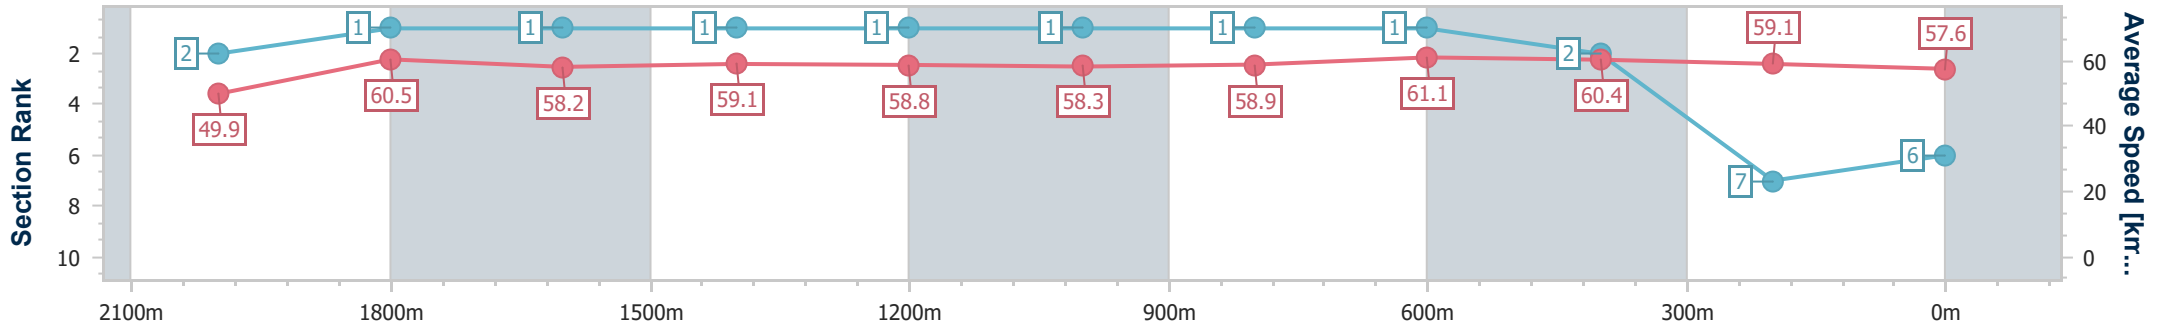

Eagle Farm QLD Professional
Race 1: GIRLS DAY OUT 1 MARCH BENCHMARK 78 Handicap - 2218m

21 December 2024 - 12:13

BRISBANE RACING CLUB

Track Rating: Good 4, Weather: Fine, Rail Position: +4.5m Entire

Section	Overall	2000m	1800m	1600m	1400m	1200m	1000m	800m	600m	400m	200m
Section Times	2:18.00 [6] (0:15.75)	2:02.25 [2] (0:11.83)	1:50.42 [1] (0:12.39)	1:38.03 [1] (0:12.31)	1:25.72 [1] (0:12.28)	1:13.44 [1] (0:12.35)	1:01.09 [1] (0:12.42)	0:48.67 [1] (0:11.93)	0:36.74 [1] (0:11.98)	0:24.76 [2] (0:12.17)	0:12.59 [7] (0:12.59)
Average Speed [km/h]	49.9	60.5	58.2	59.1	58.8	58.3	58.9	61.1	60.4	59.1	57.6
Top Speed [km/h]	62.8	62.4	59.2	59.9	59.7	58.8	60.9	61.6	60.8	59.9	58.9
Avg. Dist. to Rail [m]	2.8	0.9	0.6	2.2	2.8	3.1	3.0	2.6	1.0	0.4	1.0
Avg. Stride Freq. [Hz]	2.3	2.3	2.2	2.2	2.2	2.2	2.2	2.2	2.2	2.2	2.2
Avg. Stride Length [m]	6.1	7.4	7.3	7.5	7.5	7.4	7.6	7.6	7.5	7.4	7.2

- [] Ranking at each section and finish
- .-.- No data available at this section
- NA No data available

Horse/Jockey Name	Habeebah
Final Rank	7
Fastest Section Time (Section)	0:11.70 (600m)
Top Speed [km/h] (Section)	63.0 (800m)
Race State	Finished