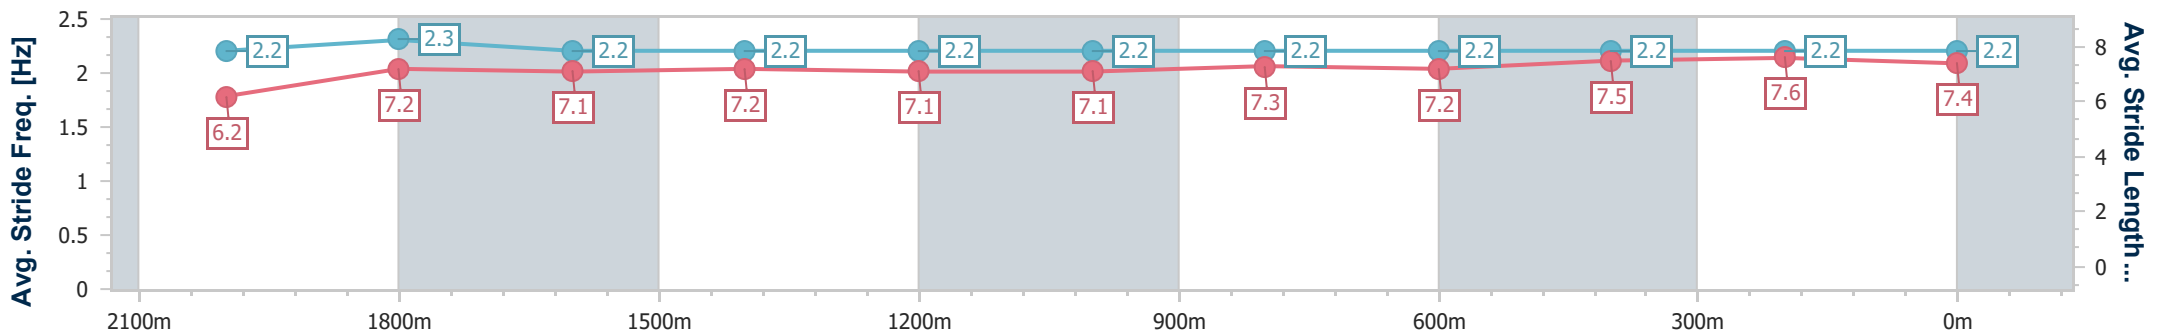

Eagle Farm QLD Professional
Race 1: GIRLS DAY OUT 1 MARCH BENCHMARK 78 Handicap - 2218m

21 December 2024 - 12:13

BRISBANE RACING CLUB

Track Rating: Good 4, Weather: Fine, Rail Position: +4.5m Entire

Section	Overall	2000m	1800m	1600m	1400m	1200m	1000m	800m	600m	400m	200m
Section Times	2:17.36 [2] (0:16.21)	2:01.15 [4] (0:11.93)	1:49.22 [4] (0:12.29)	1:36.93 [3] (0:12.47)	1:24.46 [3] (0:12.22)	1:12.24 [3] (0:12.19)	1:00.05 [3] (0:12.33)	0:47.72 [3] (0:11.83)	0:35.89 [3] (0:11.88)	0:24.01 [4] (0:11.84)	0:12.17 [4] (0:12.17)
Average Speed [km/h]	48.4	60.2	58.6	58.1	59.3	59.1	59.3	61.6	61.2	60.8	59.5
Top Speed [km/h]	60.0	60.7	59.8	59.1	59.3	59.3	60.3	62.1	61.6	61.4	60.2
Avg. Dist. to Rail [m]	2.8	0.8	0.7	2.4	3.0	3.6	3.6	2.4	1.7	2.5	1.0
Avg. Stride Freq. [Hz]	2.2	2.3	2.2	2.2	2.2	2.2	2.2	2.2	2.2	2.2	2.2
Avg. Stride Length [m]	6.2	7.2	7.1	7.2	7.1	7.1	7.3	7.2	7.5	7.6	7.4