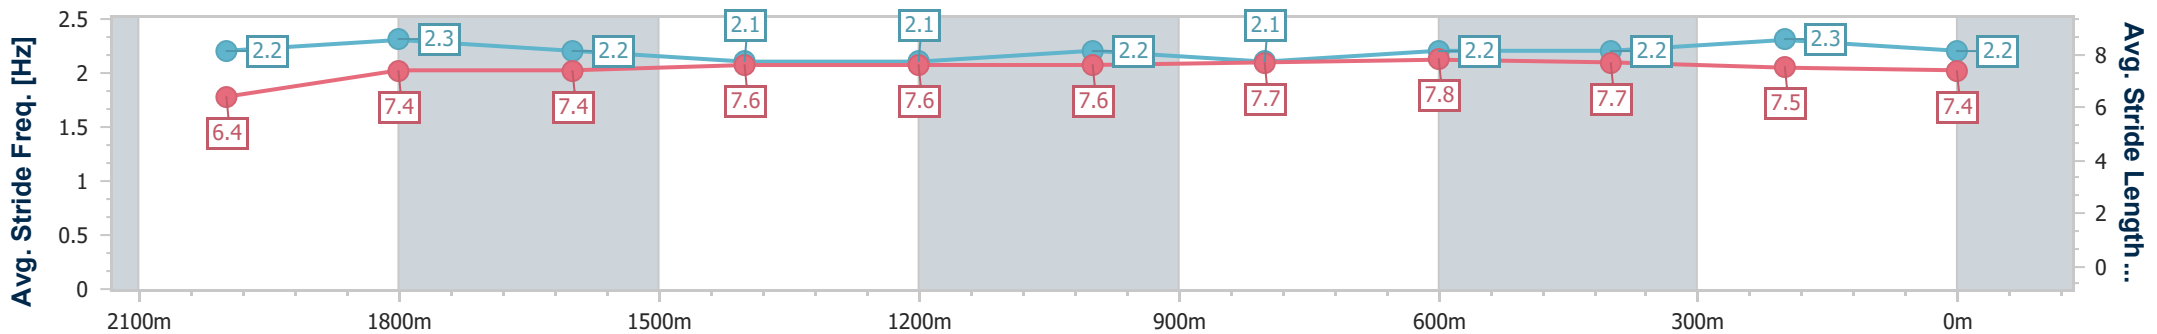

Eagle Farm QLD Professional
Race 1: GIRLS DAY OUT 1 MARCH BENCHMARK 78 Handicap - 2218m

21 December 2024 - 12:13

BRISBANE RACING CLUB

Track Rating: Good 4, Weather: Fine, Rail Position: +4.5m Entire

Section	Overall	2000m	1800m	1600m	1400m	1200m	1000m	800m	600m	400m	200m
Section Times	2:17.45 [3] (0:15.74)	2:01.71 [1] (0:11.93)	1:49.78 [2] (0:12.51)	1:37.27 [2] (0:12.57)	1:24.70 [2] (0:12.30)	1:12.40 [2] (0:12.23)	1:00.17 [2] (0:12.28)	0:47.89 [2] (0:11.81)	0:36.08 [2] (0:11.81)	0:24.27 [1] (0:11.80)	0:12.47 [2] (0:12.47)
Average Speed [km/h]	50.0	60.9	58.5	58.4	58.7	59.2	59.8	62.1	62.2	60.8	58.3
Top Speed [km/h]	62.4	62.0	60.5	59.4	59.0	59.6	61.7	62.9	62.9	61.7	60.4
Avg. Dist. to Rail [m]	5.2	2.1	3.7	4.8	4.6	4.3	4.5	4.2	3.6	3.8	2.2
Avg. Stride Freq. [Hz]	2.2	2.3	2.2	2.1	2.1	2.2	2.1	2.2	2.2	2.3	2.2
Avg. Stride Length [m]	6.4	7.4	7.4	7.6	7.6	7.6	7.7	7.8	7.7	7.5	7.4

- [] Ranking at each section and finish
- .-.- No data available at this section
- NA No data available

Horse/Jockey Name	So Sleek
Final Rank	4
Fastest Section Time (Section)	0:11.62 (400m)
Top Speed [km/h] (Section)	63.1 (800m)
Race State	Finished