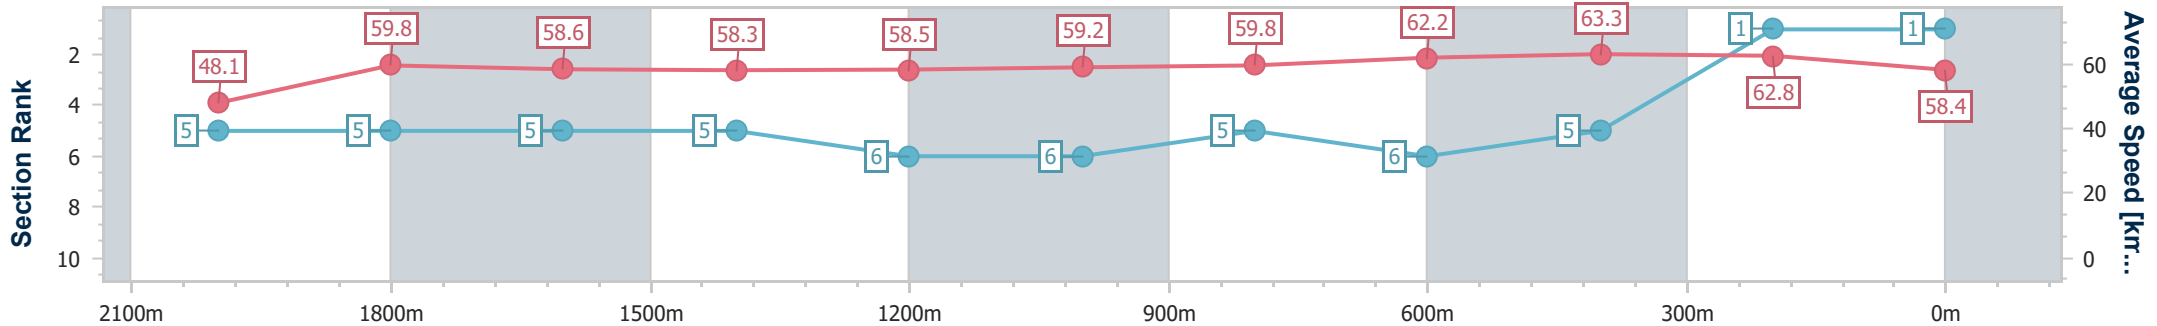

21 December 2024 - 12:13

BRISBANE RACING CLUB

Track Rating: Good 4, Weather: Fine, Rail Position: +4.5m Entire

Section	Overall	2000m	1800m	1600m	1400m	1200m	1000m	800m	600m	400m	200m
Section Times	2:17.19 [1] (0:16.35)	2:00.84 [5] (0:12.04)	1:48.80 [5] (0:12.46)	1:36.34 [5] (0:12.47)	1:23.87 [5] (0:12.36)	1:11.51 [6] (0:12.20)	0:59.31 [6] (0:12.24)	0:47.07 [5] (0:11.72)	0:35.35 [6] (0:11.54)	0:23.81 [5] (0:11.46)	0:12.35 [1] (0:12.35)
Average Speed [km/h]	48.1	59.8	58.6	58.3	58.5	59.2	59.8	62.2	63.3	62.8	58.4
Top Speed [km/h]	60.0	60.9	59.3	59.1	59.5	59.9	60.9	63.4	63.8	64.1	60.9
Avg. Dist. to Rail [m]	1.6	0.7	2.3	3.3	3.5	4.0	3.3	2.8	3.0	5.4	5.1
Avg. Stride Freq. [Hz]	2.2	2.3	2.2	2.1	2.2	2.2	2.2	2.3	2.2	2.4	2.3
Avg. Stride Length [m]	6.3	7.3	7.5	7.6	7.4	7.5	7.6	7.6	7.9	7.4	7.0