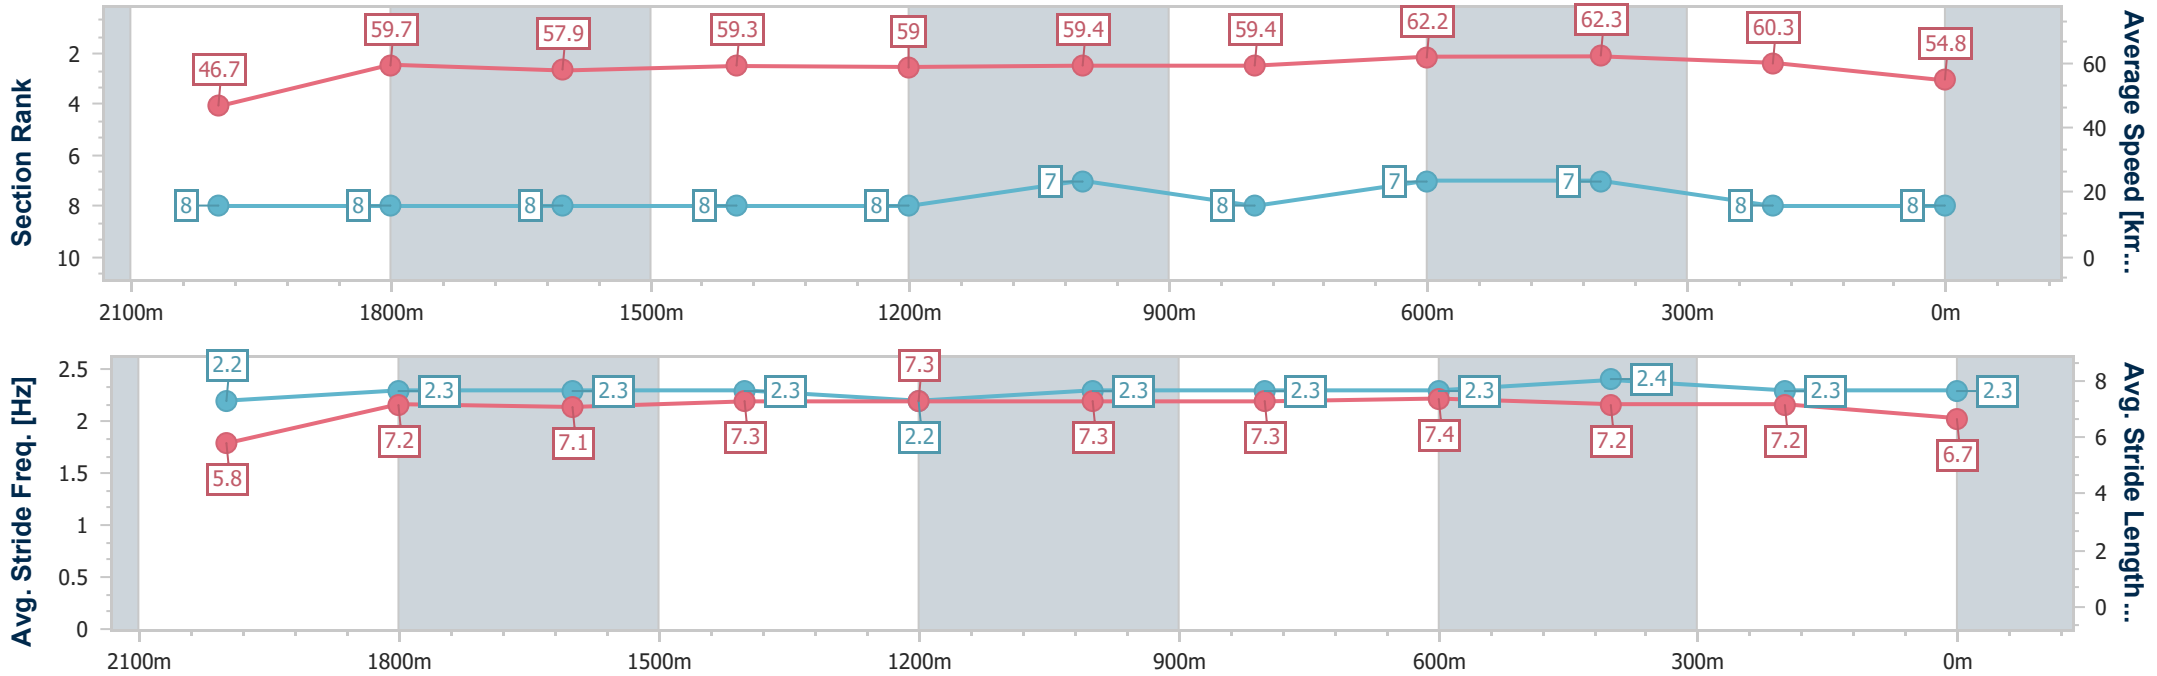

- [] Ranking at each section and finish
- .-.- No data available at this section
- NA No data available

Horse/Jockey Name	Hallside Martini
Final Rank	8
Fastest Section Time (Section)	0:11.60 (600m)
Top Speed [km/h] (Section)	64.1 (800m)
Race State	Finished

Eagle Farm QLD Professional
Race 1: GIRLS DAY OUT 1 MARCH BENCHMARK 78 Handicap - 2218m

21 December 2024 - 12:13

BRISBANE RACING CLUB

Track Rating: Good 4, Weather: Fine, Rail Position: +4.5m Entire

Section	Overall	2000m	1800m	1600m	1400m	1200m	1000m	800m	600m	400m	200m
Section Times	2:18.82 [8] (0:16.81)	2:02.01 [8] (0:12.03)	1:49.98 [8] (0:12.53)	1:37.45 [8] (0:12.32)	1:25.13 [8] (0:12.27)	1:12.86 [8] (0:12.16)	1:00.70 [7] (0:12.30)	0:48.40 [8] (0:11.69)	0:36.71 [7] (0:11.60)	0:25.11 [7] (0:11.97)	0:13.14 [8] (0:13.14)
Average Speed [km/h]	46.7	59.7	57.9	59.3	59.0	59.4	59.4	62.2	62.3	60.3	54.8
Top Speed [km/h]	59.4	60.9	58.4	60.7	59.8	60.5	60.3	64.1	63.0	61.9	57.8
Avg. Dist. to Rail [m]	1.8	1.0	2.1	3.7	4.0	4.3	3.3	1.9	1.1	3.4	3.3
Avg. Stride Freq. [Hz]	2.2	2.3	2.3	2.3	2.2	2.3	2.3	2.3	2.4	2.3	2.3
Avg. Stride Length [m]	5.8	7.2	7.1	7.3	7.3	7.3	7.3	7.4	7.2	7.2	6.7

- [] Ranking at each section and finish
- .-.- No data available at this section
- NA No data available