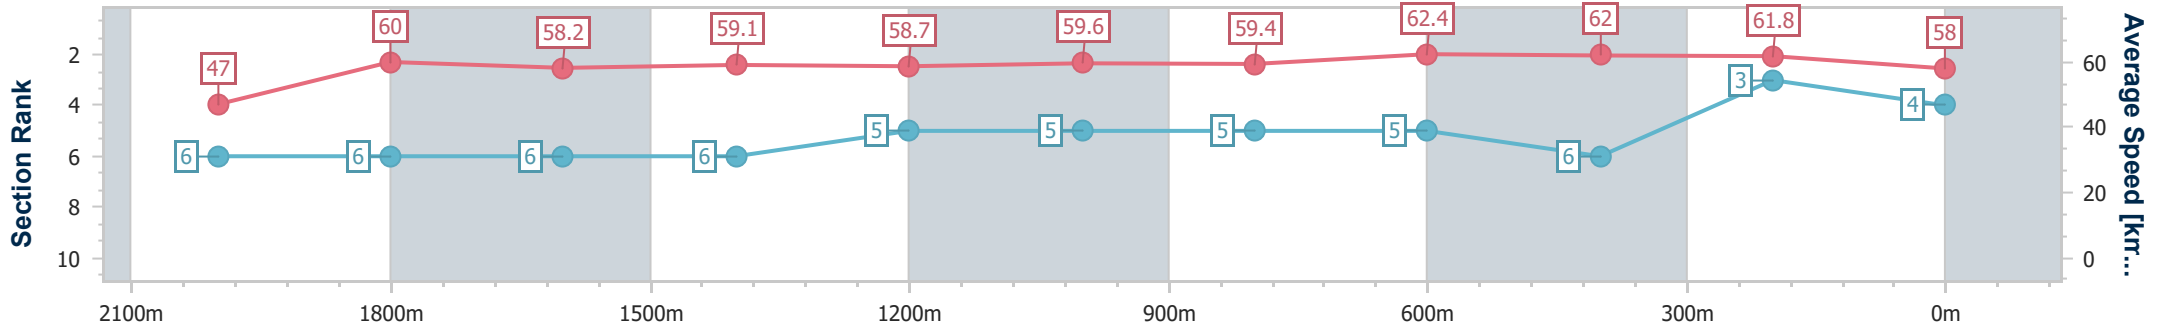

- [] Ranking at each section and finish
- .-.- No data available at this section
- NA No data available

Horse/Jockey Name	So Sleek
Final Rank	4
Fastest Section Time (Section)	0:11.62 (400m)
Top Speed [km/h] (Section)	63.1 (800m)
Race State	Finished

Eagle Farm QLD Professional
Race 1: GIRLS DAY OUT 1 MARCH BENCHMARK 78 Handicap - 2218m

21 December 2024 - 12:13

BRISBANE RACING CLUB

Track Rating: Good 4, Weather: Fine, Rail Position: +4.5m Entire

Section	Overall	2000m	1800m	1600m	1400m	1200m	1000m	800m	600m	400m	200m
Section Times	2:17.67 [4] (0:16.69)	2:00.98 [6] (0:11.86)	1:49.12 [6] (0:12.46)	1:36.66 [6] (0:12.33)	1:24.33 [6] (0:12.33)	1:12.00 [5] (0:12.11)	0:59.89 [5] (0:12.34)	0:47.55 [5] (0:11.70)	0:35.85 [5] (0:11.71)	0:24.14 [6] (0:11.62)	0:12.52 [3] (0:12.52)
Average Speed [km/h]	47.0	60.0	58.2	59.1	58.7	59.6	59.4	62.4	62.0	61.8	58.0
Top Speed [km/h]	59.8	61.0	59.0	59.6	59.4	60.1	60.3	63.1	62.6	62.7	60.4
Avg. Dist. to Rail [m]	1.5	1.7	1.7	3.5	3.9	4.5	3.8	2.2	1.9	4.5	5.1
Avg. Stride Freq. [Hz]	2.2	2.4	2.3	2.3	2.3	2.3	2.3	2.4	2.4	2.4	2.4
Avg. Stride Length [m]	5.9	7.0	6.9	7.1	7.1	7.1	7.3	7.3	7.2	7.1	6.8

- [] Ranking at each section and finish
- .-.- No data available at this section
- NA No data available

Horse/Jockey Name	Old Song
Final Rank	5
Fastest Section Time (Section)	0:11.58 (600m)
Top Speed [km/h] (Section)	64.3 (600m)
Race State	Finished