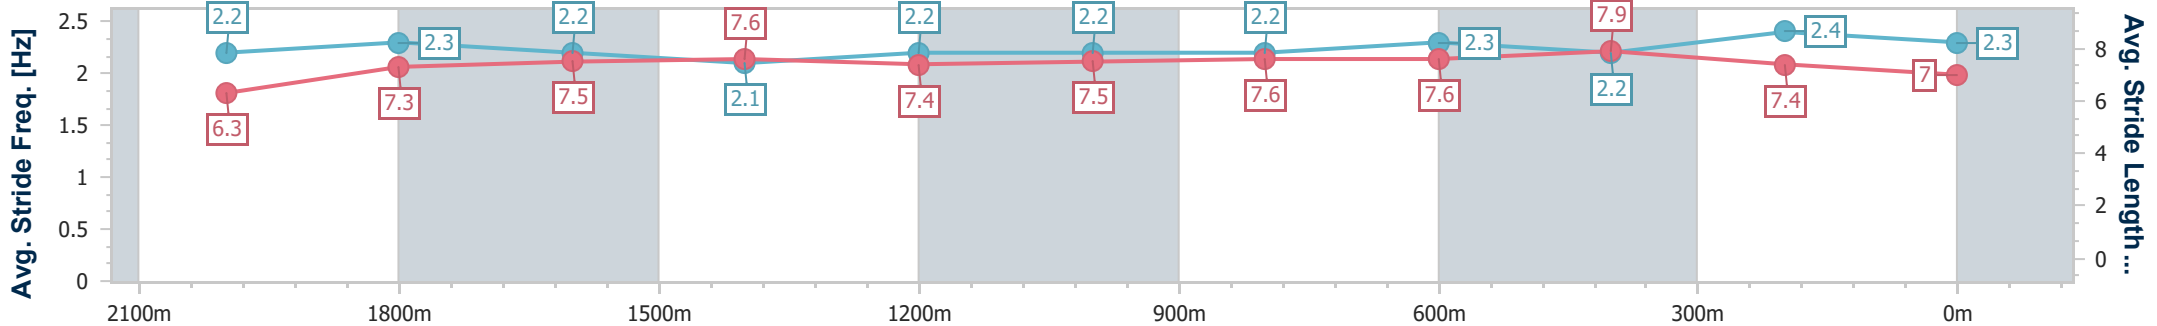

21 December 2024 - 12:13

BRISBANE RACING CLUB

Track Rating: Good 4, Weather: Fine, Rail Position: +4.5m Entire

Section	Overall	2000m	1800m	1600m	1400m	1200m	1000m	800m	600m	400m	200m
Section Times	2:17.19 [1] (0:16.35)	2:00.84 [5] (0:12.04)	1:48.80 [5] (0:12.46)	1:36.34 [5] (0:12.47)	1:23.87 [5] (0:12.36)	1:11.51 [6] (0:12.20)	0:59.31 [6] (0:12.24)	0:47.07 [5] (0:11.72)	0:35.35 [6] (0:11.54)	0:23.81 [5] (0:11.46)	0:12.35 [1] (0:12.35)
Average Speed [km/h]	48.1	59.8	58.6	58.3	58.5	59.2	59.8	62.2	63.3	62.8	58.4
Top Speed [km/h]	60.0	60.9	59.3	59.1	59.5	59.9	60.9	63.4	63.8	64.1	60.9
Avg. Dist. to Rail [m]	1.6	0.7	2.3	3.3	3.5	4.0	3.3	2.8	3.0	5.4	5.1
Avg. Stride Freq. [Hz]	2.2	2.3	2.2	2.1	2.2	2.2	2.2	2.3	2.2	2.4	2.3
Avg. Stride Length [m]	6.3	7.3	7.5	7.6	7.4	7.5	7.6	7.6	7.9	7.4	7.0