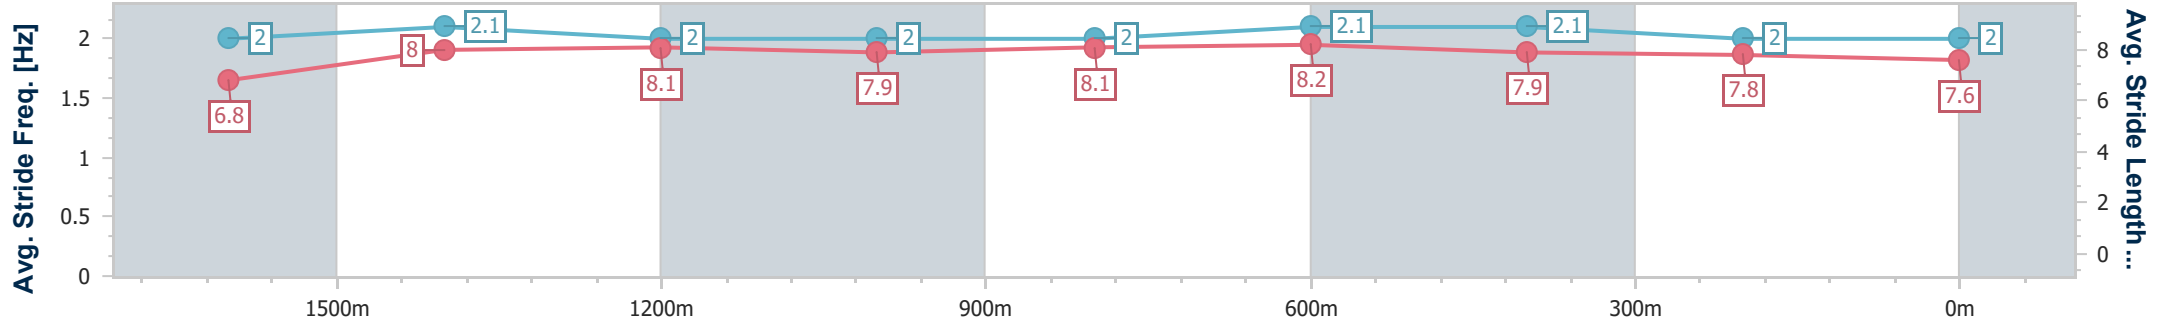

Section	Overall	1600m	1400m	1200m	1000m	800m	600m	400m	200m
Section Times	1:52.26 [10] (0:14.81)	1:37.45 [11] (0:12.44)	1:25.01 [11] (0:12.42)	1:12.59 [11] (0:12.50)	1:00.09 [10] (0:12.29)	0:47.80 [10] (0:11.56)	0:36.24 [7] (0:11.80)	0:24.44 [7] (0:11.93)	0:12.51 [8] (0:12.51)
Average Speed [km/h]	48.9	58.4	58.5	57.5	59.6	62.9	61.9	60.7	57.6
Top Speed [km/h]	63.5	59.8	59.8	59.5	61.4	63.9	62.5	61.5	59.7
Avg. Dist. to Rail [m]	6.0	2.4	2.7	3.1	2.9	3.0	2.3	5.9	8.6
Avg. Stride Freq. [Hz]	2.1	2.1	2.1	2.1	2.2	2.2	2.3	2.3	2.2
Avg. Stride Length [m]	6.4	7.6	7.7	7.5	7.7	7.7	7.6	7.5	7.1

- [] Ranking at each section and finish
- .-.- No data available at this section
- NA No data available

Horse/Jockey Name	Gentleman Junior
Final Rank	11
Fastest Section Time (Section)	0:11.97 (800m)
Top Speed [km/h] (Section)	61.9 (800m)
Race State	Finished

Aquis Park Gold Coast QLD Professional
 Race 2: MCGWILL ENTERPRISES CHRISTMAS PARTY Maiden Handicap - 1800m

20 December 2024 - 17:40

Track Rating: Good 4, Weather: Fine, Rail Position: +2m Entire

Section	Overall	1600m	1400m	1200m	1000m	800m	600m	400m	200m
Section Times	1:54.47 [11] (0:14.42)	1:40.05 [6] (0:12.23)	1:27.82 [7] (0:12.40)	1:15.42 [7] (0:12.88)	1:02.54 [8] (0:12.45)	0:50.09 [8] (0:11.97)	0:38.12 [9] (0:12.30)	0:25.82 [12] (0:12.81)	0:13.01 [12] (0:13.01)
Average Speed [km/h]	50.0	59.4	58.6	55.7	58.4	60.5	59.0	56.5	55.3
Top Speed [km/h]	61.6	61.0	60.0	58.1	59.6	61.9	61.0	57.5	55.9
Avg. Dist. to Rail [m]	2.7	2.3	2.0	2.1	2.0	2.1	1.3	3.5	4.1
Avg. Stride Freq. [Hz]	2.0	2.1	2.0	2.0	2.0	2.1	2.1	2.0	2.0
Avg. Stride Length [m]	6.8	8.0	8.1	7.9	8.1	8.2	7.9	7.8	7.6