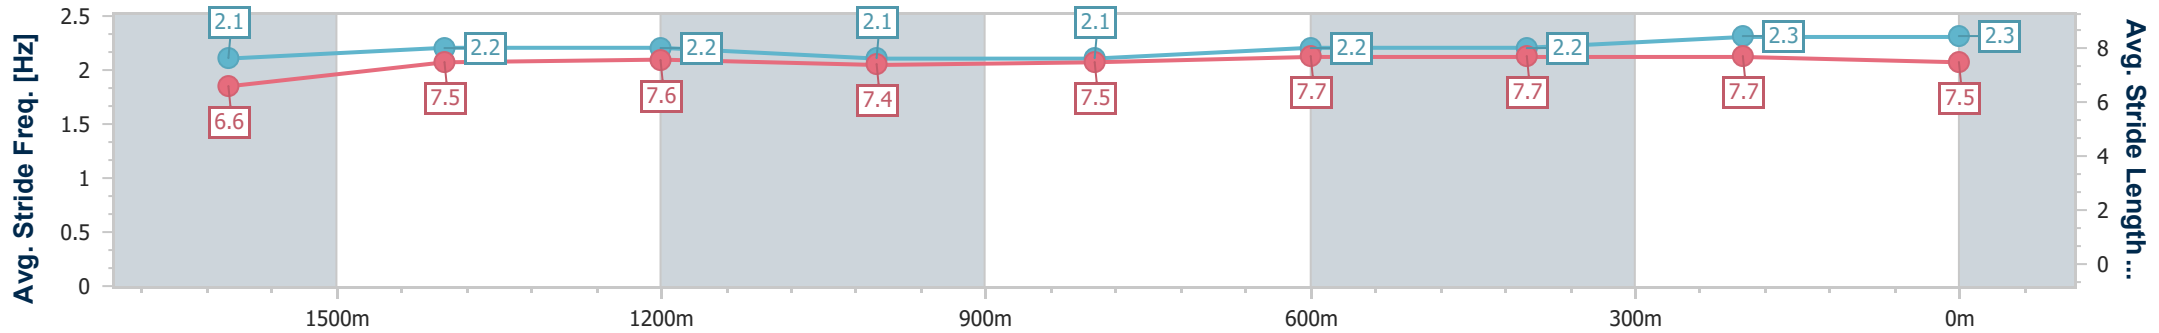

Horse/Jockey Name	Haze
Final Rank	2
Fastest Section Time (Section)	0:11.51 (400m)
Top Speed [km/h] (Section)	63.5 (400m)
Race State	Finished

Aquis Park Gold Coast QLD Professional
Race 2: MCGWILL ENTERPRISES CHRISTMAS PARTY Maiden Handicap - 1800m
AQUIS PARK
HOME OF THE GOLD COAST
TURF CLUB & SPORT CENTRE

20 December 2024 - 17:40

Track Rating: Good 4, Weather: Fine, Rail Position: +2m Entire

Section	Overall	1600m	1400m	1200m	1000m	800m	600m	400m	200m				
Section Times	1:50.87 [2] (0:14.59)	1:36.28 [8] (0:12.20)	1:24.08 [8] (0:12.27)	1:11.81 [8] (0:12.65)	0:59.16 [7] (0:12.44)	0:46.72 [7] (0:11.80)	0:34.92 [6] (0:11.75)	0:23.17 [6] (0:11.51)	0:11.66 [5] (0:11.66)				
Average Speed [km/h]	49.2	59.2	58.7	56.9	57.9	61.3	62.2	63.1	61.5				
Top Speed [km/h]	62.1	60.7	59.8	59.5	58.9	62.6	63.2	63.5	63.0				
Avg. Dist. to Rail [m]	1.3	0.7	0.3	0.1	0.7	1.0	2.8	5.9	7.3				
Avg. Stride Freq. [Hz]	2.1	2.2	2.2	2.1	2.1	2.2	2.2	2.3	2.3				
Avg. Stride Length [m]	6.6	7.5	7.6	7.4	7.5	7.7	7.7	7.7	7.5				

- [ ] Ranking at each section and finish
- -.-.- No data available at this section
- NA No data available