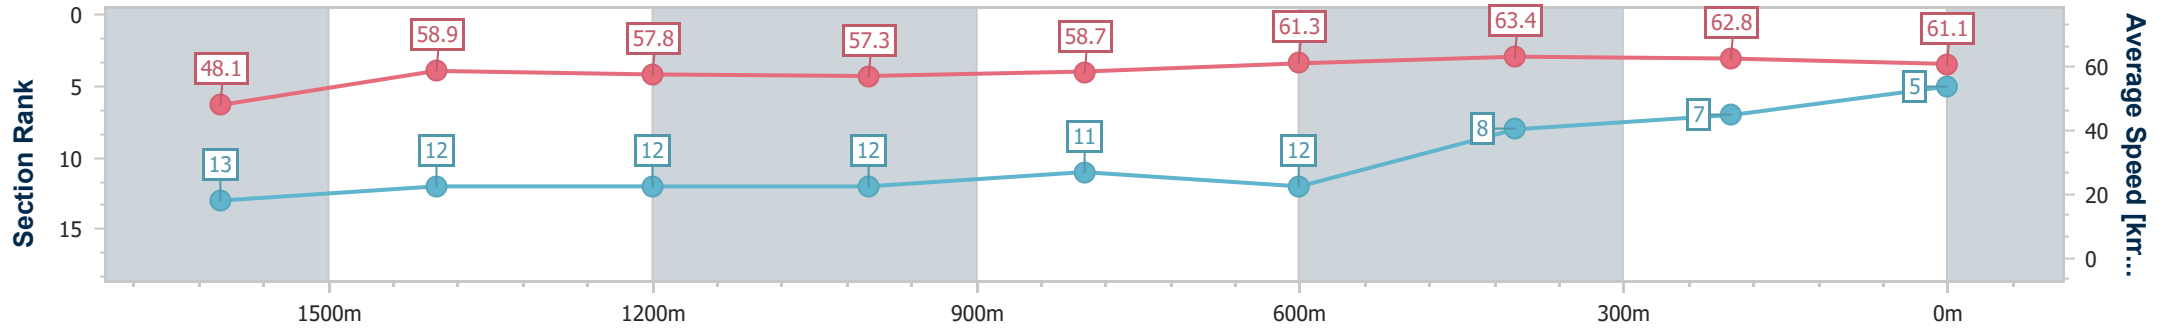

Horse/Jockey Name	Double Glazed
Final Rank	5
Fastest Section Time (Section)	0:11.36 (600m)
Top Speed [km/h] (Section)	64.9 (400m)
Race State	Finished

Aquis Park Gold Coast QLD Professional
Race 2: MCGWILL ENTERPRISES CHRISTMAS PARTY Maiden Handicap - 1800m
AQUIS PARK
HOME OF THE GOLD COAST
TURF CLUB & SPORT CENTRE

20 December 2024 - 17:40

Track Rating: Good 4, Weather: Fine, Rail Position: +2m Entire

Section	Overall	1600m	1400m	1200m	1000m	800m	600m	400m	200m				
Section Times	1:51.10 [5] (0:15.01)	1:36.09 [13] (0:12.30)	1:23.79 [12] (0:12.49)	1:11.30 [12] (0:12.54)	0:58.76 [12] (0:12.30)	0:46.46 [11] (0:11.83)	0:34.63 [12] (0:11.36)	0:23.27 [8] (0:11.50)	0:11.77 [7] (0:11.77)				
Average Speed [km/h]	48.1	58.9	57.8	57.3	58.7	61.3	63.4	62.8	61.1				
Top Speed [km/h]	62.5	59.6	59.9	60.0	60.4	63.4	64.2	64.9	62.1				
Avg. Dist. to Rail [m]	5.2	1.2	1.3	1.2	0.9	1.2	0.5	3.5	7.1				
Avg. Stride Freq. [Hz]	2.2	2.3	2.2	2.2	2.2	2.3	2.4	2.4	2.4				
Avg. Stride Length [m]	6.2	7.1	7.2	7.3	7.4	7.5	7.4	7.3	7.2				

- [ ] Ranking at each section and finish
- -.-.- No data available at this section
- NA No data available