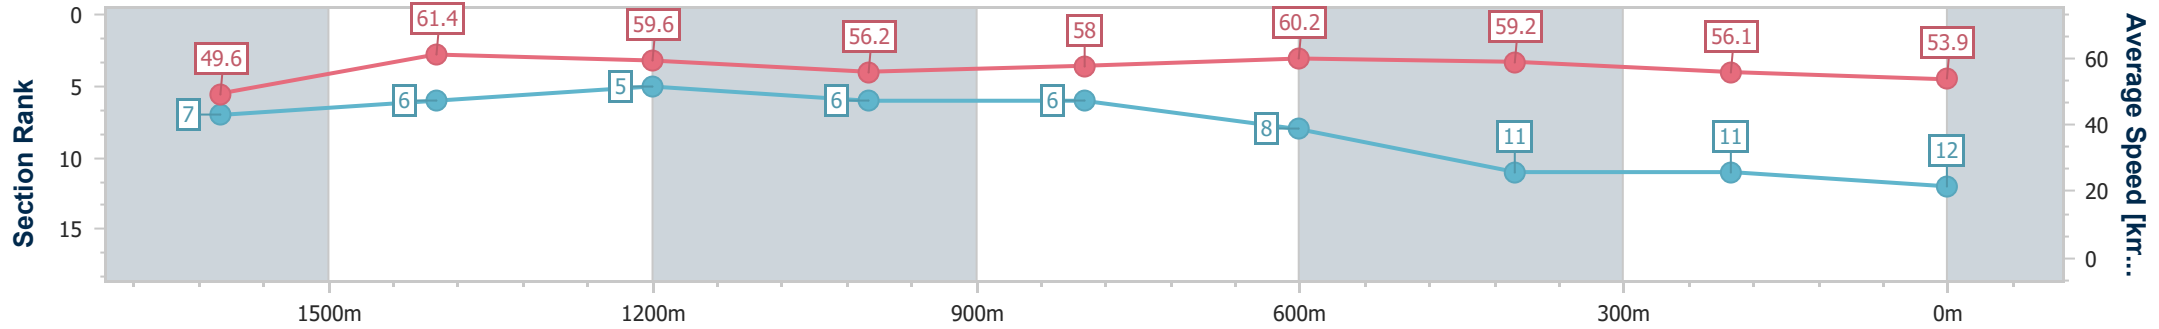

- [] Ranking at each section and finish
- .-.- No data available at this section
- NA No data available

Horse/Jockey Name	Gold Coast Millo
Final Rank	12
Fastest Section Time (Section)	0:11.95 (1600m)
Top Speed [km/h] (Section)	62.6 (Overall)
Race State	Finished

Aquis Park Gold Coast QLD Professional
Race 2: MCGWILL ENTERPRISES CHRISTMAS PARTY Maiden Handicap - 1800m

20 December 2024 - 17:40

Track Rating: Good 4, Weather: Fine, Rail Position: +2m Entire

Section	Overall	1600m	1400m	1200m	1000m	800m	600m	400m	200m
Section Times	1:54.57 [12] (0:14.56)	1:40.01 [7] (0:11.95)	1:28.06 [6] (0:12.15)	1:15.91 [5] (0:12.81)	1:03.10 [6] (0:12.52)	0:50.58 [6] (0:12.06)	0:38.52 [8] (0:12.28)	0:26.24 [11] (0:12.88)	0:13.36 [11] (0:13.36)
Average Speed [km/h]	49.6	61.4	59.6	56.2	58.0	60.2	59.2	56.1	53.9
Top Speed [km/h]	62.6	62.5	61.3	56.9	59.0	61.3	60.0	57.4	54.7
Avg. Dist. to Rail [m]	7.6	3.4	3.0	2.5	2.1	2.3	1.6	2.3	2.8
Avg. Stride Freq. [Hz]	2.3	2.4	2.3	2.3	2.3	2.3	2.3	2.3	2.3
Avg. Stride Length [m]	6.1	7.0	7.1	6.9	7.1	7.2	7.1	6.8	6.6