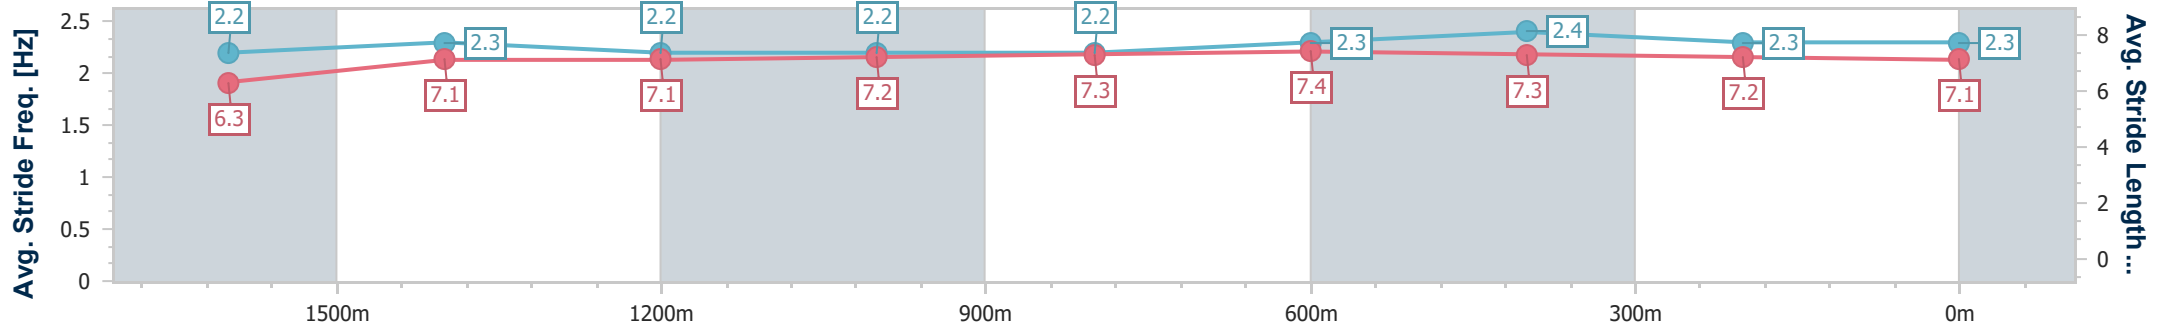

Horse/Jockey Name	Caesar Cake
Final Rank	7
Fastest Section Time (Section)	0:11.57 (600m)
Top Speed [km/h] (Section)	63.2 (600m)
Race State	Finished

Aquis Park Gold Coast QLD Professional
Race 2: MCGWILL ENTERPRISES CHRISTMAS PARTY Maiden Handicap - 1800m
AQUIS PARK
HOME OF THE GOLD COAST
TURF CLUB & SPORT CENTRE

20 December 2024 - 17:40

Track Rating: Good 4, Weather: Fine, Rail Position: +2m Entire

Section	Overall	1600m	1400m	1200m	1000m	800m	600m	400m	200m				
Section Times	1:51.89 [7] (0:14.76)	1:37.13 [10] (0:12.23)	1:24.90 [10] (0:12.48)	1:12.42 [10] (0:12.58)	0:59.84 [9] (0:12.38)	0:47.46 [9] (0:11.93)	0:35.53 [10] (0:11.57)	0:23.96 [9] (0:11.85)	0:12.11 [9] (0:12.11)				
Average Speed [km/h]	48.9	59.0	58.0	57.1	58.4	60.7	62.0	60.8	59.4				
Top Speed [km/h]	61.9	61.1	59.8	59.6	59.5	62.0	63.2	61.5	59.9				
Avg. Dist. to Rail [m]	3.3	1.3	1.2	1.2	1.0	0.8	0.5	1.7	3.1				
Avg. Stride Freq. [Hz]	2.2	2.3	2.2	2.2	2.2	2.3	2.4	2.3	2.3				
Avg. Stride Length [m]	6.3	7.1	7.1	7.2	7.3	7.4	7.3	7.2	7.1				

- [ ] Ranking at each section and finish
- -.-.- No data available at this section
- NA No data available