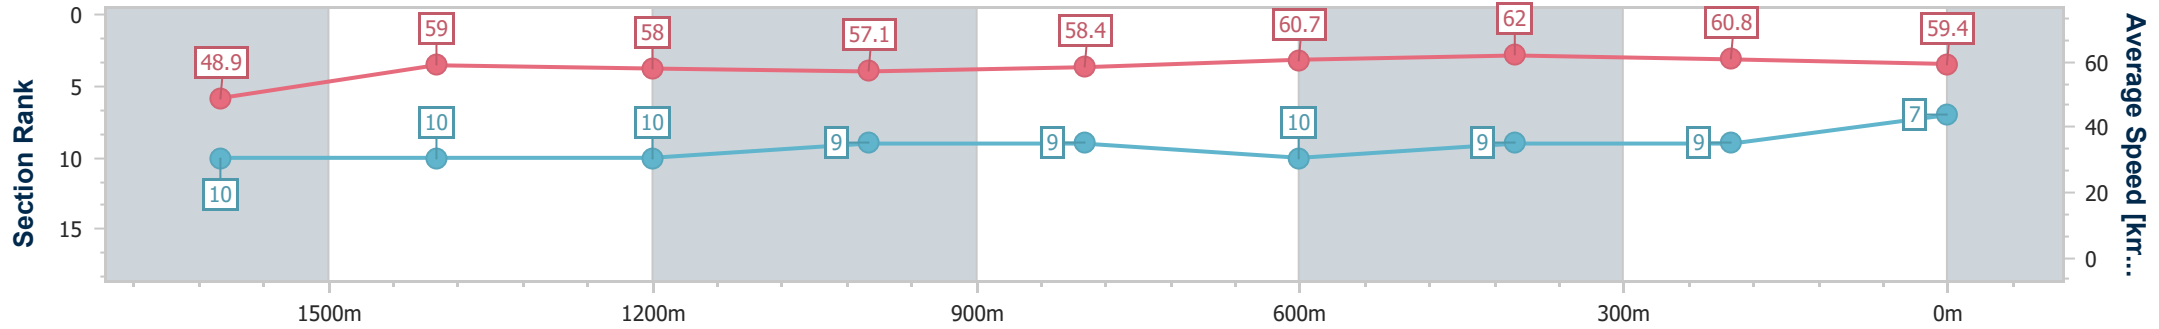

Horse/Jockey Name	Caesar Cake
Final Rank	7
Fastest Section Time (Section)	0:11.57 (600m)
Top Speed [km/h] (Section)	63.2 (600m)
Race State	Finished

Aquis Park Gold Coast QLD Professional
Race 2: MCGWILL ENTERPRISES CHRISTMAS PARTY Maiden Handicap - 1800m
AQUIS PARK
HOME OF THE GOLD COAST
TURF CLUB & SPORT CENTRE

20 December 2024 - 17:40

Track Rating: Good 4, Weather: Fine, Rail Position: +2m Entire

Section	Overall	1600m	1400m	1200m	1000m	800m	600m	400m	200m				
Section Times	1:51.89 [7] (0:14.76)	1:37.13 [10] (0:12.23)	1:24.90 [10] (0:12.48)	1:12.42 [10] (0:12.58)	0:59.84 [9] (0:12.38)	0:47.46 [9] (0:11.93)	0:35.53 [10] (0:11.57)	0:23.96 [9] (0:11.85)	0:12.11 [9] (0:12.11)				
Average Speed [km/h]	48.9	59.0	58.0	57.1	58.4	60.7	62.0	60.8	59.4				
Top Speed [km/h]	61.9	61.1	59.8	59.6	59.5	62.0	63.2	61.5	59.9				
Avg. Dist. to Rail [m]	3.3	1.3	1.2	1.2	1.0	0.8	0.5	1.7	3.1				
Avg. Stride Freq. [Hz]	2.2	2.3	2.2	2.2	2.2	2.3	2.4	2.3	2.3				
Avg. Stride Length [m]	6.3	7.1	7.1	7.2	7.3	7.4	7.3	7.2	7.1				

- [ ] Ranking at each section and finish
- -.-.- No data available at this section
- NA No data available