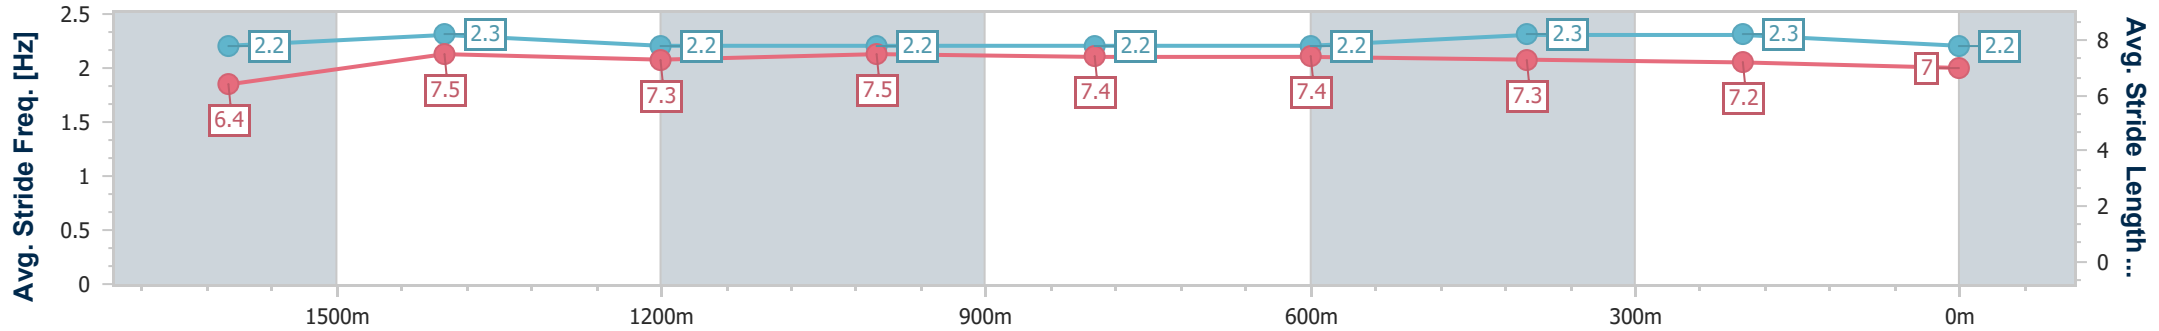

Horse/Jockey Name	Ionaceltic
Final Rank	8
Fastest Section Time (Section)	0:11.69 (1600m)
Top Speed [km/h] (Section)	64.4 (1600m)
Race State	Finished

Aquis Park Gold Coast QLD Professional
Race 2: MCGWILL ENTERPRISES CHRISTMAS PARTY Maiden Handicap - 1800m
AQUIS PARK
HOME OF THE GOLD COAST
TURF CLUB & SPORT CENTRE

20 December 2024 - 17:40

Track Rating: Good 4, Weather: Fine, Rail Position: +2m Entire

Section	Overall	1600m	1400m	1200m	1000m	800m	600m	400m	200m				
Section Times	1:52.19 [8] (0:14.32)	1:37.87 [4] (0:11.69)	1:26.18 [2] (0:12.23)	1:13.95 [2] (0:12.42)	1:01.53 [2] (0:12.47)	0:49.06 [2] (0:12.10)	0:36.96 [2] (0:11.72)	0:25.24 [2] (0:12.27)	0:12.97 [6] (0:12.97)				
Average Speed [km/h]	50.4	62.8	59.0	58.0	58.2	59.9	61.5	59.0	55.7				
Top Speed [km/h]	64.3	64.4	60.4	58.5	59.6	61.2	62.3	59.9	57.1				
Avg. Dist. to Rail [m]	6.8	3.6	1.9	2.2	1.8	1.5	0.7	3.1	4.4				
Avg. Stride Freq. [Hz]	2.2	2.3	2.2	2.2	2.2	2.2	2.3	2.3	2.2				
Avg. Stride Length [m]	6.4	7.5	7.3	7.5	7.4	7.4	7.3	7.2	7.0				

- [ ] Ranking at each section and finish
- -.-.- No data available at this section
- NA No data available