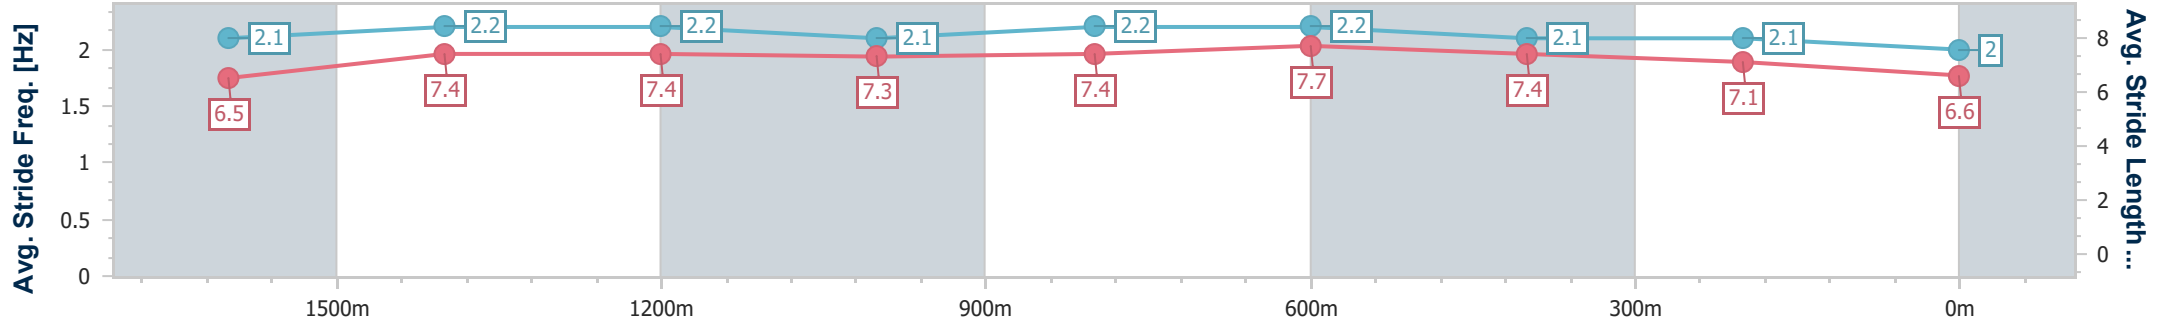

Aquis Park Gold Coast QLD Professional
Race 2: MCGWILL ENTERPRISES CHRISTMAS PARTY Maiden Handicap - 1800m

20 December 2024 - 17:40

Track Rating: Good 4, Weather: Fine, Rail Position: +2m Entire

Section	Overall	1600m	1400m	1200m	1000m	800m	600m	400m	200m
Section Times	1:54.57 [12] (0:14.56)	1:40.01 [7] (0:11.95)	1:28.06 [6] (0:12.15)	1:15.91 [5] (0:12.81)	1:03.10 [6] (0:12.52)	0:50.58 [6] (0:12.06)	0:38.52 [8] (0:12.28)	0:26.24 [11] (0:12.88)	0:13.36 [11] (0:13.36)
Average Speed [km/h]	49.6	61.4	59.6	56.2	58.0	60.2	59.2	56.1	53.9
Top Speed [km/h]	62.6	62.5	61.3	56.9	59.0	61.3	60.0	57.4	54.7
Avg. Dist. to Rail [m]	7.6	3.4	3.0	2.5	2.1	2.3	1.6	2.3	2.8
Avg. Stride Freq. [Hz]	2.3	2.4	2.3	2.3	2.3	2.3	2.3	2.3	2.3
Avg. Stride Length [m]	6.1	7.0	7.1	6.9	7.1	7.2	7.1	6.8	6.6

- [] Ranking at each section and finish
- .-.- No data available at this section
- NA No data available

Horse/Jockey Name	Flash One Hey
Final Rank	13
Fastest Section Time (Section)	0:12.04 (800m)
Top Speed [km/h] (Section)	61.2 (Overall)
Race State	Finished

Aquis Park Gold Coast QLD Professional
Race 2: MCGWILL ENTERPRISES CHRISTMAS PARTY Maiden Handicap - 1800m

20 December 2024 - 17:40

Track Rating: Good 4, Weather: Fine, Rail Position: +2m Entire

Section	Overall	1600m	1400m	1200m	1000m	800m	600m	400m	200m			
Section Times	1:57.90 [13] (0:14.65)	1:43.25 [9] (0:12.32)	1:30.93 [9] (0:12.44)	1:18.49 [9] (0:12.86)	1:05.63 [11] (0:12.53)	0:53.10 [13] (0:12.04)	0:41.06 [13] (0:12.89)	0:28.17 [13] (0:13.21)	0:14.96 [13] (0:14.96)			
Average Speed [km/h]	49.2	59.1	58.2	55.9	58.0	60.3	56.0	54.5	48.1			
Top Speed [km/h]	61.2	60.3	59.7	58.9	60.1	61.1	60.1	56.0	55.2			
Avg. Dist. to Rail [m]	4.5	2.4	2.5	2.5	2.1	2.2	0.4	0.9	0.9			
Avg. Stride Freq. [Hz]	2.1	2.2	2.2	2.1	2.2	2.2	2.1	2.1	2.0			
Avg. Stride Length [m]	6.5	7.4	7.4	7.3	7.4	7.7	7.4	7.1	6.6			