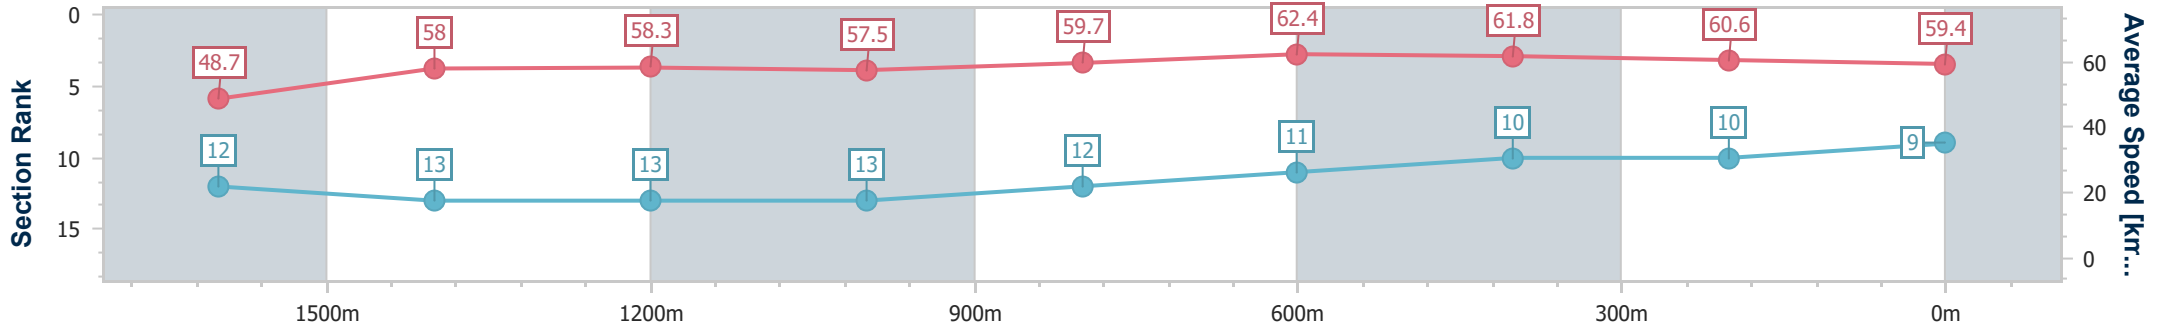

Horse/Jockey Name	Pierro's Girl
Final Rank	9
Fastest Section Time (Section)	0:11.66 (800m)
Top Speed [km/h] (Section)	63.6 (800m)
Race State	Finished

Aquis Park Gold Coast QLD Professional
Race 2: MCGWILL ENTERPRISES CHRISTMAS PARTY Maiden Handicap - 1800m

20 December 2024 - 17:40

Track Rating: Good 4, Weather: Fine, Rail Position: +2m Entire

Section	Overall	1600m	1400m	1200m	1000m	800m	600m	400m	200m				
Section Times	1:52.23 [9] (0:14.86)	1:37.37 [12] (0:12.62)	1:24.75 [13] (0:12.40)	1:12.35 [13] (0:12.57)	0:59.78 [13] (0:12.26)	0:47.52 [12] (0:11.66)	0:35.86 [11] (0:11.81)	0:24.05 [10] (0:11.94)	0:12.11 [10] (0:12.11)				
Average Speed [km/h]	48.7	58.0	58.3	57.5	59.7	62.4	61.8	60.6	59.4				
Top Speed [km/h]	60.6	59.3	59.2	59.8	61.4	63.6	62.5	61.8	60.1				
Avg. Dist. to Rail [m]	8.5	3.2	2.4	2.4	3.1	3.0	2.6	3.6	4.0				
Avg. Stride Freq. [Hz]	2.1	2.2	2.1	2.1	2.1	2.2	2.2	2.2	2.2				
Avg. Stride Length [m]	6.4	7.3	7.5	7.6	7.5	7.9	7.8	7.6	7.5				

- [ ] Ranking at each section and finish
- -.-.- No data available at this section
- NA No data available