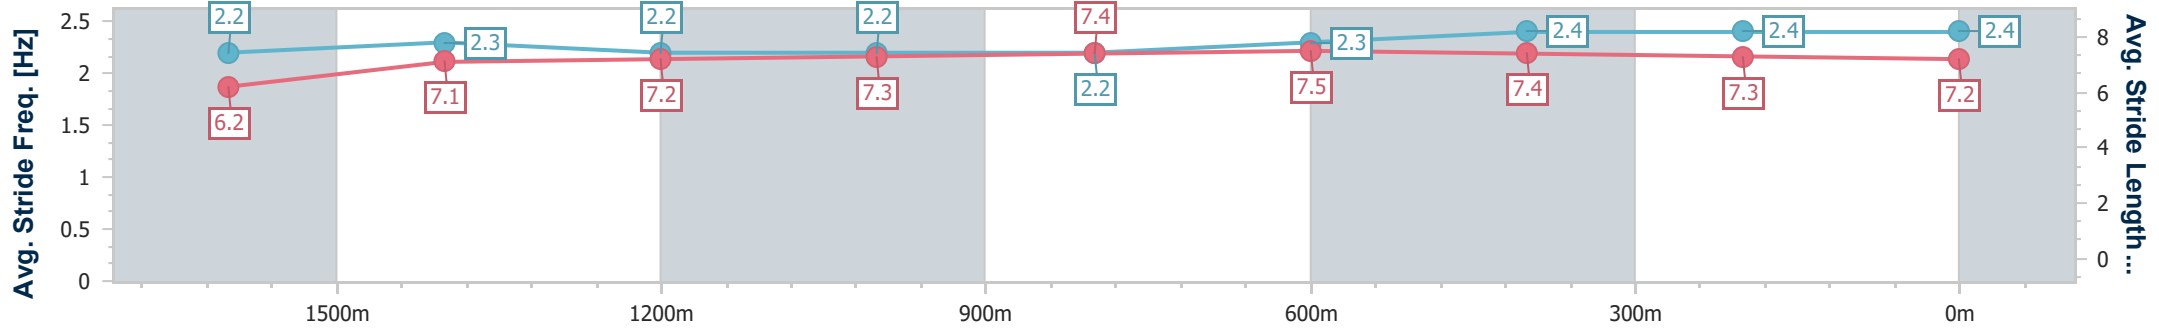

Horse/Jockey Name	Double Glazed
Final Rank	5
Fastest Section Time (Section)	0:11.36 (600m)
Top Speed [km/h] (Section)	64.9 (400m)
Race State	Finished

Aquis Park Gold Coast QLD Professional
Race 2: MCGWILL ENTERPRISES CHRISTMAS PARTY Maiden Handicap - 1800m
AQUIS PARK
HOME OF THE GOLD COAST
TURF CLUB & SPORT CENTRE

20 December 2024 - 17:40

Track Rating: Good 4, Weather: Fine, Rail Position: +2m Entire

Section	Overall	1600m	1400m	1200m	1000m	800m	600m	400m	200m				
Section Times	1:51.10 [5] (0:15.01)	1:36.09 [13] (0:12.30)	1:23.79 [12] (0:12.49)	1:11.30 [12] (0:12.54)	0:58.76 [12] (0:12.30)	0:46.46 [11] (0:11.83)	0:34.63 [12] (0:11.36)	0:23.27 [8] (0:11.50)	0:11.77 [7] (0:11.77)				
Average Speed [km/h]	48.1	58.9	57.8	57.3	58.7	61.3	63.4	62.8	61.1				
Top Speed [km/h]	62.5	59.6	59.9	60.0	60.4	63.4	64.2	64.9	62.1				
Avg. Dist. to Rail [m]	5.2	1.2	1.3	1.2	0.9	1.2	0.5	3.5	7.1				
Avg. Stride Freq. [Hz]	2.2	2.3	2.2	2.2	2.2	2.3	2.4	2.4	2.4				
Avg. Stride Length [m]	6.2	7.1	7.2	7.3	7.4	7.5	7.4	7.3	7.2				

- [ ] Ranking at each section and finish
- -.-.- No data available at this section
- NA No data available