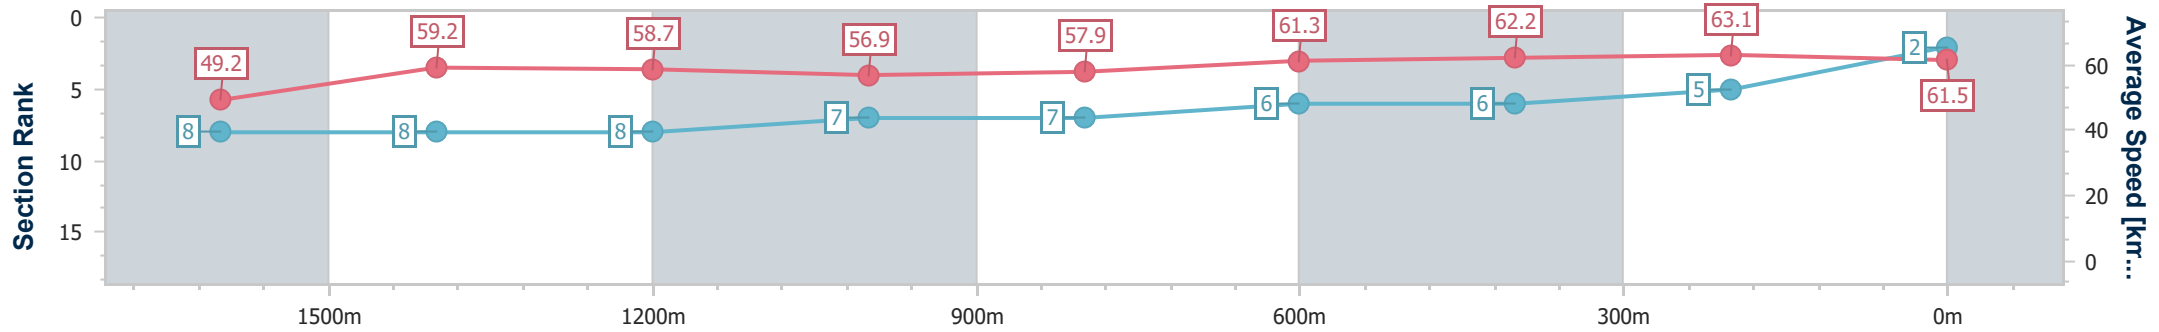

Horse/Jockey Name	Haze
Final Rank	2
Fastest Section Time (Section)	0:11.51 (400m)
Top Speed [km/h] (Section)	63.5 (400m)
Race State	Finished

Aquis Park Gold Coast QLD Professional
Race 2: MCGWILL ENTERPRISES CHRISTMAS PARTY Maiden Handicap - 1800m
AQUIS PARK
HOME OF THE GOLD COAST
TURF CLUB & SPORT CENTRE

20 December 2024 - 17:40

Track Rating: Good 4, Weather: Fine, Rail Position: +2m Entire

Section	Overall	1600m	1400m	1200m	1000m	800m	600m	400m	200m				
Section Times	1:50.87 [2] (0:14.59)	1:36.28 [8] (0:12.20)	1:24.08 [8] (0:12.27)	1:11.81 [8] (0:12.65)	0:59.16 [7] (0:12.44)	0:46.72 [7] (0:11.80)	0:34.92 [6] (0:11.75)	0:23.17 [6] (0:11.51)	0:11.66 [5] (0:11.66)				
Average Speed [km/h]	49.2	59.2	58.7	56.9	57.9	61.3	62.2	63.1	61.5				
Top Speed [km/h]	62.1	60.7	59.8	59.5	58.9	62.6	63.2	63.5	63.0				
Avg. Dist. to Rail [m]	1.3	0.7	0.3	0.1	0.7	1.0	2.8	5.9	7.3				
Avg. Stride Freq. [Hz]	2.1	2.2	2.2	2.1	2.1	2.2	2.2	2.3	2.3				
Avg. Stride Length [m]	6.6	7.5	7.6	7.4	7.5	7.7	7.7	7.7	7.5				

- [ ] Ranking at each section and finish
- -.-.- No data available at this section
- NA No data available