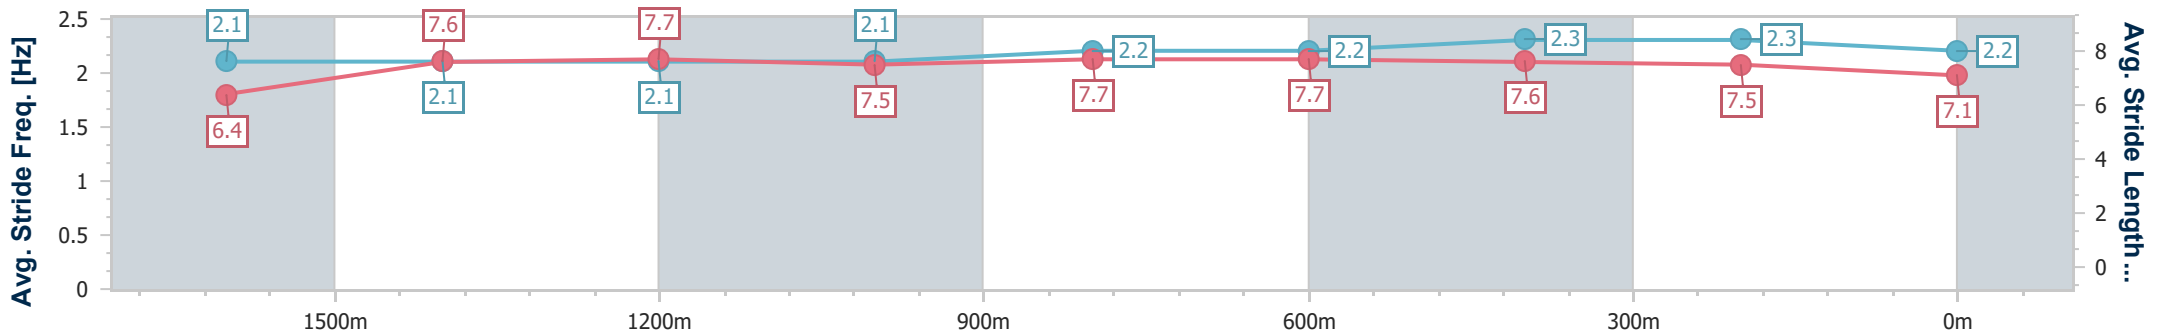

Horse/Jockey Name	Samurai Wand
Final Rank	10
Fastest Section Time (Section)	0:11.56 (800m)
Top Speed [km/h] (Section)	63.9 (800m)
Race State	Finished

Aquis Park Gold Coast QLD Professional
Race 2: MCGWILL ENTERPRISES CHRISTMAS PARTY Maiden Handicap - 1800m
AQUIS PARK
HOME OF THE GOLD COAST
TURF CLUB & SPORT CENTRE

20 December 2024 - 17:40

Track Rating: Good 4, Weather: Fine, Rail Position: +2m Entire

Section	Overall	1600m	1400m	1200m	1000m	800m	600m	400m	200m
Section Times	1:52.26 [10] (0:14.81)	1:37.45 [11] (0:12.44)	1:25.01 [11] (0:12.42)	1:12.59 [11] (0:12.50)	1:00.09 [10] (0:12.29)	0:47.80 [10] (0:11.56)	0:36.24 [7] (0:11.80)	0:24.44 [7] (0:11.93)	0:12.51 [8] (0:12.51)
Average Speed [km/h]	48.9	58.4	58.5	57.5	59.6	62.9	61.9	60.7	57.6
Top Speed [km/h]	63.5	59.8	59.8	59.5	61.4	63.9	62.5	61.5	59.7
Avg. Dist. to Rail [m]	6.0	2.4	2.7	3.1	2.9	3.0	2.3	5.9	8.6
Avg. Stride Freq. [Hz]	2.1	2.1	2.1	2.1	2.2	2.2	2.3	2.3	2.2
Avg. Stride Length [m]	6.4	7.6	7.7	7.5	7.7	7.7	7.6	7.5	7.1

- [ ] Ranking at each section and finish
- -.-.- No data available at this section
- NA No data available