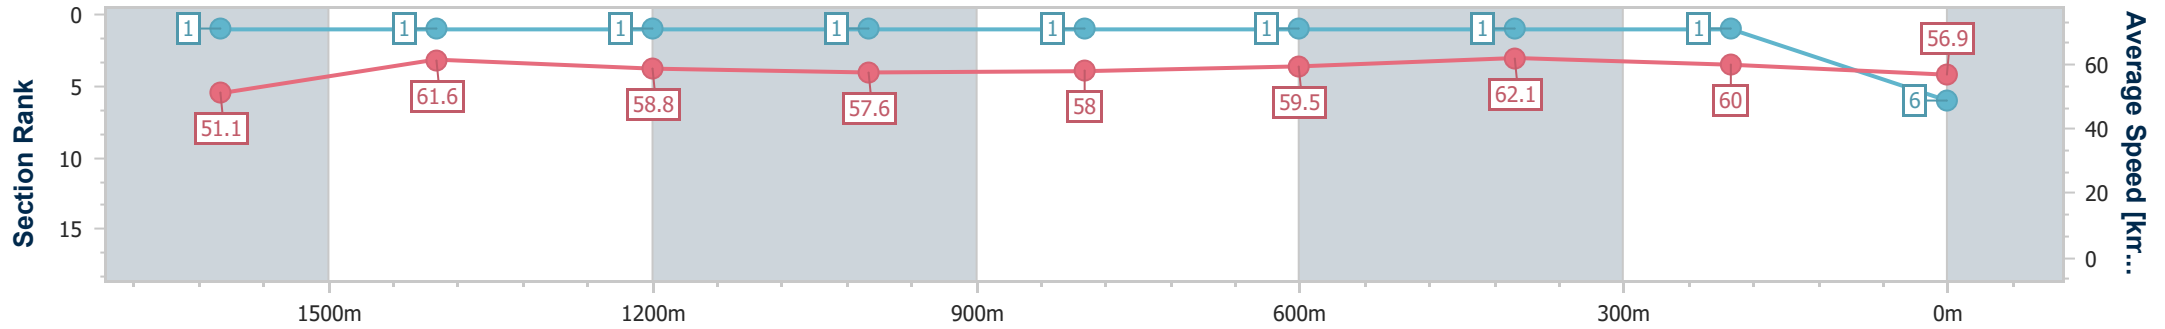

Horse/Jockey Name	Rothsphene
Final Rank	6
Fastest Section Time (Section)	0:11.57 (600m)
Top Speed [km/h] (Section)	64.3 (1600m)
Race State	Finished

Aquis Park Gold Coast QLD Professional
Race 2: MCGWILL ENTERPRISES CHRISTMAS PARTY Maiden Handicap - 1800m

20 December 2024 - 17:40

Track Rating: Good 4, Weather: Fine, Rail Position: +2m Entire

Section	Overall	1600m	1400m	1200m	1000m	800m	600m	400m	200m				
Section Times	1:51.38 [6] (0:14.09)	1:37.29 [1] (0:11.71)	1:25.58 [1] (0:12.27)	1:13.31 [1] (0:12.48)	1:00.83 [1] (0:12.49)	0:48.34 [1] (0:12.11)	0:36.23 [1] (0:11.57)	0:24.66 [1] (0:12.00)	0:12.66 [1] (0:12.66)				
Average Speed [km/h]	51.1	61.6	58.8	57.6	58.0	59.5	62.1	60.0	56.9				
Top Speed [km/h]	64.2	64.3	60.2	58.2	58.8	60.9	62.6	61.5	58.9				
Avg. Dist. to Rail [m]	7.6	1.0	0.6	1.0	1.0	0.7	0.6	0.8	1.0				
Avg. Stride Freq. [Hz]	2.3	2.4	2.3	2.2	2.2	2.3	2.4	2.4	2.4				
Avg. Stride Length [m]	6.3	7.2	7.2	7.2	7.2	7.2	7.2	6.9	6.6				

- [ ] Ranking at each section and finish
- -.-.- No data available at this section
- NA No data available