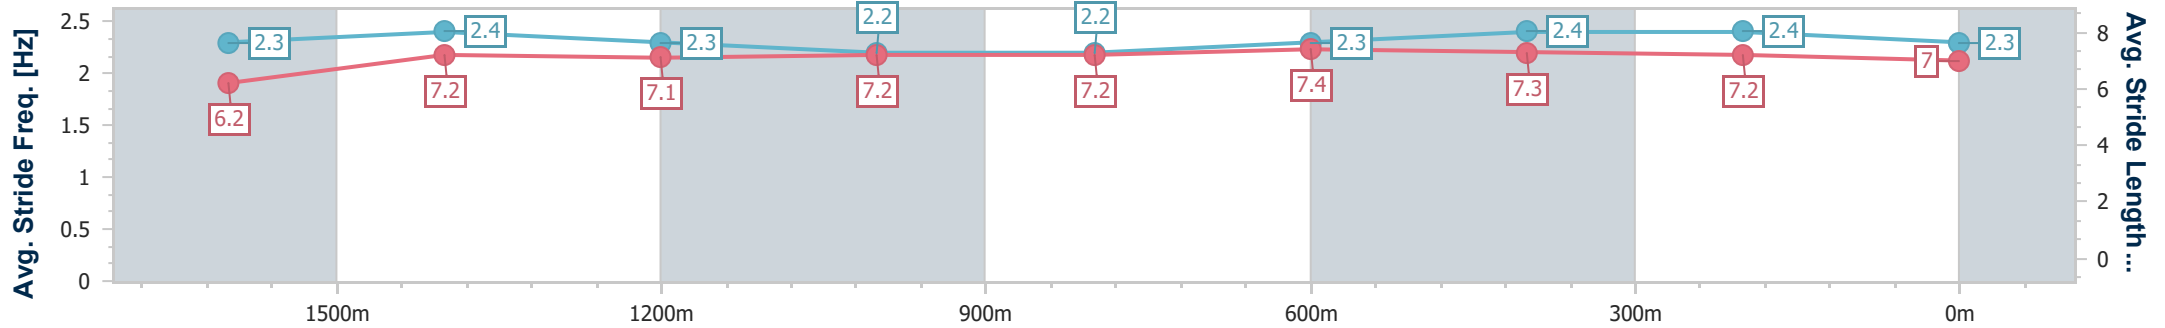

Horse/Jockey Name	Twinkle Time
Final Rank	3
Fastest Section Time (Section)	0:11.61 (600m)
Top Speed [km/h] (Section)	63.5 (600m)
Race State	Finished

Aquis Park Gold Coast QLD Professional
Race 2: MCGWILL ENTERPRISES CHRISTMAS PARTY Maiden Handicap - 1800m

20 December 2024 - 17:40

Track Rating: Good 4, Weather: Fine, Rail Position: +2m Entire

Section	Overall	1600m	1400m	1200m	1000m	800m	600m	400m	200m				
Section Times	1:50.99 [3] (0:14.33)	1:36.66 [5] (0:11.70)	1:24.96 [3] (0:12.40)	1:12.56 [3] (0:12.55)	1:00.01 [3] (0:12.33)	0:47.68 [3] (0:12.09)	0:35.59 [3] (0:11.61)	0:23.98 [3] (0:11.83)	0:12.15 [2] (0:12.15)				
Average Speed [km/h]	50.4	61.1	58.0	57.4	58.4	59.4	62.2	60.9	59.3				
Top Speed [km/h]	62.6	62.4	58.9	58.3	59.1	60.7	63.5	61.8	60.8				
Avg. Dist. to Rail [m]	1.2	1.1	0.4	0.3	0.6	0.5	0.6	2.6	2.8				
Avg. Stride Freq. [Hz]	2.3	2.4	2.3	2.2	2.2	2.3	2.4	2.4	2.3				
Avg. Stride Length [m]	6.2	7.2	7.1	7.2	7.2	7.4	7.3	7.2	7.0				

- [ ] Ranking at each section and finish
- -.-.- No data available at this section
- NA No data available