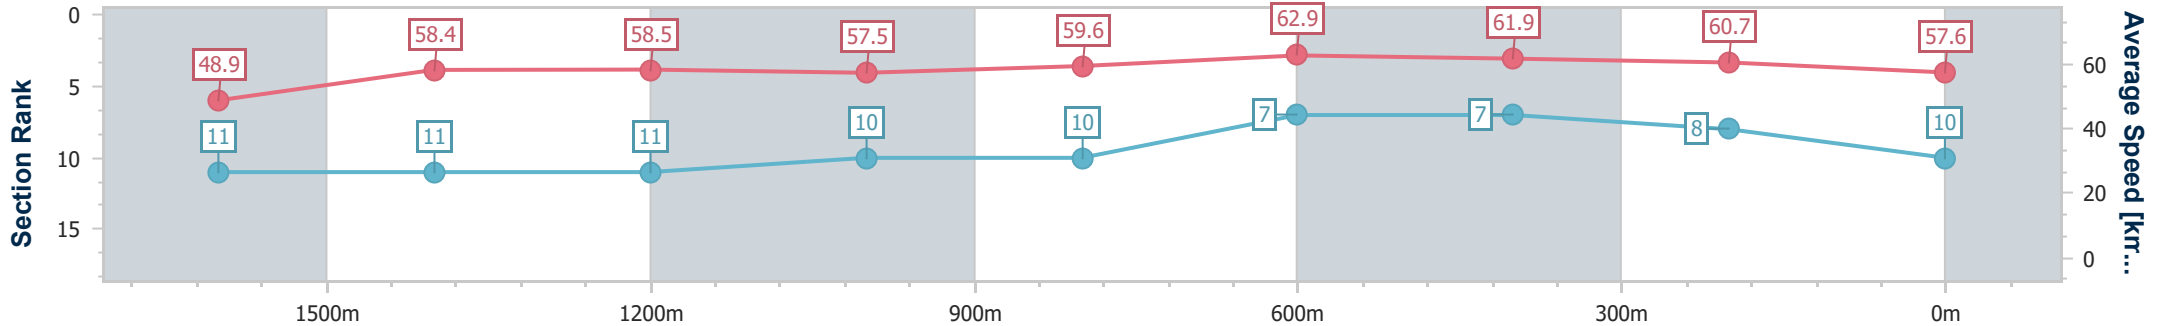

Horse/Jockey Name	Samurai Wand
Final Rank	10
Fastest Section Time (Section)	0:11.56 (800m)
Top Speed [km/h] (Section)	63.9 (800m)
Race State	Finished

Aquis Park Gold Coast QLD Professional
Race 2: MCGWILL ENTERPRISES CHRISTMAS PARTY Maiden Handicap - 1800m
AQUIS PARK
HOME OF THE GOLD COAST
TURF CLUB & SPORT CENTRE

20 December 2024 - 17:40

Track Rating: Good 4, Weather: Fine, Rail Position: +2m Entire

Section	Overall	1600m	1400m	1200m	1000m	800m	600m	400m	200m
Section Times	1:52.26 [10] (0:14.81)	1:37.45 [11] (0:12.44)	1:25.01 [11] (0:12.42)	1:12.59 [11] (0:12.50)	1:00.09 [10] (0:12.29)	0:47.80 [10] (0:11.56)	0:36.24 [7] (0:11.80)	0:24.44 [7] (0:11.93)	0:12.51 [8] (0:12.51)
Average Speed [km/h]	48.9	58.4	58.5	57.5	59.6	62.9	61.9	60.7	57.6
Top Speed [km/h]	63.5	59.8	59.8	59.5	61.4	63.9	62.5	61.5	59.7
Avg. Dist. to Rail [m]	6.0	2.4	2.7	3.1	2.9	3.0	2.3	5.9	8.6
Avg. Stride Freq. [Hz]	2.1	2.1	2.1	2.1	2.2	2.2	2.3	2.3	2.2
Avg. Stride Length [m]	6.4	7.6	7.7	7.5	7.7	7.7	7.6	7.5	7.1

- [ ] Ranking at each section and finish
- -.-.- No data available at this section
- NA No data available