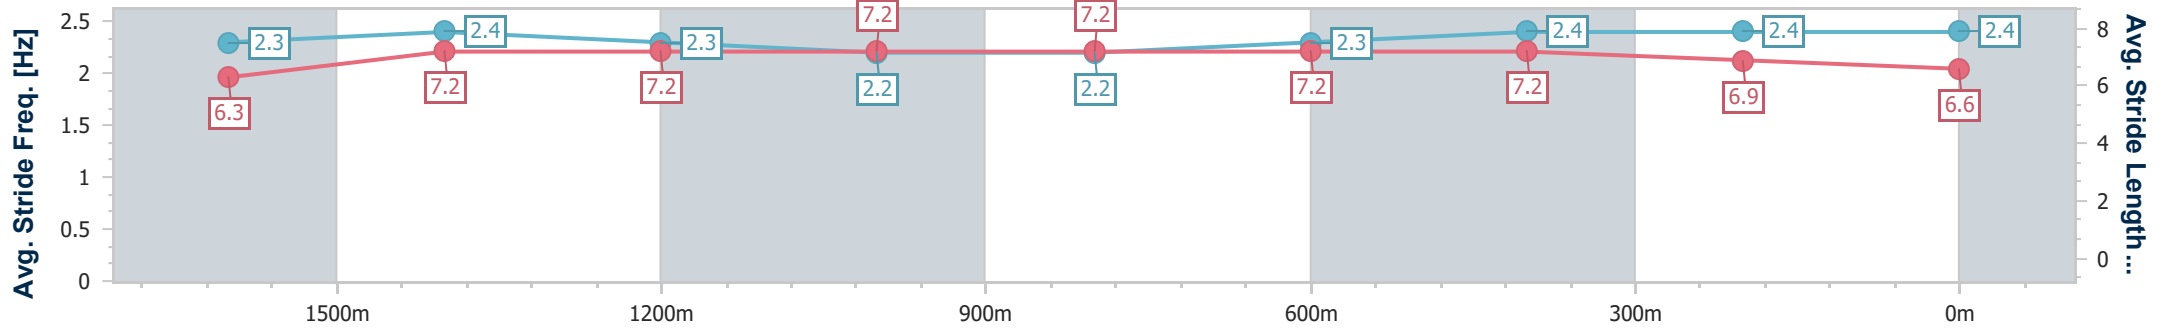

Horse/Jockey Name	Rothsphene
Final Rank	6
Fastest Section Time (Section)	0:11.57 (600m)
Top Speed [km/h] (Section)	64.3 (1600m)
Race State	Finished

Aquis Park Gold Coast QLD Professional
Race 2: MCGWILL ENTERPRISES CHRISTMAS PARTY Maiden Handicap - 1800m

20 December 2024 - 17:40

Track Rating: Good 4, Weather: Fine, Rail Position: +2m Entire

Section	Overall	1600m	1400m	1200m	1000m	800m	600m	400m	200m				
Section Times	1:51.38 [6] (0:14.09)	1:37.29 [1] (0:11.71)	1:25.58 [1] (0:12.27)	1:13.31 [1] (0:12.48)	1:00.83 [1] (0:12.49)	0:48.34 [1] (0:12.11)	0:36.23 [1] (0:11.57)	0:24.66 [1] (0:12.00)	0:12.66 [1] (0:12.66)				
Average Speed [km/h]	51.1	61.6	58.8	57.6	58.0	59.5	62.1	60.0	56.9				
Top Speed [km/h]	64.2	64.3	60.2	58.2	58.8	60.9	62.6	61.5	58.9				
Avg. Dist. to Rail [m]	7.6	1.0	0.6	1.0	1.0	0.7	0.6	0.8	1.0				
Avg. Stride Freq. [Hz]	2.3	2.4	2.3	2.2	2.2	2.3	2.4	2.4	2.4				
Avg. Stride Length [m]	6.3	7.2	7.2	7.2	7.2	7.2	7.2	6.9	6.6				

- [ ] Ranking at each section and finish
- -.-.- No data available at this section
- NA No data available