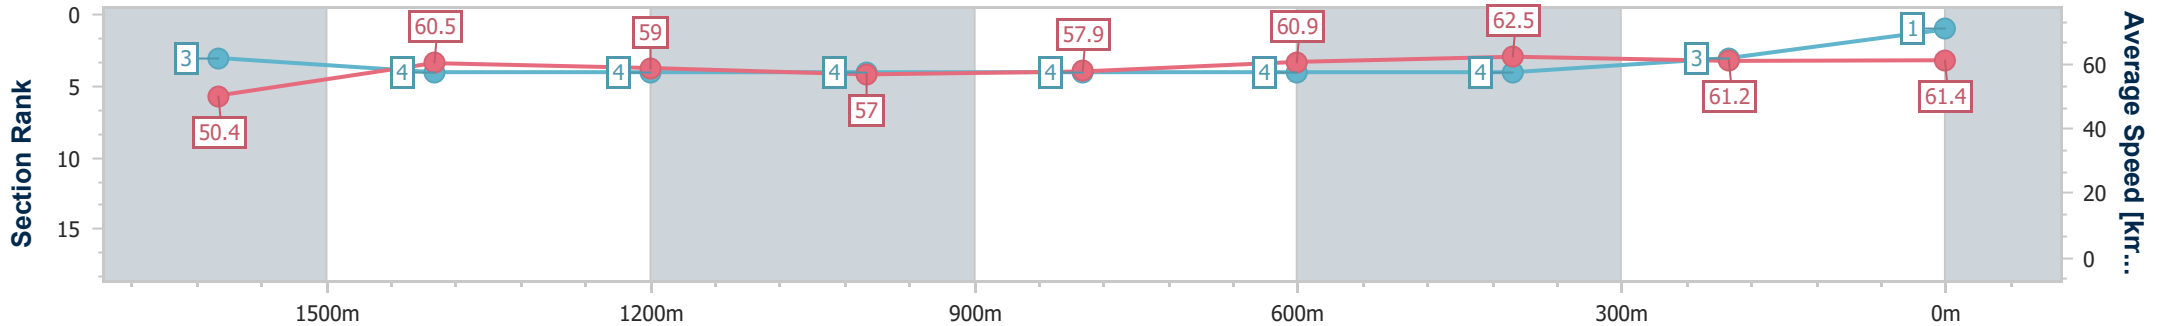

20 December 2024 - 17:40

Track Rating: Good 4, Weather: Fine, Rail Position: +2m Entire

Section	Overall	1600m	1400m	1200m	1000m	800m	600m	400m	200m				
Section Times	1:50.81 [1] (0:14.28)	1:36.53 [3] (0:12.05)	1:24.48 [4] (0:12.21)	1:12.27 [4] (0:12.67)	0:59.60 [4] (0:12.52)	0:47.08 [4] (0:11.90)	0:35.18 [4] (0:11.64)	0:23.54 [4] (0:11.80)	0:11.74 [3] (0:11.74)				
Average Speed [km/h]	50.4	60.5	59.0	57.0	57.9	60.9	62.5	61.2	61.4				
Top Speed [km/h]	62.7	62.7	60.0	58.7	58.9	62.3	64.0	62.4	63.5				
Avg. Dist. to Rail [m]	5.4	2.3	1.5	1.8	1.5	1.8	1.8	4.3	5.1				
Avg. Stride Freq. [Hz]	2.3	2.3	2.3	2.2	2.2	2.3	2.3	2.3	2.3				
Avg. Stride Length [m]	6.2	7.3	7.3	7.2	7.2	7.4	7.5	7.3	7.2				