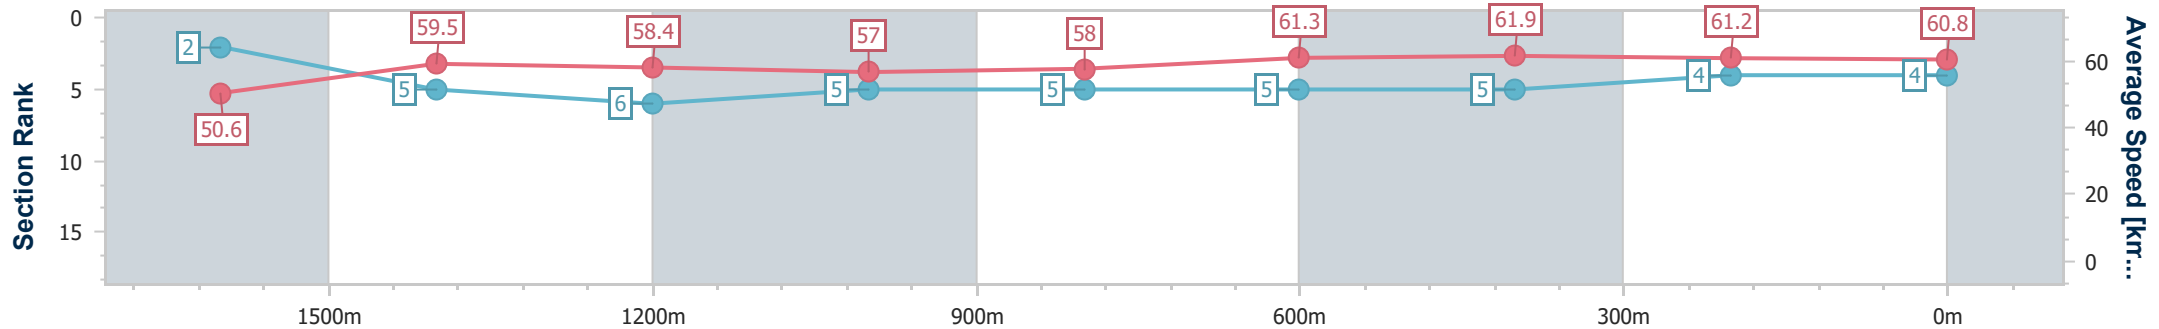

Horse/Jockey Name	Katerini
Final Rank	4
Fastest Section Time (Section)	0:11.59 (600m)
Top Speed [km/h] (Section)	62.7 (600m)
Race State	Finished

Aquis Park Gold Coast QLD Professional
Race 2: MCGWILL ENTERPRISES CHRISTMAS PARTY Maiden Handicap - 1800m
HOME OF THE GOLD COAST
CLUB & SPORT CENTRE

20 December 2024 - 17:40

Track Rating: Good 4, Weather: Fine, Rail Position: +2m Entire

Section	Overall	1600m	1400m	1200m	1000m	800m	600m	400m	200m				
Section Times	1:51.00 [4] (0:14.23)	1:36.77 [2] (0:12.23)	1:24.54 [5] (0:12.33)	1:12.21 [6] (0:12.60)	0:59.61 [5] (0:12.57)	0:47.04 [5] (0:11.79)	0:35.25 [5] (0:11.59)	0:23.66 [5] (0:11.79)	0:11.87 [4] (0:11.87)				
Average Speed [km/h]	50.6	59.5	58.4	57.0	58.0	61.3	61.9	61.2	60.8				
Top Speed [km/h]	61.9	60.5	59.7	57.8	59.3	62.0	62.7	62.0	62.2				
Avg. Dist. to Rail [m]	1.5	1.5	1.7	2.2	1.7	1.2	0.3	1.5	3.5				
Avg. Stride Freq. [Hz]	2.2	2.3	2.2	2.1	2.2	2.2	2.3	2.3	2.3				
Avg. Stride Length [m]	6.3	7.3	7.4	7.4	7.4	7.7	7.5	7.5	7.3				

- [ ] Ranking at each section and finish
- -.-.- No data available at this section
- NA No data available