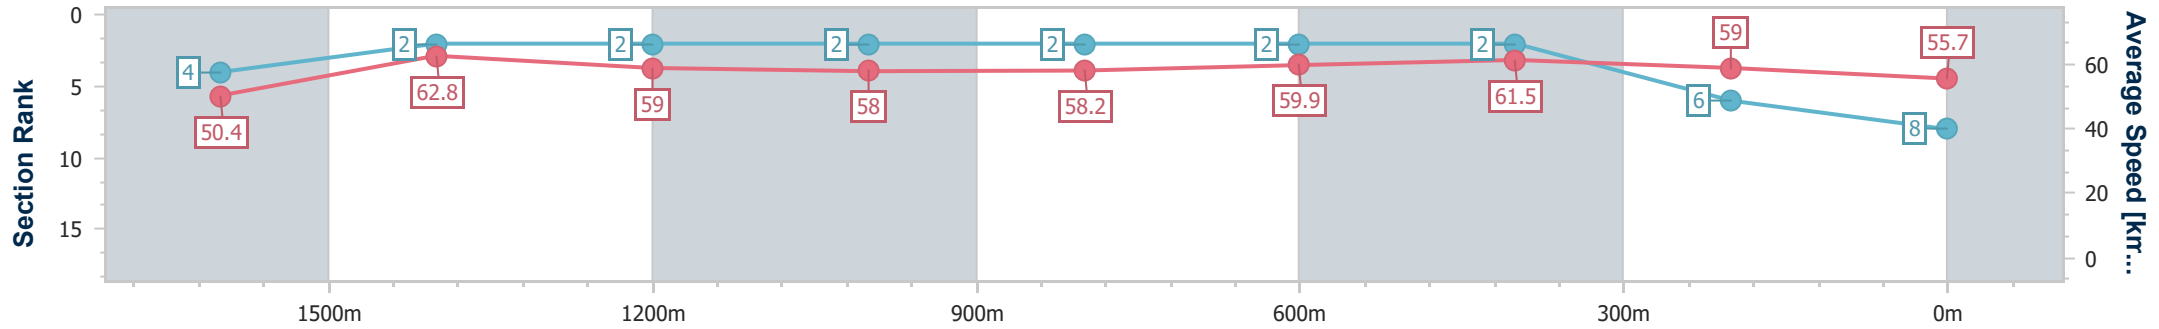

Horse/Jockey Name	Ionaceltic
Final Rank	8
Fastest Section Time (Section)	0:11.69 (1600m)
Top Speed [km/h] (Section)	64.4 (1600m)
Race State	Finished

Aquis Park Gold Coast QLD Professional
Race 2: MCGWILL ENTERPRISES CHRISTMAS PARTY Maiden Handicap - 1800m
AQUIS PARK
HOME OF THE GOLD COAST
TURF CLUB & SPORT CENTRE

20 December 2024 - 17:40

Track Rating: Good 4, Weather: Fine, Rail Position: +2m Entire

Section	Overall	1600m	1400m	1200m	1000m	800m	600m	400m	200m				
Section Times	1:52.19 [8] (0:14.32)	1:37.87 [4] (0:11.69)	1:26.18 [2] (0:12.23)	1:13.95 [2] (0:12.42)	1:01.53 [2] (0:12.47)	0:49.06 [2] (0:12.10)	0:36.96 [2] (0:11.72)	0:25.24 [2] (0:12.27)	0:12.97 [6] (0:12.97)				
Average Speed [km/h]	50.4	62.8	59.0	58.0	58.2	59.9	61.5	59.0	55.7				
Top Speed [km/h]	64.3	64.4	60.4	58.5	59.6	61.2	62.3	59.9	57.1				
Avg. Dist. to Rail [m]	6.8	3.6	1.9	2.2	1.8	1.5	0.7	3.1	4.4				
Avg. Stride Freq. [Hz]	2.2	2.3	2.2	2.2	2.2	2.2	2.3	2.3	2.2				
Avg. Stride Length [m]	6.4	7.5	7.3	7.5	7.4	7.4	7.3	7.2	7.0				

- [ ] Ranking at each section and finish
- -.-.- No data available at this section
- NA No data available