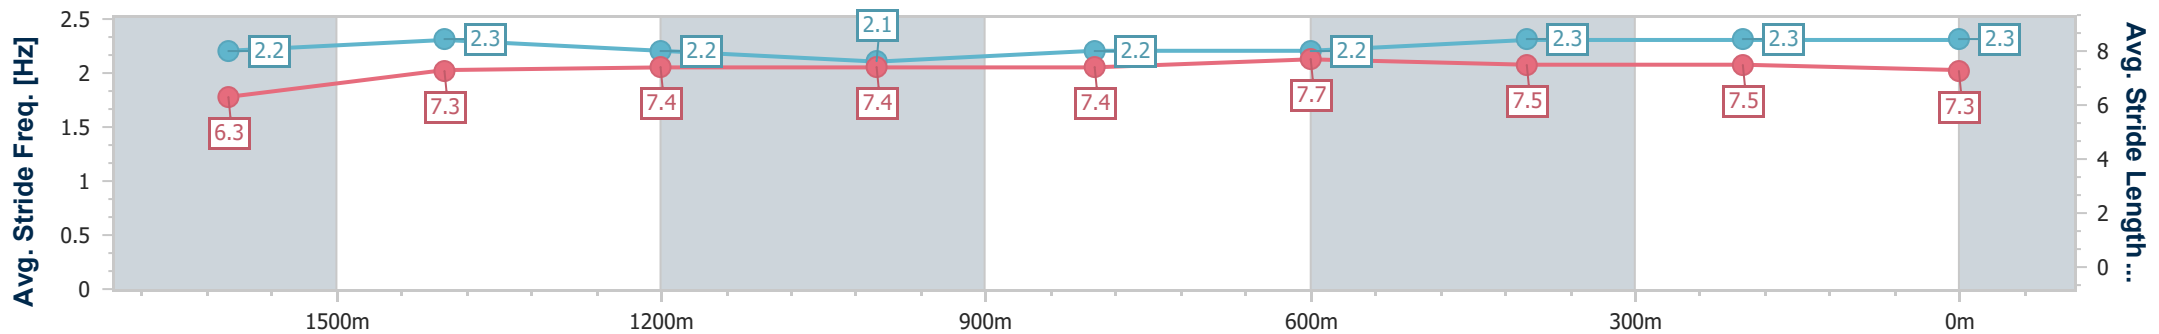

Horse/Jockey Name	Katerini
Final Rank	4
Fastest Section Time (Section)	0:11.59 (600m)
Top Speed [km/h] (Section)	62.7 (600m)
Race State	Finished

Aquis Park Gold Coast QLD Professional
Race 2: MCGWILL ENTERPRISES CHRISTMAS PARTY Maiden Handicap - 1800m
HOME OF THE GOLD COAST
CLUB & SPORT CENTRE

20 December 2024 - 17:40

Track Rating: Good 4, Weather: Fine, Rail Position: +2m Entire

Section	Overall	1600m	1400m	1200m	1000m	800m	600m	400m	200m				
Section Times	1:51.00 [4] (0:14.23)	1:36.77 [2] (0:12.23)	1:24.54 [5] (0:12.33)	1:12.21 [6] (0:12.60)	0:59.61 [5] (0:12.57)	0:47.04 [5] (0:11.79)	0:35.25 [5] (0:11.59)	0:23.66 [5] (0:11.79)	0:11.87 [4] (0:11.87)				
Average Speed [km/h]	50.6	59.5	58.4	57.0	58.0	61.3	61.9	61.2	60.8				
Top Speed [km/h]	61.9	60.5	59.7	57.8	59.3	62.0	62.7	62.0	62.2				
Avg. Dist. to Rail [m]	1.5	1.5	1.7	2.2	1.7	1.2	0.3	1.5	3.5				
Avg. Stride Freq. [Hz]	2.2	2.3	2.2	2.1	2.2	2.2	2.3	2.3	2.3				
Avg. Stride Length [m]	6.3	7.3	7.4	7.4	7.4	7.7	7.5	7.5	7.3				

- [ ] Ranking at each section and finish
- -.-.- No data available at this section
- NA No data available