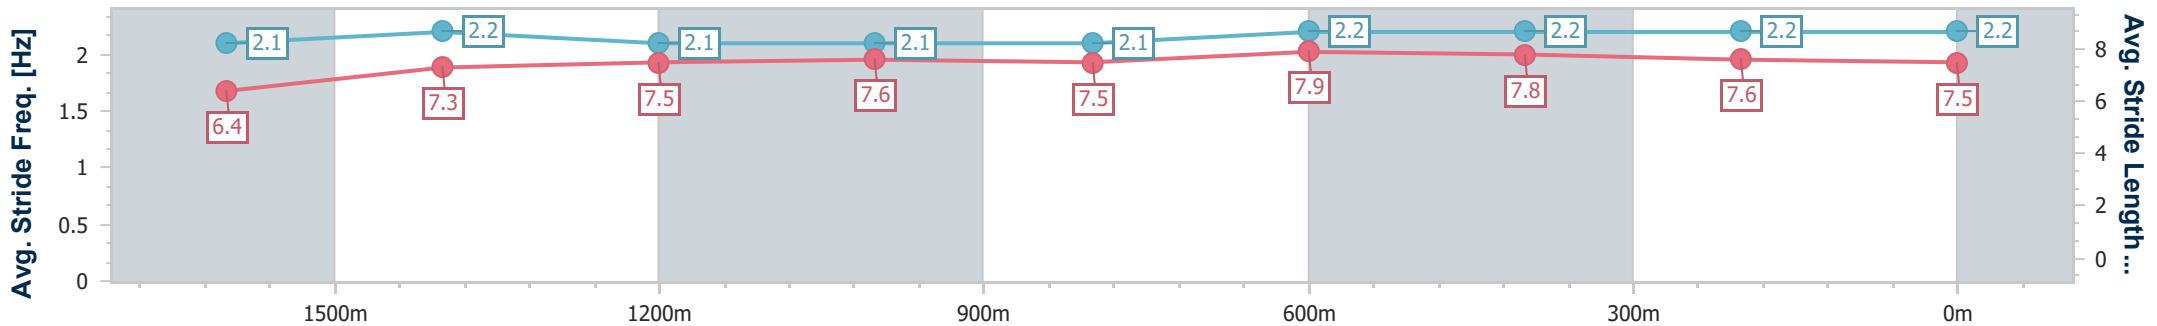

Section	Overall	1600m	1400m	1200m	1000m	800m	600m	400m	200m				
Section Times	1:52.19 [8] (0:14.32)	1:37.87 [4] (0:11.69)	1:26.18 [2] (0:12.23)	1:13.95 [2] (0:12.42)	1:01.53 [2] (0:12.47)	0:49.06 [2] (0:12.10)	0:36.96 [2] (0:11.72)	0:25.24 [2] (0:12.27)	0:12.97 [6] (0:12.97)				
Average Speed [km/h]	50.4	62.8	59.0	58.0	58.2	59.9	61.5	59.0	55.7				
Top Speed [km/h]	64.3	64.4	60.4	58.5	59.6	61.2	62.3	59.9	57.1				
Avg. Dist. to Rail [m]	6.8	3.6	1.9	2.2	1.8	1.5	0.7	3.1	4.4				
Avg. Stride Freq. [Hz]	2.2	2.3	2.2	2.2	2.2	2.2	2.3	2.3	2.2				
Avg. Stride Length [m]	6.4	7.5	7.3	7.5	7.4	7.4	7.3	7.2	7.0				

- [] Ranking at each section and finish
- .-.- No data available at this section
- NA No data available

Horse/Jockey Name	Pierro's Girl
Final Rank	9
Fastest Section Time (Section)	0:11.66 (800m)
Top Speed [km/h] (Section)	63.6 (800m)
Race State	Finished

Aquis Park Gold Coast QLD Professional
Race 2: MCGWILL ENTERPRISES CHRISTMAS PARTY Maiden Handicap - 1800m

20 December 2024 - 17:40

Track Rating: Good 4, Weather: Fine, Rail Position: +2m Entire

Section	Overall	1600m	1400m	1200m	1000m	800m	600m	400m	200m				
Section Times	1:52.23 [9] (0:14.86)	1:37.37 [12] (0:12.62)	1:24.75 [13] (0:12.40)	1:12.35 [13] (0:12.57)	0:59.78 [13] (0:12.26)	0:47.52 [12] (0:11.66)	0:35.86 [11] (0:11.81)	0:24.05 [10] (0:11.94)	0:12.11 [10] (0:12.11)				
Average Speed [km/h]	48.7	58.0	58.3	57.5	59.7	62.4	61.8	60.6	59.4				
Top Speed [km/h]	60.6	59.3	59.2	59.8	61.4	63.6	62.5	61.8	60.1				
Avg. Dist. to Rail [m]	8.5	3.2	2.4	2.4	3.1	3.0	2.6	3.6	4.0				
Avg. Stride Freq. [Hz]	2.1	2.2	2.1	2.1	2.1	2.2	2.2	2.2	2.2				
Avg. Stride Length [m]	6.4	7.3	7.5	7.6	7.5	7.9	7.8	7.6	7.5				