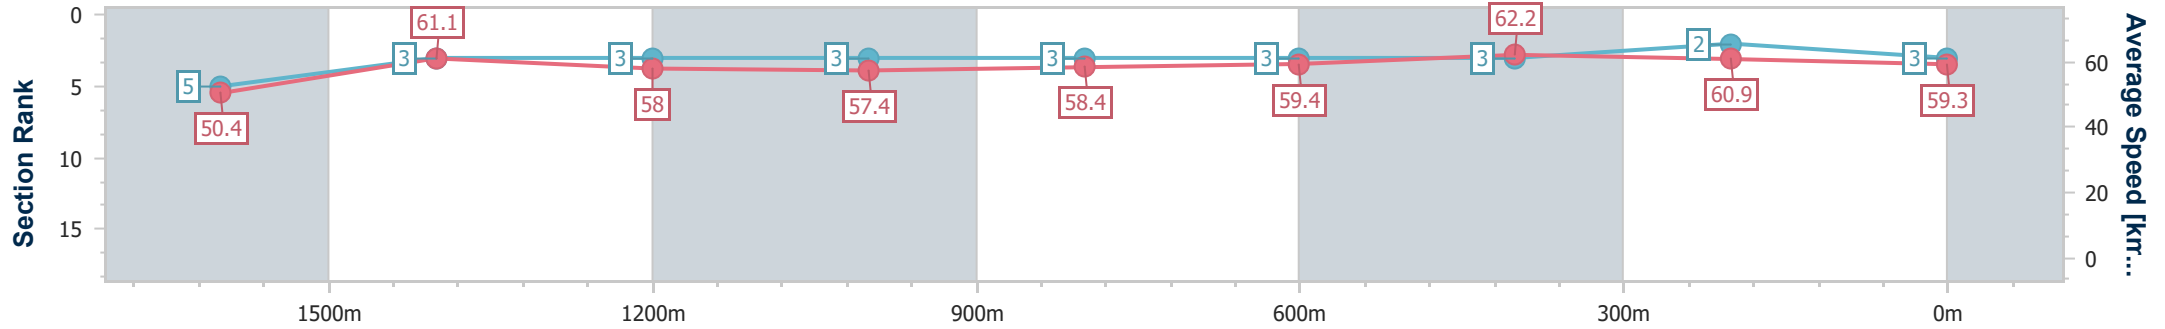

Horse/Jockey Name	Twinkle Time
Final Rank	3
Fastest Section Time (Section)	0:11.61 (600m)
Top Speed [km/h] (Section)	63.5 (600m)
Race State	Finished

Aquis Park Gold Coast QLD Professional
Race 2: MCGWILL ENTERPRISES CHRISTMAS PARTY Maiden Handicap - 1800m

20 December 2024 - 17:40

Track Rating: Good 4, Weather: Fine, Rail Position: +2m Entire

Section	Overall	1600m	1400m	1200m	1000m	800m	600m	400m	200m				
Section Times	1:50.99 [3] (0:14.33)	1:36.66 [5] (0:11.70)	1:24.96 [3] (0:12.40)	1:12.56 [3] (0:12.55)	1:00.01 [3] (0:12.33)	0:47.68 [3] (0:12.09)	0:35.59 [3] (0:11.61)	0:23.98 [3] (0:11.83)	0:12.15 [2] (0:12.15)				
Average Speed [km/h]	50.4	61.1	58.0	57.4	58.4	59.4	62.2	60.9	59.3				
Top Speed [km/h]	62.6	62.4	58.9	58.3	59.1	60.7	63.5	61.8	60.8				
Avg. Dist. to Rail [m]	1.2	1.1	0.4	0.3	0.6	0.5	0.6	2.6	2.8				
Avg. Stride Freq. [Hz]	2.3	2.4	2.3	2.2	2.2	2.3	2.4	2.4	2.3				
Avg. Stride Length [m]	6.2	7.2	7.1	7.2	7.2	7.4	7.3	7.2	7.0				

- [ ] Ranking at each section and finish
- -.-.- No data available at this section
- NA No data available