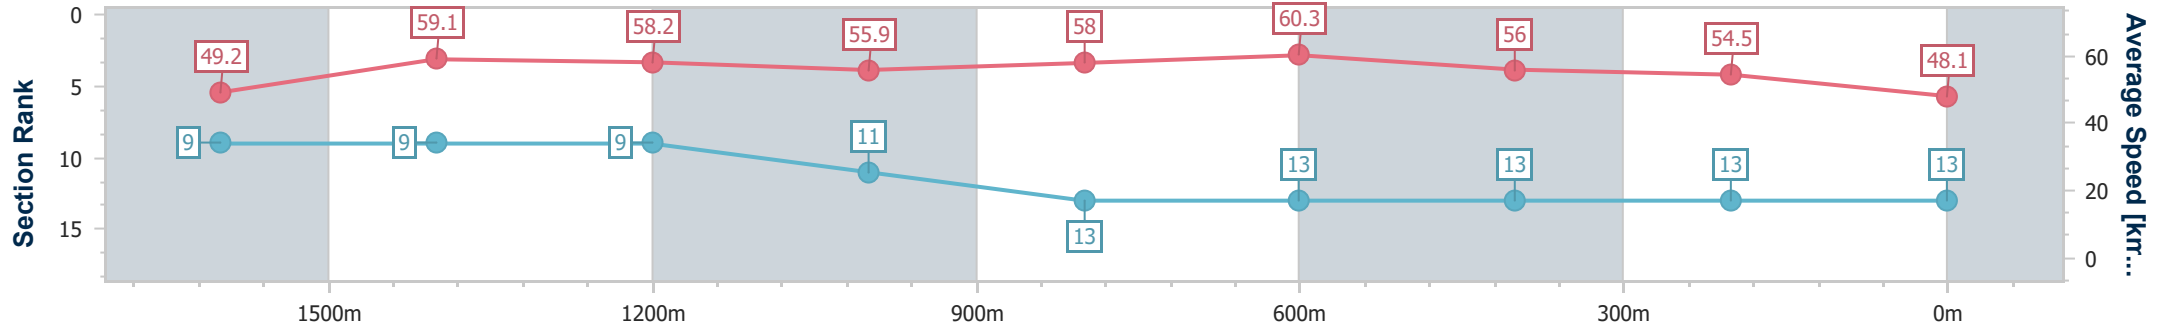

Aquis Park Gold Coast QLD Professional
Race 2: MCGWILL ENTERPRISES CHRISTMAS PARTY Maiden Handicap - 1800m

20 December 2024 - 17:40

Track Rating: Good 4, Weather: Fine, Rail Position: +2m Entire

Section	Overall	1600m	1400m	1200m	1000m	800m	600m	400m	200m
Section Times	1:54.57 [12] (0:14.56)	1:40.01 [7] (0:11.95)	1:28.06 [6] (0:12.15)	1:15.91 [5] (0:12.81)	1:03.10 [6] (0:12.52)	0:50.58 [6] (0:12.06)	0:38.52 [8] (0:12.28)	0:26.24 [11] (0:12.88)	0:13.36 [11] (0:13.36)
Average Speed [km/h]	49.6	61.4	59.6	56.2	58.0	60.2	59.2	56.1	53.9
Top Speed [km/h]	62.6	62.5	61.3	56.9	59.0	61.3	60.0	57.4	54.7
Avg. Dist. to Rail [m]	7.6	3.4	3.0	2.5	2.1	2.3	1.6	2.3	2.8
Avg. Stride Freq. [Hz]	2.3	2.4	2.3	2.3	2.3	2.3	2.3	2.3	2.3
Avg. Stride Length [m]	6.1	7.0	7.1	6.9	7.1	7.2	7.1	6.8	6.6

- [] Ranking at each section and finish
- .-.- No data available at this section
- NA No data available

Horse/Jockey Name	Flash One Hey
Final Rank	13
Fastest Section Time (Section)	0:12.04 (800m)
Top Speed [km/h] (Section)	61.2 (Overall)
Race State	Finished

Aquis Park Gold Coast QLD Professional
Race 2: MCGWILL ENTERPRISES CHRISTMAS PARTY Maiden Handicap - 1800m

20 December 2024 - 17:40

Track Rating: Good 4, Weather: Fine, Rail Position: +2m Entire

Section	Overall	1600m	1400m	1200m	1000m	800m	600m	400m	200m			
Section Times	1:57.90 [13] (0:14.65)	1:43.25 [9] (0:12.32)	1:30.93 [9] (0:12.44)	1:18.49 [9] (0:12.86)	1:05.63 [11] (0:12.53)	0:53.10 [13] (0:12.04)	0:41.06 [13] (0:12.89)	0:28.17 [13] (0:13.21)	0:14.96 [13] (0:14.96)			
Average Speed [km/h]	49.2	59.1	58.2	55.9	58.0	60.3	56.0	54.5	48.1			
Top Speed [km/h]	61.2	60.3	59.7	58.9	60.1	61.1	60.1	56.0	55.2			
Avg. Dist. to Rail [m]	4.5	2.4	2.5	2.5	2.1	2.2	0.4	0.9	0.9			
Avg. Stride Freq. [Hz]	2.1	2.2	2.2	2.1	2.2	2.2	2.1	2.1	2.0			
Avg. Stride Length [m]	6.5	7.4	7.4	7.3	7.4	7.7	7.4	7.1	6.6			