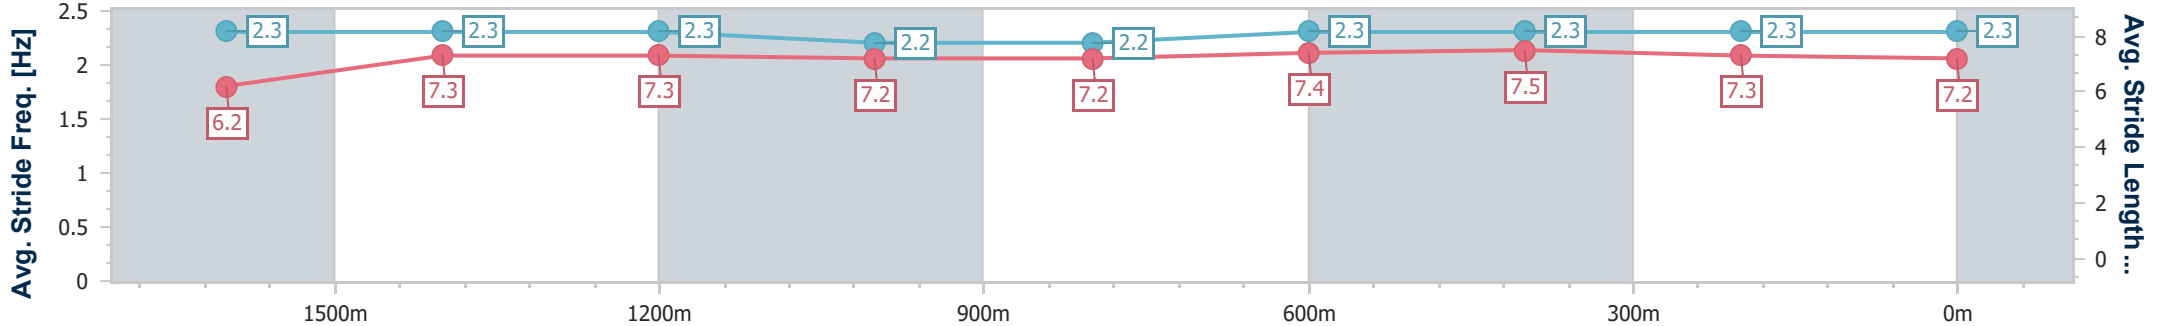

20 December 2024 - 17:40

Track Rating: Good 4, Weather: Fine, Rail Position: +2m Entire

Section	Overall	1600m	1400m	1200m	1000m	800m	600m	400m	200m				
Section Times	1:50.81 [1] (0:14.28)	1:36.53 [3] (0:12.05)	1:24.48 [4] (0:12.21)	1:12.27 [4] (0:12.67)	0:59.60 [4] (0:12.52)	0:47.08 [4] (0:11.90)	0:35.18 [4] (0:11.64)	0:23.54 [4] (0:11.80)	0:11.74 [3] (0:11.74)				
Average Speed [km/h]	50.4	60.5	59.0	57.0	57.9	60.9	62.5	61.2	61.4				
Top Speed [km/h]	62.7	62.7	60.0	58.7	58.9	62.3	64.0	62.4	63.5				
Avg. Dist. to Rail [m]	5.4	2.3	1.5	1.8	1.5	1.8	1.8	4.3	5.1				
Avg. Stride Freq. [Hz]	2.3	2.3	2.3	2.2	2.2	2.3	2.3	2.3	2.3				
Avg. Stride Length [m]	6.2	7.3	7.3	7.2	7.2	7.4	7.5	7.3	7.2				