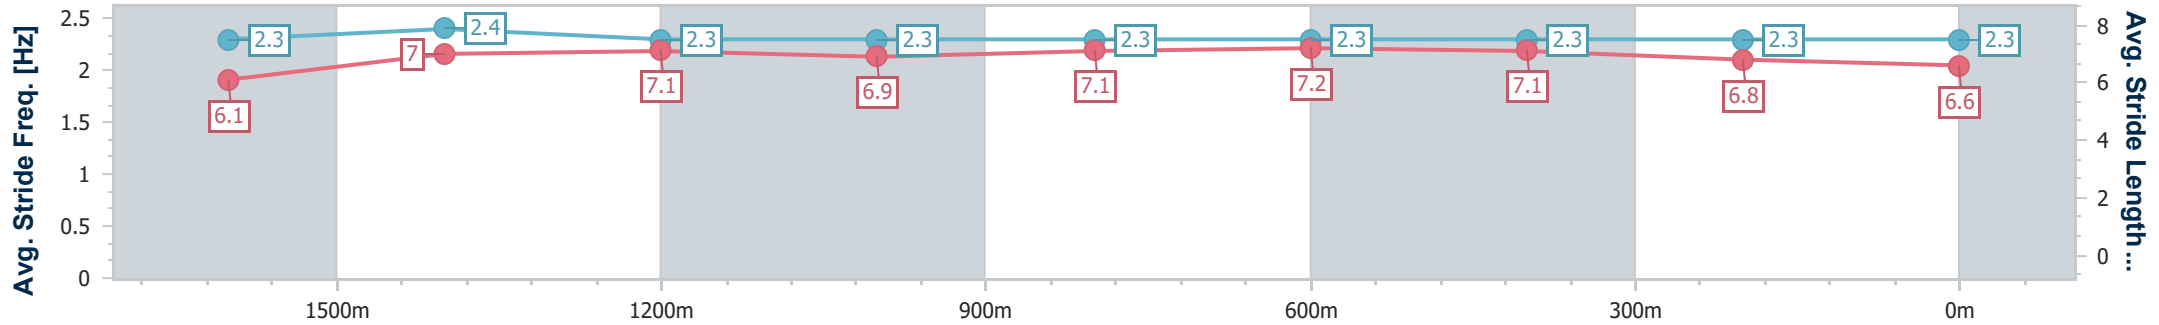

- [] Ranking at each section and finish
- .-.- No data available at this section
- NA No data available

Horse/Jockey Name	Gold Coast Millo
Final Rank	12
Fastest Section Time (Section)	0:11.95 (1600m)
Top Speed [km/h] (Section)	62.6 (Overall)
Race State	Finished

Aquis Park Gold Coast QLD Professional
Race 2: MCGWILL ENTERPRISES CHRISTMAS PARTY Maiden Handicap - 1800m

20 December 2024 - 17:40

Track Rating: Good 4, Weather: Fine, Rail Position: +2m Entire

Section	Overall	1600m	1400m	1200m	1000m	800m	600m	400m	200m
Section Times	1:54.57 [12] (0:14.56)	1:40.01 [7] (0:11.95)	1:28.06 [6] (0:12.15)	1:15.91 [5] (0:12.81)	1:03.10 [6] (0:12.52)	0:50.58 [6] (0:12.06)	0:38.52 [8] (0:12.28)	0:26.24 [11] (0:12.88)	0:13.36 [11] (0:13.36)
Average Speed [km/h]	49.6	61.4	59.6	56.2	58.0	60.2	59.2	56.1	53.9
Top Speed [km/h]	62.6	62.5	61.3	56.9	59.0	61.3	60.0	57.4	54.7
Avg. Dist. to Rail [m]	7.6	3.4	3.0	2.5	2.1	2.3	1.6	2.3	2.8
Avg. Stride Freq. [Hz]	2.3	2.4	2.3	2.3	2.3	2.3	2.3	2.3	2.3
Avg. Stride Length [m]	6.1	7.0	7.1	6.9	7.1	7.2	7.1	6.8	6.6