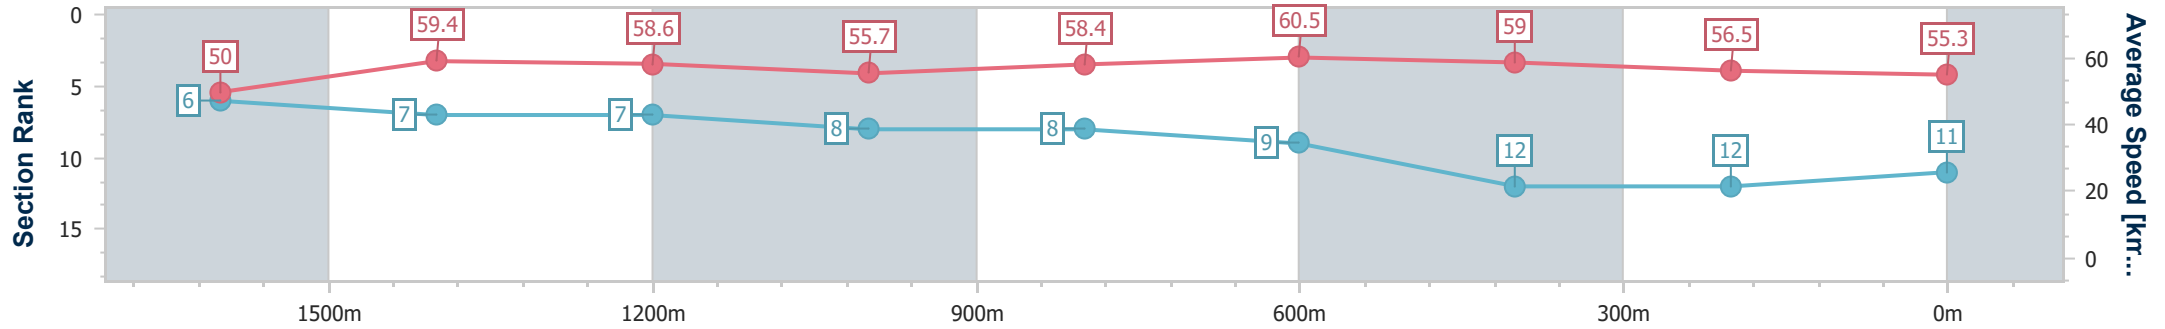

Horse/Jockey Name	Gentleman Junior
Final Rank	11
Fastest Section Time (Section)	0:11.97 (800m)
Top Speed [km/h] (Section)	61.9 (800m)
Race State	Finished

Aquis Park Gold Coast QLD Professional
Race 2: MCGWILL ENTERPRISES CHRISTMAS PARTY Maiden Handicap - 1800m

20 December 2024 - 17:40

Track Rating: Good 4, Weather: Fine, Rail Position: +2m Entire

Section	Overall	1600m	1400m	1200m	1000m	800m	600m	400m	200m
Section Times	1:54.47 [11] (0:14.42)	1:40.05 [6] (0:12.23)	1:27.82 [7] (0:12.40)	1:15.42 [7] (0:12.88)	1:02.54 [8] (0:12.45)	0:50.09 [8] (0:11.97)	0:38.12 [9] (0:12.30)	0:25.82 [12] (0:12.81)	0:13.01 [12] (0:13.01)
Average Speed [km/h]	50.0	59.4	58.6	55.7	58.4	60.5	59.0	56.5	55.3
Top Speed [km/h]	61.6	61.0	60.0	58.1	59.6	61.9	61.0	57.5	55.9
Avg. Dist. to Rail [m]	2.7	2.3	2.0	2.1	2.0	2.1	1.3	3.5	4.1
Avg. Stride Freq. [Hz]	2.0	2.1	2.0	2.0	2.0	2.1	2.1	2.0	2.0
Avg. Stride Length [m]	6.8	8.0	8.1	7.9	8.1	8.2	7.9	7.8	7.6

- [ ] Ranking at each section and finish
- -.-.- No data available at this section
- NA No data available