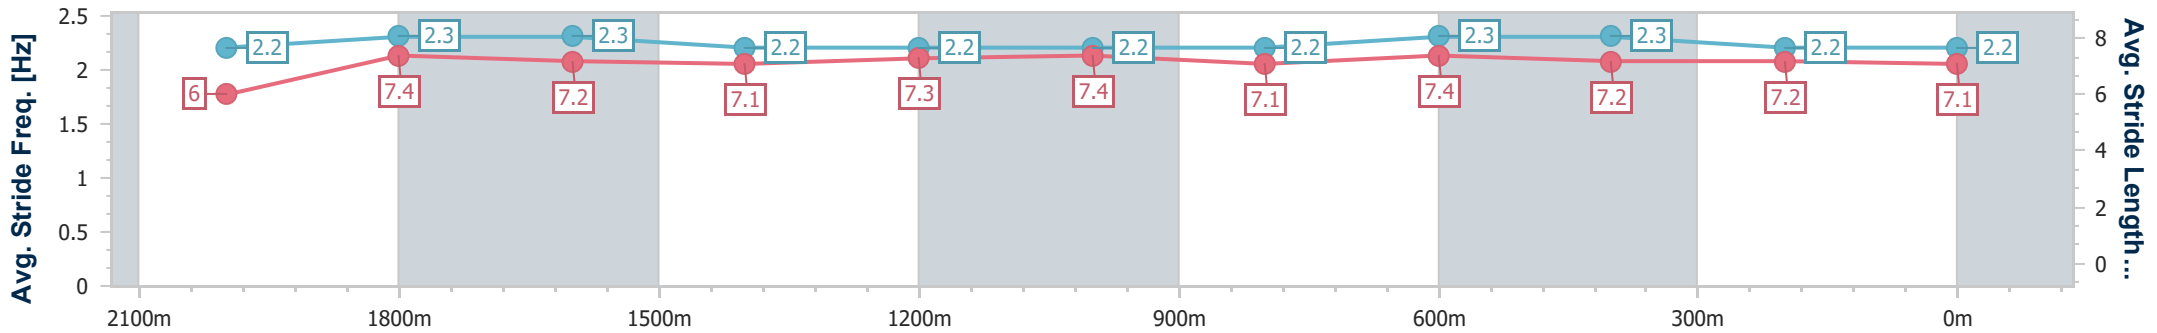

Horse/Jockey Name	Fort Denison
Final Rank	10
Fastest Section Time (Section)	0:11.78 (2000m)
Top Speed [km/h] (Section)	63.4 (Overall)
Race State	Finished

Aquis Park Gold Coast QLD Professional
Race 1: SEQ FORMWORK Class 1 Handicap - 2200m

20 December 2024 - 17:08

Track Rating: Good 4, Weather: Fine, Rail Position: +2m Entire

Section	Overall	2000m	1800m	1600m	1400m	1200m	1000m	800m	600m	400m	200m
Section Times	2:18.98 [10] (0:15.11)	2:03.87 [10] (0:11.78)	1:52.09 [9] (0:12.12)	1:39.97 [6] (0:12.90)	1:27.07 [6] (0:12.47)	1:14.60 [6] (0:12.04)	1:02.56 [5] (0:12.90)	0:49.66 [6] (0:12.02)	0:37.64 [5] (0:12.15)	0:25.49 [6] (0:12.58)	0:12.91 [9] (0:12.91)
Average Speed [km/h]	47.6	61.1	58.9	56.1	58.0	59.9	56.1	60.6	59.5	57.2	55.9
Top Speed [km/h]	63.4	62.8	60.4	59.1	60.8	60.9	57.6	62.1	60.7	58.2	57.9
Avg. Dist. to Rail [m]	3.2	1.3	1.2	1.4	2.3	2.0	1.8	2.1	0.7	2.3	3.6
Avg. Stride Freq. [Hz]	2.2	2.3	2.3	2.2	2.2	2.2	2.2	2.3	2.3	2.2	2.2
Avg. Stride Length [m]	6.0	7.4	7.2	7.1	7.3	7.4	7.1	7.4	7.2	7.2	7.1

- [ ] Ranking at each section and finish
- -.-.- No data available at this section
- NA No data available