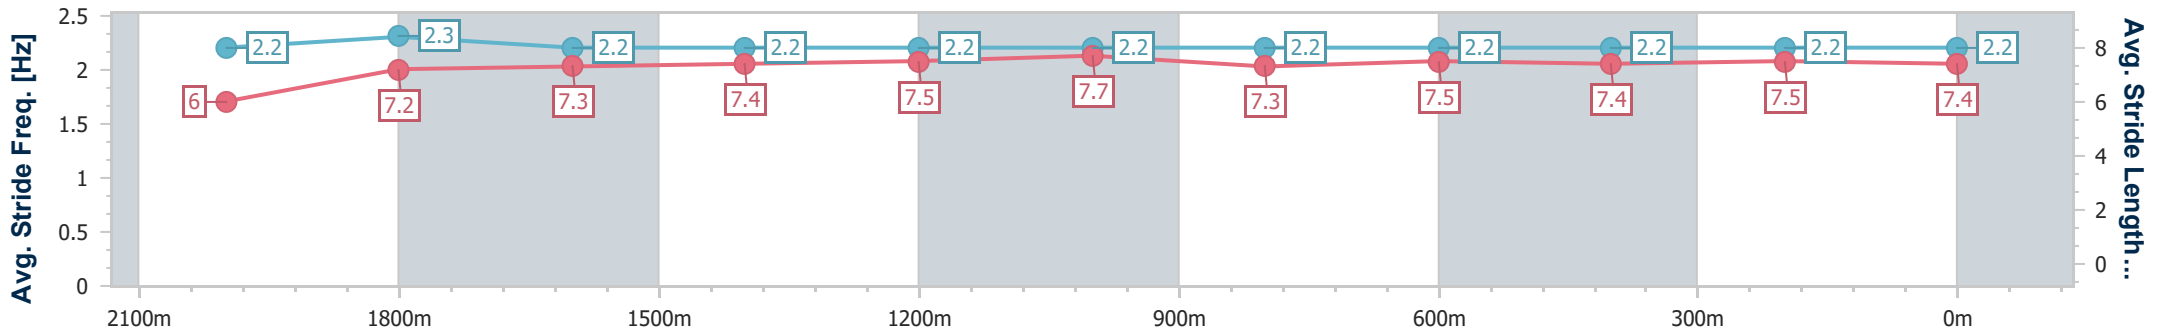

Horse/Jockey Name	Amalgamation
Final Rank	4
Fastest Section Time (Section)	0:11.87 (1200m)
Top Speed [km/h] (Section)	64.2 (Overall)
Race State	Finished

Aquis Park Gold Coast QLD Professional
Race 1: SEQ FORMWORK Class 1 Handicap - 2200m

20 December 2024 - 17:08

Track Rating: Good 4, Weather: Fine, Rail Position: +2m Entire

Section	Overall	2000m	1800m	1600m	1400m	1200m	1000m	800m	600m	400m	200m
Section Times	2:18.09 [4] (0:15.10)	2:02.99 [9] (0:11.89)	1:51.10 [10] (0:12.61)	1:38.49 [10] (0:13.00)	1:25.49 [10] (0:12.61)	1:12.88 [10] (0:11.87)	1:01.01 [10] (0:12.44)	0:48.57 [8] (0:12.12)	0:36.45 [9] (0:12.01)	0:24.44 [9] (0:12.09)	0:12.35 [5] (0:12.35)
Average Speed [km/h]	47.6	61.0	57.4	56.0	57.1	60.6	58.8	60.0	60.9	59.9	58.3
Top Speed [km/h]	64.2	63.3	59.2	58.6	60.3	61.8	60.3	60.9	61.5	60.2	59.3
Avg. Dist. to Rail [m]	6.2	2.2	1.6	1.9	2.3	2.3	2.9	2.5	2.6	5.5	5.3
Avg. Stride Freq. [Hz]	2.2	2.3	2.2	2.2	2.2	2.2	2.2	2.2	2.2	2.2	2.2
Avg. Stride Length [m]	6.0	7.2	7.3	7.4	7.5	7.7	7.3	7.5	7.4	7.5	7.4

- [ ] Ranking at each section and finish
- -.-.- No data available at this section
- NA No data available