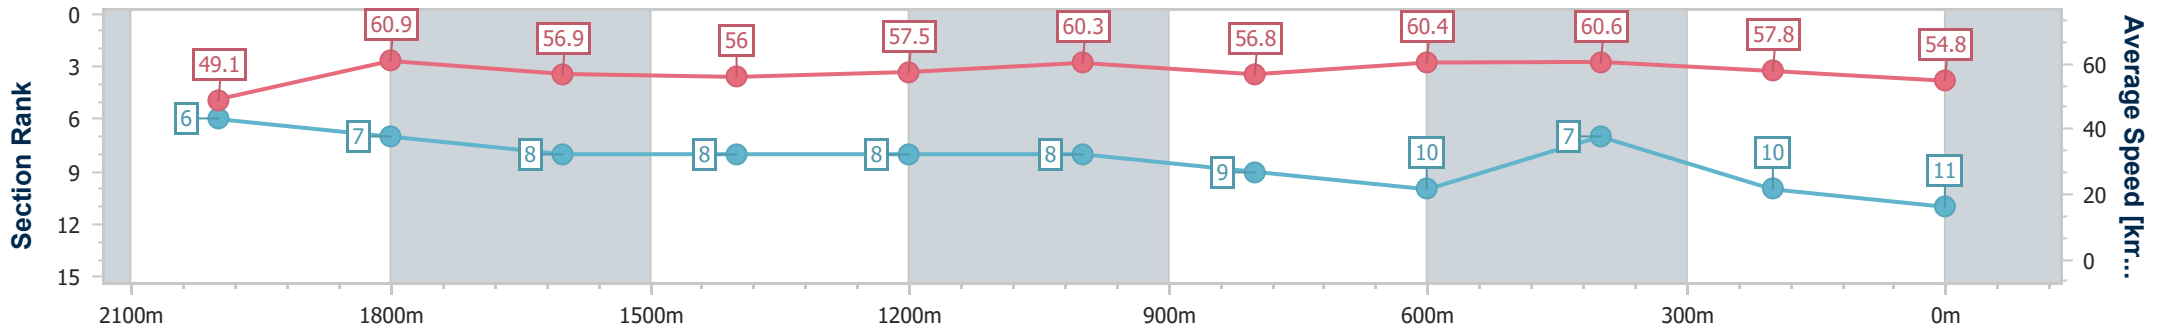

Horse/Jockey Name	Lasqueti Boom
Final Rank	11
Fastest Section Time (Section)	0:11.86 (2000m)
Top Speed [km/h] (Section)	63.1 (Overall)
Race State	Finished

Aquis Park Gold Coast QLD Professional
Race 1: SEQ FORMWORK Class 1 Handicap - 2200m

20 December 2024 - 17:08

Track Rating: Good 4, Weather: Fine, Rail Position: +2m Entire

Section	Overall	2000m	1800m	1600m	1400m	1200m	1000m	800m	600m	400m	200m
Section Times	2:19.19 [11] (0:14.70)	2:04.49 [6] (0:11.86)	1:52.63 [7] (0:12.69)	1:39.94 [8] (0:12.95)	1:26.99 [8] (0:12.60)	1:14.39 [8] (0:11.90)	1:02.49 [8] (0:12.91)	0:49.58 [9] (0:12.04)	0:37.54 [10] (0:11.92)	0:25.62 [7] (0:12.50)	0:13.12 [10] (0:13.12)
Average Speed [km/h]	49.1	60.9	56.9	56.0	57.5	60.3	56.8	60.4	60.6	57.8	54.8
Top Speed [km/h]	63.1	63.0	58.1	57.9	60.4	60.9	59.1	62.1	62.4	58.6	56.4
Avg. Dist. to Rail [m]	4.3	1.5	1.3	1.5	2.7	2.8	3.2	1.8	1.1	3.6	5.1
Avg. Stride Freq. [Hz]	2.3	2.3	2.2	2.2	2.2	2.2	2.2	2.2	2.3	2.3	2.2
Avg. Stride Length [m]	6.0	7.4	7.1	7.2	7.3	7.6	7.2	7.5	7.3	7.1	6.9

- [ ] Ranking at each section and finish
- -.-.- No data available at this section
- NA No data available