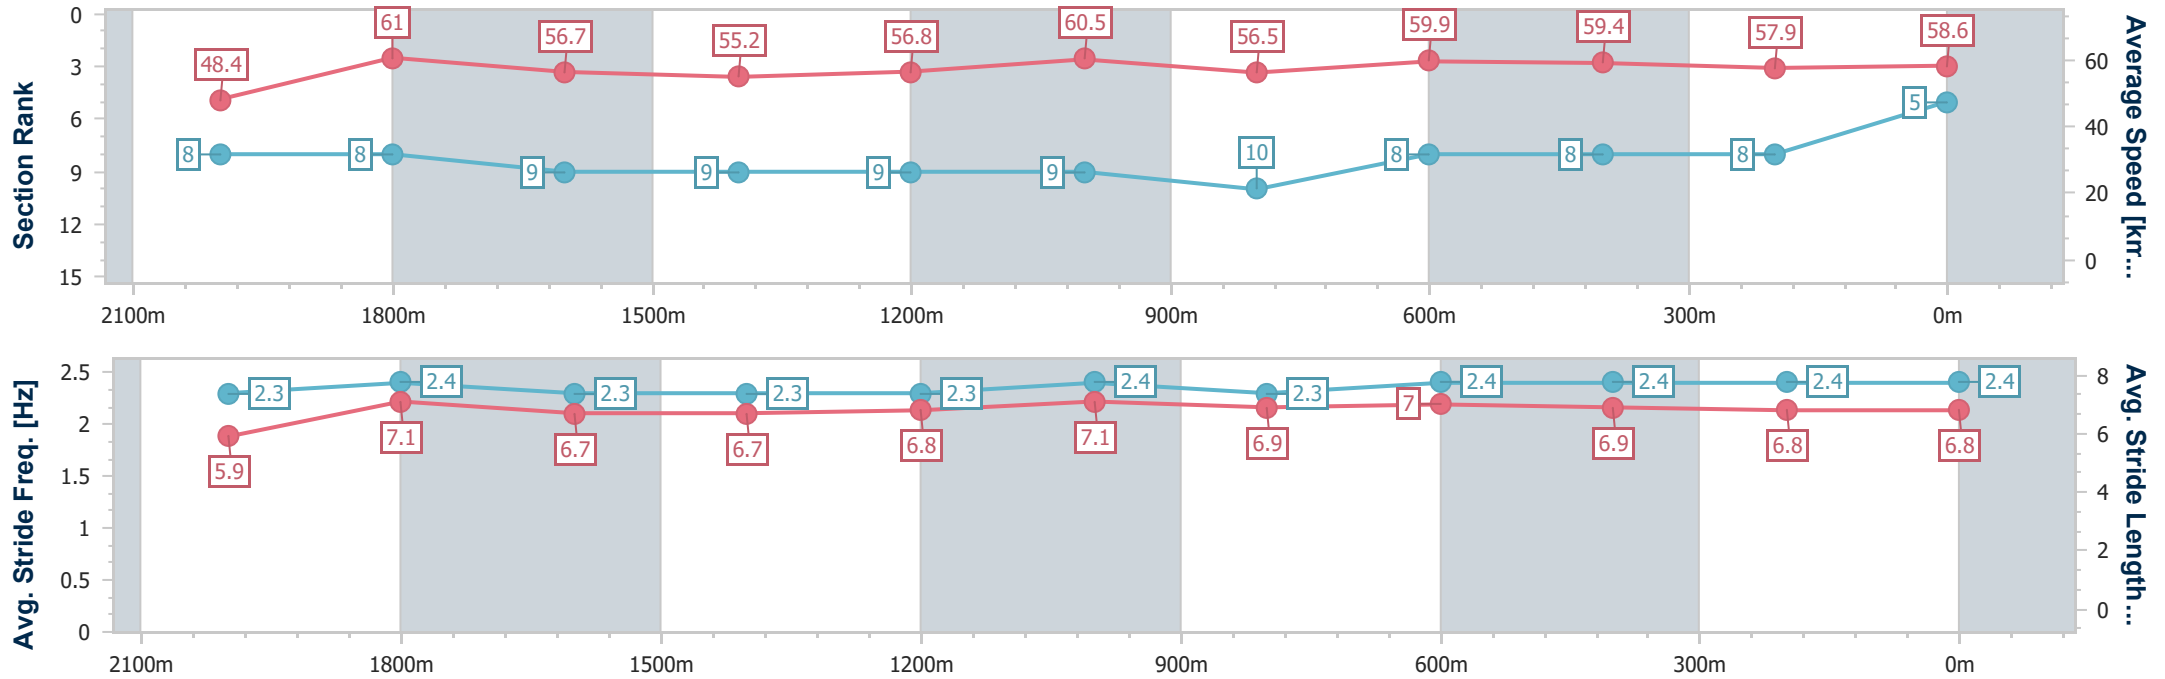

Horse/Jockey Name	Majestic Angel
Final Rank	5
Fastest Section Time (Section)	0:11.80 (2000m)
Top Speed [km/h] (Section)	62.6 (Overall)
Race State	Finished

Aquis Park Gold Coast QLD Professional
Race 1: SEQ FORMWORK Class 1 Handicap - 2200m

20 December 2024 - 17:08

Track Rating: Good 4, Weather: Fine, Rail Position: +2m Entire

Section	Overall	2000m	1800m	1600m	1400m	1200m	1000m	800m	600m	400m	200m
Section Times	2:18.33 [5] (0:14.91)	2:03.42 [8] (0:11.80)	1:51.62 [8] (0:12.65)	1:38.97 [9] (0:13.02)	1:25.95 [9] (0:12.68)	1:13.27 [9] (0:11.87)	1:01.40 [9] (0:12.75)	0:48.65 [10] (0:11.90)	0:36.75 [8] (0:12.03)	0:24.72 [8] (0:12.43)	0:12.29 [8] (0:12.29)
Average Speed [km/h]	48.4	61.0	56.7	55.2	56.8	60.5	56.5	59.9	59.4	57.9	58.6
Top Speed [km/h]	62.6	62.5	59.9	58.1	59.7	61.9	58.2	62.5	61.7	59.7	59.5
Avg. Dist. to Rail [m]	1.3	0.4	0.4	0.6	0.7	0.8	0.5	1.5	1.7	0.7	2.2
Avg. Stride Freq. [Hz]	2.3	2.4	2.3	2.3	2.3	2.4	2.3	2.4	2.4	2.4	2.4
Avg. Stride Length [m]	5.9	7.1	6.7	6.7	6.8	7.1	6.9	7.0	6.9	6.8	6.8

- [ ] Ranking at each section and finish
- -.-.- No data available at this section
- NA No data available