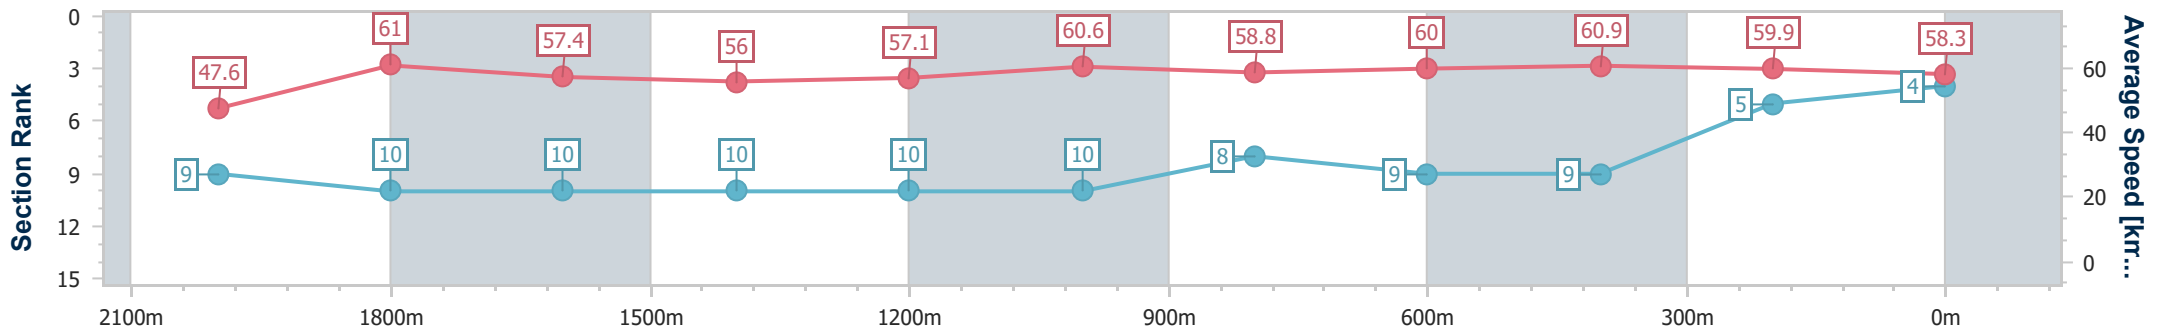

Horse/Jockey Name	Amalgamation
Final Rank	4
Fastest Section Time (Section)	0:11.87 (1200m)
Top Speed [km/h] (Section)	64.2 (Overall)
Race State	Finished

Aquis Park Gold Coast QLD Professional
Race 1: SEQ FORMWORK Class 1 Handicap - 2200m

20 December 2024 - 17:08

Track Rating: Good 4, Weather: Fine, Rail Position: +2m Entire

Section	Overall	2000m	1800m	1600m	1400m	1200m	1000m	800m	600m	400m	200m
Section Times	2:18.09 [4] (0:15.10)	2:02.99 [9] (0:11.89)	1:51.10 [10] (0:12.61)	1:38.49 [10] (0:13.00)	1:25.49 [10] (0:12.61)	1:12.88 [10] (0:11.87)	1:01.01 [10] (0:12.44)	0:48.57 [8] (0:12.12)	0:36.45 [9] (0:12.01)	0:24.44 [9] (0:12.09)	0:12.35 [5] (0:12.35)
Average Speed [km/h]	47.6	61.0	57.4	56.0	57.1	60.6	58.8	60.0	60.9	59.9	58.3
Top Speed [km/h]	64.2	63.3	59.2	58.6	60.3	61.8	60.3	60.9	61.5	60.2	59.3
Avg. Dist. to Rail [m]	6.2	2.2	1.6	1.9	2.3	2.3	2.9	2.5	2.6	5.5	5.3
Avg. Stride Freq. [Hz]	2.2	2.3	2.2	2.2	2.2	2.2	2.2	2.2	2.2	2.2	2.2
Avg. Stride Length [m]	6.0	7.2	7.3	7.4	7.5	7.7	7.3	7.5	7.4	7.5	7.4

- [ ] Ranking at each section and finish
- -.-.- No data available at this section
- NA No data available