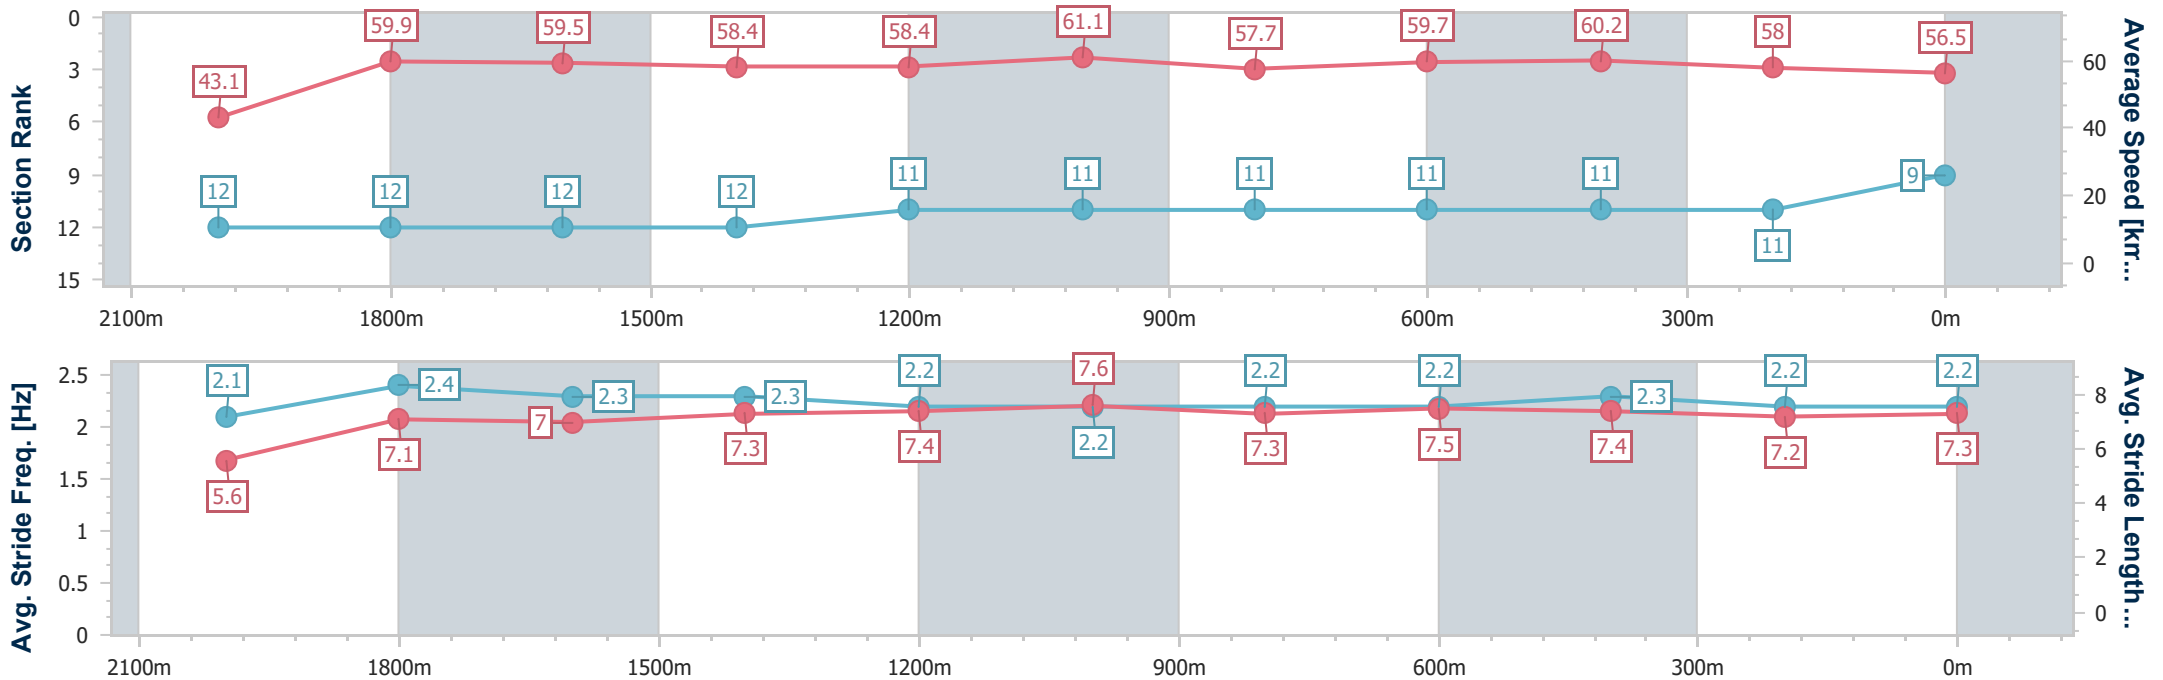

Aquis Park Gold Coast QLD Professional
Race 1: SEQ FORMWORK Class 1 Handicap - 2200m

20 December 2024 - 17:08

Track Rating: Good 4, Weather: Fine, Rail Position: +2m Entire

Section	Overall	2000m	1800m	1600m	1400m	1200m	1000m	800m	600m	400m	200m
Section Times	2:18.56 [8] (0:14.81)	2:03.75 [7] (0:11.53)	1:52.22 [5] (0:12.38)	1:39.84 [5] (0:13.05)	1:26.79 [5] (0:12.23)	1:14.56 [4] (0:12.35)	1:02.21 [4] (0:12.79)	0:49.42 [4] (0:11.91)	0:37.51 [4] (0:12.08)	0:25.43 [4] (0:12.55)	0:12.88 [4] (0:12.88)
Average Speed [km/h]	48.8	62.4	58.1	55.4	59.1	58.2	56.9	60.7	60.2	57.5	55.7
Top Speed [km/h]	65.5	65.1	58.8	57.7	61.4	60.2	58.8	61.9	61.2	58.8	56.7
Avg. Dist. to Rail [m]	2.0	0.2	0.2	1.1	1.3	2.2	1.9	1.7	1.4	3.1	4.0
Avg. Stride Freq. [Hz]	2.2	2.3	2.2	2.2	2.3	2.2	2.2	2.3	2.3	2.3	2.2
Avg. Stride Length [m]	6.1	7.4	7.2	7.2	7.3	7.3	7.2	7.3	7.2	7.0	6.9

- [] Ranking at each section and finish
- .-.- No data available at this section
- NA No data available

Horse/Jockey Name	Going To The Sun
Final Rank	9
Fastest Section Time (Section)	0:11.80 (1200m)
Top Speed [km/h] (Section)	61.8 (1200m)
Race State	Finished

Aquis Park Gold Coast QLD Professional
Race 1: SEQ FORMWORK Class 1 Handicap - 2200m

20 December 2024 - 17:08

Track Rating: Good 4, Weather: Fine, Rail Position: +2m Entire

Section	Overall	2000m	1800m	1600m	1400m	1200m	1000m	800m	600m	400m	200m
Section Times	2:18.97 [9] (0:16.74)	2:02.23 [12] (0:12.00)	1:50.23 [12] (0:12.06)	1:38.17 [12] (0:12.33)	1:25.84 [12] (0:12.33)	1:13.51 [11] (0:11.80)	1:01.71 [11] (0:12.55)	0:49.16 [11] (0:12.10)	0:37.06 [11] (0:11.90)	0:25.16 [11] (0:12.44)	0:12.72 [11] (0:12.72)
Average Speed [km/h]	43.1	59.9	59.5	58.4	58.4	61.1	57.7	59.7	60.2	58.0	56.5
Top Speed [km/h]	60.3	60.8	61.2	61.5	59.9	61.8	60.6	61.3	61.5	59.1	58.2
Avg. Dist. to Rail [m]	4.7	0.3	0.6	0.6	0.7	1.3	1.4	0.6	0.9	2.2	6.8
Avg. Stride Freq. [Hz]	2.1	2.4	2.3	2.3	2.2	2.2	2.2	2.2	2.3	2.2	2.2
Avg. Stride Length [m]	5.6	7.1	7.0	7.3	7.4	7.6	7.3	7.5	7.4	7.2	7.3