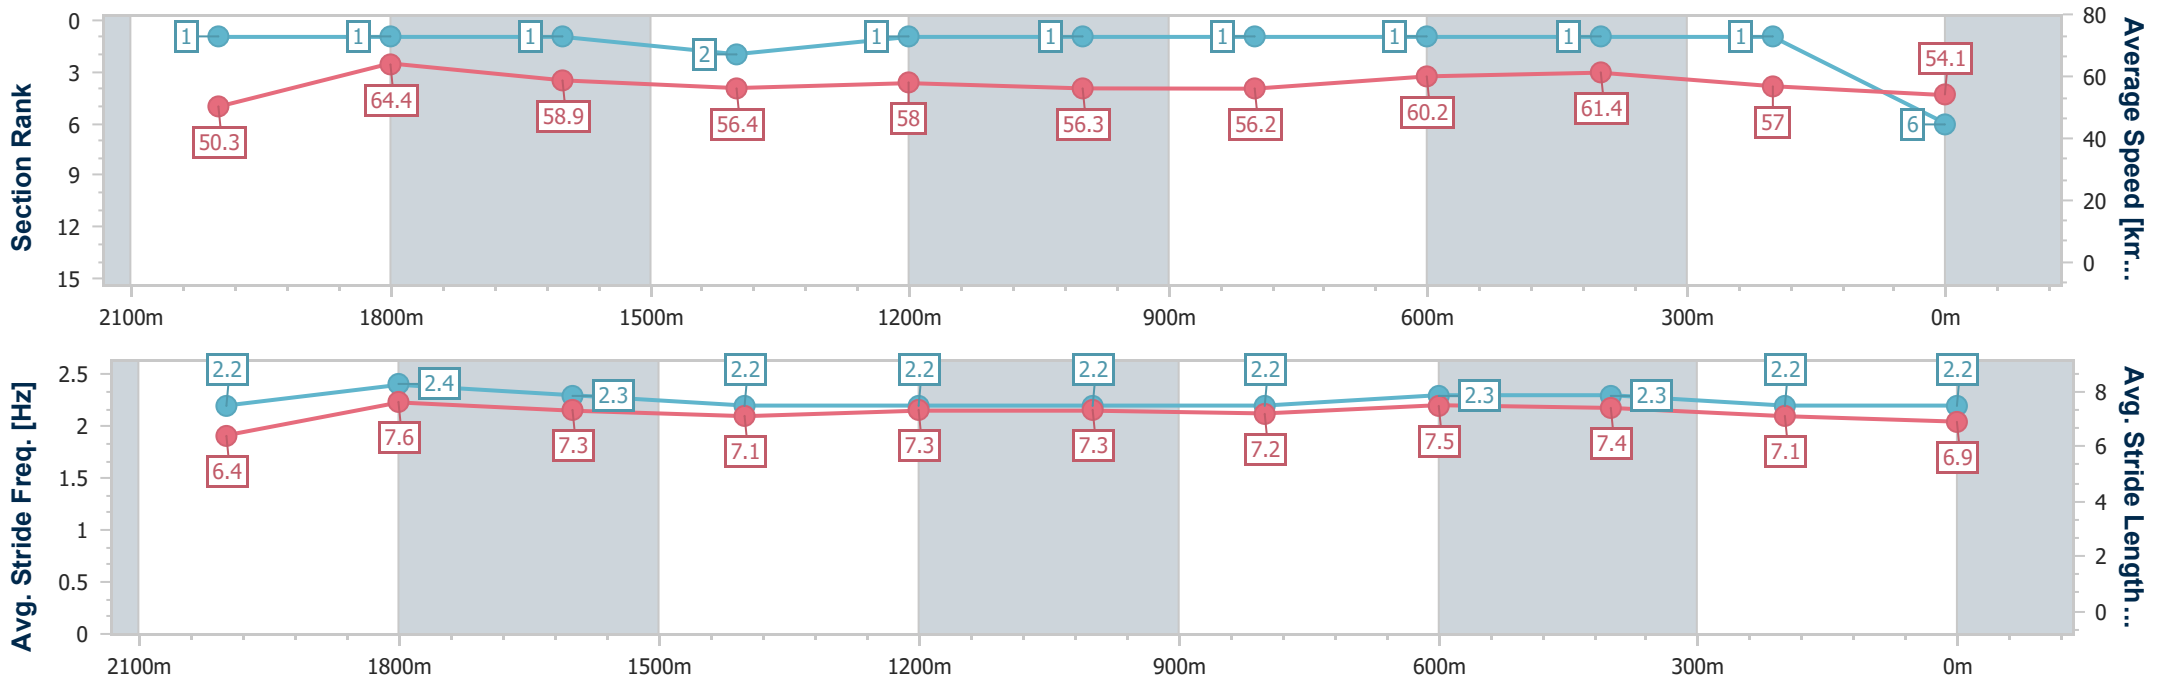

- [] Ranking at each section and finish
- .-.- No data available at this section
- NA No data available

Horse/Jockey Name	Archers Reign
Final Rank	6
Fastest Section Time (Section)	0:11.20 (2000m)
Top Speed [km/h] (Section)	65.7 (2000m)
Race State	Finished

Aquis Park Gold Coast QLD Professional
Race 1: SEQ FORMWORK Class 1 Handicap - 2200m

20 December 2024 - 17:08

Track Rating: Good 4, Weather: Fine, Rail Position: +2m Entire

Section	Overall	2000m	1800m	1600m	1400m	1200m	1000m	800m	600m	400m	200m
Section Times	2:18.41 [6] (0:14.33)	2:04.08 [1] (0:11.20)	1:52.88 [1] (0:12.26)	1:40.62 [1] (0:12.89)	1:27.73 [2] (0:12.45)	1:15.28 [1] (0:12.77)	1:02.51 [1] (0:12.90)	0:49.61 [1] (0:11.95)	0:37.66 [1] (0:11.74)	0:25.92 [1] (0:12.65)	0:13.27 [1] (0:13.27)
Average Speed [km/h]	50.3	64.4	58.9	56.4	58.0	56.3	56.2	60.2	61.4	57.0	54.1
Top Speed [km/h]	64.1	65.7	61.4	58.0	59.5	58.1	58.8	61.5	62.2	58.7	55.6
Avg. Dist. to Rail [m]	5.5	0.9	0.6	1.6	1.4	1.9	1.2	0.8	0.5	2.3	3.2
Avg. Stride Freq. [Hz]	2.2	2.4	2.3	2.2	2.2	2.2	2.2	2.3	2.3	2.2	2.2
Avg. Stride Length [m]	6.4	7.6	7.3	7.1	7.3	7.3	7.2	7.5	7.4	7.1	6.9