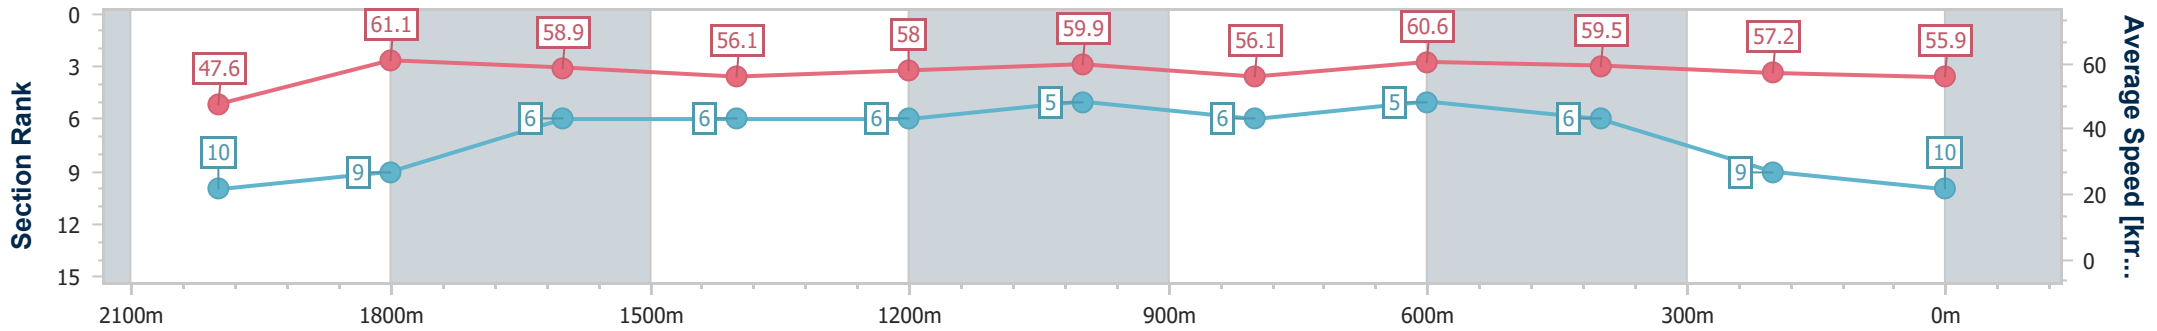

Horse/Jockey Name	Fort Denison
Final Rank	10
Fastest Section Time (Section)	0:11.78 (2000m)
Top Speed [km/h] (Section)	63.4 (Overall)
Race State	Finished

Aquis Park Gold Coast QLD Professional
Race 1: SEQ FORMWORK Class 1 Handicap - 2200m

20 December 2024 - 17:08

Track Rating: Good 4, Weather: Fine, Rail Position: +2m Entire

Section	Overall	2000m	1800m	1600m	1400m	1200m	1000m	800m	600m	400m	200m
Section Times	2:18.98 [10] (0:15.11)	2:03.87 [10] (0:11.78)	1:52.09 [9] (0:12.12)	1:39.97 [6] (0:12.90)	1:27.07 [6] (0:12.47)	1:14.60 [6] (0:12.04)	1:02.56 [5] (0:12.90)	0:49.66 [6] (0:12.02)	0:37.64 [5] (0:12.15)	0:25.49 [6] (0:12.58)	0:12.91 [9] (0:12.91)
Average Speed [km/h]	47.6	61.1	58.9	56.1	58.0	59.9	56.1	60.6	59.5	57.2	55.9
Top Speed [km/h]	63.4	62.8	60.4	59.1	60.8	60.9	57.6	62.1	60.7	58.2	57.9
Avg. Dist. to Rail [m]	3.2	1.3	1.2	1.4	2.3	2.0	1.8	2.1	0.7	2.3	3.6
Avg. Stride Freq. [Hz]	2.2	2.3	2.3	2.2	2.2	2.2	2.2	2.3	2.3	2.2	2.2
Avg. Stride Length [m]	6.0	7.4	7.2	7.1	7.3	7.4	7.1	7.4	7.2	7.2	7.1

- [ ] Ranking at each section and finish
- -.-.- No data available at this section
- NA No data available