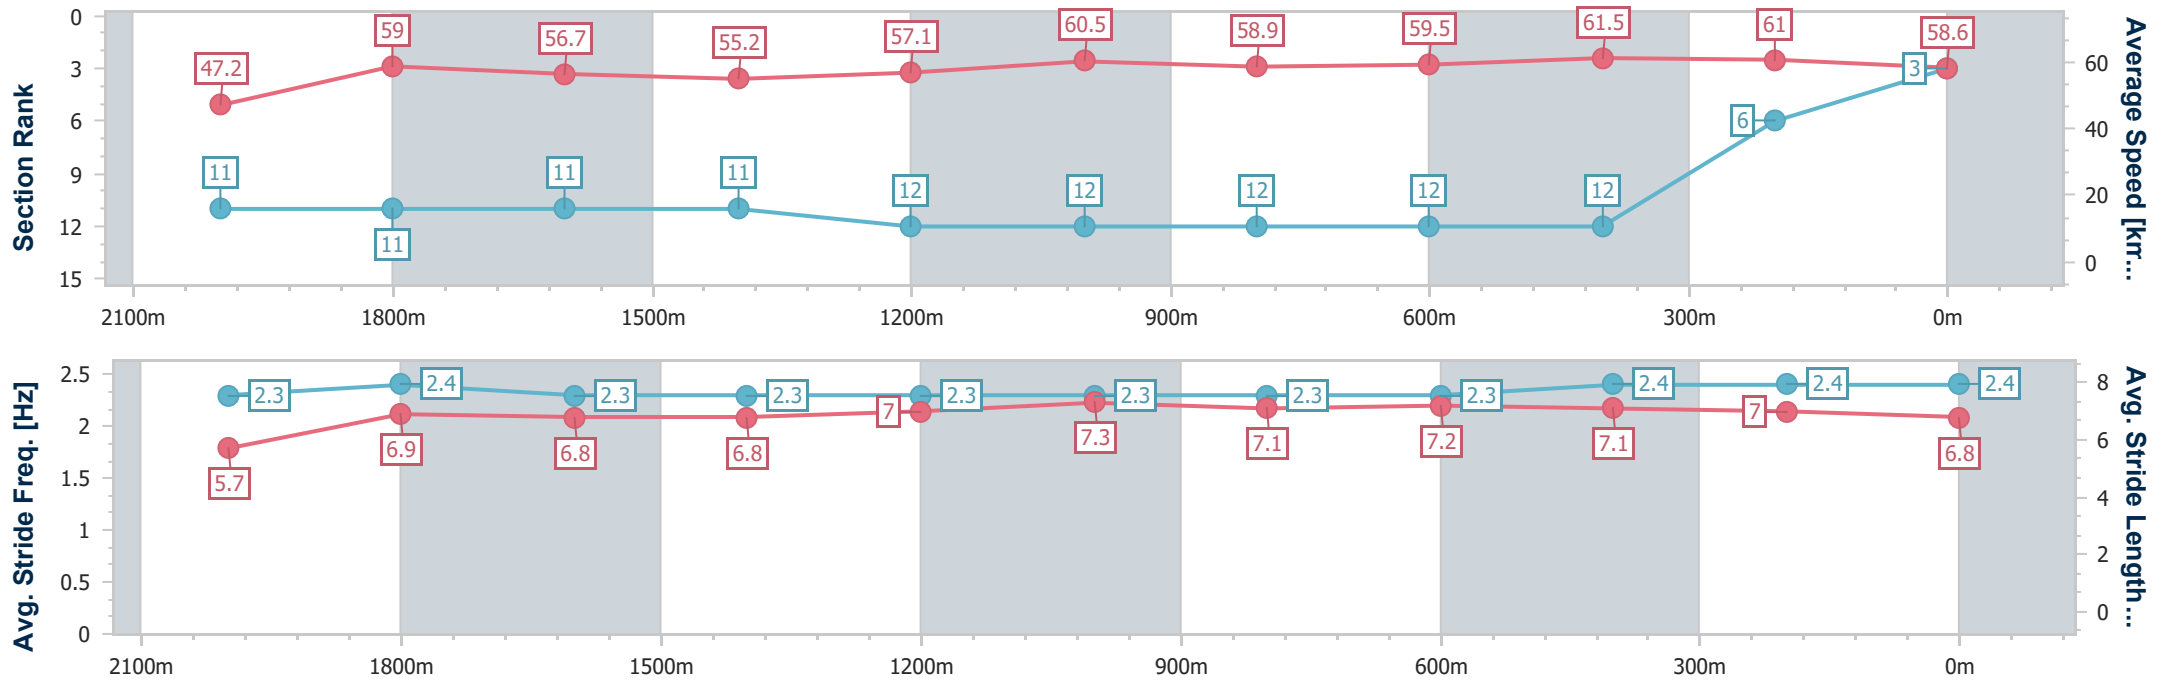

Horse/Jockey Name	Camelot Star
Final Rank	3
Fastest Section Time (Section)	0:11.85 (600m)
Top Speed [km/h] (Section)	62.7 (600m)
Race State	Finished

Aquis Park Gold Coast QLD Professional
Race 1: SEQ FORMWORK Class 1 Handicap - 2200m

20 December 2024 - 17:08

Track Rating: Good 4, Weather: Fine, Rail Position: +2m Entire

Section	Overall	2000m	1800m	1600m	1400m	1200m	1000m	800m	600m	400m	200m
Section Times	2:18.04 [3] (0:15.24)	2:02.80 [11] (0:12.24)	1:50.56 [11] (0:12.63)	1:37.93 [11] (0:12.96)	1:24.97 [11] (0:12.59)	1:12.38 [12] (0:11.88)	1:00.50 [12] (0:12.33)	0:48.17 [12] (0:12.14)	0:36.03 [12] (0:11.85)	0:24.18 [12] (0:11.90)	0:12.28 [6] (0:12.28)
Average Speed [km/h]	47.2	59.0	56.7	55.2	57.1	60.5	58.9	59.5	61.5	61.0	58.6
Top Speed [km/h]	62.5	62.4	59.6	57.8	60.3	61.4	60.4	60.8	62.7	62.0	60.6
Avg. Dist. to Rail [m]	6.7	1.9	0.7	1.0	1.8	2.5	1.7	1.3	2.0	7.2	7.1
Avg. Stride Freq. [Hz]	2.3	2.4	2.3	2.3	2.3	2.3	2.3	2.3	2.4	2.4	2.4
Avg. Stride Length [m]	5.7	6.9	6.8	6.8	7.0	7.3	7.1	7.2	7.1	7.0	6.8

- [ ] Ranking at each section and finish
- -.-.- No data available at this section
- NA No data available