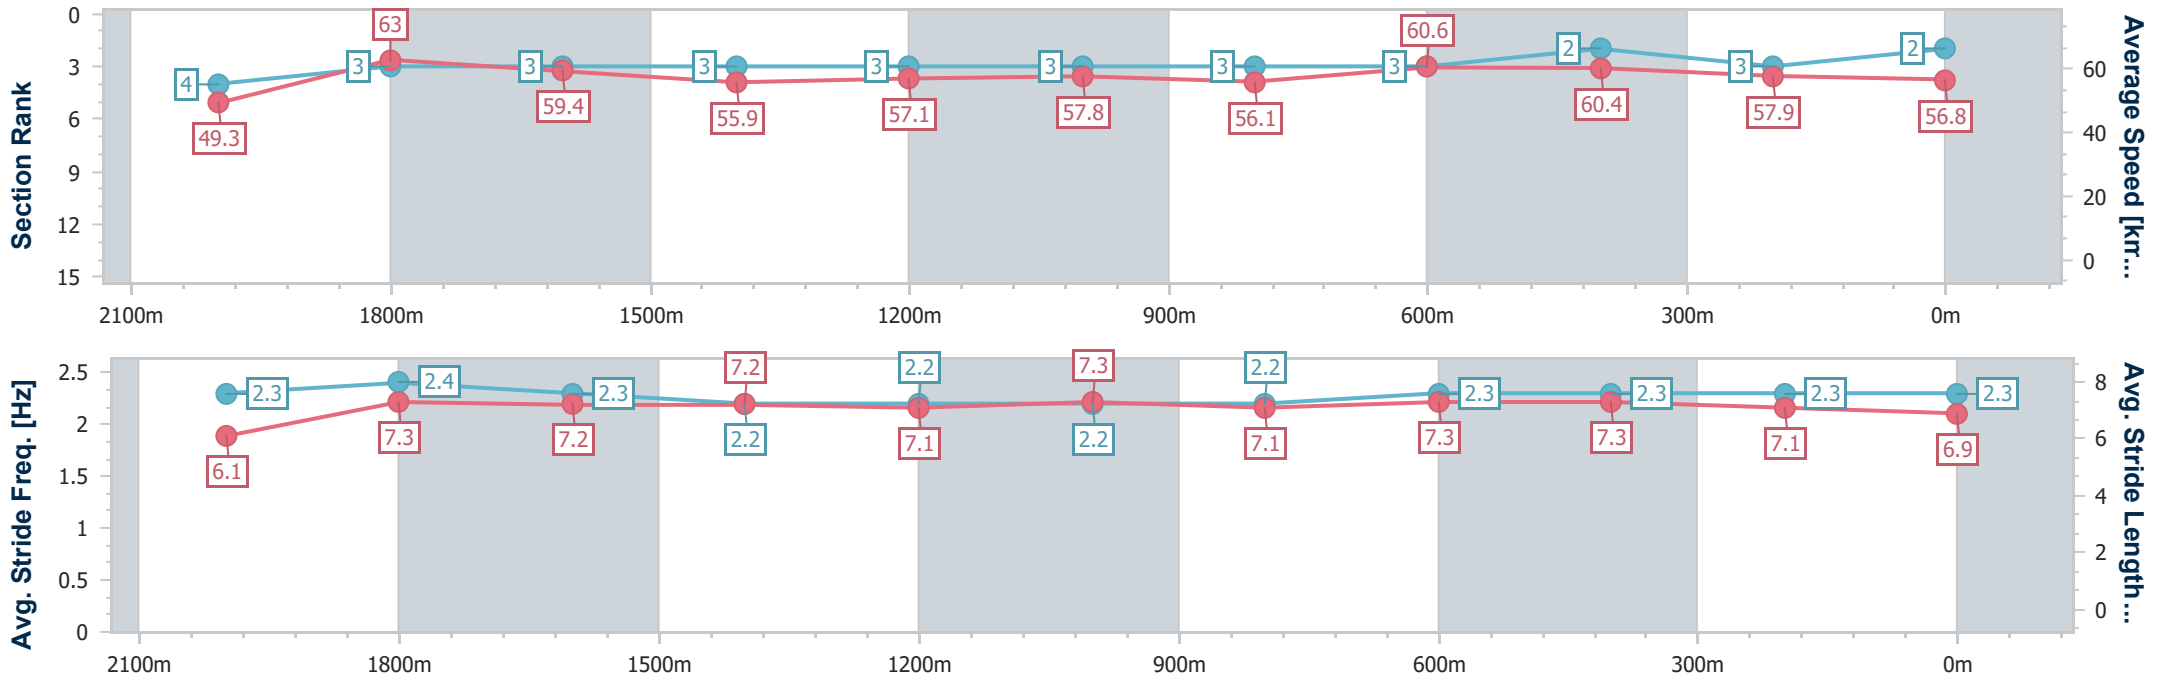

Horse/Jockey Name	Ya Love Her
Final Rank	2
Fastest Section Time (Section)	0:11.51 (2000m)
Top Speed [km/h] (Section)	65.1 (2000m)
Race State	Finished

Aquis Park Gold Coast QLD Professional
Race 1: SEQ FORMWORK Class 1 Handicap - 2200m

20 December 2024 - 17:08

Track Rating: Good 4, Weather: Fine, Rail Position: +2m Entire

Section	Overall	2000m	1800m	1600m	1400m	1200m	1000m	800m	600m	400m	200m
Section Times	2:18.02 [2] (0:14.64)	2:03.38 [4] (0:11.51)	1:51.87 [3] (0:12.15)	1:39.72 [3] (0:12.88)	1:26.84 [3] (0:12.59)	1:14.25 [3] (0:12.48)	1:01.77 [3] (0:12.84)	0:48.93 [3] (0:11.91)	0:37.02 [3] (0:11.86)	0:25.16 [2] (0:12.47)	0:12.69 [3] (0:12.69)
Average Speed [km/h]	49.3	63.0	59.4	55.9	57.1	57.8	56.1	60.6	60.4	57.9	56.8
Top Speed [km/h]	64.6	65.1	60.4	57.3	58.9	58.9	57.8	62.4	61.5	58.9	57.3
Avg. Dist. to Rail [m]	8.8	4.3	0.8	0.7	0.5	1.0	0.7	0.5	0.7	0.9	3.5
Avg. Stride Freq. [Hz]	2.3	2.4	2.3	2.2	2.2	2.2	2.2	2.3	2.3	2.3	2.3
Avg. Stride Length [m]	6.1	7.3	7.2	7.2	7.1	7.3	7.1	7.3	7.3	7.1	6.9

- [ ] Ranking at each section and finish
- -.-.- No data available at this section
- NA No data available