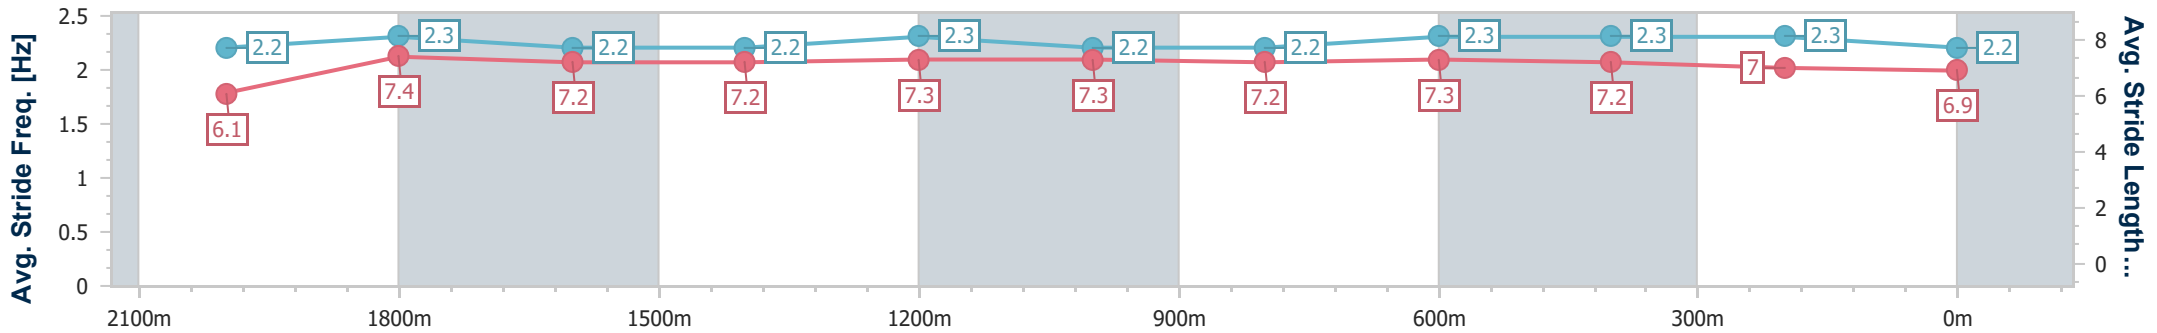

Aquis Park Gold Coast QLD Professional
Race 1: SEQ FORMWORK Class 1 Handicap - 2200m

20 December 2024 - 17:08

Track Rating: Good 4, Weather: Fine, Rail Position: +2m Entire

Section	Overall	2000m	1800m	1600m	1400m	1200m	1000m	800m	600m	400m	200m
Section Times	2:18.56 [8] (0:14.81)	2:03.75 [7] (0:11.53)	1:52.22 [5] (0:12.38)	1:39.84 [5] (0:13.05)	1:26.79 [5] (0:12.23)	1:14.56 [4] (0:12.35)	1:02.21 [4] (0:12.79)	0:49.42 [4] (0:11.91)	0:37.51 [4] (0:12.08)	0:25.43 [4] (0:12.55)	0:12.88 [4] (0:12.88)
Average Speed [km/h]	48.8	62.4	58.1	55.4	59.1	58.2	56.9	60.7	60.2	57.5	55.7
Top Speed [km/h]	65.5	65.1	58.8	57.7	61.4	60.2	58.8	61.9	61.2	58.8	56.7
Avg. Dist. to Rail [m]	2.0	0.2	0.2	1.1	1.3	2.2	1.9	1.7	1.4	3.1	4.0
Avg. Stride Freq. [Hz]	2.2	2.3	2.2	2.2	2.3	2.2	2.2	2.3	2.3	2.3	2.2
Avg. Stride Length [m]	6.1	7.4	7.2	7.2	7.3	7.3	7.2	7.3	7.2	7.0	6.9