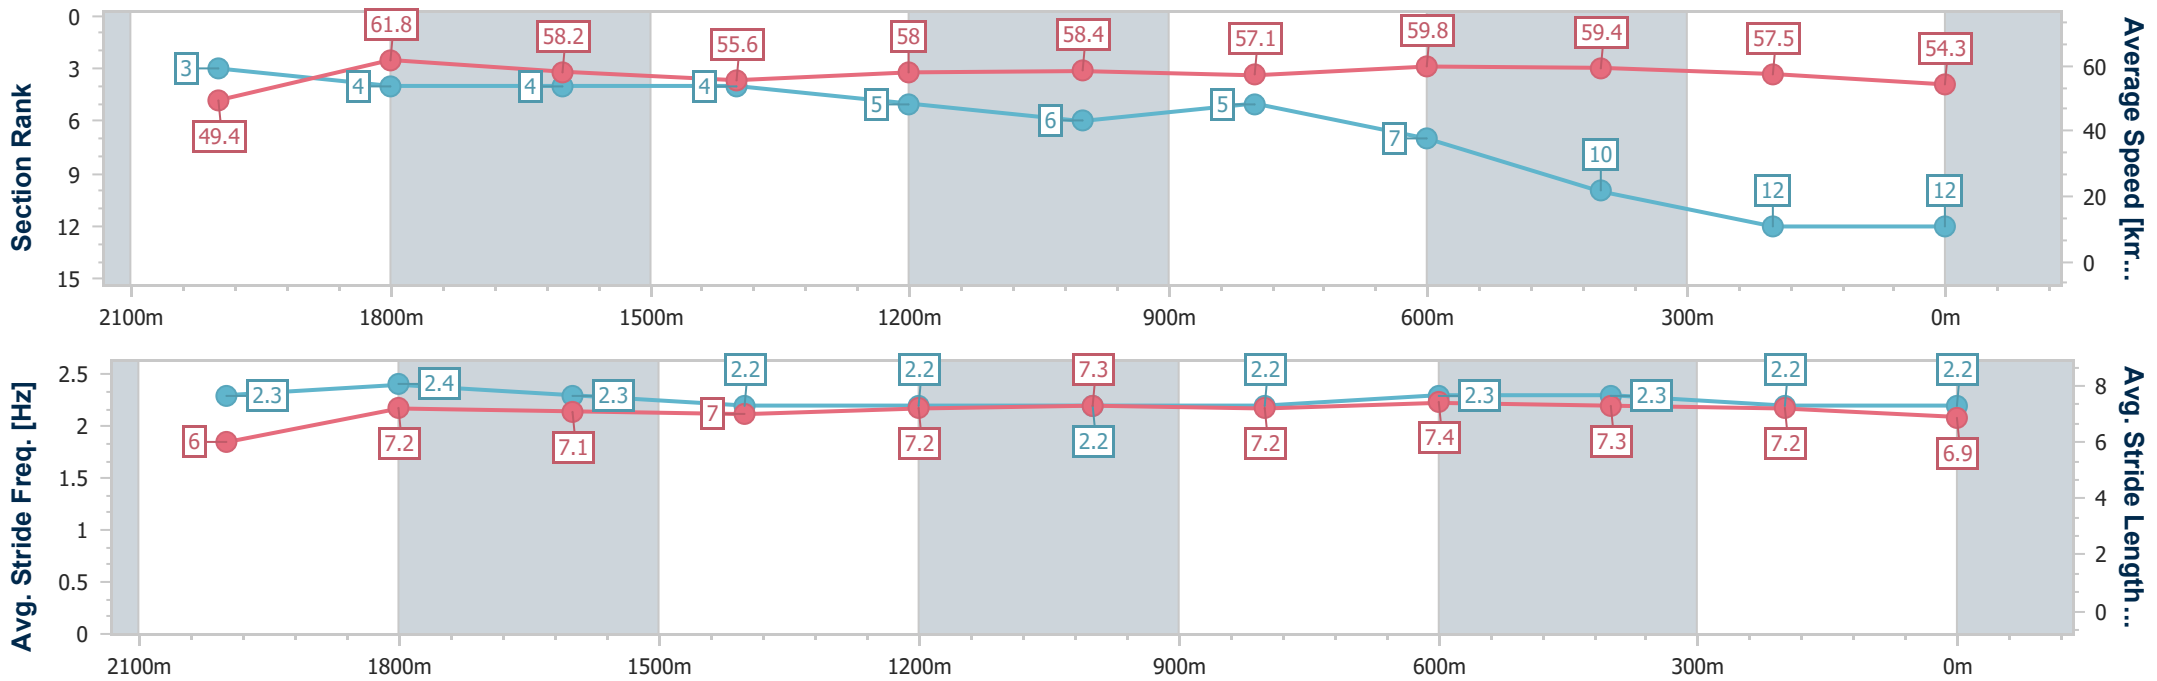

- [] Ranking at each section and finish
- .-.- No data available at this section
- NA No data available

Horse/Jockey Name	Noctilucet
Final Rank	12
Fastest Section Time (Section)	0:11.68 (2000m)
Top Speed [km/h] (Section)	63.5 (2000m)
Race State	Finished

Aquis Park Gold Coast QLD Professional
Race 1: SEQ FORMWORK Class 1 Handicap - 2200m

20 December 2024 - 17:08

Track Rating: Good 4, Weather: Fine, Rail Position: +2m Entire

Section	Overall	2000m	1800m	1600m	1400m	1200m	1000m	800m	600m	400m	200m
Section Times	2:19.54 [12] (0:14.55)	2:04.99 [3] (0:11.68)	1:53.31 [4] (0:12.42)	1:40.89 [4] (0:13.03)	1:27.86 [4] (0:12.45)	1:15.41 [5] (0:12.31)	1:03.10 [6] (0:12.81)	0:50.29 [5] (0:12.20)	0:38.09 [7] (0:12.24)	0:25.85 [10] (0:12.60)	0:13.25 [12] (0:13.25)
Average Speed [km/h]	49.4	61.8	58.2	55.6	58.0	58.4	57.1	59.8	59.4	57.5	54.3
Top Speed [km/h]	63.1	63.5	59.8	58.4	60.7	59.3	58.9	60.8	60.6	58.7	56.3
Avg. Dist. to Rail [m]	2.9	1.0	0.7	1.2	2.1	2.6	2.9	2.6	2.4	5.5	7.7
Avg. Stride Freq. [Hz]	2.3	2.4	2.3	2.2	2.2	2.2	2.2	2.3	2.3	2.2	2.2
Avg. Stride Length [m]	6.0	7.2	7.1	7.0	7.2	7.3	7.2	7.4	7.3	7.2	6.9

- [] Ranking at each section and finish
- .-.- No data available at this section
- NA No data available