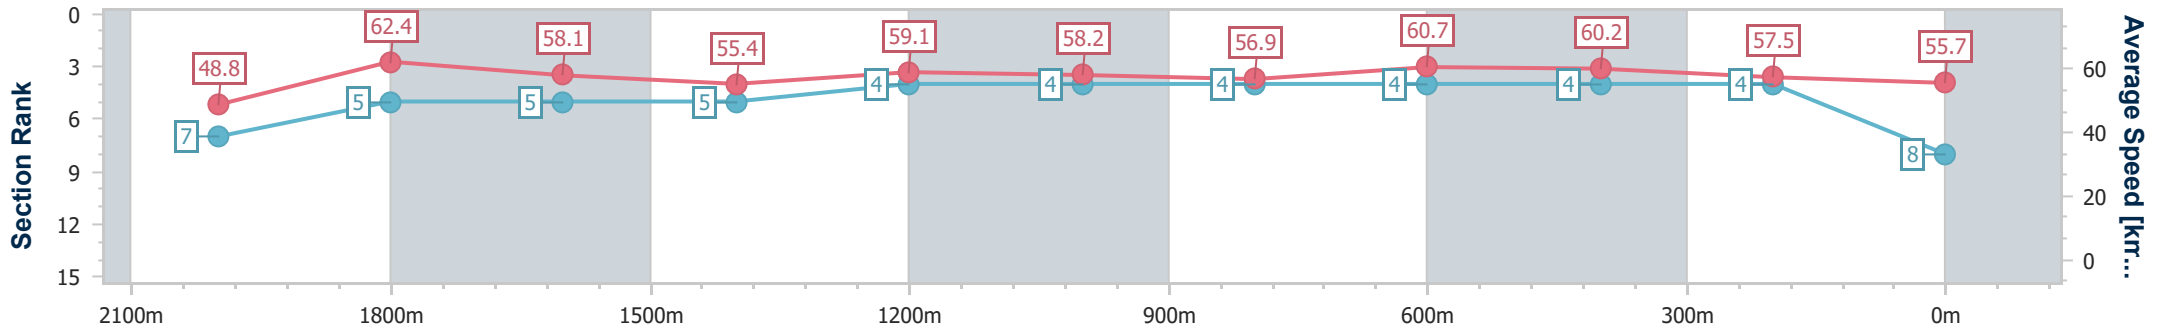

Aquis Park Gold Coast QLD Professional
Race 1: SEQ FORMWORK Class 1 Handicap - 2200m

20 December 2024 - 17:08

Track Rating: Good 4, Weather: Fine, Rail Position: +2m Entire

Section	Overall	2000m	1800m	1600m	1400m	1200m	1000m	800m	600m	400m	200m
Section Times	2:18.56 [8] (0:14.81)	2:03.75 [7] (0:11.53)	1:52.22 [5] (0:12.38)	1:39.84 [5] (0:13.05)	1:26.79 [5] (0:12.23)	1:14.56 [4] (0:12.35)	1:02.21 [4] (0:12.79)	0:49.42 [4] (0:11.91)	0:37.51 [4] (0:12.08)	0:25.43 [4] (0:12.55)	0:12.88 [4] (0:12.88)
Average Speed [km/h]	48.8	62.4	58.1	55.4	59.1	58.2	56.9	60.7	60.2	57.5	55.7
Top Speed [km/h]	65.5	65.1	58.8	57.7	61.4	60.2	58.8	61.9	61.2	58.8	56.7
Avg. Dist. to Rail [m]	2.0	0.2	0.2	1.1	1.3	2.2	1.9	1.7	1.4	3.1	4.0
Avg. Stride Freq. [Hz]	2.2	2.3	2.2	2.2	2.3	2.2	2.2	2.3	2.3	2.3	2.2
Avg. Stride Length [m]	6.1	7.4	7.2	7.2	7.3	7.3	7.2	7.3	7.2	7.0	6.9