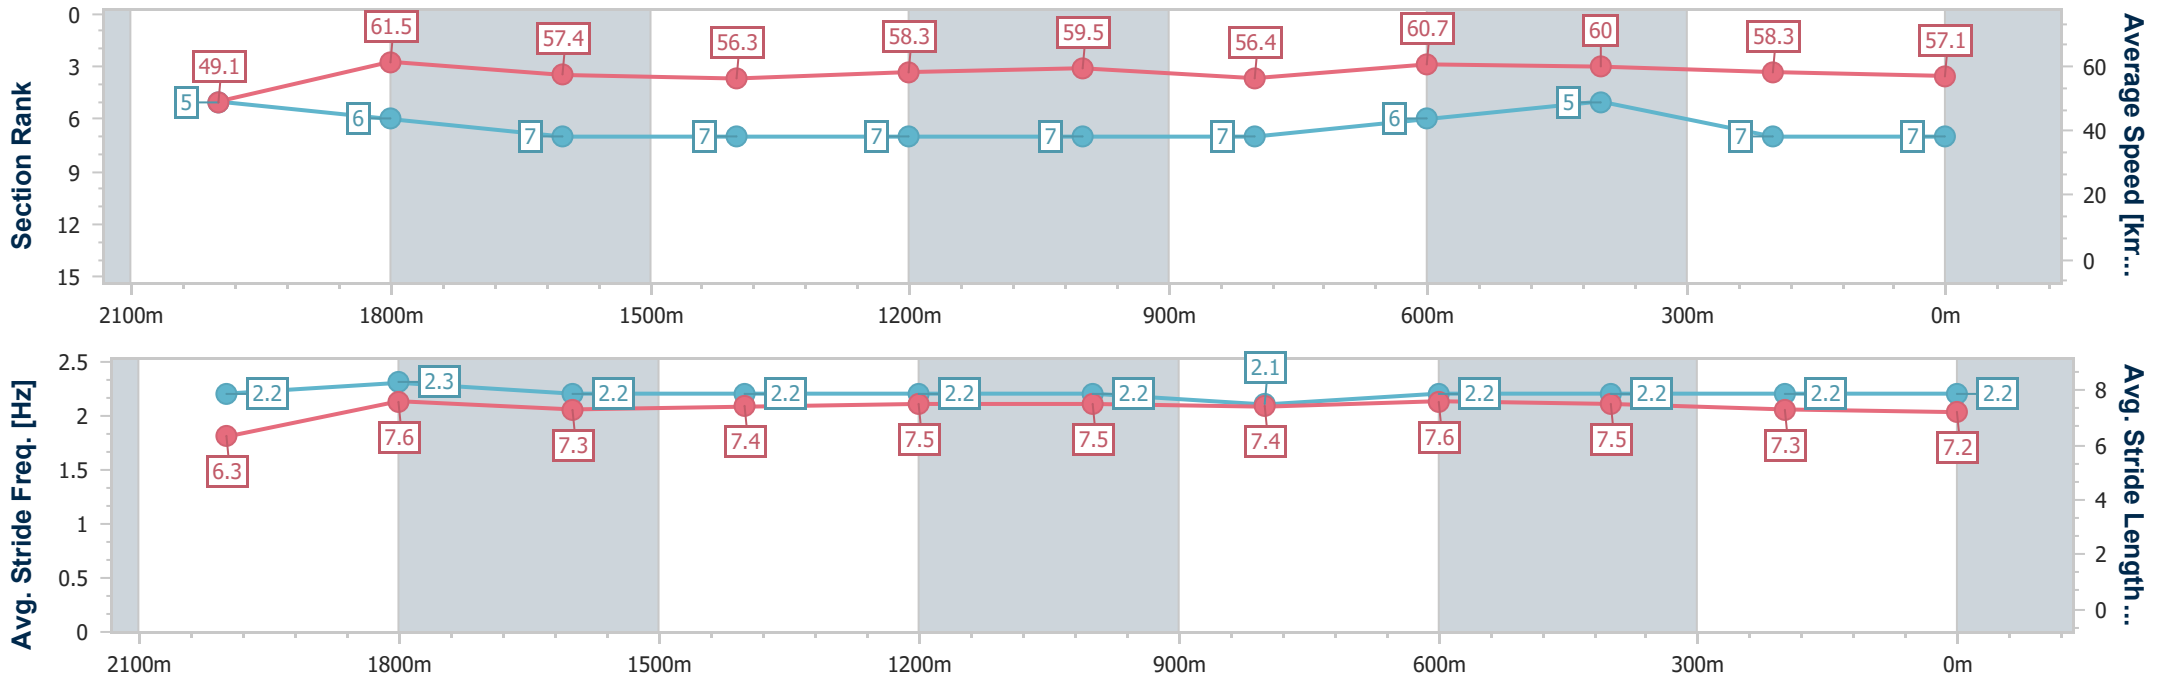

Horse/Jockey Name	Frijoles
Final Rank	7
Fastest Section Time (Section)	0:11.76 (2000m)
Top Speed [km/h] (Section)	63.9 (Overall)
Race State	Finished

Aquis Park Gold Coast QLD Professional
Race 1: SEQ FORMWORK Class 1 Handicap - 2200m

20 December 2024 - 17:08

Track Rating: Good 4, Weather: Fine, Rail Position: +2m Entire

Section	Overall	2000m	1800m	1600m	1400m	1200m	1000m	800m	600m	400m	200m
Section Times	2:18.45 [7] (0:14.68)	2:03.77 [5] (0:11.76)	1:52.01 [6] (0:12.59)	1:39.42 [7] (0:12.99)	1:26.43 [7] (0:12.40)	1:14.03 [7] (0:12.11)	1:01.92 [7] (0:12.89)	0:49.03 [7] (0:11.92)	0:37.11 [6] (0:12.07)	0:25.04 [5] (0:12.44)	0:12.60 [7] (0:12.60)
Average Speed [km/h]	49.1	61.5	57.4	56.3	58.3	59.5	56.4	60.7	60.0	58.3	57.1
Top Speed [km/h]	63.9	63.3	59.1	58.8	60.9	60.5	58.1	62.0	61.7	58.6	58.4
Avg. Dist. to Rail [m]	3.6	1.1	1.7	2.3	2.2	2.2	2.1	1.7	1.2	4.5	5.7
Avg. Stride Freq. [Hz]	2.2	2.3	2.2	2.2	2.2	2.2	2.1	2.2	2.2	2.2	2.2
Avg. Stride Length [m]	6.3	7.6	7.3	7.4	7.5	7.5	7.4	7.6	7.5	7.3	7.2

- [ ] Ranking at each section and finish
- -.-.- No data available at this section
- NA No data available