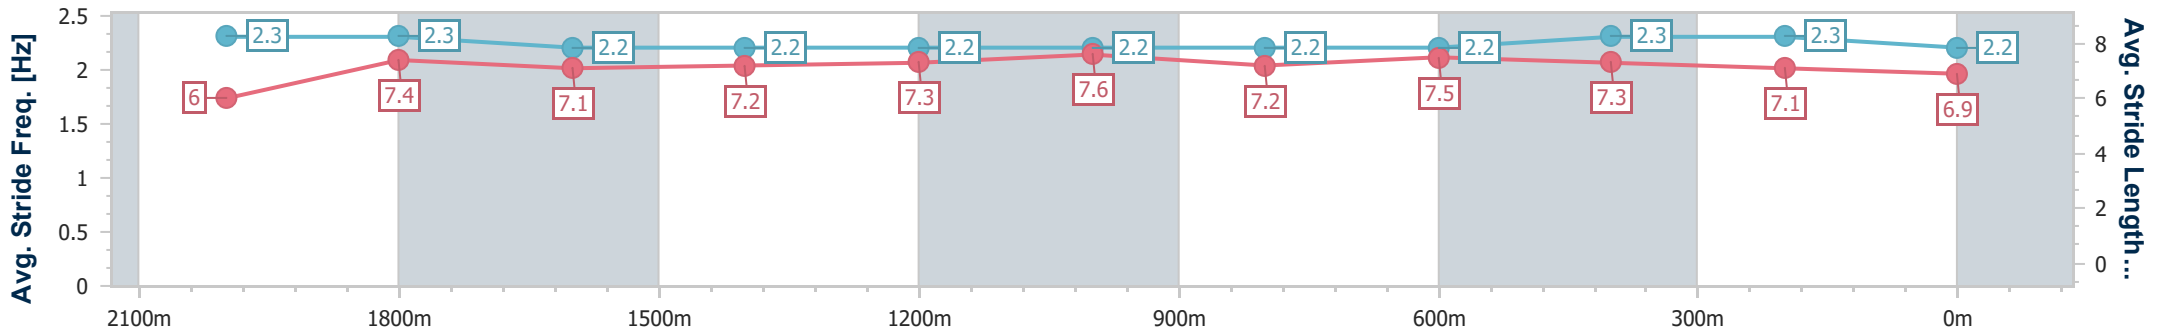

- [] Ranking at each section and finish
- .-.- No data available at this section
- NA No data available

Horse/Jockey Name	Lasqueti Boom
Final Rank	11
Fastest Section Time (Section)	0:11.86 (2000m)
Top Speed [km/h] (Section)	63.1 (Overall)
Race State	Finished

Aquis Park Gold Coast QLD Professional
Race 1: SEQ FORMWORK Class 1 Handicap - 2200m

20 December 2024 - 17:08

Track Rating: Good 4, Weather: Fine, Rail Position: +2m Entire

Section	Overall	2000m	1800m	1600m	1400m	1200m	1000m	800m	600m	400m	200m
Section Times	2:19.19 [11] (0:14.70)	2:04.49 [6] (0:11.86)	1:52.63 [7] (0:12.69)	1:39.94 [8] (0:12.95)	1:26.99 [8] (0:12.60)	1:14.39 [8] (0:11.90)	1:02.49 [8] (0:12.91)	0:49.58 [9] (0:12.04)	0:37.54 [10] (0:11.92)	0:25.62 [7] (0:12.50)	0:13.12 [10] (0:13.12)
Average Speed [km/h]	49.1	60.9	56.9	56.0	57.5	60.3	56.8	60.4	60.6	57.8	54.8
Top Speed [km/h]	63.1	63.0	58.1	57.9	60.4	60.9	59.1	62.1	62.4	58.6	56.4
Avg. Dist. to Rail [m]	4.3	1.5	1.3	1.5	2.7	2.8	3.2	1.8	1.1	3.6	5.1
Avg. Stride Freq. [Hz]	2.3	2.3	2.2	2.2	2.2	2.2	2.2	2.2	2.3	2.3	2.2
Avg. Stride Length [m]	6.0	7.4	7.1	7.2	7.3	7.6	7.2	7.5	7.3	7.1	6.9