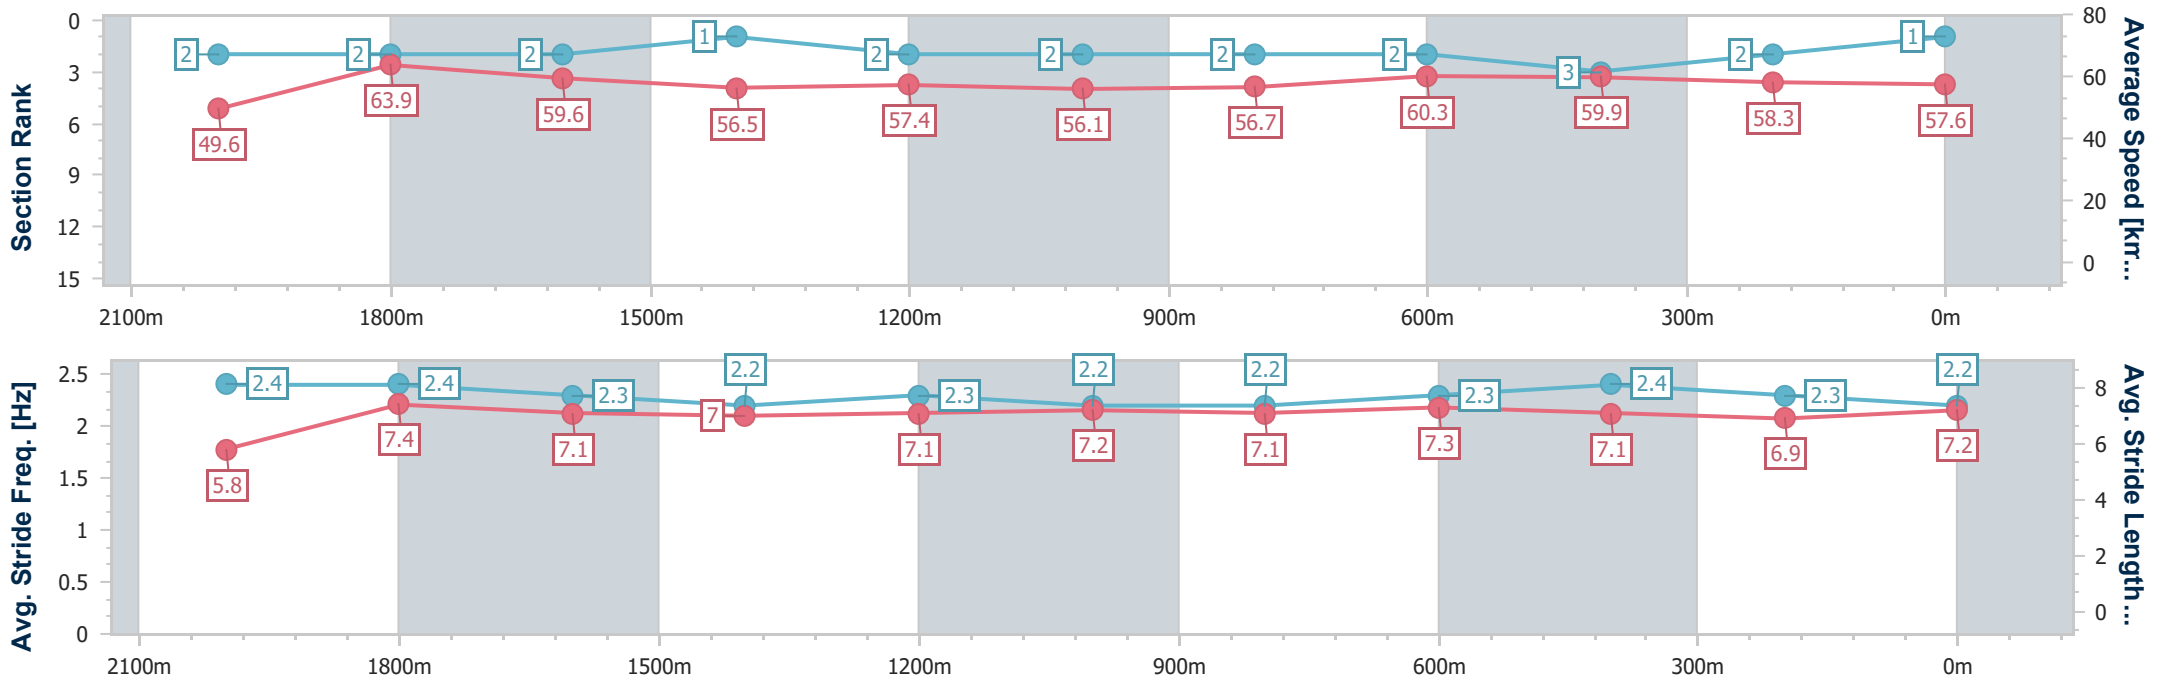

20 December 2024 - 17:08

Track Rating: Good 4, Weather: Fine, Rail Position: +2m Entire

Section	Overall	2000m	1800m	1600m	1400m	1200m	1000m	800m	600m	400m	200m
Section Times	2:17.79 [1] (0:14.54)	2:03.25 [2] (0:11.24)	1:52.01 [2] (0:12.06)	1:39.95 [2] (0:12.84)	1:27.11 [1] (0:12.56)	1:14.55 [2] (0:12.82)	1:01.73 [2] (0:12.82)	0:48.91 [2] (0:11.94)	0:36.97 [2] (0:12.05)	0:24.92 [3] (0:12.43)	0:12.49 [2] (0:12.49)
Average Speed [km/h]	49.6	63.9	59.6	56.5	57.4	56.1	56.7	60.3	59.9	58.3	57.6
Top Speed [km/h]	65.6	66.3	61.1	57.8	58.7	57.8	58.8	61.8	60.9	58.8	58.6
Avg. Dist. to Rail [m]	1.0	0.7	0.3	1.2	2.5	2.4	1.4	0.7	1.2	2.8	3.6
Avg. Stride Freq. [Hz]	2.4	2.4	2.3	2.2	2.3	2.2	2.2	2.3	2.4	2.3	2.2
Avg. Stride Length [m]	5.8	7.4	7.1	7.0	7.1	7.2	7.1	7.3	7.1	6.9	7.2