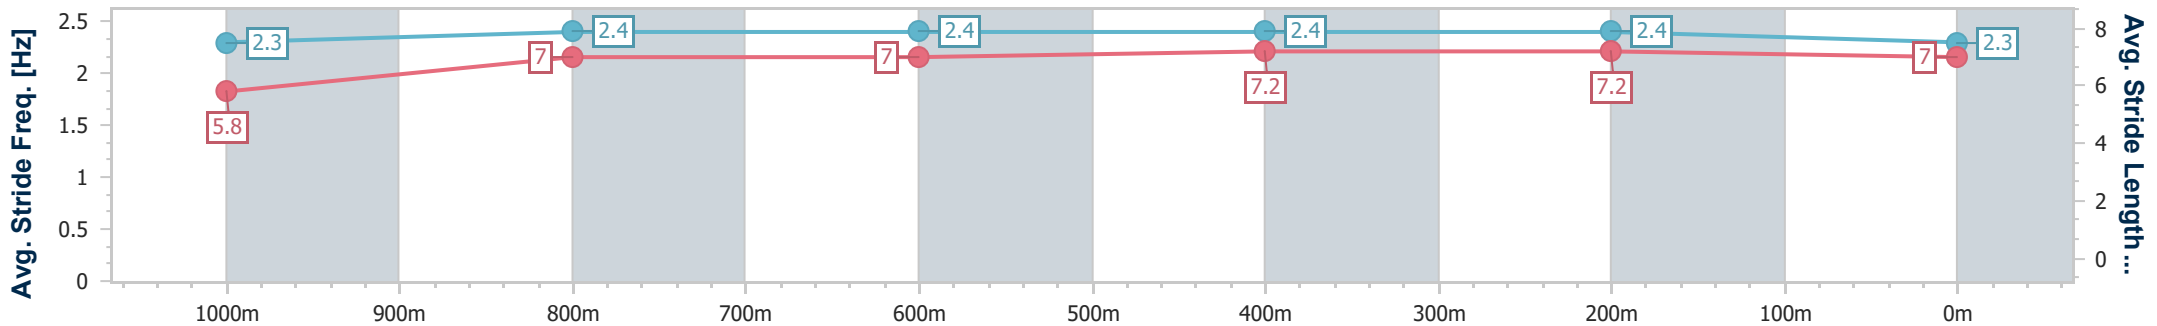

- [] Ranking at each section and finish
- .-.- No data available at this section
- NA No data available

Horse/Jockey Name	Stampe
Final Rank	6
Fastest Section Time (Section)	0:11.00 (600m)
Top Speed [km/h] (Section)	66.0 (600m)
Race State	Finished

Rockhampton QLD Professional
 Race 6: TAB MAGIC MILLIONS COUNTRY CUP QUALIFIER
 OPEN Handicap - 1200m
 19 December 2024 - 16:11
 Track Rating: Soft 7, Weather: Fine, Rail Position: +1m Entire

Section	Overall	1000m	800m	600m	400m	200m
Section Times	1:10.74 [6] (0:13.46)	0:57.28 [2] (0:11.36)	0:45.92 [4] (0:11.41)	0:34.51 [4] (0:11.00)	0:23.51 [4] (0:11.32)	0:12.19 [4] (0:12.19)
Average Speed [km/h]	53.6	63.1	64.5	65.5	63.6	59.0
Top Speed [km/h]	61.7	63.7	65.0	66.0	65.2	61.9
Avg. Dist. to Rail [m]	3.1	0.4	2.5	4.0	3.5	4.4
Avg. Stride Freq. [Hz]	2.3	2.4	2.4	2.4	2.4	2.3
Avg. Stride Length [m]	5.8	7.0	7.0	7.2	7.2	7.0