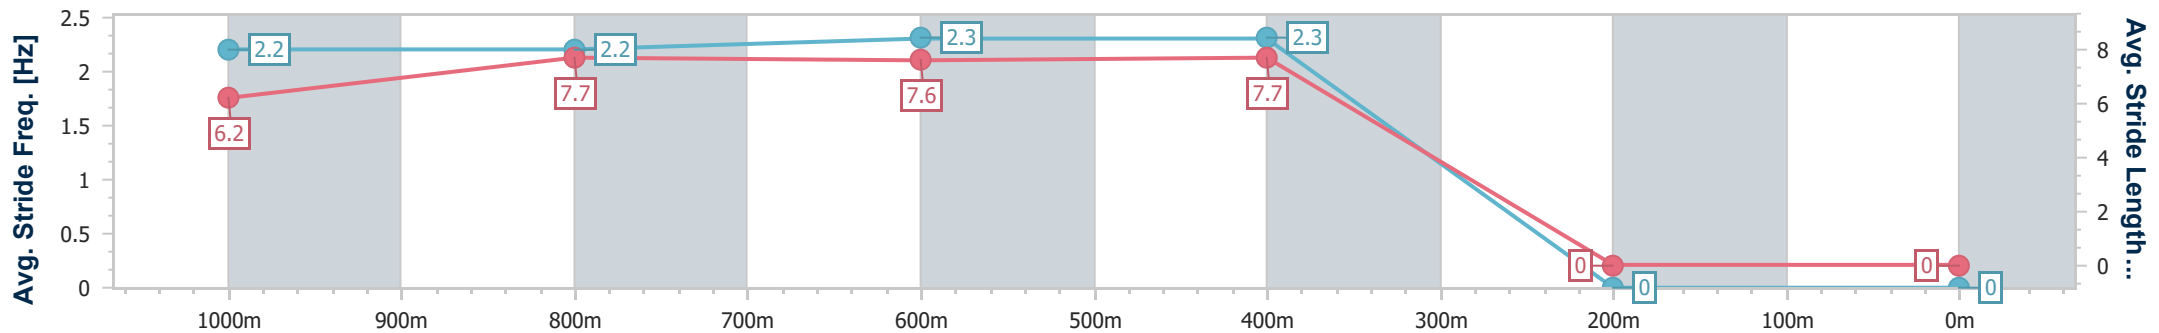

Rockhampton QLD Professional
 Race 6: TAB MAGIC MILLIONS COUNTRY CUP QUALIFIER
 OPEN Handicap - 1200m
 19 December 2024 - 16:11
 Track Rating: Soft 7, Weather: Fine, Rail Position: +1m Entire

Section	Overall	1000m	800m	600m	400m	200m
Section Times	1:11.18 [7] (0:13.58)	0:57.60 [4] (0:11.52)	0:46.08 [5] (0:11.37)	0:34.71 [5] (0:10.99)	0:23.72 [6] (0:11.35)	0:12.37 [7] (0:12.37)
Average Speed [km/h]	53.1	62.6	64.2	65.6	63.4	58.2
Top Speed [km/h]	63.9	63.3	65.3	66.3	66.0	61.2
Avg. Dist. to Rail [m]	6.4	1.1	1.3	3.5	4.7	5.1
Avg. Stride Freq. [Hz]	2.3	2.4	2.5	2.5	2.4	2.3
Avg. Stride Length [m]	5.9	6.9	7.1	7.2	7.3	7.0

- [] Ranking at each section and finish
- .-.- No data available at this section
- NA No data available

Horse/Jockey Name	Namazu
Final Rank	2147483647
Fastest Section Time (Section)	0:11.17 (600m)
Top Speed [km/h] (Section)	66.8 (600m)
Race State	DidNotFinish

Rockhampton QLD Professional
 Race 6: TAB MAGIC MILLIONS COUNTRY CUP QUALIFIER
 OPEN Handicap - 1200m

19 December 2024 - 16:11

Track Rating: Soft 7, Weather: Fine, Rail Position: +1m Entire

Section	Overall	1000m	800m	600m	400m	200m
Section Times	0:00.00 [2147483647 1 (0:13.92)	0:00.00 [7] (0:11.49)	0:00.00 [7] (0:11.50)	0:00.00 [7] (0:11.17)	-:--:--	-:--:--
Average Speed [km/h]	51.8	62.4	63.4	64.7	0.0	0.0
Top Speed [km/h]	62.3	63.3	64.3	66.8	--:--	--:--
Avg. Dist. to Rail [m]	4.9	0.6	1.7	7.9	0.0	0.0
Avg. Stride Freq. [Hz]	2.2	2.2	2.3	2.3	--:--	--:--
Avg. Stride Length [m]	6.2	7.7	7.6	7.7	--:--	--:--