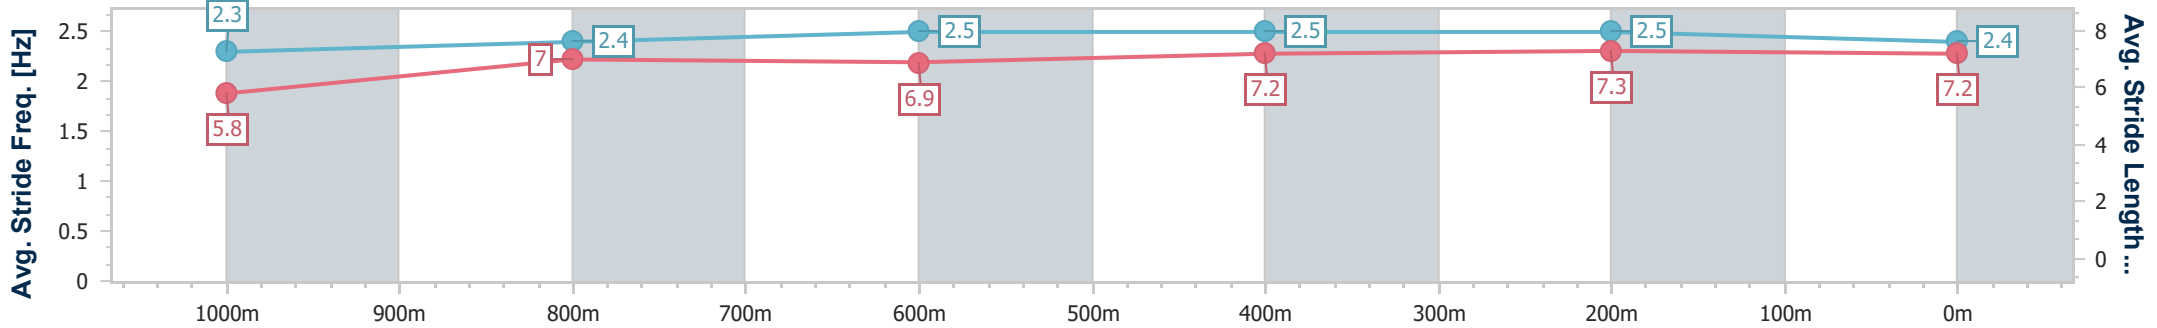

19 December 2024 - 16:11

Track Rating: Soft 7, Weather: Fine, Rail Position: +1m Entire

Section	Overall	1000m	800m	600m	400m	200m
Section Times	1:10.24 [1] (0:14.15)	0:56.09 [8] (0:11.51)	0:44.58 [8] (0:11.29)	0:33.29 [8] (0:10.90)	0:22.39 [7] (0:10.93)	0:11.46 [6] (0:11.46)
Average Speed [km/h]	51.0	61.7	63.3	66.2	65.9	62.8
Top Speed [km/h]	62.4	63.4	64.3	67.6	66.9	65.8
Avg. Dist. to Rail [m]	5.3	2.3	1.0	0.8	0.3	1.4
Avg. Stride Freq. [Hz]	2.3	2.4	2.5	2.5	2.5	2.4
Avg. Stride Length [m]	5.8	7.0	6.9	7.2	7.3	7.2