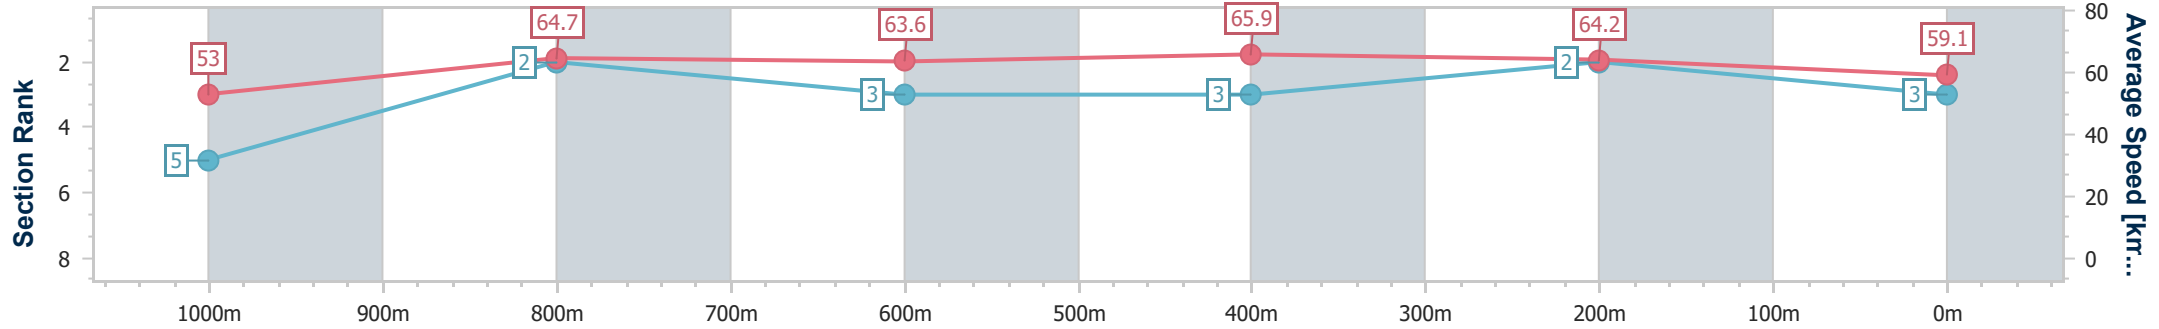

Horse/Jockey Name	Media Empire
Final Rank	3
Fastest Section Time (Section)	0:10.96 (600m)
Top Speed [km/h] (Section)	67.2 (600m)
Race State	Finished

Rockhampton QLD Professional
Race 6: TAB MAGIC MILLIONS COUNTRY CUP QUALIFIER
OPEN Handicap - 1200m

19 December 2024 - 16:11

Track Rating: Soft 7, Weather: Fine, Rail Position: +1m Entire

Section	Overall	1000m	800m	600m	400m	200m
Section Times	1:10.56 [3] (0:13.61)	0:56.95 [5] (0:11.12)	0:45.83 [2] (0:11.45)	0:34.38 [3] (0:10.96)	0:23.42 [3] (0:11.22)	0:12.20 [2] (0:12.20)
Average Speed [km/h]	53.0	64.7	63.6	65.9	64.2	59.1
Top Speed [km/h]	63.9	65.8	65.0	67.2	65.0	61.6
Avg. Dist. to Rail [m]	4.0	0.4	1.7	2.3	2.7	3.3
Avg. Stride Freq. [Hz]	2.3	2.5	2.5	2.5	2.5	2.4
Avg. Stride Length [m]	6.0	7.1	7.1	7.3	7.1	6.9

- [ ] Ranking at each section and finish
- -.-.- No data available at this section
- NA No data available