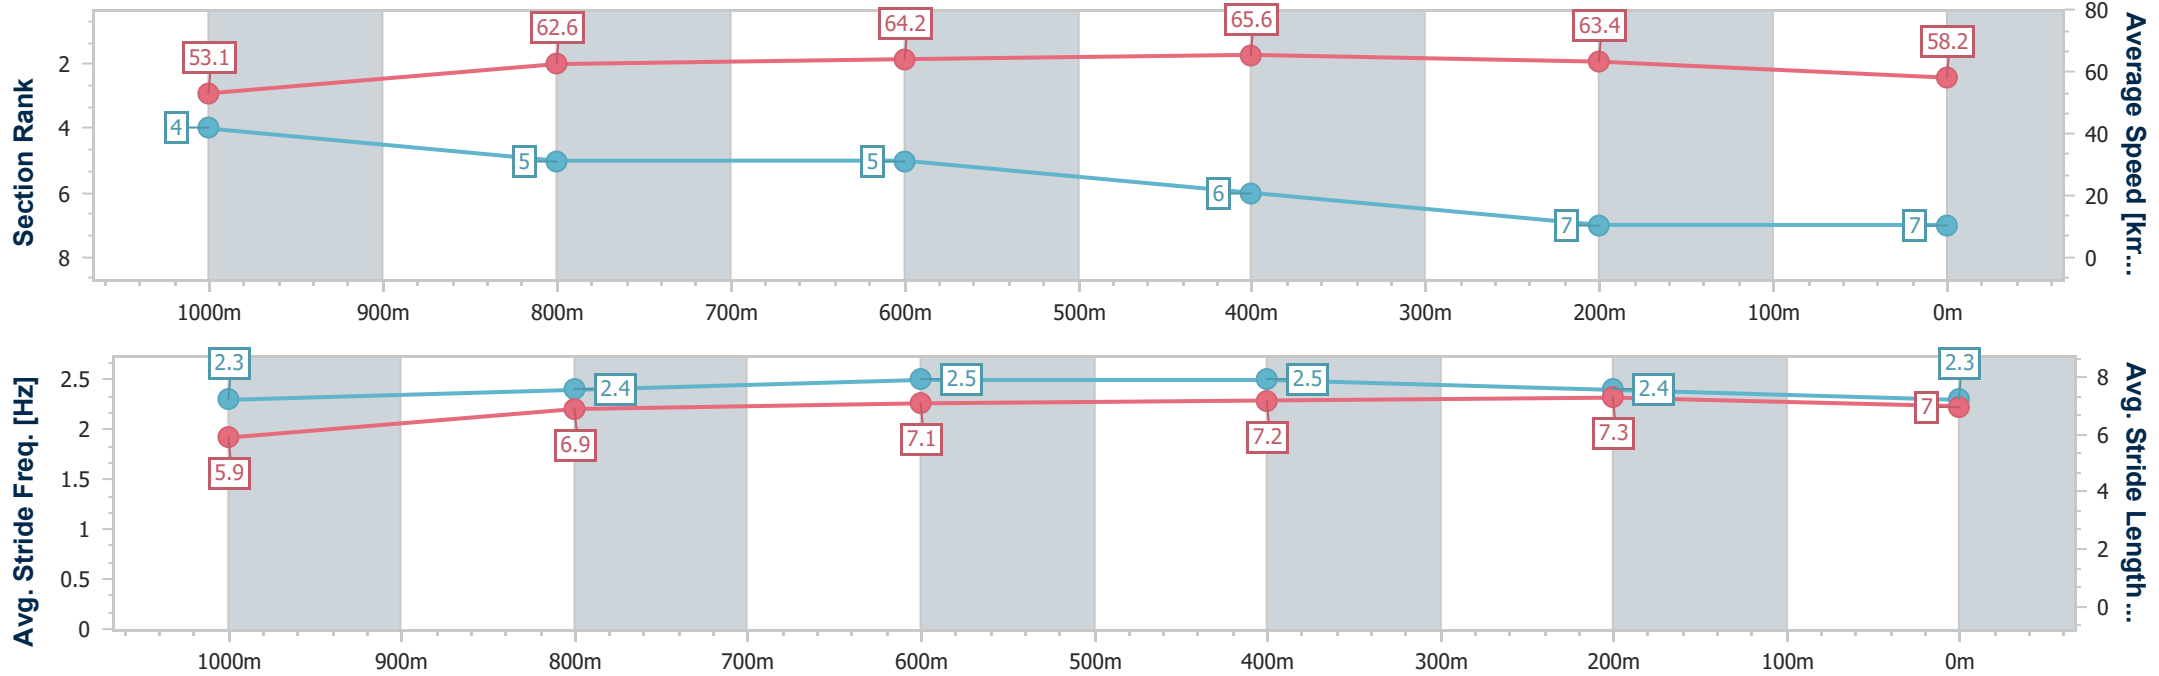

Rockhampton QLD Professional
 Race 6: TAB MAGIC MILLIONS COUNTRY CUP QUALIFIER
 OPEN Handicap - 1200m
 19 December 2024 - 16:11
 Track Rating: Soft 7, Weather: Fine, Rail Position: +1m Entire

Section	Overall	1000m	800m	600m	400m	200m
Section Times	1:10.74 [6] (0:13.46)	0:57.28 [2] (0:11.36)	0:45.92 [4] (0:11.41)	0:34.51 [4] (0:11.00)	0:23.51 [4] (0:11.32)	0:12.19 [4] (0:12.19)
Average Speed [km/h]	53.6	63.1	64.5	65.5	63.6	59.0
Top Speed [km/h]	61.7	63.7	65.0	66.0	65.2	61.9
Avg. Dist. to Rail [m]	3.1	0.4	2.5	4.0	3.5	4.4
Avg. Stride Freq. [Hz]	2.3	2.4	2.4	2.4	2.4	2.3
Avg. Stride Length [m]	5.8	7.0	7.0	7.2	7.2	7.0

- [] Ranking at each section and finish
- .-.- No data available at this section
- NA No data available

Horse/Jockey Name	Svindal
Final Rank	7
Fastest Section Time (Section)	0:10.99 (600m)
Top Speed [km/h] (Section)	66.3 (600m)
Race State	Finished

Rockhampton QLD Professional
 Race 6: TAB MAGIC MILLIONS COUNTRY CUP QUALIFIER
 OPEN Handicap - 1200m
 19 December 2024 - 16:11
 Track Rating: Soft 7, Weather: Fine, Rail Position: +1m Entire

Section	Overall	1000m	800m	600m	400m	200m
Section Times	1:11.18 [7] (0:13.58)	0:57.60 [4] (0:11.52)	0:46.08 [5] (0:11.37)	0:34.71 [5] (0:10.99)	0:23.72 [6] (0:11.35)	0:12.37 [7] (0:12.37)
Average Speed [km/h]	53.1	62.6	64.2	65.6	63.4	58.2
Top Speed [km/h]	63.9	63.3	65.3	66.3	66.0	61.2
Avg. Dist. to Rail [m]	6.4	1.1	1.3	3.5	4.7	5.1
Avg. Stride Freq. [Hz]	2.3	2.4	2.5	2.5	2.4	2.3
Avg. Stride Length [m]	5.9	6.9	7.1	7.2	7.3	7.0