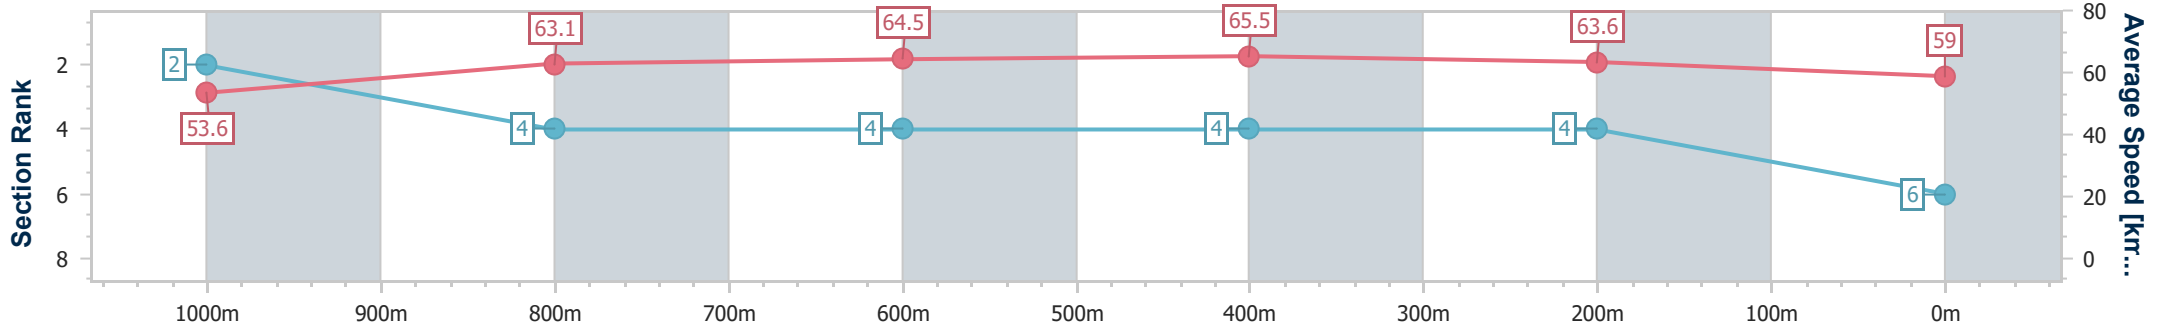

- [] Ranking at each section and finish
- .-.- No data available at this section
- NA No data available

Horse/Jockey Name	Stampe
Final Rank	6
Fastest Section Time (Section)	0:11.00 (600m)
Top Speed [km/h] (Section)	66.0 (600m)
Race State	Finished

Rockhampton QLD Professional
 Race 6: TAB MAGIC MILLIONS COUNTRY CUP QUALIFIER
 OPEN Handicap - 1200m
 19 December 2024 - 16:11
 Track Rating: Soft 7, Weather: Fine, Rail Position: +1m Entire

Section	Overall	1000m	800m	600m	400m	200m
Section Times	1:10.74 [6] (0:13.46)	0:57.28 [2] (0:11.36)	0:45.92 [4] (0:11.41)	0:34.51 [4] (0:11.00)	0:23.51 [4] (0:11.32)	0:12.19 [4] (0:12.19)
Average Speed [km/h]	53.6	63.1	64.5	65.5	63.6	59.0
Top Speed [km/h]	61.7	63.7	65.0	66.0	65.2	61.9
Avg. Dist. to Rail [m]	3.1	0.4	2.5	4.0	3.5	4.4
Avg. Stride Freq. [Hz]	2.3	2.4	2.4	2.4	2.4	2.3
Avg. Stride Length [m]	5.8	7.0	7.0	7.2	7.2	7.0