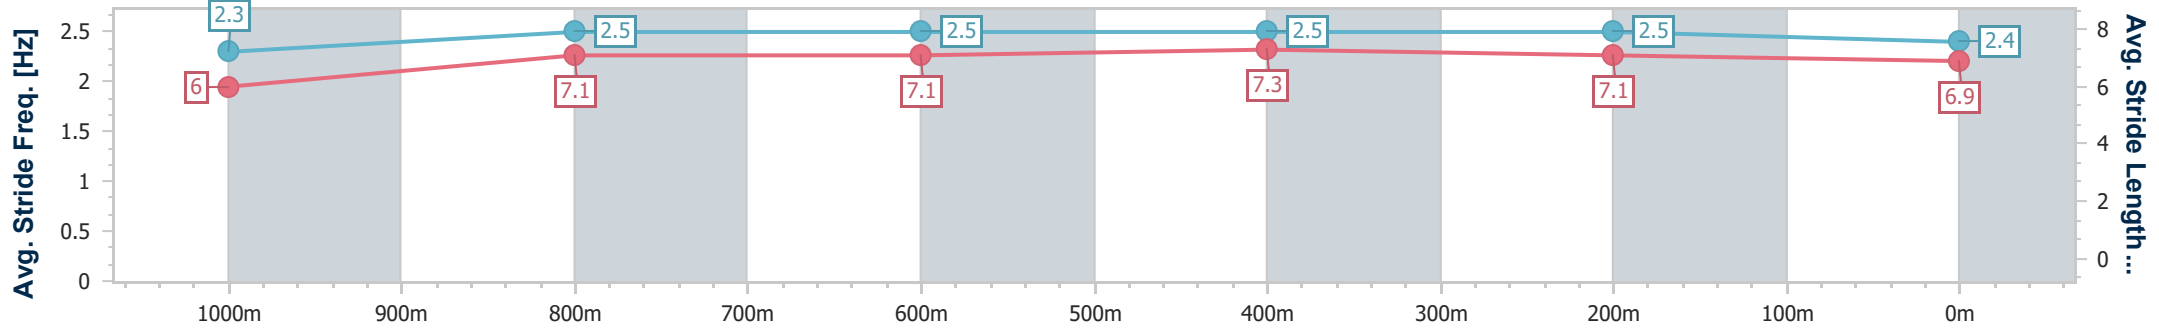

Horse/Jockey Name	Media Empire
Final Rank	3
Fastest Section Time (Section)	0:10.96 (600m)
Top Speed [km/h] (Section)	67.2 (600m)
Race State	Finished

Rockhampton QLD Professional
Race 6: TAB MAGIC MILLIONS COUNTRY CUP QUALIFIER
OPEN Handicap - 1200m

19 December 2024 - 16:11

Track Rating: Soft 7, Weather: Fine, Rail Position: +1m Entire

Section	Overall	1000m	800m	600m	400m	200m
Section Times	1:10.56 [3] (0:13.61)	0:56.95 [5] (0:11.12)	0:45.83 [2] (0:11.45)	0:34.38 [3] (0:10.96)	0:23.42 [3] (0:11.22)	0:12.20 [2] (0:12.20)
Average Speed [km/h]	53.0	64.7	63.6	65.9	64.2	59.1
Top Speed [km/h]	63.9	65.8	65.0	67.2	65.0	61.6
Avg. Dist. to Rail [m]	4.0	0.4	1.7	2.3	2.7	3.3
Avg. Stride Freq. [Hz]	2.3	2.5	2.5	2.5	2.5	2.4
Avg. Stride Length [m]	6.0	7.1	7.1	7.3	7.1	6.9

- [ ] Ranking at each section and finish
- -.-.- No data available at this section
- NA No data available