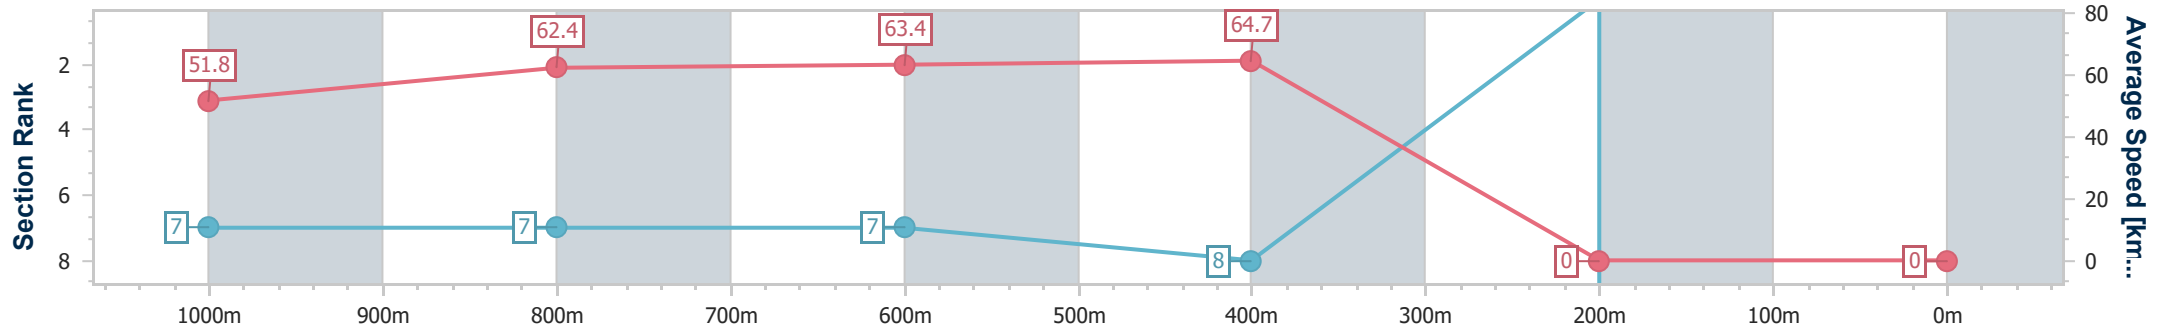

Rockhampton QLD Professional
 Race 6: TAB MAGIC MILLIONS COUNTRY CUP QUALIFIER
 OPEN Handicap - 1200m
 19 December 2024 - 16:11
 Track Rating: Soft 7, Weather: Fine, Rail Position: +1m Entire

Section	Overall	1000m	800m	600m	400m	200m
Section Times	1:11.18 [7] (0:13.58)	0:57.60 [4] (0:11.52)	0:46.08 [5] (0:11.37)	0:34.71 [5] (0:10.99)	0:23.72 [6] (0:11.35)	0:12.37 [7] (0:12.37)
Average Speed [km/h]	53.1	62.6	64.2	65.6	63.4	58.2
Top Speed [km/h]	63.9	63.3	65.3	66.3	66.0	61.2
Avg. Dist. to Rail [m]	6.4	1.1	1.3	3.5	4.7	5.1
Avg. Stride Freq. [Hz]	2.3	2.4	2.5	2.5	2.4	2.3
Avg. Stride Length [m]	5.9	6.9	7.1	7.2	7.3	7.0

- [] Ranking at each section and finish
- .-.- No data available at this section
- NA No data available

Horse/Jockey Name	Namazu
Final Rank	2147483647
Fastest Section Time (Section)	0:11.17 (600m)
Top Speed [km/h] (Section)	66.8 (600m)
Race State	DidNotFinish

Rockhampton QLD Professional
 Race 6: TAB MAGIC MILLIONS COUNTRY CUP QUALIFIER
 OPEN Handicap - 1200m

19 December 2024 - 16:11

Track Rating: Soft 7, Weather: Fine, Rail Position: +1m Entire

Section	Overall	1000m	800m	600m	400m	200m
Section Times	0:00.00 [2147483647 1 (0:13.92)	0:00.00 [7] (0:11.49)	0:00.00 [7] (0:11.50)	0:00.00 [7] (0:11.17)	-:--:--	-:--:--
Average Speed [km/h]	51.8	62.4	63.4	64.7	0.0	0.0
Top Speed [km/h]	62.3	63.3	64.3	66.8	--:--	--:--
Avg. Dist. to Rail [m]	4.9	0.6	1.7	7.9	0.0	0.0
Avg. Stride Freq. [Hz]	2.2	2.2	2.3	2.3	--:--	--:--
Avg. Stride Length [m]	6.2	7.7	7.6	7.7	--:--	--:--