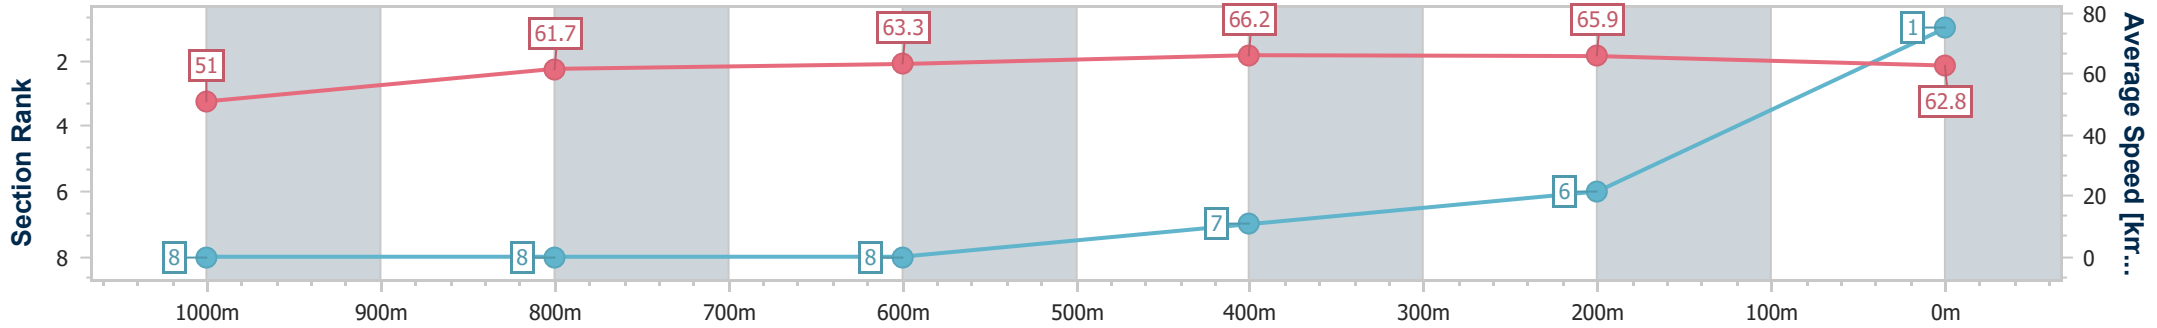

19 December 2024 - 16:11

Track Rating: Soft 7, Weather: Fine, Rail Position: +1m Entire

Section	Overall	1000m	800m	600m	400m	200m
Section Times	1:10.24 [1] (0:14.15)	0:56.09 [8] (0:11.51)	0:44.58 [8] (0:11.29)	0:33.29 [8] (0:10.90)	0:22.39 [7] (0:10.93)	0:11.46 [6] (0:11.46)
Average Speed [km/h]	51.0	61.7	63.3	66.2	65.9	62.8
Top Speed [km/h]	62.4	63.4	64.3	67.6	66.9	65.8
Avg. Dist. to Rail [m]	5.3	2.3	1.0	0.8	0.3	1.4
Avg. Stride Freq. [Hz]	2.3	2.4	2.5	2.5	2.5	2.4
Avg. Stride Length [m]	5.8	7.0	6.9	7.2	7.3	7.2