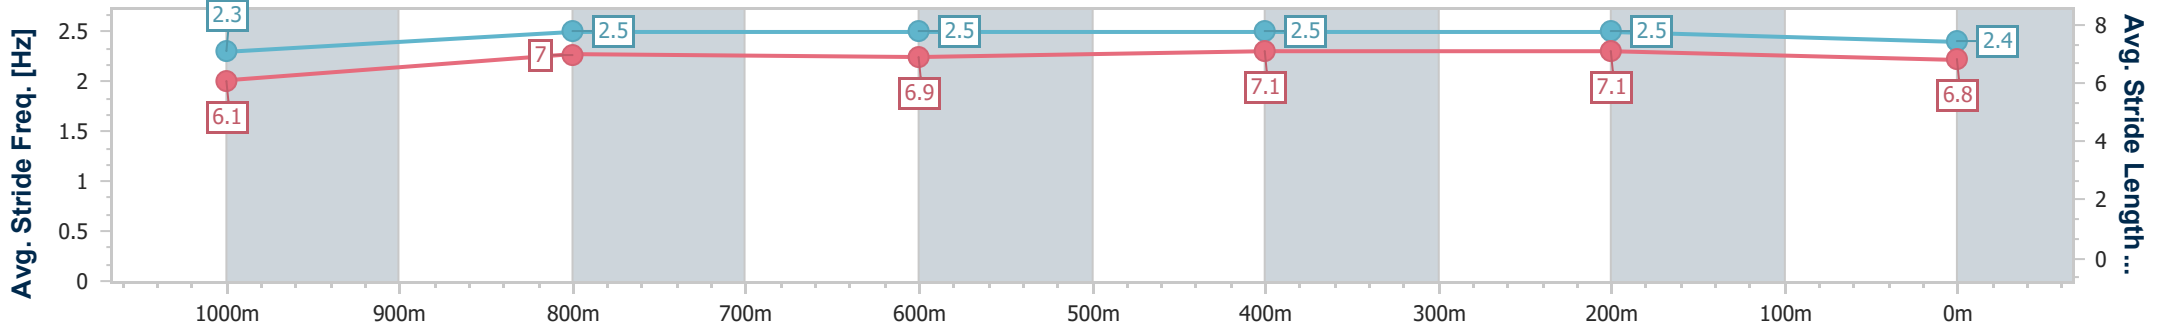

Horse/Jockey Name	Captain Fox
Final Rank	4
Fastest Section Time (Section)	0:11.04 (600m)
Top Speed [km/h] (Section)	65.9 (600m)
Race State	Finished

Rockhampton QLD Professional
Race 6: TAB MAGIC MILLIONS COUNTRY CUP QUALIFIER
OPEN Handicap - 1200m

19 December 2024 - 16:11

Track Rating: Soft 7, Weather: Fine, Rail Position: +1m Entire

Section	Overall	1000m	800m	600m	400m	200m
Section Times	1:10.61 [4] (0:13.28)	0:57.33 [1] (0:11.21)	0:46.12 [1] (0:11.49)	0:34.63 [1] (0:11.04)	0:23.59 [1] (0:11.24)	0:12.35 [1] (0:12.35)
Average Speed [km/h]	54.3	64.1	63.2	65.3	64.0	58.2
Top Speed [km/h]	63.5	65.3	64.1	65.9	65.9	61.6
Avg. Dist. to Rail [m]	2.4	0.6	1.2	0.7	0.9	1.0
Avg. Stride Freq. [Hz]	2.3	2.5	2.5	2.5	2.5	2.4
Avg. Stride Length [m]	6.1	7.0	6.9	7.1	7.1	6.8

- [ ] Ranking at each section and finish
- -.-.- No data available at this section
- NA No data available