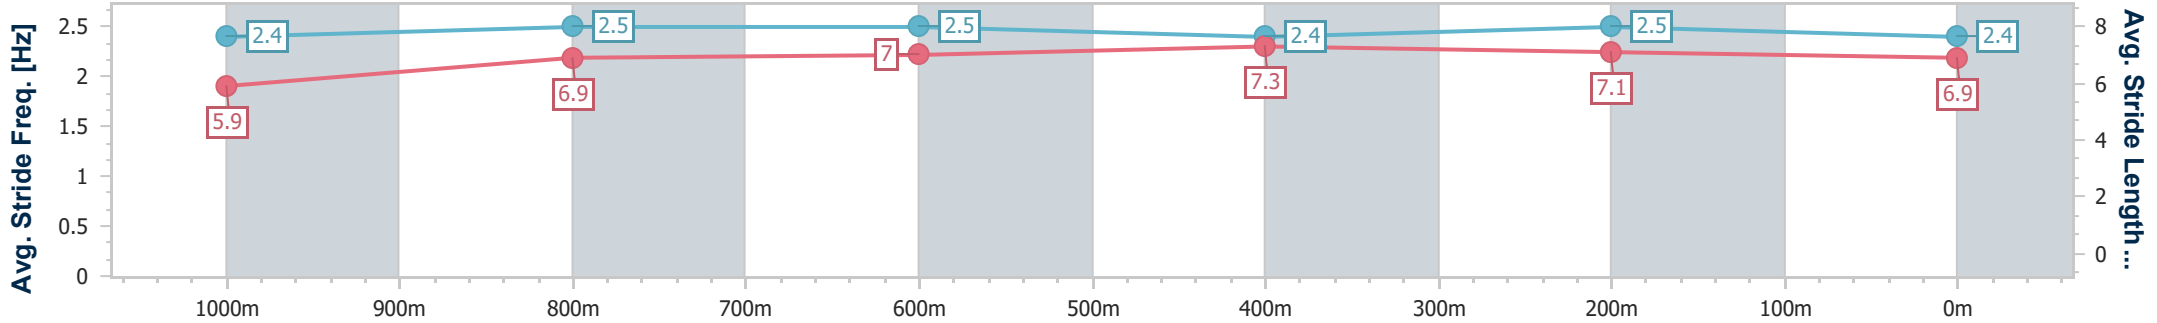

- [] Ranking at each section and finish
- .-.- No data available at this section
- NA No data available

Horse/Jockey Name	Just Super
Final Rank	5
Fastest Section Time (Section)	0:11.09 (600m)
Top Speed [km/h] (Section)	65.8 (600m)
Race State	Finished

Rockhampton QLD Professional
 Race 6: TAB MAGIC MILLIONS COUNTRY CUP QUALIFIER
 OPEN Handicap - 1200m

19 December 2024 - 16:11

Track Rating: Soft 7, Weather: Fine, Rail Position: +1m Entire

Section	Overall	1000m	800m	600m	400m	200m
Section Times	1:10.71 [5] (0:13.55)	0:57.16 [3] (0:11.21)	0:45.95 [3] (0:11.26)	0:34.69 [2] (0:11.09)	0:23.60 [2] (0:11.41)	0:12.19 [3] (0:12.19)
Average Speed [km/h]	53.1	63.1	63.4	64.9	63.3	59.1
Top Speed [km/h]	60.8	64.4	64.9	65.8	65.5	61.7
Avg. Dist. to Rail [m]	2.2	2.7	1.3	0.7	2.3	4.3
Avg. Stride Freq. [Hz]	2.4	2.5	2.5	2.4	2.5	2.4
Avg. Stride Length [m]	5.9	6.9	7.0	7.3	7.1	6.9