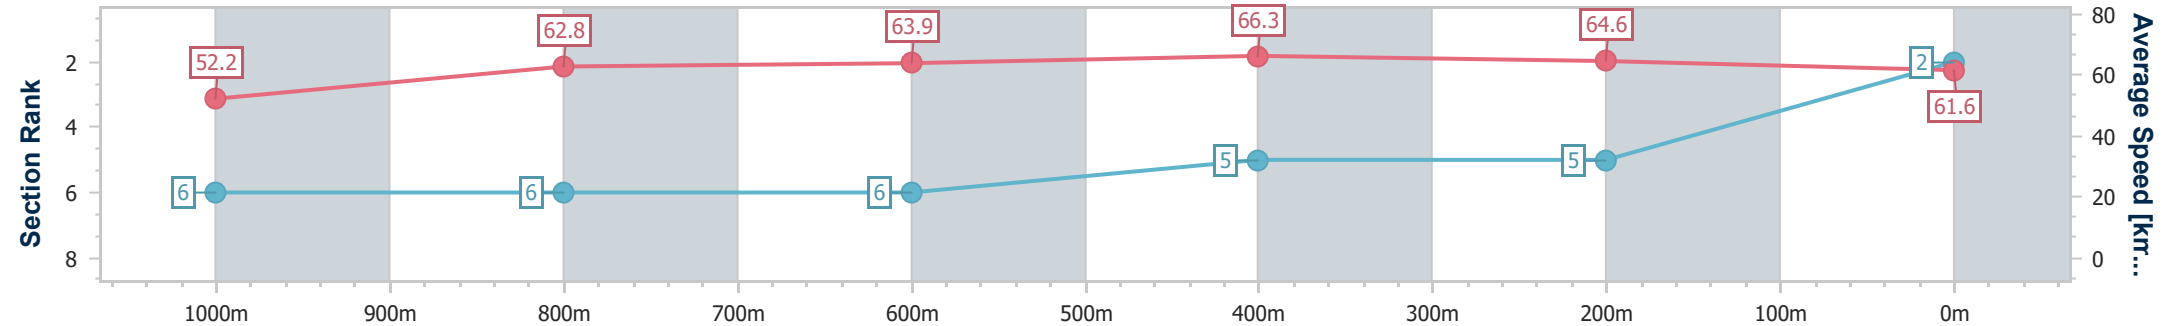

Horse/Jockey Name	Under The Cap
Final Rank	2
Fastest Section Time (Section)	0:10.87 (600m)
Top Speed [km/h] (Section)	67.4 (600m)
Race State	Finished

Rockhampton QLD Professional
Race 6: TAB MAGIC MILLIONS COUNTRY CUP QUALIFIER
OPEN Handicap - 1200m

19 December 2024 - 16:11

Track Rating: Soft 7, Weather: Fine, Rail Position: +1m Entire

Section	Overall	1000m	800m	600m	400m	200m
Section Times	1:10.29 [2] (0:13.81)	0:56.48 [6] (0:11.37)	0:45.11 [6] (0:11.40)	0:33.71 [6] (0:10.87)	0:22.84 [5] (0:11.14)	0:11.70 [5] (0:11.70)
Average Speed [km/h]	52.2	62.8	63.9	66.3	64.6	61.6
Top Speed [km/h]	62.1	63.6	67.0	67.4	66.1	63.8
Avg. Dist. to Rail [m]	2.4	1.0	1.3	2.6	4.2	4.9
Avg. Stride Freq. [Hz]	2.2	2.3	2.4	2.4	2.4	2.4
Avg. Stride Length [m]	6.2	7.1	7.2	7.5	7.3	7.1

- [ ] Ranking at each section and finish
- -.-.- No data available at this section
- NA No data available