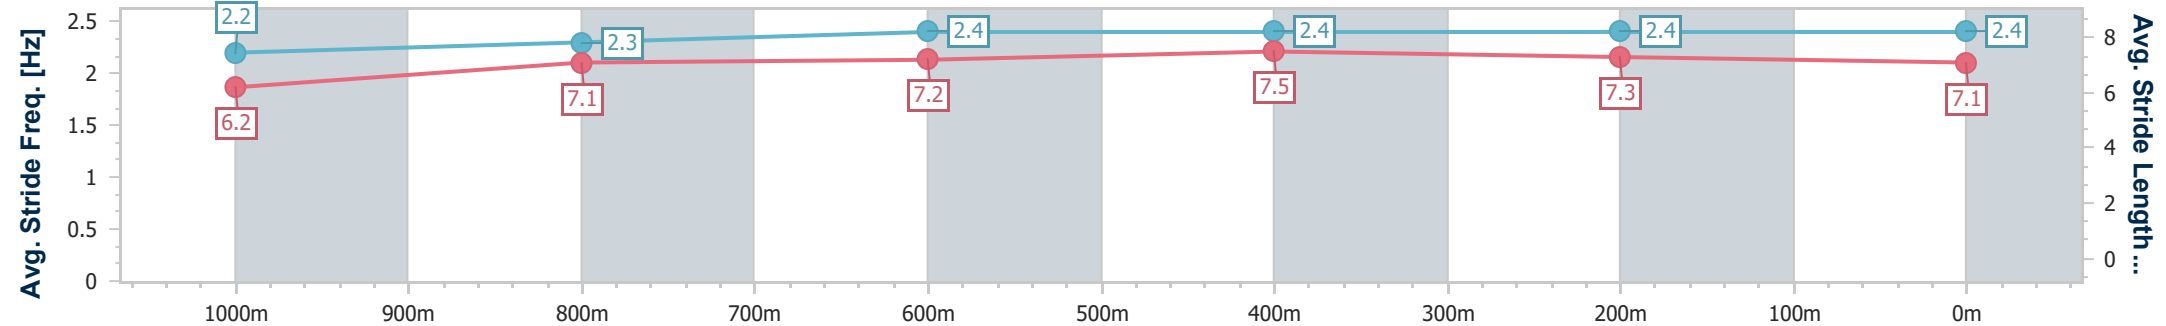

Horse/Jockey Name	Under The Cap
Final Rank	2
Fastest Section Time (Section)	0:10.87 (600m)
Top Speed [km/h] (Section)	67.4 (600m)
Race State	Finished

Rockhampton QLD Professional
Race 6: TAB MAGIC MILLIONS COUNTRY CUP QUALIFIER
OPEN Handicap - 1200m

19 December 2024 - 16:11

Track Rating: Soft 7, Weather: Fine, Rail Position: +1m Entire

Section	Overall	1000m	800m	600m	400m	200m
Section Times	1:10.29 [2] (0:13.81)	0:56.48 [6] (0:11.37)	0:45.11 [6] (0:11.40)	0:33.71 [6] (0:10.87)	0:22.84 [5] (0:11.14)	0:11.70 [5] (0:11.70)
Average Speed [km/h]	52.2	62.8	63.9	66.3	64.6	61.6
Top Speed [km/h]	62.1	63.6	67.0	67.4	66.1	63.8
Avg. Dist. to Rail [m]	2.4	1.0	1.3	2.6	4.2	4.9
Avg. Stride Freq. [Hz]	2.2	2.3	2.4	2.4	2.4	2.4
Avg. Stride Length [m]	6.2	7.1	7.2	7.5	7.3	7.1

- [ ] Ranking at each section and finish
- -.-.- No data available at this section
- NA No data available