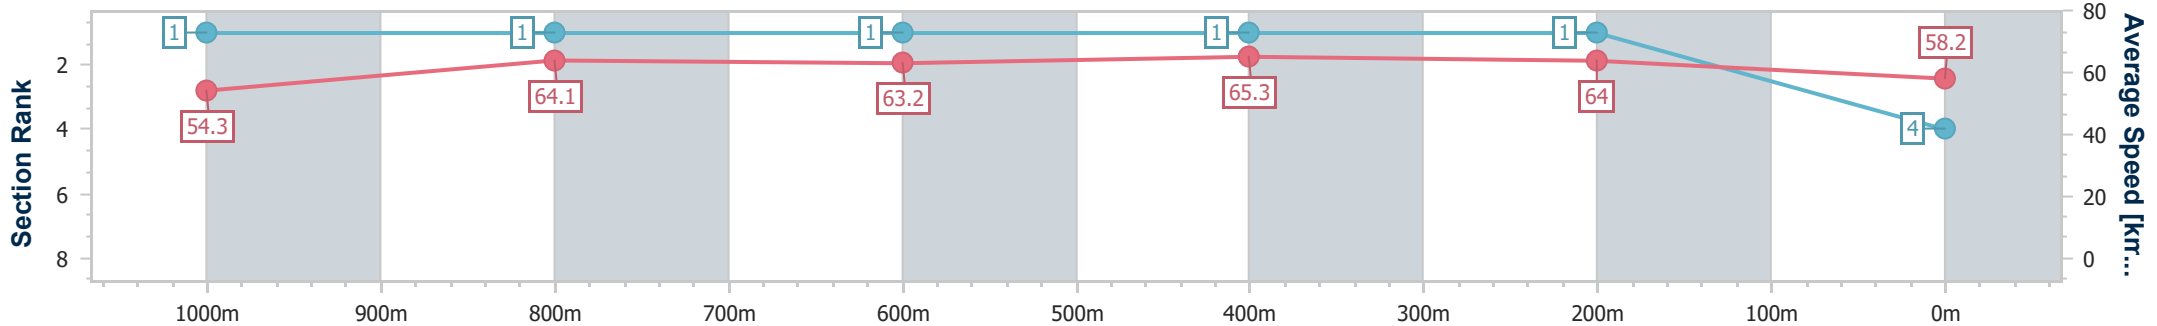

Horse/Jockey Name	Captain Fox
Final Rank	4
Fastest Section Time (Section)	0:11.04 (600m)
Top Speed [km/h] (Section)	65.9 (600m)
Race State	Finished

Rockhampton QLD Professional
Race 6: TAB MAGIC MILLIONS COUNTRY CUP QUALIFIER
OPEN Handicap - 1200m

19 December 2024 - 16:11

Track Rating: Soft 7, Weather: Fine, Rail Position: +1m Entire

Section	Overall	1000m	800m	600m	400m	200m
Section Times	1:10.61 [4] (0:13.28)	0:57.33 [1] (0:11.21)	0:46.12 [1] (0:11.49)	0:34.63 [1] (0:11.04)	0:23.59 [1] (0:11.24)	0:12.35 [1] (0:12.35)
Average Speed [km/h]	54.3	64.1	63.2	65.3	64.0	58.2
Top Speed [km/h]	63.5	65.3	64.1	65.9	65.9	61.6
Avg. Dist. to Rail [m]	2.4	0.6	1.2	0.7	0.9	1.0
Avg. Stride Freq. [Hz]	2.3	2.5	2.5	2.5	2.5	2.4
Avg. Stride Length [m]	6.1	7.0	6.9	7.1	7.1	6.8

- [ ] Ranking at each section and finish
- -.-.- No data available at this section
- NA No data available