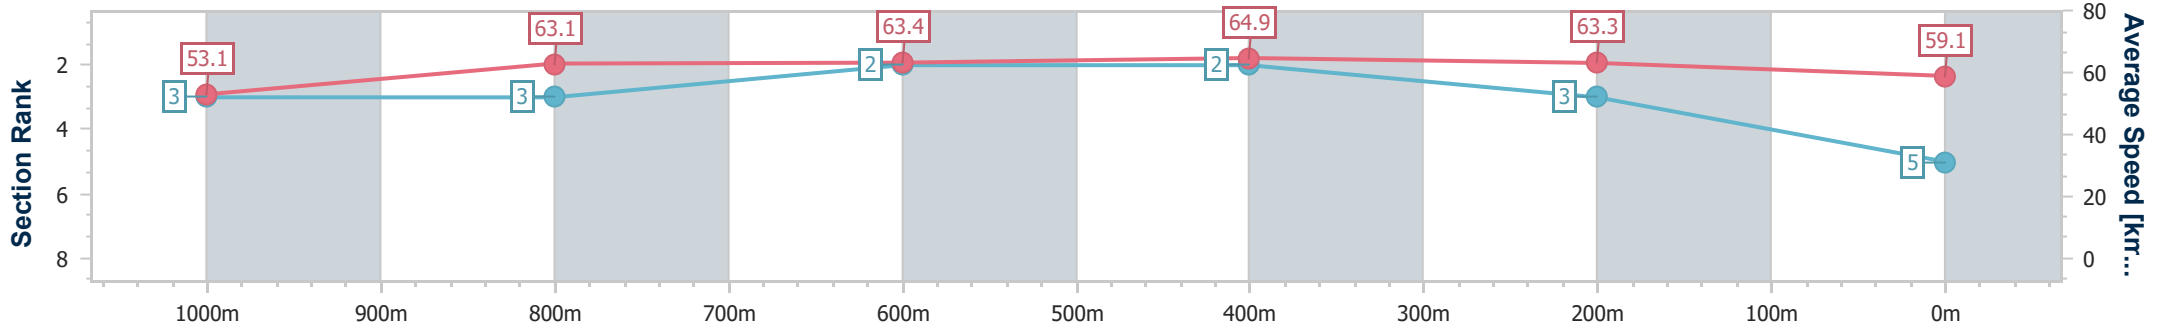

- [] Ranking at each section and finish
- .-.- No data available at this section
- NA No data available

Horse/Jockey Name	Just Super
Final Rank	5
Fastest Section Time (Section)	0:11.09 (600m)
Top Speed [km/h] (Section)	65.8 (600m)
Race State	Finished

Rockhampton QLD Professional
 Race 6: TAB MAGIC MILLIONS COUNTRY CUP QUALIFIER
 OPEN Handicap - 1200m

19 December 2024 - 16:11

Track Rating: Soft 7, Weather: Fine, Rail Position: +1m Entire

Section	Overall	1000m	800m	600m	400m	200m
Section Times	1:10.71 [5] (0:13.55)	0:57.16 [3] (0:11.21)	0:45.95 [3] (0:11.26)	0:34.69 [2] (0:11.09)	0:23.60 [2] (0:11.41)	0:12.19 [3] (0:12.19)
Average Speed [km/h]	53.1	63.1	63.4	64.9	63.3	59.1
Top Speed [km/h]	60.8	64.4	64.9	65.8	65.5	61.7
Avg. Dist. to Rail [m]	2.2	2.7	1.3	0.7	2.3	4.3
Avg. Stride Freq. [Hz]	2.4	2.5	2.5	2.4	2.5	2.4
Avg. Stride Length [m]	5.9	6.9	7.0	7.3	7.1	6.9