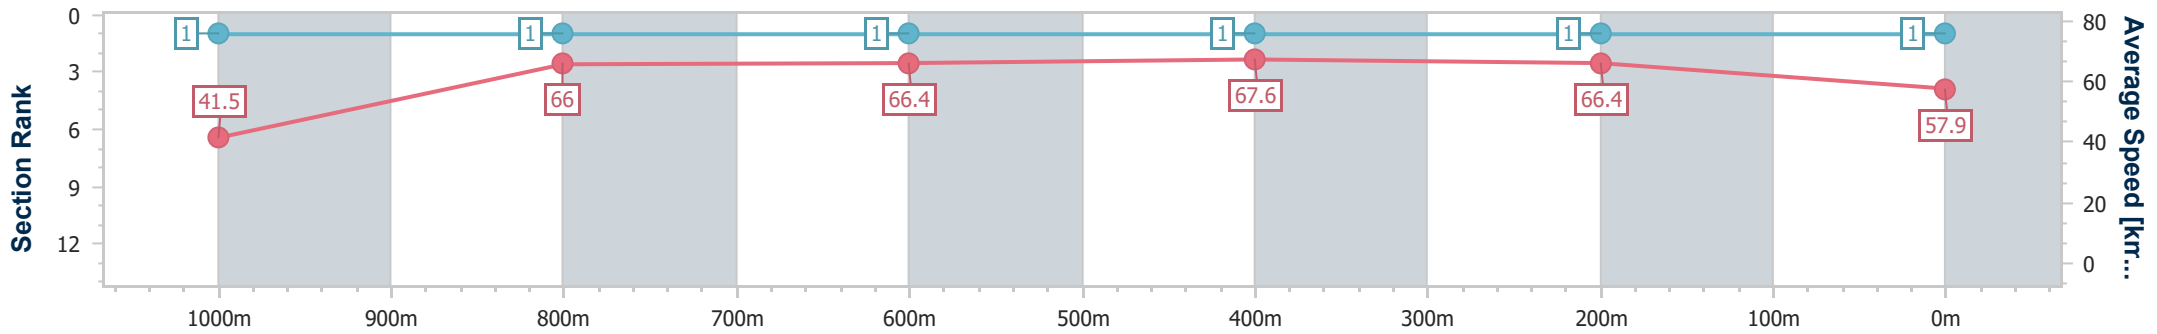

Rockhampton QLD Professional
 Race 5: HILCHER SIGNS Class 1 Plate - 1050m
 19 December 2024 - 15:35
 Track Rating: Soft 7, Weather: Fine, Rail Position: +1m Entire

Section	Overall	1000m	800m	600m	400m	200m
Section Times	1:00.12 [1] (0:04.35)	0:55.77 [1] (0:11.05)	0:44.72 [1] (0:10.77)	0:33.95 [1] (0:10.64)	0:23.31 [1] (0:10.86)	0:12.45 [1] (0:12.45)
Average Speed [km/h]	41.5	66.0	66.4	67.6	66.4	57.9
Top Speed [km/h]	57.6	68.0	67.4	68.9	68.5	62.9
Avg. Dist. to Rail [m]	12.8	4.3	0.7	1.7	2.6	4.1
Avg. Stride Freq. [Hz]	2.2	2.6	2.6	2.6	2.5	2.3
Avg. Stride Length [m]	4.4	6.7	6.7	6.9	6.9	6.8