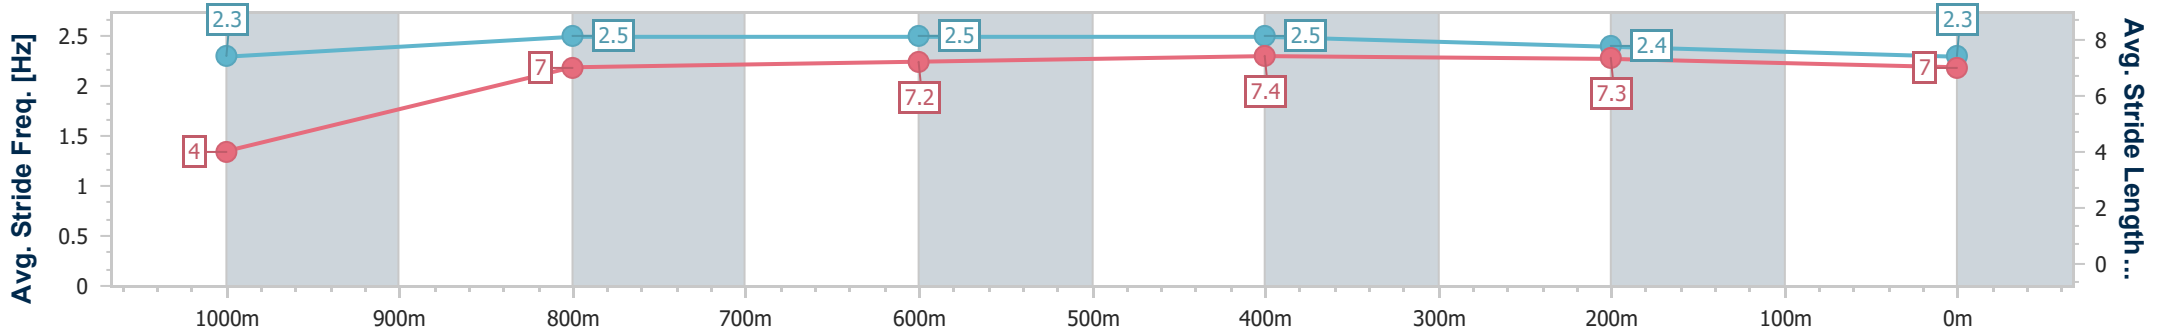

- [] Ranking at each section and finish
- .-.- No data available at this section
- NA No data available

Horse/Jockey Name	Masali Raffa
Final Rank	9
Fastest Section Time (Section)	0:04.64 (Overall)
Top Speed [km/h] (Section)	67.2 (600m)
Race State	Finished

Rockhampton QLD Professional
 Race 5: HILCHER SIGNS Class 1 Plate - 1050m
 19 December 2024 - 15:35
 Track Rating: Soft 7, Weather: Fine, Rail Position: +1m Entire

Section	Overall	1000m	800m	600m	400m	200m
Section Times	1:01.80 [9] (0:04.64)	0:57.16 [7] (0:11.21)	0:45.95 [4] (0:11.17)	0:34.78 [4] (0:10.77)	0:24.01 [5] (0:11.45)	0:12.56 [6]
Average Speed [km/h]	38.7	64.4	65.3	67.0	62.9	57.3
Top Speed [km/h]	56.7	66.6	66.8	67.2	66.2	60.6
Avg. Dist. to Rail [m]	8.9	2.0	1.9	5.7	6.6	7.1
Avg. Stride Freq. [Hz]	2.3	2.5	2.5	2.5	2.4	2.3
Avg. Stride Length [m]	4.0	7.0	7.2	7.4	7.3	7.0