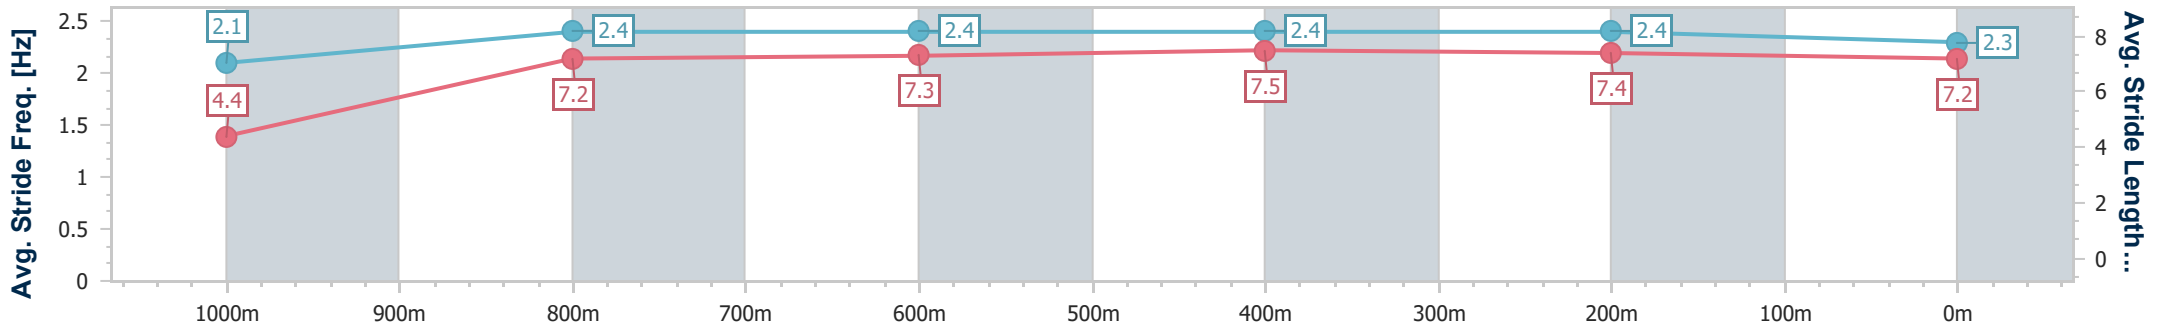

- [] Ranking at each section and finish
- .-.- No data available at this section
- NA No data available

Horse/Jockey Name	Carrara King
Final Rank	10
Fastest Section Time (Section)	0:04.56 (Overall)
Top Speed [km/h] (Section)	66.7 (600m)
Race State	Finished

Rockhampton QLD Professional
Race 5: HILCHER SIGNS Class 1 Plate - 1050m

19 December 2024 - 15:35

Track Rating: Soft 7, Weather: Fine, Rail Position: +1m Entire

Section	Overall	1000m	800m	600m	400m	200m
Section Times	1:02.11 [10] (0:04.56)	0:57.55 [6] (0:11.36)	0:46.19 [5] (0:11.49)	0:34.70 [7] (0:11.04)	0:23.66 [9] (0:11.36)	0:12.30 [11] (0:12.30)
Average Speed [km/h]	39.5	64.7	64.1	65.4	63.4	58.5
Top Speed [km/h]	57.0	66.5	66.7	66.7	66.1	61.4
Avg. Dist. to Rail [m]	14.6	5.5	2.9	5.8	6.1	7.3
Avg. Stride Freq. [Hz]	2.1	2.4	2.4	2.4	2.4	2.3
Avg. Stride Length [m]	4.4	7.2	7.3	7.5	7.4	7.2