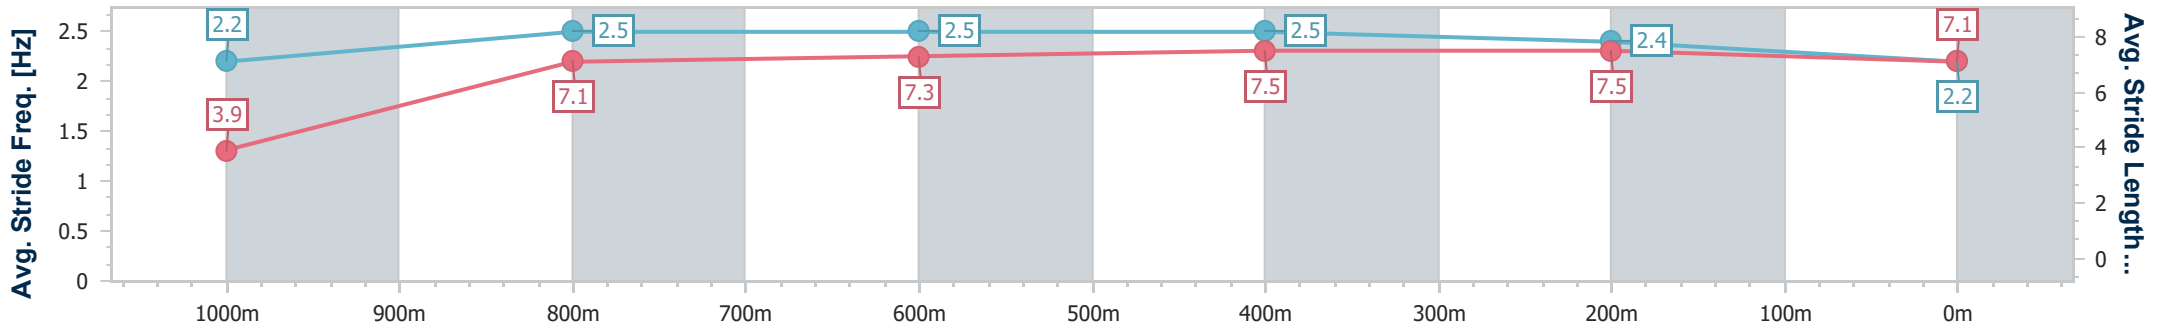

Rockhampton QLD Professional
Race 5: HILCHER SIGNS Class 1 Plate - 1050m

19 December 2024 - 15:35

Track Rating: Soft 7, Weather: Fine, Rail Position: +1m Entire

Section	Overall	1000m	800m	600m	400m	200m
Section Times	1:02.11 [10] (0:04.56)	0:57.55 [6] (0:11.36)	0:46.19 [5] (0:11.49)	0:34.70 [7] (0:11.04)	0:23.66 [9] (0:11.36)	0:12.30 [11] (0:12.30)
Average Speed [km/h]	39.5	64.7	64.1	65.4	63.4	58.5
Top Speed [km/h]	57.0	66.5	66.7	66.7	66.1	61.4
Avg. Dist. to Rail [m]	14.6	5.5	2.9	5.8	6.1	7.3
Avg. Stride Freq. [Hz]	2.1	2.4	2.4	2.4	2.4	2.3
Avg. Stride Length [m]	4.4	7.2	7.3	7.5	7.4	7.2

- [] Ranking at each section and finish
- .-.- No data available at this section
- NA No data available

Horse/Jockey Name	Phantom Flight
Final Rank	11
Fastest Section Time (Section)	0:04.92 (Overall)
Top Speed [km/h] (Section)	68.2 (600m)
Race State	Finished

Rockhampton QLD Professional
 Race 5: HILCHER SIGNS Class 1 Plate - 1050m
 19 December 2024 - 15:35
 Track Rating: Soft 7, Weather: Fine, Rail Position: +1m Entire

Section	Overall	1000m	800m	600m	400m	200m
Section Times	1:02.14 [11] (0:04.92)	0:57.22 [11] (0:11.34)	0:45.88 [8] (0:11.11)	0:34.77 [6] (0:10.75)	0:24.02 [7] (0:11.24)	0:12.78 [8] (0:12.78)
Average Speed [km/h]	36.6	63.2	64.9	67.1	63.9	56.4
Top Speed [km/h]	56.9	65.8	66.4	68.2	66.6	59.9
Avg. Dist. to Rail [m]	6.8	1.1	1.0	4.0	4.5	5.2
Avg. Stride Freq. [Hz]	2.2	2.5	2.5	2.5	2.4	2.2
Avg. Stride Length [m]	3.9	7.1	7.3	7.5	7.5	7.1

- [] Ranking at each section and finish
- .-.- No data available at this section
- NA No data available