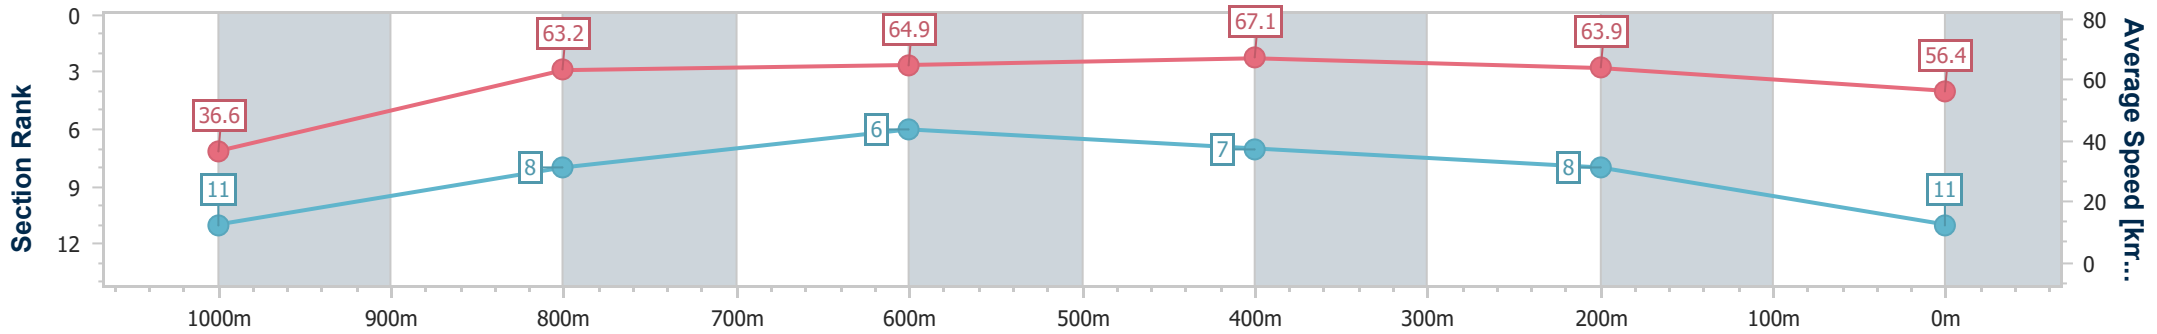

- [] Ranking at each section and finish
- .-.- No data available at this section
- NA No data available

Horse/Jockey Name	Phantom Flight
Final Rank	11
Fastest Section Time (Section)	0:04.92 (Overall)
Top Speed [km/h] (Section)	68.2 (600m)
Race State	Finished

Rockhampton QLD Professional
 Race 5: HILCHER SIGNS Class 1 Plate - 1050m
 19 December 2024 - 15:35
 Track Rating: Soft 7, Weather: Fine, Rail Position: +1m Entire

Section	Overall	1000m	800m	600m	400m	200m
Section Times	1:02.14 [11] (0:04.92)	0:57.22 [11] (0:11.34)	0:45.88 [8] (0:11.11)	0:34.77 [6] (0:10.75)	0:24.02 [7] (0:11.24)	0:12.78 [8] (0:12.78)
Average Speed [km/h]	36.6	63.2	64.9	67.1	63.9	56.4
Top Speed [km/h]	56.9	65.8	66.4	68.2	66.6	59.9
Avg. Dist. to Rail [m]	6.8	1.1	1.0	4.0	4.5	5.2
Avg. Stride Freq. [Hz]	2.2	2.5	2.5	2.5	2.4	2.2
Avg. Stride Length [m]	3.9	7.1	7.3	7.5	7.5	7.1