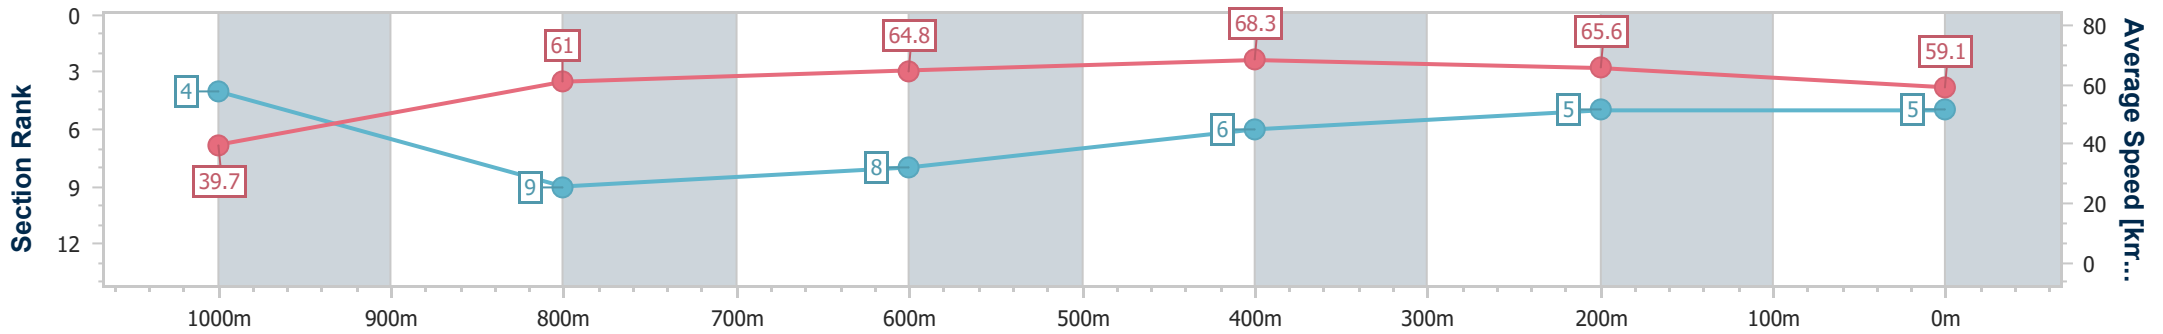

Horse/Jockey Name	Rocky Rebel
Final Rank	5
Fastest Section Time (Section)	0:04.53 (Overall)
Top Speed [km/h] (Section)	69.5 (600m)
Race State	Finished

Rockhampton QLD Professional
Race 5: HILCHER SIGNS Class 1 Plate - 1050m
19 December 2024 - 15:35
Track Rating: Soft 7, Weather: Fine, Rail Position: +1m Entire

Section	Overall	1000m	800m	600m	400m	200m
Section Times	1:01.16 [5] (0:04.53)	0:56.63 [4] (0:11.74)	0:44.89 [9] (0:11.16)	0:33.73 [8] (0:10.56)	0:23.17 [6] (0:10.99)	0:12.18 [5] (0:12.18)
Average Speed [km/h]	39.7	61.0	64.8	68.3	65.6	59.1
Top Speed [km/h]	54.2	64.7	65.9	69.5	68.8	62.6
Avg. Dist. to Rail [m]	4.6	0.9	1.0	1.8	3.2	4.2
Avg. Stride Freq. [Hz]	2.2	2.6	2.7	2.8	2.7	2.5
Avg. Stride Length [m]	4.1	6.5	6.8	6.8	6.8	6.5

- [ ] Ranking at each section and finish
- -.-.- No data available at this section
- NA No data available