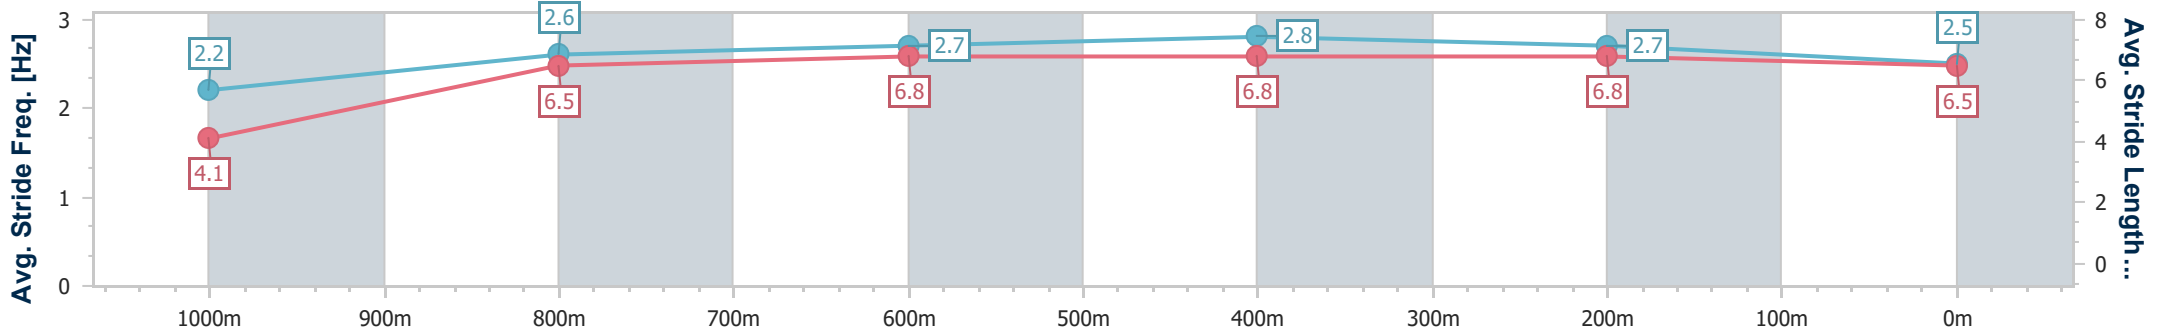

Horse/Jockey Name	Rocky Rebel
Final Rank	5
Fastest Section Time (Section)	0:04.53 (Overall)
Top Speed [km/h] (Section)	69.5 (600m)
Race State	Finished

Rockhampton QLD Professional
Race 5: HILCHER SIGNS Class 1 Plate - 1050m
19 December 2024 - 15:35
Track Rating: Soft 7, Weather: Fine, Rail Position: +1m Entire

Section	Overall	1000m	800m	600m	400m	200m
Section Times	1:01.16 [5] (0:04.53)	0:56.63 [4] (0:11.74)	0:44.89 [9] (0:11.16)	0:33.73 [8] (0:10.56)	0:23.17 [6] (0:10.99)	0:12.18 [5] (0:12.18)
Average Speed [km/h]	39.7	61.0	64.8	68.3	65.6	59.1
Top Speed [km/h]	54.2	64.7	65.9	69.5	68.8	62.6
Avg. Dist. to Rail [m]	4.6	0.9	1.0	1.8	3.2	4.2
Avg. Stride Freq. [Hz]	2.2	2.6	2.7	2.8	2.7	2.5
Avg. Stride Length [m]	4.1	6.5	6.8	6.8	6.8	6.5

- [ ] Ranking at each section and finish
- -.-.- No data available at this section
- NA No data available