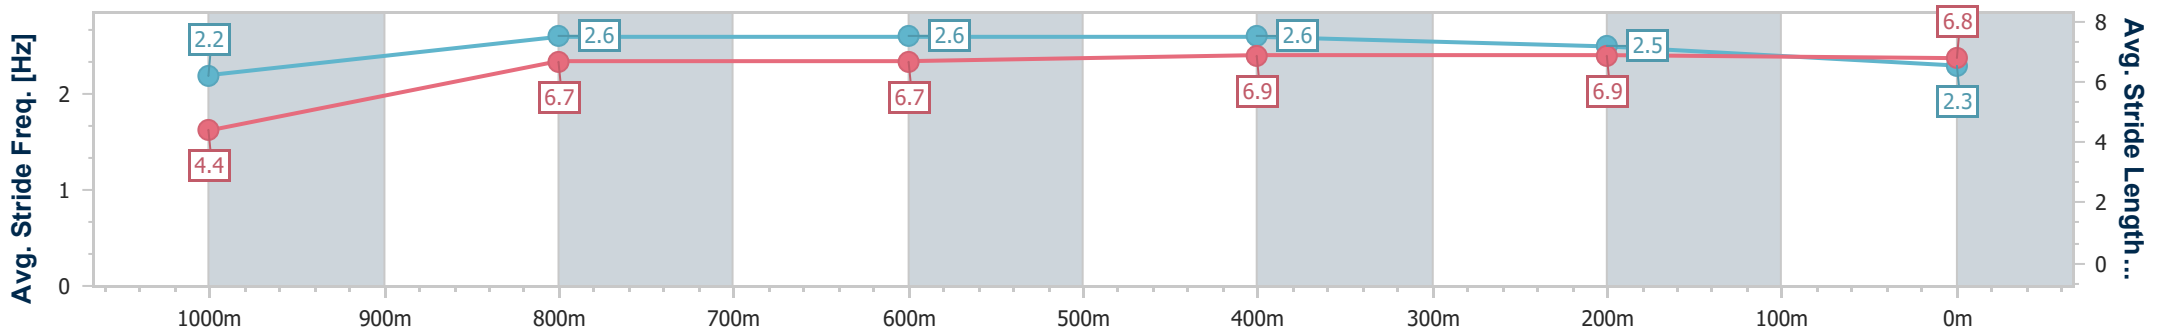

Rockhampton QLD Professional
 Race 5: HILCHER SIGNS Class 1 Plate - 1050m
 19 December 2024 - 15:35
 Track Rating: Soft 7, Weather: Fine, Rail Position: +1m Entire

Section	Overall	1000m	800m	600m	400m	200m
Section Times	1:00.12 [1] (0:04.35)	0:55.77 [1] (0:11.05)	0:44.72 [1] (0:10.77)	0:33.95 [1] (0:10.64)	0:23.31 [1] (0:10.86)	0:12.45 [1] (0:12.45)
Average Speed [km/h]	41.5	66.0	66.4	67.6	66.4	57.9
Top Speed [km/h]	57.6	68.0	67.4	68.9	68.5	62.9
Avg. Dist. to Rail [m]	12.8	4.3	0.7	1.7	2.6	4.1
Avg. Stride Freq. [Hz]	2.2	2.6	2.6	2.6	2.5	2.3
Avg. Stride Length [m]	4.4	6.7	6.7	6.9	6.9	6.8