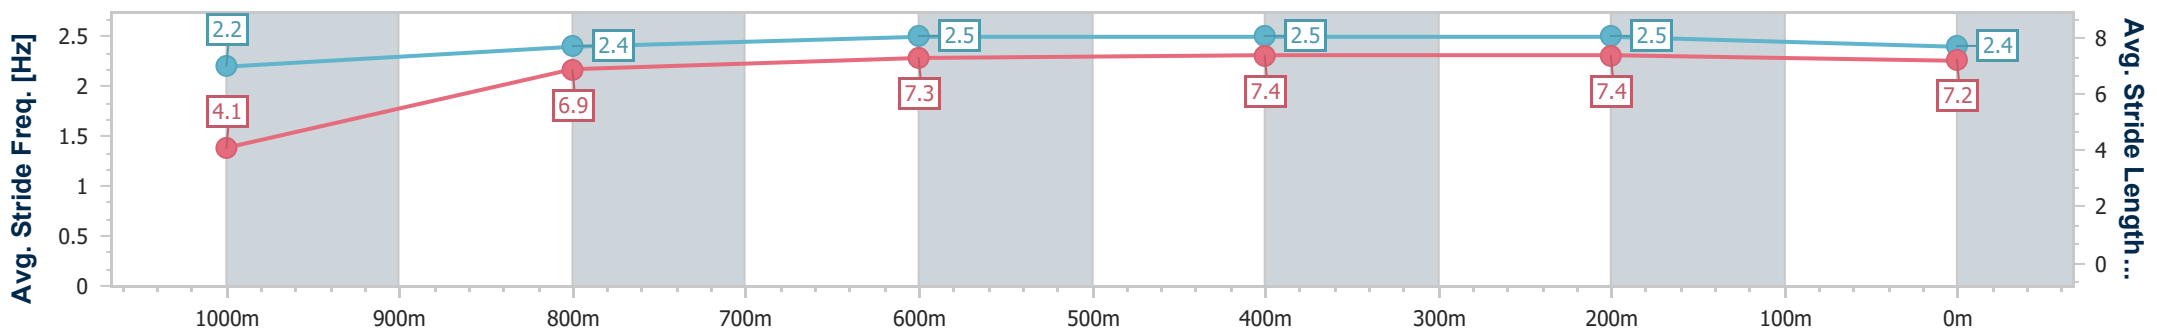

Horse/Jockey Name	Boom Boom Bella
Final Rank	8
Fastest Section Time (Section)	0:04.69 (Overall)
Top Speed [km/h] (Section)	69.4 (600m)
Race State	Finished

Rockhampton QLD Professional
Race 5: HILCHER SIGNS Class 1 Plate - 1050m
19 December 2024 - 15:35
Track Rating: Soft 7, Weather: Fine, Rail Position: +1m Entire

Section	Overall	1000m	800m	600m	400m	200m
Section Times	1:01.49 [8] (0:04.69)	0:56.80 [8] (0:12.20)	0:44.60 [11] (0:11.26)	0:33.34 [11] (0:10.66)	0:22.68 [11] (0:10.84)	0:11.84 [10] (0:11.84)
Average Speed [km/h]	38.4	59.3	64.2	67.5	66.5	60.8
Top Speed [km/h]	51.0	63.5	65.8	69.4	69.3	63.9
Avg. Dist. to Rail [m]	10.9	2.8	0.7	4.1	6.1	6.6
Avg. Stride Freq. [Hz]	2.2	2.4	2.5	2.5	2.5	2.4
Avg. Stride Length [m]	4.1	6.9	7.3	7.4	7.4	7.2

- [ ] Ranking at each section and finish
- -.-.- No data available at this section
- NA No data available