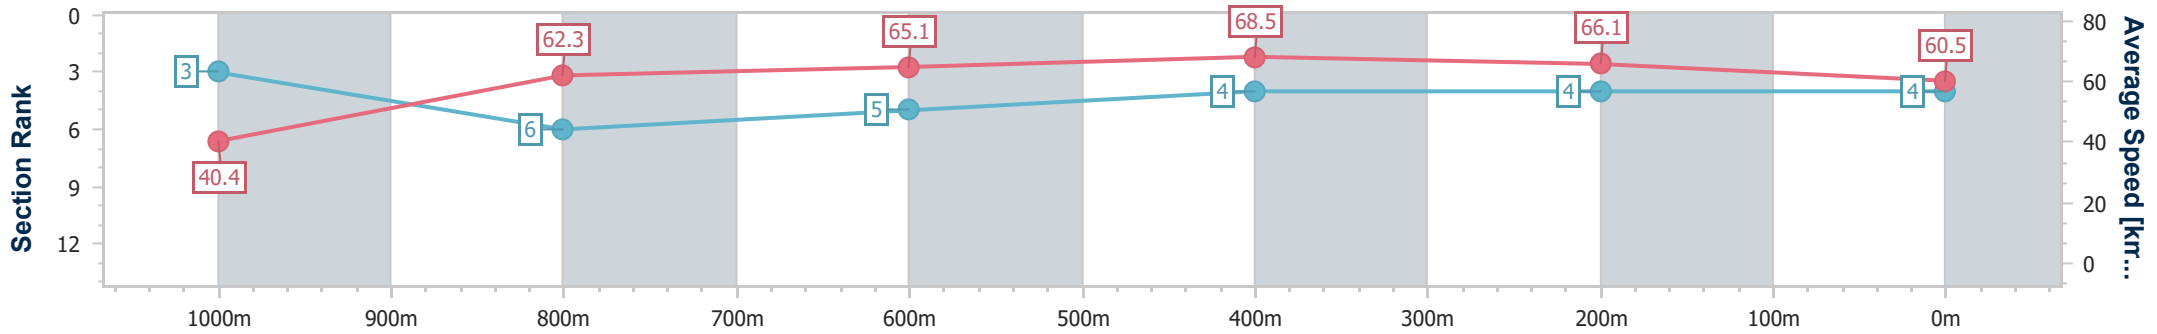

Horse/Jockey Name	D'esprit
Final Rank	4
Fastest Section Time (Section)	0:04.48 (Overall)
Top Speed [km/h] (Section)	69.0 (600m)
Race State	Finished

Rockhampton QLD Professional
Race 5: HILCHER SIGNS Class 1 Plate - 1050m
19 December 2024 - 15:35
Track Rating: Soft 7, Weather: Fine, Rail Position: +1m Entire

Section	Overall	1000m	800m	600m	400m	200m
Section Times	1:00.53 [4] (0:04.48)	0:56.05 [3] (0:11.56)	0:44.49 [6] (0:11.15)	0:33.34 [5] (0:10.53)	0:22.81 [4] (0:10.91)	0:11.90 [4] (0:11.90)
Average Speed [km/h]	40.4	62.3	65.1	68.5	66.1	60.5
Top Speed [km/h]	55.2	64.6	66.8	69.0	67.8	63.9
Avg. Dist. to Rail [m]	6.2	0.7	1.1	4.2	6.1	7.2
Avg. Stride Freq. [Hz]	2.0	2.4	2.5	2.5	2.4	2.3
Avg. Stride Length [m]	4.6	7.1	7.3	7.6	7.6	7.2

- [ ] Ranking at each section and finish
- -.-.- No data available at this section
- NA No data available