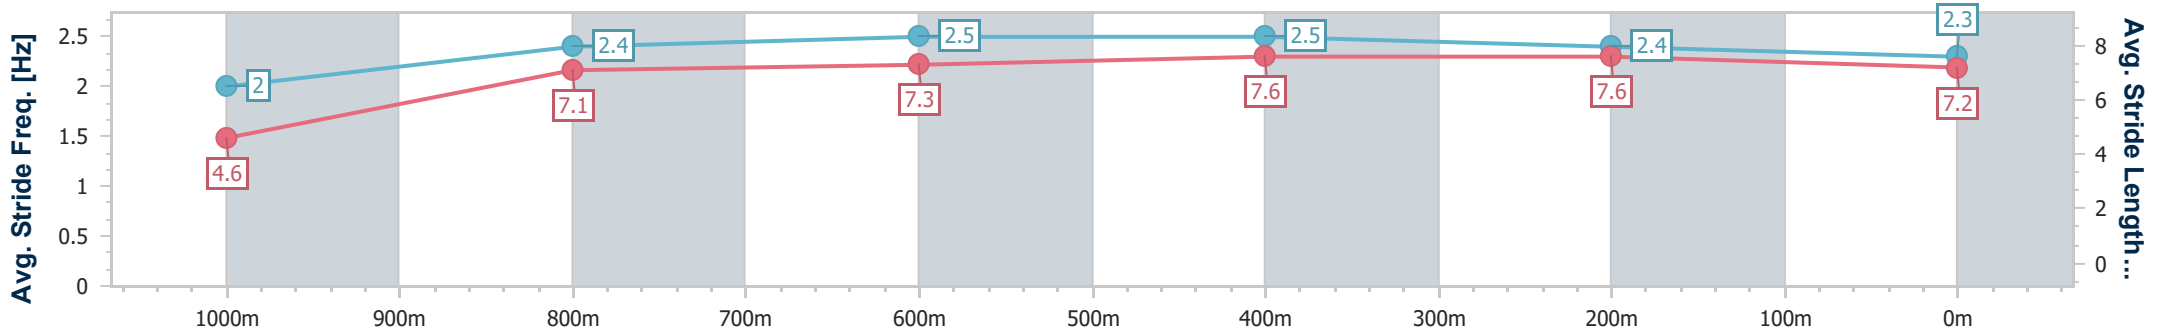

Horse/Jockey Name	D'esprit
Final Rank	4
Fastest Section Time (Section)	0:04.48 (Overall)
Top Speed [km/h] (Section)	69.0 (600m)
Race State	Finished

Rockhampton QLD Professional
Race 5: HILCHER SIGNS Class 1 Plate - 1050m
19 December 2024 - 15:35
Track Rating: Soft 7, Weather: Fine, Rail Position: +1m Entire

Section	Overall	1000m	800m	600m	400m	200m
Section Times	1:00.53 [4] (0:04.48)	0:56.05 [3] (0:11.56)	0:44.49 [6] (0:11.15)	0:33.34 [5] (0:10.53)	0:22.81 [4] (0:10.91)	0:11.90 [4] (0:11.90)
Average Speed [km/h]	40.4	62.3	65.1	68.5	66.1	60.5
Top Speed [km/h]	55.2	64.6	66.8	69.0	67.8	63.9
Avg. Dist. to Rail [m]	6.2	0.7	1.1	4.2	6.1	7.2
Avg. Stride Freq. [Hz]	2.0	2.4	2.5	2.5	2.4	2.3
Avg. Stride Length [m]	4.6	7.1	7.3	7.6	7.6	7.2

- [ ] Ranking at each section and finish
- -.-.- No data available at this section
- NA No data available