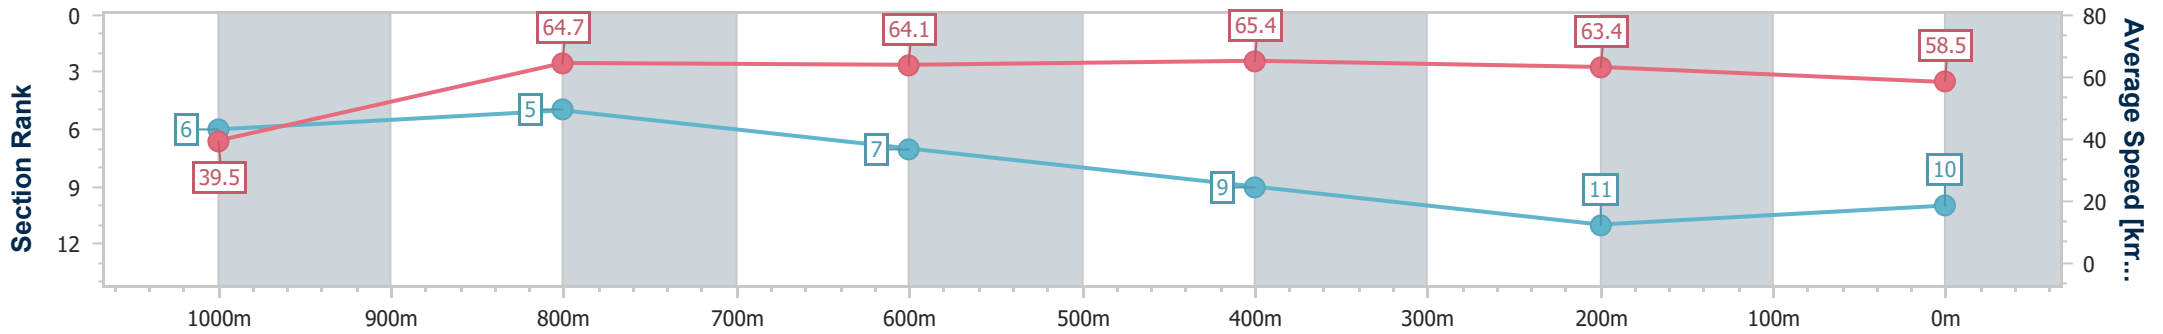

- [] Ranking at each section and finish
- .-.- No data available at this section
- NA No data available

Horse/Jockey Name	Carrara King
Final Rank	10
Fastest Section Time (Section)	0:04.56 (Overall)
Top Speed [km/h] (Section)	66.7 (600m)
Race State	Finished

Rockhampton QLD Professional
Race 5: HILCHER SIGNS Class 1 Plate - 1050m

19 December 2024 - 15:35

Track Rating: Soft 7, Weather: Fine, Rail Position: +1m Entire

Section	Overall	1000m	800m	600m	400m	200m
Section Times	1:02.11 [10] (0:04.56)	0:57.55 [6] (0:11.36)	0:46.19 [5] (0:11.49)	0:34.70 [7] (0:11.04)	0:23.66 [9] (0:11.36)	0:12.30 [11] (0:12.30)
Average Speed [km/h]	39.5	64.7	64.1	65.4	63.4	58.5
Top Speed [km/h]	57.0	66.5	66.7	66.7	66.1	61.4
Avg. Dist. to Rail [m]	14.6	5.5	2.9	5.8	6.1	7.3
Avg. Stride Freq. [Hz]	2.1	2.4	2.4	2.4	2.4	2.3
Avg. Stride Length [m]	4.4	7.2	7.3	7.5	7.4	7.2