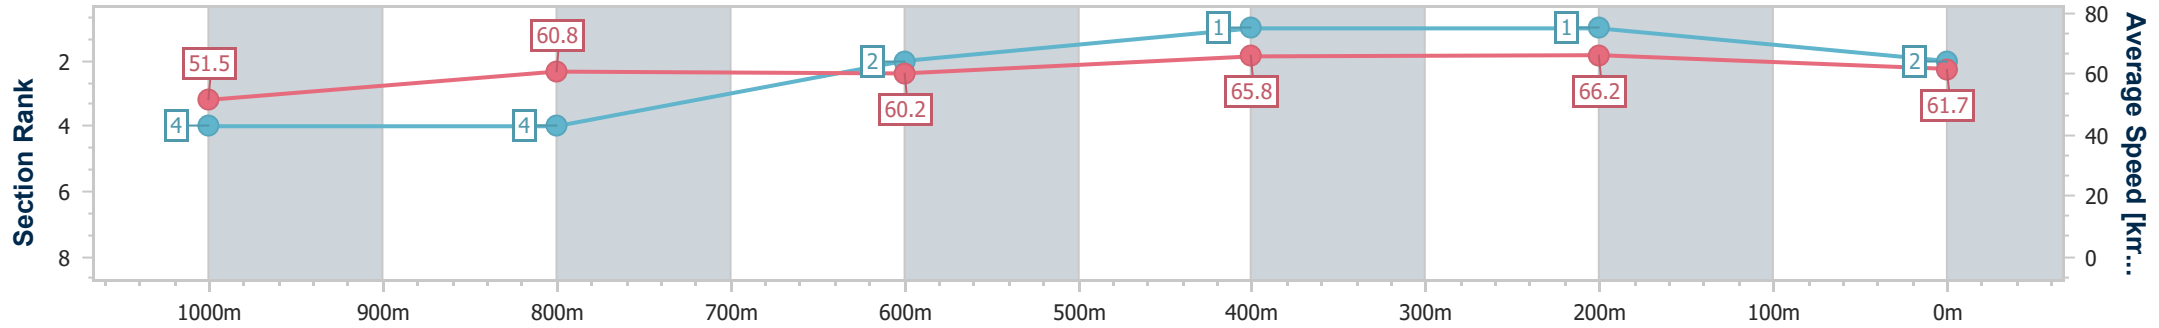

Horse/Jockey Name	Run Freda Run
Final Rank	2
Fastest Section Time (Section)	0:10.86 (400m)
Top Speed [km/h] (Section)	68.1 (600m)
Race State	Finished

Rockhampton QLD Professional
Race 1: REGIONAL INSURANCE BROKERS Maiden Handicap - 1200m

19 December 2024 - 13:06

Track Rating: Heavy 8, Weather: Overcast, Rail Position: +1m entire

Section	Overall	1000m	800m	600m	400m	200m
Section Times	1:11.30 [2] (0:14.01)	0:57.29 [4] (0:11.73)	0:45.56 [4] (0:12.04)	0:33.52 [2] (0:10.97)	0:22.55 [1] (0:10.86)	0:11.69 [1] (0:11.69)
Average Speed [km/h]	51.5	60.8	60.2	65.8	66.2	61.7
Top Speed [km/h]	61.7	62.2	60.8	68.1	67.5	63.9
Avg. Dist. to Rail [m]	4.3	1.2	1.4	3.9	4.8	8.5
Avg. Stride Freq. [Hz]	2.2	2.3	2.3	2.4	2.4	2.3
Avg. Stride Length [m]	6.0	7.1	7.0	7.4	7.3	7.1

- [ ] Ranking at each section and finish
- -.-.- No data available at this section
- NA No data available