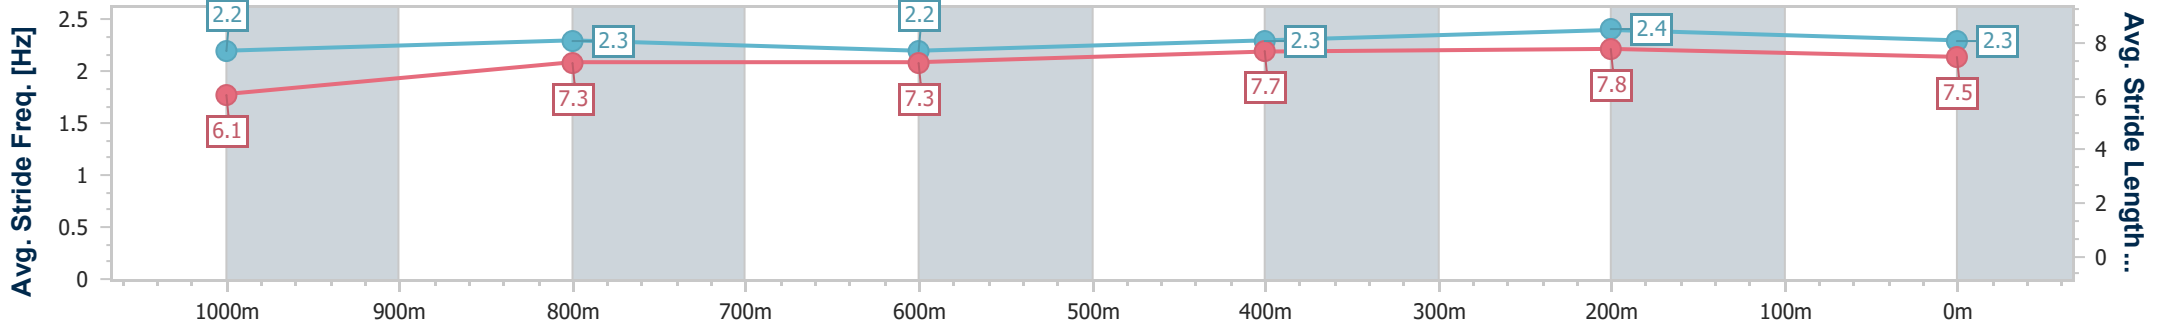

Horse/Jockey Name	Aquaholic
Final Rank	1
Fastest Section Time (Section)	0:10.80 (400m)
Top Speed [km/h] (Section)	68.2 (600m)
Race State	Finished

Rockhampton QLD Professional
Race 1: REGIONAL INSURANCE BROKERS Maiden Handicap - 1200m

19 December 2024 - 13:06

Track Rating: Heavy 8, Weather: Overcast, Rail Position: +1m entire

Section	Overall	1000m	800m	600m	400m	200m
Section Times	1:11.20 [1] (0:13.71)	0:57.49 [1] (0:11.59)	0:45.90 [1] (0:12.40)	0:33.50 [1] (0:11.27)	0:22.23 [2] (0:10.80)	0:11.43 [2] (0:11.43)
Average Speed [km/h]	52.6	61.8	58.7	64.0	66.7	63.0
Top Speed [km/h]	62.6	63.5	59.9	68.2	68.0	66.5
Avg. Dist. to Rail [m]	4.2	0.6	1.2	2.0	2.2	4.5
Avg. Stride Freq. [Hz]	2.2	2.3	2.2	2.3	2.4	2.3
Avg. Stride Length [m]	6.1	7.3	7.3	7.7	7.8	7.5

- [ ] Ranking at each section and finish
- -.-.- No data available at this section
- NA No data available