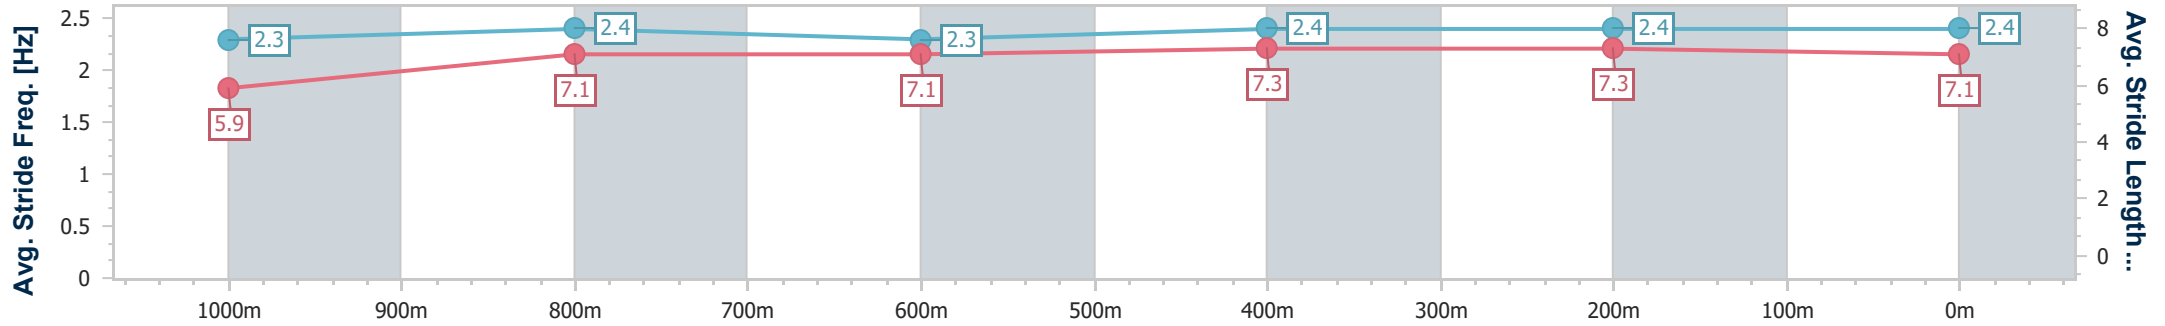

- [] Ranking at each section and finish
- .-.- No data available at this section
- NA No data available

Horse/Jockey Name	Ain't Nobody
Final Rank	6
Fastest Section Time (Section)	0:11.17 (400m)
Top Speed [km/h] (Section)	65.0 (400m)
Race State	Finished

Rockhampton QLD Professional
Race 1: REGIONAL INSURANCE BROKERS Maiden Handicap - 1200m

19 December 2024 - 13:06

Track Rating: Heavy 8, Weather: Overcast, Rail Position: +1m entire

Section	Overall	1000m	800m	600m	400m	200m
Section Times	1:12.14 [6] (0:13.88)	0:58.26 [3] (0:11.80)	0:46.46 [3] (0:12.15)	0:34.31 [3] (0:11.47)	0:22.84 [6] (0:11.17)	0:11.67 [6] (0:11.67)
Average Speed [km/h]	51.9	60.7	59.7	62.8	64.4	61.8
Top Speed [km/h]	62.1	61.9	60.8	64.9	65.0	63.9
Avg. Dist. to Rail [m]	2.9	0.7	0.9	1.9	1.9	2.2
Avg. Stride Freq. [Hz]	2.3	2.4	2.3	2.4	2.4	2.4
Avg. Stride Length [m]	5.9	7.1	7.1	7.3	7.3	7.1