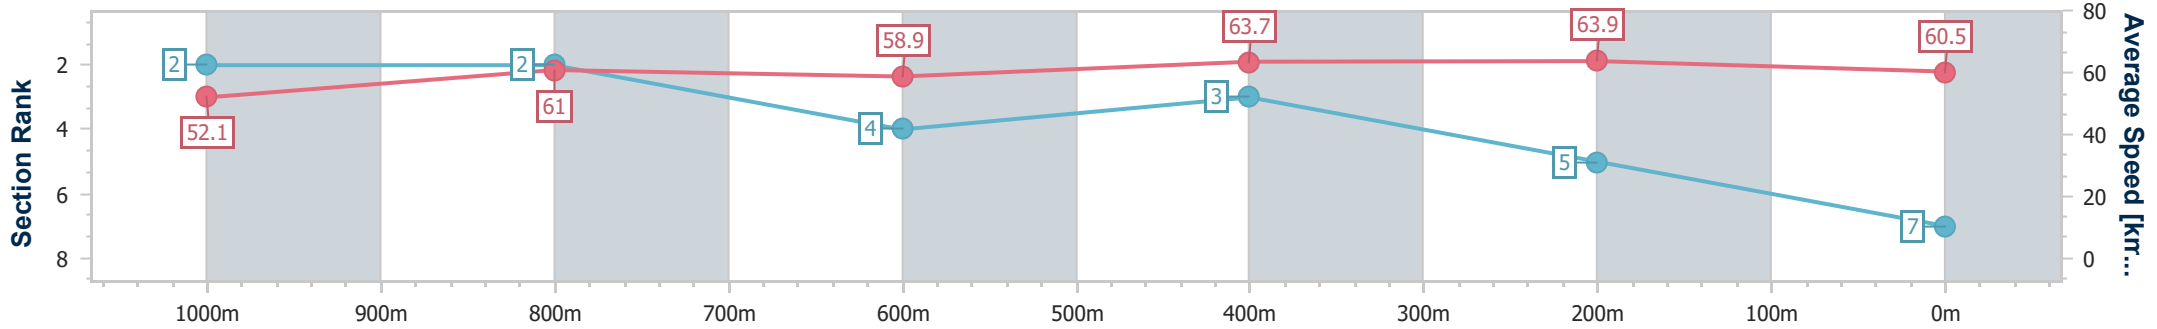

- [] Ranking at each section and finish
- .-.- No data available at this section
- NA No data available

Horse/Jockey Name	Vinrosa
Final Rank	7
Fastest Section Time (Section)	0:11.26 (400m)
Top Speed [km/h] (Section)	66.1 (600m)
Race State	Finished

Rockhampton QLD Professional
Race 1: REGIONAL INSURANCE BROKERS Maiden Handicap - 1200m

19 December 2024 - 13:06

Track Rating: Heavy 8, Weather: Overcast, Rail Position: +1m entire

Section	Overall	1000m	800m	600m	400m	200m
Section Times	1:12.31 [7] (0:13.86)	0:58.45 [2] (0:11.73)	0:46.72 [2] (0:12.24)	0:34.48 [4] (0:11.30)	0:23.18 [3] (0:11.26)	0:11.92 [5]
Average Speed [km/h]	52.1	61.0	58.9	63.7	63.9	60.5
Top Speed [km/h]	62.3	62.4	59.6	66.1	65.8	62.5
Avg. Dist. to Rail [m]	8.4	1.3	1.0	2.1	1.9	2.7
Avg. Stride Freq. [Hz]	2.3	2.4	2.3	2.4	2.5	2.4
Avg. Stride Length [m]	6.1	7.1	7.0	7.2	7.2	6.9