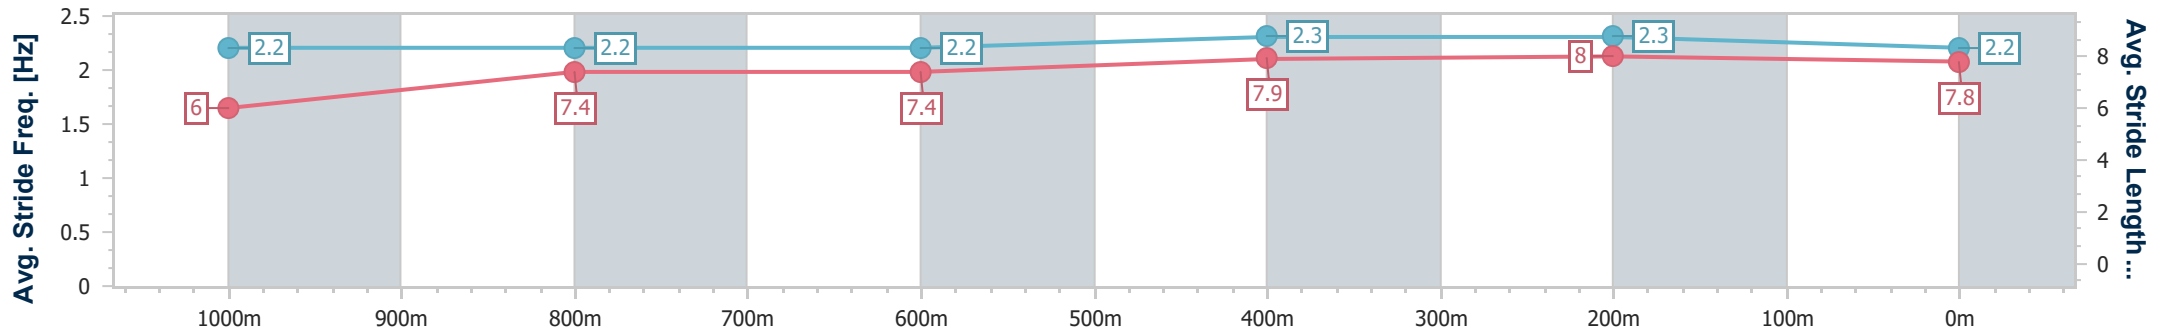

- [] Ranking at each section and finish
- .-.- No data available at this section
- NA No data available

Horse/Jockey Name	Neptune Legend
Final Rank	5
Fastest Section Time (Section)	0:10.94 (400m)
Top Speed [km/h] (Section)	67.5 (400m)
Race State	Finished

Rockhampton QLD Professional
Race 1: REGIONAL INSURANCE BROKERS Maiden Handicap - 1200m

19 December 2024 - 13:06

Track Rating: Heavy 8, Weather: Overcast, Rail Position: +1m entire

Section	Overall	1000m	800m	600m	400m	200m
Section Times	1:11.91 [5] (0:14.29)	0:57.62 [7] (0:12.01)	0:45.61 [7] (0:12.09)	0:33.52 [7] (0:11.18)	0:22.34 [7] (0:10.94)	0:11.40 [7] (0:11.40)
Average Speed [km/h]	50.5	59.8	60.1	64.6	65.9	63.1
Top Speed [km/h]	59.7	60.8	61.9	67.4	67.5	64.9
Avg. Dist. to Rail [m]	7.4	1.1	1.2	2.7	3.9	4.9
Avg. Stride Freq. [Hz]	2.2	2.2	2.2	2.3	2.3	2.2
Avg. Stride Length [m]	6.0	7.4	7.4	7.9	8.0	7.8