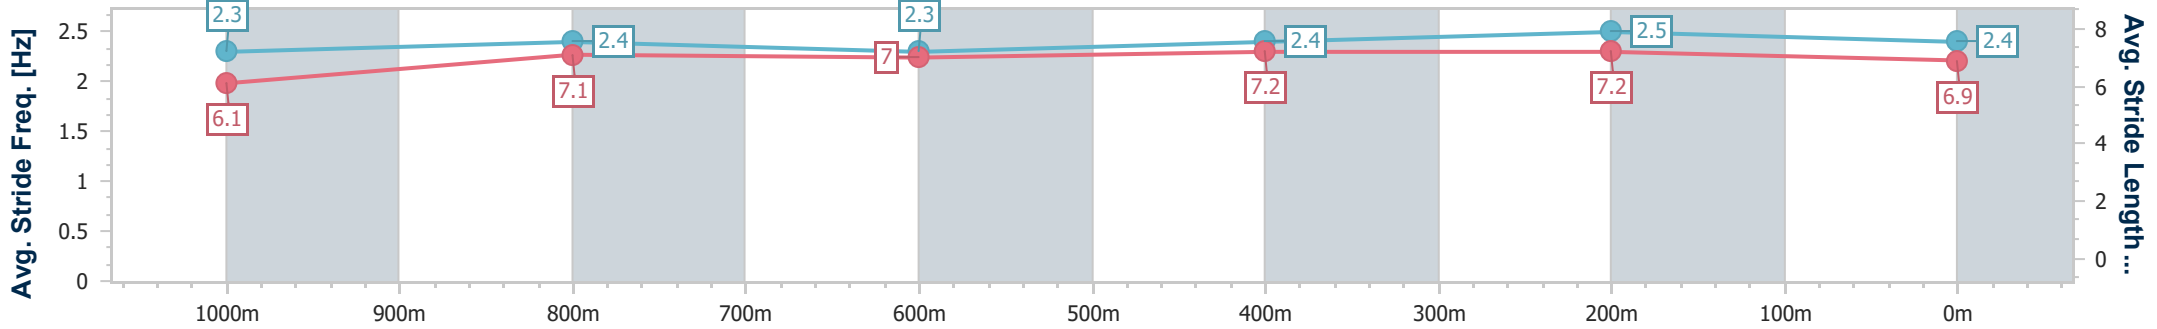

Rockhampton QLD Professional
Race 1: REGIONAL INSURANCE BROKERS Maiden Handicap - 1200m

19 December 2024 - 13:06

Track Rating: Heavy 8, Weather: Overcast, Rail Position: +1m entire

Section	Overall	1000m	800m	600m	400m	200m
Section Times	1:12.14 [6] (0:13.88)	0:58.26 [3] (0:11.80)	0:46.46 [3] (0:12.15)	0:34.31 [3] (0:11.47)	0:22.84 [6] (0:11.17)	0:11.67 [6] (0:11.67)
Average Speed [km/h]	51.9	60.7	59.7	62.8	64.4	61.8
Top Speed [km/h]	62.1	61.9	60.8	64.9	65.0	63.9
Avg. Dist. to Rail [m]	2.9	0.7	0.9	1.9	1.9	2.2
Avg. Stride Freq. [Hz]	2.3	2.4	2.3	2.4	2.4	2.4
Avg. Stride Length [m]	5.9	7.1	7.1	7.3	7.3	7.1

- [] Ranking at each section and finish
- .-.- No data available at this section
- NA No data available

Horse/Jockey Name	Vinrosa
Final Rank	7
Fastest Section Time (Section)	0:11.26 (400m)
Top Speed [km/h] (Section)	66.1 (600m)
Race State	Finished

Rockhampton QLD Professional
Race 1: REGIONAL INSURANCE BROKERS Maiden Handicap - 1200m

19 December 2024 - 13:06

Track Rating: Heavy 8, Weather: Overcast, Rail Position: +1m entire

Section	Overall	1000m	800m	600m	400m	200m
Section Times	1:12.31 [7] (0:13.86)	0:58.45 [2] (0:11.73)	0:46.72 [2] (0:12.24)	0:34.48 [4] (0:11.30)	0:23.18 [3] (0:11.26)	0:11.92 [5]
Average Speed [km/h]	52.1	61.0	58.9	63.7	63.9	60.5
Top Speed [km/h]	62.3	62.4	59.6	66.1	65.8	62.5
Avg. Dist. to Rail [m]	8.4	1.3	1.0	2.1	1.9	2.7
Avg. Stride Freq. [Hz]	2.3	2.4	2.3	2.4	2.5	2.4
Avg. Stride Length [m]	6.1	7.1	7.0	7.2	7.2	6.9

- [] Ranking at each section and finish
- .-.-.- No data available at this section
- NA No data available