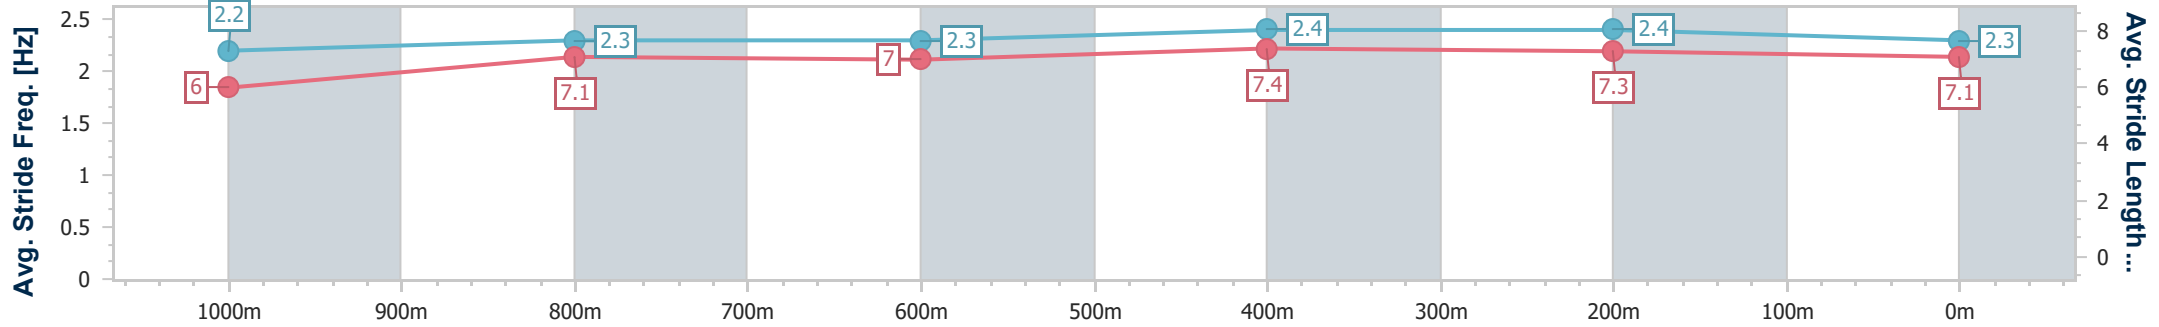

Horse/Jockey Name	Run Freda Run
Final Rank	2
Fastest Section Time (Section)	0:10.86 (400m)
Top Speed [km/h] (Section)	68.1 (600m)
Race State	Finished

Rockhampton QLD Professional
Race 1: REGIONAL INSURANCE BROKERS Maiden Handicap - 1200m

19 December 2024 - 13:06

Track Rating: Heavy 8, Weather: Overcast, Rail Position: +1m entire

Section	Overall	1000m	800m	600m	400m	200m
Section Times	1:11.30 [2] (0:14.01)	0:57.29 [4] (0:11.73)	0:45.56 [4] (0:12.04)	0:33.52 [2] (0:10.97)	0:22.55 [1] (0:10.86)	0:11.69 [1] (0:11.69)
Average Speed [km/h]	51.5	60.8	60.2	65.8	66.2	61.7
Top Speed [km/h]	61.7	62.2	60.8	68.1	67.5	63.9
Avg. Dist. to Rail [m]	4.3	1.2	1.4	3.9	4.8	8.5
Avg. Stride Freq. [Hz]	2.2	2.3	2.3	2.4	2.4	2.3
Avg. Stride Length [m]	6.0	7.1	7.0	7.4	7.3	7.1

- [ ] Ranking at each section and finish
- -.-.- No data available at this section
- NA No data available