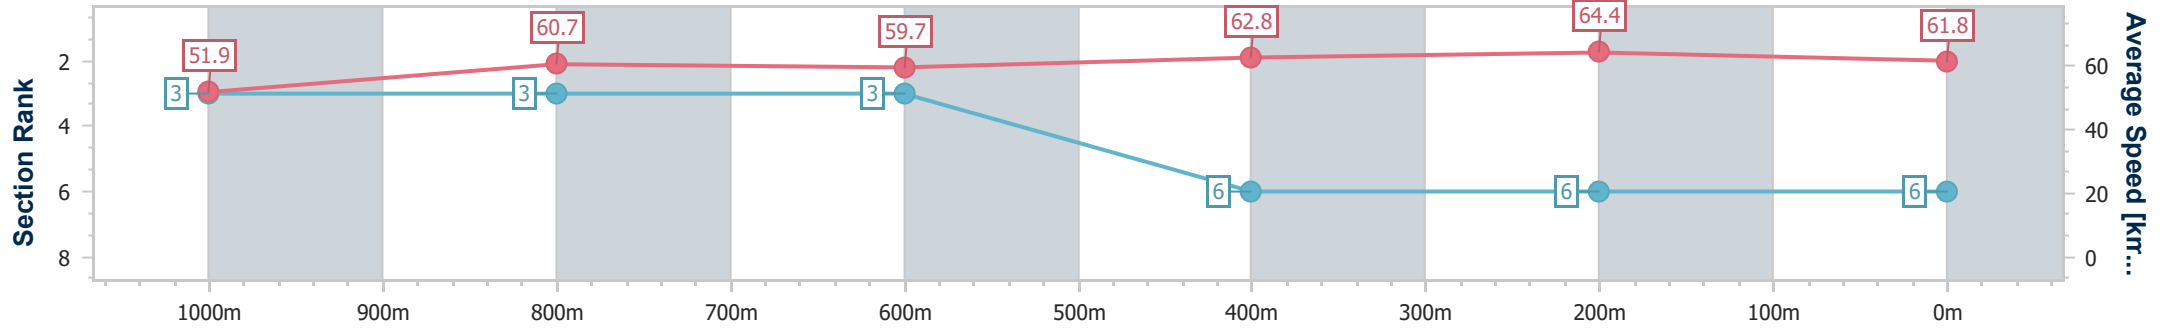

- [] Ranking at each section and finish
- .-.- No data available at this section
- NA No data available

Horse/Jockey Name	Ain't Nobody
Final Rank	6
Fastest Section Time (Section)	0:11.17 (400m)
Top Speed [km/h] (Section)	65.0 (400m)
Race State	Finished

Rockhampton QLD Professional
Race 1: REGIONAL INSURANCE BROKERS Maiden Handicap - 1200m

19 December 2024 - 13:06

Track Rating: Heavy 8, Weather: Overcast, Rail Position: +1m entire

Section	Overall	1000m	800m	600m	400m	200m
Section Times	1:12.14 [6] (0:13.88)	0:58.26 [3] (0:11.80)	0:46.46 [3] (0:12.15)	0:34.31 [3] (0:11.47)	0:22.84 [6] (0:11.17)	0:11.67 [6] (0:11.67)
Average Speed [km/h]	51.9	60.7	59.7	62.8	64.4	61.8
Top Speed [km/h]	62.1	61.9	60.8	64.9	65.0	63.9
Avg. Dist. to Rail [m]	2.9	0.7	0.9	1.9	1.9	2.2
Avg. Stride Freq. [Hz]	2.3	2.4	2.3	2.4	2.4	2.4
Avg. Stride Length [m]	5.9	7.1	7.1	7.3	7.3	7.1