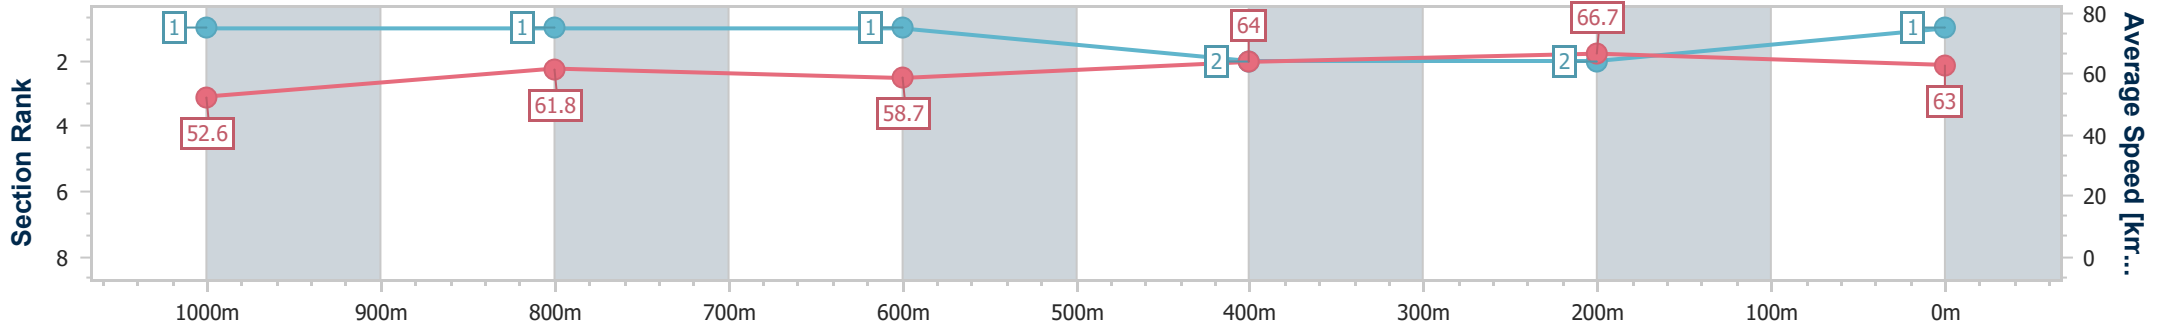

Horse/Jockey Name	Aquaholic
Final Rank	1
Fastest Section Time (Section)	0:10.80 (400m)
Top Speed [km/h] (Section)	68.2 (600m)
Race State	Finished

Rockhampton QLD Professional
Race 1: REGIONAL INSURANCE BROKERS Maiden Handicap - 1200m

19 December 2024 - 13:06

Track Rating: Heavy 8, Weather: Overcast, Rail Position: +1m entire

Section	Overall	1000m	800m	600m	400m	200m
Section Times	1:11.20 [1] (0:13.71)	0:57.49 [1] (0:11.59)	0:45.90 [1] (0:12.40)	0:33.50 [1] (0:11.27)	0:22.23 [2] (0:10.80)	0:11.43 [2] (0:11.43)
Average Speed [km/h]	52.6	61.8	58.7	64.0	66.7	63.0
Top Speed [km/h]	62.6	63.5	59.9	68.2	68.0	66.5
Avg. Dist. to Rail [m]	4.2	0.6	1.2	2.0	2.2	4.5
Avg. Stride Freq. [Hz]	2.2	2.3	2.2	2.3	2.4	2.3
Avg. Stride Length [m]	6.1	7.3	7.3	7.7	7.8	7.5

- [ ] Ranking at each section and finish
- -.-.- No data available at this section
- NA No data available