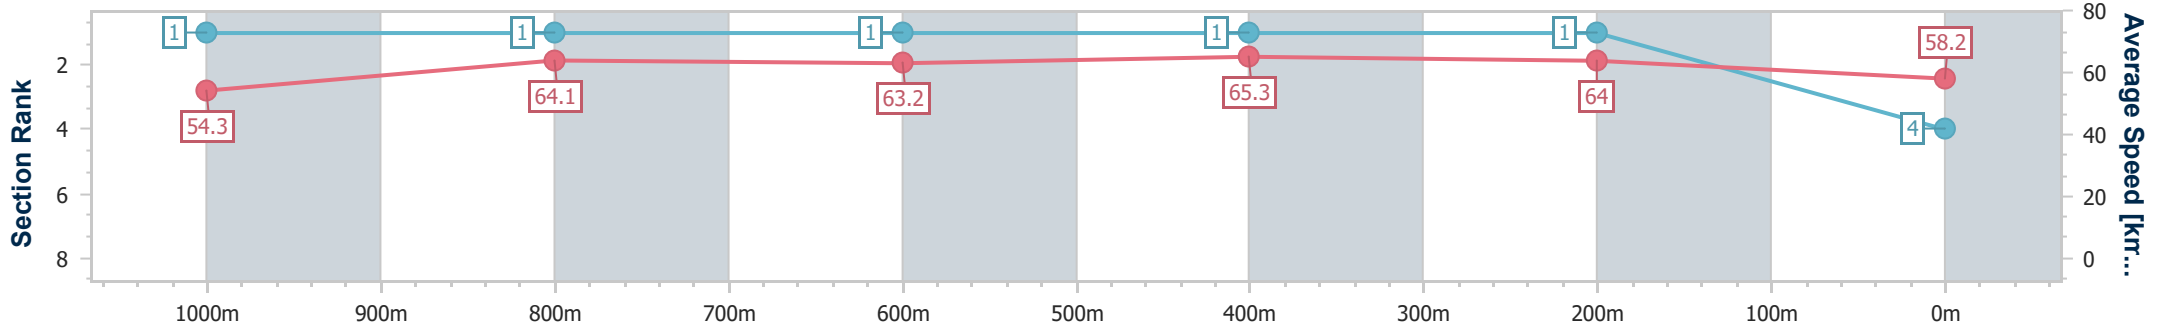

Rockhampton QLD Professional
 Race 6: TAB MAGIC MILLIONS COUNTRY CUP QUALIFIER
 OPEN Handicap - 1200m
 19 December 2024 - 16:11
 Track Rating: Soft 7, Weather: Fine, Rail Position: +1m Entire

Section	Overall	1000m	800m	600m	400m	200m
Section Times	1:10.61 [4] (0:13.28)	0:57.33 [1] (0:11.21)	0:46.12 [1] (0:11.49)	0:34.63 [1] (0:11.04)	0:23.59 [1] (0:11.24)	0:12.35 [1] (0:12.35)
Average Speed [km/h]	54.3	64.1	63.2	65.3	64.0	58.2
Top Speed [km/h]	63.5	65.3	64.1	65.9	65.9	61.6
Avg. Dist. to Rail [m]	2.4	0.6	1.2	0.7	0.9	1.0
Avg. Stride Freq. [Hz]	2.3	2.5	2.5	2.5	2.5	2.4
Avg. Stride Length [m]	6.1	7.0	6.9	7.1	7.1	6.8