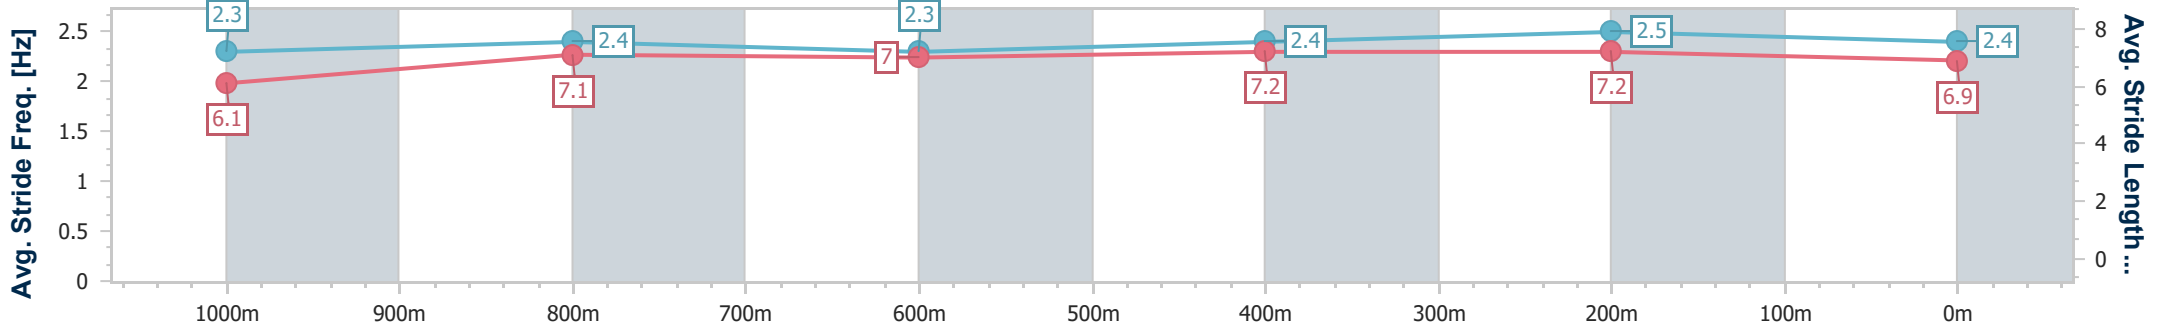

Horse/Jockey Name	Vinrosa
Final Rank	7
Fastest Section Time (Section)	0:11.26 (400m)
Top Speed [km/h] (Section)	66.1 (600m)
Race State	Finished

Rockhampton QLD Professional
Race 1: REGIONAL INSURANCE BROKERS Maiden Handicap - 1200m

19 December 2024 - 13:06

Track Rating: Heavy 8, Weather: Overcast, Rail Position: +1m entire

Section	Overall	1000m	800m	600m	400m	200m
Section Times	1:12.31 [7] (0:13.86)	0:58.45 [2] (0:11.73)	0:46.72 [2] (0:12.24)	0:34.48 [4] (0:11.30)	0:23.18 [3] (0:11.26)	0:11.92 [5]
Average Speed [km/h]	52.1	61.0	58.9	63.7	63.9	60.5
Top Speed [km/h]	62.3	62.4	59.6	66.1	65.8	62.5
Avg. Dist. to Rail [m]	8.4	1.3	1.0	2.1	1.9	2.7
Avg. Stride Freq. [Hz]	2.3	2.4	2.3	2.4	2.5	2.4
Avg. Stride Length [m]	6.1	7.1	7.0	7.2	7.2	6.9

- [ ] Ranking at each section and finish
- -.-.-.- No data available at this section
- NA No data available