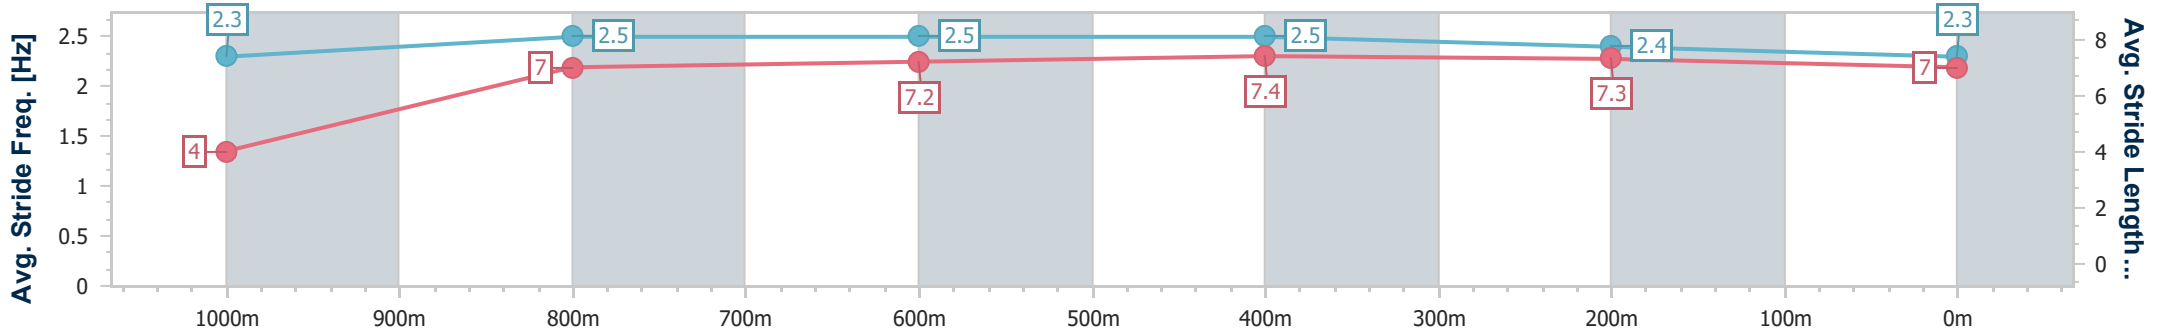

Horse/Jockey Name	Masali Raffa
Final Rank	9
Fastest Section Time (Section)	0:04.64 (Overall)
Top Speed [km/h] (Section)	67.2 (600m)
Race State	Finished

Rockhampton QLD Professional
Race 5: HILCHER SIGNS Class 1 Plate - 1050m
19 December 2024 - 15:35
Track Rating: Soft 7, Weather: Fine, Rail Position: +1m Entire

Section	Overall	1000m	800m	600m	400m	200m
Section Times	1:01.80 [9] (0:04.64)	0:57.16 [7] (0:11.21)	0:45.95 [4] (0:11.17)	0:34.78 [4] (0:10.77)	0:24.01 [5] (0:11.45)	0:12.56 [6]
Average Speed [km/h]	38.7	64.4	65.3	67.0	62.9	57.3
Top Speed [km/h]	56.7	66.6	66.8	67.2	66.2	60.6
Avg. Dist. to Rail [m]	8.9	2.0	1.9	5.7	6.6	7.1
Avg. Stride Freq. [Hz]	2.3	2.5	2.5	2.5	2.4	2.3
Avg. Stride Length [m]	4.0	7.0	7.2	7.4	7.3	7.0

- [ ] Ranking at each section and finish
- -.-.- No data available at this section
- NA No data available