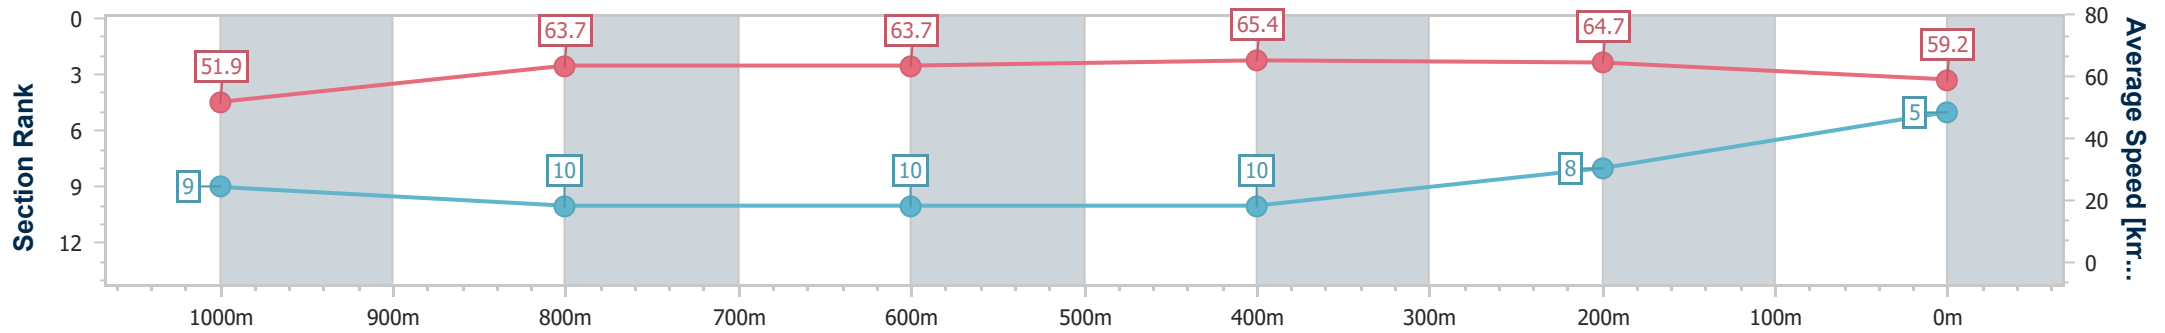

Horse/Jockey Name	Andiron
Final Rank	5
Fastest Section Time (Section)	0:11.03 (600m)
Top Speed [km/h] (Section)	66.0 (400m)
Race State	Finished

Rockhampton QLD Professional
Race 7: GREAT NORTHERN Class 3 Plate - 1200m

19 December 2024 - 17:00

Track Rating: Soft 7, Weather: Fine, Rail Position: +1m Entire

Section	Overall	1000m	800m	600m	400m	200m
Section Times	1:10.84 [5] (0:13.89)	0:56.95 [9] (0:11.25)	0:45.70 [10] (0:11.38)	0:34.32 [10] (0:11.03)	0:23.29 [10] (0:11.14)	0:12.15 [8] (0:12.15)
Average Speed [km/h]	51.9	63.7	63.7	65.4	64.7	59.2
Top Speed [km/h]	64.3	65.1	64.6	65.6	66.0	61.2
Avg. Dist. to Rail [m]	4.3	0.5	1.1	1.7	2.8	5.9
Avg. Stride Freq. [Hz]	2.5	2.7	2.7	2.7	2.7	2.6
Avg. Stride Length [m]	5.4	6.6	6.5	6.8	6.7	6.4

- [ ] Ranking at each section and finish
- -.-.- No data available at this section
- NA No data available