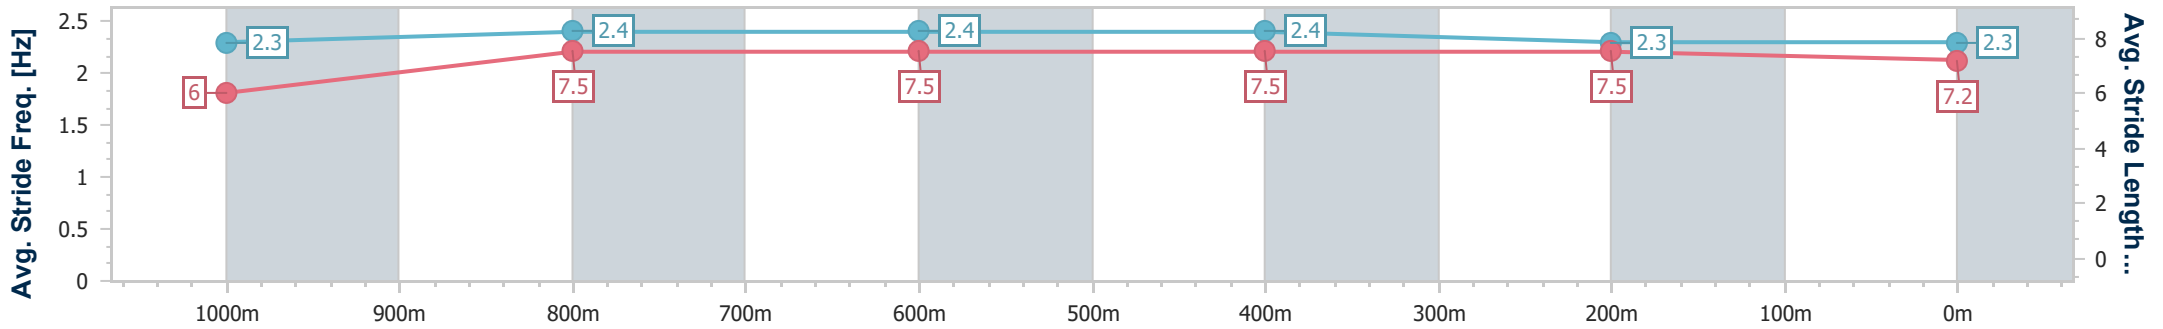

Horse/Jockey Name	Deciduous
Final Rank	2
Fastest Section Time (Section)	0:10.99 (1000m)
Top Speed [km/h] (Section)	66.8 (1000m)
Race State	Finished

Rockhampton QLD Professional
Race 7: GREAT NORTHERN Class 3 Plate - 1200m

19 December 2024 - 17:00

Track Rating: Soft 7, Weather: Fine, Rail Position: +1m Entire

Section	Overall	1000m	800m	600m	400m	200m
Section Times	1:10.63 [2] (0:13.70)	0:56.93 [8] (0:10.99)	0:45.94 [6] (0:11.40)	0:34.54 [5] (0:11.07)	0:23.47 [5] (0:11.33)	0:12.14 [2] (0:12.14)
Average Speed [km/h]	52.6	64.7	63.7	65.1	63.6	59.3
Top Speed [km/h]	64.9	66.8	65.5	66.1	65.4	61.7
Avg. Dist. to Rail [m]	2.6	2.5	1.5	2.2	2.1	3.3
Avg. Stride Freq. [Hz]	2.3	2.4	2.4	2.4	2.3	2.3
Avg. Stride Length [m]	6.0	7.5	7.5	7.5	7.5	7.2

- [ ] Ranking at each section and finish
- -.-.- No data available at this section
- NA No data available