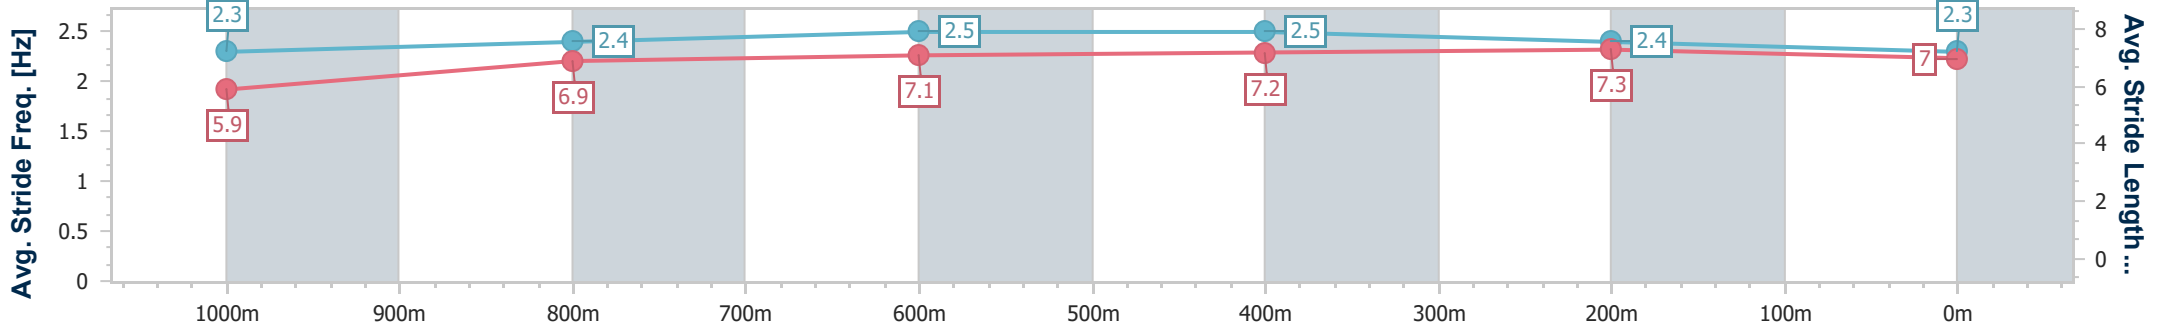

Horse/Jockey Name	Svindal
Final Rank	7
Fastest Section Time (Section)	0:10.99 (600m)
Top Speed [km/h] (Section)	66.3 (600m)
Race State	Finished

Rockhampton QLD Professional
Race 6: TAB MAGIC MILLIONS COUNTRY CUP QUALIFIER
OPEN Handicap - 1200m

19 December 2024 - 16:11

Track Rating: Soft 7, Weather: Fine, Rail Position: +1m Entire

Section	Overall	1000m	800m	600m	400m	200m
Section Times	1:11.18 [7] (0:13.58)	0:57.60 [4] (0:11.52)	0:46.08 [5] (0:11.37)	0:34.71 [5] (0:10.99)	0:23.72 [6] (0:11.35)	0:12.37 [7] (0:12.37)
Average Speed [km/h]	53.1	62.6	64.2	65.6	63.4	58.2
Top Speed [km/h]	63.9	63.3	65.3	66.3	66.0	61.2
Avg. Dist. to Rail [m]	6.4	1.1	1.3	3.5	4.7	5.1
Avg. Stride Freq. [Hz]	2.3	2.4	2.5	2.5	2.4	2.3
Avg. Stride Length [m]	5.9	6.9	7.1	7.2	7.3	7.0

- [ ] Ranking at each section and finish
- -.-.- No data available at this section
- NA No data available