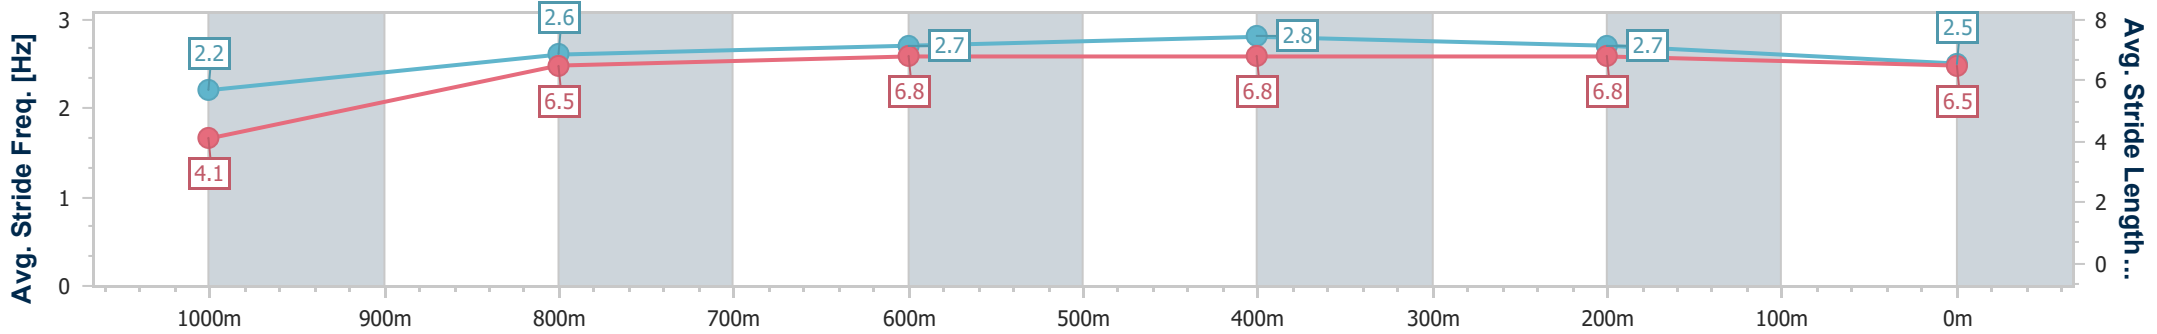

Horse/Jockey Name	Rocky Rebel
Final Rank	5
Fastest Section Time (Section)	0:04.53 (Overall)
Top Speed [km/h] (Section)	69.5 (600m)
Race State	Finished

Rockhampton QLD Professional
Race 5: HILCHER SIGNS Class 1 Plate - 1050m
19 December 2024 - 15:35
Track Rating: Soft 7, Weather: Fine, Rail Position: +1m Entire

Section	Overall	1000m	800m	600m	400m	200m
Section Times	1:01.16 [5] (0:04.53)	0:56.63 [4] (0:11.74)	0:44.89 [9] (0:11.16)	0:33.73 [8] (0:10.56)	0:23.17 [6] (0:10.99)	0:12.18 [5] (0:12.18)
Average Speed [km/h]	39.7	61.0	64.8	68.3	65.6	59.1
Top Speed [km/h]	54.2	64.7	65.9	69.5	68.8	62.6
Avg. Dist. to Rail [m]	4.6	0.9	1.0	1.8	3.2	4.2
Avg. Stride Freq. [Hz]	2.2	2.6	2.7	2.8	2.7	2.5
Avg. Stride Length [m]	4.1	6.5	6.8	6.8	6.8	6.5

- [ ] Ranking at each section and finish
- -.-.- No data available at this section
- NA No data available