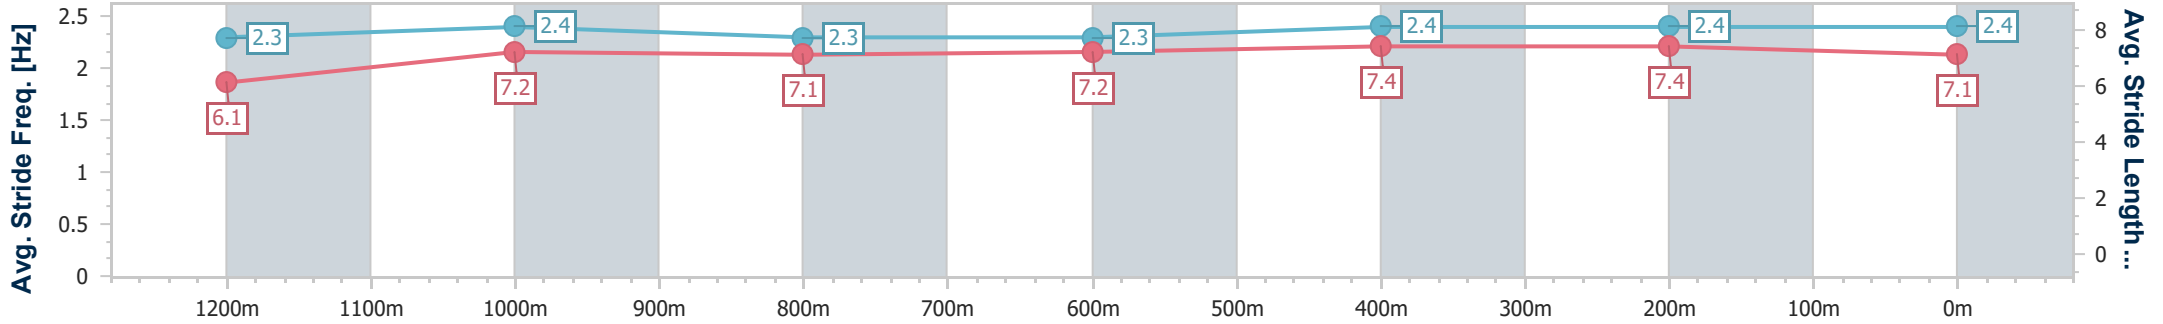

Horse/Jockey Name	Noble Heart
Final Rank	1
Fastest Section Time (Section)	0:11.12 (600m)
Top Speed [km/h] (Section)	65.9 (600m)
Race State	Finished

Rockhampton QLD Professional
Race 3: JOHN GOSS PROJECTS BENCHMARK 65 Handicap - 1400m

19 December 2024 - 14:15

Track Rating: Soft 7, Weather: Fine, Rail Position: +1m Entire

Section	Overall	1200m	1000m	800m	600m	400m	200m
Section Times	1:23.92 [1] (0:13.80)	1:10.12 [2] (0:11.82)	0:58.30 [3] (0:11.95)	0:46.35 [2] (0:11.99)	0:34.36 [2] (0:11.12)	0:23.24 [2] (0:11.30)	0:11.94 [2] (0:11.94)
Average Speed [km/h]	52.1	60.8	59.3	60.3	64.7	63.8	60.3
Top Speed [km/h]	62.9	62.9	60.7	62.7	65.9	65.2	62.8
Avg. Dist. to Rail [m]	3.4	3.1	3.0	1.1	3.1	4.3	5.7
Avg. Stride Freq. [Hz]	2.3	2.4	2.3	2.3	2.4	2.4	2.4
Avg. Stride Length [m]	6.1	7.2	7.1	7.2	7.4	7.4	7.1

- [ ] Ranking at each section and finish
- -.-.- No data available at this section
- NA No data available