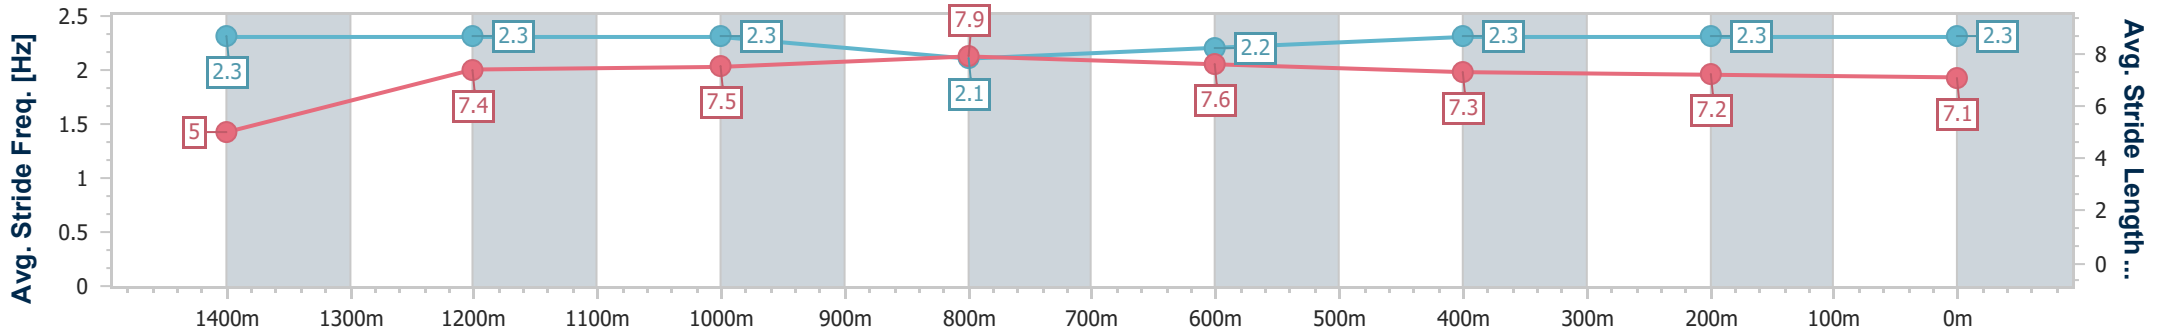

Horse/Jockey Name	Darling Clementine
Final Rank	4
Fastest Section Time (Section)	0:07.76 (Overall)
Top Speed [km/h] (Section)	64.6 (1200m)
Race State	Finished

Rockhampton QLD Professional
Race 4: HAPPY RETIREMENT GRAEME & JULIE GREEN
Maiden Plate - 1500m

19 December 2024 - 14:56

Track Rating: Soft 7, Weather: Fine, Rail Position: +1m Entire

Section	Overall	1400m	1200m	1000m	800m	600m	400m	200m
Section Times	1:31.08 [4] (0:07.76)	1:23.32 [2] (0:11.52)	1:11.80 [4] (0:11.43)	1:00.37 [4] (0:12.00)	0:48.37 [3] (0:12.25)	0:36.12 [3] (0:11.78)	0:24.34 [4] (0:11.80)	0:12.54 [4] (0:12.54)
Average Speed [km/h]	46.3	62.4	63.1	59.6	58.8	61.2	61.0	57.4
Top Speed [km/h]	60.8	63.9	64.6	62.0	60.0	62.1	62.0	59.7
Avg. Dist. to Rail [m]	3.9	1.1	1.1	0.8	1.0	3.1	3.3	3.3
Avg. Stride Freq. [Hz]	2.3	2.3	2.3	2.1	2.2	2.3	2.3	2.3
Avg. Stride Length [m]	5.0	7.4	7.5	7.9	7.6	7.3	7.2	7.1

- [ ] Ranking at each section and finish
- -.-.- No data available at this section
- NA No data available