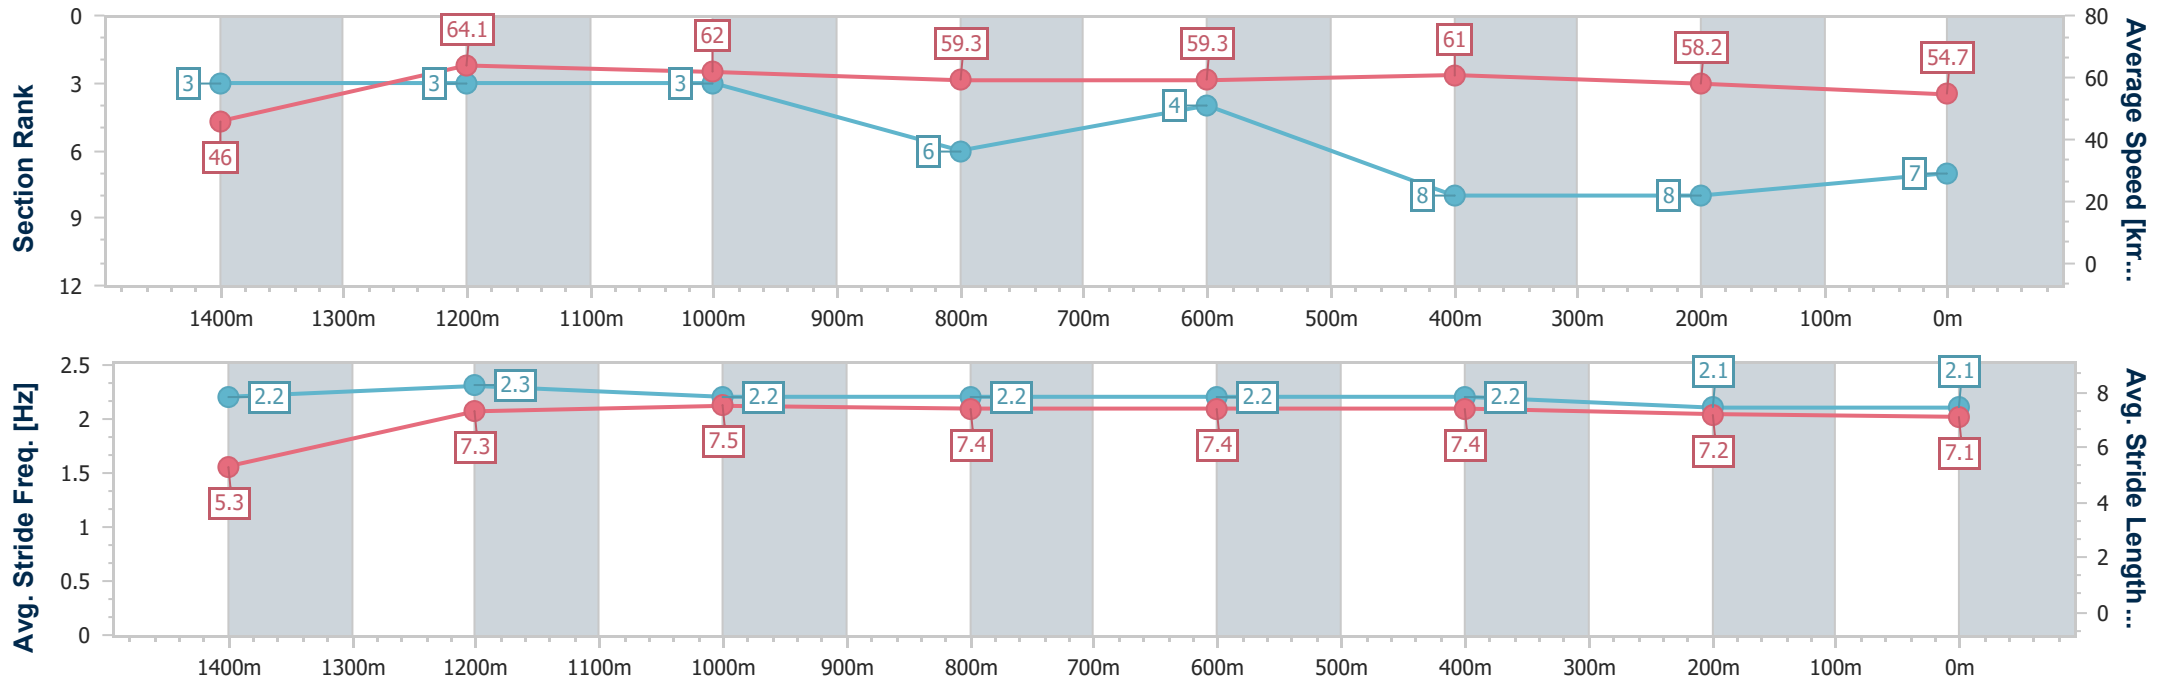

Horse/Jockey Name	Hadmytime
Final Rank	7
Fastest Section Time (Section)	0:07.82 (Overall)
Top Speed [km/h] (Section)	65.7 (1400m)
Race State	Finished

Rockhampton QLD Professional
Race 4: HAPPY RETIREMENT GRAEME & JULIE GREEN
Maiden Plate - 1500m
19 December 2024 - 14:56

Track Rating: Soft 7, Weather: Fine, Rail Position: +1m Entire

Section	Overall	1400m	1200m	1000m	800m	600m	400m	200m
Section Times	1:32.35 [7] (0:07.82)	1:24.53 [3] (0:11.24)	1:13.29 [3] (0:11.61)	1:01.68 [3] (0:12.25)	0:49.43 [6] (0:12.11)	0:37.32 [4] (0:11.78)	0:25.54 [8] (0:12.39)	0:13.15 [8] (0:13.15)
Average Speed [km/h]	46.0	64.1	62.0	59.3	59.3	61.0	58.2	54.7
Top Speed [km/h]	61.3	65.7	62.8	62.0	61.1	62.3	60.6	56.9
Avg. Dist. to Rail [m]	5.4	1.6	1.6	1.8	0.4	2.1	4.1	4.0
Avg. Stride Freq. [Hz]	2.2	2.3	2.2	2.2	2.2	2.2	2.1	2.1
Avg. Stride Length [m]	5.3	7.3	7.5	7.4	7.4	7.4	7.2	7.1

- [ ] Ranking at each section and finish
- -.-.- No data available at this section
- NA No data available