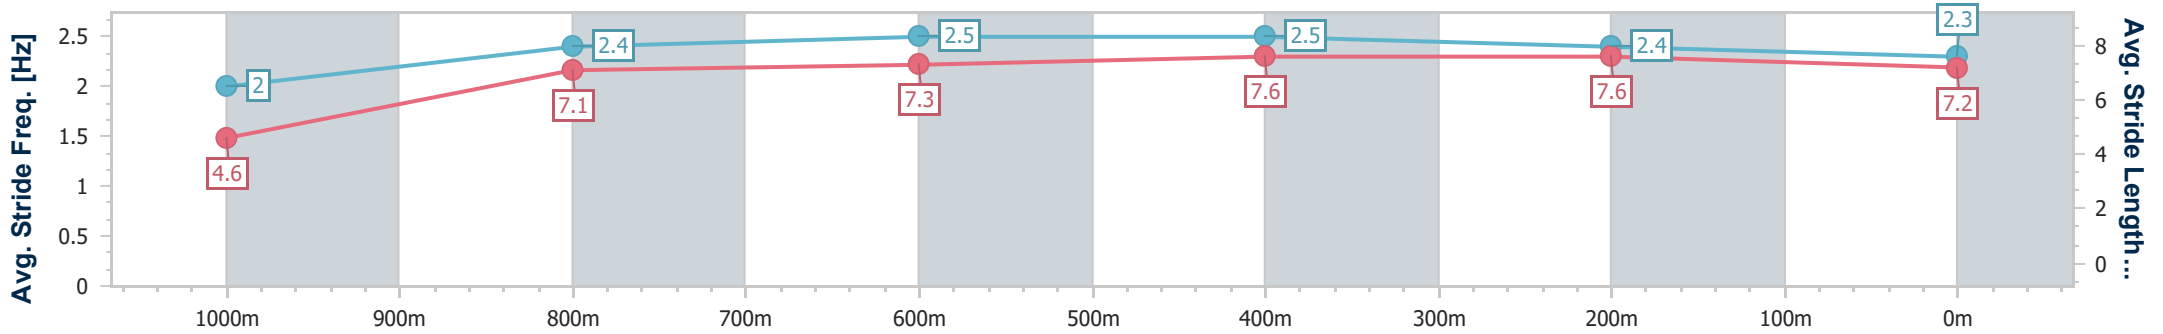

Horse/Jockey Name	D'esprit
Final Rank	4
Fastest Section Time (Section)	0:04.48 (Overall)
Top Speed [km/h] (Section)	69.0 (600m)
Race State	Finished

Rockhampton QLD Professional
Race 5: HILCHER SIGNS Class 1 Plate - 1050m

19 December 2024 - 15:35

Track Rating: Soft 7, Weather: Fine, Rail Position: +1m Entire

Section	Overall	1000m	800m	600m	400m	200m
Section Times	1:00.53 [4] (0:04.48)	0:56.05 [3] (0:11.56)	0:44.49 [6] (0:11.15)	0:33.34 [5] (0:10.53)	0:22.81 [4] (0:10.91)	0:11.90 [4] (0:11.90)
Average Speed [km/h]	40.4	62.3	65.1	68.5	66.1	60.5
Top Speed [km/h]	55.2	64.6	66.8	69.0	67.8	63.9
Avg. Dist. to Rail [m]	6.2	0.7	1.1	4.2	6.1	7.2
Avg. Stride Freq. [Hz]	2.0	2.4	2.5	2.5	2.4	2.3
Avg. Stride Length [m]	4.6	7.1	7.3	7.6	7.6	7.2

- [ ] Ranking at each section and finish
- -.-.- No data available at this section
- NA No data available