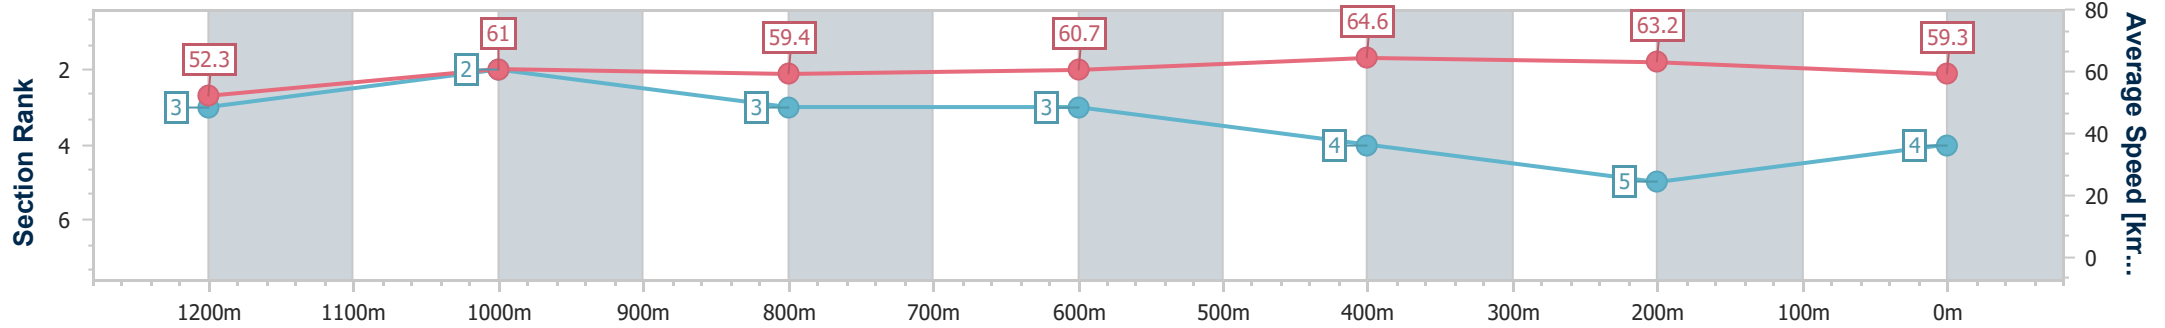

Horse/Jockey Name	Change The Deel
Final Rank	4
Fastest Section Time (Section)	0:11.16 (600m)
Top Speed [km/h] (Section)	65.6 (600m)
Race State	Finished

Rockhampton QLD Professional
Race 3: JOHN GOSS PROJECTS BENCHMARK 65 Handicap - 1400m

19 December 2024 - 14:15

Track Rating: Soft 7, Weather: Fine, Rail Position: +1m Entire

Section	Overall	1200m	1000m	800m	600m	400m	200m
Section Times	1:24.37 [4] (0:13.80)	1:10.57 [3] (0:11.81)	0:58.76 [2] (0:12.03)	0:46.73 [3] (0:12.03)	0:34.70 [3] (0:11.16)	0:23.54 [4] (0:11.40)	0:12.14 [5] (0:12.14)
Average Speed [km/h]	52.3	61.0	59.4	60.7	64.6	63.2	59.3
Top Speed [km/h]	62.9	62.2	60.2	63.7	65.6	64.9	62.0
Avg. Dist. to Rail [m]	5.9	0.9	1.3	1.8	2.9	4.4	5.2
Avg. Stride Freq. [Hz]	2.4	2.4	2.3	2.4	2.4	2.4	2.3
Avg. Stride Length [m]	5.7	6.9	7.1	7.1	7.3	7.3	7.2

- [ ] Ranking at each section and finish
- -.-.- No data available at this section
- NA No data available