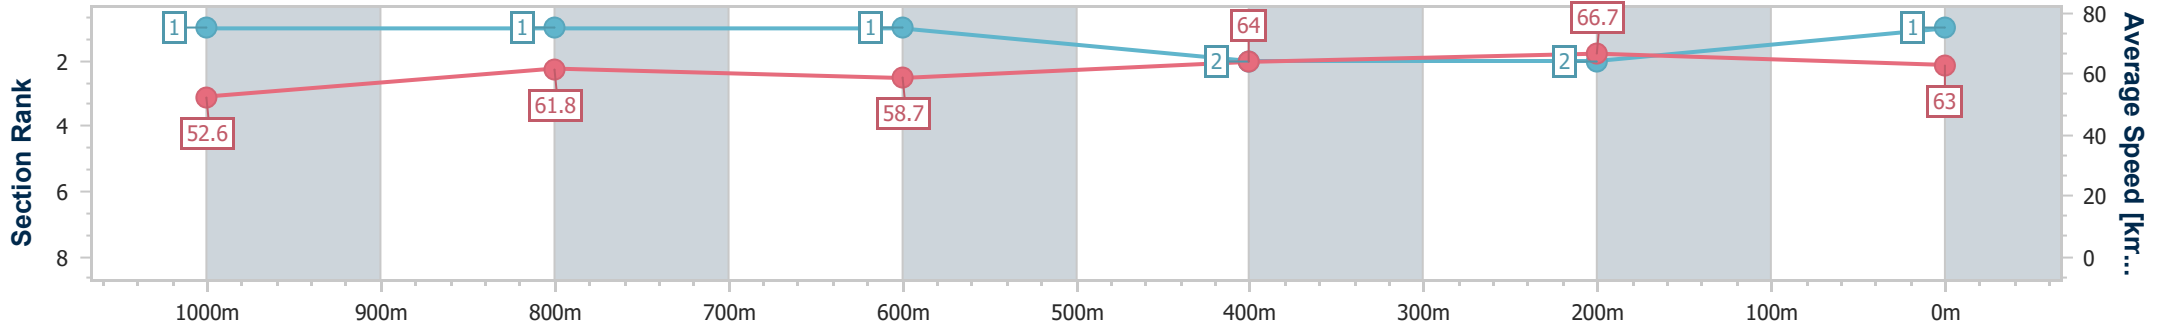

Horse/Jockey Name	Aquaholic
Final Rank	1
Fastest Section Time (Section)	0:10.80 (400m)
Top Speed [km/h] (Section)	68.2 (600m)
Race State	Finished

Rockhampton QLD Professional
Race 1: REGIONAL INSURANCE BROKERS Maiden Handicap - 1200m

19 December 2024 - 13:06

Track Rating: Heavy 8, Weather: Overcast, Rail Position: +1m entire

Section	Overall	1000m	800m	600m	400m	200m
Section Times	1:11.20 [1] (0:13.71)	0:57.49 [1] (0:11.59)	0:45.90 [1] (0:12.40)	0:33.50 [1] (0:11.27)	0:22.23 [2] (0:10.80)	0:11.43 [2] (0:11.43)
Average Speed [km/h]	52.6	61.8	58.7	64.0	66.7	63.0
Top Speed [km/h]	62.6	63.5	59.9	68.2	68.0	66.5
Avg. Dist. to Rail [m]	4.2	0.6	1.2	2.0	2.2	4.5
Avg. Stride Freq. [Hz]	2.2	2.3	2.2	2.3	2.4	2.3
Avg. Stride Length [m]	6.1	7.3	7.3	7.7	7.8	7.5

- [ ] Ranking at each section and finish
- -.-.- No data available at this section
- NA No data available