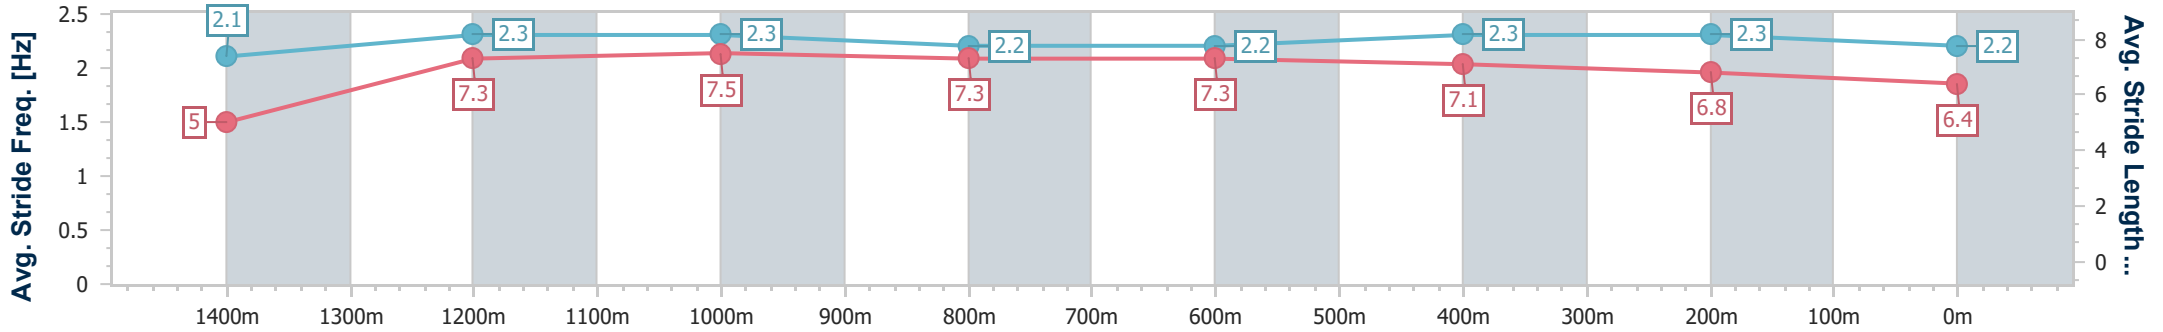

Horse/Jockey Name	Jolie Apolline
Final Rank	9
Fastest Section Time (Section)	0:08.37 (Overall)
Top Speed [km/h] (Section)	63.6 (1400m)
Race State	Finished

Rockhampton QLD Professional
Race 4: HAPPY RETIREMENT GRAEME & JULIE GREEN
Maiden Plate - 1500m

19 December 2024 - 14:56

Track Rating: Soft 7, Weather: Fine, Rail Position: +1m Entire

Section	Overall	1400m	1200m	1000m	800m	600m	400m	200m
Section Times	1:33.92 [9] (0:08.37)	1:25.55 [9] (0:11.51)	1:14.04 [9] (0:11.57)	1:02.47 [9] (0:12.02)	0:50.45 [9] (0:12.26)	0:38.19 [9] (0:11.70)	0:26.49 [9] (0:12.41)	0:14.08 [9] (0:14.08)
Average Speed [km/h]	43.0	62.7	62.1	59.5	59.2	61.7	57.9	51.1
Top Speed [km/h]	61.8	63.6	63.1	61.1	61.2	62.2	61.0	55.2
Avg. Dist. to Rail [m]	7.5	1.1	1.1	1.0	1.1	3.6	3.1	4.1
Avg. Stride Freq. [Hz]	2.1	2.3	2.3	2.2	2.2	2.3	2.3	2.2
Avg. Stride Length [m]	5.0	7.3	7.5	7.3	7.3	7.1	6.8	6.4

- [ ] Ranking at each section and finish
- -.-.- No data available at this section
- NA No data available