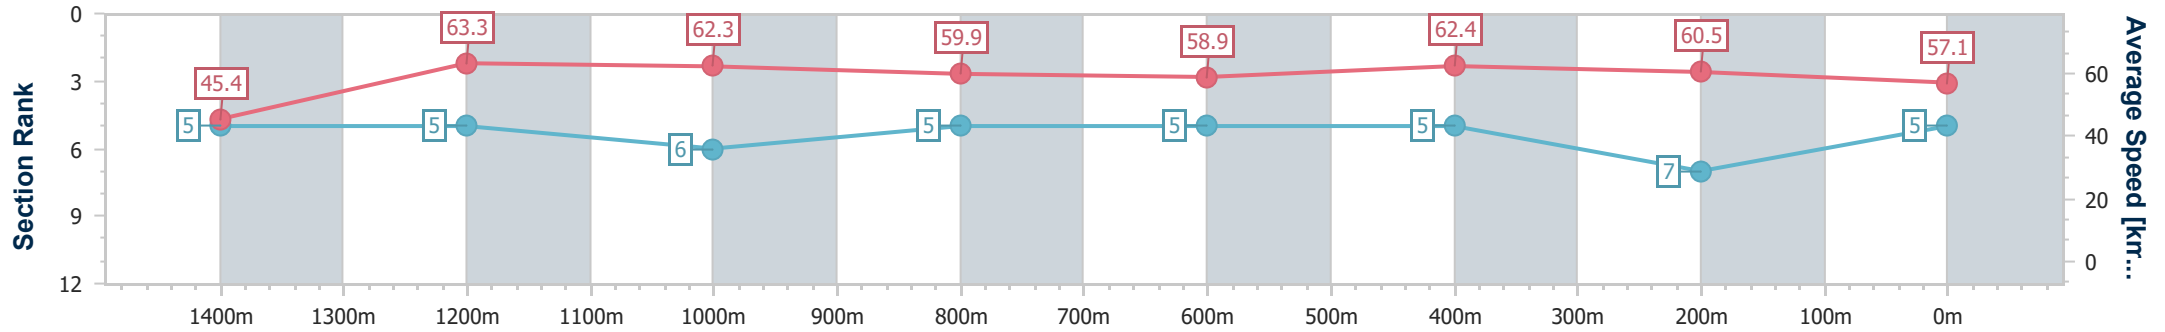

Horse/Jockey Name	Send The Money
Final Rank	5
Fastest Section Time (Section)	0:07.94 (Overall)
Top Speed [km/h] (Section)	64.7 (1200m)
Race State	Finished

Rockhampton QLD Professional
Race 4: HAPPY RETIREMENT GRAEME & JULIE GREEN
Maiden Plate - 1500m

19 December 2024 - 14:56

Track Rating: Soft 7, Weather: Fine, Rail Position: +1m Entire

Section	Overall	1400m	1200m	1000m	800m	600m	400m	200m
Section Times	1:31.27 [5] (0:07.94)	1:23.33 [5] (0:11.39)	1:11.94 [5] (0:11.53)	1:00.41 [6] (0:11.99)	0:48.42 [5] (0:12.38)	0:36.04 [5] (0:11.54)	0:24.50 [5] (0:11.90)	0:12.60 [7] (0:12.60)
Average Speed [km/h]	45.4	63.3	62.3	59.9	58.9	62.4	60.5	57.1
Top Speed [km/h]	60.8	64.5	64.7	61.5	61.2	63.5	62.6	58.5
Avg. Dist. to Rail [m]	1.2	0.5	0.4	0.4	1.2	3.7	4.3	3.9
Avg. Stride Freq. [Hz]	2.2	2.3	2.3	2.2	2.2	2.3	2.3	2.2
Avg. Stride Length [m]	5.2	7.5	7.5	7.4	7.2	7.5	7.4	7.3

- [ ] Ranking at each section and finish
- -.-.- No data available at this section
- NA No data available