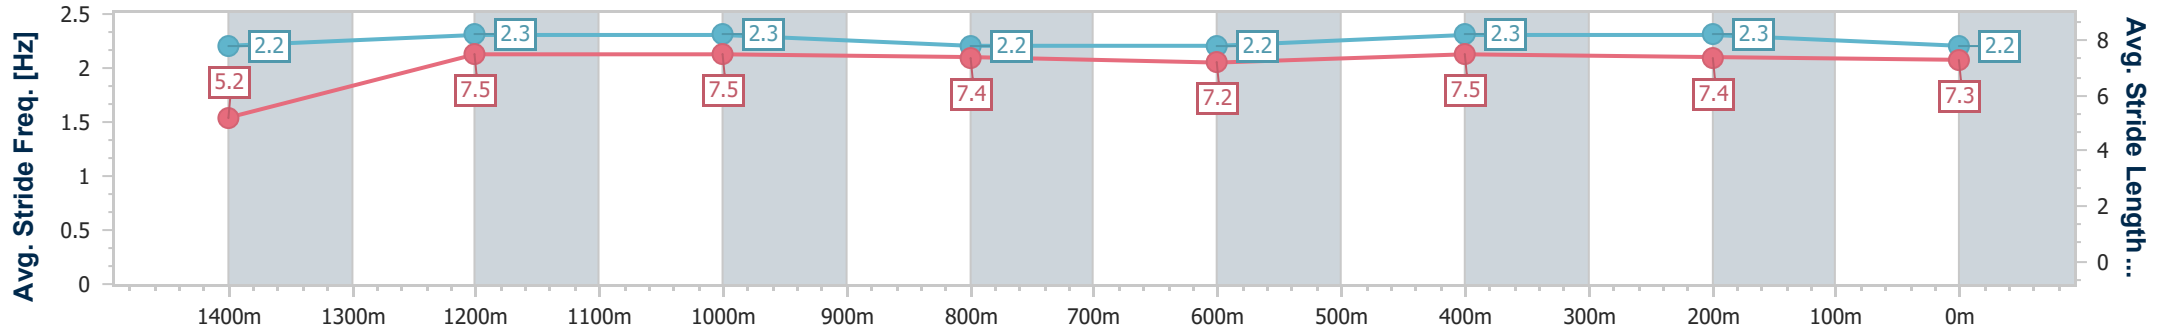

Horse/Jockey Name	Send The Money
Final Rank	5
Fastest Section Time (Section)	0:07.94 (Overall)
Top Speed [km/h] (Section)	64.7 (1200m)
Race State	Finished

Rockhampton QLD Professional
Race 4: HAPPY RETIREMENT GRAEME & JULIE GREEN
Maiden Plate - 1500m

19 December 2024 - 14:56

Track Rating: Soft 7, Weather: Fine, Rail Position: +1m Entire

Section	Overall	1400m	1200m	1000m	800m	600m	400m	200m
Section Times	1:31.27 [5] (0:07.94)	1:23.33 [5] (0:11.39)	1:11.94 [5] (0:11.53)	1:00.41 [6] (0:11.99)	0:48.42 [5] (0:12.38)	0:36.04 [5] (0:11.54)	0:24.50 [5] (0:11.90)	0:12.60 [7] (0:12.60)
Average Speed [km/h]	45.4	63.3	62.3	59.9	58.9	62.4	60.5	57.1
Top Speed [km/h]	60.8	64.5	64.7	61.5	61.2	63.5	62.6	58.5
Avg. Dist. to Rail [m]	1.2	0.5	0.4	0.4	1.2	3.7	4.3	3.9
Avg. Stride Freq. [Hz]	2.2	2.3	2.3	2.2	2.2	2.3	2.3	2.2
Avg. Stride Length [m]	5.2	7.5	7.5	7.4	7.2	7.5	7.4	7.3

- [ ] Ranking at each section and finish
- -.-.- No data available at this section
- NA No data available