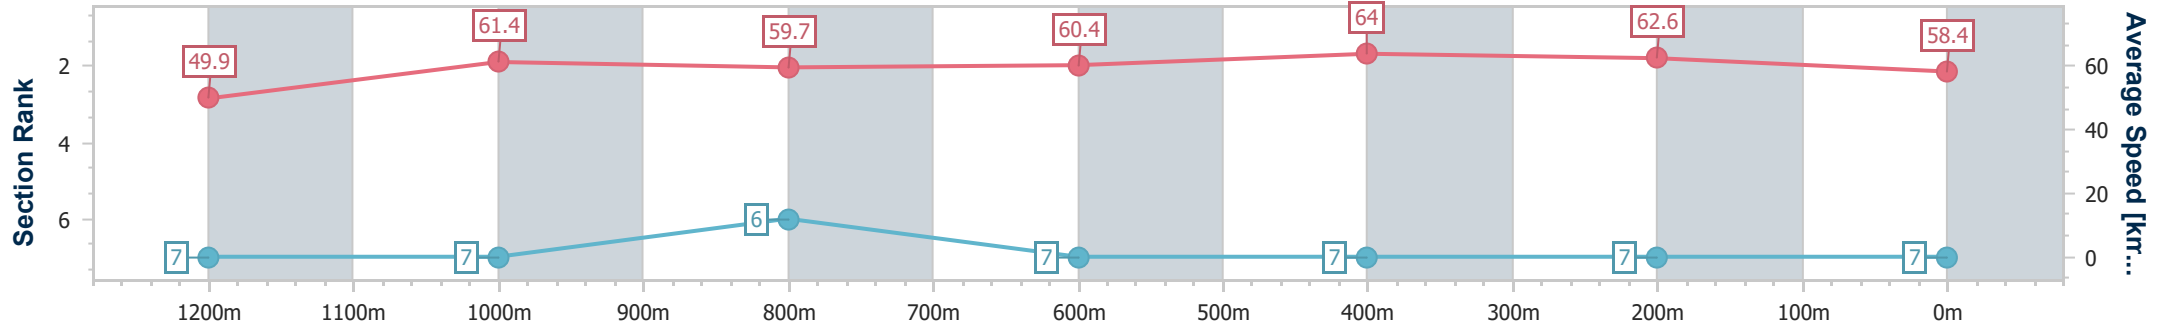

Horse/Jockey Name	Whatjeudoin'
Final Rank	7
Fastest Section Time (Section)	0:11.26 (600m)
Top Speed [km/h] (Section)	64.8 (600m)
Race State	Finished

Rockhampton QLD Professional
Race 3: JOHN GOSS PROJECTS BENCHMARK 65 Handicap - 1400m

19 December 2024 - 14:15

Track Rating: Soft 7, Weather: Fine, Rail Position: +1m Entire

Section	Overall	1200m	1000m	800m	600m	400m	200m
Section Times	1:25.30 [7] (0:14.46)	1:10.84 [7] (0:11.70)	0:59.14 [7] (0:12.03)	0:47.11 [6] (0:12.03)	0:35.08 [7] (0:11.26)	0:23.82 [7] (0:11.51)	0:12.31 [7] (0:12.31)
Average Speed [km/h]	49.9	61.4	59.7	60.4	64.0	62.6	58.4
Top Speed [km/h]	62.1	63.0	60.2	62.6	64.8	64.5	61.5
Avg. Dist. to Rail [m]	4.5	1.6	0.6	1.2	3.5	4.5	6.3
Avg. Stride Freq. [Hz]	2.2	2.3	2.2	2.3	2.3	2.3	2.3
Avg. Stride Length [m]	5.9	7.3	7.4	7.4	7.6	7.4	7.2

- [ ] Ranking at each section and finish
- -.-.- No data available at this section
- NA No data available