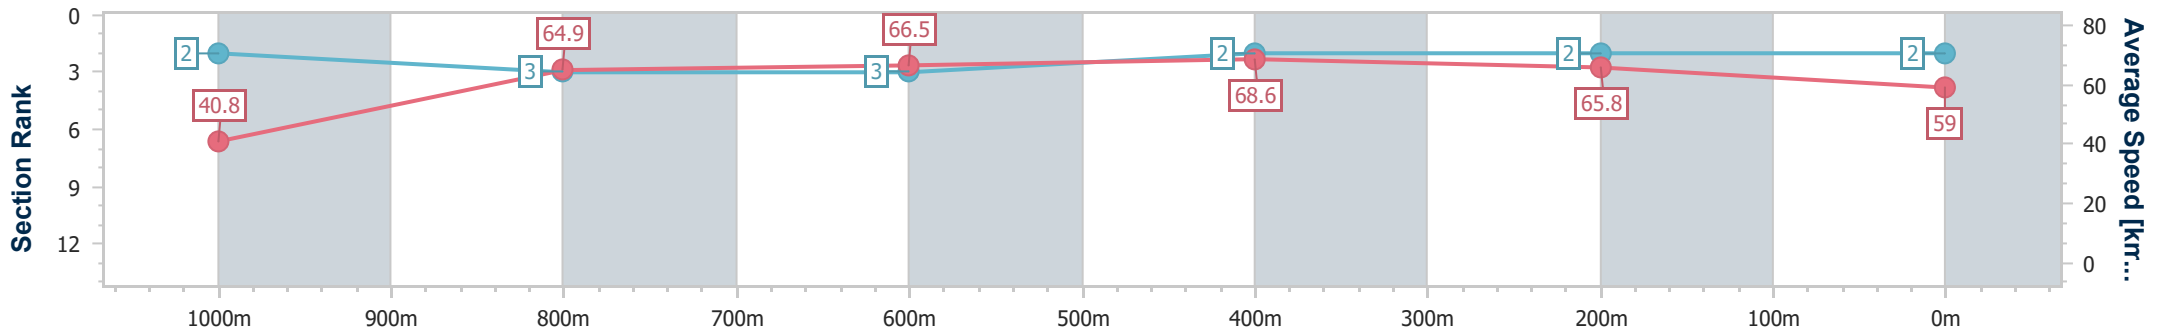

Horse/Jockey Name	Power Of Katie
Final Rank	2
Fastest Section Time (Section)	0:04.43 (Overall)
Top Speed [km/h] (Section)	70.0 (600m)
Race State	Finished

Rockhampton QLD Professional
Race 5: HILCHER SIGNS Class 1 Plate - 1050m
19 December 2024 - 15:35
Track Rating: Soft 7, Weather: Fine, Rail Position: +1m Entire

Section	Overall	1000m	800m	600m	400m	200m
Section Times	1:00.18 [2] (0:04.43)	0:55.75 [2] (0:11.17)	0:44.58 [3] (0:10.92)	0:33.66 [3] (0:10.50)	0:23.16 [2] (0:10.95)	0:12.21 [2] (0:12.21)
Average Speed [km/h]	40.8	64.9	66.5	68.6	65.8	59.0
Top Speed [km/h]	56.4	67.1	67.5	70.0	69.3	62.5
Avg. Dist. to Rail [m]	11.5	3.1	0.9	4.3	3.5	3.8
Avg. Stride Freq. [Hz]	2.2	2.5	2.4	2.5	2.4	2.3
Avg. Stride Length [m]	4.2	7.3	7.6	7.7	7.6	7.2

- [ ] Ranking at each section and finish
- -.-.- No data available at this section
- NA No data available