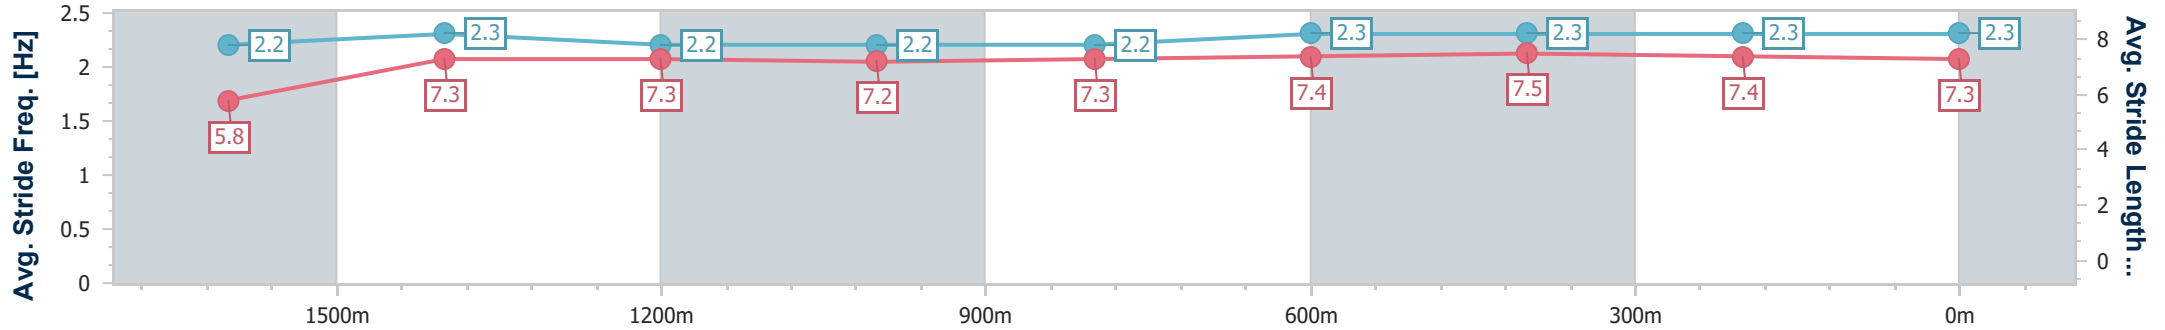

Horse/Jockey Name	Roy's Road
Final Rank	3
Fastest Section Time (Section)	0:11.43 (600m)
Top Speed [km/h] (Section)	64.6 (400m)
Race State	Finished

Rockhampton QLD Professional
Race 2: KENNAS CHARTERED ACCOUNTANTS BENCHMARK
62 Handicap - 1805m
19 December 2024 - 13:40

Track Rating: Soft 7, Weather: Fine, Rail Position: +1m Entire

Section	Overall	1600m	1400m	1200m	1000m	800m	600m	400m	200m
Section Times	1:51.24 [3] (0:15.07)	1:36.17 [6] (0:11.90)	1:24.27 [6] (0:12.31)	1:11.96 [6] (0:12.57)	0:59.39 [6] (0:12.28)	0:47.11 [6] (0:12.02)	0:35.09 [5] (0:11.43)	0:23.66 [6] (0:11.48)	0:12.18 [4] (0:12.18)
Average Speed [km/h]	49.5	60.3	58.5	57.2	58.5	60.7	63.1	62.8	59.5
Top Speed [km/h]	61.6	62.5	59.8	58.0	59.4	62.9	64.2	64.6	61.2
Avg. Dist. to Rail [m]	6.6	1.1	1.3	1.4	0.8	1.6	1.9	1.3	2.2
Avg. Stride Freq. [Hz]	2.2	2.3	2.2	2.2	2.2	2.3	2.3	2.3	2.3
Avg. Stride Length [m]	5.8	7.3	7.3	7.2	7.3	7.4	7.5	7.4	7.3

- [ ] Ranking at each section and finish
- -.-.- No data available at this section
- NA No data available