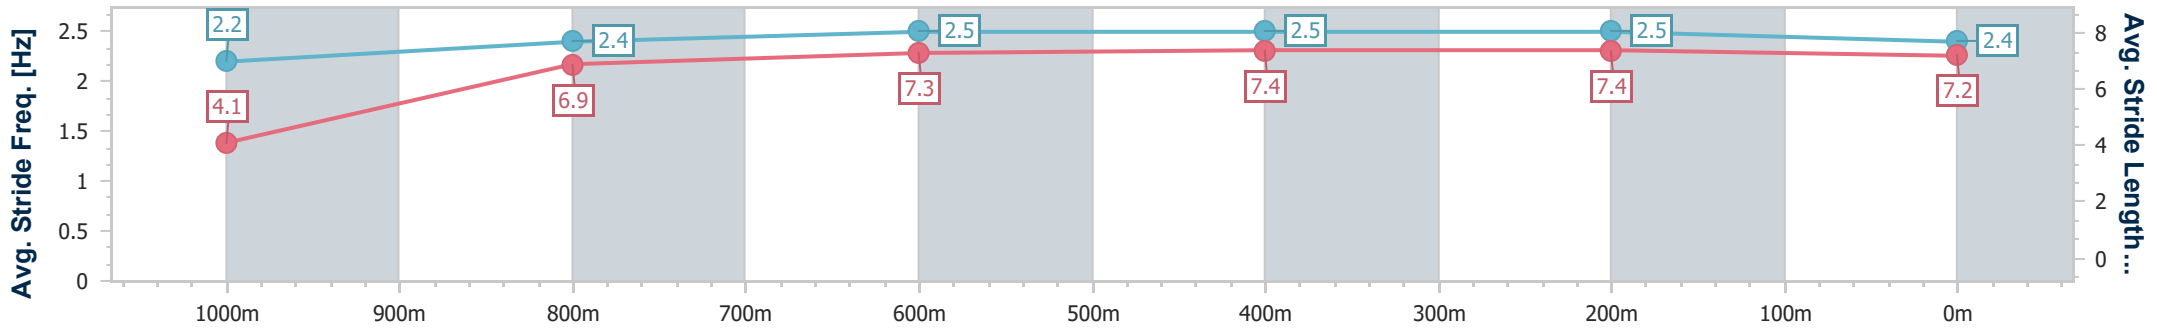

Horse/Jockey Name	Boom Boom Bella
Final Rank	8
Fastest Section Time (Section)	0:04.69 (Overall)
Top Speed [km/h] (Section)	69.4 (600m)
Race State	Finished

Rockhampton QLD Professional
Race 5: HILCHER SIGNS Class 1 Plate - 1050m
19 December 2024 - 15:35
Track Rating: Soft 7, Weather: Fine, Rail Position: +1m Entire

Section	Overall	1000m	800m	600m	400m	200m
Section Times	1:01.49 [8] (0:04.69)	0:56.80 [8] (0:12.20)	0:44.60 [11] (0:11.26)	0:33.34 [11] (0:10.66)	0:22.68 [11] (0:10.84)	0:11.84 [10] (0:11.84)
Average Speed [km/h]	38.4	59.3	64.2	67.5	66.5	60.8
Top Speed [km/h]	51.0	63.5	65.8	69.4	69.3	63.9
Avg. Dist. to Rail [m]	10.9	2.8	0.7	4.1	6.1	6.6
Avg. Stride Freq. [Hz]	2.2	2.4	2.5	2.5	2.5	2.4
Avg. Stride Length [m]	4.1	6.9	7.3	7.4	7.4	7.2

- [ ] Ranking at each section and finish
- -.-.- No data available at this section
- NA No data available