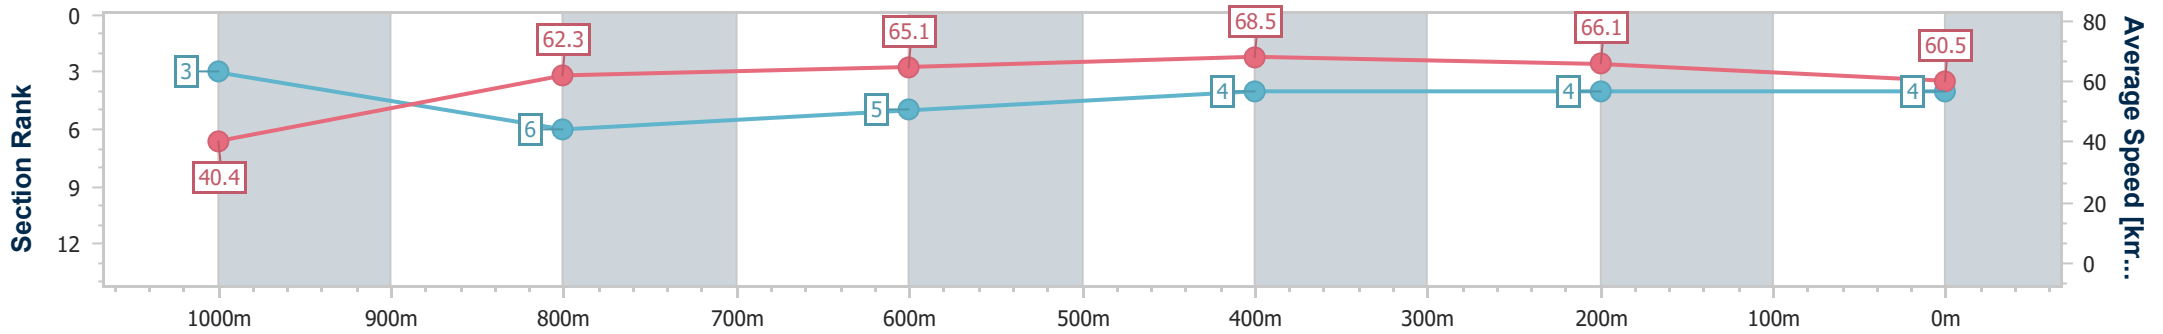

Horse/Jockey Name	D'esprit
Final Rank	4
Fastest Section Time (Section)	0:04.48 (Overall)
Top Speed [km/h] (Section)	69.0 (600m)
Race State	Finished

Rockhampton QLD Professional
Race 5: HILCHER SIGNS Class 1 Plate - 1050m

19 December 2024 - 15:35

Track Rating: Soft 7, Weather: Fine, Rail Position: +1m Entire

Section	Overall	1000m	800m	600m	400m	200m
Section Times	1:00.53 [4] (0:04.48)	0:56.05 [3] (0:11.56)	0:44.49 [6] (0:11.15)	0:33.34 [5] (0:10.53)	0:22.81 [4] (0:10.91)	0:11.90 [4] (0:11.90)
Average Speed [km/h]	40.4	62.3	65.1	68.5	66.1	60.5
Top Speed [km/h]	55.2	64.6	66.8	69.0	67.8	63.9
Avg. Dist. to Rail [m]	6.2	0.7	1.1	4.2	6.1	7.2
Avg. Stride Freq. [Hz]	2.0	2.4	2.5	2.5	2.4	2.3
Avg. Stride Length [m]	4.6	7.1	7.3	7.6	7.6	7.2

- [ ] Ranking at each section and finish
- -.-.- No data available at this section
- NA No data available