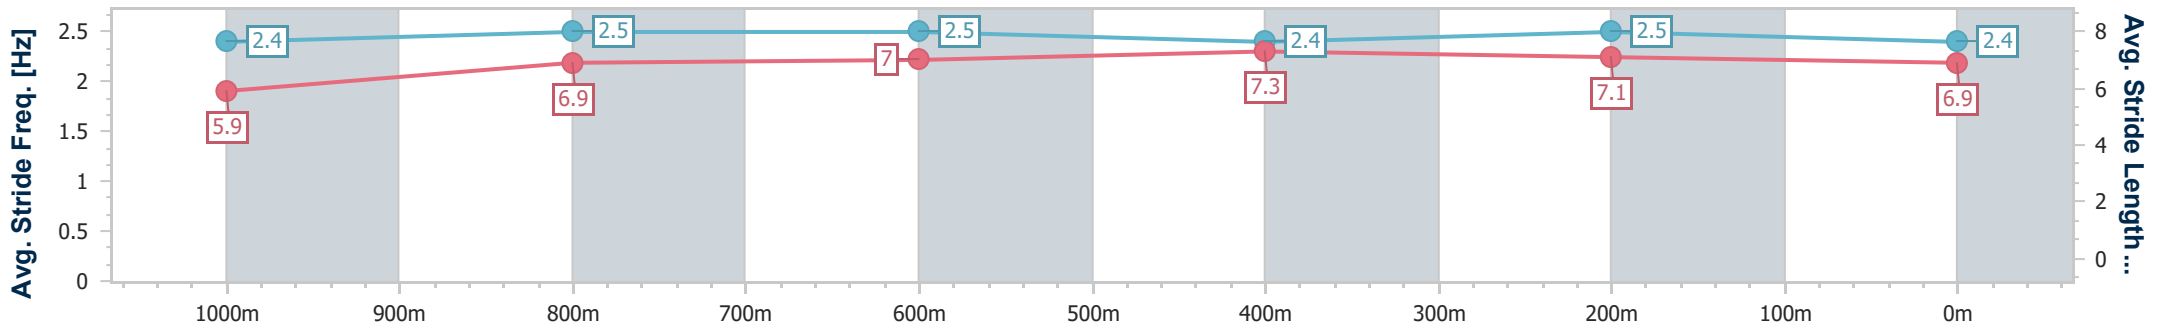

Rockhampton QLD Professional
 Race 6: TAB MAGIC MILLIONS COUNTRY CUP QUALIFIER
 OPEN Handicap - 1200m

19 December 2024 - 16:11

Track Rating: Soft 7, Weather: Fine, Rail Position: +1m Entire

Section	Overall	1000m	800m	600m	400m	200m
Section Times	1:10.71 [5] (0:13.55)	0:57.16 [3] (0:11.21)	0:45.95 [3] (0:11.26)	0:34.69 [2] (0:11.09)	0:23.60 [2] (0:11.41)	0:12.19 [3] (0:12.19)
Average Speed [km/h]	53.1	63.1	63.4	64.9	63.3	59.1
Top Speed [km/h]	60.8	64.4	64.9	65.8	65.5	61.7
Avg. Dist. to Rail [m]	2.2	2.7	1.3	0.7	2.3	4.3
Avg. Stride Freq. [Hz]	2.4	2.5	2.5	2.4	2.5	2.4
Avg. Stride Length [m]	5.9	6.9	7.0	7.3	7.1	6.9