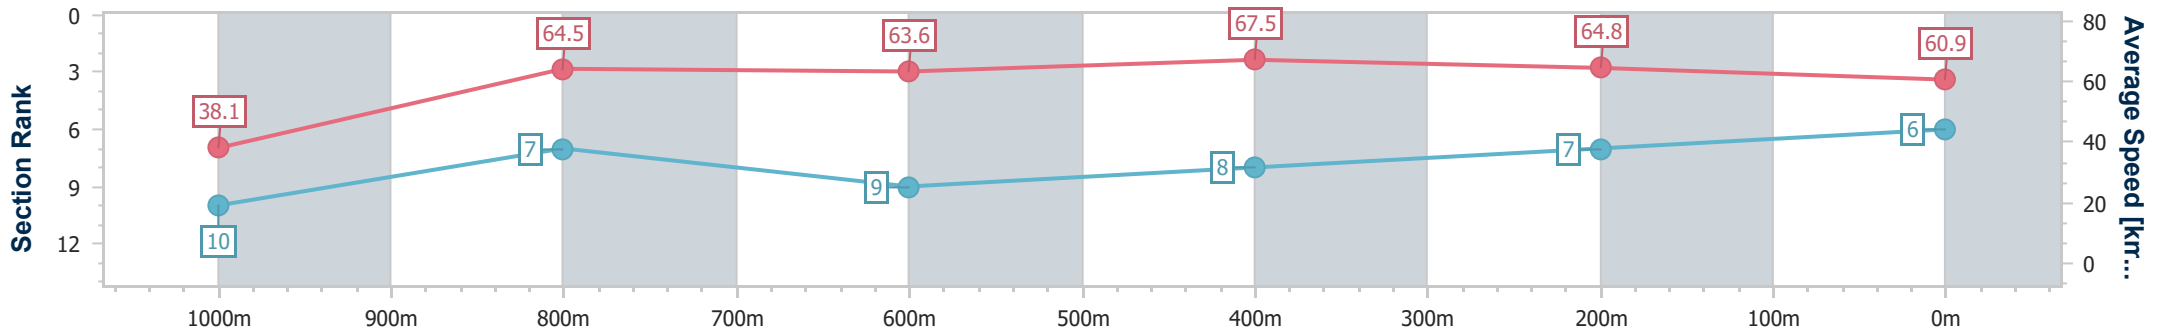

Horse/Jockey Name	Monday Choice
Final Rank	6
Fastest Section Time (Section)	0:04.76 (Overall)
Top Speed [km/h] (Section)	68.3 (600m)
Race State	Finished

Rockhampton QLD Professional
Race 5: HILCHER SIGNS Class 1 Plate - 1050m
19 December 2024 - 15:35
Track Rating: Soft 7, Weather: Fine, Rail Position: +1m Entire

Section	Overall	1000m	800m	600m	400m	200m
Section Times	1:01.18 [6] (0:04.76)	0:56.42 [10] (0:11.29)	0:45.13 [7] (0:11.49)	0:33.64 [9] (0:10.68)	0:22.96 [8] (0:11.13)	0:11.83 [7] (0:11.83)
Average Speed [km/h]	38.1	64.5	63.6	67.5	64.8	60.9
Top Speed [km/h]	56.2	66.2	65.0	68.3	67.7	63.3
Avg. Dist. to Rail [m]	13.2	3.7	2.0	3.8	3.1	5.6
Avg. Stride Freq. [Hz]	2.1	2.5	2.5	2.5	2.4	2.3
Avg. Stride Length [m]	4.2	7.0	7.1	7.5	7.4	7.1

- [ ] Ranking at each section and finish
- -.-.- No data available at this section
- NA No data available