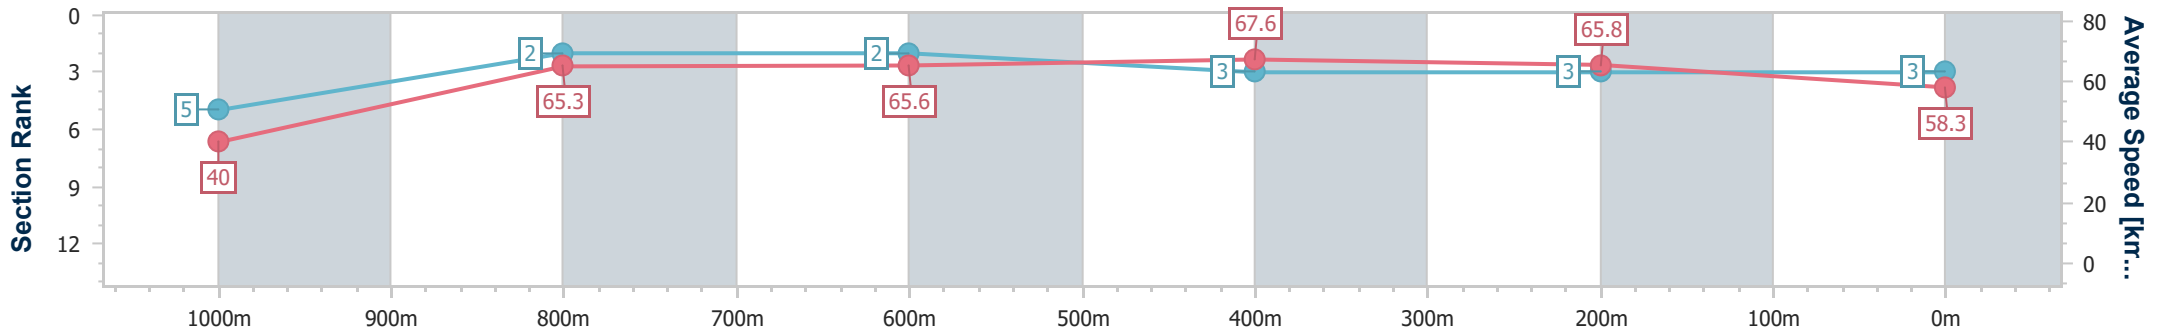

Horse/Jockey Name	Discovered Gold
Final Rank	3
Fastest Section Time (Section)	0:04.55 (Overall)
Top Speed [km/h] (Section)	68.9 (600m)
Race State	Finished

Rockhampton QLD Professional
Race 5: HILCHER SIGNS Class 1 Plate - 1050m
19 December 2024 - 15:35
Track Rating: Soft 7, Weather: Fine, Rail Position: +1m Entire

Section	Overall	1000m	800m	600m	400m	200m
Section Times	1:00.36 [3] (0:04.55)	0:55.81 [5] (0:10.92)	0:44.89 [2] (0:10.94)	0:33.95 [2] (0:10.66)	0:23.29 [3] (0:10.93)	0:12.36 [3] (0:12.36)
Average Speed [km/h]	40.0	65.3	65.6	67.6	65.8	58.3
Top Speed [km/h]	57.6	67.1	67.3	68.9	68.2	62.5
Avg. Dist. to Rail [m]	6.7	1.7	0.9	0.9	0.7	1.6
Avg. Stride Freq. [Hz]	2.2	2.4	2.4	2.4	2.4	2.2
Avg. Stride Length [m]	4.2	7.5	7.6	7.7	7.6	7.2

- [ ] Ranking at each section and finish
- -.-.- No data available at this section
- NA No data available