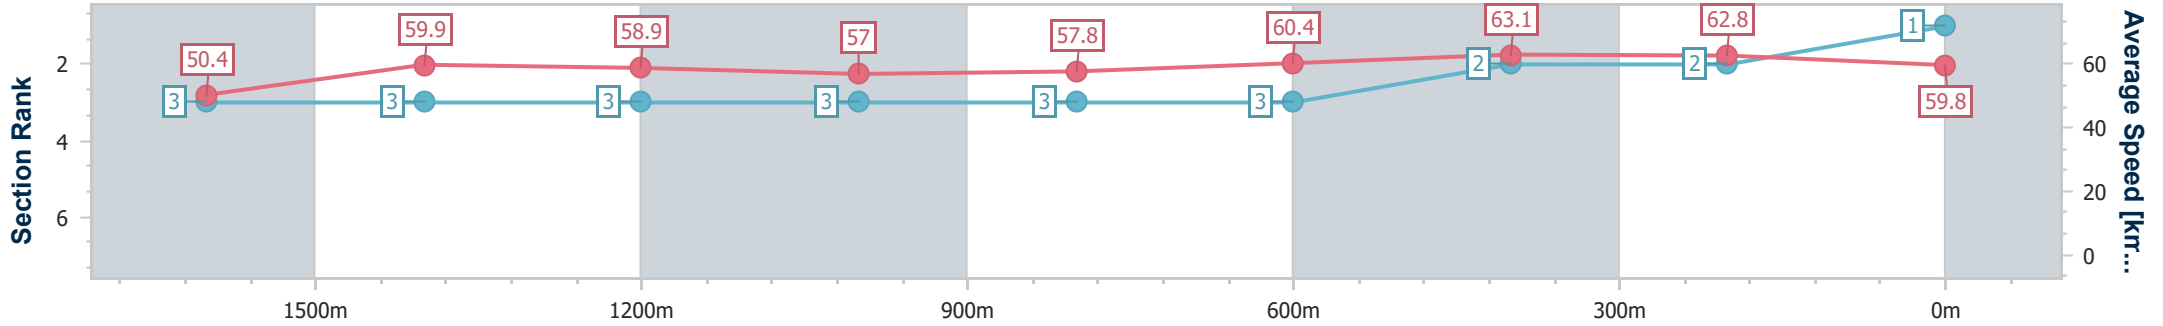

Horse/Jockey Name	Watermelon
Final Rank	1
Fastest Section Time (Section)	0:11.43 (600m)
Top Speed [km/h] (Section)	65.2 (600m)
Race State	Finished

Rockhampton QLD Professional
Race 2: KENNAS CHARTERED ACCOUNTANTS BENCHMARK
62 Handicap - 1805m
19 December 2024 - 13:40

Track Rating: Soft 7, Weather: Fine, Rail Position: +1m Entire

Section	Overall	1600m	1400m	1200m	1000m	800m	600m	400m	200m
Section Times	1:50.72 [1] (0:14.55)	1:36.17 [3] (0:11.96)	1:24.21 [3] (0:12.20)	1:12.01 [3] (0:12.58)	0:59.43 [3] (0:12.38)	0:47.05 [3] (0:12.02)	0:35.03 [3] (0:11.43)	0:23.60 [2] (0:11.45)	0:12.15 [2] (0:12.15)
Average Speed [km/h]	50.4	59.9	58.9	57.0	57.8	60.4	63.1	62.8	59.8
Top Speed [km/h]	60.0	60.5	60.9	58.8	58.6	62.6	65.2	65.1	61.6
Avg. Dist. to Rail [m]	4.7	3.2	3.4	3.0	1.7	1.0	1.8	1.5	1.6
Avg. Stride Freq. [Hz]	2.2	2.3	2.3	2.2	2.2	2.3	2.4	2.4	2.3
Avg. Stride Length [m]	5.9	7.3	7.3	7.1	7.2	7.3	7.3	7.4	7.2

- [ ] Ranking at each section and finish
- -.-.- No data available at this section
- NA No data available