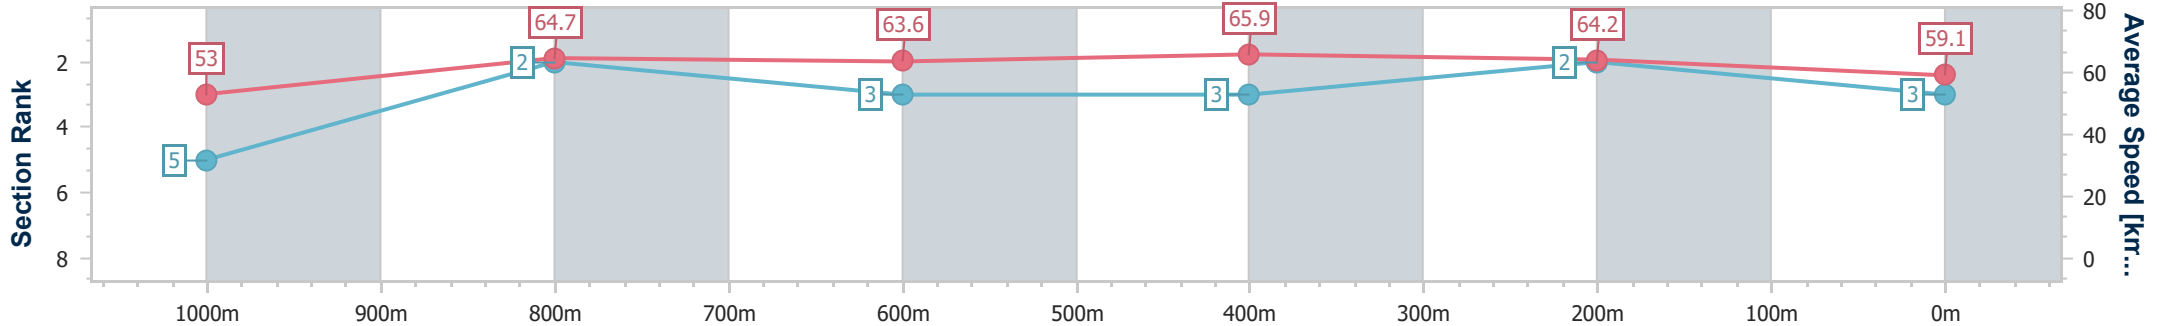

Horse/Jockey Name	Media Empire
Final Rank	3
Fastest Section Time (Section)	0:10.96 (600m)
Top Speed [km/h] (Section)	67.2 (600m)
Race State	Finished

Rockhampton QLD Professional
Race 6: TAB MAGIC MILLIONS COUNTRY CUP QUALIFIER
OPEN Handicap - 1200m

19 December 2024 - 16:11

Track Rating: Soft 7, Weather: Fine, Rail Position: +1m Entire

Section	Overall	1000m	800m	600m	400m	200m
Section Times	1:10.56 [3] (0:13.61)	0:56.95 [5] (0:11.12)	0:45.83 [2] (0:11.45)	0:34.38 [3] (0:10.96)	0:23.42 [3] (0:11.22)	0:12.20 [2] (0:12.20)
Average Speed [km/h]	53.0	64.7	63.6	65.9	64.2	59.1
Top Speed [km/h]	63.9	65.8	65.0	67.2	65.0	61.6
Avg. Dist. to Rail [m]	4.0	0.4	1.7	2.3	2.7	3.3
Avg. Stride Freq. [Hz]	2.3	2.5	2.5	2.5	2.5	2.4
Avg. Stride Length [m]	6.0	7.1	7.1	7.3	7.1	6.9

- [ ] Ranking at each section and finish
- -.-.- No data available at this section
- NA No data available