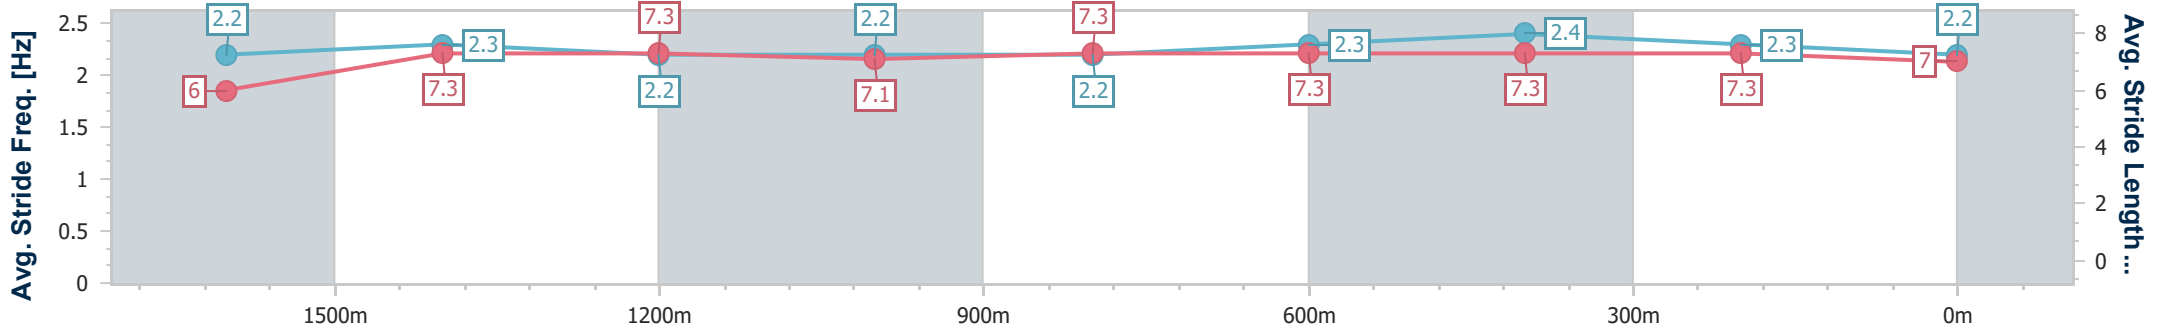

Horse/Jockey Name	Kellers Shelter
Final Rank	5
Fastest Section Time (Section)	0:11.55 (600m)
Top Speed [km/h] (Section)	63.8 (600m)
Race State	Finished

Rockhampton QLD Professional
Race 2: KENNAS CHARTERED ACCOUNTANTS BENCHMARK
62 Handicap - 1805m
19 December 2024 - 13:40

Track Rating: Soft 7, Weather: Fine, Rail Position: +1m Entire

Section	Overall	1600m	1400m	1200m	1000m	800m	600m	400m	200m
Section Times	1:52.16 [5] (0:14.27)	1:37.89 [2] (0:11.99)	1:25.90 [2] (0:12.25)	1:13.65 [2] (0:12.70)	1:00.95 [2] (0:12.40)	0:48.55 [2] (0:12.07)	0:36.48 [2] (0:11.55)	0:24.93 [3] (0:11.94)	0:12.99 [5] (0:12.99)
Average Speed [km/h]	51.2	59.8	58.7	56.6	57.9	60.8	62.4	60.3	55.9
Top Speed [km/h]	61.3	60.5	60.0	57.6	60.1	62.6	63.8	62.7	58.8
Avg. Dist. to Rail [m]	4.3	2.7	1.8	1.5	1.0	2.2	3.5	2.3	1.8
Avg. Stride Freq. [Hz]	2.2	2.3	2.2	2.2	2.2	2.3	2.4	2.3	2.2
Avg. Stride Length [m]	6.0	7.3	7.3	7.1	7.3	7.3	7.3	7.3	7.0

- [ ] Ranking at each section and finish
- -.-.- No data available at this section
- NA No data available