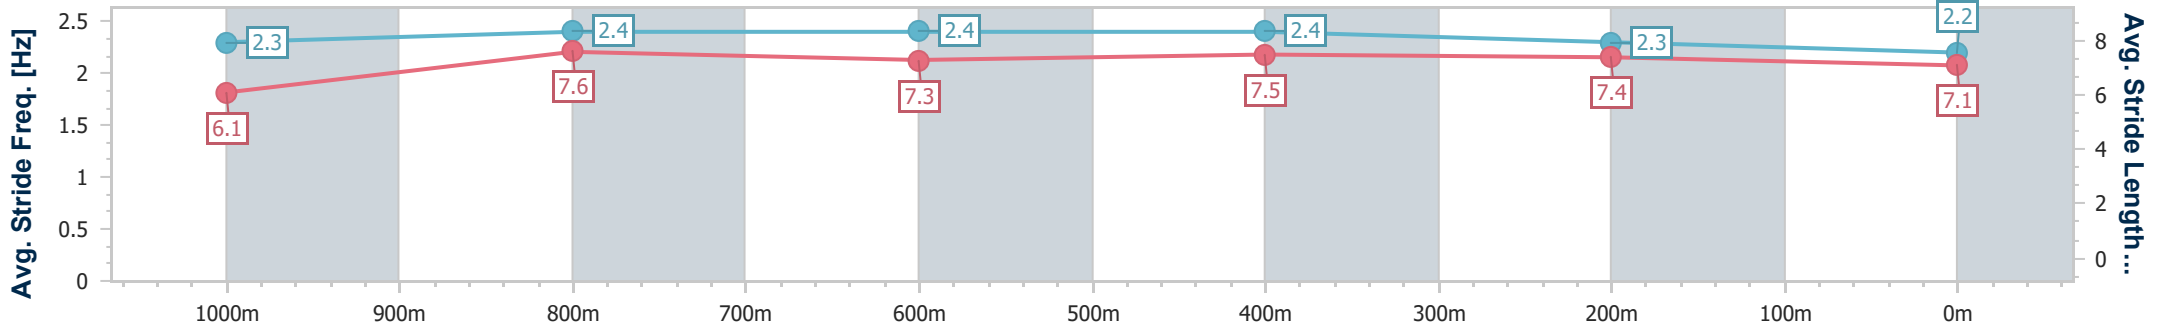

Horse/Jockey Name	Yosemite Falls
Final Rank	9
Fastest Section Time (Section)	0:10.71 (1000m)
Top Speed [km/h] (Section)	68.0 (1000m)
Race State	Finished

Rockhampton QLD Professional
Race 7: GREAT NORTHERN Class 3 Plate - 1200m

19 December 2024 - 17:00

Track Rating: Soft 7, Weather: Fine, Rail Position: +1m Entire

Section	Overall	1000m	800m	600m	400m	200m
Section Times	1:11.42 [9] (0:13.20)	0:58.22 [1] (0:10.71)	0:47.51 [1] (0:11.62)	0:35.89 [1] (0:11.32)	0:24.57 [1] (0:11.70)	0:12.87 [6] (0:12.87)
Average Speed [km/h]	54.6	66.5	62.5	63.6	61.6	56.0
Top Speed [km/h]	66.2	68.0	64.8	65.2	63.9	59.6
Avg. Dist. to Rail [m]	5.1	1.6	1.0	1.8	2.5	3.5
Avg. Stride Freq. [Hz]	2.3	2.4	2.4	2.4	2.3	2.2
Avg. Stride Length [m]	6.1	7.6	7.3	7.5	7.4	7.1

- [ ] Ranking at each section and finish
- -.-.- No data available at this section
- NA No data available