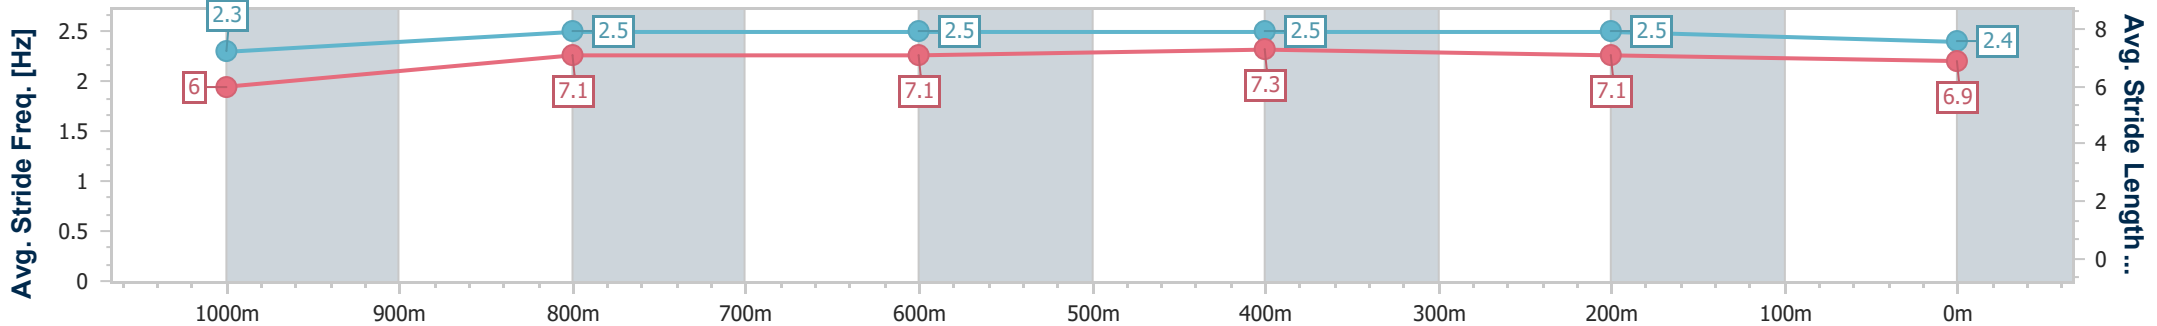

Horse/Jockey Name	Media Empire
Final Rank	3
Fastest Section Time (Section)	0:10.96 (600m)
Top Speed [km/h] (Section)	67.2 (600m)
Race State	Finished

Rockhampton QLD Professional
Race 6: TAB MAGIC MILLIONS COUNTRY CUP QUALIFIER
OPEN Handicap - 1200m

19 December 2024 - 16:11

Track Rating: Soft 7, Weather: Fine, Rail Position: +1m Entire

Section	Overall	1000m	800m	600m	400m	200m
Section Times	1:10.56 [3] (0:13.61)	0:56.95 [5] (0:11.12)	0:45.83 [2] (0:11.45)	0:34.38 [3] (0:10.96)	0:23.42 [3] (0:11.22)	0:12.20 [2] (0:12.20)
Average Speed [km/h]	53.0	64.7	63.6	65.9	64.2	59.1
Top Speed [km/h]	63.9	65.8	65.0	67.2	65.0	61.6
Avg. Dist. to Rail [m]	4.0	0.4	1.7	2.3	2.7	3.3
Avg. Stride Freq. [Hz]	2.3	2.5	2.5	2.5	2.5	2.4
Avg. Stride Length [m]	6.0	7.1	7.1	7.3	7.1	6.9

- [ ] Ranking at each section and finish
- -.-.- No data available at this section
- NA No data available