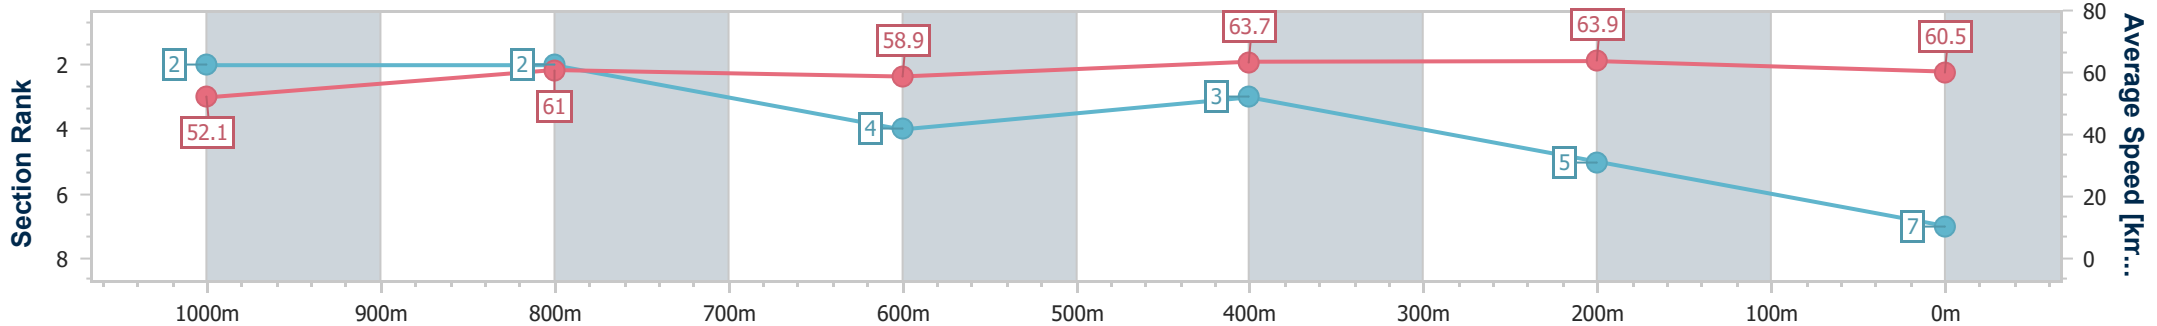

Horse/Jockey Name	Vinrosa
Final Rank	7
Fastest Section Time (Section)	0:11.26 (400m)
Top Speed [km/h] (Section)	66.1 (600m)
Race State	Finished

Rockhampton QLD Professional
Race 1: REGIONAL INSURANCE BROKERS Maiden Handicap - 1200m

19 December 2024 - 13:06

Track Rating: Heavy 8, Weather: Overcast, Rail Position: +1m entire

Section	Overall	1000m	800m	600m	400m	200m
Section Times	1:12.31 [7] (0:13.86)	0:58.45 [2] (0:11.73)	0:46.72 [2] (0:12.24)	0:34.48 [4] (0:11.30)	0:23.18 [3] (0:11.26)	0:11.92 [5]
Average Speed [km/h]	52.1	61.0	58.9	63.7	63.9	60.5
Top Speed [km/h]	62.3	62.4	59.6	66.1	65.8	62.5
Avg. Dist. to Rail [m]	8.4	1.3	1.0	2.1	1.9	2.7
Avg. Stride Freq. [Hz]	2.3	2.4	2.3	2.4	2.5	2.4
Avg. Stride Length [m]	6.1	7.1	7.0	7.2	7.2	6.9

- [ ] Ranking at each section and finish
- -.-.-.- No data available at this section
- NA No data available