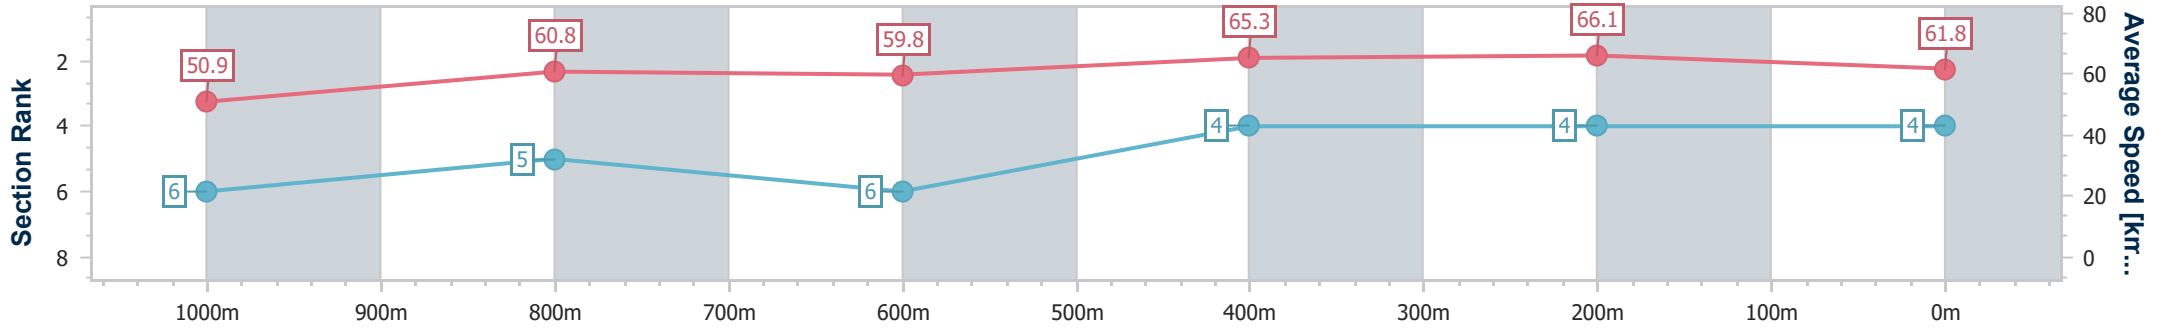

Horse/Jockey Name	Fly Trap
Final Rank	4
Fastest Section Time (Section)	0:10.87 (400m)
Top Speed [km/h] (Section)	68.1 (600m)
Race State	Finished

Rockhampton QLD Professional
Race 1: REGIONAL INSURANCE BROKERS Maiden Handicap - 1200m

19 December 2024 - 13:06

Track Rating: Heavy 8, Weather: Overcast, Rail Position: +1m entire

Section	Overall	1000m	800m	600m	400m	200m
Section Times	1:11.72 [4] (0:14.18)	0:57.54 [6] (0:11.79)	0:45.75 [5] (0:12.16)	0:33.59 [6] (0:11.05)	0:22.54 [4] (0:10.87)	0:11.67 [4] (0:11.67)
Average Speed [km/h]	50.9	60.8	59.8	65.3	66.1	61.8
Top Speed [km/h]	59.9	61.8	61.0	68.1	67.8	64.5
Avg. Dist. to Rail [m]	5.4	0.7	1.4	3.7	5.1	7.3
Avg. Stride Freq. [Hz]	2.2	2.3	2.3	2.3	2.4	2.3
Avg. Stride Length [m]	6.2	7.4	7.3	7.7	7.6	7.4

- [ ] Ranking at each section and finish
- -.-.- No data available at this section
- NA No data available