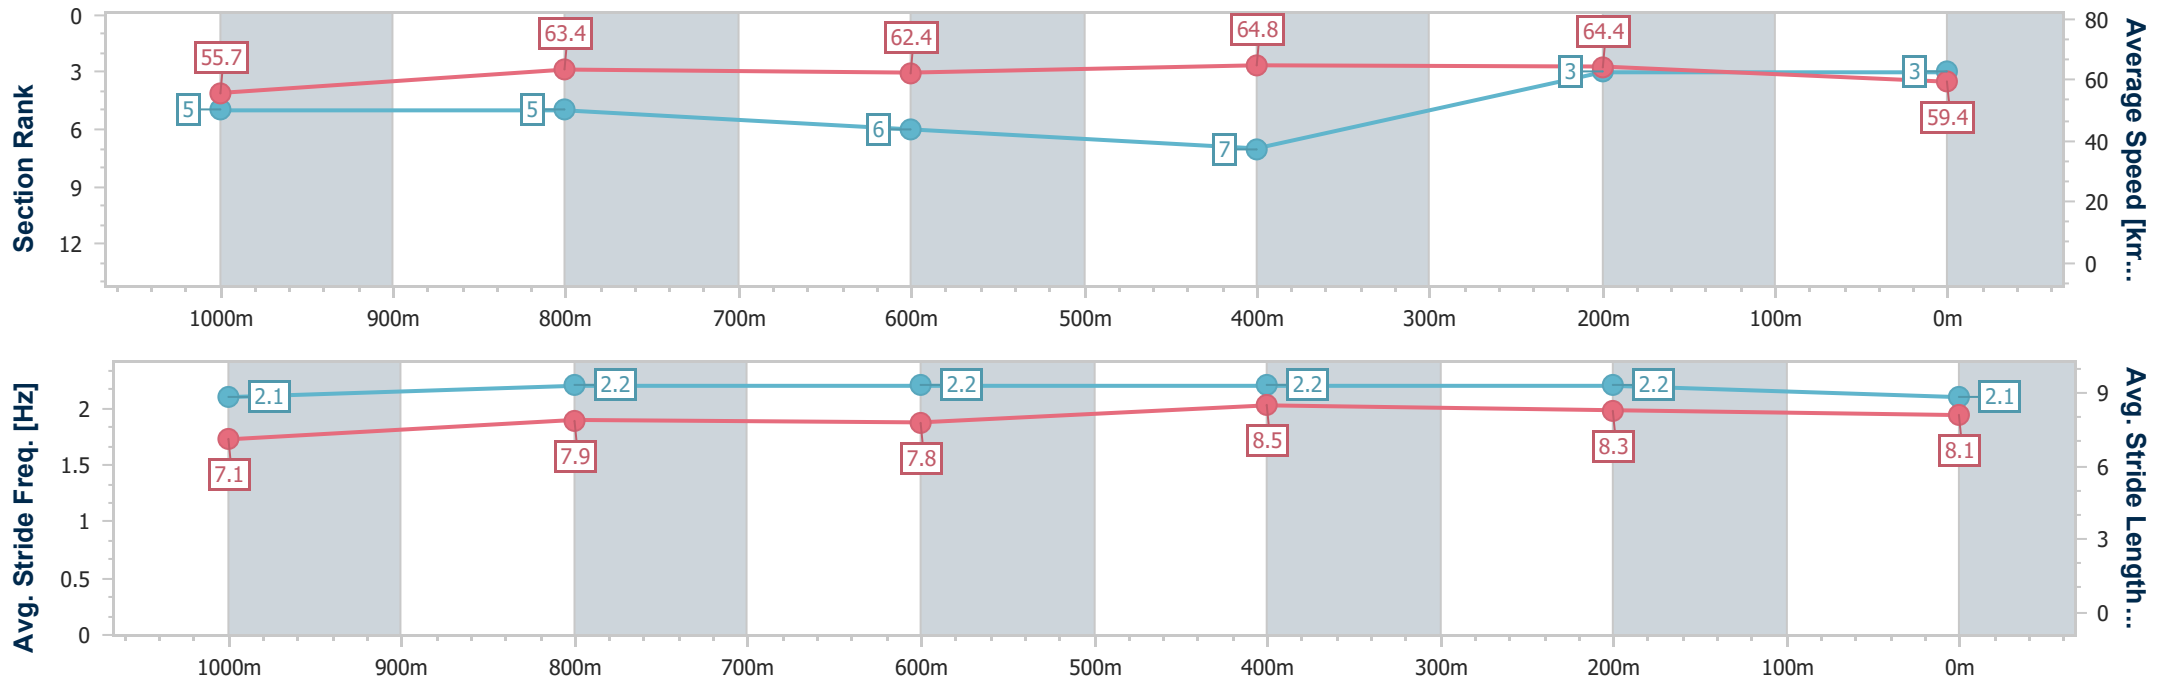

Horse/Jockey Name	The Last Saga
Final Rank	3
Fastest Section Time (Section)	0:10.92 (400m)
Top Speed [km/h] (Section)	67.3 (400m)
Race State	Finished

Rockhampton QLD Professional
Race 7: GREAT NORTHERN Class 3 Plate - 1200m

19 December 2024 - 17:00

Track Rating: Soft 7, Weather: Fine, Rail Position: +1m Entire

Section	Overall	1000m	800m	600m	400m	200m
Section Times	1:10.64 [3] (0:13.38)	0:57.26 [5] (0:11.23)	0:46.03 [5] (0:11.49)	0:34.54 [6] (0:11.46)	0:23.08 [7] (0:10.92)	0:12.15 [3] (0:12.15)
Average Speed [km/h]	55.7	63.4	62.4	64.8	64.4	59.4
Top Speed [km/h]	65.9	66.2	62.9	66.6	67.3	63.0
Avg. Dist. to Rail [m]	11.5	4.5	2.7	2.3	6.9	12.0
Avg. Stride Freq. [Hz]	2.1	2.2	2.2	2.2	2.2	2.1
Avg. Stride Length [m]	7.1	7.9	7.8	8.5	8.3	8.1

- [ ] Ranking at each section and finish
- -.-.- No data available at this section
- NA No data available