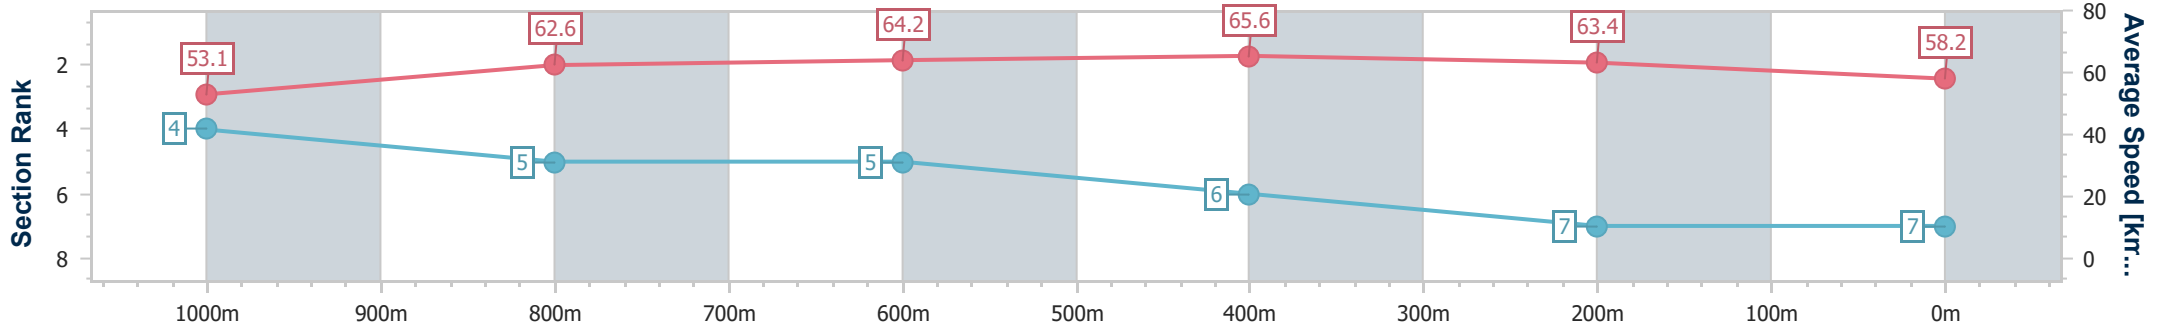

Horse/Jockey Name	Svindal
Final Rank	7
Fastest Section Time (Section)	0:10.99 (600m)
Top Speed [km/h] (Section)	66.3 (600m)
Race State	Finished

Rockhampton QLD Professional
Race 6: TAB MAGIC MILLIONS COUNTRY CUP QUALIFIER
OPEN Handicap - 1200m

19 December 2024 - 16:11

Track Rating: Soft 7, Weather: Fine, Rail Position: +1m Entire

Section	Overall	1000m	800m	600m	400m	200m
Section Times	1:11.18 [7] (0:13.58)	0:57.60 [4] (0:11.52)	0:46.08 [5] (0:11.37)	0:34.71 [5] (0:10.99)	0:23.72 [6] (0:11.35)	0:12.37 [7] (0:12.37)
Average Speed [km/h]	53.1	62.6	64.2	65.6	63.4	58.2
Top Speed [km/h]	63.9	63.3	65.3	66.3	66.0	61.2
Avg. Dist. to Rail [m]	6.4	1.1	1.3	3.5	4.7	5.1
Avg. Stride Freq. [Hz]	2.3	2.4	2.5	2.5	2.4	2.3
Avg. Stride Length [m]	5.9	6.9	7.1	7.2	7.3	7.0

- [ ] Ranking at each section and finish
- -.-.- No data available at this section
- NA No data available