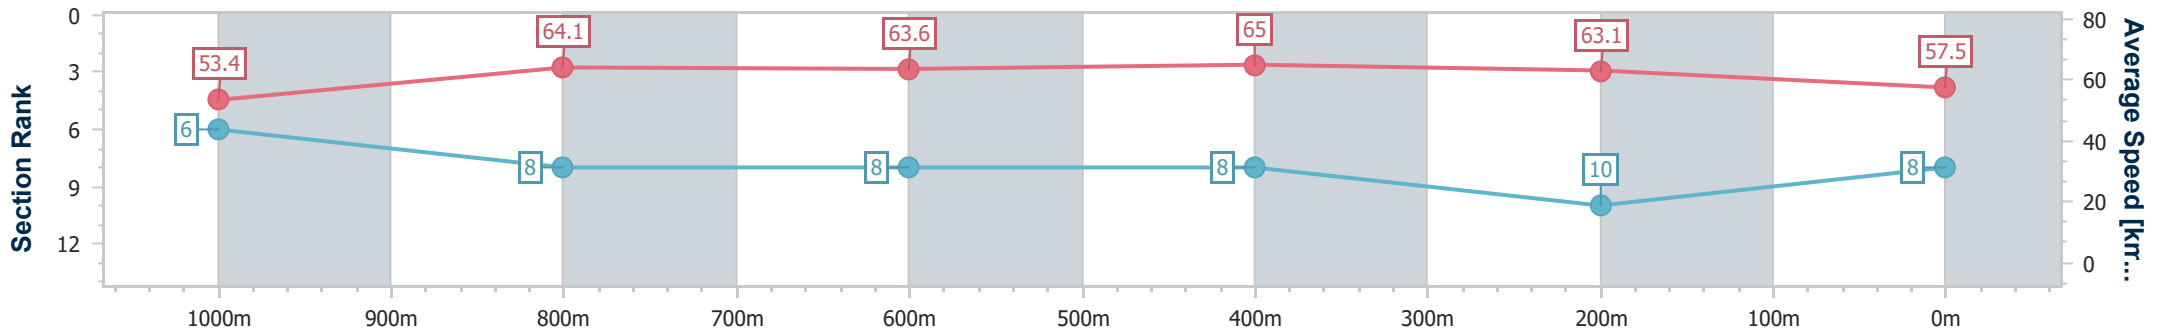

Horse/Jockey Name	Money Man
Final Rank	8
Fastest Section Time (Section)	0:11.17 (600m)
Top Speed [km/h] (Section)	67.7 (1000m)
Race State	Finished

Rockhampton QLD Professional
Race 7: GREAT NORTHERN Class 3 Plate - 1200m

19 December 2024 - 17:00

Track Rating: Soft 7, Weather: Fine, Rail Position: +1m Entire

Section	Overall	1000m	800m	600m	400m	200m
Section Times	1:11.41 [8] (0:13.58)	0:57.83 [6] (0:11.28)	0:46.55 [8] (0:11.54)	0:35.01 [8] (0:11.17)	0:23.84 [8] (0:11.32)	0:12.51 [10] (0:12.51)
Average Speed [km/h]	53.4	64.1	63.6	65.0	63.1	57.5
Top Speed [km/h]	65.2	67.7	65.7	65.9	64.9	60.7
Avg. Dist. to Rail [m]	9.5	1.1	2.2	4.3	6.8	8.6
Avg. Stride Freq. [Hz]	2.2	2.3	2.3	2.3	2.2	2.1
Avg. Stride Length [m]	6.4	8.0	7.6	8.0	7.9	7.6

- [ ] Ranking at each section and finish
- -.-.- No data available at this section
- NA No data available