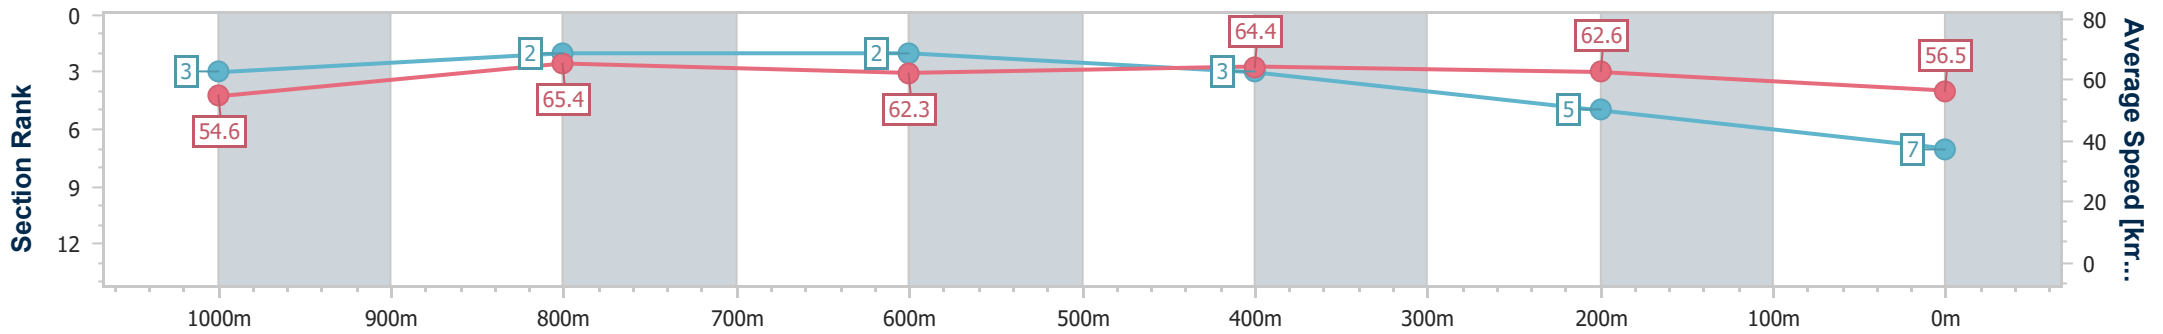

Horse/Jockey Name	What A Doozy
Final Rank	7
Fastest Section Time (Section)	0:11.00 (1000m)
Top Speed [km/h] (Section)	67.9 (600m)
Race State	Finished

Rockhampton QLD Professional
Race 7: GREAT NORTHERN Class 3 Plate - 1200m

19 December 2024 - 17:00

Track Rating: Soft 7, Weather: Fine, Rail Position: +1m Entire

Section	Overall	1000m	800m	600m	400m	200m
Section Times	1:11.25 [7] (0:13.24)	0:58.01 [3] (0:11.00)	0:47.01 [2] (0:11.58)	0:35.43 [2] (0:11.17)	0:24.26 [3] (0:11.54)	0:12.72 [5] (0:12.72)
Average Speed [km/h]	54.6	65.4	62.3	64.4	62.6	56.5
Top Speed [km/h]	67.1	67.6	64.6	67.9	66.7	61.5
Avg. Dist. to Rail [m]	7.2	0.5	0.6	1.5	3.5	4.7
Avg. Stride Freq. [Hz]	2.4	2.5	2.4	2.4	2.4	2.3
Avg. Stride Length [m]	6.1	7.4	7.2	7.3	7.2	6.8

- [ ] Ranking at each section and finish
- -.-.- No data available at this section
- NA No data available