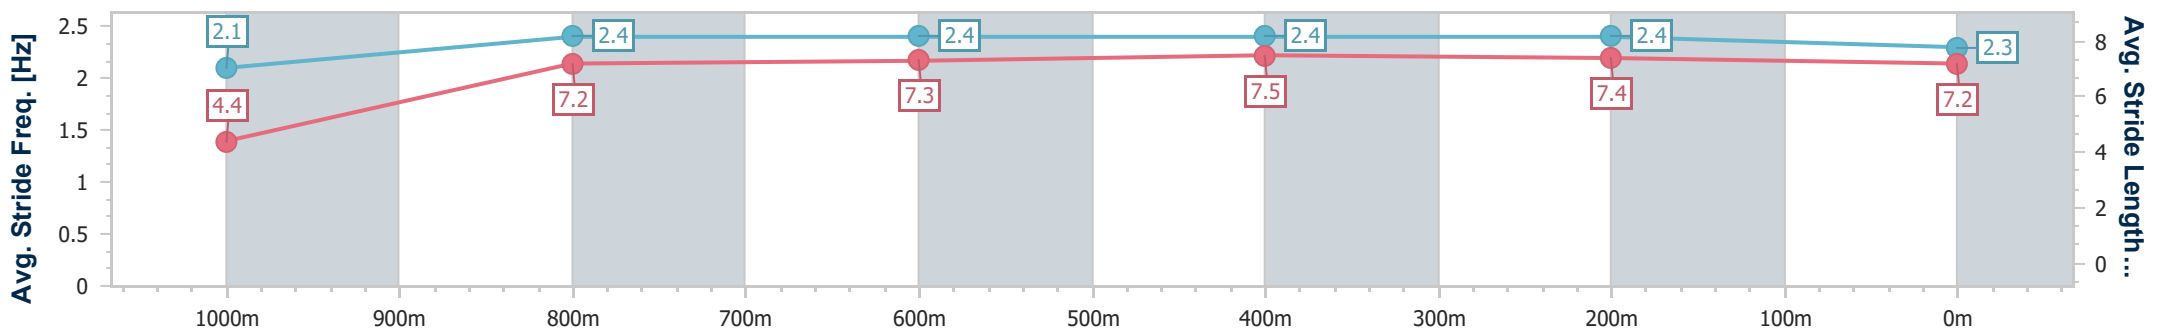

Horse/Jockey Name	Carrara King
Final Rank	10
Fastest Section Time (Section)	0:04.56 (Overall)
Top Speed [km/h] (Section)	66.7 (600m)
Race State	Finished

Rockhampton QLD Professional
Race 5: HILCHER SIGNS Class 1 Plate - 1050m
19 December 2024 - 15:35
Track Rating: Soft 7, Weather: Fine, Rail Position: +1m Entire

Section	Overall	1000m	800m	600m	400m	200m
Section Times	1:02.11 [10] (0:04.56)	0:57.55 [6] (0:11.36)	0:46.19 [5] (0:11.49)	0:34.70 [7] (0:11.04)	0:23.66 [9] (0:11.36)	0:12.30 [11] (0:12.30)
Average Speed [km/h]	39.5	64.7	64.1	65.4	63.4	58.5
Top Speed [km/h]	57.0	66.5	66.7	66.7	66.1	61.4
Avg. Dist. to Rail [m]	14.6	5.5	2.9	5.8	6.1	7.3
Avg. Stride Freq. [Hz]	2.1	2.4	2.4	2.4	2.4	2.3
Avg. Stride Length [m]	4.4	7.2	7.3	7.5	7.4	7.2

- [ ] Ranking at each section and finish
- -.-.- No data available at this section
- NA No data available