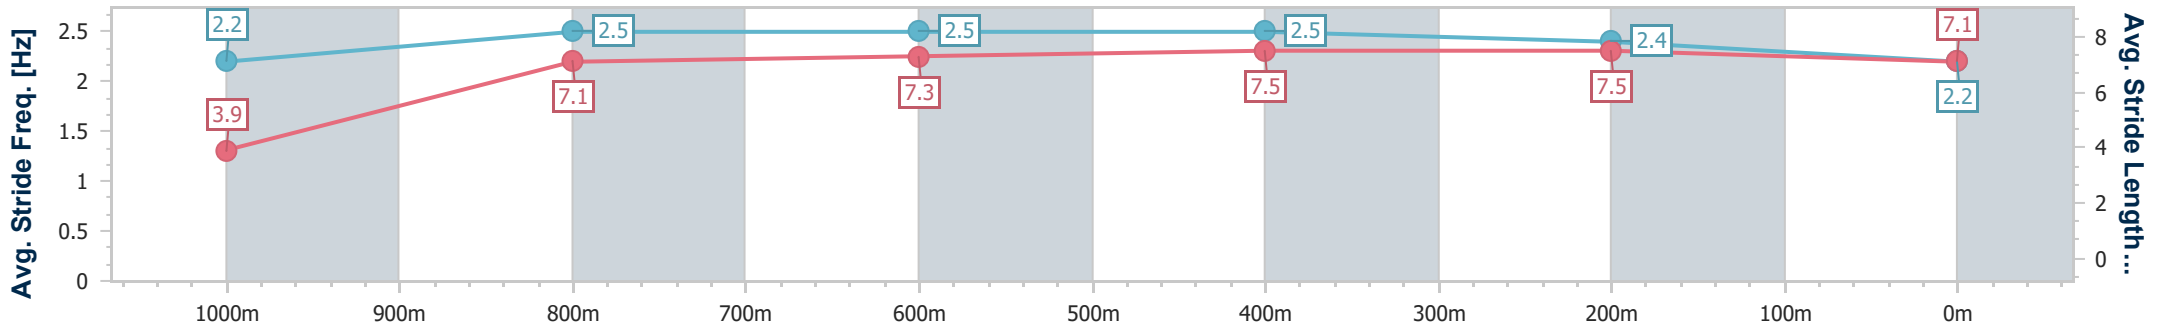

Horse/Jockey Name	Phantom Flight
Final Rank	11
Fastest Section Time (Section)	0:04.92 (Overall)
Top Speed [km/h] (Section)	68.2 (600m)
Race State	Finished

Rockhampton QLD Professional
Race 5: HILCHER SIGNS Class 1 Plate - 1050m
19 December 2024 - 15:35
Track Rating: Soft 7, Weather: Fine, Rail Position: +1m Entire

Section	Overall	1000m	800m	600m	400m	200m
Section Times	1:02.14 [11] (0:04.92)	0:57.22 [11] (0:11.34)	0:45.88 [8] (0:11.11)	0:34.77 [6] (0:10.75)	0:24.02 [7] (0:11.24)	0:12.78 [8] (0:12.78)
Average Speed [km/h]	36.6	63.2	64.9	67.1	63.9	56.4
Top Speed [km/h]	56.9	65.8	66.4	68.2	66.6	59.9
Avg. Dist. to Rail [m]	6.8	1.1	1.0	4.0	4.5	5.2
Avg. Stride Freq. [Hz]	2.2	2.5	2.5	2.5	2.4	2.2
Avg. Stride Length [m]	3.9	7.1	7.3	7.5	7.5	7.1

- [ ] Ranking at each section and finish
- -.-.- No data available at this section
- NA No data available