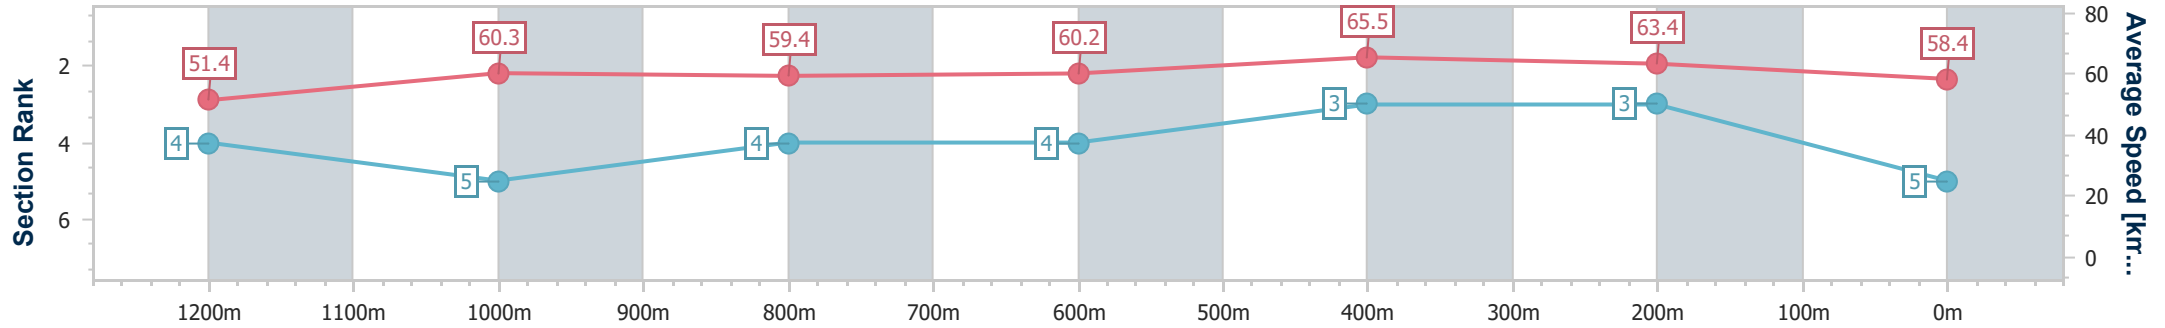

Horse/Jockey Name	Rose Of Taormina
Final Rank	5
Fastest Section Time (Section)	0:11.00 (600m)
Top Speed [km/h] (Section)	67.9 (600m)
Race State	Finished

Rockhampton QLD Professional
Race 3: JOHN GOSS PROJECTS BENCHMARK 65 Handicap - 1400m

19 December 2024 - 14:15

Track Rating: Soft 7, Weather: Fine, Rail Position: +1m Entire

Section	Overall	1200m	1000m	800m	600m	400m	200m
Section Times	1:24.46 [5] (0:13.99)	1:10.47 [4] (0:11.92)	0:58.55 [5] (0:11.97)	0:46.58 [4] (0:11.89)	0:34.69 [4] (0:11.00)	0:23.69 [3] (0:11.35)	0:12.34 [3] (0:12.34)
Average Speed [km/h]	51.4	60.3	59.4	60.2	65.5	63.4	58.4
Top Speed [km/h]	61.5	62.9	61.0	62.9	67.9	66.2	61.5
Avg. Dist. to Rail [m]	2.1	2.5	2.2	0.7	0.8	3.2	4.6
Avg. Stride Freq. [Hz]	2.4	2.4	2.3	2.4	2.5	2.5	2.4
Avg. Stride Length [m]	5.7	7.0	7.2	7.1	7.2	7.0	6.8

- [ ] Ranking at each section and finish
- -.-.- No data available at this section
- NA No data available