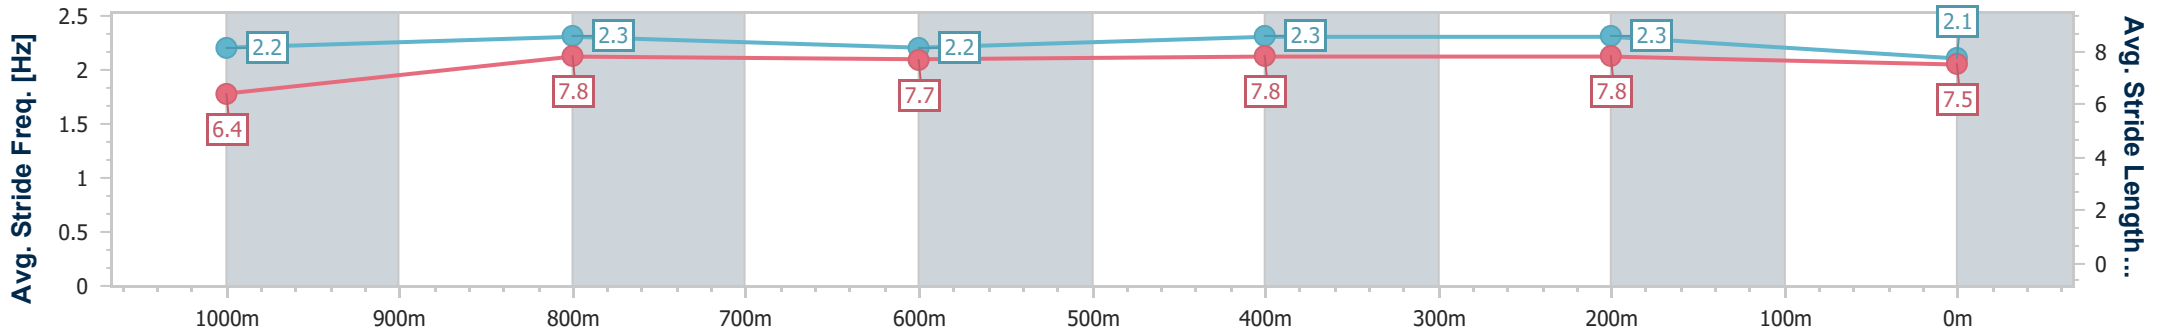

Horse/Jockey Name	Sailor's Rum
Final Rank	4
Fastest Section Time (Section)	0:11.00 (1000m)
Top Speed [km/h] (Section)	66.9 (1000m)
Race State	Finished

Rockhampton QLD Professional
Race 7: GREAT NORTHERN Class 3 Plate - 1200m

19 December 2024 - 17:00

Track Rating: Soft 7, Weather: Fine, Rail Position: +1m Entire

Section	Overall	1000m	800m	600m	400m	200m
Section Times	1:10.81 [4] (0:13.30)	0:57.51 [4] (0:11.00)	0:46.51 [4] (0:11.56)	0:34.95 [3] (0:11.12)	0:23.83 [2] (0:11.34)	0:12.49 [1] (0:12.49)
Average Speed [km/h]	54.1	64.9	62.1	64.9	63.5	57.6
Top Speed [km/h]	66.5	66.9	63.4	65.9	66.1	60.5
Avg. Dist. to Rail [m]	3.6	2.2	0.9	0.8	1.5	1.9
Avg. Stride Freq. [Hz]	2.2	2.3	2.2	2.3	2.3	2.1
Avg. Stride Length [m]	6.4	7.8	7.7	7.8	7.8	7.5

- [ ] Ranking at each section and finish
- -.-.- No data available at this section
- NA No data available