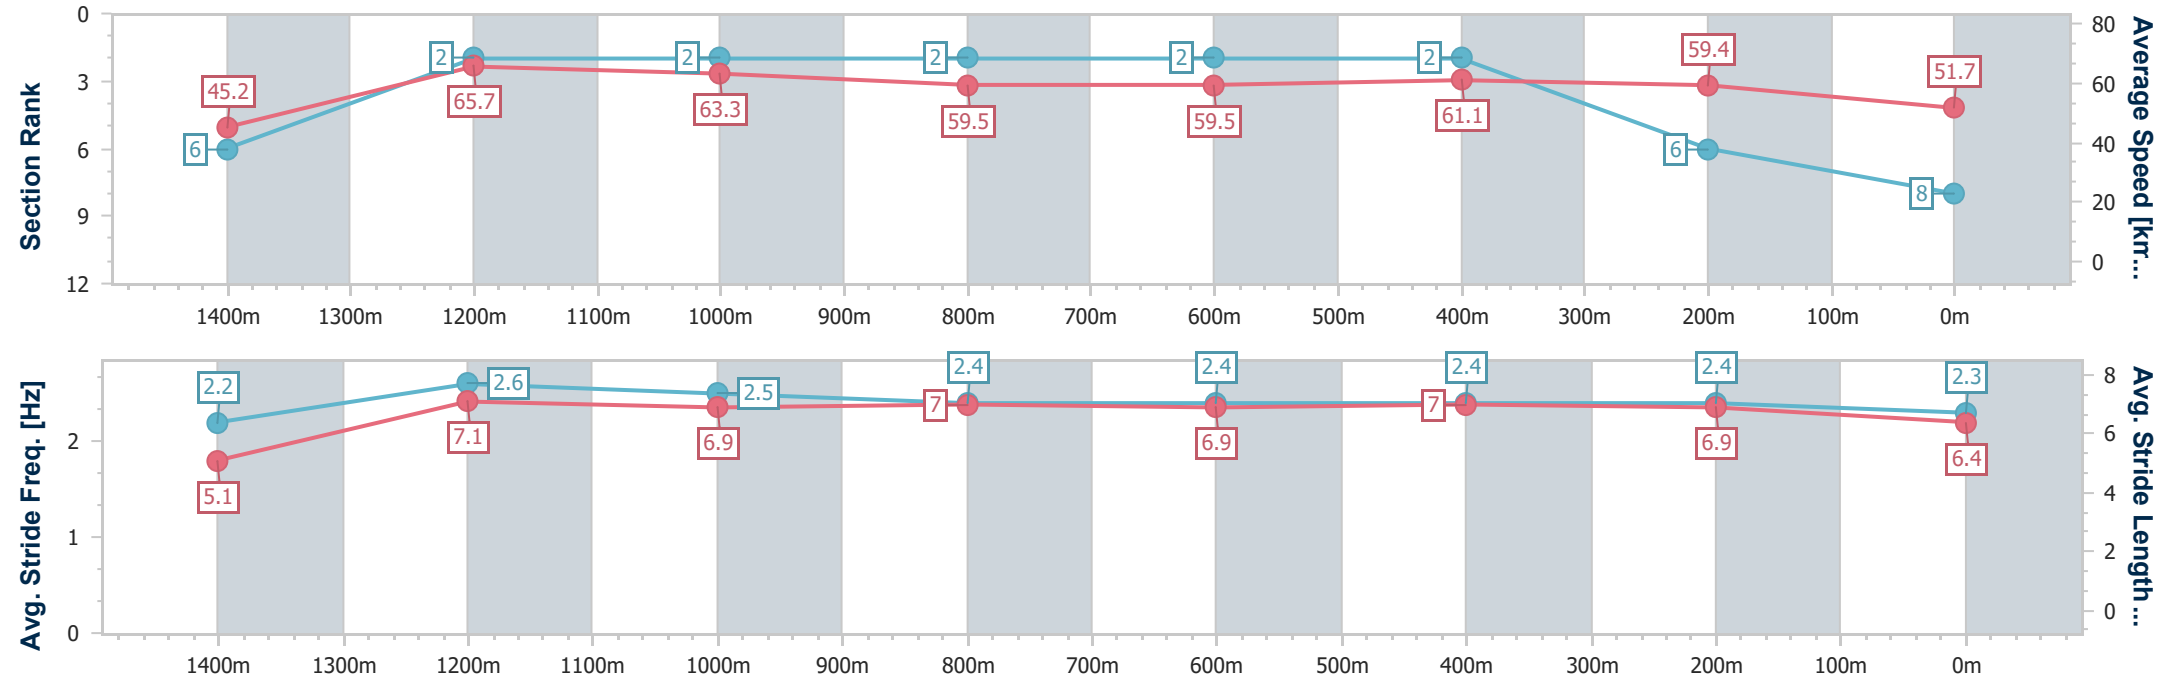

Horse/Jockey Name	Peaking Tom
Final Rank	8
Fastest Section Time (Section)	0:07.96 (Overall)
Top Speed [km/h] (Section)	68.4 (1400m)
Race State	Finished

Rockhampton QLD Professional
Race 4: HAPPY RETIREMENT GRAEME & JULIE GREEN
Maiden Plate - 1500m

19 December 2024 - 14:56

Track Rating: Soft 7, Weather: Fine, Rail Position: +1m Entire

Section	Overall	1400m	1200m	1000m	800m	600m	400m	200m						
Section Times	1:32.58 [8] (0:07.96)	1:24.62 [6] (0:10.96)	1:13.66 [2] (0:11.38)	1:02.28 [2] (0:12.12)	0:50.16 [2] (0:12.32)	0:37.84 [2] (0:11.79)	0:26.05 [2] (0:12.12)	0:13.93 [6] (0:13.93)						
Average Speed [km/h]	45.2	65.7	63.3	59.5	59.5	61.1	59.4	51.7						
Top Speed [km/h]	62.6	68.4	64.7	61.5	60.1	62.5	62.5	56.9						
Avg. Dist. to Rail [m]	6.8	2.3	0.8	0.8	1.8	5.5	7.0	7.0						
Avg. Stride Freq. [Hz]	2.2	2.6	2.5	2.4	2.4	2.4	2.4	2.3						
Avg. Stride Length [m]	5.1	7.1	6.9	7.0	6.9	7.0	6.9	6.4						

- [ ] Ranking at each section and finish
- -.-.- No data available at this section
- NA No data available