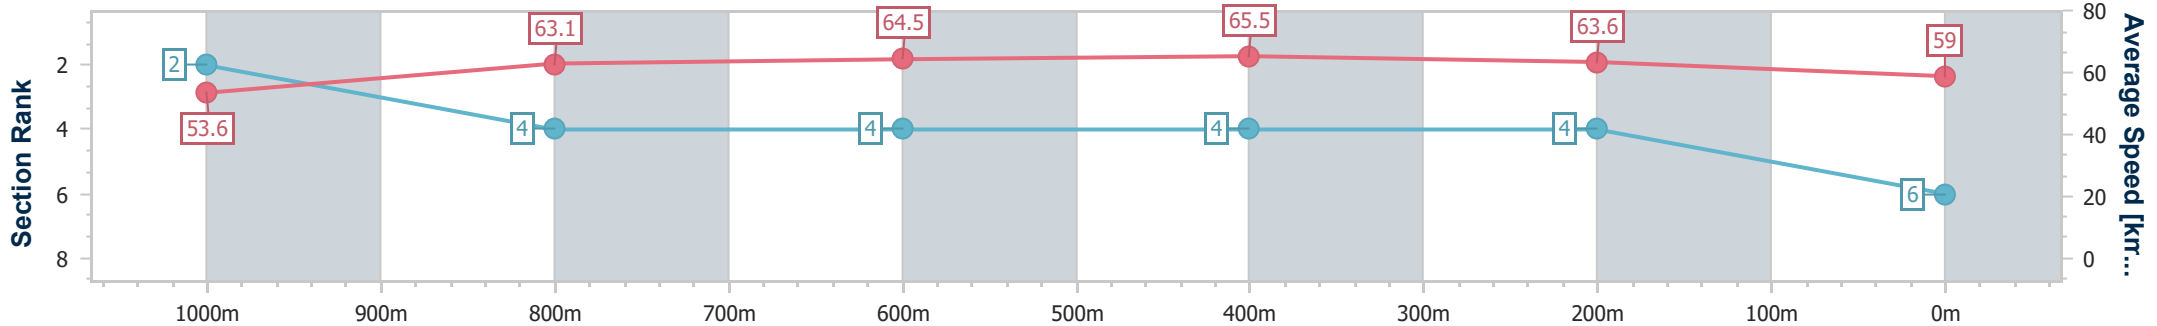

Horse/Jockey Name	Stampe
Final Rank	6
Fastest Section Time (Section)	0:11.00 (600m)
Top Speed [km/h] (Section)	66.0 (600m)
Race State	Finished

Rockhampton QLD Professional
Race 6: TAB MAGIC MILLIONS COUNTRY CUP QUALIFIER
OPEN Handicap - 1200m
19 December 2024 - 16:11
Track Rating: Soft 7, Weather: Fine, Rail Position: +1m Entire

Section	Overall	1000m	800m	600m	400m	200m
Section Times	1:10.74 [6] (0:13.46)	0:57.28 [2] (0:11.36)	0:45.92 [4] (0:11.41)	0:34.51 [4] (0:11.00)	0:23.51 [4] (0:11.32)	0:12.19 [4] (0:12.19)
Average Speed [km/h]	53.6	63.1	64.5	65.5	63.6	59.0
Top Speed [km/h]	61.7	63.7	65.0	66.0	65.2	61.9
Avg. Dist. to Rail [m]	3.1	0.4	2.5	4.0	3.5	4.4
Avg. Stride Freq. [Hz]	2.3	2.4	2.4	2.4	2.4	2.3
Avg. Stride Length [m]	5.8	7.0	7.0	7.2	7.2	7.0

- [ ] Ranking at each section and finish
- -.-.- No data available at this section
- NA No data available