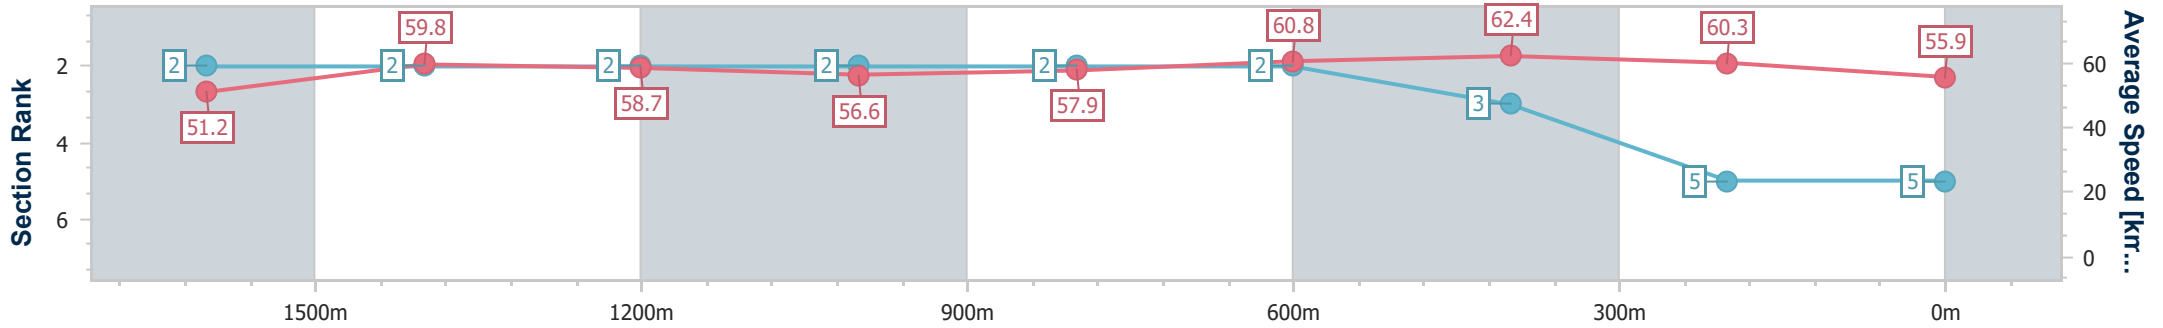

Horse/Jockey Name	Kellers Shelter
Final Rank	5
Fastest Section Time (Section)	0:11.55 (600m)
Top Speed [km/h] (Section)	63.8 (600m)
Race State	Finished

Rockhampton QLD Professional
Race 2: KENNAS CHARTERED ACCOUNTANTS BENCHMARK
62 Handicap - 1805m
19 December 2024 - 13:40

Track Rating: Soft 7, Weather: Fine, Rail Position: +1m Entire

Section	Overall	1600m	1400m	1200m	1000m	800m	600m	400m	200m
Section Times	1:52.16 [5] (0:14.27)	1:37.89 [2] (0:11.99)	1:25.90 [2] (0:12.25)	1:13.65 [2] (0:12.70)	1:00.95 [2] (0:12.40)	0:48.55 [2] (0:12.07)	0:36.48 [2] (0:11.55)	0:24.93 [3] (0:11.94)	0:12.99 [5] (0:12.99)
Average Speed [km/h]	51.2	59.8	58.7	56.6	57.9	60.8	62.4	60.3	55.9
Top Speed [km/h]	61.3	60.5	60.0	57.6	60.1	62.6	63.8	62.7	58.8
Avg. Dist. to Rail [m]	4.3	2.7	1.8	1.5	1.0	2.2	3.5	2.3	1.8
Avg. Stride Freq. [Hz]	2.2	2.3	2.2	2.2	2.2	2.3	2.4	2.3	2.2
Avg. Stride Length [m]	6.0	7.3	7.3	7.1	7.3	7.3	7.3	7.3	7.0

- [ ] Ranking at each section and finish
- -.-.- No data available at this section
- NA No data available