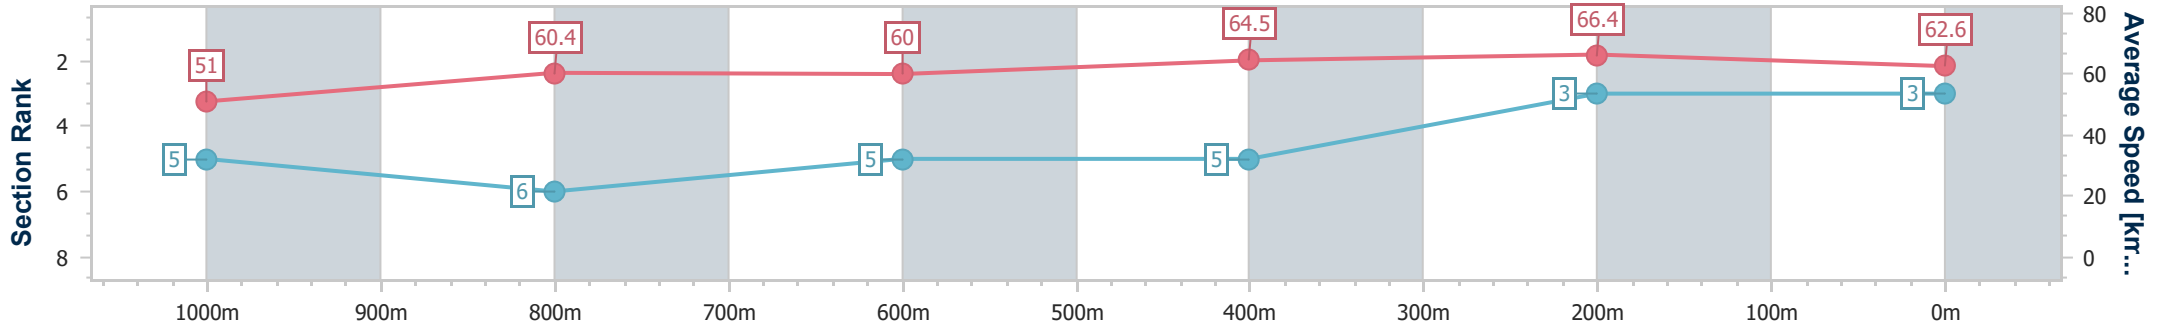

Horse/Jockey Name	Boyfriend Material
Final Rank	3
Fastest Section Time (Section)	0:10.84 (400m)
Top Speed [km/h] (Section)	67.4 (600m)
Race State	Finished

Rockhampton QLD Professional
Race 1: REGIONAL INSURANCE BROKERS Maiden Handicap - 1200m

19 December 2024 - 13:06

Track Rating: Heavy 8, Weather: Overcast, Rail Position: +1m entire

Section	Overall	1000m	800m	600m	400m	200m
Section Times	1:11.52 [3] (0:14.15)	0:57.37 [5] (0:11.83)	0:45.54 [6] (0:12.03)	0:33.51 [5] (0:11.18)	0:22.33 [5] (0:10.84)	0:11.49 [3] (0:11.49)
Average Speed [km/h]	51.0	60.4	60.0	64.5	66.4	62.6
Top Speed [km/h]	61.5	61.9	61.3	67.4	67.4	65.5
Avg. Dist. to Rail [m]	4.8	1.0	0.9	3.1	3.6	4.4
Avg. Stride Freq. [Hz]	2.2	2.3	2.3	2.3	2.4	2.3
Avg. Stride Length [m]	6.2	7.3	7.2	7.7	7.7	7.6

- [ ] Ranking at each section and finish
- -.-.- No data available at this section
- NA No data available