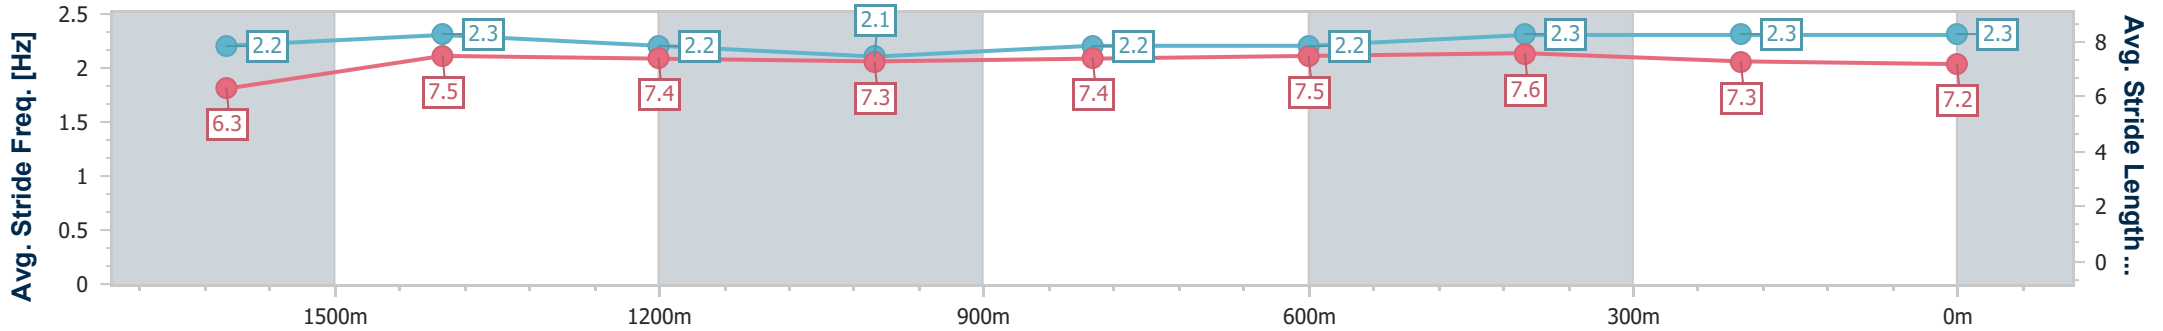

Horse/Jockey Name	Street Glory
Final Rank	2
Fastest Section Time (Section)	0:11.46 (600m)
Top Speed [km/h] (Section)	63.7 (600m)
Race State	Finished

Rockhampton QLD Professional
Race 2: KENNAS CHARTERED ACCOUNTANTS BENCHMARK
62 Handicap - 1805m
19 December 2024 - 13:40
Track Rating: Soft 7, Weather: Fine, Rail Position: +1m Entire

Section	Overall	1600m	1400m	1200m	1000m	800m	600m	400m	200m
Section Times	1:50.79 [2] (0:14.18)	1:36.61 [1] (0:11.69)	1:24.92 [1] (0:12.42)	1:12.50 [1] (0:12.71)	0:59.79 [1] (0:12.40)	0:47.39 [1] (0:12.08)	0:35.31 [1] (0:11.46)	0:23.85 [1] (0:11.60)	0:12.25 [1] (0:12.25)
Average Speed [km/h]	52.5	61.7	58.0	56.5	57.9	60.5	63.0	62.0	59.4
Top Speed [km/h]	63.0	62.7	59.8	56.8	59.7	61.3	63.7	63.1	60.9
Avg. Dist. to Rail [m]	5.3	0.4	0.3	0.5	0.4	1.7	2.8	2.0	2.1
Avg. Stride Freq. [Hz]	2.2	2.3	2.2	2.1	2.2	2.2	2.3	2.3	2.3
Avg. Stride Length [m]	6.3	7.5	7.4	7.3	7.4	7.5	7.6	7.3	7.2

- [ ] Ranking at each section and finish
- -.-.- No data available at this section
- NA No data available