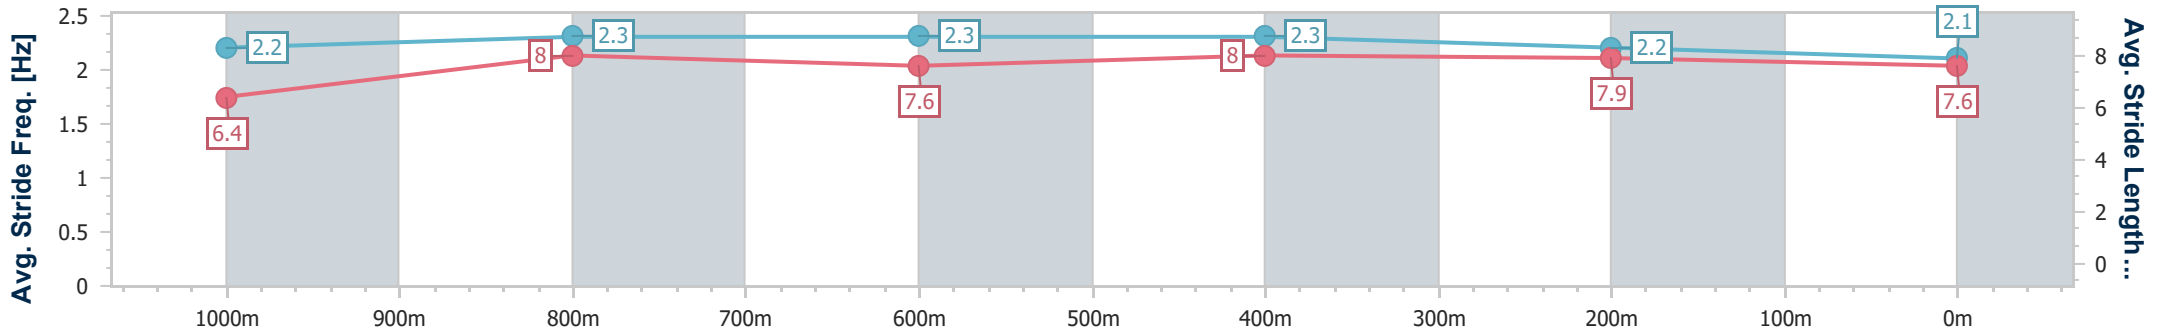

Horse/Jockey Name	Money Man
Final Rank	8
Fastest Section Time (Section)	0:11.17 (600m)
Top Speed [km/h] (Section)	67.7 (1000m)
Race State	Finished

Rockhampton QLD Professional
Race 7: GREAT NORTHERN Class 3 Plate - 1200m

19 December 2024 - 17:00

Track Rating: Soft 7, Weather: Fine, Rail Position: +1m Entire

Section	Overall	1000m	800m	600m	400m	200m
Section Times	1:11.41 [8] (0:13.58)	0:57.83 [6] (0:11.28)	0:46.55 [8] (0:11.54)	0:35.01 [8] (0:11.17)	0:23.84 [8] (0:11.32)	0:12.51 [10] (0:12.51)
Average Speed [km/h]	53.4	64.1	63.6	65.0	63.1	57.5
Top Speed [km/h]	65.2	67.7	65.7	65.9	64.9	60.7
Avg. Dist. to Rail [m]	9.5	1.1	2.2	4.3	6.8	8.6
Avg. Stride Freq. [Hz]	2.2	2.3	2.3	2.3	2.2	2.1
Avg. Stride Length [m]	6.4	8.0	7.6	8.0	7.9	7.6

- [ ] Ranking at each section and finish
- -.-.- No data available at this section
- NA No data available