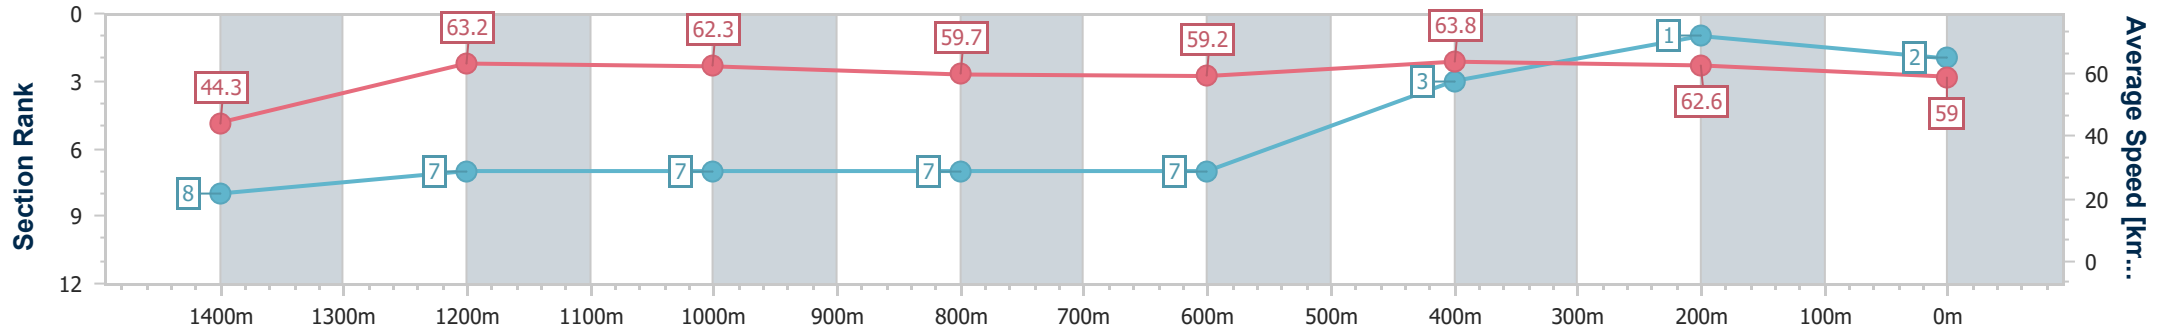

Horse/Jockey Name	Fictive
Final Rank	2
Fastest Section Time (Section)	0:08.12 (Overall)
Top Speed [km/h] (Section)	65.5 (600m)
Race State	Finished

Rockhampton QLD Professional
Race 4: HAPPY RETIREMENT GRAEME & JULIE GREEN
Maiden Plate - 1500m
19 December 2024 - 14:56

Track Rating: Soft 7, Weather: Fine, Rail Position: +1m Entire

Section	Overall	1400m	1200m	1000m	800m	600m	400m	200m
Section Times	1:30.43 [2] (0:08.12)	1:22.31 [8] (0:11.41)	1:10.90 [7] (0:11.56)	0:59.34 [7] (0:12.04)	0:47.30 [7] (0:12.29)	0:35.01 [7] (0:11.31)	0:23.70 [3] (0:11.50)	0:12.20 [1] (0:12.20)
Average Speed [km/h]	44.3	63.2	62.3	59.7	59.2	63.8	62.6	59.0
Top Speed [km/h]	60.7	64.3	64.3	61.4	61.9	65.5	65.1	60.3
Avg. Dist. to Rail [m]	2.3	0.5	0.7	0.3	1.4	2.3	2.4	2.0
Avg. Stride Freq. [Hz]	2.3	2.4	2.3	2.3	2.2	2.4	2.3	2.2
Avg. Stride Length [m]	4.9	6.9	7.0	6.9	7.0	7.4	7.5	7.3

- [ ] Ranking at each section and finish
- -.-.- No data available at this section
- NA No data available