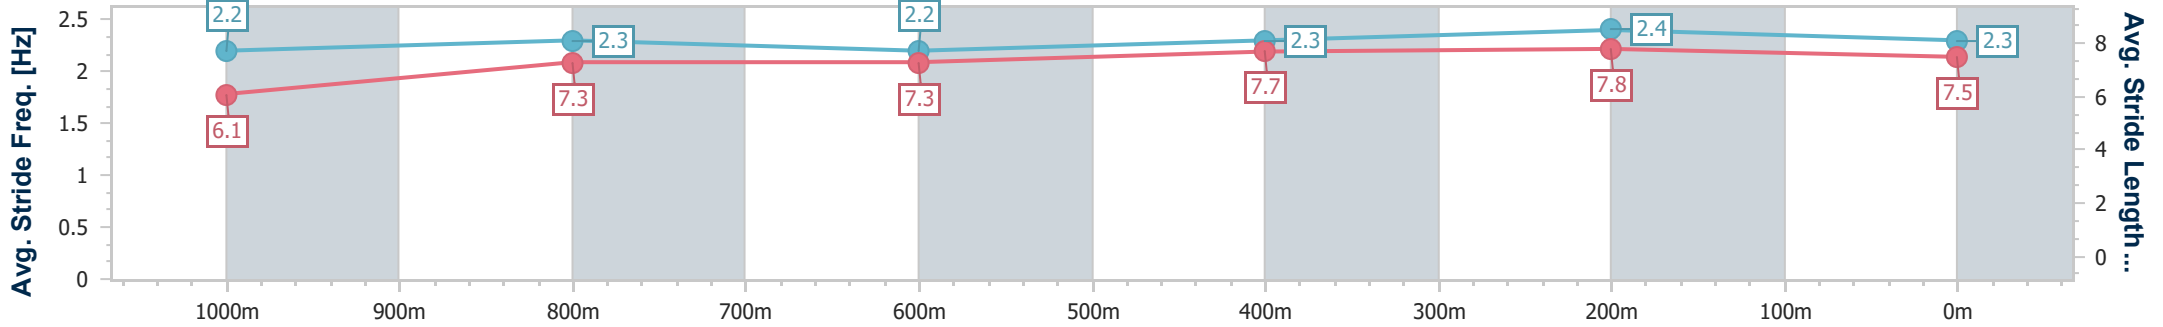

Horse/Jockey Name	Aquaholic
Final Rank	1
Fastest Section Time (Section)	0:10.80 (400m)
Top Speed [km/h] (Section)	68.2 (600m)
Race State	Finished

Rockhampton QLD Professional
Race 1: REGIONAL INSURANCE BROKERS Maiden Handicap - 1200m

19 December 2024 - 13:06

Track Rating: Heavy 8, Weather: Overcast, Rail Position: +1m entire

Section	Overall	1000m	800m	600m	400m	200m
Section Times	1:11.20 [1] (0:13.71)	0:57.49 [1] (0:11.59)	0:45.90 [1] (0:12.40)	0:33.50 [1] (0:11.27)	0:22.23 [2] (0:10.80)	0:11.43 [2] (0:11.43)
Average Speed [km/h]	52.6	61.8	58.7	64.0	66.7	63.0
Top Speed [km/h]	62.6	63.5	59.9	68.2	68.0	66.5
Avg. Dist. to Rail [m]	4.2	0.6	1.2	2.0	2.2	4.5
Avg. Stride Freq. [Hz]	2.2	2.3	2.2	2.3	2.4	2.3
Avg. Stride Length [m]	6.1	7.3	7.3	7.7	7.8	7.5

- [ ] Ranking at each section and finish
- -.-.- No data available at this section
- NA No data available