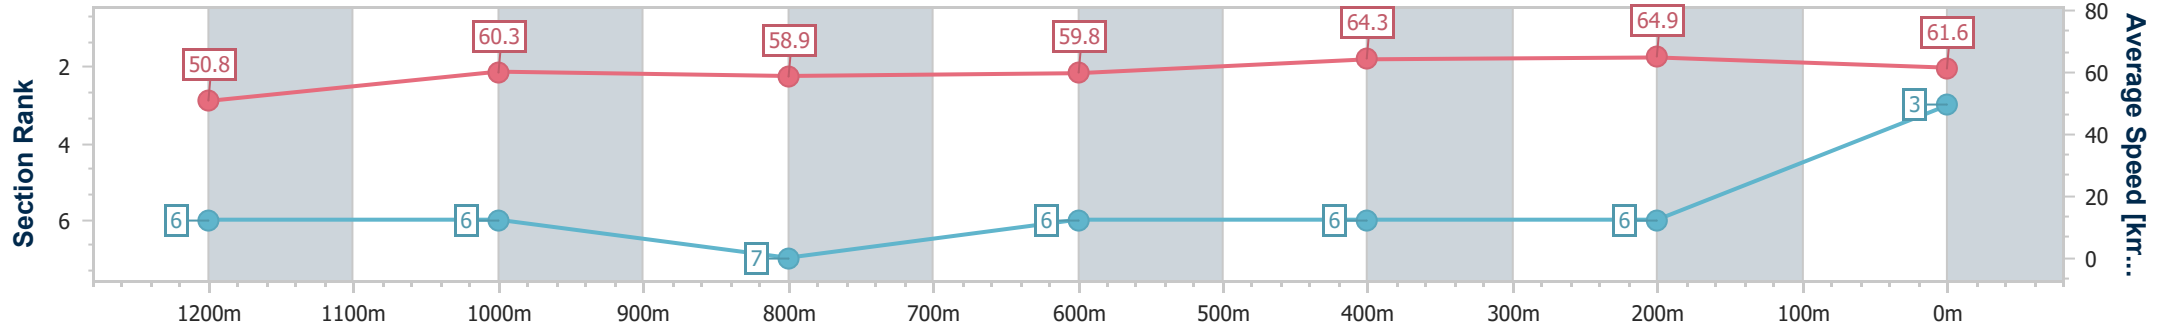

Horse/Jockey Name	General Wolffe
Final Rank	3
Fastest Section Time (Section)	0:11.11 (400m)
Top Speed [km/h] (Section)	66.7 (600m)
Race State	Finished

Rockhampton QLD Professional
Race 3: JOHN GOSS PROJECTS BENCHMARK 65 Handicap - 1400m

19 December 2024 - 14:15

Track Rating: Soft 7, Weather: Fine, Rail Position: +1m Entire

Section	Overall	1200m	1000m	800m	600m	400m	200m
Section Times	1:24.13 [3] (0:14.21)	1:09.92 [6] (0:11.91)	0:58.01 [6] (0:12.13)	0:45.88 [7] (0:11.89)	0:33.99 [6] (0:11.17)	0:22.82 [6] (0:11.11)	0:11.71 [6] (0:11.71)
Average Speed [km/h]	50.8	60.3	58.9	59.8	64.3	64.9	61.6
Top Speed [km/h]	61.4	63.4	59.6	61.4	66.7	65.4	64.7
Avg. Dist. to Rail [m]	2.4	2.0	1.3	1.3	0.6	1.9	2.0
Avg. Stride Freq. [Hz]	2.2	2.4	2.3	2.3	2.4	2.4	2.4
Avg. Stride Length [m]	6.1	7.1	6.9	7.2	7.4	7.4	7.1

- [ ] Ranking at each section and finish
- -.-.- No data available at this section
- NA No data available