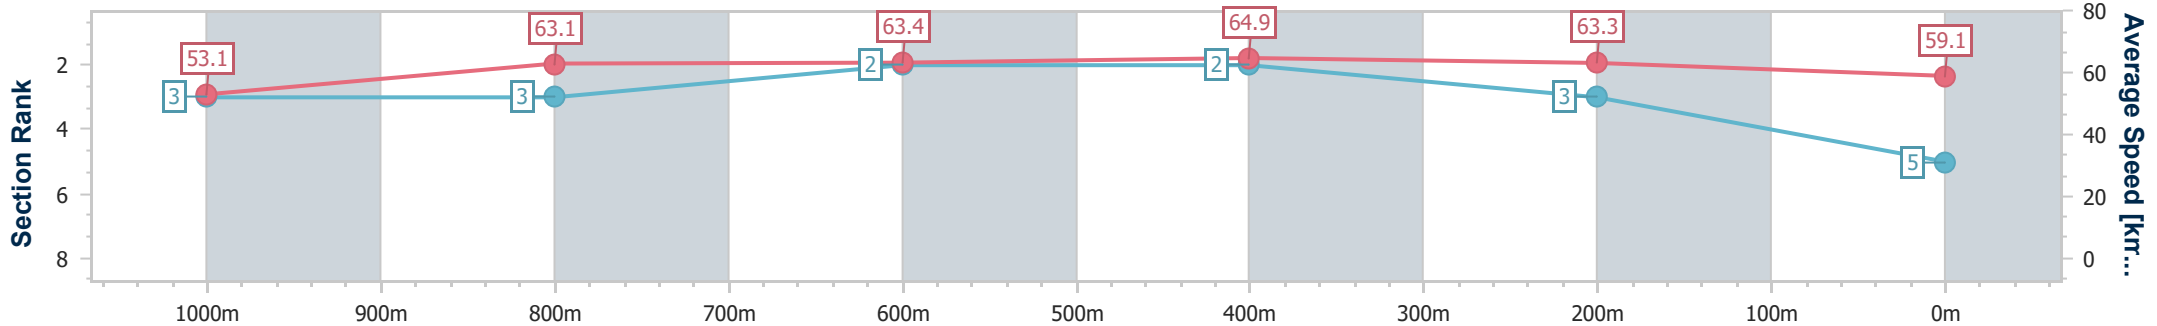

Rockhampton QLD Professional
 Race 6: TAB MAGIC MILLIONS COUNTRY CUP QUALIFIER
 OPEN Handicap - 1200m

19 December 2024 - 16:11

Track Rating: Soft 7, Weather: Fine, Rail Position: +1m Entire

Section	Overall	1000m	800m	600m	400m	200m
Section Times	1:10.71 [5] (0:13.55)	0:57.16 [3] (0:11.21)	0:45.95 [3] (0:11.26)	0:34.69 [2] (0:11.09)	0:23.60 [2] (0:11.41)	0:12.19 [3] (0:12.19)
Average Speed [km/h]	53.1	63.1	63.4	64.9	63.3	59.1
Top Speed [km/h]	60.8	64.4	64.9	65.8	65.5	61.7
Avg. Dist. to Rail [m]	2.2	2.7	1.3	0.7	2.3	4.3
Avg. Stride Freq. [Hz]	2.4	2.5	2.5	2.4	2.5	2.4
Avg. Stride Length [m]	5.9	6.9	7.0	7.3	7.1	6.9