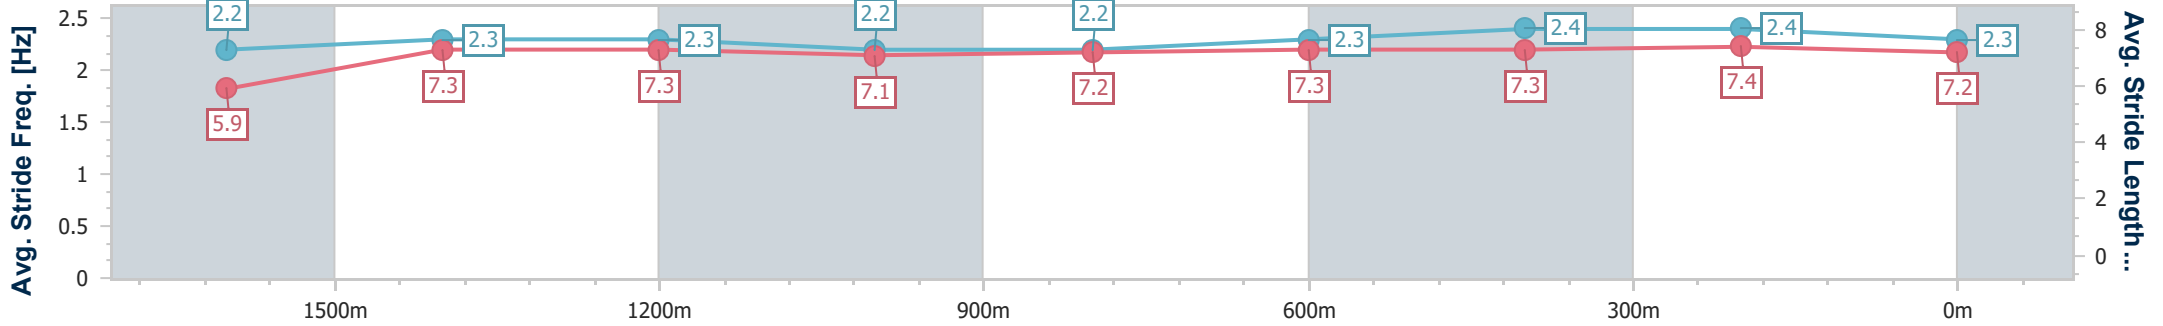

Horse/Jockey Name	Watermelon
Final Rank	1
Fastest Section Time (Section)	0:11.43 (600m)
Top Speed [km/h] (Section)	65.2 (600m)
Race State	Finished

Rockhampton QLD Professional
Race 2: KENNAS CHARTERED ACCOUNTANTS BENCHMARK
62 Handicap - 1805m
19 December 2024 - 13:40

Track Rating: Soft 7, Weather: Fine, Rail Position: +1m Entire

Section	Overall	1600m	1400m	1200m	1000m	800m	600m	400m	200m
Section Times	1:50.72 [1] (0:14.55)	1:36.17 [3] (0:11.96)	1:24.21 [3] (0:12.20)	1:12.01 [3] (0:12.58)	0:59.43 [3] (0:12.38)	0:47.05 [3] (0:12.02)	0:35.03 [3] (0:11.43)	0:23.60 [2] (0:11.45)	0:12.15 [2] (0:12.15)
Average Speed [km/h]	50.4	59.9	58.9	57.0	57.8	60.4	63.1	62.8	59.8
Top Speed [km/h]	60.0	60.5	60.9	58.8	58.6	62.6	65.2	65.1	61.6
Avg. Dist. to Rail [m]	4.7	3.2	3.4	3.0	1.7	1.0	1.8	1.5	1.6
Avg. Stride Freq. [Hz]	2.2	2.3	2.3	2.2	2.2	2.3	2.4	2.4	2.3
Avg. Stride Length [m]	5.9	7.3	7.3	7.1	7.2	7.3	7.3	7.4	7.2

- [ ] Ranking at each section and finish
- -.-.- No data available at this section
- NA No data available