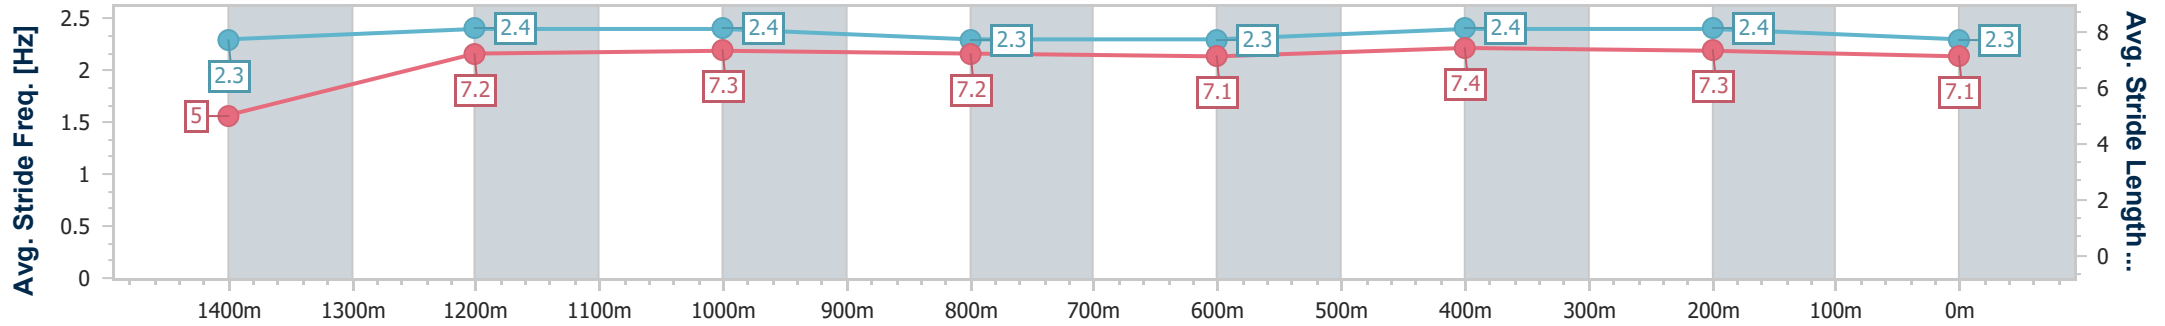

Horse/Jockey Name	My Pepperjack
Final Rank	3
Fastest Section Time (Section)	0:07.88 (Overall)
Top Speed [km/h] (Section)	65.3 (1400m)
Race State	Finished

Rockhampton QLD Professional
Race 4: HAPPY RETIREMENT GRAEME & JULIE GREEN
Maiden Plate - 1500m

19 December 2024 - 14:56

Track Rating: Soft 7, Weather: Fine, Rail Position: +1m Entire

Section	Overall	1400m	1200m	1000m	800m	600m	400m	200m
Section Times	1:30.73 [3] (0:07.88)	1:22.85 [4] (0:11.58)	1:11.27 [6] (0:11.39)	0:59.88 [5] (0:11.97)	0:47.91 [4] (0:12.50)	0:35.41 [6] (0:11.48)	0:23.93 [6] (0:11.63)	0:12.30 [3] (0:12.30)
Average Speed [km/h]	45.7	62.1	63.0	59.8	58.8	62.9	61.9	58.5
Top Speed [km/h]	62.3	65.3	65.0	62.5	61.3	64.5	63.8	60.8
Avg. Dist. to Rail [m]	1.5	2.8	2.6	1.5	2.5	4.9	4.1	3.4
Avg. Stride Freq. [Hz]	2.3	2.4	2.4	2.3	2.3	2.4	2.4	2.3
Avg. Stride Length [m]	5.0	7.2	7.3	7.2	7.1	7.4	7.3	7.1

- [ ] Ranking at each section and finish
- -.-.- No data available at this section
- NA No data available