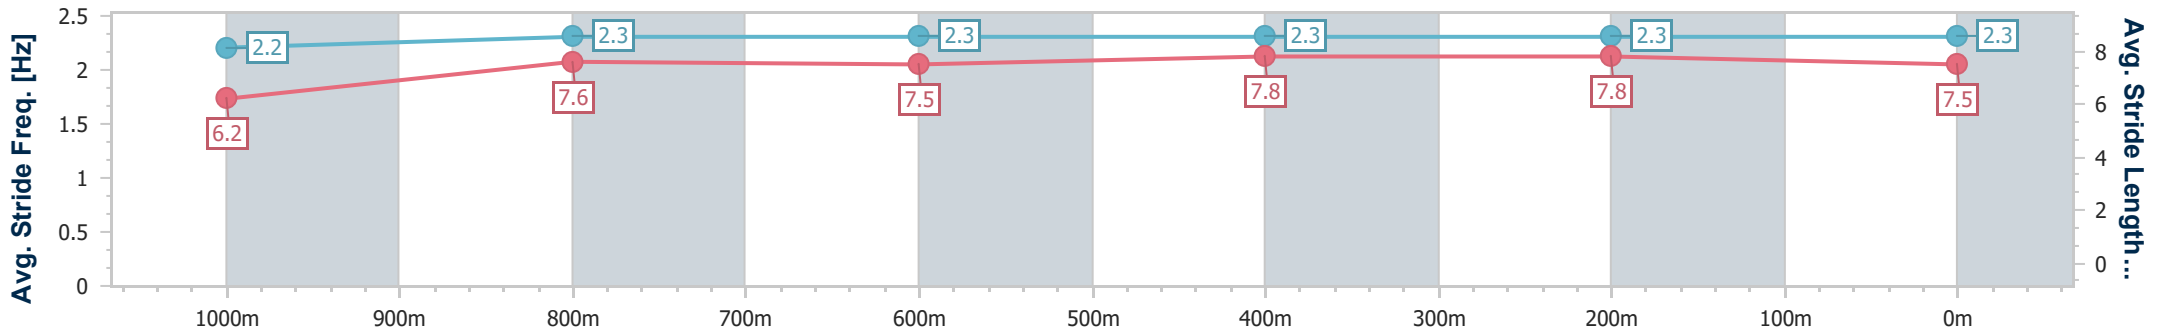

Horse/Jockey Name	Graysong
Final Rank	1
Fastest Section Time (Section)	0:11.10 (400m)
Top Speed [km/h] (Section)	66.5 (400m)
Race State	Finished

Rockhampton QLD Professional
Race 7: GREAT NORTHERN Class 3 Plate - 1200m
19 December 2024 - 17:00
Track Rating: Soft 7, Weather: Fine, Rail Position: +1m Entire

Section	Overall	1000m	800m	600m	400m	200m
Section Times	1:10.24 [1] (0:13.62)	0:56.62 [7] (0:11.24)	0:45.38 [7] (0:11.42)	0:33.96 [7] (0:11.13)	0:22.83 [6] (0:11.10)	0:11.73 [4]
Average Speed [km/h]	53.1	63.7	63.6	64.7	64.9	61.4
Top Speed [km/h]	64.4	64.6	65.4	66.5	66.5	63.6
Avg. Dist. to Rail [m]	7.2	0.8	0.9	1.8	3.3	5.1
Avg. Stride Freq. [Hz]	2.2	2.3	2.3	2.3	2.3	2.3
Avg. Stride Length [m]	6.2	7.6	7.5	7.8	7.8	7.5

- [ ] Ranking at each section and finish
- -.-.- No data available at this section
- NA No data available