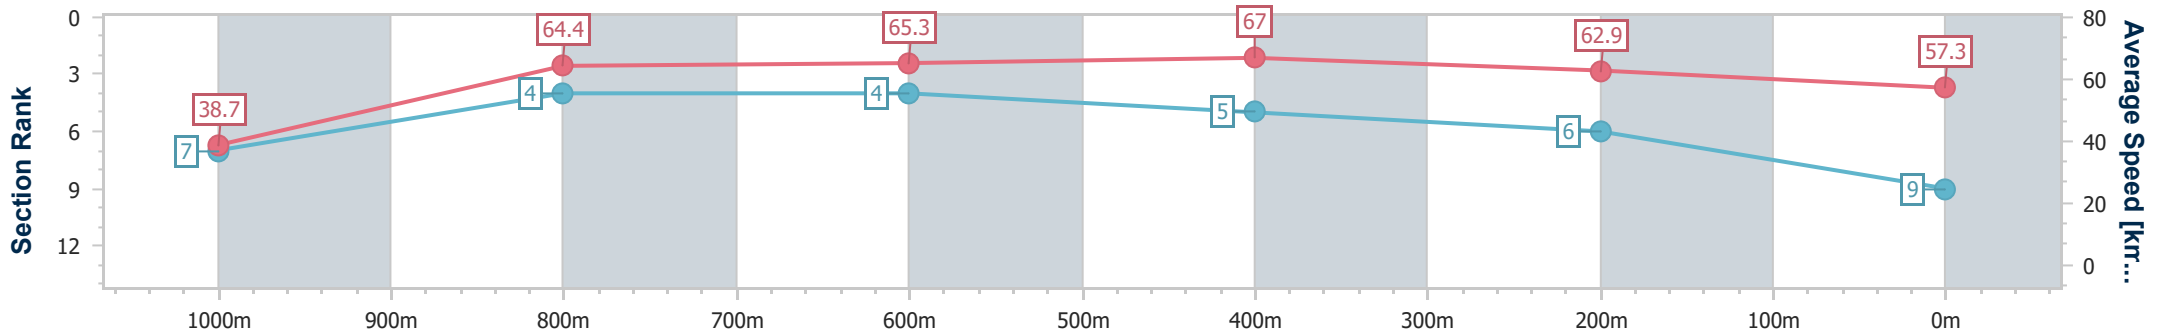

Horse/Jockey Name	Masali Raffa
Final Rank	9
Fastest Section Time (Section)	0:04.64 (Overall)
Top Speed [km/h] (Section)	67.2 (600m)
Race State	Finished

Rockhampton QLD Professional
Race 5: HILCHER SIGNS Class 1 Plate - 1050m
19 December 2024 - 15:35
Track Rating: Soft 7, Weather: Fine, Rail Position: +1m Entire

Section	Overall	1000m	800m	600m	400m	200m
Section Times	1:01.80 [9] (0:04.64)	0:57.16 [7] (0:11.21)	0:45.95 [4] (0:11.17)	0:34.78 [4] (0:10.77)	0:24.01 [5] (0:11.45)	0:12.56 [6]
Average Speed [km/h]	38.7	64.4	65.3	67.0	62.9	57.3
Top Speed [km/h]	56.7	66.6	66.8	67.2	66.2	60.6
Avg. Dist. to Rail [m]	8.9	2.0	1.9	5.7	6.6	7.1
Avg. Stride Freq. [Hz]	2.3	2.5	2.5	2.5	2.4	2.3
Avg. Stride Length [m]	4.0	7.0	7.2	7.4	7.3	7.0

- [ ] Ranking at each section and finish
- -.-.- No data available at this section
- NA No data available