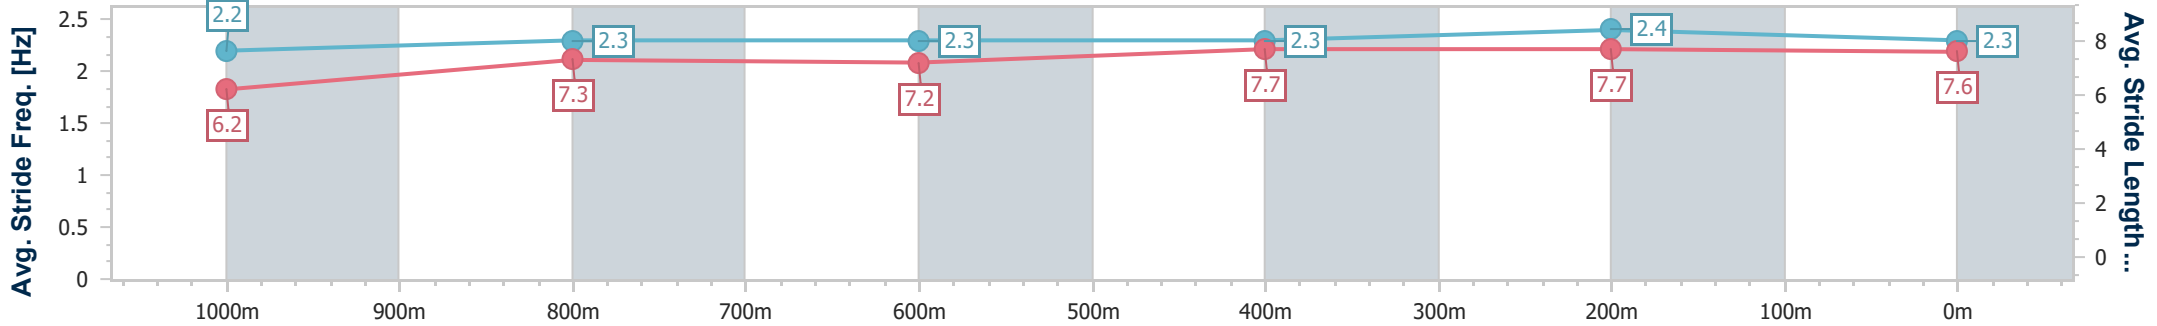

Horse/Jockey Name	Boyfriend Material
Final Rank	3
Fastest Section Time (Section)	0:10.84 (400m)
Top Speed [km/h] (Section)	67.4 (600m)
Race State	Finished

Rockhampton QLD Professional
Race 1: REGIONAL INSURANCE BROKERS Maiden Handicap - 1200m

19 December 2024 - 13:06

Track Rating: Heavy 8, Weather: Overcast, Rail Position: +1m entire

Section	Overall	1000m	800m	600m	400m	200m
Section Times	1:11.52 [3] (0:14.15)	0:57.37 [5] (0:11.83)	0:45.54 [6] (0:12.03)	0:33.51 [5] (0:11.18)	0:22.33 [5] (0:10.84)	0:11.49 [3] (0:11.49)
Average Speed [km/h]	51.0	60.4	60.0	64.5	66.4	62.6
Top Speed [km/h]	61.5	61.9	61.3	67.4	67.4	65.5
Avg. Dist. to Rail [m]	4.8	1.0	0.9	3.1	3.6	4.4
Avg. Stride Freq. [Hz]	2.2	2.3	2.3	2.3	2.4	2.3
Avg. Stride Length [m]	6.2	7.3	7.2	7.7	7.7	7.6

- [ ] Ranking at each section and finish
- -.-.- No data available at this section
- NA No data available