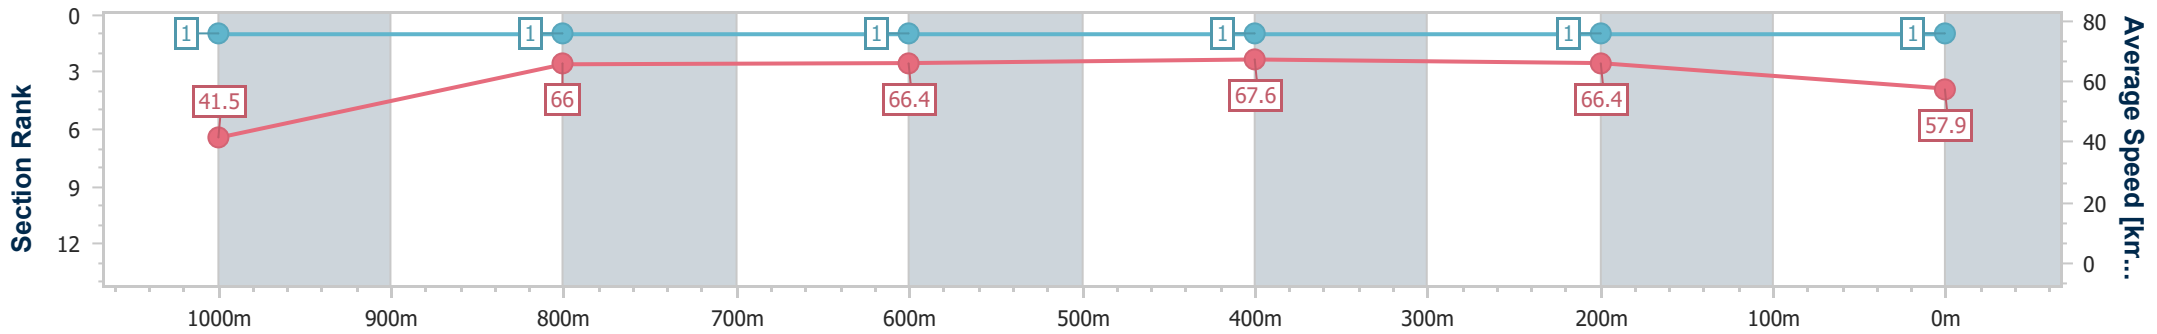

Horse/Jockey Name	Alloutatime
Final Rank	1
Fastest Section Time (Section)	0:04.35 (Overall)
Top Speed [km/h] (Section)	68.9 (600m)
Race State	Finished

Rockhampton QLD Professional
Race 5: HILCHER SIGNS Class 1 Plate - 1050m
19 December 2024 - 15:35
Track Rating: Soft 7, Weather: Fine, Rail Position: +1m Entire

Section	Overall	1000m	800m	600m	400m	200m
Section Times	1:00.12 [1] (0:04.35)	0:55.77 [1] (0:11.05)	0:44.72 [1] (0:10.77)	0:33.95 [1] (0:10.64)	0:23.31 [1] (0:10.86)	0:12.45 [1] (0:12.45)
Average Speed [km/h]	41.5	66.0	66.4	67.6	66.4	57.9
Top Speed [km/h]	57.6	68.0	67.4	68.9	68.5	62.9
Avg. Dist. to Rail [m]	12.8	4.3	0.7	1.7	2.6	4.1
Avg. Stride Freq. [Hz]	2.2	2.6	2.6	2.6	2.5	2.3
Avg. Stride Length [m]	4.4	6.7	6.7	6.9	6.9	6.8

- [ ] Ranking at each section and finish
- -.-.- No data available at this section
- NA No data available