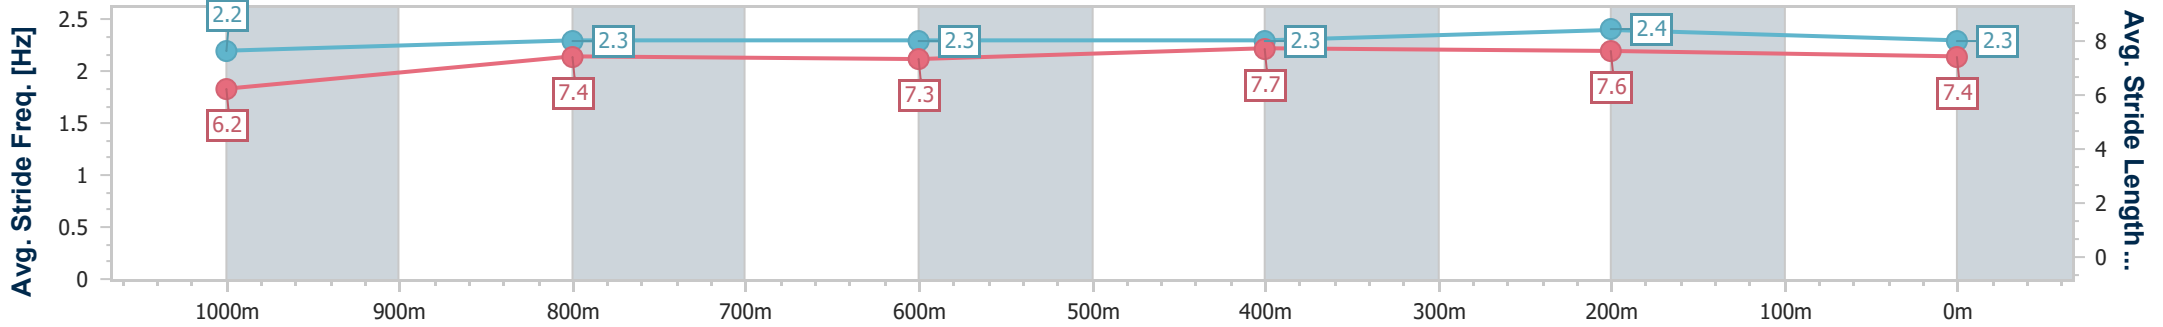

Horse/Jockey Name	Fly Trap
Final Rank	4
Fastest Section Time (Section)	0:10.87 (400m)
Top Speed [km/h] (Section)	68.1 (600m)
Race State	Finished

Rockhampton QLD Professional
Race 1: REGIONAL INSURANCE BROKERS Maiden Handicap - 1200m

19 December 2024 - 13:06

Track Rating: Heavy 8, Weather: Overcast, Rail Position: +1m entire

Section	Overall	1000m	800m	600m	400m	200m
Section Times	1:11.72 [4] (0:14.18)	0:57.54 [6] (0:11.79)	0:45.75 [5] (0:12.16)	0:33.59 [6] (0:11.05)	0:22.54 [4] (0:10.87)	0:11.67 [4] (0:11.67)
Average Speed [km/h]	50.9	60.8	59.8	65.3	66.1	61.8
Top Speed [km/h]	59.9	61.8	61.0	68.1	67.8	64.5
Avg. Dist. to Rail [m]	5.4	0.7	1.4	3.7	5.1	7.3
Avg. Stride Freq. [Hz]	2.2	2.3	2.3	2.3	2.4	2.3
Avg. Stride Length [m]	6.2	7.4	7.3	7.7	7.6	7.4

- [ ] Ranking at each section and finish
- -.-.- No data available at this section
- NA No data available