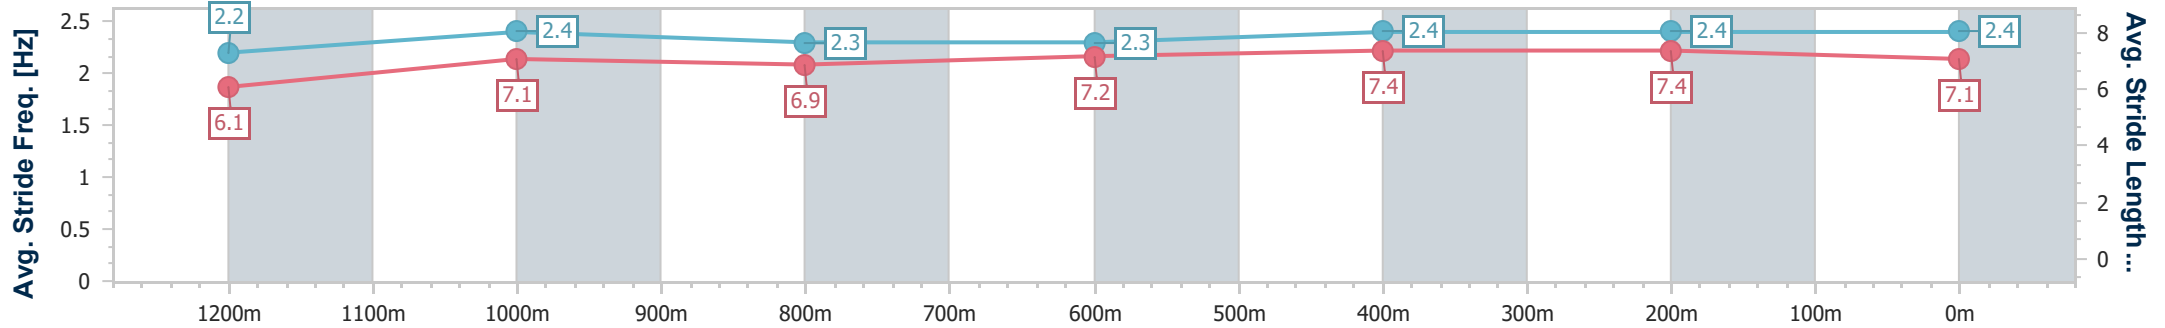

Horse/Jockey Name	General Wolffe
Final Rank	3
Fastest Section Time (Section)	0:11.11 (400m)
Top Speed [km/h] (Section)	66.7 (600m)
Race State	Finished

Rockhampton QLD Professional
Race 3: JOHN GOSS PROJECTS BENCHMARK 65 Handicap - 1400m

19 December 2024 - 14:15

Track Rating: Soft 7, Weather: Fine, Rail Position: +1m Entire

Section	Overall	1200m	1000m	800m	600m	400m	200m
Section Times	1:24.13 [3] (0:14.21)	1:09.92 [6] (0:11.91)	0:58.01 [6] (0:12.13)	0:45.88 [7] (0:11.89)	0:33.99 [6] (0:11.17)	0:22.82 [6] (0:11.11)	0:11.71 [6] (0:11.71)
Average Speed [km/h]	50.8	60.3	58.9	59.8	64.3	64.9	61.6
Top Speed [km/h]	61.4	63.4	59.6	61.4	66.7	65.4	64.7
Avg. Dist. to Rail [m]	2.4	2.0	1.3	1.3	0.6	1.9	2.0
Avg. Stride Freq. [Hz]	2.2	2.4	2.3	2.3	2.4	2.4	2.4
Avg. Stride Length [m]	6.1	7.1	6.9	7.2	7.4	7.4	7.1

- [ ] Ranking at each section and finish
- -.-.- No data available at this section
- NA No data available