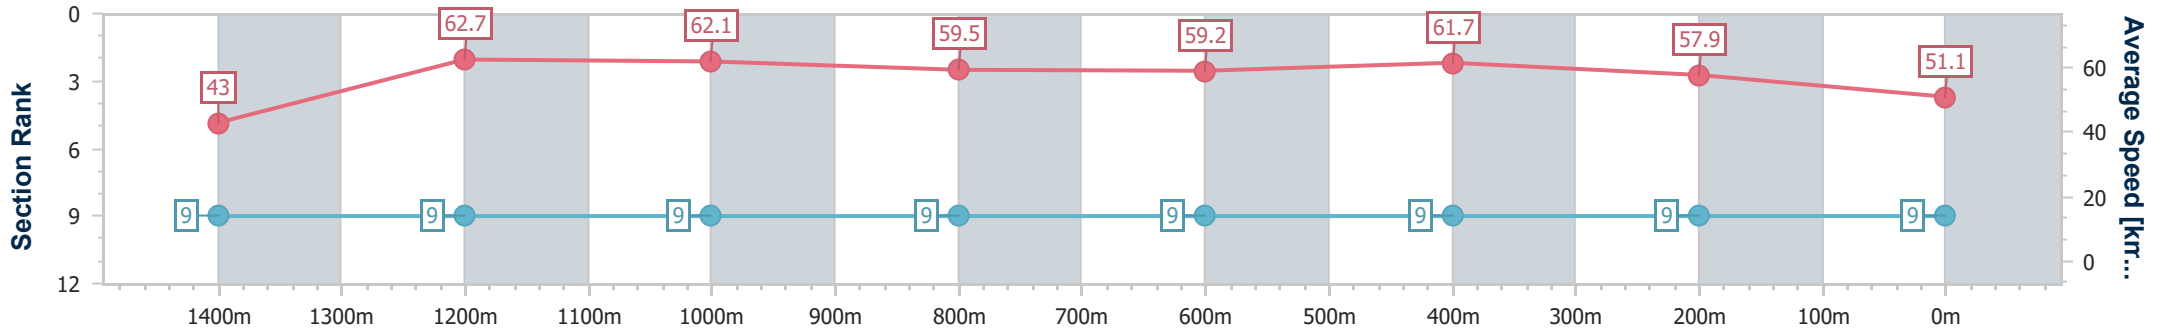

Horse/Jockey Name	Jolie Apolline
Final Rank	9
Fastest Section Time (Section)	0:08.37 (Overall)
Top Speed [km/h] (Section)	63.6 (1400m)
Race State	Finished

Rockhampton QLD Professional
Race 4: HAPPY RETIREMENT GRAEME & JULIE GREEN
Maiden Plate - 1500m

19 December 2024 - 14:56

Track Rating: Soft 7, Weather: Fine, Rail Position: +1m Entire

Section	Overall	1400m	1200m	1000m	800m	600m	400m	200m
Section Times	1:33.92 [9] (0:08.37)	1:25.55 [9] (0:11.51)	1:14.04 [9] (0:11.57)	1:02.47 [9] (0:12.02)	0:50.45 [9] (0:12.26)	0:38.19 [9] (0:11.70)	0:26.49 [9] (0:12.41)	0:14.08 [9] (0:14.08)
Average Speed [km/h]	43.0	62.7	62.1	59.5	59.2	61.7	57.9	51.1
Top Speed [km/h]	61.8	63.6	63.1	61.1	61.2	62.2	61.0	55.2
Avg. Dist. to Rail [m]	7.5	1.1	1.1	1.0	1.1	3.6	3.1	4.1
Avg. Stride Freq. [Hz]	2.1	2.3	2.3	2.2	2.2	2.3	2.3	2.2
Avg. Stride Length [m]	5.0	7.3	7.5	7.3	7.3	7.1	6.8	6.4

- [ ] Ranking at each section and finish
- -.-.- No data available at this section
- NA No data available