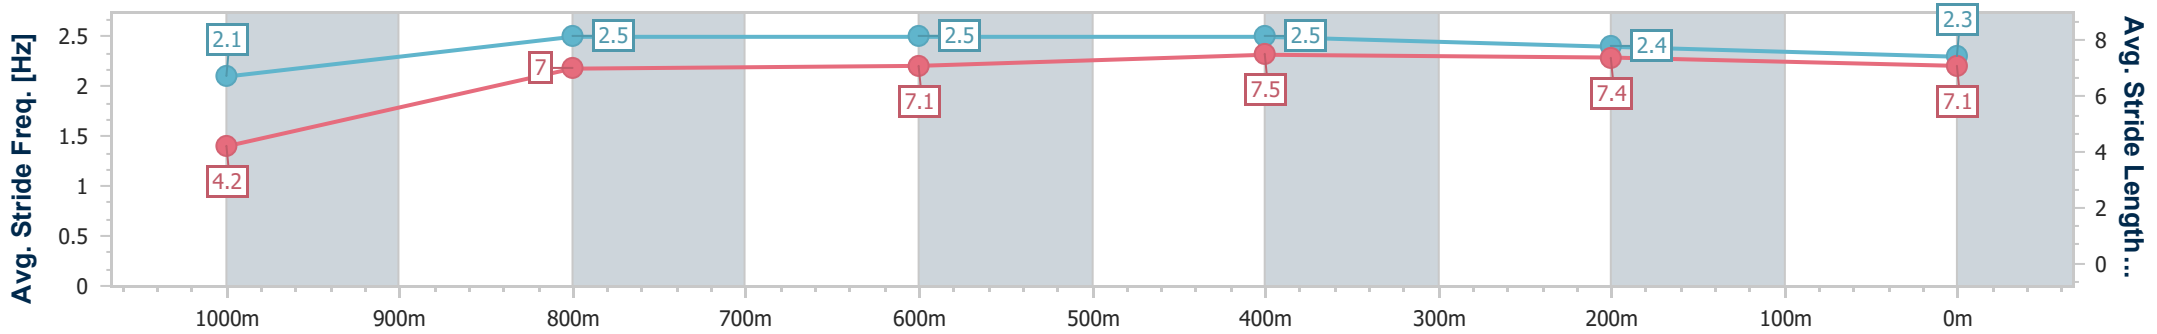

Horse/Jockey Name	Monday Choice
Final Rank	6
Fastest Section Time (Section)	0:04.76 (Overall)
Top Speed [km/h] (Section)	68.3 (600m)
Race State	Finished

Rockhampton QLD Professional
Race 5: HILCHER SIGNS Class 1 Plate - 1050m
19 December 2024 - 15:35
Track Rating: Soft 7, Weather: Fine, Rail Position: +1m Entire

Section	Overall	1000m	800m	600m	400m	200m
Section Times	1:01.18 [6] (0:04.76)	0:56.42 [10] (0:11.29)	0:45.13 [7] (0:11.49)	0:33.64 [9] (0:10.68)	0:22.96 [8] (0:11.13)	0:11.83 [7] (0:11.83)
Average Speed [km/h]	38.1	64.5	63.6	67.5	64.8	60.9
Top Speed [km/h]	56.2	66.2	65.0	68.3	67.7	63.3
Avg. Dist. to Rail [m]	13.2	3.7	2.0	3.8	3.1	5.6
Avg. Stride Freq. [Hz]	2.1	2.5	2.5	2.5	2.4	2.3
Avg. Stride Length [m]	4.2	7.0	7.1	7.5	7.4	7.1

- [ ] Ranking at each section and finish
- -.-.- No data available at this section
- NA No data available