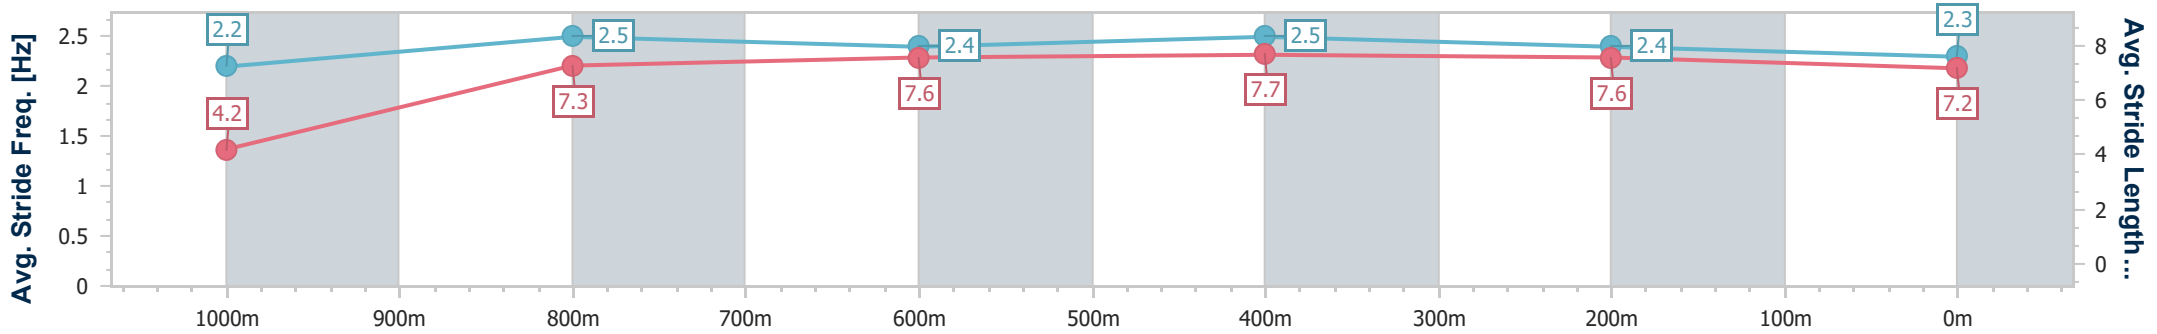

Horse/Jockey Name	Power Of Katie
Final Rank	2
Fastest Section Time (Section)	0:04.43 (Overall)
Top Speed [km/h] (Section)	70.0 (600m)
Race State	Finished

Rockhampton QLD Professional
Race 5: HILCHER SIGNS Class 1 Plate - 1050m
19 December 2024 - 15:35
Track Rating: Soft 7, Weather: Fine, Rail Position: +1m Entire

Section	Overall	1000m	800m	600m	400m	200m
Section Times	1:00.18 [2] (0:04.43)	0:55.75 [2] (0:11.17)	0:44.58 [3] (0:10.92)	0:33.66 [3] (0:10.50)	0:23.16 [2] (0:10.95)	0:12.21 [2] (0:12.21)
Average Speed [km/h]	40.8	64.9	66.5	68.6	65.8	59.0
Top Speed [km/h]	56.4	67.1	67.5	70.0	69.3	62.5
Avg. Dist. to Rail [m]	11.5	3.1	0.9	4.3	3.5	3.8
Avg. Stride Freq. [Hz]	2.2	2.5	2.4	2.5	2.4	2.3
Avg. Stride Length [m]	4.2	7.3	7.6	7.7	7.6	7.2

- [ ] Ranking at each section and finish
- -.-.- No data available at this section
- NA No data available