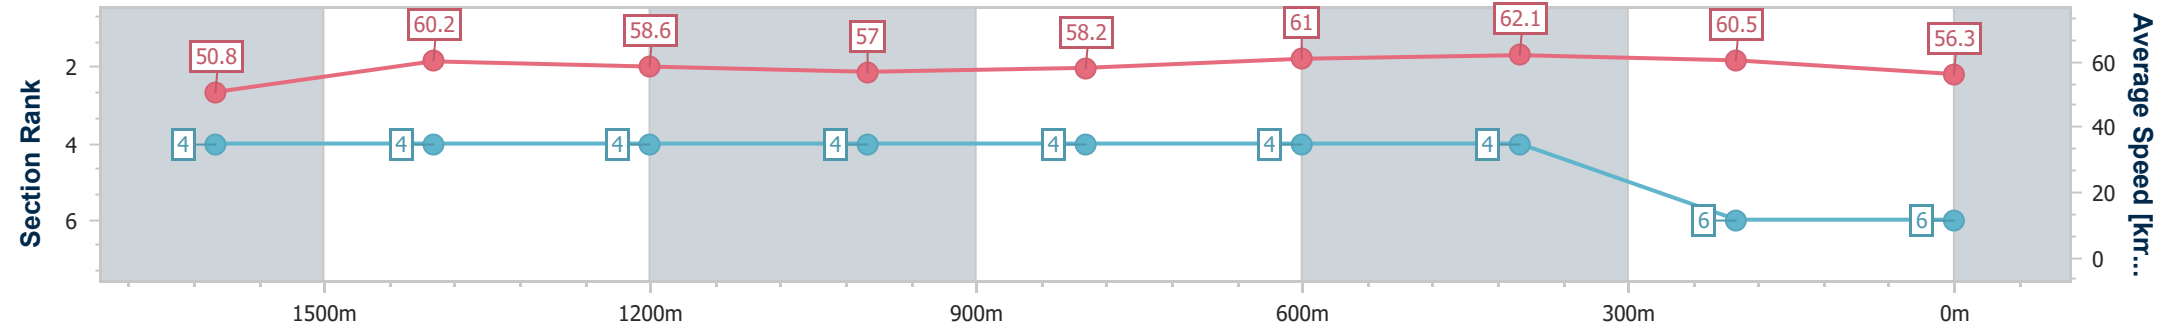

Horse/Jockey Name	Murrajong Road
Final Rank	6
Fastest Section Time (Section)	0:11.61 (600m)
Top Speed [km/h] (Section)	62.9 (600m)
Race State	Finished

Rockhampton QLD Professional
Race 2: KENNAS CHARTERED ACCOUNTANTS BENCHMARK
62 Handicap - 1805m
19 December 2024 - 13:40
Track Rating: Soft 7, Weather: Fine, Rail Position: +1m Entire

Section	Overall	1600m	1400m	1200m	1000m	800m	600m	400m	200m
Section Times	1:52.28 [6] (0:14.59)	1:37.69 [4] (0:11.92)	1:25.77 [4] (0:12.29)	1:13.48 [4] (0:12.60)	1:00.88 [4] (0:12.42)	0:48.46 [4] (0:12.05)	0:36.41 [4] (0:11.61)	0:24.80 [4] (0:11.91)	0:12.89 [6] (0:12.89)
Average Speed [km/h]	50.8	60.2	58.6	57.0	58.2	61.0	62.1	60.5	56.3
Top Speed [km/h]	61.4	62.7	60.9	57.7	60.3	62.9	62.9	62.8	58.1
Avg. Dist. to Rail [m]	5.2	1.2	0.7	0.3	0.6	2.4	3.9	5.0	6.7
Avg. Stride Freq. [Hz]	2.3	2.4	2.3	2.3	2.3	2.3	2.4	2.4	2.2
Avg. Stride Length [m]	5.7	7.0	7.0	7.0	7.1	7.2	7.3	7.1	6.9

- [ ] Ranking at each section and finish
- -.-.- No data available at this section
- NA No data available