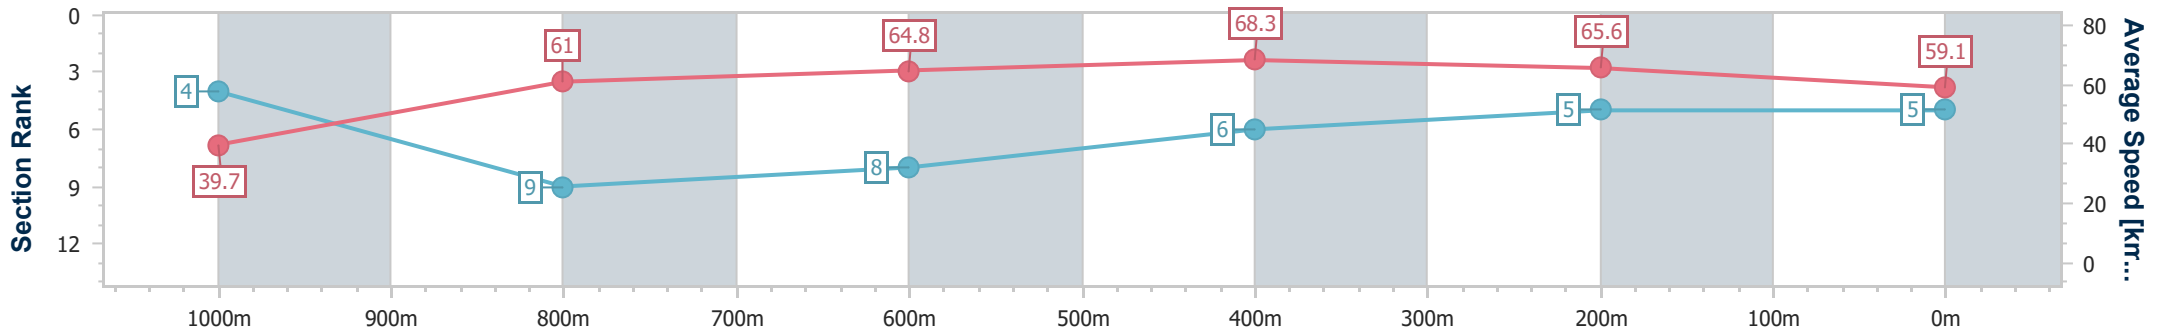

Horse/Jockey Name	Rocky Rebel
Final Rank	5
Fastest Section Time (Section)	0:04.53 (Overall)
Top Speed [km/h] (Section)	69.5 (600m)
Race State	Finished

Rockhampton QLD Professional
Race 5: HILCHER SIGNS Class 1 Plate - 1050m
19 December 2024 - 15:35
Track Rating: Soft 7, Weather: Fine, Rail Position: +1m Entire

Section	Overall	1000m	800m	600m	400m	200m
Section Times	1:01.16 [5] (0:04.53)	0:56.63 [4] (0:11.74)	0:44.89 [9] (0:11.16)	0:33.73 [8] (0:10.56)	0:23.17 [6] (0:10.99)	0:12.18 [5] (0:12.18)
Average Speed [km/h]	39.7	61.0	64.8	68.3	65.6	59.1
Top Speed [km/h]	54.2	64.7	65.9	69.5	68.8	62.6
Avg. Dist. to Rail [m]	4.6	0.9	1.0	1.8	3.2	4.2
Avg. Stride Freq. [Hz]	2.2	2.6	2.7	2.8	2.7	2.5
Avg. Stride Length [m]	4.1	6.5	6.8	6.8	6.8	6.5

- [ ] Ranking at each section and finish
- -.-.- No data available at this section
- NA No data available