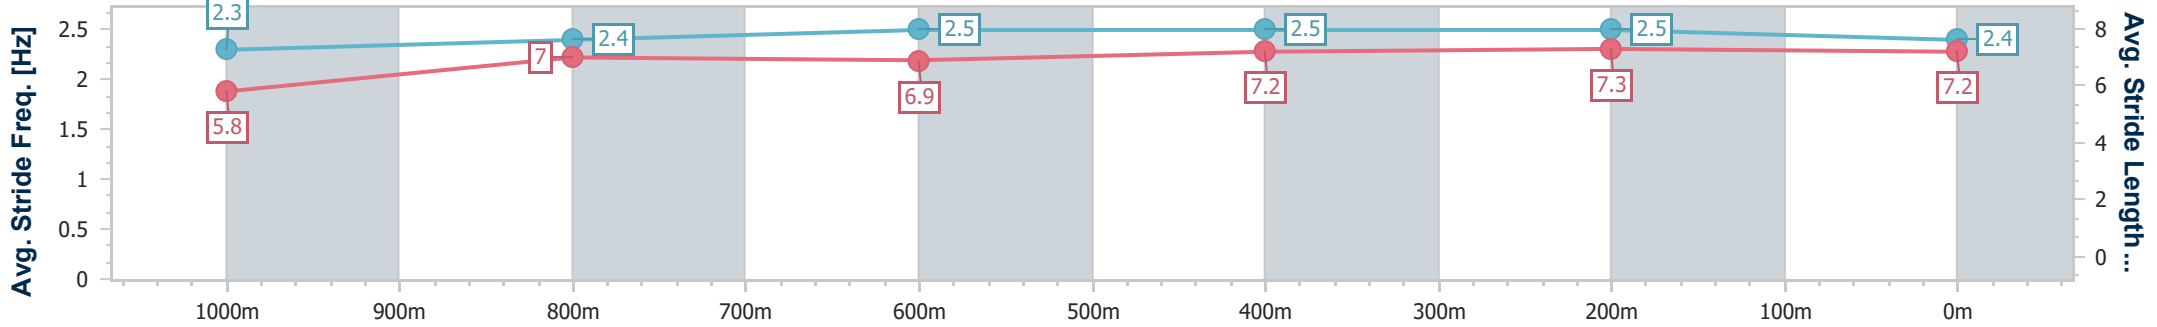

Horse/Jockey Name	Fine Shot
Final Rank	1
Fastest Section Time (Section)	0:10.90 (600m)
Top Speed [km/h] (Section)	67.6 (600m)
Race State	Finished

Rockhampton QLD Professional
Race 6: TAB MAGIC MILLIONS COUNTRY CUP QUALIFIER
OPEN Handicap - 1200m

19 December 2024 - 16:11

Track Rating: Soft 7, Weather: Fine, Rail Position: +1m Entire

Section	Overall	1000m	800m	600m	400m	200m
Section Times	1:10.24 [1] (0:14.15)	0:56.09 [8] (0:11.51)	0:44.58 [8] (0:11.29)	0:33.29 [8] (0:10.90)	0:22.39 [7] (0:10.93)	0:11.46 [6] (0:11.46)
Average Speed [km/h]	51.0	61.7	63.3	66.2	65.9	62.8
Top Speed [km/h]	62.4	63.4	64.3	67.6	66.9	65.8
Avg. Dist. to Rail [m]	5.3	2.3	1.0	0.8	0.3	1.4
Avg. Stride Freq. [Hz]	2.3	2.4	2.5	2.5	2.5	2.4
Avg. Stride Length [m]	5.8	7.0	6.9	7.2	7.3	7.2

- [ ] Ranking at each section and finish
- -.-.- No data available at this section
- NA No data available