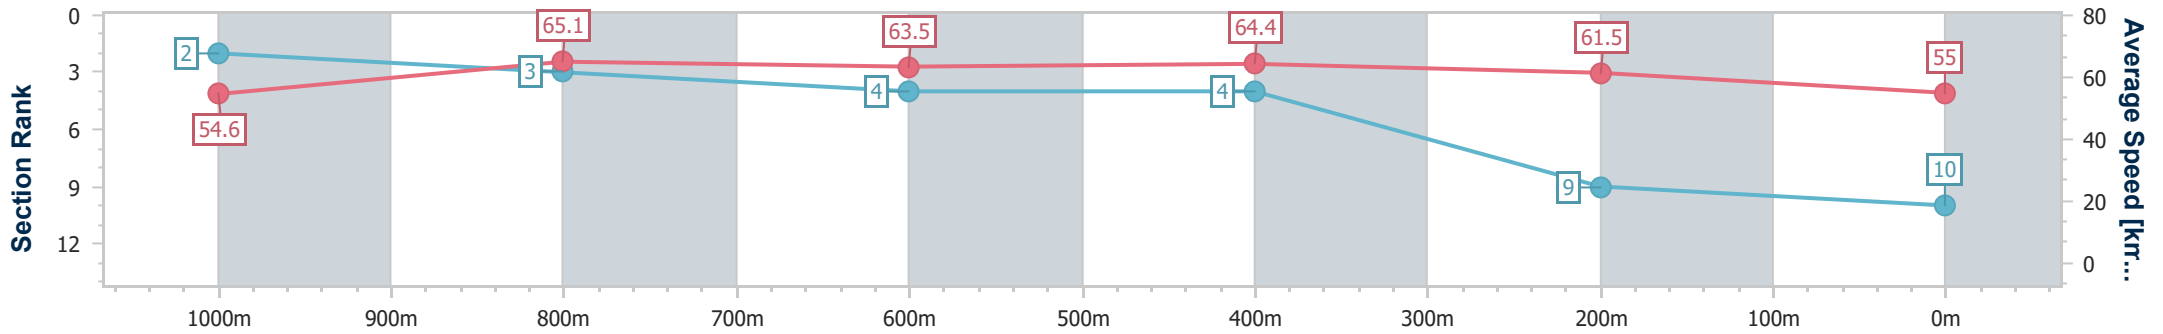

- [] Ranking at each section and finish
- .-.- No data available at this section
- NA No data available

Horse/Jockey Name	Spirited Smile
Final Rank	11
Fastest Section Time (Section)	0:11.09 (1000m)
Top Speed [km/h] (Section)	66.1 (600m)
Race State	Finished