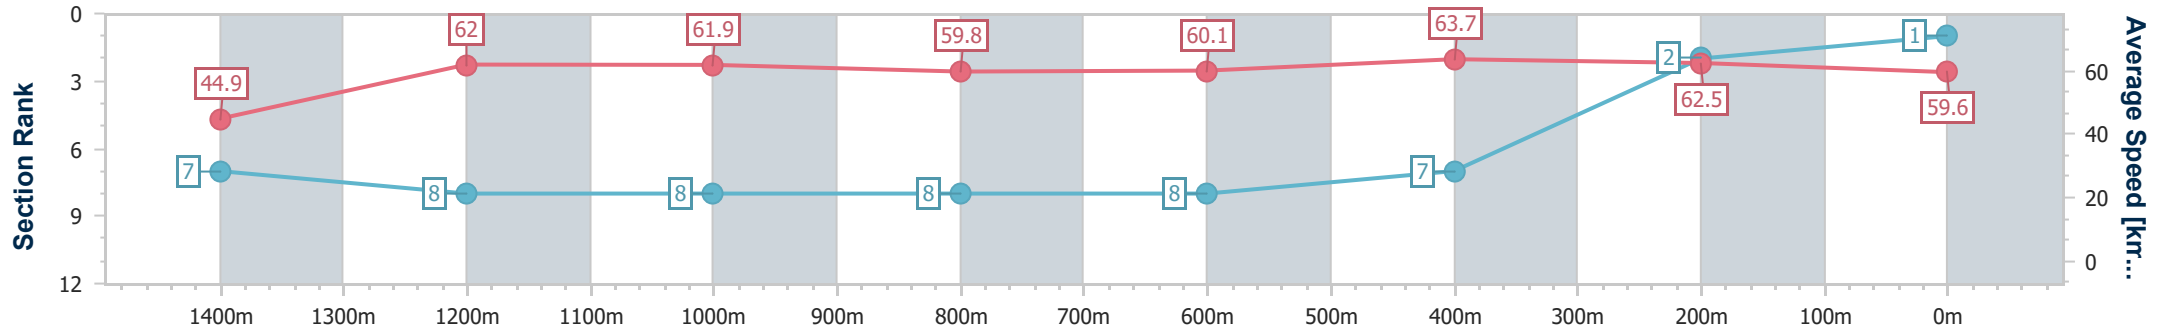

19 December 2024 - 14:56

Track Rating: Soft 7, Weather: Fine, Rail Position: +1m Entire

Section	Overall	1400m	1200m	1000m	800m	600m	400m	200m
Section Times	1:30.42 [1] (0:08.04)	1:22.38 [7] (0:11.62)	1:10.76 [8] (0:11.62)	0:59.14 [8] (0:12.04)	0:47.10 [8] (0:12.15)	0:34.95 [8] (0:11.34)	0:23.61 [7] (0:11.51)	0:12.10 [2] (0:12.10)
Average Speed [km/h]	44.9	62.0	61.9	59.8	60.1	63.7	62.5	59.6
Top Speed [km/h]	59.7	63.6	62.9	61.3	62.0	64.6	63.8	61.3
Avg. Dist. to Rail [m]	3.7	1.0	0.3	0.3	1.7	6.4	7.9	5.2
Avg. Stride Freq. [Hz]	2.2	2.3	2.3	2.2	2.2	2.3	2.3	2.2
Avg. Stride Length [m]	5.0	7.3	7.5	7.4	7.5	7.7	7.7	7.5