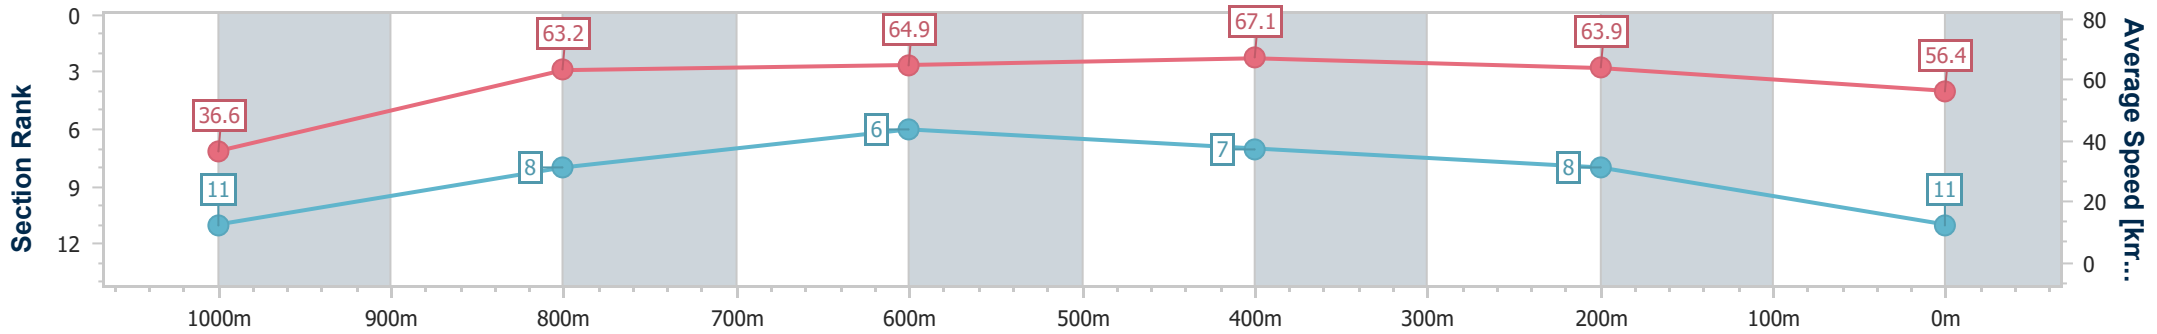

Horse/Jockey Name	Phantom Flight
Final Rank	11
Fastest Section Time (Section)	0:04.92 (Overall)
Top Speed [km/h] (Section)	68.2 (600m)
Race State	Finished

Rockhampton QLD Professional
Race 5: HILCHER SIGNS Class 1 Plate - 1050m
19 December 2024 - 15:35
Track Rating: Soft 7, Weather: Fine, Rail Position: +1m Entire

Section	Overall	1000m	800m	600m	400m	200m
Section Times	1:02.14 [11] (0:04.92)	0:57.22 [11] (0:11.34)	0:45.88 [8] (0:11.11)	0:34.77 [6] (0:10.75)	0:24.02 [7] (0:11.24)	0:12.78 [8] (0:12.78)
Average Speed [km/h]	36.6	63.2	64.9	67.1	63.9	56.4
Top Speed [km/h]	56.9	65.8	66.4	68.2	66.6	59.9
Avg. Dist. to Rail [m]	6.8	1.1	1.0	4.0	4.5	5.2
Avg. Stride Freq. [Hz]	2.2	2.5	2.5	2.5	2.4	2.2
Avg. Stride Length [m]	3.9	7.1	7.3	7.5	7.5	7.1

- [ ] Ranking at each section and finish
- -.-.- No data available at this section
- NA No data available