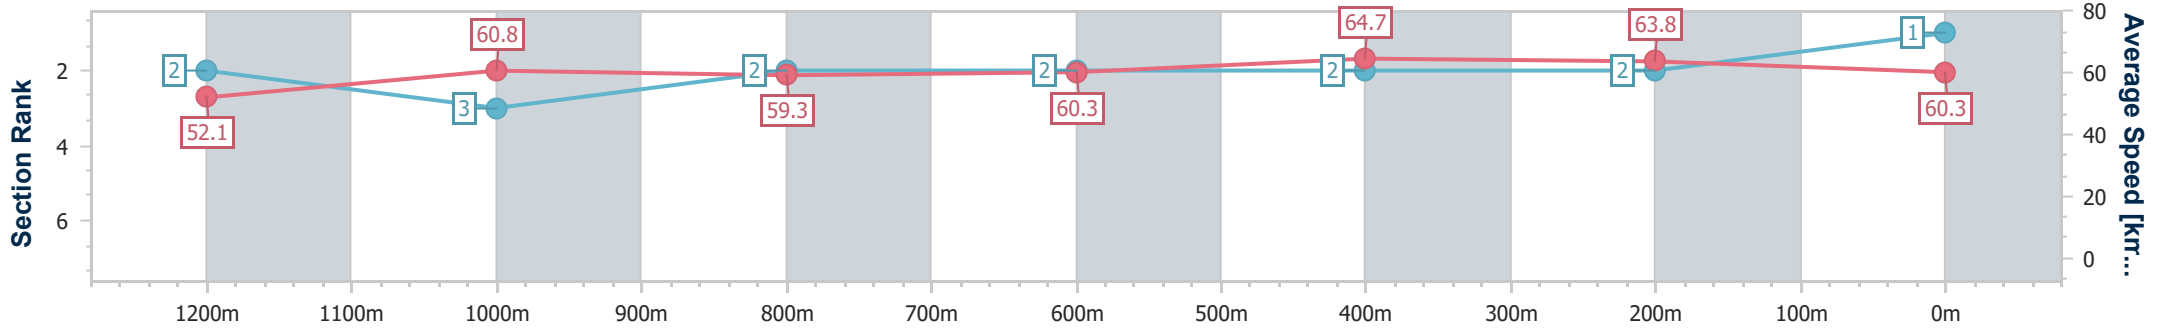

Horse/Jockey Name	Noble Heart
Final Rank	1
Fastest Section Time (Section)	0:11.12 (600m)
Top Speed [km/h] (Section)	65.9 (600m)
Race State	Finished

Rockhampton QLD Professional
Race 3: JOHN GOSS PROJECTS BENCHMARK 65 Handicap - 1400m

19 December 2024 - 14:15

Track Rating: Soft 7, Weather: Fine, Rail Position: +1m Entire

Section	Overall	1200m	1000m	800m	600m	400m	200m
Section Times	1:23.92 [1] (0:13.80)	1:10.12 [2] (0:11.82)	0:58.30 [3] (0:11.95)	0:46.35 [2] (0:11.99)	0:34.36 [2] (0:11.12)	0:23.24 [2] (0:11.30)	0:11.94 [2] (0:11.94)
Average Speed [km/h]	52.1	60.8	59.3	60.3	64.7	63.8	60.3
Top Speed [km/h]	62.9	62.9	60.7	62.7	65.9	65.2	62.8
Avg. Dist. to Rail [m]	3.4	3.1	3.0	1.1	3.1	4.3	5.7
Avg. Stride Freq. [Hz]	2.3	2.4	2.3	2.3	2.4	2.4	2.4
Avg. Stride Length [m]	6.1	7.2	7.1	7.2	7.4	7.4	7.1

- [ ] Ranking at each section and finish
- -.-.- No data available at this section
- NA No data available