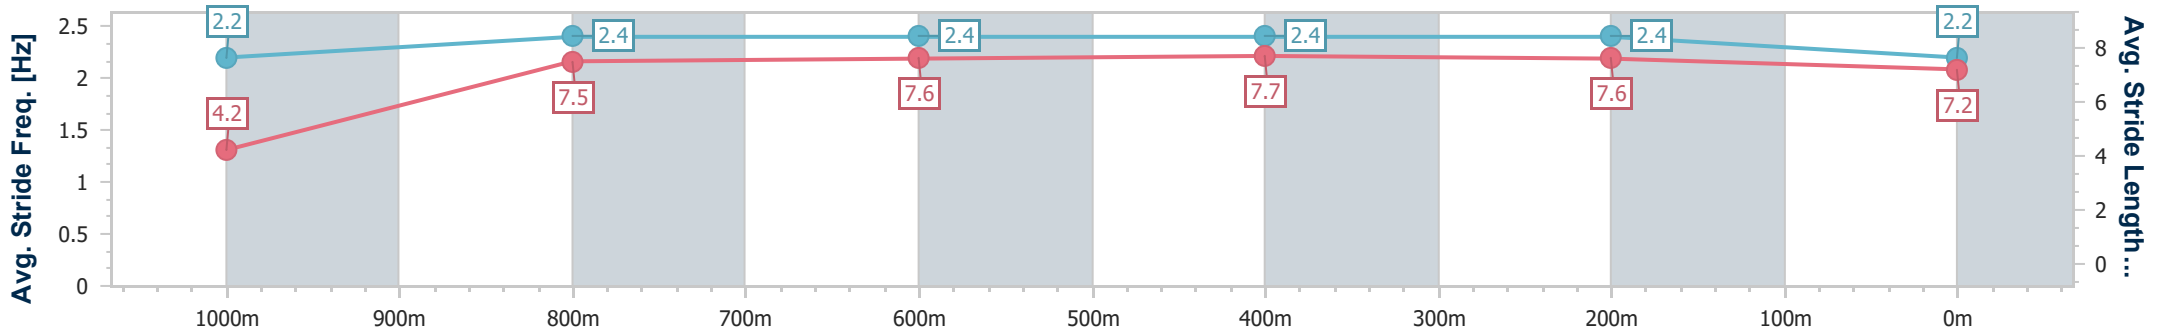

Horse/Jockey Name	Discovered Gold
Final Rank	3
Fastest Section Time (Section)	0:04.55 (Overall)
Top Speed [km/h] (Section)	68.9 (600m)
Race State	Finished

Rockhampton QLD Professional
Race 5: HILCHER SIGNS Class 1 Plate - 1050m
19 December 2024 - 15:35
Track Rating: Soft 7, Weather: Fine, Rail Position: +1m Entire

Section	Overall	1000m	800m	600m	400m	200m
Section Times	1:00.36 [3] (0:04.55)	0:55.81 [5] (0:10.92)	0:44.89 [2] (0:10.94)	0:33.95 [2] (0:10.66)	0:23.29 [3] (0:10.93)	0:12.36 [3] (0:12.36)
Average Speed [km/h]	40.0	65.3	65.6	67.6	65.8	58.3
Top Speed [km/h]	57.6	67.1	67.3	68.9	68.2	62.5
Avg. Dist. to Rail [m]	6.7	1.7	0.9	0.9	0.7	1.6
Avg. Stride Freq. [Hz]	2.2	2.4	2.4	2.4	2.4	2.2
Avg. Stride Length [m]	4.2	7.5	7.6	7.7	7.6	7.2

- [ ] Ranking at each section and finish
- -.-.- No data available at this section
- NA No data available