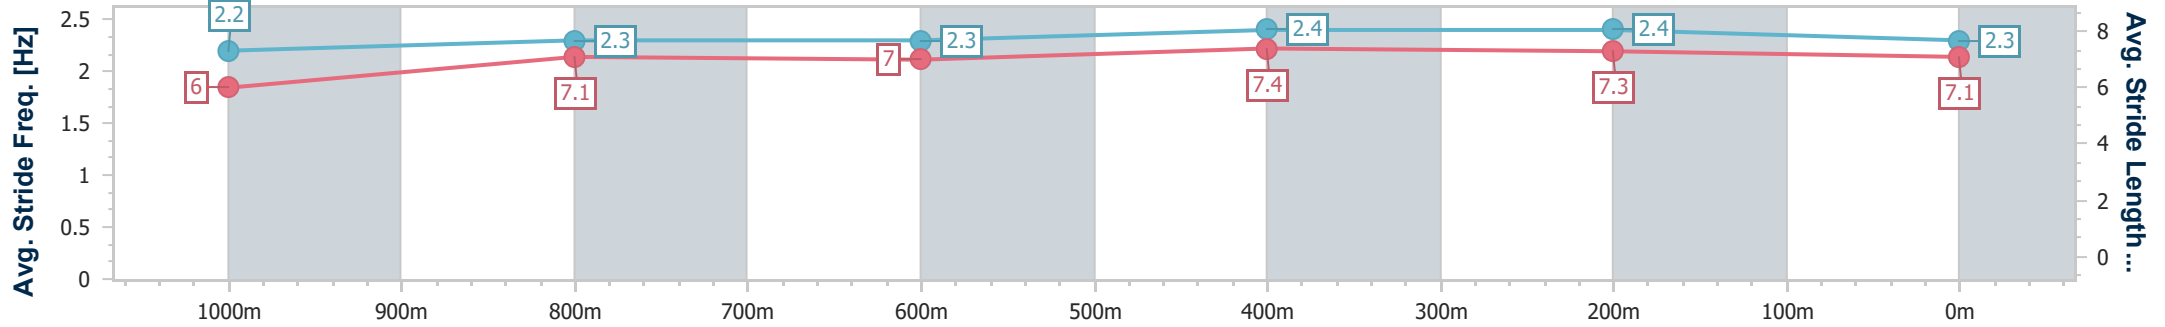

Horse/Jockey Name	Run Freda Run
Final Rank	2
Fastest Section Time (Section)	0:10.86 (400m)
Top Speed [km/h] (Section)	68.1 (600m)
Race State	Finished

Rockhampton QLD Professional
Race 1: REGIONAL INSURANCE BROKERS Maiden Handicap - 1200m

19 December 2024 - 13:06

Track Rating: Heavy 8, Weather: Overcast, Rail Position: +1m entire

Section	Overall	1000m	800m	600m	400m	200m
Section Times	1:11.30 [2] (0:14.01)	0:57.29 [4] (0:11.73)	0:45.56 [4] (0:12.04)	0:33.52 [2] (0:10.97)	0:22.55 [1] (0:10.86)	0:11.69 [1] (0:11.69)
Average Speed [km/h]	51.5	60.8	60.2	65.8	66.2	61.7
Top Speed [km/h]	61.7	62.2	60.8	68.1	67.5	63.9
Avg. Dist. to Rail [m]	4.3	1.2	1.4	3.9	4.8	8.5
Avg. Stride Freq. [Hz]	2.2	2.3	2.3	2.4	2.4	2.3
Avg. Stride Length [m]	6.0	7.1	7.0	7.4	7.3	7.1

- [ ] Ranking at each section and finish
- -.-.- No data available at this section
- NA No data available