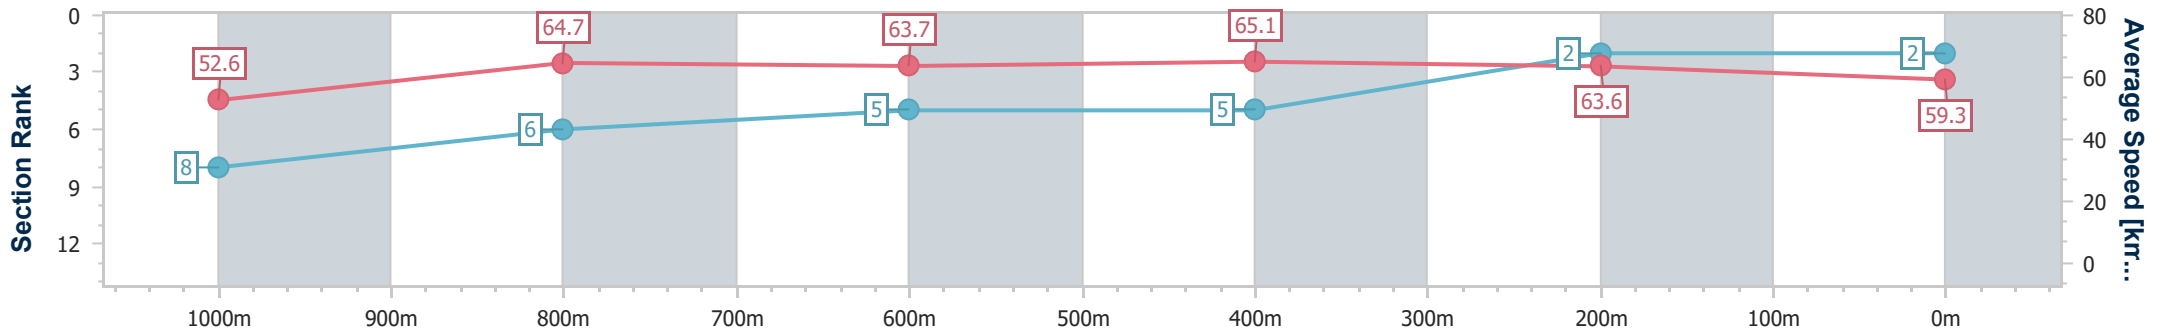

Horse/Jockey Name	Deciduous
Final Rank	2
Fastest Section Time (Section)	0:10.99 (1000m)
Top Speed [km/h] (Section)	66.8 (1000m)
Race State	Finished

Rockhampton QLD Professional
Race 7: GREAT NORTHERN Class 3 Plate - 1200m

19 December 2024 - 17:00

Track Rating: Soft 7, Weather: Fine, Rail Position: +1m Entire

Section	Overall	1000m	800m	600m	400m	200m
Section Times	1:10.63 [2] (0:13.70)	0:56.93 [8] (0:10.99)	0:45.94 [6] (0:11.40)	0:34.54 [5] (0:11.07)	0:23.47 [5] (0:11.33)	0:12.14 [2] (0:12.14)
Average Speed [km/h]	52.6	64.7	63.7	65.1	63.6	59.3
Top Speed [km/h]	64.9	66.8	65.5	66.1	65.4	61.7
Avg. Dist. to Rail [m]	2.6	2.5	1.5	2.2	2.1	3.3
Avg. Stride Freq. [Hz]	2.3	2.4	2.4	2.4	2.3	2.3
Avg. Stride Length [m]	6.0	7.5	7.5	7.5	7.5	7.2

- [ ] Ranking at each section and finish
- -.-.- No data available at this section
- NA No data available