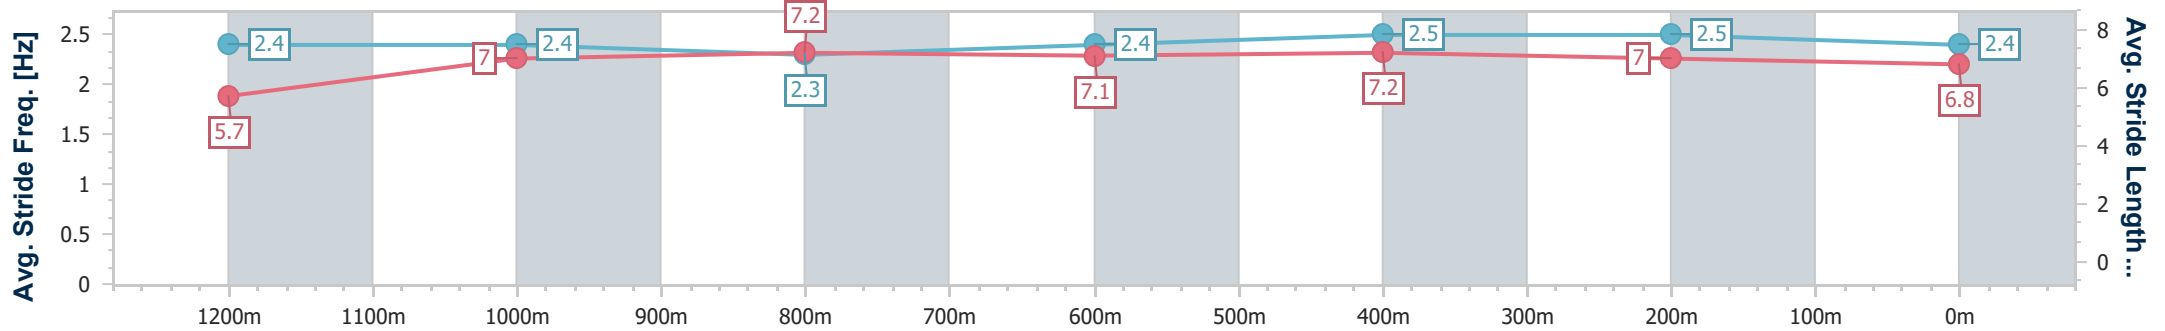

Horse/Jockey Name	Rose Of Taormina
Final Rank	5
Fastest Section Time (Section)	0:11.00 (600m)
Top Speed [km/h] (Section)	67.9 (600m)
Race State	Finished

Rockhampton QLD Professional
Race 3: JOHN GOSS PROJECTS BENCHMARK 65 Handicap - 1400m

19 December 2024 - 14:15

Track Rating: Soft 7, Weather: Fine, Rail Position: +1m Entire

Section	Overall	1200m	1000m	800m	600m	400m	200m
Section Times	1:24.46 [5] (0:13.99)	1:10.47 [4] (0:11.92)	0:58.55 [5] (0:11.97)	0:46.58 [4] (0:11.89)	0:34.69 [4] (0:11.00)	0:23.69 [3] (0:11.35)	0:12.34 [3] (0:12.34)
Average Speed [km/h]	51.4	60.3	59.4	60.2	65.5	63.4	58.4
Top Speed [km/h]	61.5	62.9	61.0	62.9	67.9	66.2	61.5
Avg. Dist. to Rail [m]	2.1	2.5	2.2	0.7	0.8	3.2	4.6
Avg. Stride Freq. [Hz]	2.4	2.4	2.3	2.4	2.5	2.5	2.4
Avg. Stride Length [m]	5.7	7.0	7.2	7.1	7.2	7.0	6.8

- [ ] Ranking at each section and finish
- -.-.- No data available at this section
- NA No data available