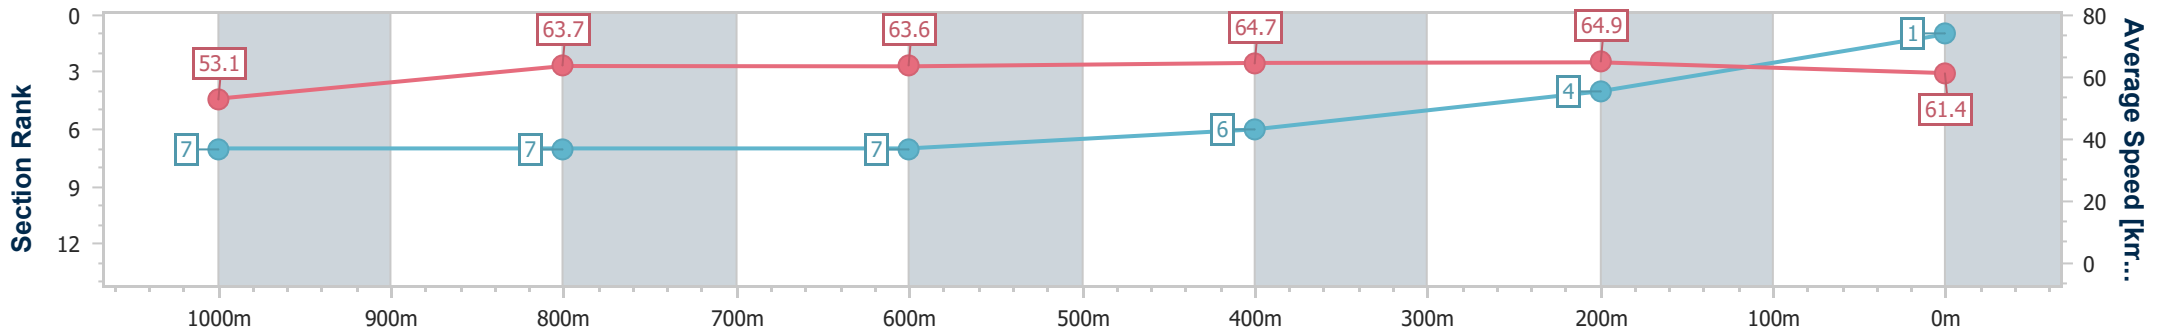

Horse/Jockey Name	Graysong
Final Rank	1
Fastest Section Time (Section)	0:11.10 (400m)
Top Speed [km/h] (Section)	66.5 (400m)
Race State	Finished

Rockhampton QLD Professional
Race 7: GREAT NORTHERN Class 3 Plate - 1200m
19 December 2024 - 17:00
Track Rating: Soft 7, Weather: Fine, Rail Position: +1m Entire

Section	Overall	1000m	800m	600m	400m	200m
Section Times	1:10.24 [1] (0:13.62)	0:56.62 [7] (0:11.24)	0:45.38 [7] (0:11.42)	0:33.96 [7] (0:11.13)	0:22.83 [6] (0:11.10)	0:11.73 [4]
Average Speed [km/h]	53.1	63.7	63.6	64.7	64.9	61.4
Top Speed [km/h]	64.4	64.6	65.4	66.5	66.5	63.6
Avg. Dist. to Rail [m]	7.2	0.8	0.9	1.8	3.3	5.1
Avg. Stride Freq. [Hz]	2.2	2.3	2.3	2.3	2.3	2.3
Avg. Stride Length [m]	6.2	7.6	7.5	7.8	7.8	7.5

- [ ] Ranking at each section and finish
- -.-.- No data available at this section
- NA No data available