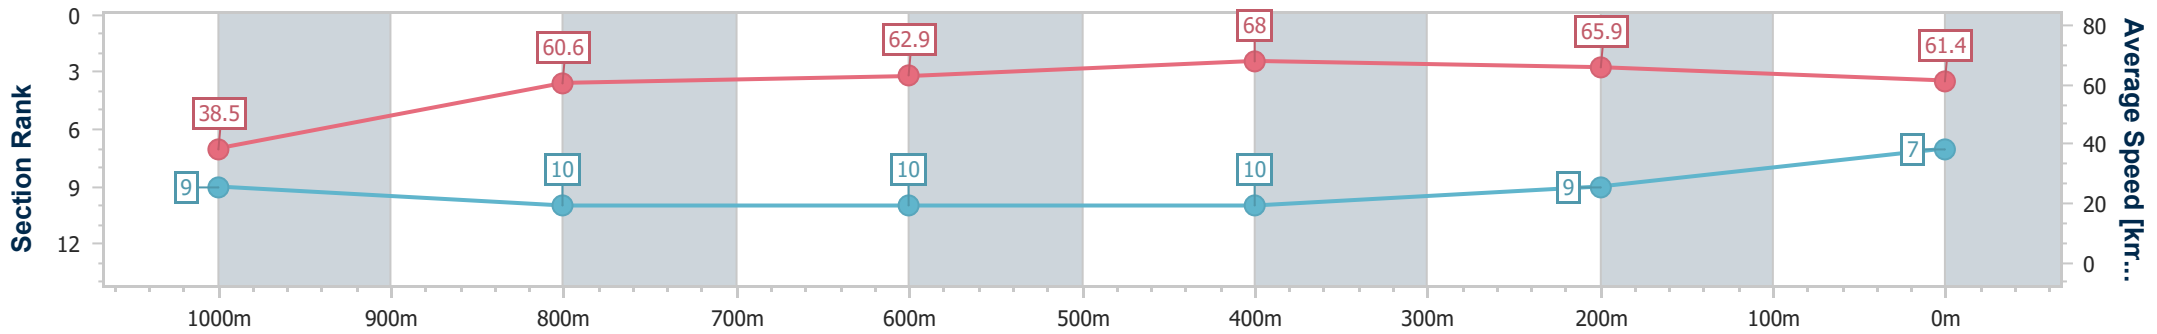

Horse/Jockey Name	Age Of Aquarius
Final Rank	7
Fastest Section Time (Section)	0:04.71 (Overall)
Top Speed [km/h] (Section)	69.3 (600m)
Race State	Finished

Rockhampton QLD Professional
Race 5: HILCHER SIGNS Class 1 Plate - 1050m
19 December 2024 - 15:35
Track Rating: Soft 7, Weather: Fine, Rail Position: +1m Entire

Section	Overall	1000m	800m	600m	400m	200m
Section Times	1:01.19 [7] (0:04.71)	0:56.48 [9] (0:11.87)	0:44.61 [10] (0:11.36)	0:33.25 [10] (0:10.60)	0:22.65 [10] (0:10.92)	0:11.73 [9] (0:11.73)
Average Speed [km/h]	38.5	60.6	62.9	68.0	65.9	61.4
Top Speed [km/h]	54.0	63.2	64.7	69.3	69.2	64.2
Avg. Dist. to Rail [m]	9.5	2.2	0.9	0.3	0.8	1.5
Avg. Stride Freq. [Hz]	2.1	2.4	2.4	2.5	2.4	2.4
Avg. Stride Length [m]	4.2	7.1	7.3	7.6	7.6	7.3

- [ ] Ranking at each section and finish
- -.-.- No data available at this section
- NA No data available