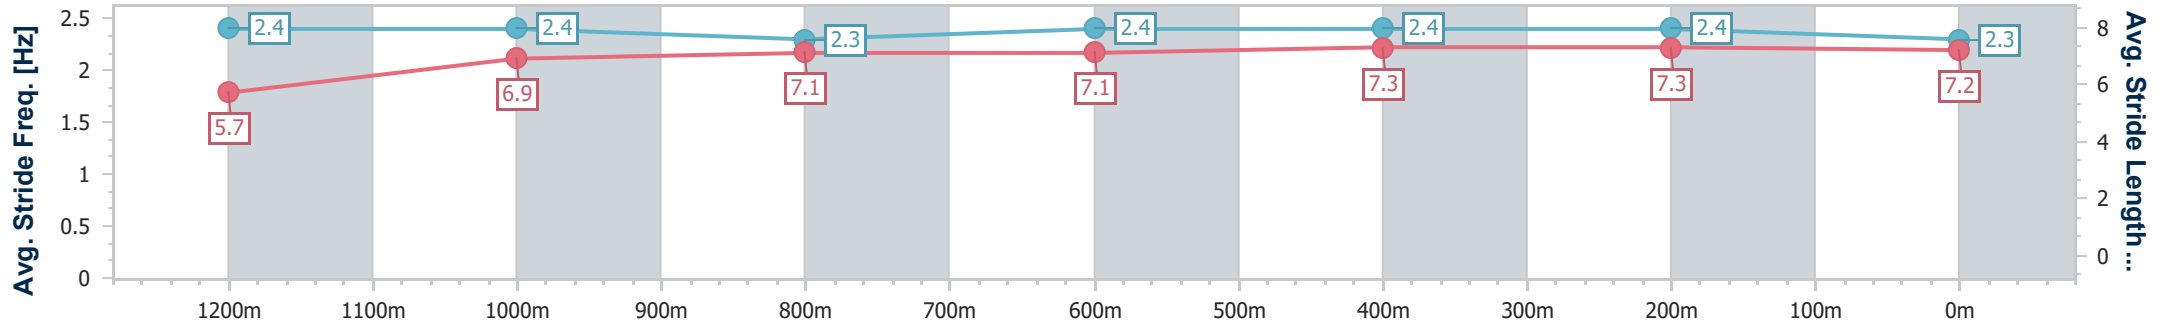

Horse/Jockey Name	Change The Deel
Final Rank	4
Fastest Section Time (Section)	0:11.16 (600m)
Top Speed [km/h] (Section)	65.6 (600m)
Race State	Finished

Rockhampton QLD Professional
Race 3: JOHN GOSS PROJECTS BENCHMARK 65 Handicap - 1400m

19 December 2024 - 14:15

Track Rating: Soft 7, Weather: Fine, Rail Position: +1m Entire

Section	Overall	1200m	1000m	800m	600m	400m	200m
Section Times	1:24.37 [4] (0:13.80)	1:10.57 [3] (0:11.81)	0:58.76 [2] (0:12.03)	0:46.73 [3] (0:12.03)	0:34.70 [3] (0:11.16)	0:23.54 [4] (0:11.40)	0:12.14 [5] (0:12.14)
Average Speed [km/h]	52.3	61.0	59.4	60.7	64.6	63.2	59.3
Top Speed [km/h]	62.9	62.2	60.2	63.7	65.6	64.9	62.0
Avg. Dist. to Rail [m]	5.9	0.9	1.3	1.8	2.9	4.4	5.2
Avg. Stride Freq. [Hz]	2.4	2.4	2.3	2.4	2.4	2.4	2.3
Avg. Stride Length [m]	5.7	6.9	7.1	7.1	7.3	7.3	7.2

- [ ] Ranking at each section and finish
- -.-.- No data available at this section
- NA No data available