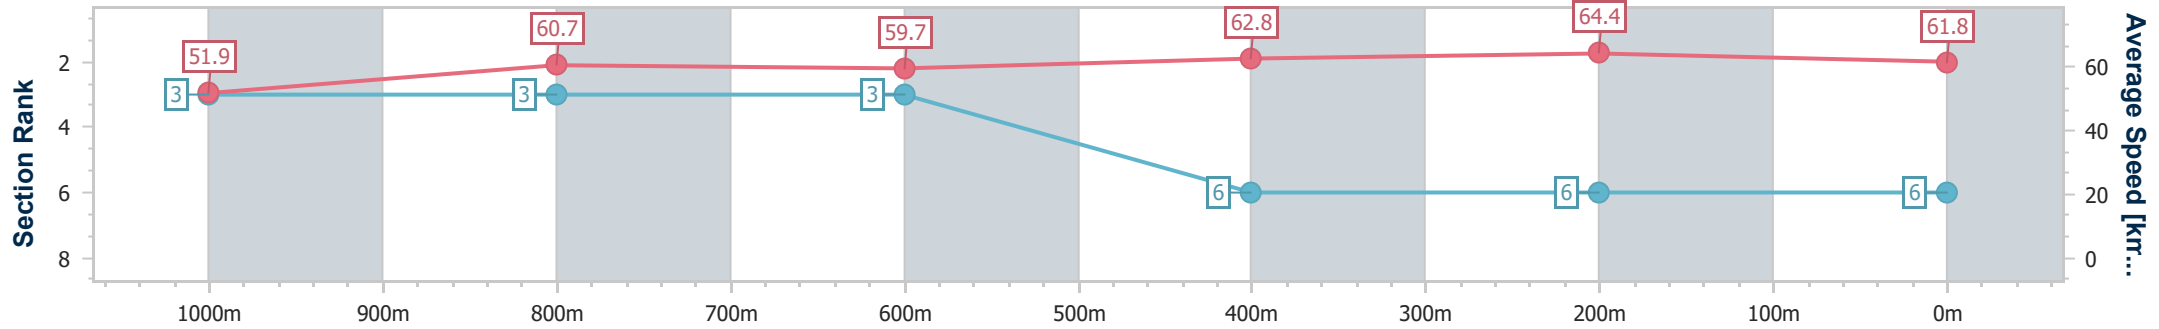

Horse/Jockey Name	Ain't Nobody
Final Rank	6
Fastest Section Time (Section)	0:11.17 (400m)
Top Speed [km/h] (Section)	65.0 (400m)
Race State	Finished

Rockhampton QLD Professional
Race 1: REGIONAL INSURANCE BROKERS Maiden Handicap - 1200m

19 December 2024 - 13:06

Track Rating: Heavy 8, Weather: Overcast, Rail Position: +1m entire

Section	Overall	1000m	800m	600m	400m	200m
Section Times	1:12.14 [6] (0:13.88)	0:58.26 [3] (0:11.80)	0:46.46 [3] (0:12.15)	0:34.31 [3] (0:11.47)	0:22.84 [6] (0:11.17)	0:11.67 [6] (0:11.67)
Average Speed [km/h]	51.9	60.7	59.7	62.8	64.4	61.8
Top Speed [km/h]	62.1	61.9	60.8	64.9	65.0	63.9
Avg. Dist. to Rail [m]	2.9	0.7	0.9	1.9	1.9	2.2
Avg. Stride Freq. [Hz]	2.3	2.4	2.3	2.4	2.4	2.4
Avg. Stride Length [m]	5.9	7.1	7.1	7.3	7.3	7.1

- [ ] Ranking at each section and finish
- -.-.- No data available at this section
- NA No data available