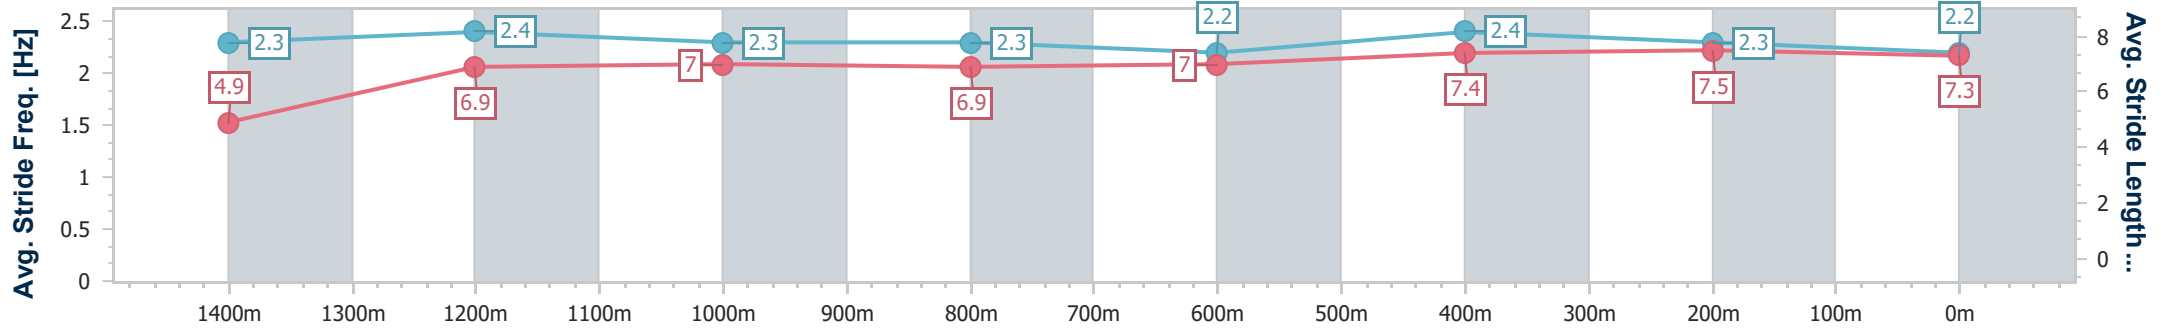

Horse/Jockey Name	Fictive
Final Rank	2
Fastest Section Time (Section)	0:08.12 (Overall)
Top Speed [km/h] (Section)	65.5 (600m)
Race State	Finished

Rockhampton QLD Professional
Race 4: HAPPY RETIREMENT GRAEME & JULIE GREEN
Maiden Plate - 1500m
19 December 2024 - 14:56

Track Rating: Soft 7, Weather: Fine, Rail Position: +1m Entire

Section	Overall	1400m	1200m	1000m	800m	600m	400m	200m
Section Times	1:30.43 [2] (0:08.12)	1:22.31 [8] (0:11.41)	1:10.90 [7] (0:11.56)	0:59.34 [7] (0:12.04)	0:47.30 [7] (0:12.29)	0:35.01 [7] (0:11.31)	0:23.70 [3] (0:11.50)	0:12.20 [1] (0:12.20)
Average Speed [km/h]	44.3	63.2	62.3	59.7	59.2	63.8	62.6	59.0
Top Speed [km/h]	60.7	64.3	64.3	61.4	61.9	65.5	65.1	60.3
Avg. Dist. to Rail [m]	2.3	0.5	0.7	0.3	1.4	2.3	2.4	2.0
Avg. Stride Freq. [Hz]	2.3	2.4	2.3	2.3	2.2	2.4	2.3	2.2
Avg. Stride Length [m]	4.9	6.9	7.0	6.9	7.0	7.4	7.5	7.3

- [ ] Ranking at each section and finish
- -.-.- No data available at this section
- NA No data available