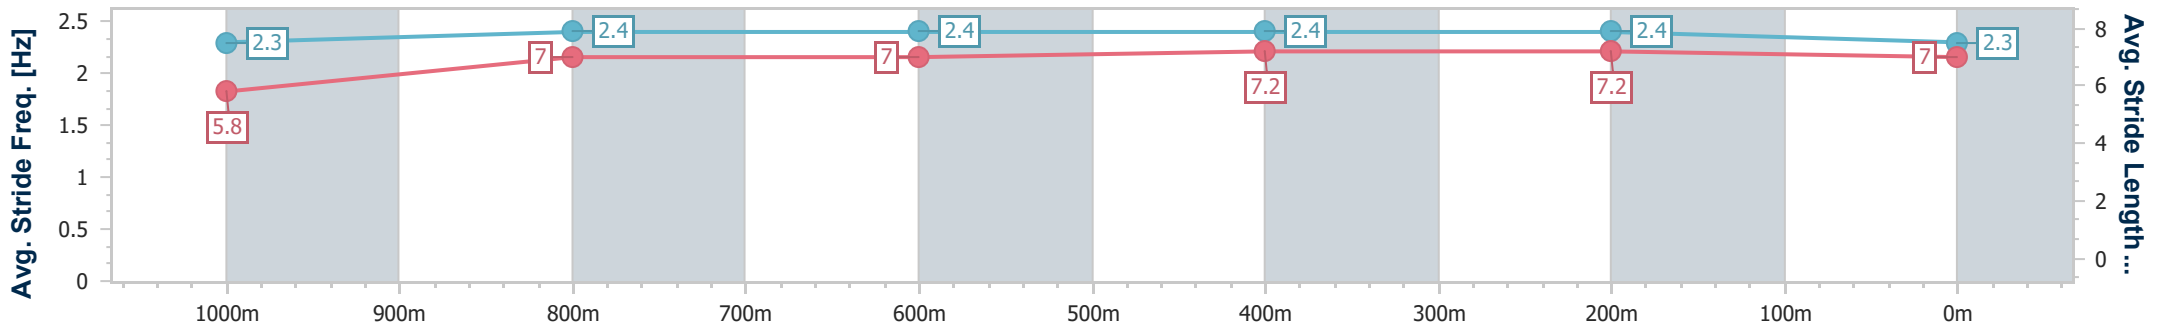

Horse/Jockey Name	Stampe
Final Rank	6
Fastest Section Time (Section)	0:11.00 (600m)
Top Speed [km/h] (Section)	66.0 (600m)
Race State	Finished

Rockhampton QLD Professional
Race 6: TAB MAGIC MILLIONS COUNTRY CUP QUALIFIER
OPEN Handicap - 1200m
19 December 2024 - 16:11
Track Rating: Soft 7, Weather: Fine, Rail Position: +1m Entire

Section	Overall	1000m	800m	600m	400m	200m
Section Times	1:10.74 [6] (0:13.46)	0:57.28 [2] (0:11.36)	0:45.92 [4] (0:11.41)	0:34.51 [4] (0:11.00)	0:23.51 [4] (0:11.32)	0:12.19 [4] (0:12.19)
Average Speed [km/h]	53.6	63.1	64.5	65.5	63.6	59.0
Top Speed [km/h]	61.7	63.7	65.0	66.0	65.2	61.9
Avg. Dist. to Rail [m]	3.1	0.4	2.5	4.0	3.5	4.4
Avg. Stride Freq. [Hz]	2.3	2.4	2.4	2.4	2.4	2.3
Avg. Stride Length [m]	5.8	7.0	7.0	7.2	7.2	7.0

- [ ] Ranking at each section and finish
- -.-.- No data available at this section
- NA No data available