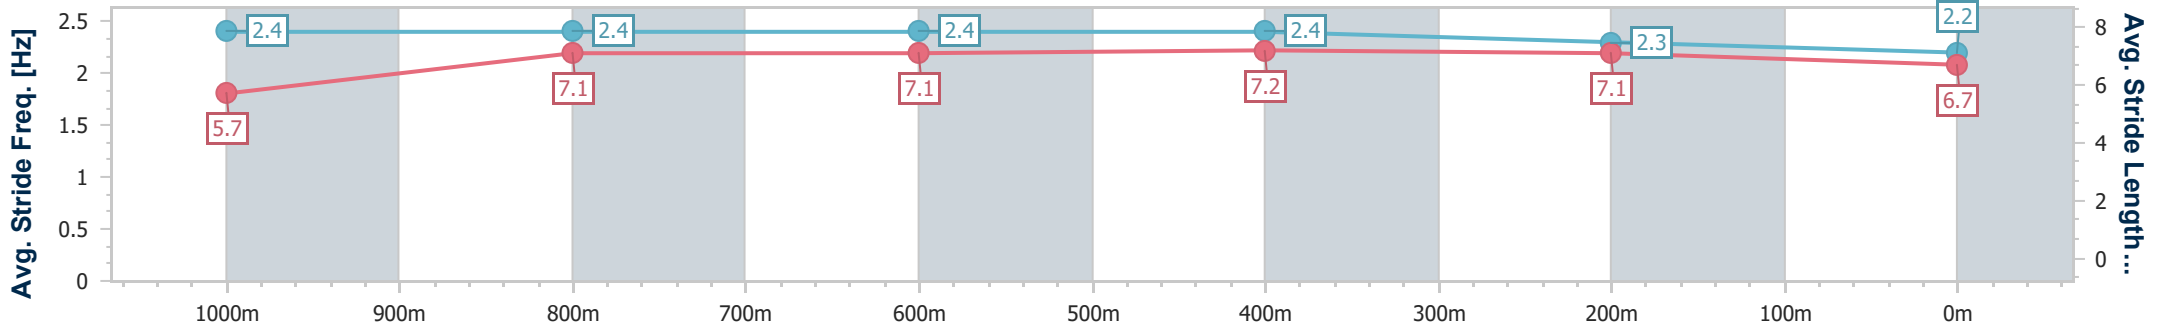

- [] Ranking at each section and finish
- .-.- No data available at this section
- NA No data available

Horse/Jockey Name	Spirited Smile
Final Rank	11
Fastest Section Time (Section)	0:11.09 (1000m)
Top Speed [km/h] (Section)	66.1 (600m)
Race State	Finished