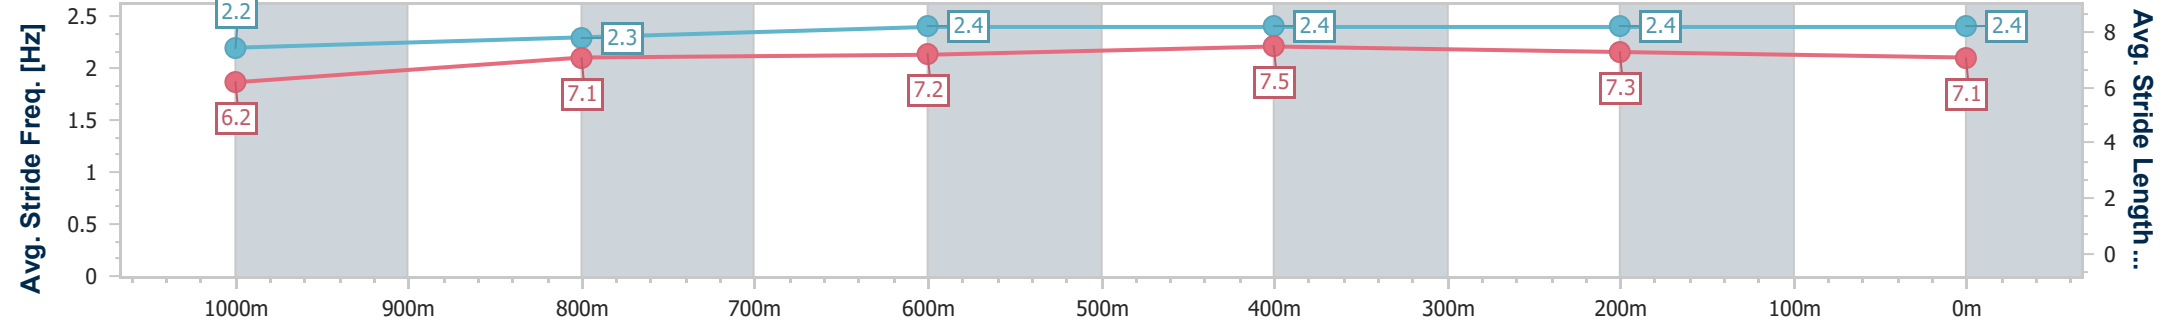

Horse/Jockey Name	Under The Cap
Final Rank	2
Fastest Section Time (Section)	0:10.87 (600m)
Top Speed [km/h] (Section)	67.4 (600m)
Race State	Finished

Rockhampton QLD Professional
Race 6: TAB MAGIC MILLIONS COUNTRY CUP QUALIFIER
OPEN Handicap - 1200m

19 December 2024 - 16:11

Track Rating: Soft 7, Weather: Fine, Rail Position: +1m Entire

Section	Overall	1000m	800m	600m	400m	200m
Section Times	1:10.29 [2] (0:13.81)	0:56.48 [6] (0:11.37)	0:45.11 [6] (0:11.40)	0:33.71 [6] (0:10.87)	0:22.84 [5] (0:11.14)	0:11.70 [5] (0:11.70)
Average Speed [km/h]	52.2	62.8	63.9	66.3	64.6	61.6
Top Speed [km/h]	62.1	63.6	67.0	67.4	66.1	63.8
Avg. Dist. to Rail [m]	2.4	1.0	1.3	2.6	4.2	4.9
Avg. Stride Freq. [Hz]	2.2	2.3	2.4	2.4	2.4	2.4
Avg. Stride Length [m]	6.2	7.1	7.2	7.5	7.3	7.1

- [ ] Ranking at each section and finish
- -.-.-.- No data available at this section
- NA No data available