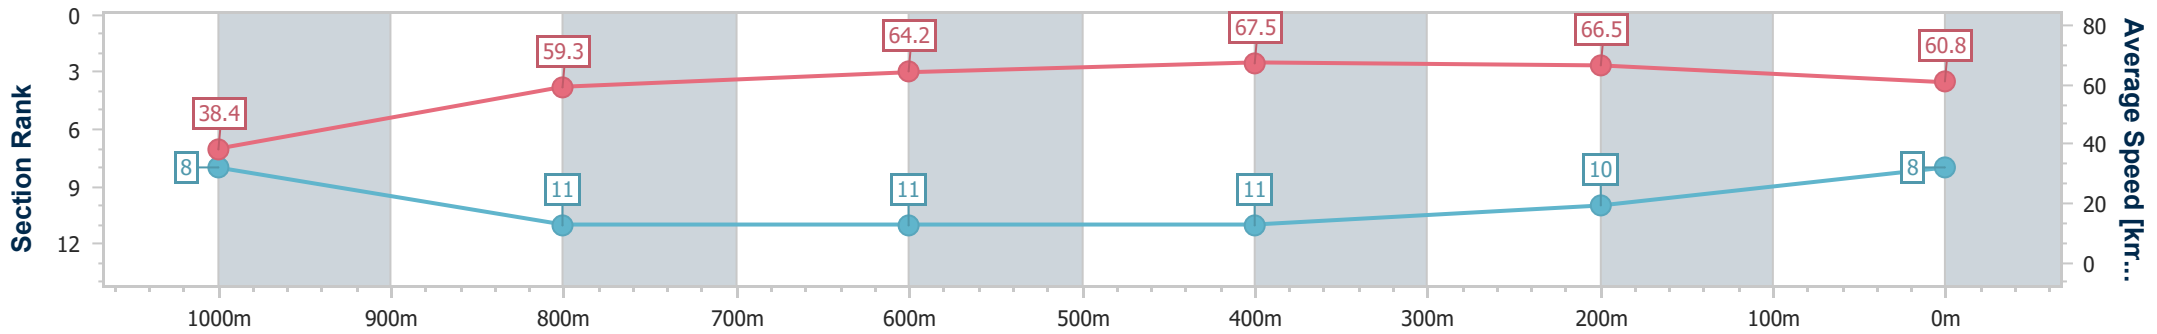

Horse/Jockey Name	Boom Boom Bella
Final Rank	8
Fastest Section Time (Section)	0:04.69 (Overall)
Top Speed [km/h] (Section)	69.4 (600m)
Race State	Finished

Rockhampton QLD Professional
Race 5: HILCHER SIGNS Class 1 Plate - 1050m
19 December 2024 - 15:35
Track Rating: Soft 7, Weather: Fine, Rail Position: +1m Entire

Section	Overall	1000m	800m	600m	400m	200m
Section Times	1:01.49 [8] (0:04.69)	0:56.80 [8] (0:12.20)	0:44.60 [11] (0:11.26)	0:33.34 [11] (0:10.66)	0:22.68 [11] (0:10.84)	0:11.84 [10] (0:11.84)
Average Speed [km/h]	38.4	59.3	64.2	67.5	66.5	60.8
Top Speed [km/h]	51.0	63.5	65.8	69.4	69.3	63.9
Avg. Dist. to Rail [m]	10.9	2.8	0.7	4.1	6.1	6.6
Avg. Stride Freq. [Hz]	2.2	2.4	2.5	2.5	2.5	2.4
Avg. Stride Length [m]	4.1	6.9	7.3	7.4	7.4	7.2

- [ ] Ranking at each section and finish
- -.-.- No data available at this section
- NA No data available