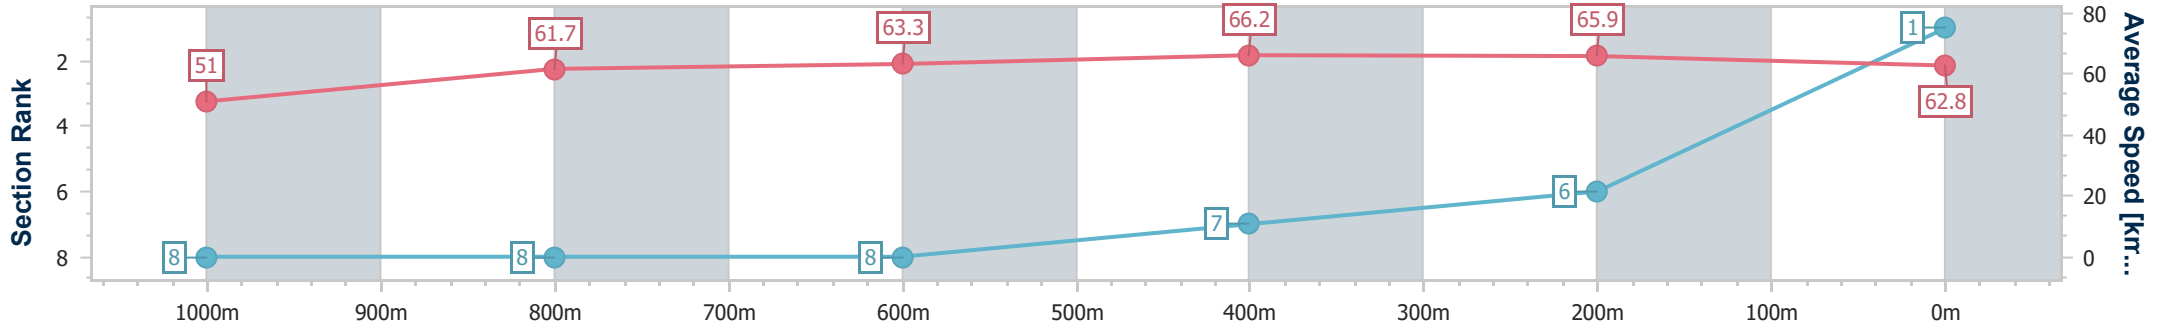

Horse/Jockey Name	Fine Shot
Final Rank	1
Fastest Section Time (Section)	0:10.90 (600m)
Top Speed [km/h] (Section)	67.6 (600m)
Race State	Finished

Rockhampton QLD Professional
Race 6: TAB MAGIC MILLIONS COUNTRY CUP QUALIFIER
OPEN Handicap - 1200m

19 December 2024 - 16:11

Track Rating: Soft 7, Weather: Fine, Rail Position: +1m Entire

Section	Overall	1000m	800m	600m	400m	200m
Section Times	1:10.24 [1] (0:14.15)	0:56.09 [8] (0:11.51)	0:44.58 [8] (0:11.29)	0:33.29 [8] (0:10.90)	0:22.39 [7] (0:10.93)	0:11.46 [6] (0:11.46)
Average Speed [km/h]	51.0	61.7	63.3	66.2	65.9	62.8
Top Speed [km/h]	62.4	63.4	64.3	67.6	66.9	65.8
Avg. Dist. to Rail [m]	5.3	2.3	1.0	0.8	0.3	1.4
Avg. Stride Freq. [Hz]	2.3	2.4	2.5	2.5	2.5	2.4
Avg. Stride Length [m]	5.8	7.0	6.9	7.2	7.3	7.2

- [ ] Ranking at each section and finish
- -.-.- No data available at this section
- NA No data available