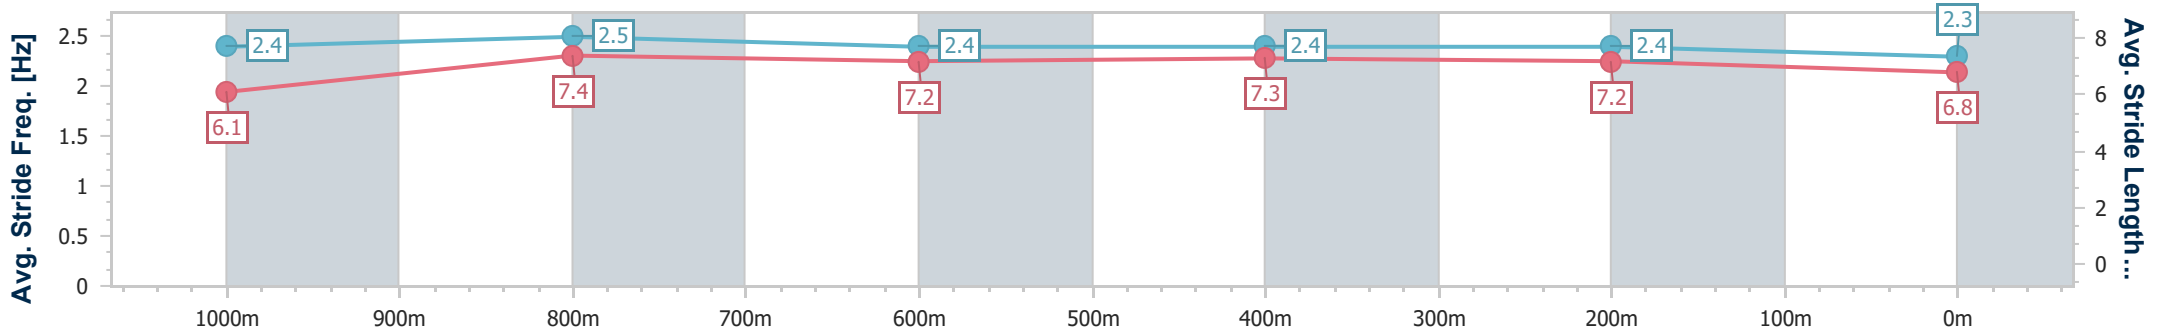

Horse/Jockey Name	What A Doozy
Final Rank	7
Fastest Section Time (Section)	0:11.00 (1000m)
Top Speed [km/h] (Section)	67.9 (600m)
Race State	Finished

Rockhampton QLD Professional
Race 7: GREAT NORTHERN Class 3 Plate - 1200m

19 December 2024 - 17:00

Track Rating: Soft 7, Weather: Fine, Rail Position: +1m Entire

Section	Overall	1000m	800m	600m	400m	200m
Section Times	1:11.25 [7] (0:13.24)	0:58.01 [3] (0:11.00)	0:47.01 [2] (0:11.58)	0:35.43 [2] (0:11.17)	0:24.26 [3] (0:11.54)	0:12.72 [5] (0:12.72)
Average Speed [km/h]	54.6	65.4	62.3	64.4	62.6	56.5
Top Speed [km/h]	67.1	67.6	64.6	67.9	66.7	61.5
Avg. Dist. to Rail [m]	7.2	0.5	0.6	1.5	3.5	4.7
Avg. Stride Freq. [Hz]	2.4	2.5	2.4	2.4	2.4	2.3
Avg. Stride Length [m]	6.1	7.4	7.2	7.3	7.2	6.8

- [ ] Ranking at each section and finish
- -.-.- No data available at this section
- NA No data available