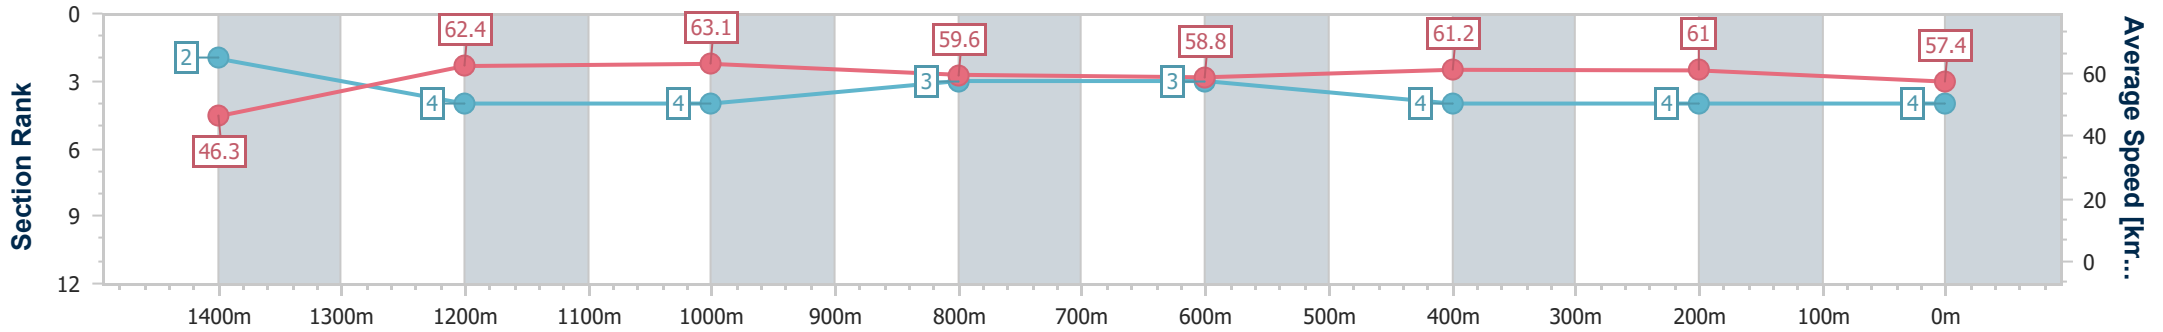

Horse/Jockey Name	Darling Clementine
Final Rank	4
Fastest Section Time (Section)	0:07.76 (Overall)
Top Speed [km/h] (Section)	64.6 (1200m)
Race State	Finished

Rockhampton QLD Professional
Race 4: HAPPY RETIREMENT GRAEME & JULIE GREEN
Maiden Plate - 1500m

19 December 2024 - 14:56

Track Rating: Soft 7, Weather: Fine, Rail Position: +1m Entire

Section	Overall	1400m	1200m	1000m	800m	600m	400m	200m
Section Times	1:31.08 [4] (0:07.76)	1:23.32 [2] (0:11.52)	1:11.80 [4] (0:11.43)	1:00.37 [4] (0:12.00)	0:48.37 [3] (0:12.25)	0:36.12 [3] (0:11.78)	0:24.34 [4] (0:11.80)	0:12.54 [4] (0:12.54)
Average Speed [km/h]	46.3	62.4	63.1	59.6	58.8	61.2	61.0	57.4
Top Speed [km/h]	60.8	63.9	64.6	62.0	60.0	62.1	62.0	59.7
Avg. Dist. to Rail [m]	3.9	1.1	1.1	0.8	1.0	3.1	3.3	3.3
Avg. Stride Freq. [Hz]	2.3	2.3	2.3	2.1	2.2	2.3	2.3	2.3
Avg. Stride Length [m]	5.0	7.4	7.5	7.9	7.6	7.3	7.2	7.1

- [ ] Ranking at each section and finish
- -.-.- No data available at this section
- NA No data available