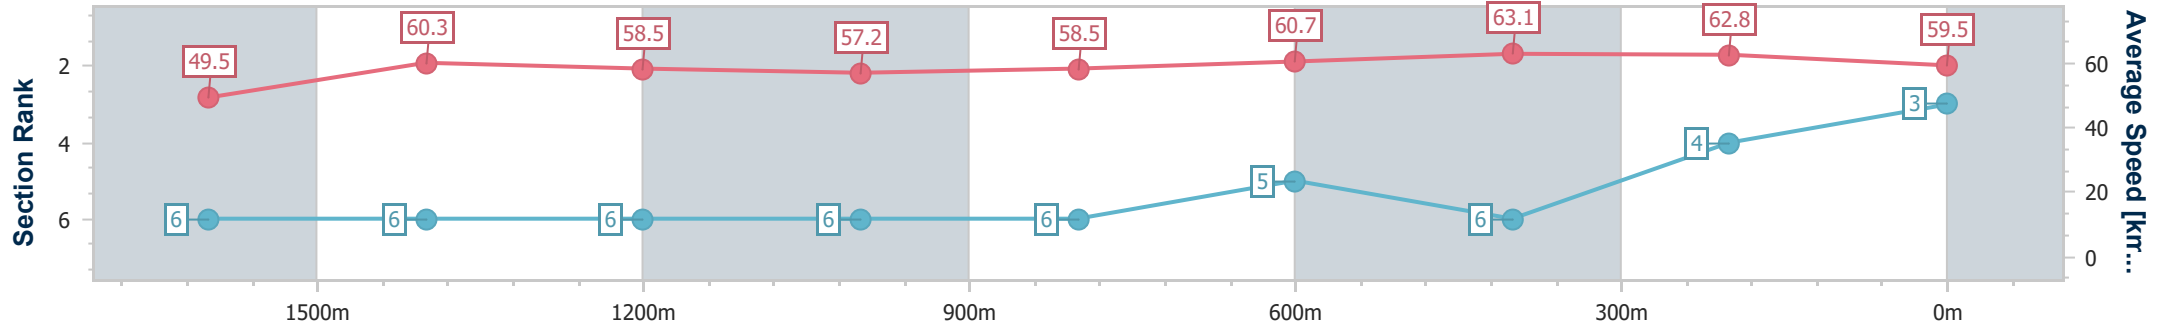

Horse/Jockey Name	Roy's Road
Final Rank	3
Fastest Section Time (Section)	0:11.43 (600m)
Top Speed [km/h] (Section)	64.6 (400m)
Race State	Finished

Rockhampton QLD Professional
Race 2: KENNAS CHARTERED ACCOUNTANTS BENCHMARK
62 Handicap - 1805m
19 December 2024 - 13:40

Track Rating: Soft 7, Weather: Fine, Rail Position: +1m Entire

Section	Overall	1600m	1400m	1200m	1000m	800m	600m	400m	200m
Section Times	1:51.24 [3] (0:15.07)	1:36.17 [6] (0:11.90)	1:24.27 [6] (0:12.31)	1:11.96 [6] (0:12.57)	0:59.39 [6] (0:12.28)	0:47.11 [6] (0:12.02)	0:35.09 [5] (0:11.43)	0:23.66 [6] (0:11.48)	0:12.18 [4] (0:12.18)
Average Speed [km/h]	49.5	60.3	58.5	57.2	58.5	60.7	63.1	62.8	59.5
Top Speed [km/h]	61.6	62.5	59.8	58.0	59.4	62.9	64.2	64.6	61.2
Avg. Dist. to Rail [m]	6.6	1.1	1.3	1.4	0.8	1.6	1.9	1.3	2.2
Avg. Stride Freq. [Hz]	2.2	2.3	2.2	2.2	2.2	2.3	2.3	2.3	2.3
Avg. Stride Length [m]	5.8	7.3	7.3	7.2	7.3	7.4	7.5	7.4	7.3

- [ ] Ranking at each section and finish
- -.-.- No data available at this section
- NA No data available