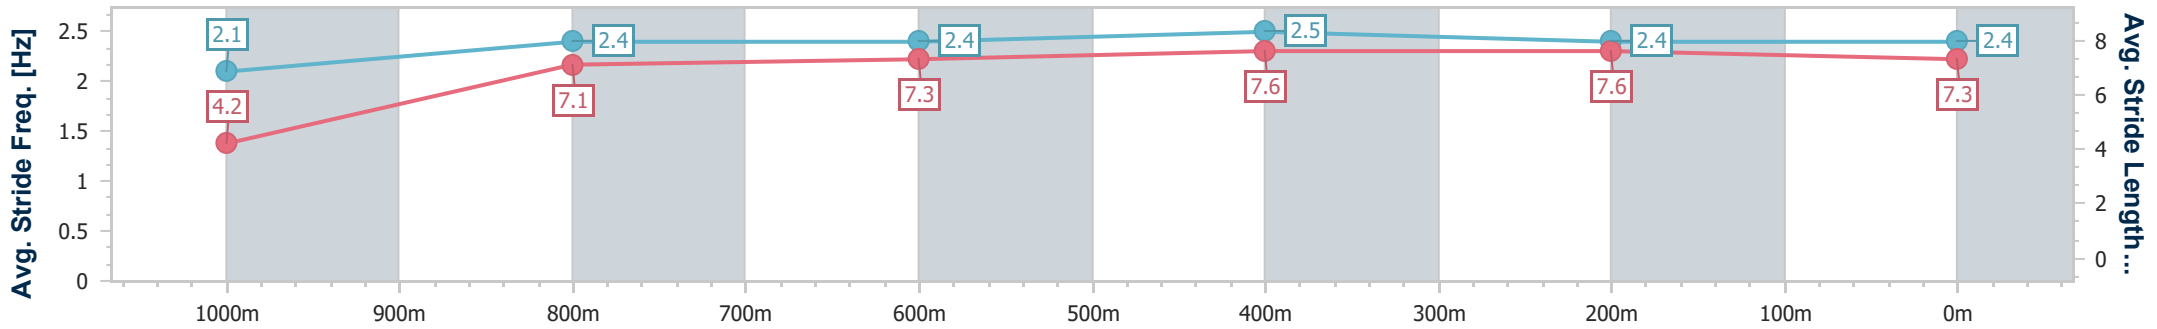

Horse/Jockey Name	Age Of Aquarius
Final Rank	7
Fastest Section Time (Section)	0:04.71 (Overall)
Top Speed [km/h] (Section)	69.3 (600m)
Race State	Finished

Rockhampton QLD Professional
Race 5: HILCHER SIGNS Class 1 Plate - 1050m
19 December 2024 - 15:35
Track Rating: Soft 7, Weather: Fine, Rail Position: +1m Entire

Section	Overall	1000m	800m	600m	400m	200m
Section Times	1:01.19 [7] (0:04.71)	0:56.48 [9] (0:11.87)	0:44.61 [10] (0:11.36)	0:33.25 [10] (0:10.60)	0:22.65 [10] (0:10.92)	0:11.73 [9] (0:11.73)
Average Speed [km/h]	38.5	60.6	62.9	68.0	65.9	61.4
Top Speed [km/h]	54.0	63.2	64.7	69.3	69.2	64.2
Avg. Dist. to Rail [m]	9.5	2.2	0.9	0.3	0.8	1.5
Avg. Stride Freq. [Hz]	2.1	2.4	2.4	2.5	2.4	2.4
Avg. Stride Length [m]	4.2	7.1	7.3	7.6	7.6	7.3

- [ ] Ranking at each section and finish
- -.-.- No data available at this section
- NA No data available