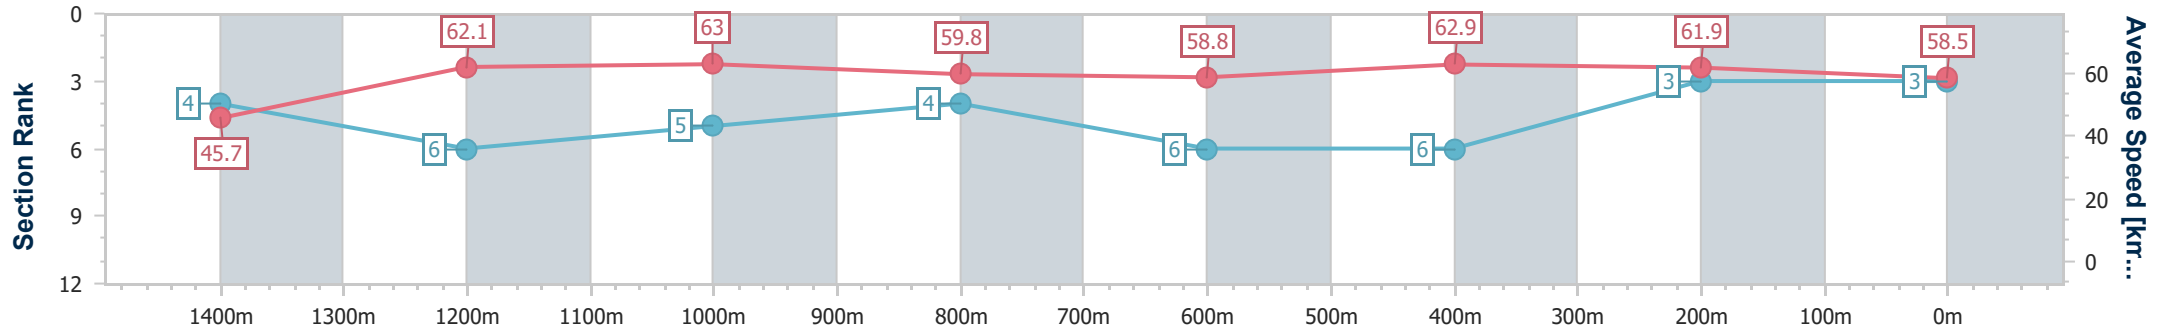

Horse/Jockey Name	My Pepperjack
Final Rank	3
Fastest Section Time (Section)	0:07.88 (Overall)
Top Speed [km/h] (Section)	65.3 (1400m)
Race State	Finished

Rockhampton QLD Professional
Race 4: HAPPY RETIREMENT GRAEME & JULIE GREEN
Maiden Plate - 1500m

19 December 2024 - 14:56

Track Rating: Soft 7, Weather: Fine, Rail Position: +1m Entire

Section	Overall	1400m	1200m	1000m	800m	600m	400m	200m
Section Times	1:30.73 [3] (0:07.88)	1:22.85 [4] (0:11.58)	1:11.27 [6] (0:11.39)	0:59.88 [5] (0:11.97)	0:47.91 [4] (0:12.50)	0:35.41 [6] (0:11.48)	0:23.93 [6] (0:11.63)	0:12.30 [3] (0:12.30)
Average Speed [km/h]	45.7	62.1	63.0	59.8	58.8	62.9	61.9	58.5
Top Speed [km/h]	62.3	65.3	65.0	62.5	61.3	64.5	63.8	60.8
Avg. Dist. to Rail [m]	1.5	2.8	2.6	1.5	2.5	4.9	4.1	3.4
Avg. Stride Freq. [Hz]	2.3	2.4	2.4	2.3	2.3	2.4	2.4	2.3
Avg. Stride Length [m]	5.0	7.2	7.3	7.2	7.1	7.4	7.3	7.1

- [ ] Ranking at each section and finish
- -.-.- No data available at this section
- NA No data available