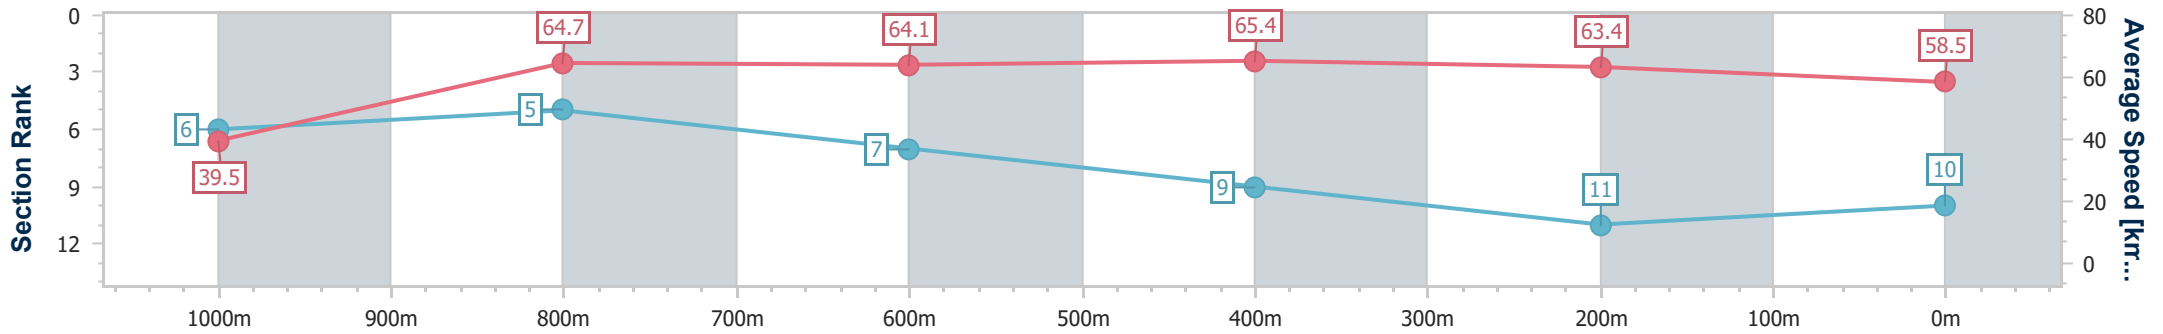

Horse/Jockey Name	Carrara King
Final Rank	10
Fastest Section Time (Section)	0:04.56 (Overall)
Top Speed [km/h] (Section)	66.7 (600m)
Race State	Finished

Rockhampton QLD Professional
Race 5: HILCHER SIGNS Class 1 Plate - 1050m
19 December 2024 - 15:35
Track Rating: Soft 7, Weather: Fine, Rail Position: +1m Entire

Section	Overall	1000m	800m	600m	400m	200m
Section Times	1:02.11 [10] (0:04.56)	0:57.55 [6] (0:11.36)	0:46.19 [5] (0:11.49)	0:34.70 [7] (0:11.04)	0:23.66 [9] (0:11.36)	0:12.30 [11] (0:12.30)
Average Speed [km/h]	39.5	64.7	64.1	65.4	63.4	58.5
Top Speed [km/h]	57.0	66.5	66.7	66.7	66.1	61.4
Avg. Dist. to Rail [m]	14.6	5.5	2.9	5.8	6.1	7.3
Avg. Stride Freq. [Hz]	2.1	2.4	2.4	2.4	2.4	2.3
Avg. Stride Length [m]	4.4	7.2	7.3	7.5	7.4	7.2

- [ ] Ranking at each section and finish
- -.-.- No data available at this section
- NA No data available