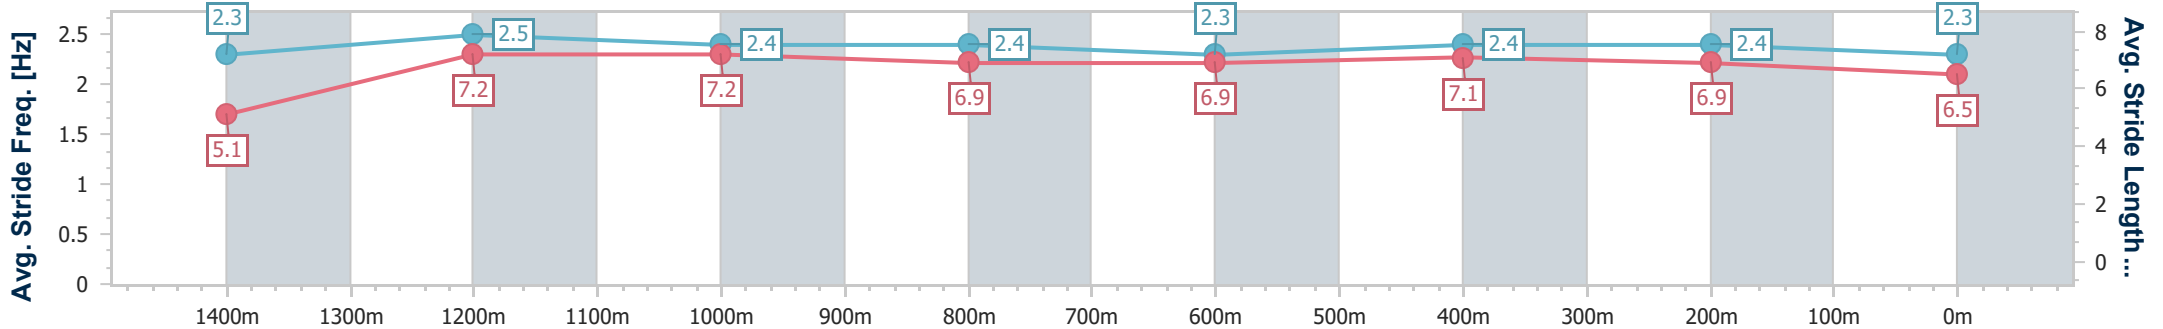

Horse/Jockey Name	One Percent
Final Rank	6
Fastest Section Time (Section)	0:07.68 (Overall)
Top Speed [km/h] (Section)	66.3 (1400m)
Race State	Finished

Rockhampton QLD Professional
Race 4: HAPPY RETIREMENT GRAEME & JULIE GREEN
Maiden Plate - 1500m
19 December 2024 - 14:56

Track Rating: Soft 7, Weather: Fine, Rail Position: +1m Entire

Section	Overall	1400m	1200m	1000m	800m	600m	400m	200m
Section Times	1:32.01 [6] (0:07.68)	1:24.33 [1] (0:11.18)	1:13.15 [1] (0:11.30)	1:01.85 [1] (0:12.21)	0:49.64 [1] (0:12.35)	0:37.29 [1] (0:11.70)	0:25.59 [1] (0:12.12)	0:13.47 [4] (0:13.47)
Average Speed [km/h]	46.9	64.4	63.6	58.6	58.2	61.6	59.4	53.5
Top Speed [km/h]	61.4	66.3	65.8	61.8	60.0	62.4	61.6	57.3
Avg. Dist. to Rail [m]	7.3	1.4	2.0	0.9	0.5	3.4	5.0	5.3
Avg. Stride Freq. [Hz]	2.3	2.5	2.4	2.4	2.3	2.4	2.4	2.3
Avg. Stride Length [m]	5.1	7.2	7.2	6.9	6.9	7.1	6.9	6.5

- [ ] Ranking at each section and finish
- -.-.- No data available at this section
- NA No data available