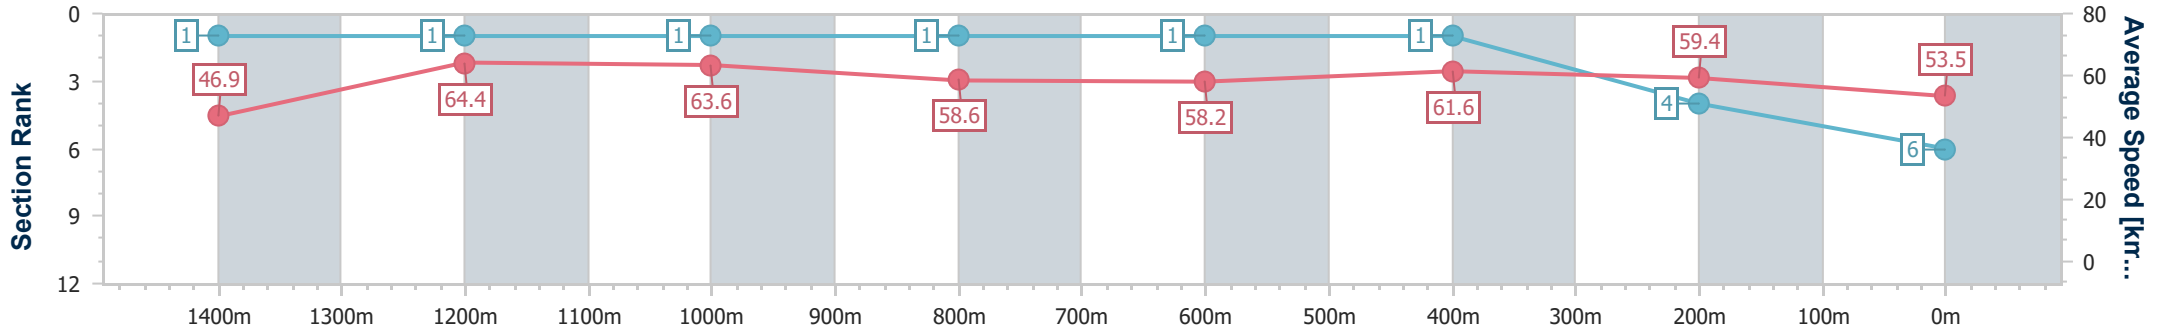

Horse/Jockey Name	One Percent
Final Rank	6
Fastest Section Time (Section)	0:07.68 (Overall)
Top Speed [km/h] (Section)	66.3 (1400m)
Race State	Finished

Rockhampton QLD Professional
Race 4: HAPPY RETIREMENT GRAEME & JULIE GREEN
Maiden Plate - 1500m
19 December 2024 - 14:56

Track Rating: Soft 7, Weather: Fine, Rail Position: +1m Entire

Section	Overall	1400m	1200m	1000m	800m	600m	400m	200m
Section Times	1:32.01 [6] (0:07.68)	1:24.33 [1] (0:11.18)	1:13.15 [1] (0:11.30)	1:01.85 [1] (0:12.21)	0:49.64 [1] (0:12.35)	0:37.29 [1] (0:11.70)	0:25.59 [1] (0:12.12)	0:13.47 [4] (0:13.47)
Average Speed [km/h]	46.9	64.4	63.6	58.6	58.2	61.6	59.4	53.5
Top Speed [km/h]	61.4	66.3	65.8	61.8	60.0	62.4	61.6	57.3
Avg. Dist. to Rail [m]	7.3	1.4	2.0	0.9	0.5	3.4	5.0	5.3
Avg. Stride Freq. [Hz]	2.3	2.5	2.4	2.4	2.3	2.4	2.4	2.3
Avg. Stride Length [m]	5.1	7.2	7.2	6.9	6.9	7.1	6.9	6.5

- [ ] Ranking at each section and finish
- -.-.- No data available at this section
- NA No data available