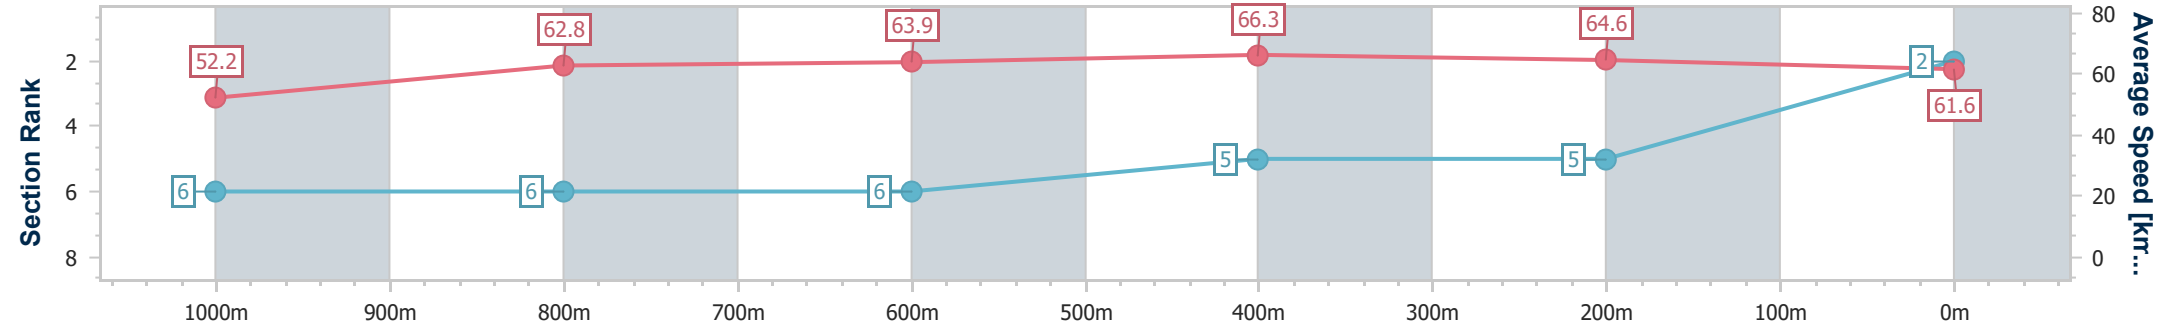

Horse/Jockey Name	Under The Cap
Final Rank	2
Fastest Section Time (Section)	0:10.87 (600m)
Top Speed [km/h] (Section)	67.4 (600m)
Race State	Finished

Rockhampton QLD Professional
Race 6: TAB MAGIC MILLIONS COUNTRY CUP QUALIFIER
OPEN Handicap - 1200m

19 December 2024 - 16:11

Track Rating: Soft 7, Weather: Fine, Rail Position: +1m Entire

Section	Overall	1000m	800m	600m	400m	200m
Section Times	1:10.29 [2] (0:13.81)	0:56.48 [6] (0:11.37)	0:45.11 [6] (0:11.40)	0:33.71 [6] (0:10.87)	0:22.84 [5] (0:11.14)	0:11.70 [5] (0:11.70)
Average Speed [km/h]	52.2	62.8	63.9	66.3	64.6	61.6
Top Speed [km/h]	62.1	63.6	67.0	67.4	66.1	63.8
Avg. Dist. to Rail [m]	2.4	1.0	1.3	2.6	4.2	4.9
Avg. Stride Freq. [Hz]	2.2	2.3	2.4	2.4	2.4	2.4
Avg. Stride Length [m]	6.2	7.1	7.2	7.5	7.3	7.1

- [ ] Ranking at each section and finish
- -.-.-.- No data available at this section
- NA No data available