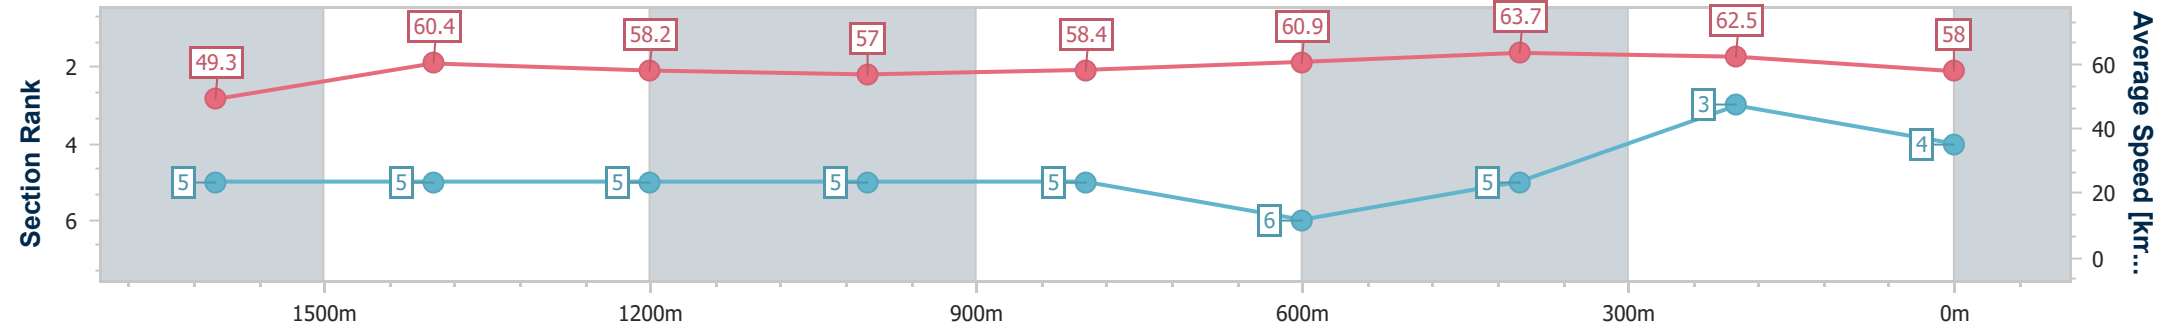

Horse/Jockey Name	Saddles
Final Rank	4
Fastest Section Time (Section)	0:11.33 (600m)
Top Speed [km/h] (Section)	64.2 (600m)
Race State	Finished

Rockhampton QLD Professional
Race 2: KENNAS CHARTERED ACCOUNTANTS BENCHMARK
62 Handicap - 1805m

19 December 2024 - 13:40

Track Rating: Soft 7, Weather: Fine, Rail Position: +1m Entire

Section	Overall	1600m	1400m	1200m	1000m	800m	600m	400m	200m
Section Times	1:51.55 [4] (0:14.99)	1:36.56 [5] (0:11.84)	1:24.72 [5] (0:12.40)	1:12.32 [5] (0:12.60)	0:59.72 [5] (0:12.29)	0:47.43 [5] (0:12.07)	0:35.36 [6] (0:11.33)	0:24.03 [5] (0:11.51)	0:12.52 [3] (0:12.52)
Average Speed [km/h]	49.3	60.4	58.2	57.0	58.4	60.9	63.7	62.5	58.0
Top Speed [km/h]	61.0	62.3	61.1	58.3	59.5	63.0	64.2	63.9	60.9
Avg. Dist. to Rail [m]	6.6	2.5	1.7	1.4	0.8	2.4	5.0	6.8	5.8
Avg. Stride Freq. [Hz]	2.1	2.2	2.1	2.1	2.1	2.2	2.3	2.3	2.2
Avg. Stride Length [m]	6.0	7.7	7.8	7.5	7.4	7.5	7.8	7.6	7.4

- [ ] Ranking at each section and finish
- -.-.- No data available at this section
- NA No data available