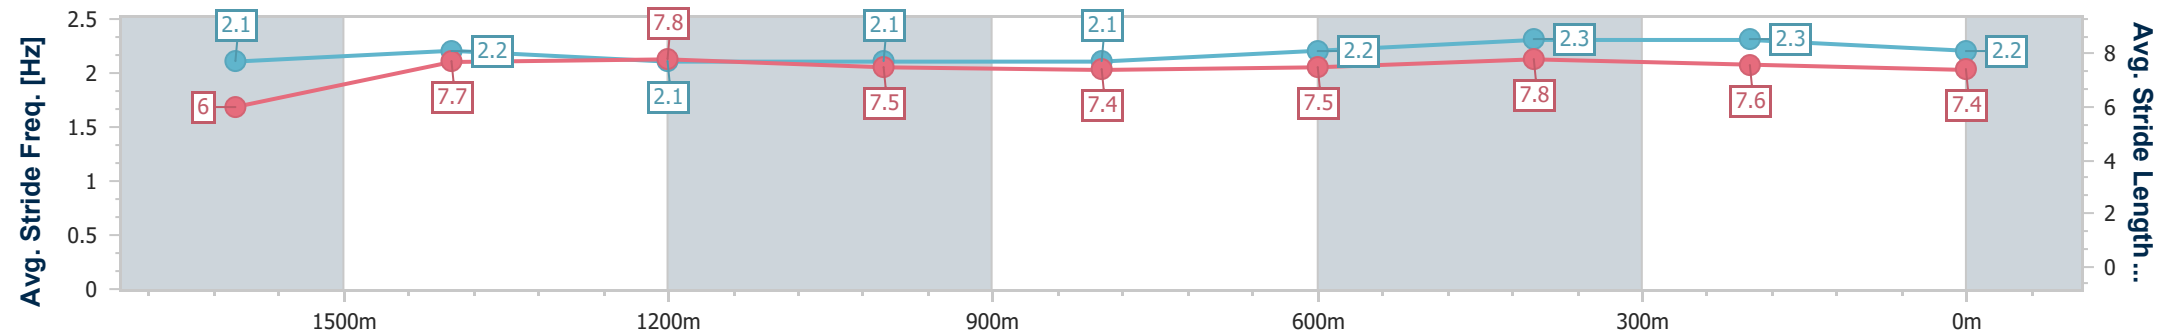

Horse/Jockey Name	Saddles
Final Rank	4
Fastest Section Time (Section)	0:11.33 (600m)
Top Speed [km/h] (Section)	64.2 (600m)
Race State	Finished

Rockhampton QLD Professional
Race 2: KENNAS CHARTERED ACCOUNTANTS BENCHMARK
62 Handicap - 1805m

19 December 2024 - 13:40

Track Rating: Soft 7, Weather: Fine, Rail Position: +1m Entire

Section	Overall	1600m	1400m	1200m	1000m	800m	600m	400m	200m
Section Times	1:51.55 [4] (0:14.99)	1:36.56 [5] (0:11.84)	1:24.72 [5] (0:12.40)	1:12.32 [5] (0:12.60)	0:59.72 [5] (0:12.29)	0:47.43 [5] (0:12.07)	0:35.36 [6] (0:11.33)	0:24.03 [5] (0:11.51)	0:12.52 [3] (0:12.52)
Average Speed [km/h]	49.3	60.4	58.2	57.0	58.4	60.9	63.7	62.5	58.0
Top Speed [km/h]	61.0	62.3	61.1	58.3	59.5	63.0	64.2	63.9	60.9
Avg. Dist. to Rail [m]	6.6	2.5	1.7	1.4	0.8	2.4	5.0	6.8	5.8
Avg. Stride Freq. [Hz]	2.1	2.2	2.1	2.1	2.1	2.2	2.3	2.3	2.2
Avg. Stride Length [m]	6.0	7.7	7.8	7.5	7.4	7.5	7.8	7.6	7.4

- [ ] Ranking at each section and finish
- -.-.- No data available at this section
- NA No data available