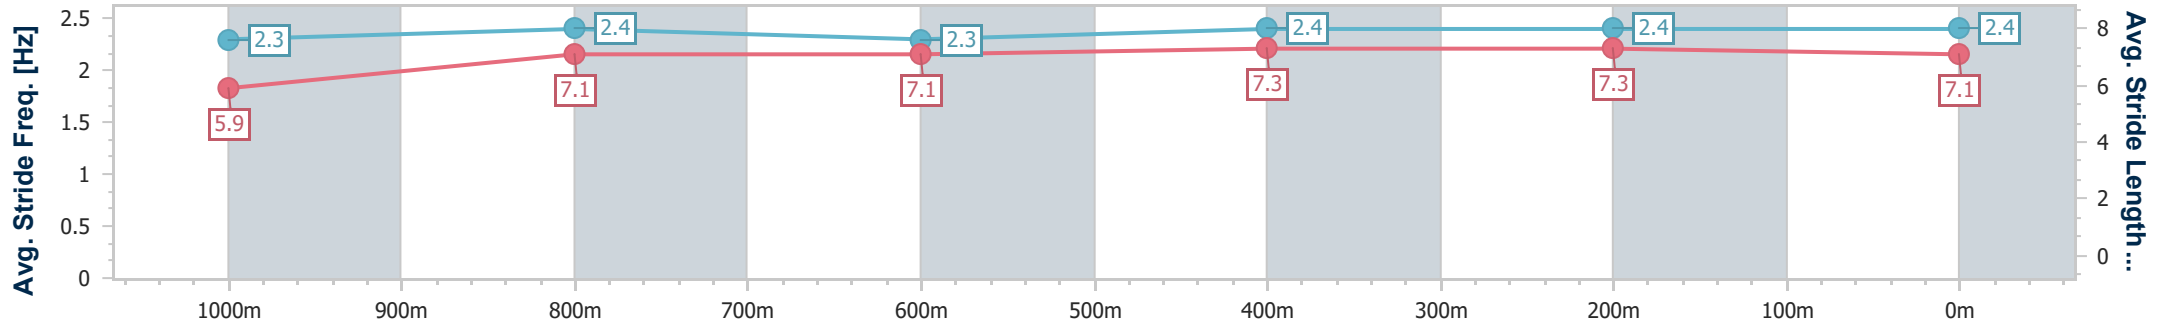

Horse/Jockey Name	Ain't Nobody
Final Rank	6
Fastest Section Time (Section)	0:11.17 (400m)
Top Speed [km/h] (Section)	65.0 (400m)
Race State	Finished

Rockhampton QLD Professional
Race 1: REGIONAL INSURANCE BROKERS Maiden Handicap - 1200m

19 December 2024 - 13:06

Track Rating: Heavy 8, Weather: Overcast, Rail Position: +1m entire

Section	Overall	1000m	800m	600m	400m	200m
Section Times	1:12.14 [6] (0:13.88)	0:58.26 [3] (0:11.80)	0:46.46 [3] (0:12.15)	0:34.31 [3] (0:11.47)	0:22.84 [6] (0:11.17)	0:11.67 [6] (0:11.67)
Average Speed [km/h]	51.9	60.7	59.7	62.8	64.4	61.8
Top Speed [km/h]	62.1	61.9	60.8	64.9	65.0	63.9
Avg. Dist. to Rail [m]	2.9	0.7	0.9	1.9	1.9	2.2
Avg. Stride Freq. [Hz]	2.3	2.4	2.3	2.4	2.4	2.4
Avg. Stride Length [m]	5.9	7.1	7.1	7.3	7.3	7.1

- [ ] Ranking at each section and finish
- -.-.- No data available at this section
- NA No data available