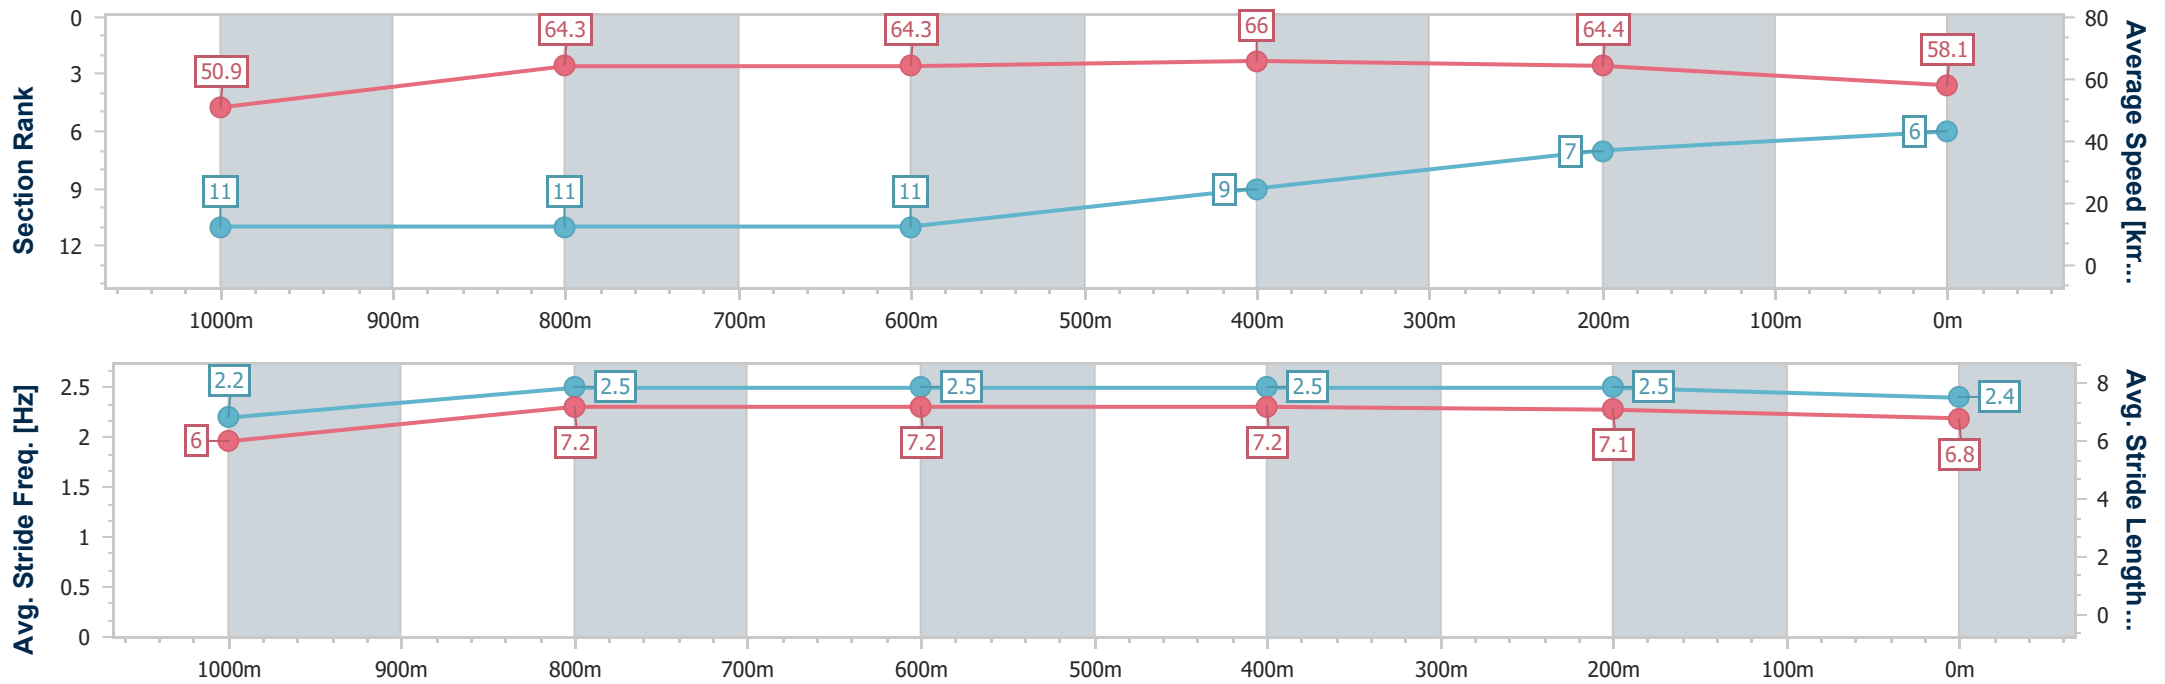

Horse/Jockey Name	Mil Ciento
Final Rank	6
Fastest Section Time (Section)	0:10.92 (600m)
Top Speed [km/h] (Section)	67.0 (600m)
Race State	Finished

Rockhampton QLD Professional
Race 7: GREAT NORTHERN Class 3 Plate - 1200m

19 December 2024 - 17:00

Track Rating: Soft 7, Weather: Fine, Rail Position: +1m Entire

Section	Overall	1000m	800m	600m	400m	200m
Section Times	1:11.08 [6] (0:14.14)	0:56.94 [11] (0:11.11)	0:45.83 [11] (0:11.33)	0:34.50 [11] (0:10.92)	0:23.58 [9] (0:11.19)	0:12.39 [7] (0:12.39)
Average Speed [km/h]	50.9	64.3	64.3	66.0	64.4	58.1
Top Speed [km/h]	63.8	64.9	65.7	67.0	66.2	62.0
Avg. Dist. to Rail [m]	2.1	1.6	1.7	6.8	9.6	13.7
Avg. Stride Freq. [Hz]	2.2	2.5	2.5	2.5	2.5	2.4
Avg. Stride Length [m]	6.0	7.2	7.2	7.2	7.1	6.8

- [ ] Ranking at each section and finish
- -.-.- No data available at this section
- NA No data available