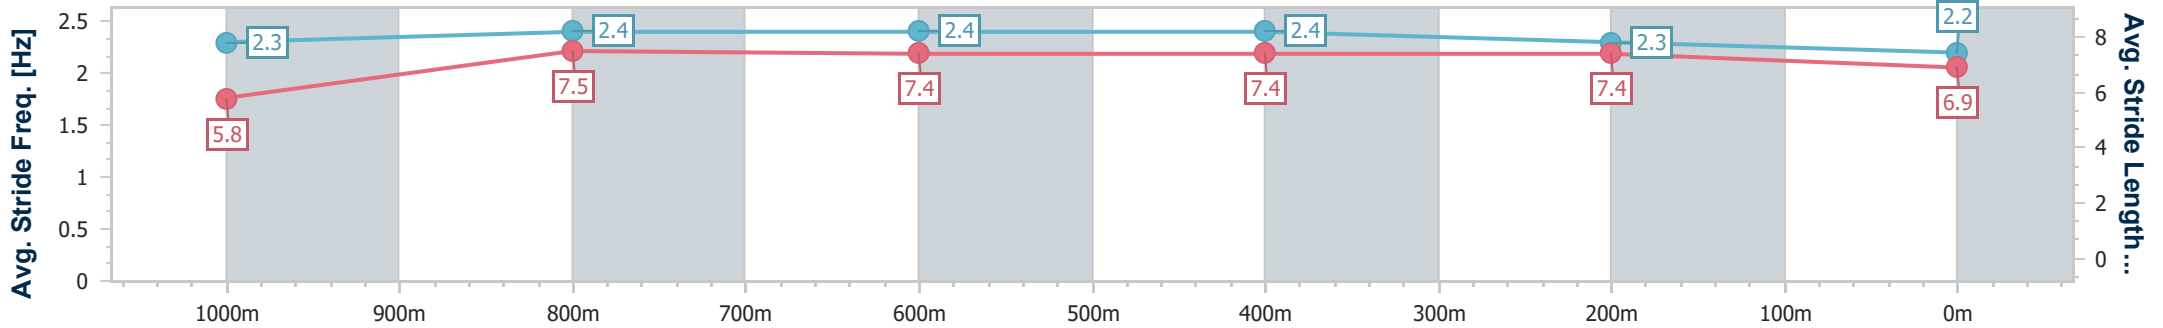

Horse/Jockey Name	Spirited Smile
Final Rank	11
Fastest Section Time (Section)	0:11.09 (1000m)
Top Speed [km/h] (Section)	66.1 (600m)
Race State	Finished

Rockhampton QLD Professional
Race 7: GREAT NORTHERN Class 3 Plate - 1200m

19 December 2024 - 17:00

Track Rating: Soft 7, Weather: Fine, Rail Position: +1m Entire

Section	Overall	1000m	800m	600m	400m	200m
Section Times	1:12.79 [11] (0:13.97)	0:58.82 [10] (0:11.09)	0:47.73 [9] (0:11.43)	0:36.30 [9] (0:11.34)	0:24.96 [11] (0:11.52)	0:13.44 [11] (0:13.44)
Average Speed [km/h]	51.5	64.2	63.4	63.6	62.5	53.6
Top Speed [km/h]	65.1	65.3	65.1	66.1	64.1	61.8
Avg. Dist. to Rail [m]	3.5	1.9	0.9	1.2	2.3	3.4
Avg. Stride Freq. [Hz]	2.3	2.4	2.4	2.4	2.3	2.2
Avg. Stride Length [m]	5.8	7.5	7.4	7.4	7.4	6.9

- [ ] Ranking at each section and finish
- -.-.- No data available at this section
- NA No data available