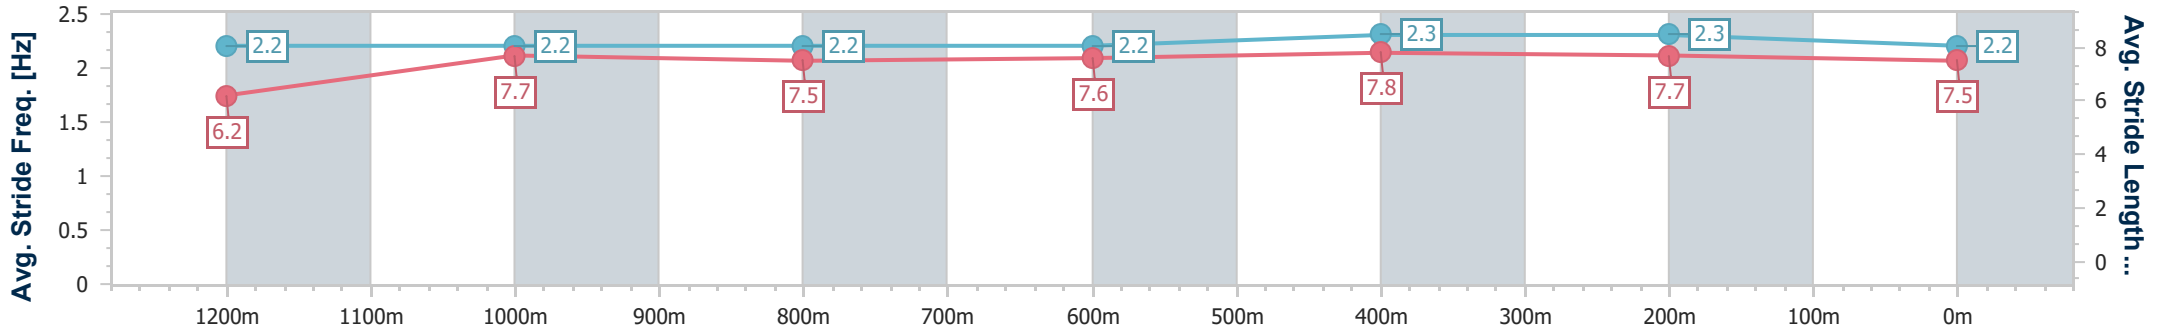

Horse/Jockey Name	Nondisclosure
Final Rank	2
Fastest Section Time (Section)	0:11.35 (600m)
Top Speed [km/h] (Section)	64.9 (1200m)
Race State	Finished

Rockhampton QLD Professional
Race 3: JOHN GOSS PROJECTS BENCHMARK 65 Handicap - 1400m

19 December 2024 - 14:15

Track Rating: Soft 7, Weather: Fine, Rail Position: +1m Entire

Section	Overall	1200m	1000m	800m	600m	400m	200m
Section Times	1:23.96 [2] (0:13.61)	1:10.35 [1] (0:11.48)	0:58.87 [1] (0:11.88)	0:46.99 [1] (0:11.98)	0:35.01 [1] (0:11.35)	0:23.66 [1] (0:11.61)	0:12.05 [1] (0:12.05)
Average Speed [km/h]	52.9	62.8	60.2	60.4	63.5	62.1	59.7
Top Speed [km/h]	64.9	64.9	62.5	62.5	63.9	63.5	61.6
Avg. Dist. to Rail [m]	7.9	1.6	0.8	0.6	0.9	1.6	0.9
Avg. Stride Freq. [Hz]	2.2	2.2	2.2	2.2	2.3	2.3	2.2
Avg. Stride Length [m]	6.2	7.7	7.5	7.6	7.8	7.7	7.5

- [ ] Ranking at each section and finish
- -.-.- No data available at this section
- NA No data available