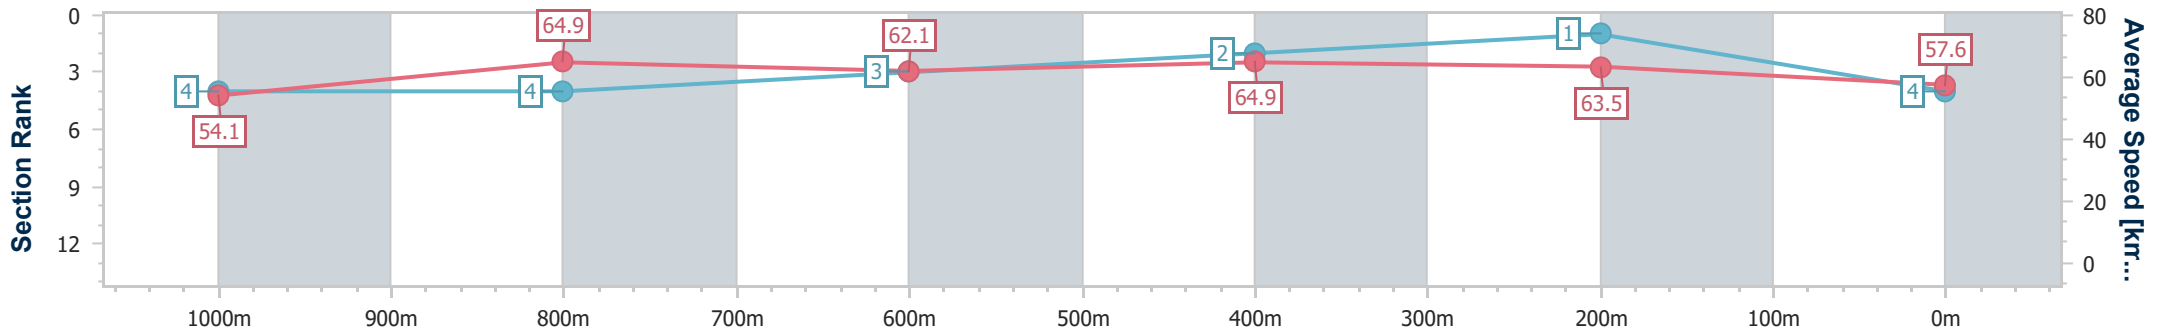

Horse/Jockey Name	Sailor's Rum
Final Rank	4
Fastest Section Time (Section)	0:11.00 (1000m)
Top Speed [km/h] (Section)	66.9 (1000m)
Race State	Finished

Rockhampton QLD Professional
Race 7: GREAT NORTHERN Class 3 Plate - 1200m

19 December 2024 - 17:00

Track Rating: Soft 7, Weather: Fine, Rail Position: +1m Entire

Section	Overall	1000m	800m	600m	400m	200m
Section Times	1:10.81 [4] (0:13.30)	0:57.51 [4] (0:11.00)	0:46.51 [4] (0:11.56)	0:34.95 [3] (0:11.12)	0:23.83 [2] (0:11.34)	0:12.49 [1] (0:12.49)
Average Speed [km/h]	54.1	64.9	62.1	64.9	63.5	57.6
Top Speed [km/h]	66.5	66.9	63.4	65.9	66.1	60.5
Avg. Dist. to Rail [m]	3.6	2.2	0.9	0.8	1.5	1.9
Avg. Stride Freq. [Hz]	2.2	2.3	2.2	2.3	2.3	2.1
Avg. Stride Length [m]	6.4	7.8	7.7	7.8	7.8	7.5

- [ ] Ranking at each section and finish
- -.-.- No data available at this section
- NA No data available