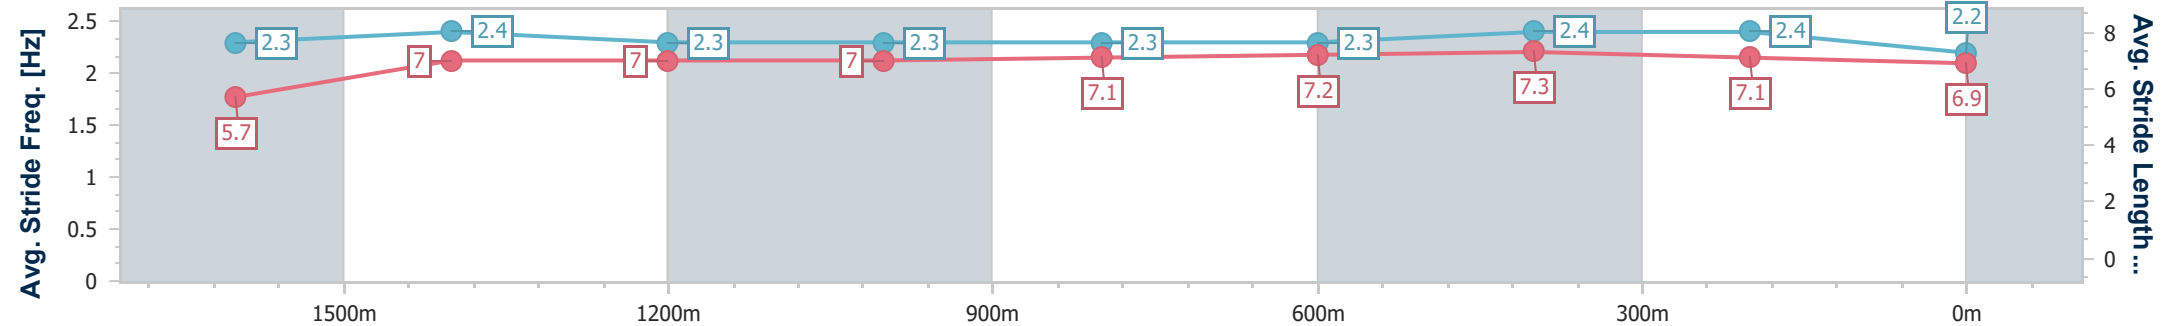

Horse/Jockey Name	Murrajong Road
Final Rank	6
Fastest Section Time (Section)	0:11.61 (600m)
Top Speed [km/h] (Section)	62.9 (600m)
Race State	Finished

Rockhampton QLD Professional
Race 2: KENNAS CHARTERED ACCOUNTANTS BENCHMARK
62 Handicap - 1805m
19 December 2024 - 13:40
Track Rating: Soft 7, Weather: Fine, Rail Position: +1m Entire

Section	Overall	1600m	1400m	1200m	1000m	800m	600m	400m	200m
Section Times	1:52.28 [6] (0:14.59)	1:37.69 [4] (0:11.92)	1:25.77 [4] (0:12.29)	1:13.48 [4] (0:12.60)	1:00.88 [4] (0:12.42)	0:48.46 [4] (0:12.05)	0:36.41 [4] (0:11.61)	0:24.80 [4] (0:11.91)	0:12.89 [6] (0:12.89)
Average Speed [km/h]	50.8	60.2	58.6	57.0	58.2	61.0	62.1	60.5	56.3
Top Speed [km/h]	61.4	62.7	60.9	57.7	60.3	62.9	62.9	62.8	58.1
Avg. Dist. to Rail [m]	5.2	1.2	0.7	0.3	0.6	2.4	3.9	5.0	6.7
Avg. Stride Freq. [Hz]	2.3	2.4	2.3	2.3	2.3	2.3	2.4	2.4	2.2
Avg. Stride Length [m]	5.7	7.0	7.0	7.0	7.1	7.2	7.3	7.1	6.9

- [ ] Ranking at each section and finish
- -.-.- No data available at this section
- NA No data available