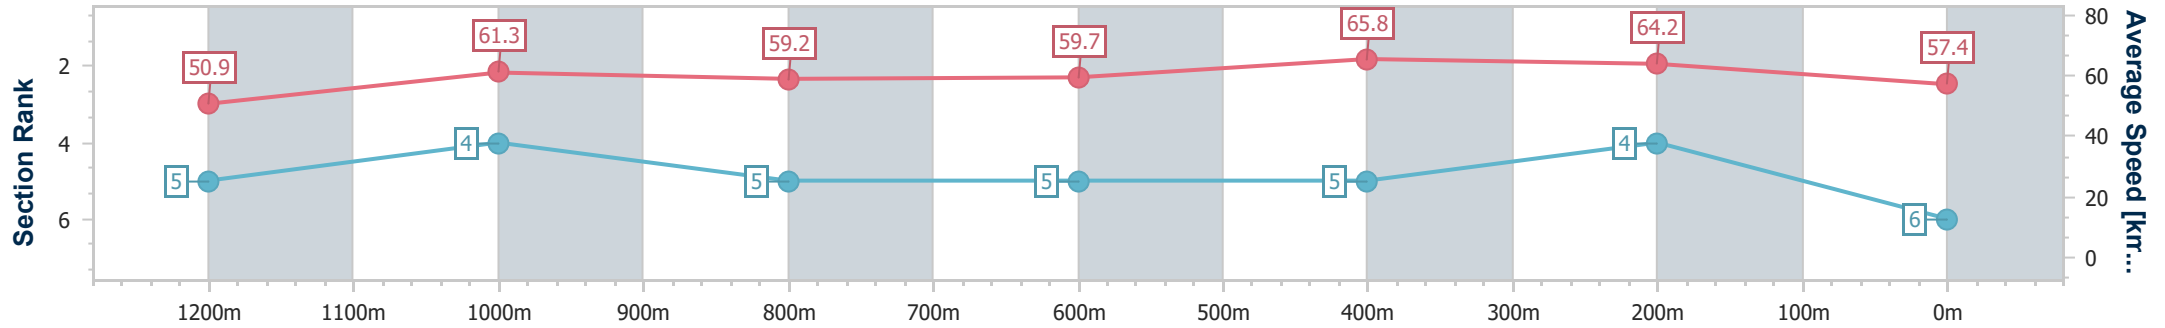

Horse/Jockey Name	Srini
Final Rank	6
Fastest Section Time (Section)	0:10.96 (600m)
Top Speed [km/h] (Section)	68.4 (600m)
Race State	Finished

Rockhampton QLD Professional
Race 3: JOHN GOSS PROJECTS BENCHMARK 65 Handicap - 1400m

19 December 2024 - 14:15

Track Rating: Soft 7, Weather: Fine, Rail Position: +1m Entire

Section	Overall	1200m	1000m	800m	600m	400m	200m
Section Times	1:24.76 [6] (0:14.19)	1:10.57 [5] (0:11.70)	0:58.87 [4] (0:12.04)	0:46.83 [5] (0:12.11)	0:34.72 [5] (0:10.96)	0:23.76 [5] (0:11.21)	0:12.55 [4] (0:12.55)
Average Speed [km/h]	50.9	61.3	59.2	59.7	65.8	64.2	57.4
Top Speed [km/h]	63.9	64.3	60.4	63.1	68.4	67.2	61.3
Avg. Dist. to Rail [m]	6.2	2.2	1.9	0.4	2.7	4.6	6.2
Avg. Stride Freq. [Hz]	2.2	2.3	2.2	2.2	2.4	2.4	2.2
Avg. Stride Length [m]	5.9	7.5	7.5	7.6	7.6	7.4	7.2

- [ ] Ranking at each section and finish
- -.-.- No data available at this section
- NA No data available