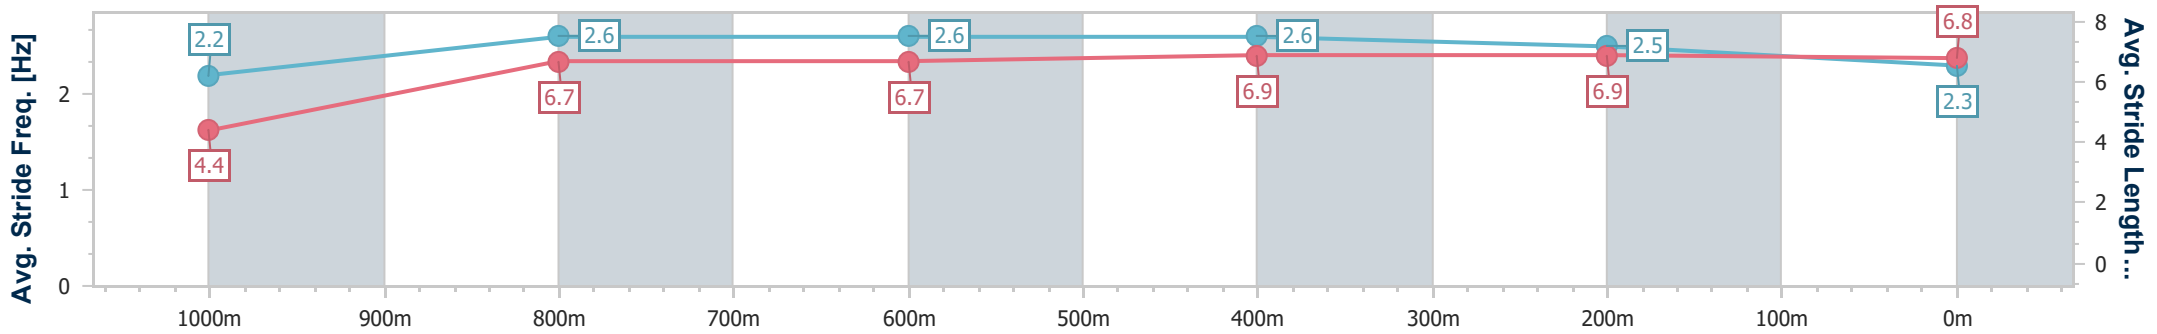

Horse/Jockey Name	Alloutatime
Final Rank	1
Fastest Section Time (Section)	0:04.35 (Overall)
Top Speed [km/h] (Section)	68.9 (600m)
Race State	Finished

Rockhampton QLD Professional
Race 5: HILCHER SIGNS Class 1 Plate - 1050m
19 December 2024 - 15:35
Track Rating: Soft 7, Weather: Fine, Rail Position: +1m Entire

Section	Overall	1000m	800m	600m	400m	200m
Section Times	1:00.12 [1] (0:04.35)	0:55.77 [1] (0:11.05)	0:44.72 [1] (0:10.77)	0:33.95 [1] (0:10.64)	0:23.31 [1] (0:10.86)	0:12.45 [1] (0:12.45)
Average Speed [km/h]	41.5	66.0	66.4	67.6	66.4	57.9
Top Speed [km/h]	57.6	68.0	67.4	68.9	68.5	62.9
Avg. Dist. to Rail [m]	12.8	4.3	0.7	1.7	2.6	4.1
Avg. Stride Freq. [Hz]	2.2	2.6	2.6	2.6	2.5	2.3
Avg. Stride Length [m]	4.4	6.7	6.7	6.9	6.9	6.8

- [ ] Ranking at each section and finish
- -.-.- No data available at this section
- NA No data available