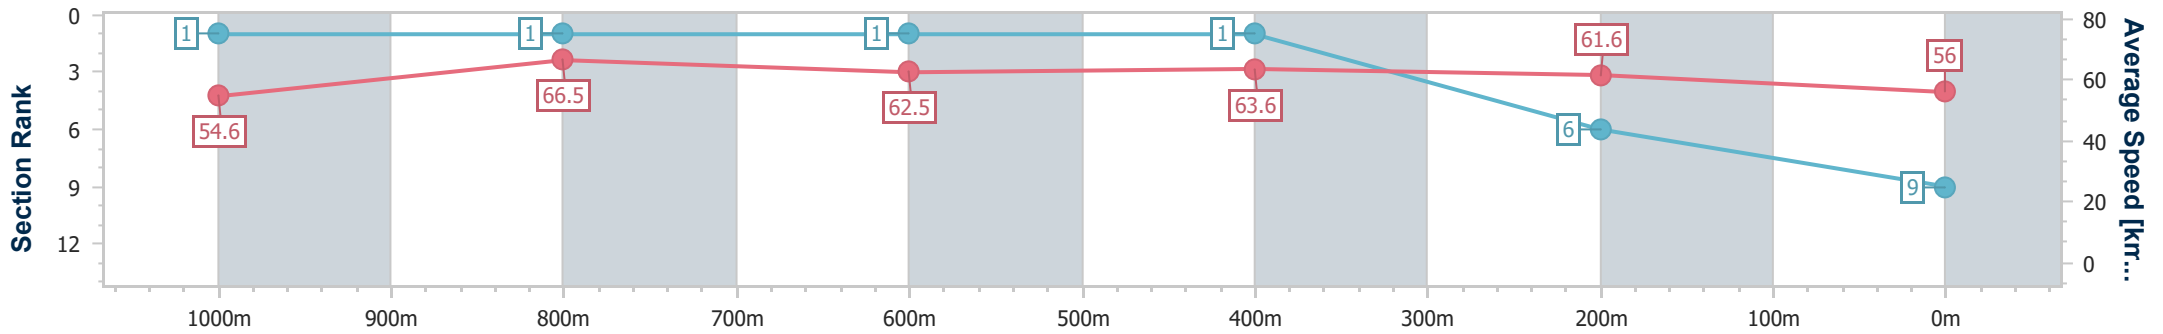

Rockhampton QLD Professional
Race 7: GREAT NORTHERN Class 3 Plate - 1200m

19 December 2024 - 17:00

Track Rating: Soft 7, Weather: Fine, Rail Position: +1m Entire

Section	Overall	1000m	800m	600m	400m	200m
Section Times	1:11.42 [9] (0:13.20)	0:58.22 [1] (0:10.71)	0:47.51 [1] (0:11.62)	0:35.89 [1] (0:11.32)	0:24.57 [1] (0:11.70)	0:12.87 [6] (0:12.87)
Average Speed [km/h]	54.6	66.5	62.5	63.6	61.6	56.0
Top Speed [km/h]	66.2	68.0	64.8	65.2	63.9	59.6
Avg. Dist. to Rail [m]	5.1	1.6	1.0	1.8	2.5	3.5
Avg. Stride Freq. [Hz]	2.3	2.4	2.4	2.4	2.3	2.2
Avg. Stride Length [m]	6.1	7.6	7.3	7.5	7.4	7.1