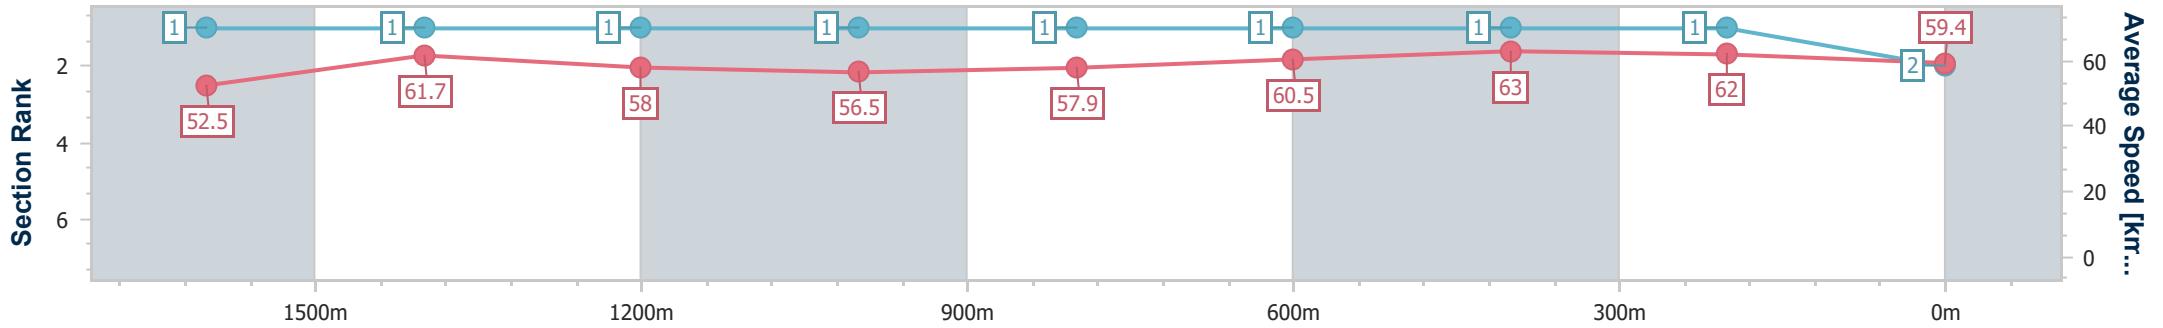

Horse/Jockey Name	Street Glory
Final Rank	2
Fastest Section Time (Section)	0:11.46 (600m)
Top Speed [km/h] (Section)	63.7 (600m)
Race State	Finished

Rockhampton QLD Professional
Race 2: KENNAS CHARTERED ACCOUNTANTS BENCHMARK
62 Handicap - 1805m
19 December 2024 - 13:40
Track Rating: Soft 7, Weather: Fine, Rail Position: +1m Entire

Section	Overall	1600m	1400m	1200m	1000m	800m	600m	400m	200m
Section Times	1:50.79 [2] (0:14.18)	1:36.61 [1] (0:11.69)	1:24.92 [1] (0:12.42)	1:12.50 [1] (0:12.71)	0:59.79 [1] (0:12.40)	0:47.39 [1] (0:12.08)	0:35.31 [1] (0:11.46)	0:23.85 [1] (0:11.60)	0:12.25 [1] (0:12.25)
Average Speed [km/h]	52.5	61.7	58.0	56.5	57.9	60.5	63.0	62.0	59.4
Top Speed [km/h]	63.0	62.7	59.8	56.8	59.7	61.3	63.7	63.1	60.9
Avg. Dist. to Rail [m]	5.3	0.4	0.3	0.5	0.4	1.7	2.8	2.0	2.1
Avg. Stride Freq. [Hz]	2.2	2.3	2.2	2.1	2.2	2.2	2.3	2.3	2.3
Avg. Stride Length [m]	6.3	7.5	7.4	7.3	7.4	7.5	7.6	7.3	7.2

- [ ] Ranking at each section and finish
- -.-.- No data available at this section
- NA No data available