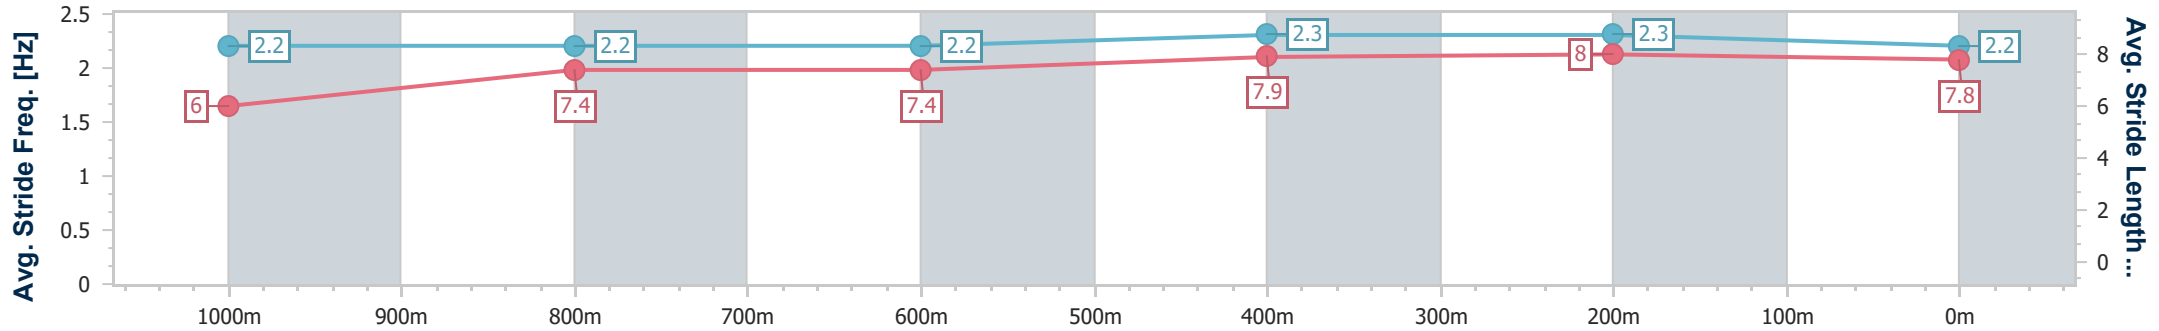

Horse/Jockey Name	Neptune Legend
Final Rank	5
Fastest Section Time (Section)	0:10.94 (400m)
Top Speed [km/h] (Section)	67.5 (400m)
Race State	Finished

Rockhampton QLD Professional
Race 1: REGIONAL INSURANCE BROKERS Maiden Handicap - 1200m

19 December 2024 - 13:06

Track Rating: Heavy 8, Weather: Overcast, Rail Position: +1m entire

Section	Overall	1000m	800m	600m	400m	200m
Section Times	1:11.91 [5] (0:14.29)	0:57.62 [7] (0:12.01)	0:45.61 [7] (0:12.09)	0:33.52 [7] (0:11.18)	0:22.34 [7] (0:10.94)	0:11.40 [7] (0:11.40)
Average Speed [km/h]	50.5	59.8	60.1	64.6	65.9	63.1
Top Speed [km/h]	59.7	60.8	61.9	67.4	67.5	64.9
Avg. Dist. to Rail [m]	7.4	1.1	1.2	2.7	3.9	4.9
Avg. Stride Freq. [Hz]	2.2	2.2	2.2	2.3	2.3	2.2
Avg. Stride Length [m]	6.0	7.4	7.4	7.9	8.0	7.8

- [ ] Ranking at each section and finish
- -.-.- No data available at this section
- NA No data available