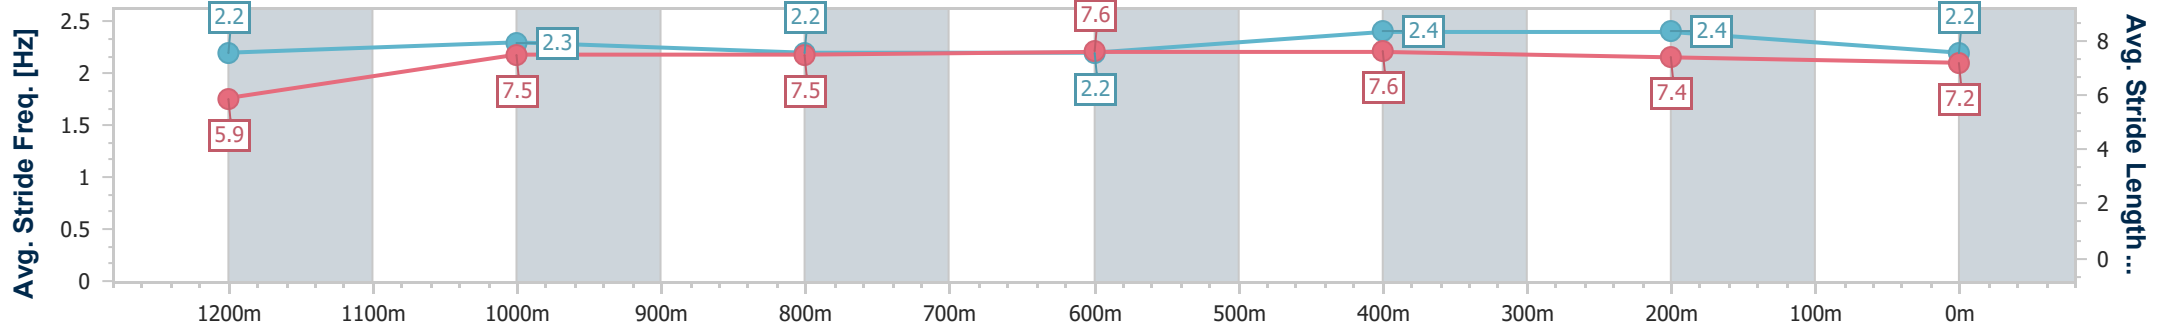

Horse/Jockey Name	Srini
Final Rank	6
Fastest Section Time (Section)	0:10.96 (600m)
Top Speed [km/h] (Section)	68.4 (600m)
Race State	Finished

Rockhampton QLD Professional
Race 3: JOHN GOSS PROJECTS BENCHMARK 65 Handicap - 1400m

19 December 2024 - 14:15

Track Rating: Soft 7, Weather: Fine, Rail Position: +1m Entire

Section	Overall	1200m	1000m	800m	600m	400m	200m
Section Times	1:24.76 [6] (0:14.19)	1:10.57 [5] (0:11.70)	0:58.87 [4] (0:12.04)	0:46.83 [5] (0:12.11)	0:34.72 [5] (0:10.96)	0:23.76 [5] (0:11.21)	0:12.55 [4] (0:12.55)
Average Speed [km/h]	50.9	61.3	59.2	59.7	65.8	64.2	57.4
Top Speed [km/h]	63.9	64.3	60.4	63.1	68.4	67.2	61.3
Avg. Dist. to Rail [m]	6.2	2.2	1.9	0.4	2.7	4.6	6.2
Avg. Stride Freq. [Hz]	2.2	2.3	2.2	2.2	2.4	2.4	2.2
Avg. Stride Length [m]	5.9	7.5	7.5	7.6	7.6	7.4	7.2

- [ ] Ranking at each section and finish
- -.-.- No data available at this section
- NA No data available