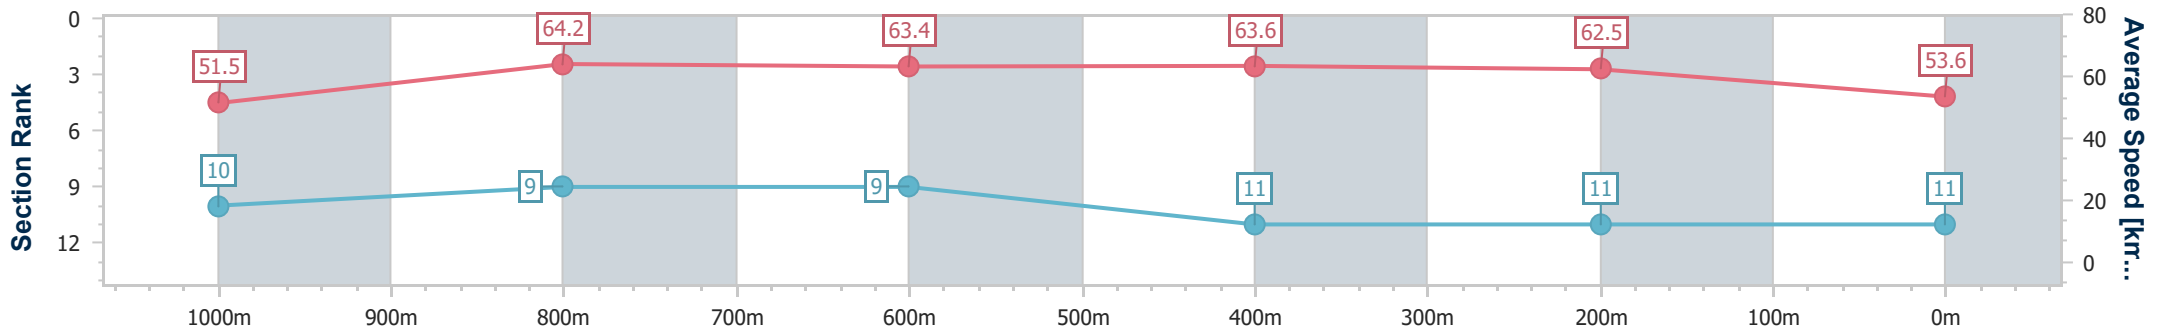

Horse/Jockey Name	Spirited Smile
Final Rank	11
Fastest Section Time (Section)	0:11.09 (1000m)
Top Speed [km/h] (Section)	66.1 (600m)
Race State	Finished

Rockhampton QLD Professional
Race 7: GREAT NORTHERN Class 3 Plate - 1200m

19 December 2024 - 17:00

Track Rating: Soft 7, Weather: Fine, Rail Position: +1m Entire

Section	Overall	1000m	800m	600m	400m	200m
Section Times	1:12.79 [11] (0:13.97)	0:58.82 [10] (0:11.09)	0:47.73 [9] (0:11.43)	0:36.30 [9] (0:11.34)	0:24.96 [11] (0:11.52)	0:13.44 [11] (0:13.44)
Average Speed [km/h]	51.5	64.2	63.4	63.6	62.5	53.6
Top Speed [km/h]	65.1	65.3	65.1	66.1	64.1	61.8
Avg. Dist. to Rail [m]	3.5	1.9	0.9	1.2	2.3	3.4
Avg. Stride Freq. [Hz]	2.3	2.4	2.4	2.4	2.3	2.2
Avg. Stride Length [m]	5.8	7.5	7.4	7.4	7.4	6.9

- [ ] Ranking at each section and finish
- -.-.- No data available at this section
- NA No data available