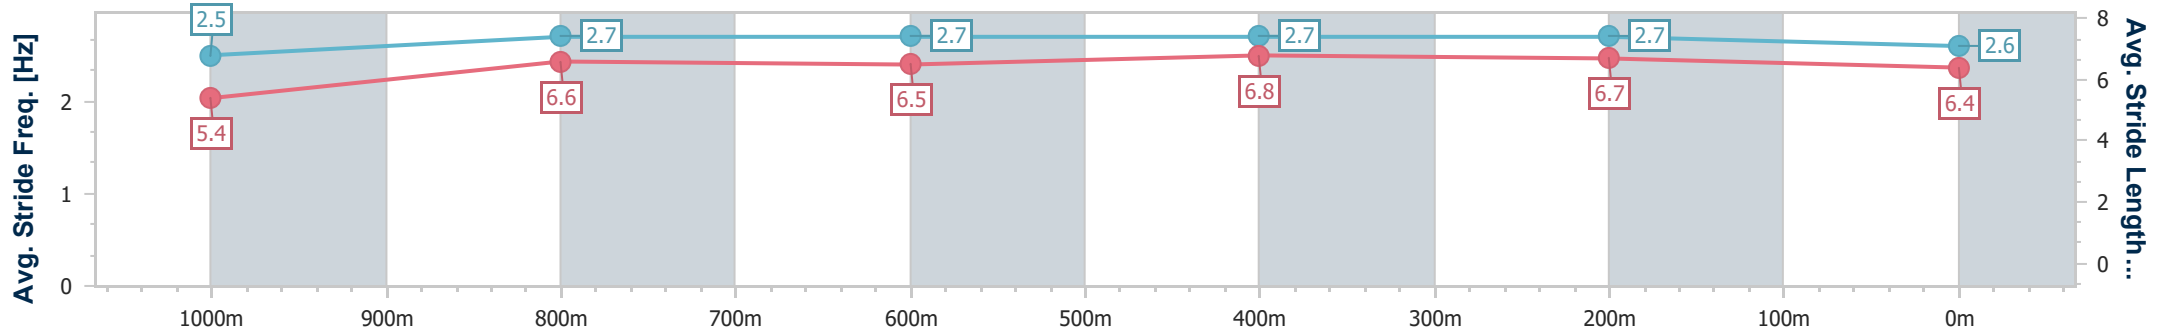

Horse/Jockey Name	Andiron
Final Rank	5
Fastest Section Time (Section)	0:11.03 (600m)
Top Speed [km/h] (Section)	66.0 (400m)
Race State	Finished

Rockhampton QLD Professional
Race 7: GREAT NORTHERN Class 3 Plate - 1200m

19 December 2024 - 17:00

Track Rating: Soft 7, Weather: Fine, Rail Position: +1m Entire

Section	Overall	1000m	800m	600m	400m	200m
Section Times	1:10.84 [5] (0:13.89)	0:56.95 [9] (0:11.25)	0:45.70 [10] (0:11.38)	0:34.32 [10] (0:11.03)	0:23.29 [10] (0:11.14)	0:12.15 [8] (0:12.15)
Average Speed [km/h]	51.9	63.7	63.7	65.4	64.7	59.2
Top Speed [km/h]	64.3	65.1	64.6	65.6	66.0	61.2
Avg. Dist. to Rail [m]	4.3	0.5	1.1	1.7	2.8	5.9
Avg. Stride Freq. [Hz]	2.5	2.7	2.7	2.7	2.7	2.6
Avg. Stride Length [m]	5.4	6.6	6.5	6.8	6.7	6.4

- [ ] Ranking at each section and finish
- -.-.- No data available at this section
- NA No data available