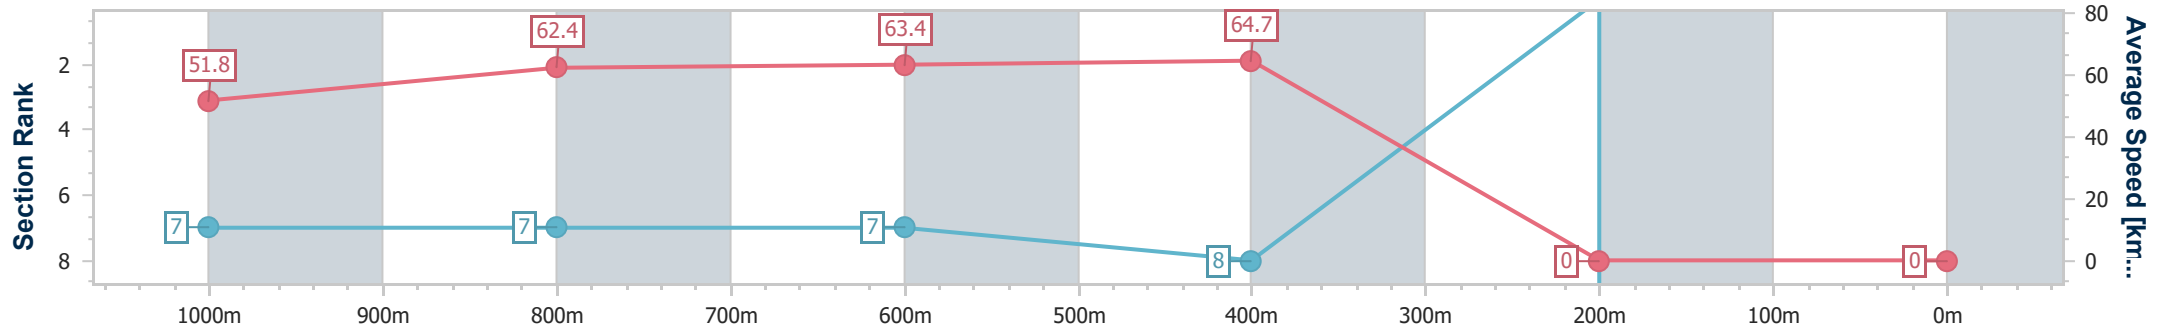

Rockhampton QLD Professional
 Race 6: TAB MAGIC MILLIONS COUNTRY CUP QUALIFIER
 OPEN Handicap - 1200m

19 December 2024 - 16:11

Track Rating: Soft 7, Weather: Fine, Rail Position: +1m Entire

Section	Overall	1000m	800m	600m	400m	200m
Section Times	0:00.00 [2147483647 1 (0:13.92)	0:00.00 [7] (0:11.49)	0:00.00 [7] (0:11.50)	0:00.00 [7] (0:11.17)	-:--:--	-:--:--
Average Speed [km/h]	51.8	62.4	63.4	64.7	0.0	0.0
Top Speed [km/h]	62.3	63.3	64.3	66.8	--:--	--:--
Avg. Dist. to Rail [m]	4.9	0.6	1.7	7.9	0.0	0.0
Avg. Stride Freq. [Hz]	2.2	2.2	2.3	2.3	--:--	--:--
Avg. Stride Length [m]	6.2	7.7	7.6	7.7	--:--	--:--