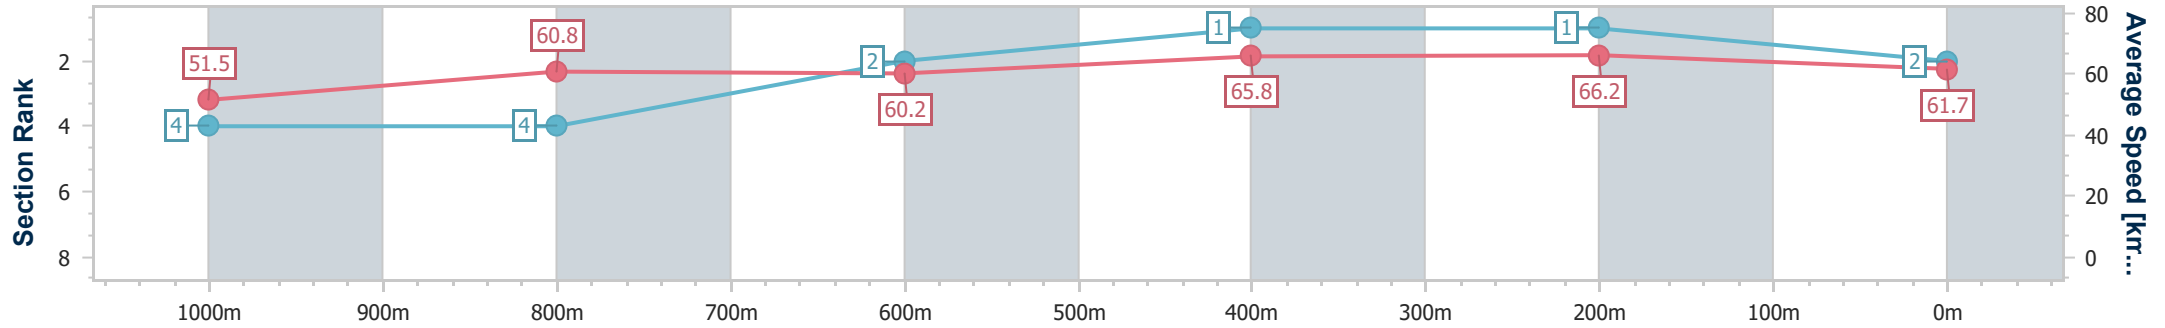

Horse/Jockey Name	Run Freda Run
Final Rank	2
Fastest Section Time (Section)	0:10.86 (400m)
Top Speed [km/h] (Section)	68.1 (600m)
Race State	Finished

Rockhampton QLD Professional
Race 1: REGIONAL INSURANCE BROKERS Maiden Handicap - 1200m

19 December 2024 - 13:06

Track Rating: Heavy 8, Weather: Overcast, Rail Position: +1m entire

Section	Overall	1000m	800m	600m	400m	200m
Section Times	1:11.30 [2] (0:14.01)	0:57.29 [4] (0:11.73)	0:45.56 [4] (0:12.04)	0:33.52 [2] (0:10.97)	0:22.55 [1] (0:10.86)	0:11.69 [1] (0:11.69)
Average Speed [km/h]	51.5	60.8	60.2	65.8	66.2	61.7
Top Speed [km/h]	61.7	62.2	60.8	68.1	67.5	63.9
Avg. Dist. to Rail [m]	4.3	1.2	1.4	3.9	4.8	8.5
Avg. Stride Freq. [Hz]	2.2	2.3	2.3	2.4	2.4	2.3
Avg. Stride Length [m]	6.0	7.1	7.0	7.4	7.3	7.1

- [ ] Ranking at each section and finish
- -.-.- No data available at this section
- NA No data available