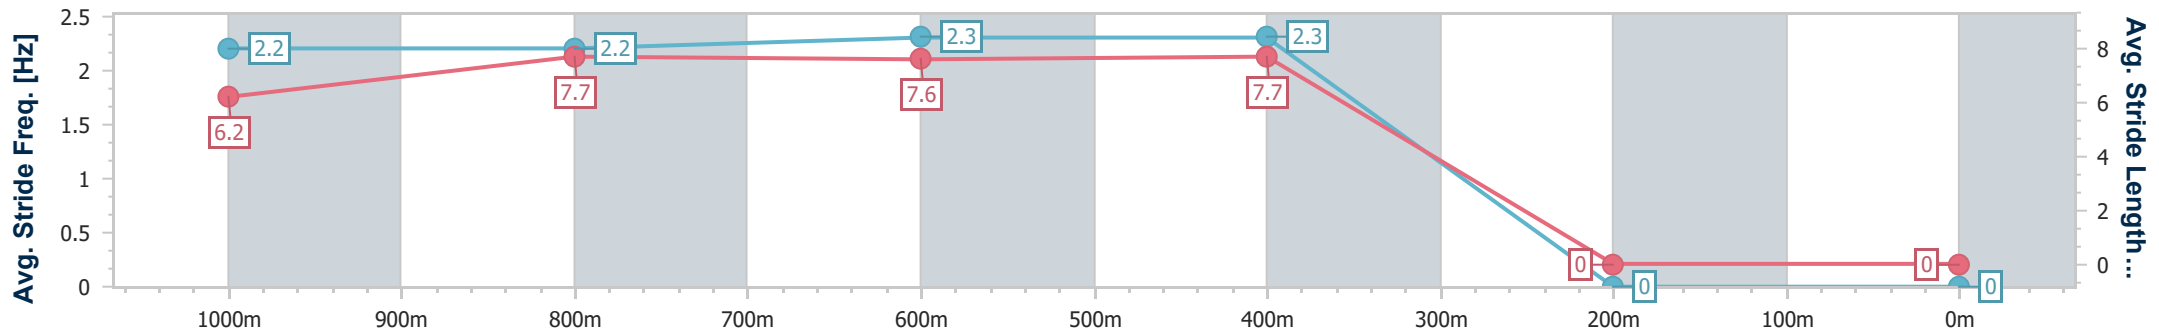

Rockhampton QLD Professional
 Race 6: TAB MAGIC MILLIONS COUNTRY CUP QUALIFIER
 OPEN Handicap - 1200m

19 December 2024 - 16:11

Track Rating: Soft 7, Weather: Fine, Rail Position: +1m Entire

Section	Overall	1000m	800m	600m	400m	200m
Section Times	0:00.00 [2147483647 1 (0:13.92)	0:00.00 [7] (0:11.49)	0:00.00 [7] (0:11.50)	0:00.00 [7] (0:11.17)	-:--:--	-:--:--
Average Speed [km/h]	51.8	62.4	63.4	64.7	0.0	0.0
Top Speed [km/h]	62.3	63.3	64.3	66.8	--:--	--:--
Avg. Dist. to Rail [m]	4.9	0.6	1.7	7.9	0.0	0.0
Avg. Stride Freq. [Hz]	2.2	2.2	2.3	2.3	--:--	--:--
Avg. Stride Length [m]	6.2	7.7	7.6	7.7	--:--	--:--