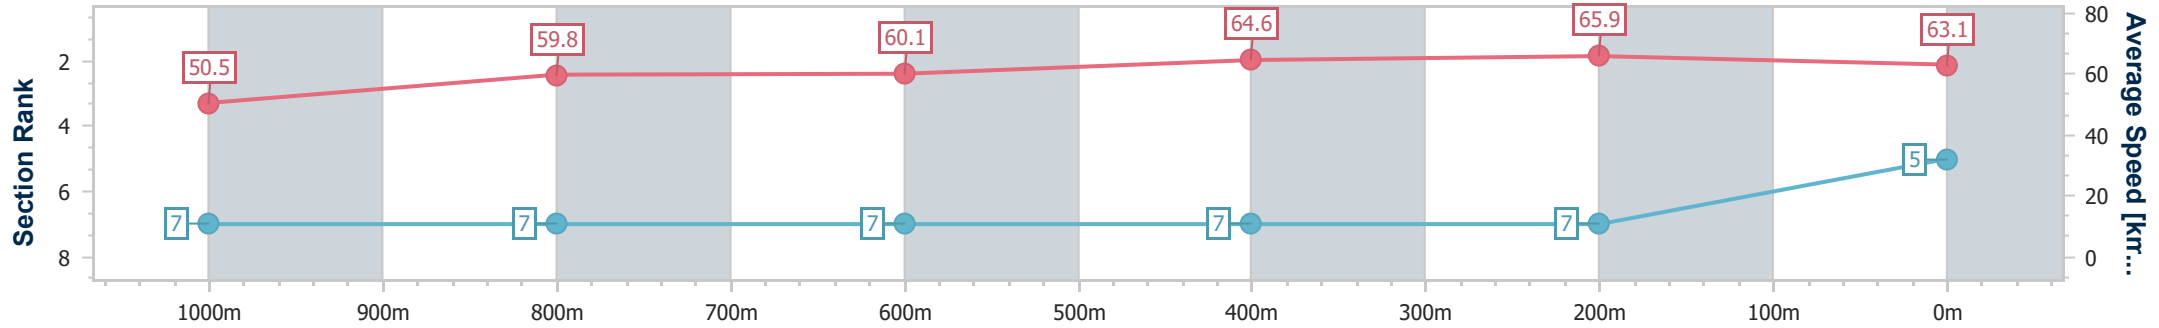

Horse/Jockey Name	Neptune Legend
Final Rank	5
Fastest Section Time (Section)	0:10.94 (400m)
Top Speed [km/h] (Section)	67.5 (400m)
Race State	Finished

Rockhampton QLD Professional
Race 1: REGIONAL INSURANCE BROKERS Maiden Handicap - 1200m

19 December 2024 - 13:06

Track Rating: Heavy 8, Weather: Overcast, Rail Position: +1m entire

Section	Overall	1000m	800m	600m	400m	200m
Section Times	1:11.91 [5] (0:14.29)	0:57.62 [7] (0:12.01)	0:45.61 [7] (0:12.09)	0:33.52 [7] (0:11.18)	0:22.34 [7] (0:10.94)	0:11.40 [7] (0:11.40)
Average Speed [km/h]	50.5	59.8	60.1	64.6	65.9	63.1
Top Speed [km/h]	59.7	60.8	61.9	67.4	67.5	64.9
Avg. Dist. to Rail [m]	7.4	1.1	1.2	2.7	3.9	4.9
Avg. Stride Freq. [Hz]	2.2	2.2	2.2	2.3	2.3	2.2
Avg. Stride Length [m]	6.0	7.4	7.4	7.9	8.0	7.8

- [ ] Ranking at each section and finish
- -.-.- No data available at this section
- NA No data available