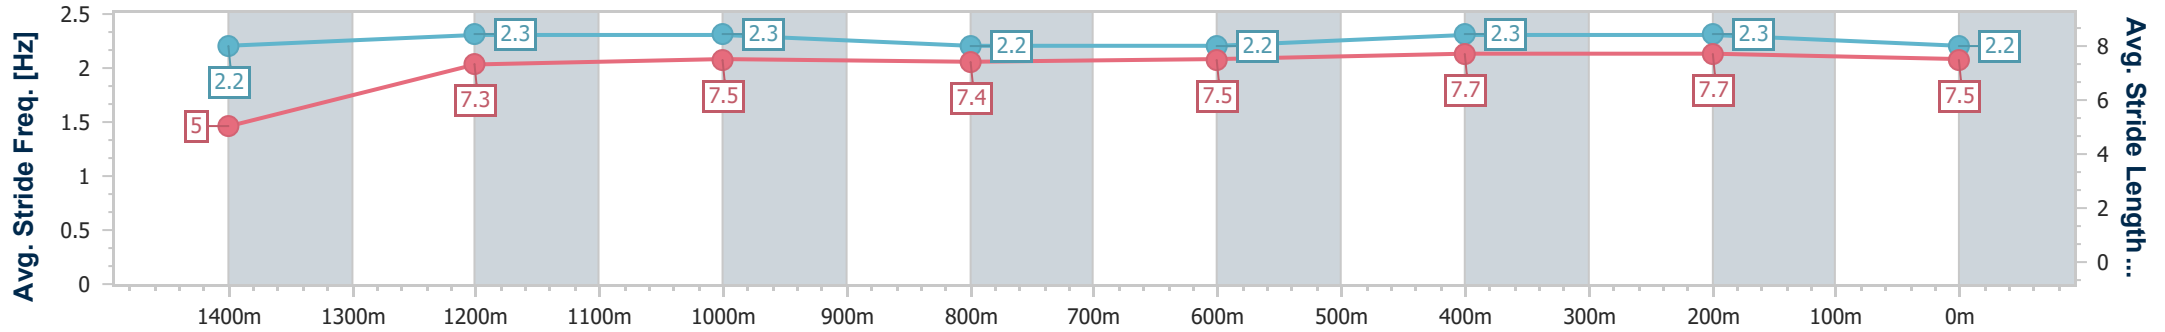

19 December 2024 - 14:56

Track Rating: Soft 7, Weather: Fine, Rail Position: +1m Entire

Section	Overall	1400m	1200m	1000m	800m	600m	400m	200m
Section Times	1:30.42 [1] (0:08.04)	1:22.38 [7] (0:11.62)	1:10.76 [8] (0:11.62)	0:59.14 [8] (0:12.04)	0:47.10 [8] (0:12.15)	0:34.95 [8] (0:11.34)	0:23.61 [7] (0:11.51)	0:12.10 [2] (0:12.10)
Average Speed [km/h]	44.9	62.0	61.9	59.8	60.1	63.7	62.5	59.6
Top Speed [km/h]	59.7	63.6	62.9	61.3	62.0	64.6	63.8	61.3
Avg. Dist. to Rail [m]	3.7	1.0	0.3	0.3	1.7	6.4	7.9	5.2
Avg. Stride Freq. [Hz]	2.2	2.3	2.3	2.2	2.2	2.3	2.3	2.2
Avg. Stride Length [m]	5.0	7.3	7.5	7.4	7.5	7.7	7.7	7.5