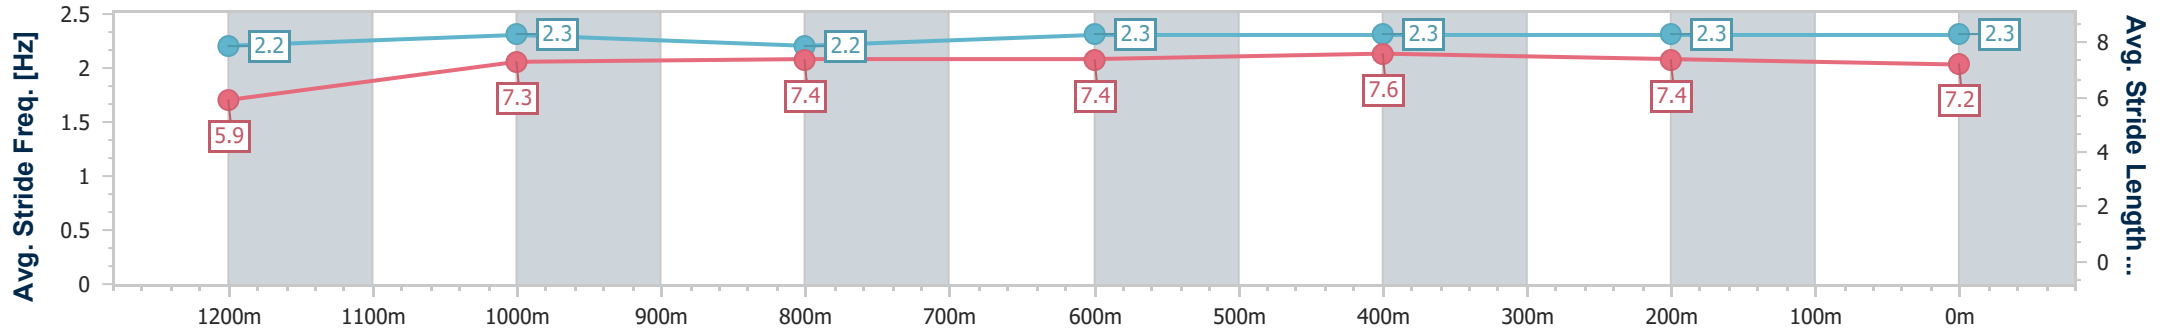

Horse/Jockey Name	Whatjeudoin'
Final Rank	7
Fastest Section Time (Section)	0:11.26 (600m)
Top Speed [km/h] (Section)	64.8 (600m)
Race State	Finished

Rockhampton QLD Professional
Race 3: JOHN GOSS PROJECTS BENCHMARK 65 Handicap - 1400m

19 December 2024 - 14:15

Track Rating: Soft 7, Weather: Fine, Rail Position: +1m Entire

Section	Overall	1200m	1000m	800m	600m	400m	200m
Section Times	1:25.30 [7] (0:14.46)	1:10.84 [7] (0:11.70)	0:59.14 [7] (0:12.03)	0:47.11 [6] (0:12.03)	0:35.08 [7] (0:11.26)	0:23.82 [7] (0:11.51)	0:12.31 [7] (0:12.31)
Average Speed [km/h]	49.9	61.4	59.7	60.4	64.0	62.6	58.4
Top Speed [km/h]	62.1	63.0	60.2	62.6	64.8	64.5	61.5
Avg. Dist. to Rail [m]	4.5	1.6	0.6	1.2	3.5	4.5	6.3
Avg. Stride Freq. [Hz]	2.2	2.3	2.2	2.3	2.3	2.3	2.3
Avg. Stride Length [m]	5.9	7.3	7.4	7.4	7.6	7.4	7.2

- [ ] Ranking at each section and finish
- -.-.- No data available at this section
- NA No data available