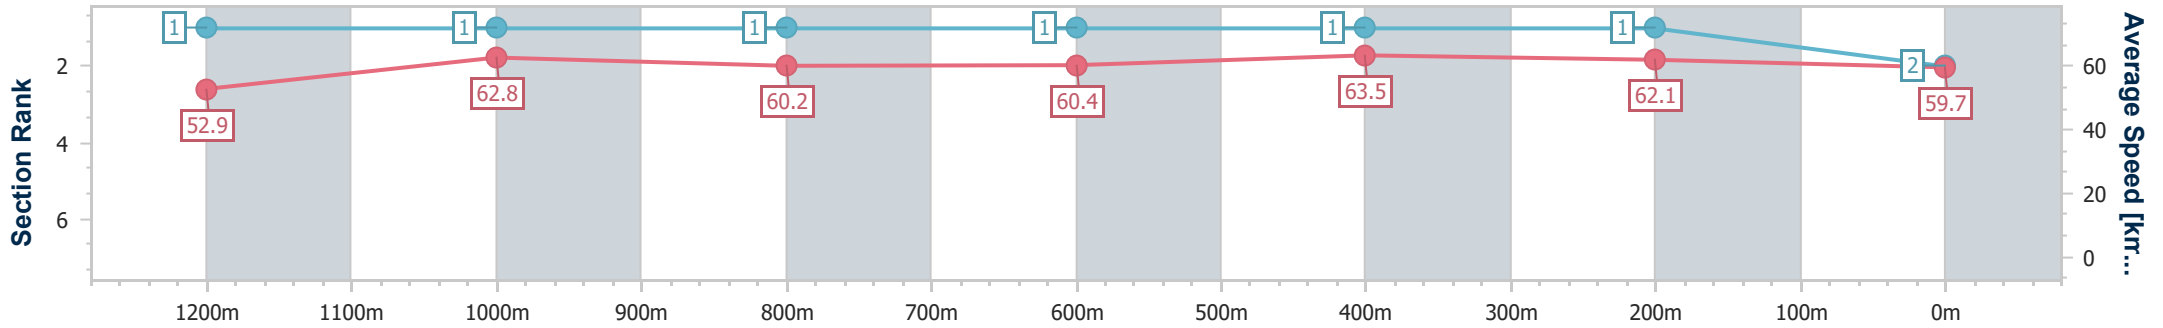

Horse/Jockey Name	Nondisclosure
Final Rank	2
Fastest Section Time (Section)	0:11.35 (600m)
Top Speed [km/h] (Section)	64.9 (1200m)
Race State	Finished

Rockhampton QLD Professional
Race 3: JOHN GOSS PROJECTS BENCHMARK 65 Handicap - 1400m

19 December 2024 - 14:15

Track Rating: Soft 7, Weather: Fine, Rail Position: +1m Entire

Section	Overall	1200m	1000m	800m	600m	400m	200m
Section Times	1:23.96 [2] (0:13.61)	1:10.35 [1] (0:11.48)	0:58.87 [1] (0:11.88)	0:46.99 [1] (0:11.98)	0:35.01 [1] (0:11.35)	0:23.66 [1] (0:11.61)	0:12.05 [1] (0:12.05)
Average Speed [km/h]	52.9	62.8	60.2	60.4	63.5	62.1	59.7
Top Speed [km/h]	64.9	64.9	62.5	62.5	63.9	63.5	61.6
Avg. Dist. to Rail [m]	7.9	1.6	0.8	0.6	0.9	1.6	0.9
Avg. Stride Freq. [Hz]	2.2	2.2	2.2	2.2	2.3	2.3	2.2
Avg. Stride Length [m]	6.2	7.7	7.5	7.6	7.8	7.7	7.5

- [ ] Ranking at each section and finish
- -.-.- No data available at this section
- NA No data available