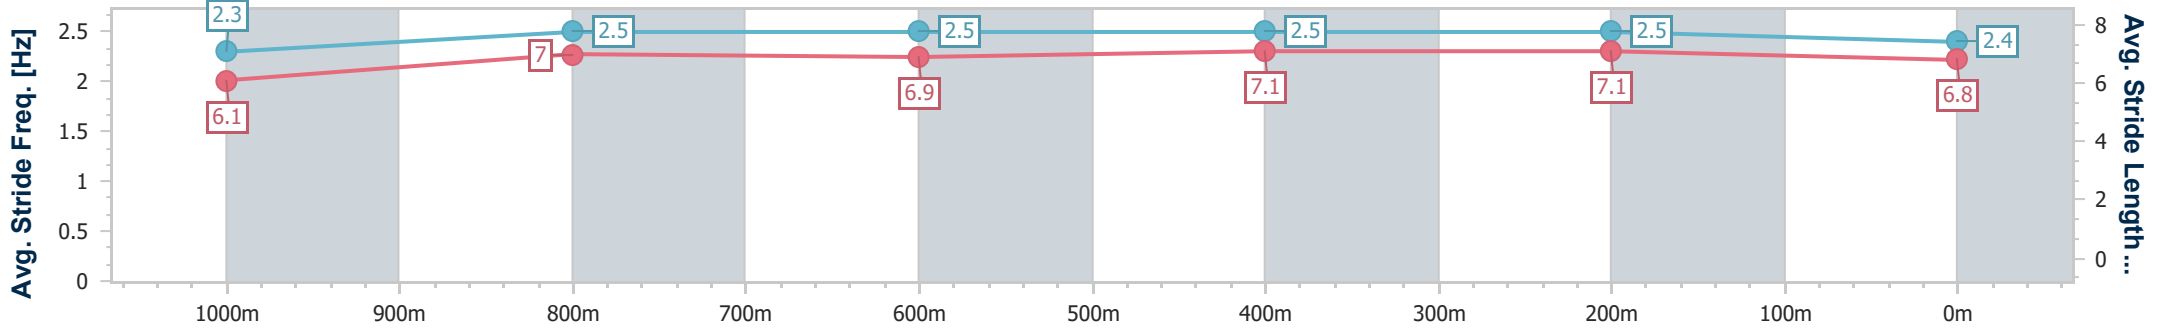

Rockhampton QLD Professional
 Race 6: TAB MAGIC MILLIONS COUNTRY CUP QUALIFIER
 OPEN Handicap - 1200m
 19 December 2024 - 16:11
 Track Rating: Soft 7, Weather: Fine, Rail Position: +1m Entire

Section	Overall	1000m	800m	600m	400m	200m
Section Times	1:10.61 [4] (0:13.28)	0:57.33 [1] (0:11.21)	0:46.12 [1] (0:11.49)	0:34.63 [1] (0:11.04)	0:23.59 [1] (0:11.24)	0:12.35 [1] (0:12.35)
Average Speed [km/h]	54.3	64.1	63.2	65.3	64.0	58.2
Top Speed [km/h]	63.5	65.3	64.1	65.9	65.9	61.6
Avg. Dist. to Rail [m]	2.4	0.6	1.2	0.7	0.9	1.0
Avg. Stride Freq. [Hz]	2.3	2.5	2.5	2.5	2.5	2.4
Avg. Stride Length [m]	6.1	7.0	6.9	7.1	7.1	6.8