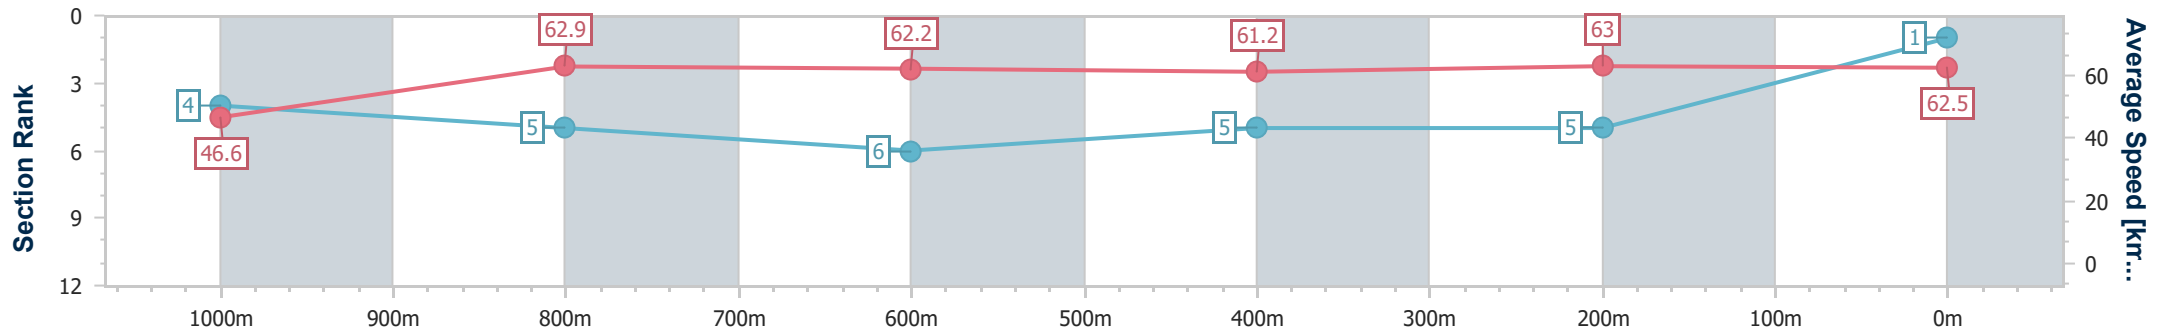

18 December 2024 - 16:48

Track Rating: Heavy 9, Weather: Overcast, Rail Position: True

Section	Overall	1000m	800m	600m	400m	200m
Section Times	1:12.22 [1] (0:14.27)	0:57.95 [4] (0:11.42)	0:46.53 [5] (0:11.58)	0:34.95 [6] (0:11.82)	0:23.13 [5] (0:11.63)	0:11.50 [5] (0:11.50)
Average Speed [km/h]	46.6	62.9	62.2	61.2	63.0	62.5
Top Speed [km/h]	59.9	64.6	64.1	63.7	63.5	64.1
Avg. Dist. to Rail [m]	12.2	3.4	2.0	1.9	3.8	6.2
Avg. Stride Freq. [Hz]	2.2	2.3	2.3	2.2	2.3	2.3
Avg. Stride Length [m]	5.9	7.6	7.6	7.6	7.5	7.5