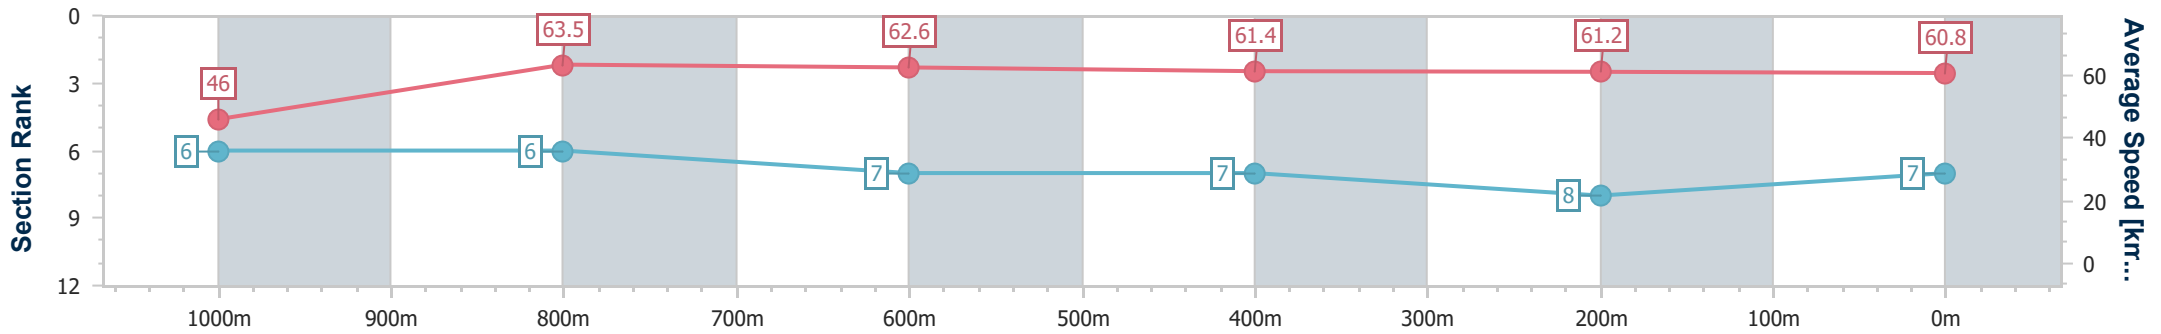

- [ ] Ranking at each section and finish
- .-.- No data available at this section
- NA No data available

Horse/Jockey Name	Ella Te Ama
Final Rank	7
Fastest Section Time (Section)	0:11.38 (1000m)
Top Speed [km/h] (Section)	64.8 (1000m)
Race State	Finished

Ipswich QLD Professional  
 Race 6: HARMONY BATHROOM PRODUCTS BENCHMARK 75  
 Handicap - 1200m

18 December 2024 - 16:48

Track Rating: Heavy 9, Weather: Overcast, Rail Position: True

Section	Overall	1000m	800m	600m	400m	200m
Section Times	1:12.83 [7] (0:14.45)	0:58.38 [6] (0:11.38)	0:47.00 [6] (0:11.52)	0:35.48 [7] (0:11.85)	0:23.63 [7] (0:11.82)	0:11.81 [8] (0:11.81)
Average Speed [km/h]	46.0	63.5	62.6	61.4	61.2	60.8
Top Speed [km/h]	60.1	64.8	64.4	63.5	62.1	62.8
Avg. Dist. to Rail [m]	7.8	2.0	0.5	0.5	2.5	4.8
Avg. Stride Freq. [Hz]	2.3	2.4	2.4	2.3	2.3	2.3
Avg. Stride Length [m]	5.6	7.4	7.4	7.3	7.3	7.4