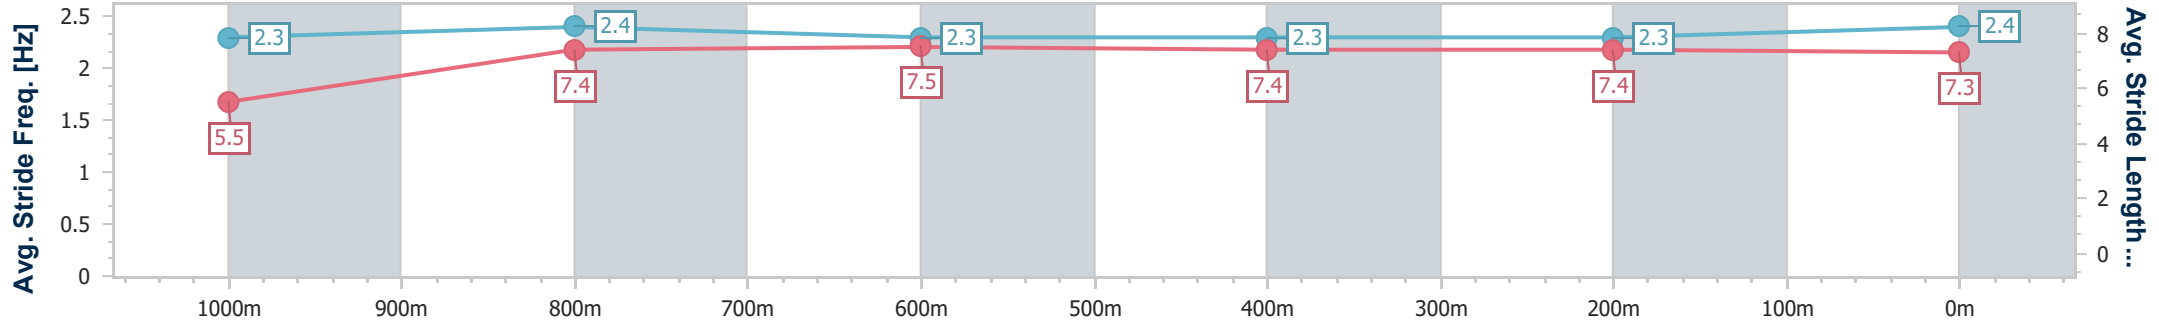

Horse/Jockey Name	Baltray
Final Rank	3
Fastest Section Time (Section)	0:11.35 (1000m)
Top Speed [km/h] (Section)	64.8 (1000m)
Race State	Finished

Ipswich QLD Professional
Race 6: HARMONY BATHROOM PRODUCTS BENCHMARK 75
Handicap - 1200m

18 December 2024 - 16:48

Track Rating: Heavy 9, Weather: Overcast, Rail Position: True

Section	Overall	1000m	800m	600m	400m	200m
Section Times	1:12.57 [3] (0:14.76)	0:57.81 [8] (0:11.35)	0:46.46 [8] (0:11.43)	0:35.03 [8] (0:11.80)	0:23.23 [8] (0:11.61)	0:11.62 [7] (0:11.62)
Average Speed [km/h]	45.3	63.6	63.4	61.0	62.4	61.8
Top Speed [km/h]	59.2	64.8	64.3	63.9	63.3	63.8
Avg. Dist. to Rail [m]	8.5	1.9	0.4	0.4	2.9	7.1
Avg. Stride Freq. [Hz]	2.3	2.4	2.3	2.3	2.3	2.4
Avg. Stride Length [m]	5.5	7.4	7.5	7.4	7.4	7.3

- [ ] Ranking at each section and finish
- -.-.- No data available at this section
- NA No data available