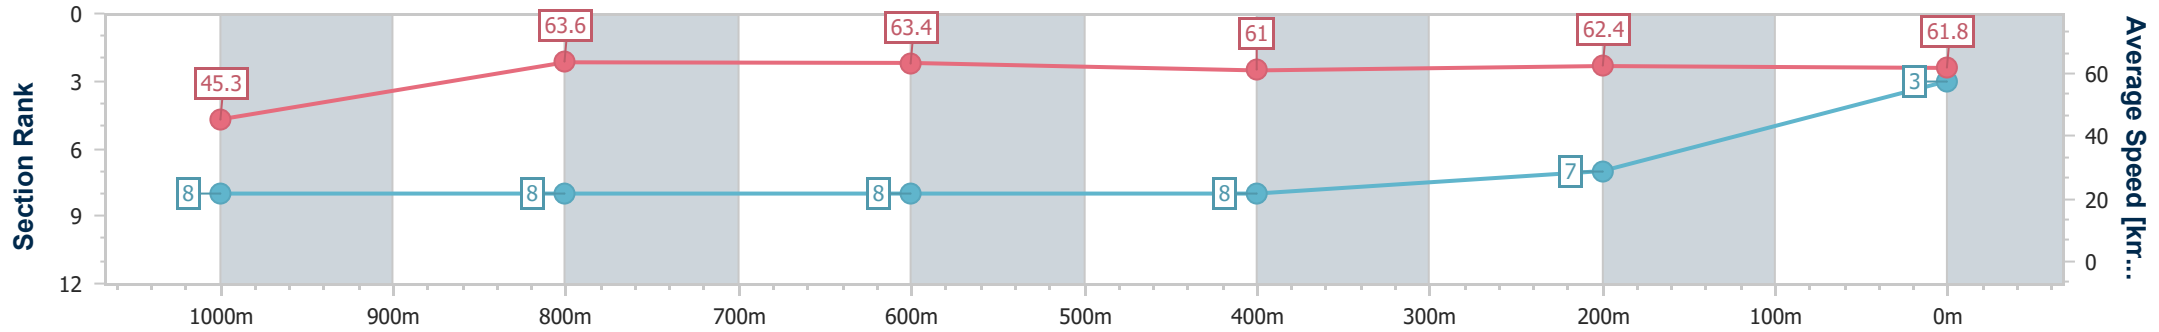

Horse/Jockey Name	Baltray
Final Rank	3
Fastest Section Time (Section)	0:11.35 (1000m)
Top Speed [km/h] (Section)	64.8 (1000m)
Race State	Finished

Ipswich QLD Professional
Race 6: HARMONY BATHROOM PRODUCTS BENCHMARK 75
Handicap - 1200m

18 December 2024 - 16:48

Track Rating: Heavy 9, Weather: Overcast, Rail Position: True

Section	Overall	1000m	800m	600m	400m	200m
Section Times	1:12.57 [3] (0:14.76)	0:57.81 [8] (0:11.35)	0:46.46 [8] (0:11.43)	0:35.03 [8] (0:11.80)	0:23.23 [8] (0:11.61)	0:11.62 [7] (0:11.62)
Average Speed [km/h]	45.3	63.6	63.4	61.0	62.4	61.8
Top Speed [km/h]	59.2	64.8	64.3	63.9	63.3	63.8
Avg. Dist. to Rail [m]	8.5	1.9	0.4	0.4	2.9	7.1
Avg. Stride Freq. [Hz]	2.3	2.4	2.3	2.3	2.3	2.4
Avg. Stride Length [m]	5.5	7.4	7.5	7.4	7.4	7.3

- [ ] Ranking at each section and finish
- -.-.- No data available at this section
- NA No data available