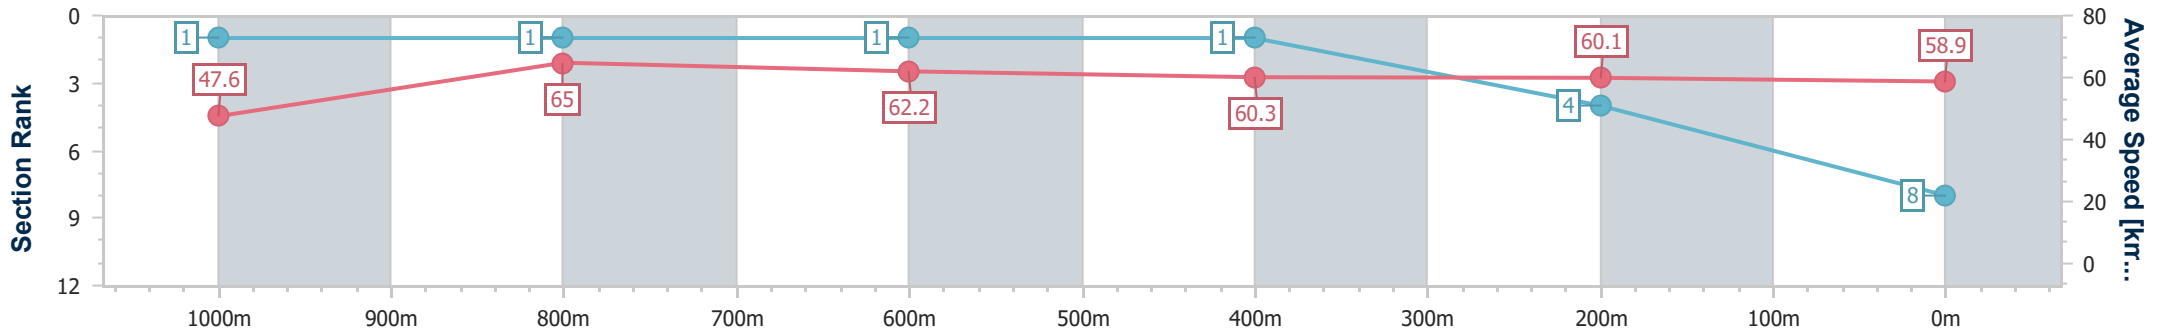

Ipswich QLD Professional  
 Race 6: HARMONY BATHROOM PRODUCTS BENCHMARK 75  
 Handicap - 1200m

18 December 2024 - 16:48

Track Rating: Heavy 9, Weather: Overcast, Rail Position: True

Section	Overall	1000m	800m	600m	400m	200m
Section Times	1:12.83 [7] (0:14.45)	0:58.38 [6] (0:11.38)	0:47.00 [6] (0:11.52)	0:35.48 [7] (0:11.85)	0:23.63 [7] (0:11.82)	0:11.81 [8] (0:11.81)
Average Speed [km/h]	46.0	63.5	62.6	61.4	61.2	60.8
Top Speed [km/h]	60.1	64.8	64.4	63.5	62.1	62.8
Avg. Dist. to Rail [m]	7.8	2.0	0.5	0.5	2.5	4.8
Avg. Stride Freq. [Hz]	2.3	2.4	2.4	2.3	2.3	2.3
Avg. Stride Length [m]	5.6	7.4	7.4	7.3	7.3	7.4

- [ ] Ranking at each section and finish
- .-.- No data available at this section
- NA No data available

Horse/Jockey Name	Upstart Legend
Final Rank	8
Fastest Section Time (Section)	0:11.16 (1000m)
Top Speed [km/h] (Section)	65.6 (1000m)
Race State	Finished

Ipswich QLD Professional  
 Race 6: HARMONY BATHROOM PRODUCTS BENCHMARK 75  
 Handicap - 1200m

18 December 2024 - 16:48

Track Rating: Heavy 9, Weather: Overcast, Rail Position: True

Section	Overall	1000m	800m	600m	400m	200m
Section Times	1:12.88 [8] (0:14.03)	0:58.85 [1] (0:11.16)	0:47.69 [1] (0:11.60)	0:36.09 [1] (0:11.96)	0:24.13 [1] (0:11.92)	0:12.21 [4] (0:12.21)
Average Speed [km/h]	47.6	65.0	62.2	60.3	60.1	58.9
Top Speed [km/h]	61.8	65.6	65.6	62.9	61.4	61.5
Avg. Dist. to Rail [m]	6.7	1.0	0.8	0.4	0.6	1.5
Avg. Stride Freq. [Hz]	2.3	2.4	2.4	2.3	2.4	2.4
Avg. Stride Length [m]	5.6	7.4	7.2	7.1	7.0	6.8