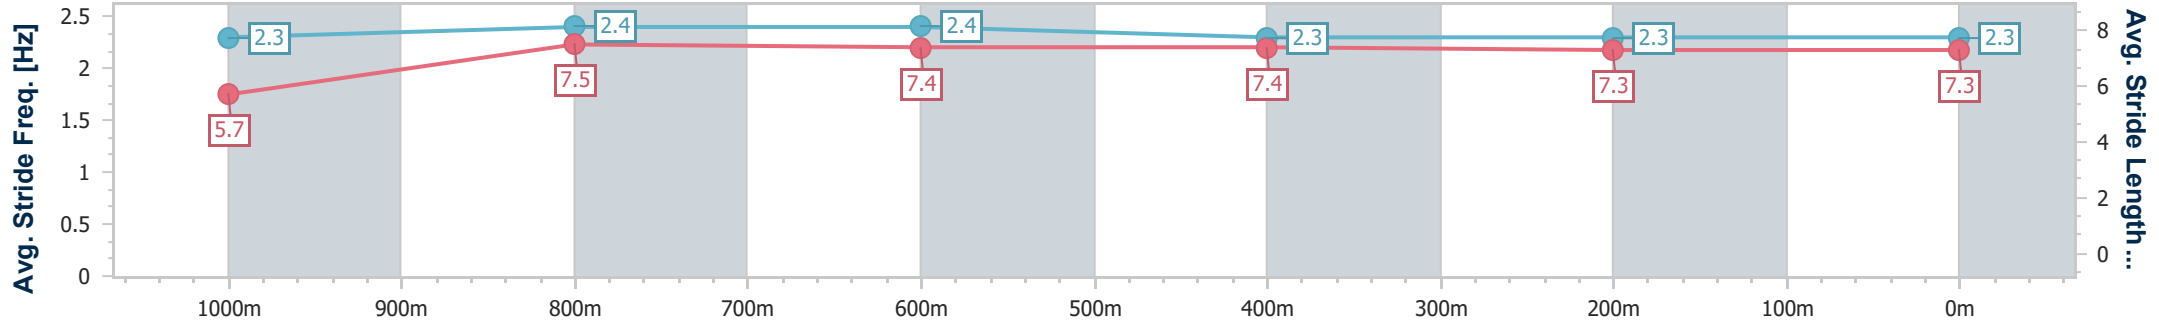

- [ ] Ranking at each section and finish
- .-.- No data available at this section
- NA No data available

Horse/Jockey Name	Milton Road
Final Rank	5
Fastest Section Time (Section)	0:11.32 (1000m)
Top Speed [km/h] (Section)	65.2 (1000m)
Race State	Finished

Ipswich QLD Professional  
 Race 6: HARMONY BATHROOM PRODUCTS BENCHMARK 75  
 Handicap - 1200m

18 December 2024 - 16:48

Track Rating: Heavy 9, Weather: Overcast, Rail Position: True

Section	Overall	1000m	800m	600m	400m	200m
Section Times	1:12.63 [5] (0:14.20)	0:58.43 [3] (0:11.32)	0:47.11 [3] (0:11.56)	0:35.55 [4] (0:11.83)	0:23.72 [3] (0:11.73)	0:11.99 [3] (0:11.99)
Average Speed [km/h]	47.0	64.1	63.1	61.2	61.7	59.9
Top Speed [km/h]	60.6	65.2	64.6	63.6	62.7	62.8
Avg. Dist. to Rail [m]	10.1	2.6	1.6	1.6	2.9	5.5
Avg. Stride Freq. [Hz]	2.3	2.4	2.4	2.3	2.3	2.3
Avg. Stride Length [m]	5.7	7.5	7.4	7.4	7.3	7.3