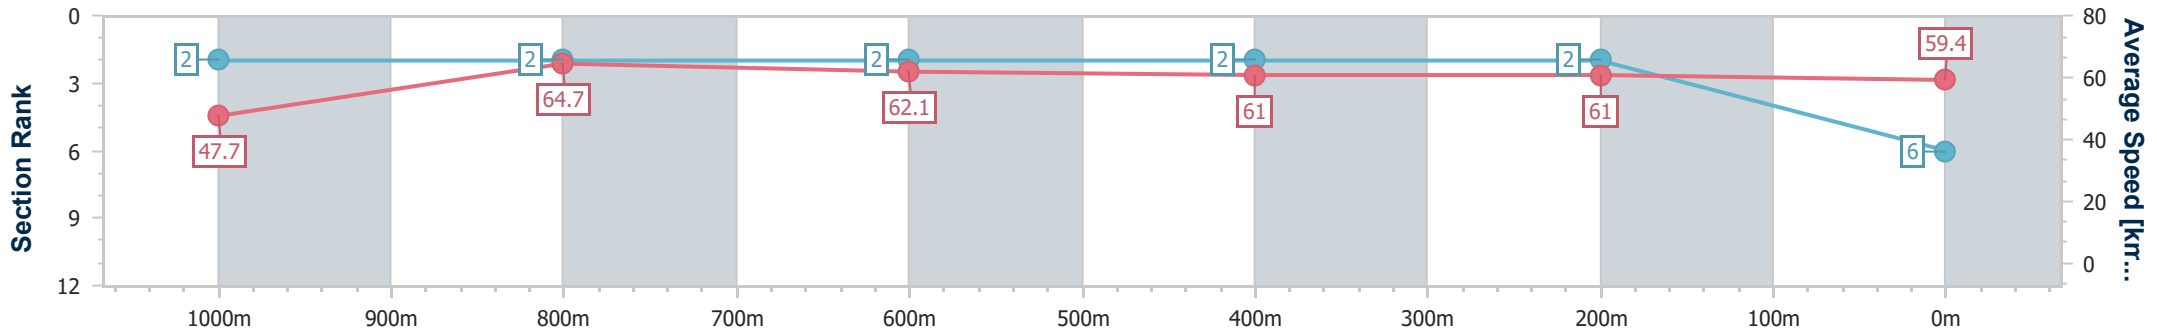

- [ ] Ranking at each section and finish
- .-.- No data available at this section
- NA No data available

Horse/Jockey Name	Mill Rossa
Final Rank	6
Fastest Section Time (Section)	0:11.21 (1000m)
Top Speed [km/h] (Section)	65.8 (1000m)
Race State	Finished

Ipswich QLD Professional  
 Race 6: HARMONY BATHROOM PRODUCTS BENCHMARK 75  
 Handicap - 1200m

18 December 2024 - 16:48

Track Rating: Heavy 9, Weather: Overcast, Rail Position: True

Section	Overall	1000m	800m	600m	400m	200m
Section Times	1:12.71 [6] (0:14.08)	0:58.63 [2] (0:11.21)	0:47.42 [2] (0:11.61)	0:35.81 [2] (0:11.88)	0:23.93 [2] (0:11.83)	0:12.10 [2] (0:12.10)
Average Speed [km/h]	47.7	64.7	62.1	61.0	61.0	59.4
Top Speed [km/h]	61.7	65.8	65.5	63.1	61.9	62.0
Avg. Dist. to Rail [m]	11.5	3.5	1.0	0.6	1.6	3.5
Avg. Stride Freq. [Hz]	2.3	2.4	2.4	2.4	2.4	2.3
Avg. Stride Length [m]	5.7	7.5	7.2	7.2	7.1	7.1