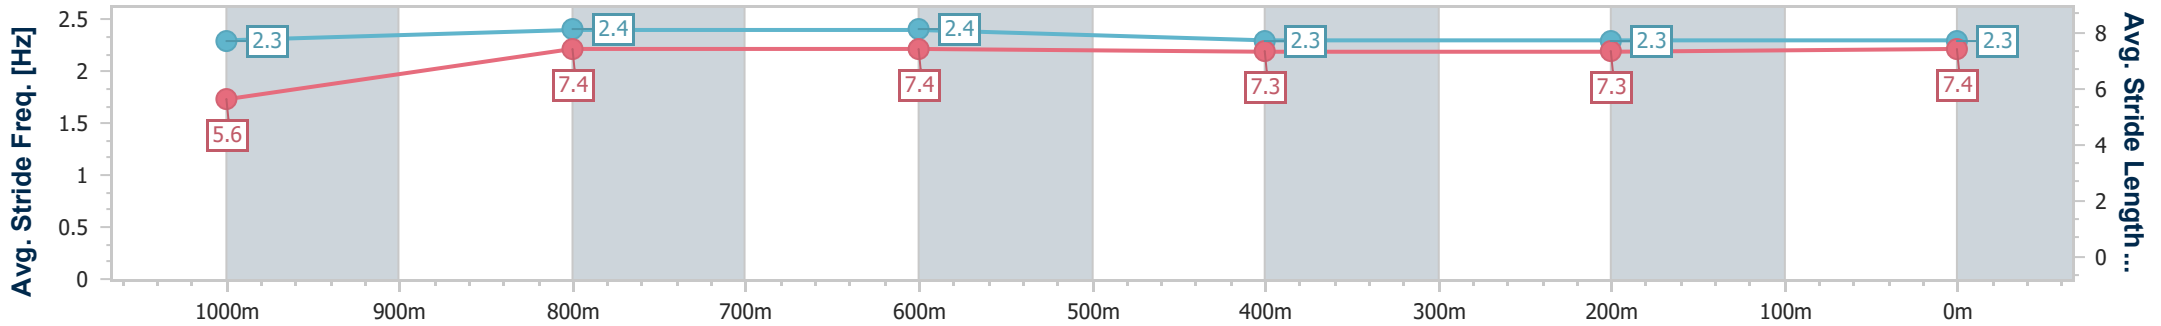

Ipswich QLD Professional  
 Race 6: HARMONY BATHROOM PRODUCTS BENCHMARK 75  
 Handicap - 1200m

18 December 2024 - 16:48

Track Rating: Heavy 9, Weather: Overcast, Rail Position: True

Section	Overall	1000m	800m	600m	400m	200m
Section Times	1:12.71 [6] (0:14.08)	0:58.63 [2] (0:11.21)	0:47.42 [2] (0:11.61)	0:35.81 [2] (0:11.88)	0:23.93 [2] (0:11.83)	0:12.10 [2] (0:12.10)
Average Speed [km/h]	47.7	64.7	62.1	61.0	61.0	59.4
Top Speed [km/h]	61.7	65.8	65.5	63.1	61.9	62.0
Avg. Dist. to Rail [m]	11.5	3.5	1.0	0.6	1.6	3.5
Avg. Stride Freq. [Hz]	2.3	2.4	2.4	2.4	2.4	2.3
Avg. Stride Length [m]	5.7	7.5	7.2	7.2	7.1	7.1

- [ ] Ranking at each section and finish
- .-.- No data available at this section
- NA No data available

Horse/Jockey Name	Ella Te Ama
Final Rank	7
Fastest Section Time (Section)	0:11.38 (1000m)
Top Speed [km/h] (Section)	64.8 (1000m)
Race State	Finished

Ipswich QLD Professional  
 Race 6: HARMONY BATHROOM PRODUCTS BENCHMARK 75  
 Handicap - 1200m

18 December 2024 - 16:48

Track Rating: Heavy 9, Weather: Overcast, Rail Position: True

Section	Overall	1000m	800m	600m	400m	200m
Section Times	1:12.83 [7] (0:14.45)	0:58.38 [6] (0:11.38)	0:47.00 [6] (0:11.52)	0:35.48 [7] (0:11.85)	0:23.63 [7] (0:11.82)	0:11.81 [8] (0:11.81)
Average Speed [km/h]	46.0	63.5	62.6	61.4	61.2	60.8
Top Speed [km/h]	60.1	64.8	64.4	63.5	62.1	62.8
Avg. Dist. to Rail [m]	7.8	2.0	0.5	0.5	2.5	4.8
Avg. Stride Freq. [Hz]	2.3	2.4	2.4	2.3	2.3	2.3
Avg. Stride Length [m]	5.6	7.4	7.4	7.3	7.3	7.4