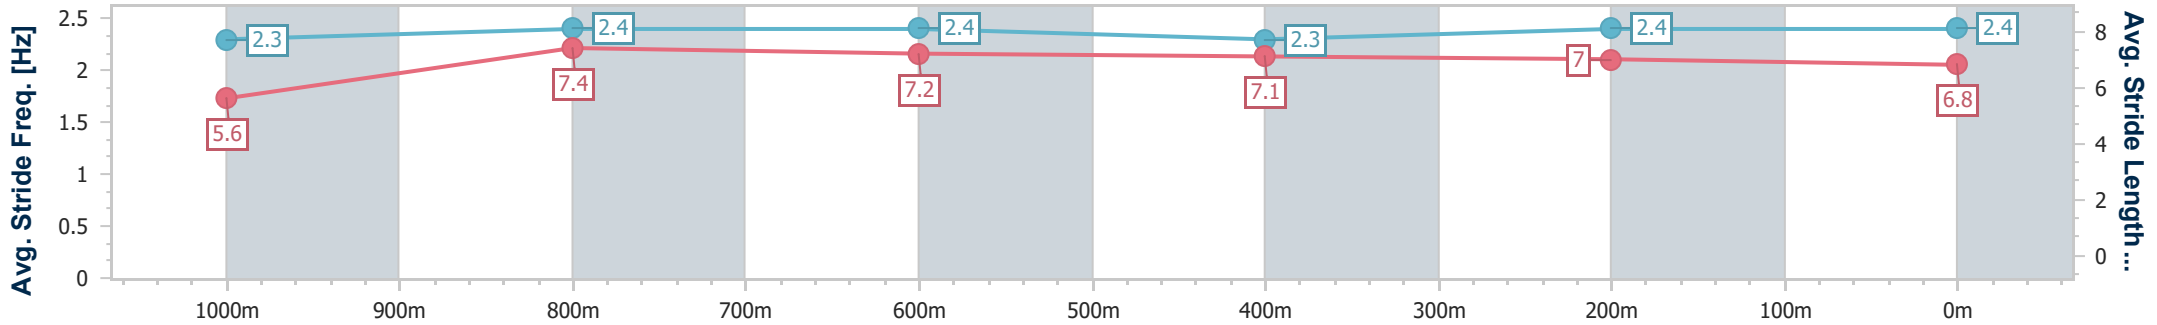

Ipswich QLD Professional  
 Race 6: HARMONY BATHROOM PRODUCTS BENCHMARK 75  
 Handicap - 1200m

18 December 2024 - 16:48

Track Rating: Heavy 9, Weather: Overcast, Rail Position: True

Section	Overall	1000m	800m	600m	400m	200m
Section Times	1:12.83 [7] (0:14.45)	0:58.38 [6] (0:11.38)	0:47.00 [6] (0:11.52)	0:35.48 [7] (0:11.85)	0:23.63 [7] (0:11.82)	0:11.81 [8] (0:11.81)
Average Speed [km/h]	46.0	63.5	62.6	61.4	61.2	60.8
Top Speed [km/h]	60.1	64.8	64.4	63.5	62.1	62.8
Avg. Dist. to Rail [m]	7.8	2.0	0.5	0.5	2.5	4.8
Avg. Stride Freq. [Hz]	2.3	2.4	2.4	2.3	2.3	2.3
Avg. Stride Length [m]	5.6	7.4	7.4	7.3	7.3	7.4

- [ ] Ranking at each section and finish
- .-.- No data available at this section
- NA No data available

Horse/Jockey Name	Upstart Legend
Final Rank	8
Fastest Section Time (Section)	0:11.16 (1000m)
Top Speed [km/h] (Section)	65.6 (1000m)
Race State	Finished

Ipswich QLD Professional  
 Race 6: HARMONY BATHROOM PRODUCTS BENCHMARK 75  
 Handicap - 1200m

18 December 2024 - 16:48

Track Rating: Heavy 9, Weather: Overcast, Rail Position: True

Section	Overall	1000m	800m	600m	400m	200m
Section Times	1:12.88 [8] (0:14.03)	0:58.85 [1] (0:11.16)	0:47.69 [1] (0:11.60)	0:36.09 [1] (0:11.96)	0:24.13 [1] (0:11.92)	0:12.21 [4] (0:12.21)
Average Speed [km/h]	47.6	65.0	62.2	60.3	60.1	58.9
Top Speed [km/h]	61.8	65.6	65.6	62.9	61.4	61.5
Avg. Dist. to Rail [m]	6.7	1.0	0.8	0.4	0.6	1.5
Avg. Stride Freq. [Hz]	2.3	2.4	2.4	2.3	2.4	2.4
Avg. Stride Length [m]	5.6	7.4	7.2	7.1	7.0	6.8

- [ ] Ranking at each section and finish
- .-.- No data available at this section
- NA No data available