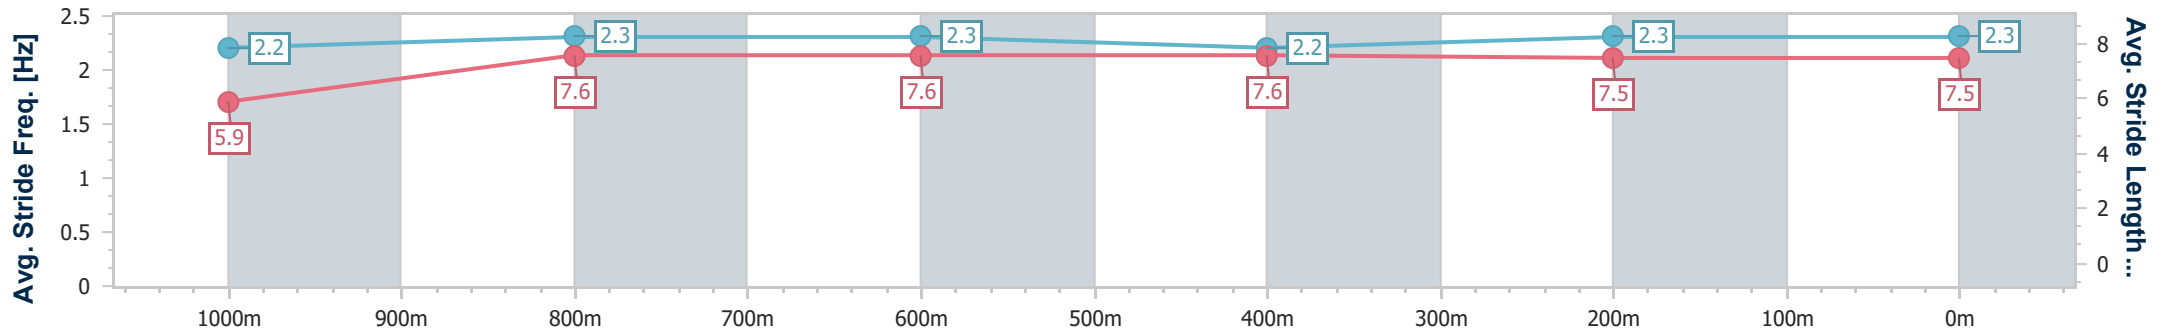

18 December 2024 - 16:48

Track Rating: Heavy 9, Weather: Overcast, Rail Position: True

Section	Overall	1000m	800m	600m	400m	200m
Section Times	1:12.22 [1] (0:14.27)	0:57.95 [4] (0:11.42)	0:46.53 [5] (0:11.58)	0:34.95 [6] (0:11.82)	0:23.13 [5] (0:11.63)	0:11.50 [5] (0:11.50)
Average Speed [km/h]	46.6	62.9	62.2	61.2	63.0	62.5
Top Speed [km/h]	59.9	64.6	64.1	63.7	63.5	64.1
Avg. Dist. to Rail [m]	12.2	3.4	2.0	1.9	3.8	6.2
Avg. Stride Freq. [Hz]	2.2	2.3	2.3	2.2	2.3	2.3
Avg. Stride Length [m]	5.9	7.6	7.6	7.6	7.5	7.5