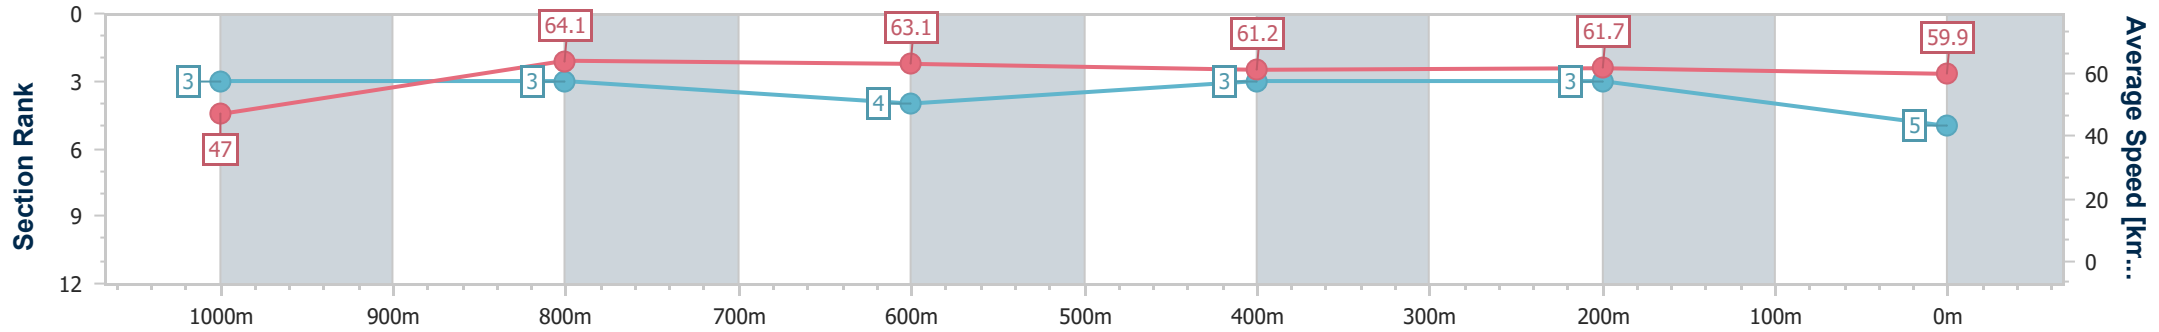

Horse/Jockey Name	Milton Road
Final Rank	5
Fastest Section Time (Section)	0:11.32 (1000m)
Top Speed [km/h] (Section)	65.2 (1000m)
Race State	Finished

Ipswich QLD Professional
Race 6: HARMONY BATHROOM PRODUCTS BENCHMARK 75
Handicap - 1200m

18 December 2024 - 16:48

Track Rating: Heavy 9, Weather: Overcast, Rail Position: True

Section	Overall	1000m	800m	600m	400m	200m
Section Times	1:12.63 [5] (0:14.20)	0:58.43 [3] (0:11.32)	0:47.11 [3] (0:11.56)	0:35.55 [4] (0:11.83)	0:23.72 [3] (0:11.73)	0:11.99 [3] (0:11.99)
Average Speed [km/h]	47.0	64.1	63.1	61.2	61.7	59.9
Top Speed [km/h]	60.6	65.2	64.6	63.6	62.7	62.8
Avg. Dist. to Rail [m]	10.1	2.6	1.6	1.6	2.9	5.5
Avg. Stride Freq. [Hz]	2.3	2.4	2.4	2.3	2.3	2.3
Avg. Stride Length [m]	5.7	7.5	7.4	7.4	7.3	7.3

- [ ] Ranking at each section and finish
- -.-.- No data available at this section
- NA No data available