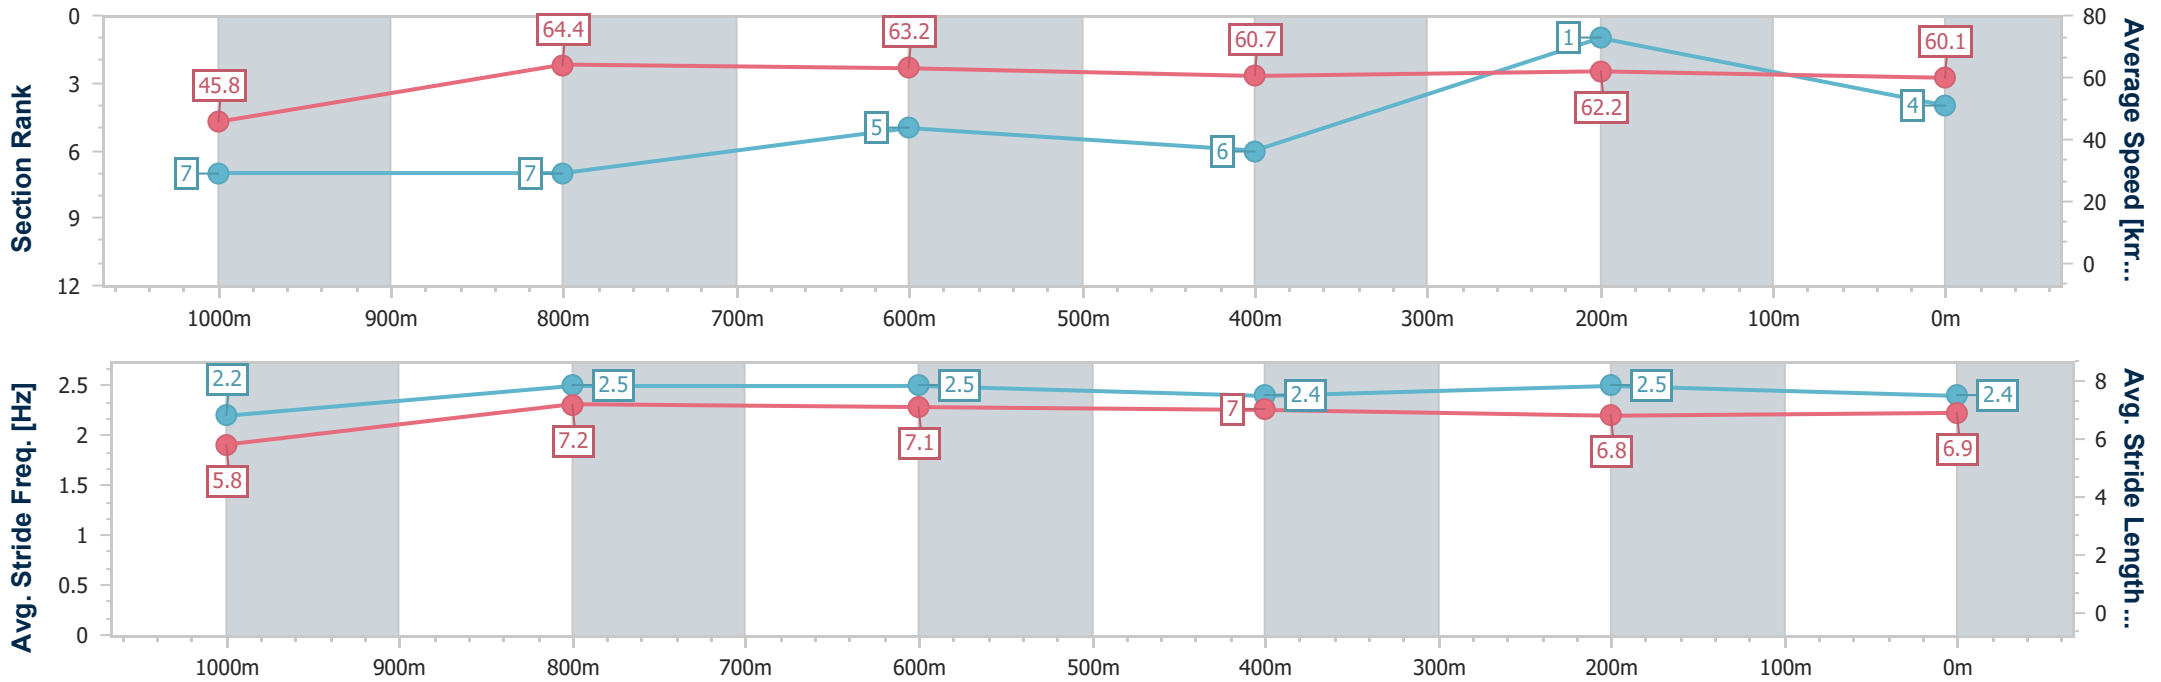

- [ ] Ranking at each section and finish
- .-.- No data available at this section
- NA No data available

Horse/Jockey Name	Centre Bounce
Final Rank	4
Fastest Section Time (Section)	0:11.20 (1000m)
Top Speed [km/h] (Section)	65.6 (1000m)
Race State	Finished

Ipswich QLD Professional  
 Race 6: HARMONY BATHROOM PRODUCTS BENCHMARK 75  
 Handicap - 1200m

18 December 2024 - 16:48

Track Rating: Heavy 9, Weather: Overcast, Rail Position: True

Section	Overall	1000m	800m	600m	400m	200m
Section Times	1:12.58 [4] (0:14.67)	0:57.91 [7] (0:11.20)	0:46.71 [7] (0:11.40)	0:35.31 [5] (0:11.85)	0:23.46 [6] (0:11.49)	0:11.97 [1] (0:11.97)
Average Speed [km/h]	45.8	64.4	63.2	60.7	62.2	60.1
Top Speed [km/h]	59.9	65.6	65.1	63.9	63.4	63.5
Avg. Dist. to Rail [m]	6.9	0.4	0.2	0.5	0.9	0.6
Avg. Stride Freq. [Hz]	2.2	2.5	2.5	2.4	2.5	2.4
Avg. Stride Length [m]	5.8	7.2	7.1	7.0	6.8	6.9