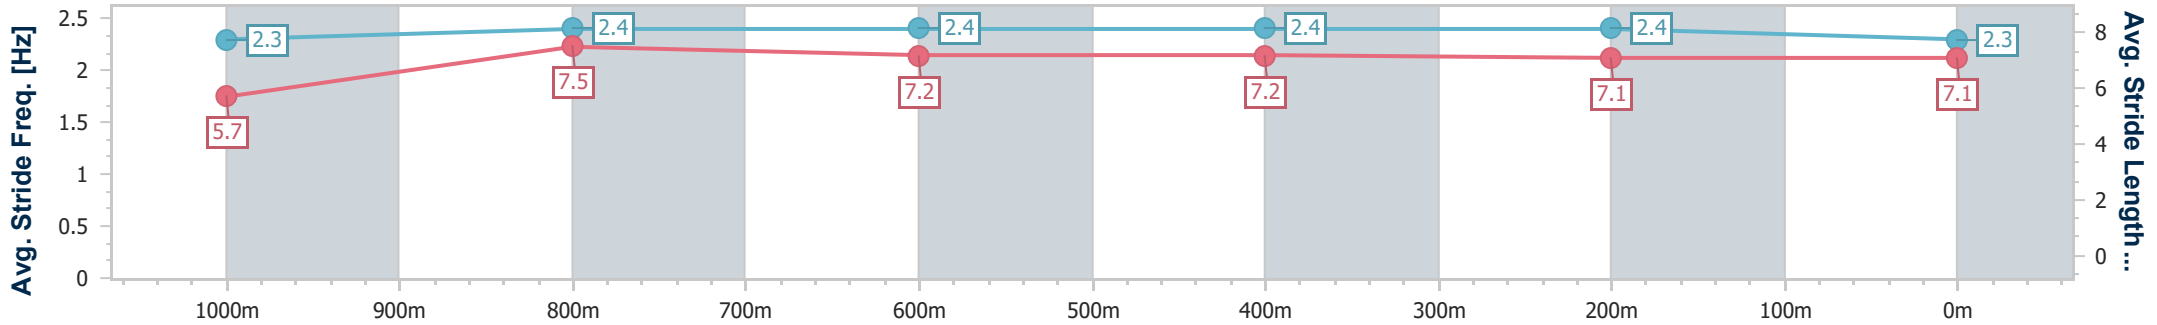

- [ ] Ranking at each section and finish
- .-.- No data available at this section
- NA No data available

Horse/Jockey Name	Mill Rossa
Final Rank	6
Fastest Section Time (Section)	0:11.21 (1000m)
Top Speed [km/h] (Section)	65.8 (1000m)
Race State	Finished

Ipswich QLD Professional  
 Race 6: HARMONY BATHROOM PRODUCTS BENCHMARK 75  
 Handicap - 1200m

18 December 2024 - 16:48

Track Rating: Heavy 9, Weather: Overcast, Rail Position: True

Section	Overall	1000m	800m	600m	400m	200m
Section Times	1:12.71 [6] (0:14.08)	0:58.63 [2] (0:11.21)	0:47.42 [2] (0:11.61)	0:35.81 [2] (0:11.88)	0:23.93 [2] (0:11.83)	0:12.10 [2] (0:12.10)
Average Speed [km/h]	47.7	64.7	62.1	61.0	61.0	59.4
Top Speed [km/h]	61.7	65.8	65.5	63.1	61.9	62.0
Avg. Dist. to Rail [m]	11.5	3.5	1.0	0.6	1.6	3.5
Avg. Stride Freq. [Hz]	2.3	2.4	2.4	2.4	2.4	2.3
Avg. Stride Length [m]	5.7	7.5	7.2	7.2	7.1	7.1