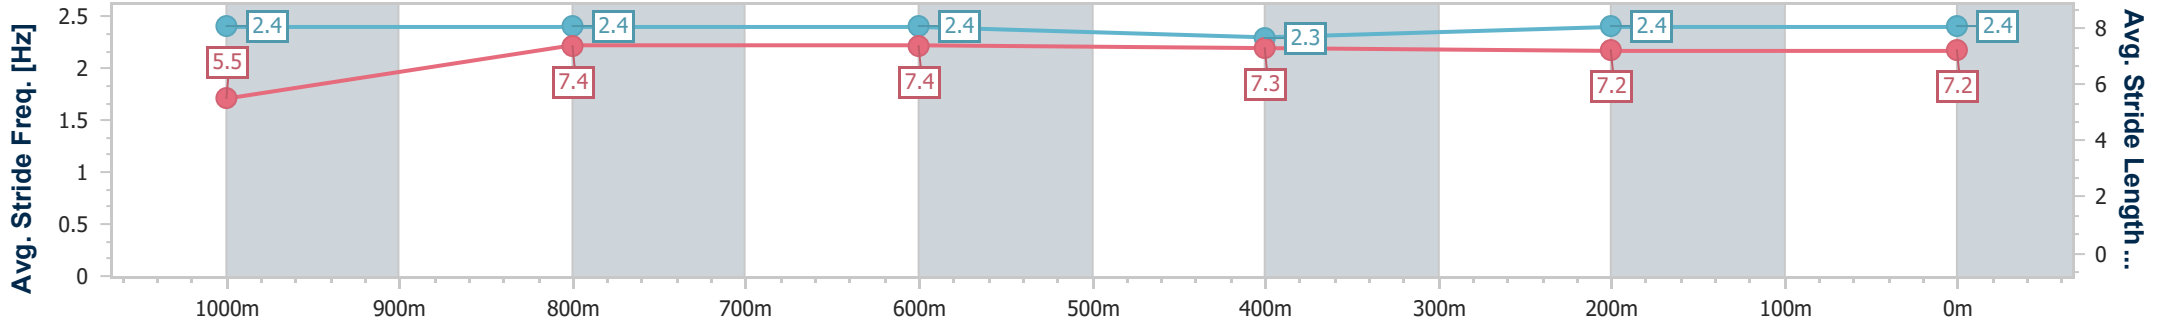

Horse/Jockey Name	He's Heaven
Final Rank	2
Fastest Section Time (Section)	0:11.17 (1000m)
Top Speed [km/h] (Section)	65.9 (1000m)
Race State	Finished

Ipswich QLD Professional
Race 6: HARMONY BATHROOM PRODUCTS BENCHMARK 75
Handicap - 1200m

18 December 2024 - 16:48

Track Rating: Heavy 9, Weather: Overcast, Rail Position: True

Section	Overall	1000m	800m	600m	400m	200m
Section Times	1:12.24 [2] (0:14.43)	0:57.81 [5] (0:11.17)	0:46.64 [4] (0:11.47)	0:35.17 [3] (0:11.91)	0:23.26 [4] (0:11.79)	0:11.47 [6] (0:11.47)
Average Speed [km/h]	46.4	64.7	62.8	60.4	61.4	62.6
Top Speed [km/h]	60.5	65.9	65.1	63.5	62.1	63.8
Avg. Dist. to Rail [m]	5.4	0.5	0.3	0.3	1.5	3.4
Avg. Stride Freq. [Hz]	2.4	2.4	2.4	2.3	2.4	2.4
Avg. Stride Length [m]	5.5	7.4	7.4	7.3	7.2	7.2

- [ ] Ranking at each section and finish
- -.-.- No data available at this section
- NA No data available