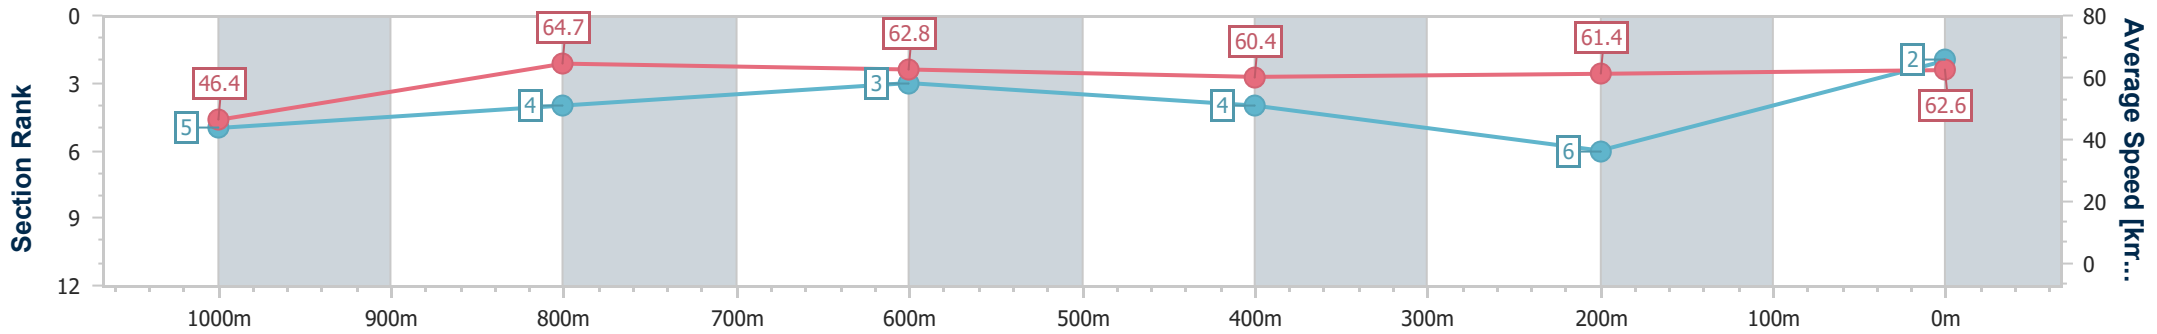

Horse/Jockey Name	He's Heaven
Final Rank	2
Fastest Section Time (Section)	0:11.17 (1000m)
Top Speed [km/h] (Section)	65.9 (1000m)
Race State	Finished

Ipswich QLD Professional
Race 6: HARMONY BATHROOM PRODUCTS BENCHMARK 75
Handicap - 1200m

18 December 2024 - 16:48

Track Rating: Heavy 9, Weather: Overcast, Rail Position: True

Section	Overall	1000m	800m	600m	400m	200m
Section Times	1:12.24 [2] (0:14.43)	0:57.81 [5] (0:11.17)	0:46.64 [4] (0:11.47)	0:35.17 [3] (0:11.91)	0:23.26 [4] (0:11.79)	0:11.47 [6] (0:11.47)
Average Speed [km/h]	46.4	64.7	62.8	60.4	61.4	62.6
Top Speed [km/h]	60.5	65.9	65.1	63.5	62.1	63.8
Avg. Dist. to Rail [m]	5.4	0.5	0.3	0.3	1.5	3.4
Avg. Stride Freq. [Hz]	2.4	2.4	2.4	2.3	2.4	2.4
Avg. Stride Length [m]	5.5	7.4	7.4	7.3	7.2	7.2

- [ ] Ranking at each section and finish
- -.-.- No data available at this section
- NA No data available