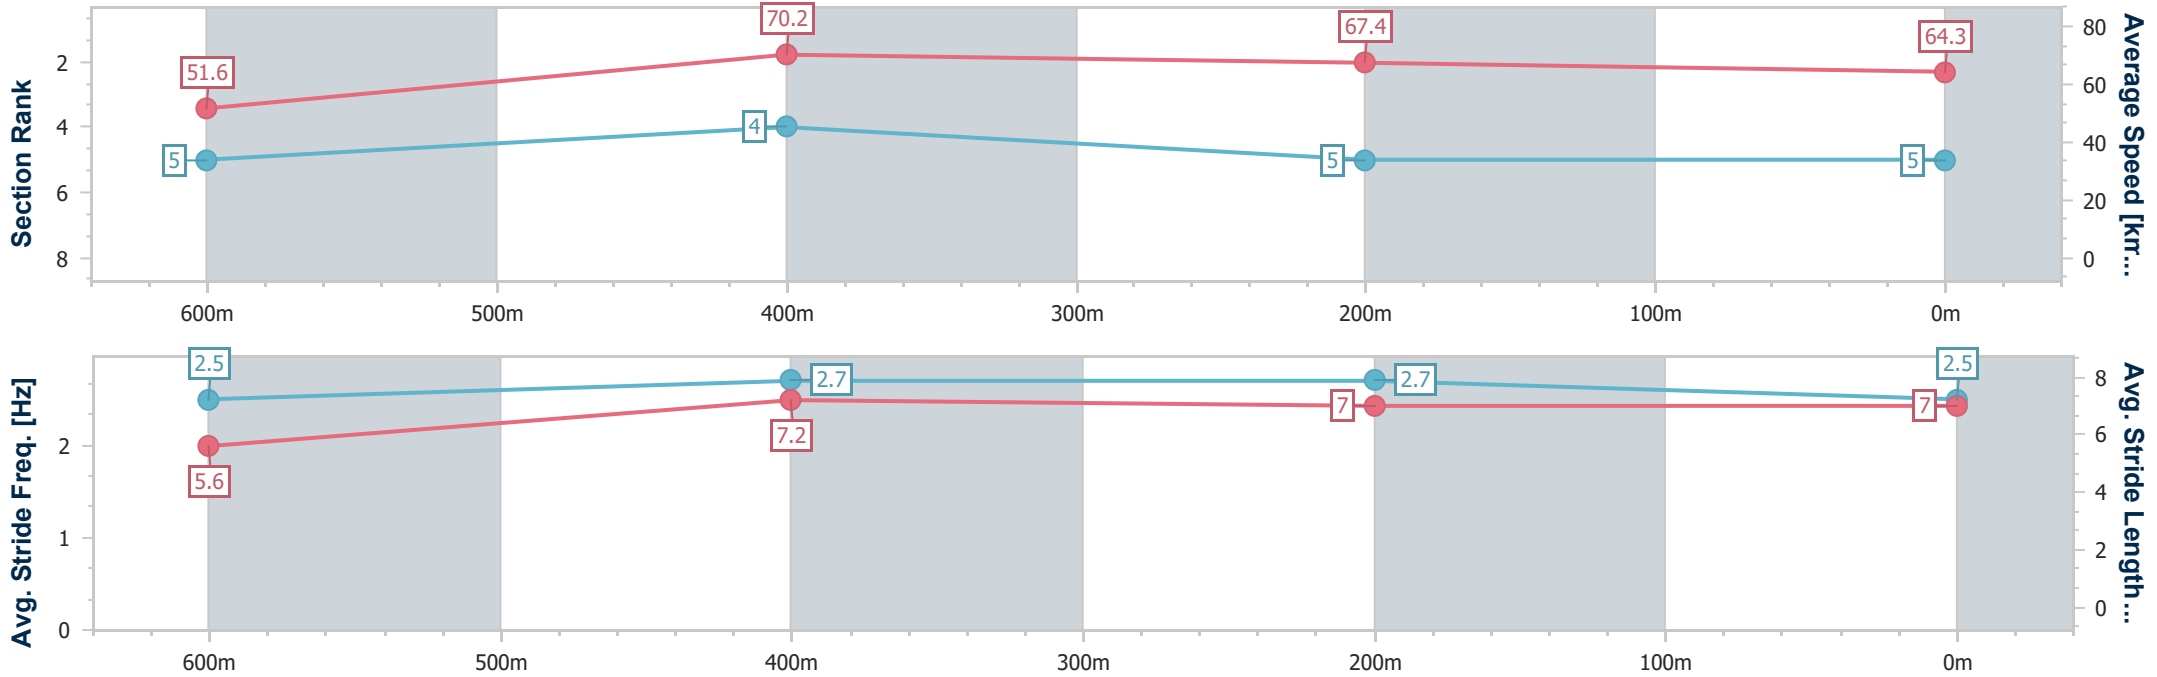

Ipswich QLD Professional

Race 2: SCHWEPPE'S Class 3 Handicap - 800m

18 December 2024 - 14:36

Track Rating: Soft 7, Weather: Overcast, Rail Position: True

Section	Overall	600m	400m	200m
Section Times	0:46.29 [5] (0:13.95)	0:32.34 [5] (0:10.32)	0:22.02 [4] (0:10.79)	0:11.23 [5] (0:11.23)
Average Speed [km/h]	51.6	70.2	67.4	64.3
Top Speed [km/h]	68.8	71.2	68.7	66.2
Avg. Dist. to Rail [m]	8.9	2.1	3.3	6.9
Avg. Stride Freq. [Hz]	2.5	2.7	2.7	2.5
Avg. Stride Length [m]	5.6	7.2	7.0	7.0

- [] Ranking at each section and finish
- .-.- No data available at this section
- NA No data available

Horse/Jockey Name	Flying Rupert
Final Rank	6
Fastest Section Time (Section)	0:10.25 (600m)
Top Speed [km/h] (Section)	70.8 (600m)
Race State	Finished