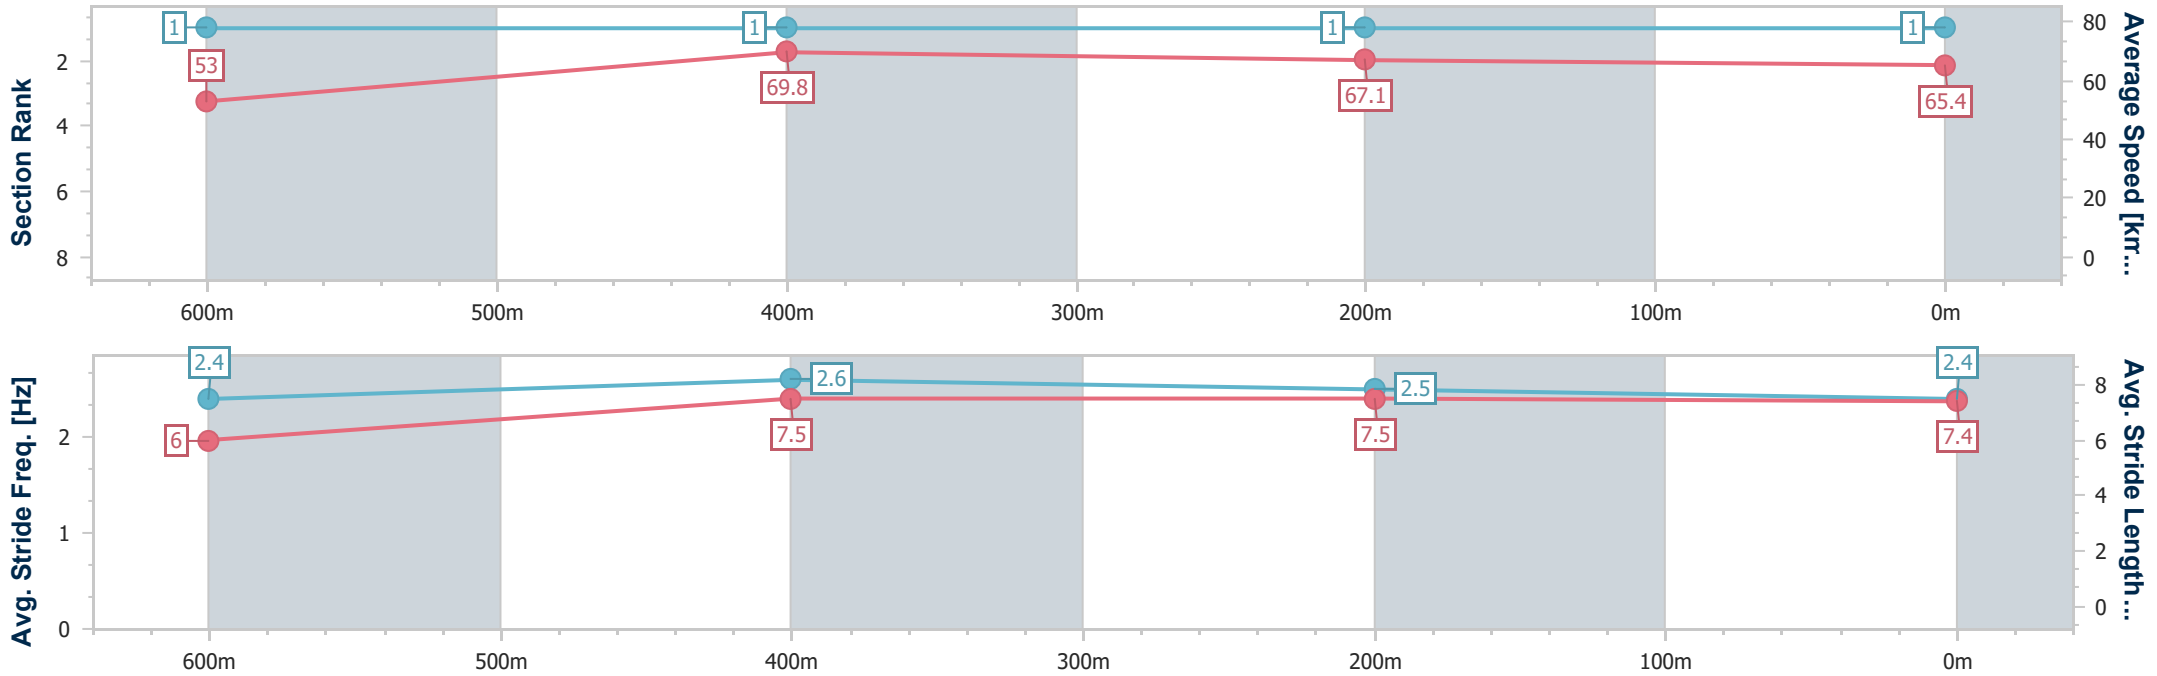

- [] Ranking at each section and finish
- .-.- No data available at this section
- NA No data available

Horse/Jockey Name	Secret Revolution
Final Rank	2
Fastest Section Time (Section)	0:10.11 (600m)
Top Speed [km/h] (Section)	71.6 (600m)
Race State	Finished