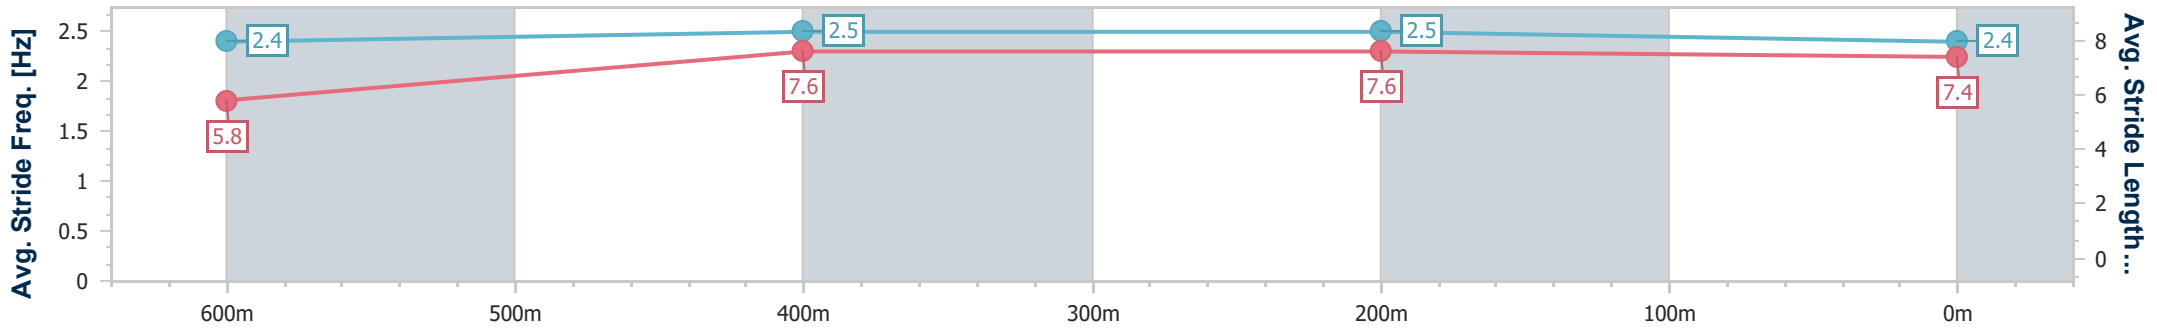

Ipswich QLD Professional

Race 2: SCHWEPPE'S Class 3 Handicap - 800m

18 December 2024 - 14:36

Track Rating: Soft 7, Weather: Overcast, Rail Position: True

Section	Overall	600m	400m	200m
Section Times	0:46.47 [7] (0:13.95)	0:32.52 [4] (0:10.41)	0:22.11 [6] (0:10.77)	0:11.34 [6] (0:11.34)
Average Speed [km/h]	51.7	69.2	66.9	63.5
Top Speed [km/h]	69.5	70.4	68.4	66.6
Avg. Dist. to Rail [m]	6.6	0.8	0.7	3.6
Avg. Stride Freq. [Hz]	2.4	2.5	2.5	2.4
Avg. Stride Length [m]	5.8	7.6	7.6	7.4

- [] Ranking at each section and finish
- .-.- No data available at this section
- NA No data available