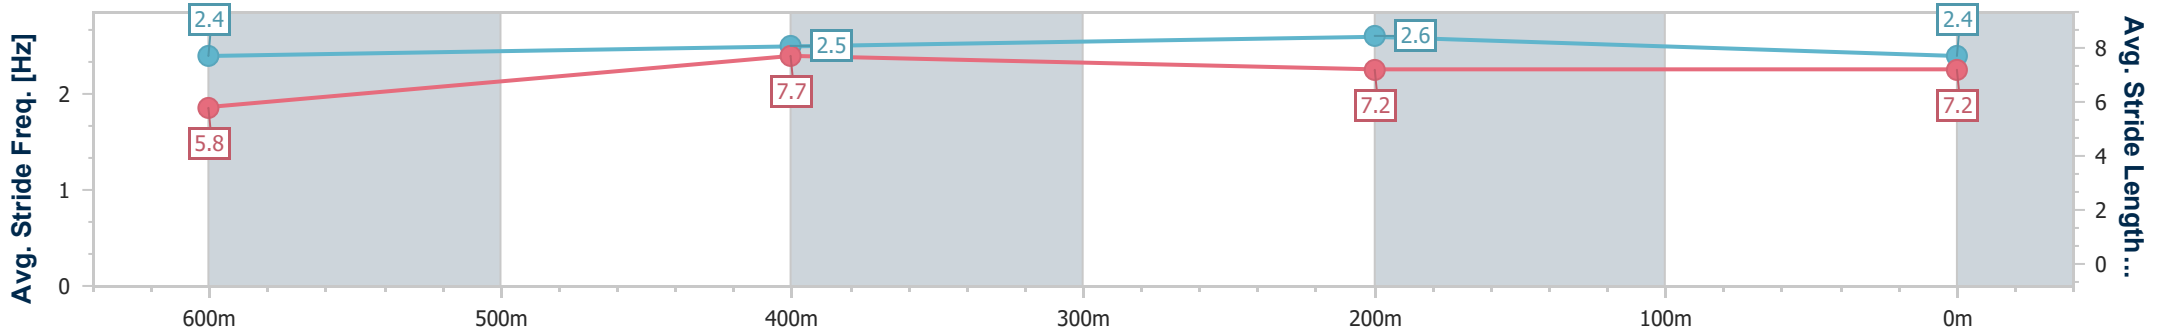

- [] Ranking at each section and finish
- .-.- No data available at this section
- NA No data available

Horse/Jockey Name	Flying Rupert
Final Rank	6
Fastest Section Time (Section)	0:10.25 (600m)
Top Speed [km/h] (Section)	70.8 (600m)
Race State	Finished

Ipswich QLD Professional

Race 2: SCHWEPPE'S Class 3 Handicap - 800m

18 December 2024 - 14:36

Track Rating: Soft 7, Weather: Overcast, Rail Position: True

Section	Overall	600m	400m	200m
Section Times	0:46.32 [6] (0:13.67)	0:32.65 [2] (0:10.25)	0:22.40 [2] (0:10.83)	0:11.57 [4] (0:11.57)
Average Speed [km/h]	52.7	70.0	66.6	62.5
Top Speed [km/h]	69.1	70.8	68.8	64.1
Avg. Dist. to Rail [m]	5.7	0.9	0.7	3.5
Avg. Stride Freq. [Hz]	2.4	2.5	2.6	2.4
Avg. Stride Length [m]	5.8	7.7	7.2	7.2