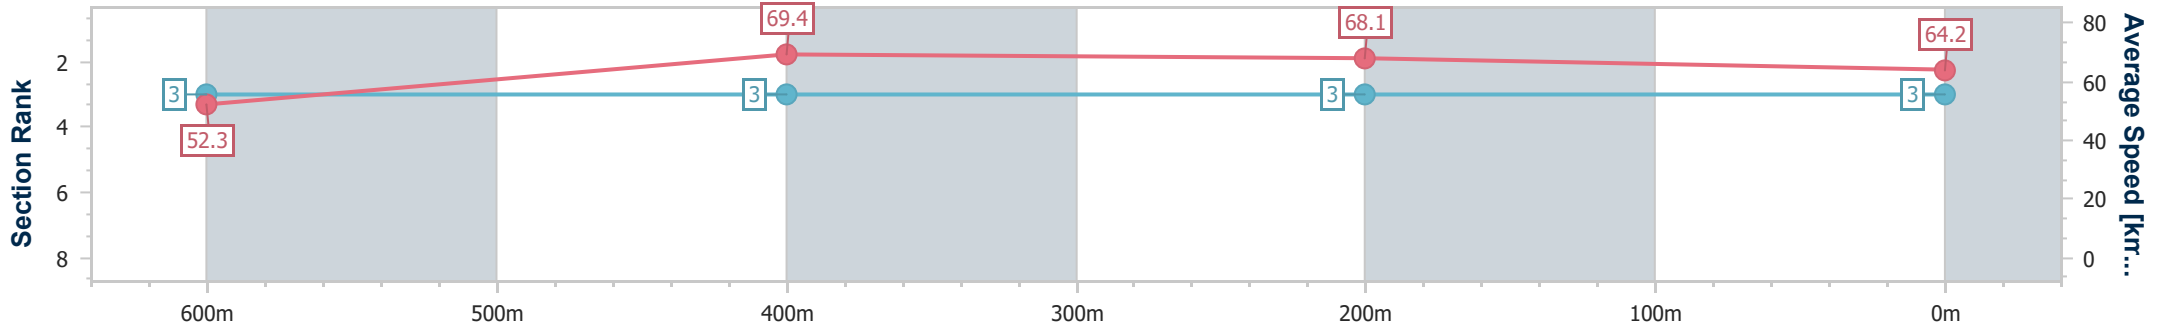

Ipswich QLD Professional

Race 2: SCHWEPPE'S Class 3 Handicap - 800m

18 December 2024 - 14:36

Track Rating: Soft 7, Weather: Overcast, Rail Position: True

Section	Overall	600m	400m	200m
Section Times	0:45.94 [3] (0:13.76)	0:32.18 [3] (0:10.36)	0:21.82 [3] (0:10.61)	0:11.21 [3] (0:11.21)
Average Speed [km/h]	52.3	69.4	68.1	64.2
Top Speed [km/h]	69.1	70.1	69.1	67.6
Avg. Dist. to Rail [m]	7.6	1.6	1.1	5.6
Avg. Stride Freq. [Hz]	2.4	2.7	2.7	2.6
Avg. Stride Length [m]	5.8	7.2	6.9	6.9

- [] Ranking at each section and finish
- .-.- No data available at this section
- NA No data available

Horse/Jockey Name	Gypsy Tricks
Final Rank	4
Fastest Section Time (Section)	0:10.23 (600m)
Top Speed [km/h] (Section)	71.4 (600m)
Race State	Finished