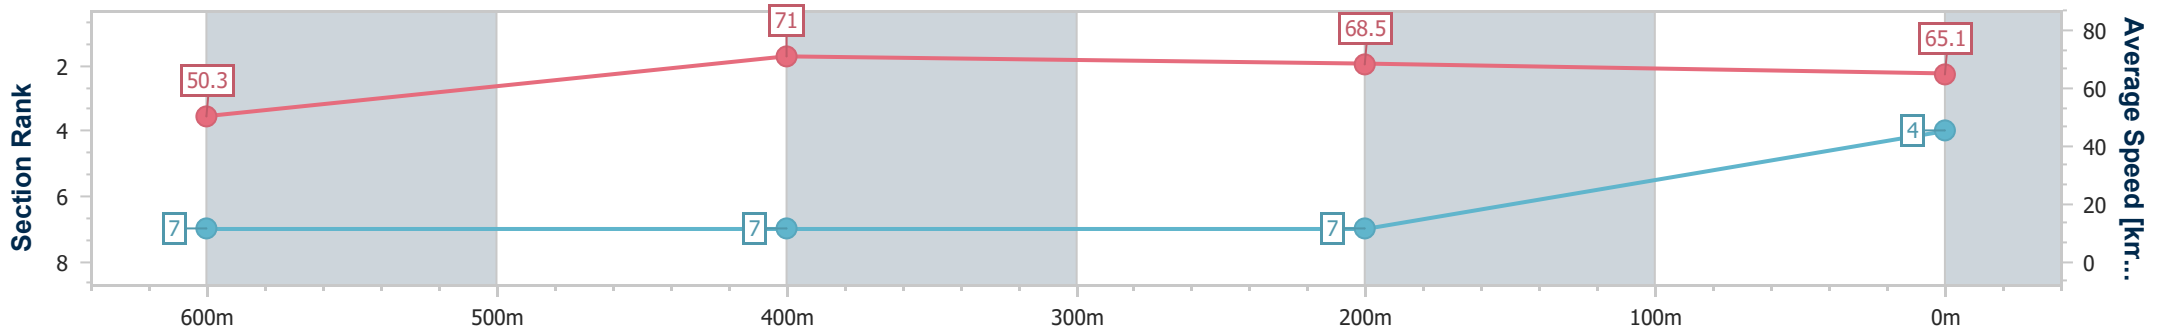

Ipswich QLD Professional

Race 2: SCHWEPPE'S Class 3 Handicap - 800m

18 December 2024 - 14:36

Track Rating: Soft 7, Weather: Overcast, Rail Position: True

Section	Overall	600m	400m	200m
Section Times	0:46.27 [4] (0:14.33)	0:31.94 [7] (0:10.23)	0:21.71 [7] (0:10.58)	0:11.13 [7] (0:11.13)
Average Speed [km/h]	50.3	71.0	68.5	65.1
Top Speed [km/h]	69.3	71.4	70.1	67.9
Avg. Dist. to Rail [m]	9.6	2.9	3.7	7.4
Avg. Stride Freq. [Hz]	2.3	2.6	2.6	2.4
Avg. Stride Length [m]	5.8	7.6	7.4	7.4