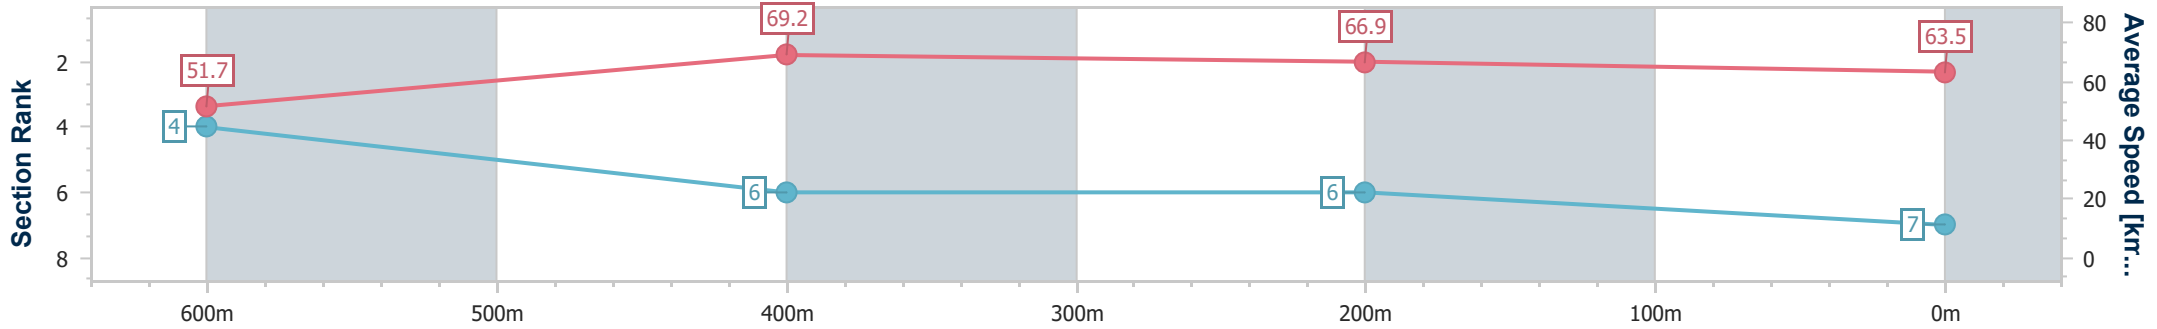

Ipswich QLD Professional

Race 2: SCHWEPPE'S Class 3 Handicap - 800m

18 December 2024 - 14:36

Track Rating: Soft 7, Weather: Overcast, Rail Position: True

Section	Overall	600m	400m	200m
Section Times	0:46.47 [7] (0:13.95)	0:32.52 [4] (0:10.41)	0:22.11 [6] (0:10.77)	0:11.34 [6] (0:11.34)
Average Speed [km/h]	51.7	69.2	66.9	63.5
Top Speed [km/h]	69.5	70.4	68.4	66.6
Avg. Dist. to Rail [m]	6.6	0.8	0.7	3.6
Avg. Stride Freq. [Hz]	2.4	2.5	2.5	2.4
Avg. Stride Length [m]	5.8	7.6	7.6	7.4

- [] Ranking at each section and finish
- .-.- No data available at this section
- NA No data available