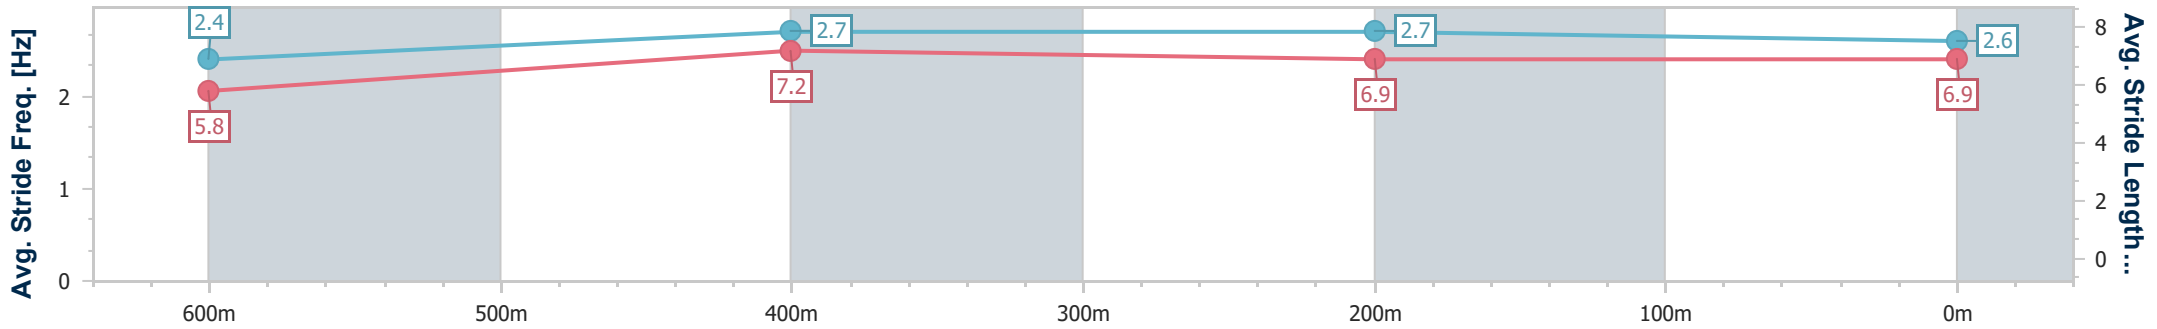

Ipswich QLD Professional

Race 2: SCHWEPPE'S Class 3 Handicap - 800m

18 December 2024 - 14:36

Track Rating: Soft 7, Weather: Overcast, Rail Position: True

Section	Overall	600m	400m	200m
Section Times	0:45.94 [3] (0:13.76)	0:32.18 [3] (0:10.36)	0:21.82 [3] (0:10.61)	0:11.21 [3] (0:11.21)
Average Speed [km/h]	52.3	69.4	68.1	64.2
Top Speed [km/h]	69.1	70.1	69.1	67.6
Avg. Dist. to Rail [m]	7.6	1.6	1.1	5.6
Avg. Stride Freq. [Hz]	2.4	2.7	2.7	2.6
Avg. Stride Length [m]	5.8	7.2	6.9	6.9

- [] Ranking at each section and finish
- .-.- No data available at this section
- NA No data available

Horse/Jockey Name	Gypsy Tricks
Final Rank	4
Fastest Section Time (Section)	0:10.23 (600m)
Top Speed [km/h] (Section)	71.4 (600m)
Race State	Finished