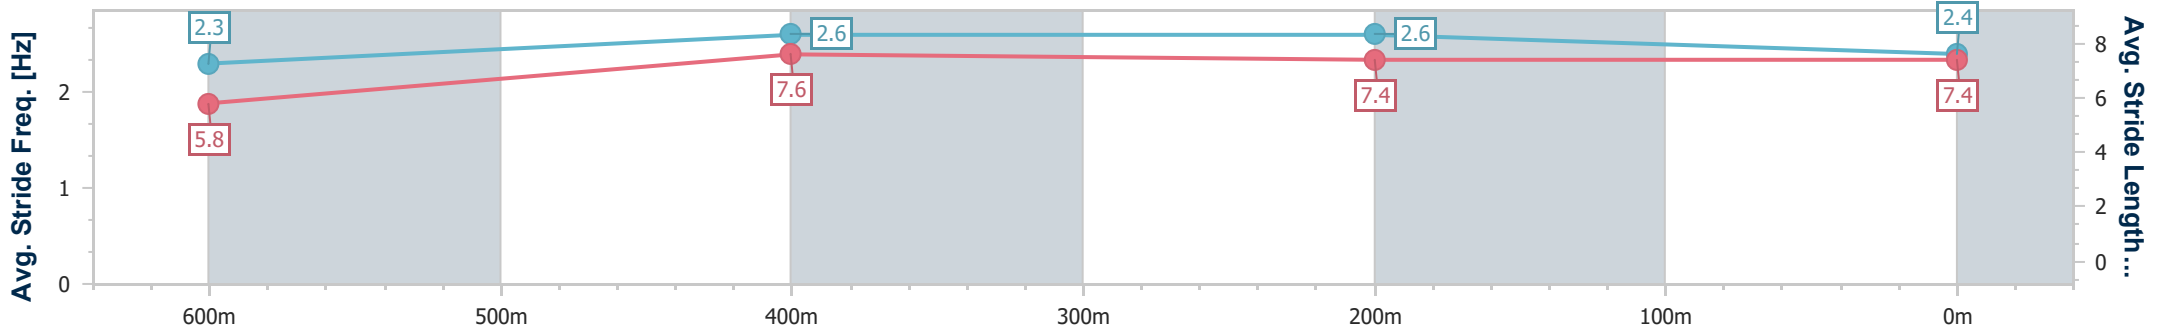

- [] Ranking at each section and finish
- .-.- No data available at this section
- NA No data available

Horse/Jockey Name	Gypsy Tricks
Final Rank	4
Fastest Section Time (Section)	0:10.23 (600m)
Top Speed [km/h] (Section)	71.4 (600m)
Race State	Finished

Ipswich QLD Professional

Race 2: SCHWEPPE'S Class 3 Handicap - 800m

18 December 2024 - 14:36

Track Rating: Soft 7, Weather: Overcast, Rail Position: True

Section	Overall	600m	400m	200m
Section Times	0:46.27 [4] (0:14.33)	0:31.94 [7] (0:10.23)	0:21.71 [7] (0:10.58)	0:11.13 [7] (0:11.13)
Average Speed [km/h]	50.3	71.0	68.5	65.1
Top Speed [km/h]	69.3	71.4	70.1	67.9
Avg. Dist. to Rail [m]	9.6	2.9	3.7	7.4
Avg. Stride Freq. [Hz]	2.3	2.6	2.6	2.4
Avg. Stride Length [m]	5.8	7.6	7.4	7.4

- [] Ranking at each section and finish
- .-.- No data available at this section
- NA No data available

Horse/Jockey Name	Because The Night
Final Rank	5
Fastest Section Time (Section)	0:10.32 (600m)
Top Speed [km/h] (Section)	71.2 (600m)
Race State	Finished