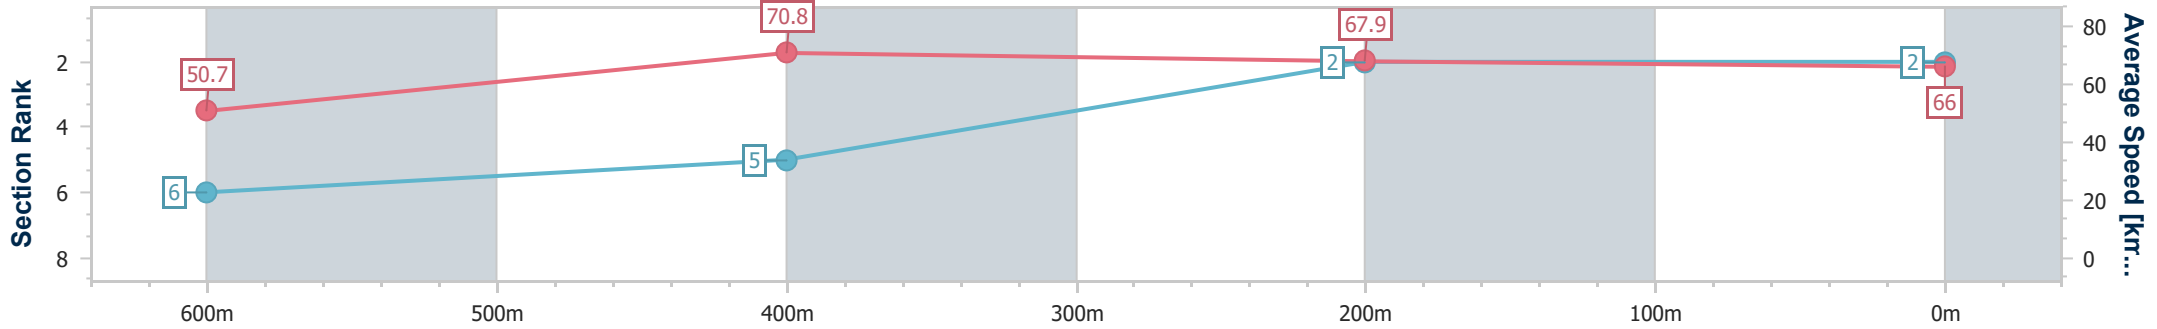

Ipswich QLD Professional

Race 2: SCHWEPPE'S Class 3 Handicap - 800m

18 December 2024 - 14:36

Track Rating: Soft 7, Weather: Overcast, Rail Position: True

Section	Overall	600m	400m	200m
Section Times	0:45.69 [2] (0:14.17)	0:31.52 [6] (0:10.11)	0:21.41 [5] (0:10.43)	0:10.98 [2] (0:10.98)
Average Speed [km/h]	50.7	70.8	67.9	66.0
Top Speed [km/h]	69.9	71.6	69.1	68.1
Avg. Dist. to Rail [m]	2.8	1.7	3.1	3.4
Avg. Stride Freq. [Hz]	2.3	2.5	2.5	2.4
Avg. Stride Length [m]	5.9	7.8	7.6	7.5