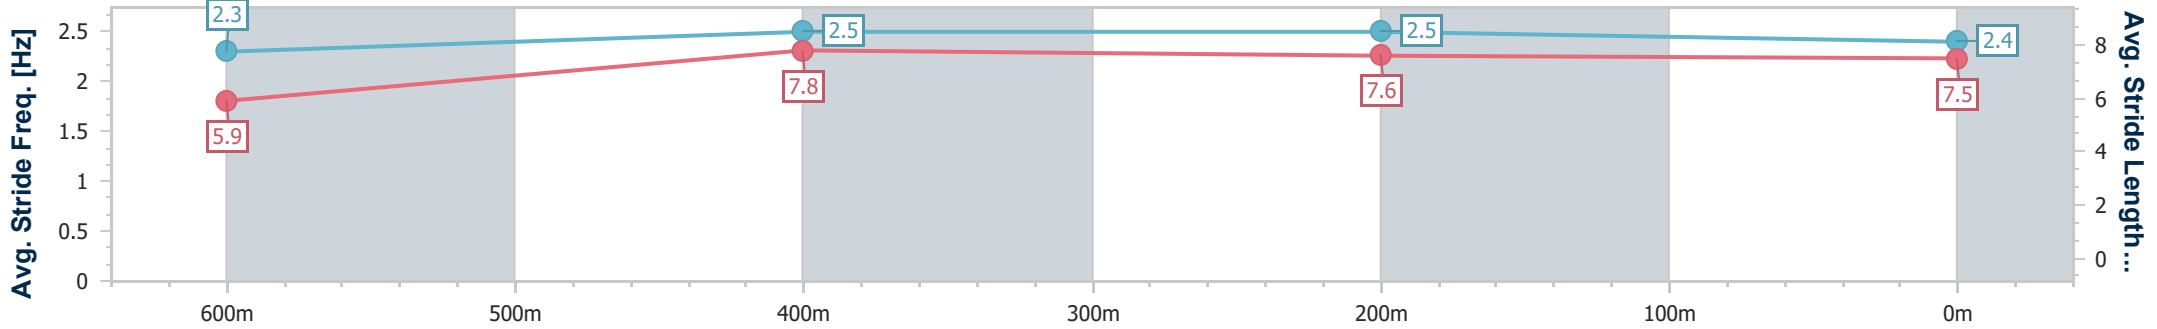

Ipswich QLD Professional

Race 2: SCHWEPPE'S Class 3 Handicap - 800m

18 December 2024 - 14:36

Track Rating: Soft 7, Weather: Overcast, Rail Position: True

Section	Overall	600m	400m	200m
Section Times	0:45.69 [2] (0:14.17)	0:31.52 [6] (0:10.11)	0:21.41 [5] (0:10.43)	0:10.98 [2] (0:10.98)
Average Speed [km/h]	50.7	70.8	67.9	66.0
Top Speed [km/h]	69.9	71.6	69.1	68.1
Avg. Dist. to Rail [m]	2.8	1.7	3.1	3.4
Avg. Stride Freq. [Hz]	2.3	2.5	2.5	2.4
Avg. Stride Length [m]	5.9	7.8	7.6	7.5