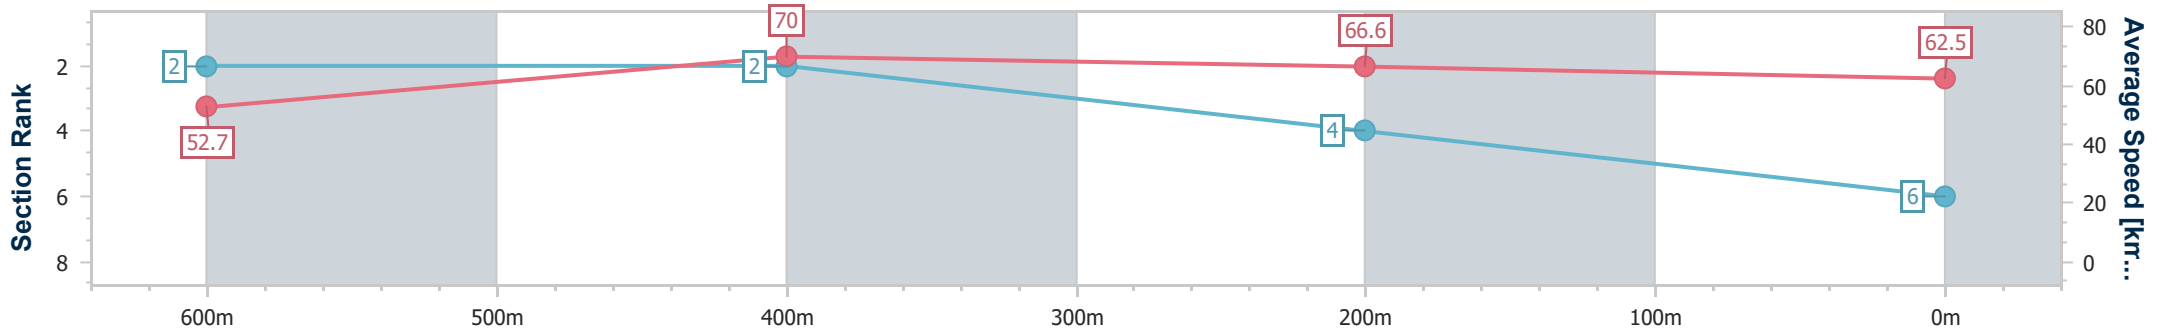

- [] Ranking at each section and finish
- .-.- No data available at this section
- NA No data available

Horse/Jockey Name	Flying Rupert
Final Rank	6
Fastest Section Time (Section)	0:10.25 (600m)
Top Speed [km/h] (Section)	70.8 (600m)
Race State	Finished

Ipswich QLD Professional

Race 2: SCHWEPPE'S Class 3 Handicap - 800m

18 December 2024 - 14:36

Track Rating: Soft 7, Weather: Overcast, Rail Position: True

Section	Overall	600m	400m	200m
Section Times	0:46.32 [6] (0:13.67)	0:32.65 [2] (0:10.25)	0:22.40 [2] (0:10.83)	0:11.57 [4] (0:11.57)
Average Speed [km/h]	52.7	70.0	66.6	62.5
Top Speed [km/h]	69.1	70.8	68.8	64.1
Avg. Dist. to Rail [m]	5.7	0.9	0.7	3.5
Avg. Stride Freq. [Hz]	2.4	2.5	2.6	2.4
Avg. Stride Length [m]	5.8	7.7	7.2	7.2