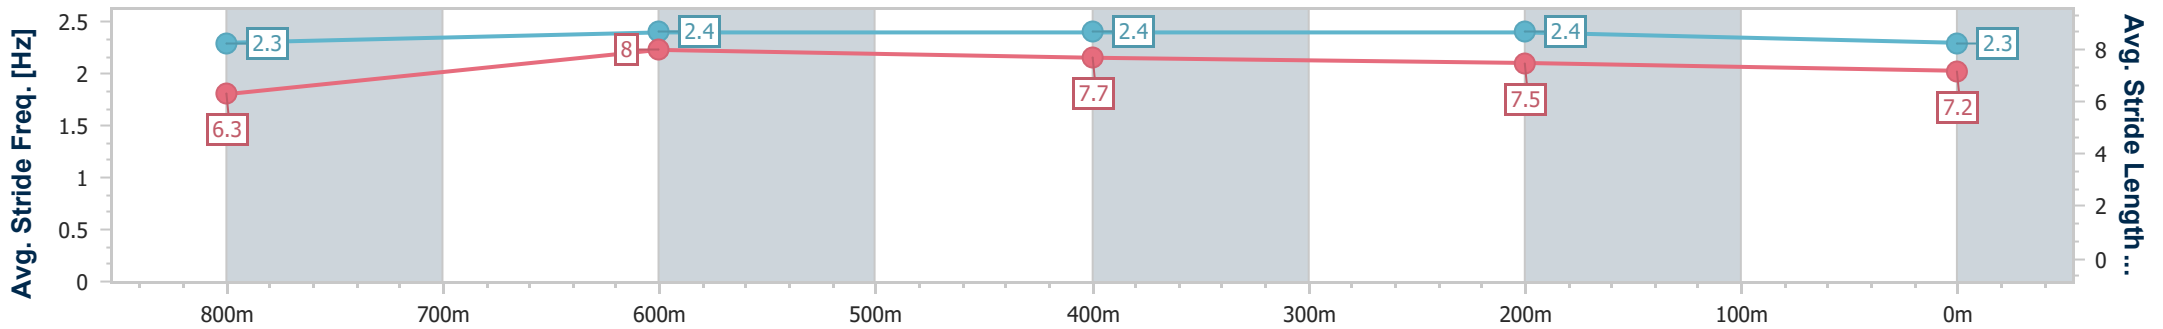

Ladbrokes Cannon Park QLD Professional

Race 4: KHI Insurance Services Maiden Plate - 950m

17 December 2024 - 15:23

Track Rating: Good 4, Weather: Fine, Rail Position: +1m 1050m-300m, +0m Remainder

Section	Overall	800m	600m	400m	200m
Section Times	0:54.98 [3] (0:10.70)	0:44.28 [6] (0:10.30)	0:33.98 [5] (0:10.97)	0:23.01 [6] (0:11.28)	0:11.73 [4] (0:11.73)
Average Speed [km/h]	50.4	70.2	66.7	64.7	61.5
Top Speed [km/h]	68.8	71.1	69.9	65.4	64.2
Avg. Dist. to Rail [m]	2.7	2.2	3.1	4.4	4.9
Avg. Stride Freq. [Hz]	2.3	2.4	2.4	2.4	2.3
Avg. Stride Length [m]	6.3	8.0	7.7	7.5	7.2

- [] Ranking at each section and finish
- .-.- No data available at this section
- NA No data available

Horse/Jockey Name	Tariff
Final Rank	4
Fastest Section Time (Section)	0:10.22 (800m)
Top Speed [km/h] (Section)	71.7 (800m)
Race State	Finished