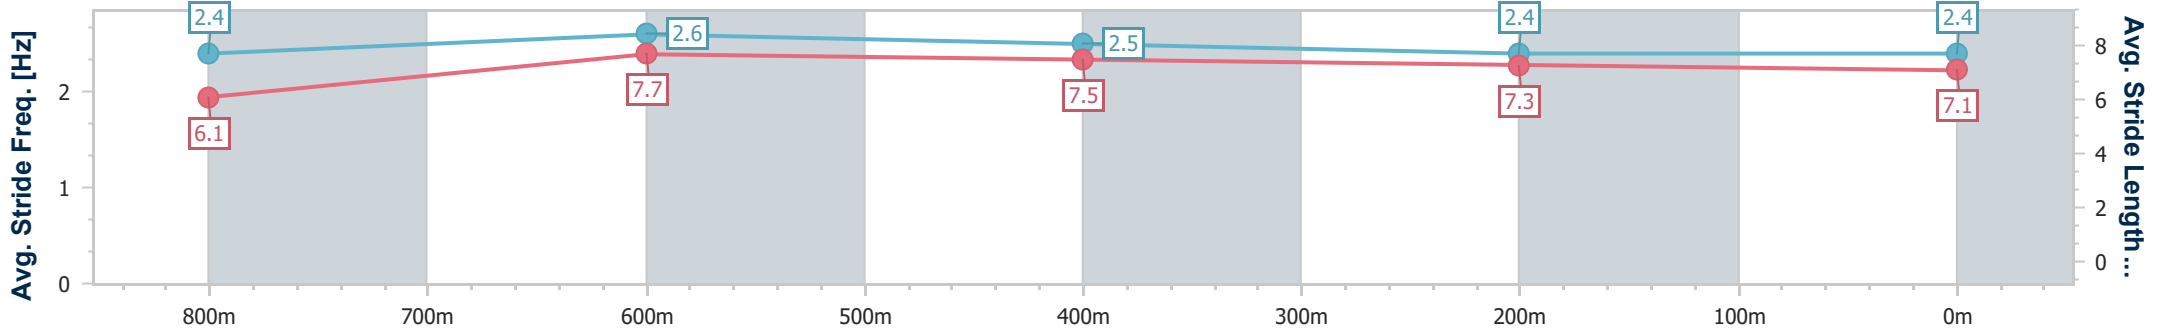

17 December 2024 - 15:23

Track Rating: Good 4, Weather: Fine, Rail Position: +1m 1050m-300m, +0m Remainder

Section	Overall	800m	600m	400m	200m
Section Times	0:54.52 [1] (0:10.46)	0:44.06 [2] (0:10.02)	0:34.04 [1] (0:10.89)	0:23.15 [1] (0:11.34)	0:11.81 [1] (0:11.81)
Average Speed [km/h]	51.7	72.1	67.1	64.1	61.1
Top Speed [km/h]	71.2	72.7	71.1	65.9	64.1
Avg. Dist. to Rail [m]	8.7	4.0	2.5	5.3	4.8
Avg. Stride Freq. [Hz]	2.4	2.6	2.5	2.4	2.4
Avg. Stride Length [m]	6.1	7.7	7.5	7.3	7.1