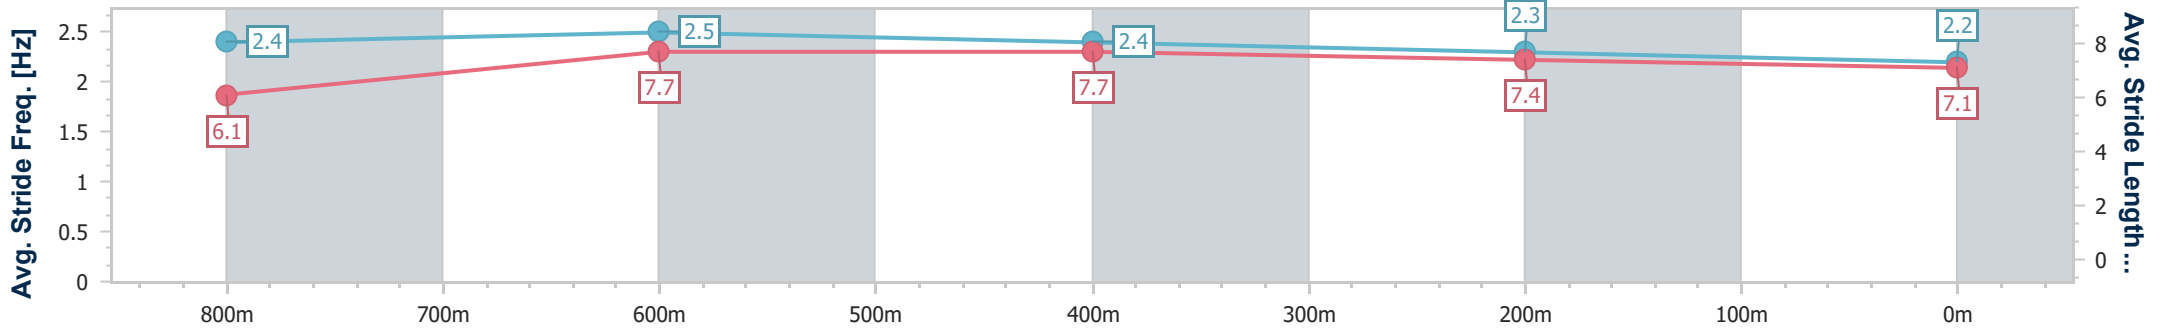

Ladbrokes Cannon Park QLD Professional

Race 4: KHI Insurance Services Maiden Plate - 950m

17 December 2024 - 15:23

Track Rating: Good 4, Weather: Fine, Rail Position: +1m 1050m-300m, +0m Remainder

Section	Overall	800m	600m	400m	200m
Section Times	0:56.22 [7] (0:10.40)	0:45.82 [1] (0:10.24)	0:35.58 [2] (0:10.97)	0:24.61 [3] (0:11.78)	0:12.83 [6] (0:12.83)
Average Speed [km/h]	51.9	70.5	66.3	62.0	56.0
Top Speed [km/h]	70.7	71.1	68.5	63.6	60.9
Avg. Dist. to Rail [m]	4.5	1.3	1.8	5.4	6.4
Avg. Stride Freq. [Hz]	2.4	2.5	2.4	2.3	2.2
Avg. Stride Length [m]	6.1	7.7	7.7	7.4	7.1

- [] Ranking at each section and finish
- .-.- No data available at this section
- NA No data available