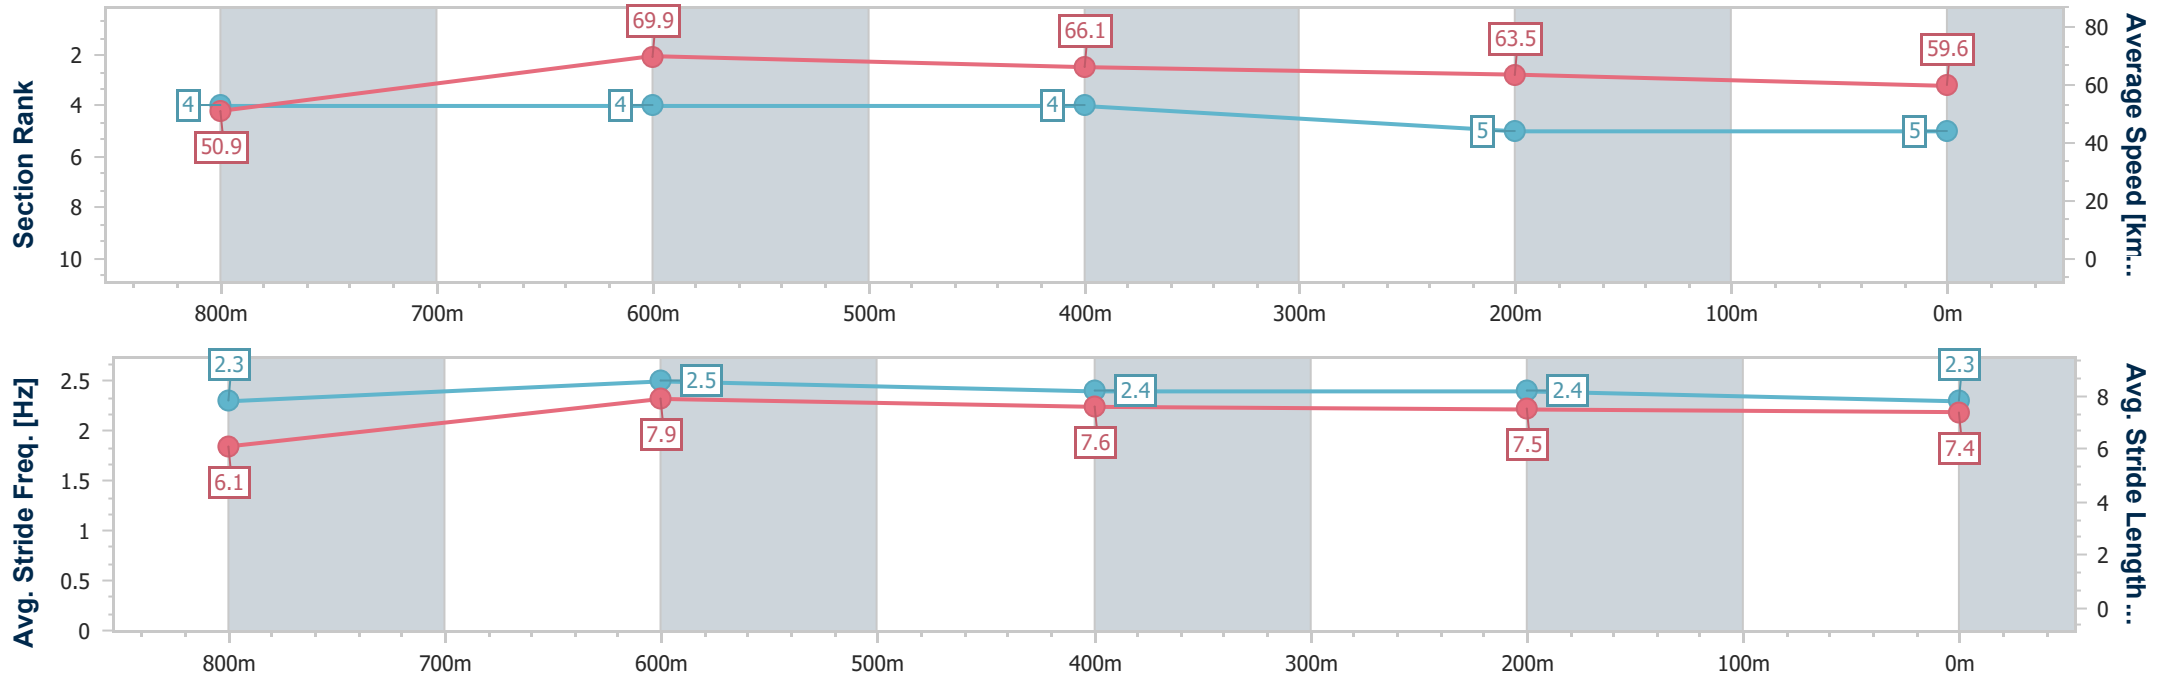

Ladbrokes Cannon Park QLD Professional

Race 4: KHI Insurance Services Maiden Plate - 950m

17 December 2024 - 15:23

Track Rating: Good 4, Weather: Fine, Rail Position: +1m 1050m-300m, +0m Remainder

Section	Overall	800m	600m	400m	200m
Section Times	0:55.36 [5] (0:10.60)	0:44.76 [4] (0:10.34)	0:34.42 [4] (0:10.86)	0:23.56 [4] (0:11.53)	0:12.03 [5] (0:12.03)
Average Speed [km/h]	50.9	69.9	66.1	63.5	59.6
Top Speed [km/h]	68.7	71.0	69.5	64.9	61.8
Avg. Dist. to Rail [m]	0.6	2.3	1.7	6.0	8.2
Avg. Stride Freq. [Hz]	2.3	2.5	2.4	2.4	2.3
Avg. Stride Length [m]	6.1	7.9	7.6	7.5	7.4

- [] Ranking at each section and finish
- .-.- No data available at this section
- NA No data available

Horse/Jockey Name	Elsphere
Final Rank	6
Fastest Section Time (Section)	0:10.56 (800m)
Top Speed [km/h] (Section)	69.8 (600m)
Race State	Finished