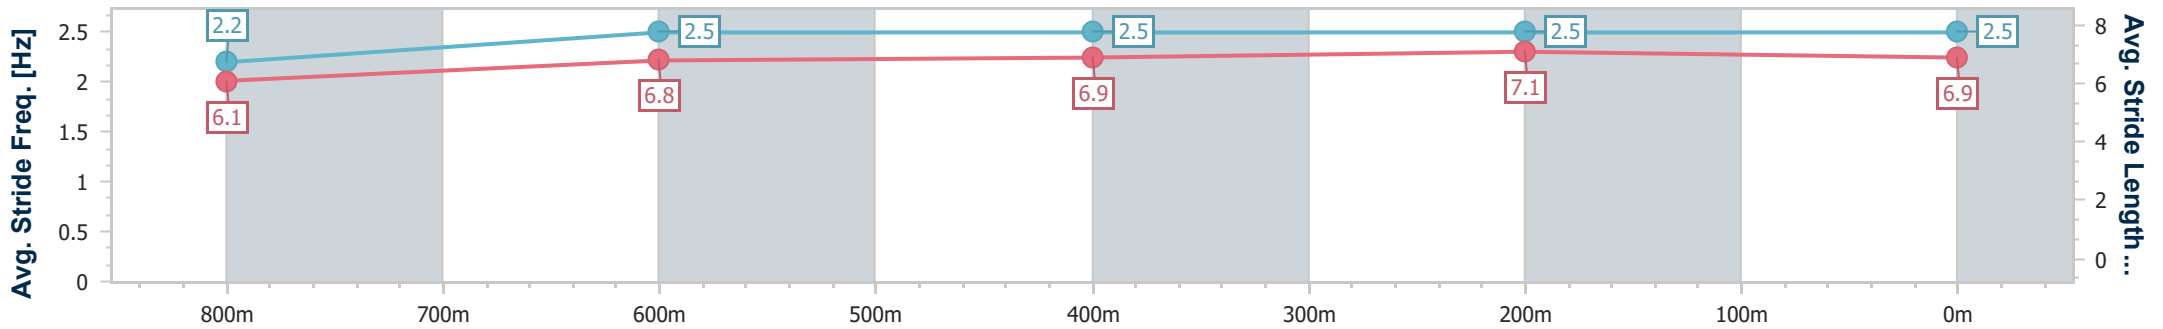

- [] Ranking at each section and finish
- .-.- No data available at this section
- NA No data available

Horse/Jockey Name	Elsphere
Final Rank	6
Fastest Section Time (Section)	0:10.56 (800m)
Top Speed [km/h] (Section)	69.8 (600m)
Race State	Finished

Ladbrokes Cannon Park QLD Professional
 Race 4: KHI Insurance Services Maiden Plate - 950m
 17 December 2024 - 15:23
 Track Rating: Good 4, Weather: Fine, Rail Position: +1m 1050m-300m, +0m Remainder

Section	Overall	800m	600m	400m	200m
Section Times	0:55.41 [6] (0:11.06)	0:44.35 [7] (0:10.56)	0:33.79 [7] (0:10.68)	0:23.11 [7] (0:11.41)	0:11.70 [7] (0:11.70)
Average Speed [km/h]	48.9	68.1	67.9	64.5	61.5
Top Speed [km/h]	66.8	69.5	69.8	65.8	63.8
Avg. Dist. to Rail [m]	6.5	1.7	1.7	7.6	11.9
Avg. Stride Freq. [Hz]	2.2	2.5	2.5	2.5	2.5
Avg. Stride Length [m]	6.1	6.8	6.9	7.1	6.9