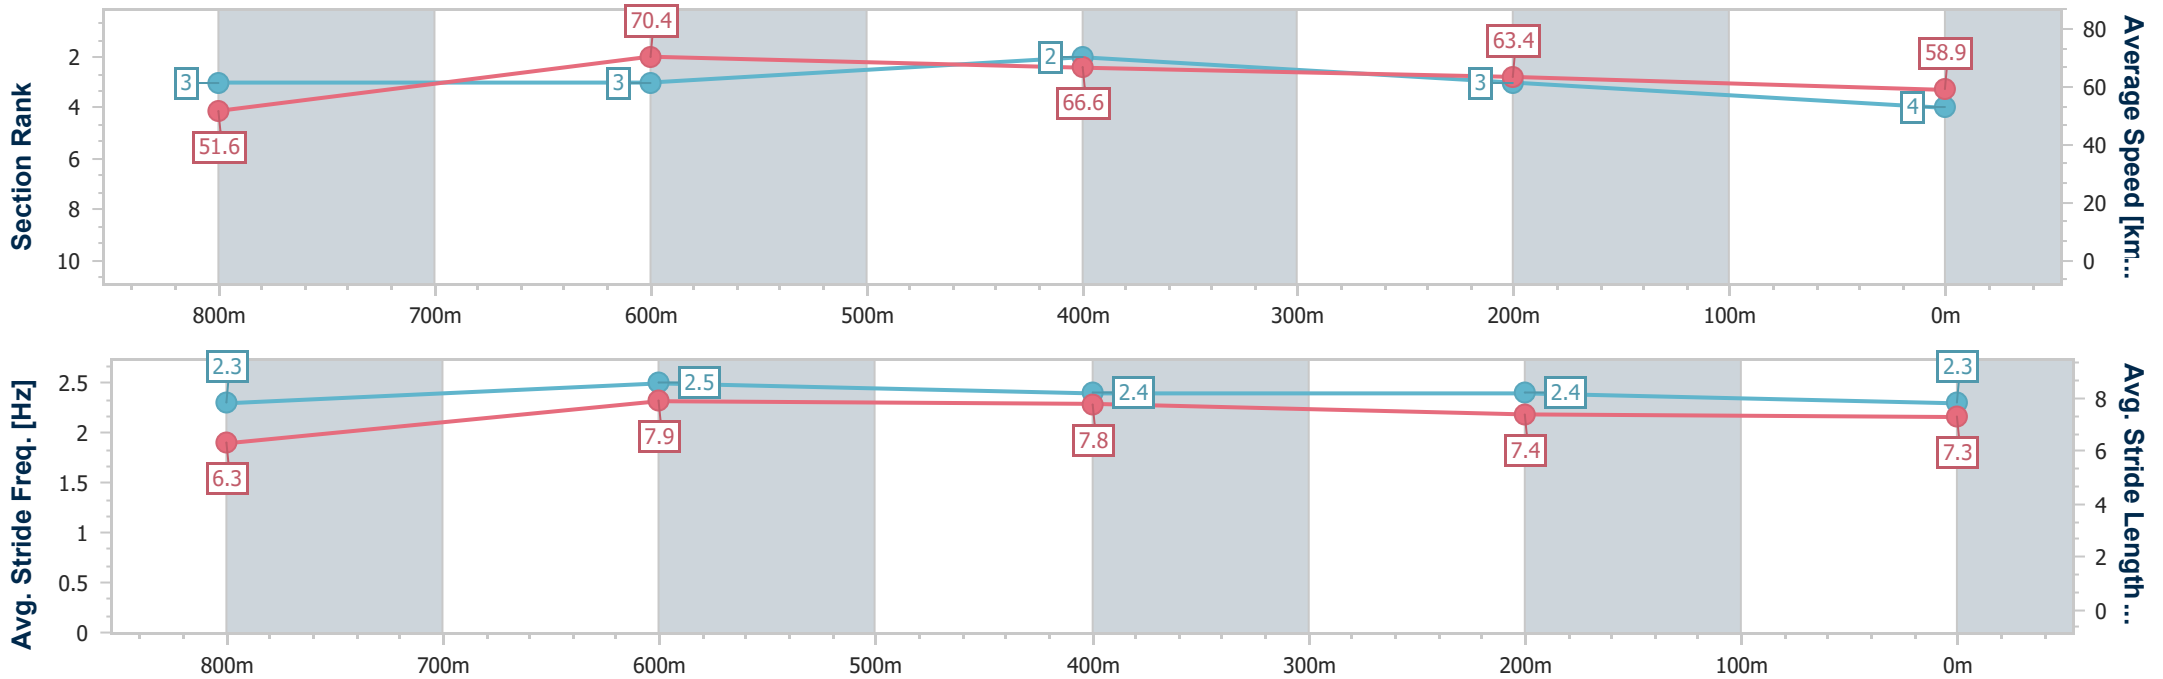

- [] Ranking at each section and finish
- .-.- No data available at this section
- NA No data available

Horse/Jockey Name	Tariff
Final Rank	4
Fastest Section Time (Section)	0:10.22 (800m)
Top Speed [km/h] (Section)	71.7 (800m)
Race State	Finished

Ladbrokes Cannon Park QLD Professional

Race 4: KHI Insurance Services Maiden Plate - 950m

17 December 2024 - 15:23

Track Rating: Good 4, Weather: Fine, Rail Position: +1m 1050m-300m, +0m Remainder

Section	Overall	800m	600m	400m	200m
Section Times	0:55.27 [4] (0:10.52)	0:44.75 [3] (0:10.22)	0:34.53 [3] (0:10.81)	0:23.72 [2] (0:11.49)	0:12.23 [3] (0:12.23)
Average Speed [km/h]	51.6	70.4	66.6	63.4	58.9
Top Speed [km/h]	70.2	71.7	70.2	65.1	61.2
Avg. Dist. to Rail [m]	4.9	0.7	0.8	5.5	7.5
Avg. Stride Freq. [Hz]	2.3	2.5	2.4	2.4	2.3
Avg. Stride Length [m]	6.3	7.9	7.8	7.4	7.3