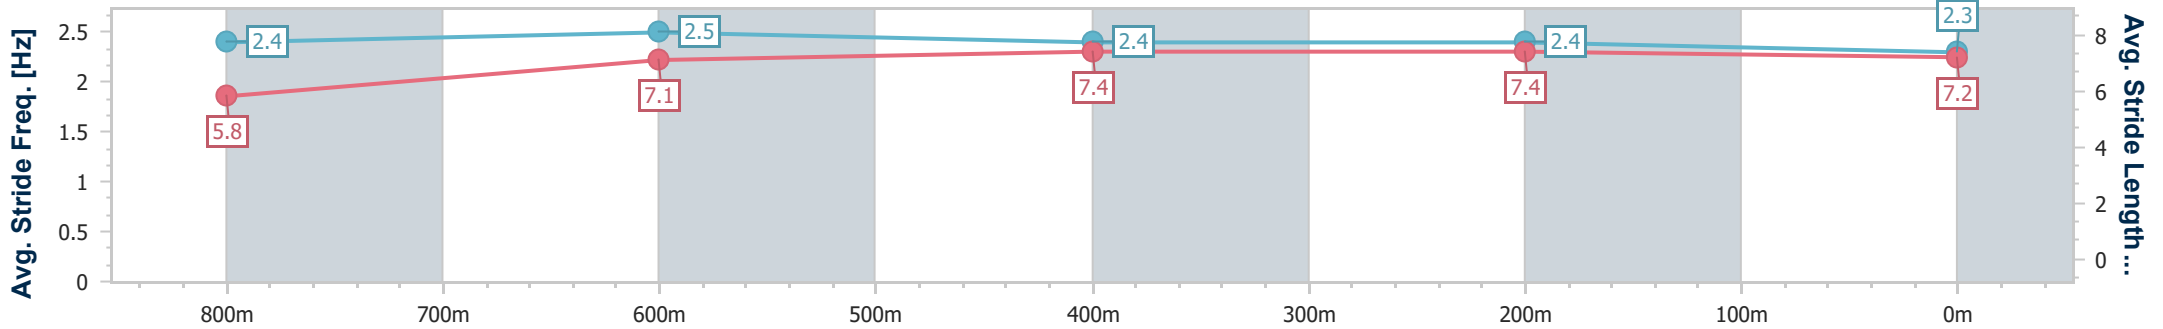

Ladbrokes Cannon Park QLD Professional

Race 4: KHI Insurance Services Maiden Plate - 950m

17 December 2024 - 15:23

Track Rating: Good 4, Weather: Fine, Rail Position: +1m 1050m-300m, +0m Remainder

Section	Overall	800m	600m	400m	200m
Section Times	0:54.95 [2] (0:10.69)	0:44.26 [5] (0:10.42)	0:33.84 [6] (0:10.75)	0:23.09 [5] (0:11.16)	0:11.93 [2] (0:11.93)
Average Speed [km/h]	50.6	69.0	65.7	64.5	60.4
Top Speed [km/h]	67.6	69.8	70.0	65.8	62.9
Avg. Dist. to Rail [m]	1.6	3.9	3.3	1.7	2.9
Avg. Stride Freq. [Hz]	2.4	2.5	2.4	2.4	2.3
Avg. Stride Length [m]	5.8	7.1	7.4	7.4	7.2