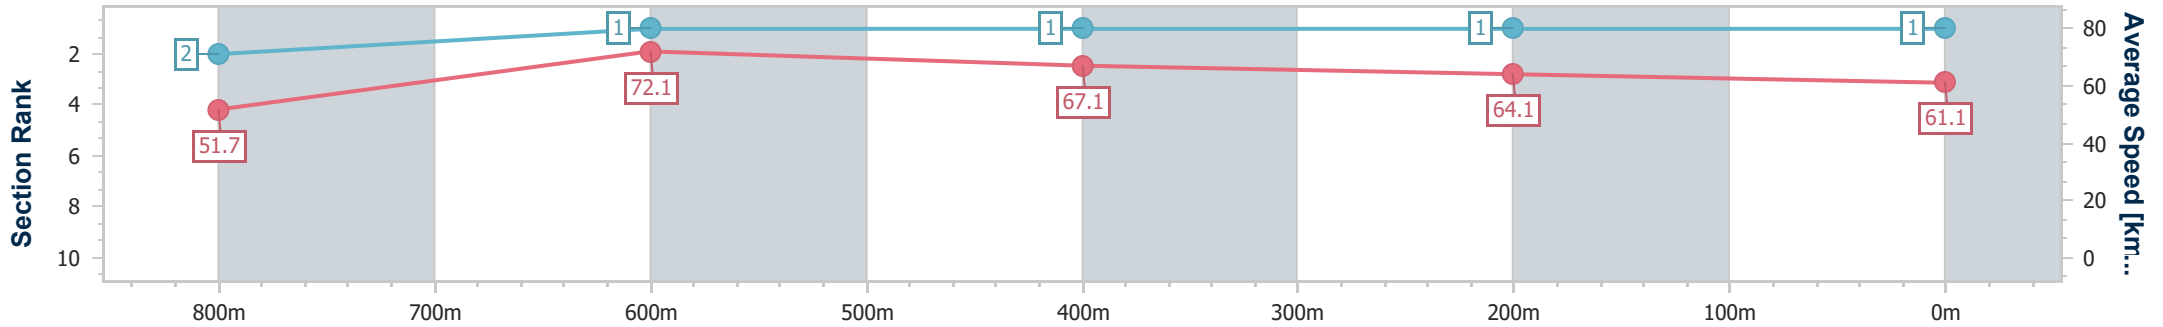

17 December 2024 - 15:23

Track Rating: Good 4, Weather: Fine, Rail Position: +1m 1050m-300m, +0m Remainder

Section	Overall	800m	600m	400m	200m
Section Times	0:54.52 [1] (0:10.46)	0:44.06 [2] (0:10.02)	0:34.04 [1] (0:10.89)	0:23.15 [1] (0:11.34)	0:11.81 [1] (0:11.81)
Average Speed [km/h]	51.7	72.1	67.1	64.1	61.1
Top Speed [km/h]	71.2	72.7	71.1	65.9	64.1
Avg. Dist. to Rail [m]	8.7	4.0	2.5	5.3	4.8
Avg. Stride Freq. [Hz]	2.4	2.6	2.5	2.4	2.4
Avg. Stride Length [m]	6.1	7.7	7.5	7.3	7.1