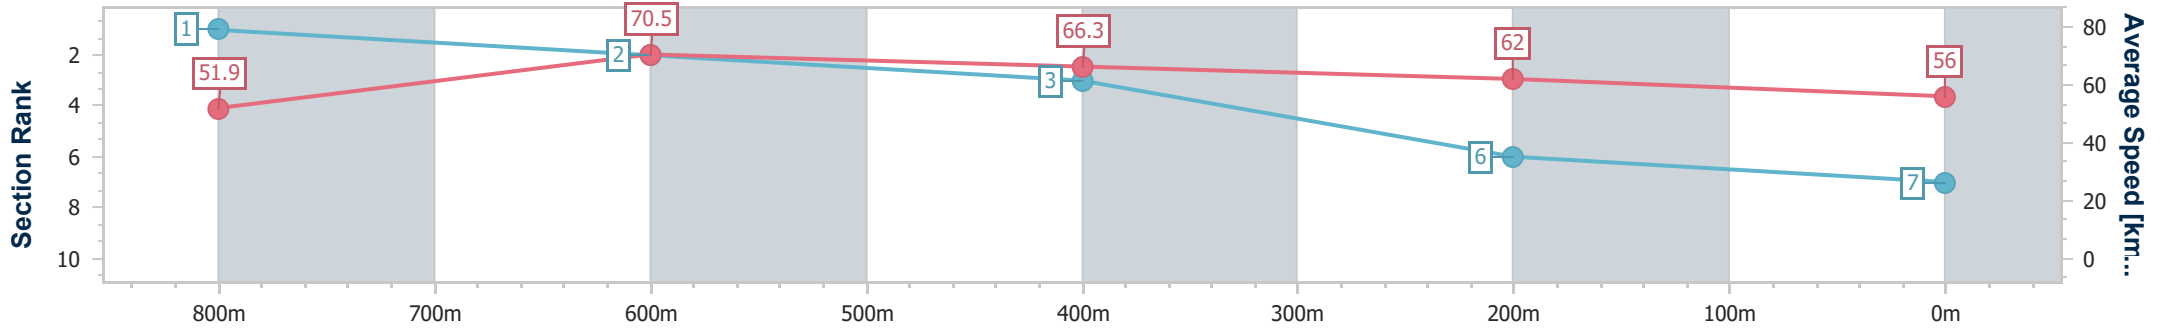

Ladbrokes Cannon Park QLD Professional

Race 4: KHI Insurance Services Maiden Plate - 950m

17 December 2024 - 15:23

Track Rating: Good 4, Weather: Fine, Rail Position: +1m 1050m-300m, +0m Remainder

Section	Overall	800m	600m	400m	200m
Section Times	0:56.22 [7] (0:10.40)	0:45.82 [1] (0:10.24)	0:35.58 [2] (0:10.97)	0:24.61 [3] (0:11.78)	0:12.83 [6] (0:12.83)
Average Speed [km/h]	51.9	70.5	66.3	62.0	56.0
Top Speed [km/h]	70.7	71.1	68.5	63.6	60.9
Avg. Dist. to Rail [m]	4.5	1.3	1.8	5.4	6.4
Avg. Stride Freq. [Hz]	2.4	2.5	2.4	2.3	2.2
Avg. Stride Length [m]	6.1	7.7	7.7	7.4	7.1

- [] Ranking at each section and finish
- .-.- No data available at this section
- NA No data available