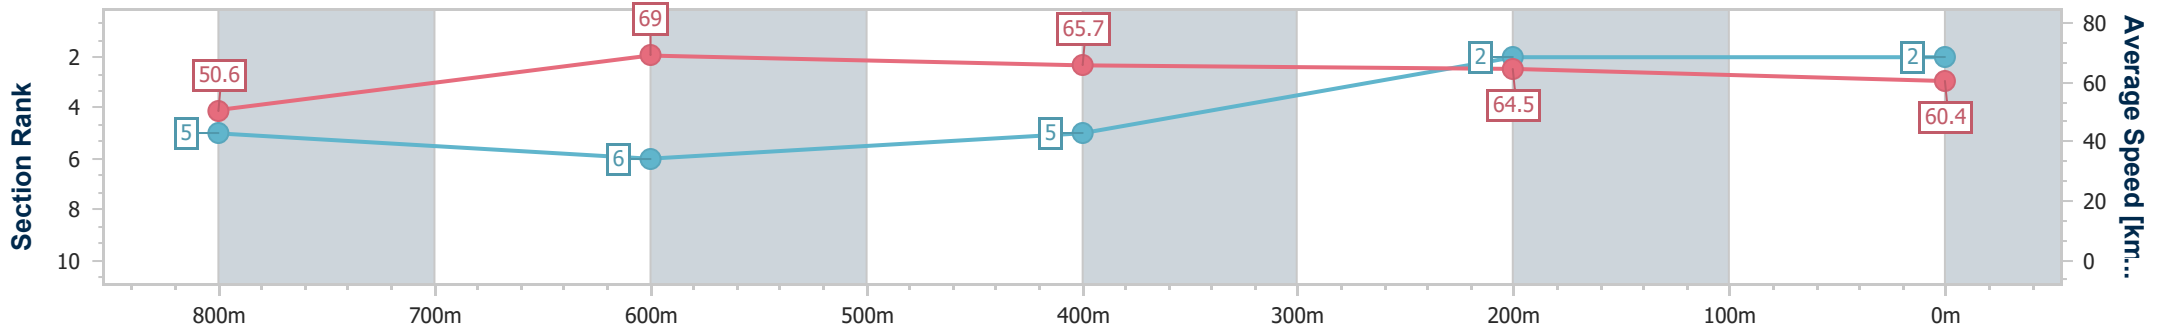

Ladbrokes Cannon Park QLD Professional

Race 4: KHI Insurance Services Maiden Plate - 950m

17 December 2024 - 15:23

Track Rating: Good 4, Weather: Fine, Rail Position: +1m 1050m-300m, +0m Remainder

Section	Overall	800m	600m	400m	200m
Section Times	0:54.95 [2] (0:10.69)	0:44.26 [5] (0:10.42)	0:33.84 [6] (0:10.75)	0:23.09 [5] (0:11.16)	0:11.93 [2] (0:11.93)
Average Speed [km/h]	50.6	69.0	65.7	64.5	60.4
Top Speed [km/h]	67.6	69.8	70.0	65.8	62.9
Avg. Dist. to Rail [m]	1.6	3.9	3.3	1.7	2.9
Avg. Stride Freq. [Hz]	2.4	2.5	2.4	2.4	2.3
Avg. Stride Length [m]	5.8	7.1	7.4	7.4	7.2