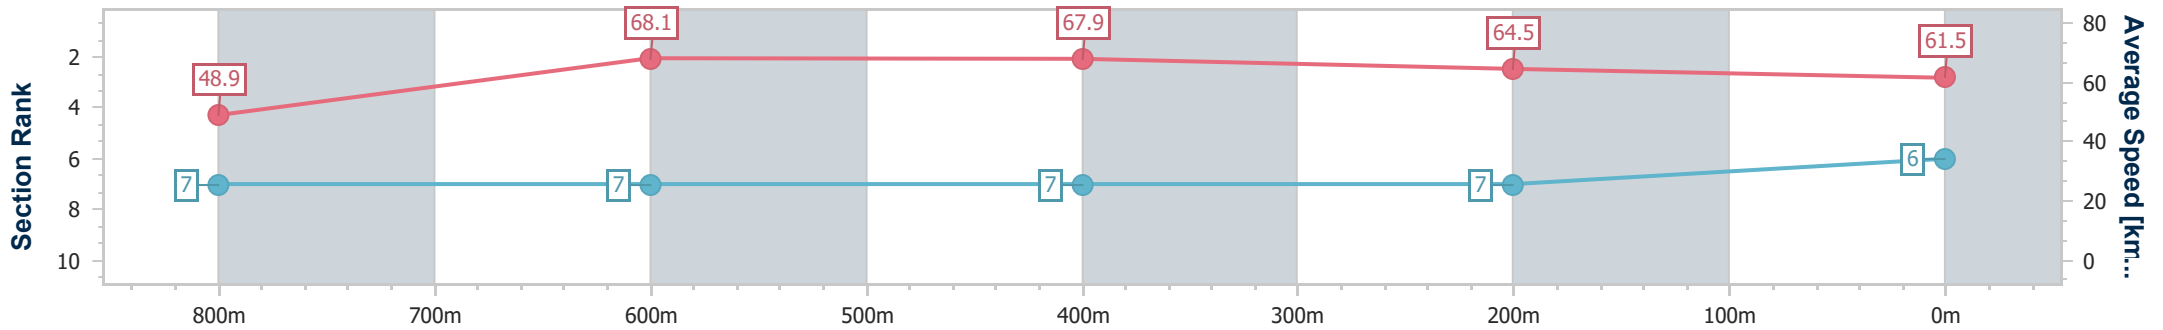

- [] Ranking at each section and finish
- .-.- No data available at this section
- NA No data available

Horse/Jockey Name	Elsphere
Final Rank	6
Fastest Section Time (Section)	0:10.56 (800m)
Top Speed [km/h] (Section)	69.8 (600m)
Race State	Finished

Ladbrokes Cannon Park QLD Professional
 Race 4: KHI Insurance Services Maiden Plate - 950m
 17 December 2024 - 15:23
 Track Rating: Good 4, Weather: Fine, Rail Position: +1m 1050m-300m, +0m Remainder

Section	Overall	800m	600m	400m	200m
Section Times	0:55.41 [6] (0:11.06)	0:44.35 [7] (0:10.56)	0:33.79 [7] (0:10.68)	0:23.11 [7] (0:11.41)	0:11.70 [7] (0:11.70)
Average Speed [km/h]	48.9	68.1	67.9	64.5	61.5
Top Speed [km/h]	66.8	69.5	69.8	65.8	63.8
Avg. Dist. to Rail [m]	6.5	1.7	1.7	7.6	11.9
Avg. Stride Freq. [Hz]	2.2	2.5	2.5	2.5	2.5
Avg. Stride Length [m]	6.1	6.8	6.9	7.1	6.9