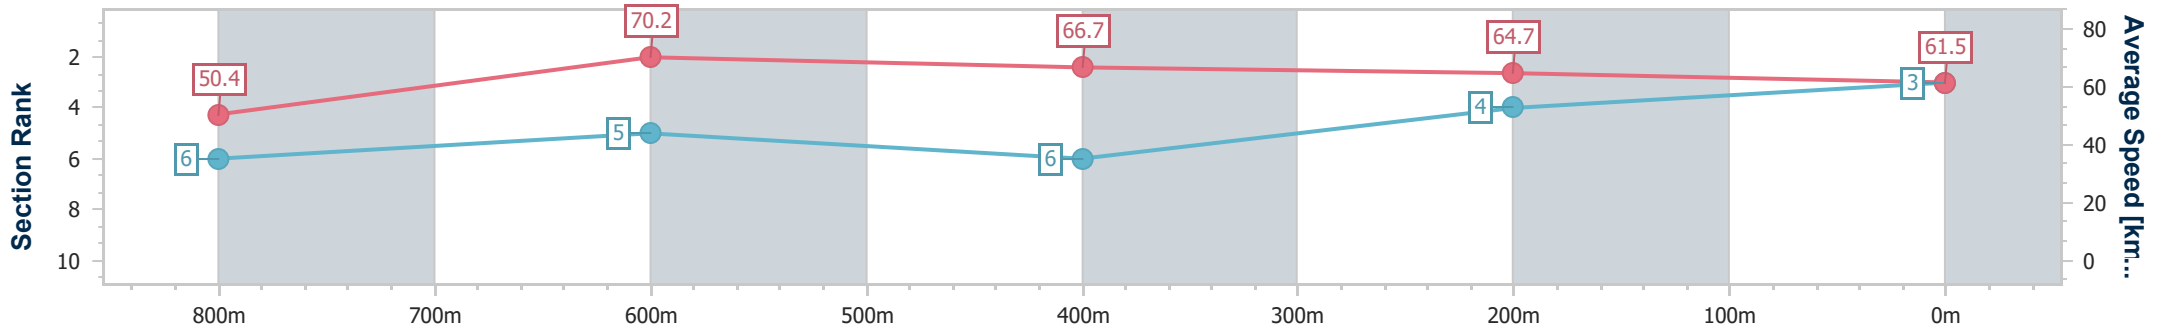

Ladbrokes Cannon Park QLD Professional

Race 4: KHI Insurance Services Maiden Plate - 950m

17 December 2024 - 15:23

Track Rating: Good 4, Weather: Fine, Rail Position: +1m 1050m-300m, +0m Remainder

Section	Overall	800m	600m	400m	200m
Section Times	0:54.98 [3] (0:10.70)	0:44.28 [6] (0:10.30)	0:33.98 [5] (0:10.97)	0:23.01 [6] (0:11.28)	0:11.73 [4] (0:11.73)
Average Speed [km/h]	50.4	70.2	66.7	64.7	61.5
Top Speed [km/h]	68.8	71.1	69.9	65.4	64.2
Avg. Dist. to Rail [m]	2.7	2.2	3.1	4.4	4.9
Avg. Stride Freq. [Hz]	2.3	2.4	2.4	2.4	2.3
Avg. Stride Length [m]	6.3	8.0	7.7	7.5	7.2

- [] Ranking at each section and finish
- .-.- No data available at this section
- NA No data available

Horse/Jockey Name	Tariff
Final Rank	4
Fastest Section Time (Section)	0:10.22 (800m)
Top Speed [km/h] (Section)	71.7 (800m)
Race State	Finished