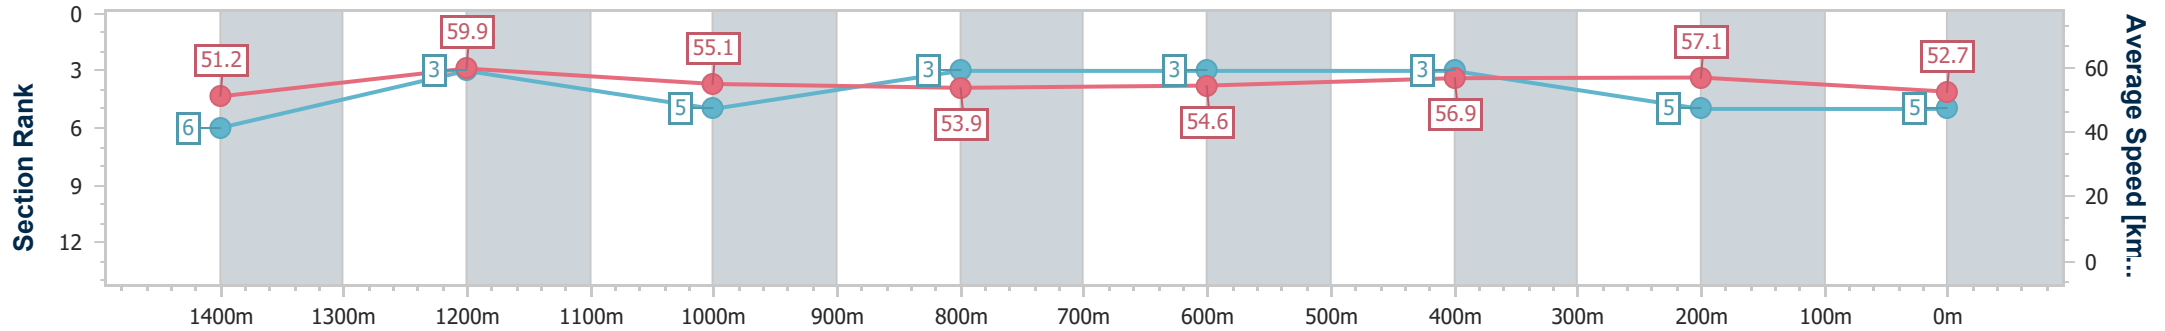

### Sunshine Coast QLD Professional

Race 2: LANDSBOROUGH PUB Maiden Plate - 1600m

15 December 2024 - 13:30

Track Rating: Heavy 10, Weather: Showers, Rail Position: +9m Entire

Section	Overall	1400m	1200m	1000m	800m	600m	400m	200m
Section Times	1:45.19 [5] (0:14.08)	1:31.11 [6] (0:12.13)	1:18.98 [3] (0:13.10)	1:05.88 [5] (0:13.47)	0:52.41 [3] (0:13.42)	0:38.99 [3] (0:12.71)	0:26.28 [3] (0:12.61)	0:13.67 [5] (0:13.67)
Average Speed [km/h]	51.2	59.9	55.1	53.9	54.6	56.9	57.1	52.7
Top Speed [km/h]	63.9	64.0	57.0	54.3	56.2	57.7	58.1	56.4
Avg. Dist. to Rail [m]	2.7	3.3	3.0	3.1	2.6	1.1	1.3	2.4
Avg. Stride Freq. [Hz]	2.3	2.3	2.2	2.2	2.3	2.3	2.3	2.2
Avg. Stride Length [m]	6.2	7.1	6.8	6.8	6.7	6.9	6.9	6.5

- [ ] Ranking at each section and finish
- .-.- No data available at this section
- NA No data available

Horse/Jockey Name	Zonto Wilberforce
Final Rank	6
Fastest Section Time (Section)	0:12.20 (1400m)
Top Speed [km/h] (Section)	62.9 (1400m)
Race State	Finished