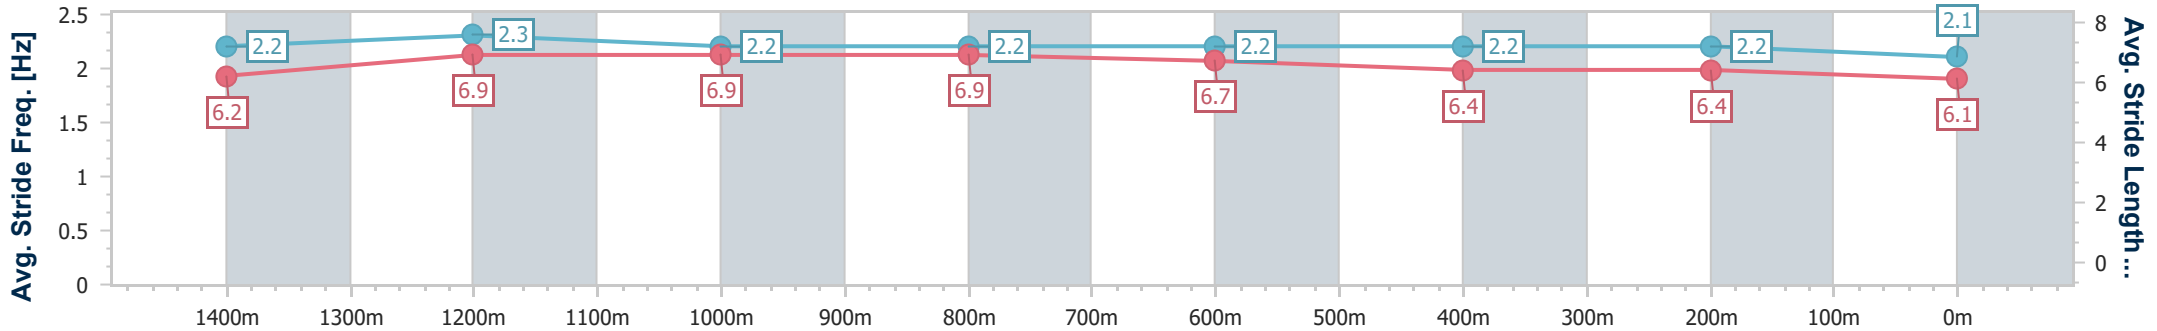

Sunshine Coast QLD Professional

Race 2: LANDSBOROUGH PUB Maiden Plate - 1600m

15 December 2024 - 13:30

Track Rating: Heavy 10, Weather: Showers, Rail Position: +9m Entire

Section	Overall	1400m	1200m	1000m	800m	600m	400m	200m						
Section Times	1:50.03 [8] (0:14.26)	1:35.77 [7] (0:12.44)	1:23.33 [8] (0:12.94)	1:10.39 [8] (0:13.36)	0:57.03 [6] (0:13.31)	0:43.72 [6] (0:13.62)	0:30.10 [8] (0:14.21)	0:15.89 [8] (0:15.89)						
Average Speed [km/h]	50.5	58.7	55.8	54.2	54.3	52.8	50.7	45.2						
Top Speed [km/h]	63.1	63.4	58.0	55.0	55.5	54.4	51.3	50.1						
Avg. Dist. to Rail [m]	6.7	5.0	3.2	2.3	0.7	0.4	2.7	3.9						
Avg. Stride Freq. [Hz]	2.2	2.3	2.2	2.2	2.2	2.2	2.2	2.1						
Avg. Stride Length [m]	6.2	6.9	6.9	6.9	6.7	6.4	6.4	6.1						

- [ ] Ranking at each section and finish
- .-.- No data available at this section
- NA No data available