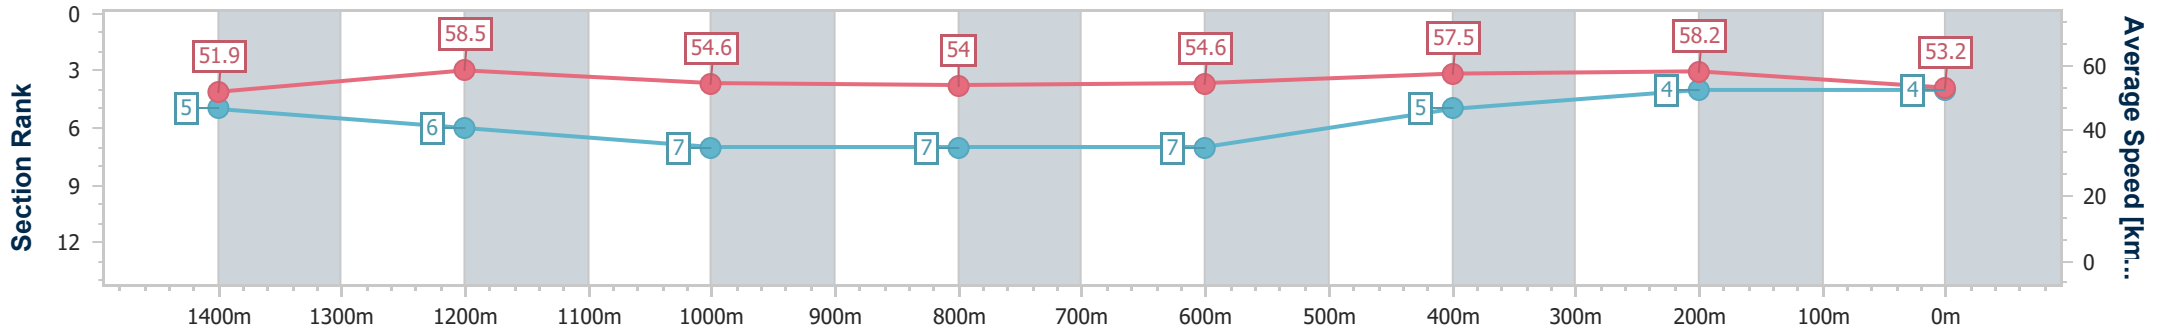

Sunshine Coast QLD Professional

Race 2: LANDSBOROUGH PUB Maiden Plate - 1600m

15 December 2024 - 13:30

Track Rating: Heavy 10, Weather: Showers, Rail Position: +9m Entire

Section	Overall	1400m	1200m	1000m	800m	600m	400m	200m
Section Times	1:44.91 [4] (0:13.90)	1:31.01 [5] (0:12.48)	1:18.53 [6] (0:13.21)	1:05.32 [7] (0:13.44)	0:51.88 [7] (0:13.35)	0:38.53 [7] (0:12.65)	0:25.88 [5] (0:12.38)	0:13.50 [4] (0:13.50)
Average Speed [km/h]	51.9	58.5	54.6	54.0	54.6	57.5	58.2	53.2
Top Speed [km/h]	62.9	61.2	56.1	54.7	56.1	58.6	58.9	56.4
Avg. Dist. to Rail [m]	5.5	4.4	3.7	3.0	2.0	2.0	3.3	3.8
Avg. Stride Freq. [Hz]	2.2	2.3	2.2	2.1	2.2	2.2	2.2	2.2
Avg. Stride Length [m]	6.4	7.1	7.0	7.0	7.1	7.3	7.3	6.8