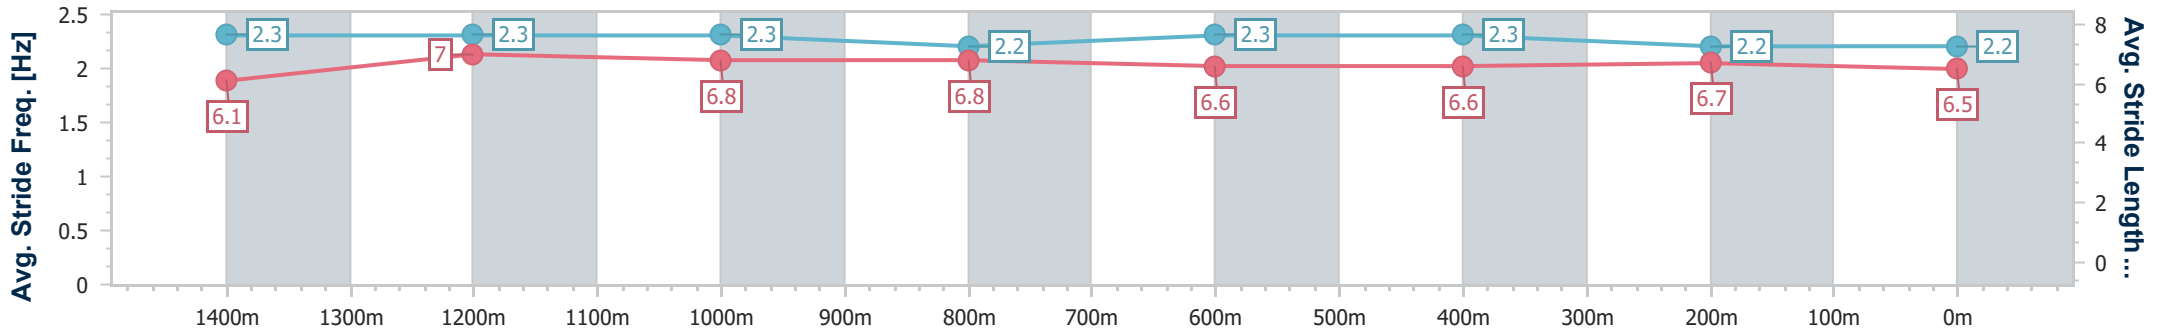

- [ ] Ranking at each section and finish
- .-.- No data available at this section
- NA No data available

Horse/Jockey Name	Pride Of Passion
Final Rank	7
Fastest Section Time (Section)	0:12.43 (1400m)
Top Speed [km/h] (Section)	63.8 (Overall)
Race State	Finished

### Sunshine Coast QLD Professional

Race 2: LANDSBOROUGH PUB Maiden Plate - 1600m

15 December 2024 - 13:30

Track Rating: Heavy 10, Weather: Showers, Rail Position: +9m Entire

Section	Overall	1400m	1200m	1000m	800m	600m	400m	200m
Section Times	1:47.08 [7] (0:13.87)	1:33.21 [3] (0:12.43)	1:20.78 [5] (0:12.99)	1:07.79 [4] (0:13.51)	0:54.28 [5] (0:13.47)	0:40.81 [5] (0:13.63)	0:27.18 [7] (0:13.31)	0:13.87 [7] (0:13.87)
Average Speed [km/h]	51.8	58.8	55.7	53.9	54.4	54.2	54.0	51.8
Top Speed [km/h]	63.8	60.7	57.8	54.7	55.7	55.7	54.8	54.3
Avg. Dist. to Rail [m]	6.5	5.2	4.6	4.1	3.7	3.6	3.0	3.4
Avg. Stride Freq. [Hz]	2.3	2.3	2.3	2.2	2.3	2.3	2.2	2.2
Avg. Stride Length [m]	6.1	7.0	6.8	6.8	6.6	6.6	6.7	6.5