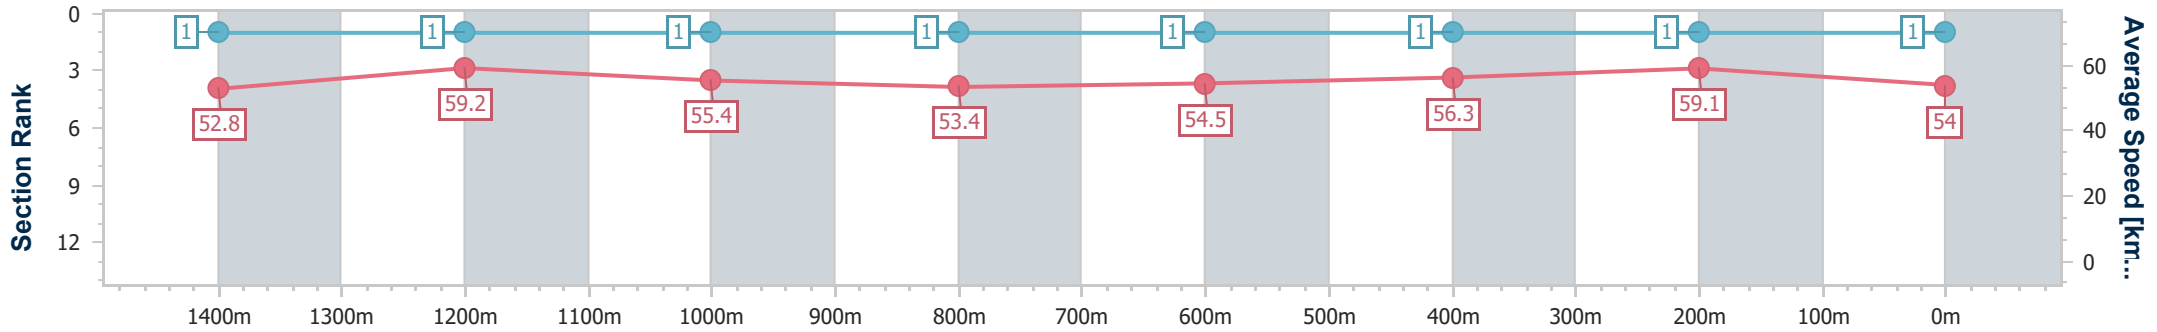

Sunshine Coast QLD Professional

Race 2: LANDSBOROUGH PUB Maiden Plate - 1600m

15 December 2024 - 13:30

Track Rating: Heavy 10, Weather: Showers, Rail Position: +9m Entire

Section	Overall	1400m	1200m	1000m	800m	600m	400m	200m
Section Times	1:44.06 [1] (0:13.67)	1:30.39 [1] (0:12.20)	1:18.19 [1] (0:13.03)	1:05.16 [1] (0:13.56)	0:51.60 [1] (0:13.29)	0:38.31 [1] (0:12.77)	0:25.54 [1] (0:12.22)	0:13.32 [1] (0:13.32)
Average Speed [km/h]	52.8	59.2	55.4	53.4	54.5	56.3	59.1	54.0
Top Speed [km/h]	63.0	62.4	57.3	54.1	56.4	58.6	61.3	58.4
Avg. Dist. to Rail [m]	5.5	1.9	2.0	1.8	1.0	0.2	0.4	0.6
Avg. Stride Freq. [Hz]	2.3	2.3	2.3	2.2	2.2	2.3	2.4	2.2
Avg. Stride Length [m]	6.3	7.0	6.8	6.8	6.7	6.8	7.0	6.9