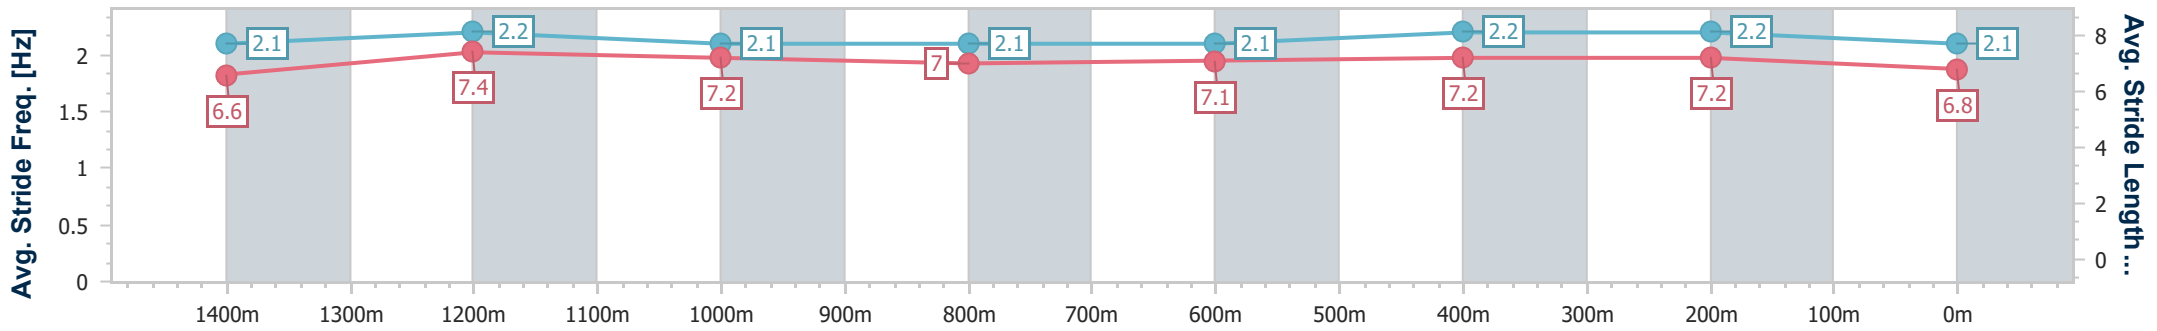

- [ ] Ranking at each section and finish
- .-.- No data available at this section
- NA No data available

Horse/Jockey Name	Zonto Wilberforce
Final Rank	6
Fastest Section Time (Section)	0:12.20 (1400m)
Top Speed [km/h] (Section)	62.9 (1400m)
Race State	Finished

### Sunshine Coast QLD Professional

Race 2: LANDSBOROUGH PUB Maiden Plate - 1600m

15 December 2024 - 13:30

Track Rating: Heavy 10, Weather: Showers, Rail Position: +9m Entire

Section	Overall	1400m	1200m	1000m	800m	600m	400m	200m						
Section Times	1:46.10 [6] (0:14.29)	1:31.81 [8] (0:12.20)	1:19.61 [7] (0:13.03)	1:06.58 [6] (0:13.56)	0:53.02 [8] (0:13.45)	0:39.57 [8] (0:12.73)	0:26.84 [6] (0:12.72)	0:14.12 [6] (0:14.12)						
Average Speed [km/h]	50.5	59.5	55.4	53.3	53.8	56.8	56.6	51.0						
Top Speed [km/h]	62.9	62.9	57.1	54.3	54.9	57.3	57.4	55.0						
Avg. Dist. to Rail [m]	5.6	3.3	2.2	2.0	1.0	0.6	1.0	1.2						
Avg. Stride Freq. [Hz]	2.1	2.2	2.1	2.1	2.1	2.2	2.2	2.1						
Avg. Stride Length [m]	6.6	7.4	7.2	7.0	7.1	7.2	7.2	6.8						

- [ ] Ranking at each section and finish
- .-.- No data available at this section
- NA No data available

Horse/Jockey Name	Pride Of Passion
Final Rank	7
Fastest Section Time (Section)	0:12.43 (1400m)
Top Speed [km/h] (Section)	63.8 (Overall)
Race State	Finished