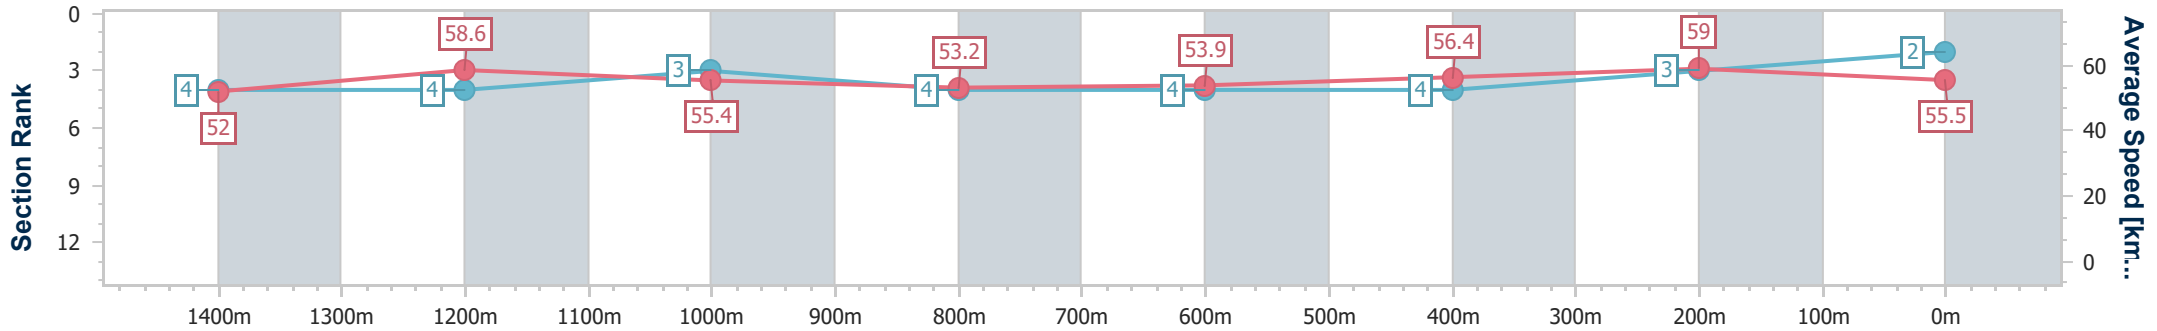

### Sunshine Coast QLD Professional

Race 2: LANDSBOROUGH PUB Maiden Plate - 1600m

15 December 2024 - 13:30

Track Rating: Heavy 10, Weather: Showers, Rail Position: +9m Entire

Section	Overall	1400m	1200m	1000m	800m	600m	400m	200m
Section Times	1:44.23 [2] (0:13.90)	1:30.33 [4] (0:12.32)	1:18.01 [4] (0:12.99)	1:05.02 [3] (0:13.58)	0:51.44 [4] (0:13.45)	0:37.99 [4] (0:12.77)	0:25.22 [4] (0:12.23)	0:12.99 [3] (0:12.99)
Average Speed [km/h]	52.0	58.6	55.4	53.2	53.9	56.4	59.0	55.5
Top Speed [km/h]	63.4	61.0	57.8	54.3	55.7	57.6	59.7	57.8
Avg. Dist. to Rail [m]	2.7	1.5	1.8	1.9	1.0	0.3	0.3	1.3
Avg. Stride Freq. [Hz]	2.3	2.3	2.2	2.2	2.2	2.3	2.4	2.3
Avg. Stride Length [m]	6.1	7.0	6.9	6.7	6.7	6.9	6.8	6.7