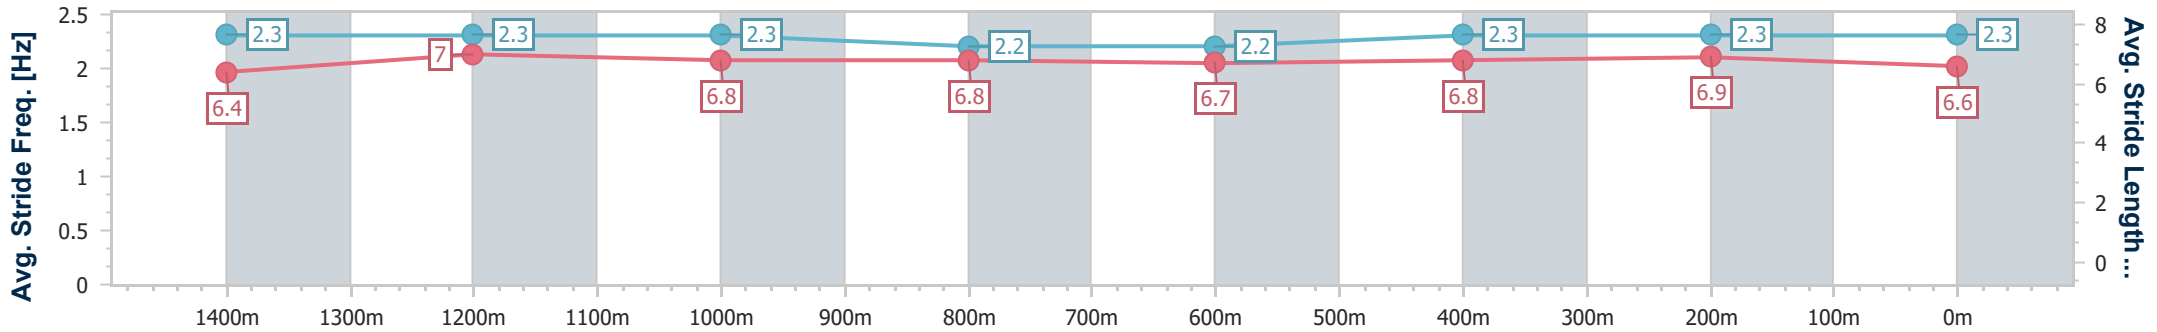

Sunshine Coast QLD Professional

Race 2: LANDSBOROUGH PUB Maiden Plate - 1600m

15 December 2024 - 13:30

Track Rating: Heavy 10, Weather: Showers, Rail Position: +9m Entire

Section	Overall	1400m	1200m	1000m	800m	600m	400m	200m
Section Times	1:44.31 [3] (0:13.76)	1:30.55 [2] (0:12.21)	1:18.34 [2] (0:13.06)	1:05.28 [2] (0:13.57)	0:51.71 [2] (0:13.39)	0:38.32 [2] (0:12.71)	0:25.61 [2] (0:12.50)	0:13.11 [2] (0:13.11)
Average Speed [km/h]	52.4	59.4	55.3	53.5	54.3	56.6	57.6	54.9
Top Speed [km/h]	64.6	63.1	56.7	54.1	55.6	58.0	58.7	57.4
Avg. Dist. to Rail [m]	4.2	3.2	3.0	2.7	1.7	0.4	0.3	2.0
Avg. Stride Freq. [Hz]	2.3	2.3	2.3	2.2	2.2	2.3	2.3	2.3
Avg. Stride Length [m]	6.4	7.0	6.8	6.8	6.7	6.8	6.9	6.6