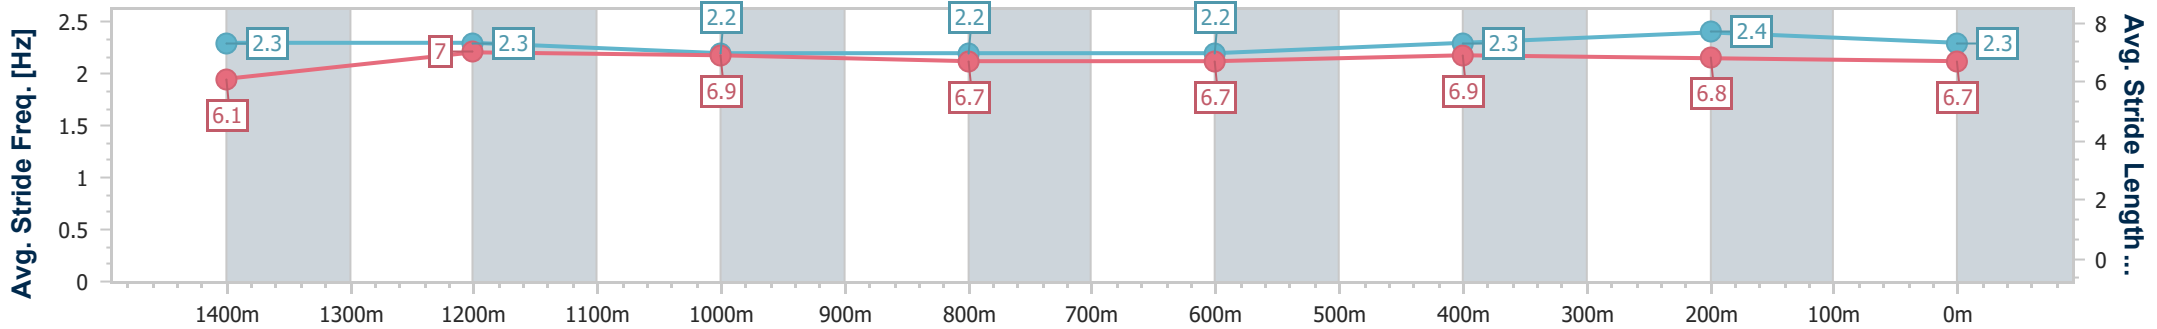

### Sunshine Coast QLD Professional

Race 2: LANDSBOROUGH PUB Maiden Plate - 1600m

15 December 2024 - 13:30

Track Rating: Heavy 10, Weather: Showers, Rail Position: +9m Entire

Section	Overall	1400m	1200m	1000m	800m	600m	400m	200m
Section Times	1:44.23 [2] (0:13.90)	1:30.33 [4] (0:12.32)	1:18.01 [4] (0:12.99)	1:05.02 [3] (0:13.58)	0:51.44 [4] (0:13.45)	0:37.99 [4] (0:12.77)	0:25.22 [4] (0:12.23)	0:12.99 [3] (0:12.99)
Average Speed [km/h]	52.0	58.6	55.4	53.2	53.9	56.4	59.0	55.5
Top Speed [km/h]	63.4	61.0	57.8	54.3	55.7	57.6	59.7	57.8
Avg. Dist. to Rail [m]	2.7	1.5	1.8	1.9	1.0	0.3	0.3	1.3
Avg. Stride Freq. [Hz]	2.3	2.3	2.2	2.2	2.2	2.3	2.4	2.3
Avg. Stride Length [m]	6.1	7.0	6.9	6.7	6.7	6.9	6.8	6.7