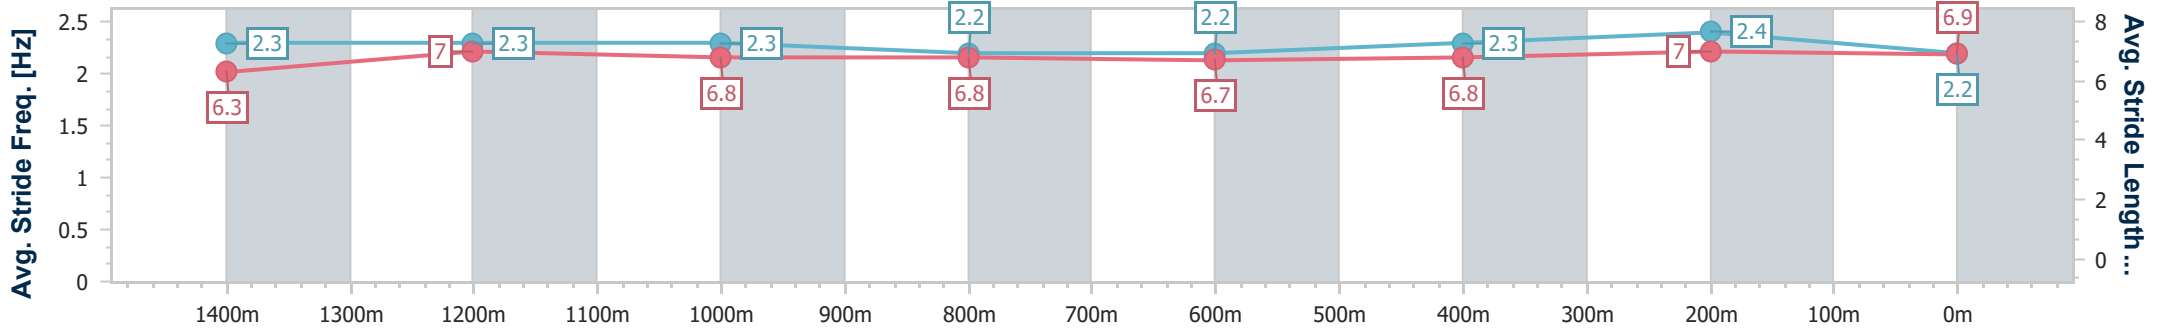

Sunshine Coast QLD Professional

Race 2: LANDSBOROUGH PUB Maiden Plate - 1600m

15 December 2024 - 13:30

Track Rating: Heavy 10, Weather: Showers, Rail Position: +9m Entire

Section	Overall	1400m	1200m	1000m	800m	600m	400m	200m
Section Times	1:44.06 [1] (0:13.67)	1:30.39 [1] (0:12.20)	1:18.19 [1] (0:13.03)	1:05.16 [1] (0:13.56)	0:51.60 [1] (0:13.29)	0:38.31 [1] (0:12.77)	0:25.54 [1] (0:12.22)	0:13.32 [1] (0:13.32)
Average Speed [km/h]	52.8	59.2	55.4	53.4	54.5	56.3	59.1	54.0
Top Speed [km/h]	63.0	62.4	57.3	54.1	56.4	58.6	61.3	58.4
Avg. Dist. to Rail [m]	5.5	1.9	2.0	1.8	1.0	0.2	0.4	0.6
Avg. Stride Freq. [Hz]	2.3	2.3	2.3	2.2	2.2	2.3	2.4	2.2
Avg. Stride Length [m]	6.3	7.0	6.8	6.8	6.7	6.8	7.0	6.9