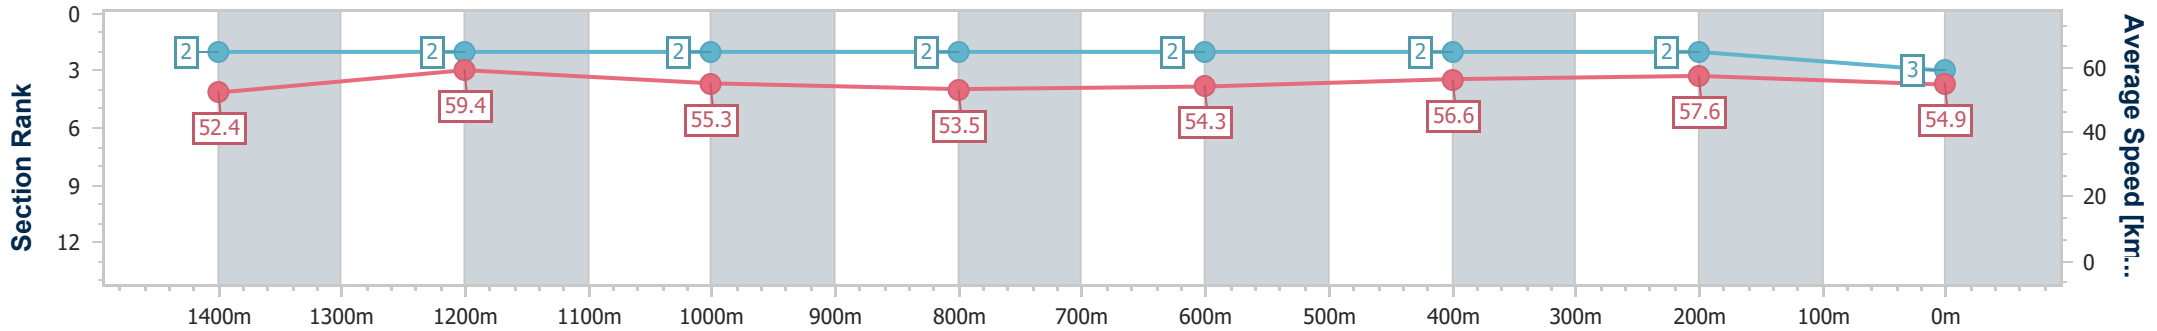

Sunshine Coast QLD Professional

Race 2: LANDSBOROUGH PUB Maiden Plate - 1600m

15 December 2024 - 13:30

Track Rating: Heavy 10, Weather: Showers, Rail Position: +9m Entire

Section	Overall	1400m	1200m	1000m	800m	600m	400m	200m
Section Times	1:44.31 [3] (0:13.76)	1:30.55 [2] (0:12.21)	1:18.34 [2] (0:13.06)	1:05.28 [2] (0:13.57)	0:51.71 [2] (0:13.39)	0:38.32 [2] (0:12.71)	0:25.61 [2] (0:12.50)	0:13.11 [2] (0:13.11)
Average Speed [km/h]	52.4	59.4	55.3	53.5	54.3	56.6	57.6	54.9
Top Speed [km/h]	64.6	63.1	56.7	54.1	55.6	58.0	58.7	57.4
Avg. Dist. to Rail [m]	4.2	3.2	3.0	2.7	1.7	0.4	0.3	2.0
Avg. Stride Freq. [Hz]	2.3	2.3	2.3	2.2	2.2	2.3	2.3	2.3
Avg. Stride Length [m]	6.4	7.0	6.8	6.8	6.7	6.8	6.9	6.6