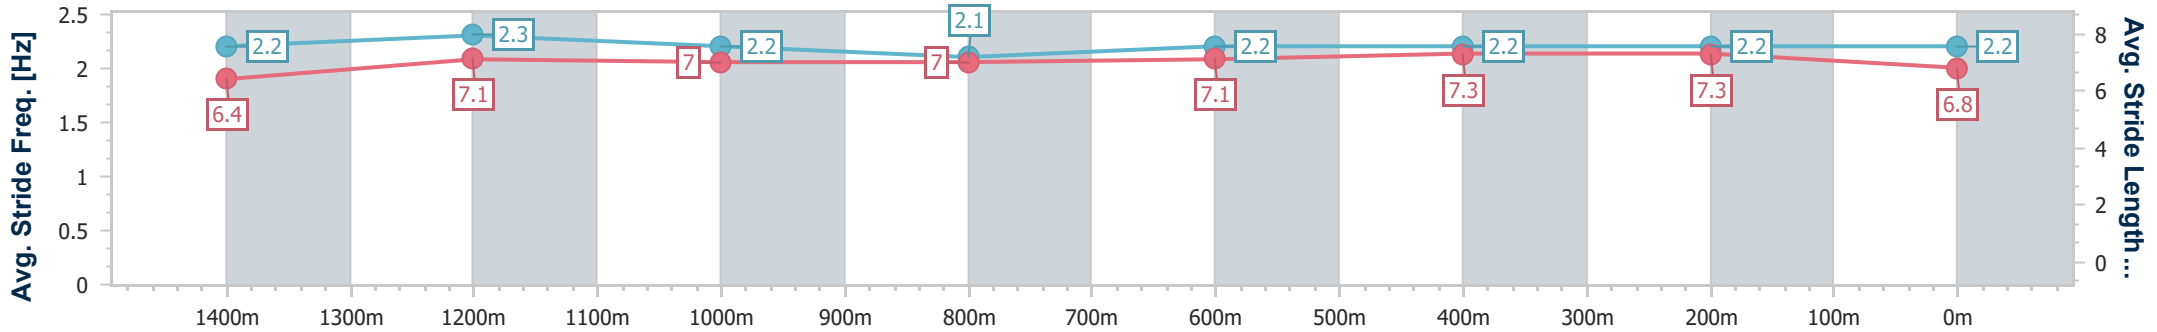

Sunshine Coast QLD Professional

Race 2: LANDSBOROUGH PUB Maiden Plate - 1600m

15 December 2024 - 13:30

Track Rating: Heavy 10, Weather: Showers, Rail Position: +9m Entire

Section	Overall	1400m	1200m	1000m	800m	600m	400m	200m
Section Times	1:44.91 [4] (0:13.90)	1:31.01 [5] (0:12.48)	1:18.53 [6] (0:13.21)	1:05.32 [7] (0:13.44)	0:51.88 [7] (0:13.35)	0:38.53 [7] (0:12.65)	0:25.88 [5] (0:12.38)	0:13.50 [4] (0:13.50)
Average Speed [km/h]	51.9	58.5	54.6	54.0	54.6	57.5	58.2	53.2
Top Speed [km/h]	62.9	61.2	56.1	54.7	56.1	58.6	58.9	56.4
Avg. Dist. to Rail [m]	5.5	4.4	3.7	3.0	2.0	2.0	3.3	3.8
Avg. Stride Freq. [Hz]	2.2	2.3	2.2	2.1	2.2	2.2	2.2	2.2
Avg. Stride Length [m]	6.4	7.1	7.0	7.0	7.1	7.3	7.3	6.8