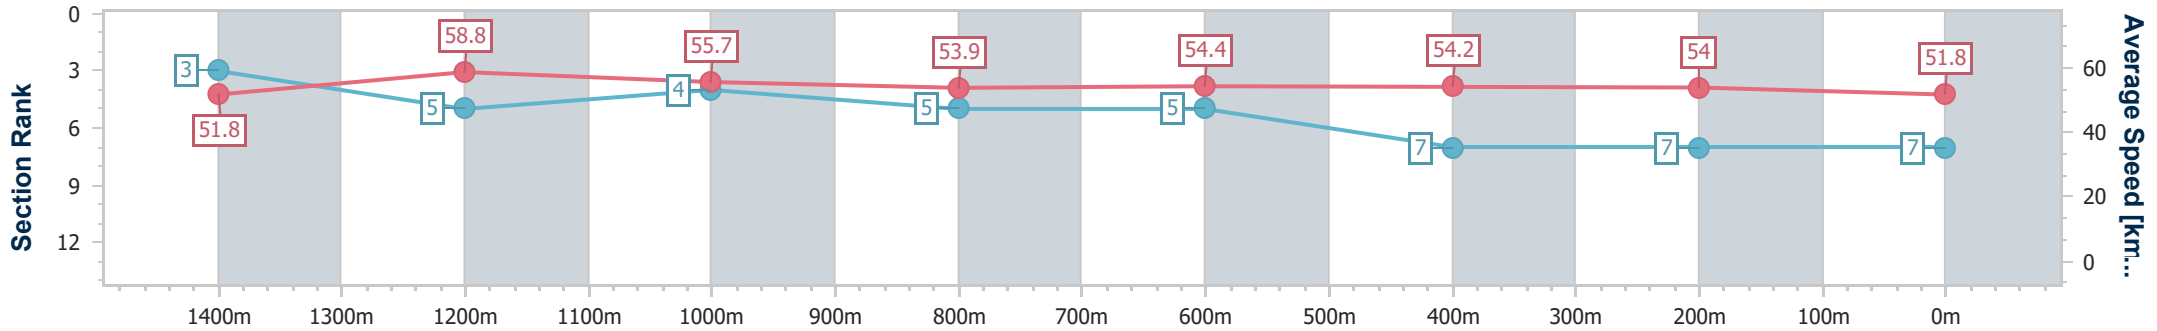

- [ ] Ranking at each section and finish
- .-.- No data available at this section
- NA No data available

Horse/Jockey Name	Pride Of Passion
Final Rank	7
Fastest Section Time (Section)	0:12.43 (1400m)
Top Speed [km/h] (Section)	63.8 (Overall)
Race State	Finished

### Sunshine Coast QLD Professional

Race 2: LANDSBOROUGH PUB Maiden Plate - 1600m

15 December 2024 - 13:30

Track Rating: Heavy 10, Weather: Showers, Rail Position: +9m Entire

Section	Overall	1400m	1200m	1000m	800m	600m	400m	200m
Section Times	1:47.08 [7] (0:13.87)	1:33.21 [3] (0:12.43)	1:20.78 [5] (0:12.99)	1:07.79 [4] (0:13.51)	0:54.28 [5] (0:13.47)	0:40.81 [5] (0:13.63)	0:27.18 [7] (0:13.31)	0:13.87 [7] (0:13.87)
Average Speed [km/h]	51.8	58.8	55.7	53.9	54.4	54.2	54.0	51.8
Top Speed [km/h]	63.8	60.7	57.8	54.7	55.7	55.7	54.8	54.3
Avg. Dist. to Rail [m]	6.5	5.2	4.6	4.1	3.7	3.6	3.0	3.4
Avg. Stride Freq. [Hz]	2.3	2.3	2.3	2.2	2.3	2.3	2.2	2.2
Avg. Stride Length [m]	6.1	7.0	6.8	6.8	6.6	6.6	6.7	6.5