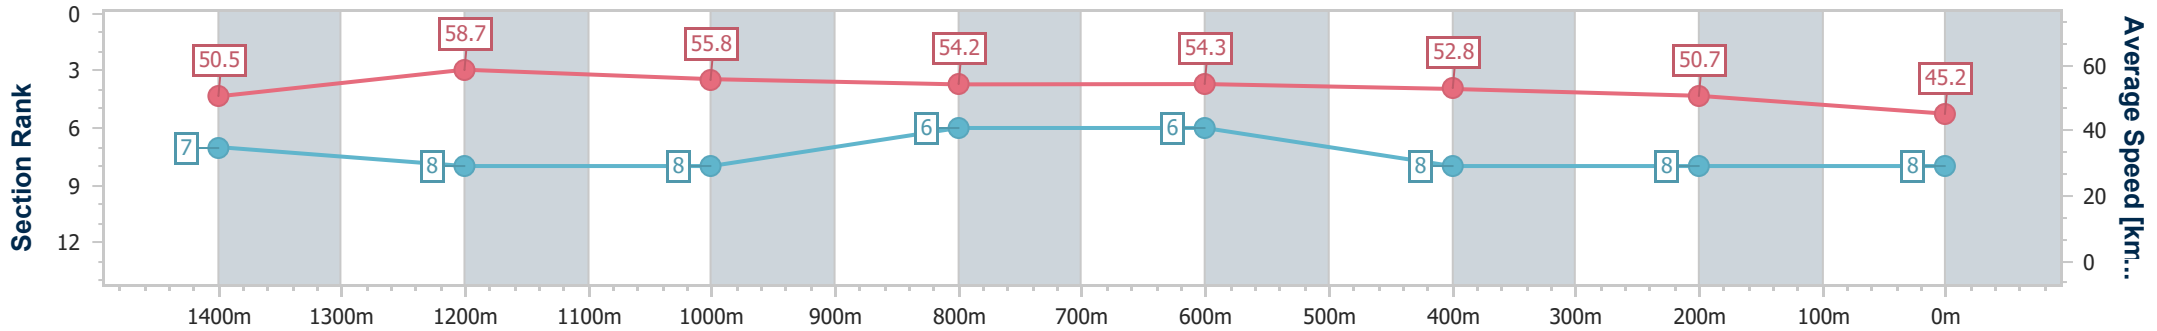

Sunshine Coast QLD Professional

Race 2: LANDSBOROUGH PUB Maiden Plate - 1600m

15 December 2024 - 13:30

Track Rating: Heavy 10, Weather: Showers, Rail Position: +9m Entire

Section	Overall	1400m	1200m	1000m	800m	600m	400m	200m						
Section Times	1:50.03 [8] (0:14.26)	1:35.77 [7] (0:12.44)	1:23.33 [8] (0:12.94)	1:10.39 [8] (0:13.36)	0:57.03 [6] (0:13.31)	0:43.72 [6] (0:13.62)	0:30.10 [8] (0:14.21)	0:15.89 [8] (0:15.89)						
Average Speed [km/h]	50.5	58.7	55.8	54.2	54.3	52.8	50.7	45.2						
Top Speed [km/h]	63.1	63.4	58.0	55.0	55.5	54.4	51.3	50.1						
Avg. Dist. to Rail [m]	6.7	5.0	3.2	2.3	0.7	0.4	2.7	3.9						
Avg. Stride Freq. [Hz]	2.2	2.3	2.2	2.2	2.2	2.2	2.2	2.1						
Avg. Stride Length [m]	6.2	6.9	6.9	6.9	6.7	6.4	6.4	6.1						

- [ ] Ranking at each section and finish
- .-.- No data available at this section
- NA No data available