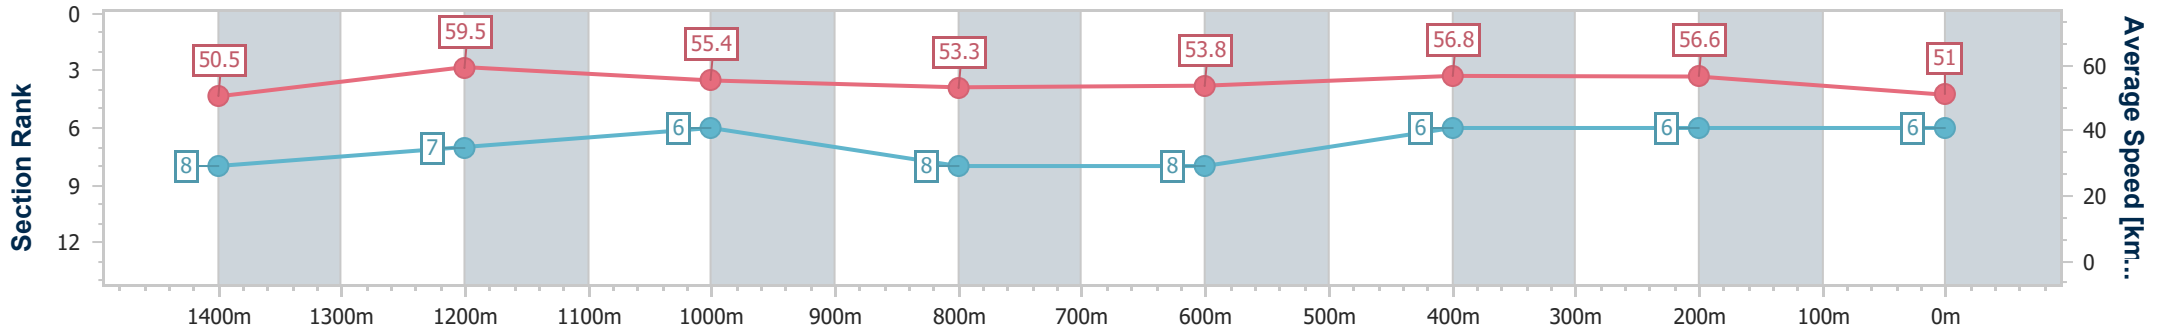

- [ ] Ranking at each section and finish
- .-.- No data available at this section
- NA No data available

Horse/Jockey Name	Zonto Wilberforce
Final Rank	6
Fastest Section Time (Section)	0:12.20 (1400m)
Top Speed [km/h] (Section)	62.9 (1400m)
Race State	Finished

### Sunshine Coast QLD Professional

Race 2: LANDSBOROUGH PUB Maiden Plate - 1600m

15 December 2024 - 13:30

Track Rating: Heavy 10, Weather: Showers, Rail Position: +9m Entire

Section	Overall	1400m	1200m	1000m	800m	600m	400m	200m						
Section Times	1:46.10 [6] (0:14.29)	1:31.81 [8] (0:12.20)	1:19.61 [7] (0:13.03)	1:06.58 [6] (0:13.56)	0:53.02 [8] (0:13.45)	0:39.57 [8] (0:12.73)	0:26.84 [6] (0:12.72)	0:14.12 [6] (0:14.12)						
Average Speed [km/h]	50.5	59.5	55.4	53.3	53.8	56.8	56.6	51.0						
Top Speed [km/h]	62.9	62.9	57.1	54.3	54.9	57.3	57.4	55.0						
Avg. Dist. to Rail [m]	5.6	3.3	2.2	2.0	1.0	0.6	1.0	1.2						
Avg. Stride Freq. [Hz]	2.1	2.2	2.1	2.1	2.1	2.2	2.2	2.1						
Avg. Stride Length [m]	6.6	7.4	7.2	7.0	7.1	7.2	7.2	6.8						

- [ ] Ranking at each section and finish
- .-.- No data available at this section
- NA No data available

Horse/Jockey Name	Pride Of Passion
Final Rank	7
Fastest Section Time (Section)	0:12.43 (1400m)
Top Speed [km/h] (Section)	63.8 (Overall)
Race State	Finished