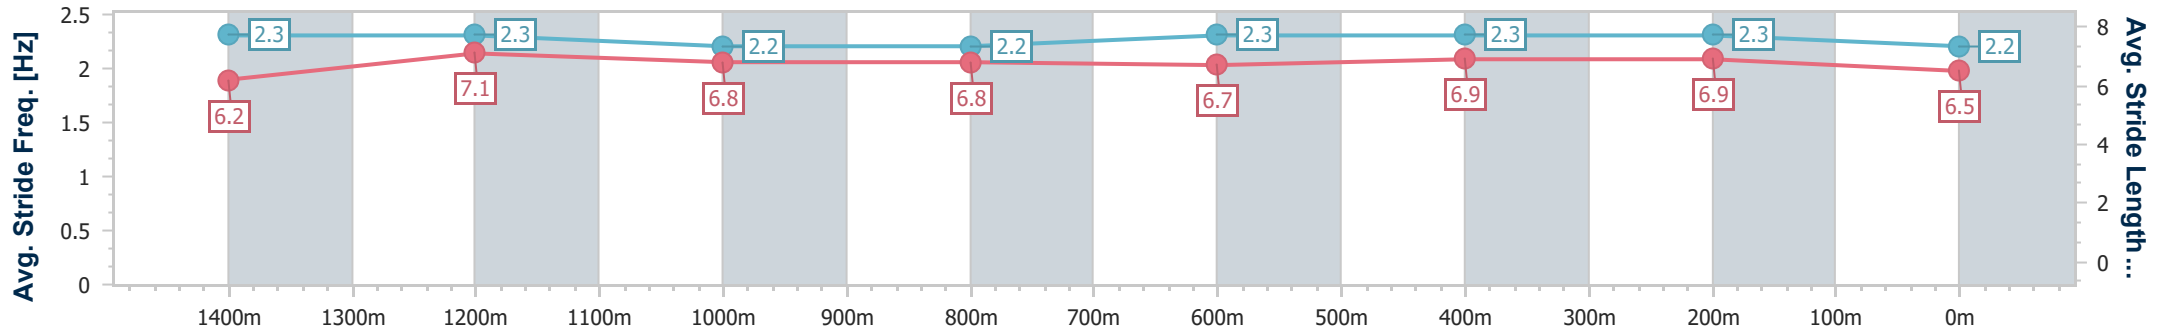

### Sunshine Coast QLD Professional

Race 2: LANDSBOROUGH PUB Maiden Plate - 1600m

15 December 2024 - 13:30

Track Rating: Heavy 10, Weather: Showers, Rail Position: +9m Entire

Section	Overall	1400m	1200m	1000m	800m	600m	400m	200m
Section Times	1:45.19 [5] (0:14.08)	1:31.11 [6] (0:12.13)	1:18.98 [3] (0:13.10)	1:05.88 [5] (0:13.47)	0:52.41 [3] (0:13.42)	0:38.99 [3] (0:12.71)	0:26.28 [3] (0:12.61)	0:13.67 [5] (0:13.67)
Average Speed [km/h]	51.2	59.9	55.1	53.9	54.6	56.9	57.1	52.7
Top Speed [km/h]	63.9	64.0	57.0	54.3	56.2	57.7	58.1	56.4
Avg. Dist. to Rail [m]	2.7	3.3	3.0	3.1	2.6	1.1	1.3	2.4
Avg. Stride Freq. [Hz]	2.3	2.3	2.2	2.2	2.3	2.3	2.3	2.2
Avg. Stride Length [m]	6.2	7.1	6.8	6.8	6.7	6.9	6.9	6.5

- [ ] Ranking at each section and finish
- .-.- No data available at this section
- NA No data available

Horse/Jockey Name	Zonto Wilberforce
Final Rank	6
Fastest Section Time (Section)	0:12.20 (1400m)
Top Speed [km/h] (Section)	62.9 (1400m)
Race State	Finished